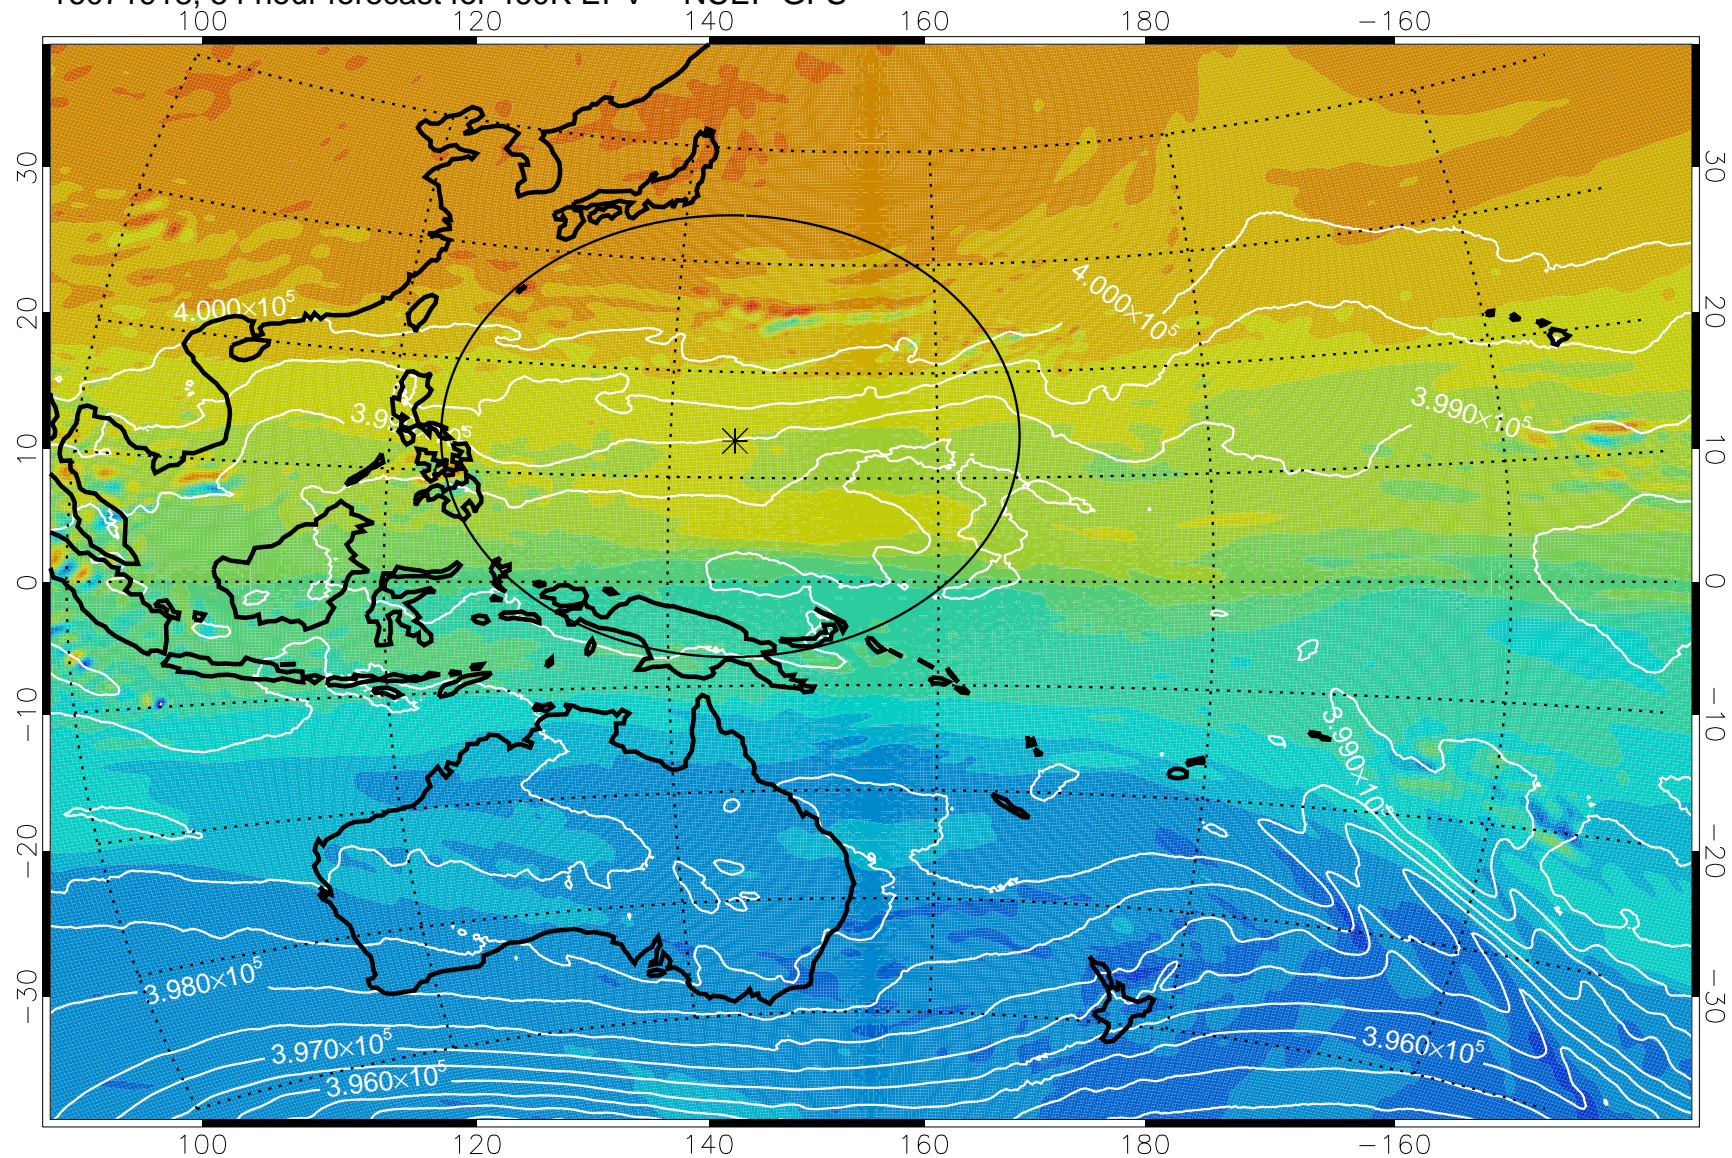

16071818, 30 hour forecast for 460K EPV -- NCEP GFS

460K Montgomery Streamfunction, white

Range ring of 2304 km

16071900, 36 hour forecast for 460K EPV -- NCEP GFS

460K Montgomery Streamfunction, white

Range ring of 2304 km

16071906, 42 hour forecast for 460K EPV -- NCEP GFS

460K Montgomery Streamfunction, white

Range ring of 2304 km

16071912, 48 hour forecast for 460K EPV -- NCEP GFS

460K Montgomery Streamfunction, white

Range ring of 2304 km

16071918, 54 hour forecast for 460K EPV -- NCEP GFS

460K Montgomery Streamfunction, white

Range ring of 2304 km

16072000, 60 hour forecast for 460K EPV -- NCEP GFS

460K Montgomery Streamfunction, white

Range ring of 2304 km

16072006, 66 hour forecast for 460K EPV -- NCEP GFS

460K Montgomery Streamfunction, white

Range ring of 2304 km

16072012, 72 hour forecast for 460K EPV -- NCEP GFS

16072018, 78 hour forecast for 460K EPV -- NCEP GFS