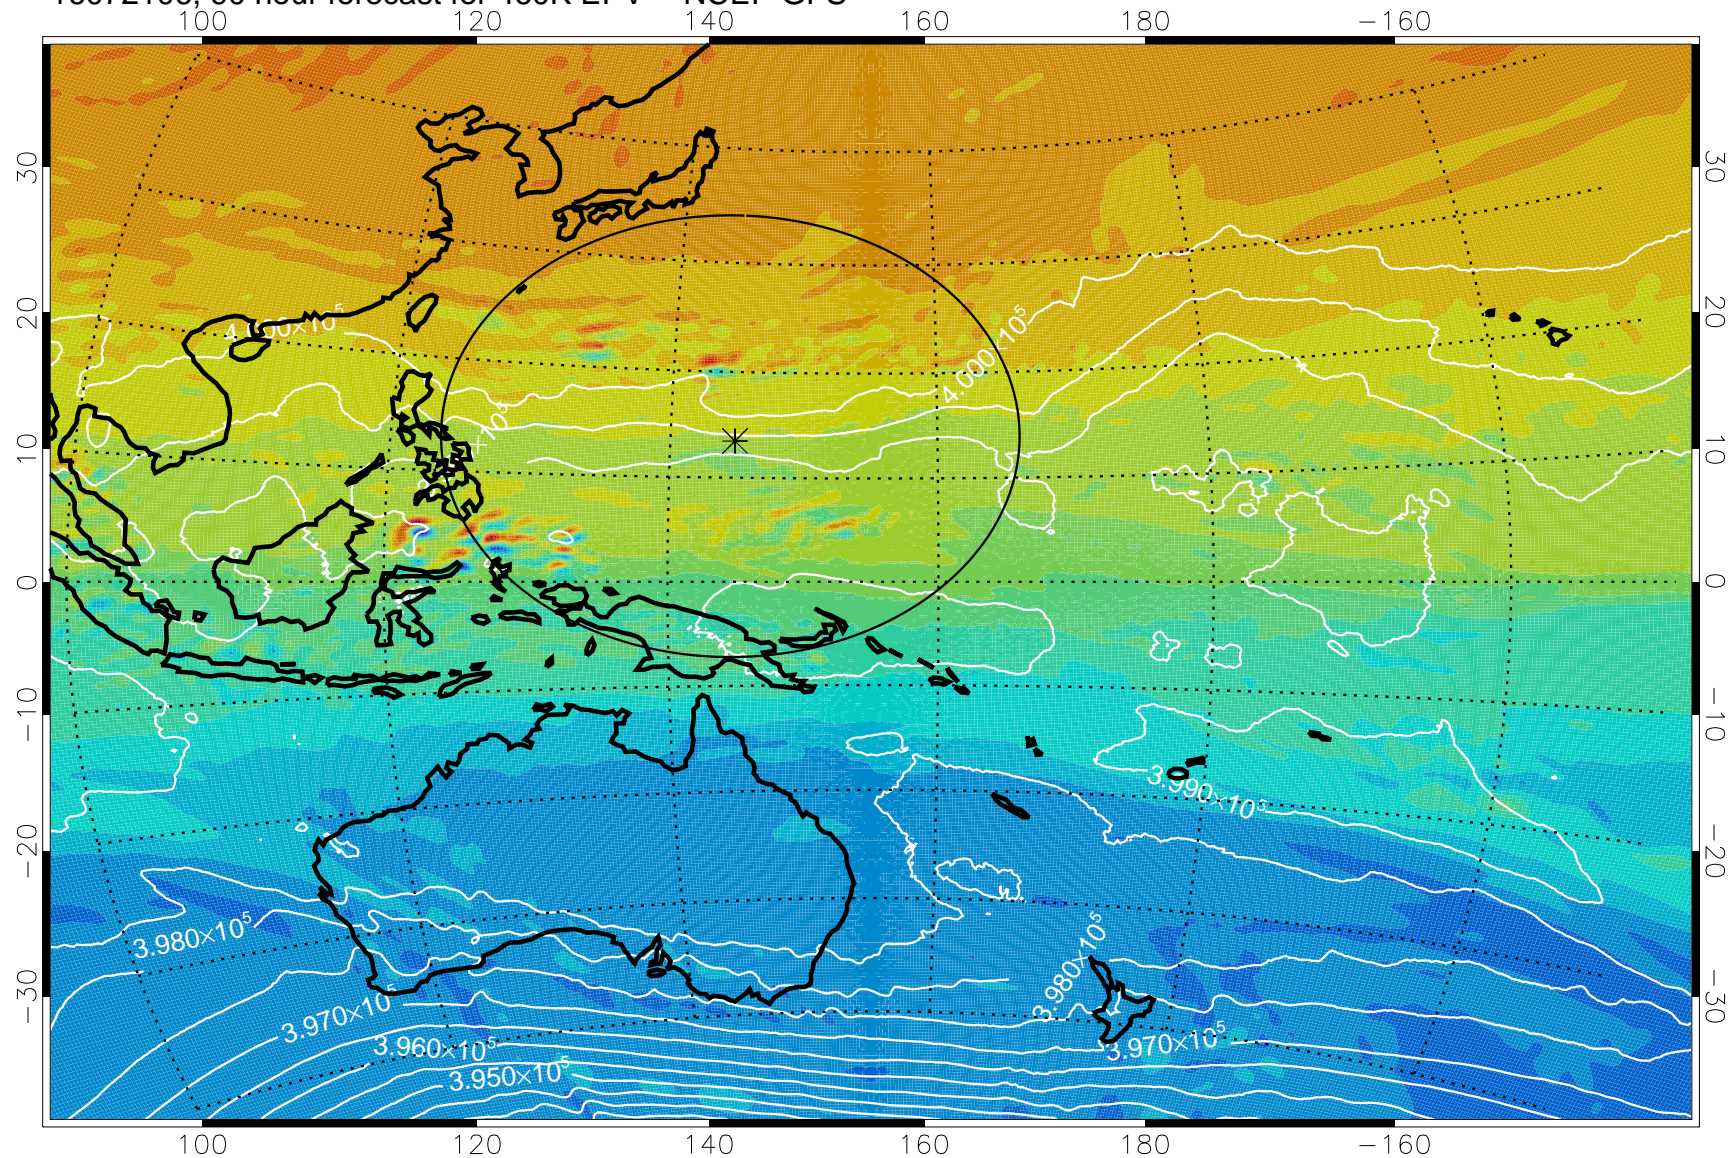

16072006, 66 hour forecast for 460K EPV -- NCEP GFS

460K Montgomery Streamfunction, white

Range ring of 2304 km

16072012, 72 hour forecast for 460K EPV -- NCEP GFS

16072018, 78 hour forecast for 460K EPV -- NCEP GFS

460K Montgomery Streamfunction, white

Range ring of 2304 km

16072100, 84 hour forecast for 460K EPV -- NCEP GFS

460K Montgomery Streamfunction, white

Range ring of 2304 km

16072106, 90 hour forecast for 460K EPV -- NCEP GFS

460K Montgomery Streamfunction, white

Range ring of 2304 km

16072112, 96 hour forecast for 460K EPV -- NCEP GFS

460K Montgomery Streamfunction, white

Range ring of 2304 km

16072118, 102 hour forecast for 460K EPV -- NCEP GFS

460K Montgomery Streamfunction, white

Range ring of 2304 km

16072200, 108 hour forecast for 460K EPV -- NCEP GFS

460K Montgomery Streamfunction, white

Range ring of 2304 km

16072206, 114 hour forecast for 460K EPV -- NCEP GFS