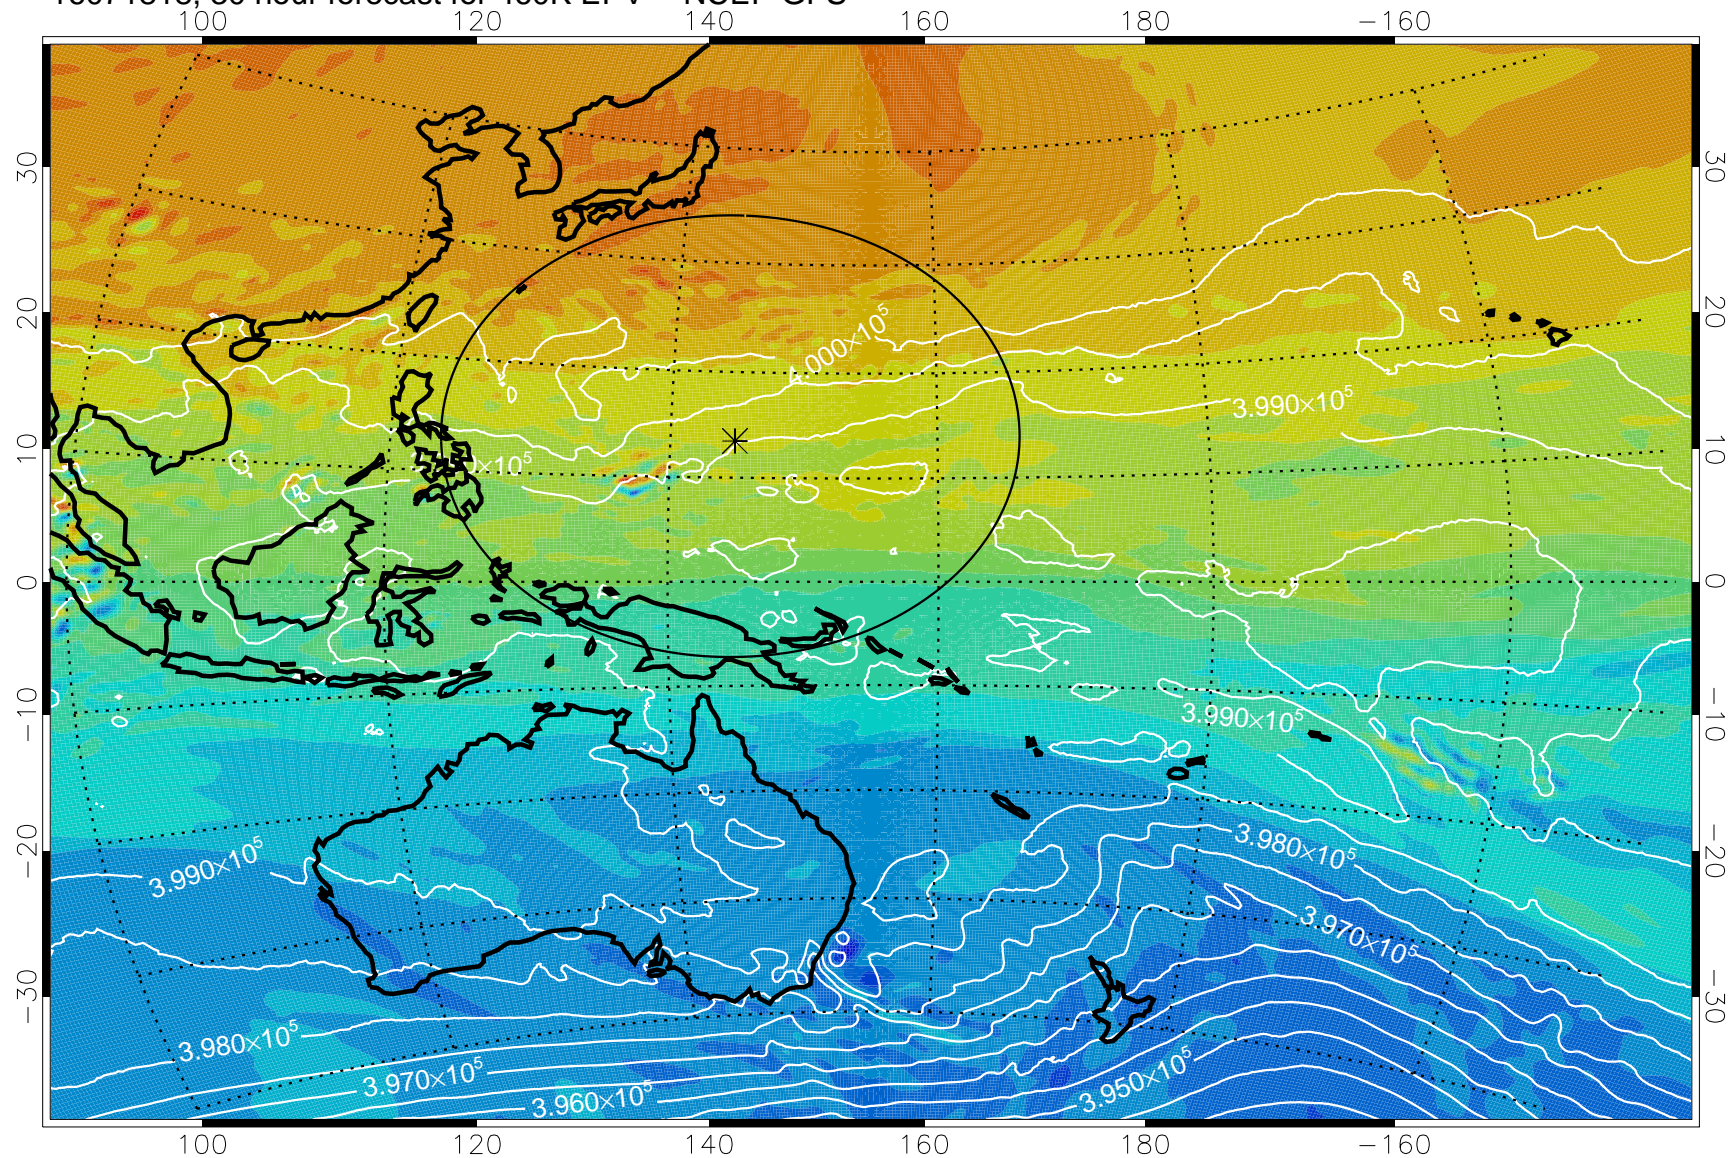

16071806, 18 hour forecast for 460K EPV -- NCEP GFS

460K Montgomery Streamfunction, white

Range ring of 2304 km

16071812, 24 hour forecast for 460K EPV -- NCEP GFS

460K Montgomery Streamfunction, white

Range ring of 2304 km

16071818, 30 hour forecast for 460K EPV -- NCEP GFS

460K Montgomery Streamfunction, white

Range ring of 2304 km

16071900, 36 hour forecast for 460K EPV -- NCEP GFS

460K Montgomery Streamfunction, white

Range ring of 2304 km

16071906, 42 hour forecast for 460K EPV -- NCEP GFS

460K Montgomery Streamfunction, white

Range ring of 2304 km

16071912, 48 hour forecast for 460K EPV -- NCEP GFS

460K Montgomery Streamfunction, white

Range ring of 2304 km

16071918, 54 hour forecast for 460K EPV -- NCEP GFS

460K Montgomery Streamfunction, white

Range ring of 2304 km

16072000, 60 hour forecast for 460K EPV -- NCEP GFS

460K Montgomery Streamfunction, white

Range ring of 2304 km