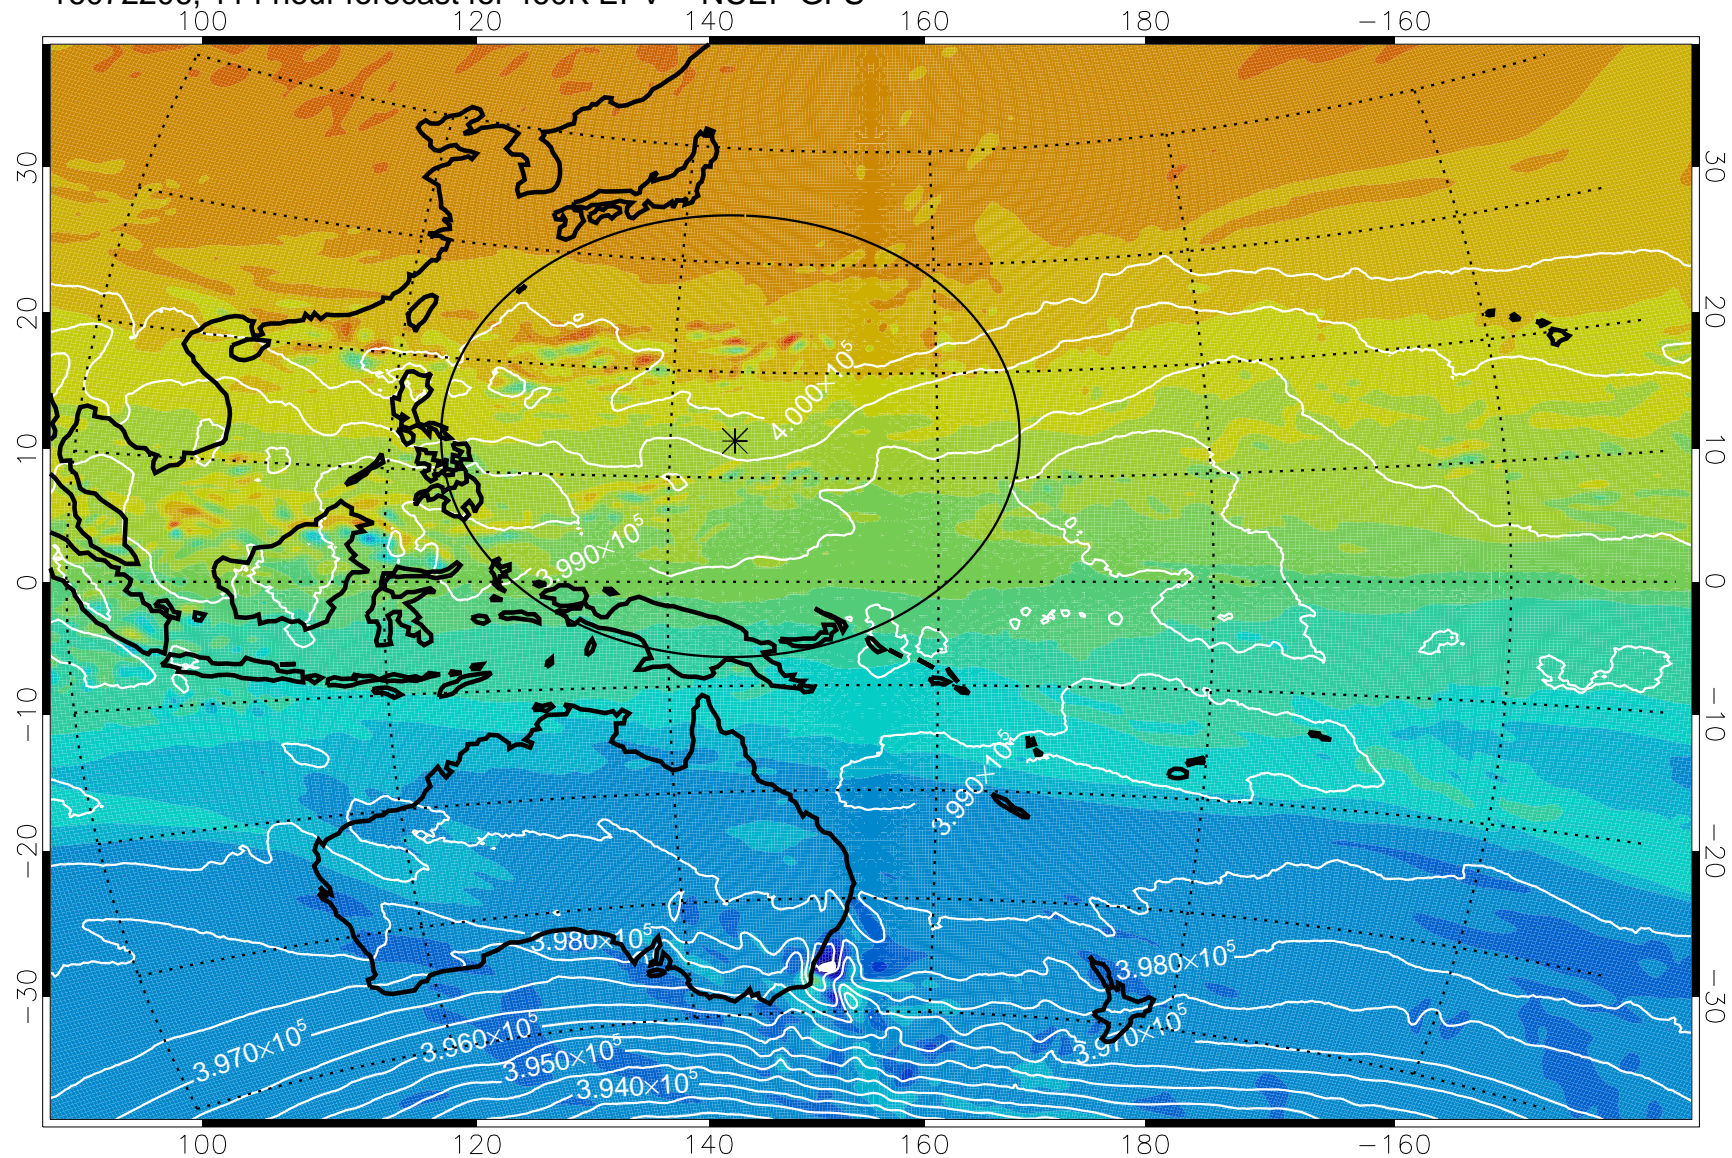

460K Montgomery Streamfunction, white

Range ring of 2304 km

16072112, 96 hour forecast for 460K EPV -- NCEP GFS

460K Montgomery Streamfunction, white

Range ring of 2304 km

16072118, 102 hour forecast for 460K EPV -- NCEP GFS

460K Montgomery Streamfunction, white

Range ring of 2304 km

16072200, 108 hour forecast for 460K EPV -- NCEP GFS

460K Montgomery Streamfunction, white

Range ring of 2304 km

16072206, 114 hour forecast for 460K EPV -- NCEP GFS

460K Montgomery Streamfunction, white

Range ring of 2304 km

16072212, 120 hour forecast for 460K EPV -- NCEP GFS

460K Montgomery Streamfunction, white

Range ring of 2304 km