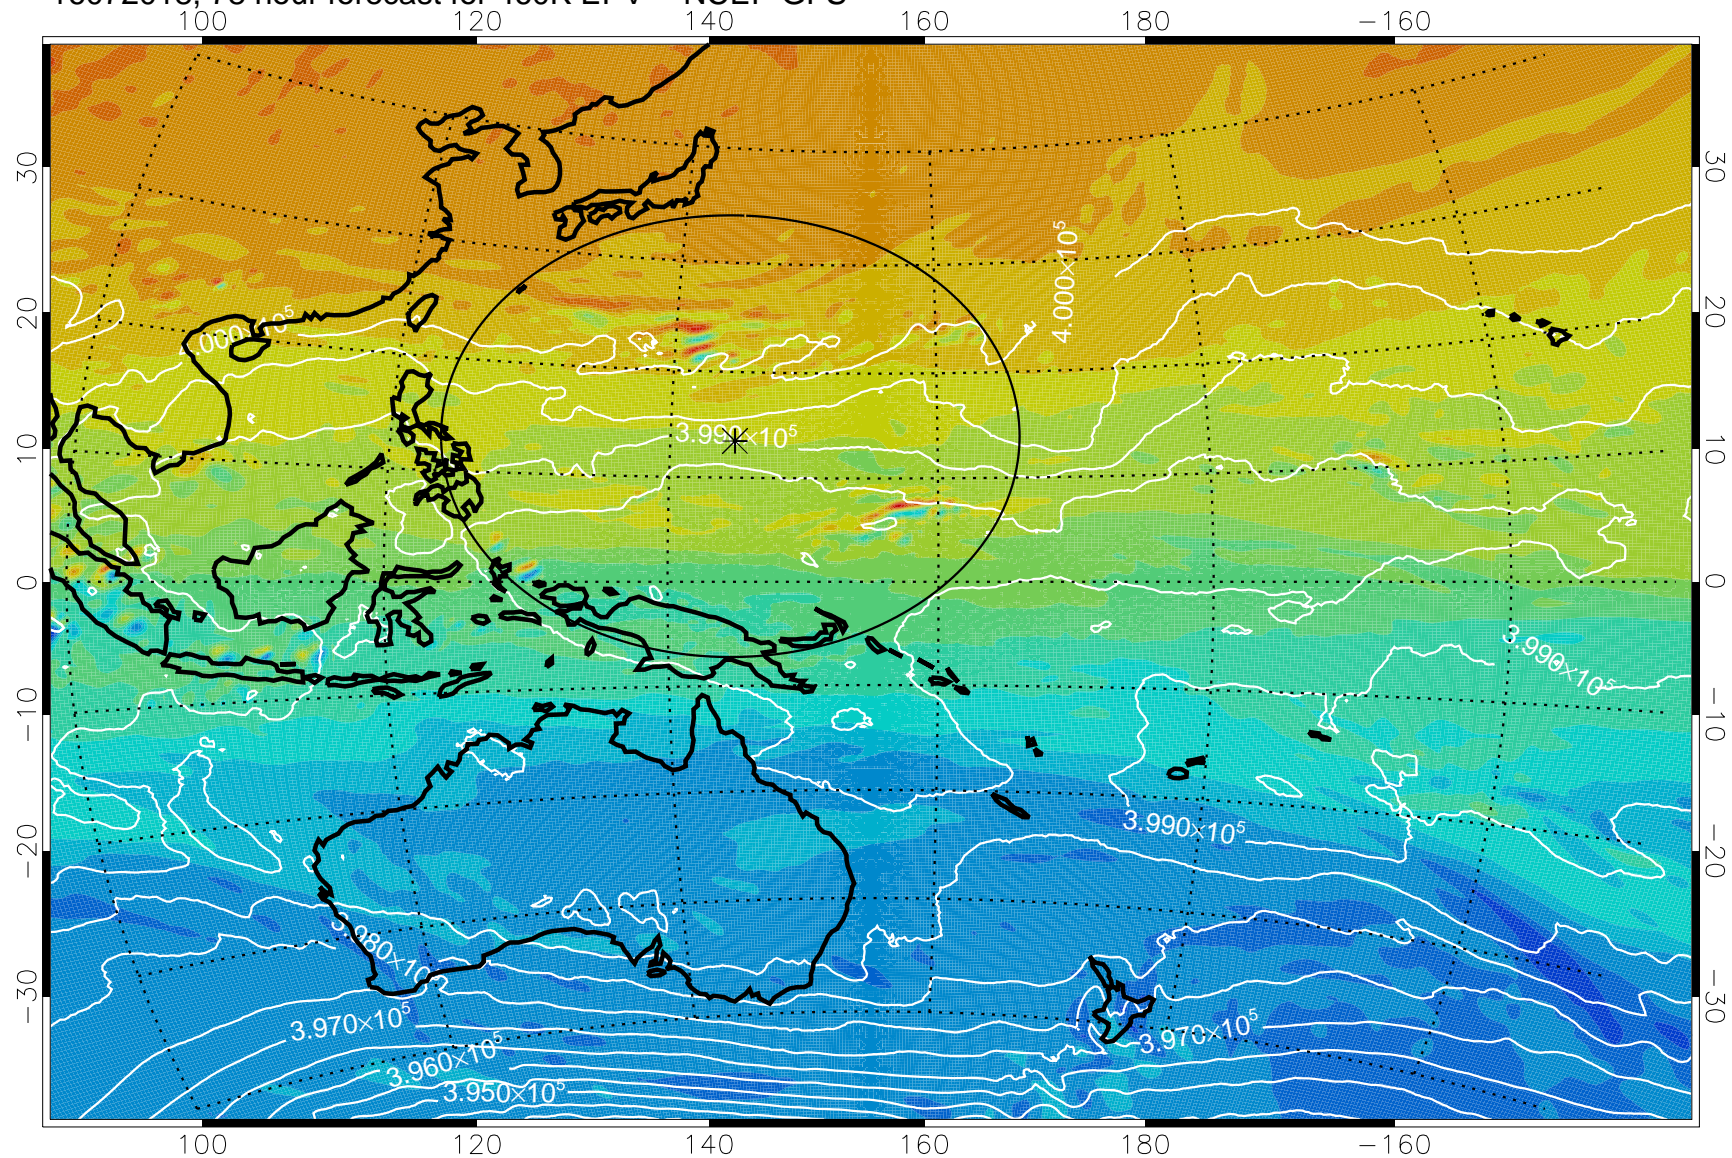

16071918, 54 hour forecast for 460K EPV -- NCEP GFS

460K Montgomery Streamfunction, white

Range ring of 2304 km

16072000, 60 hour forecast for 460K EPV -- NCEP GFS

460K Montgomery Streamfunction, white

Range ring of 2304 km

16072006, 66 hour forecast for 460K EPV -- NCEP GFS

460K Montgomery Streamfunction, white

Range ring of 2304 km

16072012, 72 hour forecast for 460K EPV -- NCEP GFS

16072018, 78 hour forecast for 460K EPV -- NCEP GFS

460K Montgomery Streamfunction, white

Range ring of 2304 km

16072100, 84 hour forecast for 460K EPV -- NCEP GFS

460K Montgomery Streamfunction, white

Range ring of 2304 km

16072106, 90 hour forecast for 460K EPV -- NCEP GFS

460K Montgomery Streamfunction, white

Range ring of 2304 km

16072112, 96 hour forecast for 460K EPV -- NCEP GFS

460K Montgomery Streamfunction, white

Range ring of 2304 km

16072118, 102 hour forecast for 460K EPV -- NCEP GFS