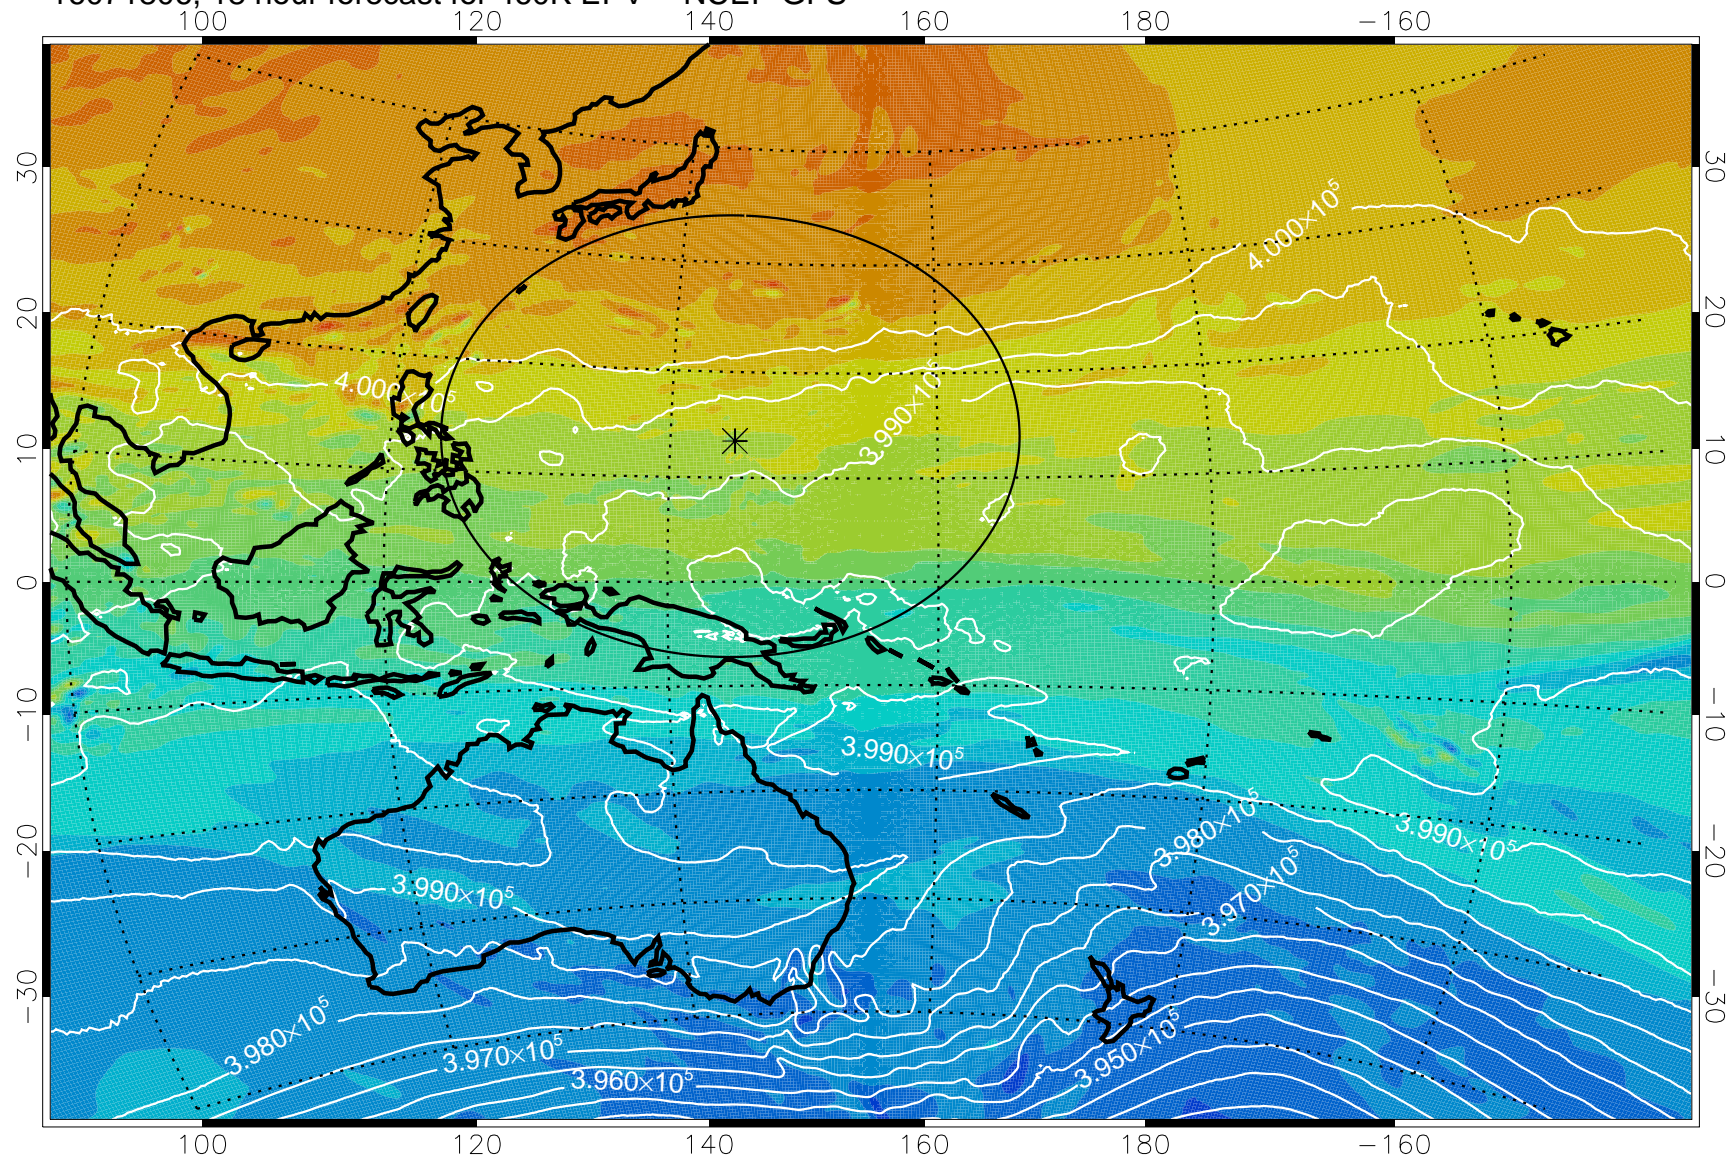

16071718, 6 hour forecast for 460K EPV -- NCEP GFS

460K Montgomery Streamfunction, white

Range ring of 2304 km

16071800, 12 hour forecast for 460K EPV -- NCEP GFS

460K Montgomery Streamfunction, white

Range ring of 2304 km

16071806, 18 hour forecast for 460K EPV -- NCEP GFS

460K Montgomery Streamfunction, white

Range ring of 2304 km

16071812, 24 hour forecast for 460K EPV -- NCEP GFS

460K Montgomery Streamfunction, white

Range ring of 2304 km

16071818, 30 hour forecast for 460K EPV -- NCEP GFS

460K Montgomery Streamfunction, white

Range ring of 2304 km

16071900, 36 hour forecast for 460K EPV -- NCEP GFS

460K Montgomery Streamfunction, white

Range ring of 2304 km

16071918, 54 hour forecast for 460K EPV -- NCEP GFS

460K Montgomery Streamfunction, white

Range ring of 2304 km

16072000, 60 hour forecast for 460K EPV -- NCEP GFS

460K Montgomery Streamfunction, white

Range ring of 2304 km