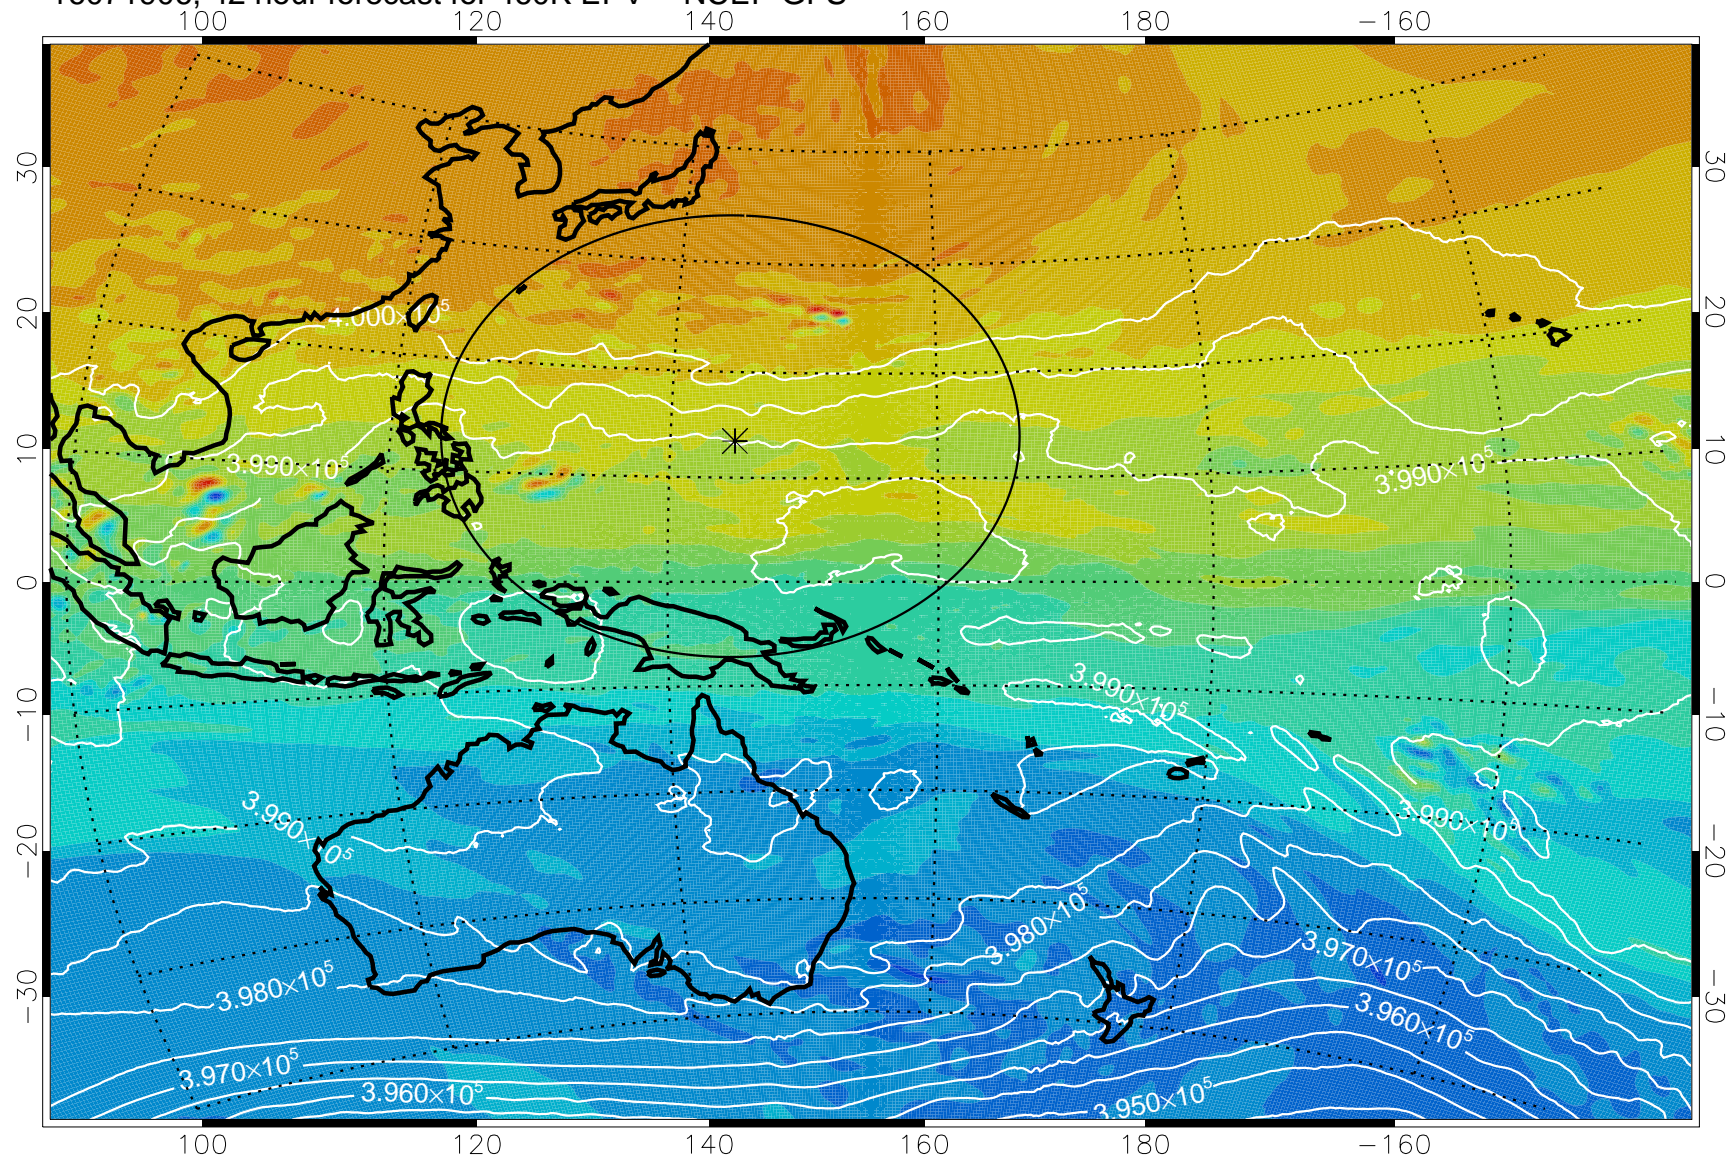

16071818, 30 hour forecast for 460K EPV -- NCEP GFS

460K Montgomery Streamfunction, white

Range ring of 2304 km

16071900, 36 hour forecast for 460K EPV -- NCEP GFS

460K Montgomery Streamfunction, white

Range ring of 2304 km

16071906, 42 hour forecast for 460K EPV -- NCEP GFS

460K Montgomery Streamfunction, white

Range ring of 2304 km

16071912, 48 hour forecast for 460K EPV -- NCEP GFS

460K Montgomery Streamfunction, white

Range ring of 2304 km

16071918, 54 hour forecast for 460K EPV -- NCEP GFS

460K Montgomery Streamfunction, white

Range ring of 2304 km

16072000, 60 hour forecast for 460K EPV -- NCEP GFS

460K Montgomery Streamfunction, white

Range ring of 2304 km

16072006, 66 hour forecast for 460K EPV -- NCEP GFS

460K Montgomery Streamfunction, white

Range ring of 2304 km

16072012, 72 hour forecast for 460K EPV -- NCEP GFS

16072018, 78 hour forecast for 460K EPV -- NCEP GFS