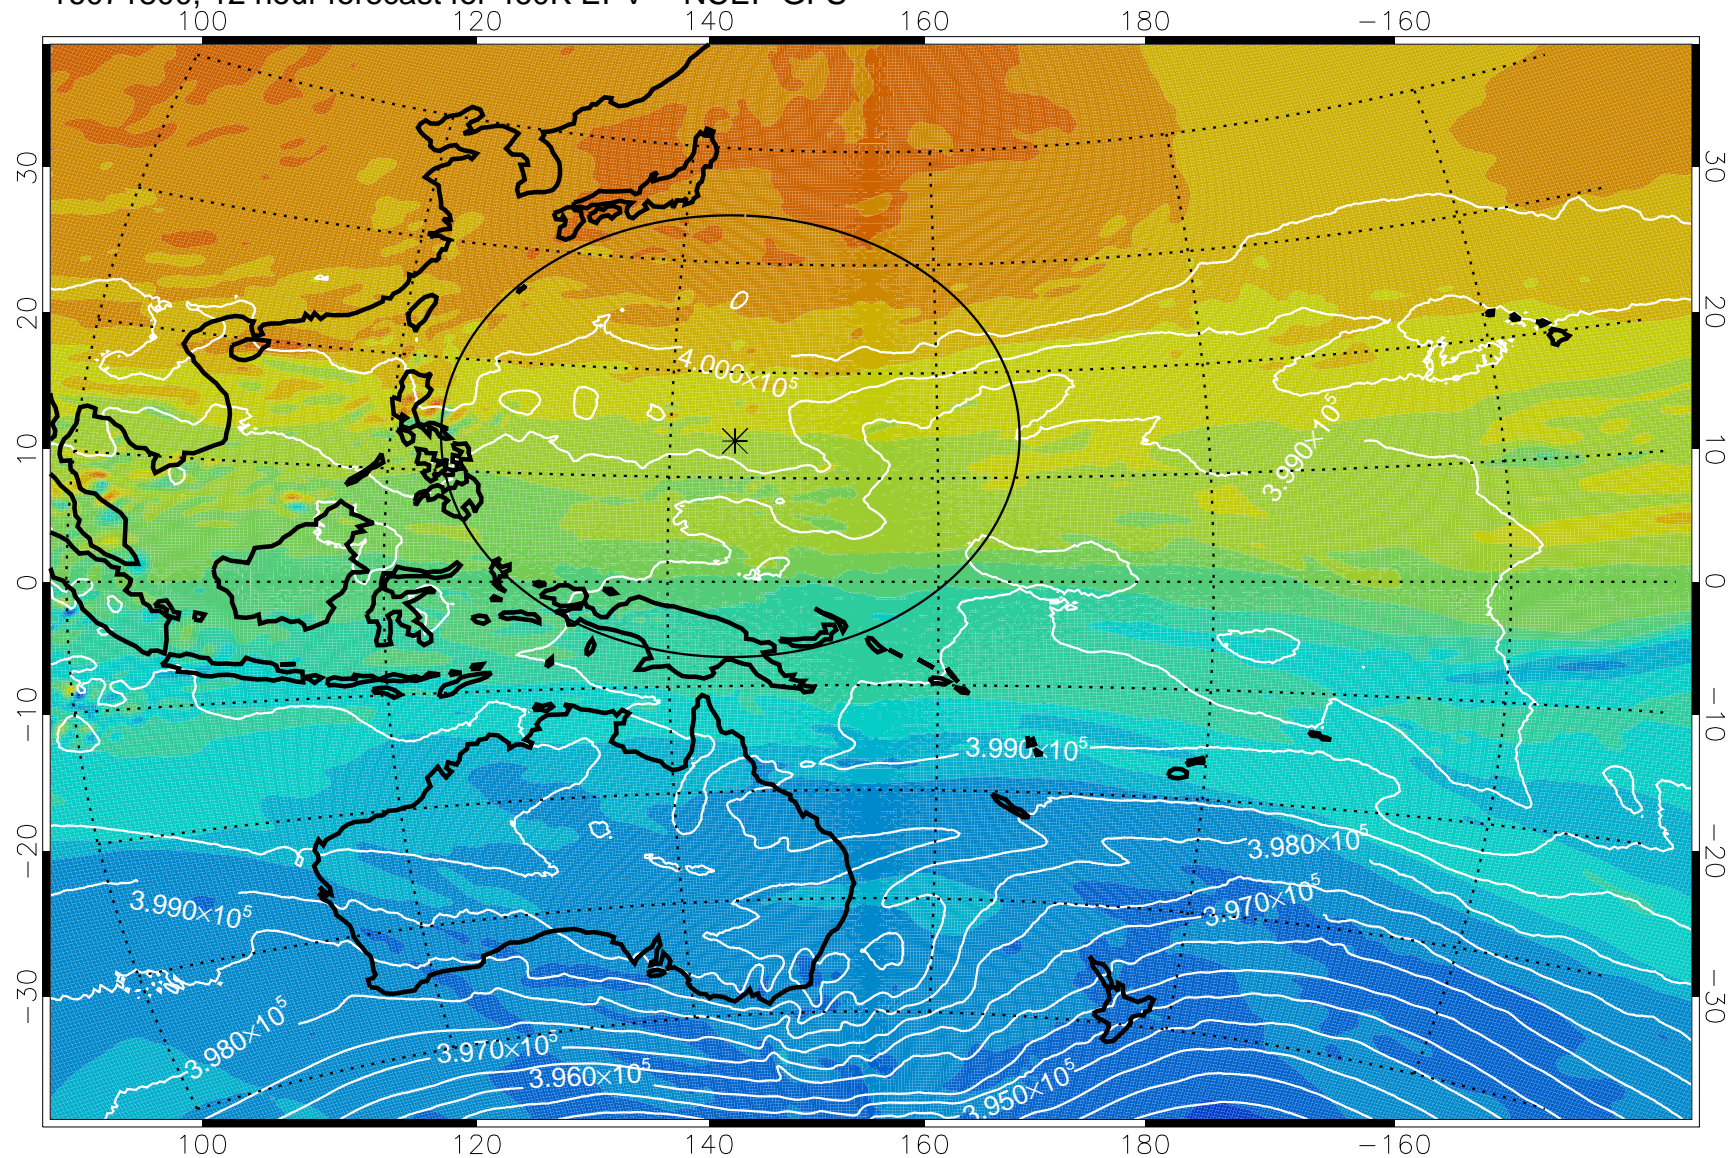

16071718, 6 hour forecast for 460K EPV -- NCEP GFS

460K Montgomery Streamfunction, white

Range ring of 2304 km

16071800, 12 hour forecast for 460K EPV -- NCEP GFS

460K Montgomery Streamfunction, white

Range ring of 2304 km

16071806, 18 hour forecast for 460K EPV -- NCEP GFS

460K Montgomery Streamfunction, white

Range ring of 2304 km

16071812, 24 hour forecast for 460K EPV -- NCEP GFS

460K Montgomery Streamfunction, white

Range ring of 2304 km

16071818, 30 hour forecast for 460K EPV -- NCEP GFS

460K Montgomery Streamfunction, white

Range ring of 2304 km

16071900, 36 hour forecast for 460K EPV -- NCEP GFS

460K Montgomery Streamfunction, white

Range ring of 2304 km

16071918, 54 hour forecast for 460K EPV -- NCEP GFS

460K Montgomery Streamfunction, white

Range ring of 2304 km

16072000, 60 hour forecast for 460K EPV -- NCEP GFS

460K Montgomery Streamfunction, white

Range ring of 2304 km