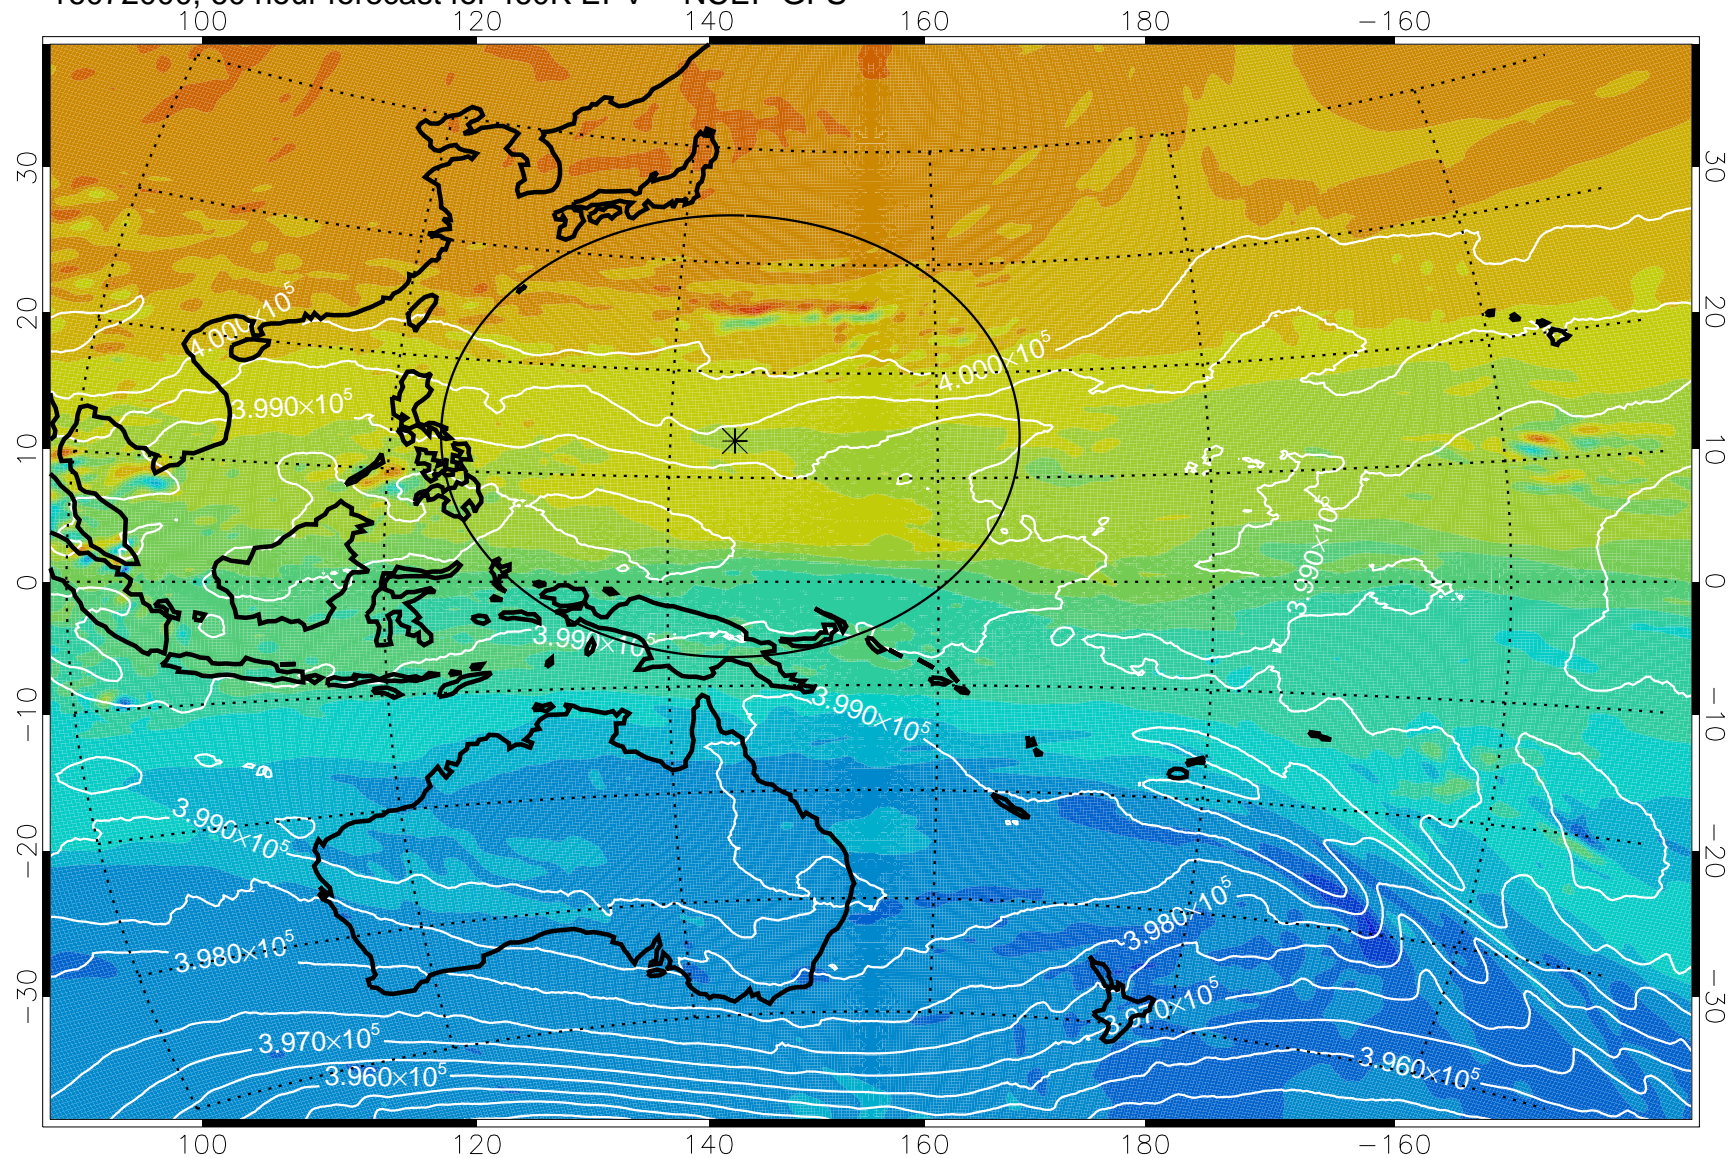

16071906, 42 hour forecast for 460K EPV -- NCEP GFS

460K Montgomery Streamfunction, white

Range ring of 2304 km

16071912, 48 hour forecast for 460K EPV -- NCEP GFS

460K Montgomery Streamfunction, white

Range ring of 2304 km

16071918, 54 hour forecast for 460K EPV -- NCEP GFS

460K Montgomery Streamfunction, white

Range ring of 2304 km

16072000, 60 hour forecast for 460K EPV -- NCEP GFS

460K Montgomery Streamfunction, white

Range ring of 2304 km

16072006, 66 hour forecast for 460K EPV -- NCEP GFS

460K Montgomery Streamfunction, white

Range ring of 2304 km

16072012, 72 hour forecast for 460K EPV -- NCEP GFS

16072018, 78 hour forecast for 460K EPV -- NCEP GFS

460K Montgomery Streamfunction, white

Range ring of 2304 km

16072100, 84 hour forecast for 460K EPV -- NCEP GFS

460K Montgomery Streamfunction, white

Range ring of 2304 km

16072106, 90 hour forecast for 460K EPV -- NCEP GFS