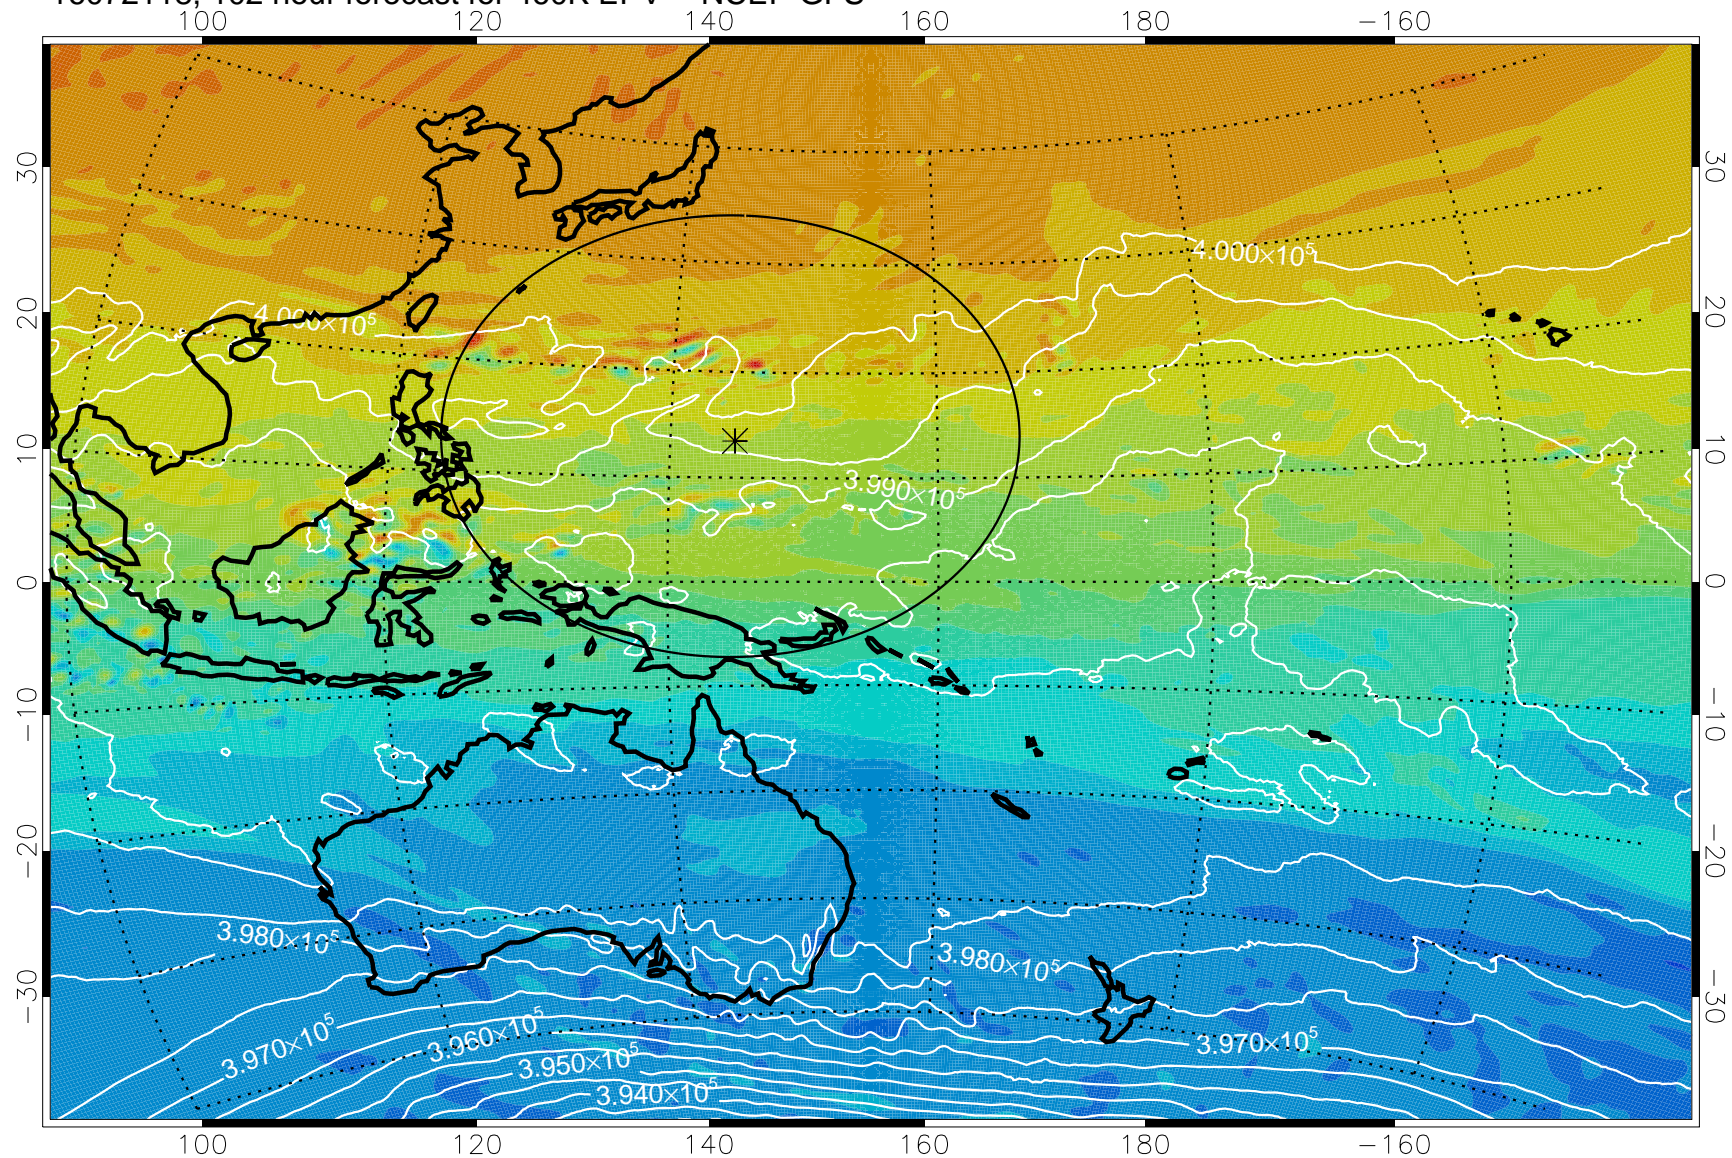

460K Montgomery Streamfunction, white

Range ring of 2304 km

16072100, 84 hour forecast for 460K EPV -- NCEP GFS

460K Montgomery Streamfunction, white

Range ring of 2304 km

16072106, 90 hour forecast for 460K EPV -- NCEP GFS

460K Montgomery Streamfunction, white

Range ring of 2304 km

16072112, 96 hour forecast for 460K EPV -- NCEP GFS

460K Montgomery Streamfunction, white

Range ring of 2304 km

16072118, 102 hour forecast for 460K EPV -- NCEP GFS

460K Montgomery Streamfunction, white

Range ring of 2304 km

16072200, 108 hour forecast for 460K EPV -- NCEP GFS

460K Montgomery Streamfunction, white

Range ring of 2304 km

16072206, 114 hour forecast for 460K EPV -- NCEP GFS

460K Montgomery Streamfunction, white

Range ring of 2304 km

16072212, 120 hour forecast for 460K EPV -- NCEP GFS

460K Montgomery Streamfunction, white

Range ring of 2304 km