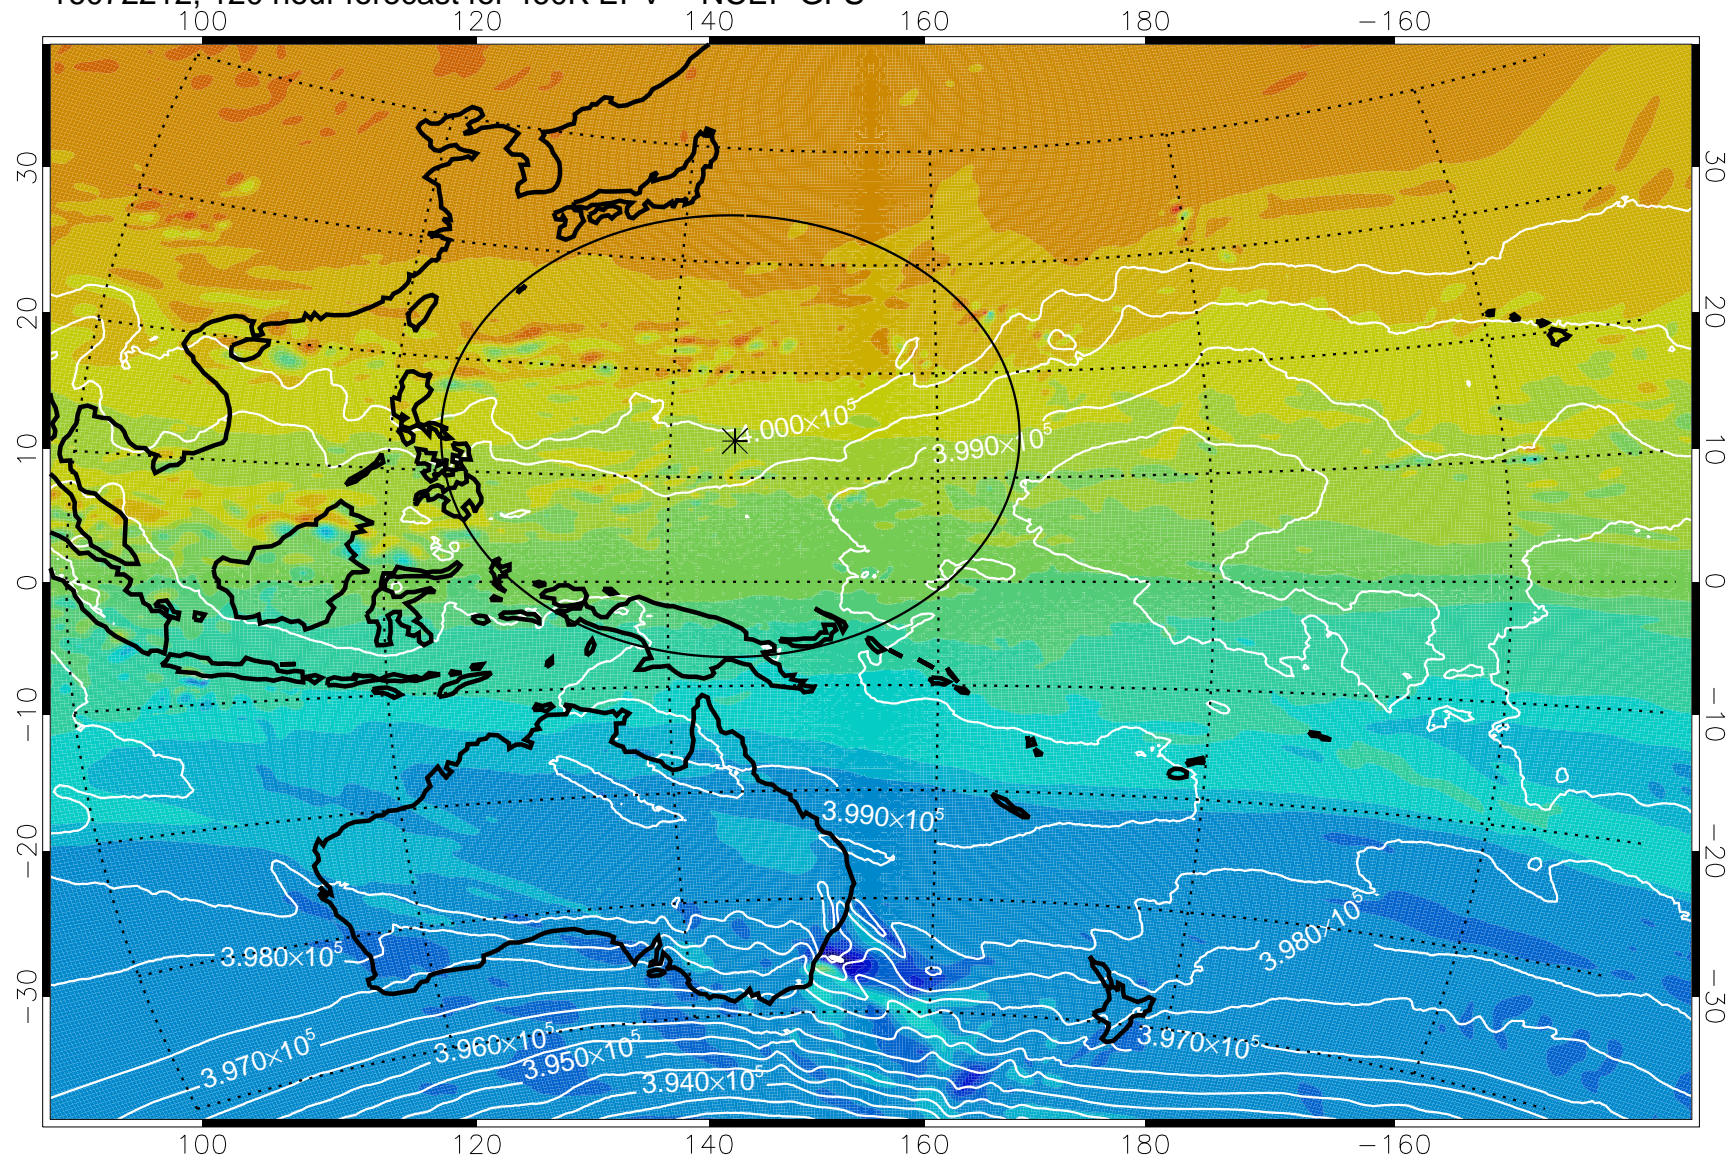

460K Montgomery Streamfunction, white

Range ring of 2304 km

16072100, 84 hour forecast for 460K EPV -- NCEP GFS

460K Montgomery Streamfunction, white

Range ring of 2304 km

16072106, 90 hour forecast for 460K EPV -- NCEP GFS

460K Montgomery Streamfunction, white

Range ring of 2304 km

16072112, 96 hour forecast for 460K EPV -- NCEP GFS

460K Montgomery Streamfunction, white

Range ring of 2304 km

16072118, 102 hour forecast for 460K EPV -- NCEP GFS

460K Montgomery Streamfunction, white

Range ring of 2304 km

16072200, 108 hour forecast for 460K EPV -- NCEP GFS

460K Montgomery Streamfunction, white

Range ring of 2304 km

16072206, 114 hour forecast for 460K EPV -- NCEP GFS

460K Montgomery Streamfunction, white

Range ring of 2304 km

16072212, 120 hour forecast for 460K EPV -- NCEP GFS

460K Montgomery Streamfunction, white

Range ring of 2304 km