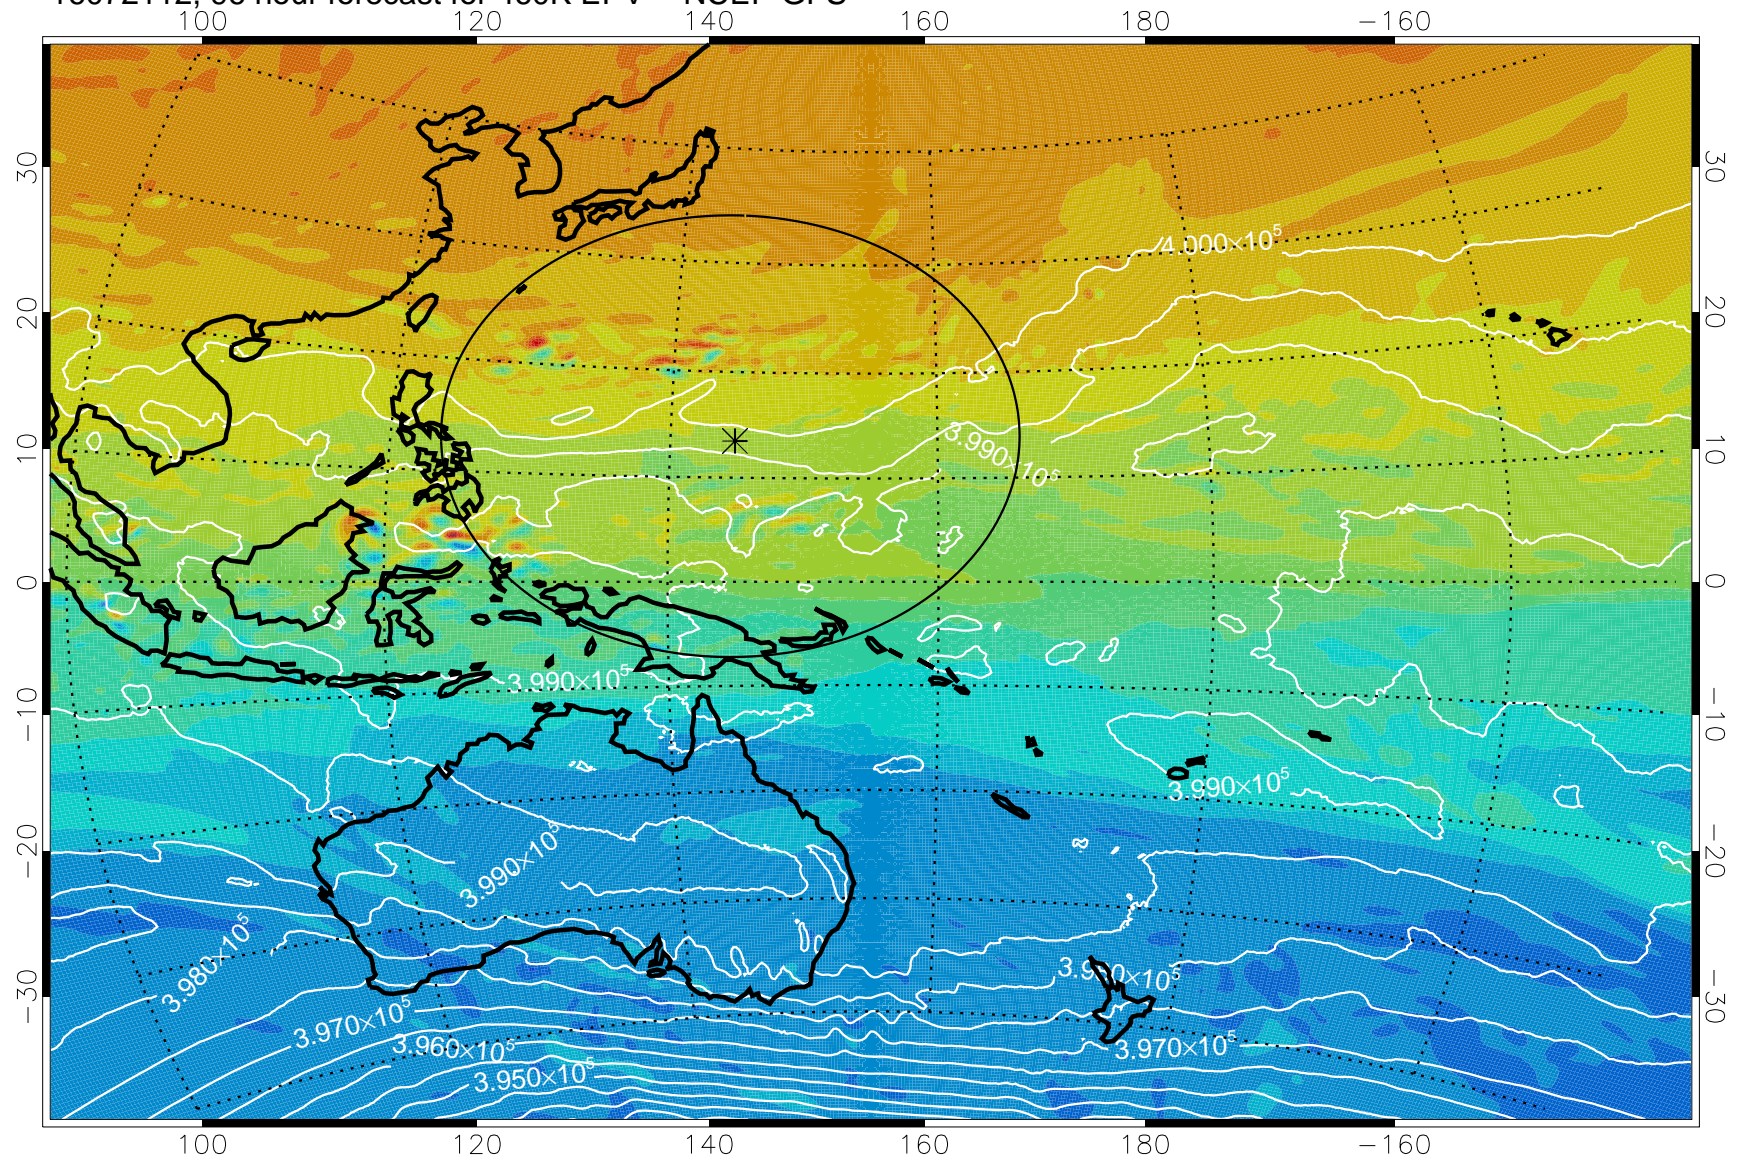

16072006, 66 hour forecast for 460K EPV -- NCEP GFS

460K Montgomery Streamfunction, white

Range ring of 2304 km

16072012, 72 hour forecast for 460K EPV -- NCEP GFS

16072018, 78 hour forecast for 460K EPV -- NCEP GFS

460K Montgomery Streamfunction, white

Range ring of 2304 km

16072100, 84 hour forecast for 460K EPV -- NCEP GFS

460K Montgomery Streamfunction, white

Range ring of 2304 km

16072106, 90 hour forecast for 460K EPV -- NCEP GFS

460K Montgomery Streamfunction, white

Range ring of 2304 km

16072112, 96 hour forecast for 460K EPV -- NCEP GFS

460K Montgomery Streamfunction, white

Range ring of 2304 km

16072118, 102 hour forecast for 460K EPV -- NCEP GFS

460K Montgomery Streamfunction, white

Range ring of 2304 km

16072200, 108 hour forecast for 460K EPV -- NCEP GFS

460K Montgomery Streamfunction, white

Range ring of 2304 km

16072206, 114 hour forecast for 460K EPV -- NCEP GFS