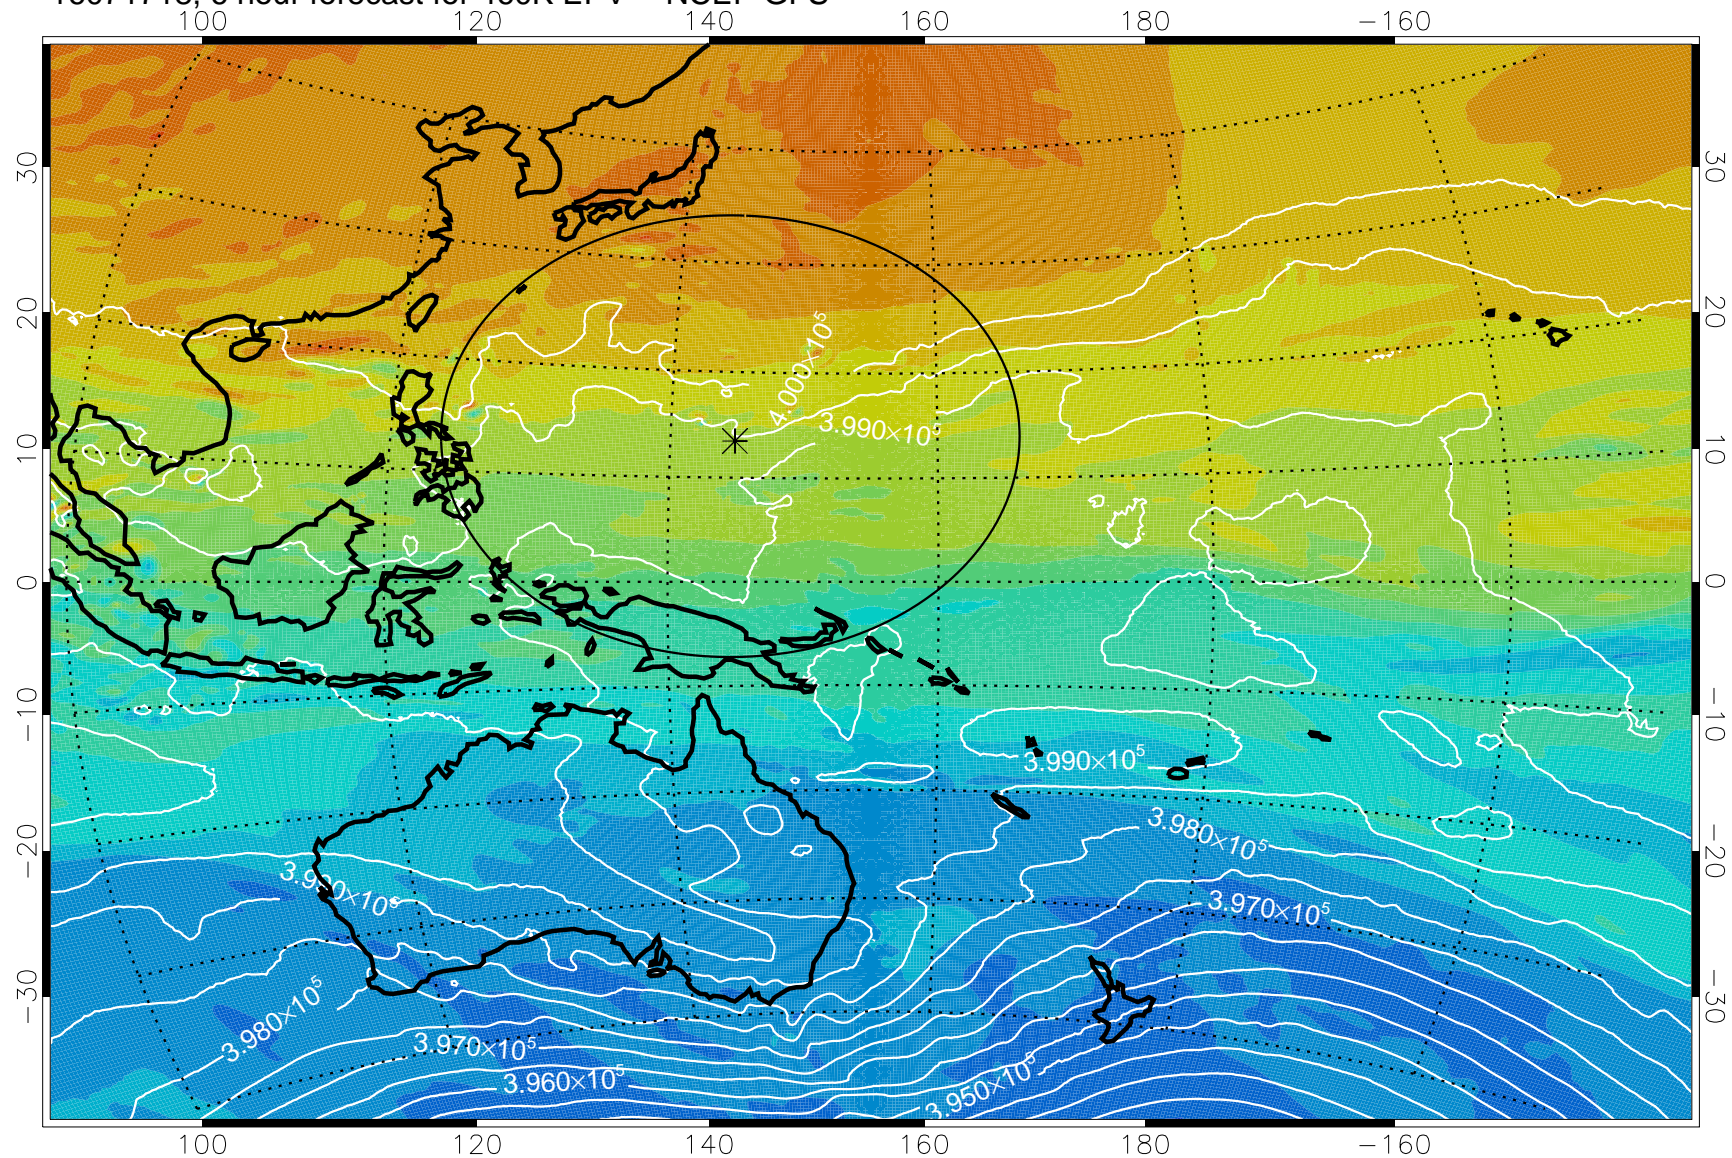

16071718, 6 hour forecast for 460K EPV -- NCEP GFS

460K Montgomery Streamfunction, white

Range ring of 2304 km

16071800, 12 hour forecast for 460K EPV -- NCEP GFS

460K Montgomery Streamfunction, white

Range ring of 2304 km

16071806, 18 hour forecast for 460K EPV -- NCEP GFS

460K Montgomery Streamfunction, white

Range ring of 2304 km

16071812, 24 hour forecast for 460K EPV -- NCEP GFS

460K Montgomery Streamfunction, white

Range ring of 2304 km

16071818, 30 hour forecast for 460K EPV -- NCEP GFS

460K Montgomery Streamfunction, white

Range ring of 2304 km

16071900, 36 hour forecast for 460K EPV -- NCEP GFS

460K Montgomery Streamfunction, white

Range ring of 2304 km

16071918, 54 hour forecast for 460K EPV -- NCEP GFS

460K Montgomery Streamfunction, white

Range ring of 2304 km

16072000, 60 hour forecast for 460K EPV -- NCEP GFS

460K Montgomery Streamfunction, white

Range ring of 2304 km