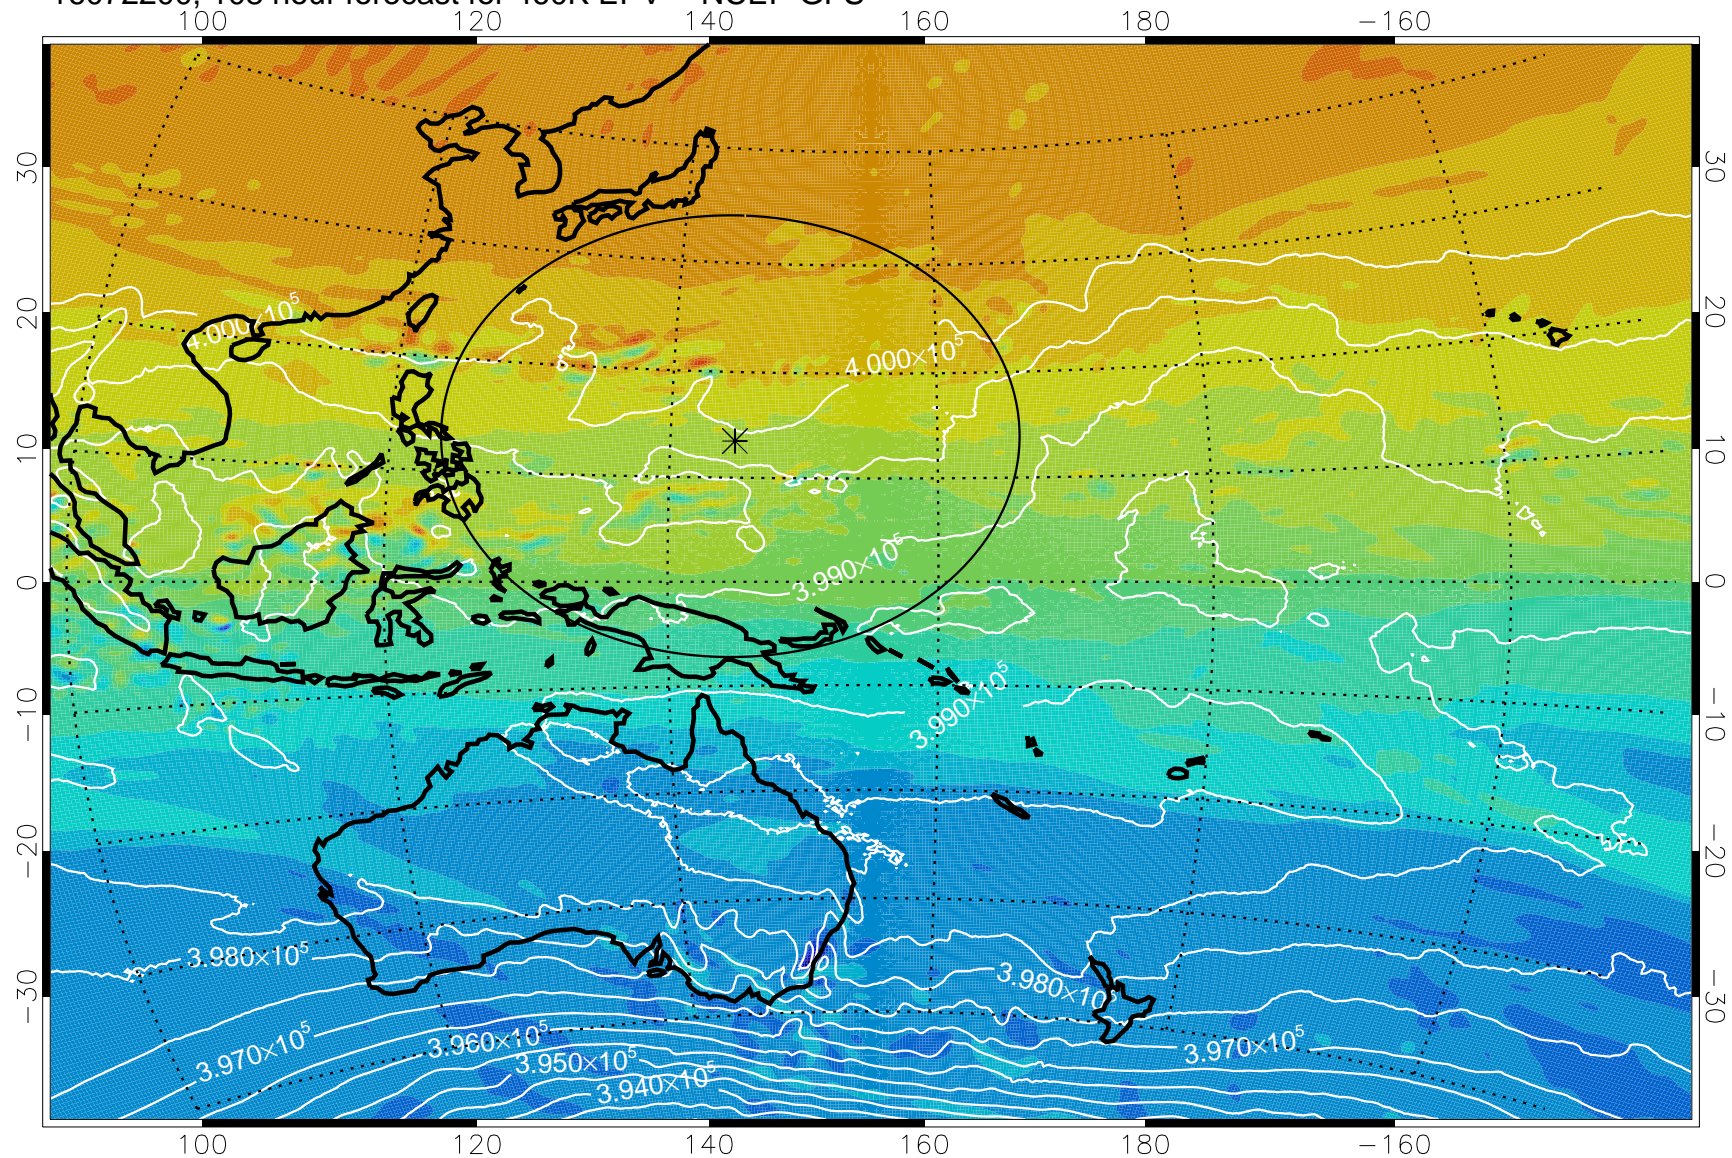

460K Montgomery Streamfunction, white

Range ring of 2304 km

16072100, 84 hour forecast for 460K EPV -- NCEP GFS

460K Montgomery Streamfunction, white

Range ring of 2304 km

16072106, 90 hour forecast for 460K EPV -- NCEP GFS

460K Montgomery Streamfunction, white

Range ring of 2304 km

16072112, 96 hour forecast for 460K EPV -- NCEP GFS

460K Montgomery Streamfunction, white

Range ring of 2304 km

16072118, 102 hour forecast for 460K EPV -- NCEP GFS

460K Montgomery Streamfunction, white

Range ring of 2304 km

16072200, 108 hour forecast for 460K EPV -- NCEP GFS

460K Montgomery Streamfunction, white

Range ring of 2304 km

16072206, 114 hour forecast for 460K EPV -- NCEP GFS

460K Montgomery Streamfunction, white

Range ring of 2304 km

16072212, 120 hour forecast for 460K EPV -- NCEP GFS

460K Montgomery Streamfunction, white

Range ring of 2304 km