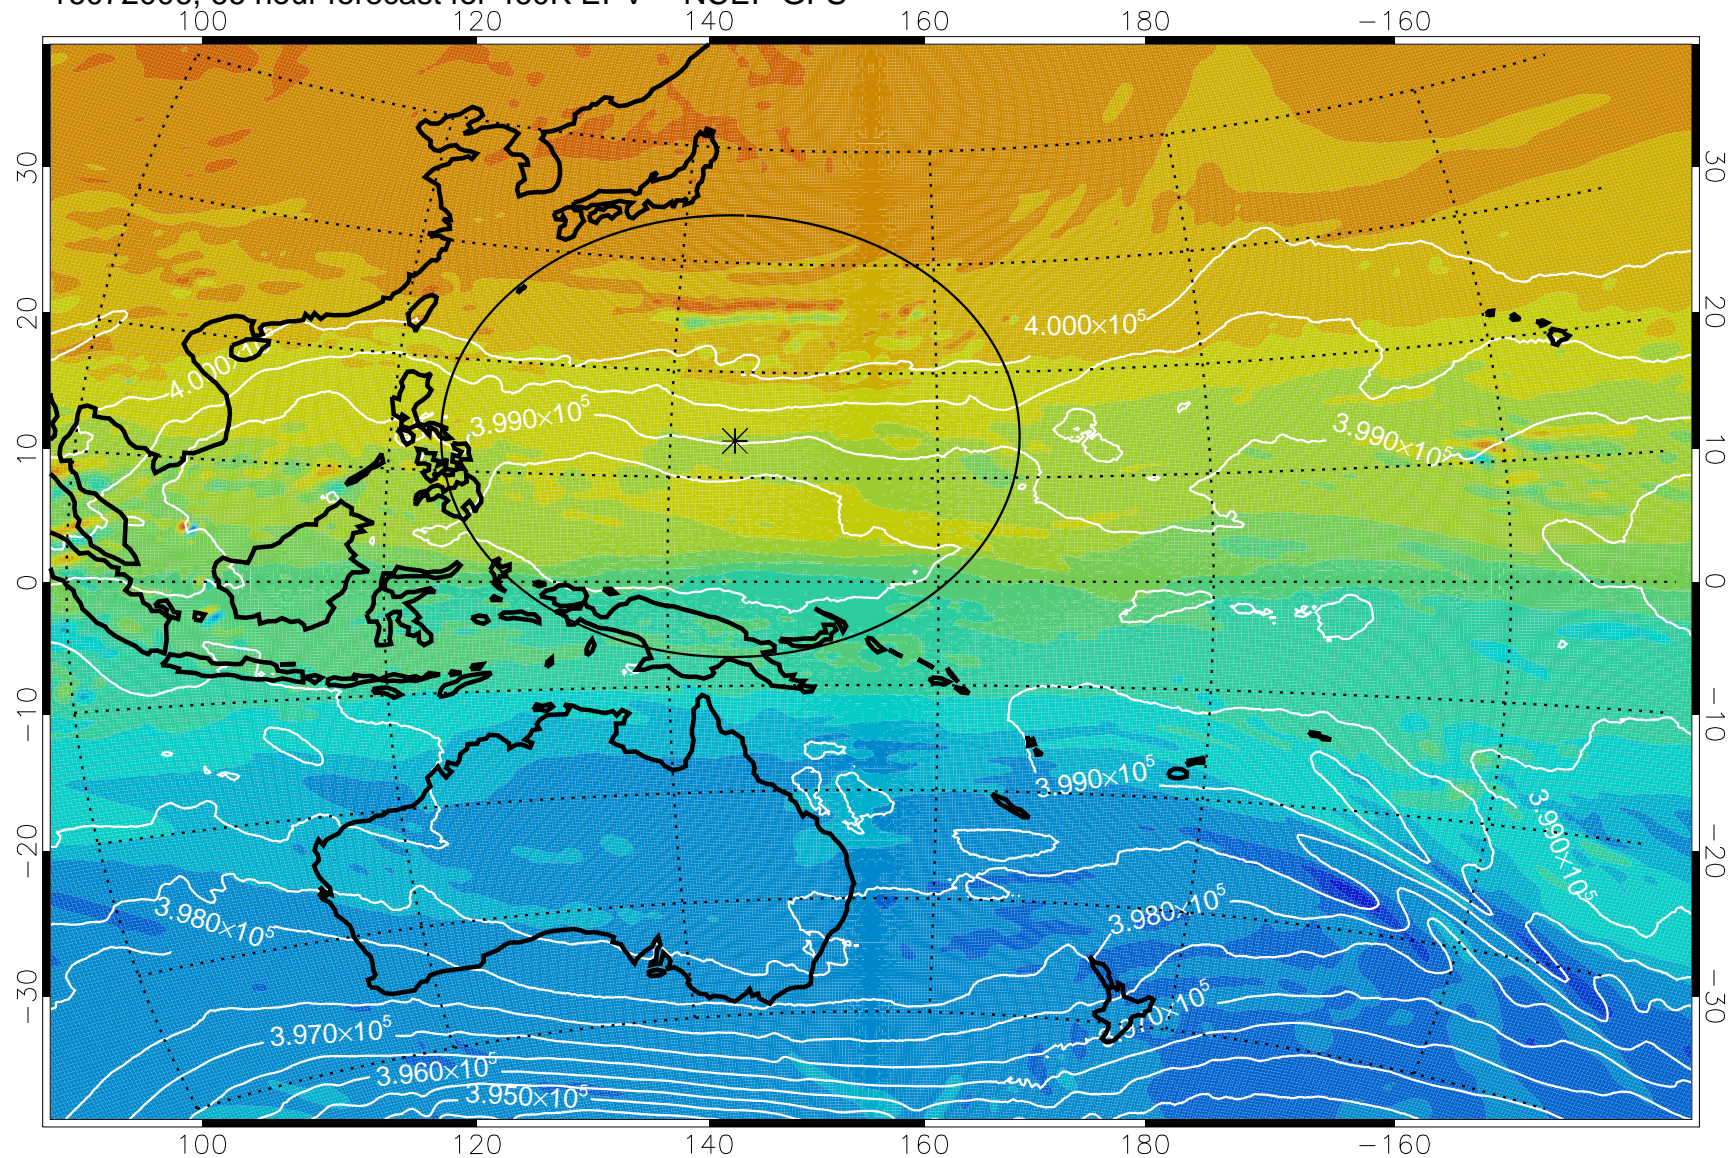

16071906, 42 hour forecast for 460K EPV -- NCEP GFS

460K Montgomery Streamfunction, white

Range ring of 2304 km

16071912, 48 hour forecast for 460K EPV -- NCEP GFS

460K Montgomery Streamfunction, white

Range ring of 2304 km

16071918, 54 hour forecast for 460K EPV -- NCEP GFS

460K Montgomery Streamfunction, white

Range ring of 2304 km

16072000, 60 hour forecast for 460K EPV -- NCEP GFS

460K Montgomery Streamfunction, white

Range ring of 2304 km

16072006, 66 hour forecast for 460K EPV -- NCEP GFS

460K Montgomery Streamfunction, white

Range ring of 2304 km

16072012, 72 hour forecast for 460K EPV -- NCEP GFS

16072018, 78 hour forecast for 460K EPV -- NCEP GFS

460K Montgomery Streamfunction, white

Range ring of 2304 km

16072100, 84 hour forecast for 460K EPV -- NCEP GFS

460K Montgomery Streamfunction, white

Range ring of 2304 km

16072106, 90 hour forecast for 460K EPV -- NCEP GFS