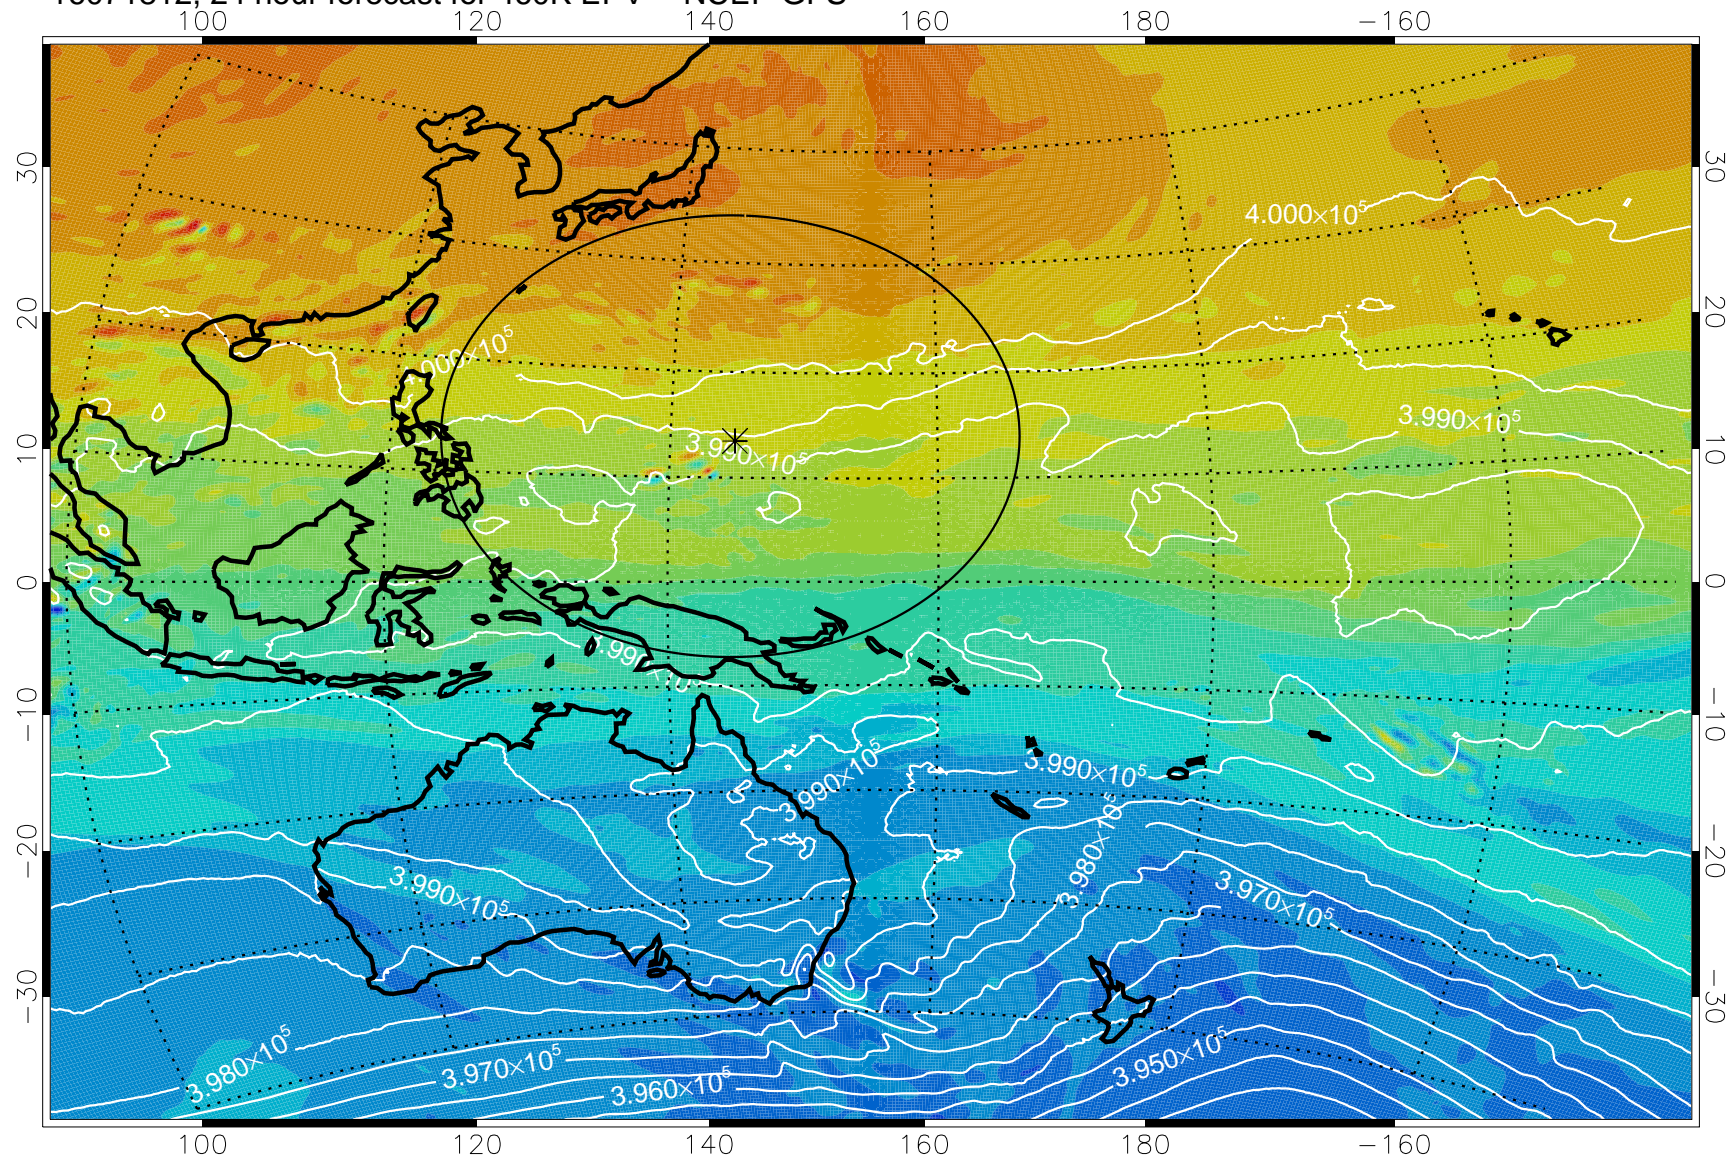

16071806, 18 hour forecast for 460K EPV -- NCEP GFS

460K Montgomery Streamfunction, white

Range ring of 2304 km

16071812, 24 hour forecast for 460K EPV -- NCEP GFS

460K Montgomery Streamfunction, white

Range ring of 2304 km

16071818, 30 hour forecast for 460K EPV -- NCEP GFS

460K Montgomery Streamfunction, white

Range ring of 2304 km

16071900, 36 hour forecast for 460K EPV -- NCEP GFS

460K Montgomery Streamfunction, white

Range ring of 2304 km

16071906, 42 hour forecast for 460K EPV -- NCEP GFS

460K Montgomery Streamfunction, white

Range ring of 2304 km

16071912, 48 hour forecast for 460K EPV -- NCEP GFS

460K Montgomery Streamfunction, white

Range ring of 2304 km

16071918, 54 hour forecast for 460K EPV -- NCEP GFS

460K Montgomery Streamfunction, white

Range ring of 2304 km

16072000, 60 hour forecast for 460K EPV -- NCEP GFS

460K Montgomery Streamfunction, white

Range ring of 2304 km