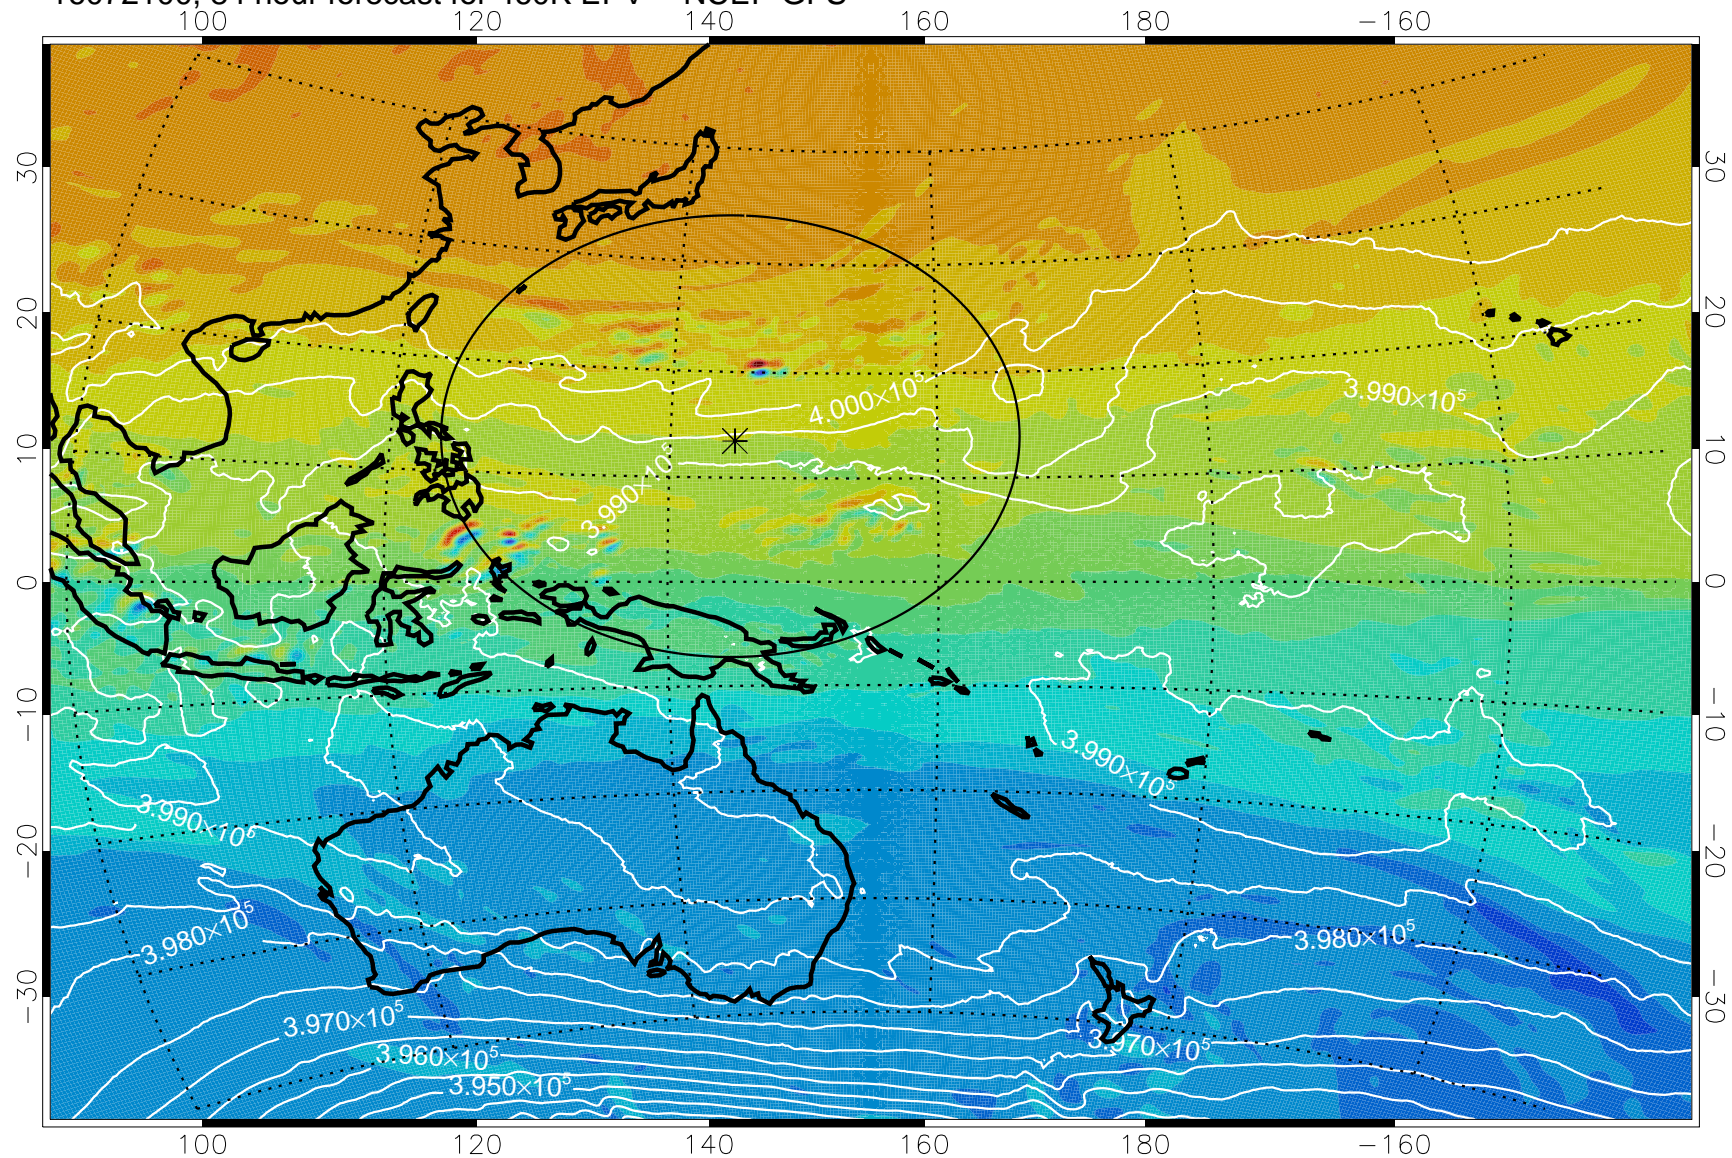

16071918, 54 hour forecast for 460K EPV -- NCEP GFS

460K Montgomery Streamfunction, white

Range ring of 2304 km

16072000, 60 hour forecast for 460K EPV -- NCEP GFS

460K Montgomery Streamfunction, white

Range ring of 2304 km

16072006, 66 hour forecast for 460K EPV -- NCEP GFS

460K Montgomery Streamfunction, white

Range ring of 2304 km

16072012, 72 hour forecast for 460K EPV -- NCEP GFS

16072018, 78 hour forecast for 460K EPV -- NCEP GFS

460K Montgomery Streamfunction, white

Range ring of 2304 km

16072100, 84 hour forecast for 460K EPV -- NCEP GFS

460K Montgomery Streamfunction, white

Range ring of 2304 km

16072106, 90 hour forecast for 460K EPV -- NCEP GFS

460K Montgomery Streamfunction, white

Range ring of 2304 km

16072112, 96 hour forecast for 460K EPV -- NCEP GFS

460K Montgomery Streamfunction, white

Range ring of 2304 km

16072118, 102 hour forecast for 460K EPV -- NCEP GFS