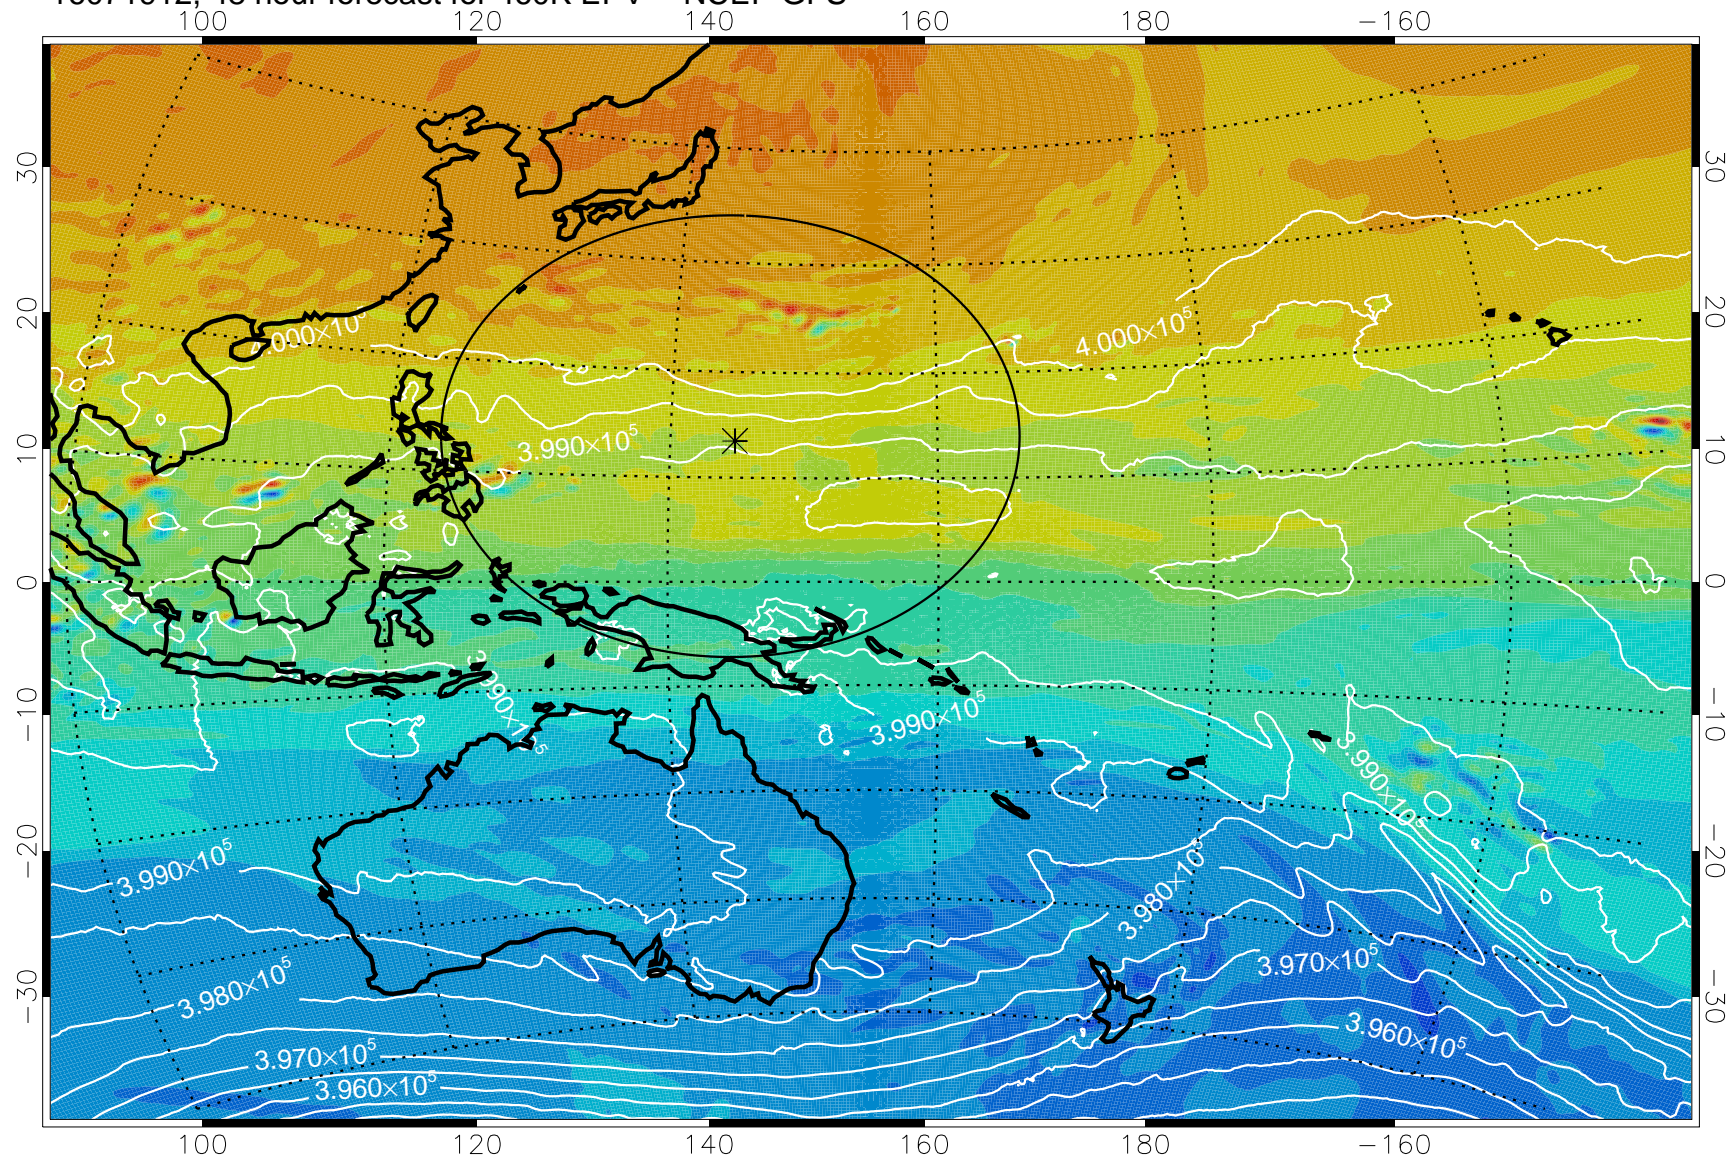

16071818, 30 hour forecast for 460K EPV -- NCEP GFS

460K Montgomery Streamfunction, white

Range ring of 2304 km

16071900, 36 hour forecast for 460K EPV -- NCEP GFS

460K Montgomery Streamfunction, white

Range ring of 2304 km

16071906, 42 hour forecast for 460K EPV -- NCEP GFS

460K Montgomery Streamfunction, white

Range ring of 2304 km

16071912, 48 hour forecast for 460K EPV -- NCEP GFS

460K Montgomery Streamfunction, white

Range ring of 2304 km

16071918, 54 hour forecast for 460K EPV -- NCEP GFS

460K Montgomery Streamfunction, white

Range ring of 2304 km

16072000, 60 hour forecast for 460K EPV -- NCEP GFS

460K Montgomery Streamfunction, white

Range ring of 2304 km

16072006, 66 hour forecast for 460K EPV -- NCEP GFS

460K Montgomery Streamfunction, white

Range ring of 2304 km

16072012, 72 hour forecast for 460K EPV -- NCEP GFS

16072018, 78 hour forecast for 460K EPV -- NCEP GFS