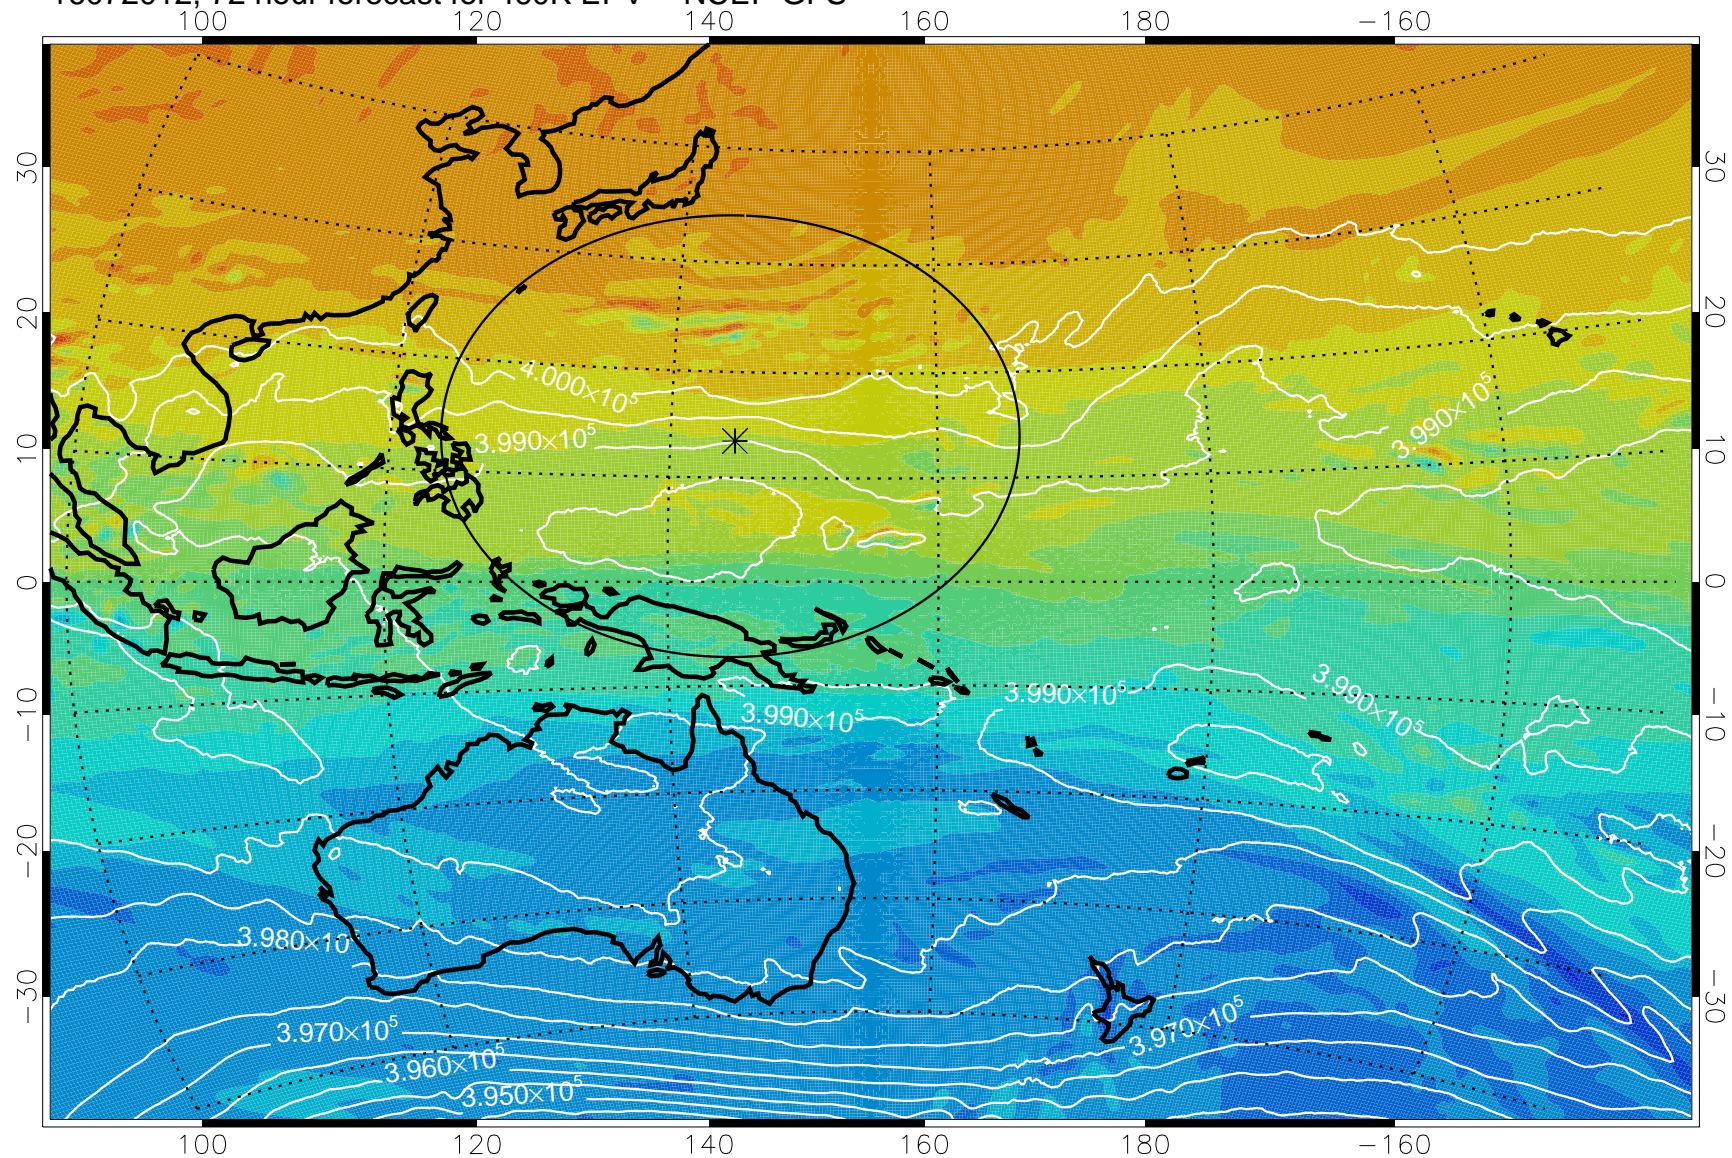

16071918, 54 hour forecast for 460K EPV -- NCEP GFS

460K Montgomery Streamfunction, white

Range ring of 2304 km

16072000, 60 hour forecast for 460K EPV -- NCEP GFS

460K Montgomery Streamfunction, white

Range ring of 2304 km

16072006, 66 hour forecast for 460K EPV -- NCEP GFS

460K Montgomery Streamfunction, white

Range ring of 2304 km

16072012, 72 hour forecast for 460K EPV -- NCEP GFS

16072018, 78 hour forecast for 460K EPV -- NCEP GFS

460K Montgomery Streamfunction, white

Range ring of 2304 km

16072100, 84 hour forecast for 460K EPV -- NCEP GFS

460K Montgomery Streamfunction, white

Range ring of 2304 km

16072106, 90 hour forecast for 460K EPV -- NCEP GFS

460K Montgomery Streamfunction, white

Range ring of 2304 km

16072112, 96 hour forecast for 460K EPV -- NCEP GFS

460K Montgomery Streamfunction, white

Range ring of 2304 km

16072118, 102 hour forecast for 460K EPV -- NCEP GFS