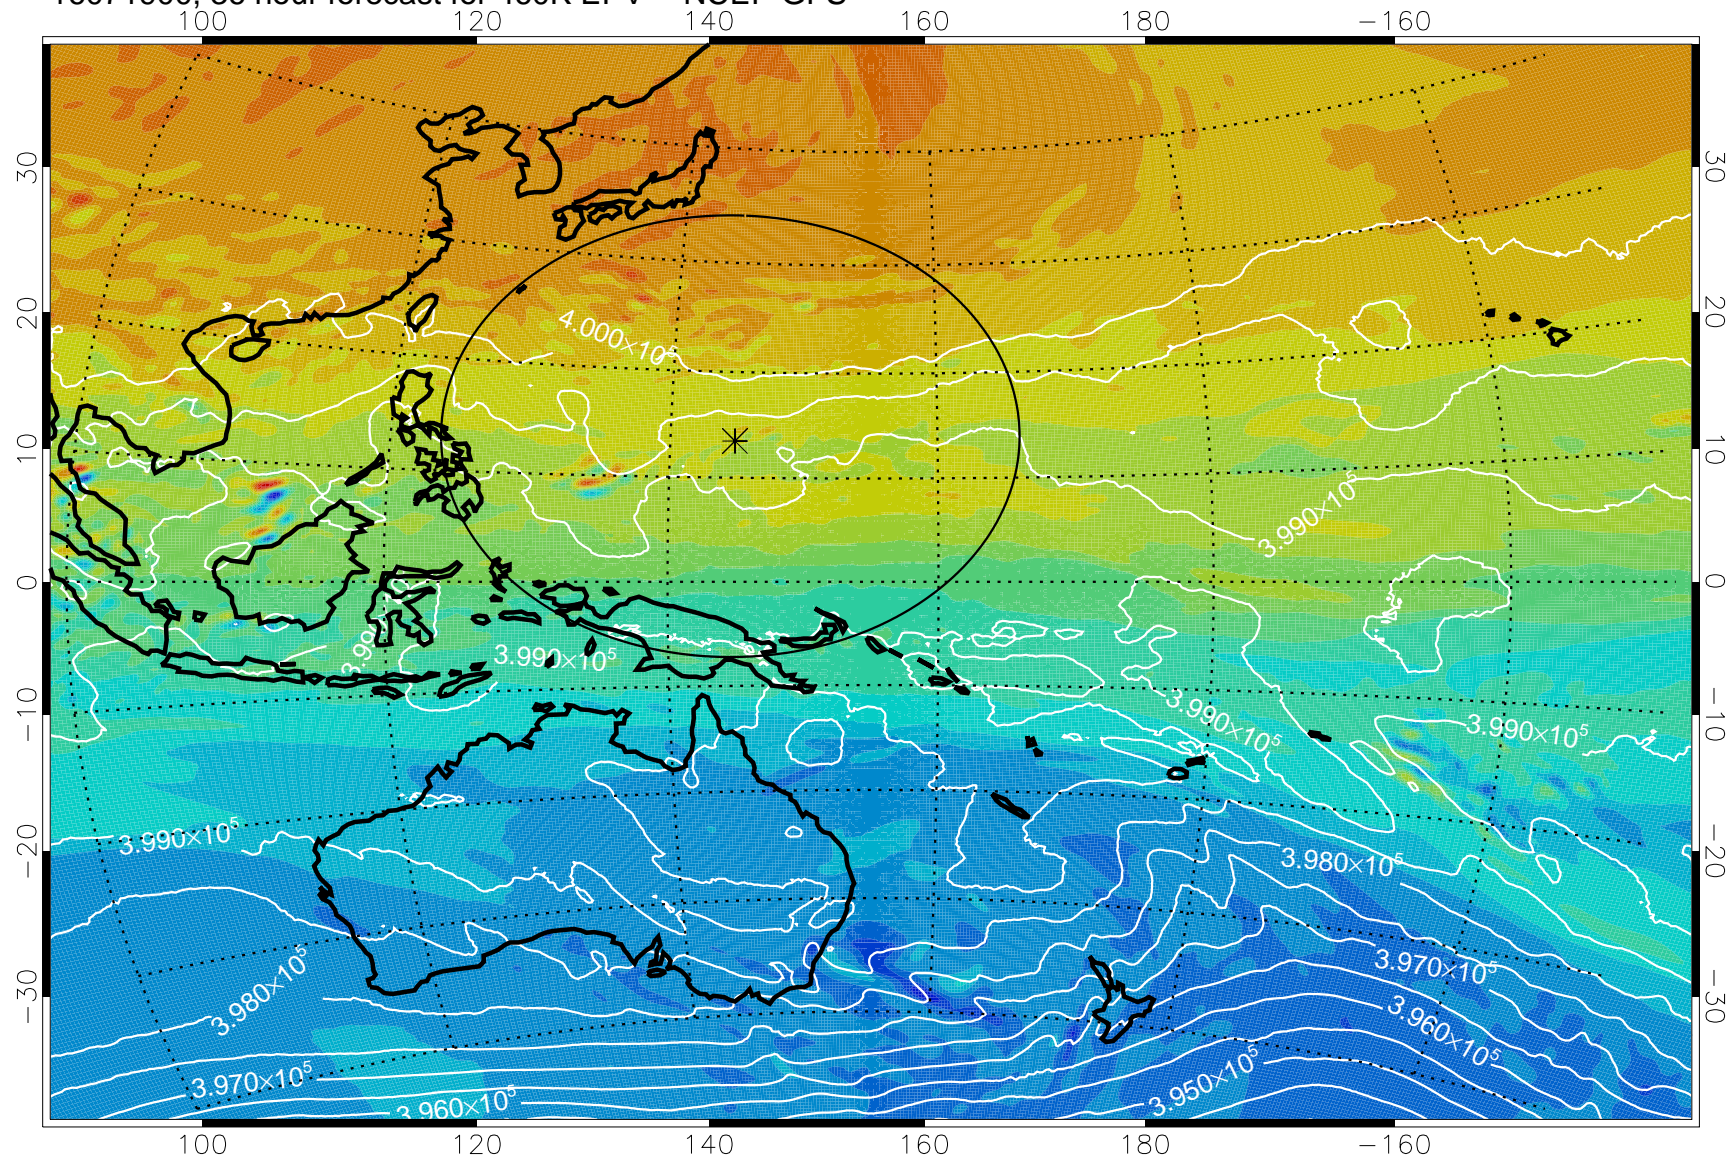

16071806, 18 hour forecast for 460K EPV -- NCEP GFS

460K Montgomery Streamfunction, white

Range ring of 2304 km

16071812, 24 hour forecast for 460K EPV -- NCEP GFS

460K Montgomery Streamfunction, white

Range ring of 2304 km

16071818, 30 hour forecast for 460K EPV -- NCEP GFS

460K Montgomery Streamfunction, white

Range ring of 2304 km

16071900, 36 hour forecast for 460K EPV -- NCEP GFS

460K Montgomery Streamfunction, white

Range ring of 2304 km

16071906, 42 hour forecast for 460K EPV -- NCEP GFS

460K Montgomery Streamfunction, white

Range ring of 2304 km

16071912, 48 hour forecast for 460K EPV -- NCEP GFS

460K Montgomery Streamfunction, white

Range ring of 2304 km

16071918, 54 hour forecast for 460K EPV -- NCEP GFS

460K Montgomery Streamfunction, white

Range ring of 2304 km

16072000, 60 hour forecast for 460K EPV -- NCEP GFS

460K Montgomery Streamfunction, white

Range ring of 2304 km