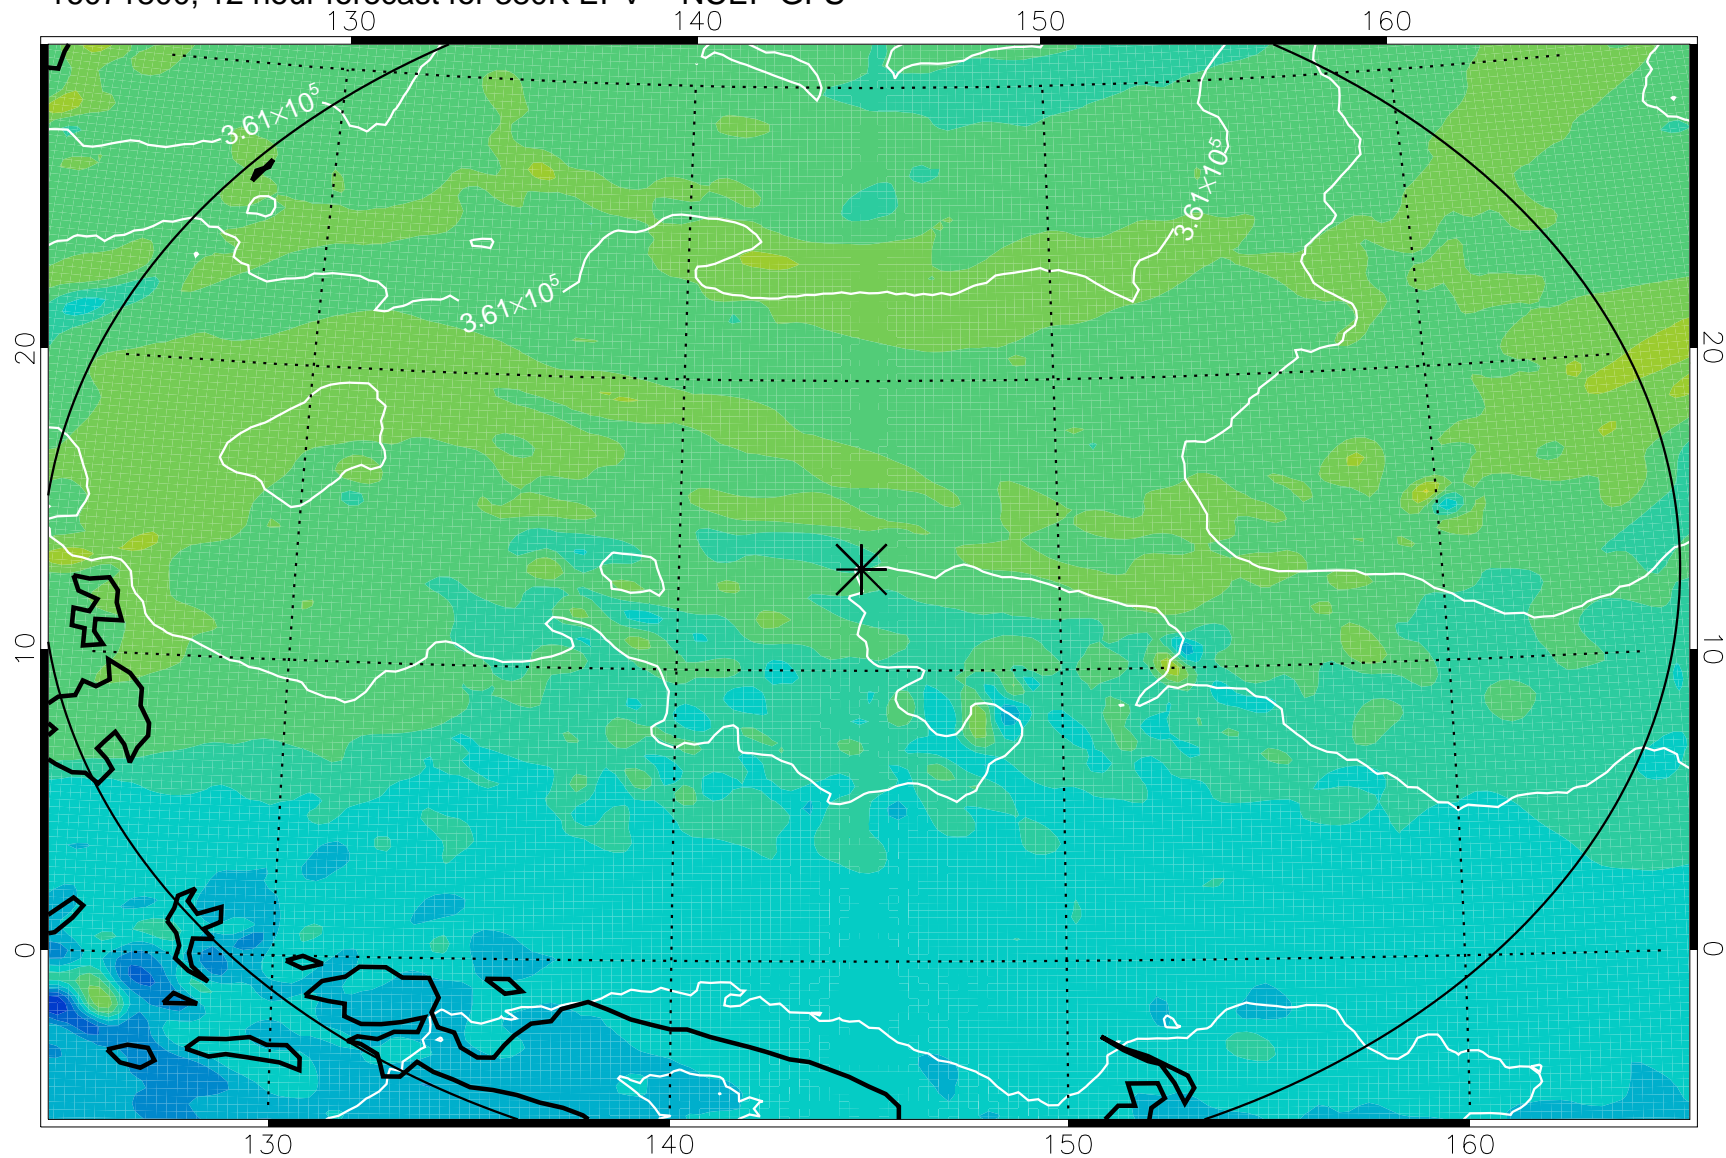

16071718, 6 hour forecast for 380K EPV -- NCEP GFS

380K Montgomery Streamfunction, white

Range ring of 2304 km

16071800, 12 hour forecast for 380K EPV -- NCEP GFS

380K Montgomery Streamfunction, white

Range ring of 2304 km

16071806, 18 hour forecast for 380K EPV -- NCEP GFS

380K Montgomery Streamfunction, white

Range ring of 2304 km

16071812, 24 hour forecast for 380K EPV -- NCEP GFS

380K Montgomery Streamfunction, white

Range ring of 2304 km

16071818, 30 hour forecast for 380K EPV -- NCEP GFS

380K Montgomery Streamfunction, white

Range ring of 2304 km

16071900, 36 hour forecast for 380K EPV -- NCEP GFS

380K Montgomery Streamfunction, white

Range ring of 2304 km

16072018, 78 hour forecast for 380K EPV -- NCEP GFS

380K Montgomery Streamfunction, white

Range ring of 2304 km

16072100, 84 hour forecast for 380K EPV -- NCEP GFS

380K Montgomery Streamfunction, white

Range ring of 2304 km