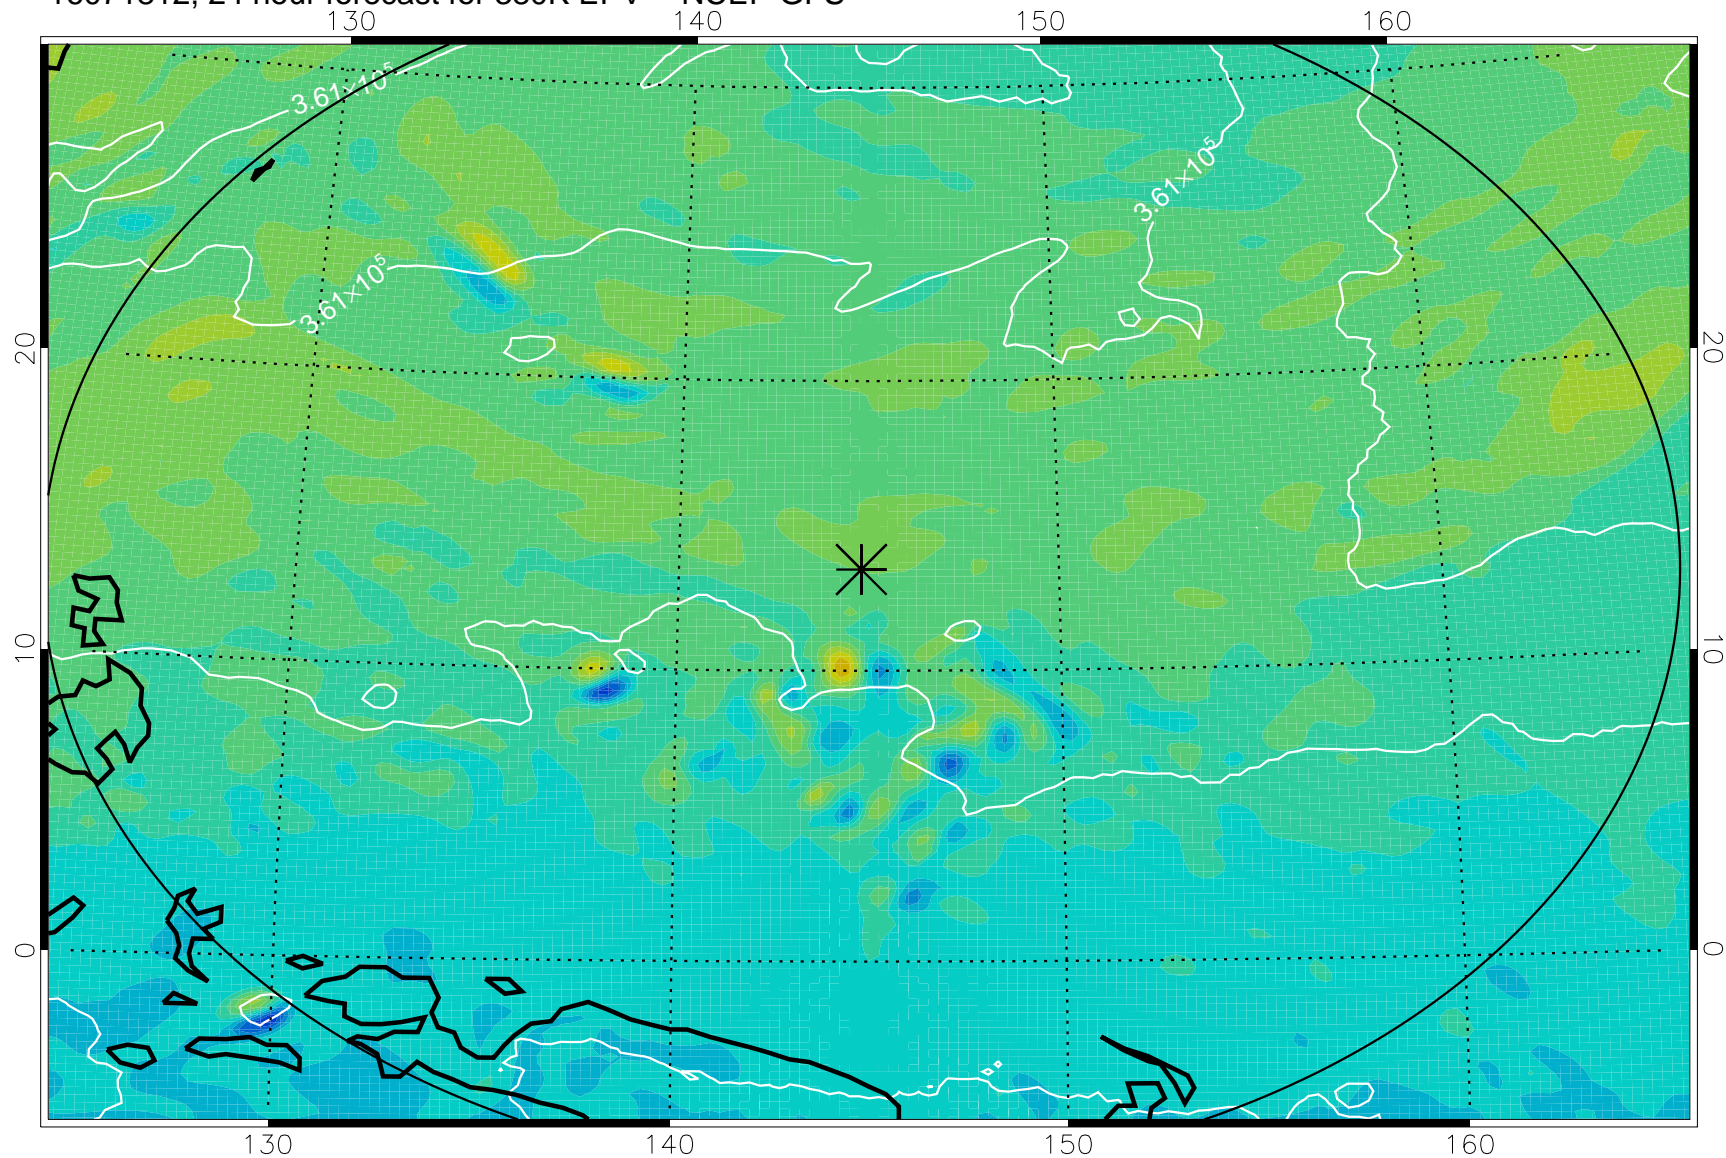

16071718, 6 hour forecast for 380K EPV -- NCEP GFS

380K Montgomery Streamfunction, white

Range ring of 2304 km

16071800, 12 hour forecast for 380K EPV -- NCEP GFS

380K Montgomery Streamfunction, white

Range ring of 2304 km

16071806, 18 hour forecast for 380K EPV -- NCEP GFS

380K Montgomery Streamfunction, white

Range ring of 2304 km

16071812, 24 hour forecast for 380K EPV -- NCEP GFS

380K Montgomery Streamfunction, white

Range ring of 2304 km

16071818, 30 hour forecast for 380K EPV -- NCEP GFS

380K Montgomery Streamfunction, white

Range ring of 2304 km

16071900, 36 hour forecast for 380K EPV -- NCEP GFS

380K Montgomery Streamfunction, white

Range ring of 2304 km

16072018, 78 hour forecast for 380K EPV -- NCEP GFS

380K Montgomery Streamfunction, white

Range ring of 2304 km

16072100, 84 hour forecast for 380K EPV -- NCEP GFS

380K Montgomery Streamfunction, white

Range ring of 2304 km