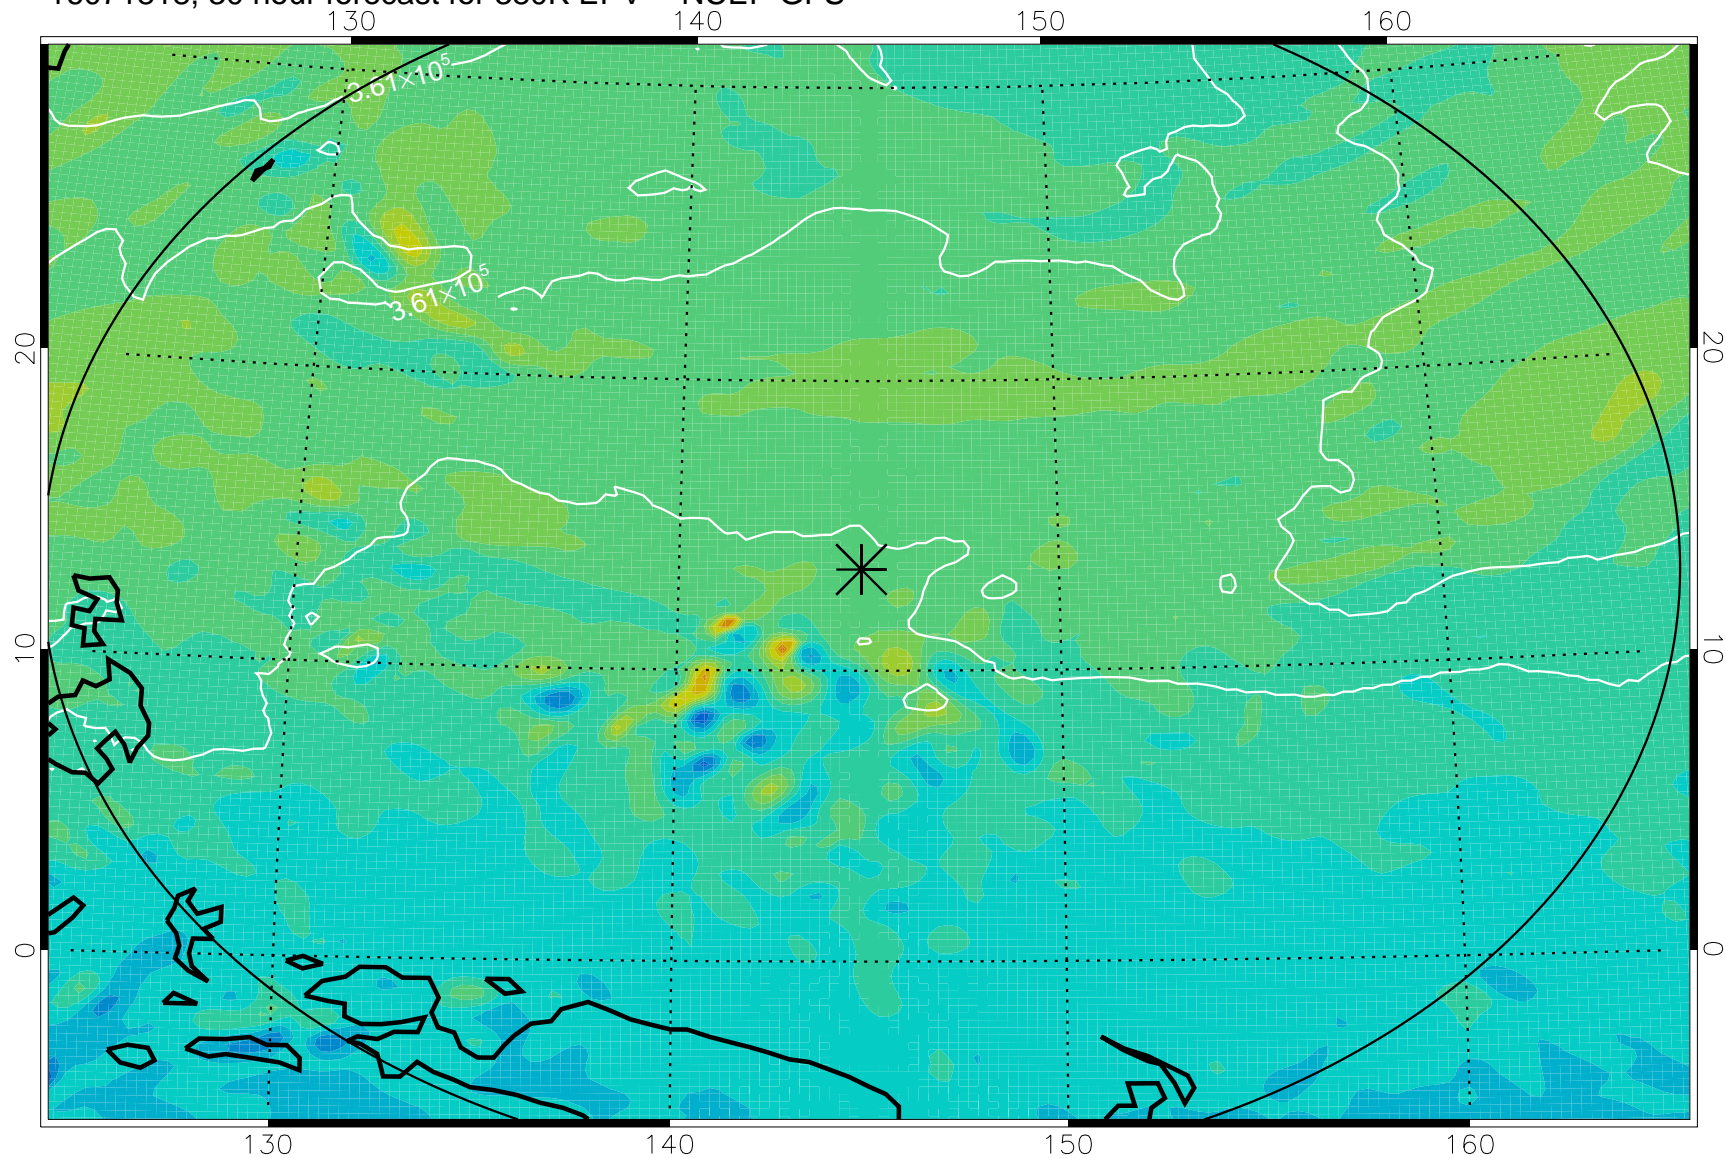

16071806, 18 hour forecast for 380K EPV -- NCEP GFS

380K Montgomery Streamfunction, white

Range ring of 2304 km

16071812, 24 hour forecast for 380K EPV -- NCEP GFS

380K Montgomery Streamfunction, white

Range ring of 2304 km

16071818, 30 hour forecast for 380K EPV -- NCEP GFS

380K Montgomery Streamfunction, white

Range ring of 2304 km

16071900, 36 hour forecast for 380K EPV -- NCEP GFS

380K Montgomery Streamfunction, white

Range ring of 2304 km

16071906, 42 hour forecast for 380K EPV -- NCEP GFS

380K Montgomery Streamfunction, white

Range ring of 2304 km

16071912, 48 hour forecast for 380K EPV -- NCEP GFS

380K Montgomery Streamfunction, white

Range ring of 2304 km

16072018, 78 hour forecast for 380K EPV -- NCEP GFS

380K Montgomery Streamfunction, white

Range ring of 2304 km

16072100, 84 hour forecast for 380K EPV -- NCEP GFS

380K Montgomery Streamfunction, white

Range ring of 2304 km