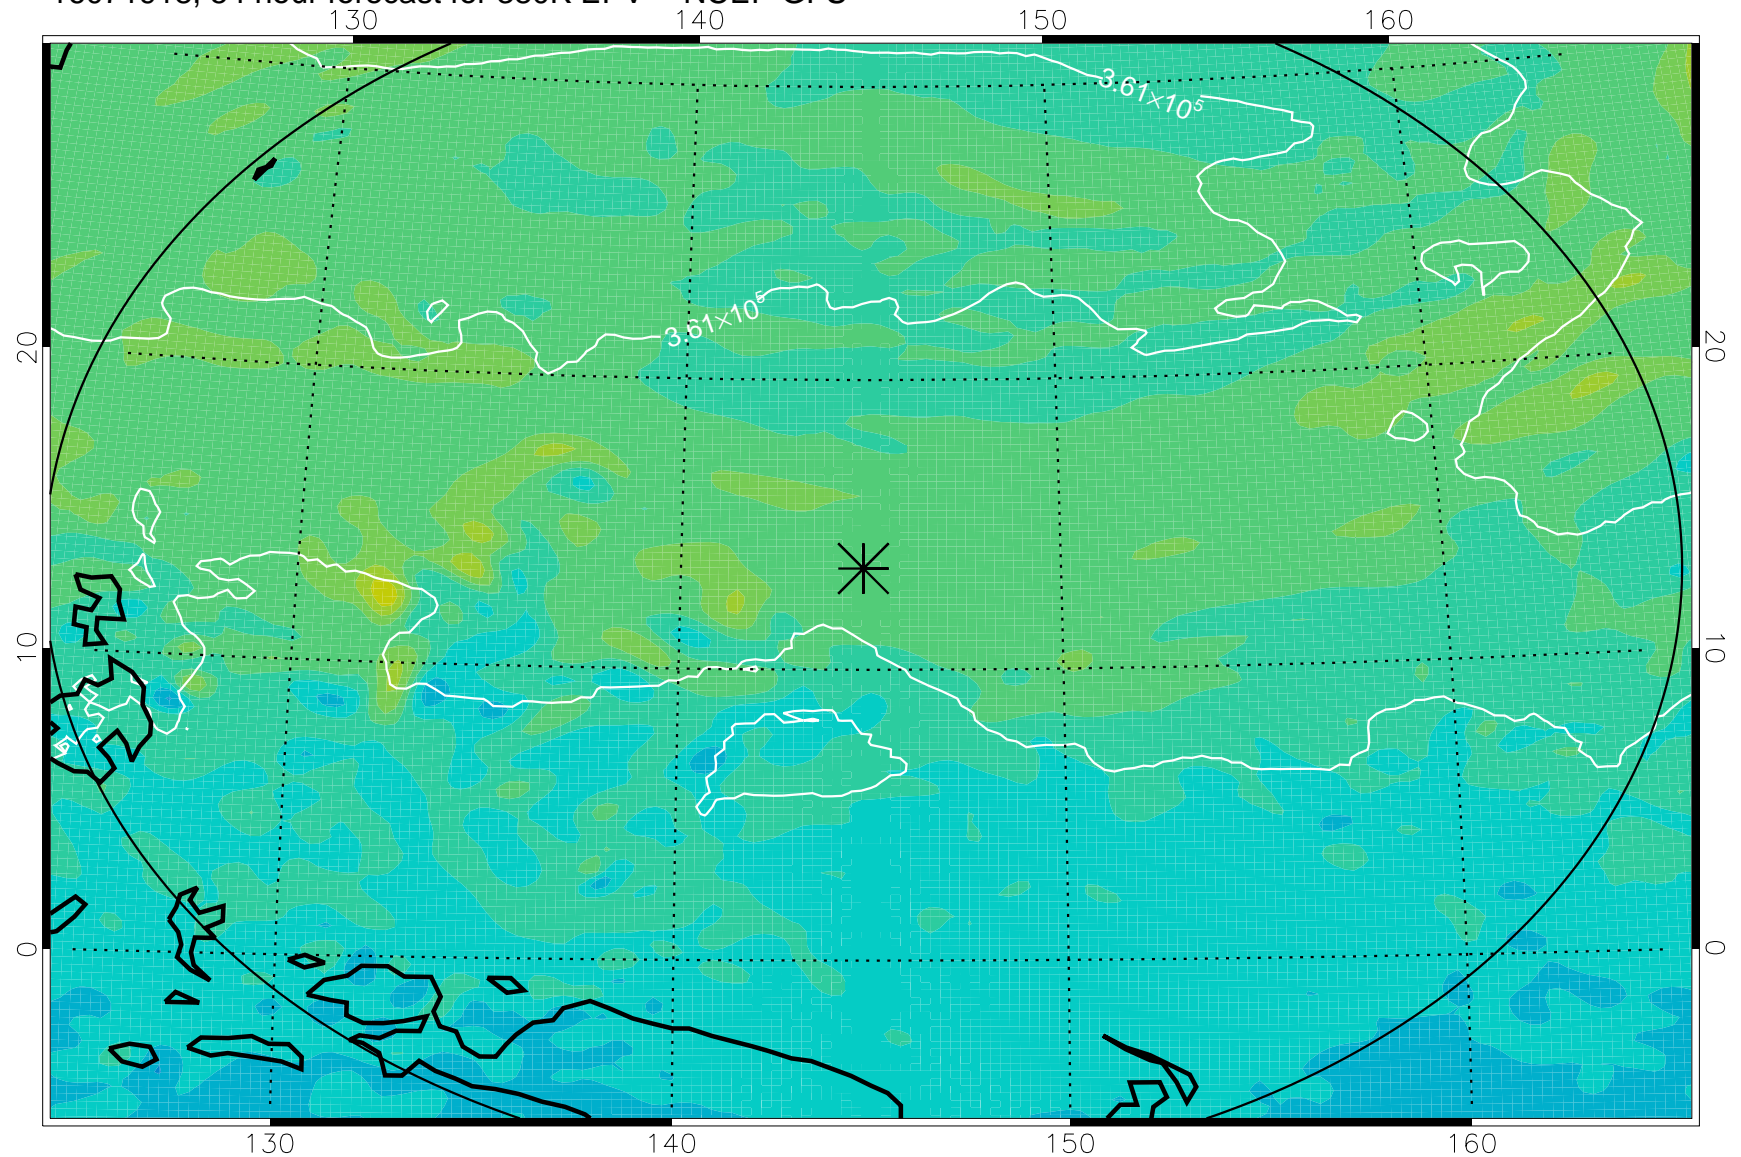

16071906, 42 hour forecast for 380K EPV -- NCEP GFS

380K Montgomery Streamfunction, white

Range ring of 2304 km

16071912, 48 hour forecast for 380K EPV -- NCEP GFS

380K Montgomery Streamfunction, white

Range ring of 2304 km

16071918, 54 hour forecast for 380K EPV -- NCEP GFS

380K Montgomery Streamfunction, white

Range ring of 2304 km

16072000, 60 hour forecast for 380K EPV -- NCEP GFS

380K Montgomery Streamfunction, white

Range ring of 2304 km

16072006, 66 hour forecast for 380K EPV -- NCEP GFS

380K Montgomery Streamfunction, white

Range ring of 2304 km

16072012, 72 hour forecast for 380K EPV -- NCEP GFS

380K Montgomery Streamfunction, white

Range ring of 2304 km

16072018, 78 hour forecast for 380K EPV -- NCEP GFS

380K Montgomery Streamfunction, white

Range ring of 2304 km

16072100, 84 hour forecast for 380K EPV -- NCEP GFS

380K Montgomery Streamfunction, white

Range ring of 2304 km