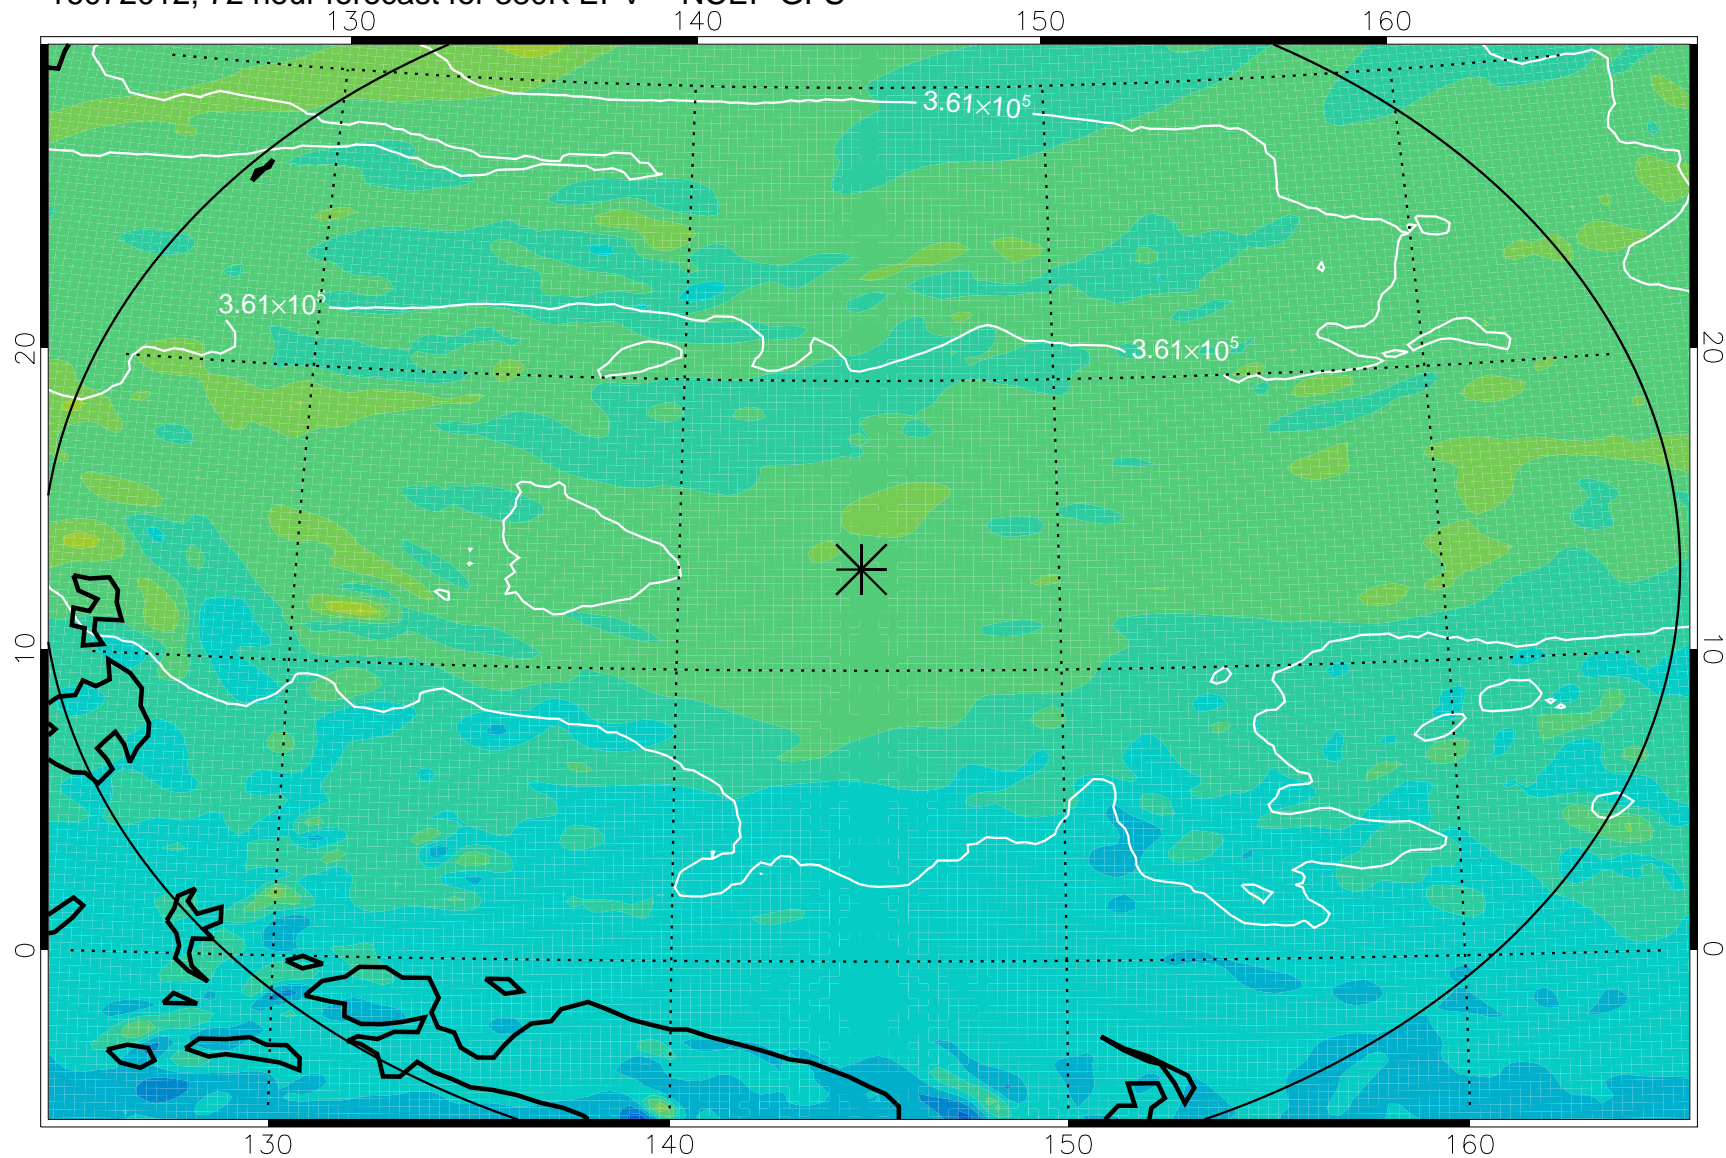

16071918, 54 hour forecast for 380K EPV -- NCEP GFS

380K Montgomery Streamfunction, white

Range ring of 2304 km

16072000, 60 hour forecast for 380K EPV -- NCEP GFS

380K Montgomery Streamfunction, white

Range ring of 2304 km

16072006, 66 hour forecast for 380K EPV -- NCEP GFS

380K Montgomery Streamfunction, white

Range ring of 2304 km

16072012, 72 hour forecast for 380K EPV -- NCEP GFS

380K Montgomery Streamfunction, white

Range ring of 2304 km

16072018, 78 hour forecast for 380K EPV -- NCEP GFS

380K Montgomery Streamfunction, white

Range ring of 2304 km

16072100, 84 hour forecast for 380K EPV -- NCEP GFS

380K Montgomery Streamfunction, white

Range ring of 2304 km

16072106, 90 hour forecast for 380K EPV -- NCEP GFS

380K Montgomery Streamfunction, white

Range ring of 2304 km

16072112, 96 hour forecast for 380K EPV -- NCEP GFS

380K Montgomery Streamfunction, white

Range ring of 2304 km