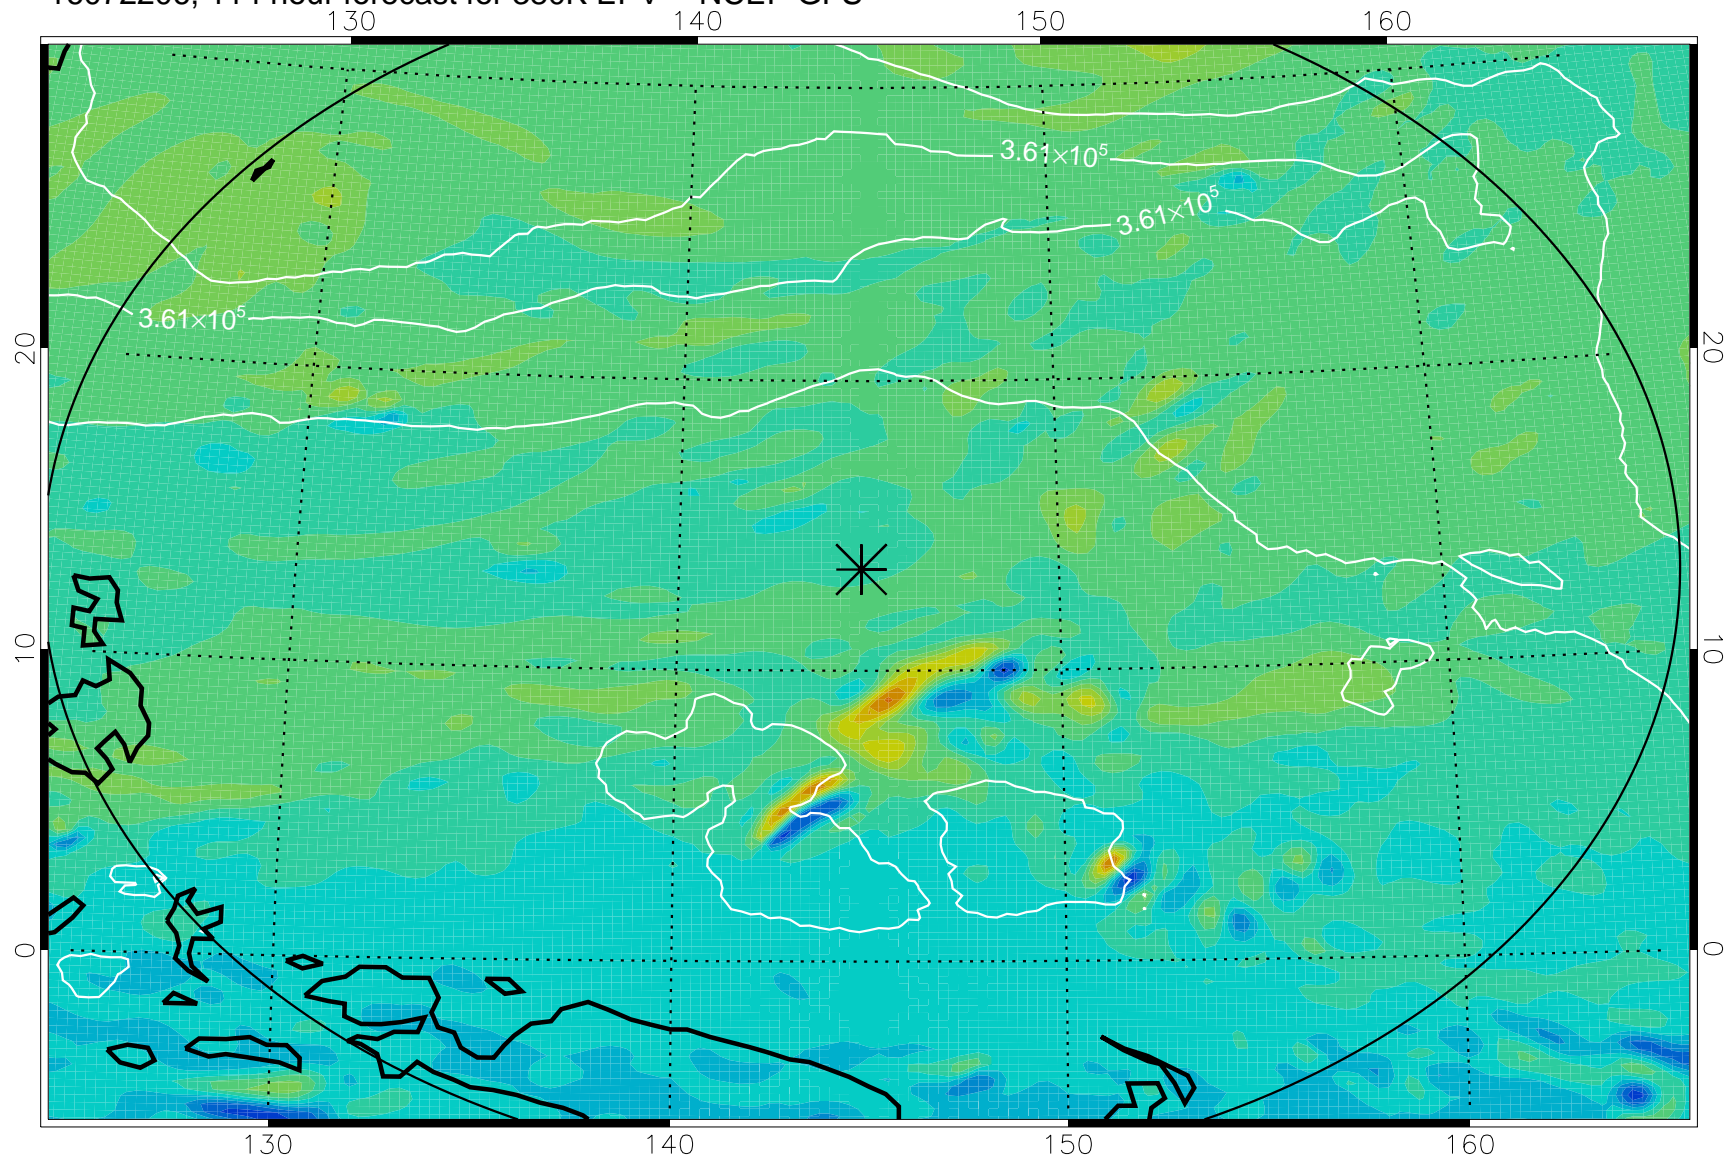

16072018, 78 hour forecast for 380K EPV -- NCEP GFS

380K Montgomery Streamfunction, white

Range ring of 2304 km

16072100, 84 hour forecast for 380K EPV -- NCEP GFS

380K Montgomery Streamfunction, white

Range ring of 2304 km

16072106, 90 hour forecast for 380K EPV -- NCEP GFS

380K Montgomery Streamfunction, white

Range ring of 2304 km

16072112, 96 hour forecast for 380K EPV -- NCEP GFS

380K Montgomery Streamfunction, white

Range ring of 2304 km

16072118, 102 hour forecast for 380K EPV -- NCEP GFS

380K Montgomery Streamfunction, white

Range ring of 2304 km

16072200, 108 hour forecast for 380K EPV -- NCEP GFS

380K Montgomery Streamfunction, white

Range ring of 2304 km

16072206, 114 hour forecast for 380K EPV -- NCEP GFS

380K Montgomery Streamfunction, white

Range ring of 2304 km

16072212, 120 hour forecast for 380K EPV -- NCEP GFS

380K Montgomery Streamfunction, white

Range ring of 2304 km