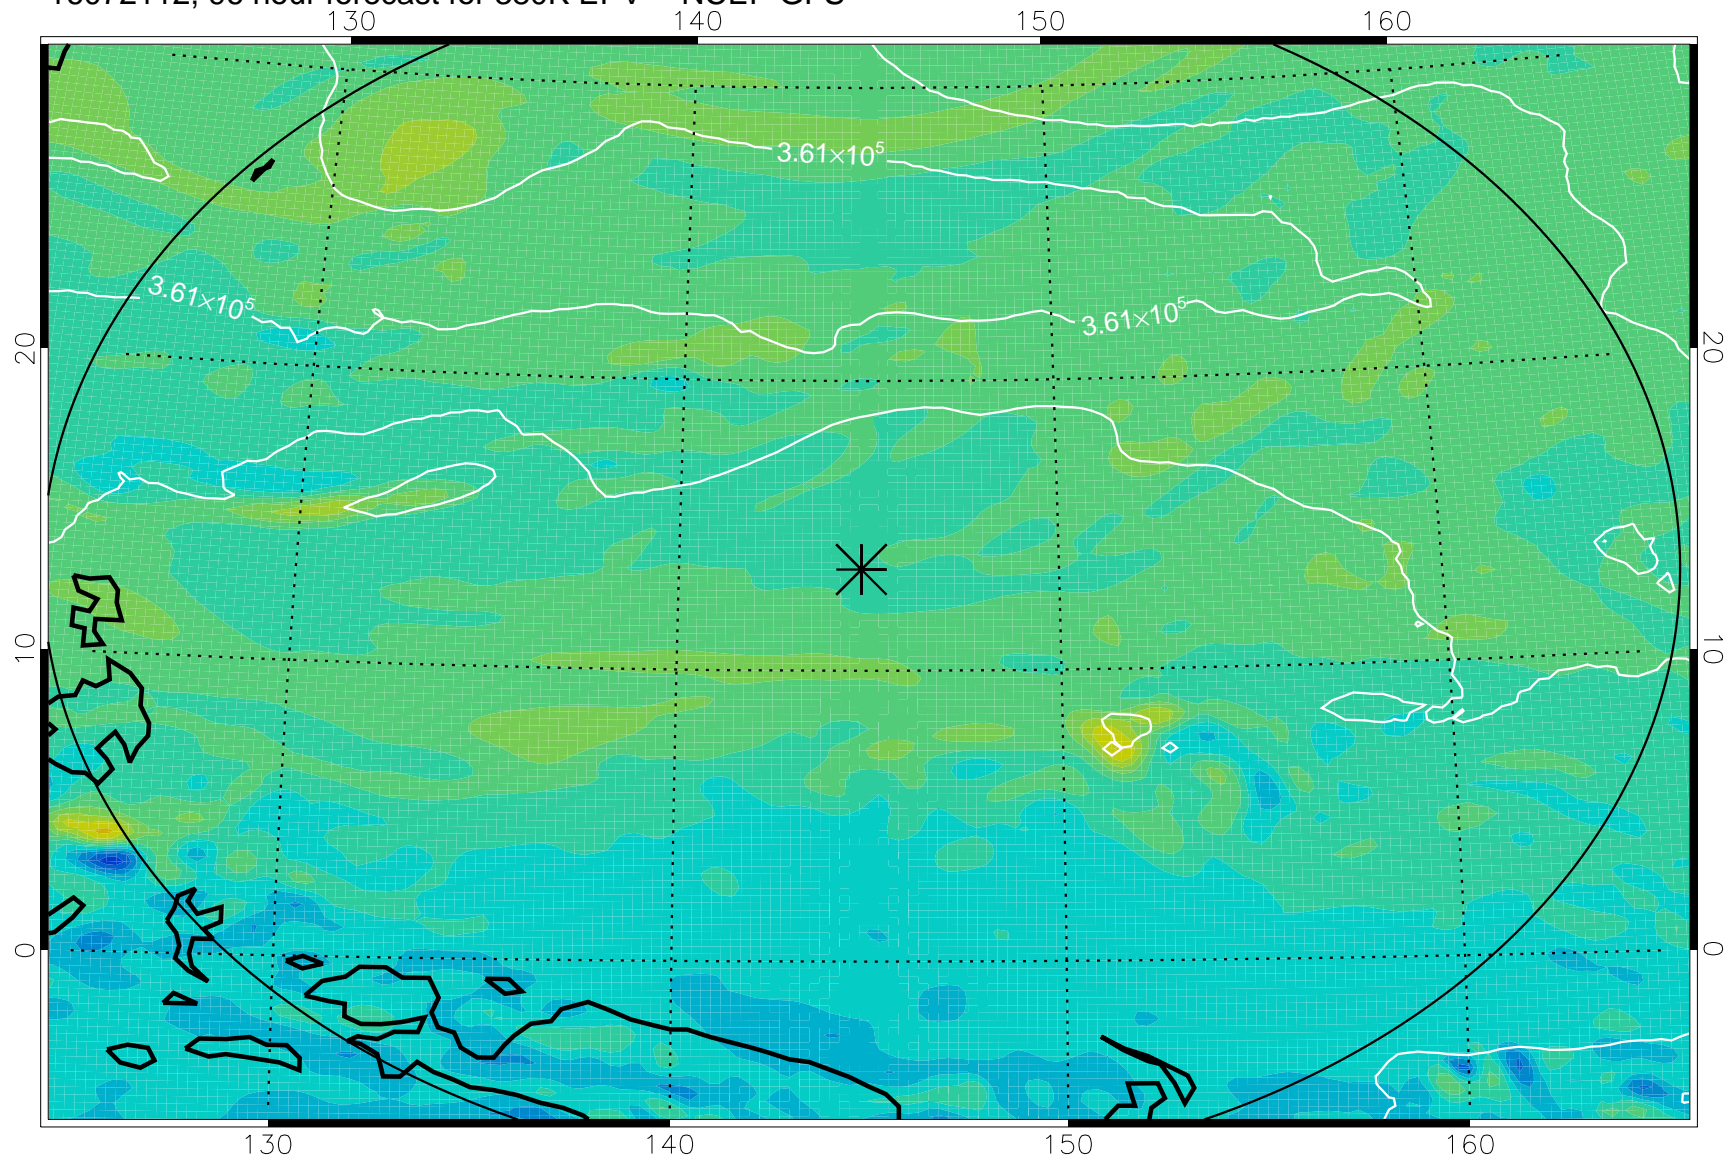

16072006, 66 hour forecast for 380K EPV -- NCEP GFS

380K Montgomery Streamfunction, white

Range ring of 2304 km

16072012, 72 hour forecast for 380K EPV -- NCEP GFS

380K Montgomery Streamfunction, white

Range ring of 2304 km

16072018, 78 hour forecast for 380K EPV -- NCEP GFS

380K Montgomery Streamfunction, white

Range ring of 2304 km

16072100, 84 hour forecast for 380K EPV -- NCEP GFS

380K Montgomery Streamfunction, white

Range ring of 2304 km

16072106, 90 hour forecast for 380K EPV -- NCEP GFS

380K Montgomery Streamfunction, white

Range ring of 2304 km

16072112, 96 hour forecast for 380K EPV -- NCEP GFS

380K Montgomery Streamfunction, white

Range ring of 2304 km

16072118, 102 hour forecast for 380K EPV -- NCEP GFS

380K Montgomery Streamfunction, white

Range ring of 2304 km

16072200, 108 hour forecast for 380K EPV -- NCEP GFS

380K Montgomery Streamfunction, white

Range ring of 2304 km