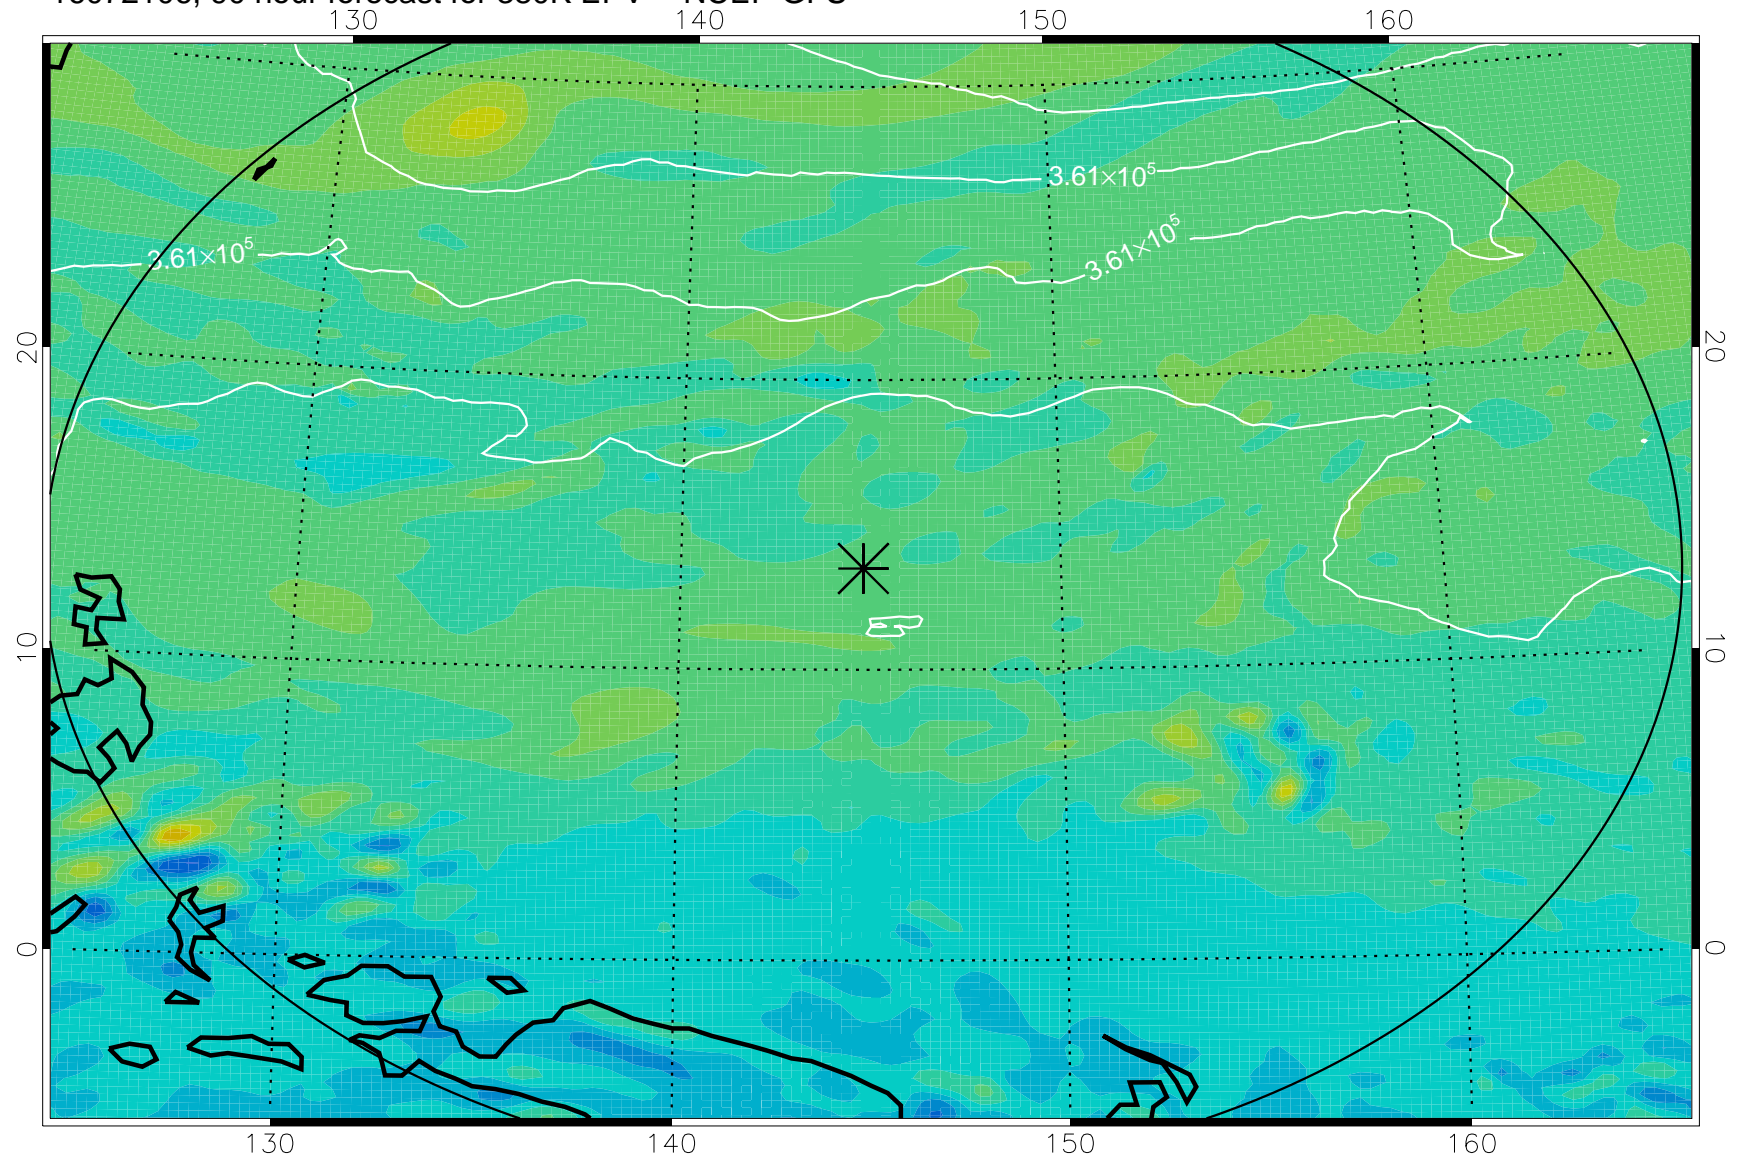

16072006, 66 hour forecast for 380K EPV -- NCEP GFS

380K Montgomery Streamfunction, white

Range ring of 2304 km

16072012, 72 hour forecast for 380K EPV -- NCEP GFS

380K Montgomery Streamfunction, white

Range ring of 2304 km

16072018, 78 hour forecast for 380K EPV -- NCEP GFS

380K Montgomery Streamfunction, white

Range ring of 2304 km

16072100, 84 hour forecast for 380K EPV -- NCEP GFS

380K Montgomery Streamfunction, white

Range ring of 2304 km

16072106, 90 hour forecast for 380K EPV -- NCEP GFS

380K Montgomery Streamfunction, white

Range ring of 2304 km

16072112, 96 hour forecast for 380K EPV -- NCEP GFS

380K Montgomery Streamfunction, white

Range ring of 2304 km

16072118, 102 hour forecast for 380K EPV -- NCEP GFS

380K Montgomery Streamfunction, white

Range ring of 2304 km

16072200, 108 hour forecast for 380K EPV -- NCEP GFS

380K Montgomery Streamfunction, white

Range ring of 2304 km