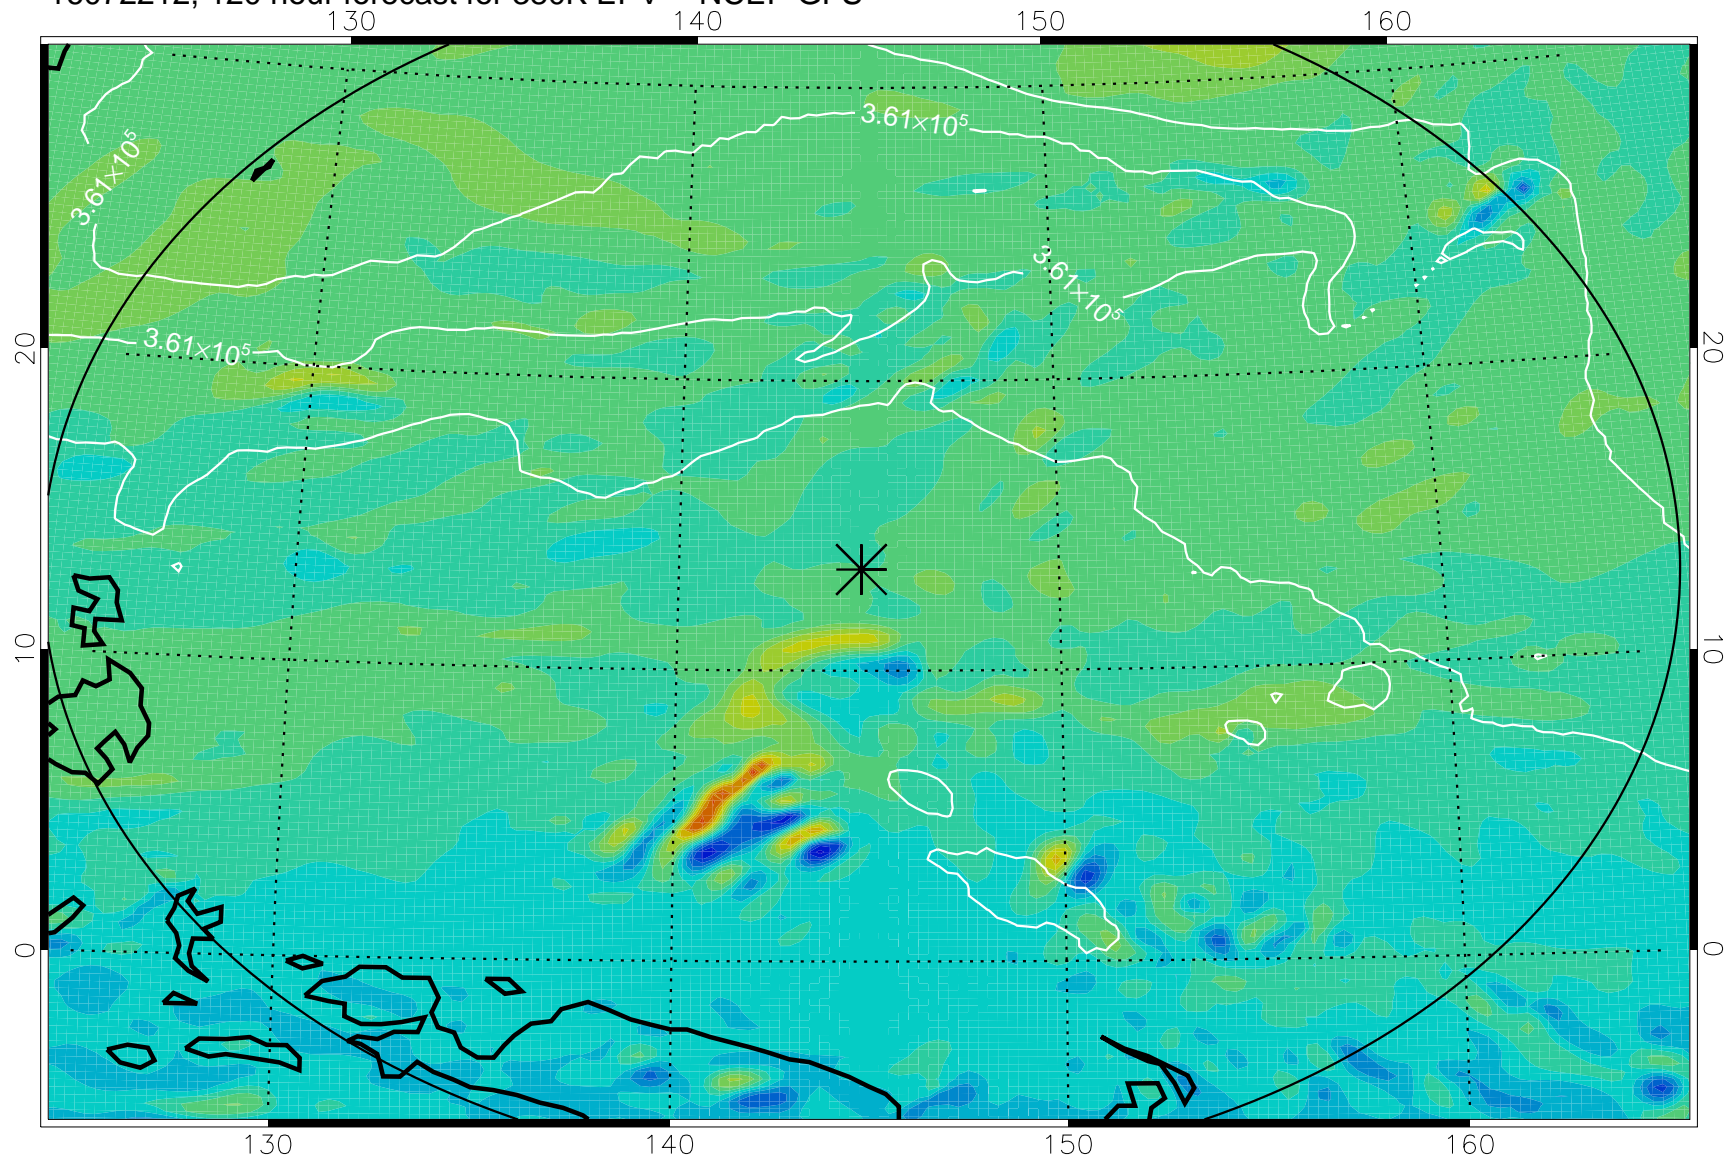

16072018, 78 hour forecast for 380K EPV -- NCEP GFS

380K Montgomery Streamfunction, white

Range ring of 2304 km

16072100, 84 hour forecast for 380K EPV -- NCEP GFS

380K Montgomery Streamfunction, white

Range ring of 2304 km

16072106, 90 hour forecast for 380K EPV -- NCEP GFS

380K Montgomery Streamfunction, white

Range ring of 2304 km

16072112, 96 hour forecast for 380K EPV -- NCEP GFS

380K Montgomery Streamfunction, white

Range ring of 2304 km

16072118, 102 hour forecast for 380K EPV -- NCEP GFS

380K Montgomery Streamfunction, white

Range ring of 2304 km

16072200, 108 hour forecast for 380K EPV -- NCEP GFS

380K Montgomery Streamfunction, white

Range ring of 2304 km

16072206, 114 hour forecast for 380K EPV -- NCEP GFS

380K Montgomery Streamfunction, white

Range ring of 2304 km

16072212, 120 hour forecast for 380K EPV -- NCEP GFS

380K Montgomery Streamfunction, white

Range ring of 2304 km