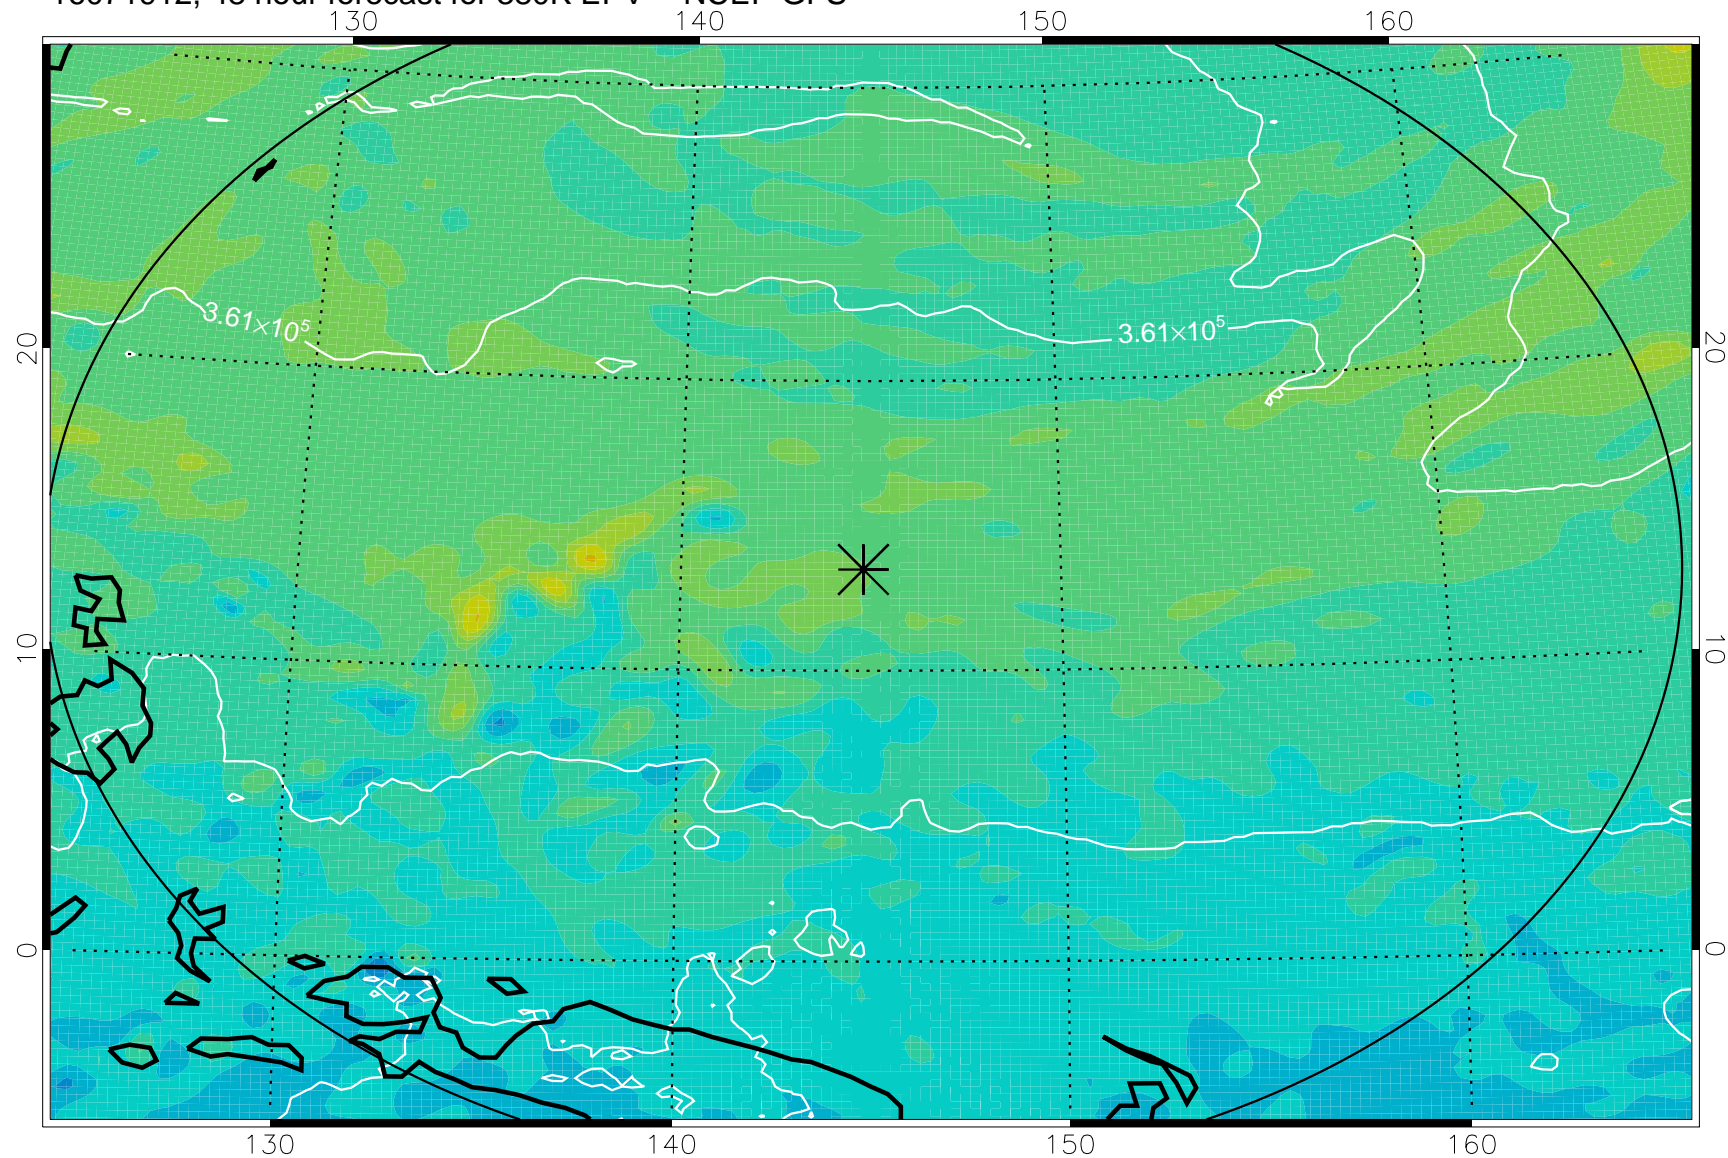

16071818, 30 hour forecast for 380K EPV -- NCEP GFS

380K Montgomery Streamfunction, white

Range ring of 2304 km

16071900, 36 hour forecast for 380K EPV -- NCEP GFS

380K Montgomery Streamfunction, white

Range ring of 2304 km

16071906, 42 hour forecast for 380K EPV -- NCEP GFS

380K Montgomery Streamfunction, white

Range ring of 2304 km

16071912, 48 hour forecast for 380K EPV -- NCEP GFS

380K Montgomery Streamfunction, white

Range ring of 2304 km

16071918, 54 hour forecast for 380K EPV -- NCEP GFS

380K Montgomery Streamfunction, white

Range ring of 2304 km

16072000, 60 hour forecast for 380K EPV -- NCEP GFS

380K Montgomery Streamfunction, white

Range ring of 2304 km

16072018, 78 hour forecast for 380K EPV -- NCEP GFS

380K Montgomery Streamfunction, white

Range ring of 2304 km

16072100, 84 hour forecast for 380K EPV -- NCEP GFS

380K Montgomery Streamfunction, white

Range ring of 2304 km