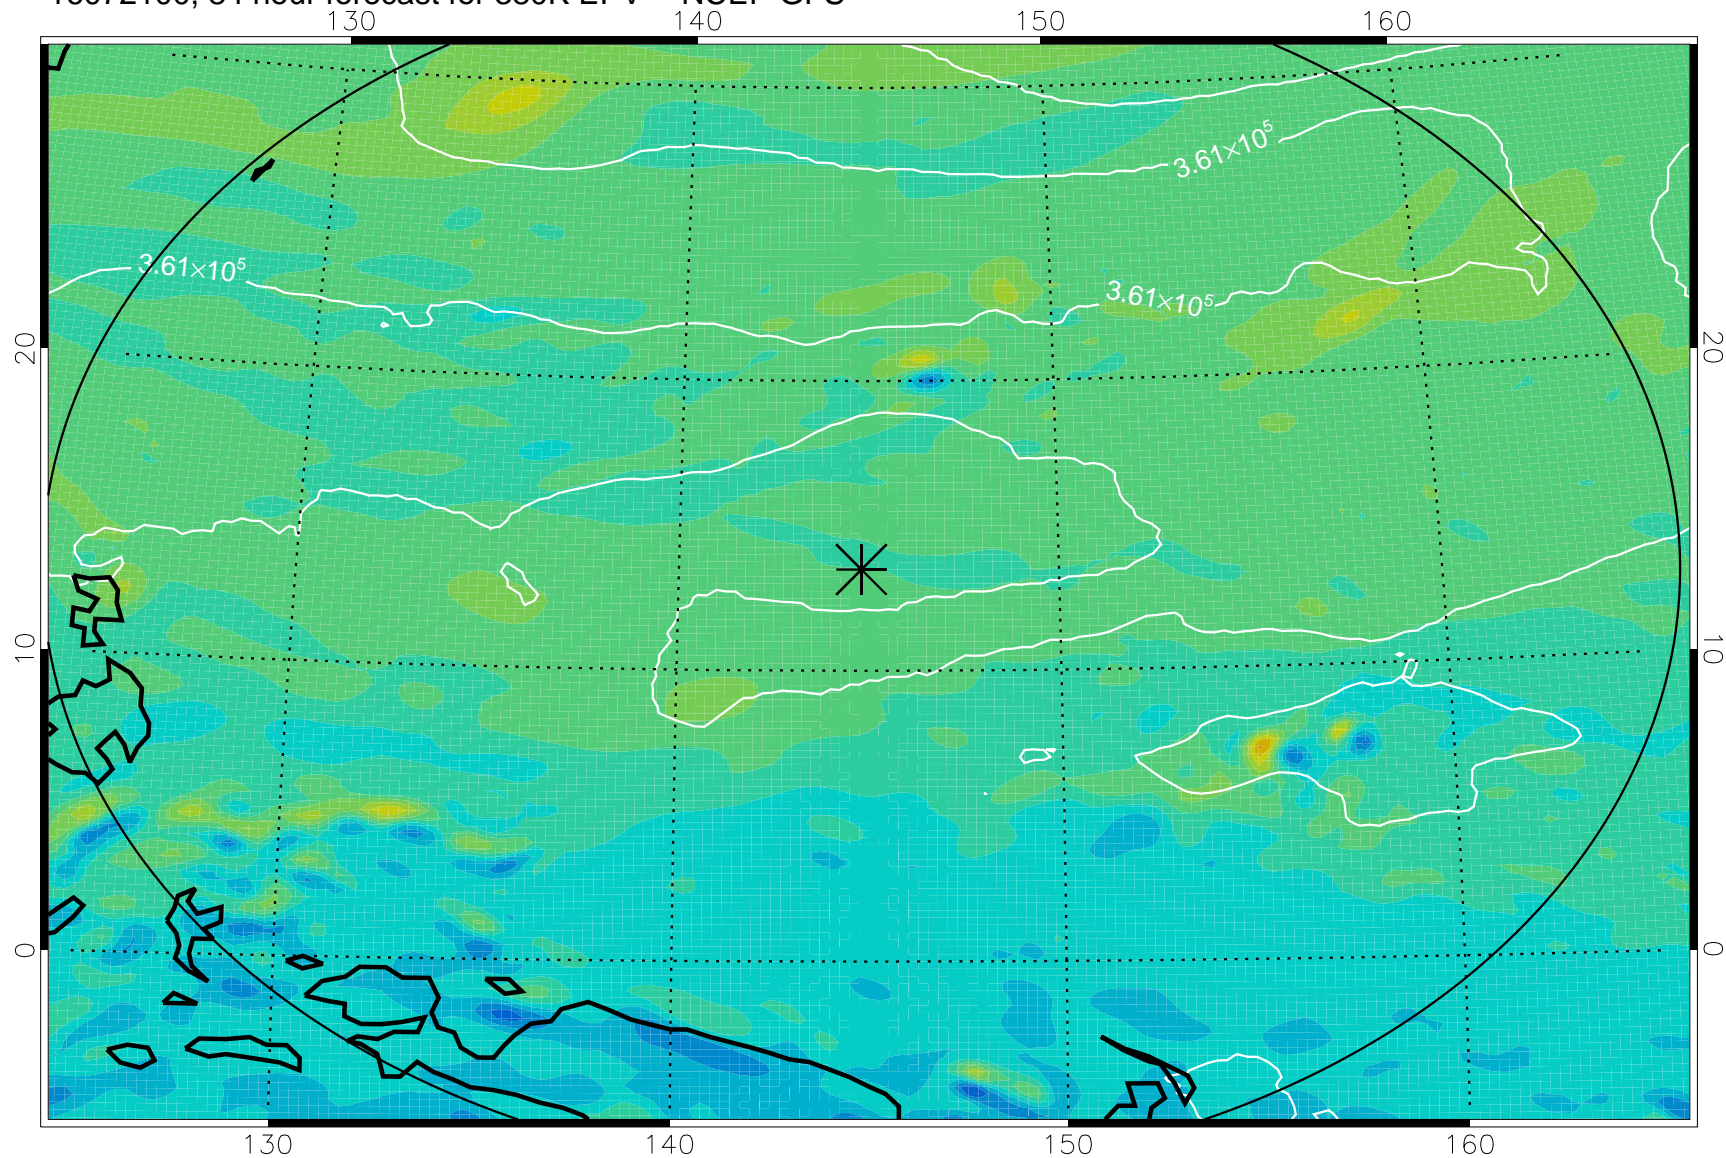

16071918, 54 hour forecast for 380K EPV -- NCEP GFS

380K Montgomery Streamfunction, white

Range ring of 2304 km

16072000, 60 hour forecast for 380K EPV -- NCEP GFS

380K Montgomery Streamfunction, white

Range ring of 2304 km

16072006, 66 hour forecast for 380K EPV -- NCEP GFS

380K Montgomery Streamfunction, white

Range ring of 2304 km

16072012, 72 hour forecast for 380K EPV -- NCEP GFS

380K Montgomery Streamfunction, white

Range ring of 2304 km

16072018, 78 hour forecast for 380K EPV -- NCEP GFS

380K Montgomery Streamfunction, white

Range ring of 2304 km

16072100, 84 hour forecast for 380K EPV -- NCEP GFS

380K Montgomery Streamfunction, white

Range ring of 2304 km

16072106, 90 hour forecast for 380K EPV -- NCEP GFS

380K Montgomery Streamfunction, white

Range ring of 2304 km

16072112, 96 hour forecast for 380K EPV -- NCEP GFS

380K Montgomery Streamfunction, white

Range ring of 2304 km