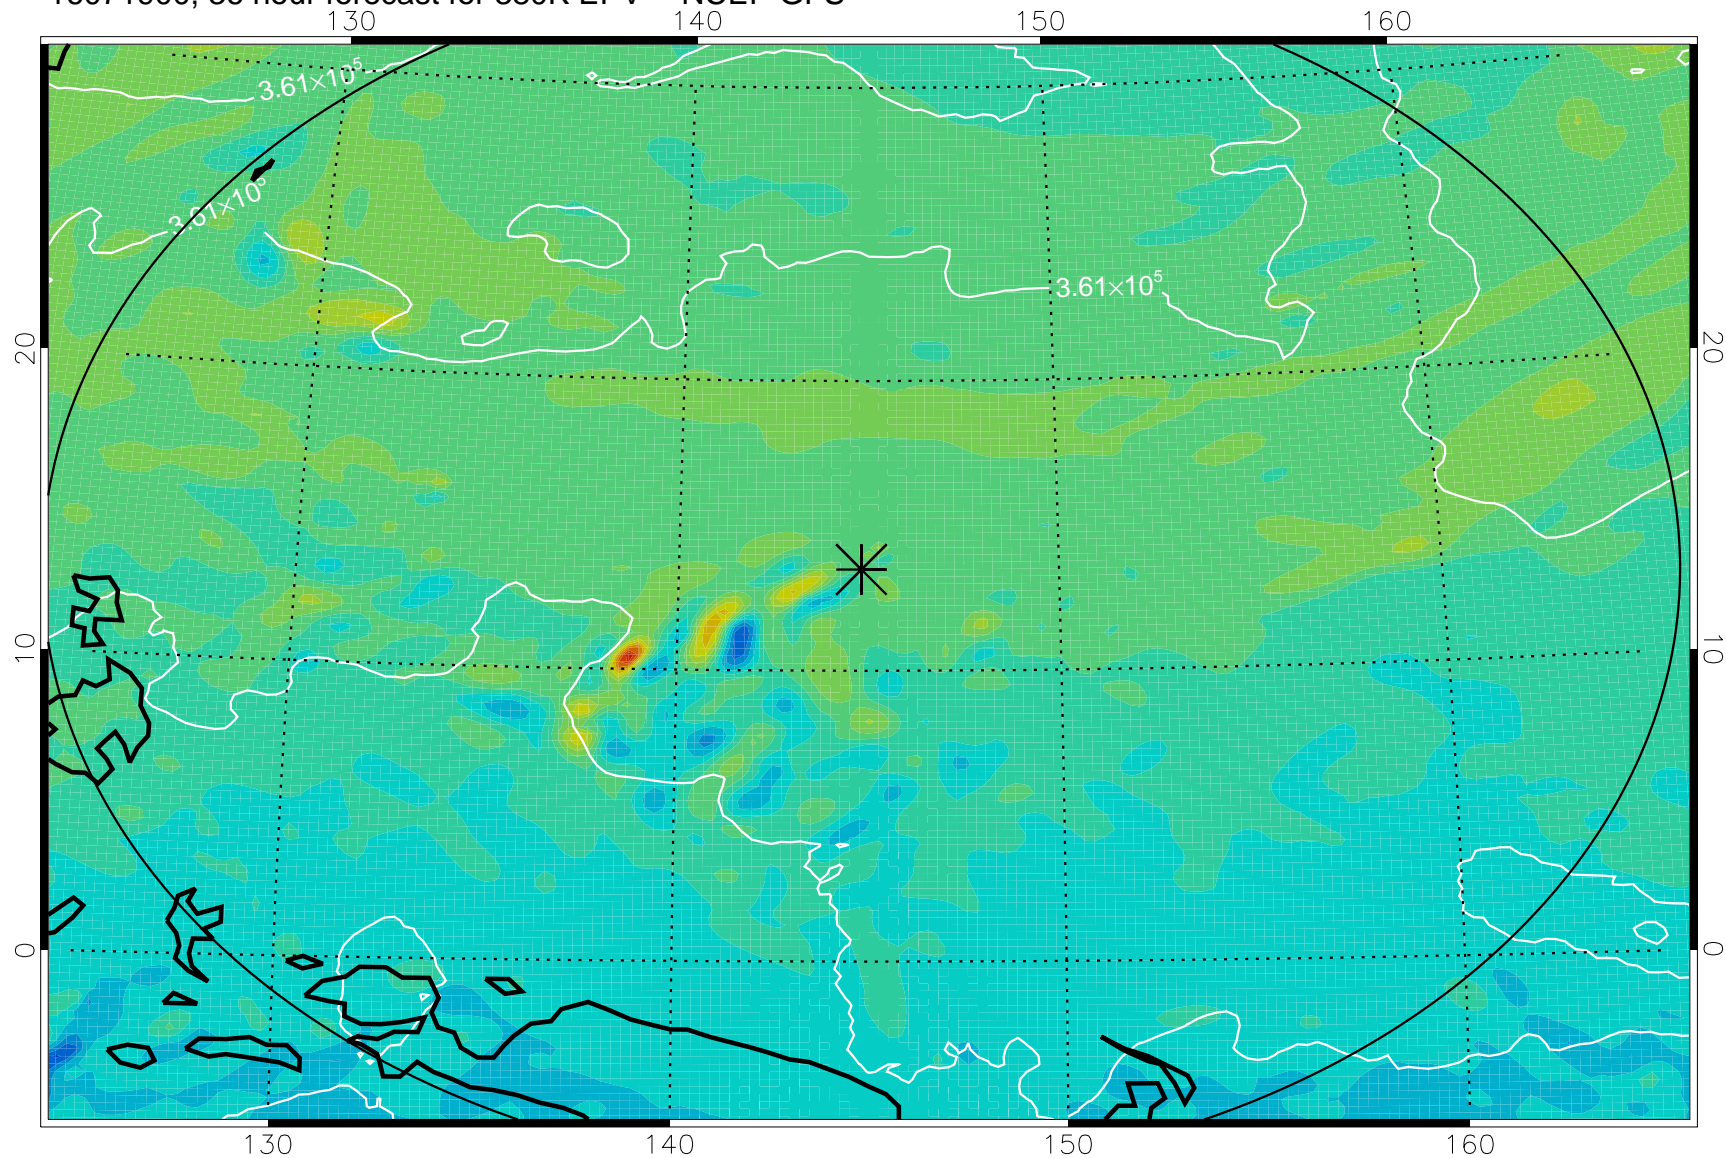

16071718, 6 hour forecast for 380K EPV -- NCEP GFS

380K Montgomery Streamfunction, white

Range ring of 2304 km

16071800, 12 hour forecast for 380K EPV -- NCEP GFS

380K Montgomery Streamfunction, white

Range ring of 2304 km

16071806, 18 hour forecast for 380K EPV -- NCEP GFS

380K Montgomery Streamfunction, white

Range ring of 2304 km

16071812, 24 hour forecast for 380K EPV -- NCEP GFS

380K Montgomery Streamfunction, white

Range ring of 2304 km

16071818, 30 hour forecast for 380K EPV -- NCEP GFS

380K Montgomery Streamfunction, white

Range ring of 2304 km

16071900, 36 hour forecast for 380K EPV -- NCEP GFS

380K Montgomery Streamfunction, white

Range ring of 2304 km

16072018, 78 hour forecast for 380K EPV -- NCEP GFS

380K Montgomery Streamfunction, white

Range ring of 2304 km

16072100, 84 hour forecast for 380K EPV -- NCEP GFS

380K Montgomery Streamfunction, white

Range ring of 2304 km