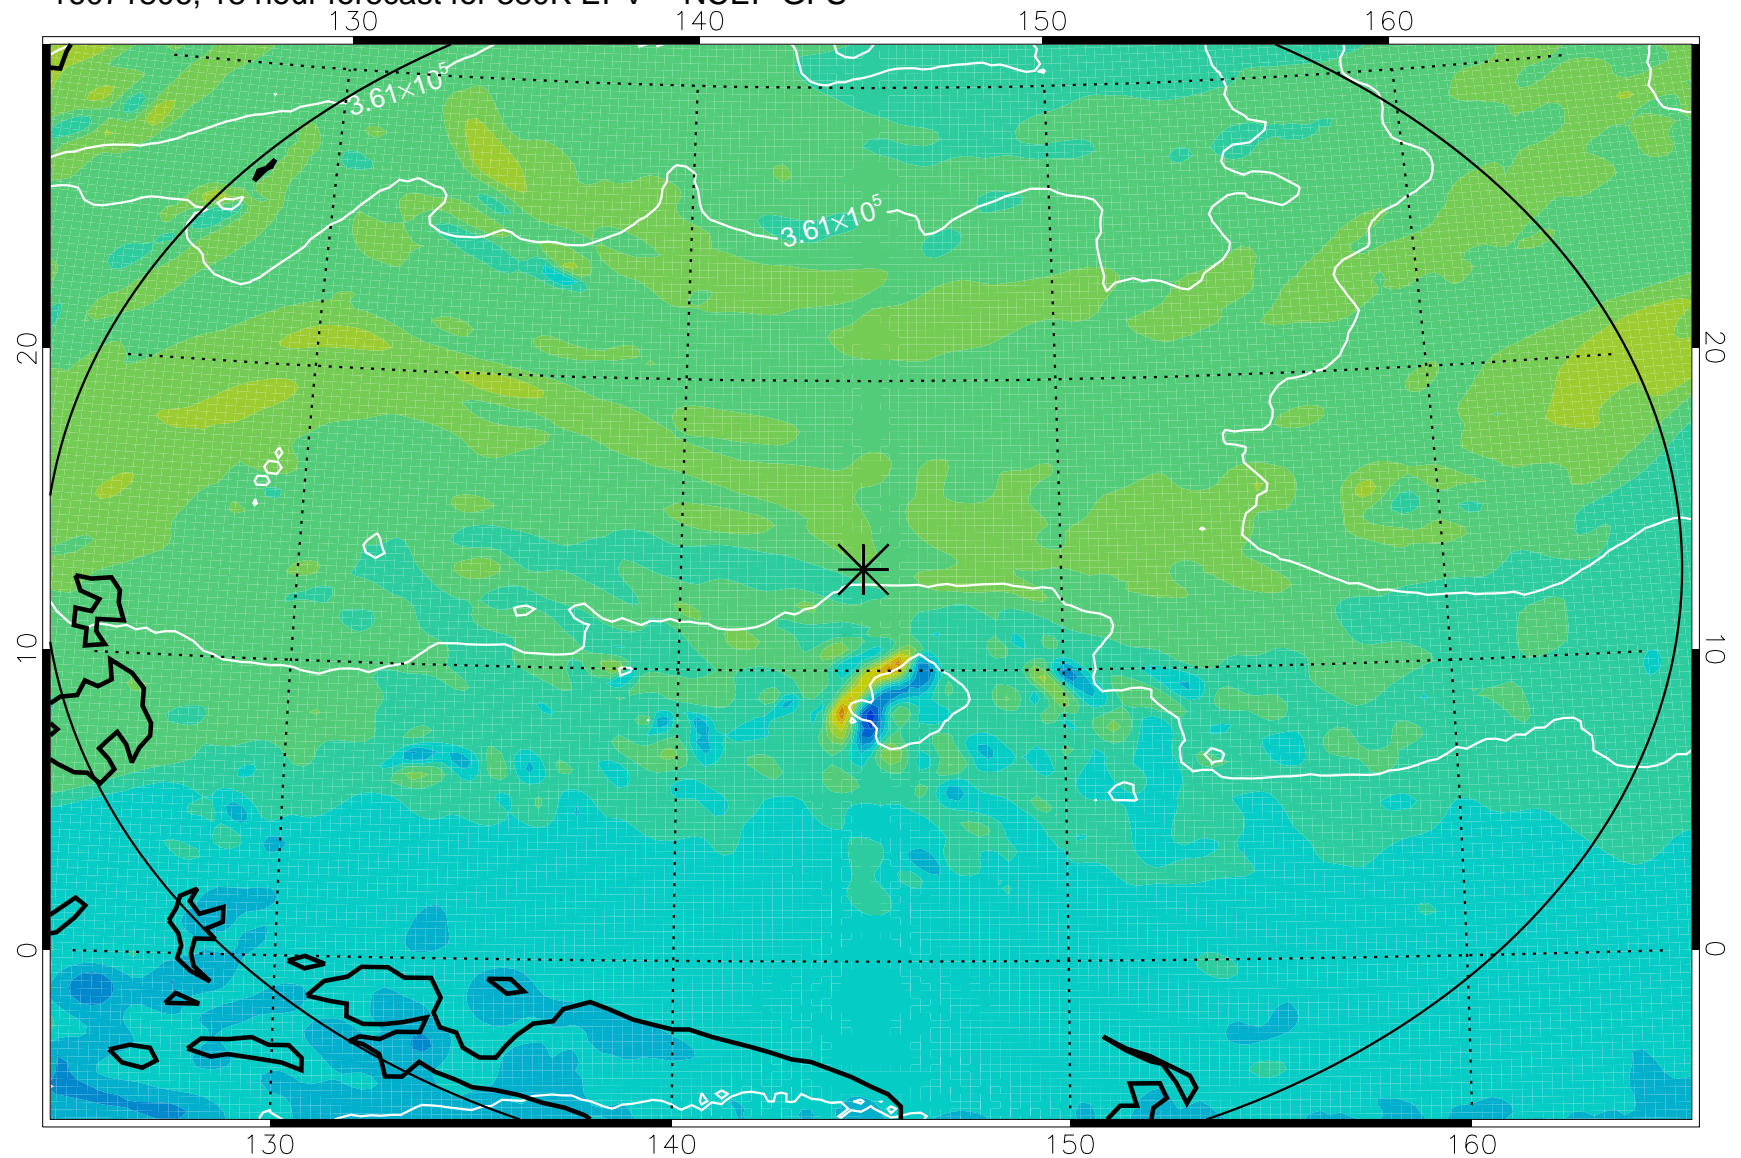

16071718, 6 hour forecast for 380K EPV -- NCEP GFS

380K Montgomery Streamfunction, white

Range ring of 2304 km

16071800, 12 hour forecast for 380K EPV -- NCEP GFS

380K Montgomery Streamfunction, white

Range ring of 2304 km

16071806, 18 hour forecast for 380K EPV -- NCEP GFS

380K Montgomery Streamfunction, white

Range ring of 2304 km

16071812, 24 hour forecast for 380K EPV -- NCEP GFS

380K Montgomery Streamfunction, white

Range ring of 2304 km

16071818, 30 hour forecast for 380K EPV -- NCEP GFS

380K Montgomery Streamfunction, white

Range ring of 2304 km

16071900, 36 hour forecast for 380K EPV -- NCEP GFS

380K Montgomery Streamfunction, white

Range ring of 2304 km

16072018, 78 hour forecast for 380K EPV -- NCEP GFS

380K Montgomery Streamfunction, white

Range ring of 2304 km

16072100, 84 hour forecast for 380K EPV -- NCEP GFS

380K Montgomery Streamfunction, white

Range ring of 2304 km