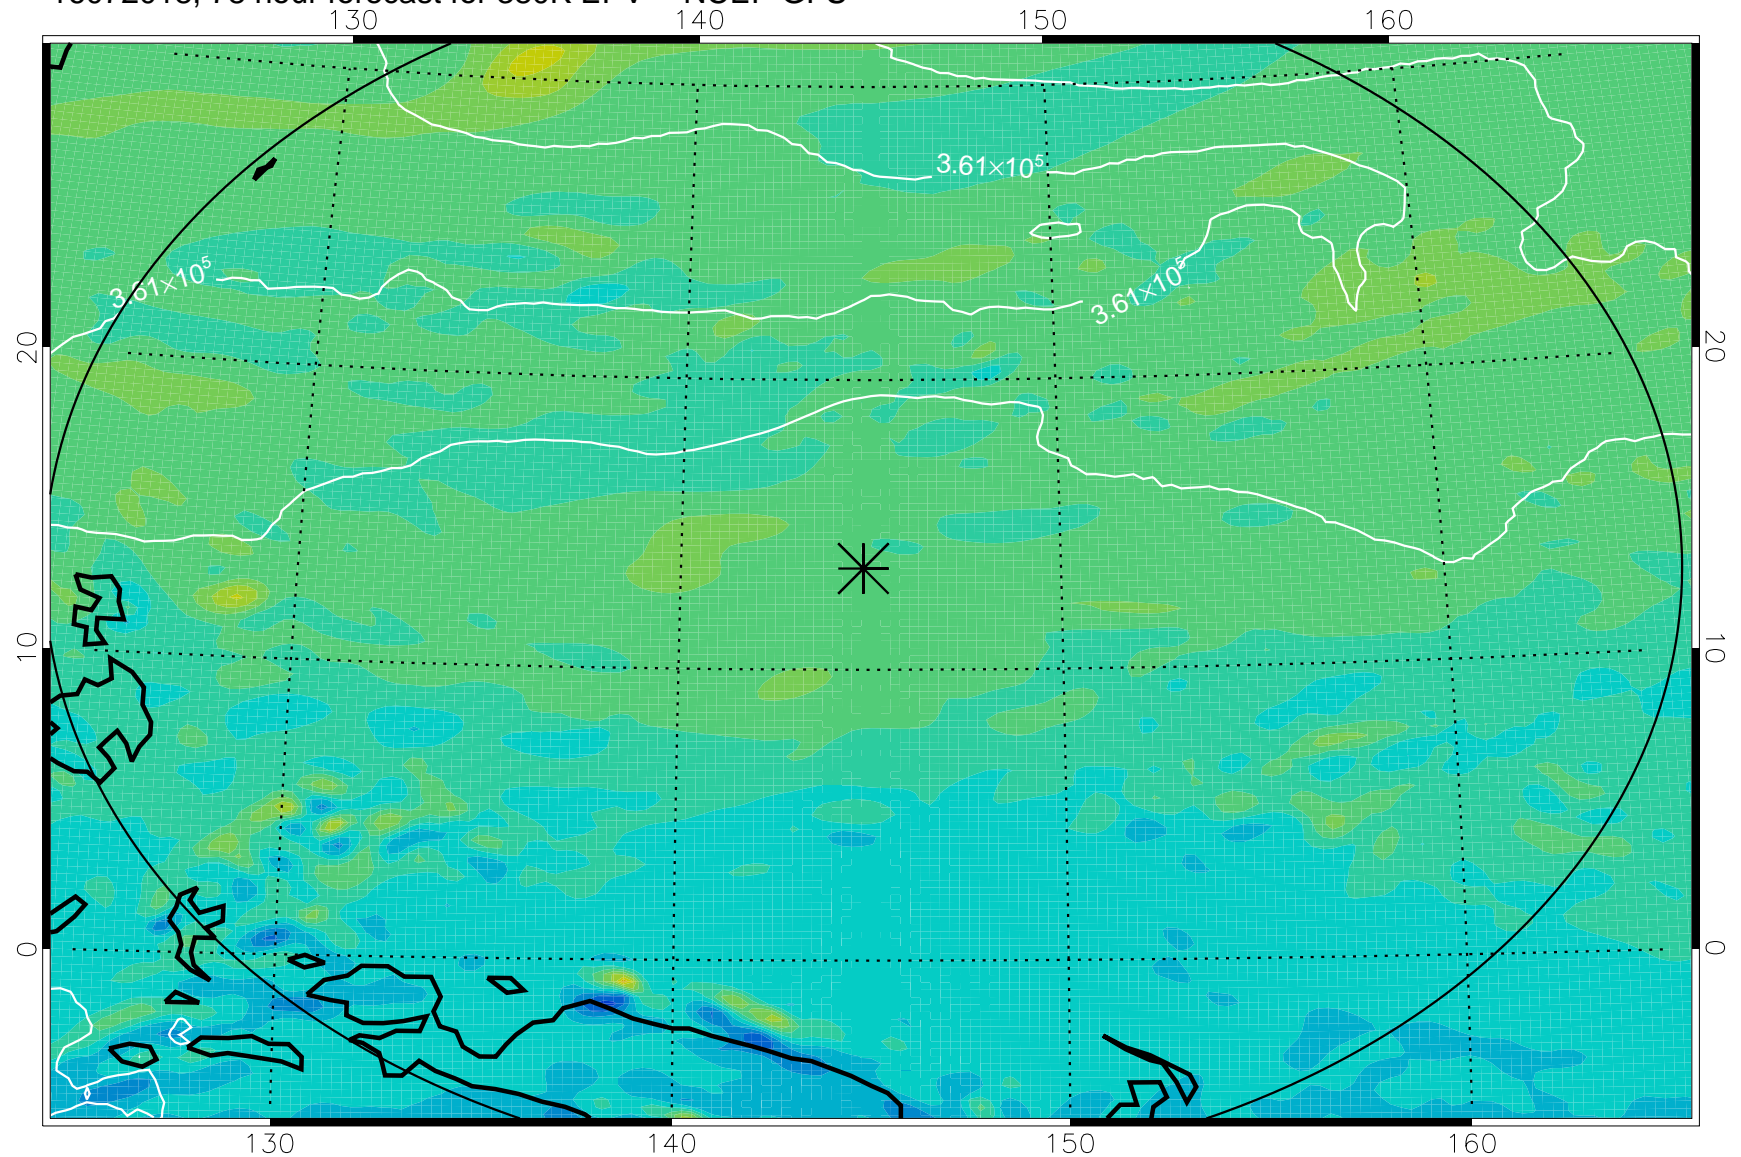

16071918, 54 hour forecast for 380K EPV -- NCEP GFS

380K Montgomery Streamfunction, white

Range ring of 2304 km

16072000, 60 hour forecast for 380K EPV -- NCEP GFS

380K Montgomery Streamfunction, white

Range ring of 2304 km

16072006, 66 hour forecast for 380K EPV -- NCEP GFS

380K Montgomery Streamfunction, white

Range ring of 2304 km

16072012, 72 hour forecast for 380K EPV -- NCEP GFS

380K Montgomery Streamfunction, white

Range ring of 2304 km

16072018, 78 hour forecast for 380K EPV -- NCEP GFS

380K Montgomery Streamfunction, white

Range ring of 2304 km

16072100, 84 hour forecast for 380K EPV -- NCEP GFS

380K Montgomery Streamfunction, white

Range ring of 2304 km

16072106, 90 hour forecast for 380K EPV -- NCEP GFS

380K Montgomery Streamfunction, white

Range ring of 2304 km

16072112, 96 hour forecast for 380K EPV -- NCEP GFS

380K Montgomery Streamfunction, white

Range ring of 2304 km