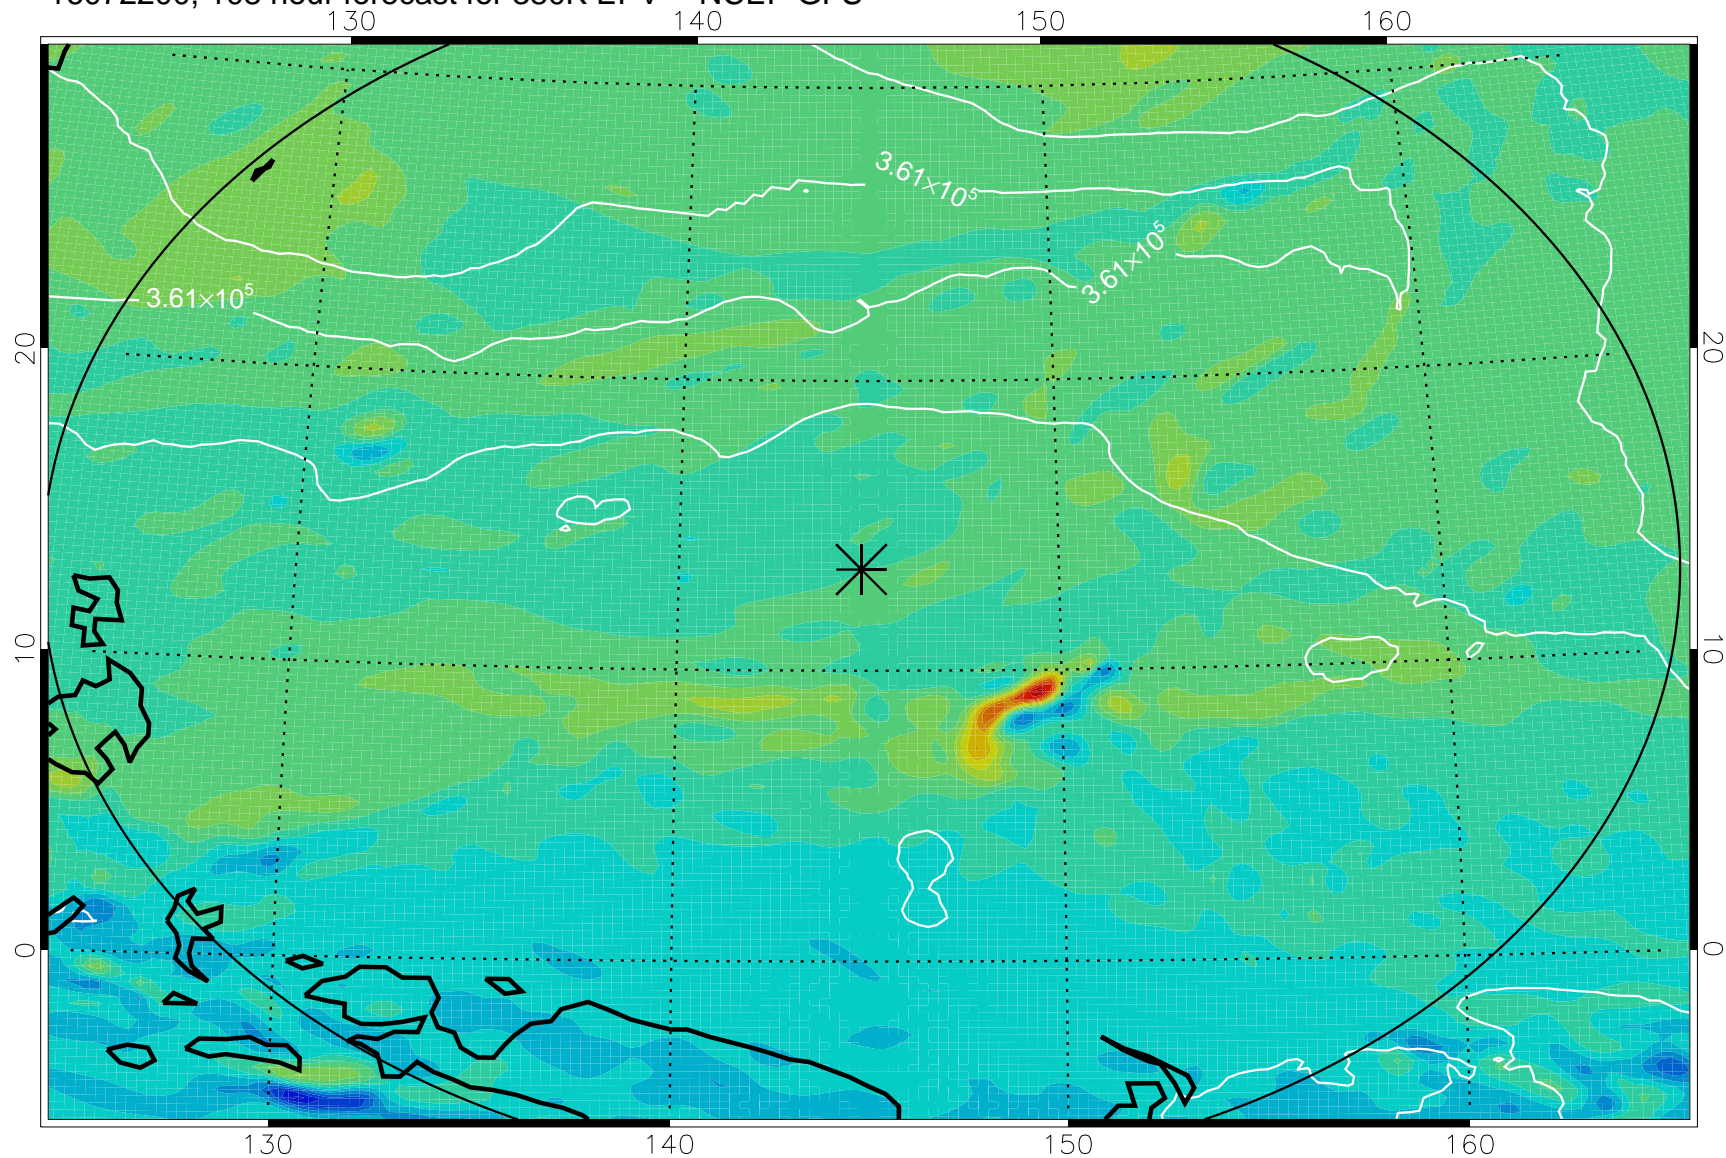

16072018, 78 hour forecast for 380K EPV -- NCEP GFS

380K Montgomery Streamfunction, white

Range ring of 2304 km

16072100, 84 hour forecast for 380K EPV -- NCEP GFS

380K Montgomery Streamfunction, white

Range ring of 2304 km

16072106, 90 hour forecast for 380K EPV -- NCEP GFS

380K Montgomery Streamfunction, white

Range ring of 2304 km

16072112, 96 hour forecast for 380K EPV -- NCEP GFS

380K Montgomery Streamfunction, white

Range ring of 2304 km

16072118, 102 hour forecast for 380K EPV -- NCEP GFS

380K Montgomery Streamfunction, white

Range ring of 2304 km

16072200, 108 hour forecast for 380K EPV -- NCEP GFS

380K Montgomery Streamfunction, white

Range ring of 2304 km

16072206, 114 hour forecast for 380K EPV -- NCEP GFS

380K Montgomery Streamfunction, white

Range ring of 2304 km

16072212, 120 hour forecast for 380K EPV -- NCEP GFS

380K Montgomery Streamfunction, white

Range ring of 2304 km