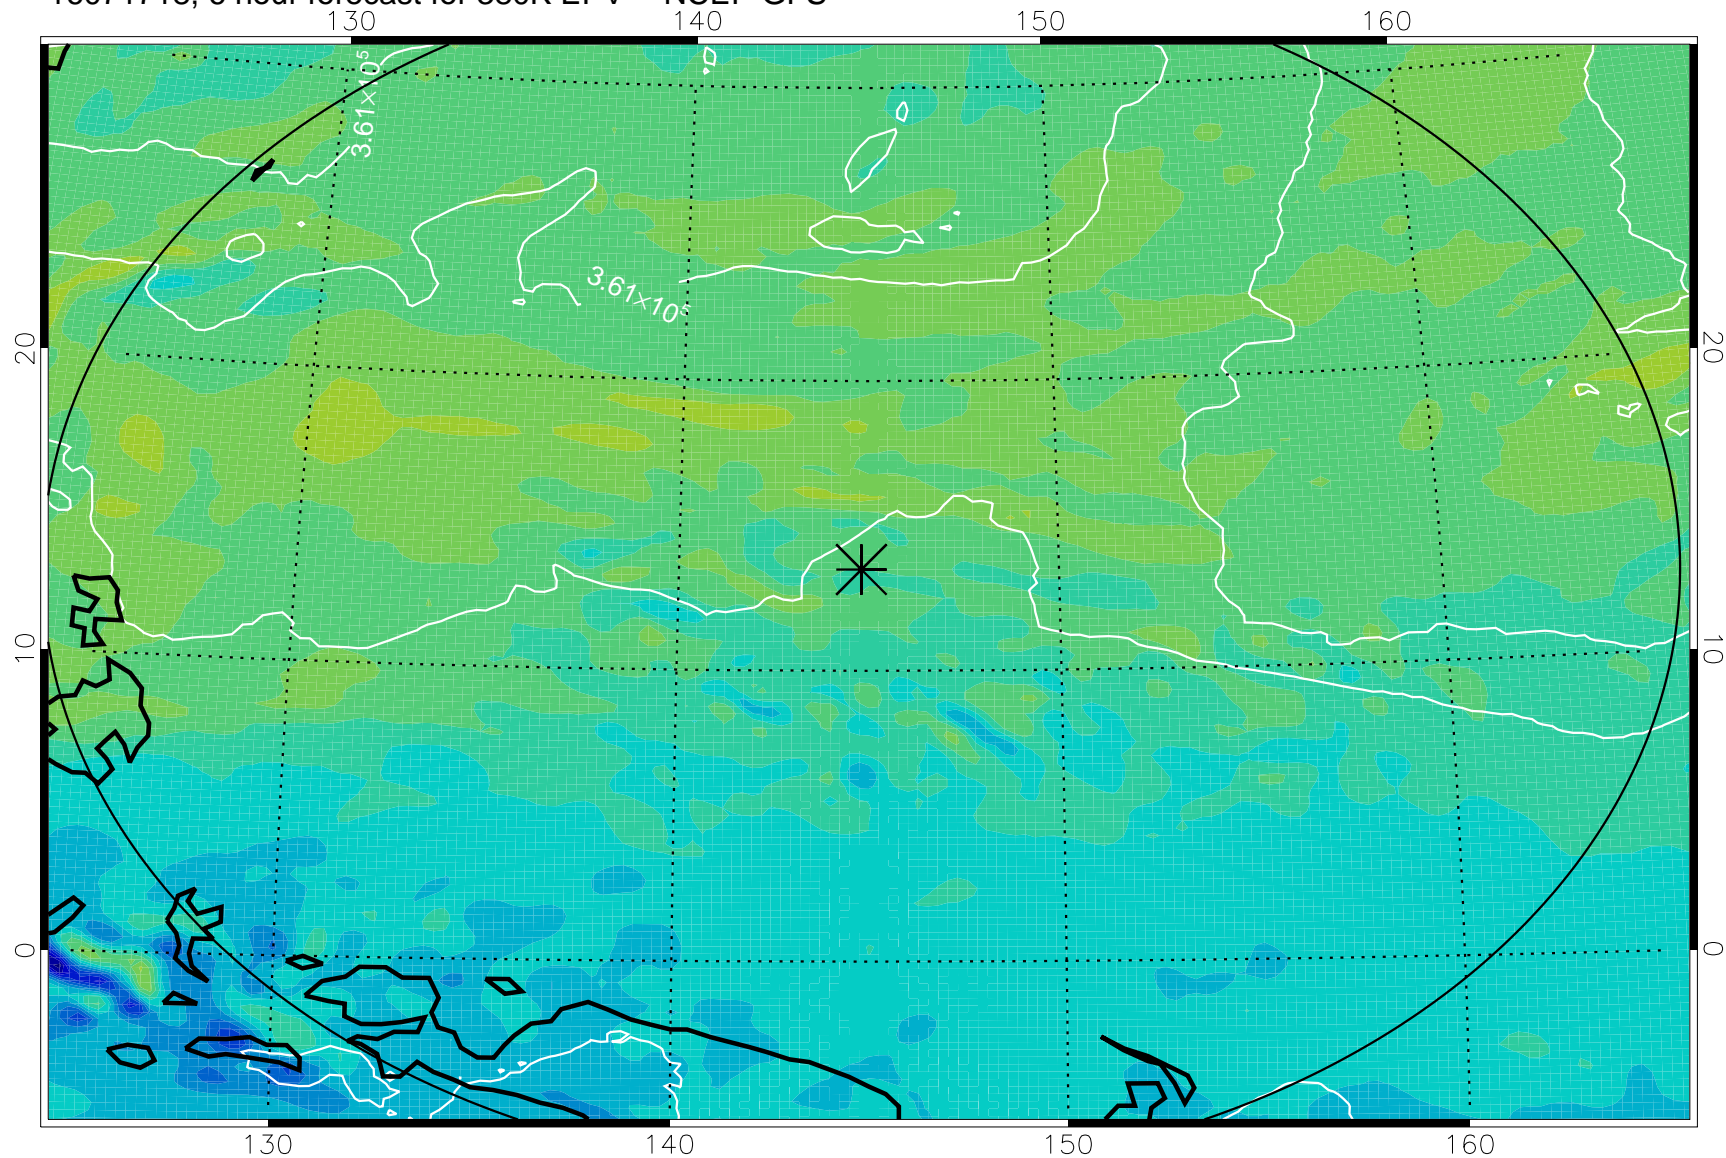

16071718, 6 hour forecast for 380K EPV -- NCEP GFS

380K Montgomery Streamfunction, white

Range ring of 2304 km

16071800, 12 hour forecast for 380K EPV -- NCEP GFS

380K Montgomery Streamfunction, white

Range ring of 2304 km

16071806, 18 hour forecast for 380K EPV -- NCEP GFS

380K Montgomery Streamfunction, white

Range ring of 2304 km

16071812, 24 hour forecast for 380K EPV -- NCEP GFS

380K Montgomery Streamfunction, white

Range ring of 2304 km

16071818, 30 hour forecast for 380K EPV -- NCEP GFS

380K Montgomery Streamfunction, white

Range ring of 2304 km

16071900, 36 hour forecast for 380K EPV -- NCEP GFS

380K Montgomery Streamfunction, white

Range ring of 2304 km

16072018, 78 hour forecast for 380K EPV -- NCEP GFS

380K Montgomery Streamfunction, white

Range ring of 2304 km

16072100, 84 hour forecast for 380K EPV -- NCEP GFS

380K Montgomery Streamfunction, white

Range ring of 2304 km