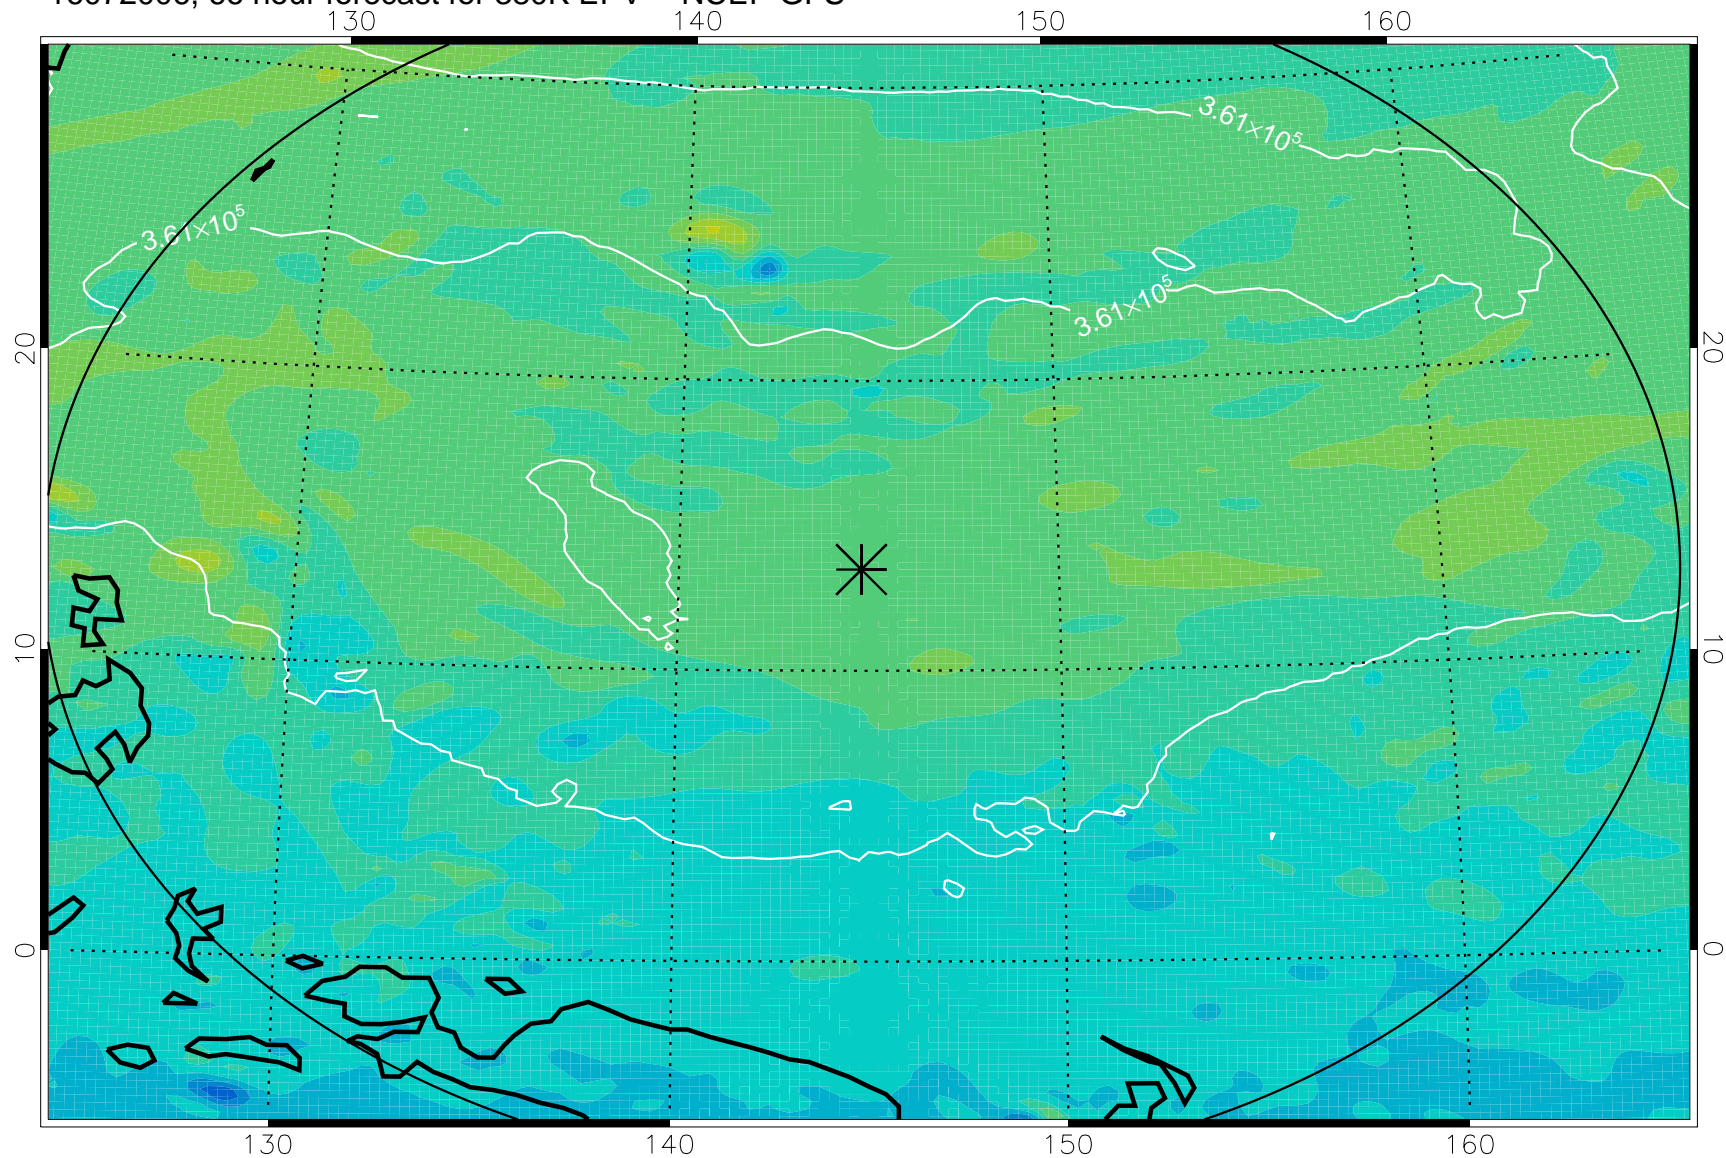

16071918, 54 hour forecast for 380K EPV -- NCEP GFS

380K Montgomery Streamfunction, white

Range ring of 2304 km

16072000, 60 hour forecast for 380K EPV -- NCEP GFS

380K Montgomery Streamfunction, white

Range ring of 2304 km

16072006, 66 hour forecast for 380K EPV -- NCEP GFS

380K Montgomery Streamfunction, white

Range ring of 2304 km

16072012, 72 hour forecast for 380K EPV -- NCEP GFS

380K Montgomery Streamfunction, white

Range ring of 2304 km

16072018, 78 hour forecast for 380K EPV -- NCEP GFS

380K Montgomery Streamfunction, white

Range ring of 2304 km

16072100, 84 hour forecast for 380K EPV -- NCEP GFS

380K Montgomery Streamfunction, white

Range ring of 2304 km

16072106, 90 hour forecast for 380K EPV -- NCEP GFS

380K Montgomery Streamfunction, white

Range ring of 2304 km

16072112, 96 hour forecast for 380K EPV -- NCEP GFS

380K Montgomery Streamfunction, white

Range ring of 2304 km