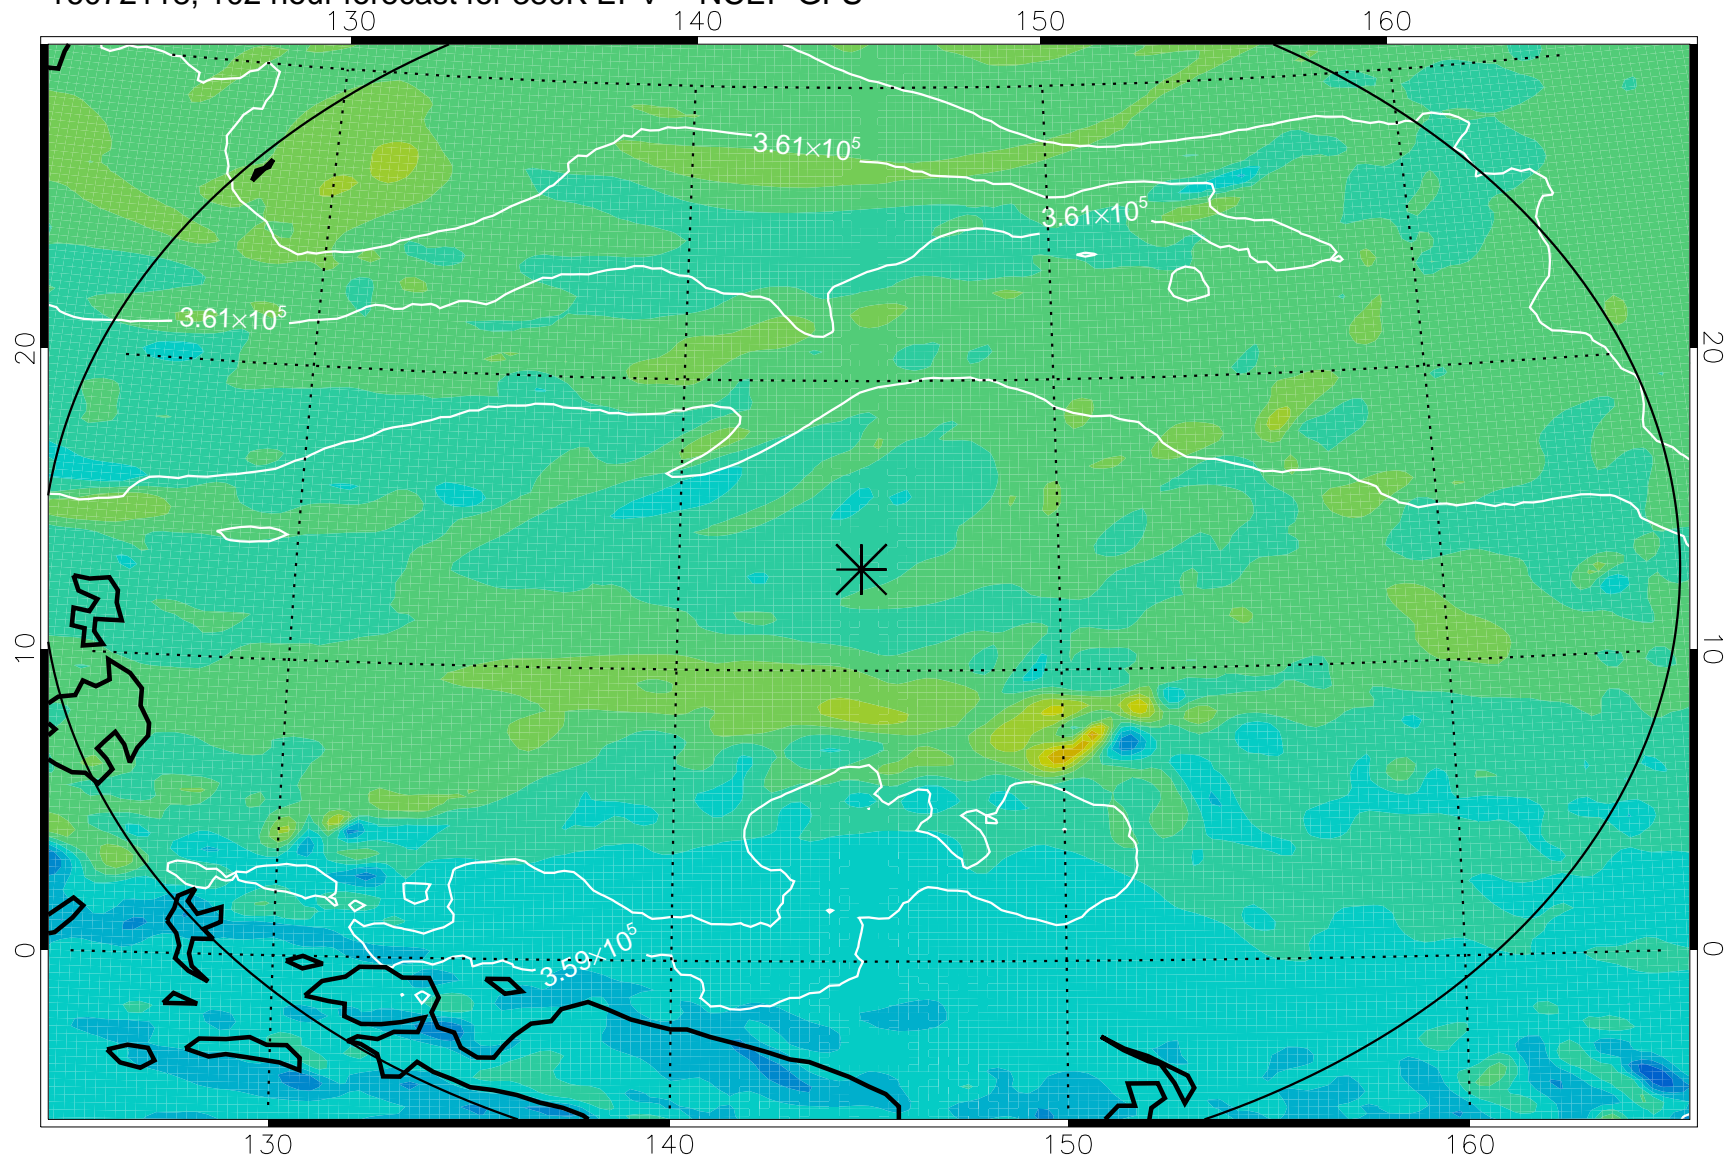

16072018, 78 hour forecast for 380K EPV -- NCEP GFS

380K Montgomery Streamfunction, white

Range ring of 2304 km

16072100, 84 hour forecast for 380K EPV -- NCEP GFS

380K Montgomery Streamfunction, white

Range ring of 2304 km

16072106, 90 hour forecast for 380K EPV -- NCEP GFS

380K Montgomery Streamfunction, white

Range ring of 2304 km

16072112, 96 hour forecast for 380K EPV -- NCEP GFS

380K Montgomery Streamfunction, white

Range ring of 2304 km

16072118, 102 hour forecast for 380K EPV -- NCEP GFS

380K Montgomery Streamfunction, white

Range ring of 2304 km

16072200, 108 hour forecast for 380K EPV -- NCEP GFS

380K Montgomery Streamfunction, white

Range ring of 2304 km

16072206, 114 hour forecast for 380K EPV -- NCEP GFS

380K Montgomery Streamfunction, white

Range ring of 2304 km

16072212, 120 hour forecast for 380K EPV -- NCEP GFS

380K Montgomery Streamfunction, white

Range ring of 2304 km