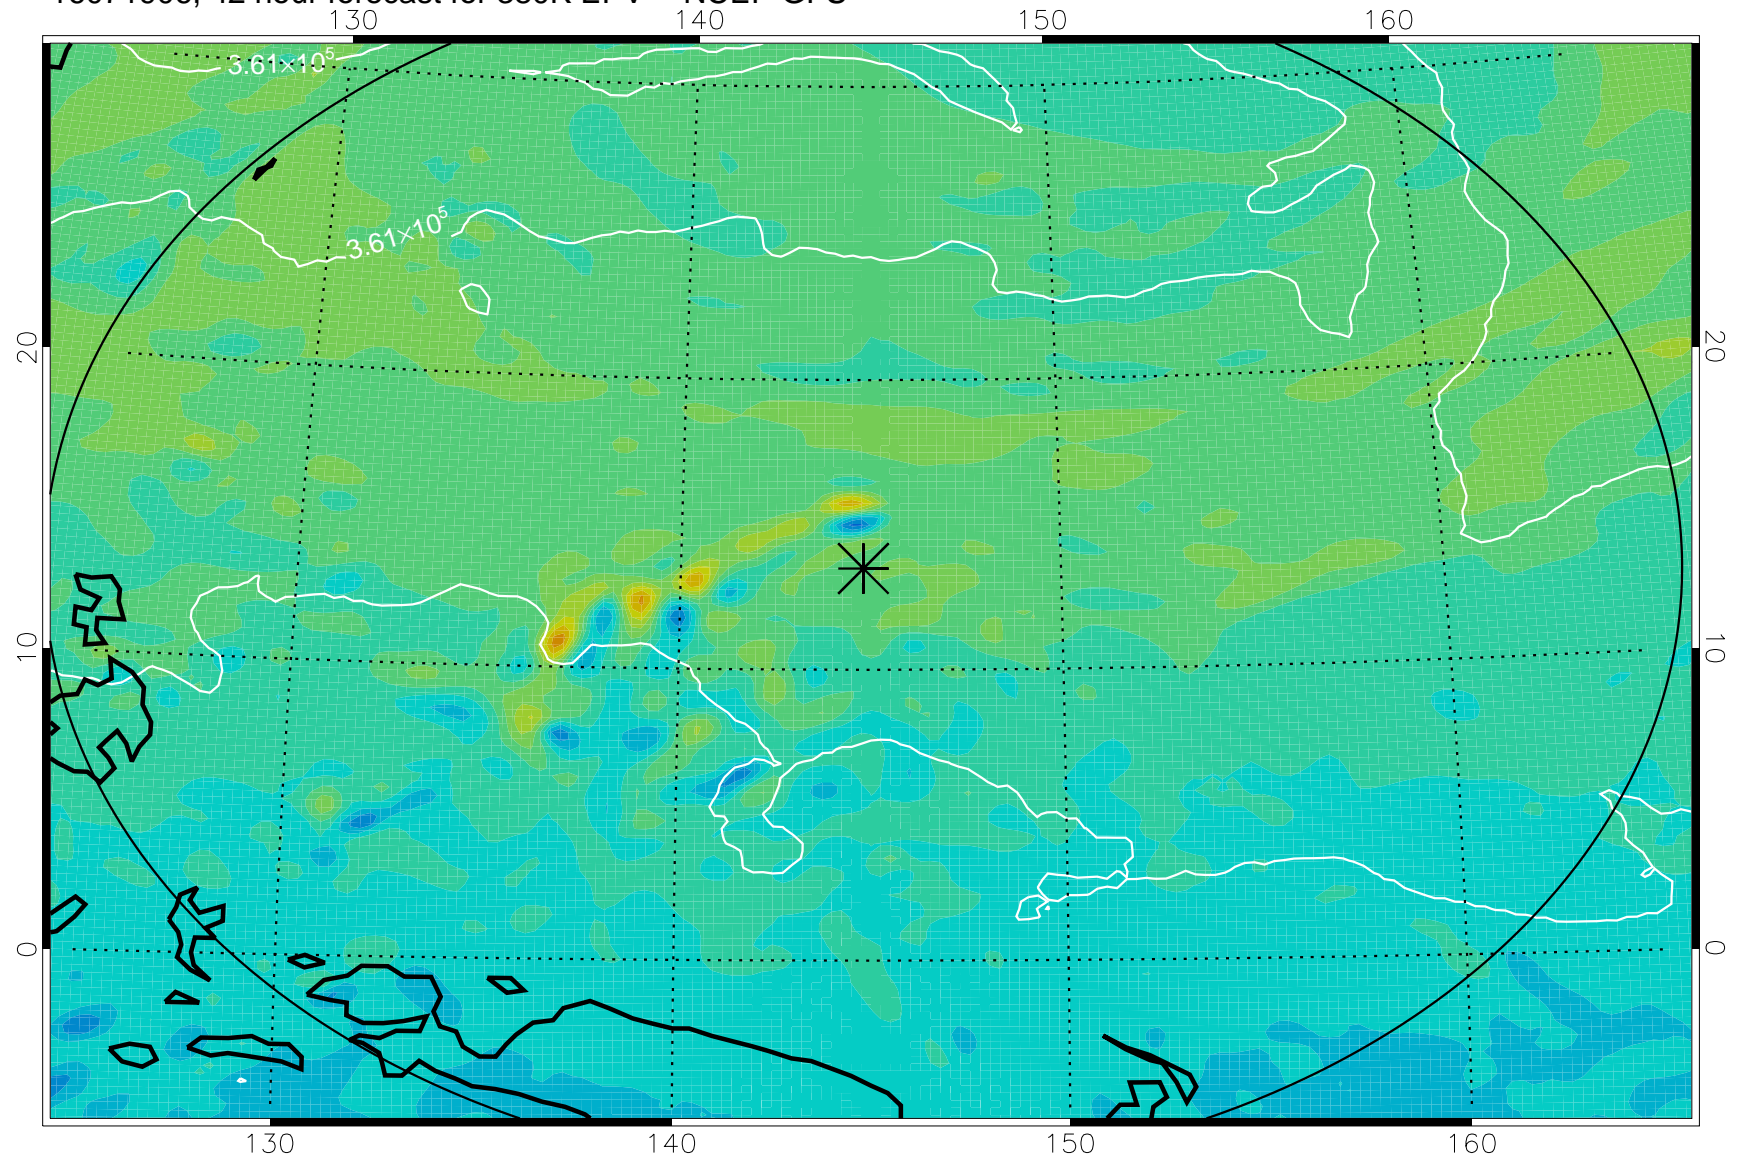

16071818, 30 hour forecast for 380K EPV -- NCEP GFS

380K Montgomery Streamfunction, white

Range ring of 2304 km

16071900, 36 hour forecast for 380K EPV -- NCEP GFS

380K Montgomery Streamfunction, white

Range ring of 2304 km

16071906, 42 hour forecast for 380K EPV -- NCEP GFS

380K Montgomery Streamfunction, white

Range ring of 2304 km

16071912, 48 hour forecast for 380K EPV -- NCEP GFS

380K Montgomery Streamfunction, white

Range ring of 2304 km

16071918, 54 hour forecast for 380K EPV -- NCEP GFS

380K Montgomery Streamfunction, white

Range ring of 2304 km

16072000, 60 hour forecast for 380K EPV -- NCEP GFS

380K Montgomery Streamfunction, white

Range ring of 2304 km

16072018, 78 hour forecast for 380K EPV -- NCEP GFS

380K Montgomery Streamfunction, white

Range ring of 2304 km

16072100, 84 hour forecast for 380K EPV -- NCEP GFS

380K Montgomery Streamfunction, white

Range ring of 2304 km