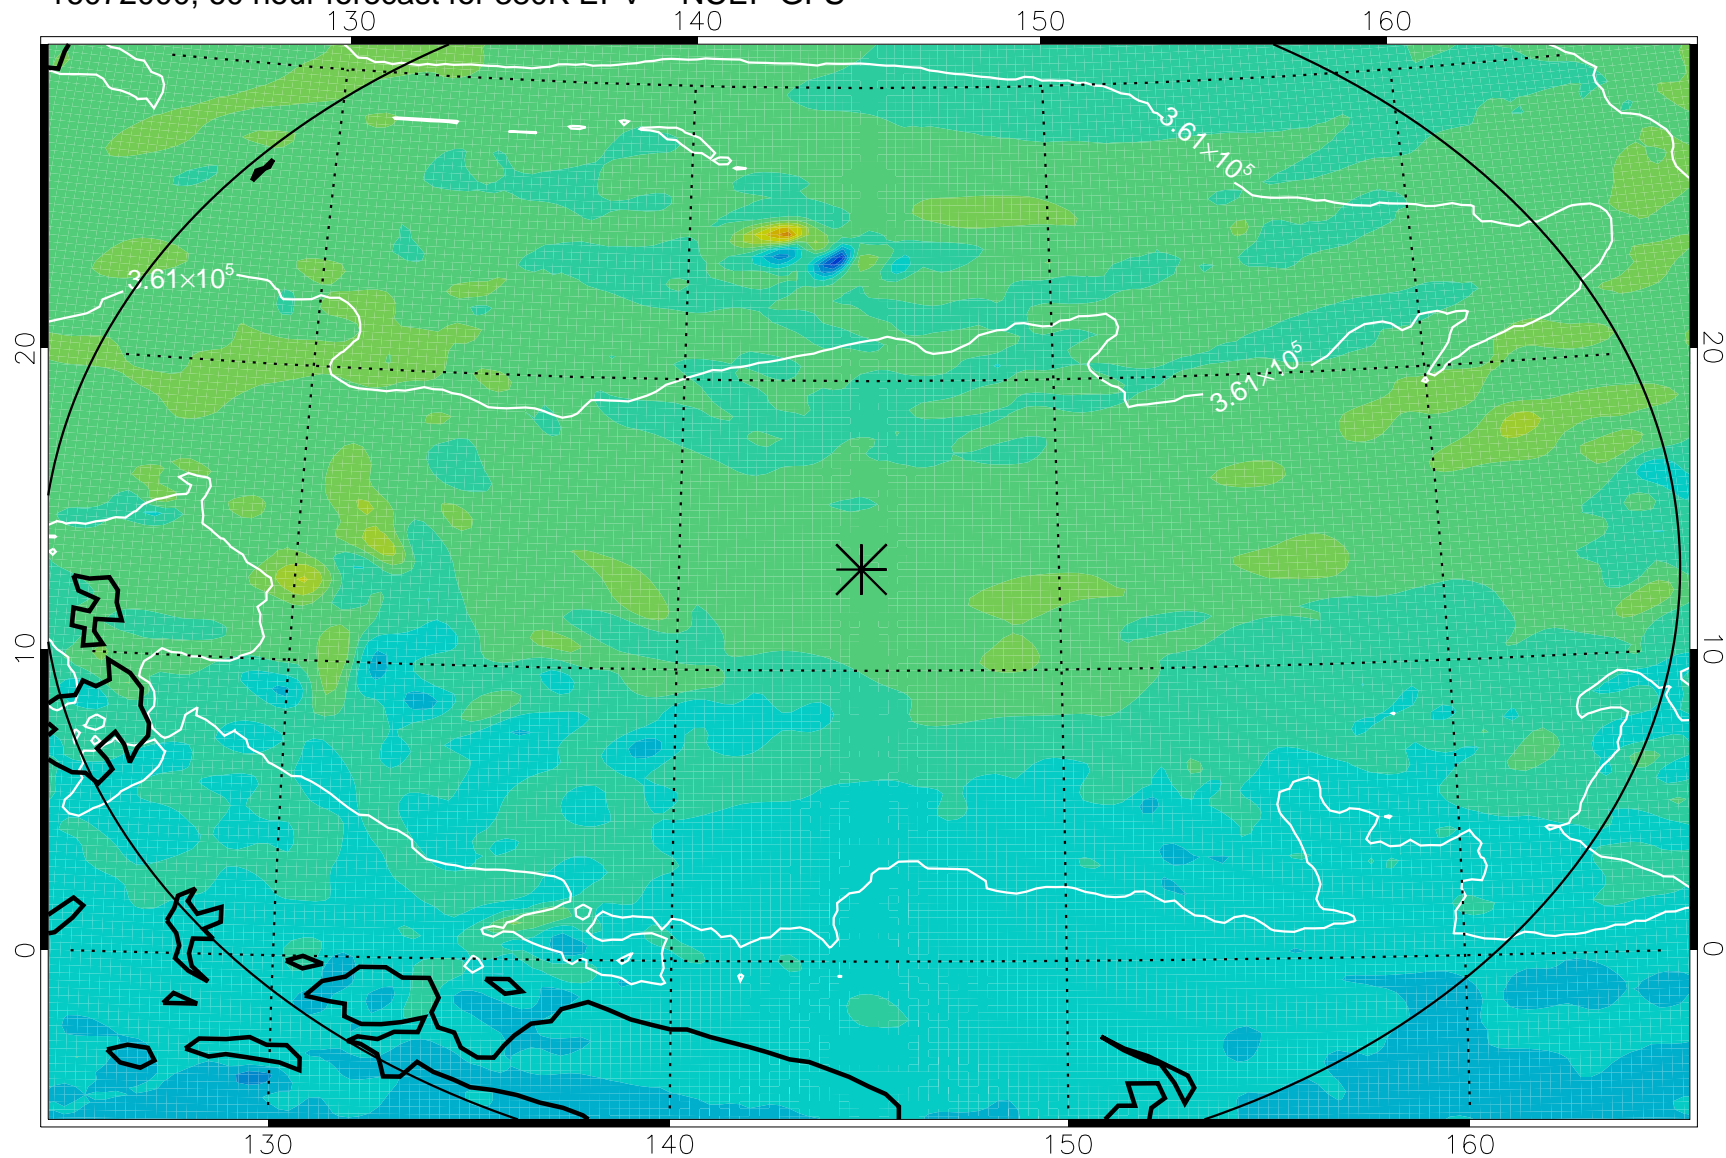

16071906, 42 hour forecast for 380K EPV -- NCEP GFS

380K Montgomery Streamfunction, white

Range ring of 2304 km

16071912, 48 hour forecast for 380K EPV -- NCEP GFS

380K Montgomery Streamfunction, white

Range ring of 2304 km

16071918, 54 hour forecast for 380K EPV -- NCEP GFS

380K Montgomery Streamfunction, white

Range ring of 2304 km

16072000, 60 hour forecast for 380K EPV -- NCEP GFS

380K Montgomery Streamfunction, white

Range ring of 2304 km

16072006, 66 hour forecast for 380K EPV -- NCEP GFS

380K Montgomery Streamfunction, white

Range ring of 2304 km

16072012, 72 hour forecast for 380K EPV -- NCEP GFS

380K Montgomery Streamfunction, white

Range ring of 2304 km

16072018, 78 hour forecast for 380K EPV -- NCEP GFS

380K Montgomery Streamfunction, white

Range ring of 2304 km

16072100, 84 hour forecast for 380K EPV -- NCEP GFS

380K Montgomery Streamfunction, white

Range ring of 2304 km