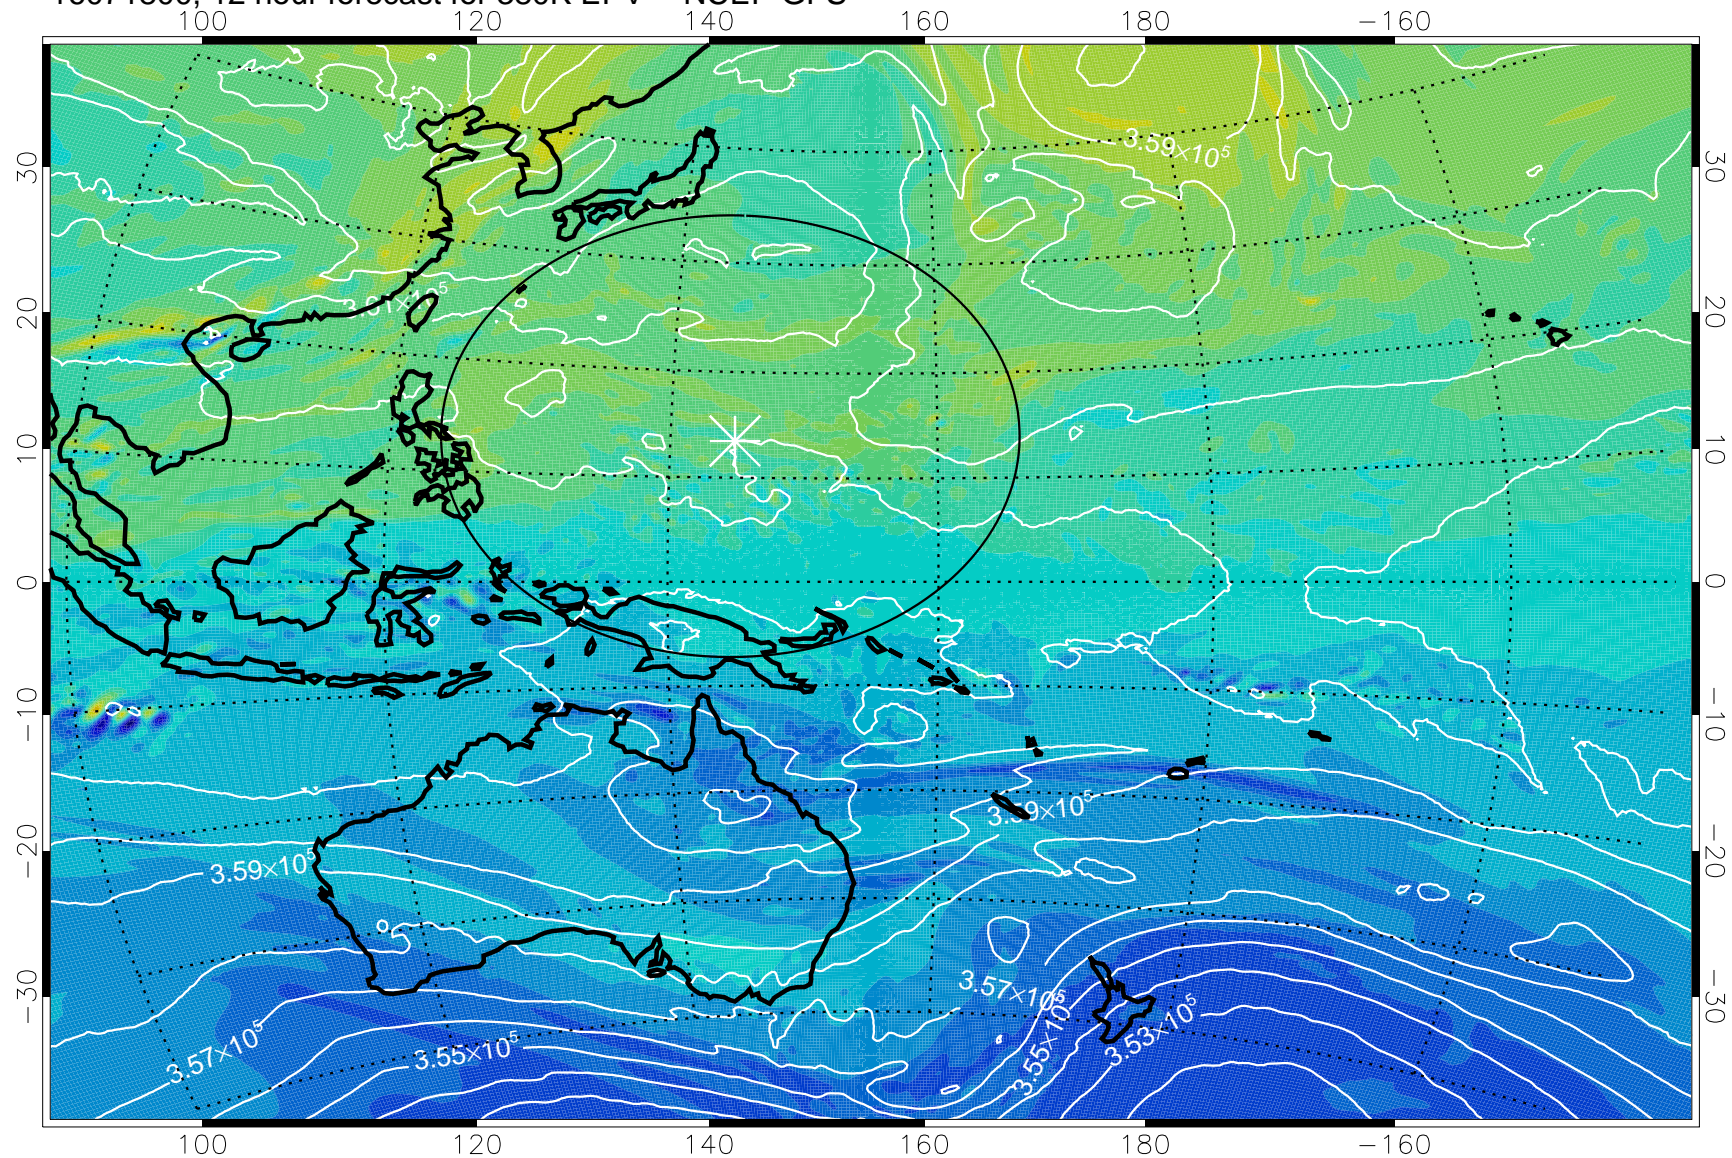

16071718, 6 hour forecast for 380K EPV -- NCEP GFS

380K Montgomery Streamfunction, white

Range ring of 2304 km

16071800, 12 hour forecast for 380K EPV -- NCEP GFS

380K Montgomery Streamfunction, white

Range ring of 2304 km

16071806, 18 hour forecast for 380K EPV -- NCEP GFS

380K Montgomery Streamfunction, white

Range ring of 2304 km

16071812, 24 hour forecast for 380K EPV -- NCEP GFS

380K Montgomery Streamfunction, white

Range ring of 2304 km

16071818, 30 hour forecast for 380K EPV -- NCEP GFS

380K Montgomery Streamfunction, white

Range ring of 2304 km

16071900, 36 hour forecast for 380K EPV -- NCEP GFS

380K Montgomery Streamfunction, white

Range ring of 2304 km

16071906, 42 hour forecast for 380K EPV -- NCEP GFS

380K Montgomery Streamfunction, white

Range ring of 2304 km

16071912, 48 hour forecast for 380K EPV -- NCEP GFS

380K Montgomery Streamfunction, white

Range ring of 2304 km