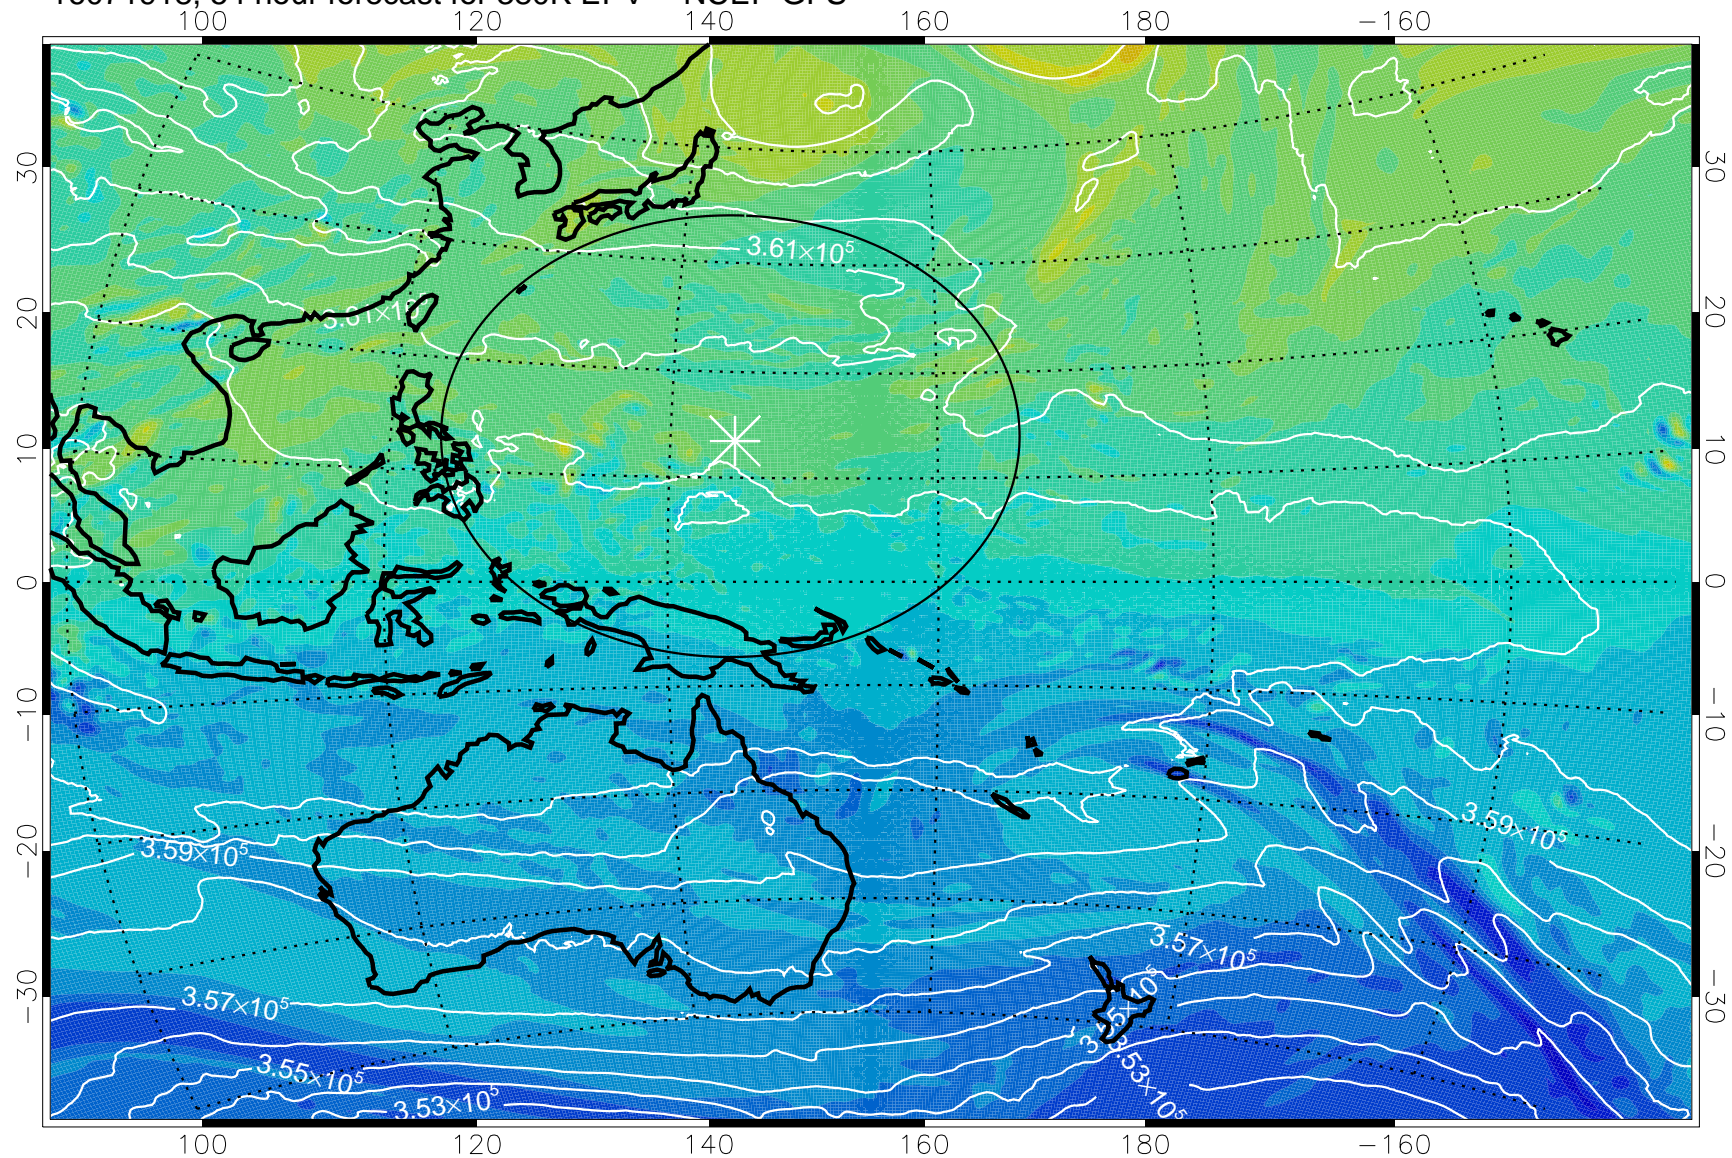

16071906, 42 hour forecast for 380K EPV -- NCEP GFS

380K Montgomery Streamfunction, white

Range ring of 2304 km

16071912, 48 hour forecast for 380K EPV -- NCEP GFS

380K Montgomery Streamfunction, white

Range ring of 2304 km

16071918, 54 hour forecast for 380K EPV -- NCEP GFS

380K Montgomery Streamfunction, white

Range ring of 2304 km

16072000, 60 hour forecast for 380K EPV -- NCEP GFS

380K Montgomery Streamfunction, white

Range ring of 2304 km

16072006, 66 hour forecast for 380K EPV -- NCEP GFS

380K Montgomery Streamfunction, white

Range ring of 2304 km

16072012, 72 hour forecast for 380K EPV -- NCEP GFS

380K Montgomery Streamfunction, white

Range ring of 2304 km

16072018, 78 hour forecast for 380K EPV -- NCEP GFS

380K Montgomery Streamfunction, white

Range ring of 2304 km

16072100, 84 hour forecast for 380K EPV -- NCEP GFS

380K Montgomery Streamfunction, white

Range ring of 2304 km