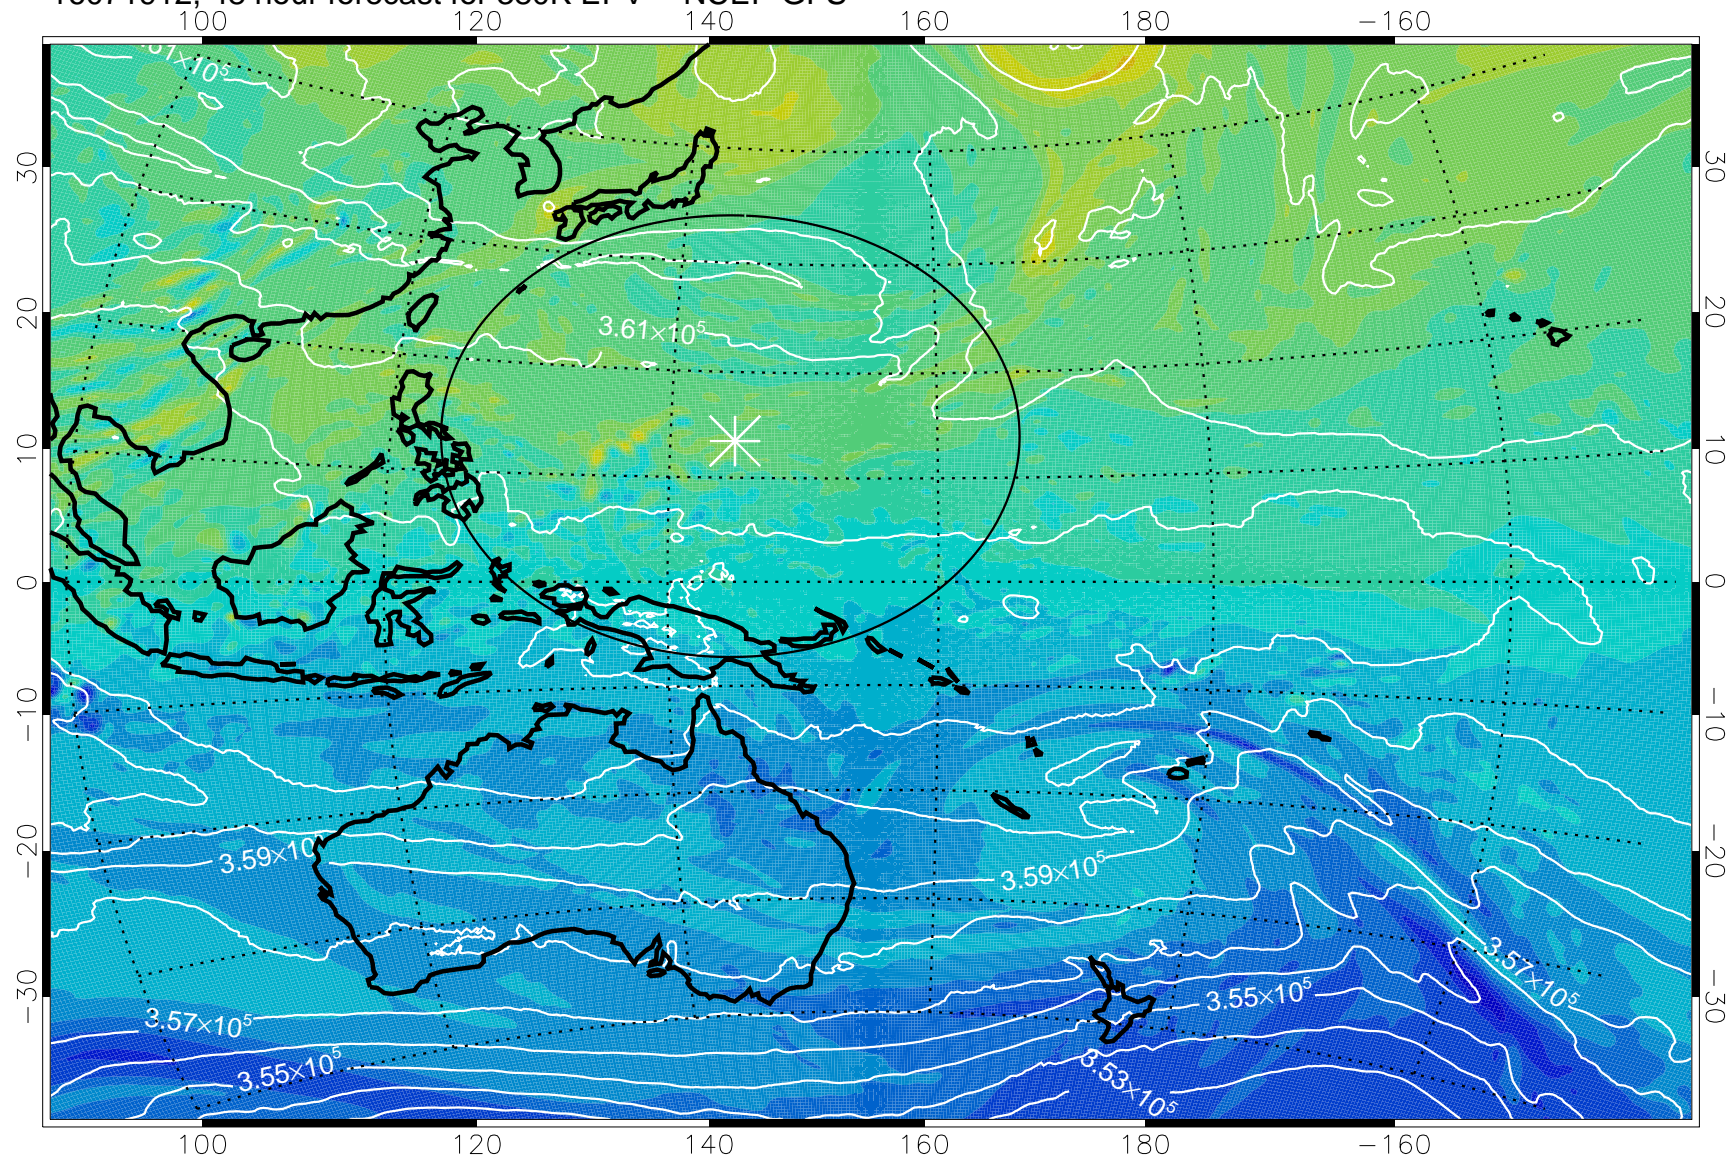

16071906, 42 hour forecast for 380K EPV -- NCEP GFS

380K Montgomery Streamfunction, white

Range ring of 2304 km

16071912, 48 hour forecast for 380K EPV -- NCEP GFS

380K Montgomery Streamfunction, white

Range ring of 2304 km

16071918, 54 hour forecast for 380K EPV -- NCEP GFS

380K Montgomery Streamfunction, white

Range ring of 2304 km

16072000, 60 hour forecast for 380K EPV -- NCEP GFS

380K Montgomery Streamfunction, white

Range ring of 2304 km

16072006, 66 hour forecast for 380K EPV -- NCEP GFS

380K Montgomery Streamfunction, white

Range ring of 2304 km

16072012, 72 hour forecast for 380K EPV -- NCEP GFS

380K Montgomery Streamfunction, white

Range ring of 2304 km

16072018, 78 hour forecast for 380K EPV -- NCEP GFS

380K Montgomery Streamfunction, white

Range ring of 2304 km

16072100, 84 hour forecast for 380K EPV -- NCEP GFS

380K Montgomery Streamfunction, white

Range ring of 2304 km