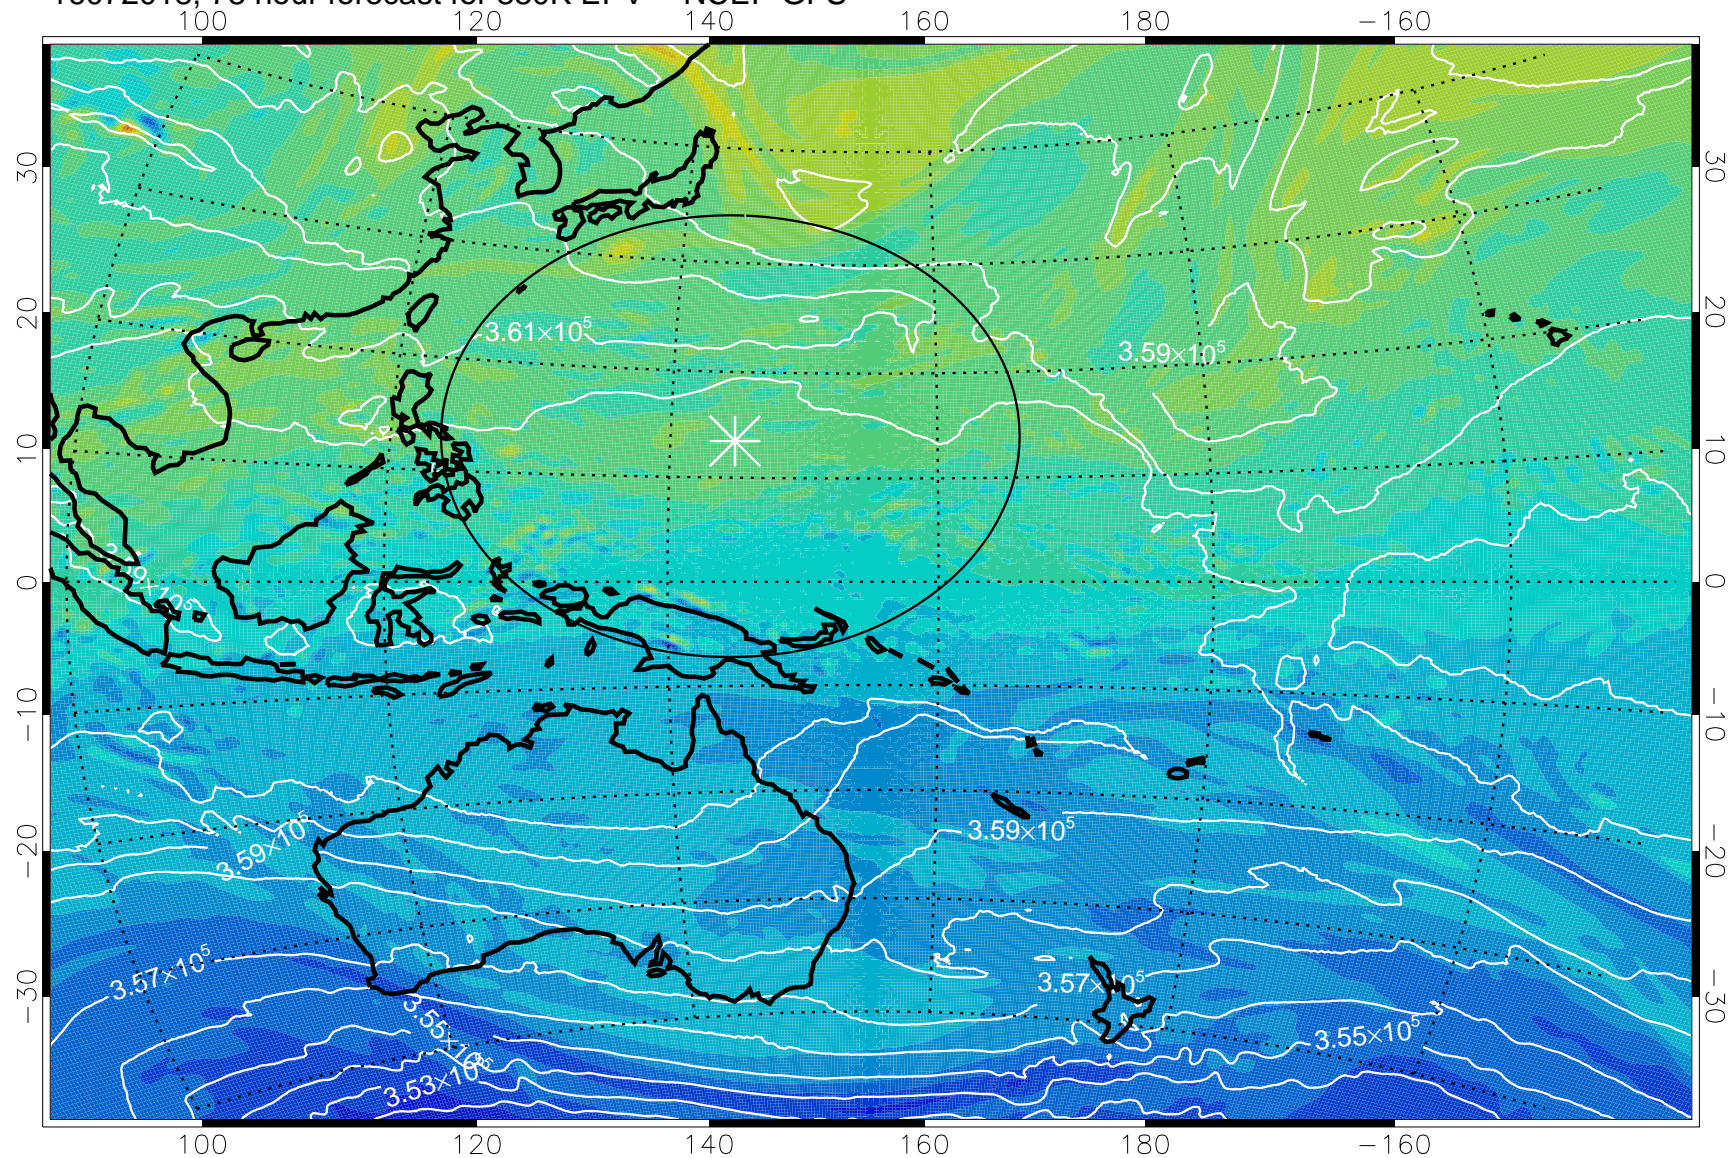

16071918, 54 hour forecast for 380K EPV -- NCEP GFS

380K Montgomery Streamfunction, white

Range ring of 2304 km

16072000, 60 hour forecast for 380K EPV -- NCEP GFS

380K Montgomery Streamfunction, white

Range ring of 2304 km

16072006, 66 hour forecast for 380K EPV -- NCEP GFS

380K Montgomery Streamfunction, white

Range ring of 2304 km

16072012, 72 hour forecast for 380K EPV -- NCEP GFS

380K Montgomery Streamfunction, white

Range ring of 2304 km

16072018, 78 hour forecast for 380K EPV -- NCEP GFS

380K Montgomery Streamfunction, white

Range ring of 2304 km

16072100, 84 hour forecast for 380K EPV -- NCEP GFS

380K Montgomery Streamfunction, white

Range ring of 2304 km

16072106, 90 hour forecast for 380K EPV -- NCEP GFS

380K Montgomery Streamfunction, white

Range ring of 2304 km

16072112, 96 hour forecast for 380K EPV -- NCEP GFS

380K Montgomery Streamfunction, white

Range ring of 2304 km