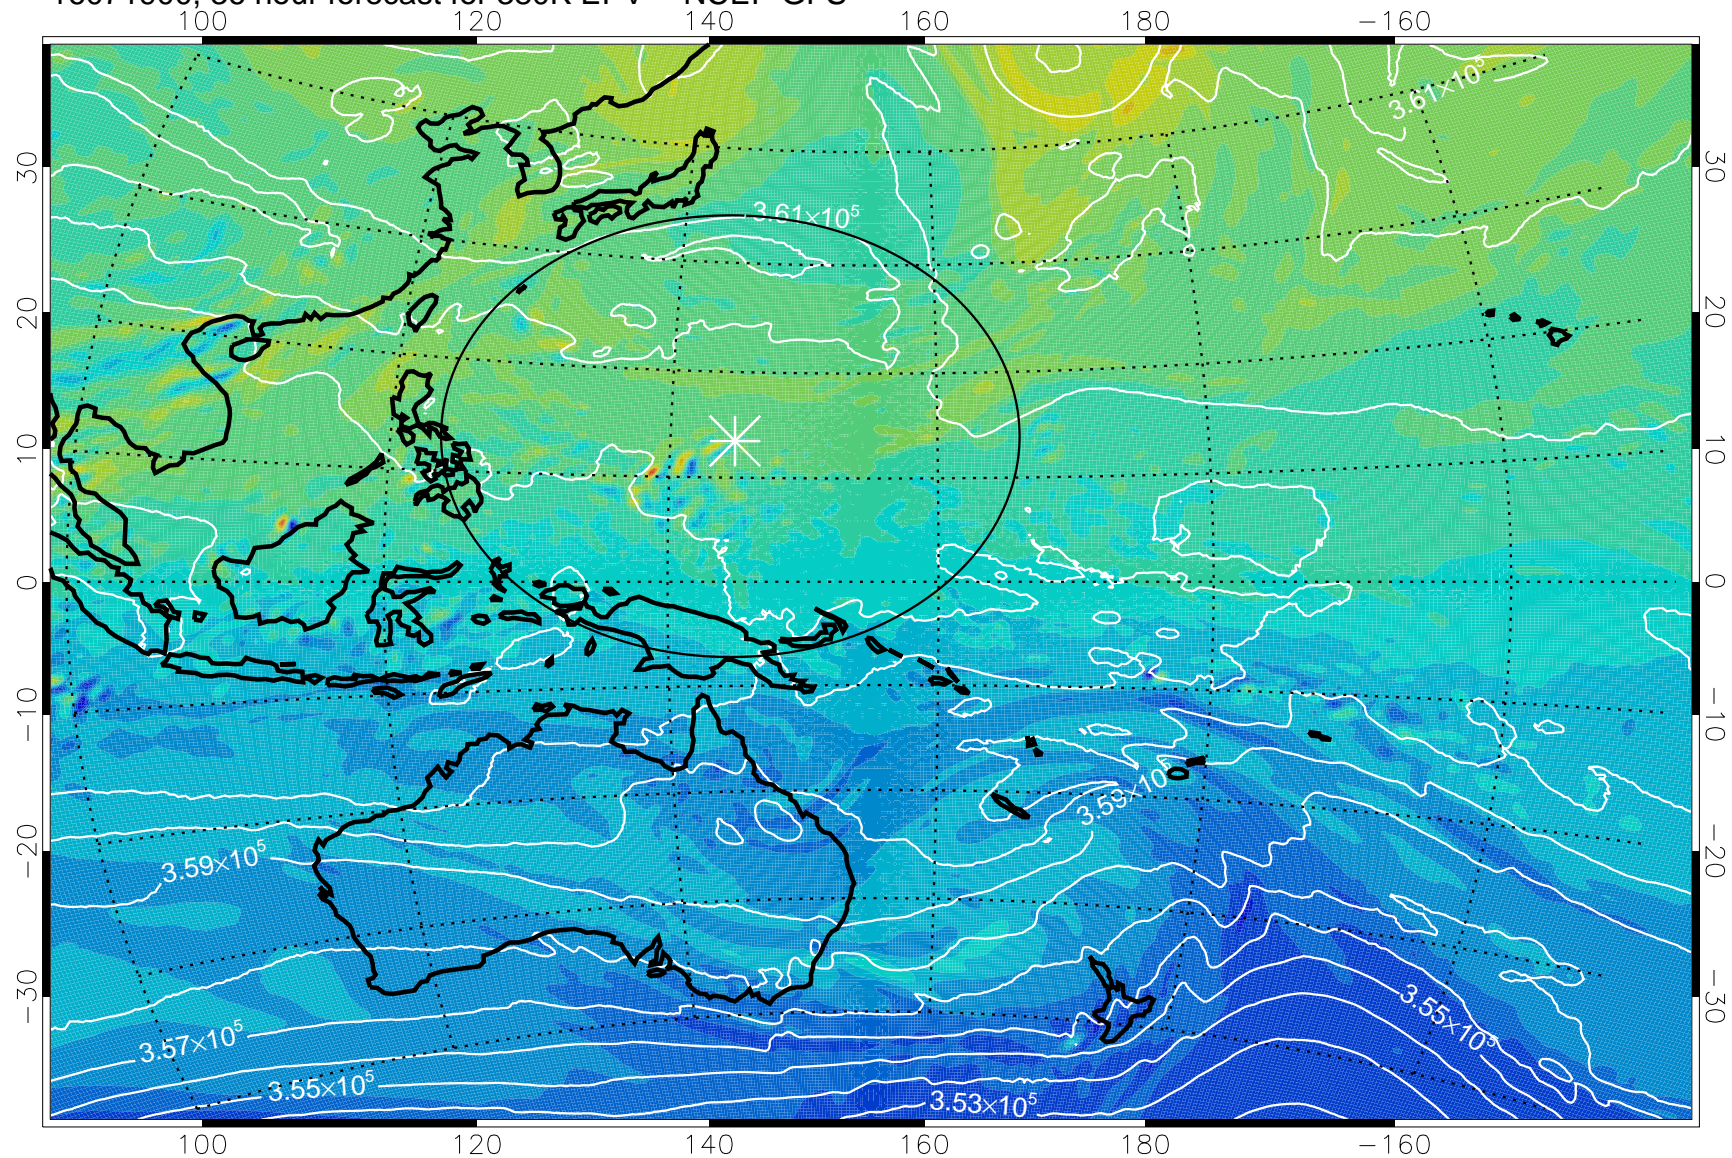

16071806, 18 hour forecast for 380K EPV -- NCEP GFS

380K Montgomery Streamfunction, white

Range ring of 2304 km

16071812, 24 hour forecast for 380K EPV -- NCEP GFS

380K Montgomery Streamfunction, white

Range ring of 2304 km

16071818, 30 hour forecast for 380K EPV -- NCEP GFS

380K Montgomery Streamfunction, white

Range ring of 2304 km

16071900, 36 hour forecast for 380K EPV -- NCEP GFS

380K Montgomery Streamfunction, white

Range ring of 2304 km

16071906, 42 hour forecast for 380K EPV -- NCEP GFS

380K Montgomery Streamfunction, white

Range ring of 2304 km

16071912, 48 hour forecast for 380K EPV -- NCEP GFS

380K Montgomery Streamfunction, white

Range ring of 2304 km

16071918, 54 hour forecast for 380K EPV -- NCEP GFS

380K Montgomery Streamfunction, white

Range ring of 2304 km

16072000, 60 hour forecast for 380K EPV -- NCEP GFS

380K Montgomery Streamfunction, white

Range ring of 2304 km