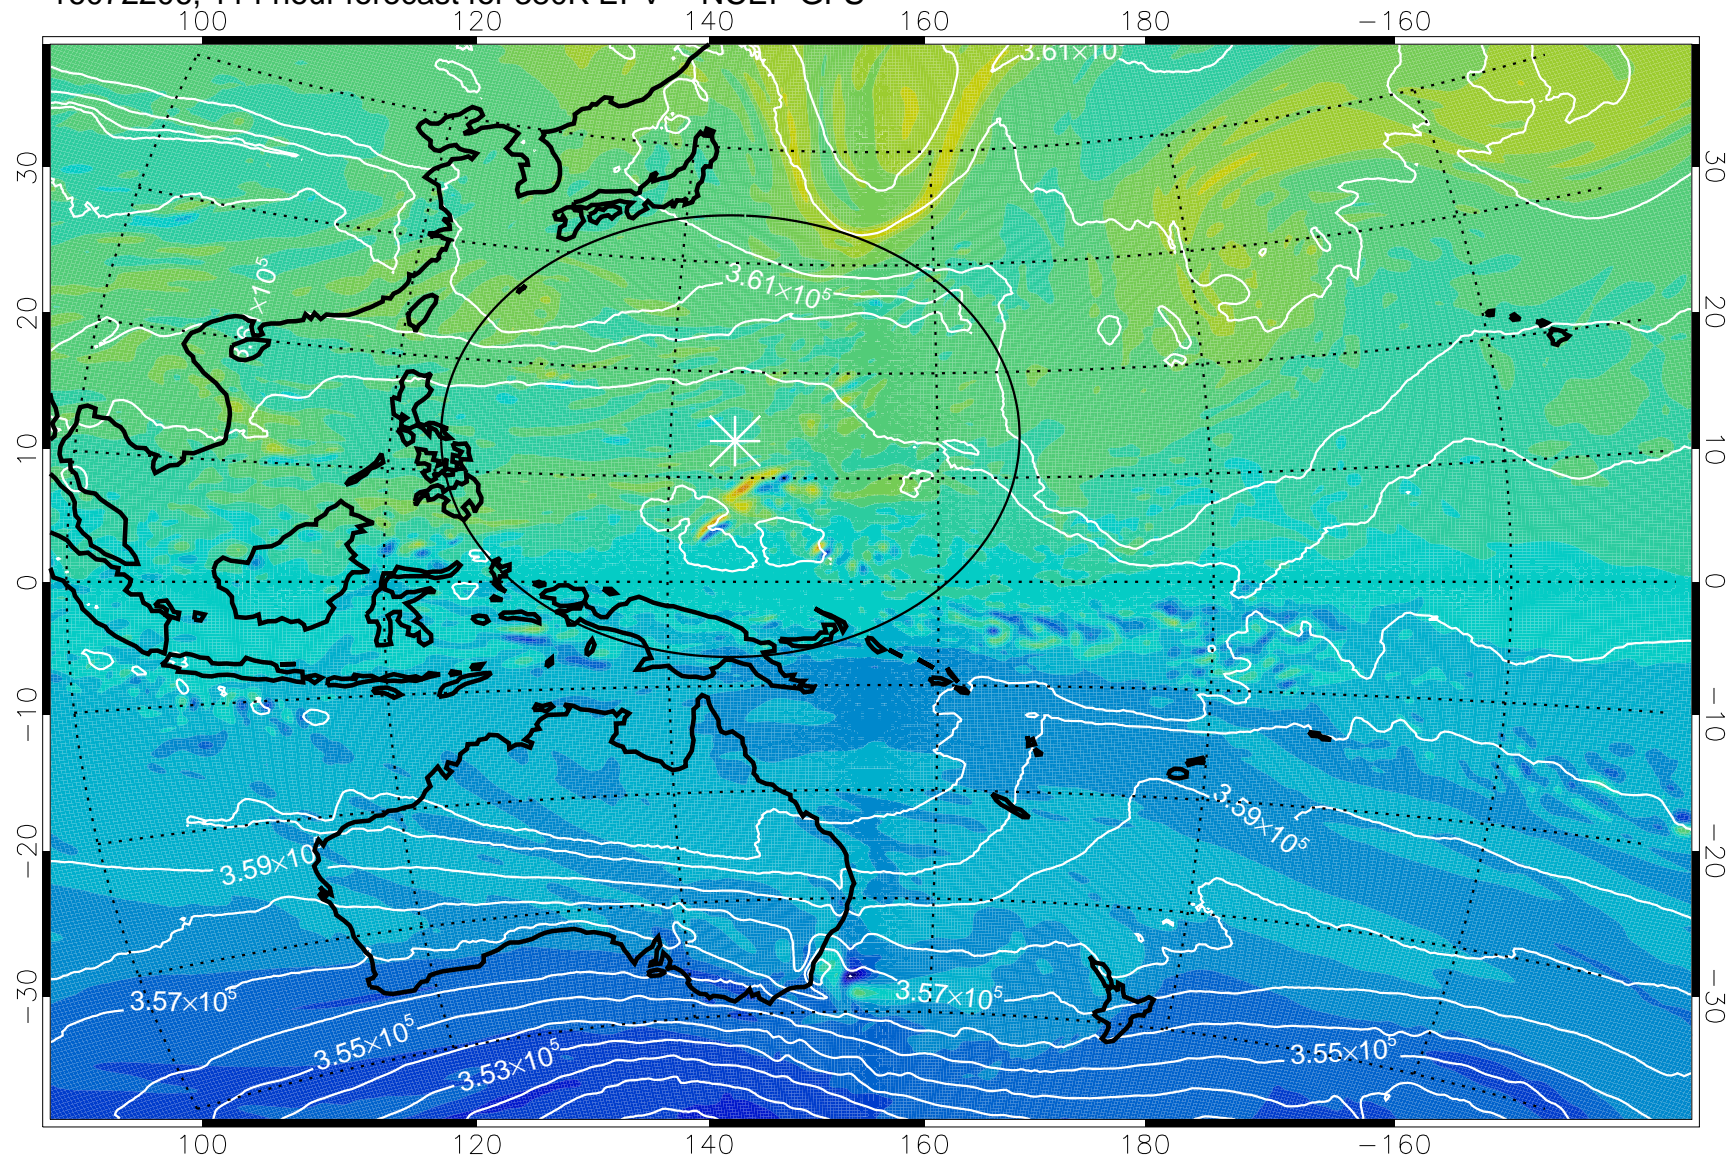

16072018, 78 hour forecast for 380K EPV -- NCEP GFS

380K Montgomery Streamfunction, white

Range ring of 2304 km

16072100, 84 hour forecast for 380K EPV -- NCEP GFS

380K Montgomery Streamfunction, white

Range ring of 2304 km

16072106, 90 hour forecast for 380K EPV -- NCEP GFS

380K Montgomery Streamfunction, white

Range ring of 2304 km

16072112, 96 hour forecast for 380K EPV -- NCEP GFS

380K Montgomery Streamfunction, white

Range ring of 2304 km

16072118, 102 hour forecast for 380K EPV -- NCEP GFS

380K Montgomery Streamfunction, white

Range ring of 2304 km

16072200, 108 hour forecast for 380K EPV -- NCEP GFS

16072206, 114 hour forecast for 380K EPV -- NCEP GFS

380K Montgomery Streamfunction, white

Range ring of 2304 km

16072212, 120 hour forecast for 380K EPV -- NCEP GFS

380K Montgomery Streamfunction, white

Range ring of 2304 km