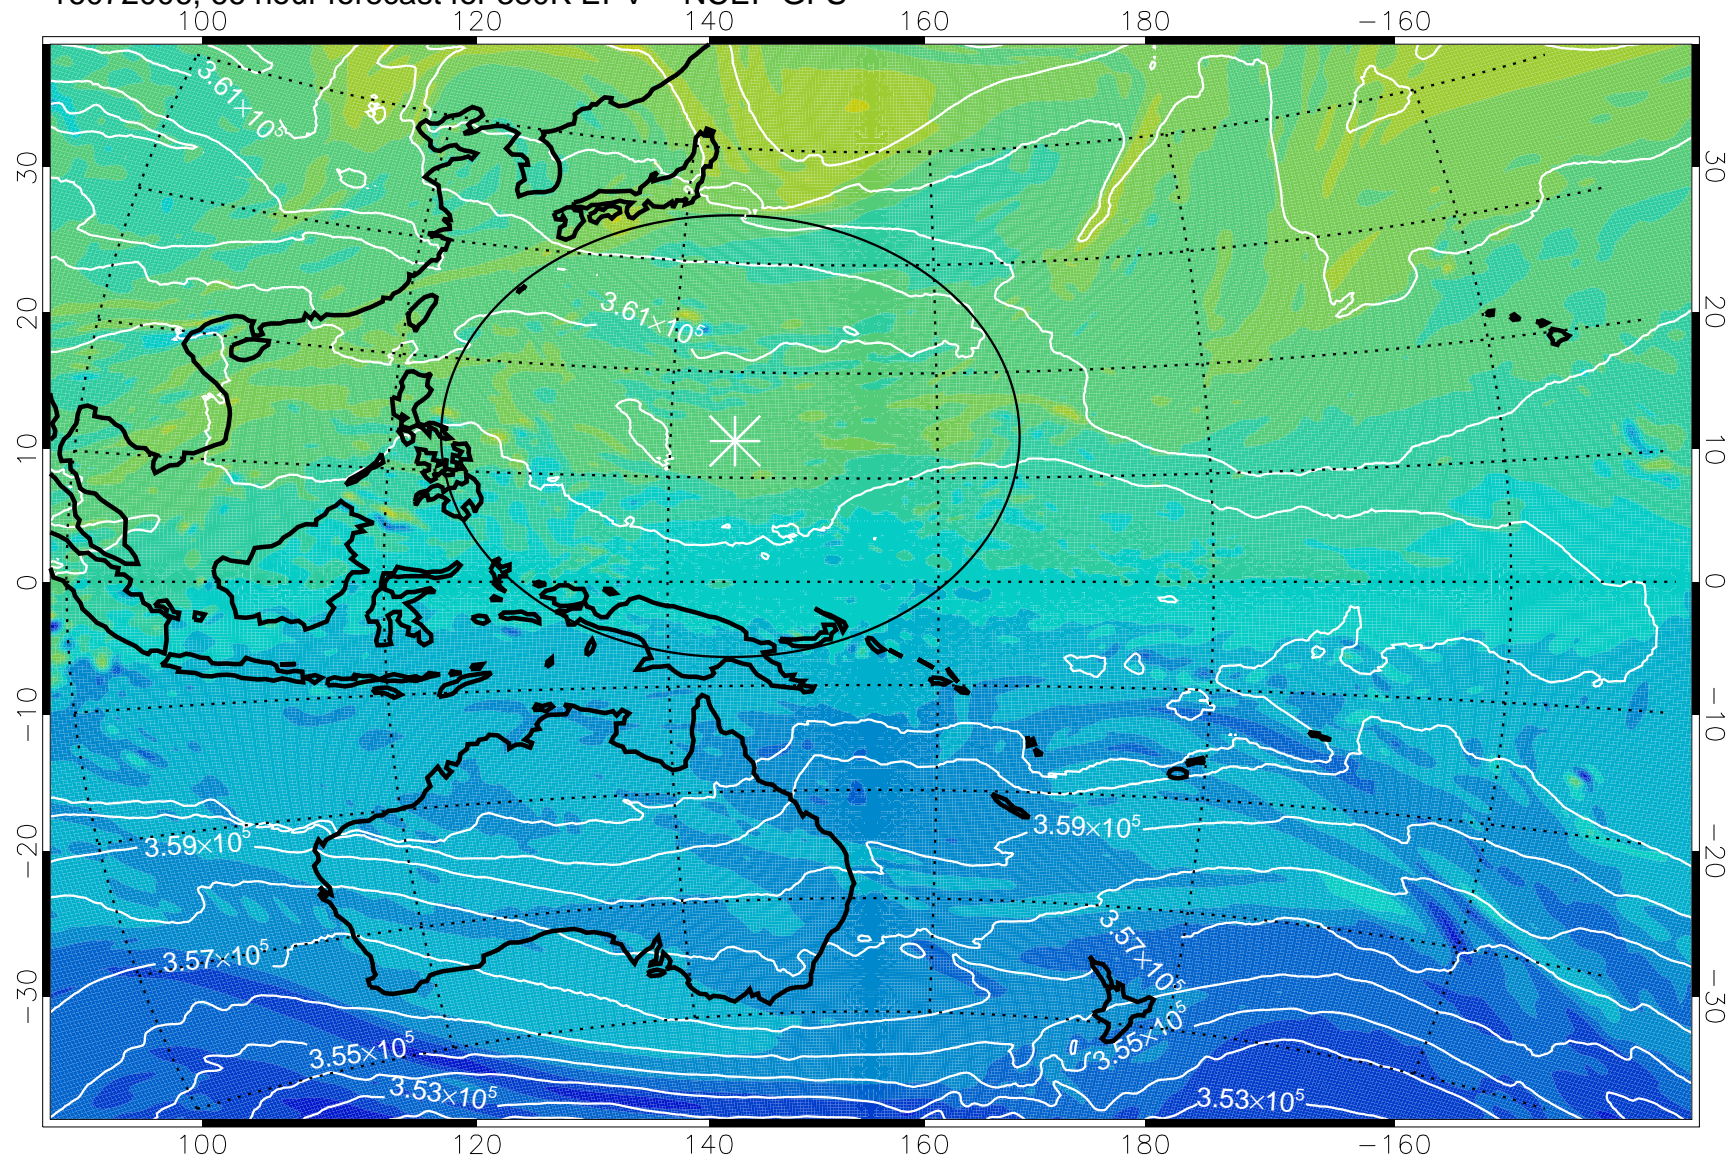

16071906, 42 hour forecast for 380K EPV -- NCEP GFS

380K Montgomery Streamfunction, white

Range ring of 2304 km

16071912, 48 hour forecast for 380K EPV -- NCEP GFS

380K Montgomery Streamfunction, white

Range ring of 2304 km

16071918, 54 hour forecast for 380K EPV -- NCEP GFS

380K Montgomery Streamfunction, white

Range ring of 2304 km

16072000, 60 hour forecast for 380K EPV -- NCEP GFS

380K Montgomery Streamfunction, white

Range ring of 2304 km

16072006, 66 hour forecast for 380K EPV -- NCEP GFS

380K Montgomery Streamfunction, white

Range ring of 2304 km

16072012, 72 hour forecast for 380K EPV -- NCEP GFS

380K Montgomery Streamfunction, white

Range ring of 2304 km

16072018, 78 hour forecast for 380K EPV -- NCEP GFS

380K Montgomery Streamfunction, white

Range ring of 2304 km

16072100, 84 hour forecast for 380K EPV -- NCEP GFS

380K Montgomery Streamfunction, white

Range ring of 2304 km