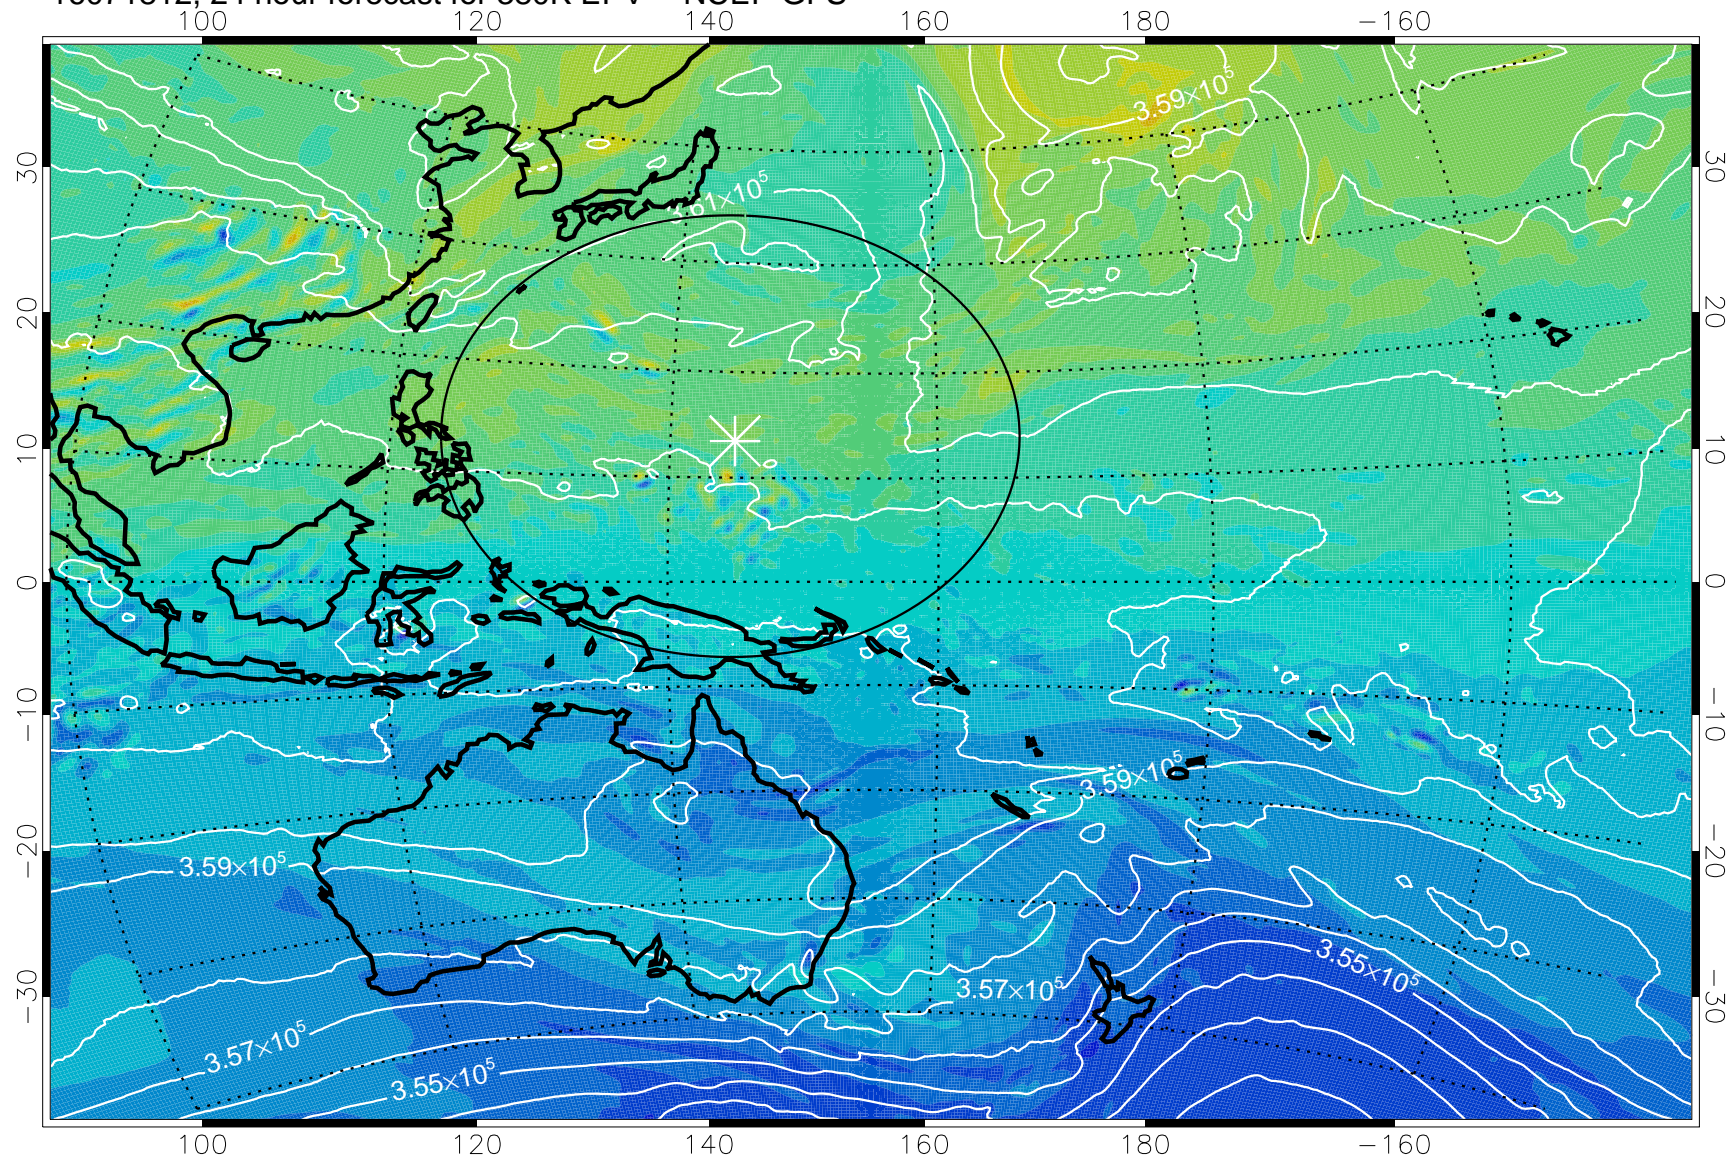

16071806, 18 hour forecast for 380K EPV -- NCEP GFS

380K Montgomery Streamfunction, white

Range ring of 2304 km

16071812, 24 hour forecast for 380K EPV -- NCEP GFS

380K Montgomery Streamfunction, white

Range ring of 2304 km

16071818, 30 hour forecast for 380K EPV -- NCEP GFS

380K Montgomery Streamfunction, white

Range ring of 2304 km

16071900, 36 hour forecast for 380K EPV -- NCEP GFS

380K Montgomery Streamfunction, white

Range ring of 2304 km

16071906, 42 hour forecast for 380K EPV -- NCEP GFS

380K Montgomery Streamfunction, white

Range ring of 2304 km

16071912, 48 hour forecast for 380K EPV -- NCEP GFS

380K Montgomery Streamfunction, white

Range ring of 2304 km

16071918, 54 hour forecast for 380K EPV -- NCEP GFS

380K Montgomery Streamfunction, white

Range ring of 2304 km

16072000, 60 hour forecast for 380K EPV -- NCEP GFS

380K Montgomery Streamfunction, white

Range ring of 2304 km