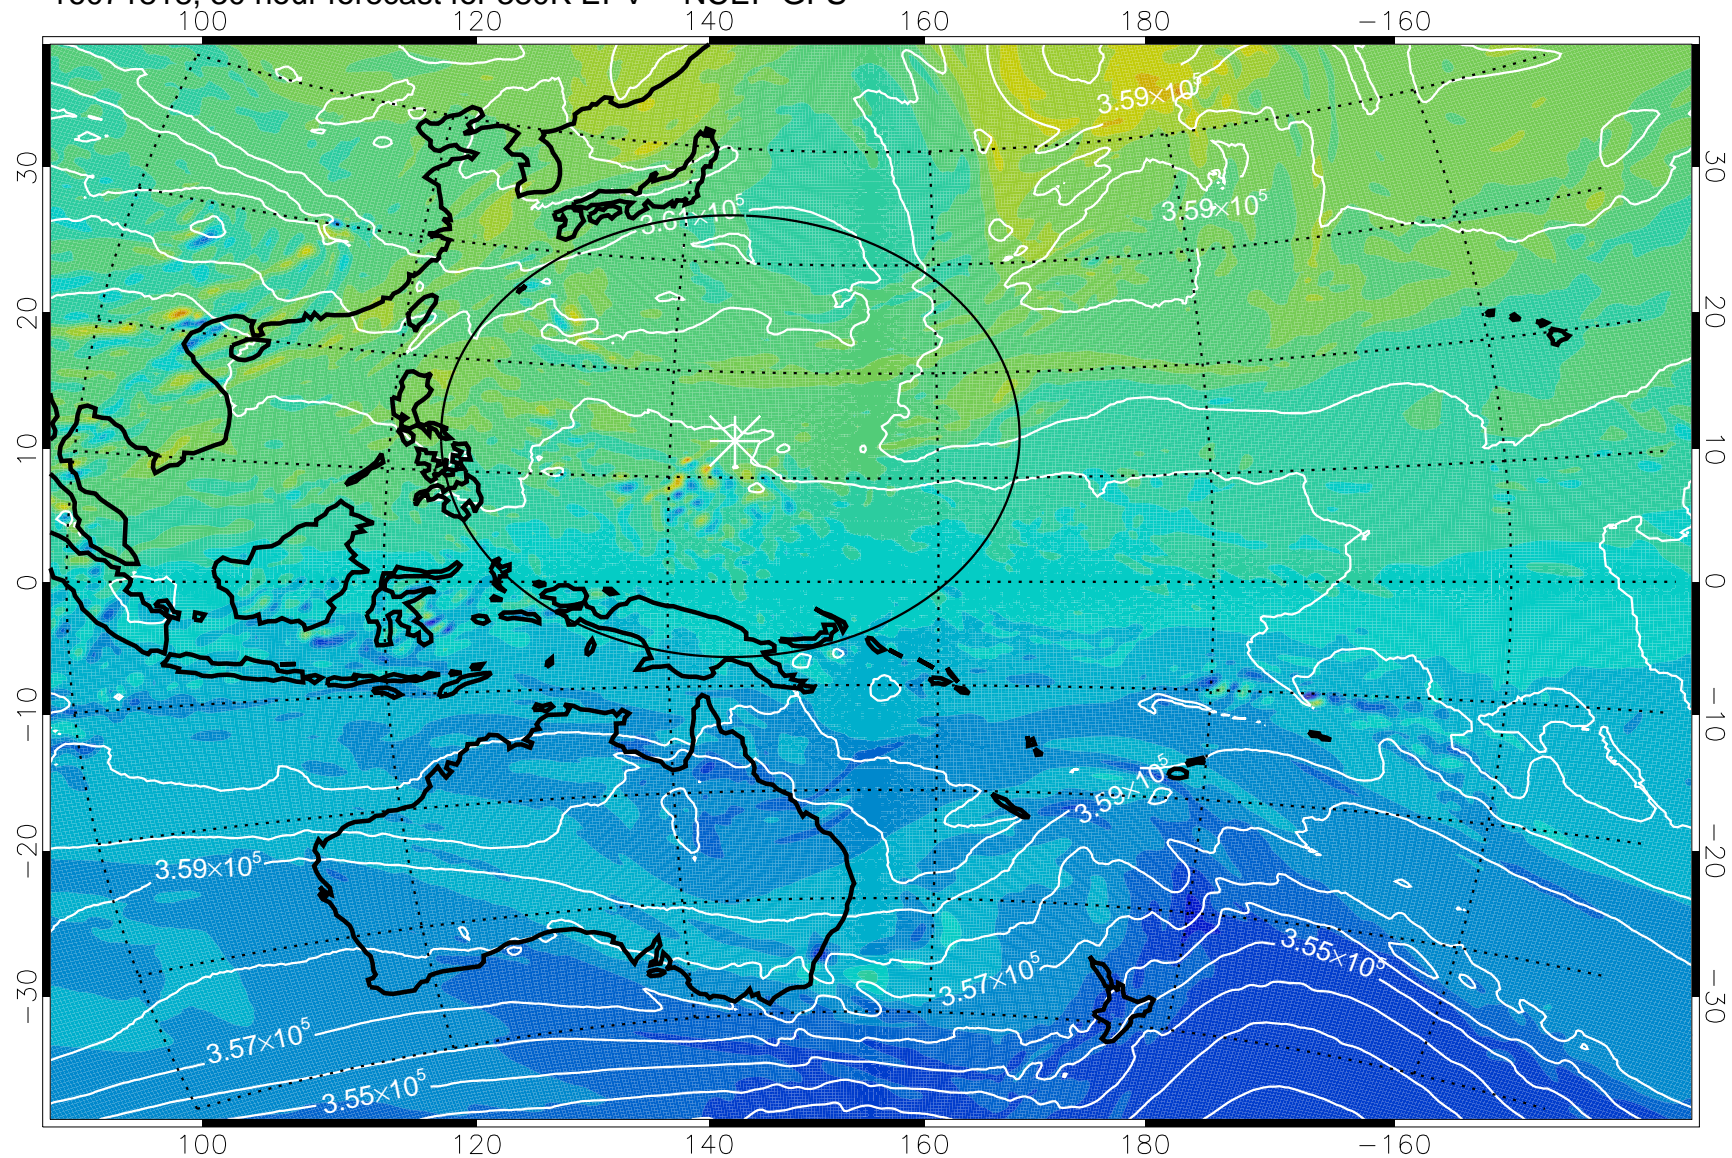

16071806, 18 hour forecast for 380K EPV -- NCEP GFS

380K Montgomery Streamfunction, white

Range ring of 2304 km

16071812, 24 hour forecast for 380K EPV -- NCEP GFS

380K Montgomery Streamfunction, white

Range ring of 2304 km

16071818, 30 hour forecast for 380K EPV -- NCEP GFS

380K Montgomery Streamfunction, white

Range ring of 2304 km

16071900, 36 hour forecast for 380K EPV -- NCEP GFS

380K Montgomery Streamfunction, white

Range ring of 2304 km

16071906, 42 hour forecast for 380K EPV -- NCEP GFS

380K Montgomery Streamfunction, white

Range ring of 2304 km

16071912, 48 hour forecast for 380K EPV -- NCEP GFS

380K Montgomery Streamfunction, white

Range ring of 2304 km

16071918, 54 hour forecast for 380K EPV -- NCEP GFS

380K Montgomery Streamfunction, white

Range ring of 2304 km

16072000, 60 hour forecast for 380K EPV -- NCEP GFS

380K Montgomery Streamfunction, white

Range ring of 2304 km