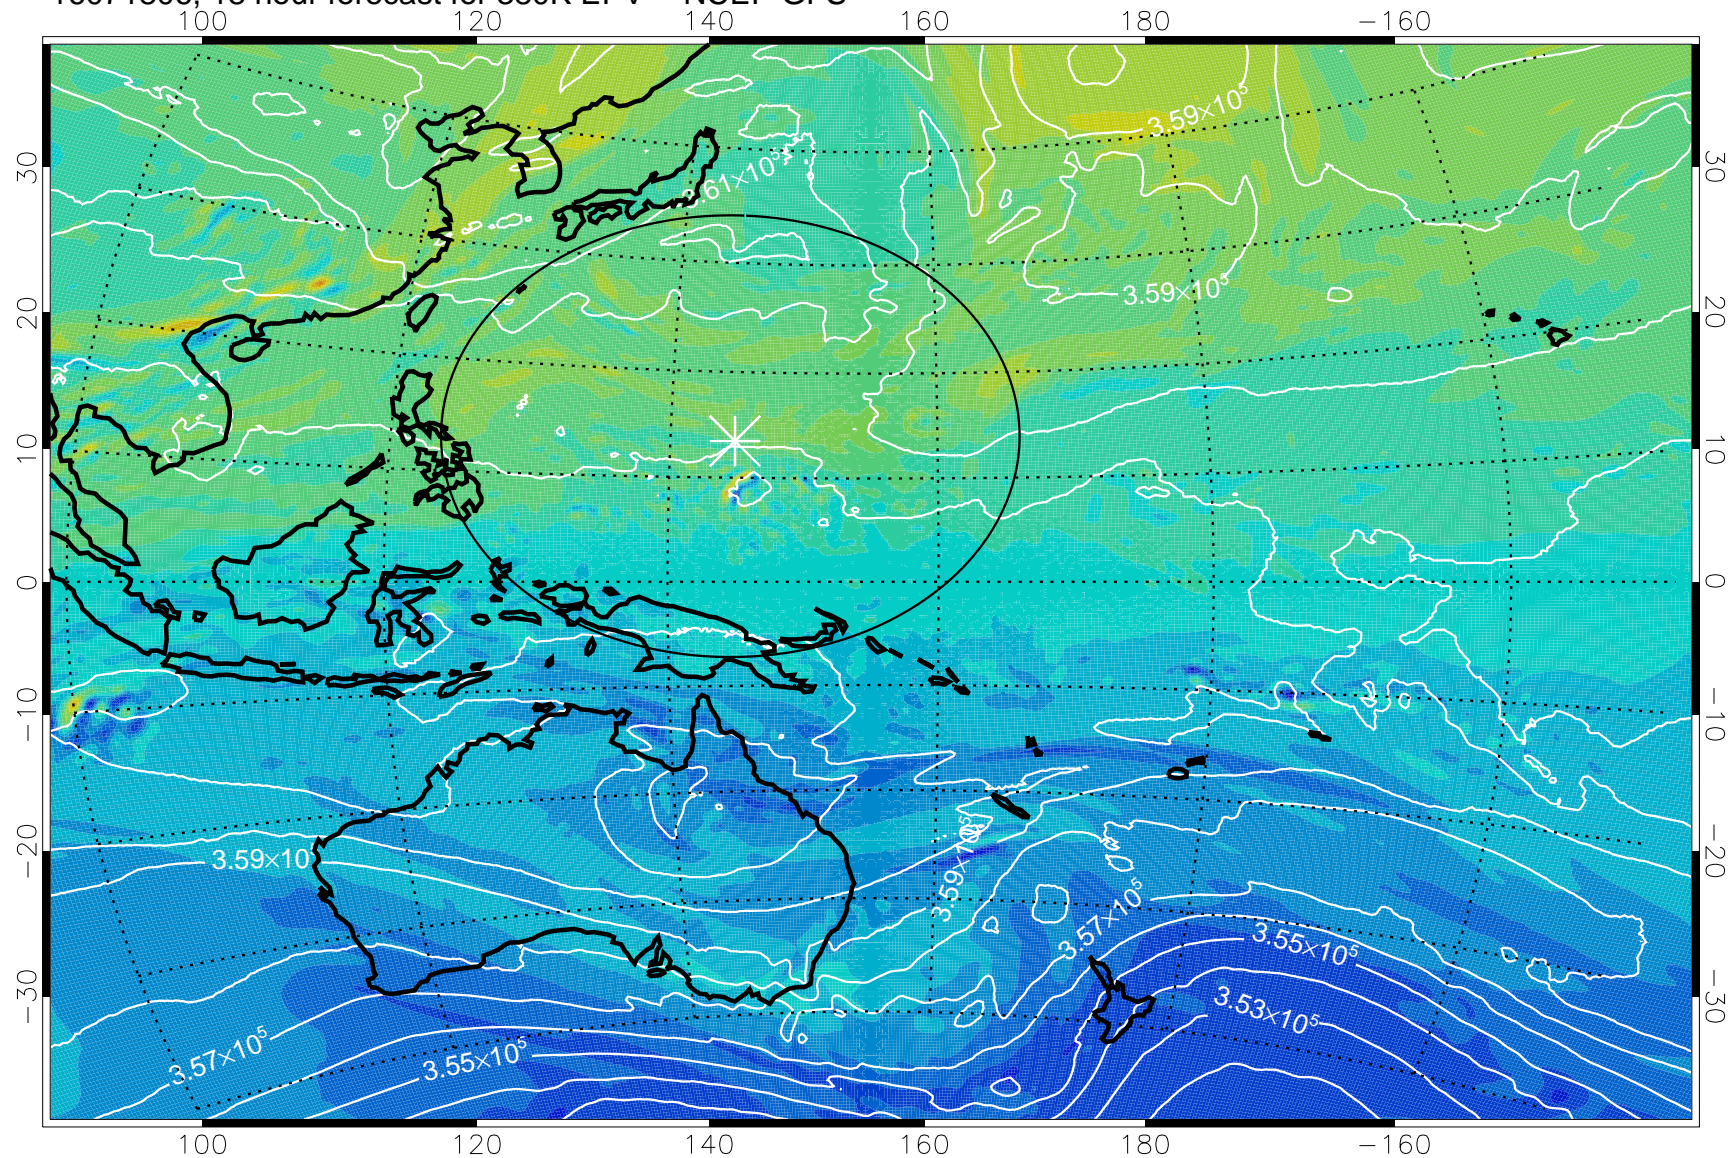

16071718, 6 hour forecast for 380K EPV -- NCEP GFS

380K Montgomery Streamfunction, white

Range ring of 2304 km

16071800, 12 hour forecast for 380K EPV -- NCEP GFS

380K Montgomery Streamfunction, white

Range ring of 2304 km

16071806, 18 hour forecast for 380K EPV -- NCEP GFS

380K Montgomery Streamfunction, white

Range ring of 2304 km

16071812, 24 hour forecast for 380K EPV -- NCEP GFS

380K Montgomery Streamfunction, white

Range ring of 2304 km

16071818, 30 hour forecast for 380K EPV -- NCEP GFS

380K Montgomery Streamfunction, white

Range ring of 2304 km

16071900, 36 hour forecast for 380K EPV -- NCEP GFS

380K Montgomery Streamfunction, white

Range ring of 2304 km

16071906, 42 hour forecast for 380K EPV -- NCEP GFS

380K Montgomery Streamfunction, white

Range ring of 2304 km

16071912, 48 hour forecast for 380K EPV -- NCEP GFS

380K Montgomery Streamfunction, white

Range ring of 2304 km