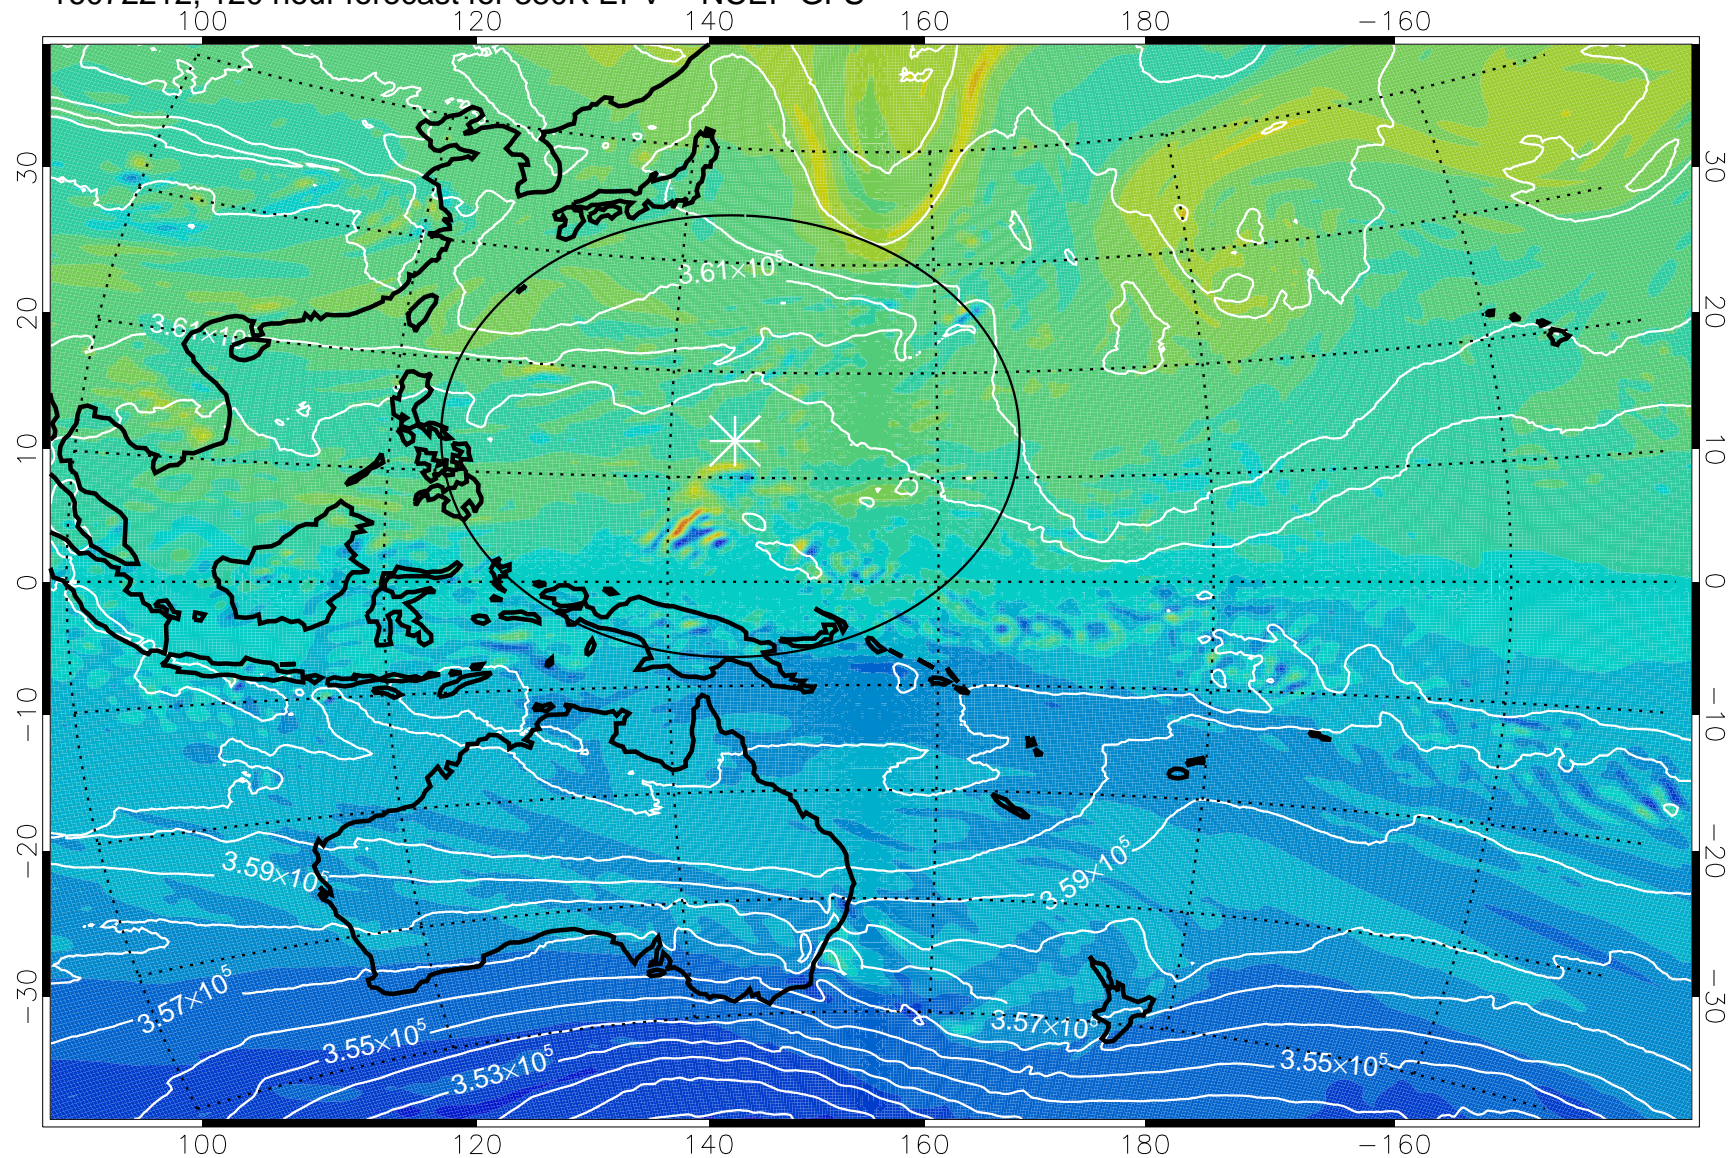

16072018, 78 hour forecast for 380K EPV -- NCEP GFS

380K Montgomery Streamfunction, white

Range ring of 2304 km

16072100, 84 hour forecast for 380K EPV -- NCEP GFS

380K Montgomery Streamfunction, white

Range ring of 2304 km

16072106, 90 hour forecast for 380K EPV -- NCEP GFS

380K Montgomery Streamfunction, white

Range ring of 2304 km

16072112, 96 hour forecast for 380K EPV -- NCEP GFS

380K Montgomery Streamfunction, white

Range ring of 2304 km

16072118, 102 hour forecast for 380K EPV -- NCEP GFS

380K Montgomery Streamfunction, white

Range ring of 2304 km

16072200, 108 hour forecast for 380K EPV -- NCEP GFS

16072206, 114 hour forecast for 380K EPV -- NCEP GFS

380K Montgomery Streamfunction, white

Range ring of 2304 km

16072212, 120 hour forecast for 380K EPV -- NCEP GFS

380K Montgomery Streamfunction, white

Range ring of 2304 km