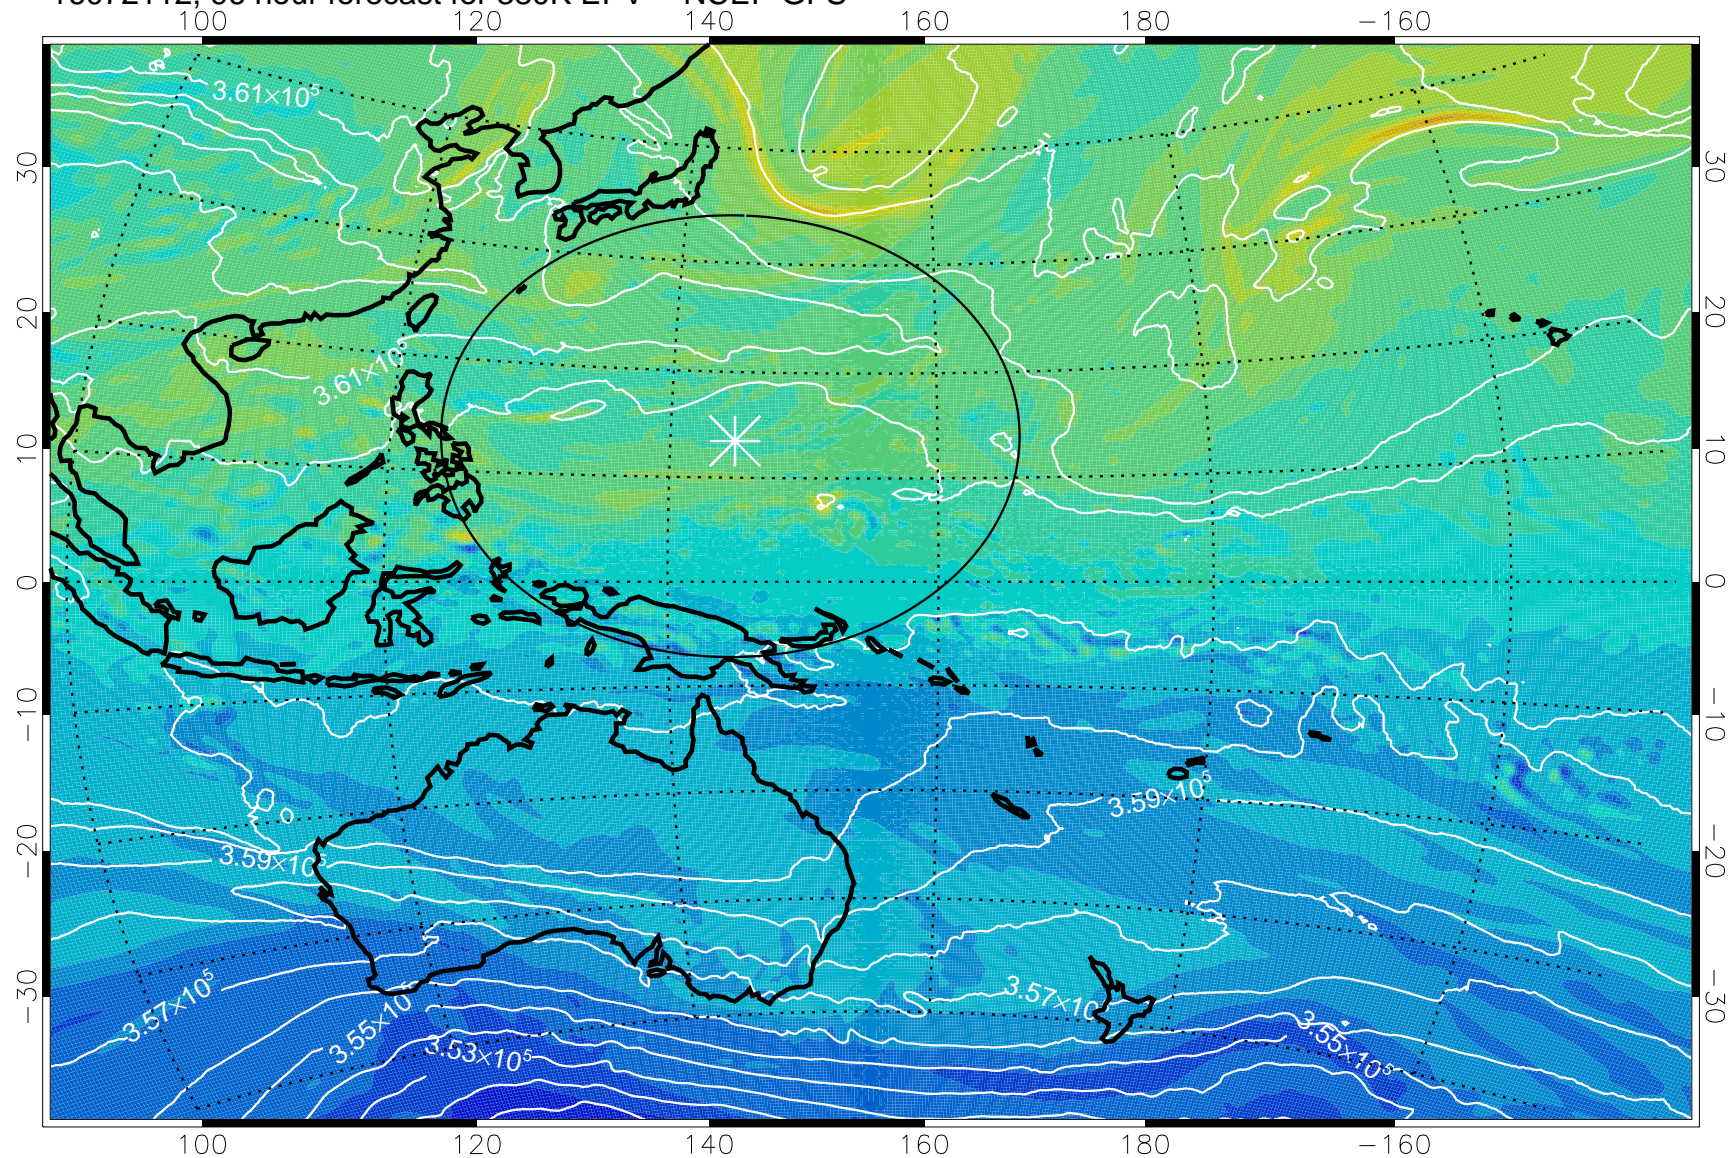

16072006, 66 hour forecast for 380K EPV -- NCEP GFS

380K Montgomery Streamfunction, white

Range ring of 2304 km

16072012, 72 hour forecast for 380K EPV -- NCEP GFS

380K Montgomery Streamfunction, white

Range ring of 2304 km

16072018, 78 hour forecast for 380K EPV -- NCEP GFS

380K Montgomery Streamfunction, white

Range ring of 2304 km

16072100, 84 hour forecast for 380K EPV -- NCEP GFS

380K Montgomery Streamfunction, white

Range ring of 2304 km

16072106, 90 hour forecast for 380K EPV -- NCEP GFS

380K Montgomery Streamfunction, white

Range ring of 2304 km

16072112, 96 hour forecast for 380K EPV -- NCEP GFS

380K Montgomery Streamfunction, white

Range ring of 2304 km

16072118, 102 hour forecast for 380K EPV -- NCEP GFS

380K Montgomery Streamfunction, white

Range ring of 2304 km

16072200, 108 hour forecast for 380K EPV -- NCEP GFS

16072206, 114 hour forecast for 380K EPV -- NCEP GFS