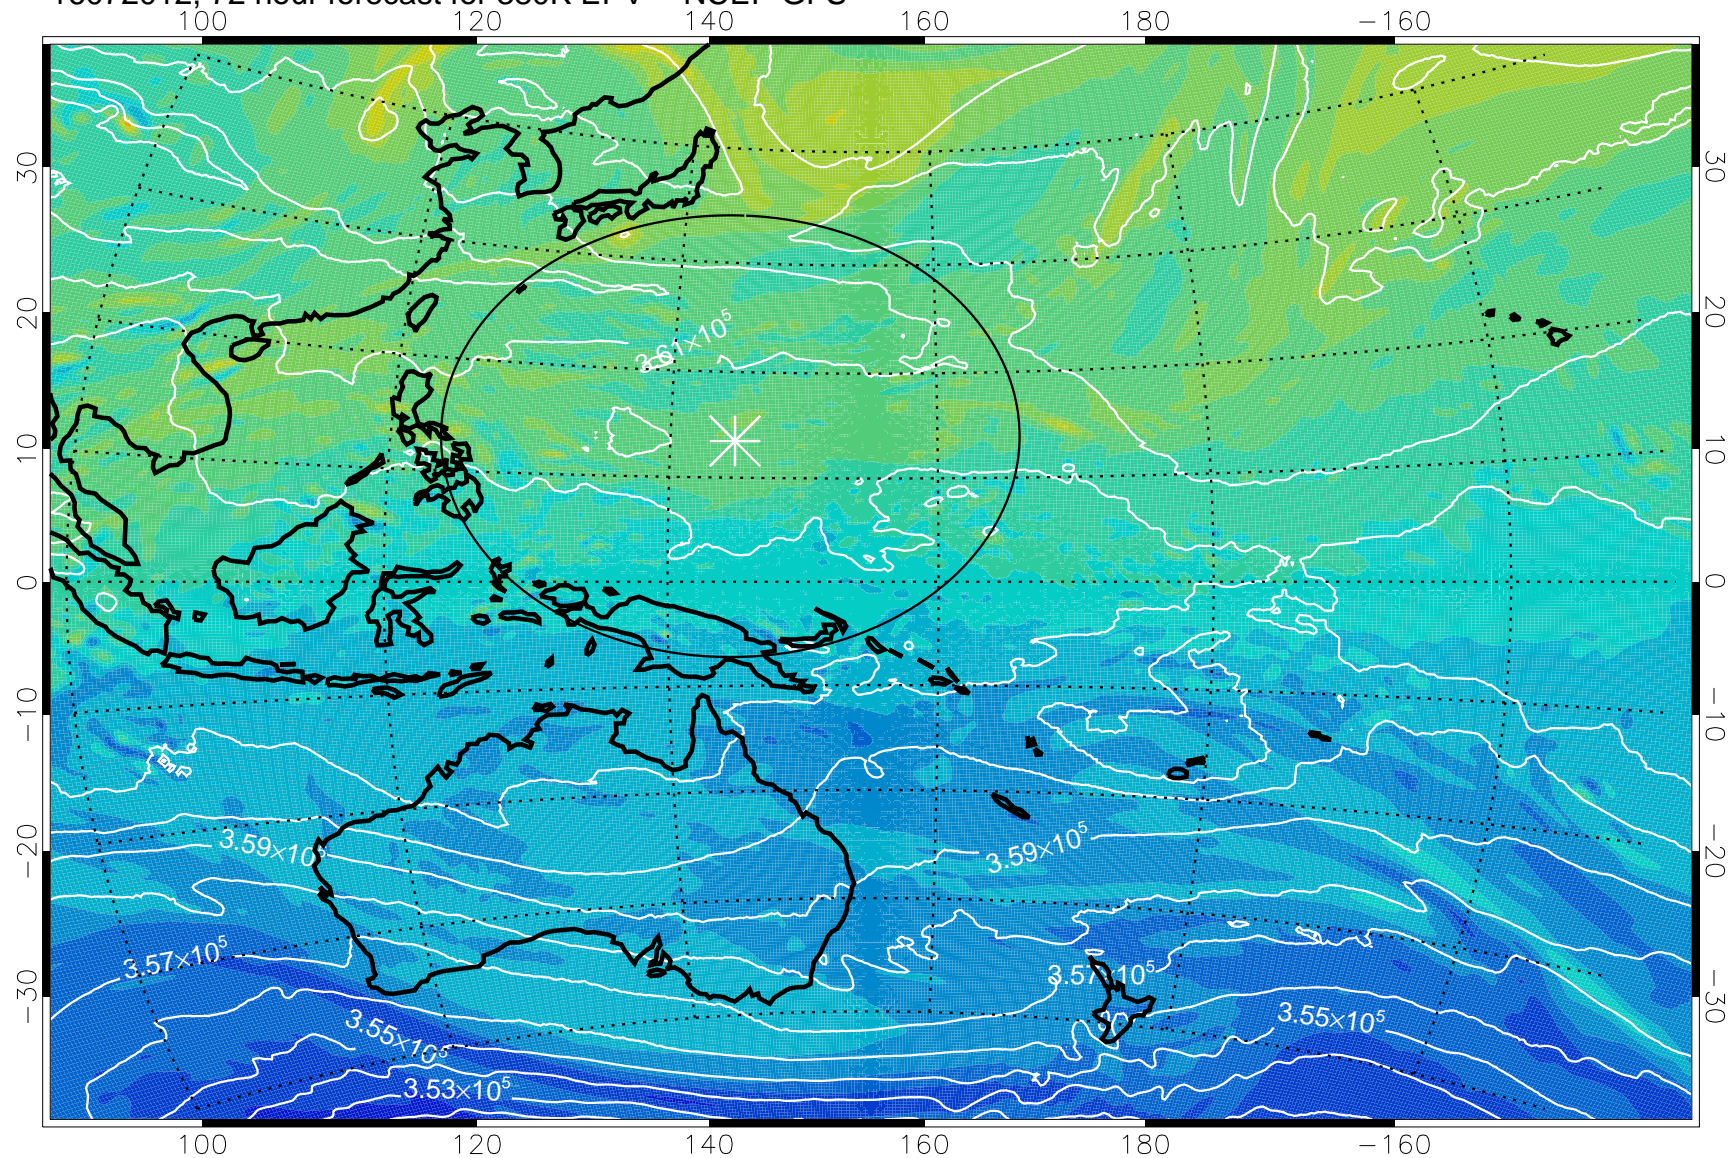

16071906, 42 hour forecast for 380K EPV -- NCEP GFS

380K Montgomery Streamfunction, white

Range ring of 2304 km

16071912, 48 hour forecast for 380K EPV -- NCEP GFS

380K Montgomery Streamfunction, white

Range ring of 2304 km

16071918, 54 hour forecast for 380K EPV -- NCEP GFS

380K Montgomery Streamfunction, white

Range ring of 2304 km

16072000, 60 hour forecast for 380K EPV -- NCEP GFS

380K Montgomery Streamfunction, white

Range ring of 2304 km

16072006, 66 hour forecast for 380K EPV -- NCEP GFS

380K Montgomery Streamfunction, white

Range ring of 2304 km

16072012, 72 hour forecast for 380K EPV -- NCEP GFS

380K Montgomery Streamfunction, white

Range ring of 2304 km

16072018, 78 hour forecast for 380K EPV -- NCEP GFS

380K Montgomery Streamfunction, white

Range ring of 2304 km

16072100, 84 hour forecast for 380K EPV -- NCEP GFS

380K Montgomery Streamfunction, white

Range ring of 2304 km