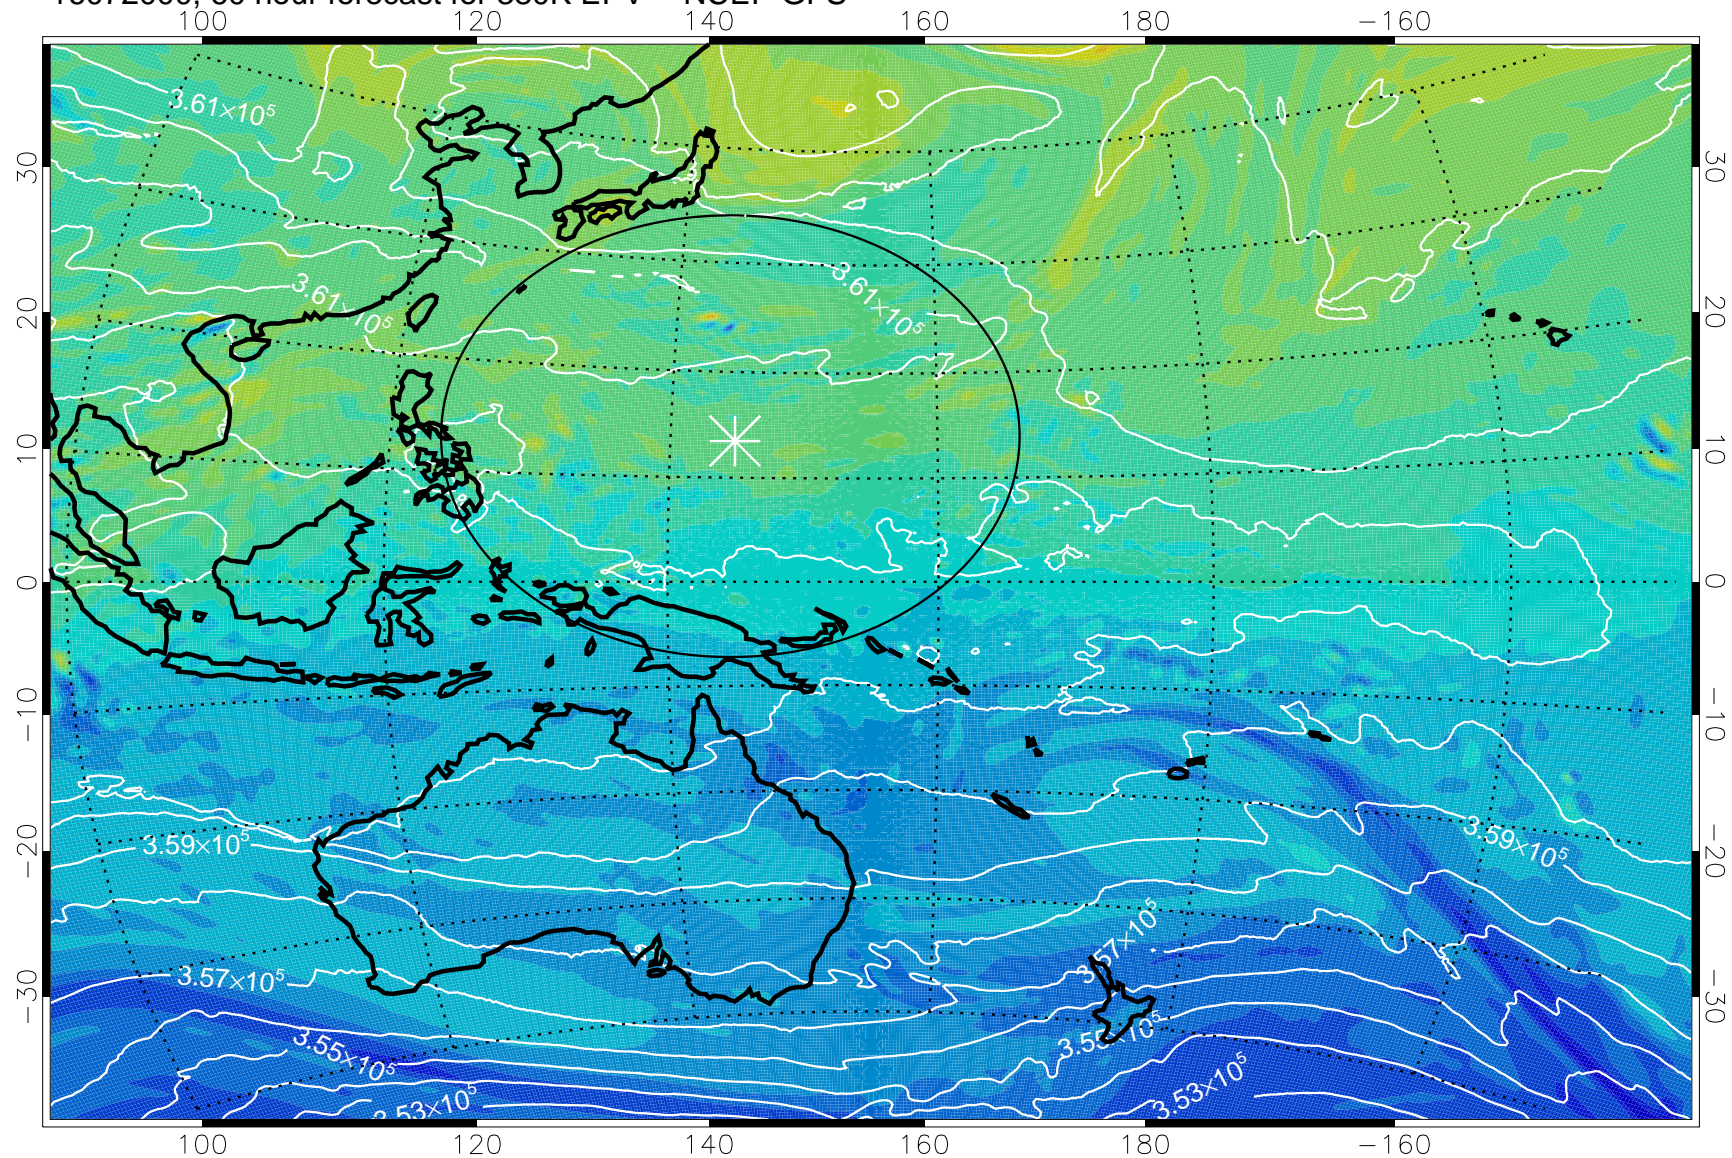

16071906, 42 hour forecast for 380K EPV -- NCEP GFS

380K Montgomery Streamfunction, white

Range ring of 2304 km

16071912, 48 hour forecast for 380K EPV -- NCEP GFS

380K Montgomery Streamfunction, white

Range ring of 2304 km

16071918, 54 hour forecast for 380K EPV -- NCEP GFS

380K Montgomery Streamfunction, white

Range ring of 2304 km

16072000, 60 hour forecast for 380K EPV -- NCEP GFS

380K Montgomery Streamfunction, white

Range ring of 2304 km

16072006, 66 hour forecast for 380K EPV -- NCEP GFS

380K Montgomery Streamfunction, white

Range ring of 2304 km

16072012, 72 hour forecast for 380K EPV -- NCEP GFS

380K Montgomery Streamfunction, white

Range ring of 2304 km

16072018, 78 hour forecast for 380K EPV -- NCEP GFS

380K Montgomery Streamfunction, white

Range ring of 2304 km

16072100, 84 hour forecast for 380K EPV -- NCEP GFS

380K Montgomery Streamfunction, white

Range ring of 2304 km