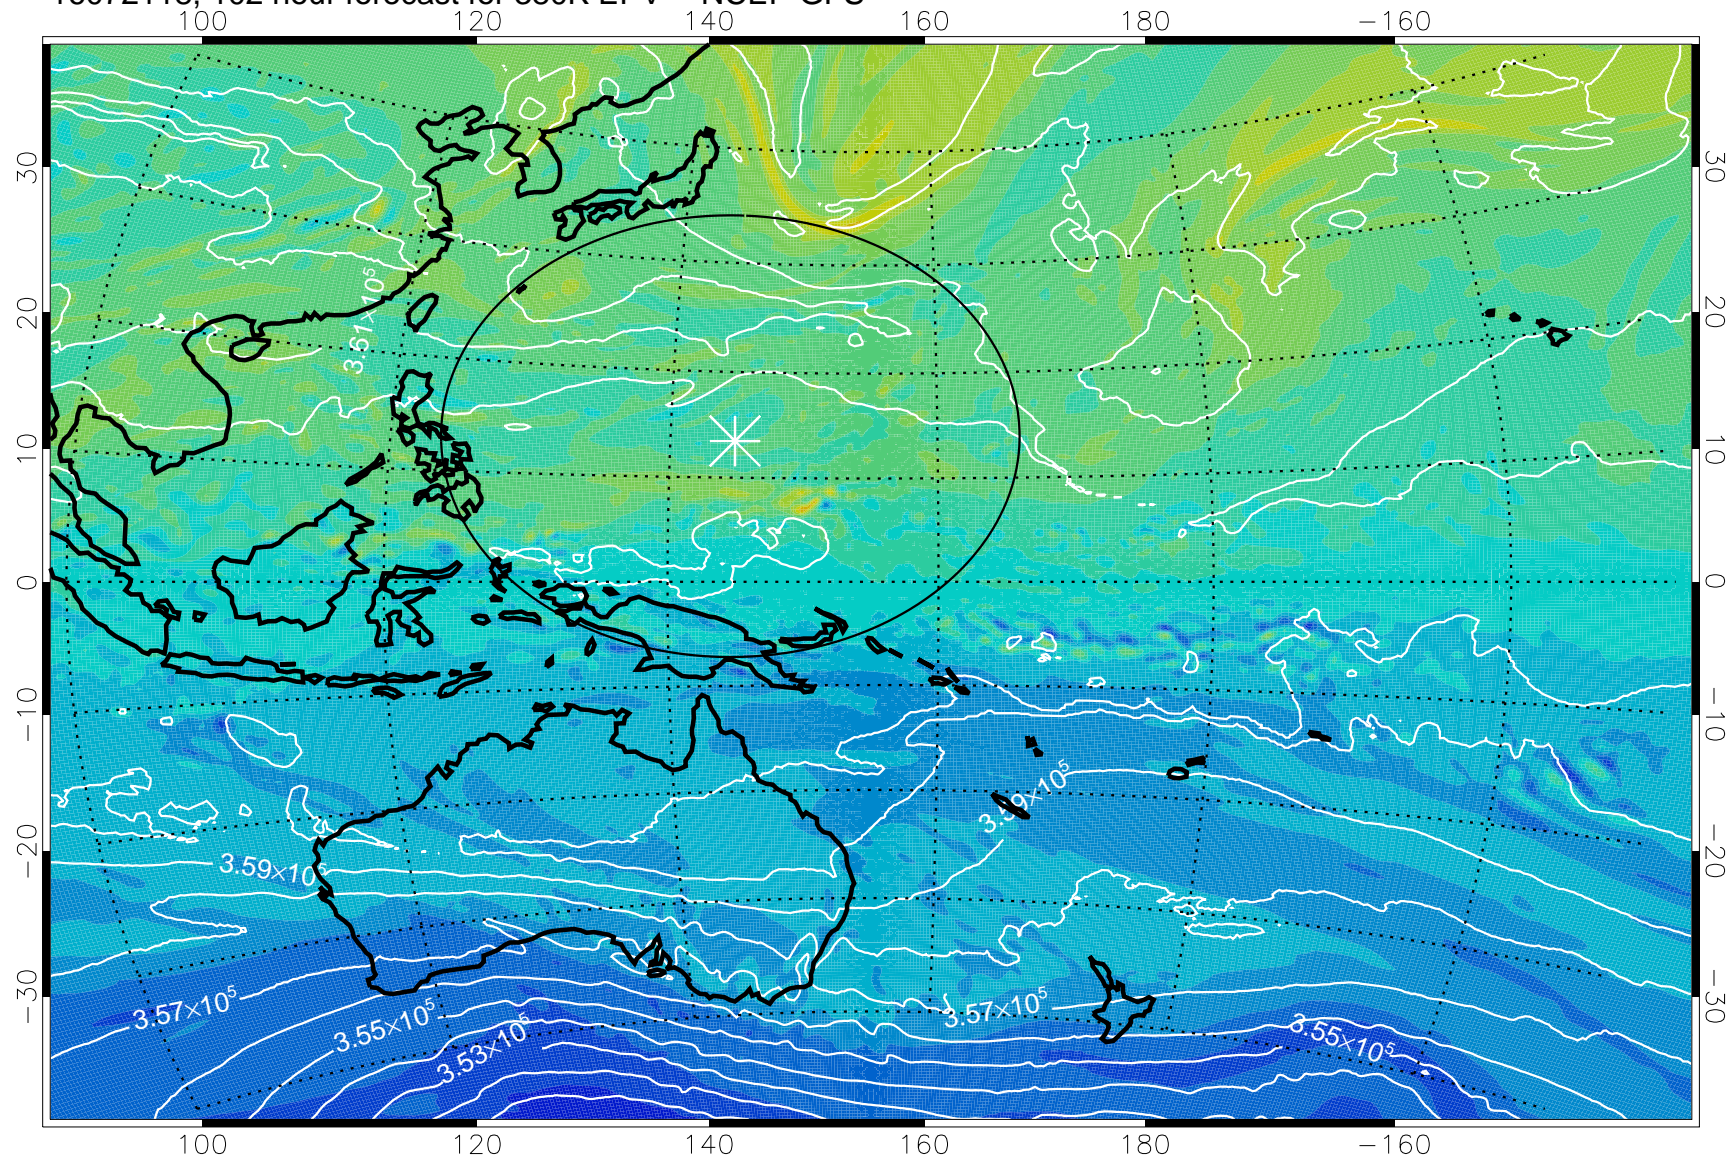

16072018, 78 hour forecast for 380K EPV -- NCEP GFS

380K Montgomery Streamfunction, white

Range ring of 2304 km

16072100, 84 hour forecast for 380K EPV -- NCEP GFS

380K Montgomery Streamfunction, white

Range ring of 2304 km

16072106, 90 hour forecast for 380K EPV -- NCEP GFS

380K Montgomery Streamfunction, white

Range ring of 2304 km

16072112, 96 hour forecast for 380K EPV -- NCEP GFS

380K Montgomery Streamfunction, white

Range ring of 2304 km

16072118, 102 hour forecast for 380K EPV -- NCEP GFS

380K Montgomery Streamfunction, white

Range ring of 2304 km

16072200, 108 hour forecast for 380K EPV -- NCEP GFS

16072206, 114 hour forecast for 380K EPV -- NCEP GFS

380K Montgomery Streamfunction, white

Range ring of 2304 km

16072212, 120 hour forecast for 380K EPV -- NCEP GFS

380K Montgomery Streamfunction, white

Range ring of 2304 km