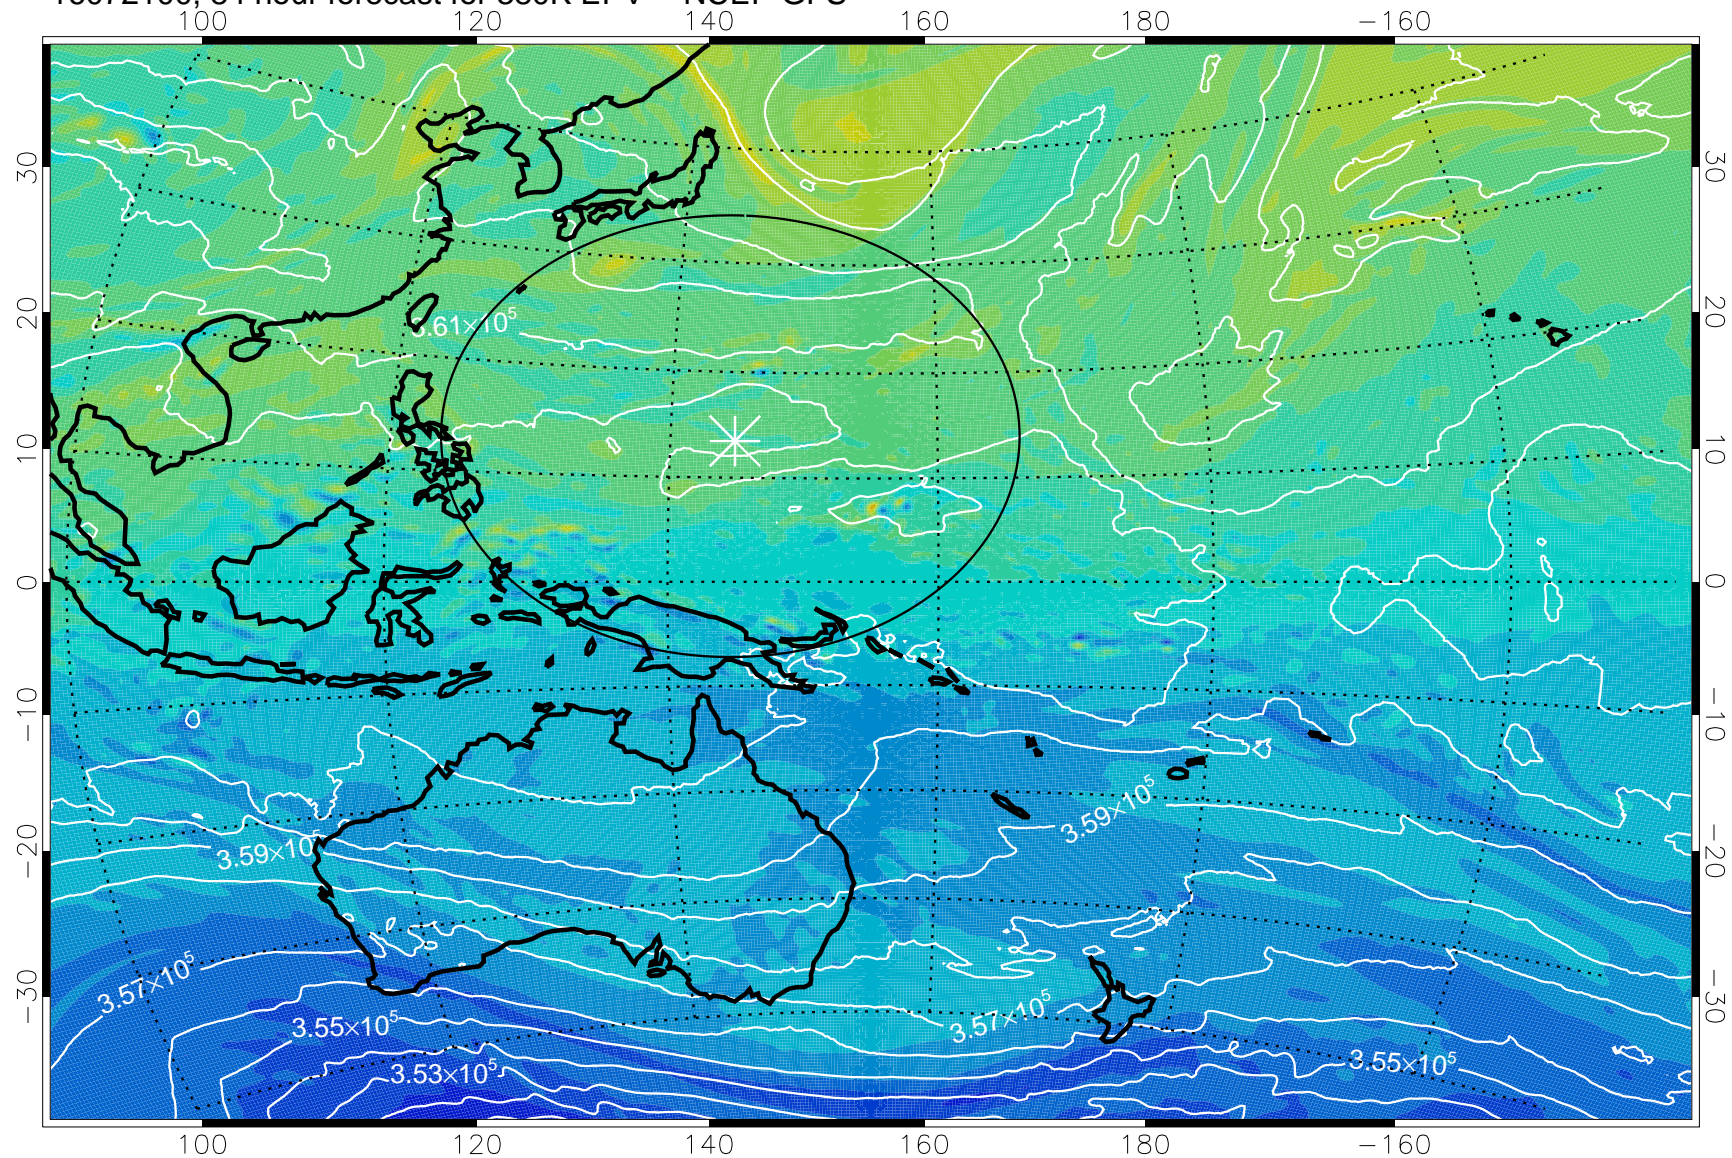

16071918, 54 hour forecast for 380K EPV -- NCEP GFS

380K Montgomery Streamfunction, white

Range ring of 2304 km

16072000, 60 hour forecast for 380K EPV -- NCEP GFS

380K Montgomery Streamfunction, white

Range ring of 2304 km

16072006, 66 hour forecast for 380K EPV -- NCEP GFS

380K Montgomery Streamfunction, white

Range ring of 2304 km

16072012, 72 hour forecast for 380K EPV -- NCEP GFS

380K Montgomery Streamfunction, white

Range ring of 2304 km

16072018, 78 hour forecast for 380K EPV -- NCEP GFS

380K Montgomery Streamfunction, white

Range ring of 2304 km

16072100, 84 hour forecast for 380K EPV -- NCEP GFS

380K Montgomery Streamfunction, white

Range ring of 2304 km

16072106, 90 hour forecast for 380K EPV -- NCEP GFS

380K Montgomery Streamfunction, white

Range ring of 2304 km

16072112, 96 hour forecast for 380K EPV -- NCEP GFS

380K Montgomery Streamfunction, white

Range ring of 2304 km