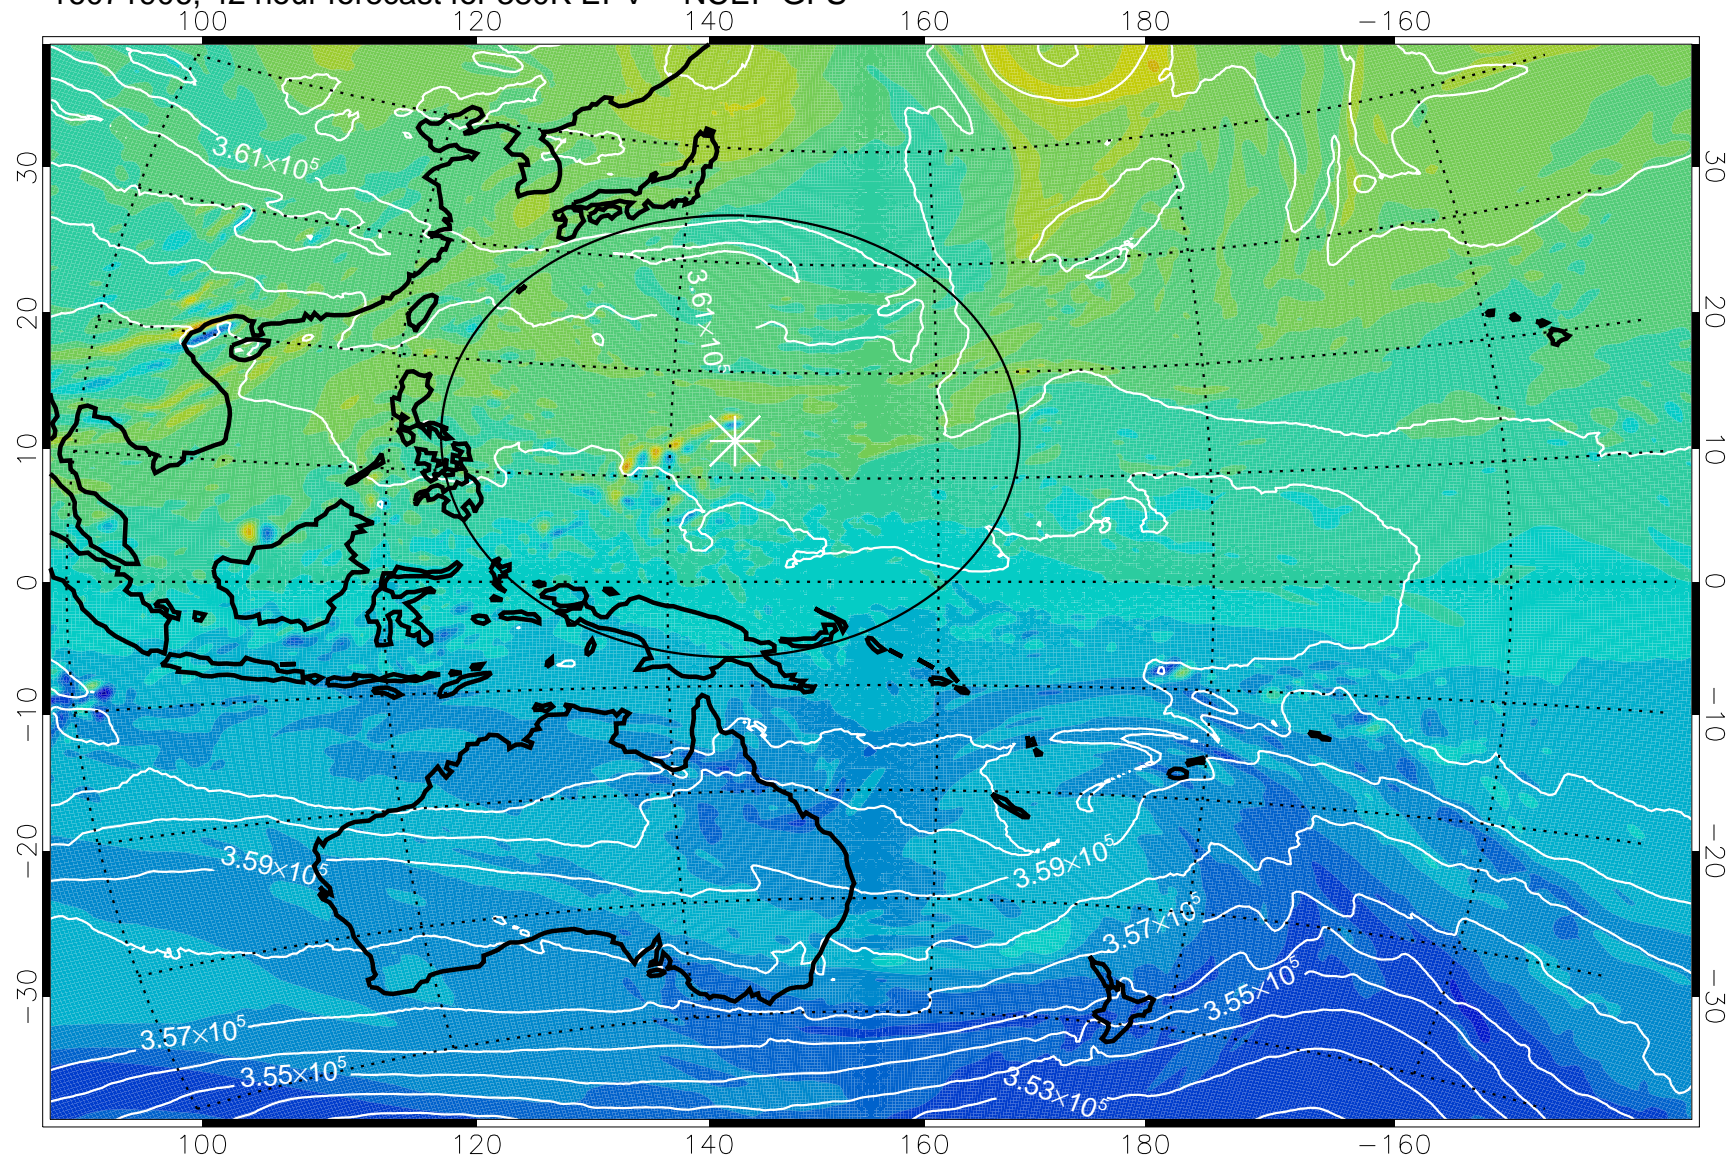

16071818, 30 hour forecast for 380K EPV -- NCEP GFS

380K Montgomery Streamfunction, white

Range ring of 2304 km

16071900, 36 hour forecast for 380K EPV -- NCEP GFS

380K Montgomery Streamfunction, white

Range ring of 2304 km

16071906, 42 hour forecast for 380K EPV -- NCEP GFS

380K Montgomery Streamfunction, white

Range ring of 2304 km

16071912, 48 hour forecast for 380K EPV -- NCEP GFS

380K Montgomery Streamfunction, white

Range ring of 2304 km

16071918, 54 hour forecast for 380K EPV -- NCEP GFS

380K Montgomery Streamfunction, white

Range ring of 2304 km

16072000, 60 hour forecast for 380K EPV -- NCEP GFS

380K Montgomery Streamfunction, white

Range ring of 2304 km

16072018, 78 hour forecast for 380K EPV -- NCEP GFS

380K Montgomery Streamfunction, white

Range ring of 2304 km

16072100, 84 hour forecast for 380K EPV -- NCEP GFS

380K Montgomery Streamfunction, white

Range ring of 2304 km