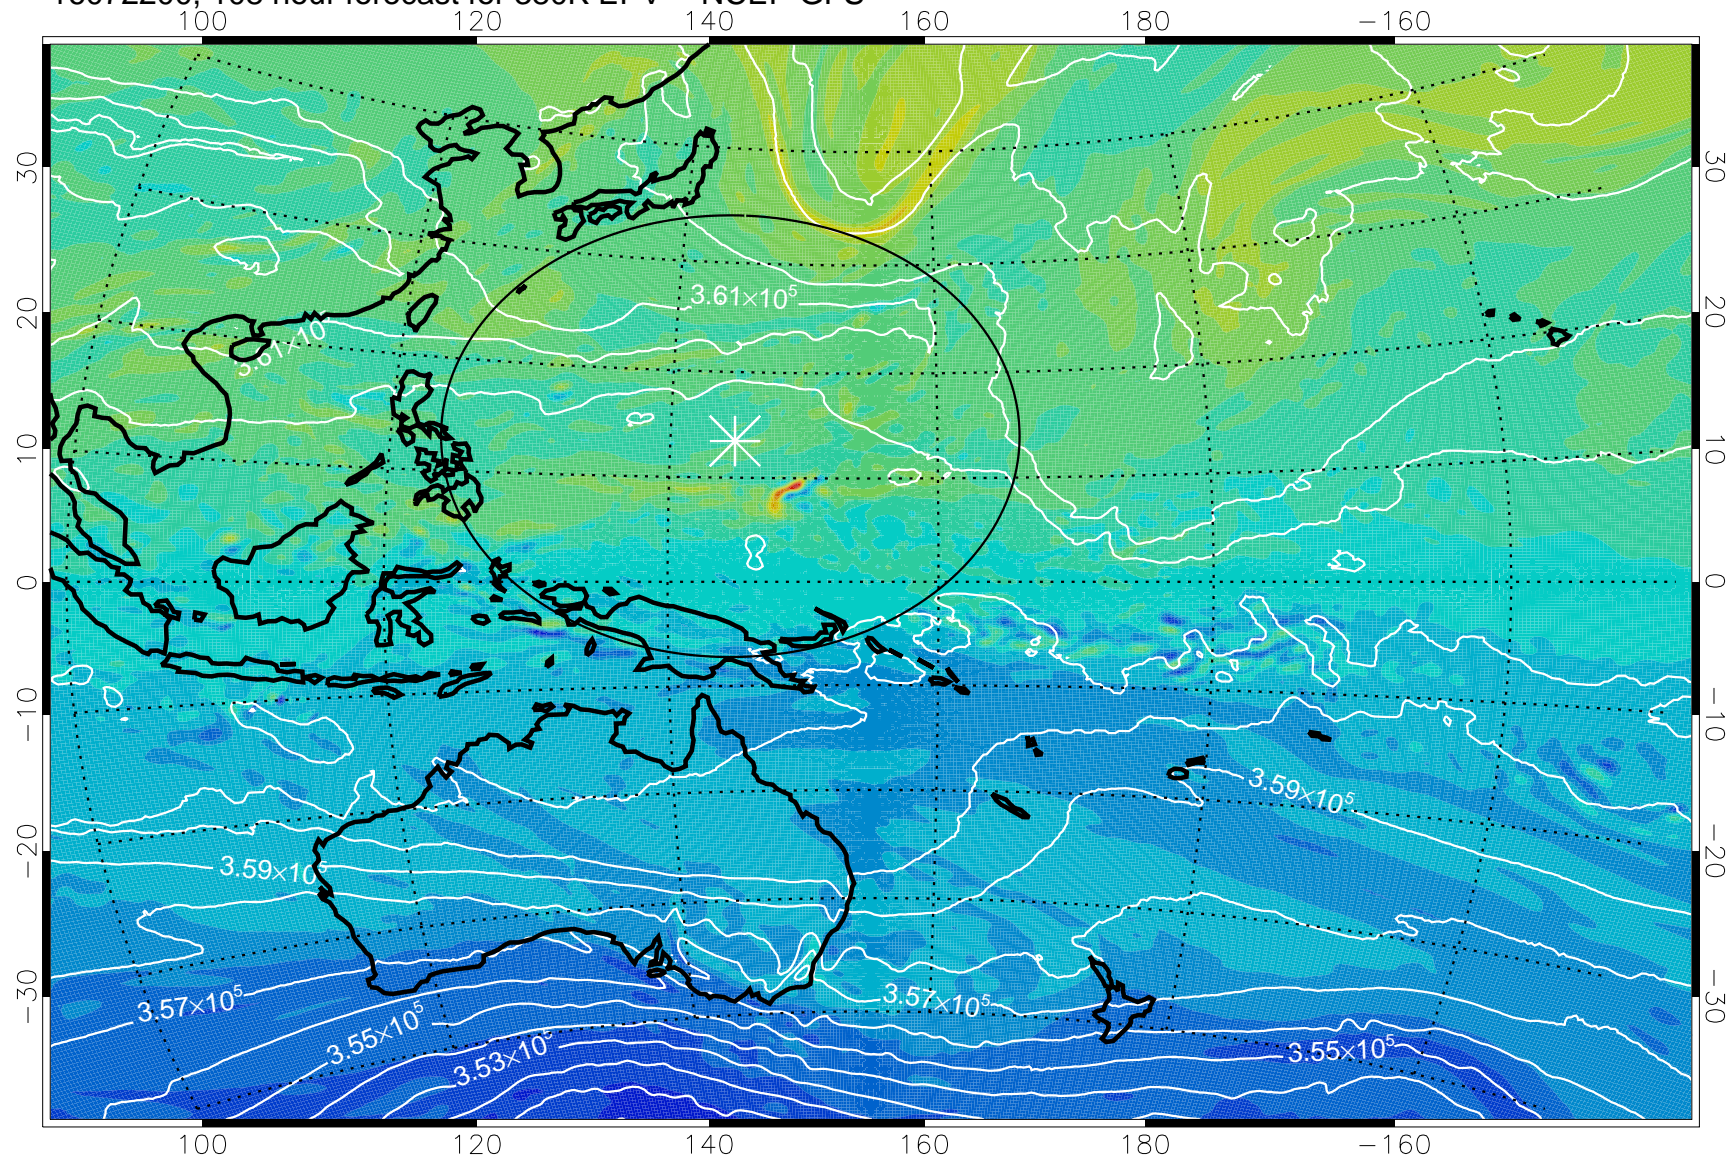

16072018, 78 hour forecast for 380K EPV -- NCEP GFS

380K Montgomery Streamfunction, white

Range ring of 2304 km

16072100, 84 hour forecast for 380K EPV -- NCEP GFS

380K Montgomery Streamfunction, white

Range ring of 2304 km

16072106, 90 hour forecast for 380K EPV -- NCEP GFS

380K Montgomery Streamfunction, white

Range ring of 2304 km

16072112, 96 hour forecast for 380K EPV -- NCEP GFS

380K Montgomery Streamfunction, white

Range ring of 2304 km

16072118, 102 hour forecast for 380K EPV -- NCEP GFS

380K Montgomery Streamfunction, white

Range ring of 2304 km

16072200, 108 hour forecast for 380K EPV -- NCEP GFS

16072206, 114 hour forecast for 380K EPV -- NCEP GFS

380K Montgomery Streamfunction, white

Range ring of 2304 km

16072212, 120 hour forecast for 380K EPV -- NCEP GFS

380K Montgomery Streamfunction, white

Range ring of 2304 km