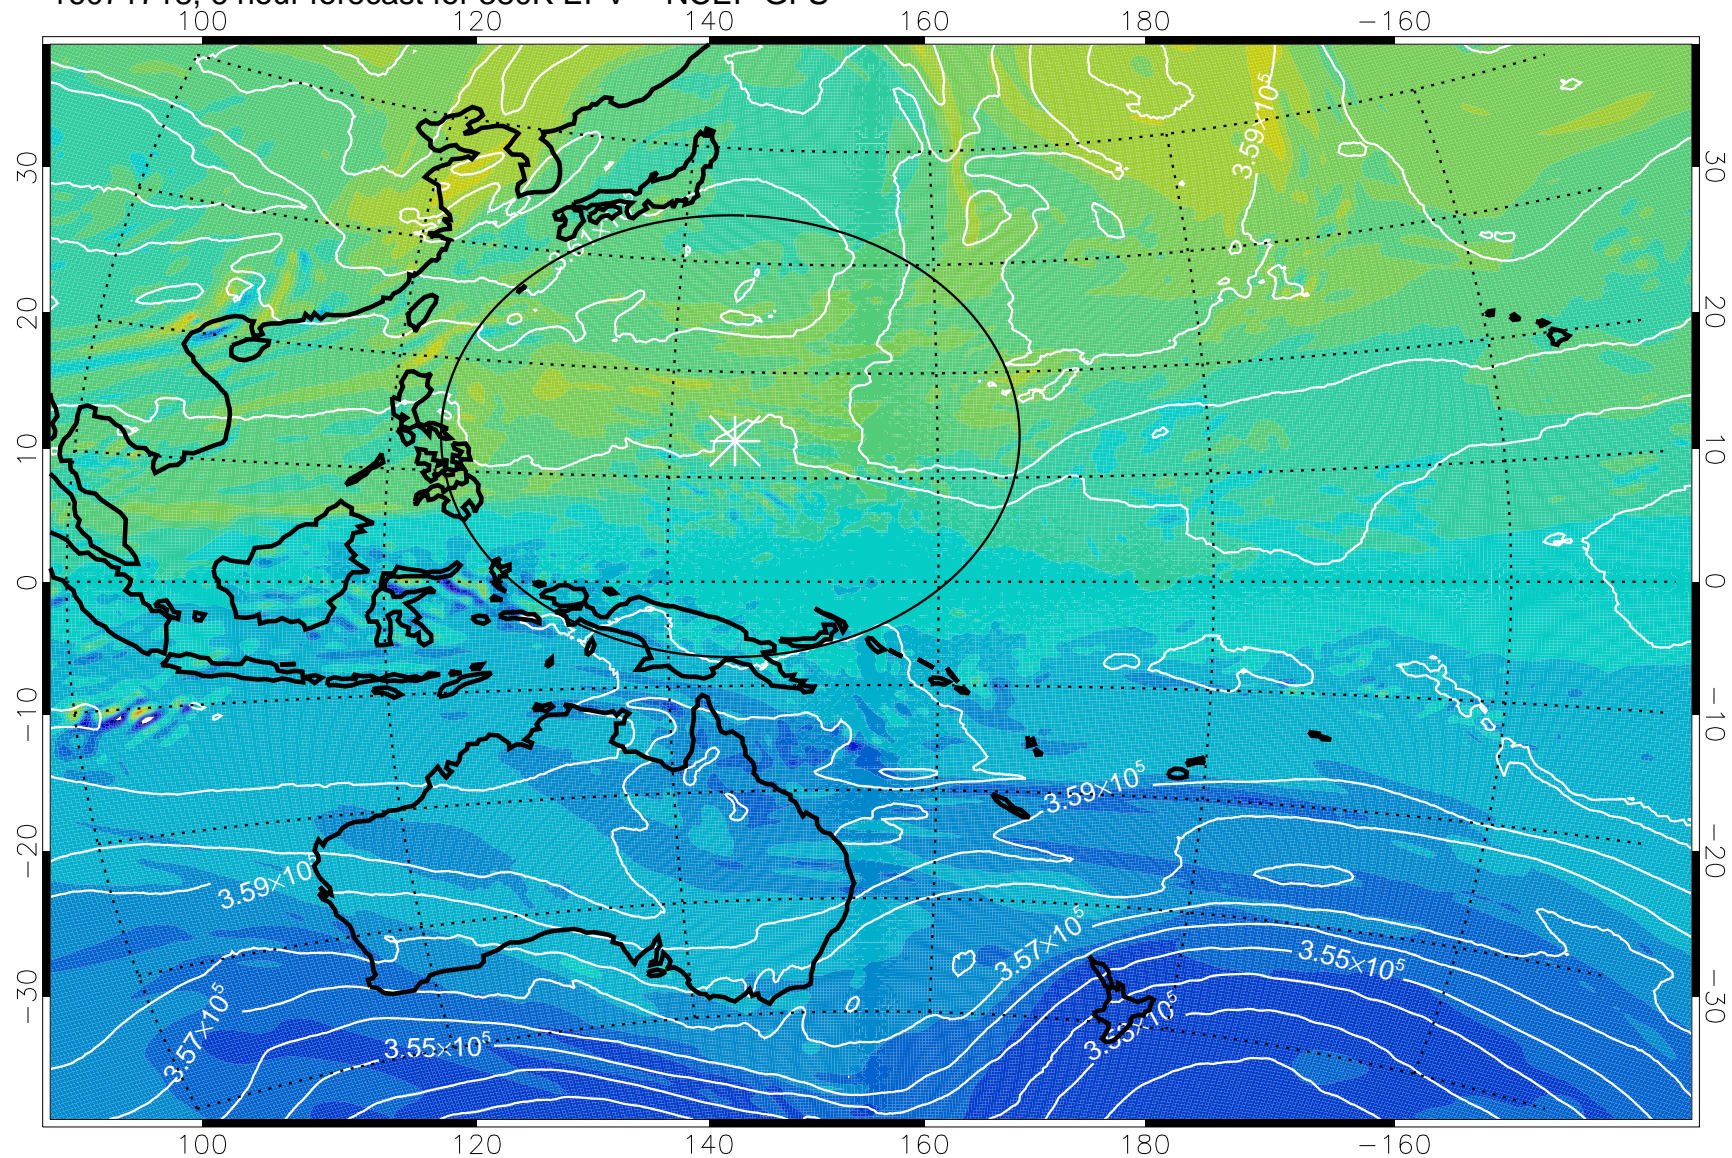

16071718, 6 hour forecast for 380K EPV -- NCEP GFS

380K Montgomery Streamfunction, white

Range ring of 2304 km

16071800, 12 hour forecast for 380K EPV -- NCEP GFS

380K Montgomery Streamfunction, white

Range ring of 2304 km

16071806, 18 hour forecast for 380K EPV -- NCEP GFS

380K Montgomery Streamfunction, white

Range ring of 2304 km

16071812, 24 hour forecast for 380K EPV -- NCEP GFS

380K Montgomery Streamfunction, white

Range ring of 2304 km

16071818, 30 hour forecast for 380K EPV -- NCEP GFS

380K Montgomery Streamfunction, white

Range ring of 2304 km

16071900, 36 hour forecast for 380K EPV -- NCEP GFS

380K Montgomery Streamfunction, white

Range ring of 2304 km

16071906, 42 hour forecast for 380K EPV -- NCEP GFS

380K Montgomery Streamfunction, white

Range ring of 2304 km

16071912, 48 hour forecast for 380K EPV -- NCEP GFS

380K Montgomery Streamfunction, white

Range ring of 2304 km