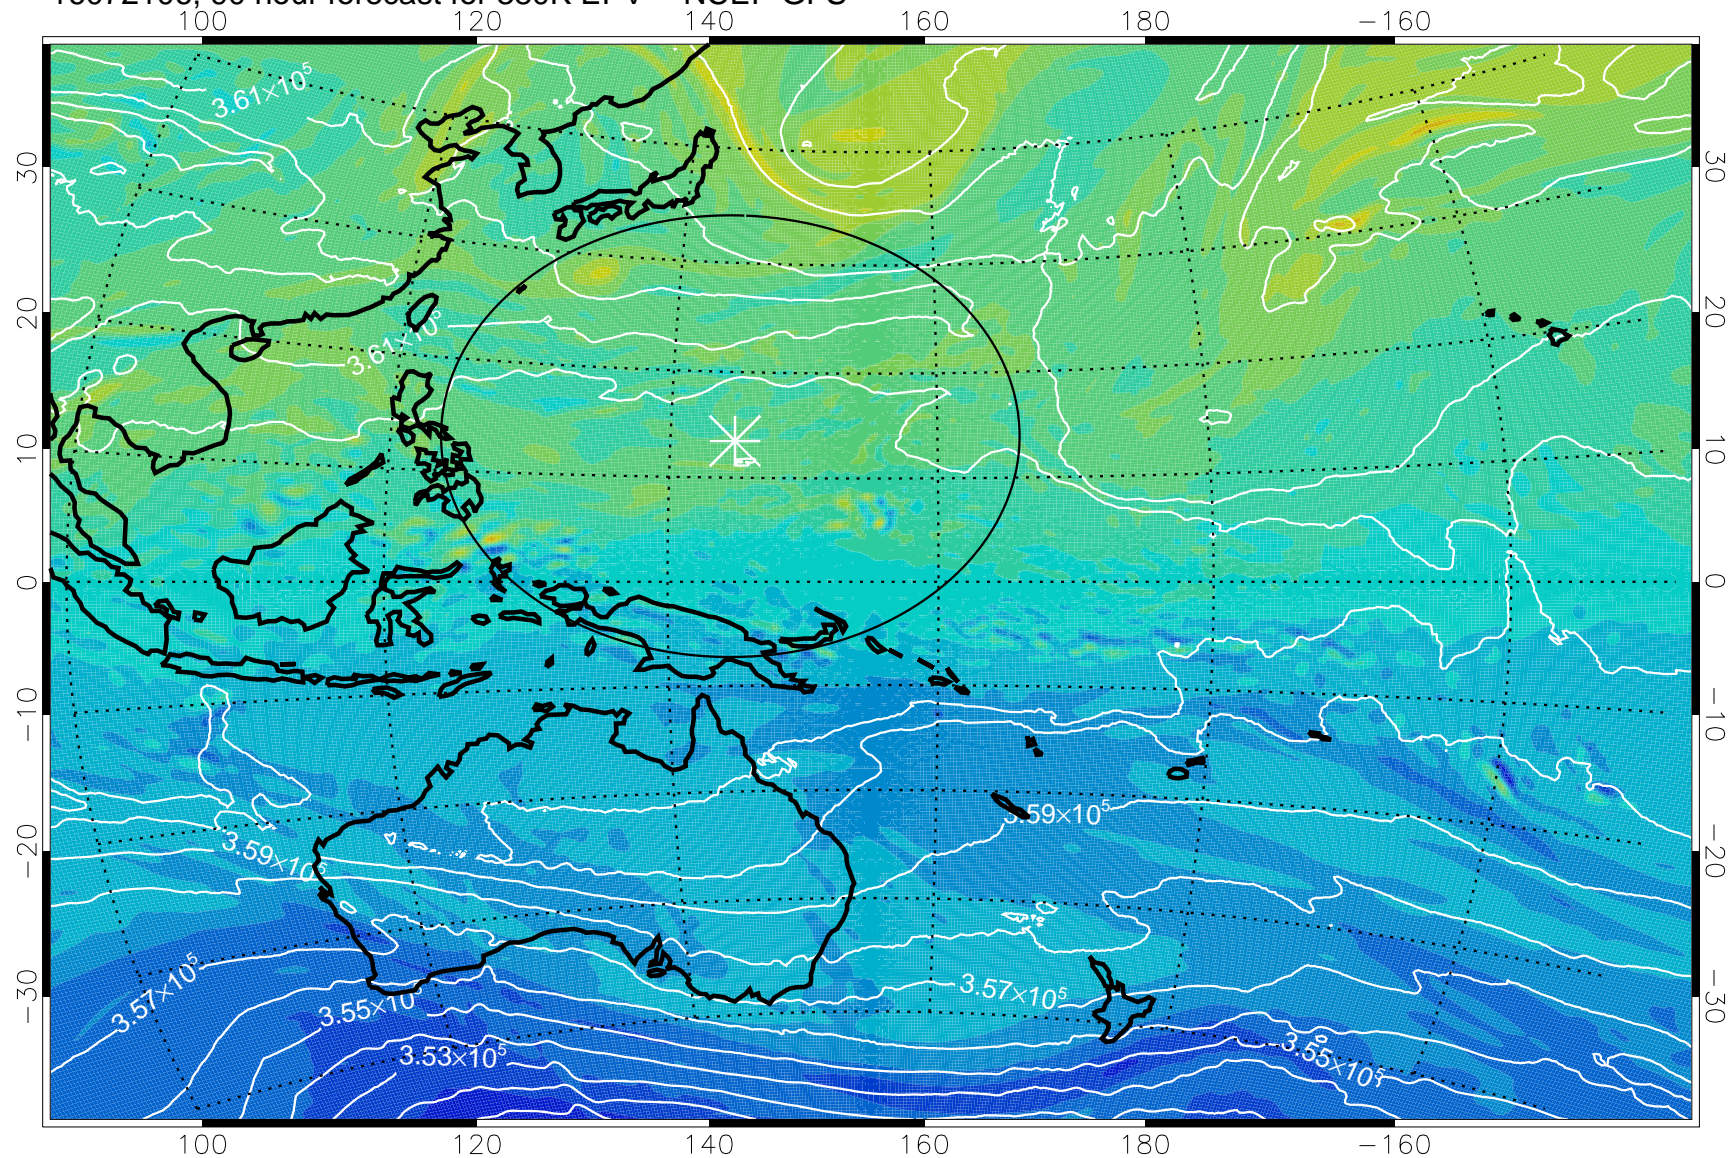

16072006, 66 hour forecast for 380K EPV -- NCEP GFS

380K Montgomery Streamfunction, white

Range ring of 2304 km

16072012, 72 hour forecast for 380K EPV -- NCEP GFS

380K Montgomery Streamfunction, white

Range ring of 2304 km

16072018, 78 hour forecast for 380K EPV -- NCEP GFS

380K Montgomery Streamfunction, white

Range ring of 2304 km

16072100, 84 hour forecast for 380K EPV -- NCEP GFS

380K Montgomery Streamfunction, white

Range ring of 2304 km

16072106, 90 hour forecast for 380K EPV -- NCEP GFS

380K Montgomery Streamfunction, white

Range ring of 2304 km

16072112, 96 hour forecast for 380K EPV -- NCEP GFS

380K Montgomery Streamfunction, white

Range ring of 2304 km

16072118, 102 hour forecast for 380K EPV -- NCEP GFS

380K Montgomery Streamfunction, white

Range ring of 2304 km

16072200, 108 hour forecast for 380K EPV -- NCEP GFS

16072206, 114 hour forecast for 380K EPV -- NCEP GFS