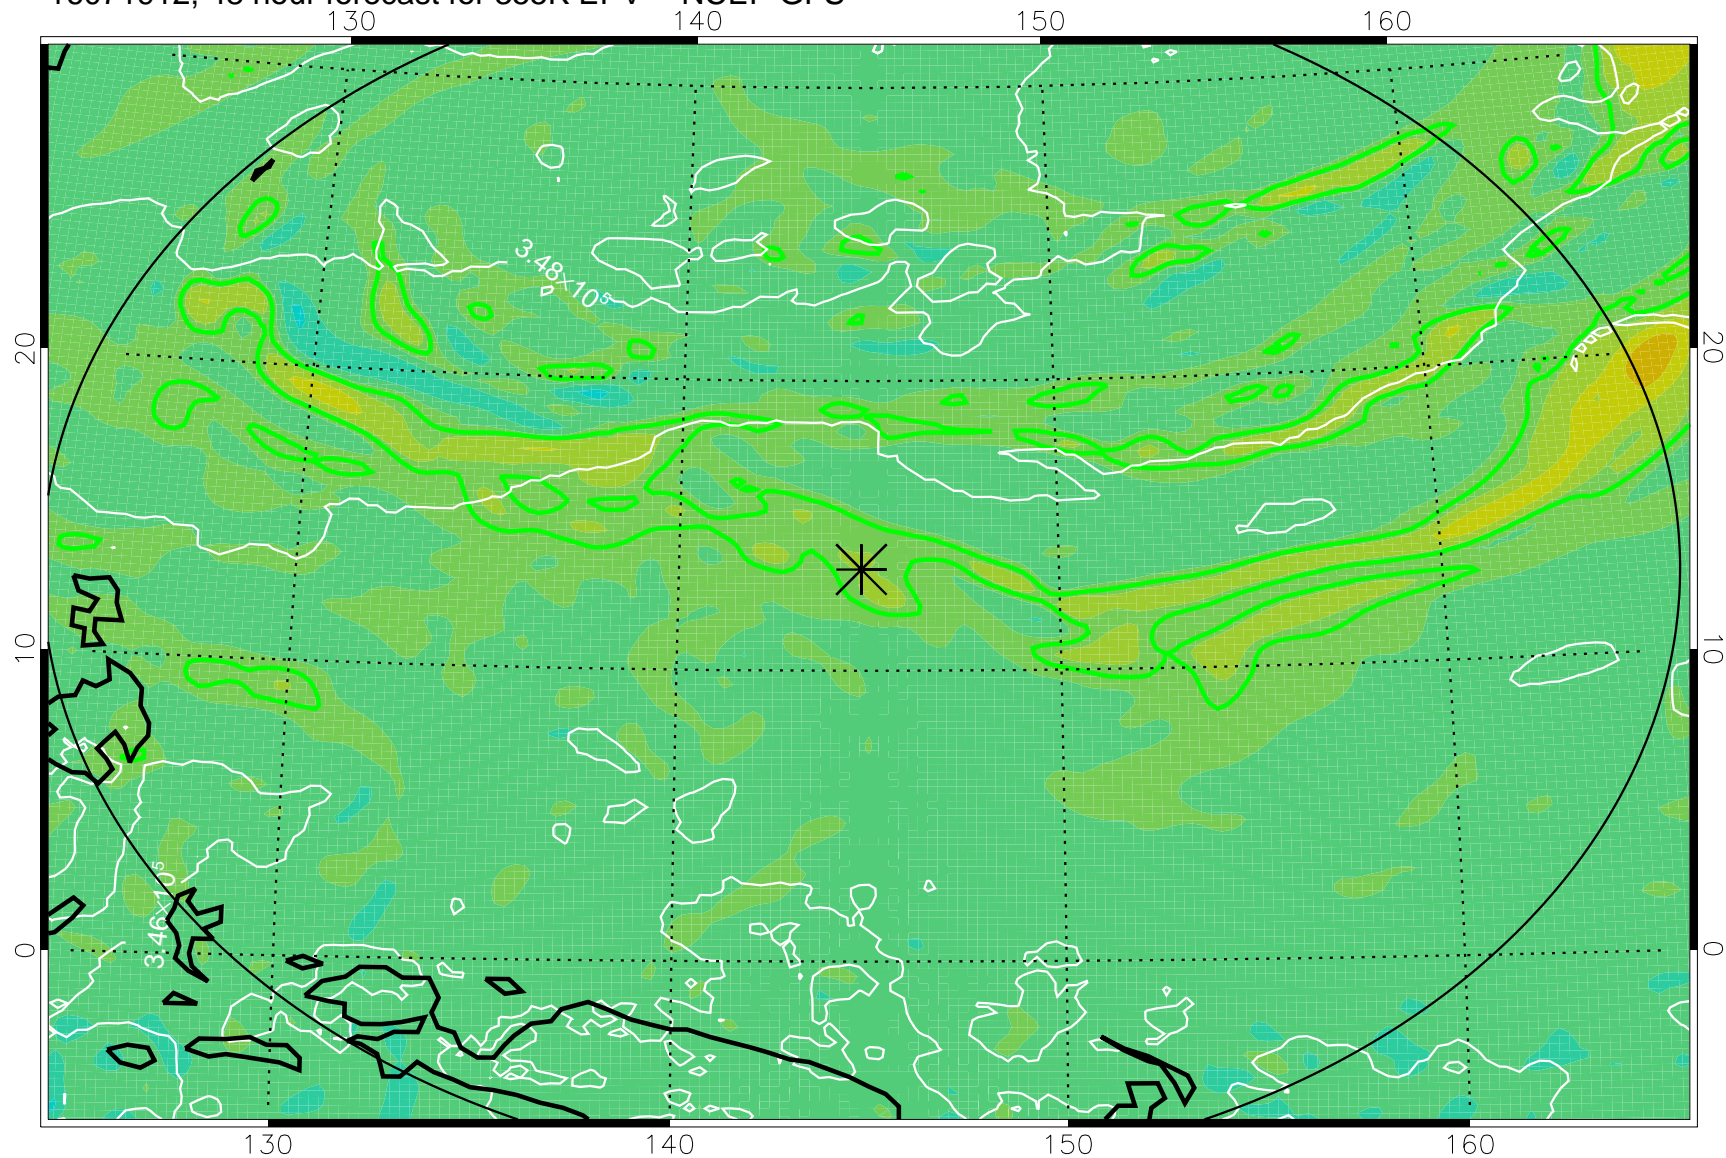

16071818, 30 hour forecast for 355K EPV -- NCEP GFS

355K Montgomery Streamfunction, white
EPV Tropopause (2 PVU) Position
Range ring of 2304 km

16071900, 36 hour forecast for 355K EPV -- NCEP GFS

355K Montgomery Streamfunction, white
EPV Tropopause (2 PVU) Position
Range ring of 2304 km

16071906, 42 hour forecast for 355K EPV -- NCEP GFS

355K Montgomery Streamfunction, white
EPV Tropopause (2 PVU) Position
Range ring of 2304 km

16071912, 48 hour forecast for 355K EPV -- NCEP GFS

355K Montgomery Streamfunction, white
EPV Tropopause (2 PVU) Position
Range ring of 2304 km

16071918, 54 hour forecast for 355K EPV -- NCEP GFS

355K Montgomery Streamfunction, white
EPV Tropopause (2 PVU) Position
Range ring of 2304 km

16072000, 60 hour forecast for 355K EPV -- NCEP GFS

355K Montgomery Streamfunction, white
EPV Tropopause (2 PVU) Position
Range ring of 2304 km

16072018, 78 hour forecast for 355K EPV -- NCEP GFS

355K Montgomery Streamfunction, white
EPV Tropopause (2 PVU) Position
Range ring of 2304 km

16072100, 84 hour forecast for 355K EPV -- NCEP GFS

355K Montgomery Streamfunction, white
EPV Tropopause (2 PVU) Position
Range ring of 2304 km