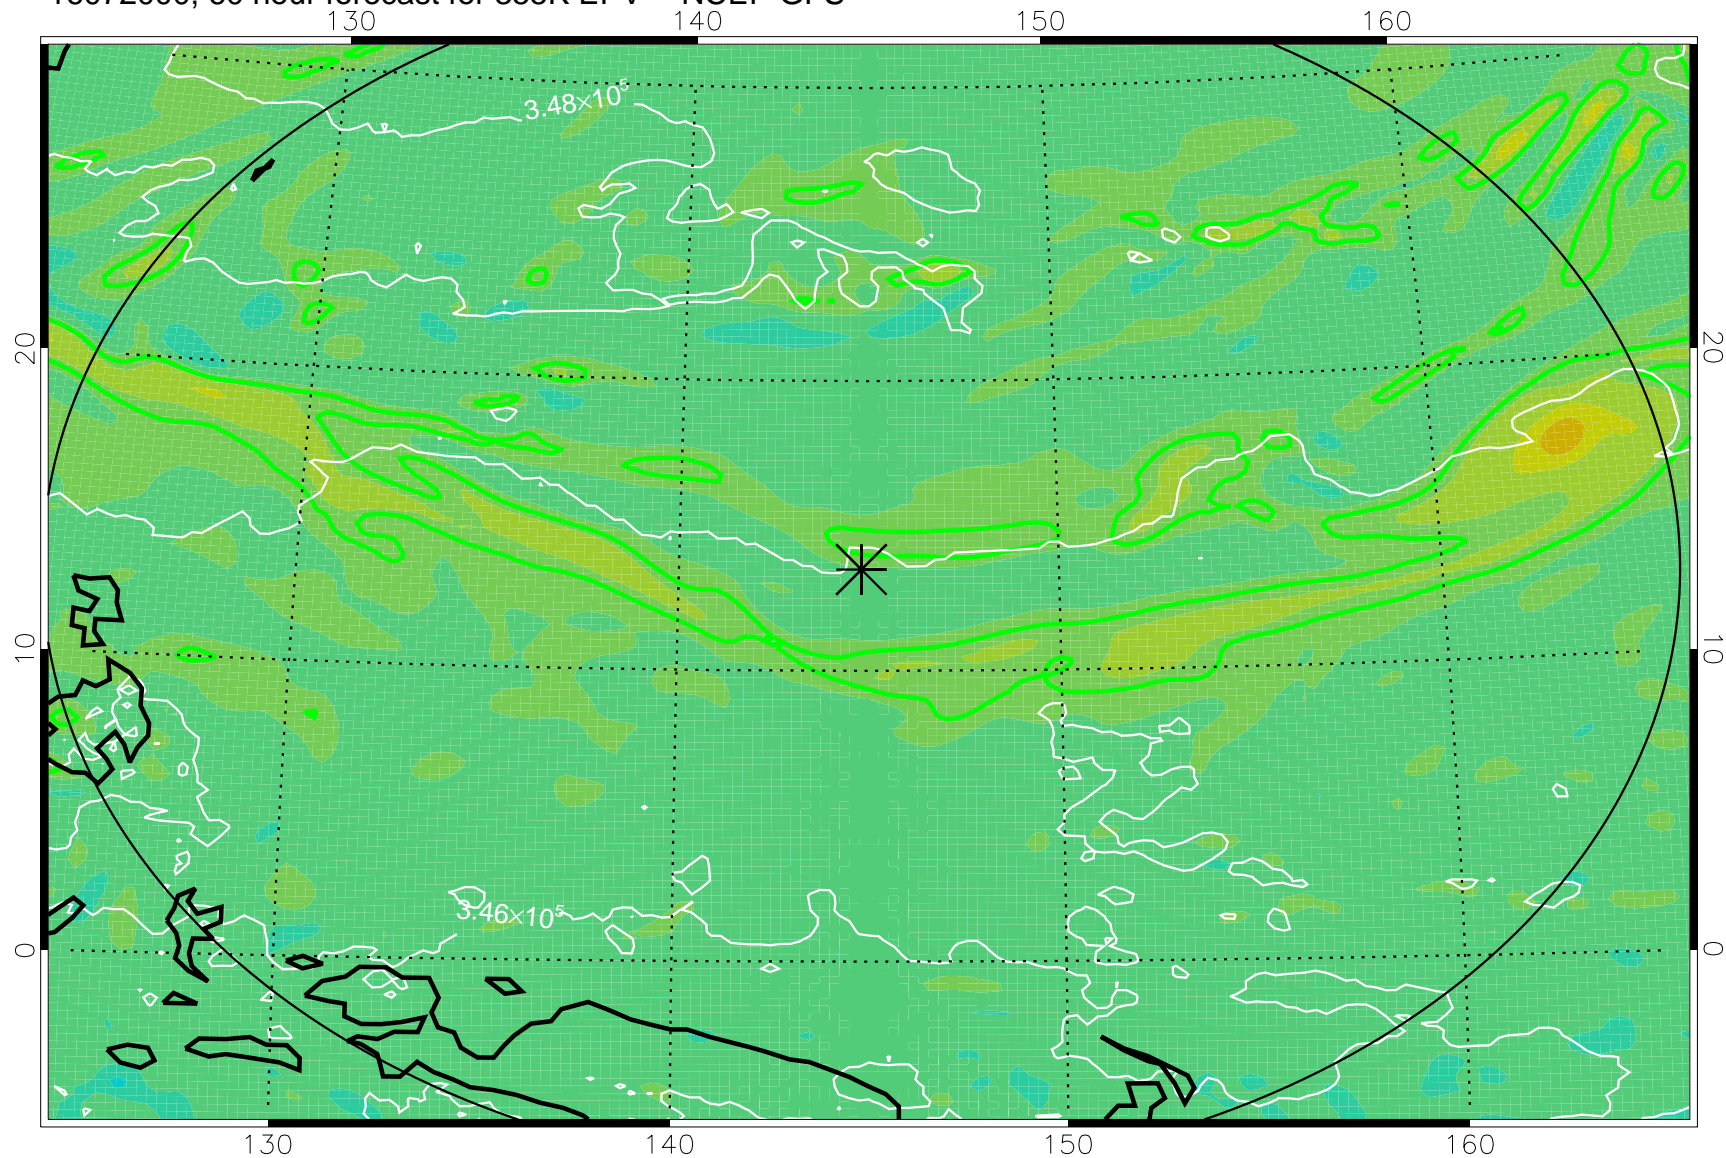

16071906, 42 hour forecast for 355K EPV -- NCEP GFS

355K Montgomery Streamfunction, white
EPV Tropopause (2 PVU) Position
Range ring of 2304 km

16071912, 48 hour forecast for 355K EPV -- NCEP GFS

355K Montgomery Streamfunction, white
EPV Tropopause (2 PVU) Position
Range ring of 2304 km

16071918, 54 hour forecast for 355K EPV -- NCEP GFS

355K Montgomery Streamfunction, white
EPV Tropopause (2 PVU) Position
Range ring of 2304 km

16072000, 60 hour forecast for 355K EPV -- NCEP GFS

355K Montgomery Streamfunction, white
EPV Tropopause (2 PVU) Position
Range ring of 2304 km

16072006, 66 hour forecast for 355K EPV -- NCEP GFS

355K Montgomery Streamfunction, white
EPV Tropopause (2 PVU) Position
Range ring of 2304 km

16072012, 72 hour forecast for 355K EPV -- NCEP GFS

355K Montgomery Streamfunction, white
EPV Tropopause (2 PVU) Position
Range ring of 2304 km

16072018, 78 hour forecast for 355K EPV -- NCEP GFS

355K Montgomery Streamfunction, white
EPV Tropopause (2 PVU) Position
Range ring of 2304 km

16072100, 84 hour forecast for 355K EPV -- NCEP GFS

355K Montgomery Streamfunction, white
EPV Tropopause (2 PVU) Position
Range ring of 2304 km