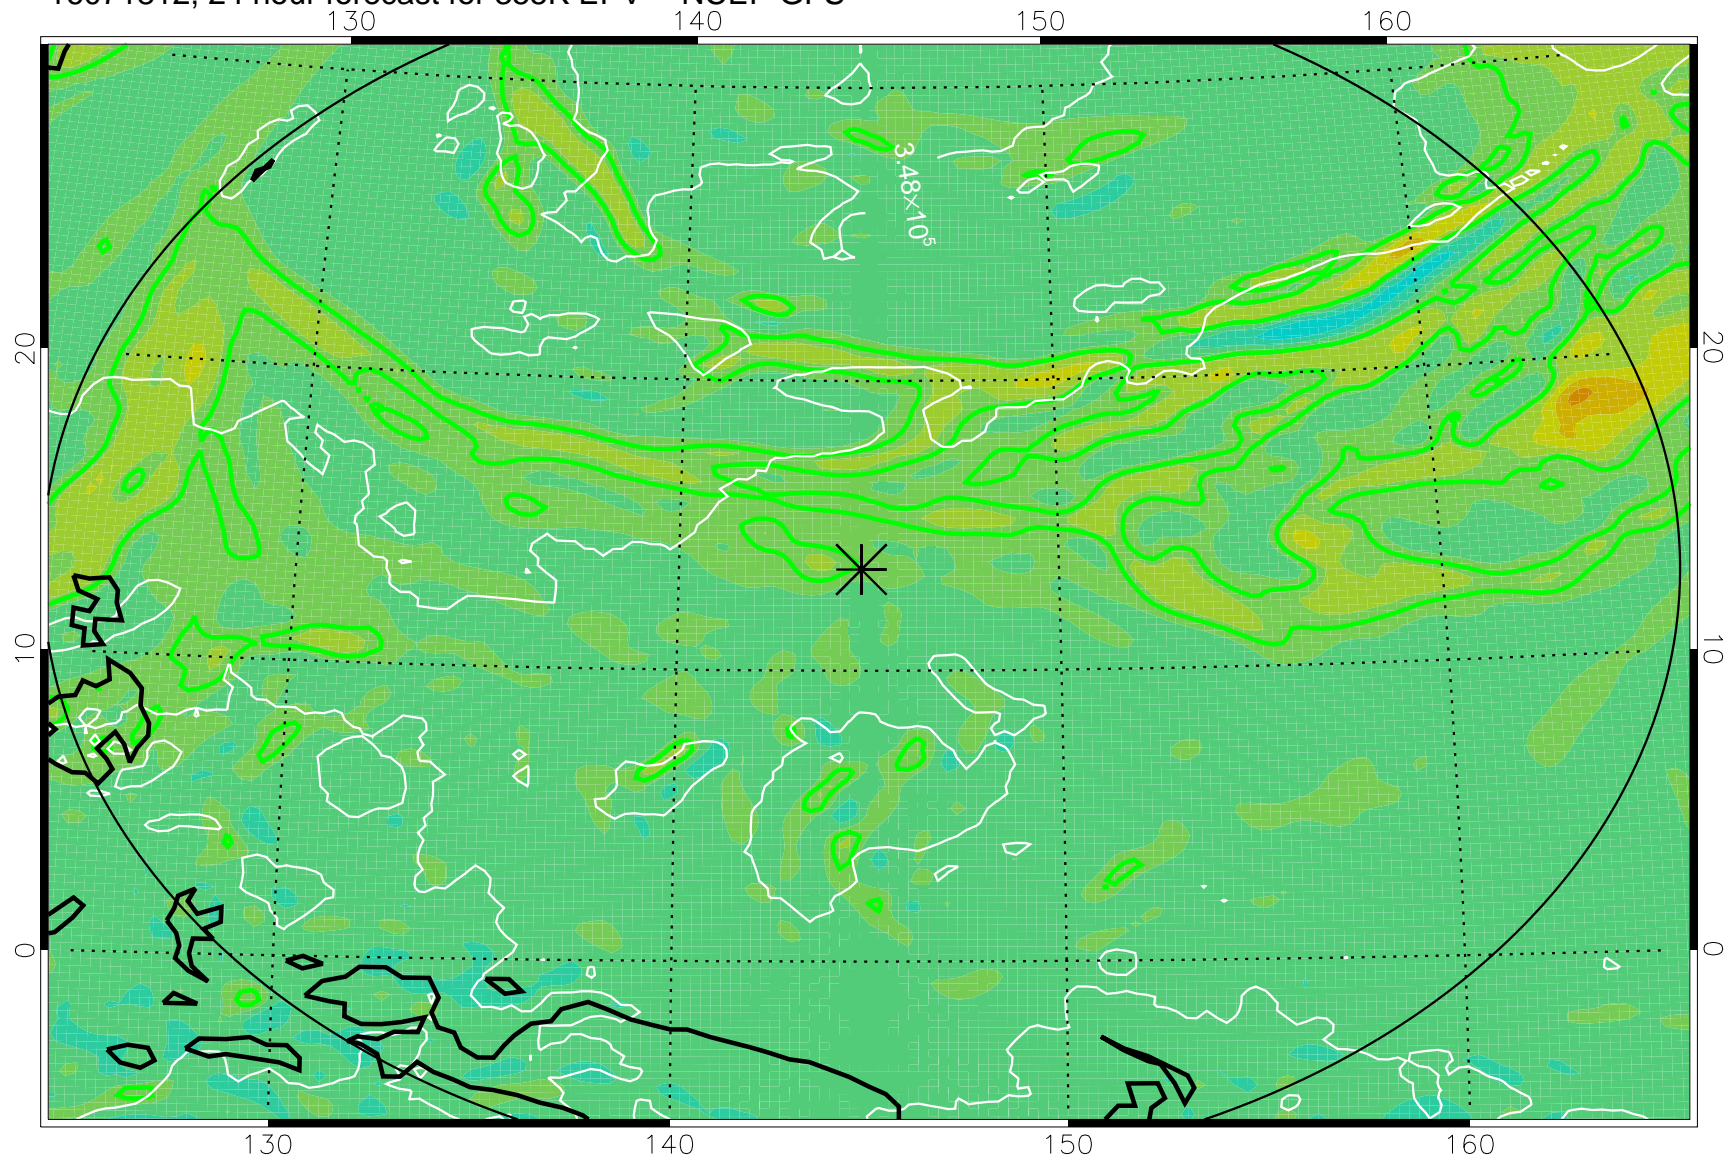

16071718, 6 hour forecast for 355K EPV -- NCEP GFS

355K Montgomery Streamfunction, white
EPV Tropopause (2 PVU) Position
Range ring of 2304 km

16071800, 12 hour forecast for 355K EPV -- NCEP GFS

355K Montgomery Streamfunction, white
EPV Tropopause (2 PVU) Position
Range ring of 2304 km

16071806, 18 hour forecast for 355K EPV -- NCEP GFS

355K Montgomery Streamfunction, white
EPV Tropopause (2 PVU) Position
Range ring of 2304 km

16071812, 24 hour forecast for 355K EPV -- NCEP GFS

355K Montgomery Streamfunction, white
EPV Tropopause (2 PVU) Position
Range ring of 2304 km

16071818, 30 hour forecast for 355K EPV -- NCEP GFS

355K Montgomery Streamfunction, white
EPV Tropopause (2 PVU) Position
Range ring of 2304 km

16071900, 36 hour forecast for 355K EPV -- NCEP GFS

355K Montgomery Streamfunction, white
EPV Tropopause (2 PVU) Position
Range ring of 2304 km

16072018, 78 hour forecast for 355K EPV -- NCEP GFS

355K Montgomery Streamfunction, white
EPV Tropopause (2 PVU) Position
Range ring of 2304 km

16072100, 84 hour forecast for 355K EPV -- NCEP GFS

355K Montgomery Streamfunction, white
EPV Tropopause (2 PVU) Position
Range ring of 2304 km