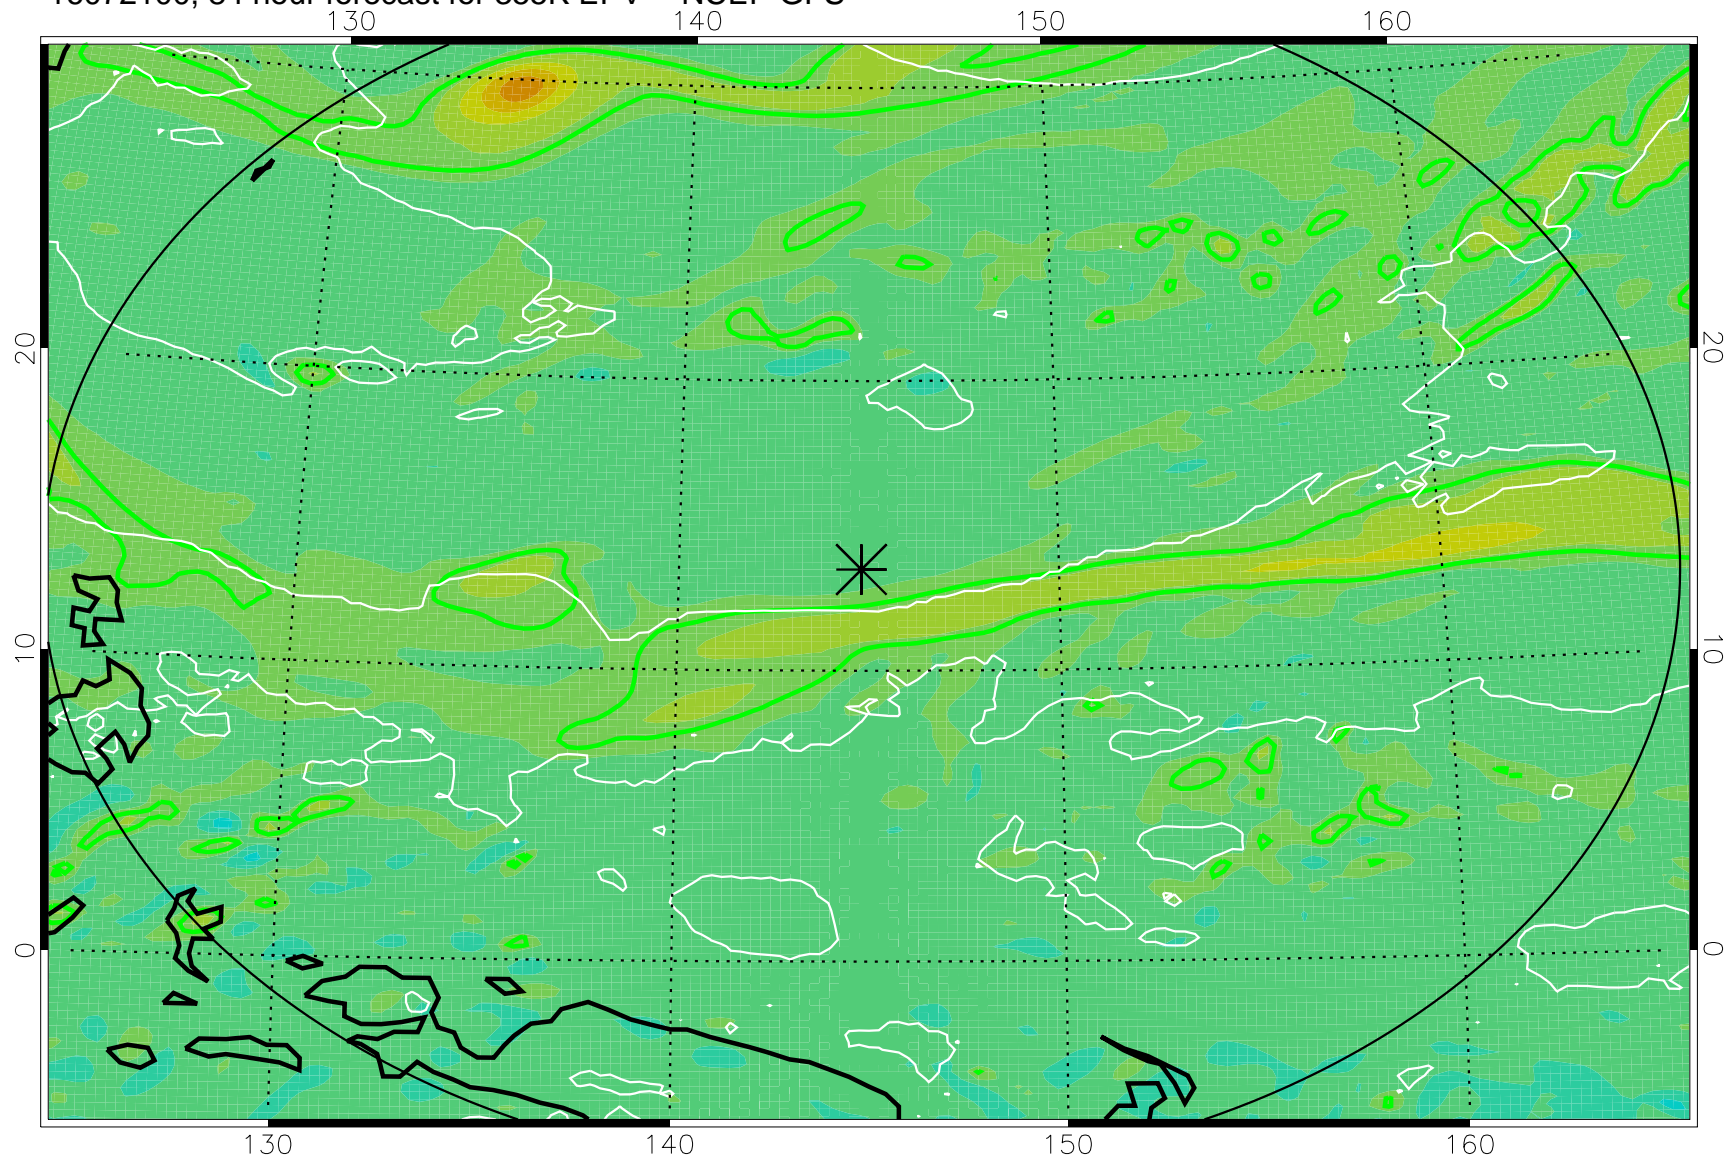

16072006, 66 hour forecast for 355K EPV -- NCEP GFS

355K Montgomery Streamfunction, white
EPV Tropopause (2 PVU) Position
Range ring of 2304 km

16072012, 72 hour forecast for 355K EPV -- NCEP GFS

355K Montgomery Streamfunction, white
EPV Tropopause (2 PVU) Position
Range ring of 2304 km

16072018, 78 hour forecast for 355K EPV -- NCEP GFS

355K Montgomery Streamfunction, white
EPV Tropopause (2 PVU) Position
Range ring of 2304 km

16072100, 84 hour forecast for 355K EPV -- NCEP GFS

355K Montgomery Streamfunction, white
EPV Tropopause (2 PVU) Position
Range ring of 2304 km

16072106, 90 hour forecast for 355K EPV -- NCEP GFS

355K Montgomery Streamfunction, white
EPV Tropopause (2 PVU) Position
Range ring of 2304 km

16072112, 96 hour forecast for 355K EPV -- NCEP GFS

355K Montgomery Streamfunction, white
EPV Tropopause (2 PVU) Position
Range ring of 2304 km

16072118, 102 hour forecast for 355K EPV -- NCEP GFS

355K Montgomery Streamfunction, white
EPV Tropopause (2 PVU) Position
Range ring of 2304 km

16072200, 108 hour forecast for 355K EPV -- NCEP GFS

355K Montgomery Streamfunction, white
EPV Tropopause (2 PVU) Position
Range ring of 2304 km