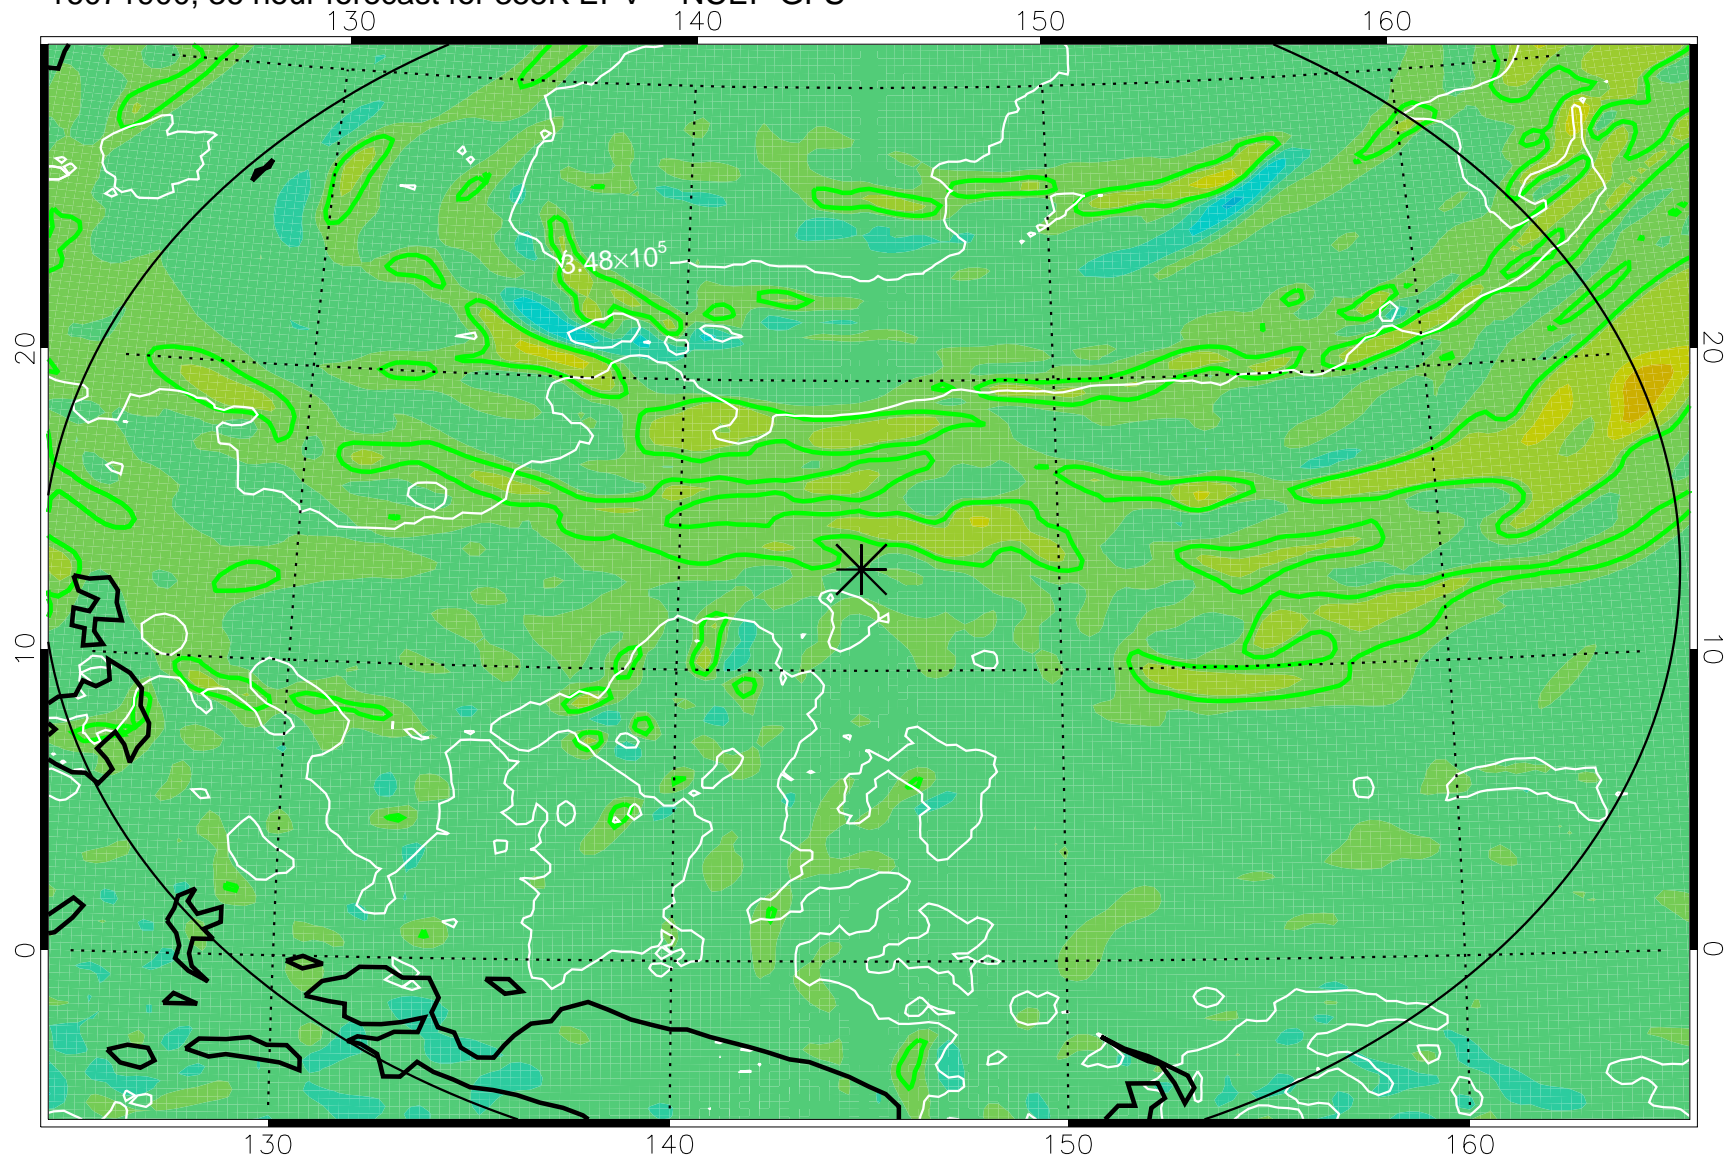

16071806, 18 hour forecast for 355K EPV -- NCEP GFS

355K Montgomery Streamfunction, white
EPV Tropopause (2 PVU) Position
Range ring of 2304 km

16071812, 24 hour forecast for 355K EPV -- NCEP GFS

355K Montgomery Streamfunction, white
EPV Tropopause (2 PVU) Position
Range ring of 2304 km

16071818, 30 hour forecast for 355K EPV -- NCEP GFS

355K Montgomery Streamfunction, white
EPV Tropopause (2 PVU) Position
Range ring of 2304 km

16071900, 36 hour forecast for 355K EPV -- NCEP GFS

355K Montgomery Streamfunction, white
EPV Tropopause (2 PVU) Position
Range ring of 2304 km

16071906, 42 hour forecast for 355K EPV -- NCEP GFS

355K Montgomery Streamfunction, white
EPV Tropopause (2 PVU) Position
Range ring of 2304 km

16071912, 48 hour forecast for 355K EPV -- NCEP GFS

355K Montgomery Streamfunction, white
EPV Tropopause (2 PVU) Position
Range ring of 2304 km

16072018, 78 hour forecast for 355K EPV -- NCEP GFS

355K Montgomery Streamfunction, white
EPV Tropopause (2 PVU) Position
Range ring of 2304 km

16072100, 84 hour forecast for 355K EPV -- NCEP GFS

355K Montgomery Streamfunction, white
EPV Tropopause (2 PVU) Position
Range ring of 2304 km