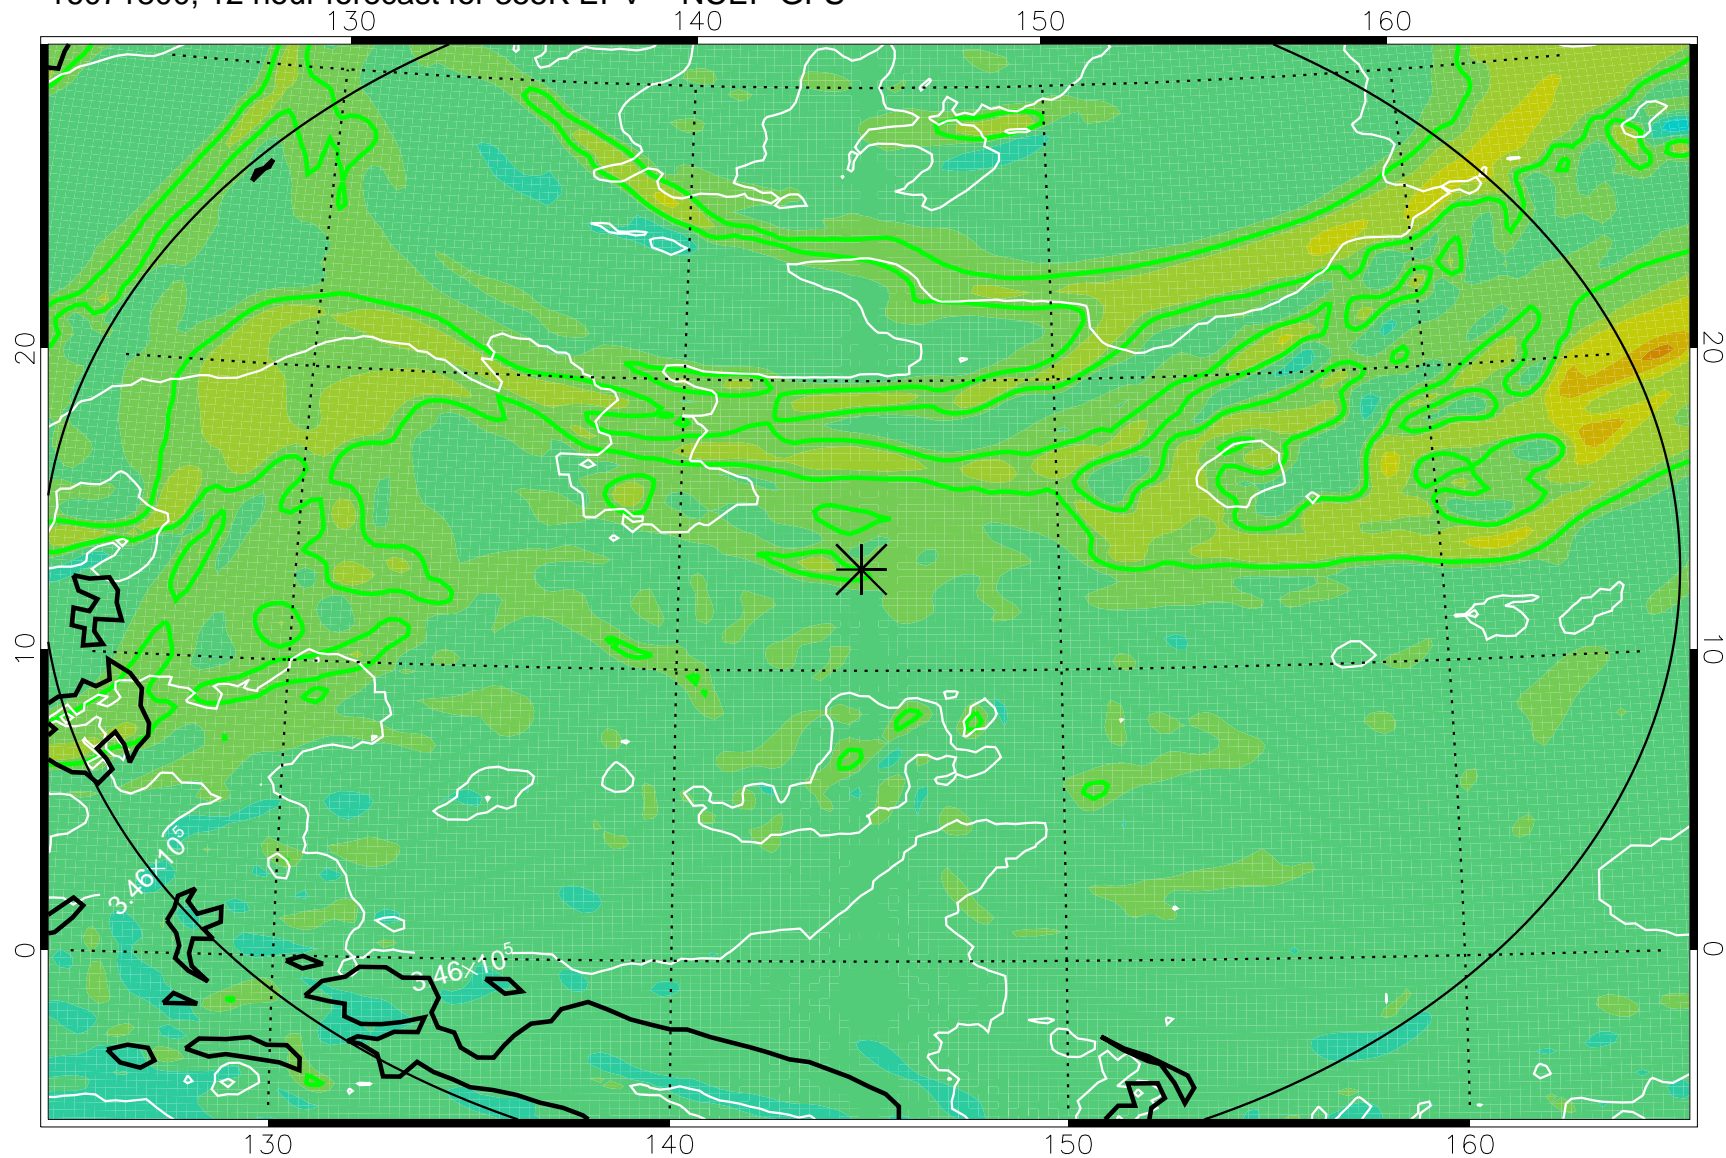

16071718, 6 hour forecast for 355K EPV -- NCEP GFS

355K Montgomery Streamfunction, white
EPV Tropopause (2 PVU) Position
Range ring of 2304 km

16071800, 12 hour forecast for 355K EPV -- NCEP GFS

355K Montgomery Streamfunction, white
EPV Tropopause (2 PVU) Position
Range ring of 2304 km

16071806, 18 hour forecast for 355K EPV -- NCEP GFS

355K Montgomery Streamfunction, white
EPV Tropopause (2 PVU) Position
Range ring of 2304 km

16071812, 24 hour forecast for 355K EPV -- NCEP GFS

355K Montgomery Streamfunction, white
EPV Tropopause (2 PVU) Position
Range ring of 2304 km

16071818, 30 hour forecast for 355K EPV -- NCEP GFS

355K Montgomery Streamfunction, white
EPV Tropopause (2 PVU) Position
Range ring of 2304 km

16071900, 36 hour forecast for 355K EPV -- NCEP GFS

355K Montgomery Streamfunction, white
EPV Tropopause (2 PVU) Position
Range ring of 2304 km

16072018, 78 hour forecast for 355K EPV -- NCEP GFS

355K Montgomery Streamfunction, white
EPV Tropopause (2 PVU) Position
Range ring of 2304 km

16072100, 84 hour forecast for 355K EPV -- NCEP GFS

355K Montgomery Streamfunction, white
EPV Tropopause (2 PVU) Position
Range ring of 2304 km