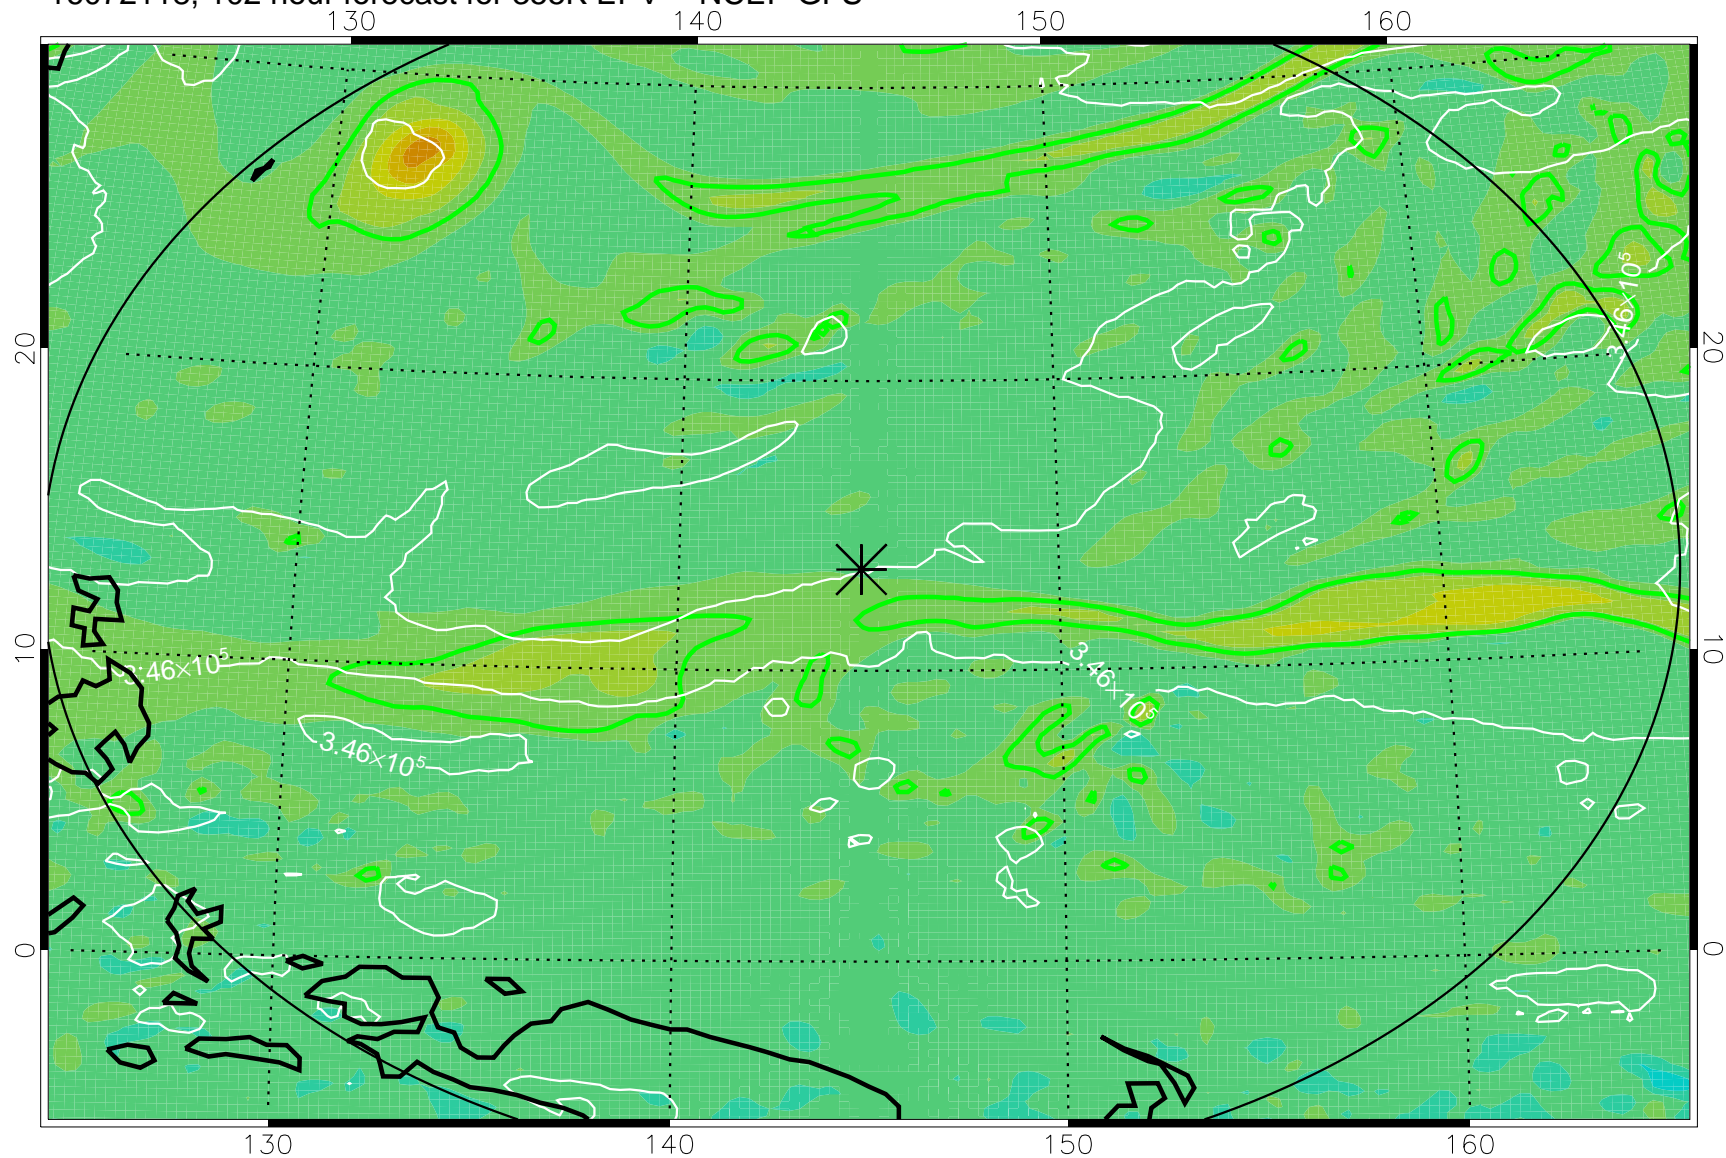

16072018, 78 hour forecast for 355K EPV -- NCEP GFS

355K Montgomery Streamfunction, white
EPV Tropopause (2 PVU) Position
Range ring of 2304 km

16072100, 84 hour forecast for 355K EPV -- NCEP GFS

355K Montgomery Streamfunction, white
EPV Tropopause (2 PVU) Position
Range ring of 2304 km

16072106, 90 hour forecast for 355K EPV -- NCEP GFS

355K Montgomery Streamfunction, white
EPV Tropopause (2 PVU) Position
Range ring of 2304 km

16072112, 96 hour forecast for 355K EPV -- NCEP GFS

355K Montgomery Streamfunction, white
EPV Tropopause (2 PVU) Position
Range ring of 2304 km

16072118, 102 hour forecast for 355K EPV -- NCEP GFS

355K Montgomery Streamfunction, white
EPV Tropopause (2 PVU) Position
Range ring of 2304 km

16072200, 108 hour forecast for 355K EPV -- NCEP GFS

355K Montgomery Streamfunction, white
EPV Tropopause (2 PVU) Position
Range ring of 2304 km

16072206, 114 hour forecast for 355K EPV -- NCEP GFS

355K Montgomery Streamfunction, white
EPV Tropopause (2 PVU) Position
Range ring of 2304 km

16072212, 120 hour forecast for 355K EPV -- NCEP GFS

355K Montgomery Streamfunction, white
EPV Tropopause (2 PVU) Position
Range ring of 2304 km