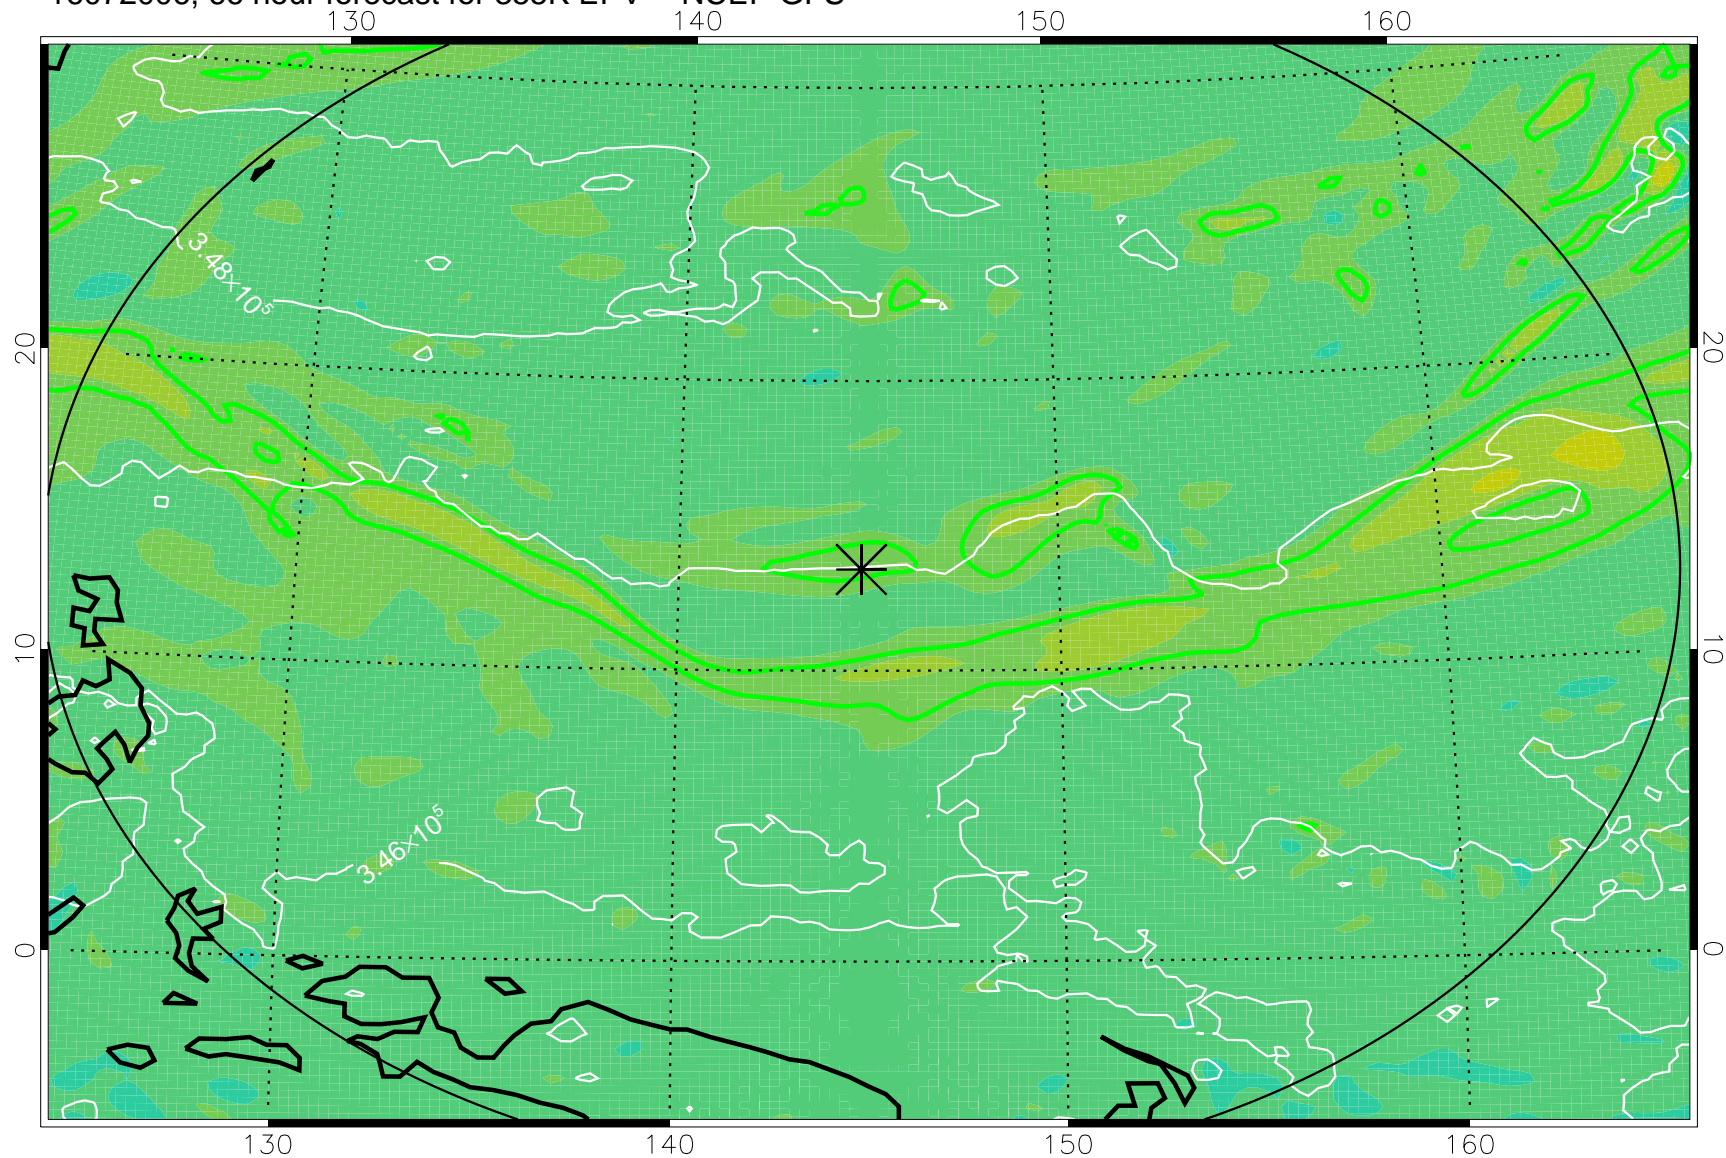

16071918, 54 hour forecast for 355K EPV -- NCEP GFS

355K Montgomery Streamfunction, white
EPV Tropopause (2 PVU) Position
Range ring of 2304 km

16072000, 60 hour forecast for 355K EPV -- NCEP GFS

355K Montgomery Streamfunction, white
EPV Tropopause (2 PVU) Position
Range ring of 2304 km

16072006, 66 hour forecast for 355K EPV -- NCEP GFS

355K Montgomery Streamfunction, white
EPV Tropopause (2 PVU) Position
Range ring of 2304 km

16072012, 72 hour forecast for 355K EPV -- NCEP GFS

355K Montgomery Streamfunction, white
EPV Tropopause (2 PVU) Position
Range ring of 2304 km

16072018, 78 hour forecast for 355K EPV -- NCEP GFS

355K Montgomery Streamfunction, white
EPV Tropopause (2 PVU) Position
Range ring of 2304 km

16072100, 84 hour forecast for 355K EPV -- NCEP GFS

355K Montgomery Streamfunction, white
EPV Tropopause (2 PVU) Position
Range ring of 2304 km

16072106, 90 hour forecast for 355K EPV -- NCEP GFS

355K Montgomery Streamfunction, white
EPV Tropopause (2 PVU) Position
Range ring of 2304 km

16072112, 96 hour forecast for 355K EPV -- NCEP GFS

355K Montgomery Streamfunction, white
EPV Tropopause (2 PVU) Position
Range ring of 2304 km