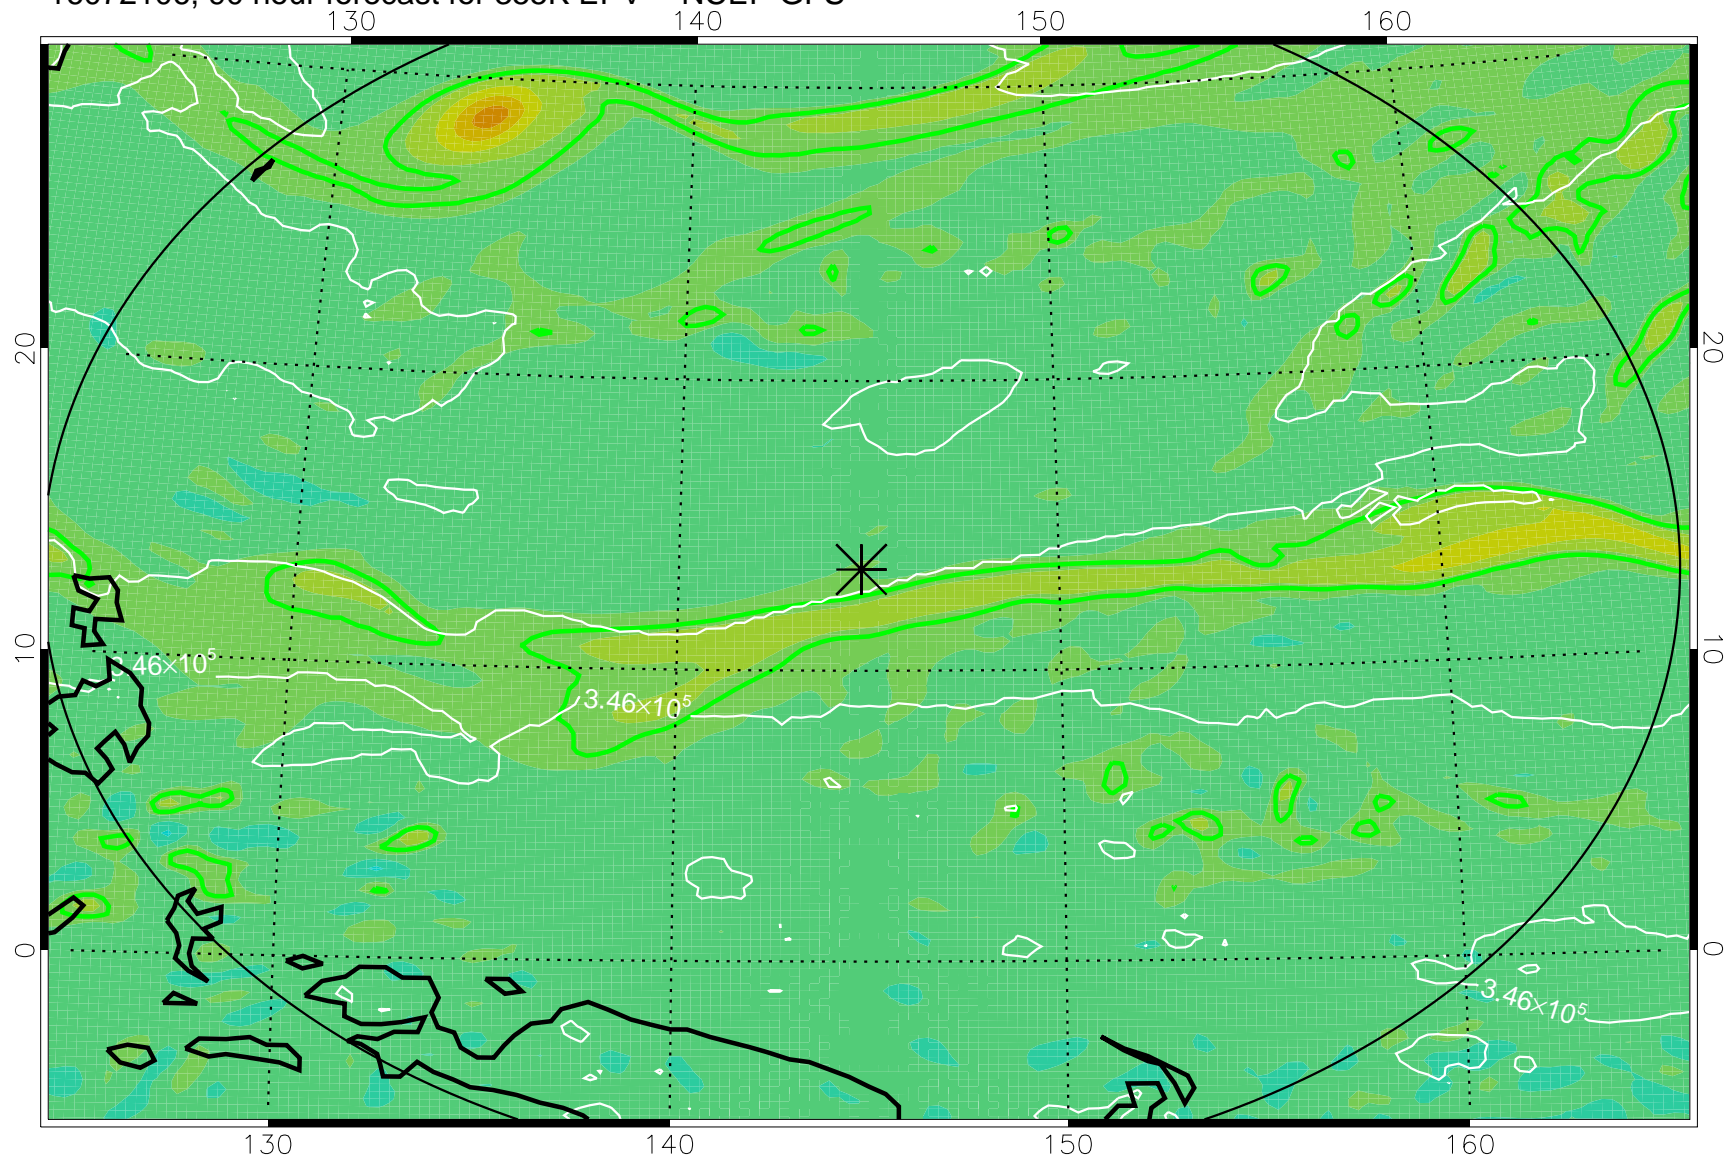

16072006, 66 hour forecast for 355K EPV -- NCEP GFS

355K Montgomery Streamfunction, white
EPV Tropopause (2 PVU) Position
Range ring of 2304 km

16072012, 72 hour forecast for 355K EPV -- NCEP GFS

355K Montgomery Streamfunction, white
EPV Tropopause (2 PVU) Position
Range ring of 2304 km

16072018, 78 hour forecast for 355K EPV -- NCEP GFS

355K Montgomery Streamfunction, white
EPV Tropopause (2 PVU) Position
Range ring of 2304 km

16072100, 84 hour forecast for 355K EPV -- NCEP GFS

355K Montgomery Streamfunction, white
EPV Tropopause (2 PVU) Position
Range ring of 2304 km

16072106, 90 hour forecast for 355K EPV -- NCEP GFS

355K Montgomery Streamfunction, white
EPV Tropopause (2 PVU) Position
Range ring of 2304 km

16072112, 96 hour forecast for 355K EPV -- NCEP GFS

355K Montgomery Streamfunction, white
EPV Tropopause (2 PVU) Position
Range ring of 2304 km

16072118, 102 hour forecast for 355K EPV -- NCEP GFS

355K Montgomery Streamfunction, white
EPV Tropopause (2 PVU) Position
Range ring of 2304 km

16072200, 108 hour forecast for 355K EPV -- NCEP GFS

355K Montgomery Streamfunction, white
EPV Tropopause (2 PVU) Position
Range ring of 2304 km