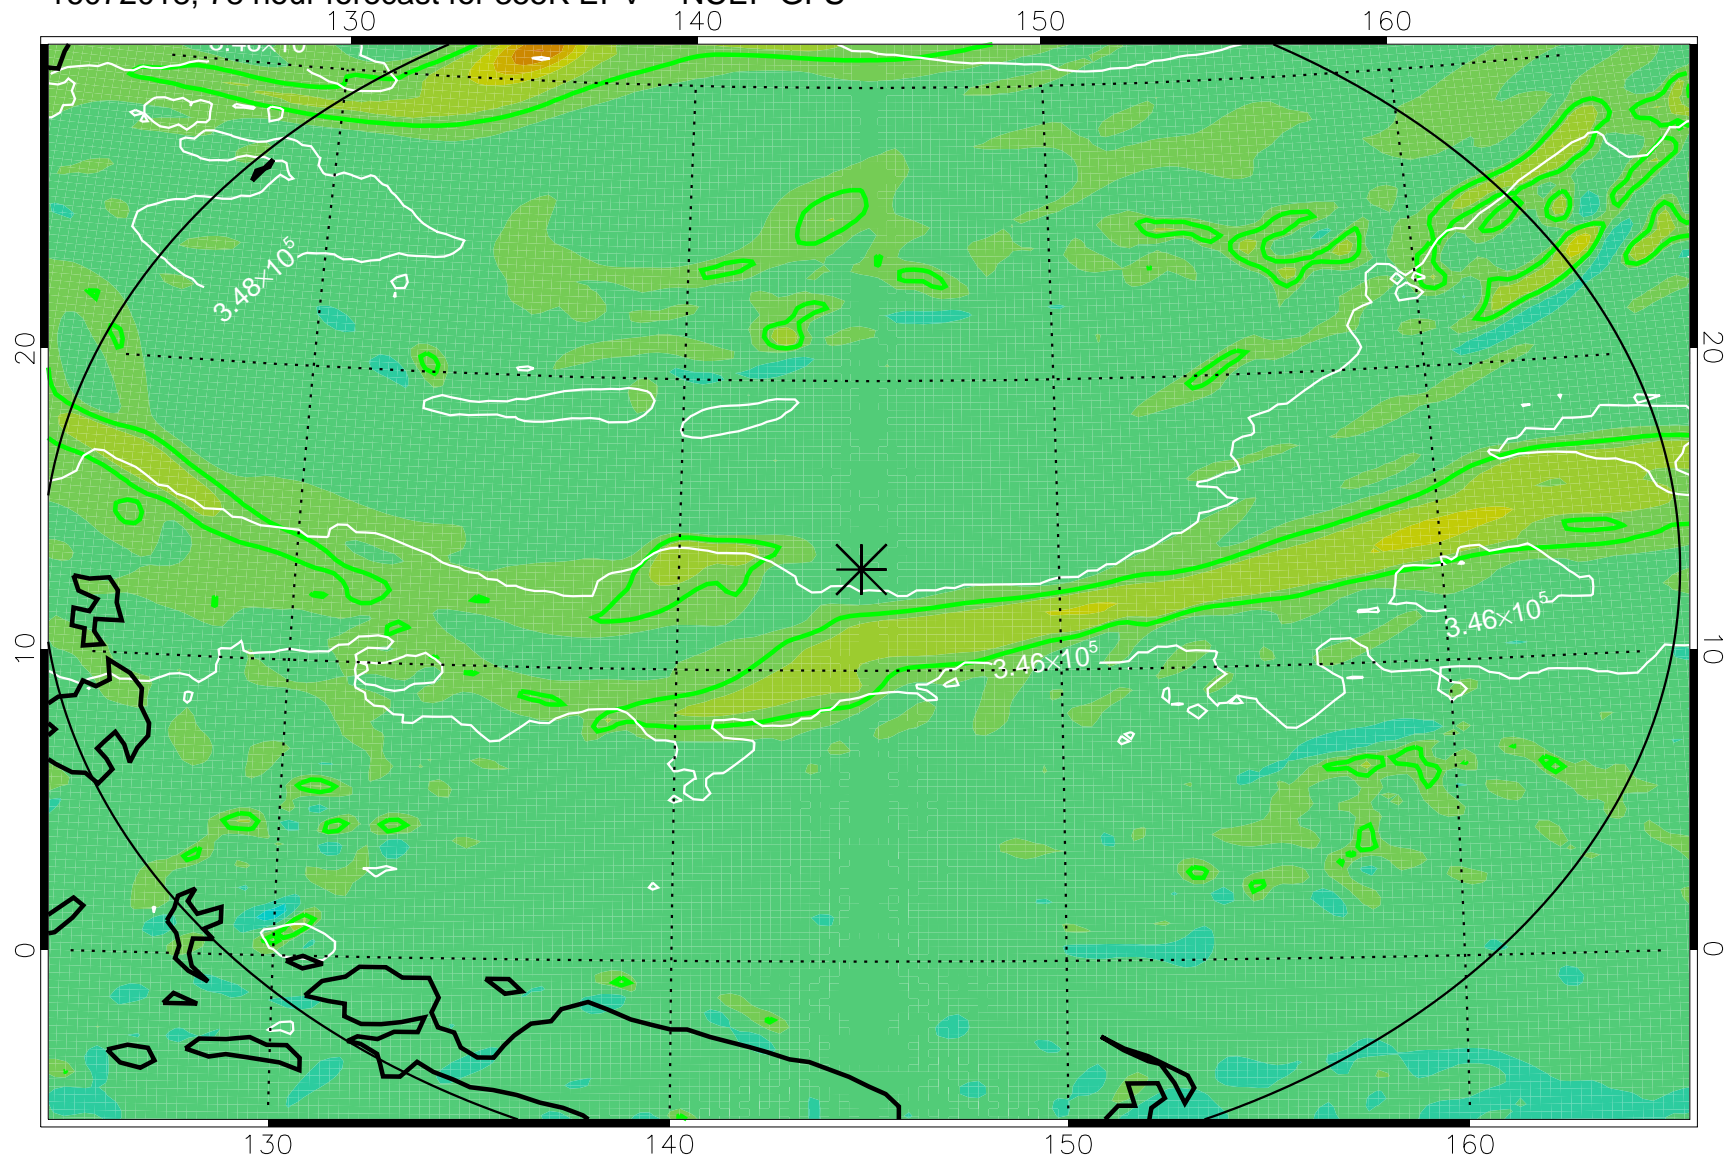

16072006, 66 hour forecast for 355K EPV -- NCEP GFS

355K Montgomery Streamfunction, white
EPV Tropopause (2 PVU) Position
Range ring of 2304 km

16072012, 72 hour forecast for 355K EPV -- NCEP GFS

355K Montgomery Streamfunction, white
EPV Tropopause (2 PVU) Position
Range ring of 2304 km

16072018, 78 hour forecast for 355K EPV -- NCEP GFS

355K Montgomery Streamfunction, white
EPV Tropopause (2 PVU) Position
Range ring of 2304 km

16072100, 84 hour forecast for 355K EPV -- NCEP GFS

355K Montgomery Streamfunction, white
EPV Tropopause (2 PVU) Position
Range ring of 2304 km

16072106, 90 hour forecast for 355K EPV -- NCEP GFS

355K Montgomery Streamfunction, white
EPV Tropopause (2 PVU) Position
Range ring of 2304 km

16072112, 96 hour forecast for 355K EPV -- NCEP GFS

355K Montgomery Streamfunction, white
EPV Tropopause (2 PVU) Position
Range ring of 2304 km

16072118, 102 hour forecast for 355K EPV -- NCEP GFS

355K Montgomery Streamfunction, white
EPV Tropopause (2 PVU) Position
Range ring of 2304 km

16072200, 108 hour forecast for 355K EPV -- NCEP GFS

355K Montgomery Streamfunction, white
EPV Tropopause (2 PVU) Position
Range ring of 2304 km