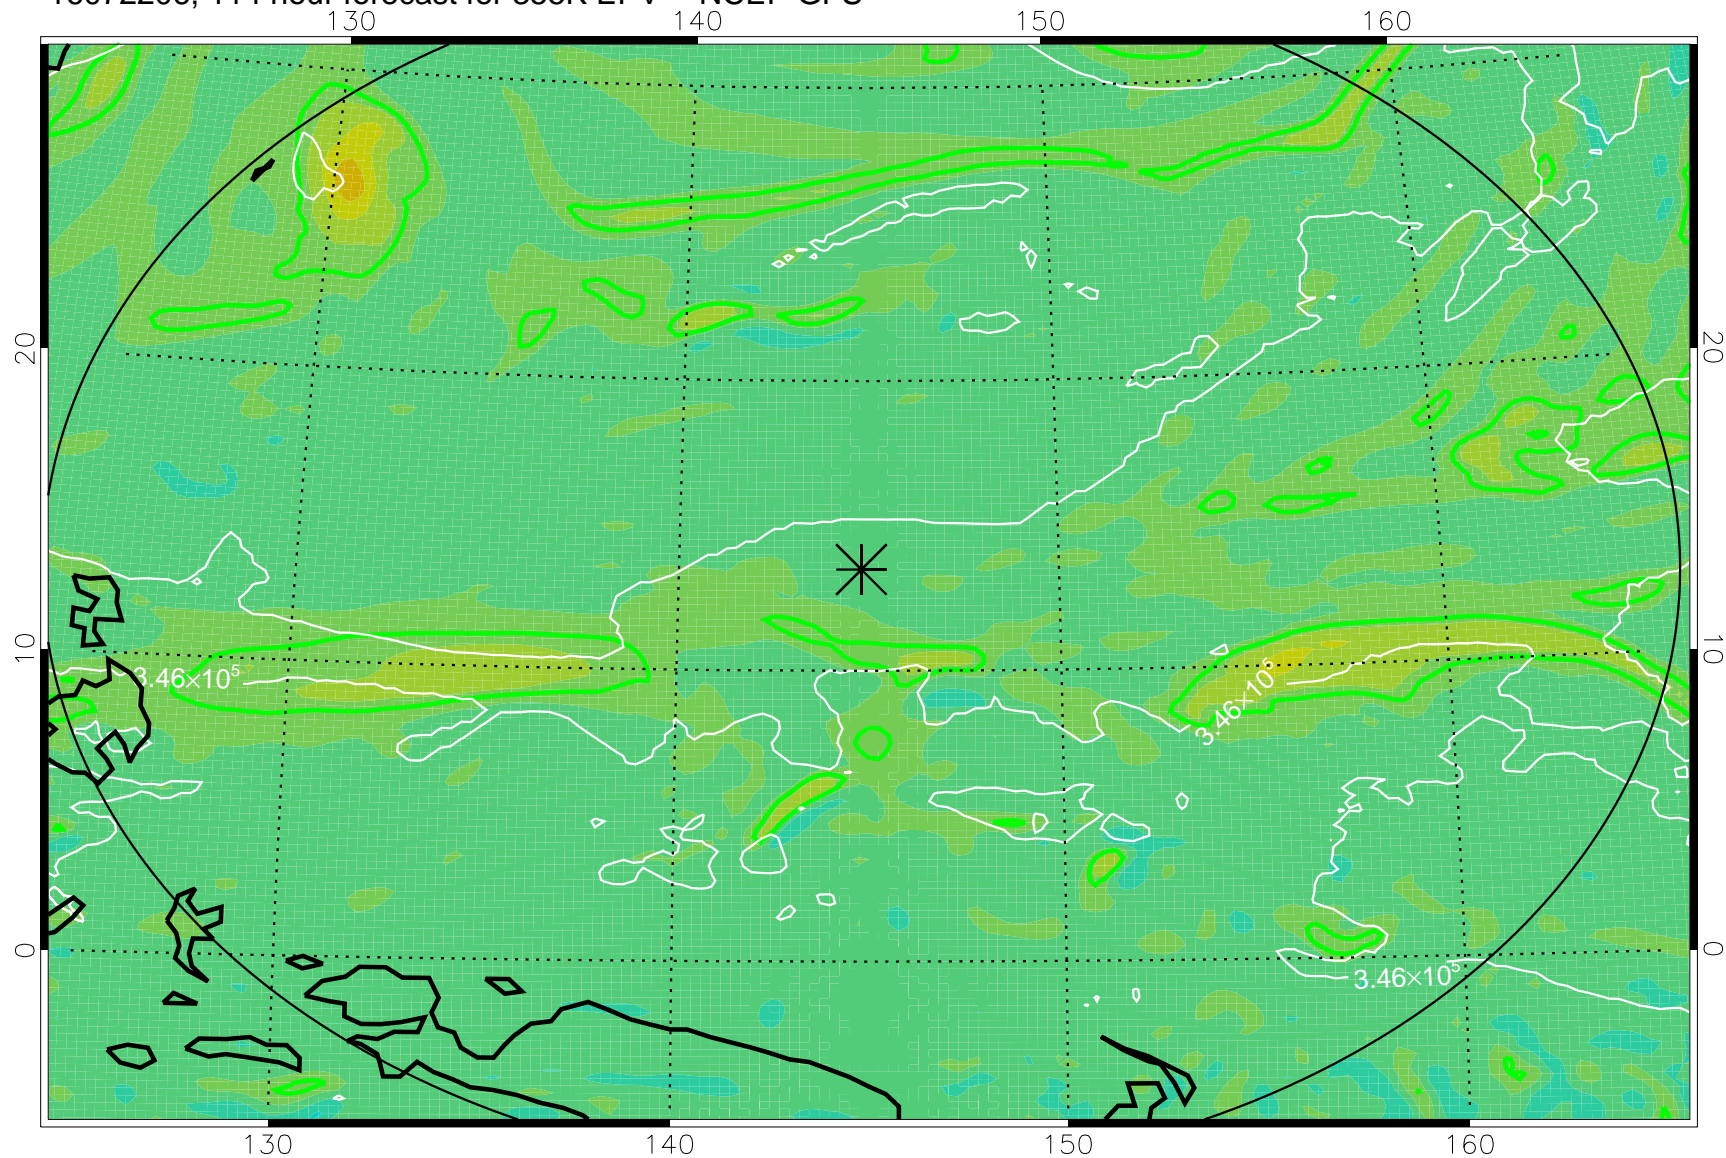

16072018, 78 hour forecast for 355K EPV -- NCEP GFS

355K Montgomery Streamfunction, white
EPV Tropopause (2 PVU) Position
Range ring of 2304 km

16072100, 84 hour forecast for 355K EPV -- NCEP GFS

355K Montgomery Streamfunction, white
EPV Tropopause (2 PVU) Position
Range ring of 2304 km

16072106, 90 hour forecast for 355K EPV -- NCEP GFS

355K Montgomery Streamfunction, white
EPV Tropopause (2 PVU) Position
Range ring of 2304 km

16072112, 96 hour forecast for 355K EPV -- NCEP GFS

355K Montgomery Streamfunction, white
EPV Tropopause (2 PVU) Position
Range ring of 2304 km

16072118, 102 hour forecast for 355K EPV -- NCEP GFS

355K Montgomery Streamfunction, white
EPV Tropopause (2 PVU) Position
Range ring of 2304 km

16072200, 108 hour forecast for 355K EPV -- NCEP GFS

355K Montgomery Streamfunction, white
EPV Tropopause (2 PVU) Position
Range ring of 2304 km

16072206, 114 hour forecast for 355K EPV -- NCEP GFS

355K Montgomery Streamfunction, white
EPV Tropopause (2 PVU) Position
Range ring of 2304 km

16072212, 120 hour forecast for 355K EPV -- NCEP GFS

355K Montgomery Streamfunction, white
EPV Tropopause (2 PVU) Position
Range ring of 2304 km