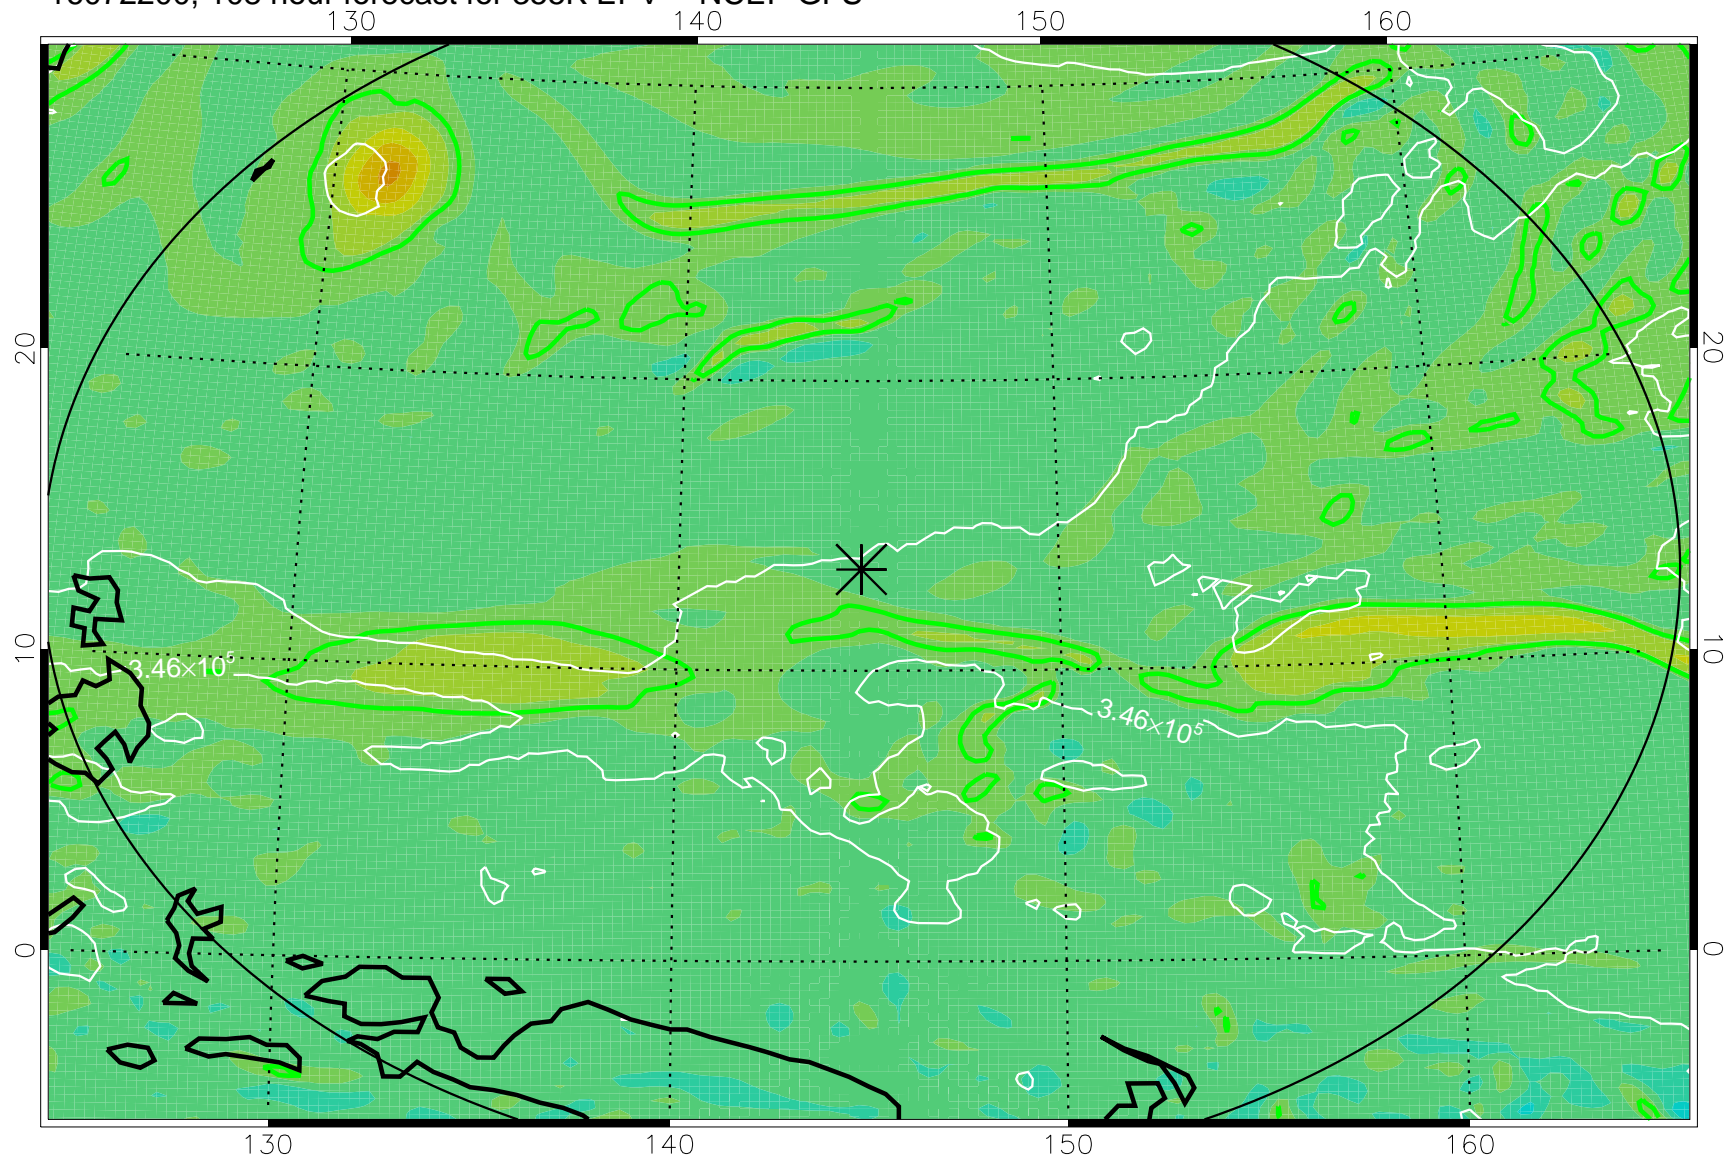

16072018, 78 hour forecast for 355K EPV -- NCEP GFS

355K Montgomery Streamfunction, white
EPV Tropopause (2 PVU) Position
Range ring of 2304 km

16072100, 84 hour forecast for 355K EPV -- NCEP GFS

355K Montgomery Streamfunction, white
EPV Tropopause (2 PVU) Position
Range ring of 2304 km

16072106, 90 hour forecast for 355K EPV -- NCEP GFS

355K Montgomery Streamfunction, white
EPV Tropopause (2 PVU) Position
Range ring of 2304 km

16072112, 96 hour forecast for 355K EPV -- NCEP GFS

355K Montgomery Streamfunction, white
EPV Tropopause (2 PVU) Position
Range ring of 2304 km

16072118, 102 hour forecast for 355K EPV -- NCEP GFS

355K Montgomery Streamfunction, white
EPV Tropopause (2 PVU) Position
Range ring of 2304 km

16072200, 108 hour forecast for 355K EPV -- NCEP GFS

355K Montgomery Streamfunction, white
EPV Tropopause (2 PVU) Position
Range ring of 2304 km

16072206, 114 hour forecast for 355K EPV -- NCEP GFS

355K Montgomery Streamfunction, white
EPV Tropopause (2 PVU) Position
Range ring of 2304 km

16072212, 120 hour forecast for 355K EPV -- NCEP GFS

355K Montgomery Streamfunction, white
EPV Tropopause (2 PVU) Position
Range ring of 2304 km