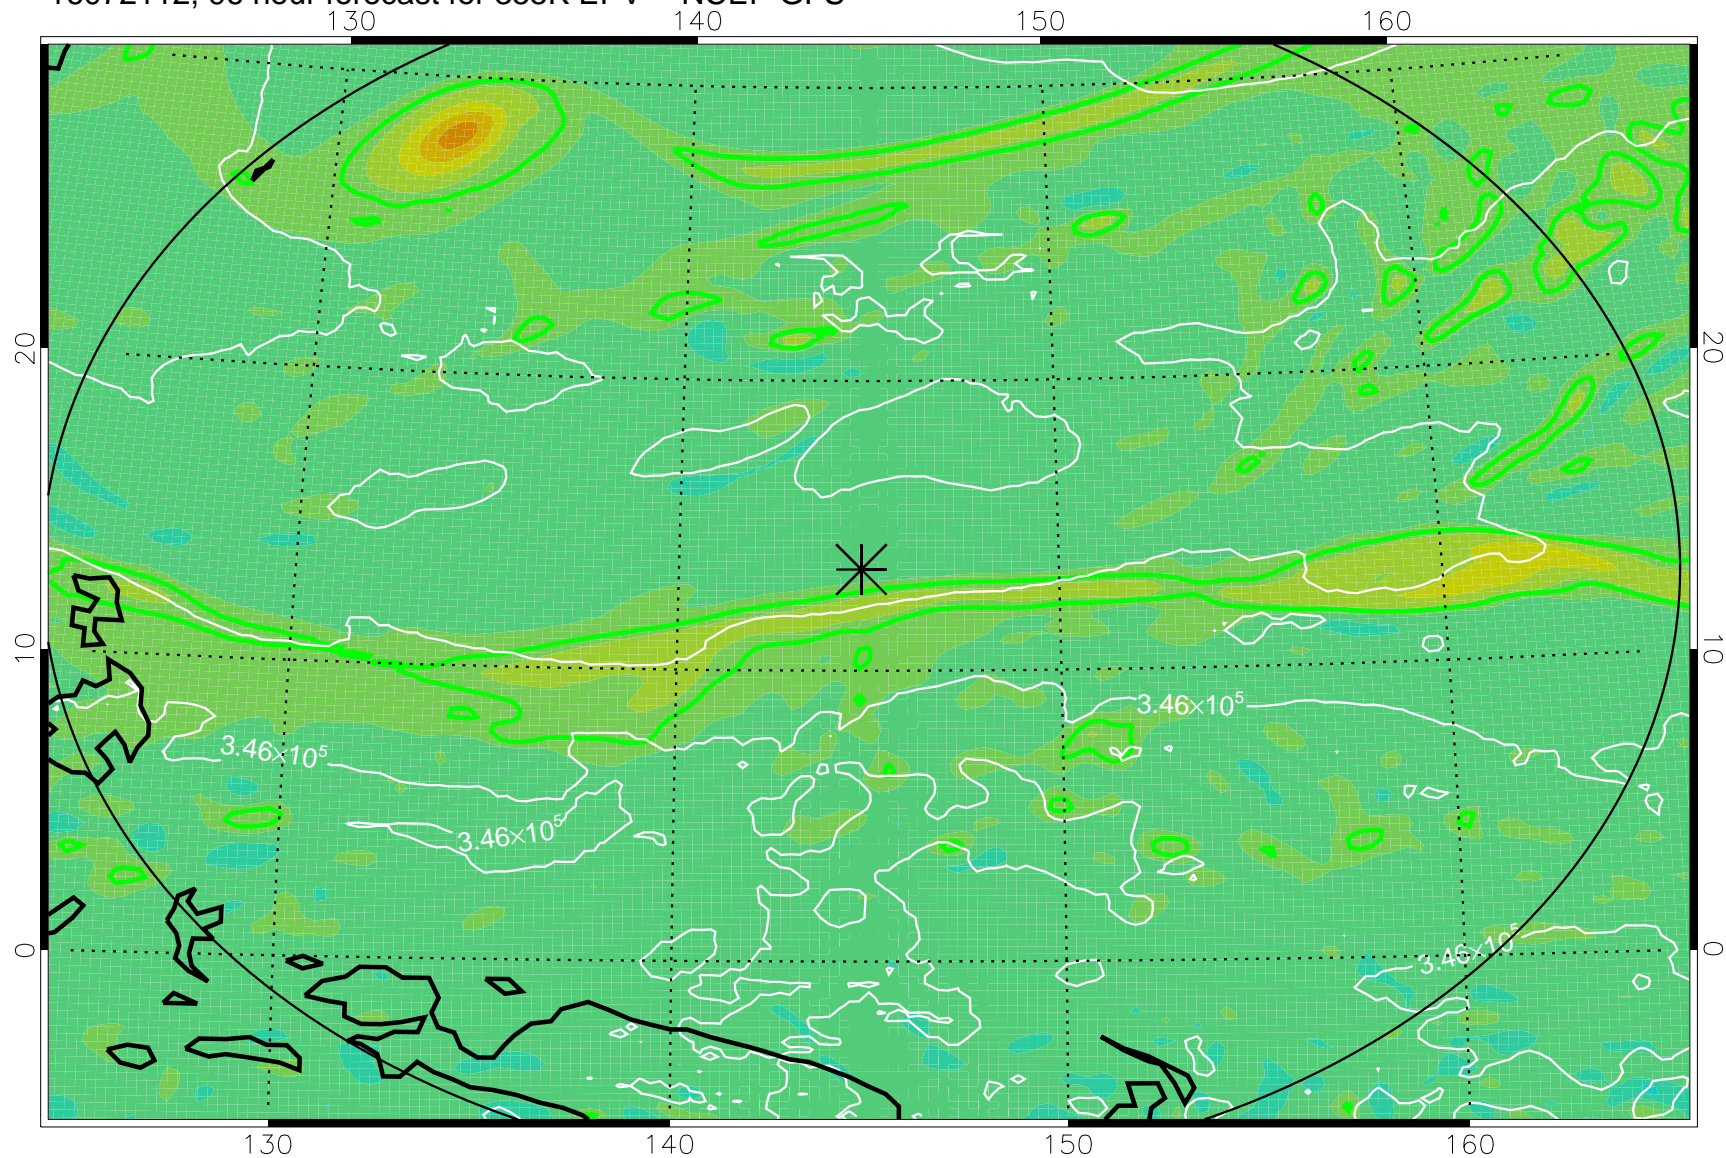

16072006, 66 hour forecast for 355K EPV -- NCEP GFS

355K Montgomery Streamfunction, white
EPV Tropopause (2 PVU) Position
Range ring of 2304 km

16072012, 72 hour forecast for 355K EPV -- NCEP GFS

355K Montgomery Streamfunction, white
EPV Tropopause (2 PVU) Position
Range ring of 2304 km

16072018, 78 hour forecast for 355K EPV -- NCEP GFS

355K Montgomery Streamfunction, white
EPV Tropopause (2 PVU) Position
Range ring of 2304 km

16072100, 84 hour forecast for 355K EPV -- NCEP GFS

355K Montgomery Streamfunction, white
EPV Tropopause (2 PVU) Position
Range ring of 2304 km

16072106, 90 hour forecast for 355K EPV -- NCEP GFS

355K Montgomery Streamfunction, white
EPV Tropopause (2 PVU) Position
Range ring of 2304 km

16072112, 96 hour forecast for 355K EPV -- NCEP GFS

355K Montgomery Streamfunction, white
EPV Tropopause (2 PVU) Position
Range ring of 2304 km

16072118, 102 hour forecast for 355K EPV -- NCEP GFS

355K Montgomery Streamfunction, white
EPV Tropopause (2 PVU) Position
Range ring of 2304 km

16072200, 108 hour forecast for 355K EPV -- NCEP GFS

355K Montgomery Streamfunction, white
EPV Tropopause (2 PVU) Position
Range ring of 2304 km