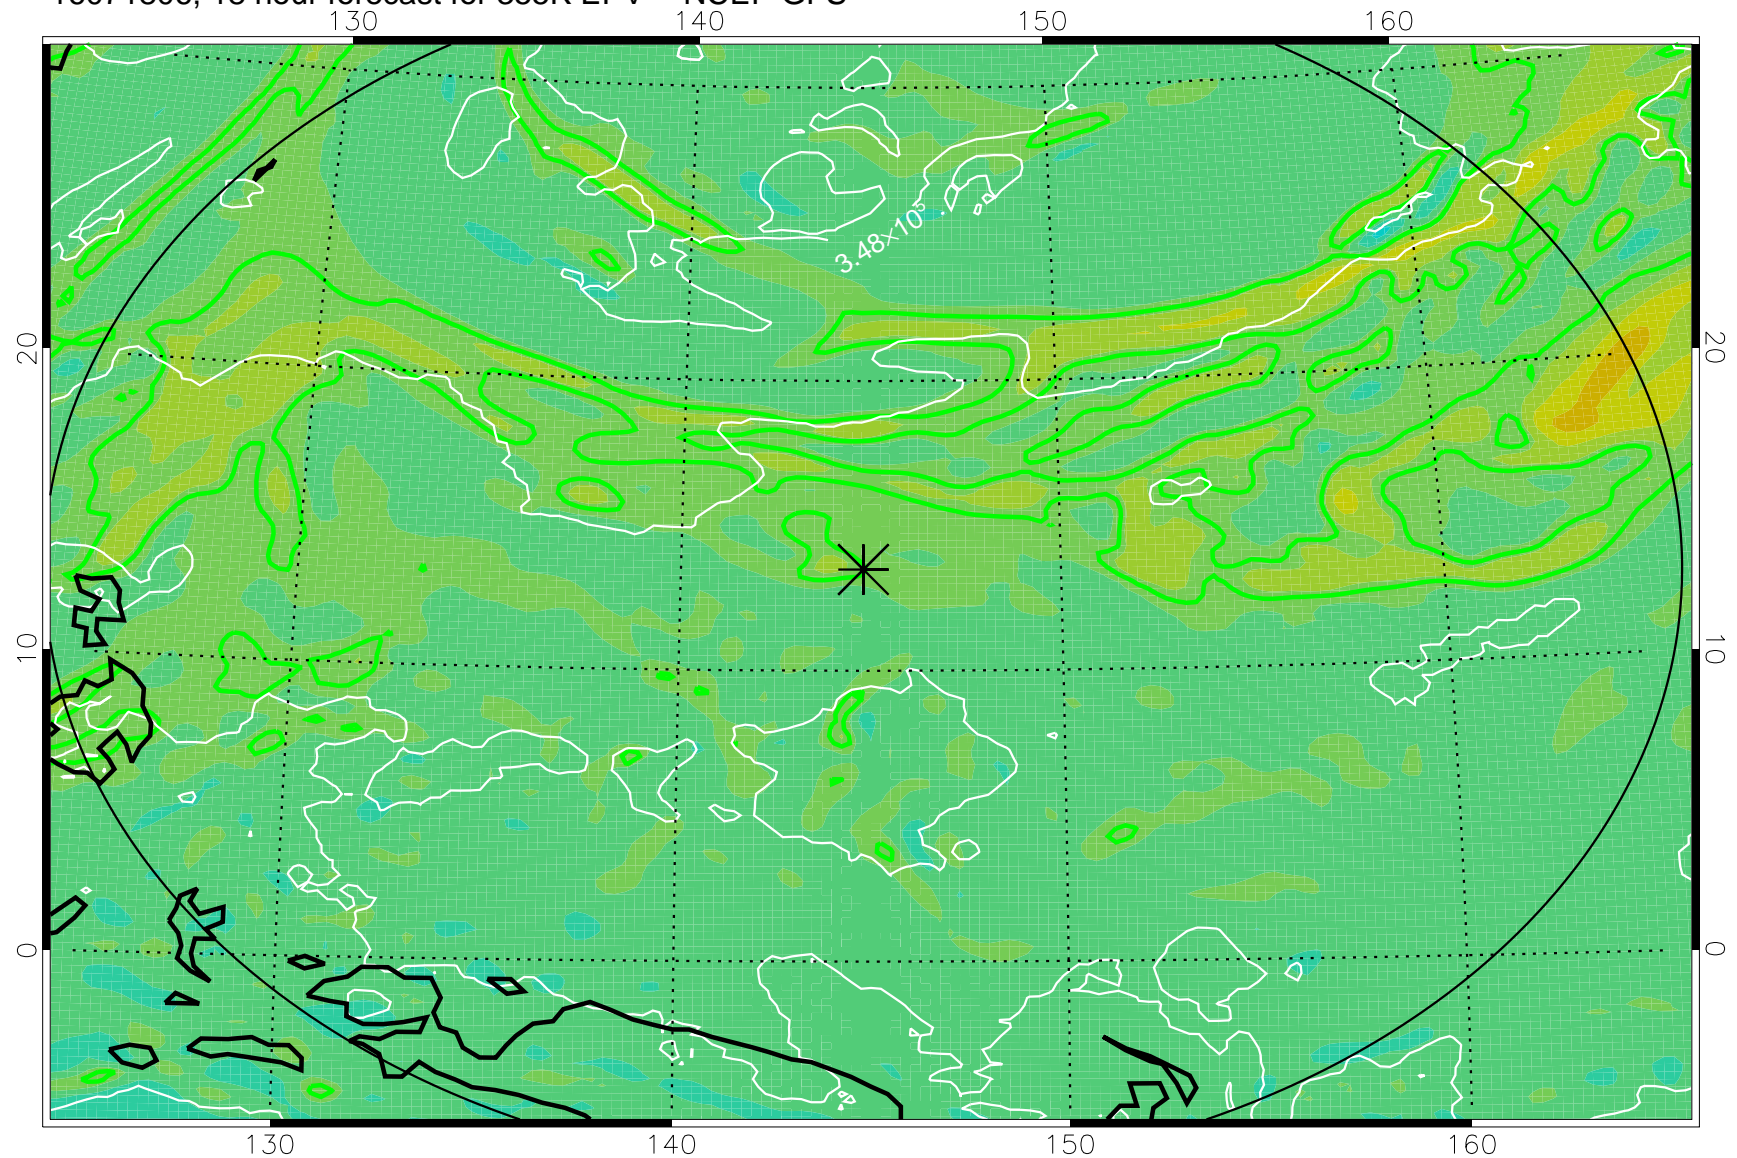

16071718, 6 hour forecast for 355K EPV -- NCEP GFS

355K Montgomery Streamfunction, white
EPV Tropopause (2 PVU) Position
Range ring of 2304 km

16071800, 12 hour forecast for 355K EPV -- NCEP GFS

355K Montgomery Streamfunction, white
EPV Tropopause (2 PVU) Position
Range ring of 2304 km

16071806, 18 hour forecast for 355K EPV -- NCEP GFS

355K Montgomery Streamfunction, white
EPV Tropopause (2 PVU) Position
Range ring of 2304 km

16071812, 24 hour forecast for 355K EPV -- NCEP GFS

355K Montgomery Streamfunction, white
EPV Tropopause (2 PVU) Position
Range ring of 2304 km

16071818, 30 hour forecast for 355K EPV -- NCEP GFS

355K Montgomery Streamfunction, white
EPV Tropopause (2 PVU) Position
Range ring of 2304 km

16071900, 36 hour forecast for 355K EPV -- NCEP GFS

355K Montgomery Streamfunction, white
EPV Tropopause (2 PVU) Position
Range ring of 2304 km

16072018, 78 hour forecast for 355K EPV -- NCEP GFS

355K Montgomery Streamfunction, white
EPV Tropopause (2 PVU) Position
Range ring of 2304 km

16072100, 84 hour forecast for 355K EPV -- NCEP GFS

355K Montgomery Streamfunction, white
EPV Tropopause (2 PVU) Position
Range ring of 2304 km