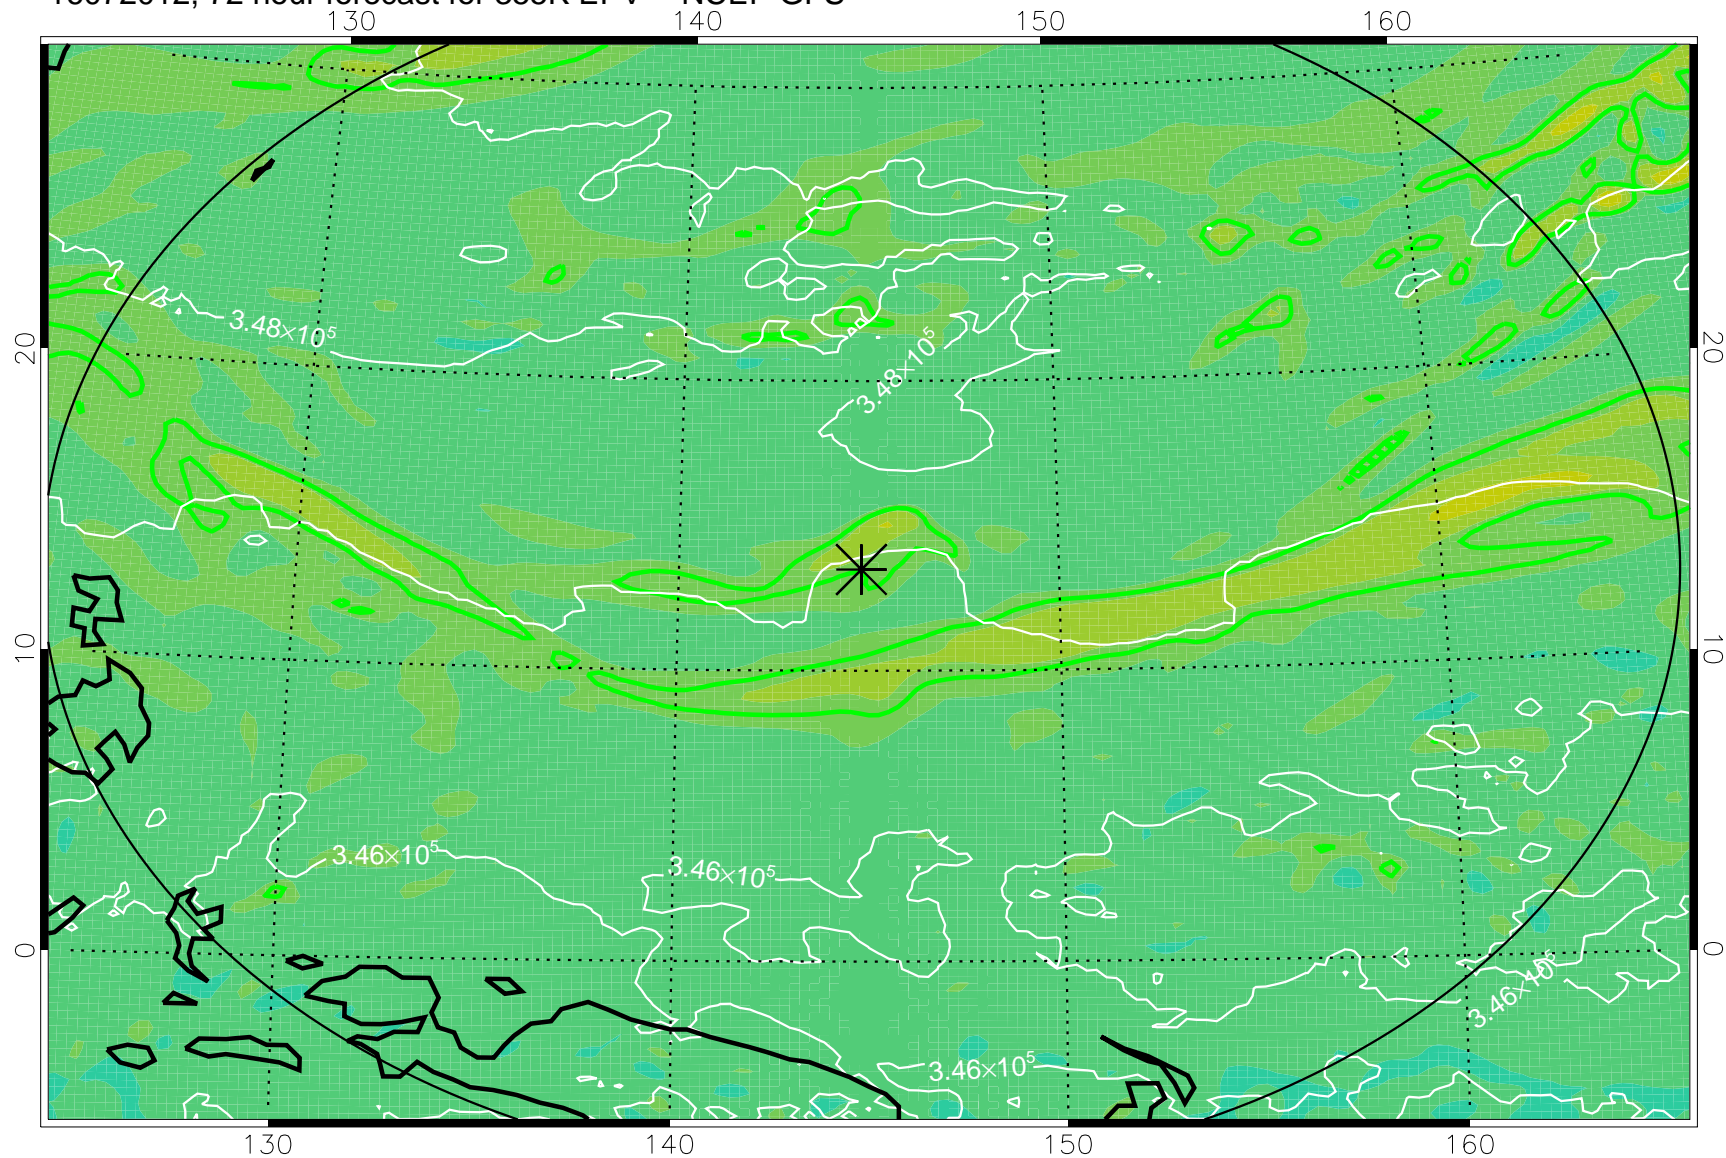

16071918, 54 hour forecast for 355K EPV -- NCEP GFS

355K Montgomery Streamfunction, white
EPV Tropopause (2 PVU) Position
Range ring of 2304 km

16072000, 60 hour forecast for 355K EPV -- NCEP GFS

355K Montgomery Streamfunction, white
EPV Tropopause (2 PVU) Position
Range ring of 2304 km

16072006, 66 hour forecast for 355K EPV -- NCEP GFS

355K Montgomery Streamfunction, white
EPV Tropopause (2 PVU) Position
Range ring of 2304 km

16072012, 72 hour forecast for 355K EPV -- NCEP GFS

355K Montgomery Streamfunction, white
EPV Tropopause (2 PVU) Position
Range ring of 2304 km

16072018, 78 hour forecast for 355K EPV -- NCEP GFS

355K Montgomery Streamfunction, white
EPV Tropopause (2 PVU) Position
Range ring of 2304 km

16072100, 84 hour forecast for 355K EPV -- NCEP GFS

355K Montgomery Streamfunction, white
EPV Tropopause (2 PVU) Position
Range ring of 2304 km

16072106, 90 hour forecast for 355K EPV -- NCEP GFS

355K Montgomery Streamfunction, white
EPV Tropopause (2 PVU) Position
Range ring of 2304 km

16072112, 96 hour forecast for 355K EPV -- NCEP GFS

355K Montgomery Streamfunction, white
EPV Tropopause (2 PVU) Position
Range ring of 2304 km