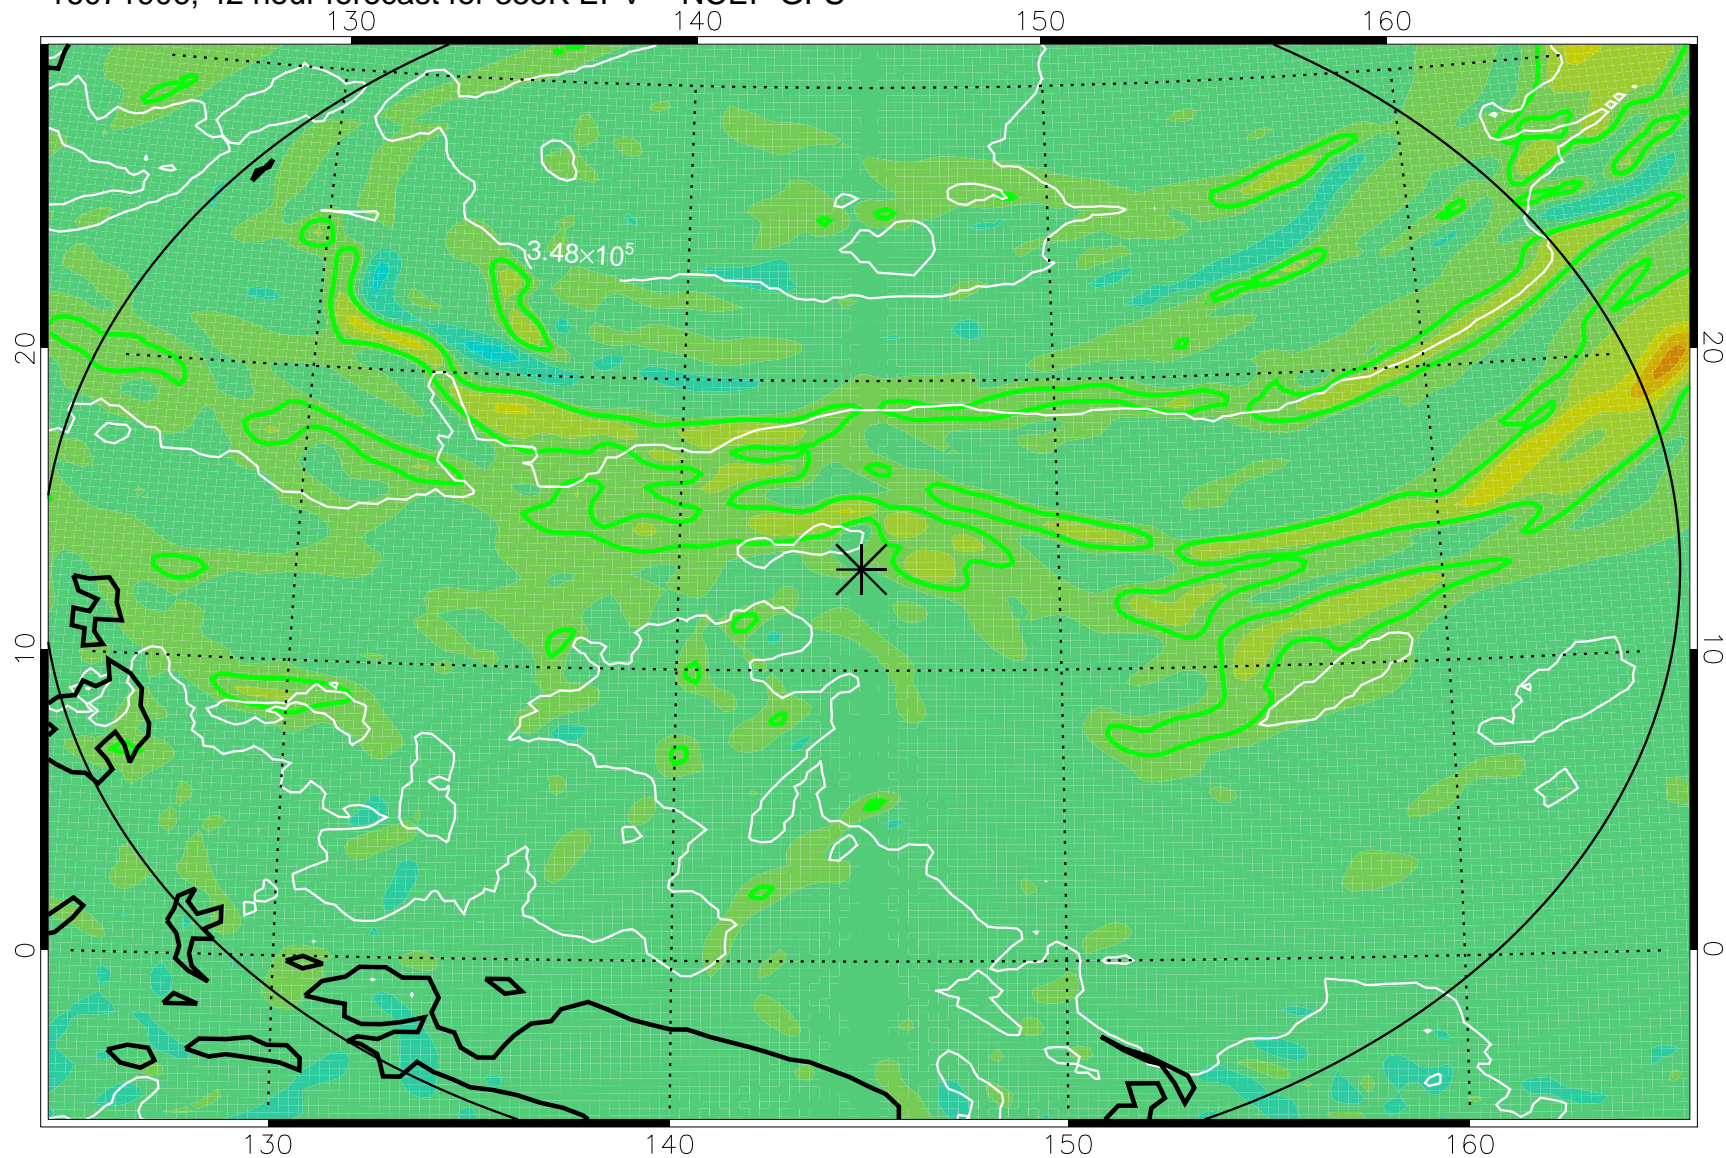

16071818, 30 hour forecast for 355K EPV -- NCEP GFS

355K Montgomery Streamfunction, white
EPV Tropopause (2 PVU) Position
Range ring of 2304 km

16071900, 36 hour forecast for 355K EPV -- NCEP GFS

355K Montgomery Streamfunction, white
EPV Tropopause (2 PVU) Position
Range ring of 2304 km

16071906, 42 hour forecast for 355K EPV -- NCEP GFS

355K Montgomery Streamfunction, white
EPV Tropopause (2 PVU) Position
Range ring of 2304 km

16071912, 48 hour forecast for 355K EPV -- NCEP GFS

355K Montgomery Streamfunction, white
EPV Tropopause (2 PVU) Position
Range ring of 2304 km

16071918, 54 hour forecast for 355K EPV -- NCEP GFS

355K Montgomery Streamfunction, white
EPV Tropopause (2 PVU) Position
Range ring of 2304 km

16072000, 60 hour forecast for 355K EPV -- NCEP GFS

355K Montgomery Streamfunction, white
EPV Tropopause (2 PVU) Position
Range ring of 2304 km

16072018, 78 hour forecast for 355K EPV -- NCEP GFS

355K Montgomery Streamfunction, white
EPV Tropopause (2 PVU) Position
Range ring of 2304 km

16072100, 84 hour forecast for 355K EPV -- NCEP GFS

355K Montgomery Streamfunction, white
EPV Tropopause (2 PVU) Position
Range ring of 2304 km