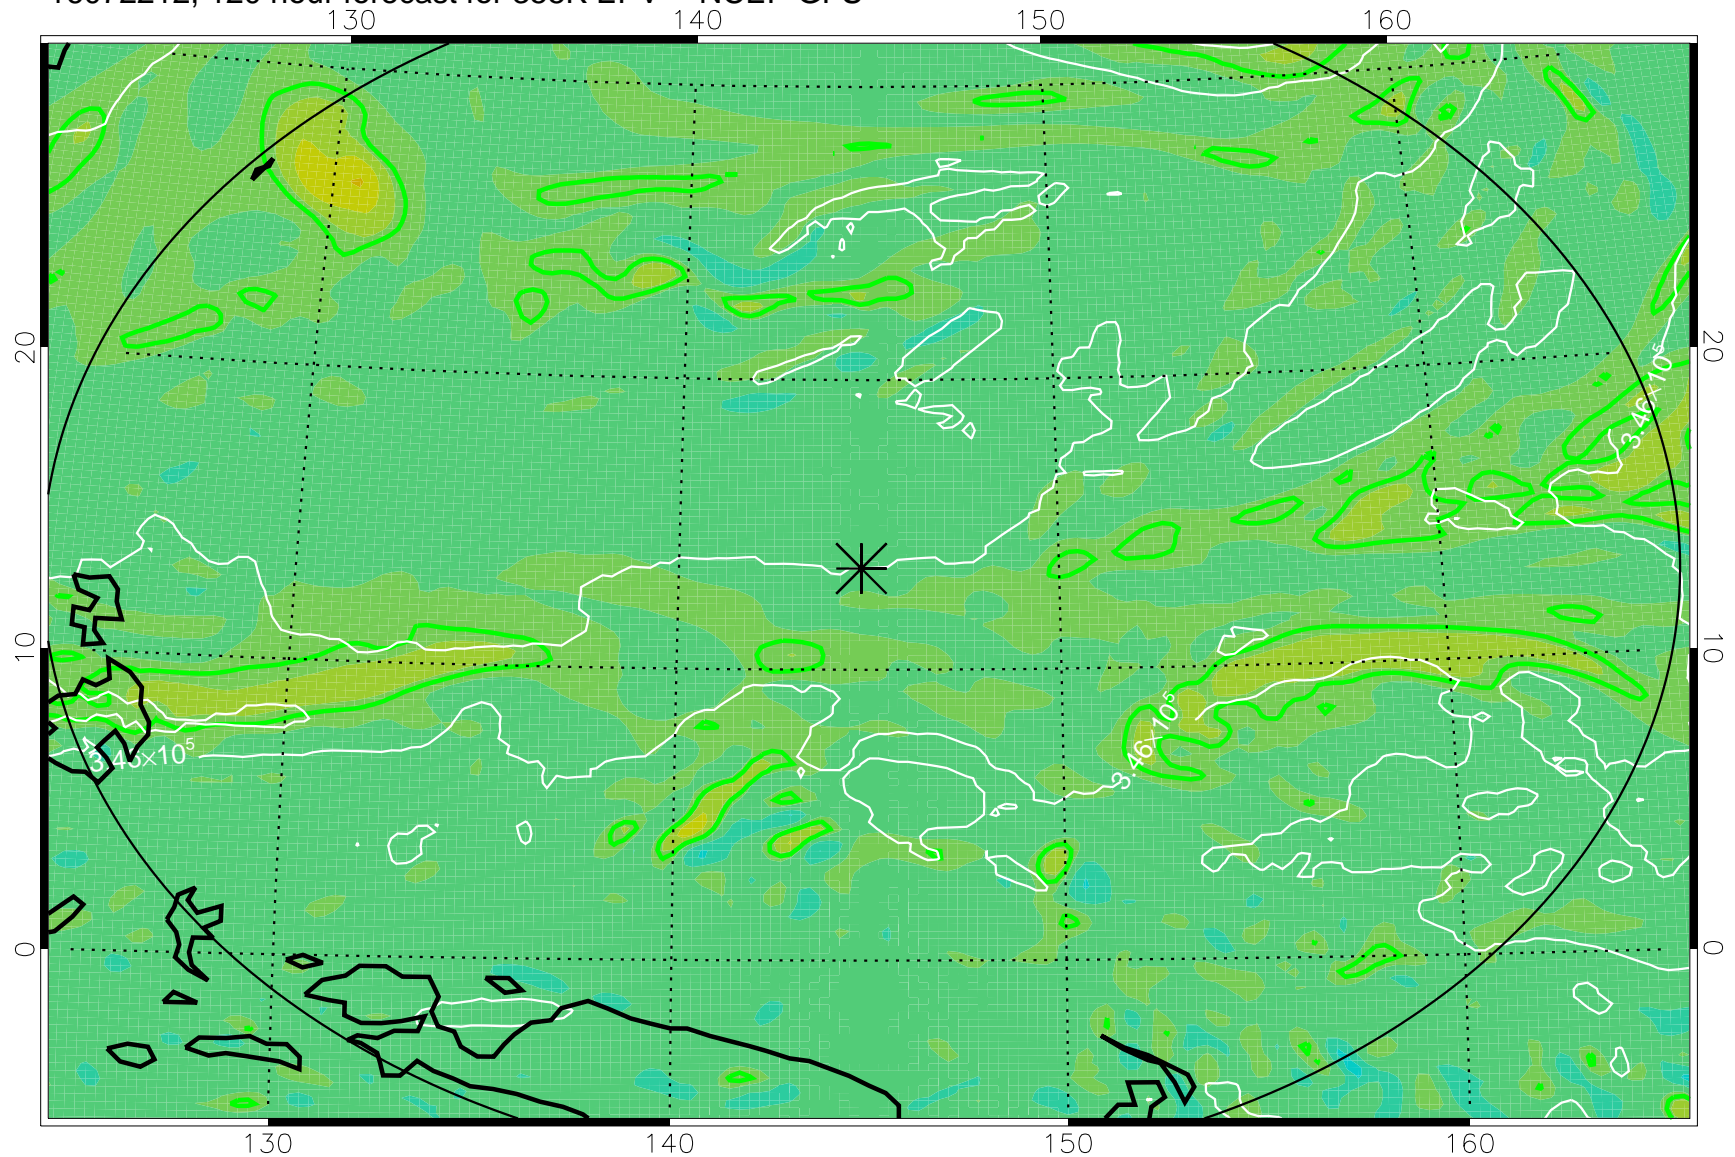

16072018, 78 hour forecast for 355K EPV -- NCEP GFS

355K Montgomery Streamfunction, white
EPV Tropopause (2 PVU) Position
Range ring of 2304 km

16072100, 84 hour forecast for 355K EPV -- NCEP GFS

355K Montgomery Streamfunction, white
EPV Tropopause (2 PVU) Position
Range ring of 2304 km

16072106, 90 hour forecast for 355K EPV -- NCEP GFS

355K Montgomery Streamfunction, white
EPV Tropopause (2 PVU) Position
Range ring of 2304 km

16072112, 96 hour forecast for 355K EPV -- NCEP GFS

355K Montgomery Streamfunction, white
EPV Tropopause (2 PVU) Position
Range ring of 2304 km

16072118, 102 hour forecast for 355K EPV -- NCEP GFS

355K Montgomery Streamfunction, white
EPV Tropopause (2 PVU) Position
Range ring of 2304 km

16072200, 108 hour forecast for 355K EPV -- NCEP GFS

355K Montgomery Streamfunction, white
EPV Tropopause (2 PVU) Position
Range ring of 2304 km

16072206, 114 hour forecast for 355K EPV -- NCEP GFS

355K Montgomery Streamfunction, white
EPV Tropopause (2 PVU) Position
Range ring of 2304 km

16072212, 120 hour forecast for 355K EPV -- NCEP GFS

355K Montgomery Streamfunction, white
EPV Tropopause (2 PVU) Position
Range ring of 2304 km