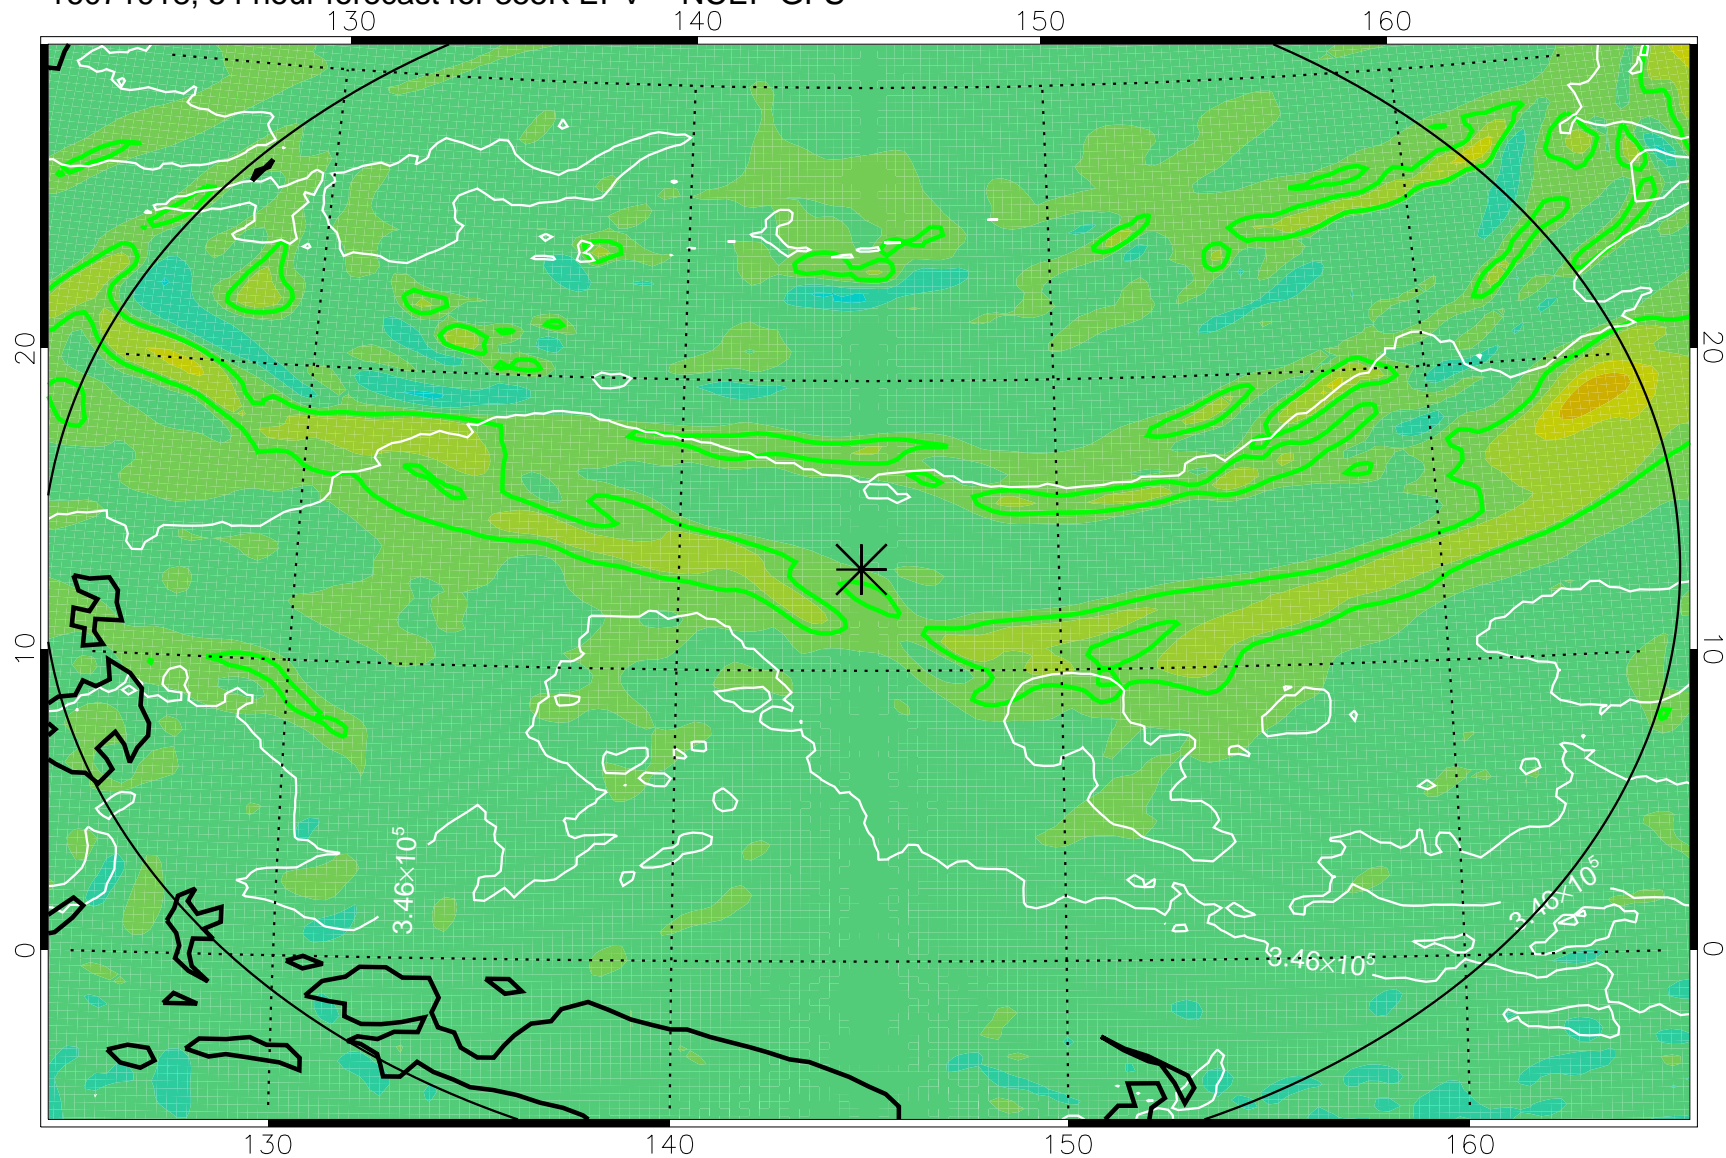

16071906, 42 hour forecast for 355K EPV -- NCEP GFS

355K Montgomery Streamfunction, white
EPV Tropopause (2 PVU) Position
Range ring of 2304 km

16071912, 48 hour forecast for 355K EPV -- NCEP GFS

355K Montgomery Streamfunction, white
EPV Tropopause (2 PVU) Position
Range ring of 2304 km

16071918, 54 hour forecast for 355K EPV -- NCEP GFS

355K Montgomery Streamfunction, white
EPV Tropopause (2 PVU) Position
Range ring of 2304 km

16072000, 60 hour forecast for 355K EPV -- NCEP GFS

355K Montgomery Streamfunction, white
EPV Tropopause (2 PVU) Position
Range ring of 2304 km

16072006, 66 hour forecast for 355K EPV -- NCEP GFS

355K Montgomery Streamfunction, white
EPV Tropopause (2 PVU) Position
Range ring of 2304 km

16072012, 72 hour forecast for 355K EPV -- NCEP GFS

355K Montgomery Streamfunction, white
EPV Tropopause (2 PVU) Position
Range ring of 2304 km

16072018, 78 hour forecast for 355K EPV -- NCEP GFS

355K Montgomery Streamfunction, white
EPV Tropopause (2 PVU) Position
Range ring of 2304 km

16072100, 84 hour forecast for 355K EPV -- NCEP GFS

355K Montgomery Streamfunction, white
EPV Tropopause (2 PVU) Position
Range ring of 2304 km