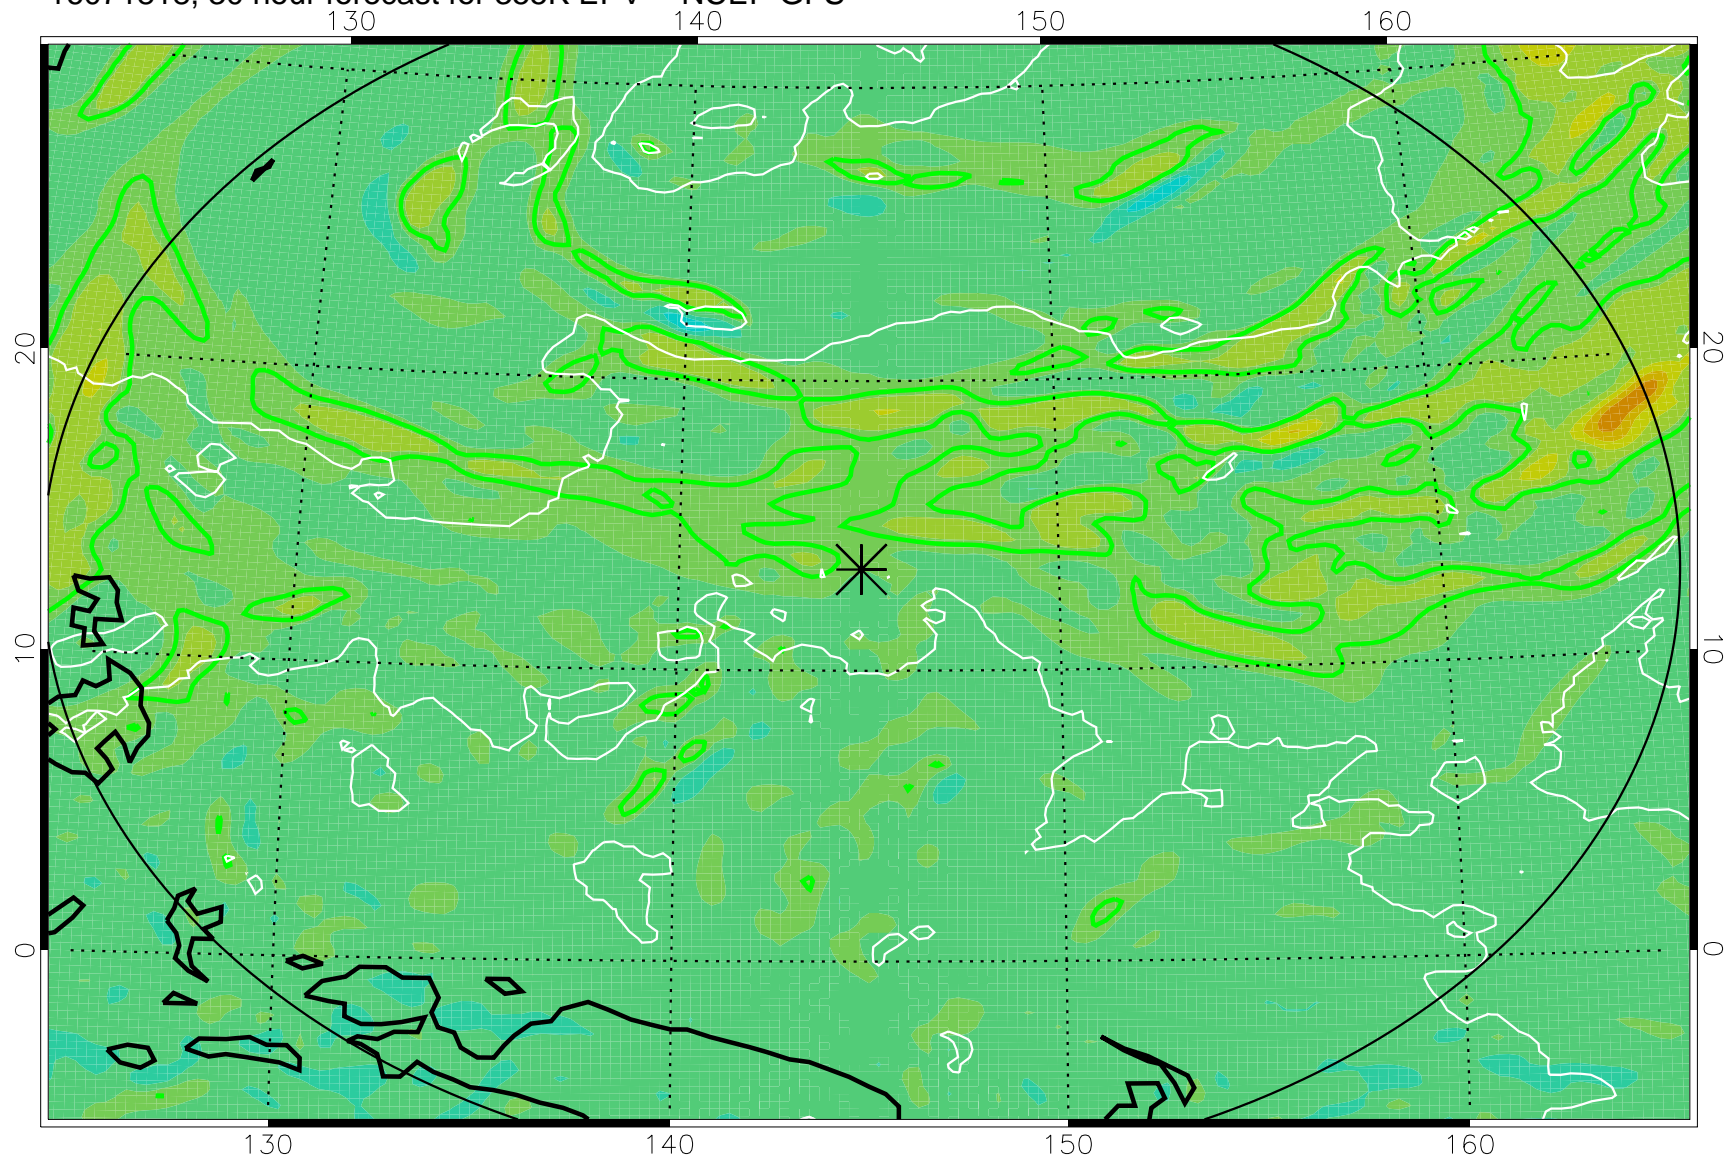

16071806, 18 hour forecast for 355K EPV -- NCEP GFS

355K Montgomery Streamfunction, white
EPV Tropopause (2 PVU) Position
Range ring of 2304 km

16071812, 24 hour forecast for 355K EPV -- NCEP GFS

355K Montgomery Streamfunction, white
EPV Tropopause (2 PVU) Position
Range ring of 2304 km

16071818, 30 hour forecast for 355K EPV -- NCEP GFS

355K Montgomery Streamfunction, white
EPV Tropopause (2 PVU) Position
Range ring of 2304 km

16071900, 36 hour forecast for 355K EPV -- NCEP GFS

355K Montgomery Streamfunction, white
EPV Tropopause (2 PVU) Position
Range ring of 2304 km

16071906, 42 hour forecast for 355K EPV -- NCEP GFS

355K Montgomery Streamfunction, white
EPV Tropopause (2 PVU) Position
Range ring of 2304 km

16071912, 48 hour forecast for 355K EPV -- NCEP GFS

355K Montgomery Streamfunction, white
EPV Tropopause (2 PVU) Position
Range ring of 2304 km

16071918, 54 hour forecast for 355K EPV -- NCEP GFS

355K Montgomery Streamfunction, white
EPV Tropopause (2 PVU) Position
Range ring of 2304 km

16072000, 60 hour forecast for 355K EPV -- NCEP GFS

355K Montgomery Streamfunction, white
EPV Tropopause (2 PVU) Position
Range ring of 2304 km