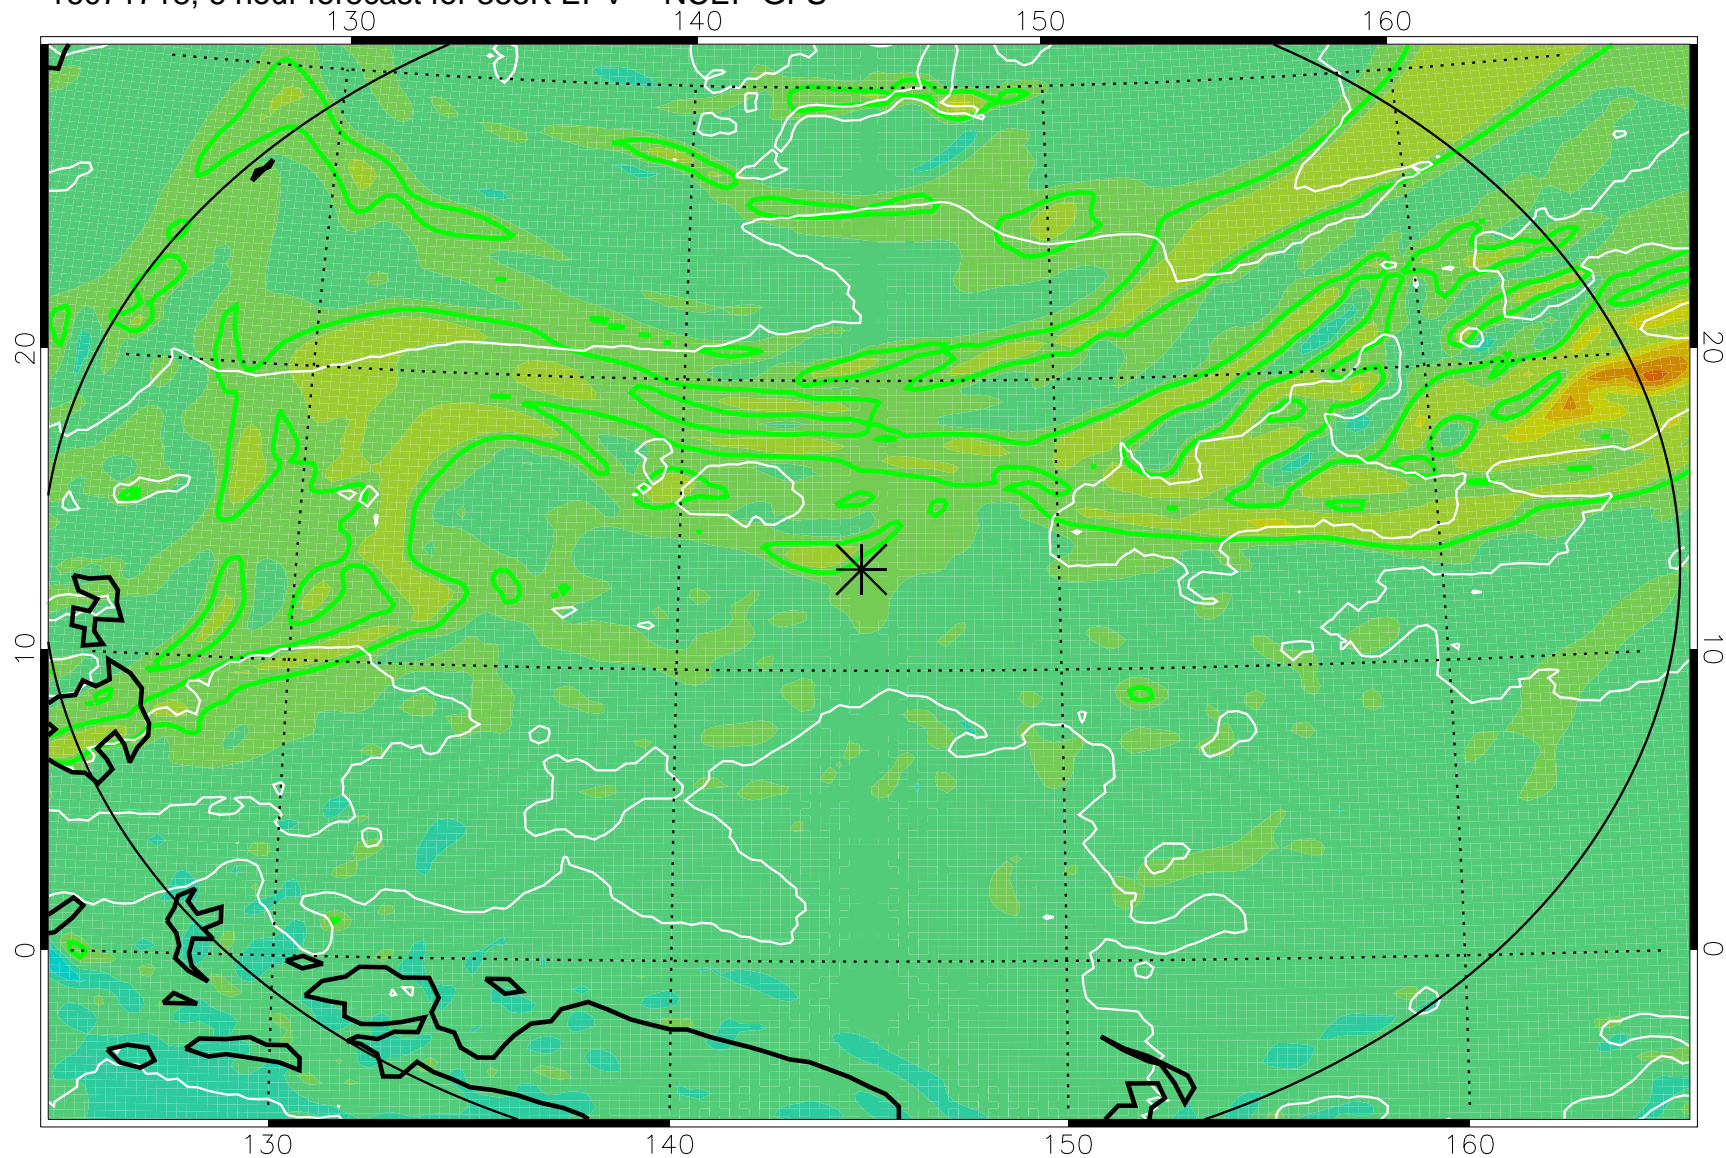

16071718, 6 hour forecast for 355K EPV -- NCEP GFS

355K Montgomery Streamfunction, white
EPV Tropopause (2 PVU) Position
Range ring of 2304 km

16071800, 12 hour forecast for 355K EPV -- NCEP GFS

355K Montgomery Streamfunction, white
EPV Tropopause (2 PVU) Position
Range ring of 2304 km

16071806, 18 hour forecast for 355K EPV -- NCEP GFS

355K Montgomery Streamfunction, white
EPV Tropopause (2 PVU) Position
Range ring of 2304 km

16071812, 24 hour forecast for 355K EPV -- NCEP GFS

355K Montgomery Streamfunction, white
EPV Tropopause (2 PVU) Position
Range ring of 2304 km

16071818, 30 hour forecast for 355K EPV -- NCEP GFS

355K Montgomery Streamfunction, white
EPV Tropopause (2 PVU) Position
Range ring of 2304 km

16071900, 36 hour forecast for 355K EPV -- NCEP GFS

355K Montgomery Streamfunction, white
EPV Tropopause (2 PVU) Position
Range ring of 2304 km

16072018, 78 hour forecast for 355K EPV -- NCEP GFS

355K Montgomery Streamfunction, white
EPV Tropopause (2 PVU) Position
Range ring of 2304 km

16072100, 84 hour forecast for 355K EPV -- NCEP GFS

355K Montgomery Streamfunction, white
EPV Tropopause (2 PVU) Position
Range ring of 2304 km