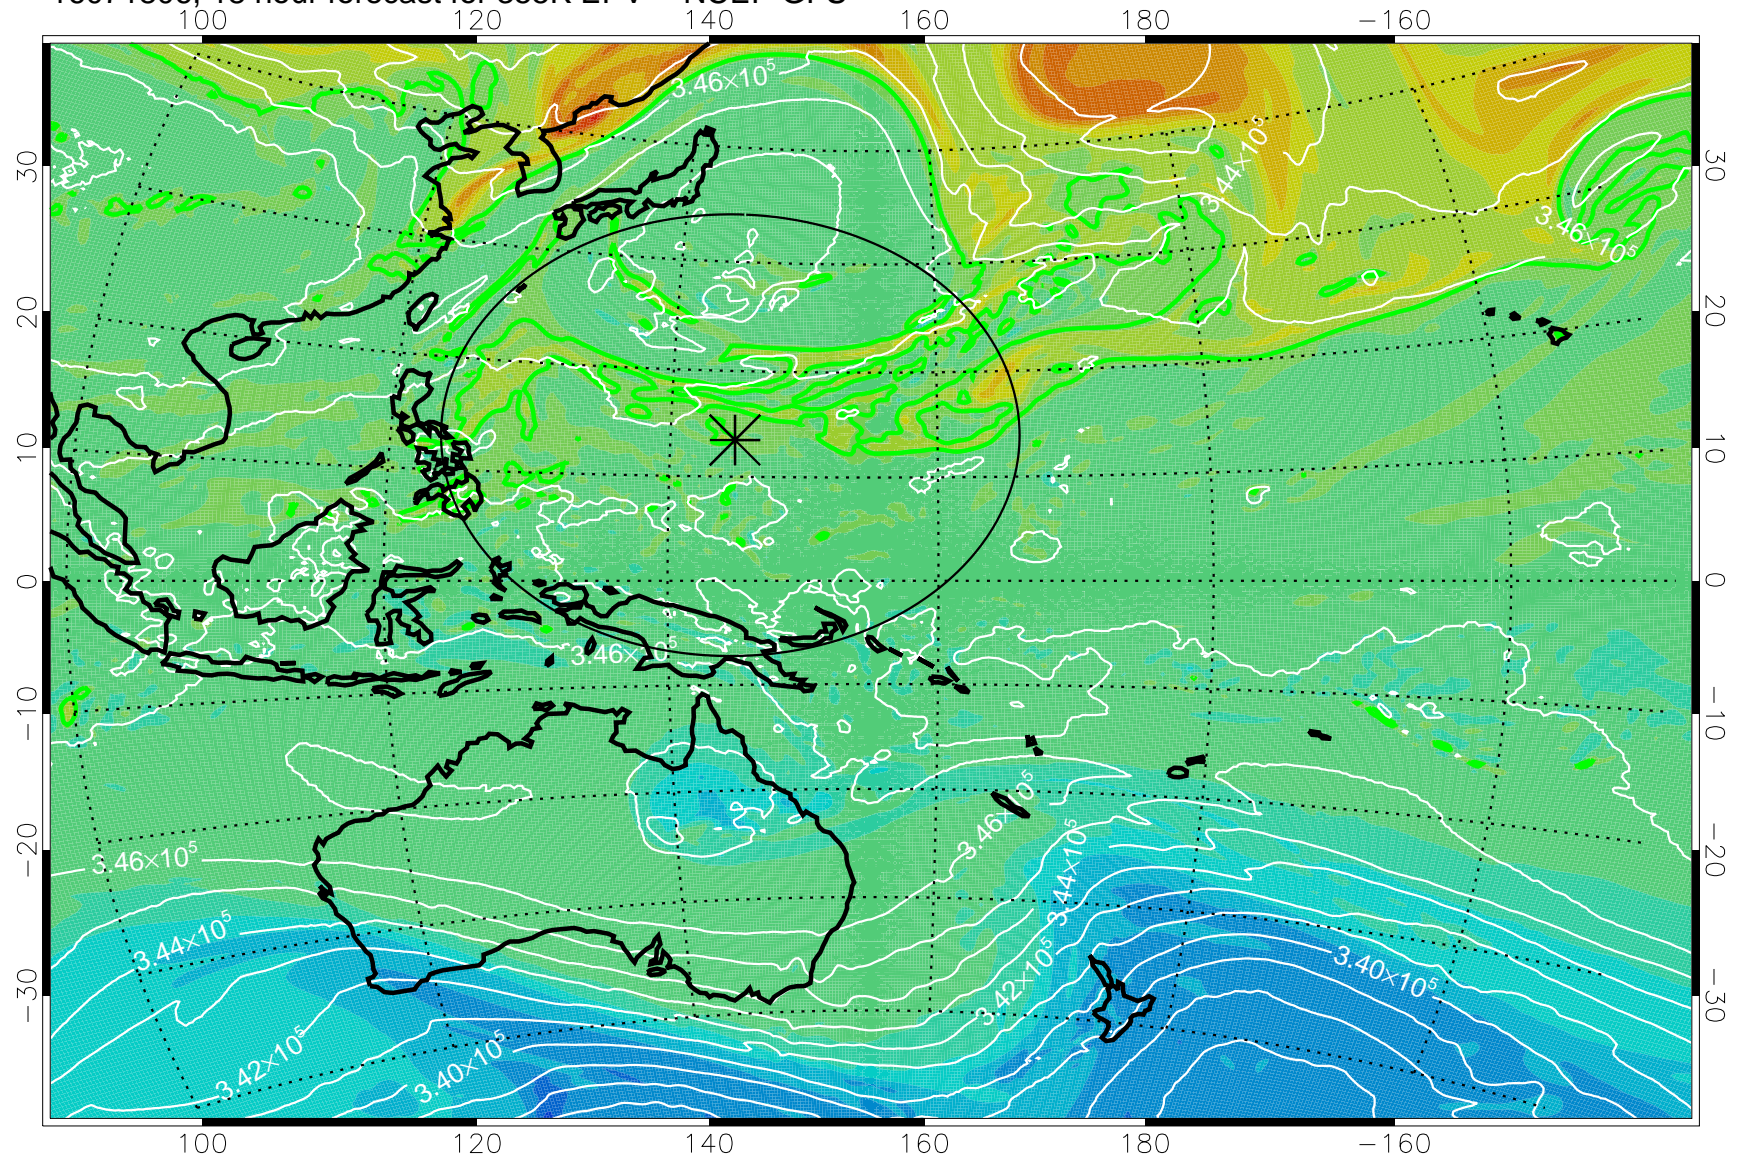

16071718, 6 hour forecast for 355K EPV -- NCEP GFS

355K Montgomery Streamfunction, white
EPV Tropopause (2 PVU) Position
Range ring of 2304 km

16071800, 12 hour forecast for 355K EPV -- NCEP GFS

355K Montgomery Streamfunction, white
EPV Tropopause (2 PVU) Position
Range ring of 2304 km

16071806, 18 hour forecast for 355K EPV -- NCEP GFS

355K Montgomery Streamfunction, white
EPV Tropopause (2 PVU) Position
Range ring of 2304 km

16071812, 24 hour forecast for 355K EPV -- NCEP GFS

355K Montgomery Streamfunction, white
EPV Tropopause (2 PVU) Position
Range ring of 2304 km

16071818, 30 hour forecast for 355K EPV -- NCEP GFS

355K Montgomery Streamfunction, white
EPV Tropopause (2 PVU) Position
Range ring of 2304 km

16071900, 36 hour forecast for 355K EPV -- NCEP GFS

355K Montgomery Streamfunction, white
EPV Tropopause (2 PVU) Position
Range ring of 2304 km

16071906, 42 hour forecast for 355K EPV -- NCEP GFS

355K Montgomery Streamfunction, white
EPV Tropopause (2 PVU) Position
Range ring of 2304 km

16071912, 48 hour forecast for 355K EPV -- NCEP GFS

355K Montgomery Streamfunction, white
EPV Tropopause (2 PVU) Position
Range ring of 2304 km