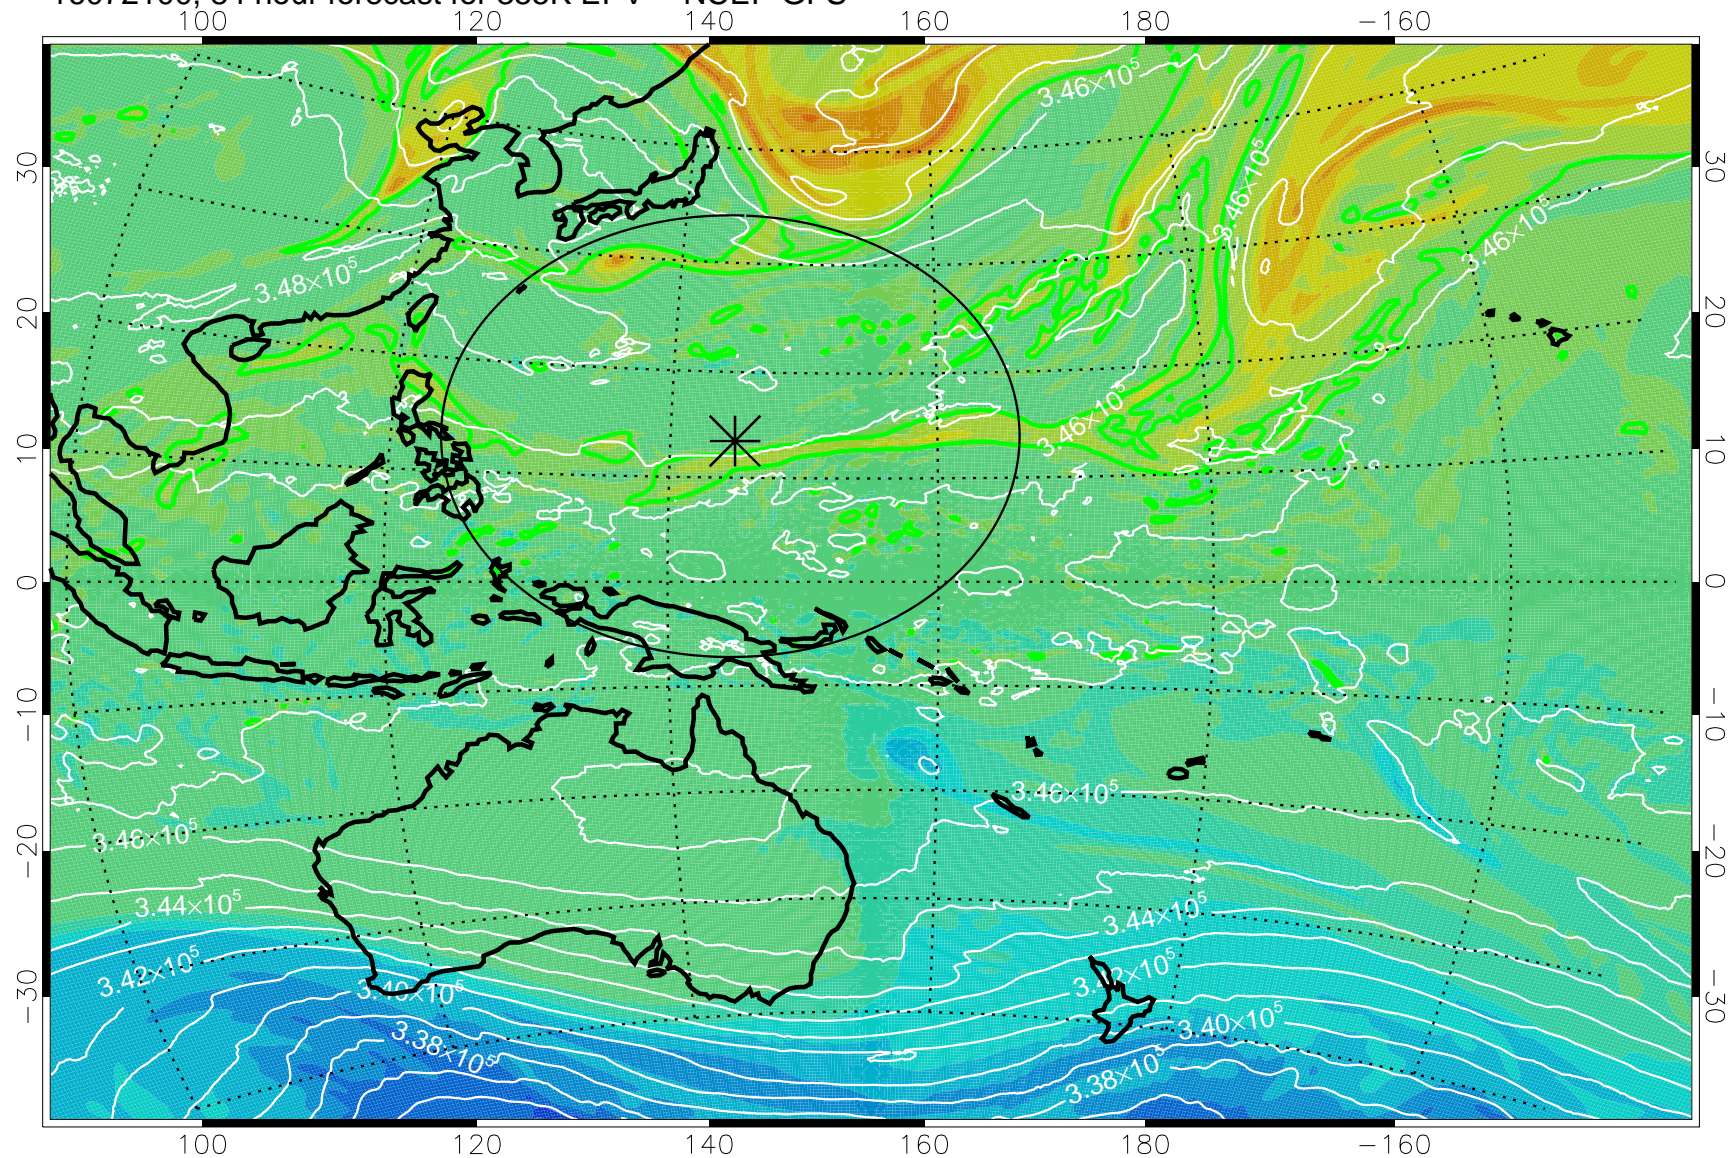

16071918, 54 hour forecast for 355K EPV -- NCEP GFS

355K Montgomery Streamfunction, white
EPV Tropopause (2 PVU) Position
Range ring of 2304 km

16072000, 60 hour forecast for 355K EPV -- NCEP GFS

355K Montgomery Streamfunction, white
EPV Tropopause (2 PVU) Position
Range ring of 2304 km

16072006, 66 hour forecast for 355K EPV -- NCEP GFS

355K Montgomery Streamfunction, white
EPV Tropopause (2 PVU) Position
Range ring of 2304 km

16072012, 72 hour forecast for 355K EPV -- NCEP GFS

355K Montgomery Streamfunction, white
EPV Tropopause (2 PVU) Position
Range ring of 2304 km

16072018, 78 hour forecast for 355K EPV -- NCEP GFS

355K Montgomery Streamfunction, white
EPV Tropopause (2 PVU) Position
Range ring of 2304 km

16072100, 84 hour forecast for 355K EPV -- NCEP GFS

355K Montgomery Streamfunction, white
EPV Tropopause (2 PVU) Position
Range ring of 2304 km

16072106, 90 hour forecast for 355K EPV -- NCEP GFS

355K Montgomery Streamfunction, white
EPV Tropopause (2 PVU) Position
Range ring of 2304 km

16072112, 96 hour forecast for 355K EPV -- NCEP GFS

355K Montgomery Streamfunction, white
EPV Tropopause (2 PVU) Position
Range ring of 2304 km