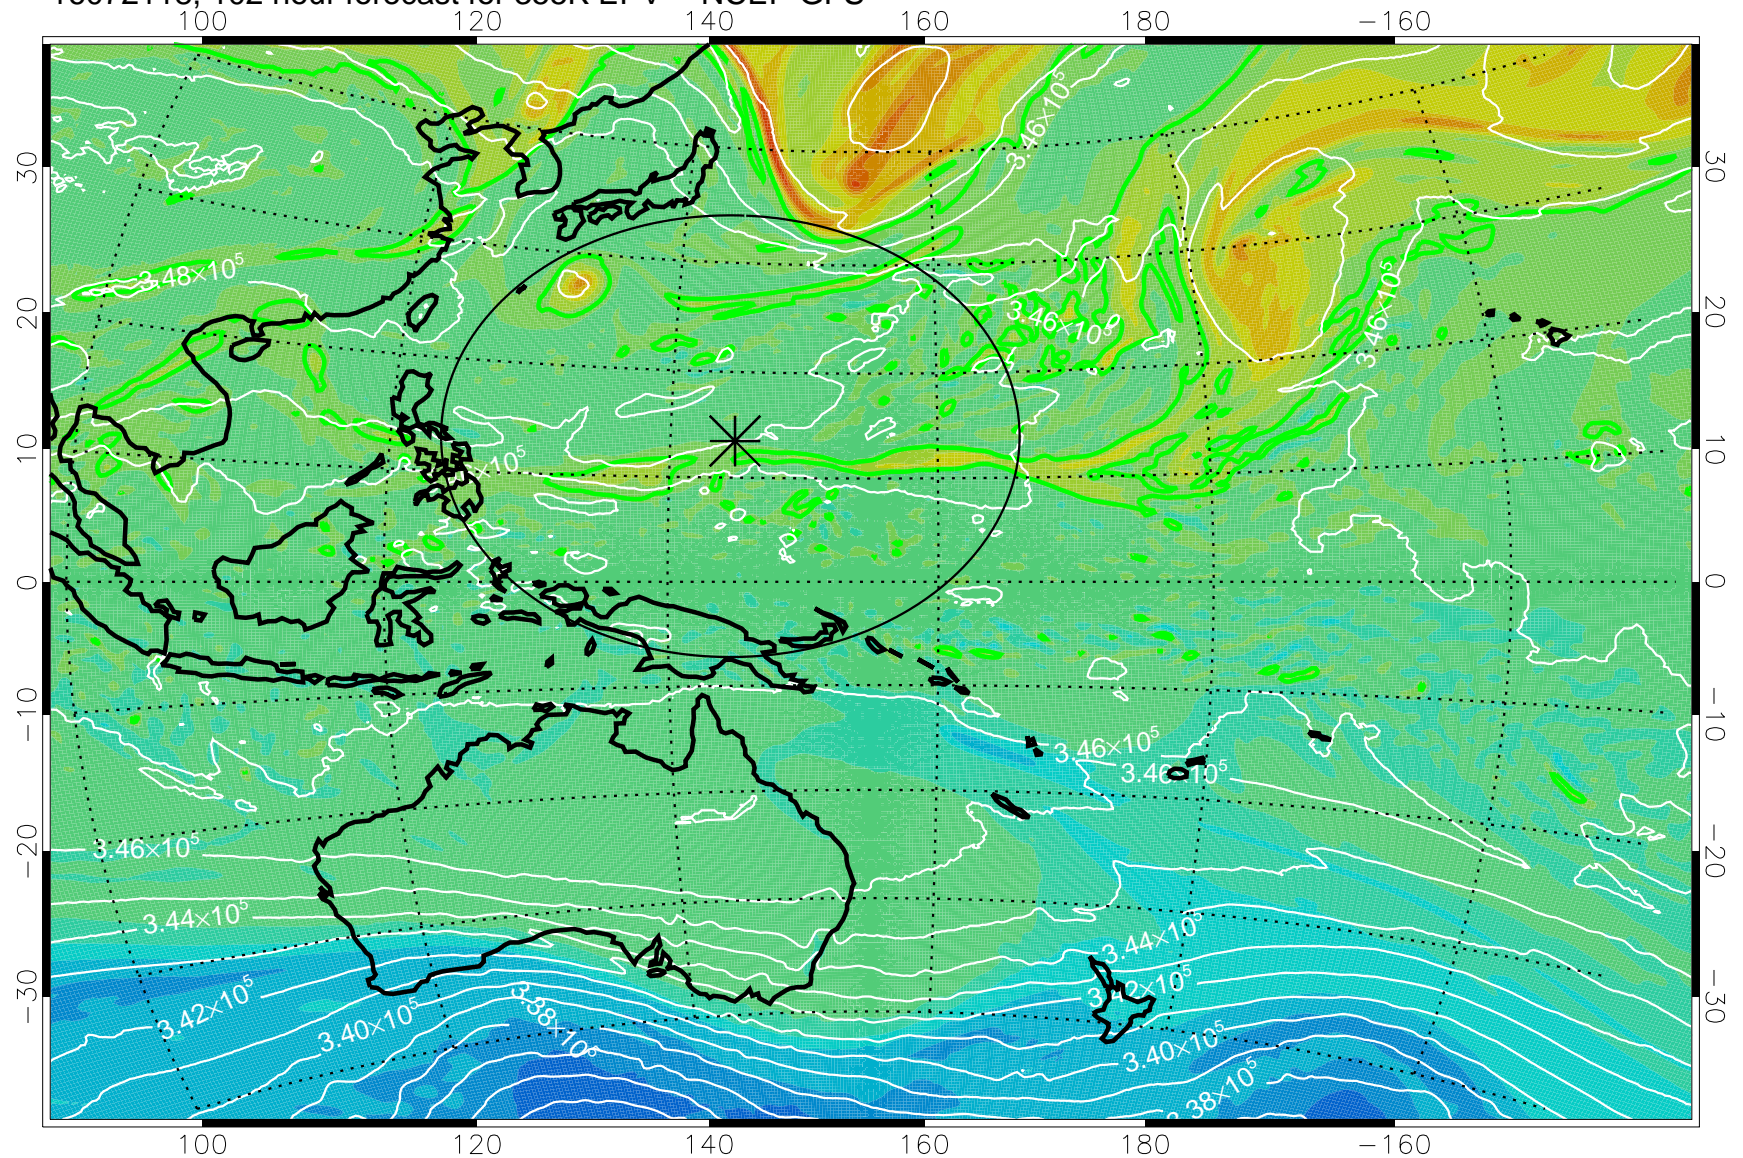

16072018, 78 hour forecast for 355K EPV -- NCEP GFS

355K Montgomery Streamfunction, white
EPV Tropopause (2 PVU) Position
Range ring of 2304 km

16072100, 84 hour forecast for 355K EPV -- NCEP GFS

355K Montgomery Streamfunction, white
EPV Tropopause (2 PVU) Position
Range ring of 2304 km

16072106, 90 hour forecast for 355K EPV -- NCEP GFS

355K Montgomery Streamfunction, white
EPV Tropopause (2 PVU) Position
Range ring of 2304 km

16072112, 96 hour forecast for 355K EPV -- NCEP GFS

355K Montgomery Streamfunction, white
EPV Tropopause (2 PVU) Position
Range ring of 2304 km

16072118, 102 hour forecast for 355K EPV -- NCEP GFS

355K Montgomery Streamfunction, white
EPV Tropopause (2 PVU) Position
Range ring of 2304 km

16072200, 108 hour forecast for 355K EPV -- NCEP GFS

355K Montgomery Streamfunction, white
EPV Tropopause (2 PVU) Position
Range ring of 2304 km

16072206, 114 hour forecast for 355K EPV -- NCEP GFS

355K Montgomery Streamfunction, white
EPV Tropopause (2 PVU) Position
Range ring of 2304 km

16072212, 120 hour forecast for 355K EPV -- NCEP GFS

355K Montgomery Streamfunction, white
EPV Tropopause (2 PVU) Position
Range ring of 2304 km