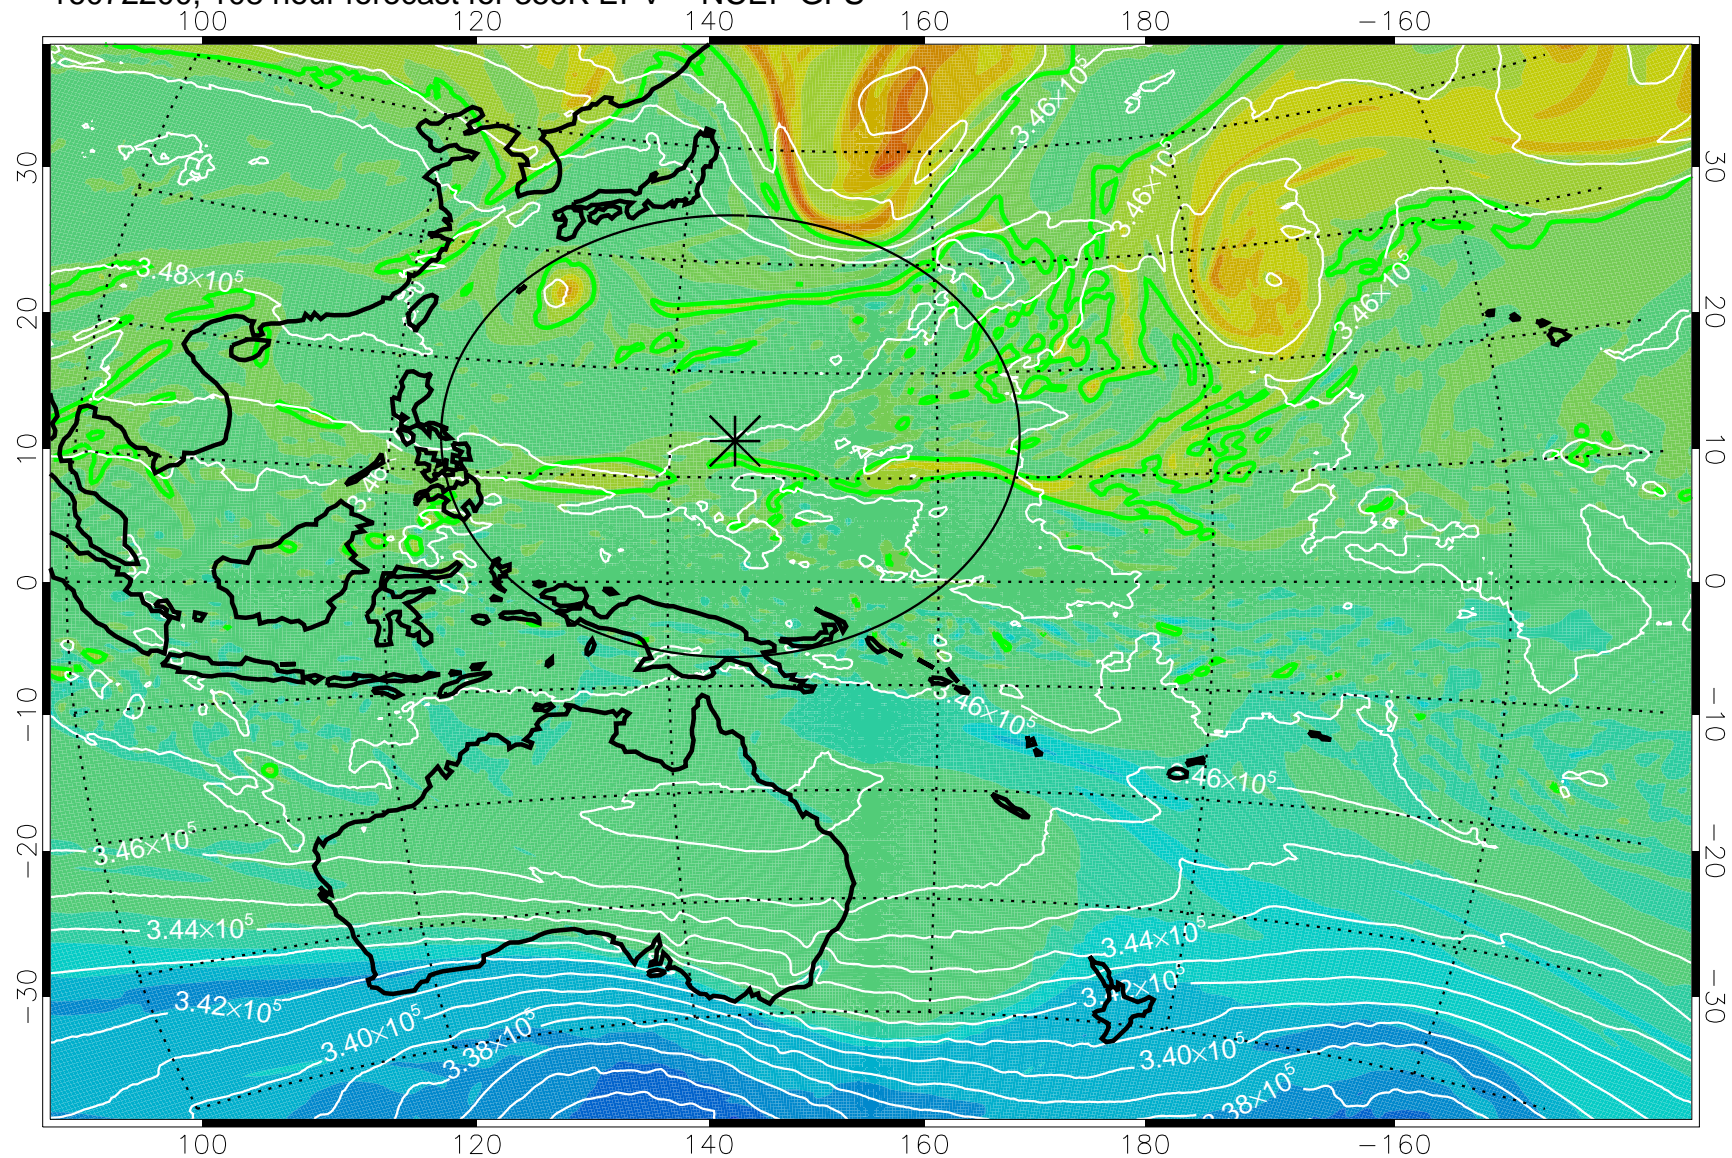

16072018, 78 hour forecast for 355K EPV -- NCEP GFS

355K Montgomery Streamfunction, white
EPV Tropopause (2 PVU) Position
Range ring of 2304 km

16072100, 84 hour forecast for 355K EPV -- NCEP GFS

355K Montgomery Streamfunction, white
EPV Tropopause (2 PVU) Position
Range ring of 2304 km

16072106, 90 hour forecast for 355K EPV -- NCEP GFS

355K Montgomery Streamfunction, white
EPV Tropopause (2 PVU) Position
Range ring of 2304 km

16072112, 96 hour forecast for 355K EPV -- NCEP GFS

355K Montgomery Streamfunction, white
EPV Tropopause (2 PVU) Position
Range ring of 2304 km

16072118, 102 hour forecast for 355K EPV -- NCEP GFS

355K Montgomery Streamfunction, white
EPV Tropopause (2 PVU) Position
Range ring of 2304 km

16072200, 108 hour forecast for 355K EPV -- NCEP GFS

355K Montgomery Streamfunction, white
EPV Tropopause (2 PVU) Position
Range ring of 2304 km

16072206, 114 hour forecast for 355K EPV -- NCEP GFS

355K Montgomery Streamfunction, white
EPV Tropopause (2 PVU) Position
Range ring of 2304 km

16072212, 120 hour forecast for 355K EPV -- NCEP GFS

355K Montgomery Streamfunction, white
EPV Tropopause (2 PVU) Position
Range ring of 2304 km