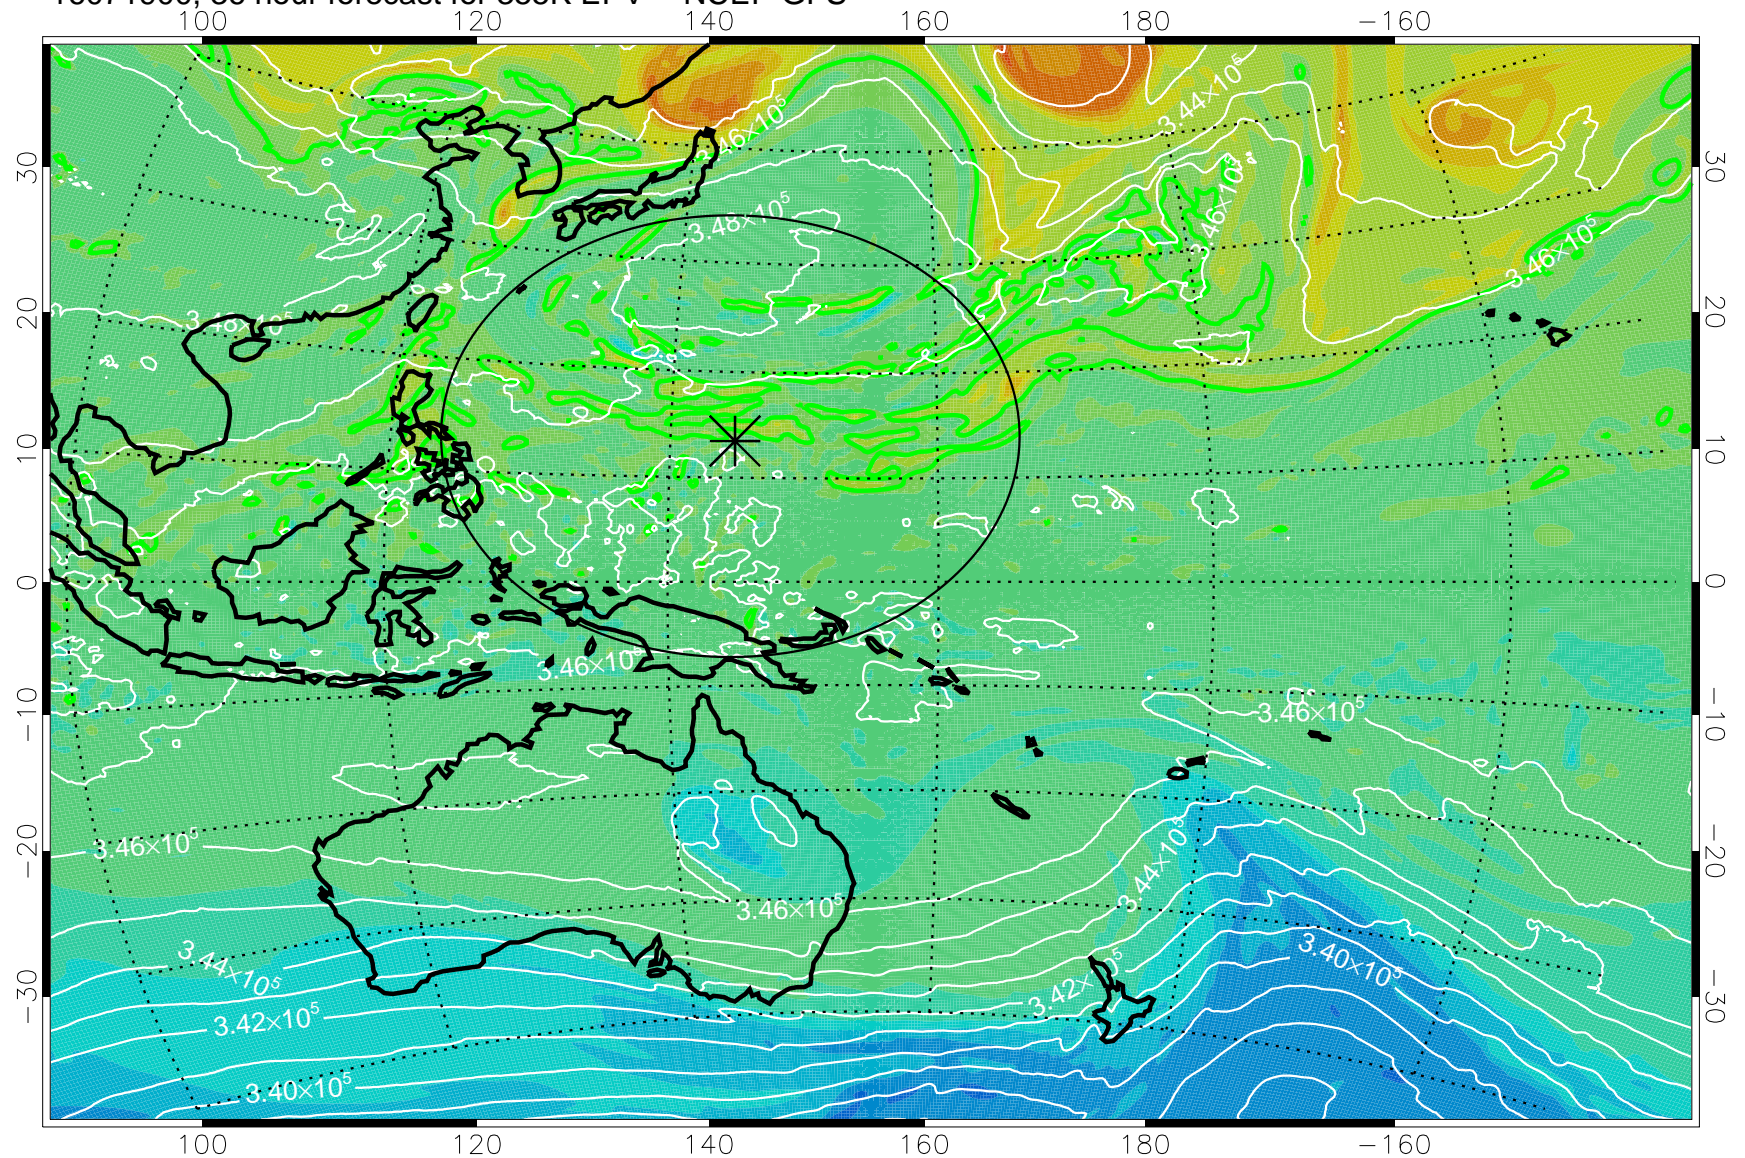

16071806, 18 hour forecast for 355K EPV -- NCEP GFS

355K Montgomery Streamfunction, white
EPV Tropopause (2 PVU) Position
Range ring of 2304 km

16071812, 24 hour forecast for 355K EPV -- NCEP GFS

355K Montgomery Streamfunction, white
EPV Tropopause (2 PVU) Position
Range ring of 2304 km

16071818, 30 hour forecast for 355K EPV -- NCEP GFS

355K Montgomery Streamfunction, white
EPV Tropopause (2 PVU) Position
Range ring of 2304 km

16071900, 36 hour forecast for 355K EPV -- NCEP GFS

355K Montgomery Streamfunction, white
EPV Tropopause (2 PVU) Position
Range ring of 2304 km

16071906, 42 hour forecast for 355K EPV -- NCEP GFS

355K Montgomery Streamfunction, white
EPV Tropopause (2 PVU) Position
Range ring of 2304 km

16071912, 48 hour forecast for 355K EPV -- NCEP GFS

355K Montgomery Streamfunction, white
EPV Tropopause (2 PVU) Position
Range ring of 2304 km

16071918, 54 hour forecast for 355K EPV -- NCEP GFS

355K Montgomery Streamfunction, white
EPV Tropopause (2 PVU) Position
Range ring of 2304 km

16072000, 60 hour forecast for 355K EPV -- NCEP GFS

355K Montgomery Streamfunction, white
EPV Tropopause (2 PVU) Position
Range ring of 2304 km