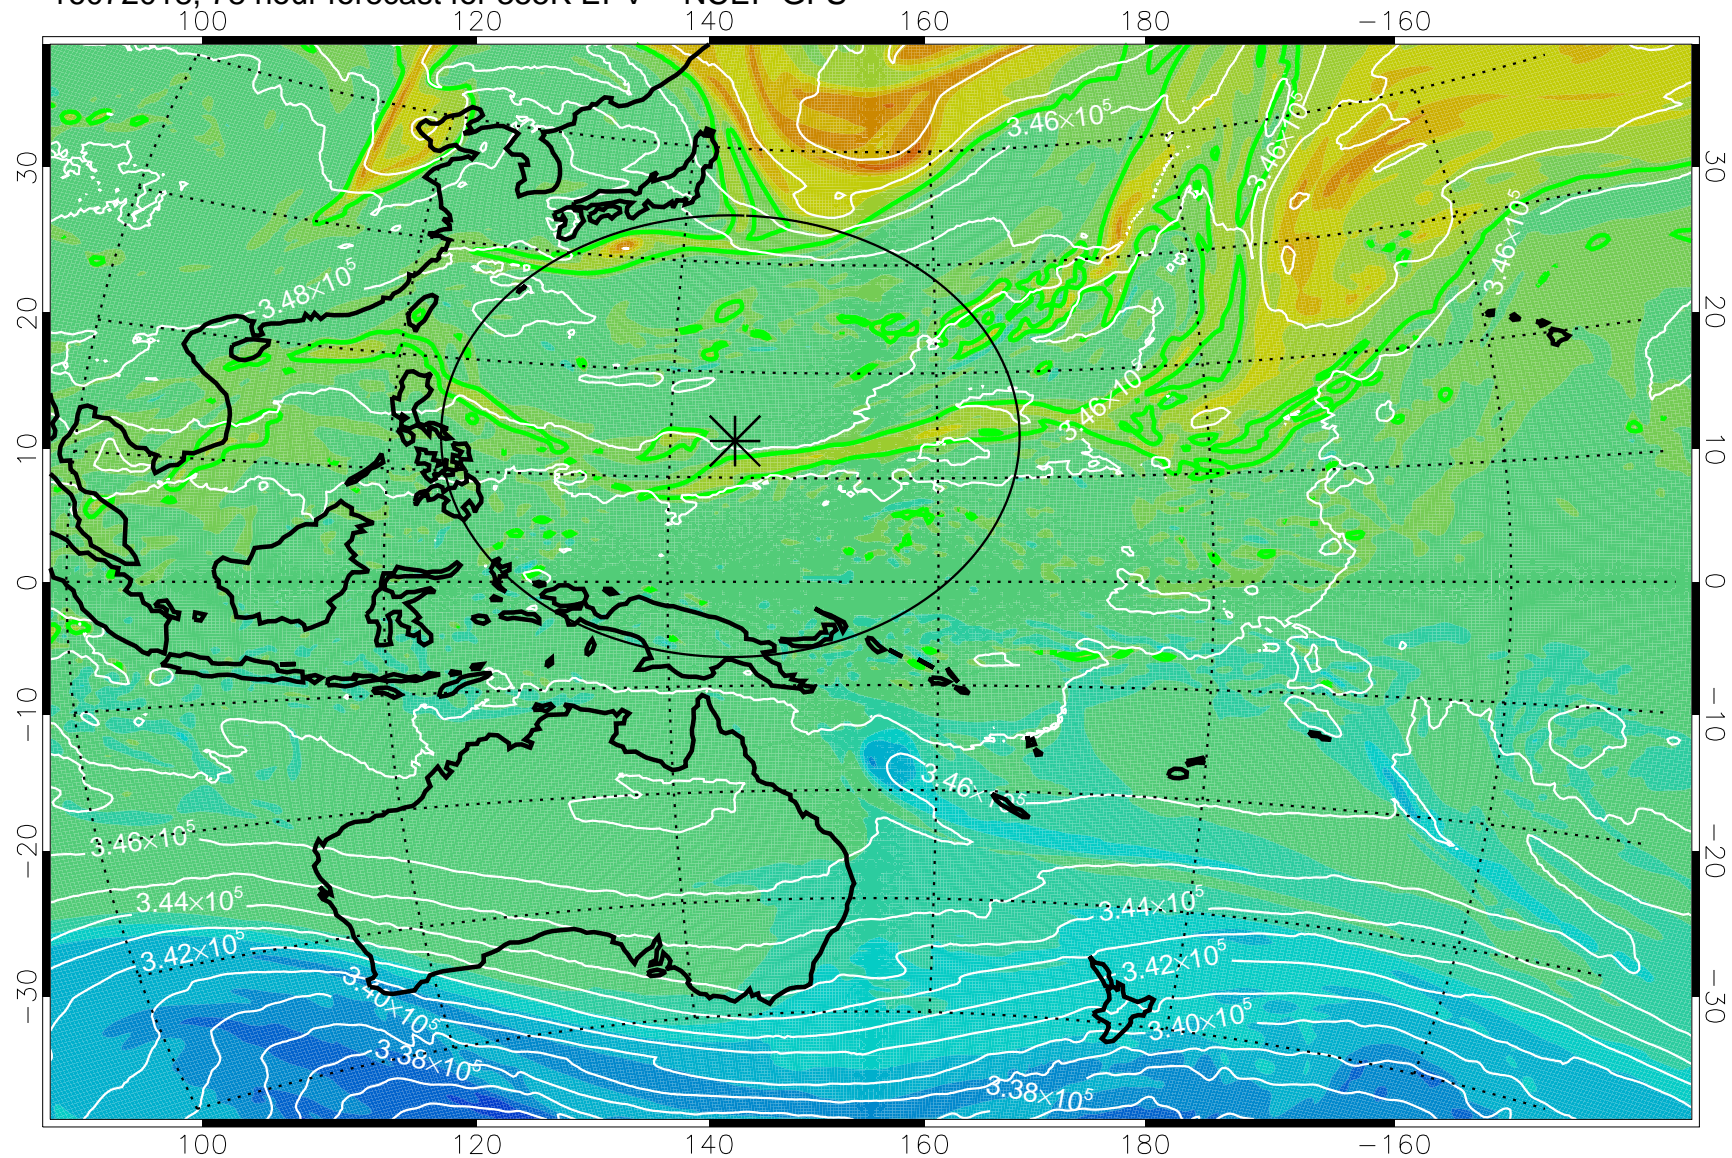

16071918, 54 hour forecast for 355K EPV -- NCEP GFS

355K Montgomery Streamfunction, white
EPV Tropopause (2 PVU) Position
Range ring of 2304 km

16072000, 60 hour forecast for 355K EPV -- NCEP GFS

355K Montgomery Streamfunction, white
EPV Tropopause (2 PVU) Position
Range ring of 2304 km

16072006, 66 hour forecast for 355K EPV -- NCEP GFS

355K Montgomery Streamfunction, white
EPV Tropopause (2 PVU) Position
Range ring of 2304 km

16072012, 72 hour forecast for 355K EPV -- NCEP GFS

355K Montgomery Streamfunction, white
EPV Tropopause (2 PVU) Position
Range ring of 2304 km

16072018, 78 hour forecast for 355K EPV -- NCEP GFS

355K Montgomery Streamfunction, white
EPV Tropopause (2 PVU) Position
Range ring of 2304 km

16072100, 84 hour forecast for 355K EPV -- NCEP GFS

355K Montgomery Streamfunction, white
EPV Tropopause (2 PVU) Position
Range ring of 2304 km

16072106, 90 hour forecast for 355K EPV -- NCEP GFS

355K Montgomery Streamfunction, white
EPV Tropopause (2 PVU) Position
Range ring of 2304 km

16072112, 96 hour forecast for 355K EPV -- NCEP GFS

355K Montgomery Streamfunction, white
EPV Tropopause (2 PVU) Position
Range ring of 2304 km