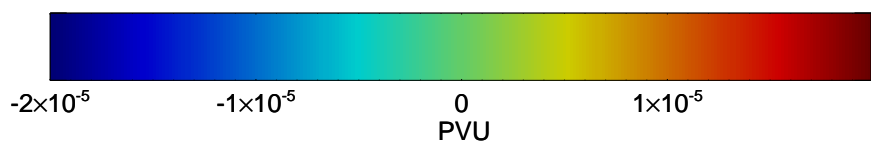

16071918, 54 hour forecast for 355K EPV -- NCEP GFS

355K Montgomery Streamfunction, white
EPV Tropopause (2 PVU) Position
Range ring of 2304 km