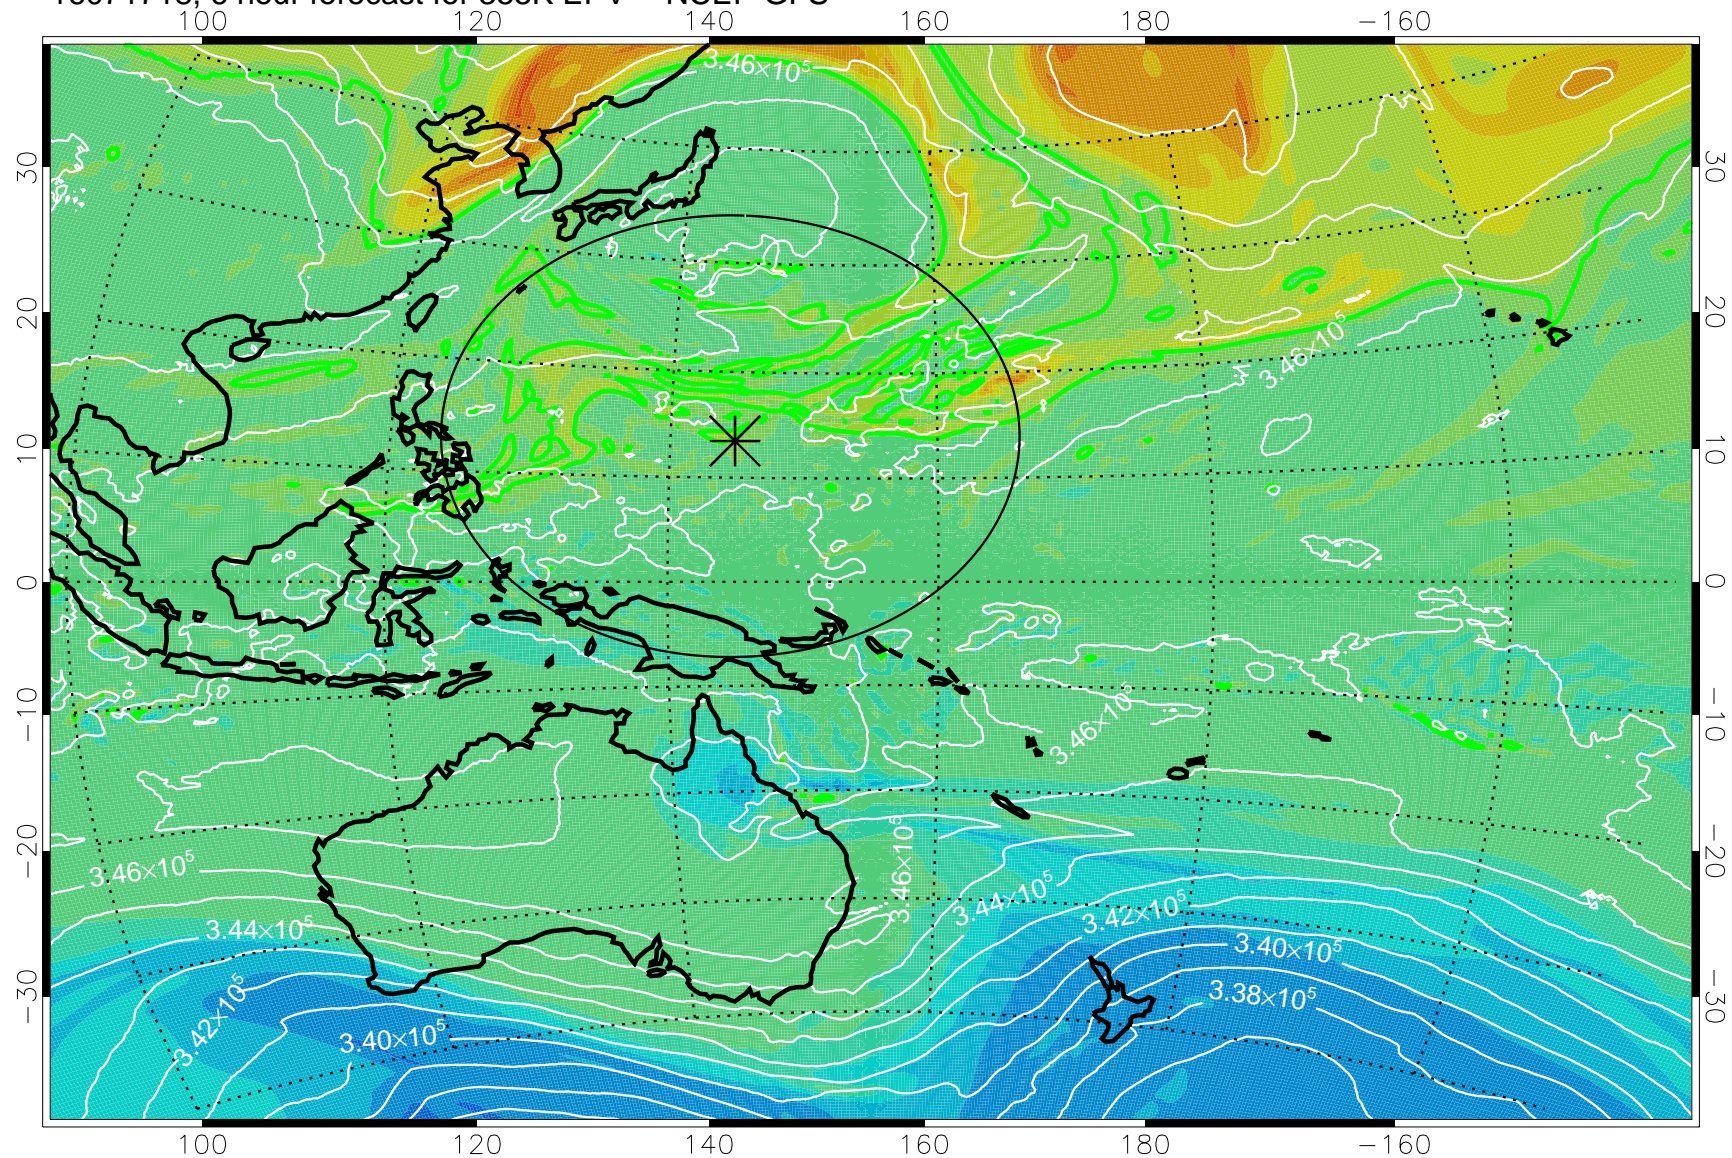

16071718, 6 hour forecast for 355K EPV -- NCEP GFS

355K Montgomery Streamfunction, white
EPV Tropopause (2 PVU) Position
Range ring of 2304 km

16071800, 12 hour forecast for 355K EPV -- NCEP GFS

355K Montgomery Streamfunction, white
EPV Tropopause (2 PVU) Position
Range ring of 2304 km

16071806, 18 hour forecast for 355K EPV -- NCEP GFS

355K Montgomery Streamfunction, white
EPV Tropopause (2 PVU) Position
Range ring of 2304 km

16071812, 24 hour forecast for 355K EPV -- NCEP GFS

355K Montgomery Streamfunction, white
EPV Tropopause (2 PVU) Position
Range ring of 2304 km

16071818, 30 hour forecast for 355K EPV -- NCEP GFS

355K Montgomery Streamfunction, white
EPV Tropopause (2 PVU) Position
Range ring of 2304 km

16071900, 36 hour forecast for 355K EPV -- NCEP GFS

355K Montgomery Streamfunction, white
EPV Tropopause (2 PVU) Position
Range ring of 2304 km

16071906, 42 hour forecast for 355K EPV -- NCEP GFS

355K Montgomery Streamfunction, white
EPV Tropopause (2 PVU) Position
Range ring of 2304 km

16071912, 48 hour forecast for 355K EPV -- NCEP GFS

355K Montgomery Streamfunction, white
EPV Tropopause (2 PVU) Position
Range ring of 2304 km