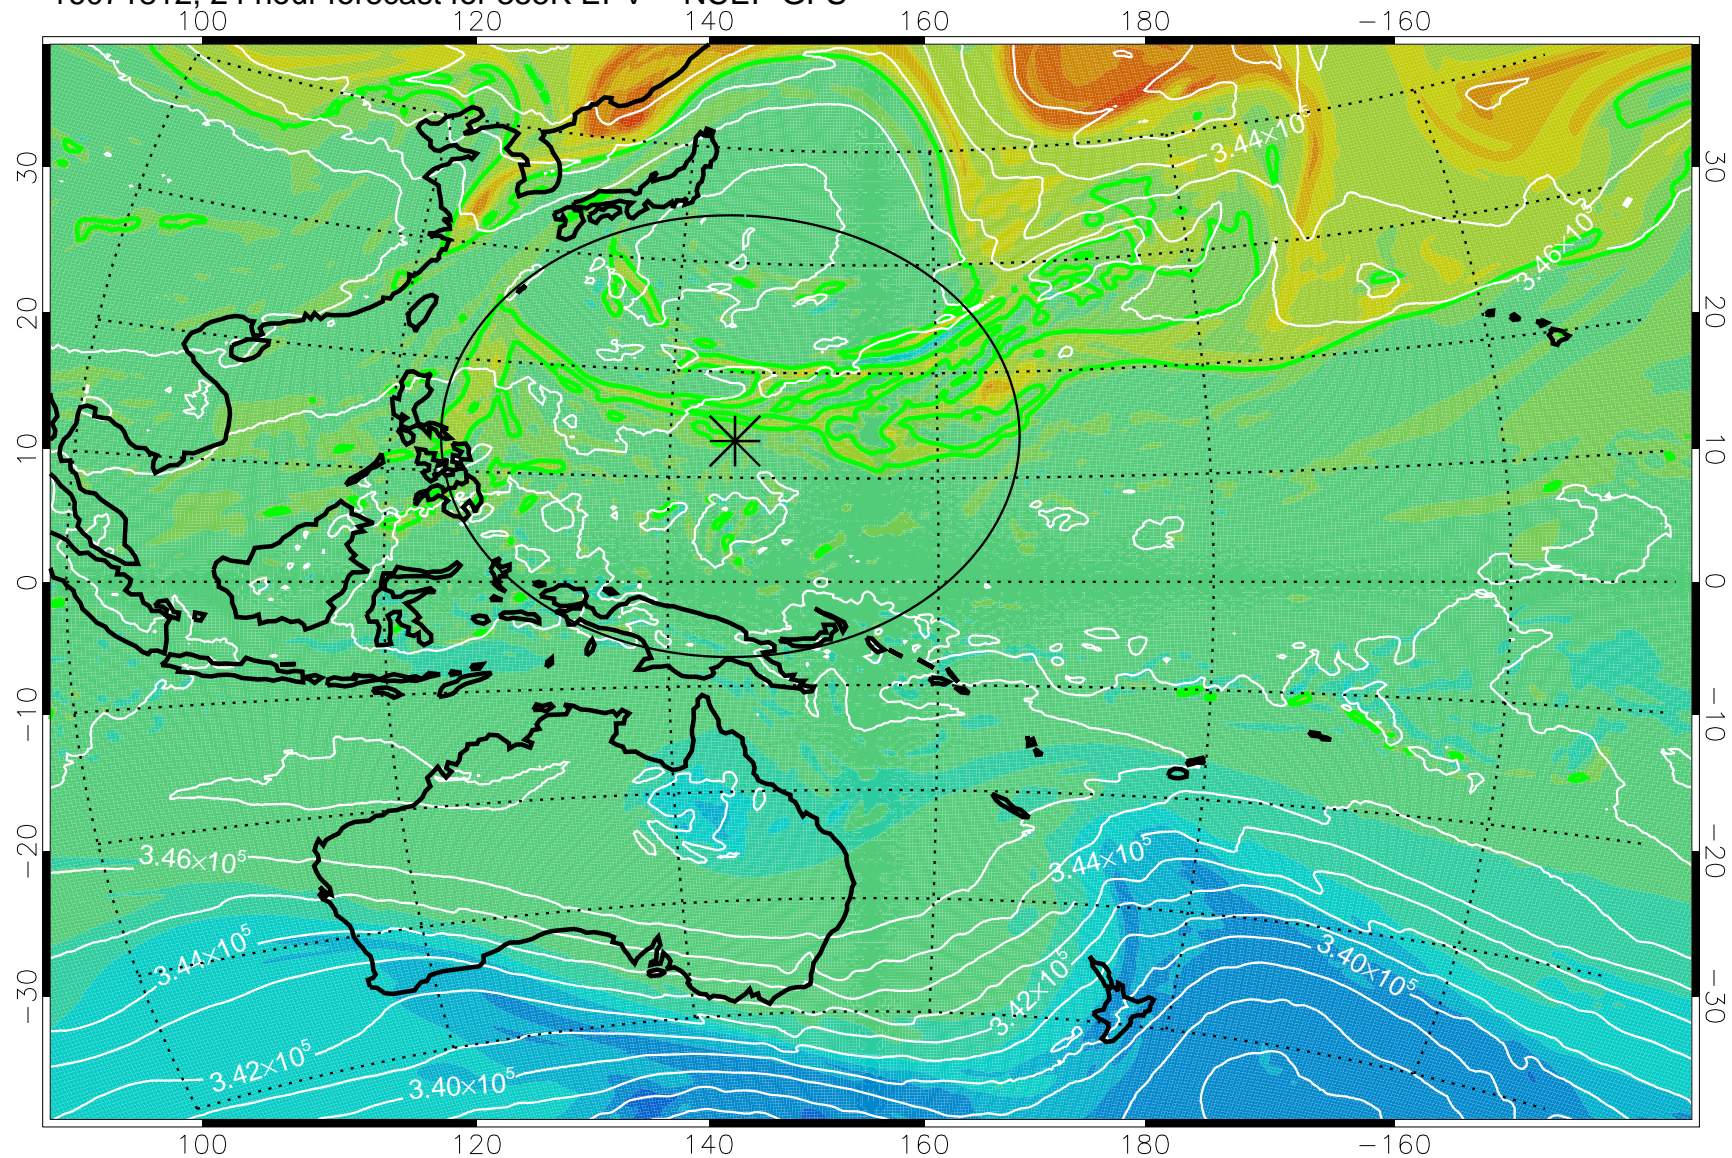

16071718, 6 hour forecast for 355K EPV -- NCEP GFS

355K Montgomery Streamfunction, white
EPV Tropopause (2 PVU) Position
Range ring of 2304 km

16071800, 12 hour forecast for 355K EPV -- NCEP GFS

355K Montgomery Streamfunction, white
EPV Tropopause (2 PVU) Position
Range ring of 2304 km

16071806, 18 hour forecast for 355K EPV -- NCEP GFS

355K Montgomery Streamfunction, white
EPV Tropopause (2 PVU) Position
Range ring of 2304 km

16071812, 24 hour forecast for 355K EPV -- NCEP GFS

355K Montgomery Streamfunction, white
EPV Tropopause (2 PVU) Position
Range ring of 2304 km

16071818, 30 hour forecast for 355K EPV -- NCEP GFS

355K Montgomery Streamfunction, white
EPV Tropopause (2 PVU) Position
Range ring of 2304 km

16071900, 36 hour forecast for 355K EPV -- NCEP GFS

355K Montgomery Streamfunction, white
EPV Tropopause (2 PVU) Position
Range ring of 2304 km

16071906, 42 hour forecast for 355K EPV -- NCEP GFS

355K Montgomery Streamfunction, white
EPV Tropopause (2 PVU) Position
Range ring of 2304 km

16071912, 48 hour forecast for 355K EPV -- NCEP GFS

355K Montgomery Streamfunction, white
EPV Tropopause (2 PVU) Position
Range ring of 2304 km