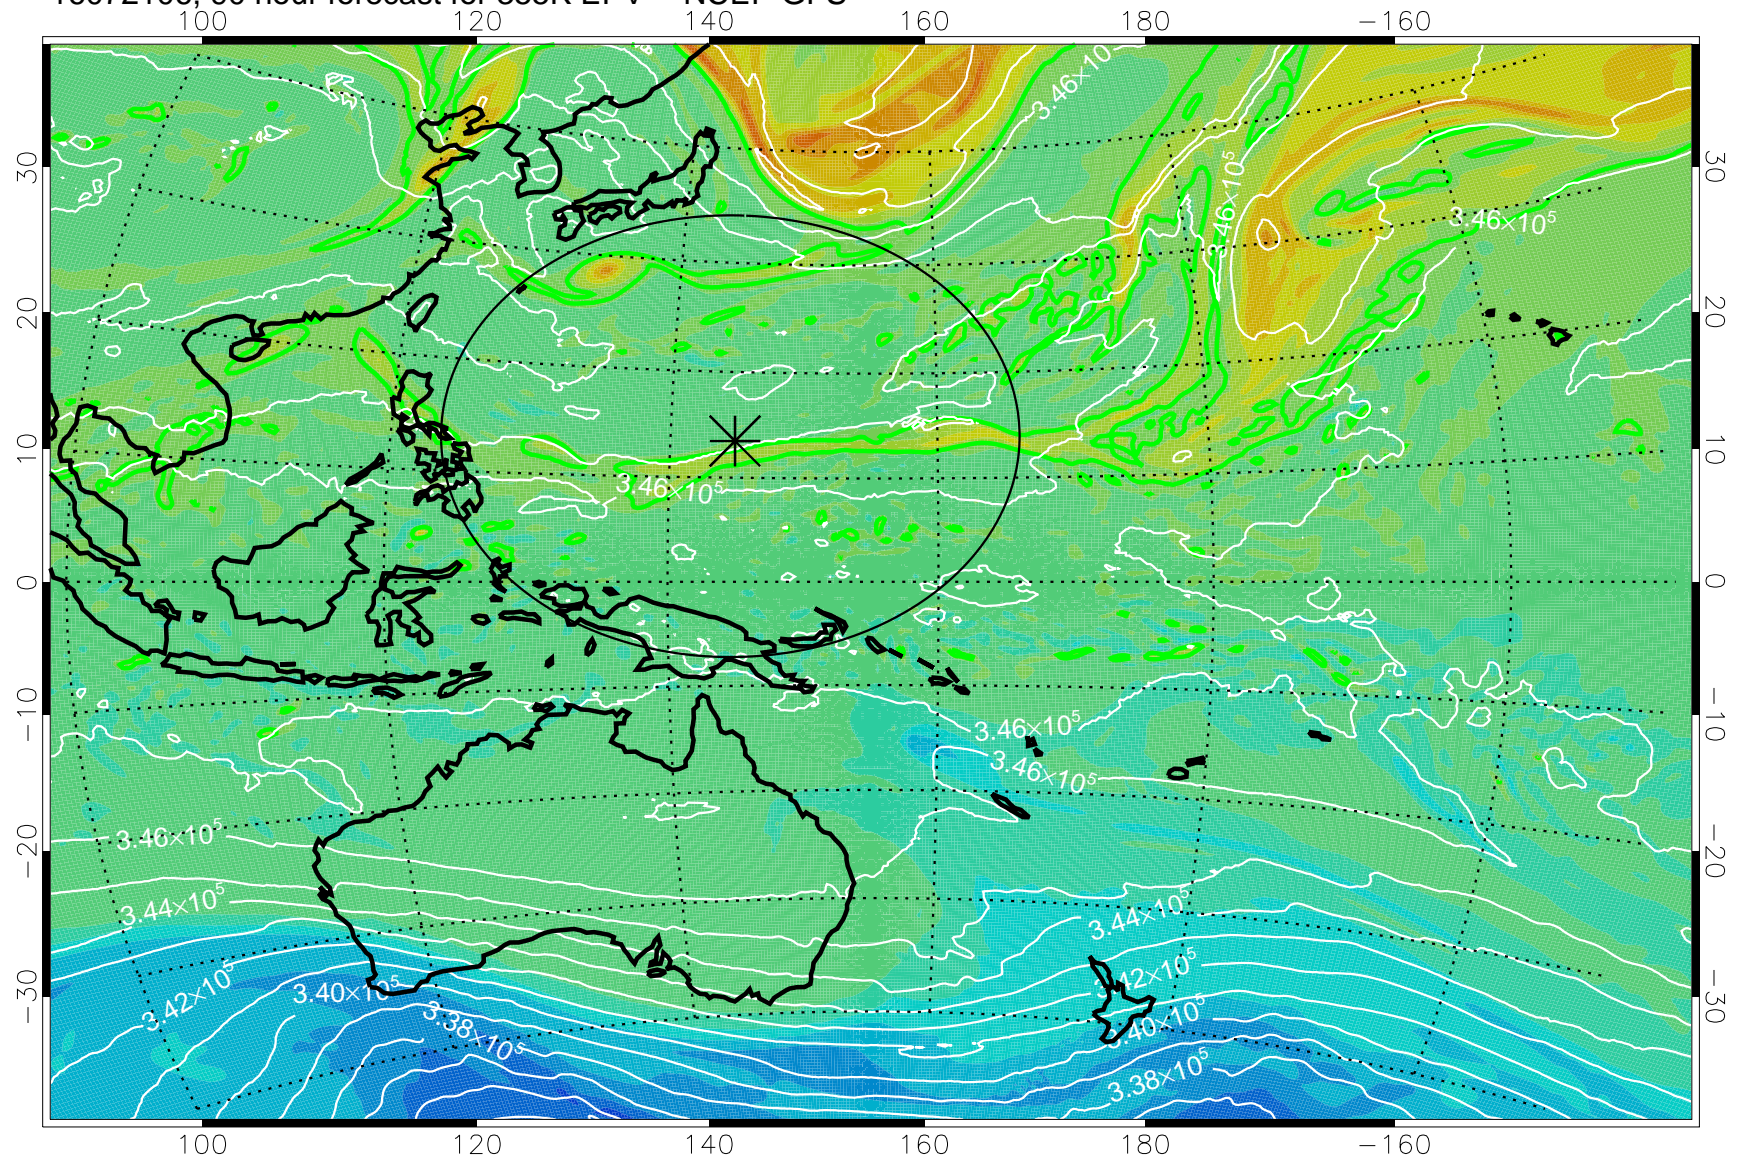

16072006, 66 hour forecast for 355K EPV -- NCEP GFS

355K Montgomery Streamfunction, white
EPV Tropopause (2 PVU) Position
Range ring of 2304 km

16072012, 72 hour forecast for 355K EPV -- NCEP GFS

355K Montgomery Streamfunction, white
EPV Tropopause (2 PVU) Position
Range ring of 2304 km

16072018, 78 hour forecast for 355K EPV -- NCEP GFS

355K Montgomery Streamfunction, white
EPV Tropopause (2 PVU) Position
Range ring of 2304 km

16072100, 84 hour forecast for 355K EPV -- NCEP GFS

355K Montgomery Streamfunction, white
EPV Tropopause (2 PVU) Position
Range ring of 2304 km

16072106, 90 hour forecast for 355K EPV -- NCEP GFS

355K Montgomery Streamfunction, white
EPV Tropopause (2 PVU) Position
Range ring of 2304 km

16072112, 96 hour forecast for 355K EPV -- NCEP GFS

355K Montgomery Streamfunction, white
EPV Tropopause (2 PVU) Position
Range ring of 2304 km

16072118, 102 hour forecast for 355K EPV -- NCEP GFS

355K Montgomery Streamfunction, white
EPV Tropopause (2 PVU) Position
Range ring of 2304 km

16072200, 108 hour forecast for 355K EPV -- NCEP GFS

355K Montgomery Streamfunction, white
EPV Tropopause (2 PVU) Position
Range ring of 2304 km