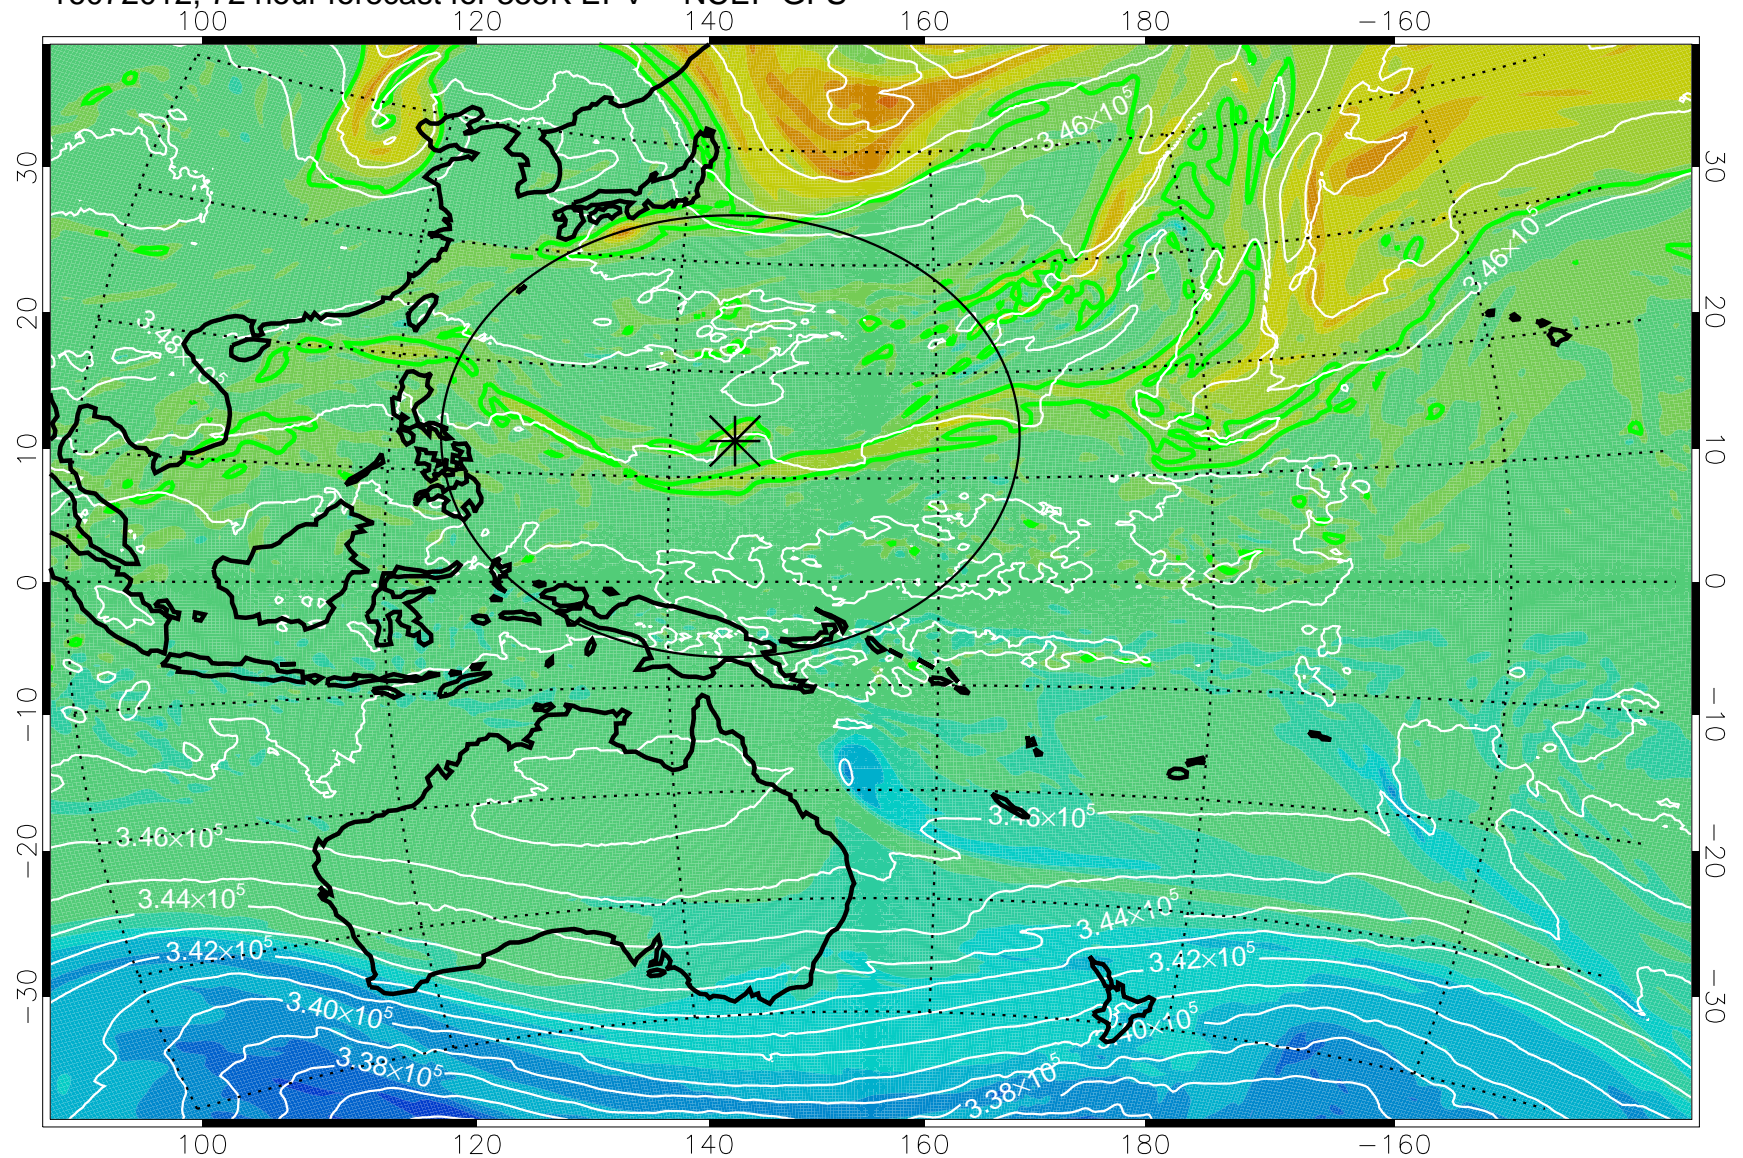

16071906, 42 hour forecast for 355K EPV -- NCEP GFS

355K Montgomery Streamfunction, white
EPV Tropopause (2 PVU) Position
Range ring of 2304 km

16071912, 48 hour forecast for 355K EPV -- NCEP GFS

355K Montgomery Streamfunction, white
EPV Tropopause (2 PVU) Position
Range ring of 2304 km

16071918, 54 hour forecast for 355K EPV -- NCEP GFS

355K Montgomery Streamfunction, white
EPV Tropopause (2 PVU) Position
Range ring of 2304 km

16072000, 60 hour forecast for 355K EPV -- NCEP GFS

355K Montgomery Streamfunction, white
EPV Tropopause (2 PVU) Position
Range ring of 2304 km

16072006, 66 hour forecast for 355K EPV -- NCEP GFS

355K Montgomery Streamfunction, white
EPV Tropopause (2 PVU) Position
Range ring of 2304 km

16072012, 72 hour forecast for 355K EPV -- NCEP GFS

355K Montgomery Streamfunction, white
EPV Tropopause (2 PVU) Position
Range ring of 2304 km

16072018, 78 hour forecast for 355K EPV -- NCEP GFS

355K Montgomery Streamfunction, white
EPV Tropopause (2 PVU) Position
Range ring of 2304 km

16072100, 84 hour forecast for 355K EPV -- NCEP GFS

355K Montgomery Streamfunction, white
EPV Tropopause (2 PVU) Position
Range ring of 2304 km