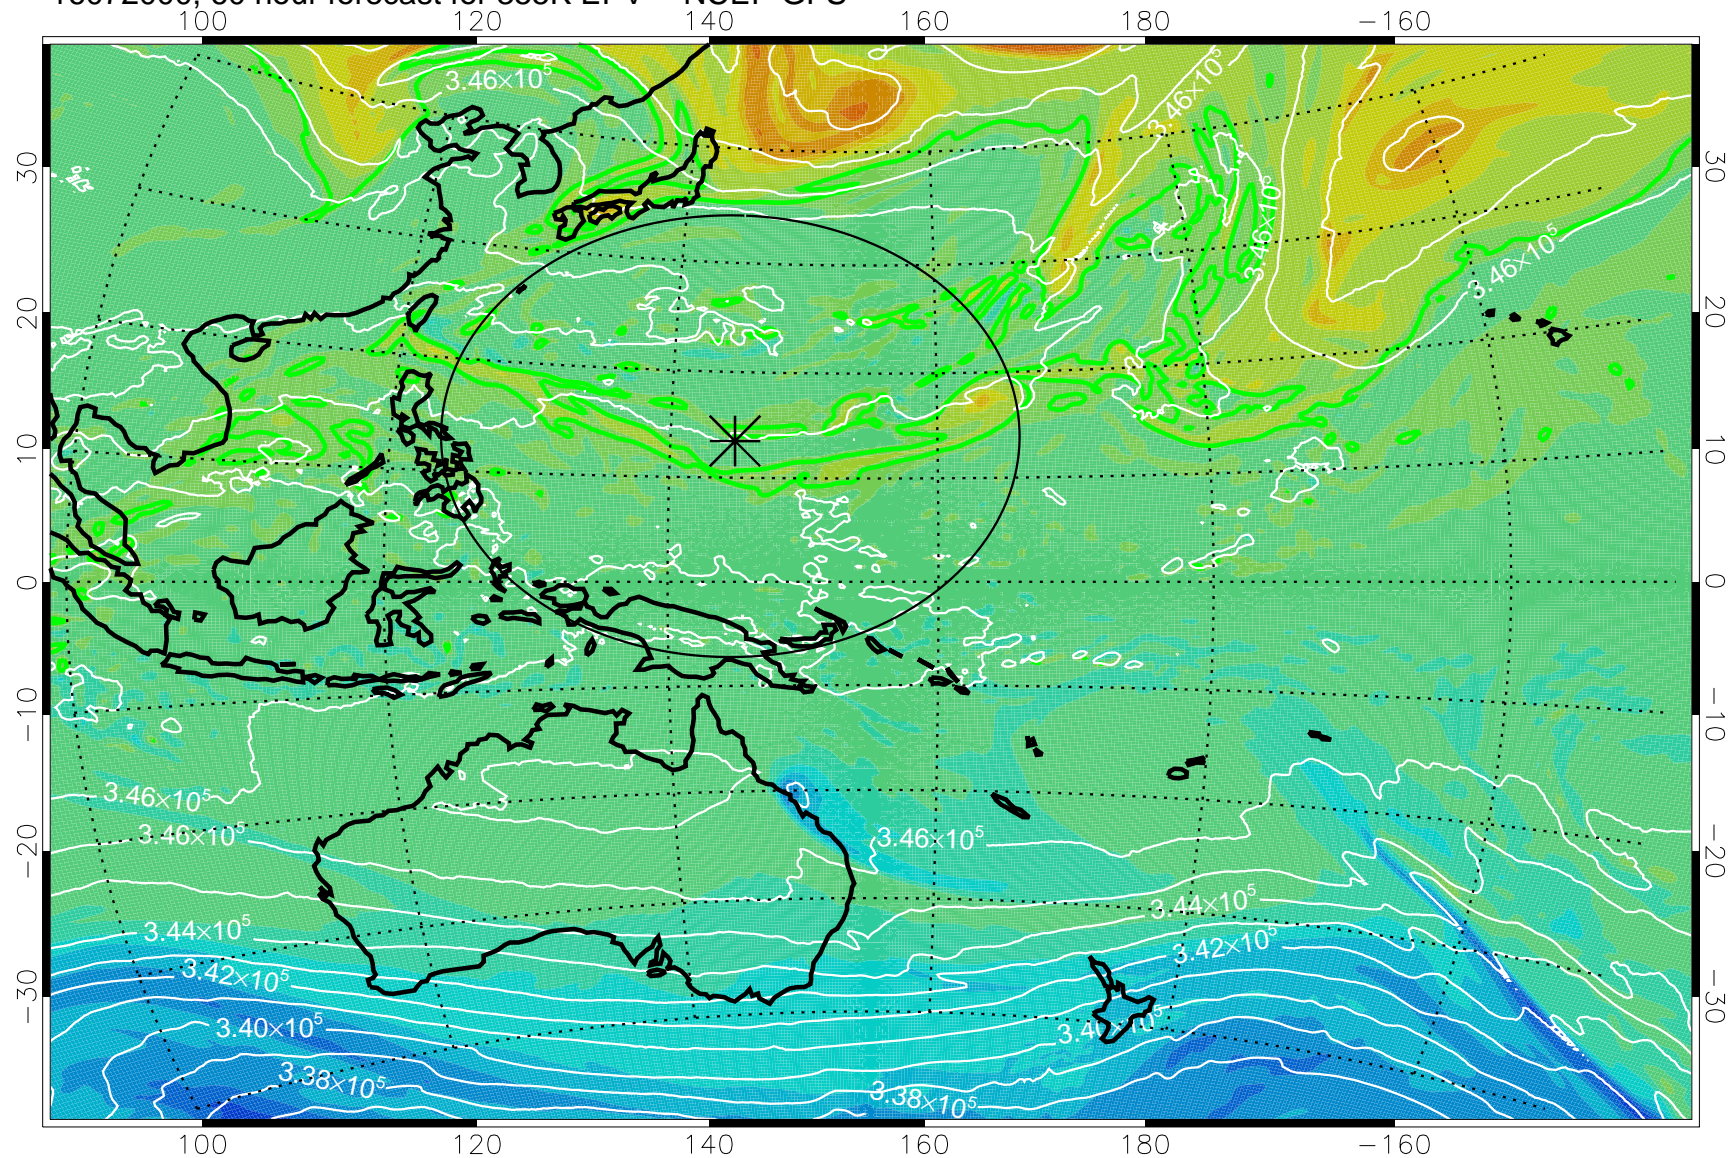

16071818, 30 hour forecast for 355K EPV -- NCEP GFS

355K Montgomery Streamfunction, white
EPV Tropopause (2 PVU) Position
Range ring of 2304 km

16071900, 36 hour forecast for 355K EPV -- NCEP GFS

355K Montgomery Streamfunction, white
EPV Tropopause (2 PVU) Position
Range ring of 2304 km

16071906, 42 hour forecast for 355K EPV -- NCEP GFS

355K Montgomery Streamfunction, white
EPV Tropopause (2 PVU) Position
Range ring of 2304 km

16071912, 48 hour forecast for 355K EPV -- NCEP GFS

355K Montgomery Streamfunction, white
EPV Tropopause (2 PVU) Position
Range ring of 2304 km

16071918, 54 hour forecast for 355K EPV -- NCEP GFS

355K Montgomery Streamfunction, white
EPV Tropopause (2 PVU) Position
Range ring of 2304 km

16072000, 60 hour forecast for 355K EPV -- NCEP GFS

355K Montgomery Streamfunction, white
EPV Tropopause (2 PVU) Position
Range ring of 2304 km

16072006, 66 hour forecast for 355K EPV -- NCEP GFS

355K Montgomery Streamfunction, white
EPV Tropopause (2 PVU) Position
Range ring of 2304 km

16072012, 72 hour forecast for 355K EPV -- NCEP GFS

355K Montgomery Streamfunction, white
EPV Tropopause (2 PVU) Position
Range ring of 2304 km