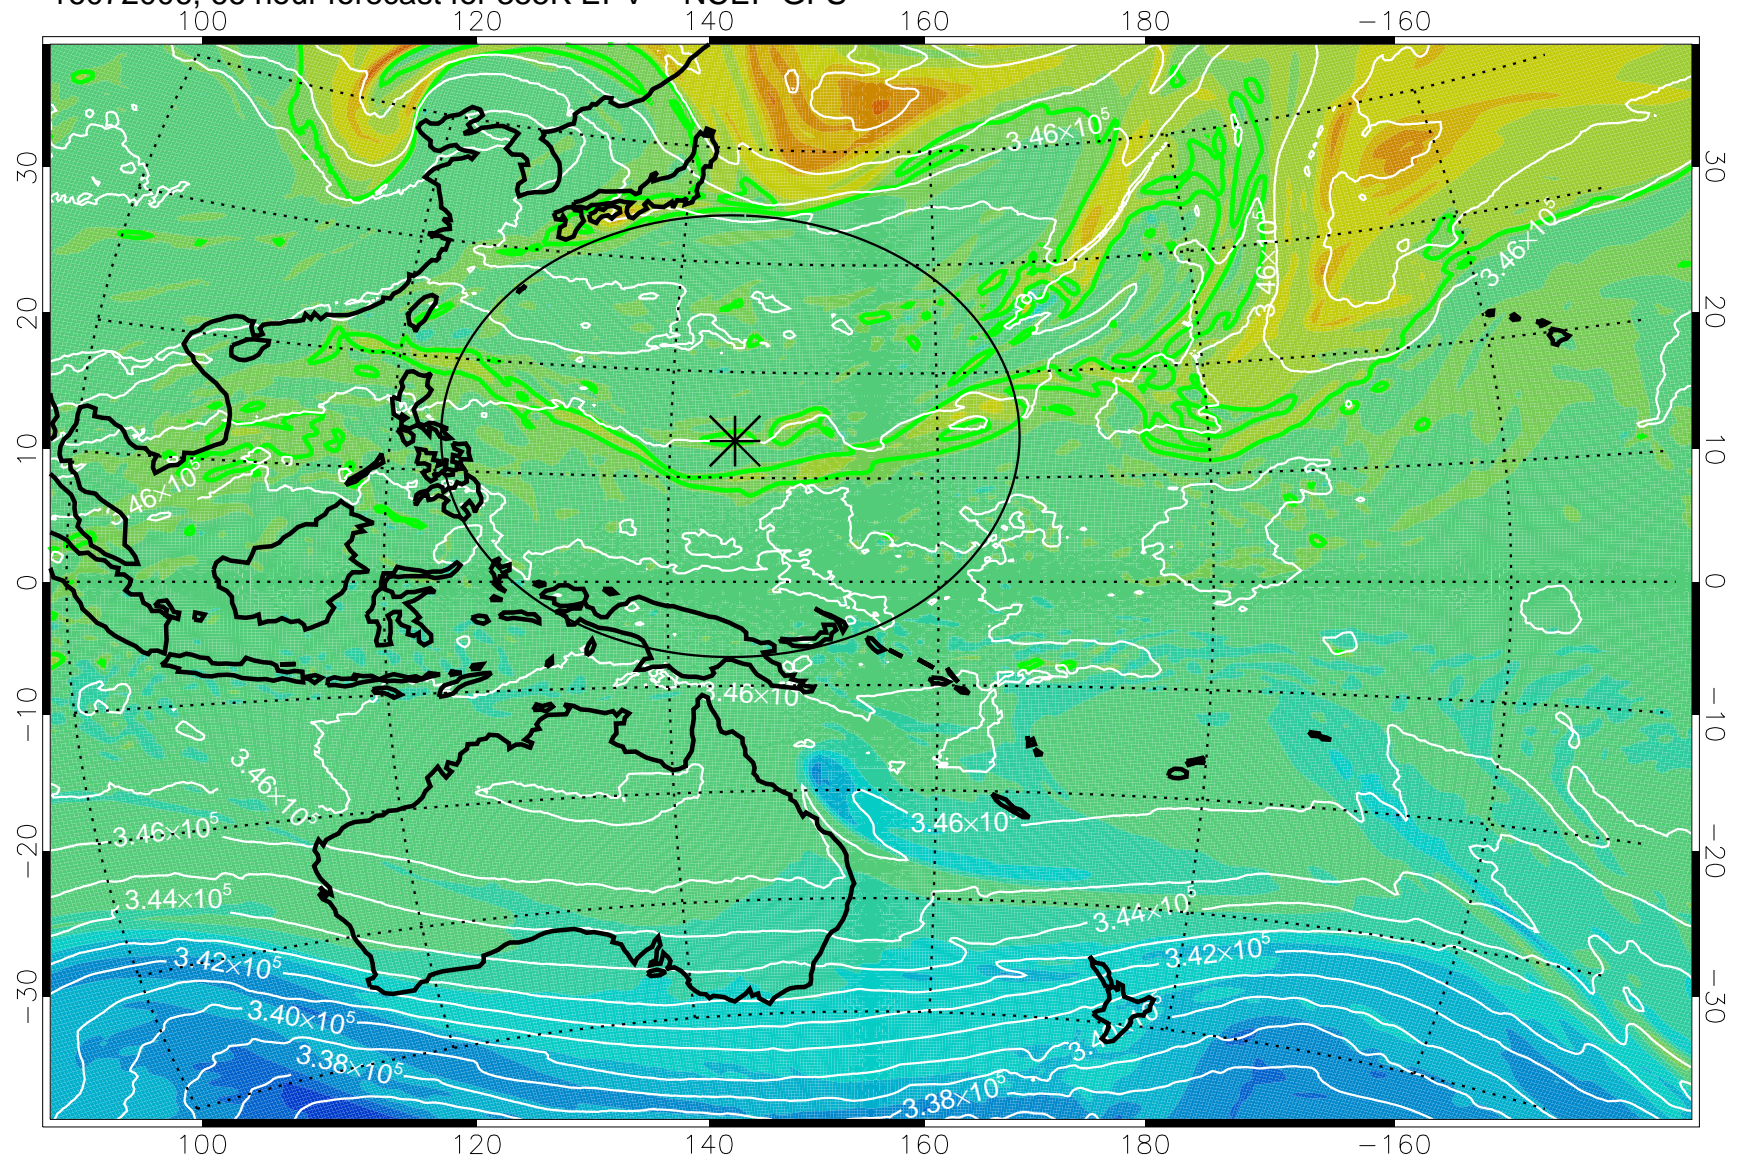

16071906, 42 hour forecast for 355K EPV -- NCEP GFS

355K Montgomery Streamfunction, white
EPV Tropopause (2 PVU) Position
Range ring of 2304 km

16071912, 48 hour forecast for 355K EPV -- NCEP GFS

355K Montgomery Streamfunction, white
EPV Tropopause (2 PVU) Position
Range ring of 2304 km

16071918, 54 hour forecast for 355K EPV -- NCEP GFS

355K Montgomery Streamfunction, white
EPV Tropopause (2 PVU) Position
Range ring of 2304 km

16072000, 60 hour forecast for 355K EPV -- NCEP GFS

355K Montgomery Streamfunction, white
EPV Tropopause (2 PVU) Position
Range ring of 2304 km

16072006, 66 hour forecast for 355K EPV -- NCEP GFS

355K Montgomery Streamfunction, white
EPV Tropopause (2 PVU) Position
Range ring of 2304 km

16072012, 72 hour forecast for 355K EPV -- NCEP GFS

355K Montgomery Streamfunction, white
EPV Tropopause (2 PVU) Position
Range ring of 2304 km

16072018, 78 hour forecast for 355K EPV -- NCEP GFS

355K Montgomery Streamfunction, white
EPV Tropopause (2 PVU) Position
Range ring of 2304 km

16072100, 84 hour forecast for 355K EPV -- NCEP GFS

355K Montgomery Streamfunction, white
EPV Tropopause (2 PVU) Position
Range ring of 2304 km