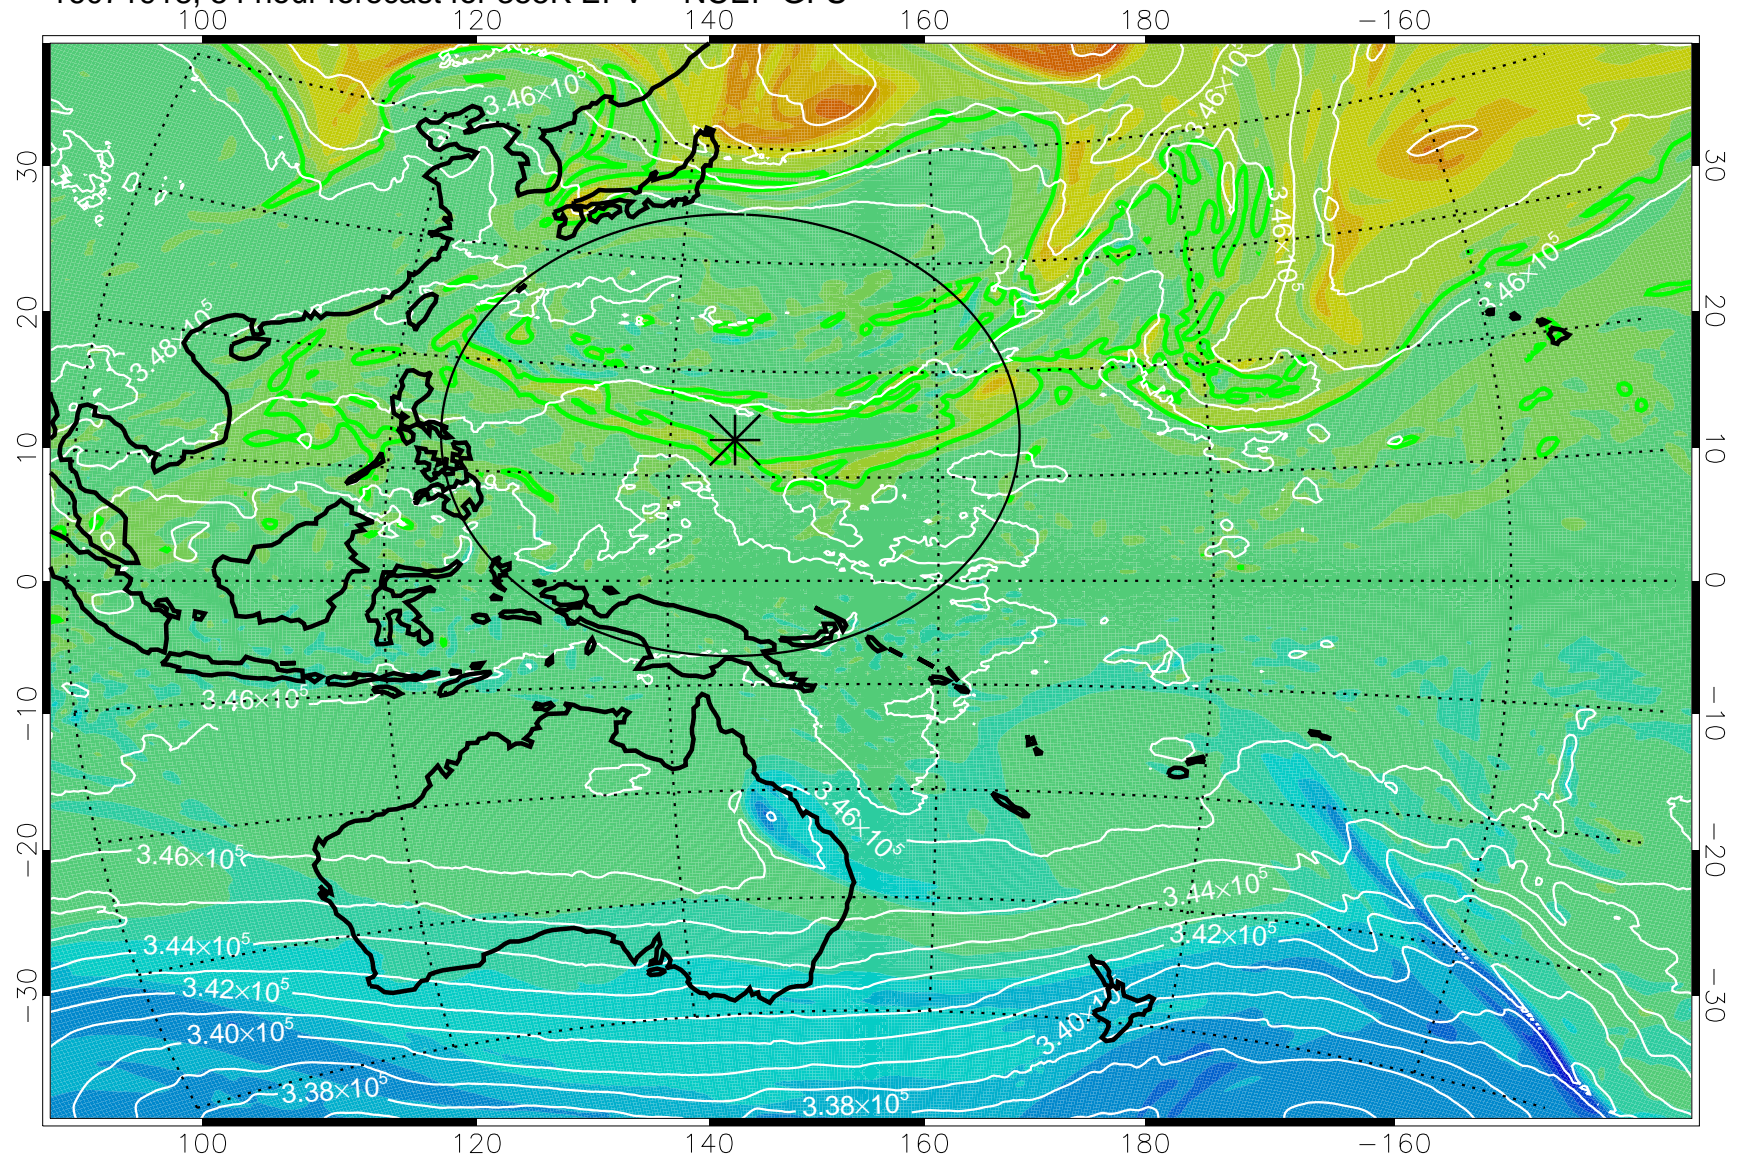

16071818, 30 hour forecast for 355K EPV -- NCEP GFS

355K Montgomery Streamfunction, white
EPV Tropopause (2 PVU) Position
Range ring of 2304 km

16071900, 36 hour forecast for 355K EPV -- NCEP GFS

355K Montgomery Streamfunction, white
EPV Tropopause (2 PVU) Position
Range ring of 2304 km

16071906, 42 hour forecast for 355K EPV -- NCEP GFS

355K Montgomery Streamfunction, white
EPV Tropopause (2 PVU) Position
Range ring of 2304 km

16071912, 48 hour forecast for 355K EPV -- NCEP GFS

355K Montgomery Streamfunction, white
EPV Tropopause (2 PVU) Position
Range ring of 2304 km

16071918, 54 hour forecast for 355K EPV -- NCEP GFS

355K Montgomery Streamfunction, white
EPV Tropopause (2 PVU) Position
Range ring of 2304 km

16072000, 60 hour forecast for 355K EPV -- NCEP GFS

355K Montgomery Streamfunction, white
EPV Tropopause (2 PVU) Position
Range ring of 2304 km

16072006, 66 hour forecast for 355K EPV -- NCEP GFS

355K Montgomery Streamfunction, white
EPV Tropopause (2 PVU) Position
Range ring of 2304 km

16072012, 72 hour forecast for 355K EPV -- NCEP GFS

355K Montgomery Streamfunction, white
EPV Tropopause (2 PVU) Position
Range ring of 2304 km