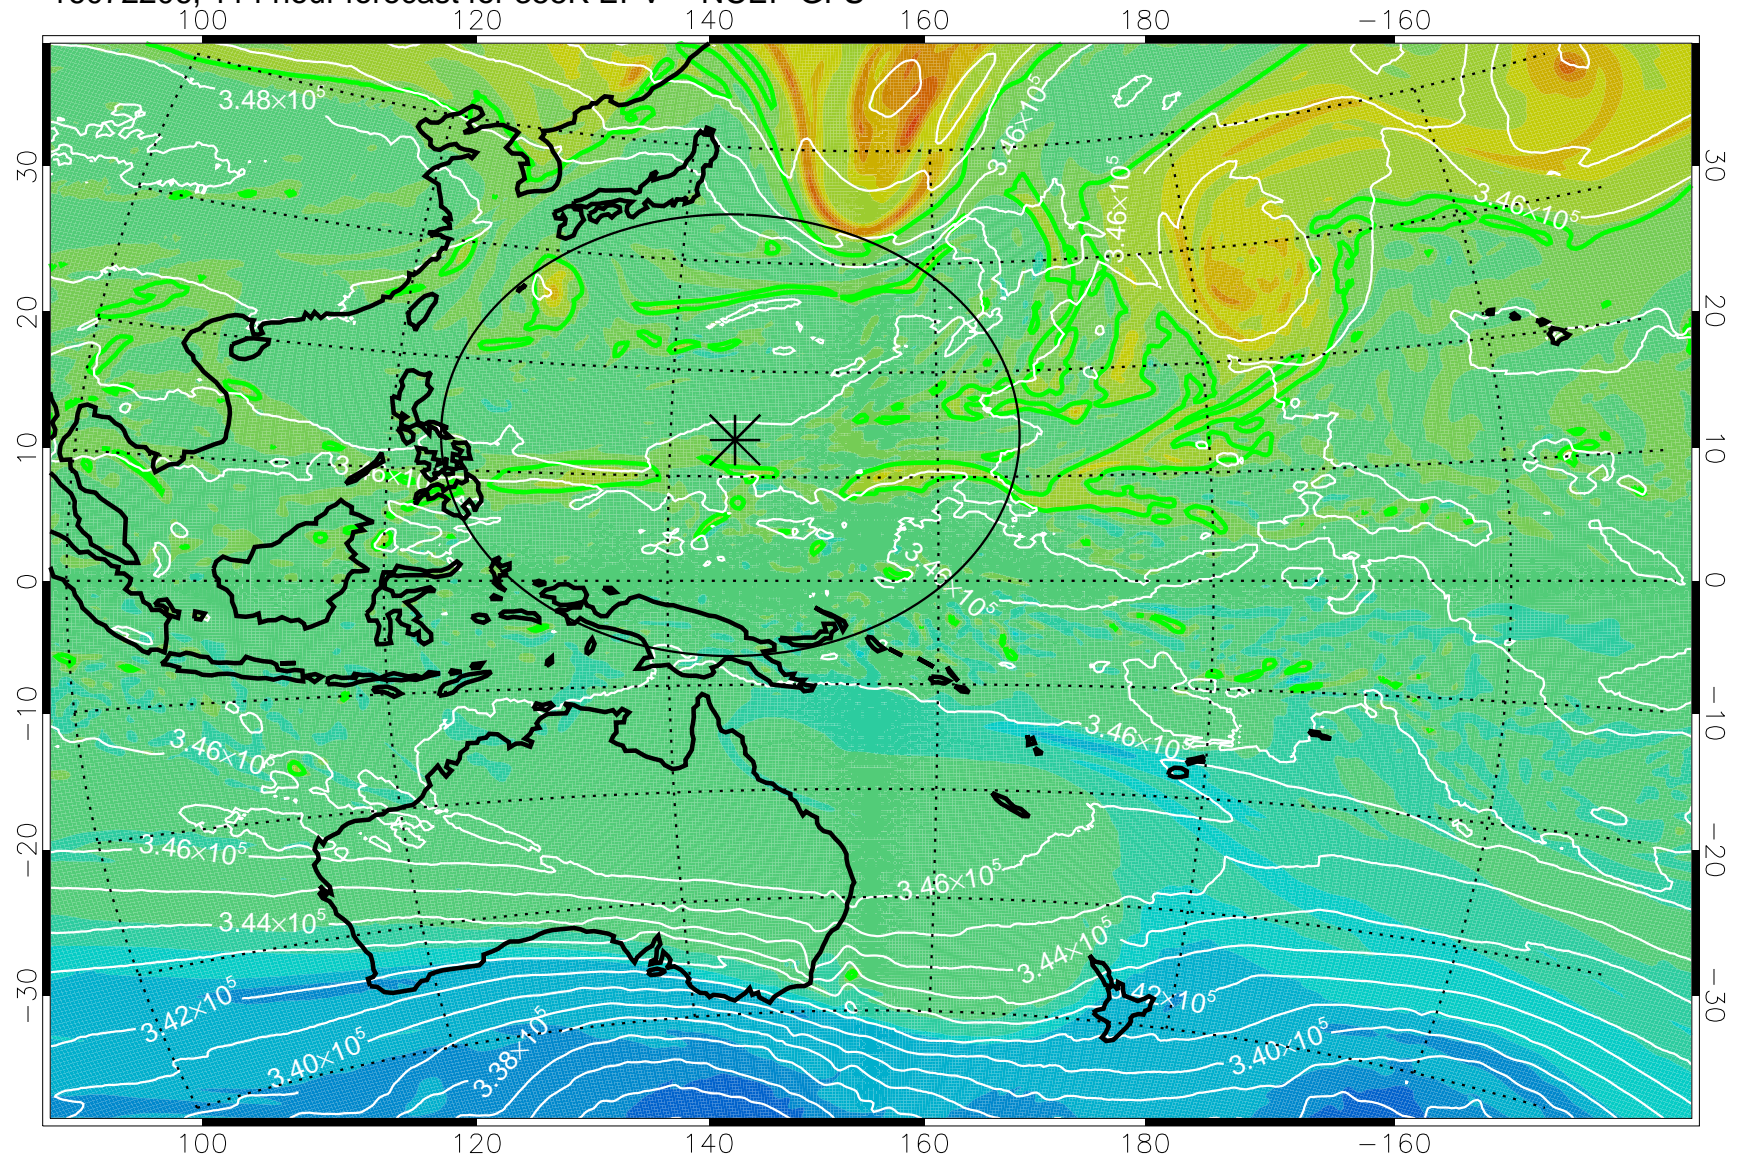

16072018, 78 hour forecast for 355K EPV -- NCEP GFS

355K Montgomery Streamfunction, white
EPV Tropopause (2 PVU) Position
Range ring of 2304 km

16072100, 84 hour forecast for 355K EPV -- NCEP GFS

355K Montgomery Streamfunction, white
EPV Tropopause (2 PVU) Position
Range ring of 2304 km

16072106, 90 hour forecast for 355K EPV -- NCEP GFS

355K Montgomery Streamfunction, white
EPV Tropopause (2 PVU) Position
Range ring of 2304 km

16072112, 96 hour forecast for 355K EPV -- NCEP GFS

355K Montgomery Streamfunction, white
EPV Tropopause (2 PVU) Position
Range ring of 2304 km

16072118, 102 hour forecast for 355K EPV -- NCEP GFS

355K Montgomery Streamfunction, white
EPV Tropopause (2 PVU) Position
Range ring of 2304 km

16072200, 108 hour forecast for 355K EPV -- NCEP GFS

355K Montgomery Streamfunction, white
EPV Tropopause (2 PVU) Position
Range ring of 2304 km

16072206, 114 hour forecast for 355K EPV -- NCEP GFS

355K Montgomery Streamfunction, white
EPV Tropopause (2 PVU) Position
Range ring of 2304 km

16072212, 120 hour forecast for 355K EPV -- NCEP GFS

355K Montgomery Streamfunction, white
EPV Tropopause (2 PVU) Position
Range ring of 2304 km