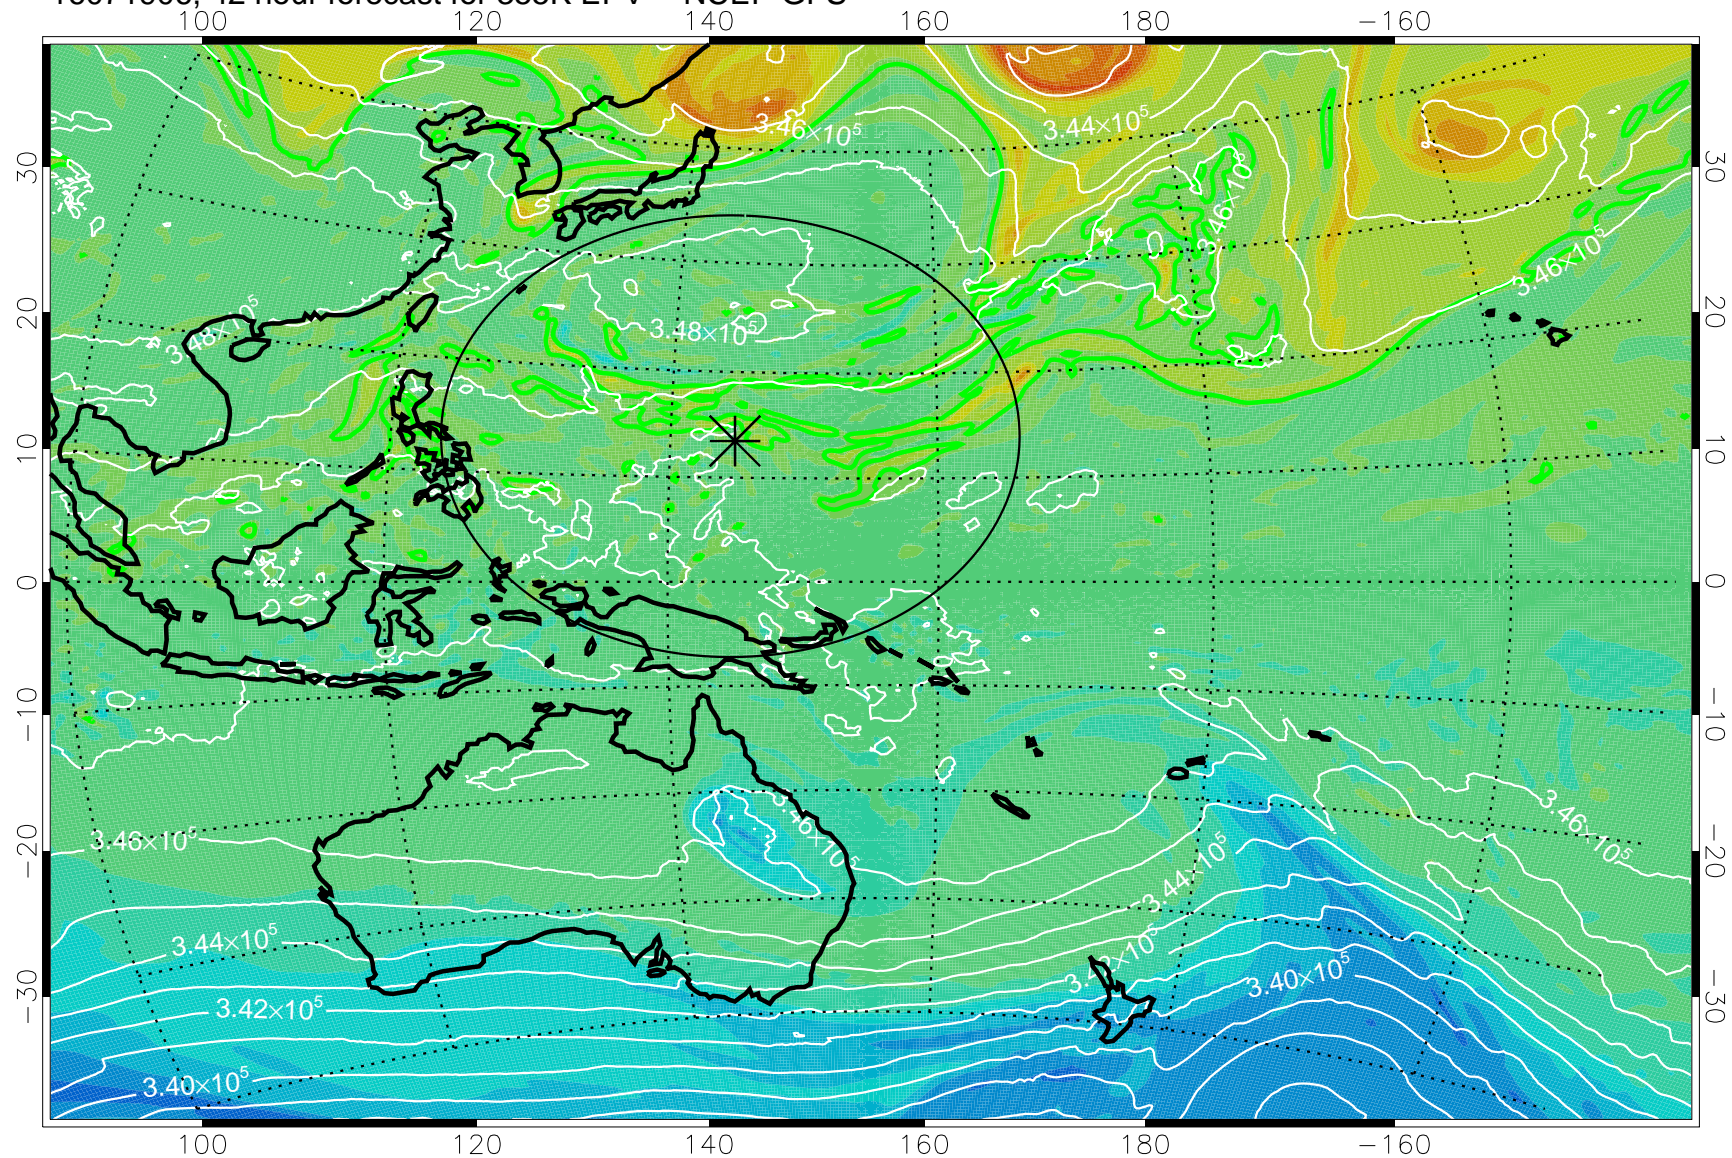

16071806, 18 hour forecast for 355K EPV -- NCEP GFS

355K Montgomery Streamfunction, white
EPV Tropopause (2 PVU) Position
Range ring of 2304 km

16071812, 24 hour forecast for 355K EPV -- NCEP GFS

355K Montgomery Streamfunction, white
EPV Tropopause (2 PVU) Position
Range ring of 2304 km

16071818, 30 hour forecast for 355K EPV -- NCEP GFS

355K Montgomery Streamfunction, white
EPV Tropopause (2 PVU) Position
Range ring of 2304 km

16071900, 36 hour forecast for 355K EPV -- NCEP GFS

355K Montgomery Streamfunction, white
EPV Tropopause (2 PVU) Position
Range ring of 2304 km

16071906, 42 hour forecast for 355K EPV -- NCEP GFS

355K Montgomery Streamfunction, white
EPV Tropopause (2 PVU) Position
Range ring of 2304 km

16071912, 48 hour forecast for 355K EPV -- NCEP GFS

355K Montgomery Streamfunction, white
EPV Tropopause (2 PVU) Position
Range ring of 2304 km

16071918, 54 hour forecast for 355K EPV -- NCEP GFS

355K Montgomery Streamfunction, white
EPV Tropopause (2 PVU) Position
Range ring of 2304 km

16072000, 60 hour forecast for 355K EPV -- NCEP GFS

355K Montgomery Streamfunction, white
EPV Tropopause (2 PVU) Position
Range ring of 2304 km