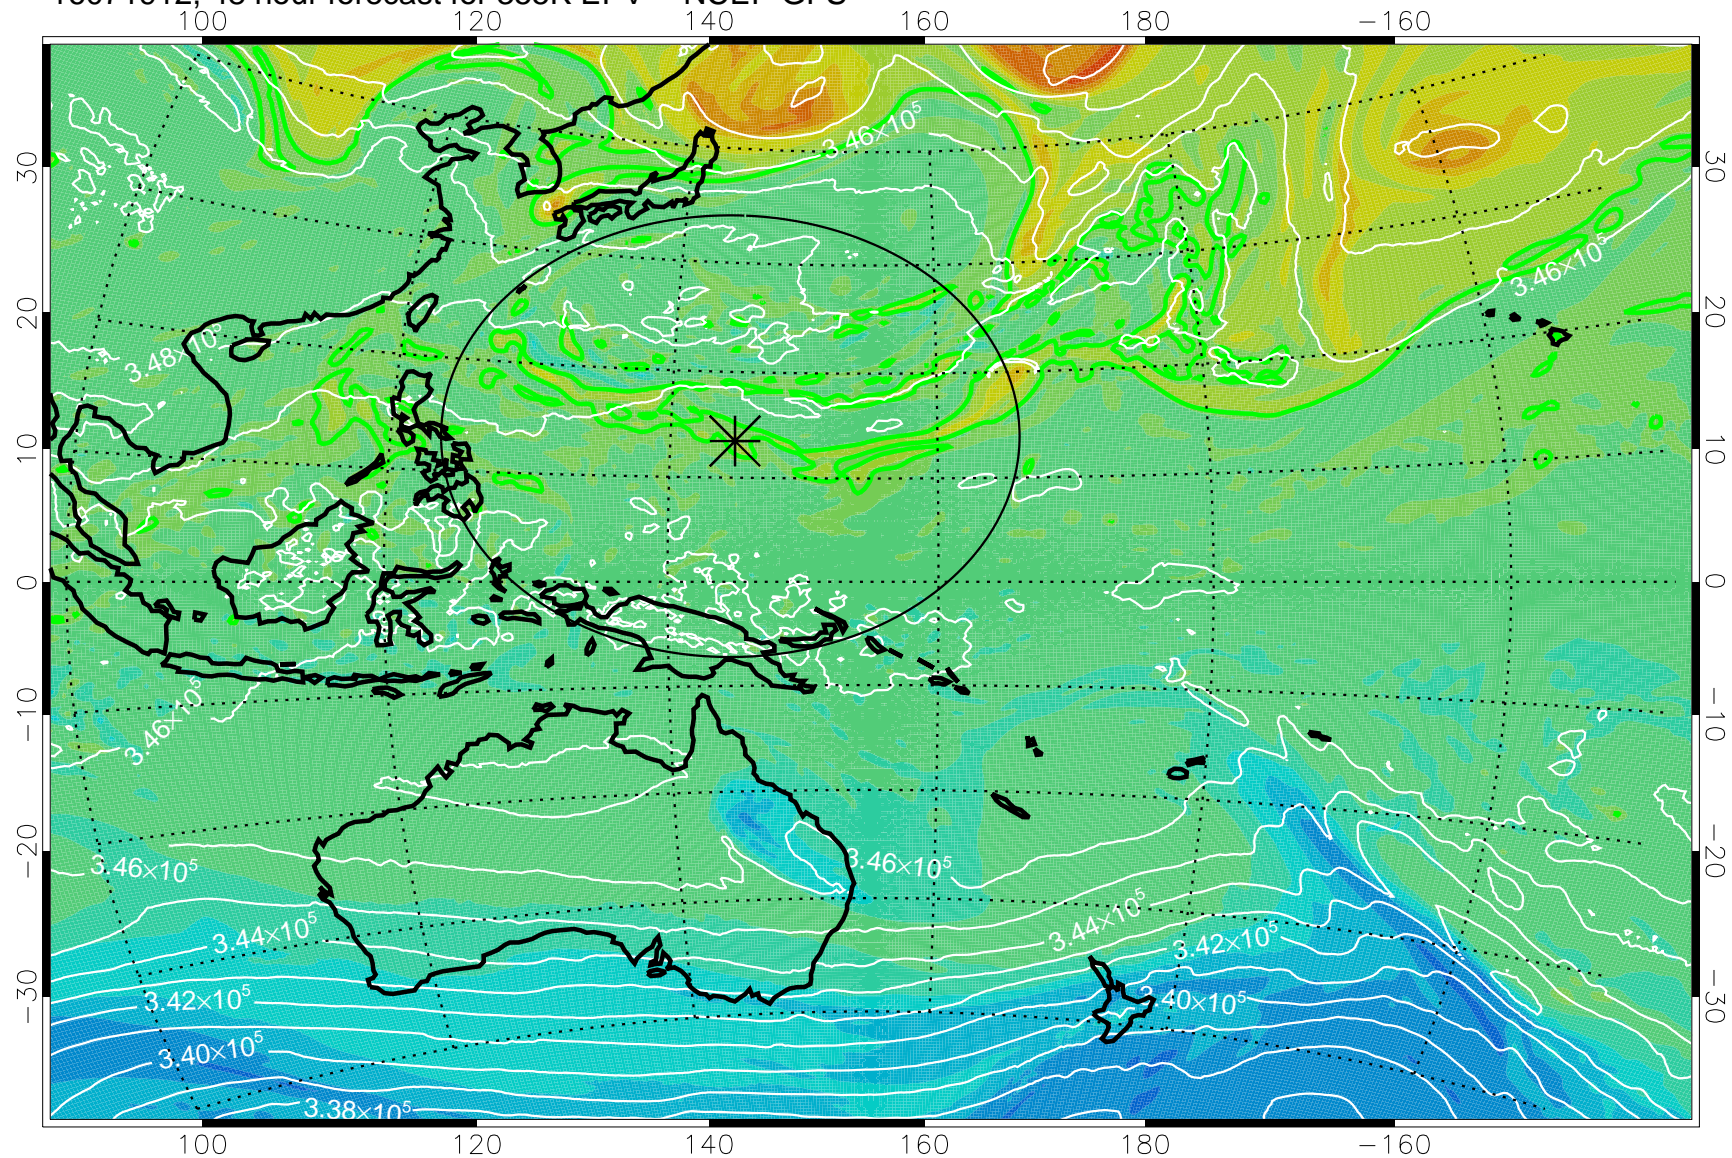

16071818, 30 hour forecast for 355K EPV -- NCEP GFS

355K Montgomery Streamfunction, white
EPV Tropopause (2 PVU) Position
Range ring of 2304 km

16071900, 36 hour forecast for 355K EPV -- NCEP GFS

355K Montgomery Streamfunction, white
EPV Tropopause (2 PVU) Position
Range ring of 2304 km

16071906, 42 hour forecast for 355K EPV -- NCEP GFS

355K Montgomery Streamfunction, white
EPV Tropopause (2 PVU) Position
Range ring of 2304 km

16071912, 48 hour forecast for 355K EPV -- NCEP GFS

355K Montgomery Streamfunction, white
EPV Tropopause (2 PVU) Position
Range ring of 2304 km

16071918, 54 hour forecast for 355K EPV -- NCEP GFS

355K Montgomery Streamfunction, white
EPV Tropopause (2 PVU) Position
Range ring of 2304 km

16072000, 60 hour forecast for 355K EPV -- NCEP GFS

355K Montgomery Streamfunction, white
EPV Tropopause (2 PVU) Position
Range ring of 2304 km

16072018, 78 hour forecast for 355K EPV -- NCEP GFS

355K Montgomery Streamfunction, white
EPV Tropopause (2 PVU) Position
Range ring of 2304 km

16072100, 84 hour forecast for 355K EPV -- NCEP GFS

355K Montgomery Streamfunction, white
EPV Tropopause (2 PVU) Position
Range ring of 2304 km