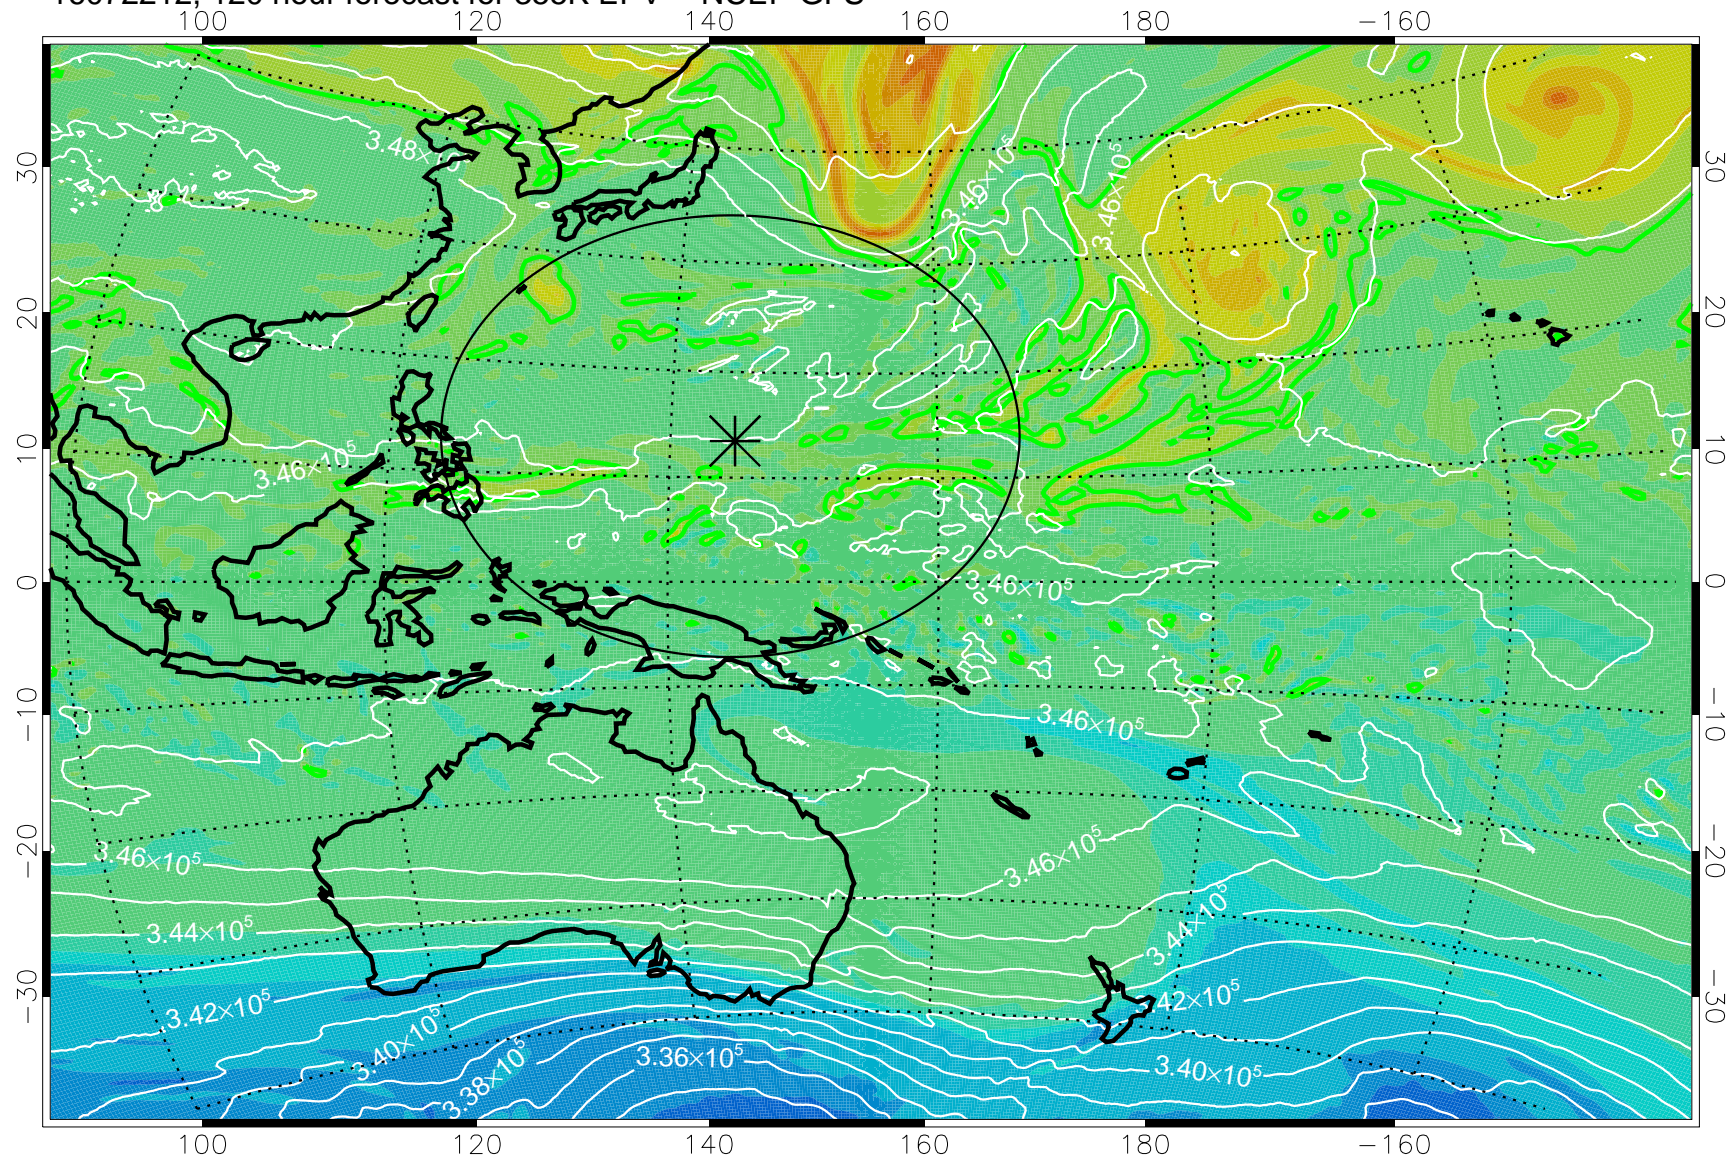

16072018, 78 hour forecast for 355K EPV -- NCEP GFS

355K Montgomery Streamfunction, white
EPV Tropopause (2 PVU) Position
Range ring of 2304 km

16072100, 84 hour forecast for 355K EPV -- NCEP GFS

355K Montgomery Streamfunction, white
EPV Tropopause (2 PVU) Position
Range ring of 2304 km

16072106, 90 hour forecast for 355K EPV -- NCEP GFS

355K Montgomery Streamfunction, white
EPV Tropopause (2 PVU) Position
Range ring of 2304 km

16072112, 96 hour forecast for 355K EPV -- NCEP GFS

355K Montgomery Streamfunction, white
EPV Tropopause (2 PVU) Position
Range ring of 2304 km

16072118, 102 hour forecast for 355K EPV -- NCEP GFS

355K Montgomery Streamfunction, white
EPV Tropopause (2 PVU) Position
Range ring of 2304 km

16072200, 108 hour forecast for 355K EPV -- NCEP GFS

355K Montgomery Streamfunction, white
EPV Tropopause (2 PVU) Position
Range ring of 2304 km

16072206, 114 hour forecast for 355K EPV -- NCEP GFS

355K Montgomery Streamfunction, white
EPV Tropopause (2 PVU) Position
Range ring of 2304 km

16072212, 120 hour forecast for 355K EPV -- NCEP GFS

355K Montgomery Streamfunction, white
EPV Tropopause (2 PVU) Position
Range ring of 2304 km