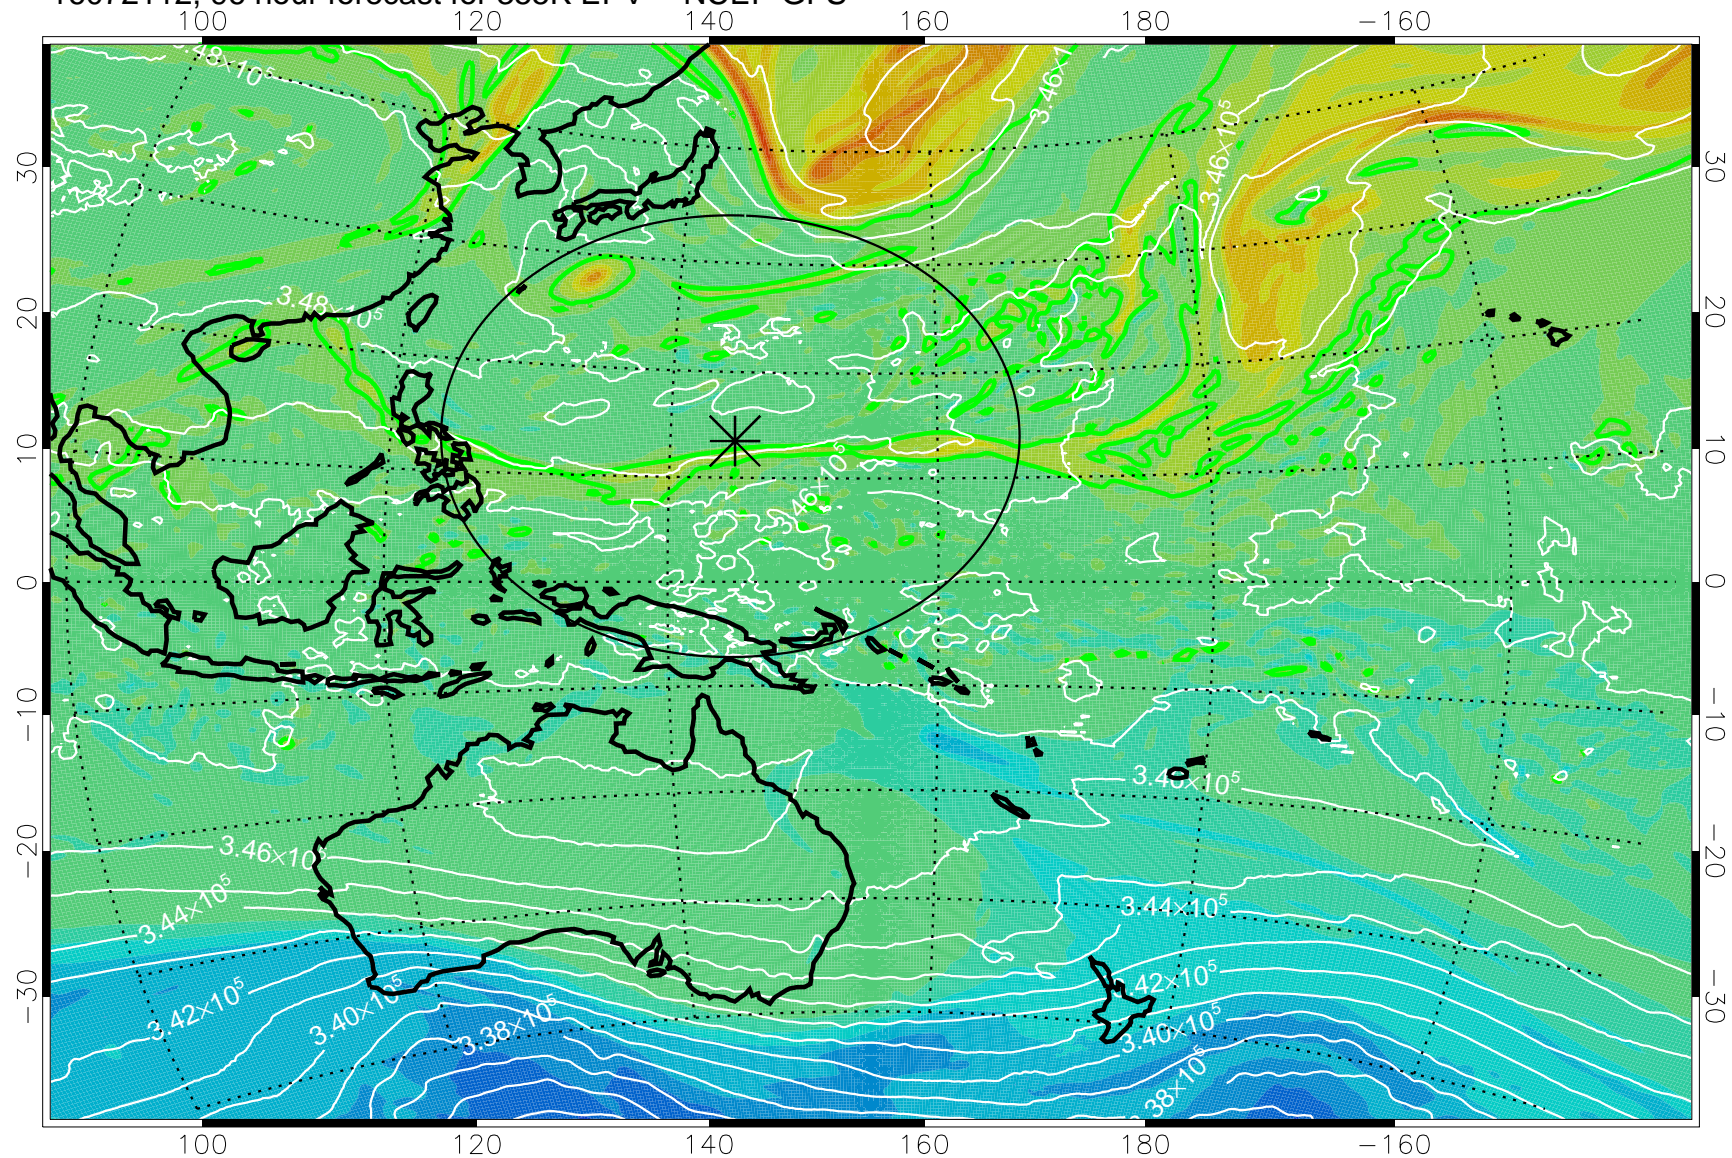

16072006, 66 hour forecast for 355K EPV -- NCEP GFS

355K Montgomery Streamfunction, white
EPV Tropopause (2 PVU) Position
Range ring of 2304 km

16072012, 72 hour forecast for 355K EPV -- NCEP GFS

355K Montgomery Streamfunction, white
EPV Tropopause (2 PVU) Position
Range ring of 2304 km

16072018, 78 hour forecast for 355K EPV -- NCEP GFS

355K Montgomery Streamfunction, white
EPV Tropopause (2 PVU) Position
Range ring of 2304 km

16072100, 84 hour forecast for 355K EPV -- NCEP GFS

355K Montgomery Streamfunction, white
EPV Tropopause (2 PVU) Position
Range ring of 2304 km

16072106, 90 hour forecast for 355K EPV -- NCEP GFS

355K Montgomery Streamfunction, white
EPV Tropopause (2 PVU) Position
Range ring of 2304 km

16072112, 96 hour forecast for 355K EPV -- NCEP GFS

355K Montgomery Streamfunction, white
EPV Tropopause (2 PVU) Position
Range ring of 2304 km

16072118, 102 hour forecast for 355K EPV -- NCEP GFS

355K Montgomery Streamfunction, white
EPV Tropopause (2 PVU) Position
Range ring of 2304 km

16072200, 108 hour forecast for 355K EPV -- NCEP GFS

355K Montgomery Streamfunction, white
EPV Tropopause (2 PVU) Position
Range ring of 2304 km