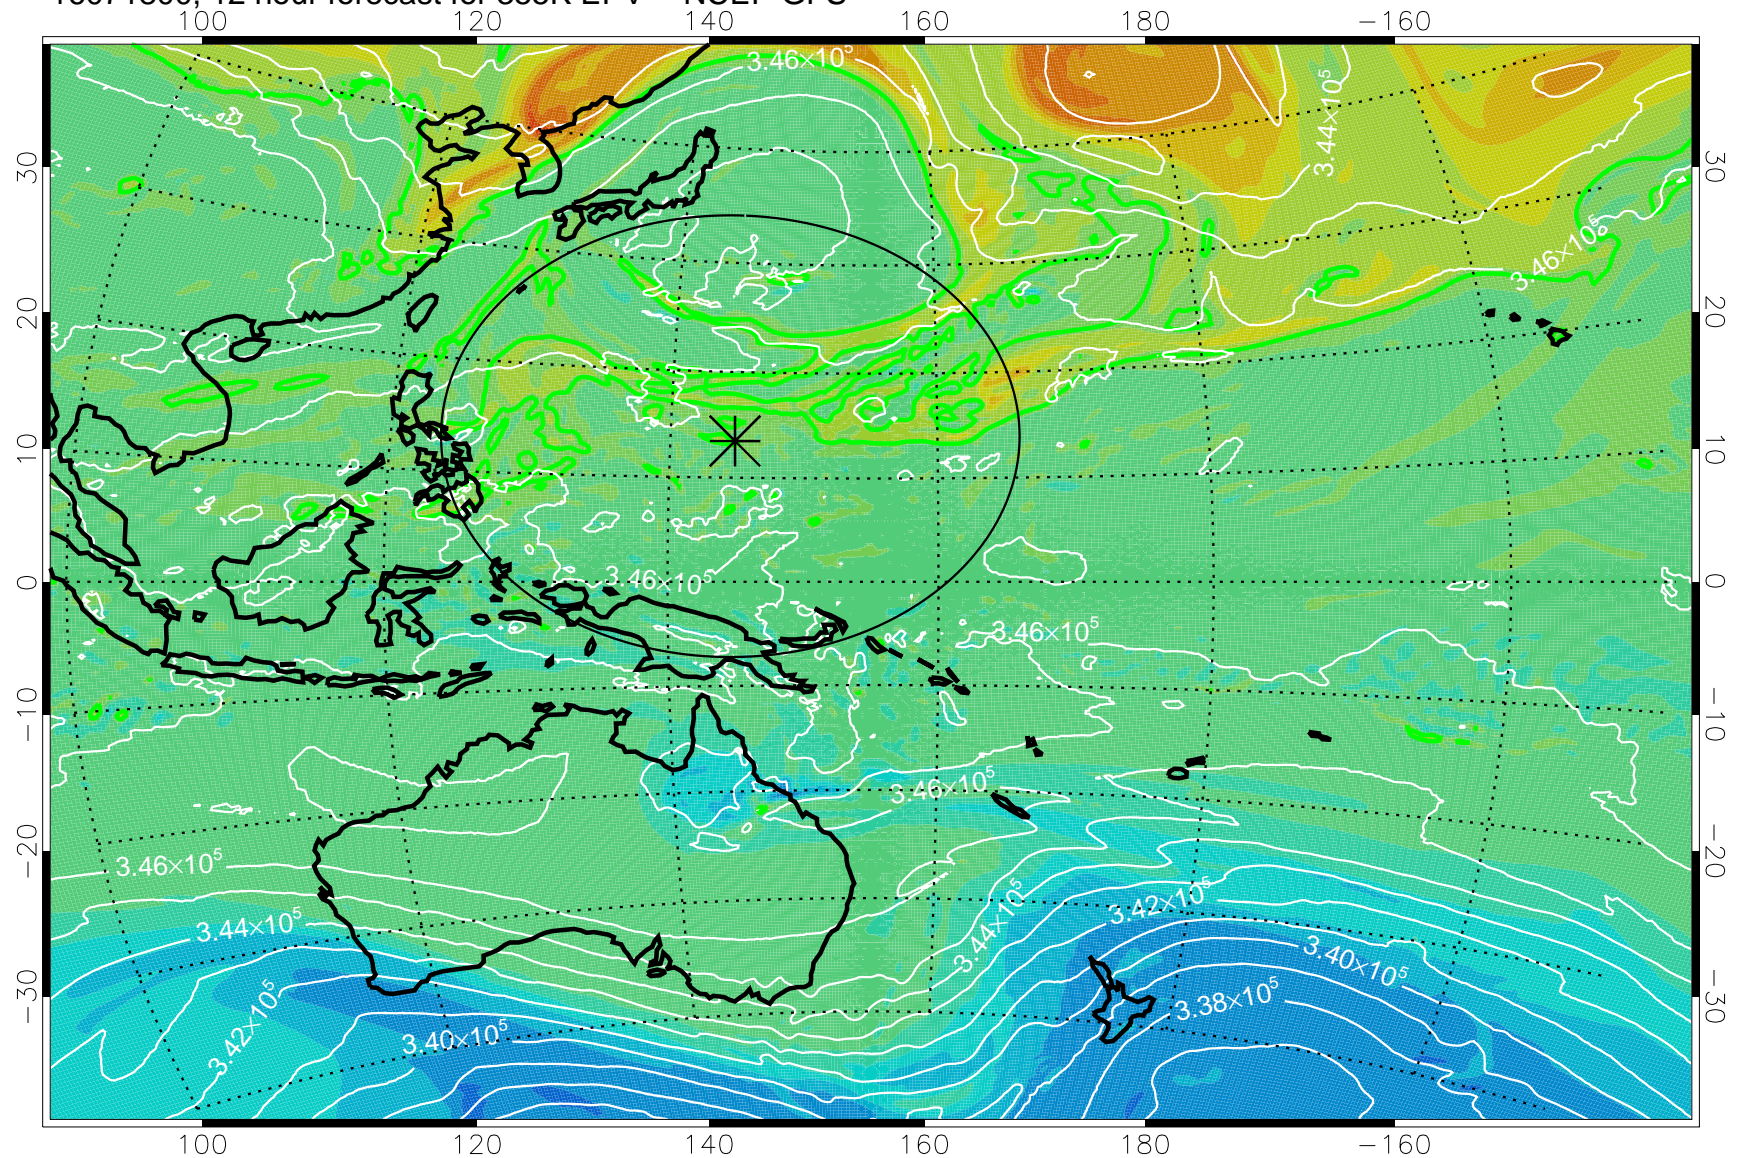

16071718, 6 hour forecast for 355K EPV -- NCEP GFS

355K Montgomery Streamfunction, white
EPV Tropopause (2 PVU) Position
Range ring of 2304 km

16071800, 12 hour forecast for 355K EPV -- NCEP GFS

355K Montgomery Streamfunction, white
EPV Tropopause (2 PVU) Position
Range ring of 2304 km

16071806, 18 hour forecast for 355K EPV -- NCEP GFS

355K Montgomery Streamfunction, white
EPV Tropopause (2 PVU) Position
Range ring of 2304 km

16071812, 24 hour forecast for 355K EPV -- NCEP GFS

355K Montgomery Streamfunction, white
EPV Tropopause (2 PVU) Position
Range ring of 2304 km

16071818, 30 hour forecast for 355K EPV -- NCEP GFS

355K Montgomery Streamfunction, white
EPV Tropopause (2 PVU) Position
Range ring of 2304 km

16071900, 36 hour forecast for 355K EPV -- NCEP GFS

355K Montgomery Streamfunction, white
EPV Tropopause (2 PVU) Position
Range ring of 2304 km

16071918, 54 hour forecast for 355K EPV -- NCEP GFS

355K Montgomery Streamfunction, white
EPV Tropopause (2 PVU) Position
Range ring of 2304 km

16072000, 60 hour forecast for 355K EPV -- NCEP GFS

355K Montgomery Streamfunction, white
EPV Tropopause (2 PVU) Position
Range ring of 2304 km