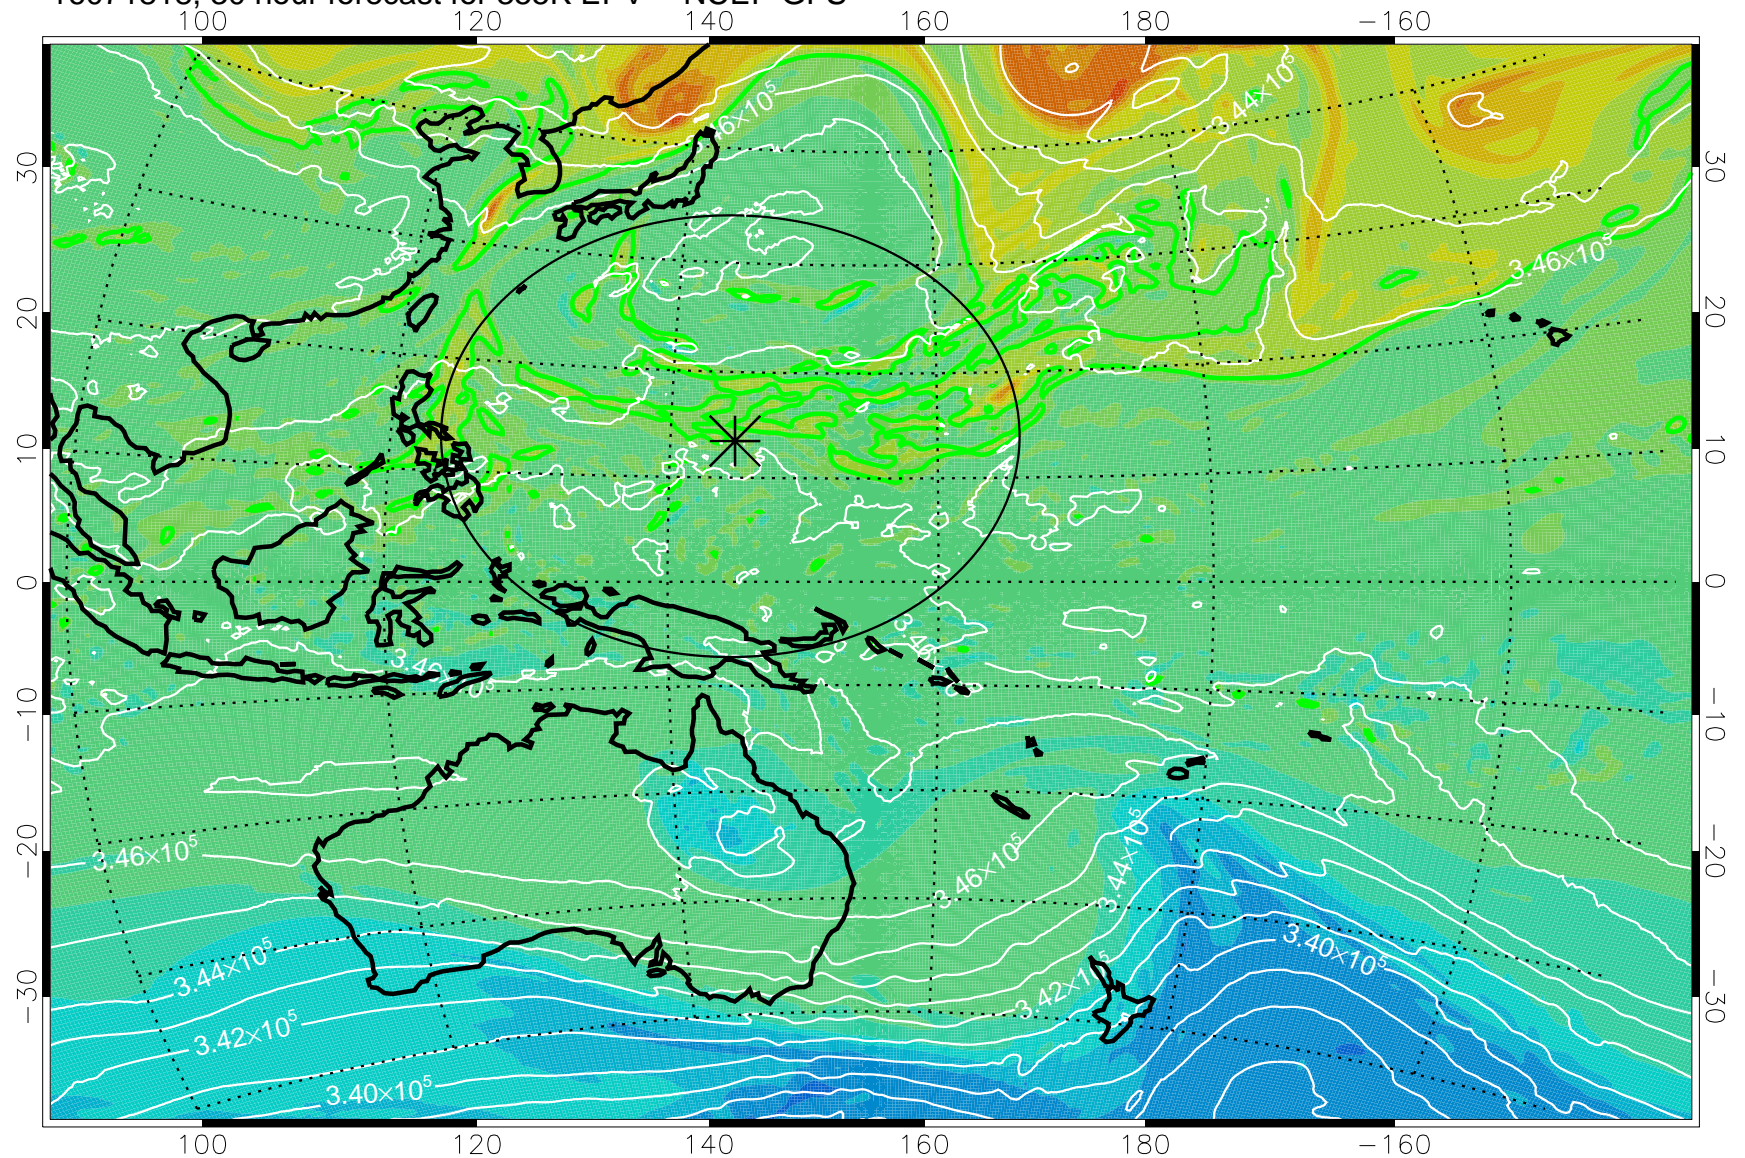

16071806, 18 hour forecast for 355K EPV -- NCEP GFS

355K Montgomery Streamfunction, white
EPV Tropopause (2 PVU) Position
Range ring of 2304 km

16071812, 24 hour forecast for 355K EPV -- NCEP GFS

355K Montgomery Streamfunction, white
EPV Tropopause (2 PVU) Position
Range ring of 2304 km

16071818, 30 hour forecast for 355K EPV -- NCEP GFS

355K Montgomery Streamfunction, white
EPV Tropopause (2 PVU) Position
Range ring of 2304 km

16071900, 36 hour forecast for 355K EPV -- NCEP GFS

355K Montgomery Streamfunction, white
EPV Tropopause (2 PVU) Position
Range ring of 2304 km

16071906, 42 hour forecast for 355K EPV -- NCEP GFS

355K Montgomery Streamfunction, white
EPV Tropopause (2 PVU) Position
Range ring of 2304 km

16071912, 48 hour forecast for 355K EPV -- NCEP GFS

355K Montgomery Streamfunction, white
EPV Tropopause (2 PVU) Position
Range ring of 2304 km

16071918, 54 hour forecast for 355K EPV -- NCEP GFS

355K Montgomery Streamfunction, white
EPV Tropopause (2 PVU) Position
Range ring of 2304 km

16072000, 60 hour forecast for 355K EPV -- NCEP GFS

355K Montgomery Streamfunction, white
EPV Tropopause (2 PVU) Position
Range ring of 2304 km