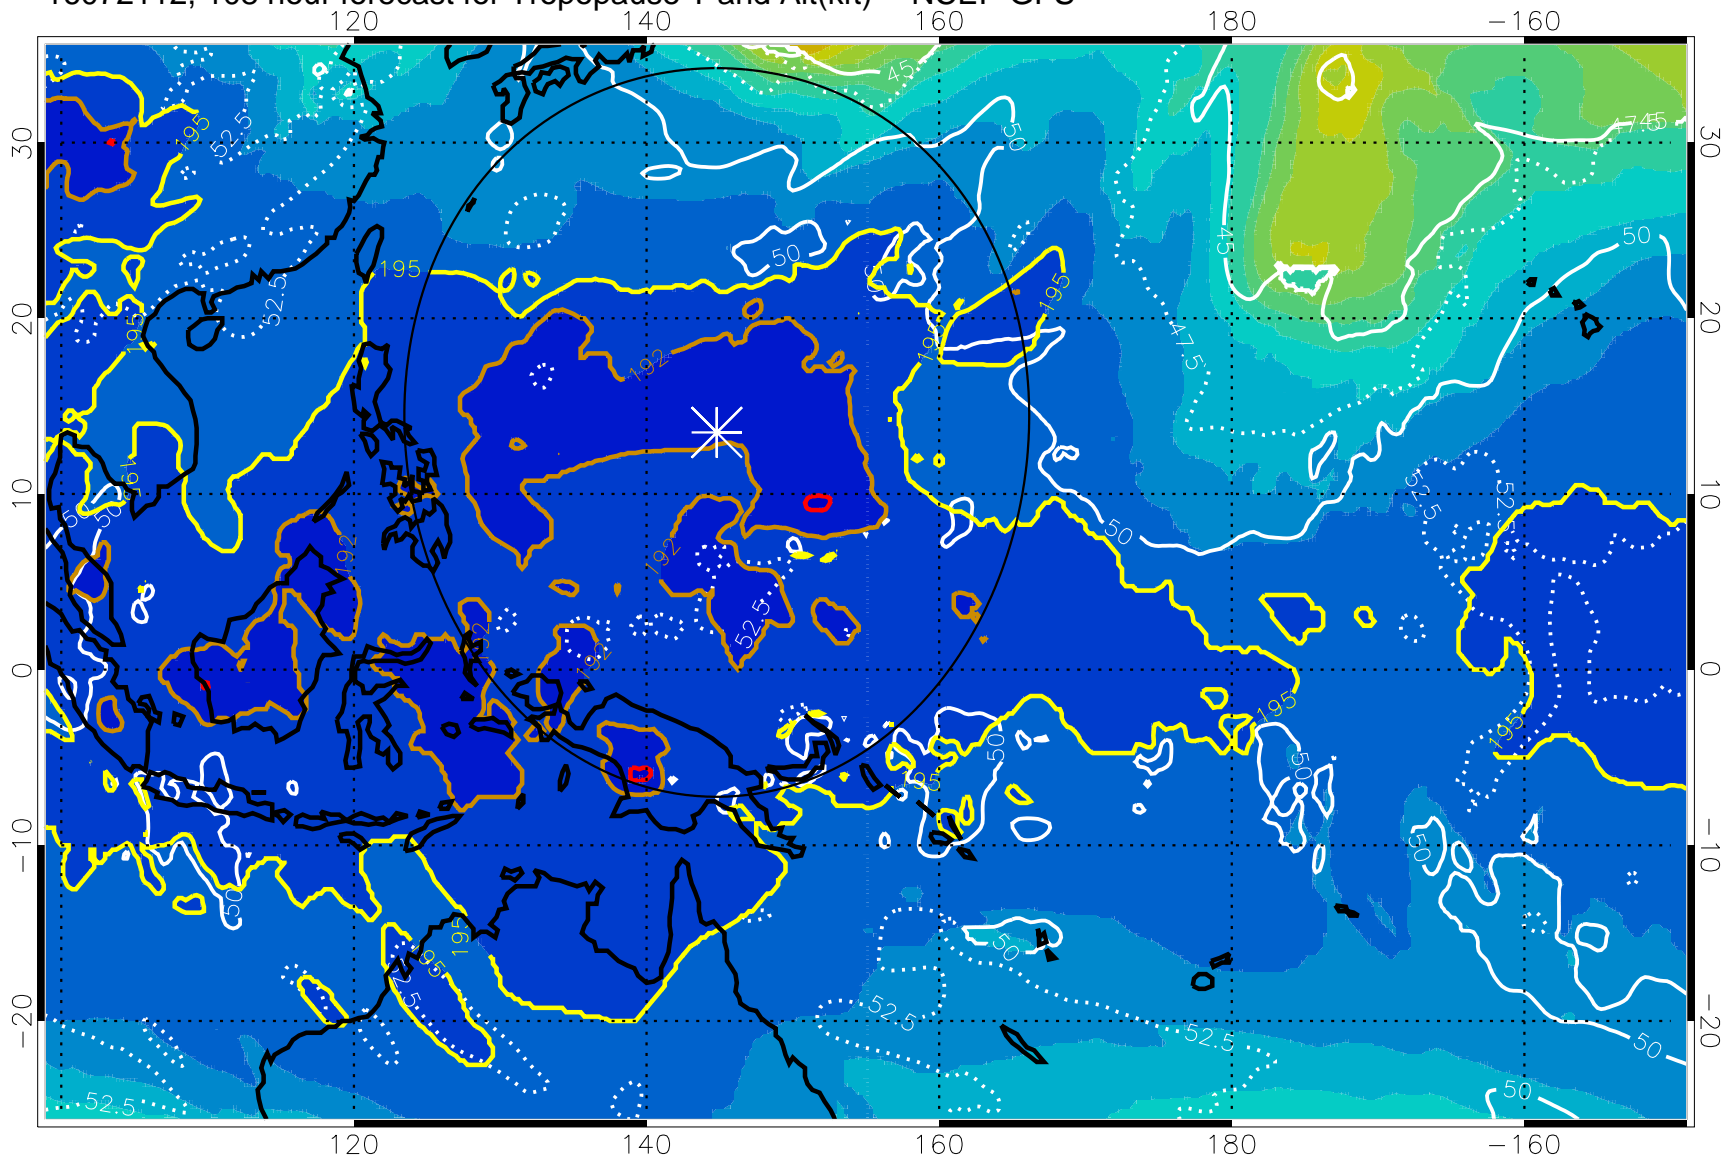

16072112, 108 hour forecast for Tropopause T and Alt(kft) -- NCEP GFS

190   200   210   220   230
Tropopause T, K

Tropopause Altitude in kft (white)

192.5K Isotherm   195K Isotherm
187.5K Isotherm   190K Isotherm

Range ring of 2304 km