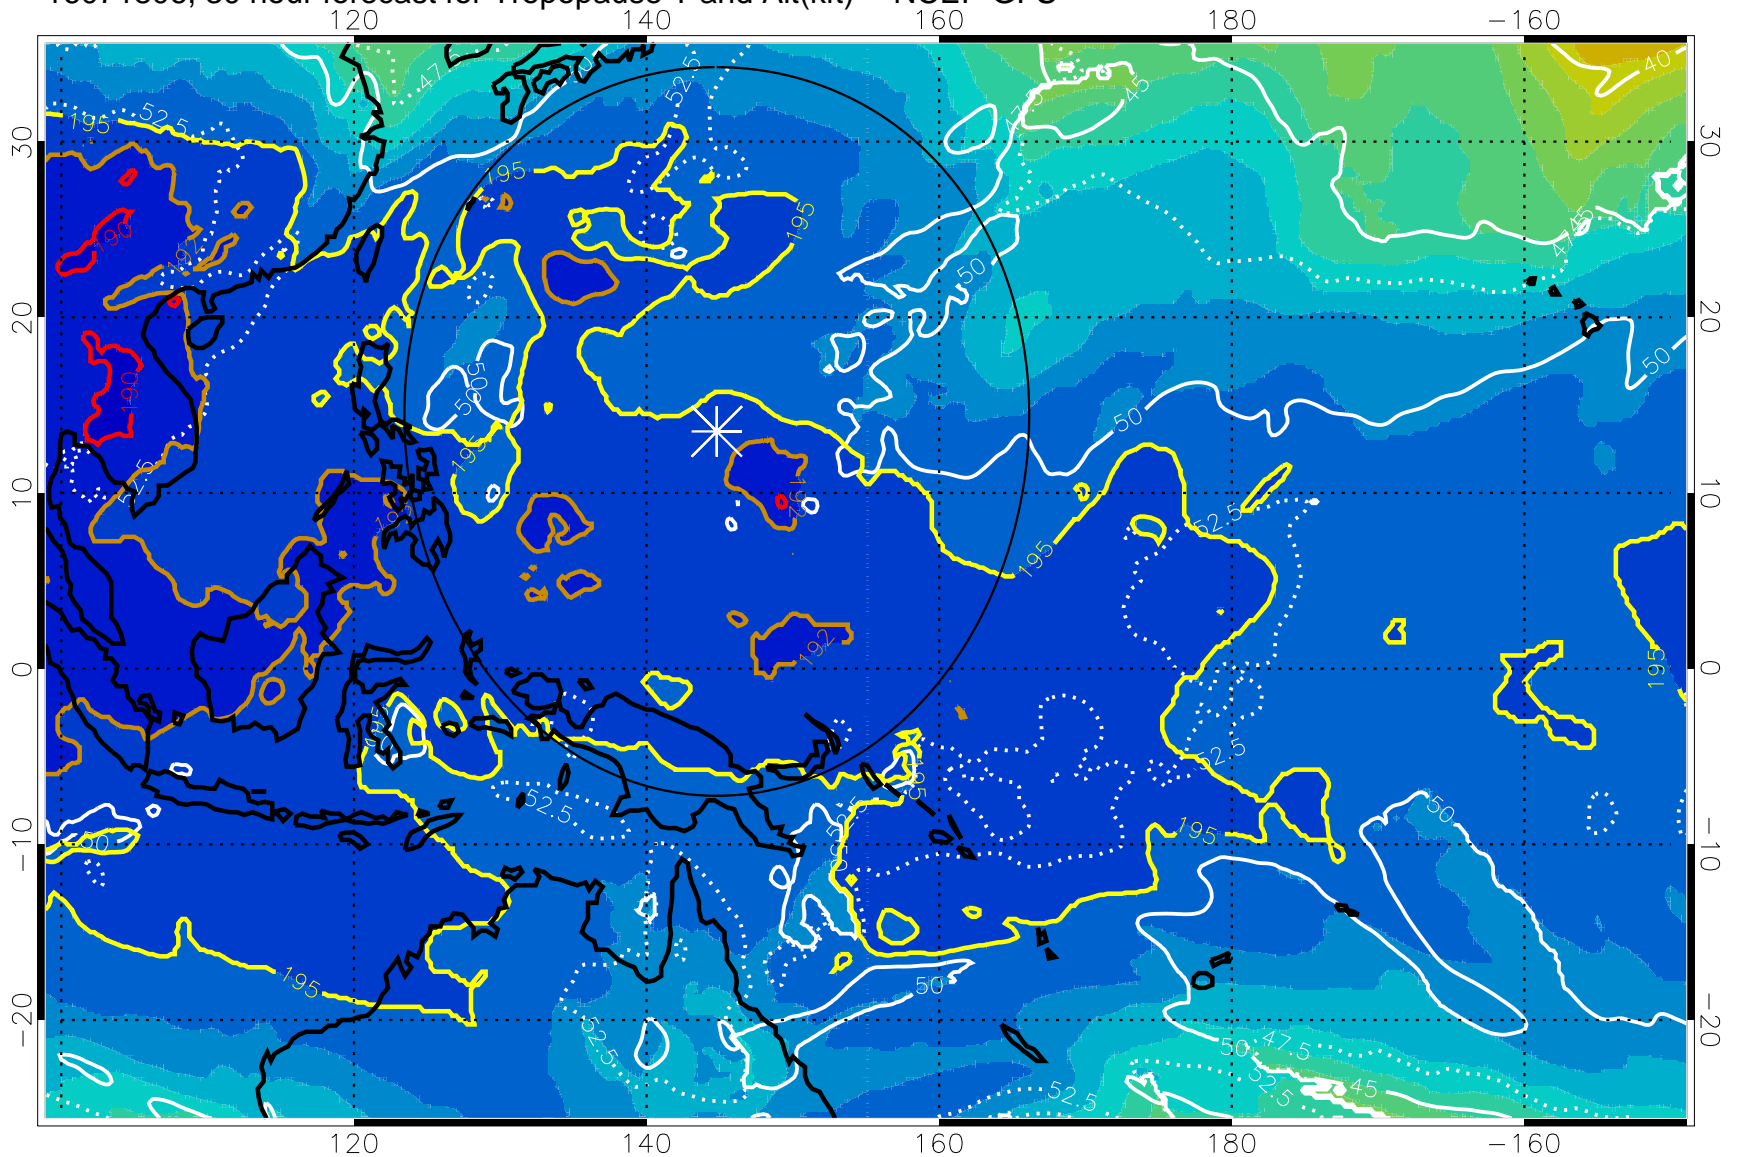

16071806, 30 hour forecast for Tropopause T and Alt(kft) -- NCEP GFS

190 200 210 220 230

Tropopause T, K

Tropopause Altitude in kft (white)

192.5K Isotherm 195K Isotherm

187.5K Isotherm 190K Isotherm

Range ring of 2304 km