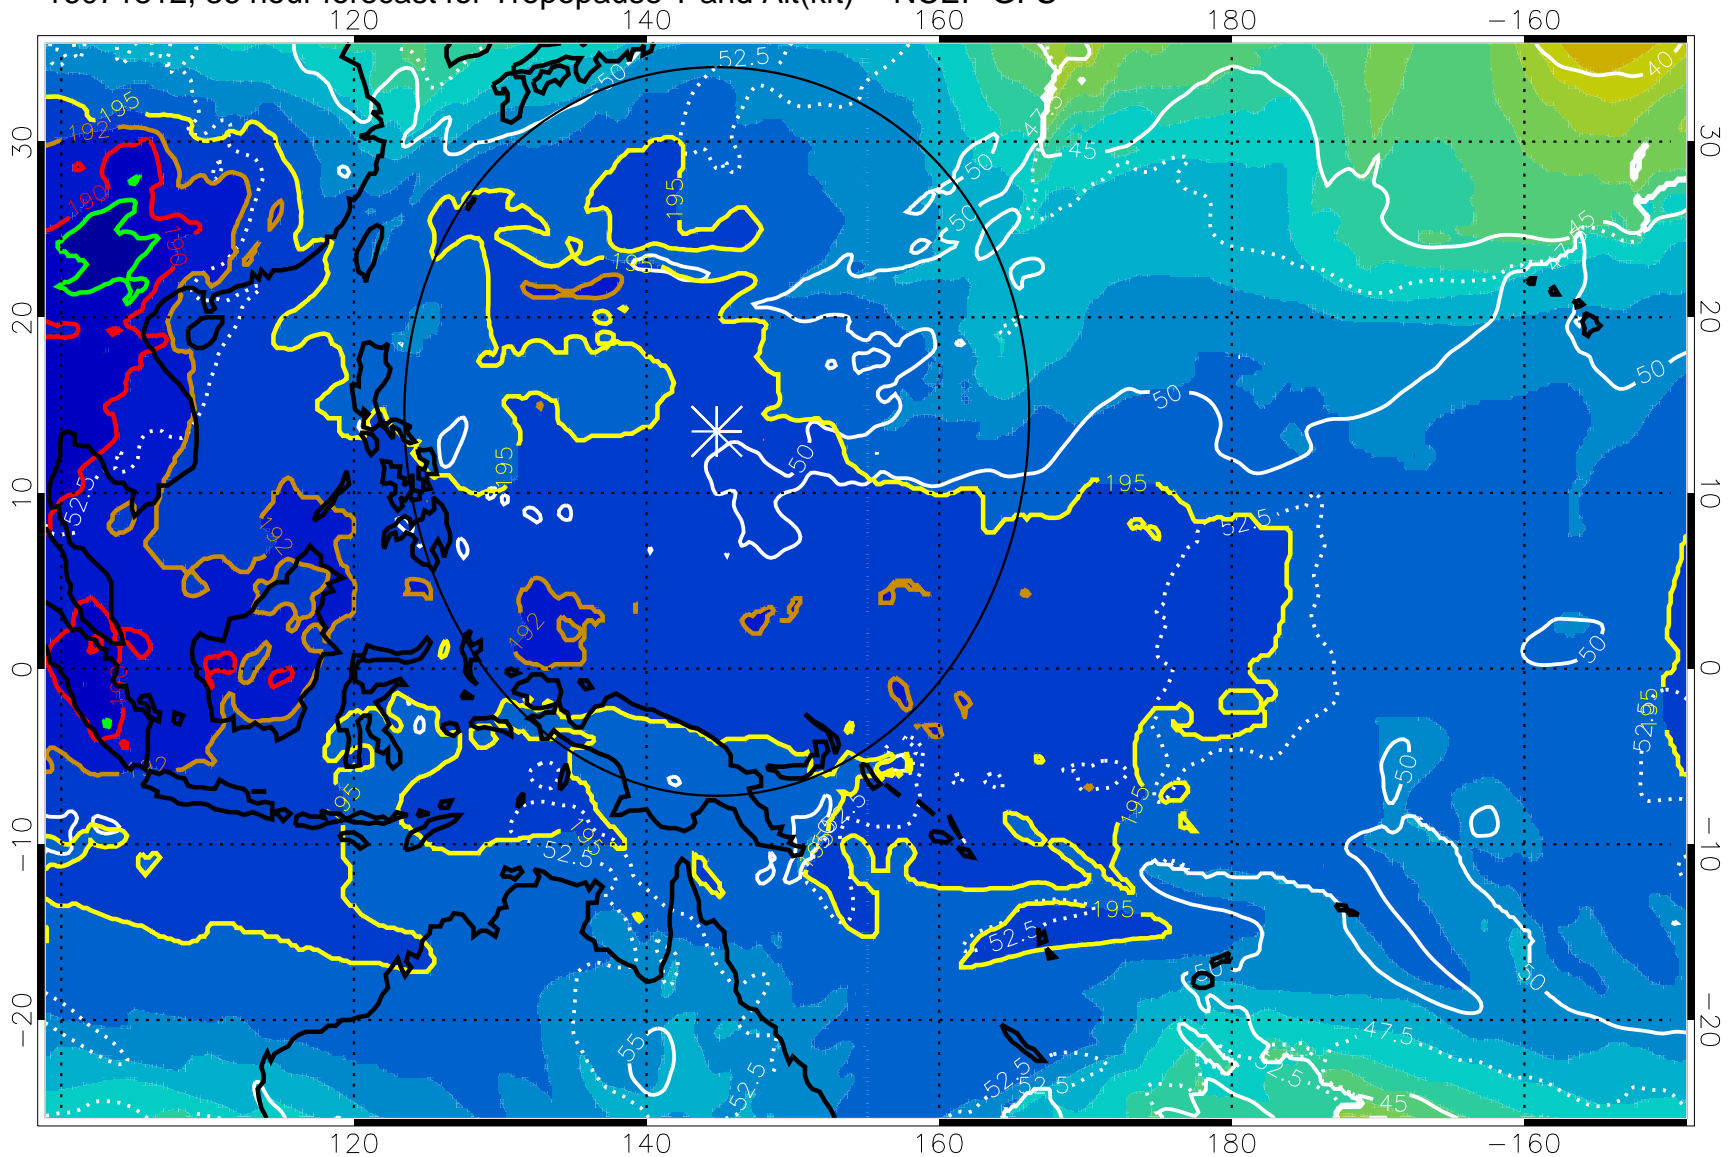

16071812, 36 hour forecast for Tropopause T and Alt(kft) -- NCEP GFS

190 200 210 220 230
Tropopause T, K

Tropopause Altitude in kft (white)

192.5K Isotherm 195K Isotherm
187.5K Isotherm 190K Isotherm

Range ring of 2304 km