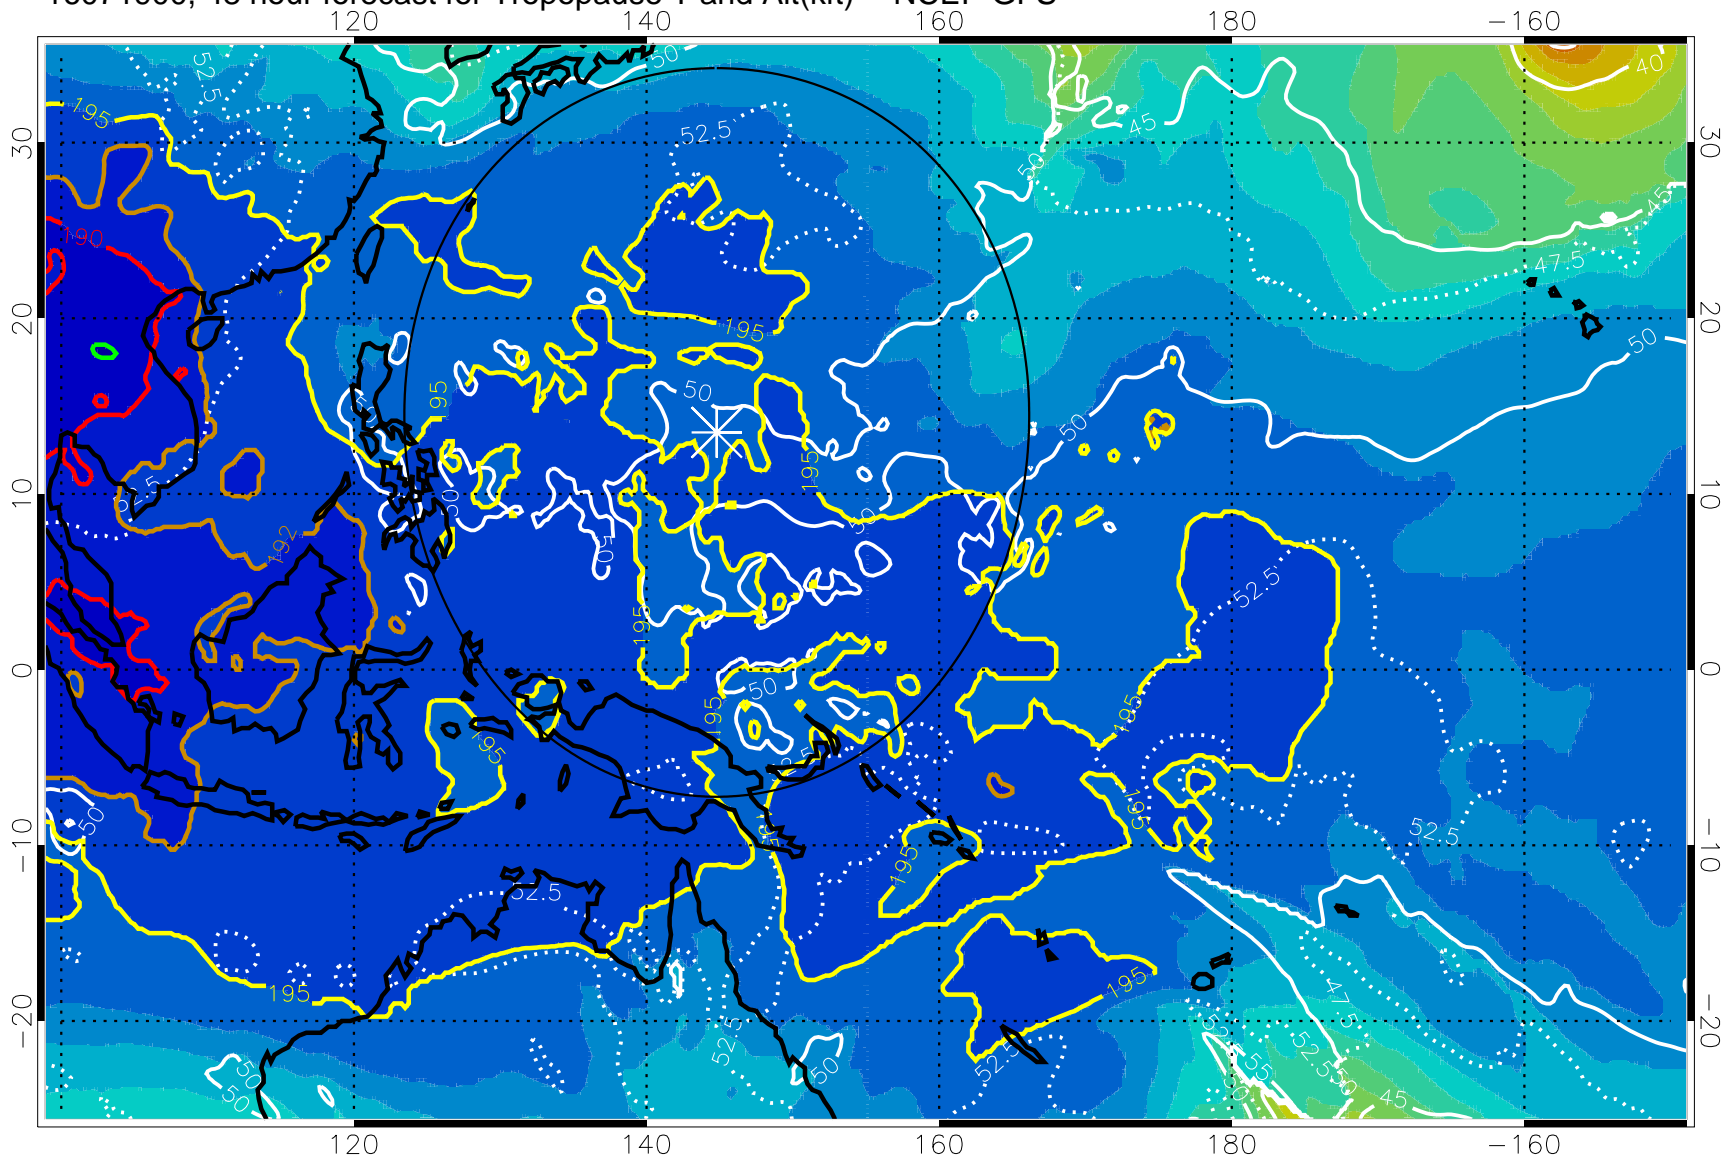

16071900, 48 hour forecast for Tropopause T and Alt(kft) -- NCEP GFS

190 200 210 220 230
Tropopause T, K

Tropopause Altitude in kft (white)

192.5K Isotherm 195K Isotherm
187.5K Isotherm 190K Isotherm

Range ring of 2304 km