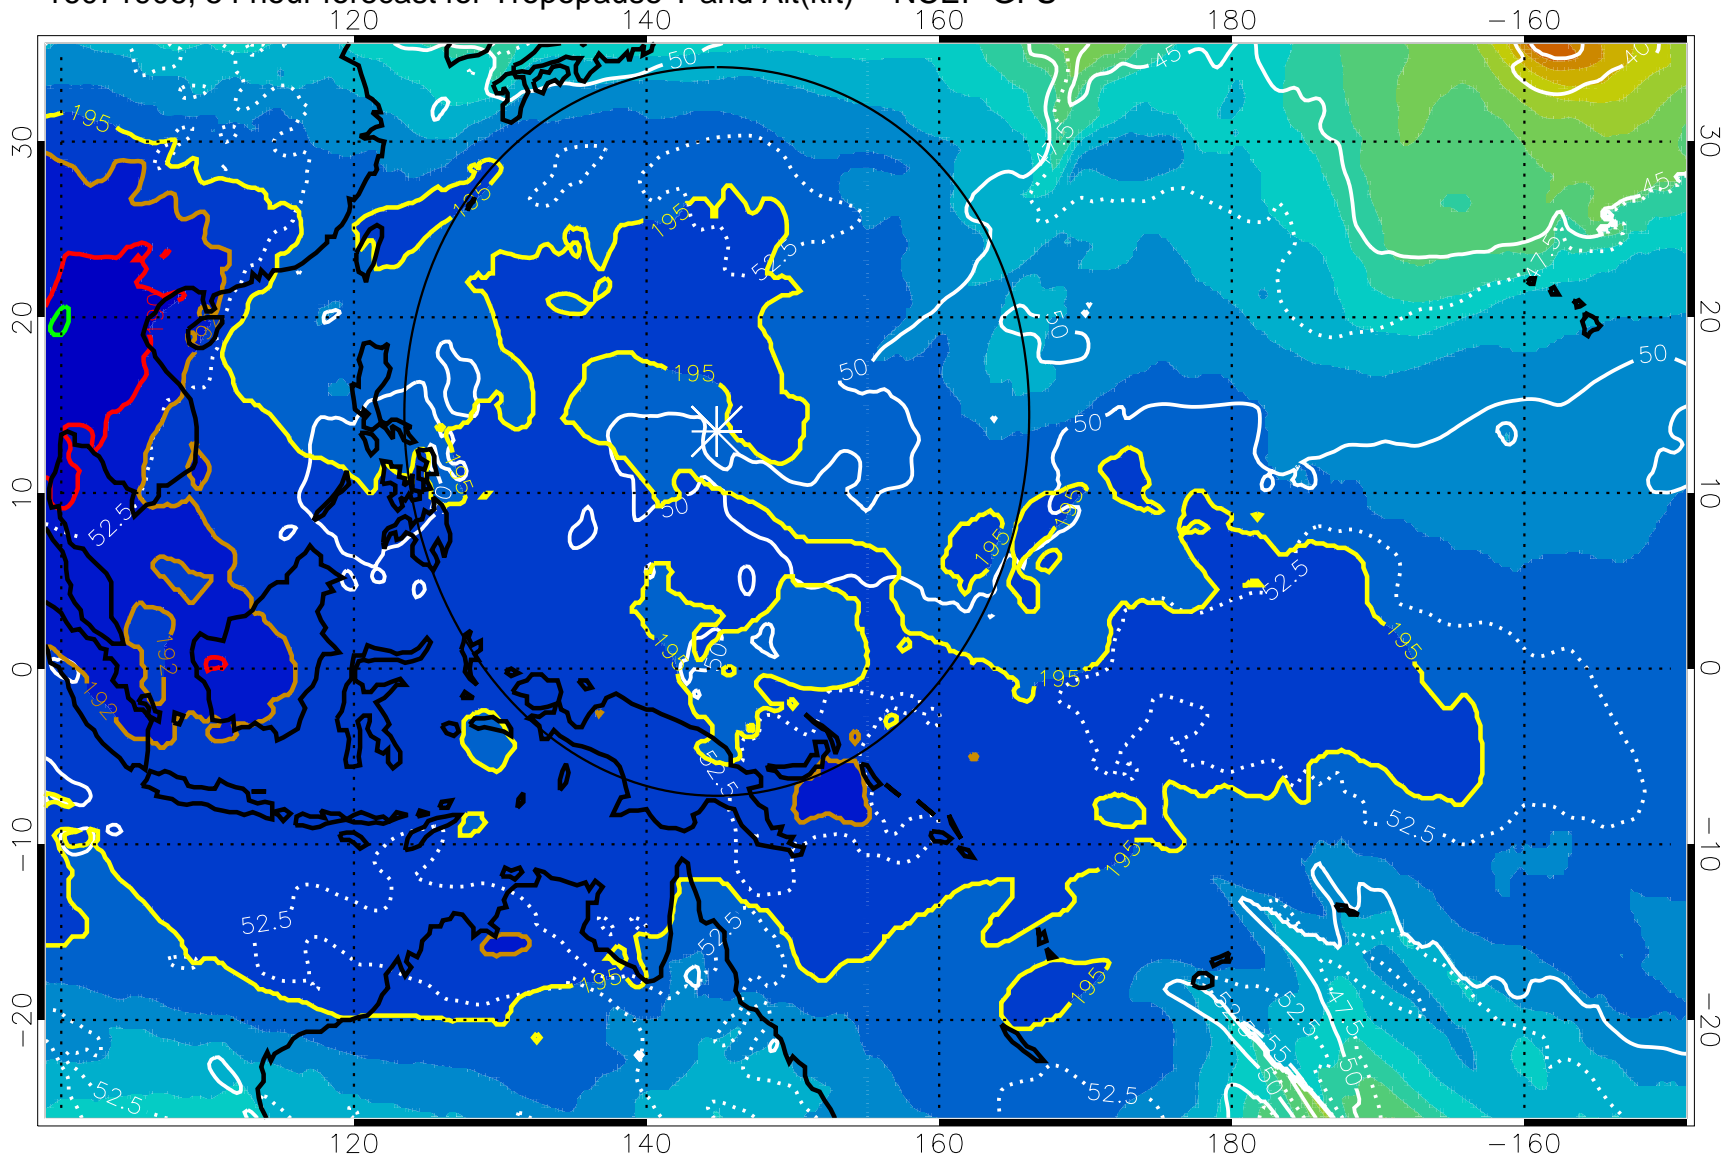

16071906, 54 hour forecast for Tropopause T and Alt(kft) -- NCEP GFS

190   200   210   220   230
Tropopause T, K

Tropopause Altitude in kft (white)

192.5K Isotherm   195K Isotherm
187.5K Isotherm   190K Isotherm

Range ring of 2304 km