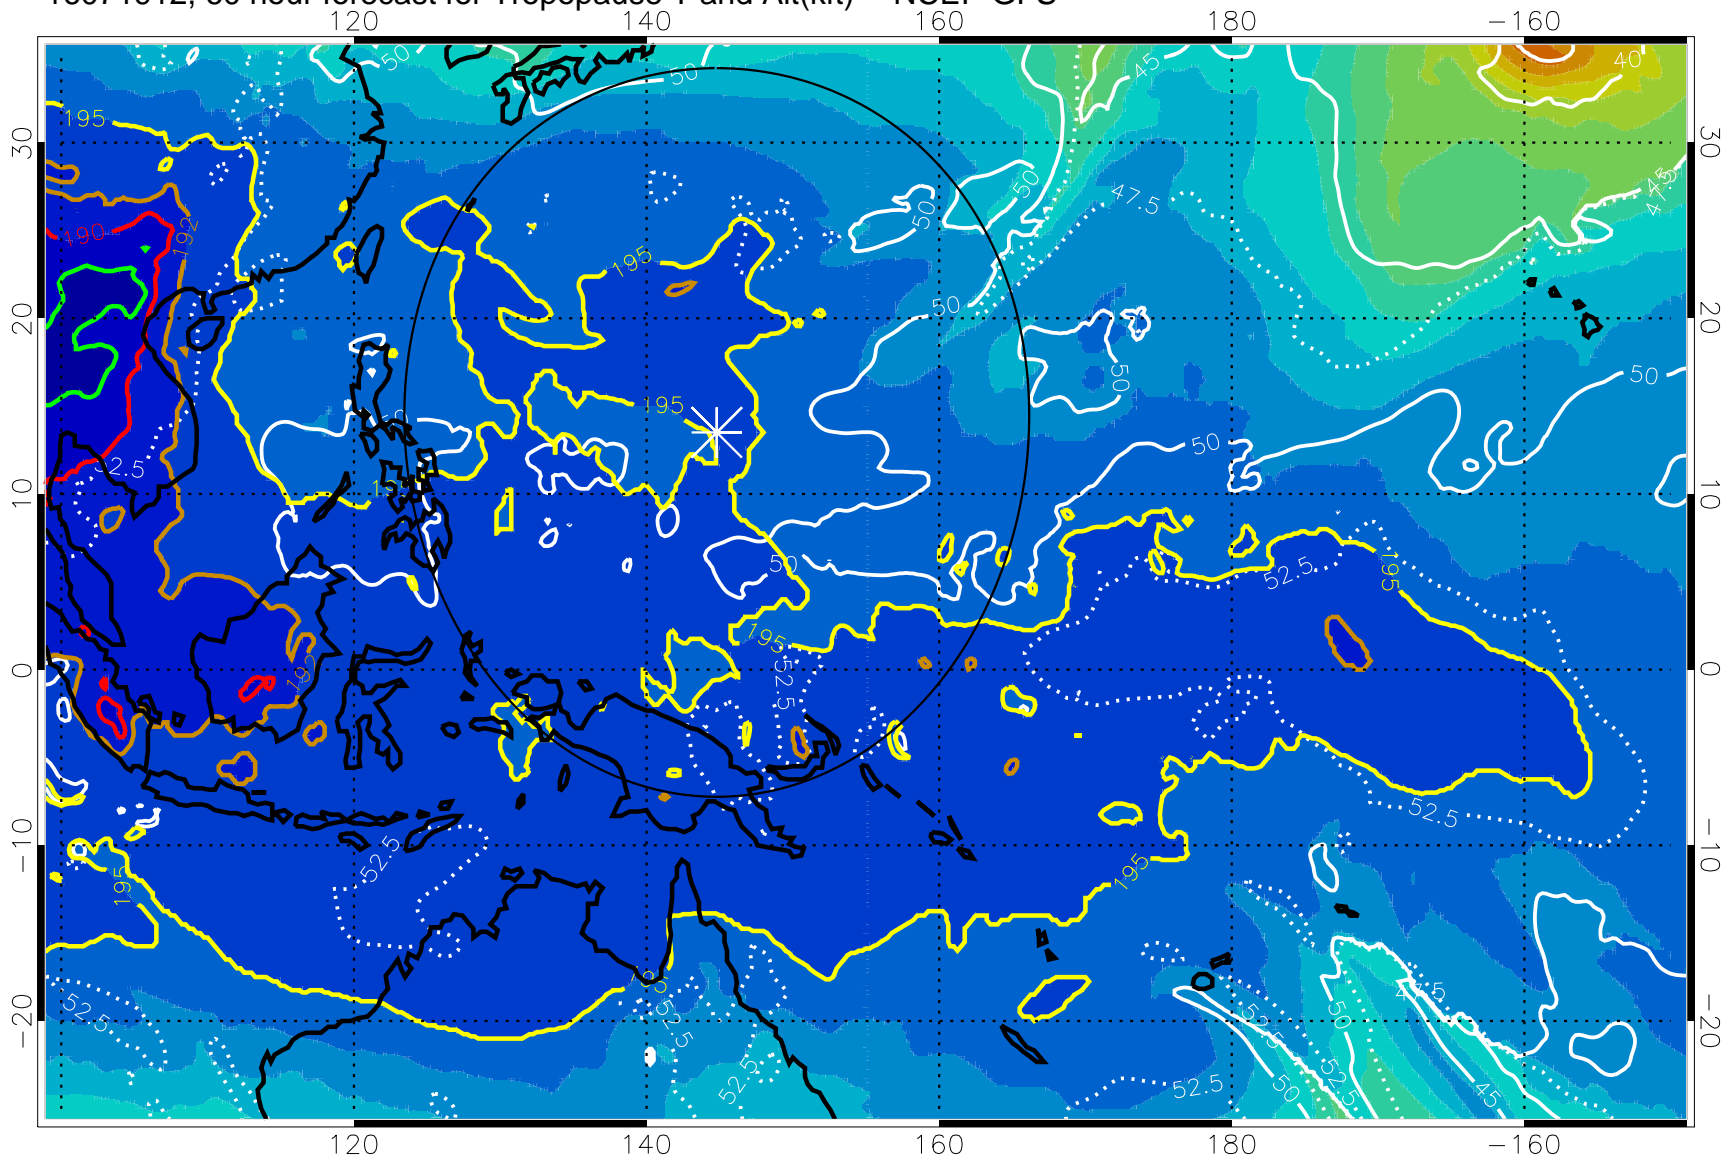

16071912, 60 hour forecast for Tropopause T and Alt(kft) -- NCEP GFS

190 200 210 220 230

Tropopause T, K

Tropopause Altitude in kft (white)

192.5K Isotherm 195K Isotherm
187.5K Isotherm 190K Isotherm

Range ring of 2304 km