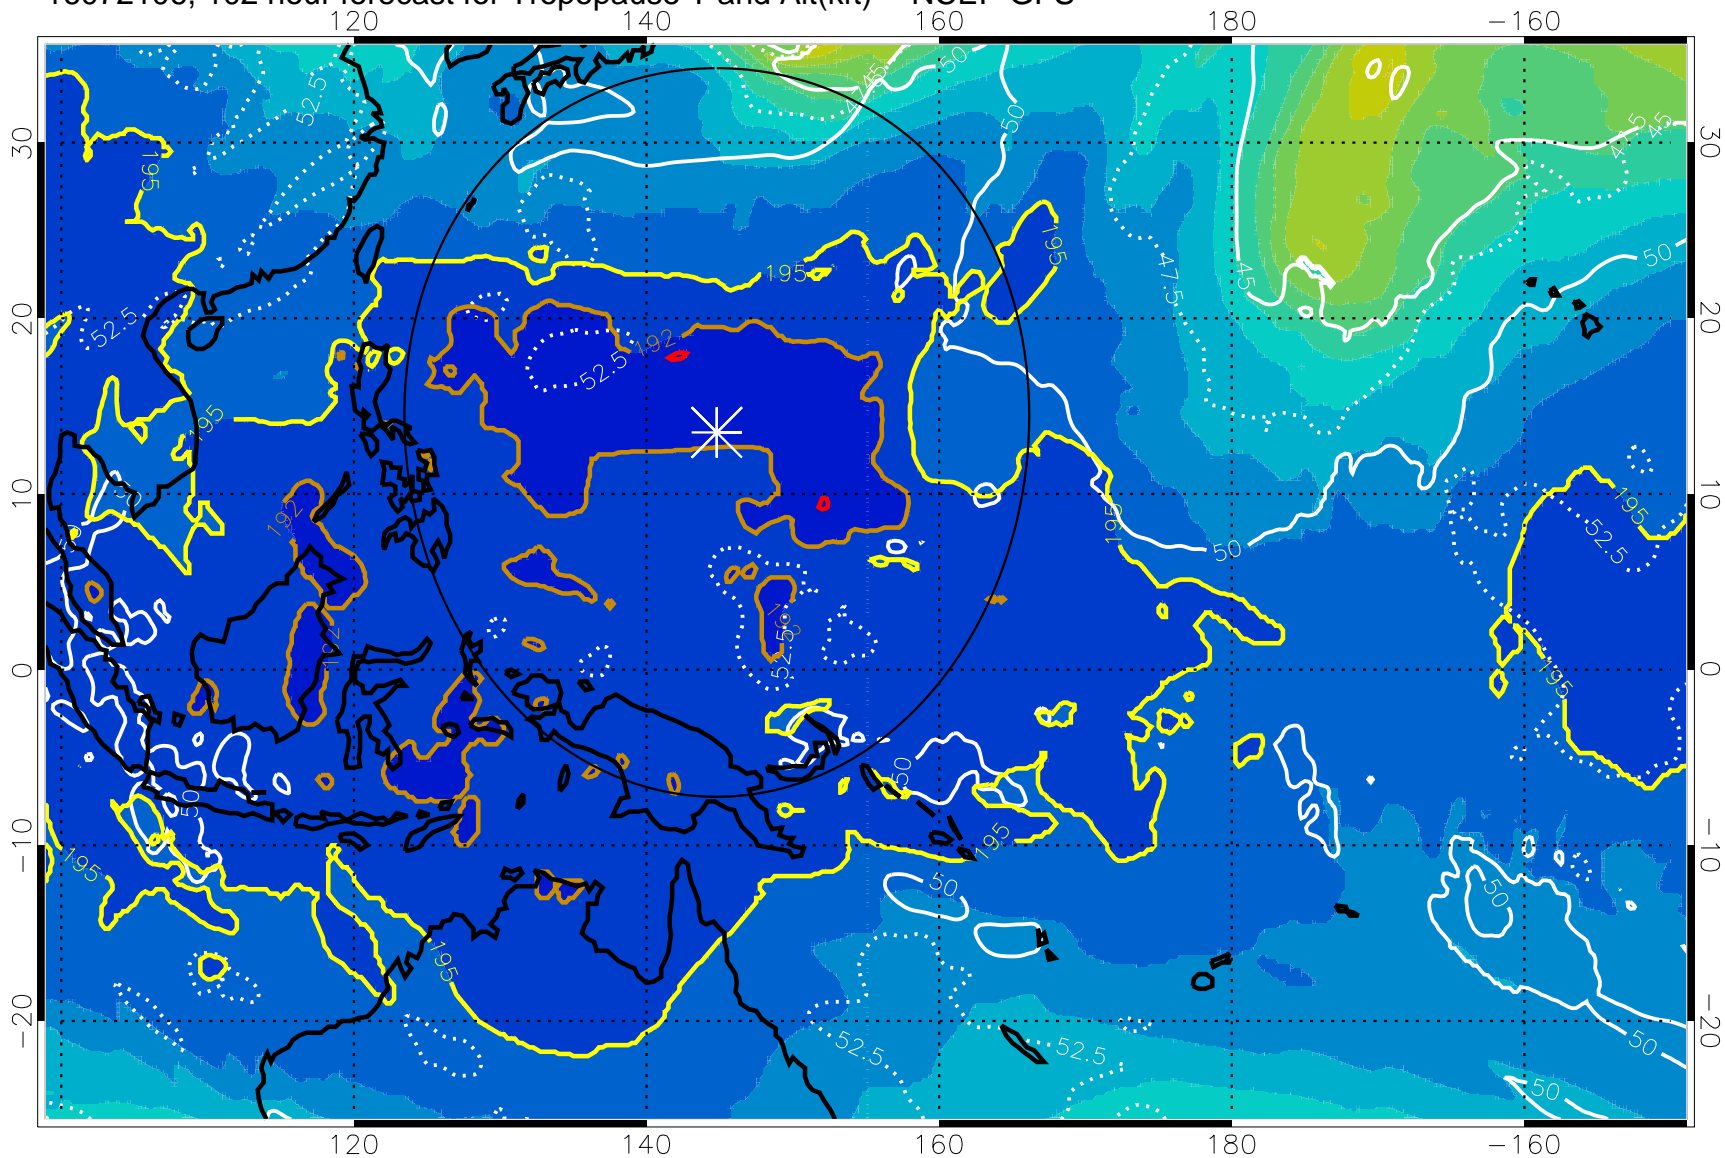

16072106, 102 hour forecast for Tropopause T and Alt(kft) -- NCEP GFS

190 200 210 220 230

Tropopause T, K

Tropopause Altitude in kft (white)

192.5K Isotherm 195K Isotherm
187.5K Isotherm 190K Isotherm

Range ring of 2304 km