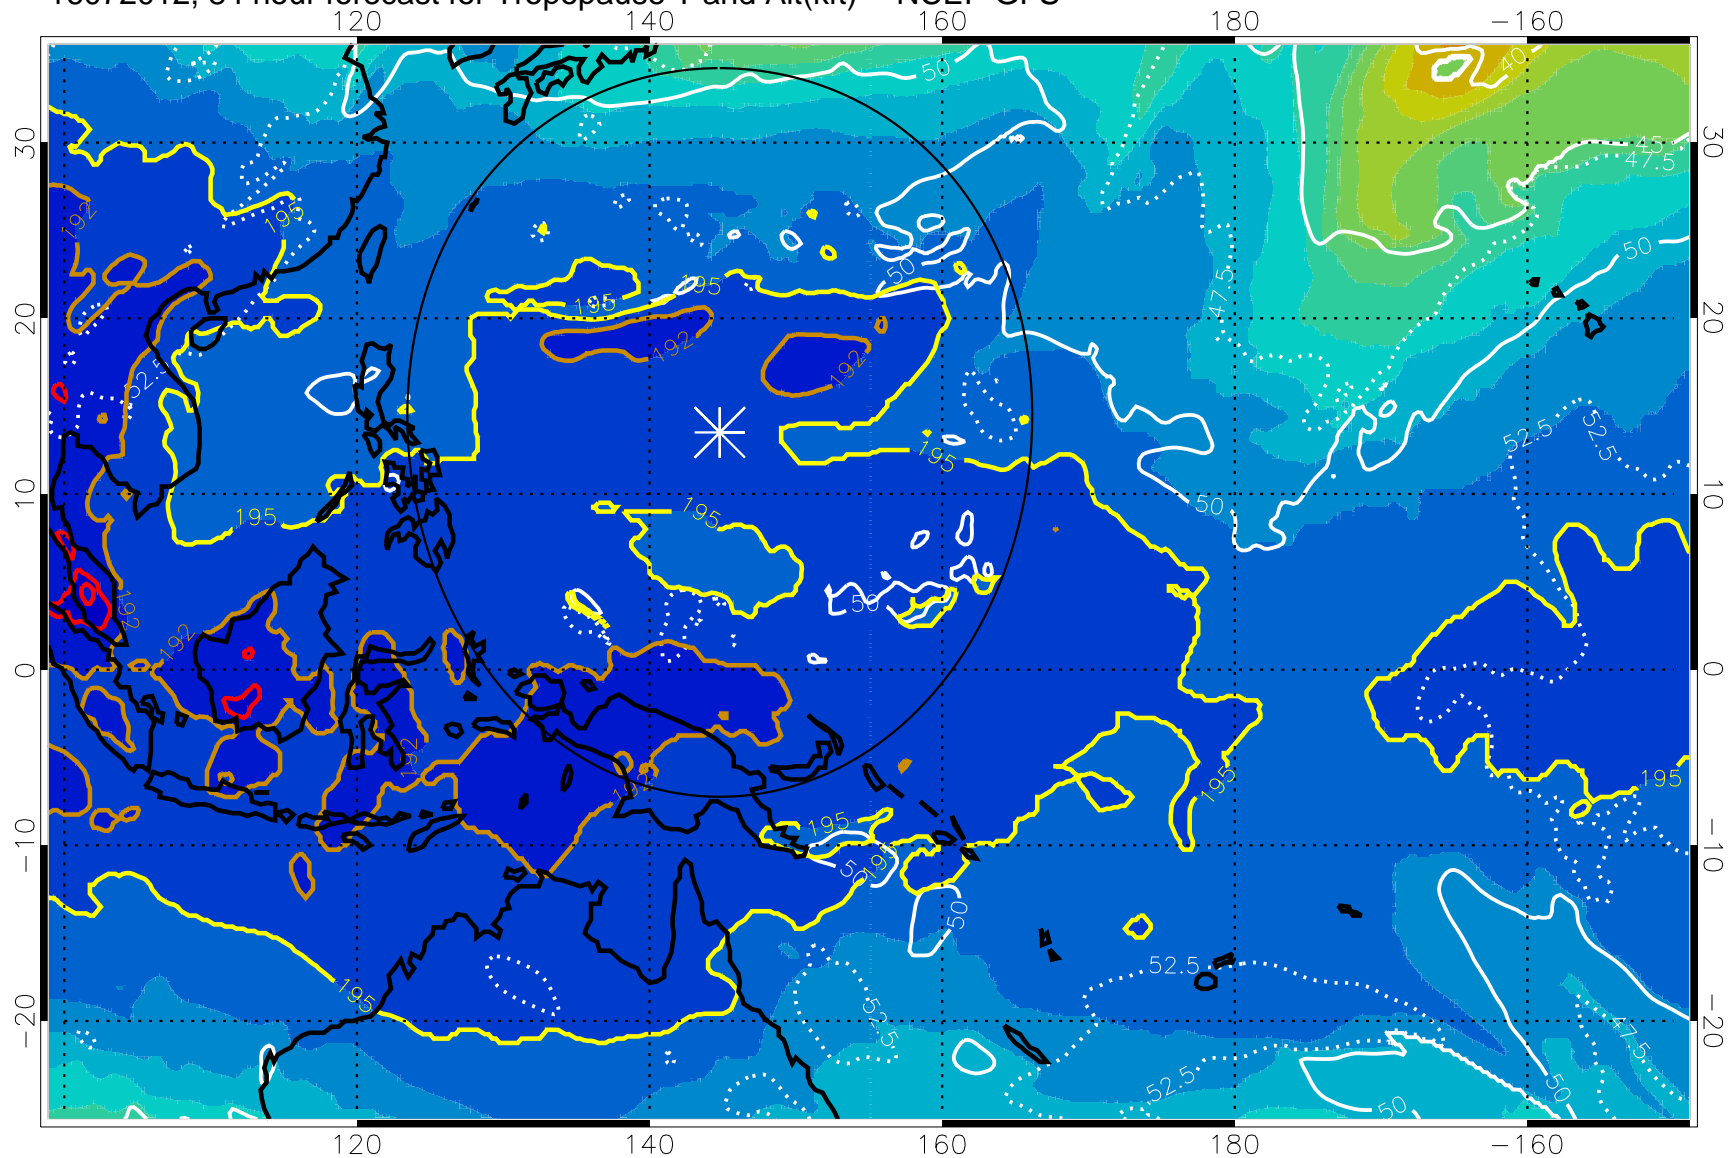

16072012, 84 hour forecast for Tropopause T and Alt(kft) -- NCEP GFS

190 200 210 220 230

Tropopause T, K

Tropopause Altitude in kft (white)

192.5K Isotherm 195K Isotherm

187.5K Isotherm 190K Isotherm

Range ring of 2304 km