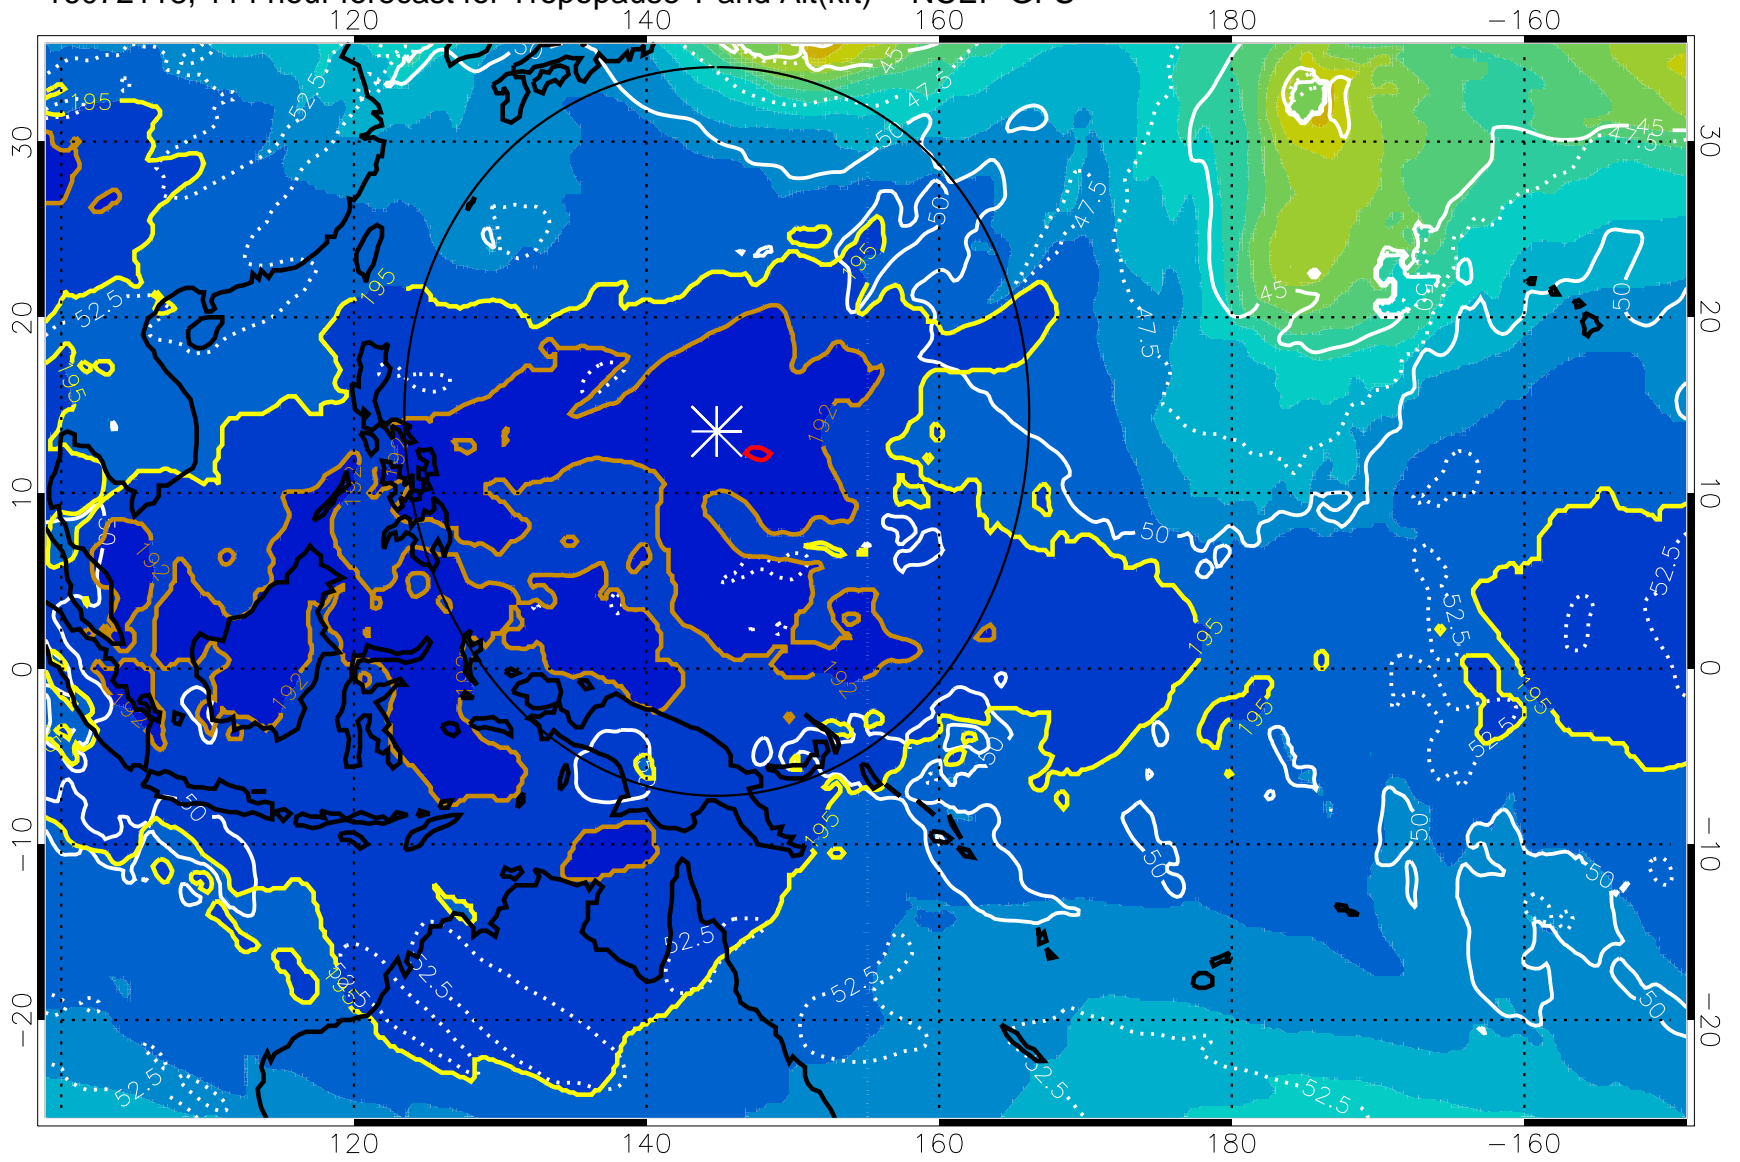

16072118, 114 hour forecast for Tropopause T and Alt(kft) -- NCEP GFS

Tropopause Altitude in kft (white)

192.5K Isotherm 195K Isotherm
187.5K Isotherm 190K Isotherm

Range ring of 2304 km