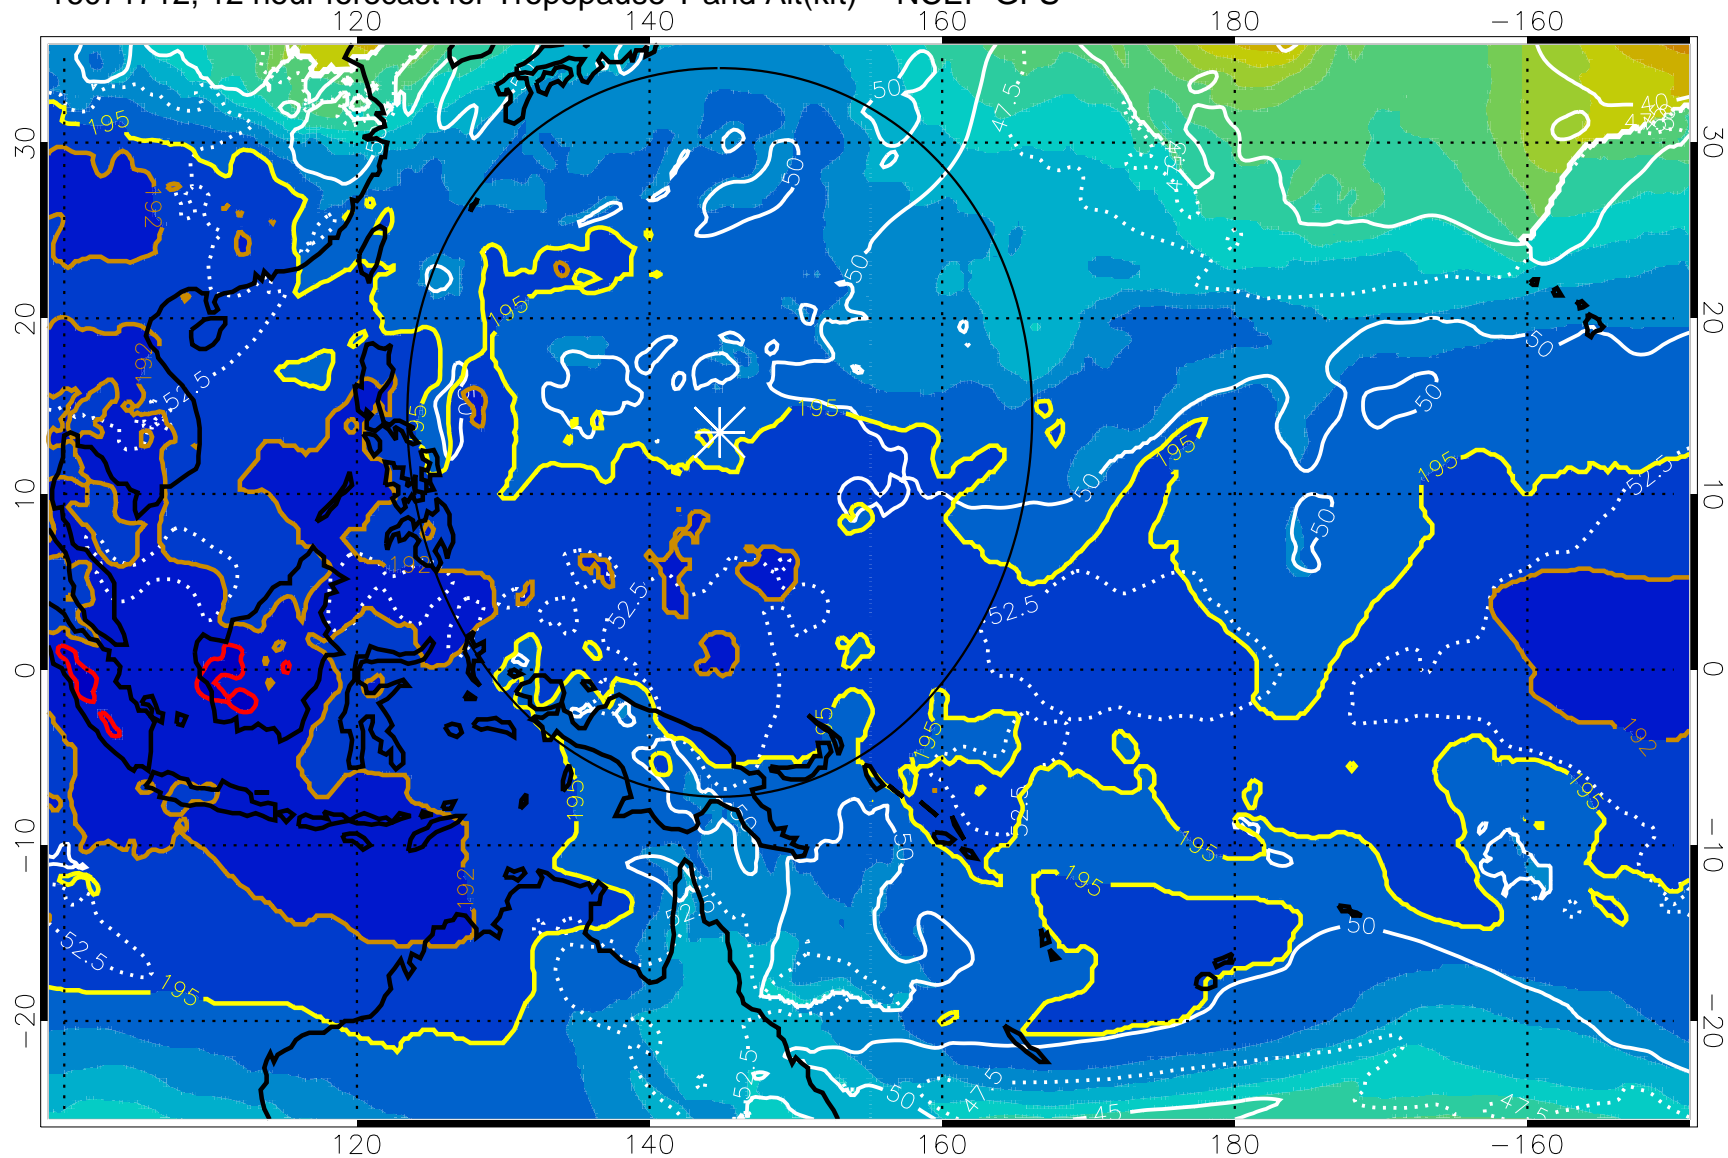

16071712, 12 hour forecast for Tropopause T and Alt(kft) -- NCEP GFS

190 200 210 220 230
Tropopause T, K

Tropopause Altitude in kft (white)

192.5K Isotherm 195K Isotherm
187.5K Isotherm 190K Isotherm

Range ring of 2304 km