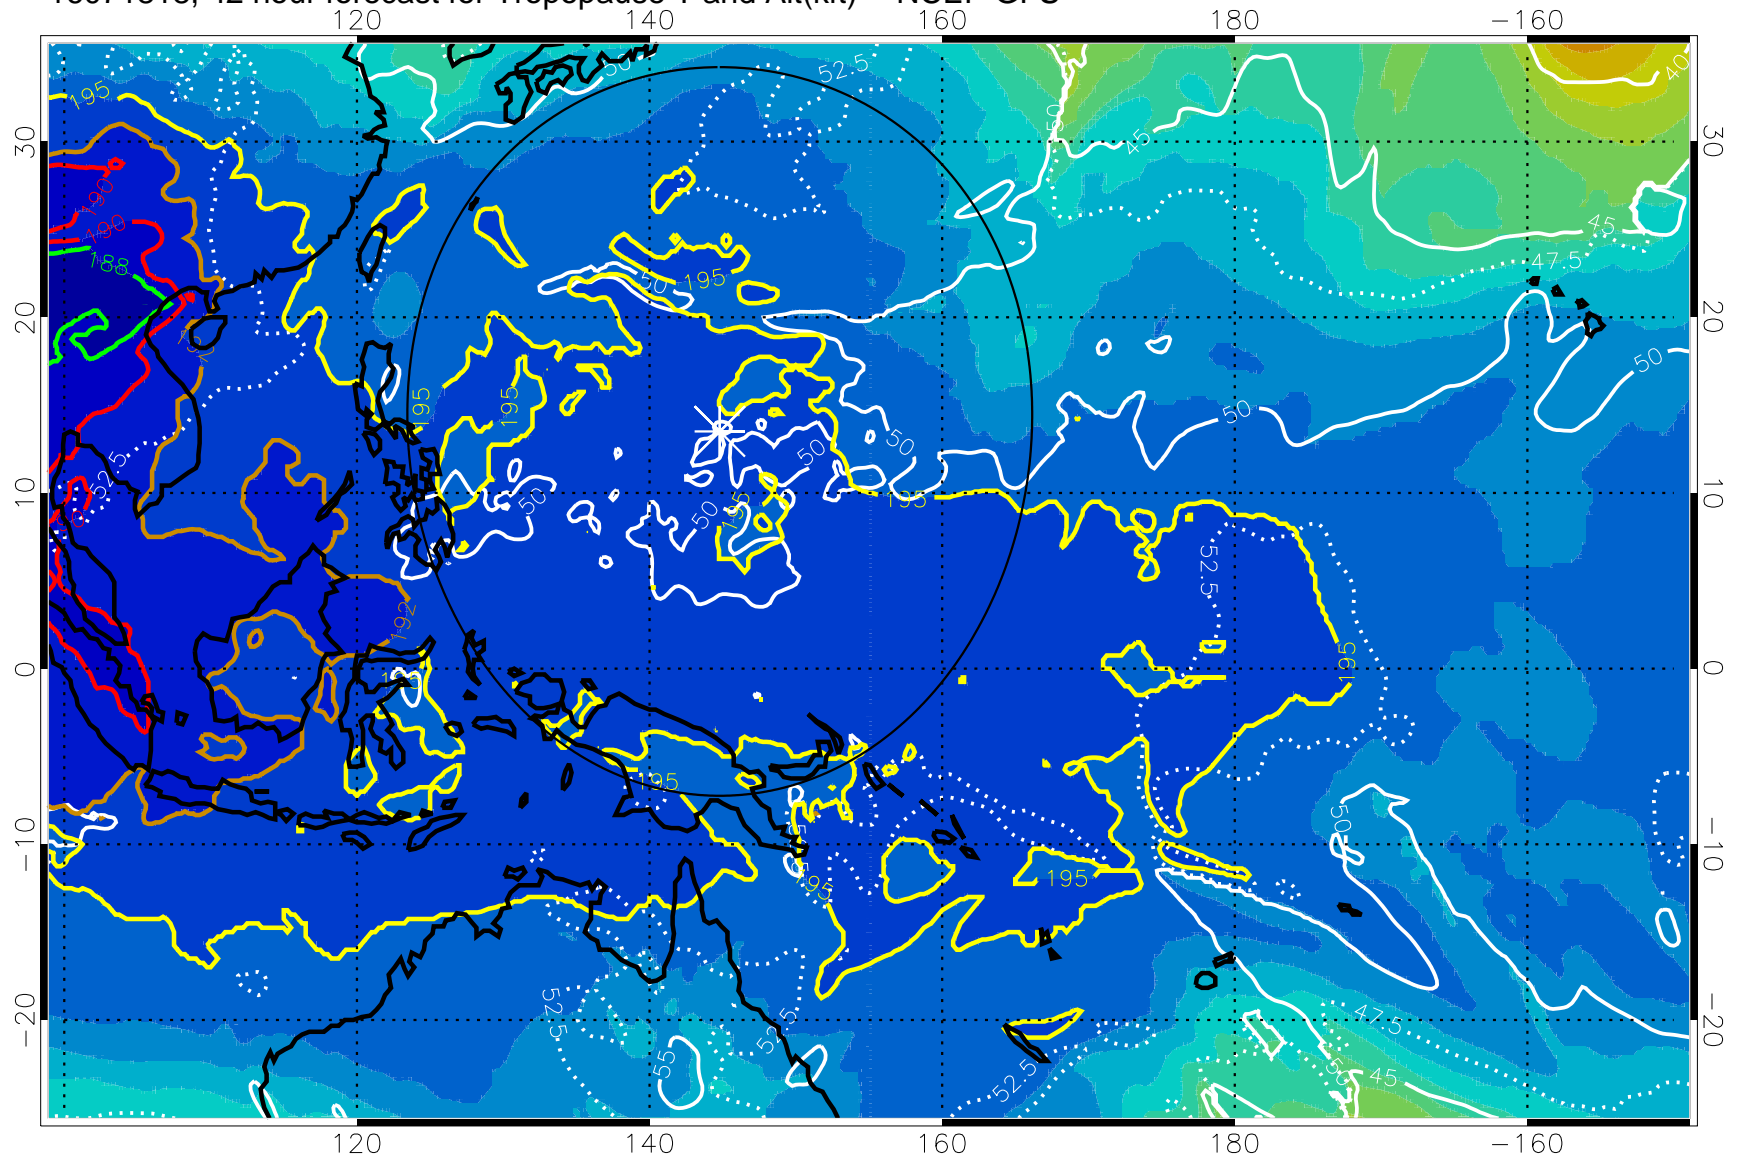

16071818, 42 hour forecast for Tropopause T and Alt(kft) -- NCEP GFS

190 200 210 220 230

Tropopause T, K

Tropopause Altitude in kft (white)

192.5K Isotherm 195K Isotherm

187.5K Isotherm 190K Isotherm

Range ring of 2304 km