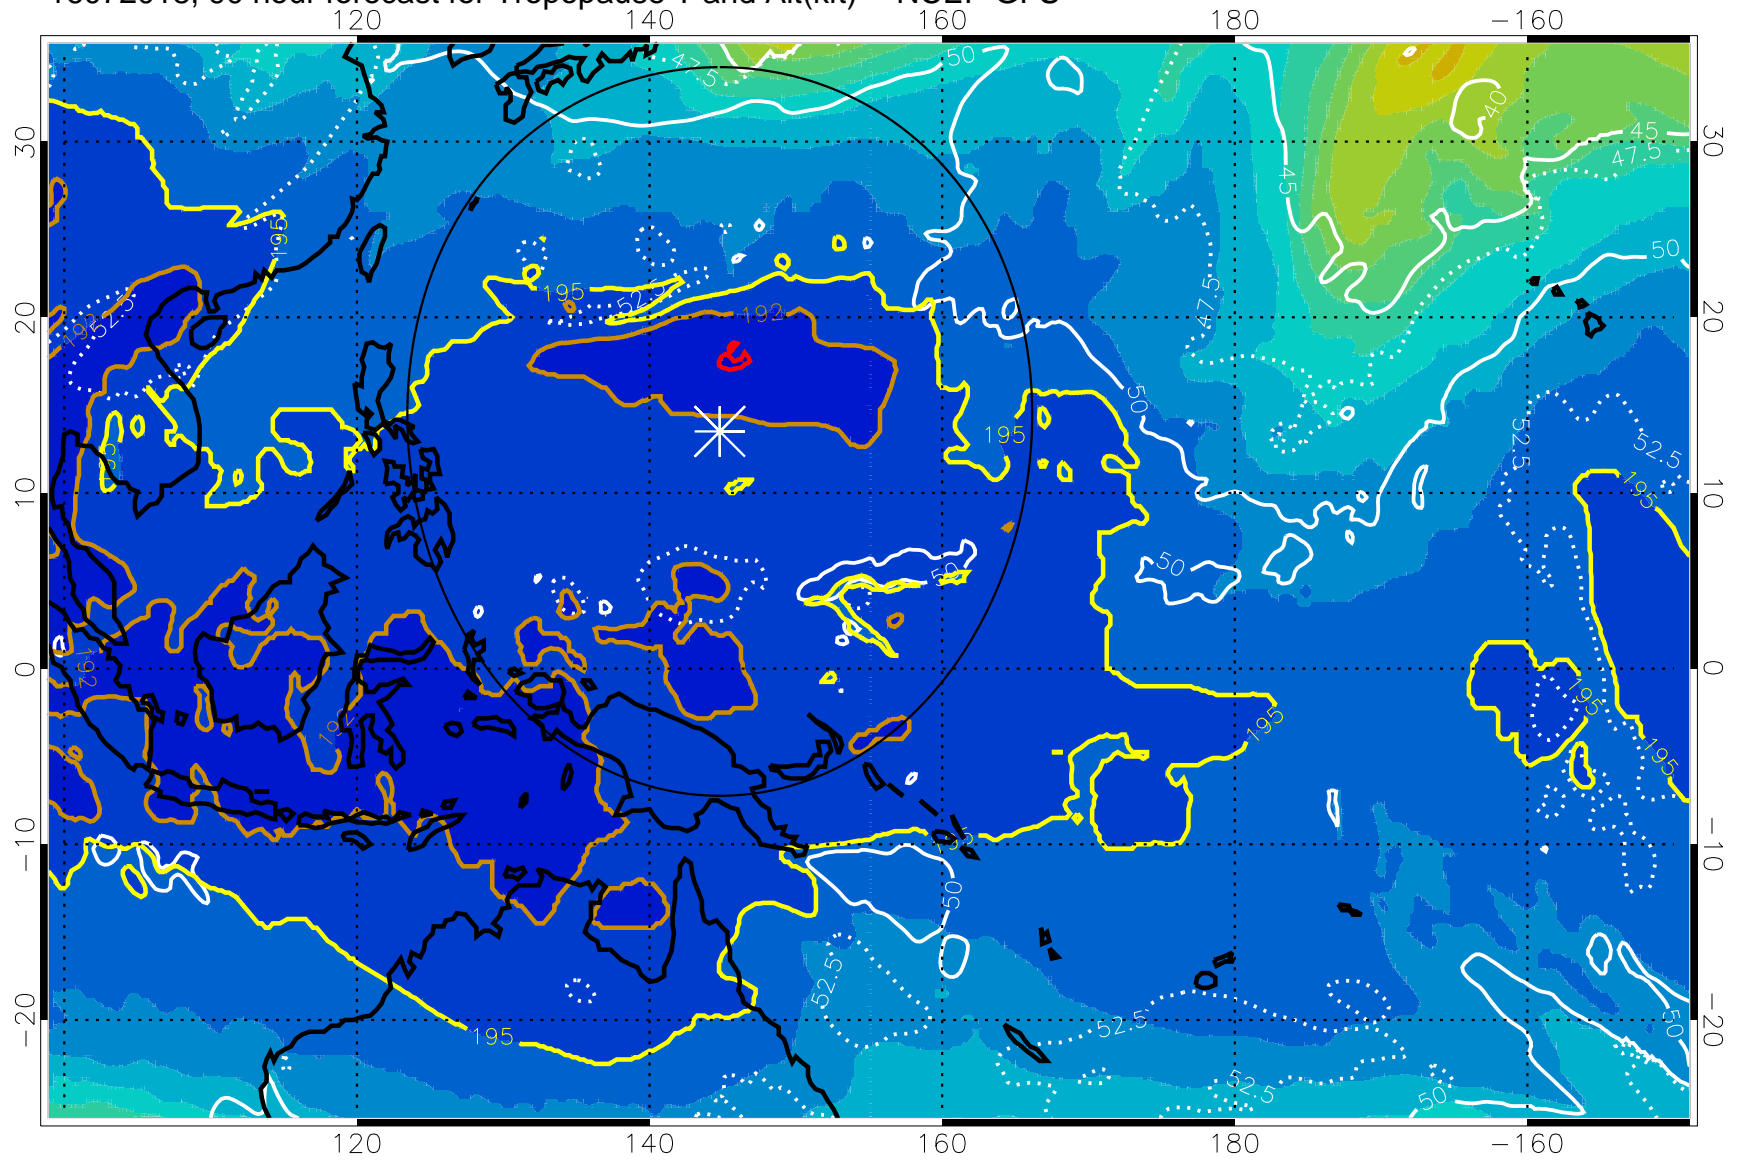

16072018, 90 hour forecast for Tropopause T and Alt(kft) -- NCEP GFS

190   200   210   220   230
Tropopause T, K

Tropopause Altitude in kft (white)

192.5K Isotherm   195K Isotherm
187.5K Isotherm   190K Isotherm

Range ring of 2304 km