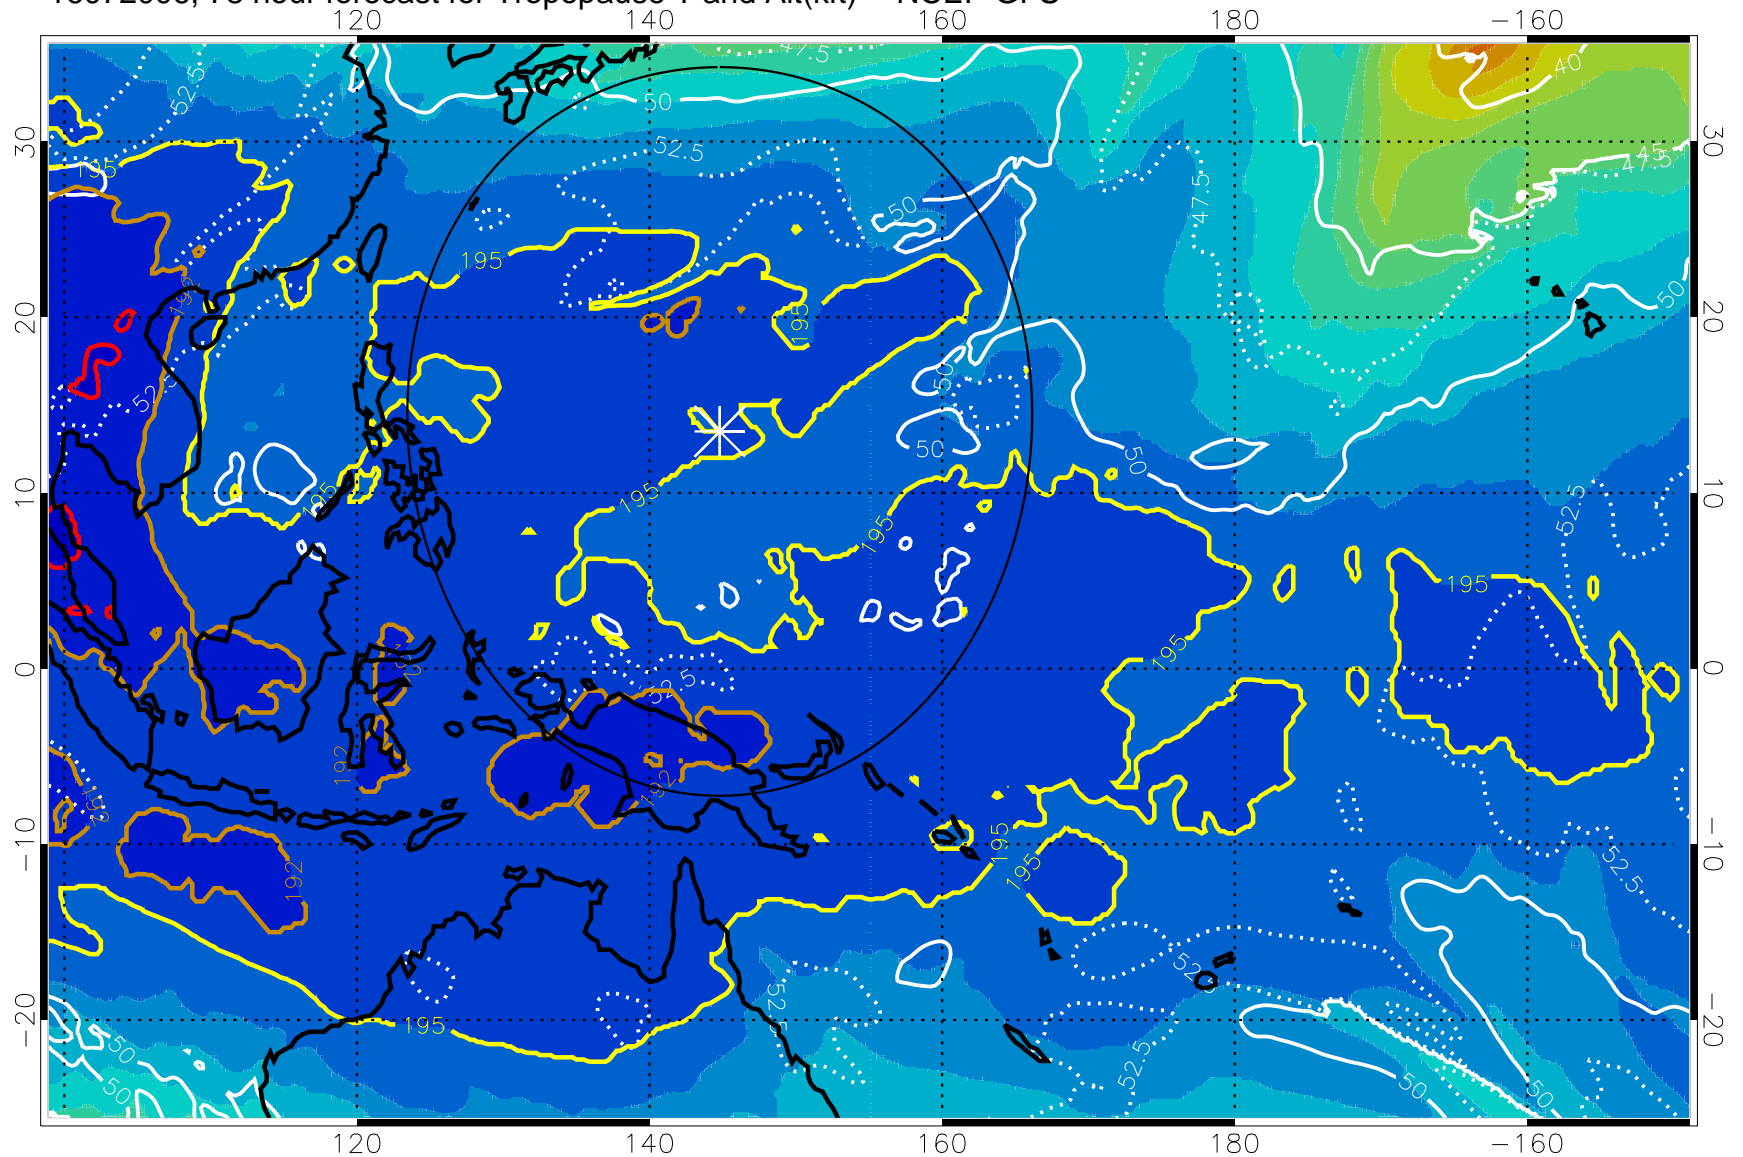

16072006, 78 hour forecast for Tropopause T and Alt(kft) -- NCEP GFS

190 200 210 220 230

Tropopause T, K

Tropopause Altitude in kft (white)

192.5K Isotherm 195K Isotherm

187.5K Isotherm 190K Isotherm

Range ring of 2304 km