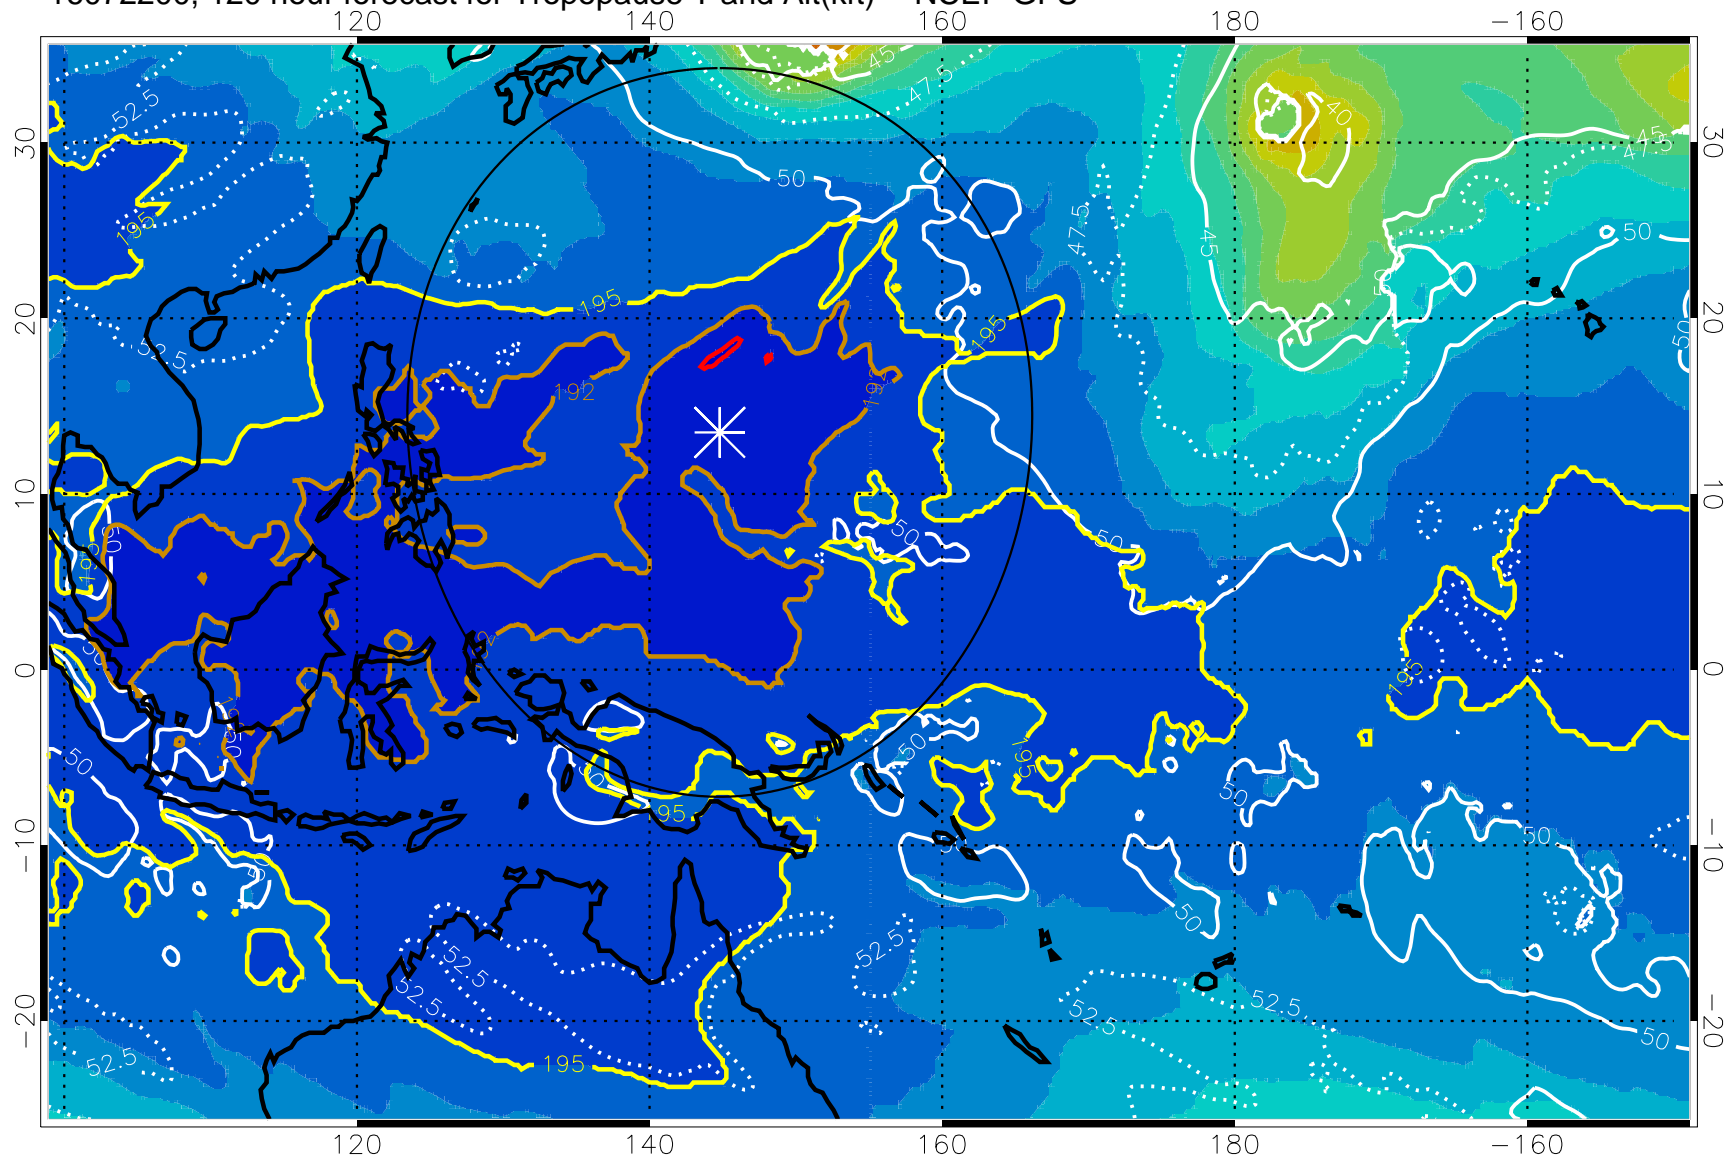

16072200, 120 hour forecast for Tropopause T and Alt(kft) -- NCEP GFS

190 200 210 220 230

Tropopause T, K

Tropopause Altitude in kft (white)

192.5K Isotherm 195K Isotherm
187.5K Isotherm 190K Isotherm

Range ring of 2304 km