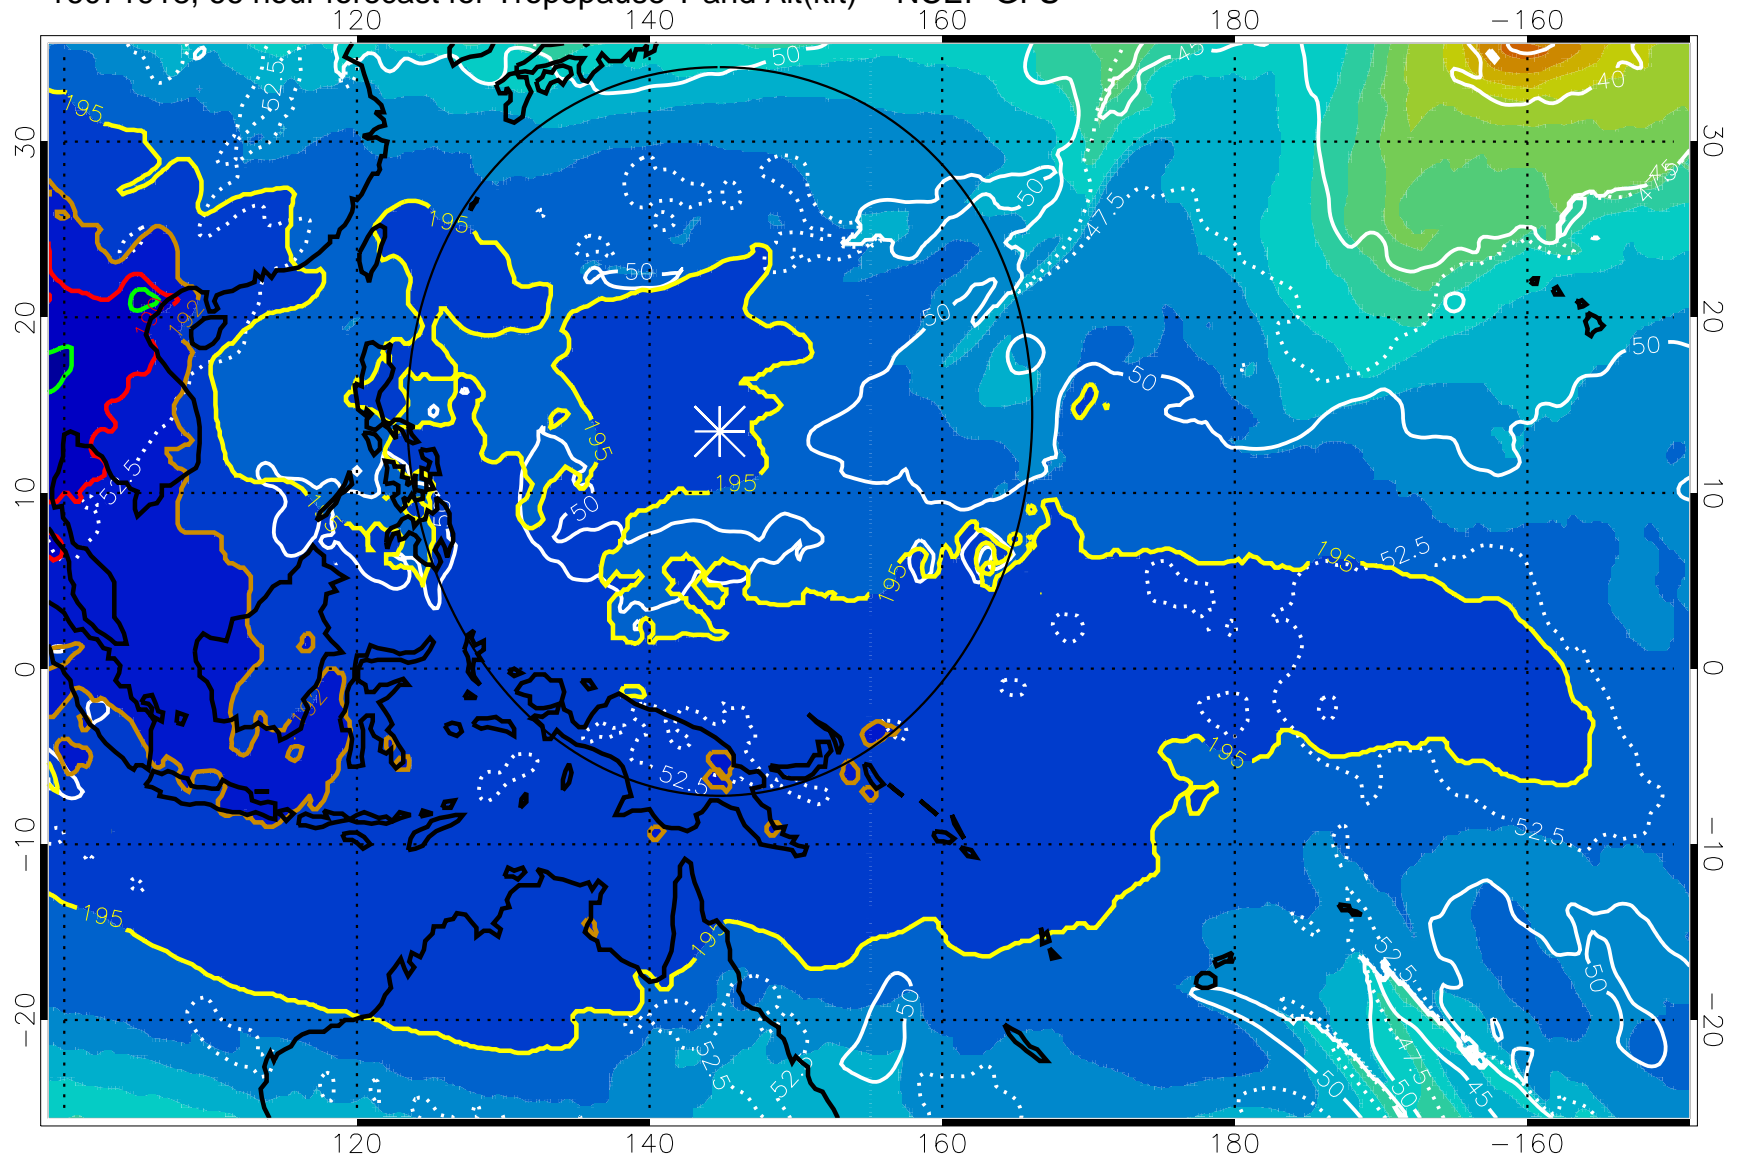

16071918, 66 hour forecast for Tropopause T and Alt(kft) -- NCEP GFS

190 200 210 220 230
Tropopause T, K

Tropopause Altitude in kft (white)

192.5K Isotherm 195K Isotherm
187.5K Isotherm 190K Isotherm

Range ring of 2304 km