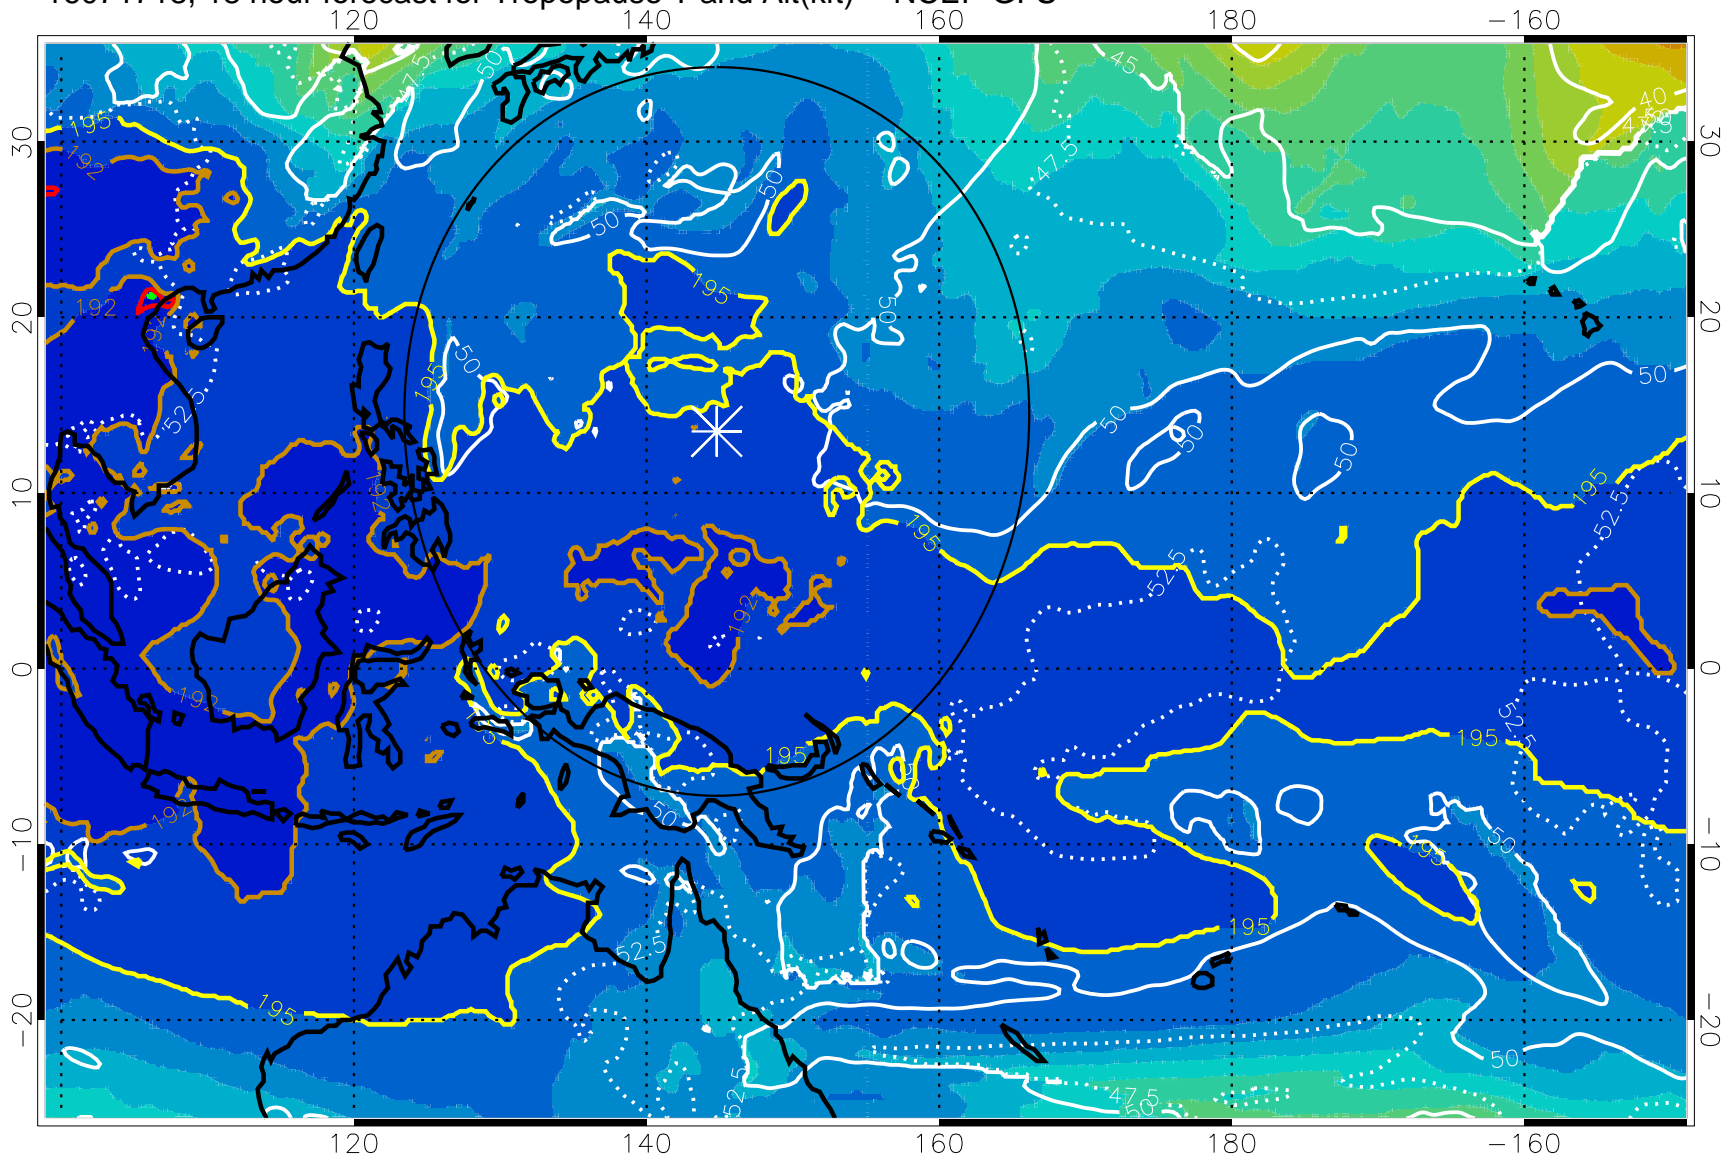

16071718, 18 hour forecast for Tropopause T and Alt(kft) -- NCEP GFS

190   200   210   220   230
Tropopause T, K

Tropopause Altitude in kft (white)

192.5K Isotherm   195K Isotherm
187.5K Isotherm   190K Isotherm

Range ring of 2304 km