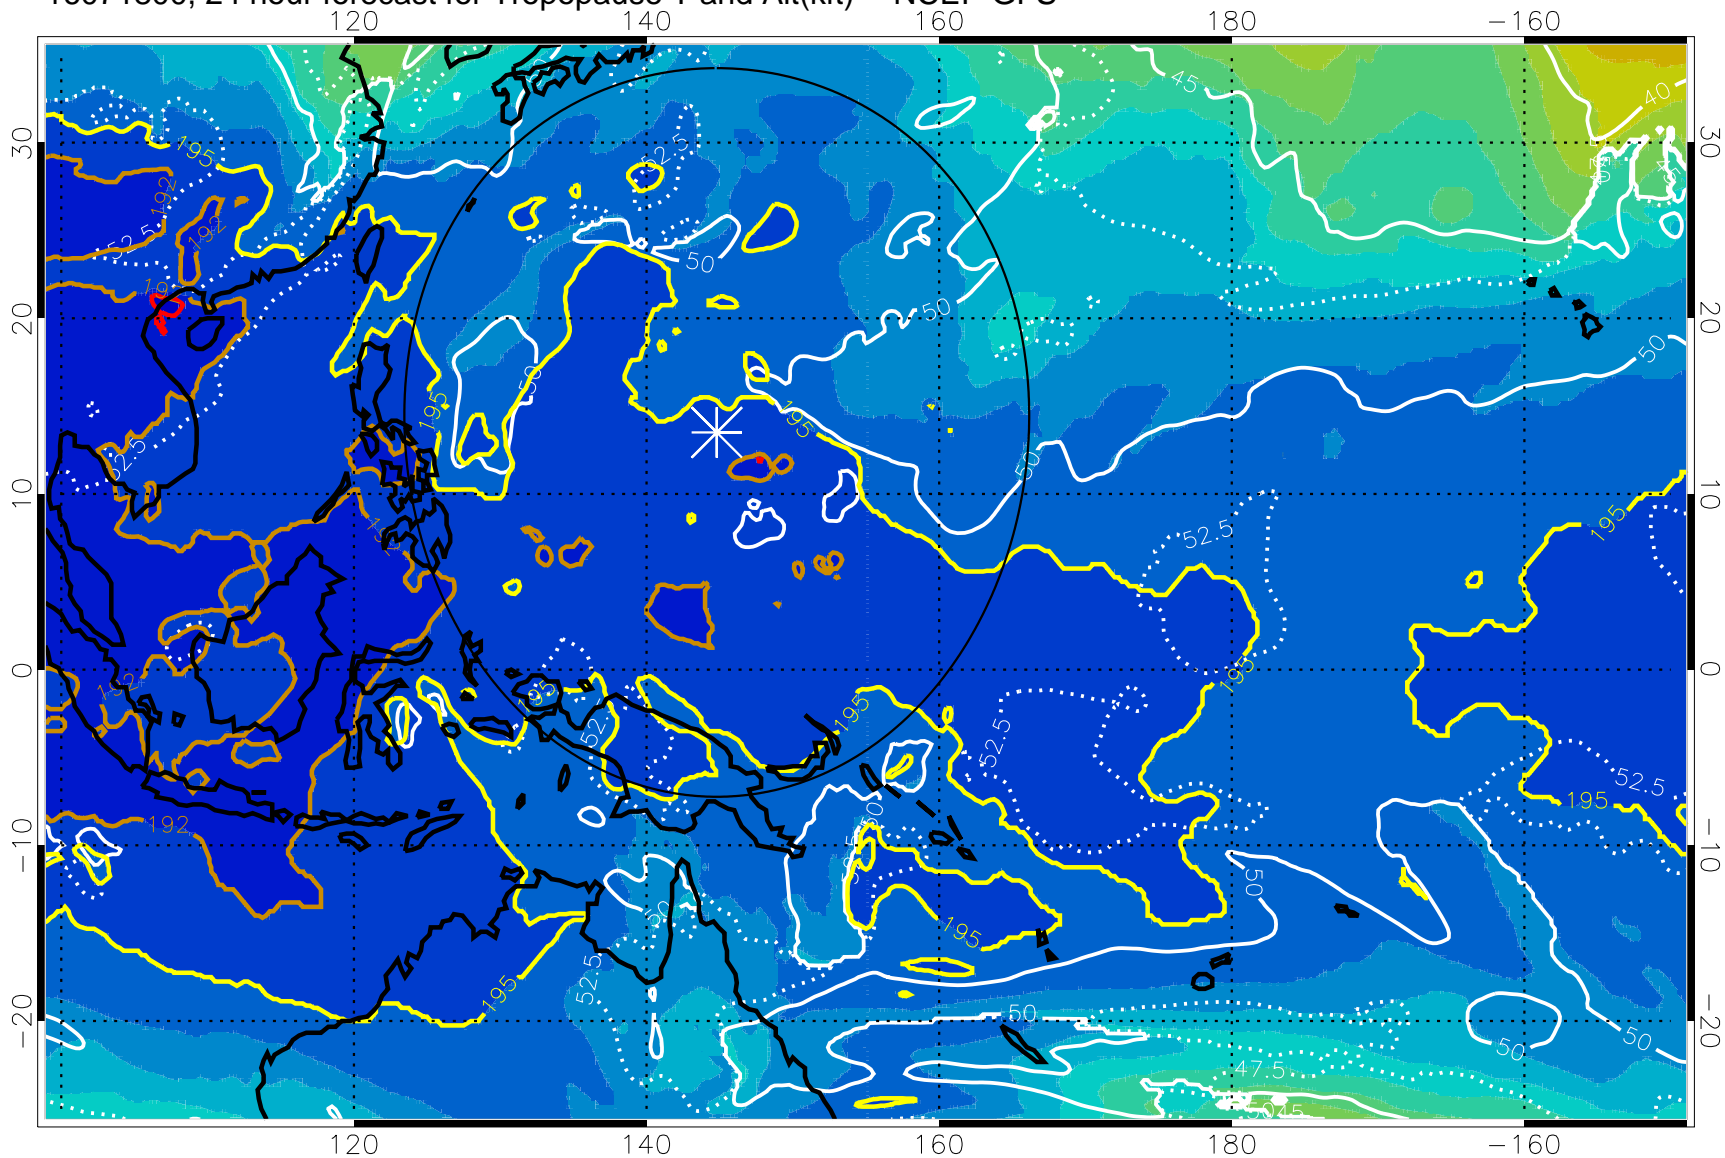

16071800, 24 hour forecast for Tropopause T and Alt(kft) -- NCEP GFS

190 200 210 220 230

Tropopause T, K

Tropopause Altitude in kft (white)

192.5K Isotherm 195K Isotherm
187.5K Isotherm 190K Isotherm

Range ring of 2304 km