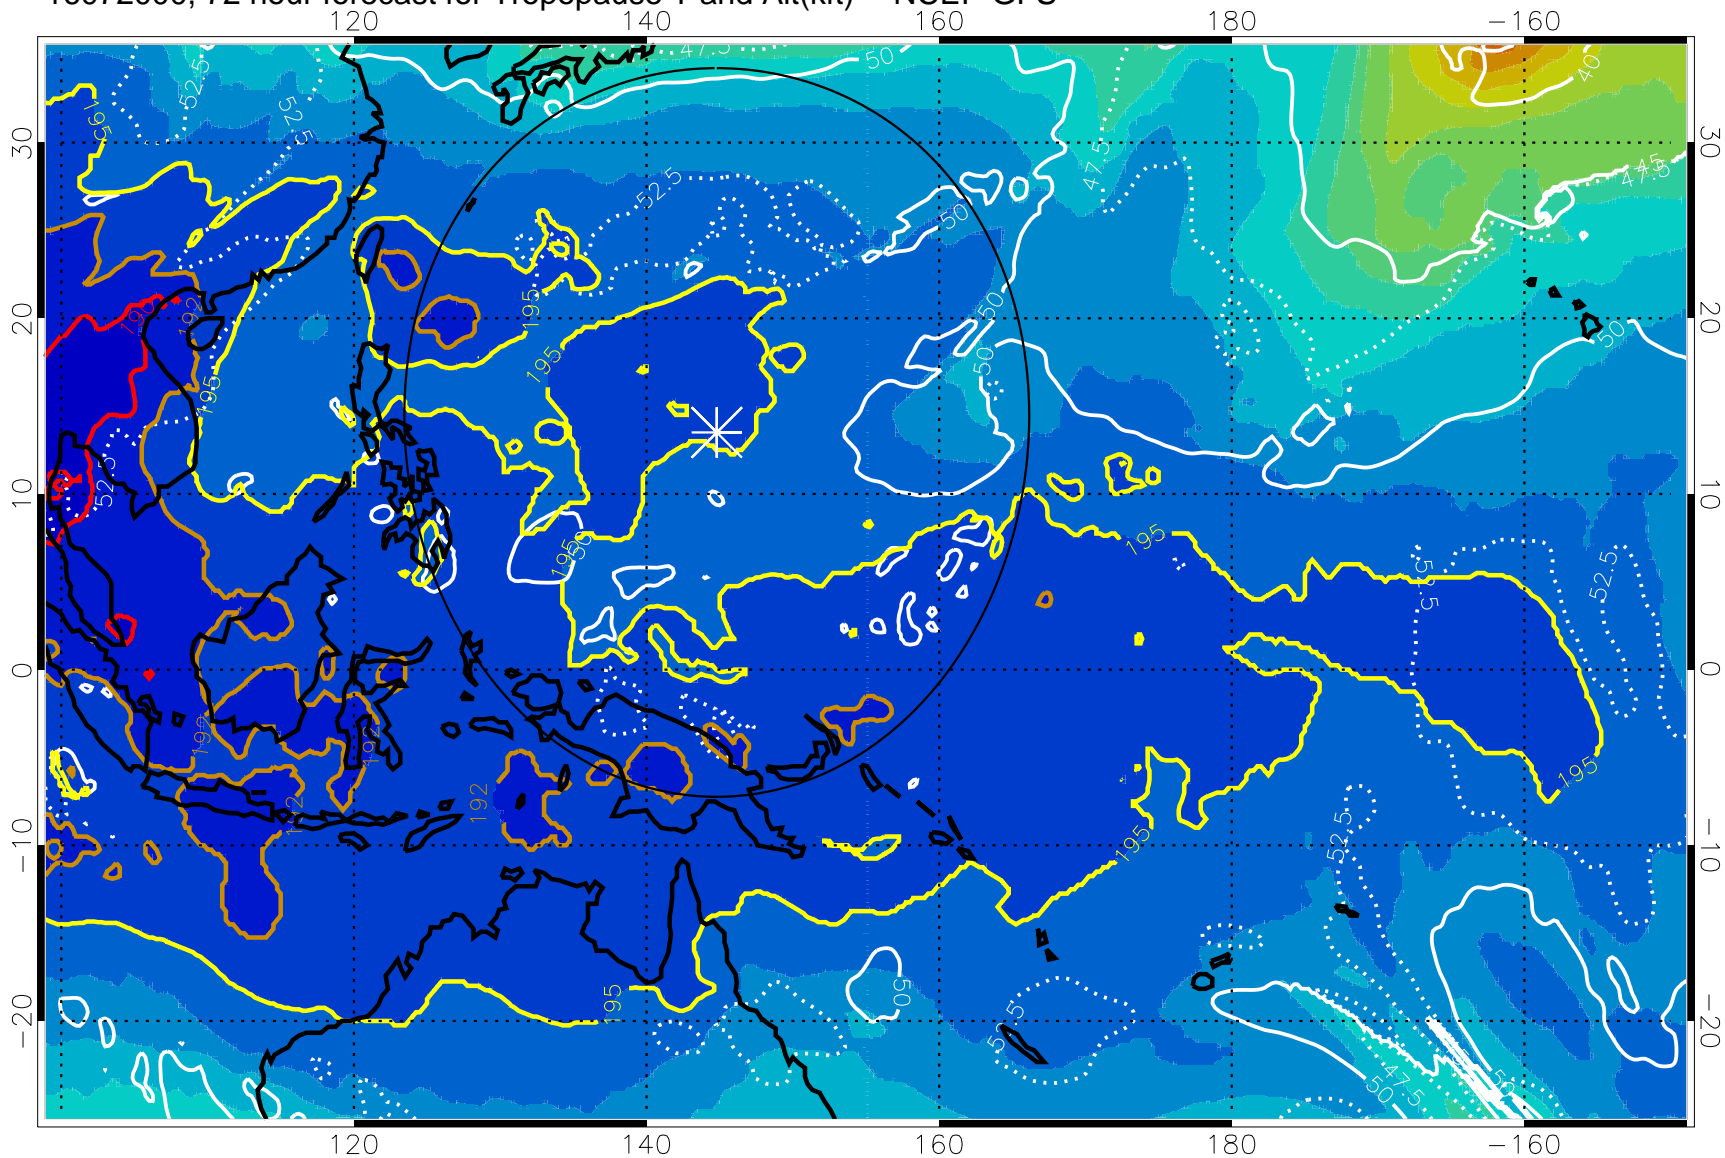

16072000, 72 hour forecast for Tropopause T and Alt(kft) -- NCEP GFS

190 200 210 220 230
Tropopause T, K

Tropopause Altitude in kft (white)

192.5K Isotherm 195K Isotherm
187.5K Isotherm 190K Isotherm

Range ring of 2304 km