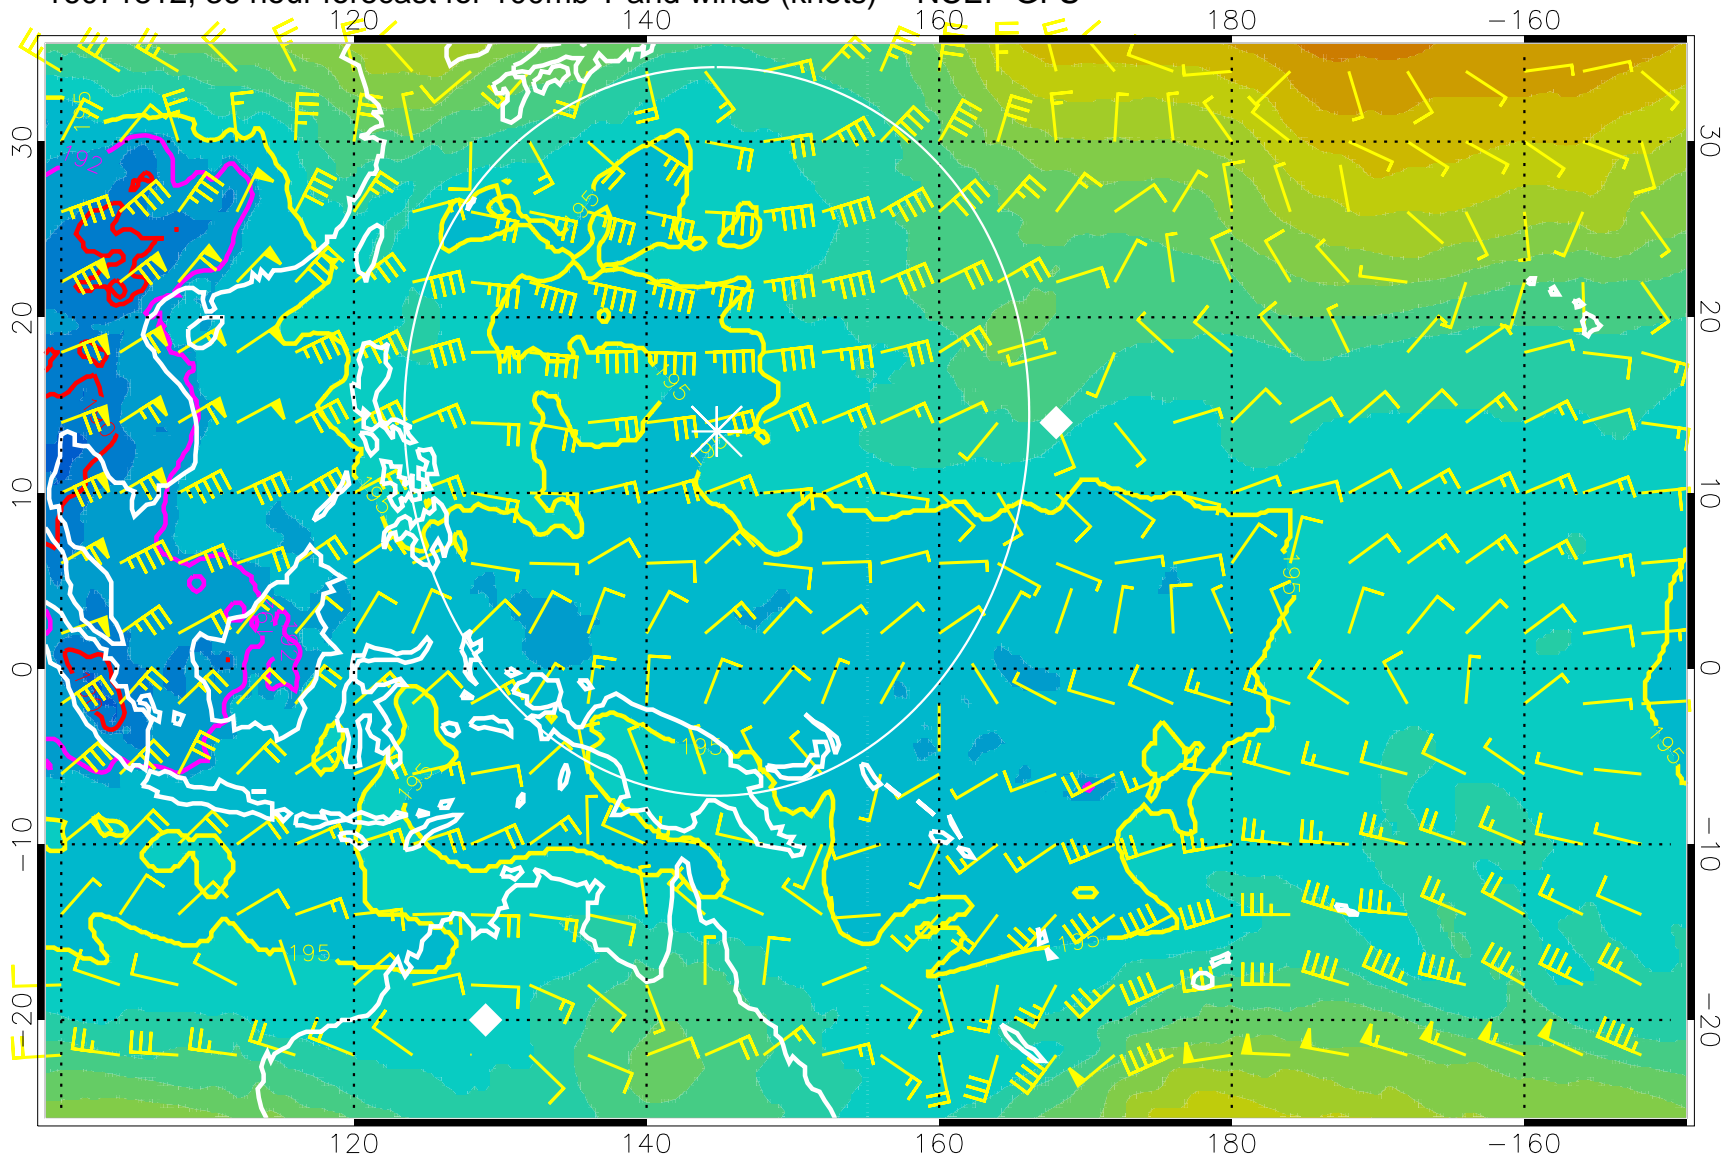

180 190 200 210 220  
T, K

187.5K Isotherm 190K Isotherm  
192.5K Isotherm 195K Isotherm

Range ring of 2304 km

16071718, 18 hour forecast for 100mb T and winds (knots) -- NCEP GFS

180 190 200 210 220

T, K

187.5K Isotherm 190K Isotherm  
192.5K Isotherm 195K Isotherm

Range ring of 2304 km

16071800, 24 hour forecast for 100mb T and winds (knots) -- NCEP GFS

180 190 200 210 220

T, K

187.5K Isotherm 190K Isotherm  
192.5K Isotherm 195K Isotherm

Range ring of 2304 km

16071806, 30 hour forecast for 100mb T and winds (knots) -- NCEP GFS

180 190 200 210 220

T, K

187.5K Isotherm 190K Isotherm  
192.5K Isotherm 195K Isotherm

Range ring of 2304 km

16071812, 36 hour forecast for 100mb T and winds (knots) -- NCEP GFS

180 190 200 210 220

T, K

187.5K Isotherm 190K Isotherm  
192.5K Isotherm 195K Isotherm

180 190 200 210 220

T, K

187.5K Isotherm 190K Isotherm  
192.5K Isotherm 195K Isotherm

Range ring of 2304 km

16071906, 54 hour forecast for 100mb T and winds (knots) -- NCEP GFS

180 190 200 210 220

T, K

187.5K Isotherm 190K Isotherm  
192.5K Isotherm 195K Isotherm