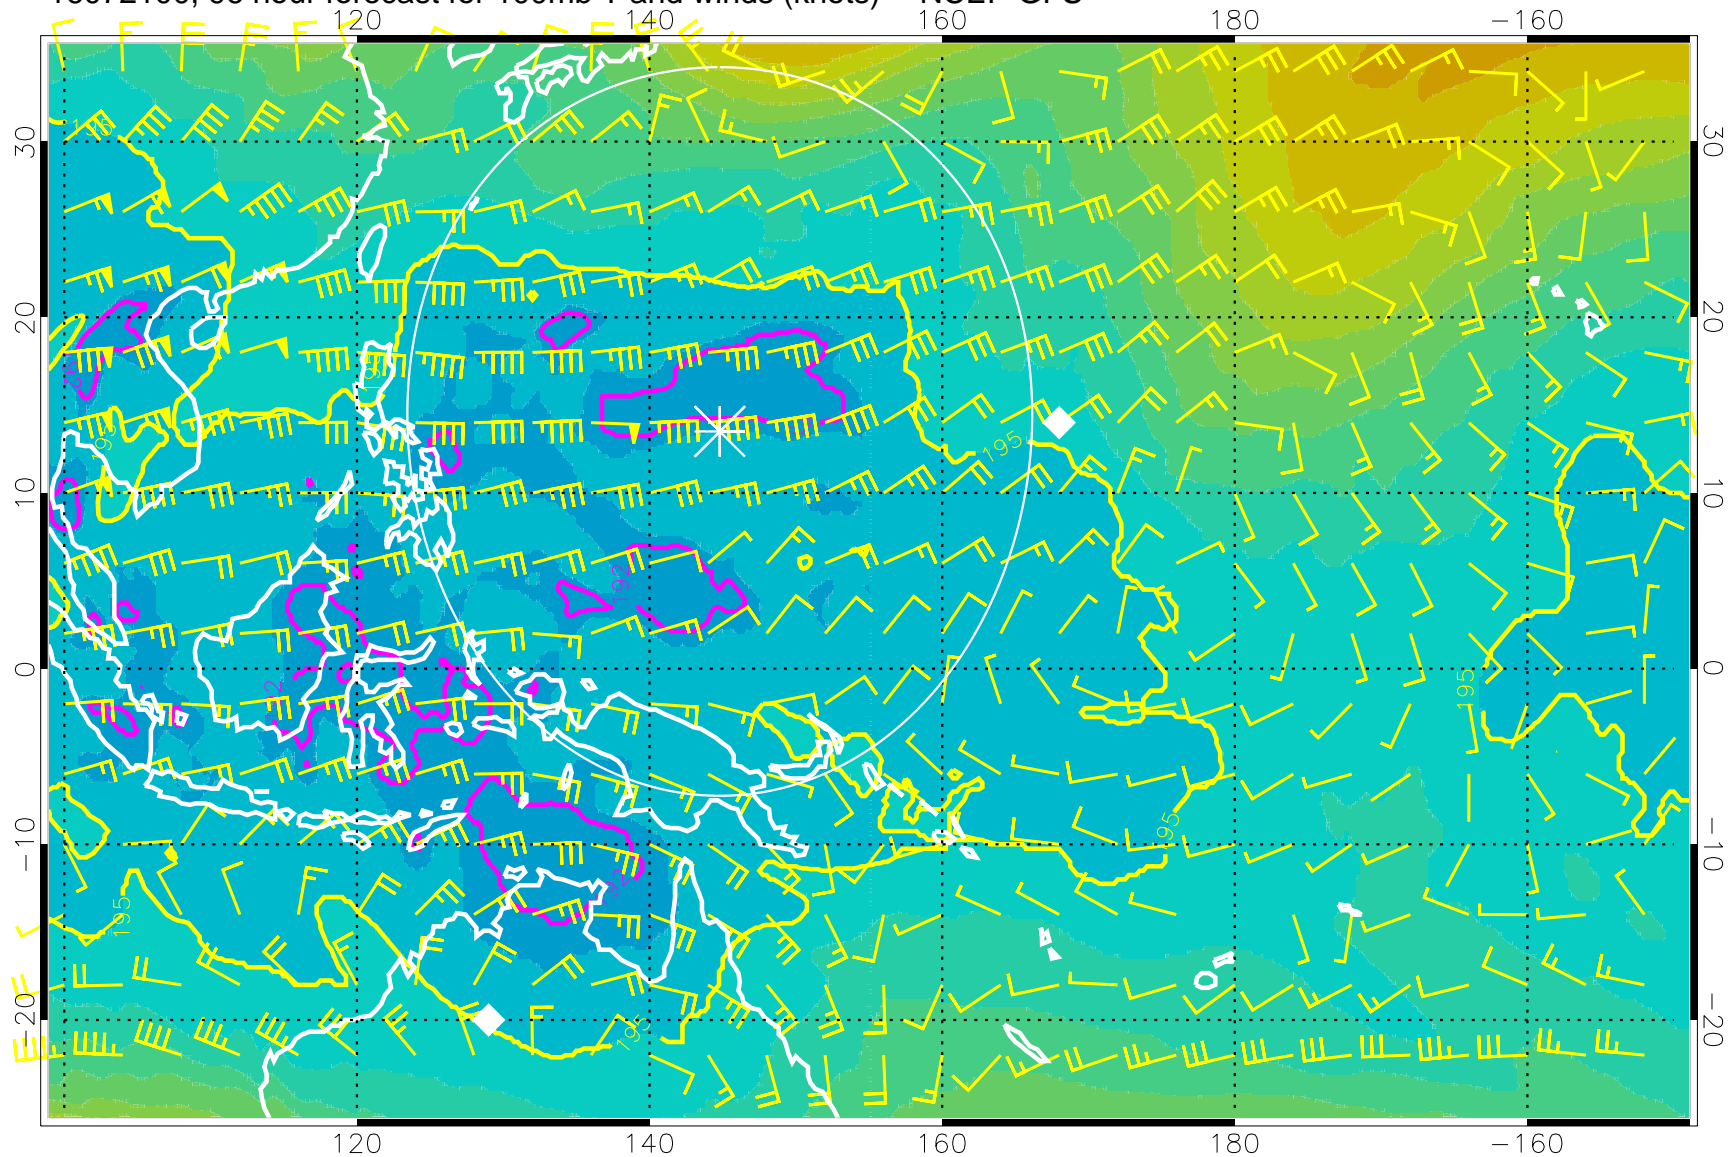

187.5K Isotherm 190K Isotherm  
192.5K Isotherm 195K Isotherm

Range ring of 2304 km

16072012, 84 hour forecast for 100mb T and winds (knots) -- NCEP GFS

180 190 200 210 220

T, K

187.5K Isotherm 190K Isotherm  
192.5K Isotherm 195K Isotherm

Range ring of 2304 km

16072018, 90 hour forecast for 100mb T and winds (knots) -- NCEP GFS

180 190 200 210 220

T, K

187.5K Isotherm 190K Isotherm  
192.5K Isotherm 195K Isotherm

Range ring of 2304 km

16072100, 96 hour forecast for 100mb T and winds (knots) -- NCEP GFS

180 190 200 210 220

T, K

187.5K Isotherm 190K Isotherm  
192.5K Isotherm 195K Isotherm

Range ring of 2304 km

16072106, 102 hour forecast for 100mb T and winds (knots) -- NCEP GFS

180      190      200      210      220  
T, K

187.5K Isotherm 190K Isotherm  
192.5K Isotherm 195K Isotherm

Range ring of 2304 km

16072112, 108 hour forecast for 100mb T and winds (knots) -- NCEP GFS

180 190 200 210 220

T, K

187.5K Isotherm 190K Isotherm  
192.5K Isotherm 195K Isotherm