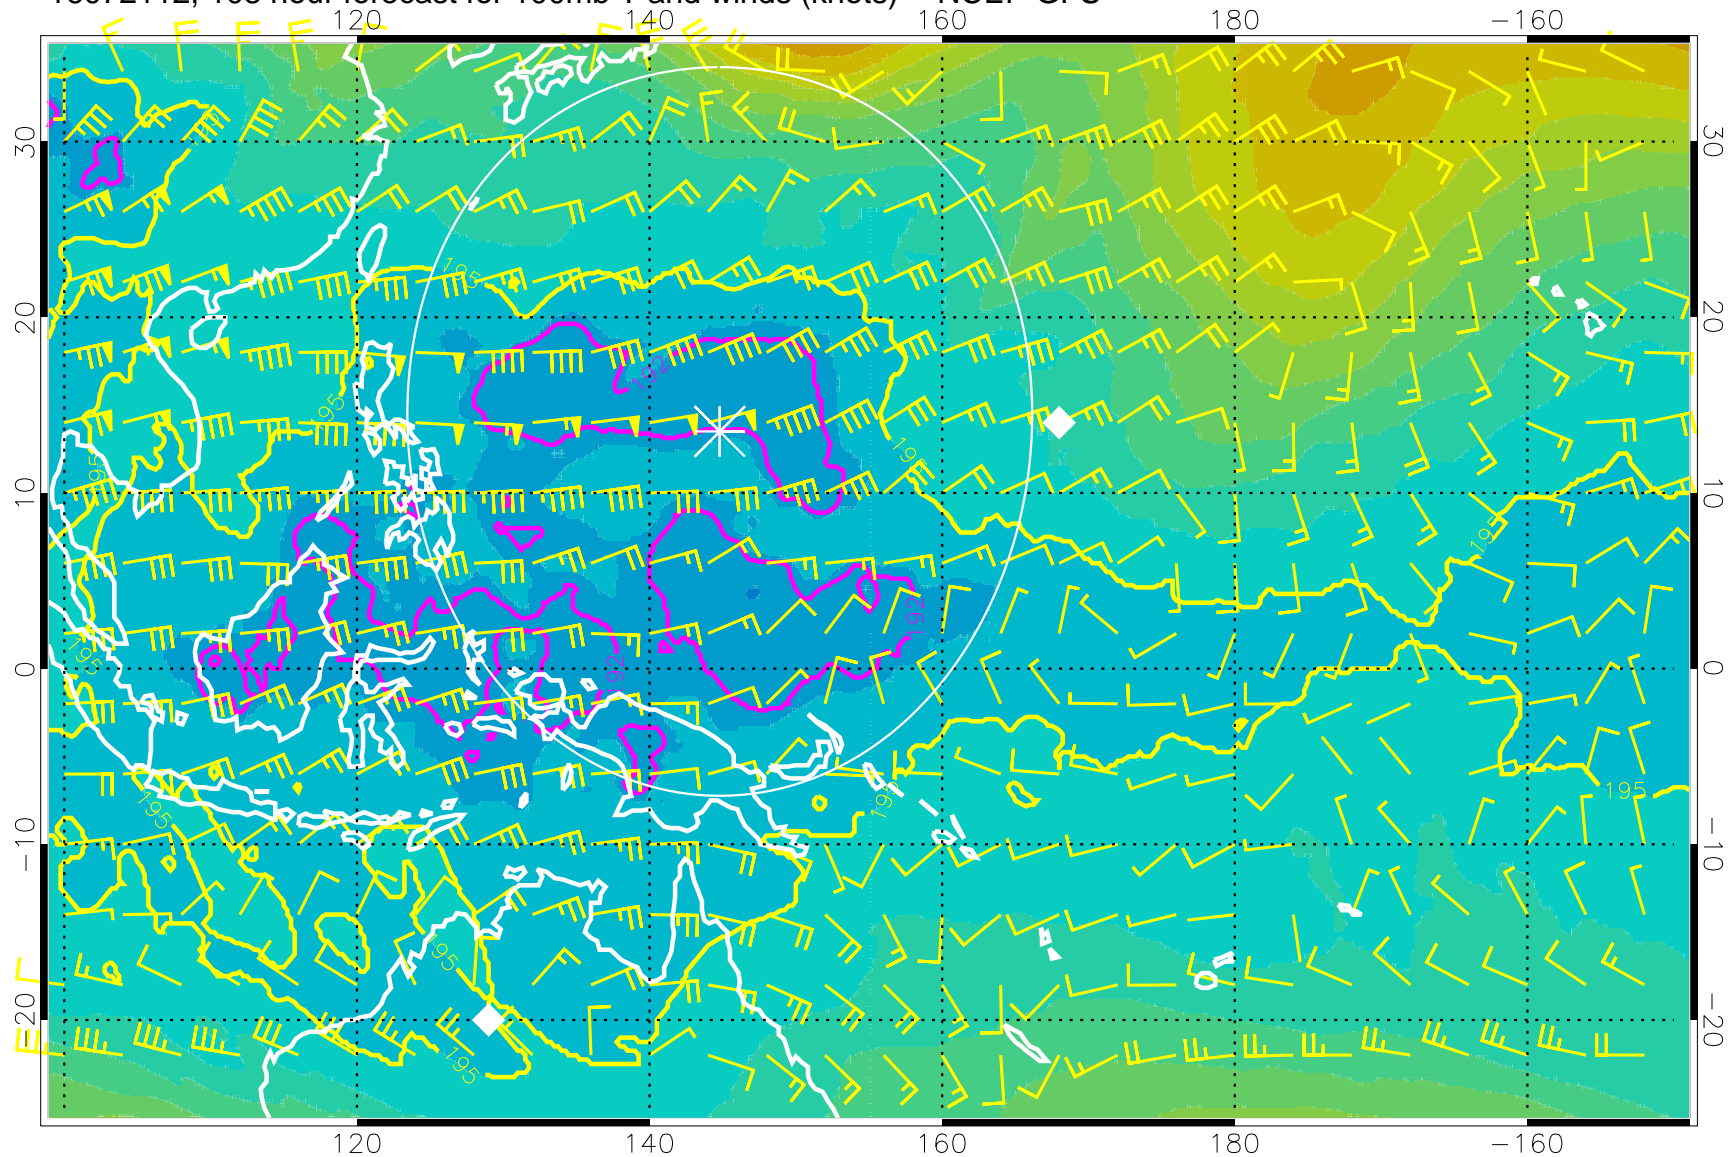

Range ring of 2304 km

16072018, 90 hour forecast for 100mb T and winds (knots) -- NCEP GFS

180 190 200 210 220

T, K

187.5K Isotherm 190K Isotherm  
192.5K Isotherm 195K Isotherm

Range ring of 2304 km

16072100, 96 hour forecast for 100mb T and winds (knots) -- NCEP GFS

180 190 200 210 220

T, K

187.5K Isotherm 190K Isotherm  
192.5K Isotherm 195K Isotherm

Range ring of 2304 km

16072106, 102 hour forecast for 100mb T and winds (knots) -- NCEP GFS

180      190      200      210      220  
T, K

187.5K Isotherm 190K Isotherm  
192.5K Isotherm 195K Isotherm

Range ring of 2304 km

16072112, 108 hour forecast for 100mb T and winds (knots) -- NCEP GFS

180 190 200 210 220

T, K

187.5K Isotherm 190K Isotherm  
192.5K Isotherm 195K Isotherm