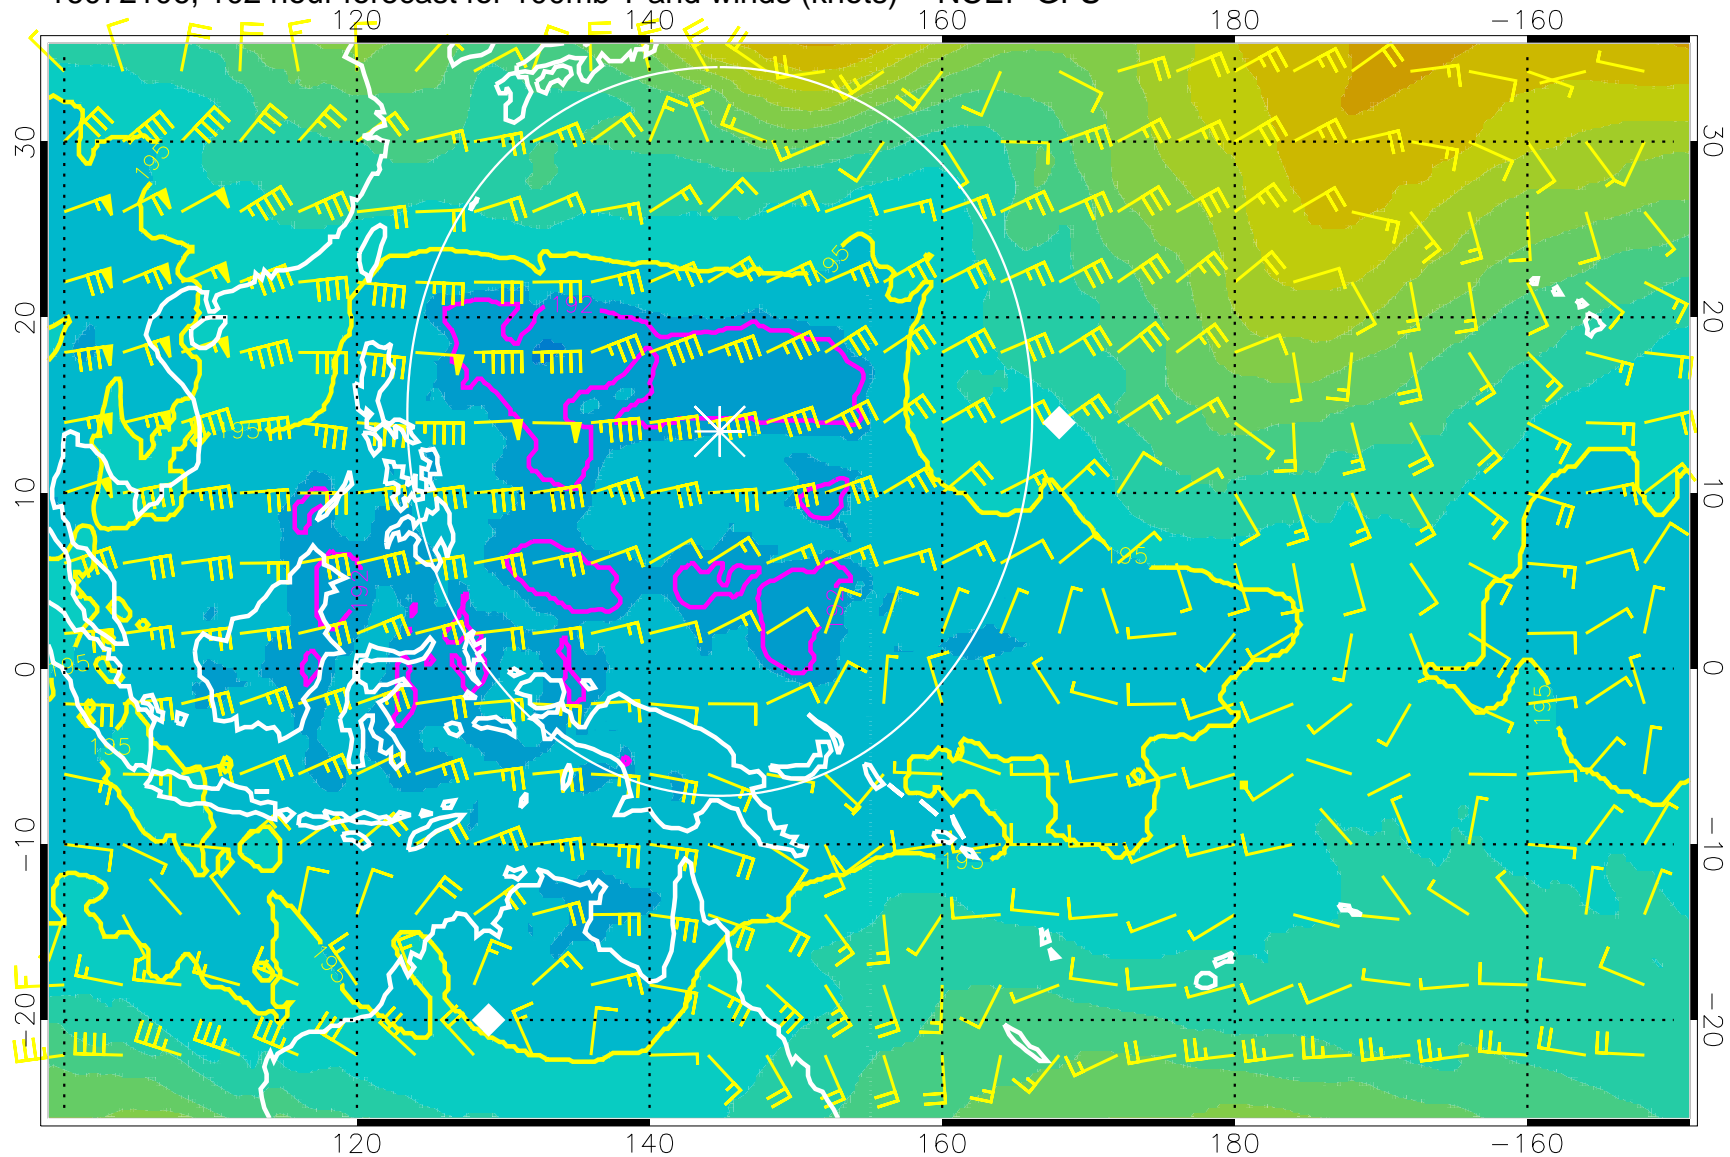

Range ring of 2304 km

16072018, 90 hour forecast for 100mb T and winds (knots) -- NCEP GFS

180 190 200 210 220

T, K

187.5K Isotherm 190K Isotherm  
192.5K Isotherm 195K Isotherm

Range ring of 2304 km

16072100, 96 hour forecast for 100mb T and winds (knots) -- NCEP GFS

180 190 200 210 220

T, K

187.5K Isotherm 190K Isotherm  
192.5K Isotherm 195K Isotherm

Range ring of 2304 km

16072106, 102 hour forecast for 100mb T and winds (knots) -- NCEP GFS

180      190      200      210      220  
T, K

187.5K Isotherm 190K Isotherm  
192.5K Isotherm 195K Isotherm

Range ring of 2304 km

16072112, 108 hour forecast for 100mb T and winds (knots) -- NCEP GFS

180 190 200 210 220

T, K

187.5K Isotherm 190K Isotherm  
192.5K Isotherm 195K Isotherm