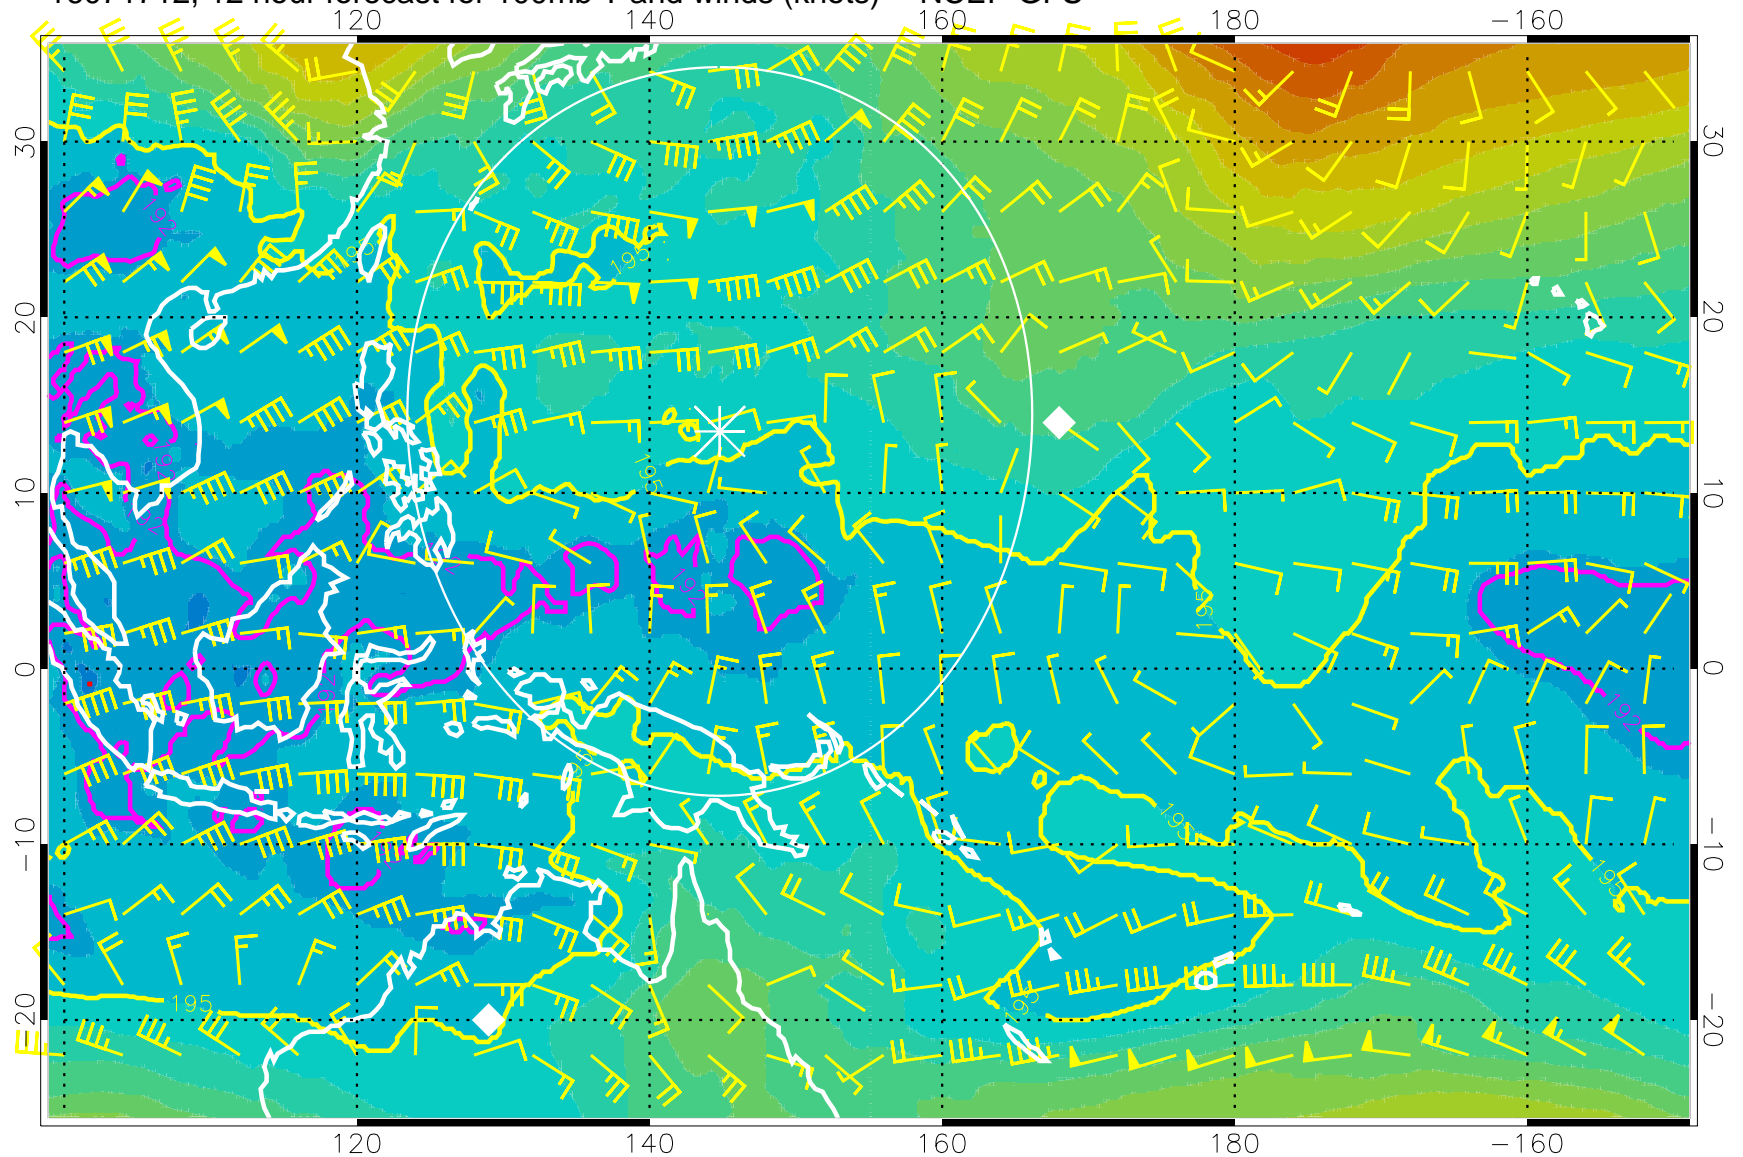

16071706, 6 hour forecast for 100mb T and winds (knots) -- NCEP GFS

180 190 200 210 220

T, K

187.5K Isotherm 190K Isotherm  
192.5K Isotherm 195K Isotherm

Range ring of 2304 km

16071712, 12 hour forecast for 100mb T and winds (knots) -- NCEP GFS

180 190 200 210 220  
T, K

187.5K Isotherm 190K Isotherm  
192.5K Isotherm 195K Isotherm

Range ring of 2304 km

16071718, 18 hour forecast for 100mb T and winds (knots) -- NCEP GFS

180 190 200 210 220

T, K

187.5K Isotherm 190K Isotherm  
192.5K Isotherm 195K Isotherm

Range ring of 2304 km

16071800, 24 hour forecast for 100mb T and winds (knots) -- NCEP GFS

180 190 200 210 220

T, K

187.5K Isotherm 190K Isotherm  
192.5K Isotherm 195K Isotherm

Range ring of 2304 km

16071806, 30 hour forecast for 100mb T and winds (knots) -- NCEP GFS

180 190 200 210 220

T, K

187.5K Isotherm 190K Isotherm  
192.5K Isotherm 195K Isotherm

Range ring of 2304 km

16071812, 36 hour forecast for 100mb T and winds (knots) -- NCEP GFS

180 190 200 210 220

T, K

187.5K Isotherm 190K Isotherm  
192.5K Isotherm 195K Isotherm