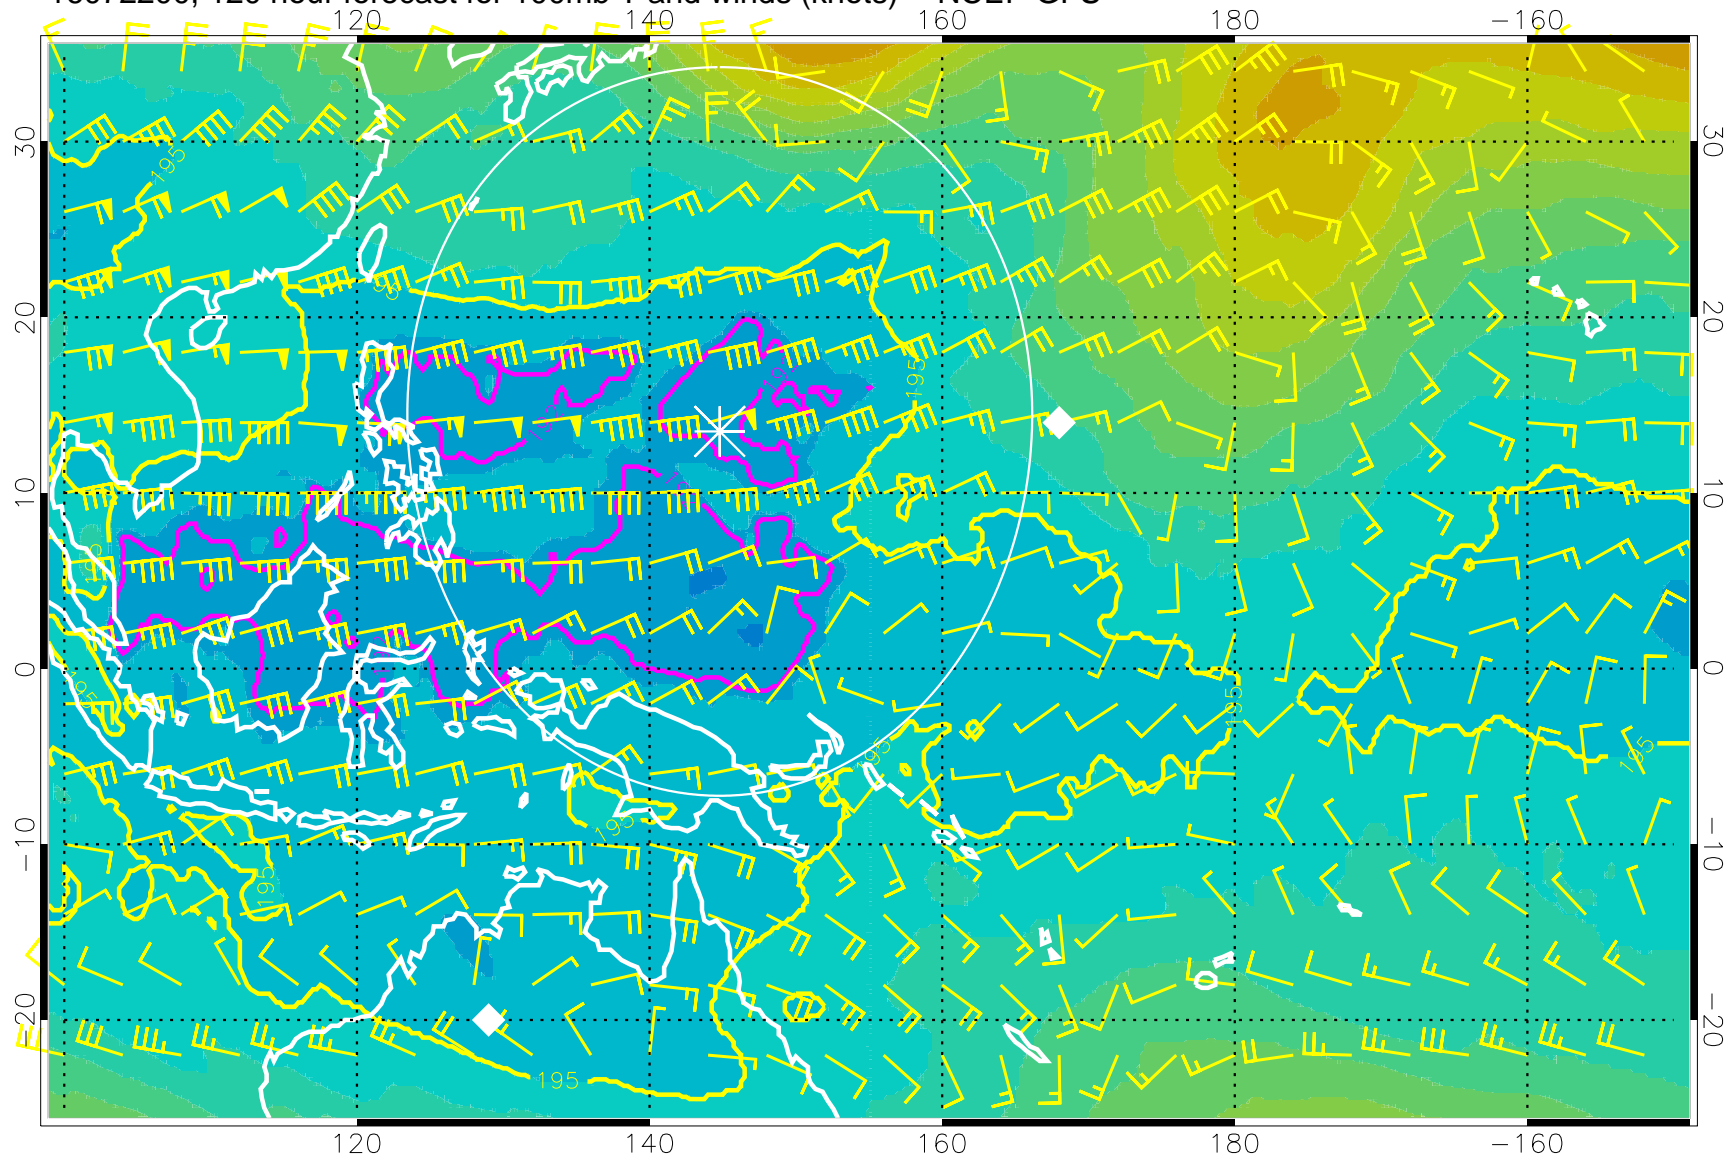

187.5K Isotherm 190K Isotherm  
192.5K Isotherm 195K Isotherm

Range ring of 2304 km

16072112, 108 hour forecast for 100mb T and winds (knots) -- NCEP GFS

180 190 200 210 220

T, K

187.5K Isotherm 190K Isotherm  
192.5K Isotherm 195K Isotherm

Range ring of 2304 km

16072118, 114 hour forecast for 100mb T and winds (knots) -- NCEP GFS

180 190 200 210 220

T, K

187.5K Isotherm 190K Isotherm  
192.5K Isotherm 195K Isotherm

Range ring of 2304 km

16072200, 120 hour forecast for 100mb T and winds (knots) -- NCEP GFS

180 190 200 210 220

T, K

187.5K Isotherm 190K Isotherm  
192.5K Isotherm 195K Isotherm

Range ring of 2304 km