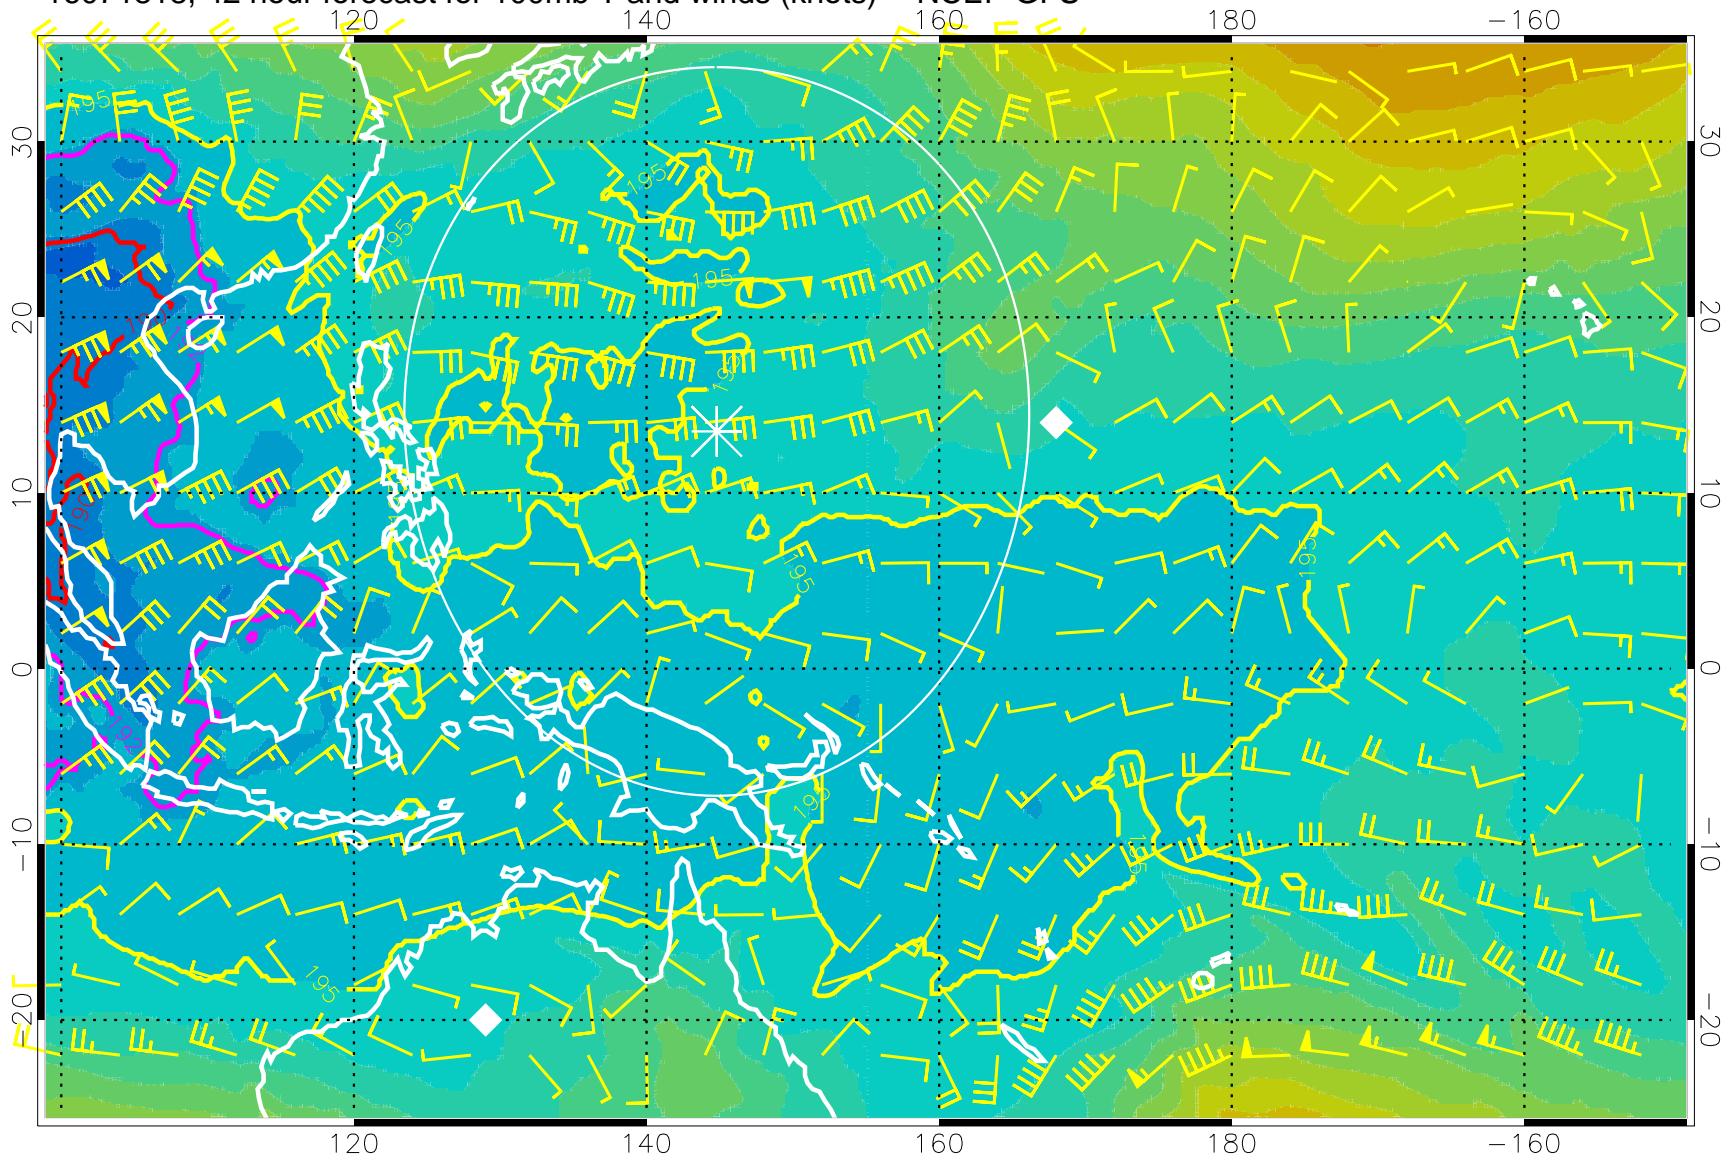

180 190 200 210 220  
T, K

187.5K Isotherm 190K Isotherm  
192.5K Isotherm 195K Isotherm

Range ring of 2304 km

16071718, 18 hour forecast for 100mb T and winds (knots) -- NCEP GFS

180 190 200 210 220

T, K

187.5K Isotherm 190K Isotherm  
192.5K Isotherm 195K Isotherm

180 190 200 210 220

T, K

187.5K Isotherm 190K Isotherm  
192.5K Isotherm 195K Isotherm

Range ring of 2304 km

16071812, 36 hour forecast for 100mb T and winds (knots) -- NCEP GFS

180 190 200 210 220

T, K

187.5K Isotherm 190K Isotherm  
192.5K Isotherm 195K Isotherm

Range ring of 2304 km

16071818, 42 hour forecast for 100mb T and winds (knots) -- NCEP GFS

180 190 200 210 220

T, K

187.5K Isotherm 190K Isotherm  
192.5K Isotherm 195K Isotherm

Range ring of 2304 km

16071900, 48 hour forecast for 100mb T and winds (knots) -- NCEP GFS

180 190 200 210 220

T, K

187.5K Isotherm 190K Isotherm  
192.5K Isotherm 195K Isotherm

Range ring of 2304 km

16071906, 54 hour forecast for 100mb T and winds (knots) -- NCEP GFS

180 190 200 210 220

T, K

187.5K Isotherm 190K Isotherm  
192.5K Isotherm 195K Isotherm