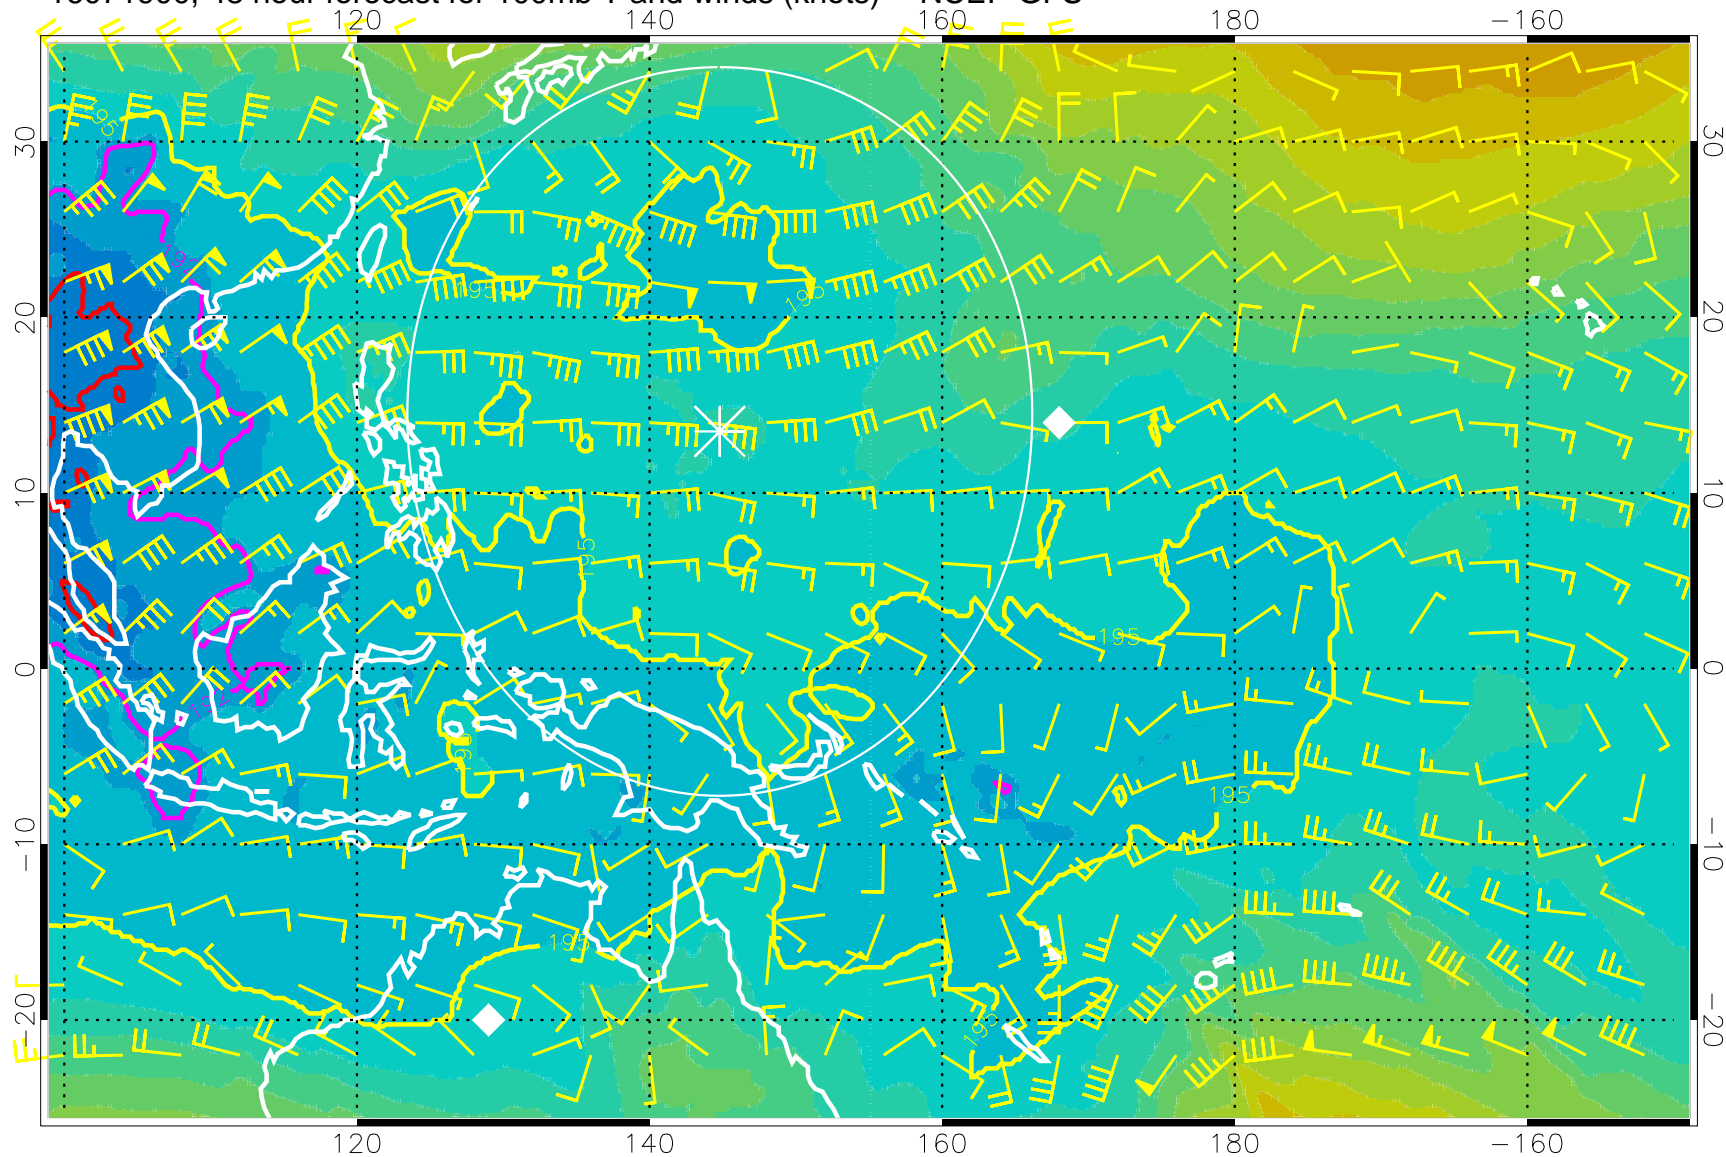

180 190 200 210 220

T, K

187.5K Isotherm 190K Isotherm  
192.5K Isotherm 195K Isotherm

Range ring of 2304 km

16071812, 36 hour forecast for 100mb T and winds (knots) -- NCEP GFS

180 190 200 210 220

T, K

187.5K Isotherm 190K Isotherm  
192.5K Isotherm 195K Isotherm

Range ring of 2304 km

16071818, 42 hour forecast for 100mb T and winds (knots) -- NCEP GFS

180 190 200 210 220

T, K

187.5K Isotherm 190K Isotherm  
192.5K Isotherm 195K Isotherm

Range ring of 2304 km

16071900, 48 hour forecast for 100mb T and winds (knots) -- NCEP GFS

180 190 200 210 220

T, K

187.5K Isotherm 190K Isotherm  
192.5K Isotherm 195K Isotherm

Range ring of 2304 km

16071906, 54 hour forecast for 100mb T and winds (knots) -- NCEP GFS

180 190 200 210 220

T, K

187.5K Isotherm 190K Isotherm  
192.5K Isotherm 195K Isotherm

Range ring of 2304 km

16071912, 60 hour forecast for 100mb T and winds (knots) -- NCEP GFS

180 190 200 210 220

T, K

187.5K Isotherm 190K Isotherm  
192.5K Isotherm 195K Isotherm

Range ring of 2304 km

16071918, 66 hour forecast for 100mb T and winds (knots) -- NCEP GFS