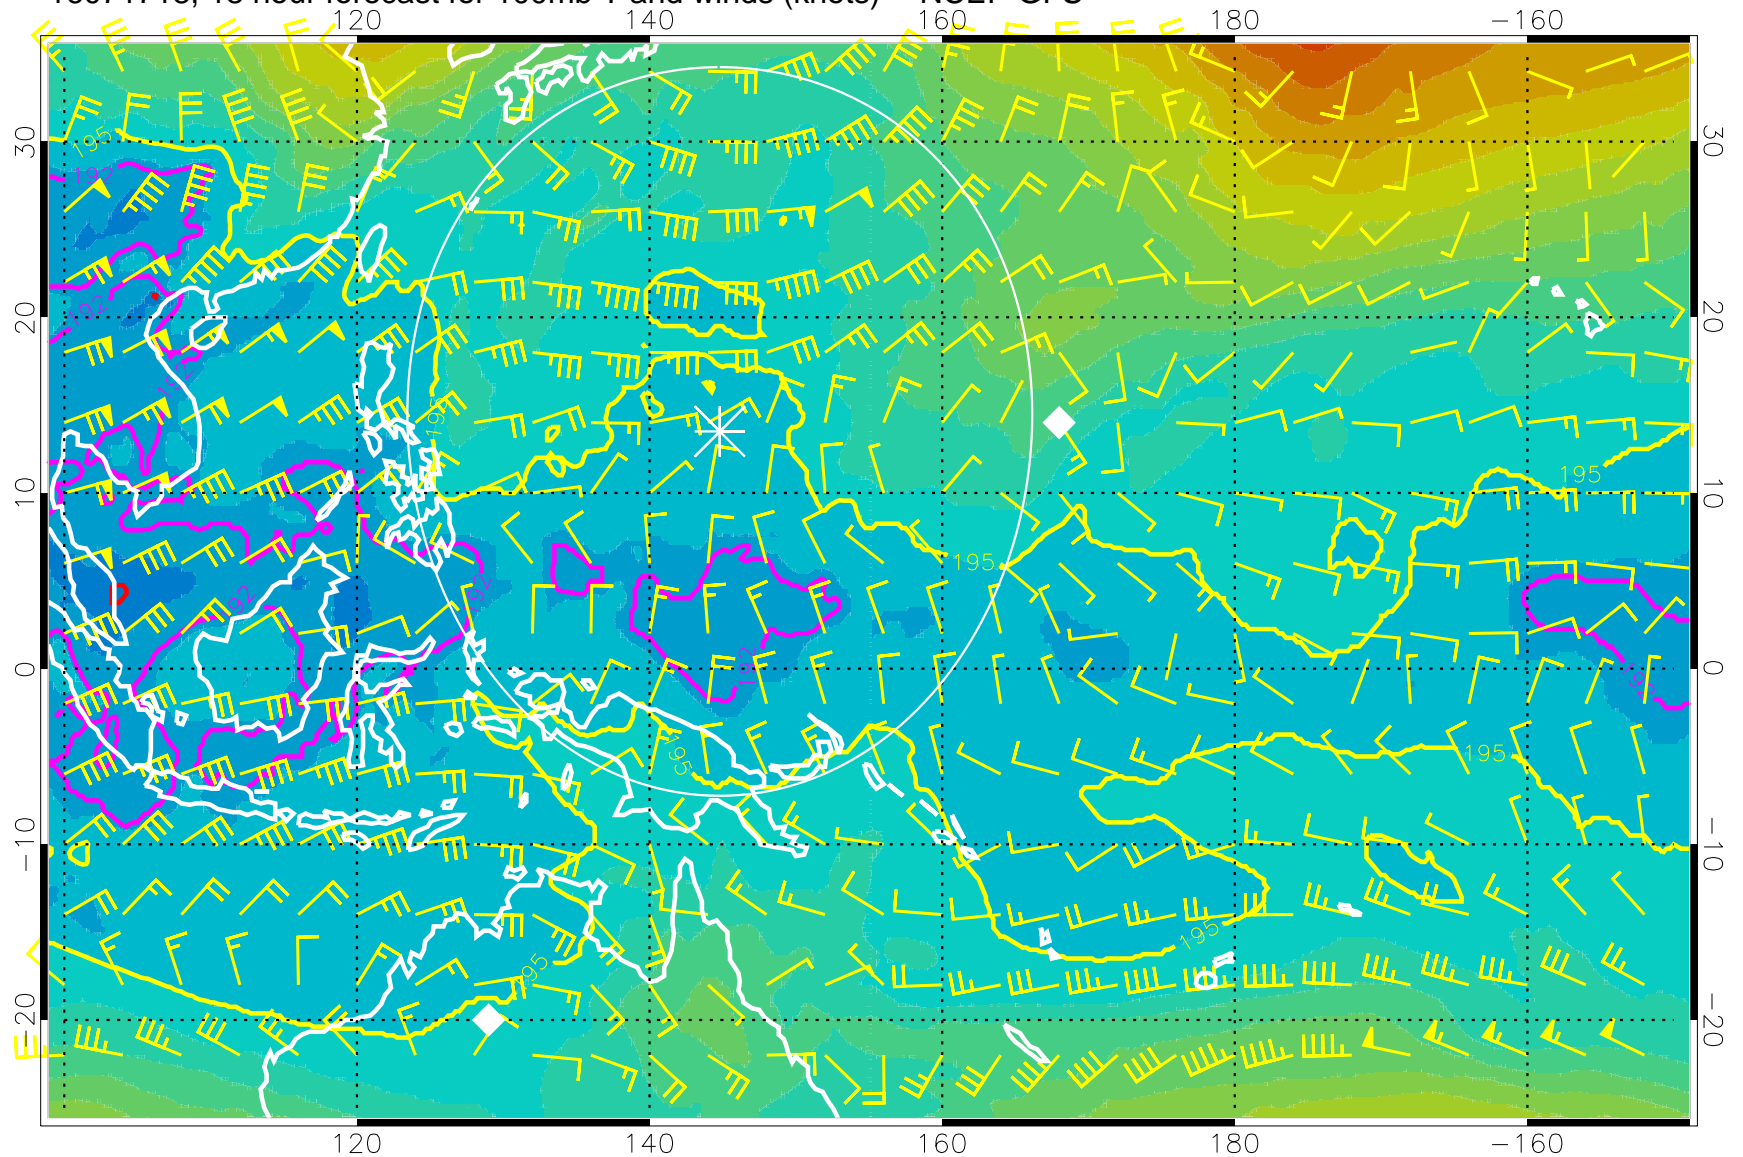

16071706, 6 hour forecast for 100mb T and winds (knots) -- NCEP GFS

180 190 200 210 220

T, K

187.5K Isotherm 190K Isotherm  
192.5K Isotherm 195K Isotherm

Range ring of 2304 km

16071712, 12 hour forecast for 100mb T and winds (knots) -- NCEP GFS

180 190 200 210 220  
T, K

187.5K Isotherm 190K Isotherm  
192.5K Isotherm 195K Isotherm

Range ring of 2304 km

16071718, 18 hour forecast for 100mb T and winds (knots) -- NCEP GFS

180 190 200 210 220

T, K

187.5K Isotherm 190K Isotherm  
192.5K Isotherm 195K Isotherm

Range ring of 2304 km

16071800, 24 hour forecast for 100mb T and winds (knots) -- NCEP GFS

180 190 200 210 220

T, K

187.5K Isotherm 190K Isotherm  
192.5K Isotherm 195K Isotherm

Range ring of 2304 km

16071806, 30 hour forecast for 100mb T and winds (knots) -- NCEP GFS

180 190 200 210 220

T, K

187.5K Isotherm 190K Isotherm  
192.5K Isotherm 195K Isotherm

Range ring of 2304 km

16071812, 36 hour forecast for 100mb T and winds (knots) -- NCEP GFS

180 190 200 210 220

T, K

187.5K Isotherm 190K Isotherm  
192.5K Isotherm 195K Isotherm