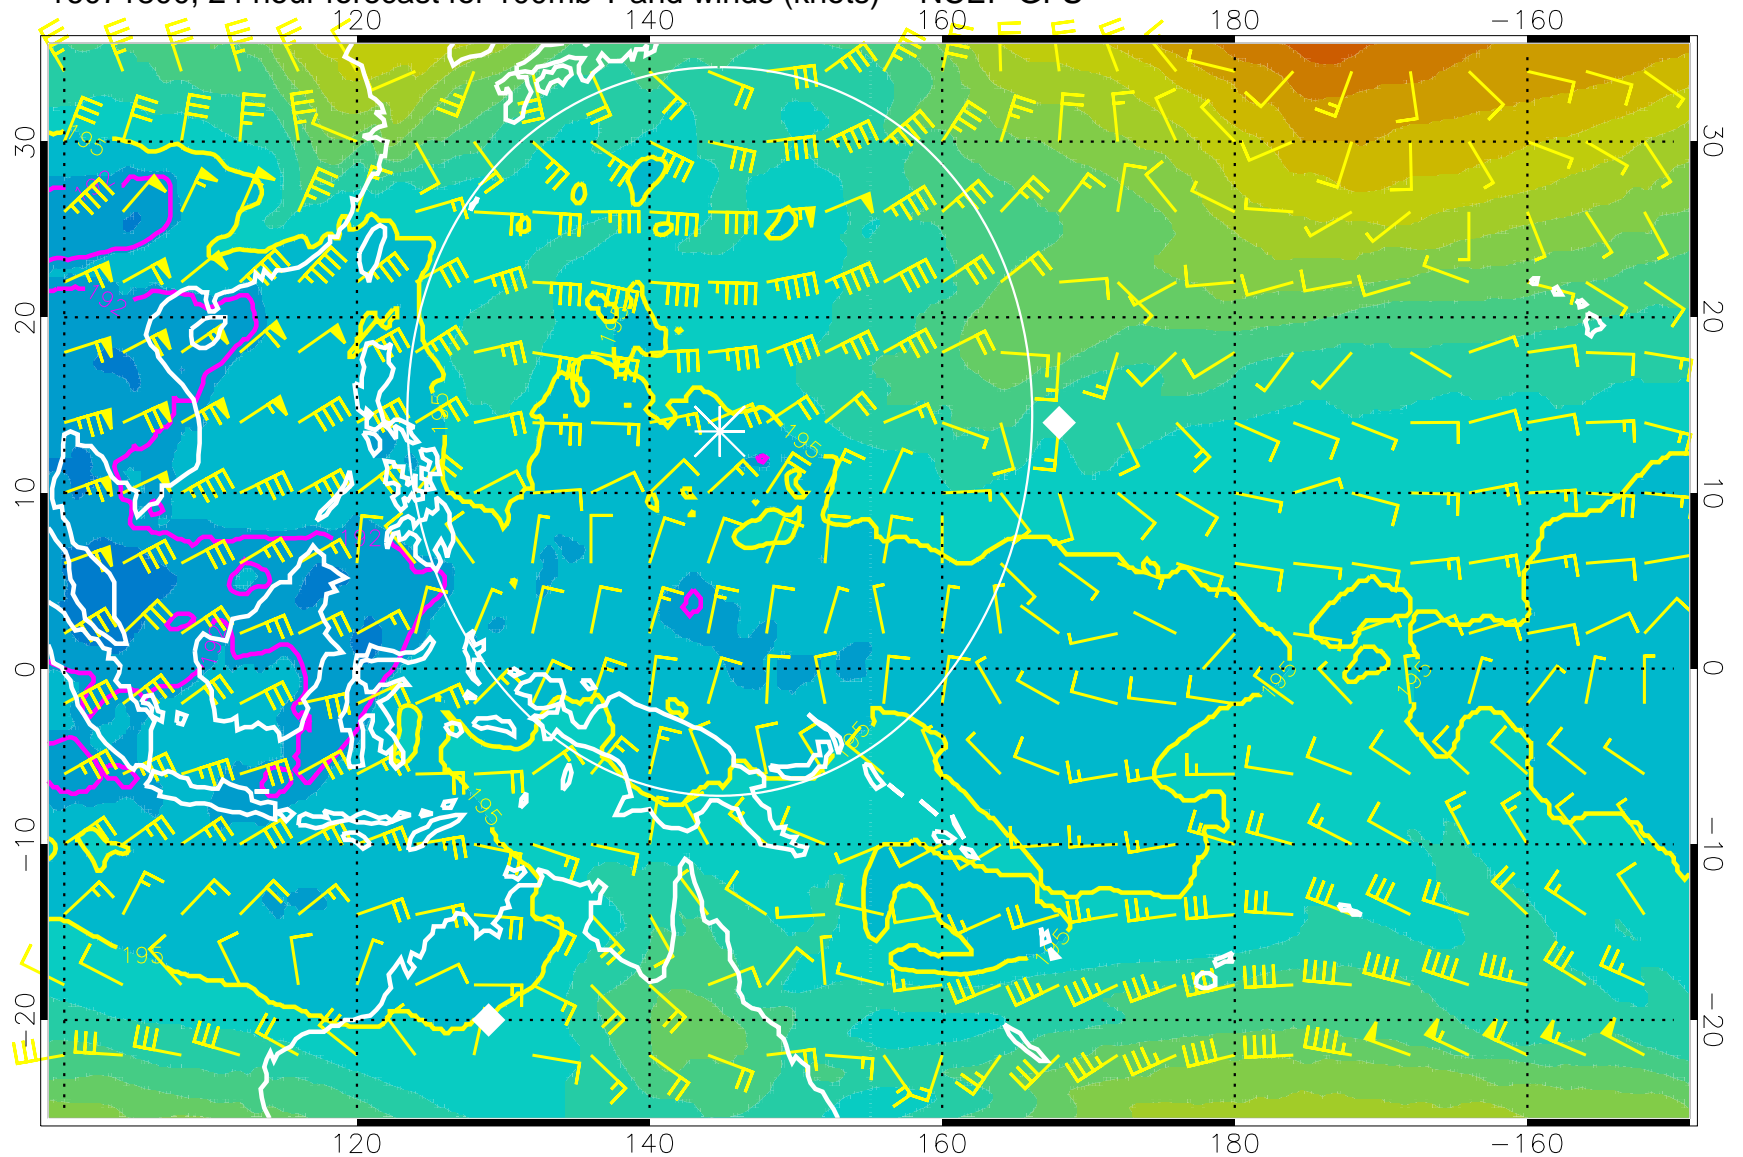

16071706, 6 hour forecast for 100mb T and winds (knots) -- NCEP GFS

180 190 200 210 220

T, K

187.5K Isotherm 190K Isotherm  
192.5K Isotherm 195K Isotherm

Range ring of 2304 km

16071712, 12 hour forecast for 100mb T and winds (knots) -- NCEP GFS

180 190 200 210 220  
T, K

187.5K Isotherm 190K Isotherm  
192.5K Isotherm 195K Isotherm

Range ring of 2304 km

16071718, 18 hour forecast for 100mb T and winds (knots) -- NCEP GFS

180 190 200 210 220

T, K

187.5K Isotherm 190K Isotherm  
192.5K Isotherm 195K Isotherm

Range ring of 2304 km

16071800, 24 hour forecast for 100mb T and winds (knots) -- NCEP GFS

180 190 200 210 220

T, K

187.5K Isotherm 190K Isotherm  
192.5K Isotherm 195K Isotherm

Range ring of 2304 km

16071806, 30 hour forecast for 100mb T and winds (knots) -- NCEP GFS

180 190 200 210 220

T, K

187.5K Isotherm 190K Isotherm  
192.5K Isotherm 195K Isotherm

Range ring of 2304 km

16071812, 36 hour forecast for 100mb T and winds (knots) -- NCEP GFS

180 190 200 210 220

T, K

187.5K Isotherm 190K Isotherm  
192.5K Isotherm 195K Isotherm