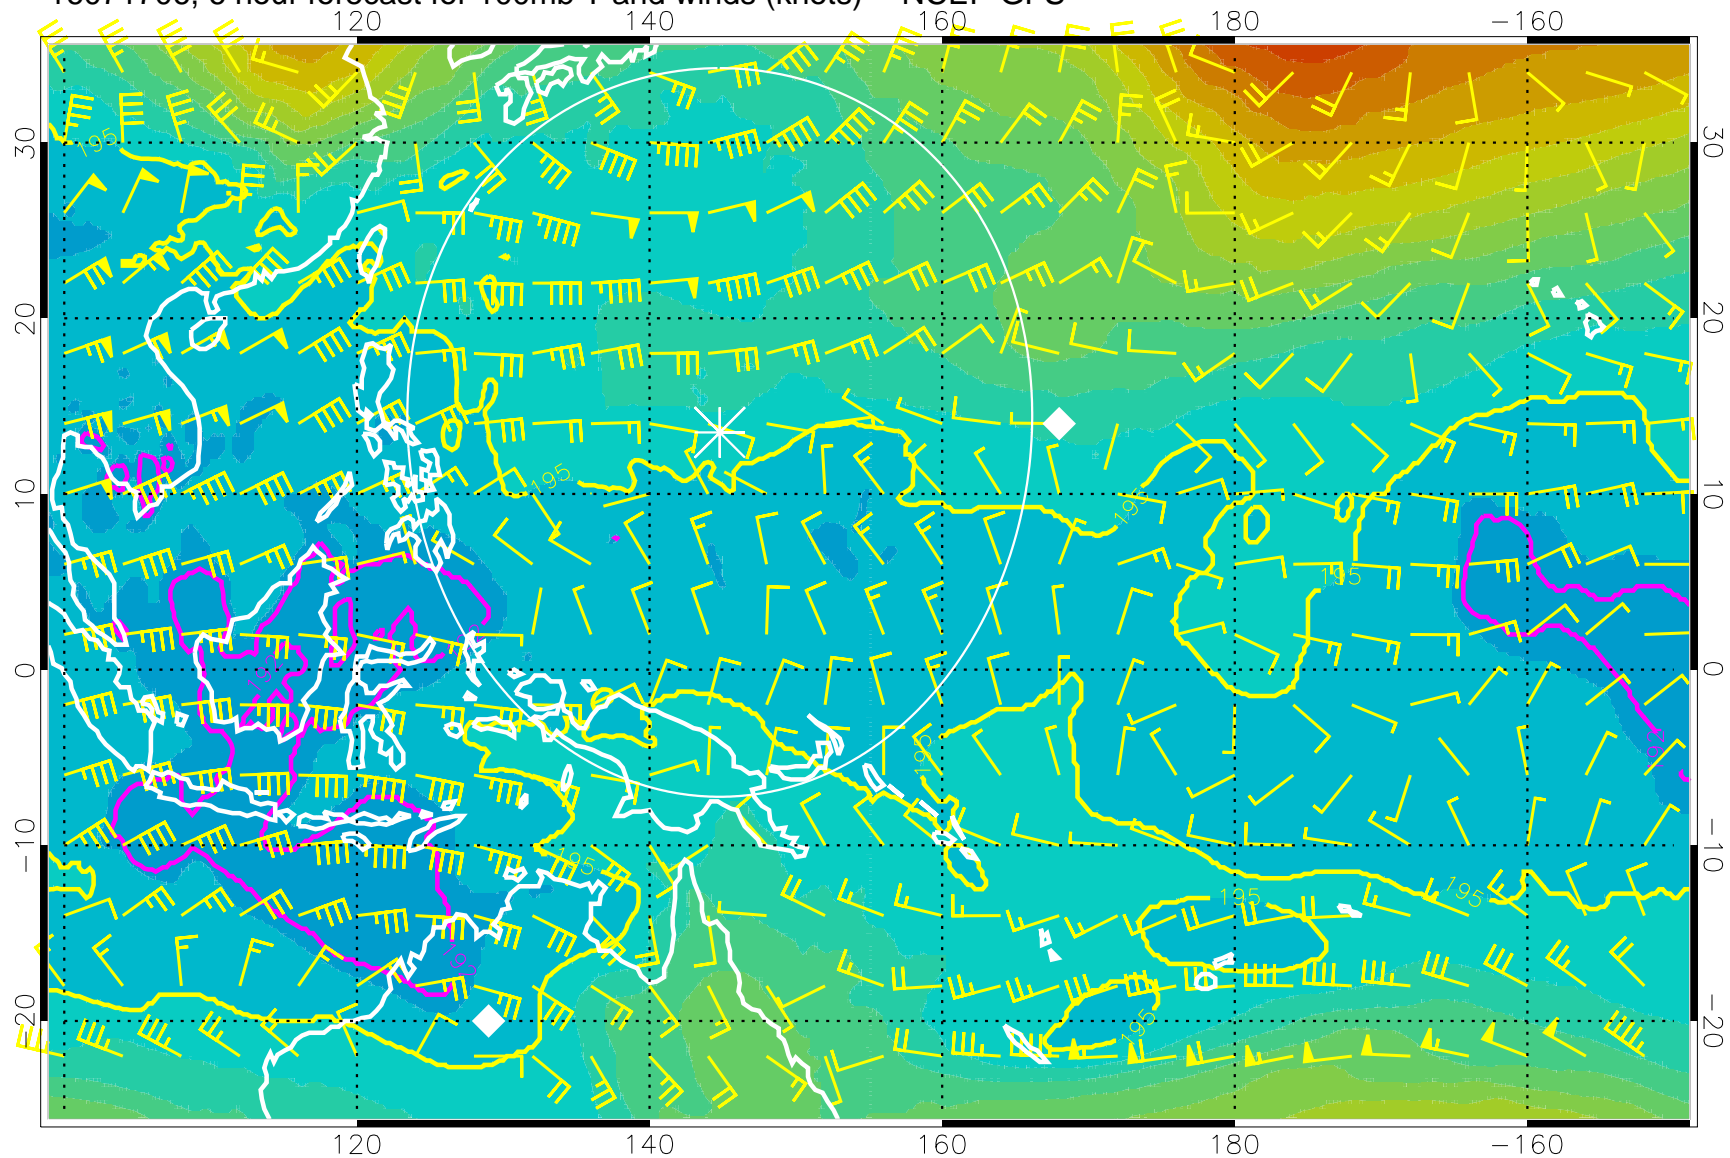

16071706, 6 hour forecast for 100mb T and winds (knots) -- NCEP GFS

180 190 200 210 220

T, K

187.5K Isotherm 190K Isotherm  
192.5K Isotherm 195K Isotherm

Range ring of 2304 km

16071712, 12 hour forecast for 100mb T and winds (knots) -- NCEP GFS

180 190 200 210 220  
T, K

187.5K Isotherm 190K Isotherm  
192.5K Isotherm 195K Isotherm

Range ring of 2304 km

16071718, 18 hour forecast for 100mb T and winds (knots) -- NCEP GFS

180 190 200 210 220

T, K

187.5K Isotherm 190K Isotherm  
192.5K Isotherm 195K Isotherm

Range ring of 2304 km

16071800, 24 hour forecast for 100mb T and winds (knots) -- NCEP GFS

180 190 200 210 220

T, K

187.5K Isotherm 190K Isotherm  
192.5K Isotherm 195K Isotherm

Range ring of 2304 km

16071806, 30 hour forecast for 100mb T and winds (knots) -- NCEP GFS

180 190 200 210 220

T, K

187.5K Isotherm 190K Isotherm  
192.5K Isotherm 195K Isotherm

Range ring of 2304 km

16071812, 36 hour forecast for 100mb T and winds (knots) -- NCEP GFS

180 190 200 210 220

T, K

187.5K Isotherm 190K Isotherm  
192.5K Isotherm 195K Isotherm