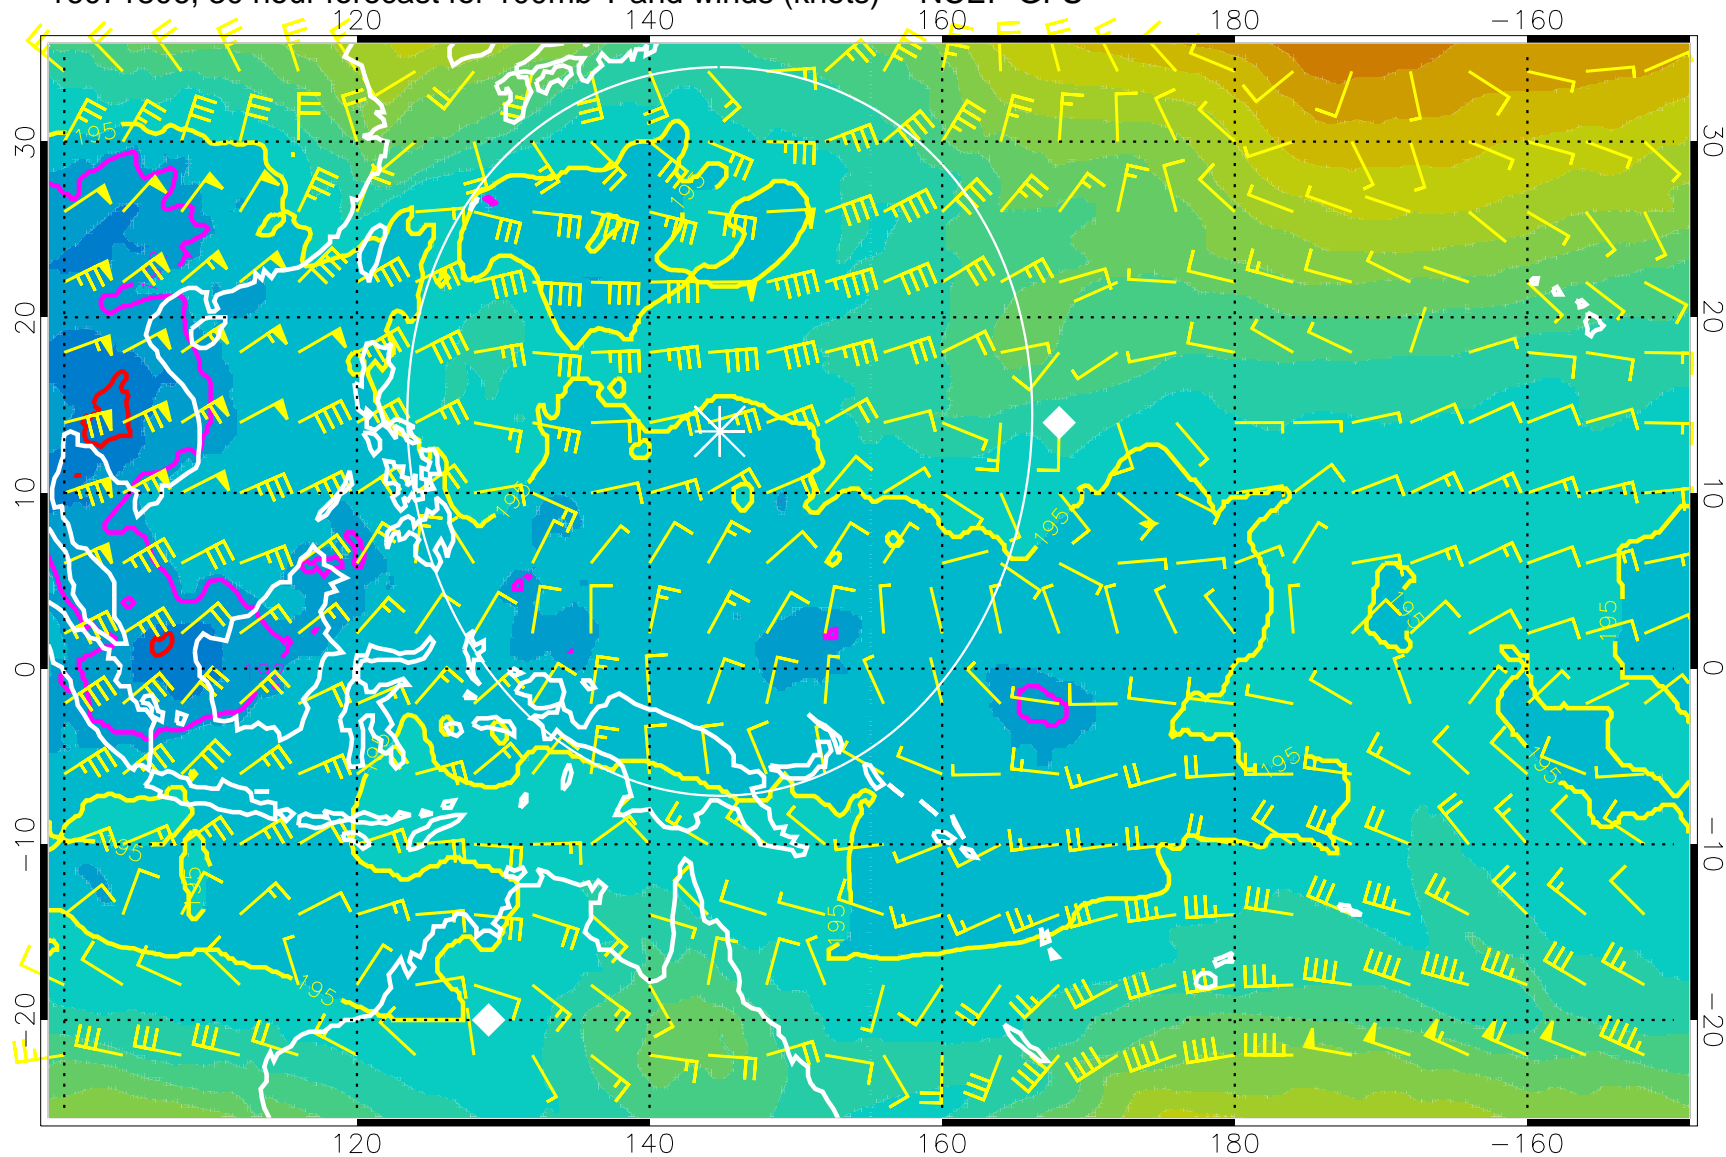

180 190 200 210 220  
T, K

187.5K Isotherm 190K Isotherm  
192.5K Isotherm 195K Isotherm

Range ring of 2304 km

16071718, 18 hour forecast for 100mb T and winds (knots) -- NCEP GFS

180 190 200 210 220

T, K

187.5K Isotherm 190K Isotherm  
192.5K Isotherm 195K Isotherm

Range ring of 2304 km

16071800, 24 hour forecast for 100mb T and winds (knots) -- NCEP GFS

180 190 200 210 220

T, K

187.5K Isotherm 190K Isotherm  
192.5K Isotherm 195K Isotherm

Range ring of 2304 km

16071806, 30 hour forecast for 100mb T and winds (knots) -- NCEP GFS

180 190 200 210 220

T, K

187.5K Isotherm 190K Isotherm  
192.5K Isotherm 195K Isotherm

Range ring of 2304 km

16071812, 36 hour forecast for 100mb T and winds (knots) -- NCEP GFS

180 190 200 210 220

T, K

187.5K Isotherm 190K Isotherm  
192.5K Isotherm 195K Isotherm

180 190 200 210 220

T, K

187.5K Isotherm 190K Isotherm  
192.5K Isotherm 195K Isotherm

Range ring of 2304 km

16071906, 54 hour forecast for 100mb T and winds (knots) -- NCEP GFS

180 190 200 210 220

T, K

187.5K Isotherm 190K Isotherm  
192.5K Isotherm 195K Isotherm