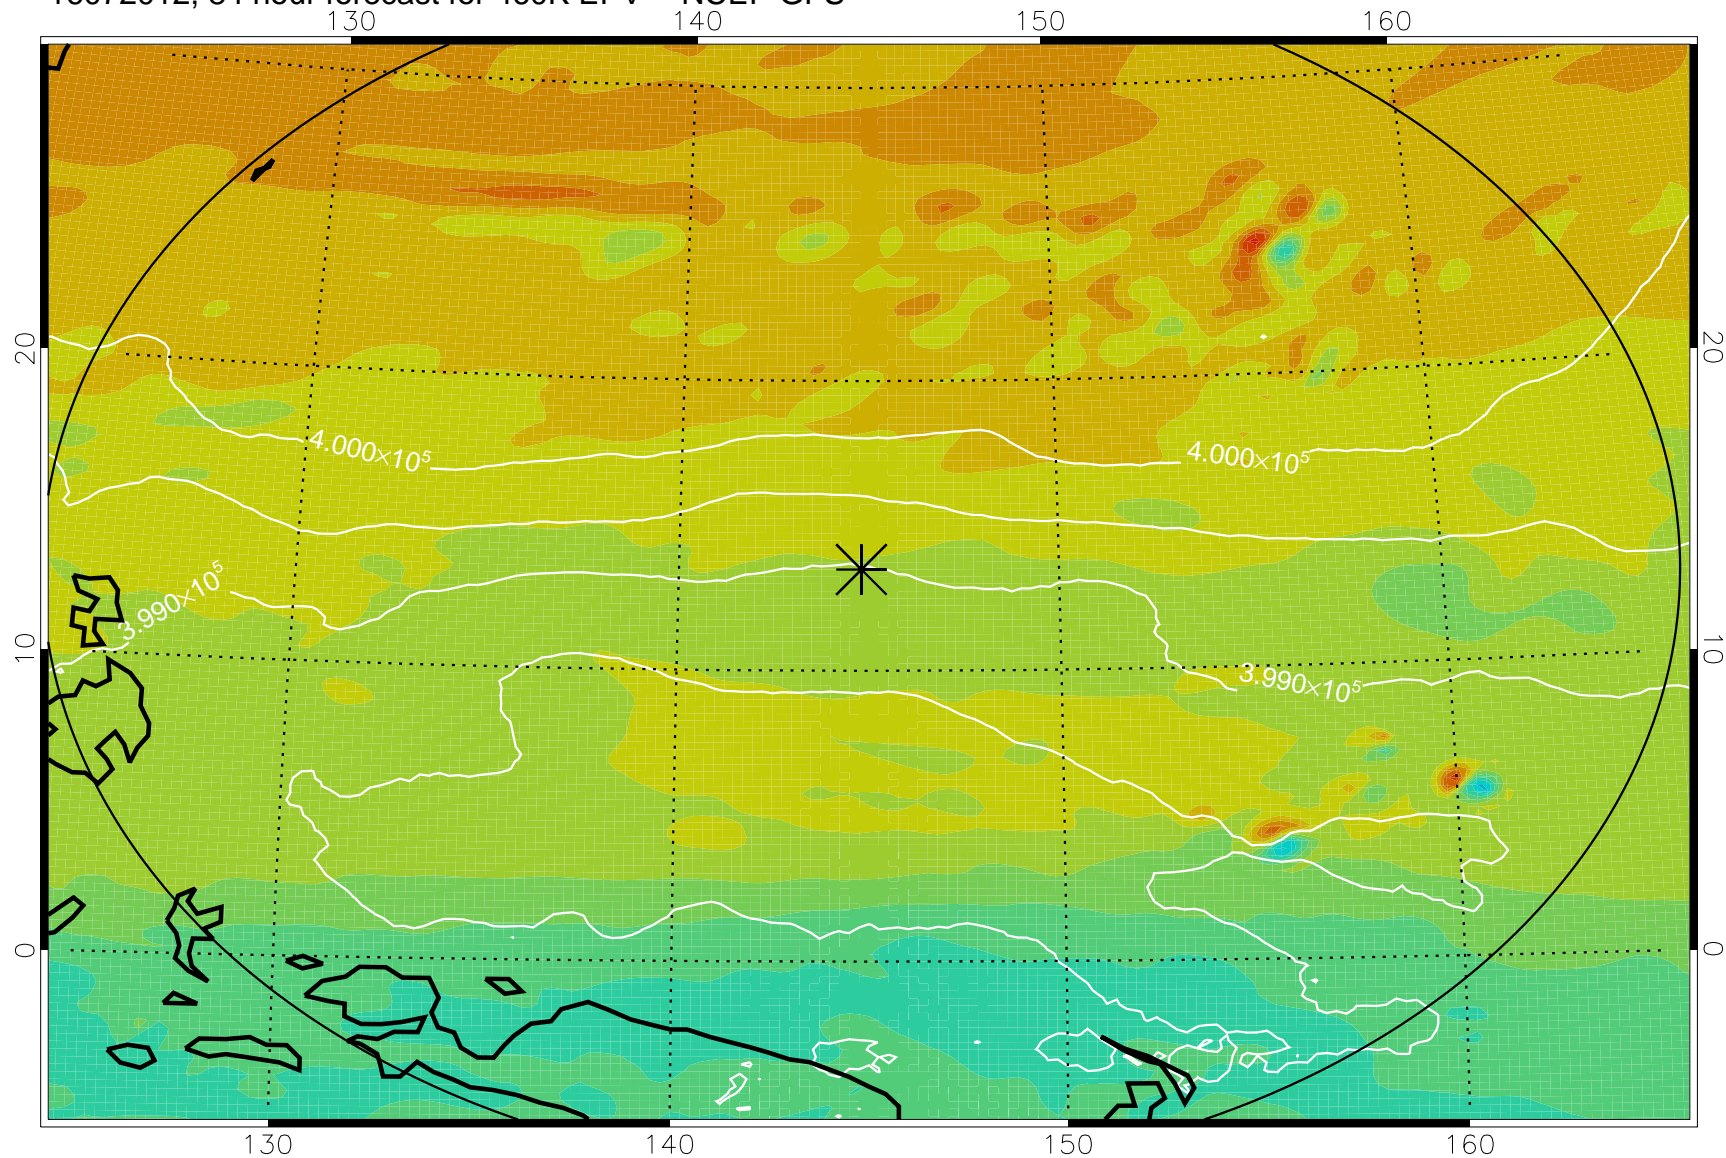

16071918, 66 hour forecast for 460K EPV -- NCEP GFS

460K Montgomery Streamfunction, white

Range ring of 2304 km

16072000, 72 hour forecast for 460K EPV -- NCEP GFS

460K Montgomery Streamfunction, white

Range ring of 2304 km

16072006, 78 hour forecast for 460K EPV -- NCEP GFS

460K Montgomery Streamfunction, white

Range ring of 2304 km

16072012, 84 hour forecast for 460K EPV -- NCEP GFS

460K Montgomery Streamfunction, white

Range ring of 2304 km

16072018, 90 hour forecast for 460K EPV -- NCEP GFS

460K Montgomery Streamfunction, white

Range ring of 2304 km

16072100, 96 hour forecast for 460K EPV -- NCEP GFS

460K Montgomery Streamfunction, white

Range ring of 2304 km

16072106, 102 hour forecast for 460K EPV -- NCEP GFS

460K Montgomery Streamfunction, white

Range ring of 2304 km

16072112, 108 hour forecast for 460K EPV -- NCEP GFS

460K Montgomery Streamfunction, white

Range ring of 2304 km