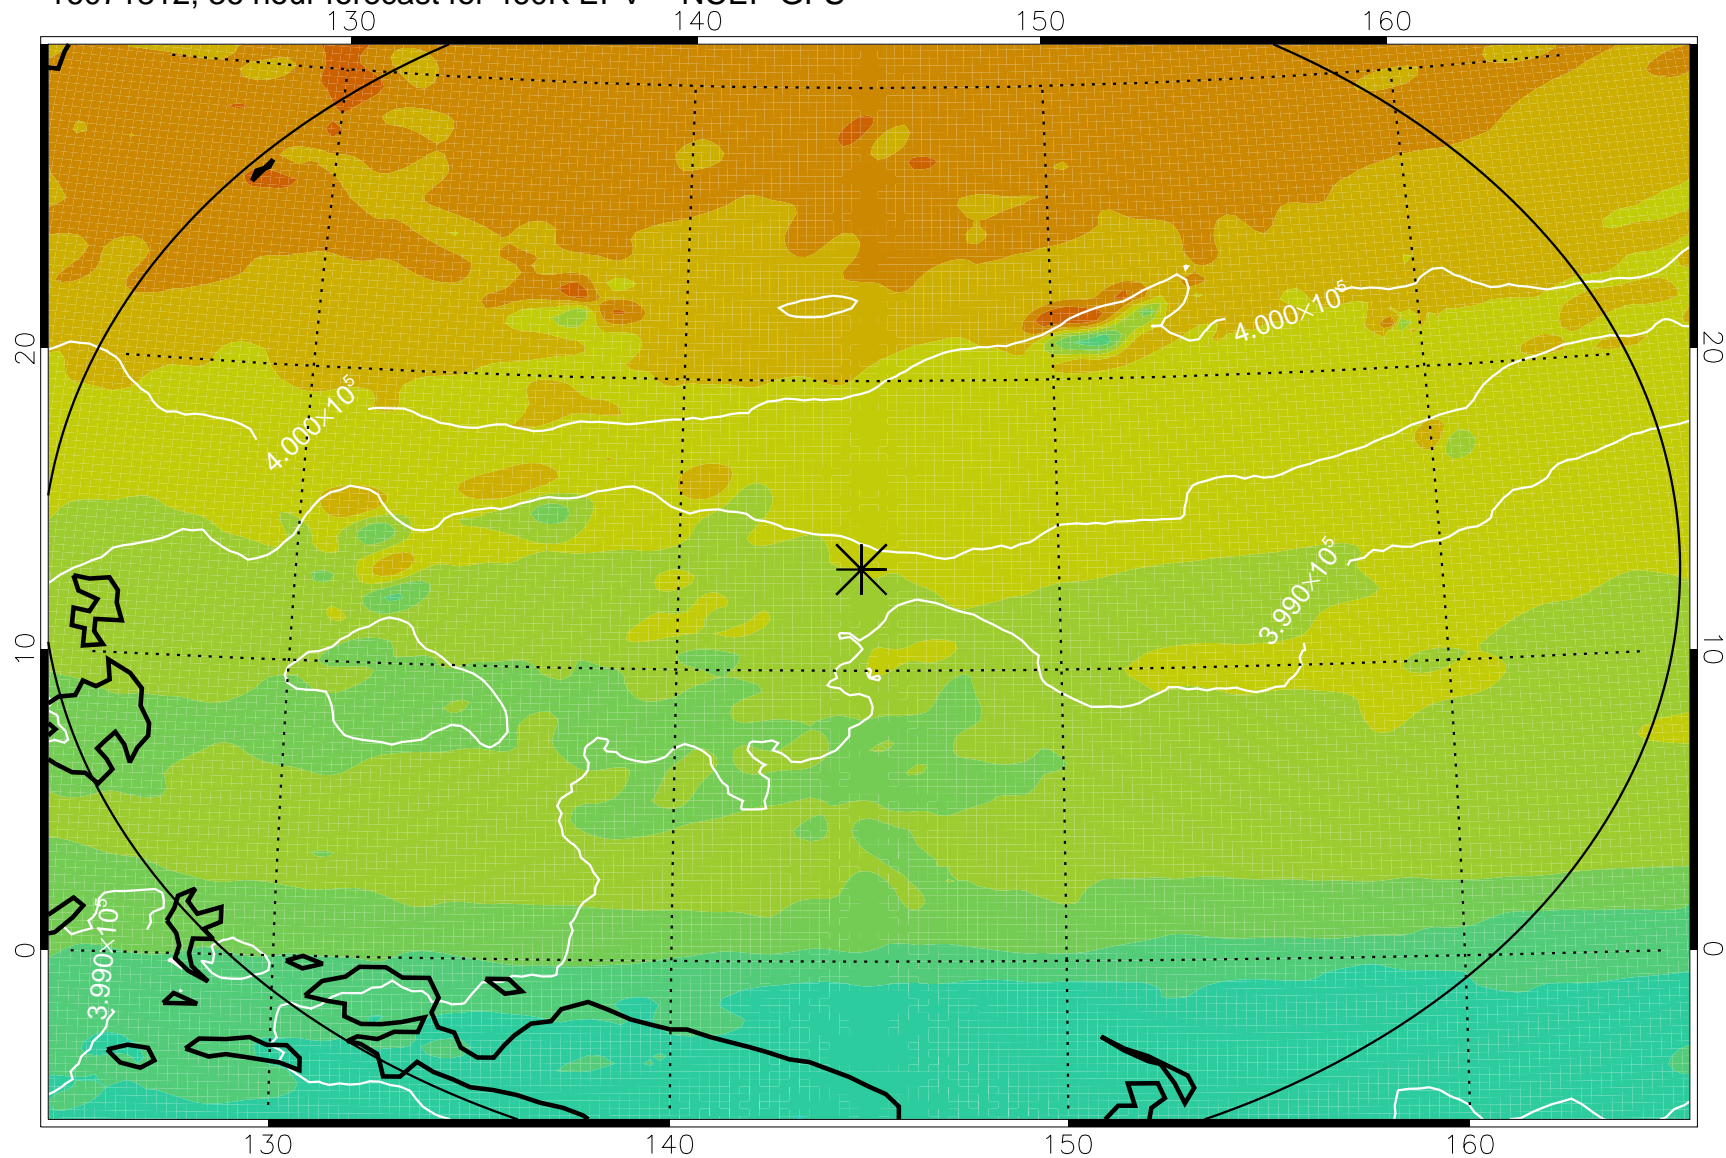

16071718, 18 hour forecast for 460K EPV -- NCEP GFS

460K Montgomery Streamfunction, white

Range ring of 2304 km

16071800, 24 hour forecast for 460K EPV -- NCEP GFS

460K Montgomery Streamfunction, white

Range ring of 2304 km

16071806, 30 hour forecast for 460K EPV -- NCEP GFS

460K Montgomery Streamfunction, white

Range ring of 2304 km

16071812, 36 hour forecast for 460K EPV -- NCEP GFS

460K Montgomery Streamfunction, white

Range ring of 2304 km

16071818, 42 hour forecast for 460K EPV -- NCEP GFS

460K Montgomery Streamfunction, white

Range ring of 2304 km

16071900, 48 hour forecast for 460K EPV -- NCEP GFS

460K Montgomery Streamfunction, white

Range ring of 2304 km

16071918, 66 hour forecast for 460K EPV -- NCEP GFS

460K Montgomery Streamfunction, white

Range ring of 2304 km

16072000, 72 hour forecast for 460K EPV -- NCEP GFS

460K Montgomery Streamfunction, white

Range ring of 2304 km