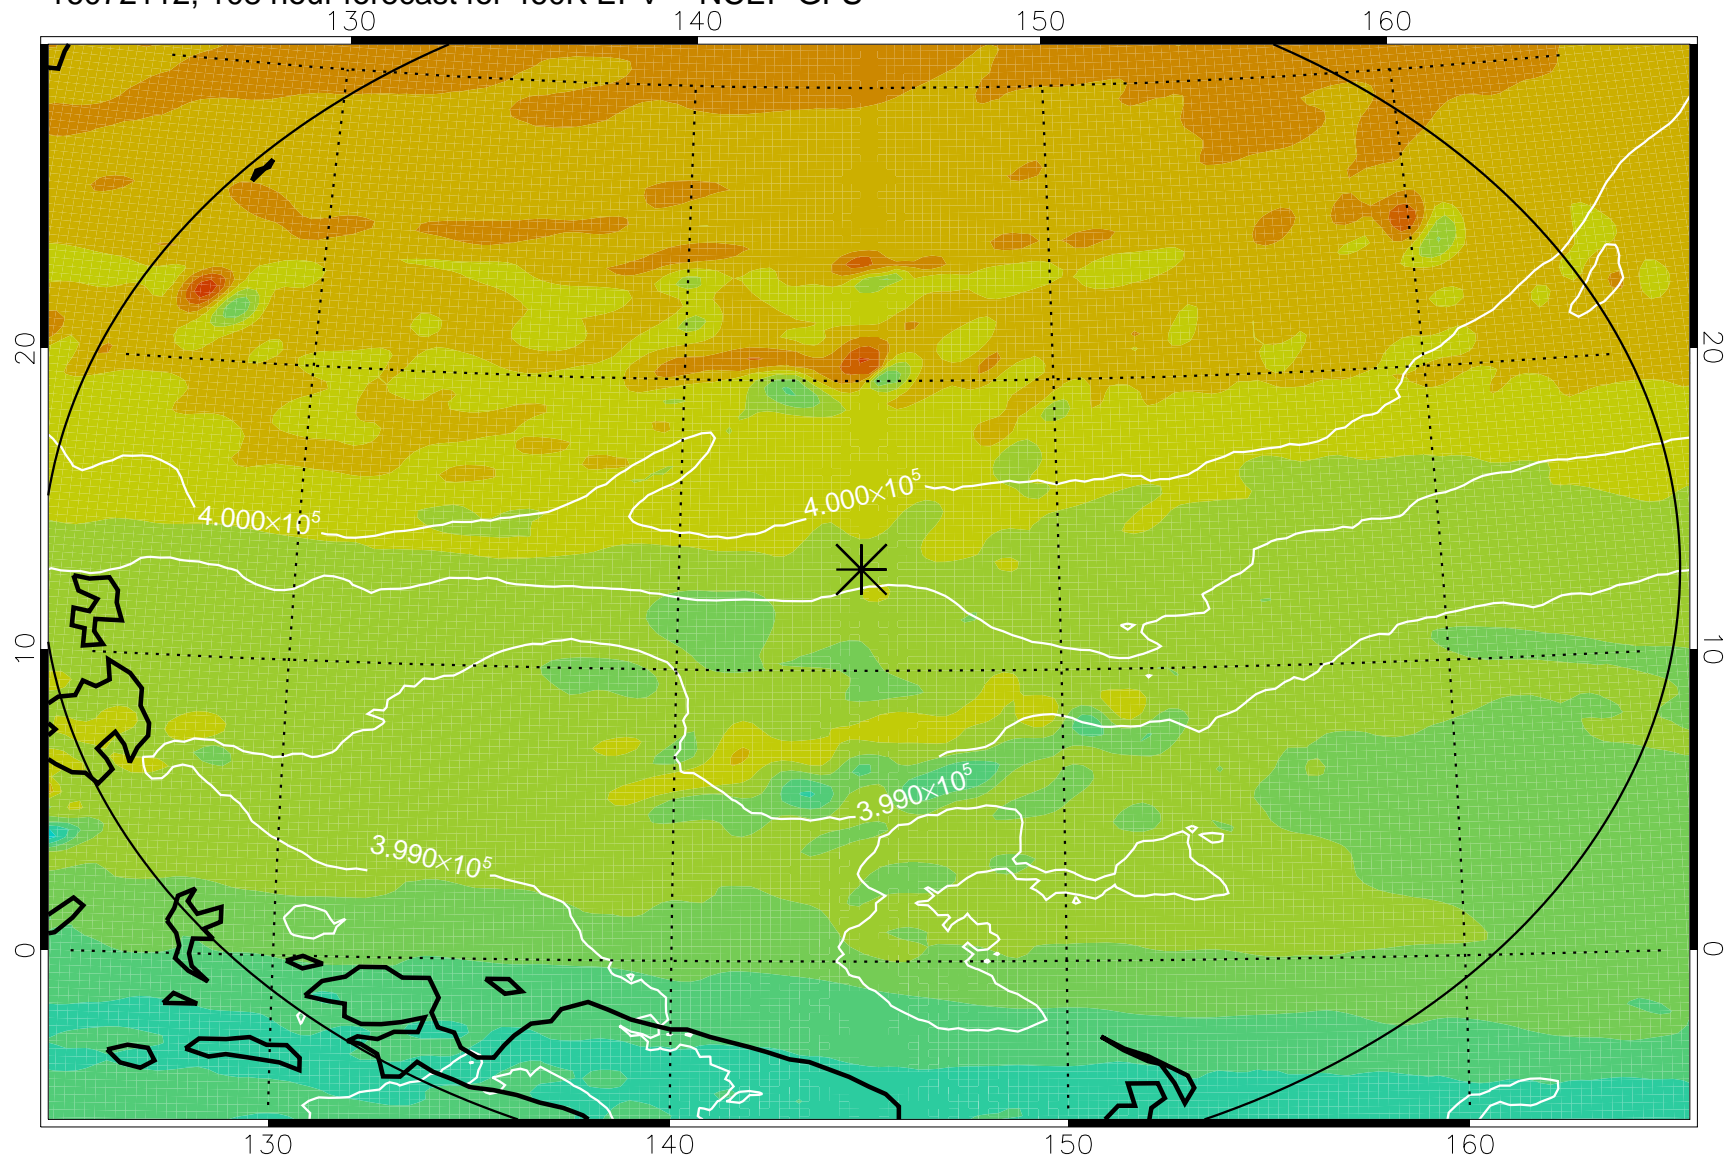

16072006, 78 hour forecast for 460K EPV -- NCEP GFS

460K Montgomery Streamfunction, white

Range ring of 2304 km

16072012, 84 hour forecast for 460K EPV -- NCEP GFS

460K Montgomery Streamfunction, white

Range ring of 2304 km

16072018, 90 hour forecast for 460K EPV -- NCEP GFS

460K Montgomery Streamfunction, white

Range ring of 2304 km

16072100, 96 hour forecast for 460K EPV -- NCEP GFS

460K Montgomery Streamfunction, white

Range ring of 2304 km

16072106, 102 hour forecast for 460K EPV -- NCEP GFS

460K Montgomery Streamfunction, white

Range ring of 2304 km

16072112, 108 hour forecast for 460K EPV -- NCEP GFS

460K Montgomery Streamfunction, white

Range ring of 2304 km

16072118, 114 hour forecast for 460K EPV -- NCEP GFS

460K Montgomery Streamfunction, white

Range ring of 2304 km

16072200, 120 hour forecast for 460K EPV -- NCEP GFS

460K Montgomery Streamfunction, white

Range ring of 2304 km