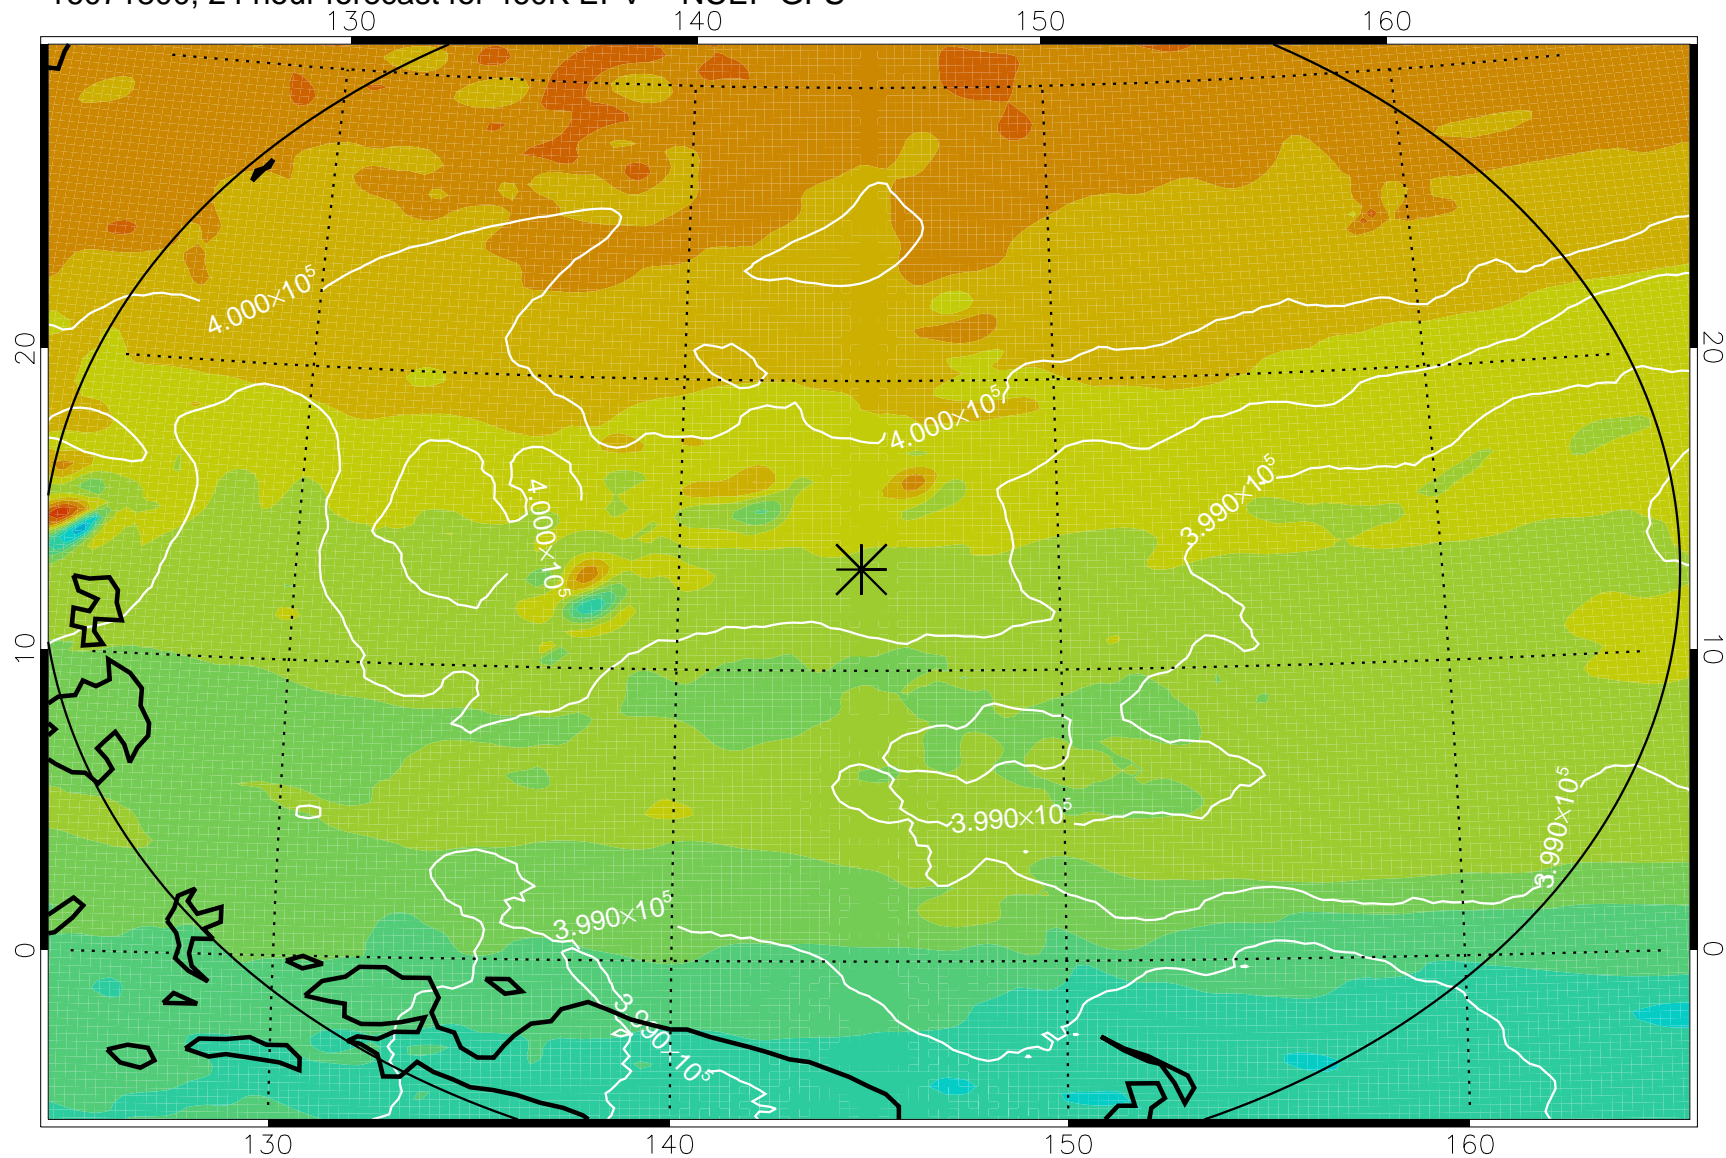

16071718, 18 hour forecast for 460K EPV -- NCEP GFS

460K Montgomery Streamfunction, white

Range ring of 2304 km

16071800, 24 hour forecast for 460K EPV -- NCEP GFS

460K Montgomery Streamfunction, white

Range ring of 2304 km

16071806, 30 hour forecast for 460K EPV -- NCEP GFS

460K Montgomery Streamfunction, white

Range ring of 2304 km

16071812, 36 hour forecast for 460K EPV -- NCEP GFS

460K Montgomery Streamfunction, white

Range ring of 2304 km

16071818, 42 hour forecast for 460K EPV -- NCEP GFS

460K Montgomery Streamfunction, white

Range ring of 2304 km

16071900, 48 hour forecast for 460K EPV -- NCEP GFS

460K Montgomery Streamfunction, white

Range ring of 2304 km

16071918, 66 hour forecast for 460K EPV -- NCEP GFS

460K Montgomery Streamfunction, white

Range ring of 2304 km

16072000, 72 hour forecast for 460K EPV -- NCEP GFS

460K Montgomery Streamfunction, white

Range ring of 2304 km