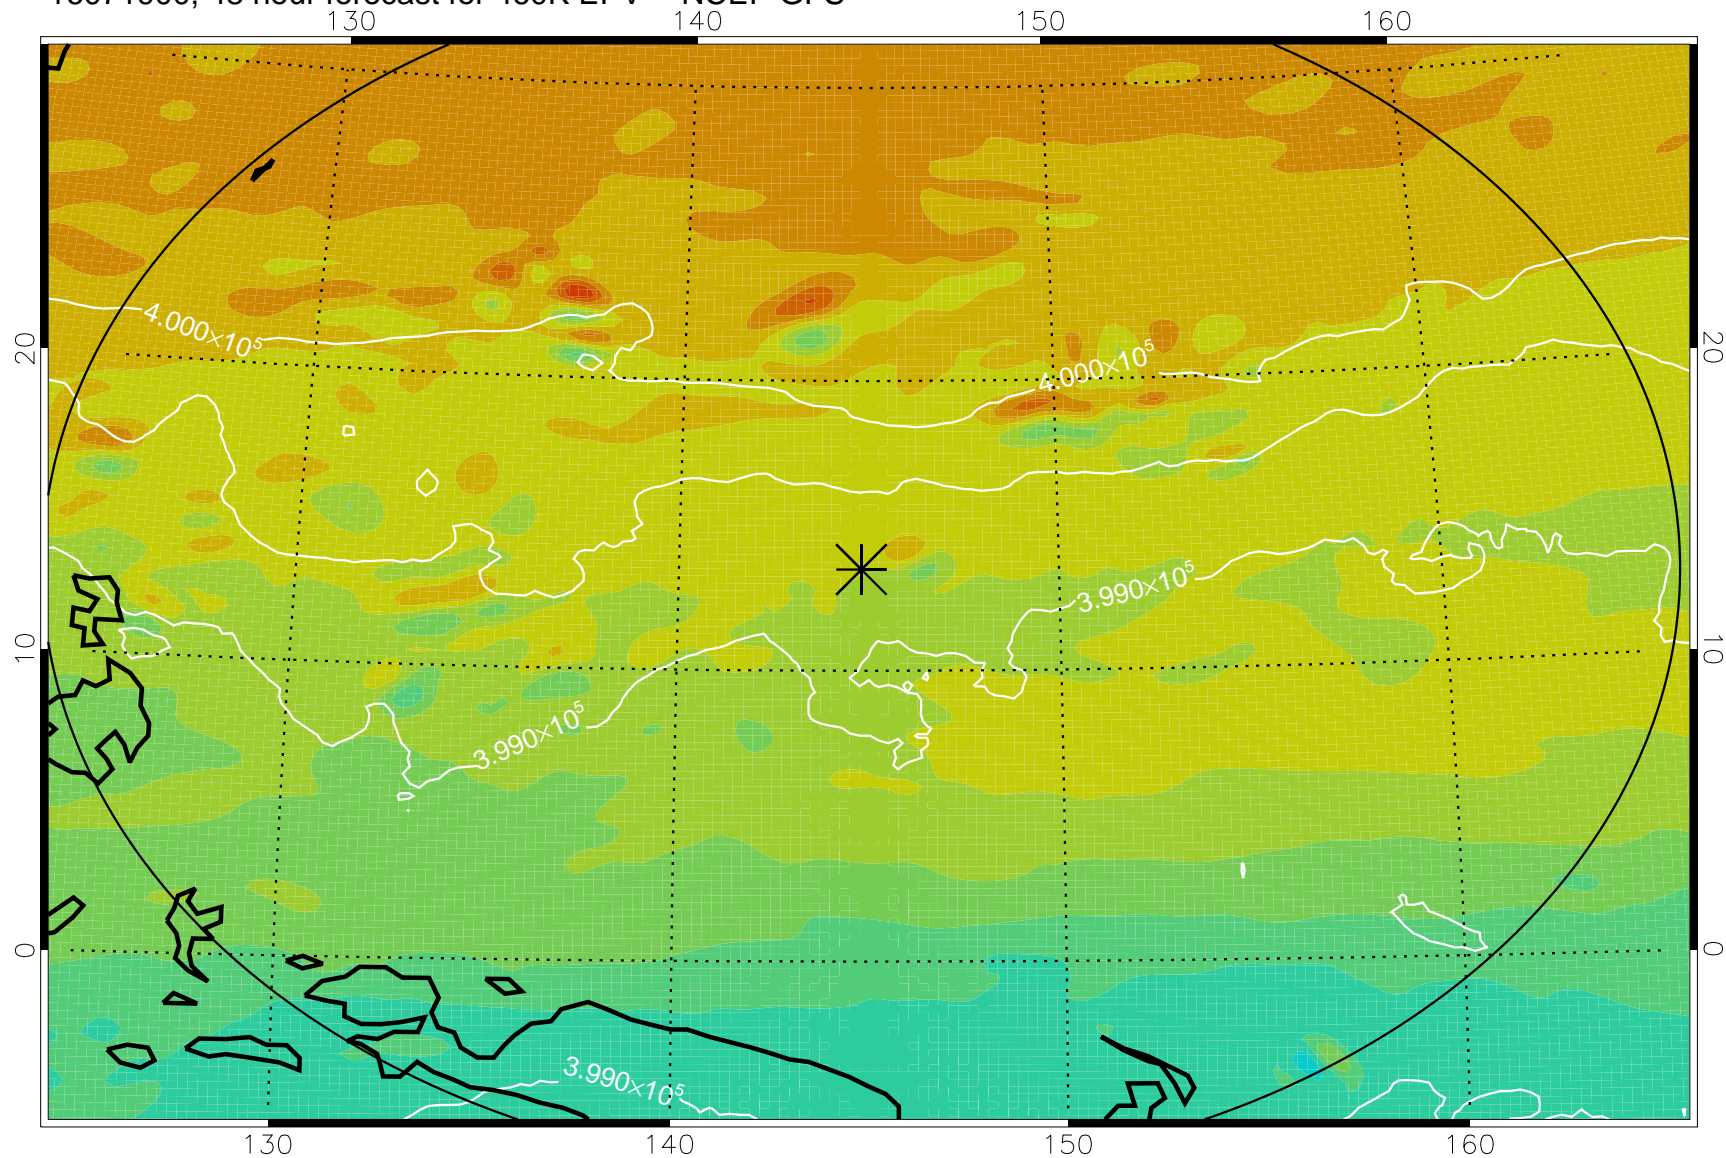

16071818, 42 hour forecast for 460K EPV -- NCEP GFS

460K Montgomery Streamfunction, white

Range ring of 2304 km

16071900, 48 hour forecast for 460K EPV -- NCEP GFS

460K Montgomery Streamfunction, white

Range ring of 2304 km

16071906, 54 hour forecast for 460K EPV -- NCEP GFS

460K Montgomery Streamfunction, white

Range ring of 2304 km

16071912, 60 hour forecast for 460K EPV -- NCEP GFS

460K Montgomery Streamfunction, white

Range ring of 2304 km

16071918, 66 hour forecast for 460K EPV -- NCEP GFS

460K Montgomery Streamfunction, white

Range ring of 2304 km

16072000, 72 hour forecast for 460K EPV -- NCEP GFS

460K Montgomery Streamfunction, white

Range ring of 2304 km

16072018, 90 hour forecast for 460K EPV -- NCEP GFS

460K Montgomery Streamfunction, white

Range ring of 2304 km

16072100, 96 hour forecast for 460K EPV -- NCEP GFS

460K Montgomery Streamfunction, white

Range ring of 2304 km