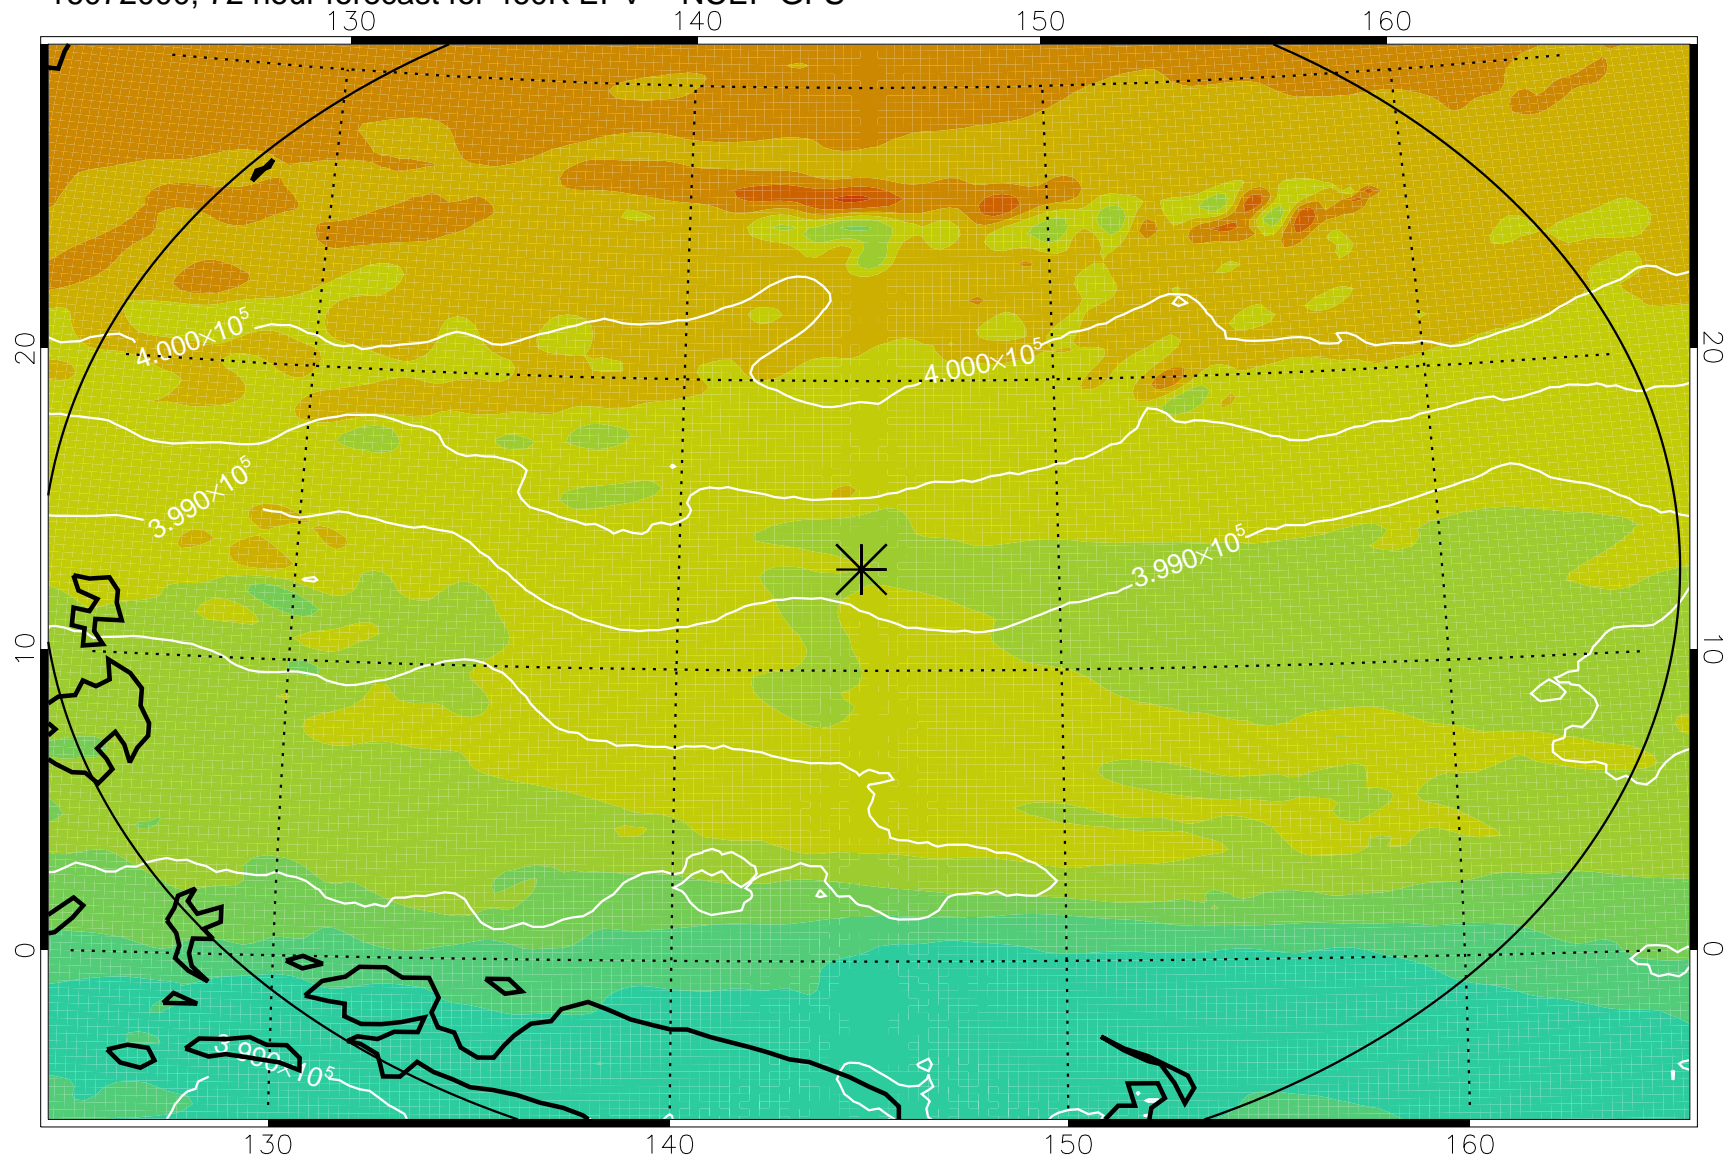

16071906, 54 hour forecast for 460K EPV -- NCEP GFS

460K Montgomery Streamfunction, white

Range ring of 2304 km

16071912, 60 hour forecast for 460K EPV -- NCEP GFS

460K Montgomery Streamfunction, white

Range ring of 2304 km

16071918, 66 hour forecast for 460K EPV -- NCEP GFS

460K Montgomery Streamfunction, white

Range ring of 2304 km

16072000, 72 hour forecast for 460K EPV -- NCEP GFS

460K Montgomery Streamfunction, white

Range ring of 2304 km

16072006, 78 hour forecast for 460K EPV -- NCEP GFS

460K Montgomery Streamfunction, white

Range ring of 2304 km

16072012, 84 hour forecast for 460K EPV -- NCEP GFS

460K Montgomery Streamfunction, white

Range ring of 2304 km

16072018, 90 hour forecast for 460K EPV -- NCEP GFS

460K Montgomery Streamfunction, white

Range ring of 2304 km

16072100, 96 hour forecast for 460K EPV -- NCEP GFS

460K Montgomery Streamfunction, white

Range ring of 2304 km