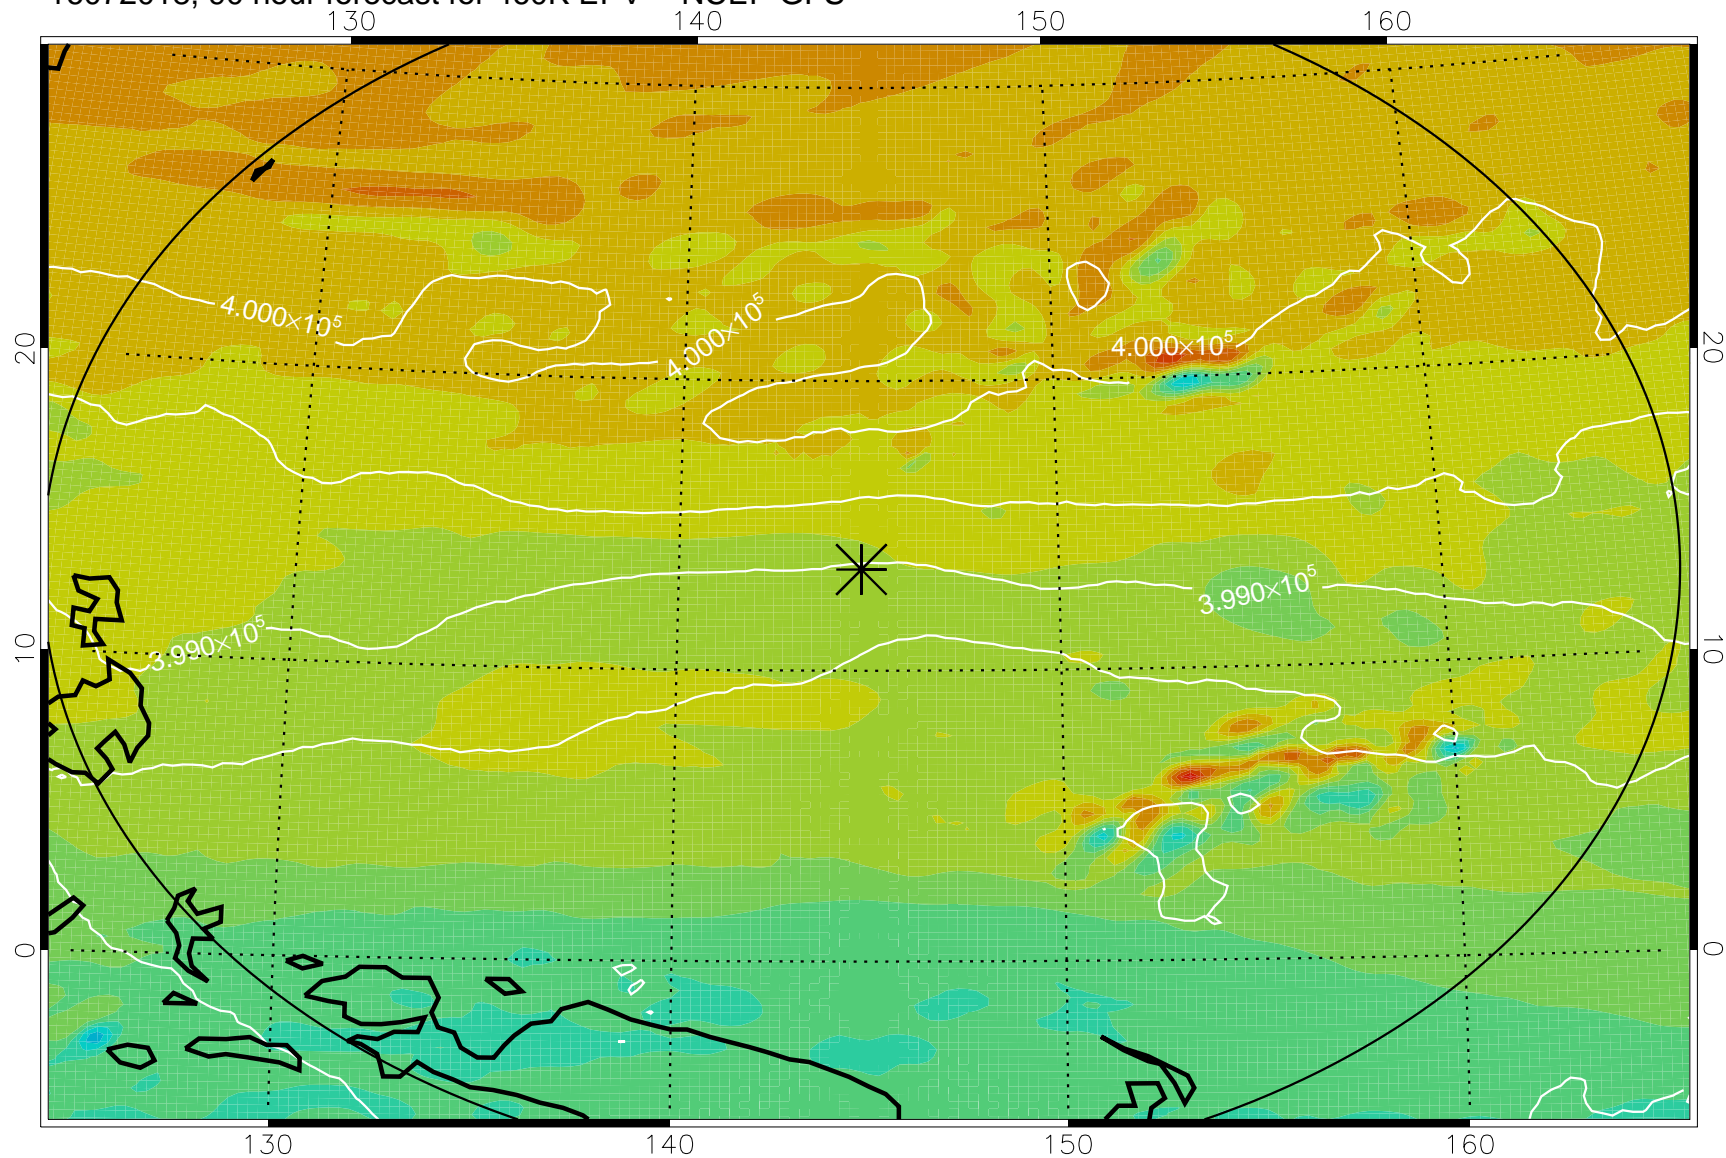

16071918, 66 hour forecast for 460K EPV -- NCEP GFS

460K Montgomery Streamfunction, white

Range ring of 2304 km

16072000, 72 hour forecast for 460K EPV -- NCEP GFS

460K Montgomery Streamfunction, white

Range ring of 2304 km

16072006, 78 hour forecast for 460K EPV -- NCEP GFS

460K Montgomery Streamfunction, white

Range ring of 2304 km

16072012, 84 hour forecast for 460K EPV -- NCEP GFS

460K Montgomery Streamfunction, white

Range ring of 2304 km

16072018, 90 hour forecast for 460K EPV -- NCEP GFS

460K Montgomery Streamfunction, white

Range ring of 2304 km

16072100, 96 hour forecast for 460K EPV -- NCEP GFS

460K Montgomery Streamfunction, white

Range ring of 2304 km

16072106, 102 hour forecast for 460K EPV -- NCEP GFS

460K Montgomery Streamfunction, white

Range ring of 2304 km

16072112, 108 hour forecast for 460K EPV -- NCEP GFS

460K Montgomery Streamfunction, white

Range ring of 2304 km