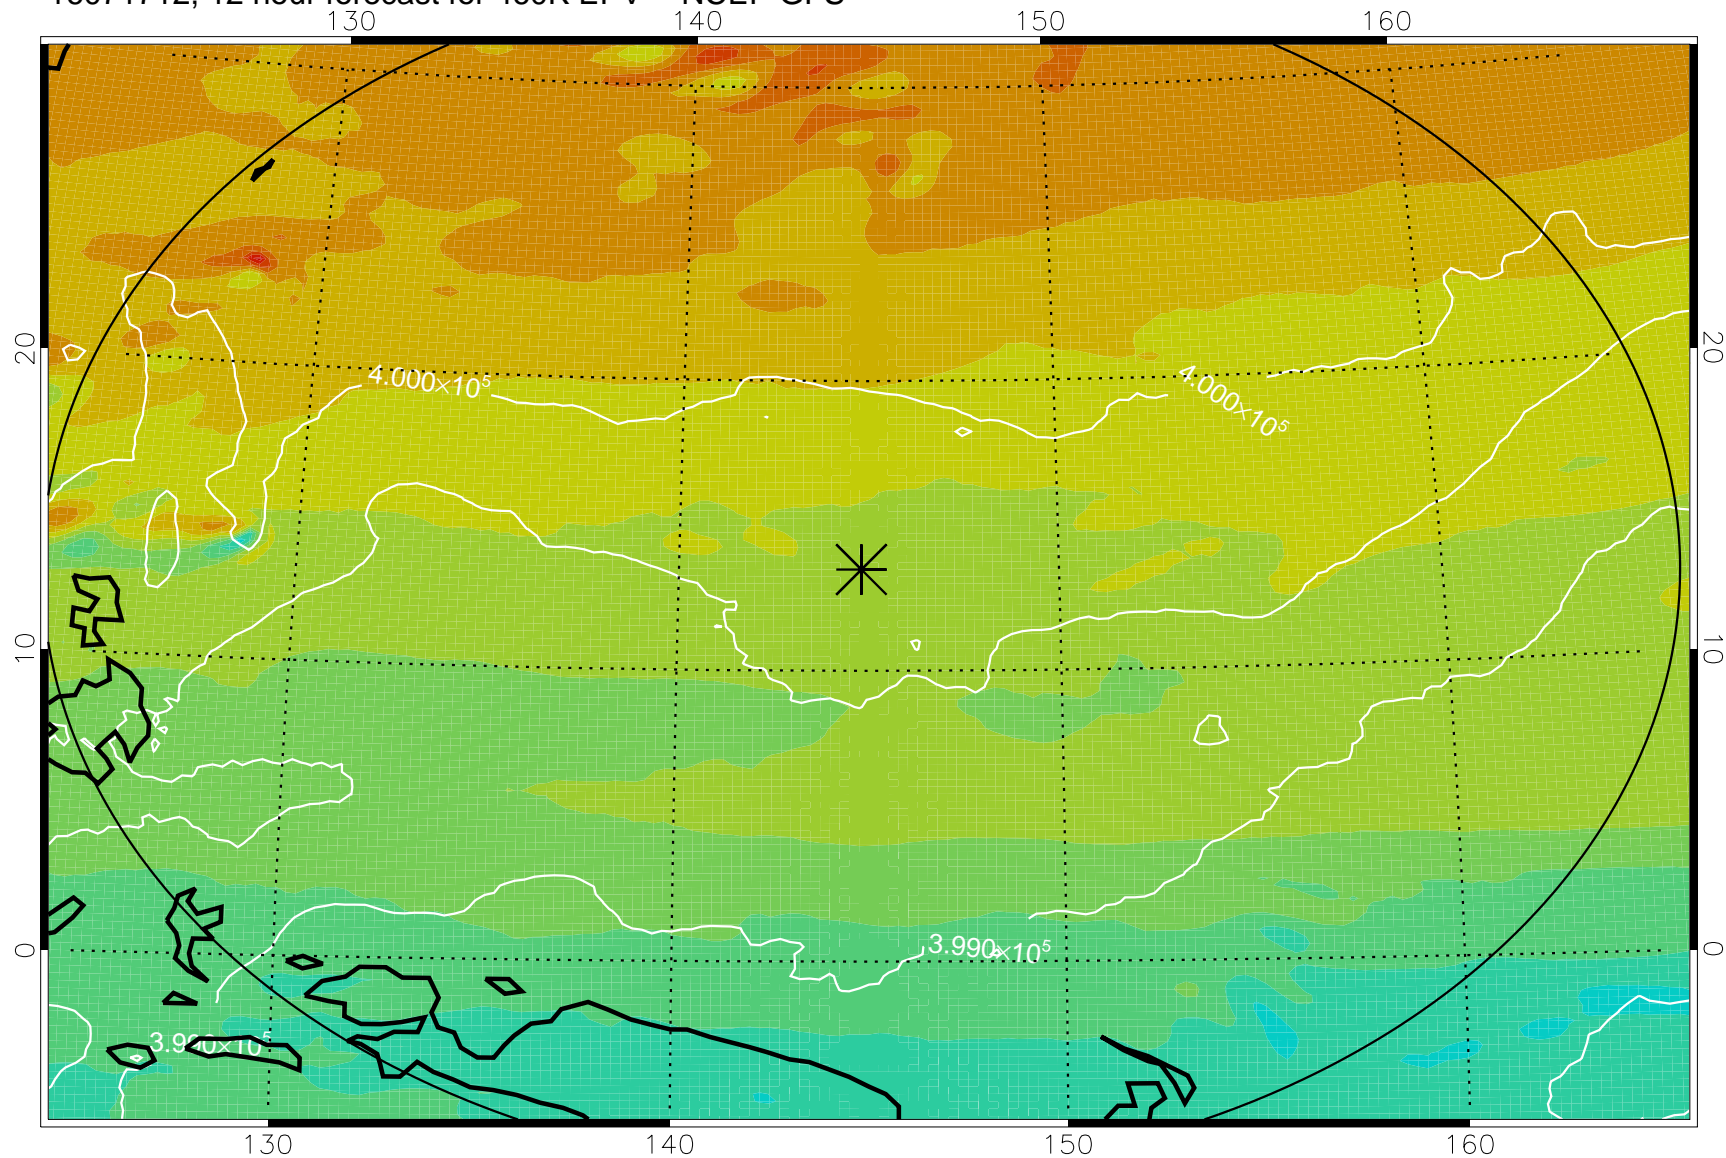

16071706, 6 hour forecast for 460K EPV -- NCEP GFS

460K Montgomery Streamfunction, white

Range ring of 2304 km

16071712, 12 hour forecast for 460K EPV -- NCEP GFS

460K Montgomery Streamfunction, white

Range ring of 2304 km

16071718, 18 hour forecast for 460K EPV -- NCEP GFS

460K Montgomery Streamfunction, white

Range ring of 2304 km

16071800, 24 hour forecast for 460K EPV -- NCEP GFS

460K Montgomery Streamfunction, white

Range ring of 2304 km

16071918, 66 hour forecast for 460K EPV -- NCEP GFS

460K Montgomery Streamfunction, white

Range ring of 2304 km

16072000, 72 hour forecast for 460K EPV -- NCEP GFS

460K Montgomery Streamfunction, white

Range ring of 2304 km

16072018, 90 hour forecast for 460K EPV -- NCEP GFS

460K Montgomery Streamfunction, white

Range ring of 2304 km

16072100, 96 hour forecast for 460K EPV -- NCEP GFS

460K Montgomery Streamfunction, white

Range ring of 2304 km