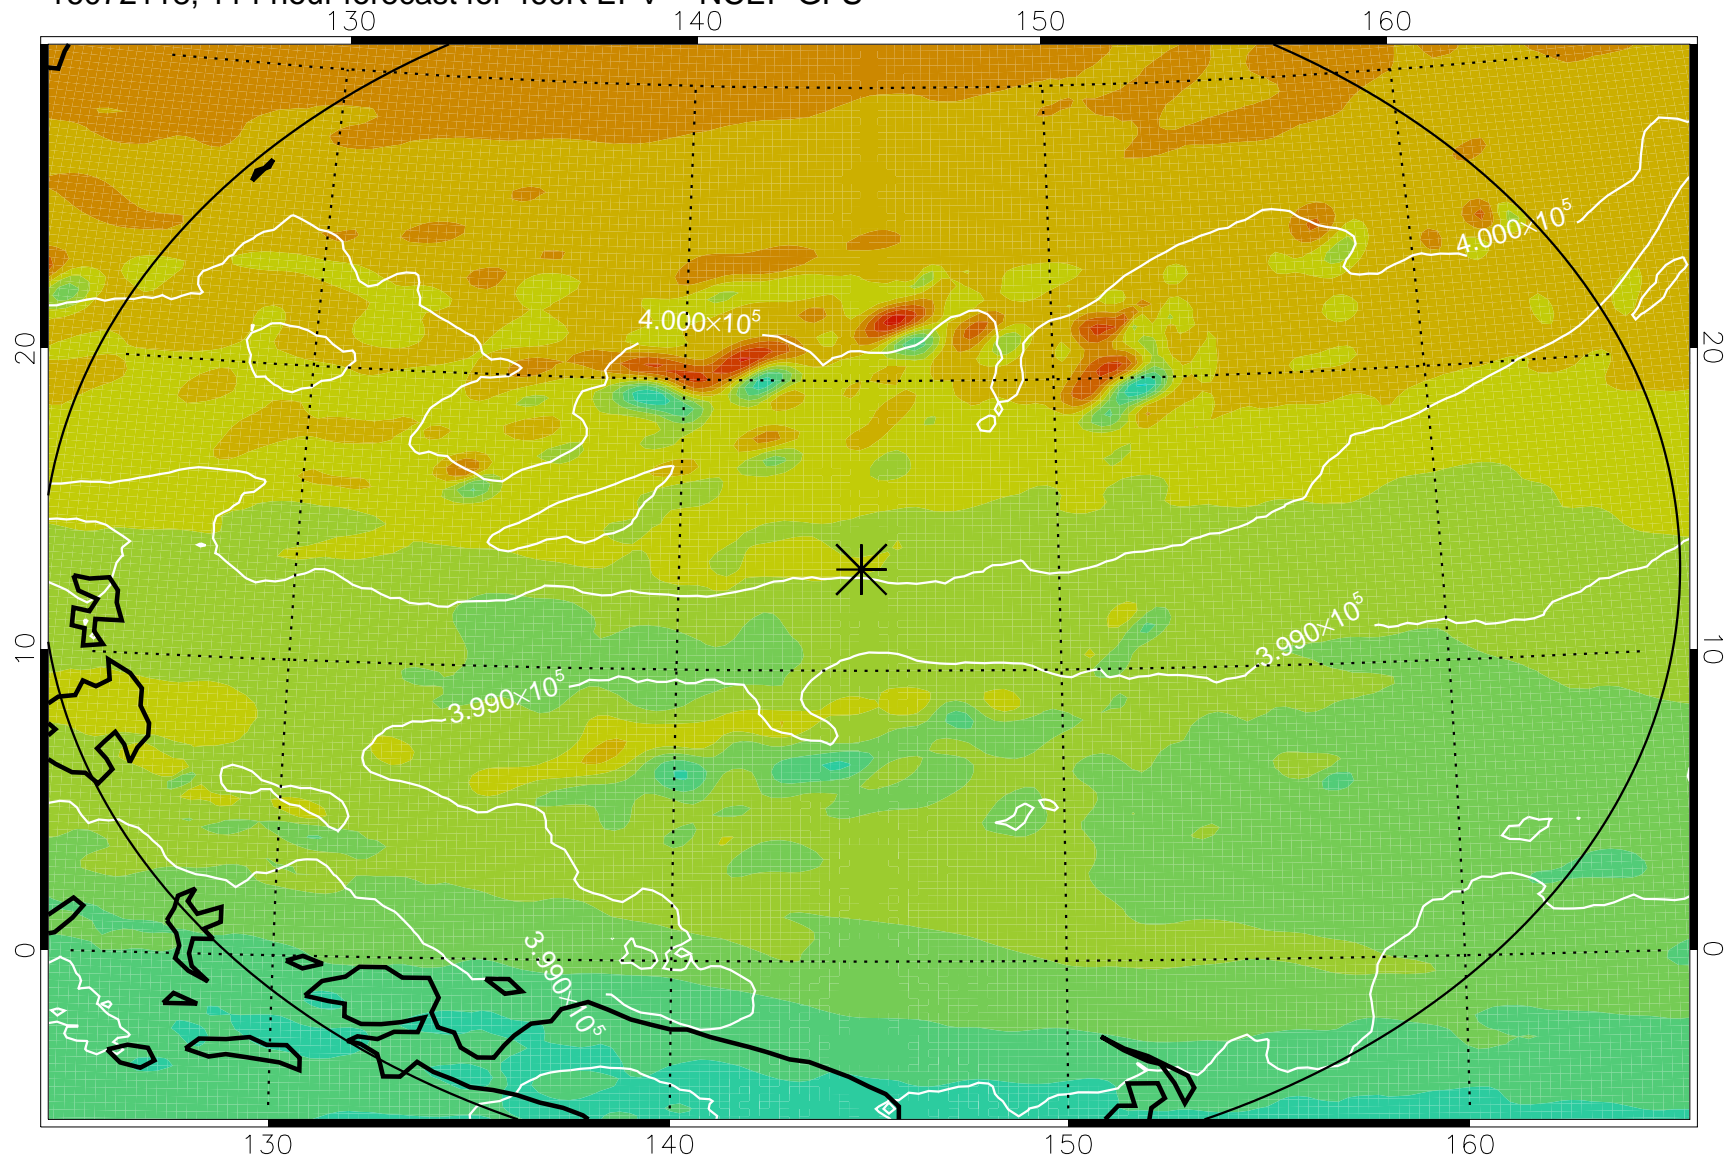

16072006, 78 hour forecast for 460K EPV -- NCEP GFS

460K Montgomery Streamfunction, white

Range ring of 2304 km

16072012, 84 hour forecast for 460K EPV -- NCEP GFS

460K Montgomery Streamfunction, white

Range ring of 2304 km

16072018, 90 hour forecast for 460K EPV -- NCEP GFS

460K Montgomery Streamfunction, white

Range ring of 2304 km

16072100, 96 hour forecast for 460K EPV -- NCEP GFS

460K Montgomery Streamfunction, white

Range ring of 2304 km

16072106, 102 hour forecast for 460K EPV -- NCEP GFS

460K Montgomery Streamfunction, white

Range ring of 2304 km

16072112, 108 hour forecast for 460K EPV -- NCEP GFS

460K Montgomery Streamfunction, white

Range ring of 2304 km

16072118, 114 hour forecast for 460K EPV -- NCEP GFS

460K Montgomery Streamfunction, white

Range ring of 2304 km

16072200, 120 hour forecast for 460K EPV -- NCEP GFS

460K Montgomery Streamfunction, white

Range ring of 2304 km