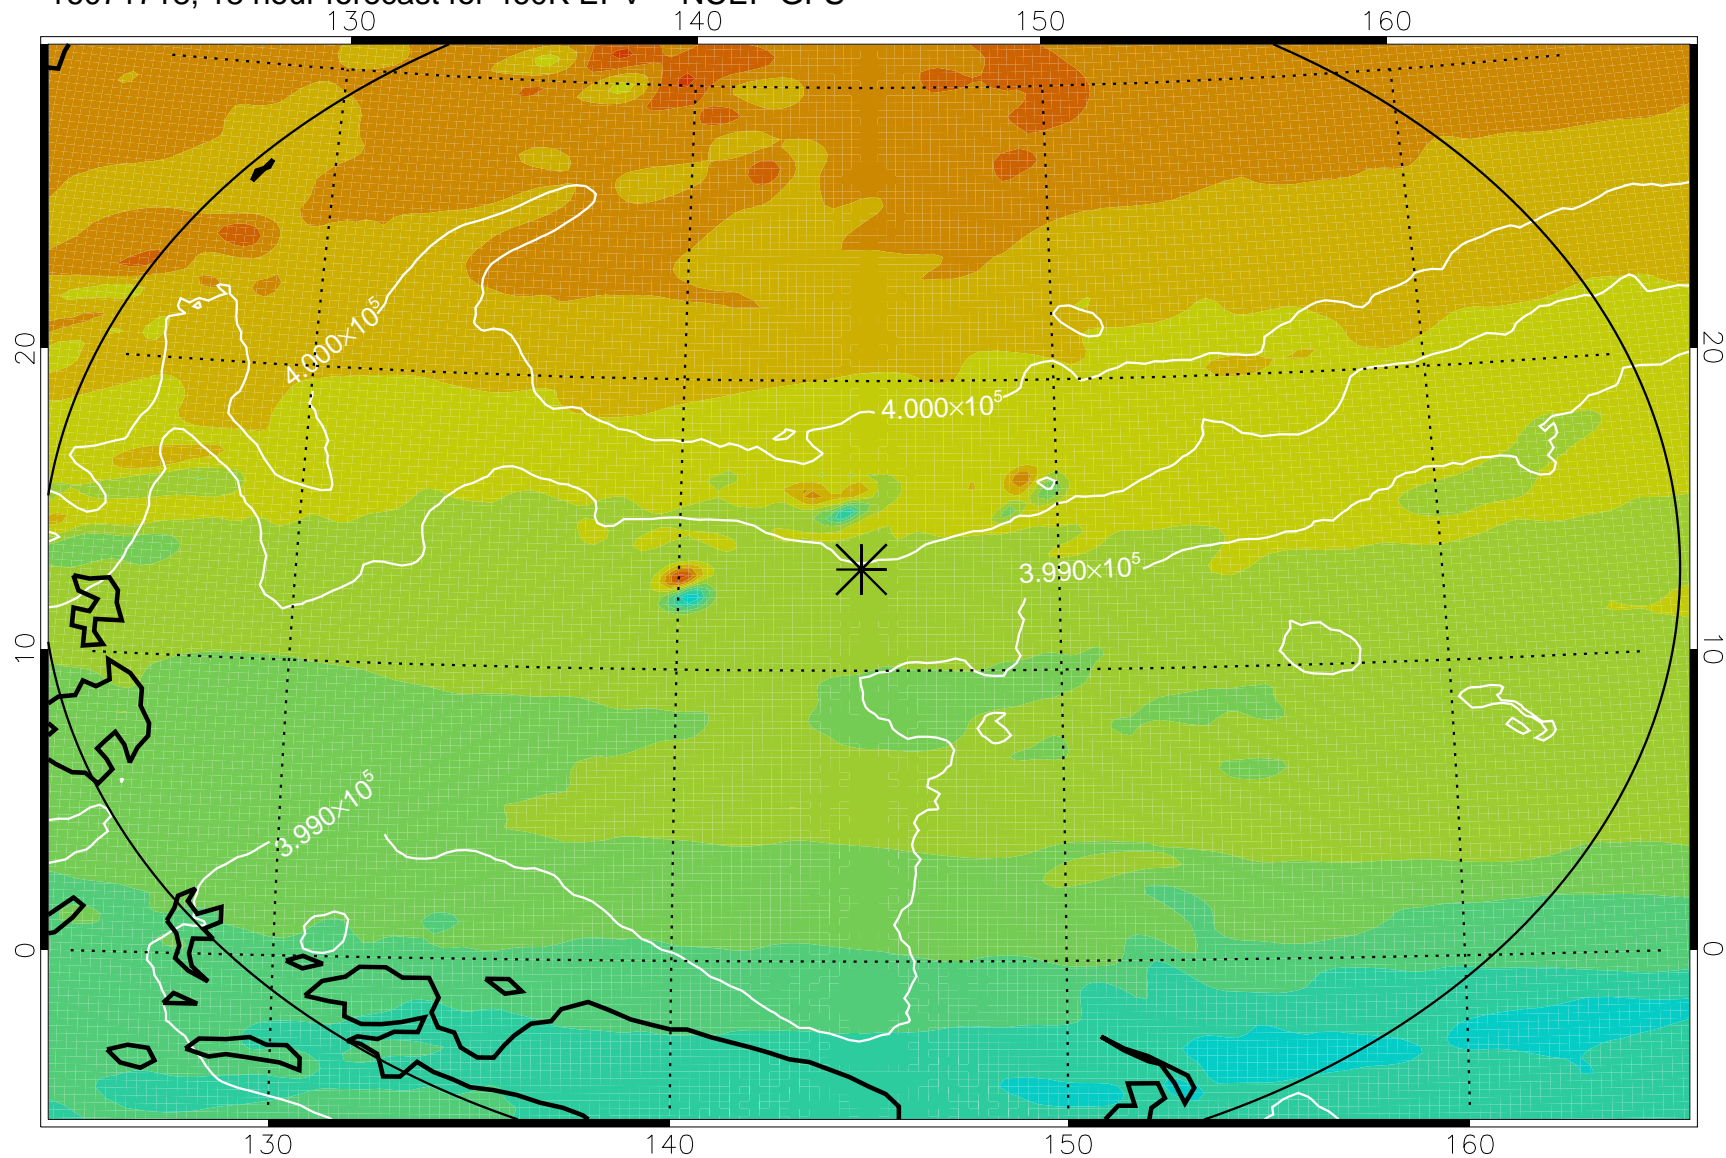

16071706, 6 hour forecast for 460K EPV -- NCEP GFS

460K Montgomery Streamfunction, white

Range ring of 2304 km

16071712, 12 hour forecast for 460K EPV -- NCEP GFS

460K Montgomery Streamfunction, white

Range ring of 2304 km

16071718, 18 hour forecast for 460K EPV -- NCEP GFS

460K Montgomery Streamfunction, white

Range ring of 2304 km

16071800, 24 hour forecast for 460K EPV -- NCEP GFS

460K Montgomery Streamfunction, white

Range ring of 2304 km

16071918, 66 hour forecast for 460K EPV -- NCEP GFS

460K Montgomery Streamfunction, white

Range ring of 2304 km

16072000, 72 hour forecast for 460K EPV -- NCEP GFS

460K Montgomery Streamfunction, white

Range ring of 2304 km

16072018, 90 hour forecast for 460K EPV -- NCEP GFS

460K Montgomery Streamfunction, white

Range ring of 2304 km

16072100, 96 hour forecast for 460K EPV -- NCEP GFS

460K Montgomery Streamfunction, white

Range ring of 2304 km