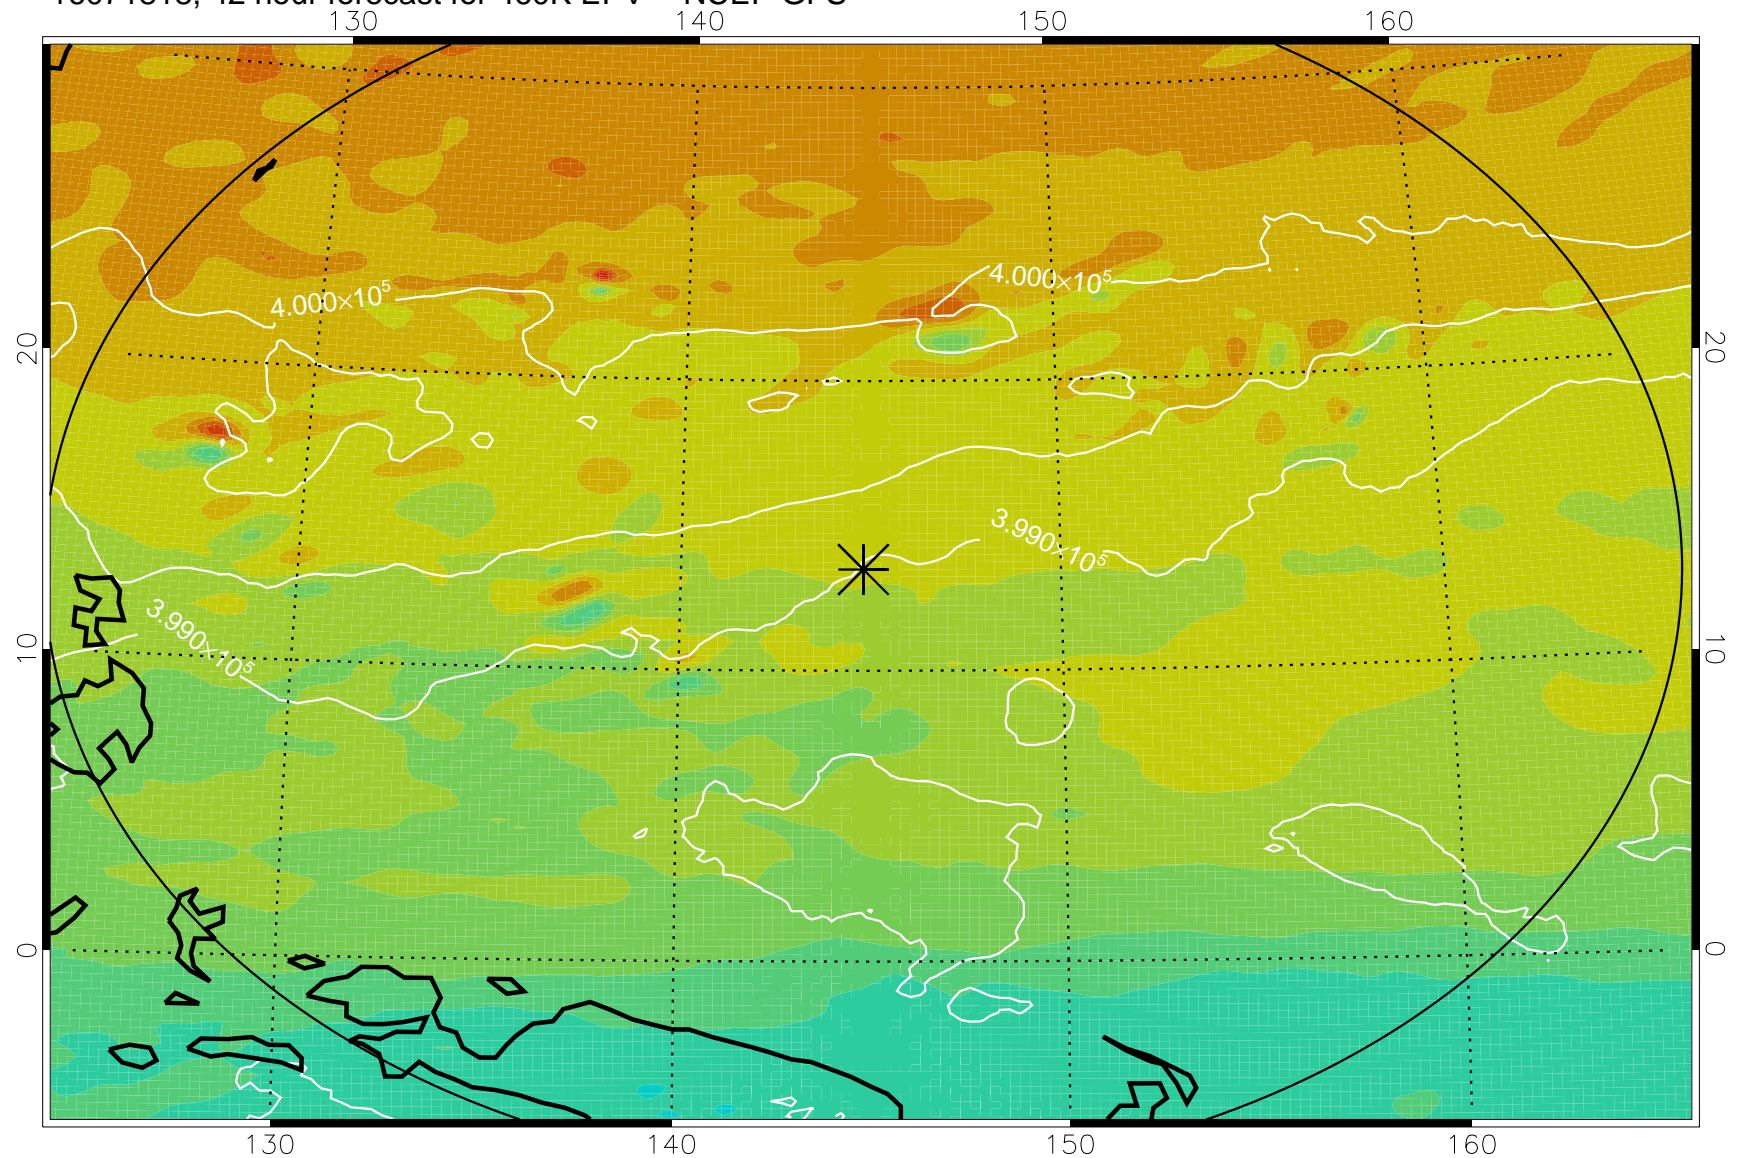

16071806, 30 hour forecast for 460K EPV -- NCEP GFS

460K Montgomery Streamfunction, white

Range ring of 2304 km

16071812, 36 hour forecast for 460K EPV -- NCEP GFS

460K Montgomery Streamfunction, white

Range ring of 2304 km

16071818, 42 hour forecast for 460K EPV -- NCEP GFS

460K Montgomery Streamfunction, white

Range ring of 2304 km

16071900, 48 hour forecast for 460K EPV -- NCEP GFS

460K Montgomery Streamfunction, white

Range ring of 2304 km

16071918, 66 hour forecast for 460K EPV -- NCEP GFS

460K Montgomery Streamfunction, white

Range ring of 2304 km

16072000, 72 hour forecast for 460K EPV -- NCEP GFS

460K Montgomery Streamfunction, white

Range ring of 2304 km

16072018, 90 hour forecast for 460K EPV -- NCEP GFS

460K Montgomery Streamfunction, white

Range ring of 2304 km

16072100, 96 hour forecast for 460K EPV -- NCEP GFS

460K Montgomery Streamfunction, white

Range ring of 2304 km