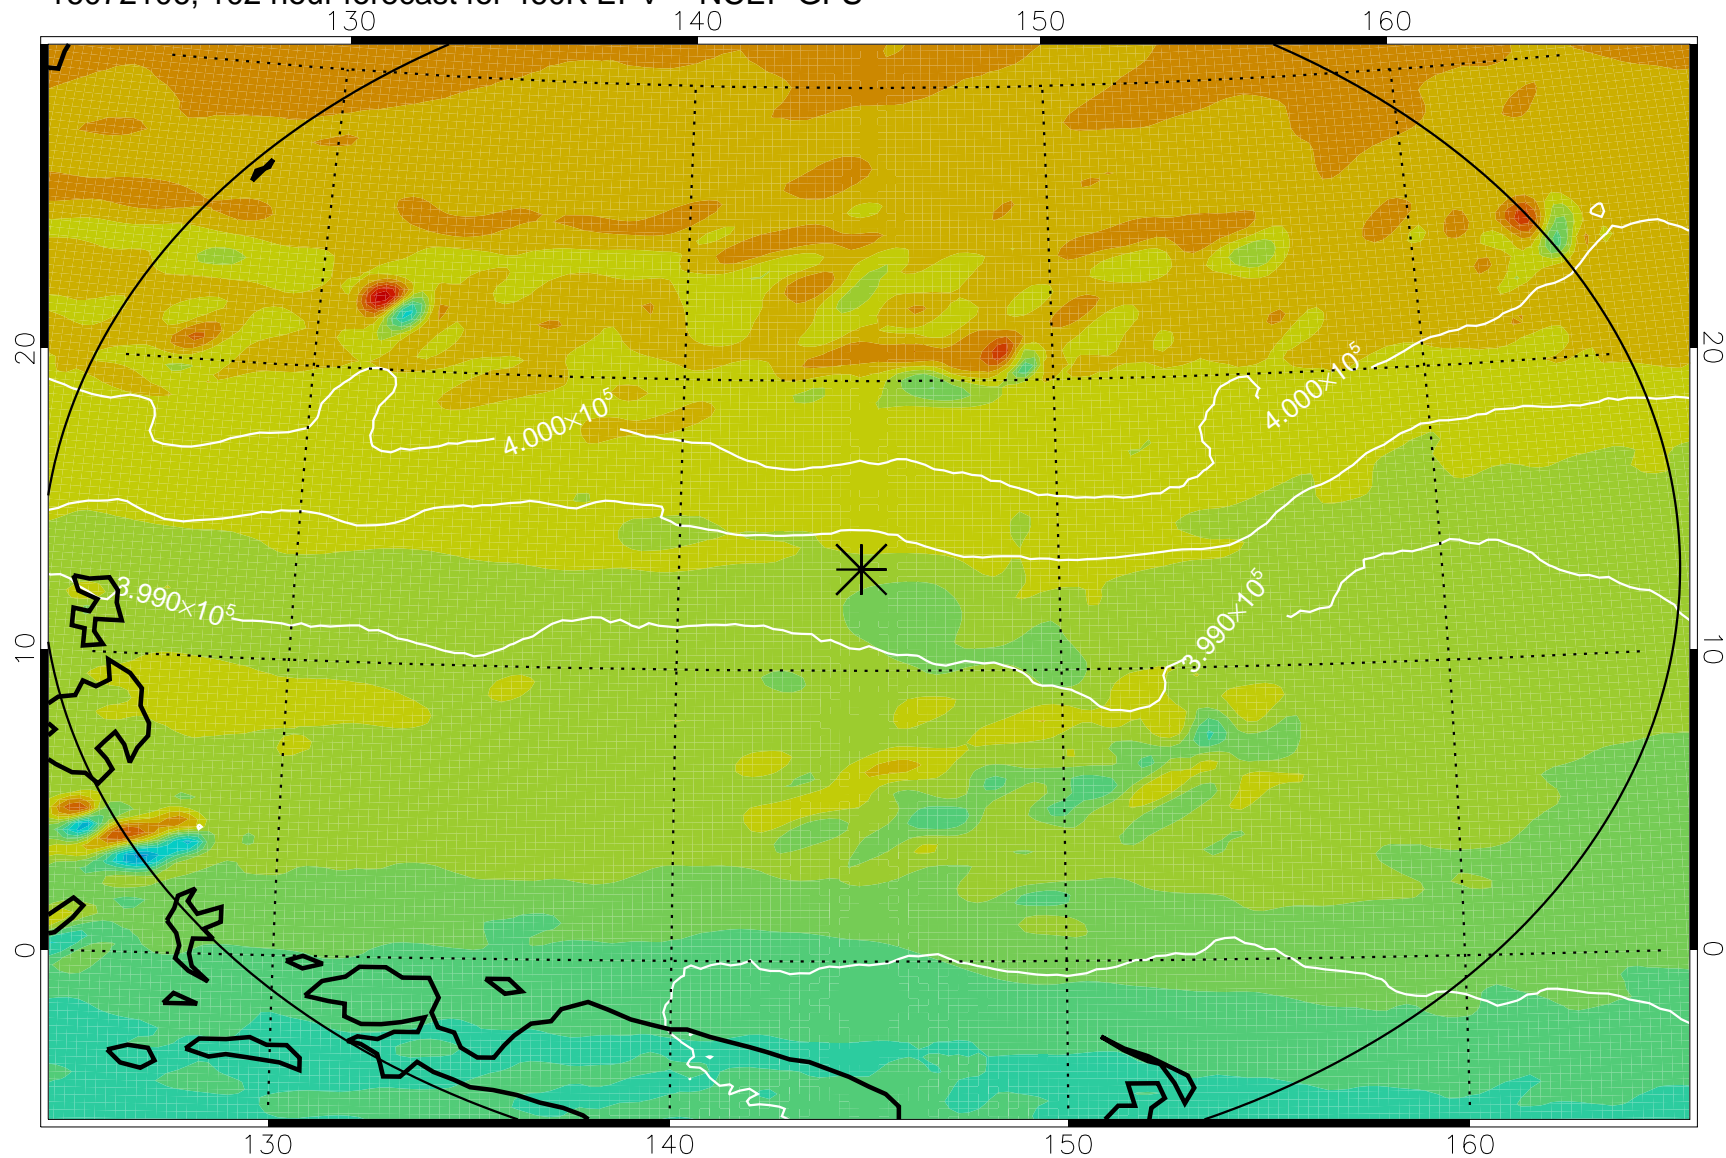

16072006, 78 hour forecast for 460K EPV -- NCEP GFS

460K Montgomery Streamfunction, white

Range ring of 2304 km

16072012, 84 hour forecast for 460K EPV -- NCEP GFS

460K Montgomery Streamfunction, white

Range ring of 2304 km

16072018, 90 hour forecast for 460K EPV -- NCEP GFS

460K Montgomery Streamfunction, white

Range ring of 2304 km

16072100, 96 hour forecast for 460K EPV -- NCEP GFS

460K Montgomery Streamfunction, white

Range ring of 2304 km

16072106, 102 hour forecast for 460K EPV -- NCEP GFS

460K Montgomery Streamfunction, white

Range ring of 2304 km

16072112, 108 hour forecast for 460K EPV -- NCEP GFS

460K Montgomery Streamfunction, white

Range ring of 2304 km

16072118, 114 hour forecast for 460K EPV -- NCEP GFS

460K Montgomery Streamfunction, white

Range ring of 2304 km

16072200, 120 hour forecast for 460K EPV -- NCEP GFS

460K Montgomery Streamfunction, white

Range ring of 2304 km