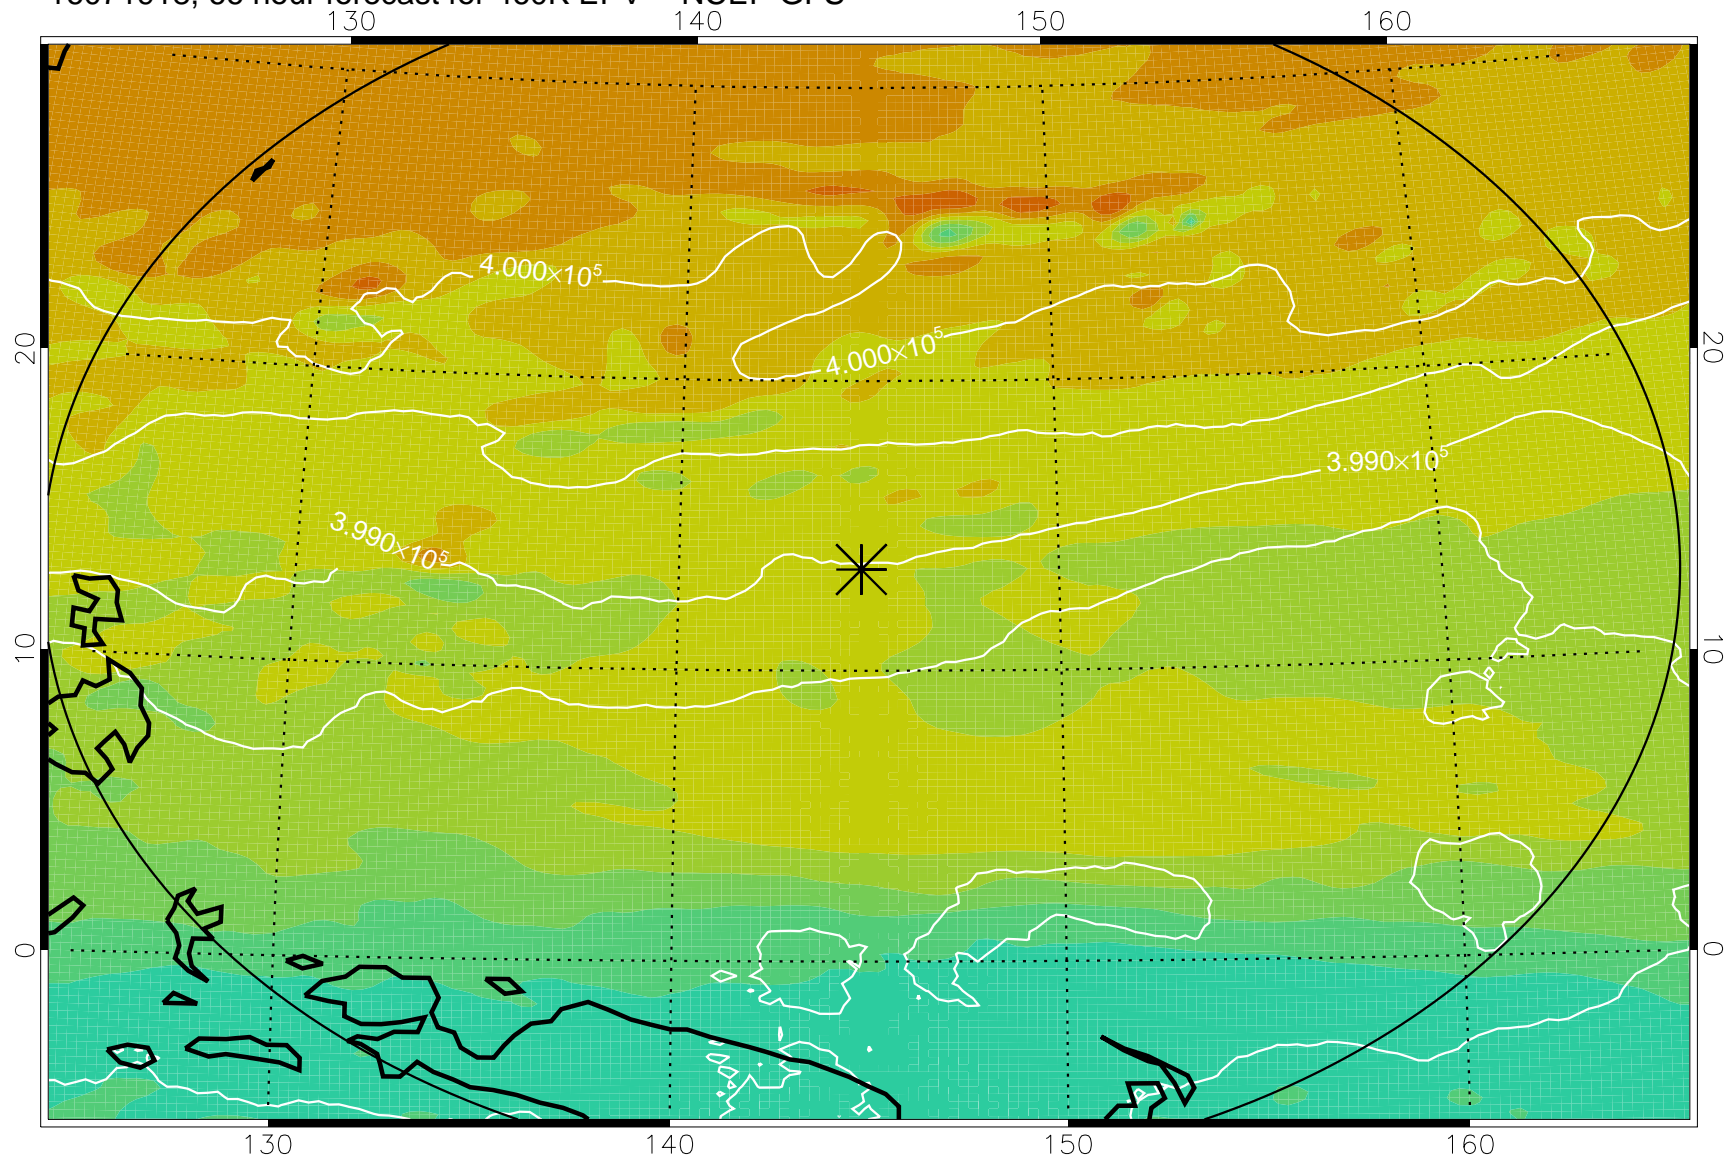

16071906, 54 hour forecast for 460K EPV -- NCEP GFS

460K Montgomery Streamfunction, white

Range ring of 2304 km

16071912, 60 hour forecast for 460K EPV -- NCEP GFS

460K Montgomery Streamfunction, white

Range ring of 2304 km

16071918, 66 hour forecast for 460K EPV -- NCEP GFS

460K Montgomery Streamfunction, white

Range ring of 2304 km

16072000, 72 hour forecast for 460K EPV -- NCEP GFS

460K Montgomery Streamfunction, white

Range ring of 2304 km

16072006, 78 hour forecast for 460K EPV -- NCEP GFS

460K Montgomery Streamfunction, white

Range ring of 2304 km

16072012, 84 hour forecast for 460K EPV -- NCEP GFS

460K Montgomery Streamfunction, white

Range ring of 2304 km

16072018, 90 hour forecast for 460K EPV -- NCEP GFS

460K Montgomery Streamfunction, white

Range ring of 2304 km

16072100, 96 hour forecast for 460K EPV -- NCEP GFS

460K Montgomery Streamfunction, white

Range ring of 2304 km