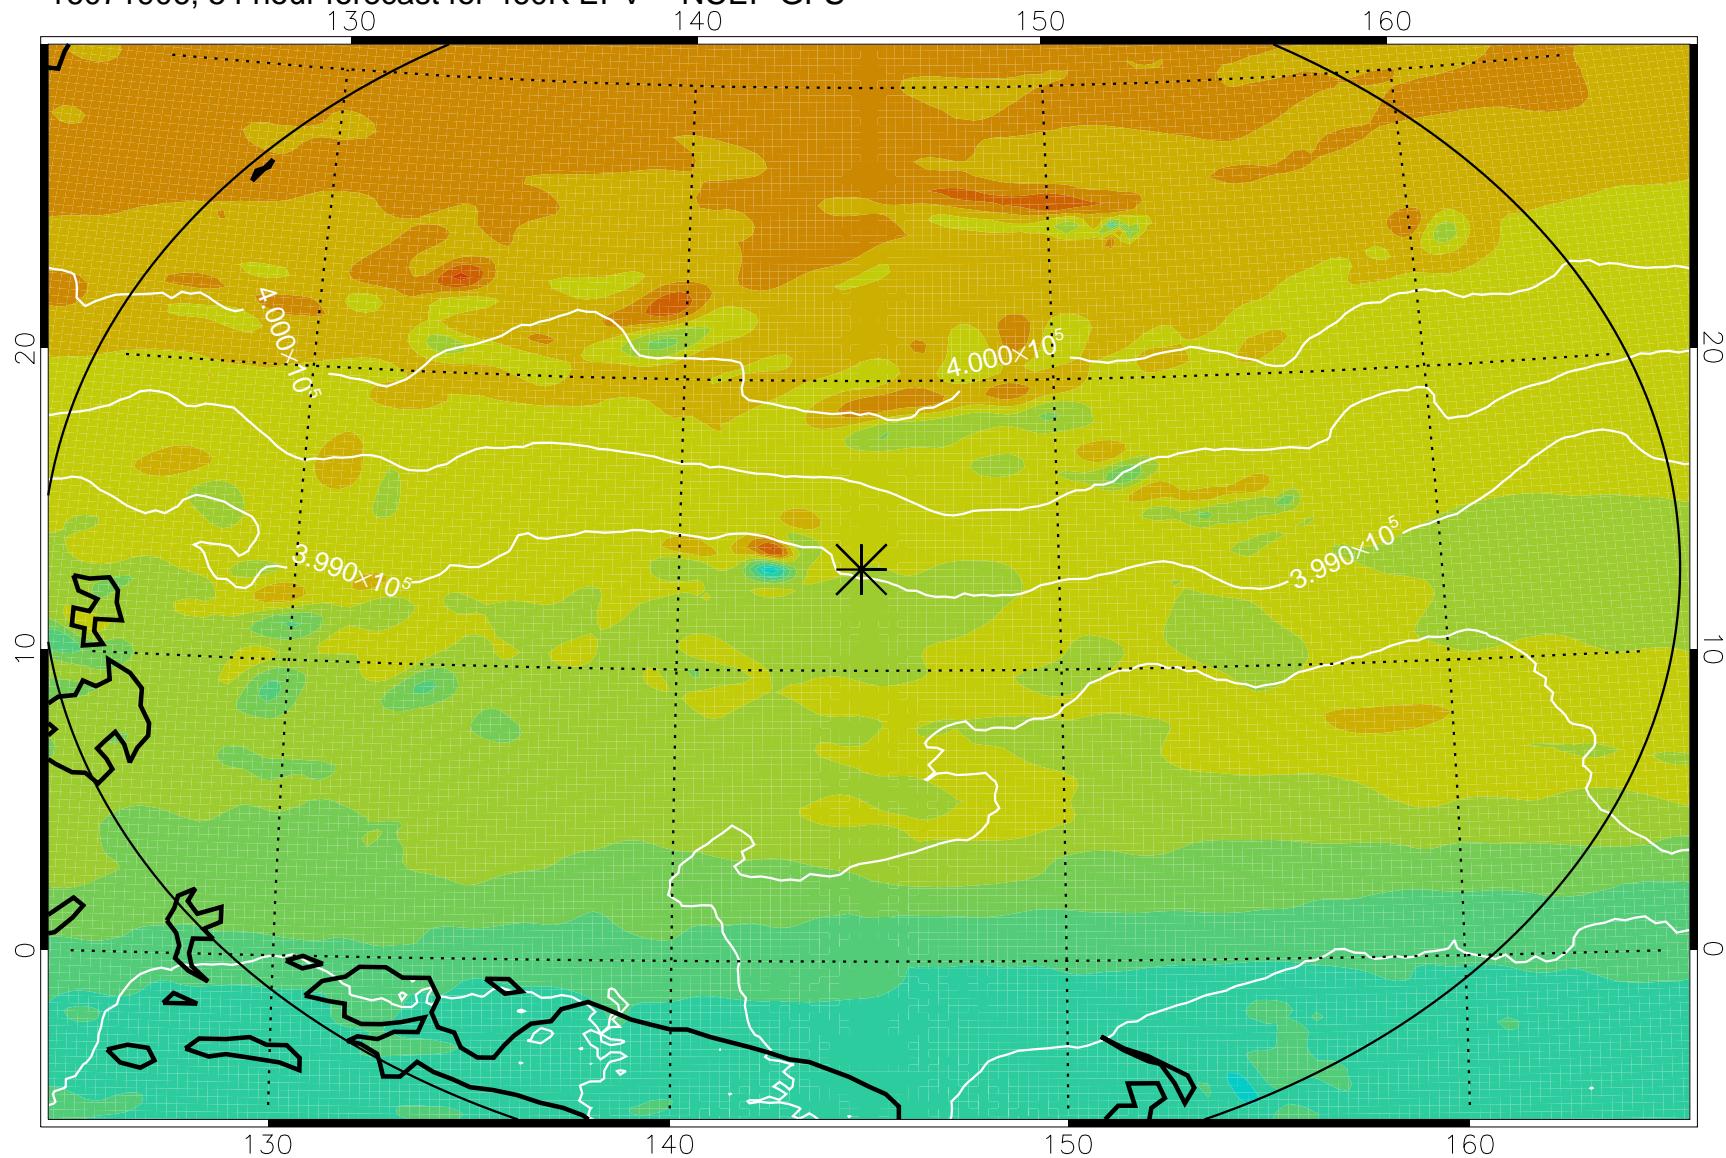

16071818, 42 hour forecast for 460K EPV -- NCEP GFS

460K Montgomery Streamfunction, white

Range ring of 2304 km

16071900, 48 hour forecast for 460K EPV -- NCEP GFS

460K Montgomery Streamfunction, white

Range ring of 2304 km

16071906, 54 hour forecast for 460K EPV -- NCEP GFS

460K Montgomery Streamfunction, white

Range ring of 2304 km

16071912, 60 hour forecast for 460K EPV -- NCEP GFS

460K Montgomery Streamfunction, white

Range ring of 2304 km

16071918, 66 hour forecast for 460K EPV -- NCEP GFS

460K Montgomery Streamfunction, white

Range ring of 2304 km

16072000, 72 hour forecast for 460K EPV -- NCEP GFS

460K Montgomery Streamfunction, white

Range ring of 2304 km

16072018, 90 hour forecast for 460K EPV -- NCEP GFS

460K Montgomery Streamfunction, white

Range ring of 2304 km

16072100, 96 hour forecast for 460K EPV -- NCEP GFS

460K Montgomery Streamfunction, white

Range ring of 2304 km