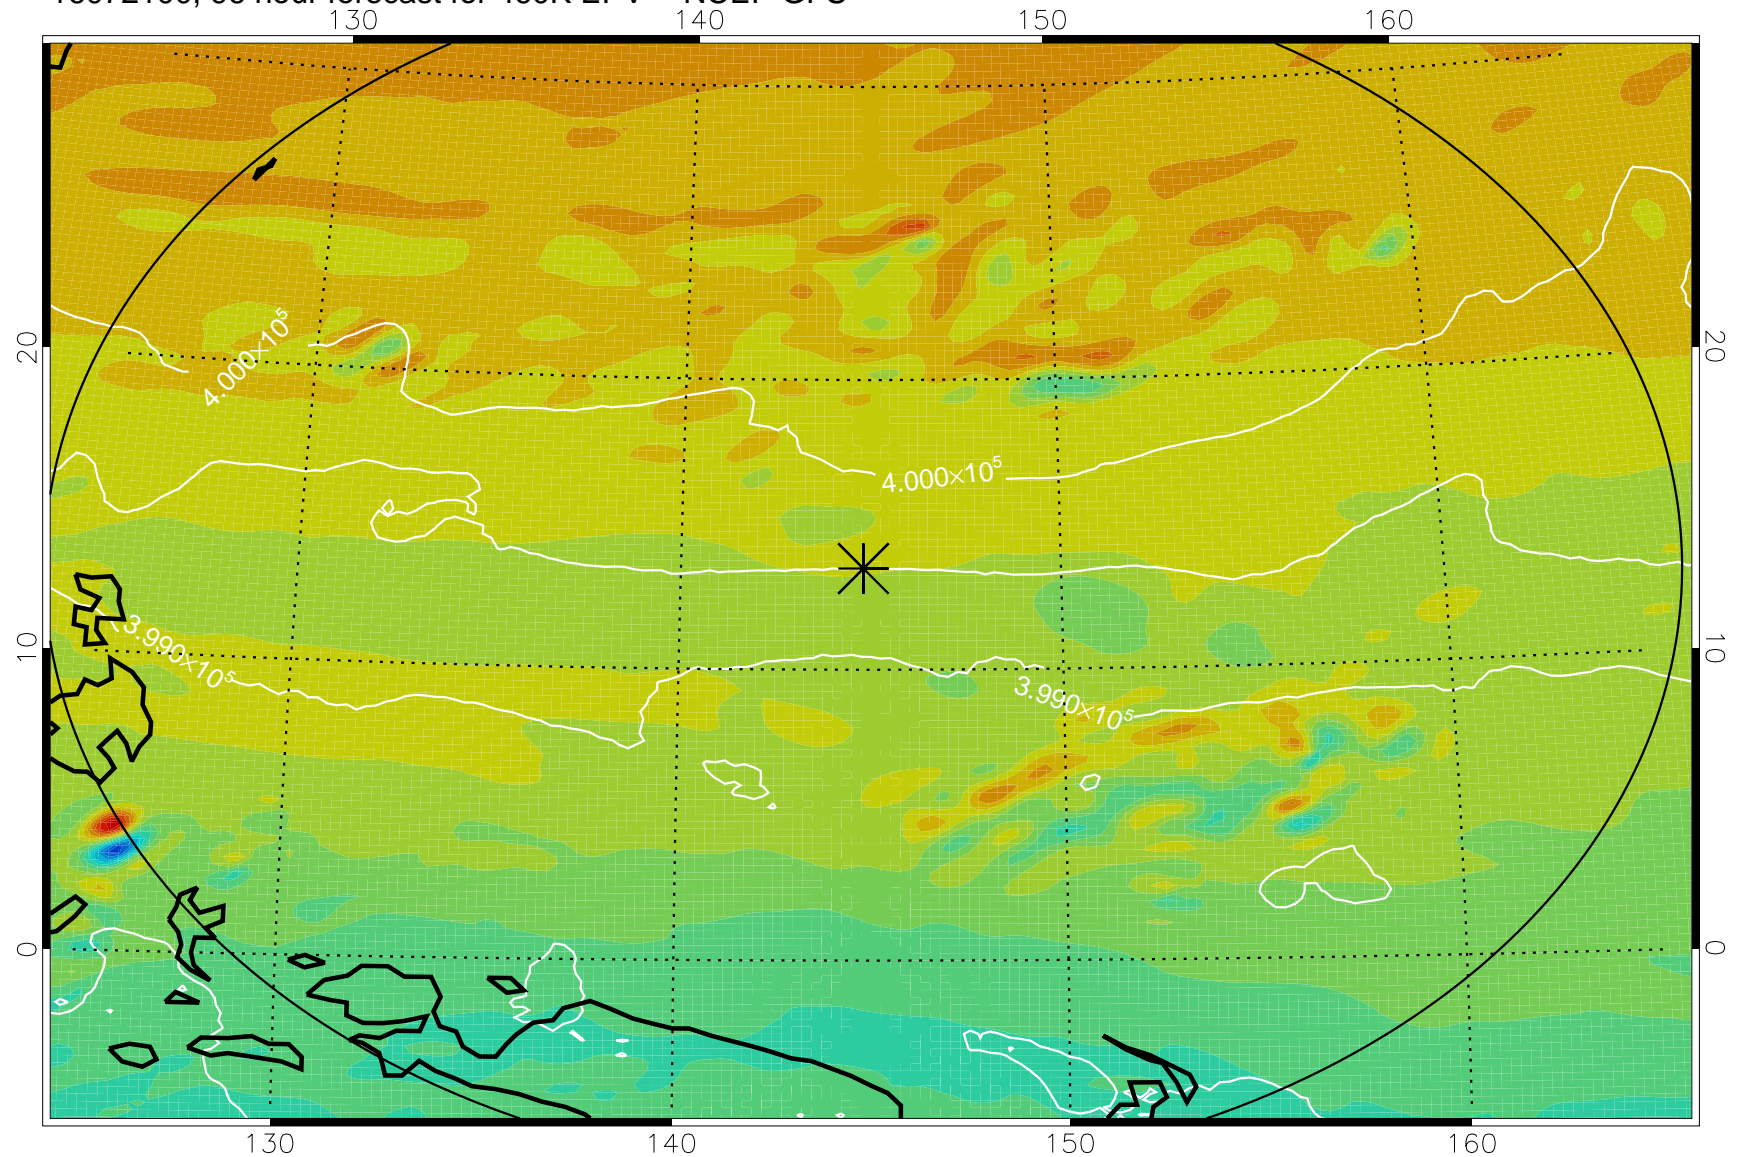

16071918, 66 hour forecast for 460K EPV -- NCEP GFS

460K Montgomery Streamfunction, white

Range ring of 2304 km

16072000, 72 hour forecast for 460K EPV -- NCEP GFS

460K Montgomery Streamfunction, white

Range ring of 2304 km

16072006, 78 hour forecast for 460K EPV -- NCEP GFS

460K Montgomery Streamfunction, white

Range ring of 2304 km

16072012, 84 hour forecast for 460K EPV -- NCEP GFS

460K Montgomery Streamfunction, white

Range ring of 2304 km

16072018, 90 hour forecast for 460K EPV -- NCEP GFS

460K Montgomery Streamfunction, white

Range ring of 2304 km

16072100, 96 hour forecast for 460K EPV -- NCEP GFS

460K Montgomery Streamfunction, white

Range ring of 2304 km

16072106, 102 hour forecast for 460K EPV -- NCEP GFS

460K Montgomery Streamfunction, white

Range ring of 2304 km

16072112, 108 hour forecast for 460K EPV -- NCEP GFS

460K Montgomery Streamfunction, white

Range ring of 2304 km