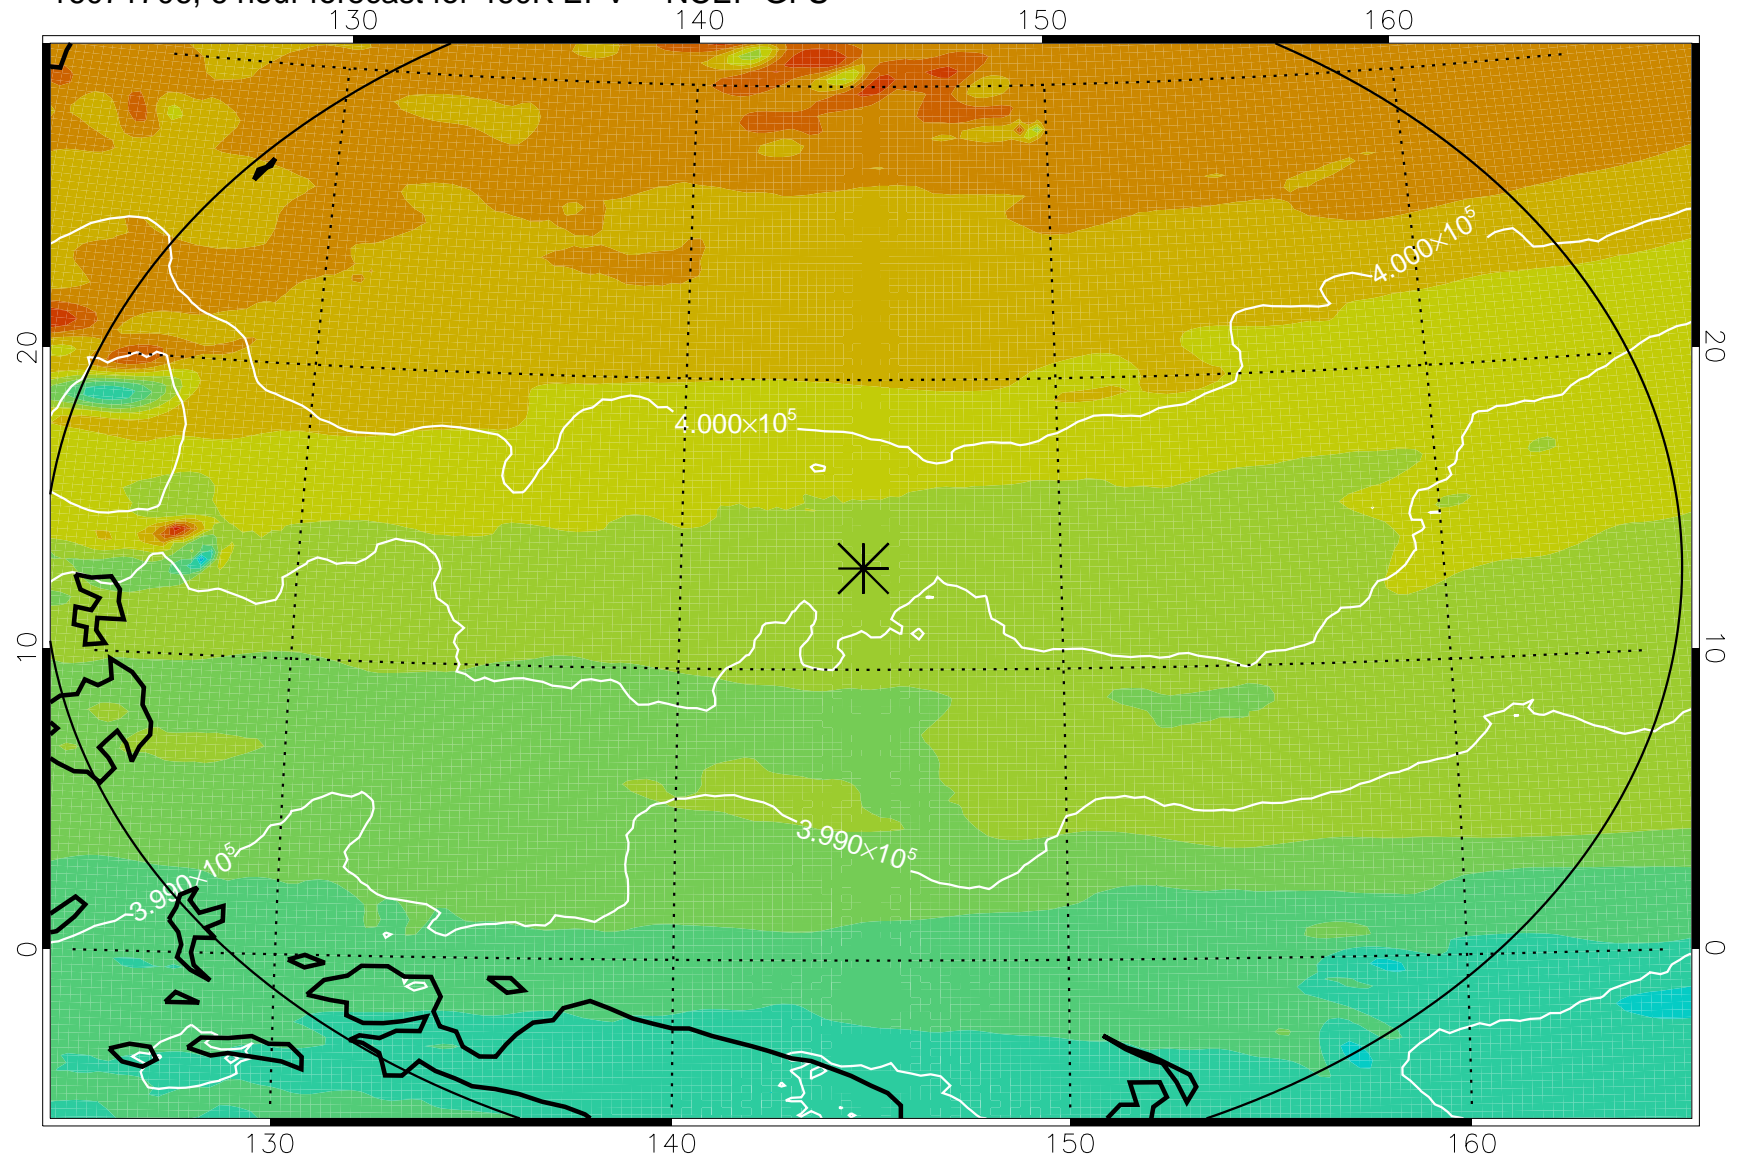

16071706, 6 hour forecast for 460K EPV -- NCEP GFS

460K Montgomery Streamfunction, white

Range ring of 2304 km

16071712, 12 hour forecast for 460K EPV -- NCEP GFS

460K Montgomery Streamfunction, white

Range ring of 2304 km

16071718, 18 hour forecast for 460K EPV -- NCEP GFS

460K Montgomery Streamfunction, white

Range ring of 2304 km

16071800, 24 hour forecast for 460K EPV -- NCEP GFS

460K Montgomery Streamfunction, white

Range ring of 2304 km

16071818, 42 hour forecast for 460K EPV -- NCEP GFS

460K Montgomery Streamfunction, white

Range ring of 2304 km

16071900, 48 hour forecast for 460K EPV -- NCEP GFS

460K Montgomery Streamfunction, white

Range ring of 2304 km

16071918, 66 hour forecast for 460K EPV -- NCEP GFS

460K Montgomery Streamfunction, white

Range ring of 2304 km

16072000, 72 hour forecast for 460K EPV -- NCEP GFS

460K Montgomery Streamfunction, white

Range ring of 2304 km