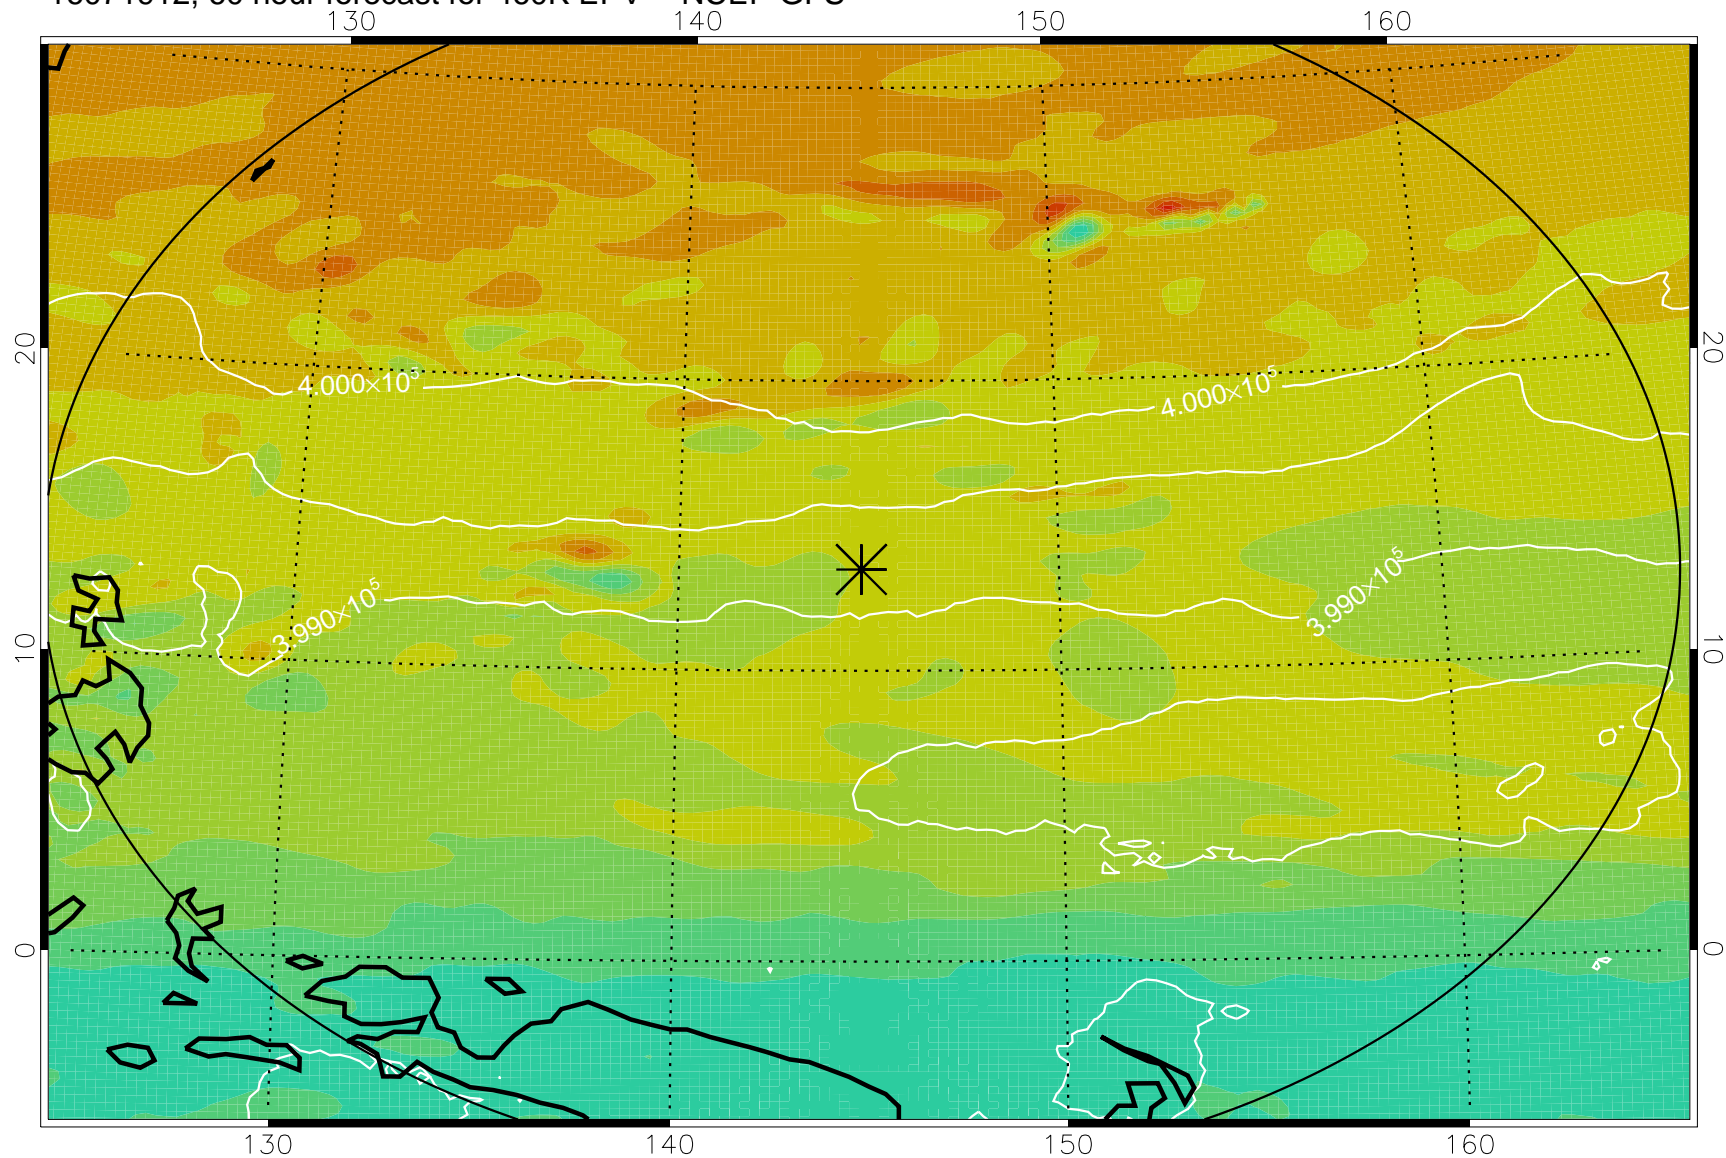

16071818, 42 hour forecast for 460K EPV -- NCEP GFS

460K Montgomery Streamfunction, white

Range ring of 2304 km

16071900, 48 hour forecast for 460K EPV -- NCEP GFS

460K Montgomery Streamfunction, white

Range ring of 2304 km

16071906, 54 hour forecast for 460K EPV -- NCEP GFS

460K Montgomery Streamfunction, white

Range ring of 2304 km

16071912, 60 hour forecast for 460K EPV -- NCEP GFS

460K Montgomery Streamfunction, white

Range ring of 2304 km

16071918, 66 hour forecast for 460K EPV -- NCEP GFS

460K Montgomery Streamfunction, white

Range ring of 2304 km

16072000, 72 hour forecast for 460K EPV -- NCEP GFS

460K Montgomery Streamfunction, white

Range ring of 2304 km

16072018, 90 hour forecast for 460K EPV -- NCEP GFS

460K Montgomery Streamfunction, white

Range ring of 2304 km

16072100, 96 hour forecast for 460K EPV -- NCEP GFS

460K Montgomery Streamfunction, white

Range ring of 2304 km