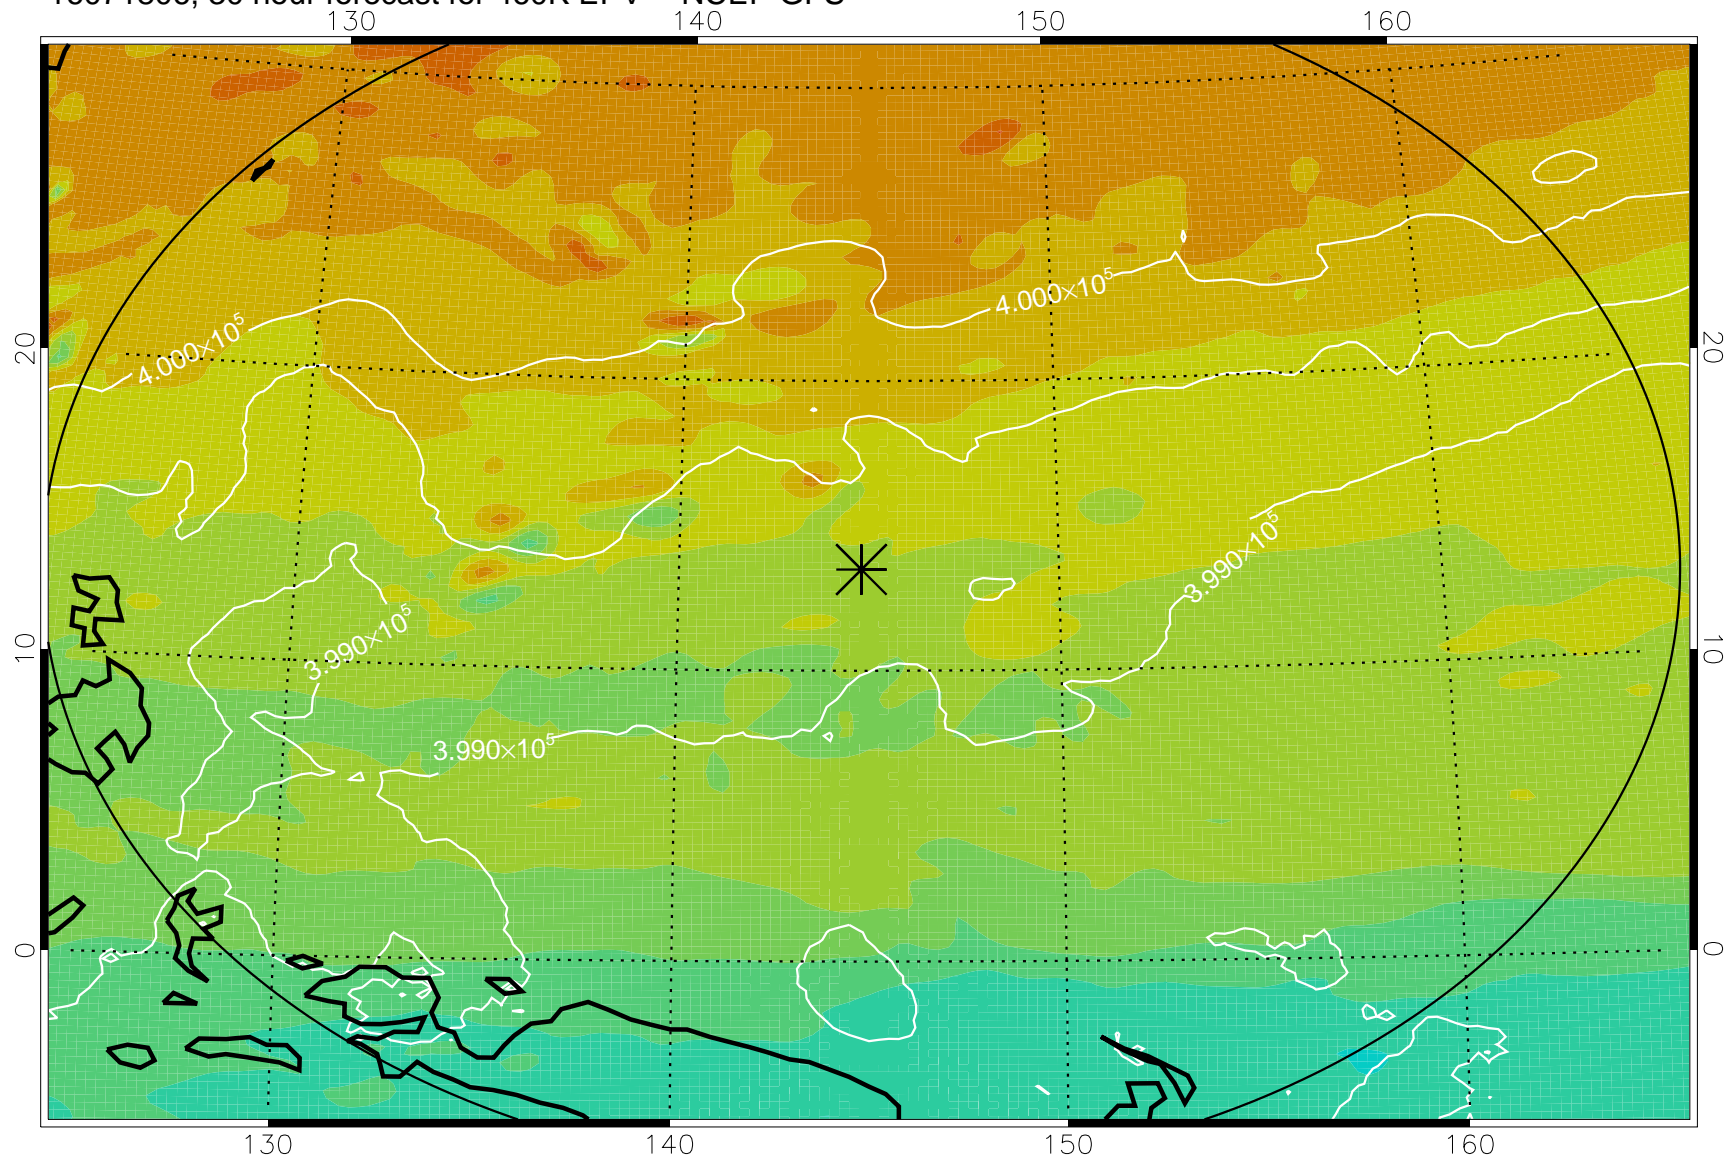

16071718, 18 hour forecast for 460K EPV -- NCEP GFS

460K Montgomery Streamfunction, white

Range ring of 2304 km

16071800, 24 hour forecast for 460K EPV -- NCEP GFS

460K Montgomery Streamfunction, white

Range ring of 2304 km

16071806, 30 hour forecast for 460K EPV -- NCEP GFS

460K Montgomery Streamfunction, white

Range ring of 2304 km

16071812, 36 hour forecast for 460K EPV -- NCEP GFS

460K Montgomery Streamfunction, white

Range ring of 2304 km

16071818, 42 hour forecast for 460K EPV -- NCEP GFS

460K Montgomery Streamfunction, white

Range ring of 2304 km

16071900, 48 hour forecast for 460K EPV -- NCEP GFS

460K Montgomery Streamfunction, white

Range ring of 2304 km

16071918, 66 hour forecast for 460K EPV -- NCEP GFS

460K Montgomery Streamfunction, white

Range ring of 2304 km

16072000, 72 hour forecast for 460K EPV -- NCEP GFS

460K Montgomery Streamfunction, white

Range ring of 2304 km