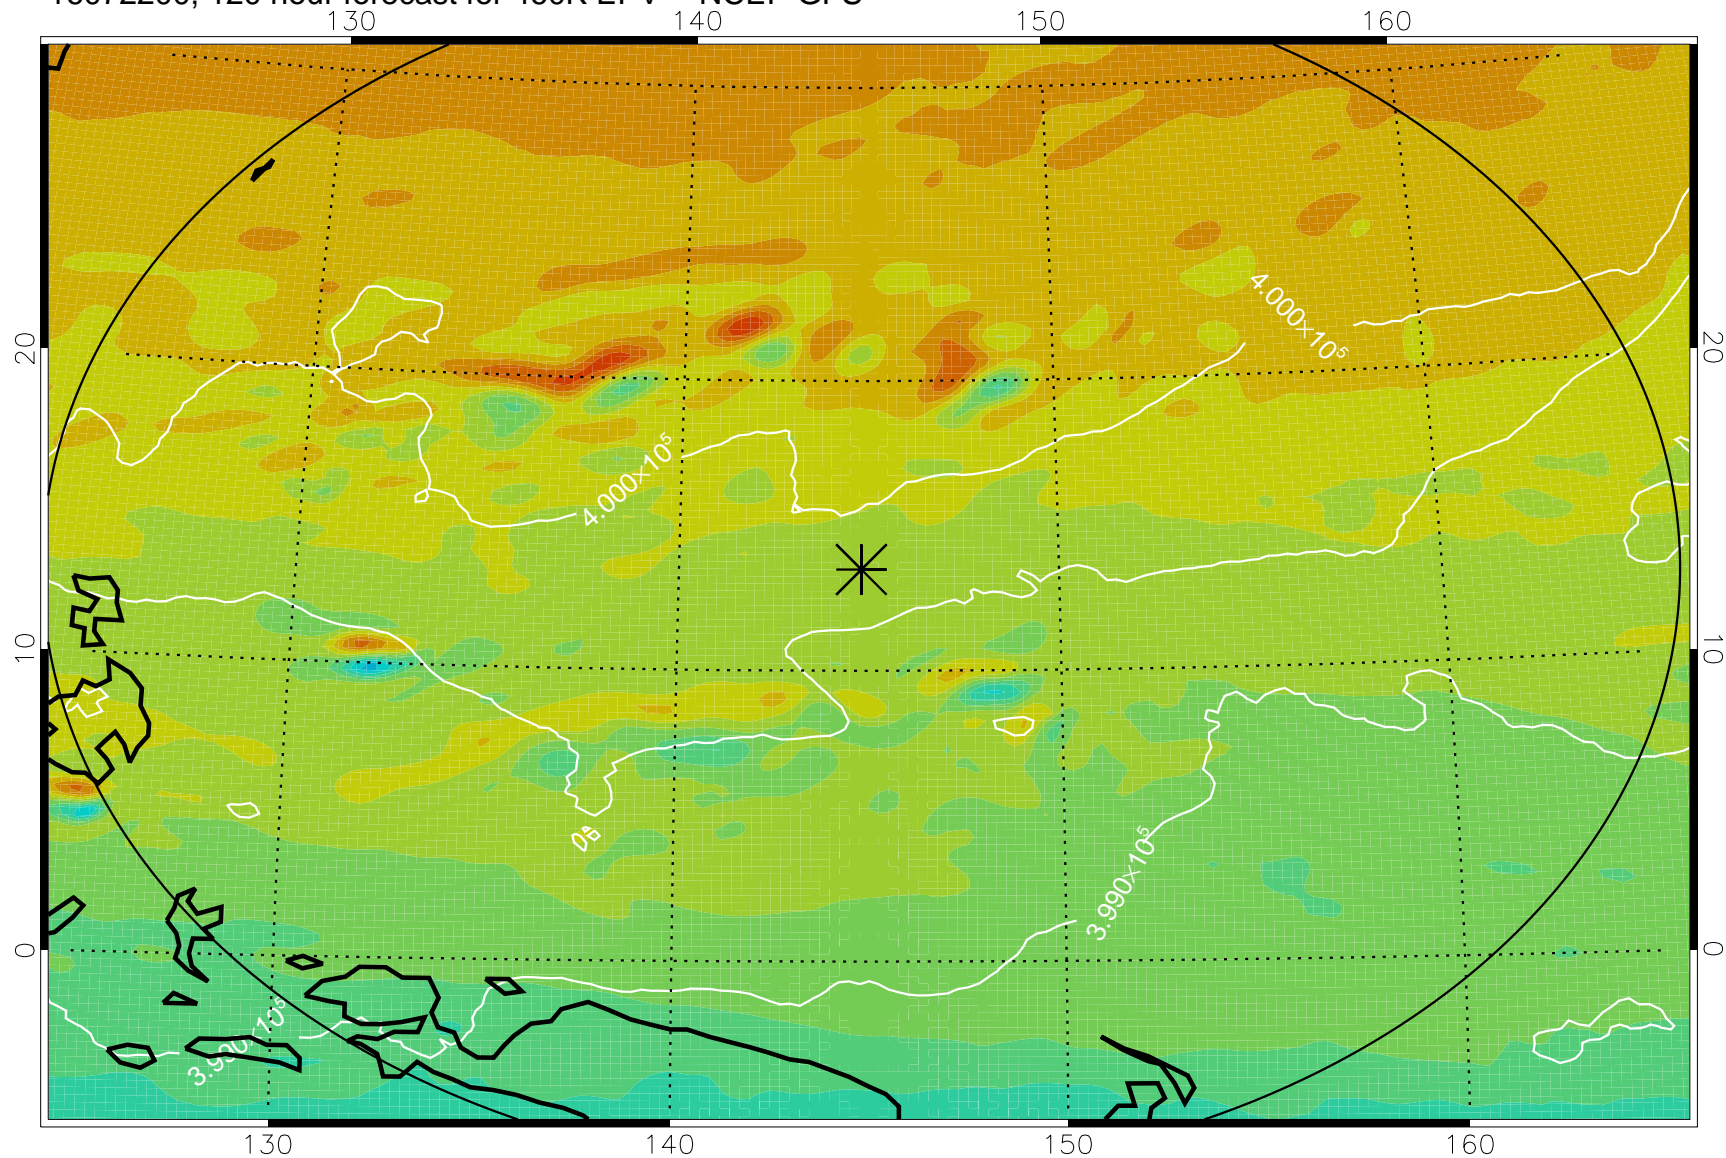

16072006, 78 hour forecast for 460K EPV -- NCEP GFS

460K Montgomery Streamfunction, white

Range ring of 2304 km

16072012, 84 hour forecast for 460K EPV -- NCEP GFS

460K Montgomery Streamfunction, white

Range ring of 2304 km

16072018, 90 hour forecast for 460K EPV -- NCEP GFS

460K Montgomery Streamfunction, white

Range ring of 2304 km

16072100, 96 hour forecast for 460K EPV -- NCEP GFS

460K Montgomery Streamfunction, white

Range ring of 2304 km

16072106, 102 hour forecast for 460K EPV -- NCEP GFS

460K Montgomery Streamfunction, white

Range ring of 2304 km

16072112, 108 hour forecast for 460K EPV -- NCEP GFS

460K Montgomery Streamfunction, white

Range ring of 2304 km

16072118, 114 hour forecast for 460K EPV -- NCEP GFS

460K Montgomery Streamfunction, white

Range ring of 2304 km

16072200, 120 hour forecast for 460K EPV -- NCEP GFS

460K Montgomery Streamfunction, white

Range ring of 2304 km