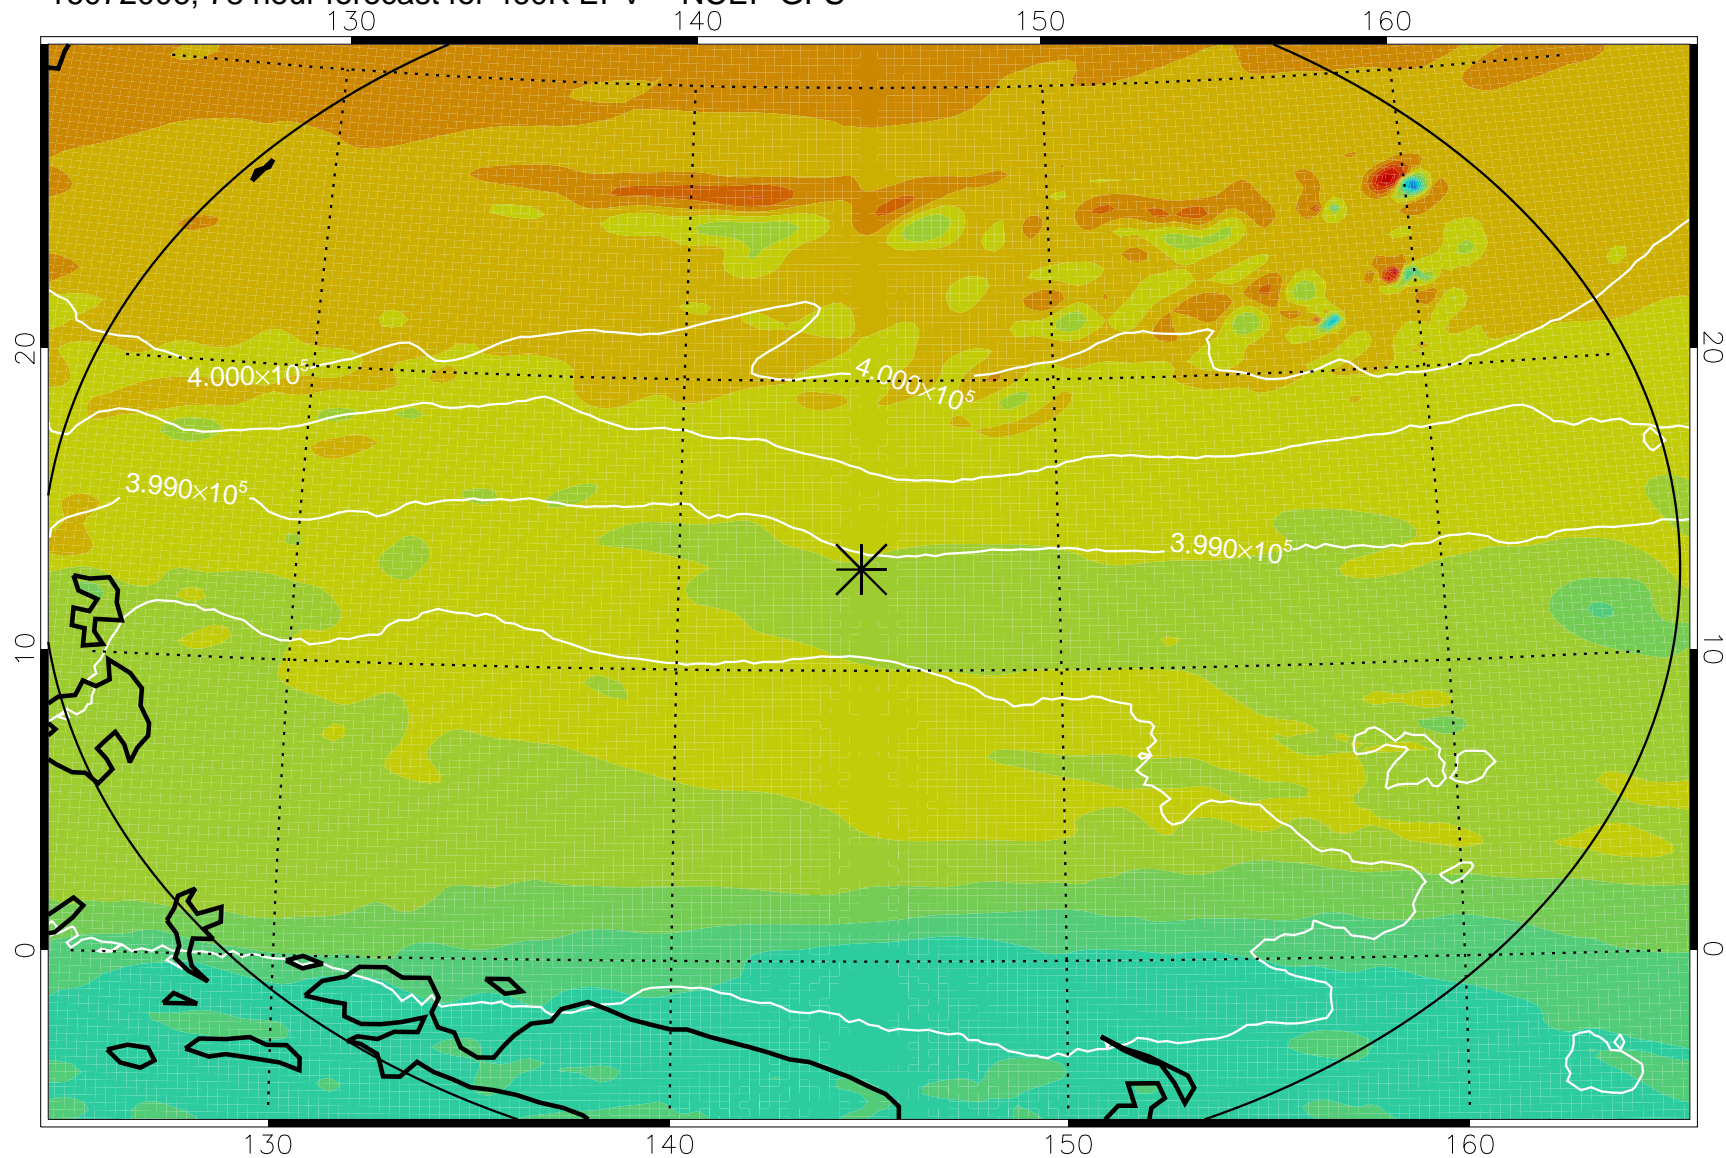

16071906, 54 hour forecast for 460K EPV -- NCEP GFS

460K Montgomery Streamfunction, white

Range ring of 2304 km

16071912, 60 hour forecast for 460K EPV -- NCEP GFS

460K Montgomery Streamfunction, white

Range ring of 2304 km

16071918, 66 hour forecast for 460K EPV -- NCEP GFS

460K Montgomery Streamfunction, white

Range ring of 2304 km

16072000, 72 hour forecast for 460K EPV -- NCEP GFS

460K Montgomery Streamfunction, white

Range ring of 2304 km

16072006, 78 hour forecast for 460K EPV -- NCEP GFS

460K Montgomery Streamfunction, white

Range ring of 2304 km

16072012, 84 hour forecast for 460K EPV -- NCEP GFS

460K Montgomery Streamfunction, white

Range ring of 2304 km

16072018, 90 hour forecast for 460K EPV -- NCEP GFS

460K Montgomery Streamfunction, white

Range ring of 2304 km

16072100, 96 hour forecast for 460K EPV -- NCEP GFS

460K Montgomery Streamfunction, white

Range ring of 2304 km