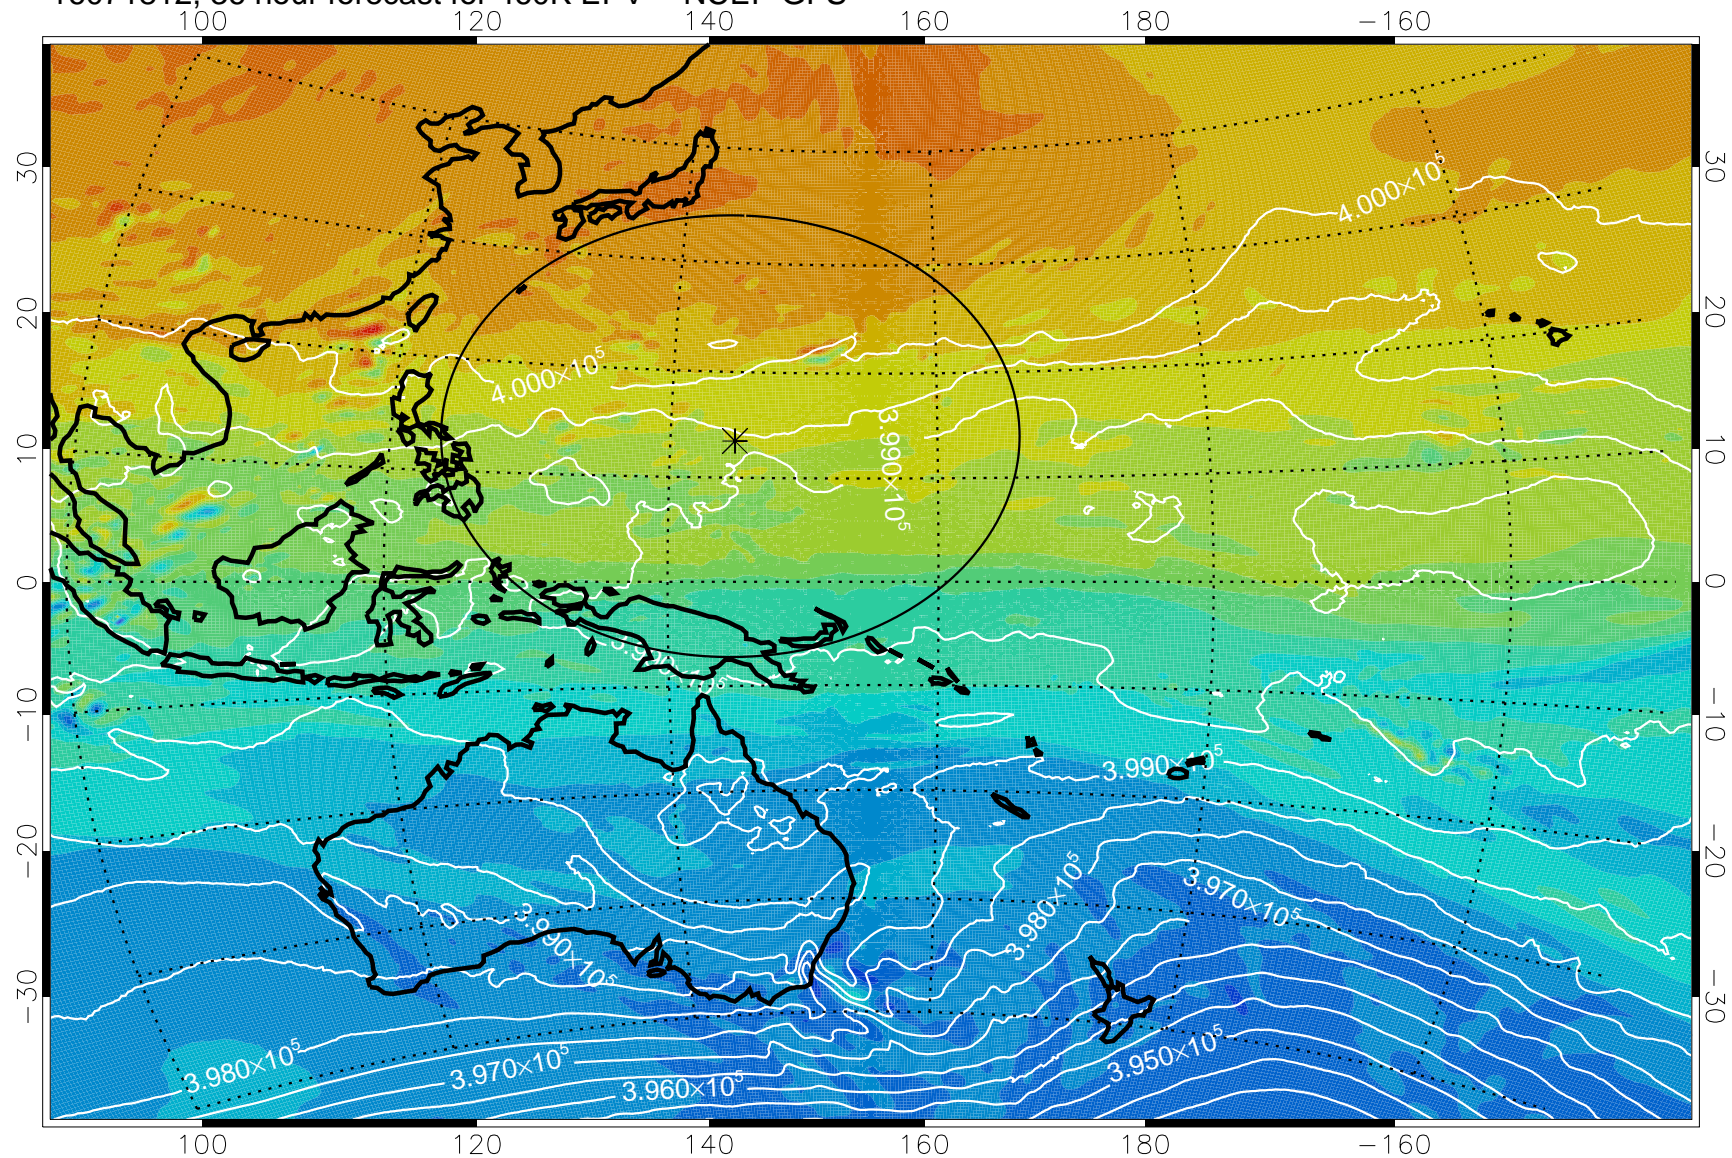

16071718, 18 hour forecast for 460K EPV -- NCEP GFS

460K Montgomery Streamfunction, white

Range ring of 2304 km

16071800, 24 hour forecast for 460K EPV -- NCEP GFS

460K Montgomery Streamfunction, white

Range ring of 2304 km

16071806, 30 hour forecast for 460K EPV -- NCEP GFS

16071812, 36 hour forecast for 460K EPV -- NCEP GFS

460K Montgomery Streamfunction, white

Range ring of 2304 km

16071818, 42 hour forecast for 460K EPV -- NCEP GFS

460K Montgomery Streamfunction, white

Range ring of 2304 km

16071900, 48 hour forecast for 460K EPV -- NCEP GFS

460K Montgomery Streamfunction, white

Range ring of 2304 km

16071906, 54 hour forecast for 460K EPV -- NCEP GFS

460K Montgomery Streamfunction, white

Range ring of 2304 km

16071912, 60 hour forecast for 460K EPV -- NCEP GFS

460K Montgomery Streamfunction, white

Range ring of 2304 km

16071918, 66 hour forecast for 460K EPV -- NCEP GFS