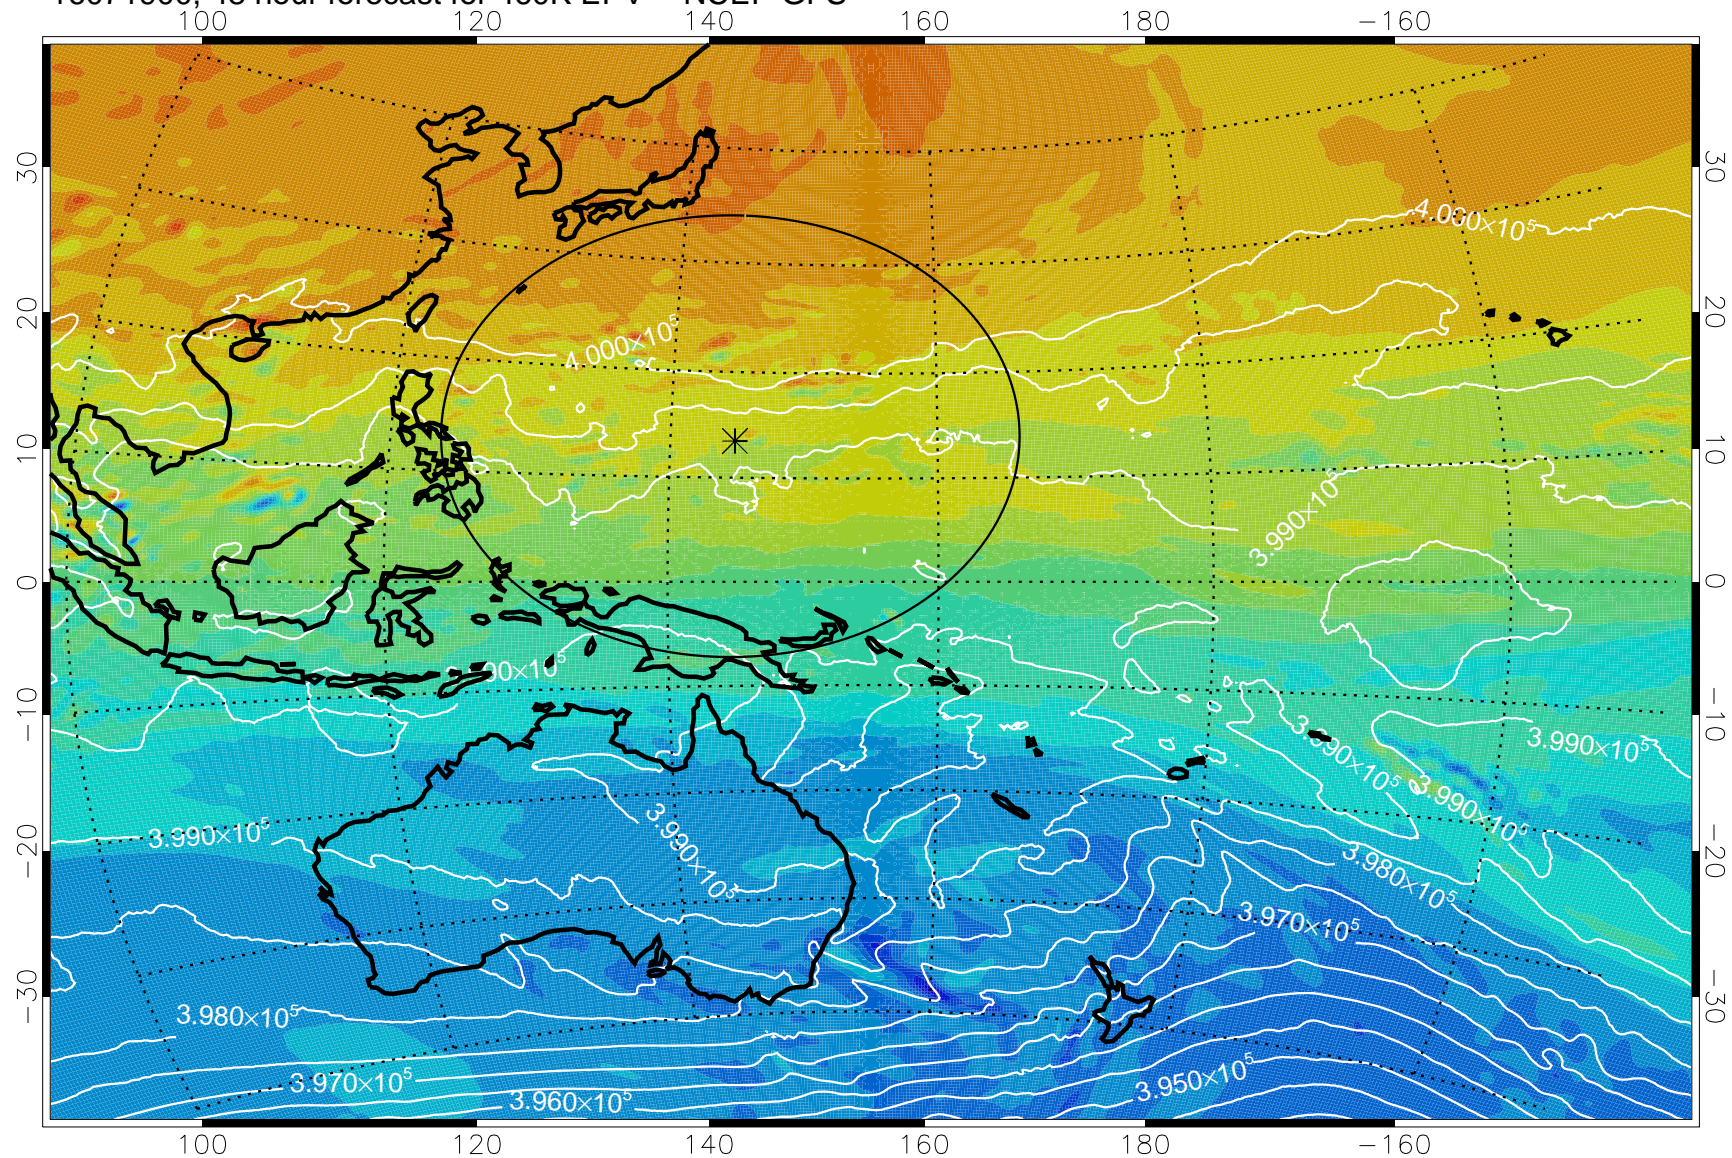

16071718, 18 hour forecast for 460K EPV -- NCEP GFS

460K Montgomery Streamfunction, white

Range ring of 2304 km

16071800, 24 hour forecast for 460K EPV -- NCEP GFS

460K Montgomery Streamfunction, white

Range ring of 2304 km

16071806, 30 hour forecast for 460K EPV -- NCEP GFS

16071812, 36 hour forecast for 460K EPV -- NCEP GFS

460K Montgomery Streamfunction, white

Range ring of 2304 km

16071818, 42 hour forecast for 460K EPV -- NCEP GFS

460K Montgomery Streamfunction, white

Range ring of 2304 km

16071900, 48 hour forecast for 460K EPV -- NCEP GFS

460K Montgomery Streamfunction, white

Range ring of 2304 km

16071906, 54 hour forecast for 460K EPV -- NCEP GFS

460K Montgomery Streamfunction, white

Range ring of 2304 km

16071912, 60 hour forecast for 460K EPV -- NCEP GFS

460K Montgomery Streamfunction, white

Range ring of 2304 km

16071918, 66 hour forecast for 460K EPV -- NCEP GFS