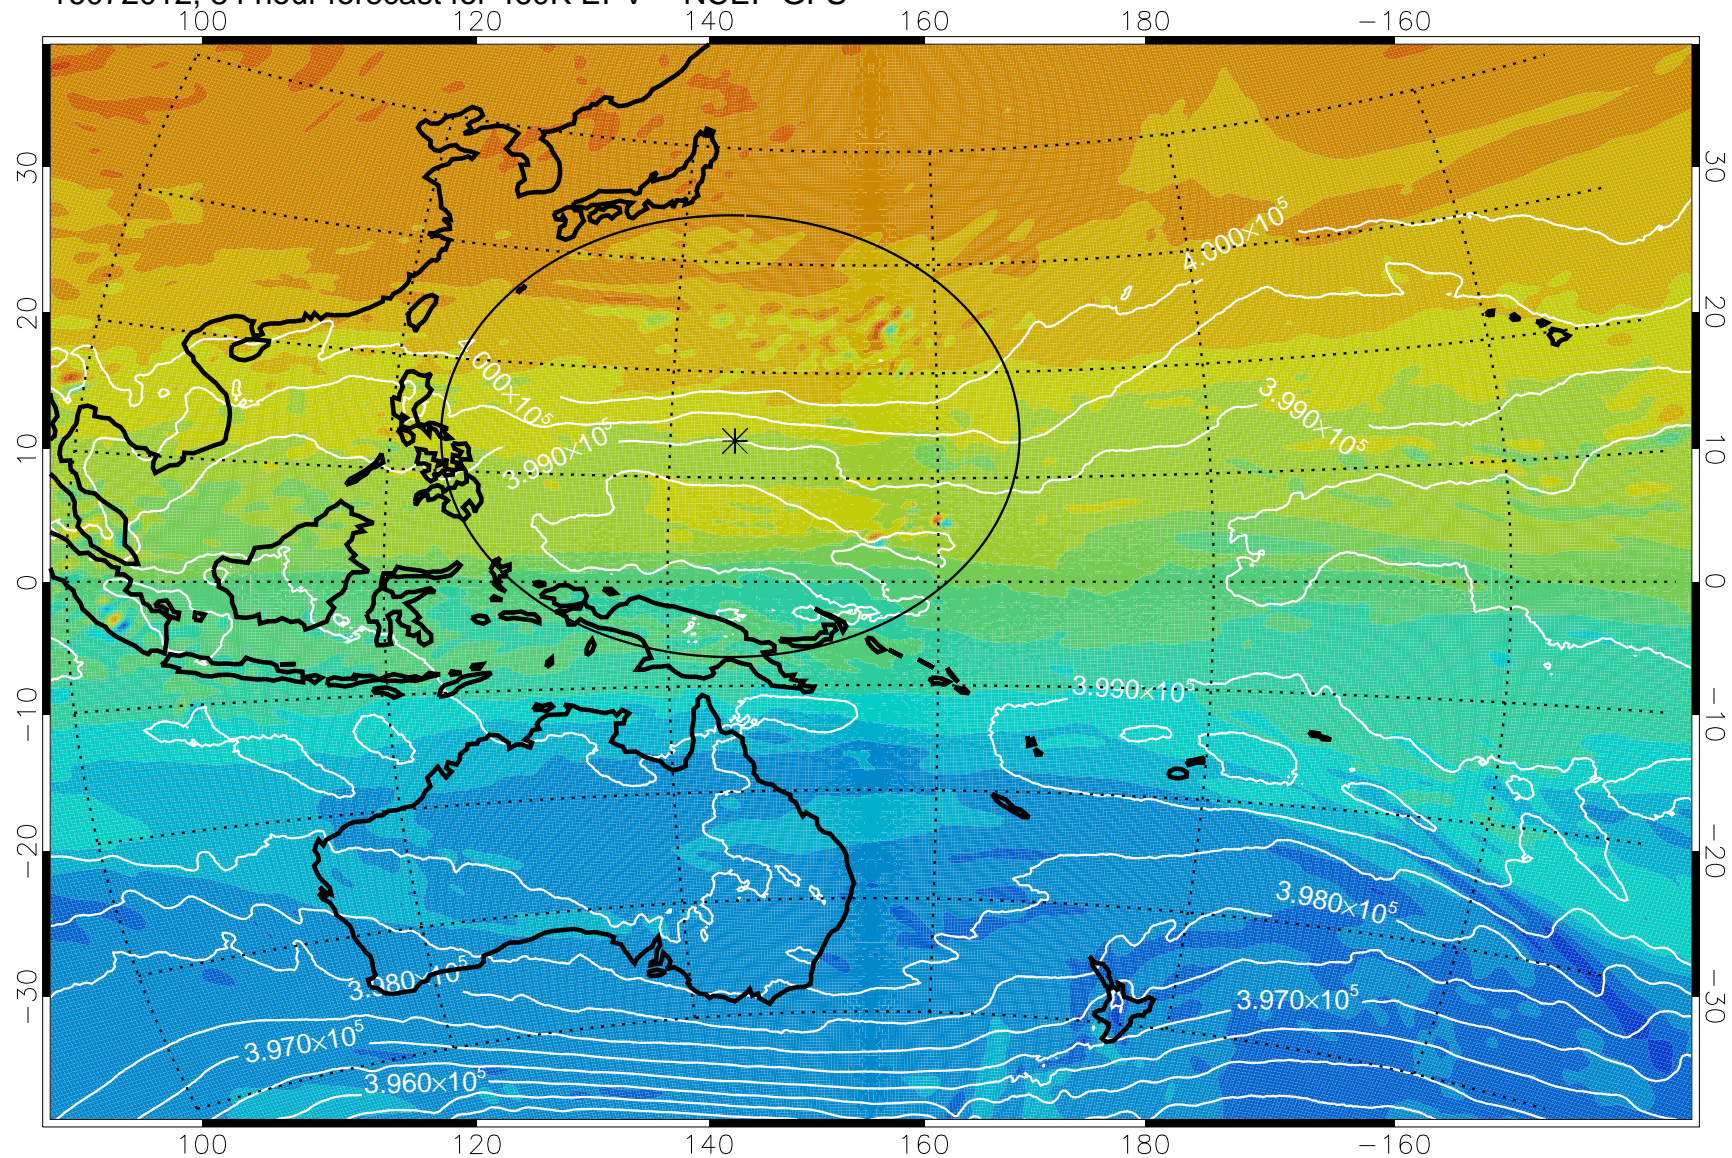

460K Montgomery Streamfunction, white

Range ring of 2304 km

16071912, 60 hour forecast for 460K EPV -- NCEP GFS

460K Montgomery Streamfunction, white

Range ring of 2304 km

16071918, 66 hour forecast for 460K EPV -- NCEP GFS

460K Montgomery Streamfunction, white

Range ring of 2304 km

16072000, 72 hour forecast for 460K EPV -- NCEP GFS

460K Montgomery Streamfunction, white

Range ring of 2304 km

16072006, 78 hour forecast for 460K EPV -- NCEP GFS

460K Montgomery Streamfunction, white

Range ring of 2304 km

16072012, 84 hour forecast for 460K EPV -- NCEP GFS

460K Montgomery Streamfunction, white

Range ring of 2304 km

16072018, 90 hour forecast for 460K EPV -- NCEP GFS

460K Montgomery Streamfunction, white

Range ring of 2304 km

16072100, 96 hour forecast for 460K EPV -- NCEP GFS

460K Montgomery Streamfunction, white

Range ring of 2304 km

16072106, 102 hour forecast for 460K EPV -- NCEP GFS