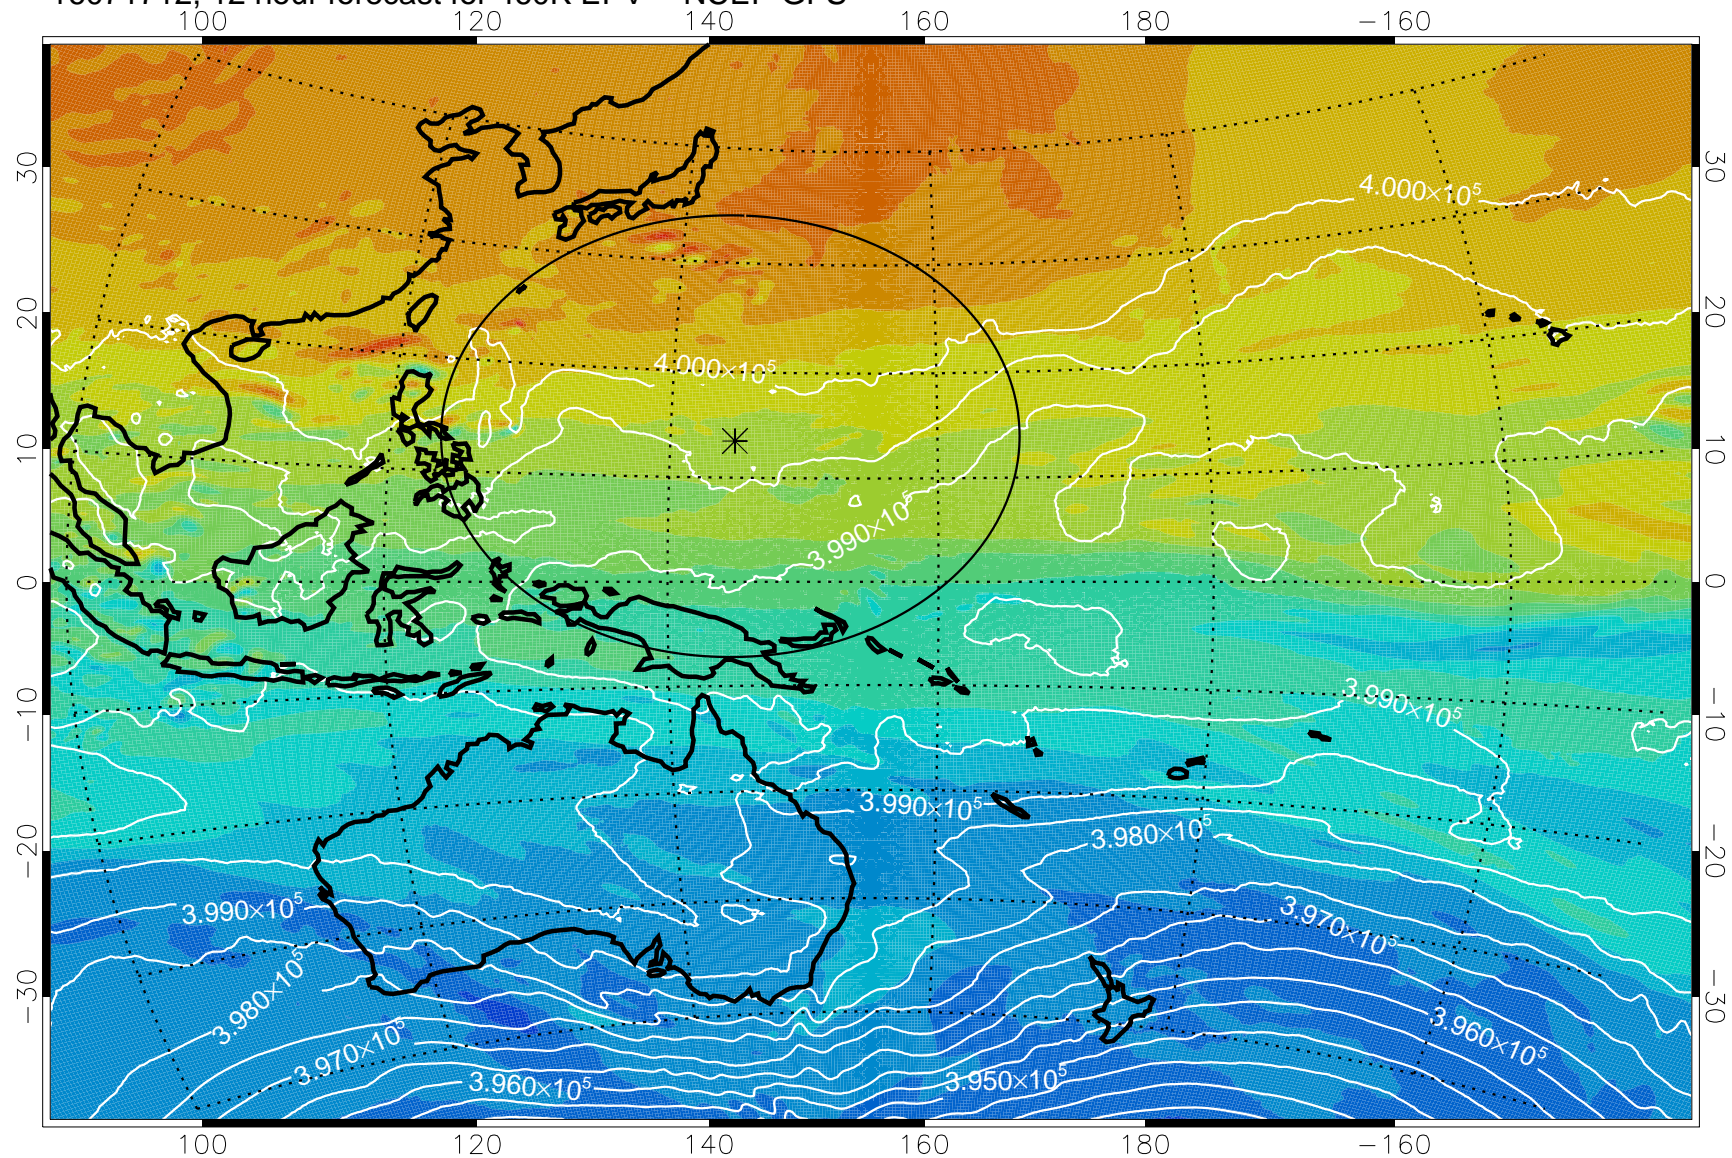

16071706, 6 hour forecast for 460K EPV -- NCEP GFS

460K Montgomery Streamfunction, white

Range ring of 2304 km

16071712, 12 hour forecast for 460K EPV -- NCEP GFS

460K Montgomery Streamfunction, white

Range ring of 2304 km

16071718, 18 hour forecast for 460K EPV -- NCEP GFS

460K Montgomery Streamfunction, white

Range ring of 2304 km

16071800, 24 hour forecast for 460K EPV -- NCEP GFS

460K Montgomery Streamfunction, white

Range ring of 2304 km

16071806, 30 hour forecast for 460K EPV -- NCEP GFS

16071812, 36 hour forecast for 460K EPV -- NCEP GFS

460K Montgomery Streamfunction, white

Range ring of 2304 km

16071818, 42 hour forecast for 460K EPV -- NCEP GFS

460K Montgomery Streamfunction, white

Range ring of 2304 km

16071900, 48 hour forecast for 460K EPV -- NCEP GFS

460K Montgomery Streamfunction, white

Range ring of 2304 km

16071906, 54 hour forecast for 460K EPV -- NCEP GFS