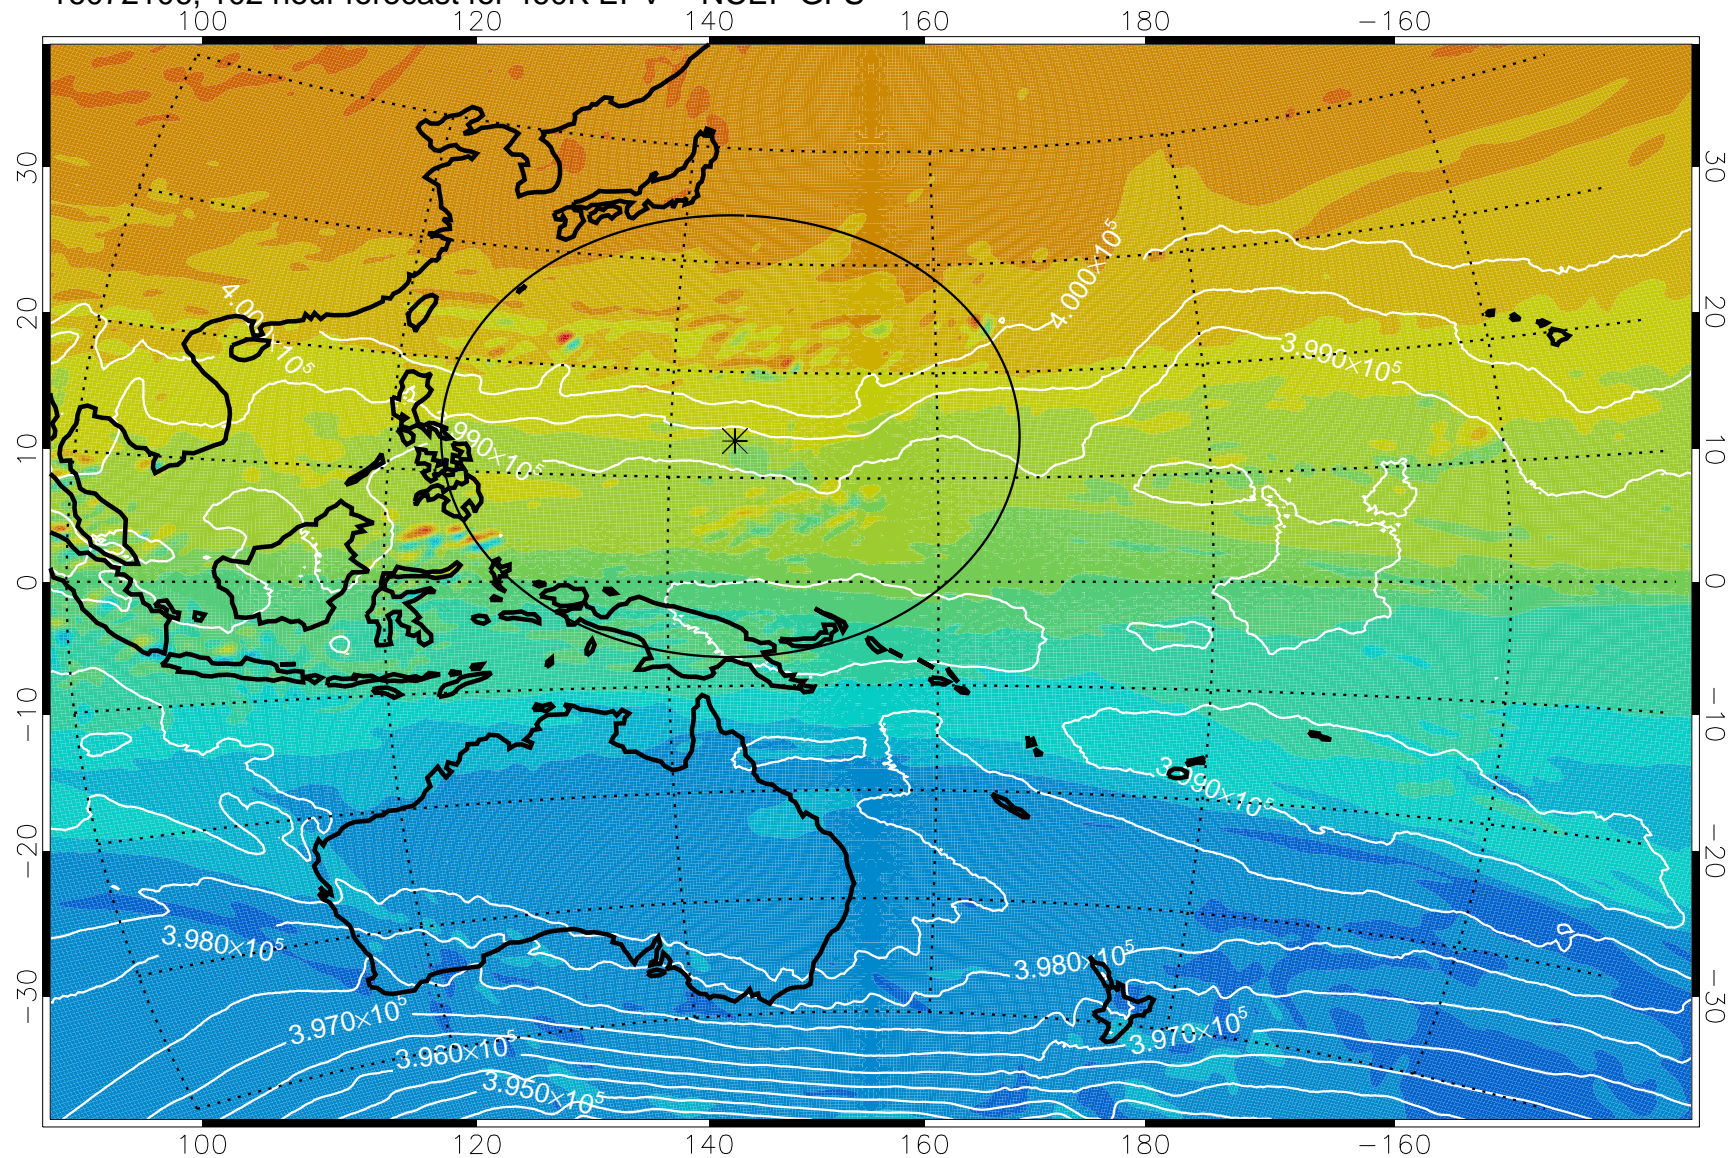

460K Montgomery Streamfunction, white

Range ring of 2304 km

16072012, 84 hour forecast for 460K EPV -- NCEP GFS

460K Montgomery Streamfunction, white

Range ring of 2304 km

16072018, 90 hour forecast for 460K EPV -- NCEP GFS

460K Montgomery Streamfunction, white

Range ring of 2304 km

16072100, 96 hour forecast for 460K EPV -- NCEP GFS

460K Montgomery Streamfunction, white

Range ring of 2304 km

16072106, 102 hour forecast for 460K EPV -- NCEP GFS

460K Montgomery Streamfunction, white

Range ring of 2304 km

16072112, 108 hour forecast for 460K EPV -- NCEP GFS

16072118, 114 hour forecast for 460K EPV -- NCEP GFS

460K Montgomery Streamfunction, white

Range ring of 2304 km

16072200, 120 hour forecast for 460K EPV -- NCEP GFS

460K Montgomery Streamfunction, white

Range ring of 2304 km