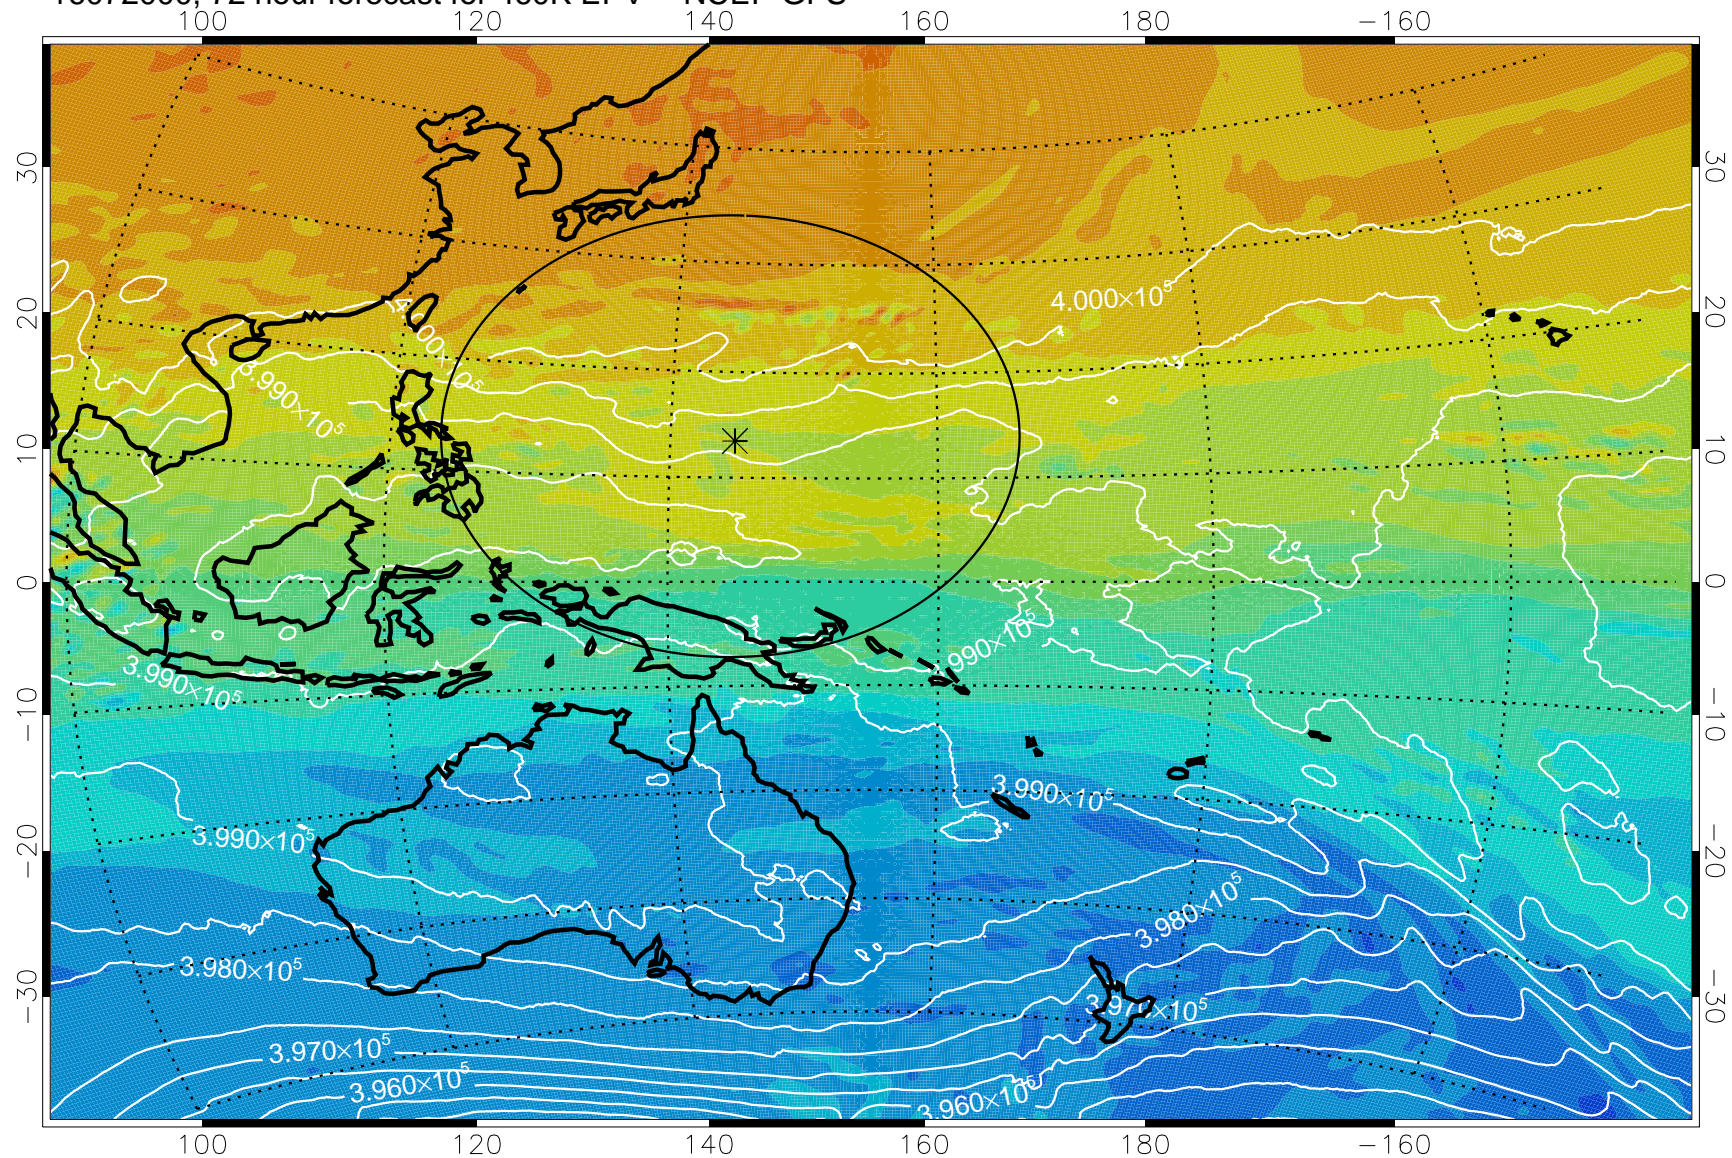

460K Montgomery Streamfunction, white

Range ring of 2304 km

16071900, 48 hour forecast for 460K EPV -- NCEP GFS

460K Montgomery Streamfunction, white

Range ring of 2304 km

16071906, 54 hour forecast for 460K EPV -- NCEP GFS

460K Montgomery Streamfunction, white

Range ring of 2304 km

16071912, 60 hour forecast for 460K EPV -- NCEP GFS

460K Montgomery Streamfunction, white

Range ring of 2304 km

16071918, 66 hour forecast for 460K EPV -- NCEP GFS

460K Montgomery Streamfunction, white

Range ring of 2304 km

16072000, 72 hour forecast for 460K EPV -- NCEP GFS

460K Montgomery Streamfunction, white

Range ring of 2304 km

16072006, 78 hour forecast for 460K EPV -- NCEP GFS

460K Montgomery Streamfunction, white

Range ring of 2304 km

16072012, 84 hour forecast for 460K EPV -- NCEP GFS

460K Montgomery Streamfunction, white

Range ring of 2304 km

16072018, 90 hour forecast for 460K EPV -- NCEP GFS