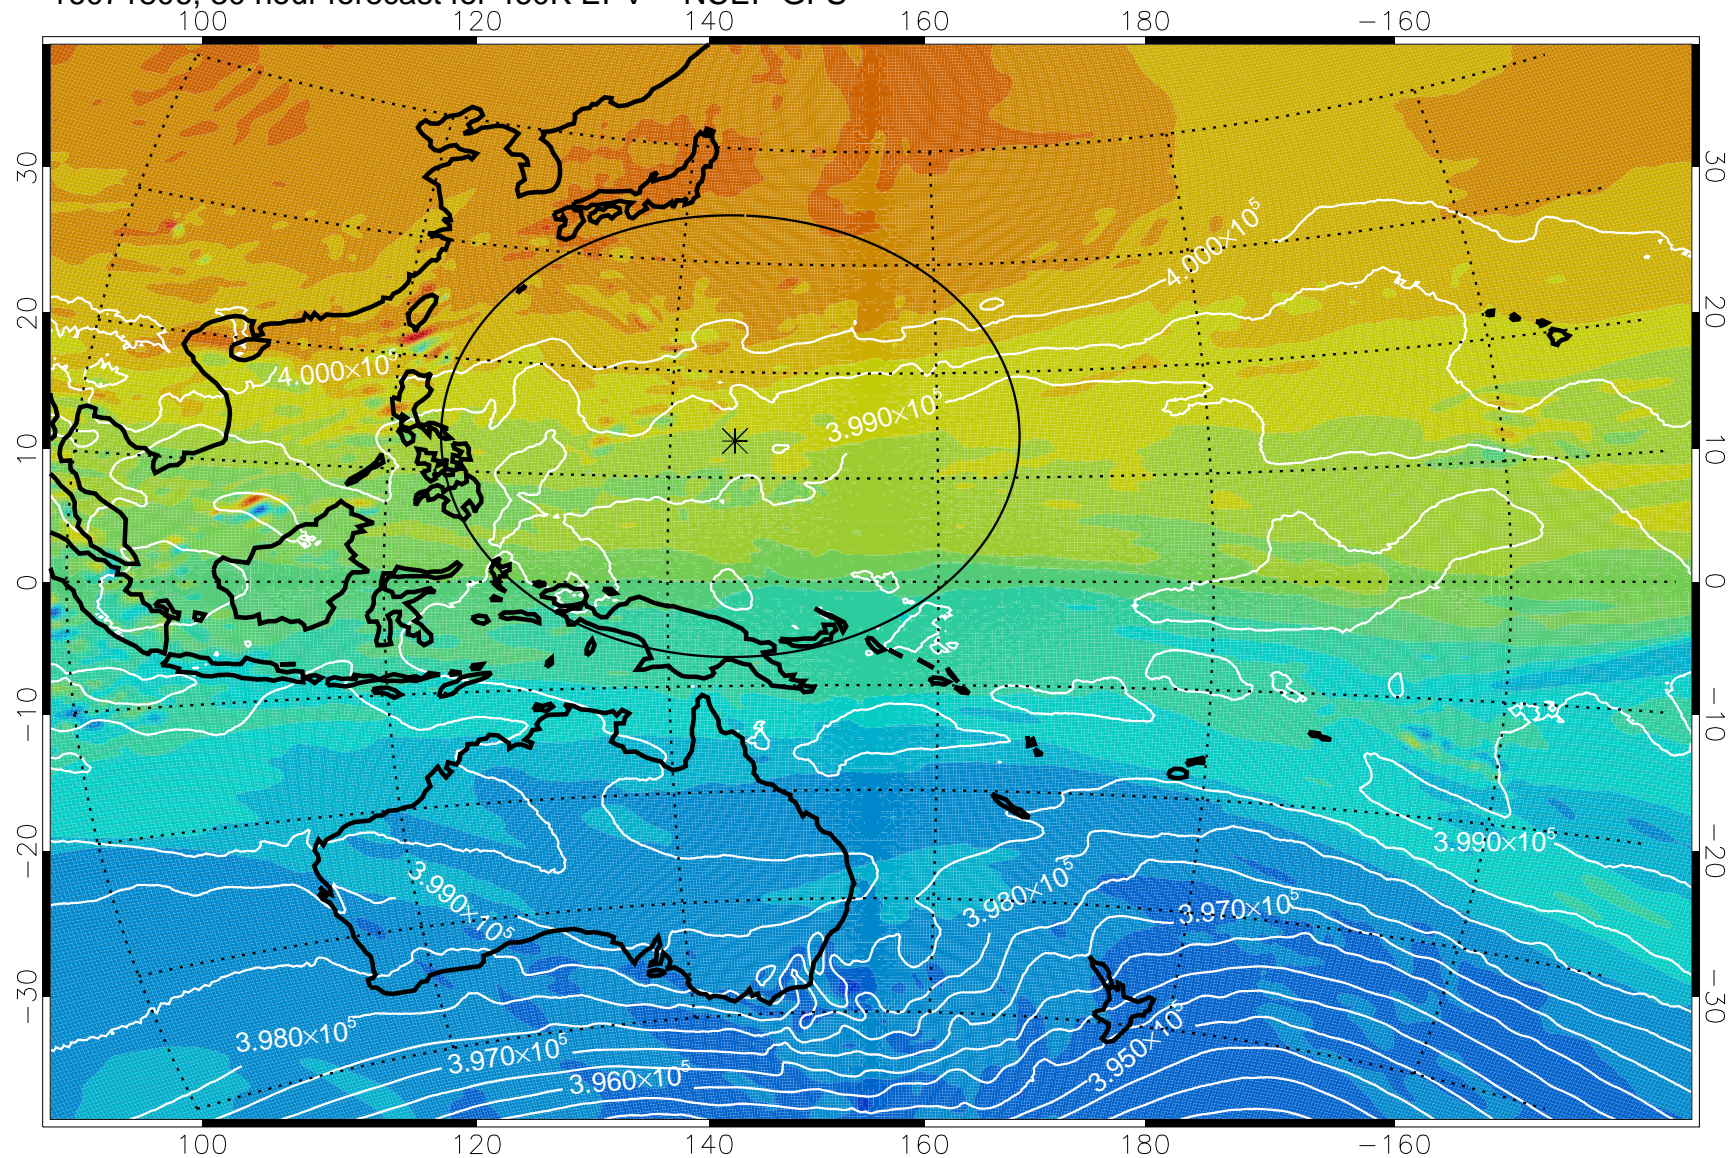

16071718, 18 hour forecast for 460K EPV -- NCEP GFS

460K Montgomery Streamfunction, white

Range ring of 2304 km

16071800, 24 hour forecast for 460K EPV -- NCEP GFS

460K Montgomery Streamfunction, white

Range ring of 2304 km

16071806, 30 hour forecast for 460K EPV -- NCEP GFS

16071812, 36 hour forecast for 460K EPV -- NCEP GFS

460K Montgomery Streamfunction, white

Range ring of 2304 km

16071818, 42 hour forecast for 460K EPV -- NCEP GFS

460K Montgomery Streamfunction, white

Range ring of 2304 km

16071900, 48 hour forecast for 460K EPV -- NCEP GFS

460K Montgomery Streamfunction, white

Range ring of 2304 km

16071906, 54 hour forecast for 460K EPV -- NCEP GFS

460K Montgomery Streamfunction, white

Range ring of 2304 km

16071912, 60 hour forecast for 460K EPV -- NCEP GFS

460K Montgomery Streamfunction, white

Range ring of 2304 km

16071918, 66 hour forecast for 460K EPV -- NCEP GFS