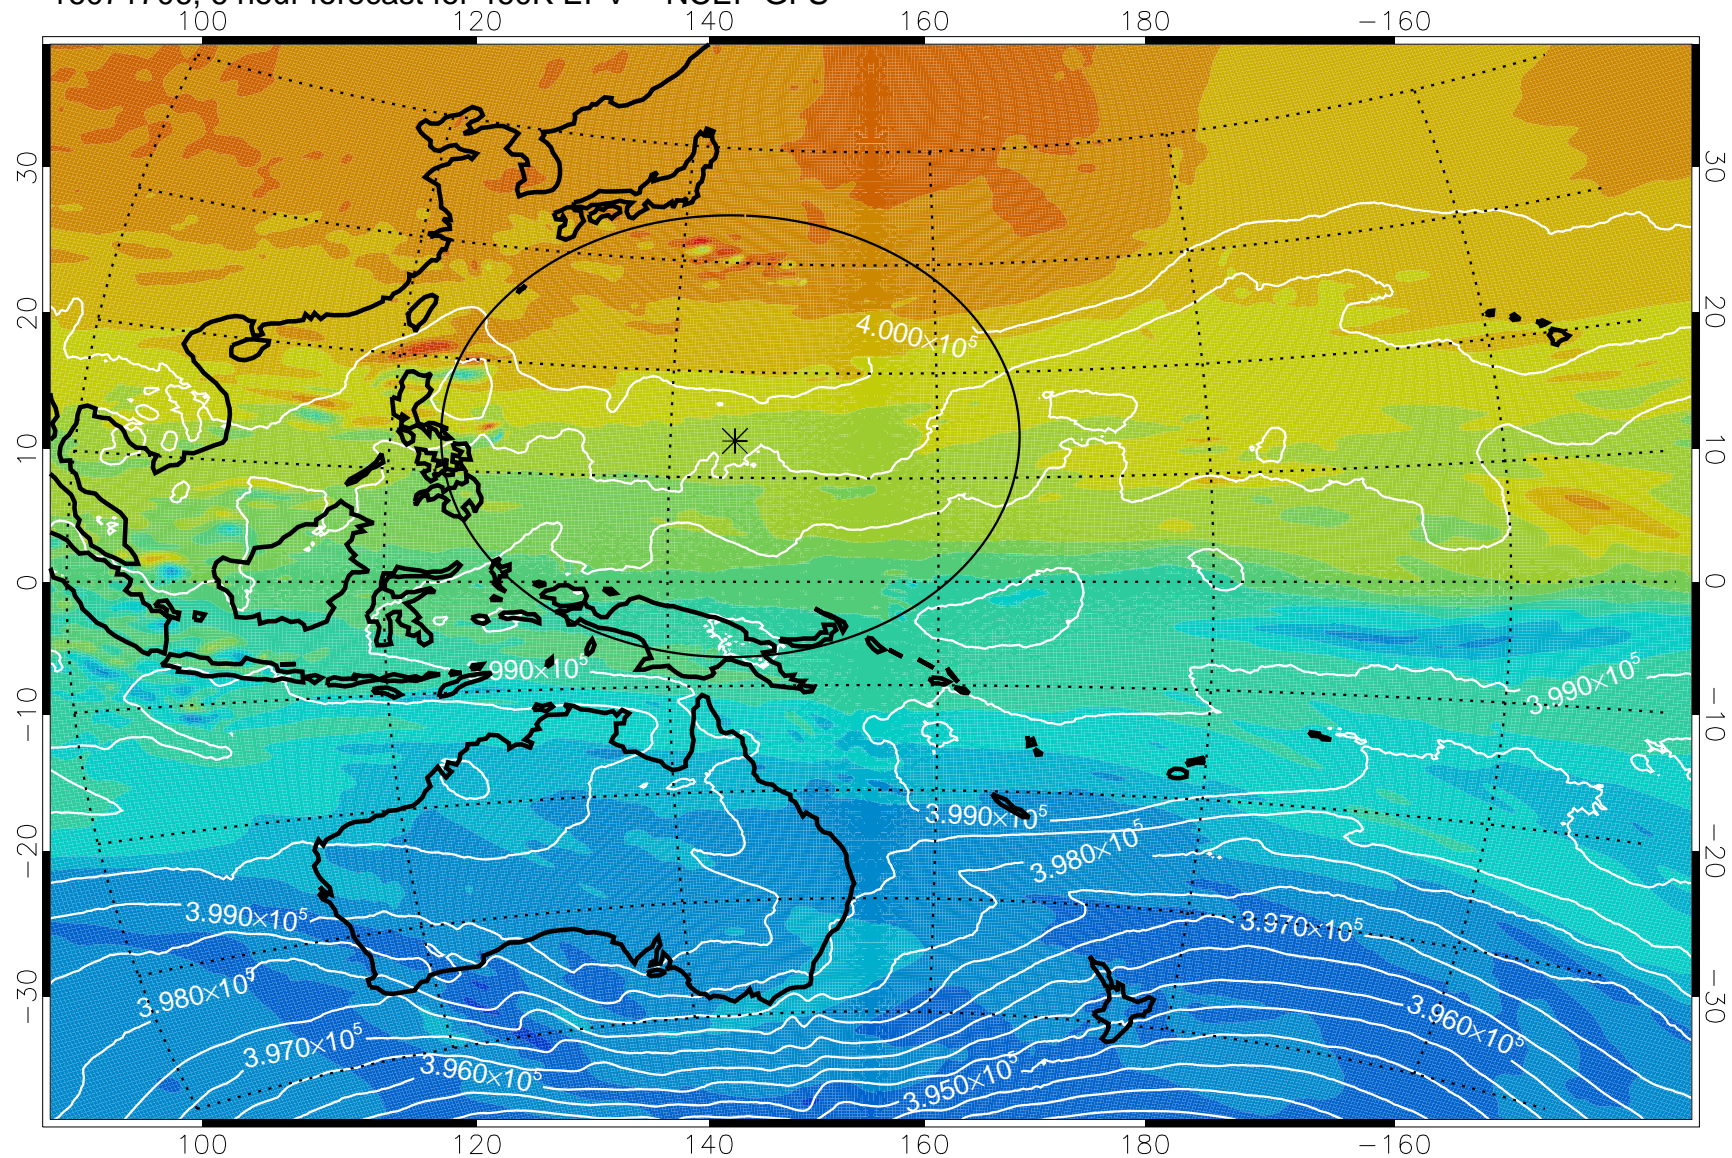

16071706, 6 hour forecast for 460K EPV -- NCEP GFS

460K Montgomery Streamfunction, white

Range ring of 2304 km

16071712, 12 hour forecast for 460K EPV -- NCEP GFS

460K Montgomery Streamfunction, white

Range ring of 2304 km

16071718, 18 hour forecast for 460K EPV -- NCEP GFS

460K Montgomery Streamfunction, white

Range ring of 2304 km

16071800, 24 hour forecast for 460K EPV -- NCEP GFS

460K Montgomery Streamfunction, white

Range ring of 2304 km

16071806, 30 hour forecast for 460K EPV -- NCEP GFS

16071812, 36 hour forecast for 460K EPV -- NCEP GFS

460K Montgomery Streamfunction, white

Range ring of 2304 km

16071818, 42 hour forecast for 460K EPV -- NCEP GFS

460K Montgomery Streamfunction, white

Range ring of 2304 km

16071900, 48 hour forecast for 460K EPV -- NCEP GFS

460K Montgomery Streamfunction, white

Range ring of 2304 km

16071906, 54 hour forecast for 460K EPV -- NCEP GFS