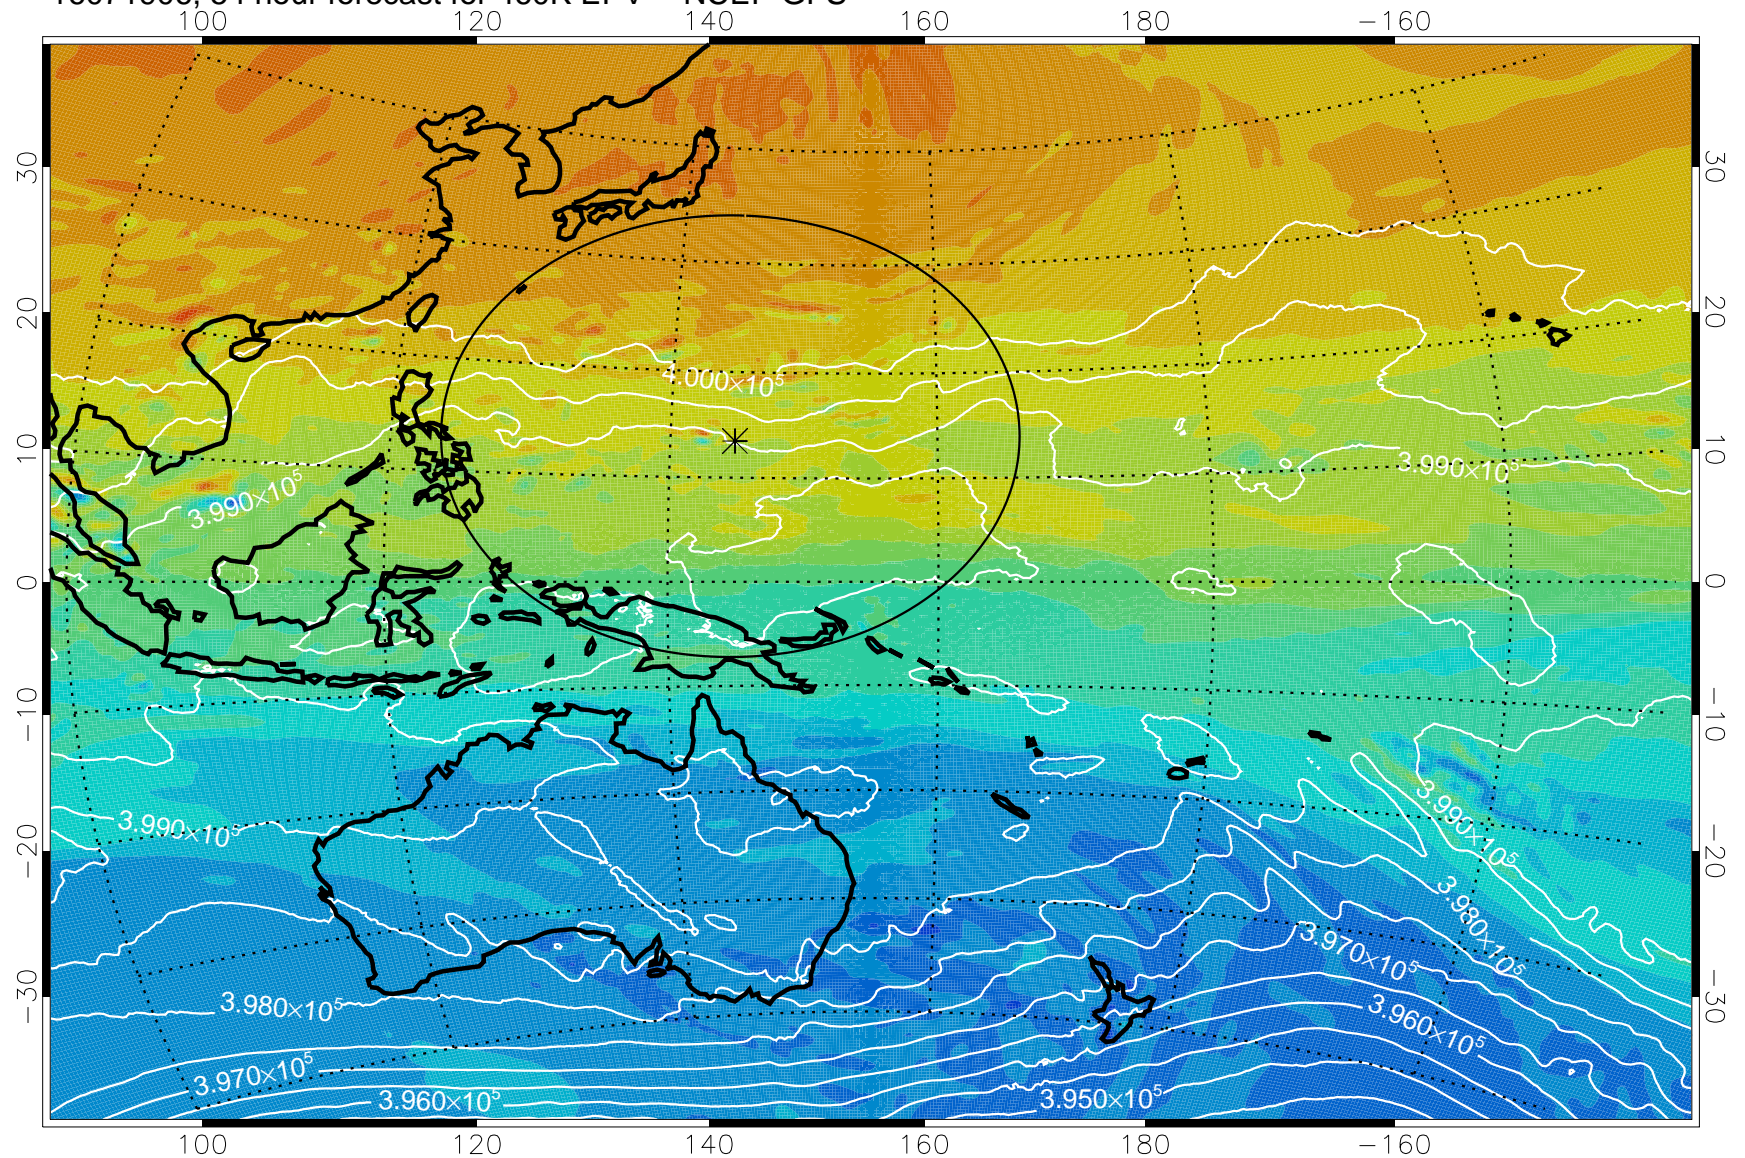

16071806, 30 hour forecast for 460K EPV -- NCEP GFS

16071812, 36 hour forecast for 460K EPV -- NCEP GFS

460K Montgomery Streamfunction, white

Range ring of 2304 km

16071818, 42 hour forecast for 460K EPV -- NCEP GFS

460K Montgomery Streamfunction, white

Range ring of 2304 km

16071900, 48 hour forecast for 460K EPV -- NCEP GFS

460K Montgomery Streamfunction, white

Range ring of 2304 km

16071906, 54 hour forecast for 460K EPV -- NCEP GFS

460K Montgomery Streamfunction, white

Range ring of 2304 km

16071912, 60 hour forecast for 460K EPV -- NCEP GFS

460K Montgomery Streamfunction, white

Range ring of 2304 km

16071918, 66 hour forecast for 460K EPV -- NCEP GFS

460K Montgomery Streamfunction, white

Range ring of 2304 km

16072000, 72 hour forecast for 460K EPV -- NCEP GFS

460K Montgomery Streamfunction, white

Range ring of 2304 km

16072006, 78 hour forecast for 460K EPV -- NCEP GFS