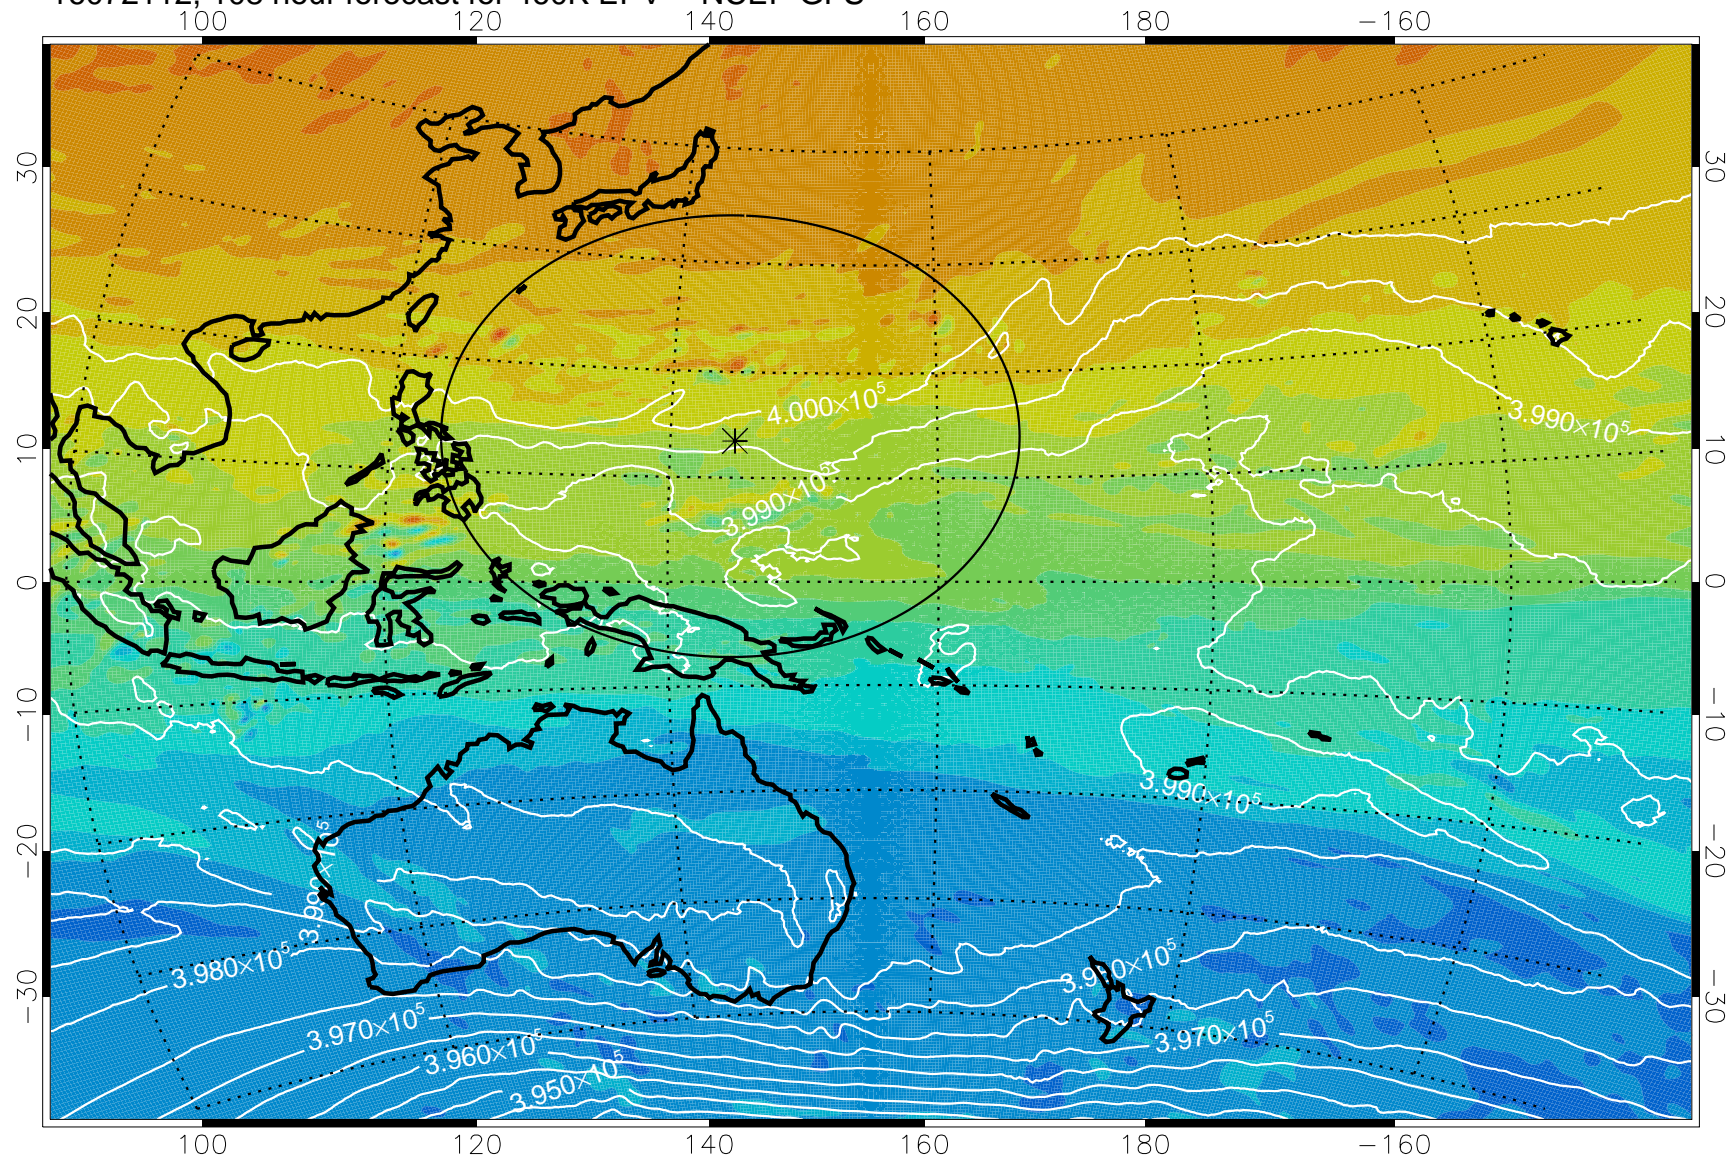

460K Montgomery Streamfunction, white

Range ring of 2304 km

16072012, 84 hour forecast for 460K EPV -- NCEP GFS

460K Montgomery Streamfunction, white

Range ring of 2304 km

16072018, 90 hour forecast for 460K EPV -- NCEP GFS

460K Montgomery Streamfunction, white

Range ring of 2304 km

16072100, 96 hour forecast for 460K EPV -- NCEP GFS

460K Montgomery Streamfunction, white

Range ring of 2304 km

16072106, 102 hour forecast for 460K EPV -- NCEP GFS

460K Montgomery Streamfunction, white

Range ring of 2304 km

16072112, 108 hour forecast for 460K EPV -- NCEP GFS

16072118, 114 hour forecast for 460K EPV -- NCEP GFS

460K Montgomery Streamfunction, white

Range ring of 2304 km

16072200, 120 hour forecast for 460K EPV -- NCEP GFS

460K Montgomery Streamfunction, white

Range ring of 2304 km