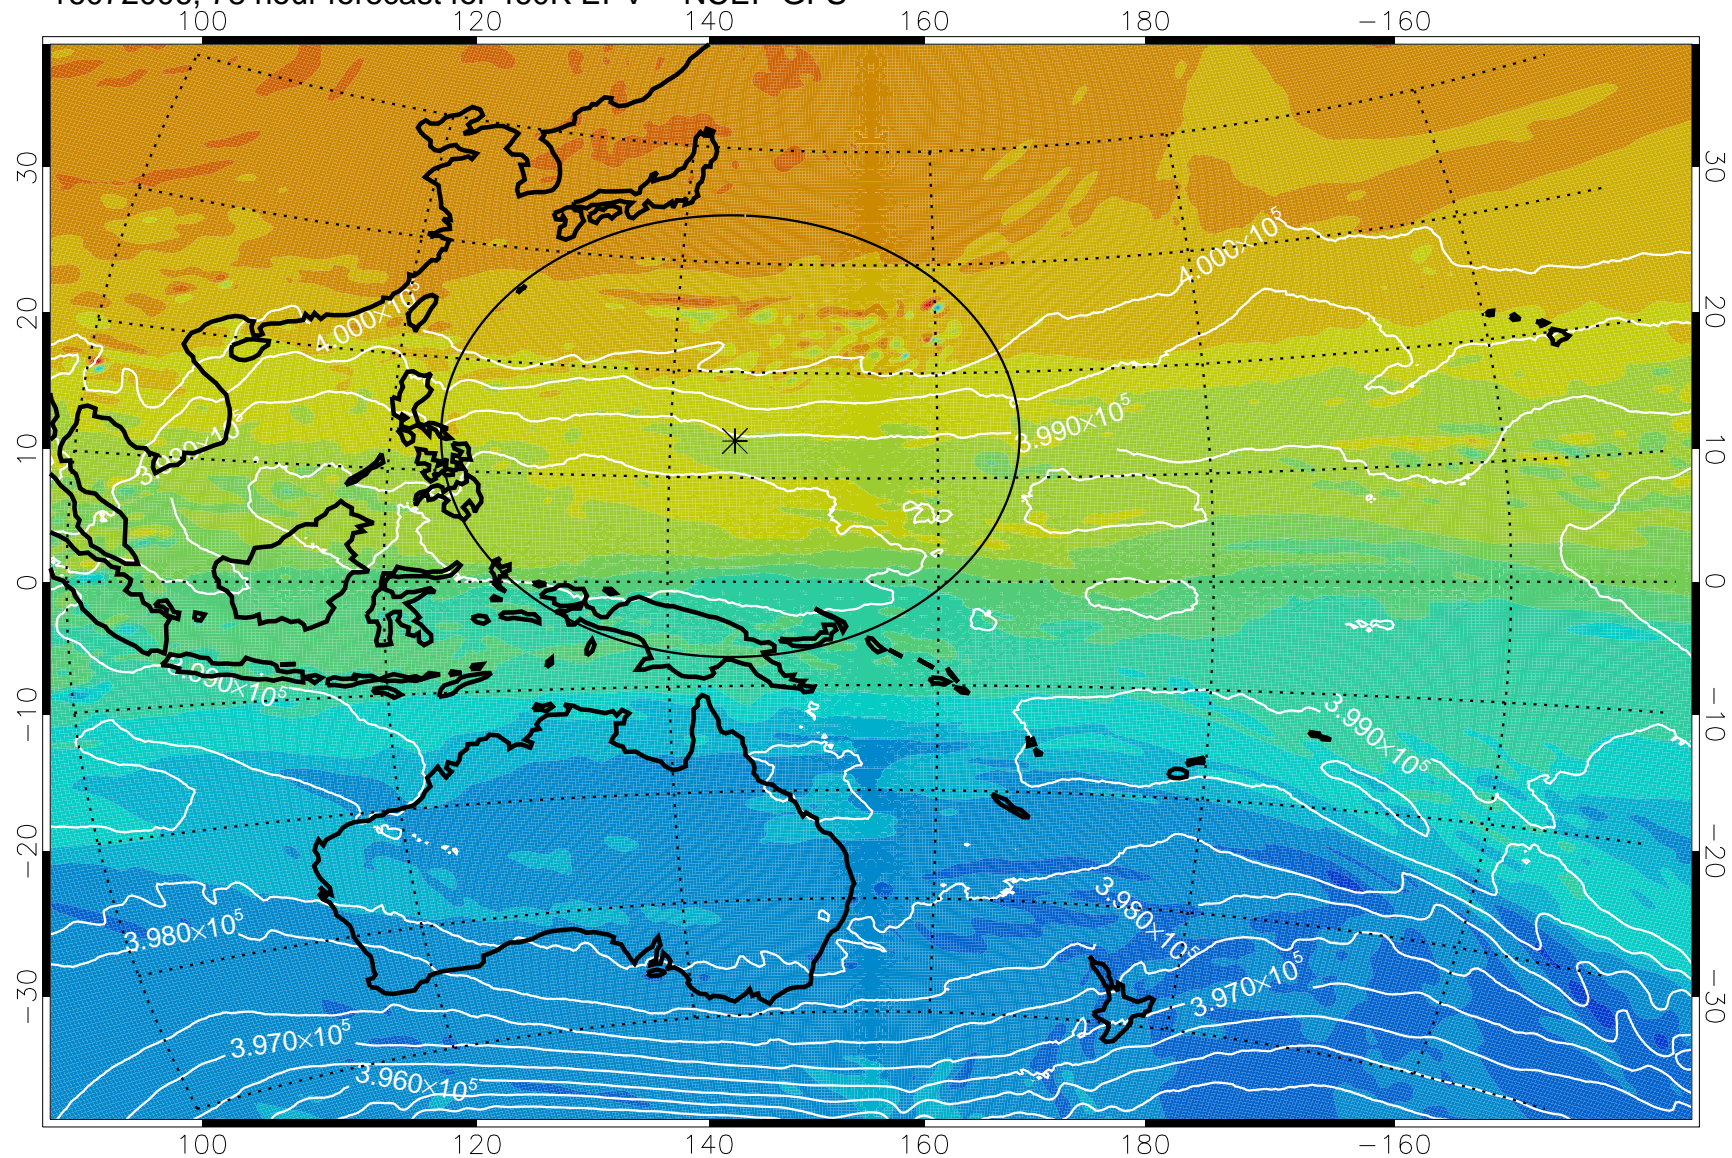

460K Montgomery Streamfunction, white

Range ring of 2304 km

16071912, 60 hour forecast for 460K EPV -- NCEP GFS

460K Montgomery Streamfunction, white

Range ring of 2304 km

16071918, 66 hour forecast for 460K EPV -- NCEP GFS

460K Montgomery Streamfunction, white

Range ring of 2304 km

16072000, 72 hour forecast for 460K EPV -- NCEP GFS

460K Montgomery Streamfunction, white

Range ring of 2304 km

16072006, 78 hour forecast for 460K EPV -- NCEP GFS

460K Montgomery Streamfunction, white

Range ring of 2304 km

16072012, 84 hour forecast for 460K EPV -- NCEP GFS

460K Montgomery Streamfunction, white

Range ring of 2304 km

16072018, 90 hour forecast for 460K EPV -- NCEP GFS

460K Montgomery Streamfunction, white

Range ring of 2304 km

16072100, 96 hour forecast for 460K EPV -- NCEP GFS

460K Montgomery Streamfunction, white

Range ring of 2304 km

16072106, 102 hour forecast for 460K EPV -- NCEP GFS