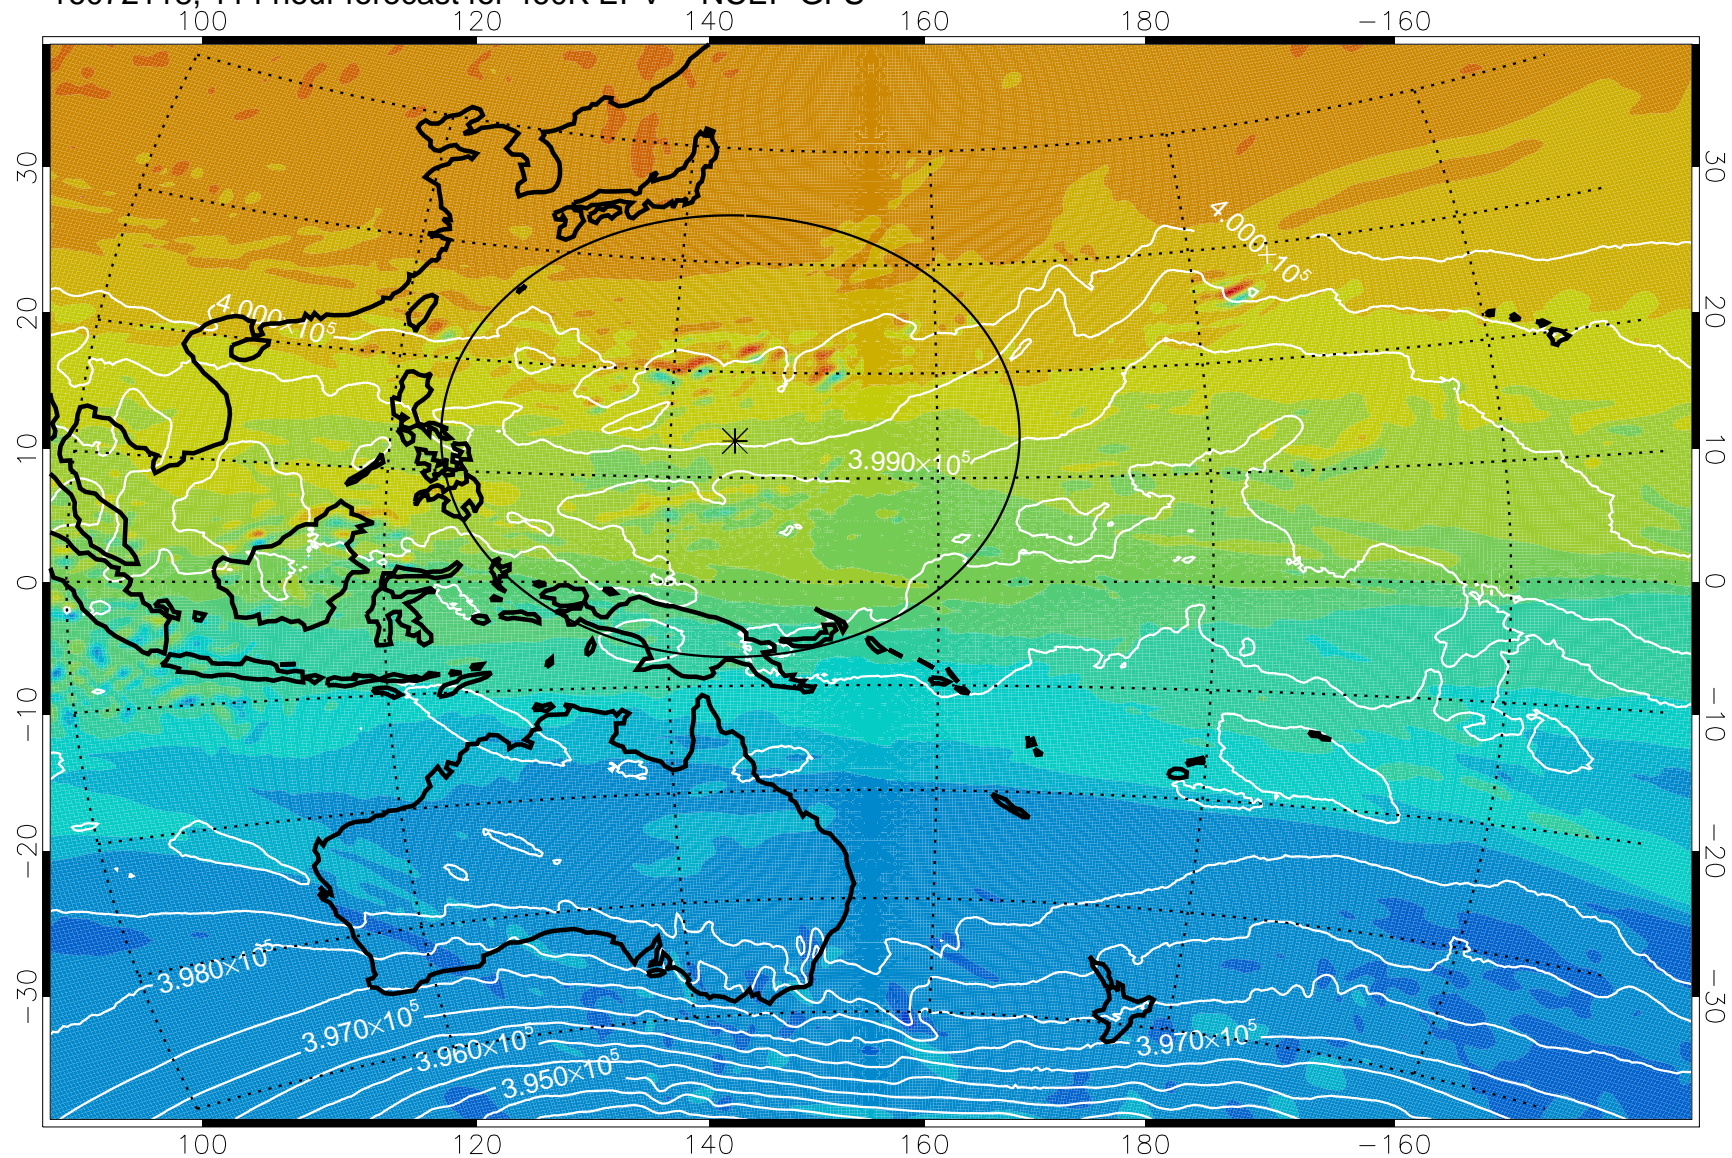

460K Montgomery Streamfunction, white

Range ring of 2304 km

16072012, 84 hour forecast for 460K EPV -- NCEP GFS

460K Montgomery Streamfunction, white

Range ring of 2304 km

16072018, 90 hour forecast for 460K EPV -- NCEP GFS

460K Montgomery Streamfunction, white

Range ring of 2304 km

16072100, 96 hour forecast for 460K EPV -- NCEP GFS

460K Montgomery Streamfunction, white

Range ring of 2304 km

16072106, 102 hour forecast for 460K EPV -- NCEP GFS

460K Montgomery Streamfunction, white

Range ring of 2304 km

16072112, 108 hour forecast for 460K EPV -- NCEP GFS

16072118, 114 hour forecast for 460K EPV -- NCEP GFS

460K Montgomery Streamfunction, white

Range ring of 2304 km

16072200, 120 hour forecast for 460K EPV -- NCEP GFS

460K Montgomery Streamfunction, white

Range ring of 2304 km