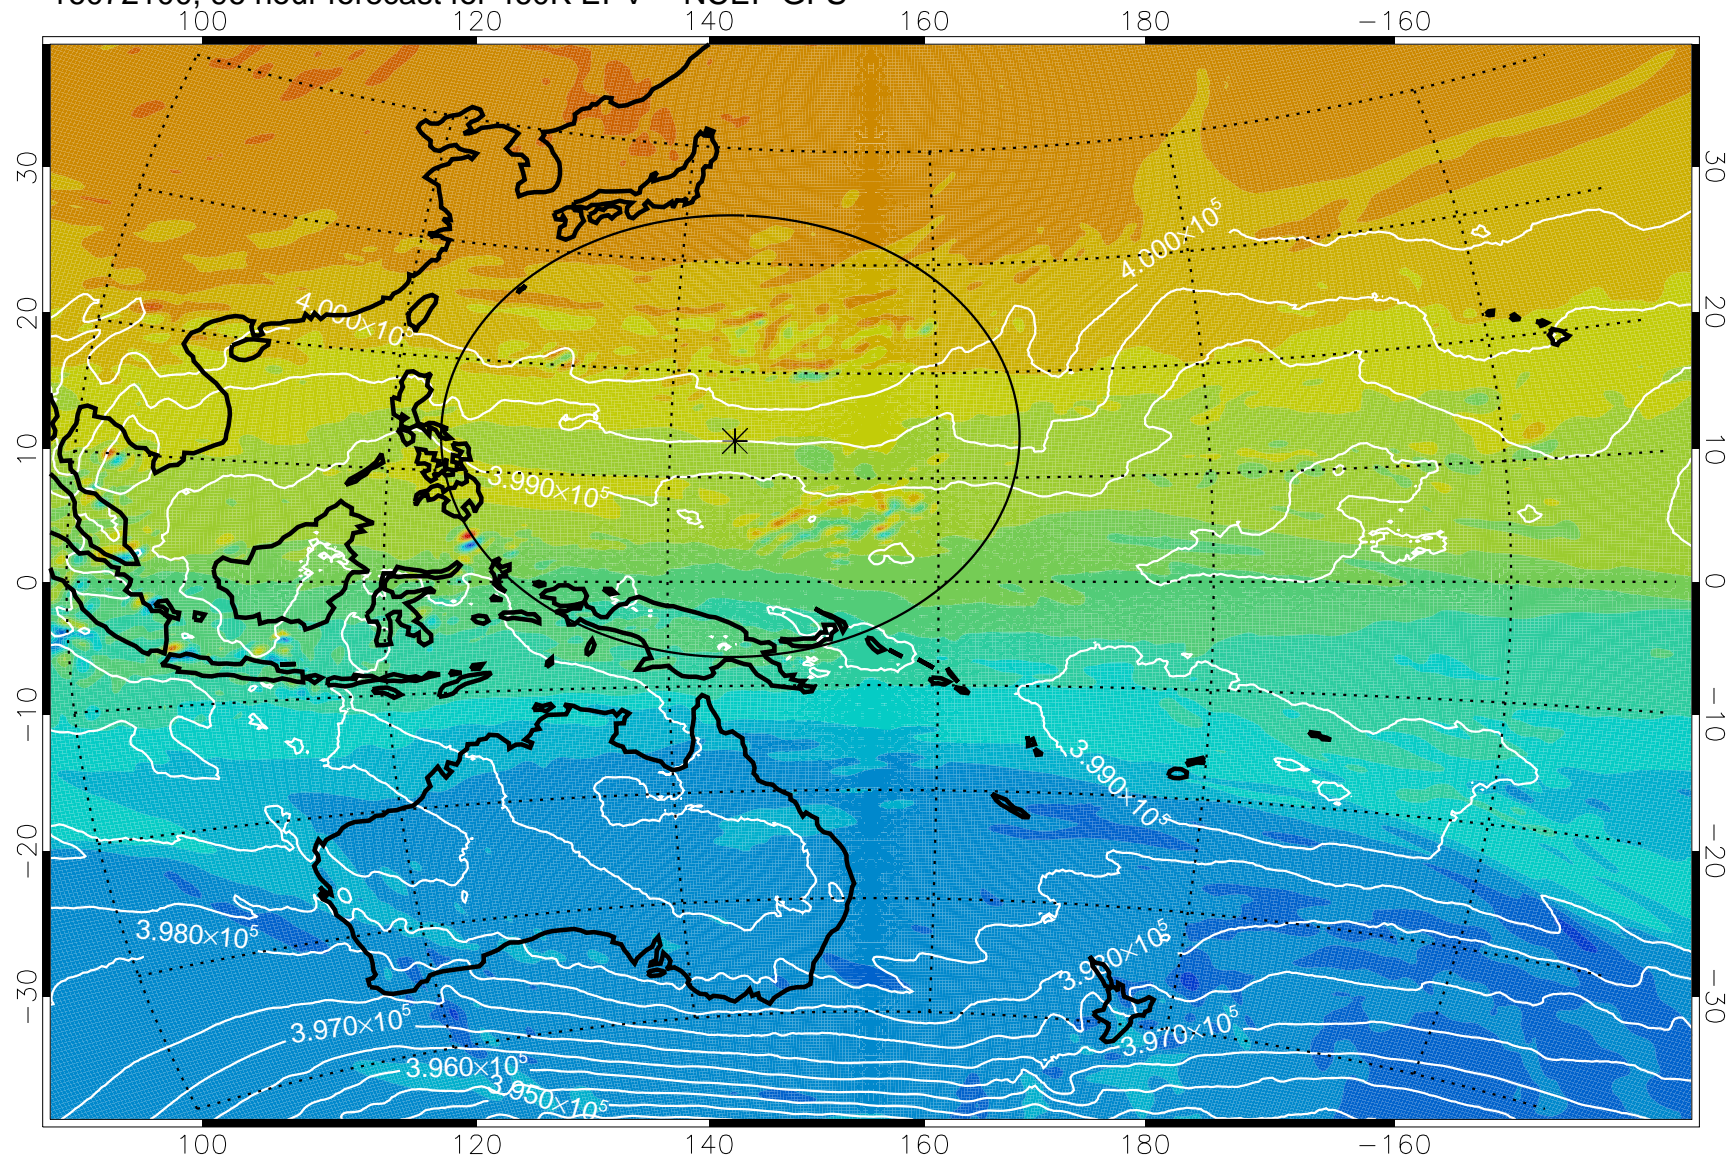

460K Montgomery Streamfunction, white

Range ring of 2304 km

16072000, 72 hour forecast for 460K EPV -- NCEP GFS

460K Montgomery Streamfunction, white

Range ring of 2304 km

16072006, 78 hour forecast for 460K EPV -- NCEP GFS

460K Montgomery Streamfunction, white

Range ring of 2304 km

16072012, 84 hour forecast for 460K EPV -- NCEP GFS

460K Montgomery Streamfunction, white

Range ring of 2304 km

16072018, 90 hour forecast for 460K EPV -- NCEP GFS

460K Montgomery Streamfunction, white

Range ring of 2304 km

16072100, 96 hour forecast for 460K EPV -- NCEP GFS

460K Montgomery Streamfunction, white

Range ring of 2304 km

16072106, 102 hour forecast for 460K EPV -- NCEP GFS

460K Montgomery Streamfunction, white

Range ring of 2304 km

16072112, 108 hour forecast for 460K EPV -- NCEP GFS

16072118, 114 hour forecast for 460K EPV -- NCEP GFS

460K Montgomery Streamfunction, white

Range ring of 2304 km