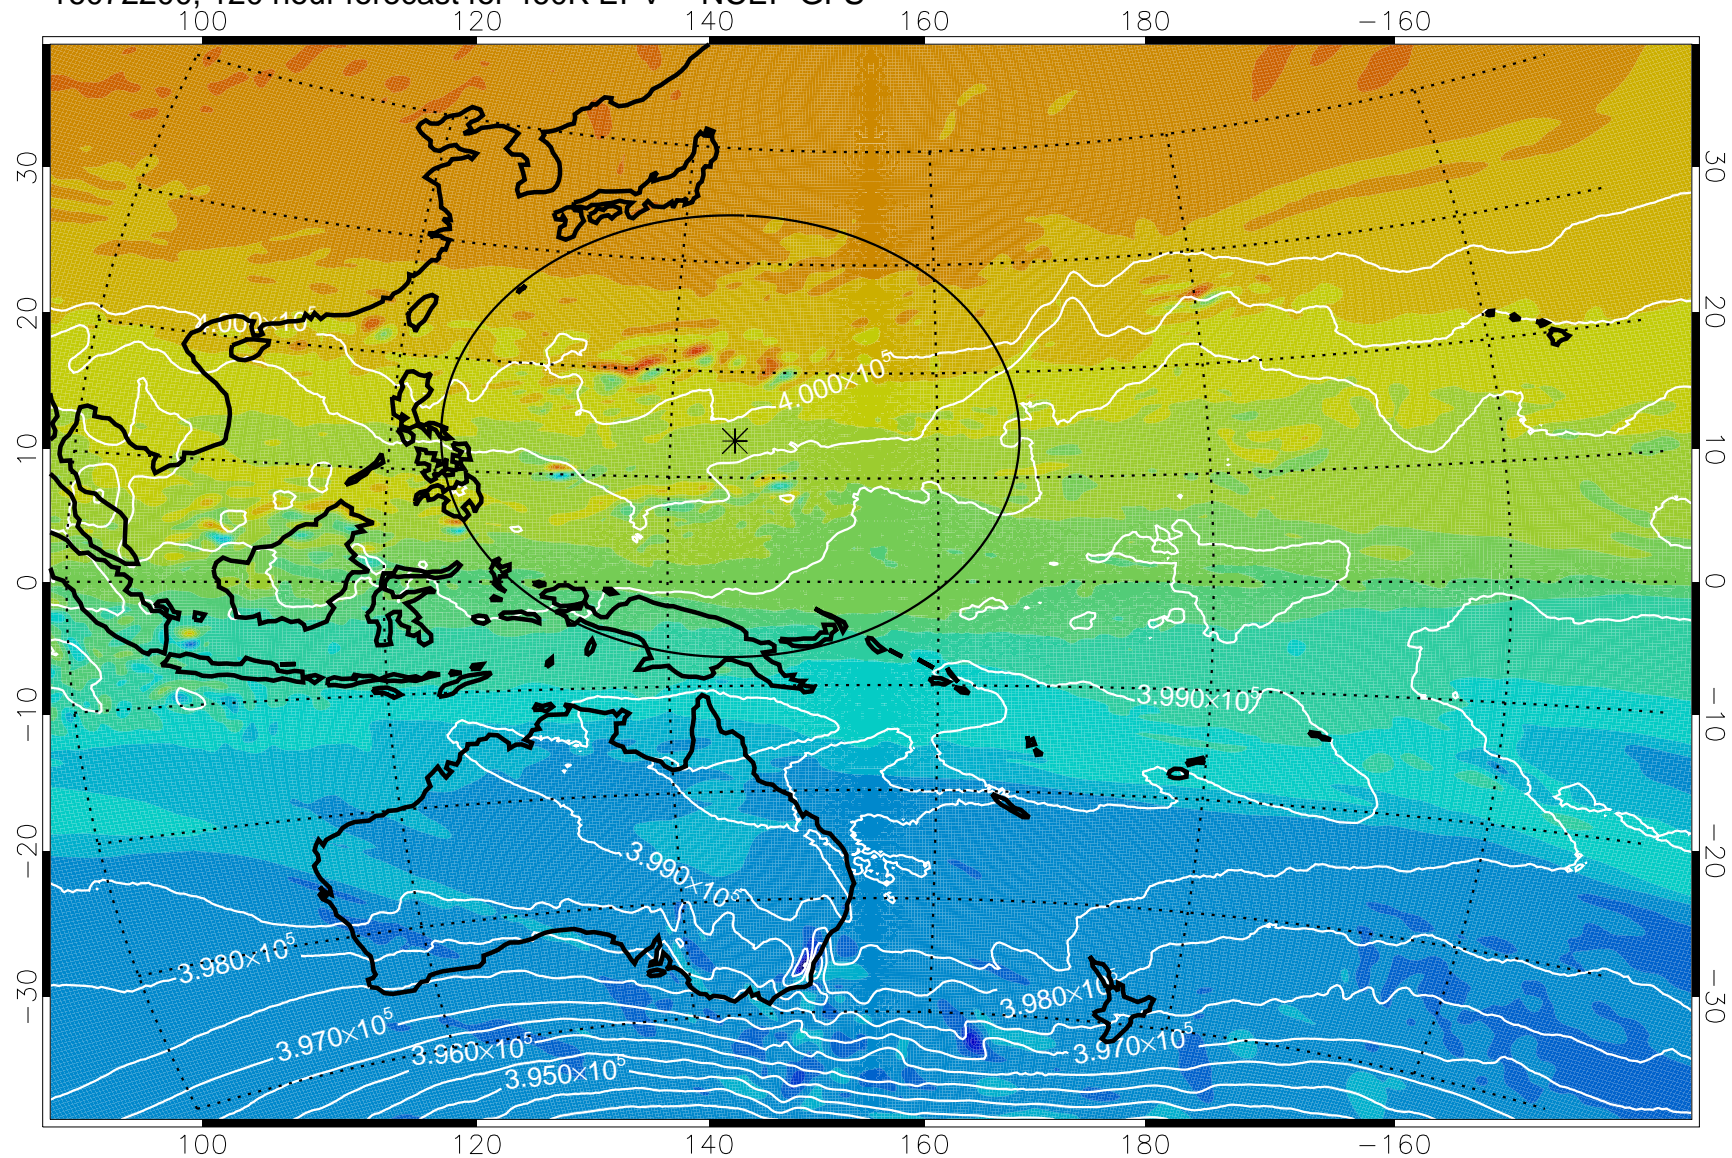

460K Montgomery Streamfunction, white

Range ring of 2304 km

16072012, 84 hour forecast for 460K EPV -- NCEP GFS

460K Montgomery Streamfunction, white

Range ring of 2304 km

16072018, 90 hour forecast for 460K EPV -- NCEP GFS

460K Montgomery Streamfunction, white

Range ring of 2304 km

16072100, 96 hour forecast for 460K EPV -- NCEP GFS

460K Montgomery Streamfunction, white

Range ring of 2304 km

16072106, 102 hour forecast for 460K EPV -- NCEP GFS

460K Montgomery Streamfunction, white

Range ring of 2304 km

16072112, 108 hour forecast for 460K EPV -- NCEP GFS

16072118, 114 hour forecast for 460K EPV -- NCEP GFS

460K Montgomery Streamfunction, white

Range ring of 2304 km

16072200, 120 hour forecast for 460K EPV -- NCEP GFS

460K Montgomery Streamfunction, white

Range ring of 2304 km