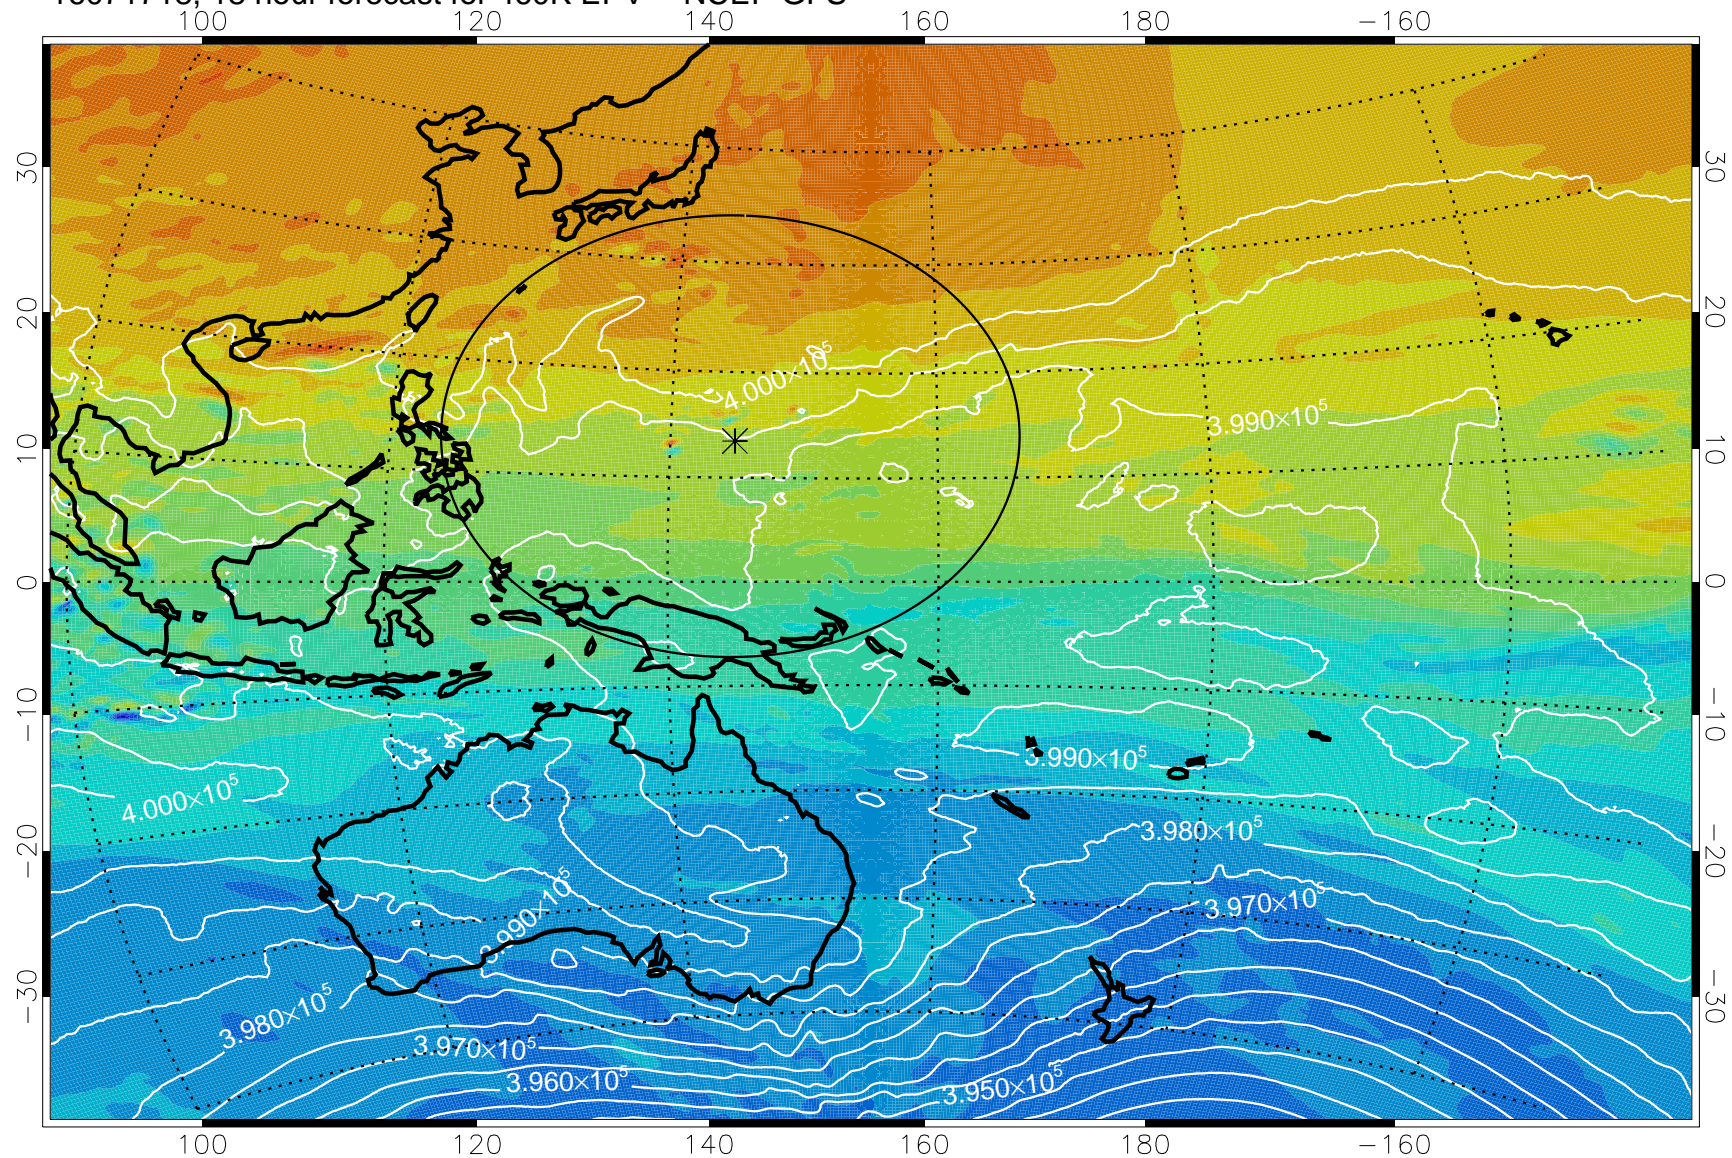

16071706, 6 hour forecast for 460K EPV -- NCEP GFS

460K Montgomery Streamfunction, white

Range ring of 2304 km

16071712, 12 hour forecast for 460K EPV -- NCEP GFS

460K Montgomery Streamfunction, white

Range ring of 2304 km

16071718, 18 hour forecast for 460K EPV -- NCEP GFS

460K Montgomery Streamfunction, white

Range ring of 2304 km

16071800, 24 hour forecast for 460K EPV -- NCEP GFS

460K Montgomery Streamfunction, white

Range ring of 2304 km

16071806, 30 hour forecast for 460K EPV -- NCEP GFS

16071812, 36 hour forecast for 460K EPV -- NCEP GFS

460K Montgomery Streamfunction, white

Range ring of 2304 km

16071818, 42 hour forecast for 460K EPV -- NCEP GFS

460K Montgomery Streamfunction, white

Range ring of 2304 km

16071900, 48 hour forecast for 460K EPV -- NCEP GFS

460K Montgomery Streamfunction, white

Range ring of 2304 km

16071906, 54 hour forecast for 460K EPV -- NCEP GFS