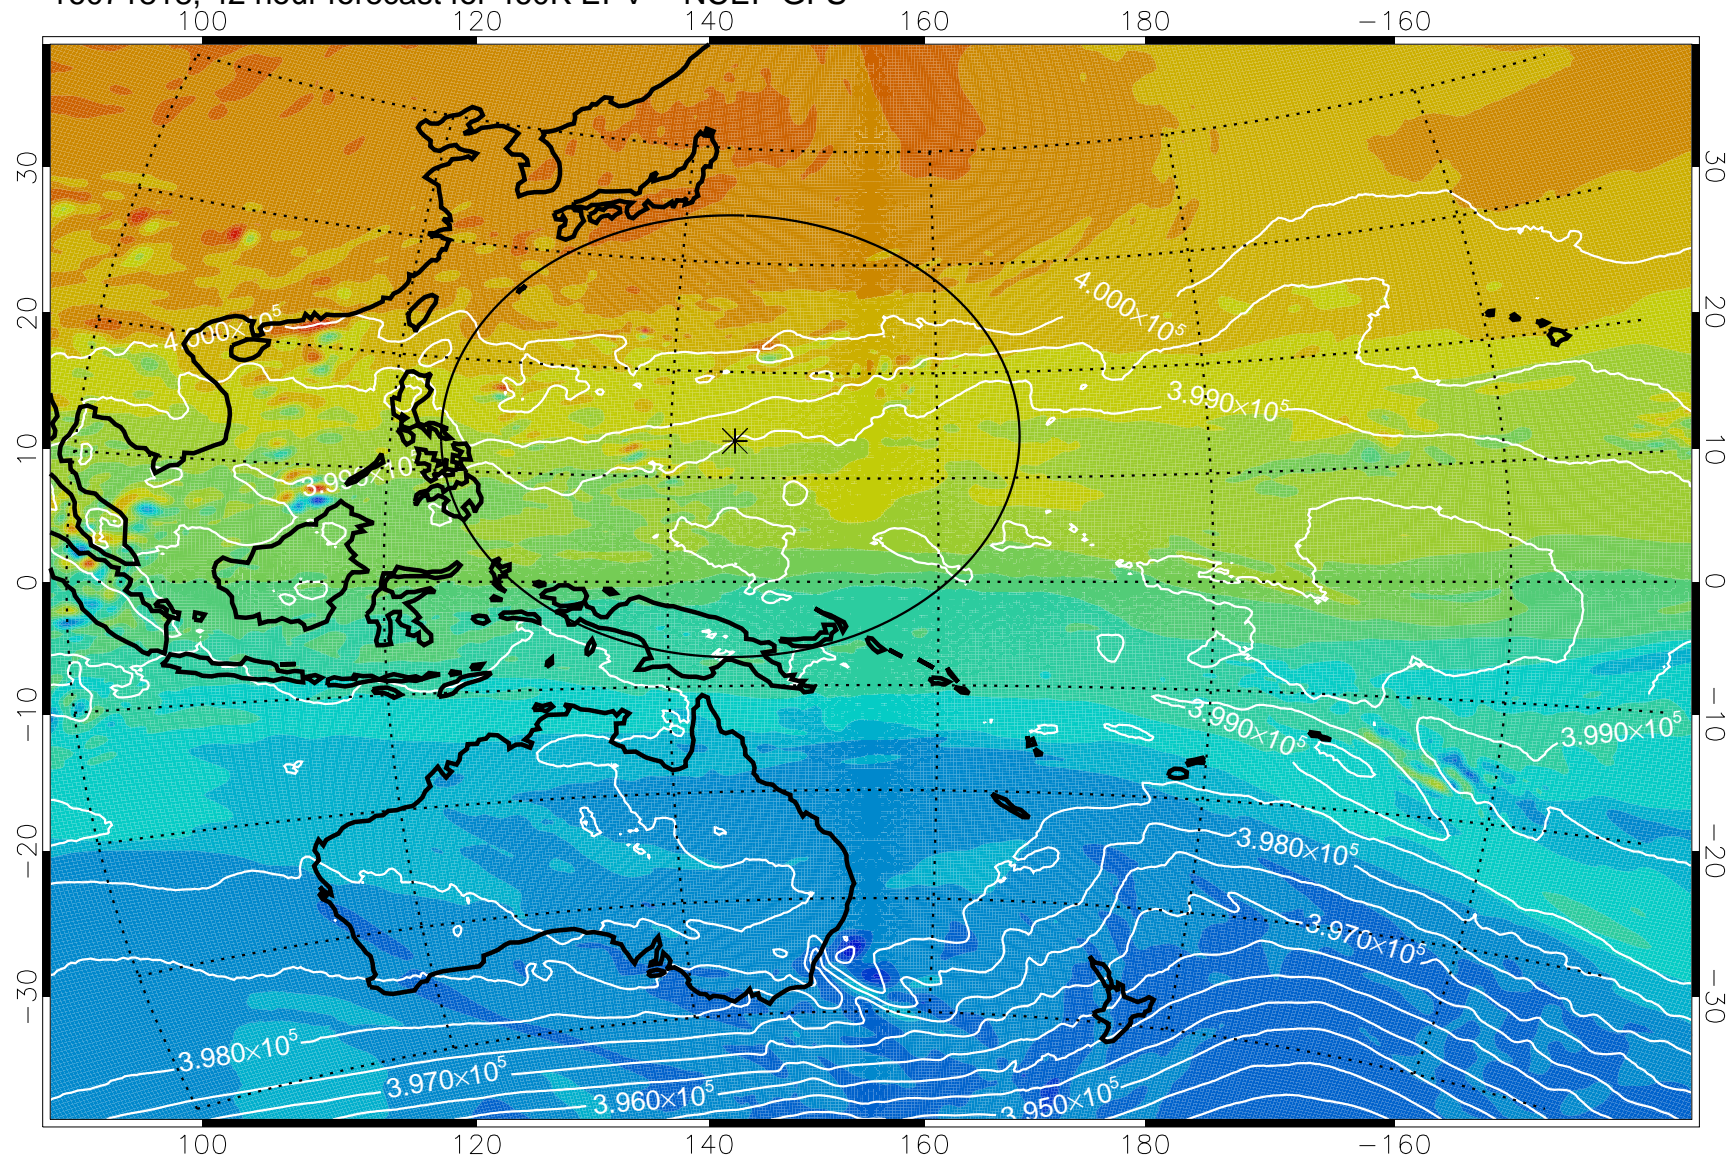

16071718, 18 hour forecast for 460K EPV -- NCEP GFS

460K Montgomery Streamfunction, white

Range ring of 2304 km

16071800, 24 hour forecast for 460K EPV -- NCEP GFS

460K Montgomery Streamfunction, white

Range ring of 2304 km

16071806, 30 hour forecast for 460K EPV -- NCEP GFS

16071812, 36 hour forecast for 460K EPV -- NCEP GFS

460K Montgomery Streamfunction, white

Range ring of 2304 km

16071818, 42 hour forecast for 460K EPV -- NCEP GFS

460K Montgomery Streamfunction, white

Range ring of 2304 km

16071900, 48 hour forecast for 460K EPV -- NCEP GFS

460K Montgomery Streamfunction, white

Range ring of 2304 km

16071906, 54 hour forecast for 460K EPV -- NCEP GFS

460K Montgomery Streamfunction, white

Range ring of 2304 km

16071912, 60 hour forecast for 460K EPV -- NCEP GFS

460K Montgomery Streamfunction, white

Range ring of 2304 km

16071918, 66 hour forecast for 460K EPV -- NCEP GFS