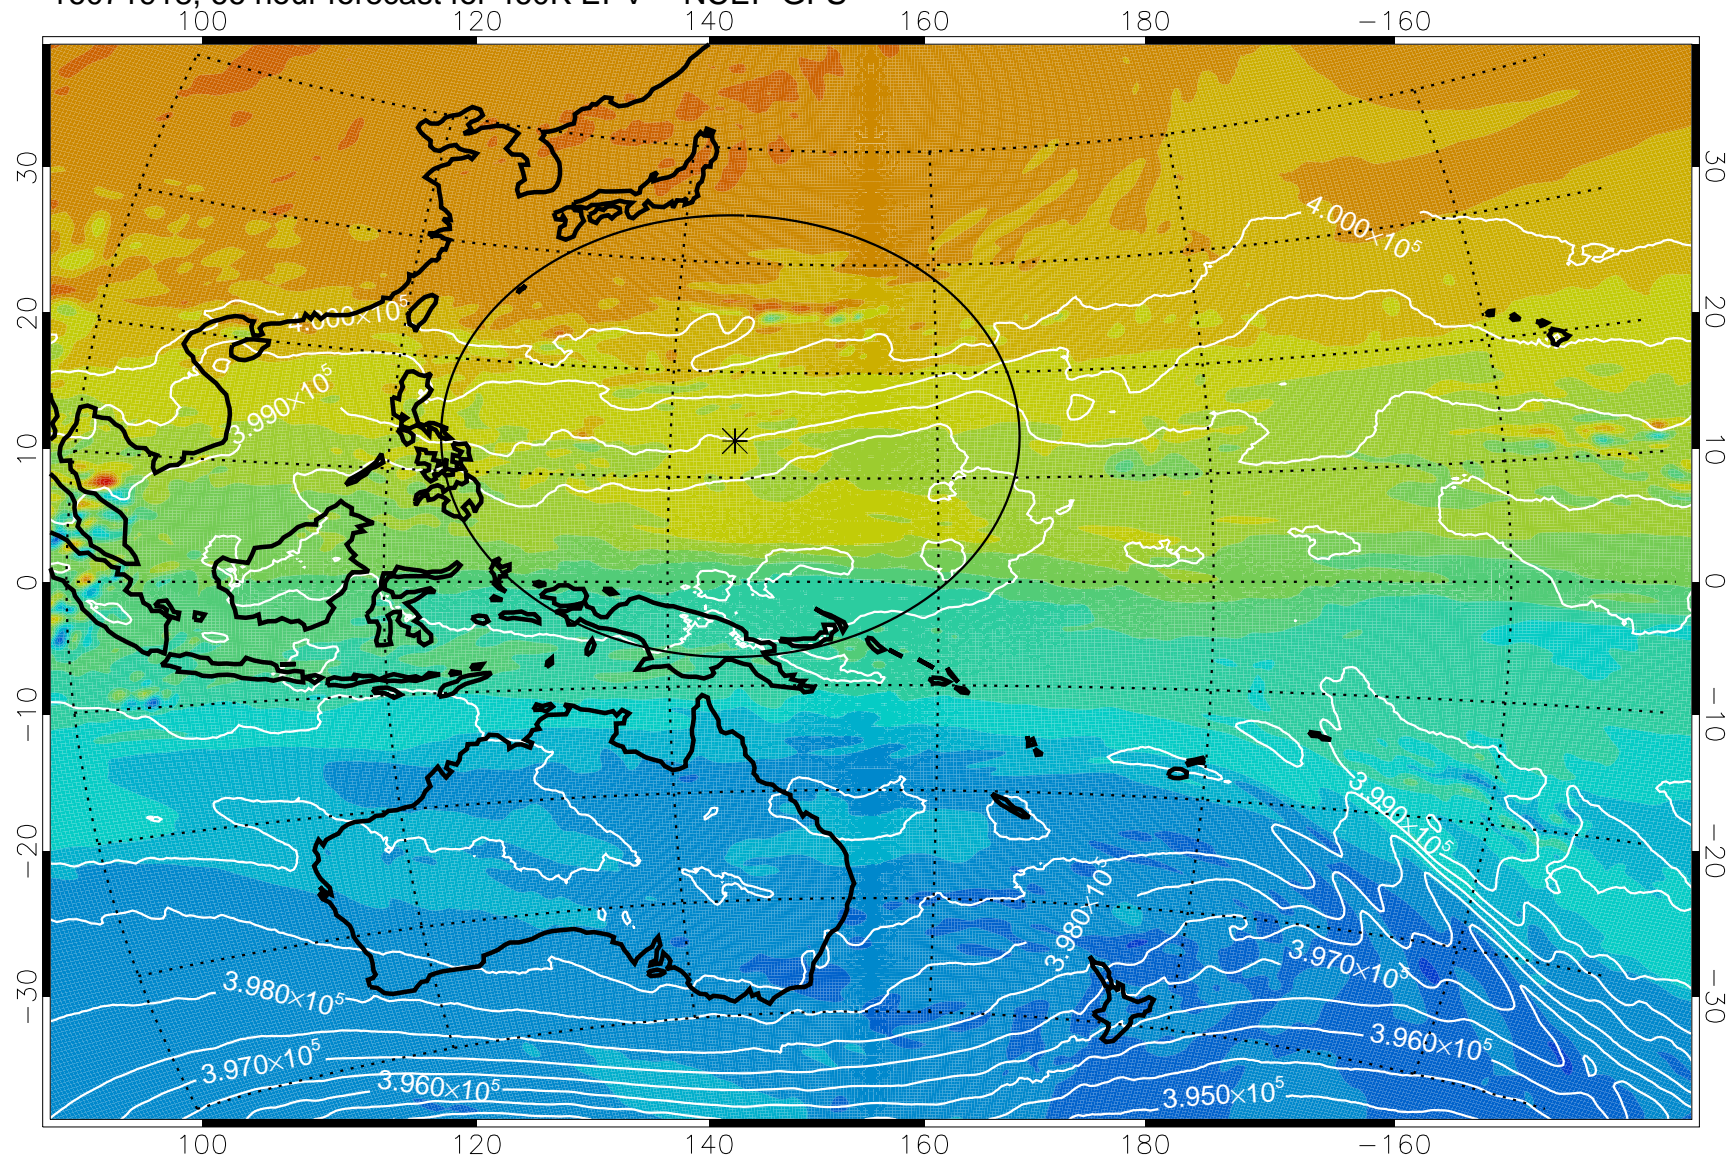

460K Montgomery Streamfunction, white

Range ring of 2304 km

16071900, 48 hour forecast for 460K EPV -- NCEP GFS

460K Montgomery Streamfunction, white

Range ring of 2304 km

16071906, 54 hour forecast for 460K EPV -- NCEP GFS

460K Montgomery Streamfunction, white

Range ring of 2304 km

16071912, 60 hour forecast for 460K EPV -- NCEP GFS

460K Montgomery Streamfunction, white

Range ring of 2304 km

16071918, 66 hour forecast for 460K EPV -- NCEP GFS

460K Montgomery Streamfunction, white

Range ring of 2304 km

16072000, 72 hour forecast for 460K EPV -- NCEP GFS

460K Montgomery Streamfunction, white

Range ring of 2304 km

16072006, 78 hour forecast for 460K EPV -- NCEP GFS

460K Montgomery Streamfunction, white

Range ring of 2304 km

16072012, 84 hour forecast for 460K EPV -- NCEP GFS

460K Montgomery Streamfunction, white

Range ring of 2304 km

16072018, 90 hour forecast for 460K EPV -- NCEP GFS