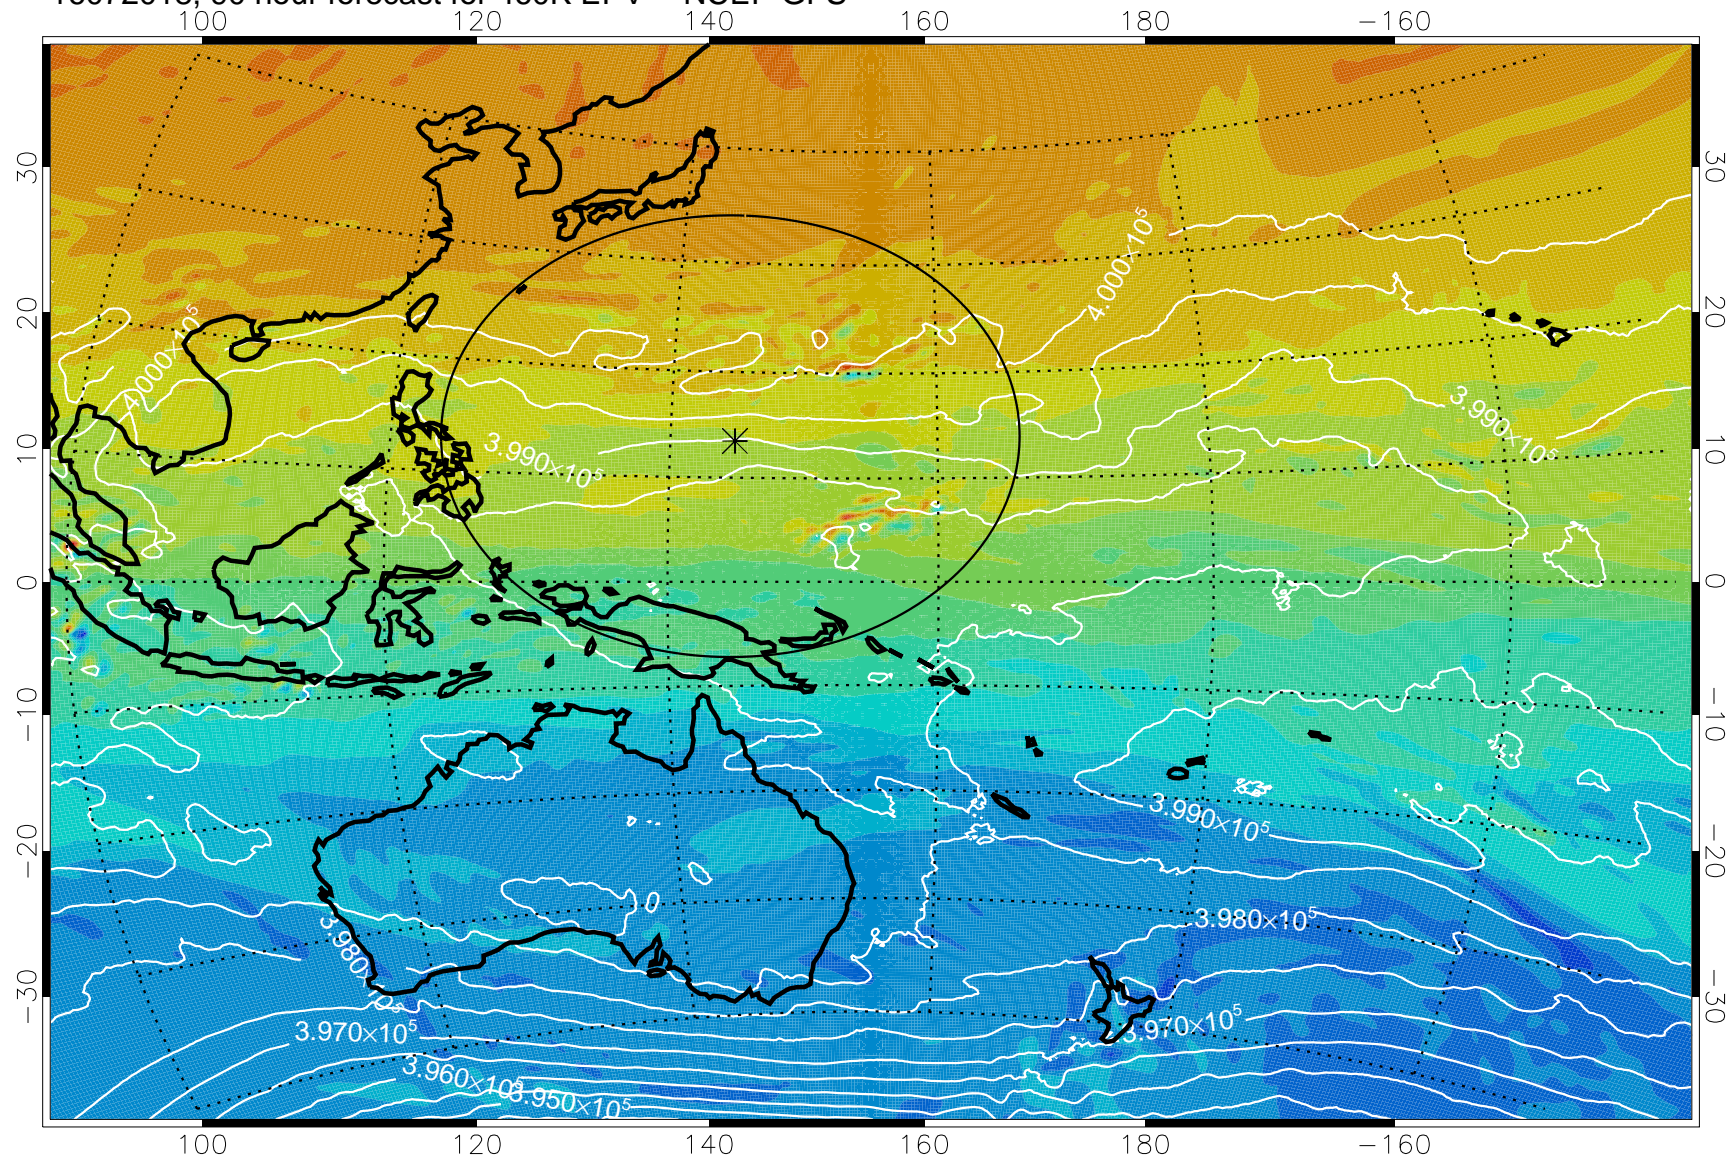

460K Montgomery Streamfunction, white

Range ring of 2304 km

16072000, 72 hour forecast for 460K EPV -- NCEP GFS

460K Montgomery Streamfunction, white

Range ring of 2304 km

16072006, 78 hour forecast for 460K EPV -- NCEP GFS

460K Montgomery Streamfunction, white

Range ring of 2304 km

16072012, 84 hour forecast for 460K EPV -- NCEP GFS

460K Montgomery Streamfunction, white

Range ring of 2304 km

16072018, 90 hour forecast for 460K EPV -- NCEP GFS

460K Montgomery Streamfunction, white

Range ring of 2304 km

16072100, 96 hour forecast for 460K EPV -- NCEP GFS

460K Montgomery Streamfunction, white

Range ring of 2304 km

16072106, 102 hour forecast for 460K EPV -- NCEP GFS

460K Montgomery Streamfunction, white

Range ring of 2304 km

16072112, 108 hour forecast for 460K EPV -- NCEP GFS

16072118, 114 hour forecast for 460K EPV -- NCEP GFS

460K Montgomery Streamfunction, white

Range ring of 2304 km