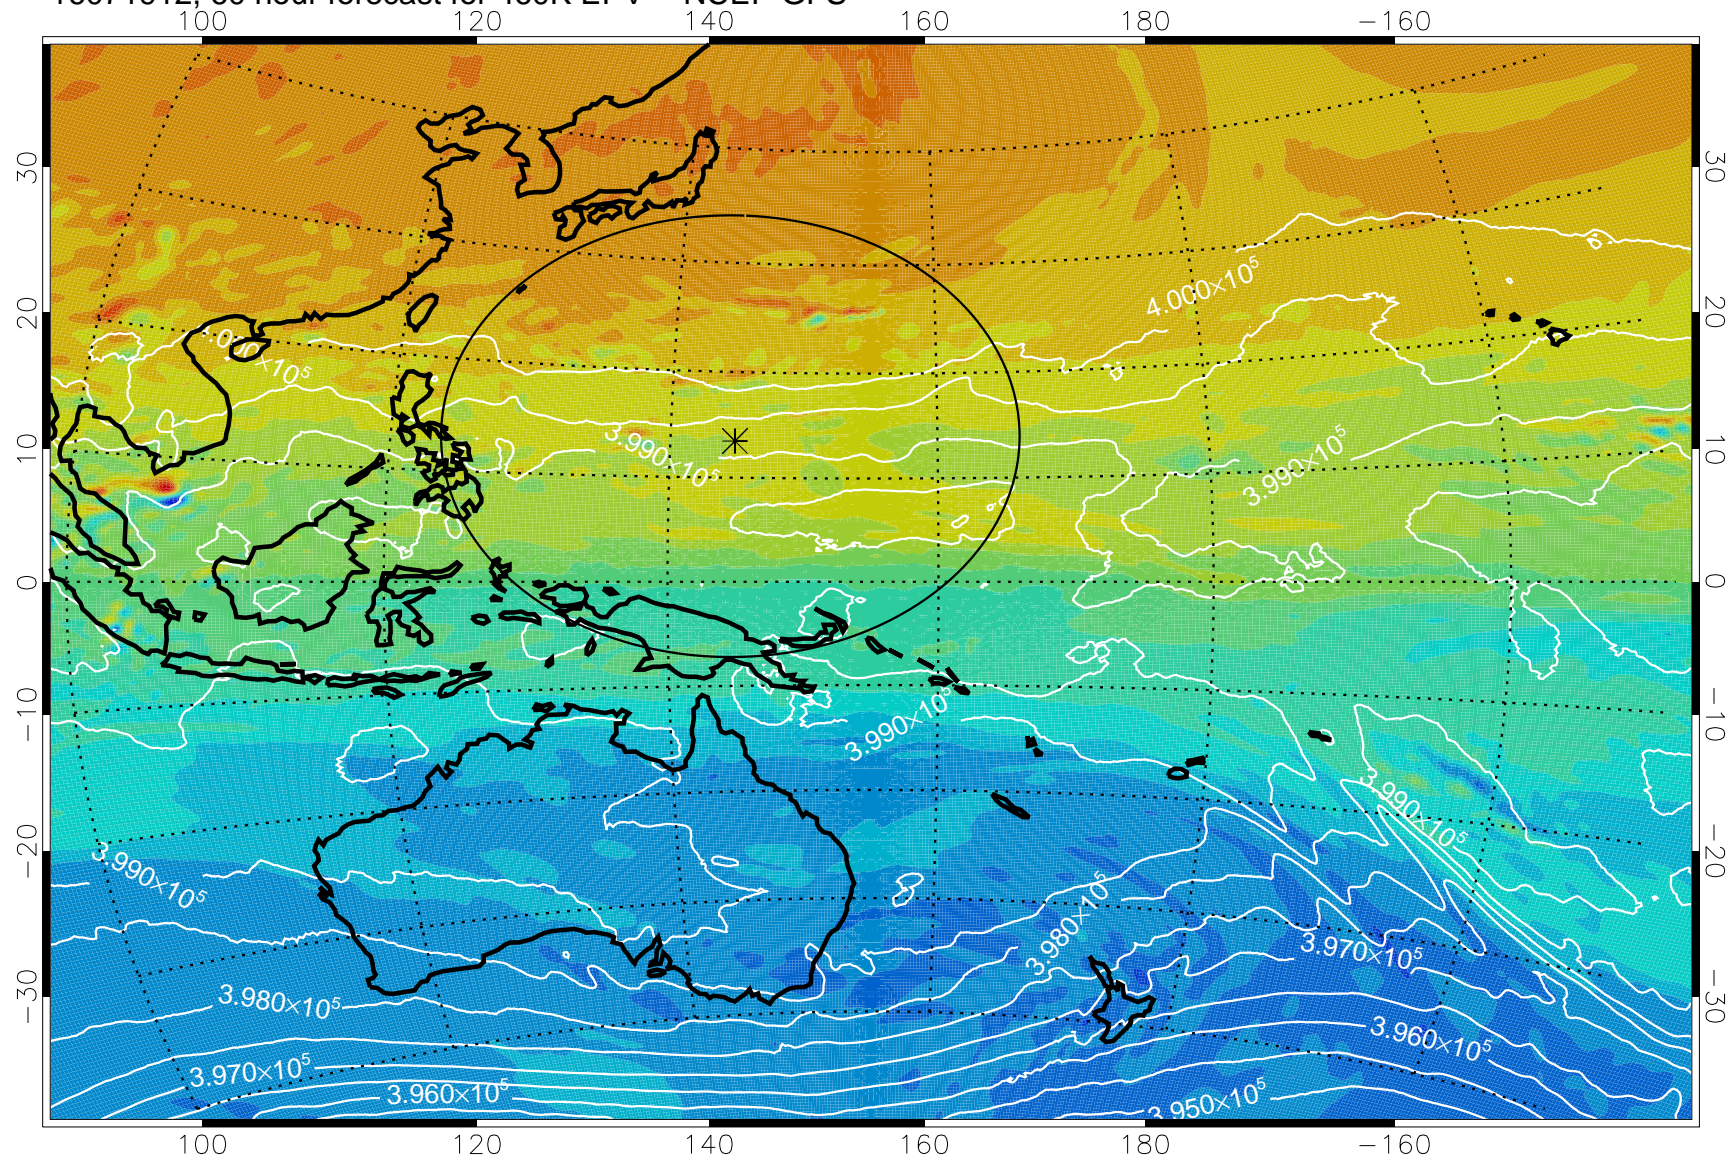

16071806, 30 hour forecast for 460K EPV -- NCEP GFS

16071812, 36 hour forecast for 460K EPV -- NCEP GFS

460K Montgomery Streamfunction, white

Range ring of 2304 km

16071818, 42 hour forecast for 460K EPV -- NCEP GFS

460K Montgomery Streamfunction, white

Range ring of 2304 km

16071900, 48 hour forecast for 460K EPV -- NCEP GFS

460K Montgomery Streamfunction, white

Range ring of 2304 km

16071906, 54 hour forecast for 460K EPV -- NCEP GFS

460K Montgomery Streamfunction, white

Range ring of 2304 km

16071912, 60 hour forecast for 460K EPV -- NCEP GFS

460K Montgomery Streamfunction, white

Range ring of 2304 km

16071918, 66 hour forecast for 460K EPV -- NCEP GFS

460K Montgomery Streamfunction, white

Range ring of 2304 km

16072000, 72 hour forecast for 460K EPV -- NCEP GFS

460K Montgomery Streamfunction, white

Range ring of 2304 km

16072006, 78 hour forecast for 460K EPV -- NCEP GFS