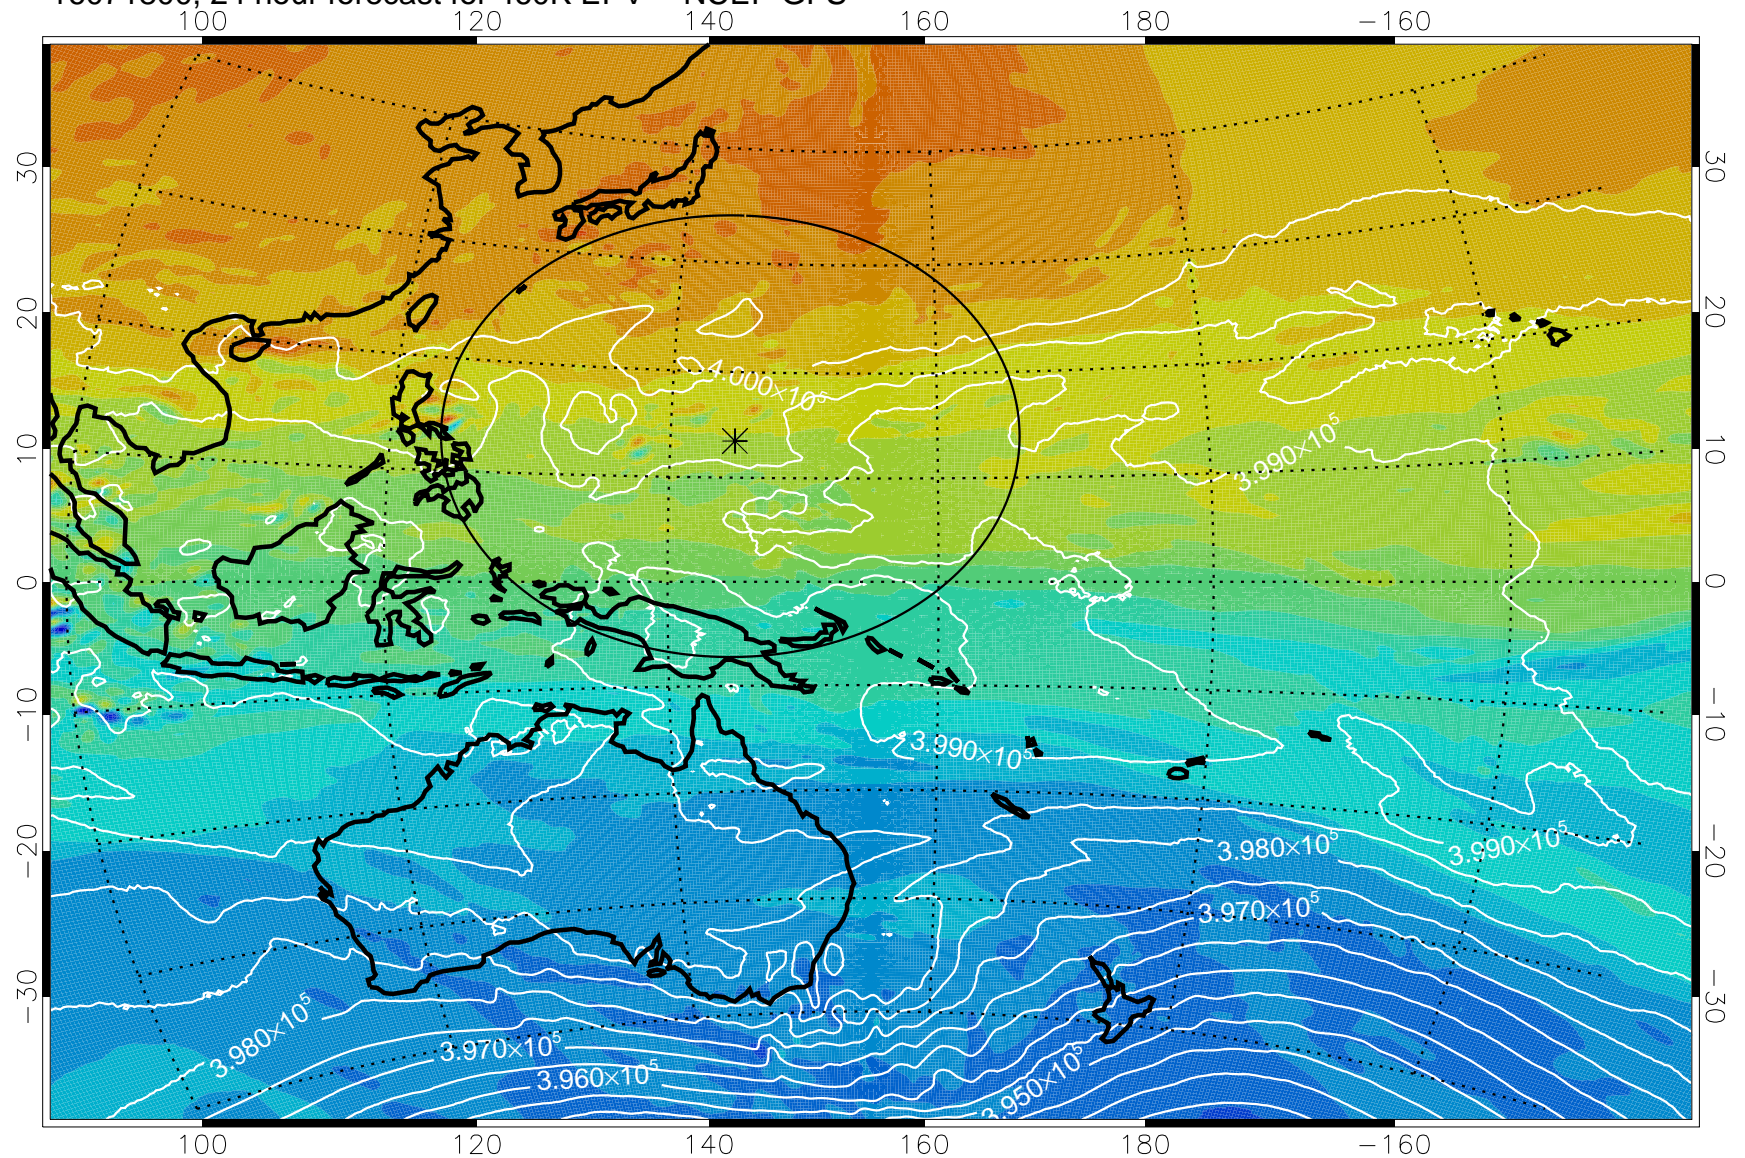

16071706, 6 hour forecast for 460K EPV -- NCEP GFS

460K Montgomery Streamfunction, white

Range ring of 2304 km

16071712, 12 hour forecast for 460K EPV -- NCEP GFS

460K Montgomery Streamfunction, white

Range ring of 2304 km

16071718, 18 hour forecast for 460K EPV -- NCEP GFS

460K Montgomery Streamfunction, white

Range ring of 2304 km

16071800, 24 hour forecast for 460K EPV -- NCEP GFS

460K Montgomery Streamfunction, white

Range ring of 2304 km

16071806, 30 hour forecast for 460K EPV -- NCEP GFS

16071812, 36 hour forecast for 460K EPV -- NCEP GFS

460K Montgomery Streamfunction, white

Range ring of 2304 km

16071818, 42 hour forecast for 460K EPV -- NCEP GFS

460K Montgomery Streamfunction, white

Range ring of 2304 km

16071900, 48 hour forecast for 460K EPV -- NCEP GFS

460K Montgomery Streamfunction, white

Range ring of 2304 km

16071906, 54 hour forecast for 460K EPV -- NCEP GFS