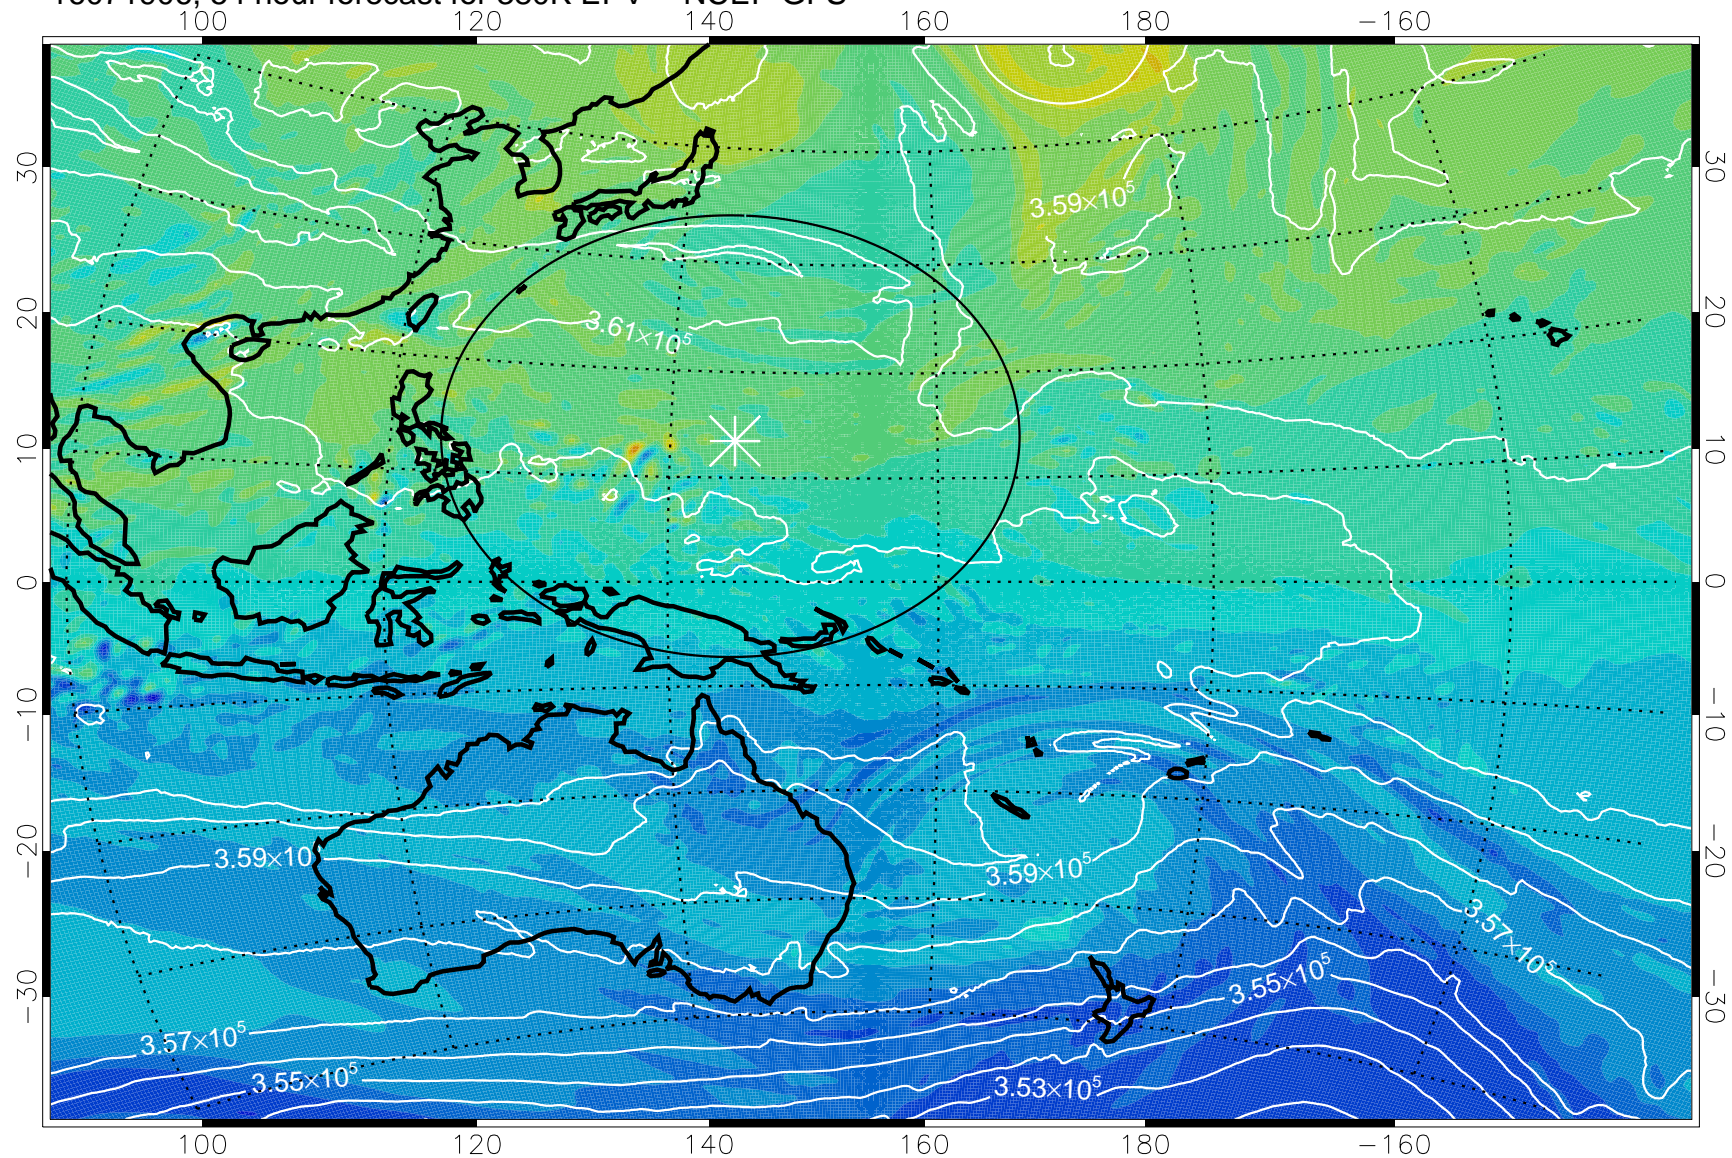

16071818, 42 hour forecast for 380K EPV -- NCEP GFS

380K Montgomery Streamfunction, white

Range ring of 2304 km

16071900, 48 hour forecast for 380K EPV -- NCEP GFS

380K Montgomery Streamfunction, white

Range ring of 2304 km

16071906, 54 hour forecast for 380K EPV -- NCEP GFS

380K Montgomery Streamfunction, white

Range ring of 2304 km

16071912, 60 hour forecast for 380K EPV -- NCEP GFS

380K Montgomery Streamfunction, white

Range ring of 2304 km

16071918, 66 hour forecast for 380K EPV -- NCEP GFS

380K Montgomery Streamfunction, white

Range ring of 2304 km

16072000, 72 hour forecast for 380K EPV -- NCEP GFS

380K Montgomery Streamfunction, white

Range ring of 2304 km

16072018, 90 hour forecast for 380K EPV -- NCEP GFS

380K Montgomery Streamfunction, white

Range ring of 2304 km

16072100, 96 hour forecast for 380K EPV -- NCEP GFS

380K Montgomery Streamfunction, white

Range ring of 2304 km