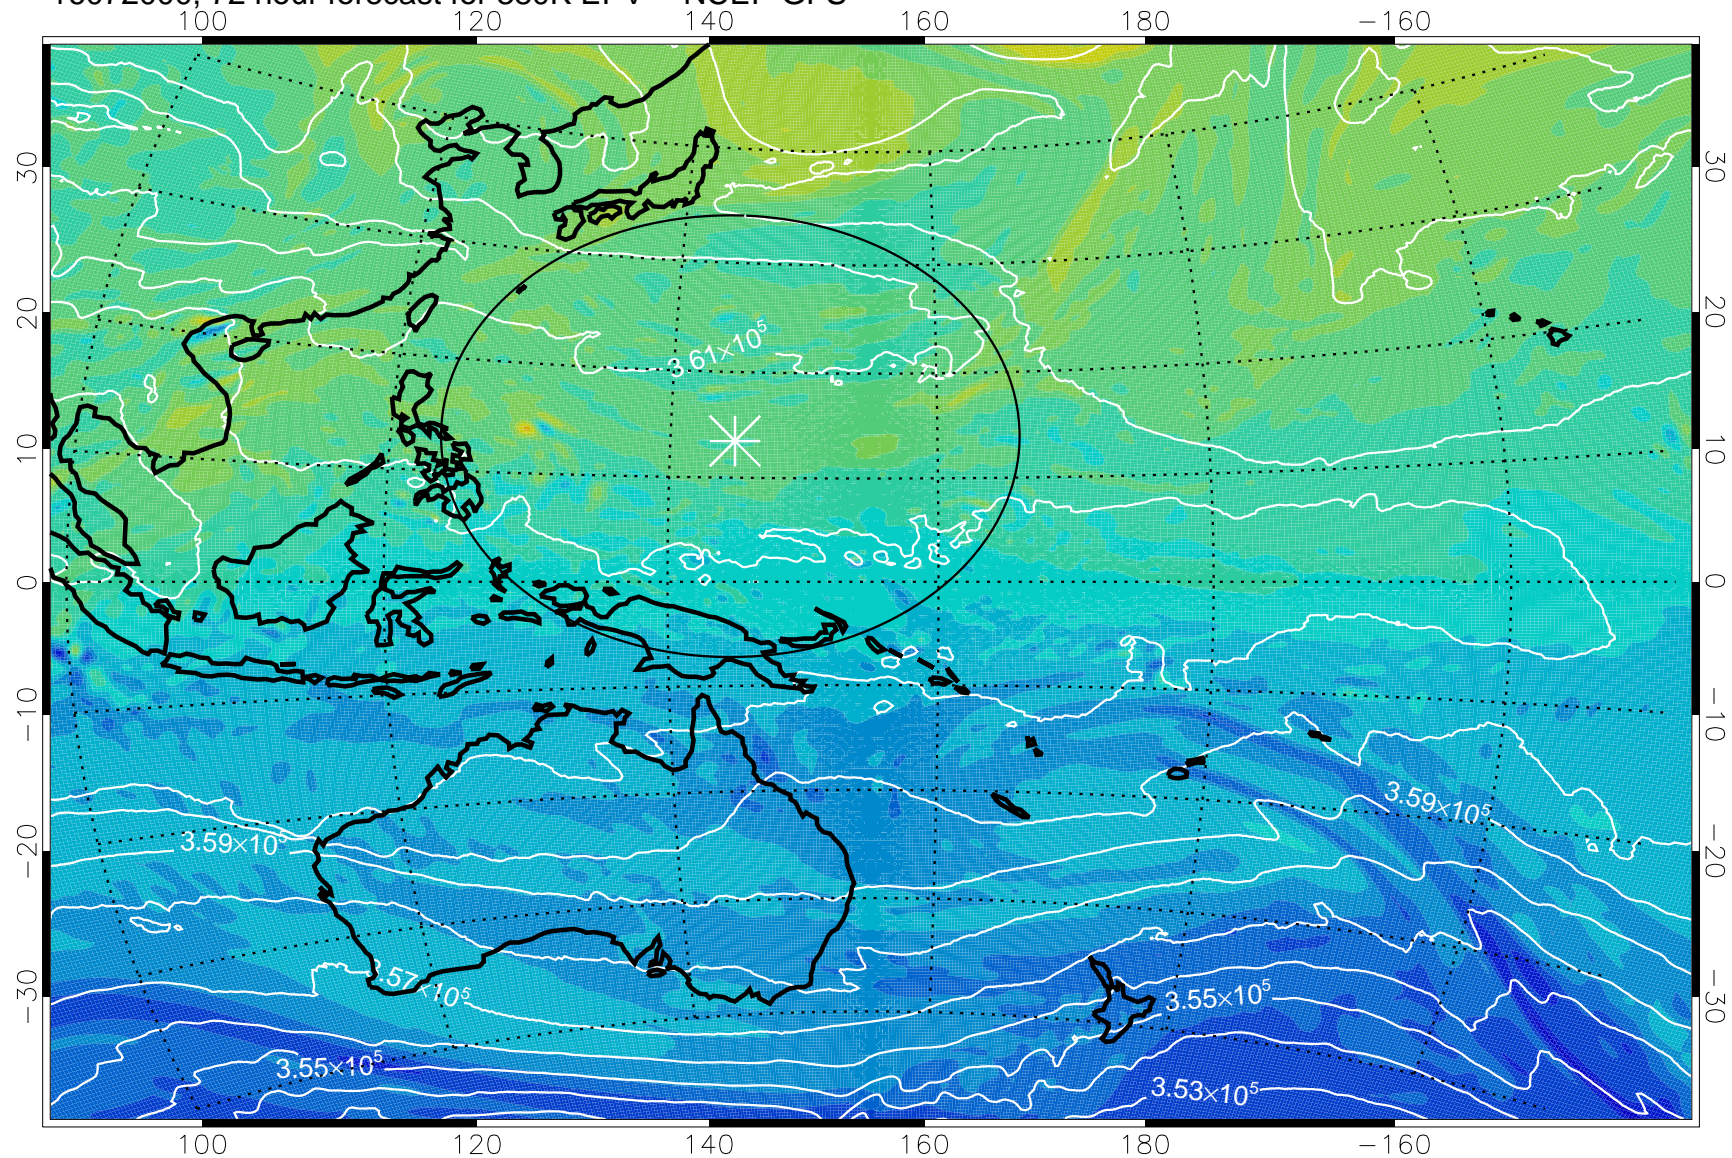

16071906, 54 hour forecast for 380K EPV -- NCEP GFS

380K Montgomery Streamfunction, white

Range ring of 2304 km

16071912, 60 hour forecast for 380K EPV -- NCEP GFS

380K Montgomery Streamfunction, white

Range ring of 2304 km

16071918, 66 hour forecast for 380K EPV -- NCEP GFS

380K Montgomery Streamfunction, white

Range ring of 2304 km

16072000, 72 hour forecast for 380K EPV -- NCEP GFS

380K Montgomery Streamfunction, white

Range ring of 2304 km

16072006, 78 hour forecast for 380K EPV -- NCEP GFS

380K Montgomery Streamfunction, white

Range ring of 2304 km

16072012, 84 hour forecast for 380K EPV -- NCEP GFS

380K Montgomery Streamfunction, white

Range ring of 2304 km

16072018, 90 hour forecast for 380K EPV -- NCEP GFS

380K Montgomery Streamfunction, white

Range ring of 2304 km

16072100, 96 hour forecast for 380K EPV -- NCEP GFS

380K Montgomery Streamfunction, white

Range ring of 2304 km