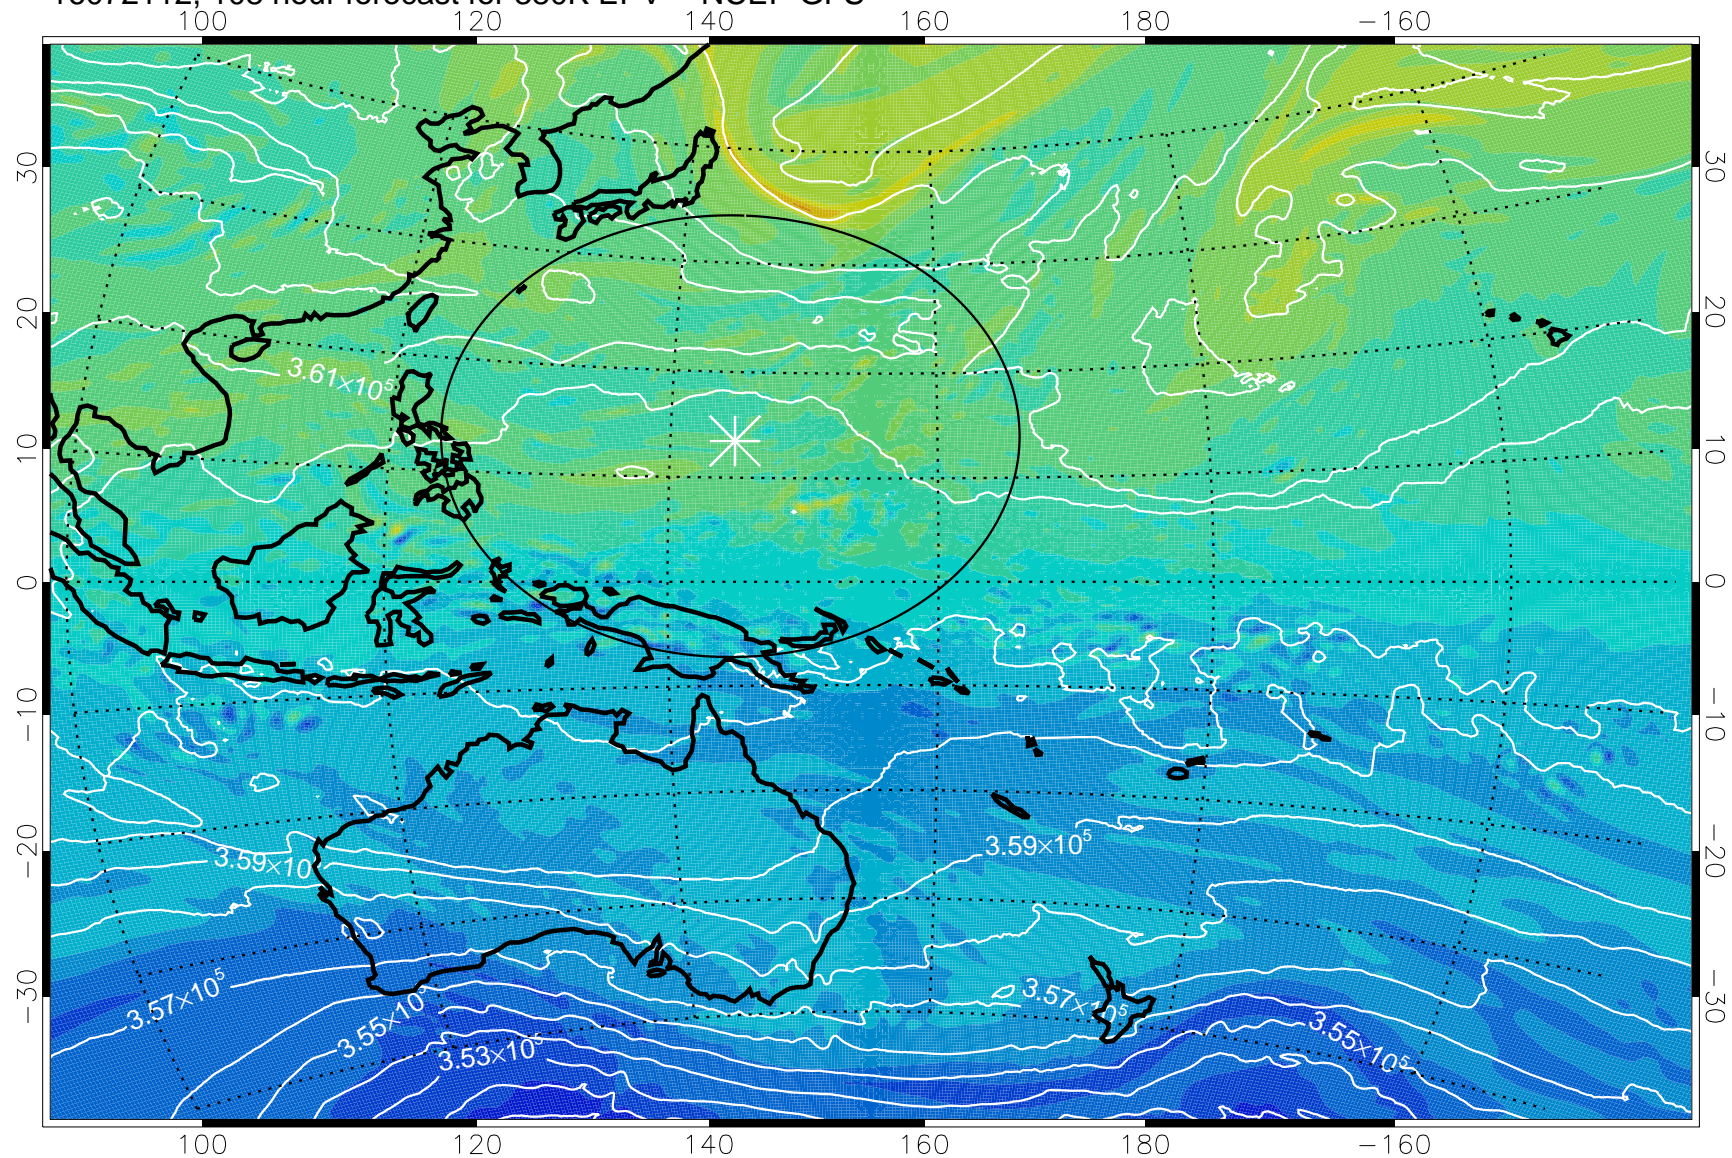

16072006, 78 hour forecast for 380K EPV -- NCEP GFS

380K Montgomery Streamfunction, white

Range ring of 2304 km

16072012, 84 hour forecast for 380K EPV -- NCEP GFS

380K Montgomery Streamfunction, white

Range ring of 2304 km

16072018, 90 hour forecast for 380K EPV -- NCEP GFS

380K Montgomery Streamfunction, white

Range ring of 2304 km

16072100, 96 hour forecast for 380K EPV -- NCEP GFS

380K Montgomery Streamfunction, white

Range ring of 2304 km

16072106, 102 hour forecast for 380K EPV -- NCEP GFS

380K Montgomery Streamfunction, white

Range ring of 2304 km

16072112, 108 hour forecast for 380K EPV -- NCEP GFS

380K Montgomery Streamfunction, white

Range ring of 2304 km

16072118, 114 hour forecast for 380K EPV -- NCEP GFS

380K Montgomery Streamfunction, white

Range ring of 2304 km

16072200, 120 hour forecast for 380K EPV -- NCEP GFS

380K Montgomery Streamfunction, white

Range ring of 2304 km