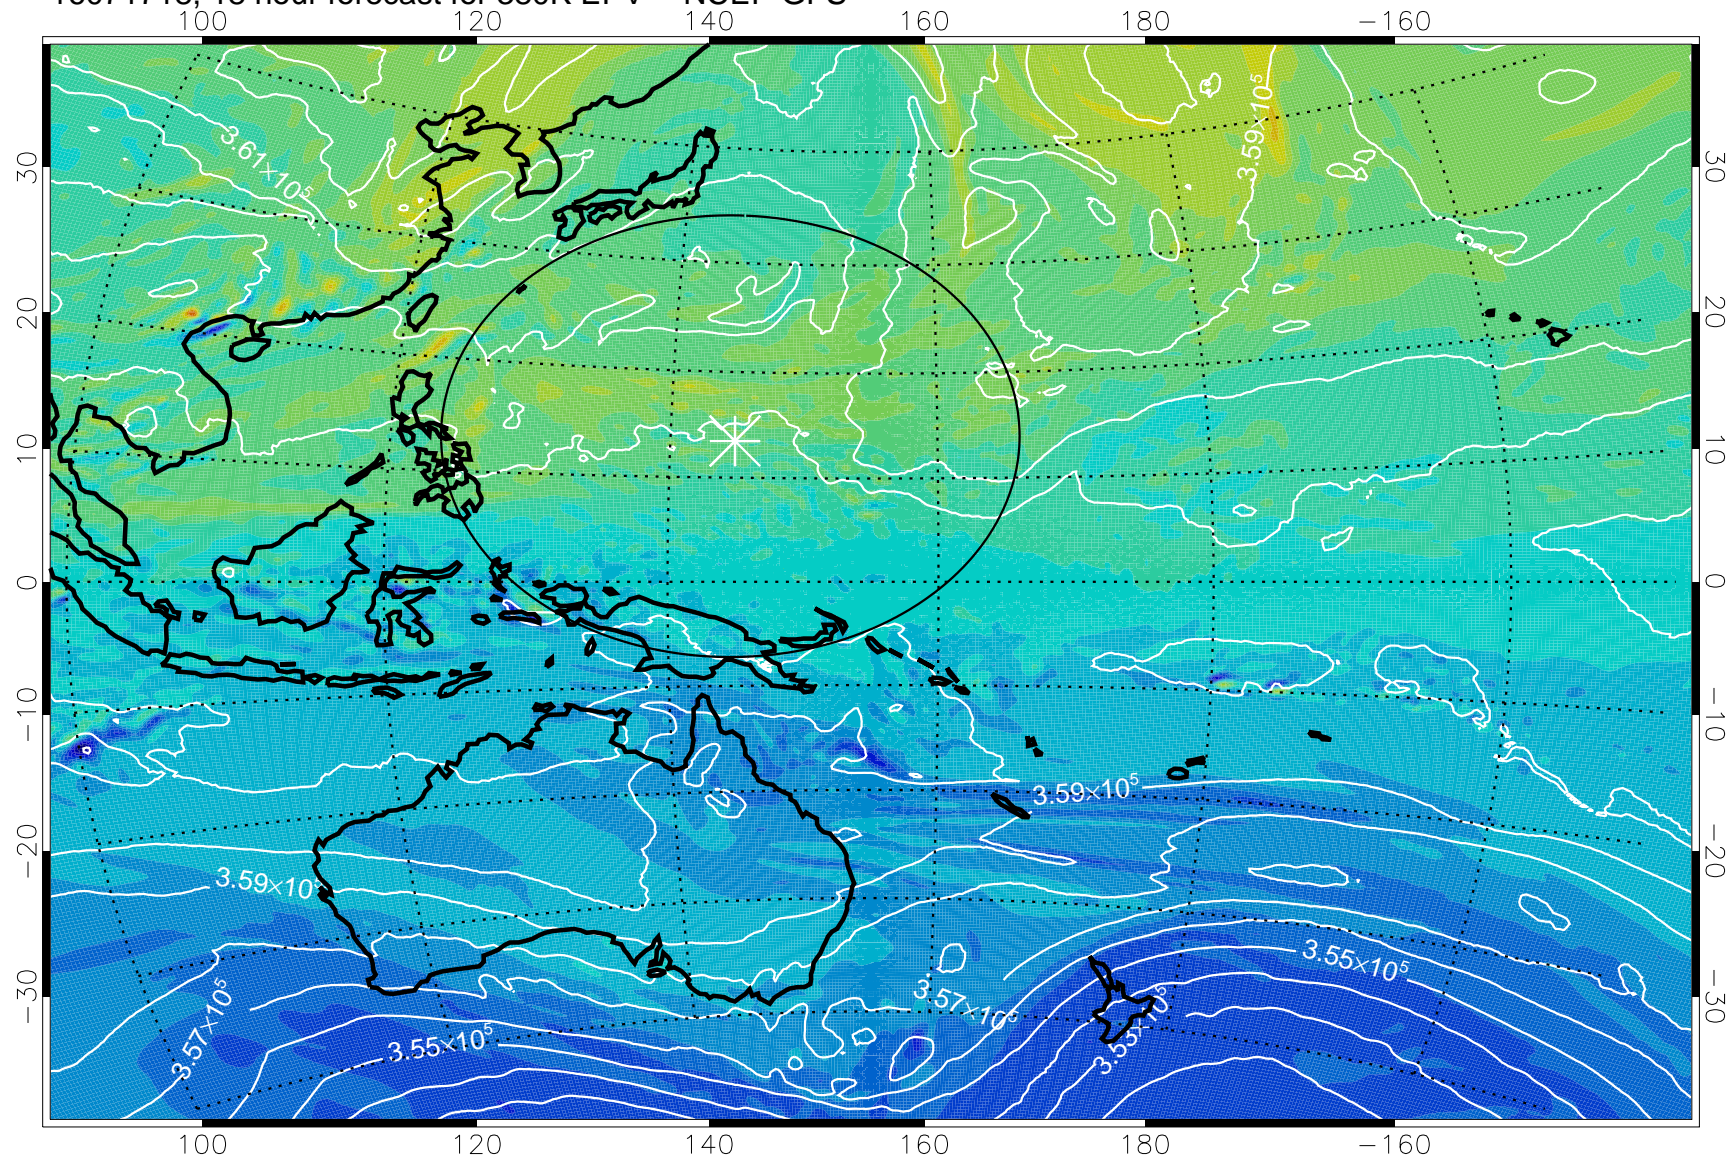

16071706, 6 hour forecast for 380K EPV -- NCEP GFS

380K Montgomery Streamfunction, white

Range ring of 2304 km

16071712, 12 hour forecast for 380K EPV -- NCEP GFS

380K Montgomery Streamfunction, white

Range ring of 2304 km

16071718, 18 hour forecast for 380K EPV -- NCEP GFS

380K Montgomery Streamfunction, white

Range ring of 2304 km

16071800, 24 hour forecast for 380K EPV -- NCEP GFS

380K Montgomery Streamfunction, white

Range ring of 2304 km

16071806, 30 hour forecast for 380K EPV -- NCEP GFS

380K Montgomery Streamfunction, white

Range ring of 2304 km

16071812, 36 hour forecast for 380K EPV -- NCEP GFS

380K Montgomery Streamfunction, white

Range ring of 2304 km

16071818, 42 hour forecast for 380K EPV -- NCEP GFS

380K Montgomery Streamfunction, white

Range ring of 2304 km

16071900, 48 hour forecast for 380K EPV -- NCEP GFS

380K Montgomery Streamfunction, white

Range ring of 2304 km