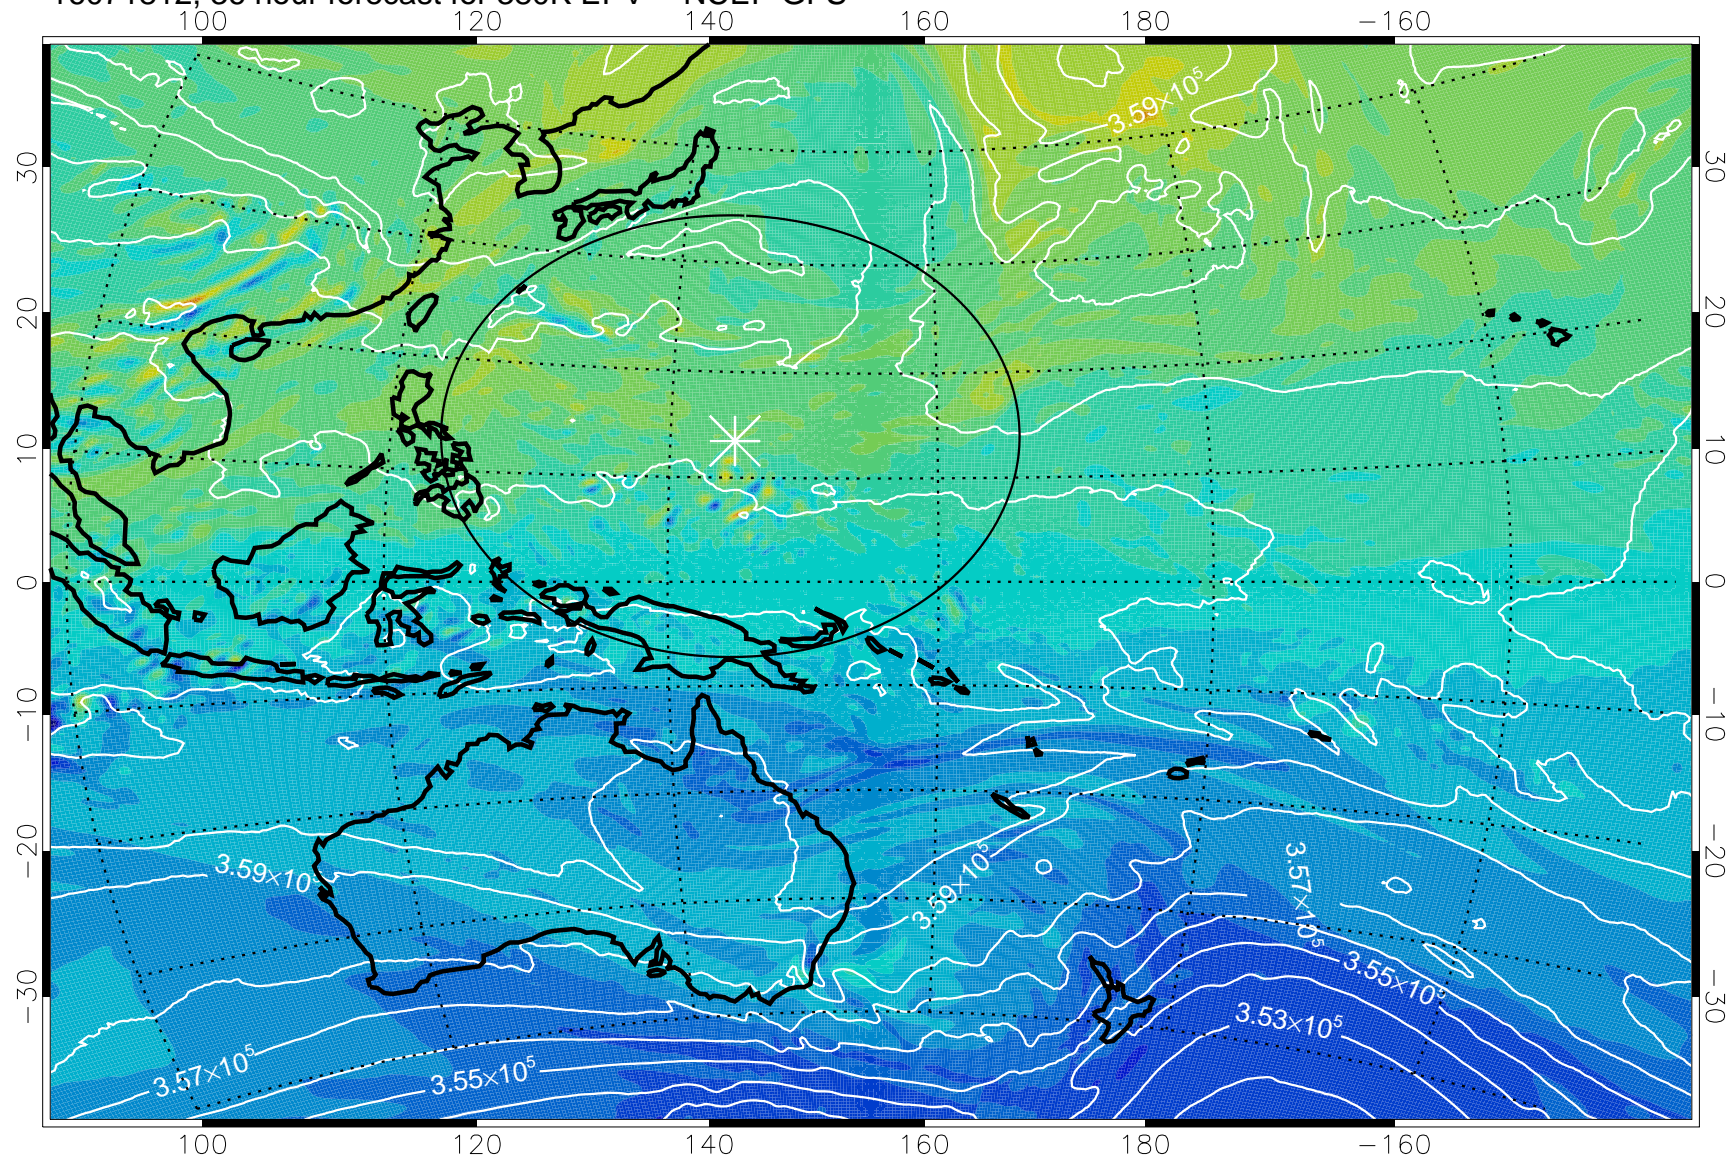

16071806, 30 hour forecast for 380K EPV -- NCEP GFS

380K Montgomery Streamfunction, white

Range ring of 2304 km

16071812, 36 hour forecast for 380K EPV -- NCEP GFS

380K Montgomery Streamfunction, white

Range ring of 2304 km

16071818, 42 hour forecast for 380K EPV -- NCEP GFS

380K Montgomery Streamfunction, white

Range ring of 2304 km

16071900, 48 hour forecast for 380K EPV -- NCEP GFS

380K Montgomery Streamfunction, white

Range ring of 2304 km

16071906, 54 hour forecast for 380K EPV -- NCEP GFS

380K Montgomery Streamfunction, white

Range ring of 2304 km

16071912, 60 hour forecast for 380K EPV -- NCEP GFS

380K Montgomery Streamfunction, white

Range ring of 2304 km

16071918, 66 hour forecast for 380K EPV -- NCEP GFS

380K Montgomery Streamfunction, white

Range ring of 2304 km

16072000, 72 hour forecast for 380K EPV -- NCEP GFS

380K Montgomery Streamfunction, white

Range ring of 2304 km