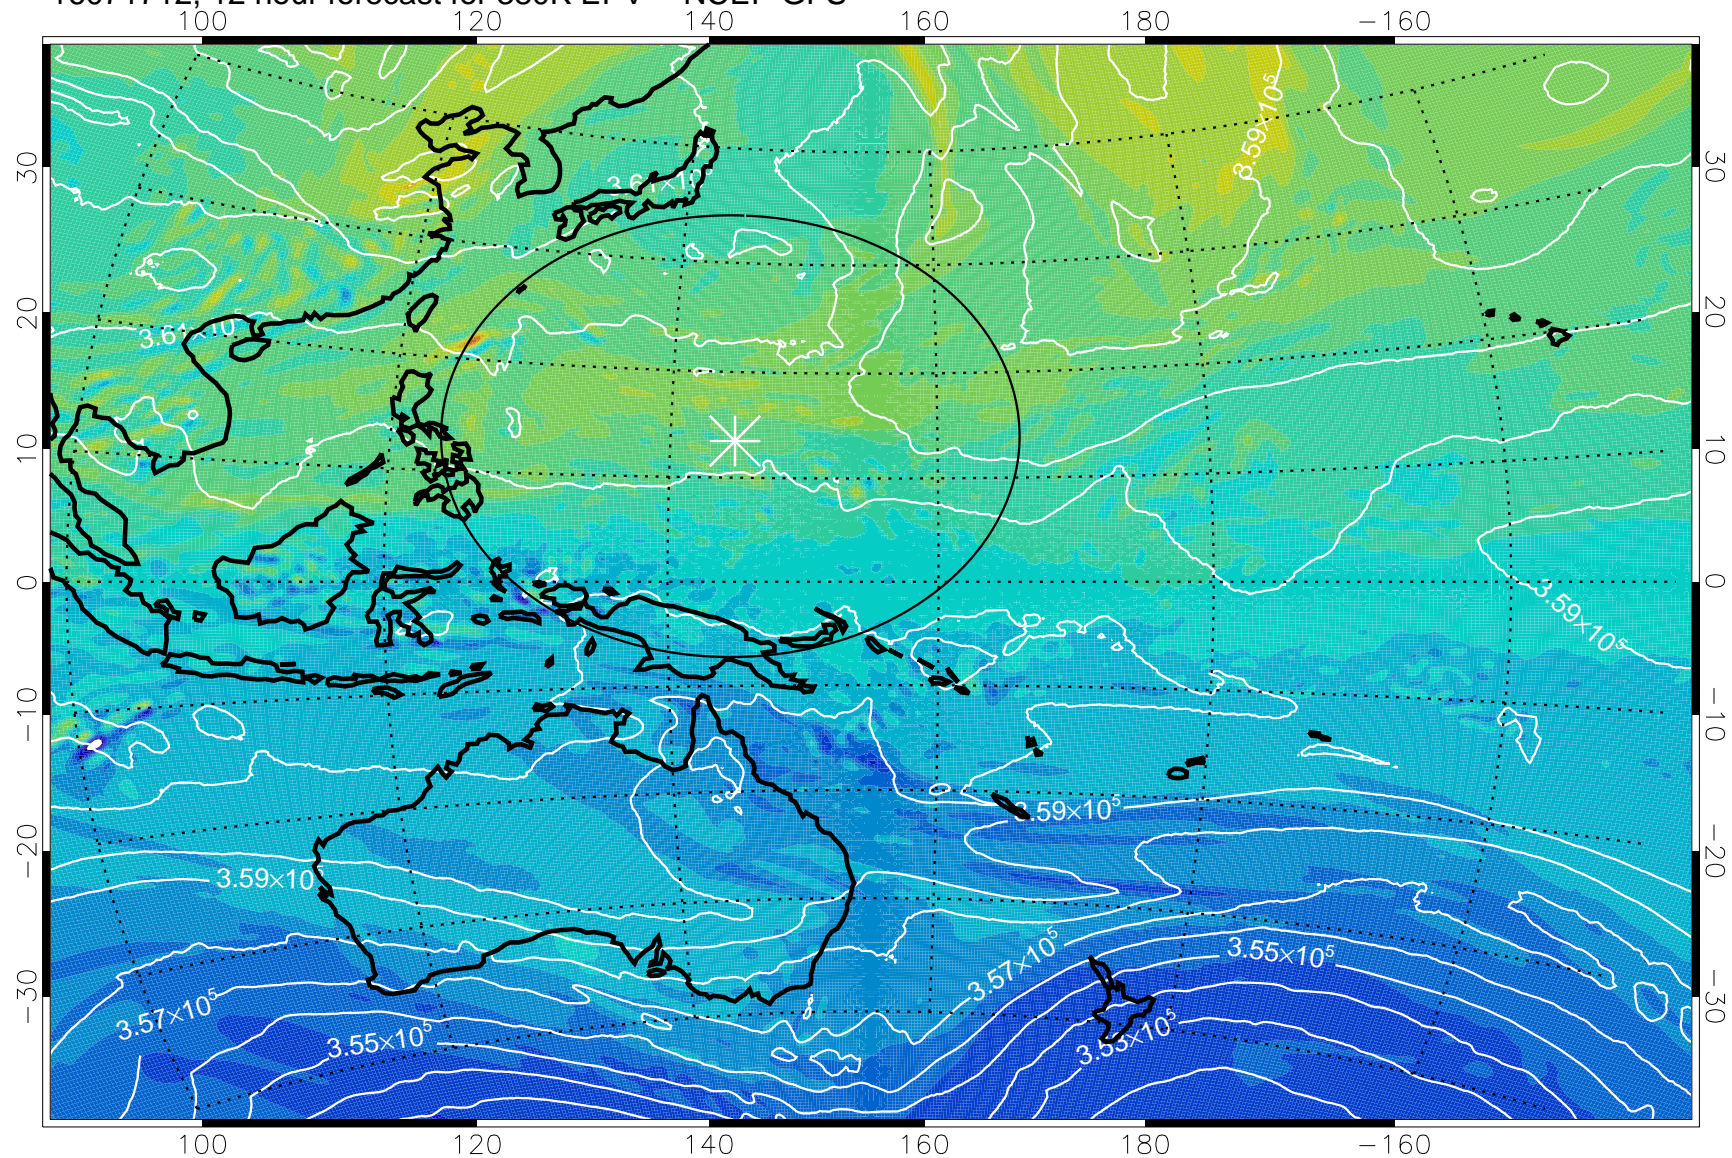

16071706, 6 hour forecast for 380K EPV -- NCEP GFS

380K Montgomery Streamfunction, white

Range ring of 2304 km

16071712, 12 hour forecast for 380K EPV -- NCEP GFS

380K Montgomery Streamfunction, white

Range ring of 2304 km

16071718, 18 hour forecast for 380K EPV -- NCEP GFS

380K Montgomery Streamfunction, white

Range ring of 2304 km

16071800, 24 hour forecast for 380K EPV -- NCEP GFS

380K Montgomery Streamfunction, white

Range ring of 2304 km

16071806, 30 hour forecast for 380K EPV -- NCEP GFS

380K Montgomery Streamfunction, white

Range ring of 2304 km

16071812, 36 hour forecast for 380K EPV -- NCEP GFS

380K Montgomery Streamfunction, white

Range ring of 2304 km

16071818, 42 hour forecast for 380K EPV -- NCEP GFS

380K Montgomery Streamfunction, white

Range ring of 2304 km

16071900, 48 hour forecast for 380K EPV -- NCEP GFS

380K Montgomery Streamfunction, white

Range ring of 2304 km