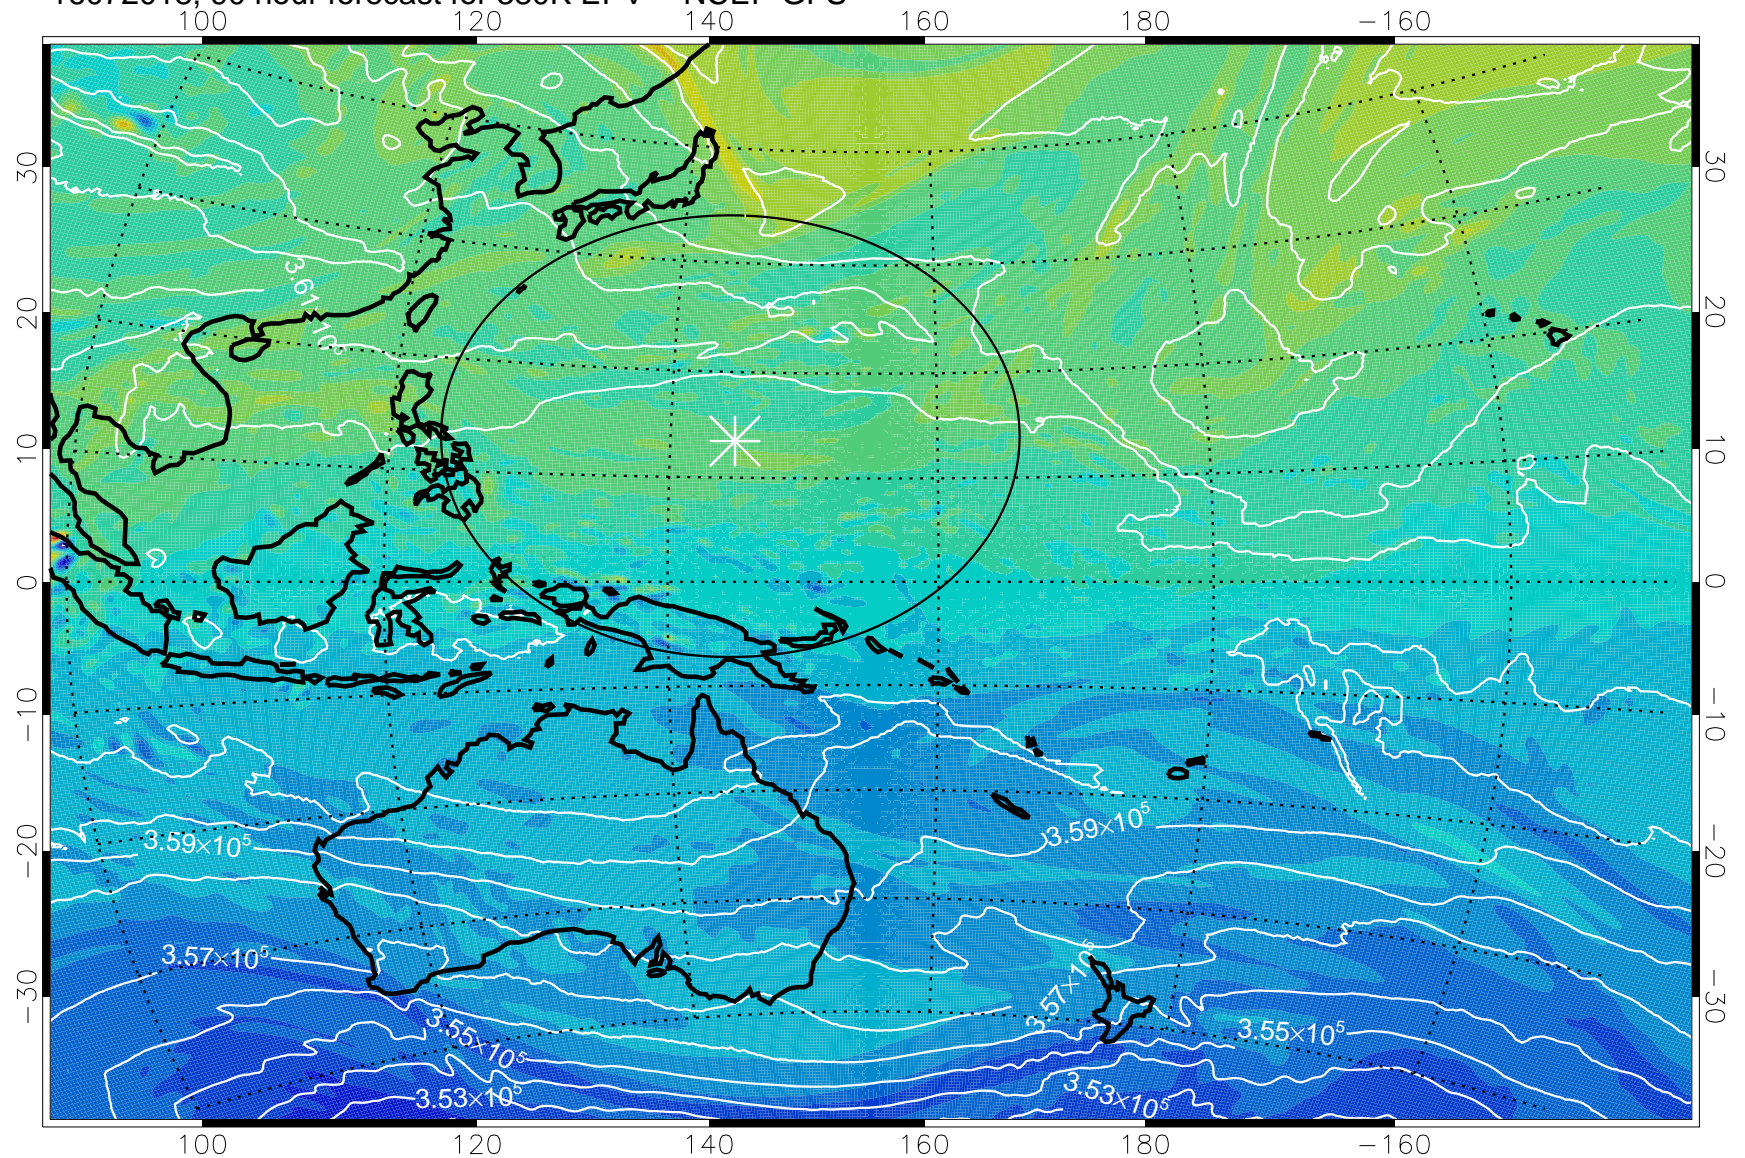

16071918, 66 hour forecast for 380K EPV -- NCEP GFS

380K Montgomery Streamfunction, white

Range ring of 2304 km

16072000, 72 hour forecast for 380K EPV -- NCEP GFS

380K Montgomery Streamfunction, white

Range ring of 2304 km

16072006, 78 hour forecast for 380K EPV -- NCEP GFS

380K Montgomery Streamfunction, white

Range ring of 2304 km

16072012, 84 hour forecast for 380K EPV -- NCEP GFS

380K Montgomery Streamfunction, white

Range ring of 2304 km

16072018, 90 hour forecast for 380K EPV -- NCEP GFS

380K Montgomery Streamfunction, white

Range ring of 2304 km

16072100, 96 hour forecast for 380K EPV -- NCEP GFS

380K Montgomery Streamfunction, white

Range ring of 2304 km

16072106, 102 hour forecast for 380K EPV -- NCEP GFS

380K Montgomery Streamfunction, white

Range ring of 2304 km

16072112, 108 hour forecast for 380K EPV -- NCEP GFS

380K Montgomery Streamfunction, white

Range ring of 2304 km