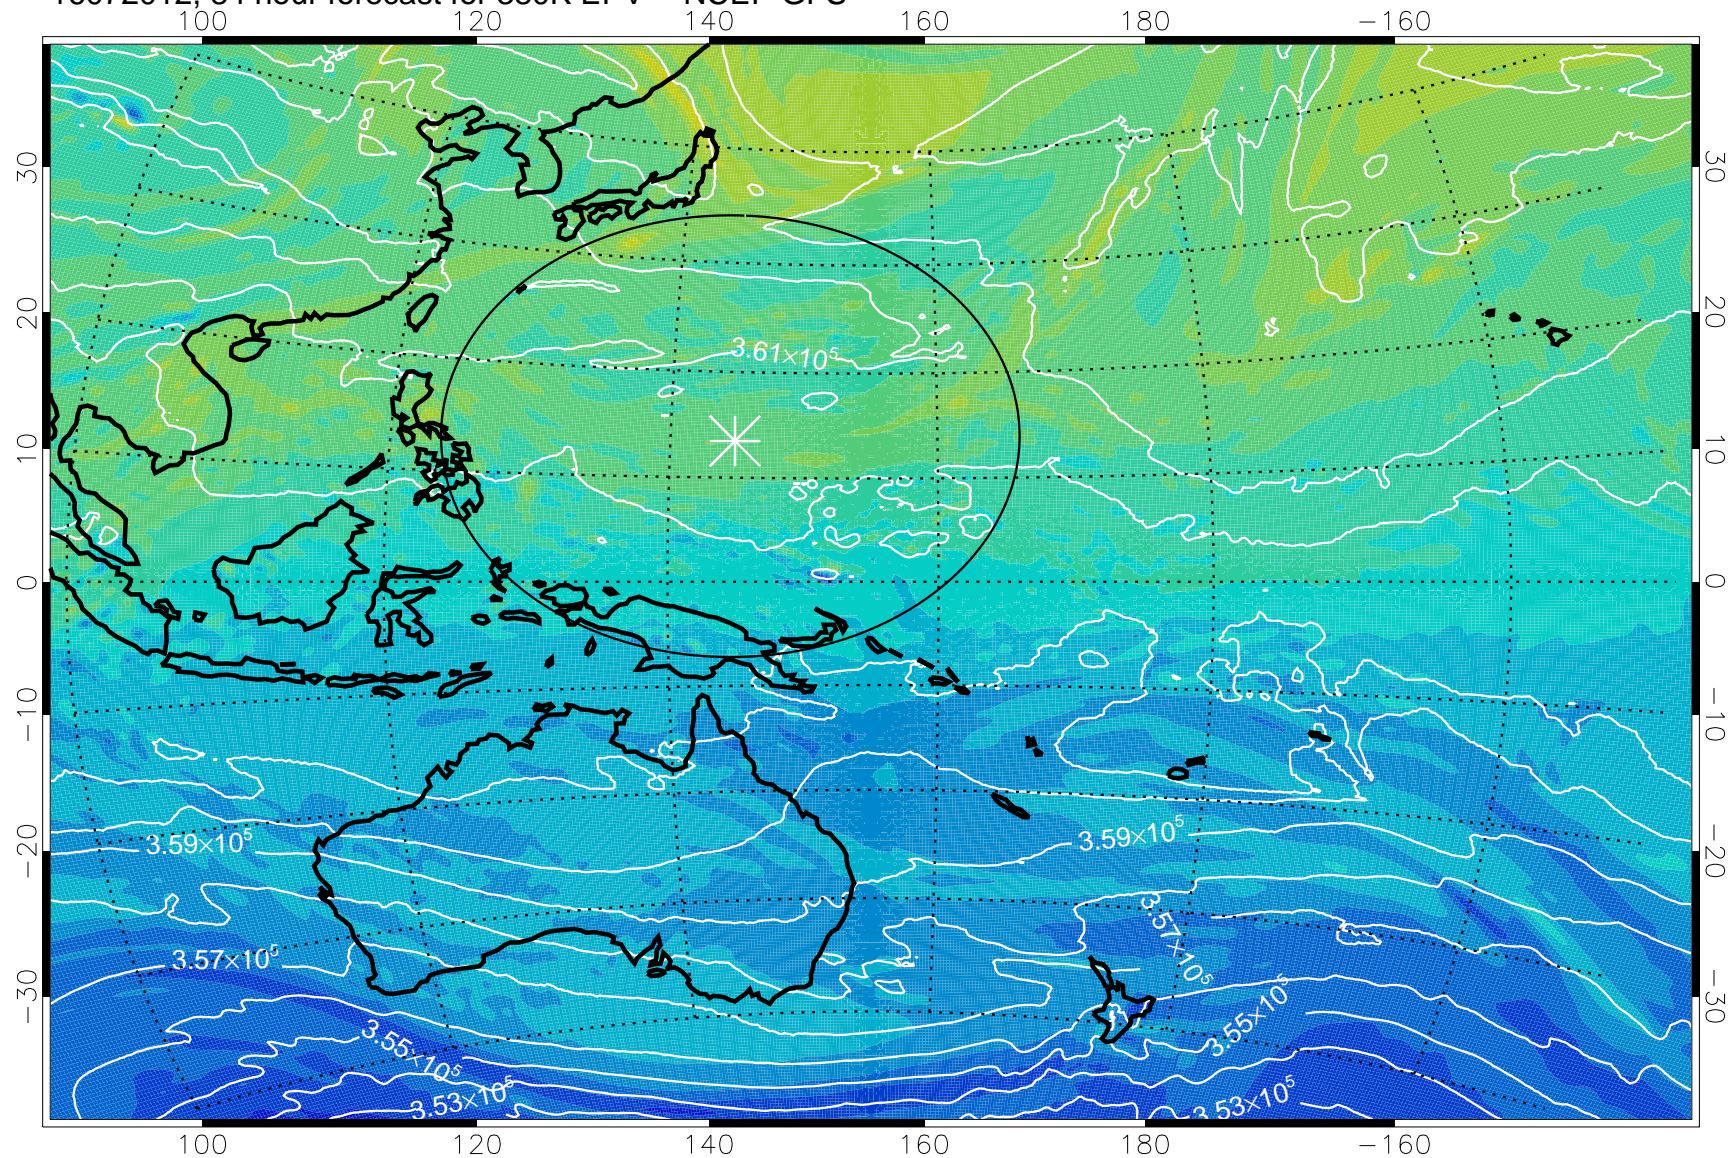

16071918, 66 hour forecast for 380K EPV -- NCEP GFS

380K Montgomery Streamfunction, white

Range ring of 2304 km

16072000, 72 hour forecast for 380K EPV -- NCEP GFS

380K Montgomery Streamfunction, white

Range ring of 2304 km

16072006, 78 hour forecast for 380K EPV -- NCEP GFS

380K Montgomery Streamfunction, white

Range ring of 2304 km

16072012, 84 hour forecast for 380K EPV -- NCEP GFS

380K Montgomery Streamfunction, white

Range ring of 2304 km

16072018, 90 hour forecast for 380K EPV -- NCEP GFS

380K Montgomery Streamfunction, white

Range ring of 2304 km

16072100, 96 hour forecast for 380K EPV -- NCEP GFS

380K Montgomery Streamfunction, white

Range ring of 2304 km

16072106, 102 hour forecast for 380K EPV -- NCEP GFS

380K Montgomery Streamfunction, white

Range ring of 2304 km

16072112, 108 hour forecast for 380K EPV -- NCEP GFS

380K Montgomery Streamfunction, white

Range ring of 2304 km