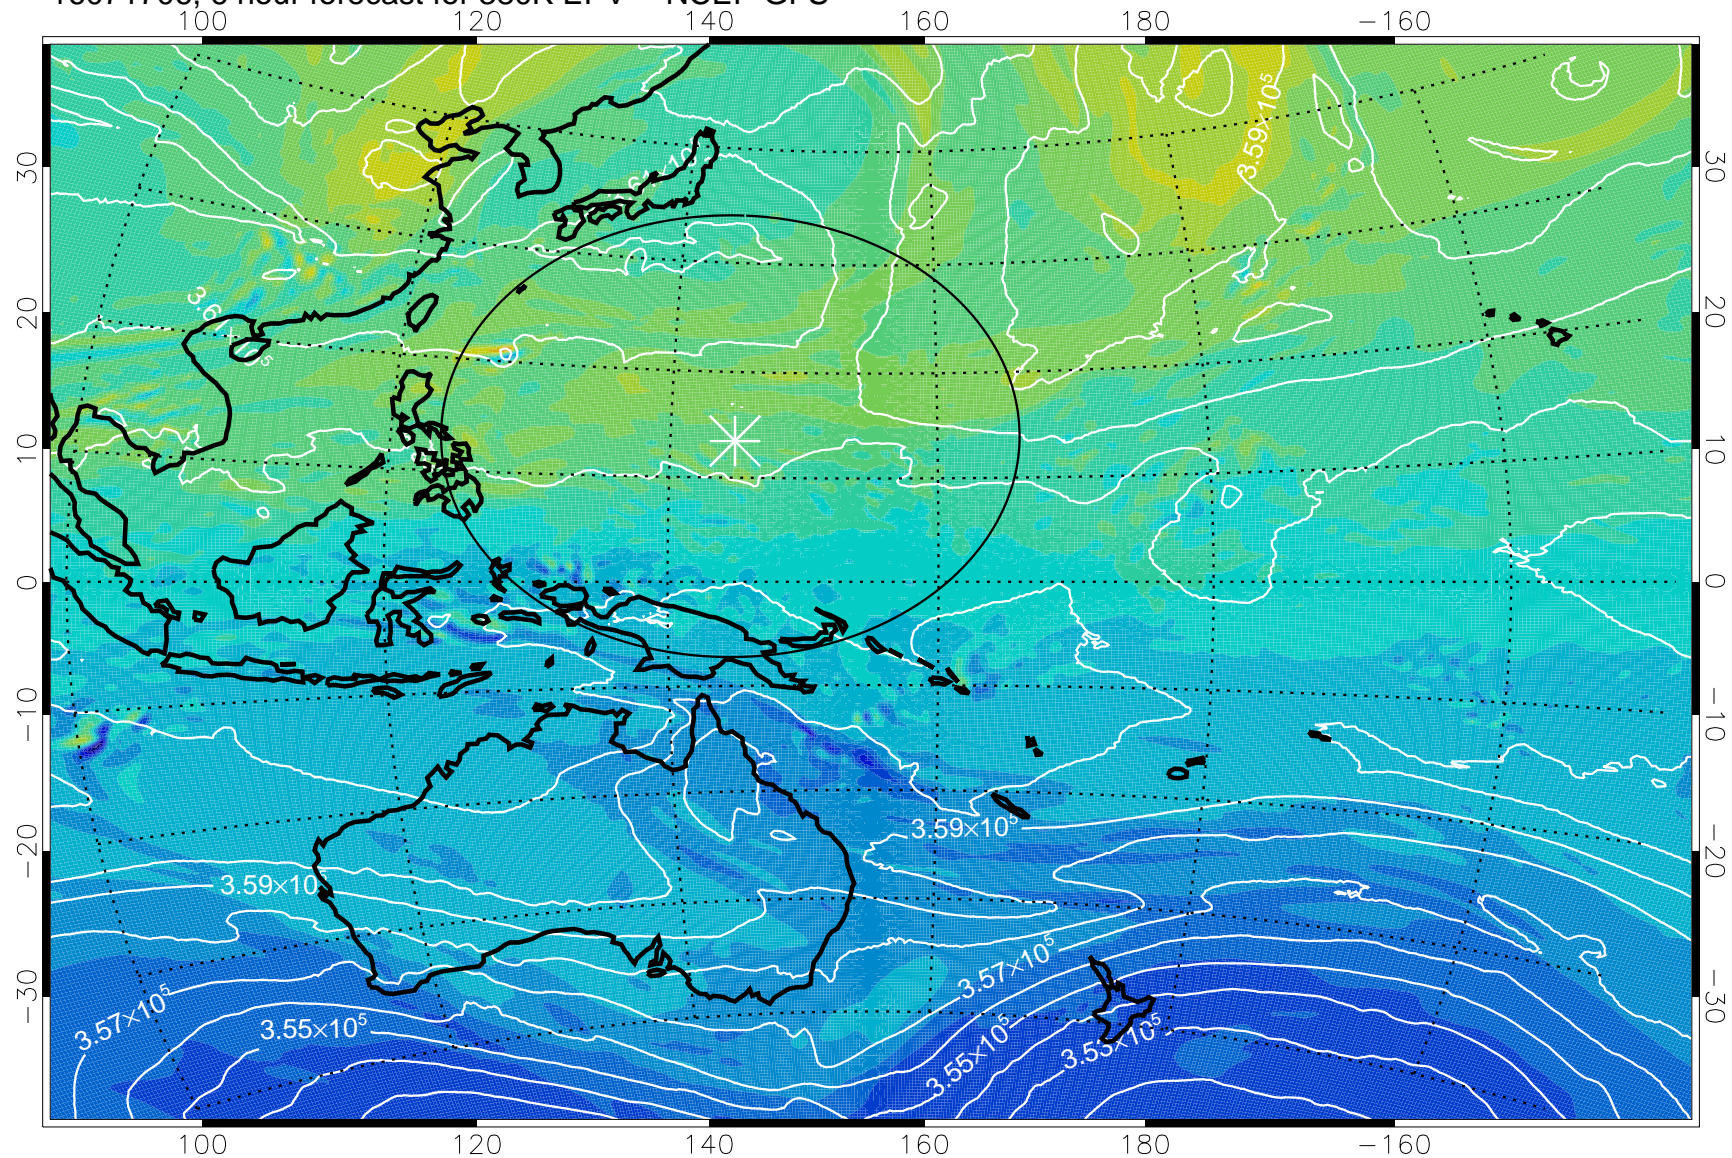

16071706, 6 hour forecast for 380K EPV -- NCEP GFS

380K Montgomery Streamfunction, white

Range ring of 2304 km

16071712, 12 hour forecast for 380K EPV -- NCEP GFS

380K Montgomery Streamfunction, white

Range ring of 2304 km

16071718, 18 hour forecast for 380K EPV -- NCEP GFS

380K Montgomery Streamfunction, white

Range ring of 2304 km

16071800, 24 hour forecast for 380K EPV -- NCEP GFS

380K Montgomery Streamfunction, white

Range ring of 2304 km

16071806, 30 hour forecast for 380K EPV -- NCEP GFS

380K Montgomery Streamfunction, white

Range ring of 2304 km

16071812, 36 hour forecast for 380K EPV -- NCEP GFS

380K Montgomery Streamfunction, white

Range ring of 2304 km

16071818, 42 hour forecast for 380K EPV -- NCEP GFS

380K Montgomery Streamfunction, white

Range ring of 2304 km

16071900, 48 hour forecast for 380K EPV -- NCEP GFS

380K Montgomery Streamfunction, white

Range ring of 2304 km