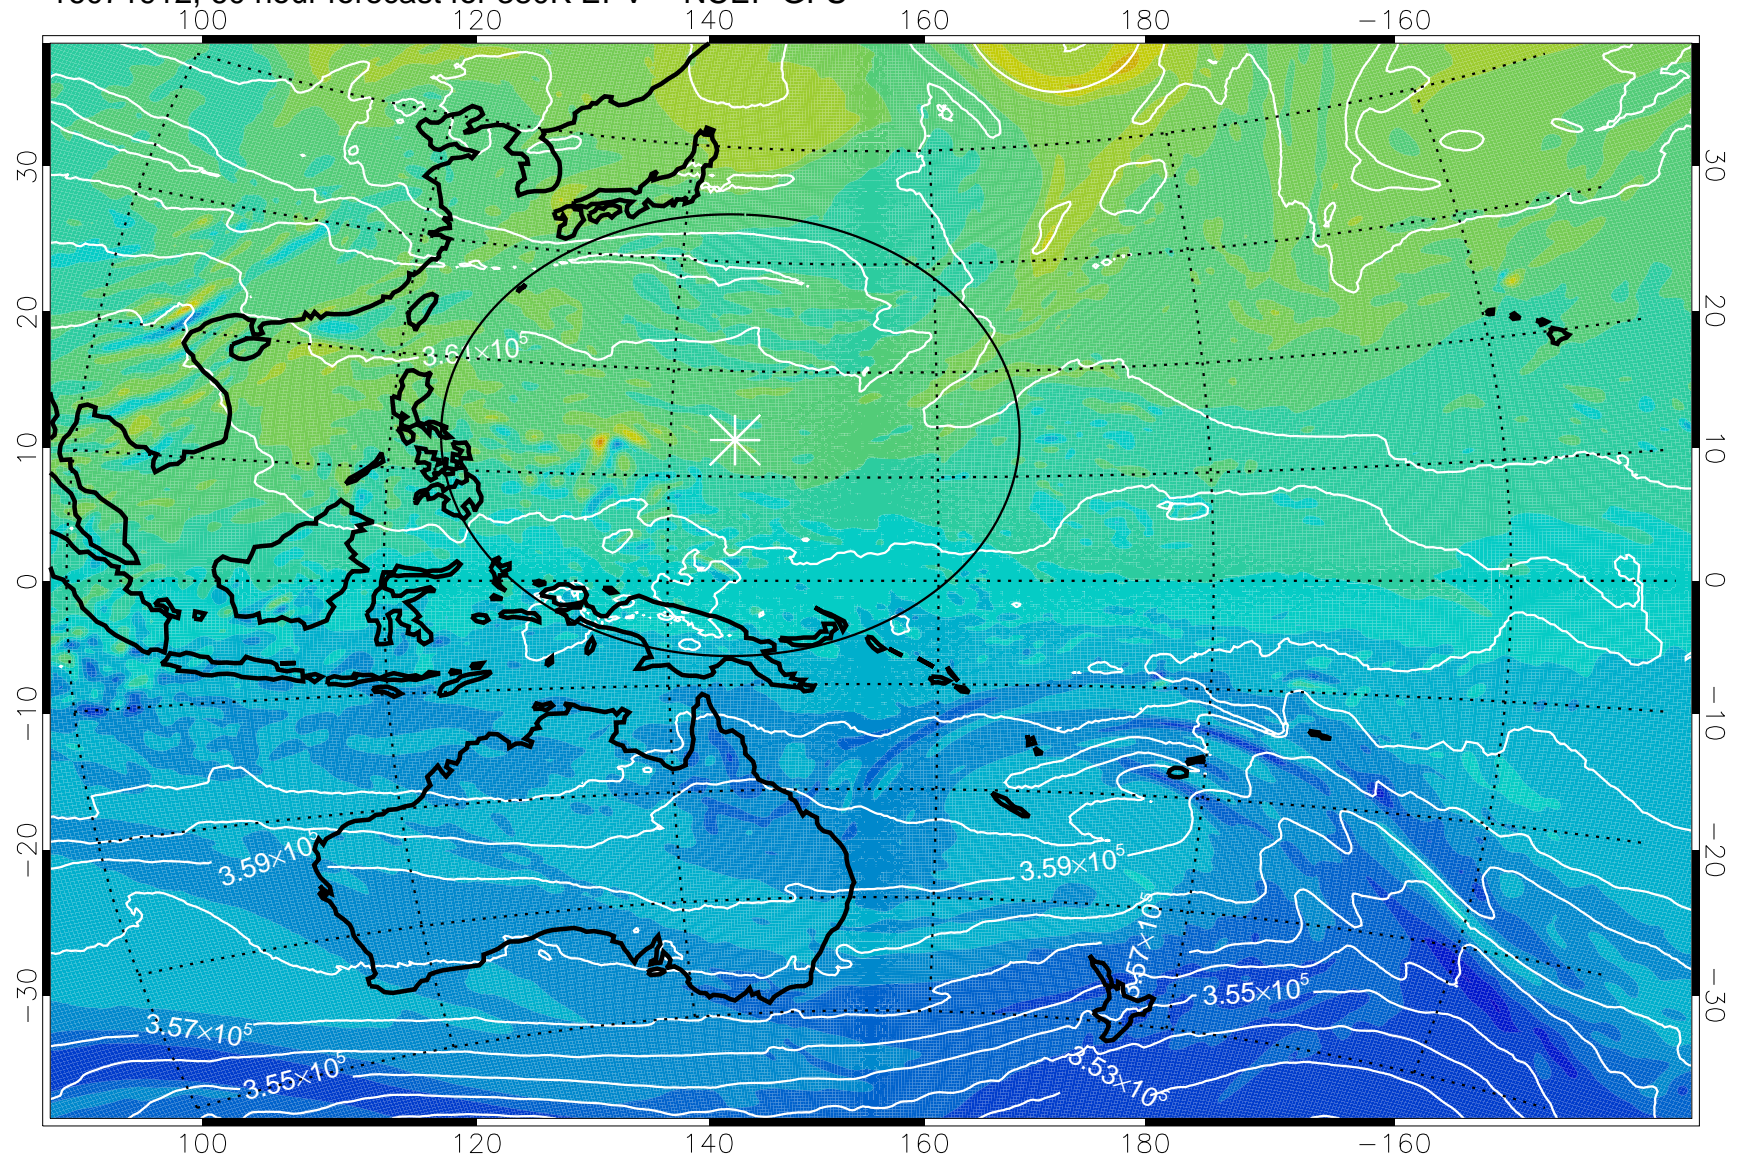

16071906, 54 hour forecast for 380K EPV -- NCEP GFS

380K Montgomery Streamfunction, white

Range ring of 2304 km

16071912, 60 hour forecast for 380K EPV -- NCEP GFS

380K Montgomery Streamfunction, white

Range ring of 2304 km

16071918, 66 hour forecast for 380K EPV -- NCEP GFS

380K Montgomery Streamfunction, white

Range ring of 2304 km

16072000, 72 hour forecast for 380K EPV -- NCEP GFS

380K Montgomery Streamfunction, white

Range ring of 2304 km

16072006, 78 hour forecast for 380K EPV -- NCEP GFS

380K Montgomery Streamfunction, white

Range ring of 2304 km

16072012, 84 hour forecast for 380K EPV -- NCEP GFS

380K Montgomery Streamfunction, white

Range ring of 2304 km

16072018, 90 hour forecast for 380K EPV -- NCEP GFS

380K Montgomery Streamfunction, white

Range ring of 2304 km

16072100, 96 hour forecast for 380K EPV -- NCEP GFS

380K Montgomery Streamfunction, white

Range ring of 2304 km