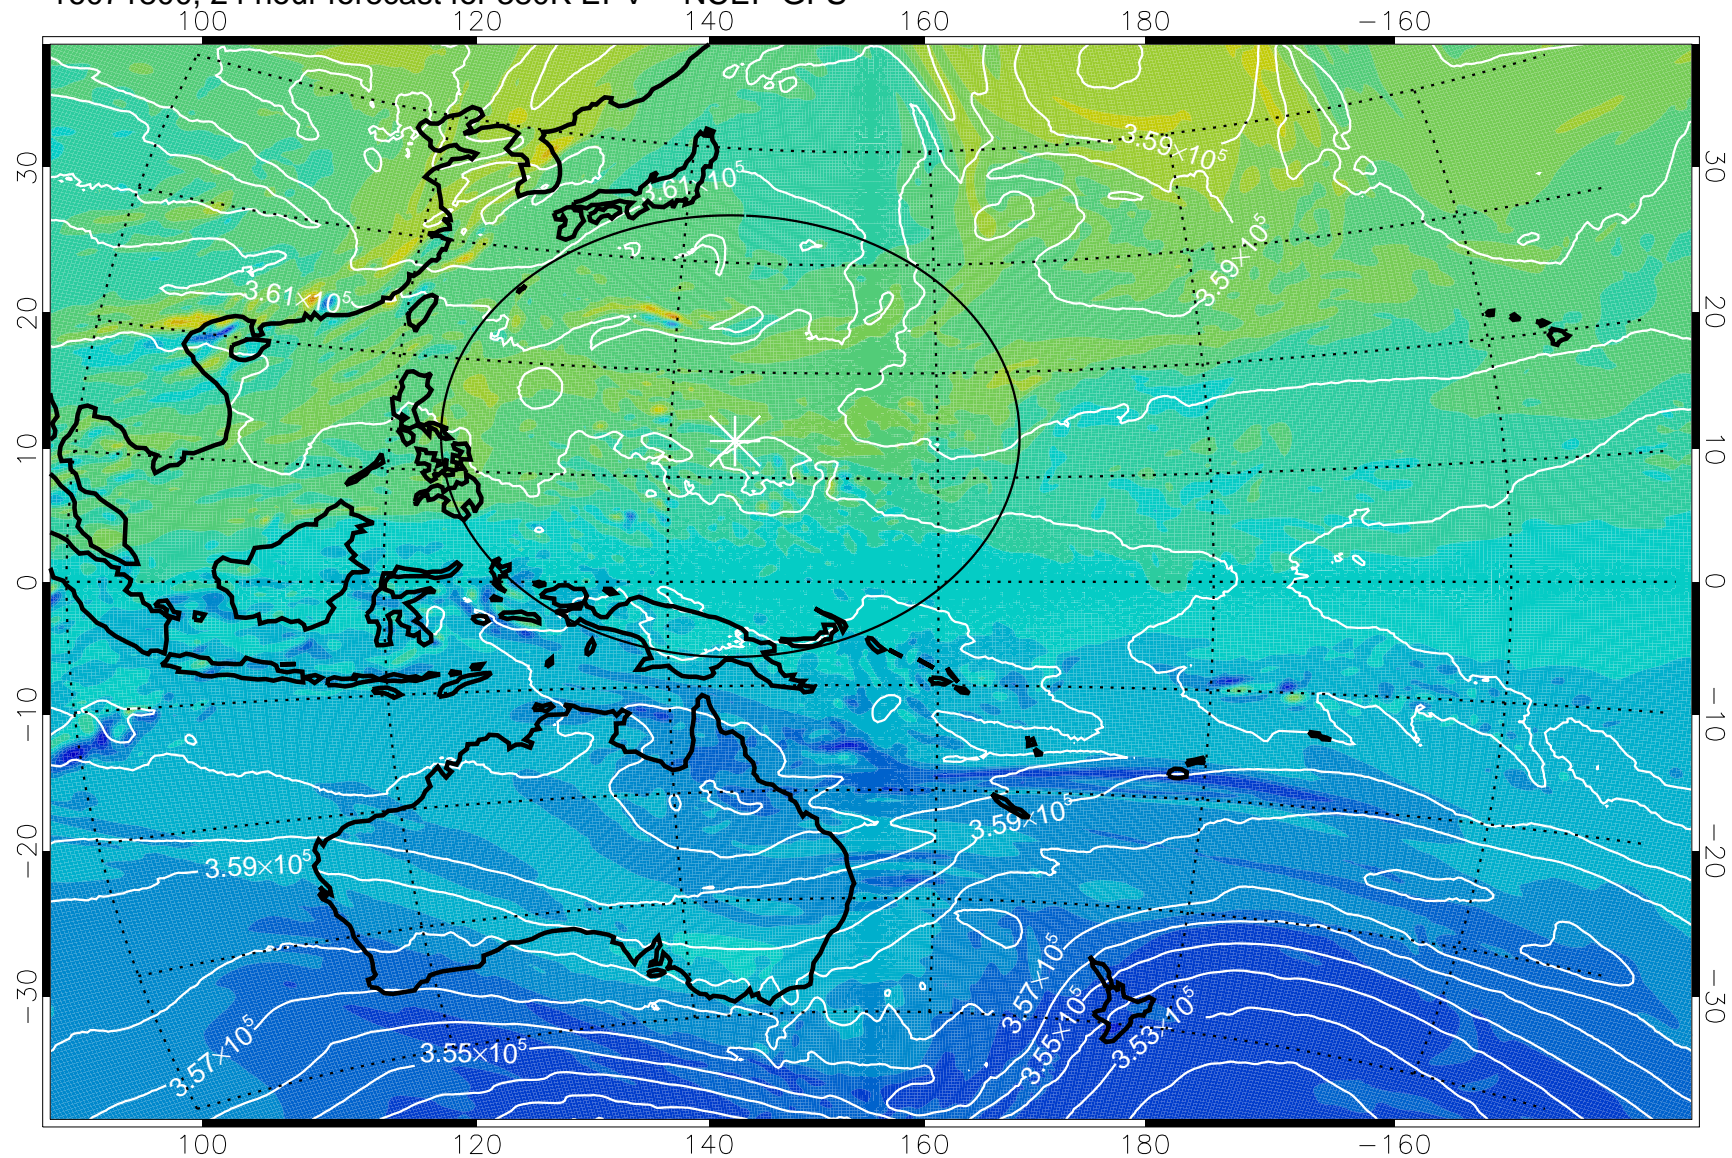

16071718, 18 hour forecast for 380K EPV -- NCEP GFS

380K Montgomery Streamfunction, white

Range ring of 2304 km

16071800, 24 hour forecast for 380K EPV -- NCEP GFS

380K Montgomery Streamfunction, white

Range ring of 2304 km

16071806, 30 hour forecast for 380K EPV -- NCEP GFS

380K Montgomery Streamfunction, white

Range ring of 2304 km

16071812, 36 hour forecast for 380K EPV -- NCEP GFS

380K Montgomery Streamfunction, white

Range ring of 2304 km

16071818, 42 hour forecast for 380K EPV -- NCEP GFS

380K Montgomery Streamfunction, white

Range ring of 2304 km

16071900, 48 hour forecast for 380K EPV -- NCEP GFS

380K Montgomery Streamfunction, white

Range ring of 2304 km

16071906, 54 hour forecast for 380K EPV -- NCEP GFS

380K Montgomery Streamfunction, white

Range ring of 2304 km

16071912, 60 hour forecast for 380K EPV -- NCEP GFS

380K Montgomery Streamfunction, white

Range ring of 2304 km