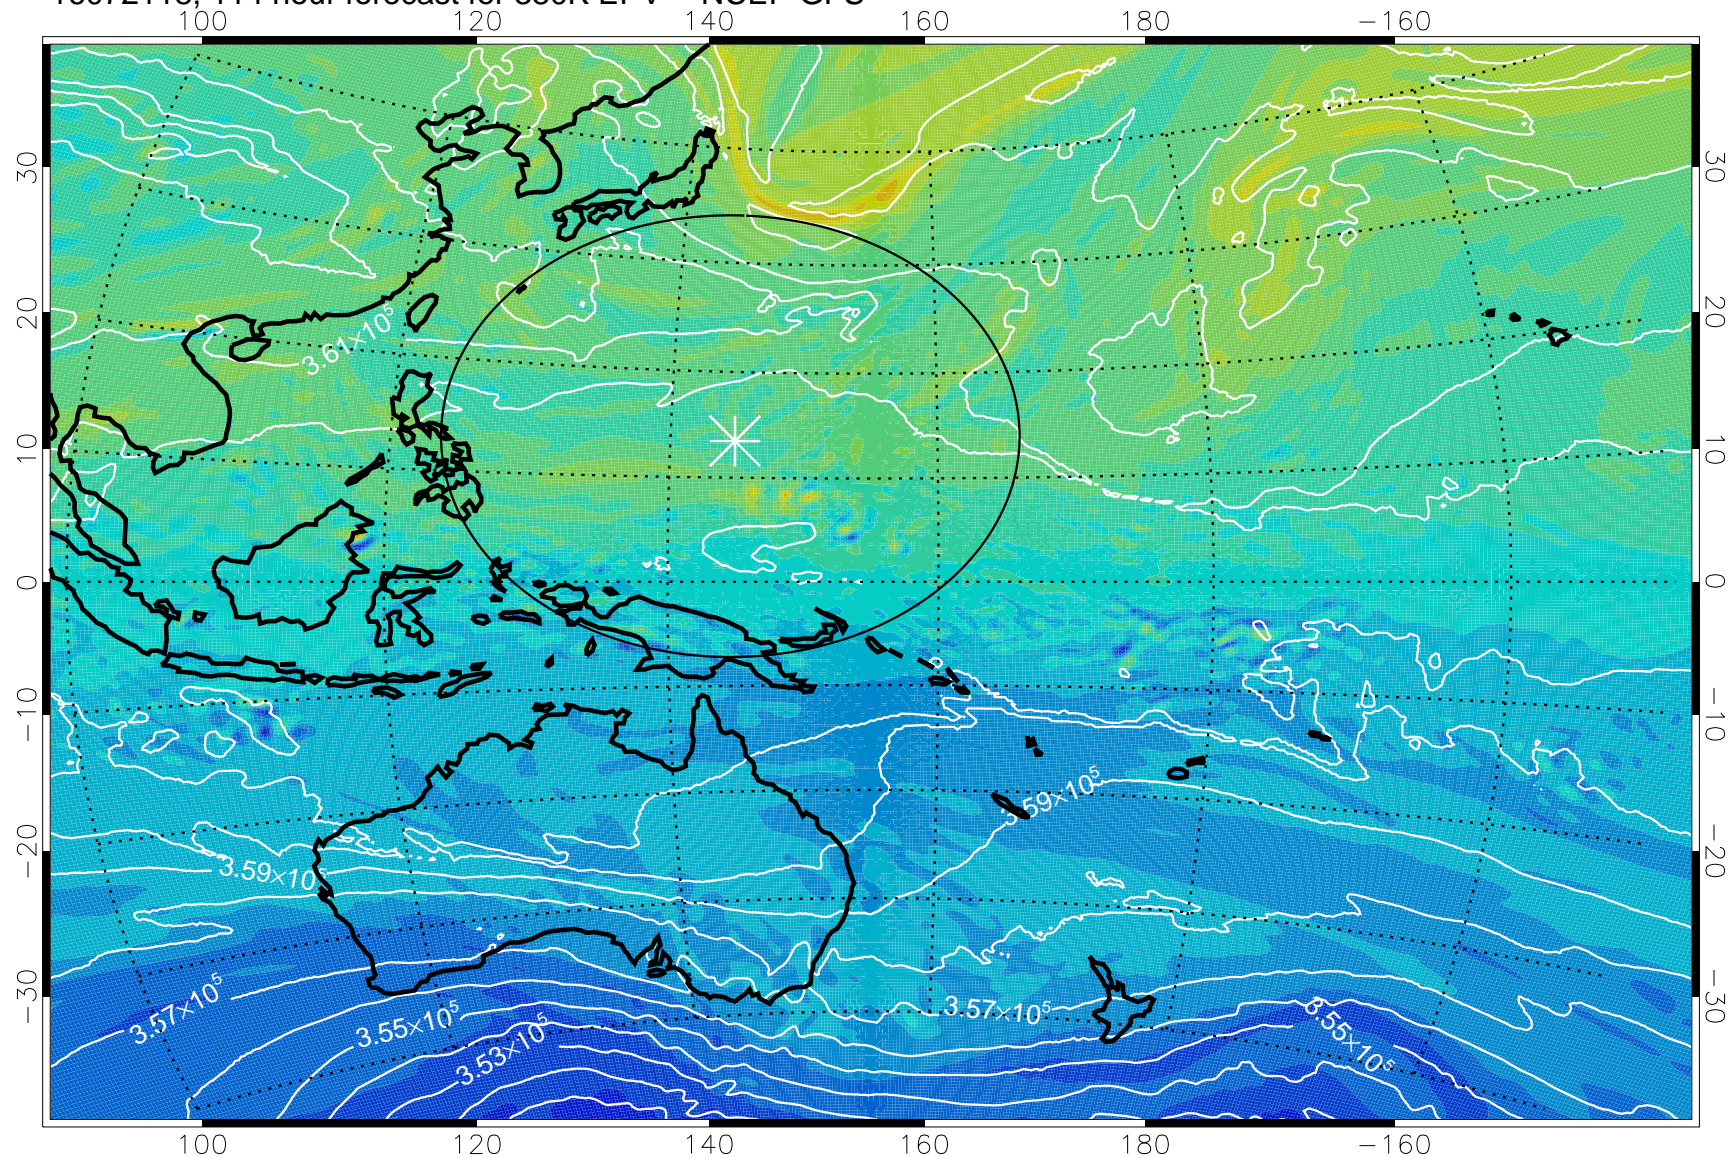

16072018, 90 hour forecast for 380K EPV -- NCEP GFS

380K Montgomery Streamfunction, white

Range ring of 2304 km

16072100, 96 hour forecast for 380K EPV -- NCEP GFS

380K Montgomery Streamfunction, white

Range ring of 2304 km

16072106, 102 hour forecast for 380K EPV -- NCEP GFS

380K Montgomery Streamfunction, white

Range ring of 2304 km

16072112, 108 hour forecast for 380K EPV -- NCEP GFS

380K Montgomery Streamfunction, white

Range ring of 2304 km

16072118, 114 hour forecast for 380K EPV -- NCEP GFS

380K Montgomery Streamfunction, white

Range ring of 2304 km

16072200, 120 hour forecast for 380K EPV -- NCEP GFS

380K Montgomery Streamfunction, white

Range ring of 2304 km