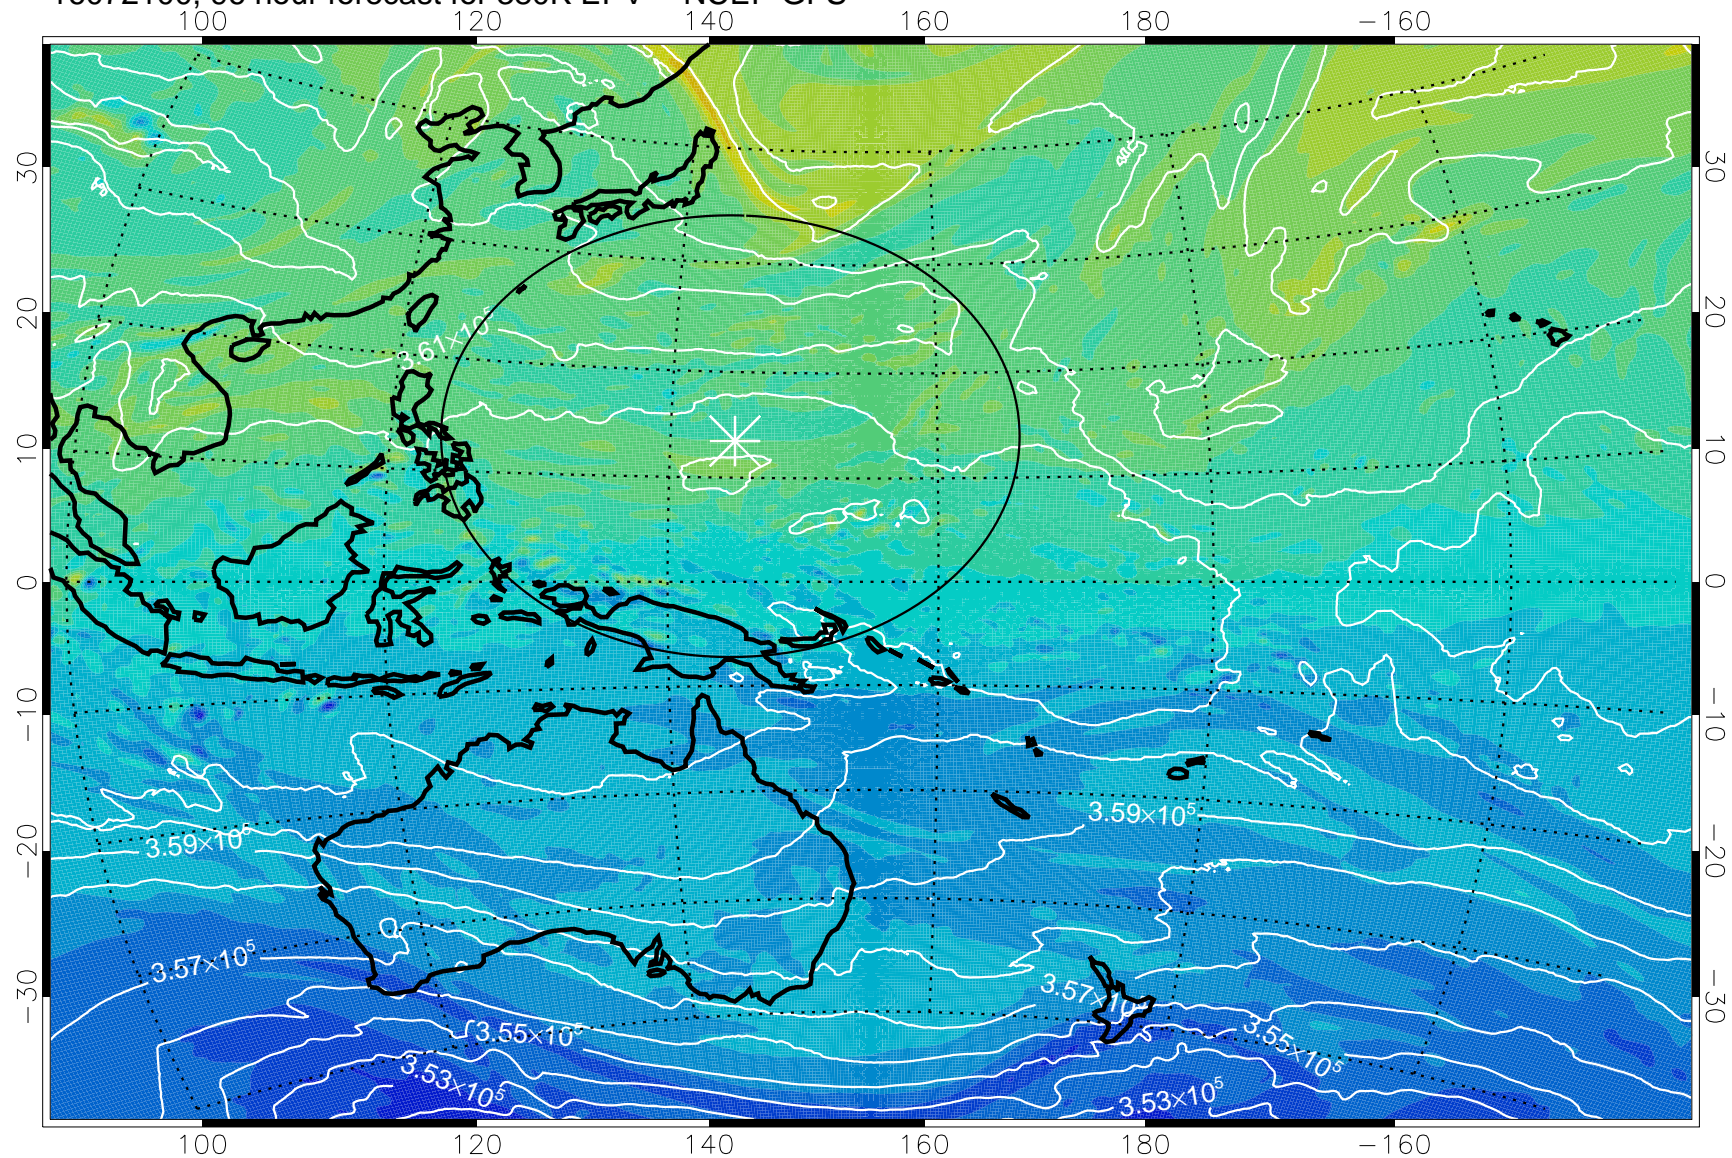

16072006, 78 hour forecast for 380K EPV -- NCEP GFS

380K Montgomery Streamfunction, white

Range ring of 2304 km

16072012, 84 hour forecast for 380K EPV -- NCEP GFS

380K Montgomery Streamfunction, white

Range ring of 2304 km

16072018, 90 hour forecast for 380K EPV -- NCEP GFS

380K Montgomery Streamfunction, white

Range ring of 2304 km

16072100, 96 hour forecast for 380K EPV -- NCEP GFS

380K Montgomery Streamfunction, white

Range ring of 2304 km

16072106, 102 hour forecast for 380K EPV -- NCEP GFS

380K Montgomery Streamfunction, white

Range ring of 2304 km

16072112, 108 hour forecast for 380K EPV -- NCEP GFS

380K Montgomery Streamfunction, white

Range ring of 2304 km

16072118, 114 hour forecast for 380K EPV -- NCEP GFS

380K Montgomery Streamfunction, white

Range ring of 2304 km

16072200, 120 hour forecast for 380K EPV -- NCEP GFS

380K Montgomery Streamfunction, white

Range ring of 2304 km