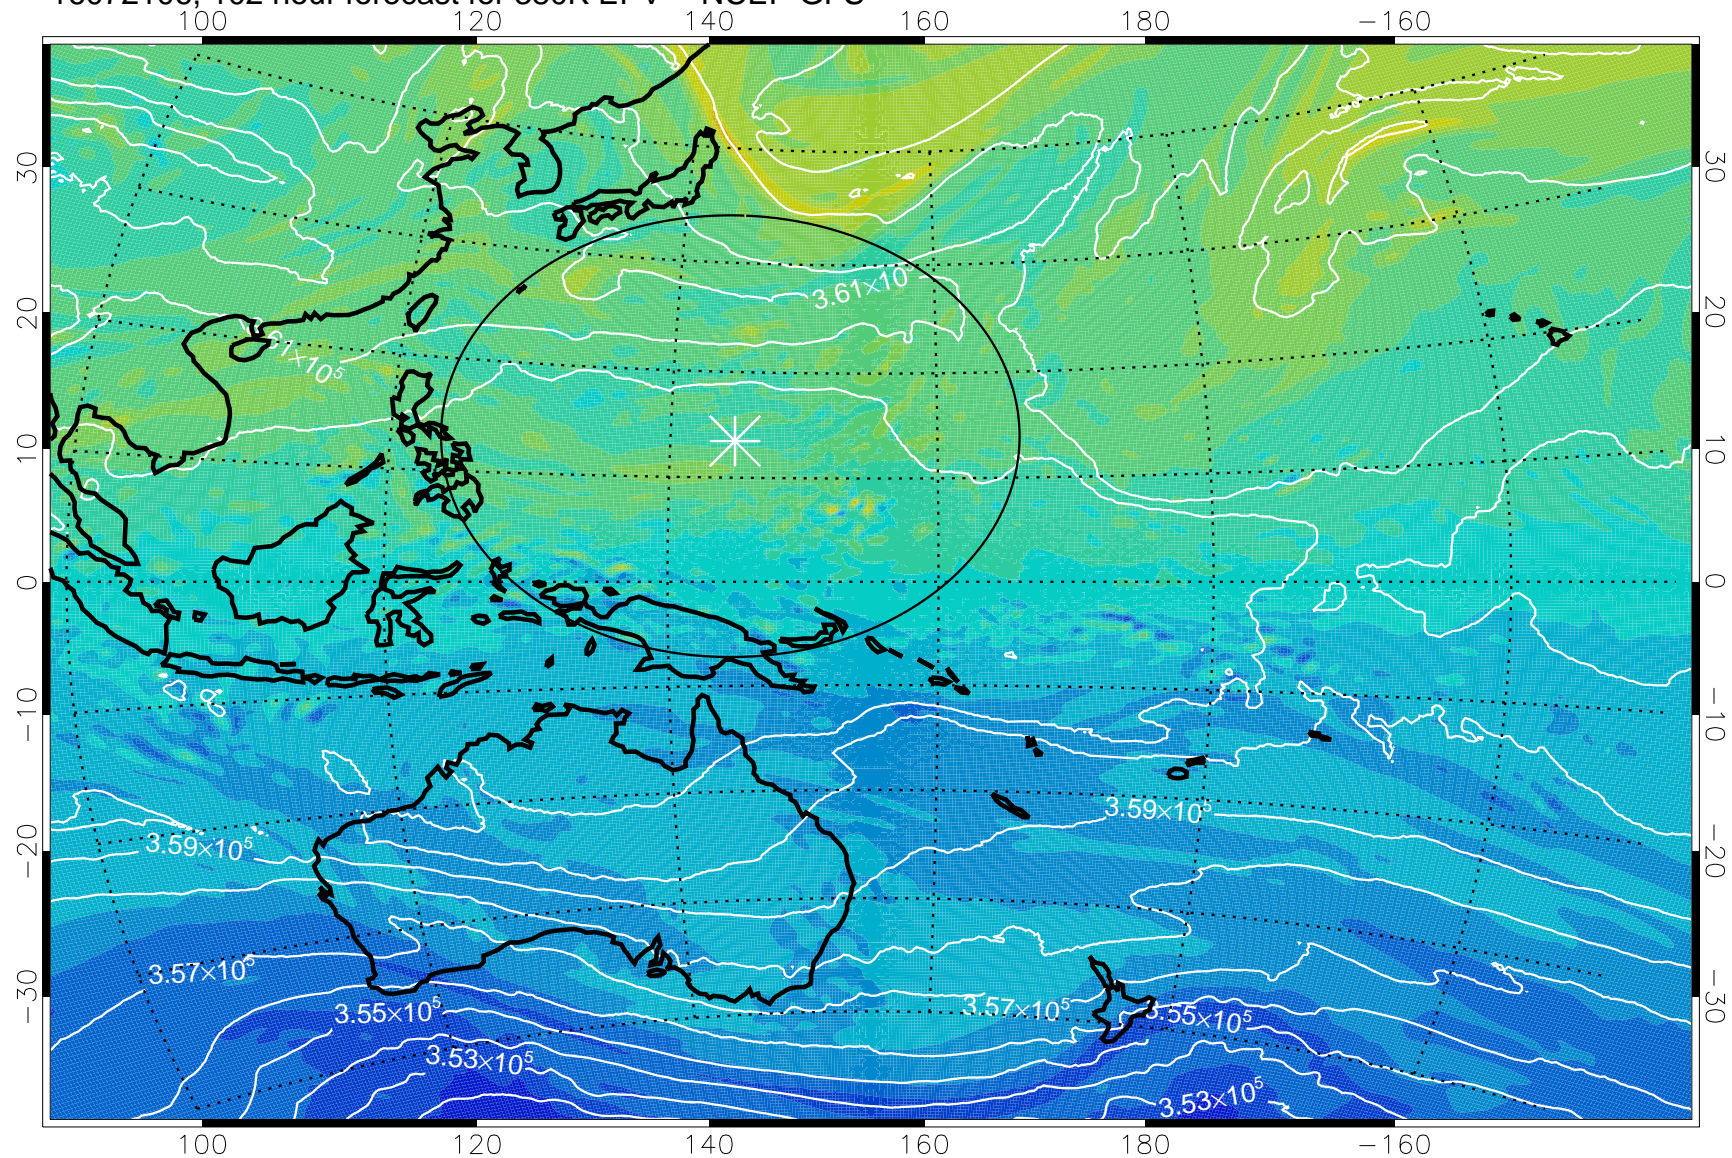

16072006, 78 hour forecast for 380K EPV -- NCEP GFS

380K Montgomery Streamfunction, white

Range ring of 2304 km

16072012, 84 hour forecast for 380K EPV -- NCEP GFS

380K Montgomery Streamfunction, white

Range ring of 2304 km

16072018, 90 hour forecast for 380K EPV -- NCEP GFS

380K Montgomery Streamfunction, white

Range ring of 2304 km

16072100, 96 hour forecast for 380K EPV -- NCEP GFS

380K Montgomery Streamfunction, white

Range ring of 2304 km

16072106, 102 hour forecast for 380K EPV -- NCEP GFS

380K Montgomery Streamfunction, white

Range ring of 2304 km

16072112, 108 hour forecast for 380K EPV -- NCEP GFS

380K Montgomery Streamfunction, white

Range ring of 2304 km

16072118, 114 hour forecast for 380K EPV -- NCEP GFS

380K Montgomery Streamfunction, white

Range ring of 2304 km

16072200, 120 hour forecast for 380K EPV -- NCEP GFS

380K Montgomery Streamfunction, white

Range ring of 2304 km