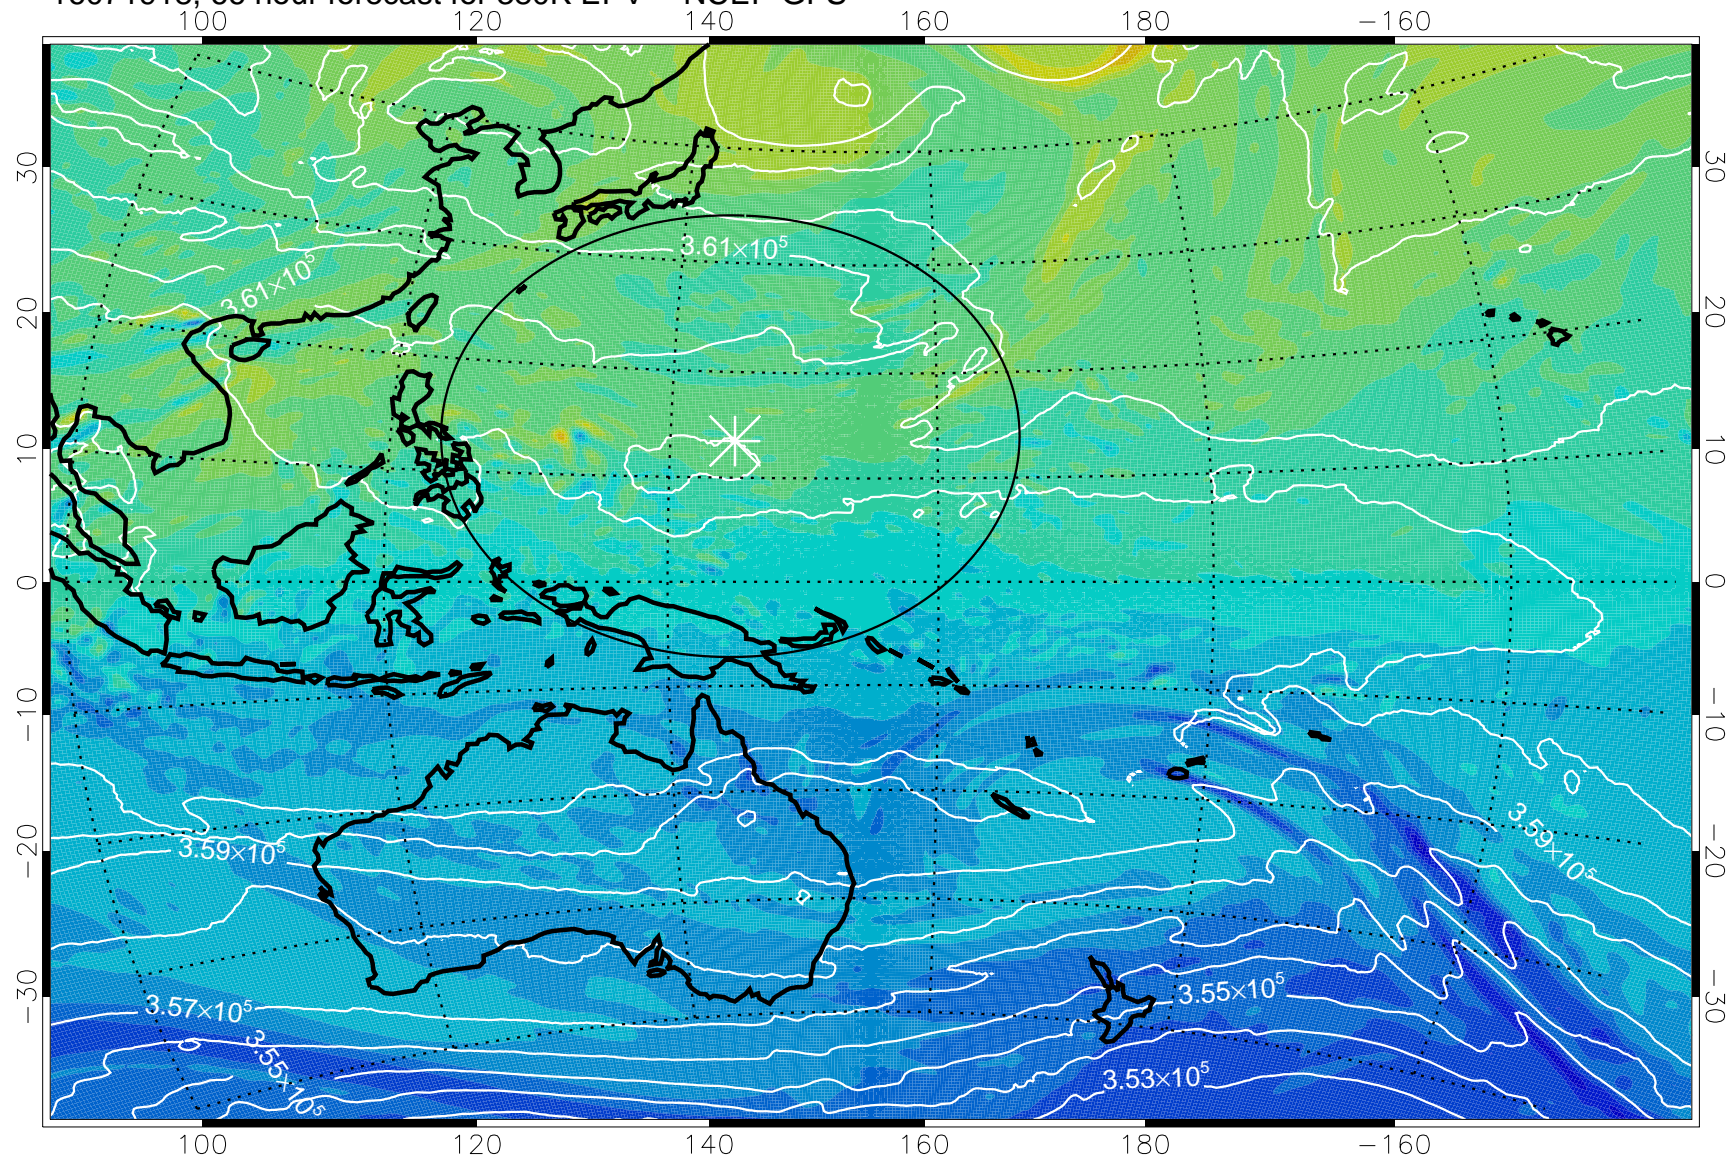

16071906, 54 hour forecast for 380K EPV -- NCEP GFS

380K Montgomery Streamfunction, white

Range ring of 2304 km

16071912, 60 hour forecast for 380K EPV -- NCEP GFS

380K Montgomery Streamfunction, white

Range ring of 2304 km

16071918, 66 hour forecast for 380K EPV -- NCEP GFS

380K Montgomery Streamfunction, white

Range ring of 2304 km

16072000, 72 hour forecast for 380K EPV -- NCEP GFS

380K Montgomery Streamfunction, white

Range ring of 2304 km

16072006, 78 hour forecast for 380K EPV -- NCEP GFS

380K Montgomery Streamfunction, white

Range ring of 2304 km

16072012, 84 hour forecast for 380K EPV -- NCEP GFS

380K Montgomery Streamfunction, white

Range ring of 2304 km

16072018, 90 hour forecast for 380K EPV -- NCEP GFS

380K Montgomery Streamfunction, white

Range ring of 2304 km

16072100, 96 hour forecast for 380K EPV -- NCEP GFS

380K Montgomery Streamfunction, white

Range ring of 2304 km