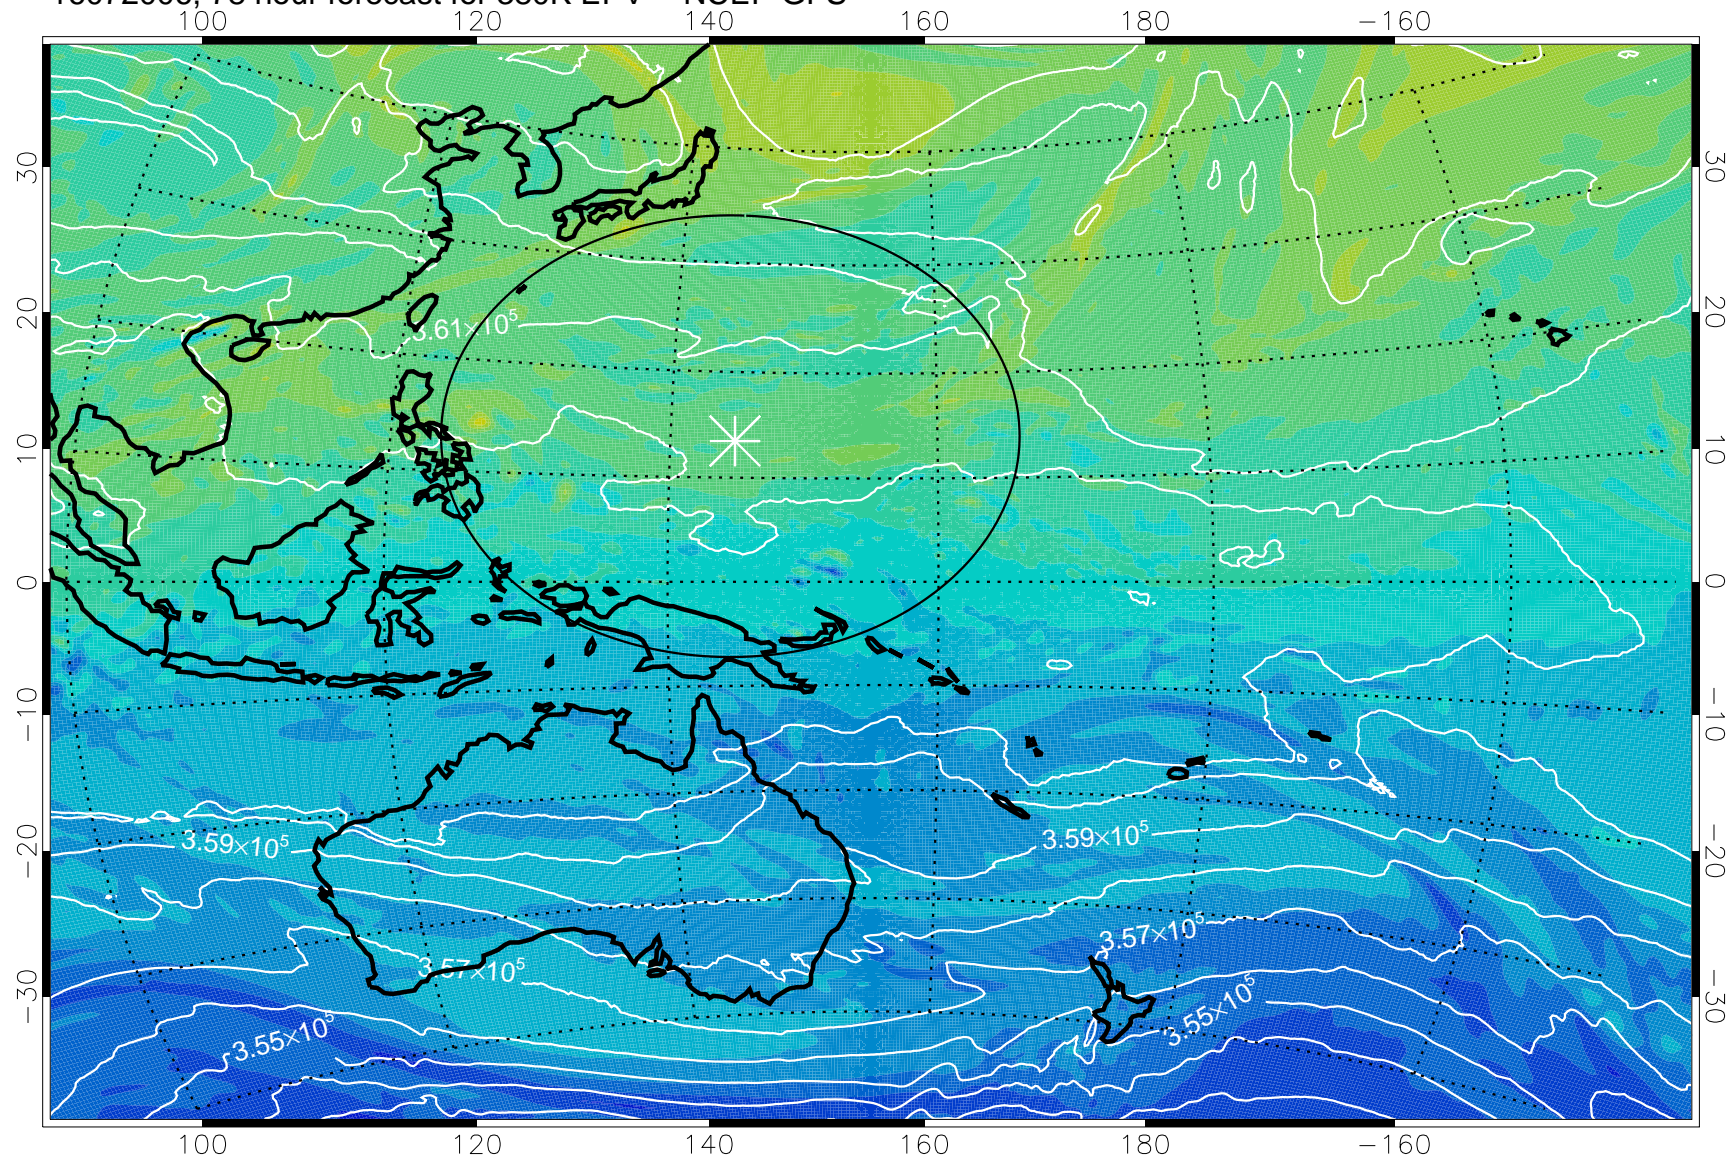

16071906, 54 hour forecast for 380K EPV -- NCEP GFS

380K Montgomery Streamfunction, white

Range ring of 2304 km

16071912, 60 hour forecast for 380K EPV -- NCEP GFS

380K Montgomery Streamfunction, white

Range ring of 2304 km

16071918, 66 hour forecast for 380K EPV -- NCEP GFS

380K Montgomery Streamfunction, white

Range ring of 2304 km

16072000, 72 hour forecast for 380K EPV -- NCEP GFS

380K Montgomery Streamfunction, white

Range ring of 2304 km

16072006, 78 hour forecast for 380K EPV -- NCEP GFS

380K Montgomery Streamfunction, white

Range ring of 2304 km

16072012, 84 hour forecast for 380K EPV -- NCEP GFS

380K Montgomery Streamfunction, white

Range ring of 2304 km

16072018, 90 hour forecast for 380K EPV -- NCEP GFS

380K Montgomery Streamfunction, white

Range ring of 2304 km

16072100, 96 hour forecast for 380K EPV -- NCEP GFS

380K Montgomery Streamfunction, white

Range ring of 2304 km