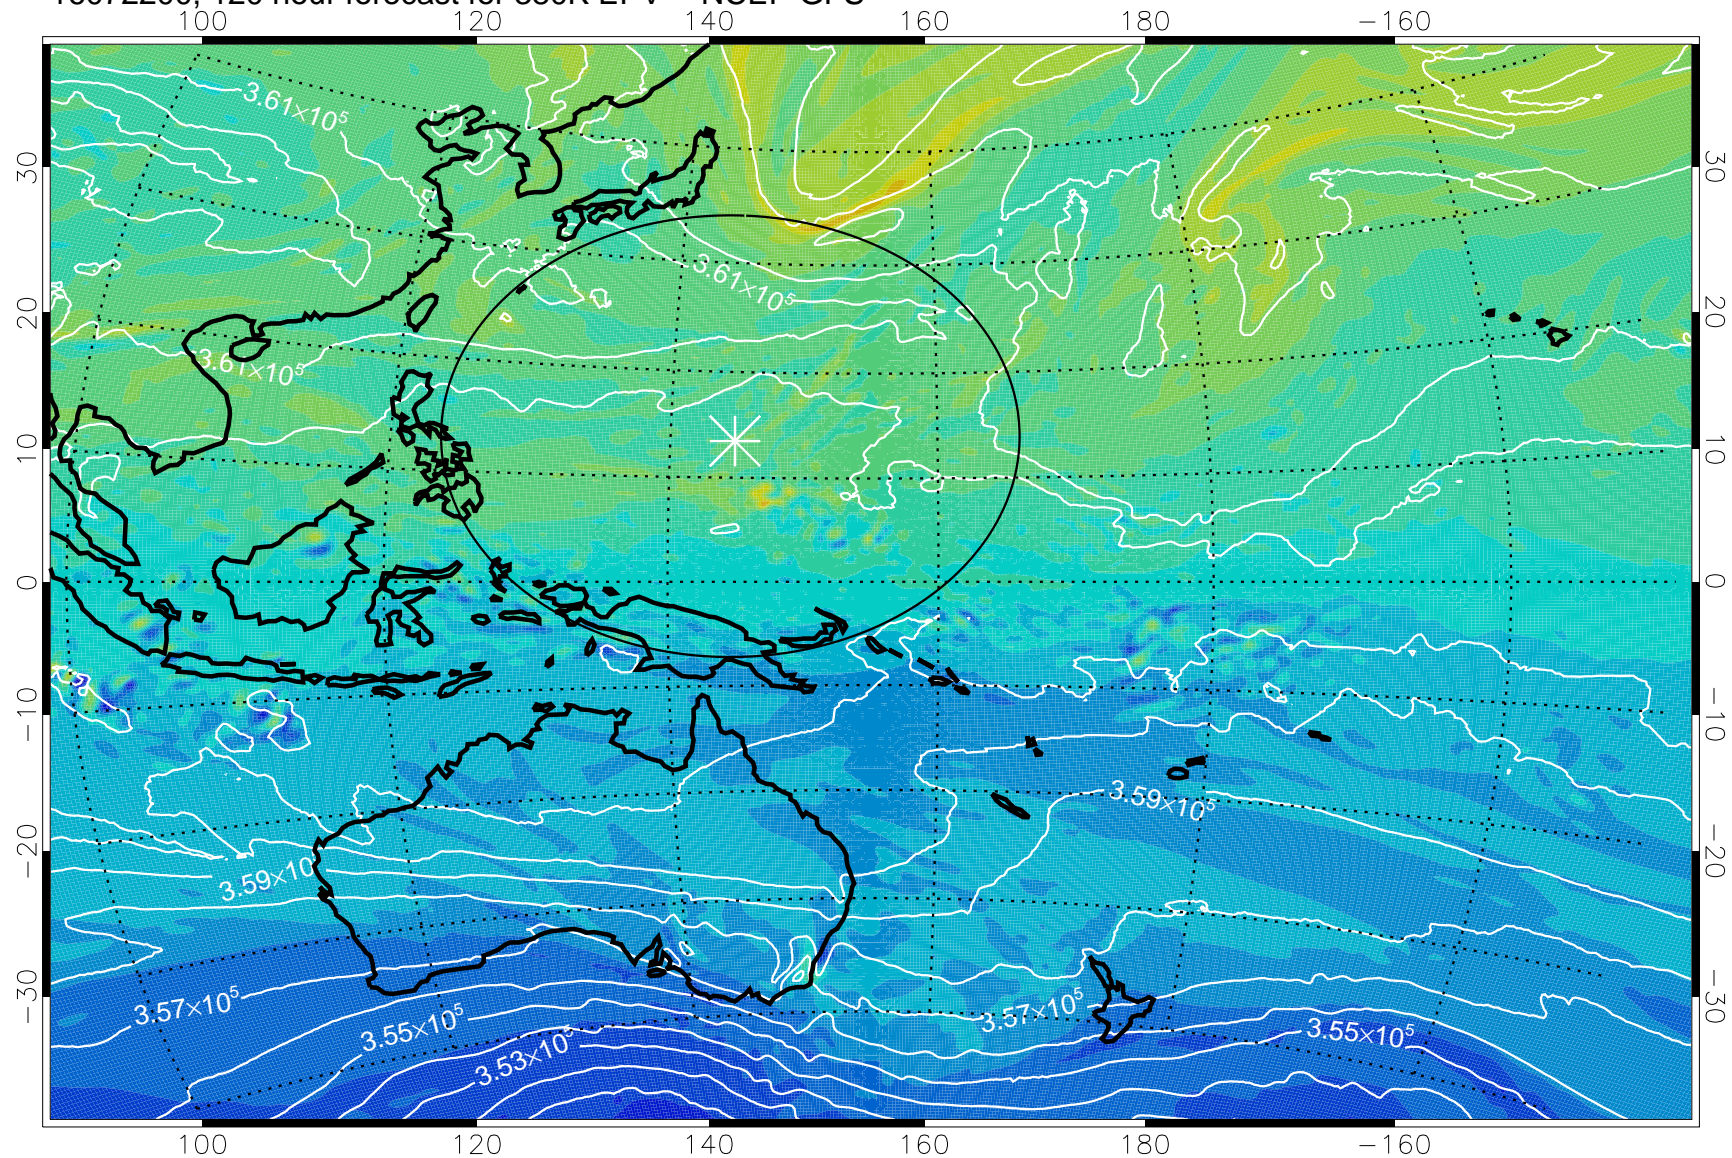

16072018, 90 hour forecast for 380K EPV -- NCEP GFS

380K Montgomery Streamfunction, white

Range ring of 2304 km

16072100, 96 hour forecast for 380K EPV -- NCEP GFS

380K Montgomery Streamfunction, white

Range ring of 2304 km

16072106, 102 hour forecast for 380K EPV -- NCEP GFS

380K Montgomery Streamfunction, white

Range ring of 2304 km

16072112, 108 hour forecast for 380K EPV -- NCEP GFS

380K Montgomery Streamfunction, white

Range ring of 2304 km

16072118, 114 hour forecast for 380K EPV -- NCEP GFS

380K Montgomery Streamfunction, white

Range ring of 2304 km

16072200, 120 hour forecast for 380K EPV -- NCEP GFS

380K Montgomery Streamfunction, white

Range ring of 2304 km