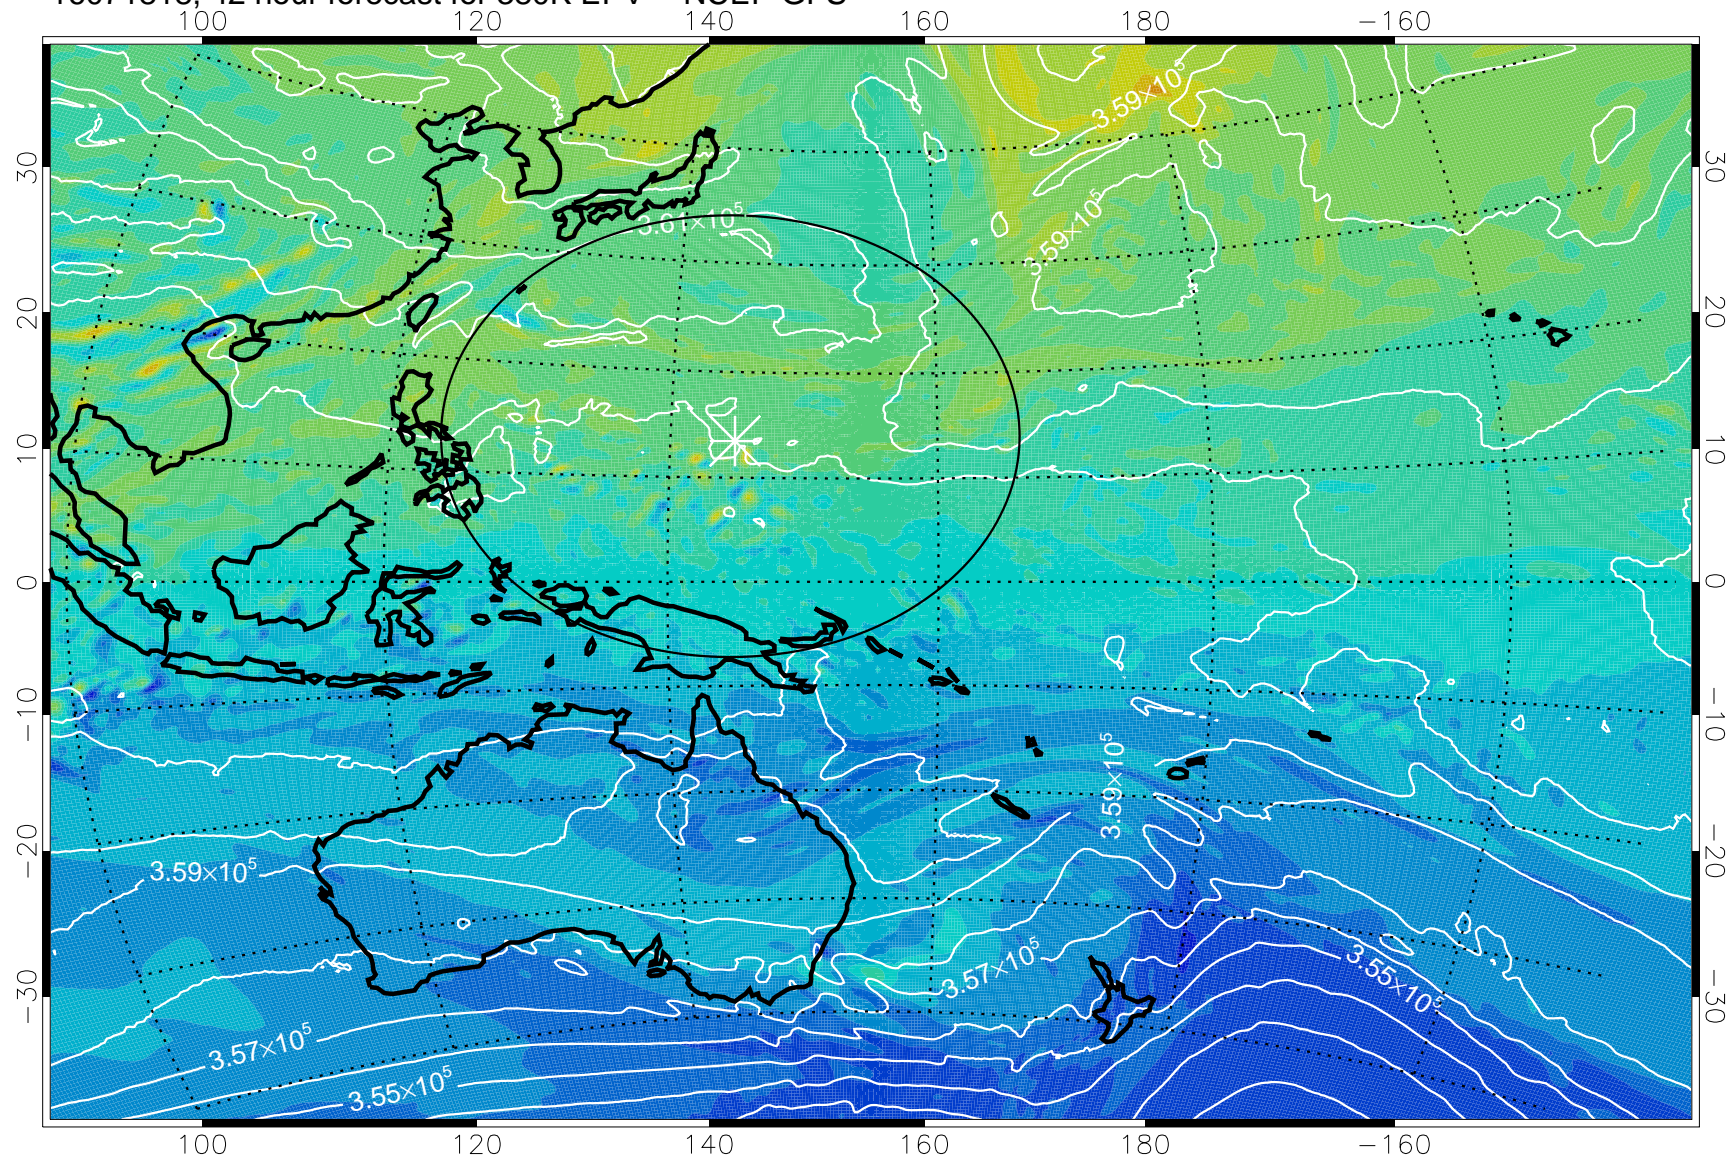

16071806, 30 hour forecast for 380K EPV -- NCEP GFS

380K Montgomery Streamfunction, white

Range ring of 2304 km

16071812, 36 hour forecast for 380K EPV -- NCEP GFS

380K Montgomery Streamfunction, white

Range ring of 2304 km

16071818, 42 hour forecast for 380K EPV -- NCEP GFS

380K Montgomery Streamfunction, white

Range ring of 2304 km

16071900, 48 hour forecast for 380K EPV -- NCEP GFS

380K Montgomery Streamfunction, white

Range ring of 2304 km

16071906, 54 hour forecast for 380K EPV -- NCEP GFS

380K Montgomery Streamfunction, white

Range ring of 2304 km

16071912, 60 hour forecast for 380K EPV -- NCEP GFS

380K Montgomery Streamfunction, white

Range ring of 2304 km

16071918, 66 hour forecast for 380K EPV -- NCEP GFS

380K Montgomery Streamfunction, white

Range ring of 2304 km

16072000, 72 hour forecast for 380K EPV -- NCEP GFS

380K Montgomery Streamfunction, white

Range ring of 2304 km