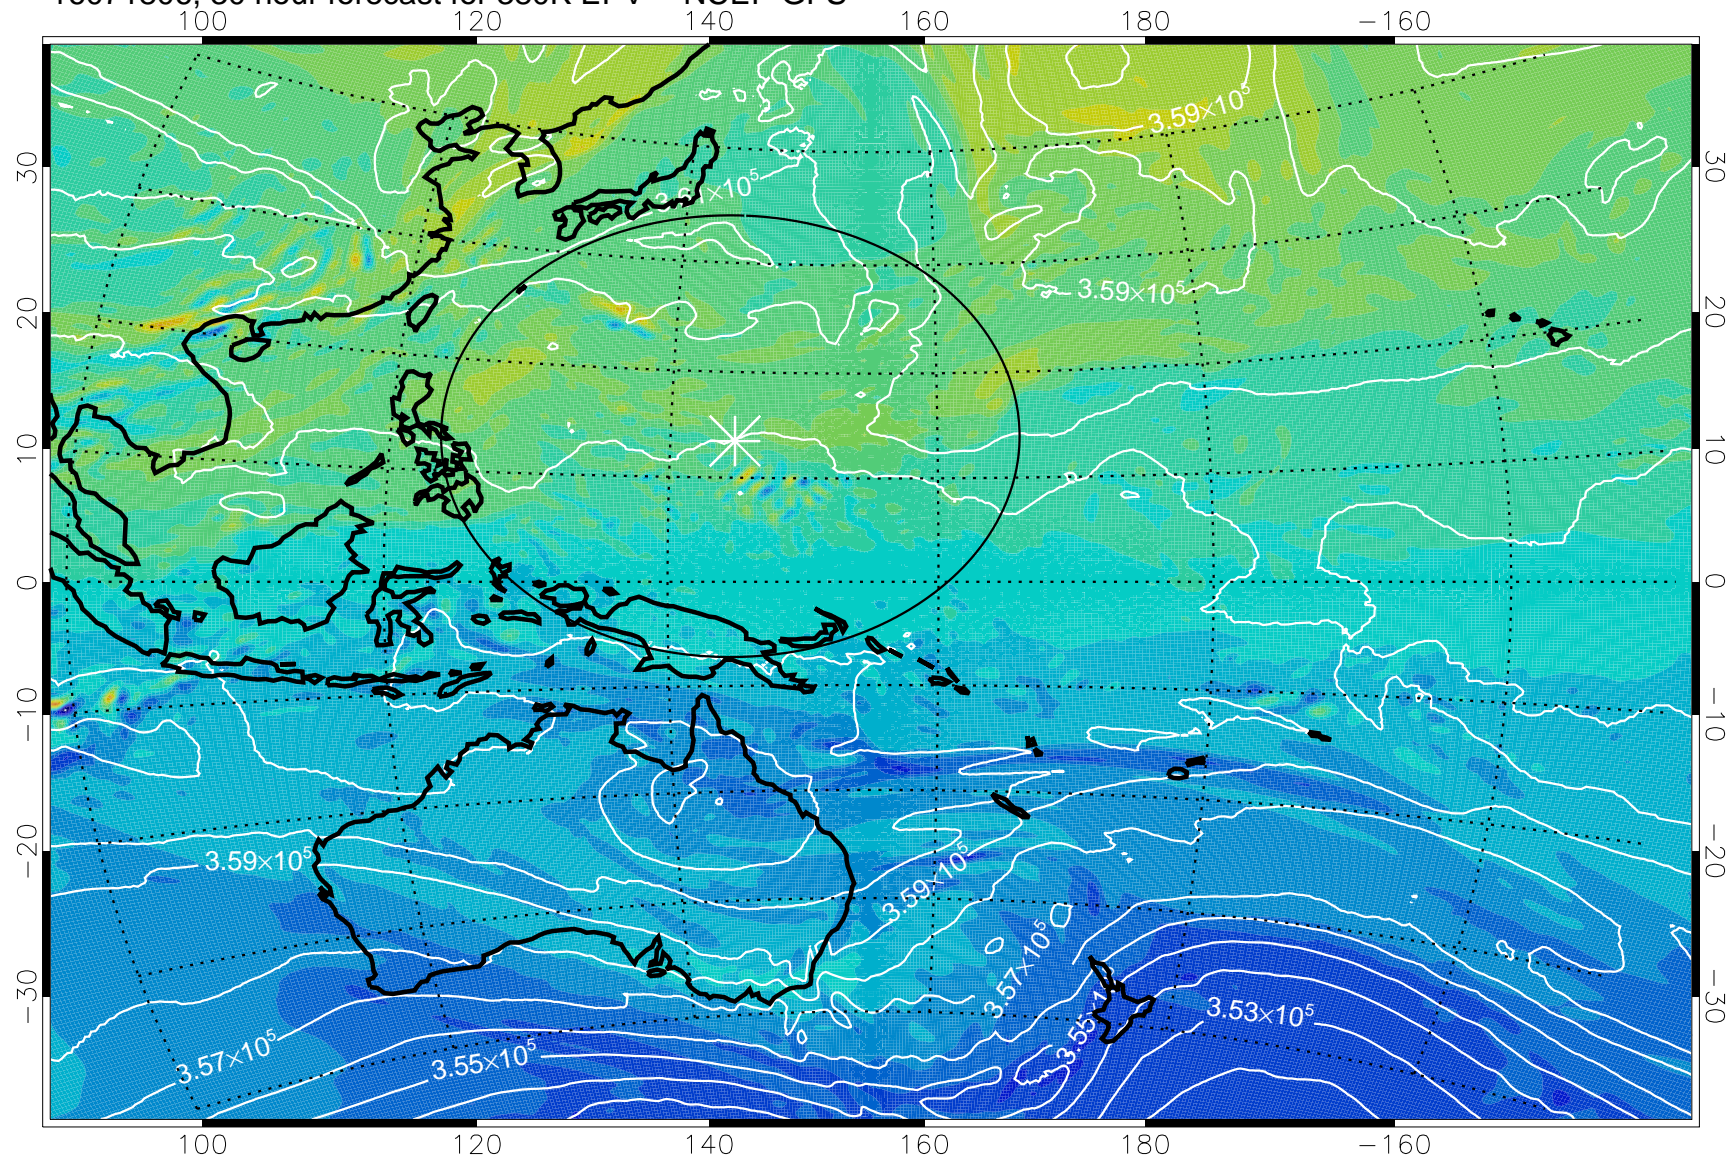

16071718, 18 hour forecast for 380K EPV -- NCEP GFS

380K Montgomery Streamfunction, white

Range ring of 2304 km

16071800, 24 hour forecast for 380K EPV -- NCEP GFS

380K Montgomery Streamfunction, white

Range ring of 2304 km

16071806, 30 hour forecast for 380K EPV -- NCEP GFS

380K Montgomery Streamfunction, white

Range ring of 2304 km

16071812, 36 hour forecast for 380K EPV -- NCEP GFS

380K Montgomery Streamfunction, white

Range ring of 2304 km

16071818, 42 hour forecast for 380K EPV -- NCEP GFS

380K Montgomery Streamfunction, white

Range ring of 2304 km

16071900, 48 hour forecast for 380K EPV -- NCEP GFS

380K Montgomery Streamfunction, white

Range ring of 2304 km

16071906, 54 hour forecast for 380K EPV -- NCEP GFS

380K Montgomery Streamfunction, white

Range ring of 2304 km

16071912, 60 hour forecast for 380K EPV -- NCEP GFS

380K Montgomery Streamfunction, white

Range ring of 2304 km