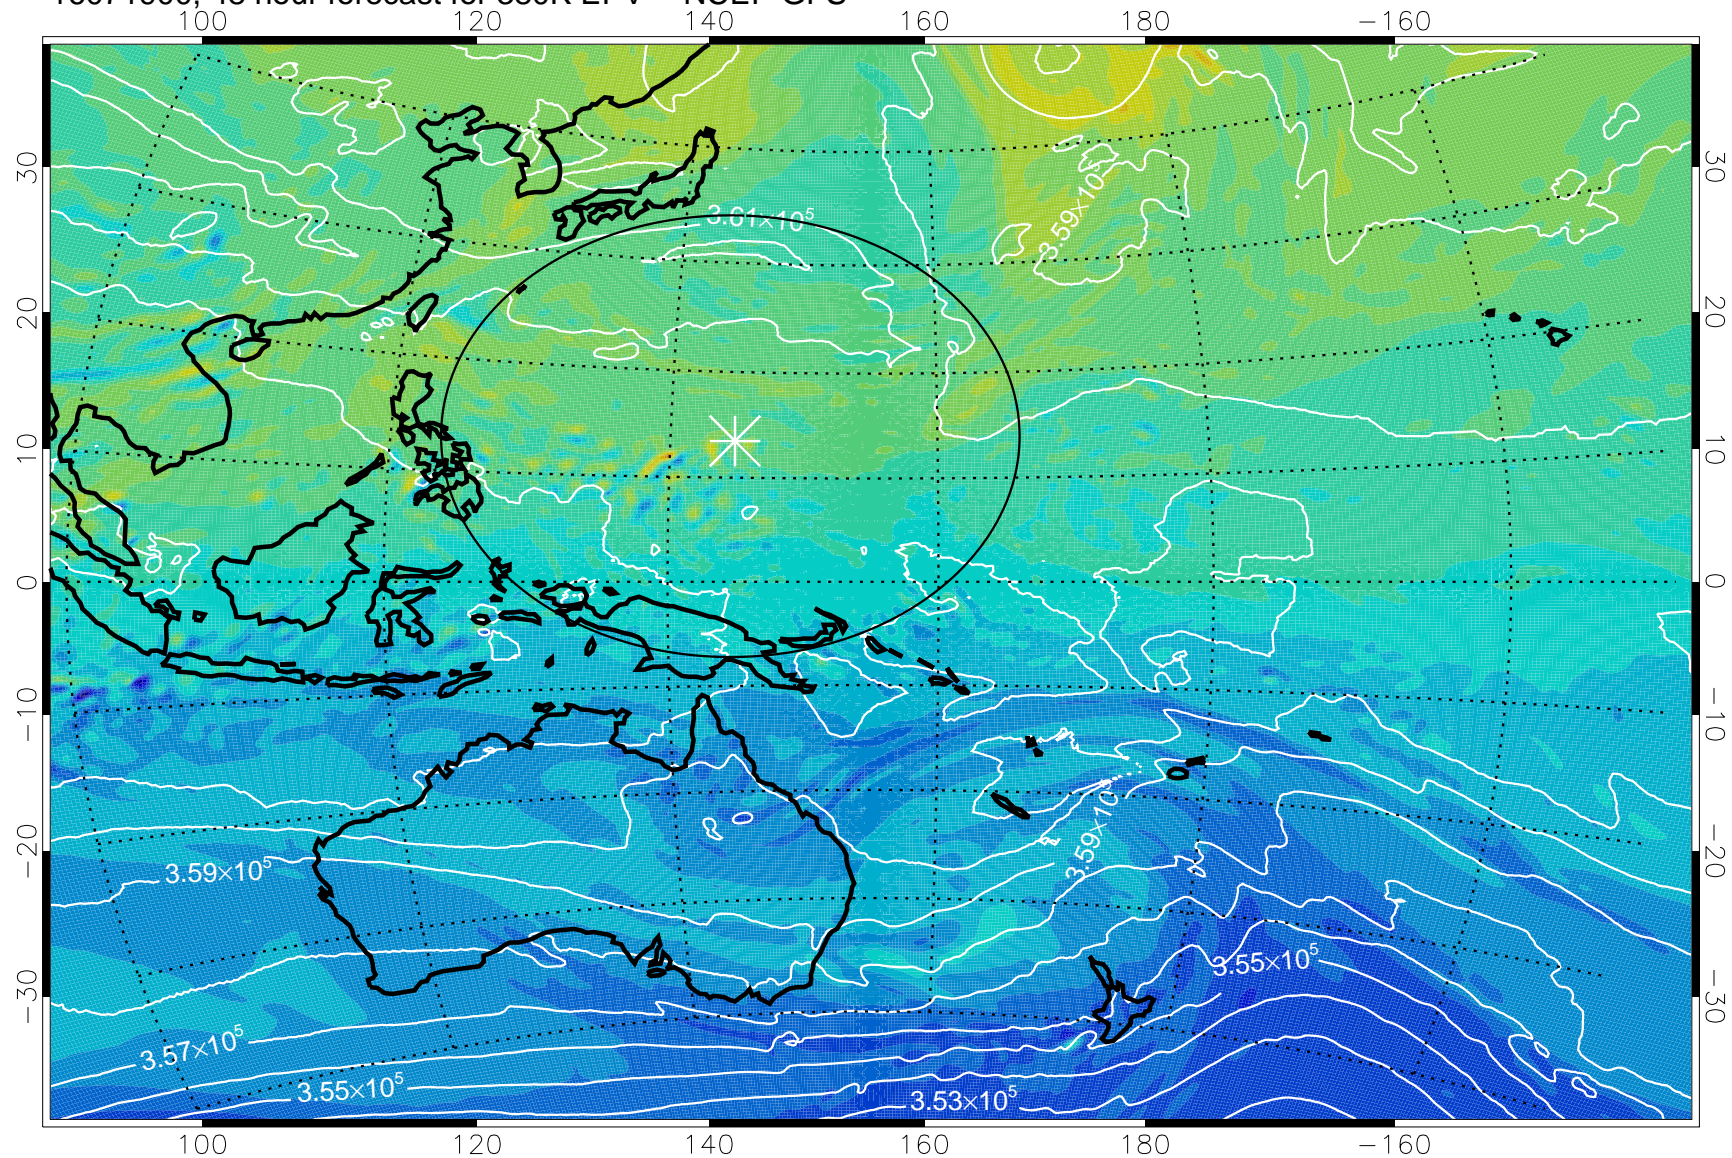

16071806, 30 hour forecast for 380K EPV -- NCEP GFS

380K Montgomery Streamfunction, white

Range ring of 2304 km

16071812, 36 hour forecast for 380K EPV -- NCEP GFS

380K Montgomery Streamfunction, white

Range ring of 2304 km

16071818, 42 hour forecast for 380K EPV -- NCEP GFS

380K Montgomery Streamfunction, white

Range ring of 2304 km

16071900, 48 hour forecast for 380K EPV -- NCEP GFS

380K Montgomery Streamfunction, white

Range ring of 2304 km

16071906, 54 hour forecast for 380K EPV -- NCEP GFS

380K Montgomery Streamfunction, white

Range ring of 2304 km

16071912, 60 hour forecast for 380K EPV -- NCEP GFS

380K Montgomery Streamfunction, white

Range ring of 2304 km

16071918, 66 hour forecast for 380K EPV -- NCEP GFS

380K Montgomery Streamfunction, white

Range ring of 2304 km

16072000, 72 hour forecast for 380K EPV -- NCEP GFS

380K Montgomery Streamfunction, white

Range ring of 2304 km