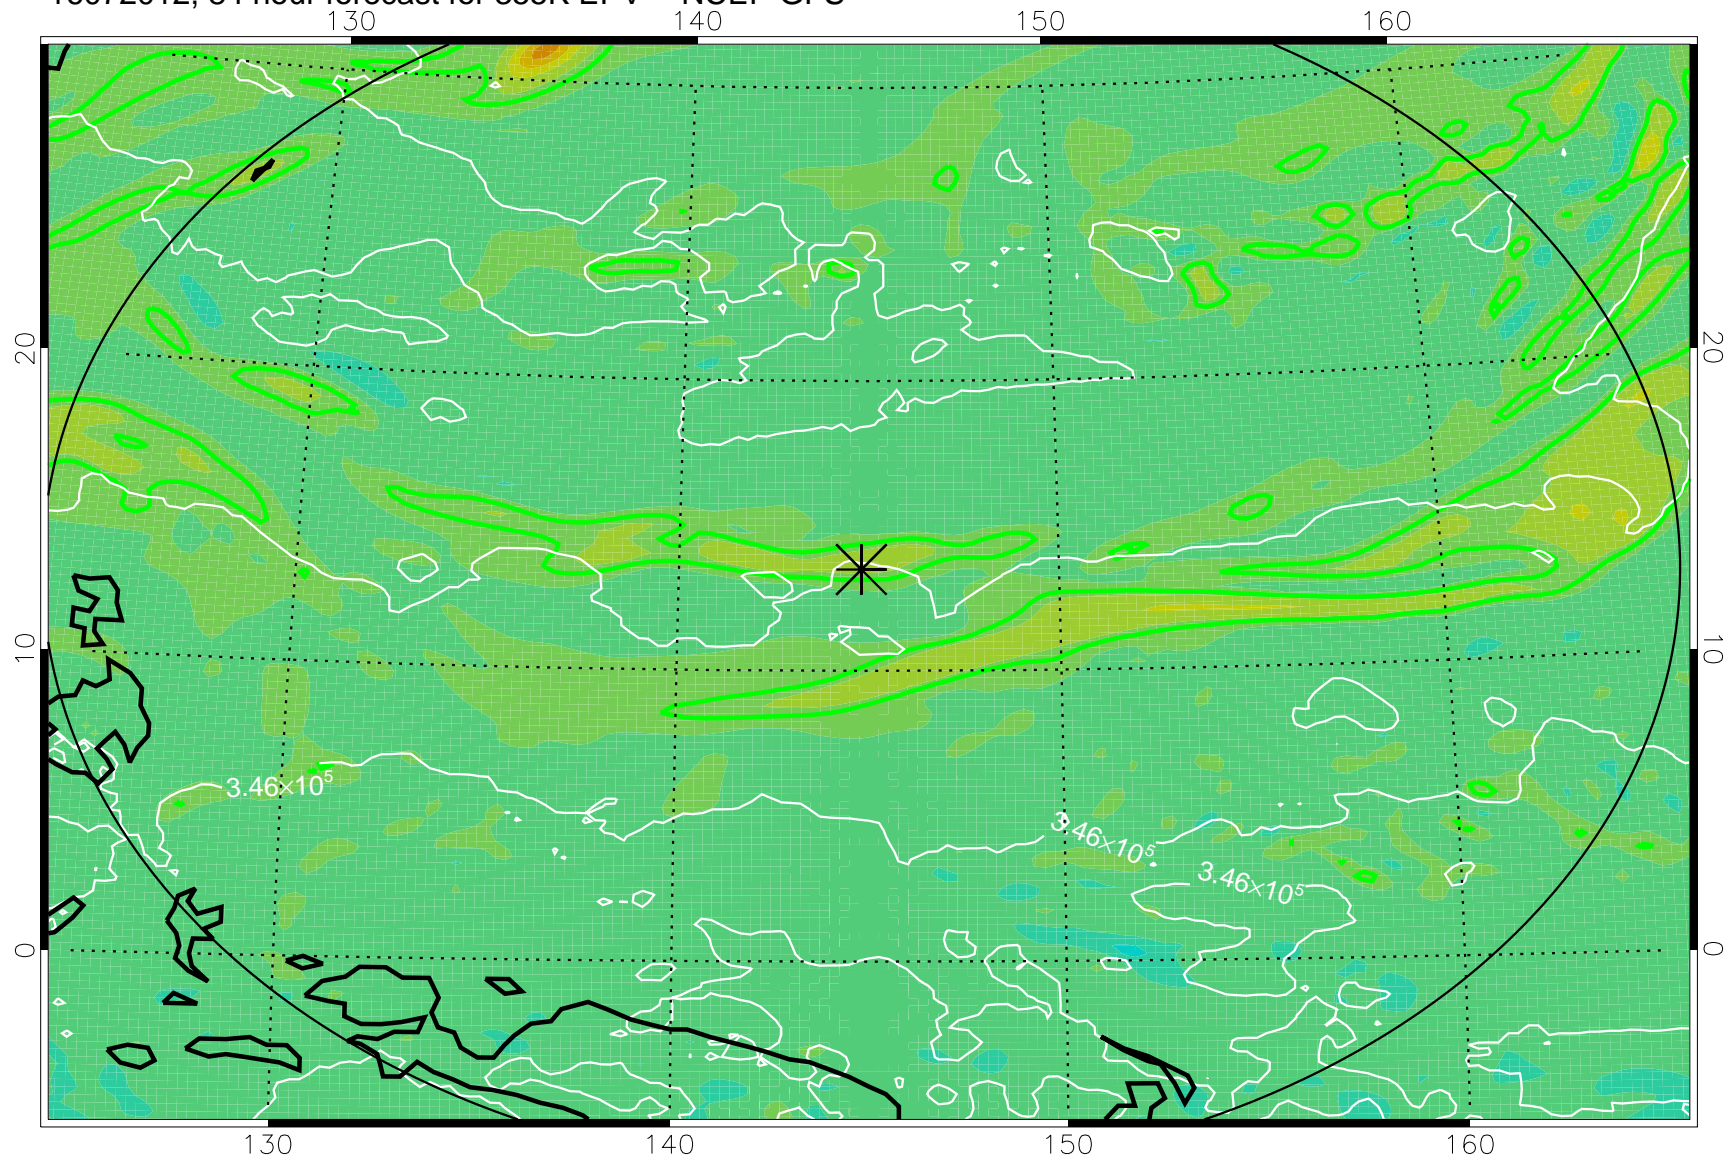

16071918, 66 hour forecast for 355K EPV -- NCEP GFS

355K Montgomery Streamfunction, white
EPV Tropopause (2 PVU) Position
Range ring of 2304 km

16072000, 72 hour forecast for 355K EPV -- NCEP GFS

355K Montgomery Streamfunction, white
EPV Tropopause (2 PVU) Position
Range ring of 2304 km

16072006, 78 hour forecast for 355K EPV -- NCEP GFS

355K Montgomery Streamfunction, white
EPV Tropopause (2 PVU) Position
Range ring of 2304 km

16072012, 84 hour forecast for 355K EPV -- NCEP GFS

355K Montgomery Streamfunction, white
EPV Tropopause (2 PVU) Position
Range ring of 2304 km

16072018, 90 hour forecast for 355K EPV -- NCEP GFS

355K Montgomery Streamfunction, white
EPV Tropopause (2 PVU) Position
Range ring of 2304 km

16072100, 96 hour forecast for 355K EPV -- NCEP GFS

355K Montgomery Streamfunction, white
EPV Tropopause (2 PVU) Position
Range ring of 2304 km

16072118, 114 hour forecast for 355K EPV -- NCEP GFS

355K Montgomery Streamfunction, white
EPV Tropopause (2 PVU) Position
Range ring of 2304 km