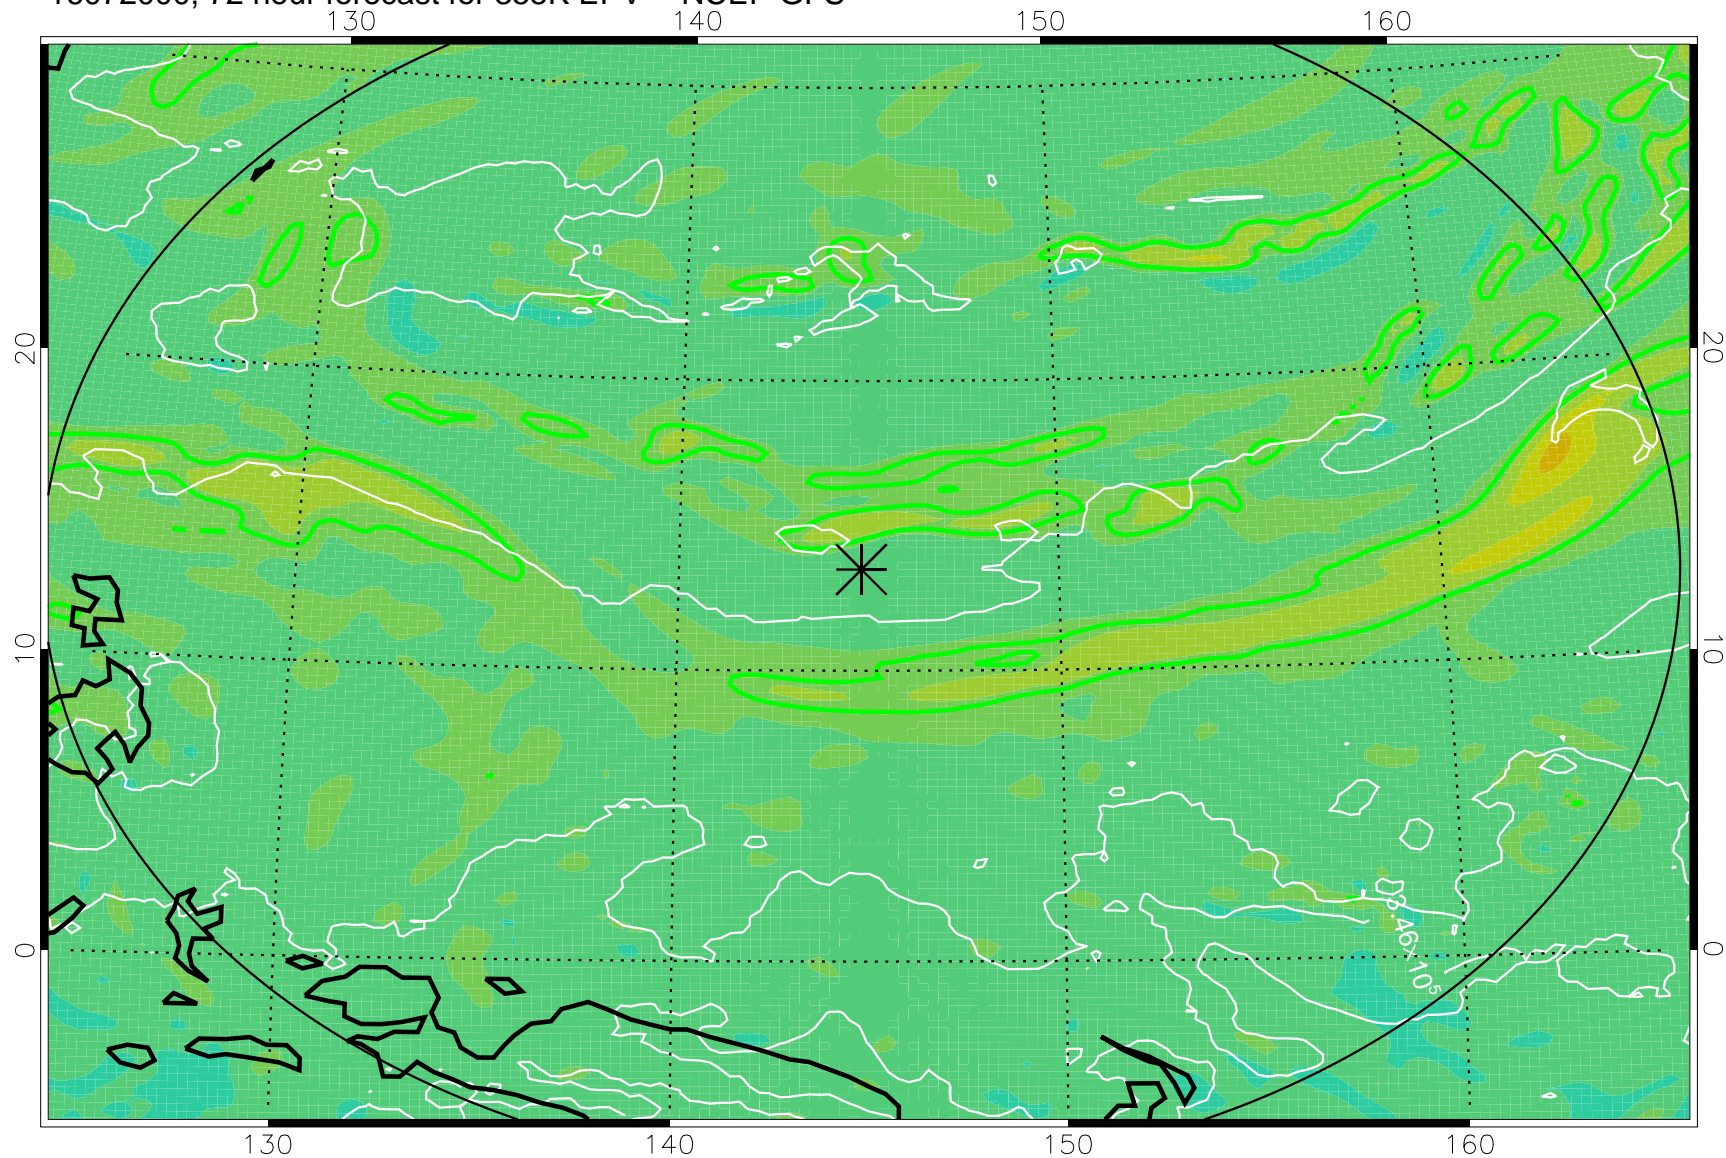

16071906, 54 hour forecast for 355K EPV -- NCEP GFS

355K Montgomery Streamfunction, white
EPV Tropopause (2 PVU) Position
Range ring of 2304 km

16071912, 60 hour forecast for 355K EPV -- NCEP GFS

355K Montgomery Streamfunction, white
EPV Tropopause (2 PVU) Position
Range ring of 2304 km

16071918, 66 hour forecast for 355K EPV -- NCEP GFS

355K Montgomery Streamfunction, white
EPV Tropopause (2 PVU) Position
Range ring of 2304 km

16072000, 72 hour forecast for 355K EPV -- NCEP GFS

355K Montgomery Streamfunction, white
EPV Tropopause (2 PVU) Position
Range ring of 2304 km

16072006, 78 hour forecast for 355K EPV -- NCEP GFS

355K Montgomery Streamfunction, white
EPV Tropopause (2 PVU) Position
Range ring of 2304 km

16072012, 84 hour forecast for 355K EPV -- NCEP GFS

355K Montgomery Streamfunction, white
EPV Tropopause (2 PVU) Position
Range ring of 2304 km

16072018, 90 hour forecast for 355K EPV -- NCEP GFS

355K Montgomery Streamfunction, white
EPV Tropopause (2 PVU) Position
Range ring of 2304 km

16072100, 96 hour forecast for 355K EPV -- NCEP GFS

355K Montgomery Streamfunction, white
EPV Tropopause (2 PVU) Position
Range ring of 2304 km