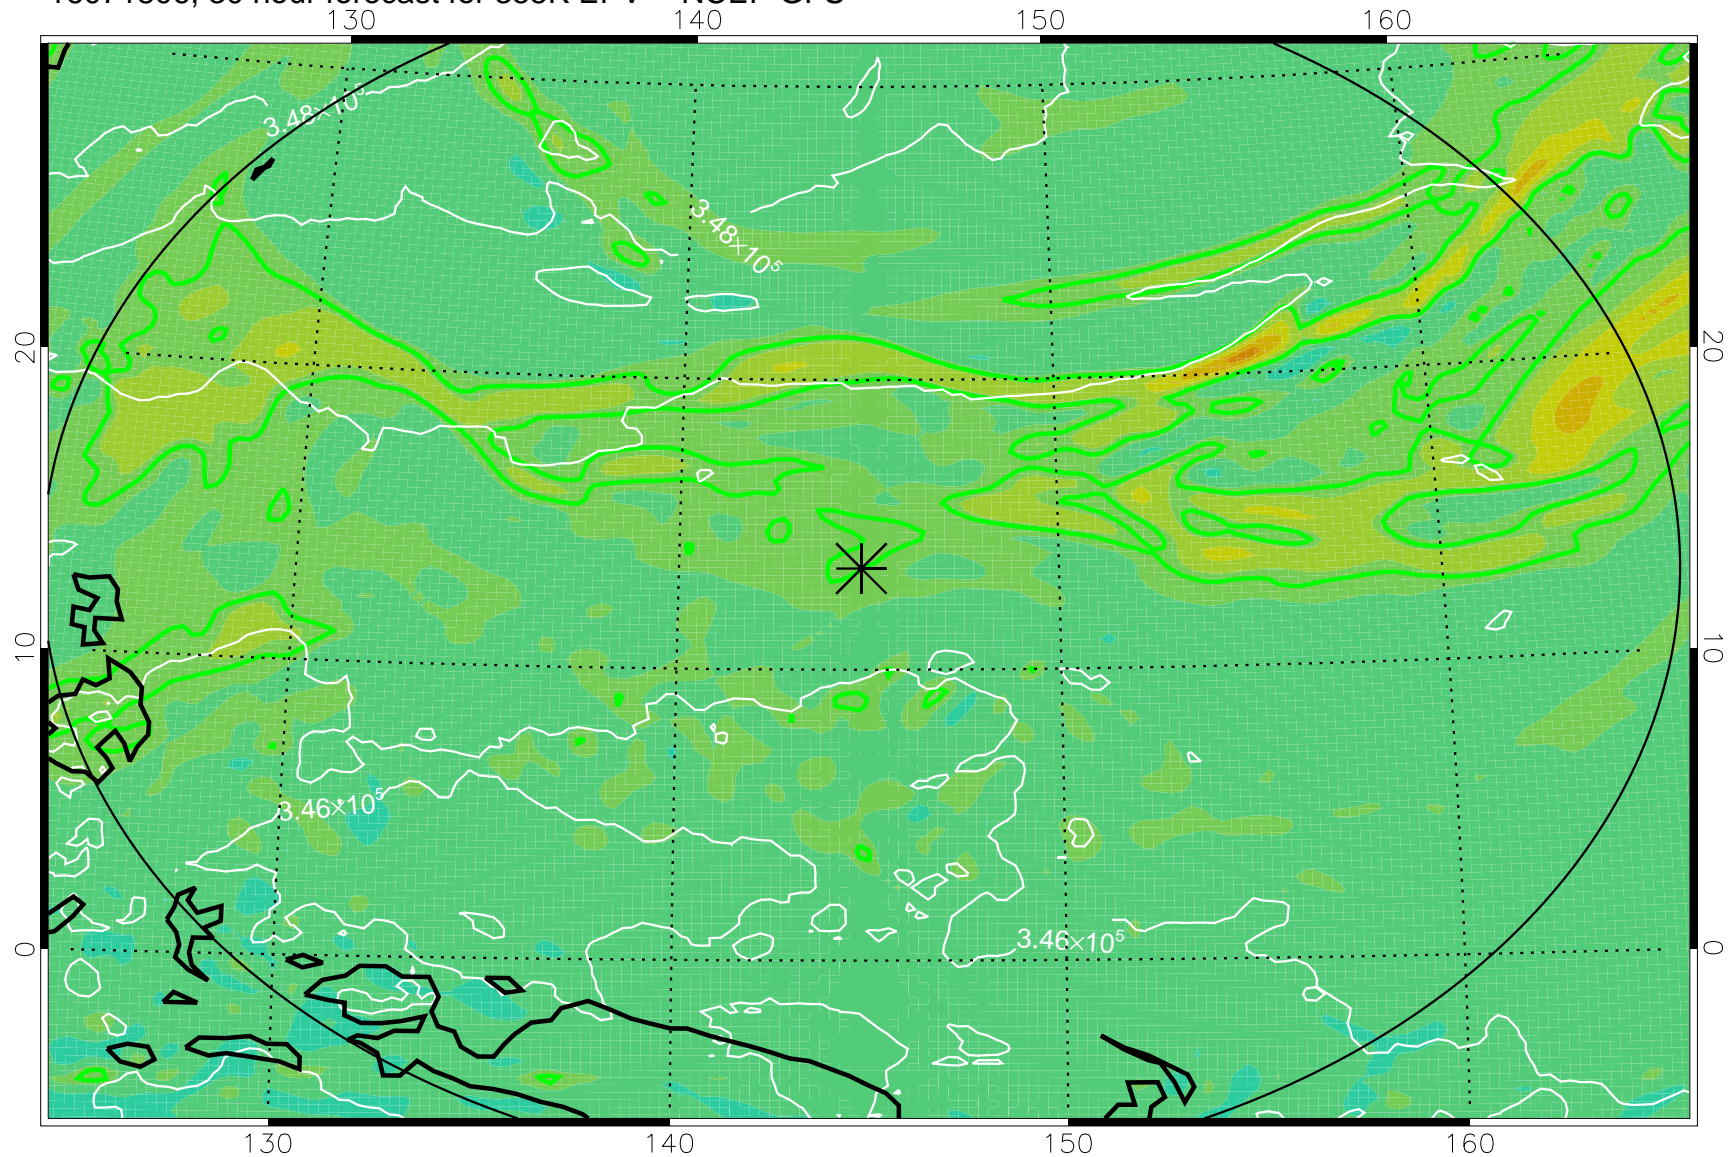

16071718, 18 hour forecast for 355K EPV -- NCEP GFS

355K Montgomery Streamfunction, white
EPV Tropopause (2 PVU) Position
Range ring of 2304 km

16071800, 24 hour forecast for 355K EPV -- NCEP GFS

355K Montgomery Streamfunction, white
EPV Tropopause (2 PVU) Position
Range ring of 2304 km

16071806, 30 hour forecast for 355K EPV -- NCEP GFS

355K Montgomery Streamfunction, white
EPV Tropopause (2 PVU) Position
Range ring of 2304 km

16071812, 36 hour forecast for 355K EPV -- NCEP GFS

355K Montgomery Streamfunction, white
EPV Tropopause (2 PVU) Position
Range ring of 2304 km

16071818, 42 hour forecast for 355K EPV -- NCEP GFS

355K Montgomery Streamfunction, white
EPV Tropopause (2 PVU) Position
Range ring of 2304 km

16071900, 48 hour forecast for 355K EPV -- NCEP GFS

355K Montgomery Streamfunction, white
EPV Tropopause (2 PVU) Position
Range ring of 2304 km

16071918, 66 hour forecast for 355K EPV -- NCEP GFS

355K Montgomery Streamfunction, white
EPV Tropopause (2 PVU) Position
Range ring of 2304 km

16072000, 72 hour forecast for 355K EPV -- NCEP GFS

355K Montgomery Streamfunction, white
EPV Tropopause (2 PVU) Position
Range ring of 2304 km