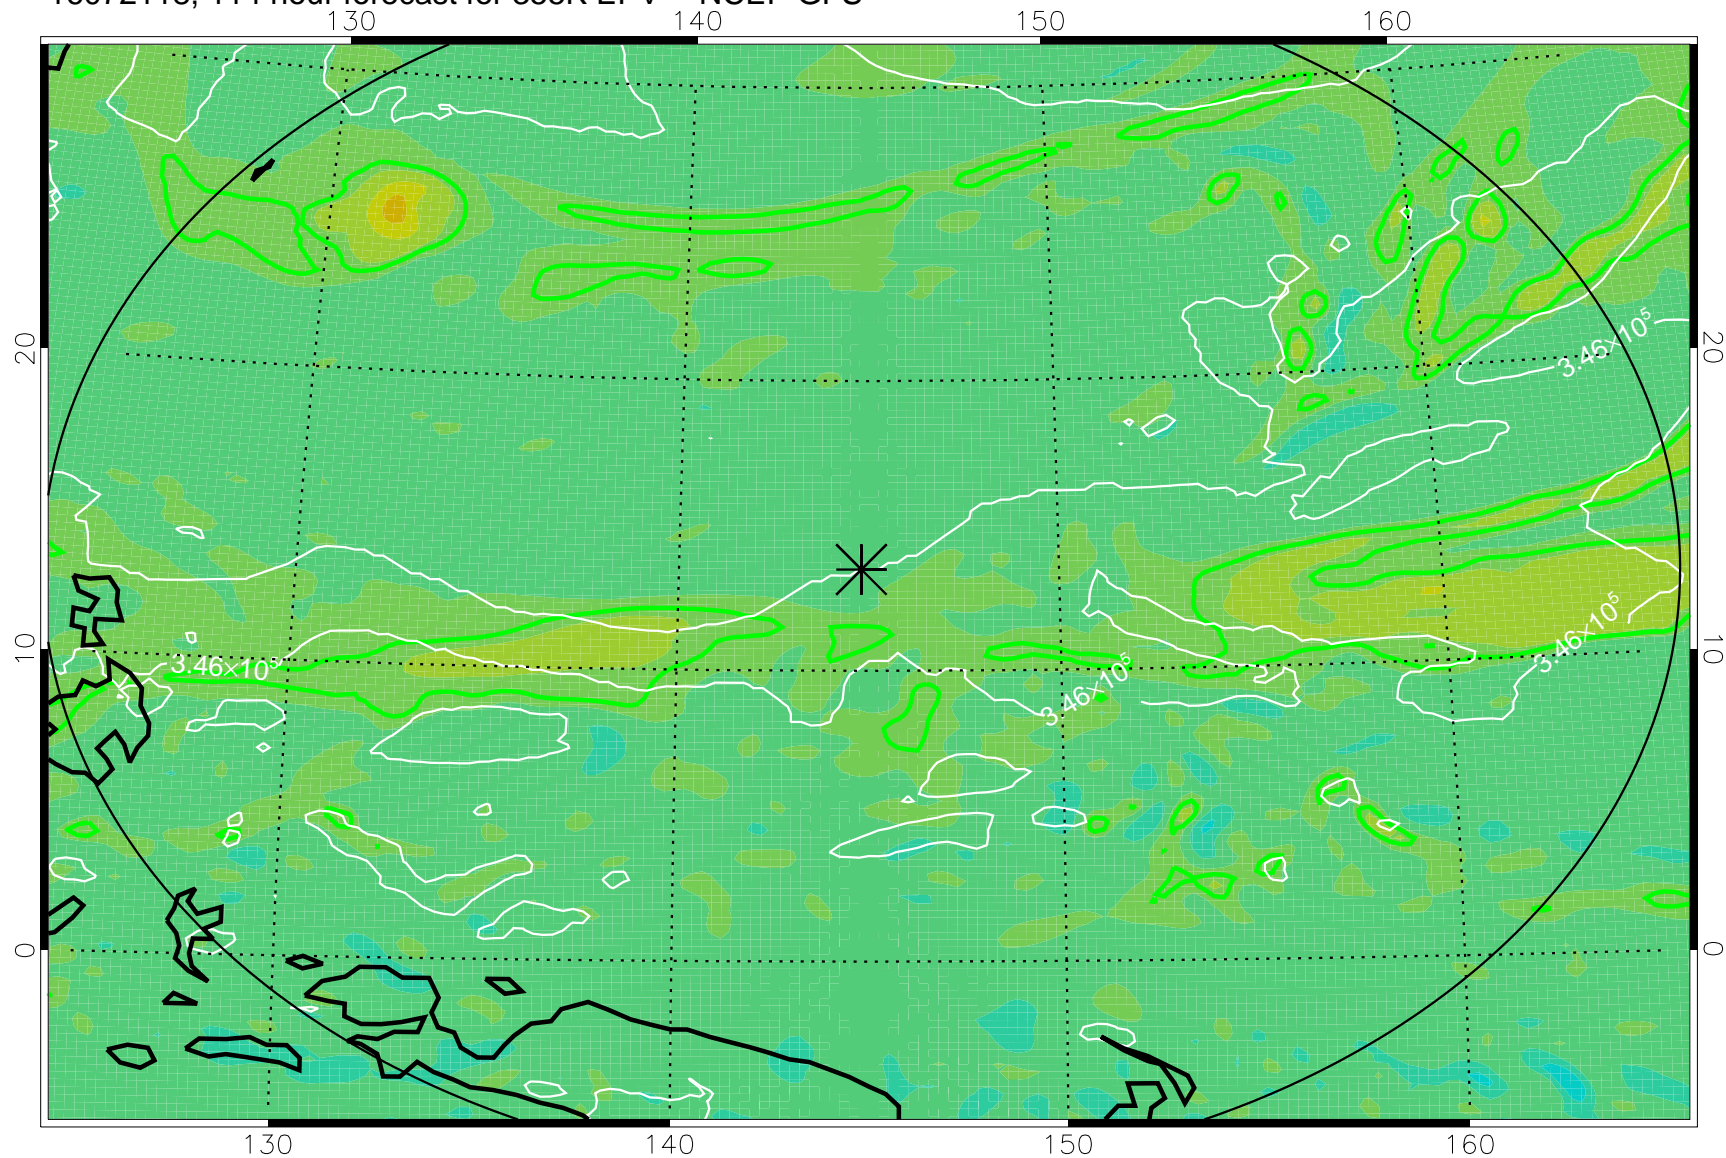

16072006, 78 hour forecast for 355K EPV -- NCEP GFS

355K Montgomery Streamfunction, white
EPV Tropopause (2 PVU) Position
Range ring of 2304 km

16072012, 84 hour forecast for 355K EPV -- NCEP GFS

355K Montgomery Streamfunction, white
EPV Tropopause (2 PVU) Position
Range ring of 2304 km

16072018, 90 hour forecast for 355K EPV -- NCEP GFS

355K Montgomery Streamfunction, white
EPV Tropopause (2 PVU) Position
Range ring of 2304 km

16072100, 96 hour forecast for 355K EPV -- NCEP GFS

355K Montgomery Streamfunction, white
EPV Tropopause (2 PVU) Position
Range ring of 2304 km

16072106, 102 hour forecast for 355K EPV -- NCEP GFS

355K Montgomery Streamfunction, white
EPV Tropopause (2 PVU) Position
Range ring of 2304 km

16072112, 108 hour forecast for 355K EPV -- NCEP GFS

355K Montgomery Streamfunction, white
EPV Tropopause (2 PVU) Position
Range ring of 2304 km

16072118, 114 hour forecast for 355K EPV -- NCEP GFS

355K Montgomery Streamfunction, white
EPV Tropopause (2 PVU) Position
Range ring of 2304 km