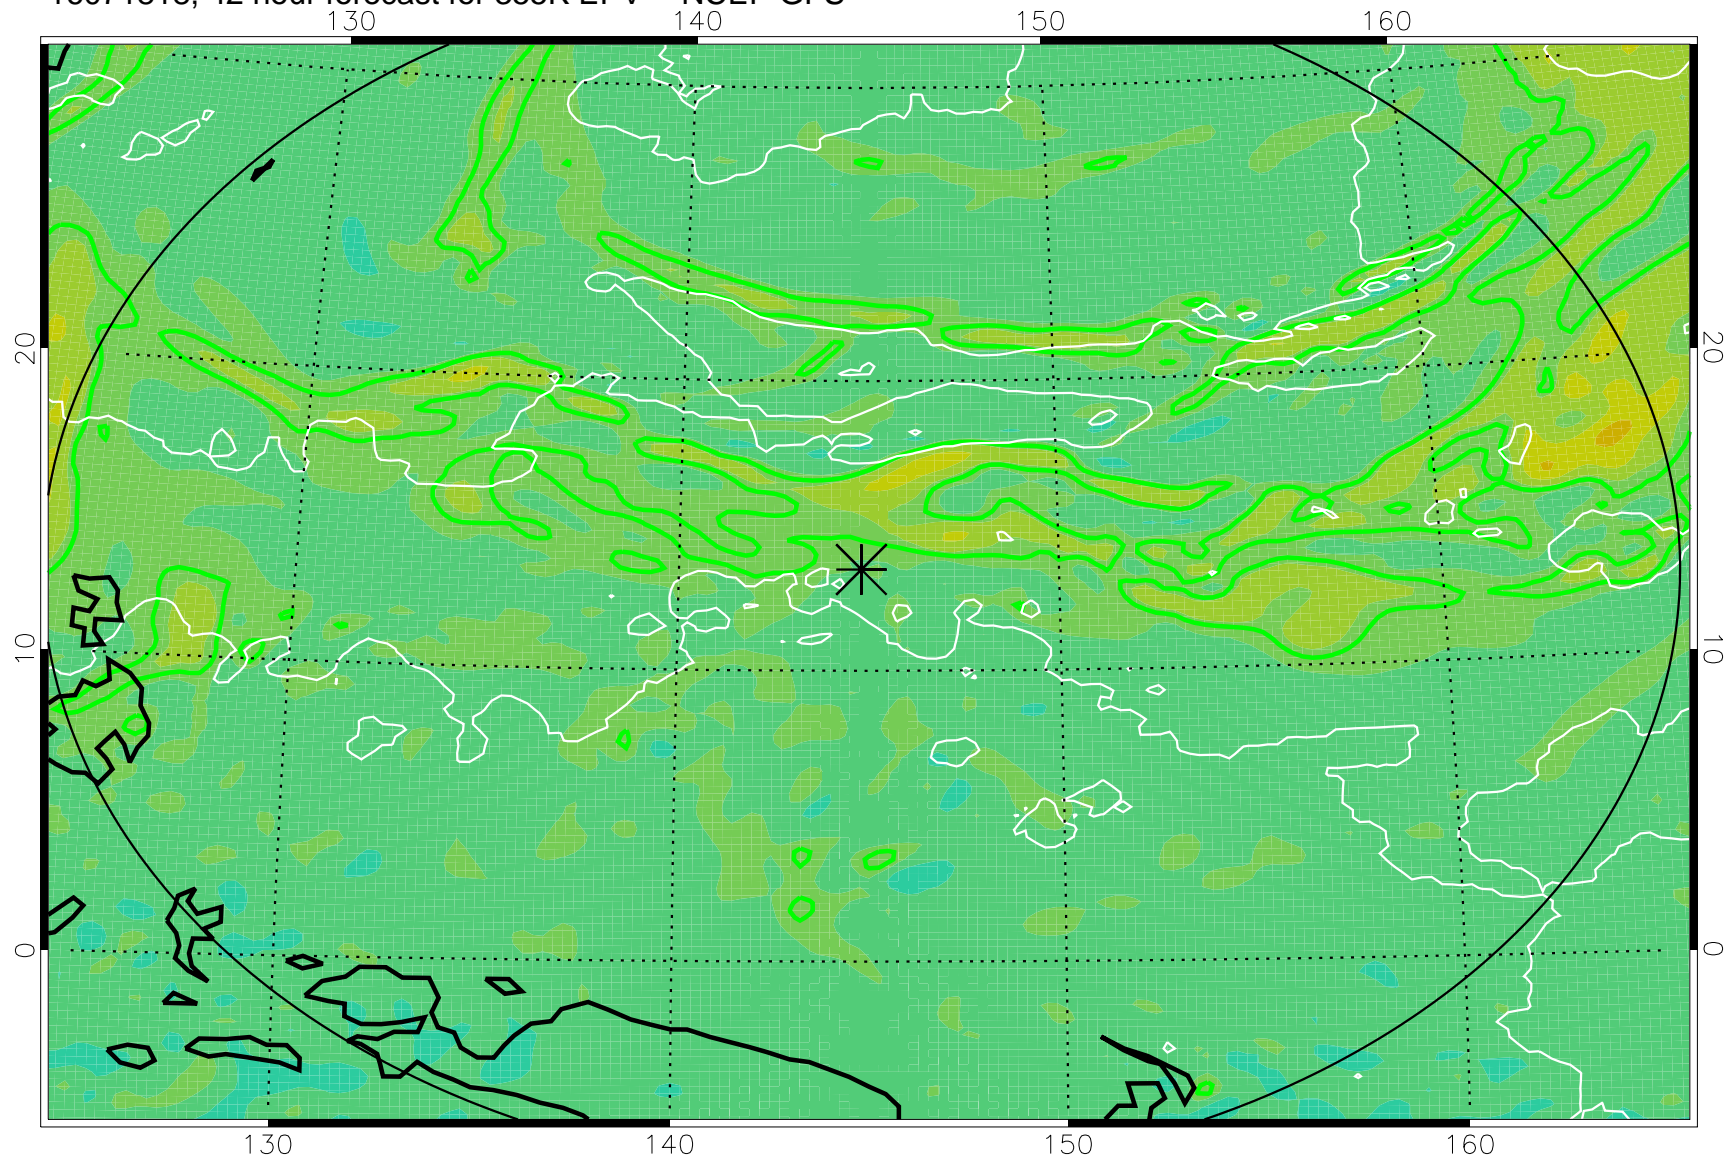

16071806, 30 hour forecast for 355K EPV -- NCEP GFS

355K Montgomery Streamfunction, white
EPV Tropopause (2 PVU) Position
Range ring of 2304 km

16071812, 36 hour forecast for 355K EPV -- NCEP GFS

355K Montgomery Streamfunction, white
EPV Tropopause (2 PVU) Position
Range ring of 2304 km

16071818, 42 hour forecast for 355K EPV -- NCEP GFS

355K Montgomery Streamfunction, white
EPV Tropopause (2 PVU) Position
Range ring of 2304 km

16071900, 48 hour forecast for 355K EPV -- NCEP GFS

355K Montgomery Streamfunction, white
EPV Tropopause (2 PVU) Position
Range ring of 2304 km

16071918, 66 hour forecast for 355K EPV -- NCEP GFS

355K Montgomery Streamfunction, white
EPV Tropopause (2 PVU) Position
Range ring of 2304 km

16072000, 72 hour forecast for 355K EPV -- NCEP GFS

355K Montgomery Streamfunction, white
EPV Tropopause (2 PVU) Position
Range ring of 2304 km

16072118, 114 hour forecast for 355K EPV -- NCEP GFS

355K Montgomery Streamfunction, white
EPV Tropopause (2 PVU) Position
Range ring of 2304 km