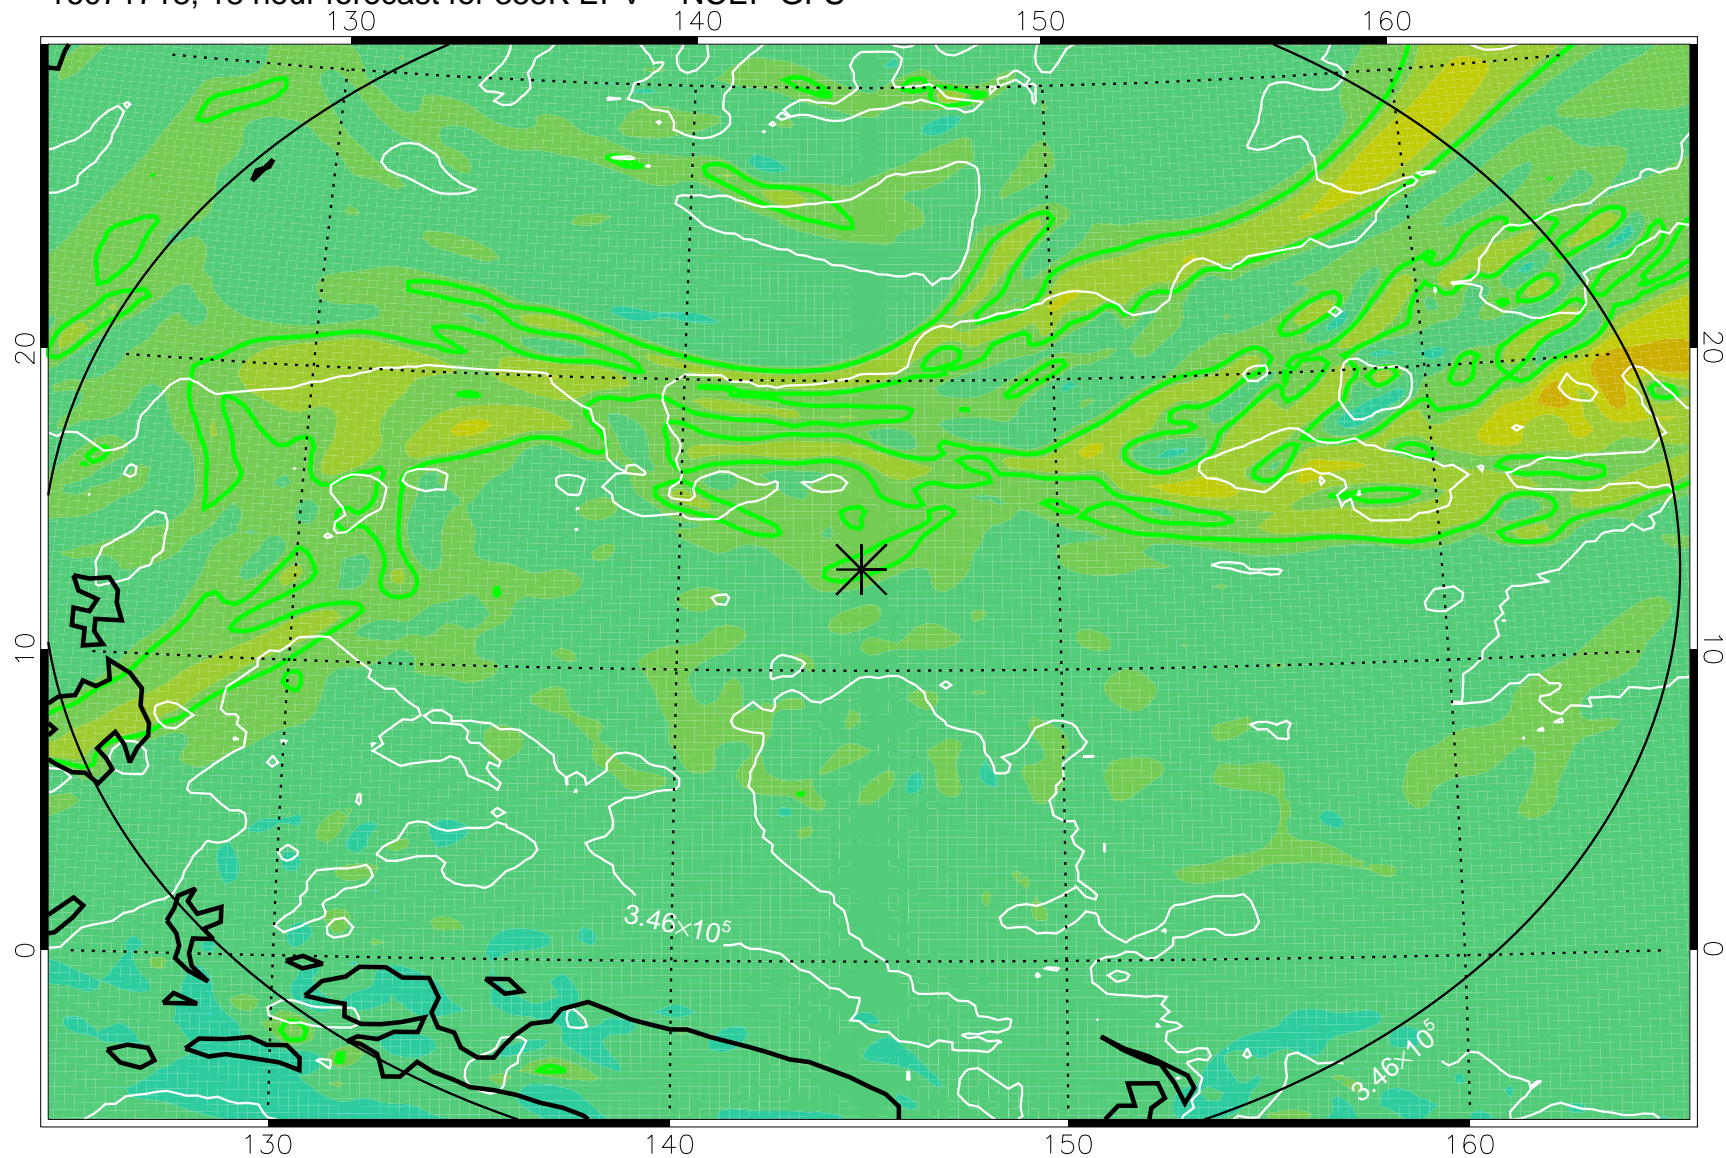

16071706, 6 hour forecast for 355K EPV -- NCEP GFS

355K Montgomery Streamfunction, white
EPV Tropopause (2 PVU) Position
Range ring of 2304 km

16071712, 12 hour forecast for 355K EPV -- NCEP GFS

355K Montgomery Streamfunction, white
EPV Tropopause (2 PVU) Position
Range ring of 2304 km

16071718, 18 hour forecast for 355K EPV -- NCEP GFS

355K Montgomery Streamfunction, white
EPV Tropopause (2 PVU) Position
Range ring of 2304 km

16071800, 24 hour forecast for 355K EPV -- NCEP GFS

355K Montgomery Streamfunction, white
EPV Tropopause (2 PVU) Position
Range ring of 2304 km

16071806, 30 hour forecast for 355K EPV -- NCEP GFS

355K Montgomery Streamfunction, white
EPV Tropopause (2 PVU) Position
Range ring of 2304 km

16071812, 36 hour forecast for 355K EPV -- NCEP GFS

355K Montgomery Streamfunction, white
EPV Tropopause (2 PVU) Position
Range ring of 2304 km

16071818, 42 hour forecast for 355K EPV -- NCEP GFS

355K Montgomery Streamfunction, white
EPV Tropopause (2 PVU) Position
Range ring of 2304 km

16071900, 48 hour forecast for 355K EPV -- NCEP GFS

355K Montgomery Streamfunction, white
EPV Tropopause (2 PVU) Position
Range ring of 2304 km