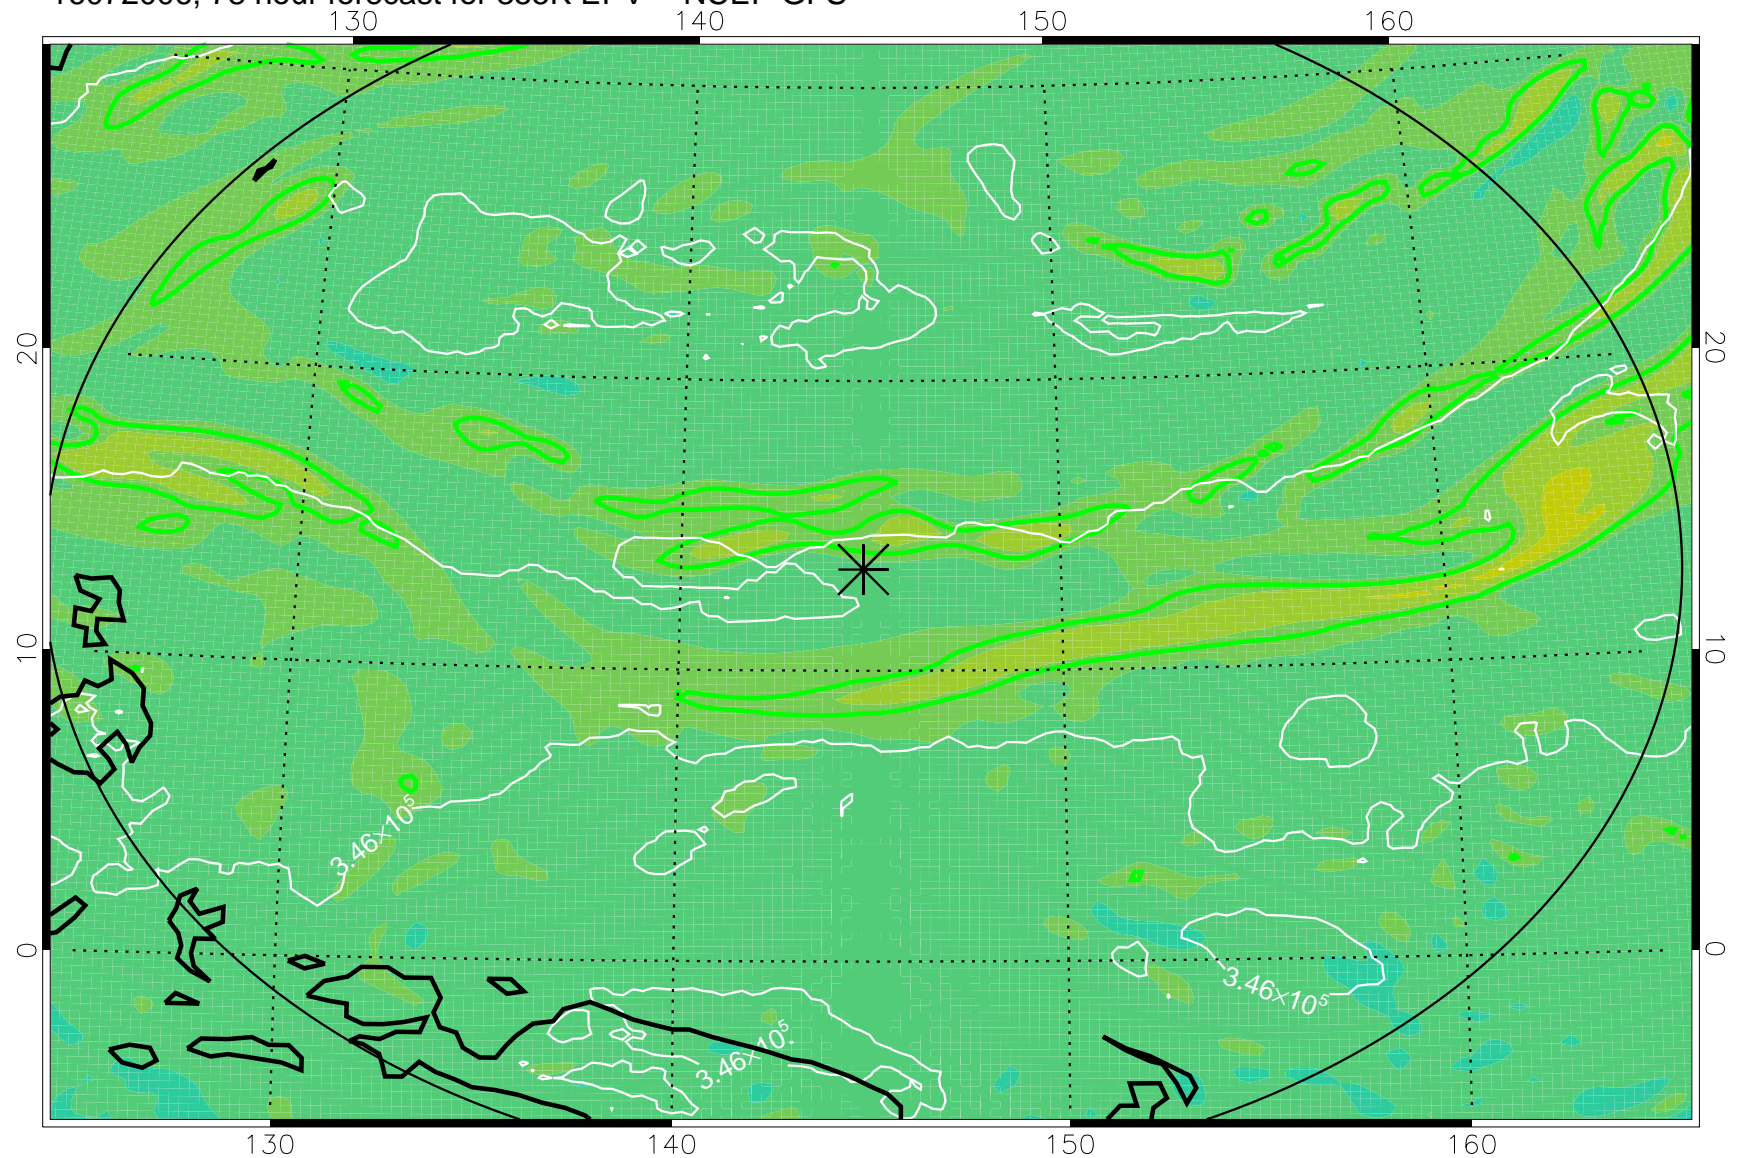

16071906, 54 hour forecast for 355K EPV -- NCEP GFS

355K Montgomery Streamfunction, white
EPV Tropopause (2 PVU) Position
Range ring of 2304 km

16071912, 60 hour forecast for 355K EPV -- NCEP GFS

355K Montgomery Streamfunction, white
EPV Tropopause (2 PVU) Position
Range ring of 2304 km

16071918, 66 hour forecast for 355K EPV -- NCEP GFS

355K Montgomery Streamfunction, white
EPV Tropopause (2 PVU) Position
Range ring of 2304 km

16072000, 72 hour forecast for 355K EPV -- NCEP GFS

355K Montgomery Streamfunction, white
EPV Tropopause (2 PVU) Position
Range ring of 2304 km

16072006, 78 hour forecast for 355K EPV -- NCEP GFS

355K Montgomery Streamfunction, white
EPV Tropopause (2 PVU) Position
Range ring of 2304 km

16072012, 84 hour forecast for 355K EPV -- NCEP GFS

355K Montgomery Streamfunction, white
EPV Tropopause (2 PVU) Position
Range ring of 2304 km

16072018, 90 hour forecast for 355K EPV -- NCEP GFS

355K Montgomery Streamfunction, white
EPV Tropopause (2 PVU) Position
Range ring of 2304 km

16072100, 96 hour forecast for 355K EPV -- NCEP GFS

355K Montgomery Streamfunction, white
EPV Tropopause (2 PVU) Position
Range ring of 2304 km