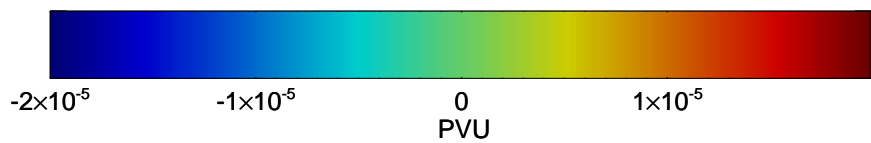

16072018, 90 hour forecast for 355K EPV -- NCEP GFS

355K Montgomery Streamfunction, white
EPV Tropopause (2 PVU) Position
Range ring of 2304 km