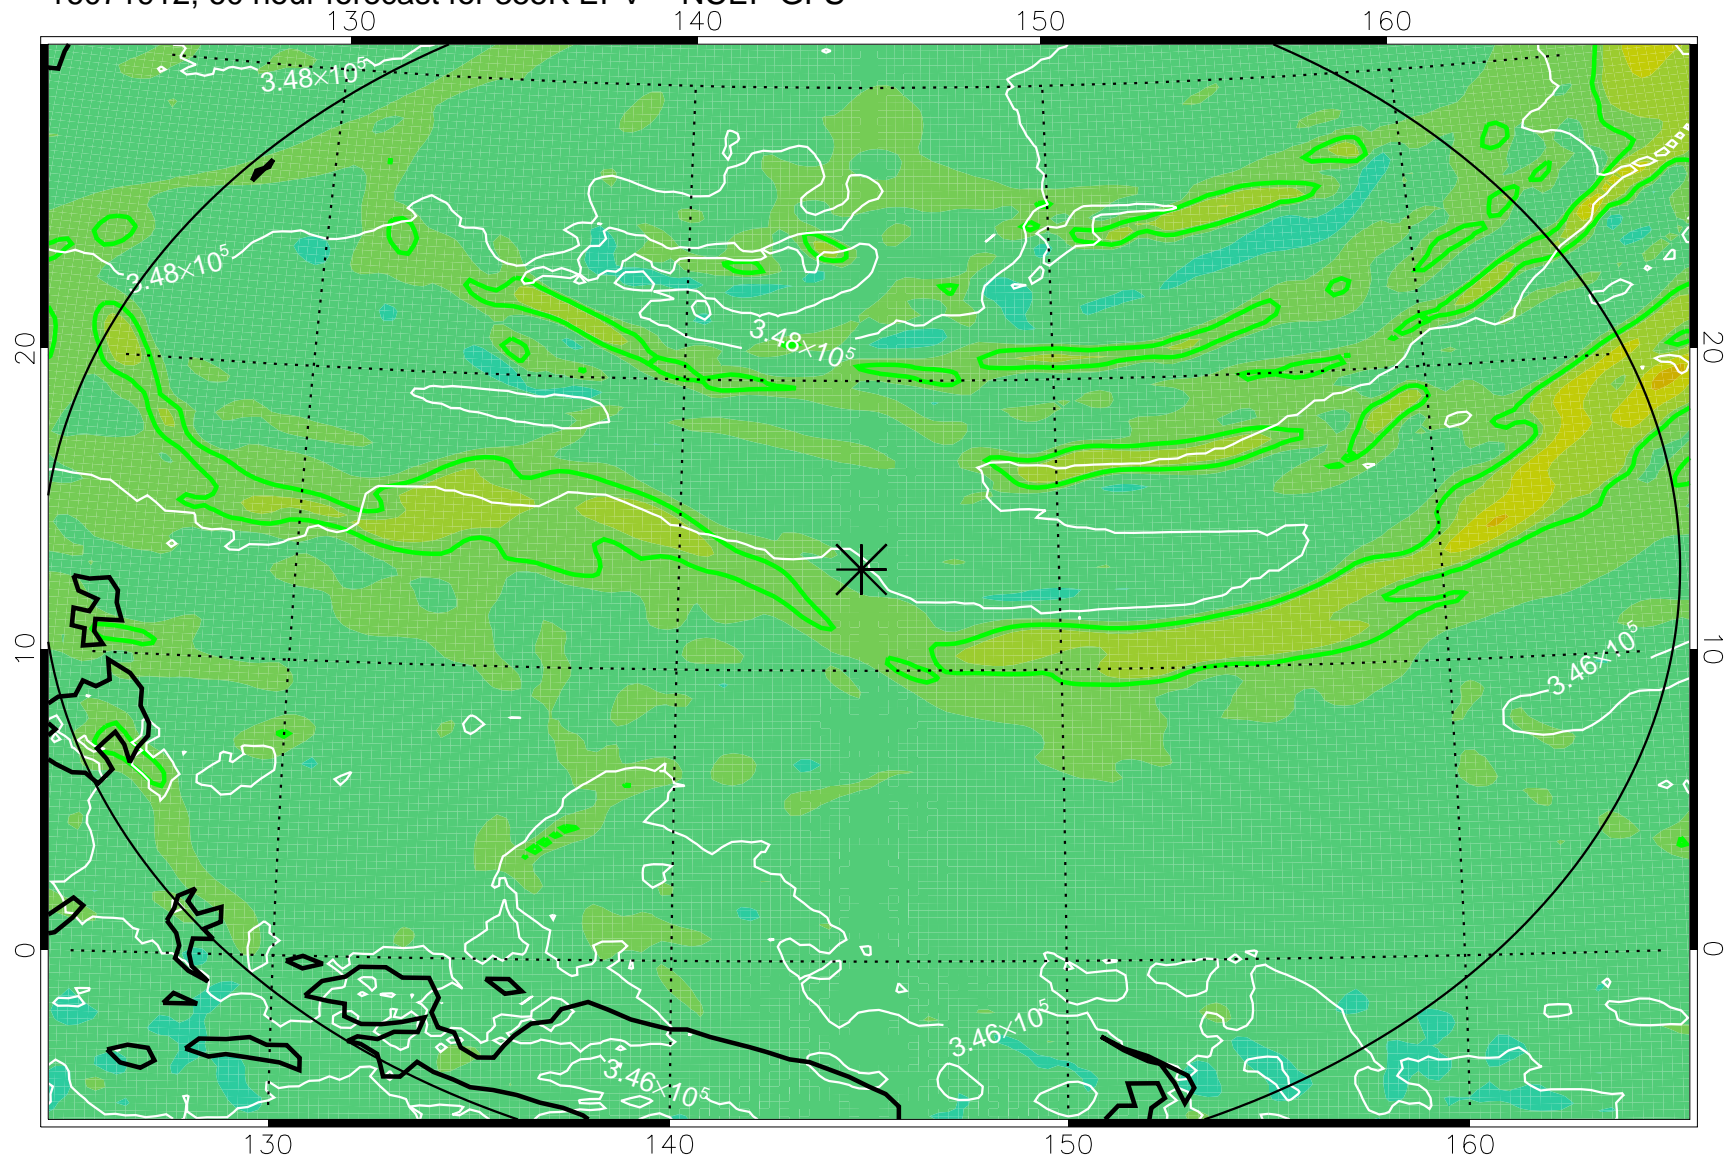

16071818, 42 hour forecast for 355K EPV -- NCEP GFS

355K Montgomery Streamfunction, white
EPV Tropopause (2 PVU) Position
Range ring of 2304 km

16071900, 48 hour forecast for 355K EPV -- NCEP GFS

355K Montgomery Streamfunction, white
EPV Tropopause (2 PVU) Position
Range ring of 2304 km

16071906, 54 hour forecast for 355K EPV -- NCEP GFS

355K Montgomery Streamfunction, white
EPV Tropopause (2 PVU) Position
Range ring of 2304 km

16071912, 60 hour forecast for 355K EPV -- NCEP GFS

355K Montgomery Streamfunction, white
EPV Tropopause (2 PVU) Position
Range ring of 2304 km

16071918, 66 hour forecast for 355K EPV -- NCEP GFS

355K Montgomery Streamfunction, white
EPV Tropopause (2 PVU) Position
Range ring of 2304 km

16072000, 72 hour forecast for 355K EPV -- NCEP GFS

355K Montgomery Streamfunction, white
EPV Tropopause (2 PVU) Position
Range ring of 2304 km

16072018, 90 hour forecast for 355K EPV -- NCEP GFS

355K Montgomery Streamfunction, white
EPV Tropopause (2 PVU) Position
Range ring of 2304 km

16072100, 96 hour forecast for 355K EPV -- NCEP GFS

355K Montgomery Streamfunction, white
EPV Tropopause (2 PVU) Position
Range ring of 2304 km