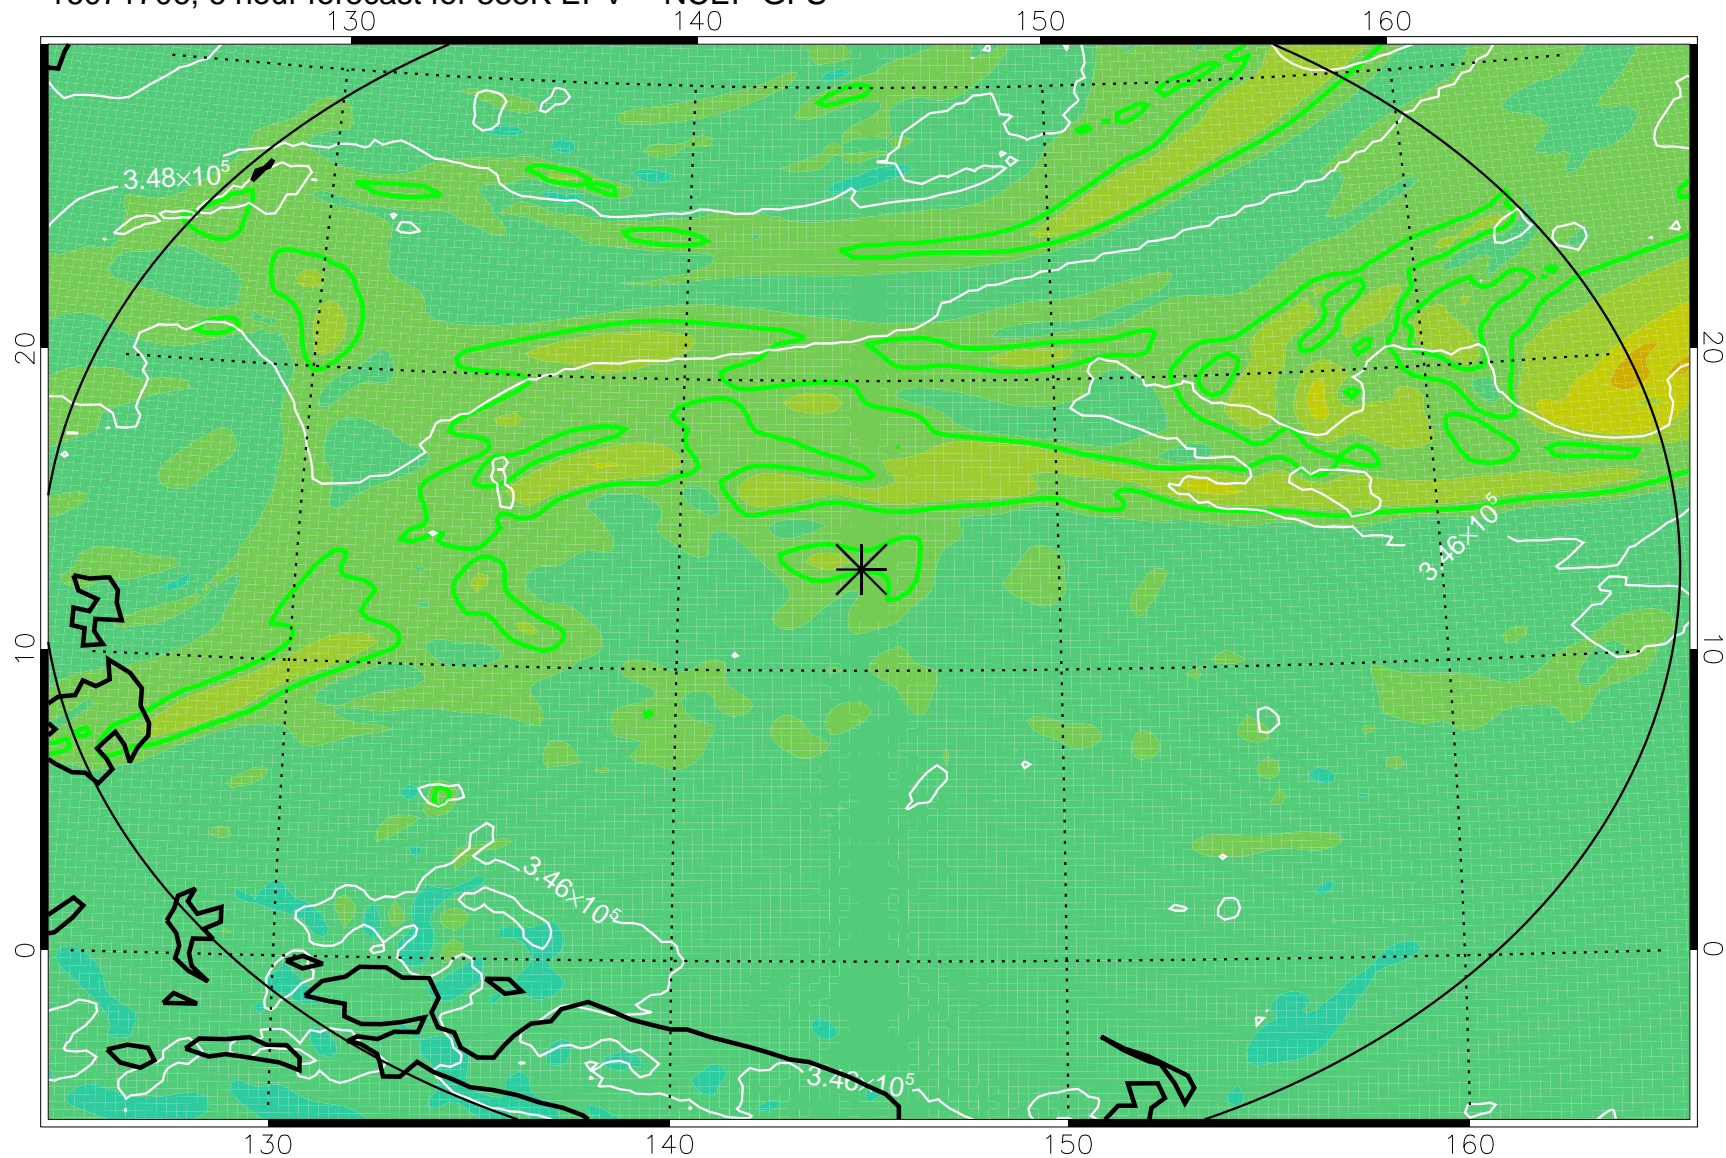

16071706, 6 hour forecast for 355K EPV -- NCEP GFS

355K Montgomery Streamfunction, white
EPV Tropopause (2 PVU) Position
Range ring of 2304 km

16071712, 12 hour forecast for 355K EPV -- NCEP GFS

355K Montgomery Streamfunction, white
EPV Tropopause (2 PVU) Position
Range ring of 2304 km

16071718, 18 hour forecast for 355K EPV -- NCEP GFS

355K Montgomery Streamfunction, white
EPV Tropopause (2 PVU) Position
Range ring of 2304 km

16071800, 24 hour forecast for 355K EPV -- NCEP GFS

355K Montgomery Streamfunction, white
EPV Tropopause (2 PVU) Position
Range ring of 2304 km

16071806, 30 hour forecast for 355K EPV -- NCEP GFS

355K Montgomery Streamfunction, white
EPV Tropopause (2 PVU) Position
Range ring of 2304 km

16071812, 36 hour forecast for 355K EPV -- NCEP GFS

355K Montgomery Streamfunction, white
EPV Tropopause (2 PVU) Position
Range ring of 2304 km

16071818, 42 hour forecast for 355K EPV -- NCEP GFS

355K Montgomery Streamfunction, white
EPV Tropopause (2 PVU) Position
Range ring of 2304 km

16071900, 48 hour forecast for 355K EPV -- NCEP GFS

355K Montgomery Streamfunction, white
EPV Tropopause (2 PVU) Position
Range ring of 2304 km