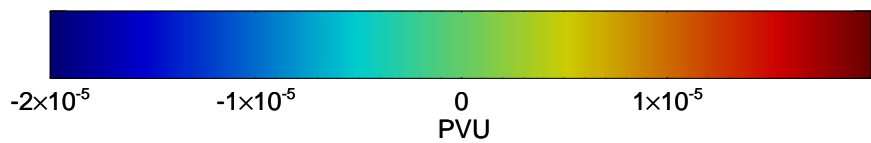

16071906, 54 hour forecast for 355K EPV -- NCEP GFS

355K Montgomery Streamfunction, white
EPV Tropopause (2 PVU) Position
Range ring of 2304 km