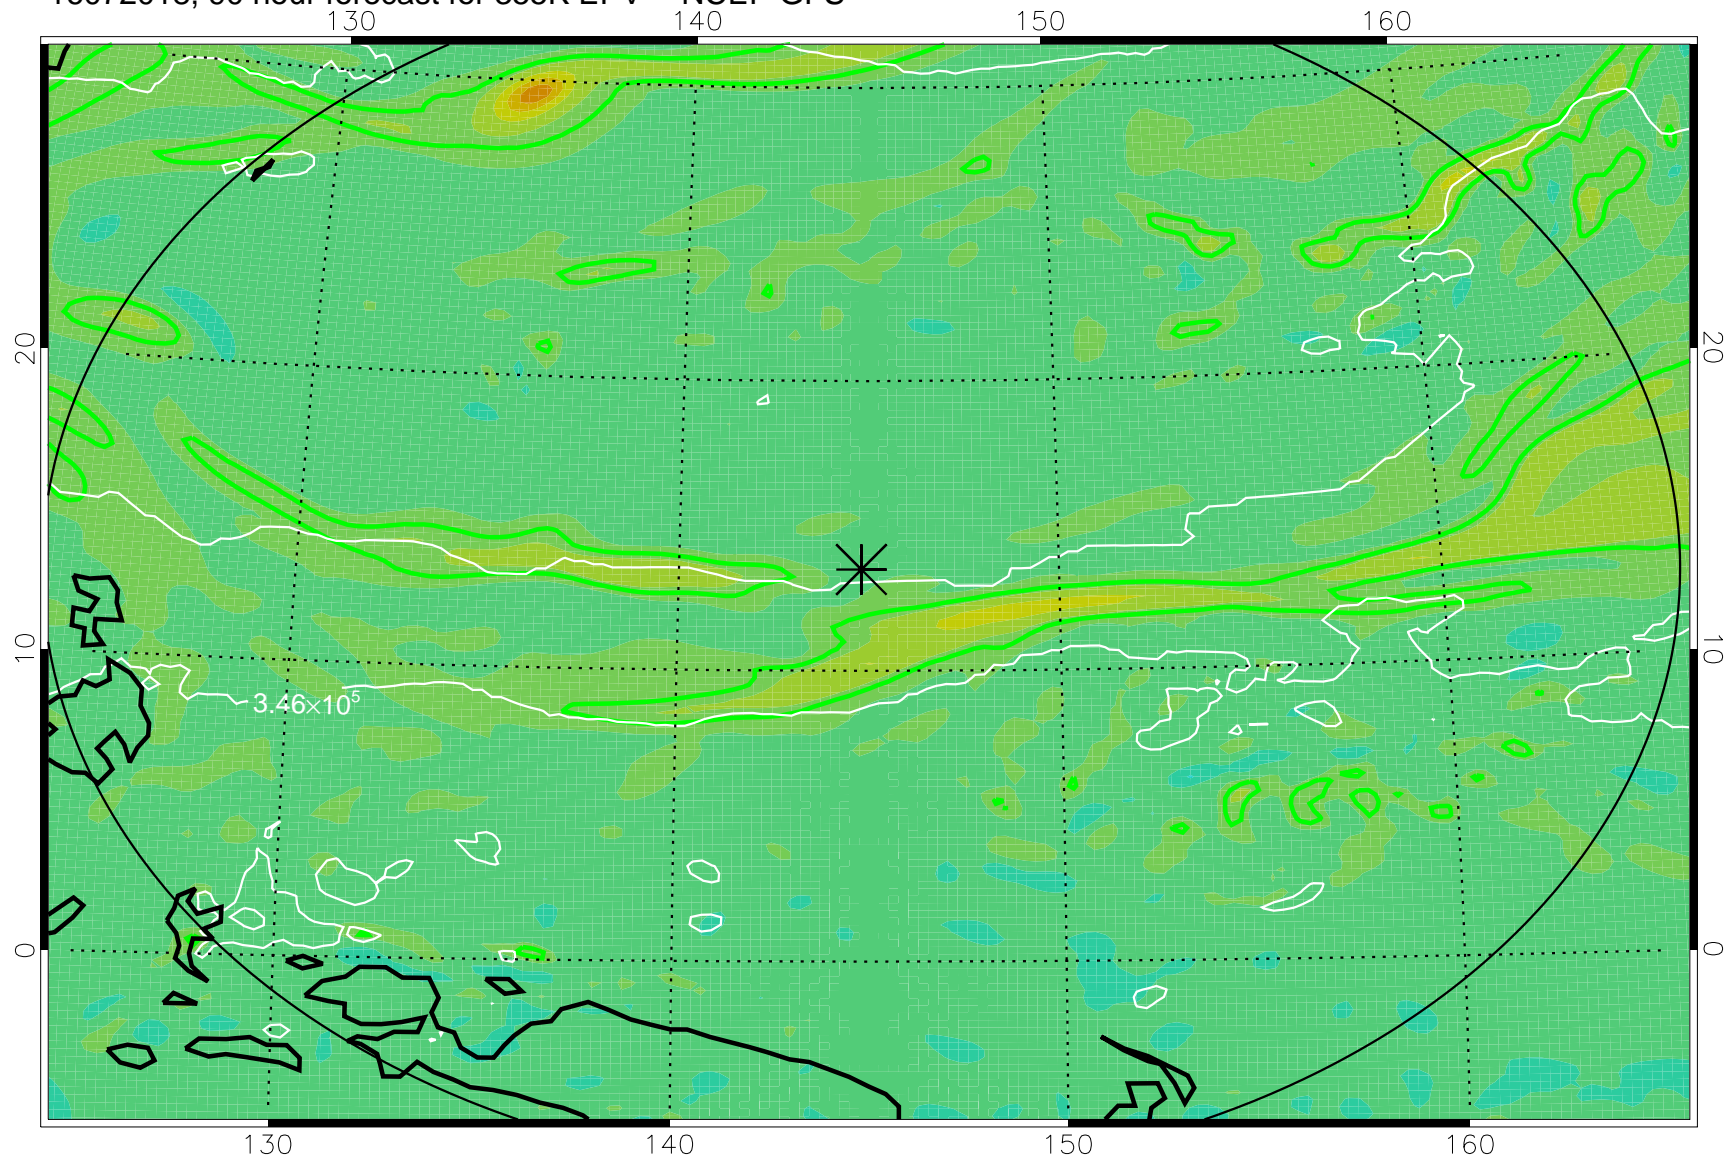

16072006, 78 hour forecast for 355K EPV -- NCEP GFS

355K Montgomery Streamfunction, white
EPV Tropopause (2 PVU) Position
Range ring of 2304 km

16072012, 84 hour forecast for 355K EPV -- NCEP GFS

355K Montgomery Streamfunction, white
EPV Tropopause (2 PVU) Position
Range ring of 2304 km

16072018, 90 hour forecast for 355K EPV -- NCEP GFS

355K Montgomery Streamfunction, white
EPV Tropopause (2 PVU) Position
Range ring of 2304 km

16072100, 96 hour forecast for 355K EPV -- NCEP GFS

355K Montgomery Streamfunction, white
EPV Tropopause (2 PVU) Position
Range ring of 2304 km

16072106, 102 hour forecast for 355K EPV -- NCEP GFS

355K Montgomery Streamfunction, white
EPV Tropopause (2 PVU) Position
Range ring of 2304 km

16072112, 108 hour forecast for 355K EPV -- NCEP GFS

355K Montgomery Streamfunction, white
EPV Tropopause (2 PVU) Position
Range ring of 2304 km

16072118, 114 hour forecast for 355K EPV -- NCEP GFS

355K Montgomery Streamfunction, white
EPV Tropopause (2 PVU) Position
Range ring of 2304 km