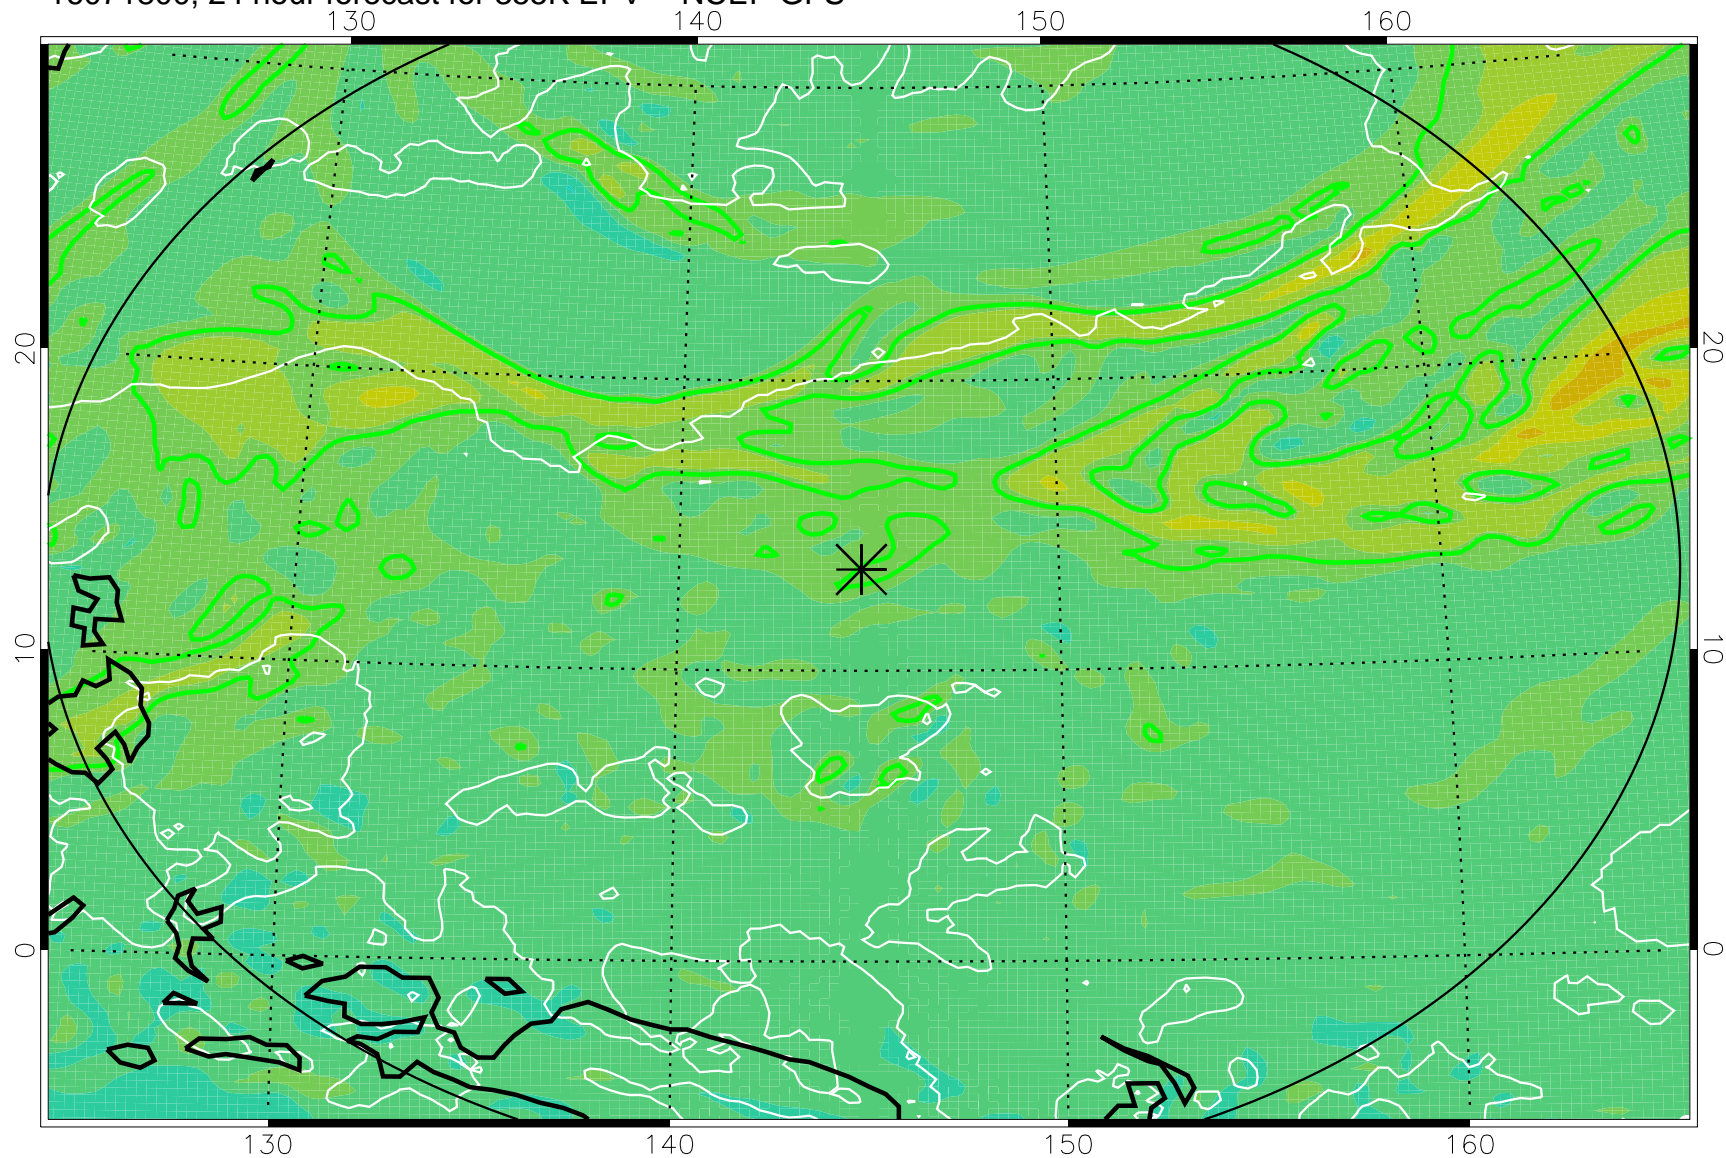

16071706, 6 hour forecast for 355K EPV -- NCEP GFS

355K Montgomery Streamfunction, white
EPV Tropopause (2 PVU) Position
Range ring of 2304 km

16071712, 12 hour forecast for 355K EPV -- NCEP GFS

355K Montgomery Streamfunction, white
EPV Tropopause (2 PVU) Position
Range ring of 2304 km

16071718, 18 hour forecast for 355K EPV -- NCEP GFS

355K Montgomery Streamfunction, white
EPV Tropopause (2 PVU) Position
Range ring of 2304 km

16071800, 24 hour forecast for 355K EPV -- NCEP GFS

355K Montgomery Streamfunction, white
EPV Tropopause (2 PVU) Position
Range ring of 2304 km

16071806, 30 hour forecast for 355K EPV -- NCEP GFS

355K Montgomery Streamfunction, white
EPV Tropopause (2 PVU) Position
Range ring of 2304 km

16071812, 36 hour forecast for 355K EPV -- NCEP GFS

355K Montgomery Streamfunction, white
EPV Tropopause (2 PVU) Position
Range ring of 2304 km

16071818, 42 hour forecast for 355K EPV -- NCEP GFS

355K Montgomery Streamfunction, white
EPV Tropopause (2 PVU) Position
Range ring of 2304 km

16071900, 48 hour forecast for 355K EPV -- NCEP GFS

355K Montgomery Streamfunction, white
EPV Tropopause (2 PVU) Position
Range ring of 2304 km