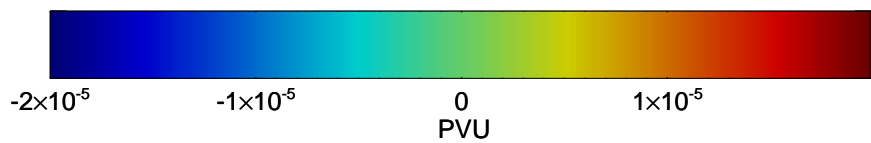

16071818, 42 hour forecast for 355K EPV -- NCEP GFS

355K Montgomery Streamfunction, white
EPV Tropopause (2 PVU) Position
Range ring of 2304 km