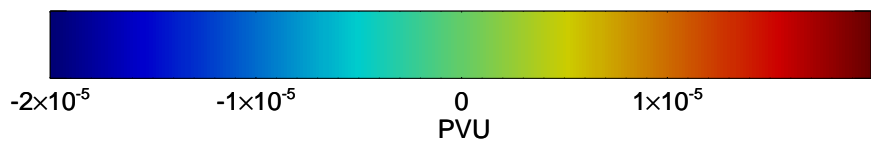

16071918, 66 hour forecast for 355K EPV -- NCEP GFS

355K Montgomery Streamfunction, white
EPV Tropopause (2 PVU) Position
Range ring of 2304 km