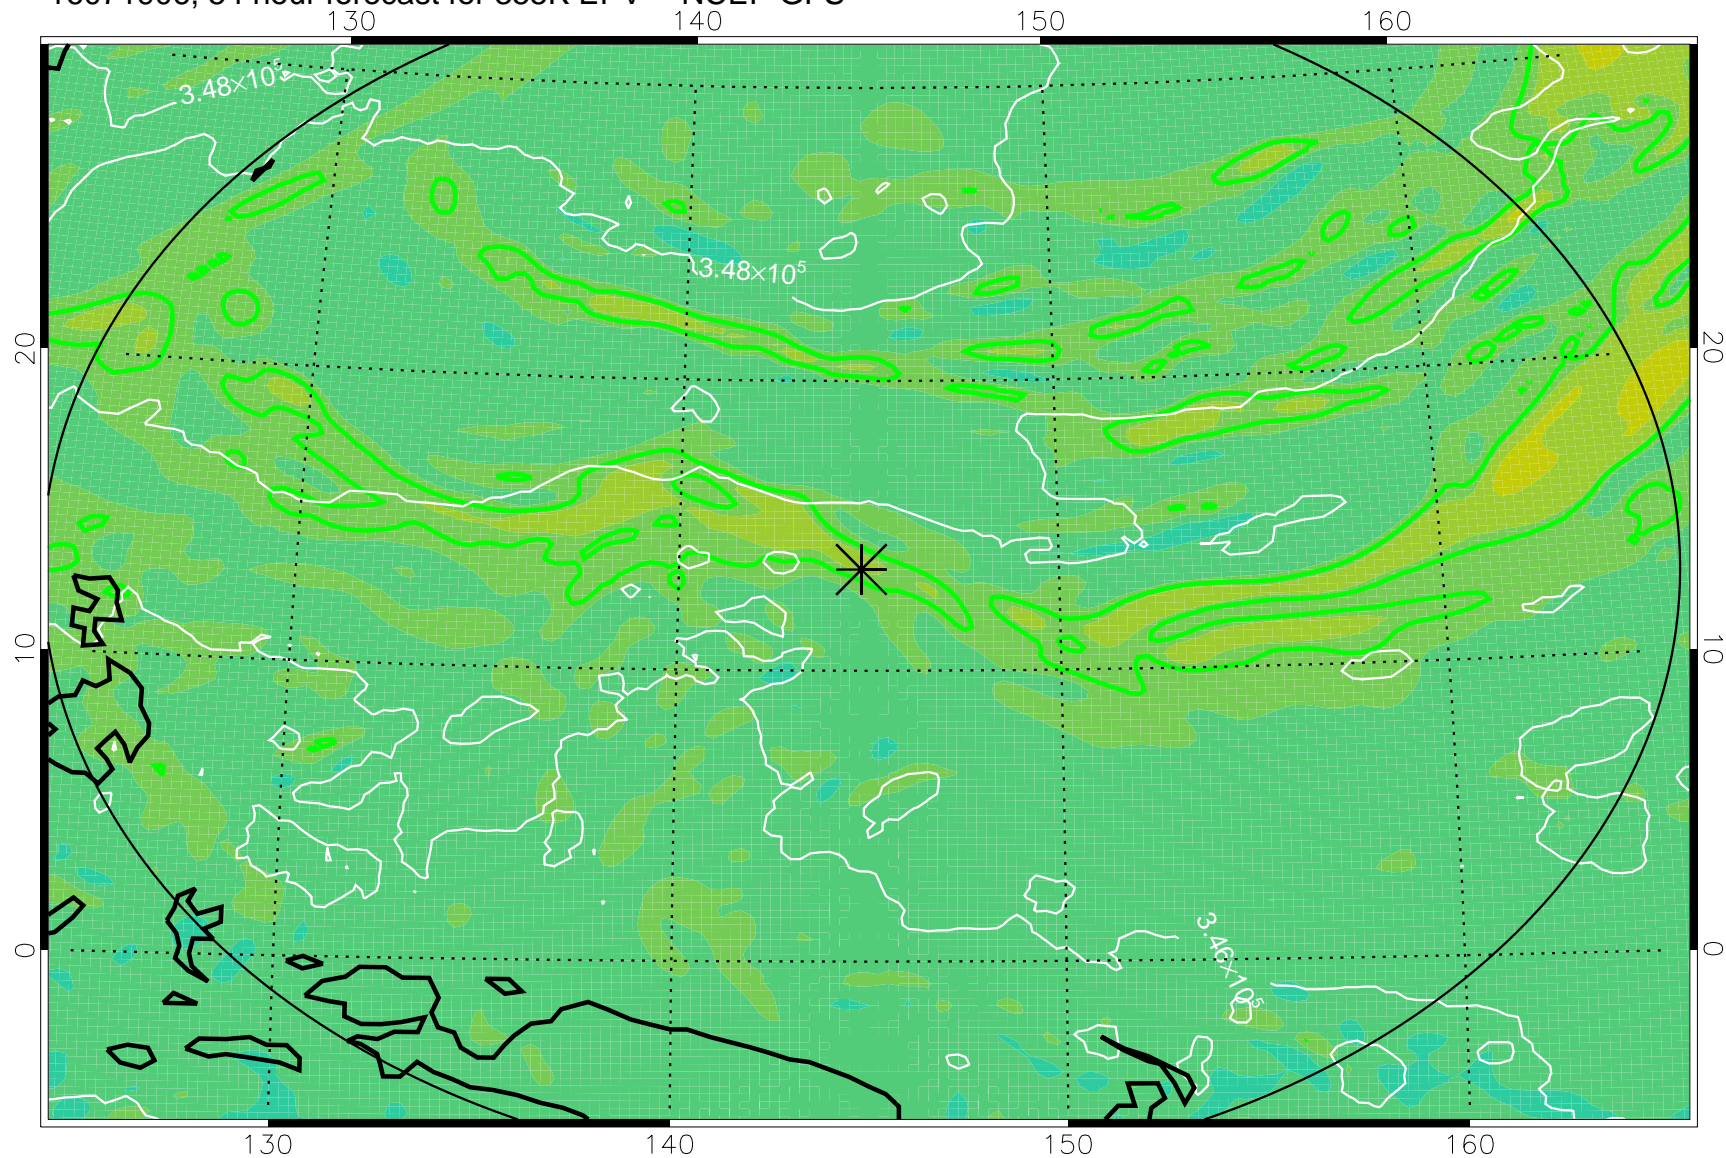

16071818, 42 hour forecast for 355K EPV -- NCEP GFS

355K Montgomery Streamfunction, white
EPV Tropopause (2 PVU) Position
Range ring of 2304 km

16071900, 48 hour forecast for 355K EPV -- NCEP GFS

355K Montgomery Streamfunction, white
EPV Tropopause (2 PVU) Position
Range ring of 2304 km

16071906, 54 hour forecast for 355K EPV -- NCEP GFS

355K Montgomery Streamfunction, white
EPV Tropopause (2 PVU) Position
Range ring of 2304 km

16071912, 60 hour forecast for 355K EPV -- NCEP GFS

355K Montgomery Streamfunction, white
EPV Tropopause (2 PVU) Position
Range ring of 2304 km

16071918, 66 hour forecast for 355K EPV -- NCEP GFS

355K Montgomery Streamfunction, white
EPV Tropopause (2 PVU) Position
Range ring of 2304 km

16072000, 72 hour forecast for 355K EPV -- NCEP GFS

355K Montgomery Streamfunction, white
EPV Tropopause (2 PVU) Position
Range ring of 2304 km

16072118, 114 hour forecast for 355K EPV -- NCEP GFS

355K Montgomery Streamfunction, white
EPV Tropopause (2 PVU) Position
Range ring of 2304 km