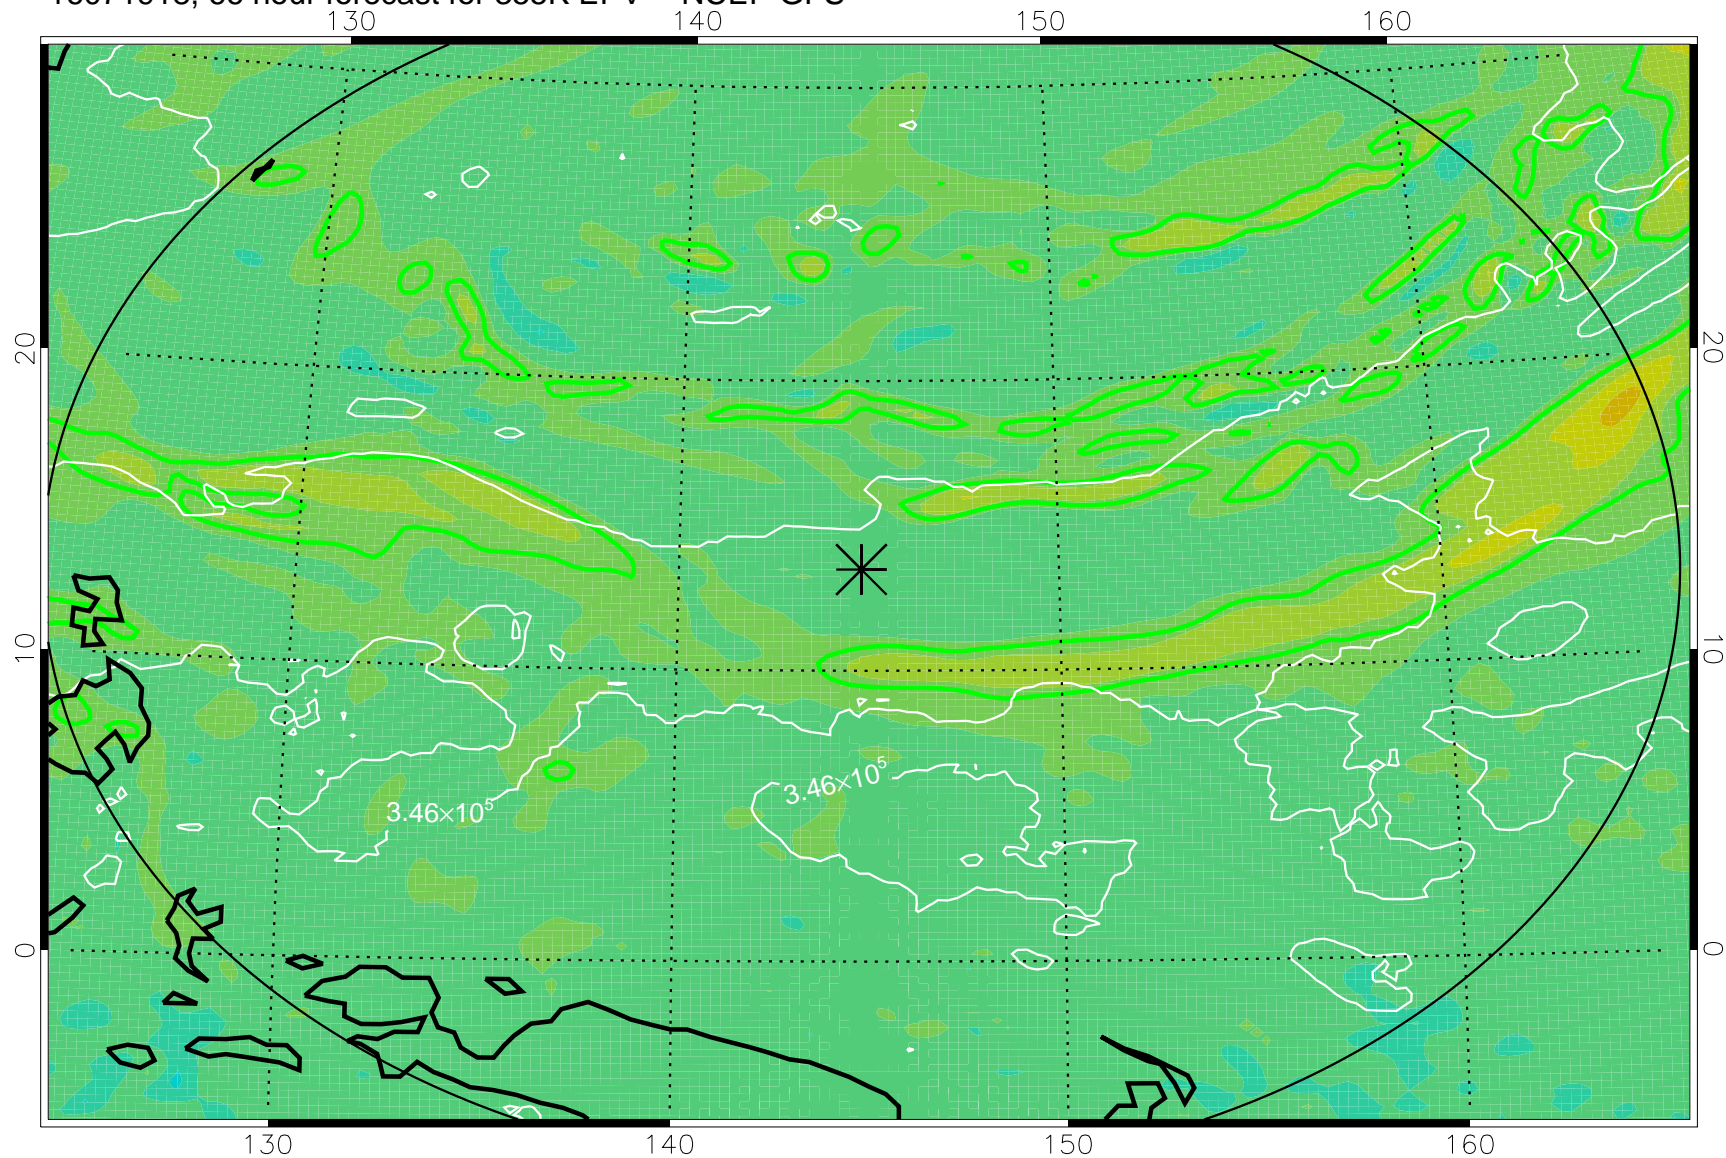

16071906, 54 hour forecast for 355K EPV -- NCEP GFS

355K Montgomery Streamfunction, white
EPV Tropopause (2 PVU) Position
Range ring of 2304 km

16071912, 60 hour forecast for 355K EPV -- NCEP GFS

355K Montgomery Streamfunction, white
EPV Tropopause (2 PVU) Position
Range ring of 2304 km

16071918, 66 hour forecast for 355K EPV -- NCEP GFS

355K Montgomery Streamfunction, white
EPV Tropopause (2 PVU) Position
Range ring of 2304 km

16072000, 72 hour forecast for 355K EPV -- NCEP GFS

355K Montgomery Streamfunction, white
EPV Tropopause (2 PVU) Position
Range ring of 2304 km

16072006, 78 hour forecast for 355K EPV -- NCEP GFS

355K Montgomery Streamfunction, white
EPV Tropopause (2 PVU) Position
Range ring of 2304 km

16072012, 84 hour forecast for 355K EPV -- NCEP GFS

355K Montgomery Streamfunction, white
EPV Tropopause (2 PVU) Position
Range ring of 2304 km

16072018, 90 hour forecast for 355K EPV -- NCEP GFS

355K Montgomery Streamfunction, white
EPV Tropopause (2 PVU) Position
Range ring of 2304 km

16072100, 96 hour forecast for 355K EPV -- NCEP GFS

355K Montgomery Streamfunction, white
EPV Tropopause (2 PVU) Position
Range ring of 2304 km