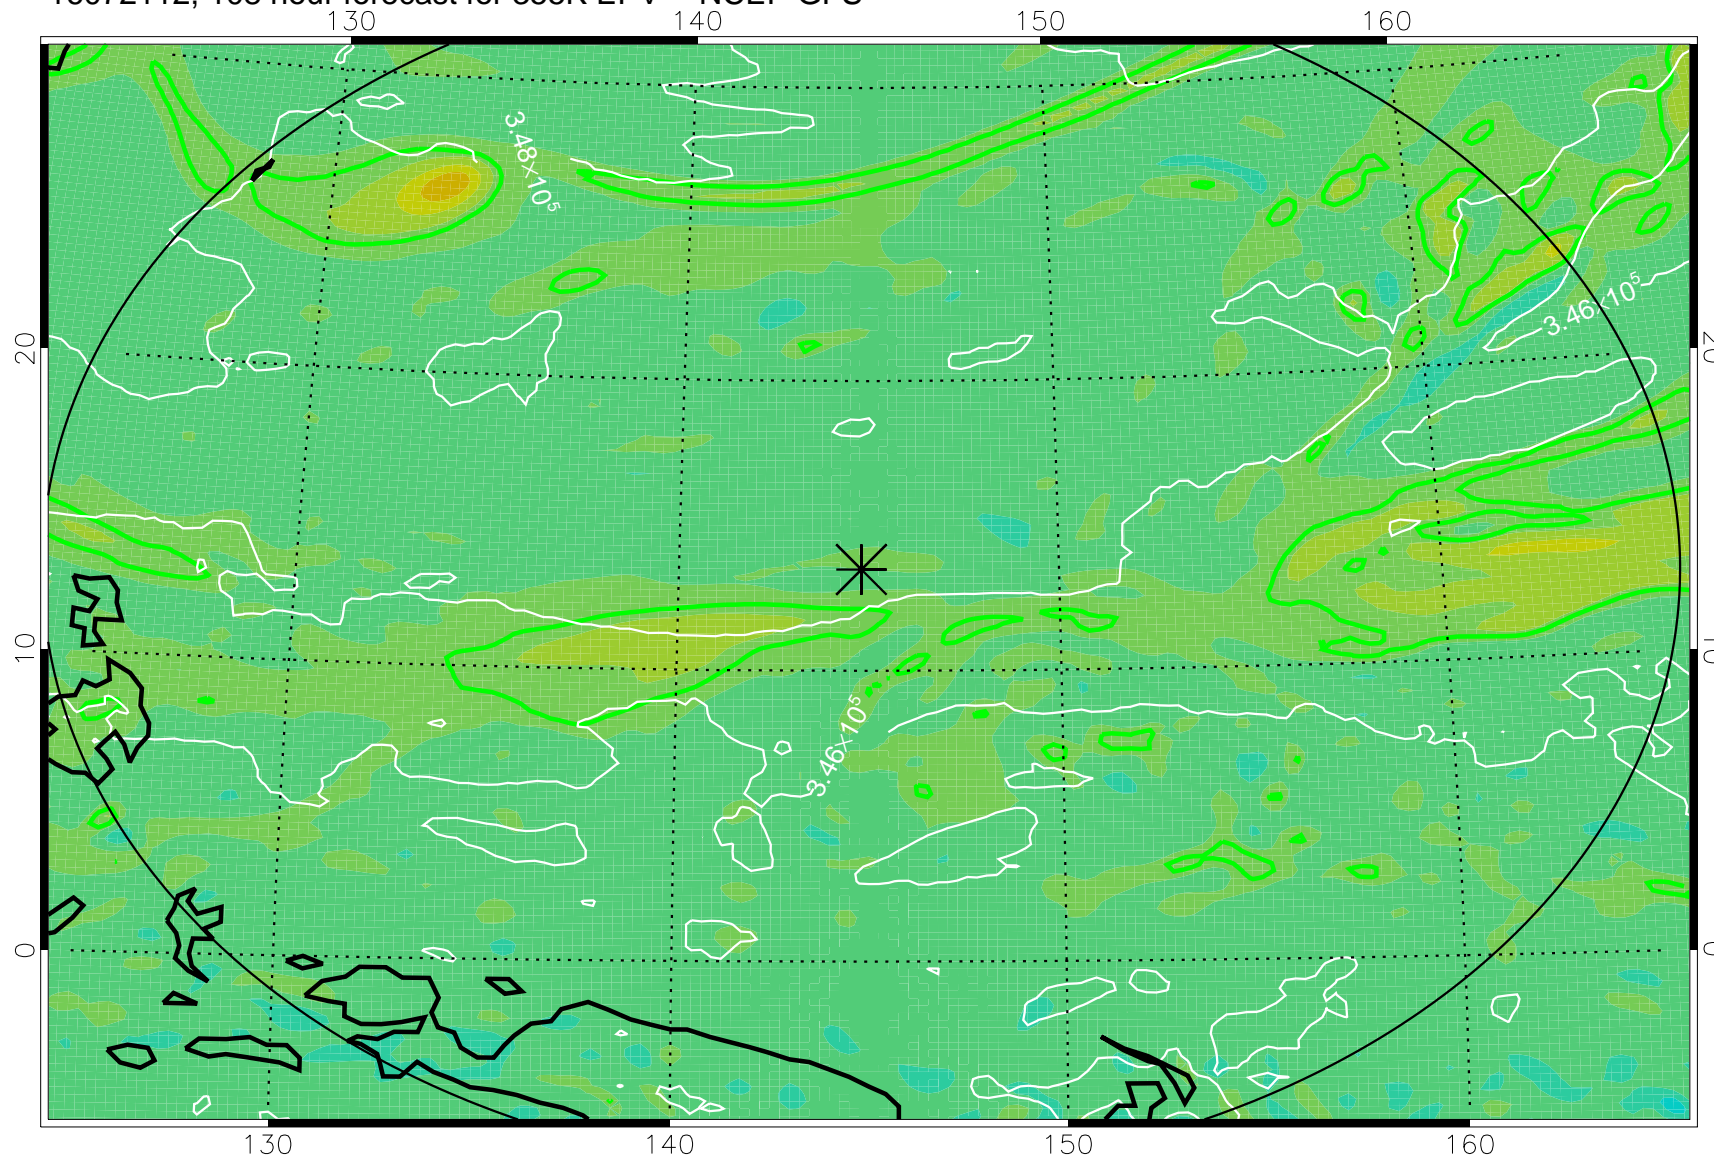

16072006, 78 hour forecast for 355K EPV -- NCEP GFS

355K Montgomery Streamfunction, white
EPV Tropopause (2 PVU) Position
Range ring of 2304 km

16072012, 84 hour forecast for 355K EPV -- NCEP GFS

355K Montgomery Streamfunction, white
EPV Tropopause (2 PVU) Position
Range ring of 2304 km

16072018, 90 hour forecast for 355K EPV -- NCEP GFS

355K Montgomery Streamfunction, white
EPV Tropopause (2 PVU) Position
Range ring of 2304 km

16072100, 96 hour forecast for 355K EPV -- NCEP GFS

355K Montgomery Streamfunction, white
EPV Tropopause (2 PVU) Position
Range ring of 2304 km

16072106, 102 hour forecast for 355K EPV -- NCEP GFS

355K Montgomery Streamfunction, white
EPV Tropopause (2 PVU) Position
Range ring of 2304 km

16072112, 108 hour forecast for 355K EPV -- NCEP GFS

355K Montgomery Streamfunction, white
EPV Tropopause (2 PVU) Position
Range ring of 2304 km

16072118, 114 hour forecast for 355K EPV -- NCEP GFS

355K Montgomery Streamfunction, white
EPV Tropopause (2 PVU) Position
Range ring of 2304 km