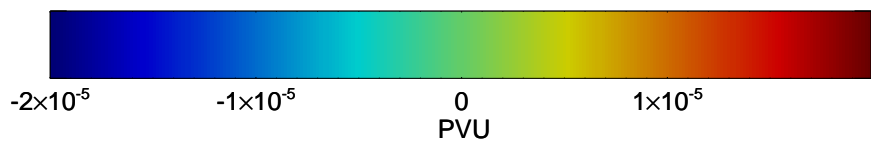

16071812, 36 hour forecast for 355K EPV -- NCEP GFS

355K Montgomery Streamfunction, white
EPV Tropopause (2 PVU) Position
Range ring of 2304 km