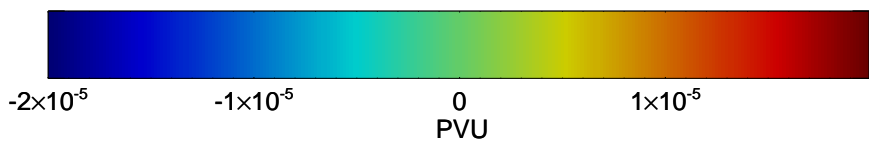

16071900, 48 hour forecast for 355K EPV -- NCEP GFS

355K Montgomery Streamfunction, white
EPV Tropopause (2 PVU) Position
Range ring of 2304 km