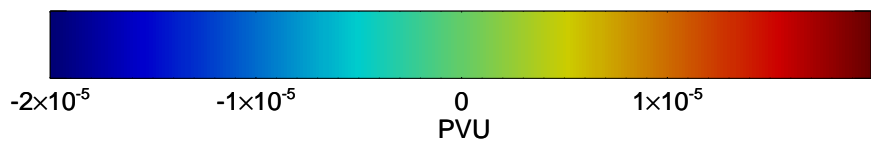

16072118, 114 hour forecast for 355K EPV -- NCEP GFS

355K Montgomery Streamfunction, white
EPV Tropopause (2 PVU) Position
Range ring of 2304 km