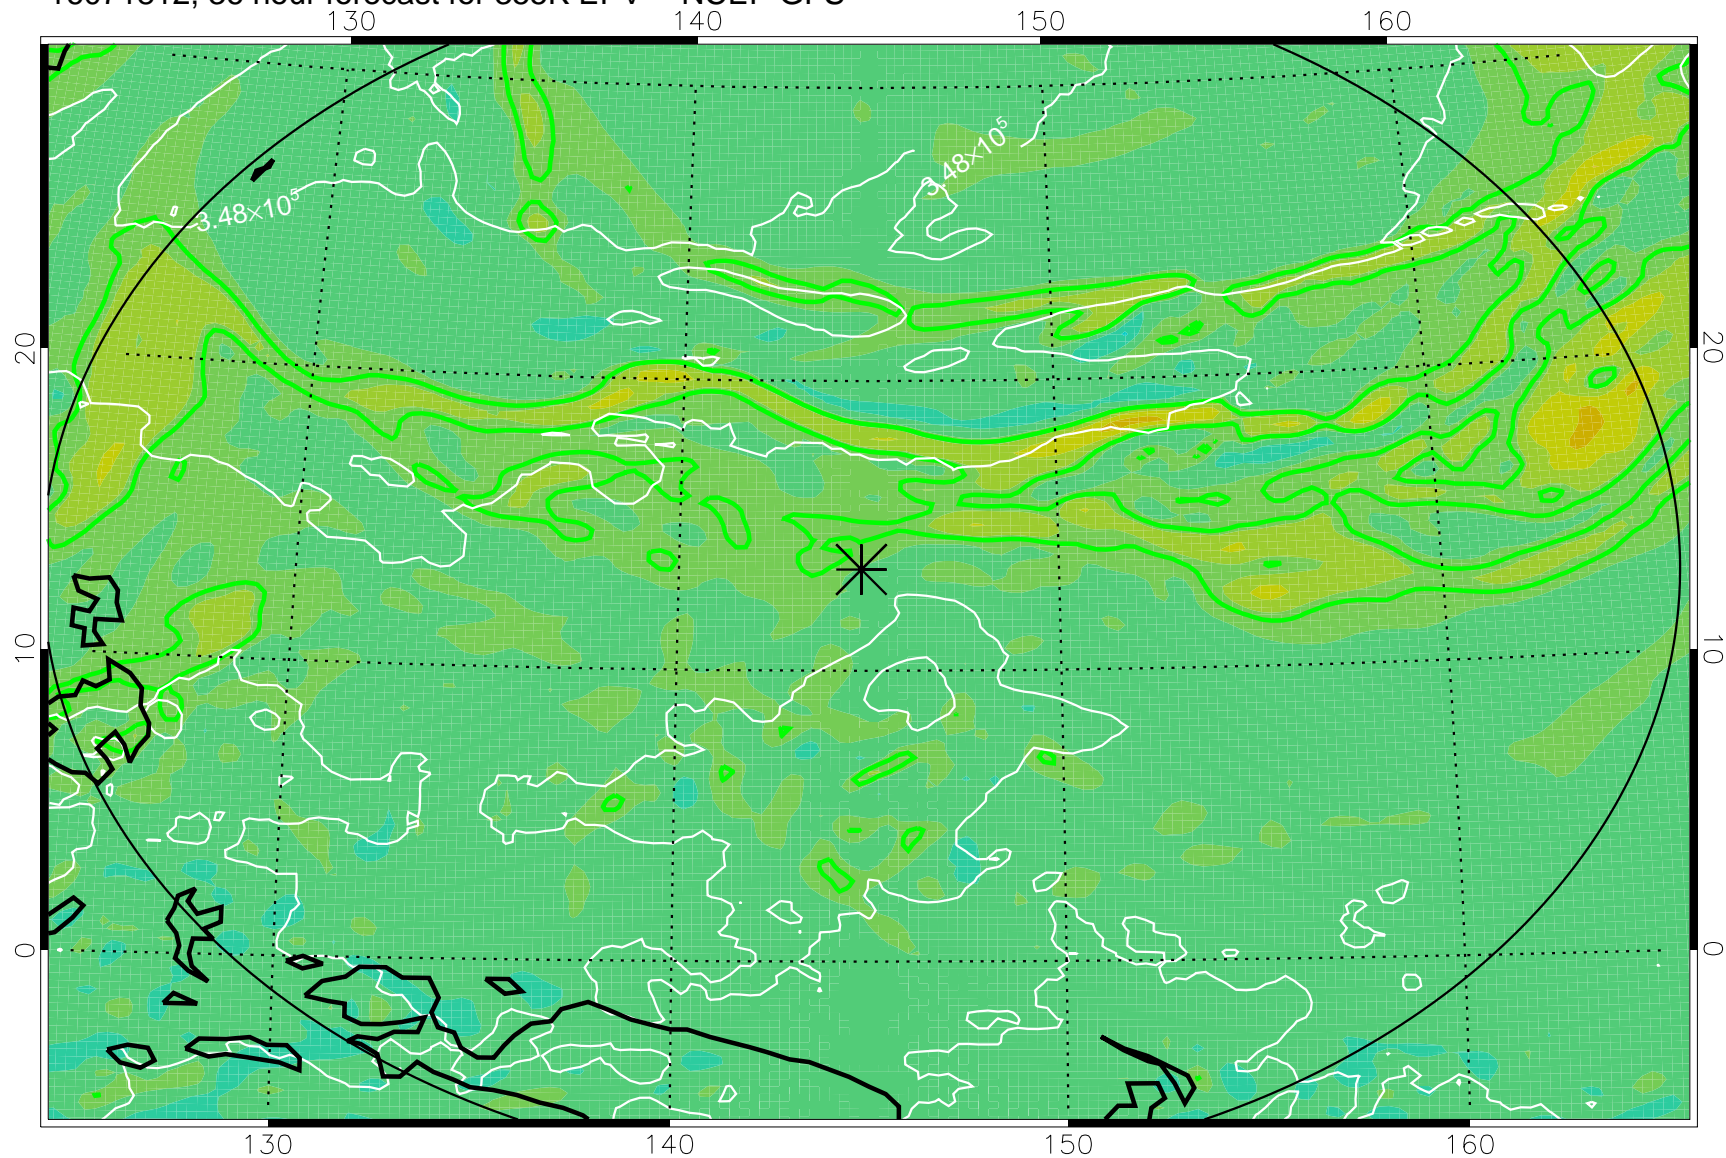

16071718, 18 hour forecast for 355K EPV -- NCEP GFS

355K Montgomery Streamfunction, white
EPV Tropopause (2 PVU) Position
Range ring of 2304 km

16071800, 24 hour forecast for 355K EPV -- NCEP GFS

355K Montgomery Streamfunction, white
EPV Tropopause (2 PVU) Position
Range ring of 2304 km

16071806, 30 hour forecast for 355K EPV -- NCEP GFS

355K Montgomery Streamfunction, white
EPV Tropopause (2 PVU) Position
Range ring of 2304 km

16071812, 36 hour forecast for 355K EPV -- NCEP GFS

355K Montgomery Streamfunction, white
EPV Tropopause (2 PVU) Position
Range ring of 2304 km

16071818, 42 hour forecast for 355K EPV -- NCEP GFS

355K Montgomery Streamfunction, white
EPV Tropopause (2 PVU) Position
Range ring of 2304 km

16071900, 48 hour forecast for 355K EPV -- NCEP GFS

355K Montgomery Streamfunction, white
EPV Tropopause (2 PVU) Position
Range ring of 2304 km

16072118, 114 hour forecast for 355K EPV -- NCEP GFS

355K Montgomery Streamfunction, white
EPV Tropopause (2 PVU) Position
Range ring of 2304 km