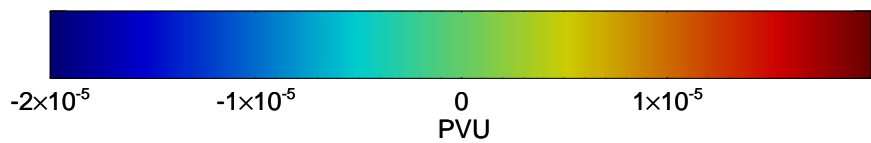

16071706, 6 hour forecast for 355K EPV -- NCEP GFS

355K Montgomery Streamfunction, white
EPV Tropopause (2 PVU) Position
Range ring of 2304 km

16071712, 12 hour forecast for 355K EPV -- NCEP GFS

355K Montgomery Streamfunction, white
EPV Tropopause (2 PVU) Position
Range ring of 2304 km