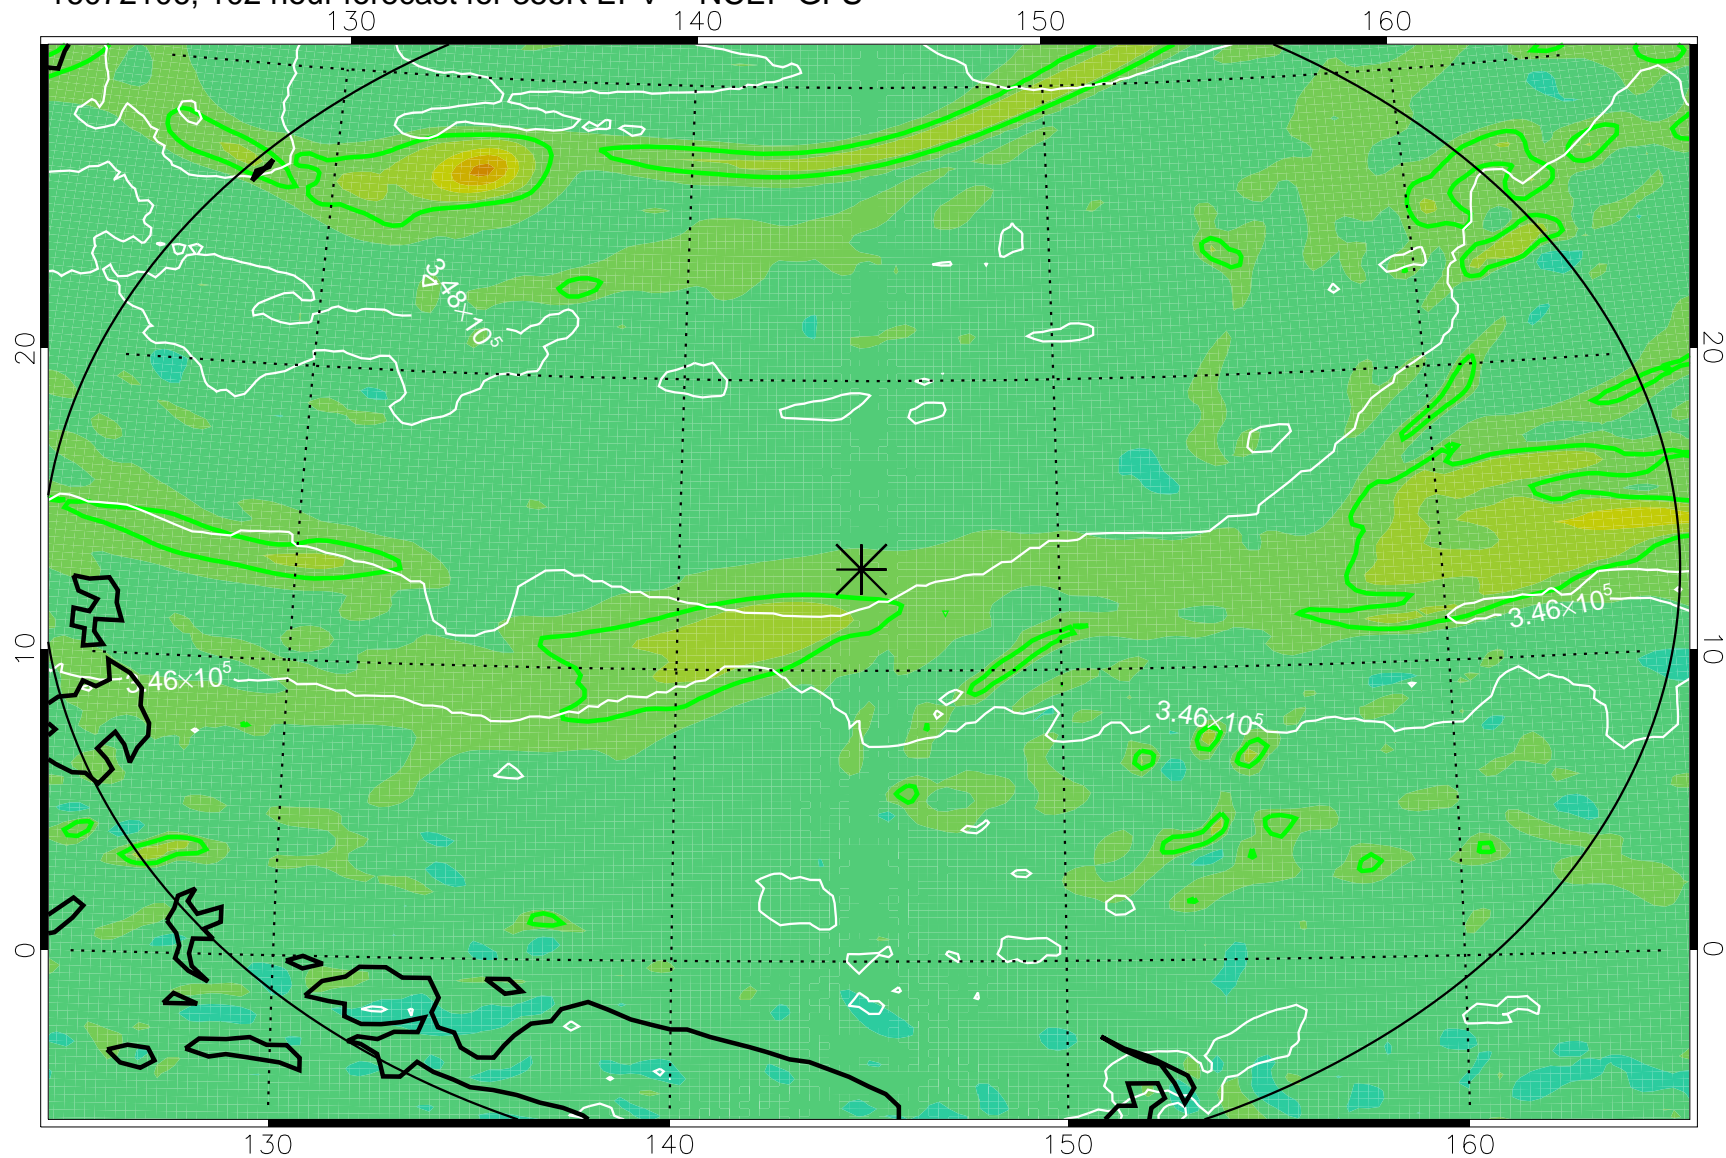

16072006, 78 hour forecast for 355K EPV -- NCEP GFS

355K Montgomery Streamfunction, white
EPV Tropopause (2 PVU) Position
Range ring of 2304 km

16072012, 84 hour forecast for 355K EPV -- NCEP GFS

355K Montgomery Streamfunction, white
EPV Tropopause (2 PVU) Position
Range ring of 2304 km

16072018, 90 hour forecast for 355K EPV -- NCEP GFS

355K Montgomery Streamfunction, white
EPV Tropopause (2 PVU) Position
Range ring of 2304 km

16072100, 96 hour forecast for 355K EPV -- NCEP GFS

355K Montgomery Streamfunction, white
EPV Tropopause (2 PVU) Position
Range ring of 2304 km

16072106, 102 hour forecast for 355K EPV -- NCEP GFS

355K Montgomery Streamfunction, white
EPV Tropopause (2 PVU) Position
Range ring of 2304 km

16072112, 108 hour forecast for 355K EPV -- NCEP GFS

355K Montgomery Streamfunction, white
EPV Tropopause (2 PVU) Position
Range ring of 2304 km

16072118, 114 hour forecast for 355K EPV -- NCEP GFS

355K Montgomery Streamfunction, white
EPV Tropopause (2 PVU) Position
Range ring of 2304 km