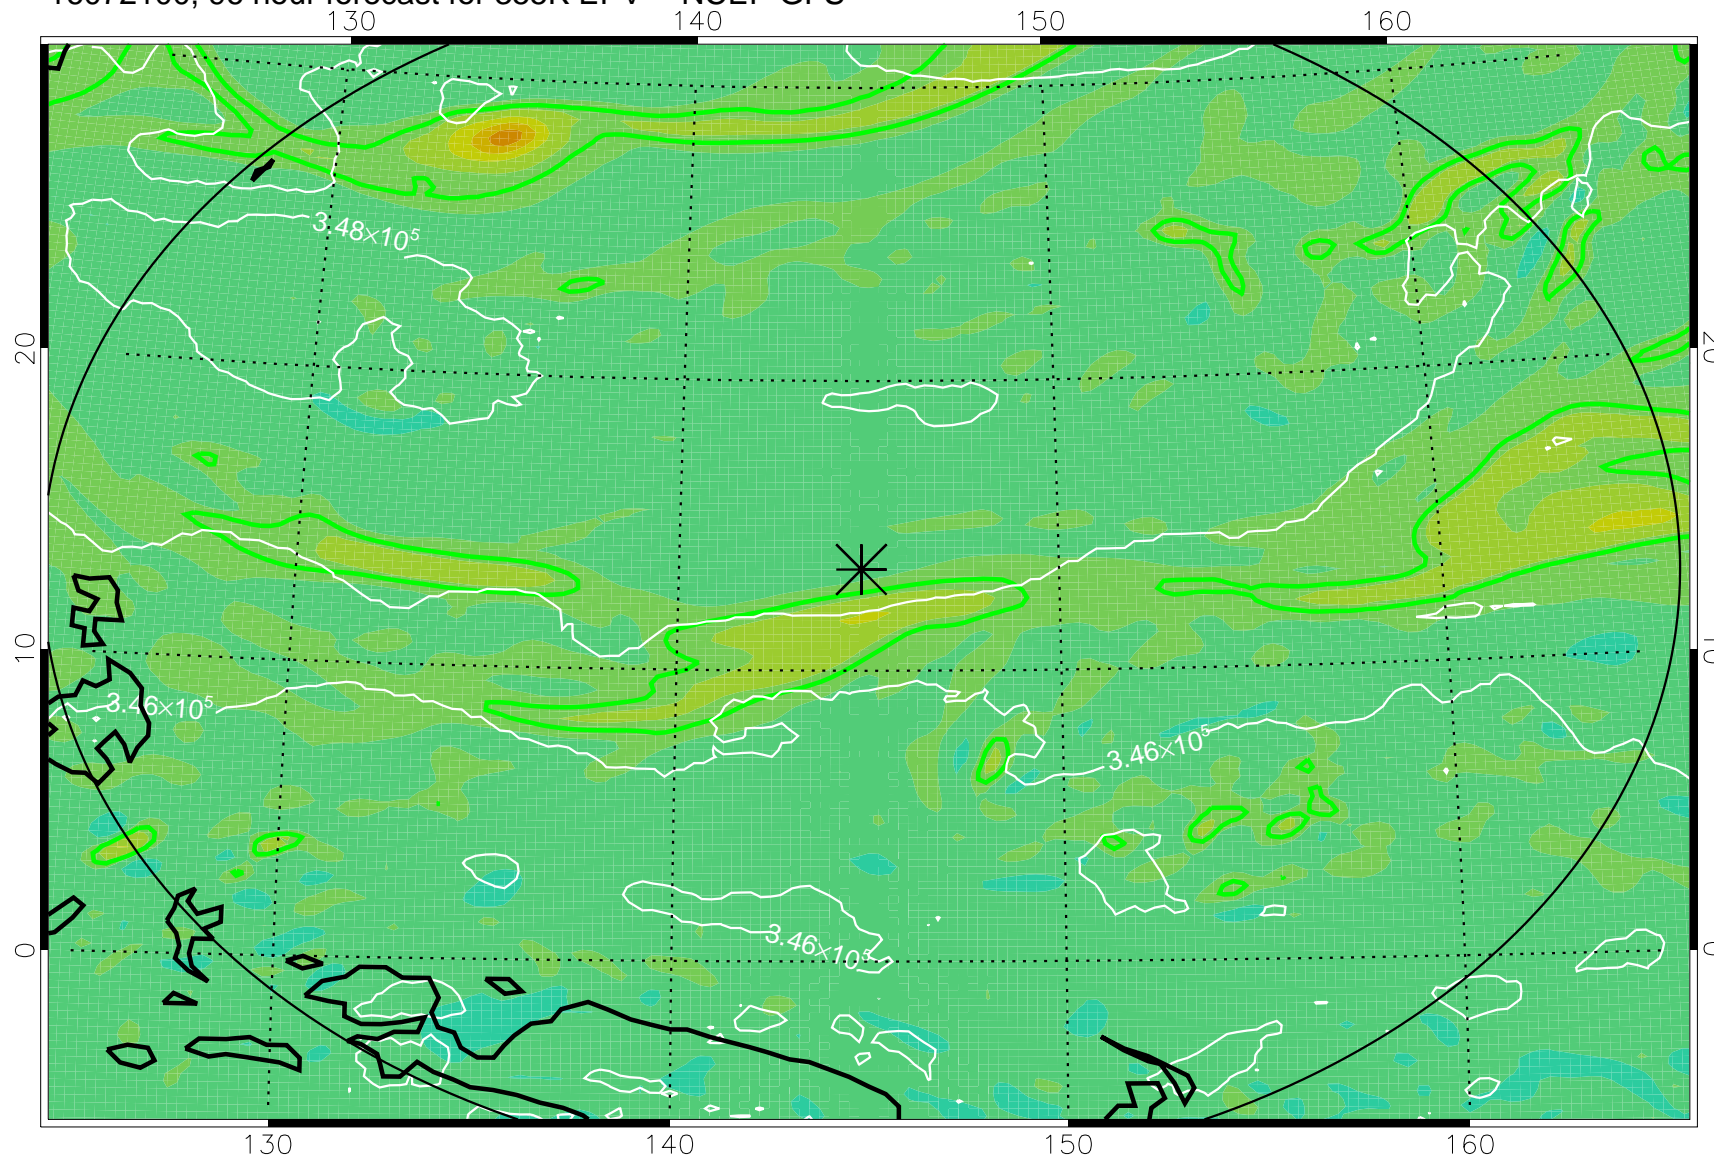

16072006, 78 hour forecast for 355K EPV -- NCEP GFS

355K Montgomery Streamfunction, white
EPV Tropopause (2 PVU) Position
Range ring of 2304 km

16072012, 84 hour forecast for 355K EPV -- NCEP GFS

355K Montgomery Streamfunction, white
EPV Tropopause (2 PVU) Position
Range ring of 2304 km

16072018, 90 hour forecast for 355K EPV -- NCEP GFS

355K Montgomery Streamfunction, white
EPV Tropopause (2 PVU) Position
Range ring of 2304 km

16072100, 96 hour forecast for 355K EPV -- NCEP GFS

355K Montgomery Streamfunction, white
EPV Tropopause (2 PVU) Position
Range ring of 2304 km

16072106, 102 hour forecast for 355K EPV -- NCEP GFS

355K Montgomery Streamfunction, white
EPV Tropopause (2 PVU) Position
Range ring of 2304 km

16072112, 108 hour forecast for 355K EPV -- NCEP GFS

355K Montgomery Streamfunction, white
EPV Tropopause (2 PVU) Position
Range ring of 2304 km

16072118, 114 hour forecast for 355K EPV -- NCEP GFS

355K Montgomery Streamfunction, white
EPV Tropopause (2 PVU) Position
Range ring of 2304 km