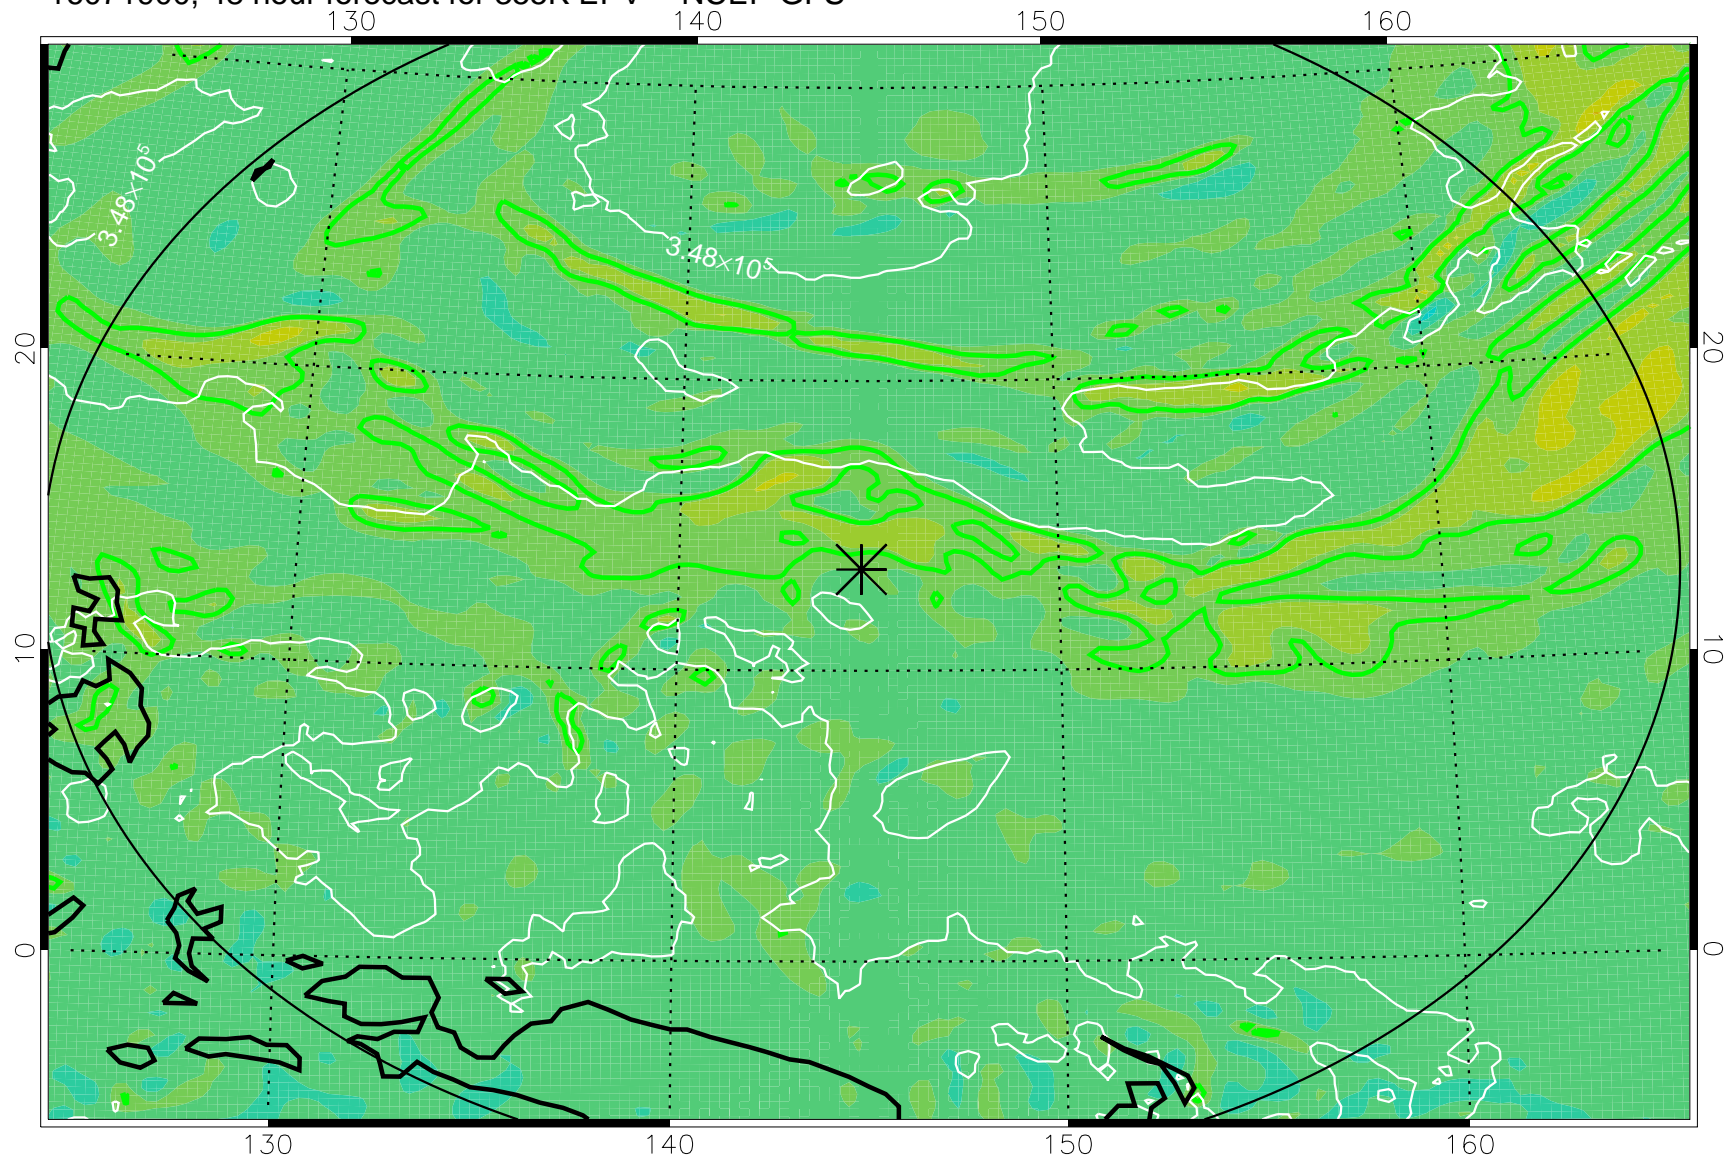

16071806, 30 hour forecast for 355K EPV -- NCEP GFS

355K Montgomery Streamfunction, white
EPV Tropopause (2 PVU) Position
Range ring of 2304 km

16071812, 36 hour forecast for 355K EPV -- NCEP GFS

355K Montgomery Streamfunction, white
EPV Tropopause (2 PVU) Position
Range ring of 2304 km

16071818, 42 hour forecast for 355K EPV -- NCEP GFS

355K Montgomery Streamfunction, white
EPV Tropopause (2 PVU) Position
Range ring of 2304 km

16071900, 48 hour forecast for 355K EPV -- NCEP GFS

355K Montgomery Streamfunction, white
EPV Tropopause (2 PVU) Position
Range ring of 2304 km

16071918, 66 hour forecast for 355K EPV -- NCEP GFS

355K Montgomery Streamfunction, white
EPV Tropopause (2 PVU) Position
Range ring of 2304 km

16072000, 72 hour forecast for 355K EPV -- NCEP GFS

355K Montgomery Streamfunction, white
EPV Tropopause (2 PVU) Position
Range ring of 2304 km

16072118, 114 hour forecast for 355K EPV -- NCEP GFS

355K Montgomery Streamfunction, white
EPV Tropopause (2 PVU) Position
Range ring of 2304 km