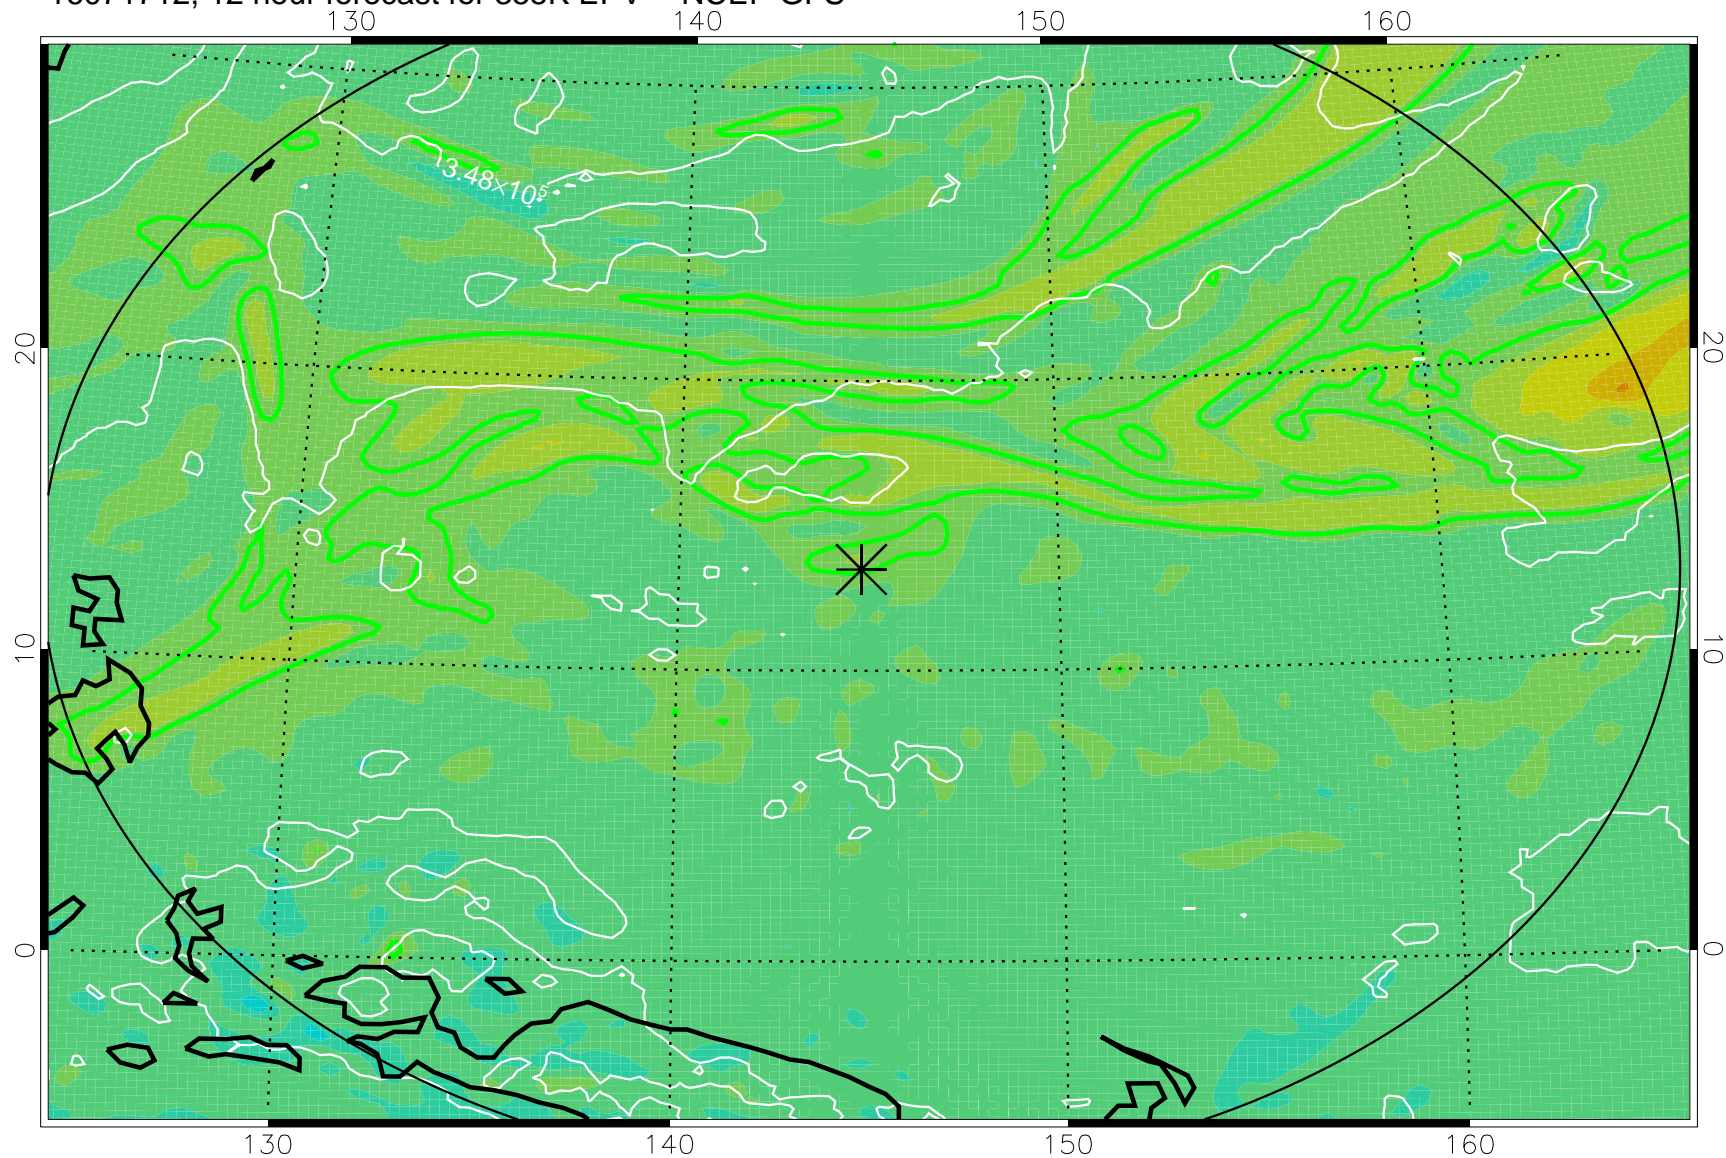

16071706, 6 hour forecast for 355K EPV -- NCEP GFS

355K Montgomery Streamfunction, white
EPV Tropopause (2 PVU) Position
Range ring of 2304 km

16071712, 12 hour forecast for 355K EPV -- NCEP GFS

355K Montgomery Streamfunction, white
EPV Tropopause (2 PVU) Position
Range ring of 2304 km

16071718, 18 hour forecast for 355K EPV -- NCEP GFS

355K Montgomery Streamfunction, white
EPV Tropopause (2 PVU) Position
Range ring of 2304 km

16071800, 24 hour forecast for 355K EPV -- NCEP GFS

355K Montgomery Streamfunction, white
EPV Tropopause (2 PVU) Position
Range ring of 2304 km

16071806, 30 hour forecast for 355K EPV -- NCEP GFS

355K Montgomery Streamfunction, white
EPV Tropopause (2 PVU) Position
Range ring of 2304 km

16071812, 36 hour forecast for 355K EPV -- NCEP GFS

355K Montgomery Streamfunction, white
EPV Tropopause (2 PVU) Position
Range ring of 2304 km

16071818, 42 hour forecast for 355K EPV -- NCEP GFS

355K Montgomery Streamfunction, white
EPV Tropopause (2 PVU) Position
Range ring of 2304 km

16071900, 48 hour forecast for 355K EPV -- NCEP GFS

355K Montgomery Streamfunction, white
EPV Tropopause (2 PVU) Position
Range ring of 2304 km