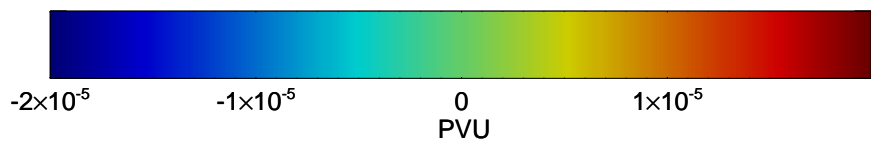

16072112, 108 hour forecast for 355K EPV -- NCEP GFS

355K Montgomery Streamfunction, white
EPV Tropopause (2 PVU) Position
Range ring of 2304 km