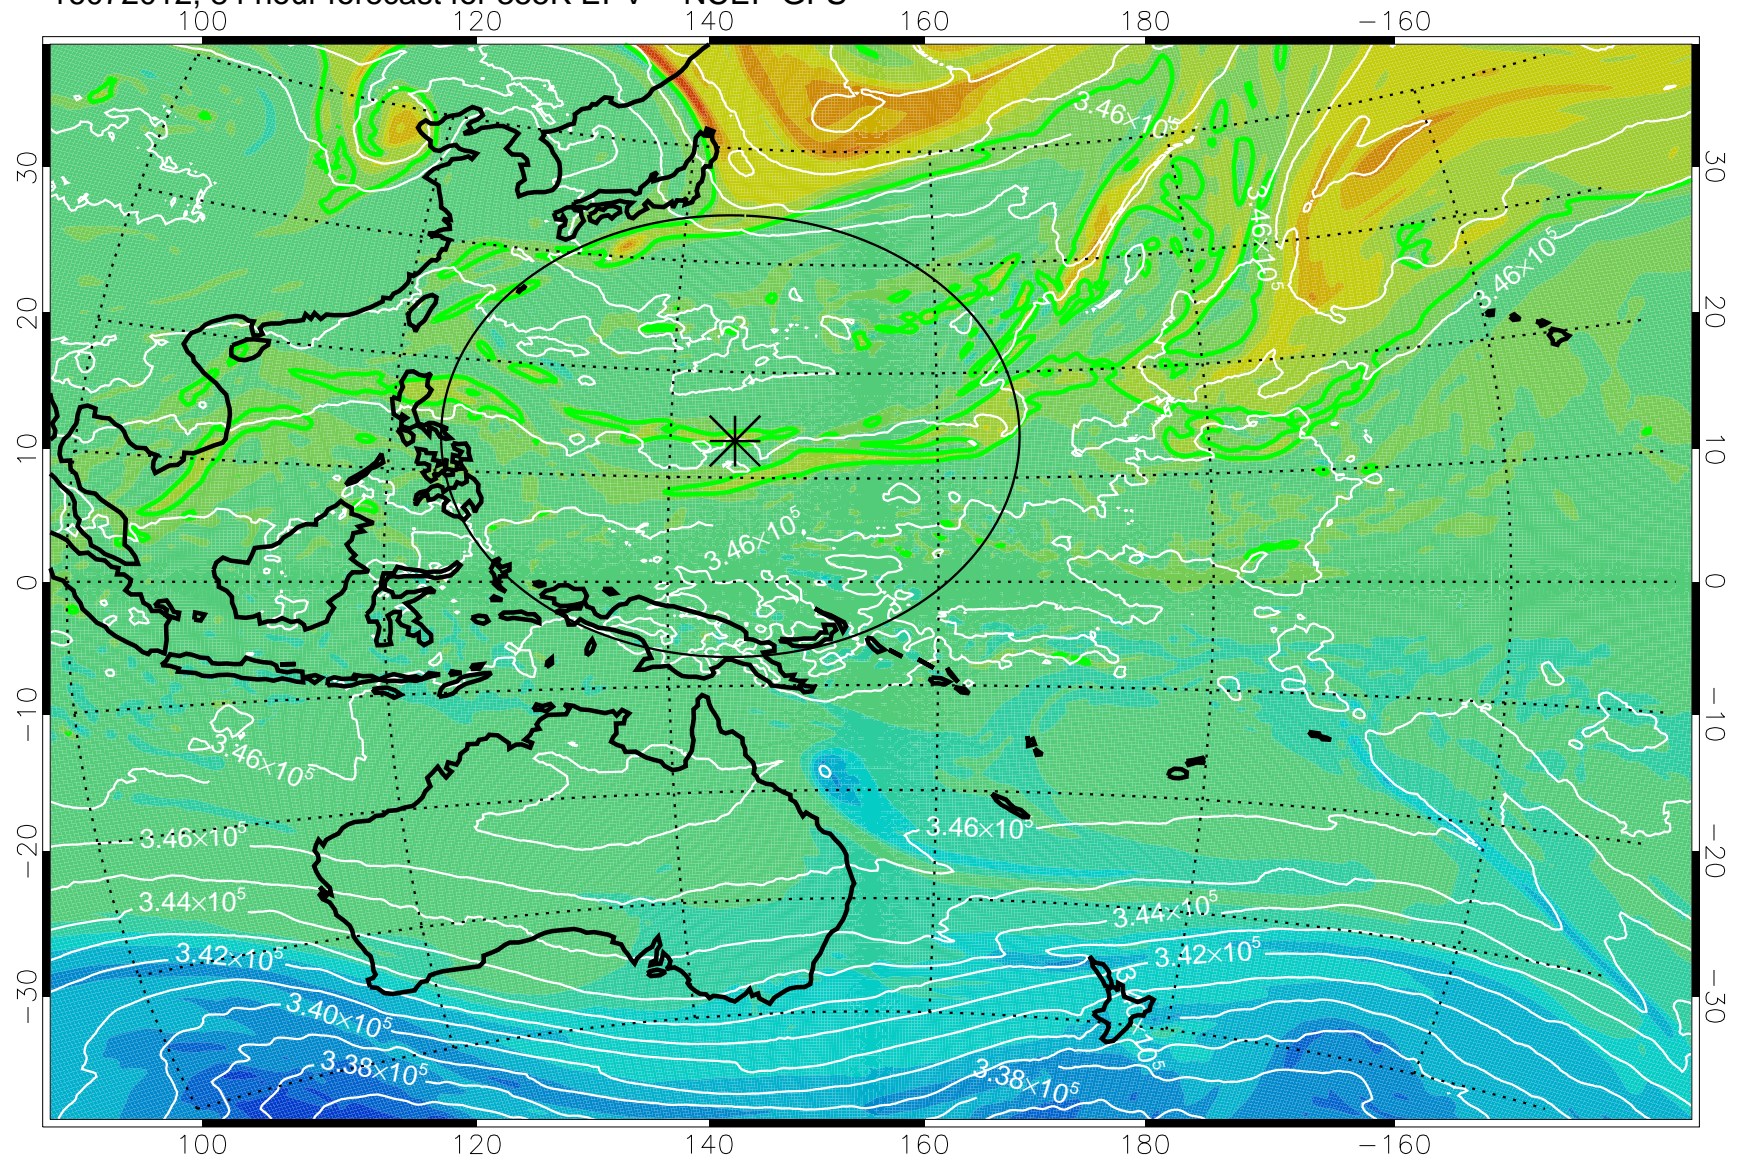

16071906, 54 hour forecast for 355K EPV -- NCEP GFS

355K Montgomery Streamfunction, white
EPV Tropopause (2 PVU) Position
Range ring of 2304 km

16071918, 66 hour forecast for 355K EPV -- NCEP GFS

355K Montgomery Streamfunction, white
EPV Tropopause (2 PVU) Position
Range ring of 2304 km

16072000, 72 hour forecast for 355K EPV -- NCEP GFS

355K Montgomery Streamfunction, white
EPV Tropopause (2 PVU) Position
Range ring of 2304 km

16072006, 78 hour forecast for 355K EPV -- NCEP GFS

355K Montgomery Streamfunction, white
EPV Tropopause (2 PVU) Position
Range ring of 2304 km

16072012, 84 hour forecast for 355K EPV -- NCEP GFS

355K Montgomery Streamfunction, white
EPV Tropopause (2 PVU) Position
Range ring of 2304 km

16072018, 90 hour forecast for 355K EPV -- NCEP GFS

355K Montgomery Streamfunction, white
EPV Tropopause (2 PVU) Position
Range ring of 2304 km

16072100, 96 hour forecast for 355K EPV -- NCEP GFS

355K Montgomery Streamfunction, white
EPV Tropopause (2 PVU) Position
Range ring of 2304 km

16072106, 102 hour forecast for 355K EPV -- NCEP GFS

355K Montgomery Streamfunction, white
EPV Tropopause (2 PVU) Position
Range ring of 2304 km