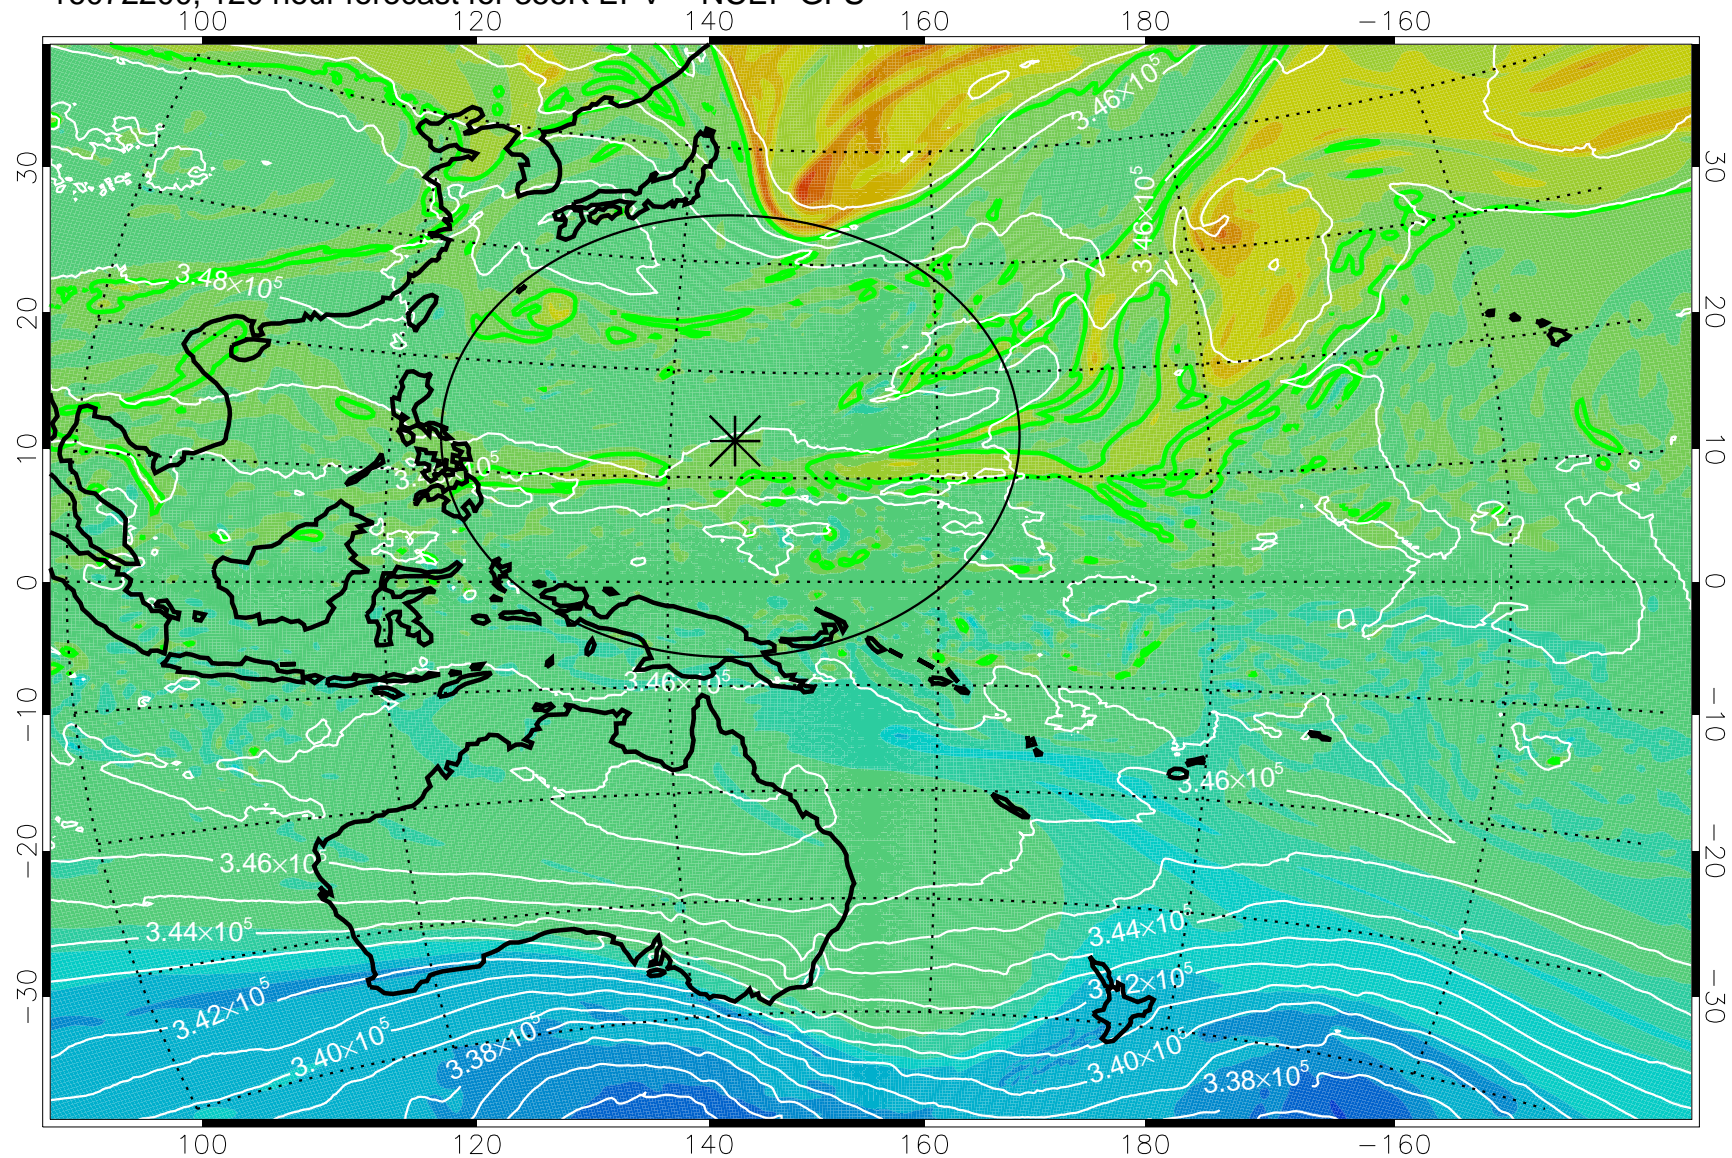

16072012, 84 hour forecast for 355K EPV -- NCEP GFS

355K Montgomery Streamfunction, white
EPV Tropopause (2 PVU) Position
Range ring of 2304 km

16072018, 90 hour forecast for 355K EPV -- NCEP GFS

355K Montgomery Streamfunction, white
EPV Tropopause (2 PVU) Position
Range ring of 2304 km

16072100, 96 hour forecast for 355K EPV -- NCEP GFS

355K Montgomery Streamfunction, white
EPV Tropopause (2 PVU) Position
Range ring of 2304 km

16072106, 102 hour forecast for 355K EPV -- NCEP GFS

355K Montgomery Streamfunction, white
EPV Tropopause (2 PVU) Position
Range ring of 2304 km

16072112, 108 hour forecast for 355K EPV -- NCEP GFS

355K Montgomery Streamfunction, white
EPV Tropopause (2 PVU) Position
Range ring of 2304 km

16072118, 114 hour forecast for 355K EPV -- NCEP GFS

355K Montgomery Streamfunction, white
EPV Tropopause (2 PVU) Position
Range ring of 2304 km

16072200, 120 hour forecast for 355K EPV -- NCEP GFS

355K Montgomery Streamfunction, white
EPV Tropopause (2 PVU) Position
Range ring of 2304 km