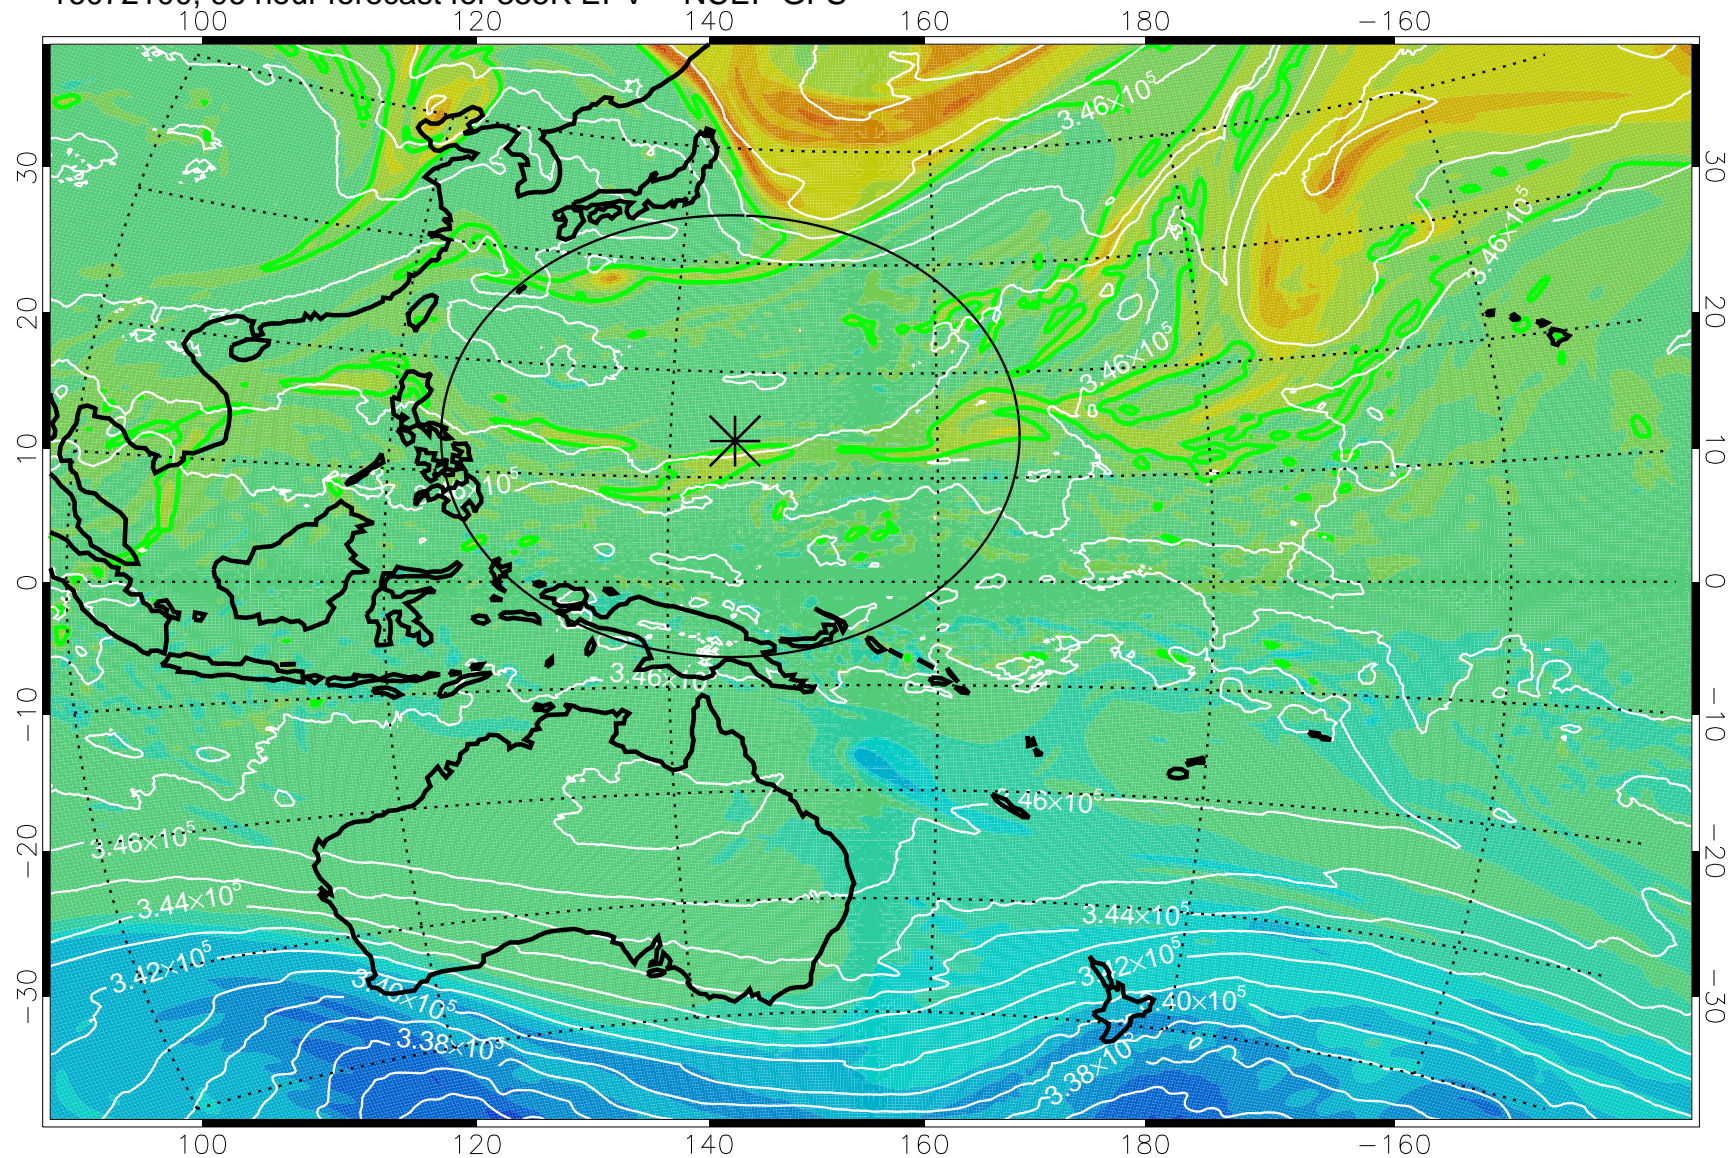

16072000, 72 hour forecast for 355K EPV -- NCEP GFS

355K Montgomery Streamfunction, white
EPV Tropopause (2 PVU) Position
Range ring of 2304 km

16072006, 78 hour forecast for 355K EPV -- NCEP GFS

355K Montgomery Streamfunction, white
EPV Tropopause (2 PVU) Position
Range ring of 2304 km

16072012, 84 hour forecast for 355K EPV -- NCEP GFS

355K Montgomery Streamfunction, white
EPV Tropopause (2 PVU) Position
Range ring of 2304 km

16072018, 90 hour forecast for 355K EPV -- NCEP GFS

355K Montgomery Streamfunction, white
EPV Tropopause (2 PVU) Position
Range ring of 2304 km

16072100, 96 hour forecast for 355K EPV -- NCEP GFS

355K Montgomery Streamfunction, white
EPV Tropopause (2 PVU) Position
Range ring of 2304 km

16072106, 102 hour forecast for 355K EPV -- NCEP GFS

355K Montgomery Streamfunction, white
EPV Tropopause (2 PVU) Position
Range ring of 2304 km

16072112, 108 hour forecast for 355K EPV -- NCEP GFS

355K Montgomery Streamfunction, white
EPV Tropopause (2 PVU) Position
Range ring of 2304 km

16072118, 114 hour forecast for 355K EPV -- NCEP GFS

355K Montgomery Streamfunction, white
EPV Tropopause (2 PVU) Position
Range ring of 2304 km