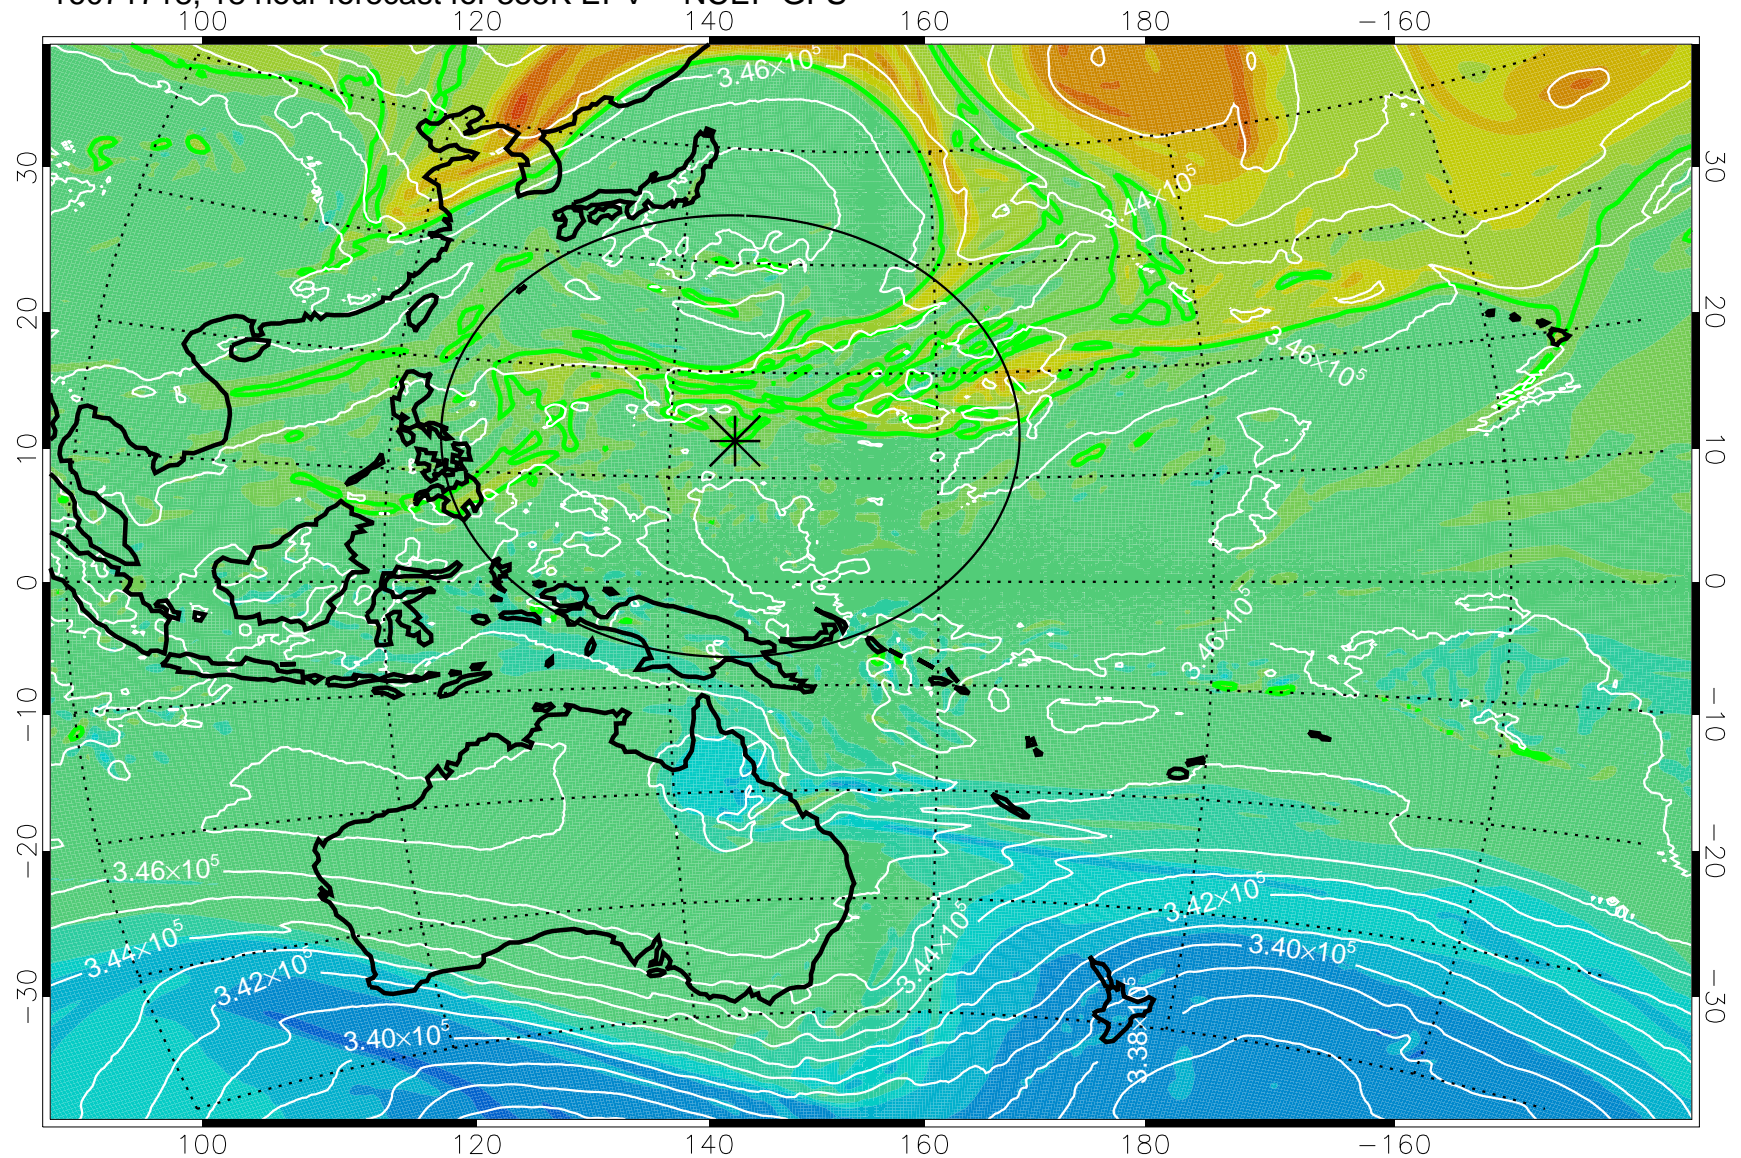

16071706, 6 hour forecast for 355K EPV -- NCEP GFS

355K Montgomery Streamfunction, white
EPV Tropopause (2 PVU) Position
Range ring of 2304 km

16071712, 12 hour forecast for 355K EPV -- NCEP GFS

355K Montgomery Streamfunction, white
EPV Tropopause (2 PVU) Position
Range ring of 2304 km

16071718, 18 hour forecast for 355K EPV -- NCEP GFS

355K Montgomery Streamfunction, white
EPV Tropopause (2 PVU) Position
Range ring of 2304 km

16071800, 24 hour forecast for 355K EPV -- NCEP GFS

355K Montgomery Streamfunction, white
EPV Tropopause (2 PVU) Position
Range ring of 2304 km

16071806, 30 hour forecast for 355K EPV -- NCEP GFS

355K Montgomery Streamfunction, white
EPV Tropopause (2 PVU) Position
Range ring of 2304 km

16071812, 36 hour forecast for 355K EPV -- NCEP GFS

355K Montgomery Streamfunction, white
EPV Tropopause (2 PVU) Position
Range ring of 2304 km

16071818, 42 hour forecast for 355K EPV -- NCEP GFS

355K Montgomery Streamfunction, white
EPV Tropopause (2 PVU) Position
Range ring of 2304 km

16071900, 48 hour forecast for 355K EPV -- NCEP GFS

355K Montgomery Streamfunction, white
EPV Tropopause (2 PVU) Position
Range ring of 2304 km