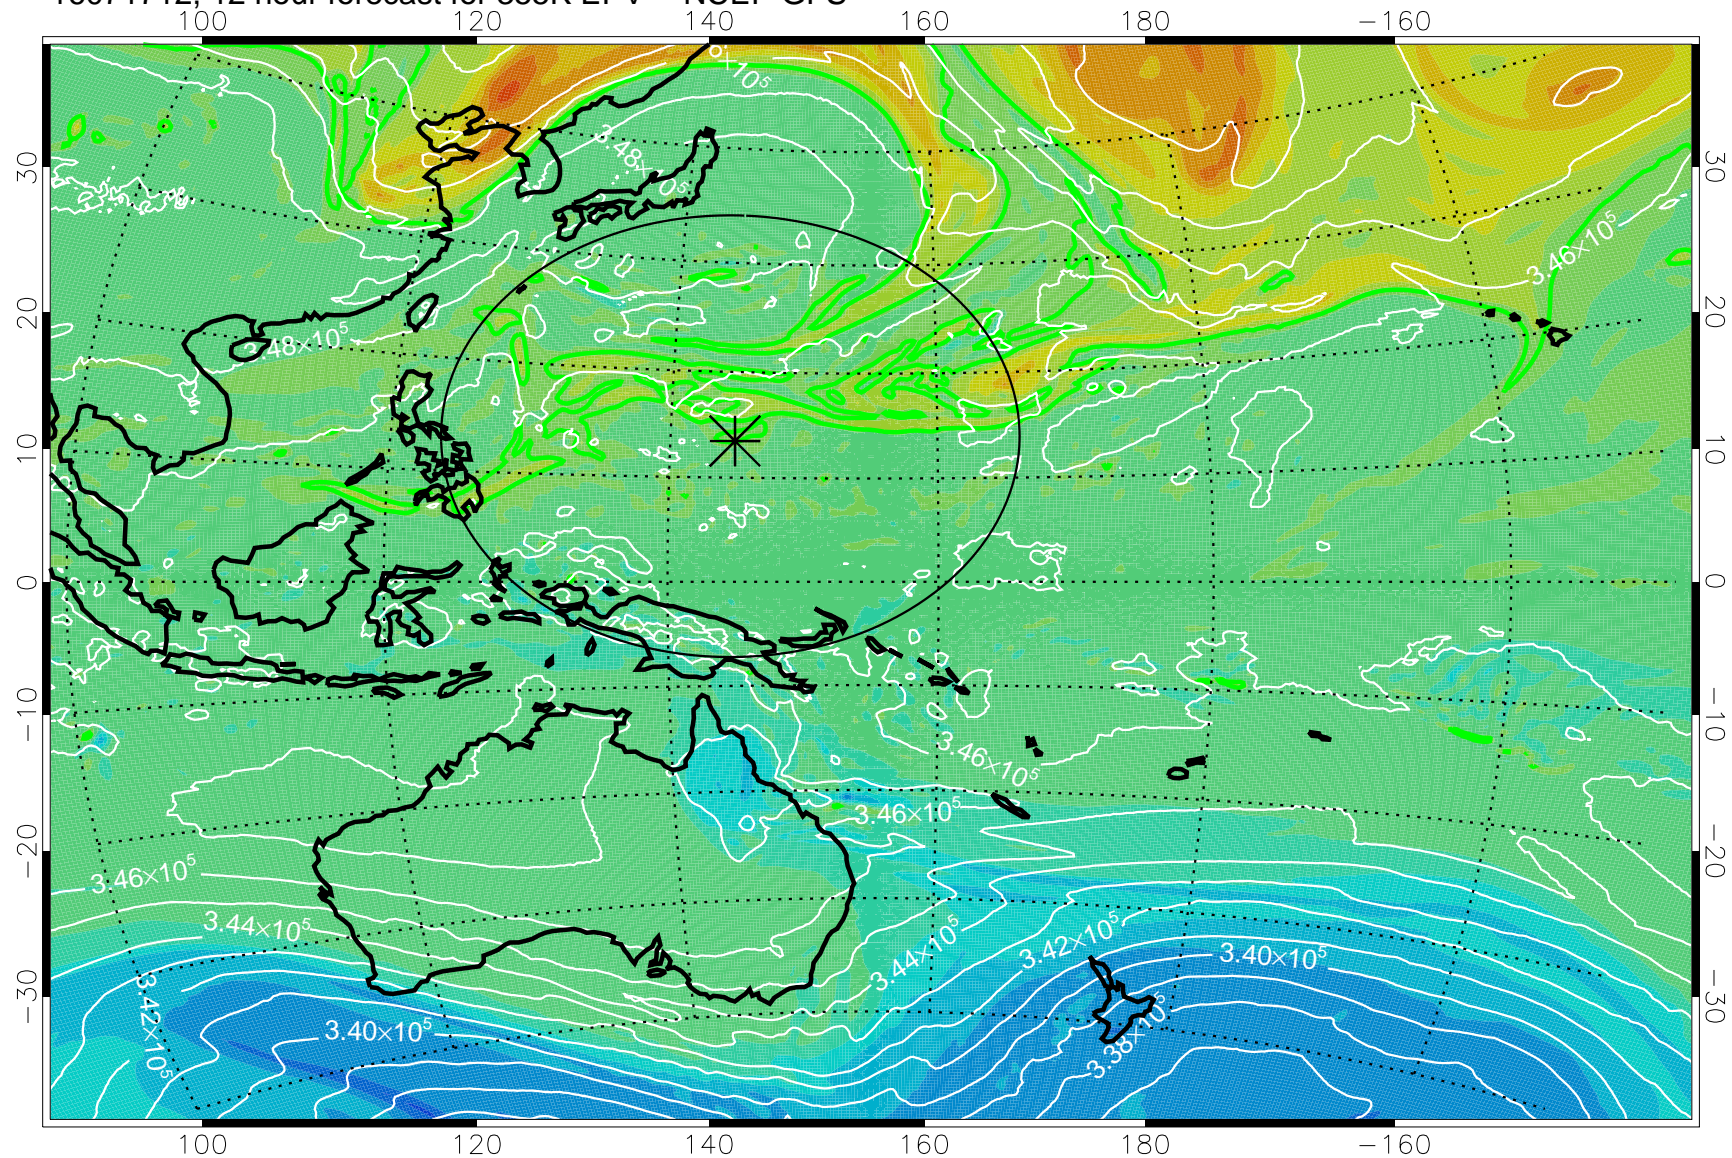

16071706, 6 hour forecast for 355K EPV -- NCEP GFS

355K Montgomery Streamfunction, white
EPV Tropopause (2 PVU) Position
Range ring of 2304 km

16071712, 12 hour forecast for 355K EPV -- NCEP GFS

355K Montgomery Streamfunction, white
EPV Tropopause (2 PVU) Position
Range ring of 2304 km

16071718, 18 hour forecast for 355K EPV -- NCEP GFS

355K Montgomery Streamfunction, white
EPV Tropopause (2 PVU) Position
Range ring of 2304 km

16071800, 24 hour forecast for 355K EPV -- NCEP GFS

355K Montgomery Streamfunction, white
EPV Tropopause (2 PVU) Position
Range ring of 2304 km

16071806, 30 hour forecast for 355K EPV -- NCEP GFS

355K Montgomery Streamfunction, white
EPV Tropopause (2 PVU) Position
Range ring of 2304 km

16071812, 36 hour forecast for 355K EPV -- NCEP GFS

355K Montgomery Streamfunction, white
EPV Tropopause (2 PVU) Position
Range ring of 2304 km

16071818, 42 hour forecast for 355K EPV -- NCEP GFS

355K Montgomery Streamfunction, white
EPV Tropopause (2 PVU) Position
Range ring of 2304 km

16071900, 48 hour forecast for 355K EPV -- NCEP GFS

355K Montgomery Streamfunction, white
EPV Tropopause (2 PVU) Position
Range ring of 2304 km