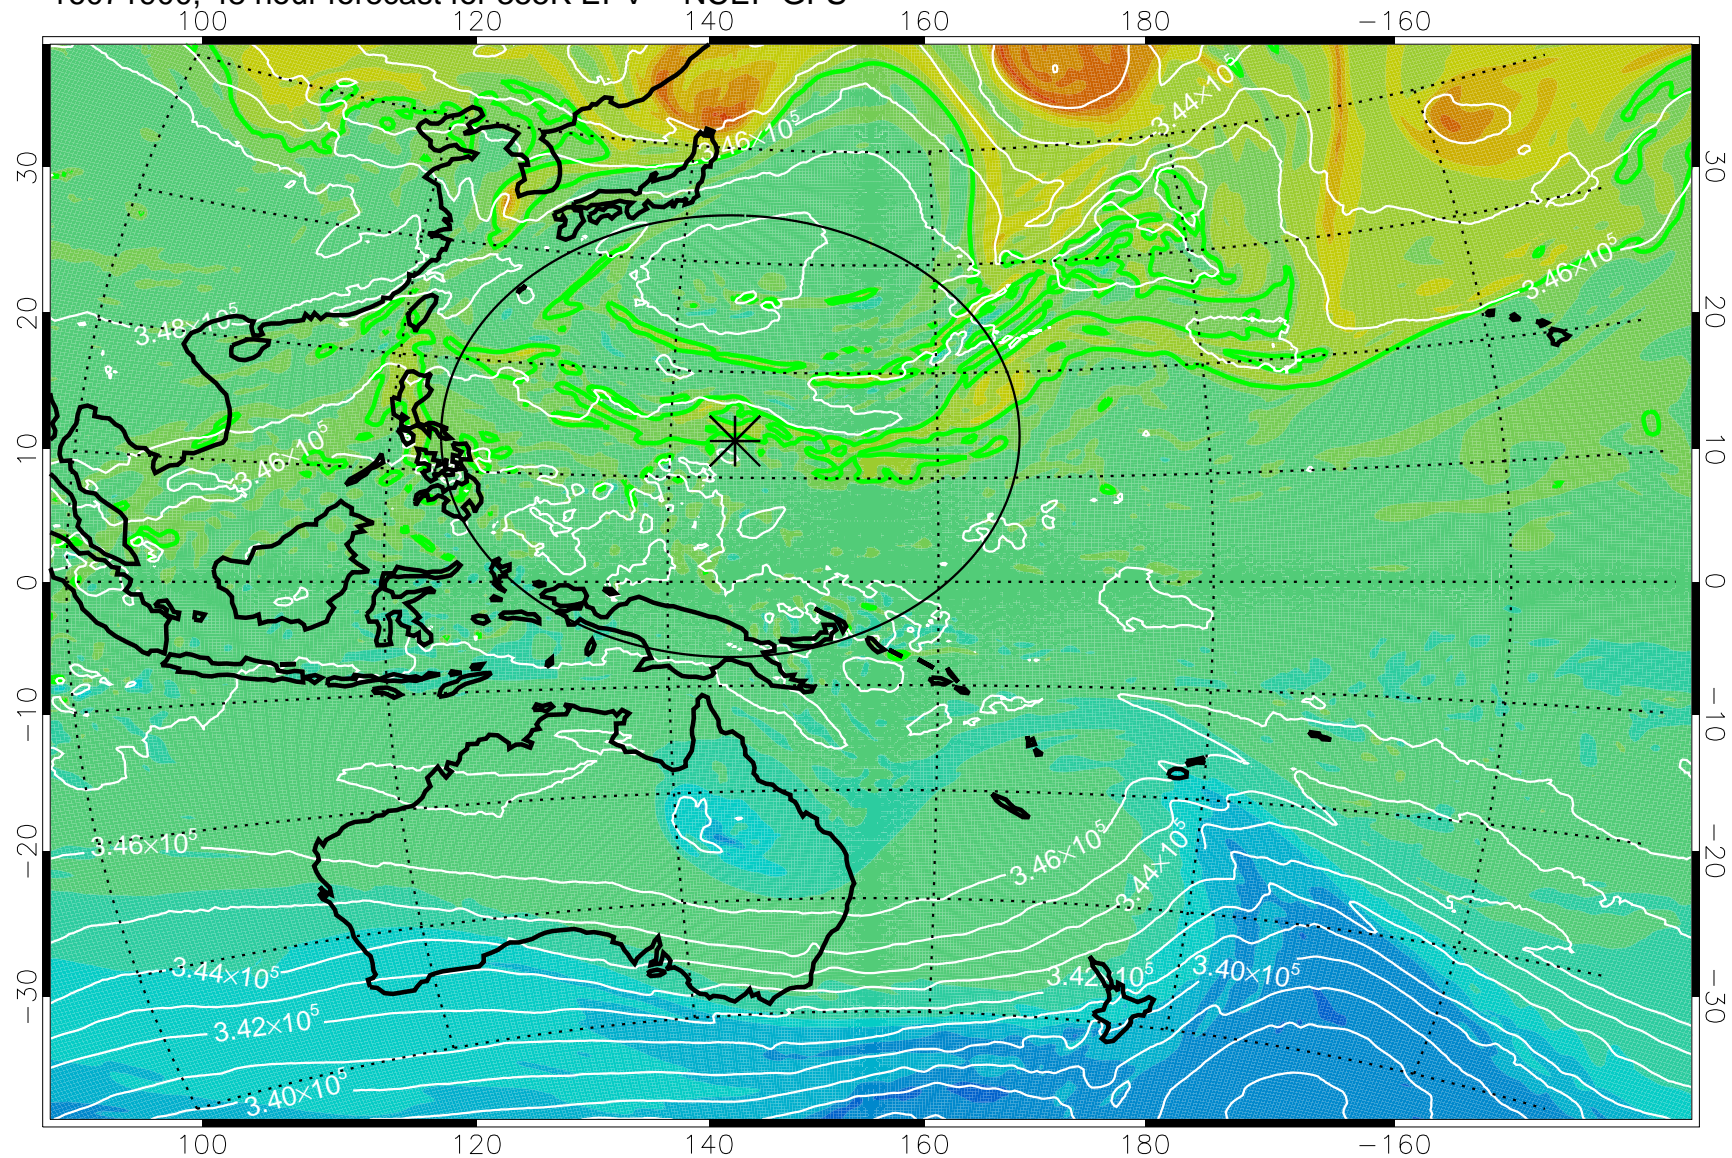

16071806, 30 hour forecast for 355K EPV -- NCEP GFS

355K Montgomery Streamfunction, white
EPV Tropopause (2 PVU) Position
Range ring of 2304 km

16071812, 36 hour forecast for 355K EPV -- NCEP GFS

355K Montgomery Streamfunction, white
EPV Tropopause (2 PVU) Position
Range ring of 2304 km

16071818, 42 hour forecast for 355K EPV -- NCEP GFS

355K Montgomery Streamfunction, white
EPV Tropopause (2 PVU) Position
Range ring of 2304 km

16071900, 48 hour forecast for 355K EPV -- NCEP GFS

355K Montgomery Streamfunction, white
EPV Tropopause (2 PVU) Position
Range ring of 2304 km

16071906, 54 hour forecast for 355K EPV -- NCEP GFS

355K Montgomery Streamfunction, white
EPV Tropopause (2 PVU) Position
Range ring of 2304 km

16071918, 66 hour forecast for 355K EPV -- NCEP GFS

355K Montgomery Streamfunction, white
EPV Tropopause (2 PVU) Position
Range ring of 2304 km

16072000, 72 hour forecast for 355K EPV -- NCEP GFS

355K Montgomery Streamfunction, white
EPV Tropopause (2 PVU) Position
Range ring of 2304 km

16072006, 78 hour forecast for 355K EPV -- NCEP GFS

355K Montgomery Streamfunction, white
EPV Tropopause (2 PVU) Position
Range ring of 2304 km