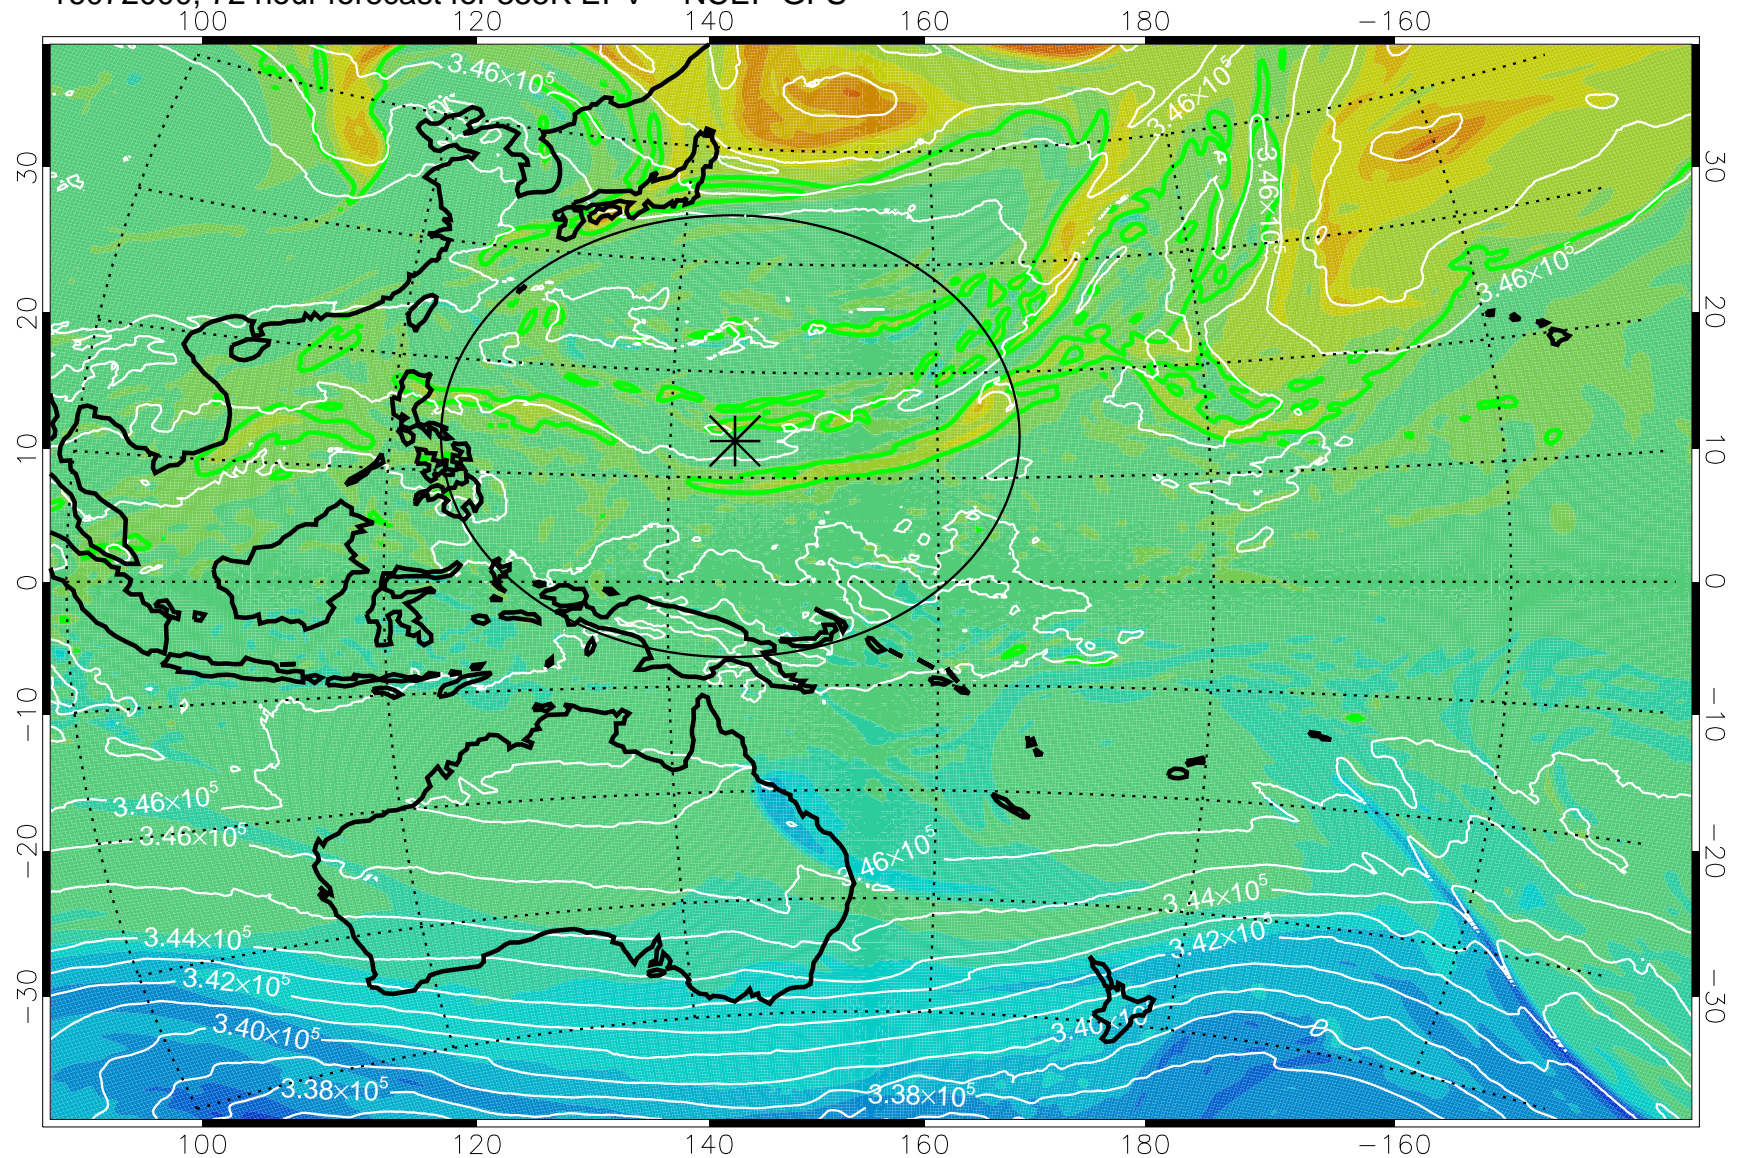

16071818, 42 hour forecast for 355K EPV -- NCEP GFS

355K Montgomery Streamfunction, white
EPV Tropopause (2 PVU) Position
Range ring of 2304 km

16071900, 48 hour forecast for 355K EPV -- NCEP GFS

355K Montgomery Streamfunction, white
EPV Tropopause (2 PVU) Position
Range ring of 2304 km

16071906, 54 hour forecast for 355K EPV -- NCEP GFS

355K Montgomery Streamfunction, white
EPV Tropopause (2 PVU) Position
Range ring of 2304 km

16071918, 66 hour forecast for 355K EPV -- NCEP GFS

355K Montgomery Streamfunction, white
EPV Tropopause (2 PVU) Position
Range ring of 2304 km

16072000, 72 hour forecast for 355K EPV -- NCEP GFS

355K Montgomery Streamfunction, white
EPV Tropopause (2 PVU) Position
Range ring of 2304 km

16072006, 78 hour forecast for 355K EPV -- NCEP GFS

355K Montgomery Streamfunction, white
EPV Tropopause (2 PVU) Position
Range ring of 2304 km

16072012, 84 hour forecast for 355K EPV -- NCEP GFS

355K Montgomery Streamfunction, white
EPV Tropopause (2 PVU) Position
Range ring of 2304 km

16072018, 90 hour forecast for 355K EPV -- NCEP GFS

355K Montgomery Streamfunction, white
EPV Tropopause (2 PVU) Position
Range ring of 2304 km