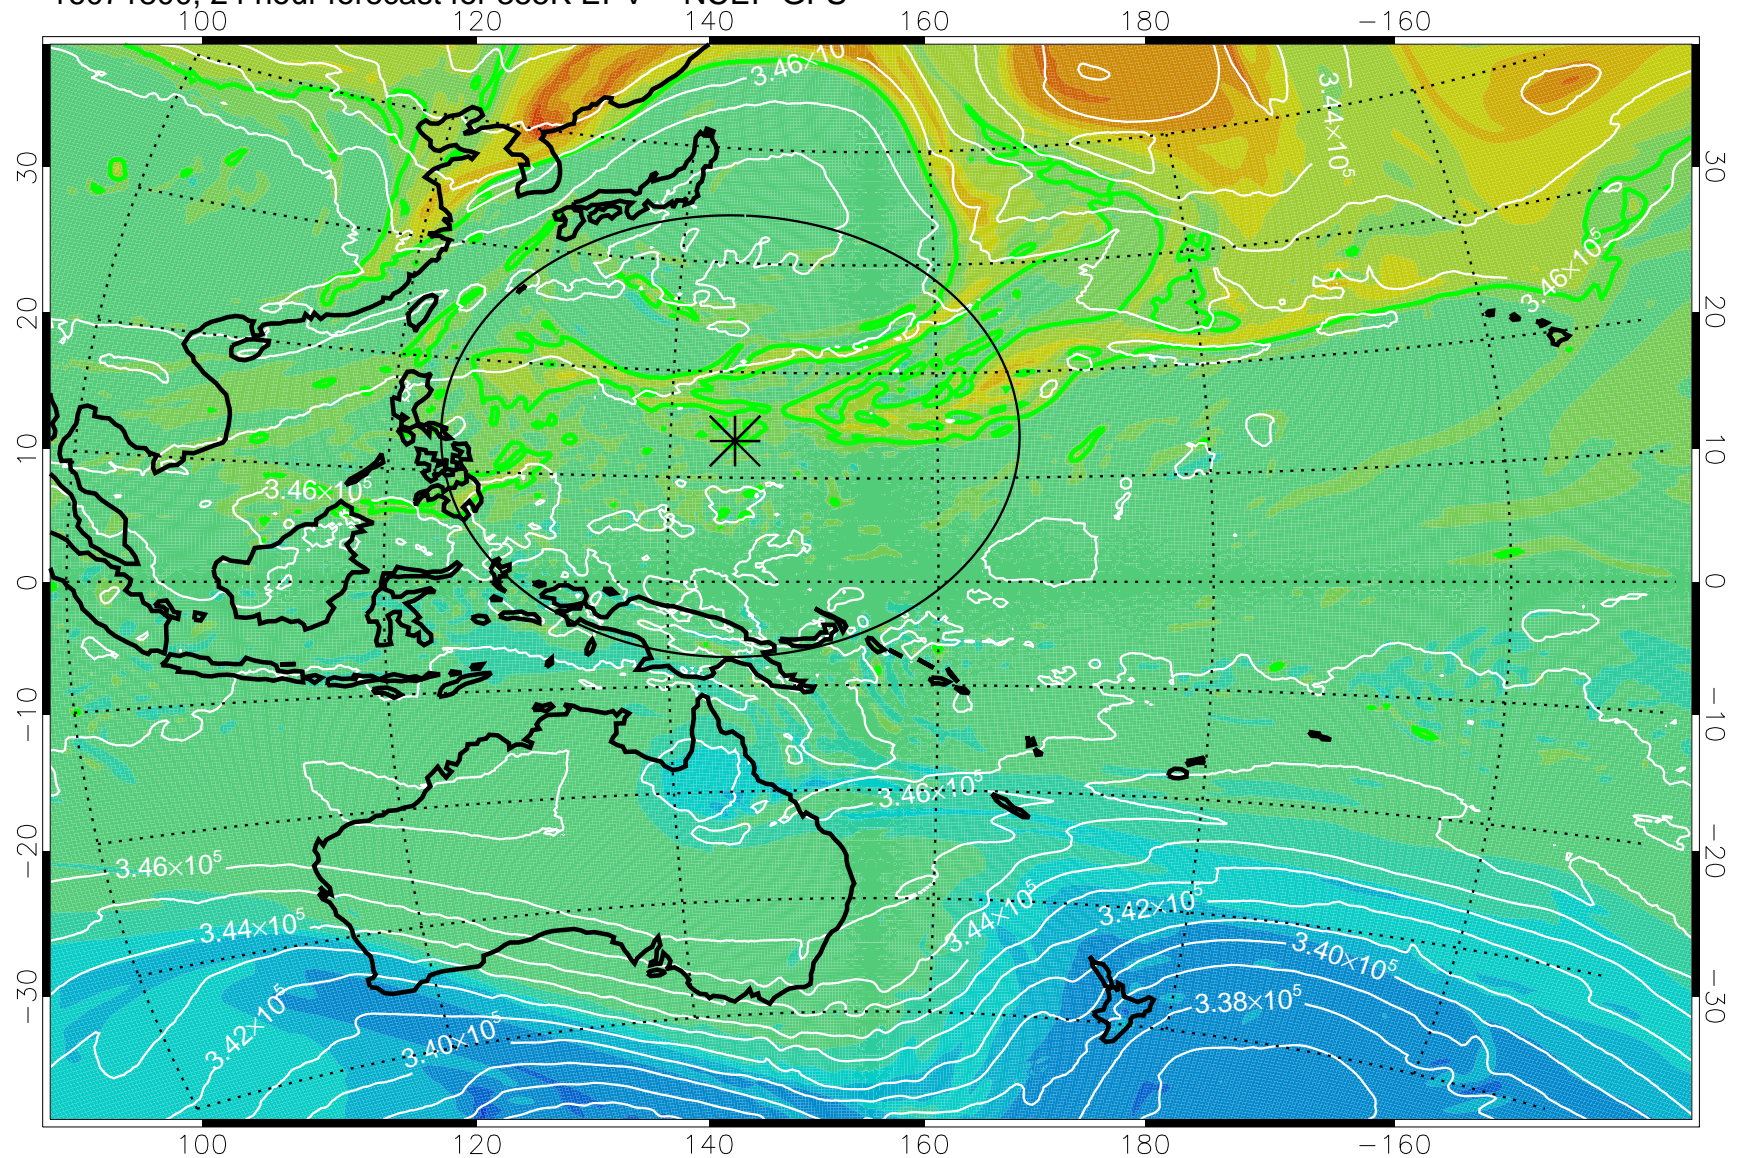

16071706, 6 hour forecast for 355K EPV -- NCEP GFS

355K Montgomery Streamfunction, white
EPV Tropopause (2 PVU) Position
Range ring of 2304 km

16071712, 12 hour forecast for 355K EPV -- NCEP GFS

355K Montgomery Streamfunction, white
EPV Tropopause (2 PVU) Position
Range ring of 2304 km

16071718, 18 hour forecast for 355K EPV -- NCEP GFS

355K Montgomery Streamfunction, white
EPV Tropopause (2 PVU) Position
Range ring of 2304 km

16071800, 24 hour forecast for 355K EPV -- NCEP GFS

355K Montgomery Streamfunction, white
EPV Tropopause (2 PVU) Position
Range ring of 2304 km

16071806, 30 hour forecast for 355K EPV -- NCEP GFS

355K Montgomery Streamfunction, white
EPV Tropopause (2 PVU) Position
Range ring of 2304 km

16071812, 36 hour forecast for 355K EPV -- NCEP GFS

355K Montgomery Streamfunction, white
EPV Tropopause (2 PVU) Position
Range ring of 2304 km

16071818, 42 hour forecast for 355K EPV -- NCEP GFS

355K Montgomery Streamfunction, white
EPV Tropopause (2 PVU) Position
Range ring of 2304 km

16071900, 48 hour forecast for 355K EPV -- NCEP GFS

355K Montgomery Streamfunction, white
EPV Tropopause (2 PVU) Position
Range ring of 2304 km