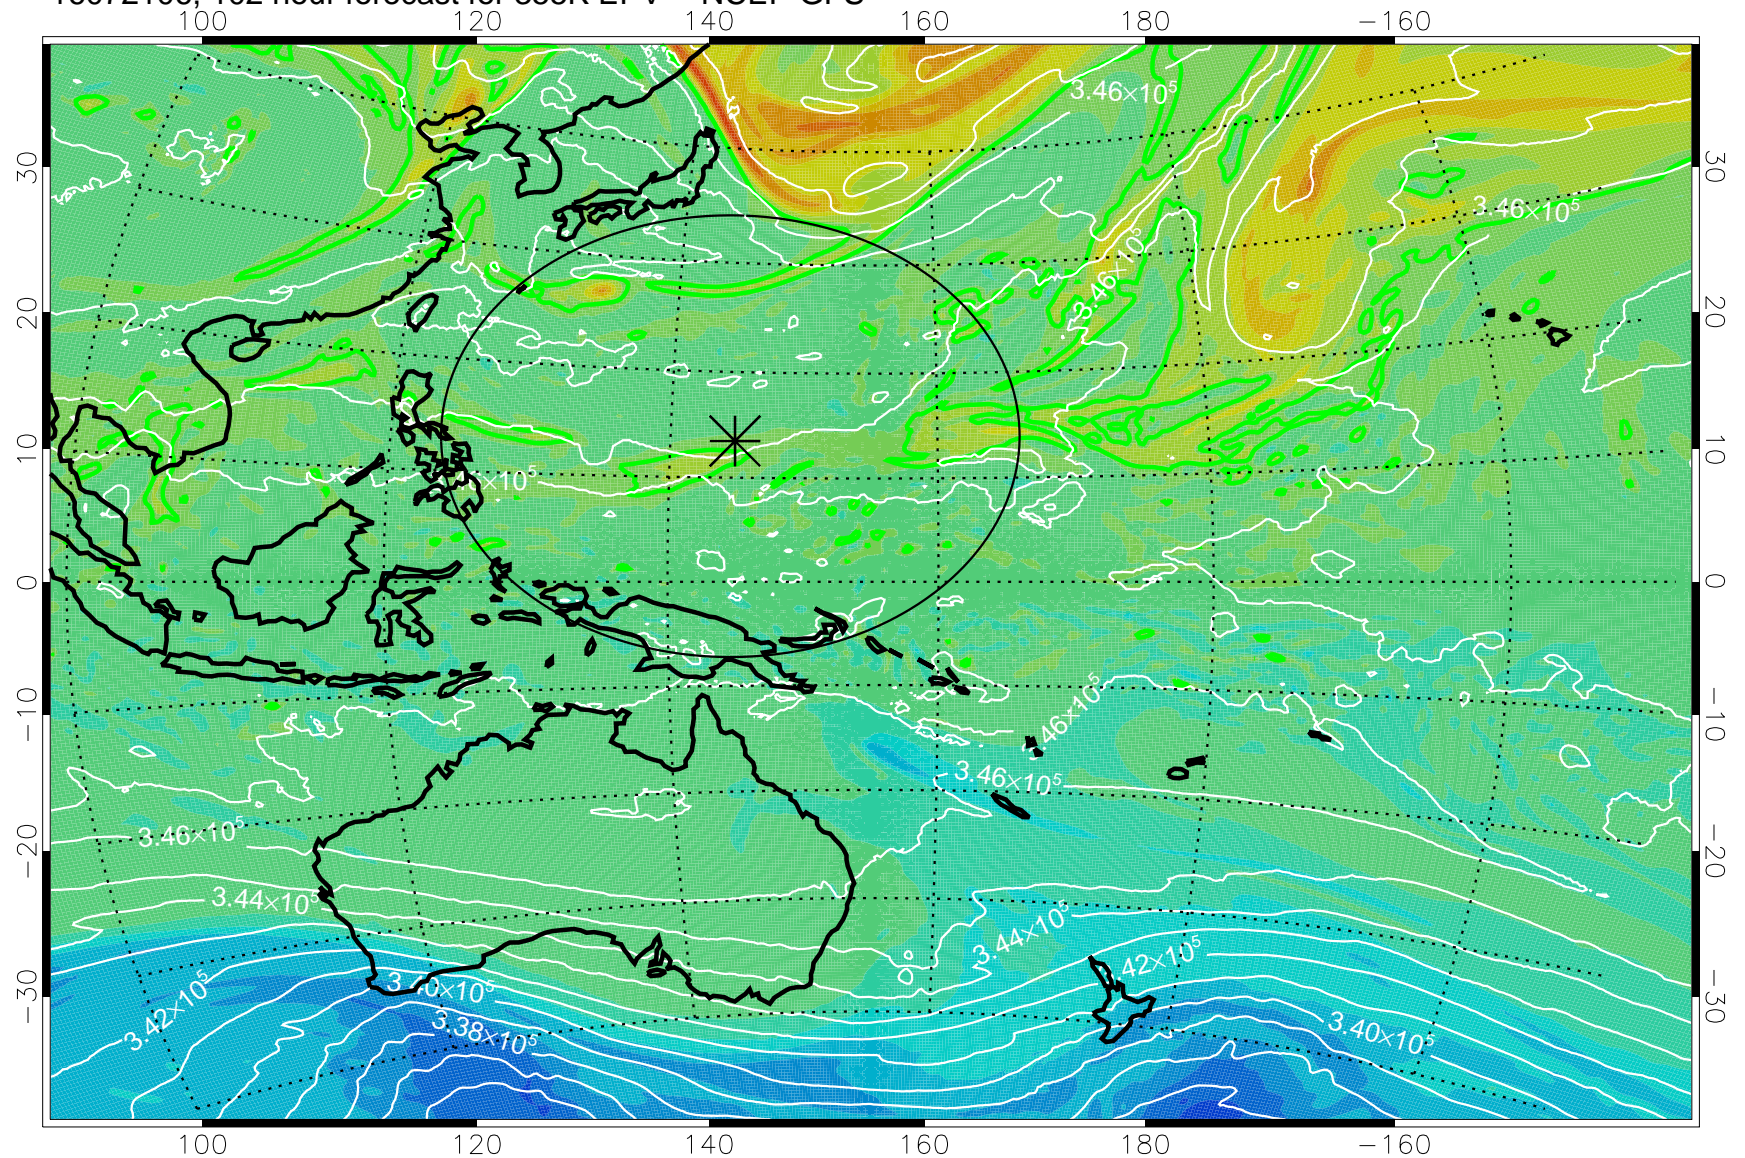

16072000, 72 hour forecast for 355K EPV -- NCEP GFS

355K Montgomery Streamfunction, white
EPV Tropopause (2 PVU) Position
Range ring of 2304 km

16072006, 78 hour forecast for 355K EPV -- NCEP GFS

355K Montgomery Streamfunction, white
EPV Tropopause (2 PVU) Position
Range ring of 2304 km

16072012, 84 hour forecast for 355K EPV -- NCEP GFS

355K Montgomery Streamfunction, white
EPV Tropopause (2 PVU) Position
Range ring of 2304 km

16072018, 90 hour forecast for 355K EPV -- NCEP GFS

355K Montgomery Streamfunction, white
EPV Tropopause (2 PVU) Position
Range ring of 2304 km

16072100, 96 hour forecast for 355K EPV -- NCEP GFS

355K Montgomery Streamfunction, white
EPV Tropopause (2 PVU) Position
Range ring of 2304 km

16072106, 102 hour forecast for 355K EPV -- NCEP GFS

355K Montgomery Streamfunction, white
EPV Tropopause (2 PVU) Position
Range ring of 2304 km

16072200, 120 hour forecast for 355K EPV -- NCEP GFS

355K Montgomery Streamfunction, white
EPV Tropopause (2 PVU) Position
Range ring of 2304 km