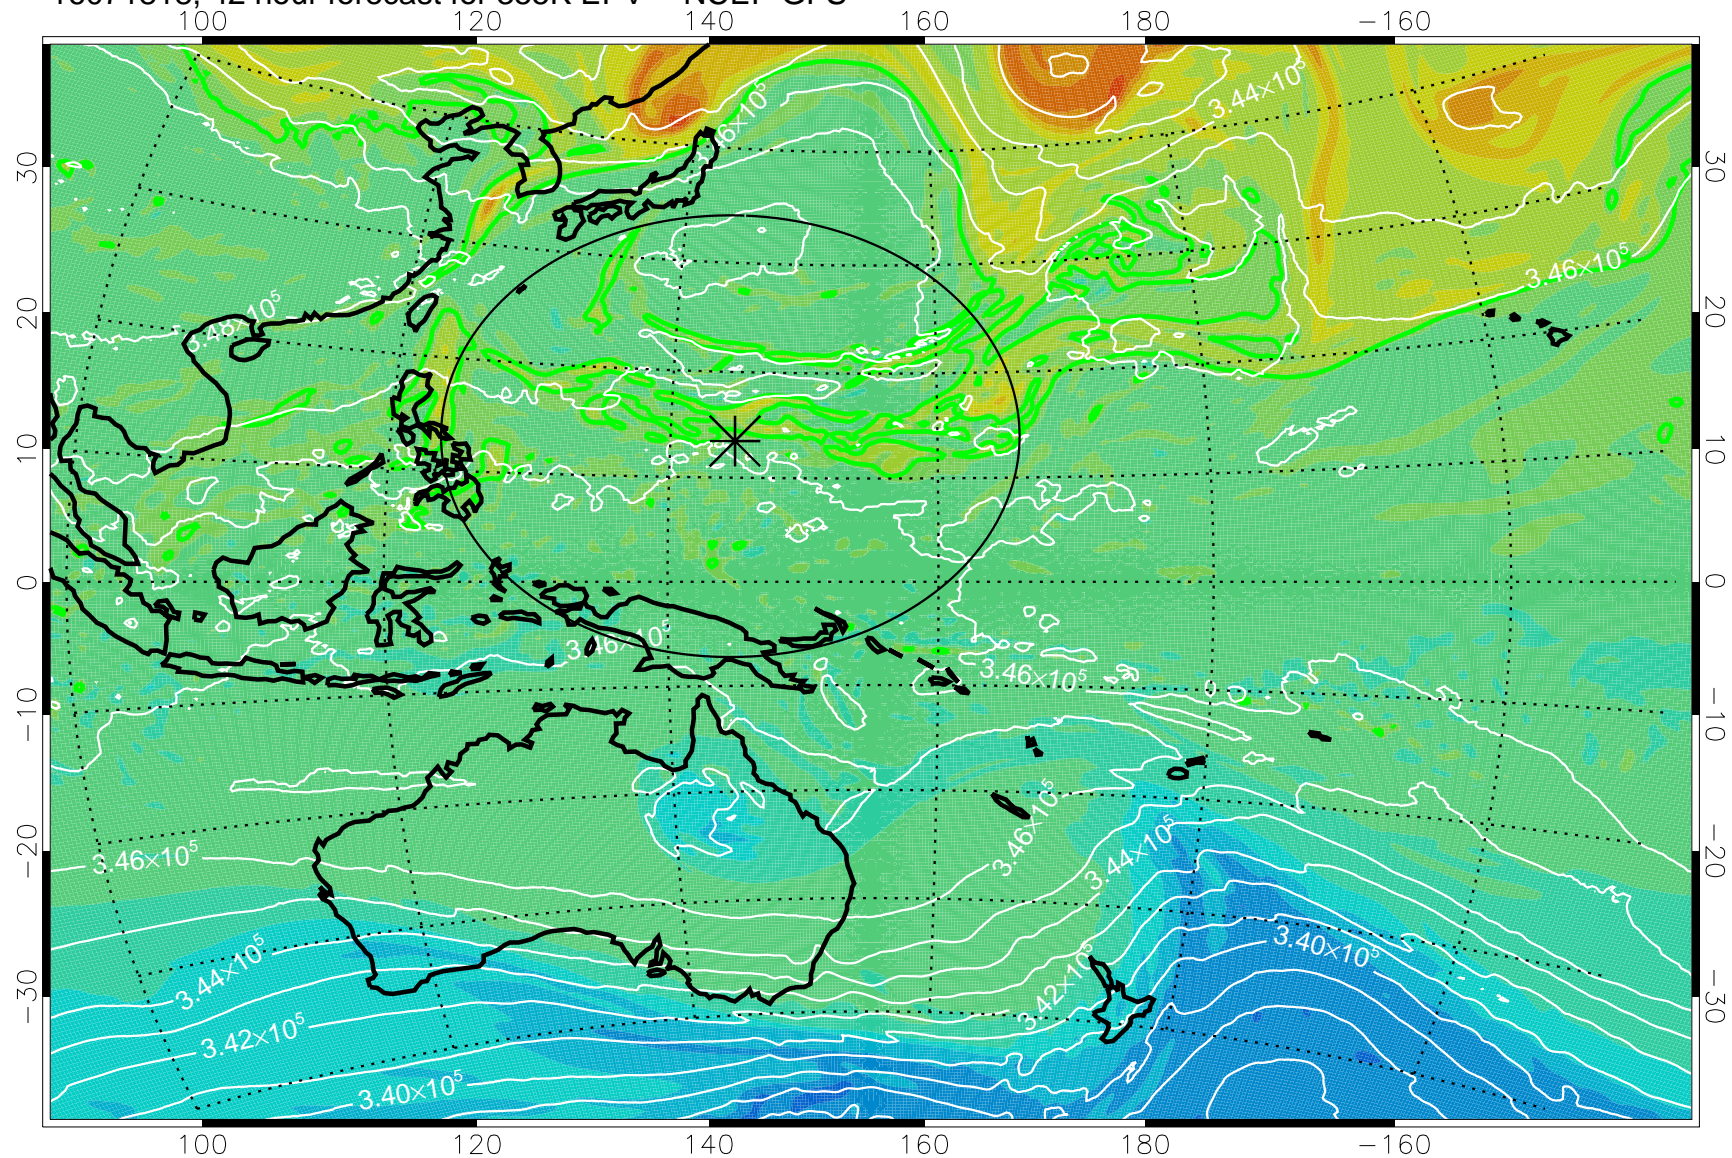

16071806, 30 hour forecast for 355K EPV -- NCEP GFS

355K Montgomery Streamfunction, white
EPV Tropopause (2 PVU) Position
Range ring of 2304 km

16071812, 36 hour forecast for 355K EPV -- NCEP GFS

355K Montgomery Streamfunction, white
EPV Tropopause (2 PVU) Position
Range ring of 2304 km

16071818, 42 hour forecast for 355K EPV -- NCEP GFS

355K Montgomery Streamfunction, white
EPV Tropopause (2 PVU) Position
Range ring of 2304 km

16071900, 48 hour forecast for 355K EPV -- NCEP GFS

355K Montgomery Streamfunction, white
EPV Tropopause (2 PVU) Position
Range ring of 2304 km

16071906, 54 hour forecast for 355K EPV -- NCEP GFS

355K Montgomery Streamfunction, white
EPV Tropopause (2 PVU) Position
Range ring of 2304 km

16071918, 66 hour forecast for 355K EPV -- NCEP GFS

355K Montgomery Streamfunction, white
EPV Tropopause (2 PVU) Position
Range ring of 2304 km

16072000, 72 hour forecast for 355K EPV -- NCEP GFS

355K Montgomery Streamfunction, white
EPV Tropopause (2 PVU) Position
Range ring of 2304 km

16072006, 78 hour forecast for 355K EPV -- NCEP GFS

355K Montgomery Streamfunction, white
EPV Tropopause (2 PVU) Position
Range ring of 2304 km