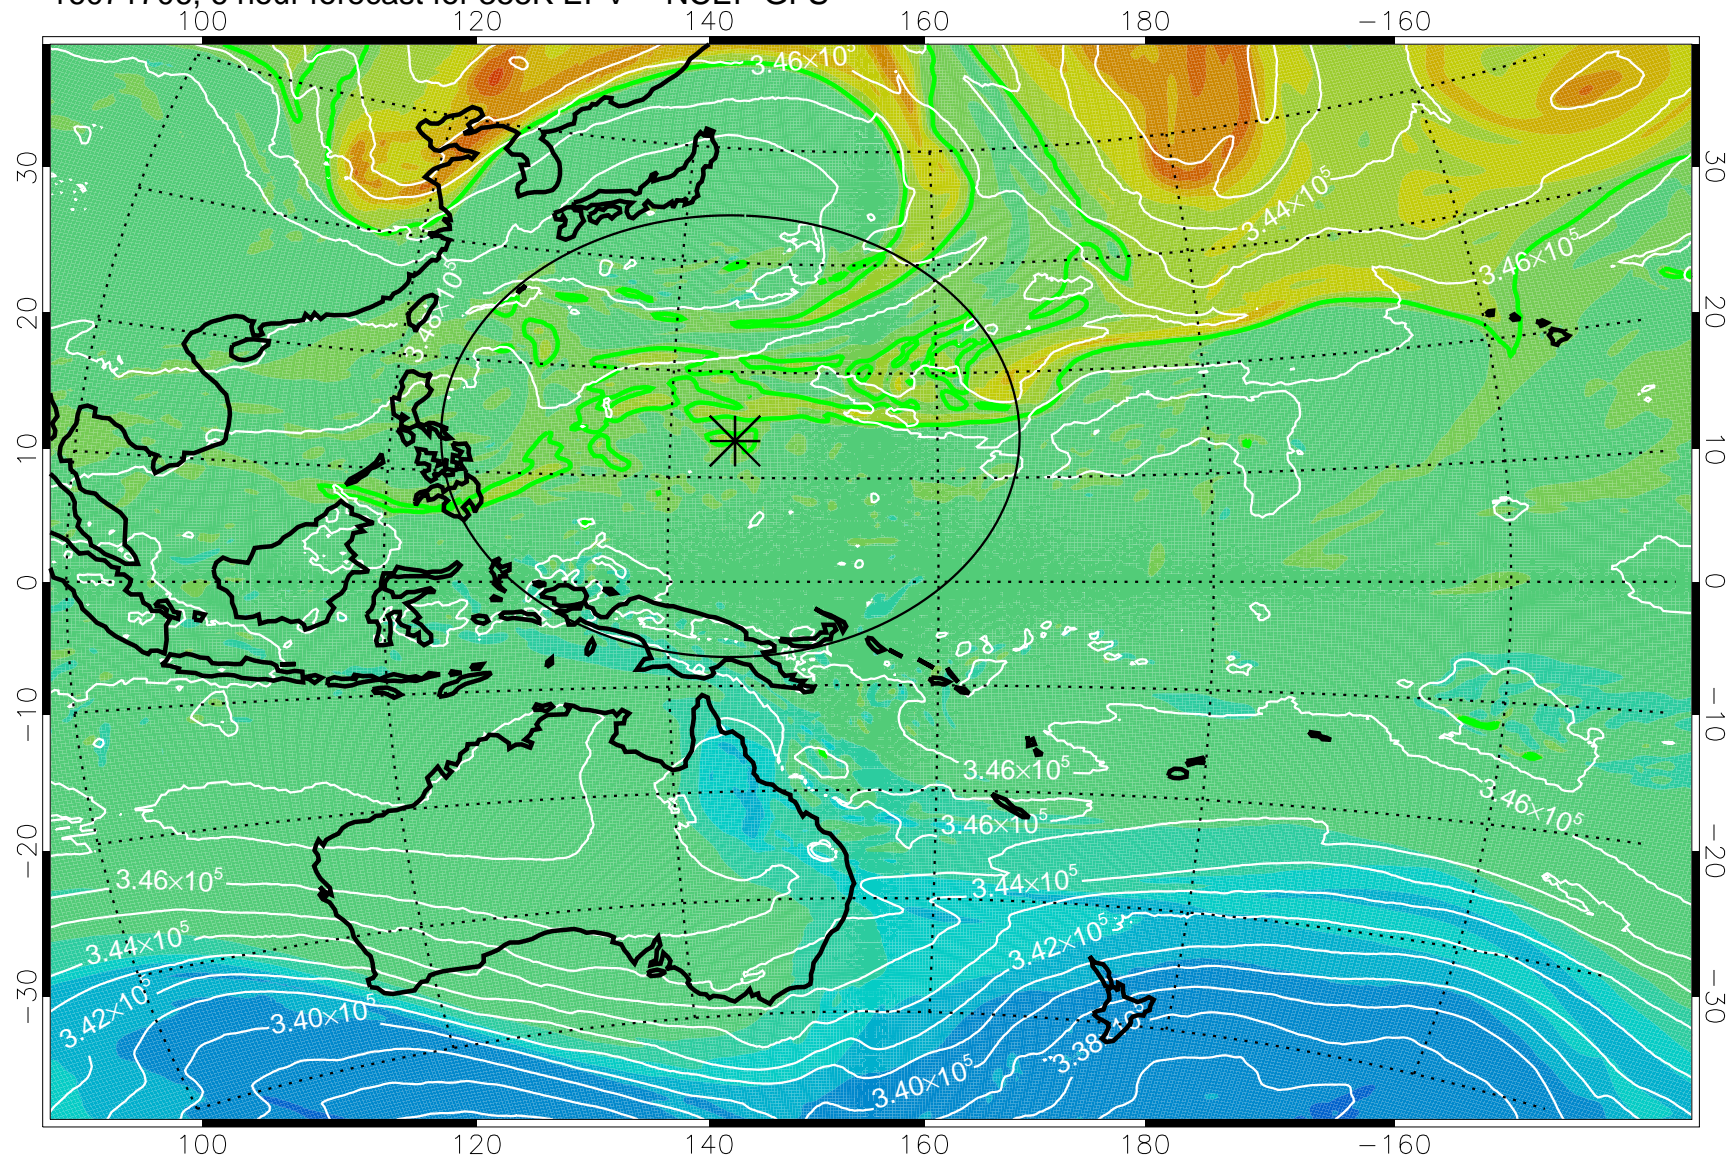

16071706, 6 hour forecast for 355K EPV -- NCEP GFS

355K Montgomery Streamfunction, white
EPV Tropopause (2 PVU) Position
Range ring of 2304 km

16071712, 12 hour forecast for 355K EPV -- NCEP GFS

355K Montgomery Streamfunction, white
EPV Tropopause (2 PVU) Position
Range ring of 2304 km

16071718, 18 hour forecast for 355K EPV -- NCEP GFS

355K Montgomery Streamfunction, white
EPV Tropopause (2 PVU) Position
Range ring of 2304 km

16071800, 24 hour forecast for 355K EPV -- NCEP GFS

355K Montgomery Streamfunction, white
EPV Tropopause (2 PVU) Position
Range ring of 2304 km

16071806, 30 hour forecast for 355K EPV -- NCEP GFS

355K Montgomery Streamfunction, white
EPV Tropopause (2 PVU) Position
Range ring of 2304 km

16071812, 36 hour forecast for 355K EPV -- NCEP GFS

355K Montgomery Streamfunction, white
EPV Tropopause (2 PVU) Position
Range ring of 2304 km

16071818, 42 hour forecast for 355K EPV -- NCEP GFS

355K Montgomery Streamfunction, white
EPV Tropopause (2 PVU) Position
Range ring of 2304 km

16071900, 48 hour forecast for 355K EPV -- NCEP GFS

355K Montgomery Streamfunction, white
EPV Tropopause (2 PVU) Position
Range ring of 2304 km