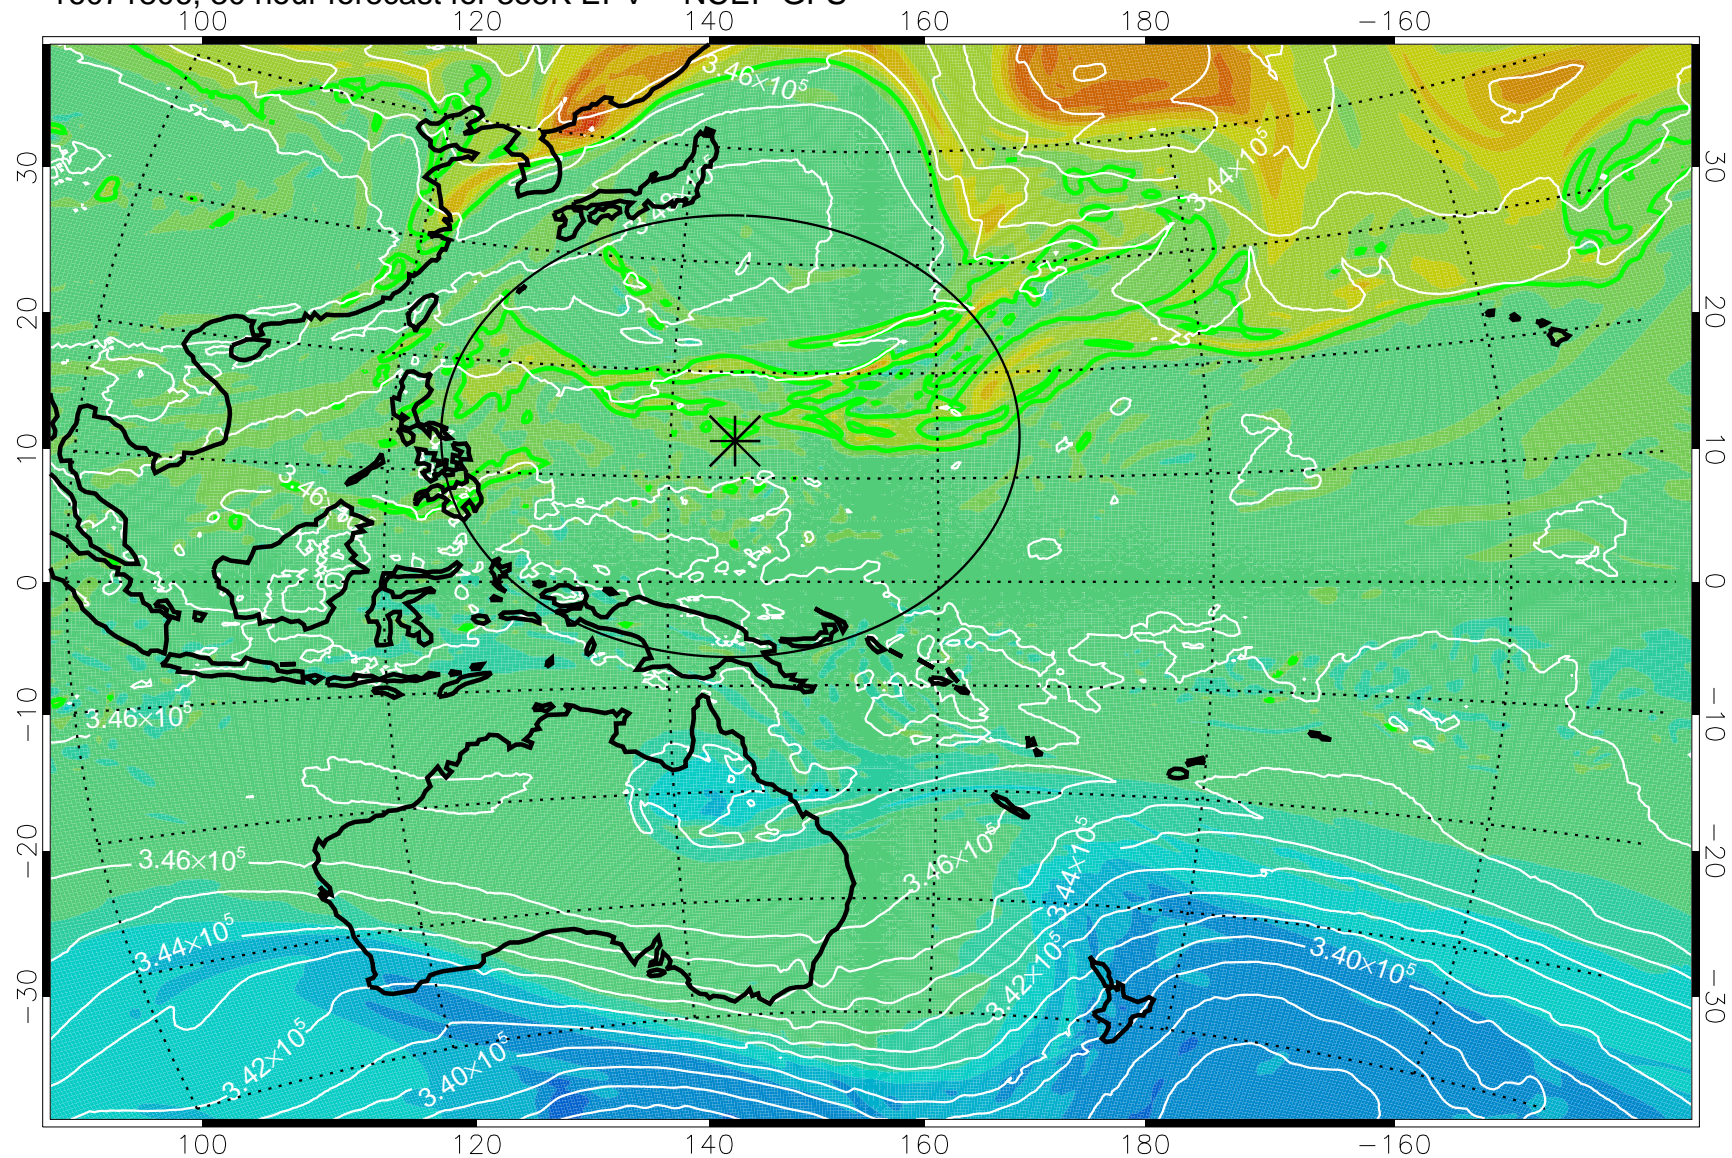

16071718, 18 hour forecast for 355K EPV -- NCEP GFS

355K Montgomery Streamfunction, white
EPV Tropopause (2 PVU) Position
Range ring of 2304 km

16071800, 24 hour forecast for 355K EPV -- NCEP GFS

355K Montgomery Streamfunction, white
EPV Tropopause (2 PVU) Position
Range ring of 2304 km

16071806, 30 hour forecast for 355K EPV -- NCEP GFS

355K Montgomery Streamfunction, white
EPV Tropopause (2 PVU) Position
Range ring of 2304 km

16071812, 36 hour forecast for 355K EPV -- NCEP GFS

355K Montgomery Streamfunction, white
EPV Tropopause (2 PVU) Position
Range ring of 2304 km

16071818, 42 hour forecast for 355K EPV -- NCEP GFS

355K Montgomery Streamfunction, white
EPV Tropopause (2 PVU) Position
Range ring of 2304 km

16071900, 48 hour forecast for 355K EPV -- NCEP GFS

355K Montgomery Streamfunction, white
EPV Tropopause (2 PVU) Position
Range ring of 2304 km

16071906, 54 hour forecast for 355K EPV -- NCEP GFS

355K Montgomery Streamfunction, white
EPV Tropopause (2 PVU) Position
Range ring of 2304 km

16071918, 66 hour forecast for 355K EPV -- NCEP GFS

355K Montgomery Streamfunction, white
EPV Tropopause (2 PVU) Position
Range ring of 2304 km