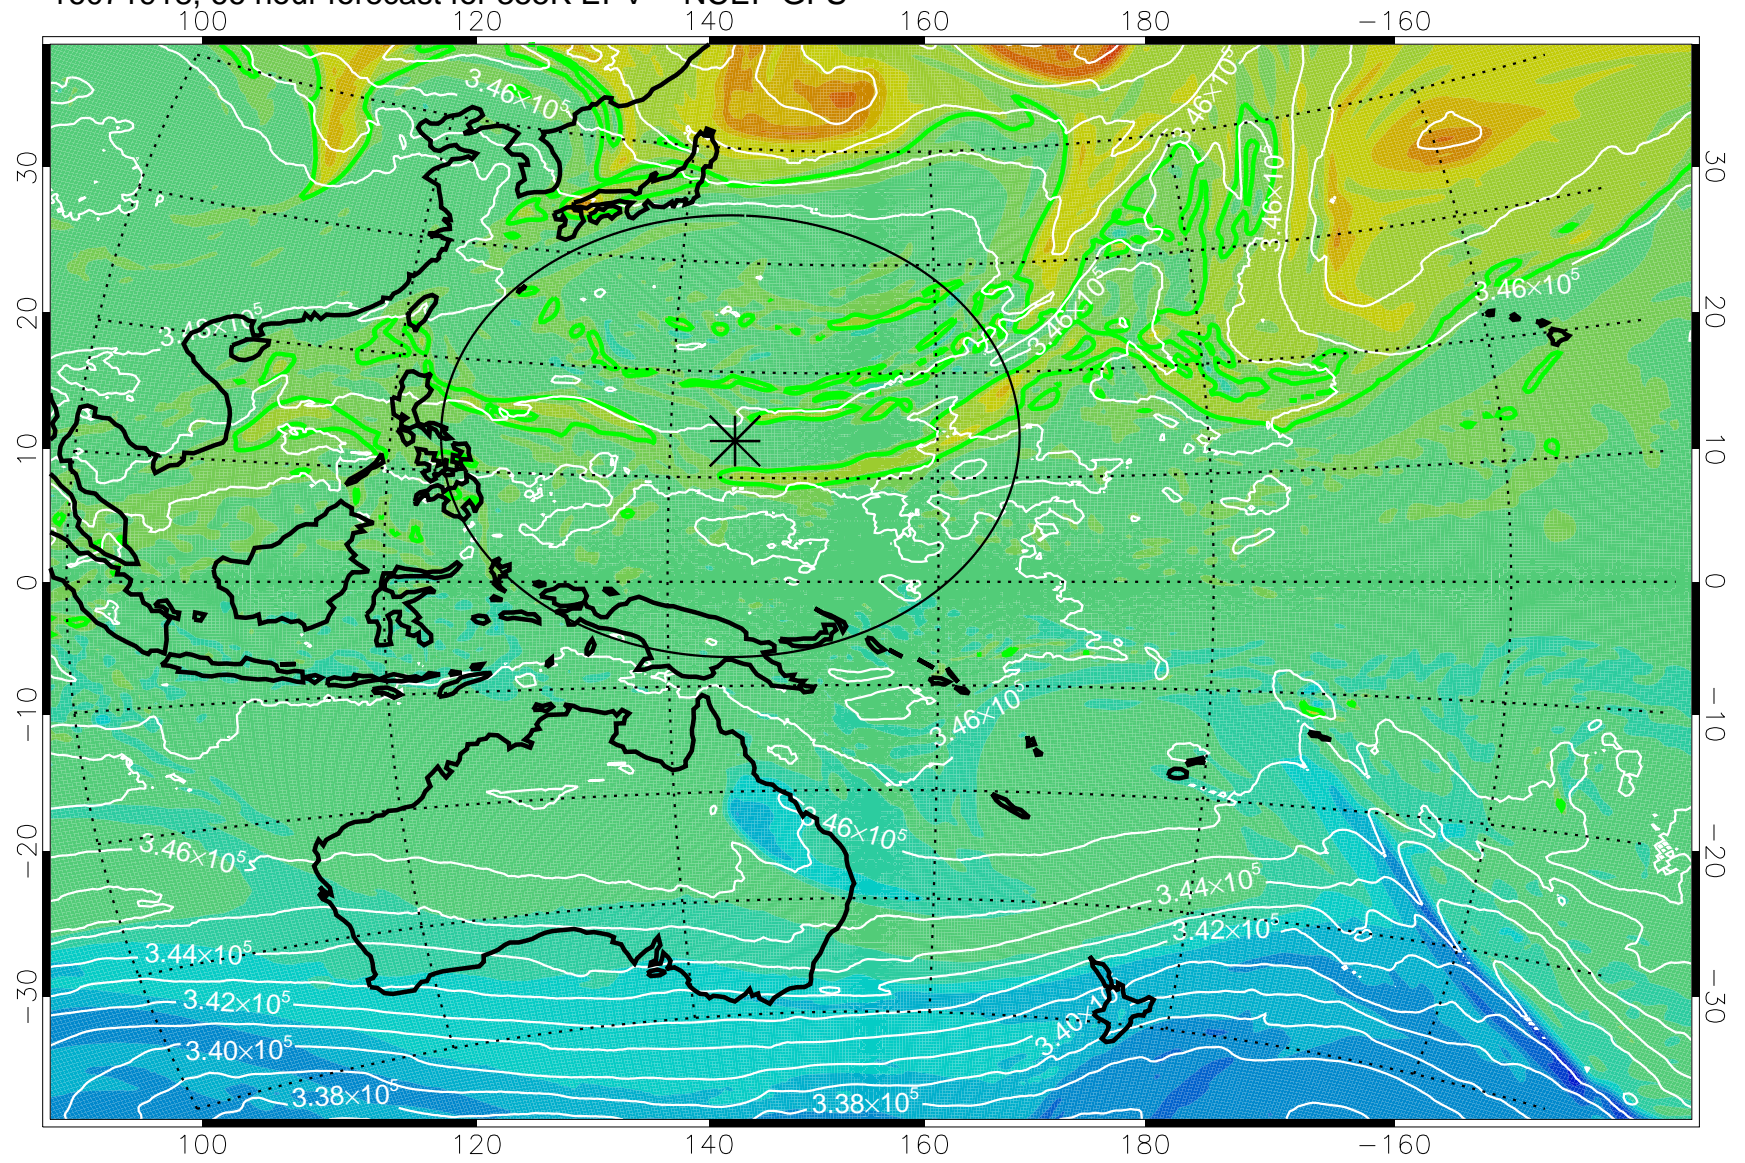

16071806, 30 hour forecast for 355K EPV -- NCEP GFS

355K Montgomery Streamfunction, white
EPV Tropopause (2 PVU) Position
Range ring of 2304 km

16071812, 36 hour forecast for 355K EPV -- NCEP GFS

355K Montgomery Streamfunction, white
EPV Tropopause (2 PVU) Position
Range ring of 2304 km

16071818, 42 hour forecast for 355K EPV -- NCEP GFS

355K Montgomery Streamfunction, white
EPV Tropopause (2 PVU) Position
Range ring of 2304 km

16071900, 48 hour forecast for 355K EPV -- NCEP GFS

355K Montgomery Streamfunction, white
EPV Tropopause (2 PVU) Position
Range ring of 2304 km

16071906, 54 hour forecast for 355K EPV -- NCEP GFS

355K Montgomery Streamfunction, white
EPV Tropopause (2 PVU) Position
Range ring of 2304 km

16071918, 66 hour forecast for 355K EPV -- NCEP GFS

355K Montgomery Streamfunction, white
EPV Tropopause (2 PVU) Position
Range ring of 2304 km

16072000, 72 hour forecast for 355K EPV -- NCEP GFS

355K Montgomery Streamfunction, white
EPV Tropopause (2 PVU) Position
Range ring of 2304 km

16072006, 78 hour forecast for 355K EPV -- NCEP GFS

355K Montgomery Streamfunction, white
EPV Tropopause (2 PVU) Position
Range ring of 2304 km