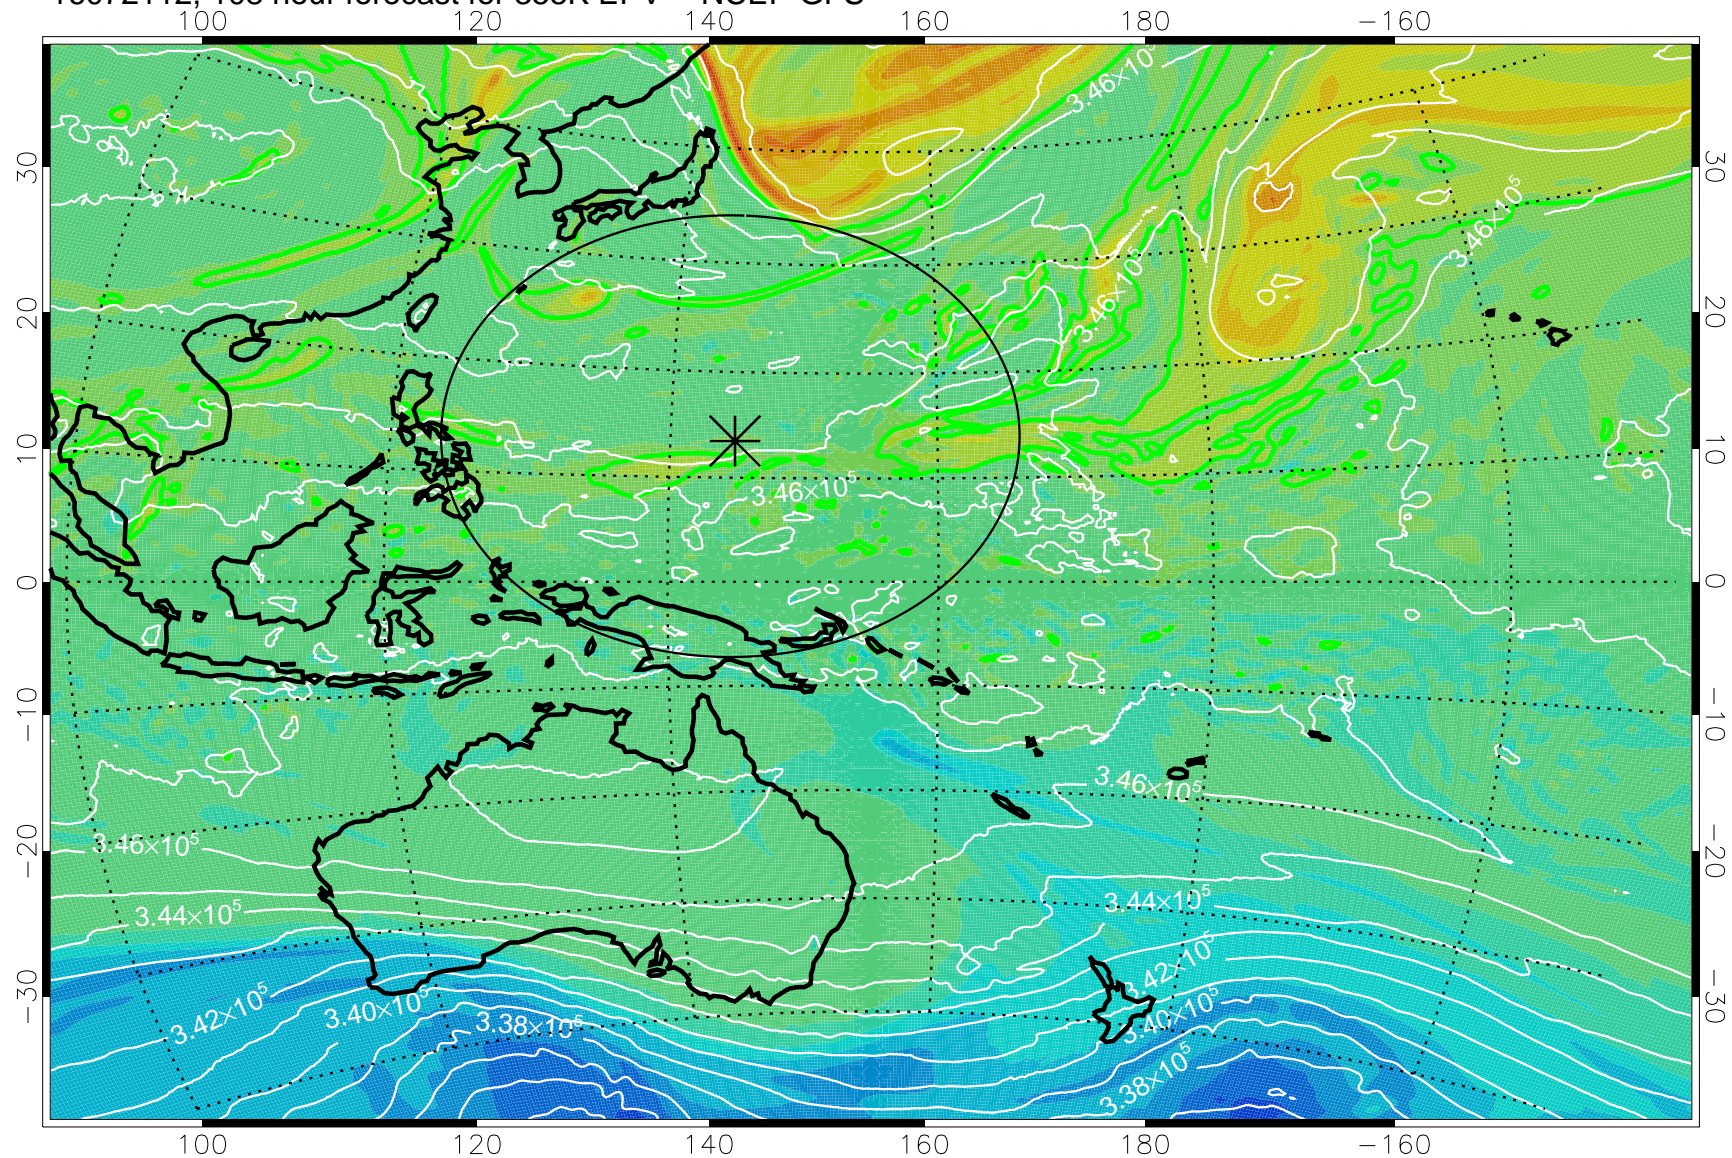

16072012, 84 hour forecast for 355K EPV -- NCEP GFS

355K Montgomery Streamfunction, white
EPV Tropopause (2 PVU) Position
Range ring of 2304 km

16072018, 90 hour forecast for 355K EPV -- NCEP GFS

355K Montgomery Streamfunction, white
EPV Tropopause (2 PVU) Position
Range ring of 2304 km

16072100, 96 hour forecast for 355K EPV -- NCEP GFS

355K Montgomery Streamfunction, white
EPV Tropopause (2 PVU) Position
Range ring of 2304 km

16072106, 102 hour forecast for 355K EPV -- NCEP GFS

355K Montgomery Streamfunction, white
EPV Tropopause (2 PVU) Position
Range ring of 2304 km

16072112, 108 hour forecast for 355K EPV -- NCEP GFS

355K Montgomery Streamfunction, white
EPV Tropopause (2 PVU) Position
Range ring of 2304 km

16072118, 114 hour forecast for 355K EPV -- NCEP GFS

355K Montgomery Streamfunction, white
EPV Tropopause (2 PVU) Position
Range ring of 2304 km

16072200, 120 hour forecast for 355K EPV -- NCEP GFS

355K Montgomery Streamfunction, white
EPV Tropopause (2 PVU) Position
Range ring of 2304 km