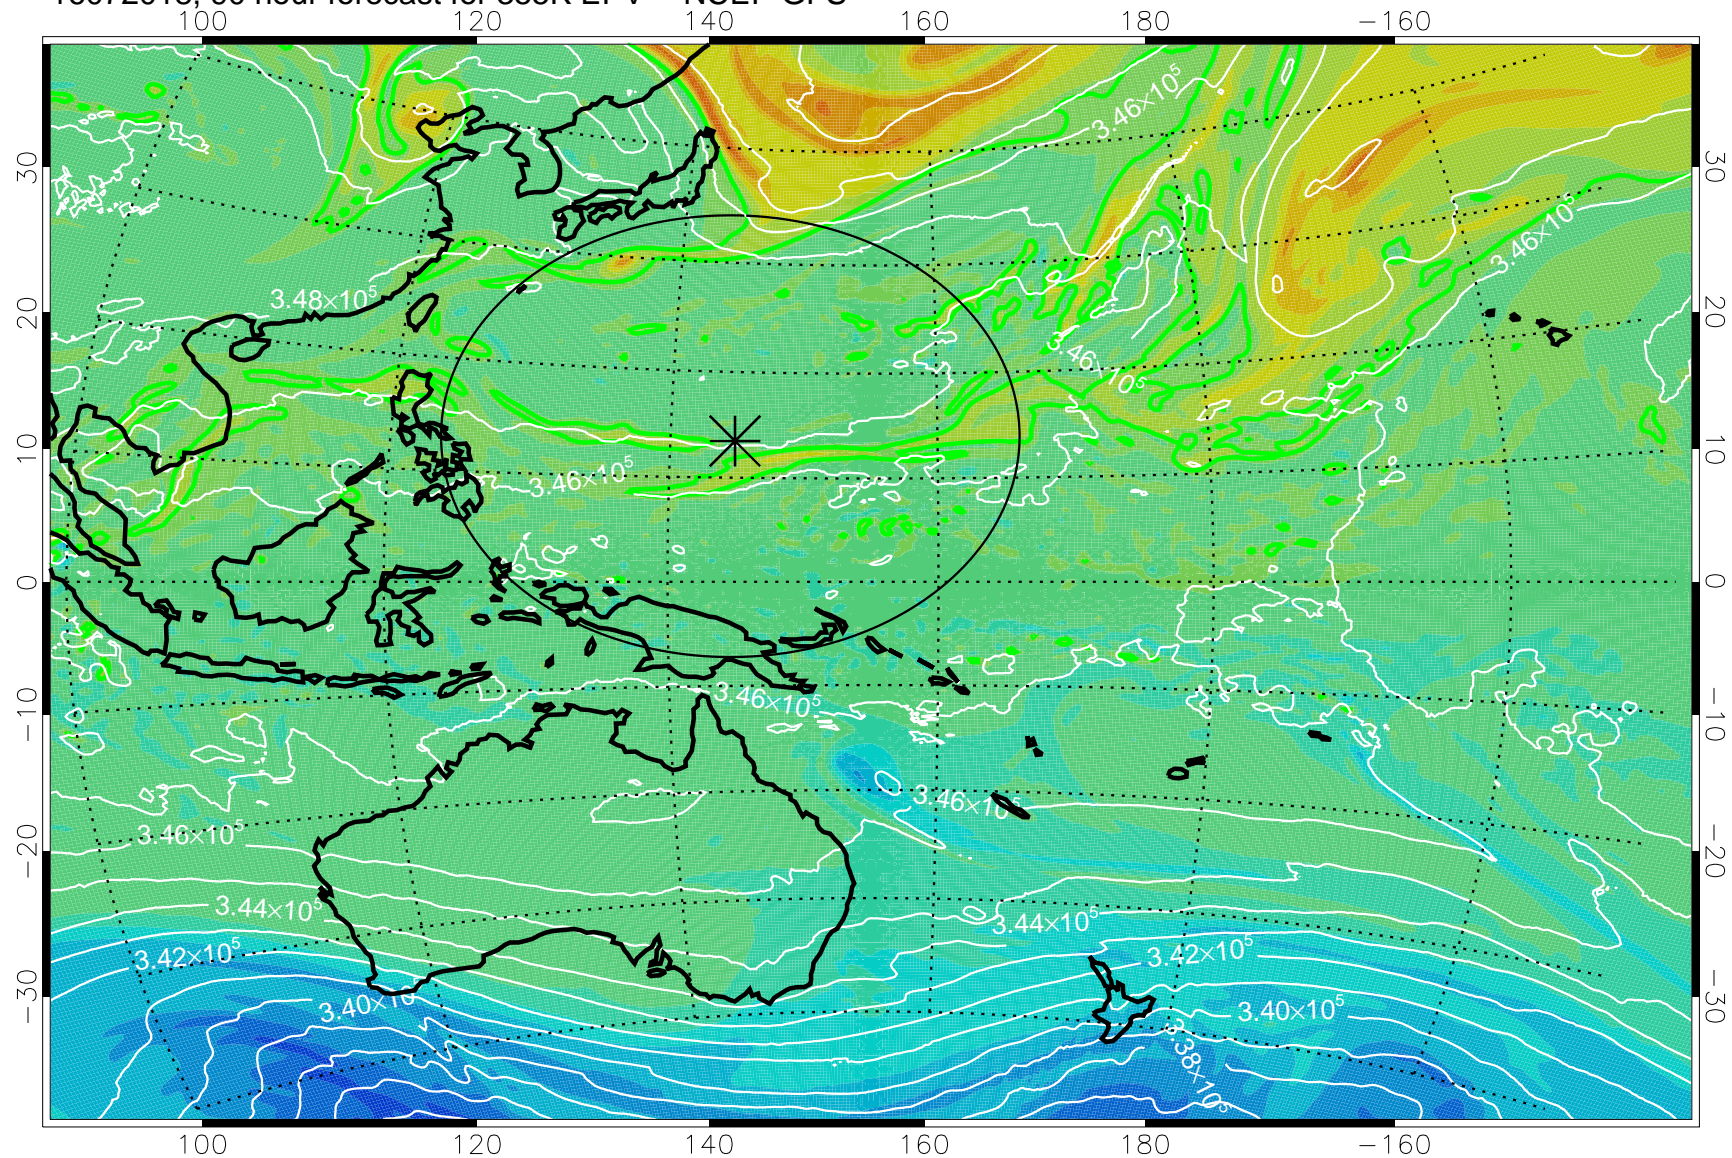

16071906, 54 hour forecast for 355K EPV -- NCEP GFS

355K Montgomery Streamfunction, white
EPV Tropopause (2 PVU) Position
Range ring of 2304 km

16071918, 66 hour forecast for 355K EPV -- NCEP GFS

355K Montgomery Streamfunction, white
EPV Tropopause (2 PVU) Position
Range ring of 2304 km

16072000, 72 hour forecast for 355K EPV -- NCEP GFS

355K Montgomery Streamfunction, white
EPV Tropopause (2 PVU) Position
Range ring of 2304 km

16072006, 78 hour forecast for 355K EPV -- NCEP GFS

355K Montgomery Streamfunction, white
EPV Tropopause (2 PVU) Position
Range ring of 2304 km

16072012, 84 hour forecast for 355K EPV -- NCEP GFS

355K Montgomery Streamfunction, white
EPV Tropopause (2 PVU) Position
Range ring of 2304 km

16072018, 90 hour forecast for 355K EPV -- NCEP GFS

355K Montgomery Streamfunction, white
EPV Tropopause (2 PVU) Position
Range ring of 2304 km

16072100, 96 hour forecast for 355K EPV -- NCEP GFS

355K Montgomery Streamfunction, white
EPV Tropopause (2 PVU) Position
Range ring of 2304 km

16072106, 102 hour forecast for 355K EPV -- NCEP GFS

355K Montgomery Streamfunction, white
EPV Tropopause (2 PVU) Position
Range ring of 2304 km