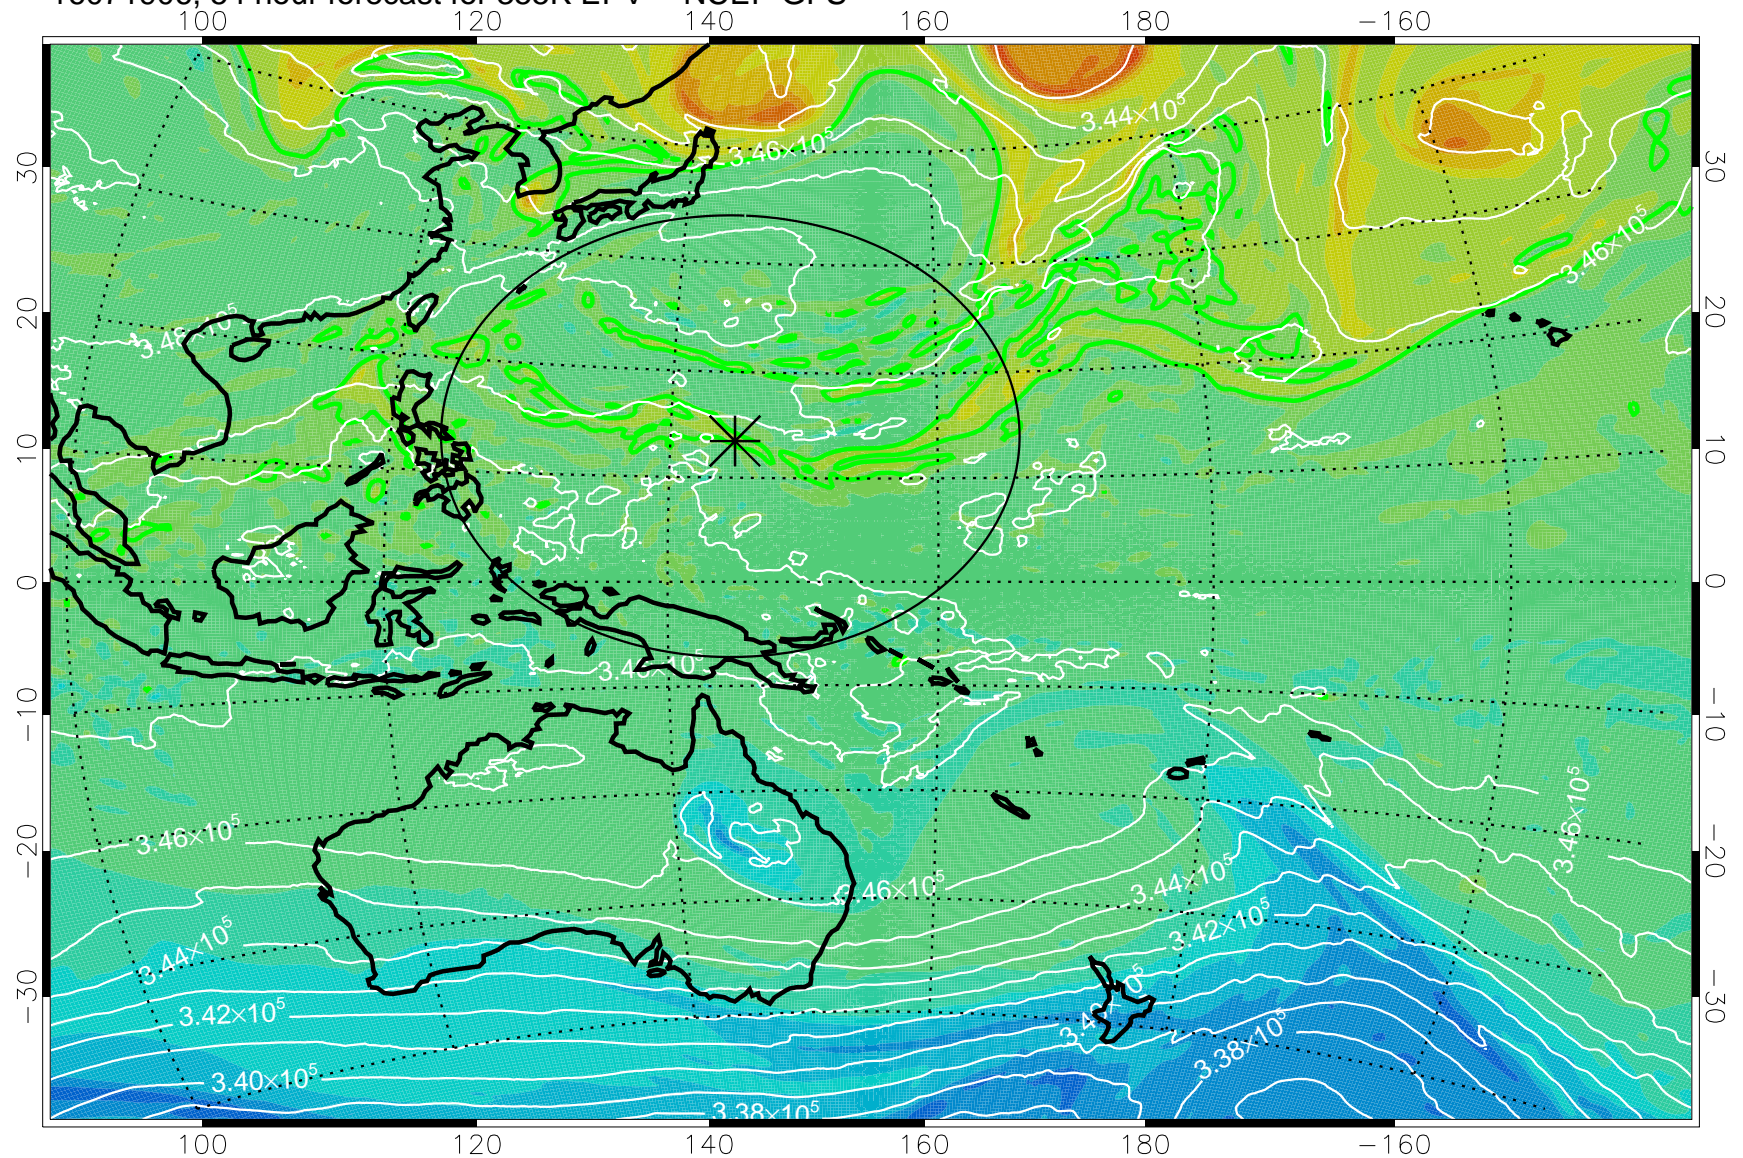

16071818, 42 hour forecast for 355K EPV -- NCEP GFS

355K Montgomery Streamfunction, white
EPV Tropopause (2 PVU) Position
Range ring of 2304 km

16071900, 48 hour forecast for 355K EPV -- NCEP GFS

355K Montgomery Streamfunction, white
EPV Tropopause (2 PVU) Position
Range ring of 2304 km

16071906, 54 hour forecast for 355K EPV -- NCEP GFS

355K Montgomery Streamfunction, white
EPV Tropopause (2 PVU) Position
Range ring of 2304 km

16071918, 66 hour forecast for 355K EPV -- NCEP GFS

355K Montgomery Streamfunction, white
EPV Tropopause (2 PVU) Position
Range ring of 2304 km

16072000, 72 hour forecast for 355K EPV -- NCEP GFS

355K Montgomery Streamfunction, white
EPV Tropopause (2 PVU) Position
Range ring of 2304 km

16072006, 78 hour forecast for 355K EPV -- NCEP GFS

355K Montgomery Streamfunction, white
EPV Tropopause (2 PVU) Position
Range ring of 2304 km

16072012, 84 hour forecast for 355K EPV -- NCEP GFS

355K Montgomery Streamfunction, white
EPV Tropopause (2 PVU) Position
Range ring of 2304 km

16072018, 90 hour forecast for 355K EPV -- NCEP GFS

355K Montgomery Streamfunction, white
EPV Tropopause (2 PVU) Position
Range ring of 2304 km