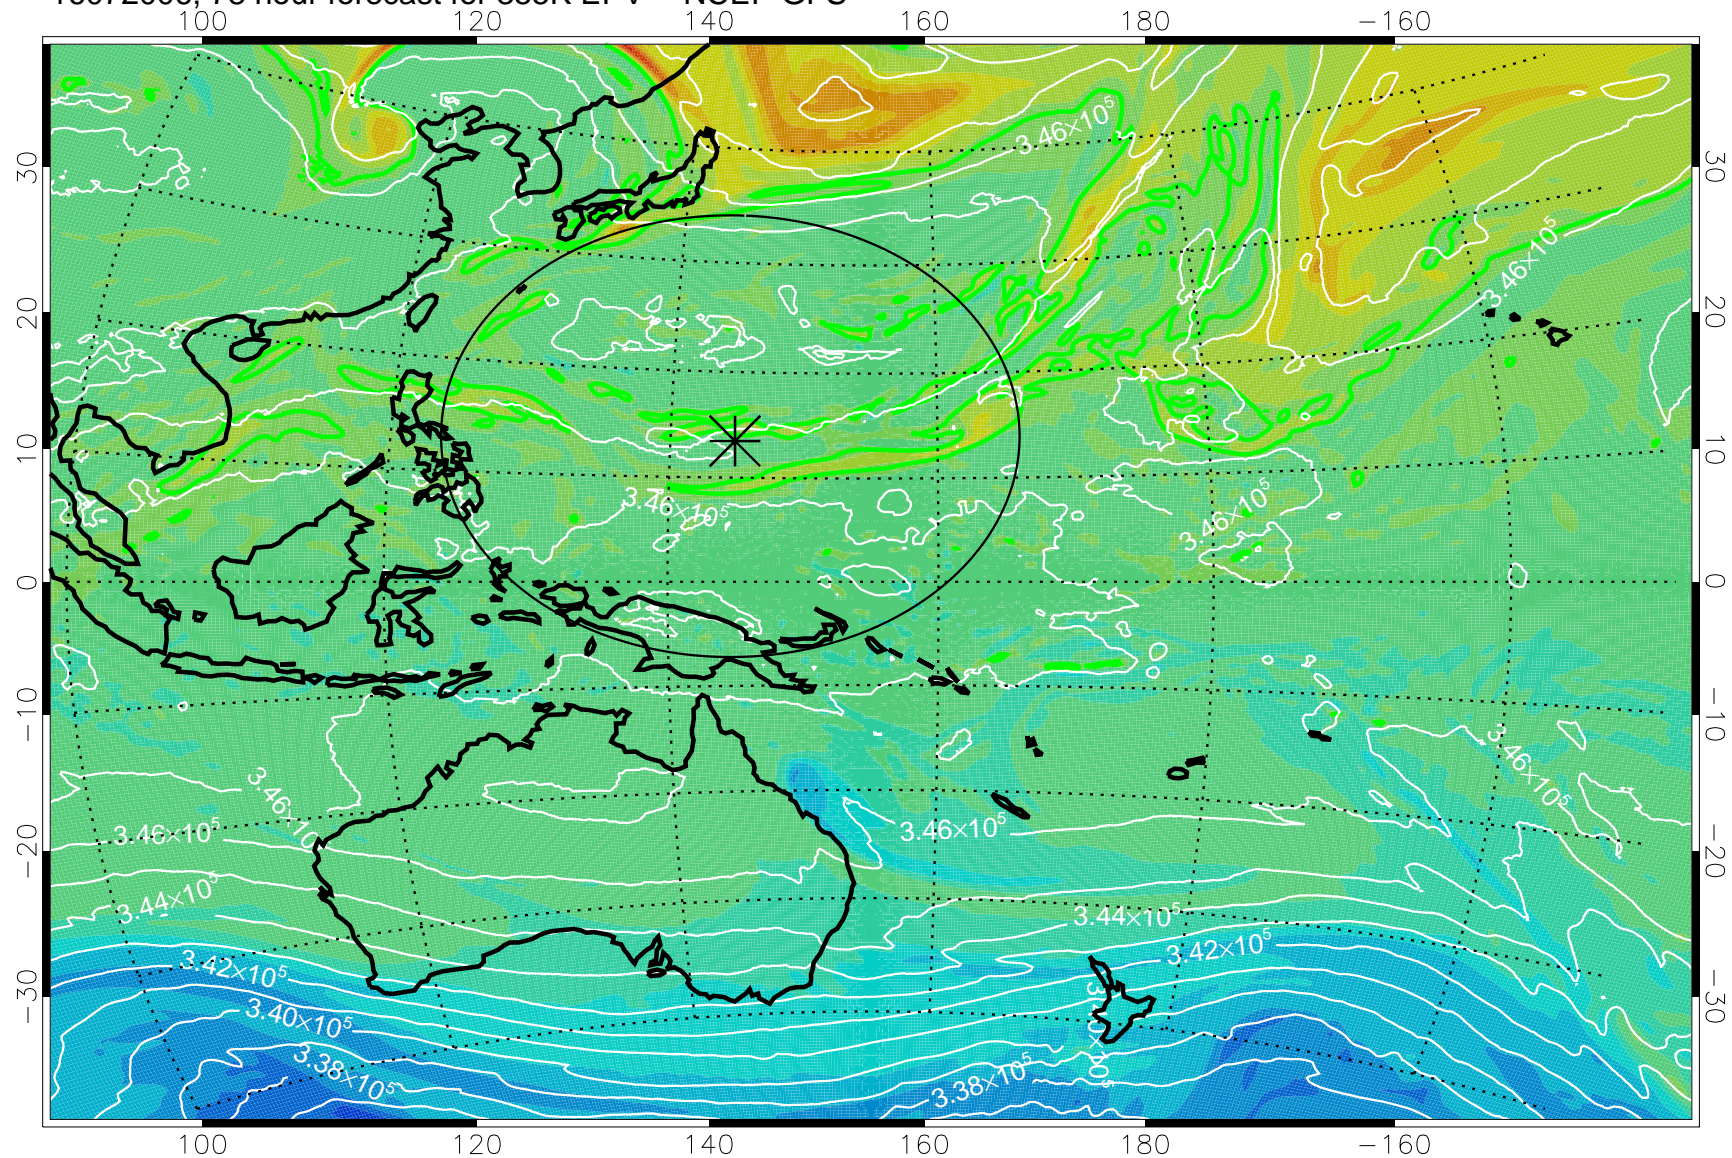

16071818, 42 hour forecast for 355K EPV -- NCEP GFS

355K Montgomery Streamfunction, white
EPV Tropopause (2 PVU) Position
Range ring of 2304 km

16071900, 48 hour forecast for 355K EPV -- NCEP GFS

355K Montgomery Streamfunction, white
EPV Tropopause (2 PVU) Position
Range ring of 2304 km

16071906, 54 hour forecast for 355K EPV -- NCEP GFS

355K Montgomery Streamfunction, white
EPV Tropopause (2 PVU) Position
Range ring of 2304 km

16071918, 66 hour forecast for 355K EPV -- NCEP GFS

355K Montgomery Streamfunction, white
EPV Tropopause (2 PVU) Position
Range ring of 2304 km

16072000, 72 hour forecast for 355K EPV -- NCEP GFS

355K Montgomery Streamfunction, white
EPV Tropopause (2 PVU) Position
Range ring of 2304 km

16072006, 78 hour forecast for 355K EPV -- NCEP GFS

355K Montgomery Streamfunction, white
EPV Tropopause (2 PVU) Position
Range ring of 2304 km

16072012, 84 hour forecast for 355K EPV -- NCEP GFS

355K Montgomery Streamfunction, white
EPV Tropopause (2 PVU) Position
Range ring of 2304 km

16072018, 90 hour forecast for 355K EPV -- NCEP GFS

355K Montgomery Streamfunction, white
EPV Tropopause (2 PVU) Position
Range ring of 2304 km