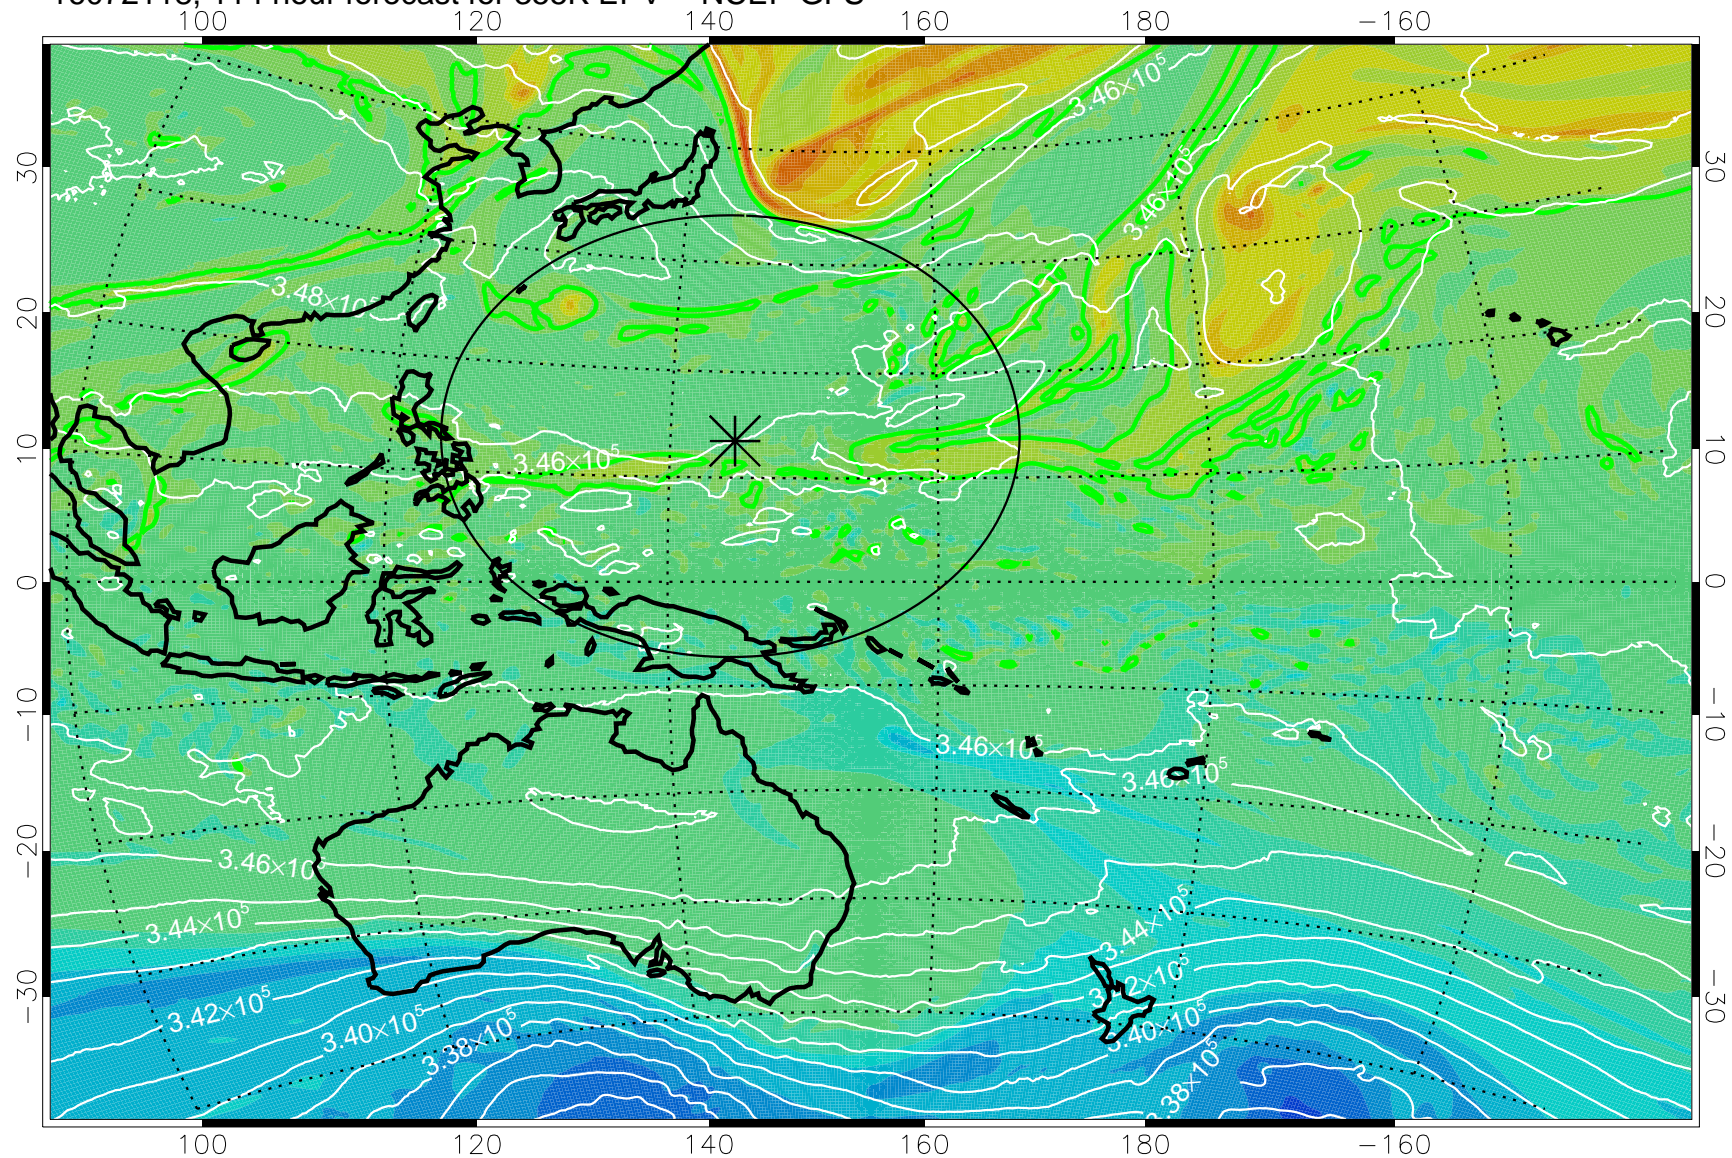

16072012, 84 hour forecast for 355K EPV -- NCEP GFS

355K Montgomery Streamfunction, white
EPV Tropopause (2 PVU) Position
Range ring of 2304 km

16072018, 90 hour forecast for 355K EPV -- NCEP GFS

355K Montgomery Streamfunction, white
EPV Tropopause (2 PVU) Position
Range ring of 2304 km

16072100, 96 hour forecast for 355K EPV -- NCEP GFS

355K Montgomery Streamfunction, white
EPV Tropopause (2 PVU) Position
Range ring of 2304 km

16072106, 102 hour forecast for 355K EPV -- NCEP GFS

355K Montgomery Streamfunction, white
EPV Tropopause (2 PVU) Position
Range ring of 2304 km

16072112, 108 hour forecast for 355K EPV -- NCEP GFS

355K Montgomery Streamfunction, white
EPV Tropopause (2 PVU) Position
Range ring of 2304 km

16072118, 114 hour forecast for 355K EPV -- NCEP GFS

355K Montgomery Streamfunction, white
EPV Tropopause (2 PVU) Position
Range ring of 2304 km

16072200, 120 hour forecast for 355K EPV -- NCEP GFS

355K Montgomery Streamfunction, white
EPV Tropopause (2 PVU) Position
Range ring of 2304 km