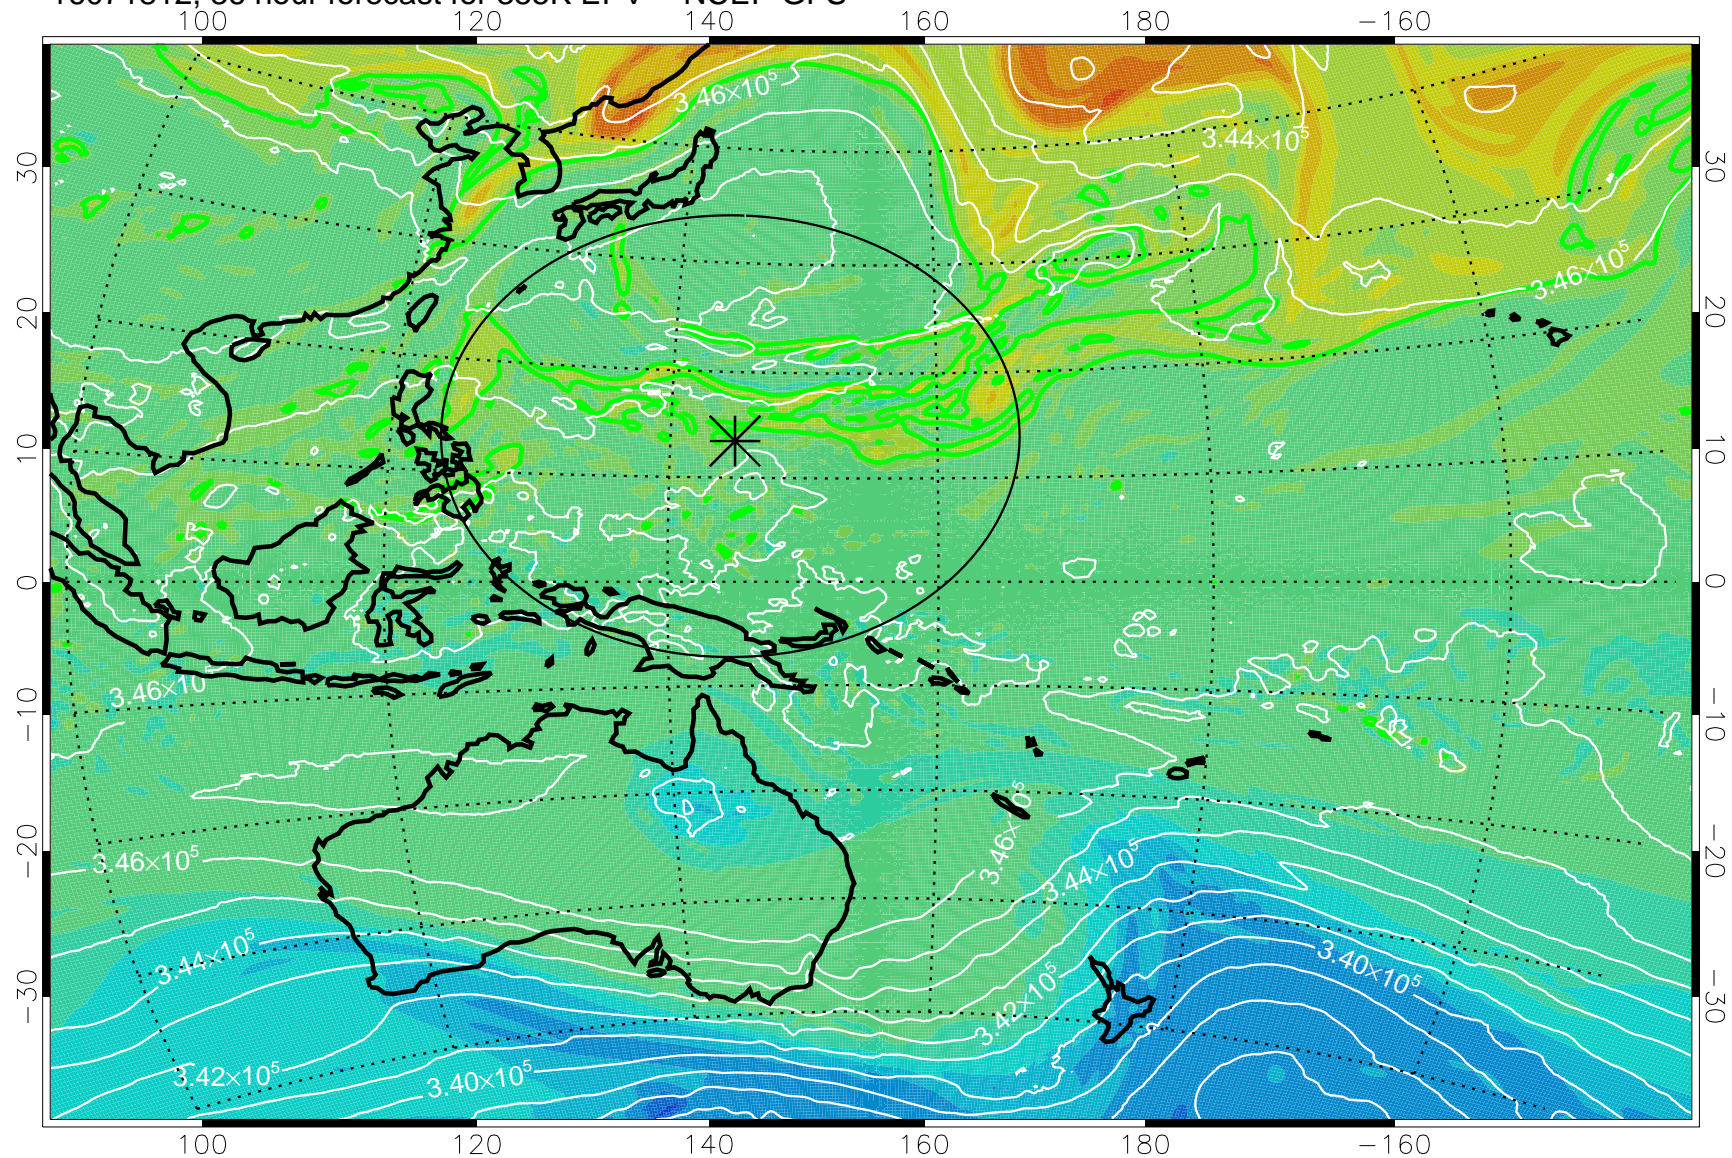

16071718, 18 hour forecast for 355K EPV -- NCEP GFS

355K Montgomery Streamfunction, white
EPV Tropopause (2 PVU) Position
Range ring of 2304 km

16071800, 24 hour forecast for 355K EPV -- NCEP GFS

355K Montgomery Streamfunction, white
EPV Tropopause (2 PVU) Position
Range ring of 2304 km

16071806, 30 hour forecast for 355K EPV -- NCEP GFS

355K Montgomery Streamfunction, white
EPV Tropopause (2 PVU) Position
Range ring of 2304 km

16071812, 36 hour forecast for 355K EPV -- NCEP GFS

355K Montgomery Streamfunction, white
EPV Tropopause (2 PVU) Position
Range ring of 2304 km

16071818, 42 hour forecast for 355K EPV -- NCEP GFS

355K Montgomery Streamfunction, white
EPV Tropopause (2 PVU) Position
Range ring of 2304 km

16071900, 48 hour forecast for 355K EPV -- NCEP GFS

355K Montgomery Streamfunction, white
EPV Tropopause (2 PVU) Position
Range ring of 2304 km

16071906, 54 hour forecast for 355K EPV -- NCEP GFS

355K Montgomery Streamfunction, white
EPV Tropopause (2 PVU) Position
Range ring of 2304 km

16071918, 66 hour forecast for 355K EPV -- NCEP GFS

355K Montgomery Streamfunction, white
EPV Tropopause (2 PVU) Position
Range ring of 2304 km