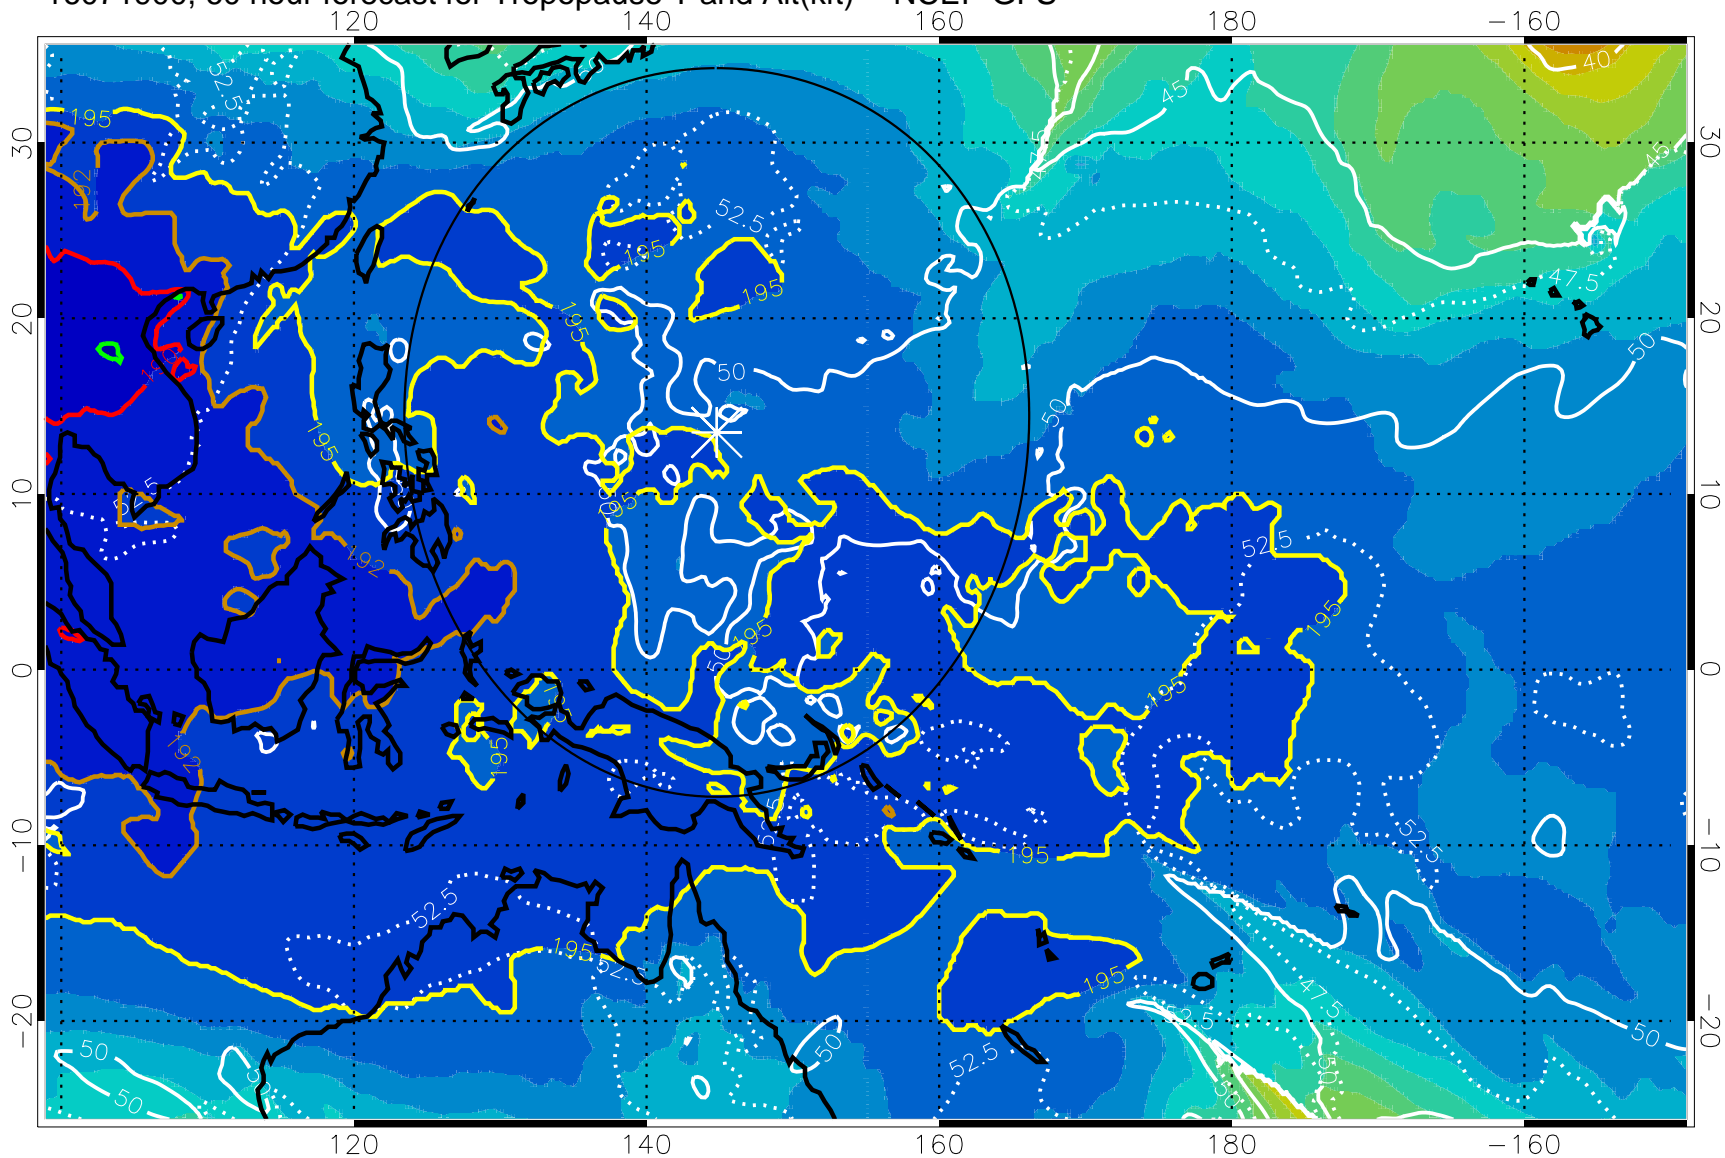

16071900, 60 hour forecast for Tropopause T and Alt(kft) -- NCEP GFS

190 200 210 220 230

Tropopause T, K

Tropopause Altitude in kft (white)

192.5K Isotherm 195K Isotherm

187.5K Isotherm 190K Isotherm

Range ring of 2304 km