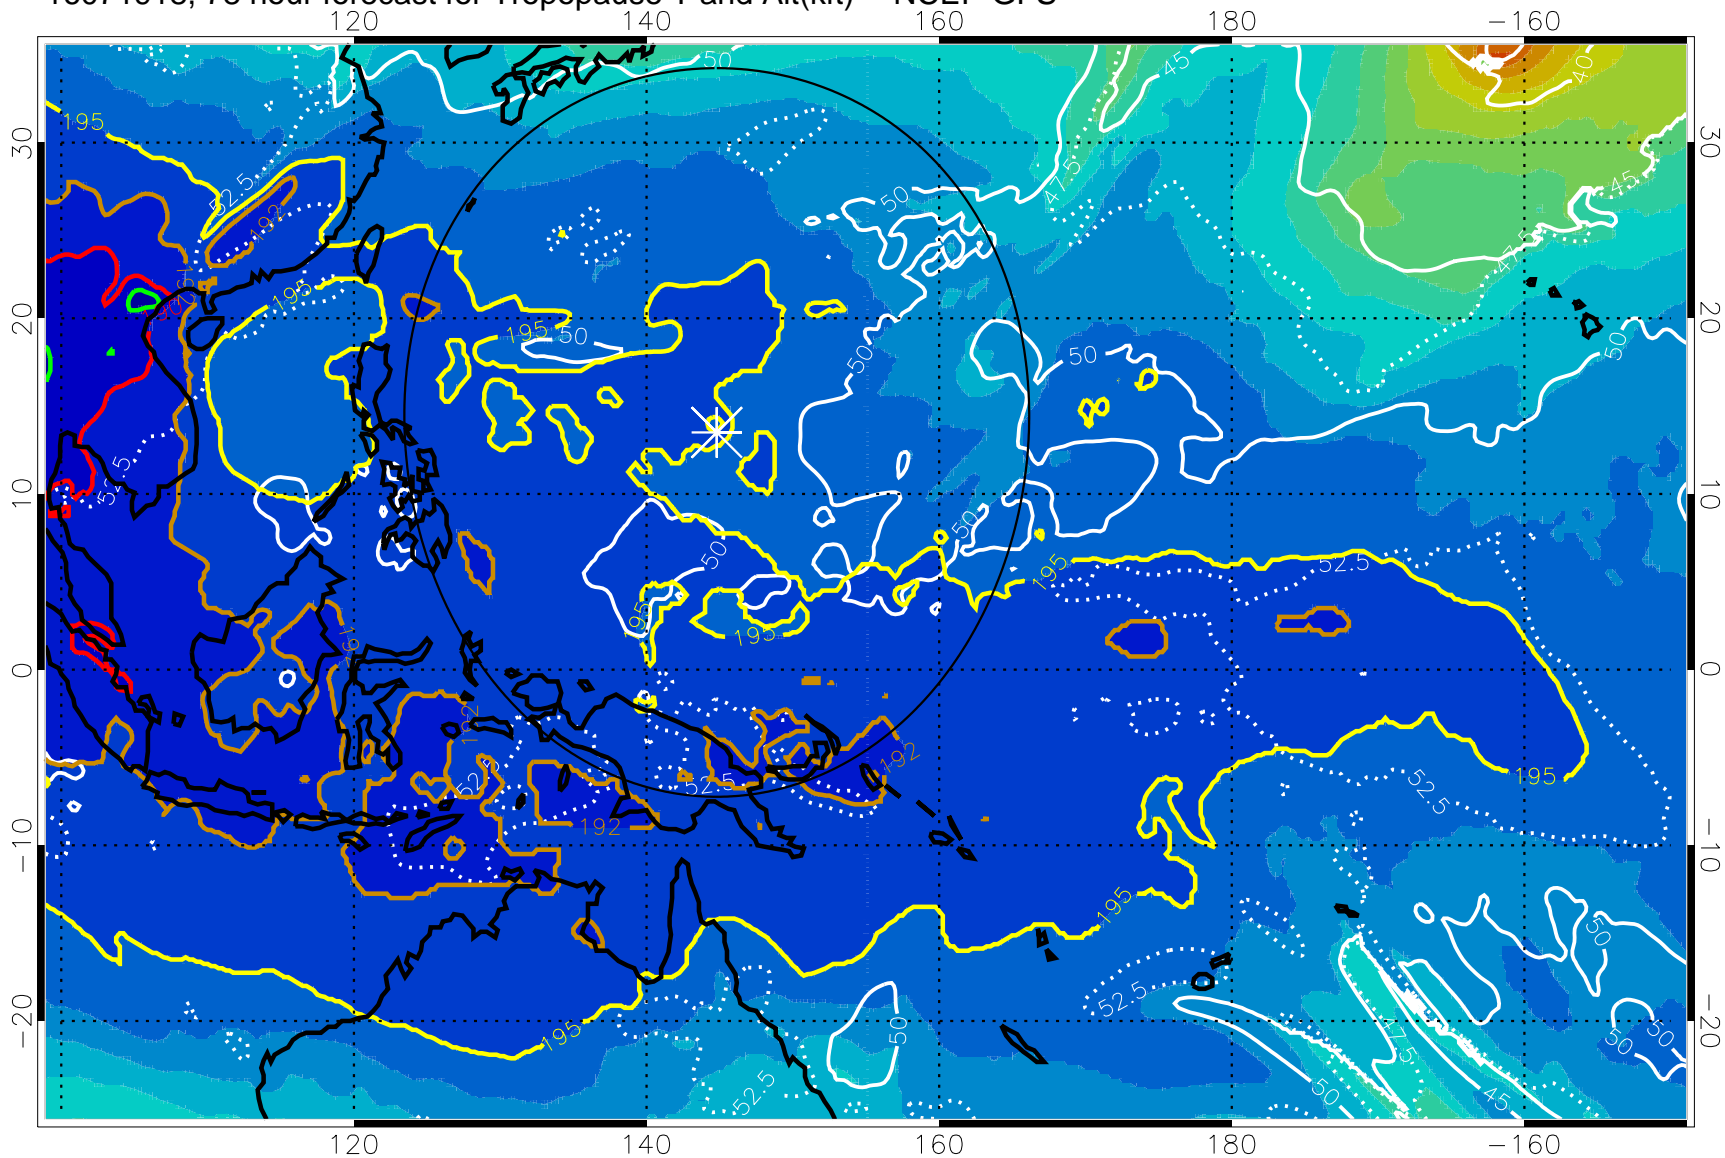

16071918, 78 hour forecast for Tropopause T and Alt(kft) -- NCEP GFS

190   200   210   220   230

Tropopause T, K

Tropopause Altitude in kft (white)

192.5K Isotherm   195K Isotherm
187.5K Isotherm   190K Isotherm

Range ring of 2304 km