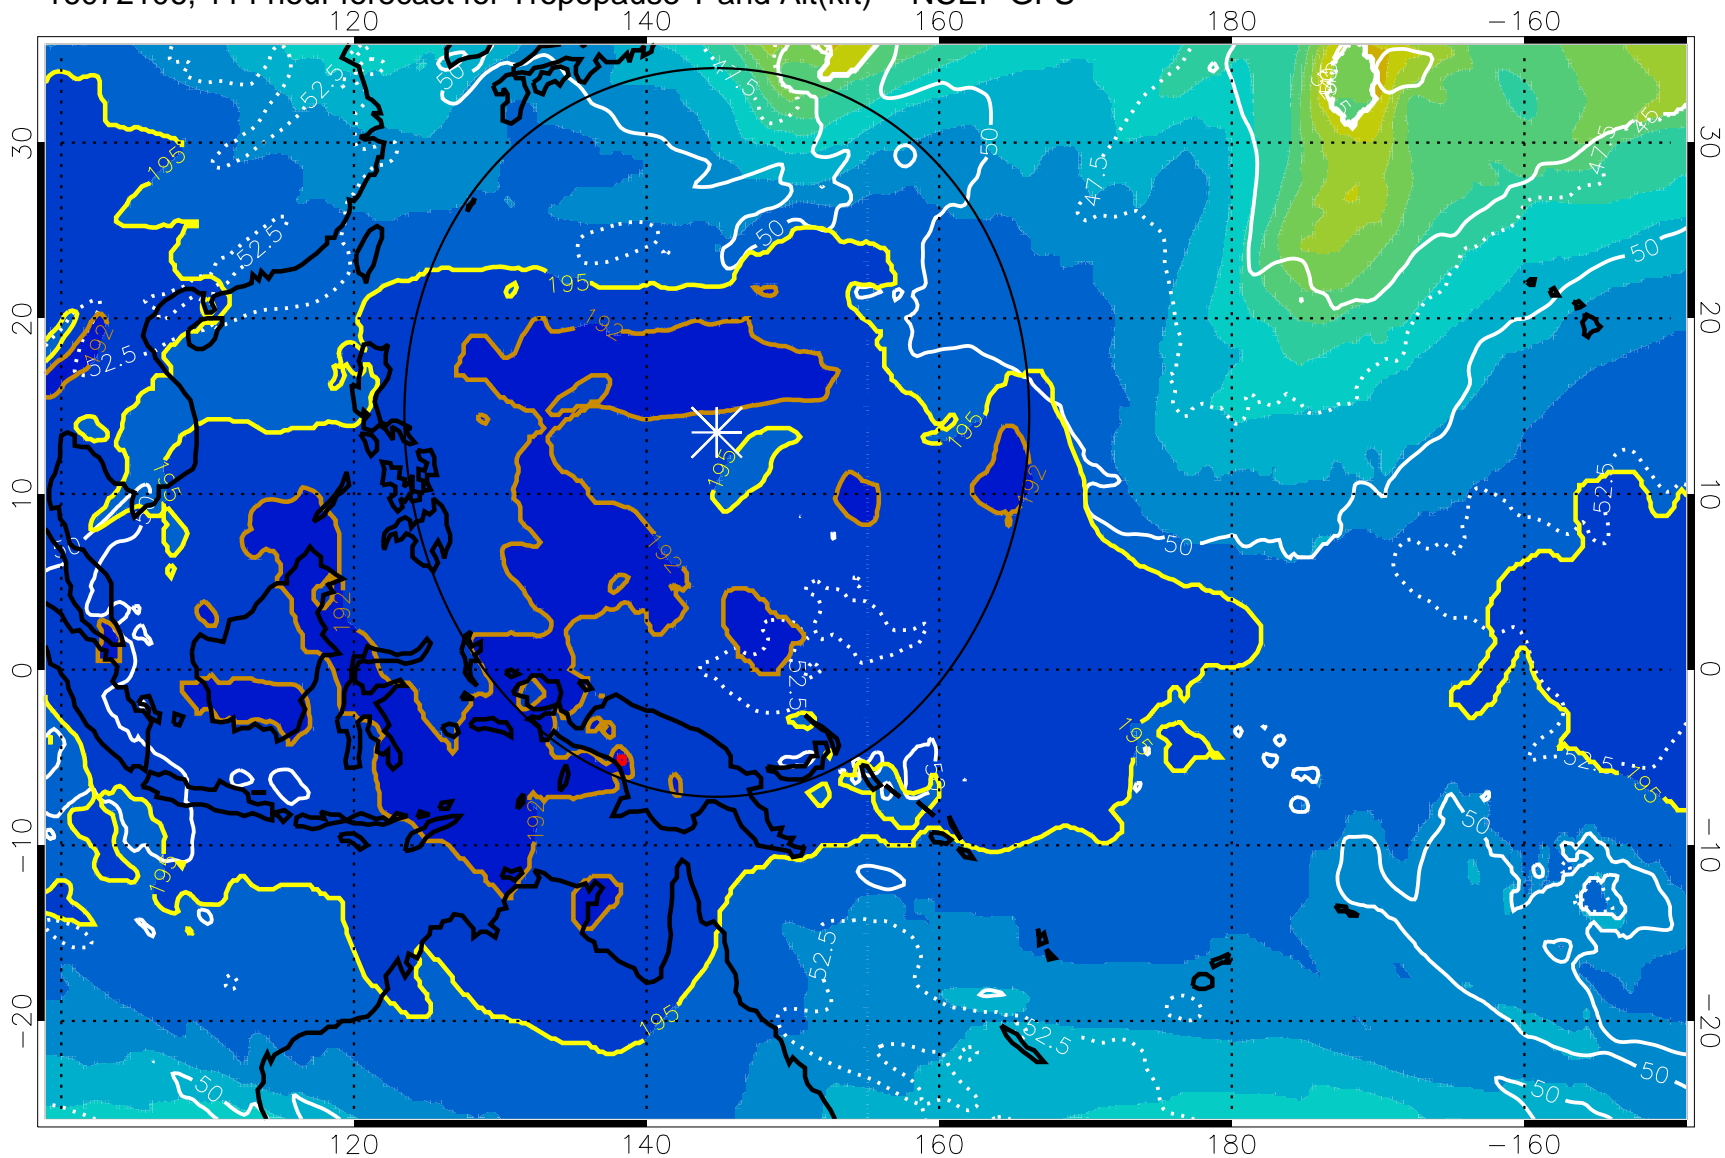

16072018, 102 hour forecast for Tropopause T and Alt(kft) -- NCEP GFS

Tropopause Altitude in kft (white)

192.5K Isotherm 195K Isotherm
187.5K Isotherm 190K Isotherm

Range ring of 2304 km

16072100, 108 hour forecast for Tropopause T and Alt(kft) -- NCEP GFS

190 200 210 220 230

Tropopause T, K

Tropopause Altitude in kft (white)

192.5K Isotherm 195K Isotherm

187.5K Isotherm 190K Isotherm

Range ring of 2304 km

16072106, 114 hour forecast for Tropopause T and Alt(kft) -- NCEP GFS

190 200 210 220 230

Tropopause T, K

Tropopause Altitude in kft (white)

192.5K Isotherm 195K Isotherm
187.5K Isotherm 190K Isotherm

Range ring of 2304 km

16072112, 120 hour forecast for Tropopause T and Alt(kft) -- NCEP GFS