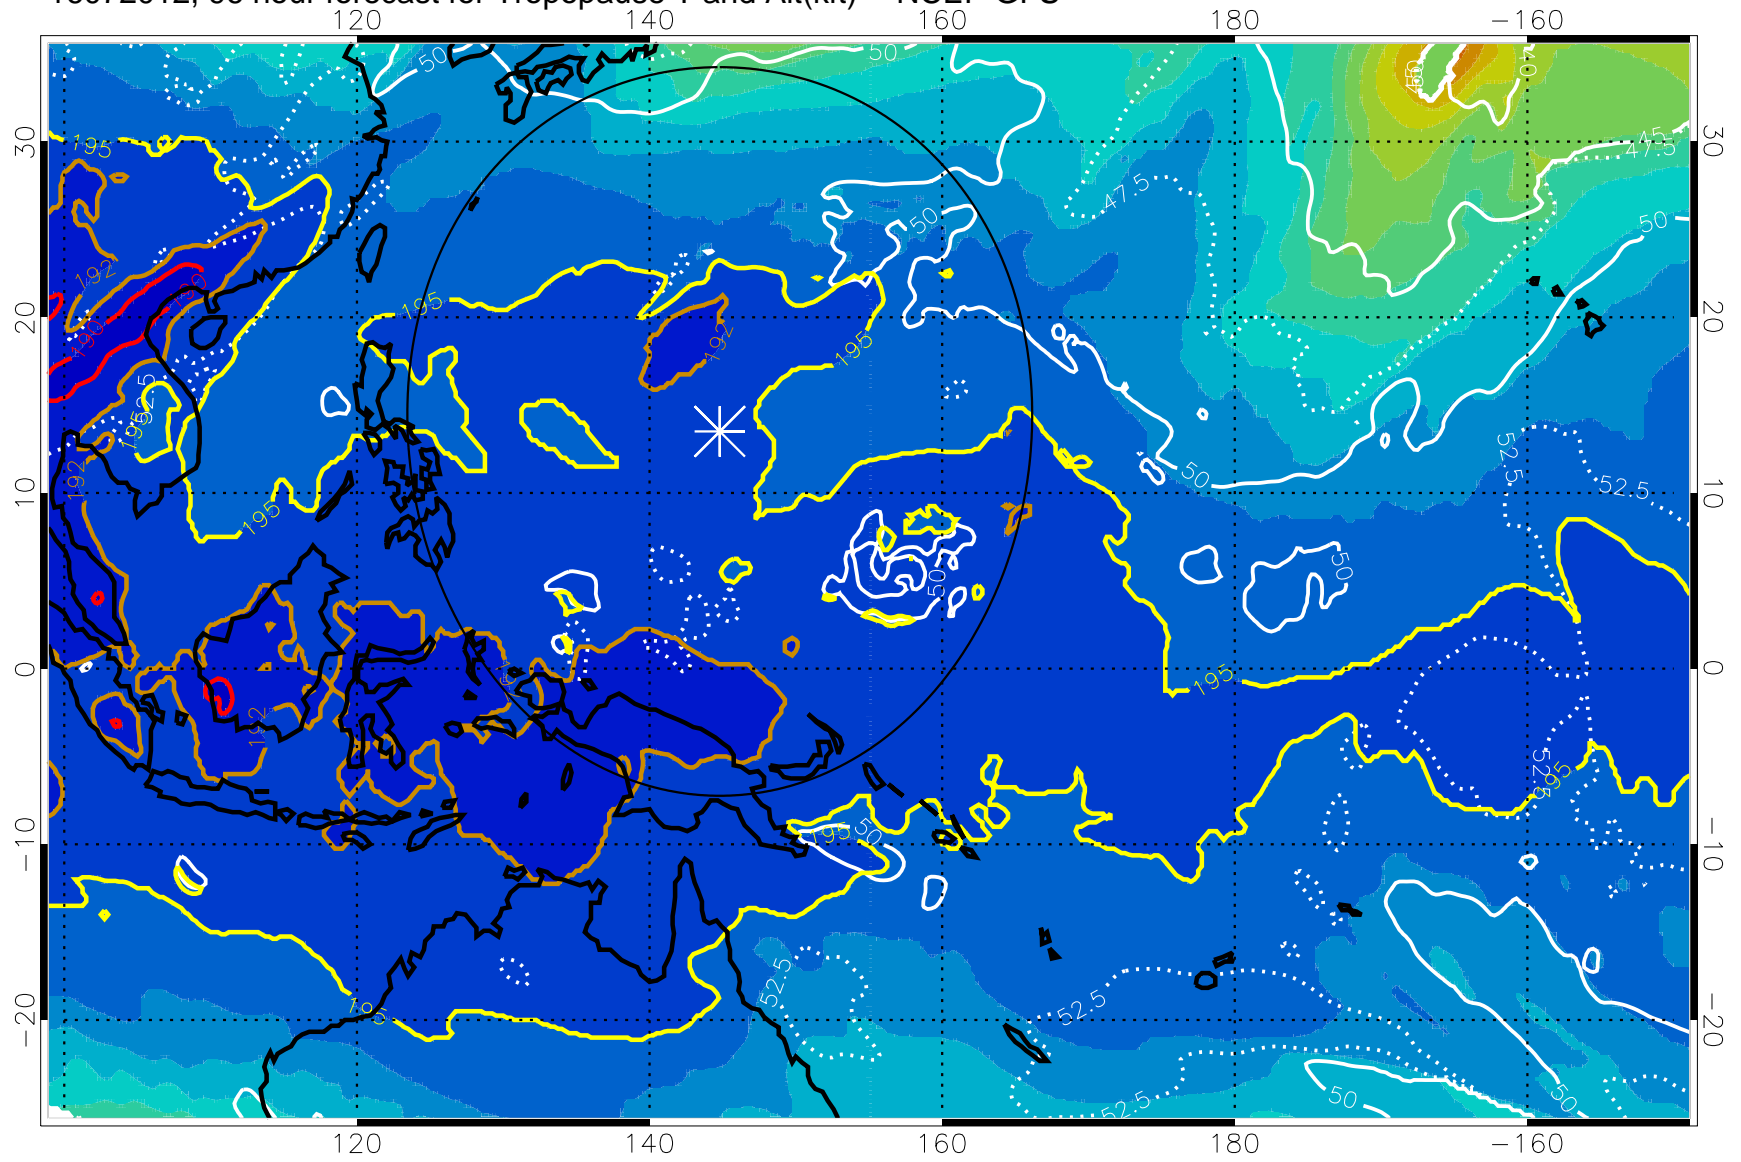

16072012, 96 hour forecast for Tropopause T and Alt(kft) -- NCEP GFS

190 200 210 220 230

Tropopause T, K

Tropopause Altitude in kft (white)

192.5K Isotherm 195K Isotherm
187.5K Isotherm 190K Isotherm

Range ring of 2304 km