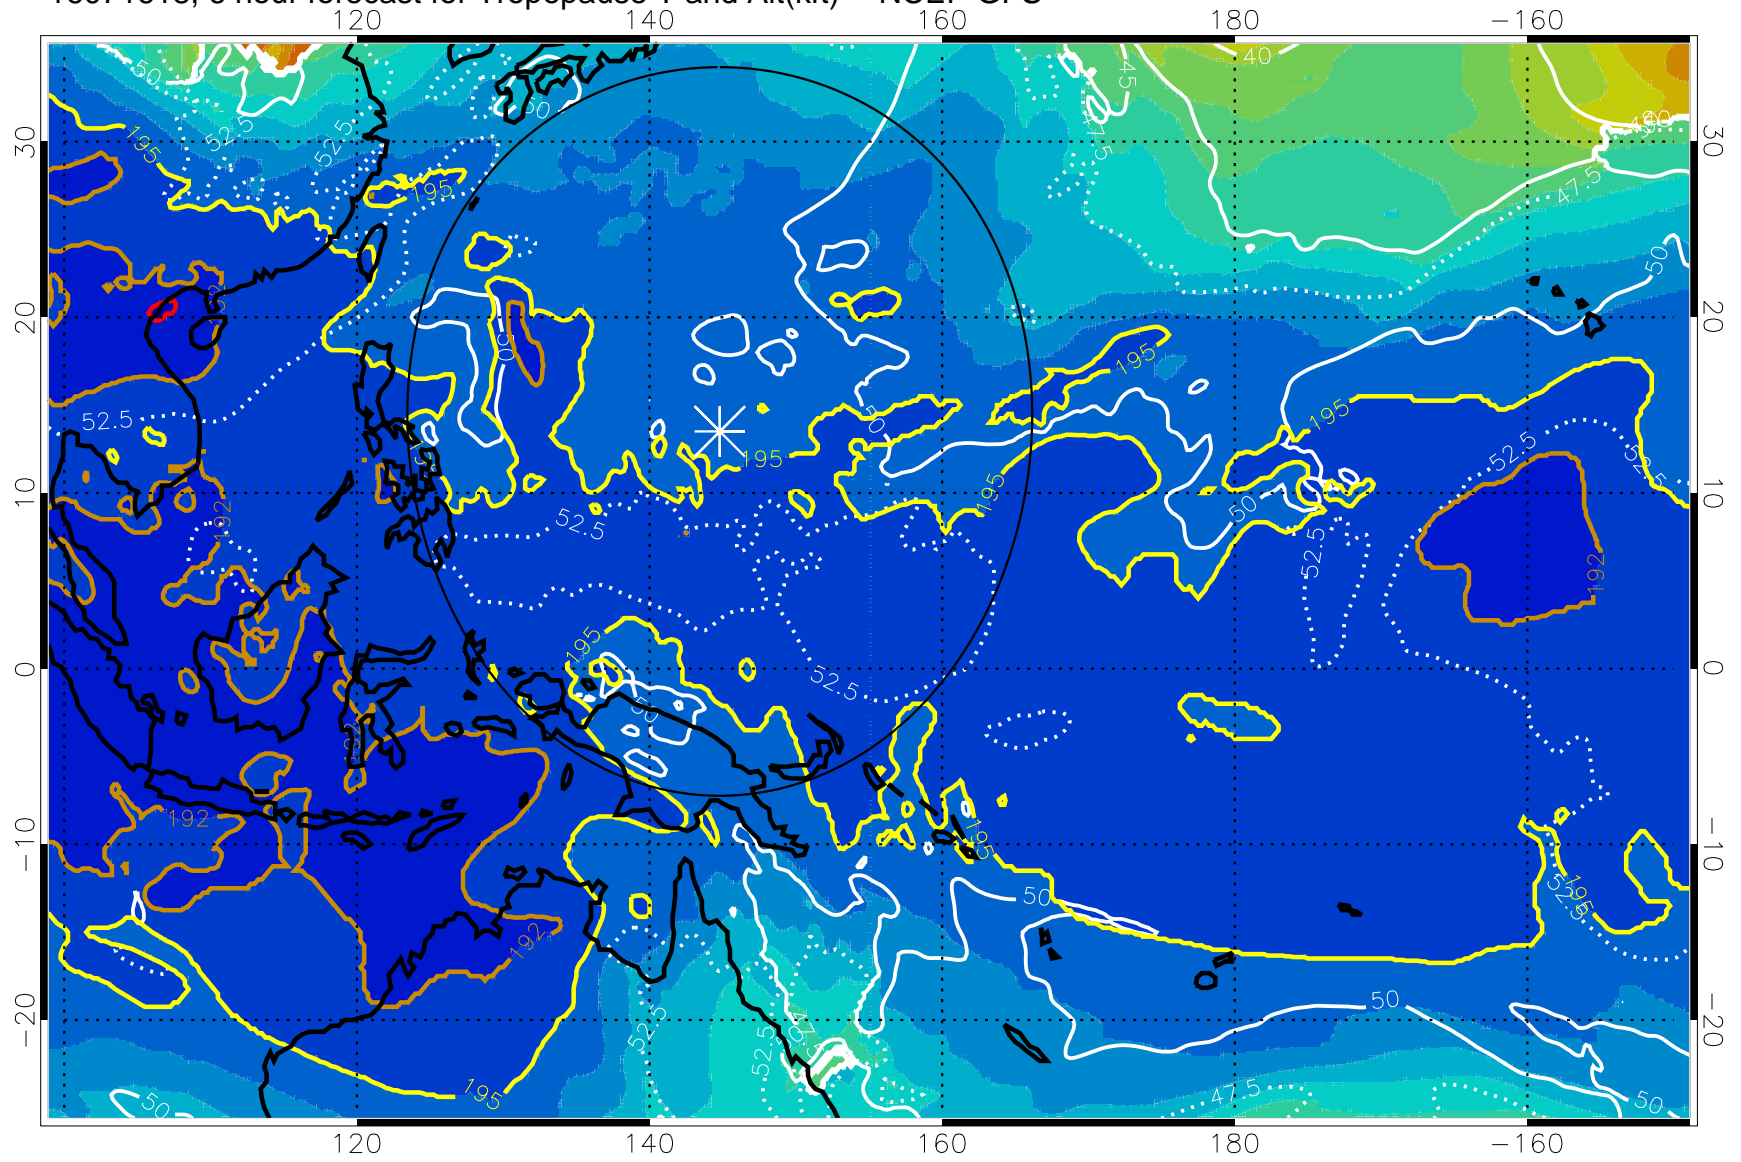

16071618, 6 hour forecast for Tropopause T and Alt(kft) -- NCEP GFS

190 200 210 220 230
Tropopause T, K

Tropopause Altitude in kft (white)

192.5K Isotherm 195K Isotherm
187.5K Isotherm 190K Isotherm

Range ring of 2304 km