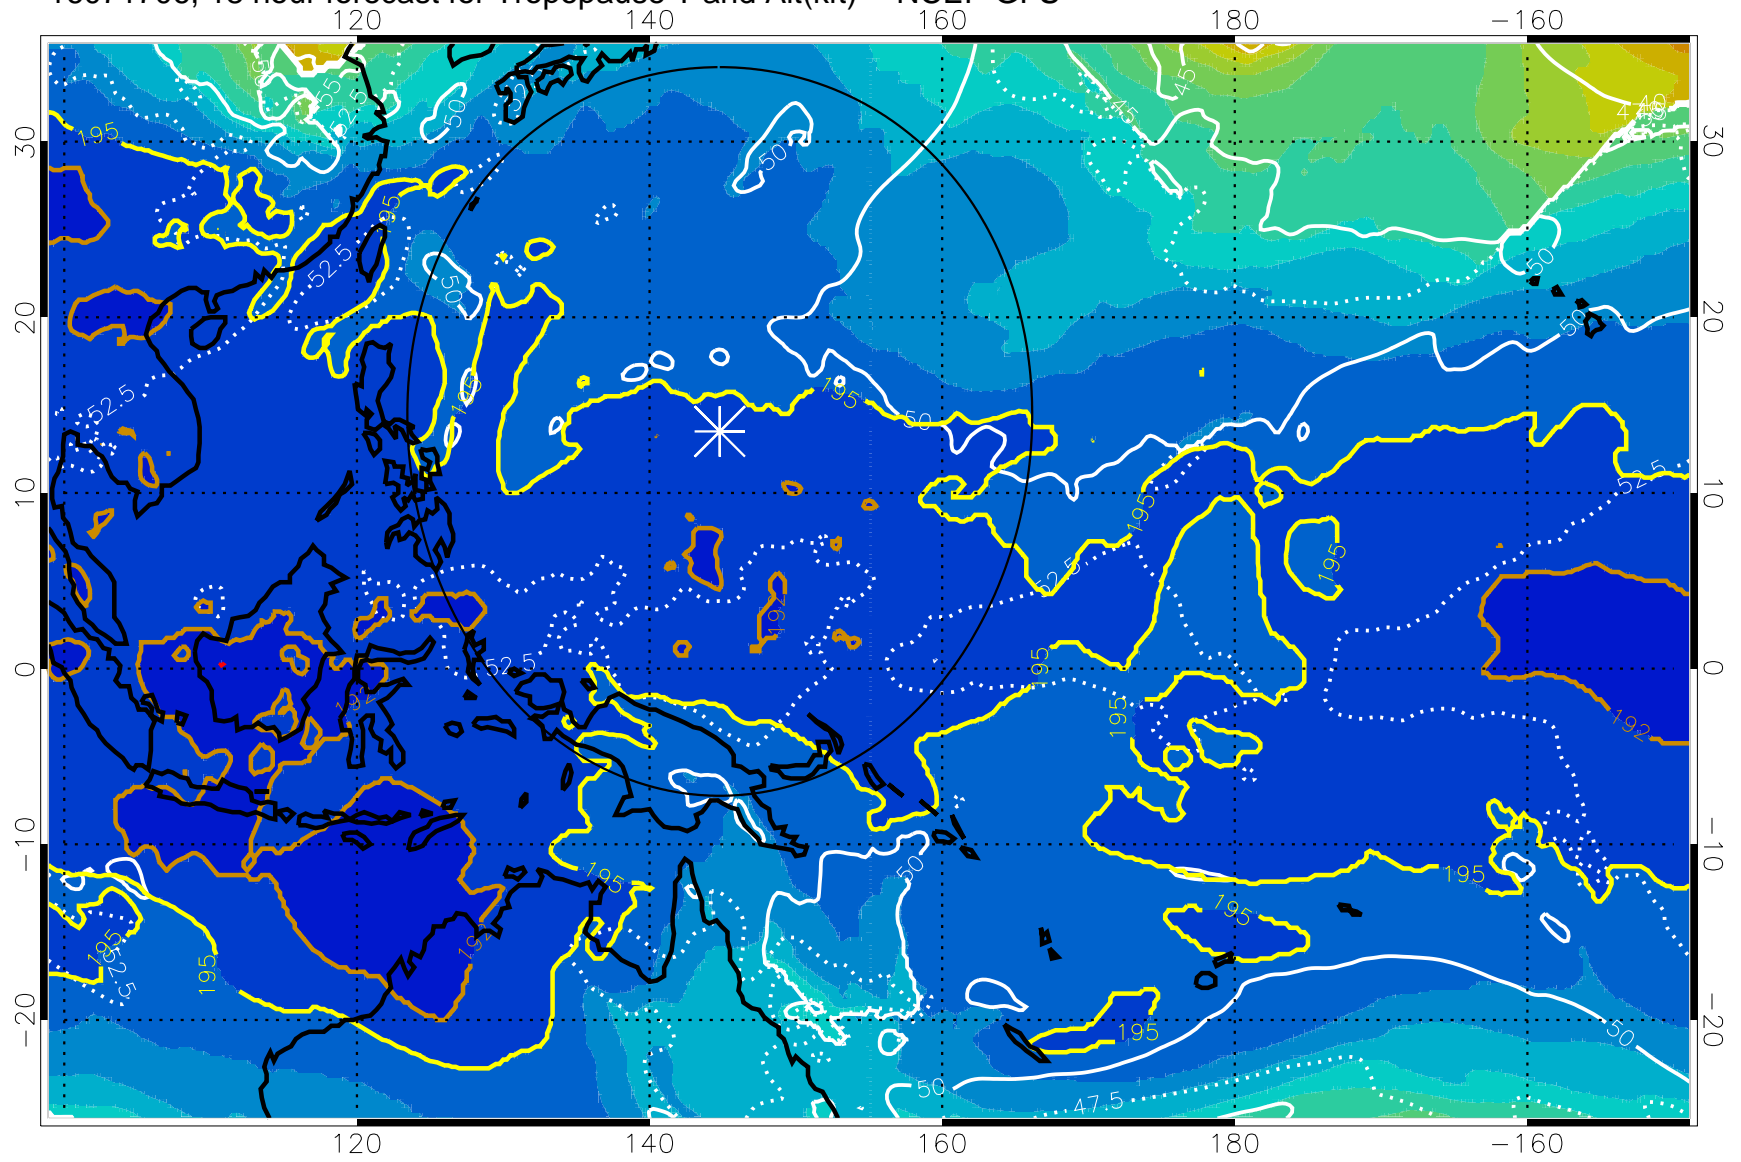

16071706, 18 hour forecast for Tropopause T and Alt(kft) -- NCEP GFS

190   200   210   220   230
Tropopause T, K

Tropopause Altitude in kft (white)

192.5K Isotherm   195K Isotherm
187.5K Isotherm   190K Isotherm

Range ring of 2304 km