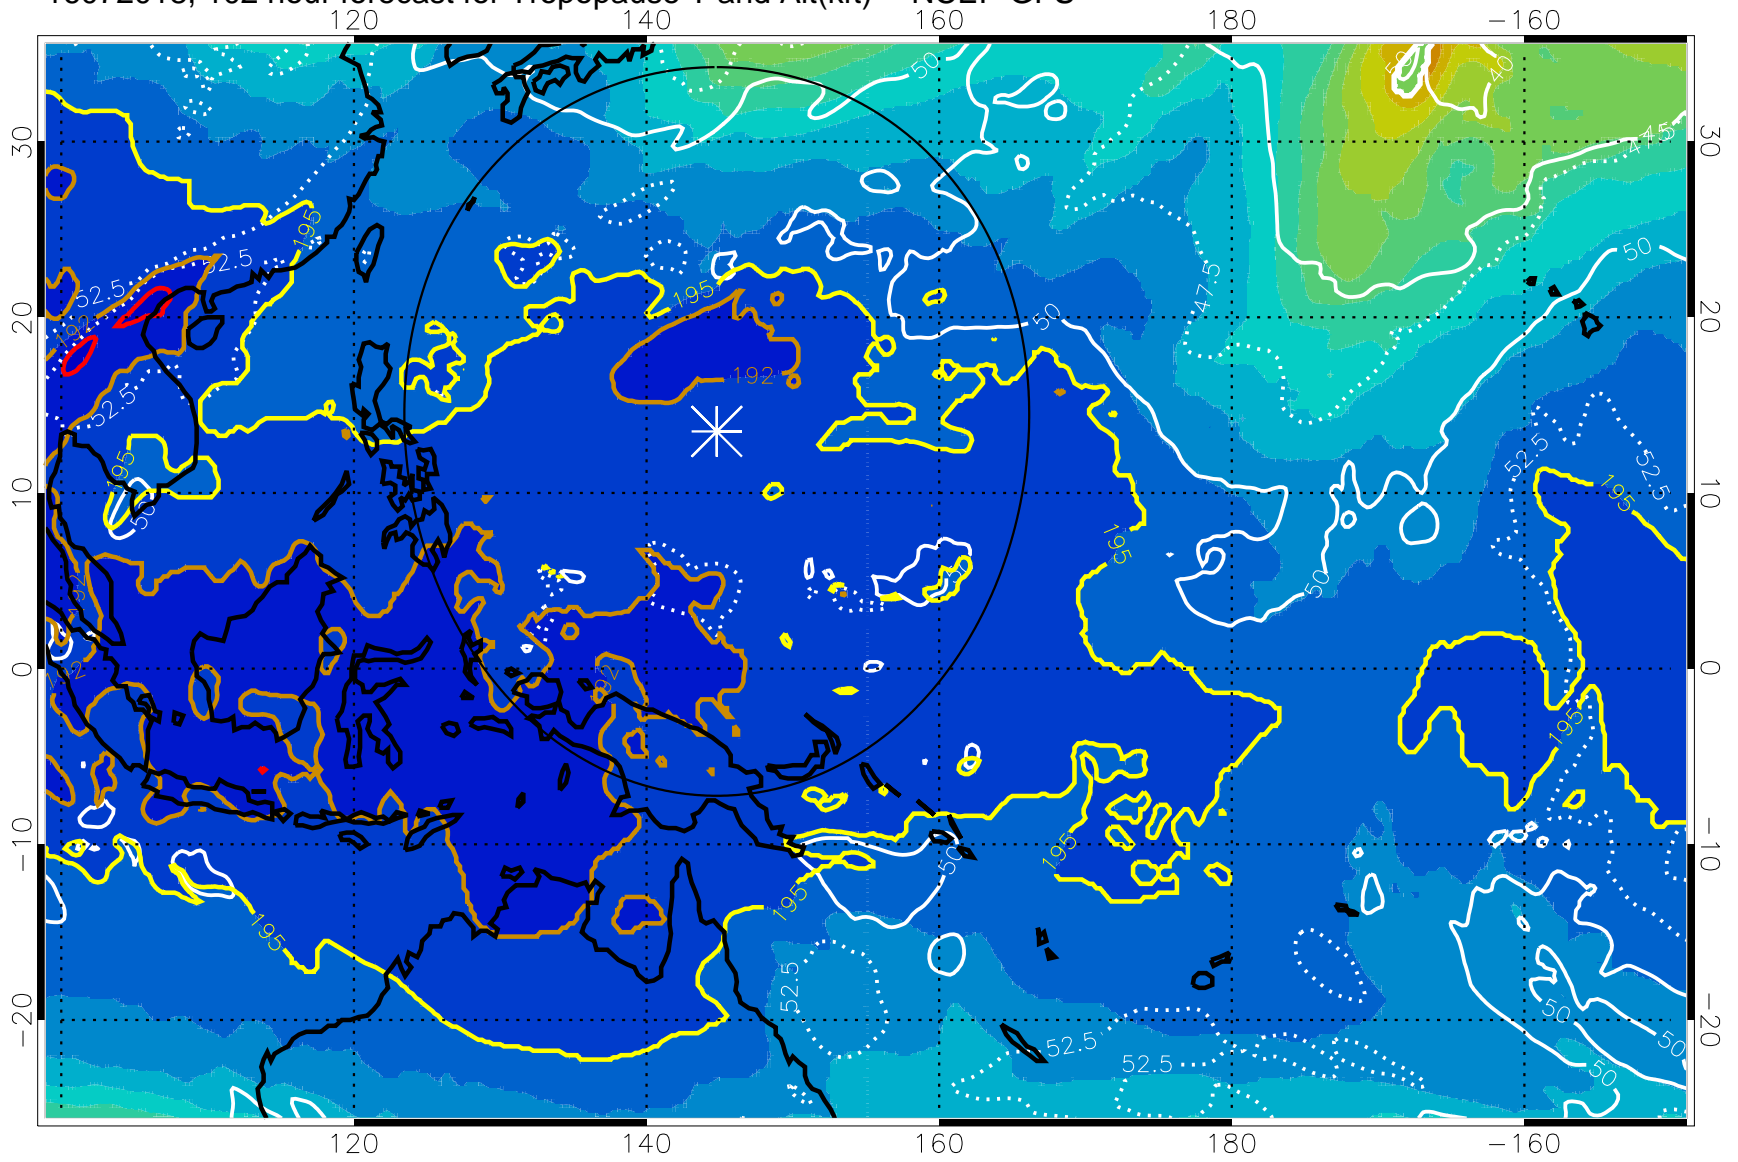

16072018, 102 hour forecast for Tropopause T and Alt(kft) -- NCEP GFS

Tropopause Altitude in kft (white)

192.5K Isotherm 195K Isotherm
187.5K Isotherm 190K Isotherm

Range ring of 2304 km