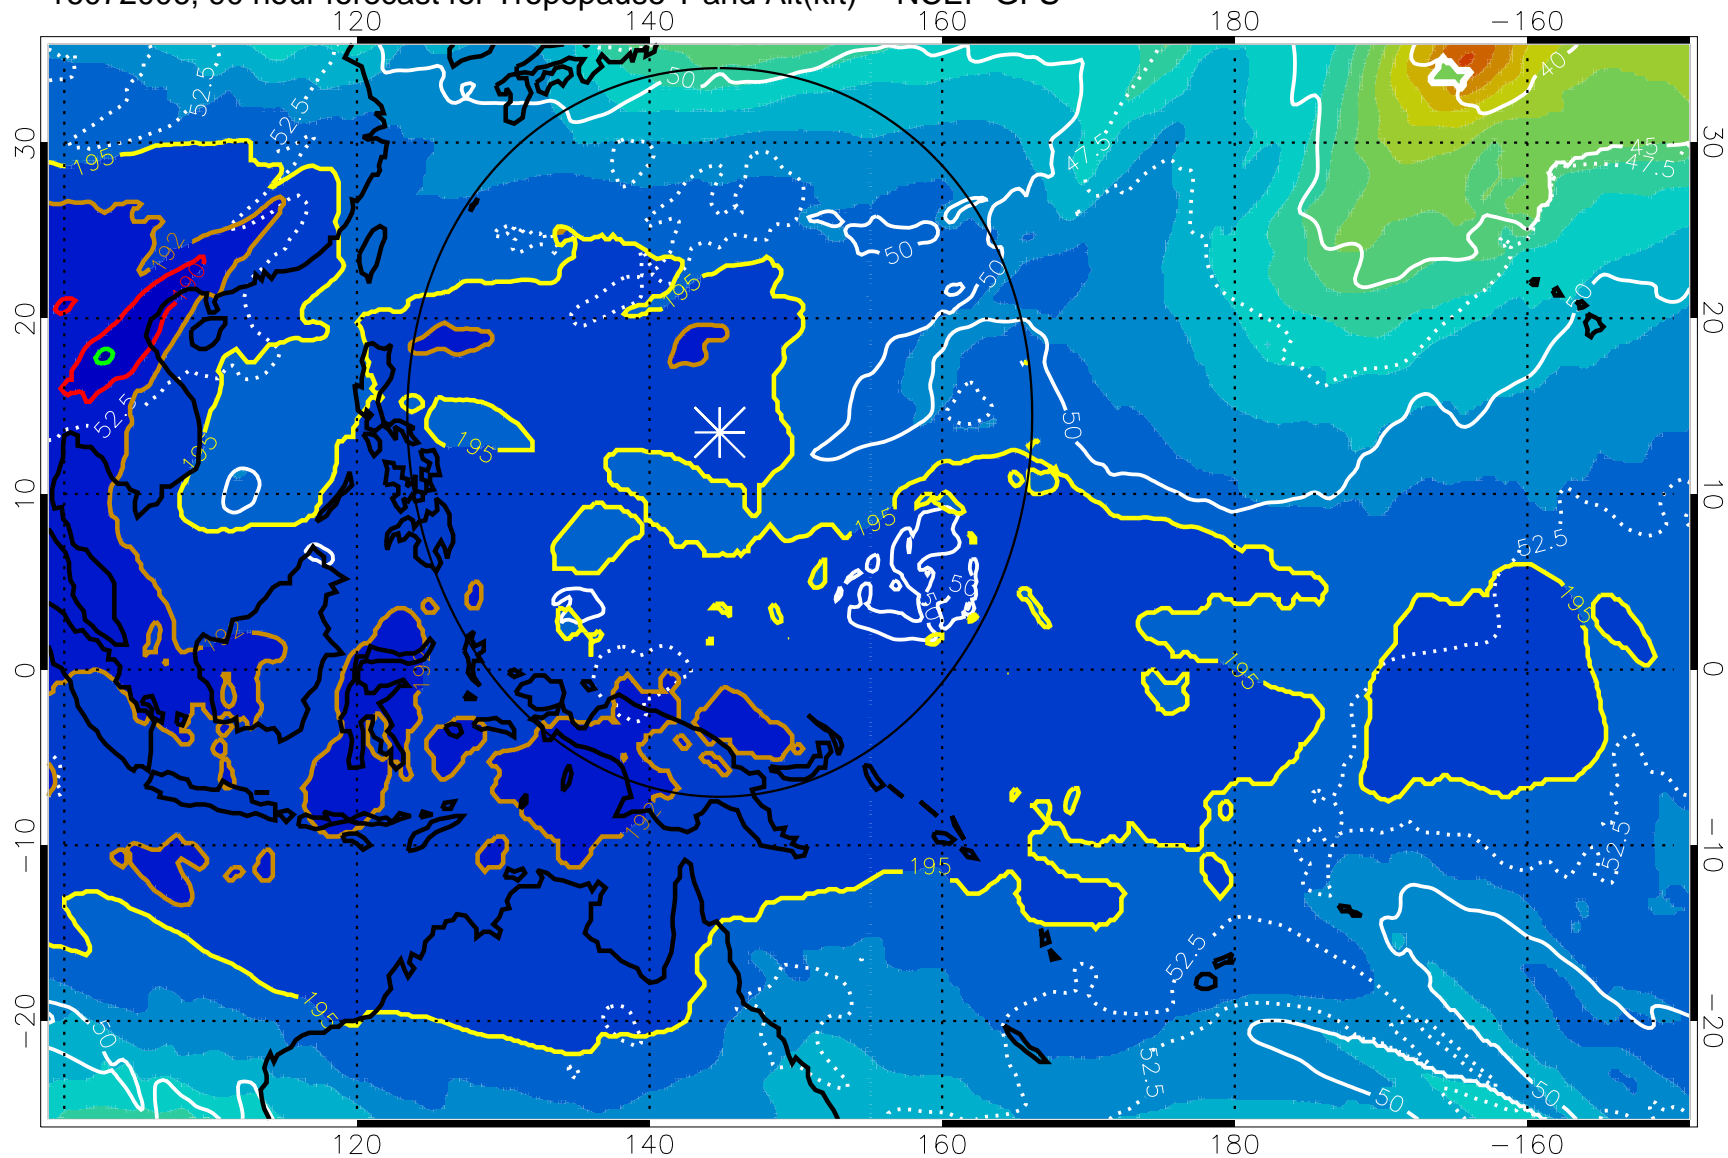

16072006, 90 hour forecast for Tropopause T and Alt(kft) -- NCEP GFS

190 200 210 220 230

Tropopause T, K

Tropopause Altitude in kft (white)

192.5K Isotherm 195K Isotherm
187.5K Isotherm 190K Isotherm

Range ring of 2304 km