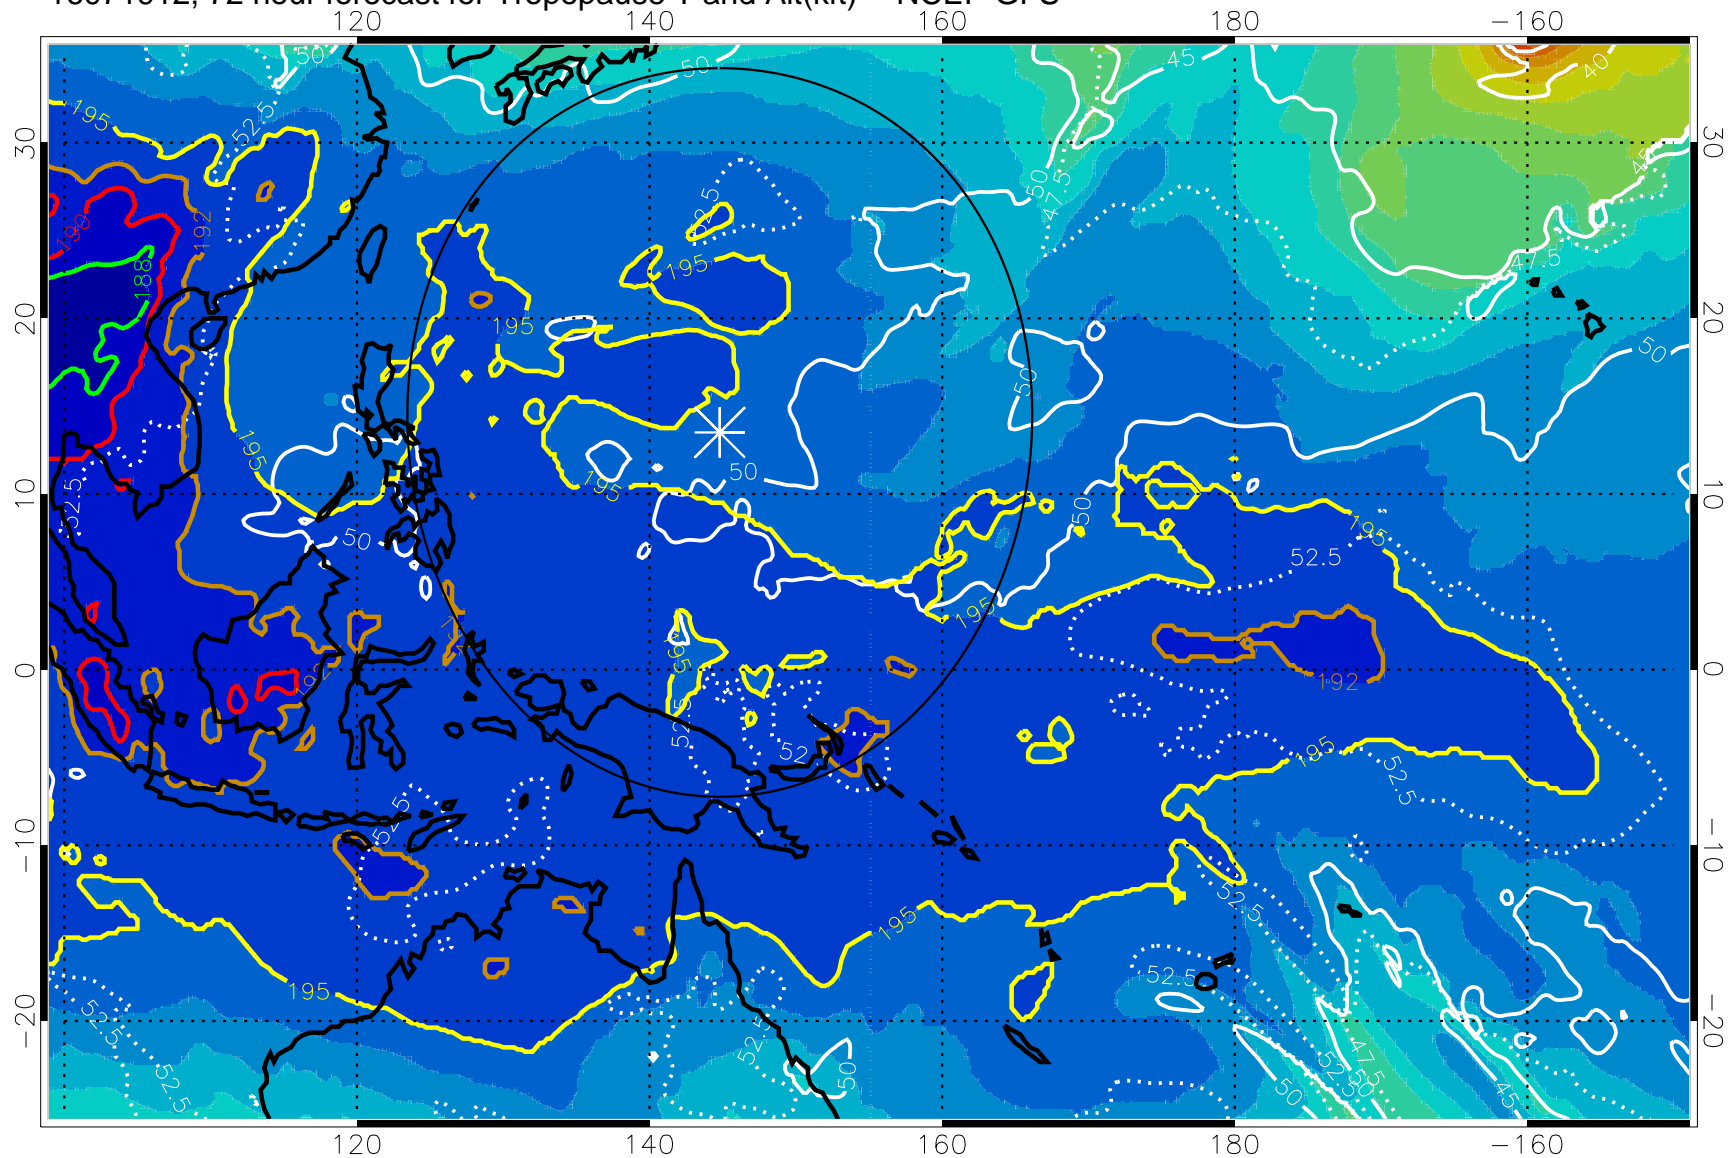

16071912, 72 hour forecast for Tropopause T and Alt(kft) -- NCEP GFS

190 200 210 220 230

Tropopause T, K

Tropopause Altitude in kft (white)

192.5K Isotherm 195K Isotherm
187.5K Isotherm 190K Isotherm

Range ring of 2304 km