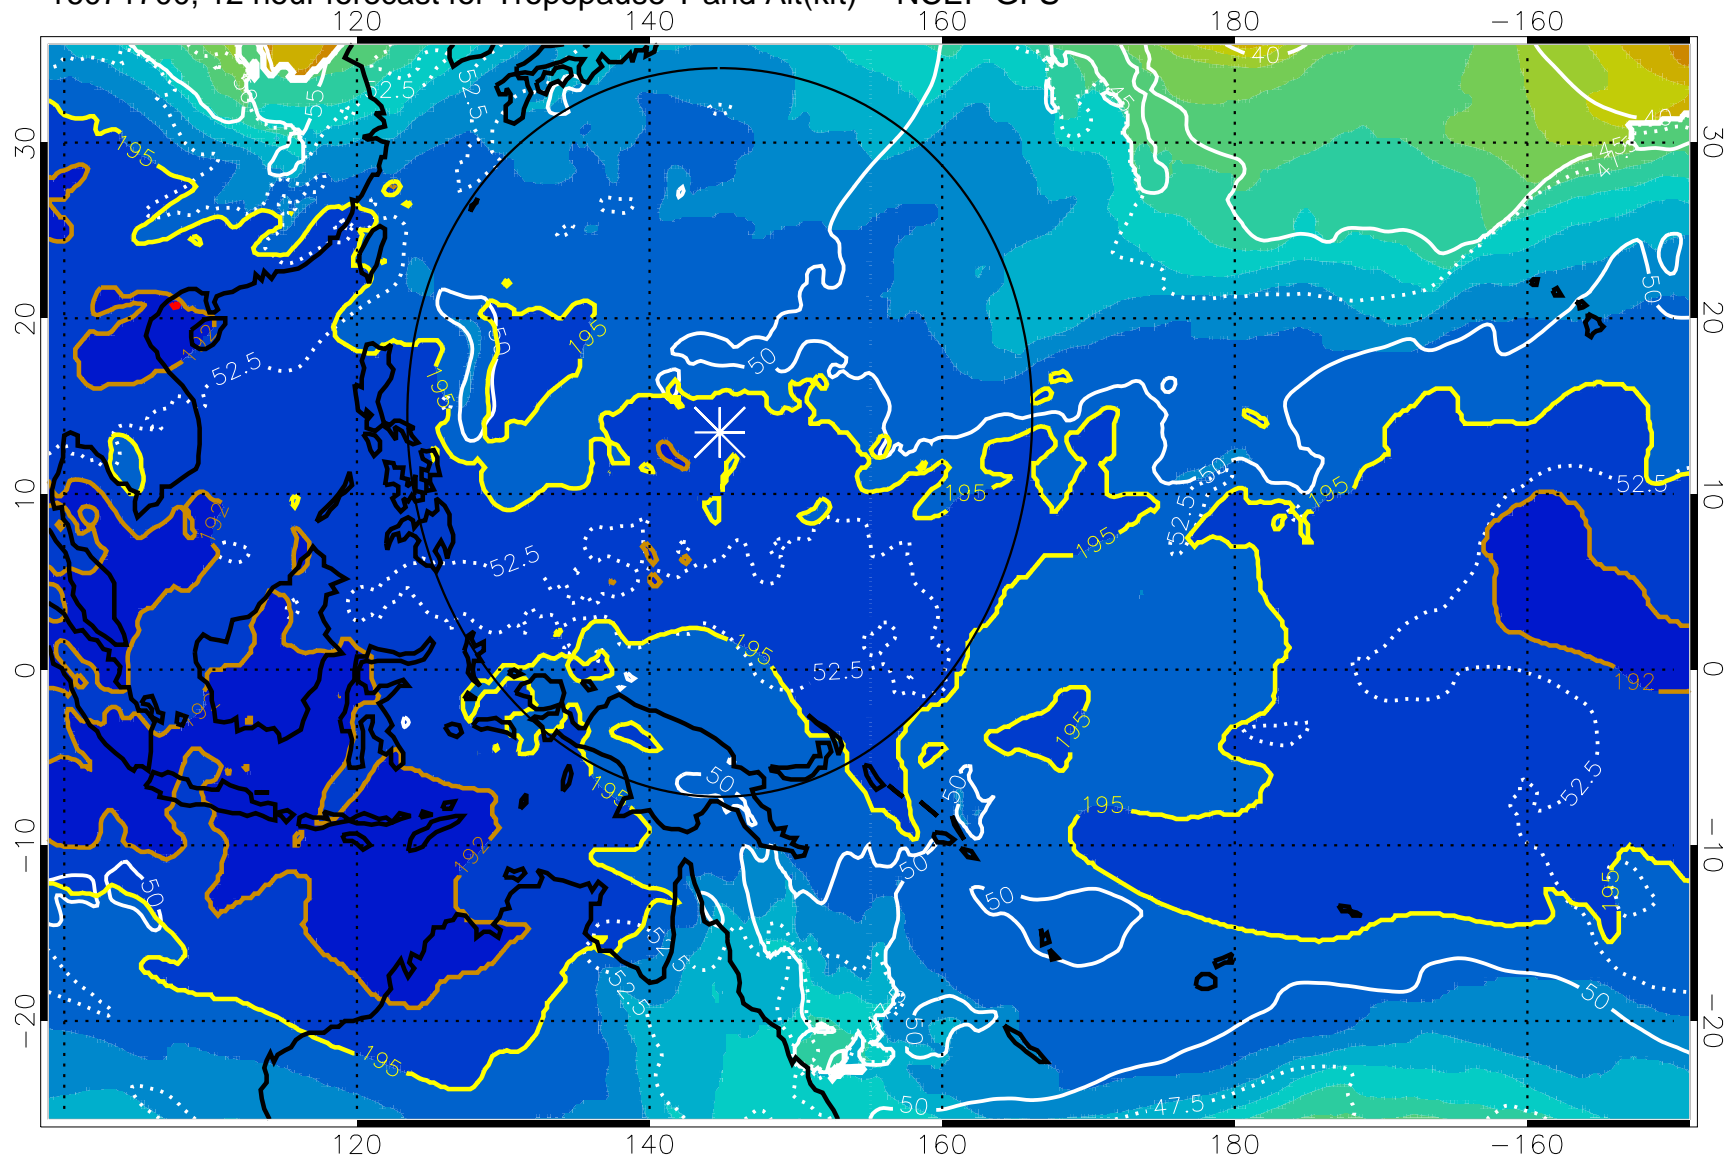

16071700, 12 hour forecast for Tropopause T and Alt(kft) -- NCEP GFS

190 200 210 220 230

Tropopause T, K

Tropopause Altitude in kft (white)

192.5K Isotherm 195K Isotherm
187.5K Isotherm 190K Isotherm

Range ring of 2304 km