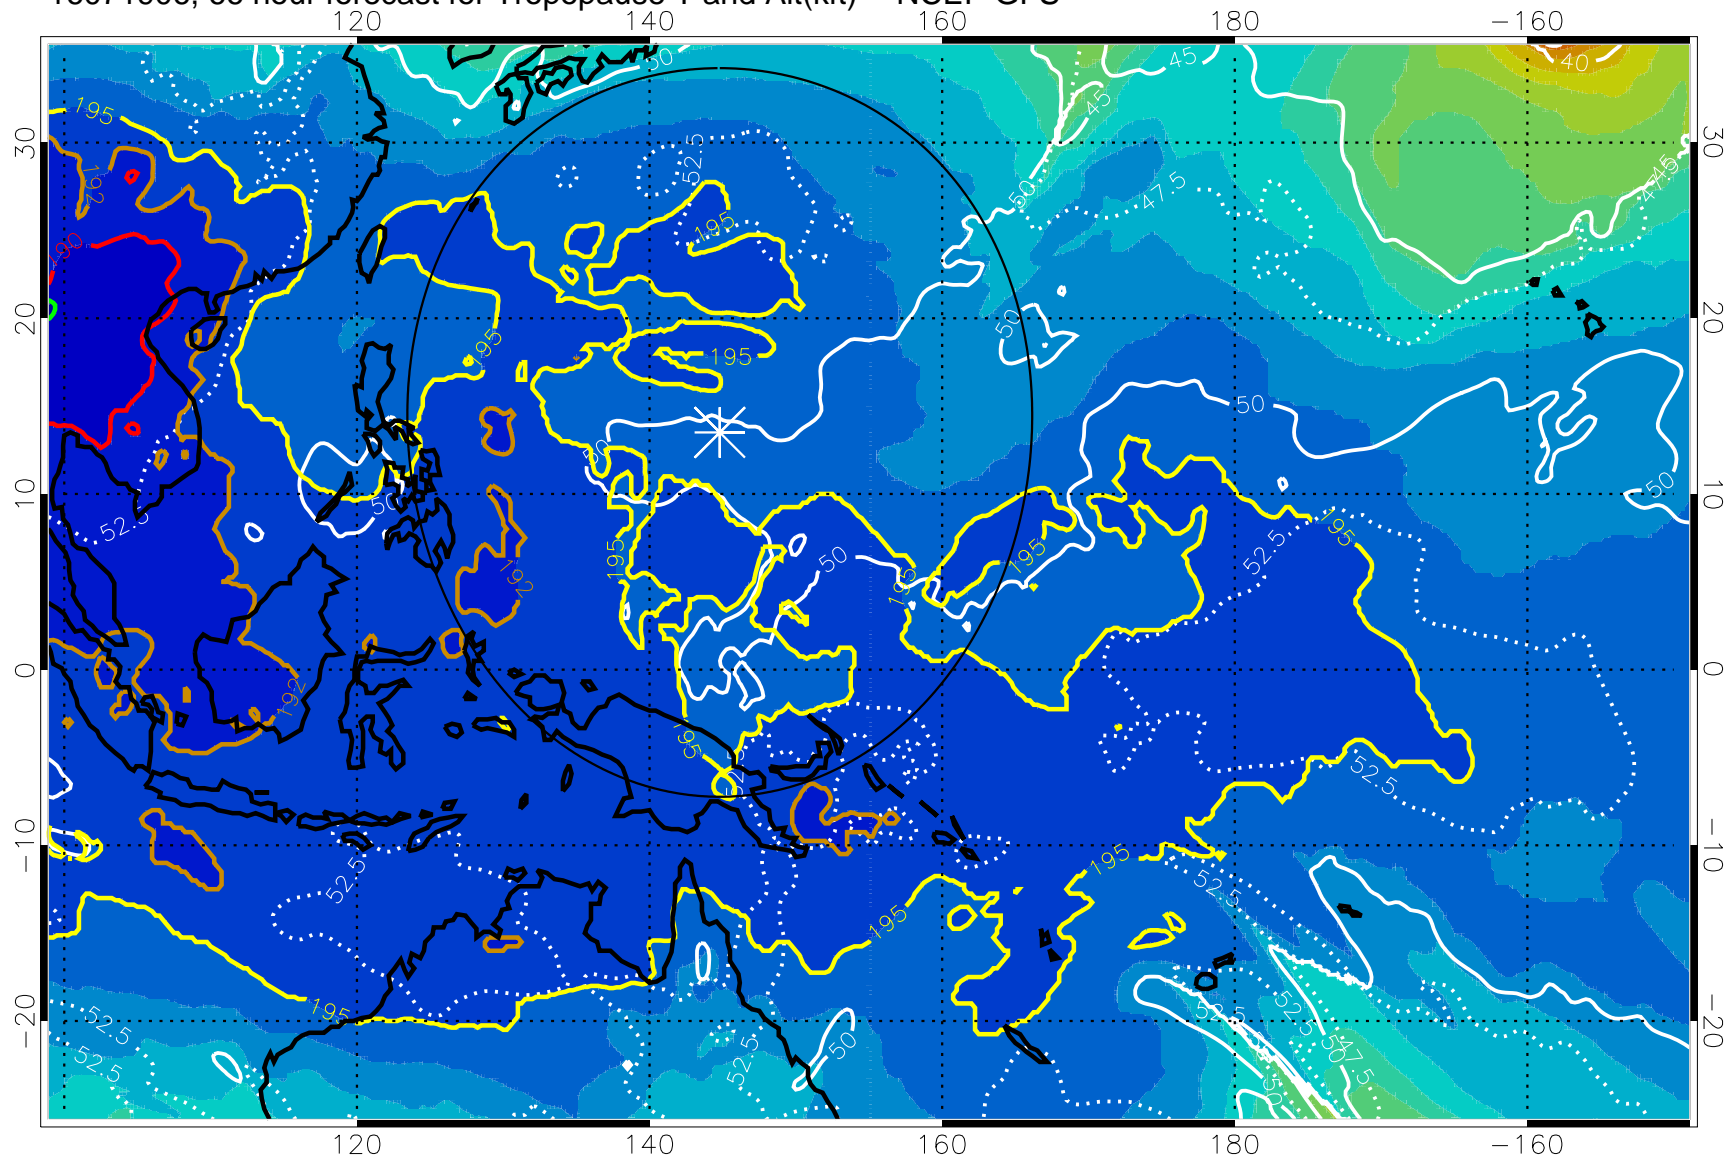

16071906, 66 hour forecast for Tropopause T and Alt(kft) -- NCEP GFS

190 200 210 220 230
Tropopause T, K

Tropopause Altitude in kft (white)

192.5K Isotherm 195K Isotherm
187.5K Isotherm 190K Isotherm

Range ring of 2304 km