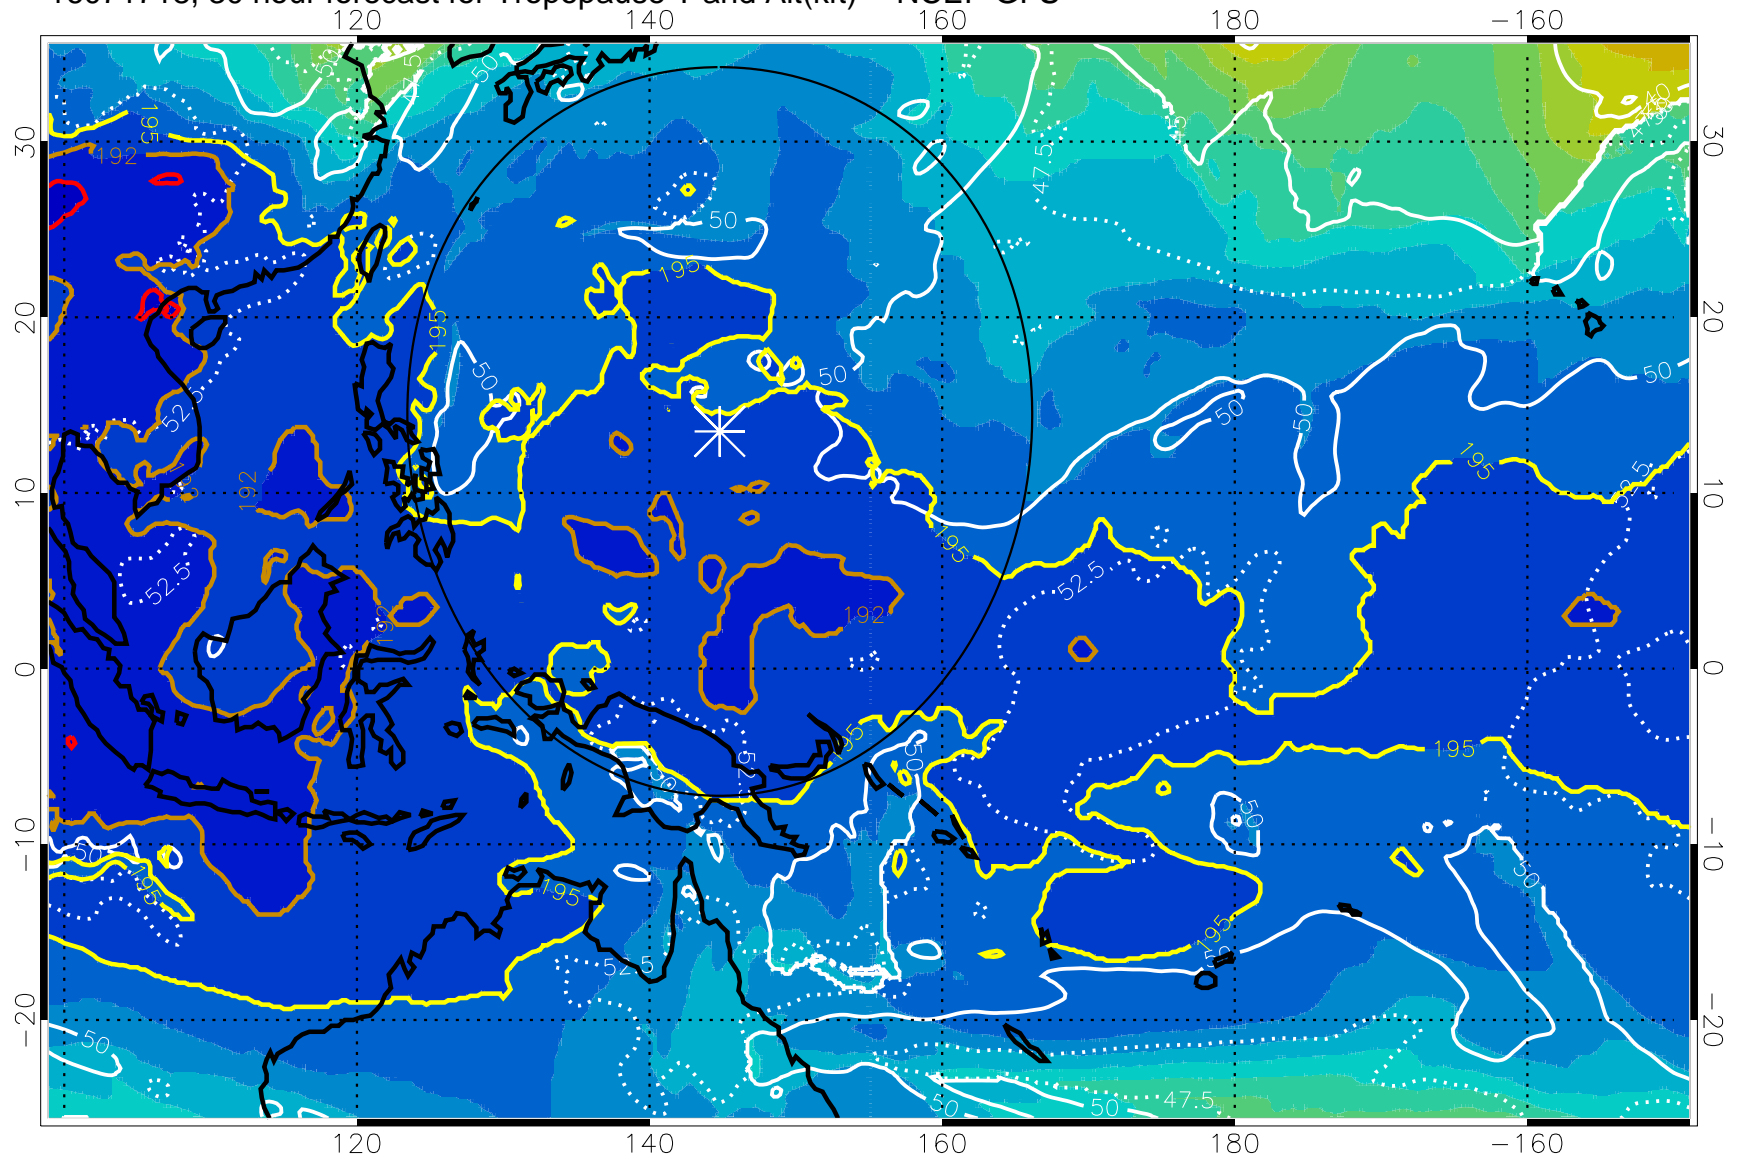

16071718, 30 hour forecast for Tropopause T and Alt(kft) -- NCEP GFS

190   200   210   220   230
Tropopause T, K

Tropopause Altitude in kft (white)

192.5K Isotherm   195K Isotherm
187.5K Isotherm   190K Isotherm

Range ring of 2304 km