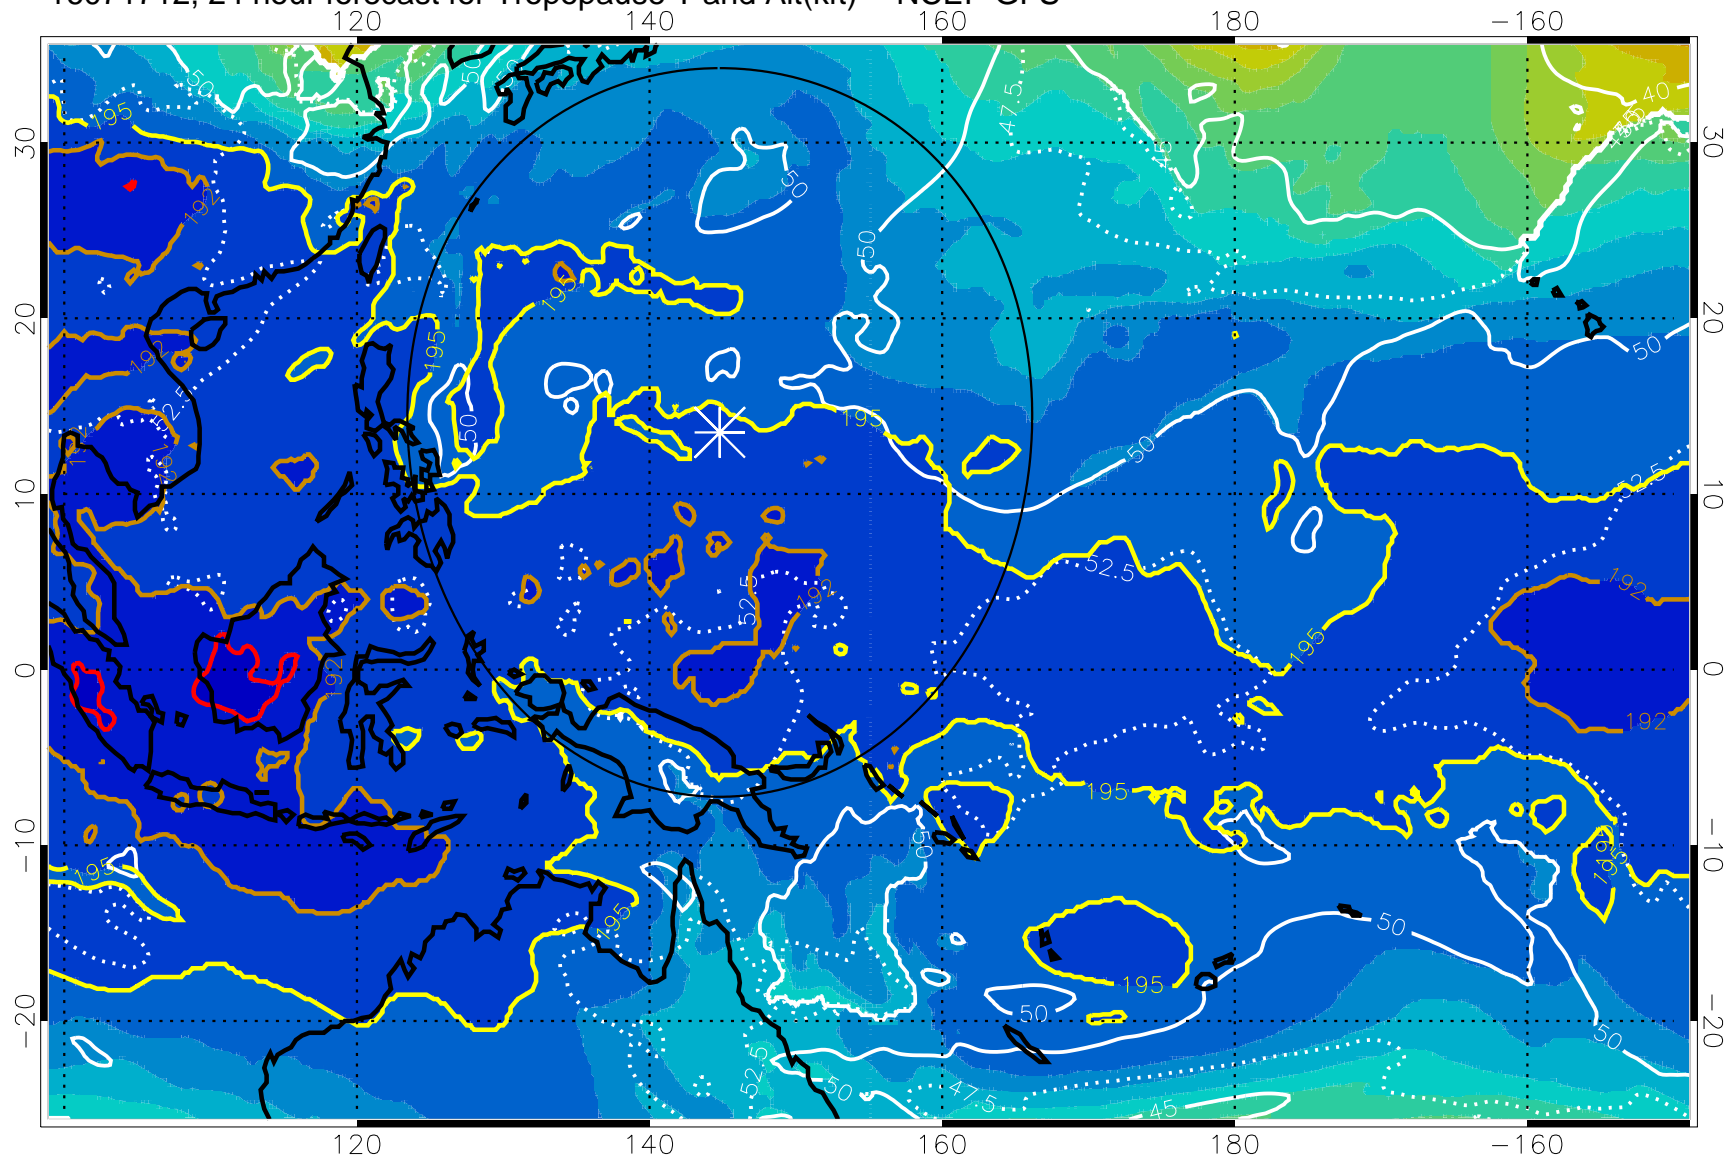

16071712, 24 hour forecast for Tropopause T and Alt(kft) -- NCEP GFS

190 200 210 220 230

Tropopause T, K

Tropopause Altitude in kft (white)

192.5K Isotherm 195K Isotherm
187.5K Isotherm 190K Isotherm

Range ring of 2304 km