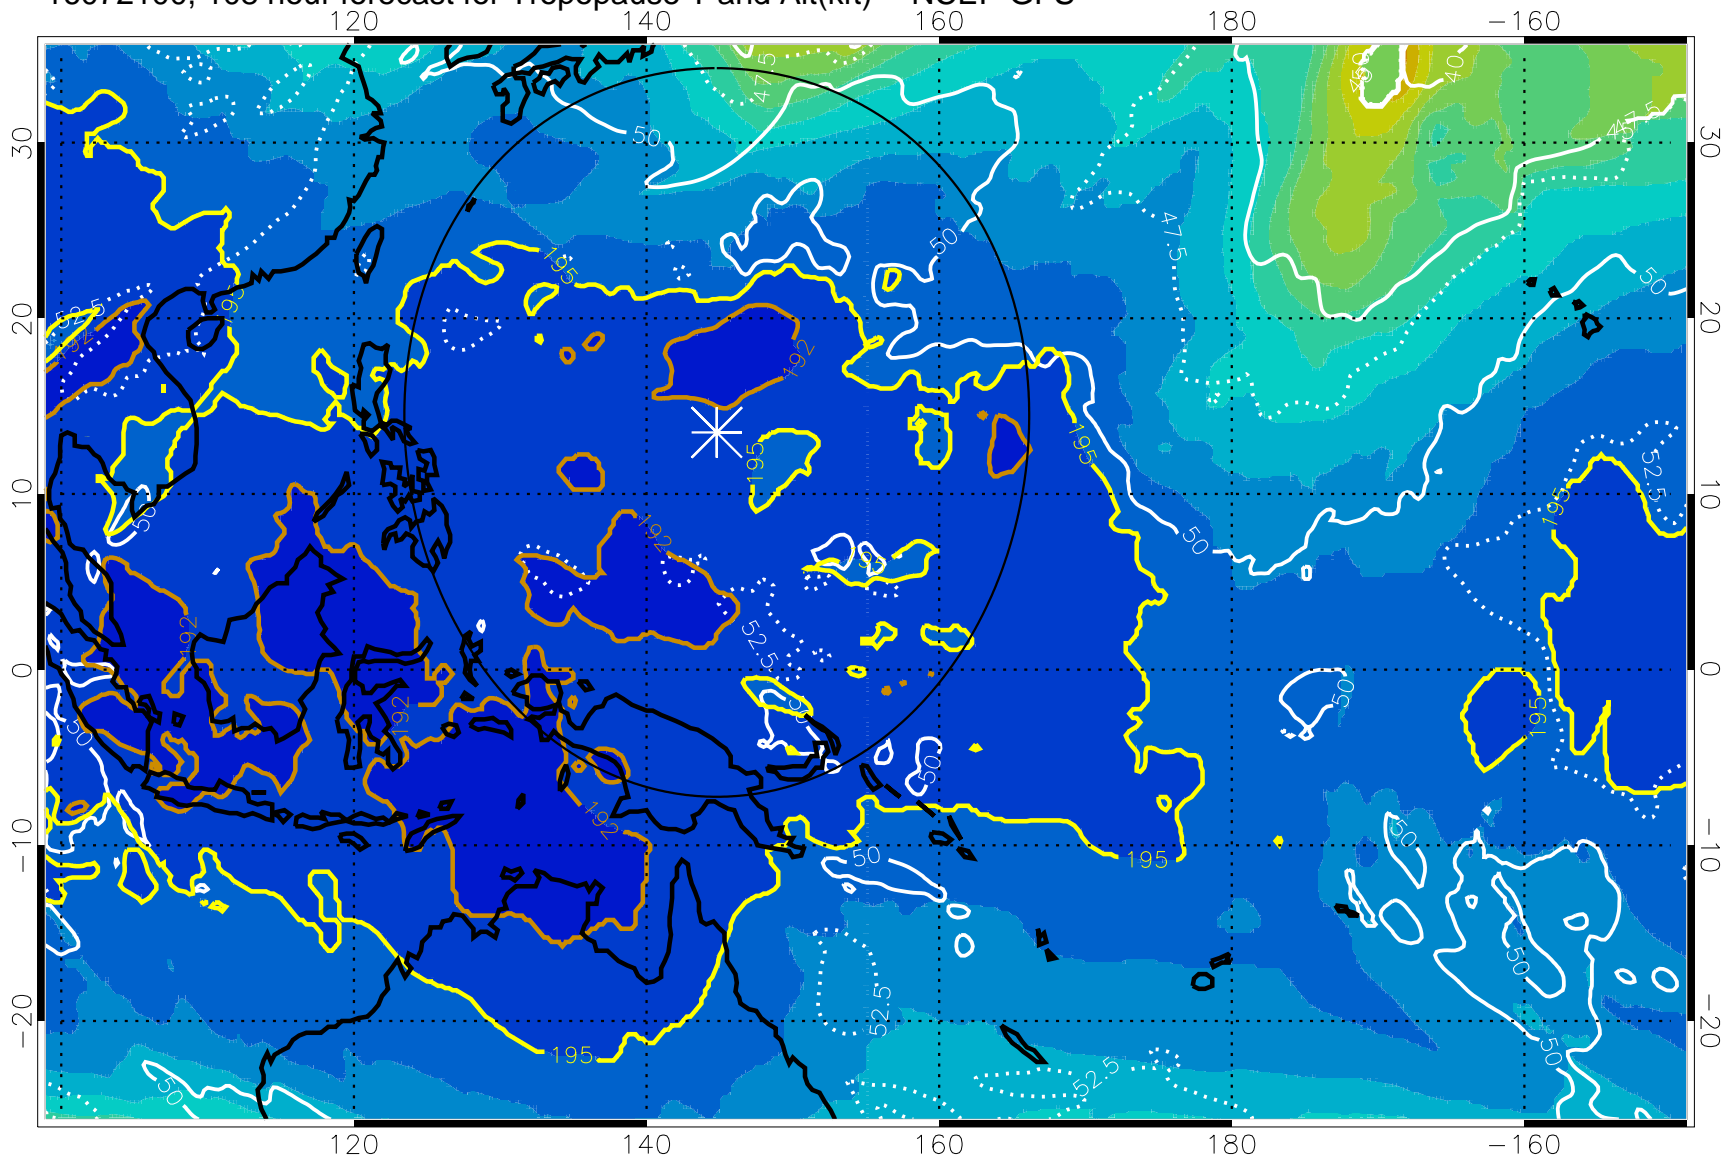

16072018, 102 hour forecast for Tropopause T and Alt(kft) -- NCEP GFS

Tropopause Altitude in kft (white)

192.5K Isotherm 195K Isotherm
187.5K Isotherm 190K Isotherm

Range ring of 2304 km

16072100, 108 hour forecast for Tropopause T and Alt(kft) -- NCEP GFS

190 200 210 220 230

Tropopause T, K

Tropopause Altitude in kft (white)

192.5K Isotherm 195K Isotherm

187.5K Isotherm 190K Isotherm

Range ring of 2304 km

16072106, 114 hour forecast for Tropopause T and Alt(kft) -- NCEP GFS