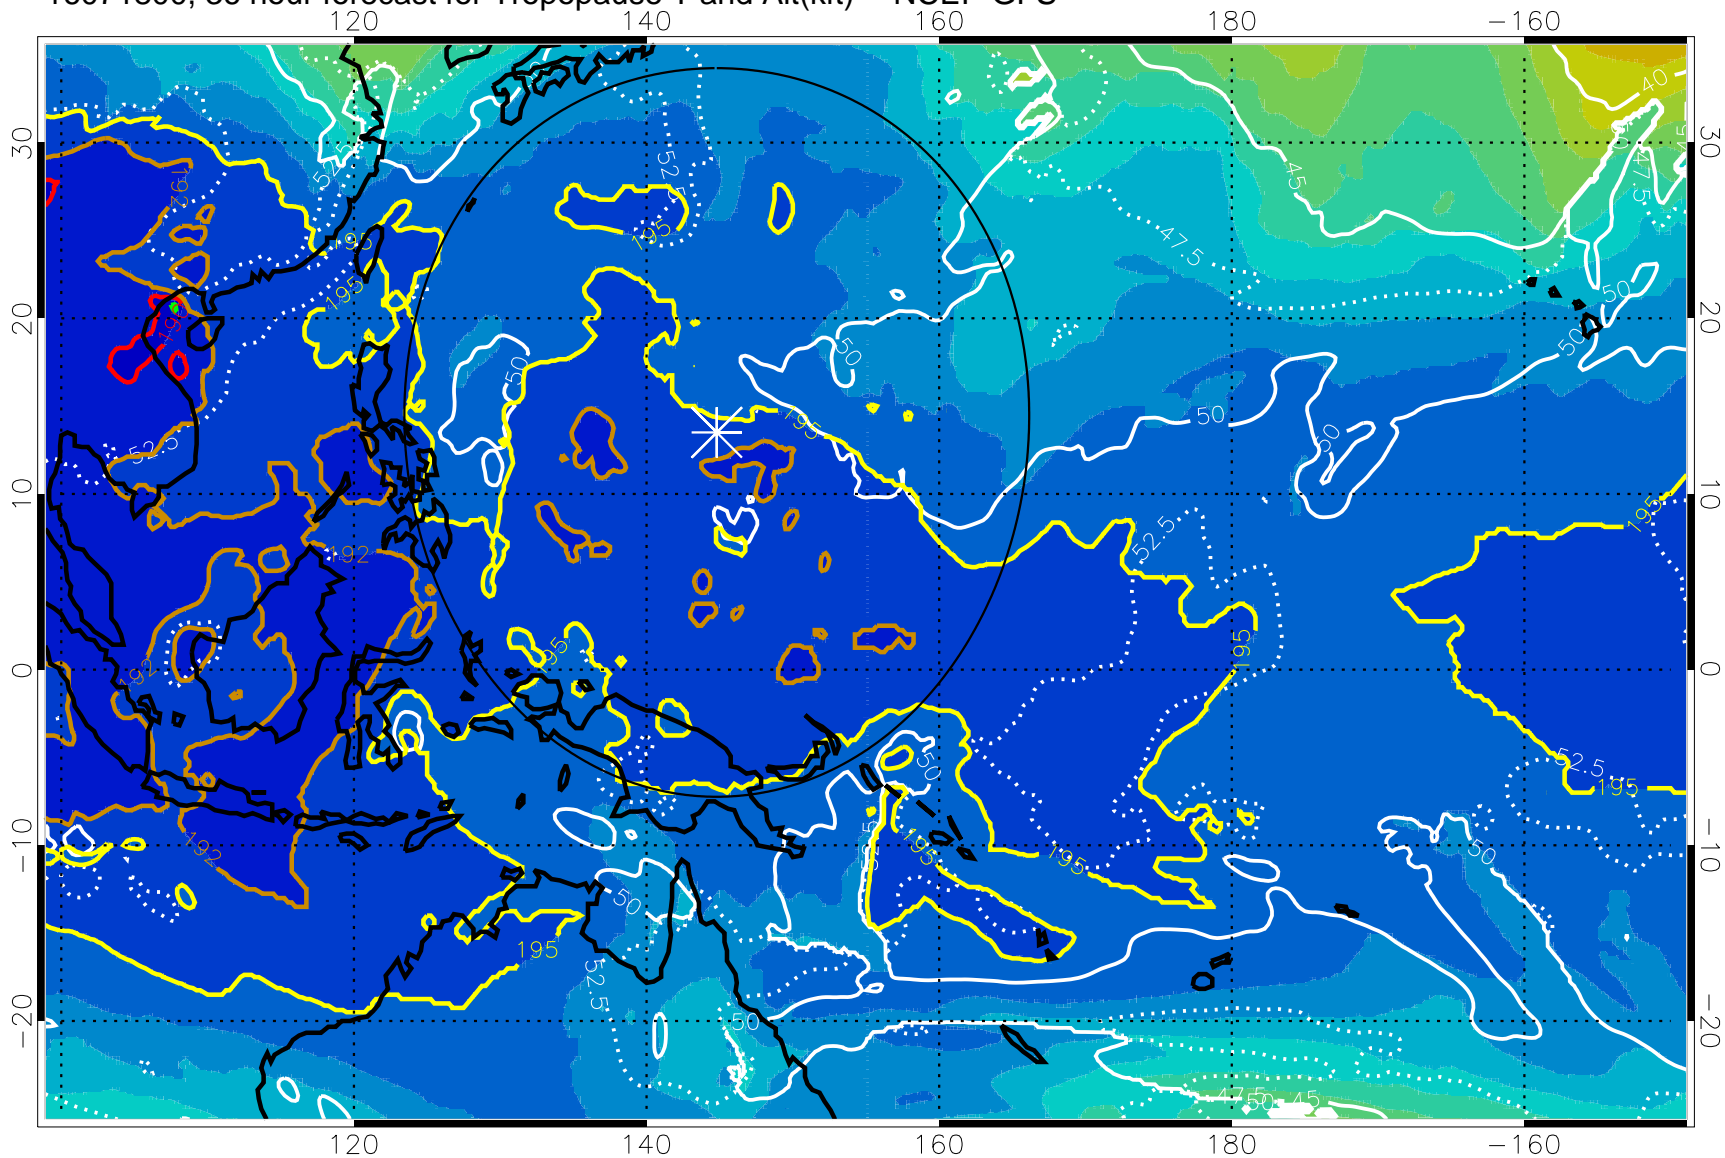

16071800, 36 hour forecast for Tropopause T and Alt(kft) -- NCEP GFS

190 200 210 220 230

Tropopause T, K

Tropopause Altitude in kft (white)

192.5K Isotherm 195K Isotherm
187.5K Isotherm 190K Isotherm

Range ring of 2304 km