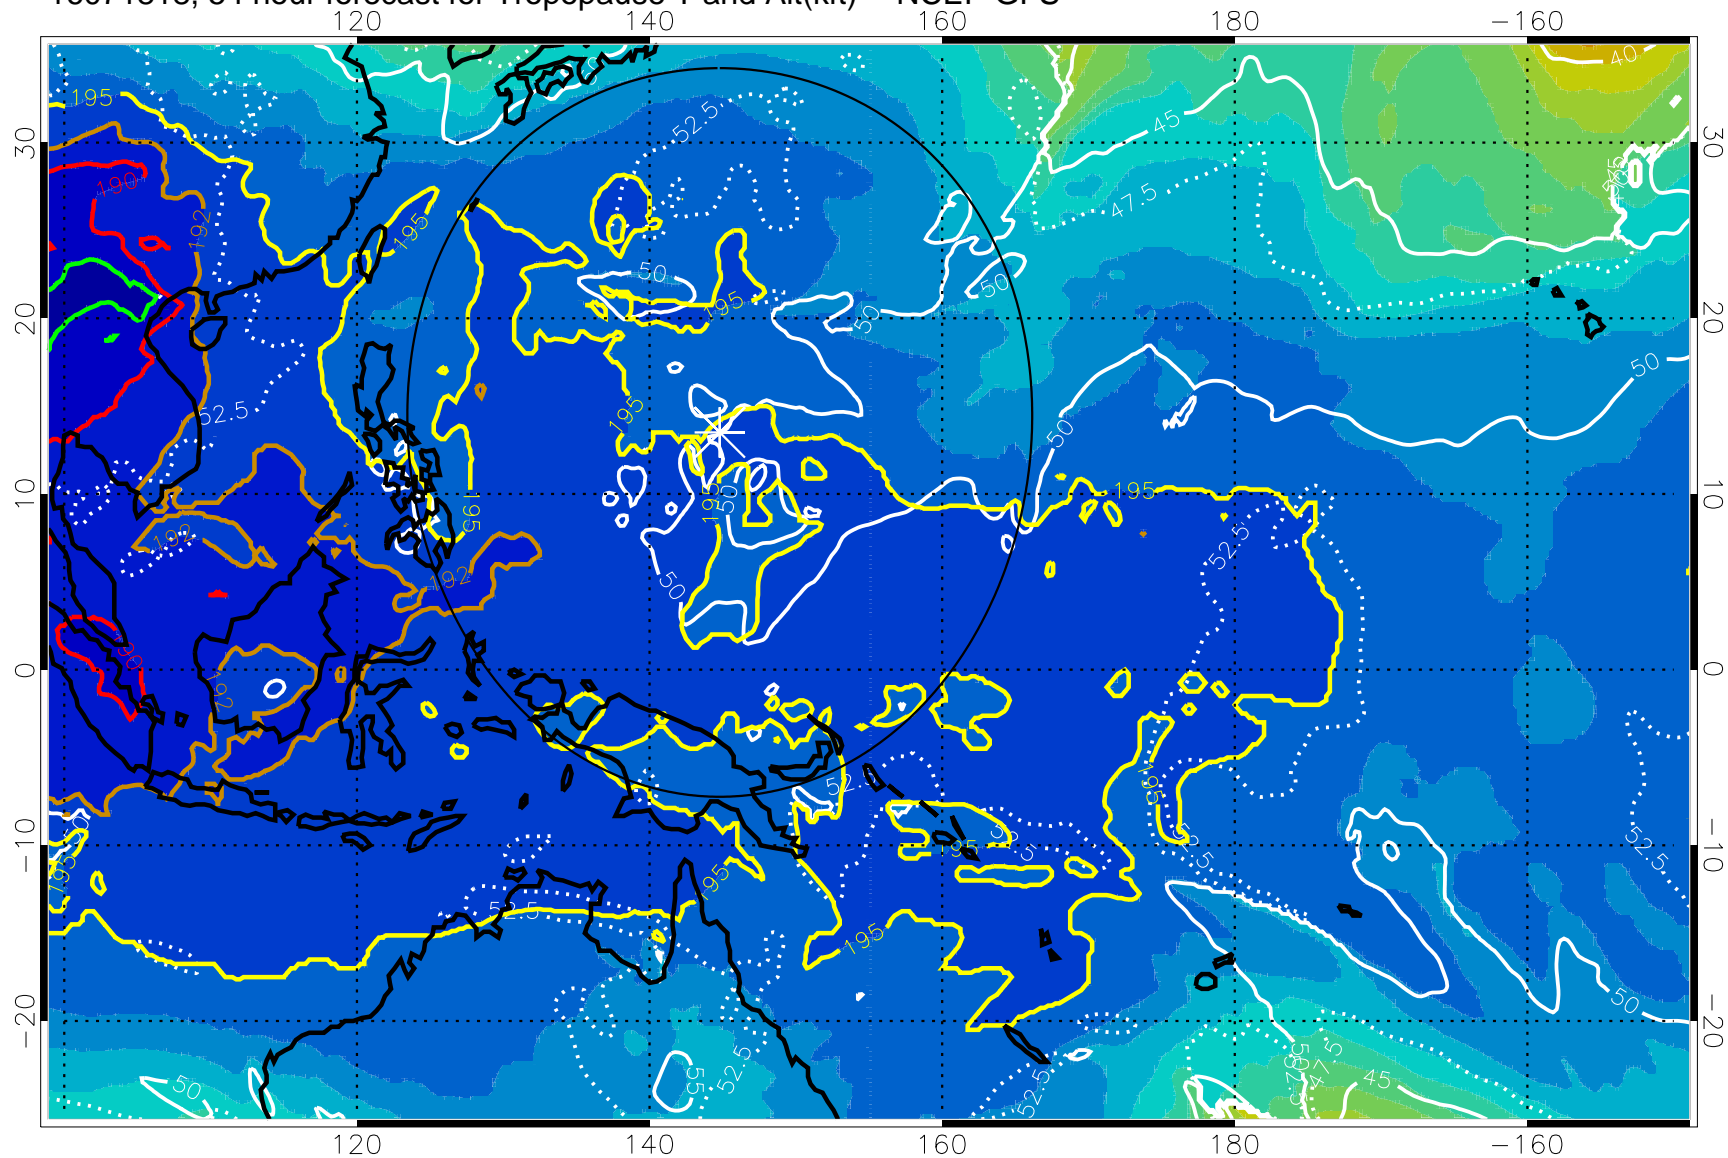

16071818, 54 hour forecast for Tropopause T and Alt(kft) -- NCEP GFS

190 200 210 220 230

Tropopause T, K

Tropopause Altitude in kft (white)

192.5K Isotherm 195K Isotherm
187.5K Isotherm 190K Isotherm

Range ring of 2304 km