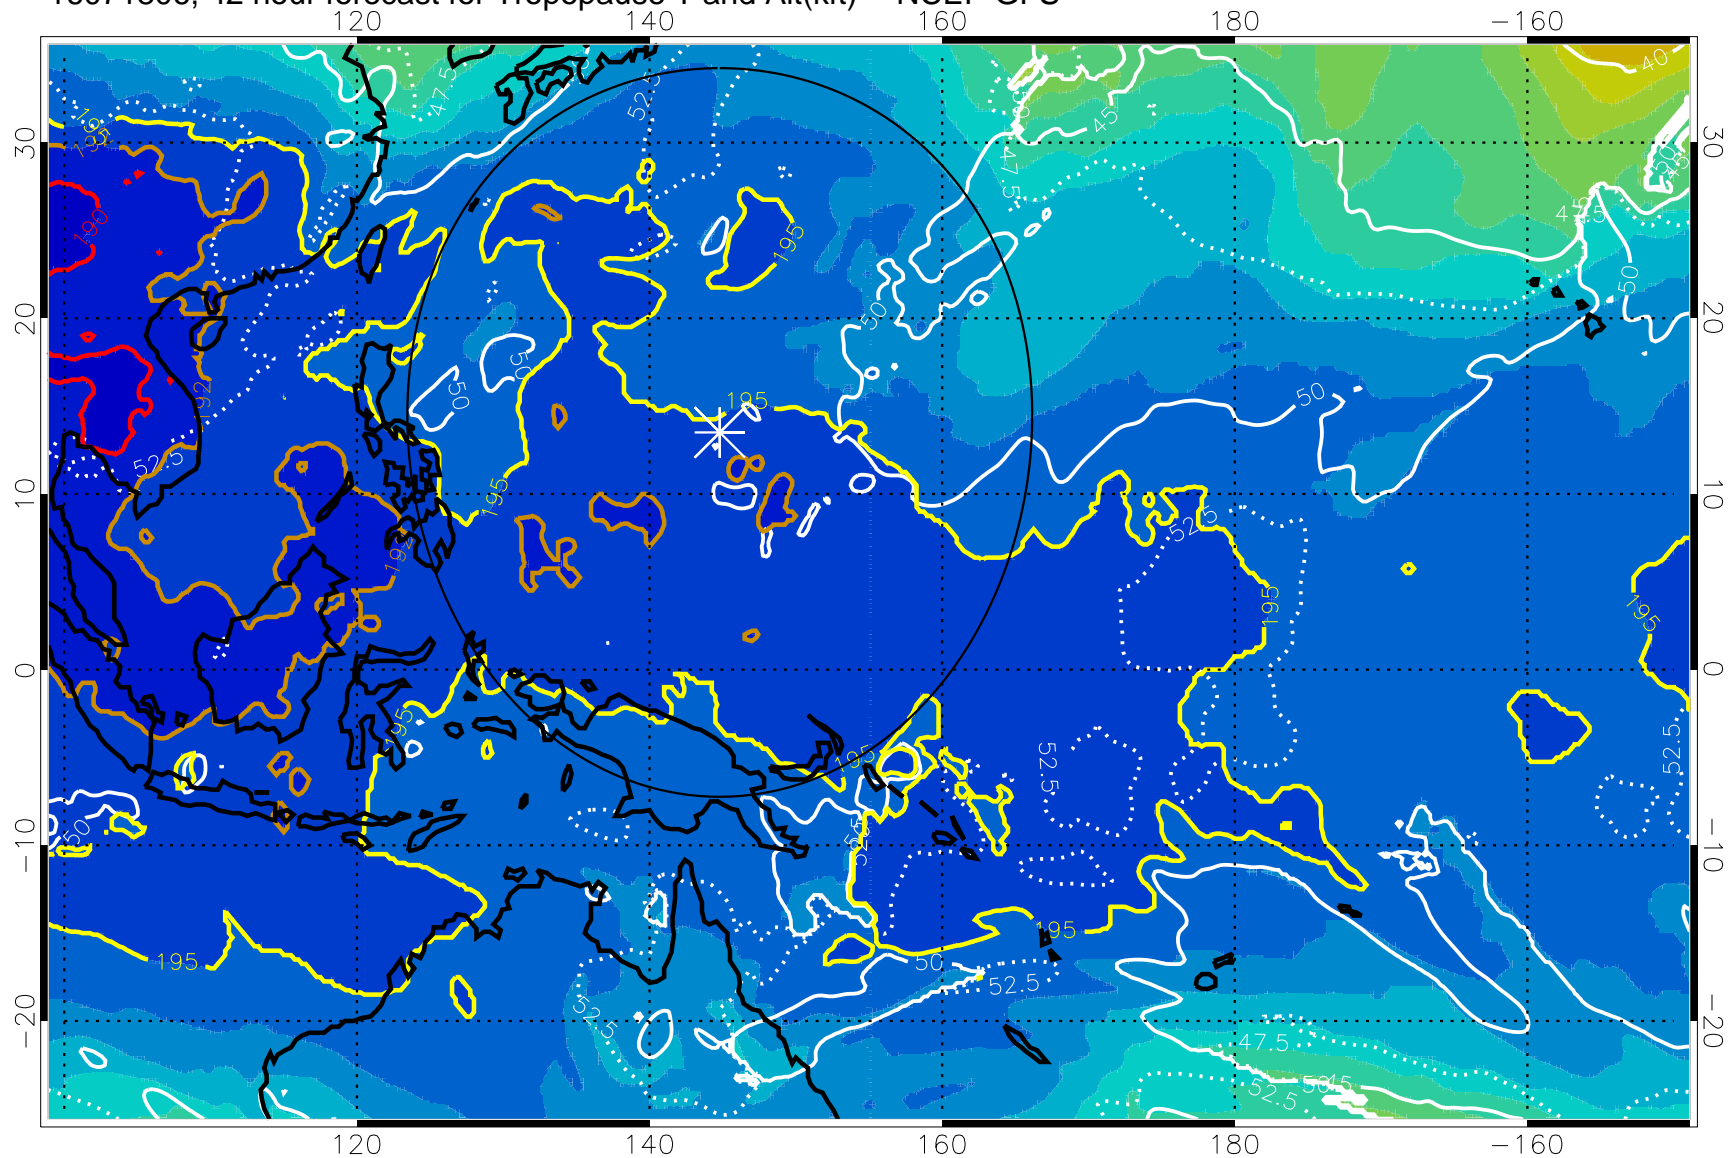

16071806, 42 hour forecast for Tropopause T and Alt(kft) -- NCEP GFS

190 200 210 220 230

Tropopause T, K

Tropopause Altitude in kft (white)

192.5K Isotherm 195K Isotherm
187.5K Isotherm 190K Isotherm

Range ring of 2304 km