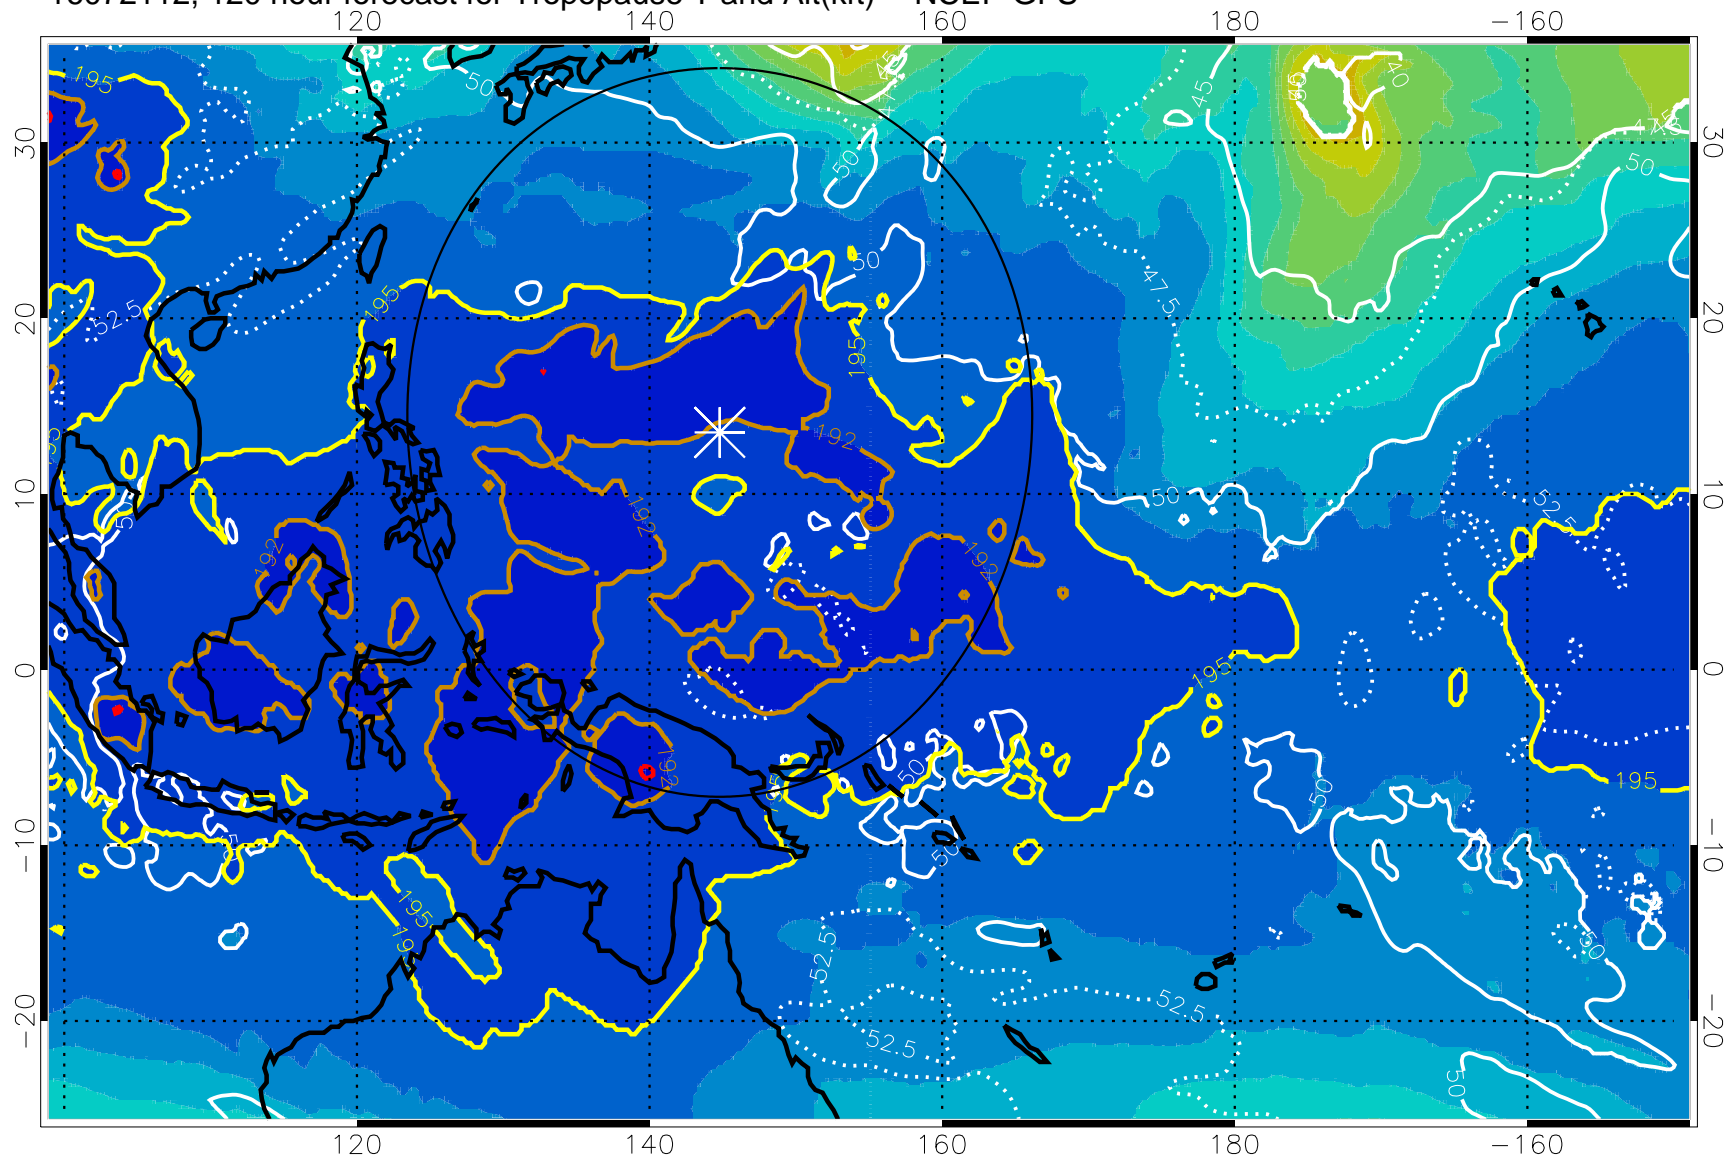

190 200 210 220 230

Tropopause T, K

Tropopause Altitude in kft (white)

192.5K Isotherm 195K Isotherm
187.5K Isotherm 190K Isotherm

Range ring of 2304 km

16072112, 120 hour forecast for Tropopause T and Alt(kft) -- NCEP GFS

190 200 210 220 230

Tropopause T, K

Tropopause Altitude in kft (white)

192.5K Isotherm 195K Isotherm

187.5K Isotherm 190K Isotherm

Range ring of 2304 km