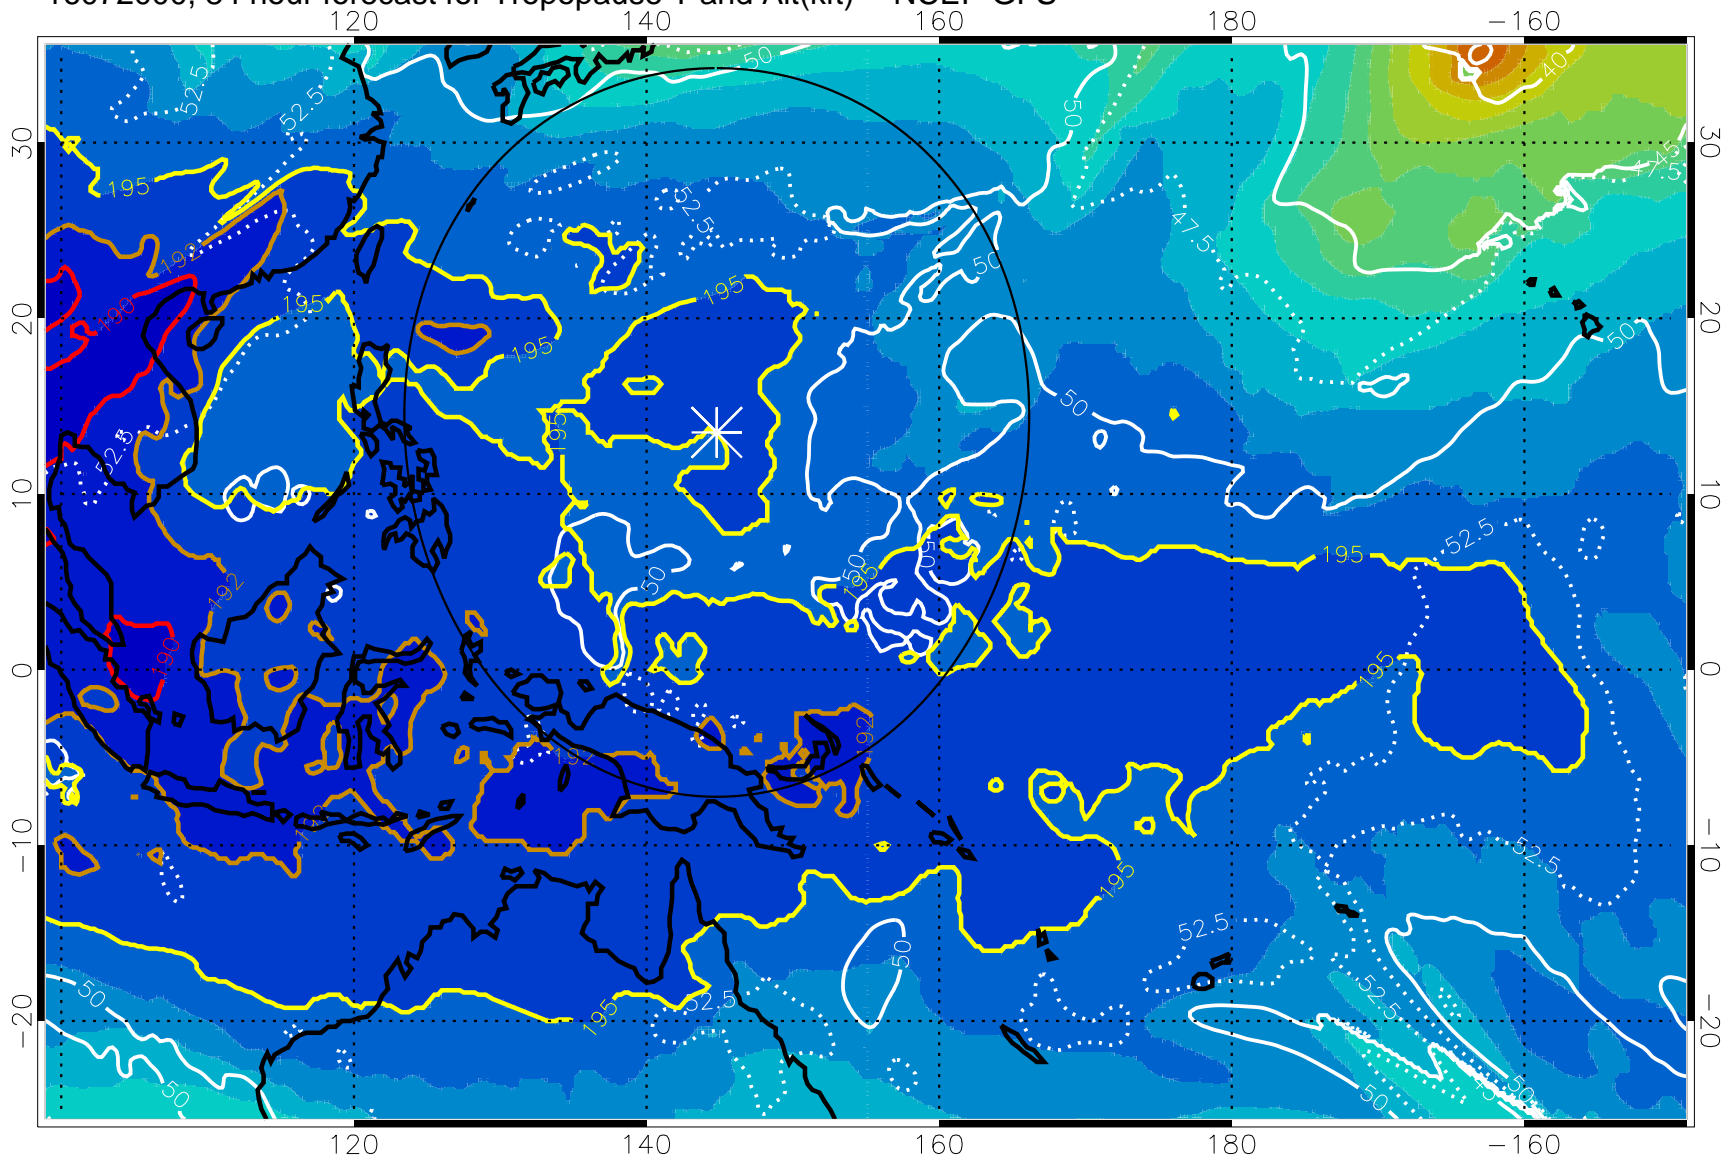

16072000, 84 hour forecast for Tropopause T and Alt(kft) -- NCEP GFS

190 200 210 220 230

Tropopause T, K

Tropopause Altitude in kft (white)

192.5K Isotherm 195K Isotherm
187.5K Isotherm 190K Isotherm

Range ring of 2304 km