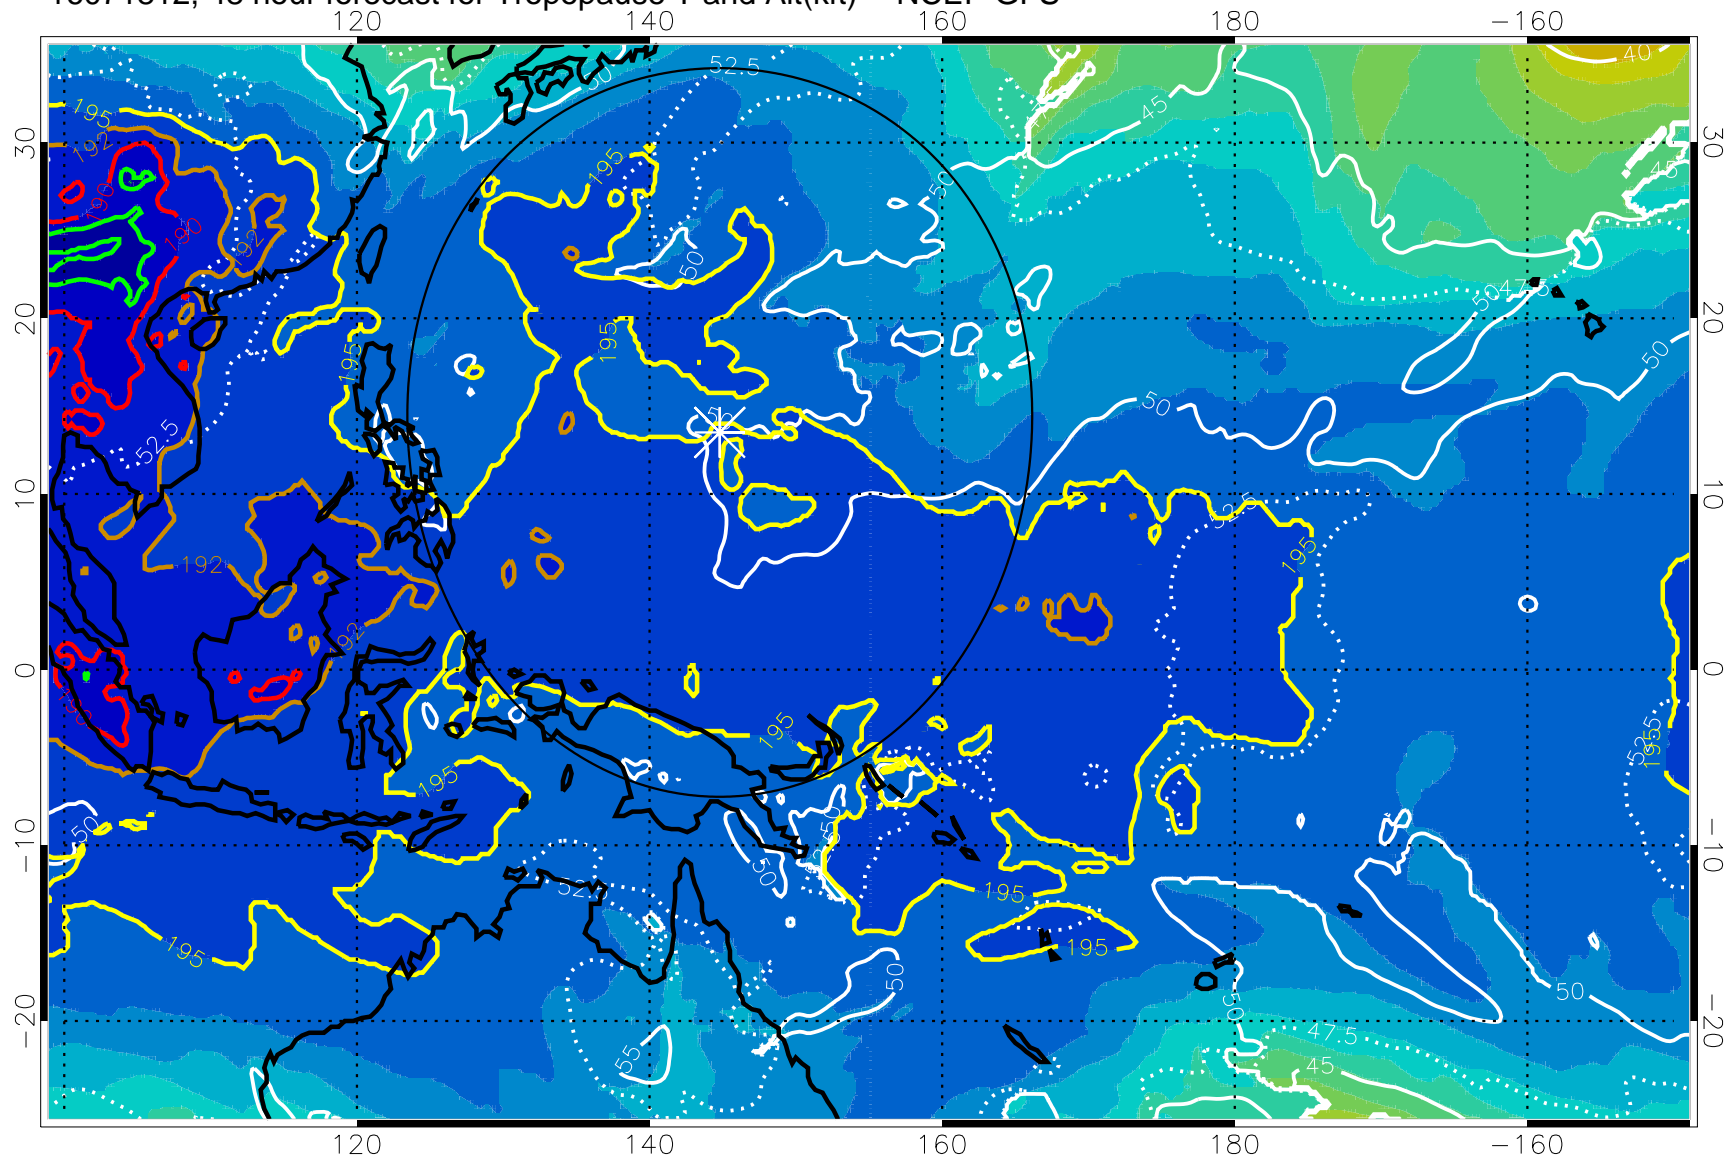

16071812, 48 hour forecast for Tropopause T and Alt(kft) -- NCEP GFS

190 200 210 220 230
Tropopause T, K

Tropopause Altitude in kft (white)

192.5K Isotherm 195K Isotherm
187.5K Isotherm 190K Isotherm

Range ring of 2304 km