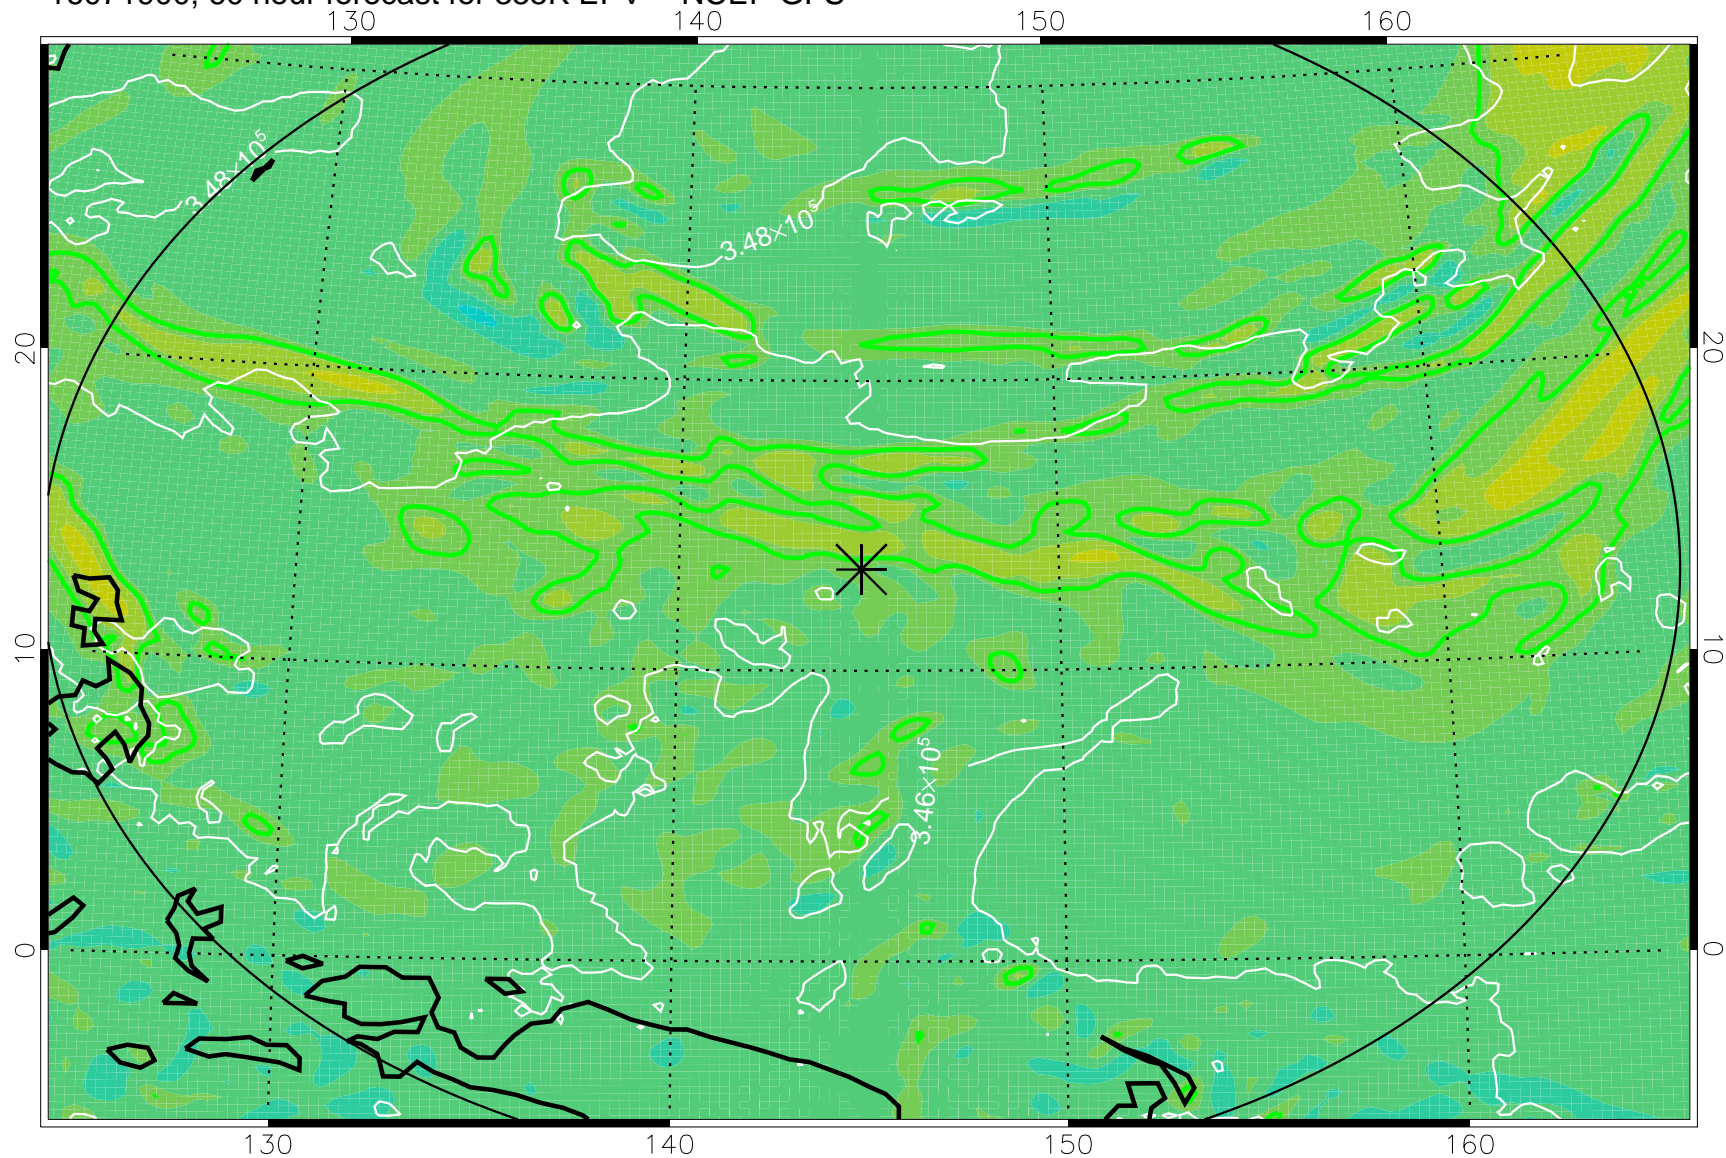

16071806, 42 hour forecast for 355K EPV -- NCEP GFS

355K Montgomery Streamfunction, white
EPV Tropopause (2 PVU) Position
Range ring of 2304 km

16071812, 48 hour forecast for 355K EPV -- NCEP GFS

355K Montgomery Streamfunction, white
EPV Tropopause (2 PVU) Position
Range ring of 2304 km

16071818, 54 hour forecast for 355K EPV -- NCEP GFS

355K Montgomery Streamfunction, white
EPV Tropopause (2 PVU) Position
Range ring of 2304 km

16071900, 60 hour forecast for 355K EPV -- NCEP GFS

355K Montgomery Streamfunction, white
EPV Tropopause (2 PVU) Position
Range ring of 2304 km

16071906, 66 hour forecast for 355K EPV -- NCEP GFS

355K Montgomery Streamfunction, white
EPV Tropopause (2 PVU) Position
Range ring of 2304 km

16071912, 72 hour forecast for 355K EPV -- NCEP GFS

355K Montgomery Streamfunction, white
EPV Tropopause (2 PVU) Position
Range ring of 2304 km

16071918, 78 hour forecast for 355K EPV -- NCEP GFS

355K Montgomery Streamfunction, white
EPV Tropopause (2 PVU) Position
Range ring of 2304 km

16072000, 84 hour forecast for 355K EPV -- NCEP GFS

355K Montgomery Streamfunction, white
EPV Tropopause (2 PVU) Position
Range ring of 2304 km