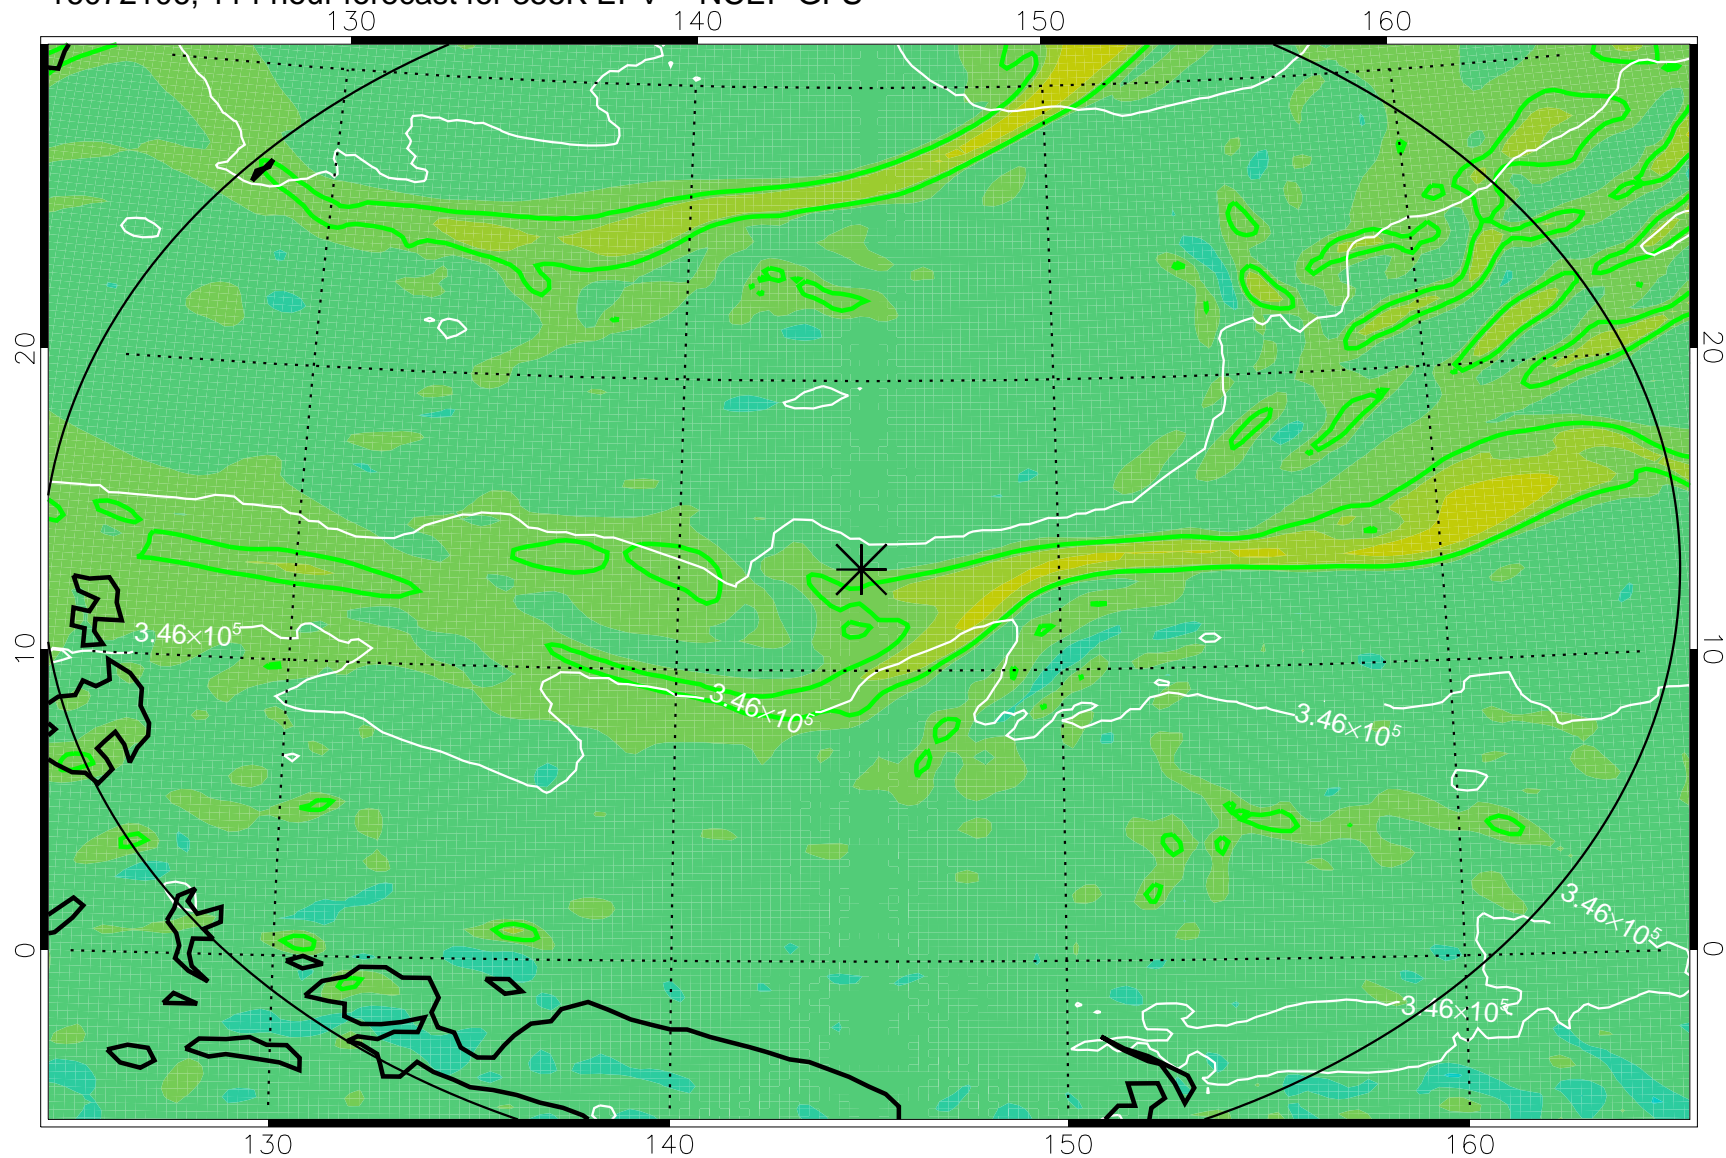

16071918, 78 hour forecast for 355K EPV -- NCEP GFS

355K Montgomery Streamfunction, white
EPV Tropopause (2 PVU) Position
Range ring of 2304 km

16072000, 84 hour forecast for 355K EPV -- NCEP GFS

355K Montgomery Streamfunction, white
EPV Tropopause (2 PVU) Position
Range ring of 2304 km

16072006, 90 hour forecast for 355K EPV -- NCEP GFS

355K Montgomery Streamfunction, white
EPV Tropopause (2 PVU) Position
Range ring of 2304 km

16072012, 96 hour forecast for 355K EPV -- NCEP GFS

355K Montgomery Streamfunction, white
EPV Tropopause (2 PVU) Position
Range ring of 2304 km

16072018, 102 hour forecast for 355K EPV -- NCEP GFS

355K Montgomery Streamfunction, white
EPV Tropopause (2 PVU) Position
Range ring of 2304 km

16072100, 108 hour forecast for 355K EPV -- NCEP GFS

355K Montgomery Streamfunction, white
EPV Tropopause (2 PVU) Position
Range ring of 2304 km

16072106, 114 hour forecast for 355K EPV -- NCEP GFS

355K Montgomery Streamfunction, white
EPV Tropopause (2 PVU) Position
Range ring of 2304 km

16072112, 120 hour forecast for 355K EPV -- NCEP GFS

355K Montgomery Streamfunction, white
EPV Tropopause (2 PVU) Position
Range ring of 2304 km