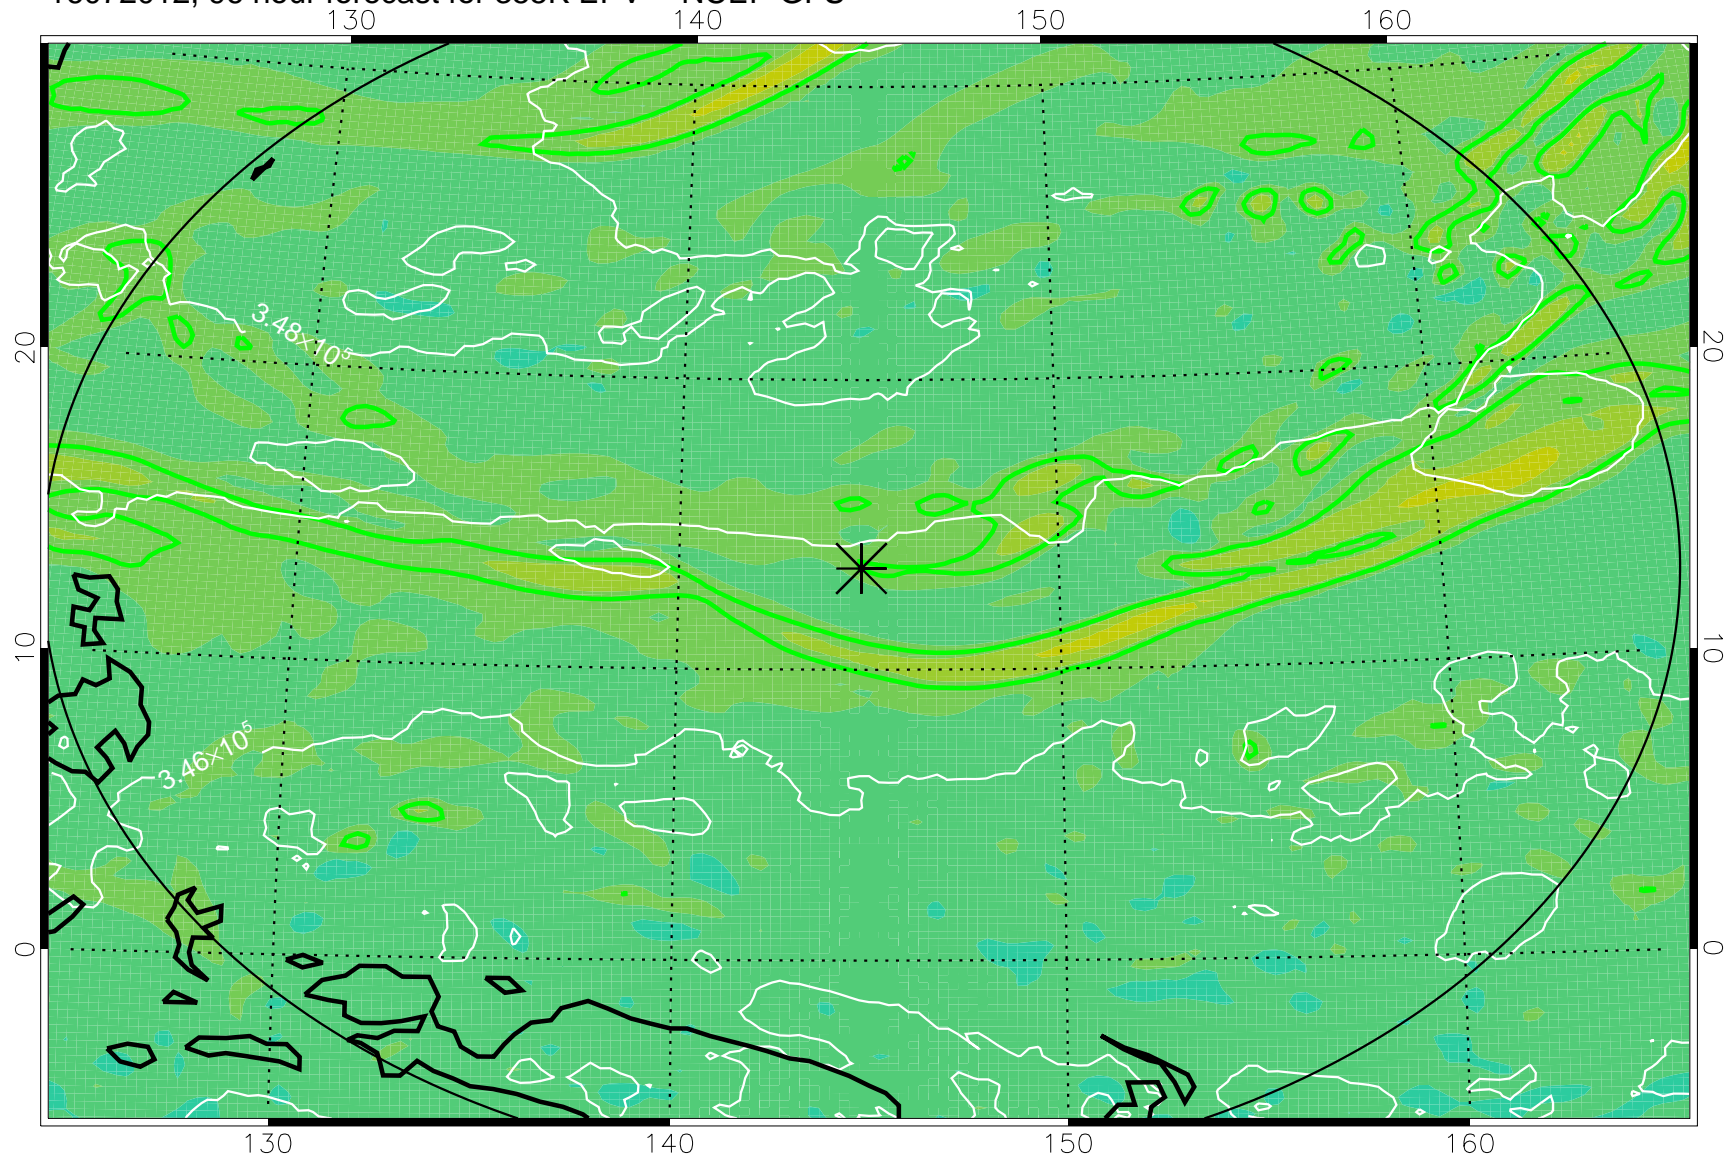

16071906, 66 hour forecast for 355K EPV -- NCEP GFS

355K Montgomery Streamfunction, white
EPV Tropopause (2 PVU) Position
Range ring of 2304 km

16071912, 72 hour forecast for 355K EPV -- NCEP GFS

355K Montgomery Streamfunction, white
EPV Tropopause (2 PVU) Position
Range ring of 2304 km

16071918, 78 hour forecast for 355K EPV -- NCEP GFS

355K Montgomery Streamfunction, white
EPV Tropopause (2 PVU) Position
Range ring of 2304 km

16072000, 84 hour forecast for 355K EPV -- NCEP GFS

355K Montgomery Streamfunction, white
EPV Tropopause (2 PVU) Position
Range ring of 2304 km

16072006, 90 hour forecast for 355K EPV -- NCEP GFS

355K Montgomery Streamfunction, white
EPV Tropopause (2 PVU) Position
Range ring of 2304 km

16072012, 96 hour forecast for 355K EPV -- NCEP GFS

355K Montgomery Streamfunction, white
EPV Tropopause (2 PVU) Position
Range ring of 2304 km

16072018, 102 hour forecast for 355K EPV -- NCEP GFS

355K Montgomery Streamfunction, white
EPV Tropopause (2 PVU) Position
Range ring of 2304 km

16072100, 108 hour forecast for 355K EPV -- NCEP GFS

355K Montgomery Streamfunction, white
EPV Tropopause (2 PVU) Position
Range ring of 2304 km