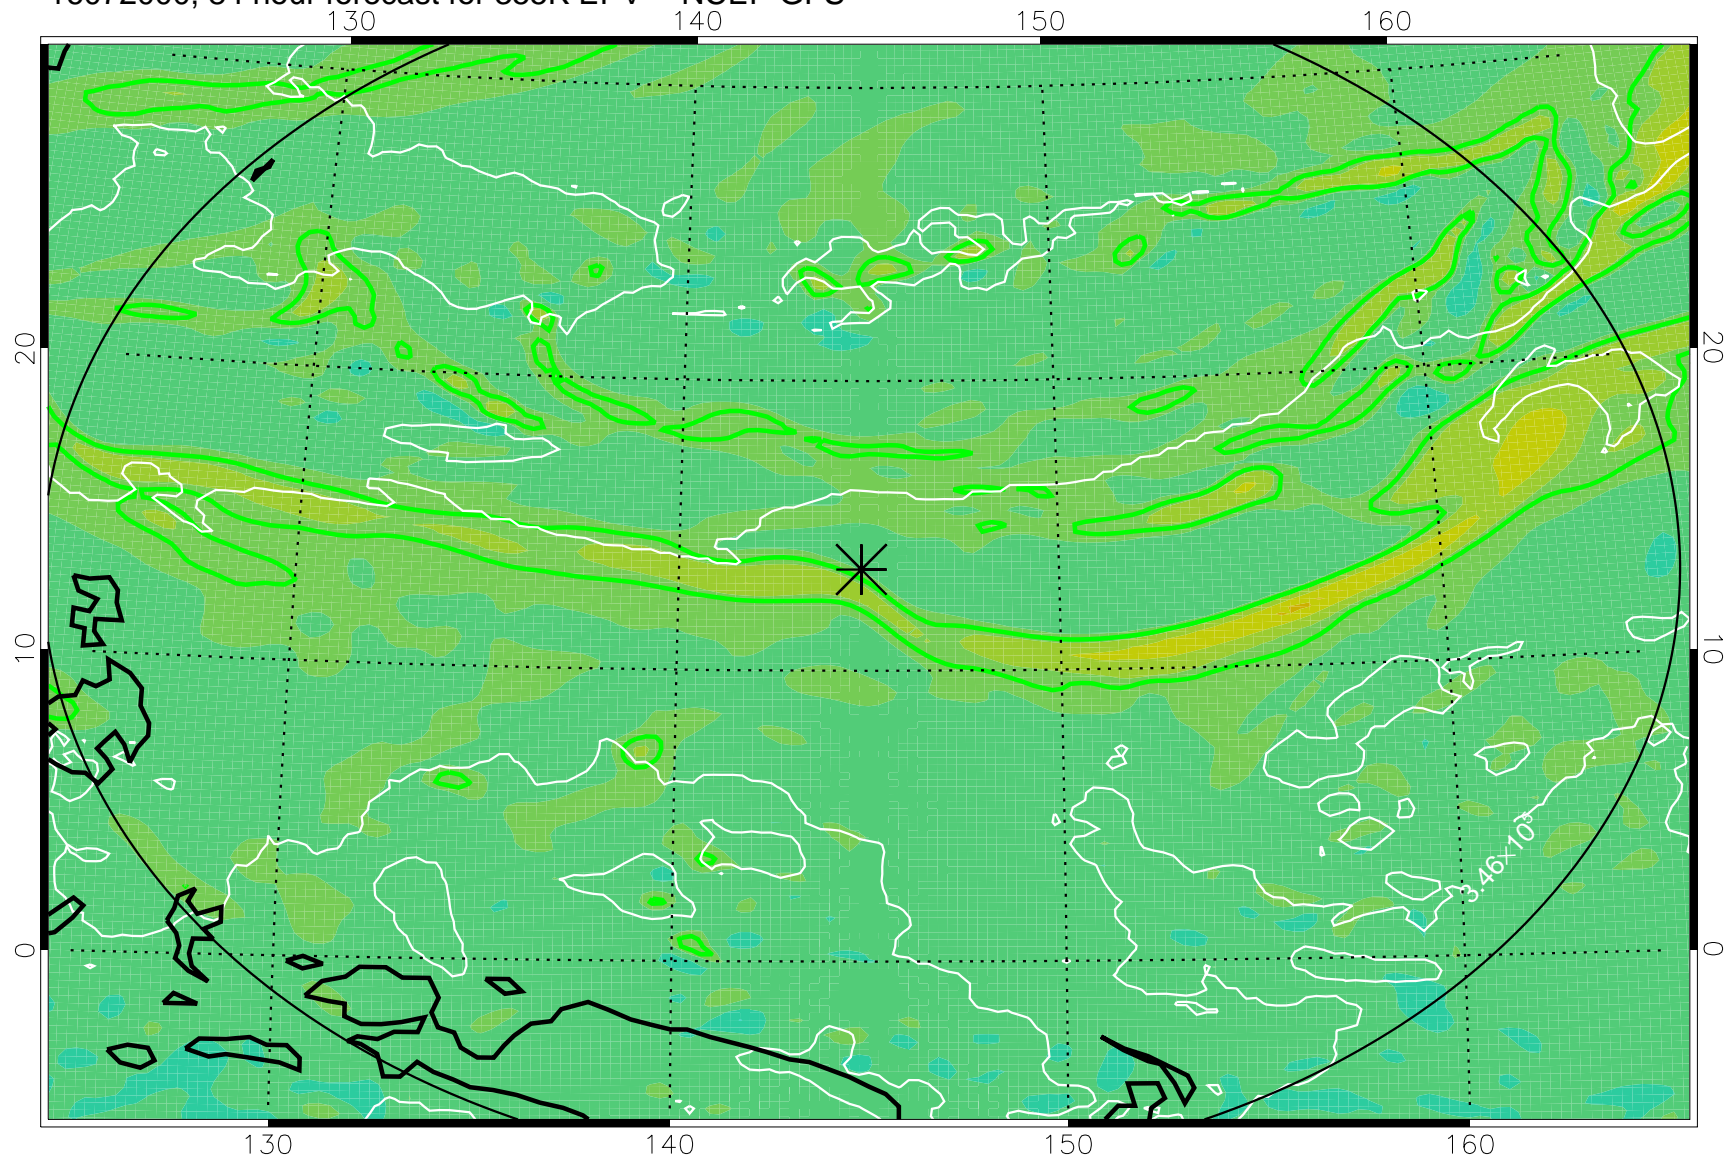

16071906, 66 hour forecast for 355K EPV -- NCEP GFS

355K Montgomery Streamfunction, white
EPV Tropopause (2 PVU) Position
Range ring of 2304 km

16071912, 72 hour forecast for 355K EPV -- NCEP GFS

355K Montgomery Streamfunction, white
EPV Tropopause (2 PVU) Position
Range ring of 2304 km

16071918, 78 hour forecast for 355K EPV -- NCEP GFS

355K Montgomery Streamfunction, white
EPV Tropopause (2 PVU) Position
Range ring of 2304 km

16072000, 84 hour forecast for 355K EPV -- NCEP GFS

355K Montgomery Streamfunction, white
EPV Tropopause (2 PVU) Position
Range ring of 2304 km

16072006, 90 hour forecast for 355K EPV -- NCEP GFS

355K Montgomery Streamfunction, white
EPV Tropopause (2 PVU) Position
Range ring of 2304 km

16072012, 96 hour forecast for 355K EPV -- NCEP GFS

355K Montgomery Streamfunction, white
EPV Tropopause (2 PVU) Position
Range ring of 2304 km

16072018, 102 hour forecast for 355K EPV -- NCEP GFS

355K Montgomery Streamfunction, white
EPV Tropopause (2 PVU) Position
Range ring of 2304 km

16072100, 108 hour forecast for 355K EPV -- NCEP GFS

355K Montgomery Streamfunction, white
EPV Tropopause (2 PVU) Position
Range ring of 2304 km