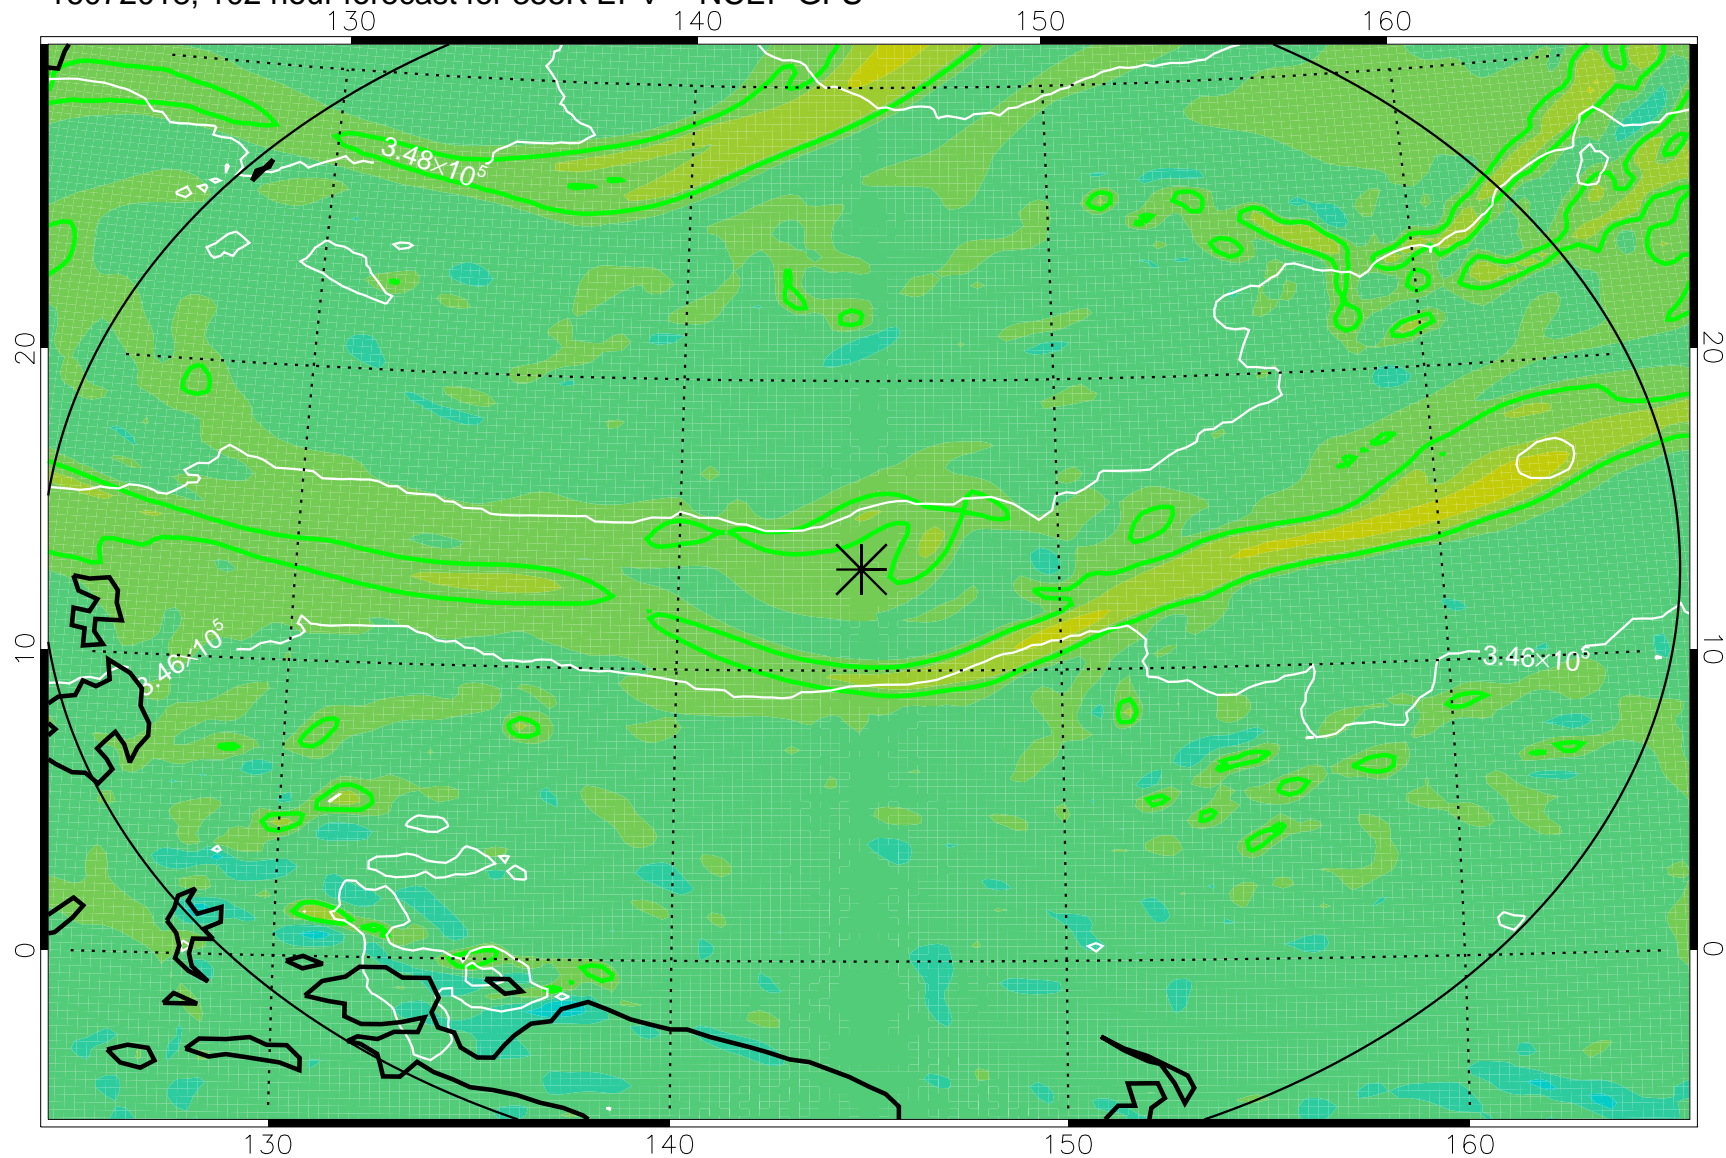

16071918, 78 hour forecast for 355K EPV -- NCEP GFS

355K Montgomery Streamfunction, white
EPV Tropopause (2 PVU) Position
Range ring of 2304 km

16072000, 84 hour forecast for 355K EPV -- NCEP GFS

355K Montgomery Streamfunction, white
EPV Tropopause (2 PVU) Position
Range ring of 2304 km

16072006, 90 hour forecast for 355K EPV -- NCEP GFS

355K Montgomery Streamfunction, white
EPV Tropopause (2 PVU) Position
Range ring of 2304 km

16072012, 96 hour forecast for 355K EPV -- NCEP GFS

355K Montgomery Streamfunction, white
EPV Tropopause (2 PVU) Position
Range ring of 2304 km

16072018, 102 hour forecast for 355K EPV -- NCEP GFS

355K Montgomery Streamfunction, white
EPV Tropopause (2 PVU) Position
Range ring of 2304 km

16072100, 108 hour forecast for 355K EPV -- NCEP GFS

355K Montgomery Streamfunction, white
EPV Tropopause (2 PVU) Position
Range ring of 2304 km

16072106, 114 hour forecast for 355K EPV -- NCEP GFS

355K Montgomery Streamfunction, white
EPV Tropopause (2 PVU) Position
Range ring of 2304 km

16072112, 120 hour forecast for 355K EPV -- NCEP GFS

355K Montgomery Streamfunction, white
EPV Tropopause (2 PVU) Position
Range ring of 2304 km