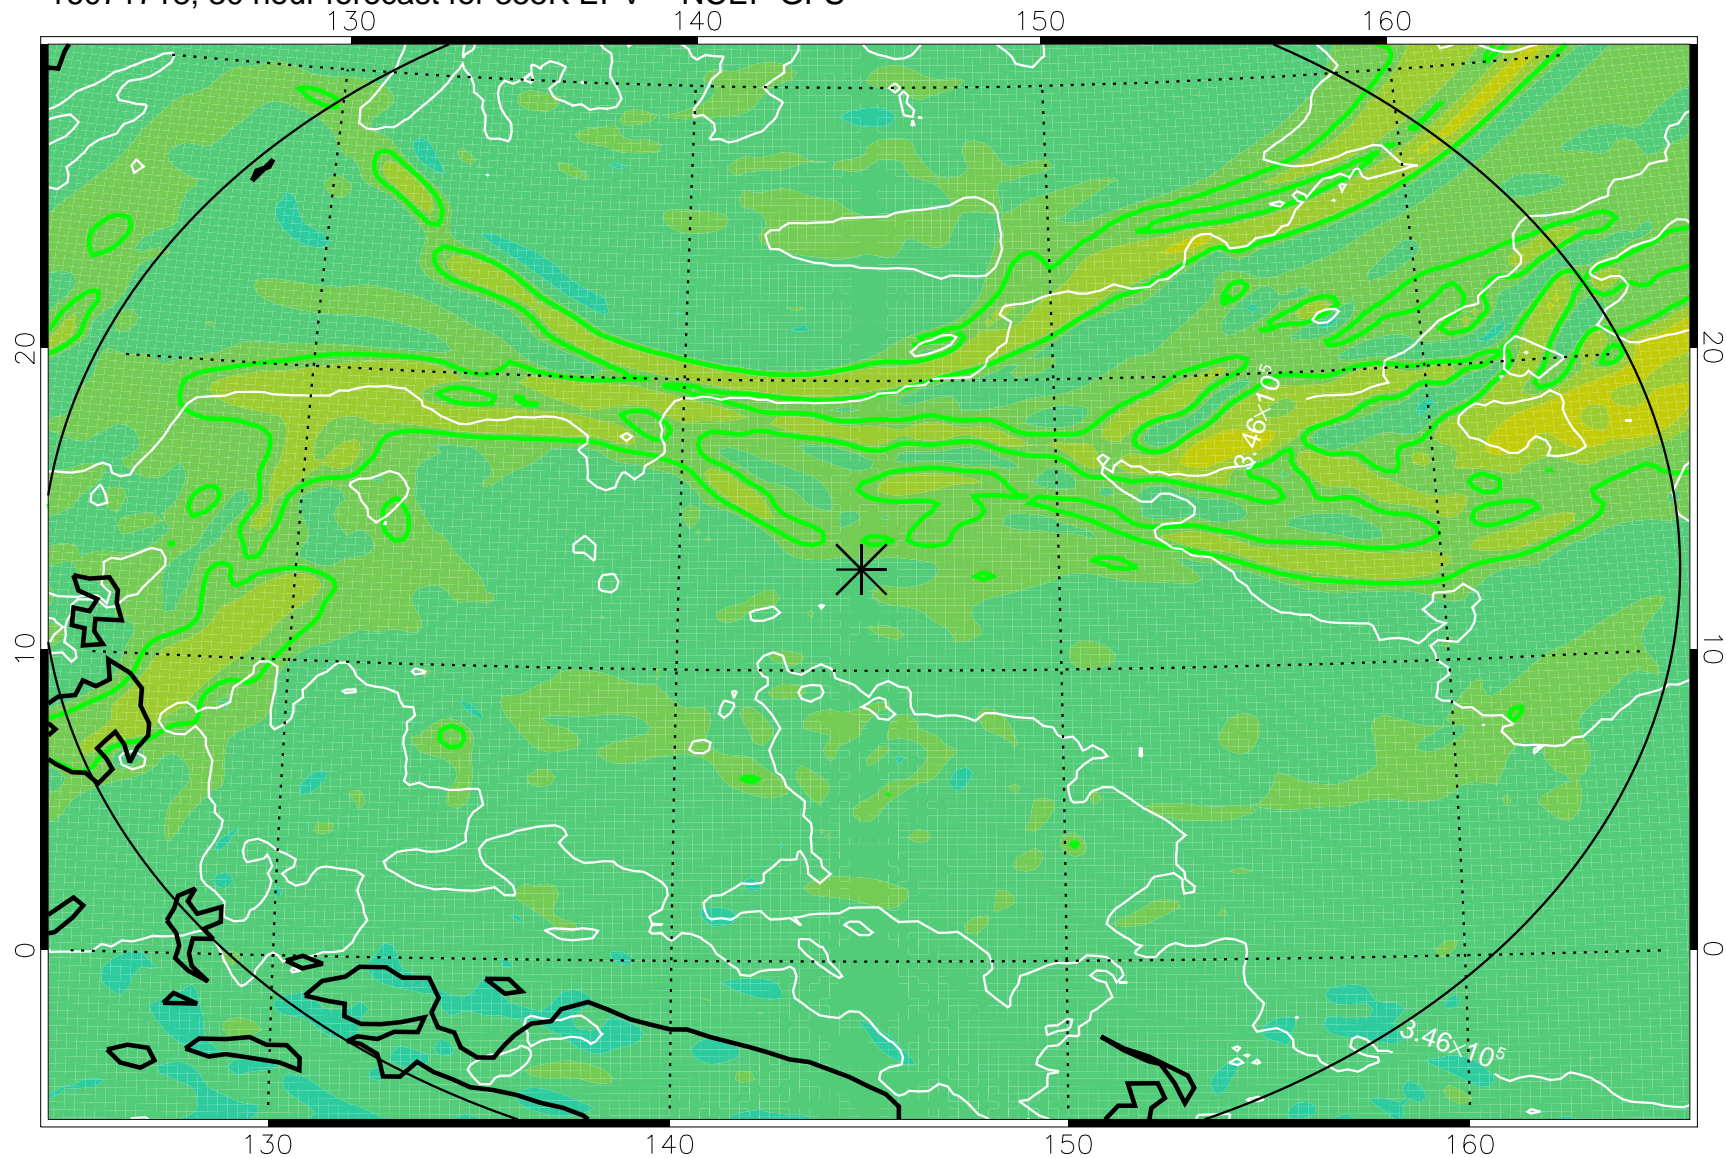

16071706, 18 hour forecast for 355K EPV -- NCEP GFS

355K Montgomery Streamfunction, white
EPV Tropopause (2 PVU) Position
Range ring of 2304 km

16071712, 24 hour forecast for 355K EPV -- NCEP GFS

355K Montgomery Streamfunction, white
EPV Tropopause (2 PVU) Position
Range ring of 2304 km

16071718, 30 hour forecast for 355K EPV -- NCEP GFS

355K Montgomery Streamfunction, white
EPV Tropopause (2 PVU) Position
Range ring of 2304 km

16071800, 36 hour forecast for 355K EPV -- NCEP GFS

355K Montgomery Streamfunction, white
EPV Tropopause (2 PVU) Position
Range ring of 2304 km

16071806, 42 hour forecast for 355K EPV -- NCEP GFS

355K Montgomery Streamfunction, white
EPV Tropopause (2 PVU) Position
Range ring of 2304 km

16071812, 48 hour forecast for 355K EPV -- NCEP GFS

355K Montgomery Streamfunction, white
EPV Tropopause (2 PVU) Position
Range ring of 2304 km

16072018, 102 hour forecast for 355K EPV -- NCEP GFS

355K Montgomery Streamfunction, white
EPV Tropopause (2 PVU) Position
Range ring of 2304 km

16072100, 108 hour forecast for 355K EPV -- NCEP GFS

355K Montgomery Streamfunction, white
EPV Tropopause (2 PVU) Position
Range ring of 2304 km