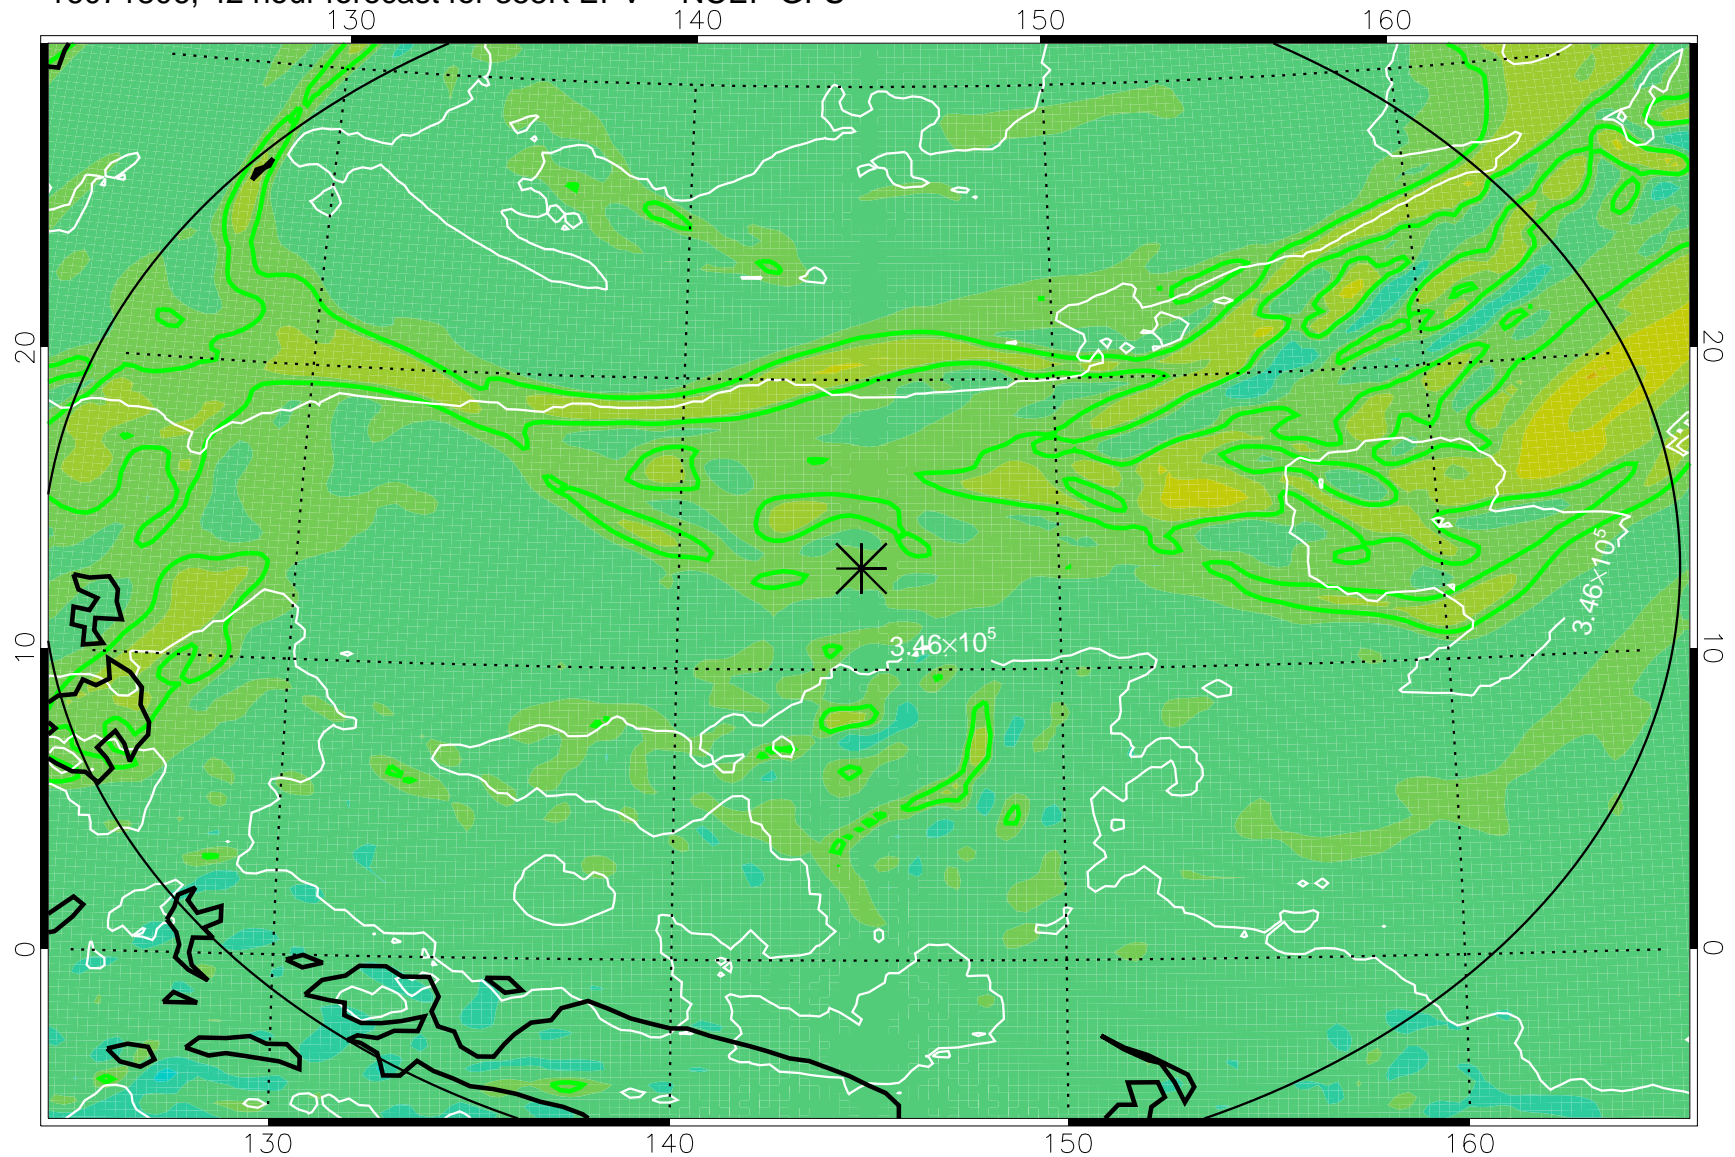

16071718, 30 hour forecast for 355K EPV -- NCEP GFS

355K Montgomery Streamfunction, white
EPV Tropopause (2 PVU) Position
Range ring of 2304 km

16071800, 36 hour forecast for 355K EPV -- NCEP GFS

355K Montgomery Streamfunction, white
EPV Tropopause (2 PVU) Position
Range ring of 2304 km

16071806, 42 hour forecast for 355K EPV -- NCEP GFS

355K Montgomery Streamfunction, white
EPV Tropopause (2 PVU) Position
Range ring of 2304 km

16071812, 48 hour forecast for 355K EPV -- NCEP GFS

355K Montgomery Streamfunction, white
EPV Tropopause (2 PVU) Position
Range ring of 2304 km

16071818, 54 hour forecast for 355K EPV -- NCEP GFS

355K Montgomery Streamfunction, white
EPV Tropopause (2 PVU) Position
Range ring of 2304 km

16071900, 60 hour forecast for 355K EPV -- NCEP GFS

355K Montgomery Streamfunction, white
EPV Tropopause (2 PVU) Position
Range ring of 2304 km

16071918, 78 hour forecast for 355K EPV -- NCEP GFS

355K Montgomery Streamfunction, white
EPV Tropopause (2 PVU) Position
Range ring of 2304 km

16072000, 84 hour forecast for 355K EPV -- NCEP GFS

355K Montgomery Streamfunction, white
EPV Tropopause (2 PVU) Position
Range ring of 2304 km