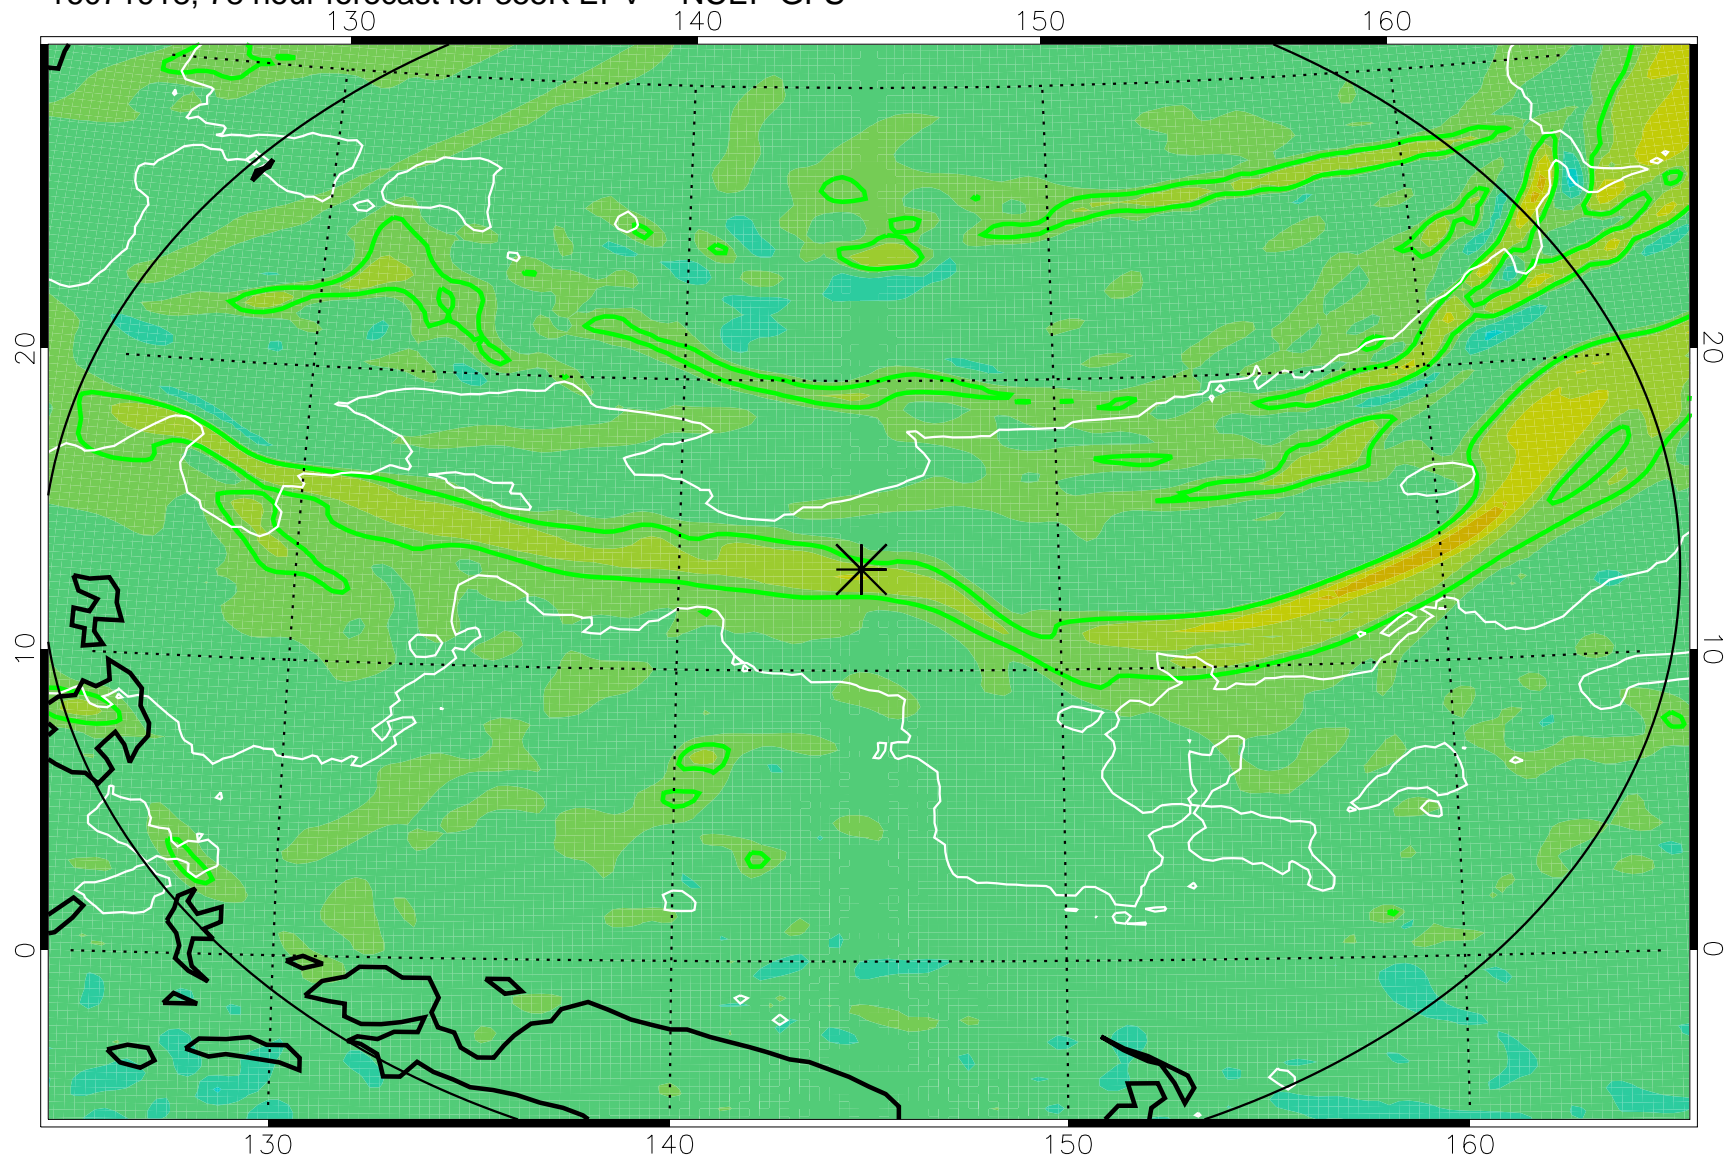

16071906, 66 hour forecast for 355K EPV -- NCEP GFS

355K Montgomery Streamfunction, white
EPV Tropopause (2 PVU) Position
Range ring of 2304 km

16071912, 72 hour forecast for 355K EPV -- NCEP GFS

355K Montgomery Streamfunction, white
EPV Tropopause (2 PVU) Position
Range ring of 2304 km

16071918, 78 hour forecast for 355K EPV -- NCEP GFS

355K Montgomery Streamfunction, white
EPV Tropopause (2 PVU) Position
Range ring of 2304 km

16072000, 84 hour forecast for 355K EPV -- NCEP GFS

355K Montgomery Streamfunction, white
EPV Tropopause (2 PVU) Position
Range ring of 2304 km

16072006, 90 hour forecast for 355K EPV -- NCEP GFS

355K Montgomery Streamfunction, white
EPV Tropopause (2 PVU) Position
Range ring of 2304 km

16072012, 96 hour forecast for 355K EPV -- NCEP GFS

355K Montgomery Streamfunction, white
EPV Tropopause (2 PVU) Position
Range ring of 2304 km

16072018, 102 hour forecast for 355K EPV -- NCEP GFS

355K Montgomery Streamfunction, white
EPV Tropopause (2 PVU) Position
Range ring of 2304 km

16072100, 108 hour forecast for 355K EPV -- NCEP GFS

355K Montgomery Streamfunction, white
EPV Tropopause (2 PVU) Position
Range ring of 2304 km