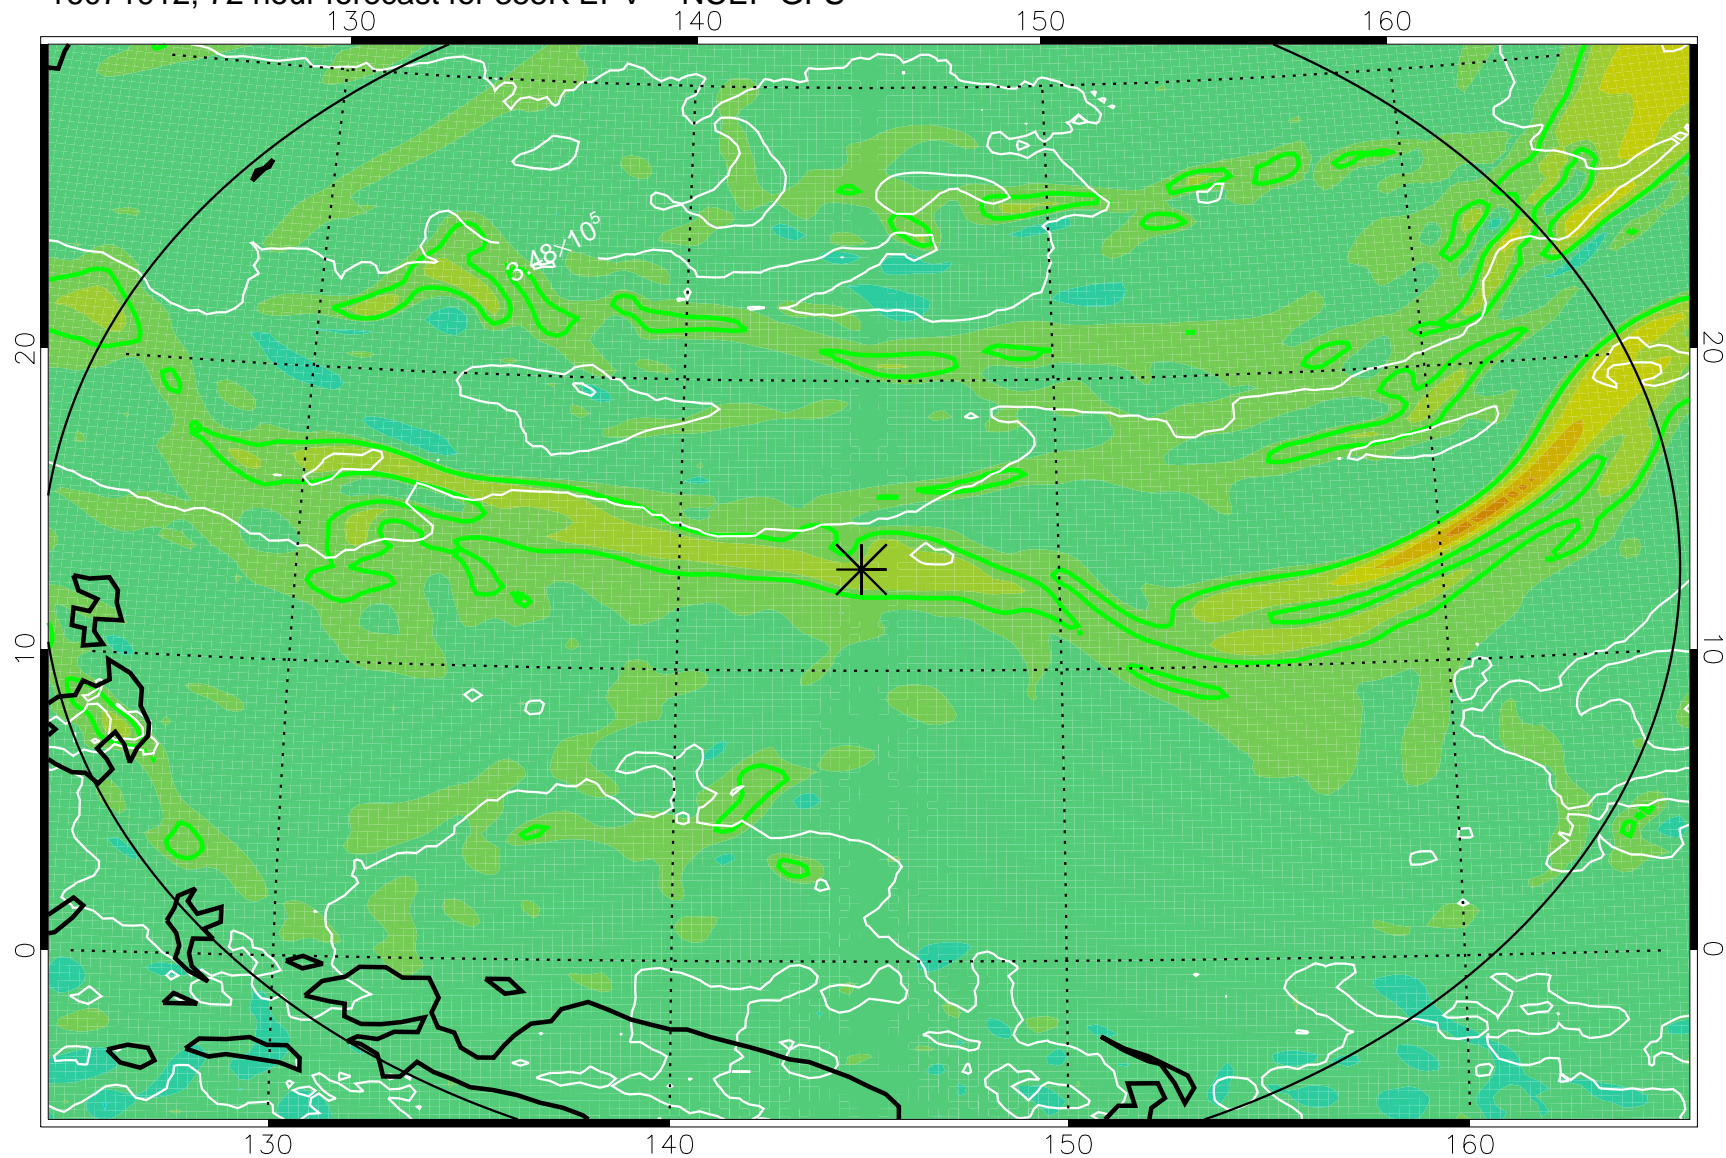

16071818, 54 hour forecast for 355K EPV -- NCEP GFS

355K Montgomery Streamfunction, white
EPV Tropopause (2 PVU) Position
Range ring of 2304 km

16071900, 60 hour forecast for 355K EPV -- NCEP GFS

355K Montgomery Streamfunction, white
EPV Tropopause (2 PVU) Position
Range ring of 2304 km

16071906, 66 hour forecast for 355K EPV -- NCEP GFS

355K Montgomery Streamfunction, white
EPV Tropopause (2 PVU) Position
Range ring of 2304 km

16071912, 72 hour forecast for 355K EPV -- NCEP GFS

355K Montgomery Streamfunction, white
EPV Tropopause (2 PVU) Position
Range ring of 2304 km

16071918, 78 hour forecast for 355K EPV -- NCEP GFS

355K Montgomery Streamfunction, white
EPV Tropopause (2 PVU) Position
Range ring of 2304 km

16072000, 84 hour forecast for 355K EPV -- NCEP GFS

355K Montgomery Streamfunction, white
EPV Tropopause (2 PVU) Position
Range ring of 2304 km

16072018, 102 hour forecast for 355K EPV -- NCEP GFS

355K Montgomery Streamfunction, white
EPV Tropopause (2 PVU) Position
Range ring of 2304 km

16072100, 108 hour forecast for 355K EPV -- NCEP GFS

355K Montgomery Streamfunction, white
EPV Tropopause (2 PVU) Position
Range ring of 2304 km