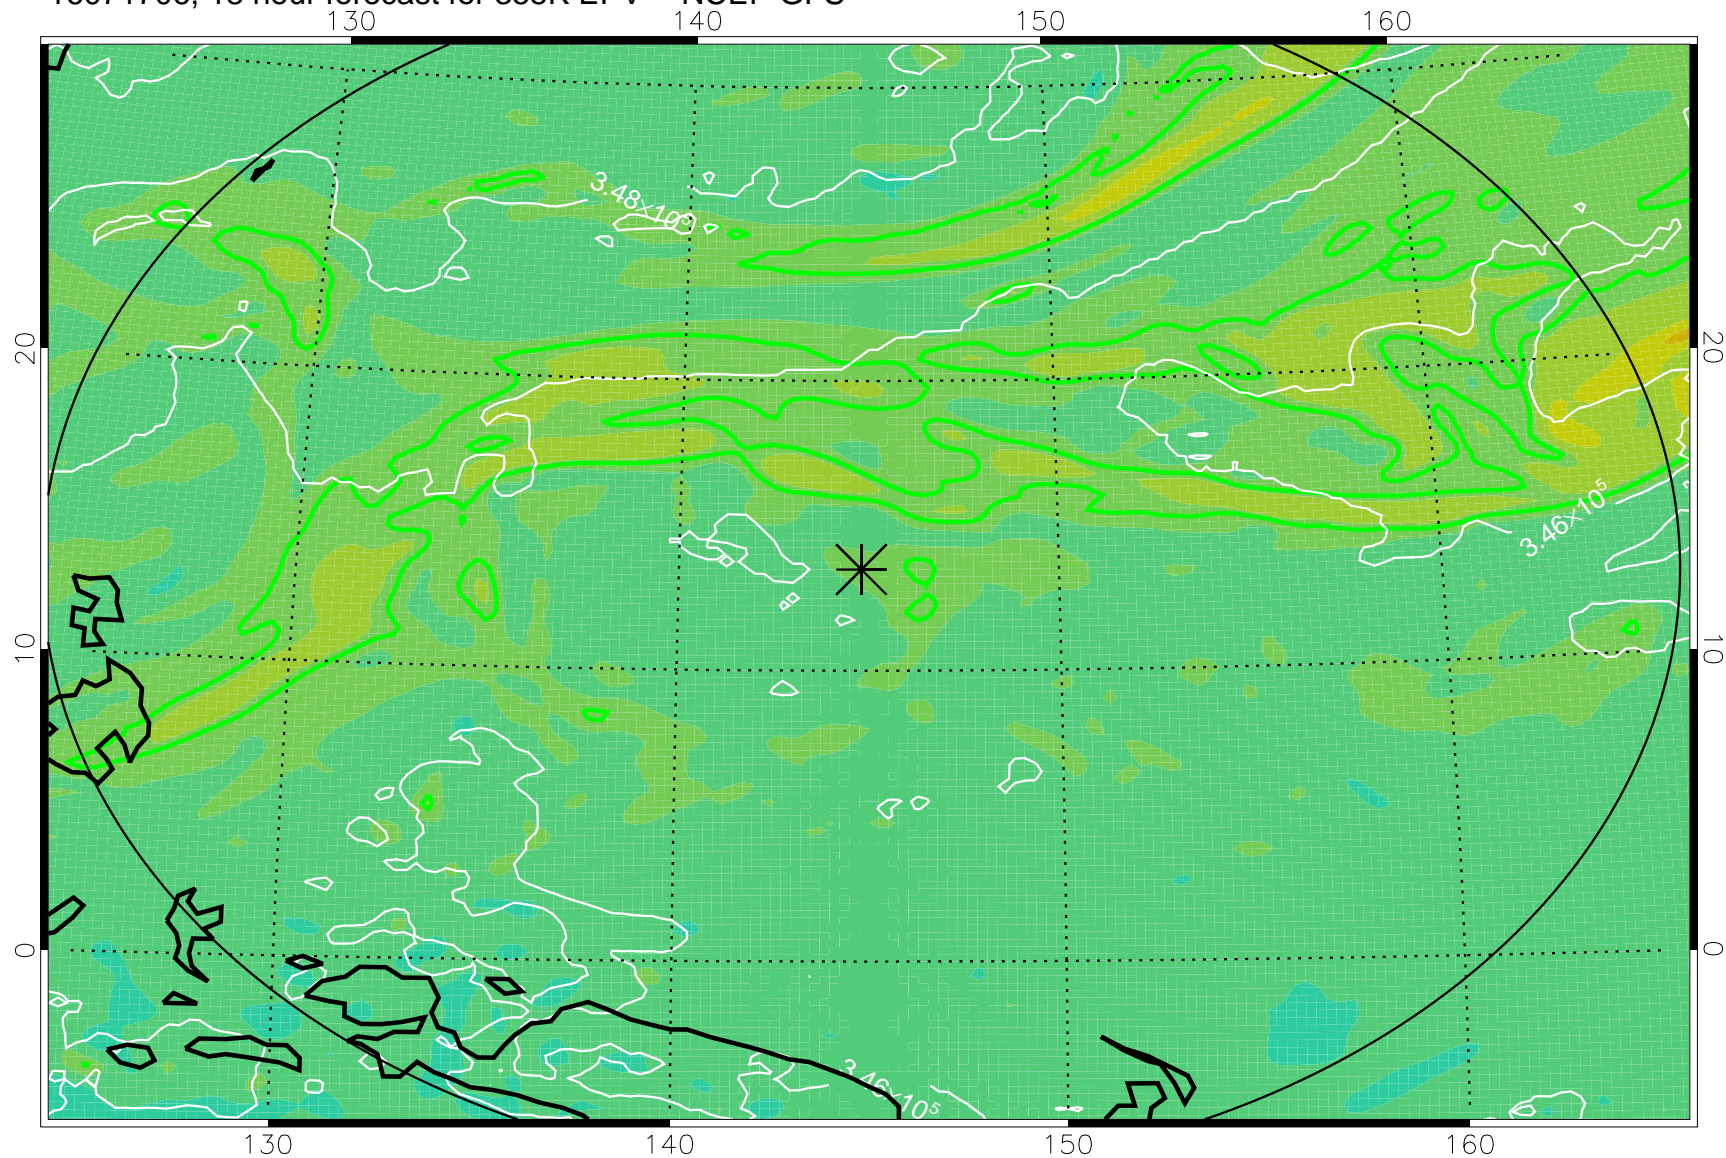

16071618, 6 hour forecast for 355K EPV -- NCEP GFS

355K Montgomery Streamfunction, white
EPV Tropopause (2 PVU) Position
Range ring of 2304 km

16071700, 12 hour forecast for 355K EPV -- NCEP GFS

355K Montgomery Streamfunction, white
EPV Tropopause (2 PVU) Position
Range ring of 2304 km

16071706, 18 hour forecast for 355K EPV -- NCEP GFS

355K Montgomery Streamfunction, white
EPV Tropopause (2 PVU) Position
Range ring of 2304 km

16071712, 24 hour forecast for 355K EPV -- NCEP GFS

355K Montgomery Streamfunction, white
EPV Tropopause (2 PVU) Position
Range ring of 2304 km

16071718, 30 hour forecast for 355K EPV -- NCEP GFS

355K Montgomery Streamfunction, white
EPV Tropopause (2 PVU) Position
Range ring of 2304 km

16071800, 36 hour forecast for 355K EPV -- NCEP GFS

355K Montgomery Streamfunction, white
EPV Tropopause (2 PVU) Position
Range ring of 2304 km

16071818, 54 hour forecast for 355K EPV -- NCEP GFS

355K Montgomery Streamfunction, white
EPV Tropopause (2 PVU) Position
Range ring of 2304 km

16071900, 60 hour forecast for 355K EPV -- NCEP GFS

355K Montgomery Streamfunction, white
EPV Tropopause (2 PVU) Position
Range ring of 2304 km