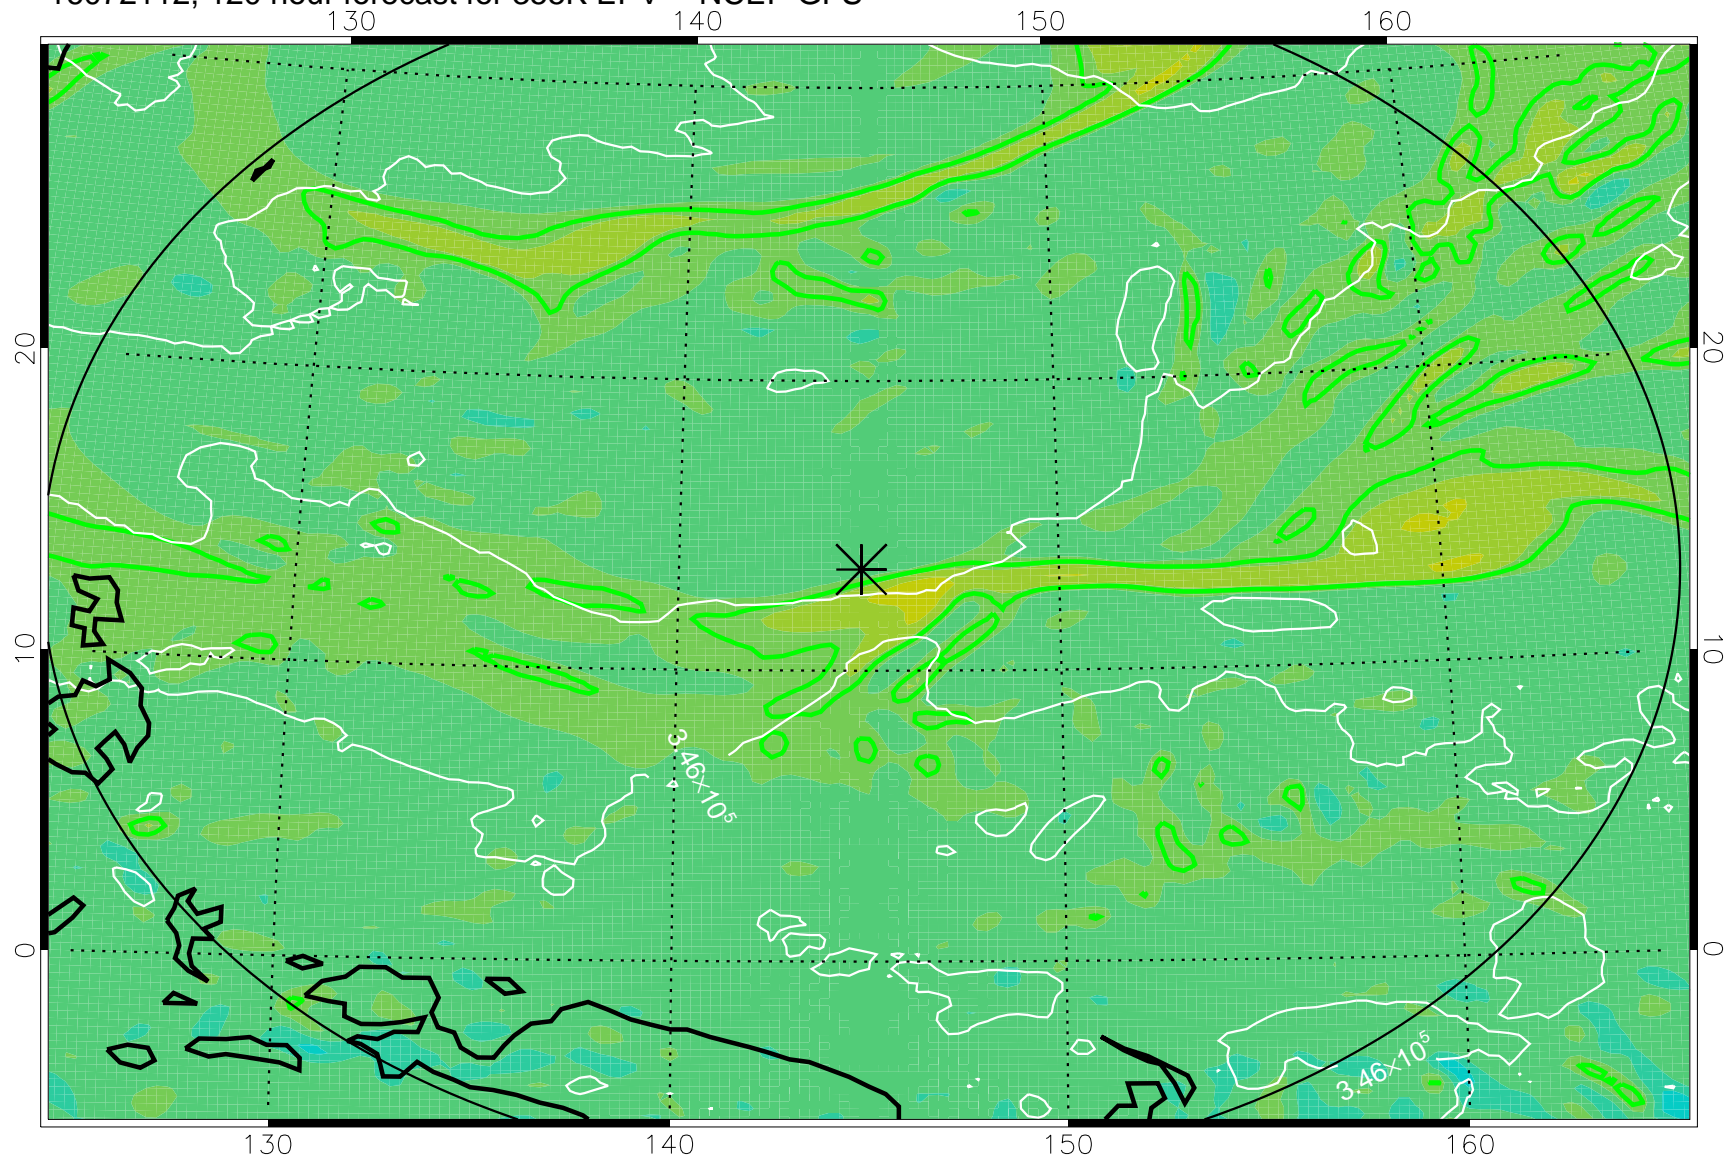

16071918, 78 hour forecast for 355K EPV -- NCEP GFS

355K Montgomery Streamfunction, white
EPV Tropopause (2 PVU) Position
Range ring of 2304 km

16072000, 84 hour forecast for 355K EPV -- NCEP GFS

355K Montgomery Streamfunction, white
EPV Tropopause (2 PVU) Position
Range ring of 2304 km

16072006, 90 hour forecast for 355K EPV -- NCEP GFS

355K Montgomery Streamfunction, white
EPV Tropopause (2 PVU) Position
Range ring of 2304 km

16072012, 96 hour forecast for 355K EPV -- NCEP GFS

355K Montgomery Streamfunction, white
EPV Tropopause (2 PVU) Position
Range ring of 2304 km

16072018, 102 hour forecast for 355K EPV -- NCEP GFS

355K Montgomery Streamfunction, white
EPV Tropopause (2 PVU) Position
Range ring of 2304 km

16072100, 108 hour forecast for 355K EPV -- NCEP GFS

355K Montgomery Streamfunction, white
EPV Tropopause (2 PVU) Position
Range ring of 2304 km

16072106, 114 hour forecast for 355K EPV -- NCEP GFS

355K Montgomery Streamfunction, white
EPV Tropopause (2 PVU) Position
Range ring of 2304 km

16072112, 120 hour forecast for 355K EPV -- NCEP GFS

355K Montgomery Streamfunction, white
EPV Tropopause (2 PVU) Position
Range ring of 2304 km