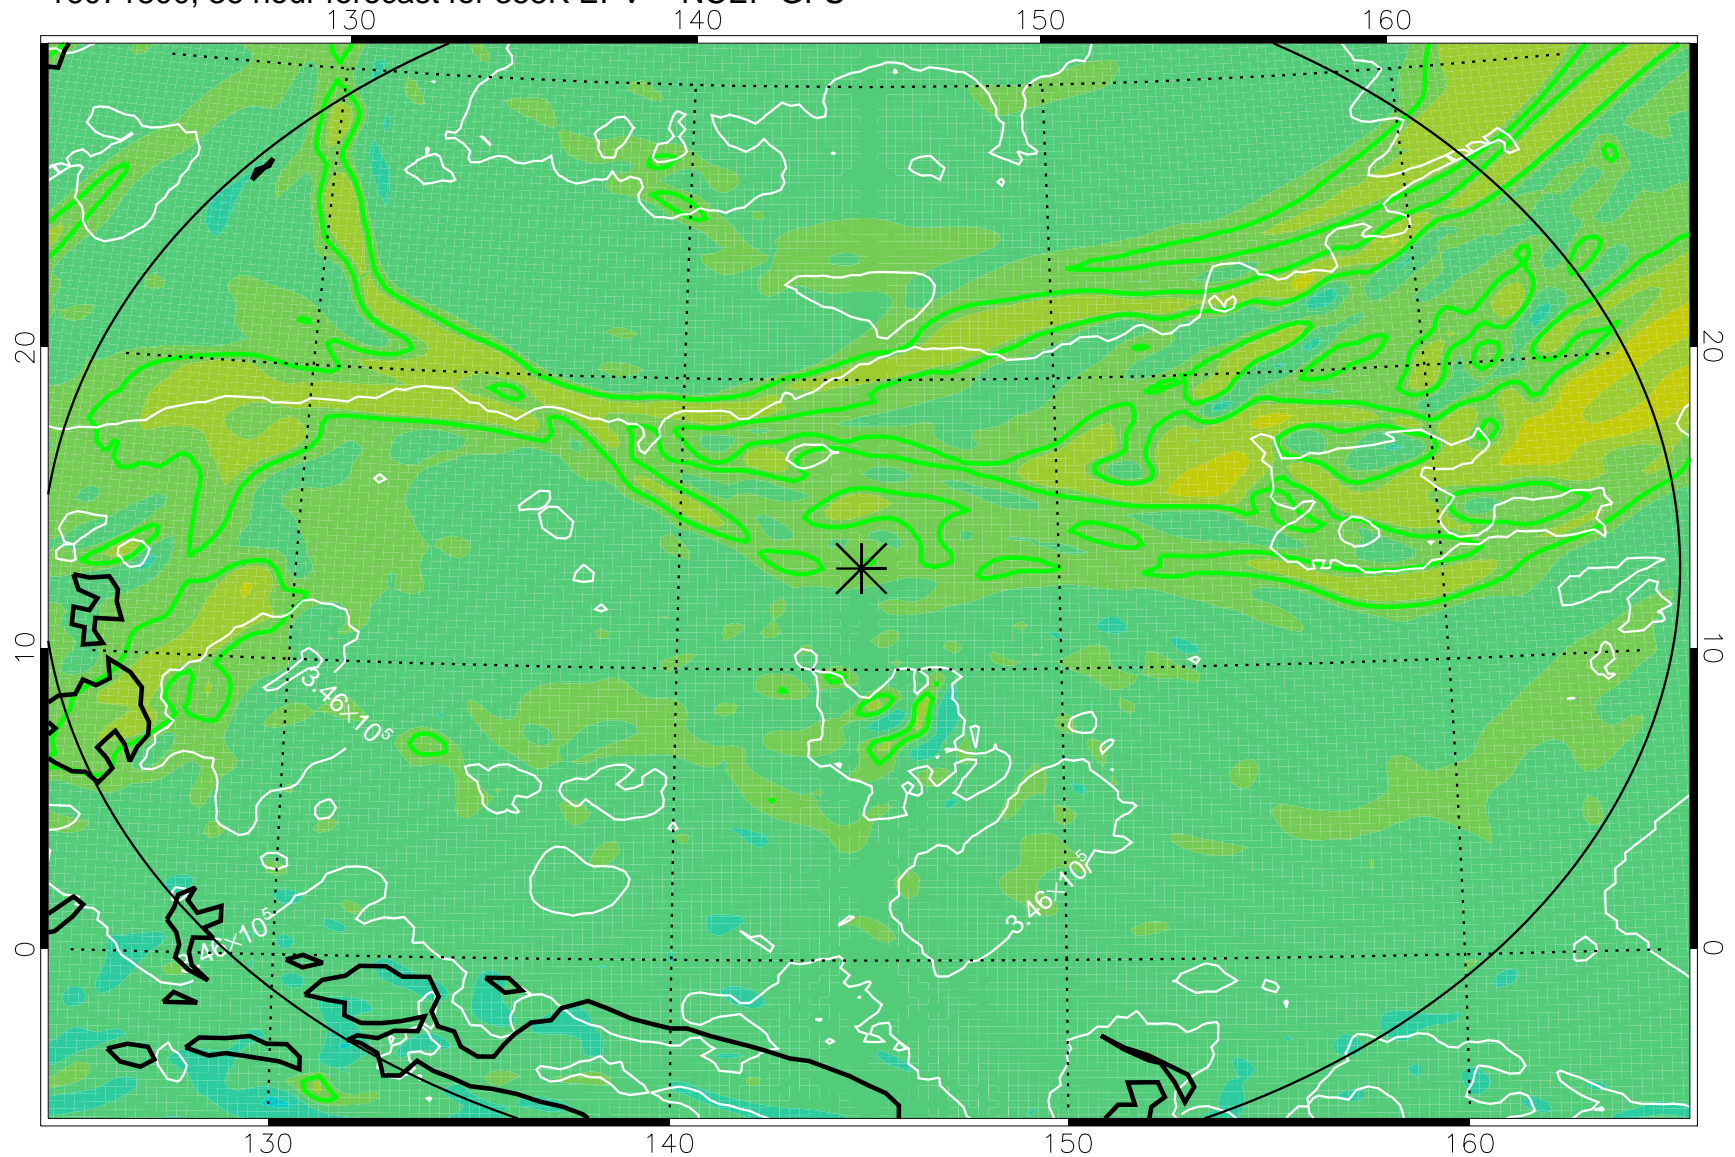

16071706, 18 hour forecast for 355K EPV -- NCEP GFS

355K Montgomery Streamfunction, white
EPV Tropopause (2 PVU) Position
Range ring of 2304 km

16071712, 24 hour forecast for 355K EPV -- NCEP GFS

355K Montgomery Streamfunction, white
EPV Tropopause (2 PVU) Position
Range ring of 2304 km

16071718, 30 hour forecast for 355K EPV -- NCEP GFS

355K Montgomery Streamfunction, white
EPV Tropopause (2 PVU) Position
Range ring of 2304 km

16071800, 36 hour forecast for 355K EPV -- NCEP GFS

355K Montgomery Streamfunction, white
EPV Tropopause (2 PVU) Position
Range ring of 2304 km

16071806, 42 hour forecast for 355K EPV -- NCEP GFS

355K Montgomery Streamfunction, white
EPV Tropopause (2 PVU) Position
Range ring of 2304 km

16071812, 48 hour forecast for 355K EPV -- NCEP GFS

355K Montgomery Streamfunction, white
EPV Tropopause (2 PVU) Position
Range ring of 2304 km

16071818, 54 hour forecast for 355K EPV -- NCEP GFS

355K Montgomery Streamfunction, white
EPV Tropopause (2 PVU) Position
Range ring of 2304 km

16071900, 60 hour forecast for 355K EPV -- NCEP GFS

355K Montgomery Streamfunction, white
EPV Tropopause (2 PVU) Position
Range ring of 2304 km