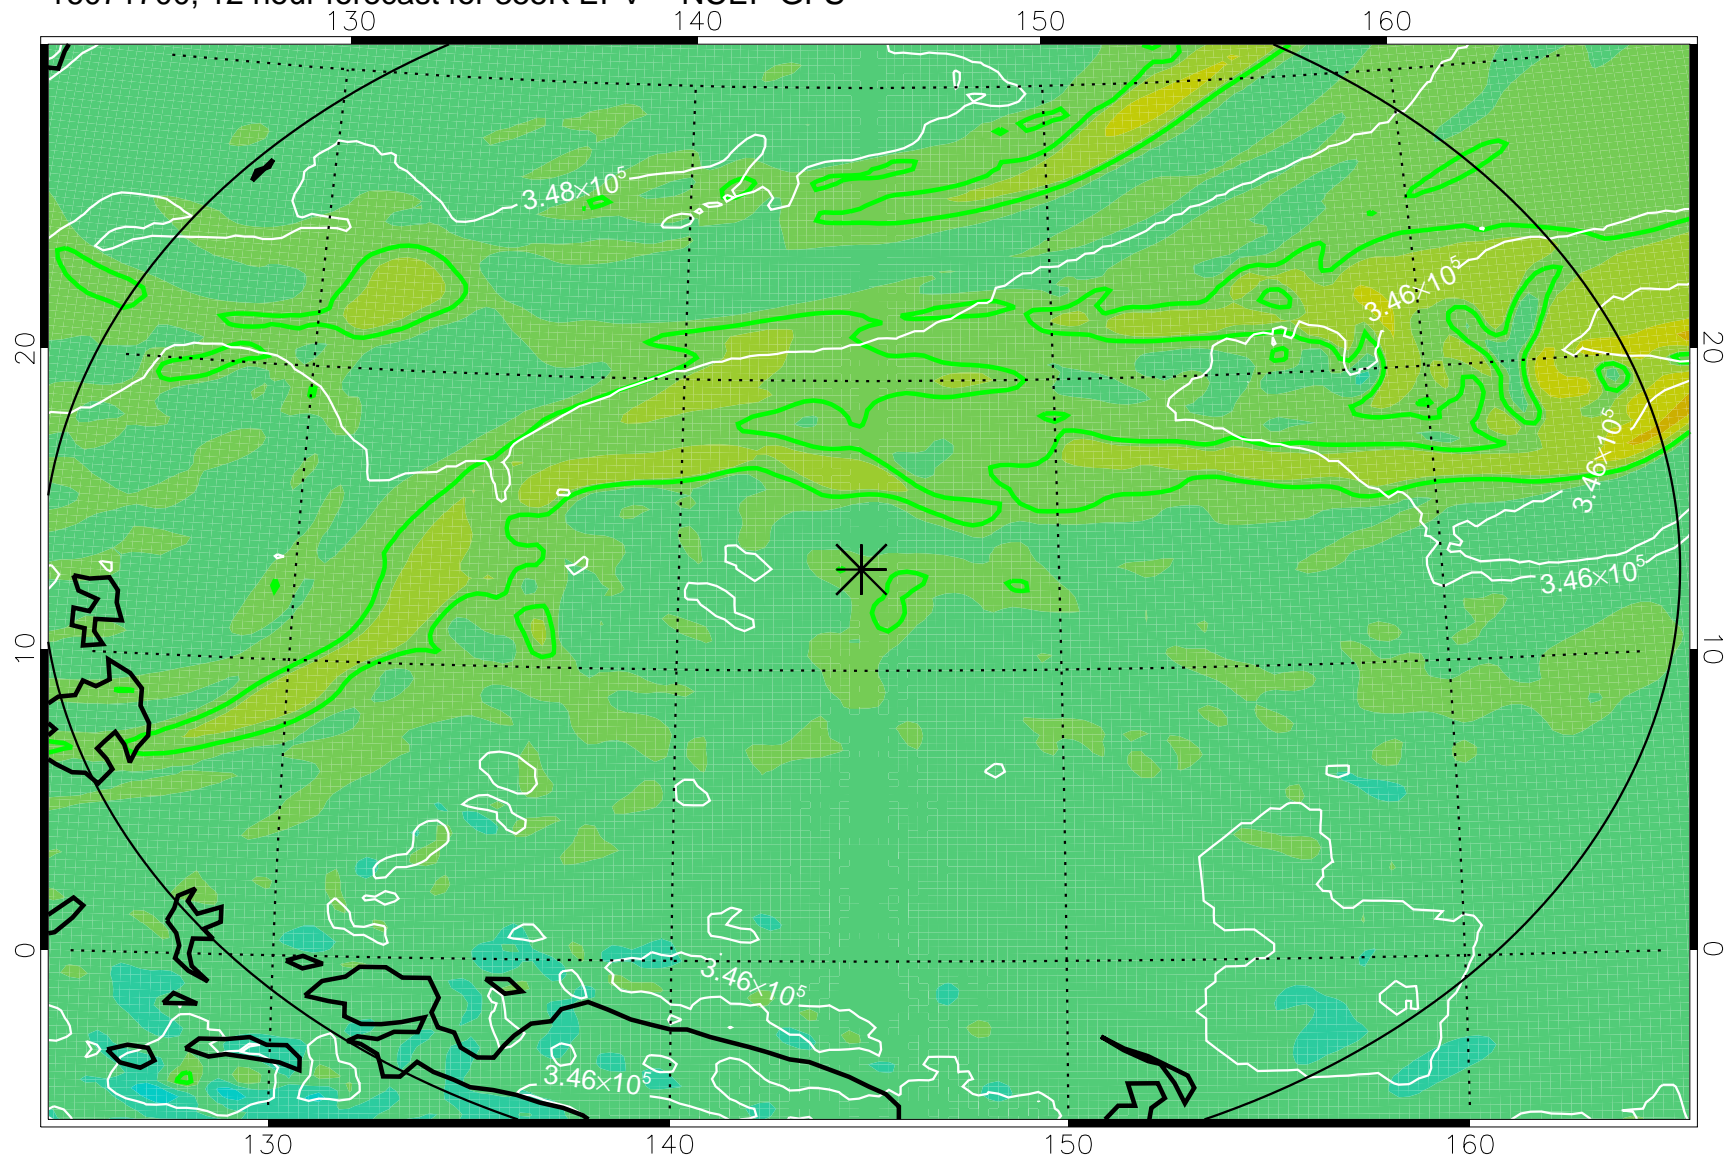

16071618, 6 hour forecast for 355K EPV -- NCEP GFS

355K Montgomery Streamfunction, white
EPV Tropopause (2 PVU) Position
Range ring of 2304 km

16071700, 12 hour forecast for 355K EPV -- NCEP GFS

355K Montgomery Streamfunction, white
EPV Tropopause (2 PVU) Position
Range ring of 2304 km

16071706, 18 hour forecast for 355K EPV -- NCEP GFS

355K Montgomery Streamfunction, white
EPV Tropopause (2 PVU) Position
Range ring of 2304 km

16071712, 24 hour forecast for 355K EPV -- NCEP GFS

355K Montgomery Streamfunction, white
EPV Tropopause (2 PVU) Position
Range ring of 2304 km

16071718, 30 hour forecast for 355K EPV -- NCEP GFS

355K Montgomery Streamfunction, white
EPV Tropopause (2 PVU) Position
Range ring of 2304 km

16071800, 36 hour forecast for 355K EPV -- NCEP GFS

355K Montgomery Streamfunction, white
EPV Tropopause (2 PVU) Position
Range ring of 2304 km

16071818, 54 hour forecast for 355K EPV -- NCEP GFS

355K Montgomery Streamfunction, white
EPV Tropopause (2 PVU) Position
Range ring of 2304 km

16071900, 60 hour forecast for 355K EPV -- NCEP GFS

355K Montgomery Streamfunction, white
EPV Tropopause (2 PVU) Position
Range ring of 2304 km