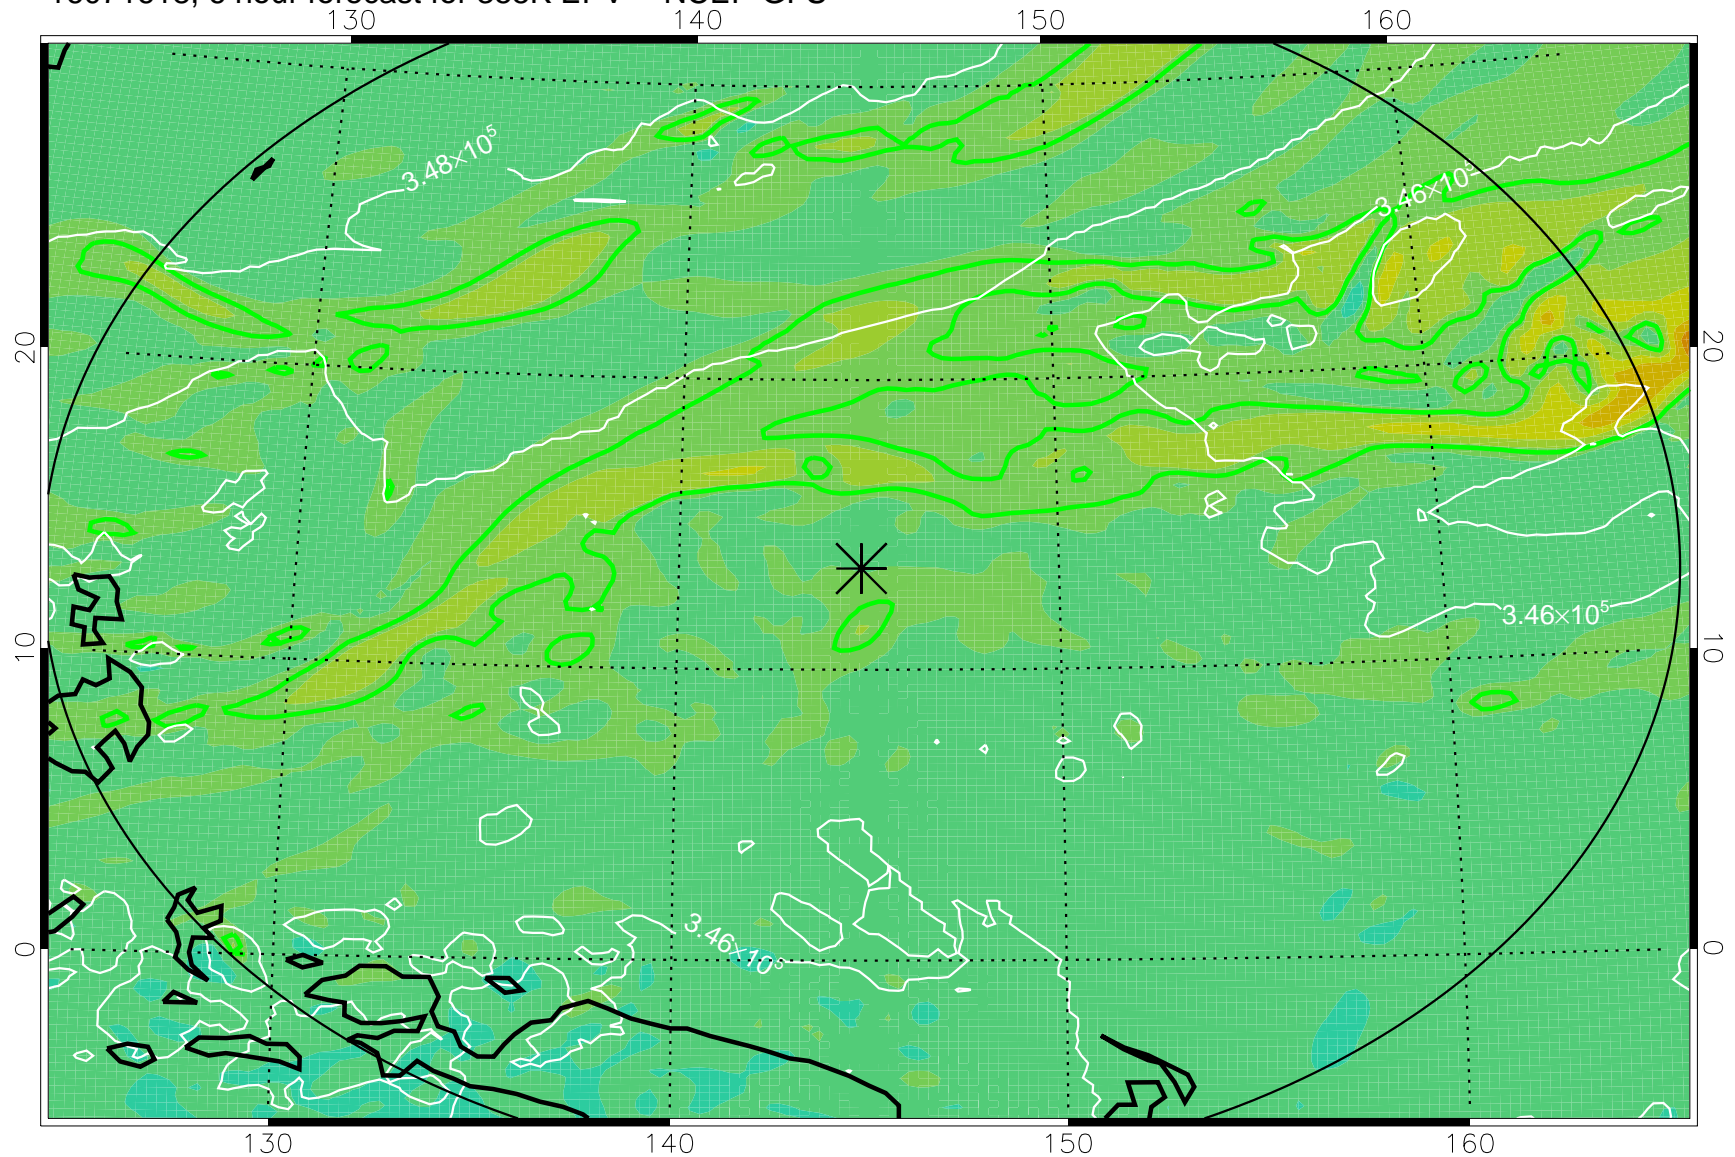

16071618, 6 hour forecast for 355K EPV -- NCEP GFS

355K Montgomery Streamfunction, white
EPV Tropopause (2 PVU) Position
Range ring of 2304 km

16071700, 12 hour forecast for 355K EPV -- NCEP GFS

355K Montgomery Streamfunction, white
EPV Tropopause (2 PVU) Position
Range ring of 2304 km

16071706, 18 hour forecast for 355K EPV -- NCEP GFS

355K Montgomery Streamfunction, white
EPV Tropopause (2 PVU) Position
Range ring of 2304 km

16071712, 24 hour forecast for 355K EPV -- NCEP GFS

355K Montgomery Streamfunction, white
EPV Tropopause (2 PVU) Position
Range ring of 2304 km

16071718, 30 hour forecast for 355K EPV -- NCEP GFS

355K Montgomery Streamfunction, white
EPV Tropopause (2 PVU) Position
Range ring of 2304 km

16071800, 36 hour forecast for 355K EPV -- NCEP GFS

355K Montgomery Streamfunction, white
EPV Tropopause (2 PVU) Position
Range ring of 2304 km

16071818, 54 hour forecast for 355K EPV -- NCEP GFS

355K Montgomery Streamfunction, white
EPV Tropopause (2 PVU) Position
Range ring of 2304 km

16071900, 60 hour forecast for 355K EPV -- NCEP GFS

355K Montgomery Streamfunction, white
EPV Tropopause (2 PVU) Position
Range ring of 2304 km