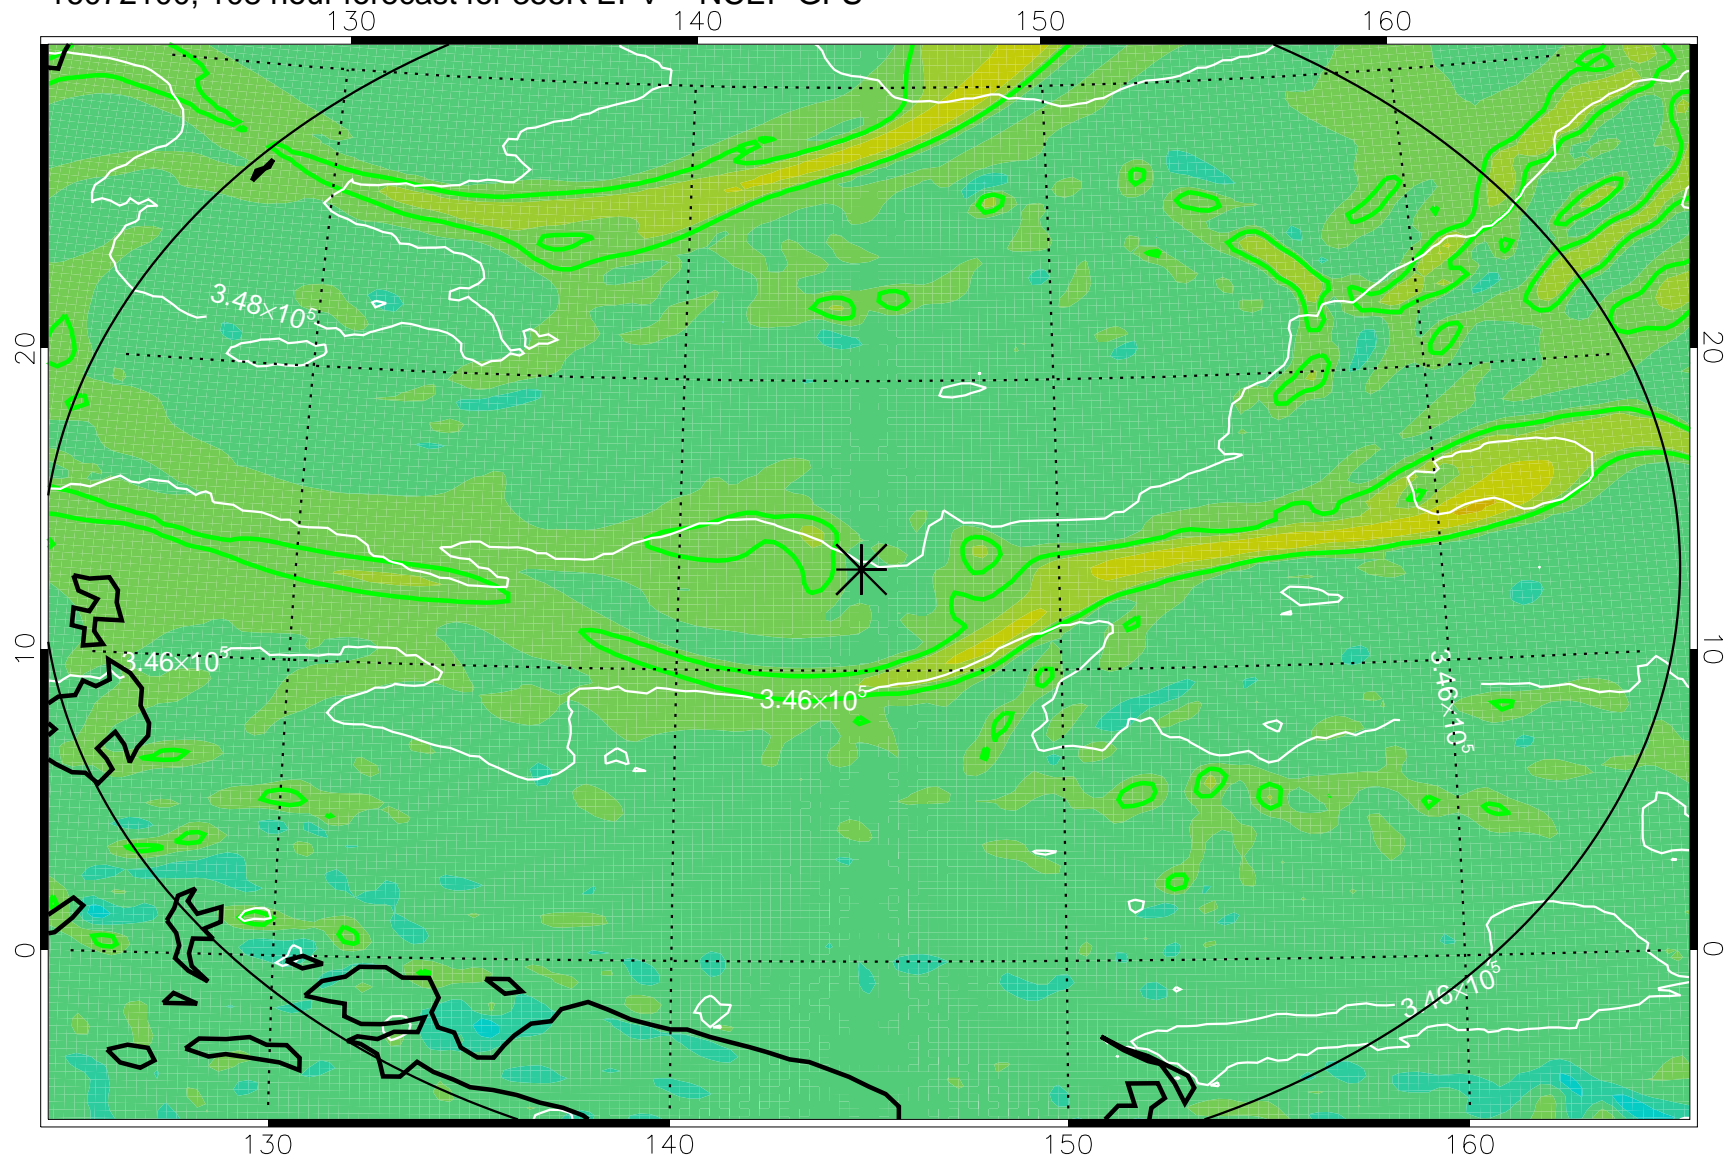

16071918, 78 hour forecast for 355K EPV -- NCEP GFS

355K Montgomery Streamfunction, white
EPV Tropopause (2 PVU) Position
Range ring of 2304 km

16072000, 84 hour forecast for 355K EPV -- NCEP GFS

355K Montgomery Streamfunction, white
EPV Tropopause (2 PVU) Position
Range ring of 2304 km

16072006, 90 hour forecast for 355K EPV -- NCEP GFS

355K Montgomery Streamfunction, white
EPV Tropopause (2 PVU) Position
Range ring of 2304 km

16072012, 96 hour forecast for 355K EPV -- NCEP GFS

355K Montgomery Streamfunction, white
EPV Tropopause (2 PVU) Position
Range ring of 2304 km

16072018, 102 hour forecast for 355K EPV -- NCEP GFS

355K Montgomery Streamfunction, white
EPV Tropopause (2 PVU) Position
Range ring of 2304 km

16072100, 108 hour forecast for 355K EPV -- NCEP GFS

355K Montgomery Streamfunction, white
EPV Tropopause (2 PVU) Position
Range ring of 2304 km

16072106, 114 hour forecast for 355K EPV -- NCEP GFS

355K Montgomery Streamfunction, white
EPV Tropopause (2 PVU) Position
Range ring of 2304 km

16072112, 120 hour forecast for 355K EPV -- NCEP GFS

355K Montgomery Streamfunction, white
EPV Tropopause (2 PVU) Position
Range ring of 2304 km