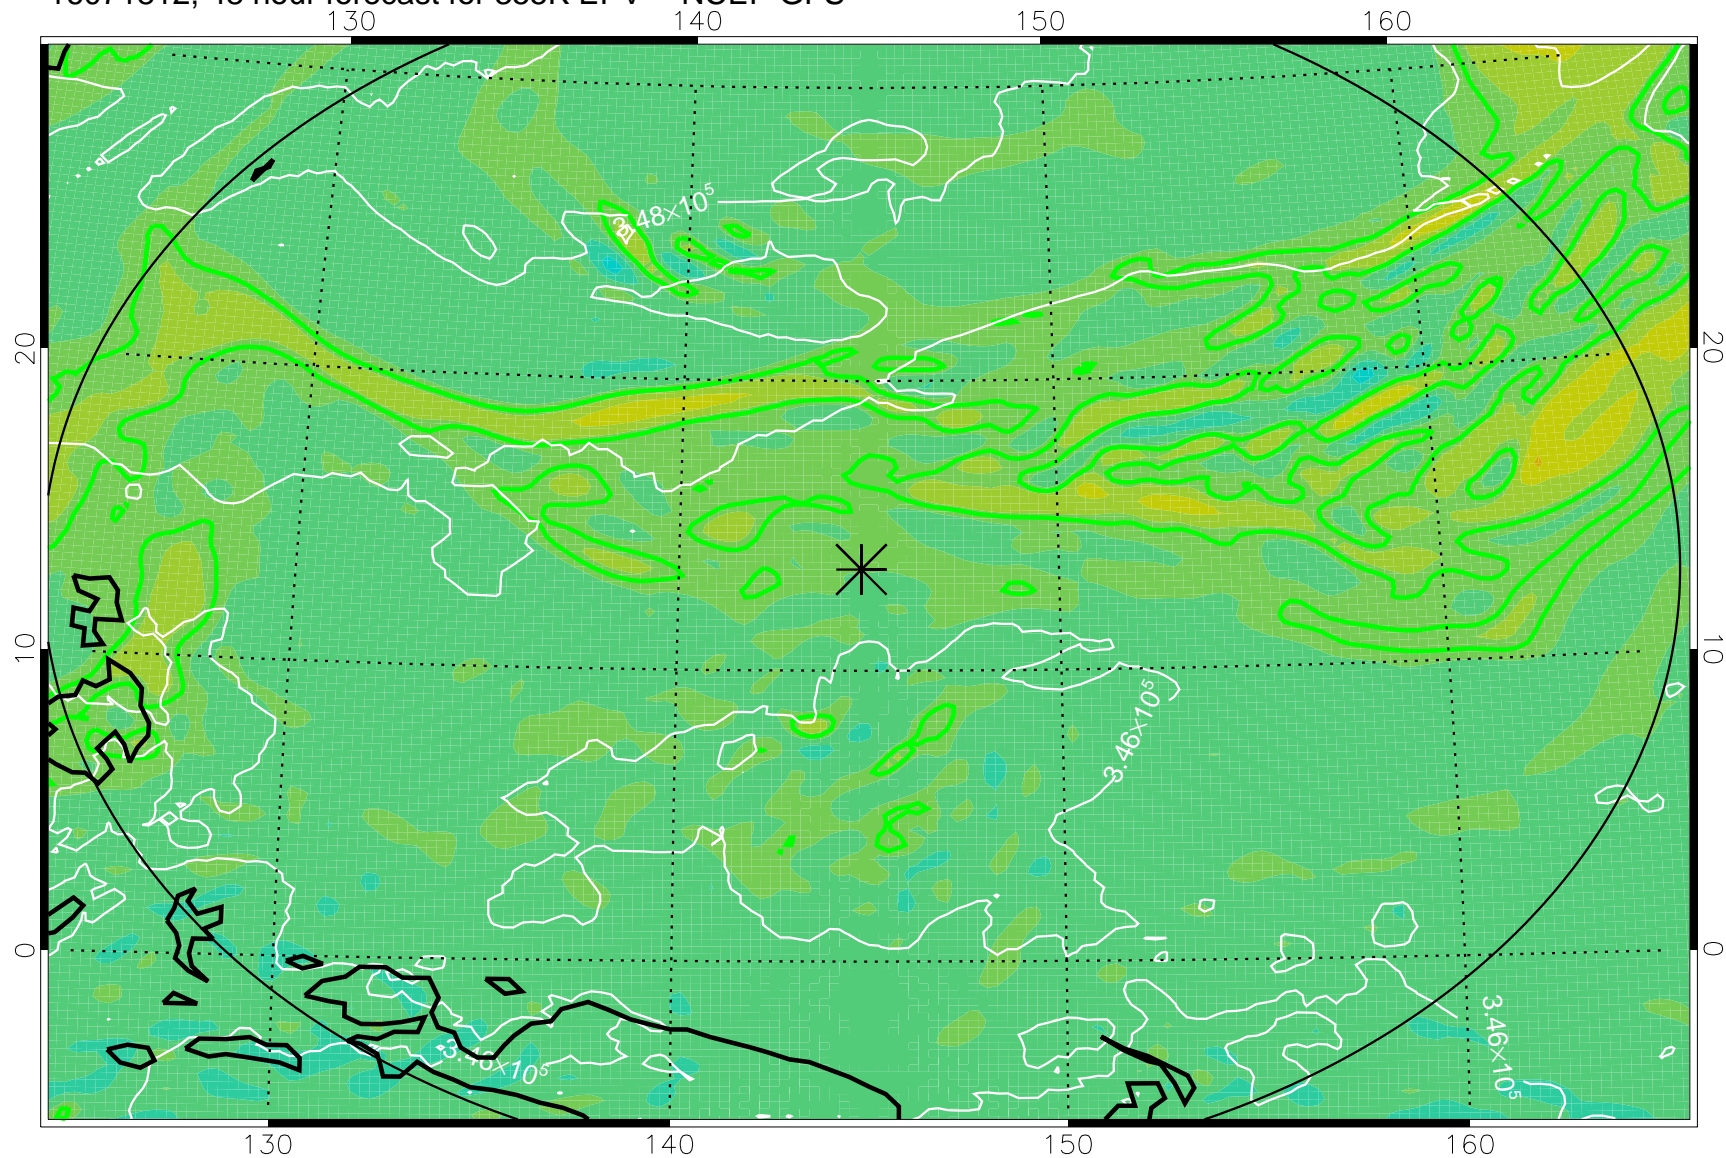

16071718, 30 hour forecast for 355K EPV -- NCEP GFS

355K Montgomery Streamfunction, white
EPV Tropopause (2 PVU) Position
Range ring of 2304 km

16071800, 36 hour forecast for 355K EPV -- NCEP GFS

355K Montgomery Streamfunction, white
EPV Tropopause (2 PVU) Position
Range ring of 2304 km

16071806, 42 hour forecast for 355K EPV -- NCEP GFS

355K Montgomery Streamfunction, white
EPV Tropopause (2 PVU) Position
Range ring of 2304 km

16071812, 48 hour forecast for 355K EPV -- NCEP GFS

355K Montgomery Streamfunction, white
EPV Tropopause (2 PVU) Position
Range ring of 2304 km

16071818, 54 hour forecast for 355K EPV -- NCEP GFS

355K Montgomery Streamfunction, white
EPV Tropopause (2 PVU) Position
Range ring of 2304 km

16071900, 60 hour forecast for 355K EPV -- NCEP GFS

355K Montgomery Streamfunction, white
EPV Tropopause (2 PVU) Position
Range ring of 2304 km

16072018, 102 hour forecast for 355K EPV -- NCEP GFS

355K Montgomery Streamfunction, white
EPV Tropopause (2 PVU) Position
Range ring of 2304 km

16072100, 108 hour forecast for 355K EPV -- NCEP GFS

355K Montgomery Streamfunction, white
EPV Tropopause (2 PVU) Position
Range ring of 2304 km