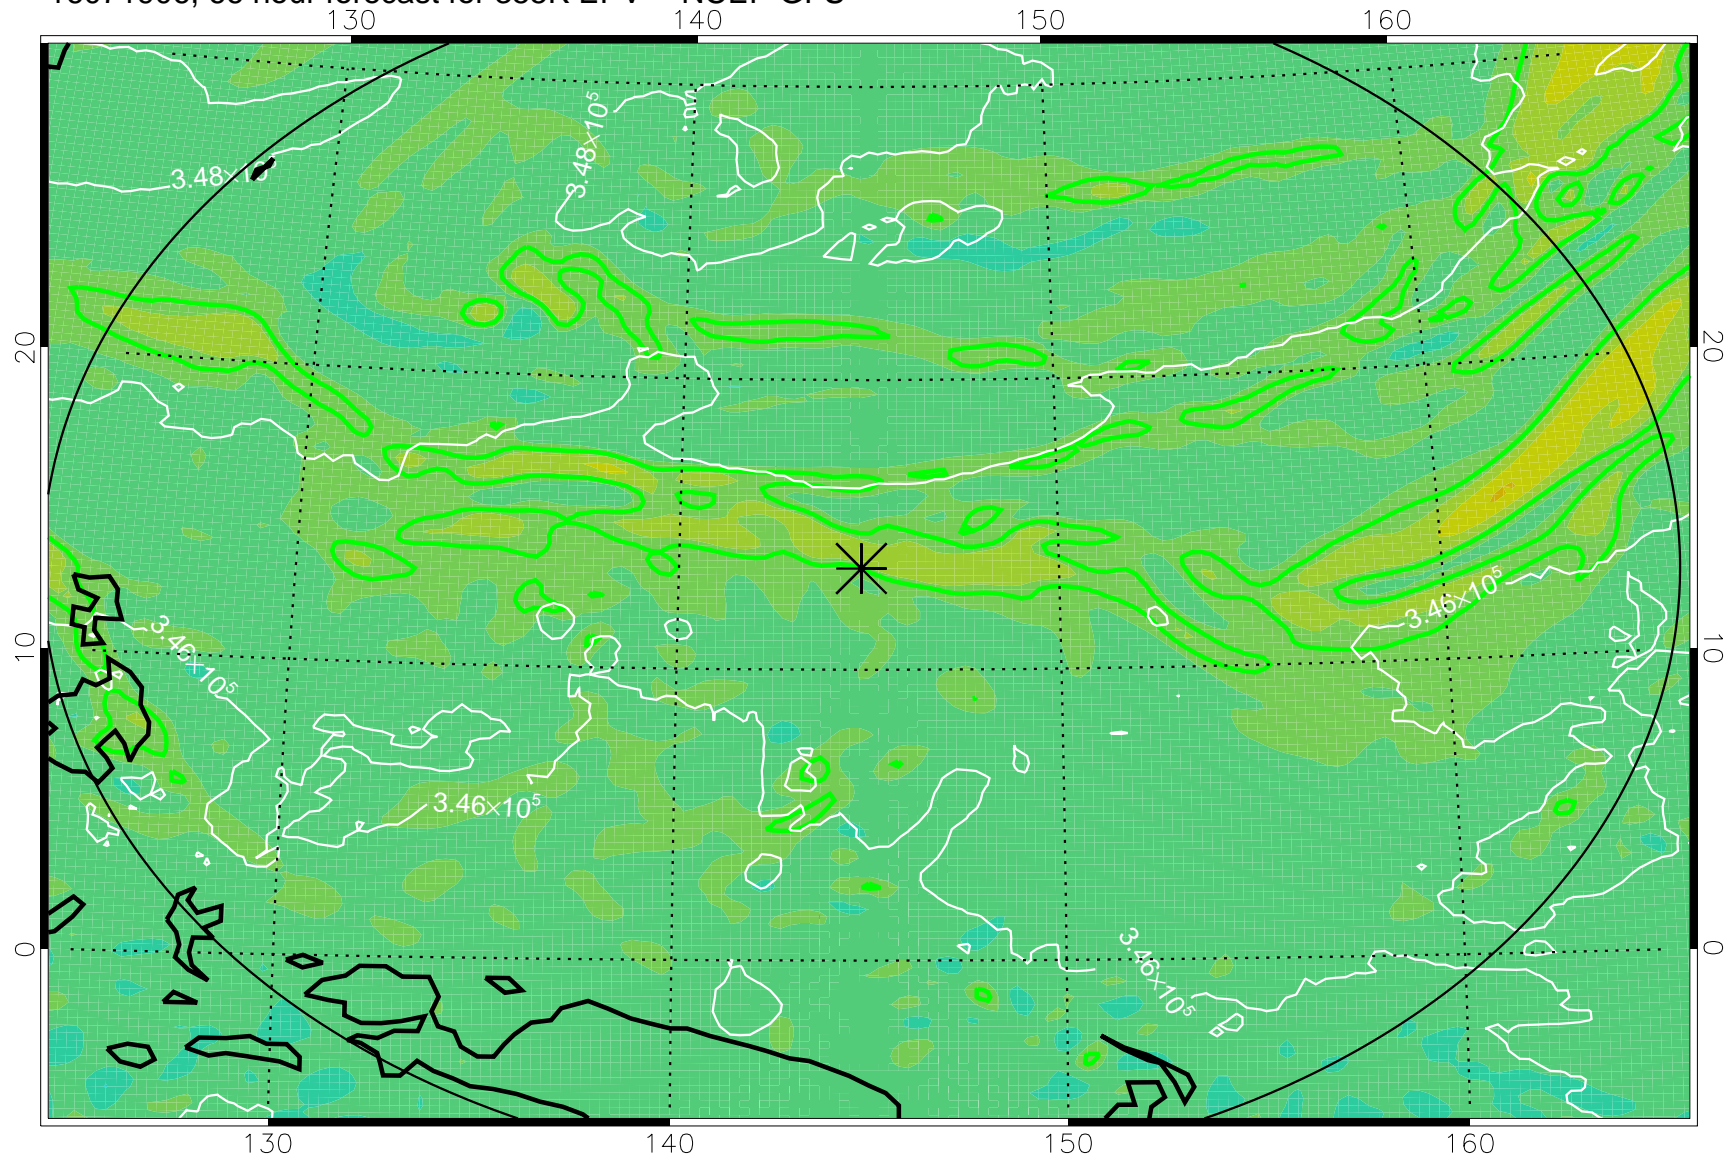

16071818, 54 hour forecast for 355K EPV -- NCEP GFS

355K Montgomery Streamfunction, white
EPV Tropopause (2 PVU) Position
Range ring of 2304 km

16071900, 60 hour forecast for 355K EPV -- NCEP GFS

355K Montgomery Streamfunction, white
EPV Tropopause (2 PVU) Position
Range ring of 2304 km

16071906, 66 hour forecast for 355K EPV -- NCEP GFS

355K Montgomery Streamfunction, white
EPV Tropopause (2 PVU) Position
Range ring of 2304 km

16071912, 72 hour forecast for 355K EPV -- NCEP GFS

355K Montgomery Streamfunction, white
EPV Tropopause (2 PVU) Position
Range ring of 2304 km

16071918, 78 hour forecast for 355K EPV -- NCEP GFS

355K Montgomery Streamfunction, white
EPV Tropopause (2 PVU) Position
Range ring of 2304 km

16072000, 84 hour forecast for 355K EPV -- NCEP GFS

355K Montgomery Streamfunction, white
EPV Tropopause (2 PVU) Position
Range ring of 2304 km

16072018, 102 hour forecast for 355K EPV -- NCEP GFS

355K Montgomery Streamfunction, white
EPV Tropopause (2 PVU) Position
Range ring of 2304 km

16072100, 108 hour forecast for 355K EPV -- NCEP GFS

355K Montgomery Streamfunction, white
EPV Tropopause (2 PVU) Position
Range ring of 2304 km