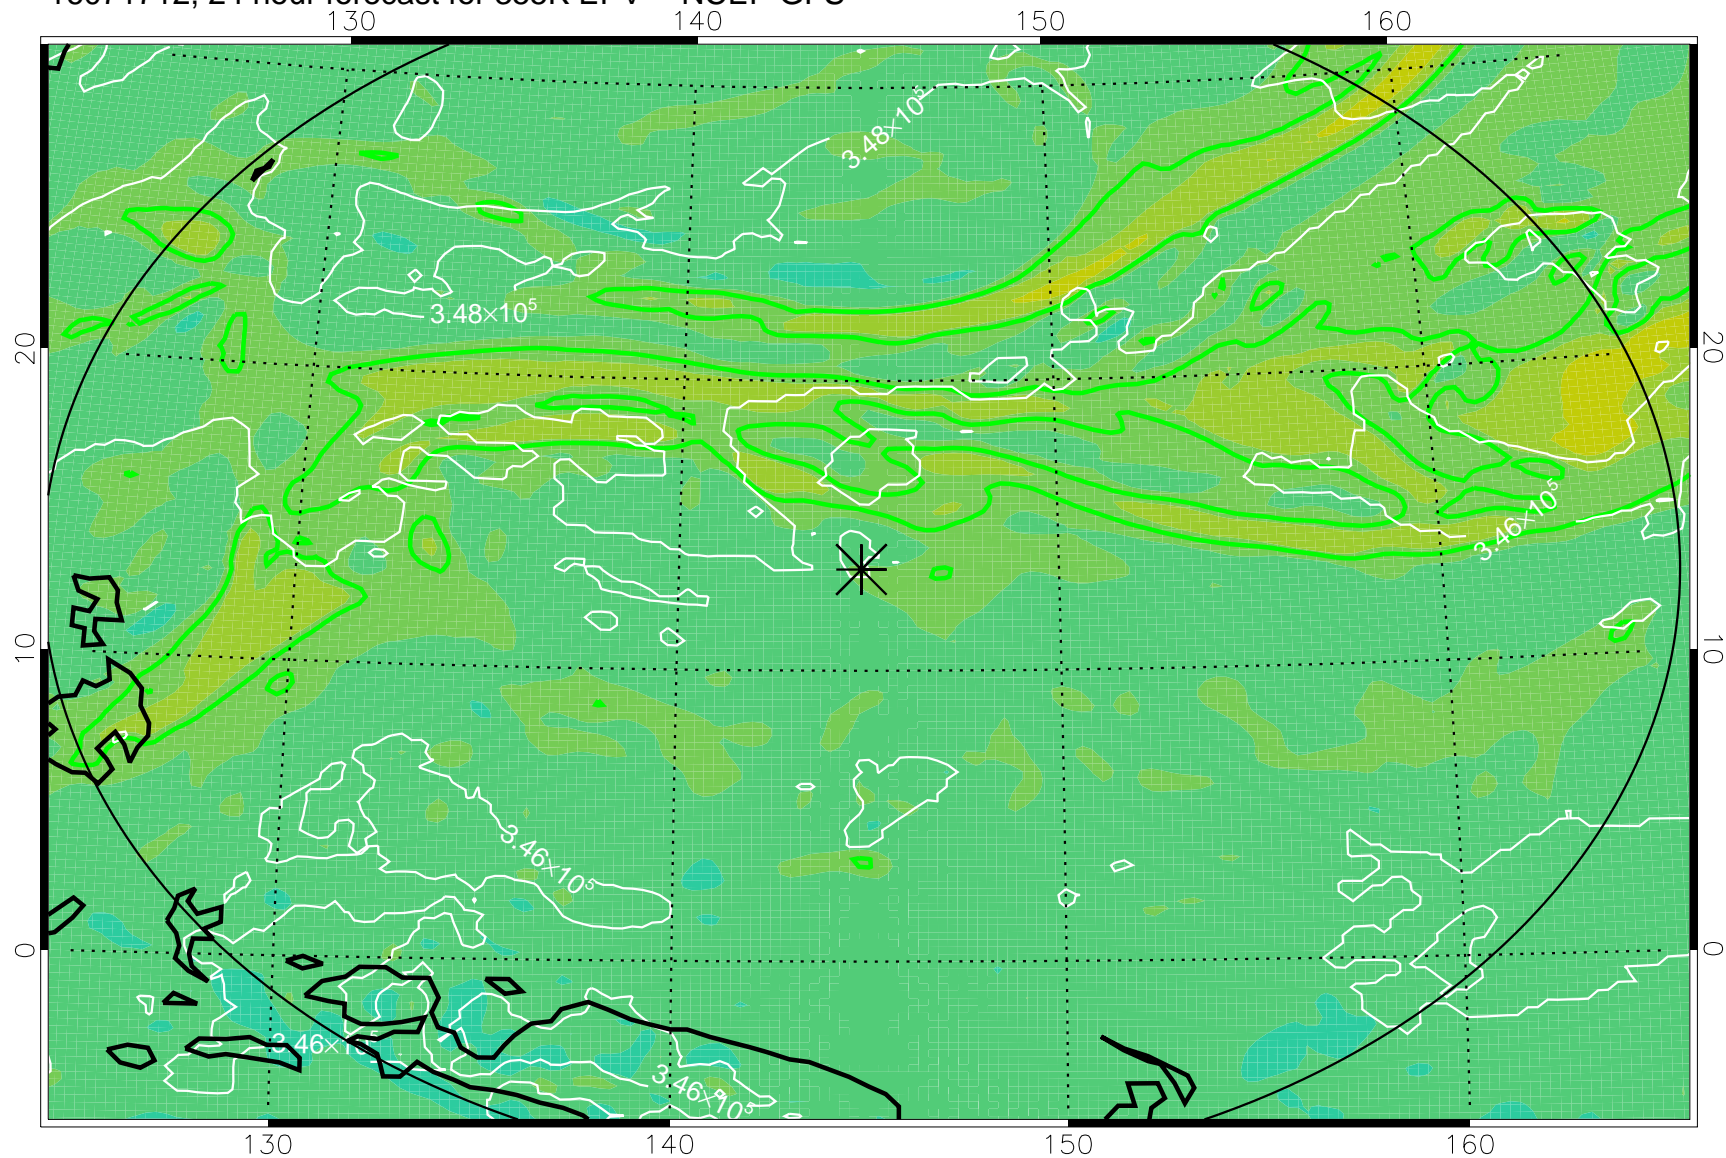

16071618, 6 hour forecast for 355K EPV -- NCEP GFS

355K Montgomery Streamfunction, white
EPV Tropopause (2 PVU) Position
Range ring of 2304 km

16071700, 12 hour forecast for 355K EPV -- NCEP GFS

355K Montgomery Streamfunction, white
EPV Tropopause (2 PVU) Position
Range ring of 2304 km

16071706, 18 hour forecast for 355K EPV -- NCEP GFS

355K Montgomery Streamfunction, white
EPV Tropopause (2 PVU) Position
Range ring of 2304 km

16071712, 24 hour forecast for 355K EPV -- NCEP GFS

355K Montgomery Streamfunction, white
EPV Tropopause (2 PVU) Position
Range ring of 2304 km

16071718, 30 hour forecast for 355K EPV -- NCEP GFS

355K Montgomery Streamfunction, white
EPV Tropopause (2 PVU) Position
Range ring of 2304 km

16071800, 36 hour forecast for 355K EPV -- NCEP GFS

355K Montgomery Streamfunction, white
EPV Tropopause (2 PVU) Position
Range ring of 2304 km

16072018, 102 hour forecast for 355K EPV -- NCEP GFS

355K Montgomery Streamfunction, white
EPV Tropopause (2 PVU) Position
Range ring of 2304 km

16072100, 108 hour forecast for 355K EPV -- NCEP GFS

355K Montgomery Streamfunction, white
EPV Tropopause (2 PVU) Position
Range ring of 2304 km