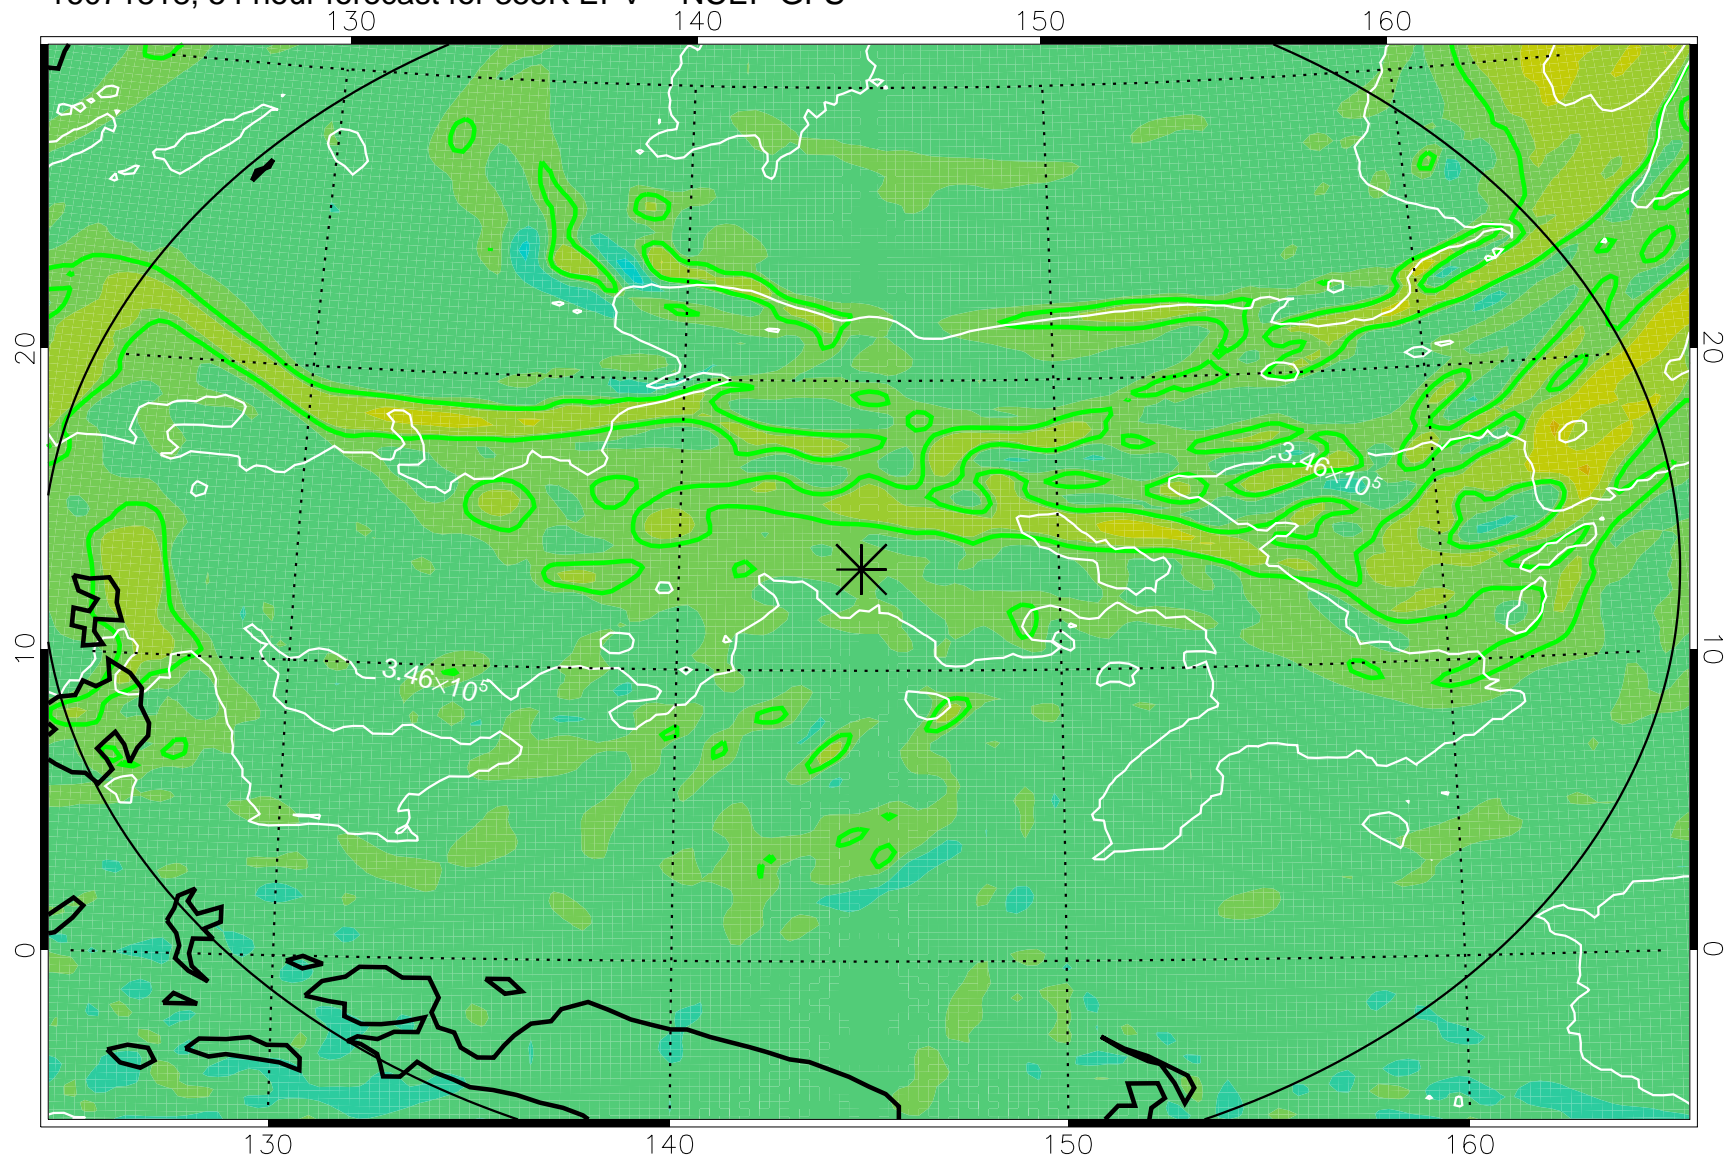

16071806, 42 hour forecast for 355K EPV -- NCEP GFS

355K Montgomery Streamfunction, white
EPV Tropopause (2 PVU) Position
Range ring of 2304 km

16071812, 48 hour forecast for 355K EPV -- NCEP GFS

355K Montgomery Streamfunction, white
EPV Tropopause (2 PVU) Position
Range ring of 2304 km

16071818, 54 hour forecast for 355K EPV -- NCEP GFS

355K Montgomery Streamfunction, white
EPV Tropopause (2 PVU) Position
Range ring of 2304 km

16071900, 60 hour forecast for 355K EPV -- NCEP GFS

355K Montgomery Streamfunction, white
EPV Tropopause (2 PVU) Position
Range ring of 2304 km

16071906, 66 hour forecast for 355K EPV -- NCEP GFS

355K Montgomery Streamfunction, white
EPV Tropopause (2 PVU) Position
Range ring of 2304 km

16071912, 72 hour forecast for 355K EPV -- NCEP GFS

355K Montgomery Streamfunction, white
EPV Tropopause (2 PVU) Position
Range ring of 2304 km

16071918, 78 hour forecast for 355K EPV -- NCEP GFS

355K Montgomery Streamfunction, white
EPV Tropopause (2 PVU) Position
Range ring of 2304 km

16072000, 84 hour forecast for 355K EPV -- NCEP GFS

355K Montgomery Streamfunction, white
EPV Tropopause (2 PVU) Position
Range ring of 2304 km