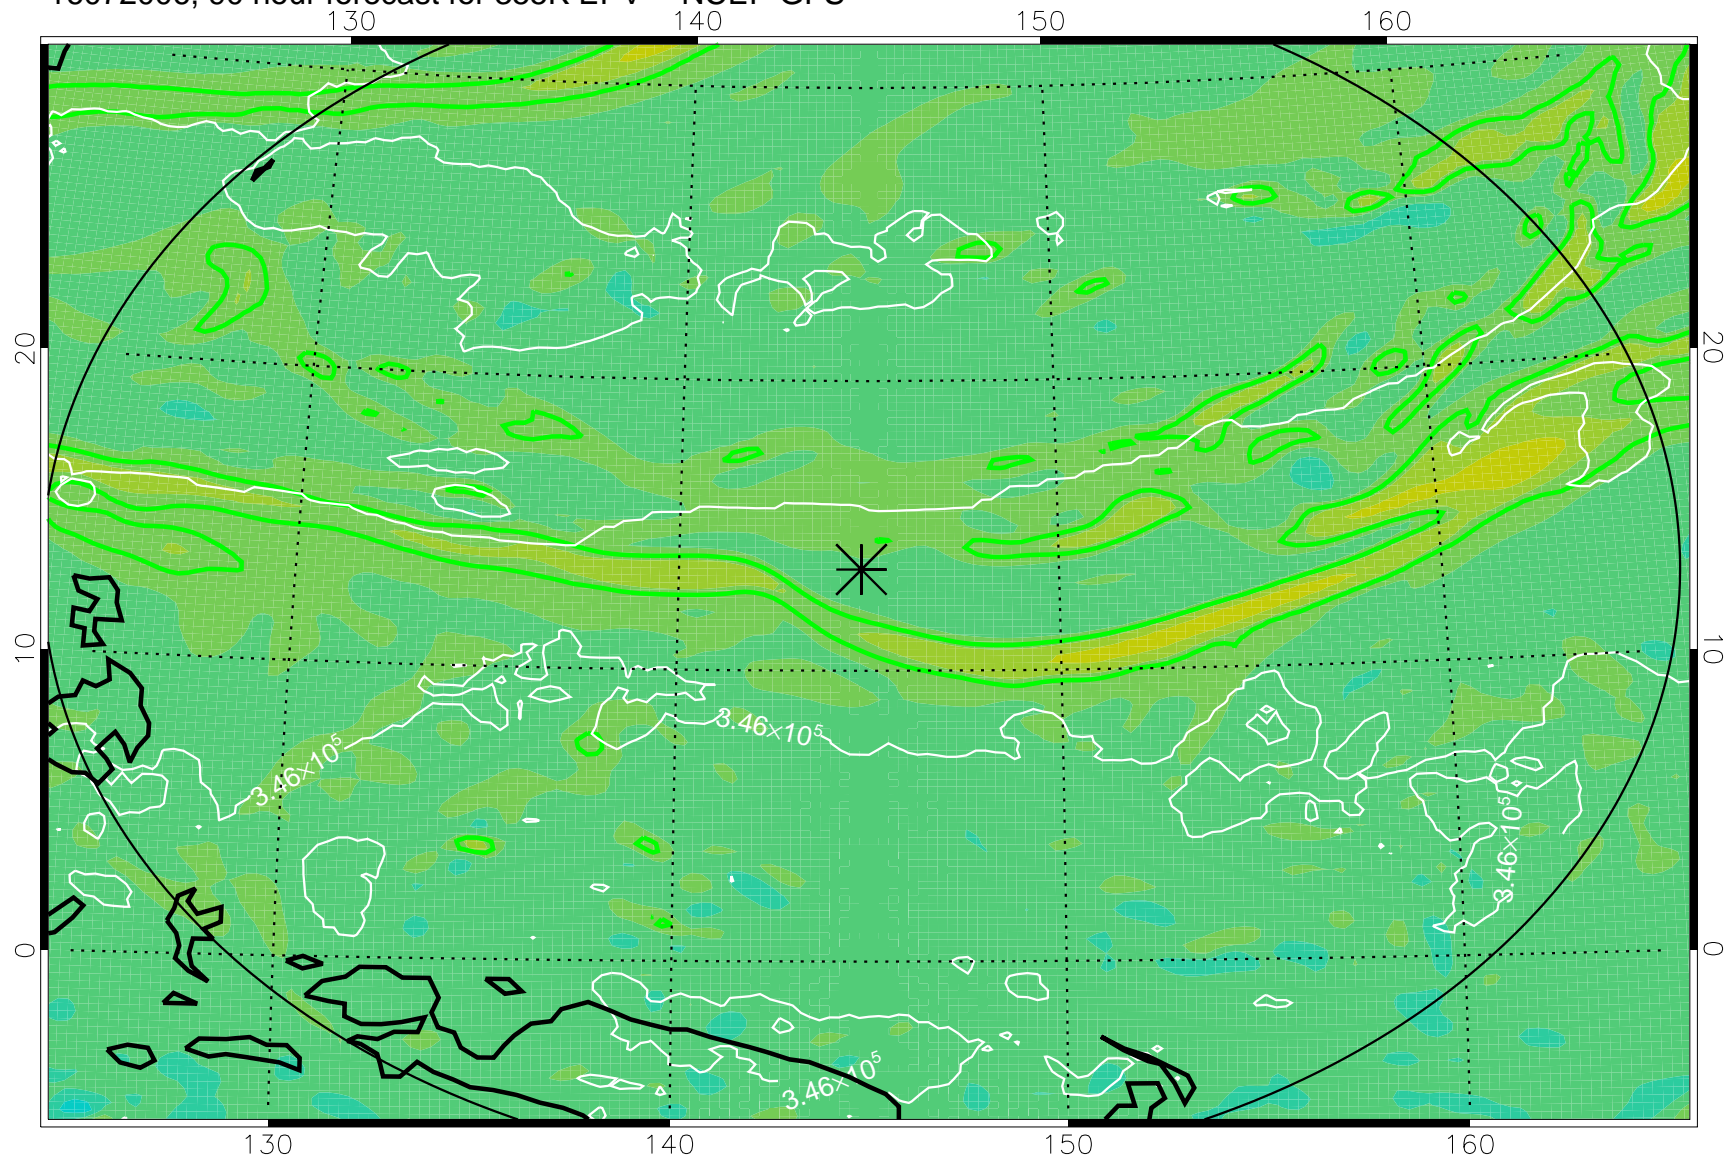

16071906, 66 hour forecast for 355K EPV -- NCEP GFS

355K Montgomery Streamfunction, white
EPV Tropopause (2 PVU) Position
Range ring of 2304 km

16071912, 72 hour forecast for 355K EPV -- NCEP GFS

355K Montgomery Streamfunction, white
EPV Tropopause (2 PVU) Position
Range ring of 2304 km

16071918, 78 hour forecast for 355K EPV -- NCEP GFS

355K Montgomery Streamfunction, white
EPV Tropopause (2 PVU) Position
Range ring of 2304 km

16072000, 84 hour forecast for 355K EPV -- NCEP GFS

355K Montgomery Streamfunction, white
EPV Tropopause (2 PVU) Position
Range ring of 2304 km

16072006, 90 hour forecast for 355K EPV -- NCEP GFS

355K Montgomery Streamfunction, white
EPV Tropopause (2 PVU) Position
Range ring of 2304 km

16072012, 96 hour forecast for 355K EPV -- NCEP GFS

355K Montgomery Streamfunction, white
EPV Tropopause (2 PVU) Position
Range ring of 2304 km

16072018, 102 hour forecast for 355K EPV -- NCEP GFS

355K Montgomery Streamfunction, white
EPV Tropopause (2 PVU) Position
Range ring of 2304 km

16072100, 108 hour forecast for 355K EPV -- NCEP GFS

355K Montgomery Streamfunction, white
EPV Tropopause (2 PVU) Position
Range ring of 2304 km