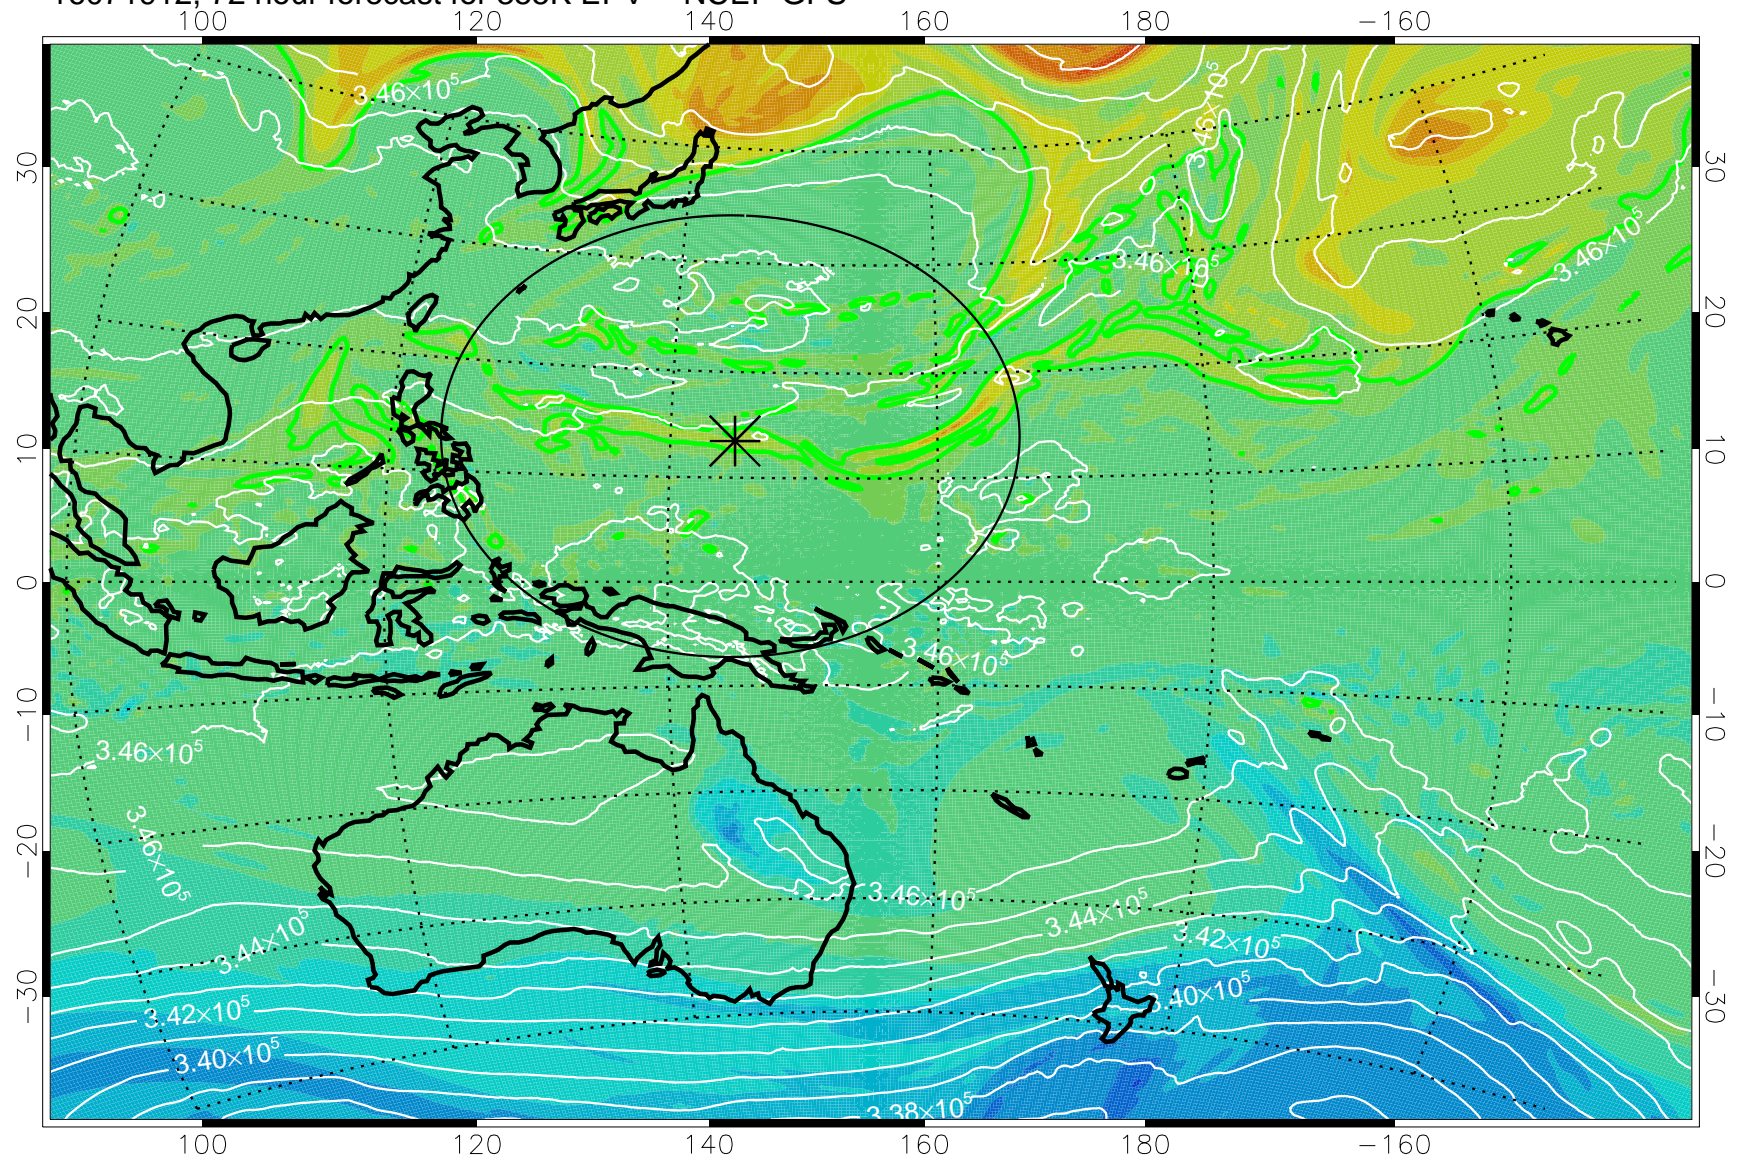

16071806, 42 hour forecast for 355K EPV -- NCEP GFS

355K Montgomery Streamfunction, white
EPV Tropopause (2 PVU) Position
Range ring of 2304 km

16071812, 48 hour forecast for 355K EPV -- NCEP GFS

355K Montgomery Streamfunction, white
EPV Tropopause (2 PVU) Position
Range ring of 2304 km

16071818, 54 hour forecast for 355K EPV -- NCEP GFS

355K Montgomery Streamfunction, white
EPV Tropopause (2 PVU) Position
Range ring of 2304 km

16071900, 60 hour forecast for 355K EPV -- NCEP GFS

355K Montgomery Streamfunction, white
EPV Tropopause (2 PVU) Position
Range ring of 2304 km

16071906, 66 hour forecast for 355K EPV -- NCEP GFS

355K Montgomery Streamfunction, white
EPV Tropopause (2 PVU) Position
Range ring of 2304 km

16071912, 72 hour forecast for 355K EPV -- NCEP GFS

355K Montgomery Streamfunction, white
EPV Tropopause (2 PVU) Position
Range ring of 2304 km

16071918, 78 hour forecast for 355K EPV -- NCEP GFS

355K Montgomery Streamfunction, white
EPV Tropopause (2 PVU) Position
Range ring of 2304 km

16072000, 84 hour forecast for 355K EPV -- NCEP GFS

355K Montgomery Streamfunction, white
EPV Tropopause (2 PVU) Position
Range ring of 2304 km