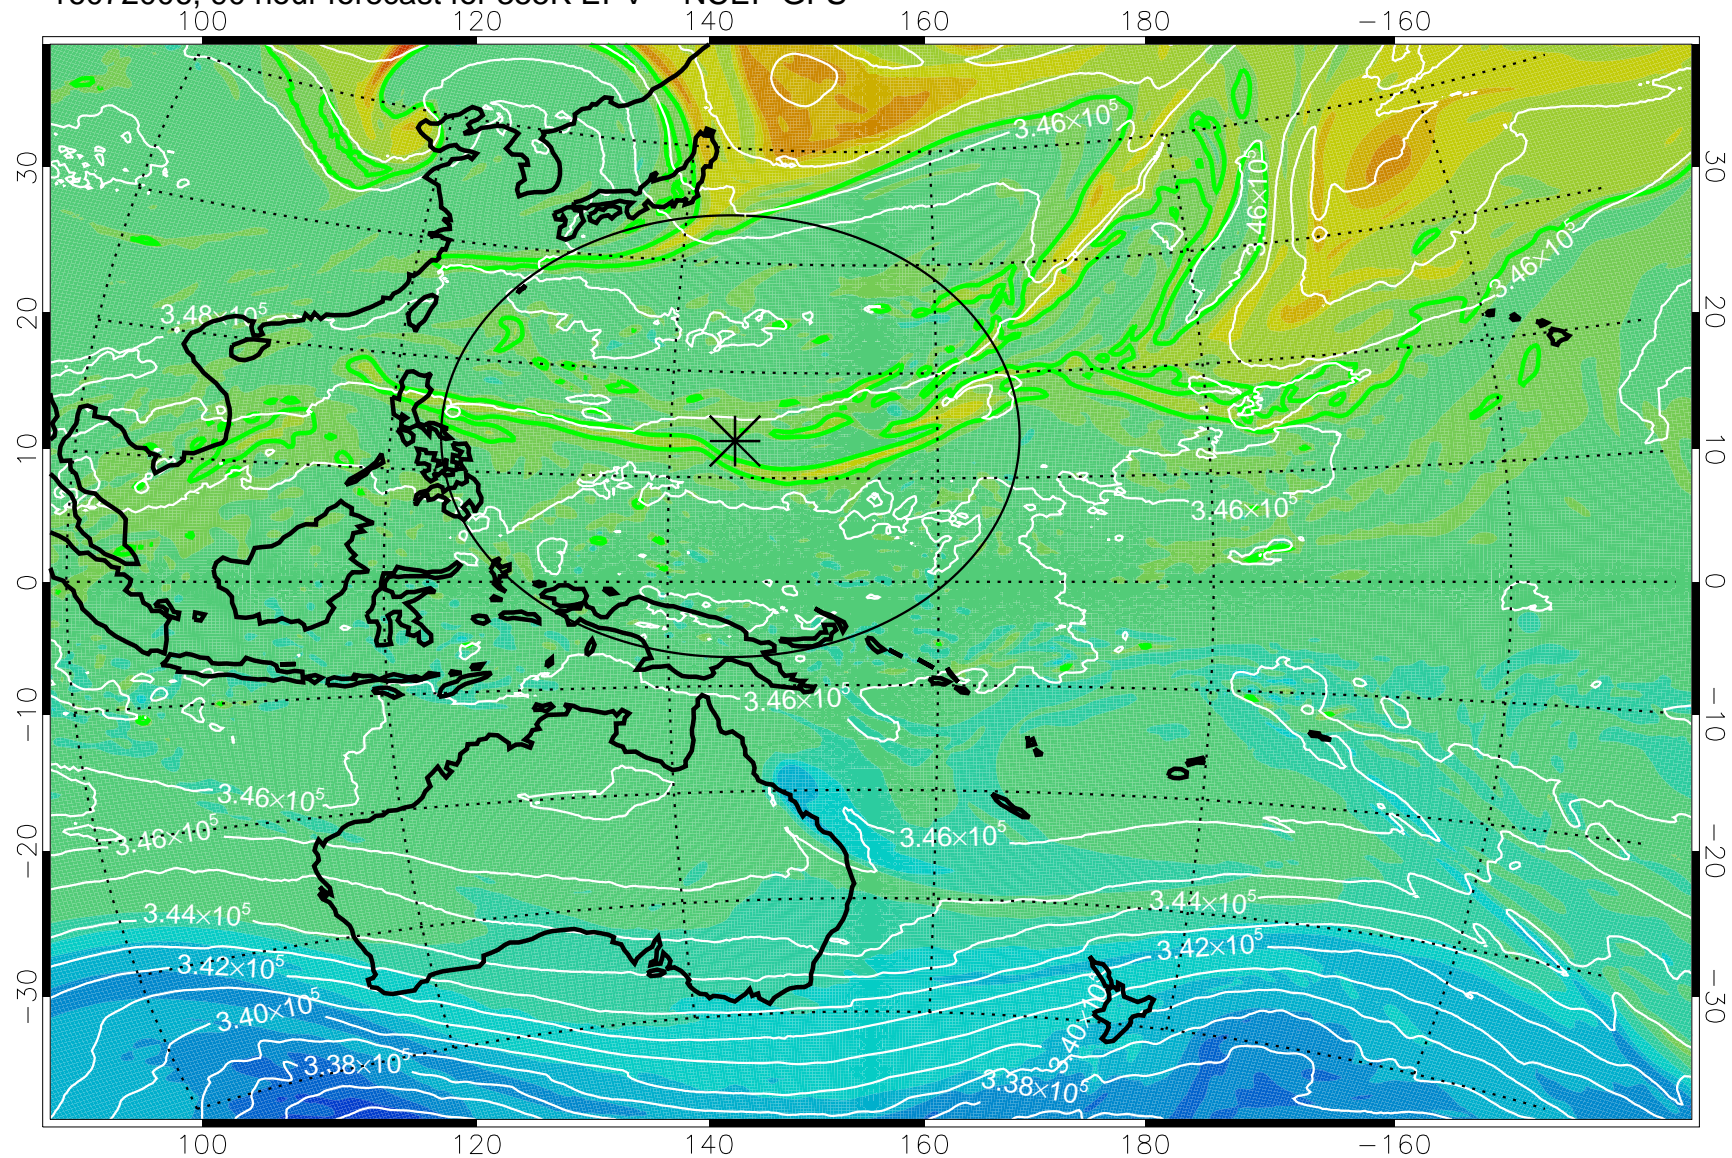

16071906, 66 hour forecast for 355K EPV -- NCEP GFS

355K Montgomery Streamfunction, white
EPV Tropopause (2 PVU) Position
Range ring of 2304 km

16071912, 72 hour forecast for 355K EPV -- NCEP GFS

355K Montgomery Streamfunction, white
EPV Tropopause (2 PVU) Position
Range ring of 2304 km

16071918, 78 hour forecast for 355K EPV -- NCEP GFS

355K Montgomery Streamfunction, white
EPV Tropopause (2 PVU) Position
Range ring of 2304 km

16072000, 84 hour forecast for 355K EPV -- NCEP GFS

355K Montgomery Streamfunction, white
EPV Tropopause (2 PVU) Position
Range ring of 2304 km

16072006, 90 hour forecast for 355K EPV -- NCEP GFS

355K Montgomery Streamfunction, white
EPV Tropopause (2 PVU) Position
Range ring of 2304 km

16072012, 96 hour forecast for 355K EPV -- NCEP GFS

355K Montgomery Streamfunction, white
EPV Tropopause (2 PVU) Position
Range ring of 2304 km

16072018, 102 hour forecast for 355K EPV -- NCEP GFS

355K Montgomery Streamfunction, white
EPV Tropopause (2 PVU) Position
Range ring of 2304 km

16072100, 108 hour forecast for 355K EPV -- NCEP GFS

355K Montgomery Streamfunction, white
EPV Tropopause (2 PVU) Position
Range ring of 2304 km