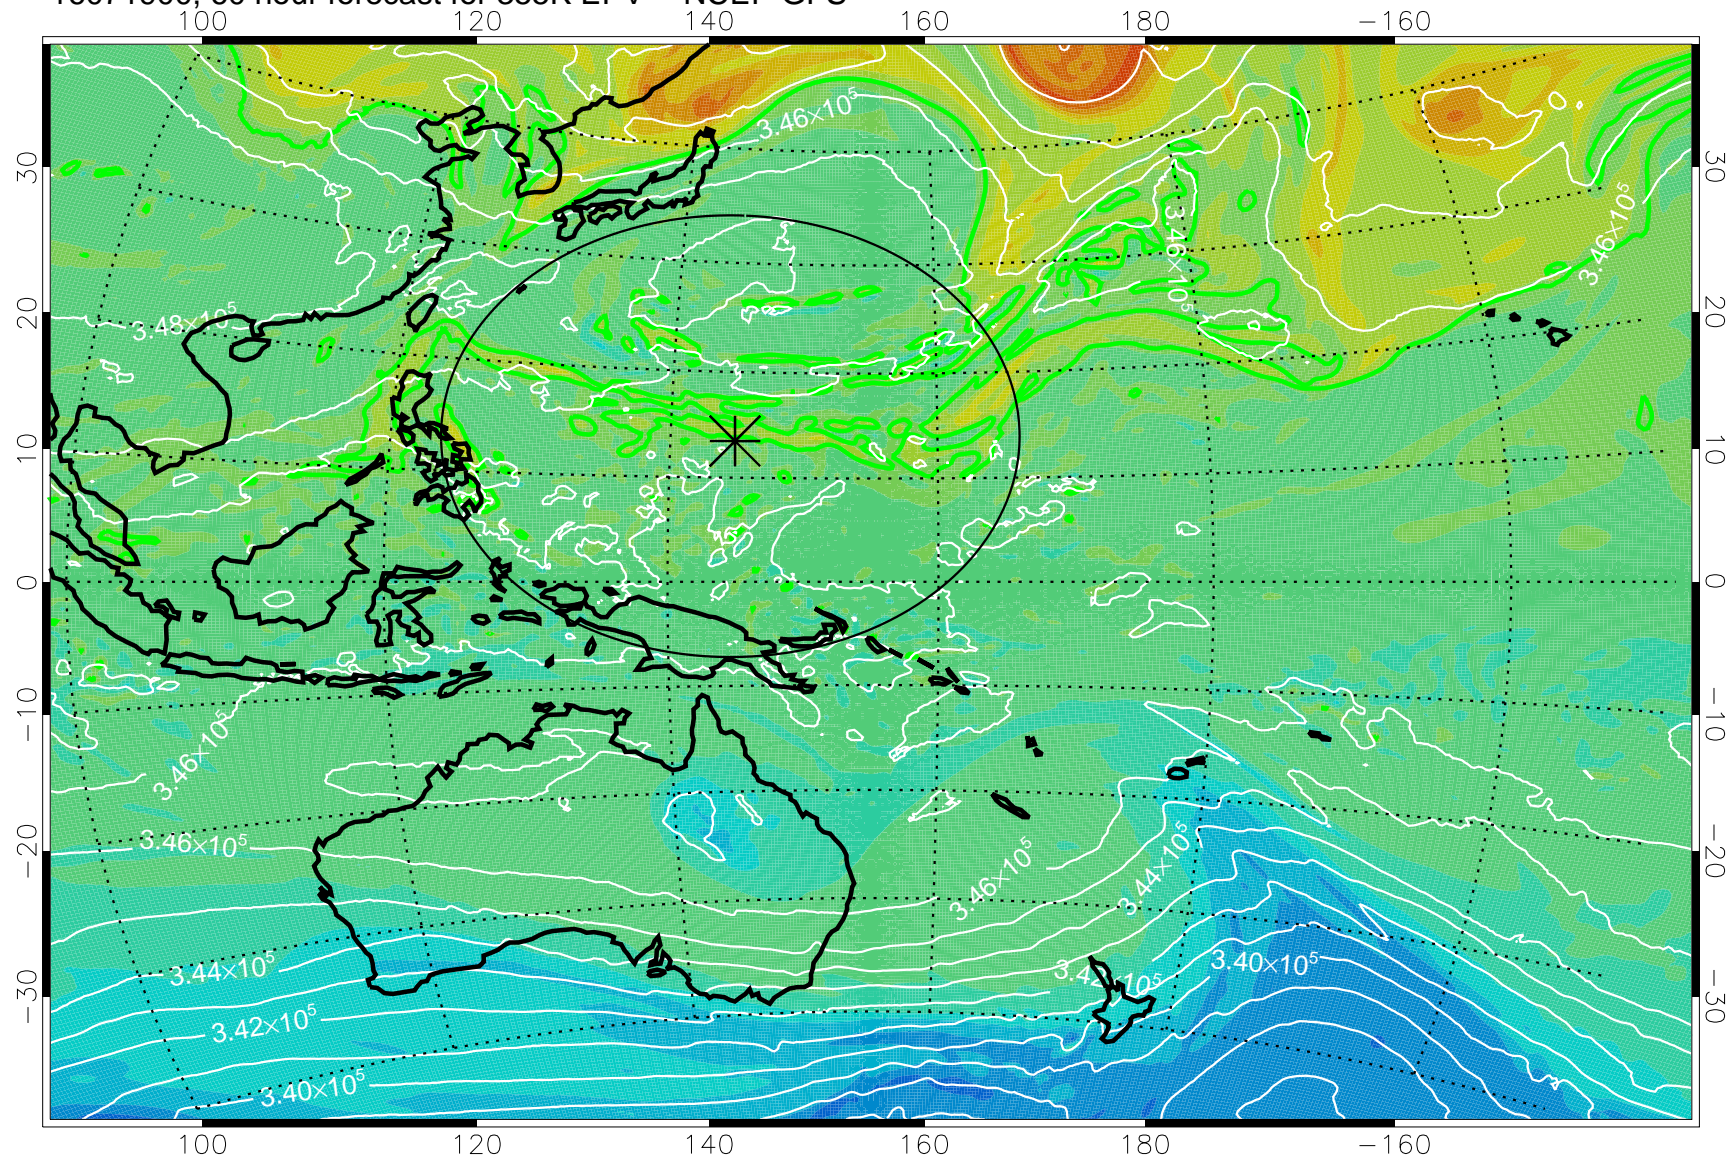

16071806, 42 hour forecast for 355K EPV -- NCEP GFS

355K Montgomery Streamfunction, white
EPV Tropopause (2 PVU) Position
Range ring of 2304 km

16071812, 48 hour forecast for 355K EPV -- NCEP GFS

355K Montgomery Streamfunction, white
EPV Tropopause (2 PVU) Position
Range ring of 2304 km

16071818, 54 hour forecast for 355K EPV -- NCEP GFS

355K Montgomery Streamfunction, white
EPV Tropopause (2 PVU) Position
Range ring of 2304 km

16071900, 60 hour forecast for 355K EPV -- NCEP GFS

355K Montgomery Streamfunction, white
EPV Tropopause (2 PVU) Position
Range ring of 2304 km

16071906, 66 hour forecast for 355K EPV -- NCEP GFS

355K Montgomery Streamfunction, white
EPV Tropopause (2 PVU) Position
Range ring of 2304 km

16071912, 72 hour forecast for 355K EPV -- NCEP GFS

355K Montgomery Streamfunction, white
EPV Tropopause (2 PVU) Position
Range ring of 2304 km

16071918, 78 hour forecast for 355K EPV -- NCEP GFS

355K Montgomery Streamfunction, white
EPV Tropopause (2 PVU) Position
Range ring of 2304 km

16072000, 84 hour forecast for 355K EPV -- NCEP GFS

355K Montgomery Streamfunction, white
EPV Tropopause (2 PVU) Position
Range ring of 2304 km