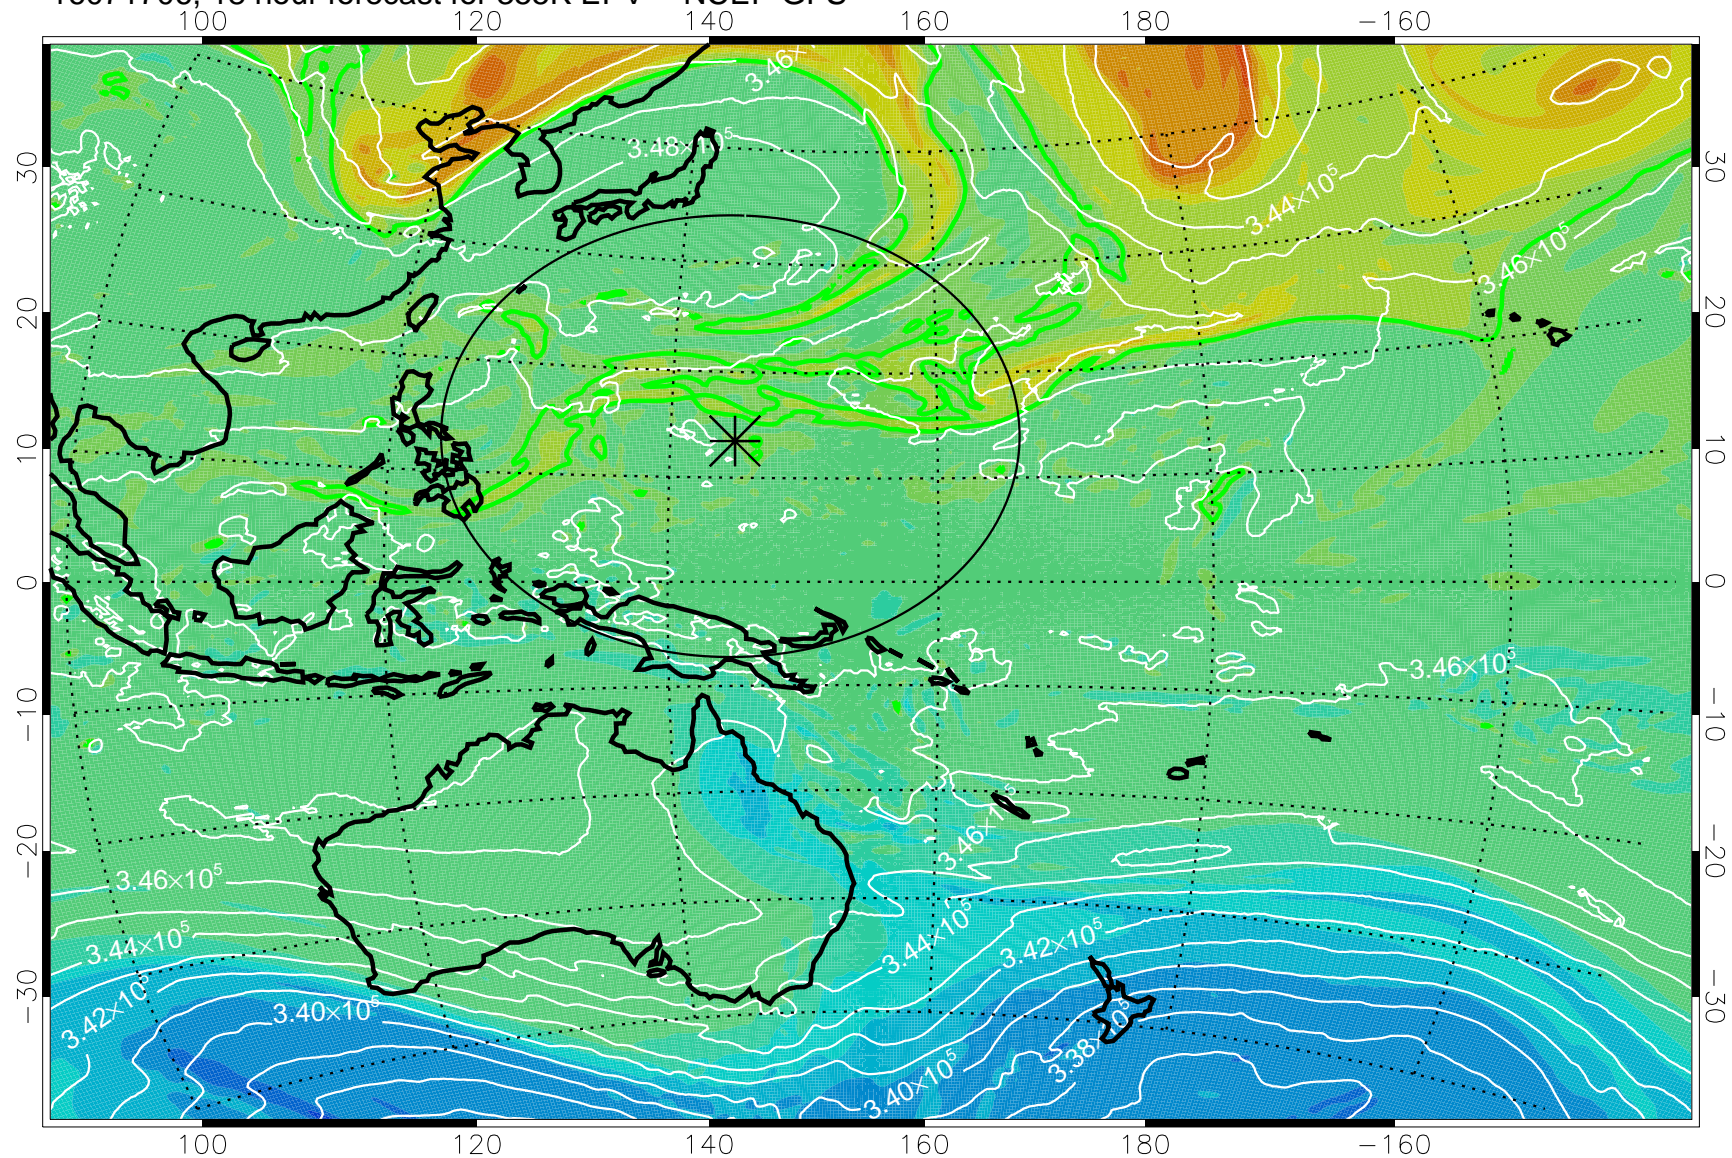

16071618, 6 hour forecast for 355K EPV -- NCEP GFS

355K Montgomery Streamfunction, white
EPV Tropopause (2 PVU) Position
Range ring of 2304 km

16071700, 12 hour forecast for 355K EPV -- NCEP GFS

355K Montgomery Streamfunction, white
EPV Tropopause (2 PVU) Position
Range ring of 2304 km

16071706, 18 hour forecast for 355K EPV -- NCEP GFS

355K Montgomery Streamfunction, white
EPV Tropopause (2 PVU) Position
Range ring of 2304 km

16071712, 24 hour forecast for 355K EPV -- NCEP GFS

355K Montgomery Streamfunction, white
EPV Tropopause (2 PVU) Position
Range ring of 2304 km

16071718, 30 hour forecast for 355K EPV -- NCEP GFS

355K Montgomery Streamfunction, white
EPV Tropopause (2 PVU) Position
Range ring of 2304 km

16071800, 36 hour forecast for 355K EPV -- NCEP GFS

355K Montgomery Streamfunction, white
EPV Tropopause (2 PVU) Position
Range ring of 2304 km

16071818, 54 hour forecast for 355K EPV -- NCEP GFS

355K Montgomery Streamfunction, white
EPV Tropopause (2 PVU) Position
Range ring of 2304 km

16071900, 60 hour forecast for 355K EPV -- NCEP GFS

355K Montgomery Streamfunction, white
EPV Tropopause (2 PVU) Position
Range ring of 2304 km