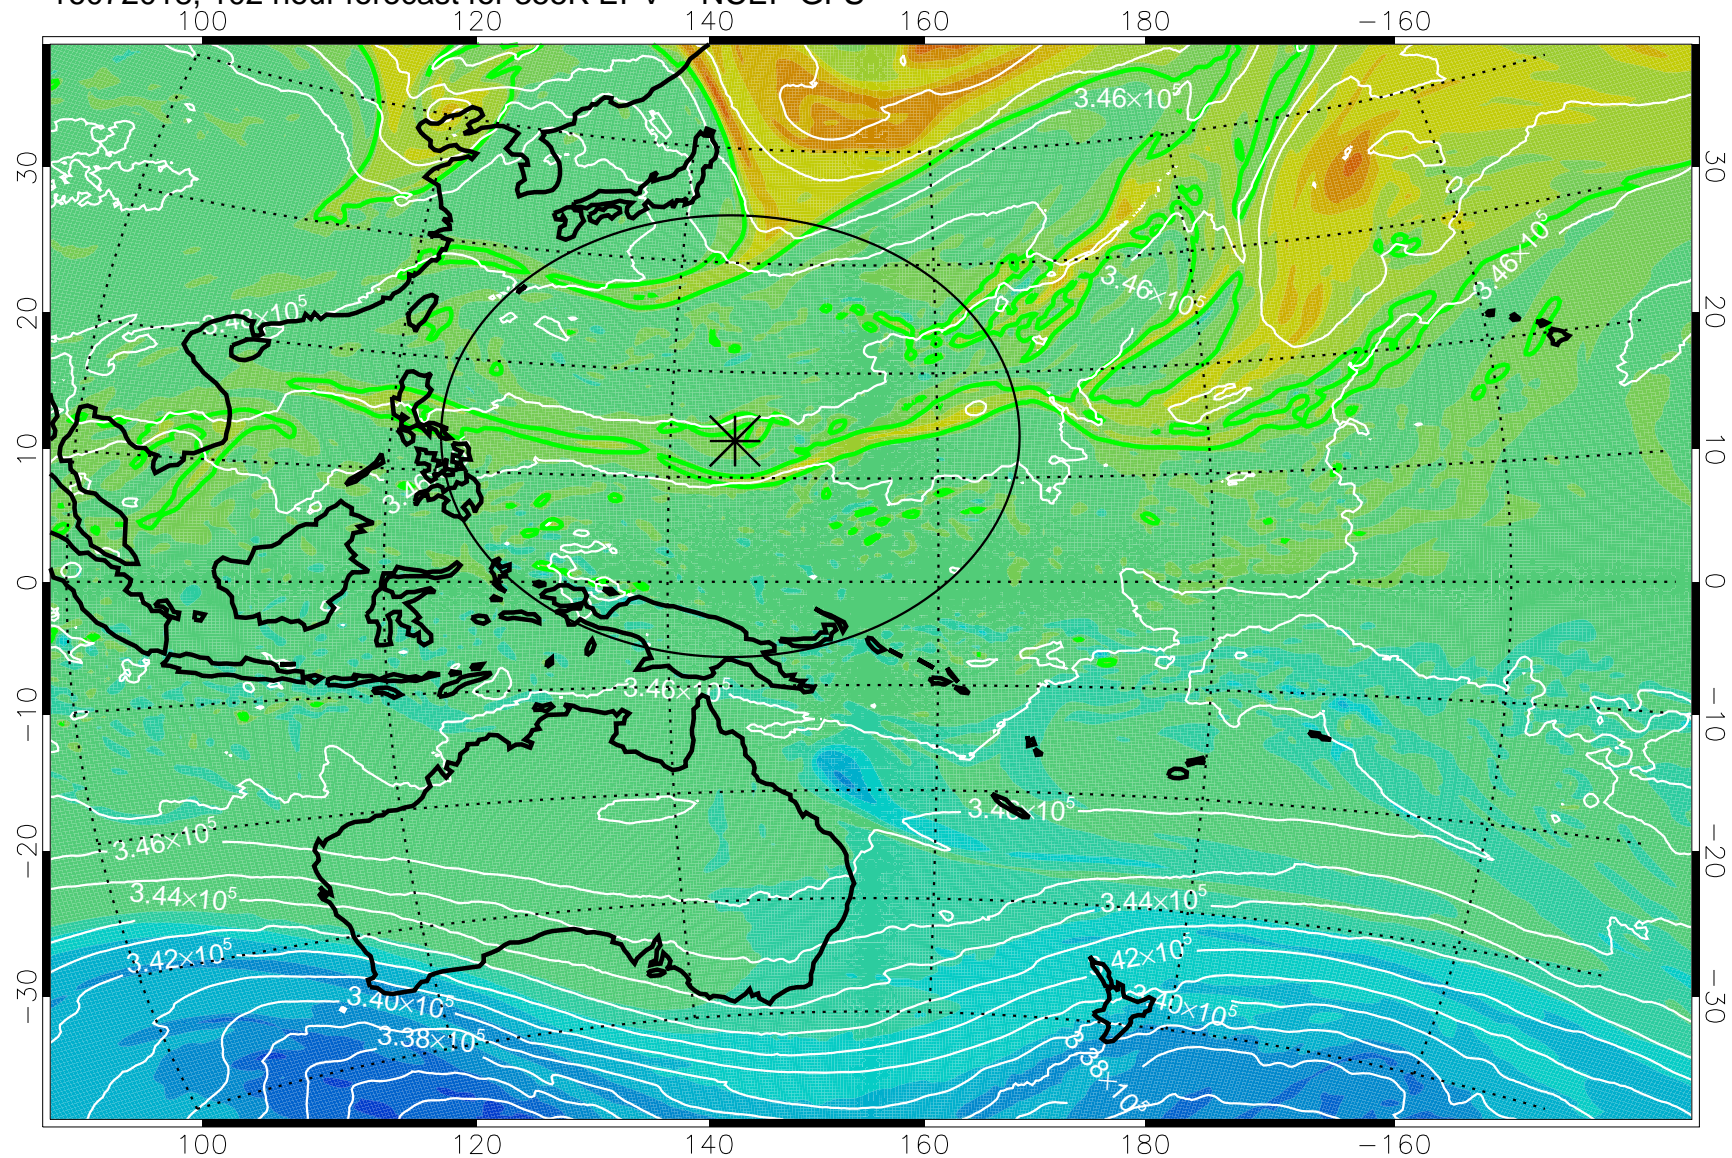

16071918, 78 hour forecast for 355K EPV -- NCEP GFS

355K Montgomery Streamfunction, white
EPV Tropopause (2 PVU) Position
Range ring of 2304 km

16072000, 84 hour forecast for 355K EPV -- NCEP GFS

355K Montgomery Streamfunction, white
EPV Tropopause (2 PVU) Position
Range ring of 2304 km

16072006, 90 hour forecast for 355K EPV -- NCEP GFS

355K Montgomery Streamfunction, white
EPV Tropopause (2 PVU) Position
Range ring of 2304 km

16072012, 96 hour forecast for 355K EPV -- NCEP GFS

355K Montgomery Streamfunction, white
EPV Tropopause (2 PVU) Position
Range ring of 2304 km

16072018, 102 hour forecast for 355K EPV -- NCEP GFS

355K Montgomery Streamfunction, white
EPV Tropopause (2 PVU) Position
Range ring of 2304 km

16072100, 108 hour forecast for 355K EPV -- NCEP GFS

355K Montgomery Streamfunction, white
EPV Tropopause (2 PVU) Position
Range ring of 2304 km

16072106, 114 hour forecast for 355K EPV -- NCEP GFS

355K Montgomery Streamfunction, white
EPV Tropopause (2 PVU) Position
Range ring of 2304 km

16072112, 120 hour forecast for 355K EPV -- NCEP GFS

355K Montgomery Streamfunction, white
EPV Tropopause (2 PVU) Position
Range ring of 2304 km