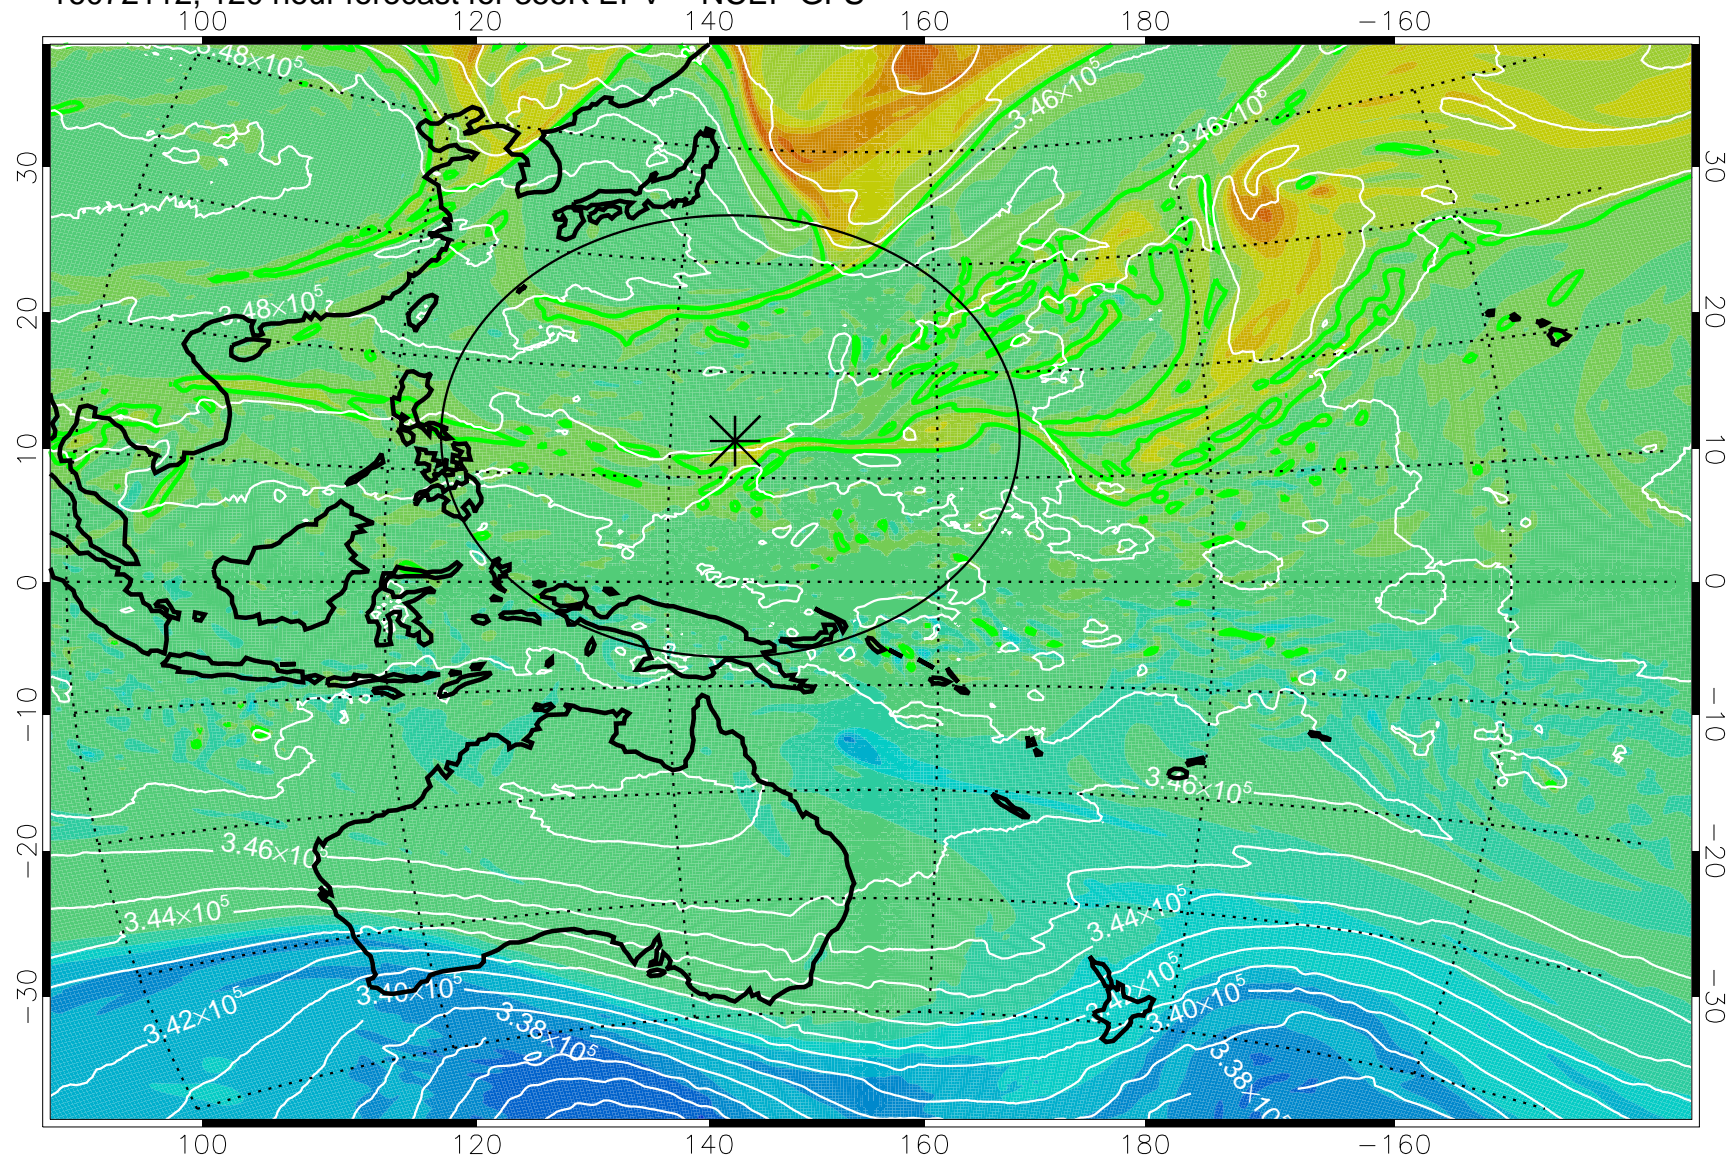

16071918, 78 hour forecast for 355K EPV -- NCEP GFS

355K Montgomery Streamfunction, white
EPV Tropopause (2 PVU) Position
Range ring of 2304 km

16072000, 84 hour forecast for 355K EPV -- NCEP GFS

355K Montgomery Streamfunction, white
EPV Tropopause (2 PVU) Position
Range ring of 2304 km

16072006, 90 hour forecast for 355K EPV -- NCEP GFS

355K Montgomery Streamfunction, white
EPV Tropopause (2 PVU) Position
Range ring of 2304 km

16072012, 96 hour forecast for 355K EPV -- NCEP GFS

355K Montgomery Streamfunction, white
EPV Tropopause (2 PVU) Position
Range ring of 2304 km

16072018, 102 hour forecast for 355K EPV -- NCEP GFS

355K Montgomery Streamfunction, white
EPV Tropopause (2 PVU) Position
Range ring of 2304 km

16072100, 108 hour forecast for 355K EPV -- NCEP GFS

355K Montgomery Streamfunction, white
EPV Tropopause (2 PVU) Position
Range ring of 2304 km

16072106, 114 hour forecast for 355K EPV -- NCEP GFS

355K Montgomery Streamfunction, white
EPV Tropopause (2 PVU) Position
Range ring of 2304 km

16072112, 120 hour forecast for 355K EPV -- NCEP GFS

355K Montgomery Streamfunction, white
EPV Tropopause (2 PVU) Position
Range ring of 2304 km