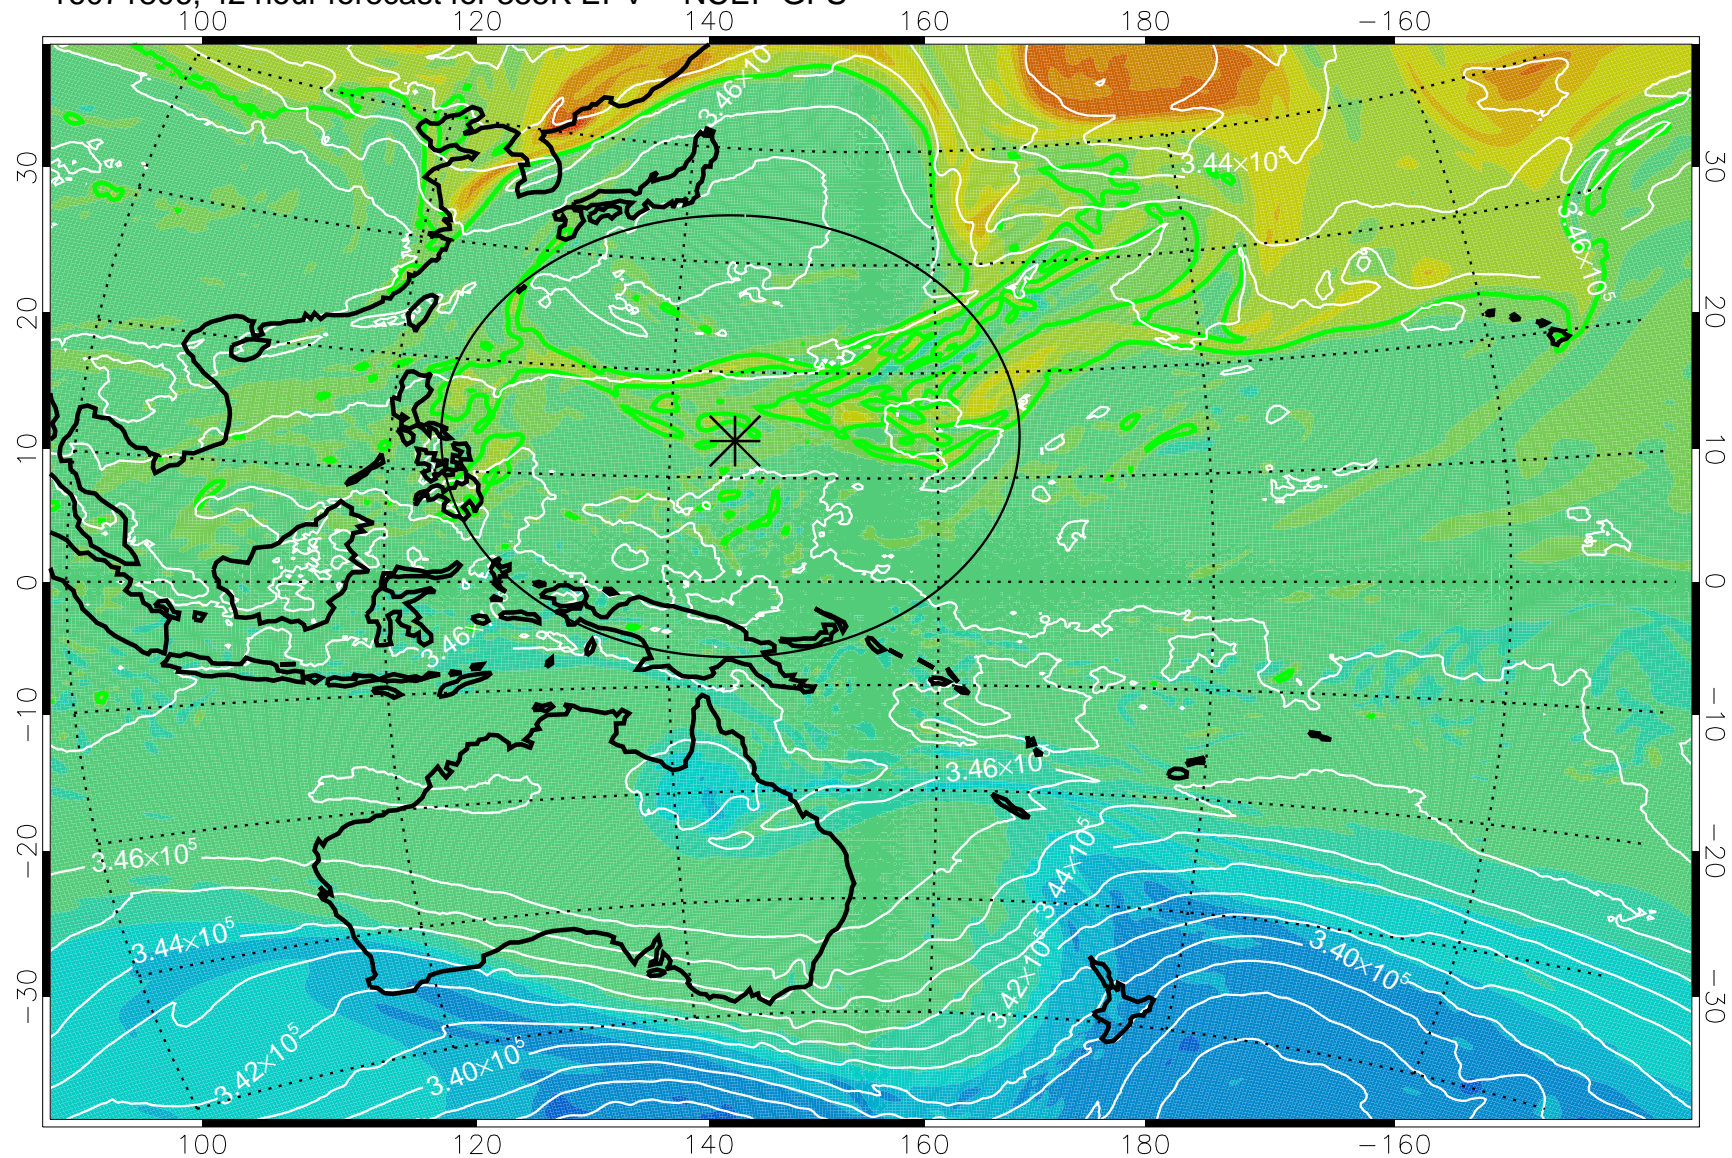

16071718, 30 hour forecast for 355K EPV -- NCEP GFS

355K Montgomery Streamfunction, white
EPV Tropopause (2 PVU) Position
Range ring of 2304 km

16071800, 36 hour forecast for 355K EPV -- NCEP GFS

355K Montgomery Streamfunction, white
EPV Tropopause (2 PVU) Position
Range ring of 2304 km

16071806, 42 hour forecast for 355K EPV -- NCEP GFS

355K Montgomery Streamfunction, white
EPV Tropopause (2 PVU) Position
Range ring of 2304 km

16071812, 48 hour forecast for 355K EPV -- NCEP GFS

355K Montgomery Streamfunction, white
EPV Tropopause (2 PVU) Position
Range ring of 2304 km

16071818, 54 hour forecast for 355K EPV -- NCEP GFS

355K Montgomery Streamfunction, white
EPV Tropopause (2 PVU) Position
Range ring of 2304 km

16071900, 60 hour forecast for 355K EPV -- NCEP GFS

355K Montgomery Streamfunction, white
EPV Tropopause (2 PVU) Position
Range ring of 2304 km

16071906, 66 hour forecast for 355K EPV -- NCEP GFS

355K Montgomery Streamfunction, white
EPV Tropopause (2 PVU) Position
Range ring of 2304 km

16071912, 72 hour forecast for 355K EPV -- NCEP GFS

355K Montgomery Streamfunction, white
EPV Tropopause (2 PVU) Position
Range ring of 2304 km