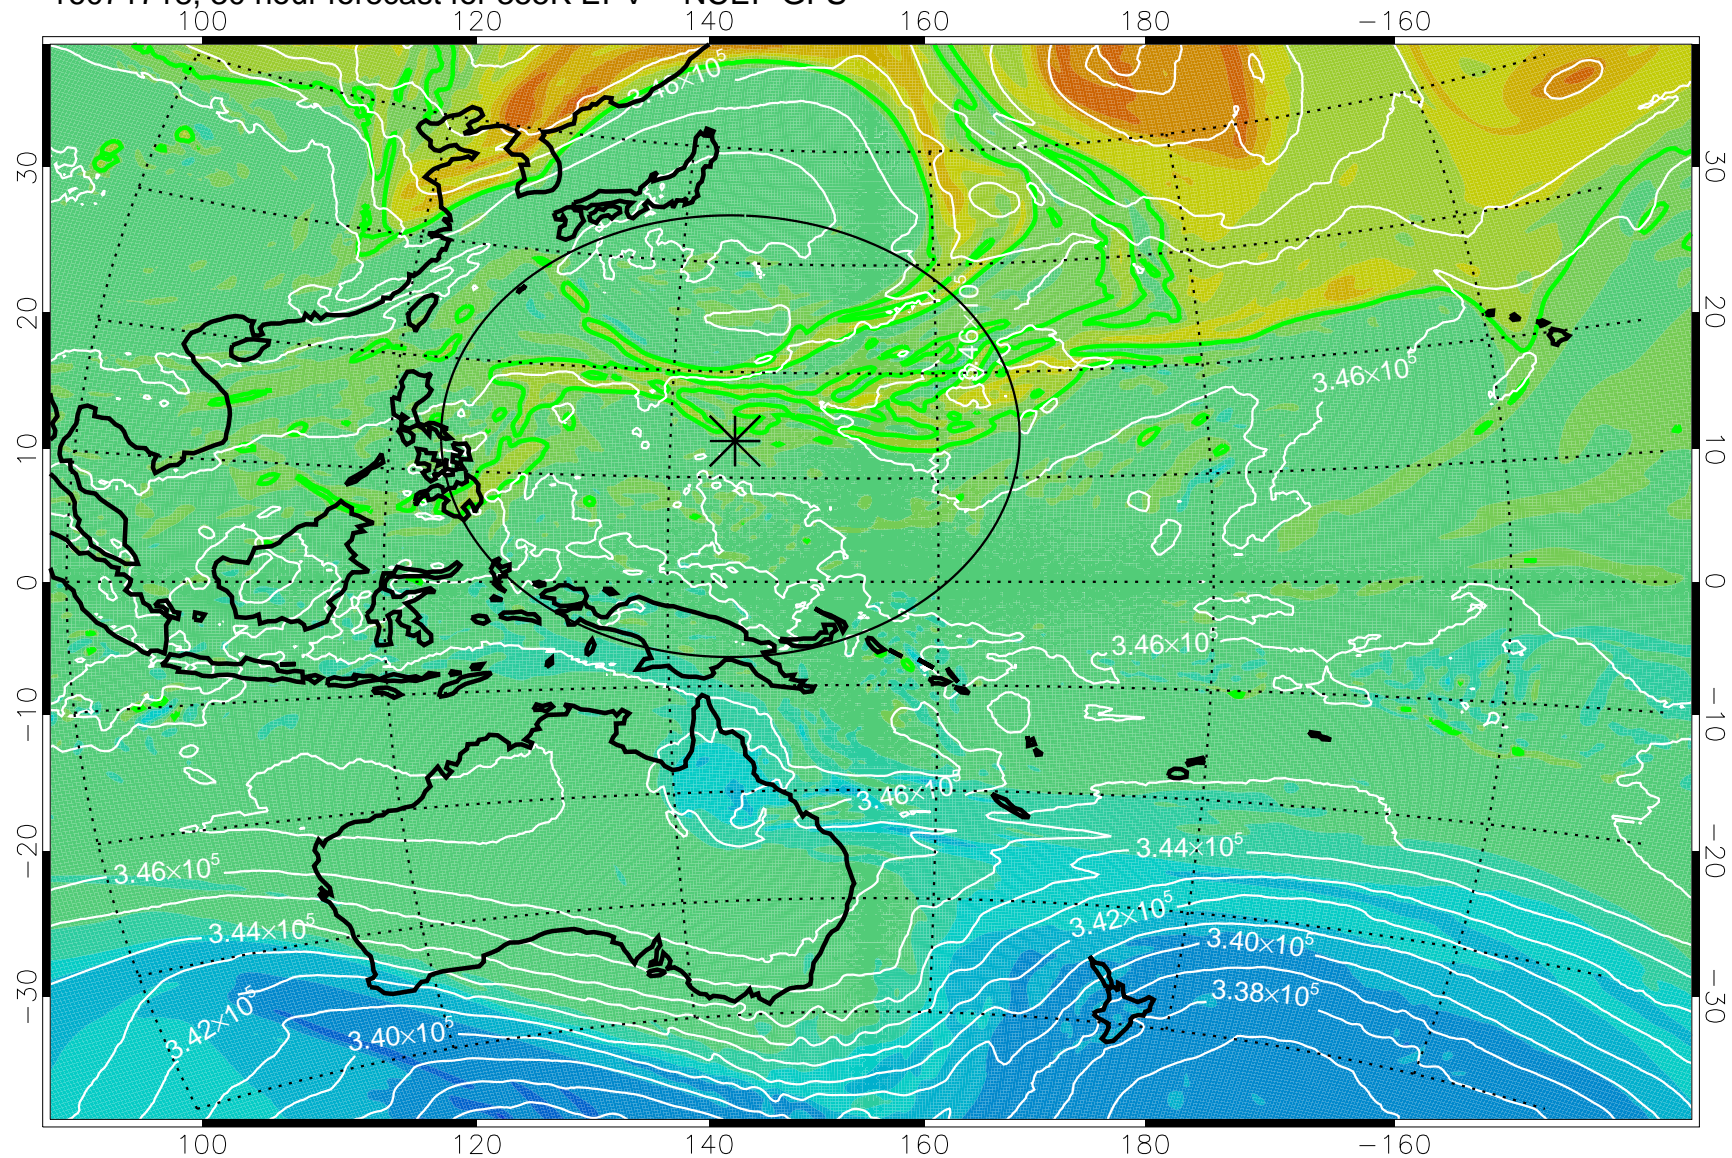

16071706, 18 hour forecast for 355K EPV -- NCEP GFS

355K Montgomery Streamfunction, white
EPV Tropopause (2 PVU) Position
Range ring of 2304 km

16071712, 24 hour forecast for 355K EPV -- NCEP GFS

355K Montgomery Streamfunction, white
EPV Tropopause (2 PVU) Position
Range ring of 2304 km

16071718, 30 hour forecast for 355K EPV -- NCEP GFS

355K Montgomery Streamfunction, white
EPV Tropopause (2 PVU) Position
Range ring of 2304 km

16071800, 36 hour forecast for 355K EPV -- NCEP GFS

355K Montgomery Streamfunction, white
EPV Tropopause (2 PVU) Position
Range ring of 2304 km

16071806, 42 hour forecast for 355K EPV -- NCEP GFS

355K Montgomery Streamfunction, white
EPV Tropopause (2 PVU) Position
Range ring of 2304 km

16071812, 48 hour forecast for 355K EPV -- NCEP GFS

355K Montgomery Streamfunction, white
EPV Tropopause (2 PVU) Position
Range ring of 2304 km

16071818, 54 hour forecast for 355K EPV -- NCEP GFS

355K Montgomery Streamfunction, white
EPV Tropopause (2 PVU) Position
Range ring of 2304 km

16071900, 60 hour forecast for 355K EPV -- NCEP GFS

355K Montgomery Streamfunction, white
EPV Tropopause (2 PVU) Position
Range ring of 2304 km