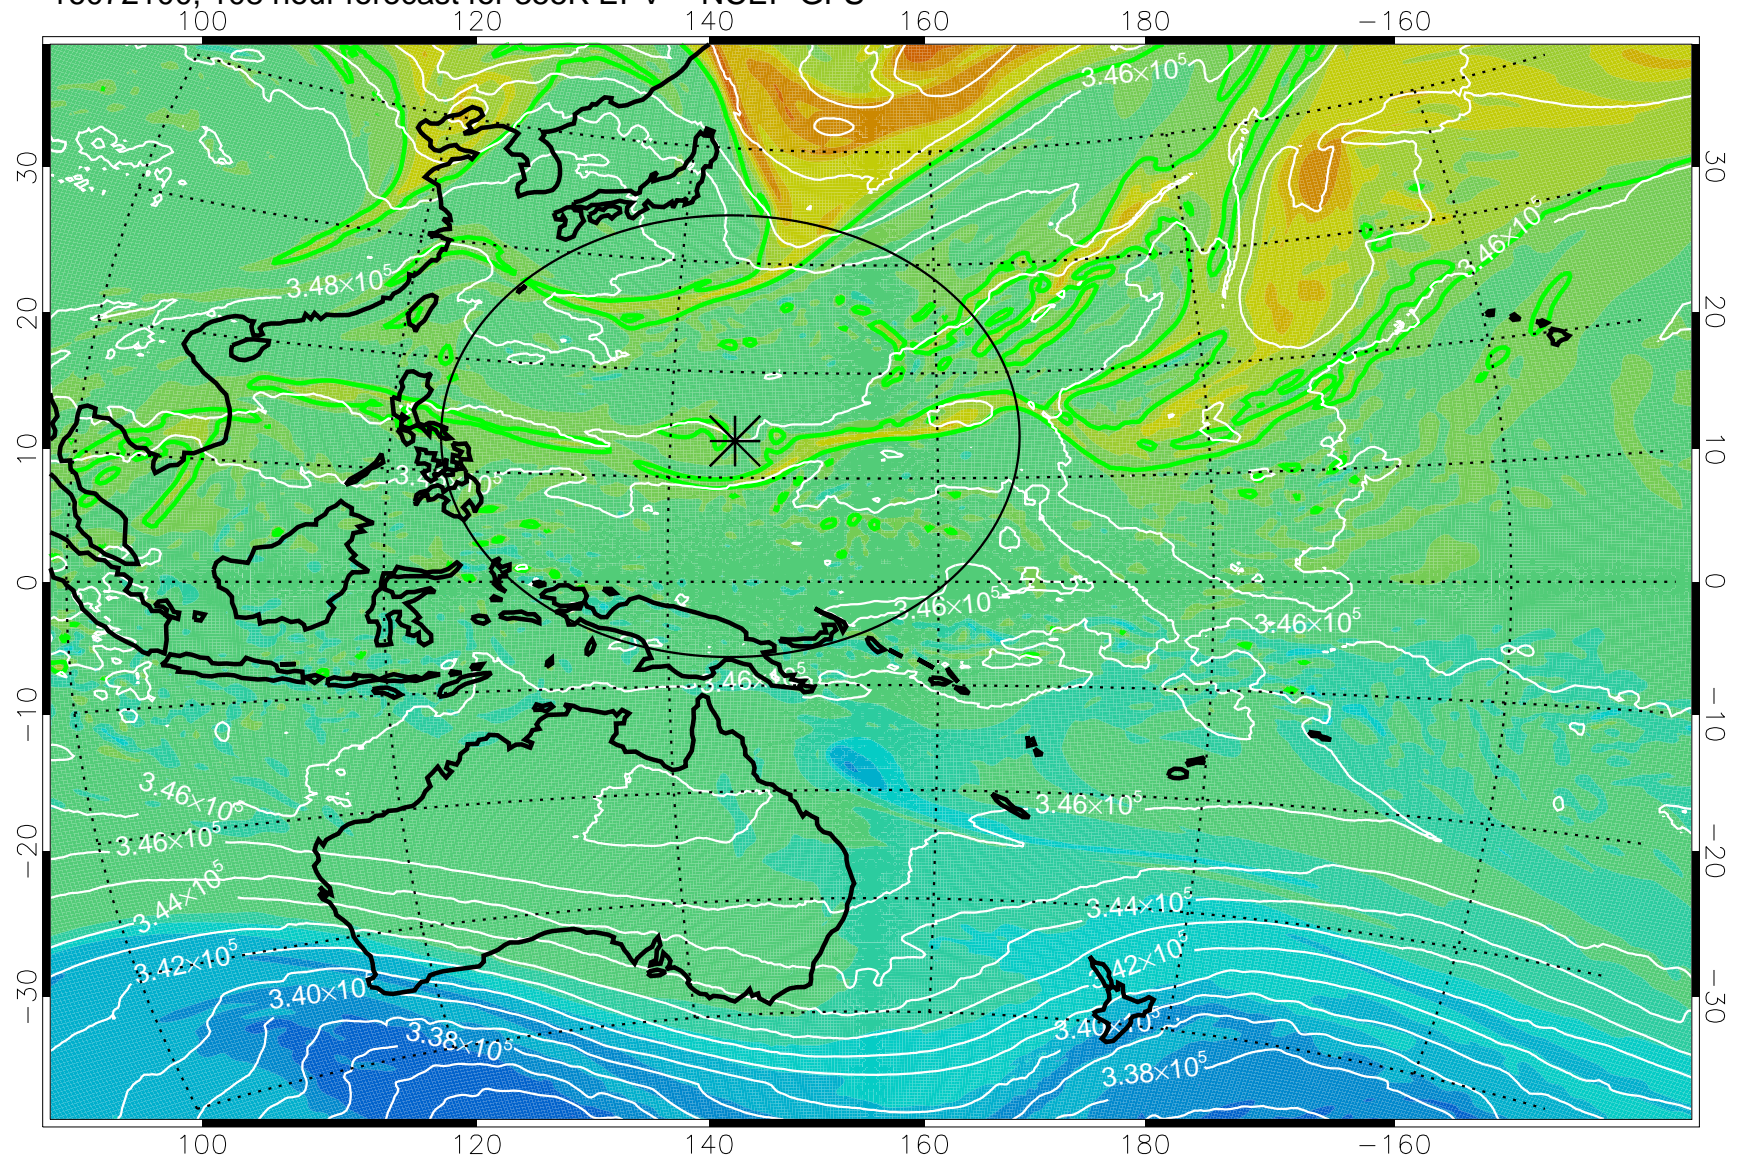

16071918, 78 hour forecast for 355K EPV -- NCEP GFS

355K Montgomery Streamfunction, white
EPV Tropopause (2 PVU) Position
Range ring of 2304 km

16072000, 84 hour forecast for 355K EPV -- NCEP GFS

355K Montgomery Streamfunction, white
EPV Tropopause (2 PVU) Position
Range ring of 2304 km

16072006, 90 hour forecast for 355K EPV -- NCEP GFS

355K Montgomery Streamfunction, white
EPV Tropopause (2 PVU) Position
Range ring of 2304 km

16072012, 96 hour forecast for 355K EPV -- NCEP GFS

355K Montgomery Streamfunction, white
EPV Tropopause (2 PVU) Position
Range ring of 2304 km

16072018, 102 hour forecast for 355K EPV -- NCEP GFS

355K Montgomery Streamfunction, white
EPV Tropopause (2 PVU) Position
Range ring of 2304 km

16072100, 108 hour forecast for 355K EPV -- NCEP GFS

355K Montgomery Streamfunction, white
EPV Tropopause (2 PVU) Position
Range ring of 2304 km

16072106, 114 hour forecast for 355K EPV -- NCEP GFS

355K Montgomery Streamfunction, white
EPV Tropopause (2 PVU) Position
Range ring of 2304 km

16072112, 120 hour forecast for 355K EPV -- NCEP GFS

355K Montgomery Streamfunction, white
EPV Tropopause (2 PVU) Position
Range ring of 2304 km