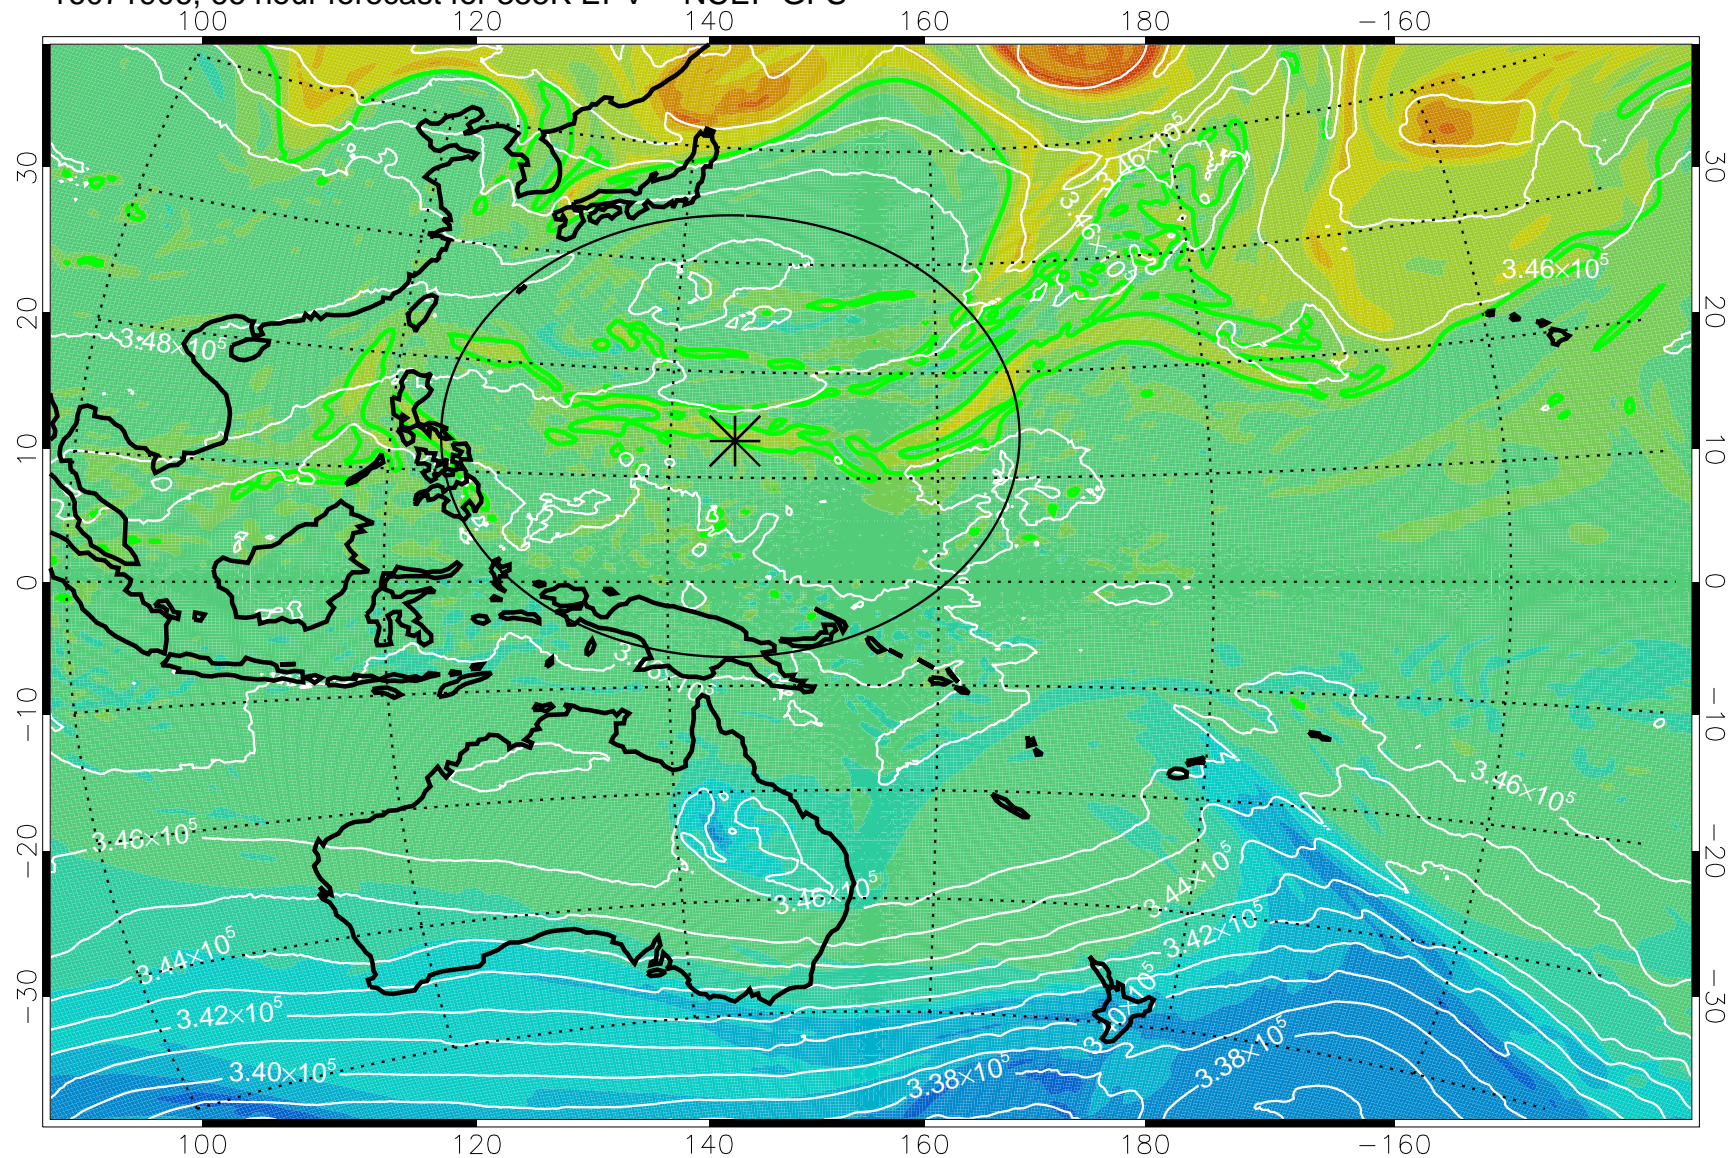

16071806, 42 hour forecast for 355K EPV -- NCEP GFS

355K Montgomery Streamfunction, white
EPV Tropopause (2 PVU) Position
Range ring of 2304 km

16071812, 48 hour forecast for 355K EPV -- NCEP GFS

355K Montgomery Streamfunction, white
EPV Tropopause (2 PVU) Position
Range ring of 2304 km

16071818, 54 hour forecast for 355K EPV -- NCEP GFS

355K Montgomery Streamfunction, white
EPV Tropopause (2 PVU) Position
Range ring of 2304 km

16071900, 60 hour forecast for 355K EPV -- NCEP GFS

355K Montgomery Streamfunction, white
EPV Tropopause (2 PVU) Position
Range ring of 2304 km

16071906, 66 hour forecast for 355K EPV -- NCEP GFS

355K Montgomery Streamfunction, white
EPV Tropopause (2 PVU) Position
Range ring of 2304 km

16071912, 72 hour forecast for 355K EPV -- NCEP GFS

355K Montgomery Streamfunction, white
EPV Tropopause (2 PVU) Position
Range ring of 2304 km

16071918, 78 hour forecast for 355K EPV -- NCEP GFS

355K Montgomery Streamfunction, white
EPV Tropopause (2 PVU) Position
Range ring of 2304 km

16072000, 84 hour forecast for 355K EPV -- NCEP GFS

355K Montgomery Streamfunction, white
EPV Tropopause (2 PVU) Position
Range ring of 2304 km