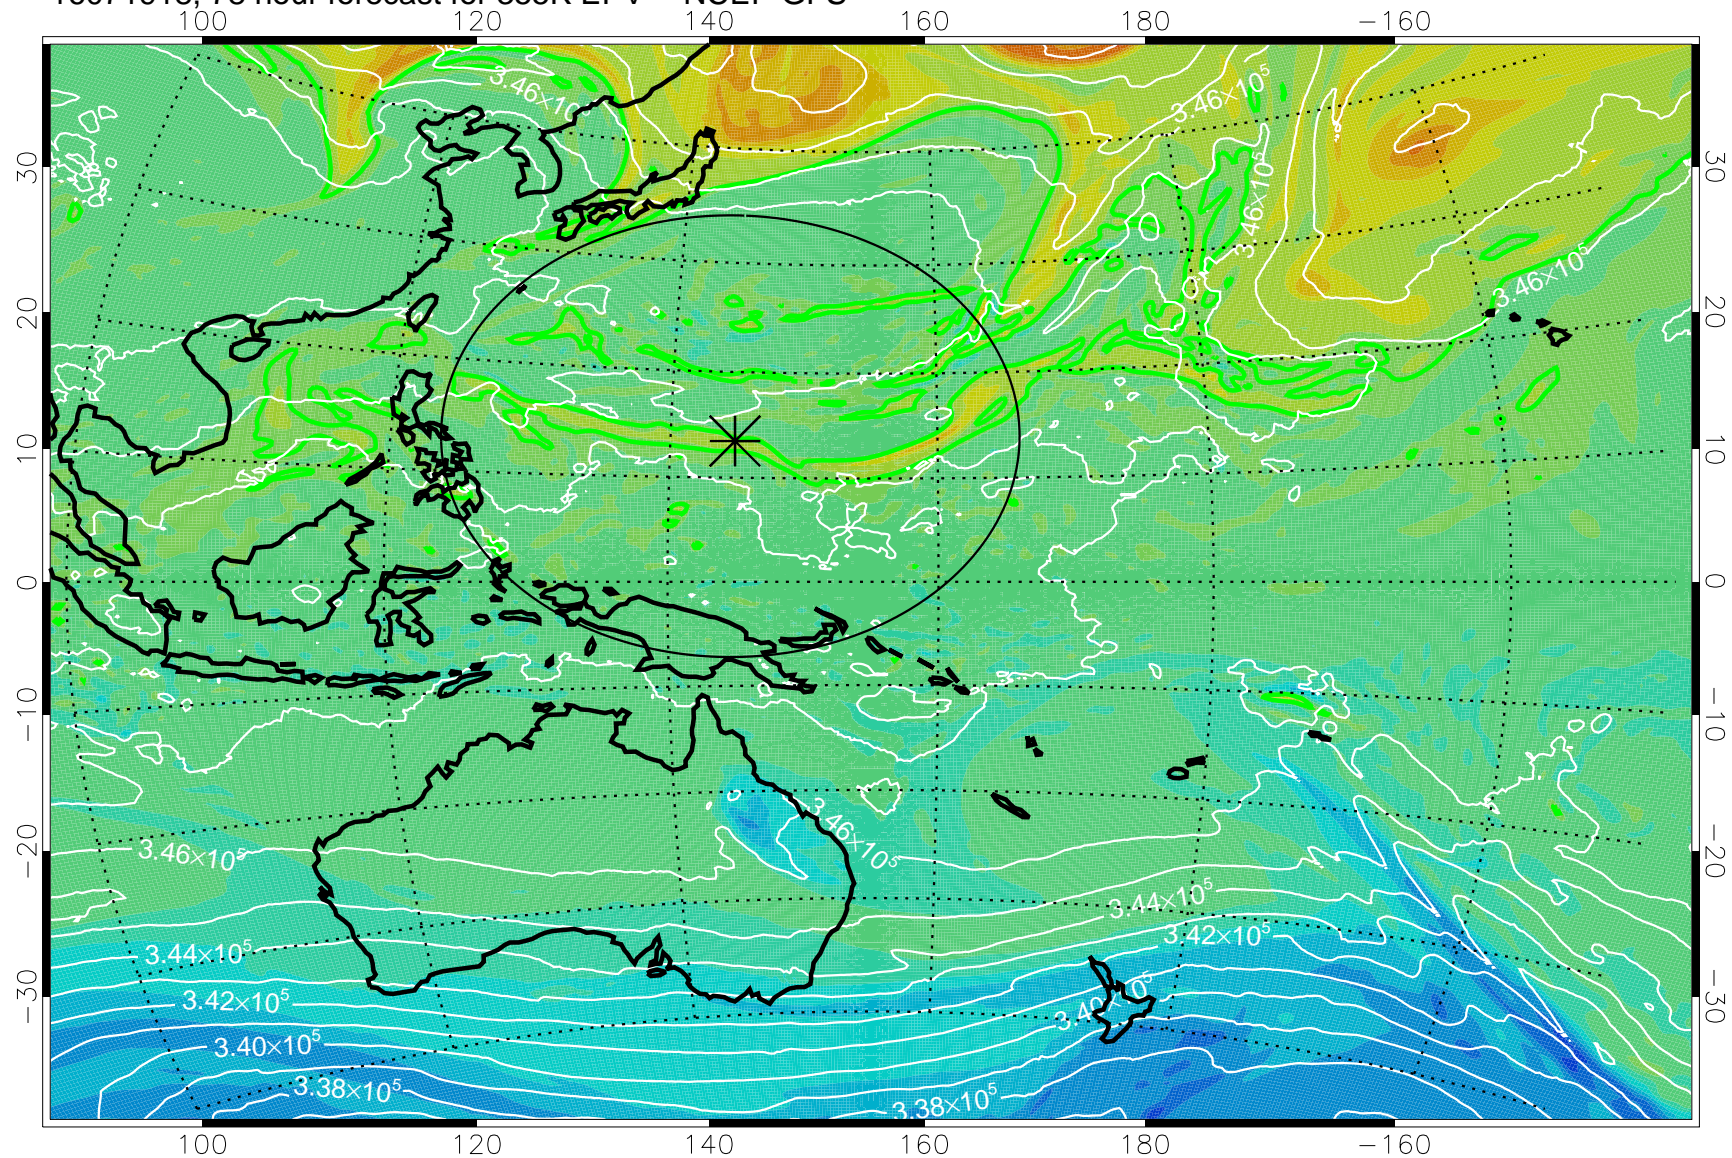

16071818, 54 hour forecast for 355K EPV -- NCEP GFS

355K Montgomery Streamfunction, white
EPV Tropopause (2 PVU) Position
Range ring of 2304 km

16071900, 60 hour forecast for 355K EPV -- NCEP GFS

355K Montgomery Streamfunction, white
EPV Tropopause (2 PVU) Position
Range ring of 2304 km

16071906, 66 hour forecast for 355K EPV -- NCEP GFS

355K Montgomery Streamfunction, white
EPV Tropopause (2 PVU) Position
Range ring of 2304 km

16071912, 72 hour forecast for 355K EPV -- NCEP GFS

355K Montgomery Streamfunction, white
EPV Tropopause (2 PVU) Position
Range ring of 2304 km

16071918, 78 hour forecast for 355K EPV -- NCEP GFS

355K Montgomery Streamfunction, white
EPV Tropopause (2 PVU) Position
Range ring of 2304 km

16072000, 84 hour forecast for 355K EPV -- NCEP GFS

355K Montgomery Streamfunction, white
EPV Tropopause (2 PVU) Position
Range ring of 2304 km

16072006, 90 hour forecast for 355K EPV -- NCEP GFS

355K Montgomery Streamfunction, white
EPV Tropopause (2 PVU) Position
Range ring of 2304 km

16072012, 96 hour forecast for 355K EPV -- NCEP GFS

355K Montgomery Streamfunction, white
EPV Tropopause (2 PVU) Position
Range ring of 2304 km