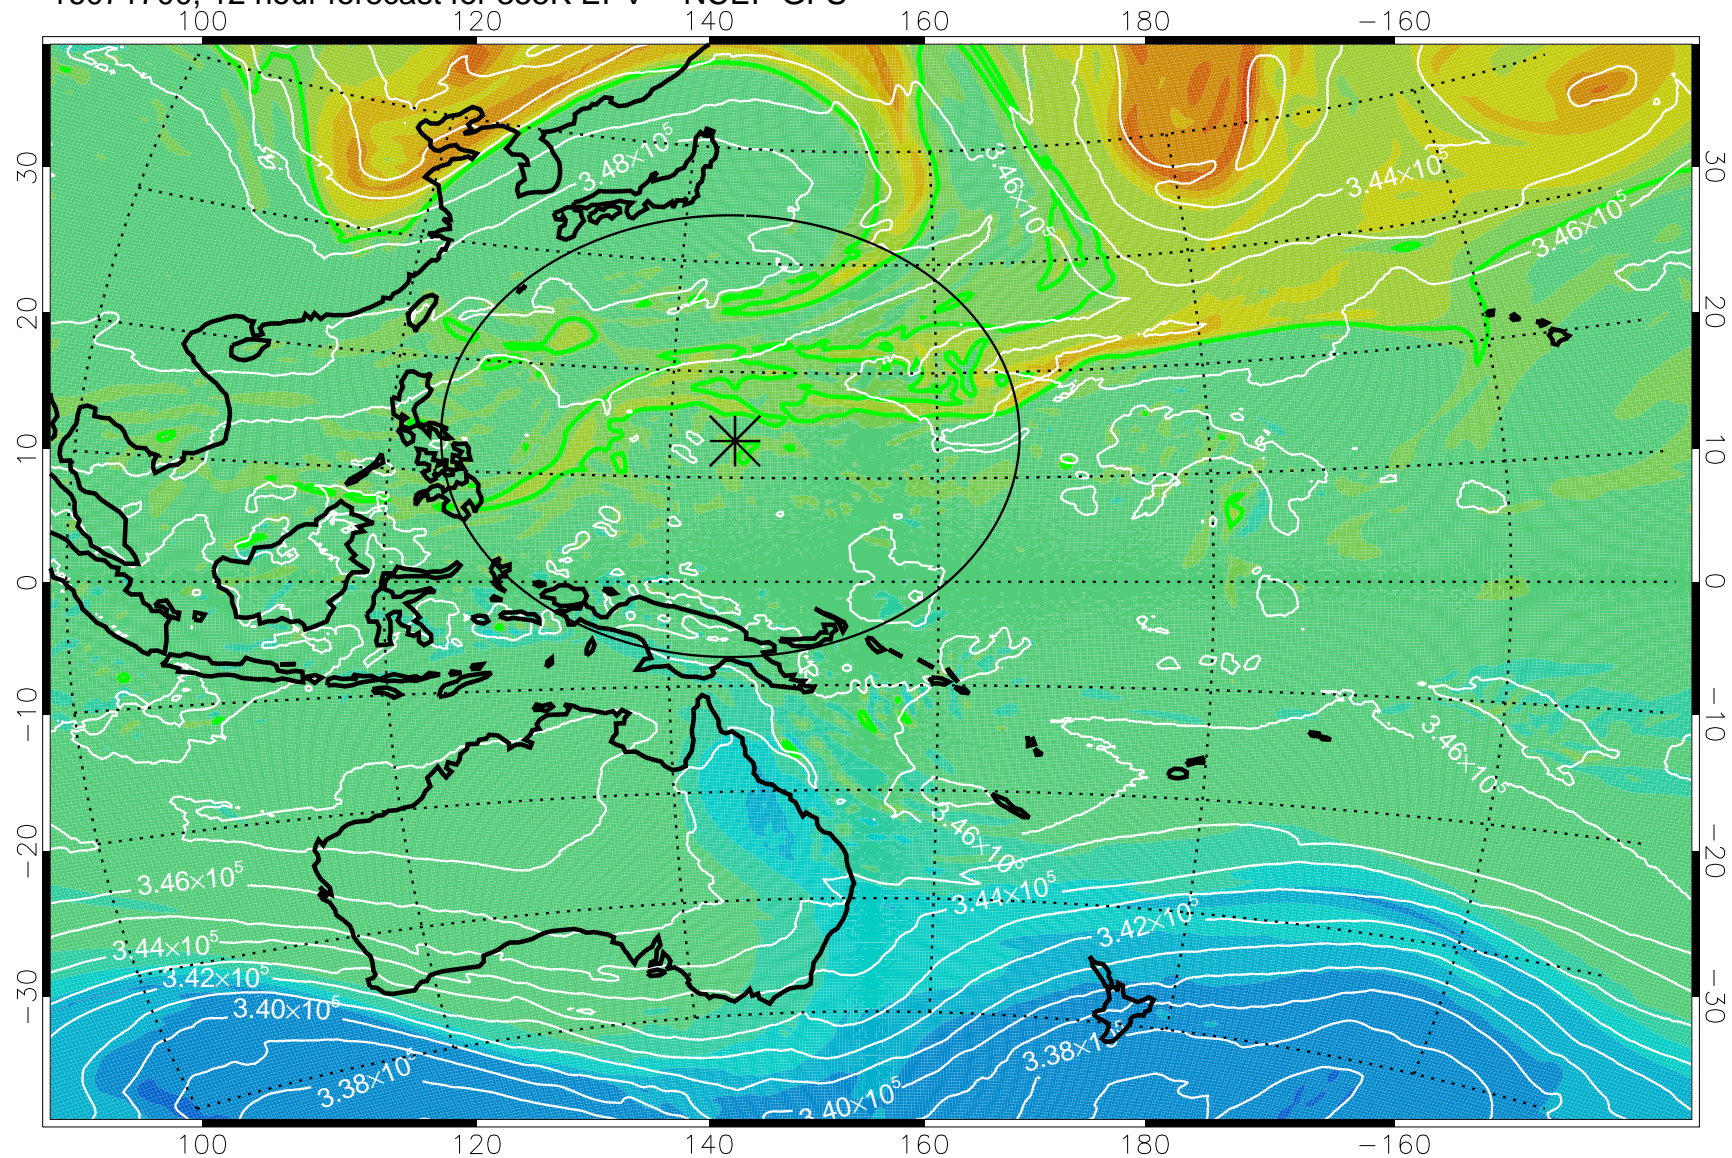

16071618, 6 hour forecast for 355K EPV -- NCEP GFS

355K Montgomery Streamfunction, white
EPV Tropopause (2 PVU) Position
Range ring of 2304 km

16071700, 12 hour forecast for 355K EPV -- NCEP GFS

355K Montgomery Streamfunction, white
EPV Tropopause (2 PVU) Position
Range ring of 2304 km

16071706, 18 hour forecast for 355K EPV -- NCEP GFS

355K Montgomery Streamfunction, white
EPV Tropopause (2 PVU) Position
Range ring of 2304 km

16071712, 24 hour forecast for 355K EPV -- NCEP GFS

355K Montgomery Streamfunction, white
EPV Tropopause (2 PVU) Position
Range ring of 2304 km

16071718, 30 hour forecast for 355K EPV -- NCEP GFS

355K Montgomery Streamfunction, white
EPV Tropopause (2 PVU) Position
Range ring of 2304 km

16071800, 36 hour forecast for 355K EPV -- NCEP GFS

355K Montgomery Streamfunction, white
EPV Tropopause (2 PVU) Position
Range ring of 2304 km

16071818, 54 hour forecast for 355K EPV -- NCEP GFS

355K Montgomery Streamfunction, white
EPV Tropopause (2 PVU) Position
Range ring of 2304 km

16071900, 60 hour forecast for 355K EPV -- NCEP GFS

355K Montgomery Streamfunction, white
EPV Tropopause (2 PVU) Position
Range ring of 2304 km