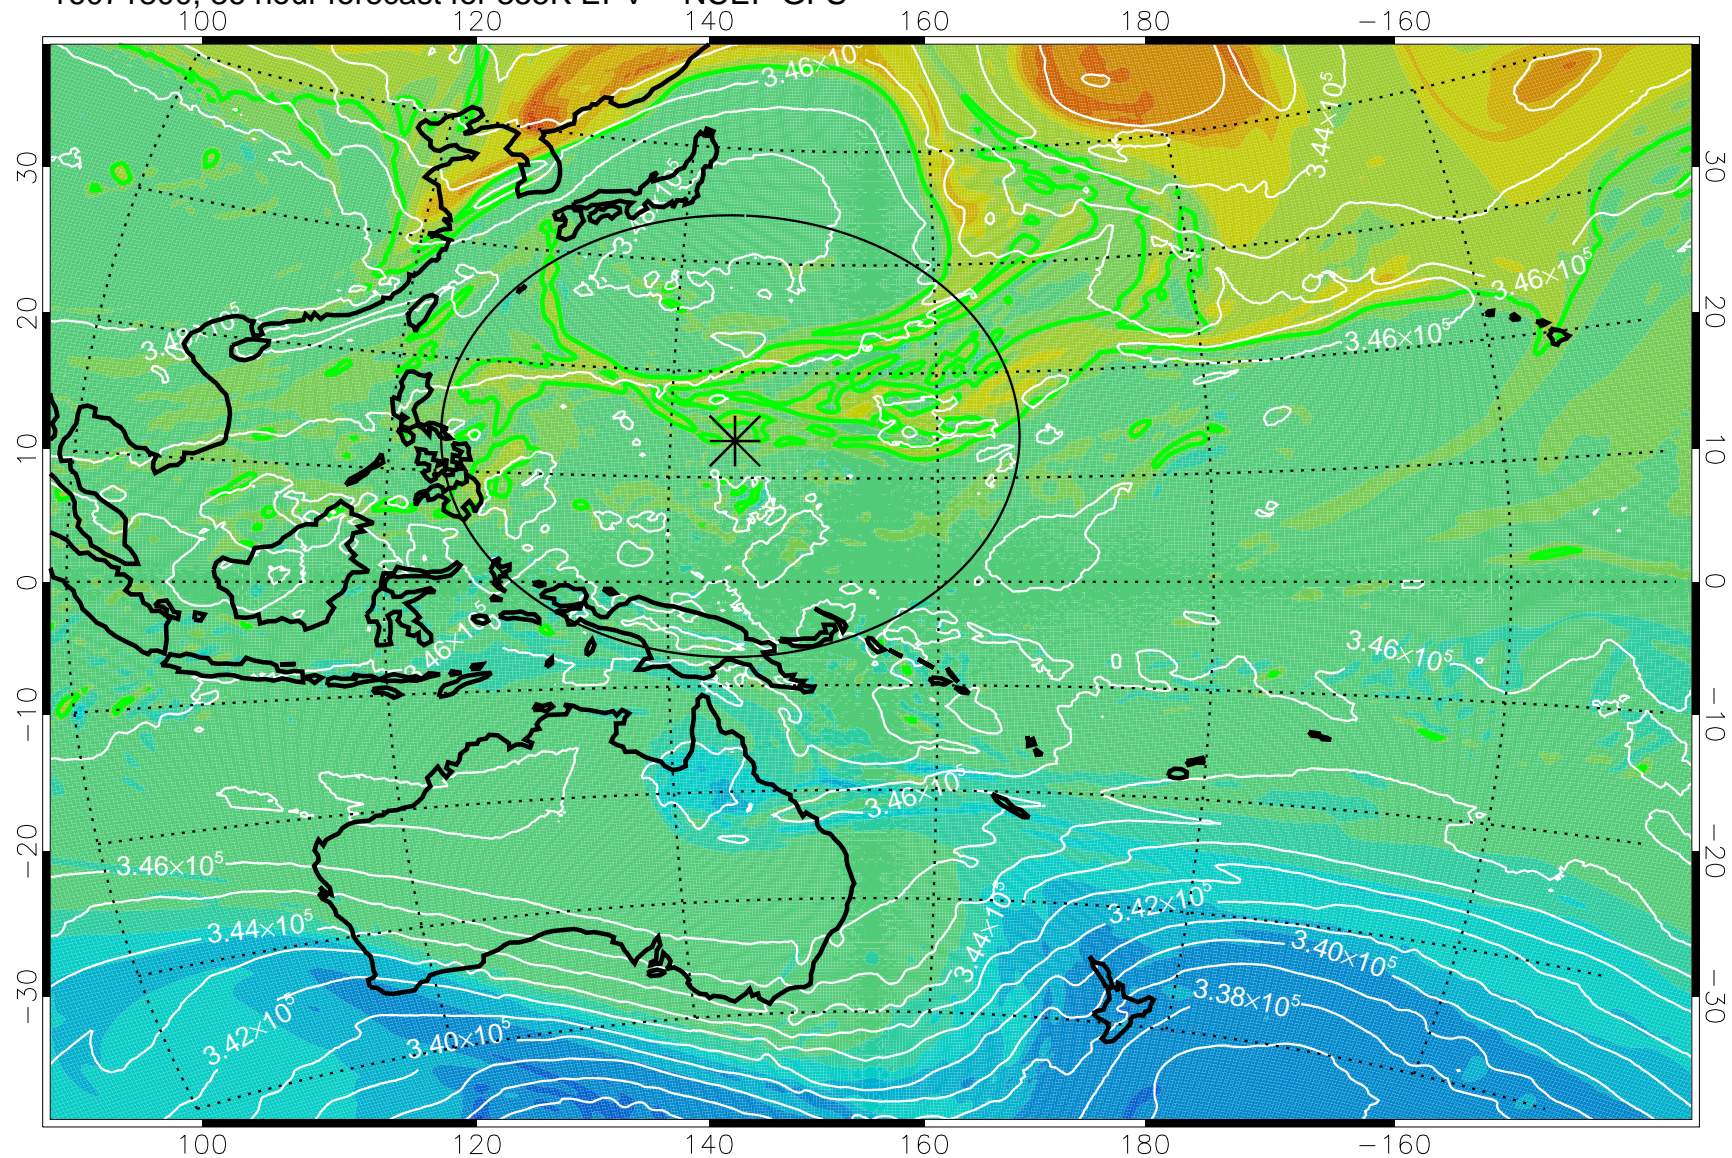

16071706, 18 hour forecast for 355K EPV -- NCEP GFS

355K Montgomery Streamfunction, white
EPV Tropopause (2 PVU) Position
Range ring of 2304 km

16071712, 24 hour forecast for 355K EPV -- NCEP GFS

355K Montgomery Streamfunction, white
EPV Tropopause (2 PVU) Position
Range ring of 2304 km

16071718, 30 hour forecast for 355K EPV -- NCEP GFS

355K Montgomery Streamfunction, white
EPV Tropopause (2 PVU) Position
Range ring of 2304 km

16071800, 36 hour forecast for 355K EPV -- NCEP GFS

355K Montgomery Streamfunction, white
EPV Tropopause (2 PVU) Position
Range ring of 2304 km

16071806, 42 hour forecast for 355K EPV -- NCEP GFS

355K Montgomery Streamfunction, white
EPV Tropopause (2 PVU) Position
Range ring of 2304 km

16071812, 48 hour forecast for 355K EPV -- NCEP GFS

355K Montgomery Streamfunction, white
EPV Tropopause (2 PVU) Position
Range ring of 2304 km

16071818, 54 hour forecast for 355K EPV -- NCEP GFS

355K Montgomery Streamfunction, white
EPV Tropopause (2 PVU) Position
Range ring of 2304 km

16071900, 60 hour forecast for 355K EPV -- NCEP GFS

355K Montgomery Streamfunction, white
EPV Tropopause (2 PVU) Position
Range ring of 2304 km