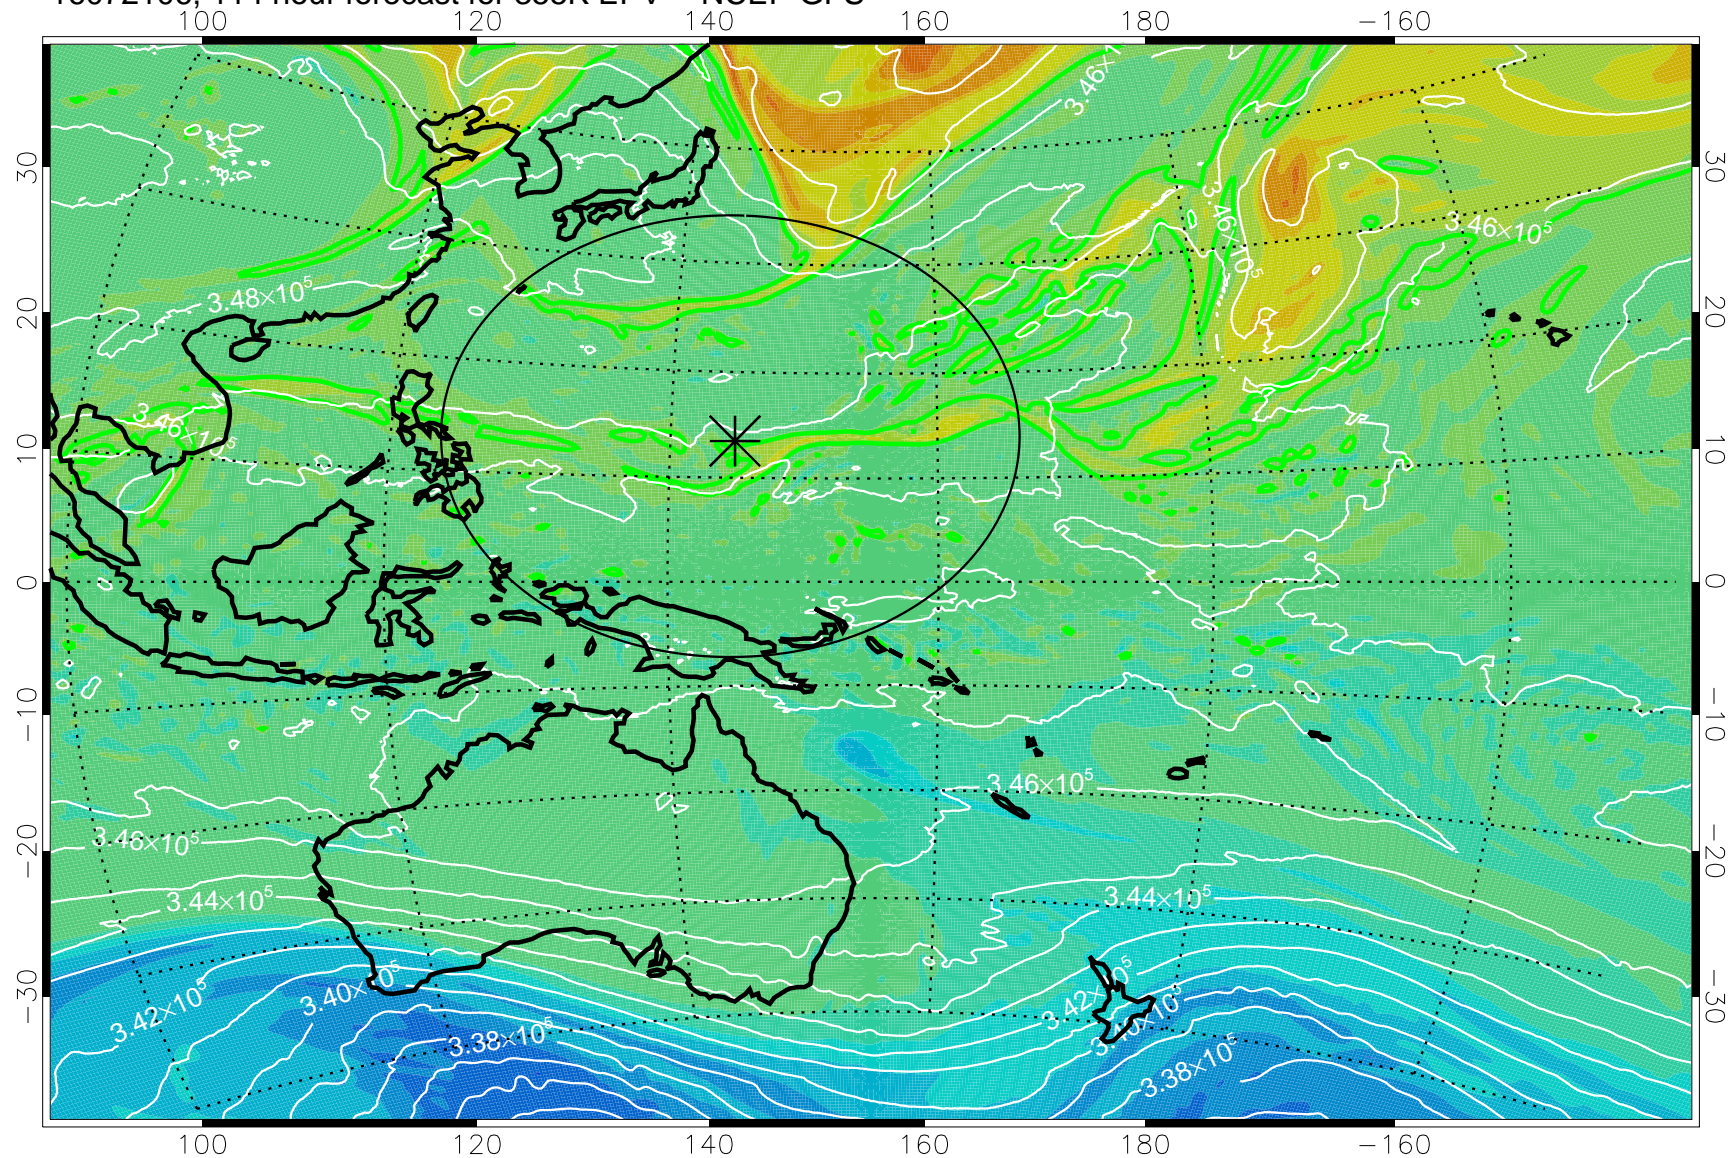

16071918, 78 hour forecast for 355K EPV -- NCEP GFS

355K Montgomery Streamfunction, white
EPV Tropopause (2 PVU) Position
Range ring of 2304 km

16072000, 84 hour forecast for 355K EPV -- NCEP GFS

355K Montgomery Streamfunction, white
EPV Tropopause (2 PVU) Position
Range ring of 2304 km

16072006, 90 hour forecast for 355K EPV -- NCEP GFS

355K Montgomery Streamfunction, white
EPV Tropopause (2 PVU) Position
Range ring of 2304 km

16072012, 96 hour forecast for 355K EPV -- NCEP GFS

355K Montgomery Streamfunction, white
EPV Tropopause (2 PVU) Position
Range ring of 2304 km

16072018, 102 hour forecast for 355K EPV -- NCEP GFS

355K Montgomery Streamfunction, white
EPV Tropopause (2 PVU) Position
Range ring of 2304 km

16072100, 108 hour forecast for 355K EPV -- NCEP GFS

355K Montgomery Streamfunction, white
EPV Tropopause (2 PVU) Position
Range ring of 2304 km

16072106, 114 hour forecast for 355K EPV -- NCEP GFS

355K Montgomery Streamfunction, white
EPV Tropopause (2 PVU) Position
Range ring of 2304 km

16072112, 120 hour forecast for 355K EPV -- NCEP GFS

355K Montgomery Streamfunction, white
EPV Tropopause (2 PVU) Position
Range ring of 2304 km