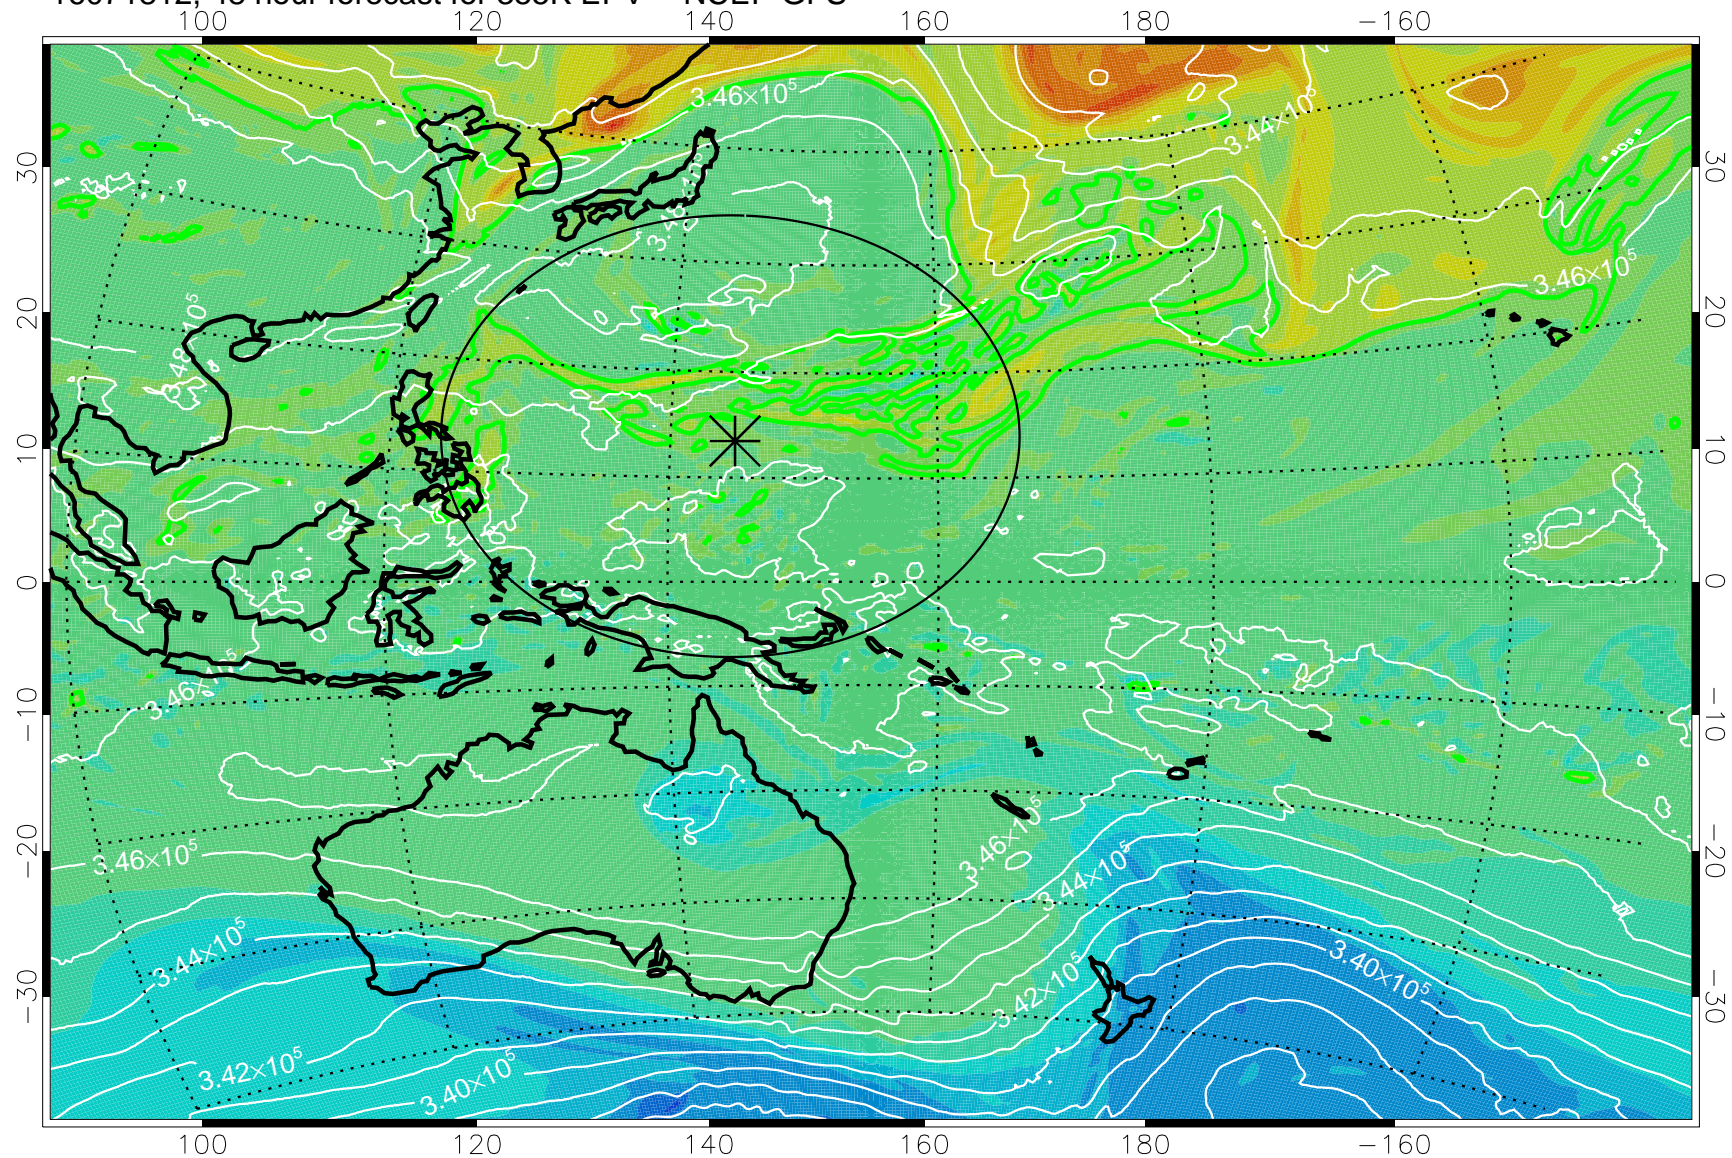

16071718, 30 hour forecast for 355K EPV -- NCEP GFS

355K Montgomery Streamfunction, white
EPV Tropopause (2 PVU) Position
Range ring of 2304 km

16071800, 36 hour forecast for 355K EPV -- NCEP GFS

355K Montgomery Streamfunction, white
EPV Tropopause (2 PVU) Position
Range ring of 2304 km

16071806, 42 hour forecast for 355K EPV -- NCEP GFS

355K Montgomery Streamfunction, white
EPV Tropopause (2 PVU) Position
Range ring of 2304 km

16071812, 48 hour forecast for 355K EPV -- NCEP GFS

355K Montgomery Streamfunction, white
EPV Tropopause (2 PVU) Position
Range ring of 2304 km

16071818, 54 hour forecast for 355K EPV -- NCEP GFS

355K Montgomery Streamfunction, white
EPV Tropopause (2 PVU) Position
Range ring of 2304 km

16071900, 60 hour forecast for 355K EPV -- NCEP GFS

355K Montgomery Streamfunction, white
EPV Tropopause (2 PVU) Position
Range ring of 2304 km

16071906, 66 hour forecast for 355K EPV -- NCEP GFS

355K Montgomery Streamfunction, white
EPV Tropopause (2 PVU) Position
Range ring of 2304 km

16071912, 72 hour forecast for 355K EPV -- NCEP GFS

355K Montgomery Streamfunction, white
EPV Tropopause (2 PVU) Position
Range ring of 2304 km