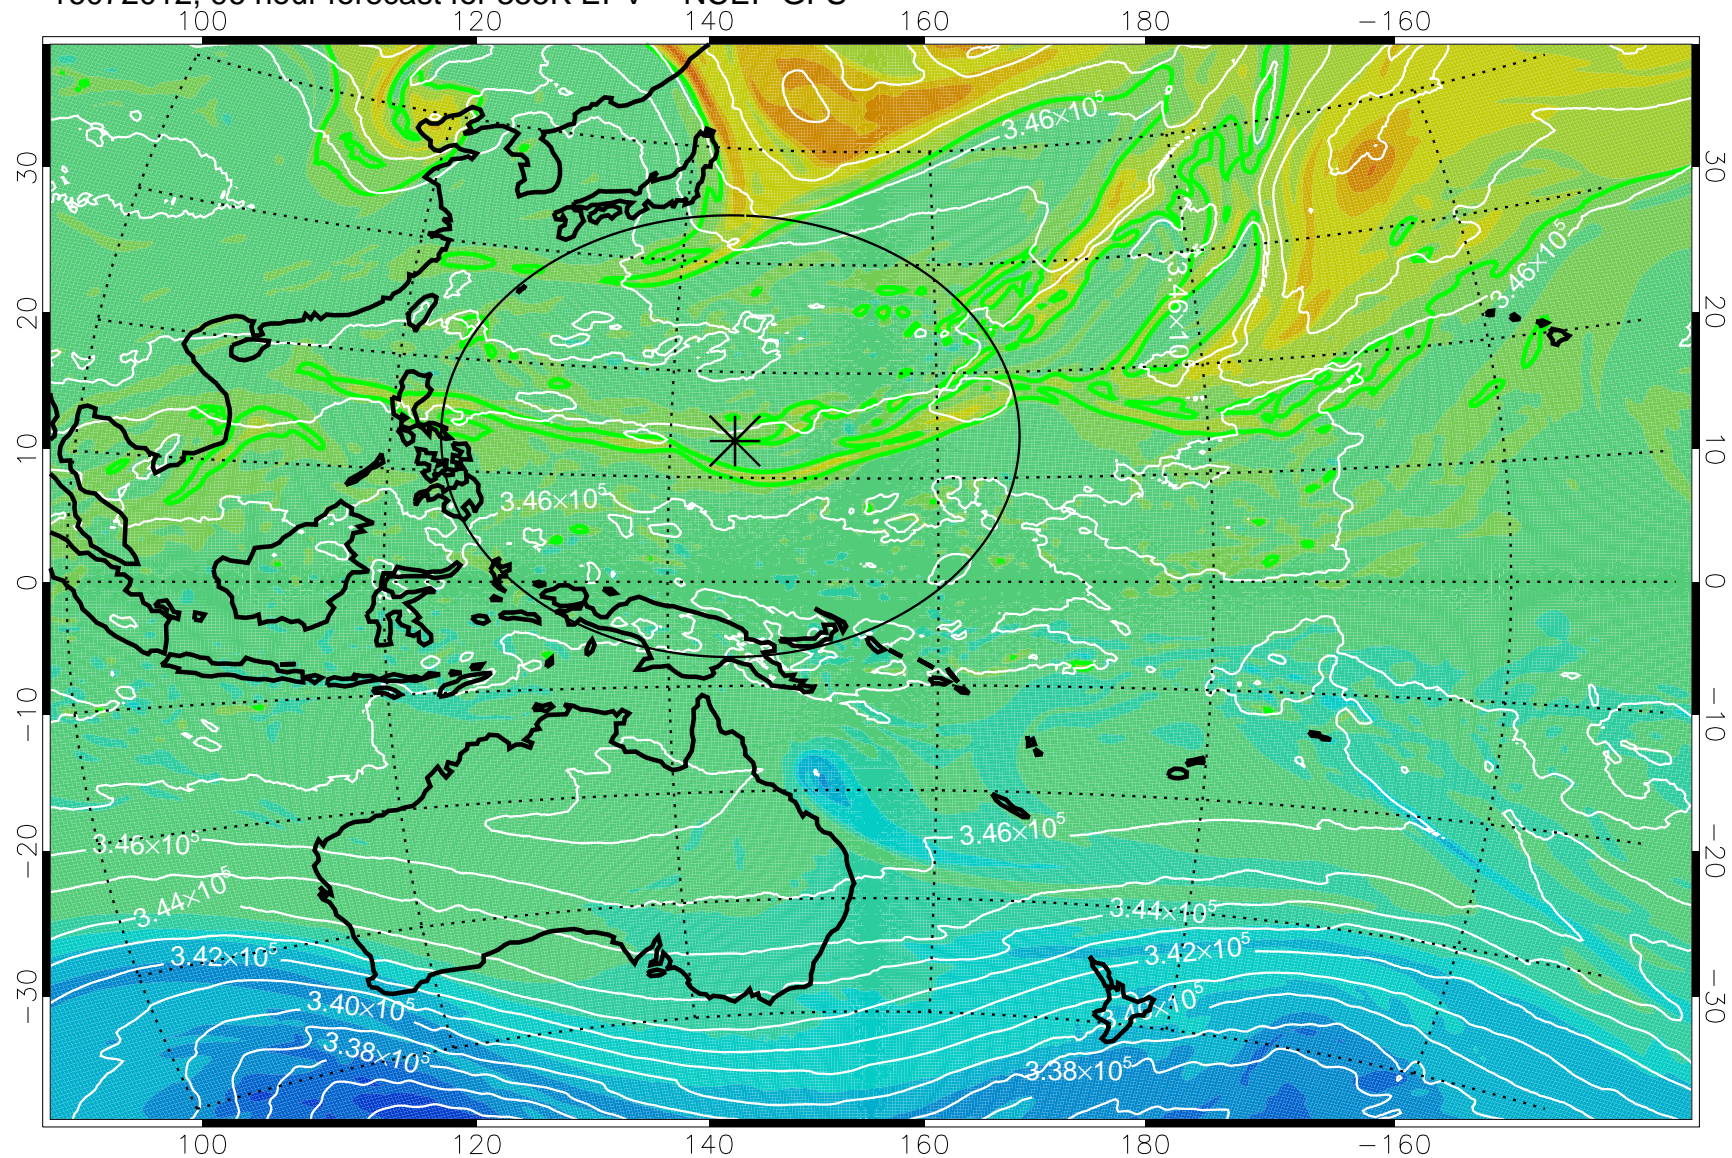

16071906, 66 hour forecast for 355K EPV -- NCEP GFS

355K Montgomery Streamfunction, white
EPV Tropopause (2 PVU) Position
Range ring of 2304 km

16071912, 72 hour forecast for 355K EPV -- NCEP GFS

355K Montgomery Streamfunction, white
EPV Tropopause (2 PVU) Position
Range ring of 2304 km

16071918, 78 hour forecast for 355K EPV -- NCEP GFS

355K Montgomery Streamfunction, white
EPV Tropopause (2 PVU) Position
Range ring of 2304 km

16072000, 84 hour forecast for 355K EPV -- NCEP GFS

355K Montgomery Streamfunction, white
EPV Tropopause (2 PVU) Position
Range ring of 2304 km

16072006, 90 hour forecast for 355K EPV -- NCEP GFS

355K Montgomery Streamfunction, white
EPV Tropopause (2 PVU) Position
Range ring of 2304 km

16072012, 96 hour forecast for 355K EPV -- NCEP GFS

355K Montgomery Streamfunction, white
EPV Tropopause (2 PVU) Position
Range ring of 2304 km

16072018, 102 hour forecast for 355K EPV -- NCEP GFS

355K Montgomery Streamfunction, white
EPV Tropopause (2 PVU) Position
Range ring of 2304 km

16072100, 108 hour forecast for 355K EPV -- NCEP GFS

355K Montgomery Streamfunction, white
EPV Tropopause (2 PVU) Position
Range ring of 2304 km