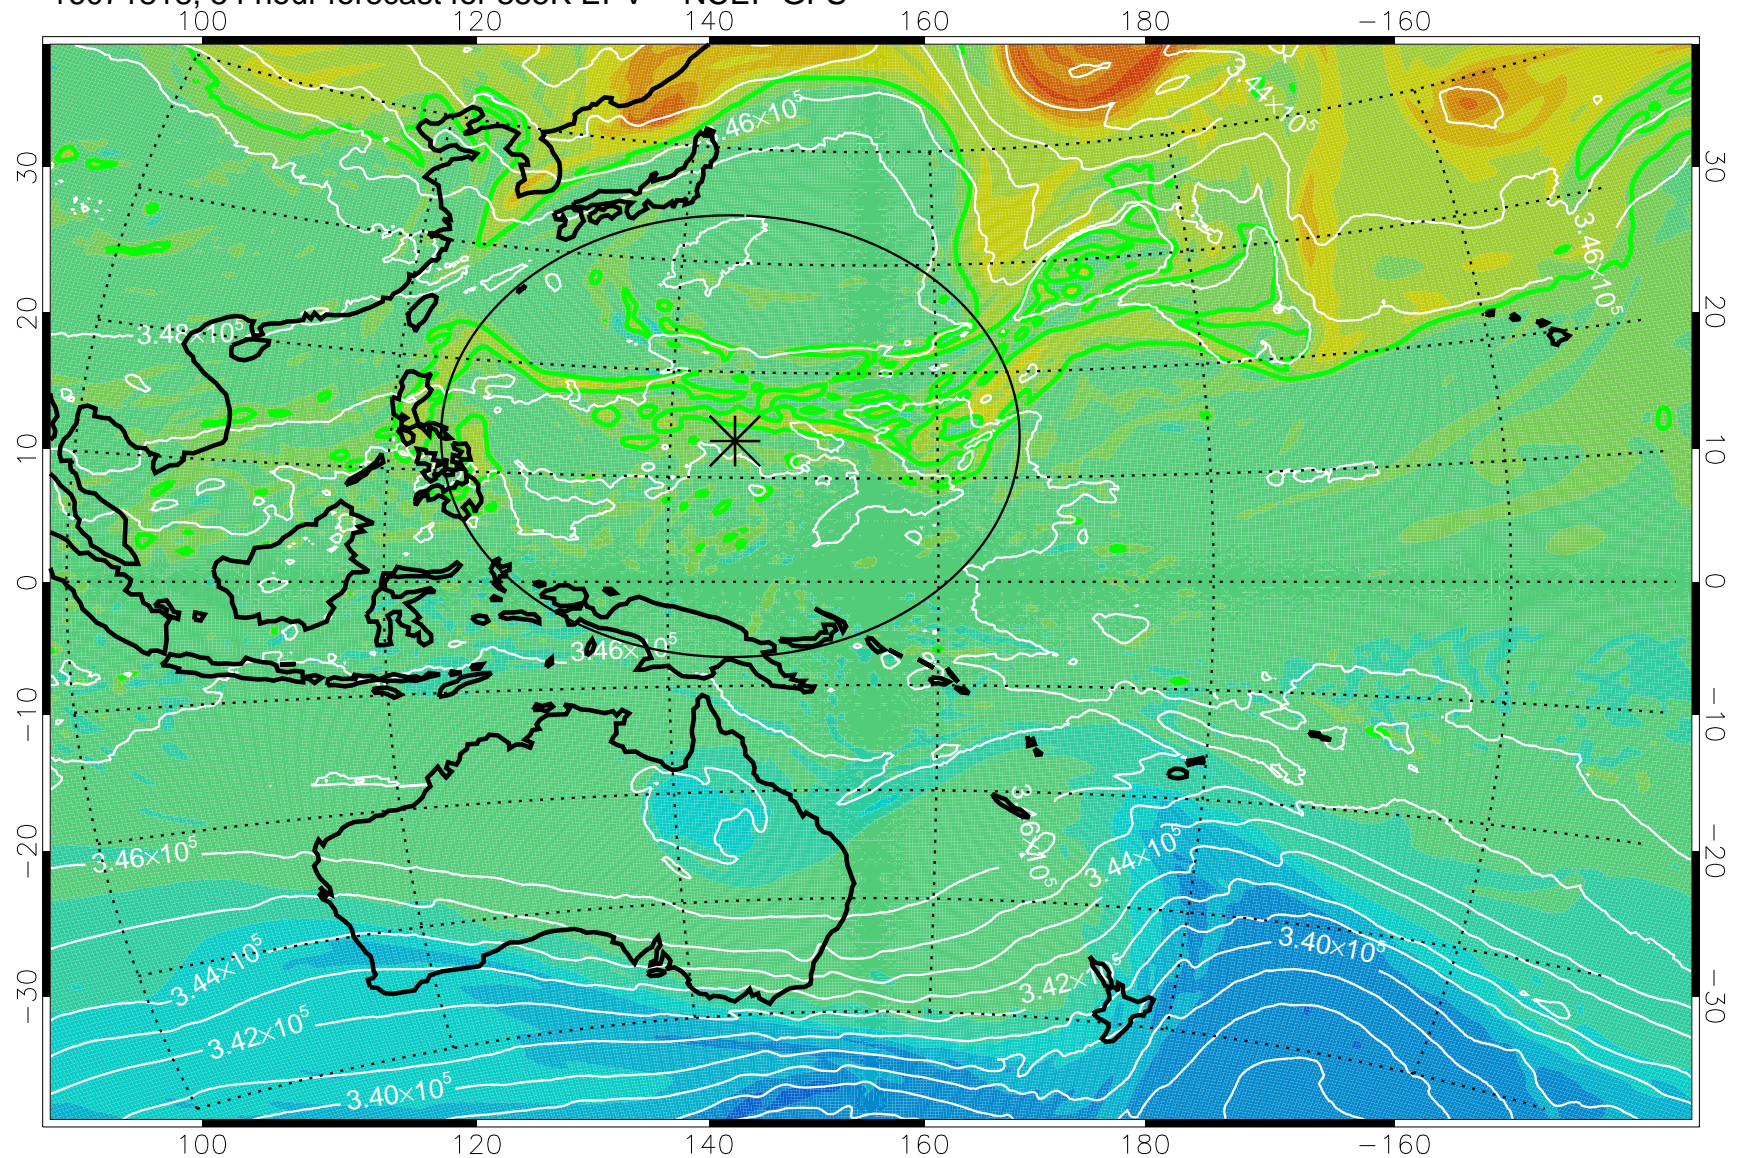

16071806, 42 hour forecast for 355K EPV -- NCEP GFS

355K Montgomery Streamfunction, white
EPV Tropopause (2 PVU) Position
Range ring of 2304 km

16071812, 48 hour forecast for 355K EPV -- NCEP GFS

355K Montgomery Streamfunction, white
EPV Tropopause (2 PVU) Position
Range ring of 2304 km

16071818, 54 hour forecast for 355K EPV -- NCEP GFS

355K Montgomery Streamfunction, white
EPV Tropopause (2 PVU) Position
Range ring of 2304 km

16071900, 60 hour forecast for 355K EPV -- NCEP GFS

355K Montgomery Streamfunction, white
EPV Tropopause (2 PVU) Position
Range ring of 2304 km

16071906, 66 hour forecast for 355K EPV -- NCEP GFS

355K Montgomery Streamfunction, white
EPV Tropopause (2 PVU) Position
Range ring of 2304 km

16071912, 72 hour forecast for 355K EPV -- NCEP GFS

355K Montgomery Streamfunction, white
EPV Tropopause (2 PVU) Position
Range ring of 2304 km

16071918, 78 hour forecast for 355K EPV -- NCEP GFS

355K Montgomery Streamfunction, white
EPV Tropopause (2 PVU) Position
Range ring of 2304 km

16072000, 84 hour forecast for 355K EPV -- NCEP GFS

355K Montgomery Streamfunction, white
EPV Tropopause (2 PVU) Position
Range ring of 2304 km