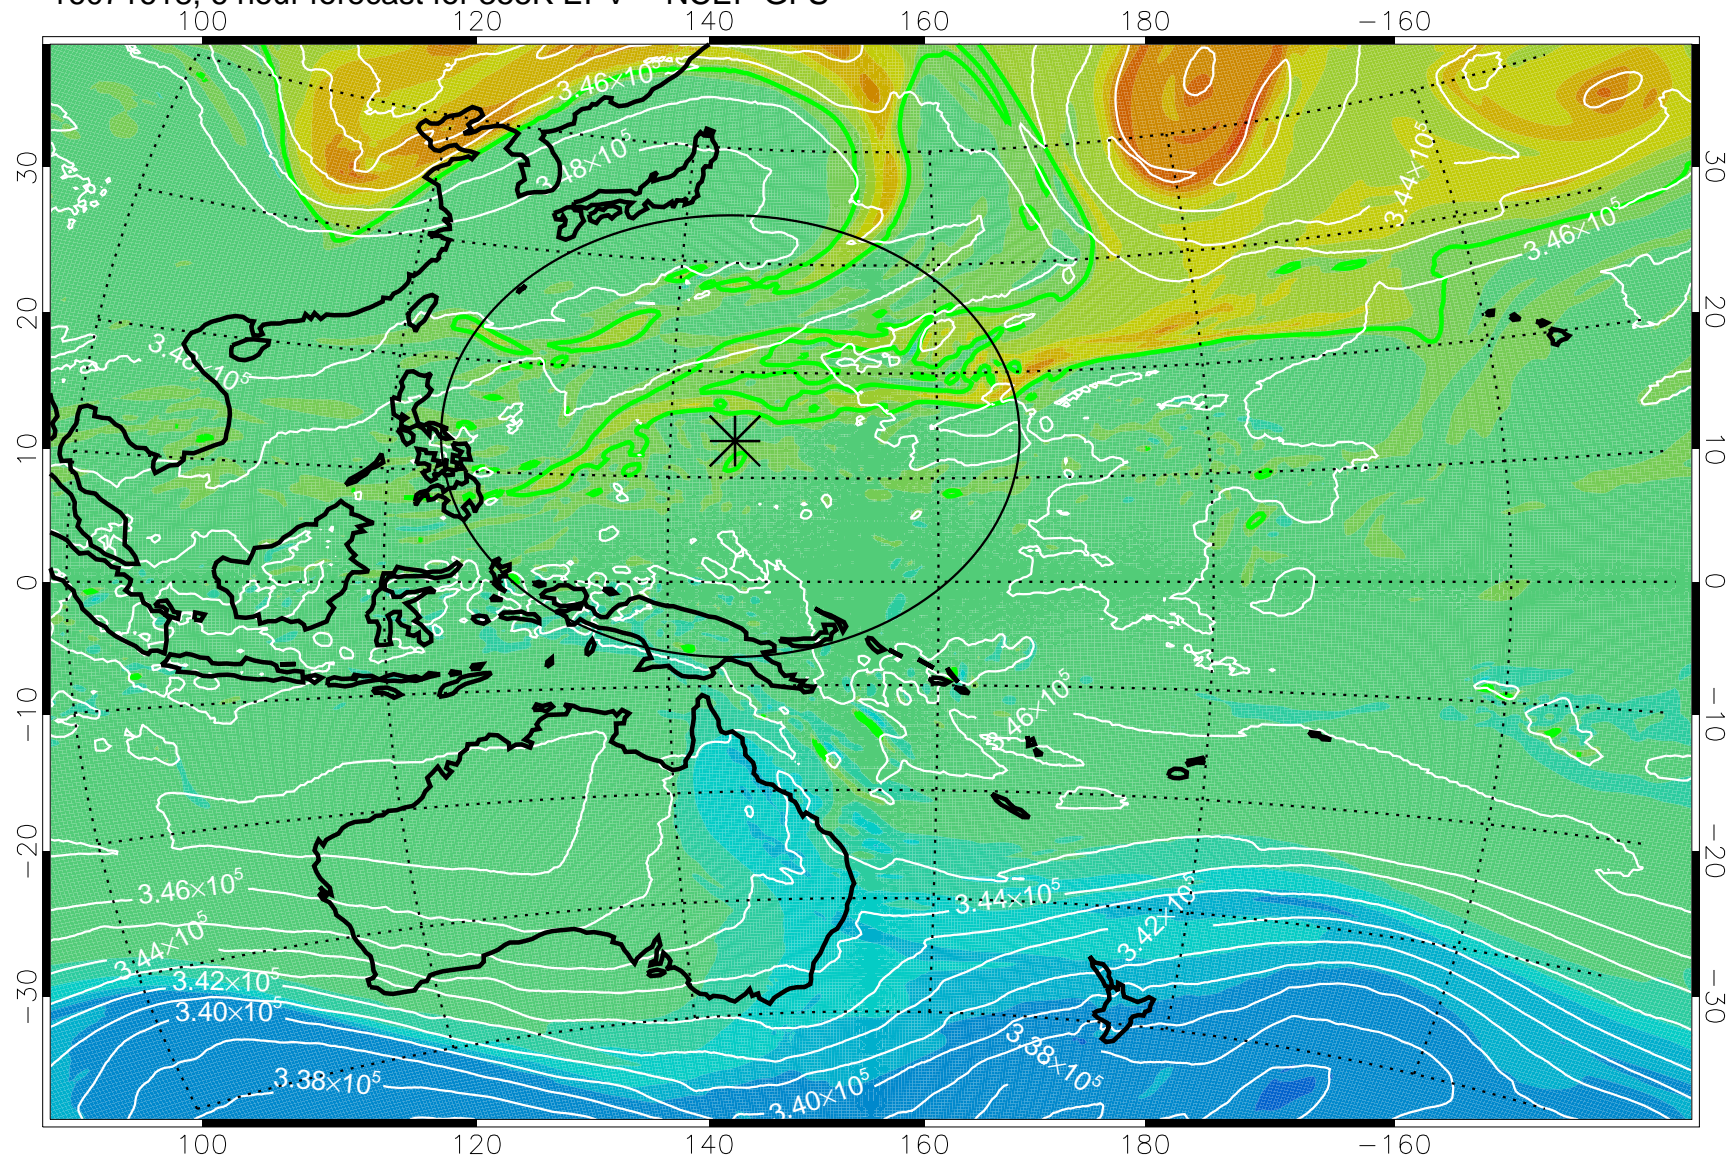

16071618, 6 hour forecast for 355K EPV -- NCEP GFS

355K Montgomery Streamfunction, white
EPV Tropopause (2 PVU) Position
Range ring of 2304 km

16071700, 12 hour forecast for 355K EPV -- NCEP GFS

355K Montgomery Streamfunction, white
EPV Tropopause (2 PVU) Position
Range ring of 2304 km

16071706, 18 hour forecast for 355K EPV -- NCEP GFS

355K Montgomery Streamfunction, white
EPV Tropopause (2 PVU) Position
Range ring of 2304 km

16071712, 24 hour forecast for 355K EPV -- NCEP GFS

355K Montgomery Streamfunction, white
EPV Tropopause (2 PVU) Position
Range ring of 2304 km

16071718, 30 hour forecast for 355K EPV -- NCEP GFS

355K Montgomery Streamfunction, white
EPV Tropopause (2 PVU) Position
Range ring of 2304 km

16071800, 36 hour forecast for 355K EPV -- NCEP GFS

355K Montgomery Streamfunction, white
EPV Tropopause (2 PVU) Position
Range ring of 2304 km

16071818, 54 hour forecast for 355K EPV -- NCEP GFS

355K Montgomery Streamfunction, white
EPV Tropopause (2 PVU) Position
Range ring of 2304 km

16071900, 60 hour forecast for 355K EPV -- NCEP GFS

355K Montgomery Streamfunction, white
EPV Tropopause (2 PVU) Position
Range ring of 2304 km