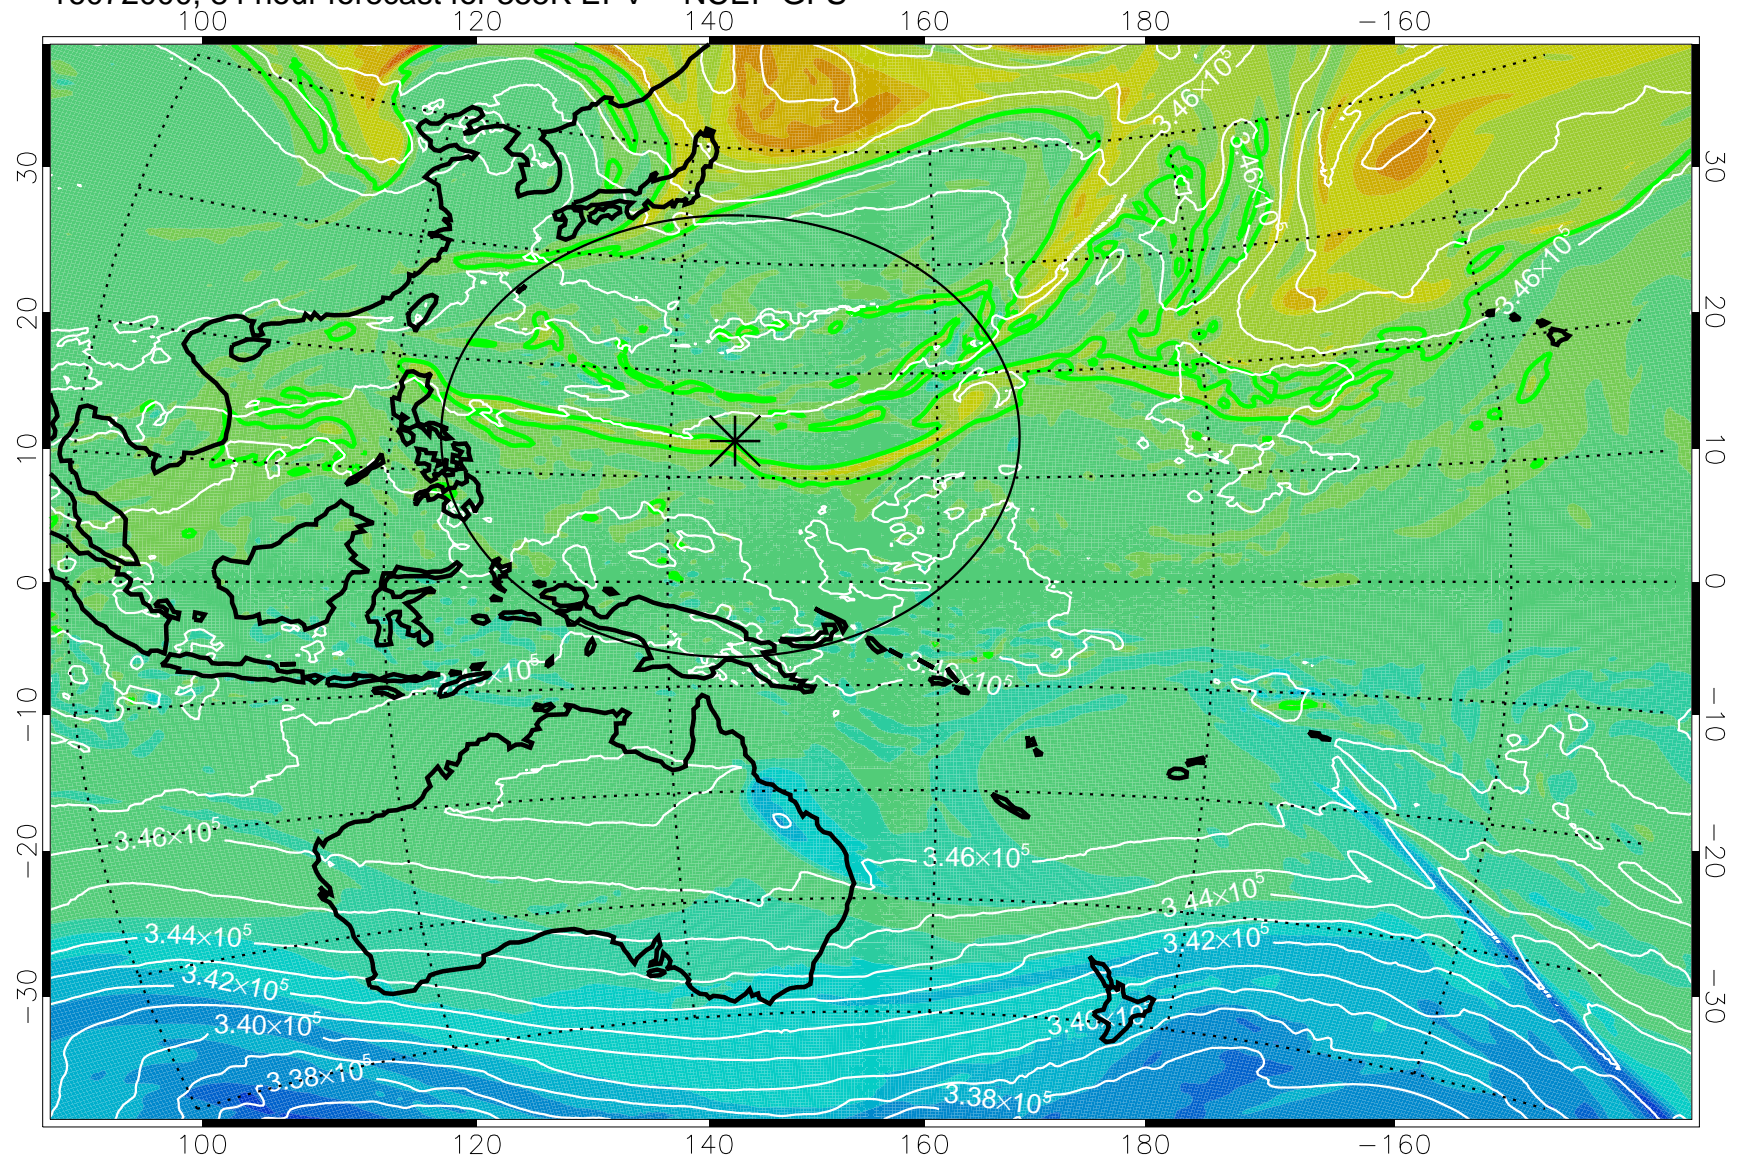

16071818, 54 hour forecast for 355K EPV -- NCEP GFS

355K Montgomery Streamfunction, white
EPV Tropopause (2 PVU) Position
Range ring of 2304 km

16071900, 60 hour forecast for 355K EPV -- NCEP GFS

355K Montgomery Streamfunction, white
EPV Tropopause (2 PVU) Position
Range ring of 2304 km

16071906, 66 hour forecast for 355K EPV -- NCEP GFS

355K Montgomery Streamfunction, white
EPV Tropopause (2 PVU) Position
Range ring of 2304 km

16071912, 72 hour forecast for 355K EPV -- NCEP GFS

355K Montgomery Streamfunction, white
EPV Tropopause (2 PVU) Position
Range ring of 2304 km

16071918, 78 hour forecast for 355K EPV -- NCEP GFS

355K Montgomery Streamfunction, white
EPV Tropopause (2 PVU) Position
Range ring of 2304 km

16072000, 84 hour forecast for 355K EPV -- NCEP GFS

355K Montgomery Streamfunction, white
EPV Tropopause (2 PVU) Position
Range ring of 2304 km

16072006, 90 hour forecast for 355K EPV -- NCEP GFS

355K Montgomery Streamfunction, white
EPV Tropopause (2 PVU) Position
Range ring of 2304 km

16072012, 96 hour forecast for 355K EPV -- NCEP GFS

355K Montgomery Streamfunction, white
EPV Tropopause (2 PVU) Position
Range ring of 2304 km