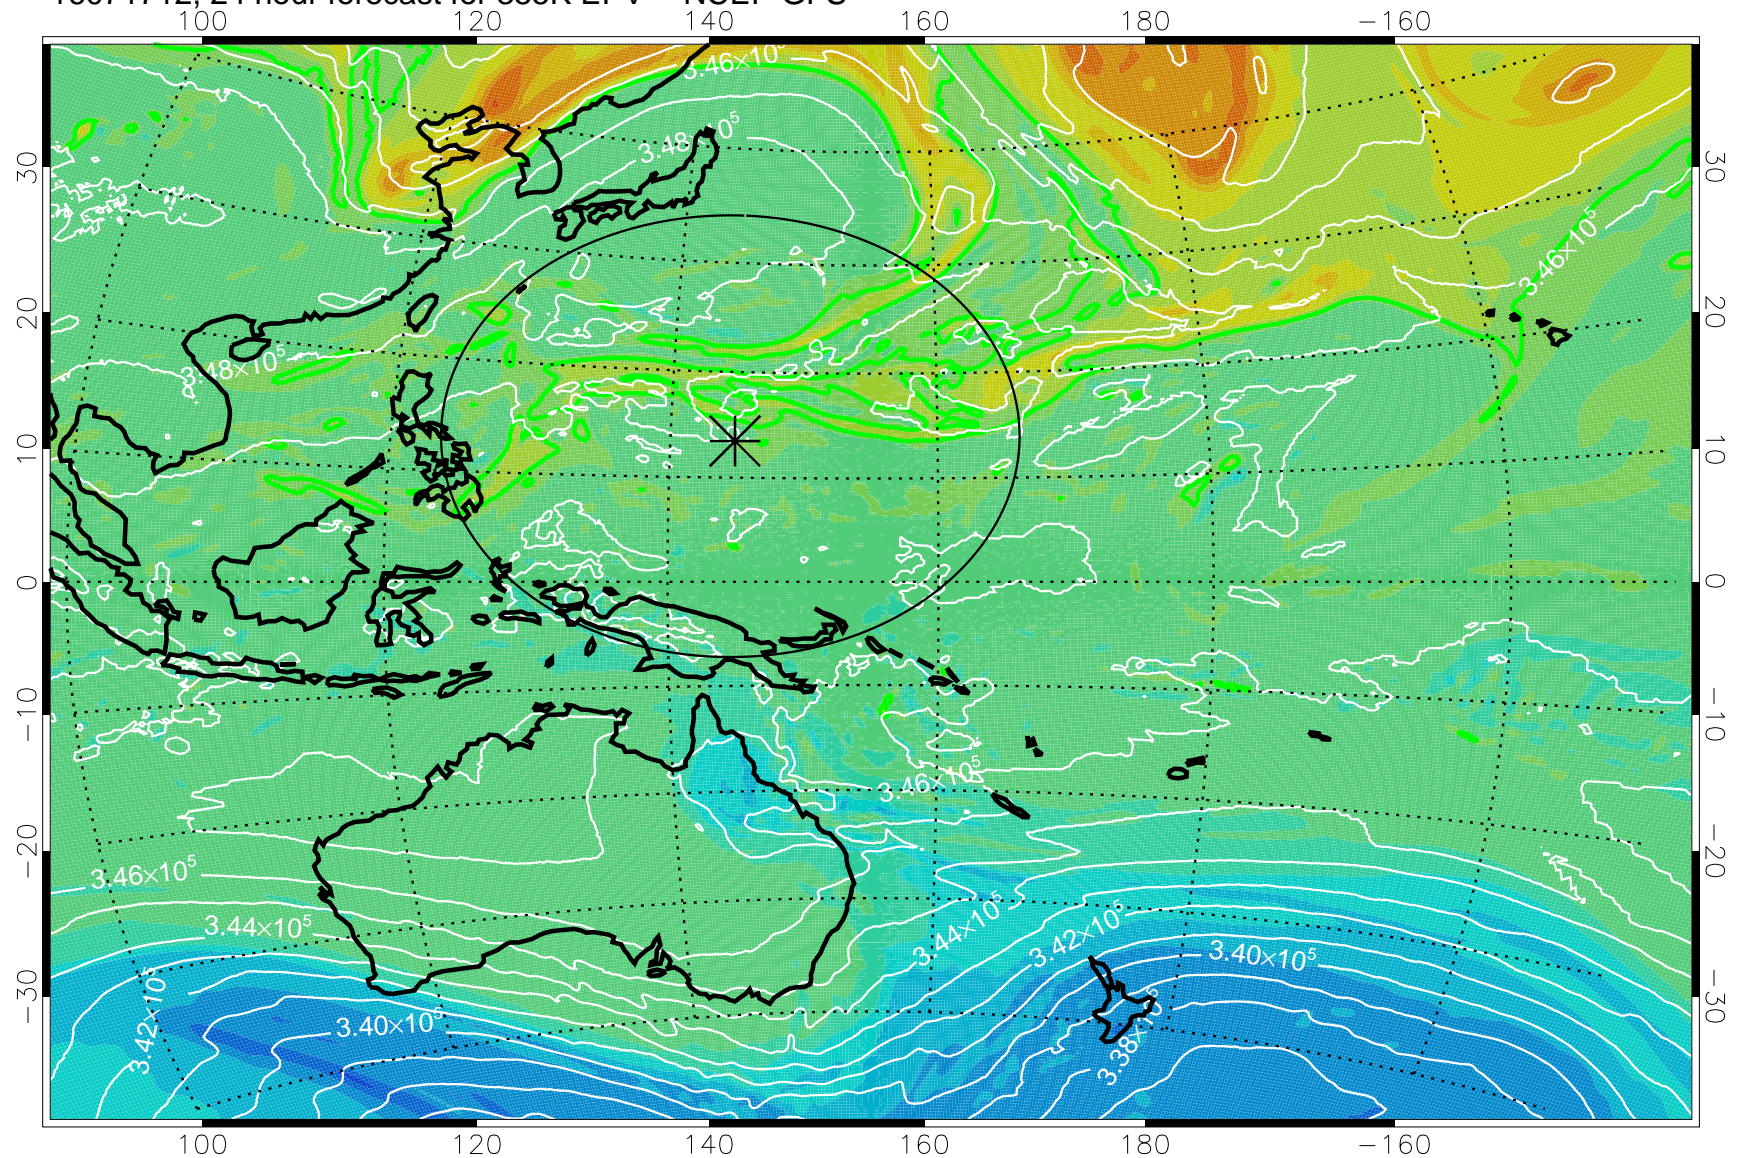

16071618, 6 hour forecast for 355K EPV -- NCEP GFS

355K Montgomery Streamfunction, white
EPV Tropopause (2 PVU) Position
Range ring of 2304 km

16071700, 12 hour forecast for 355K EPV -- NCEP GFS

355K Montgomery Streamfunction, white
EPV Tropopause (2 PVU) Position
Range ring of 2304 km

16071706, 18 hour forecast for 355K EPV -- NCEP GFS

355K Montgomery Streamfunction, white
EPV Tropopause (2 PVU) Position
Range ring of 2304 km

16071712, 24 hour forecast for 355K EPV -- NCEP GFS

355K Montgomery Streamfunction, white
EPV Tropopause (2 PVU) Position
Range ring of 2304 km

16071718, 30 hour forecast for 355K EPV -- NCEP GFS

355K Montgomery Streamfunction, white
EPV Tropopause (2 PVU) Position
Range ring of 2304 km

16071800, 36 hour forecast for 355K EPV -- NCEP GFS

355K Montgomery Streamfunction, white
EPV Tropopause (2 PVU) Position
Range ring of 2304 km

16071818, 54 hour forecast for 355K EPV -- NCEP GFS

355K Montgomery Streamfunction, white
EPV Tropopause (2 PVU) Position
Range ring of 2304 km

16071900, 60 hour forecast for 355K EPV -- NCEP GFS

355K Montgomery Streamfunction, white
EPV Tropopause (2 PVU) Position
Range ring of 2304 km