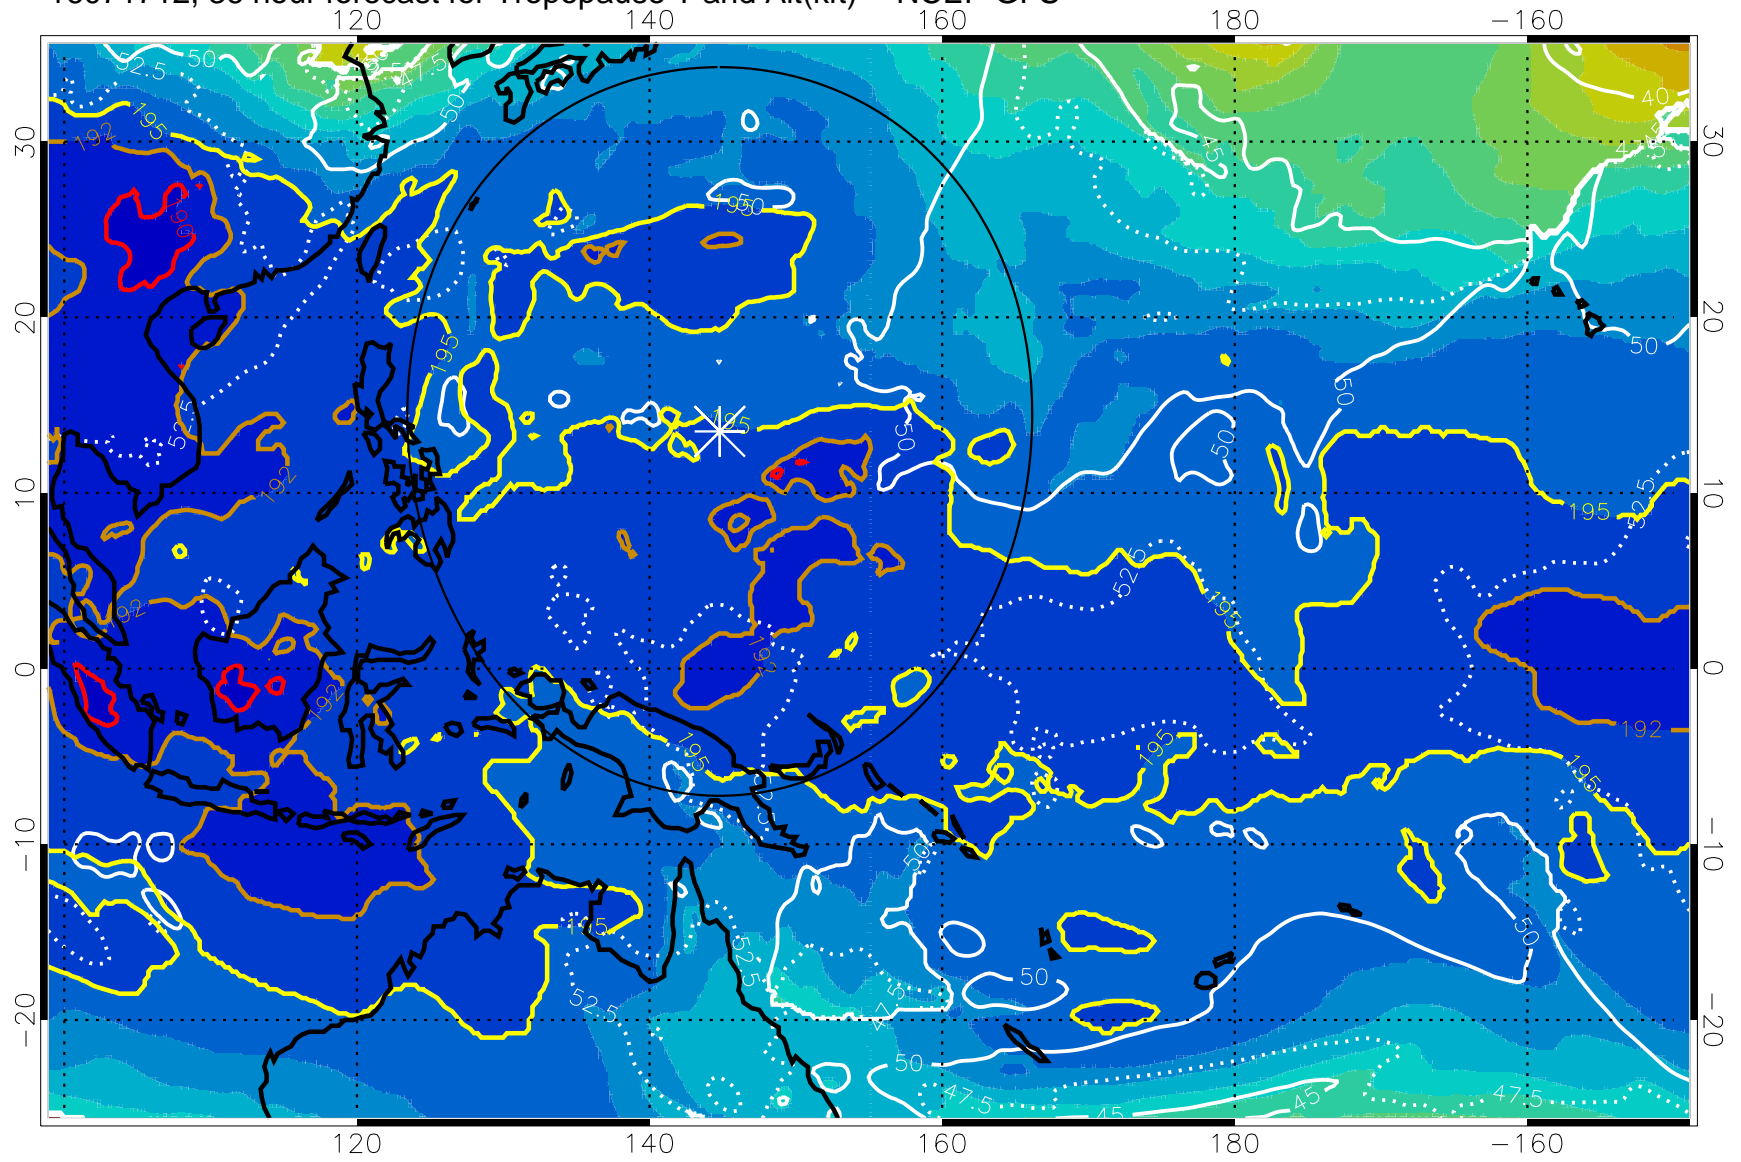

16071712, 36 hour forecast for Tropopause T and Alt(kft) -- NCEP GFS

190   200   210   220   230
Tropopause T, K

Tropopause Altitude in kft (white)

192.5K Isotherm   195K Isotherm
187.5K Isotherm   190K Isotherm

Range ring of 2304 km