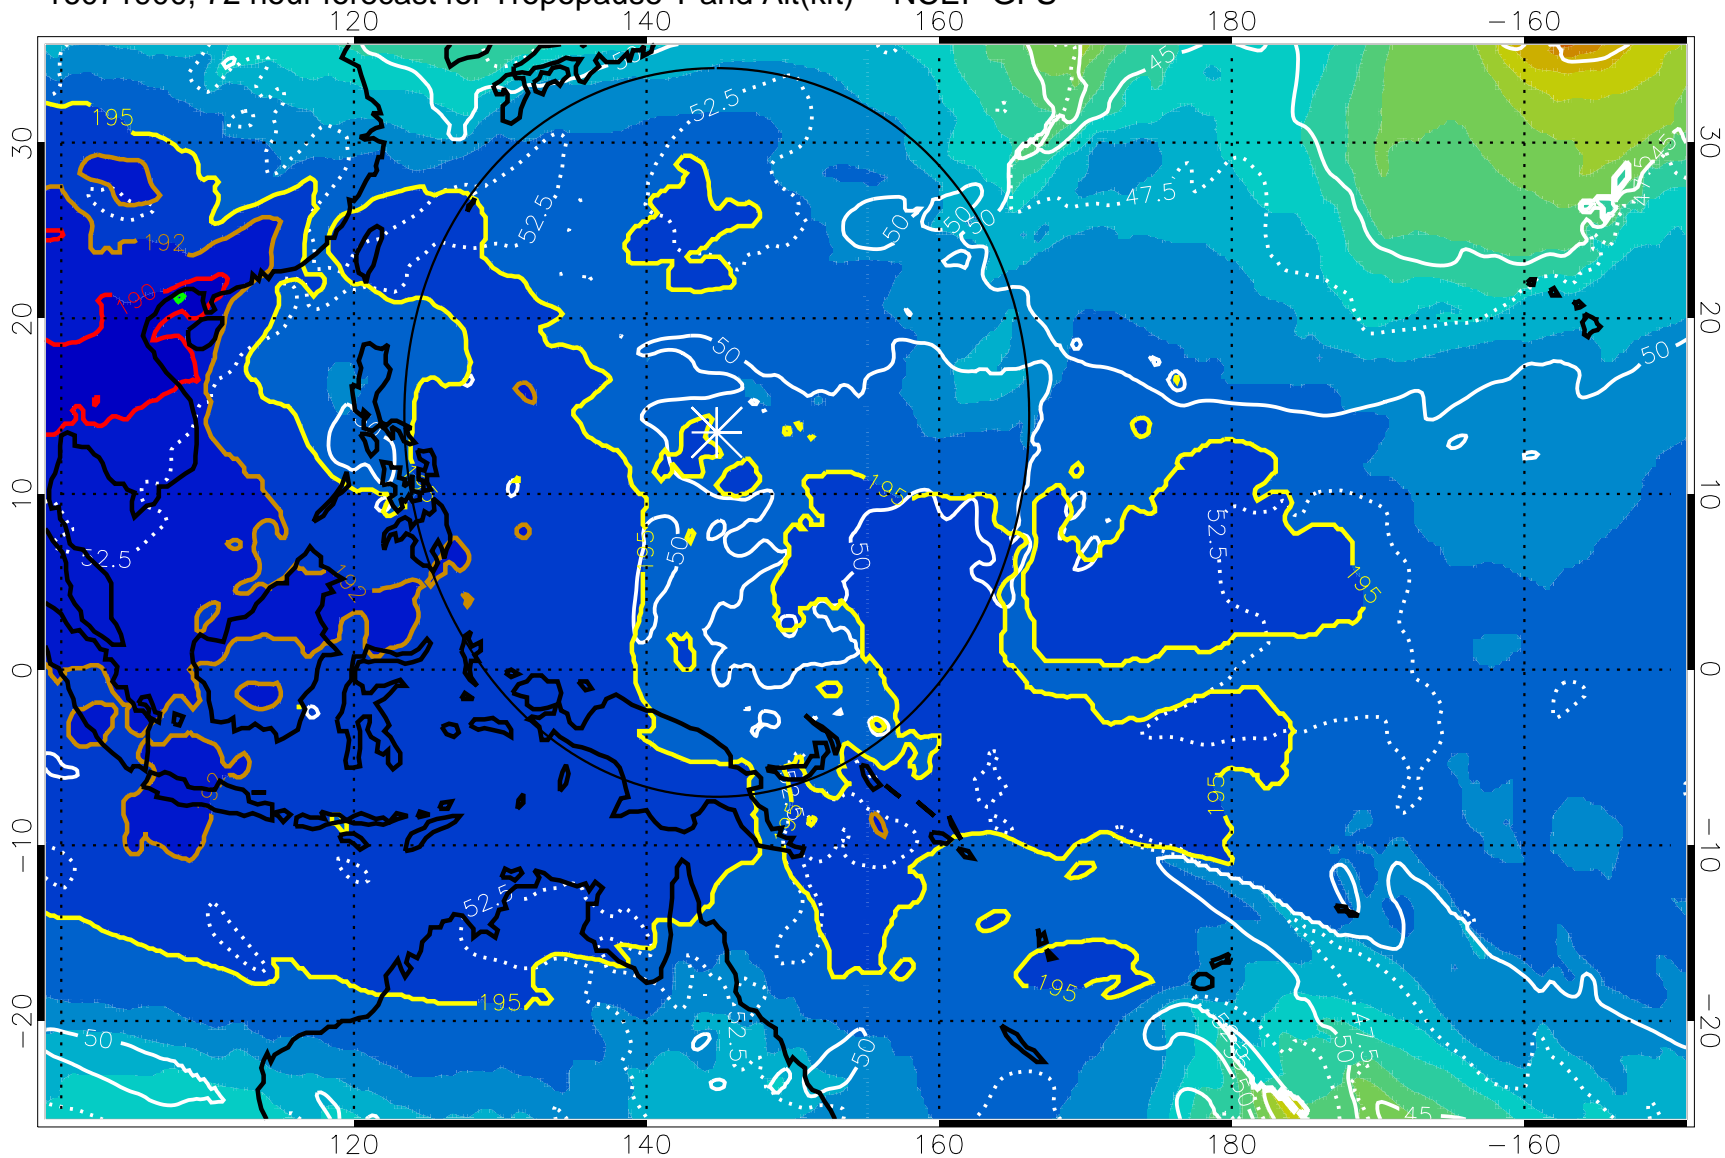

16071900, 72 hour forecast for Tropopause T and Alt(kft) -- NCEP GFS

190 200 210 220 230

Tropopause T, K

Tropopause Altitude in kft (white)

192.5K Isotherm 195K Isotherm
187.5K Isotherm 190K Isotherm

Range ring of 2304 km