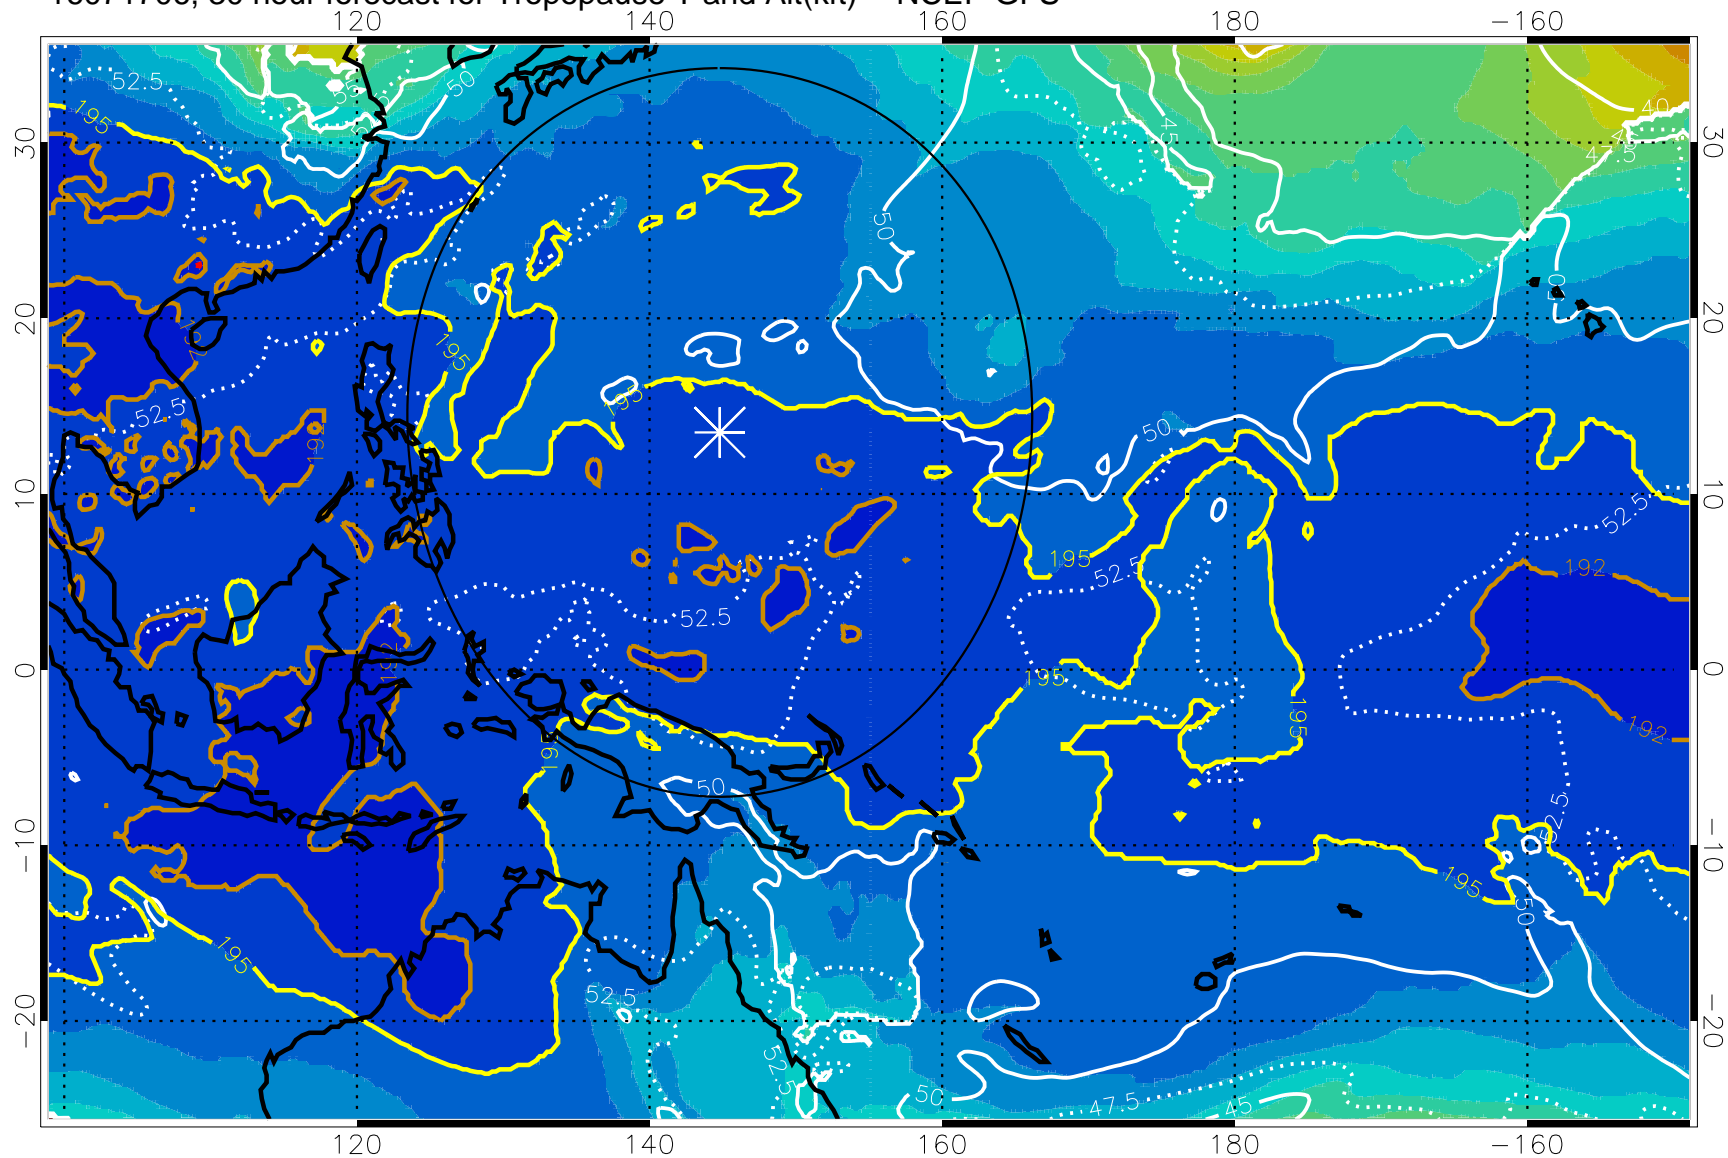

16071706, 30 hour forecast for Tropopause T and Alt(kft) -- NCEP GFS

190   200   210   220   230
Tropopause T, K

Tropopause Altitude in kft (white)

192.5K Isotherm   195K Isotherm
187.5K Isotherm   190K Isotherm

Range ring of 2304 km