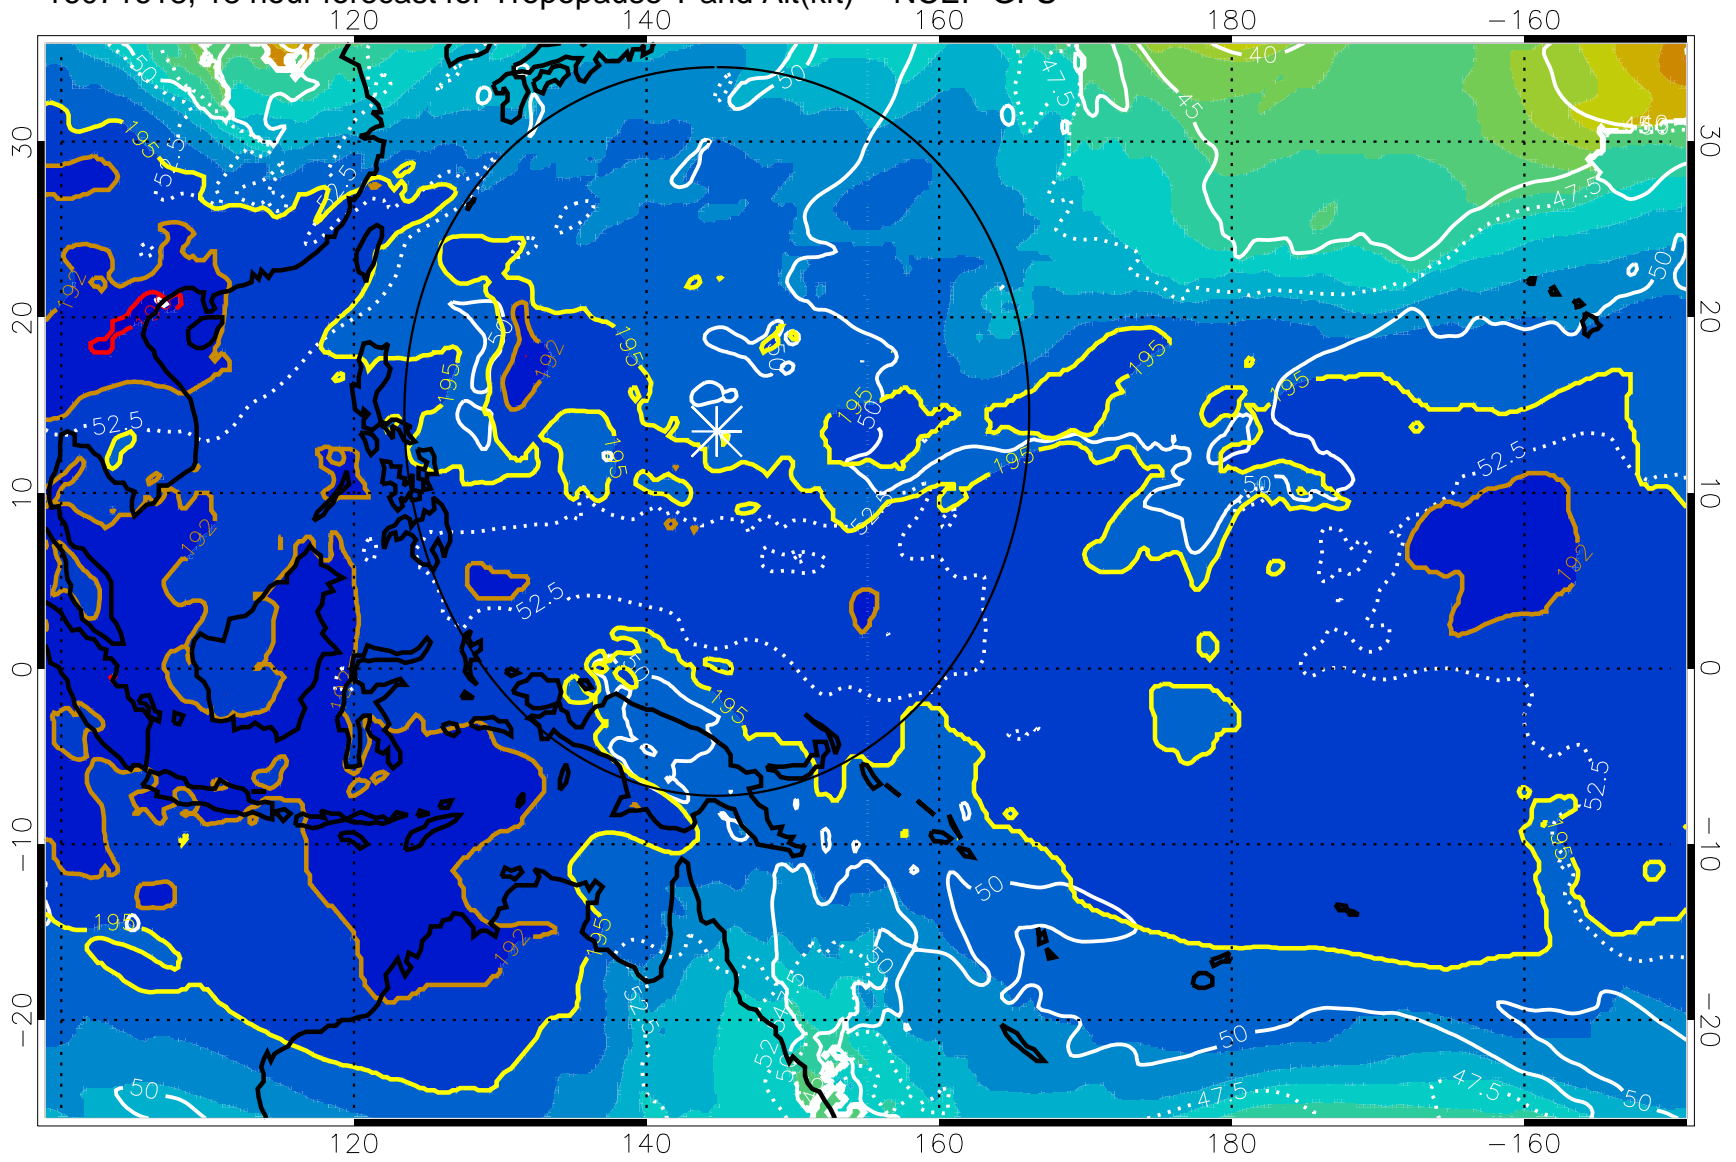

16071618, 18 hour forecast for Tropopause T and Alt(kft) -- NCEP GFS

190 200 210 220 230

Tropopause T, K

Tropopause Altitude in kft (white)

192.5K Isotherm 195K Isotherm
187.5K Isotherm 190K Isotherm

Range ring of 2304 km