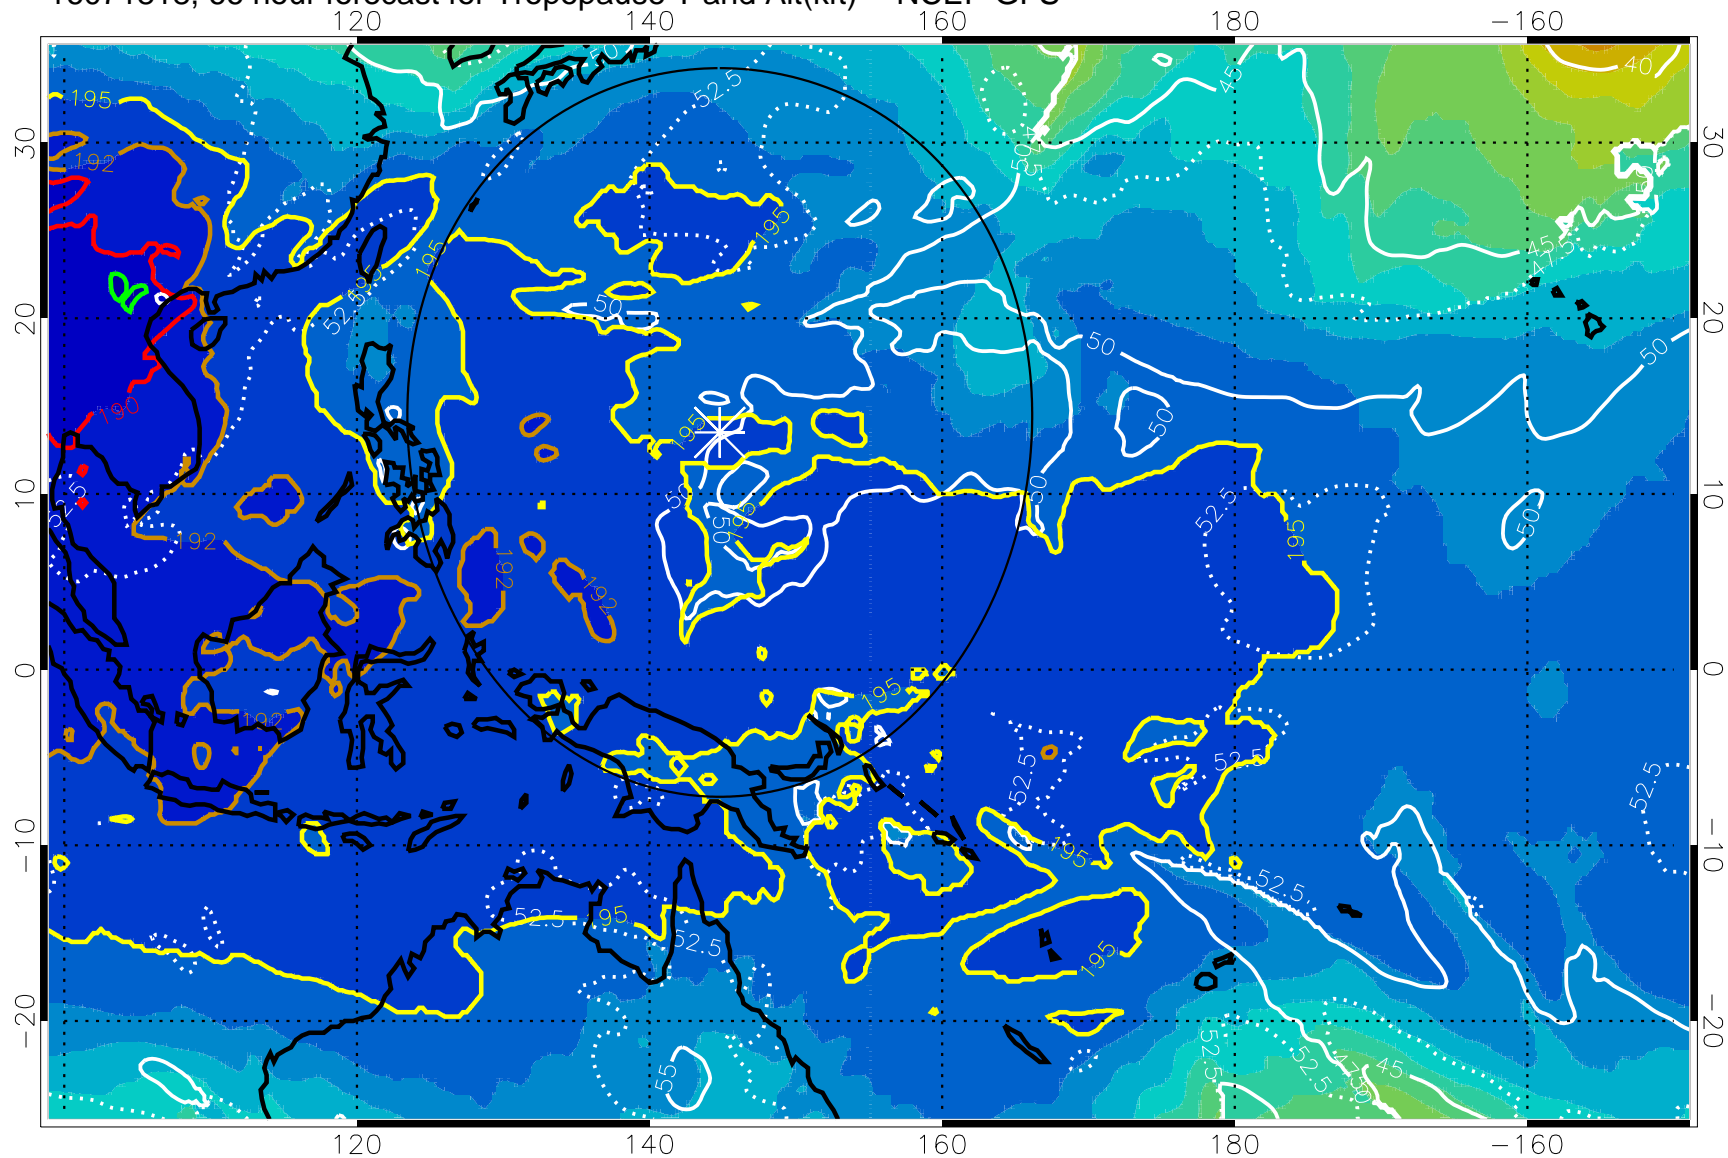

16071818, 66 hour forecast for Tropopause T and Alt(kft) -- NCEP GFS

190 200 210 220 230

Tropopause T, K

Tropopause Altitude in kft (white)

192.5K Isotherm 195K Isotherm

187.5K Isotherm 190K Isotherm

Range ring of 2304 km