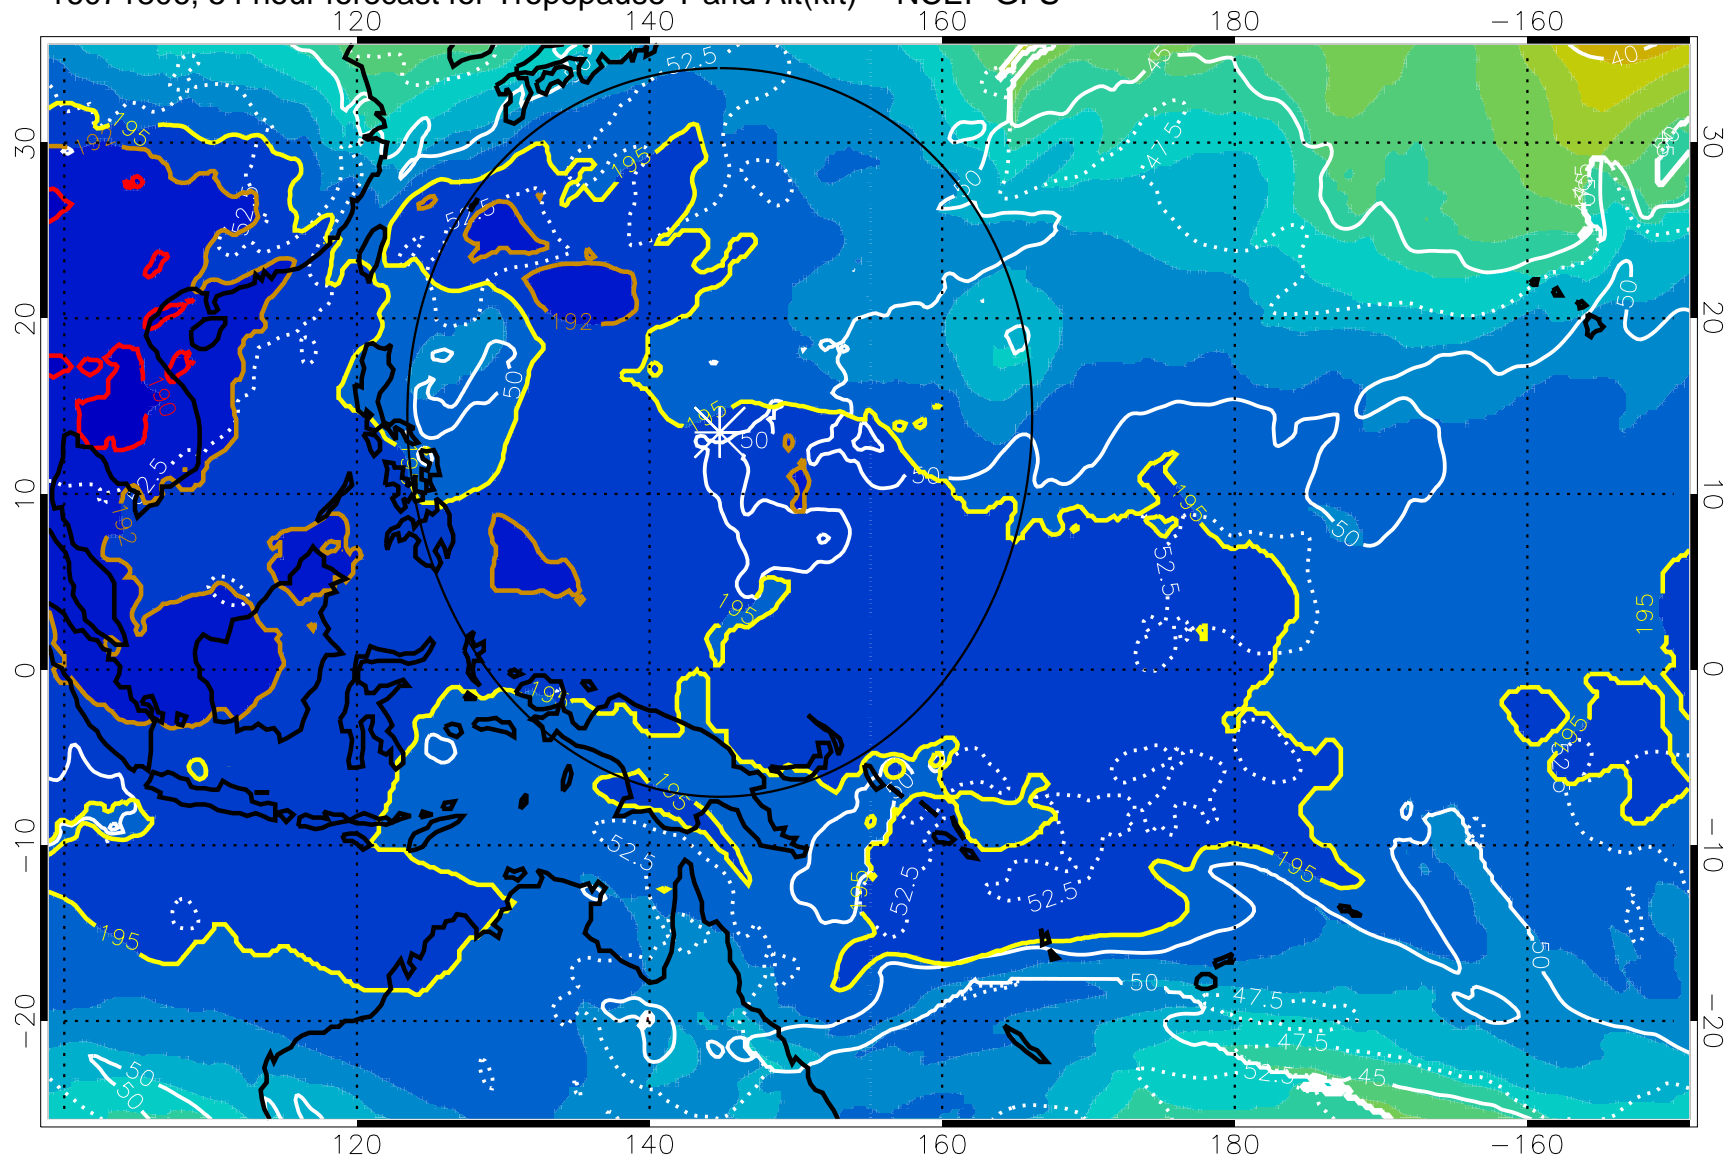

16071806, 54 hour forecast for Tropopause T and Alt(kft) -- NCEP GFS

190 200 210 220 230

Tropopause T, K

Tropopause Altitude in kft (white)

192.5K Isotherm 195K Isotherm
187.5K Isotherm 190K Isotherm

Range ring of 2304 km