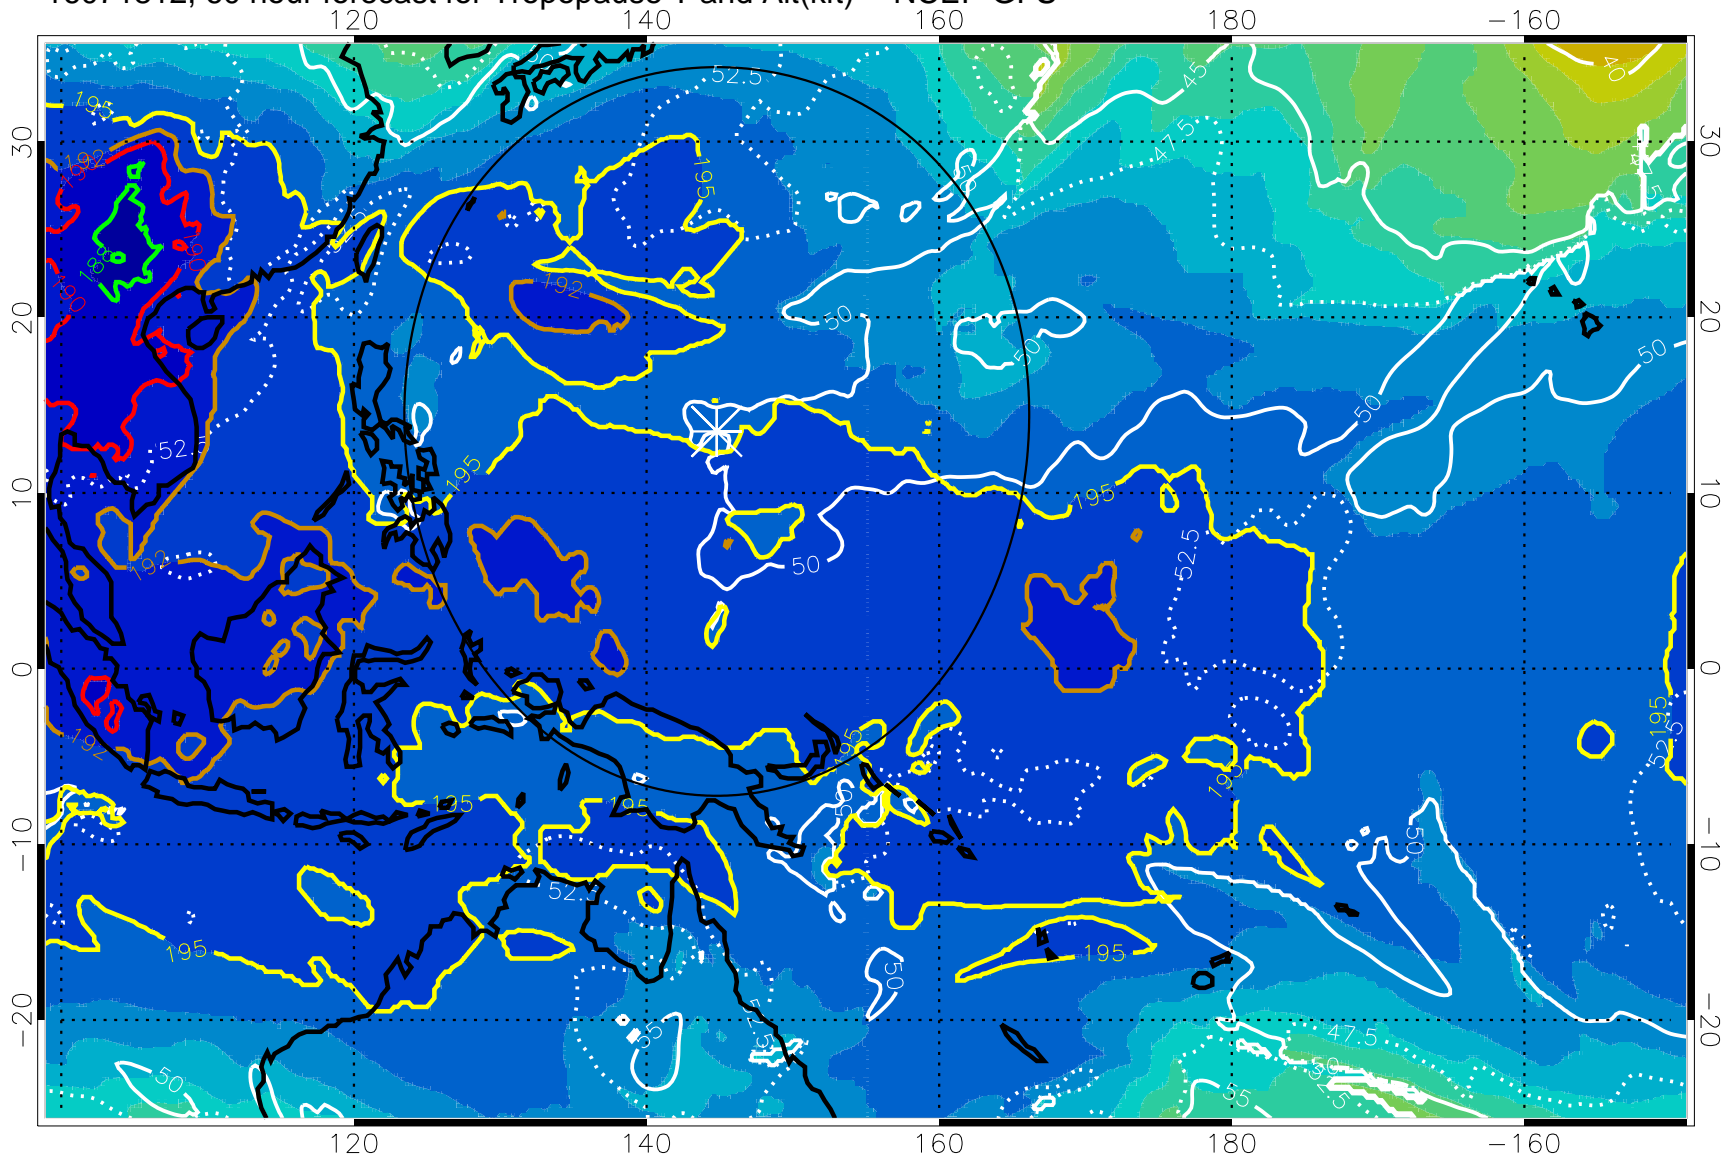

16071812, 60 hour forecast for Tropopause T and Alt(kft) -- NCEP GFS

190 200 210 220 230
Tropopause T, K

Tropopause Altitude in kft (white)

192.5K Isotherm 195K Isotherm
187.5K Isotherm 190K Isotherm

Range ring of 2304 km