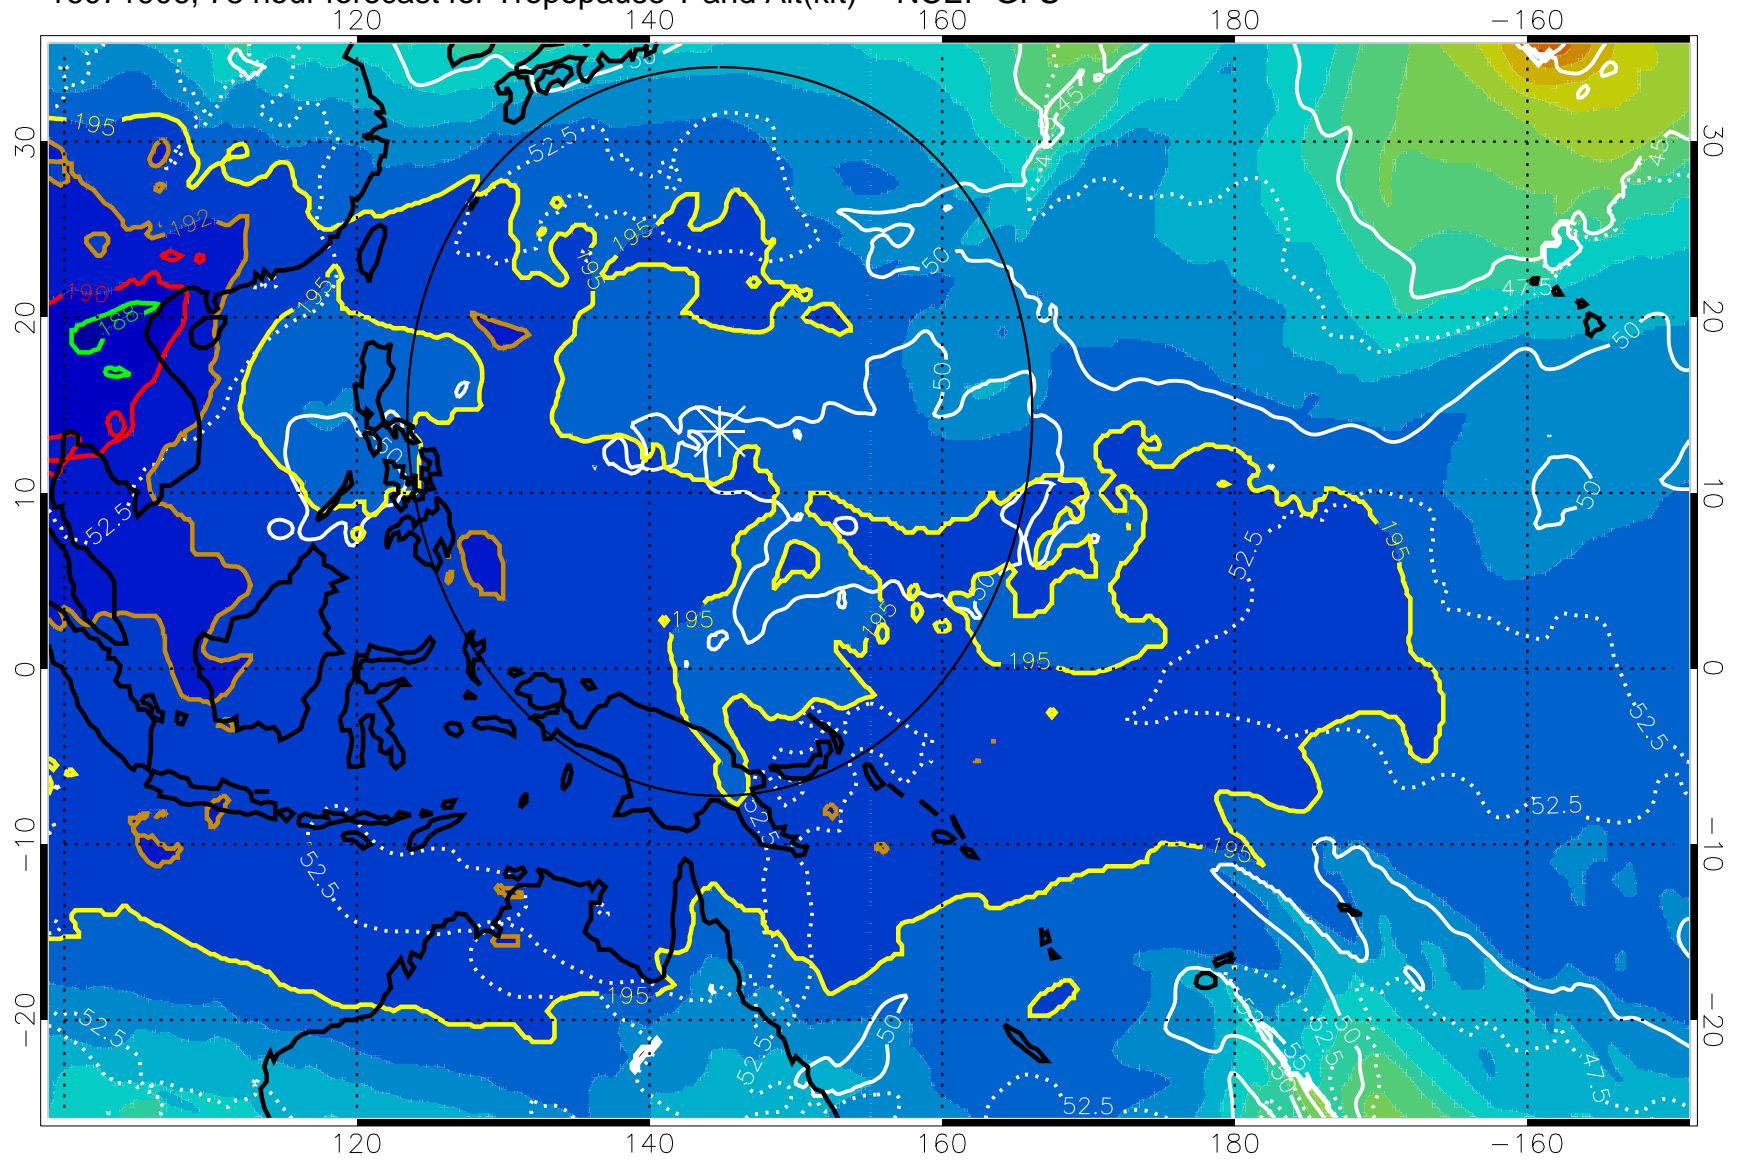

16071906, 78 hour forecast for Tropopause T and Alt(kft) -- NCEP GFS

Tropopause T, K

Tropopause Altitude in kft (white)

192.5K Isotherm 195K Isotherm
187.5K Isotherm 190K Isotherm

Range ring of 2304 km