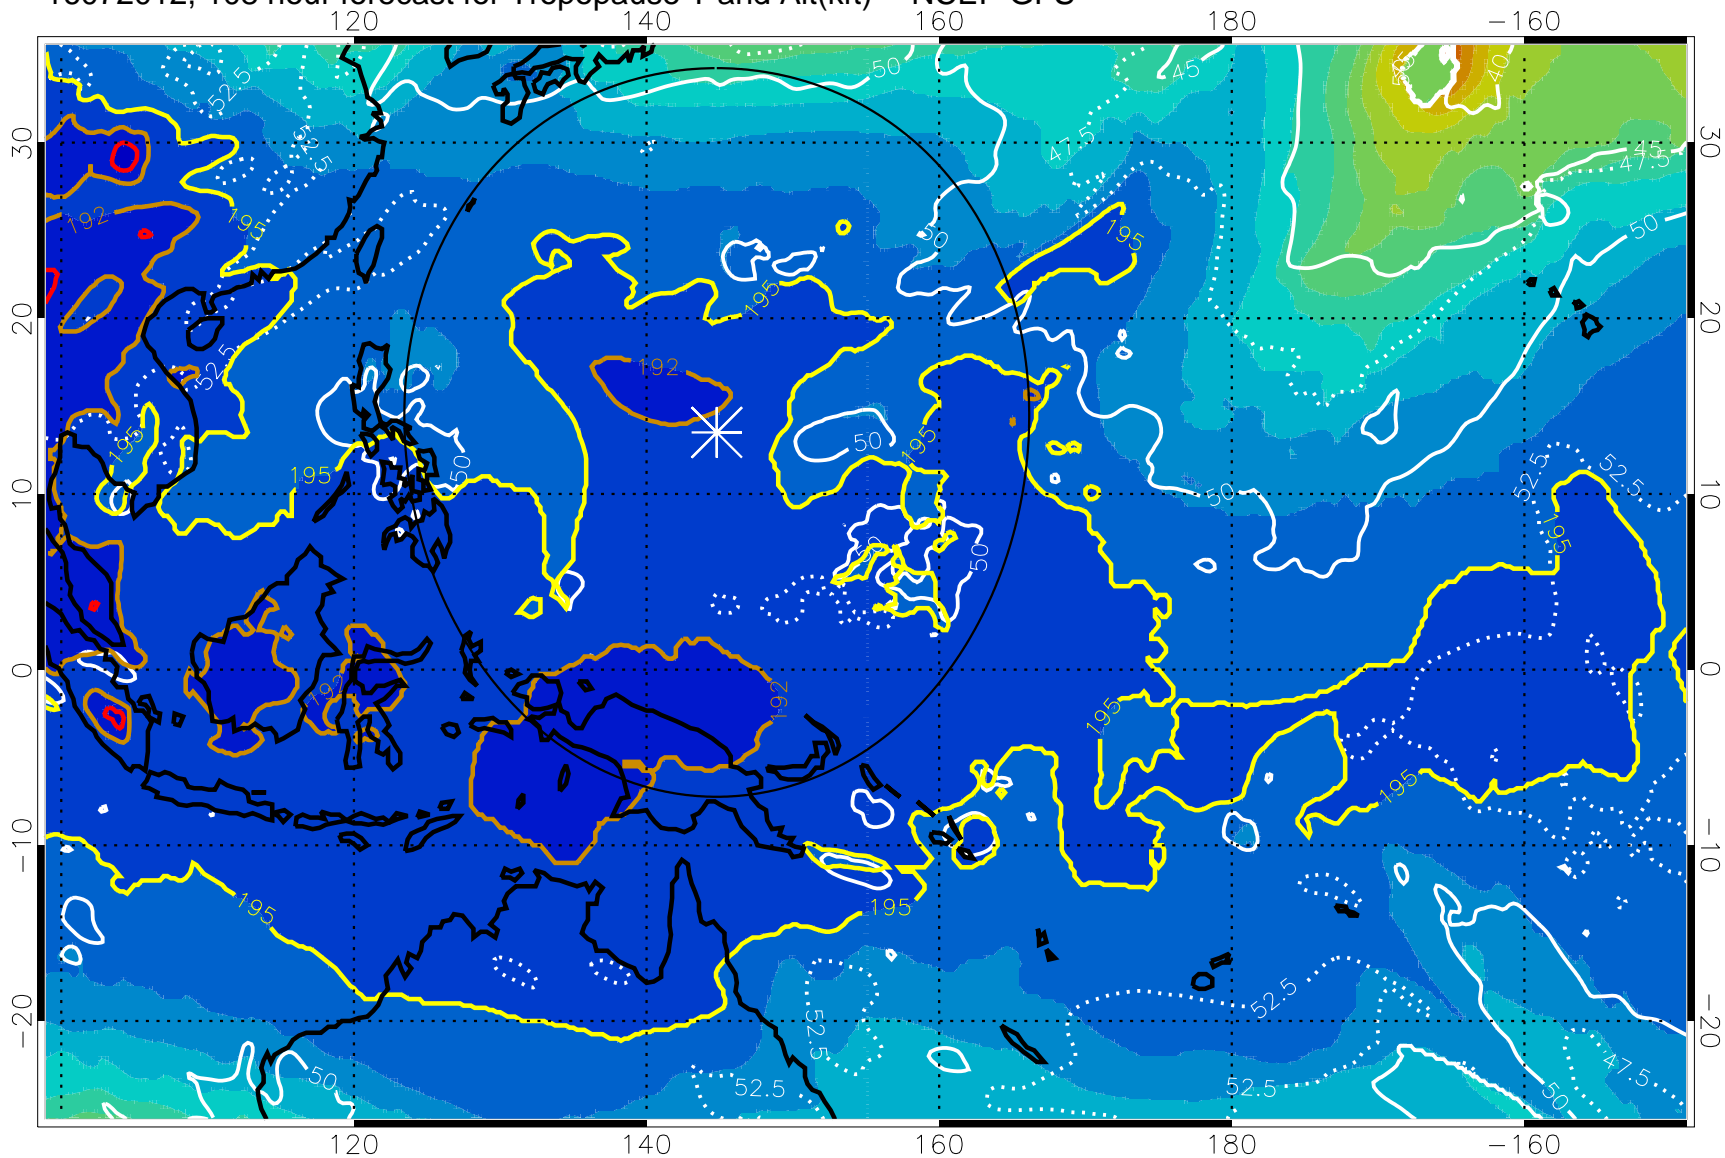

190 200 210 220 230

Tropopause T, K

Tropopause Altitude in kft (white)

192.5K Isotherm 195K Isotherm

187.5K Isotherm 190K Isotherm

Range ring of 2304 km

16072006, 102 hour forecast for Tropopause T and Alt(kft) -- NCEP GFS

190 200 210 220 230
Tropopause T, K

Tropopause Altitude in kft (white)

192.5K Isotherm 195K Isotherm
187.5K Isotherm 190K Isotherm

Range ring of 2304 km

16072012, 108 hour forecast for Tropopause T and Alt(kft) -- NCEP GFS