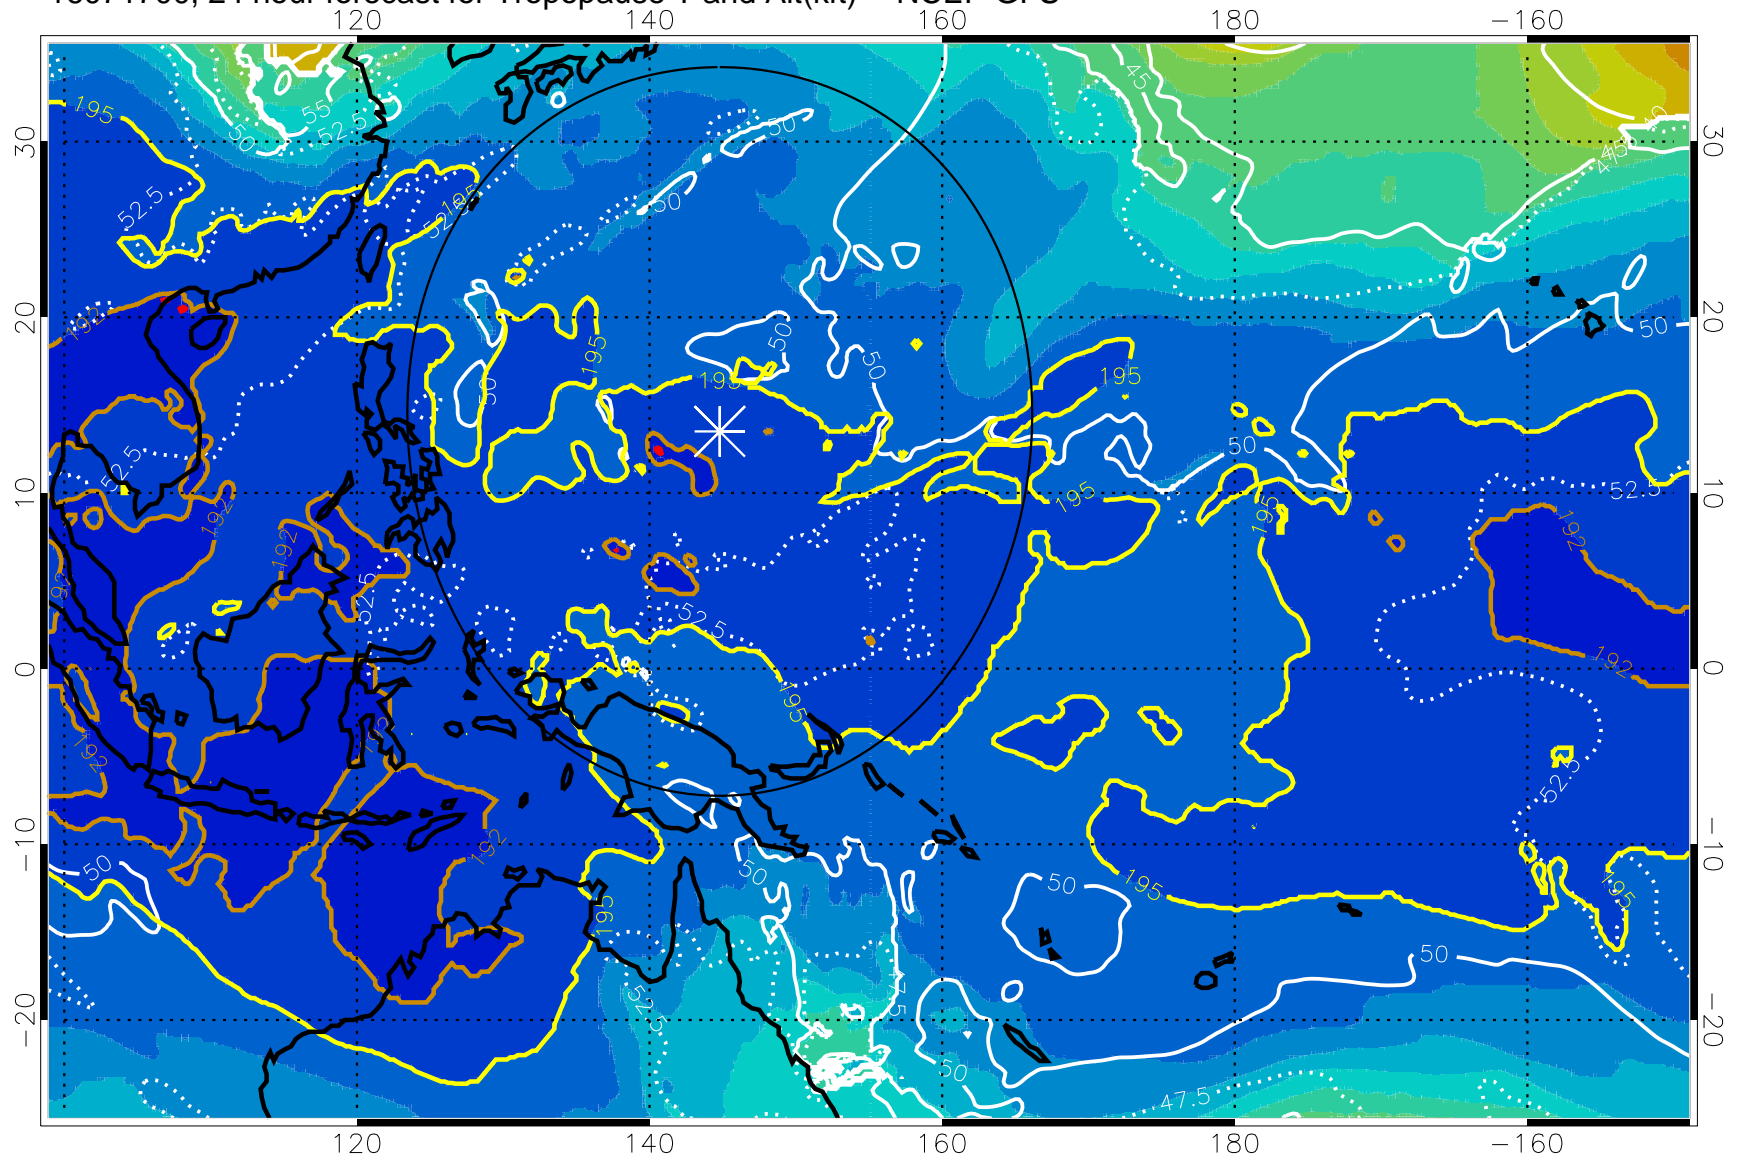

16071700, 24 hour forecast for Tropopause T and Alt(kft) -- NCEP GFS

190   200   210   220   230
Tropopause T, K

Tropopause Altitude in kft (white)

192.5K Isotherm   195K Isotherm
187.5K Isotherm   190K Isotherm

Range ring of 2304 km