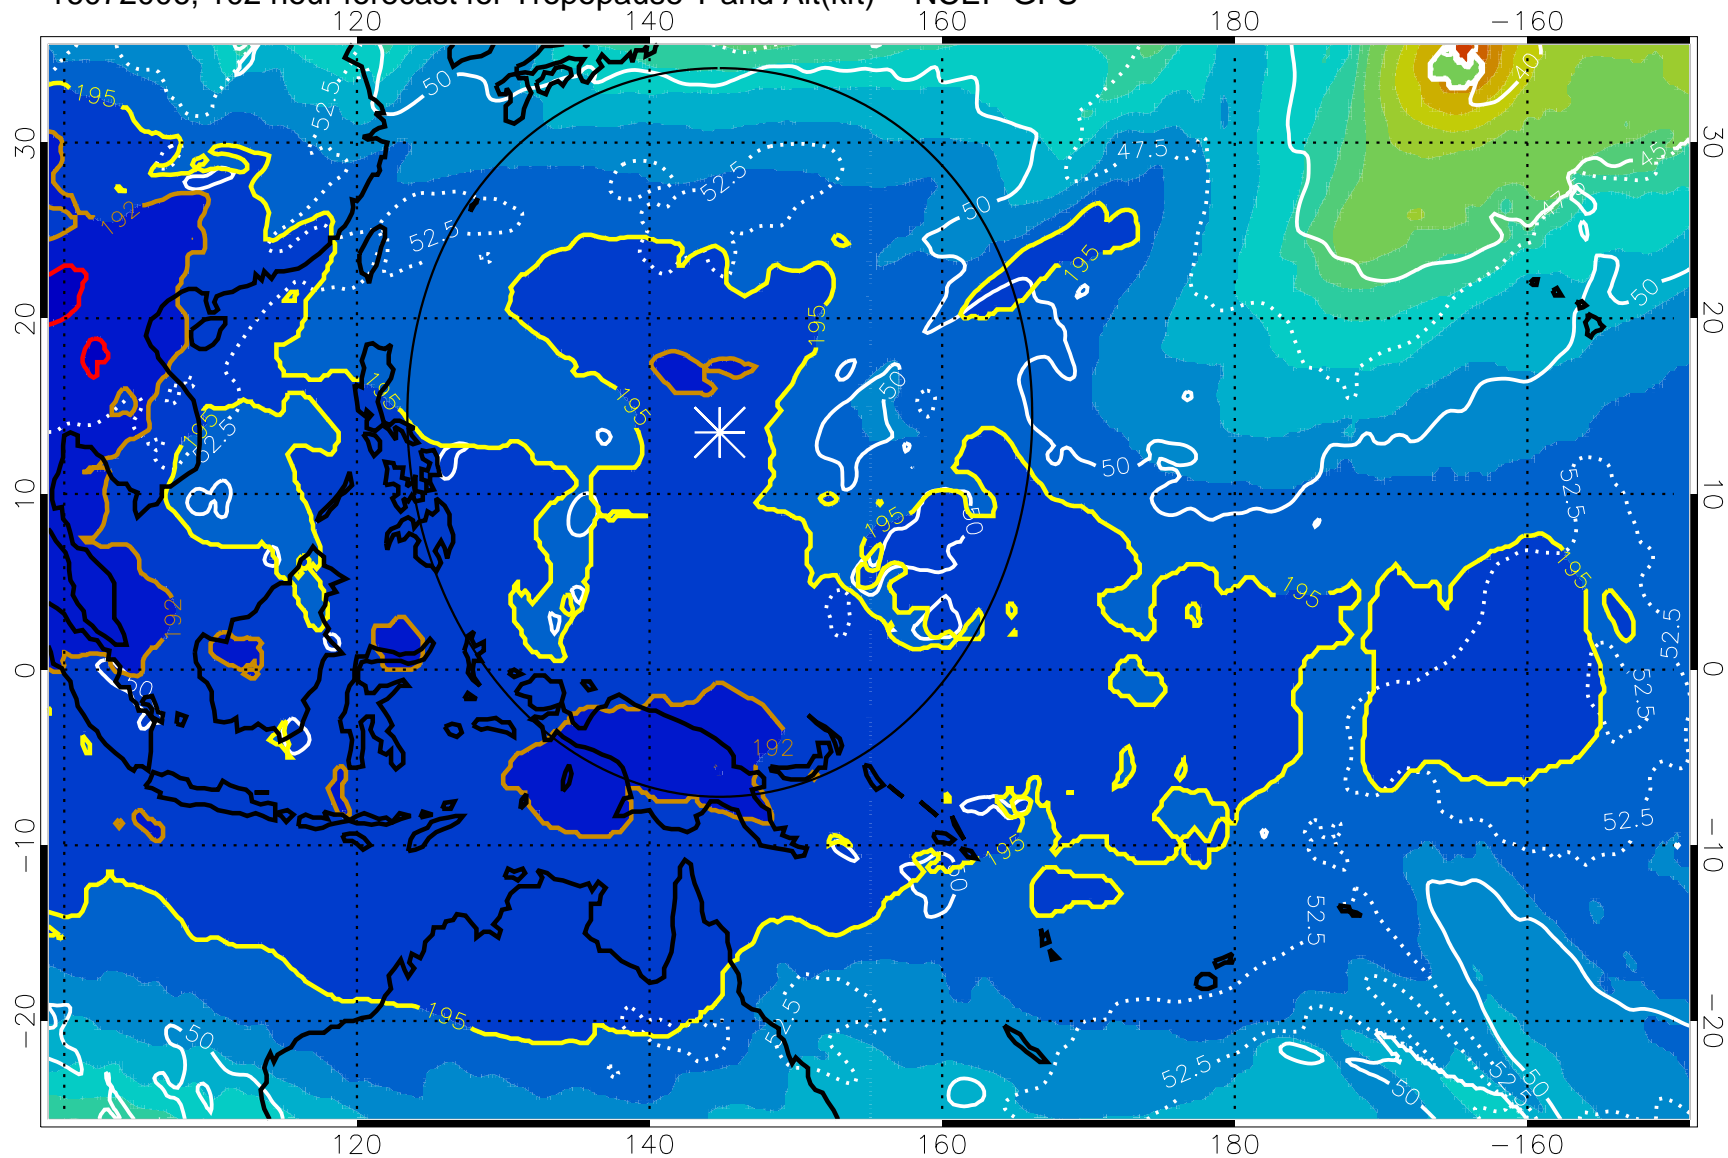

190 200 210 220 230

Tropopause T, K

Tropopause Altitude in kft (white)

192.5K Isotherm 195K Isotherm

187.5K Isotherm 190K Isotherm

Range ring of 2304 km

16072006, 102 hour forecast for Tropopause T and Alt(kft) -- NCEP GFS