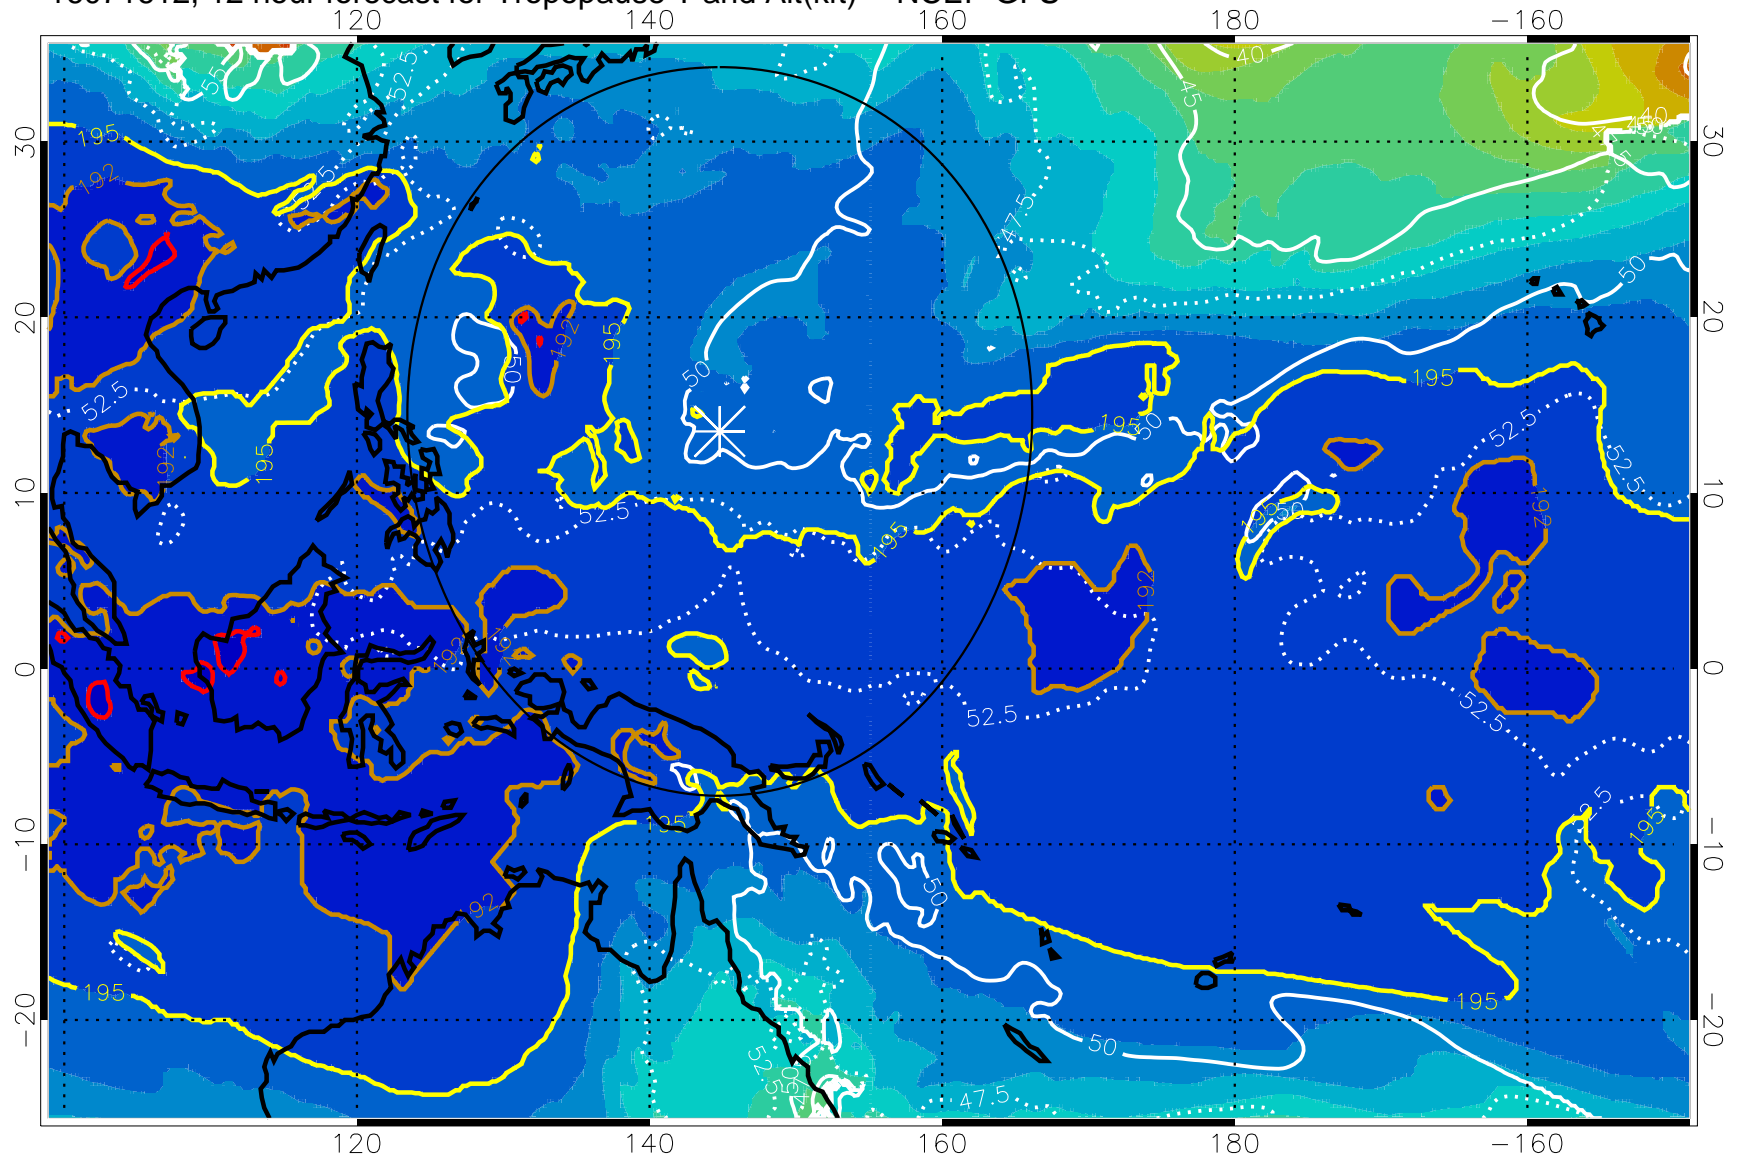

16071612, 12 hour forecast for Tropopause T and Alt(kft) -- NCEP GFS

190 200 210 220 230
Tropopause T, K

Tropopause Altitude in kft (white)

192.5K Isotherm 195K Isotherm
187.5K Isotherm 190K Isotherm

Range ring of 2304 km