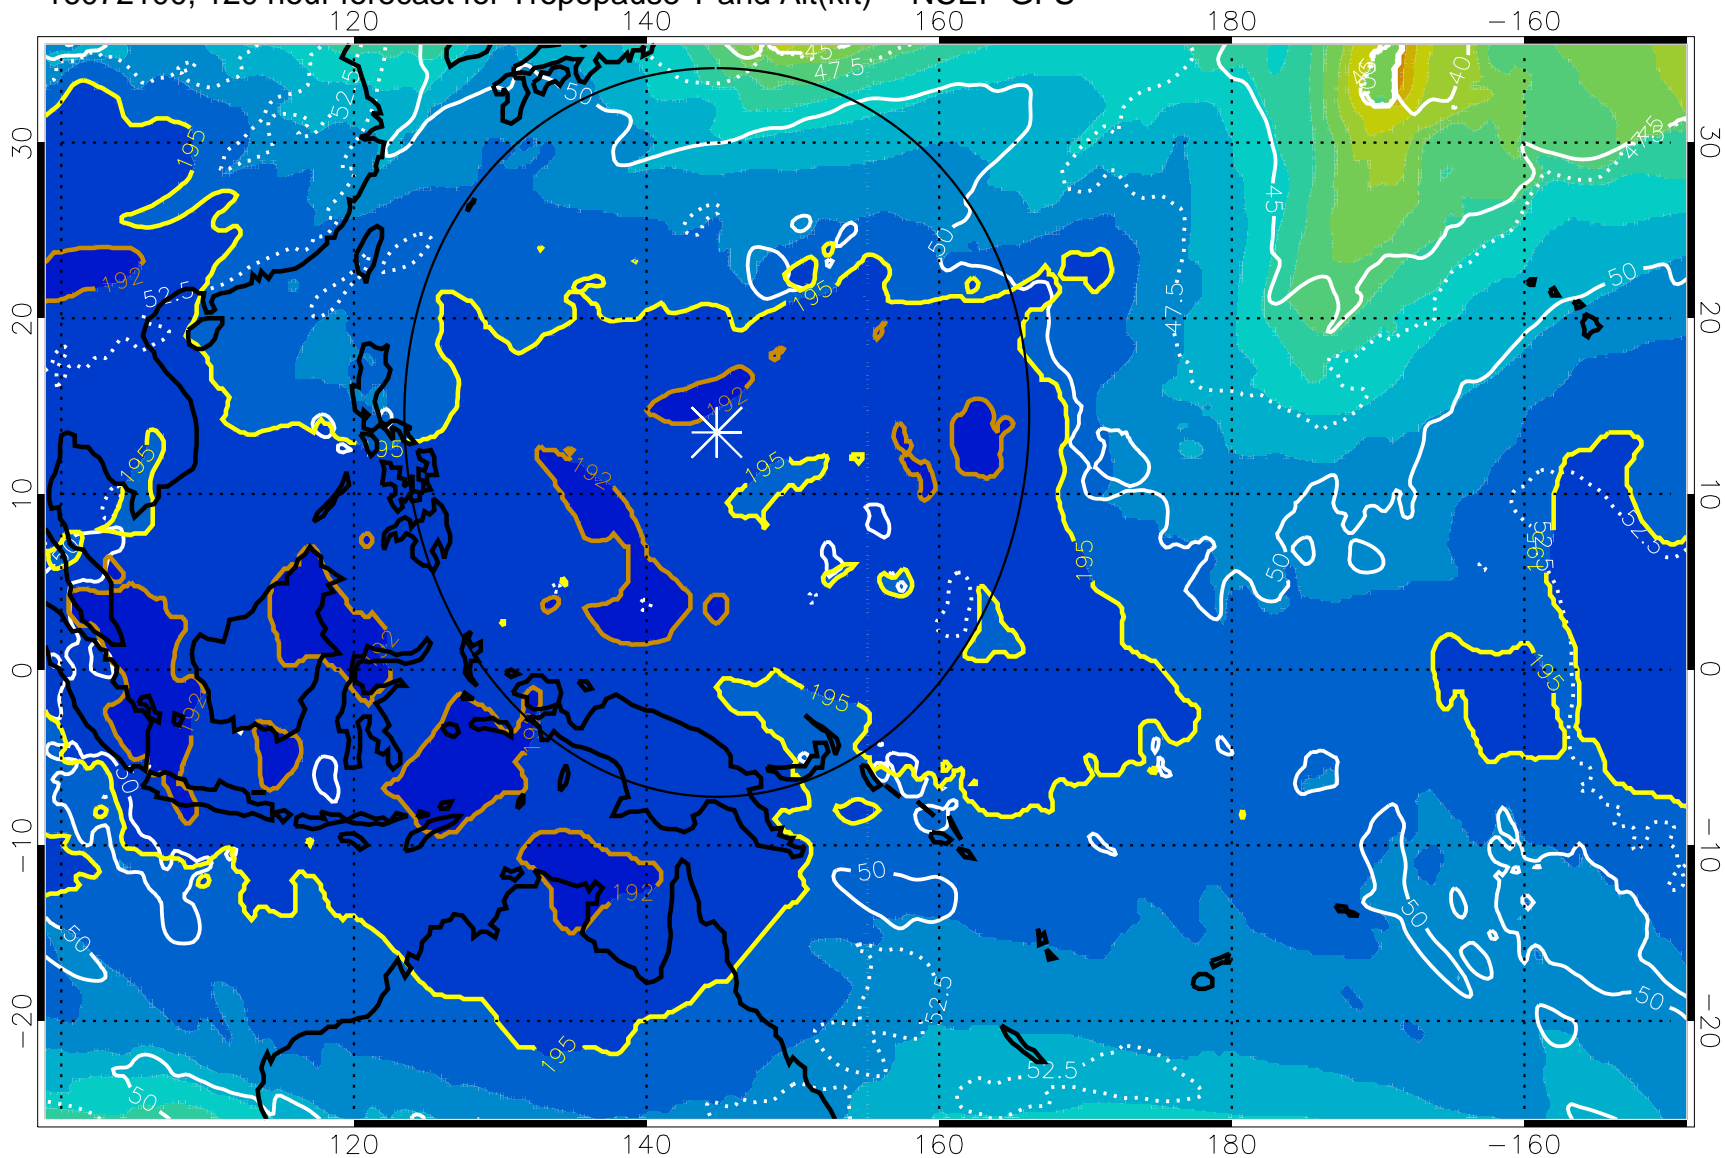

190 200 210 220 230

Tropopause T, K

Tropopause Altitude in kft (white)

192.5K Isotherm 195K Isotherm
187.5K Isotherm 190K Isotherm

Range ring of 2304 km

16072018, 114 hour forecast for Tropopause T and Alt(kft) -- NCEP GFS

190 200 210 220 230
Tropopause T, K

Tropopause Altitude in kft (white)

192.5K Isotherm 195K Isotherm
187.5K Isotherm 190K Isotherm

Range ring of 2304 km

16072100, 120 hour forecast for Tropopause T and Alt(kft) -- NCEP GFS