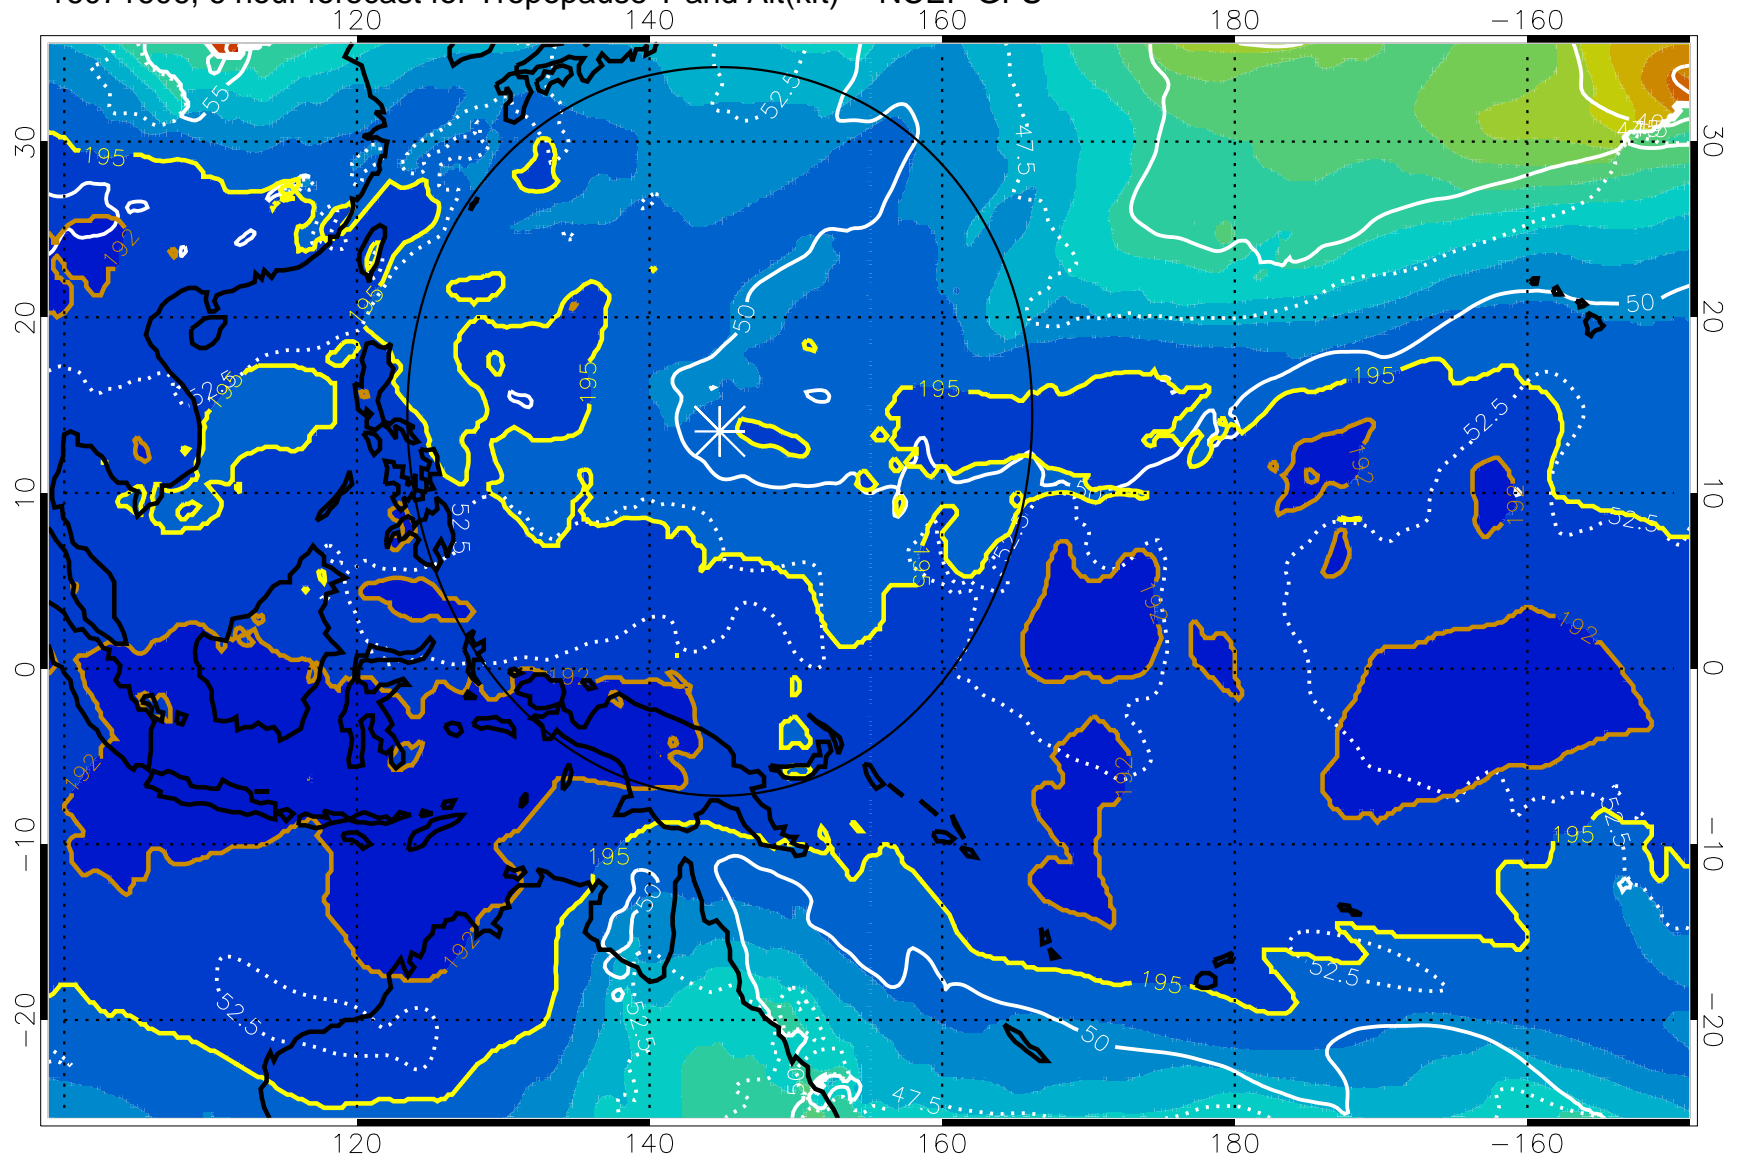

16071606, 6 hour forecast for Tropopause T and Alt(kft) -- NCEP GFS

190 200 210 220 230
Tropopause T, K

Tropopause Altitude in kft (white)

192.5K Isotherm 195K Isotherm
187.5K Isotherm 190K Isotherm

Range ring of 2304 km