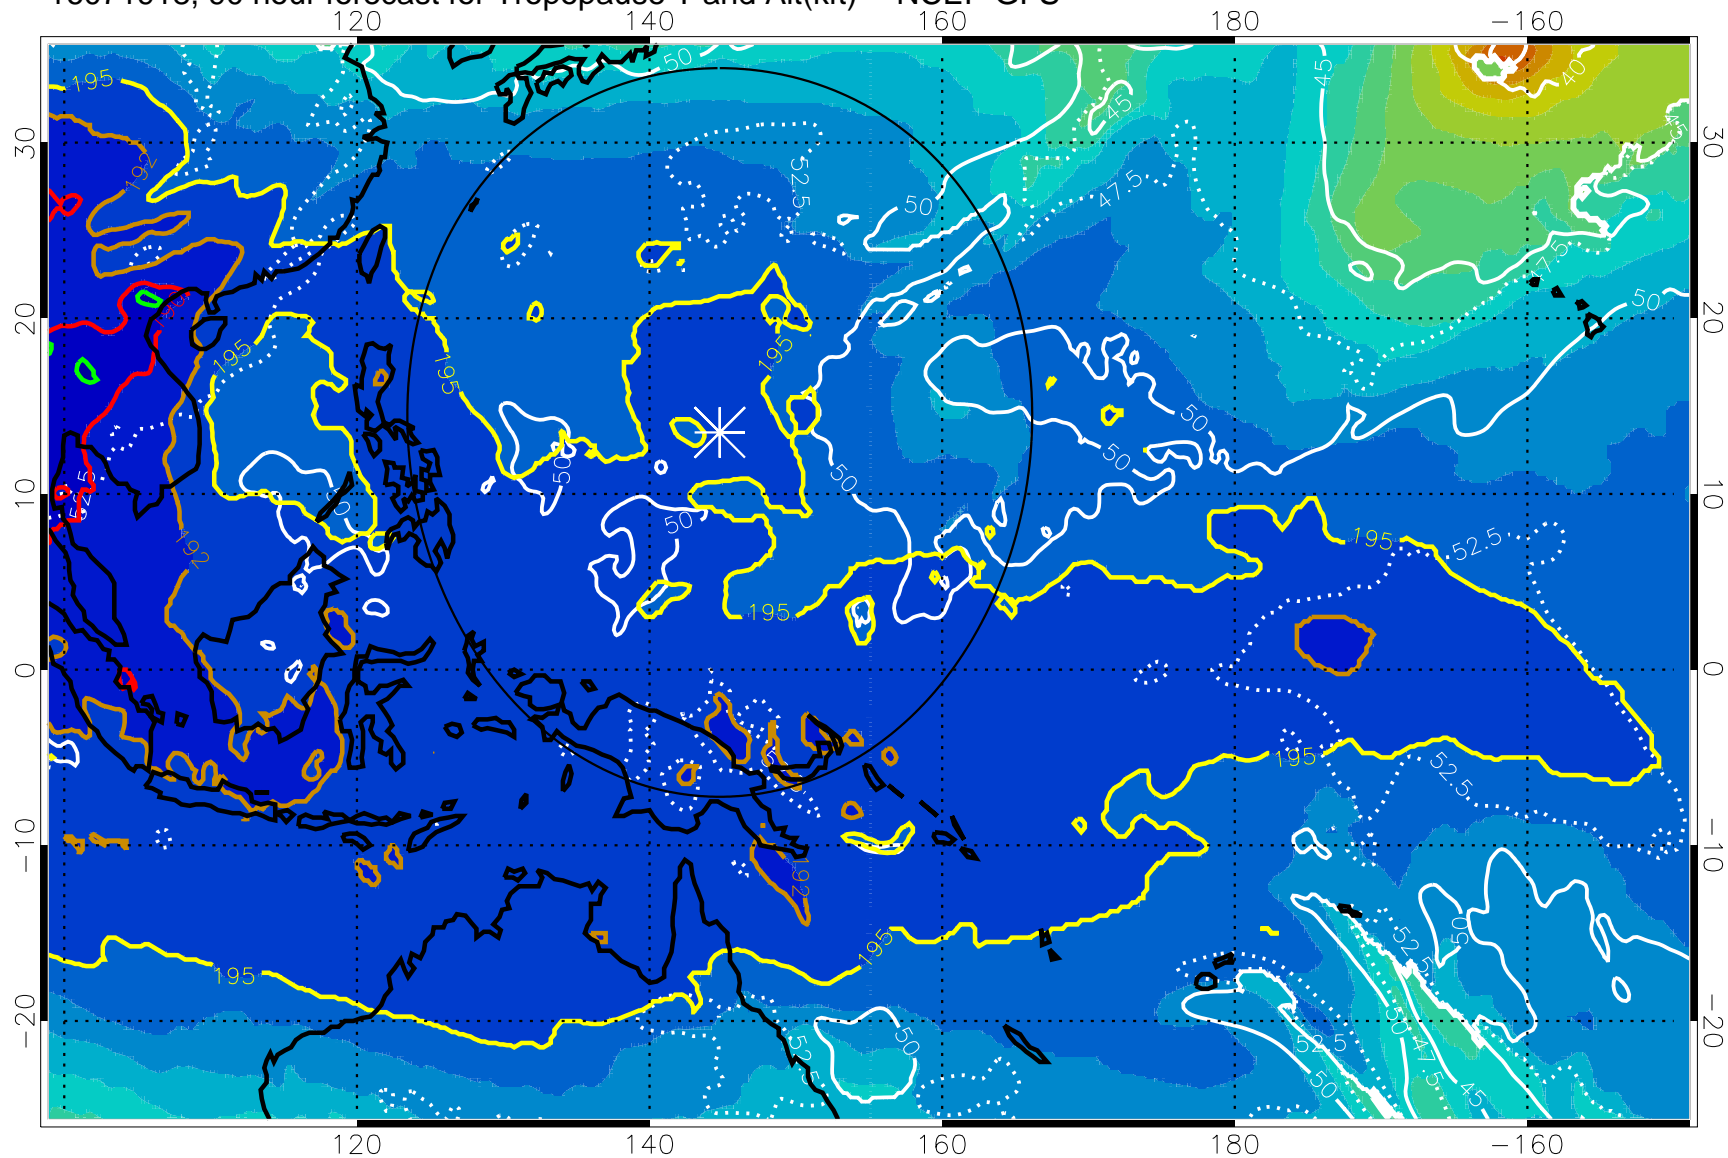

190 200 210 220 230

Tropopause T, K

Tropopause Altitude in kft (white)

192.5K Isotherm 195K Isotherm
187.5K Isotherm 190K Isotherm

Range ring of 2304 km

16071918, 90 hour forecast for Tropopause T and Alt(kft) -- NCEP GFS

190 200 210 220 230

Tropopause T, K

Tropopause Altitude in kft (white)

192.5K Isotherm 195K Isotherm
187.5K Isotherm 190K Isotherm

Range ring of 2304 km

16072000, 96 hour forecast for Tropopause T and Alt(kft) -- NCEP GFS