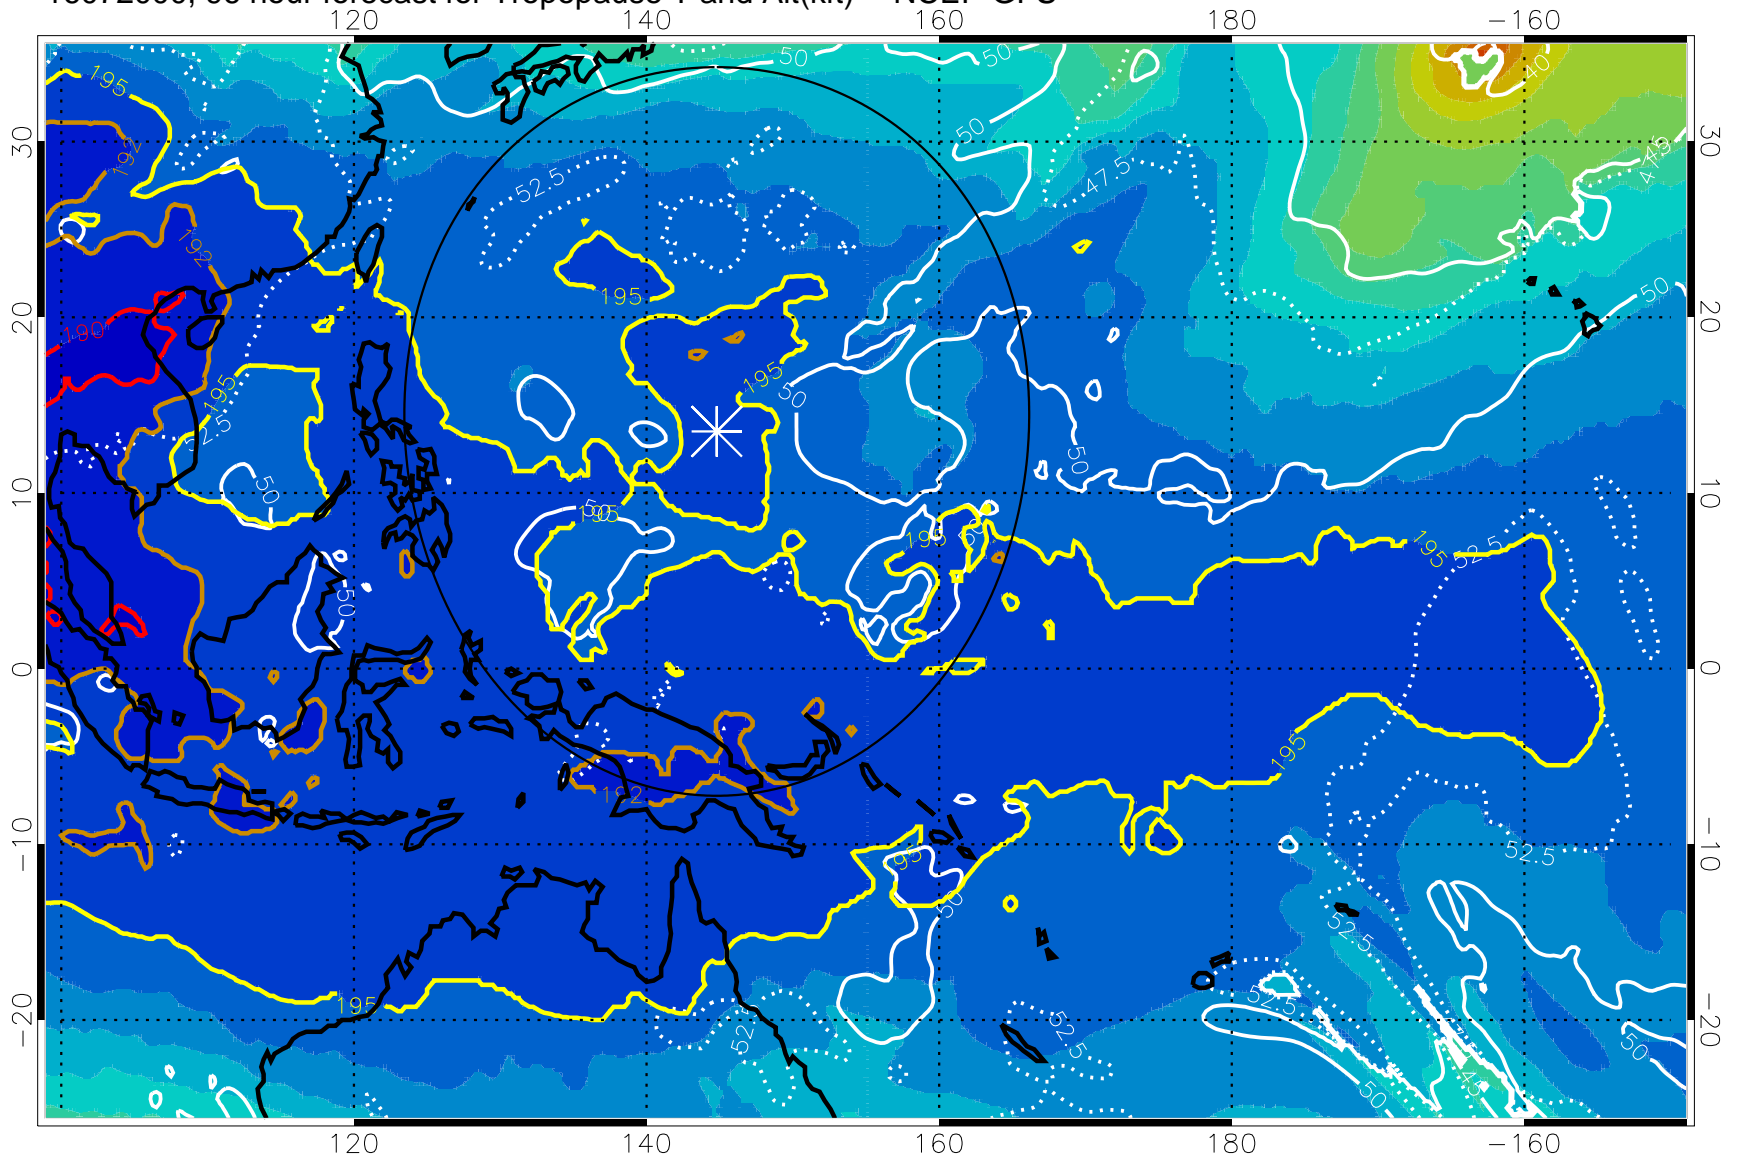

190 200 210 220 230

Tropopause T, K

Tropopause Altitude in kft (white)

192.5K Isotherm 195K Isotherm
187.5K Isotherm 190K Isotherm

Range ring of 2304 km

16072000, 96 hour forecast for Tropopause T and Alt(kft) -- NCEP GFS

190 200 210 220 230

Tropopause T, K

Tropopause Altitude in kft (white)

192.5K Isotherm 195K Isotherm

187.5K Isotherm 190K Isotherm

Range ring of 2304 km

16072006, 102 hour forecast for Tropopause T and Alt(kft) -- NCEP GFS