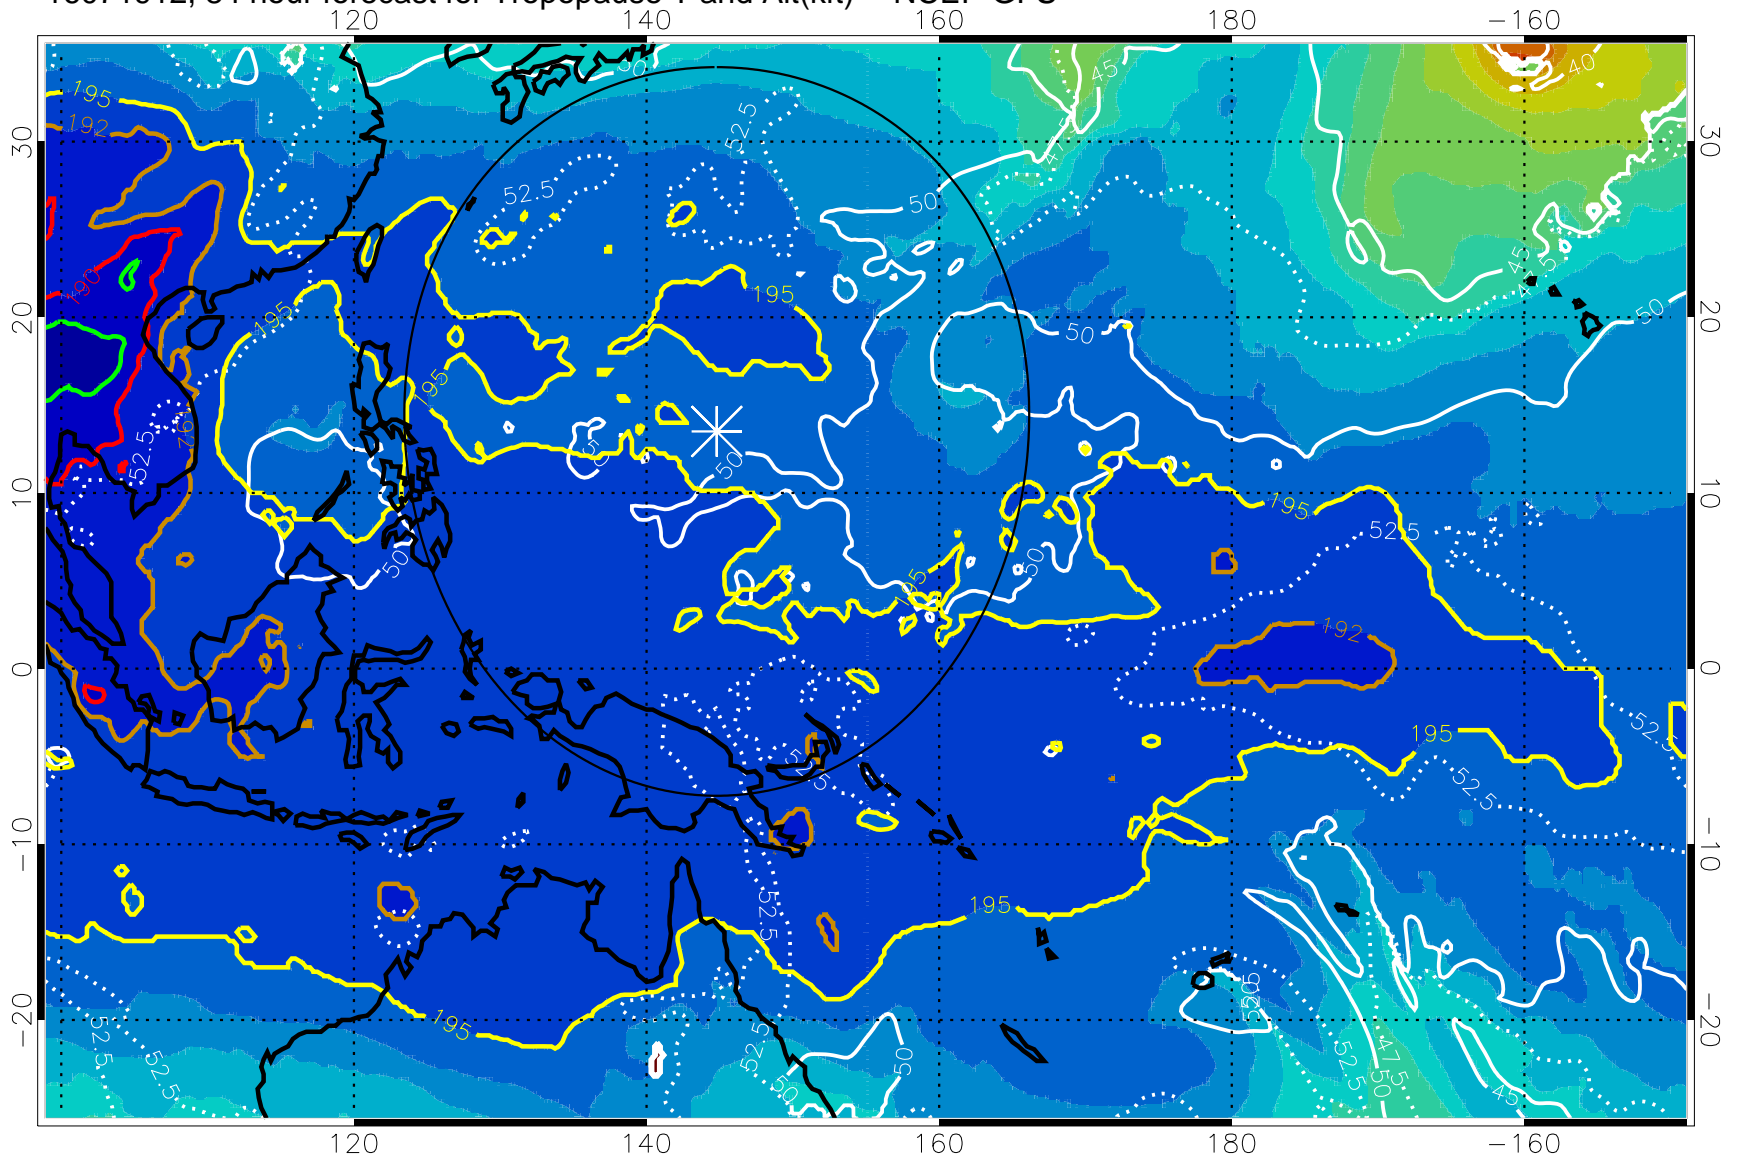

16071906, 78 hour forecast for Tropopause T and Alt(kft) -- NCEP GFS

Tropopause T, K

Tropopause Altitude in kft (white)

192.5K Isotherm 195K Isotherm
187.5K Isotherm 190K Isotherm

Range ring of 2304 km

16071912, 84 hour forecast for Tropopause T and Alt(kft) -- NCEP GFS

190 200 210 220 230

Tropopause T, K

Tropopause Altitude in kft (white)

192.5K Isotherm 195K Isotherm
187.5K Isotherm 190K Isotherm

Range ring of 2304 km

16071918, 90 hour forecast for Tropopause T and Alt(kft) -- NCEP GFS