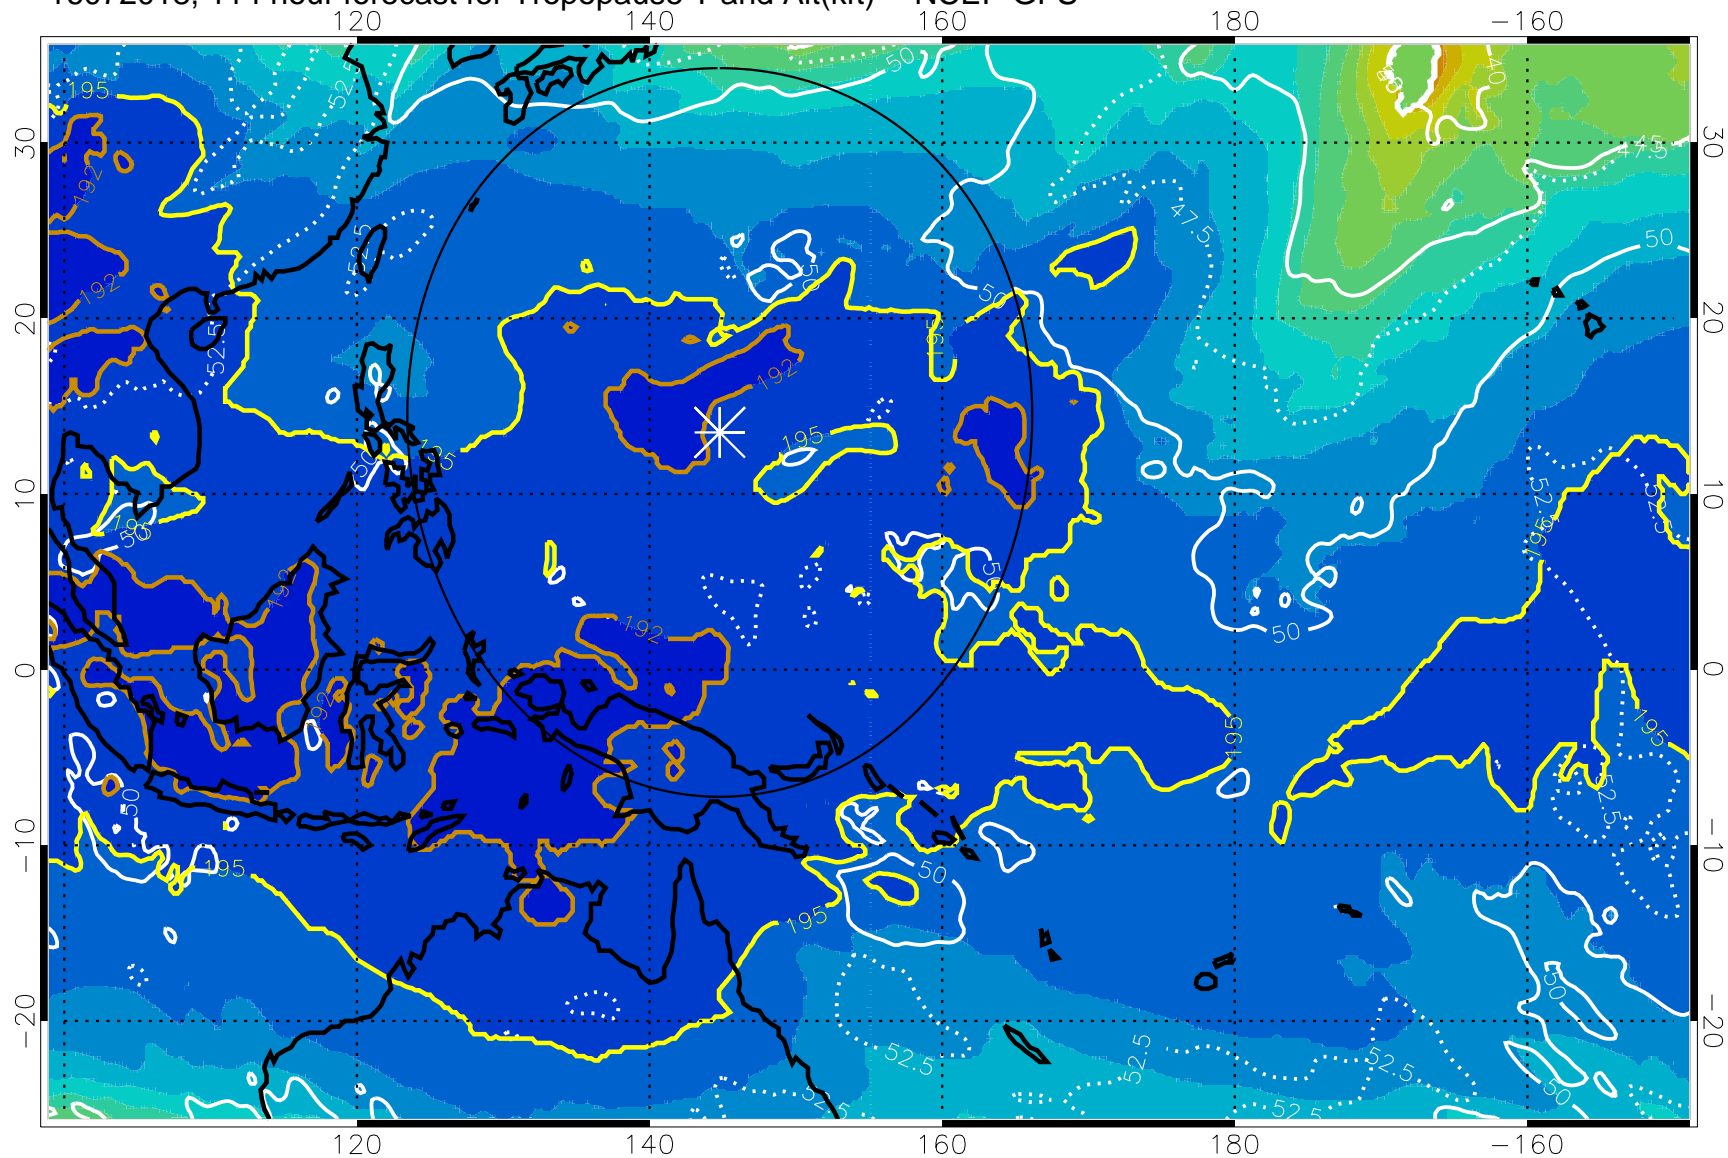

190 200 210 220 230

Tropopause T, K

Tropopause Altitude in kft (white)

192.5K Isotherm 195K Isotherm
187.5K Isotherm 190K Isotherm

Range ring of 2304 km

16072018, 114 hour forecast for Tropopause T and Alt(kft) -- NCEP GFS