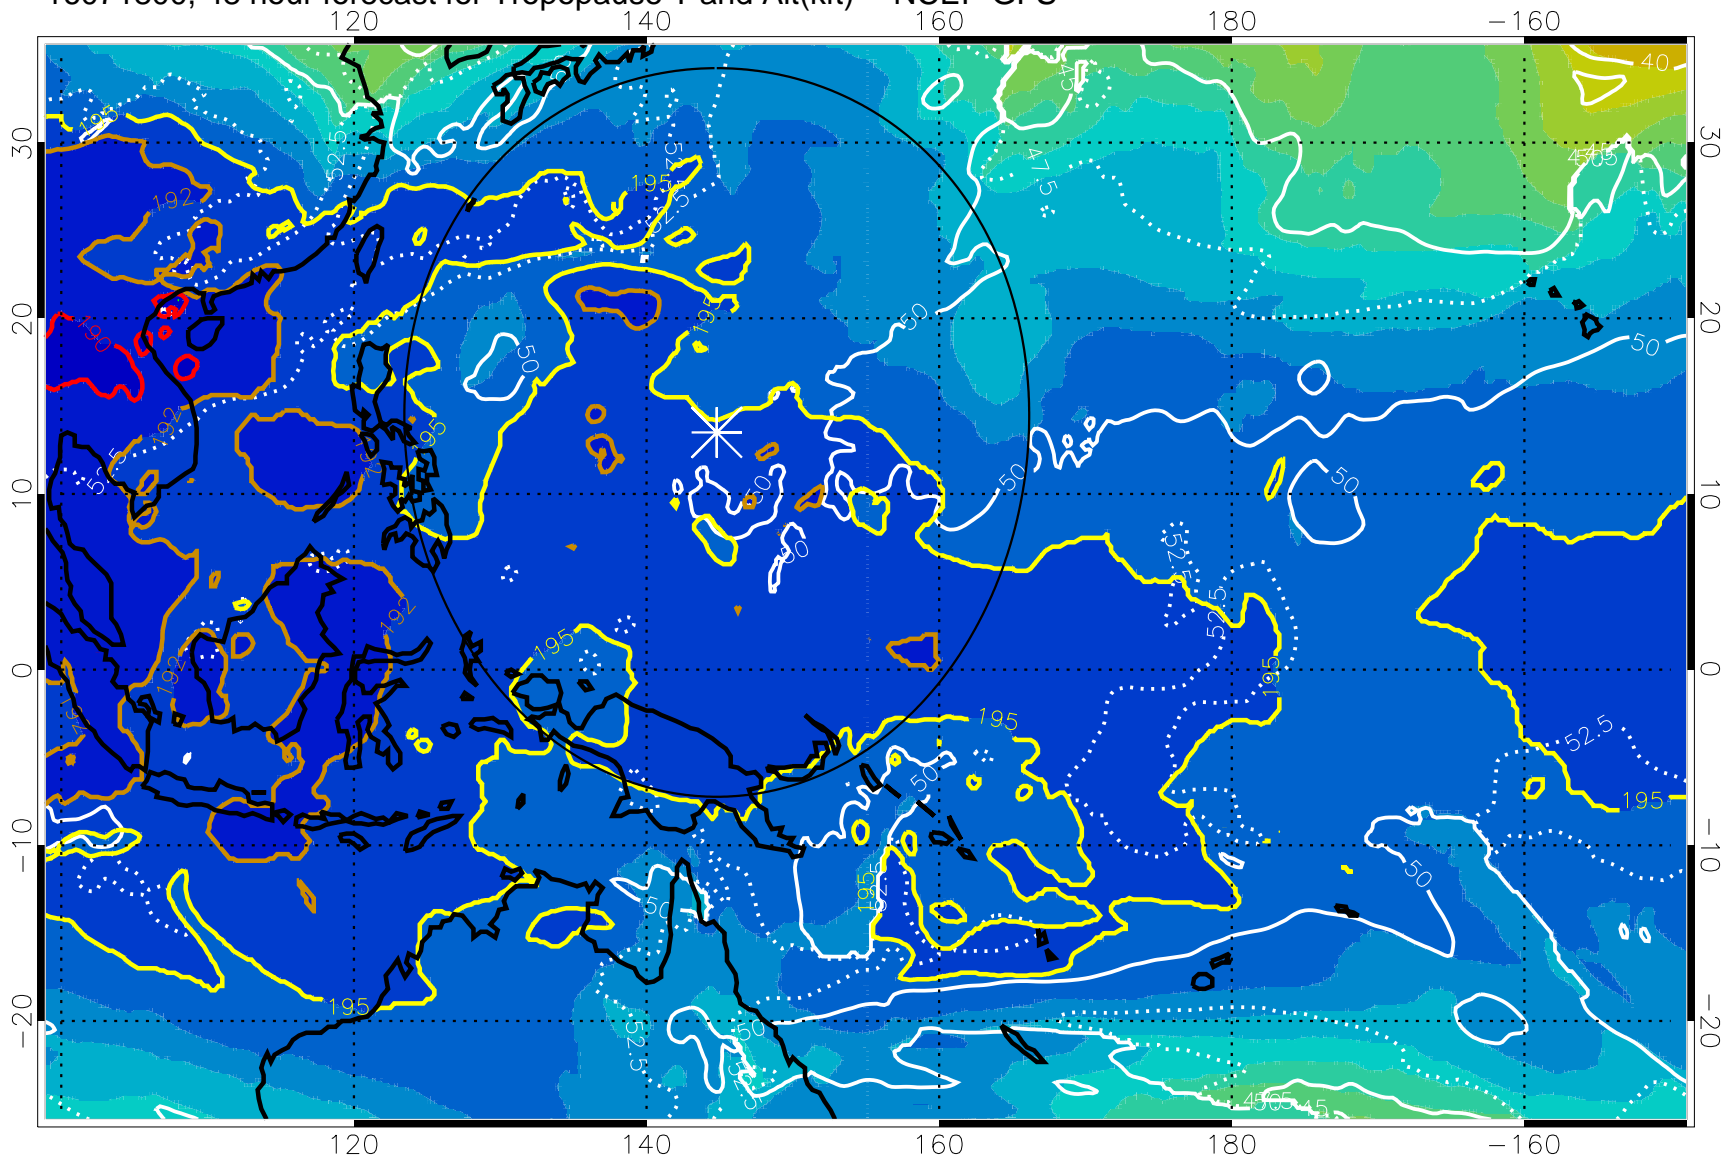

16071800, 48 hour forecast for Tropopause T and Alt(kft) -- NCEP GFS

190 200 210 220 230
Tropopause T, K

Tropopause Altitude in kft (white)

192.5K Isotherm 195K Isotherm
187.5K Isotherm 190K Isotherm

Range ring of 2304 km