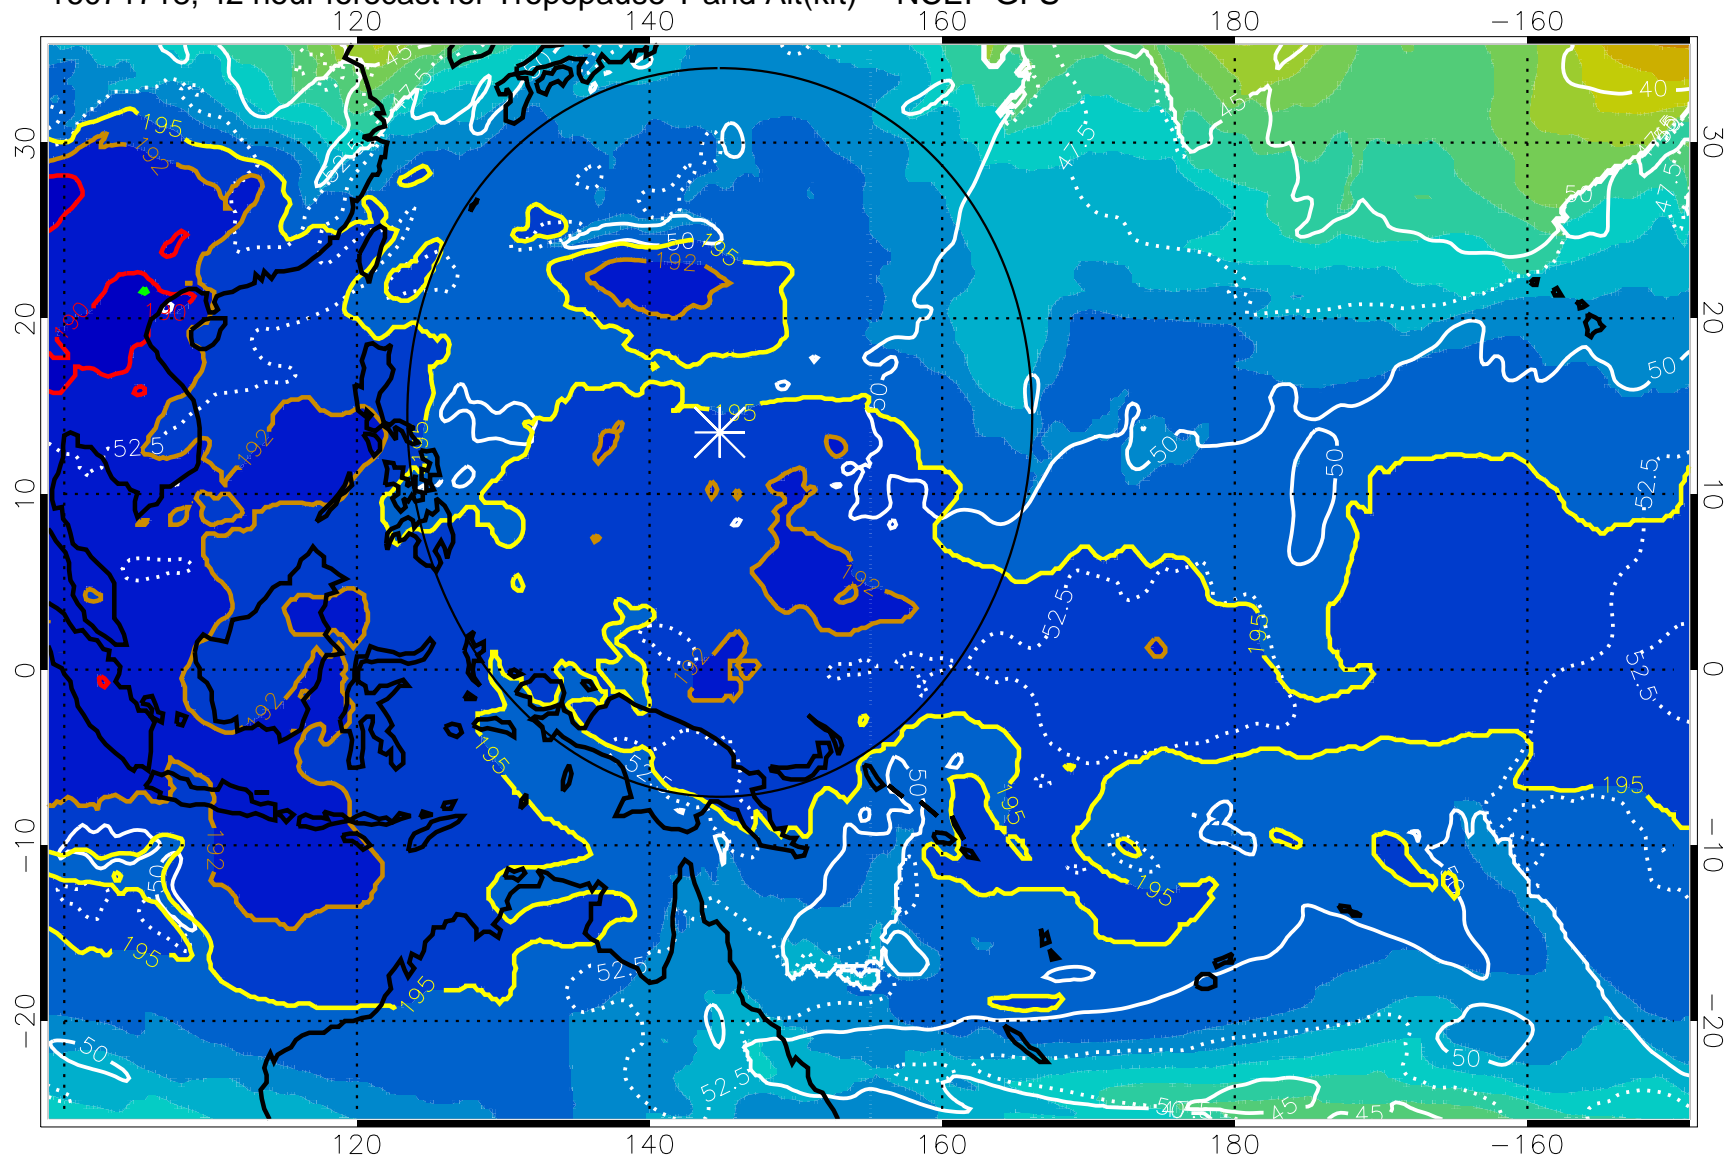

16071718, 42 hour forecast for Tropopause T and Alt(kft) -- NCEP GFS

190 200 210 220 230
Tropopause T, K

Tropopause Altitude in kft (white)

192.5K Isotherm 195K Isotherm
187.5K Isotherm 190K Isotherm

Range ring of 2304 km