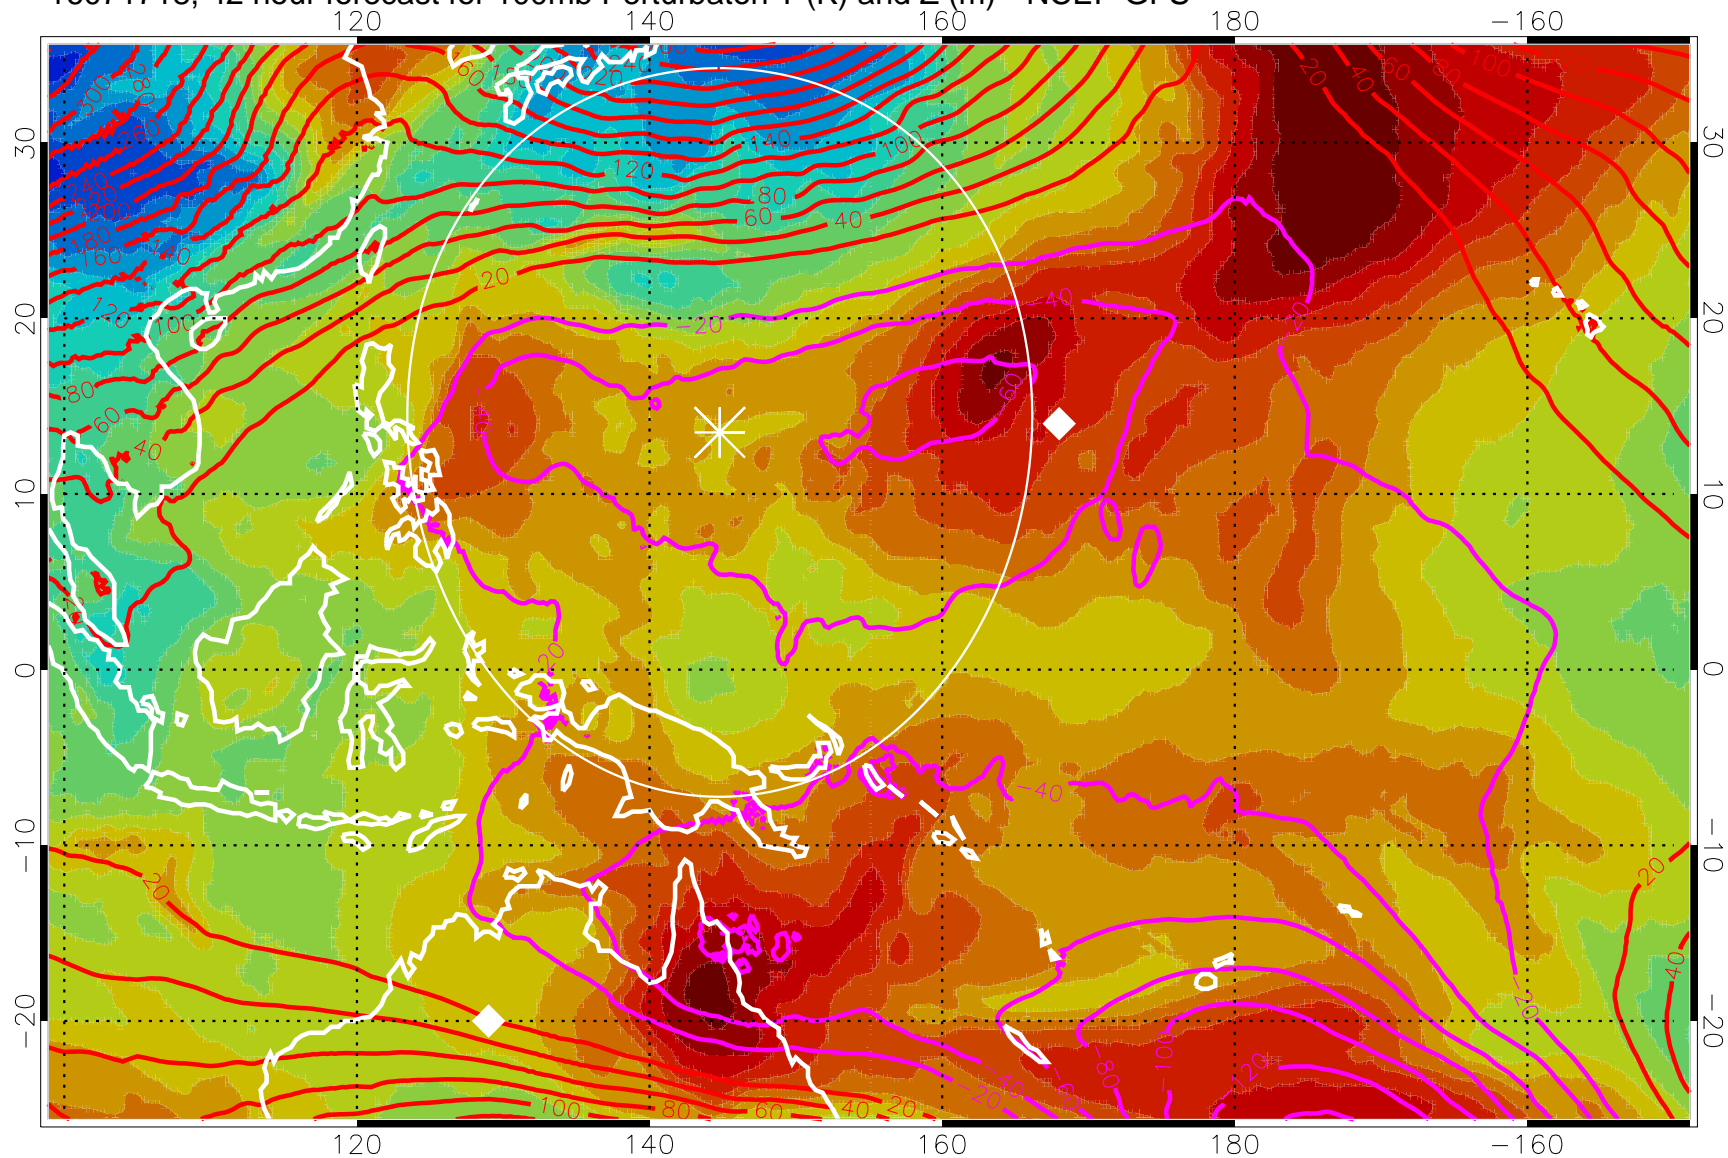

16071718, 42 hour forecast for 100mb Perturbaton T (K) and Z (m)-- NCEP GFS

Contours are 100 mbar Z perturbation (m)
Positive Z Contours
Negative Z Contours
Diamonds-mean pos. of anticyclones

Range ring of 2304 km