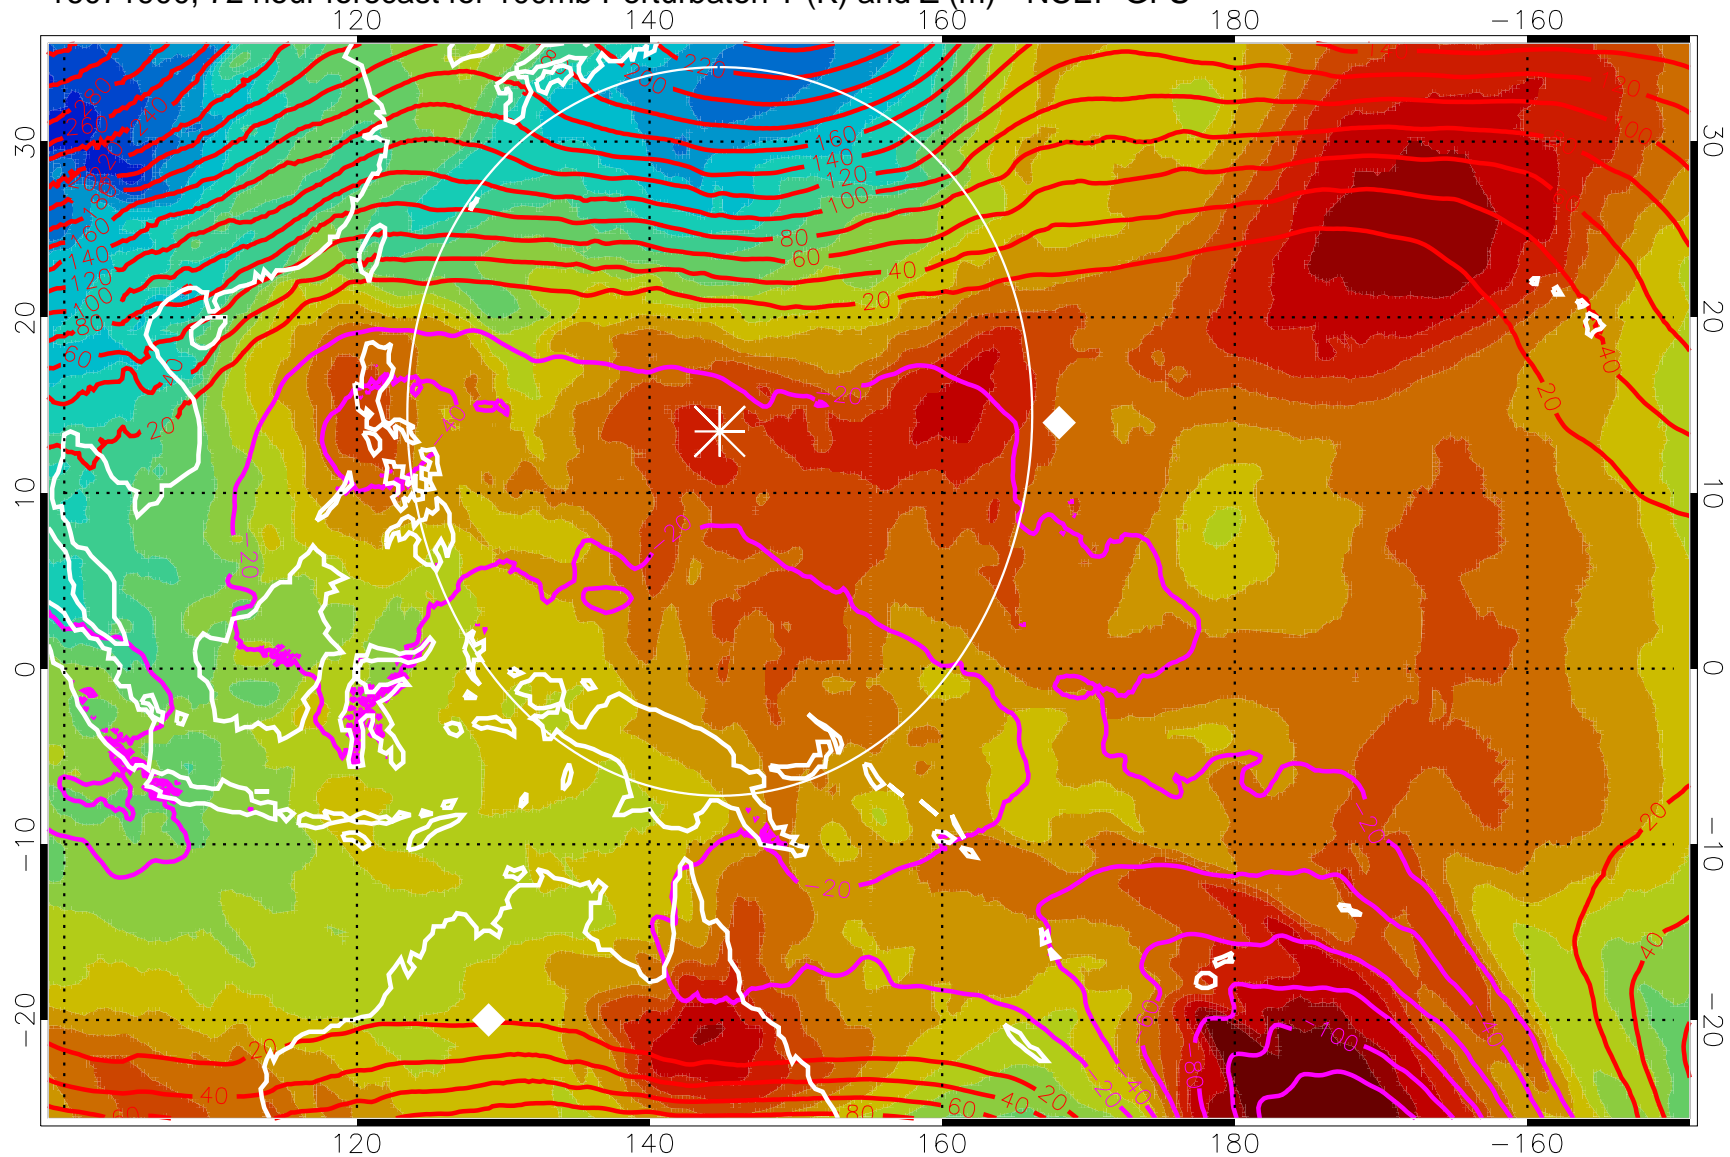

16071900, 72 hour forecast for 100mb Perturbaton T (K) and Z (m)-- NCEP GFS

Contours are 100 mbar Z perturbation (m)
Positive Z Contours
Negative Z Contours
Diamonds-mean pos. of anticyclones

Range ring of 2304 km