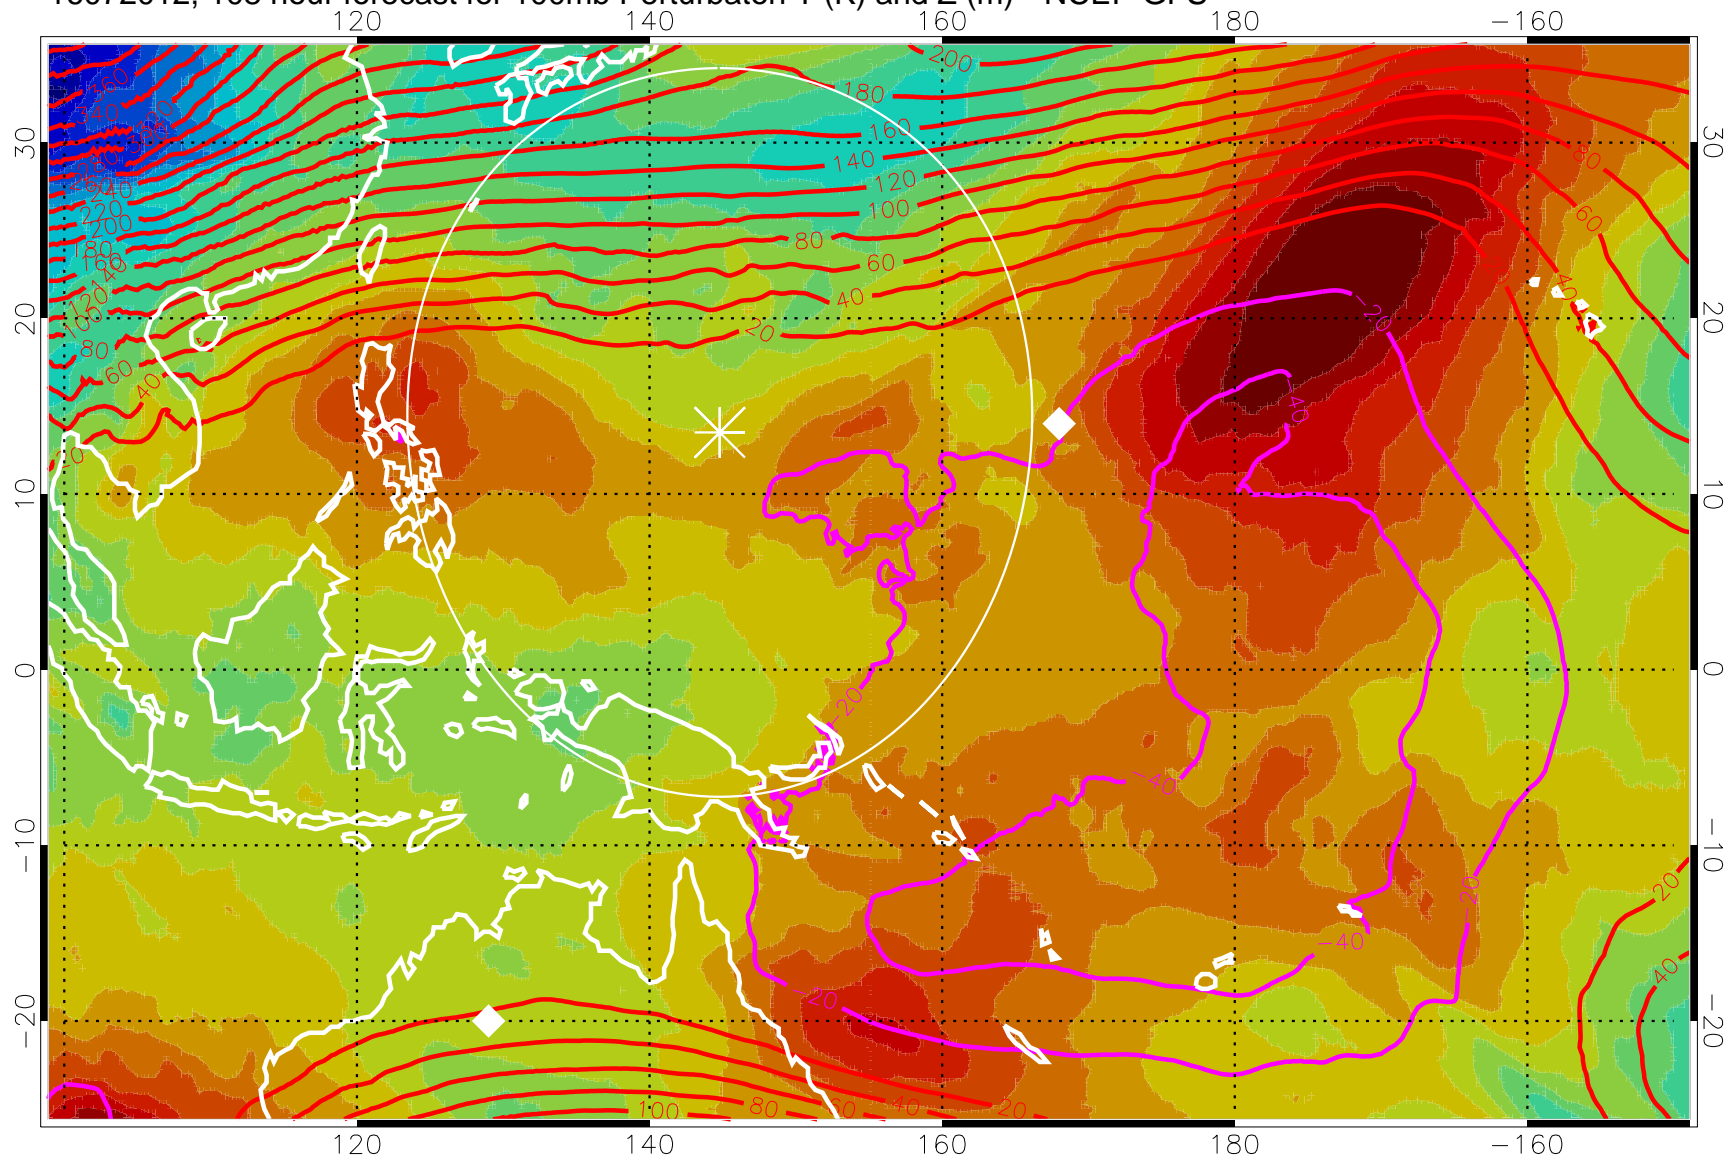

16072012, 108 hour forecast for 100mb Perturbaton T (K) and Z (m)-- NCEP GFS

Contours are 100 mbar Z perturbation (m)
Positive Z Contours
Negative Z Contours
Diamonds-mean pos. of anticyclones

Range ring of 2304 km