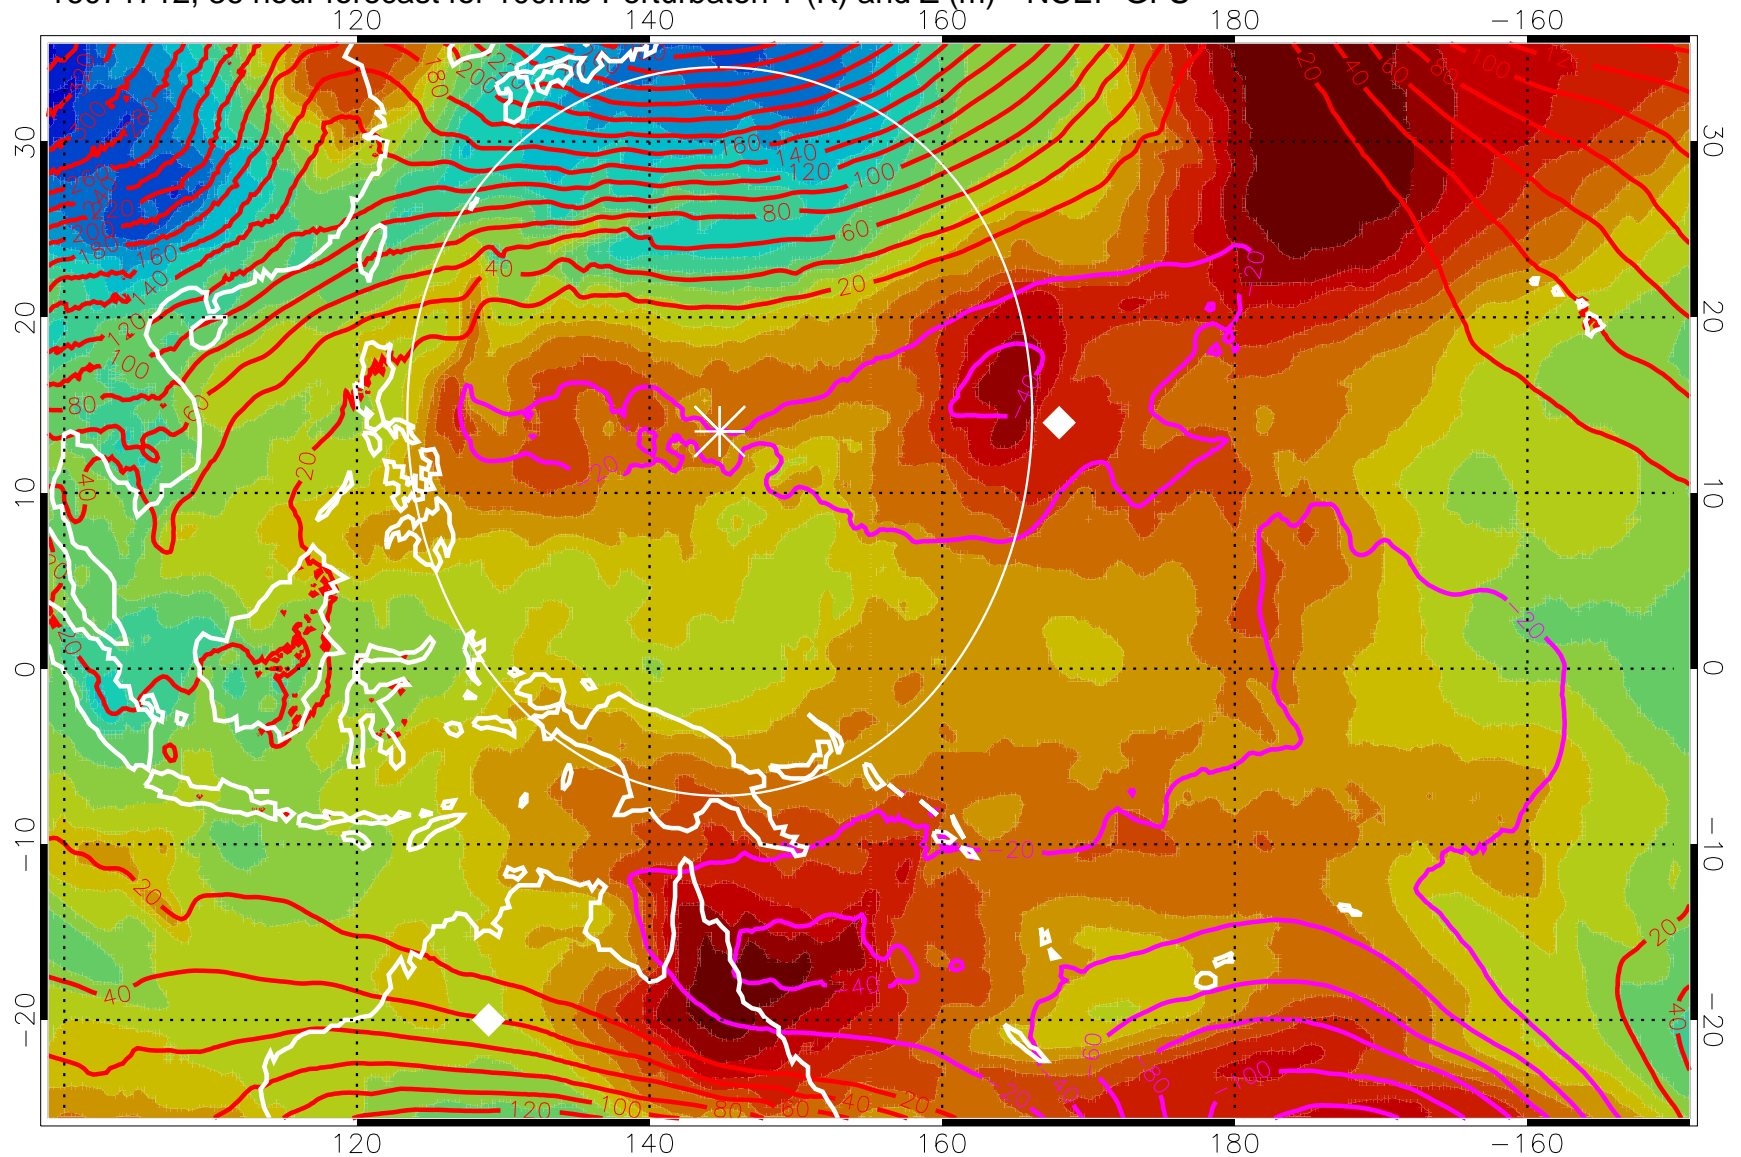

16071712, 36 hour forecast for 100mb Perturbaton T (K) and Z (m)-- NCEP GFS

Contours are 100 mbar Z perturbation (m)
Positive Z Contours
Negative Z Contours
Diamonds-mean pos. of anticyclones

Range ring of 2304 km