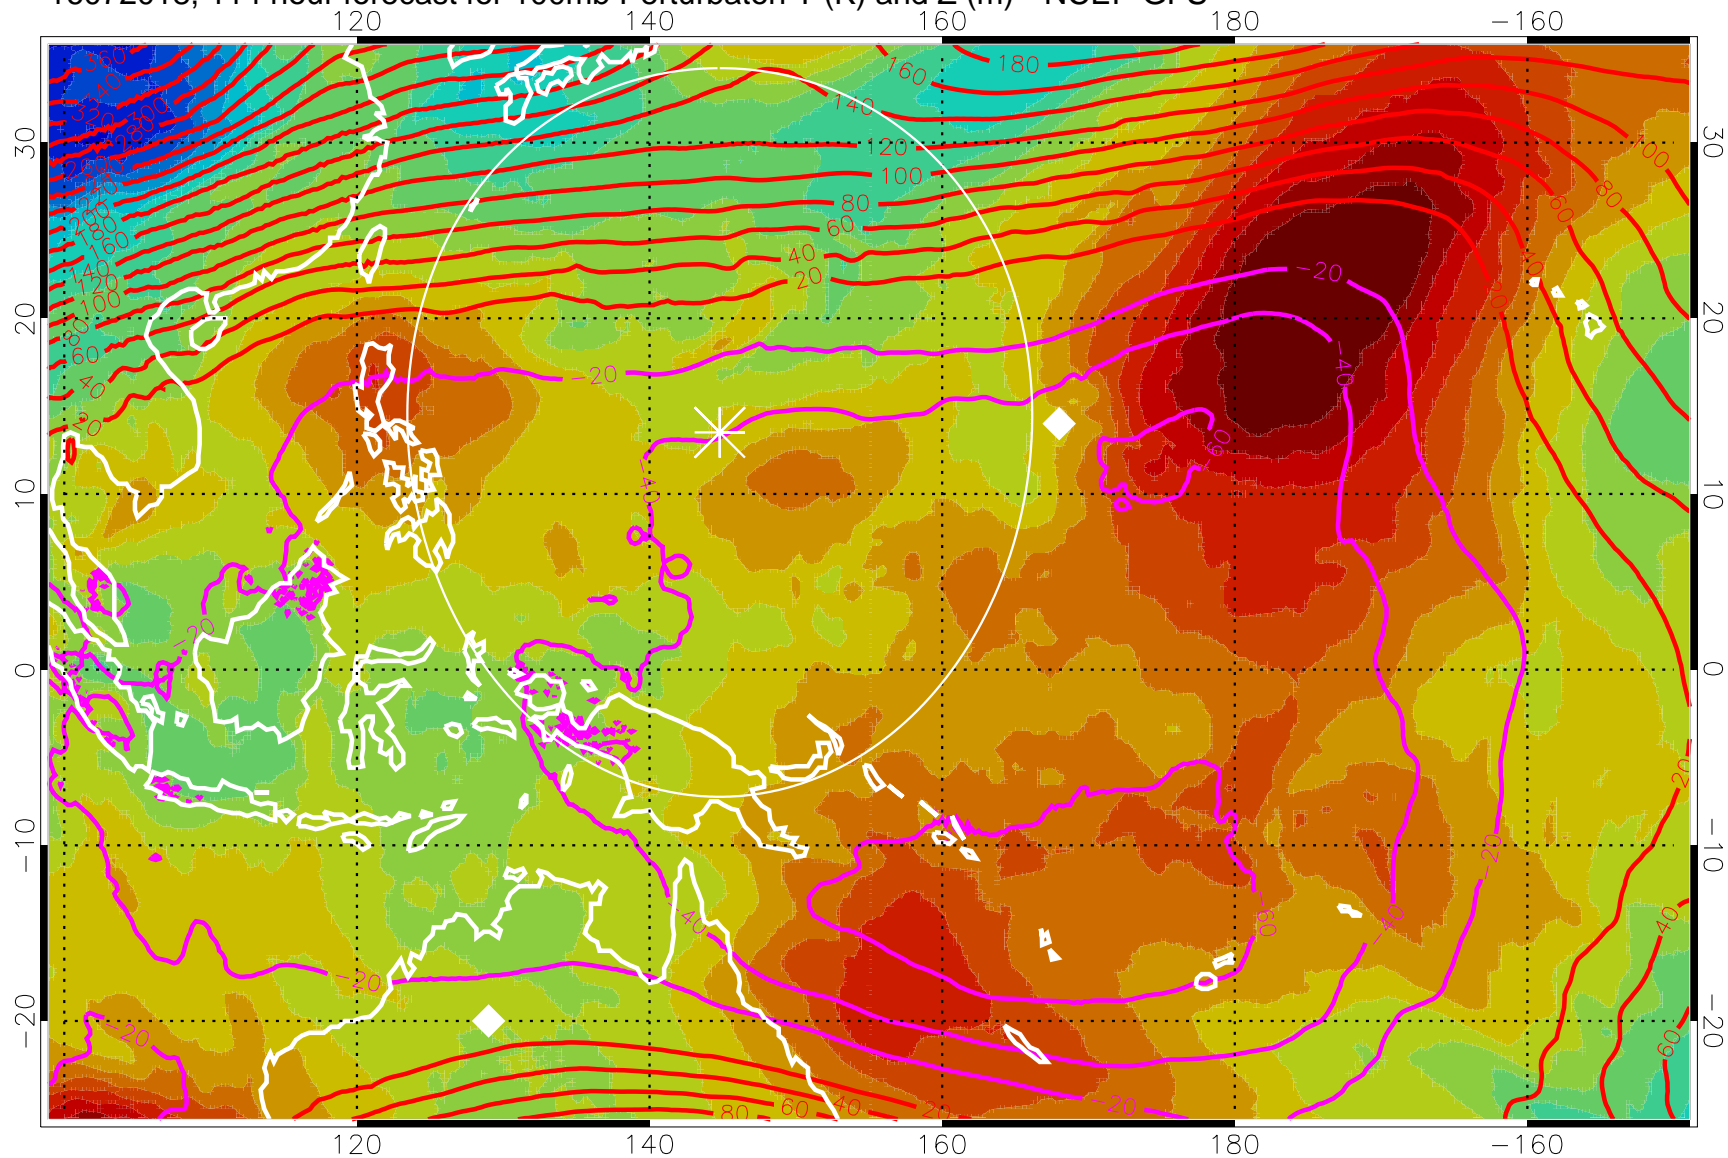

16072018, 114 hour forecast for 100mb Perturbaton T (K) and Z (m)-- NCEP GFS

Contours are 100 mbar Z perturbation (m)
Positive Z Contours
Negative Z Contours
Diamonds-mean pos. of anticyclones

Range ring of 2304 km