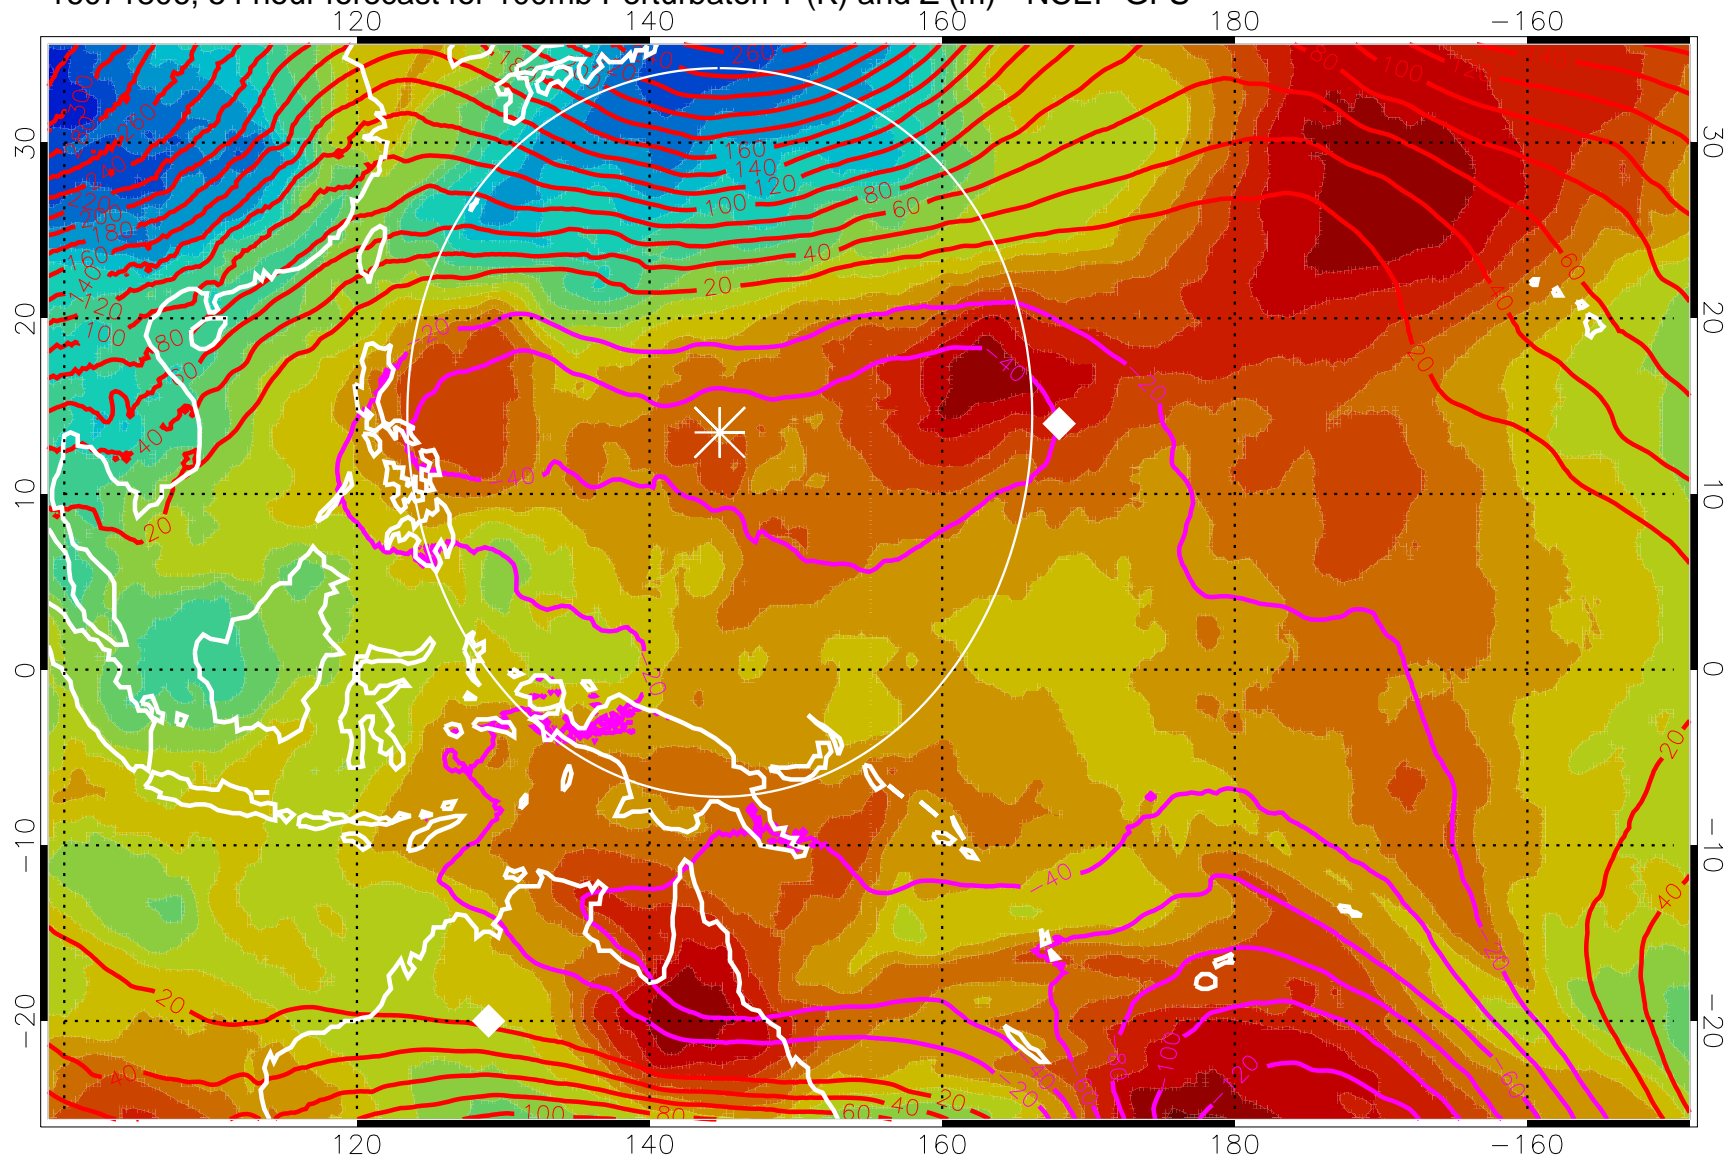

16071806, 54 hour forecast for 100mb Perturbaton T (K) and Z (m)-- NCEP GFS

Contours are 100 mbar Z perturbation (m)
Positive Z Contours
Negative Z Contours
Diamonds-mean pos. of anticyclones

Range ring of 2304 km