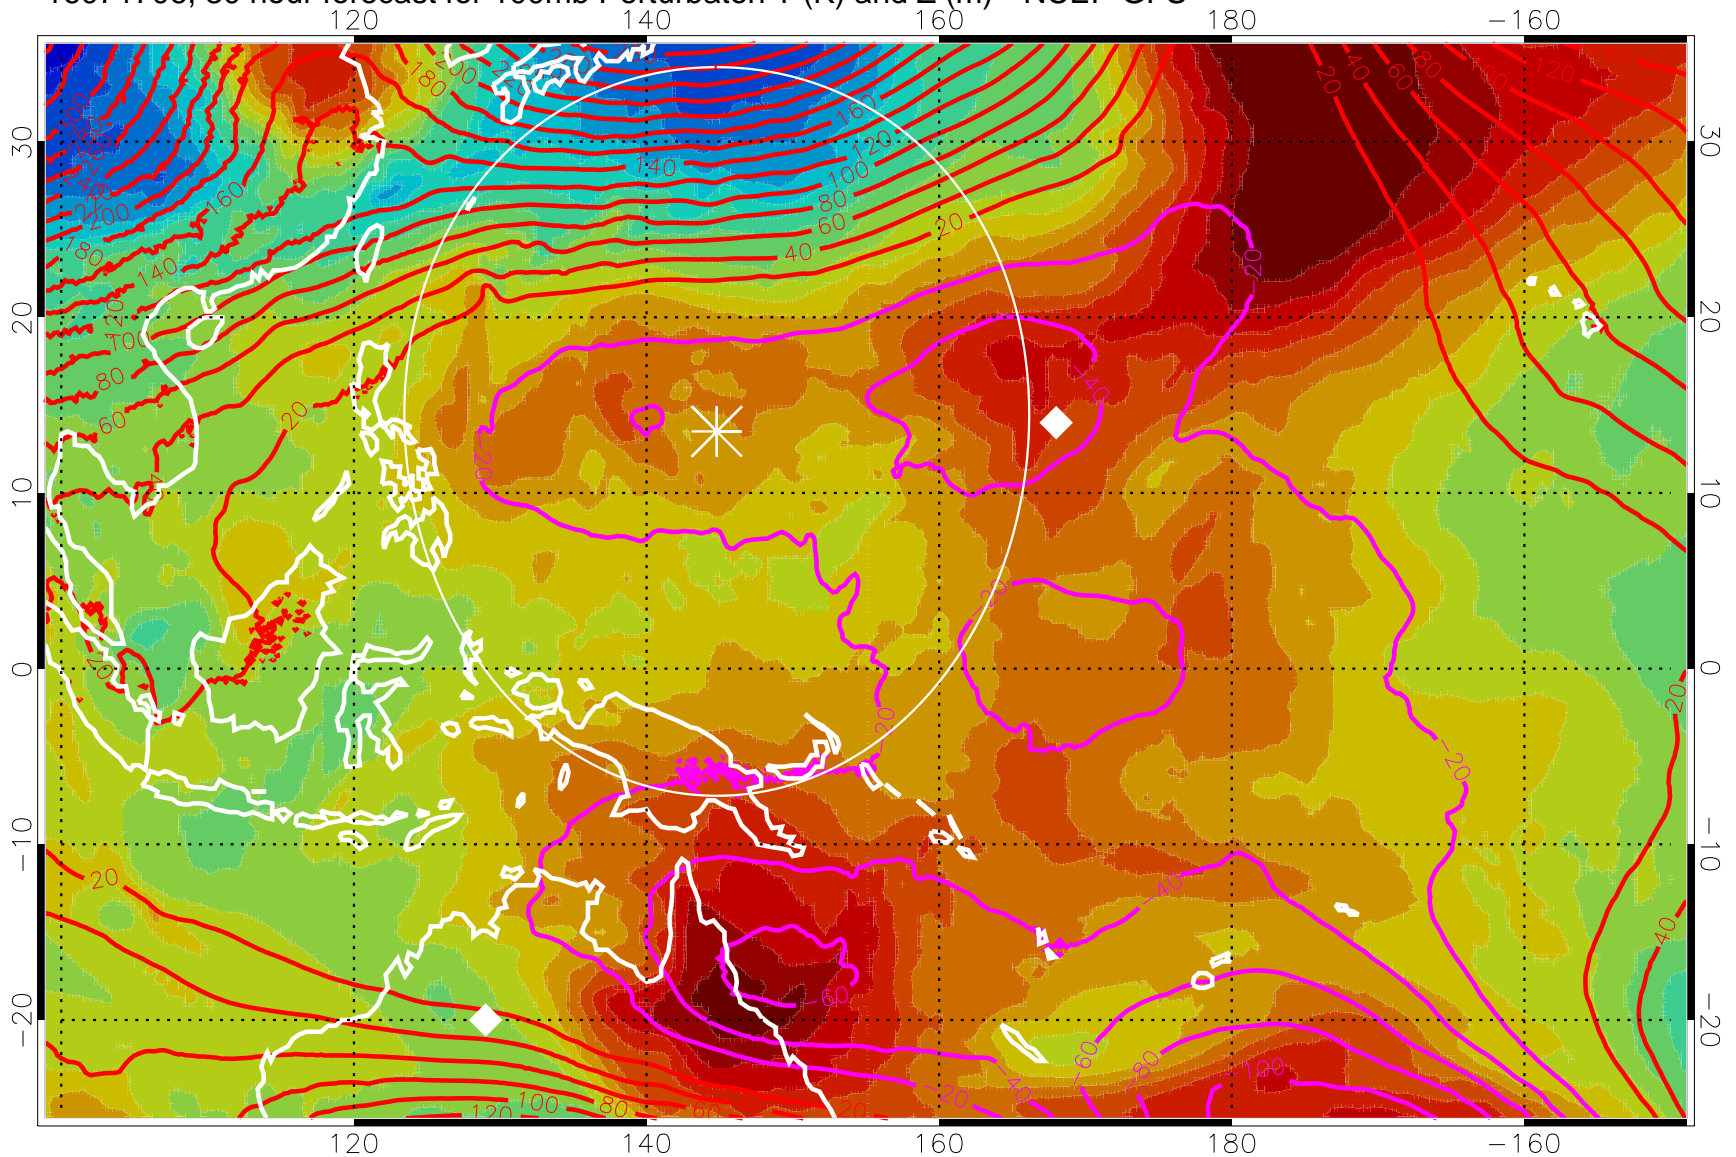

16071706, 30 hour forecast for 100mb Perturbaton T (K) and Z (m)-- NCEP GFS

Contours are 100 mbar Z perturbation (m)
Positive Z Contours
Negative Z Contours
Diamonds-mean pos. of anticyclones

Range ring of 2304 km