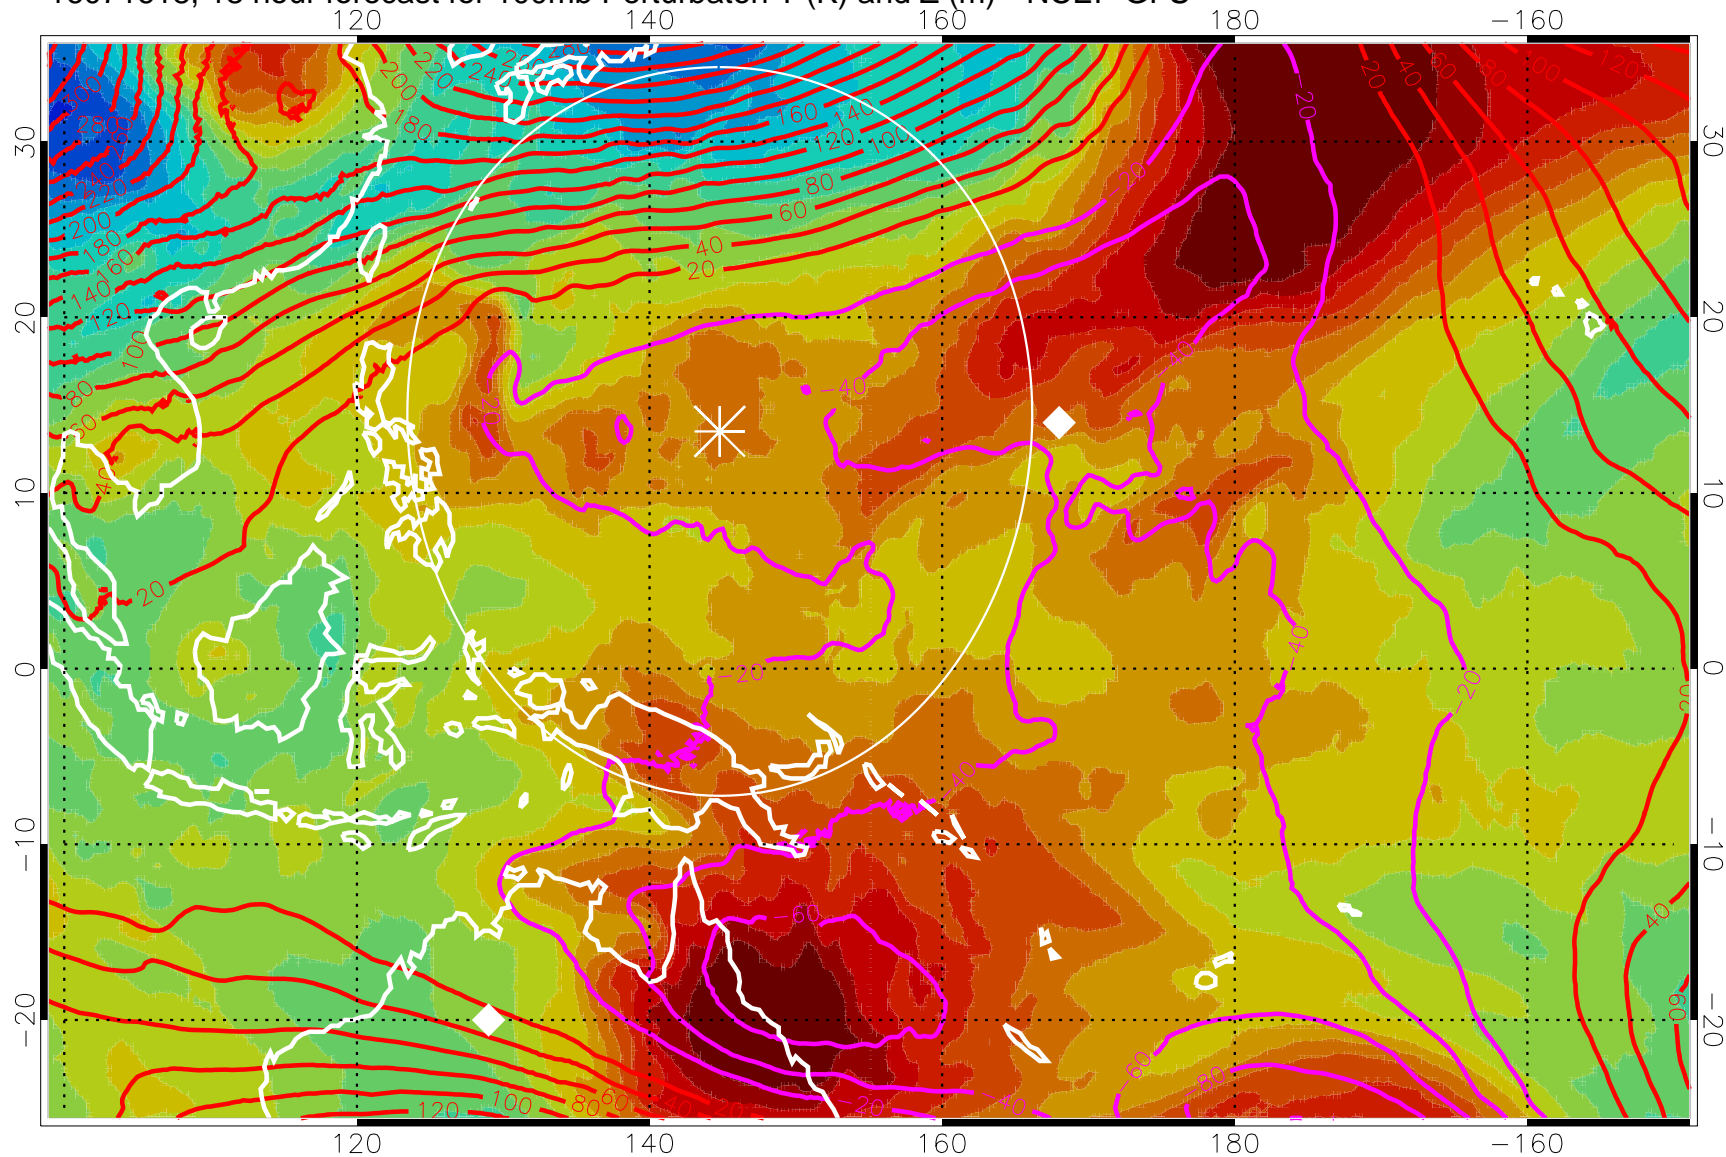

16071618, 18 hour forecast for 100mb Perturbaton T (K) and Z (m)-- NCEP GFS

Contours are 100 mbar Z perturbation (m)
Positive Z Contours
Negative Z Contours
Diamonds-mean pos. of anticyclones

Range ring of 2304 km