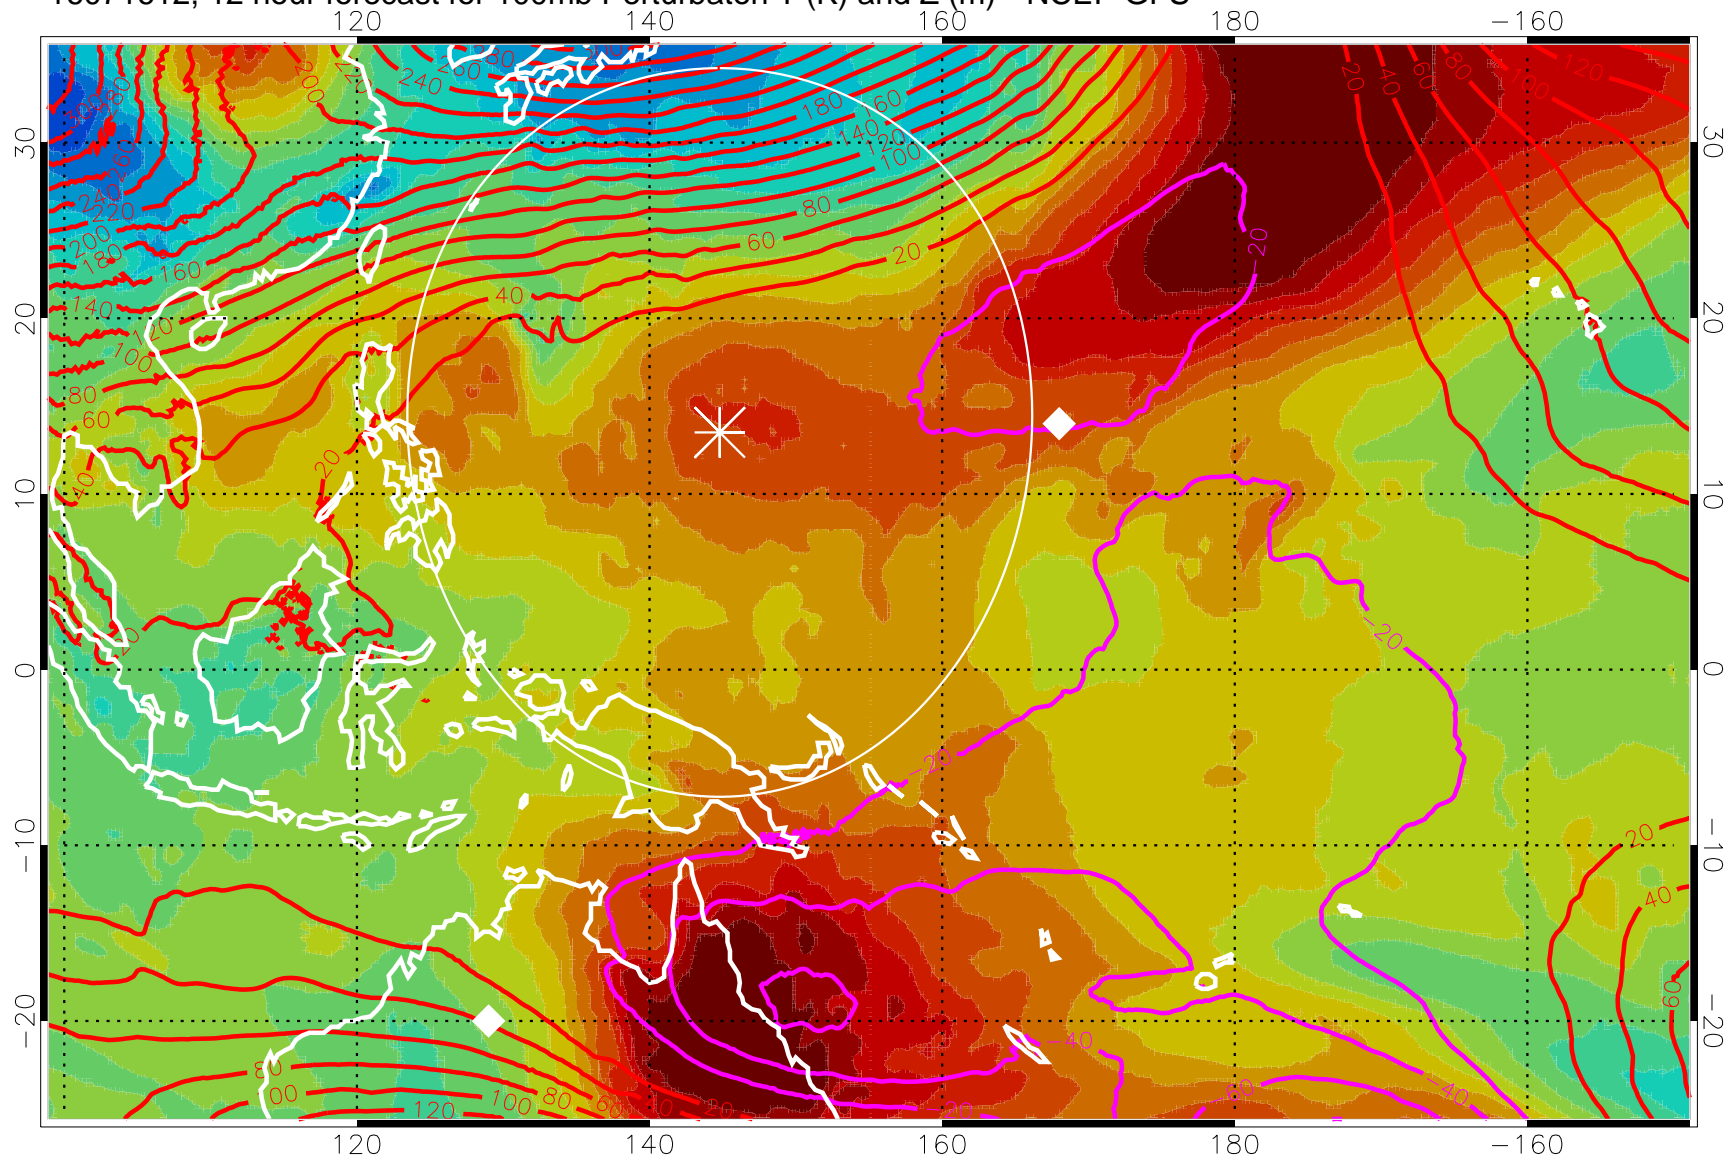

16071612, 12 hour forecast for 100mb Perturbaton T (K) and Z (m)-- NCEP GFS

Contours are 100 mbar Z perturbation (m)
Positive Z Contours
Negative Z Contours
Diamonds-mean pos. of anticyclones

Range ring of 2304 km