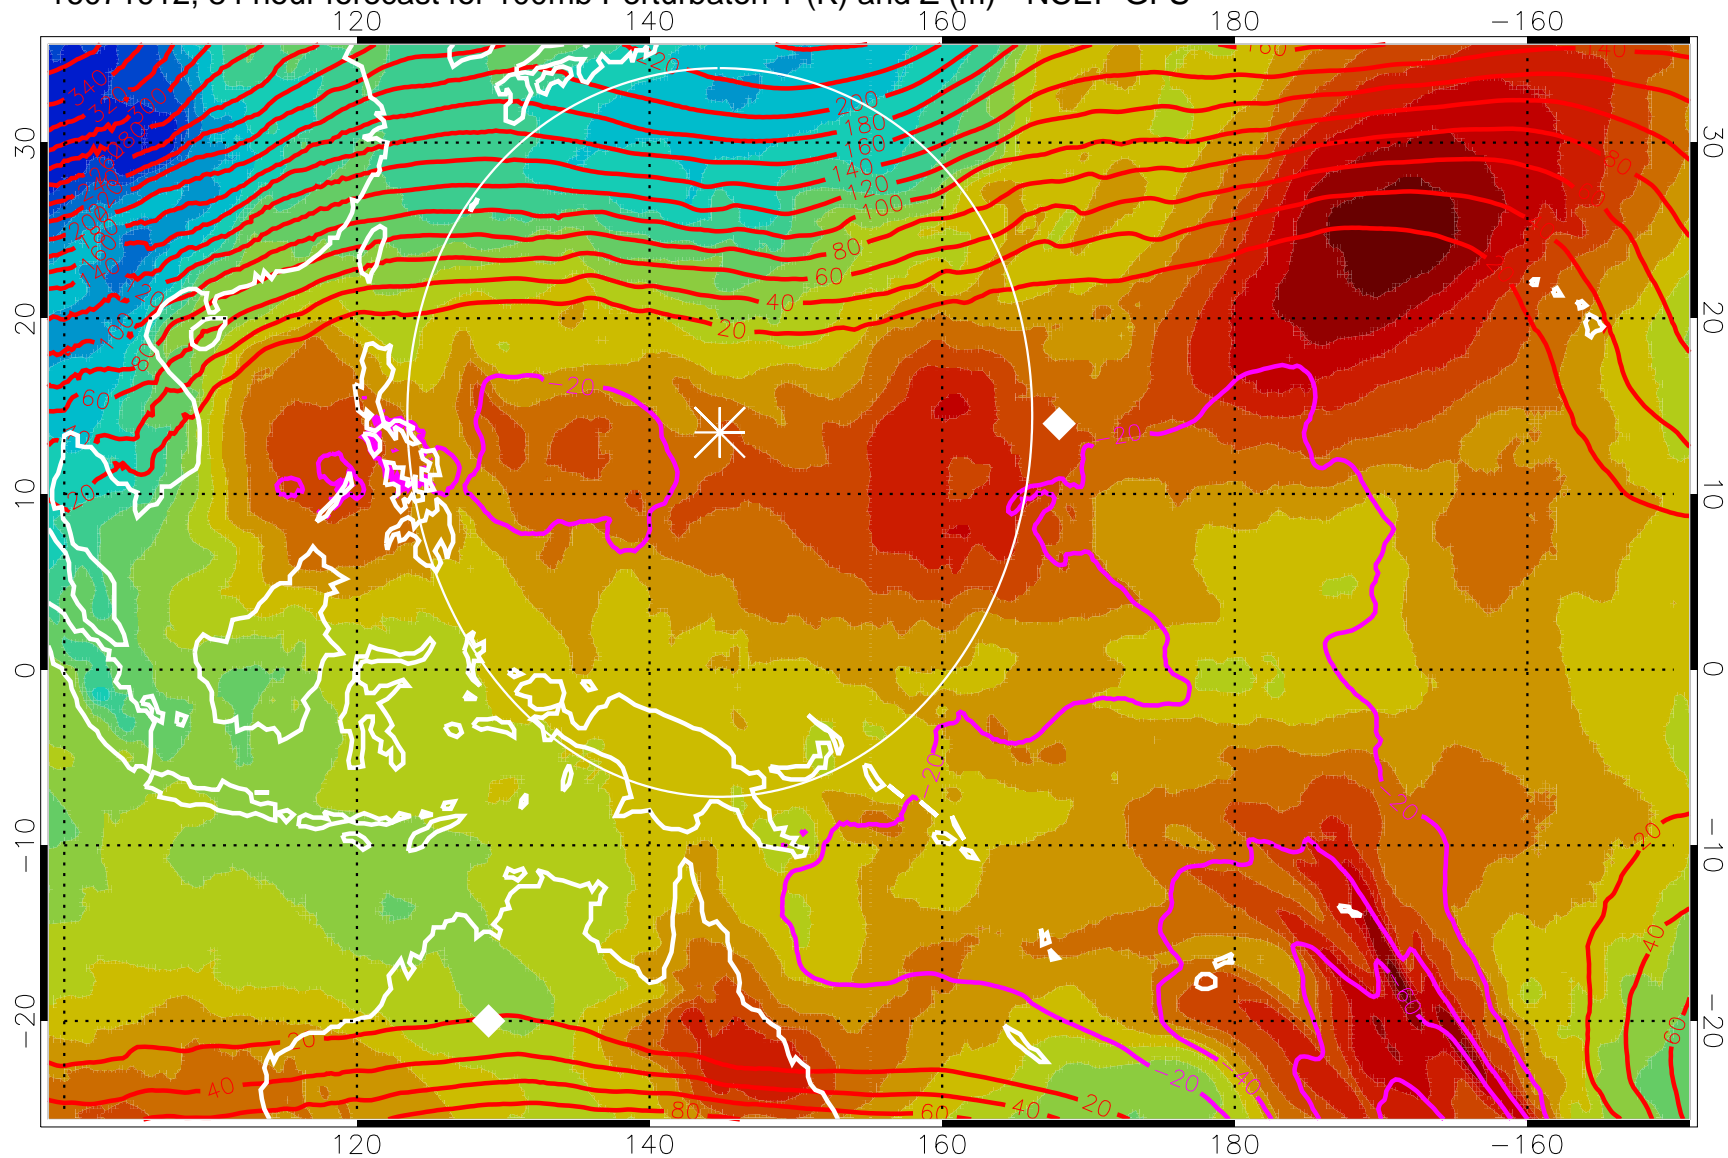

16071912, 84 hour forecast for 100mb Perturbaton T (K) and Z (m)-- NCEP GFS

Contours are 100 mbar Z perturbation (m)
Positive Z Contours
Negative Z Contours
Diamonds-mean pos. of anticyclones

Range ring of 2304 km