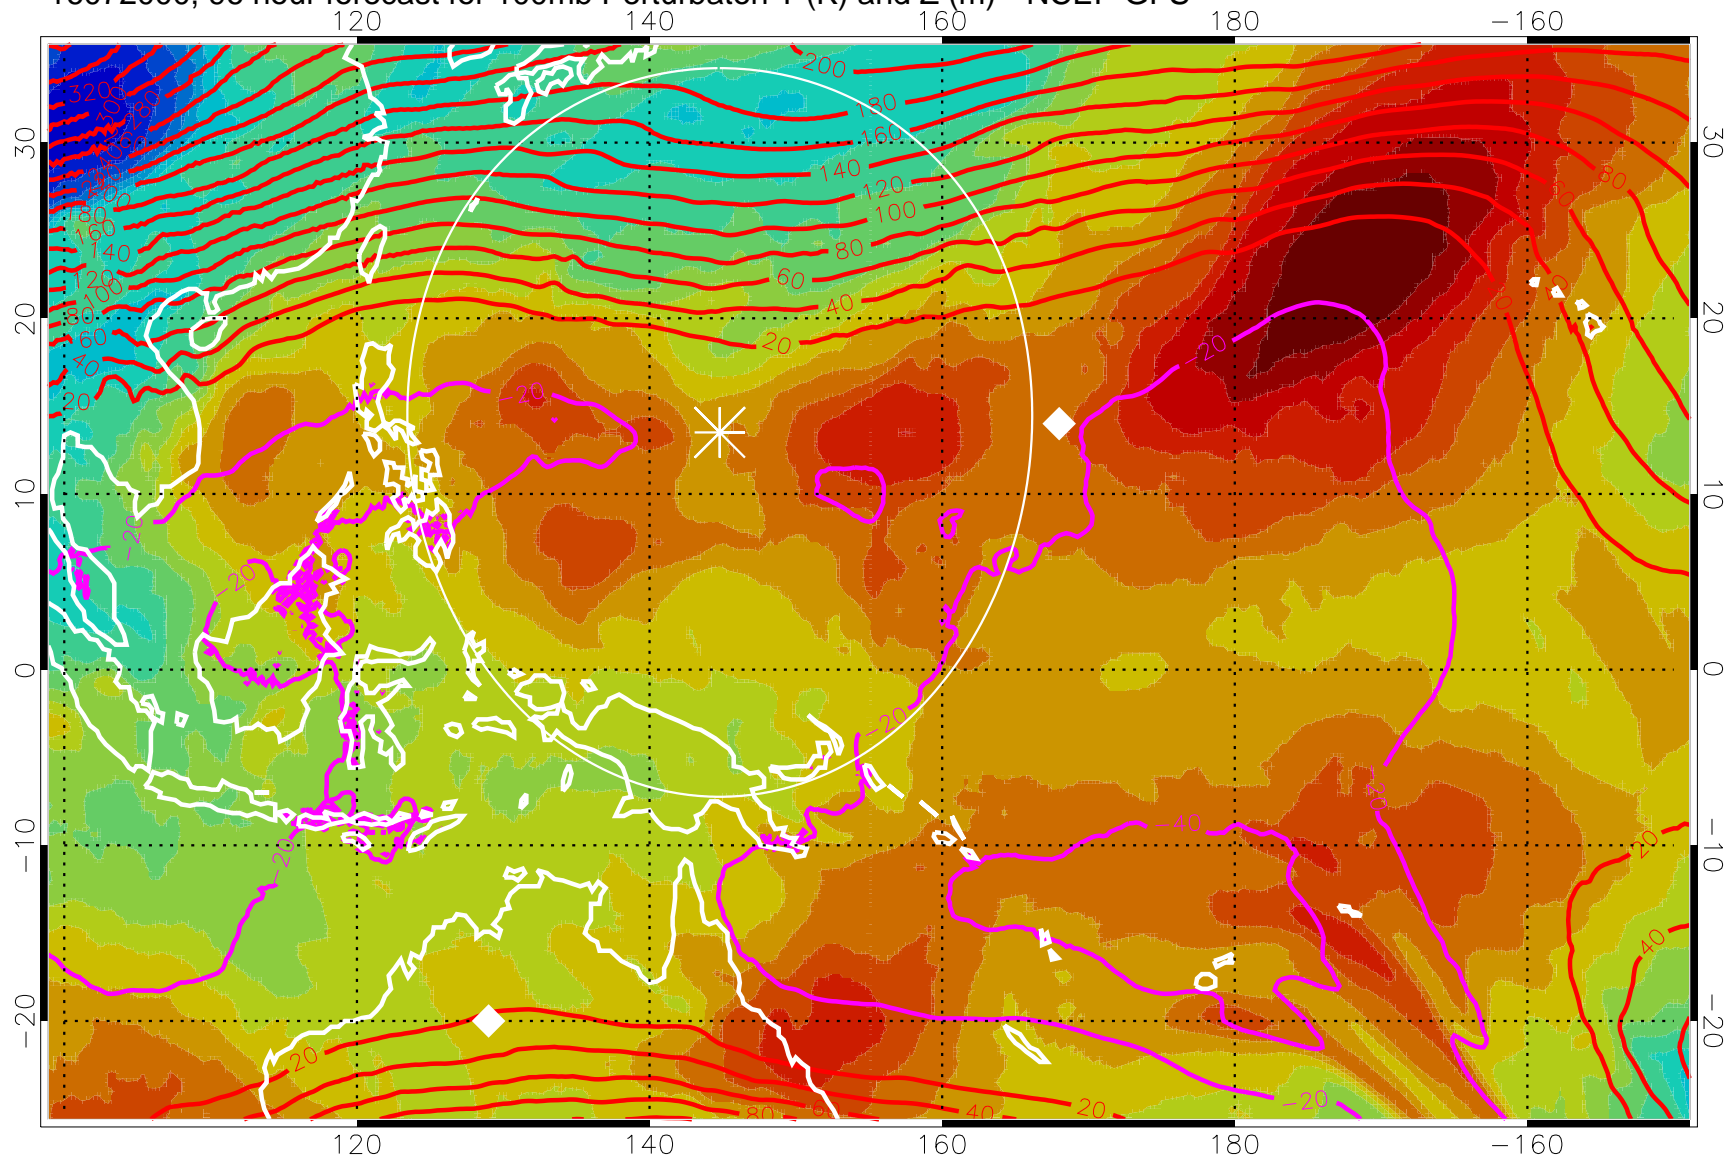

16072000, 96 hour forecast for 100mb Perturbaton T (K) and Z (m)-- NCEP GFS

Contours are 100 mbar Z perturbation (m)
Positive Z Contours
Negative Z Contours
Diamonds-mean pos. of anticyclones

Range ring of 2304 km