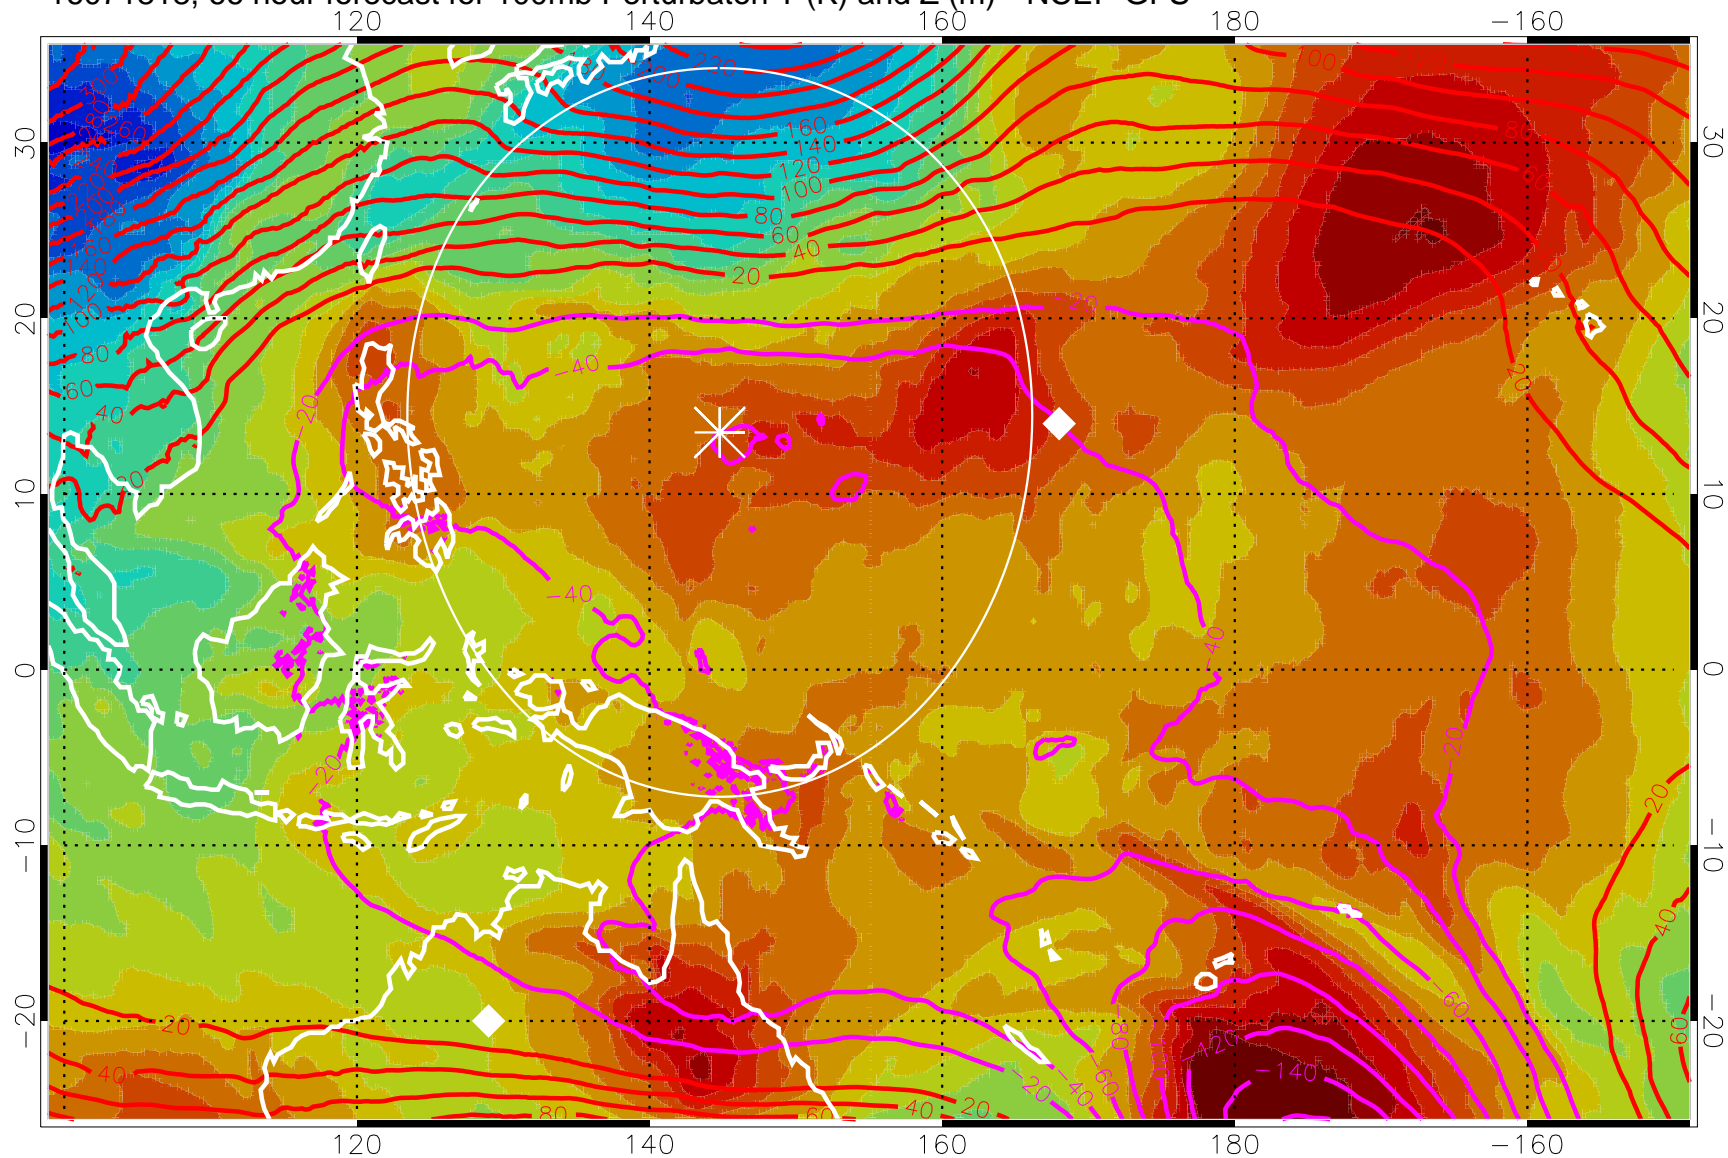

16071818, 66 hour forecast for 100mb Perturbaton T (K) and Z (m)-- NCEP GFS

Contours are 100 mbar Z perturbation (m)
Positive Z Contours
Negative Z Contours
Diamonds-mean pos. of anticyclones

Range ring of 2304 km