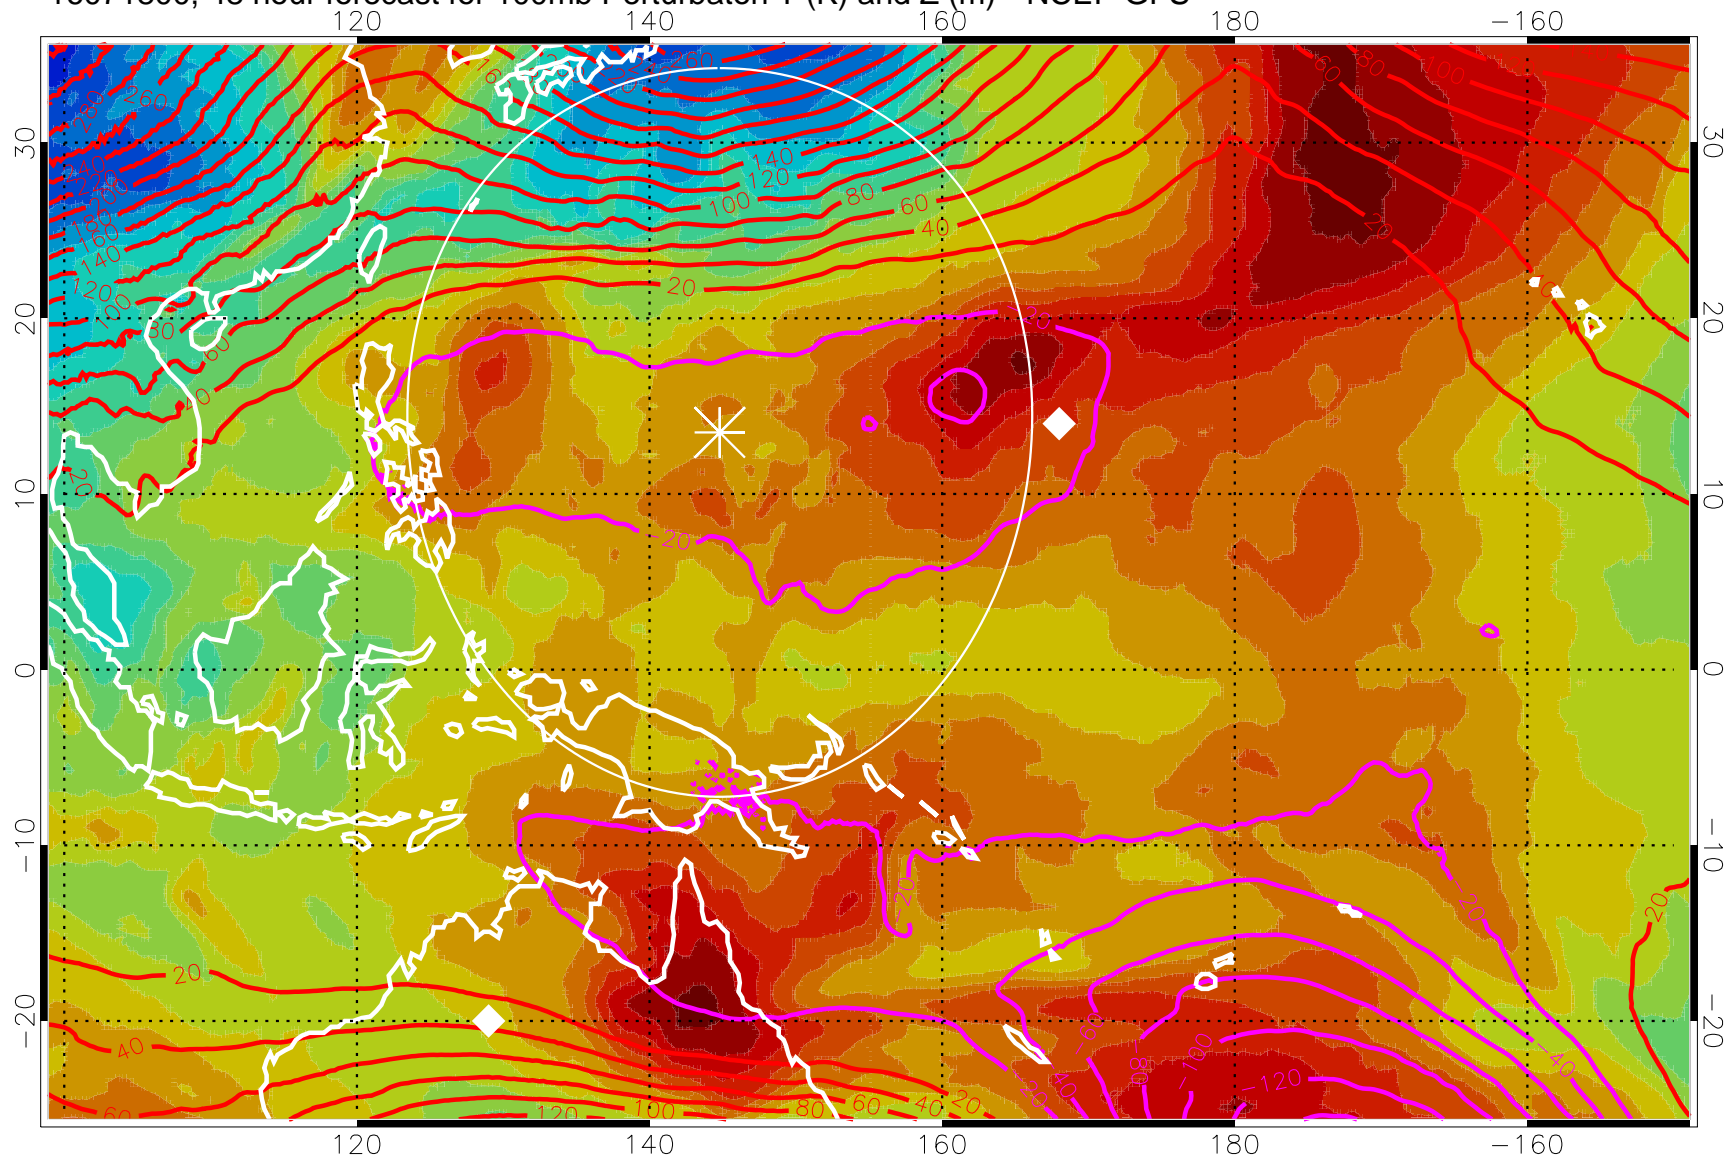

16071800, 48 hour forecast for 100mb Perturbaton T (K) and Z (m)-- NCEP GFS

Contours are 100 mbar Z perturbation (m)
Positive Z Contours
Negative Z Contours
Diamonds-mean pos. of anticyclones

Range ring of 2304 km