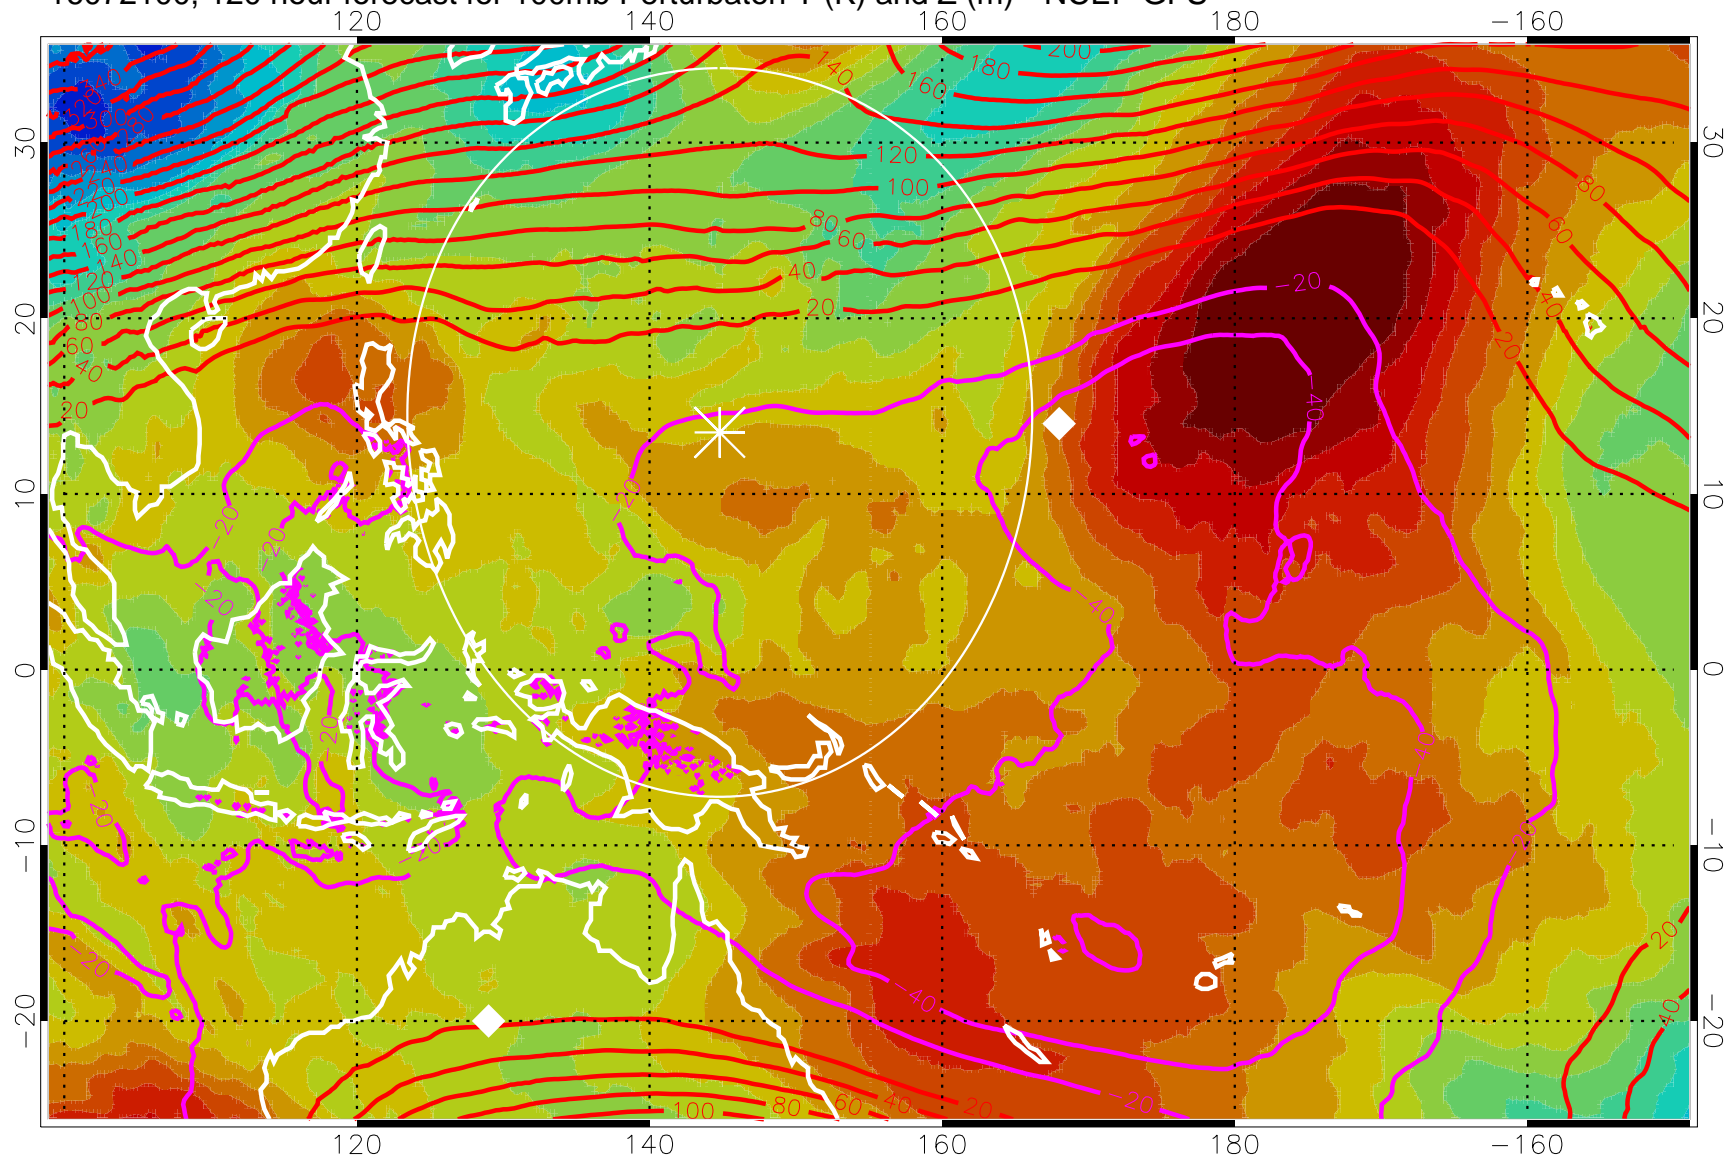

16072100, 120 hour forecast for 100mb Perturbaton T (K) and Z (m)-- NCEP GFS

Contours are 100 mbar Z perturbation (m)
Positive Z Contours
Negative Z Contours
Diamonds-mean pos. of anticyclones

Range ring of 2304 km