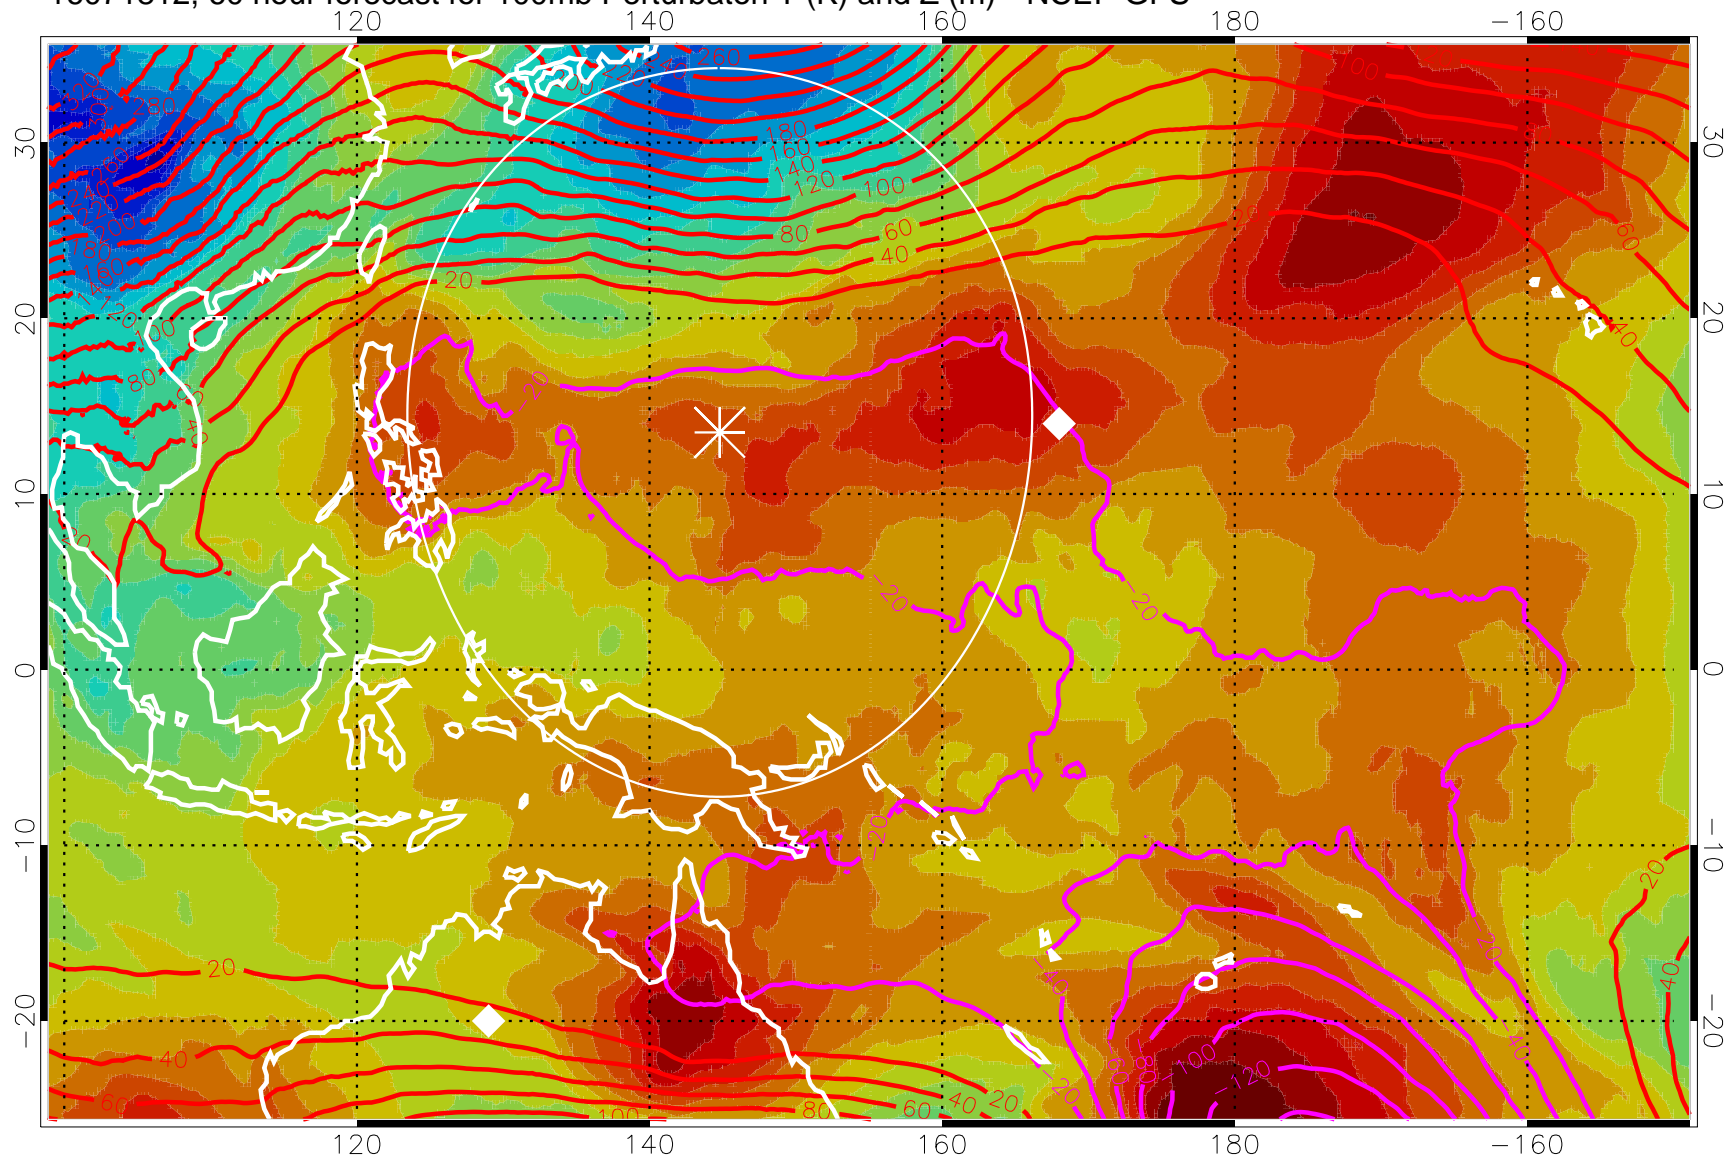

16071812, 60 hour forecast for 100mb Perturbaton T (K) and Z (m)-- NCEP GFS

Contours are 100 mbar Z perturbation (m)
Positive Z Contours
Negative Z Contours
Diamonds-mean pos. of anticyclones

Range ring of 2304 km