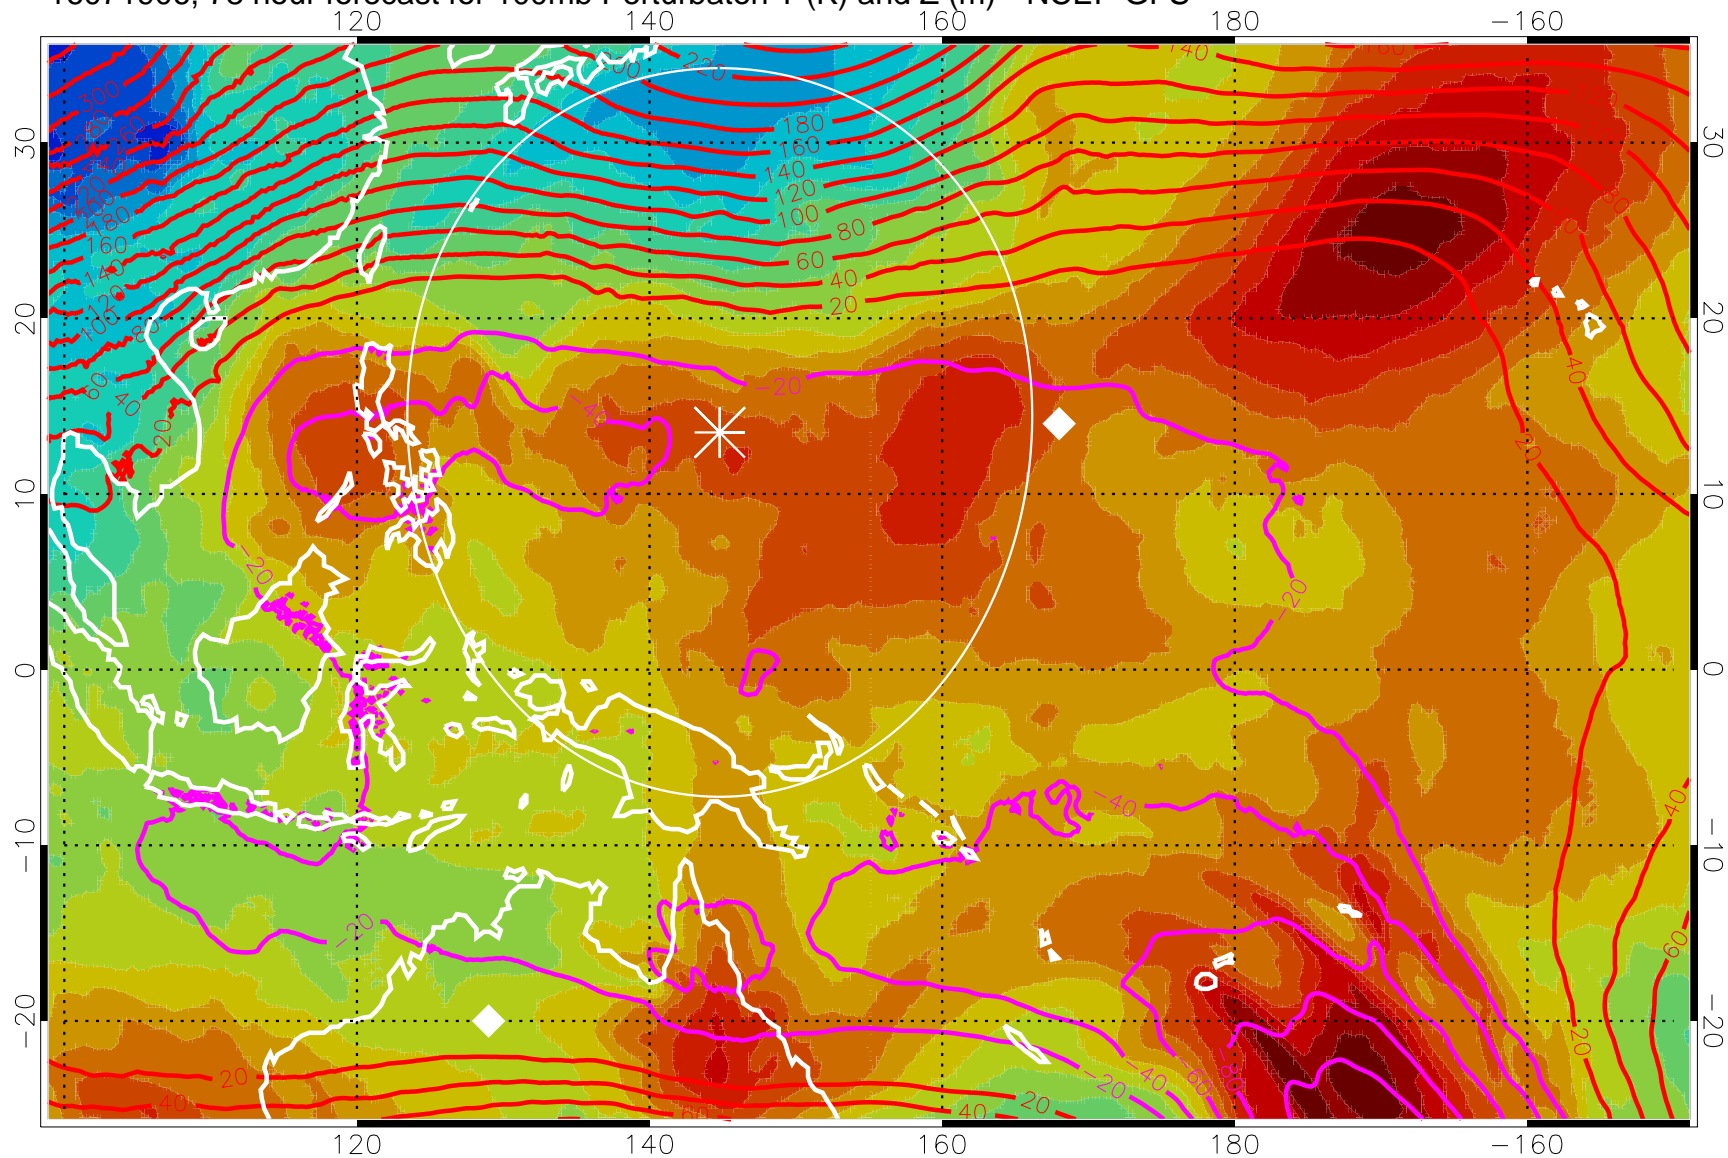

16071906, 78 hour forecast for 100mb Perturbaton T (K) and Z (m)-- NCEP GFS

Contours are 100 mbar Z perturbation (m)
Positive Z Contours
Negative Z Contours
Diamonds-mean pos. of anticyclones

Range ring of 2304 km