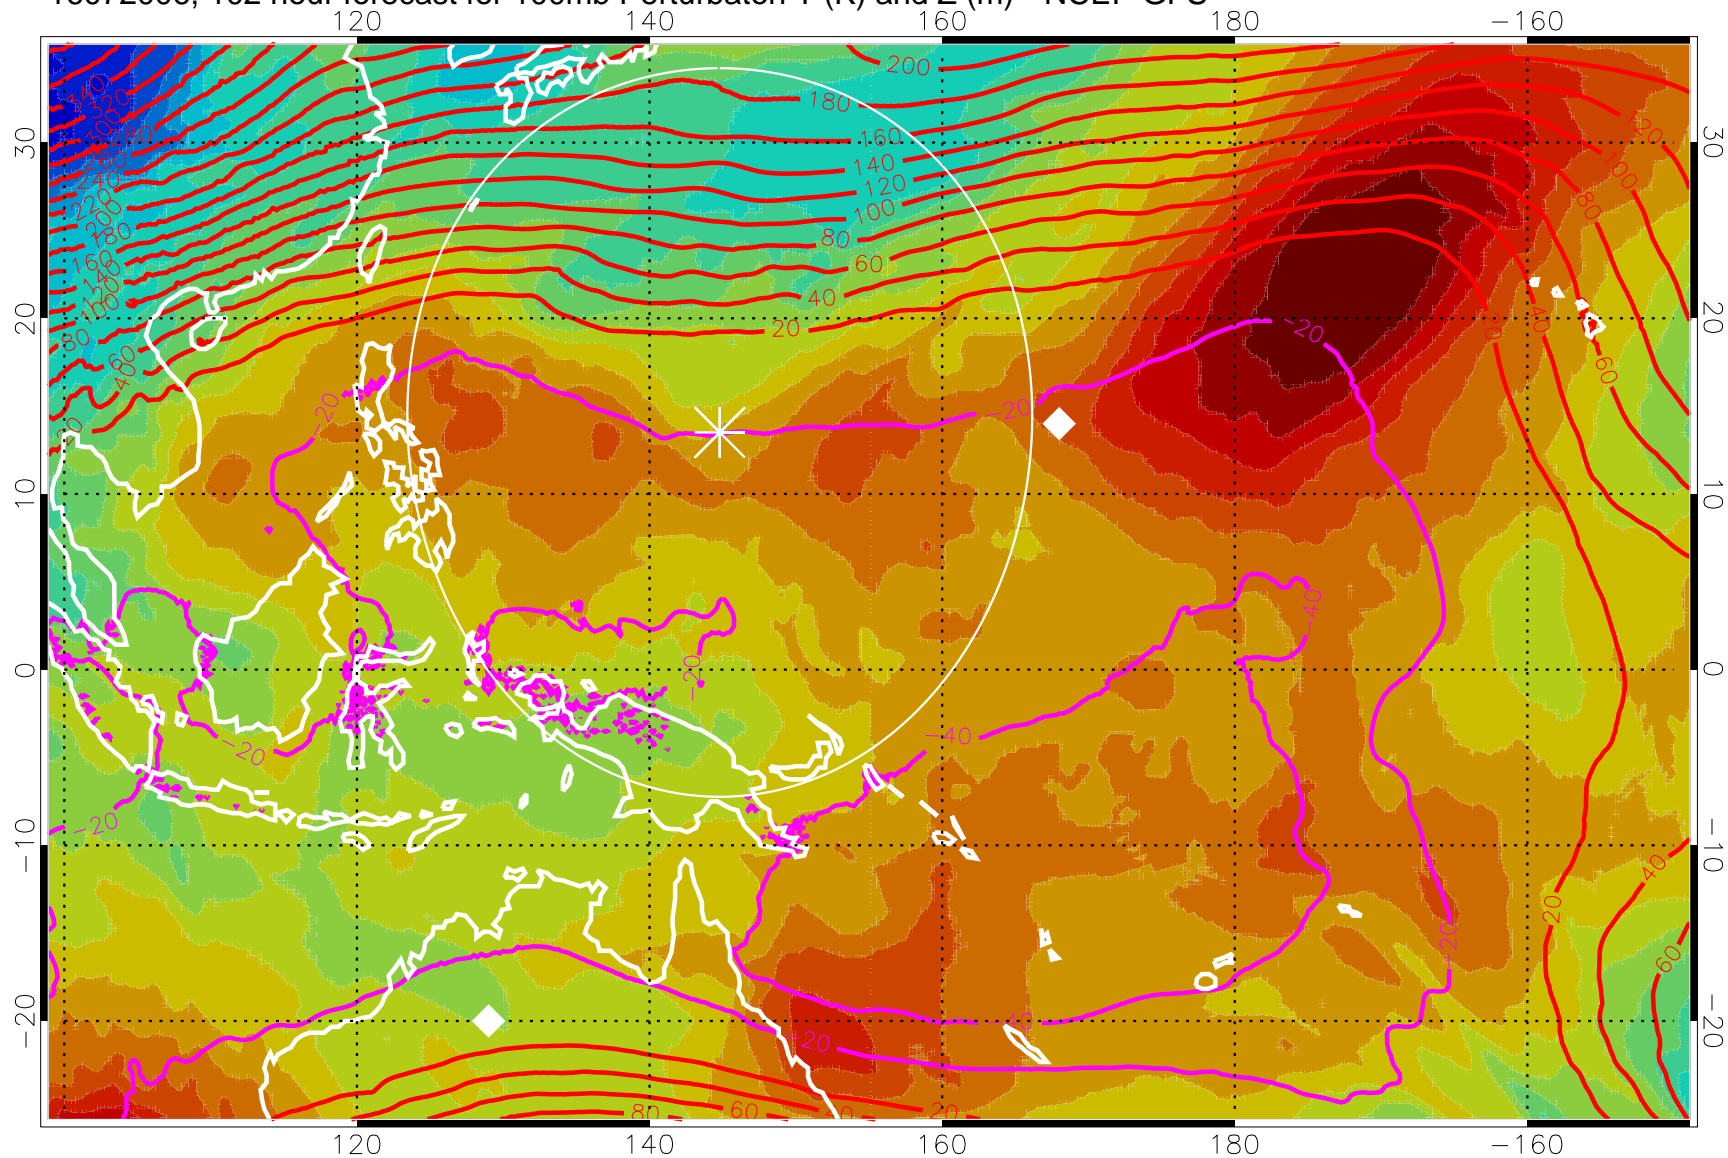

16072006, 102 hour forecast for 100mb Perturbaton T (K) and Z (m)-- NCEP GFS

Contours are 100 mbar Z perturbation (m)
Positive Z Contours
Negative Z Contours
Diamonds-mean pos. of anticyclones

Range ring of 2304 km