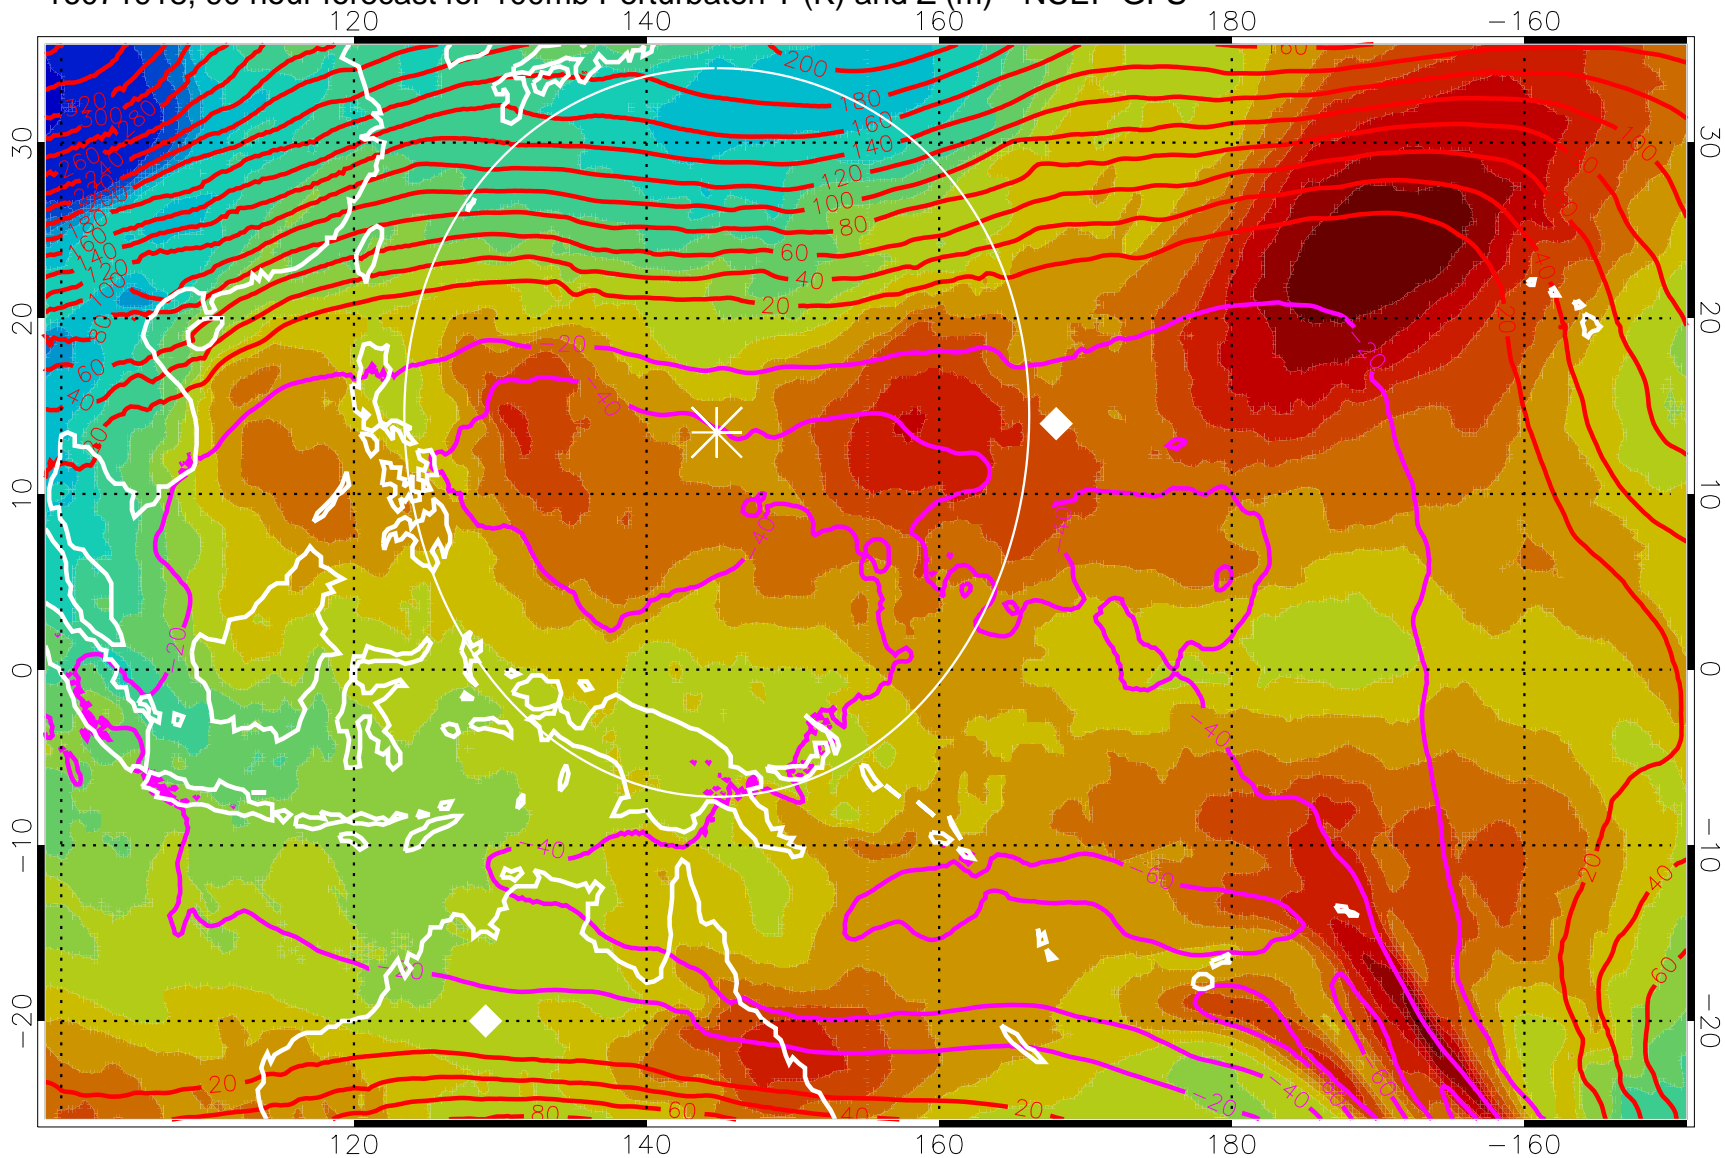

16071918, 90 hour forecast for 100mb Perturbaton T (K) and Z (m)-- NCEP GFS

Contours are 100 mbar Z perturbation (m)
Positive Z Contours
Negative Z Contours
Diamonds-mean pos. of anticyclones

Range ring of 2304 km