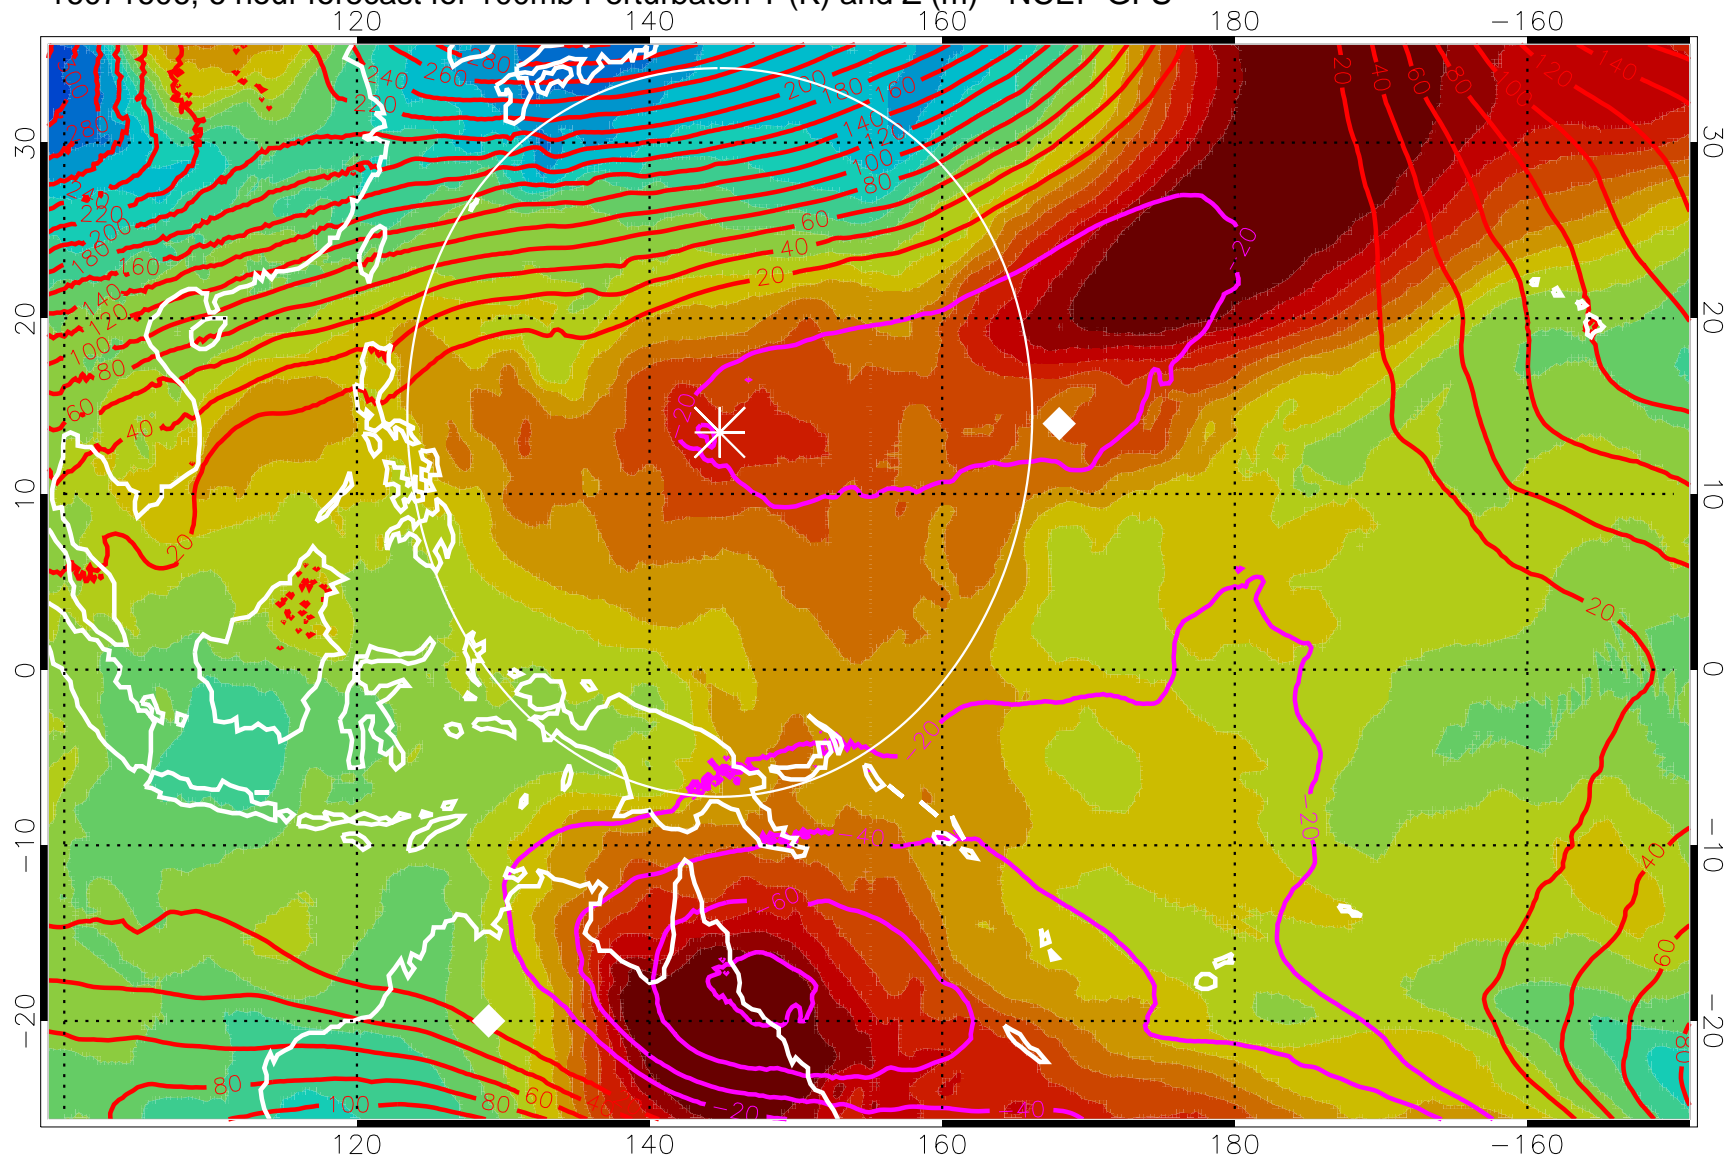

16071606, 6 hour forecast for 100mb Perturbaton T (K) and Z (m)-- NCEP GFS

Contours are 100 mbar Z perturbation (m)  
Positive Z Contours  
Negative Z Contours  
Diamonds-mean pos. of anticyclones

Range ring of 2304 km