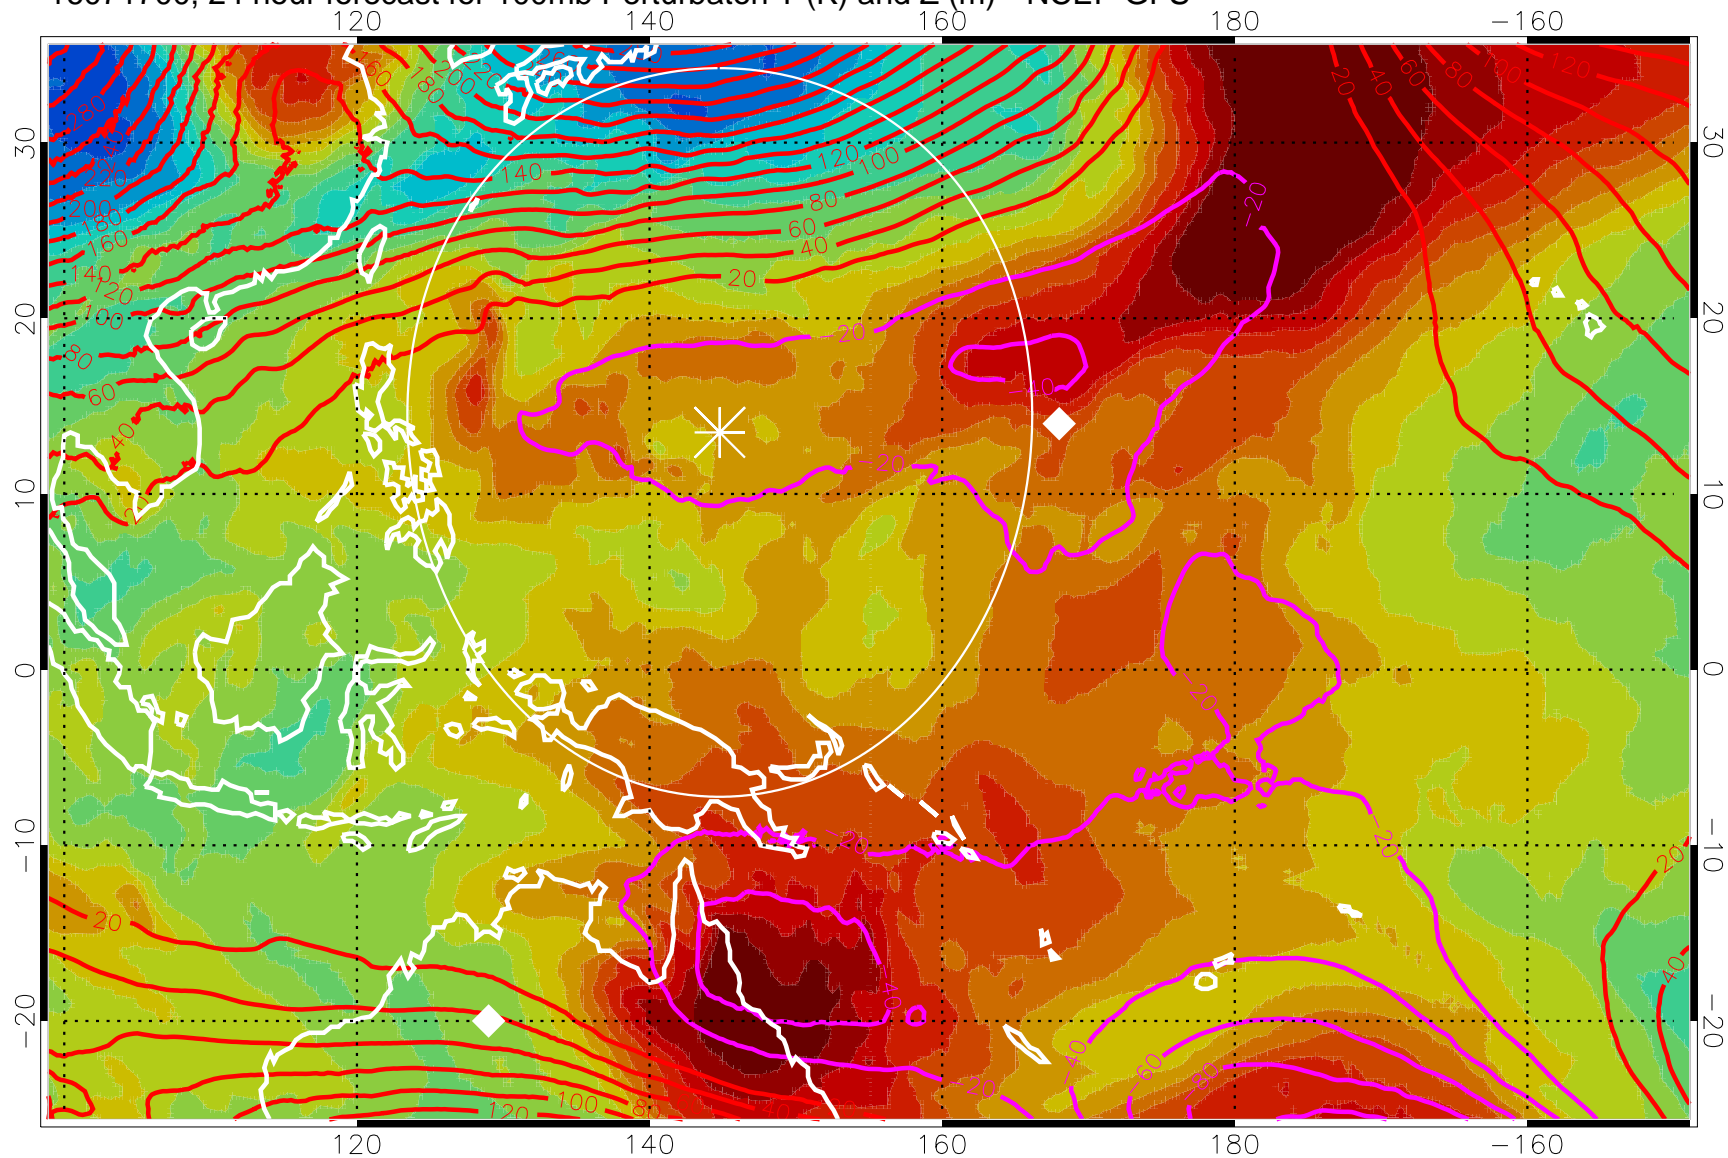

16071700, 24 hour forecast for 100mb Perturbaton T (K) and Z (m)-- NCEP GFS

Contours are 100 mbar Z perturbation (m)
Positive Z Contours
Negative Z Contours
Diamonds-mean pos. of anticyclones

Range ring of 2304 km