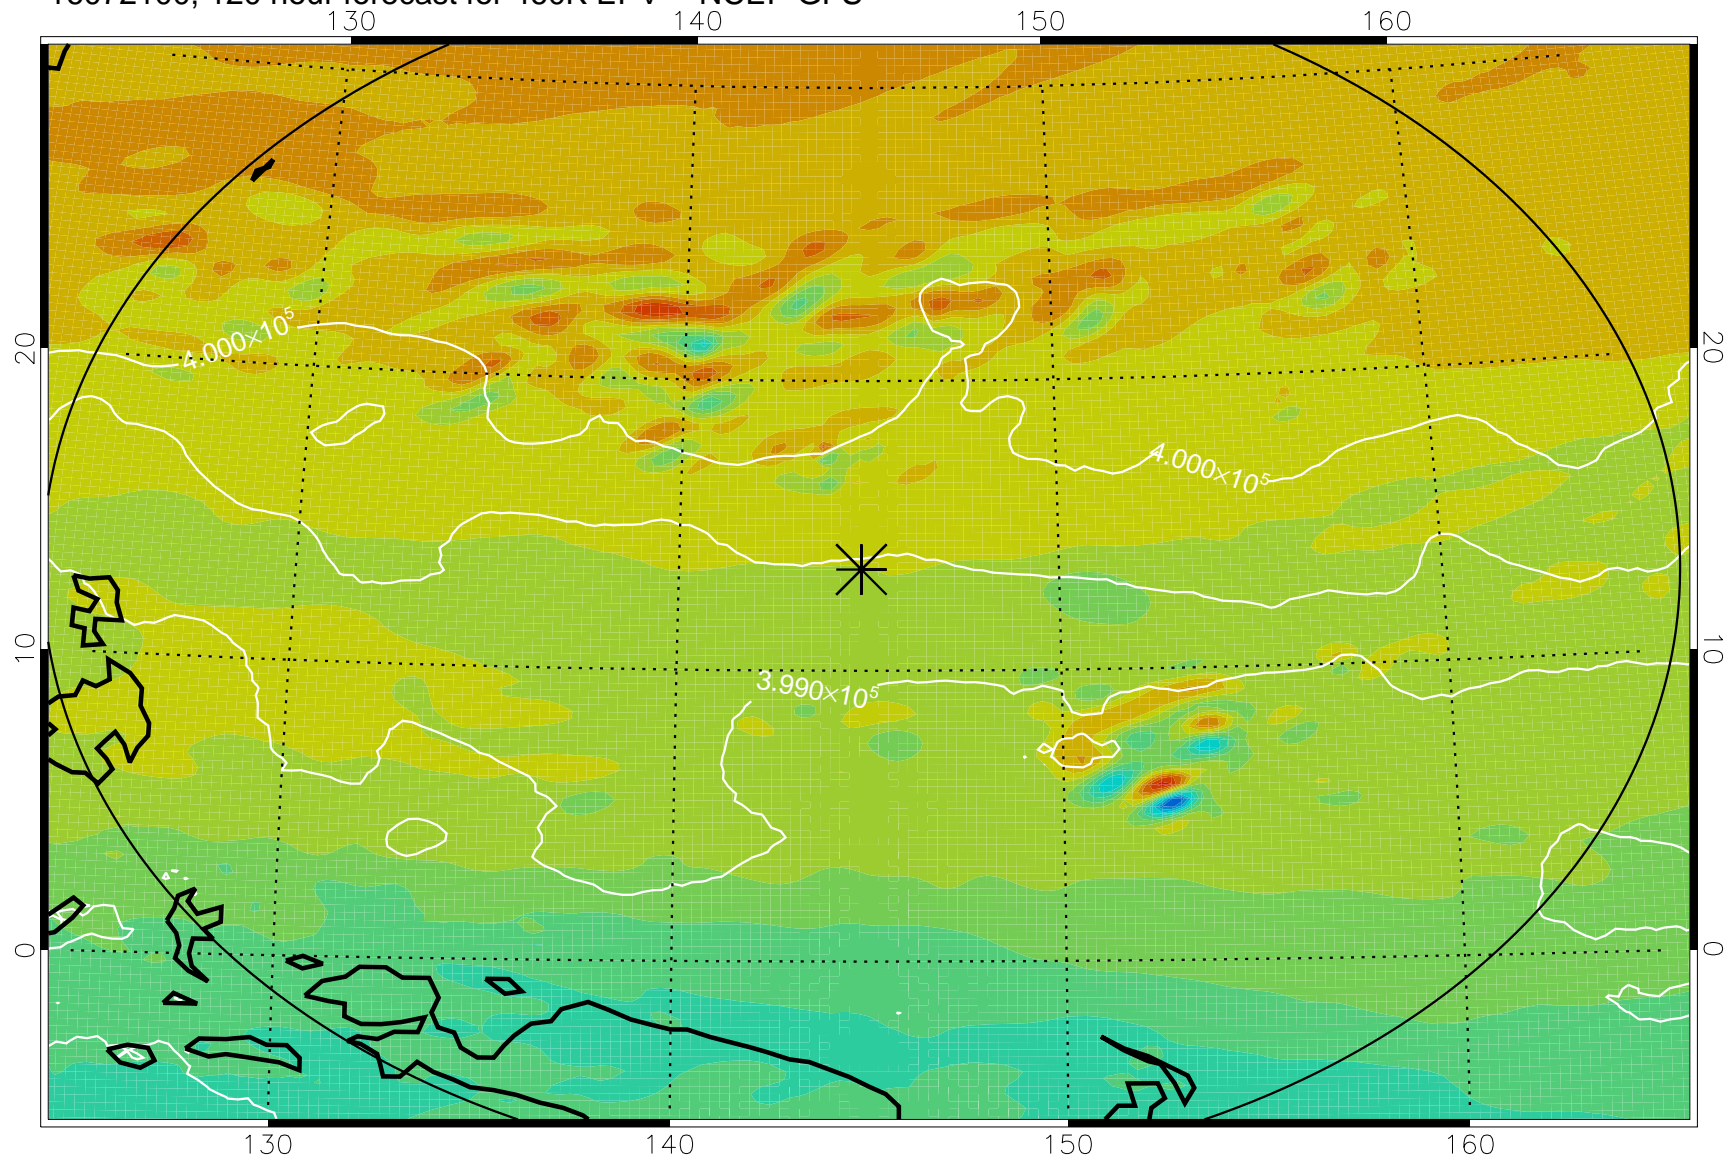

16071906, 78 hour forecast for 460K EPV -- NCEP GFS

460K Montgomery Streamfunction, white

Range ring of 2304 km

16071912, 84 hour forecast for 460K EPV -- NCEP GFS

460K Montgomery Streamfunction, white

Range ring of 2304 km

16071918, 90 hour forecast for 460K EPV -- NCEP GFS

460K Montgomery Streamfunction, white

Range ring of 2304 km

16072000, 96 hour forecast for 460K EPV -- NCEP GFS

460K Montgomery Streamfunction, white

Range ring of 2304 km

16072006, 102 hour forecast for 460K EPV -- NCEP GFS

460K Montgomery Streamfunction, white

Range ring of 2304 km

16072012, 108 hour forecast for 460K EPV -- NCEP GFS

460K Montgomery Streamfunction, white

Range ring of 2304 km

16072018, 114 hour forecast for 460K EPV -- NCEP GFS

460K Montgomery Streamfunction, white

Range ring of 2304 km

16072100, 120 hour forecast for 460K EPV -- NCEP GFS

460K Montgomery Streamfunction, white

Range ring of 2304 km