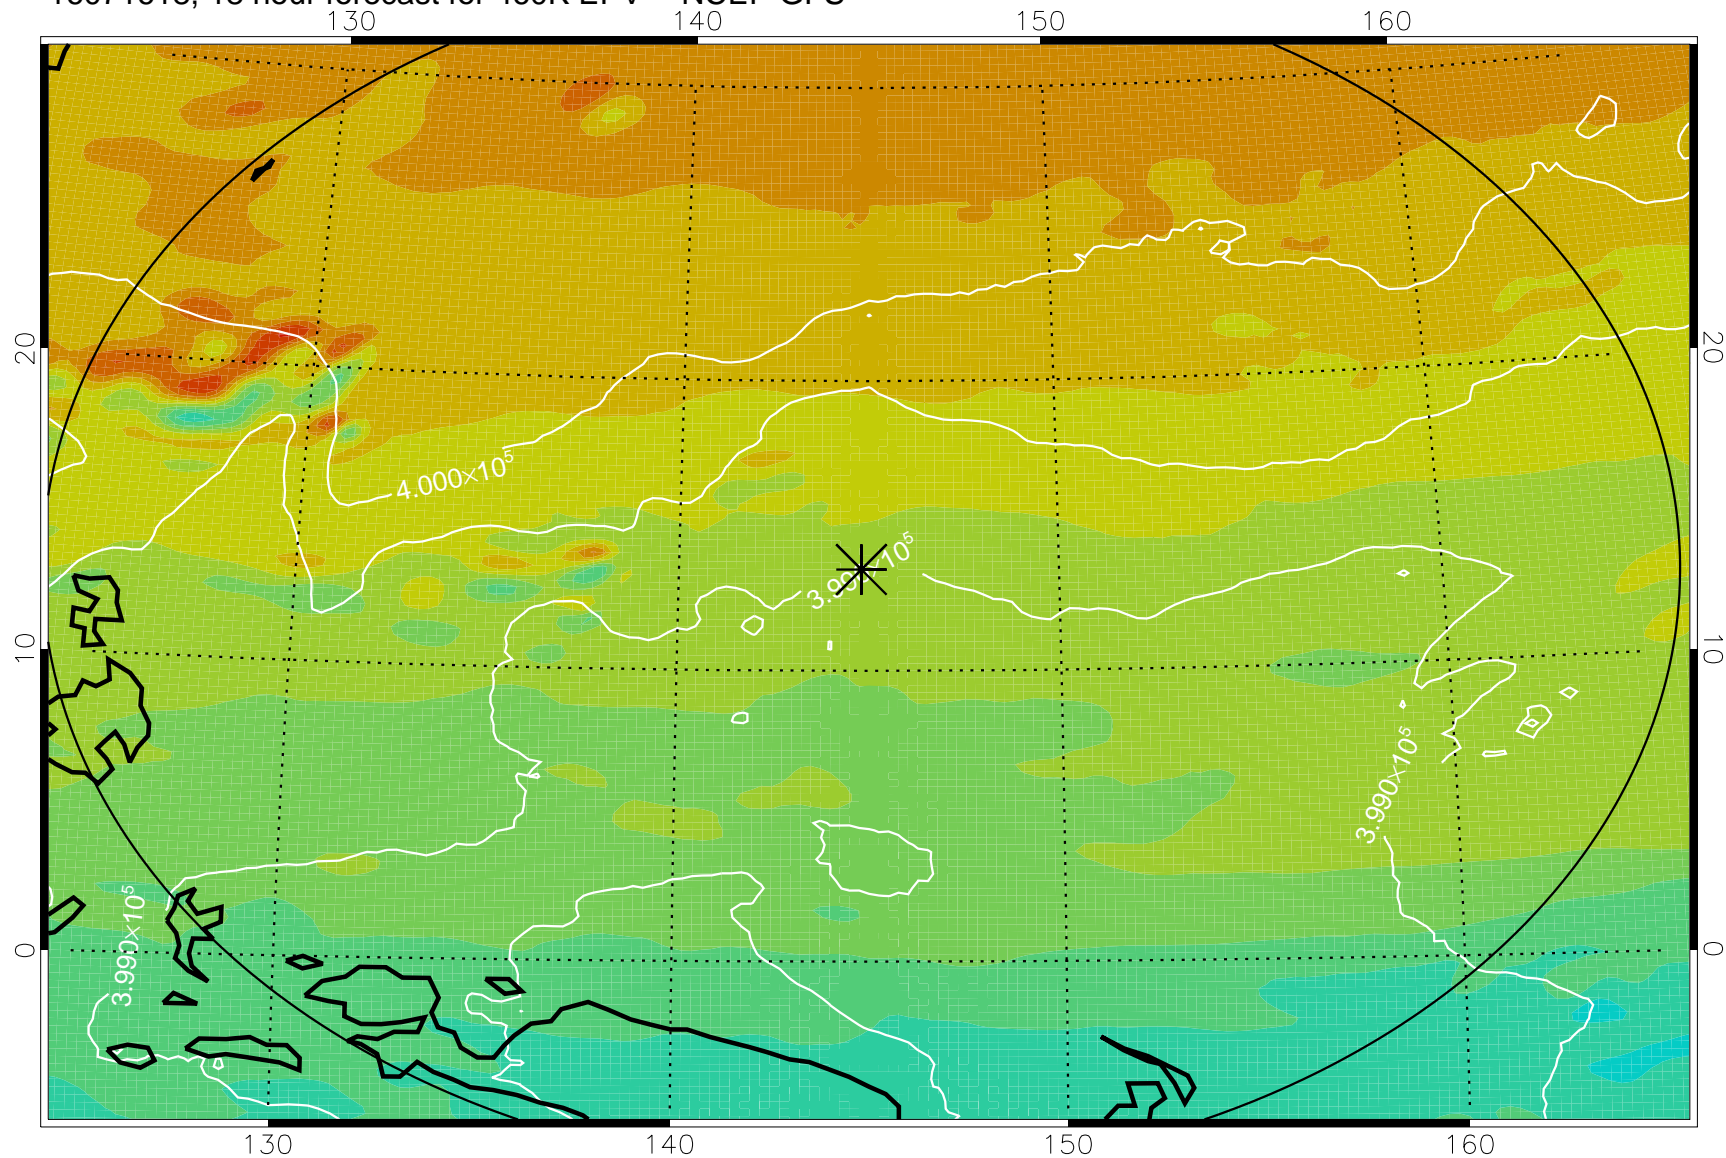

16071606, 6 hour forecast for 460K EPV -- NCEP GFS

460K Montgomery Streamfunction, white

Range ring of 2304 km

16071612, 12 hour forecast for 460K EPV -- NCEP GFS

460K Montgomery Streamfunction, white

Range ring of 2304 km

16071618, 18 hour forecast for 460K EPV -- NCEP GFS

460K Montgomery Streamfunction, white

Range ring of 2304 km

16071700, 24 hour forecast for 460K EPV -- NCEP GFS

460K Montgomery Streamfunction, white

Range ring of 2304 km

16071706, 30 hour forecast for 460K EPV -- NCEP GFS

460K Montgomery Streamfunction, white

Range ring of 2304 km

16071712, 36 hour forecast for 460K EPV -- NCEP GFS

460K Montgomery Streamfunction, white

Range ring of 2304 km

16071718, 42 hour forecast for 460K EPV -- NCEP GFS

460K Montgomery Streamfunction, white

Range ring of 2304 km

16071800, 48 hour forecast for 460K EPV -- NCEP GFS

460K Montgomery Streamfunction, white

Range ring of 2304 km