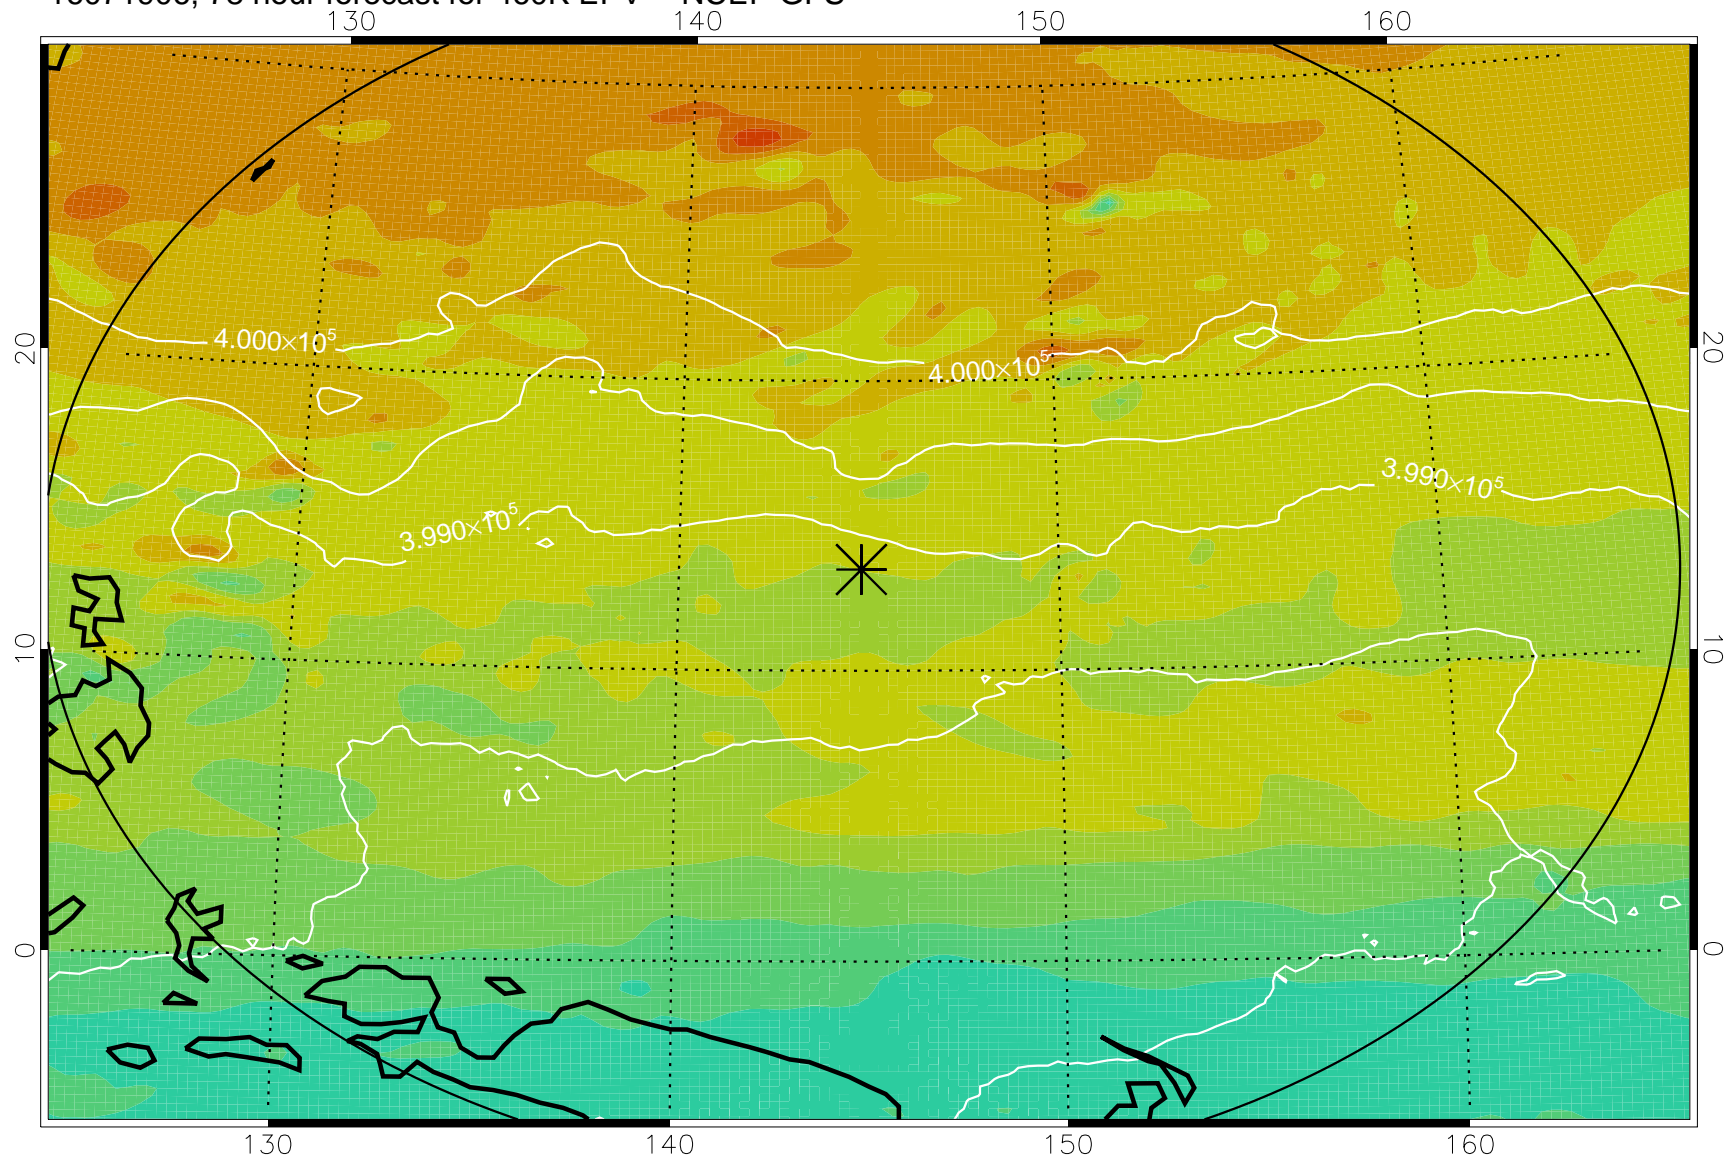

16071818, 66 hour forecast for 460K EPV -- NCEP GFS

460K Montgomery Streamfunction, white

Range ring of 2304 km

16071900, 72 hour forecast for 460K EPV -- NCEP GFS

460K Montgomery Streamfunction, white

Range ring of 2304 km

16071906, 78 hour forecast for 460K EPV -- NCEP GFS

460K Montgomery Streamfunction, white

Range ring of 2304 km

16071912, 84 hour forecast for 460K EPV -- NCEP GFS

460K Montgomery Streamfunction, white

Range ring of 2304 km

16071918, 90 hour forecast for 460K EPV -- NCEP GFS

460K Montgomery Streamfunction, white

Range ring of 2304 km

16072000, 96 hour forecast for 460K EPV -- NCEP GFS

460K Montgomery Streamfunction, white

Range ring of 2304 km

16072018, 114 hour forecast for 460K EPV -- NCEP GFS

460K Montgomery Streamfunction, white

Range ring of 2304 km

16072100, 120 hour forecast for 460K EPV -- NCEP GFS

460K Montgomery Streamfunction, white

Range ring of 2304 km