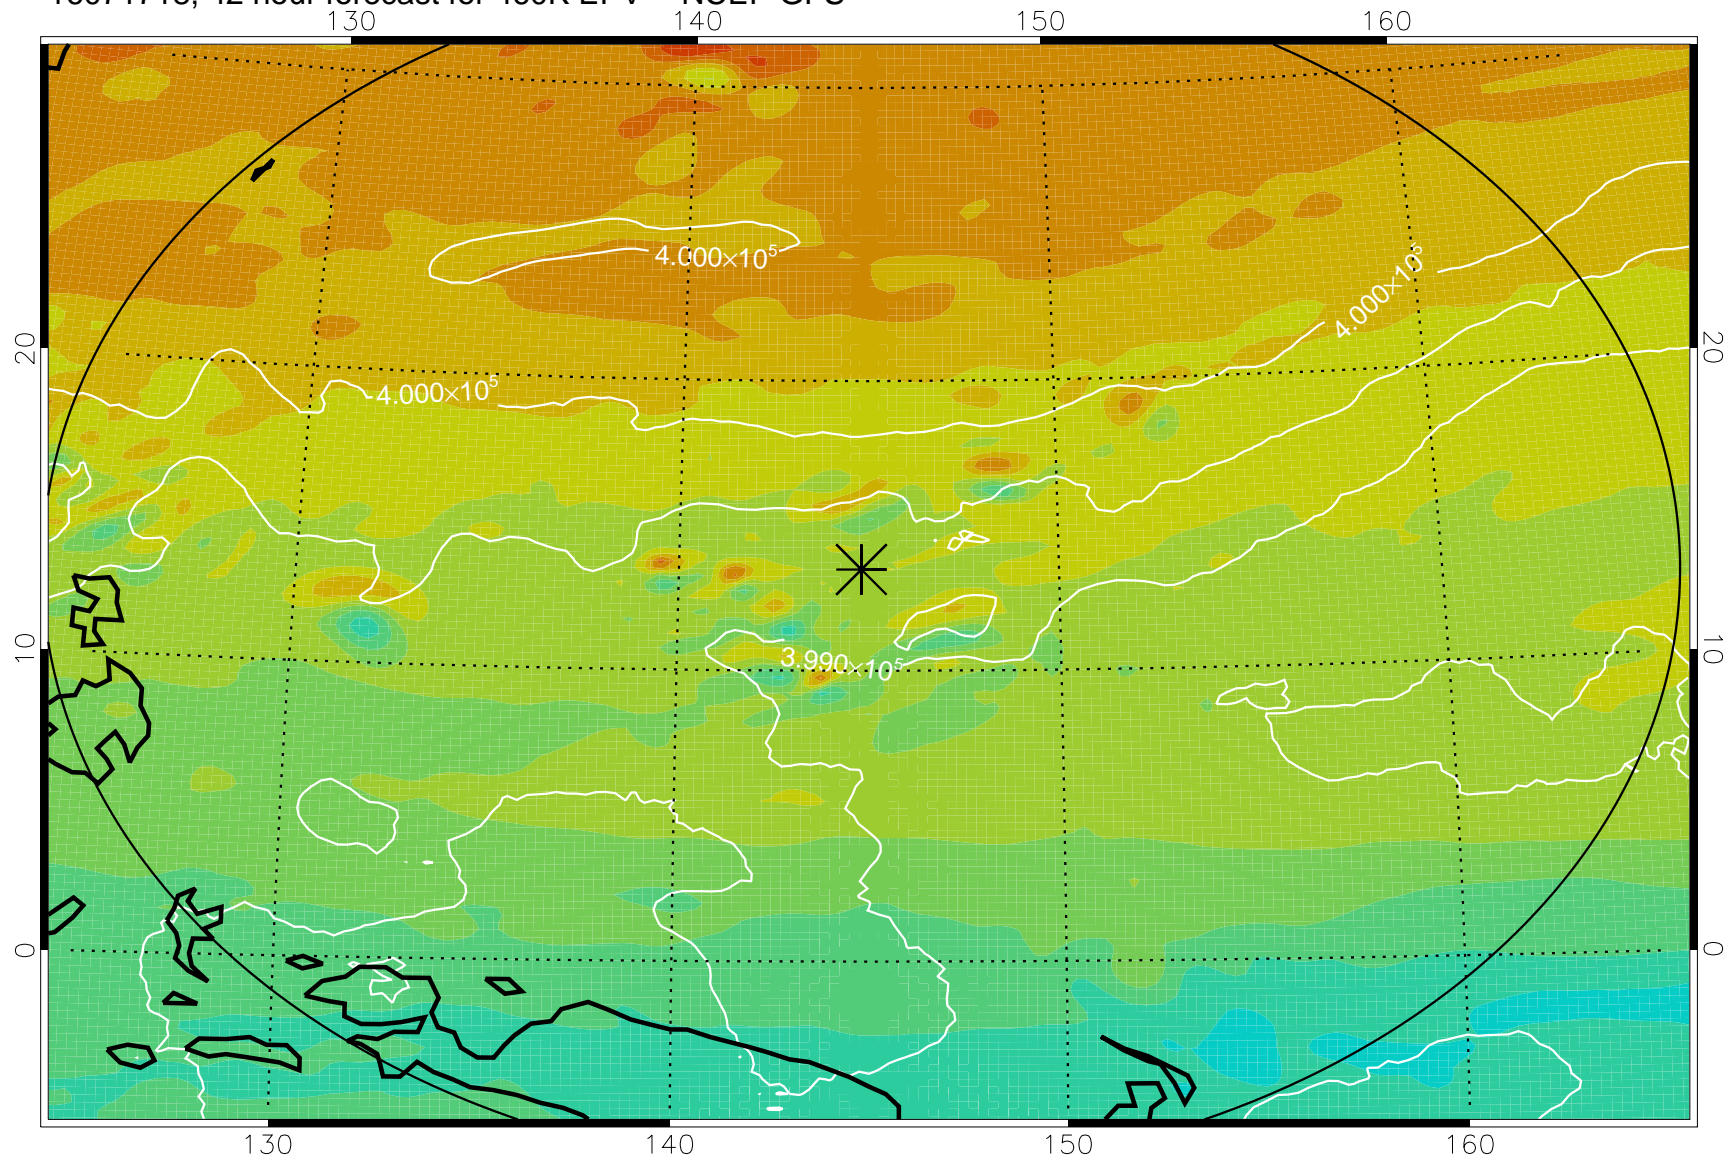

16071706, 30 hour forecast for 460K EPV -- NCEP GFS

460K Montgomery Streamfunction, white

Range ring of 2304 km

16071712, 36 hour forecast for 460K EPV -- NCEP GFS

460K Montgomery Streamfunction, white

Range ring of 2304 km

16071718, 42 hour forecast for 460K EPV -- NCEP GFS

460K Montgomery Streamfunction, white

Range ring of 2304 km

16071800, 48 hour forecast for 460K EPV -- NCEP GFS

460K Montgomery Streamfunction, white

Range ring of 2304 km

16071818, 66 hour forecast for 460K EPV -- NCEP GFS

460K Montgomery Streamfunction, white

Range ring of 2304 km

16071900, 72 hour forecast for 460K EPV -- NCEP GFS

460K Montgomery Streamfunction, white

Range ring of 2304 km

16071918, 90 hour forecast for 460K EPV -- NCEP GFS

460K Montgomery Streamfunction, white

Range ring of 2304 km

16072000, 96 hour forecast for 460K EPV -- NCEP GFS

460K Montgomery Streamfunction, white

Range ring of 2304 km