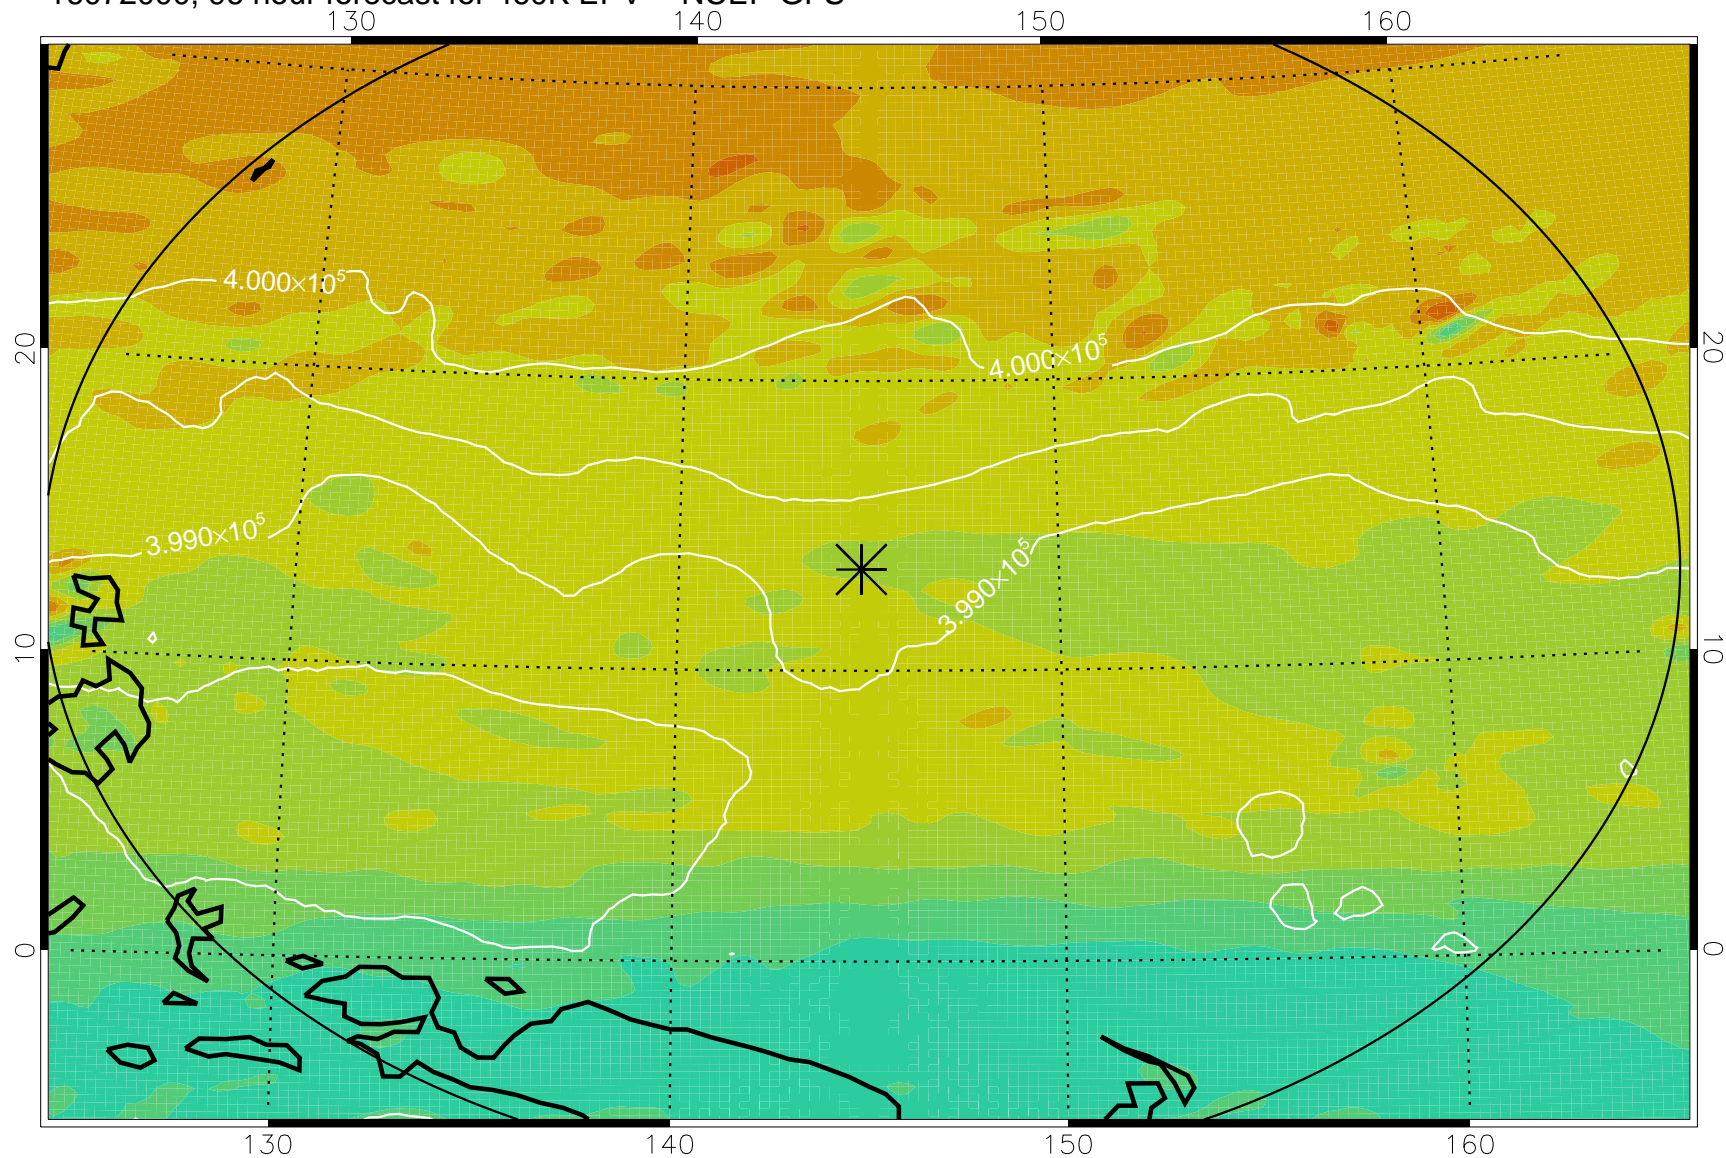

16071818, 66 hour forecast for 460K EPV -- NCEP GFS

460K Montgomery Streamfunction, white

Range ring of 2304 km

16071900, 72 hour forecast for 460K EPV -- NCEP GFS

460K Montgomery Streamfunction, white

Range ring of 2304 km

16071906, 78 hour forecast for 460K EPV -- NCEP GFS

460K Montgomery Streamfunction, white

Range ring of 2304 km

16071912, 84 hour forecast for 460K EPV -- NCEP GFS

460K Montgomery Streamfunction, white

Range ring of 2304 km

16071918, 90 hour forecast for 460K EPV -- NCEP GFS

460K Montgomery Streamfunction, white

Range ring of 2304 km

16072000, 96 hour forecast for 460K EPV -- NCEP GFS

460K Montgomery Streamfunction, white

Range ring of 2304 km

16072006, 102 hour forecast for 460K EPV -- NCEP GFS

460K Montgomery Streamfunction, white

Range ring of 2304 km

16072012, 108 hour forecast for 460K EPV -- NCEP GFS

460K Montgomery Streamfunction, white

Range ring of 2304 km