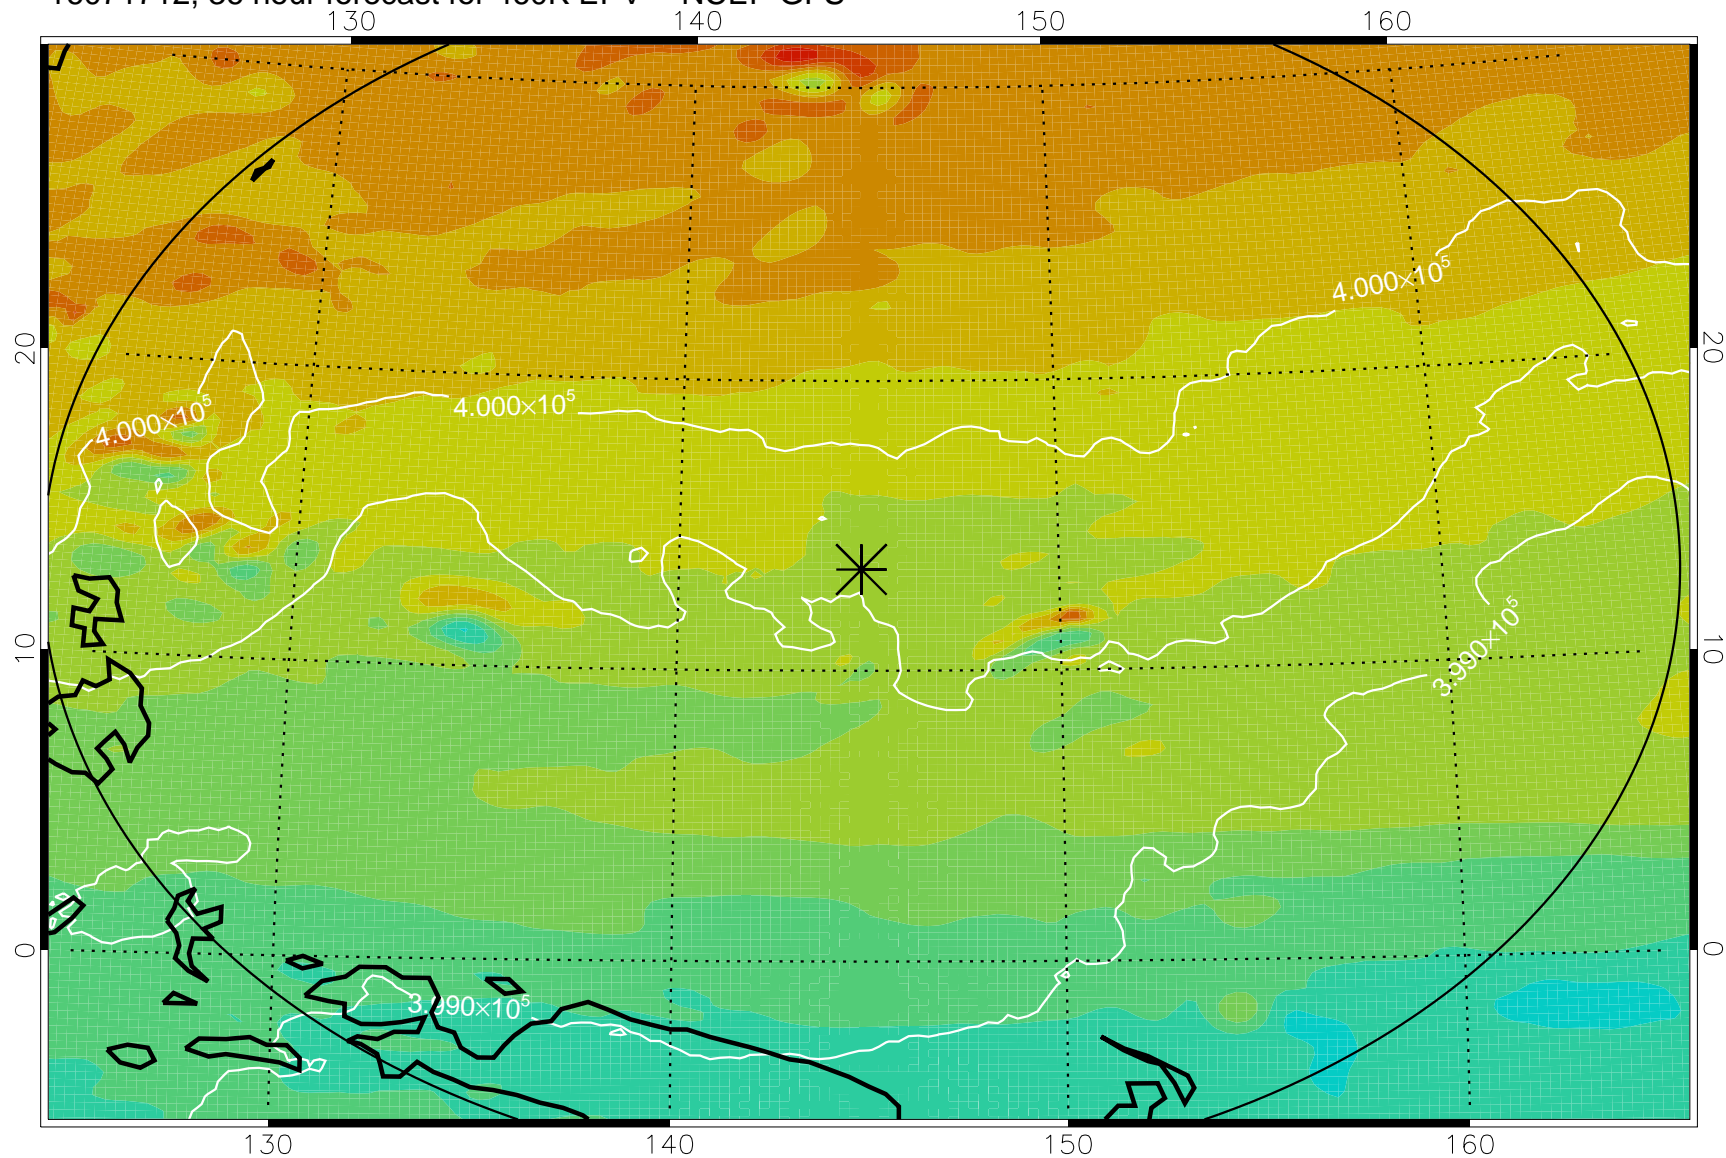

16071618, 18 hour forecast for 460K EPV -- NCEP GFS

460K Montgomery Streamfunction, white

Range ring of 2304 km

16071700, 24 hour forecast for 460K EPV -- NCEP GFS

460K Montgomery Streamfunction, white

Range ring of 2304 km

16071706, 30 hour forecast for 460K EPV -- NCEP GFS

460K Montgomery Streamfunction, white

Range ring of 2304 km

16071712, 36 hour forecast for 460K EPV -- NCEP GFS

460K Montgomery Streamfunction, white

Range ring of 2304 km

16071718, 42 hour forecast for 460K EPV -- NCEP GFS

460K Montgomery Streamfunction, white

Range ring of 2304 km

16071800, 48 hour forecast for 460K EPV -- NCEP GFS

460K Montgomery Streamfunction, white

Range ring of 2304 km

16071818, 66 hour forecast for 460K EPV -- NCEP GFS

460K Montgomery Streamfunction, white

Range ring of 2304 km

16071900, 72 hour forecast for 460K EPV -- NCEP GFS

460K Montgomery Streamfunction, white

Range ring of 2304 km