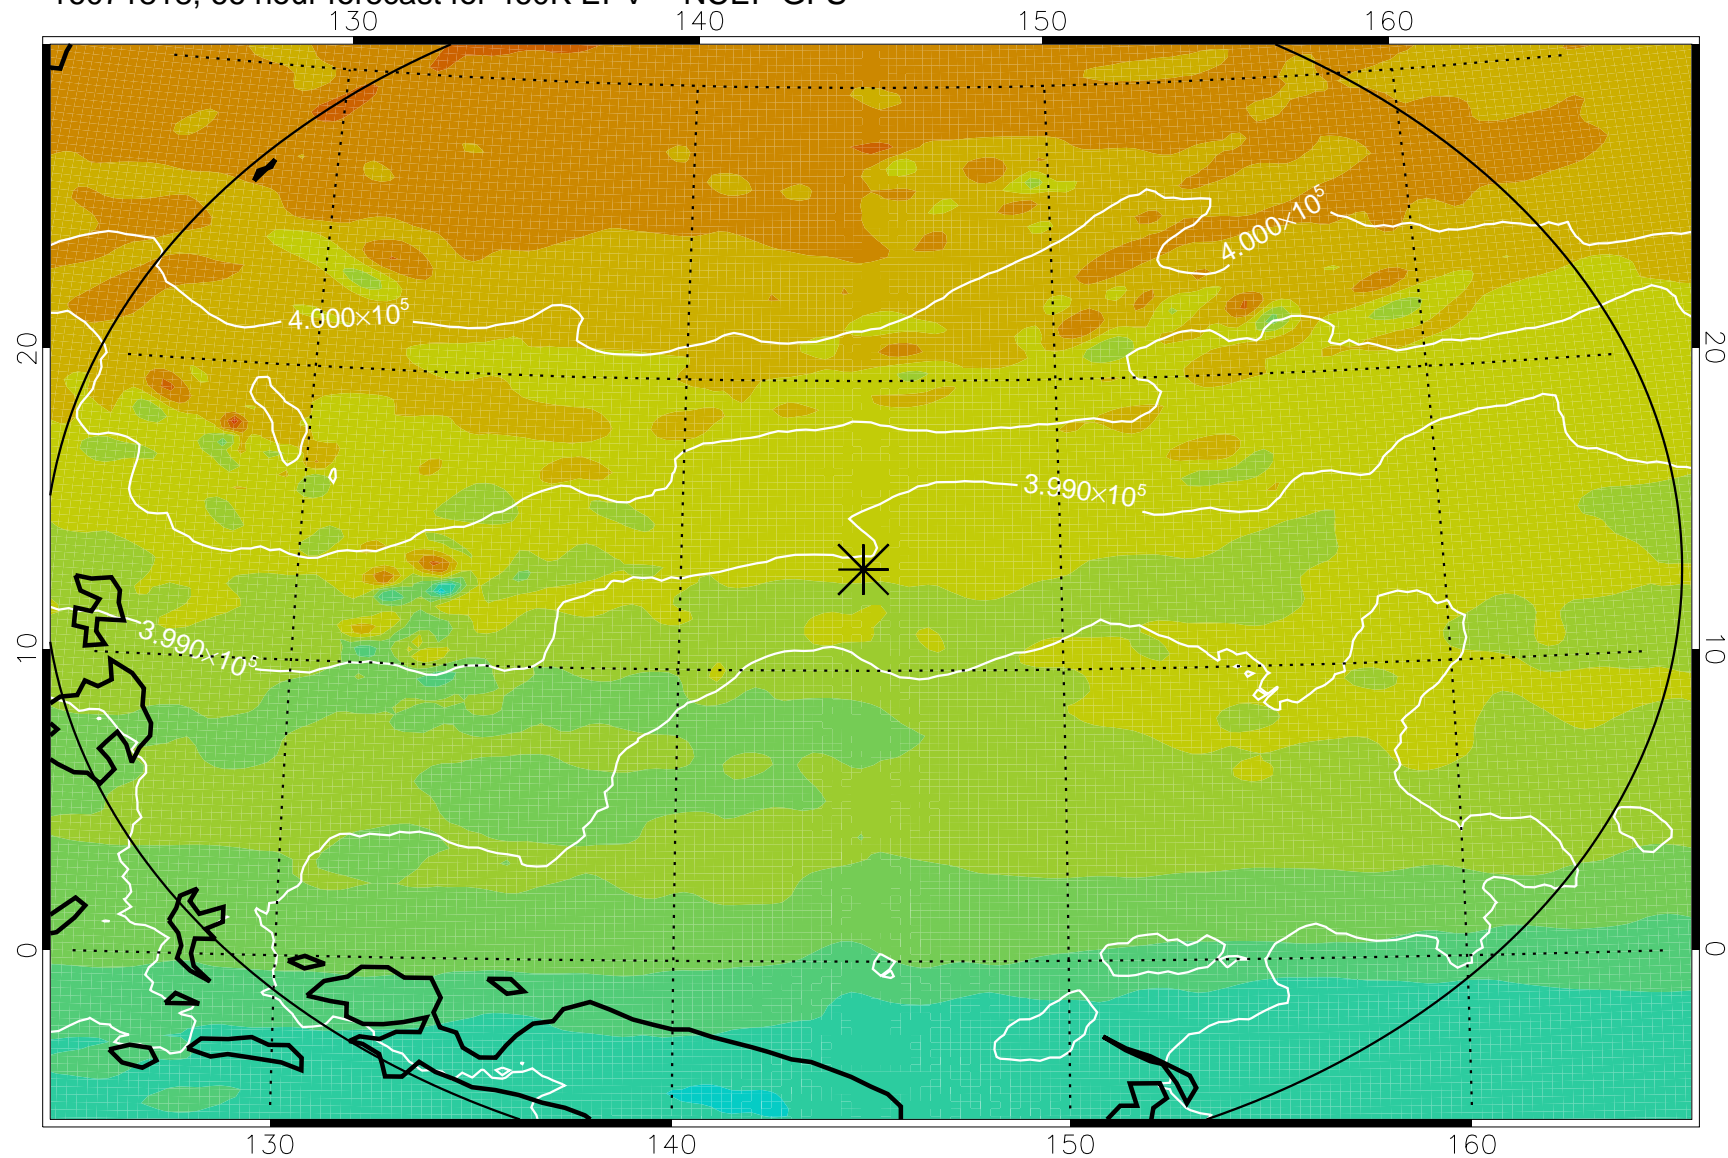

16071806, 54 hour forecast for 460K EPV -- NCEP GFS

460K Montgomery Streamfunction, white

Range ring of 2304 km

16071812, 60 hour forecast for 460K EPV -- NCEP GFS

460K Montgomery Streamfunction, white

Range ring of 2304 km

16071818, 66 hour forecast for 460K EPV -- NCEP GFS

460K Montgomery Streamfunction, white

Range ring of 2304 km

16071900, 72 hour forecast for 460K EPV -- NCEP GFS

460K Montgomery Streamfunction, white

Range ring of 2304 km

16071906, 78 hour forecast for 460K EPV -- NCEP GFS

460K Montgomery Streamfunction, white

Range ring of 2304 km

16071912, 84 hour forecast for 460K EPV -- NCEP GFS

460K Montgomery Streamfunction, white

Range ring of 2304 km

16071918, 90 hour forecast for 460K EPV -- NCEP GFS

460K Montgomery Streamfunction, white

Range ring of 2304 km

16072000, 96 hour forecast for 460K EPV -- NCEP GFS

460K Montgomery Streamfunction, white

Range ring of 2304 km