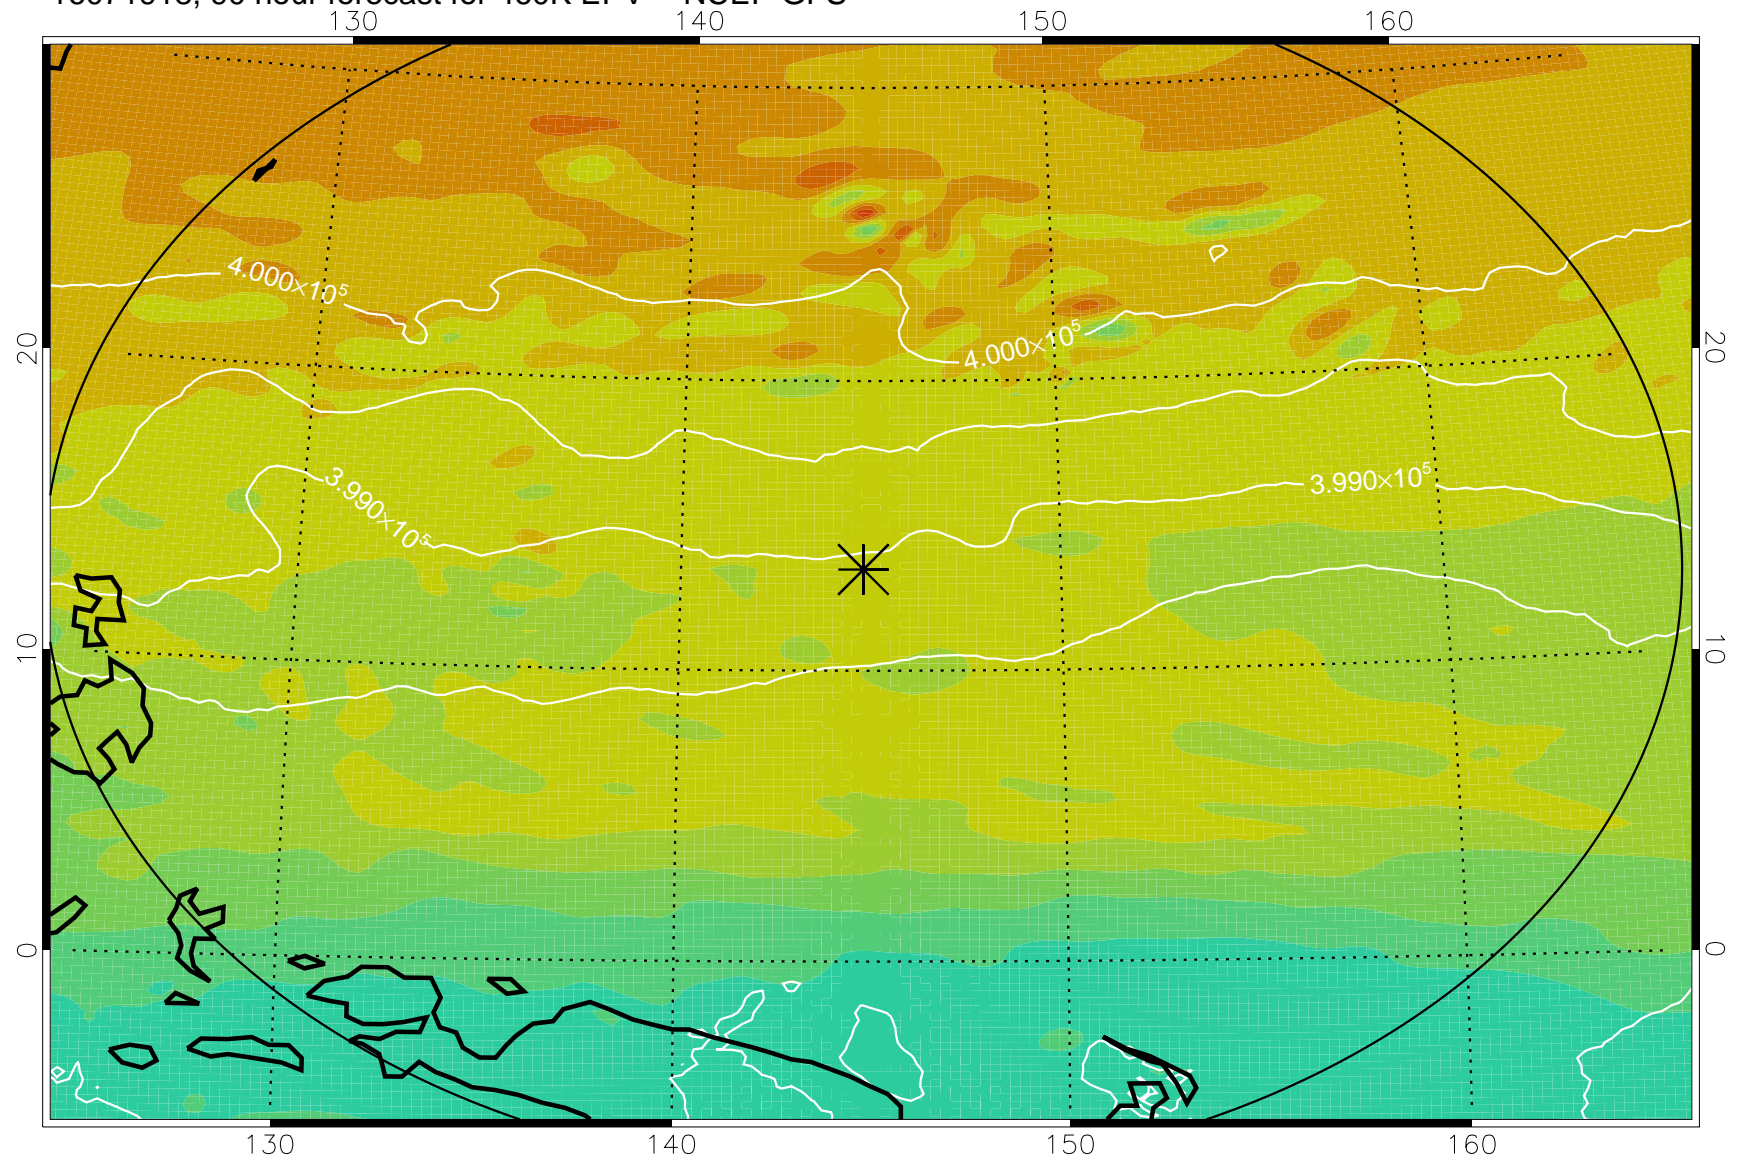

16071818, 66 hour forecast for 460K EPV -- NCEP GFS

460K Montgomery Streamfunction, white

Range ring of 2304 km

16071900, 72 hour forecast for 460K EPV -- NCEP GFS

460K Montgomery Streamfunction, white

Range ring of 2304 km

16071906, 78 hour forecast for 460K EPV -- NCEP GFS

460K Montgomery Streamfunction, white

Range ring of 2304 km

16071912, 84 hour forecast for 460K EPV -- NCEP GFS

460K Montgomery Streamfunction, white

Range ring of 2304 km

16071918, 90 hour forecast for 460K EPV -- NCEP GFS

460K Montgomery Streamfunction, white

Range ring of 2304 km

16072000, 96 hour forecast for 460K EPV -- NCEP GFS

460K Montgomery Streamfunction, white

Range ring of 2304 km

16072006, 102 hour forecast for 460K EPV -- NCEP GFS

460K Montgomery Streamfunction, white

Range ring of 2304 km

16072012, 108 hour forecast for 460K EPV -- NCEP GFS

460K Montgomery Streamfunction, white

Range ring of 2304 km