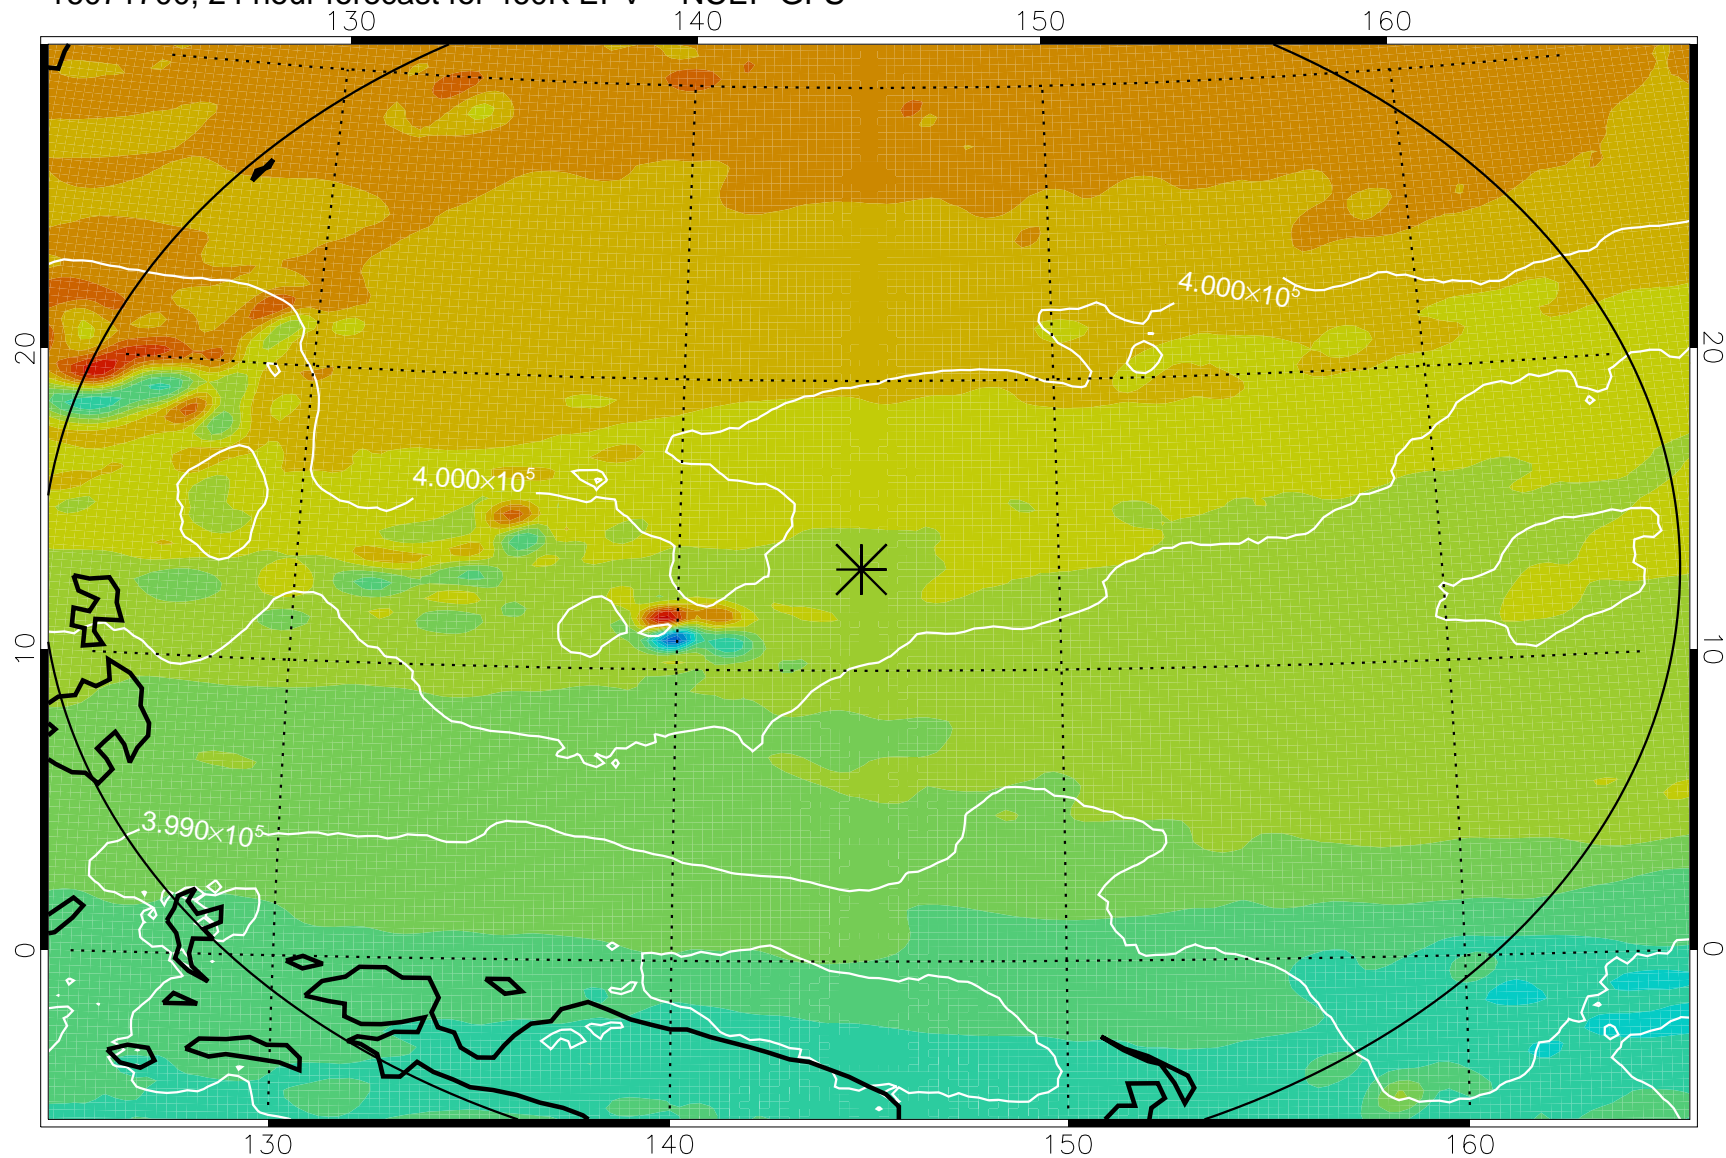

16071606, 6 hour forecast for 460K EPV -- NCEP GFS

460K Montgomery Streamfunction, white

Range ring of 2304 km

16071612, 12 hour forecast for 460K EPV -- NCEP GFS

460K Montgomery Streamfunction, white

Range ring of 2304 km

16071618, 18 hour forecast for 460K EPV -- NCEP GFS

460K Montgomery Streamfunction, white

Range ring of 2304 km

16071700, 24 hour forecast for 460K EPV -- NCEP GFS

460K Montgomery Streamfunction, white

Range ring of 2304 km

16071706, 30 hour forecast for 460K EPV -- NCEP GFS

460K Montgomery Streamfunction, white

Range ring of 2304 km

16071712, 36 hour forecast for 460K EPV -- NCEP GFS

460K Montgomery Streamfunction, white

Range ring of 2304 km

16071818, 66 hour forecast for 460K EPV -- NCEP GFS

460K Montgomery Streamfunction, white

Range ring of 2304 km

16071900, 72 hour forecast for 460K EPV -- NCEP GFS

460K Montgomery Streamfunction, white

Range ring of 2304 km