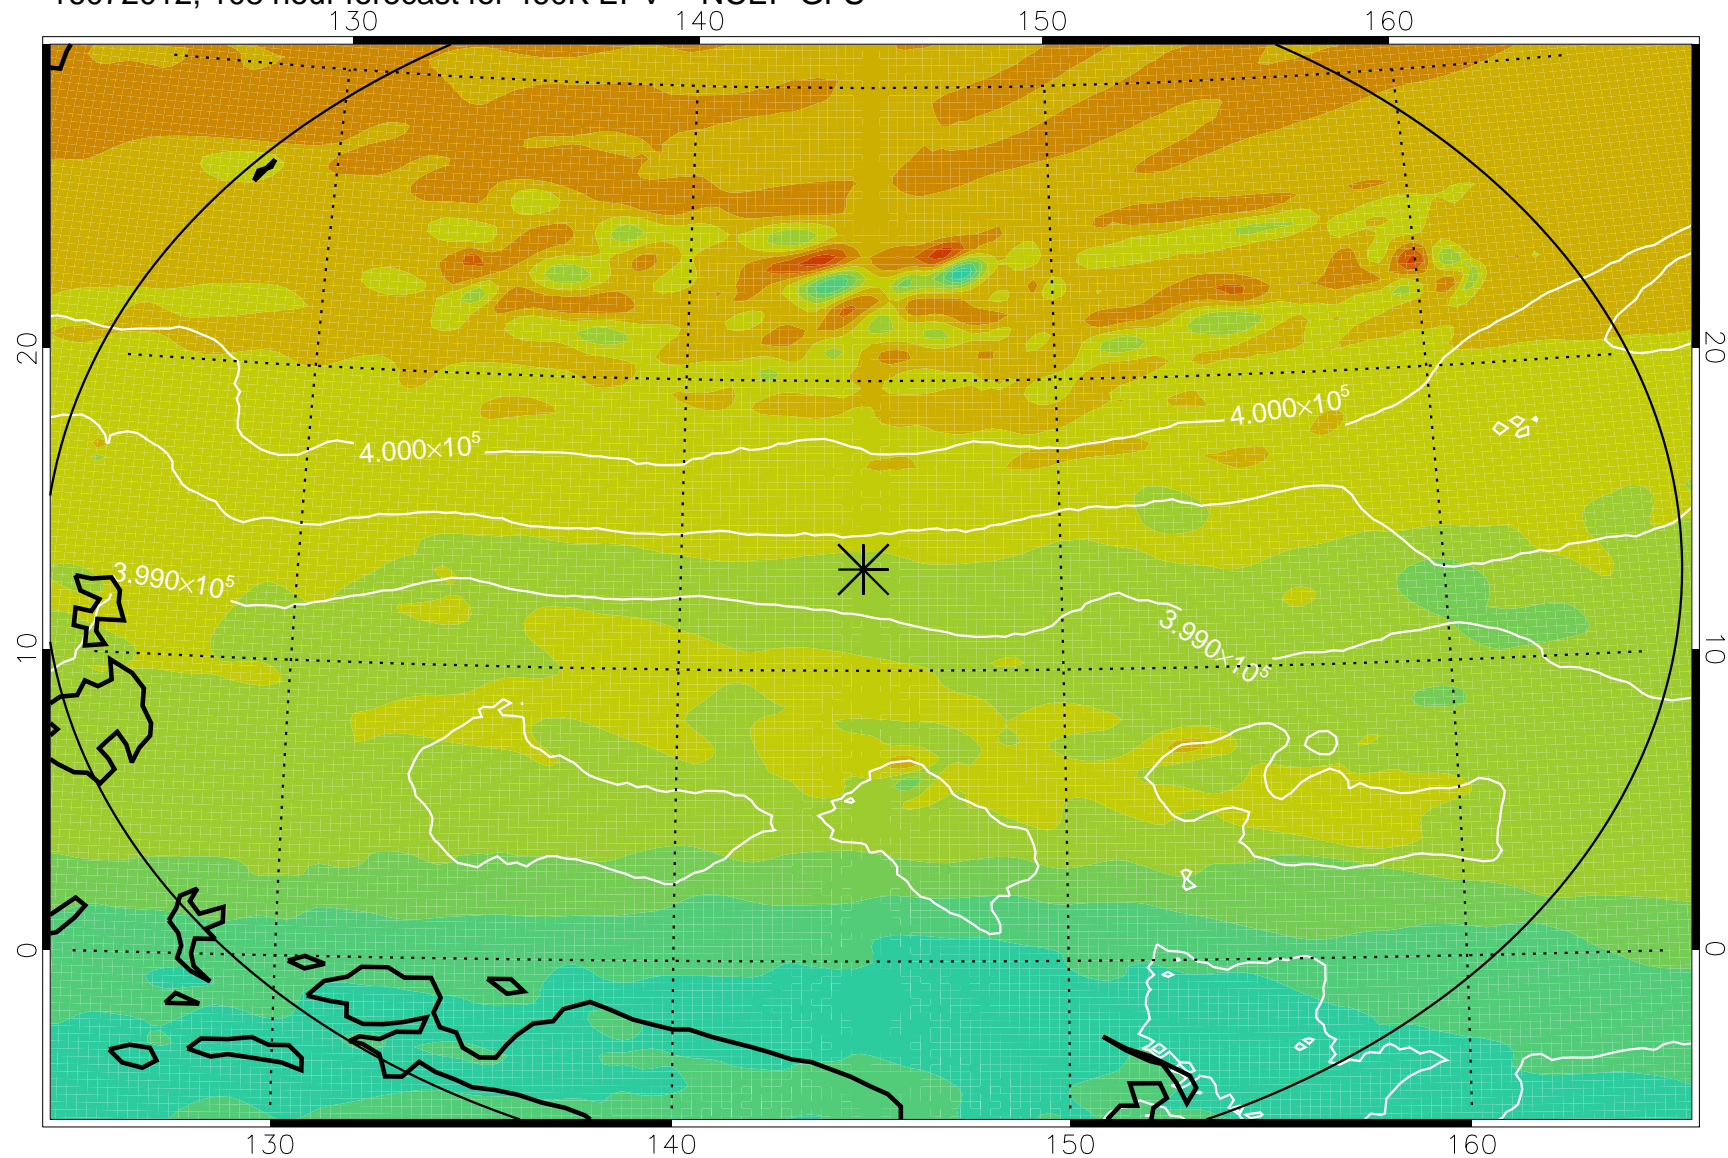

16071906, 78 hour forecast for 460K EPV -- NCEP GFS

460K Montgomery Streamfunction, white

Range ring of 2304 km

16071912, 84 hour forecast for 460K EPV -- NCEP GFS

460K Montgomery Streamfunction, white

Range ring of 2304 km

16071918, 90 hour forecast for 460K EPV -- NCEP GFS

460K Montgomery Streamfunction, white

Range ring of 2304 km

16072000, 96 hour forecast for 460K EPV -- NCEP GFS

460K Montgomery Streamfunction, white

Range ring of 2304 km

16072006, 102 hour forecast for 460K EPV -- NCEP GFS

460K Montgomery Streamfunction, white

Range ring of 2304 km

16072012, 108 hour forecast for 460K EPV -- NCEP GFS

460K Montgomery Streamfunction, white

Range ring of 2304 km

16072018, 114 hour forecast for 460K EPV -- NCEP GFS

460K Montgomery Streamfunction, white

Range ring of 2304 km

16072100, 120 hour forecast for 460K EPV -- NCEP GFS

460K Montgomery Streamfunction, white

Range ring of 2304 km