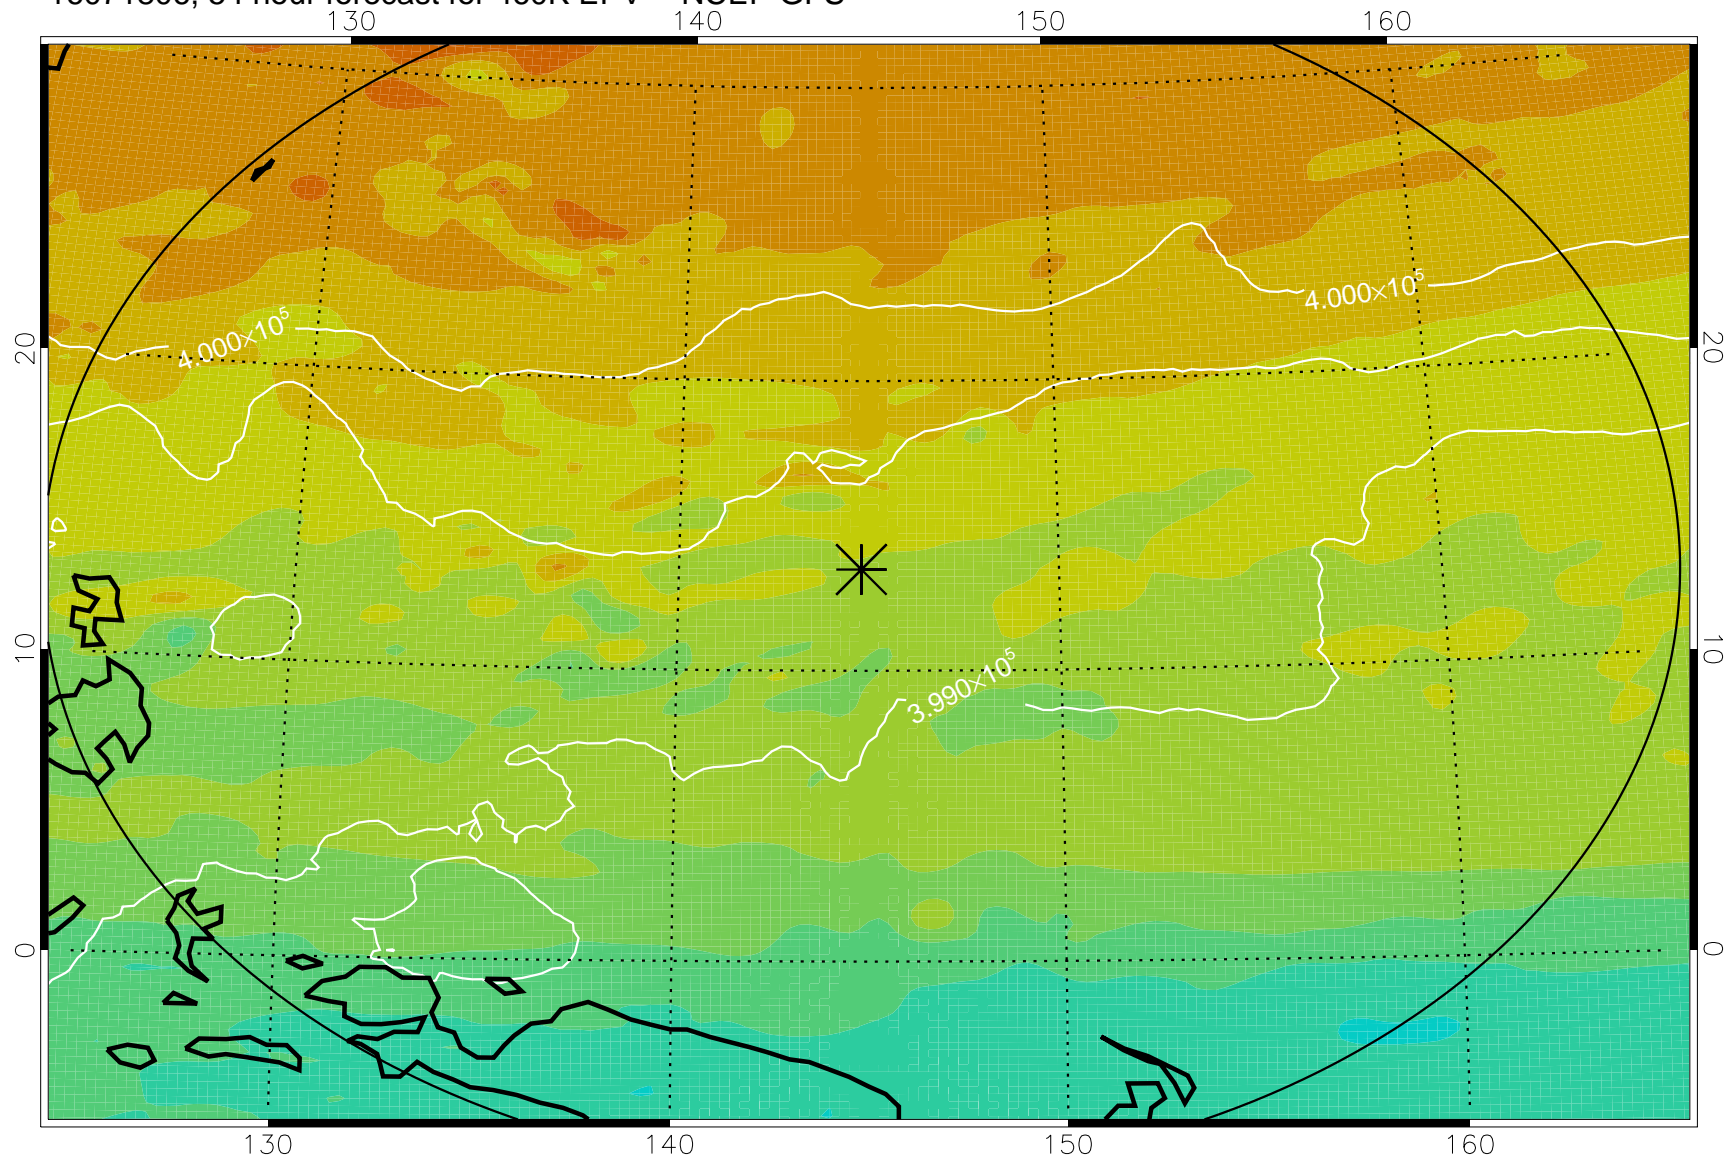

16071718, 42 hour forecast for 460K EPV -- NCEP GFS

460K Montgomery Streamfunction, white

Range ring of 2304 km

16071800, 48 hour forecast for 460K EPV -- NCEP GFS

460K Montgomery Streamfunction, white

Range ring of 2304 km

16071806, 54 hour forecast for 460K EPV -- NCEP GFS

460K Montgomery Streamfunction, white

Range ring of 2304 km

16071812, 60 hour forecast for 460K EPV -- NCEP GFS

460K Montgomery Streamfunction, white

Range ring of 2304 km

16071818, 66 hour forecast for 460K EPV -- NCEP GFS

460K Montgomery Streamfunction, white

Range ring of 2304 km

16071900, 72 hour forecast for 460K EPV -- NCEP GFS

460K Montgomery Streamfunction, white

Range ring of 2304 km

16071918, 90 hour forecast for 460K EPV -- NCEP GFS

460K Montgomery Streamfunction, white

Range ring of 2304 km

16072000, 96 hour forecast for 460K EPV -- NCEP GFS

460K Montgomery Streamfunction, white

Range ring of 2304 km