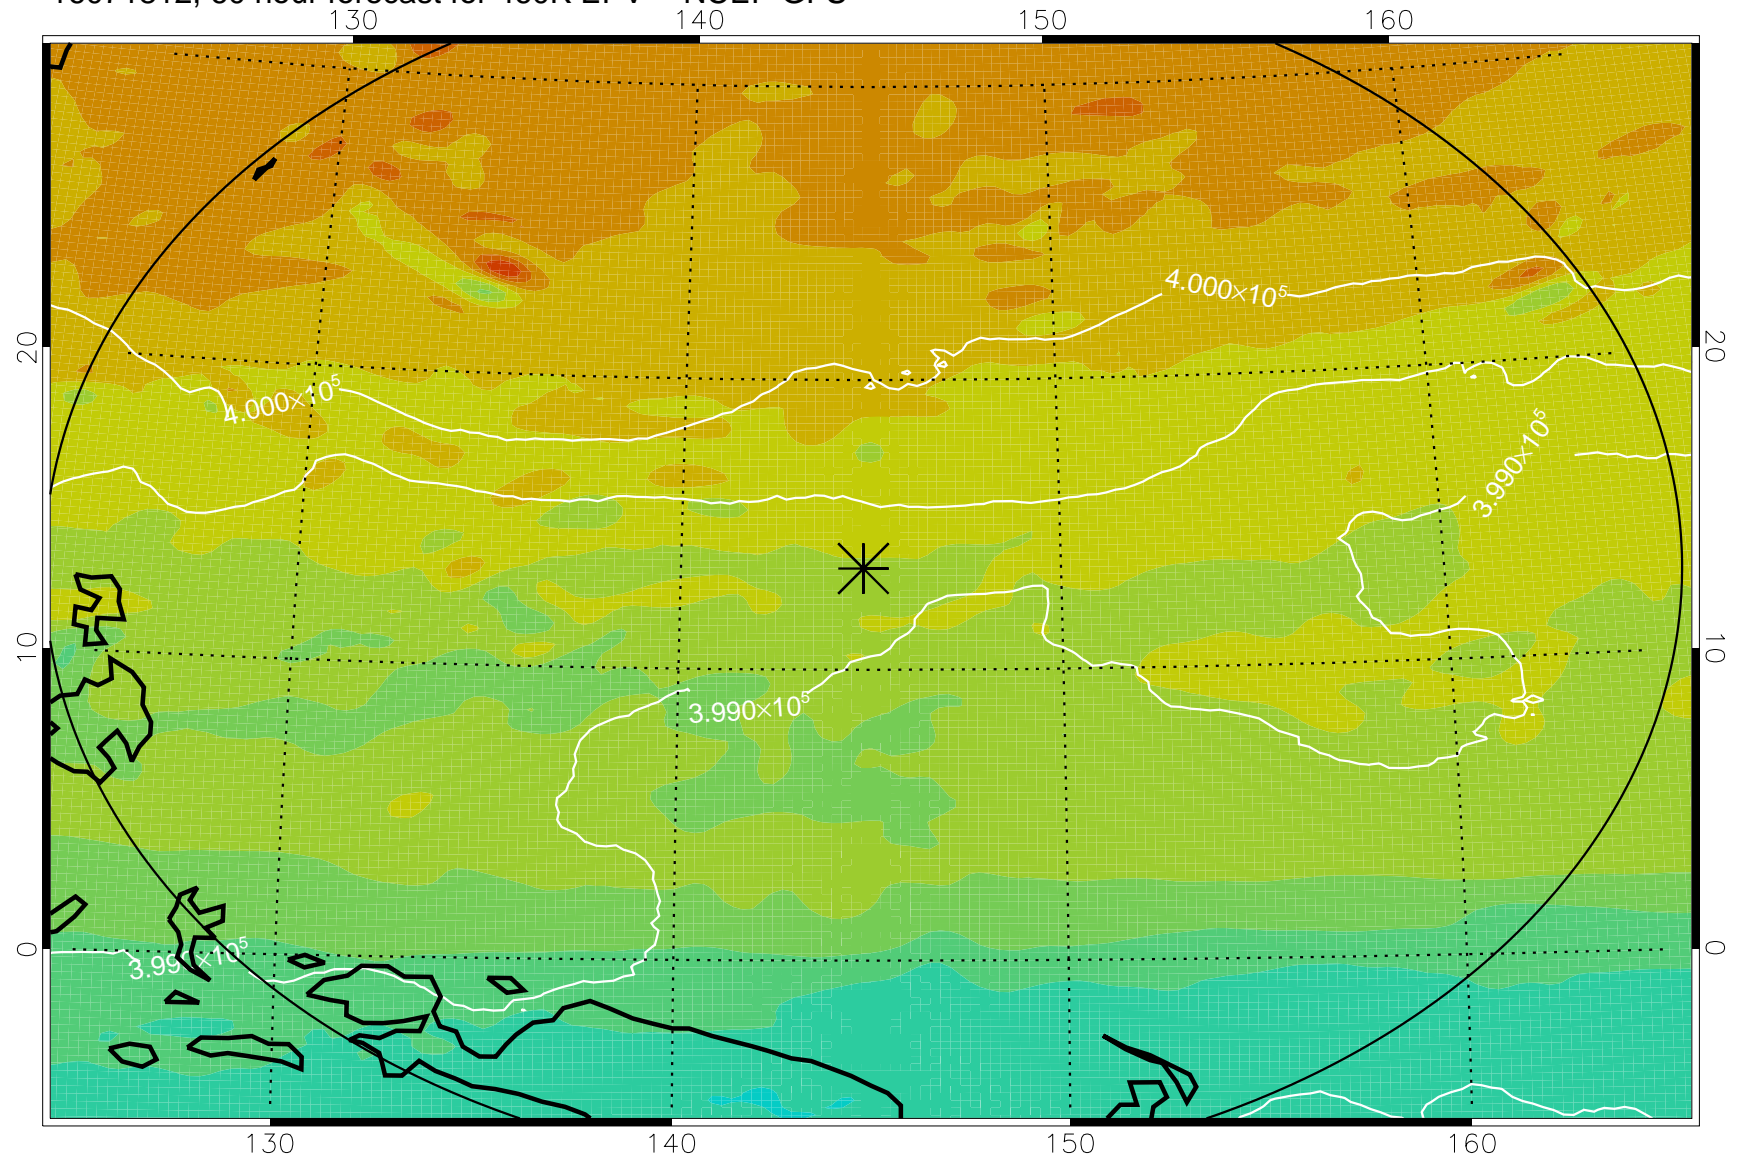

16071718, 42 hour forecast for 460K EPV -- NCEP GFS

460K Montgomery Streamfunction, white

Range ring of 2304 km

16071800, 48 hour forecast for 460K EPV -- NCEP GFS

460K Montgomery Streamfunction, white

Range ring of 2304 km

16071806, 54 hour forecast for 460K EPV -- NCEP GFS

460K Montgomery Streamfunction, white

Range ring of 2304 km

16071812, 60 hour forecast for 460K EPV -- NCEP GFS

460K Montgomery Streamfunction, white

Range ring of 2304 km

16071818, 66 hour forecast for 460K EPV -- NCEP GFS

460K Montgomery Streamfunction, white

Range ring of 2304 km

16071900, 72 hour forecast for 460K EPV -- NCEP GFS

460K Montgomery Streamfunction, white

Range ring of 2304 km

16071918, 90 hour forecast for 460K EPV -- NCEP GFS

460K Montgomery Streamfunction, white

Range ring of 2304 km

16072000, 96 hour forecast for 460K EPV -- NCEP GFS

460K Montgomery Streamfunction, white

Range ring of 2304 km