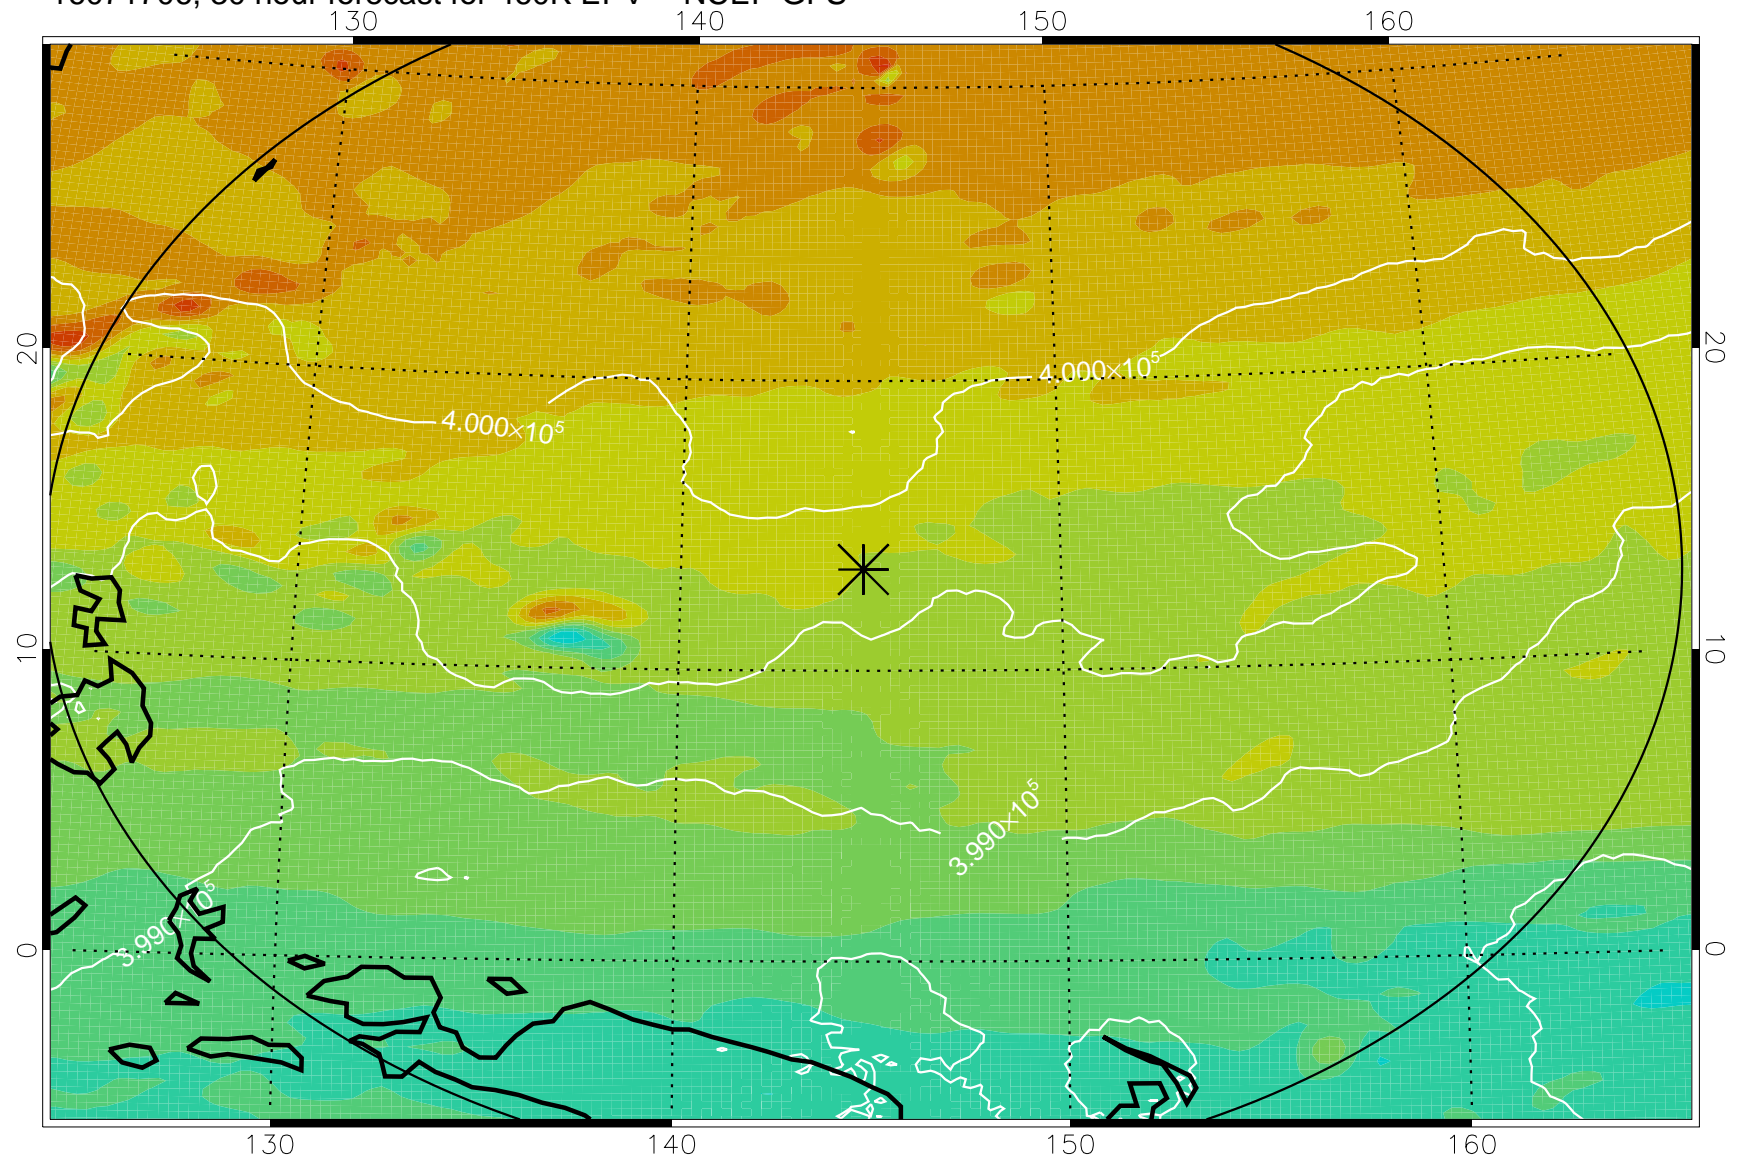

16071618, 18 hour forecast for 460K EPV -- NCEP GFS

460K Montgomery Streamfunction, white

Range ring of 2304 km

16071700, 24 hour forecast for 460K EPV -- NCEP GFS

460K Montgomery Streamfunction, white

Range ring of 2304 km

16071706, 30 hour forecast for 460K EPV -- NCEP GFS

460K Montgomery Streamfunction, white

Range ring of 2304 km

16071712, 36 hour forecast for 460K EPV -- NCEP GFS

460K Montgomery Streamfunction, white

Range ring of 2304 km

16071718, 42 hour forecast for 460K EPV -- NCEP GFS

460K Montgomery Streamfunction, white

Range ring of 2304 km

16071800, 48 hour forecast for 460K EPV -- NCEP GFS

460K Montgomery Streamfunction, white

Range ring of 2304 km

16071818, 66 hour forecast for 460K EPV -- NCEP GFS

460K Montgomery Streamfunction, white

Range ring of 2304 km

16071900, 72 hour forecast for 460K EPV -- NCEP GFS

460K Montgomery Streamfunction, white

Range ring of 2304 km