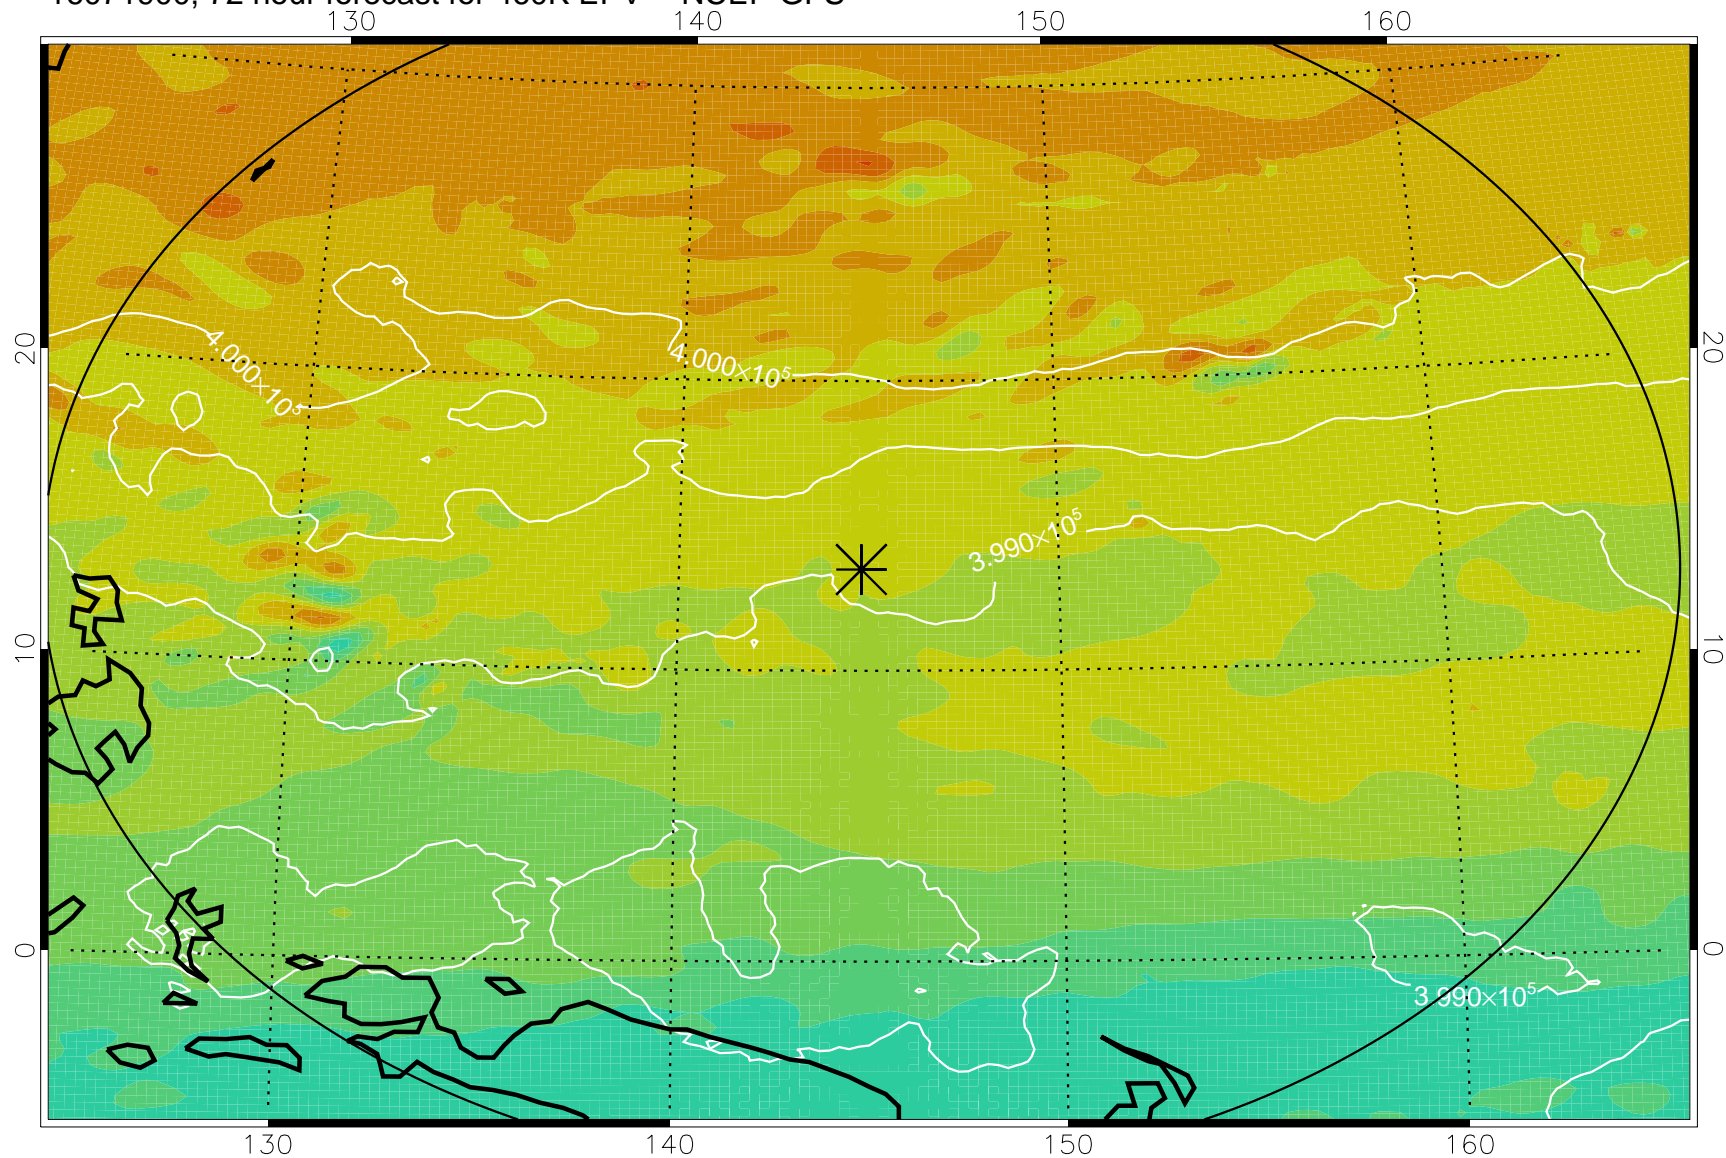

16071806, 54 hour forecast for 460K EPV -- NCEP GFS

460K Montgomery Streamfunction, white

Range ring of 2304 km

16071812, 60 hour forecast for 460K EPV -- NCEP GFS

460K Montgomery Streamfunction, white

Range ring of 2304 km

16071818, 66 hour forecast for 460K EPV -- NCEP GFS

460K Montgomery Streamfunction, white

Range ring of 2304 km

16071900, 72 hour forecast for 460K EPV -- NCEP GFS

460K Montgomery Streamfunction, white

Range ring of 2304 km

16071906, 78 hour forecast for 460K EPV -- NCEP GFS

460K Montgomery Streamfunction, white

Range ring of 2304 km

16071912, 84 hour forecast for 460K EPV -- NCEP GFS

460K Montgomery Streamfunction, white

Range ring of 2304 km

16071918, 90 hour forecast for 460K EPV -- NCEP GFS

460K Montgomery Streamfunction, white

Range ring of 2304 km

16072000, 96 hour forecast for 460K EPV -- NCEP GFS

460K Montgomery Streamfunction, white

Range ring of 2304 km