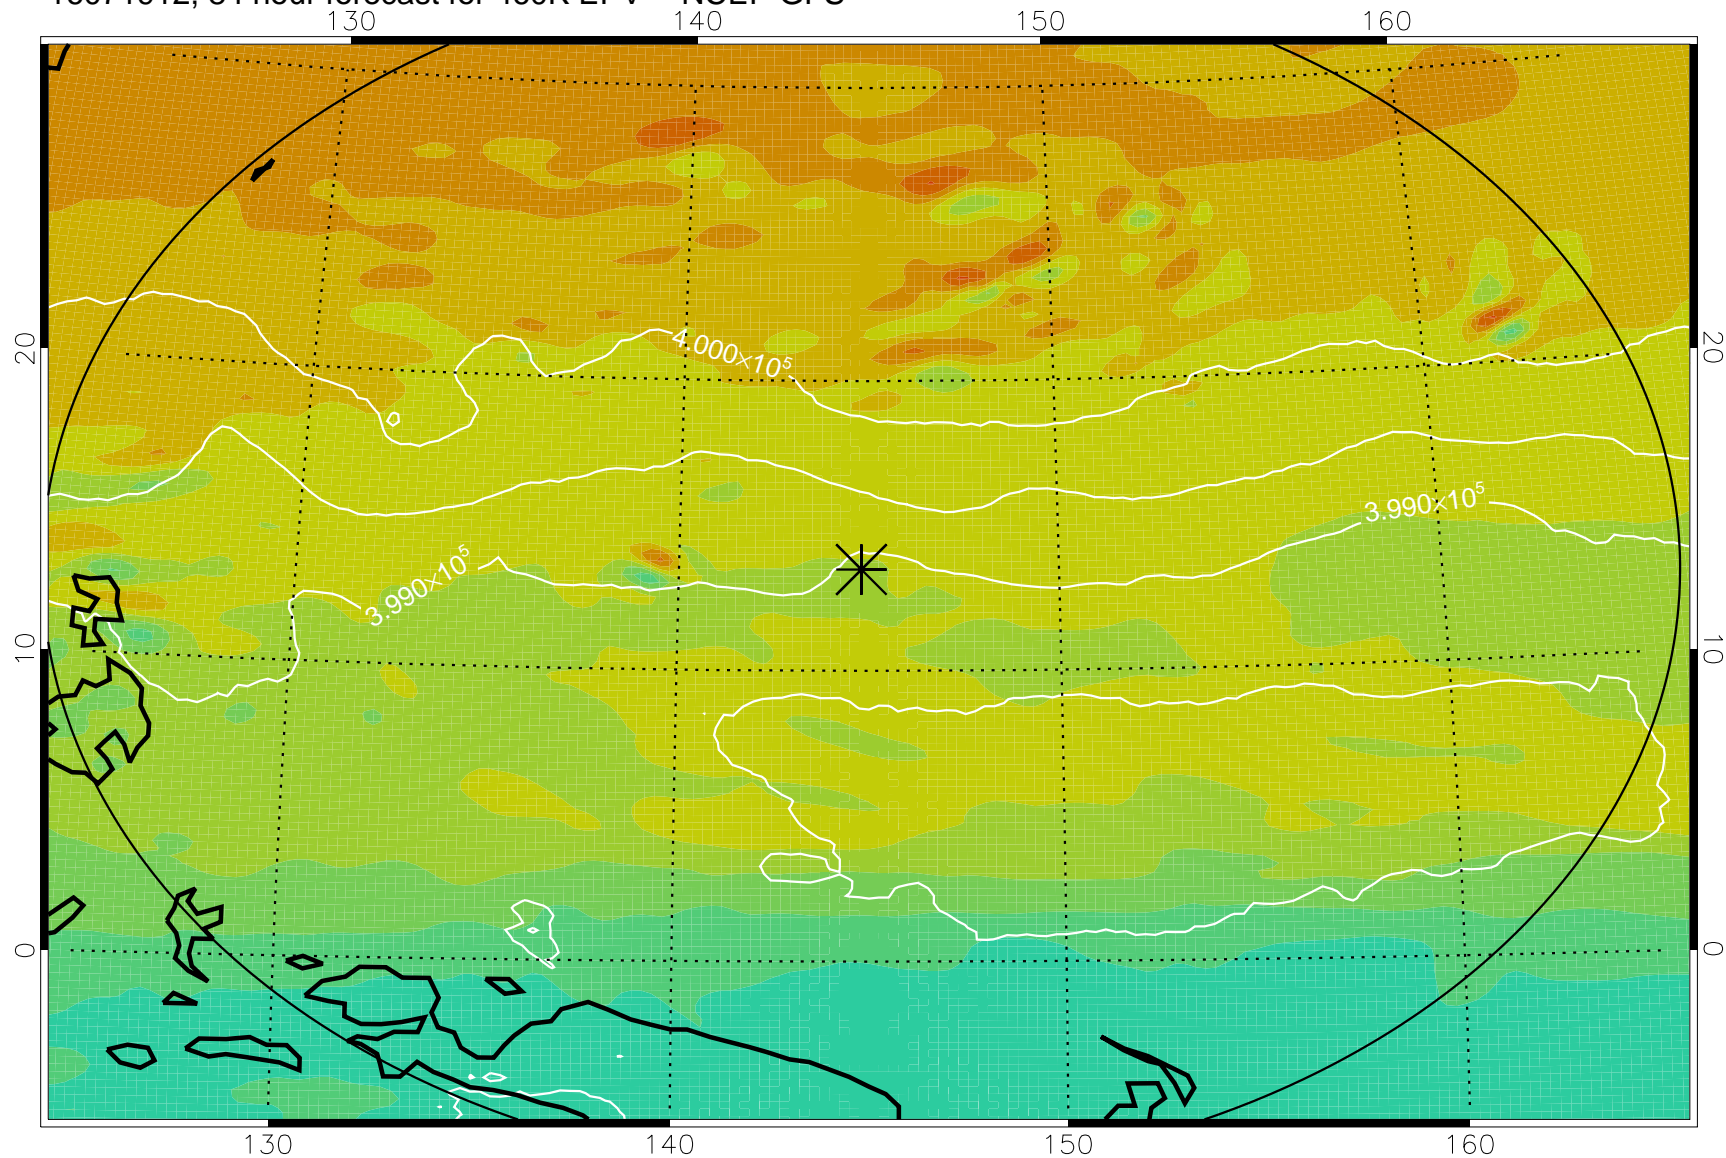

16071818, 66 hour forecast for 460K EPV -- NCEP GFS

460K Montgomery Streamfunction, white

Range ring of 2304 km

16071900, 72 hour forecast for 460K EPV -- NCEP GFS

460K Montgomery Streamfunction, white

Range ring of 2304 km

16071906, 78 hour forecast for 460K EPV -- NCEP GFS

460K Montgomery Streamfunction, white

Range ring of 2304 km

16071912, 84 hour forecast for 460K EPV -- NCEP GFS

460K Montgomery Streamfunction, white

Range ring of 2304 km

16071918, 90 hour forecast for 460K EPV -- NCEP GFS

460K Montgomery Streamfunction, white

Range ring of 2304 km

16072000, 96 hour forecast for 460K EPV -- NCEP GFS

460K Montgomery Streamfunction, white

Range ring of 2304 km

16072018, 114 hour forecast for 460K EPV -- NCEP GFS

460K Montgomery Streamfunction, white

Range ring of 2304 km

16072100, 120 hour forecast for 460K EPV -- NCEP GFS

460K Montgomery Streamfunction, white

Range ring of 2304 km