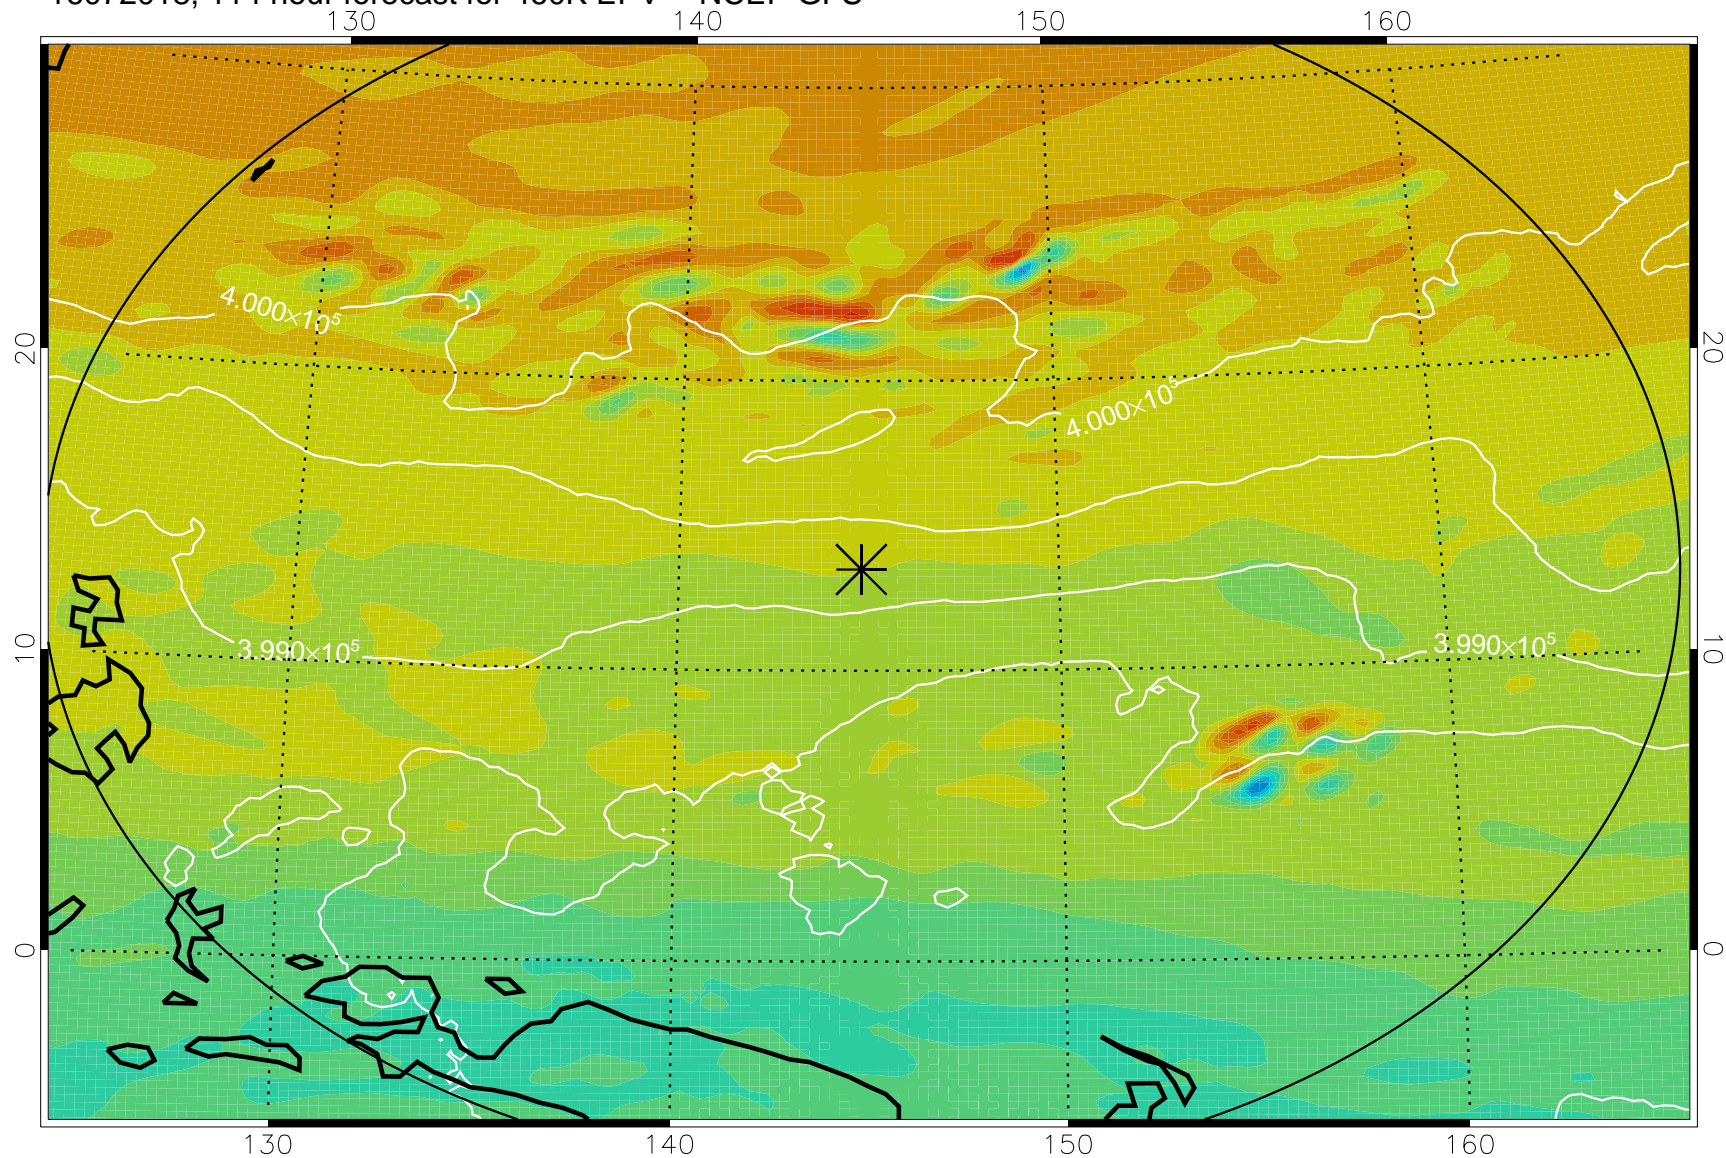

16071906, 78 hour forecast for 460K EPV -- NCEP GFS

460K Montgomery Streamfunction, white

Range ring of 2304 km

16071912, 84 hour forecast for 460K EPV -- NCEP GFS

460K Montgomery Streamfunction, white

Range ring of 2304 km

16071918, 90 hour forecast for 460K EPV -- NCEP GFS

460K Montgomery Streamfunction, white

Range ring of 2304 km

16072000, 96 hour forecast for 460K EPV -- NCEP GFS

460K Montgomery Streamfunction, white

Range ring of 2304 km

16072006, 102 hour forecast for 460K EPV -- NCEP GFS

460K Montgomery Streamfunction, white

Range ring of 2304 km

16072012, 108 hour forecast for 460K EPV -- NCEP GFS

460K Montgomery Streamfunction, white

Range ring of 2304 km

16072018, 114 hour forecast for 460K EPV -- NCEP GFS

460K Montgomery Streamfunction, white

Range ring of 2304 km

16072100, 120 hour forecast for 460K EPV -- NCEP GFS

460K Montgomery Streamfunction, white

Range ring of 2304 km