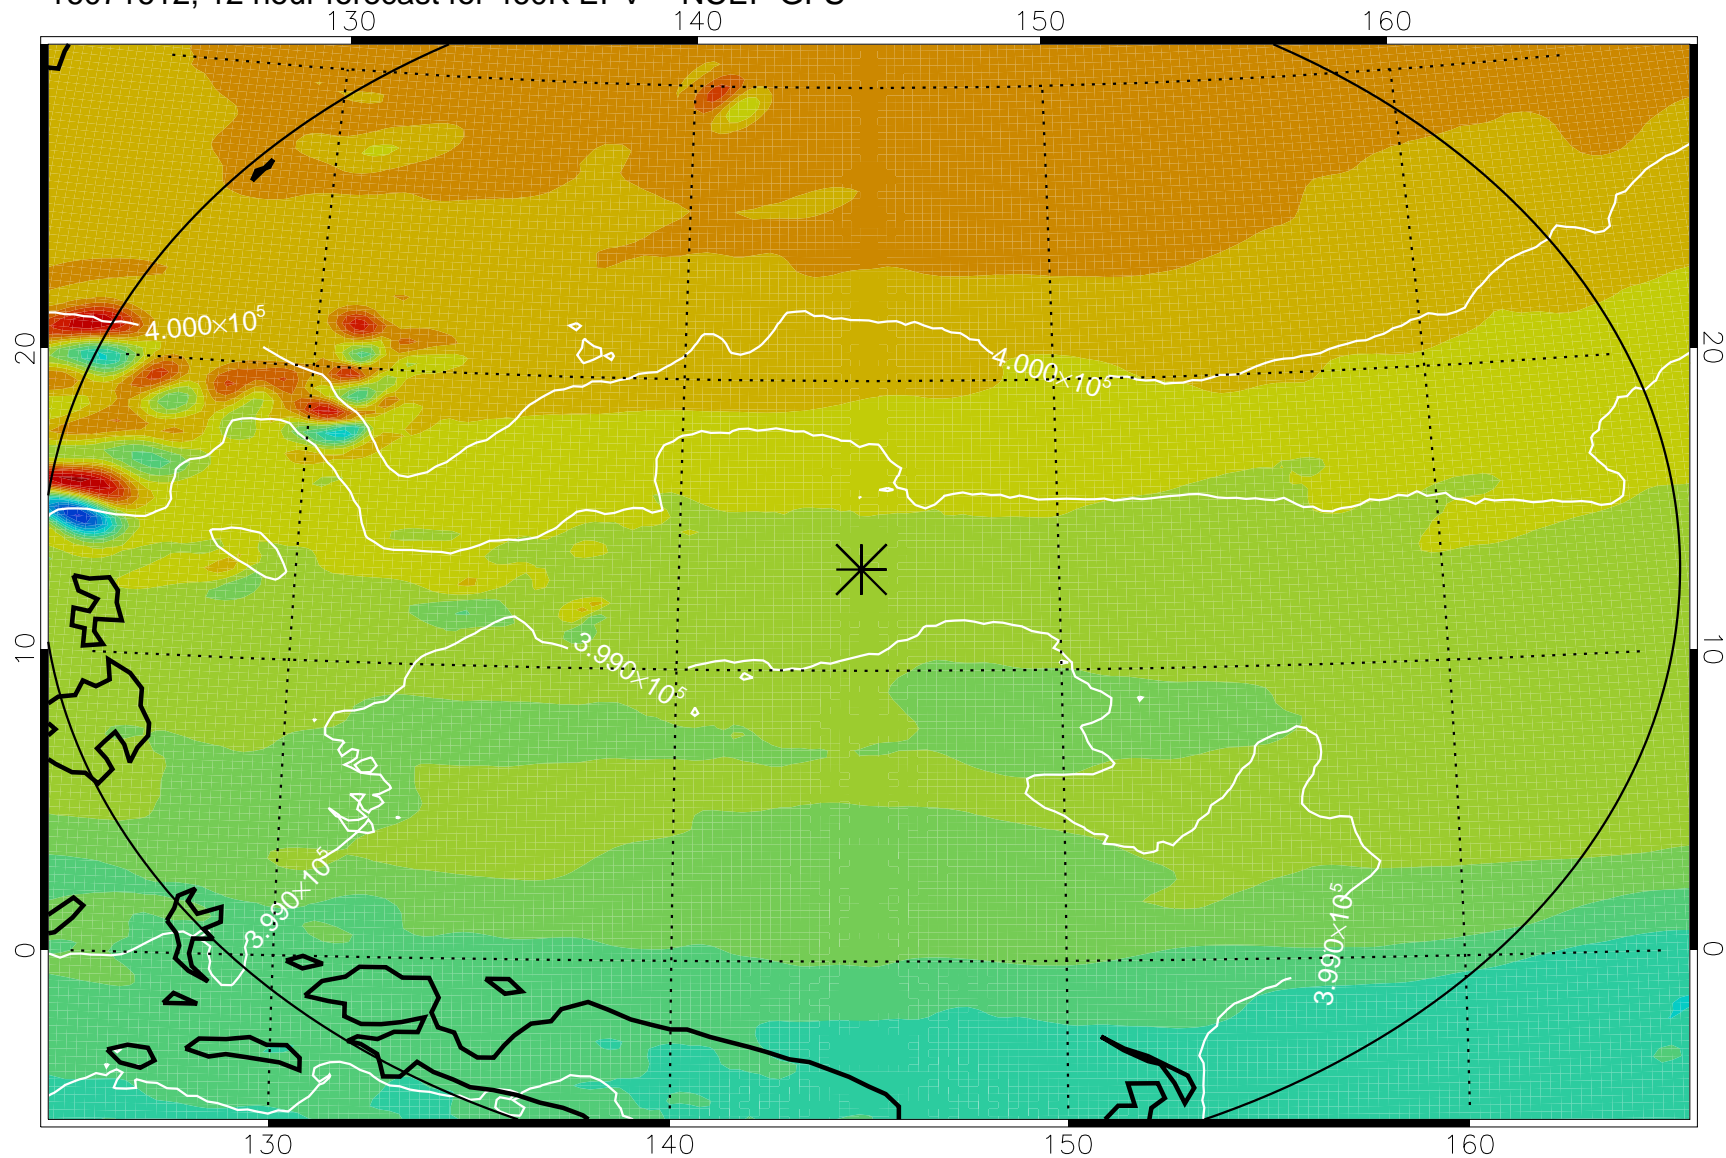

16071606, 6 hour forecast for 460K EPV -- NCEP GFS

460K Montgomery Streamfunction, white

Range ring of 2304 km

16071612, 12 hour forecast for 460K EPV -- NCEP GFS

460K Montgomery Streamfunction, white

Range ring of 2304 km

16071618, 18 hour forecast for 460K EPV -- NCEP GFS

460K Montgomery Streamfunction, white

Range ring of 2304 km

16071700, 24 hour forecast for 460K EPV -- NCEP GFS

460K Montgomery Streamfunction, white

Range ring of 2304 km

16071706, 30 hour forecast for 460K EPV -- NCEP GFS

460K Montgomery Streamfunction, white

Range ring of 2304 km

16071712, 36 hour forecast for 460K EPV -- NCEP GFS

460K Montgomery Streamfunction, white

Range ring of 2304 km

16071718, 42 hour forecast for 460K EPV -- NCEP GFS

460K Montgomery Streamfunction, white

Range ring of 2304 km

16071800, 48 hour forecast for 460K EPV -- NCEP GFS

460K Montgomery Streamfunction, white

Range ring of 2304 km