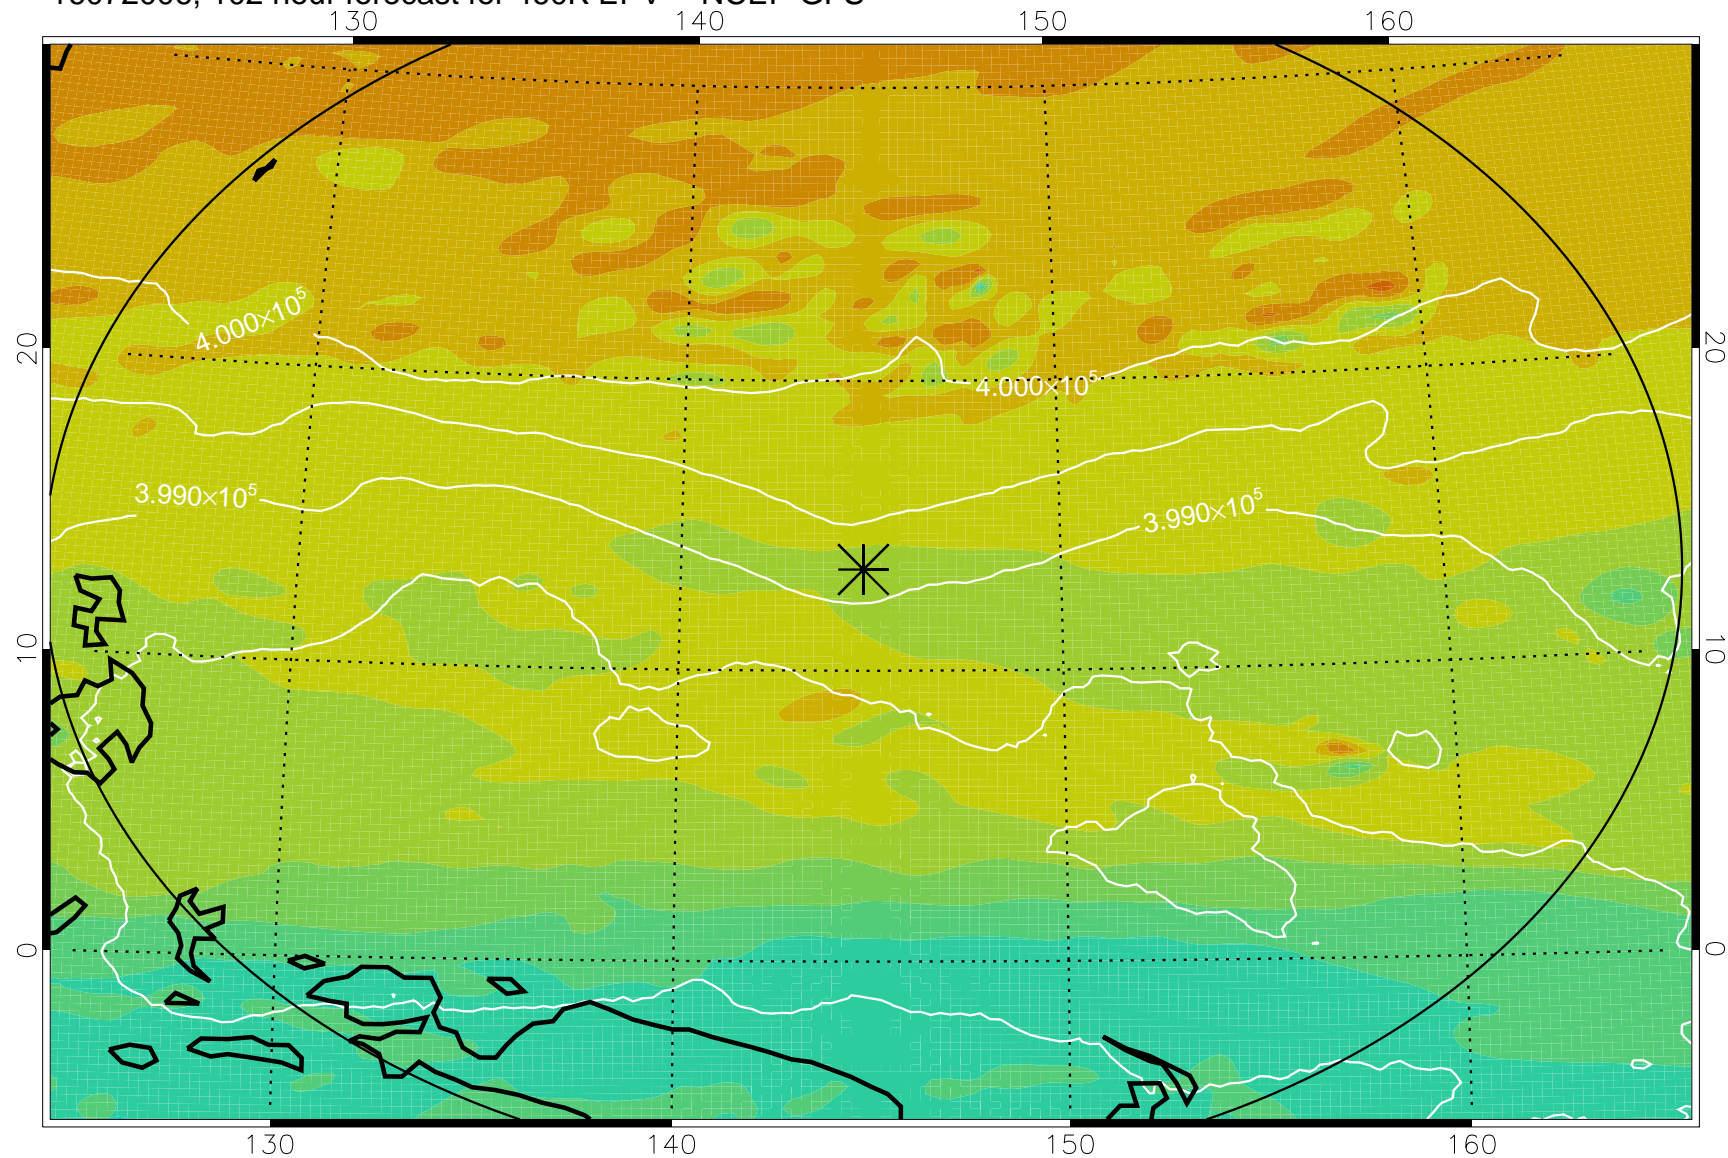

16071906, 78 hour forecast for 460K EPV -- NCEP GFS

460K Montgomery Streamfunction, white

Range ring of 2304 km

16071912, 84 hour forecast for 460K EPV -- NCEP GFS

460K Montgomery Streamfunction, white

Range ring of 2304 km

16071918, 90 hour forecast for 460K EPV -- NCEP GFS

460K Montgomery Streamfunction, white

Range ring of 2304 km

16072000, 96 hour forecast for 460K EPV -- NCEP GFS

460K Montgomery Streamfunction, white

Range ring of 2304 km

16072006, 102 hour forecast for 460K EPV -- NCEP GFS

460K Montgomery Streamfunction, white

Range ring of 2304 km

16072012, 108 hour forecast for 460K EPV -- NCEP GFS

460K Montgomery Streamfunction, white

Range ring of 2304 km

16072018, 114 hour forecast for 460K EPV -- NCEP GFS

460K Montgomery Streamfunction, white

Range ring of 2304 km

16072100, 120 hour forecast for 460K EPV -- NCEP GFS

460K Montgomery Streamfunction, white

Range ring of 2304 km