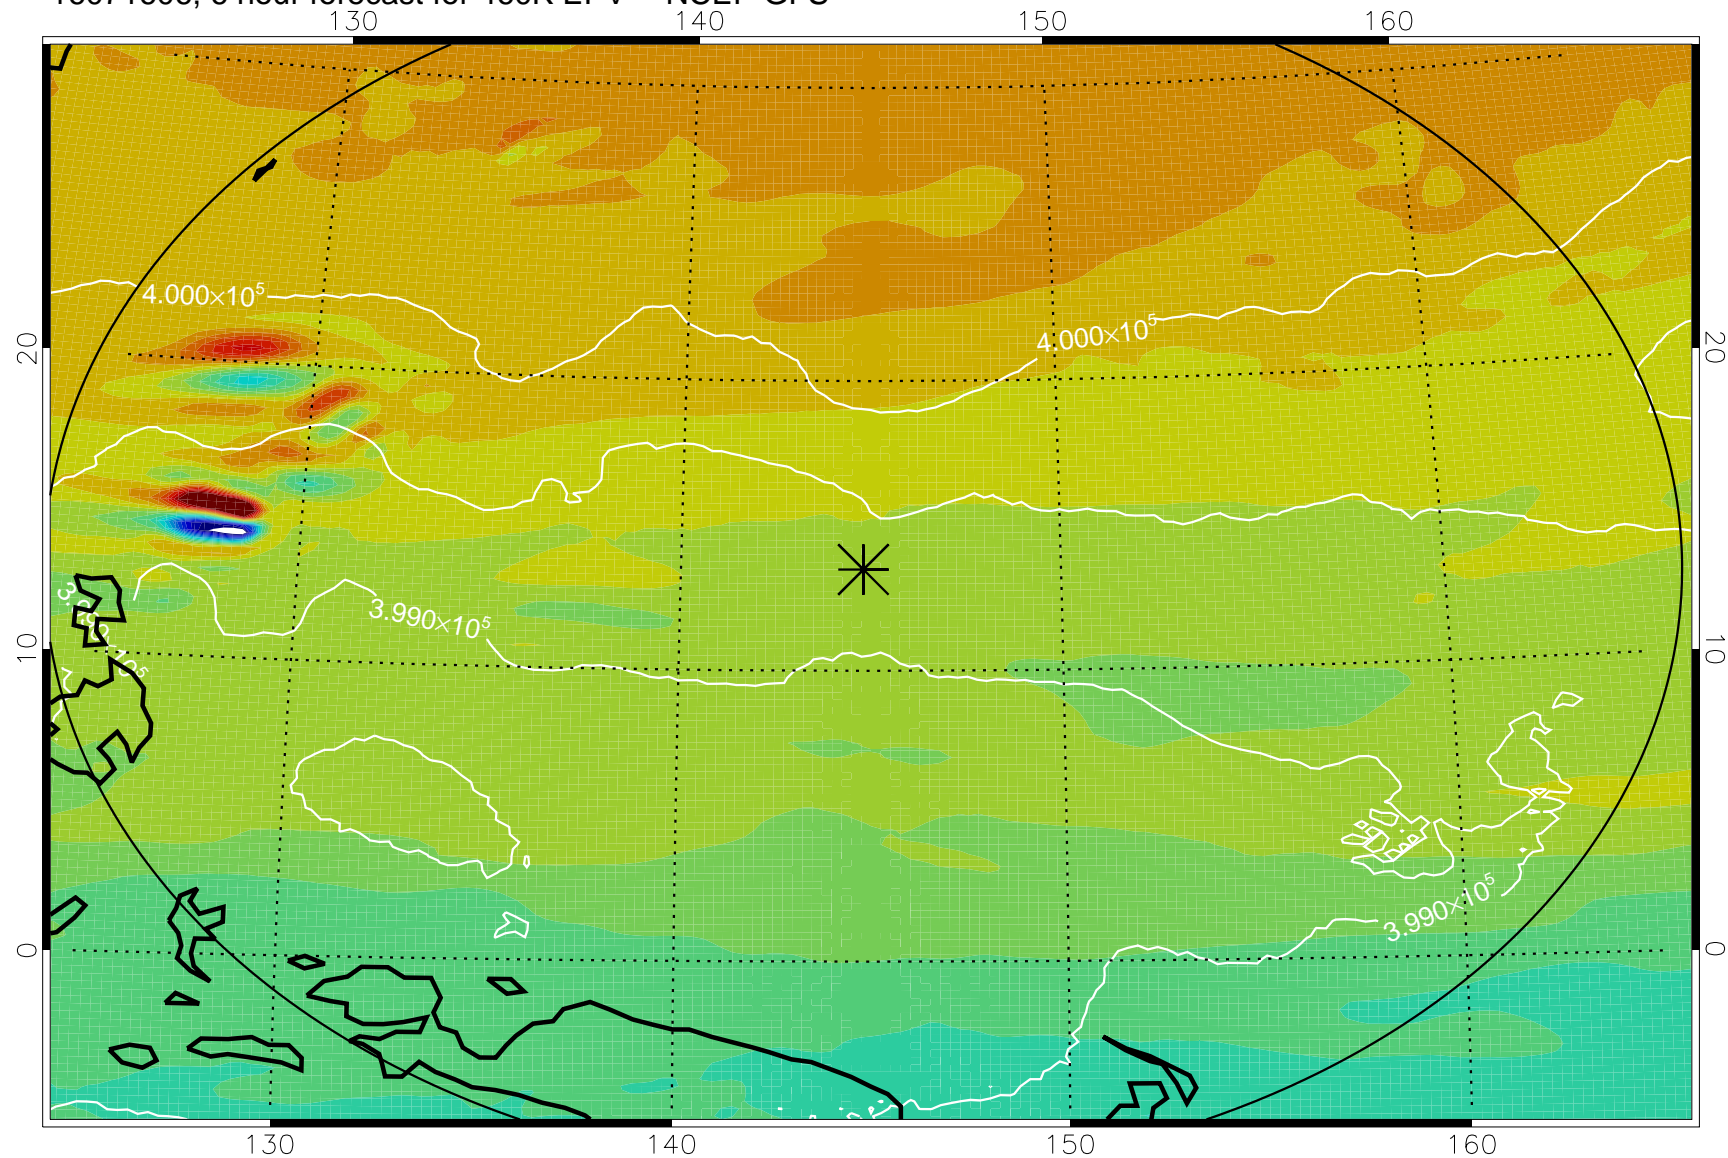

16071606, 6 hour forecast for 460K EPV -- NCEP GFS

460K Montgomery Streamfunction, white

Range ring of 2304 km

16071612, 12 hour forecast for 460K EPV -- NCEP GFS

460K Montgomery Streamfunction, white

Range ring of 2304 km

16071618, 18 hour forecast for 460K EPV -- NCEP GFS

460K Montgomery Streamfunction, white

Range ring of 2304 km

16071700, 24 hour forecast for 460K EPV -- NCEP GFS

460K Montgomery Streamfunction, white

Range ring of 2304 km

16071706, 30 hour forecast for 460K EPV -- NCEP GFS

460K Montgomery Streamfunction, white

Range ring of 2304 km

16071712, 36 hour forecast for 460K EPV -- NCEP GFS

460K Montgomery Streamfunction, white

Range ring of 2304 km

16071718, 42 hour forecast for 460K EPV -- NCEP GFS

460K Montgomery Streamfunction, white

Range ring of 2304 km

16071800, 48 hour forecast for 460K EPV -- NCEP GFS

460K Montgomery Streamfunction, white

Range ring of 2304 km