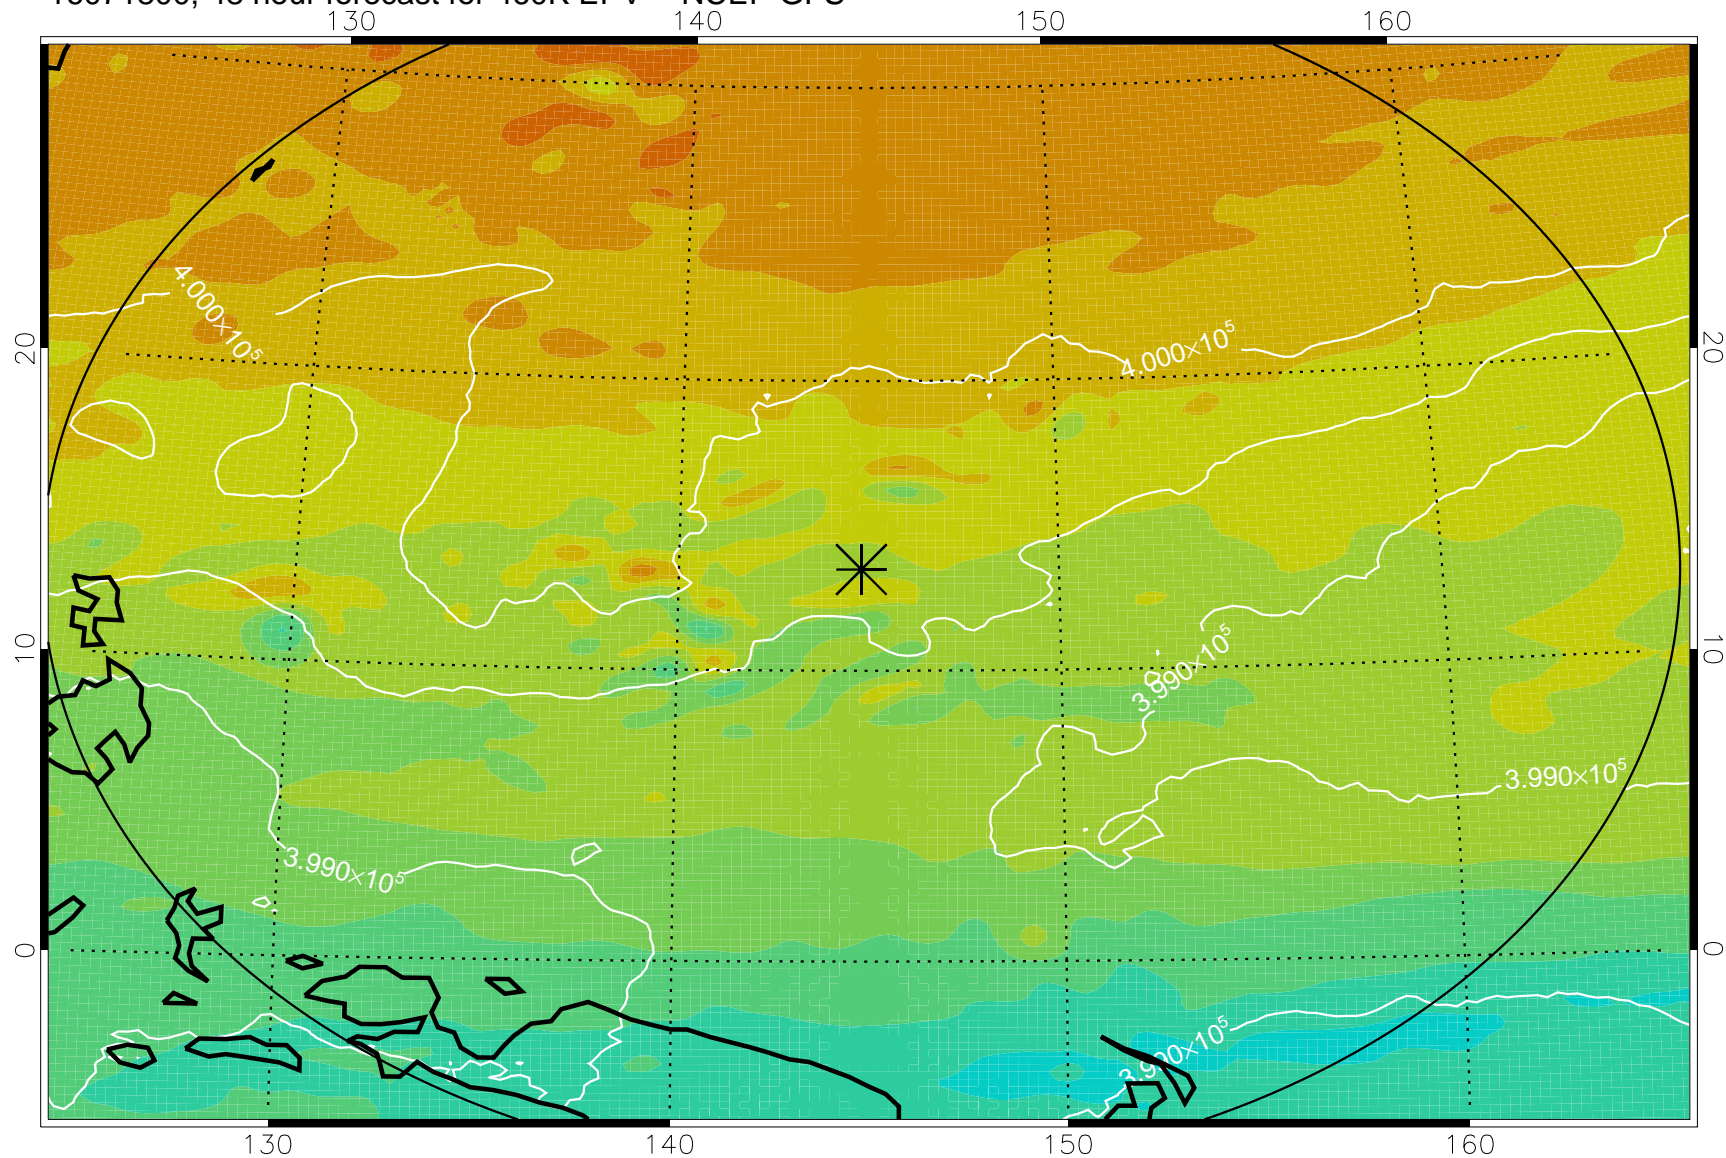

16071618, 18 hour forecast for 460K EPV -- NCEP GFS

460K Montgomery Streamfunction, white

Range ring of 2304 km

16071700, 24 hour forecast for 460K EPV -- NCEP GFS

460K Montgomery Streamfunction, white

Range ring of 2304 km

16071706, 30 hour forecast for 460K EPV -- NCEP GFS

460K Montgomery Streamfunction, white

Range ring of 2304 km

16071712, 36 hour forecast for 460K EPV -- NCEP GFS

460K Montgomery Streamfunction, white

Range ring of 2304 km

16071718, 42 hour forecast for 460K EPV -- NCEP GFS

460K Montgomery Streamfunction, white

Range ring of 2304 km

16071800, 48 hour forecast for 460K EPV -- NCEP GFS

460K Montgomery Streamfunction, white

Range ring of 2304 km

16071818, 66 hour forecast for 460K EPV -- NCEP GFS

460K Montgomery Streamfunction, white

Range ring of 2304 km

16071900, 72 hour forecast for 460K EPV -- NCEP GFS

460K Montgomery Streamfunction, white

Range ring of 2304 km