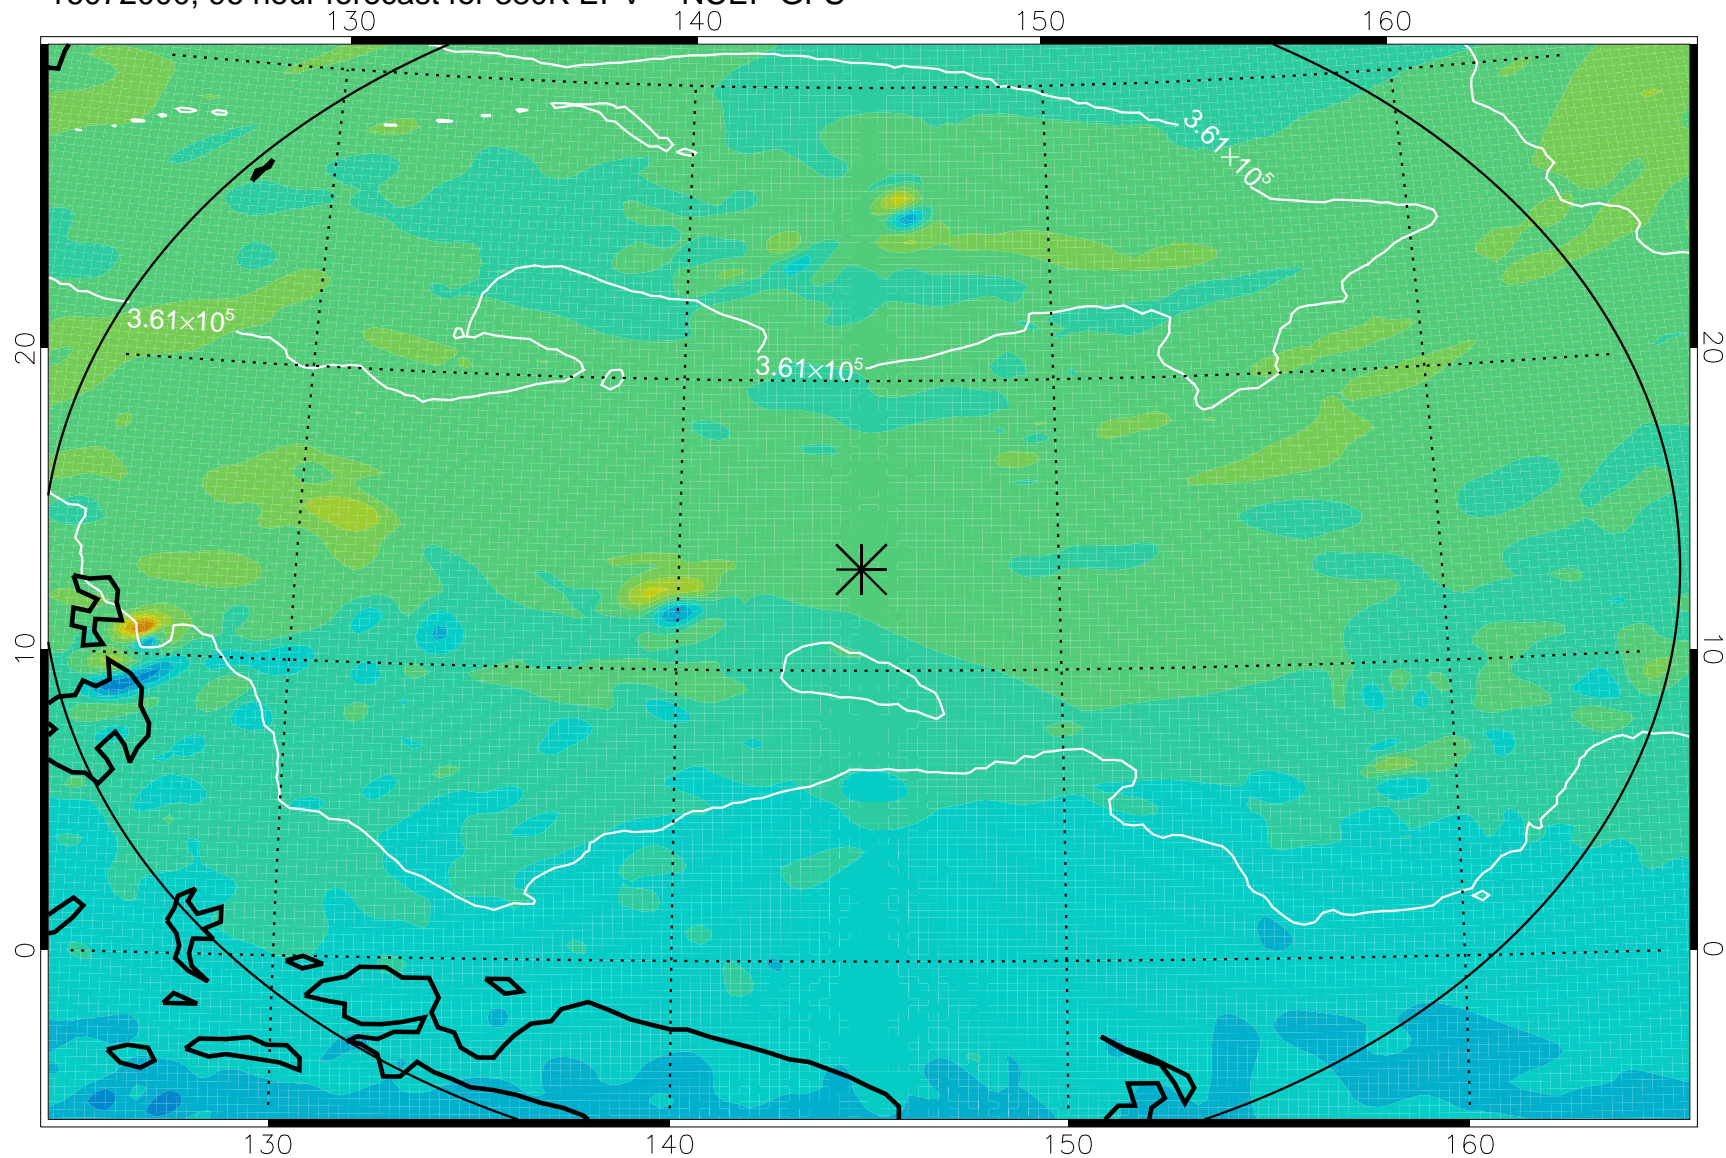

16071818, 66 hour forecast for 380K EPV -- NCEP GFS

380K Montgomery Streamfunction, white

Range ring of 2304 km

16071900, 72 hour forecast for 380K EPV -- NCEP GFS

380K Montgomery Streamfunction, white

Range ring of 2304 km

16071906, 78 hour forecast for 380K EPV -- NCEP GFS

380K Montgomery Streamfunction, white

Range ring of 2304 km

16071912, 84 hour forecast for 380K EPV -- NCEP GFS

380K Montgomery Streamfunction, white

Range ring of 2304 km

16071918, 90 hour forecast for 380K EPV -- NCEP GFS

380K Montgomery Streamfunction, white

Range ring of 2304 km

16072000, 96 hour forecast for 380K EPV -- NCEP GFS

380K Montgomery Streamfunction, white

Range ring of 2304 km

16072006, 102 hour forecast for 380K EPV -- NCEP GFS

380K Montgomery Streamfunction, white

Range ring of 2304 km

16072012, 108 hour forecast for 380K EPV -- NCEP GFS

380K Montgomery Streamfunction, white

Range ring of 2304 km