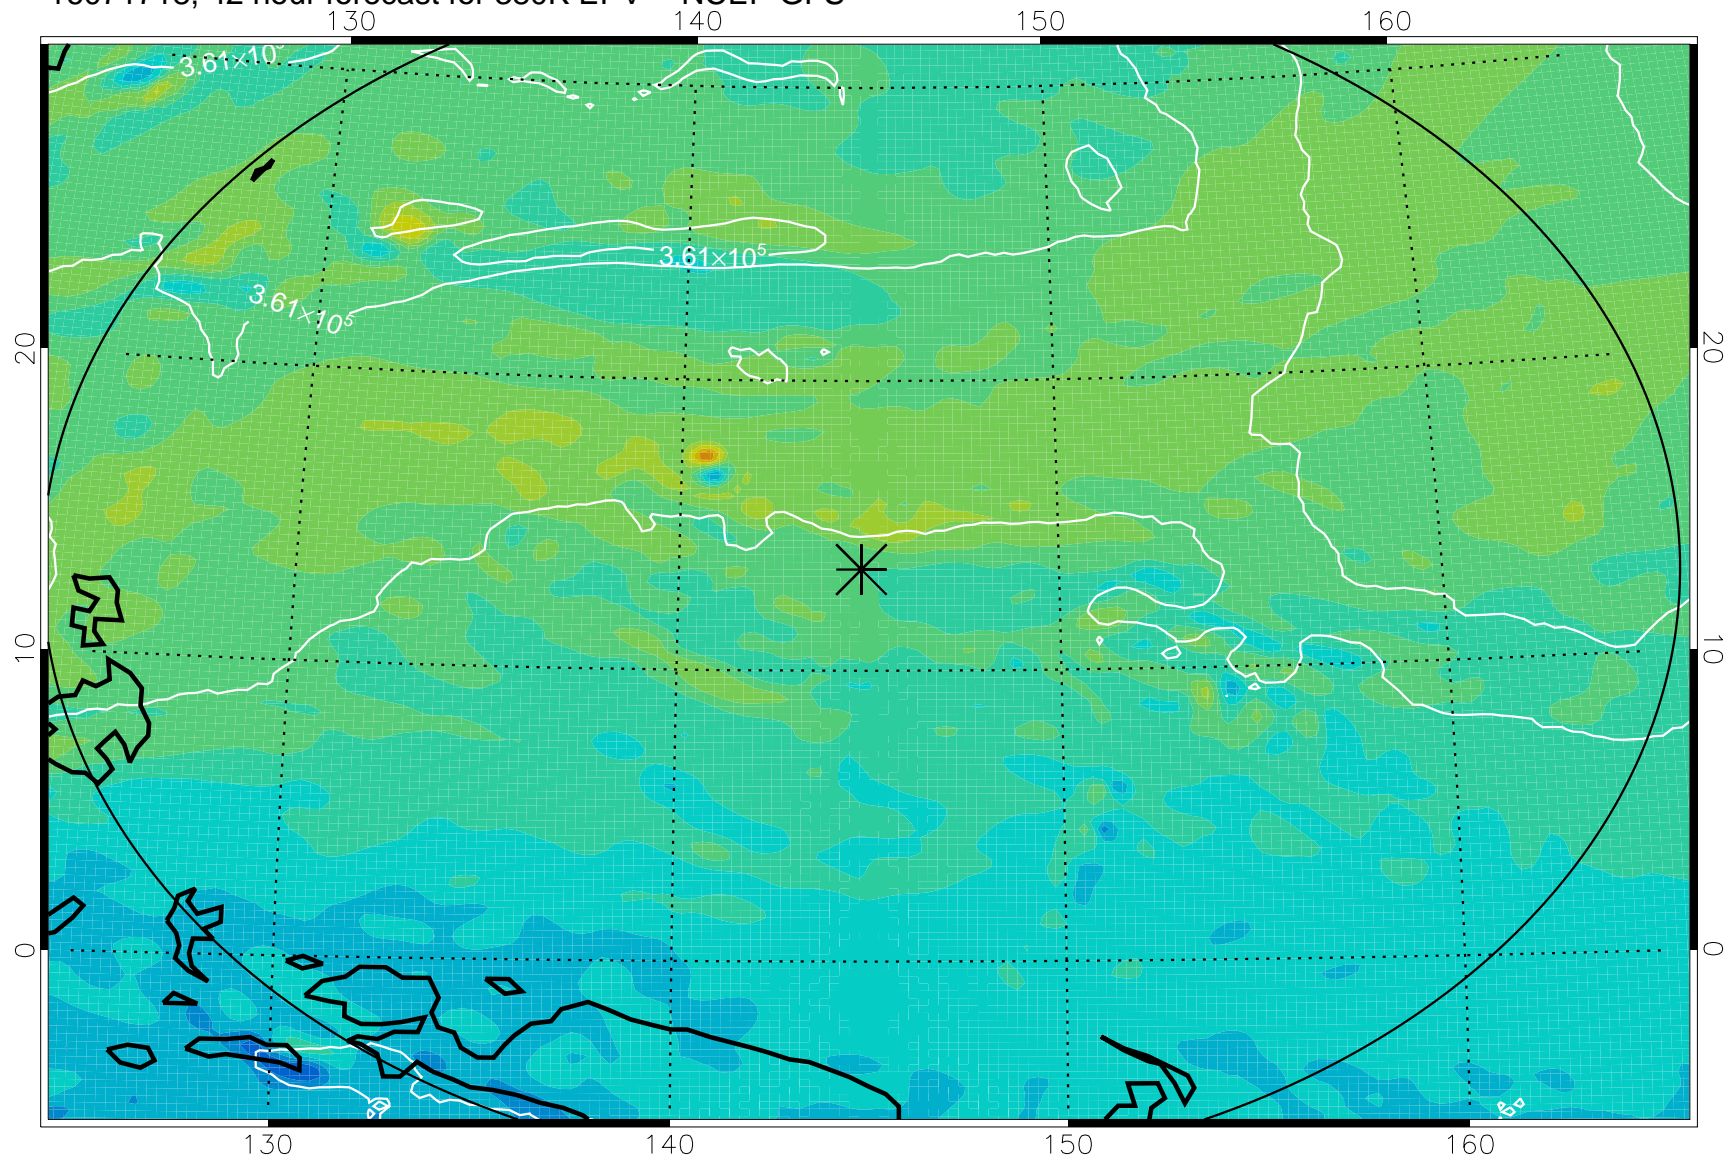

16071706, 30 hour forecast for 380K EPV -- NCEP GFS

380K Montgomery Streamfunction, white

Range ring of 2304 km

16071712, 36 hour forecast for 380K EPV -- NCEP GFS

380K Montgomery Streamfunction, white

Range ring of 2304 km

16071718, 42 hour forecast for 380K EPV -- NCEP GFS

380K Montgomery Streamfunction, white

Range ring of 2304 km

16071800, 48 hour forecast for 380K EPV -- NCEP GFS

380K Montgomery Streamfunction, white

Range ring of 2304 km

16071818, 66 hour forecast for 380K EPV -- NCEP GFS

380K Montgomery Streamfunction, white

Range ring of 2304 km

16071900, 72 hour forecast for 380K EPV -- NCEP GFS

380K Montgomery Streamfunction, white

Range ring of 2304 km

16071918, 90 hour forecast for 380K EPV -- NCEP GFS

380K Montgomery Streamfunction, white

Range ring of 2304 km

16072000, 96 hour forecast for 380K EPV -- NCEP GFS

380K Montgomery Streamfunction, white

Range ring of 2304 km