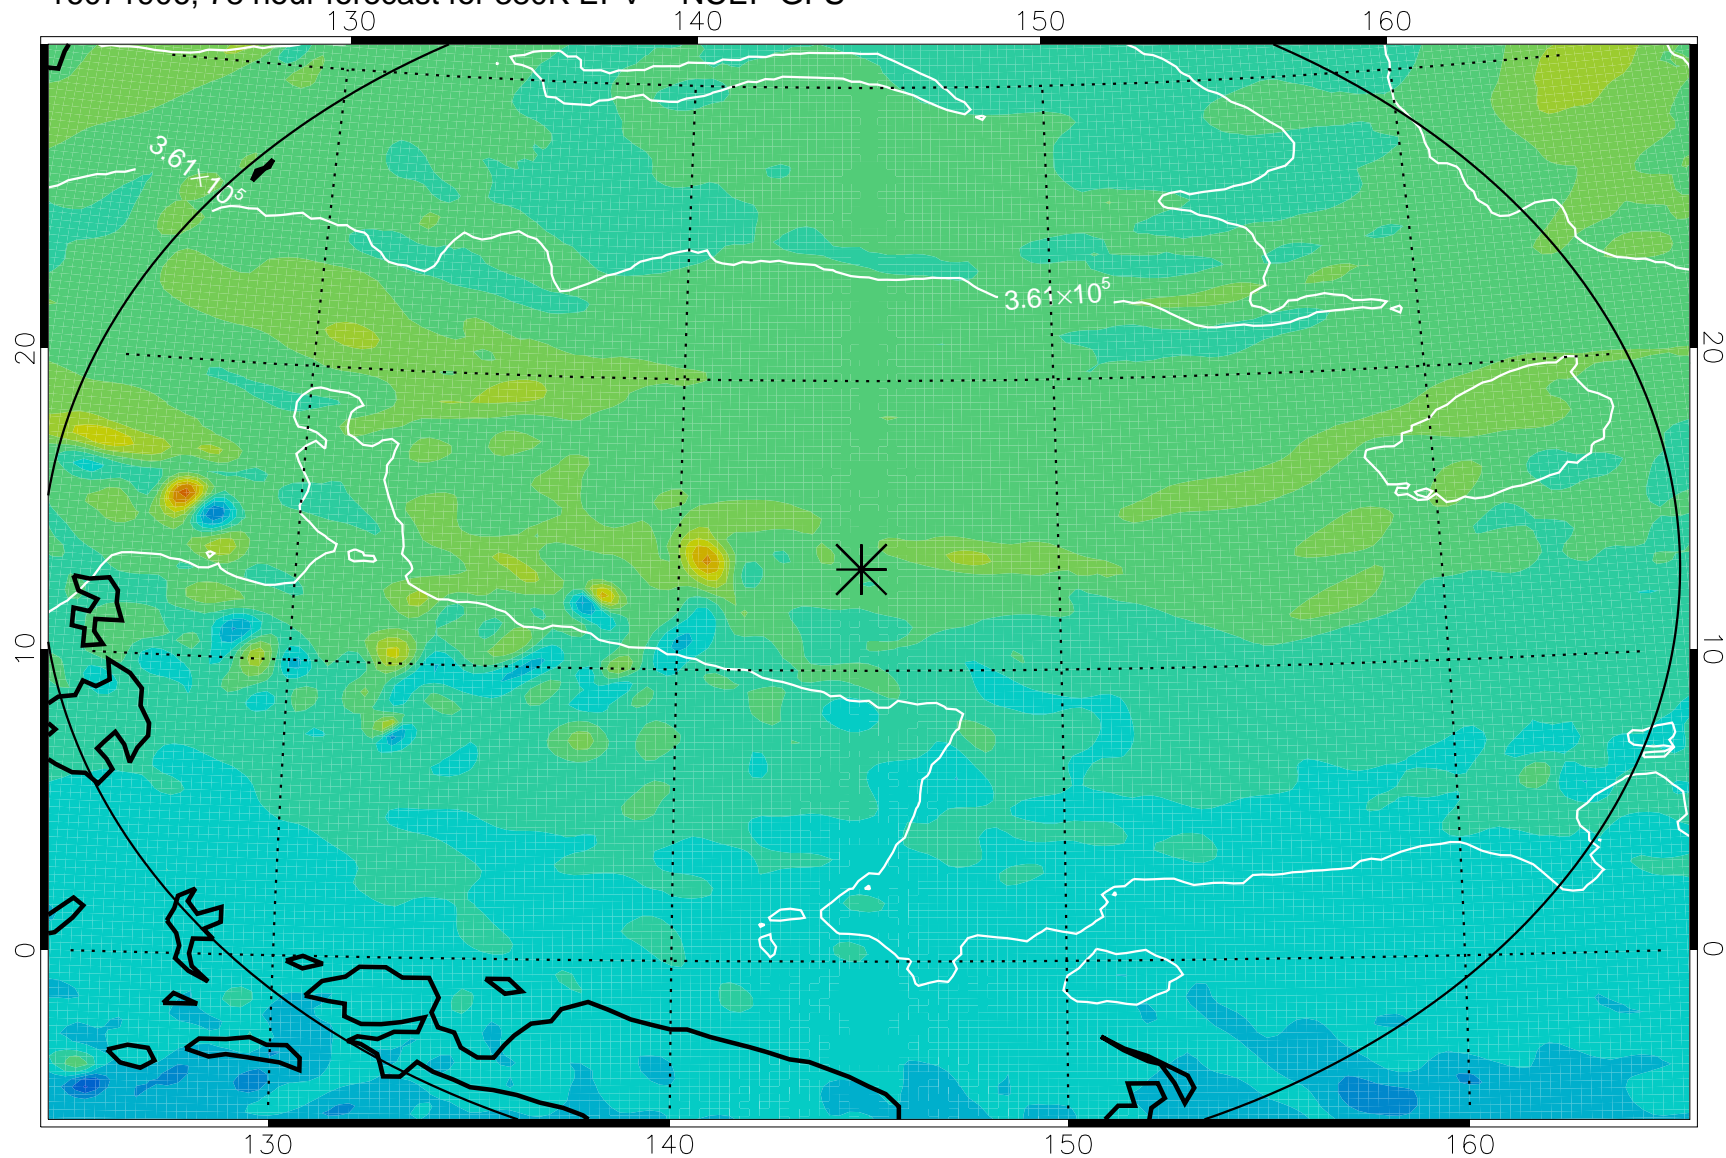

16071818, 66 hour forecast for 380K EPV -- NCEP GFS

380K Montgomery Streamfunction, white

Range ring of 2304 km

16071900, 72 hour forecast for 380K EPV -- NCEP GFS

380K Montgomery Streamfunction, white

Range ring of 2304 km

16071906, 78 hour forecast for 380K EPV -- NCEP GFS

380K Montgomery Streamfunction, white

Range ring of 2304 km

16071912, 84 hour forecast for 380K EPV -- NCEP GFS

380K Montgomery Streamfunction, white

Range ring of 2304 km

16071918, 90 hour forecast for 380K EPV -- NCEP GFS

380K Montgomery Streamfunction, white

Range ring of 2304 km

16072000, 96 hour forecast for 380K EPV -- NCEP GFS

380K Montgomery Streamfunction, white

Range ring of 2304 km

16072018, 114 hour forecast for 380K EPV -- NCEP GFS

380K Montgomery Streamfunction, white

Range ring of 2304 km

16072100, 120 hour forecast for 380K EPV -- NCEP GFS

380K Montgomery Streamfunction, white

Range ring of 2304 km