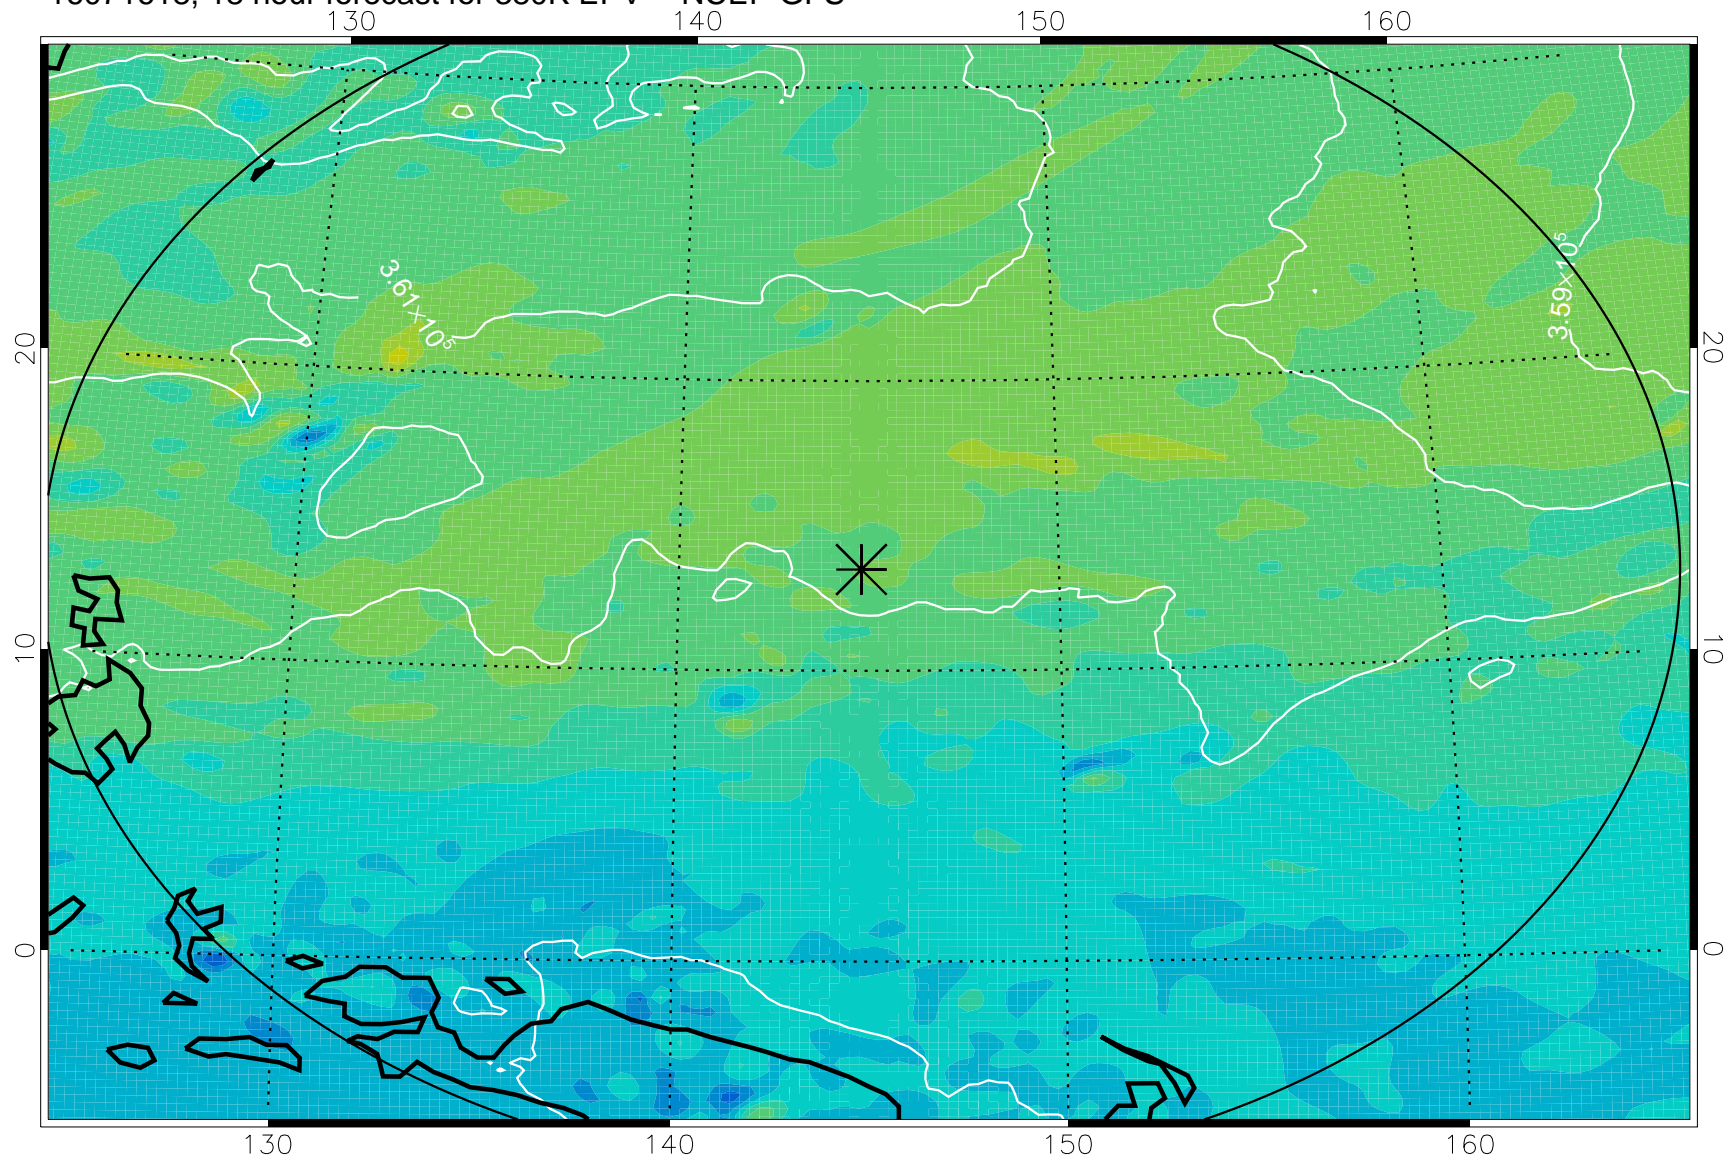

16071606, 6 hour forecast for 380K EPV -- NCEP GFS

380K Montgomery Streamfunction, white

Range ring of 2304 km

16071612, 12 hour forecast for 380K EPV -- NCEP GFS

380K Montgomery Streamfunction, white

Range ring of 2304 km

16071618, 18 hour forecast for 380K EPV -- NCEP GFS

380K Montgomery Streamfunction, white

Range ring of 2304 km

16071700, 24 hour forecast for 380K EPV -- NCEP GFS

380K Montgomery Streamfunction, white

Range ring of 2304 km

16071706, 30 hour forecast for 380K EPV -- NCEP GFS

380K Montgomery Streamfunction, white

Range ring of 2304 km

16071712, 36 hour forecast for 380K EPV -- NCEP GFS

380K Montgomery Streamfunction, white

Range ring of 2304 km

16071718, 42 hour forecast for 380K EPV -- NCEP GFS

380K Montgomery Streamfunction, white

Range ring of 2304 km

16071800, 48 hour forecast for 380K EPV -- NCEP GFS

380K Montgomery Streamfunction, white

Range ring of 2304 km