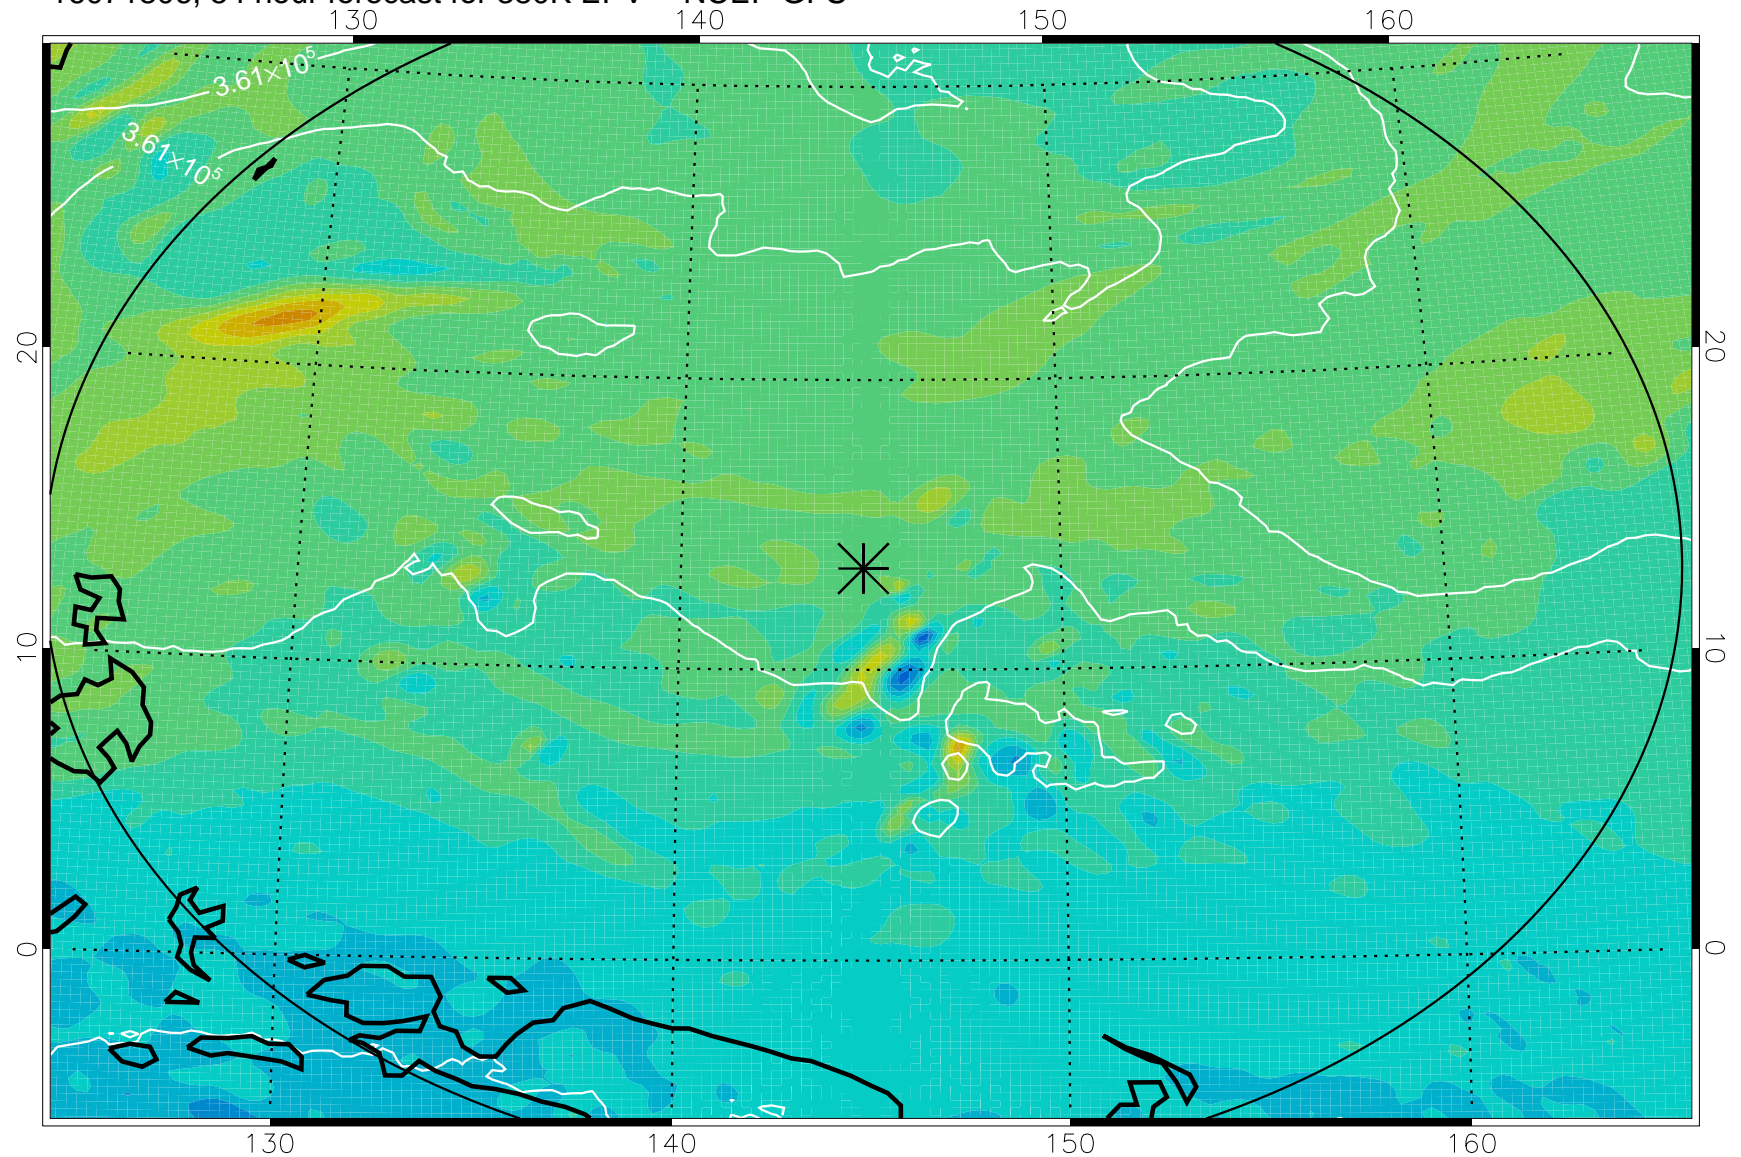

16071718, 42 hour forecast for 380K EPV -- NCEP GFS

380K Montgomery Streamfunction, white

Range ring of 2304 km

16071800, 48 hour forecast for 380K EPV -- NCEP GFS

380K Montgomery Streamfunction, white

Range ring of 2304 km

16071806, 54 hour forecast for 380K EPV -- NCEP GFS

380K Montgomery Streamfunction, white

Range ring of 2304 km

16071812, 60 hour forecast for 380K EPV -- NCEP GFS

380K Montgomery Streamfunction, white

Range ring of 2304 km

16071818, 66 hour forecast for 380K EPV -- NCEP GFS

380K Montgomery Streamfunction, white

Range ring of 2304 km

16071900, 72 hour forecast for 380K EPV -- NCEP GFS

380K Montgomery Streamfunction, white

Range ring of 2304 km

16071918, 90 hour forecast for 380K EPV -- NCEP GFS

380K Montgomery Streamfunction, white

Range ring of 2304 km

16072000, 96 hour forecast for 380K EPV -- NCEP GFS

380K Montgomery Streamfunction, white

Range ring of 2304 km