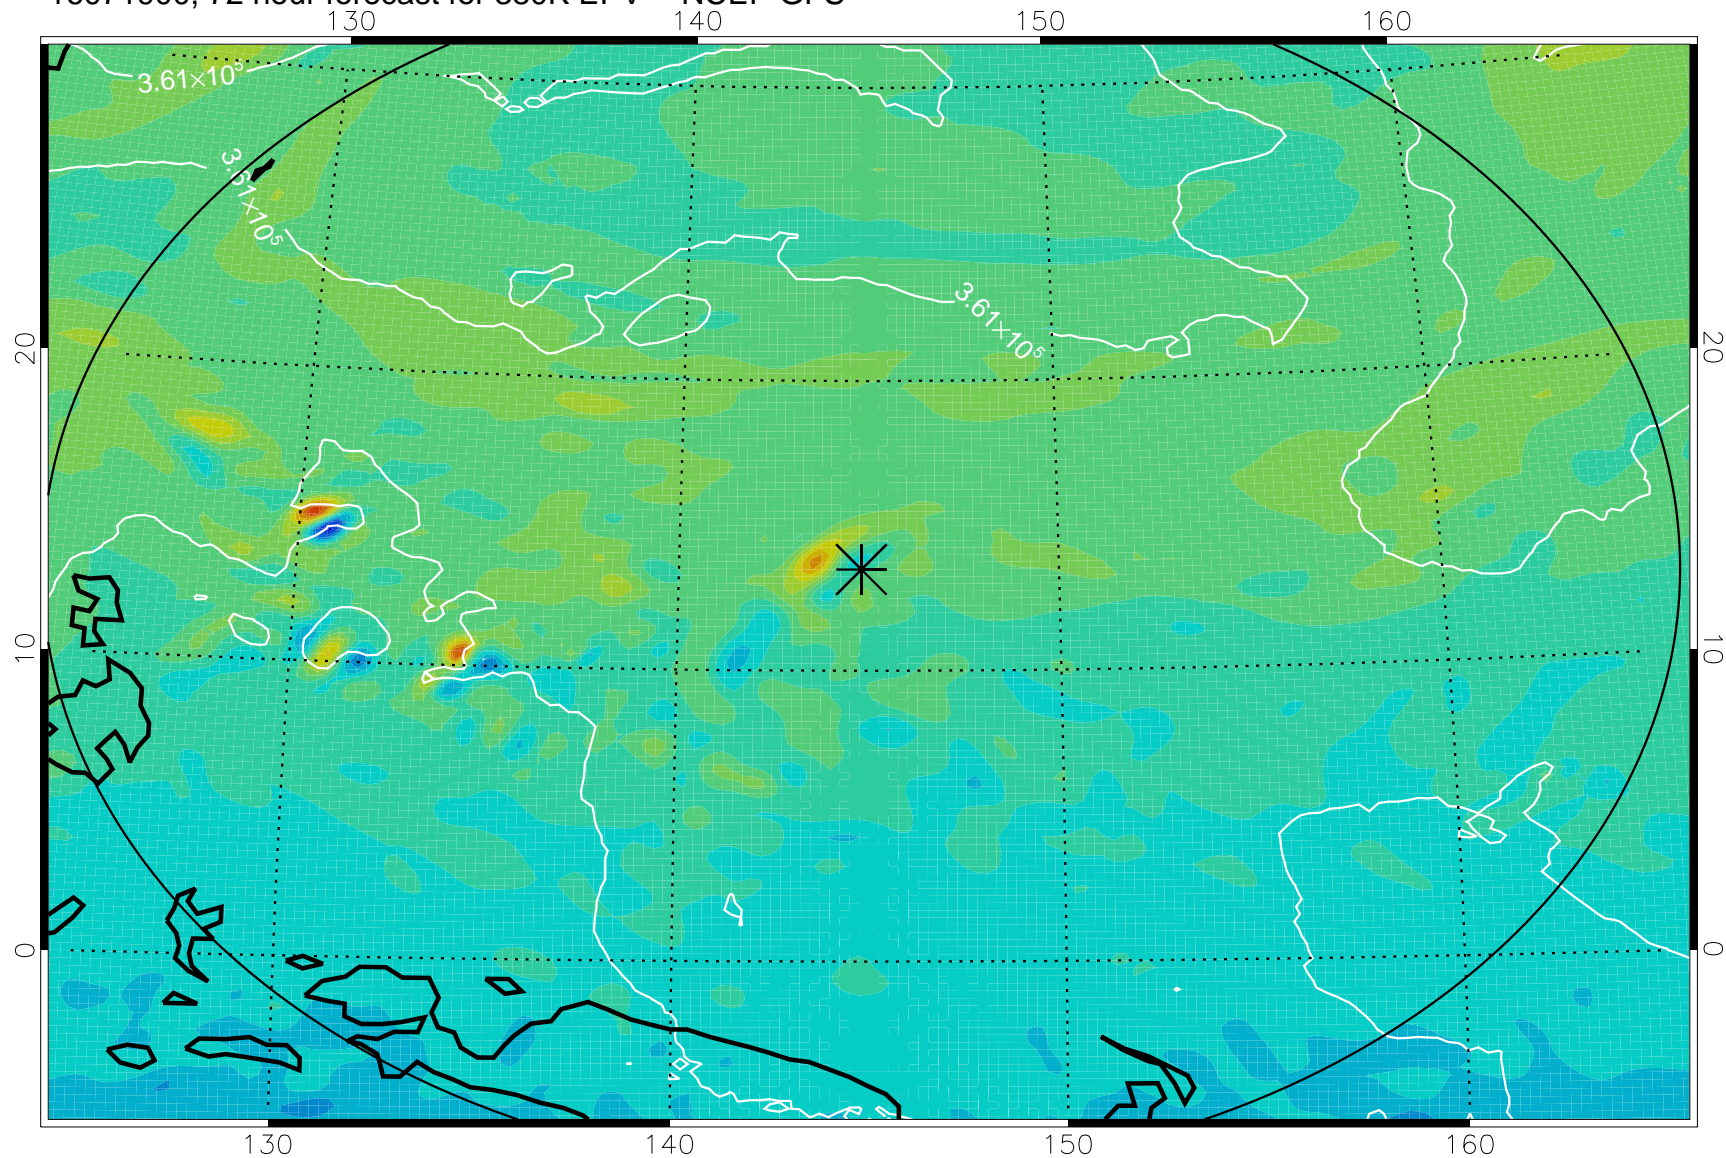

16071806, 54 hour forecast for 380K EPV -- NCEP GFS

380K Montgomery Streamfunction, white

Range ring of 2304 km

16071812, 60 hour forecast for 380K EPV -- NCEP GFS

380K Montgomery Streamfunction, white

Range ring of 2304 km

16071818, 66 hour forecast for 380K EPV -- NCEP GFS

380K Montgomery Streamfunction, white

Range ring of 2304 km

16071900, 72 hour forecast for 380K EPV -- NCEP GFS

380K Montgomery Streamfunction, white

Range ring of 2304 km

16071906, 78 hour forecast for 380K EPV -- NCEP GFS

380K Montgomery Streamfunction, white

Range ring of 2304 km

16071912, 84 hour forecast for 380K EPV -- NCEP GFS

380K Montgomery Streamfunction, white

Range ring of 2304 km

16071918, 90 hour forecast for 380K EPV -- NCEP GFS

380K Montgomery Streamfunction, white

Range ring of 2304 km

16072000, 96 hour forecast for 380K EPV -- NCEP GFS

380K Montgomery Streamfunction, white

Range ring of 2304 km