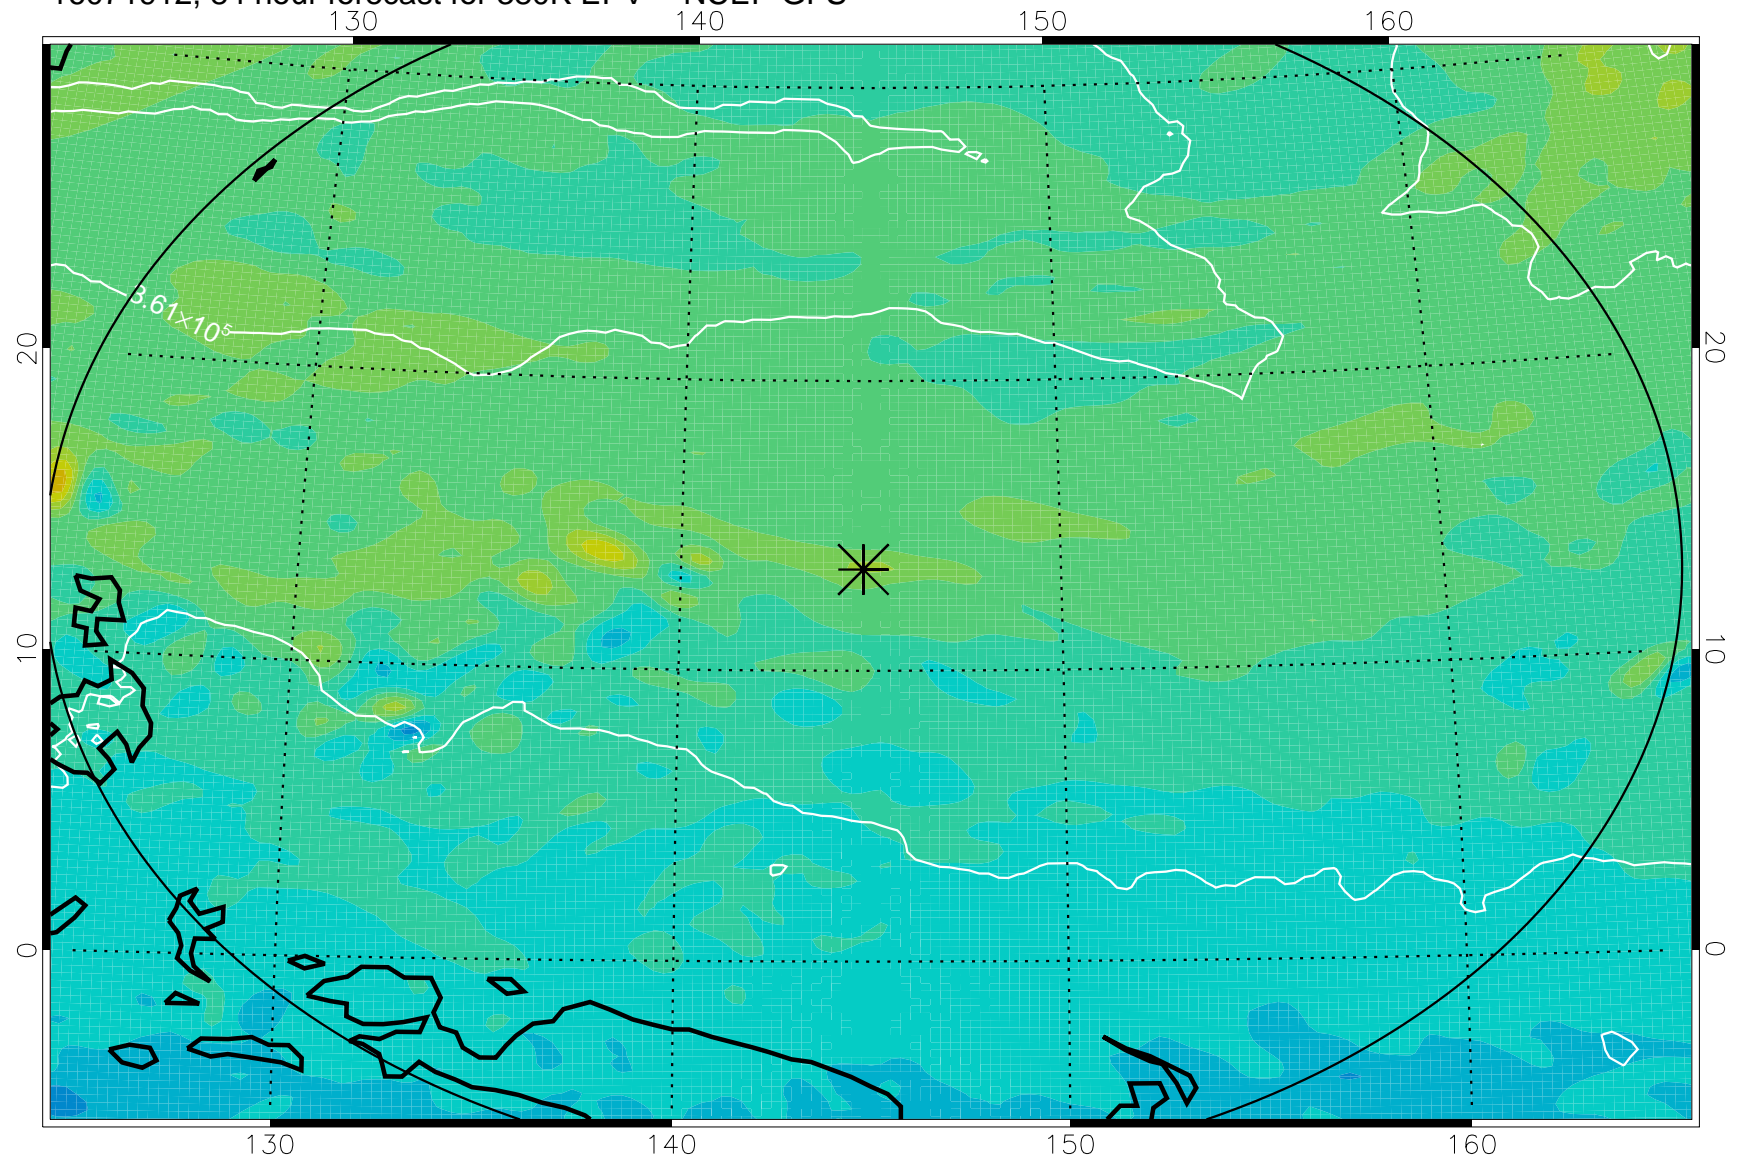

16071818, 66 hour forecast for 380K EPV -- NCEP GFS

380K Montgomery Streamfunction, white

Range ring of 2304 km

16071900, 72 hour forecast for 380K EPV -- NCEP GFS

380K Montgomery Streamfunction, white

Range ring of 2304 km

16071906, 78 hour forecast for 380K EPV -- NCEP GFS

380K Montgomery Streamfunction, white

Range ring of 2304 km

16071912, 84 hour forecast for 380K EPV -- NCEP GFS

380K Montgomery Streamfunction, white

Range ring of 2304 km

16071918, 90 hour forecast for 380K EPV -- NCEP GFS

380K Montgomery Streamfunction, white

Range ring of 2304 km

16072000, 96 hour forecast for 380K EPV -- NCEP GFS

380K Montgomery Streamfunction, white

Range ring of 2304 km

16072006, 102 hour forecast for 380K EPV -- NCEP GFS

380K Montgomery Streamfunction, white

Range ring of 2304 km

16072012, 108 hour forecast for 380K EPV -- NCEP GFS

380K Montgomery Streamfunction, white

Range ring of 2304 km