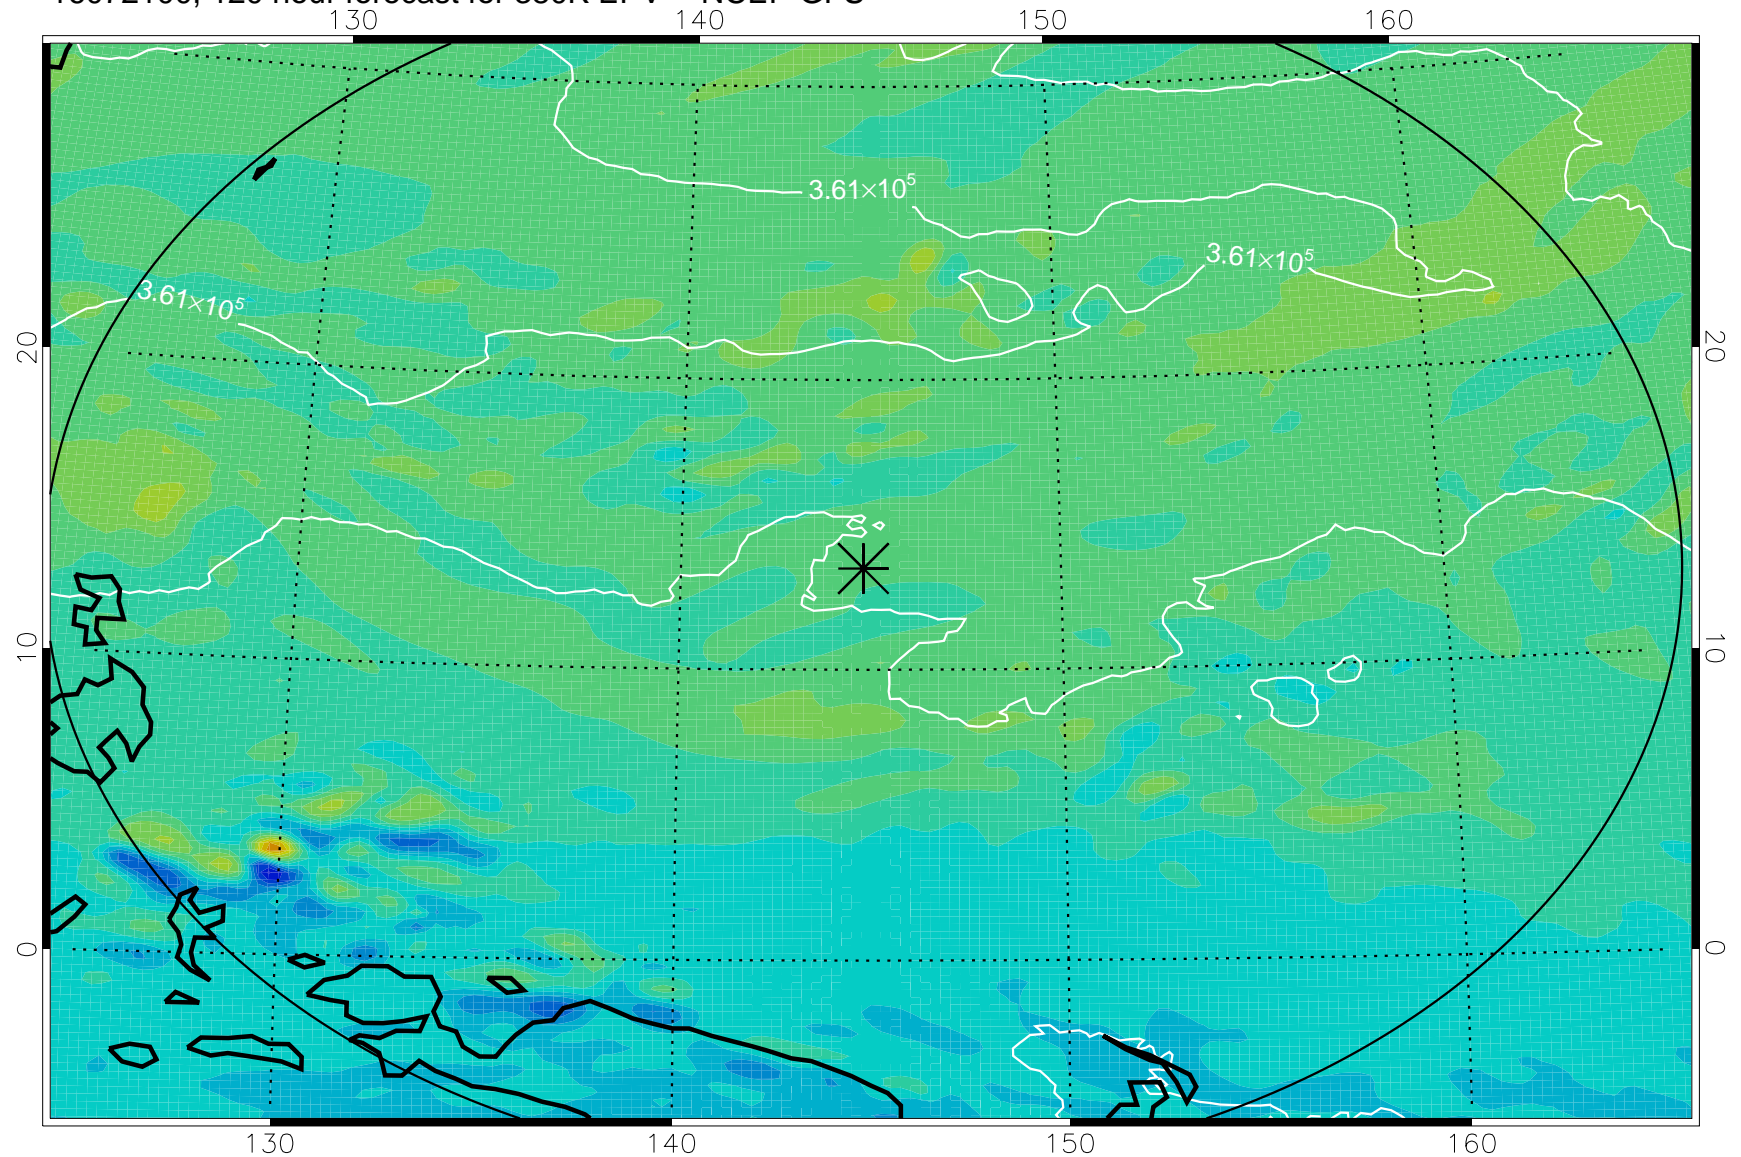

16071906, 78 hour forecast for 380K EPV -- NCEP GFS

380K Montgomery Streamfunction, white

Range ring of 2304 km

16071912, 84 hour forecast for 380K EPV -- NCEP GFS

380K Montgomery Streamfunction, white

Range ring of 2304 km

16071918, 90 hour forecast for 380K EPV -- NCEP GFS

380K Montgomery Streamfunction, white

Range ring of 2304 km

16072000, 96 hour forecast for 380K EPV -- NCEP GFS

380K Montgomery Streamfunction, white

Range ring of 2304 km

16072006, 102 hour forecast for 380K EPV -- NCEP GFS

380K Montgomery Streamfunction, white

Range ring of 2304 km

16072012, 108 hour forecast for 380K EPV -- NCEP GFS

380K Montgomery Streamfunction, white

Range ring of 2304 km

16072018, 114 hour forecast for 380K EPV -- NCEP GFS

380K Montgomery Streamfunction, white

Range ring of 2304 km

16072100, 120 hour forecast for 380K EPV -- NCEP GFS

380K Montgomery Streamfunction, white

Range ring of 2304 km