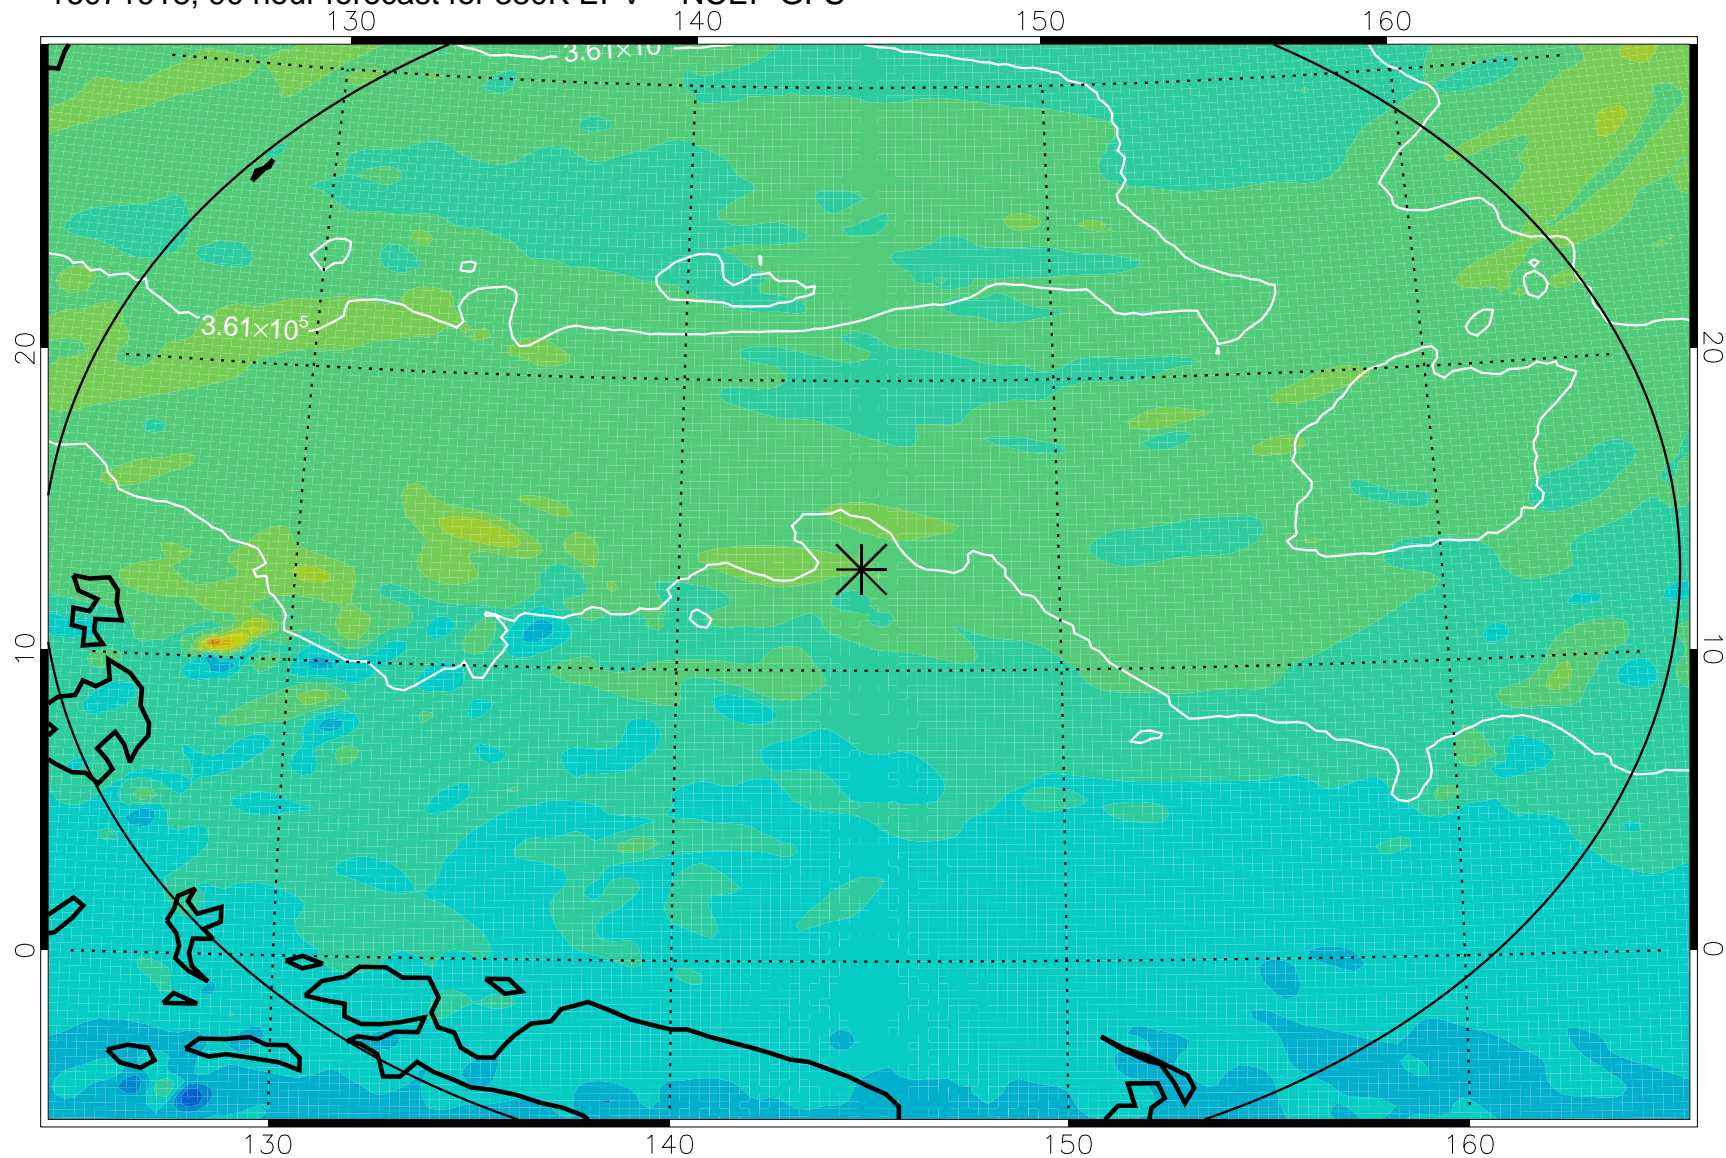

16071818, 66 hour forecast for 380K EPV -- NCEP GFS

380K Montgomery Streamfunction, white

Range ring of 2304 km

16071900, 72 hour forecast for 380K EPV -- NCEP GFS

380K Montgomery Streamfunction, white

Range ring of 2304 km

16071906, 78 hour forecast for 380K EPV -- NCEP GFS

380K Montgomery Streamfunction, white

Range ring of 2304 km

16071912, 84 hour forecast for 380K EPV -- NCEP GFS

380K Montgomery Streamfunction, white

Range ring of 2304 km

16071918, 90 hour forecast for 380K EPV -- NCEP GFS

380K Montgomery Streamfunction, white

Range ring of 2304 km

16072000, 96 hour forecast for 380K EPV -- NCEP GFS

380K Montgomery Streamfunction, white

Range ring of 2304 km

16072006, 102 hour forecast for 380K EPV -- NCEP GFS

380K Montgomery Streamfunction, white

Range ring of 2304 km

16072012, 108 hour forecast for 380K EPV -- NCEP GFS

380K Montgomery Streamfunction, white

Range ring of 2304 km