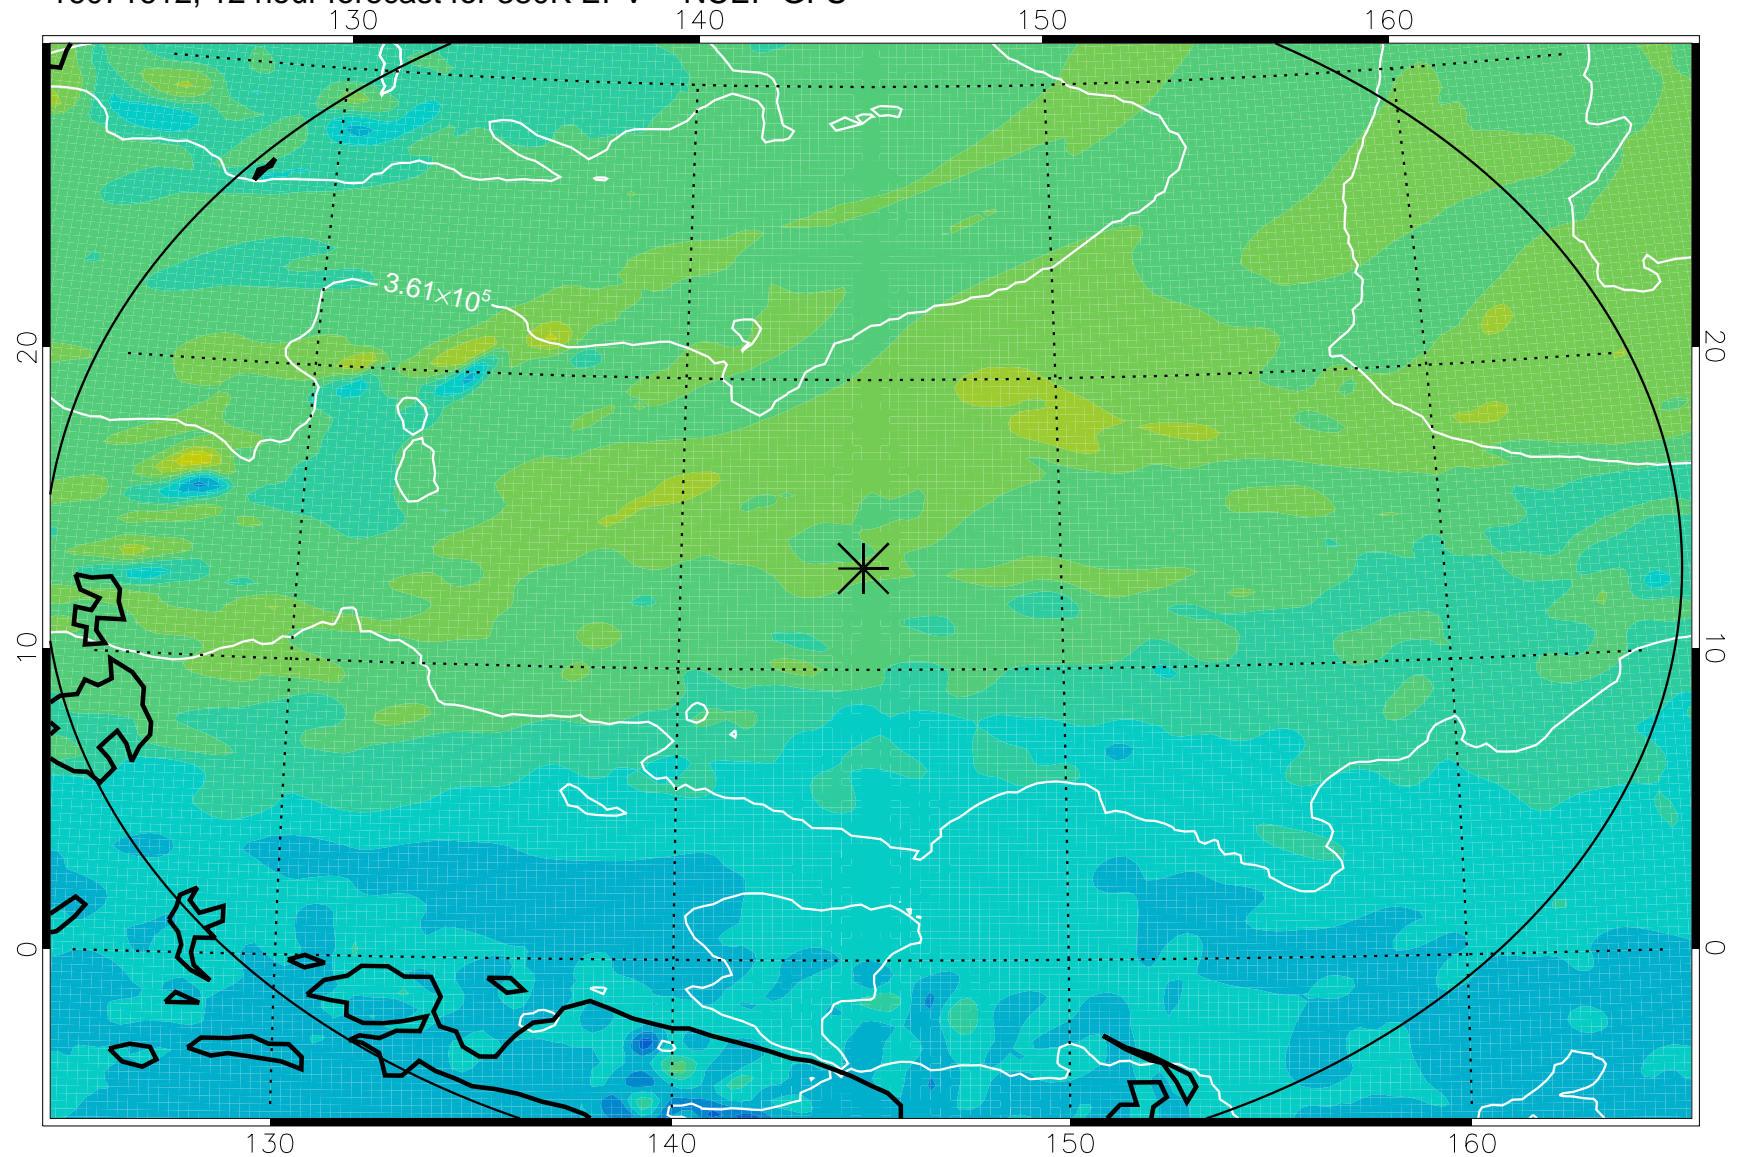

16071606, 6 hour forecast for 380K EPV -- NCEP GFS

380K Montgomery Streamfunction, white

Range ring of 2304 km

16071612, 12 hour forecast for 380K EPV -- NCEP GFS

380K Montgomery Streamfunction, white

Range ring of 2304 km

16071618, 18 hour forecast for 380K EPV -- NCEP GFS

380K Montgomery Streamfunction, white

Range ring of 2304 km

16071700, 24 hour forecast for 380K EPV -- NCEP GFS

380K Montgomery Streamfunction, white

Range ring of 2304 km

16071818, 66 hour forecast for 380K EPV -- NCEP GFS

380K Montgomery Streamfunction, white

Range ring of 2304 km

16071900, 72 hour forecast for 380K EPV -- NCEP GFS

380K Montgomery Streamfunction, white

Range ring of 2304 km

16071918, 90 hour forecast for 380K EPV -- NCEP GFS

380K Montgomery Streamfunction, white

Range ring of 2304 km

16072000, 96 hour forecast for 380K EPV -- NCEP GFS

380K Montgomery Streamfunction, white

Range ring of 2304 km