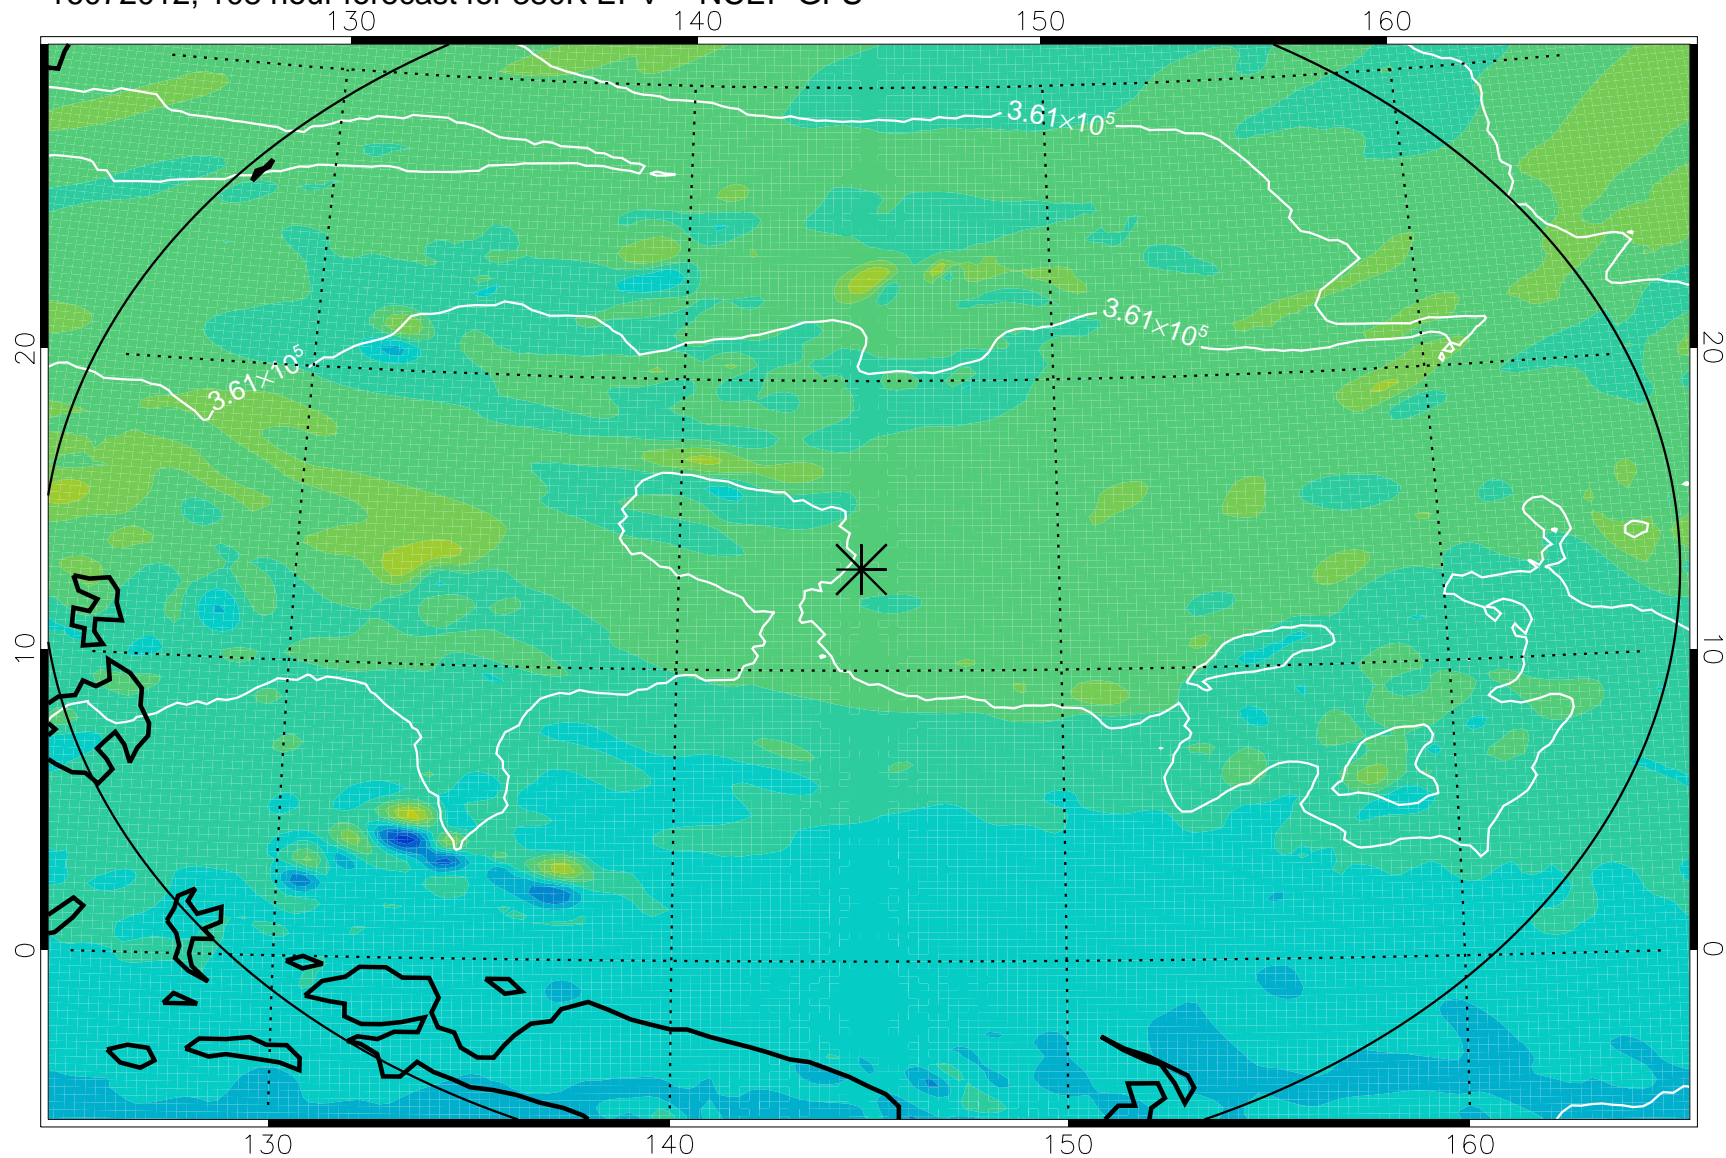

16071906, 78 hour forecast for 380K EPV -- NCEP GFS

380K Montgomery Streamfunction, white

Range ring of 2304 km

16071912, 84 hour forecast for 380K EPV -- NCEP GFS

380K Montgomery Streamfunction, white

Range ring of 2304 km

16071918, 90 hour forecast for 380K EPV -- NCEP GFS

380K Montgomery Streamfunction, white

Range ring of 2304 km

16072000, 96 hour forecast for 380K EPV -- NCEP GFS

380K Montgomery Streamfunction, white

Range ring of 2304 km

16072006, 102 hour forecast for 380K EPV -- NCEP GFS

380K Montgomery Streamfunction, white

Range ring of 2304 km

16072012, 108 hour forecast for 380K EPV -- NCEP GFS

380K Montgomery Streamfunction, white

Range ring of 2304 km

16072018, 114 hour forecast for 380K EPV -- NCEP GFS

380K Montgomery Streamfunction, white

Range ring of 2304 km

16072100, 120 hour forecast for 380K EPV -- NCEP GFS

380K Montgomery Streamfunction, white

Range ring of 2304 km