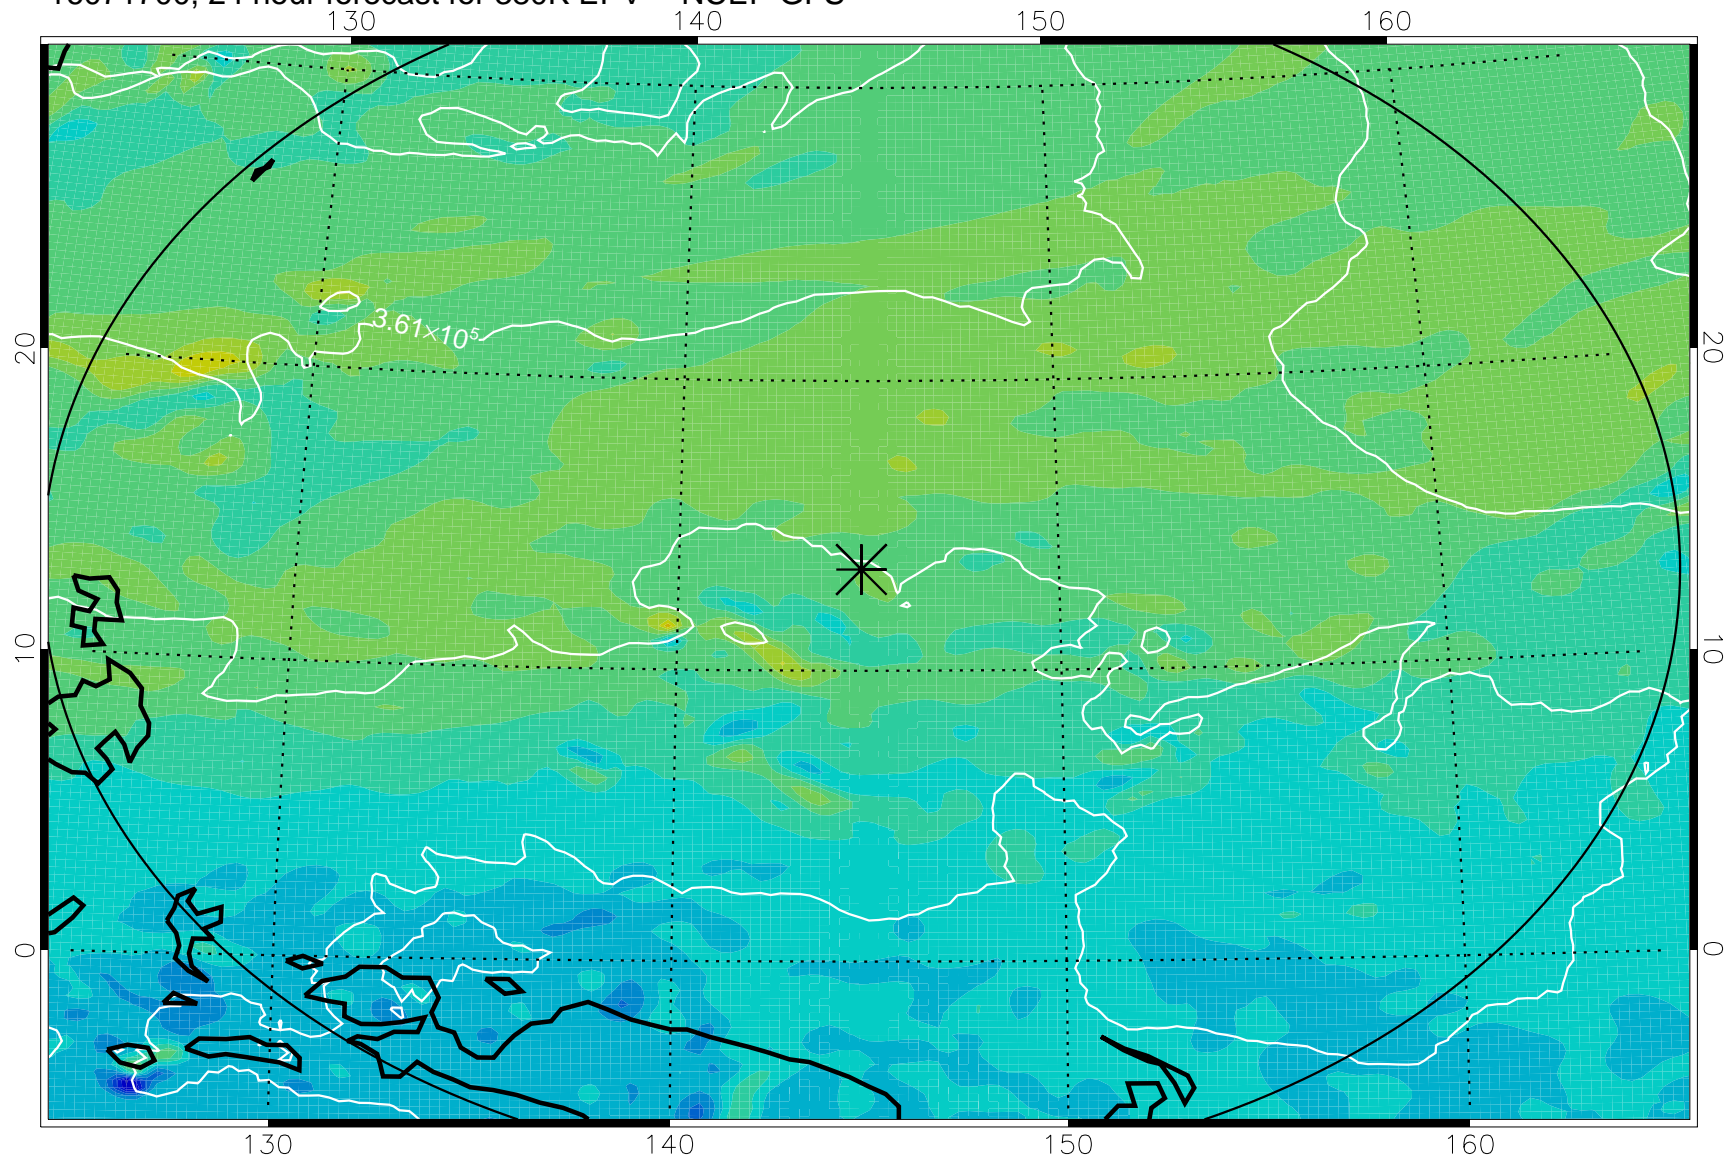

16071618, 18 hour forecast for 380K EPV -- NCEP GFS

380K Montgomery Streamfunction, white

Range ring of 2304 km

16071700, 24 hour forecast for 380K EPV -- NCEP GFS

380K Montgomery Streamfunction, white

Range ring of 2304 km

16071706, 30 hour forecast for 380K EPV -- NCEP GFS

380K Montgomery Streamfunction, white

Range ring of 2304 km

16071712, 36 hour forecast for 380K EPV -- NCEP GFS

380K Montgomery Streamfunction, white

Range ring of 2304 km

16071718, 42 hour forecast for 380K EPV -- NCEP GFS

380K Montgomery Streamfunction, white

Range ring of 2304 km

16071800, 48 hour forecast for 380K EPV -- NCEP GFS

380K Montgomery Streamfunction, white

Range ring of 2304 km

16071918, 90 hour forecast for 380K EPV -- NCEP GFS

380K Montgomery Streamfunction, white

Range ring of 2304 km

16072000, 96 hour forecast for 380K EPV -- NCEP GFS

380K Montgomery Streamfunction, white

Range ring of 2304 km