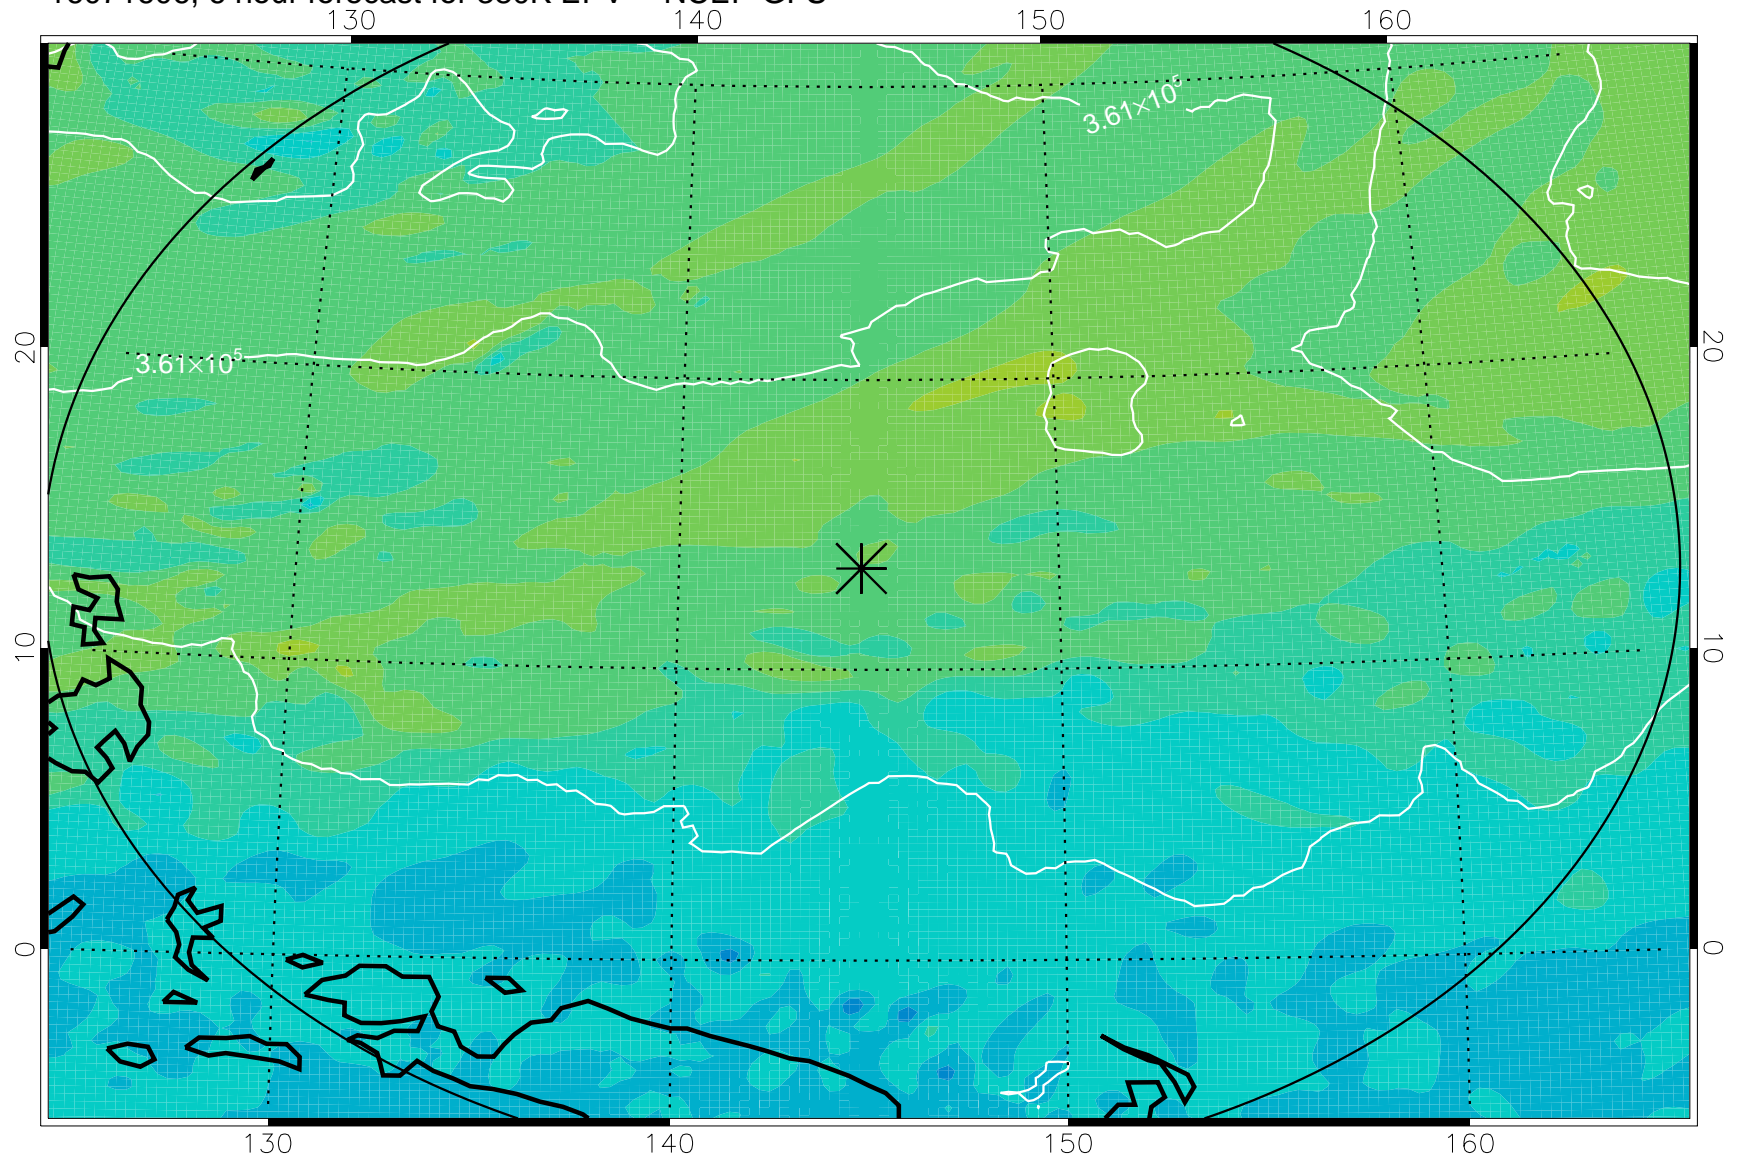

16071606, 6 hour forecast for 380K EPV -- NCEP GFS

380K Montgomery Streamfunction, white

Range ring of 2304 km

16071612, 12 hour forecast for 380K EPV -- NCEP GFS

380K Montgomery Streamfunction, white

Range ring of 2304 km

16071618, 18 hour forecast for 380K EPV -- NCEP GFS

380K Montgomery Streamfunction, white

Range ring of 2304 km

16071700, 24 hour forecast for 380K EPV -- NCEP GFS

380K Montgomery Streamfunction, white

Range ring of 2304 km

16071706, 30 hour forecast for 380K EPV -- NCEP GFS

380K Montgomery Streamfunction, white

Range ring of 2304 km

16071712, 36 hour forecast for 380K EPV -- NCEP GFS

380K Montgomery Streamfunction, white

Range ring of 2304 km

16071918, 90 hour forecast for 380K EPV -- NCEP GFS

380K Montgomery Streamfunction, white

Range ring of 2304 km

16072000, 96 hour forecast for 380K EPV -- NCEP GFS

380K Montgomery Streamfunction, white

Range ring of 2304 km