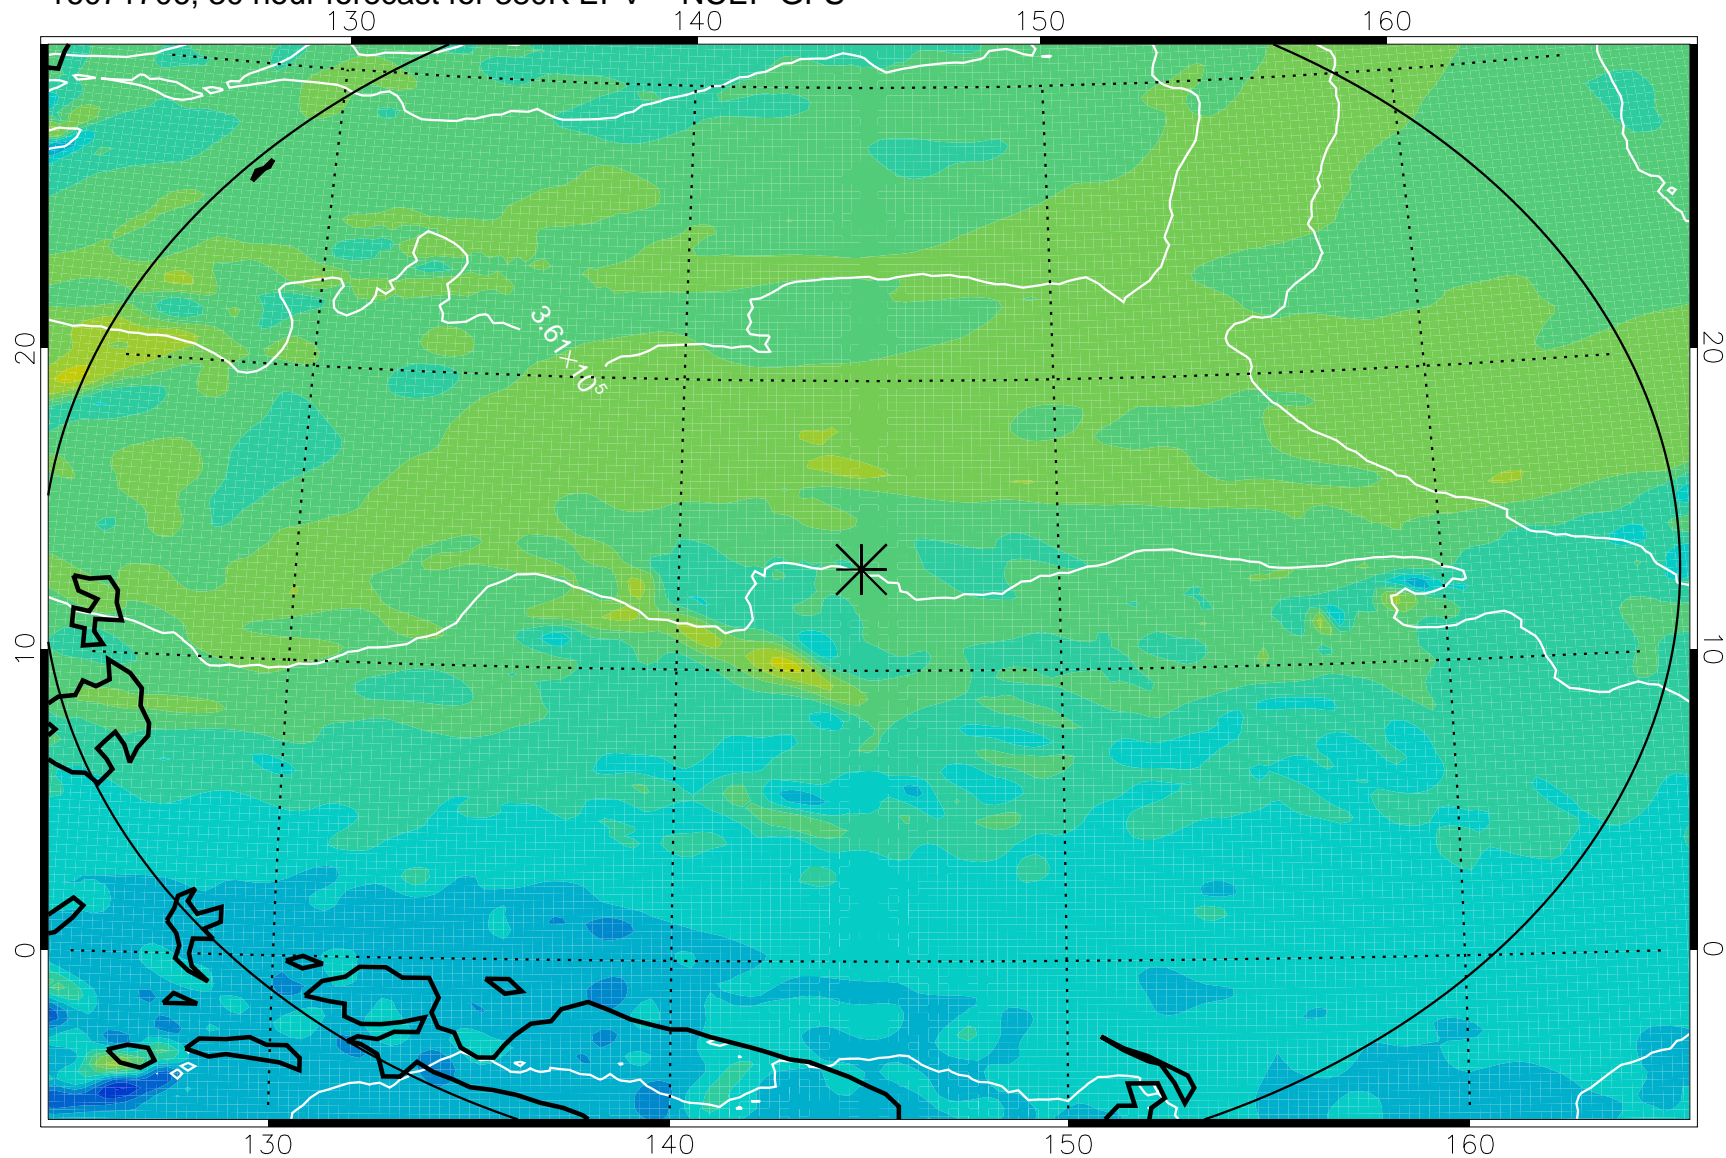

16071618, 18 hour forecast for 380K EPV -- NCEP GFS

380K Montgomery Streamfunction, white

Range ring of 2304 km

16071700, 24 hour forecast for 380K EPV -- NCEP GFS

380K Montgomery Streamfunction, white

Range ring of 2304 km

16071706, 30 hour forecast for 380K EPV -- NCEP GFS

380K Montgomery Streamfunction, white

Range ring of 2304 km

16071712, 36 hour forecast for 380K EPV -- NCEP GFS

380K Montgomery Streamfunction, white

Range ring of 2304 km

16071718, 42 hour forecast for 380K EPV -- NCEP GFS

380K Montgomery Streamfunction, white

Range ring of 2304 km

16071800, 48 hour forecast for 380K EPV -- NCEP GFS

380K Montgomery Streamfunction, white

Range ring of 2304 km

16071918, 90 hour forecast for 380K EPV -- NCEP GFS

380K Montgomery Streamfunction, white

Range ring of 2304 km

16072000, 96 hour forecast for 380K EPV -- NCEP GFS

380K Montgomery Streamfunction, white

Range ring of 2304 km