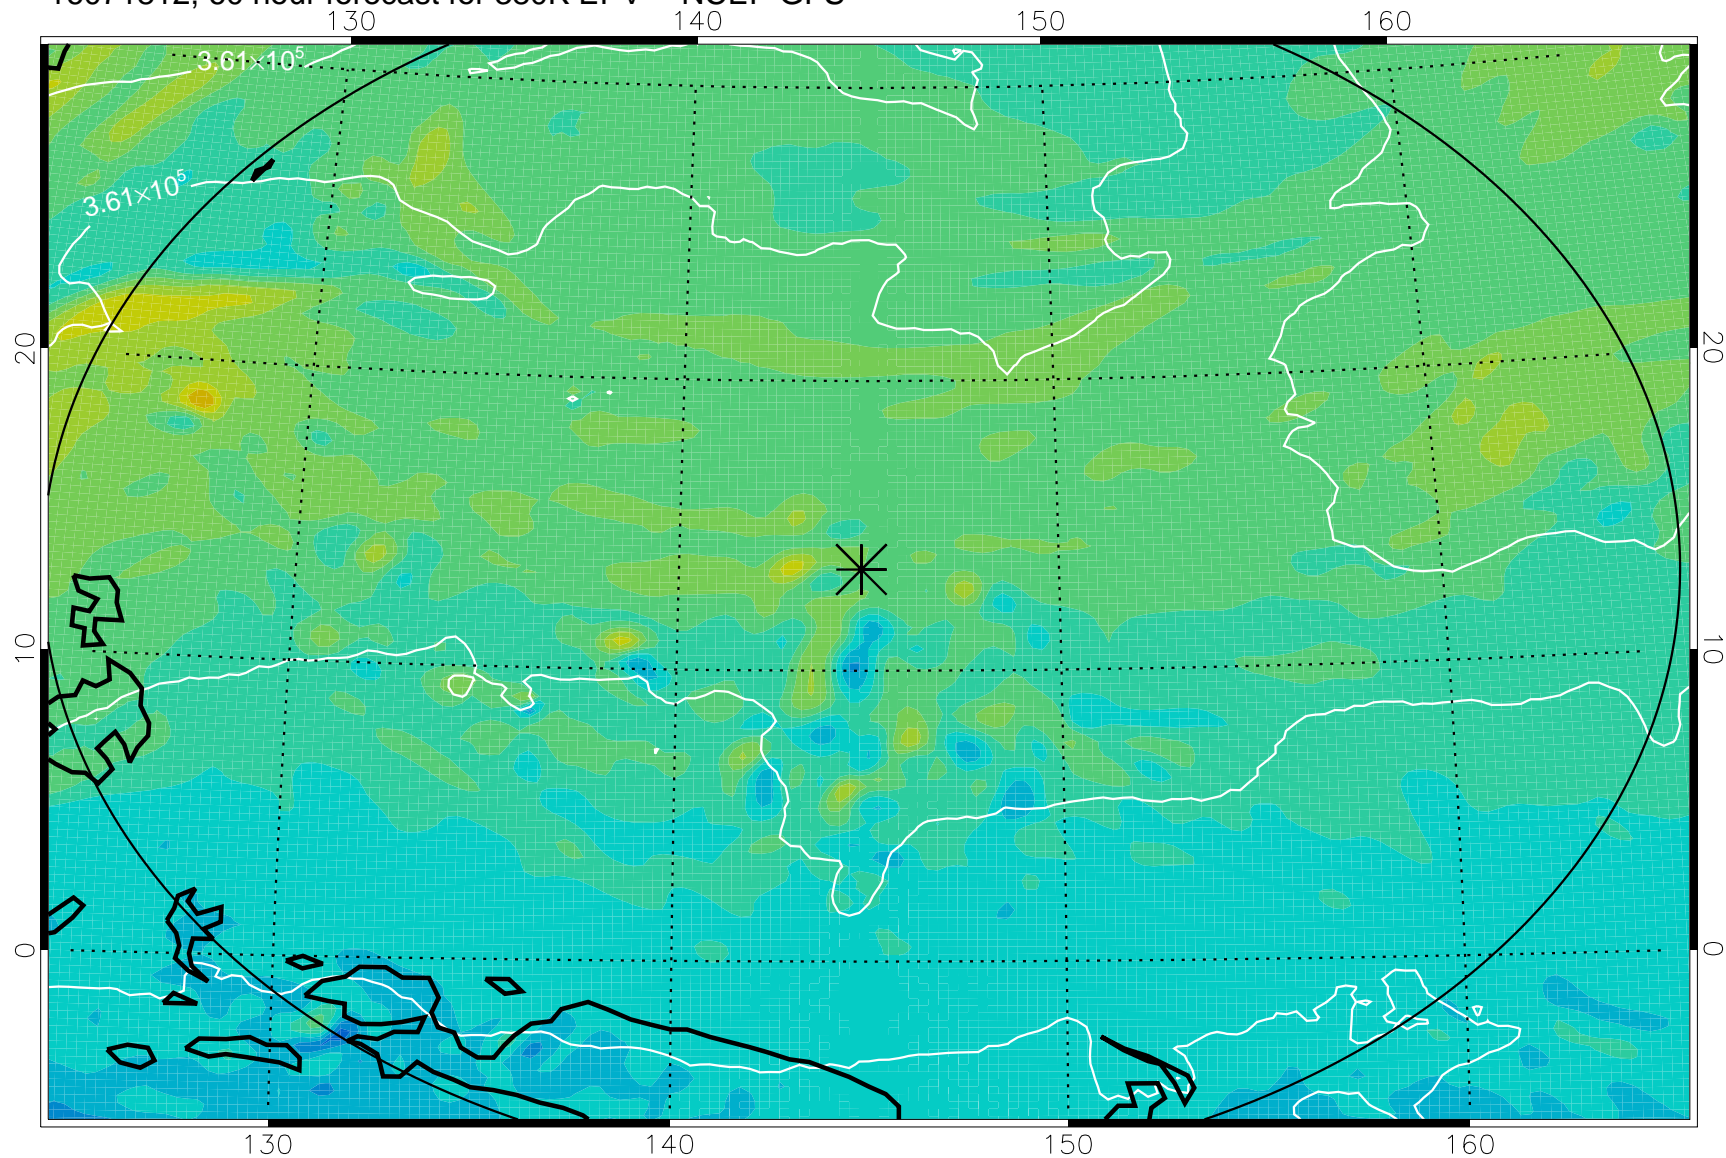

16071718, 42 hour forecast for 380K EPV -- NCEP GFS

380K Montgomery Streamfunction, white

Range ring of 2304 km

16071800, 48 hour forecast for 380K EPV -- NCEP GFS

380K Montgomery Streamfunction, white

Range ring of 2304 km

16071806, 54 hour forecast for 380K EPV -- NCEP GFS

380K Montgomery Streamfunction, white

Range ring of 2304 km

16071812, 60 hour forecast for 380K EPV -- NCEP GFS

380K Montgomery Streamfunction, white

Range ring of 2304 km

16071818, 66 hour forecast for 380K EPV -- NCEP GFS

380K Montgomery Streamfunction, white

Range ring of 2304 km

16071900, 72 hour forecast for 380K EPV -- NCEP GFS

380K Montgomery Streamfunction, white

Range ring of 2304 km

16071918, 90 hour forecast for 380K EPV -- NCEP GFS

380K Montgomery Streamfunction, white

Range ring of 2304 km

16072000, 96 hour forecast for 380K EPV -- NCEP GFS

380K Montgomery Streamfunction, white

Range ring of 2304 km