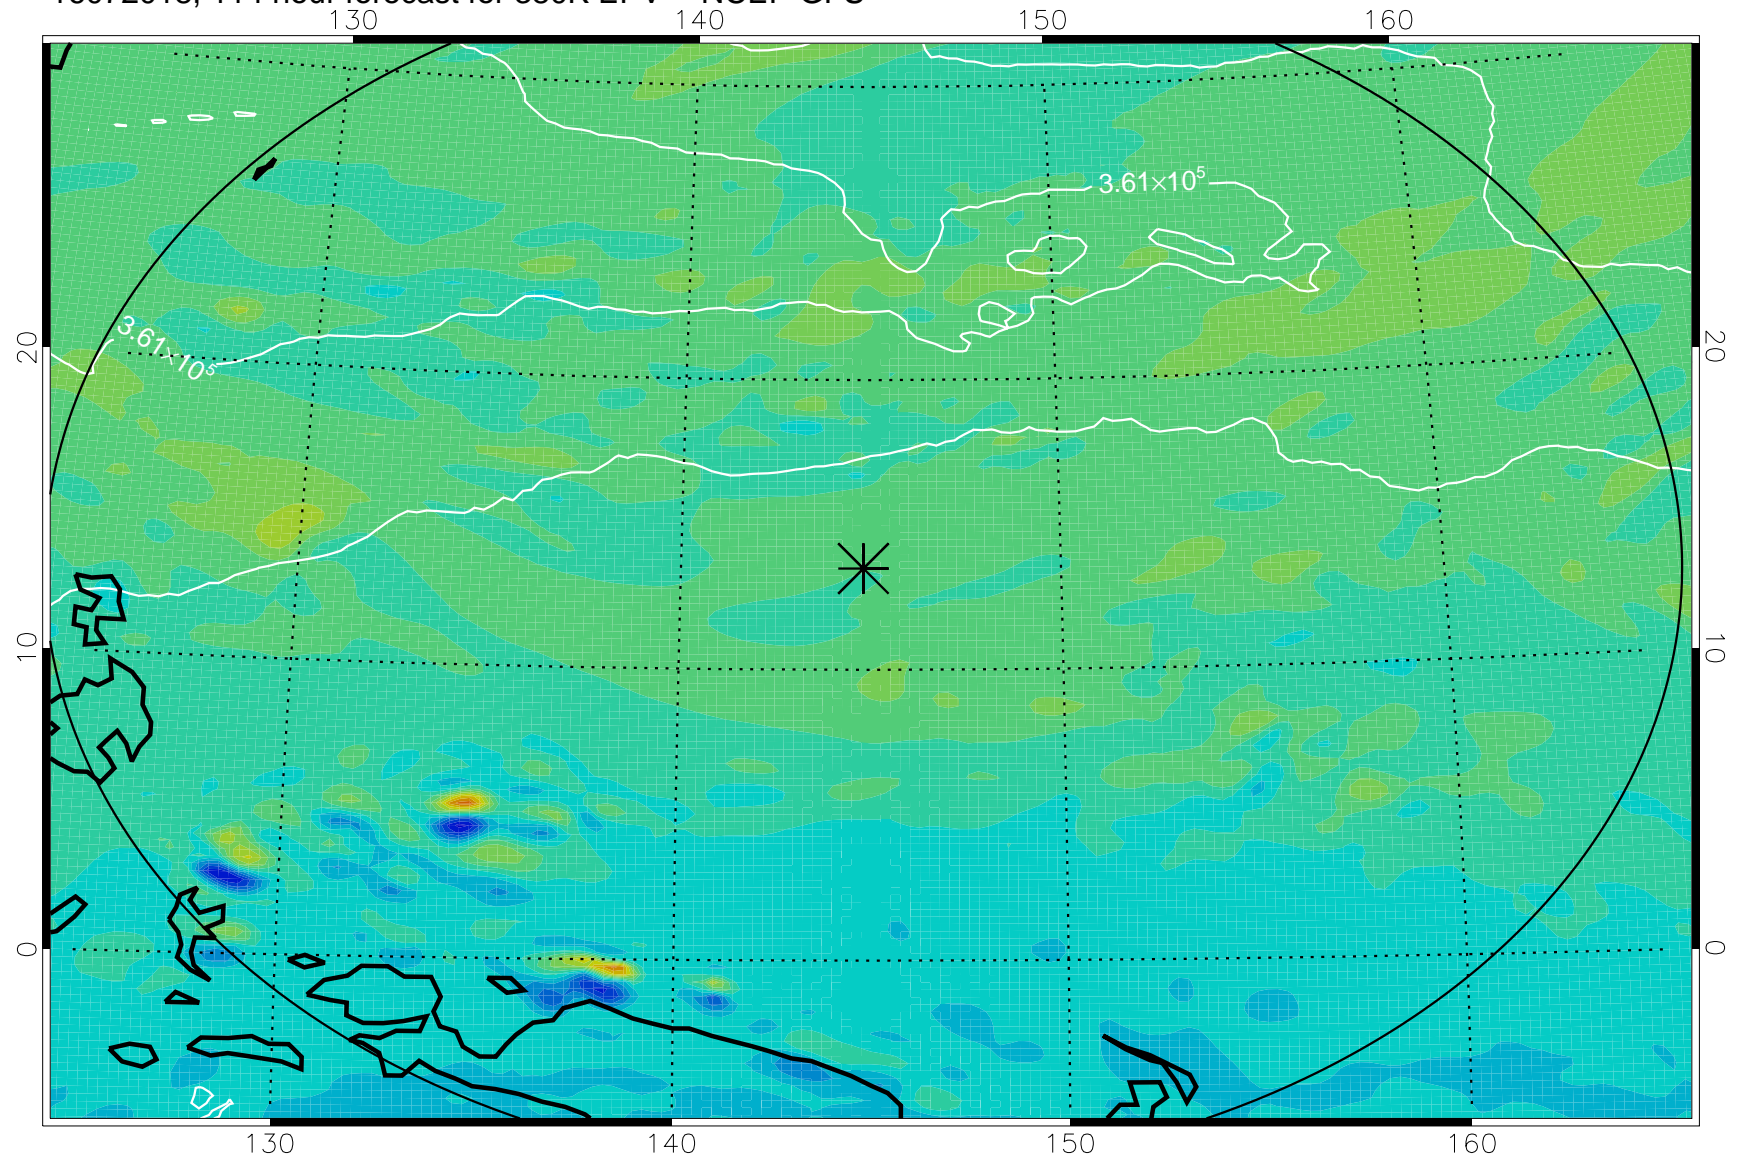

16071906, 78 hour forecast for 380K EPV -- NCEP GFS

380K Montgomery Streamfunction, white

Range ring of 2304 km

16071912, 84 hour forecast for 380K EPV -- NCEP GFS

380K Montgomery Streamfunction, white

Range ring of 2304 km

16071918, 90 hour forecast for 380K EPV -- NCEP GFS

380K Montgomery Streamfunction, white

Range ring of 2304 km

16072000, 96 hour forecast for 380K EPV -- NCEP GFS

380K Montgomery Streamfunction, white

Range ring of 2304 km

16072006, 102 hour forecast for 380K EPV -- NCEP GFS

380K Montgomery Streamfunction, white

Range ring of 2304 km

16072012, 108 hour forecast for 380K EPV -- NCEP GFS

380K Montgomery Streamfunction, white

Range ring of 2304 km

16072018, 114 hour forecast for 380K EPV -- NCEP GFS

380K Montgomery Streamfunction, white

Range ring of 2304 km

16072100, 120 hour forecast for 380K EPV -- NCEP GFS

380K Montgomery Streamfunction, white

Range ring of 2304 km