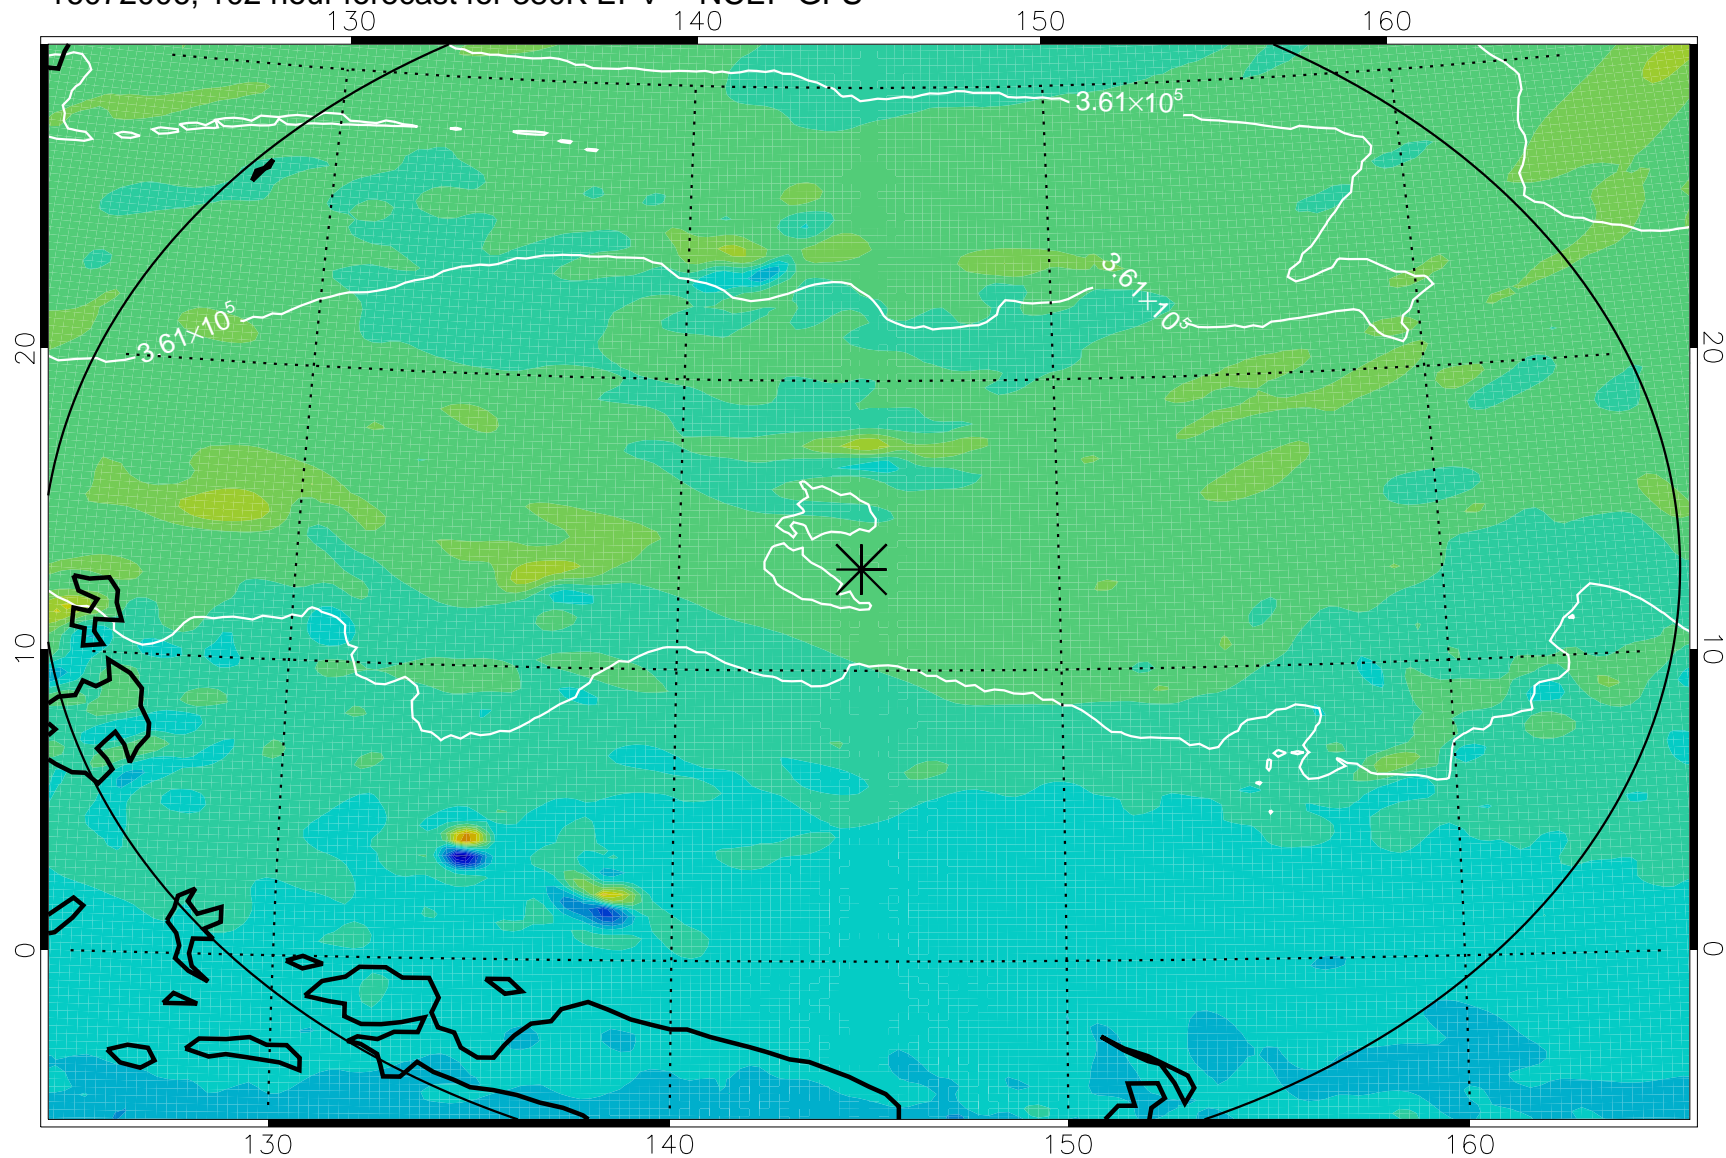

16071906, 78 hour forecast for 380K EPV -- NCEP GFS

380K Montgomery Streamfunction, white

Range ring of 2304 km

16071912, 84 hour forecast for 380K EPV -- NCEP GFS

380K Montgomery Streamfunction, white

Range ring of 2304 km

16071918, 90 hour forecast for 380K EPV -- NCEP GFS

380K Montgomery Streamfunction, white

Range ring of 2304 km

16072000, 96 hour forecast for 380K EPV -- NCEP GFS

380K Montgomery Streamfunction, white

Range ring of 2304 km

16072006, 102 hour forecast for 380K EPV -- NCEP GFS

380K Montgomery Streamfunction, white

Range ring of 2304 km

16072012, 108 hour forecast for 380K EPV -- NCEP GFS

380K Montgomery Streamfunction, white

Range ring of 2304 km

16072018, 114 hour forecast for 380K EPV -- NCEP GFS

380K Montgomery Streamfunction, white

Range ring of 2304 km

16072100, 120 hour forecast for 380K EPV -- NCEP GFS

380K Montgomery Streamfunction, white

Range ring of 2304 km