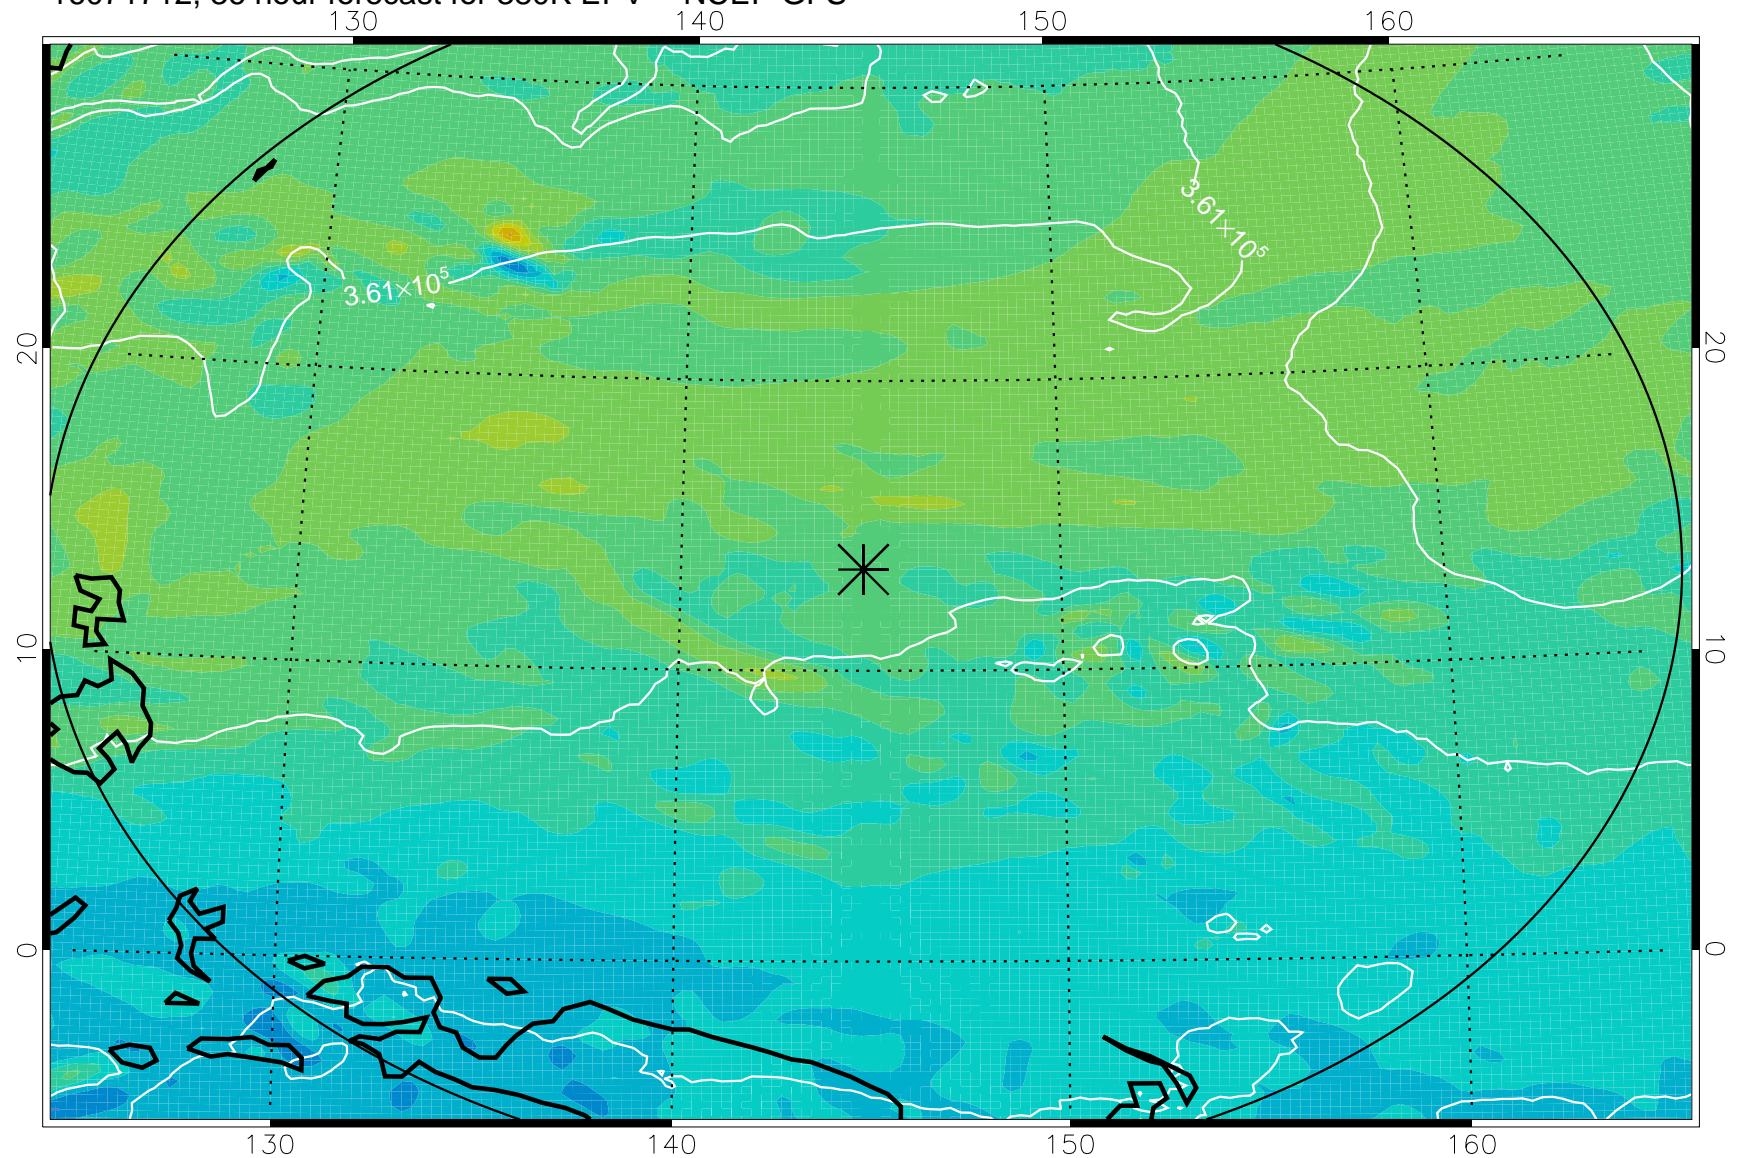

16071618, 18 hour forecast for 380K EPV -- NCEP GFS

380K Montgomery Streamfunction, white

Range ring of 2304 km

16071700, 24 hour forecast for 380K EPV -- NCEP GFS

380K Montgomery Streamfunction, white

Range ring of 2304 km

16071706, 30 hour forecast for 380K EPV -- NCEP GFS

380K Montgomery Streamfunction, white

Range ring of 2304 km

16071712, 36 hour forecast for 380K EPV -- NCEP GFS

380K Montgomery Streamfunction, white

Range ring of 2304 km

16071718, 42 hour forecast for 380K EPV -- NCEP GFS

380K Montgomery Streamfunction, white

Range ring of 2304 km

16071800, 48 hour forecast for 380K EPV -- NCEP GFS

380K Montgomery Streamfunction, white

Range ring of 2304 km

16071818, 66 hour forecast for 380K EPV -- NCEP GFS

380K Montgomery Streamfunction, white

Range ring of 2304 km

16071900, 72 hour forecast for 380K EPV -- NCEP GFS

380K Montgomery Streamfunction, white

Range ring of 2304 km