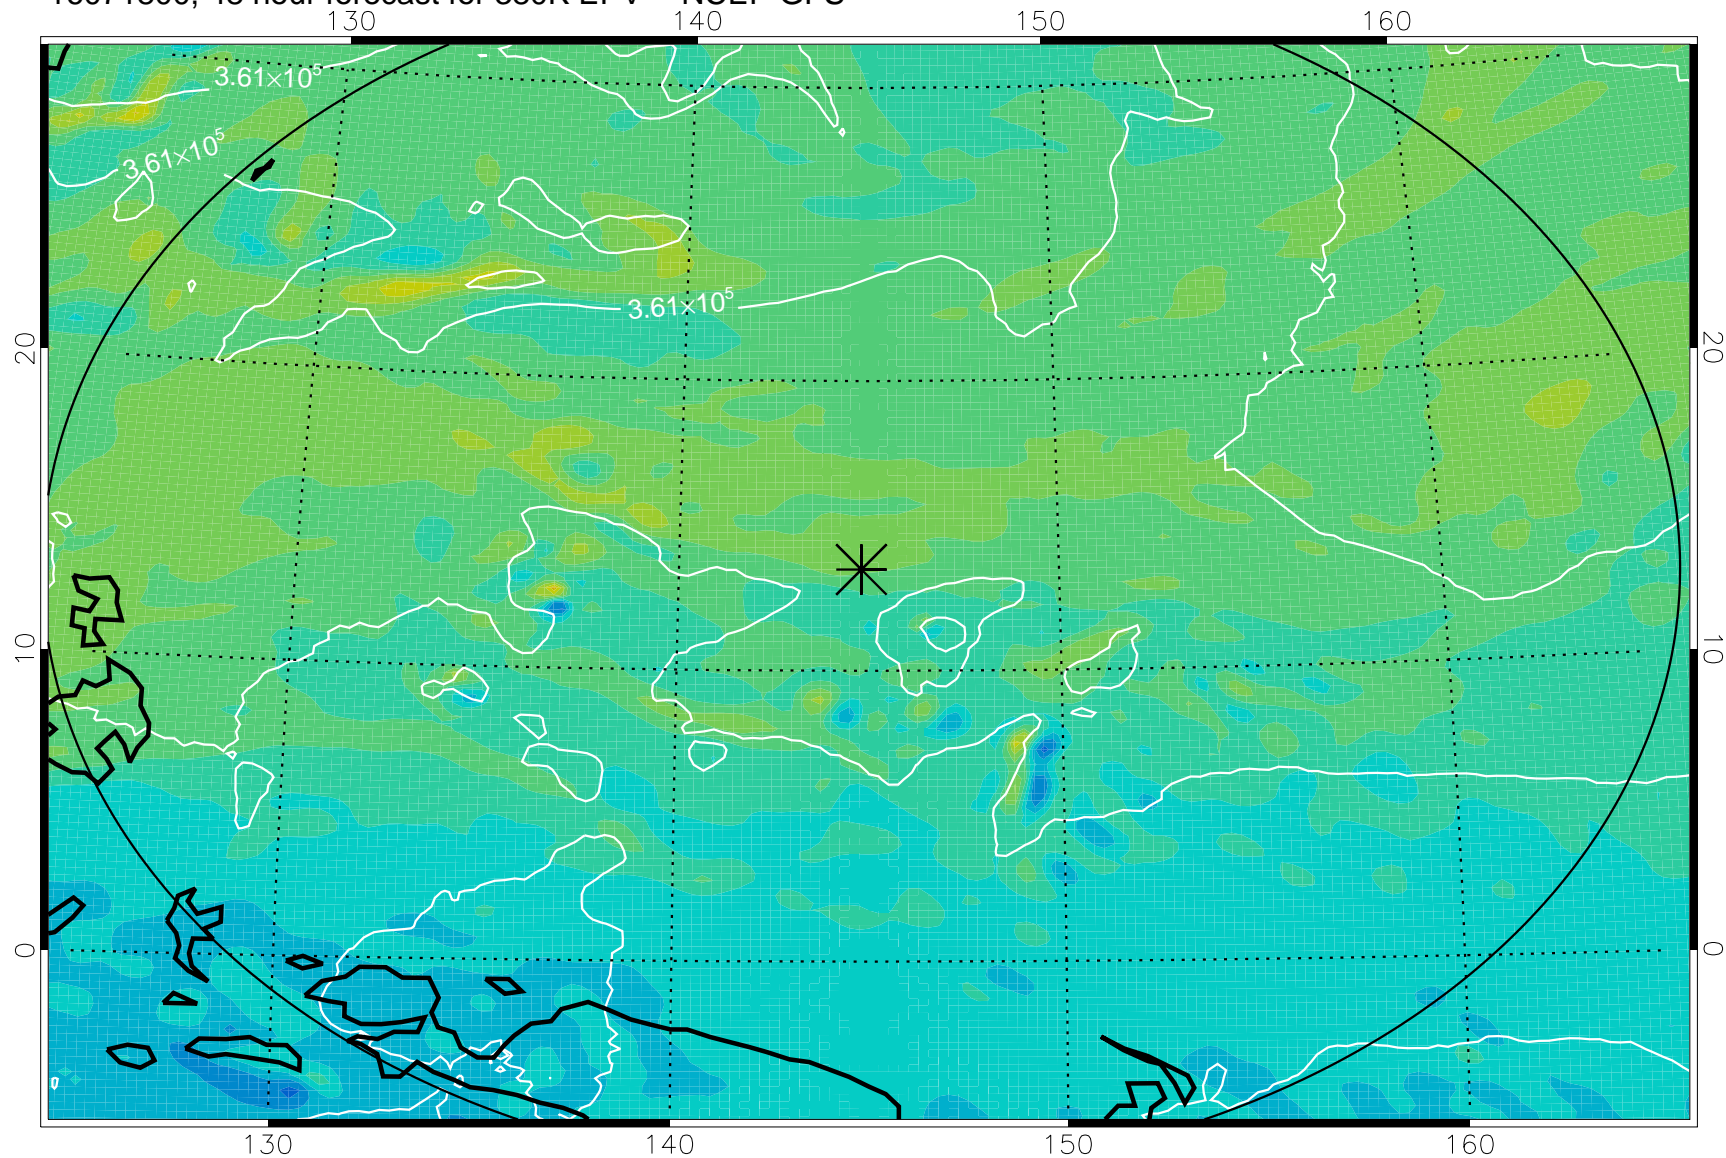

16071718, 42 hour forecast for 380K EPV -- NCEP GFS

380K Montgomery Streamfunction, white

Range ring of 2304 km

16071800, 48 hour forecast for 380K EPV -- NCEP GFS

380K Montgomery Streamfunction, white

Range ring of 2304 km

16071806, 54 hour forecast for 380K EPV -- NCEP GFS

380K Montgomery Streamfunction, white

Range ring of 2304 km

16071812, 60 hour forecast for 380K EPV -- NCEP GFS

380K Montgomery Streamfunction, white

Range ring of 2304 km

16071818, 66 hour forecast for 380K EPV -- NCEP GFS

380K Montgomery Streamfunction, white

Range ring of 2304 km

16071900, 72 hour forecast for 380K EPV -- NCEP GFS

380K Montgomery Streamfunction, white

Range ring of 2304 km

16071918, 90 hour forecast for 380K EPV -- NCEP GFS

380K Montgomery Streamfunction, white

Range ring of 2304 km

16072000, 96 hour forecast for 380K EPV -- NCEP GFS

380K Montgomery Streamfunction, white

Range ring of 2304 km