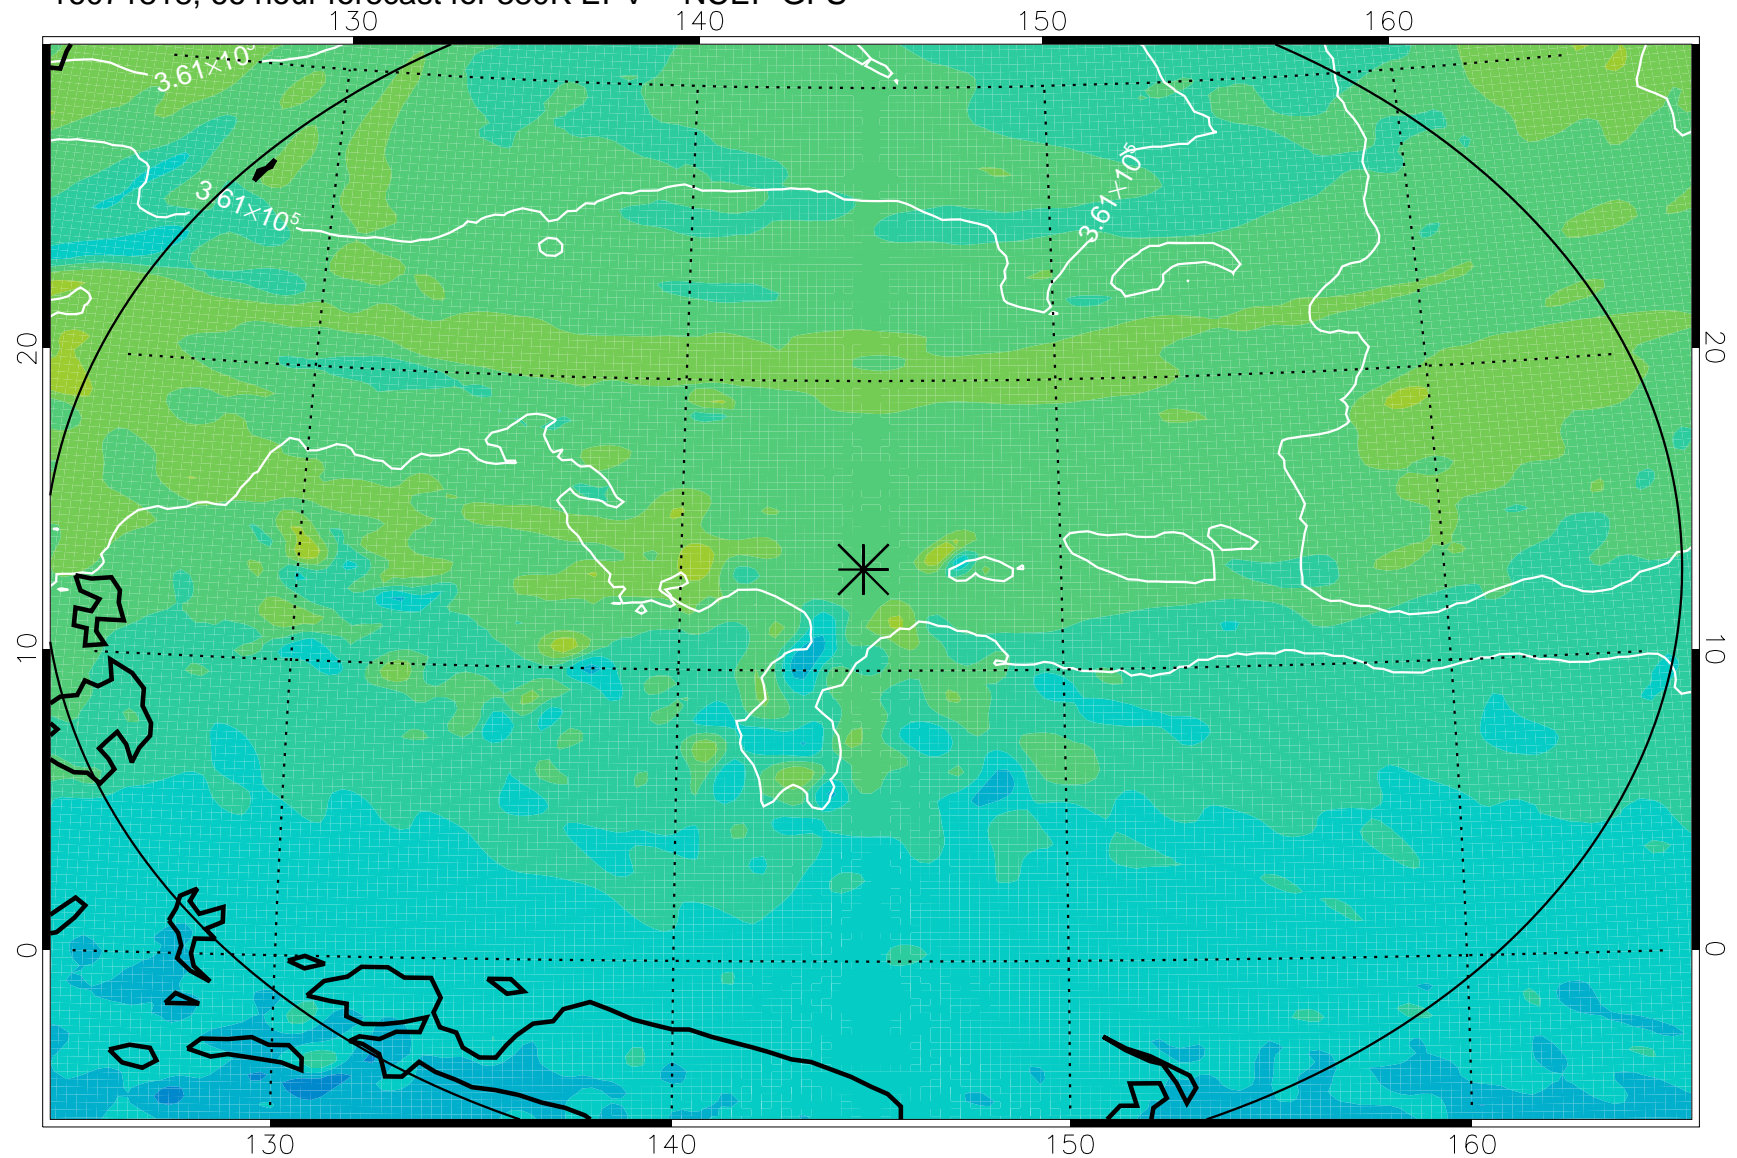

16071806, 54 hour forecast for 380K EPV -- NCEP GFS

380K Montgomery Streamfunction, white

Range ring of 2304 km

16071812, 60 hour forecast for 380K EPV -- NCEP GFS

380K Montgomery Streamfunction, white

Range ring of 2304 km

16071818, 66 hour forecast for 380K EPV -- NCEP GFS

380K Montgomery Streamfunction, white

Range ring of 2304 km

16071900, 72 hour forecast for 380K EPV -- NCEP GFS

380K Montgomery Streamfunction, white

Range ring of 2304 km

16071906, 78 hour forecast for 380K EPV -- NCEP GFS

380K Montgomery Streamfunction, white

Range ring of 2304 km

16071912, 84 hour forecast for 380K EPV -- NCEP GFS

380K Montgomery Streamfunction, white

Range ring of 2304 km

16071918, 90 hour forecast for 380K EPV -- NCEP GFS

380K Montgomery Streamfunction, white

Range ring of 2304 km

16072000, 96 hour forecast for 380K EPV -- NCEP GFS

380K Montgomery Streamfunction, white

Range ring of 2304 km