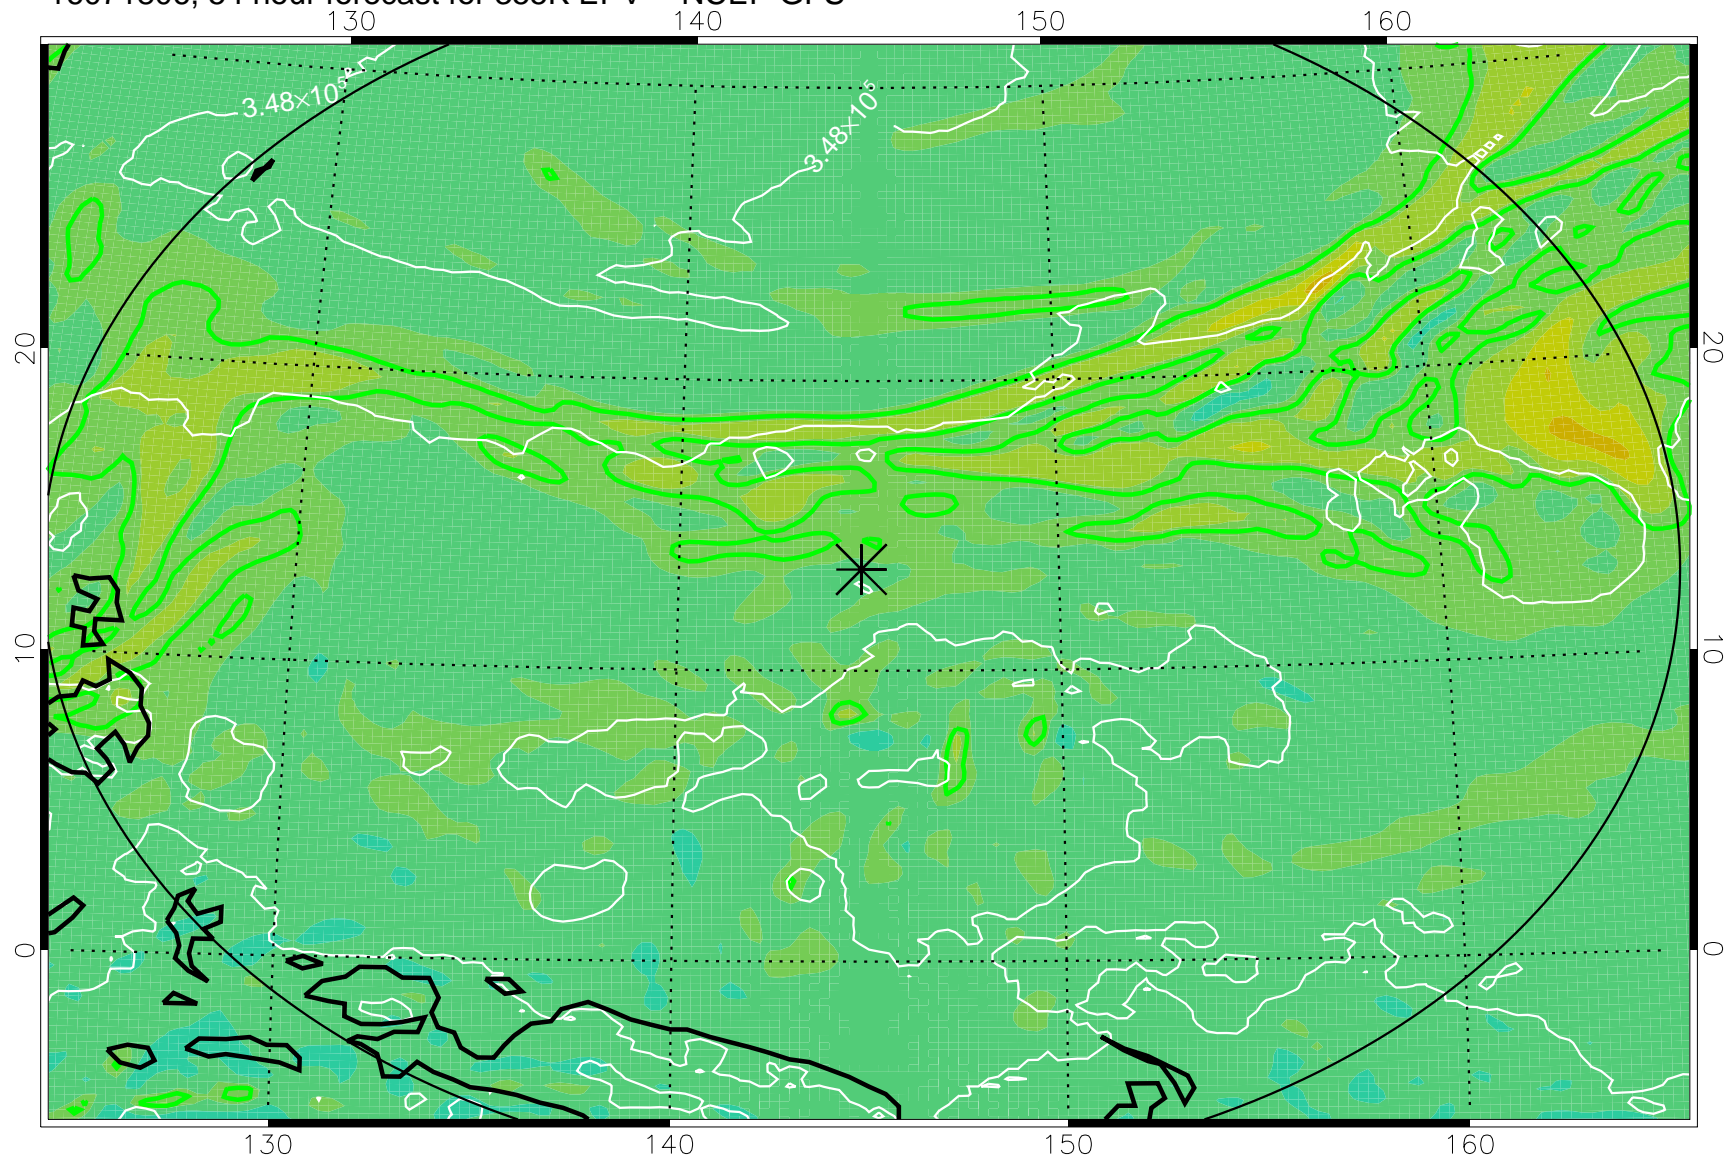

16071718, 42 hour forecast for 355K EPV -- NCEP GFS

355K Montgomery Streamfunction, white
EPV Tropopause (2 PVU) Position
Range ring of 2304 km

16071800, 48 hour forecast for 355K EPV -- NCEP GFS

355K Montgomery Streamfunction, white
EPV Tropopause (2 PVU) Position
Range ring of 2304 km

16071806, 54 hour forecast for 355K EPV -- NCEP GFS

355K Montgomery Streamfunction, white
EPV Tropopause (2 PVU) Position
Range ring of 2304 km

16071812, 60 hour forecast for 355K EPV -- NCEP GFS

355K Montgomery Streamfunction, white
EPV Tropopause (2 PVU) Position
Range ring of 2304 km

16071818, 66 hour forecast for 355K EPV -- NCEP GFS

355K Montgomery Streamfunction, white
EPV Tropopause (2 PVU) Position
Range ring of 2304 km

16071900, 72 hour forecast for 355K EPV -- NCEP GFS

355K Montgomery Streamfunction, white
EPV Tropopause (2 PVU) Position
Range ring of 2304 km

16071918, 90 hour forecast for 355K EPV -- NCEP GFS

355K Montgomery Streamfunction, white
EPV Tropopause (2 PVU) Position
Range ring of 2304 km

16072000, 96 hour forecast for 355K EPV -- NCEP GFS

355K Montgomery Streamfunction, white
EPV Tropopause (2 PVU) Position
Range ring of 2304 km