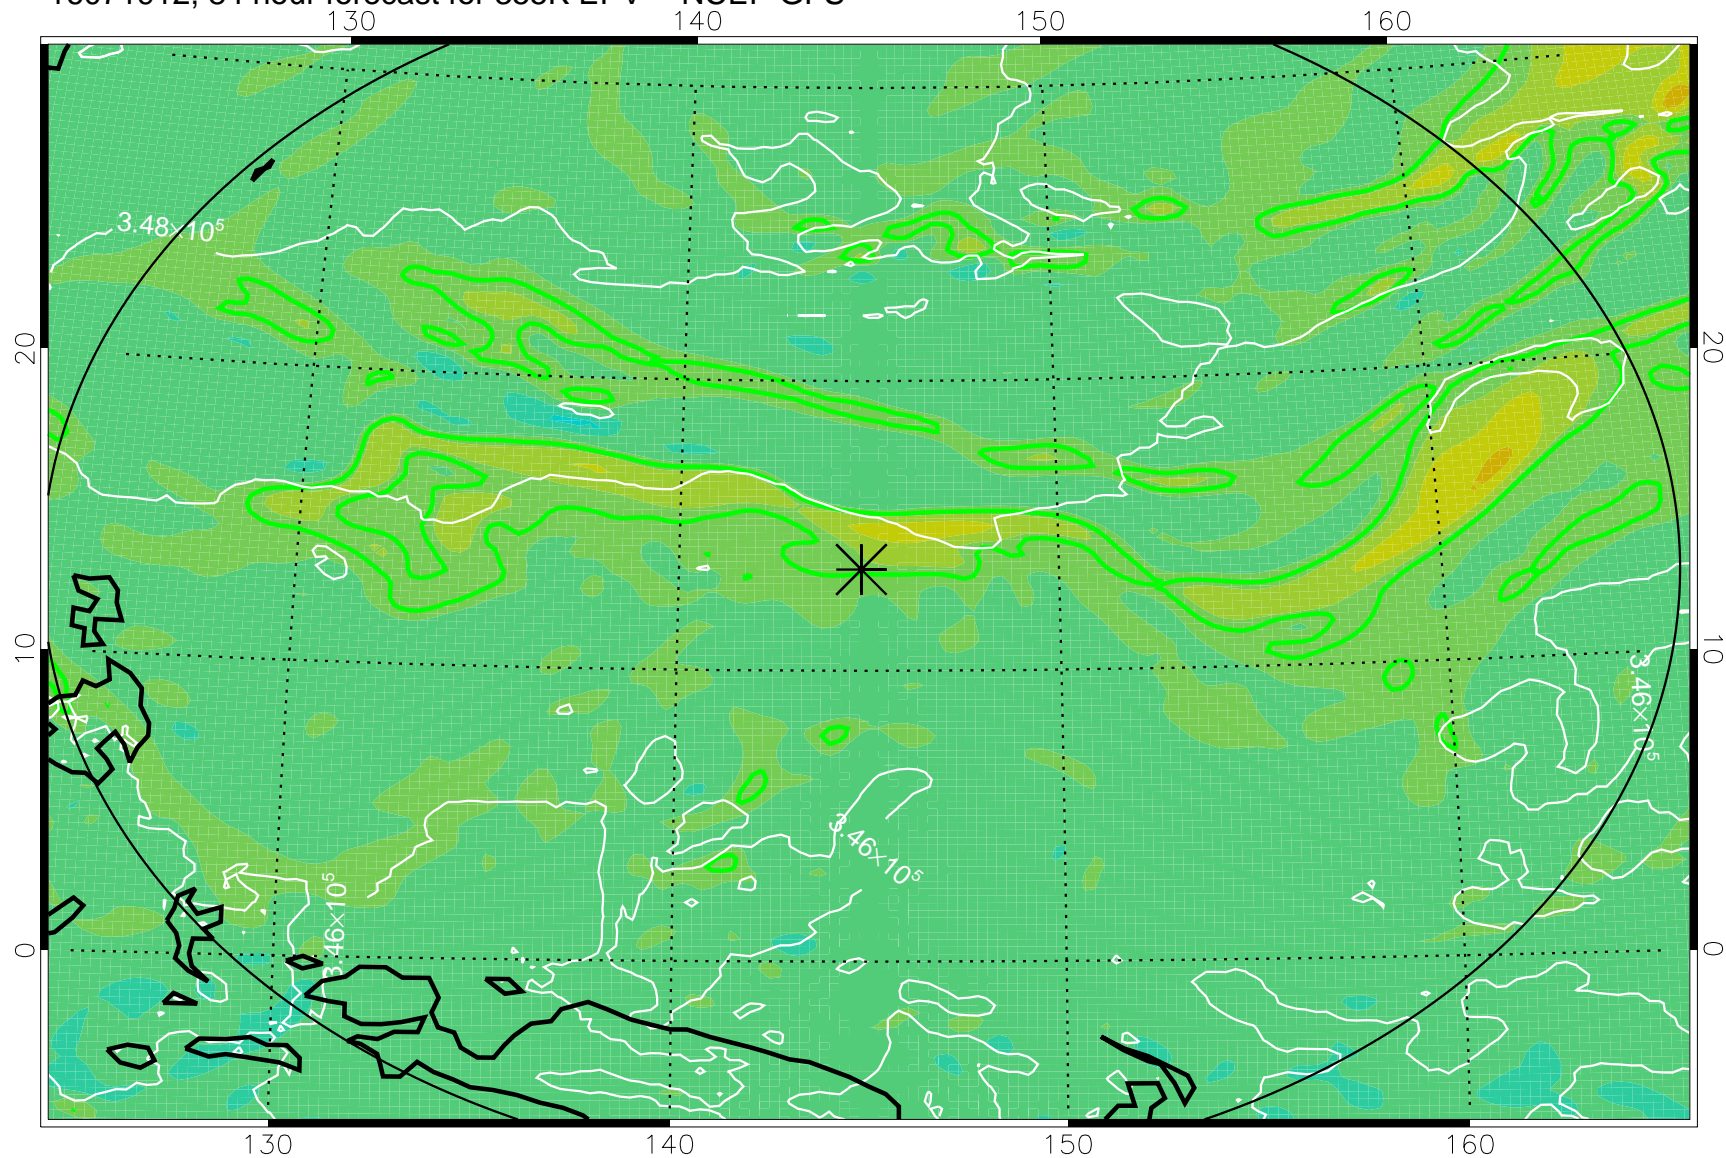

16071818, 66 hour forecast for 355K EPV -- NCEP GFS

355K Montgomery Streamfunction, white
EPV Tropopause (2 PVU) Position
Range ring of 2304 km

16071900, 72 hour forecast for 355K EPV -- NCEP GFS

355K Montgomery Streamfunction, white
EPV Tropopause (2 PVU) Position
Range ring of 2304 km

16071906, 78 hour forecast for 355K EPV -- NCEP GFS

355K Montgomery Streamfunction, white
EPV Tropopause (2 PVU) Position
Range ring of 2304 km

16071912, 84 hour forecast for 355K EPV -- NCEP GFS

355K Montgomery Streamfunction, white
EPV Tropopause (2 PVU) Position
Range ring of 2304 km

16071918, 90 hour forecast for 355K EPV -- NCEP GFS

355K Montgomery Streamfunction, white
EPV Tropopause (2 PVU) Position
Range ring of 2304 km

16072000, 96 hour forecast for 355K EPV -- NCEP GFS

355K Montgomery Streamfunction, white
EPV Tropopause (2 PVU) Position
Range ring of 2304 km

16072018, 114 hour forecast for 355K EPV -- NCEP GFS

355K Montgomery Streamfunction, white
EPV Tropopause (2 PVU) Position
Range ring of 2304 km

16072100, 120 hour forecast for 355K EPV -- NCEP GFS

355K Montgomery Streamfunction, white
EPV Tropopause (2 PVU) Position
Range ring of 2304 km