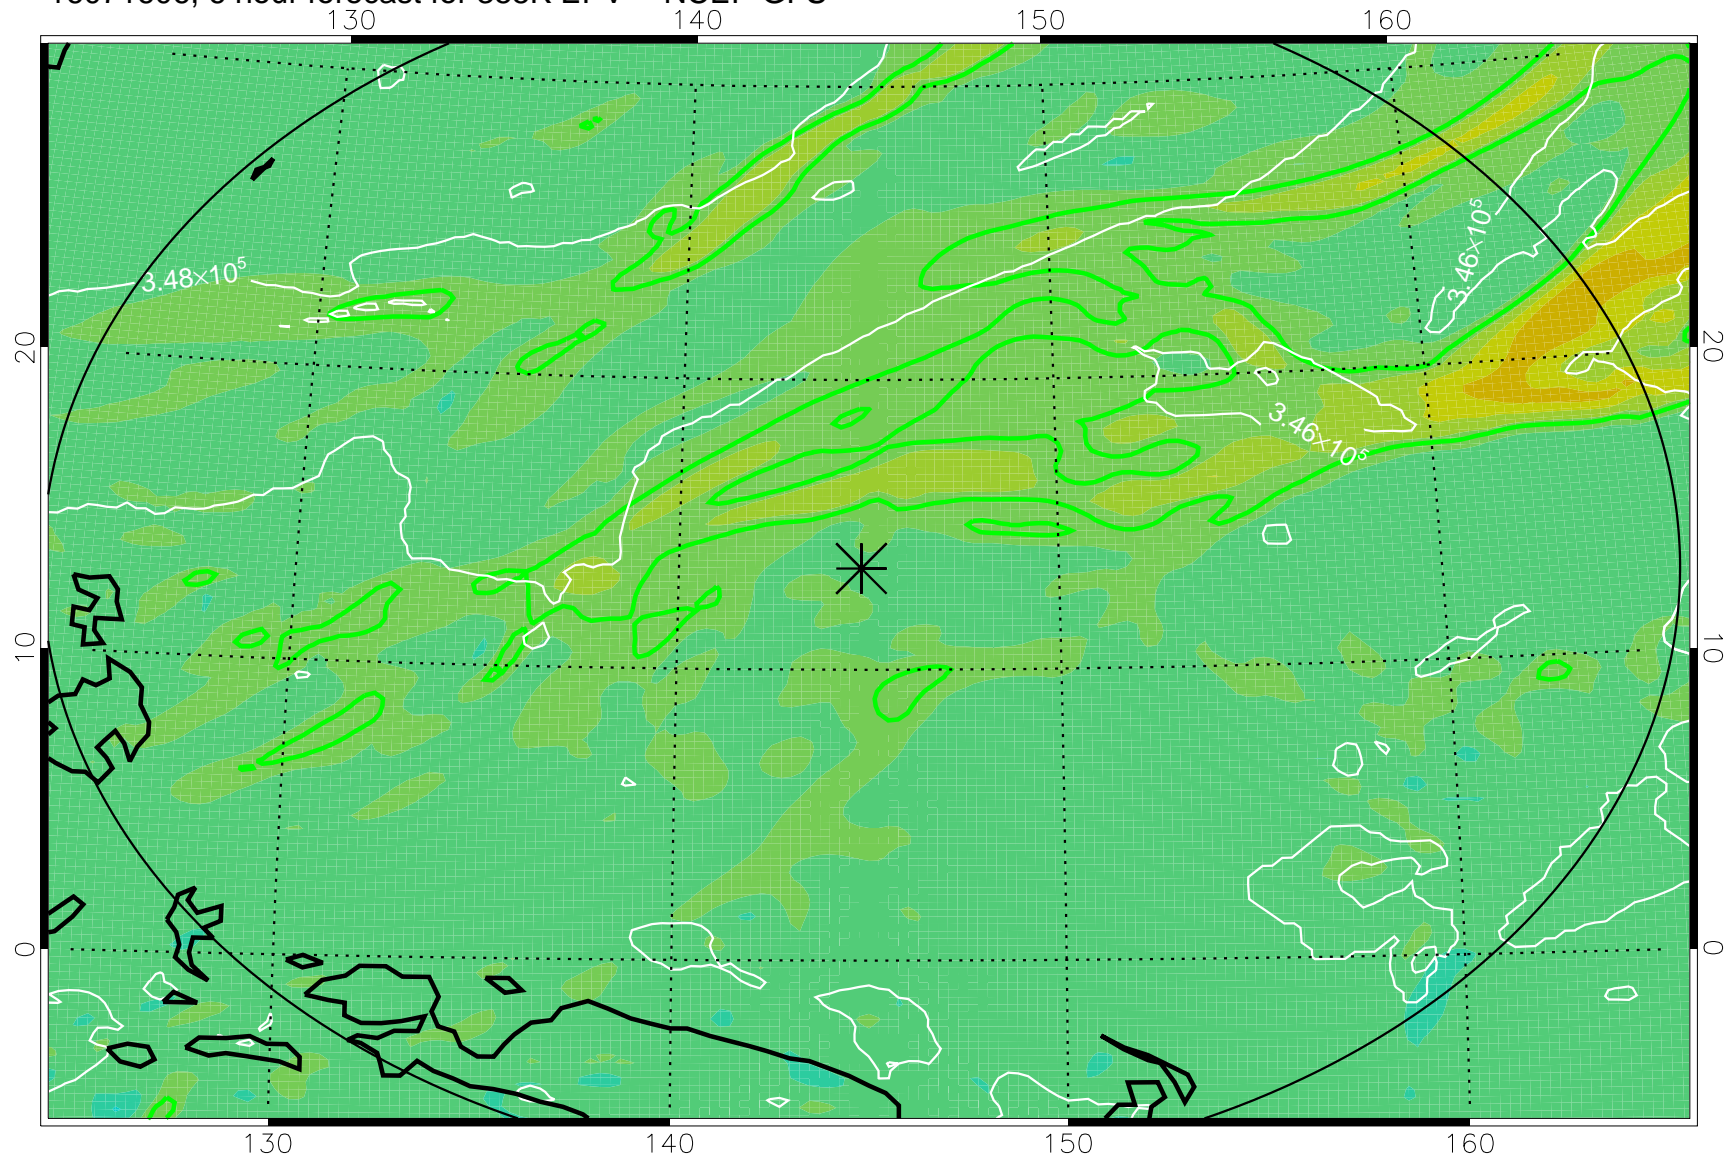

16071606, 6 hour forecast for 355K EPV -- NCEP GFS

355K Montgomery Streamfunction, white
EPV Tropopause (2 PVU) Position
Range ring of 2304 km

16071612, 12 hour forecast for 355K EPV -- NCEP GFS

355K Montgomery Streamfunction, white
EPV Tropopause (2 PVU) Position
Range ring of 2304 km

16071618, 18 hour forecast for 355K EPV -- NCEP GFS

355K Montgomery Streamfunction, white
EPV Tropopause (2 PVU) Position
Range ring of 2304 km

16071700, 24 hour forecast for 355K EPV -- NCEP GFS

355K Montgomery Streamfunction, white
EPV Tropopause (2 PVU) Position
Range ring of 2304 km

16071706, 30 hour forecast for 355K EPV -- NCEP GFS

355K Montgomery Streamfunction, white
EPV Tropopause (2 PVU) Position
Range ring of 2304 km

16071712, 36 hour forecast for 355K EPV -- NCEP GFS

355K Montgomery Streamfunction, white
EPV Tropopause (2 PVU) Position
Range ring of 2304 km

16071718, 42 hour forecast for 355K EPV -- NCEP GFS

355K Montgomery Streamfunction, white
EPV Tropopause (2 PVU) Position
Range ring of 2304 km

16071800, 48 hour forecast for 355K EPV -- NCEP GFS

355K Montgomery Streamfunction, white
EPV Tropopause (2 PVU) Position
Range ring of 2304 km