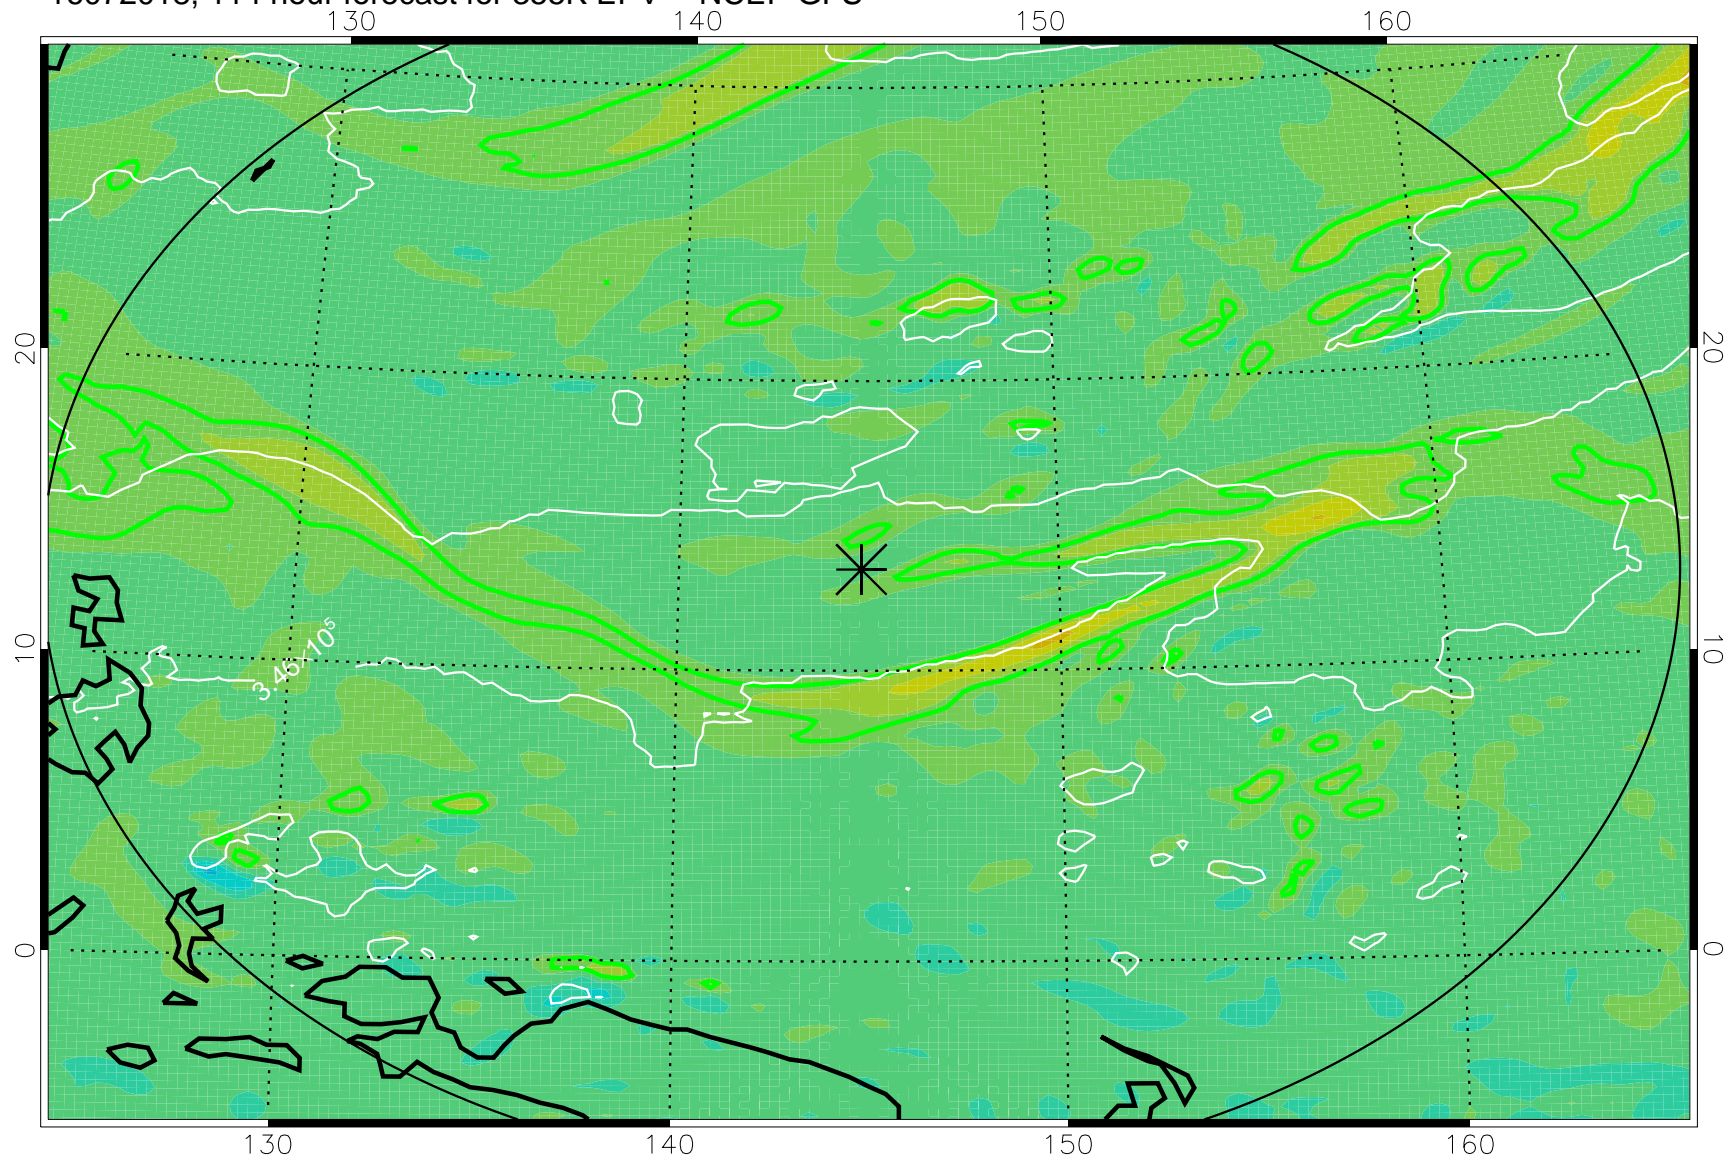

16071906, 78 hour forecast for 355K EPV -- NCEP GFS

355K Montgomery Streamfunction, white
EPV Tropopause (2 PVU) Position
Range ring of 2304 km

16071912, 84 hour forecast for 355K EPV -- NCEP GFS

355K Montgomery Streamfunction, white
EPV Tropopause (2 PVU) Position
Range ring of 2304 km

16071918, 90 hour forecast for 355K EPV -- NCEP GFS

355K Montgomery Streamfunction, white
EPV Tropopause (2 PVU) Position
Range ring of 2304 km

16072000, 96 hour forecast for 355K EPV -- NCEP GFS

355K Montgomery Streamfunction, white
EPV Tropopause (2 PVU) Position
Range ring of 2304 km

16072006, 102 hour forecast for 355K EPV -- NCEP GFS

355K Montgomery Streamfunction, white
EPV Tropopause (2 PVU) Position
Range ring of 2304 km

16072012, 108 hour forecast for 355K EPV -- NCEP GFS

355K Montgomery Streamfunction, white
EPV Tropopause (2 PVU) Position
Range ring of 2304 km

16072018, 114 hour forecast for 355K EPV -- NCEP GFS

355K Montgomery Streamfunction, white
EPV Tropopause (2 PVU) Position
Range ring of 2304 km

16072100, 120 hour forecast for 355K EPV -- NCEP GFS

355K Montgomery Streamfunction, white
EPV Tropopause (2 PVU) Position
Range ring of 2304 km