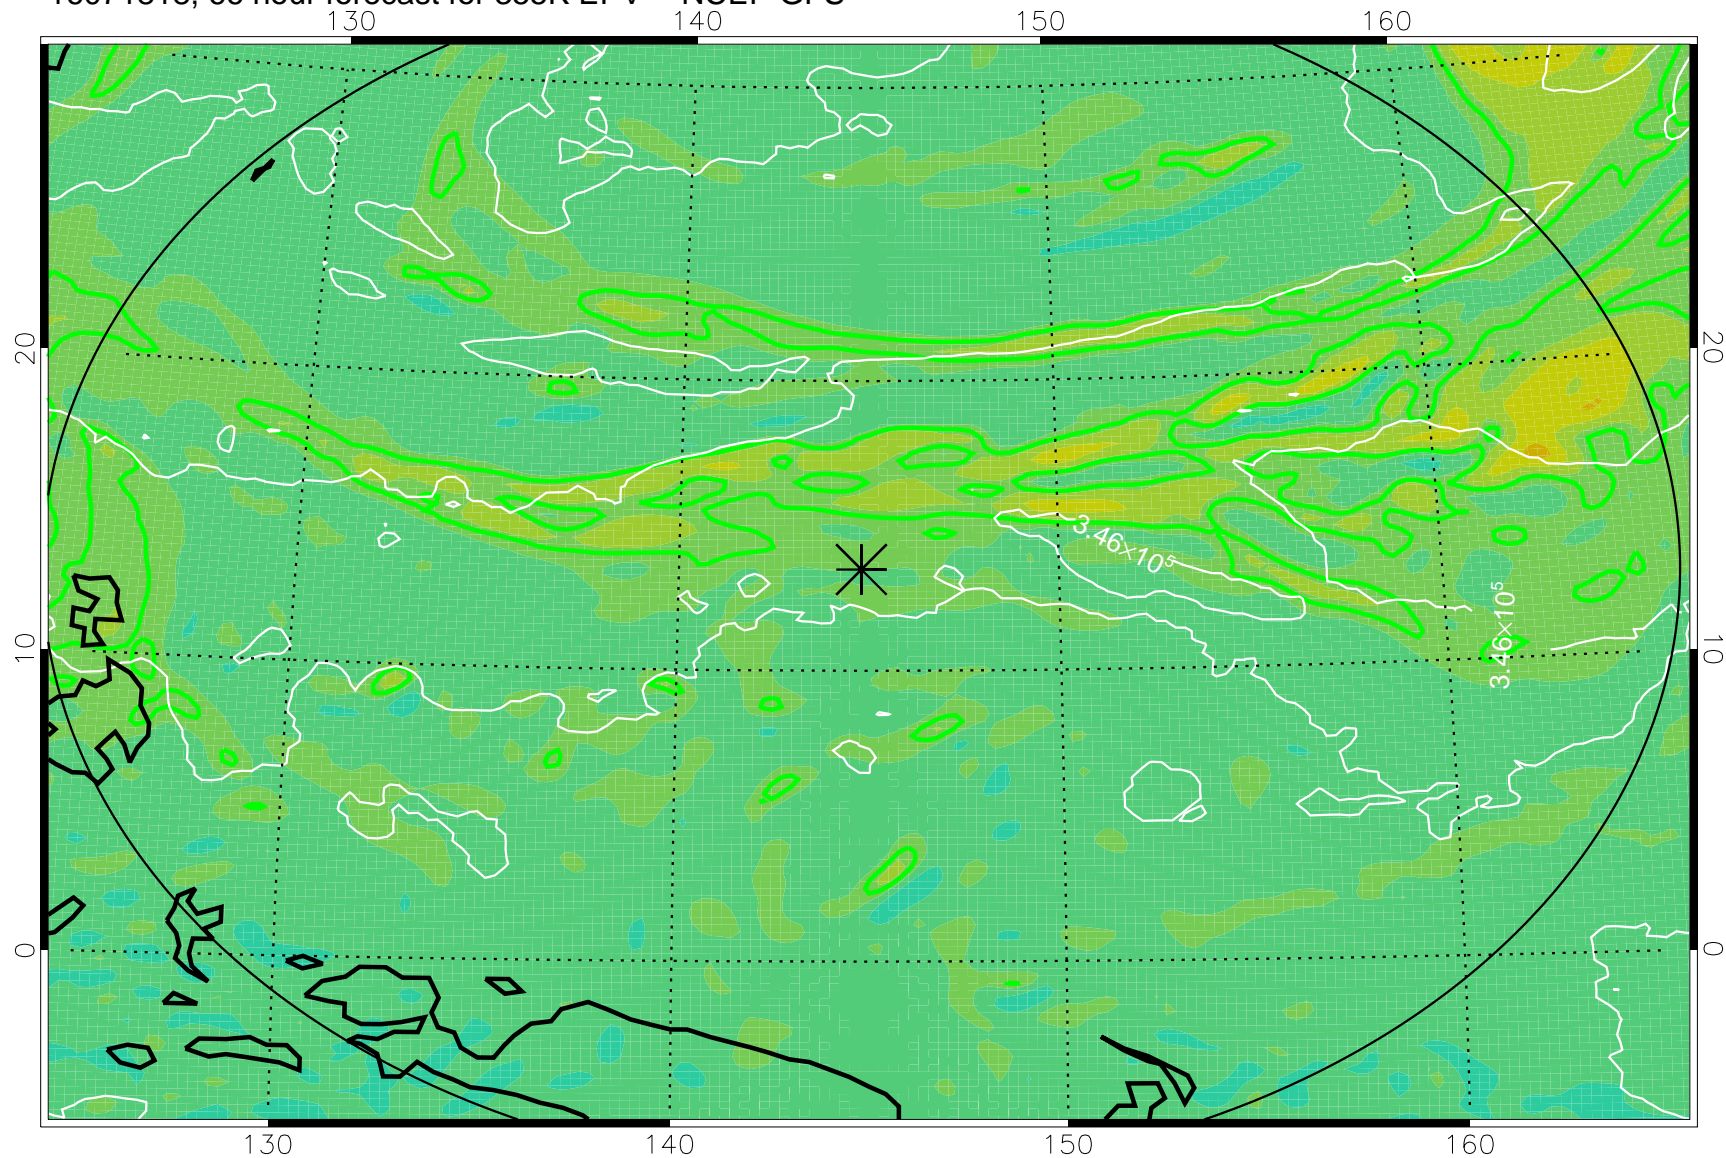

16071806, 54 hour forecast for 355K EPV -- NCEP GFS

355K Montgomery Streamfunction, white
EPV Tropopause (2 PVU) Position
Range ring of 2304 km

16071812, 60 hour forecast for 355K EPV -- NCEP GFS

355K Montgomery Streamfunction, white
EPV Tropopause (2 PVU) Position
Range ring of 2304 km

16071818, 66 hour forecast for 355K EPV -- NCEP GFS

355K Montgomery Streamfunction, white
EPV Tropopause (2 PVU) Position
Range ring of 2304 km

16071900, 72 hour forecast for 355K EPV -- NCEP GFS

355K Montgomery Streamfunction, white
EPV Tropopause (2 PVU) Position
Range ring of 2304 km

16071906, 78 hour forecast for 355K EPV -- NCEP GFS

355K Montgomery Streamfunction, white
EPV Tropopause (2 PVU) Position
Range ring of 2304 km

16071912, 84 hour forecast for 355K EPV -- NCEP GFS

355K Montgomery Streamfunction, white
EPV Tropopause (2 PVU) Position
Range ring of 2304 km

16071918, 90 hour forecast for 355K EPV -- NCEP GFS

355K Montgomery Streamfunction, white
EPV Tropopause (2 PVU) Position
Range ring of 2304 km

16072000, 96 hour forecast for 355K EPV -- NCEP GFS

355K Montgomery Streamfunction, white
EPV Tropopause (2 PVU) Position
Range ring of 2304 km