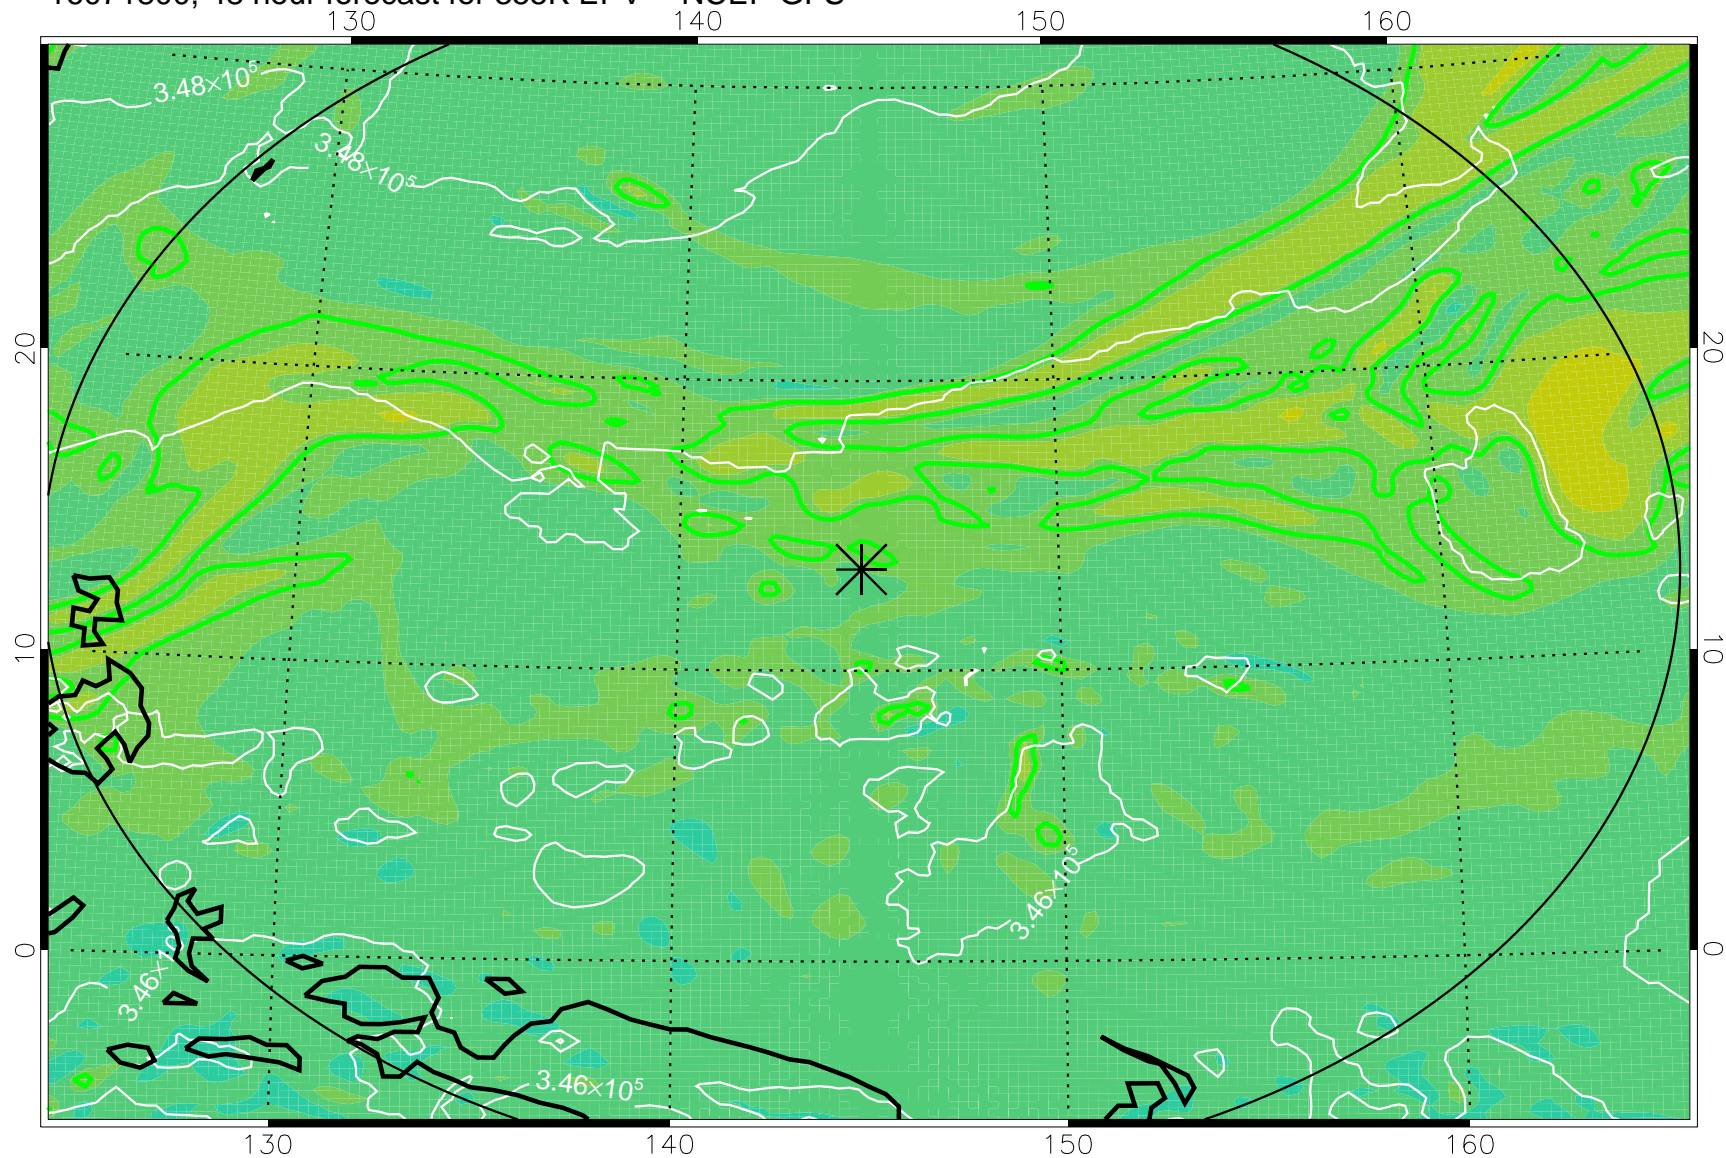

16071706, 30 hour forecast for 355K EPV -- NCEP GFS

355K Montgomery Streamfunction, white
EPV Tropopause (2 PVU) Position
Range ring of 2304 km

16071712, 36 hour forecast for 355K EPV -- NCEP GFS

355K Montgomery Streamfunction, white
EPV Tropopause (2 PVU) Position
Range ring of 2304 km

16071718, 42 hour forecast for 355K EPV -- NCEP GFS

355K Montgomery Streamfunction, white
EPV Tropopause (2 PVU) Position
Range ring of 2304 km

16071800, 48 hour forecast for 355K EPV -- NCEP GFS

355K Montgomery Streamfunction, white
EPV Tropopause (2 PVU) Position
Range ring of 2304 km

16071806, 54 hour forecast for 355K EPV -- NCEP GFS

355K Montgomery Streamfunction, white
EPV Tropopause (2 PVU) Position
Range ring of 2304 km

16071812, 60 hour forecast for 355K EPV -- NCEP GFS

355K Montgomery Streamfunction, white
EPV Tropopause (2 PVU) Position
Range ring of 2304 km

16071818, 66 hour forecast for 355K EPV -- NCEP GFS

355K Montgomery Streamfunction, white
EPV Tropopause (2 PVU) Position
Range ring of 2304 km

16071900, 72 hour forecast for 355K EPV -- NCEP GFS

355K Montgomery Streamfunction, white
EPV Tropopause (2 PVU) Position
Range ring of 2304 km