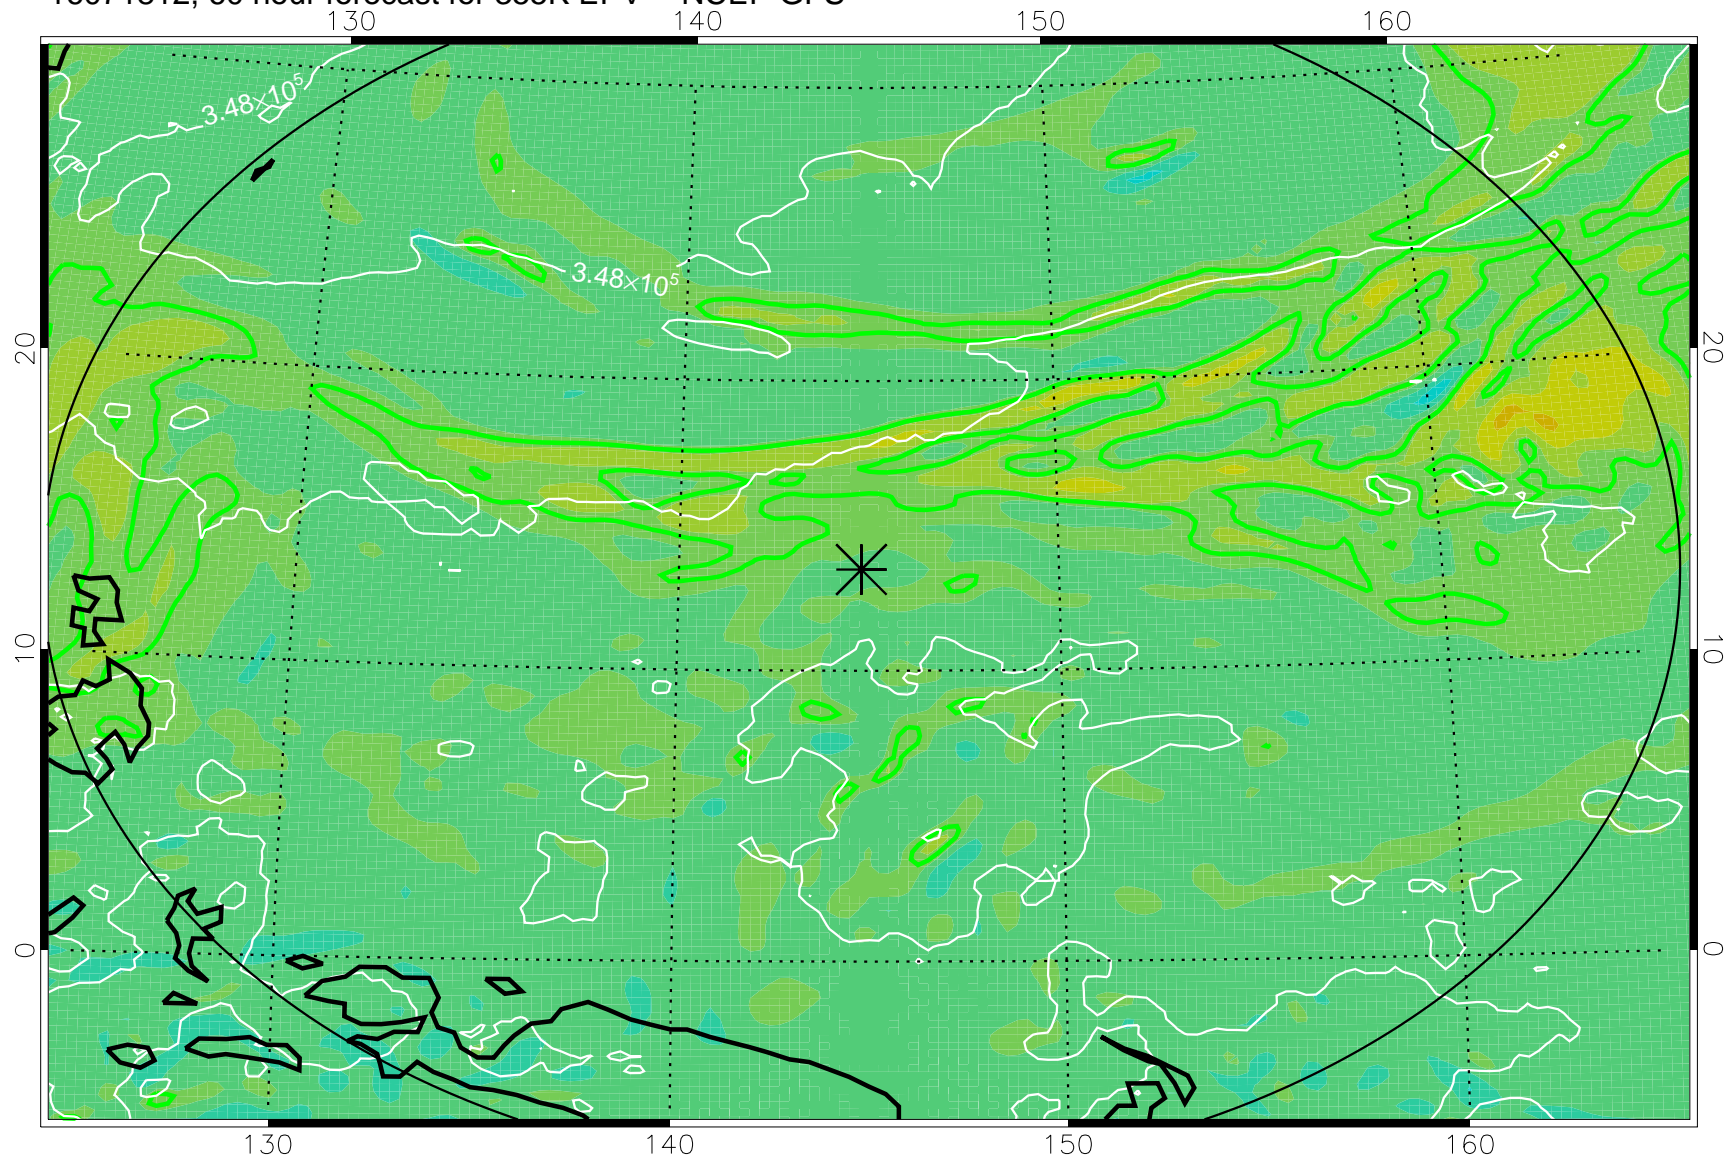

16071718, 42 hour forecast for 355K EPV -- NCEP GFS

355K Montgomery Streamfunction, white
EPV Tropopause (2 PVU) Position
Range ring of 2304 km

16071800, 48 hour forecast for 355K EPV -- NCEP GFS

355K Montgomery Streamfunction, white
EPV Tropopause (2 PVU) Position
Range ring of 2304 km

16071806, 54 hour forecast for 355K EPV -- NCEP GFS

355K Montgomery Streamfunction, white
EPV Tropopause (2 PVU) Position
Range ring of 2304 km

16071812, 60 hour forecast for 355K EPV -- NCEP GFS

355K Montgomery Streamfunction, white
EPV Tropopause (2 PVU) Position
Range ring of 2304 km

16071818, 66 hour forecast for 355K EPV -- NCEP GFS

355K Montgomery Streamfunction, white
EPV Tropopause (2 PVU) Position
Range ring of 2304 km

16071900, 72 hour forecast for 355K EPV -- NCEP GFS

355K Montgomery Streamfunction, white
EPV Tropopause (2 PVU) Position
Range ring of 2304 km

16071906, 78 hour forecast for 355K EPV -- NCEP GFS

355K Montgomery Streamfunction, white
EPV Tropopause (2 PVU) Position
Range ring of 2304 km

16071912, 84 hour forecast for 355K EPV -- NCEP GFS

355K Montgomery Streamfunction, white
EPV Tropopause (2 PVU) Position
Range ring of 2304 km