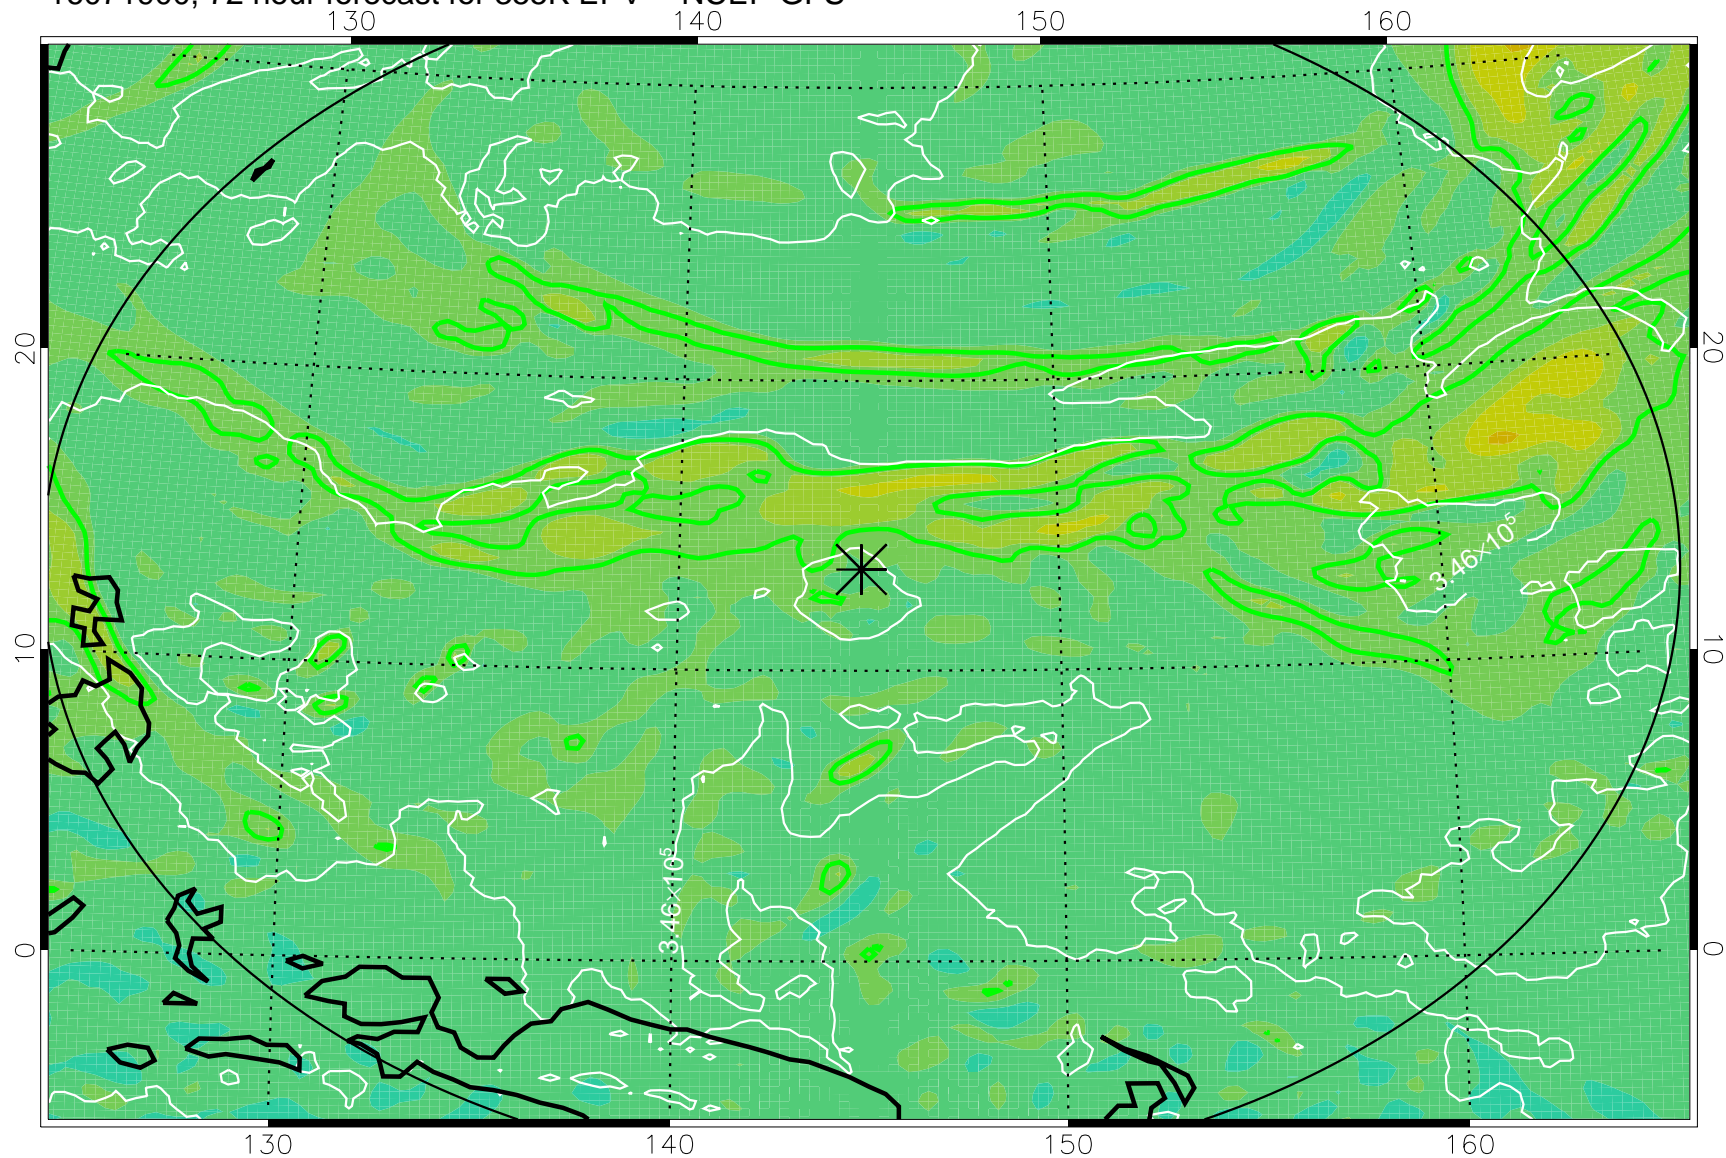

16071806, 54 hour forecast for 355K EPV -- NCEP GFS

355K Montgomery Streamfunction, white
EPV Tropopause (2 PVU) Position
Range ring of 2304 km

16071812, 60 hour forecast for 355K EPV -- NCEP GFS

355K Montgomery Streamfunction, white
EPV Tropopause (2 PVU) Position
Range ring of 2304 km

16071818, 66 hour forecast for 355K EPV -- NCEP GFS

355K Montgomery Streamfunction, white
EPV Tropopause (2 PVU) Position
Range ring of 2304 km

16071900, 72 hour forecast for 355K EPV -- NCEP GFS

355K Montgomery Streamfunction, white
EPV Tropopause (2 PVU) Position
Range ring of 2304 km

16071906, 78 hour forecast for 355K EPV -- NCEP GFS

355K Montgomery Streamfunction, white
EPV Tropopause (2 PVU) Position
Range ring of 2304 km

16071912, 84 hour forecast for 355K EPV -- NCEP GFS

355K Montgomery Streamfunction, white
EPV Tropopause (2 PVU) Position
Range ring of 2304 km

16071918, 90 hour forecast for 355K EPV -- NCEP GFS

355K Montgomery Streamfunction, white
EPV Tropopause (2 PVU) Position
Range ring of 2304 km

16072000, 96 hour forecast for 355K EPV -- NCEP GFS

355K Montgomery Streamfunction, white
EPV Tropopause (2 PVU) Position
Range ring of 2304 km