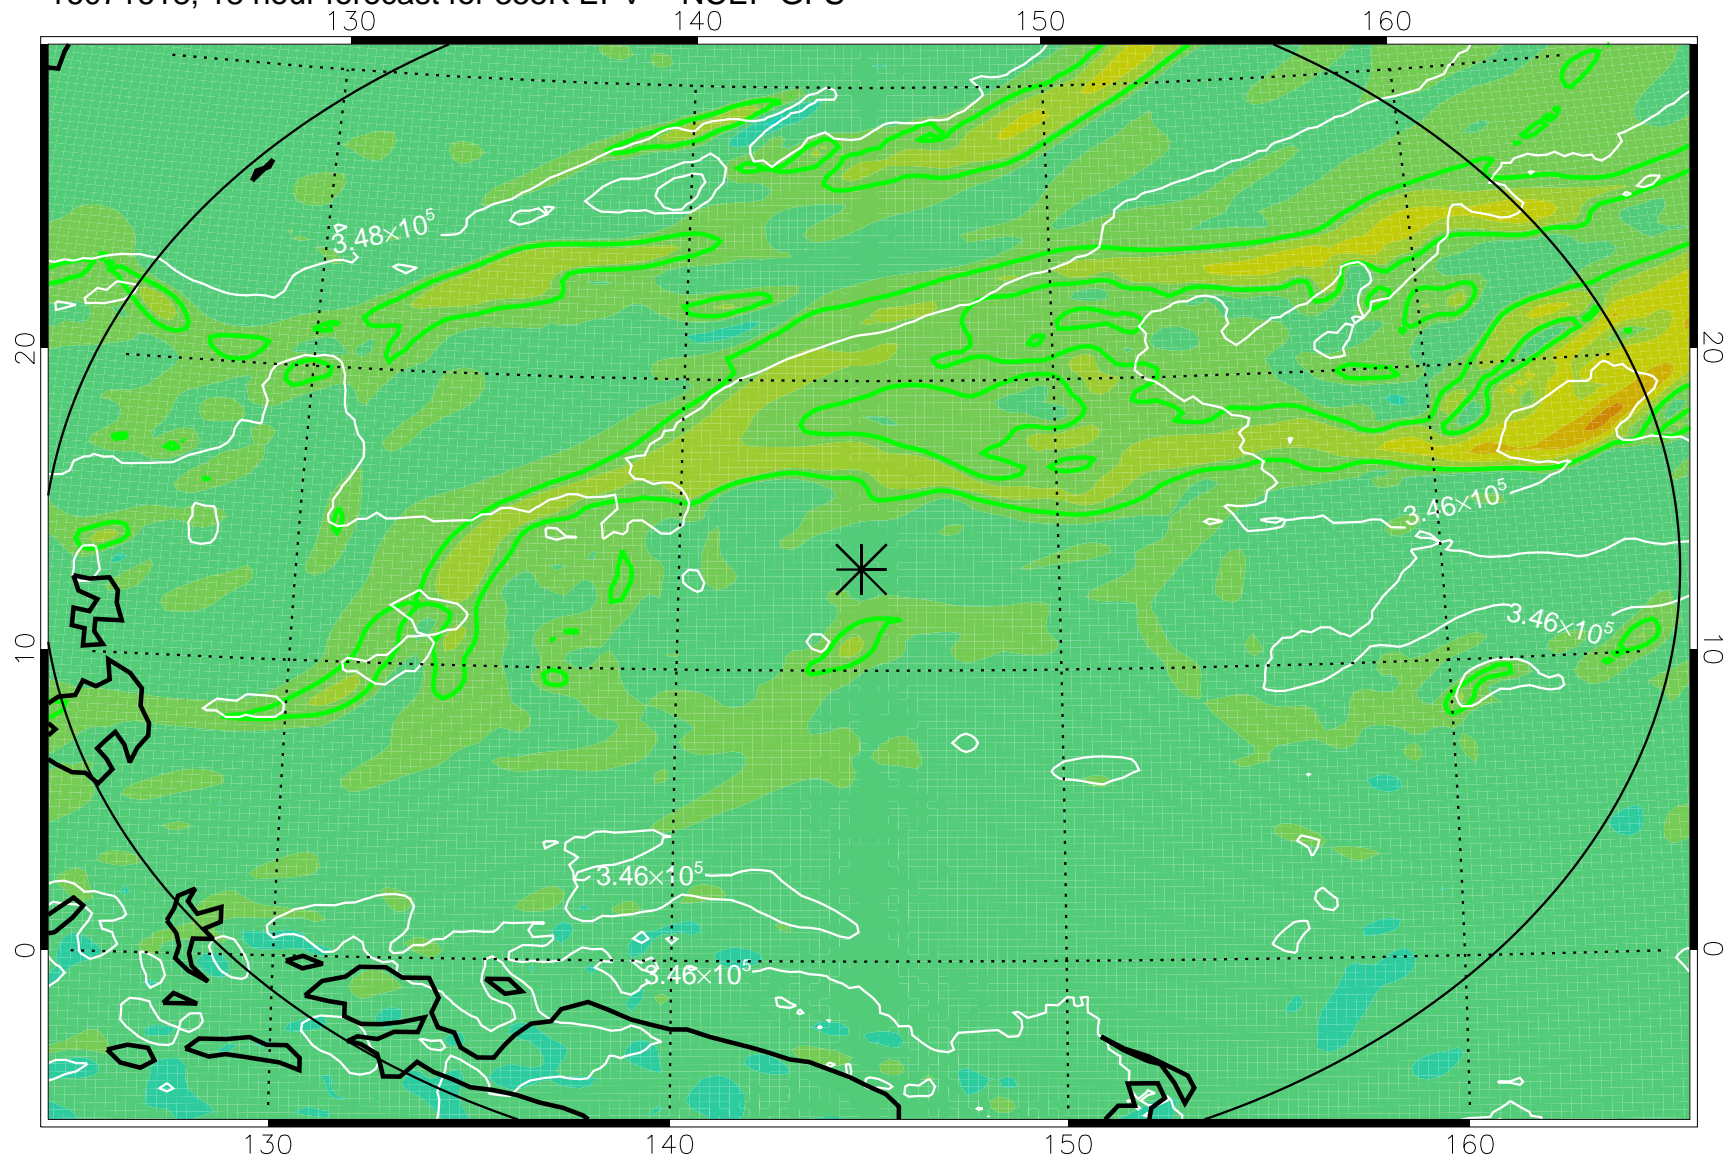

16071606, 6 hour forecast for 355K EPV -- NCEP GFS

355K Montgomery Streamfunction, white
EPV Tropopause (2 PVU) Position
Range ring of 2304 km

16071612, 12 hour forecast for 355K EPV -- NCEP GFS

355K Montgomery Streamfunction, white
EPV Tropopause (2 PVU) Position
Range ring of 2304 km

16071618, 18 hour forecast for 355K EPV -- NCEP GFS

355K Montgomery Streamfunction, white
EPV Tropopause (2 PVU) Position
Range ring of 2304 km

16071700, 24 hour forecast for 355K EPV -- NCEP GFS

355K Montgomery Streamfunction, white
EPV Tropopause (2 PVU) Position
Range ring of 2304 km

16071706, 30 hour forecast for 355K EPV -- NCEP GFS

355K Montgomery Streamfunction, white
EPV Tropopause (2 PVU) Position
Range ring of 2304 km

16071712, 36 hour forecast for 355K EPV -- NCEP GFS

355K Montgomery Streamfunction, white
EPV Tropopause (2 PVU) Position
Range ring of 2304 km

16071818, 66 hour forecast for 355K EPV -- NCEP GFS

355K Montgomery Streamfunction, white
EPV Tropopause (2 PVU) Position
Range ring of 2304 km

16071900, 72 hour forecast for 355K EPV -- NCEP GFS

355K Montgomery Streamfunction, white
EPV Tropopause (2 PVU) Position
Range ring of 2304 km