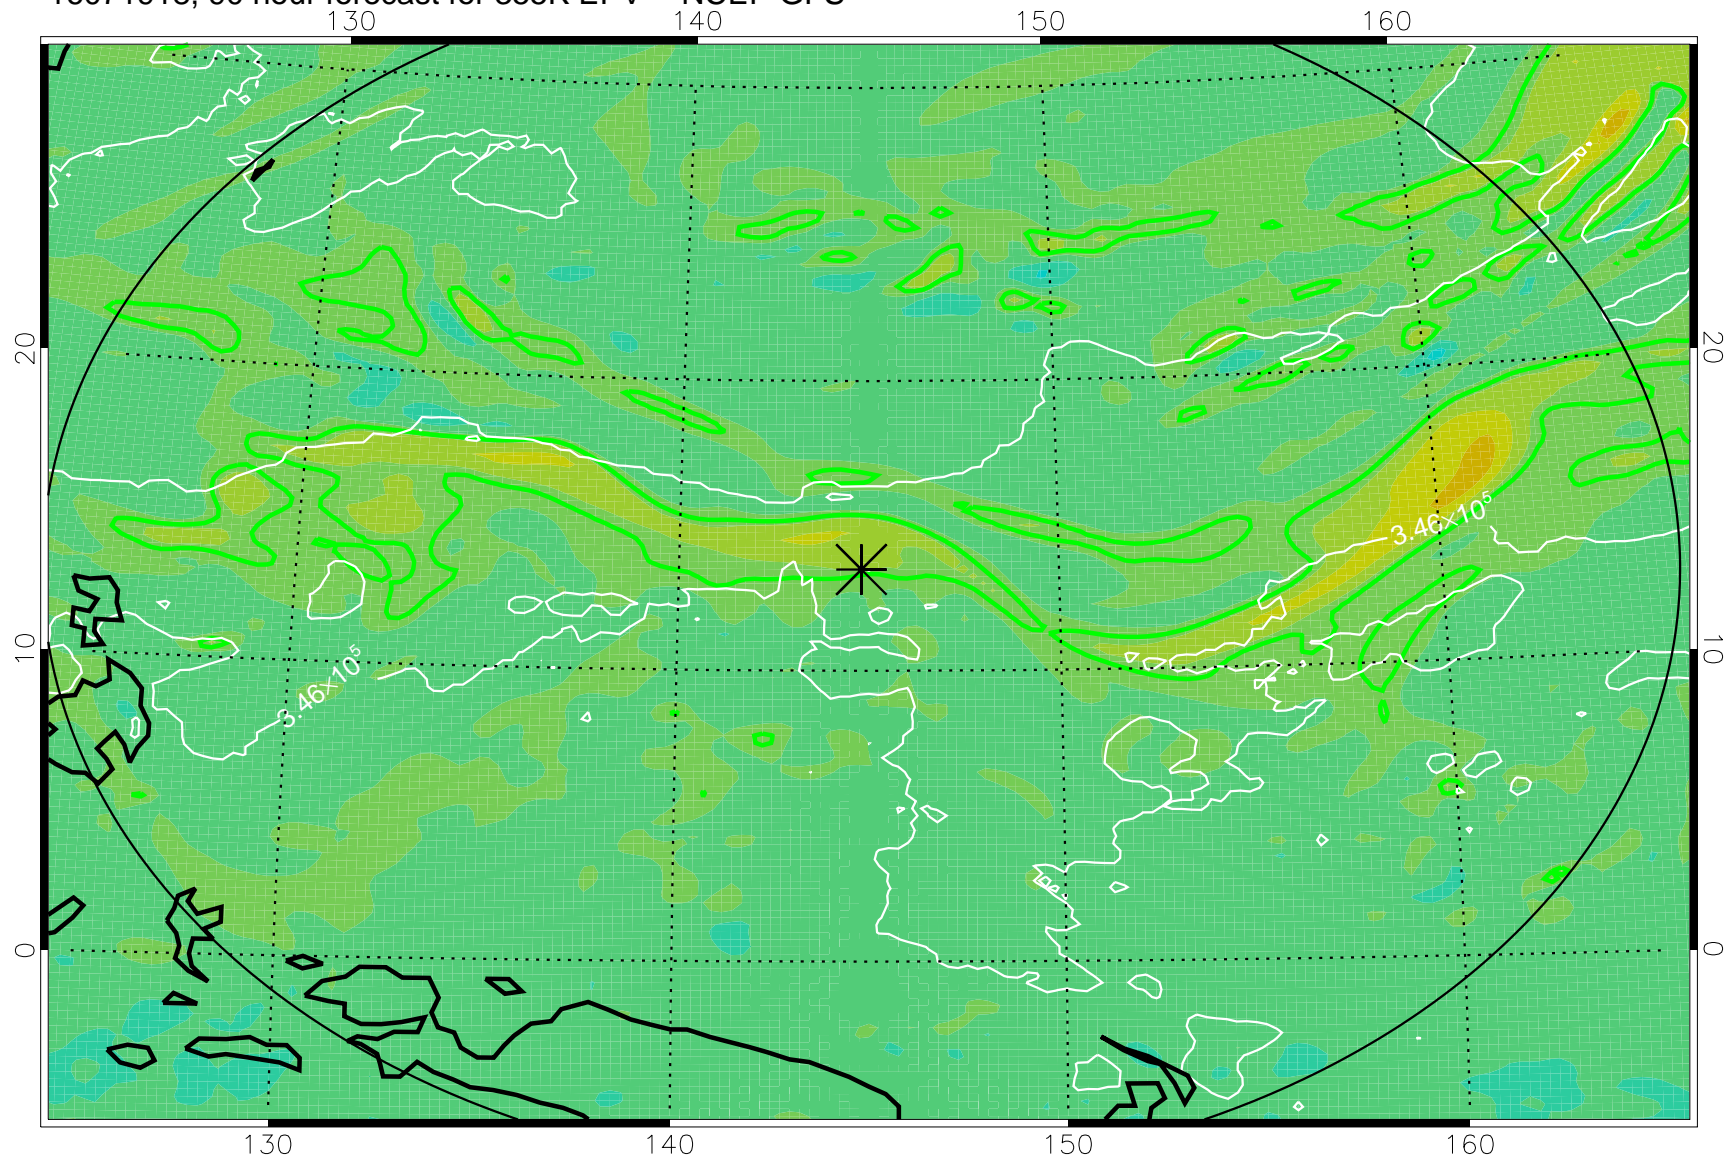

16071906, 78 hour forecast for 355K EPV -- NCEP GFS

355K Montgomery Streamfunction, white
EPV Tropopause (2 PVU) Position
Range ring of 2304 km

16071912, 84 hour forecast for 355K EPV -- NCEP GFS

355K Montgomery Streamfunction, white
EPV Tropopause (2 PVU) Position
Range ring of 2304 km

16071918, 90 hour forecast for 355K EPV -- NCEP GFS

355K Montgomery Streamfunction, white
EPV Tropopause (2 PVU) Position
Range ring of 2304 km

16072000, 96 hour forecast for 355K EPV -- NCEP GFS

355K Montgomery Streamfunction, white
EPV Tropopause (2 PVU) Position
Range ring of 2304 km

16072006, 102 hour forecast for 355K EPV -- NCEP GFS

355K Montgomery Streamfunction, white
EPV Tropopause (2 PVU) Position
Range ring of 2304 km

16072012, 108 hour forecast for 355K EPV -- NCEP GFS

355K Montgomery Streamfunction, white
EPV Tropopause (2 PVU) Position
Range ring of 2304 km

16072018, 114 hour forecast for 355K EPV -- NCEP GFS

355K Montgomery Streamfunction, white
EPV Tropopause (2 PVU) Position
Range ring of 2304 km

16072100, 120 hour forecast for 355K EPV -- NCEP GFS

355K Montgomery Streamfunction, white
EPV Tropopause (2 PVU) Position
Range ring of 2304 km