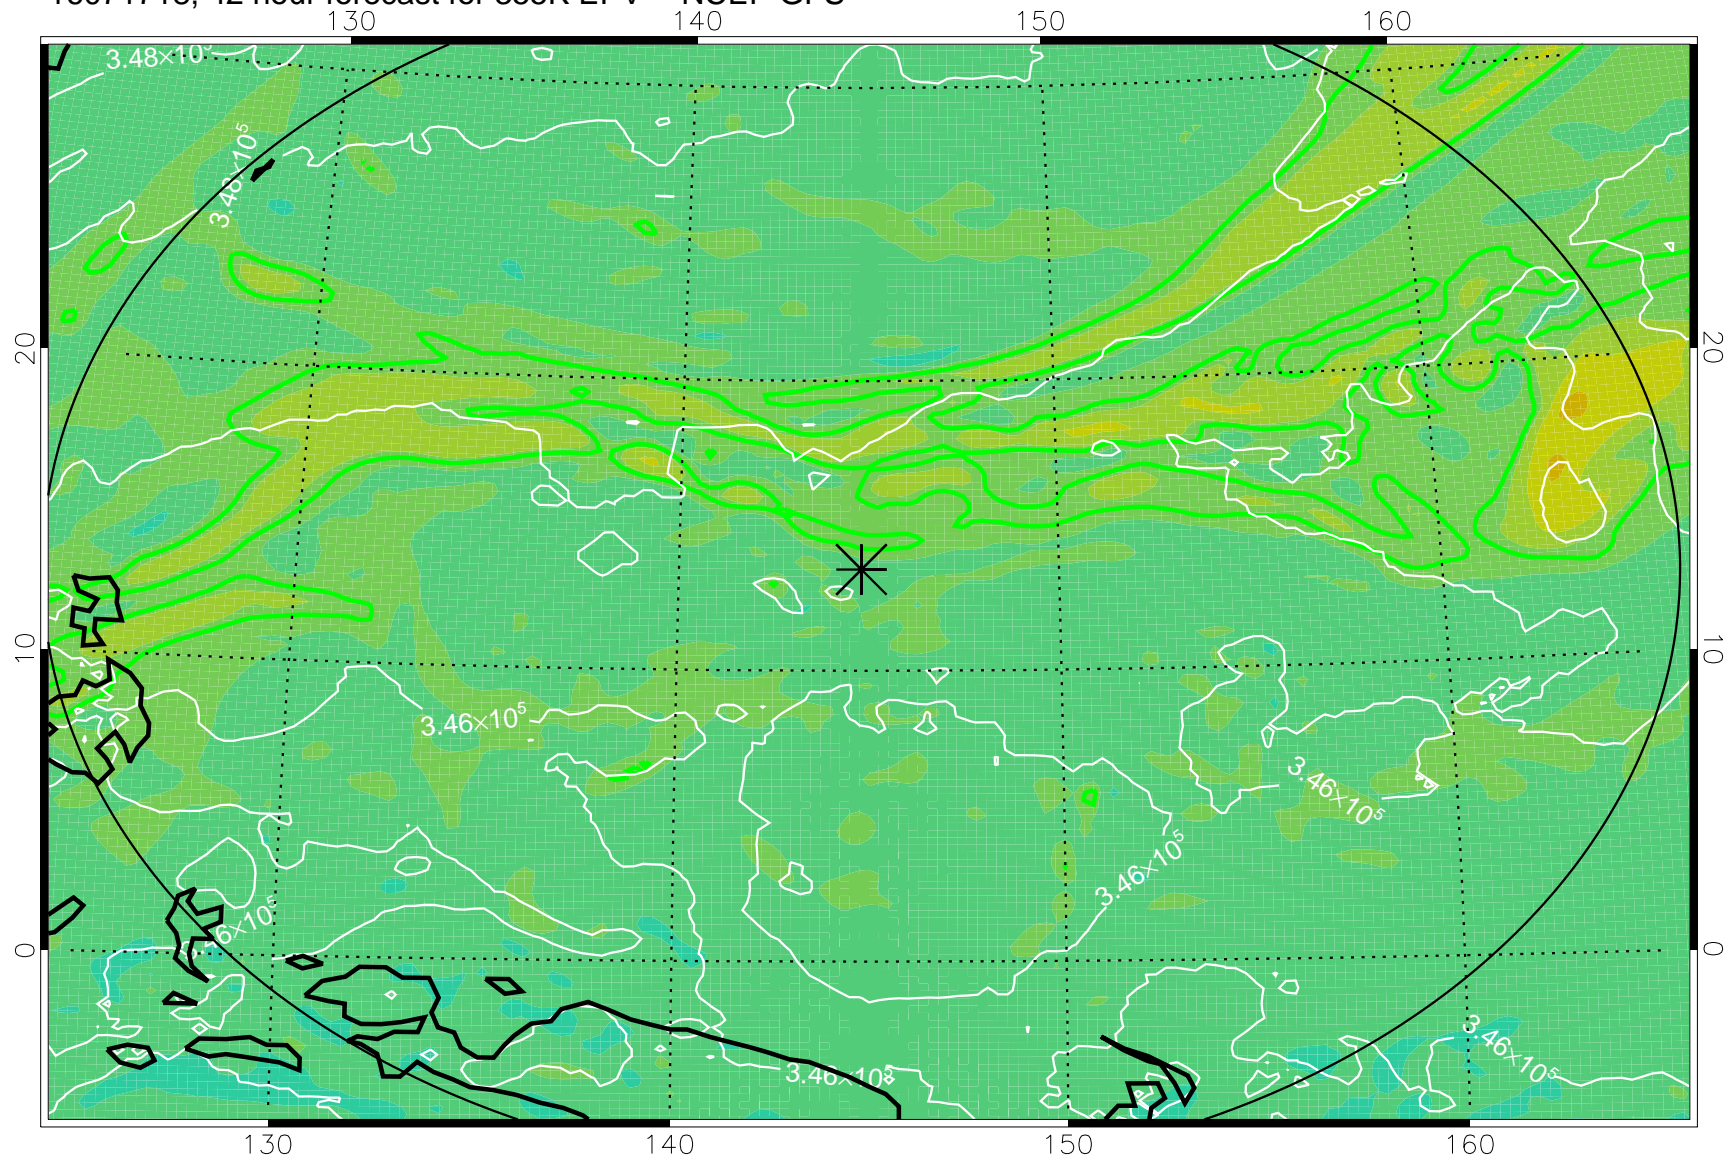

16071706, 30 hour forecast for 355K EPV -- NCEP GFS

355K Montgomery Streamfunction, white
EPV Tropopause (2 PVU) Position
Range ring of 2304 km

16071712, 36 hour forecast for 355K EPV -- NCEP GFS

355K Montgomery Streamfunction, white
EPV Tropopause (2 PVU) Position
Range ring of 2304 km

16071718, 42 hour forecast for 355K EPV -- NCEP GFS

355K Montgomery Streamfunction, white
EPV Tropopause (2 PVU) Position
Range ring of 2304 km

16071800, 48 hour forecast for 355K EPV -- NCEP GFS

355K Montgomery Streamfunction, white
EPV Tropopause (2 PVU) Position
Range ring of 2304 km

16071806, 54 hour forecast for 355K EPV -- NCEP GFS

355K Montgomery Streamfunction, white
EPV Tropopause (2 PVU) Position
Range ring of 2304 km

16071812, 60 hour forecast for 355K EPV -- NCEP GFS

355K Montgomery Streamfunction, white
EPV Tropopause (2 PVU) Position
Range ring of 2304 km

16071818, 66 hour forecast for 355K EPV -- NCEP GFS

355K Montgomery Streamfunction, white
EPV Tropopause (2 PVU) Position
Range ring of 2304 km

16071900, 72 hour forecast for 355K EPV -- NCEP GFS

355K Montgomery Streamfunction, white
EPV Tropopause (2 PVU) Position
Range ring of 2304 km