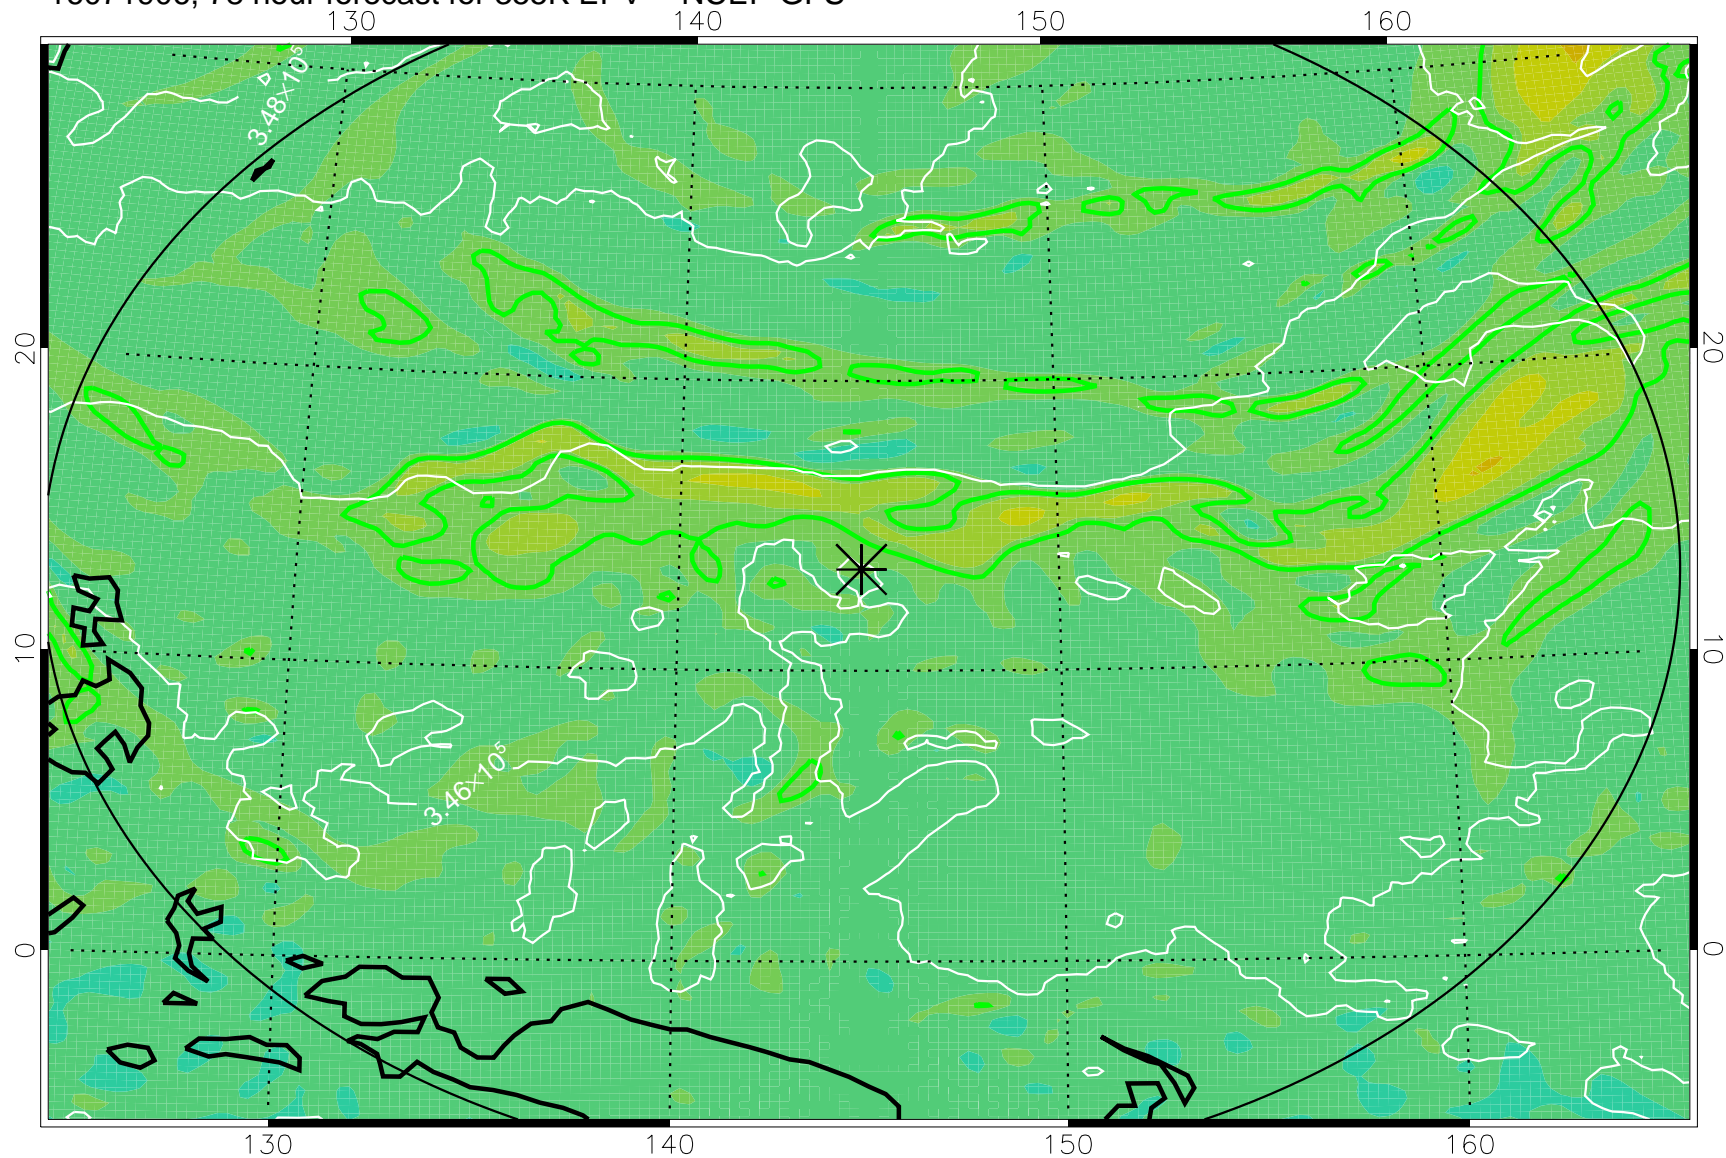

16071818, 66 hour forecast for 355K EPV -- NCEP GFS

355K Montgomery Streamfunction, white
EPV Tropopause (2 PVU) Position
Range ring of 2304 km

16071900, 72 hour forecast for 355K EPV -- NCEP GFS

355K Montgomery Streamfunction, white
EPV Tropopause (2 PVU) Position
Range ring of 2304 km

16071906, 78 hour forecast for 355K EPV -- NCEP GFS

355K Montgomery Streamfunction, white
EPV Tropopause (2 PVU) Position
Range ring of 2304 km

16071912, 84 hour forecast for 355K EPV -- NCEP GFS

355K Montgomery Streamfunction, white
EPV Tropopause (2 PVU) Position
Range ring of 2304 km

16071918, 90 hour forecast for 355K EPV -- NCEP GFS

355K Montgomery Streamfunction, white
EPV Tropopause (2 PVU) Position
Range ring of 2304 km

16072000, 96 hour forecast for 355K EPV -- NCEP GFS

355K Montgomery Streamfunction, white
EPV Tropopause (2 PVU) Position
Range ring of 2304 km

16072018, 114 hour forecast for 355K EPV -- NCEP GFS

355K Montgomery Streamfunction, white
EPV Tropopause (2 PVU) Position
Range ring of 2304 km

16072100, 120 hour forecast for 355K EPV -- NCEP GFS

355K Montgomery Streamfunction, white
EPV Tropopause (2 PVU) Position
Range ring of 2304 km