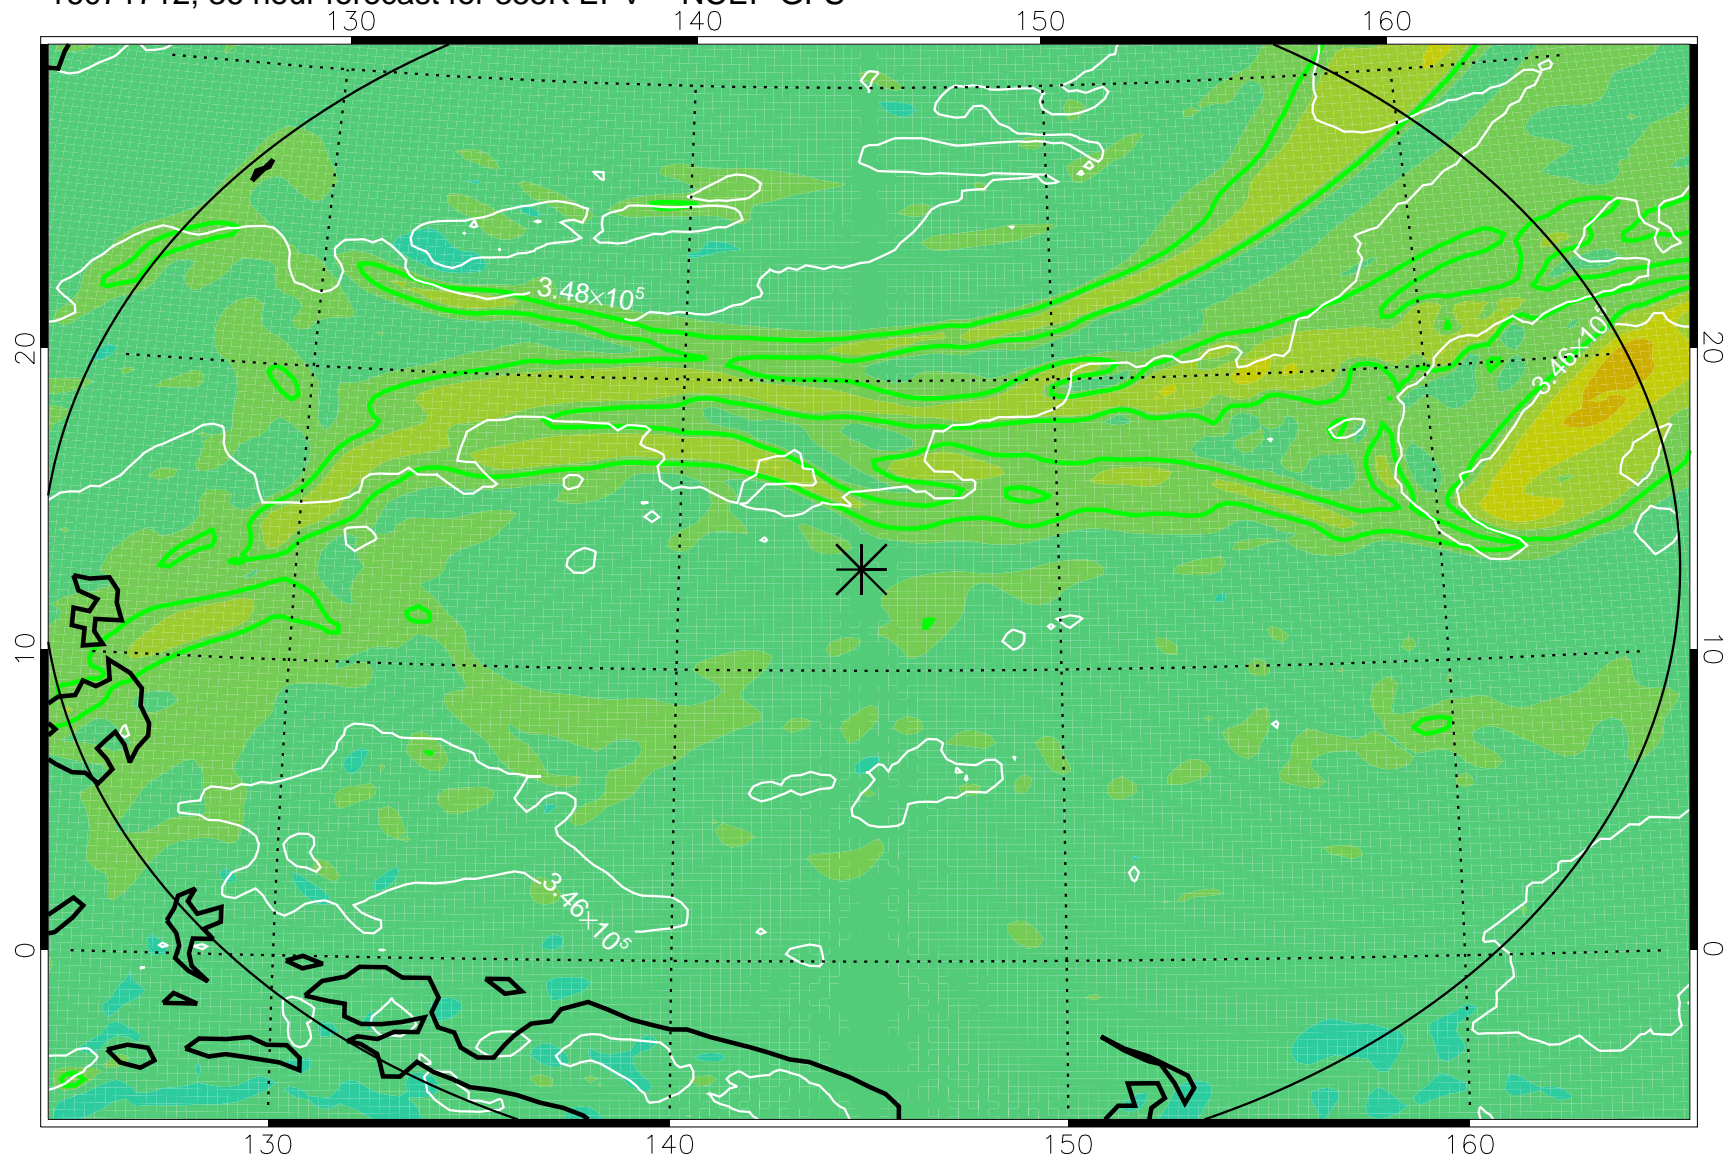

16071618, 18 hour forecast for 355K EPV -- NCEP GFS

355K Montgomery Streamfunction, white
EPV Tropopause (2 PVU) Position
Range ring of 2304 km

16071700, 24 hour forecast for 355K EPV -- NCEP GFS

355K Montgomery Streamfunction, white
EPV Tropopause (2 PVU) Position
Range ring of 2304 km

16071706, 30 hour forecast for 355K EPV -- NCEP GFS

355K Montgomery Streamfunction, white
EPV Tropopause (2 PVU) Position
Range ring of 2304 km

16071712, 36 hour forecast for 355K EPV -- NCEP GFS

355K Montgomery Streamfunction, white
EPV Tropopause (2 PVU) Position
Range ring of 2304 km

16071718, 42 hour forecast for 355K EPV -- NCEP GFS

355K Montgomery Streamfunction, white
EPV Tropopause (2 PVU) Position
Range ring of 2304 km

16071800, 48 hour forecast for 355K EPV -- NCEP GFS

355K Montgomery Streamfunction, white
EPV Tropopause (2 PVU) Position
Range ring of 2304 km

16071818, 66 hour forecast for 355K EPV -- NCEP GFS

355K Montgomery Streamfunction, white
EPV Tropopause (2 PVU) Position
Range ring of 2304 km

16071900, 72 hour forecast for 355K EPV -- NCEP GFS

355K Montgomery Streamfunction, white
EPV Tropopause (2 PVU) Position
Range ring of 2304 km