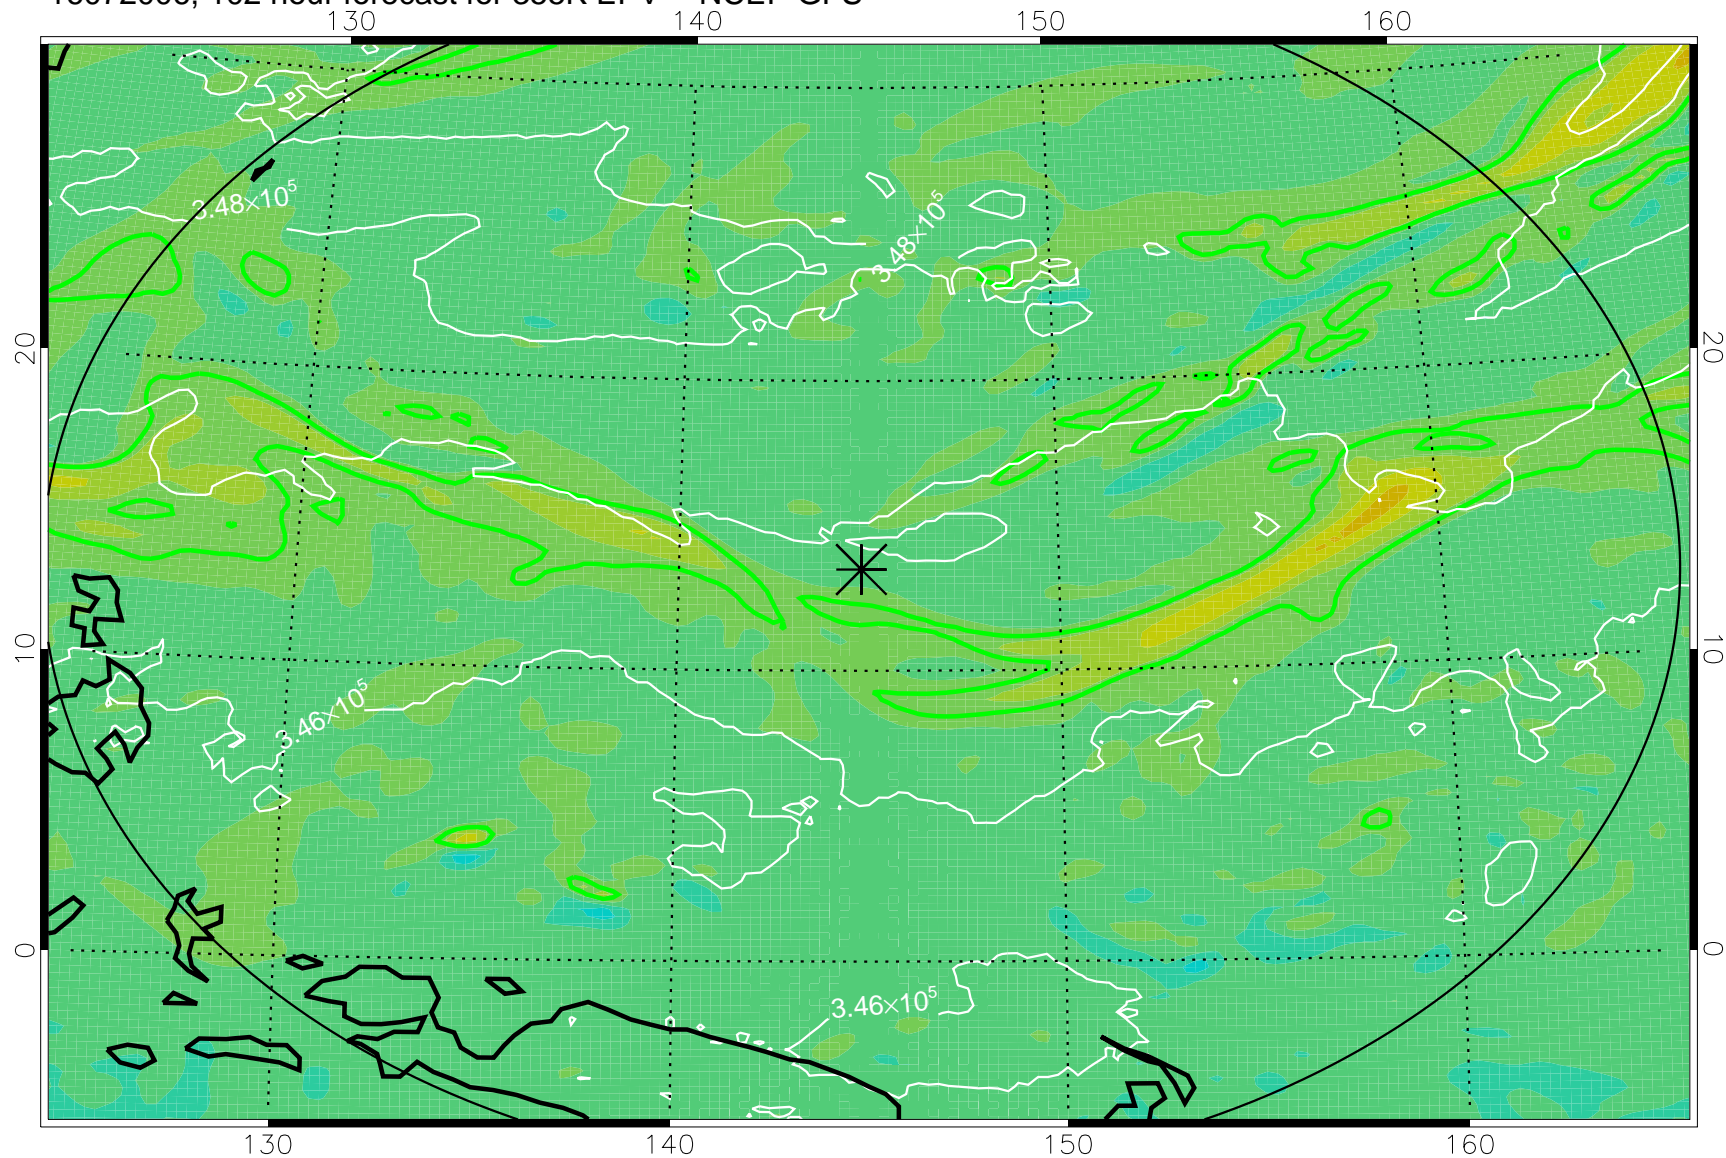

16071906, 78 hour forecast for 355K EPV -- NCEP GFS

355K Montgomery Streamfunction, white
EPV Tropopause (2 PVU) Position
Range ring of 2304 km

16071912, 84 hour forecast for 355K EPV -- NCEP GFS

355K Montgomery Streamfunction, white
EPV Tropopause (2 PVU) Position
Range ring of 2304 km

16071918, 90 hour forecast for 355K EPV -- NCEP GFS

355K Montgomery Streamfunction, white
EPV Tropopause (2 PVU) Position
Range ring of 2304 km

16072000, 96 hour forecast for 355K EPV -- NCEP GFS

355K Montgomery Streamfunction, white
EPV Tropopause (2 PVU) Position
Range ring of 2304 km

16072006, 102 hour forecast for 355K EPV -- NCEP GFS

355K Montgomery Streamfunction, white
EPV Tropopause (2 PVU) Position
Range ring of 2304 km

16072012, 108 hour forecast for 355K EPV -- NCEP GFS

355K Montgomery Streamfunction, white
EPV Tropopause (2 PVU) Position
Range ring of 2304 km

16072018, 114 hour forecast for 355K EPV -- NCEP GFS

355K Montgomery Streamfunction, white
EPV Tropopause (2 PVU) Position
Range ring of 2304 km

16072100, 120 hour forecast for 355K EPV -- NCEP GFS

355K Montgomery Streamfunction, white
EPV Tropopause (2 PVU) Position
Range ring of 2304 km