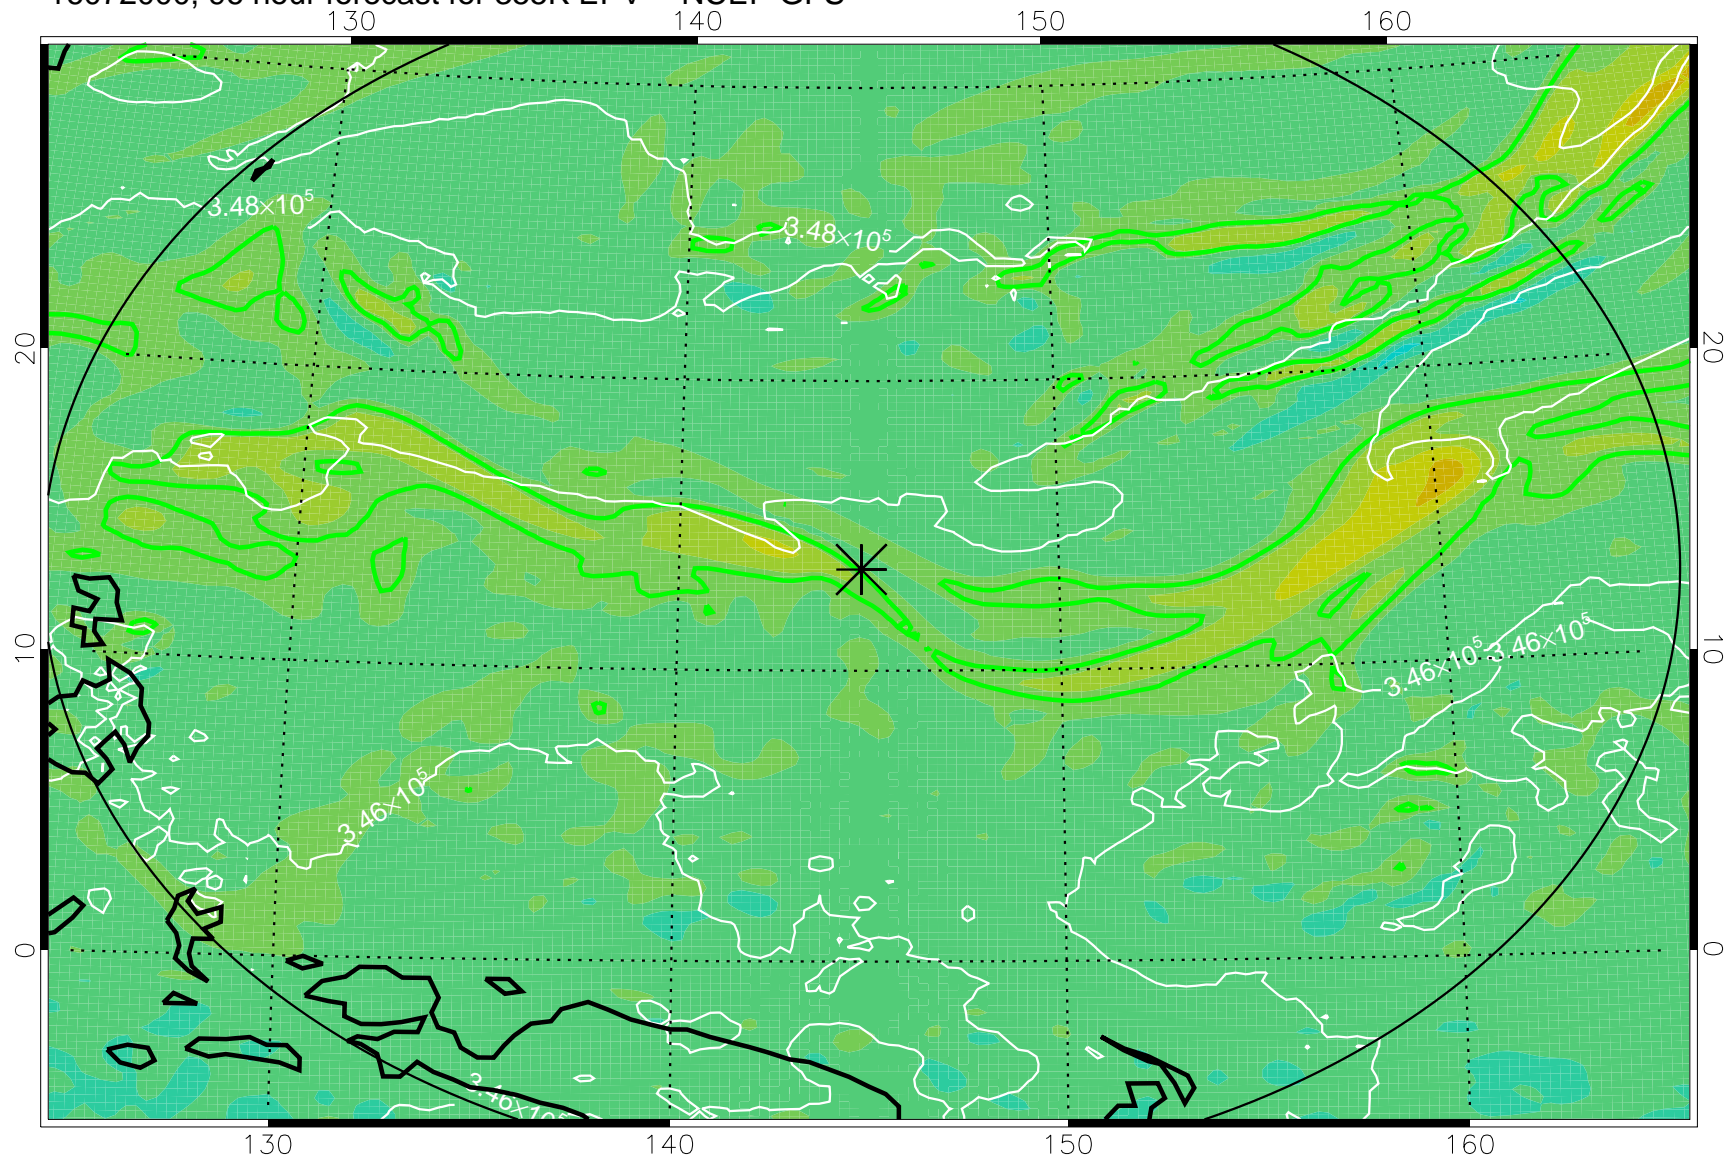

16071906, 78 hour forecast for 355K EPV -- NCEP GFS

355K Montgomery Streamfunction, white
EPV Tropopause (2 PVU) Position
Range ring of 2304 km

16071912, 84 hour forecast for 355K EPV -- NCEP GFS

355K Montgomery Streamfunction, white
EPV Tropopause (2 PVU) Position
Range ring of 2304 km

16071918, 90 hour forecast for 355K EPV -- NCEP GFS

355K Montgomery Streamfunction, white
EPV Tropopause (2 PVU) Position
Range ring of 2304 km

16072000, 96 hour forecast for 355K EPV -- NCEP GFS

355K Montgomery Streamfunction, white
EPV Tropopause (2 PVU) Position
Range ring of 2304 km

16072006, 102 hour forecast for 355K EPV -- NCEP GFS

355K Montgomery Streamfunction, white
EPV Tropopause (2 PVU) Position
Range ring of 2304 km

16072012, 108 hour forecast for 355K EPV -- NCEP GFS

355K Montgomery Streamfunction, white
EPV Tropopause (2 PVU) Position
Range ring of 2304 km

16072018, 114 hour forecast for 355K EPV -- NCEP GFS

355K Montgomery Streamfunction, white
EPV Tropopause (2 PVU) Position
Range ring of 2304 km

16072100, 120 hour forecast for 355K EPV -- NCEP GFS

355K Montgomery Streamfunction, white
EPV Tropopause (2 PVU) Position
Range ring of 2304 km