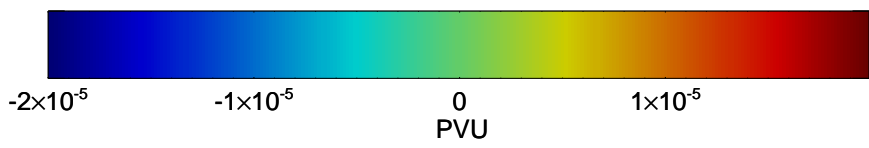

16071812, 60 hour forecast for 355K EPV -- NCEP GFS

355K Montgomery Streamfunction, white
EPV Tropopause (2 PVU) Position
Range ring of 2304 km