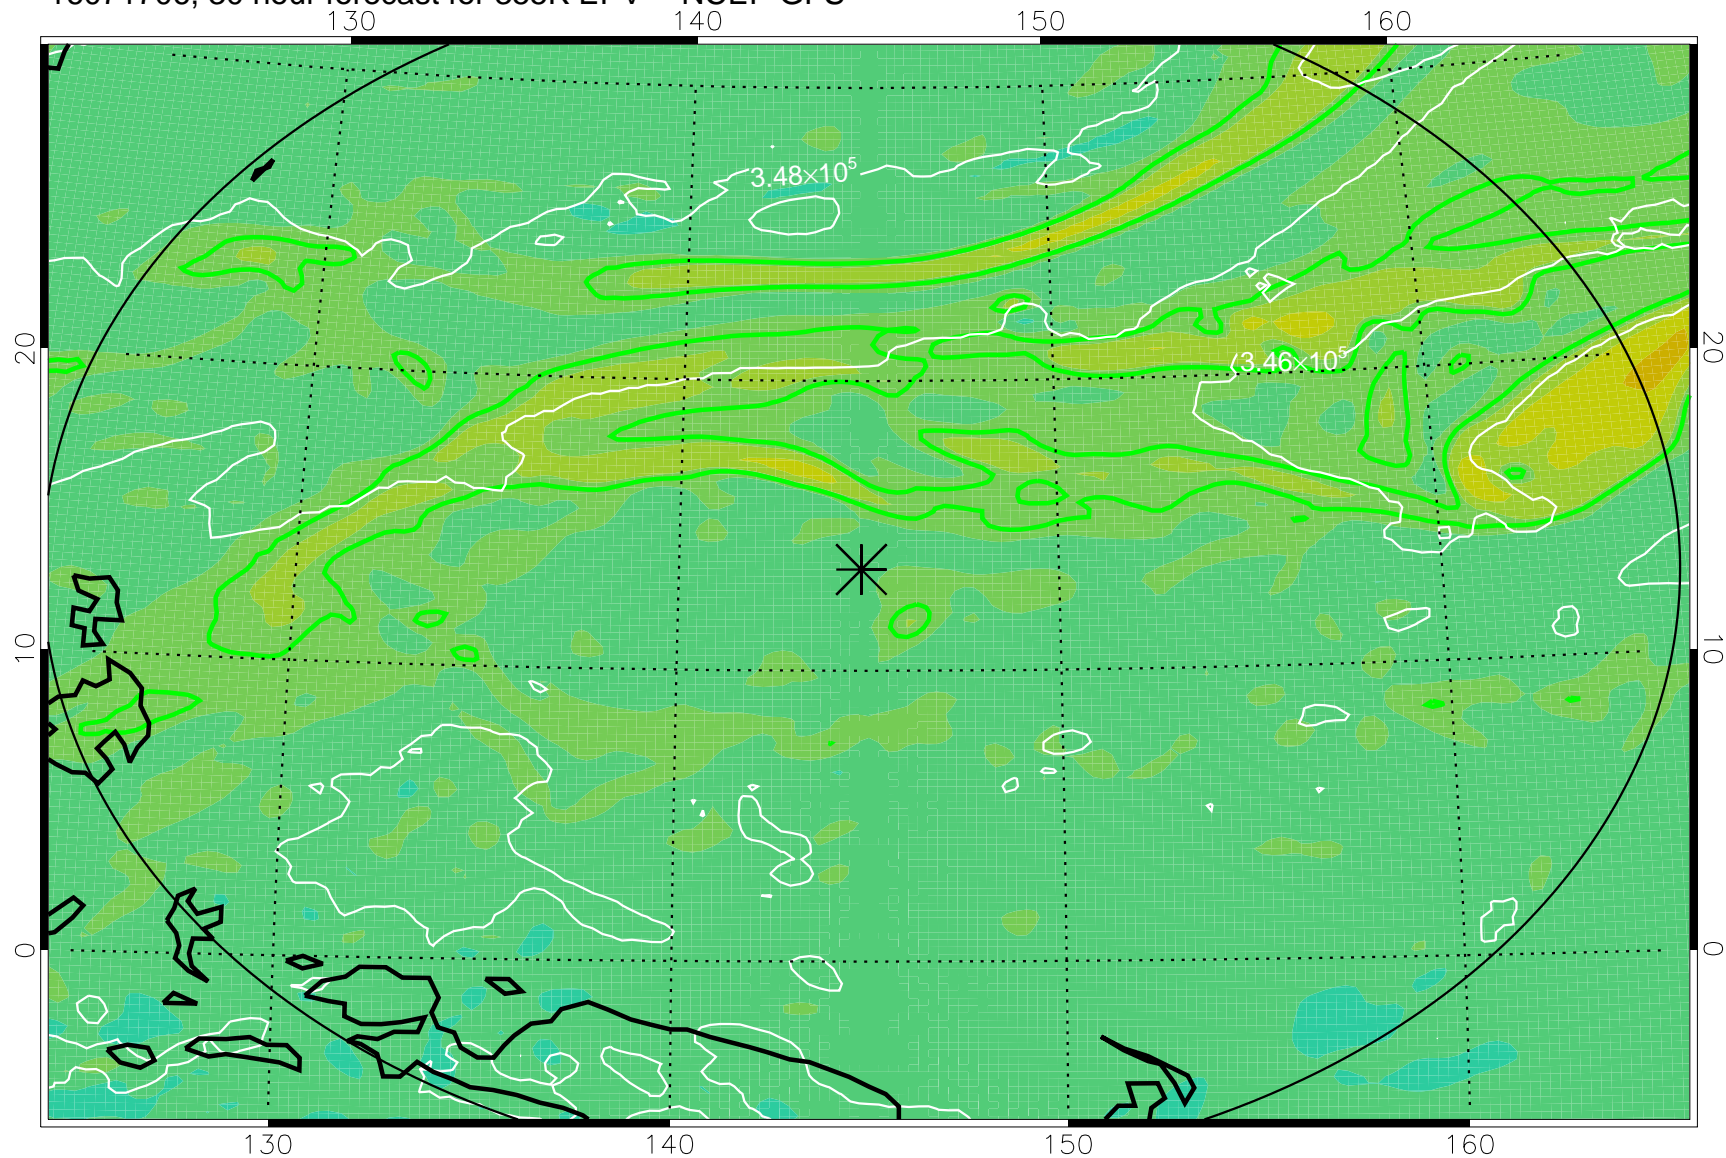

16071618, 18 hour forecast for 355K EPV -- NCEP GFS

355K Montgomery Streamfunction, white
EPV Tropopause (2 PVU) Position
Range ring of 2304 km

16071700, 24 hour forecast for 355K EPV -- NCEP GFS

355K Montgomery Streamfunction, white
EPV Tropopause (2 PVU) Position
Range ring of 2304 km

16071706, 30 hour forecast for 355K EPV -- NCEP GFS

355K Montgomery Streamfunction, white
EPV Tropopause (2 PVU) Position
Range ring of 2304 km

16071712, 36 hour forecast for 355K EPV -- NCEP GFS

355K Montgomery Streamfunction, white
EPV Tropopause (2 PVU) Position
Range ring of 2304 km

16071718, 42 hour forecast for 355K EPV -- NCEP GFS

355K Montgomery Streamfunction, white
EPV Tropopause (2 PVU) Position
Range ring of 2304 km

16071800, 48 hour forecast for 355K EPV -- NCEP GFS

355K Montgomery Streamfunction, white
EPV Tropopause (2 PVU) Position
Range ring of 2304 km

16071818, 66 hour forecast for 355K EPV -- NCEP GFS

355K Montgomery Streamfunction, white
EPV Tropopause (2 PVU) Position
Range ring of 2304 km

16071900, 72 hour forecast for 355K EPV -- NCEP GFS

355K Montgomery Streamfunction, white
EPV Tropopause (2 PVU) Position
Range ring of 2304 km