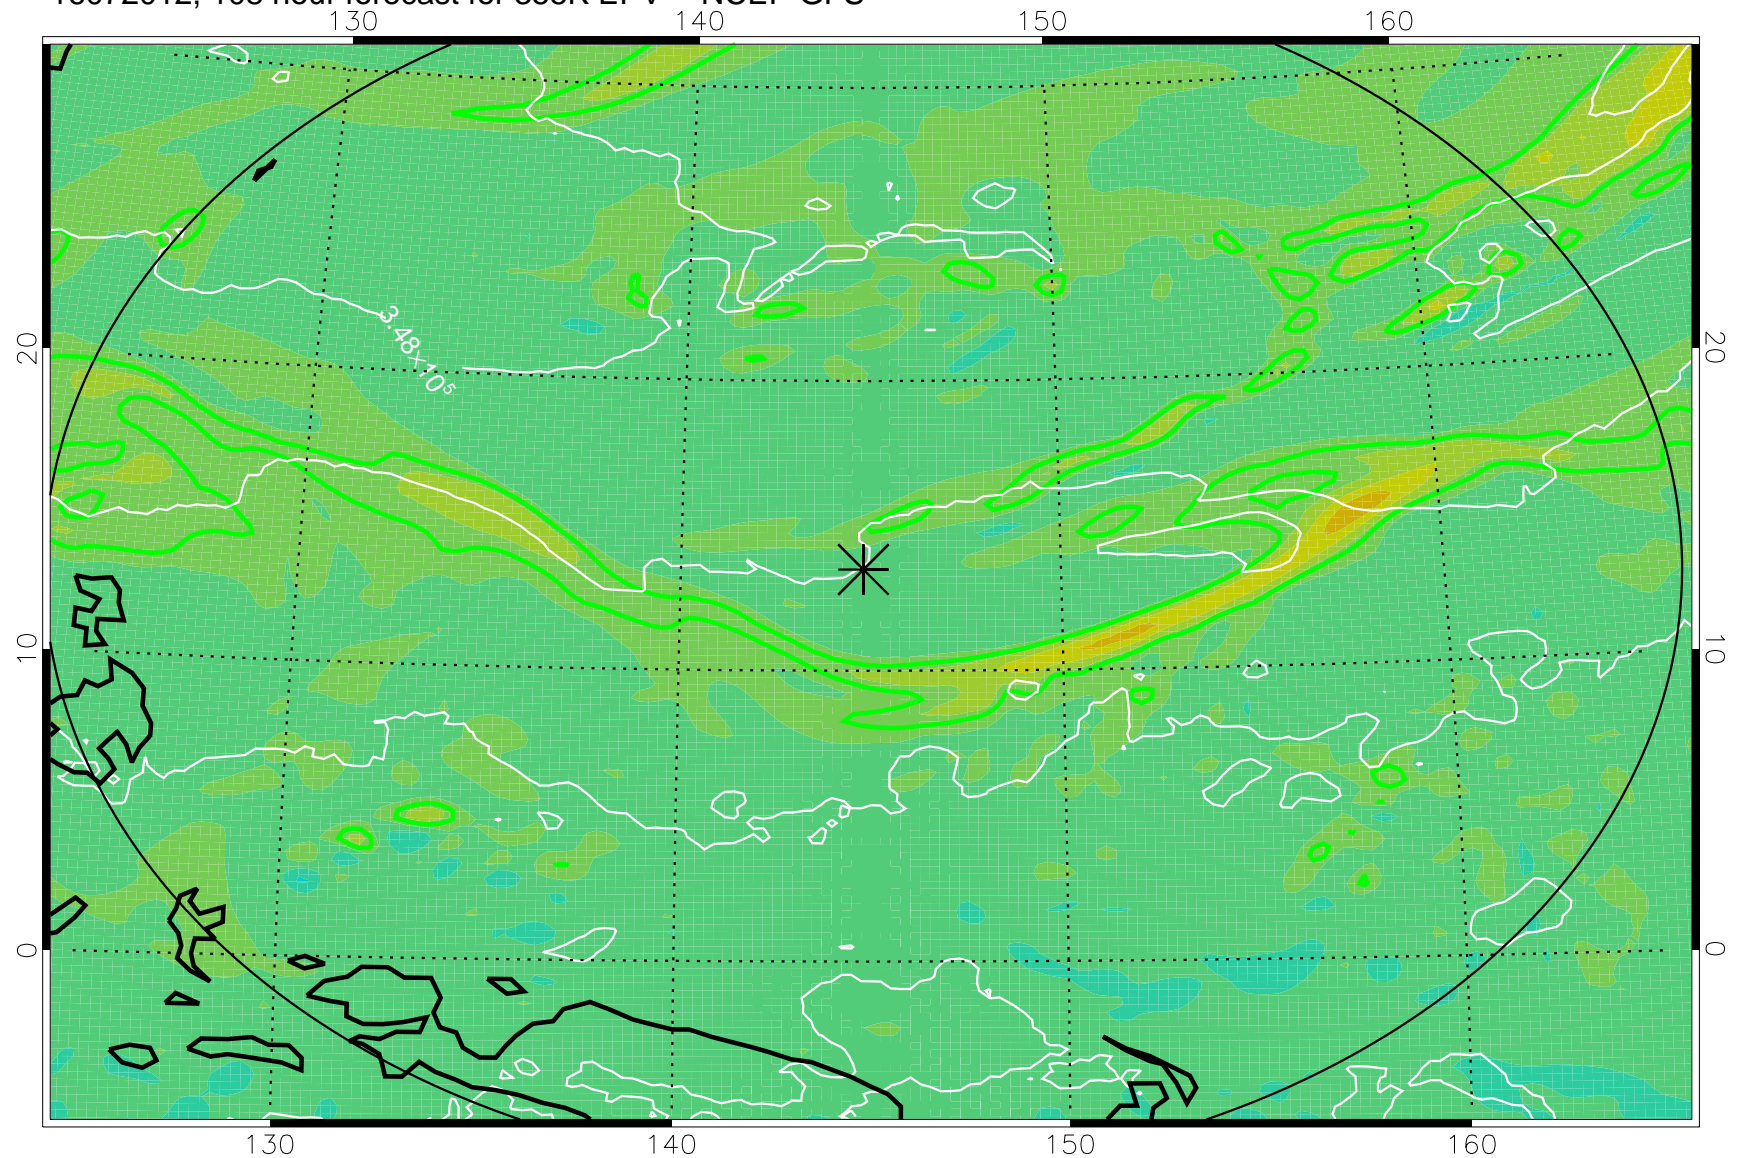

16071906, 78 hour forecast for 355K EPV -- NCEP GFS

355K Montgomery Streamfunction, white
EPV Tropopause (2 PVU) Position
Range ring of 2304 km

16071912, 84 hour forecast for 355K EPV -- NCEP GFS

355K Montgomery Streamfunction, white
EPV Tropopause (2 PVU) Position
Range ring of 2304 km

16071918, 90 hour forecast for 355K EPV -- NCEP GFS

355K Montgomery Streamfunction, white
EPV Tropopause (2 PVU) Position
Range ring of 2304 km

16072000, 96 hour forecast for 355K EPV -- NCEP GFS

355K Montgomery Streamfunction, white
EPV Tropopause (2 PVU) Position
Range ring of 2304 km

16072006, 102 hour forecast for 355K EPV -- NCEP GFS

355K Montgomery Streamfunction, white
EPV Tropopause (2 PVU) Position
Range ring of 2304 km

16072012, 108 hour forecast for 355K EPV -- NCEP GFS

355K Montgomery Streamfunction, white
EPV Tropopause (2 PVU) Position
Range ring of 2304 km

16072018, 114 hour forecast for 355K EPV -- NCEP GFS

355K Montgomery Streamfunction, white
EPV Tropopause (2 PVU) Position
Range ring of 2304 km

16072100, 120 hour forecast for 355K EPV -- NCEP GFS

355K Montgomery Streamfunction, white
EPV Tropopause (2 PVU) Position
Range ring of 2304 km