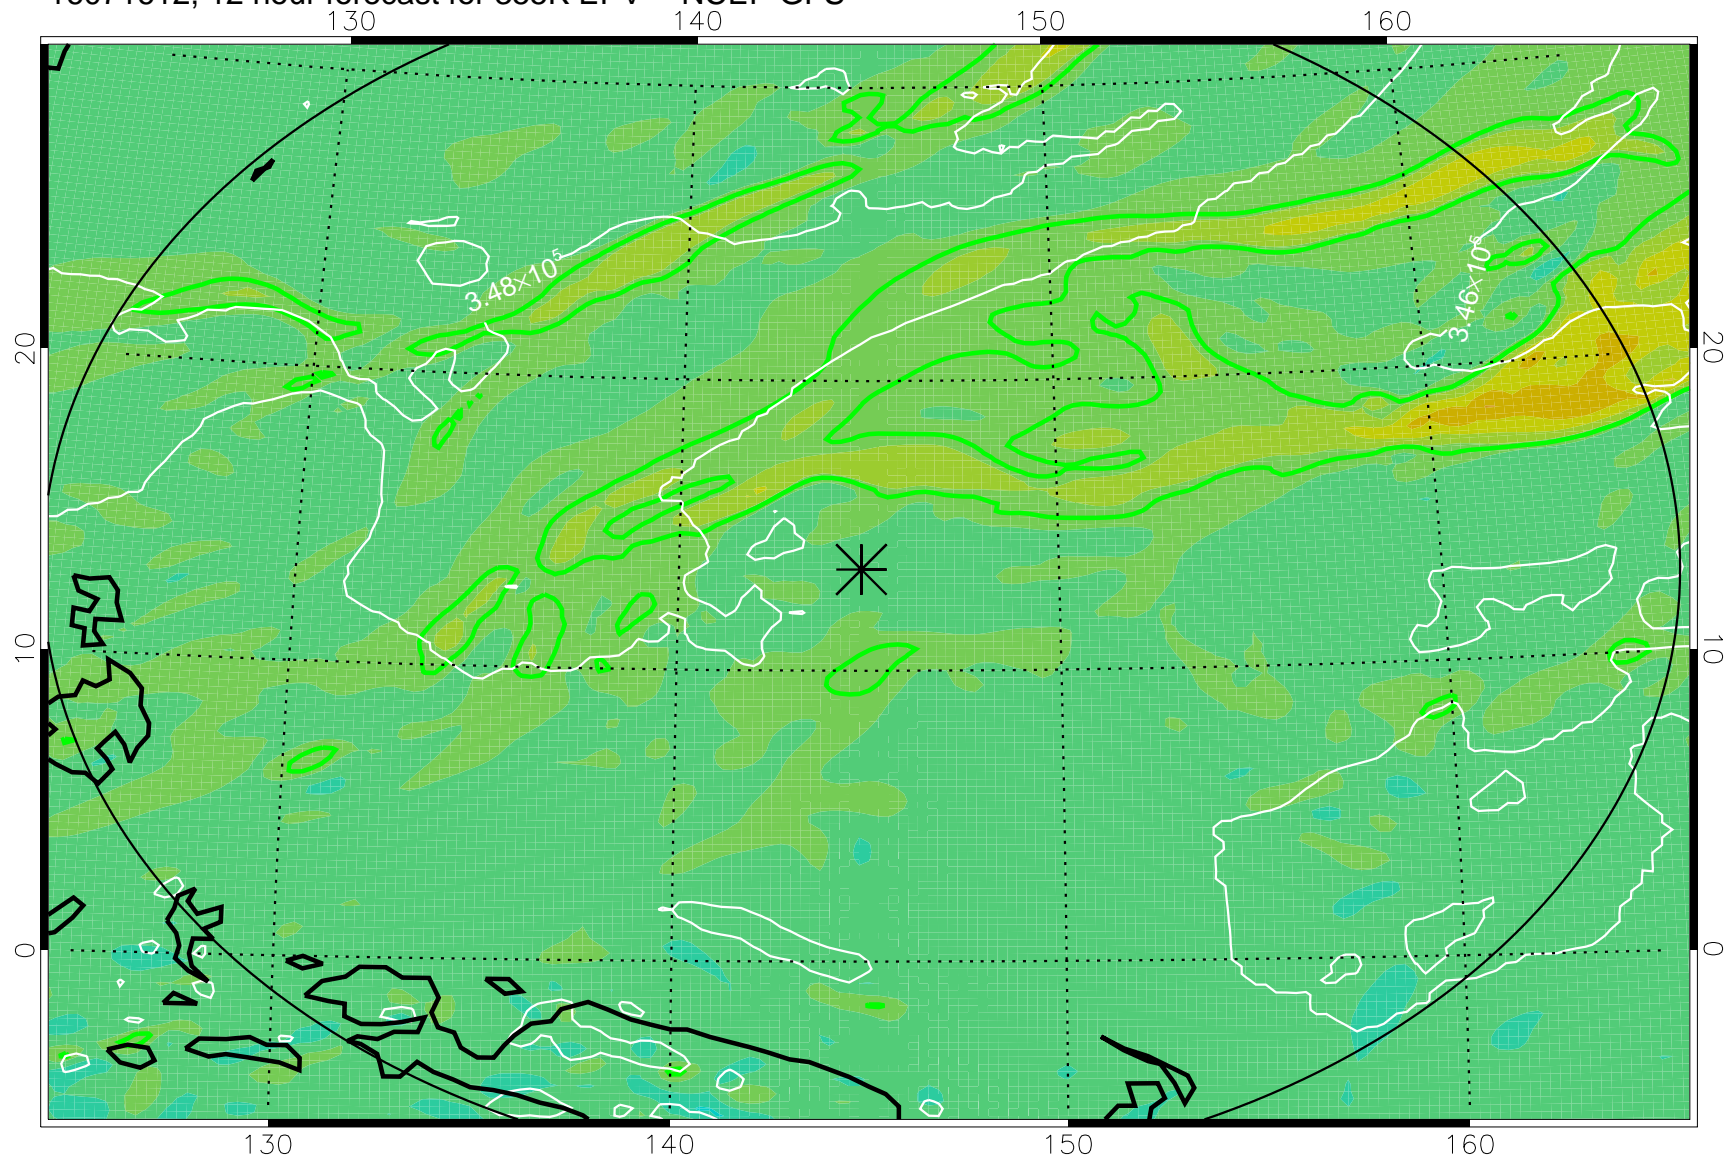

16071606, 6 hour forecast for 355K EPV -- NCEP GFS

355K Montgomery Streamfunction, white
EPV Tropopause (2 PVU) Position
Range ring of 2304 km

16071612, 12 hour forecast for 355K EPV -- NCEP GFS

355K Montgomery Streamfunction, white
EPV Tropopause (2 PVU) Position
Range ring of 2304 km

16071618, 18 hour forecast for 355K EPV -- NCEP GFS

355K Montgomery Streamfunction, white
EPV Tropopause (2 PVU) Position
Range ring of 2304 km

16071700, 24 hour forecast for 355K EPV -- NCEP GFS

355K Montgomery Streamfunction, white
EPV Tropopause (2 PVU) Position
Range ring of 2304 km

16071706, 30 hour forecast for 355K EPV -- NCEP GFS

355K Montgomery Streamfunction, white
EPV Tropopause (2 PVU) Position
Range ring of 2304 km

16071712, 36 hour forecast for 355K EPV -- NCEP GFS

355K Montgomery Streamfunction, white
EPV Tropopause (2 PVU) Position
Range ring of 2304 km

16071818, 66 hour forecast for 355K EPV -- NCEP GFS

355K Montgomery Streamfunction, white
EPV Tropopause (2 PVU) Position
Range ring of 2304 km

16071900, 72 hour forecast for 355K EPV -- NCEP GFS

355K Montgomery Streamfunction, white
EPV Tropopause (2 PVU) Position
Range ring of 2304 km