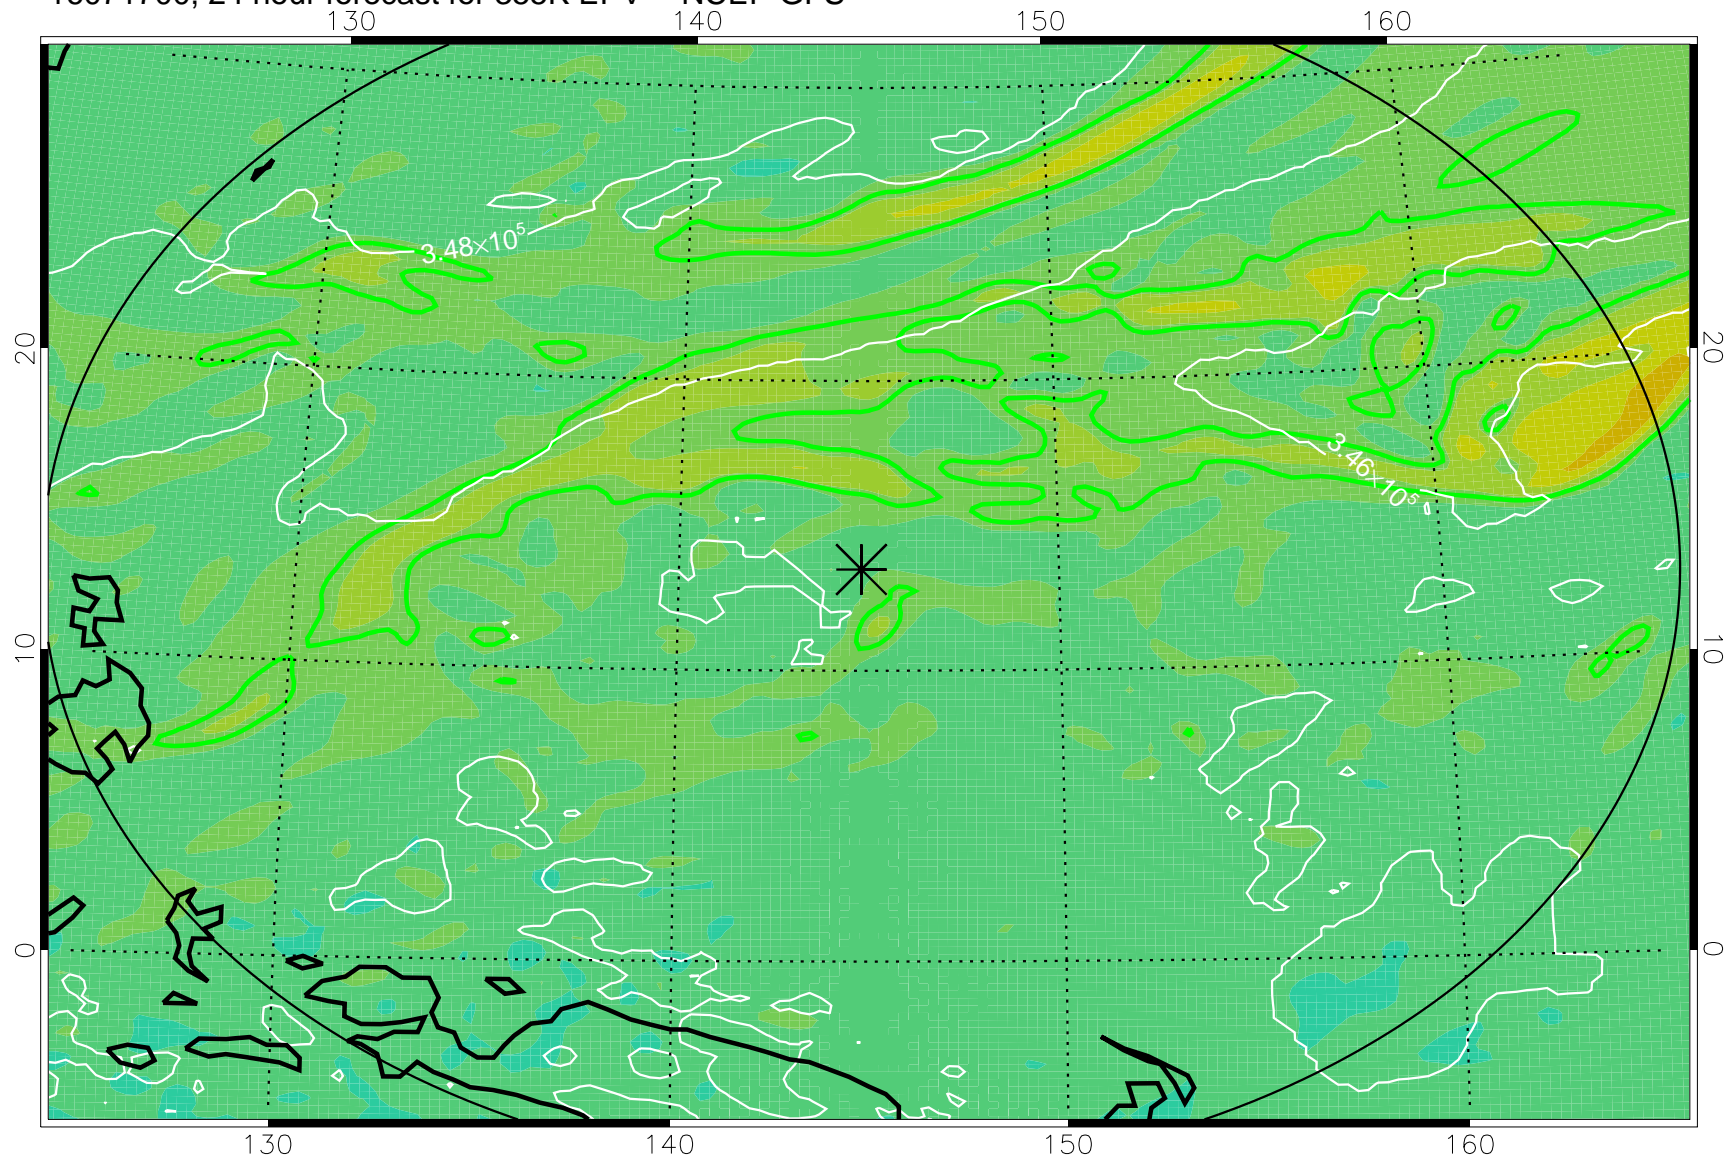

16071606, 6 hour forecast for 355K EPV -- NCEP GFS

355K Montgomery Streamfunction, white
EPV Tropopause (2 PVU) Position
Range ring of 2304 km

16071612, 12 hour forecast for 355K EPV -- NCEP GFS

355K Montgomery Streamfunction, white
EPV Tropopause (2 PVU) Position
Range ring of 2304 km

16071618, 18 hour forecast for 355K EPV -- NCEP GFS

355K Montgomery Streamfunction, white
EPV Tropopause (2 PVU) Position
Range ring of 2304 km

16071700, 24 hour forecast for 355K EPV -- NCEP GFS

355K Montgomery Streamfunction, white
EPV Tropopause (2 PVU) Position
Range ring of 2304 km

16071706, 30 hour forecast for 355K EPV -- NCEP GFS

355K Montgomery Streamfunction, white
EPV Tropopause (2 PVU) Position
Range ring of 2304 km

16071712, 36 hour forecast for 355K EPV -- NCEP GFS

355K Montgomery Streamfunction, white
EPV Tropopause (2 PVU) Position
Range ring of 2304 km

16071818, 66 hour forecast for 355K EPV -- NCEP GFS

355K Montgomery Streamfunction, white
EPV Tropopause (2 PVU) Position
Range ring of 2304 km

16071900, 72 hour forecast for 355K EPV -- NCEP GFS

355K Montgomery Streamfunction, white
EPV Tropopause (2 PVU) Position
Range ring of 2304 km