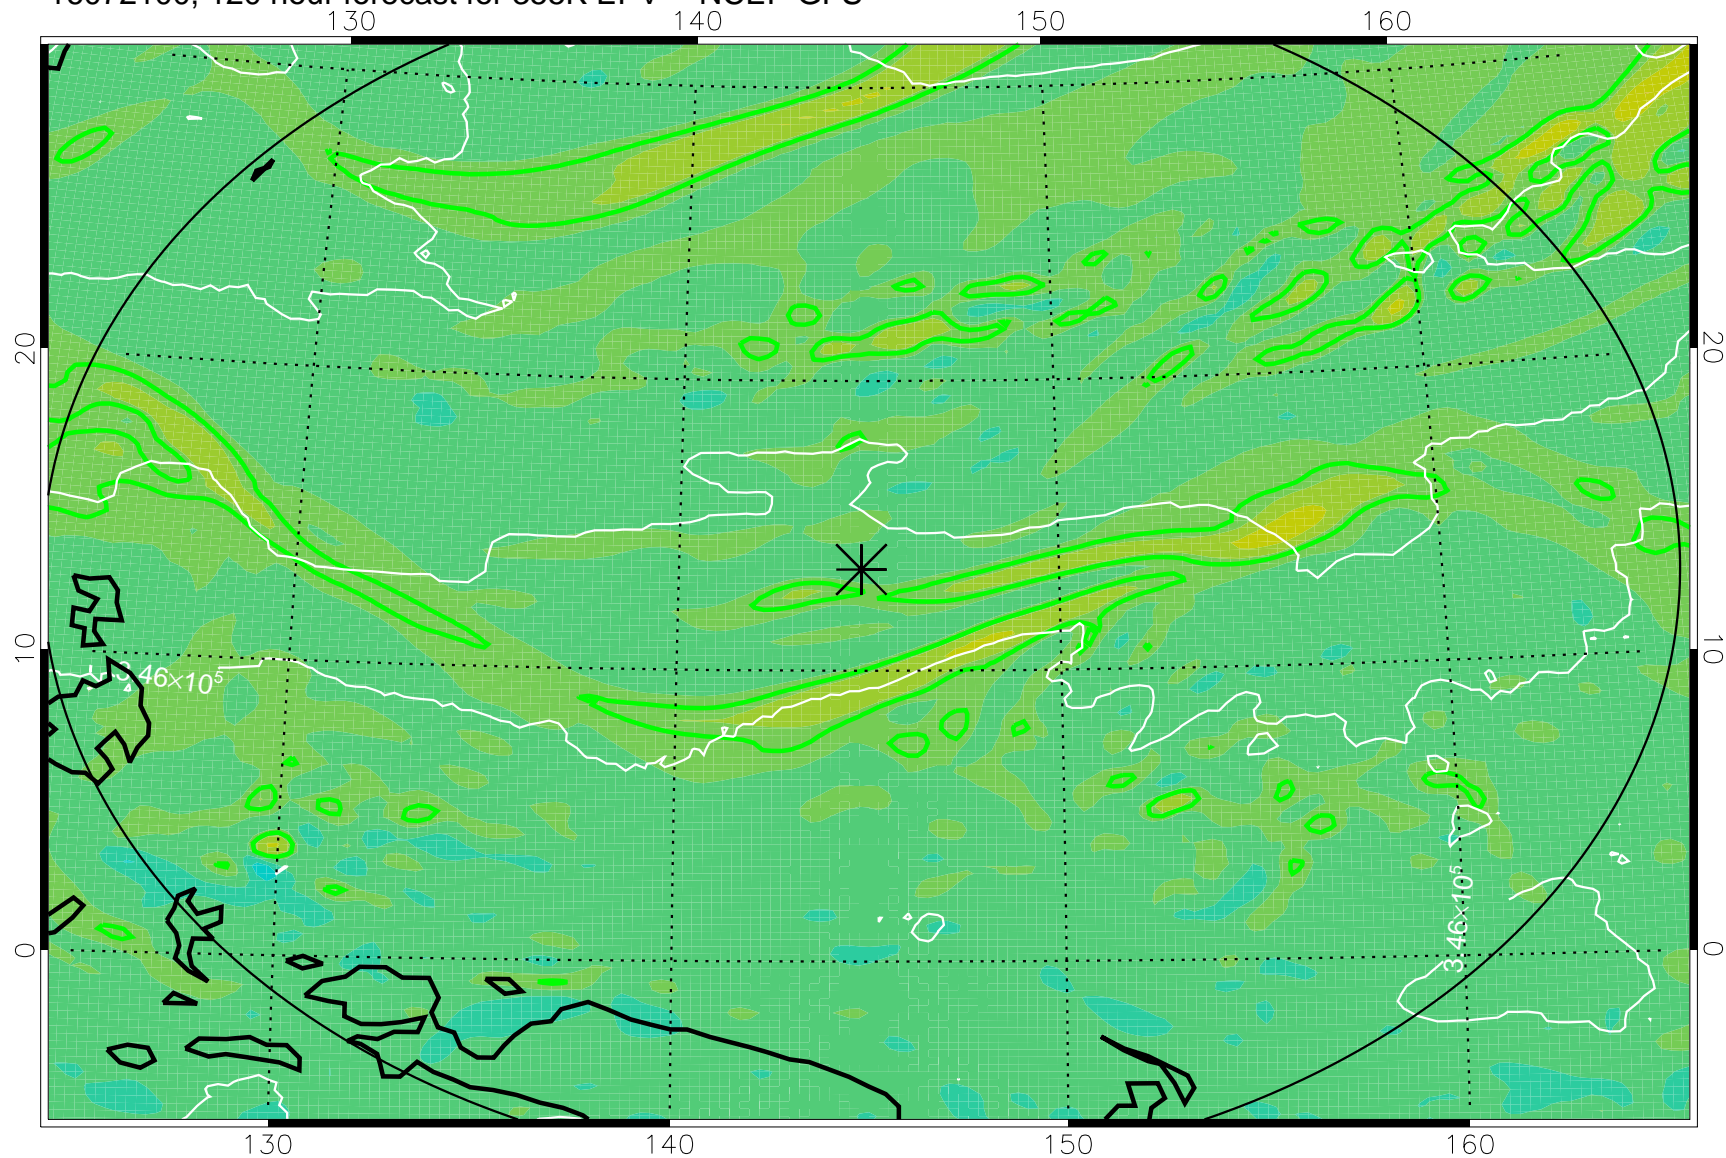

16071906, 78 hour forecast for 355K EPV -- NCEP GFS

355K Montgomery Streamfunction, white
EPV Tropopause (2 PVU) Position
Range ring of 2304 km

16071912, 84 hour forecast for 355K EPV -- NCEP GFS

355K Montgomery Streamfunction, white
EPV Tropopause (2 PVU) Position
Range ring of 2304 km

16071918, 90 hour forecast for 355K EPV -- NCEP GFS

355K Montgomery Streamfunction, white
EPV Tropopause (2 PVU) Position
Range ring of 2304 km

16072000, 96 hour forecast for 355K EPV -- NCEP GFS

355K Montgomery Streamfunction, white
EPV Tropopause (2 PVU) Position
Range ring of 2304 km

16072006, 102 hour forecast for 355K EPV -- NCEP GFS

355K Montgomery Streamfunction, white
EPV Tropopause (2 PVU) Position
Range ring of 2304 km

16072012, 108 hour forecast for 355K EPV -- NCEP GFS

355K Montgomery Streamfunction, white
EPV Tropopause (2 PVU) Position
Range ring of 2304 km

16072018, 114 hour forecast for 355K EPV -- NCEP GFS

355K Montgomery Streamfunction, white
EPV Tropopause (2 PVU) Position
Range ring of 2304 km

16072100, 120 hour forecast for 355K EPV -- NCEP GFS

355K Montgomery Streamfunction, white
EPV Tropopause (2 PVU) Position
Range ring of 2304 km