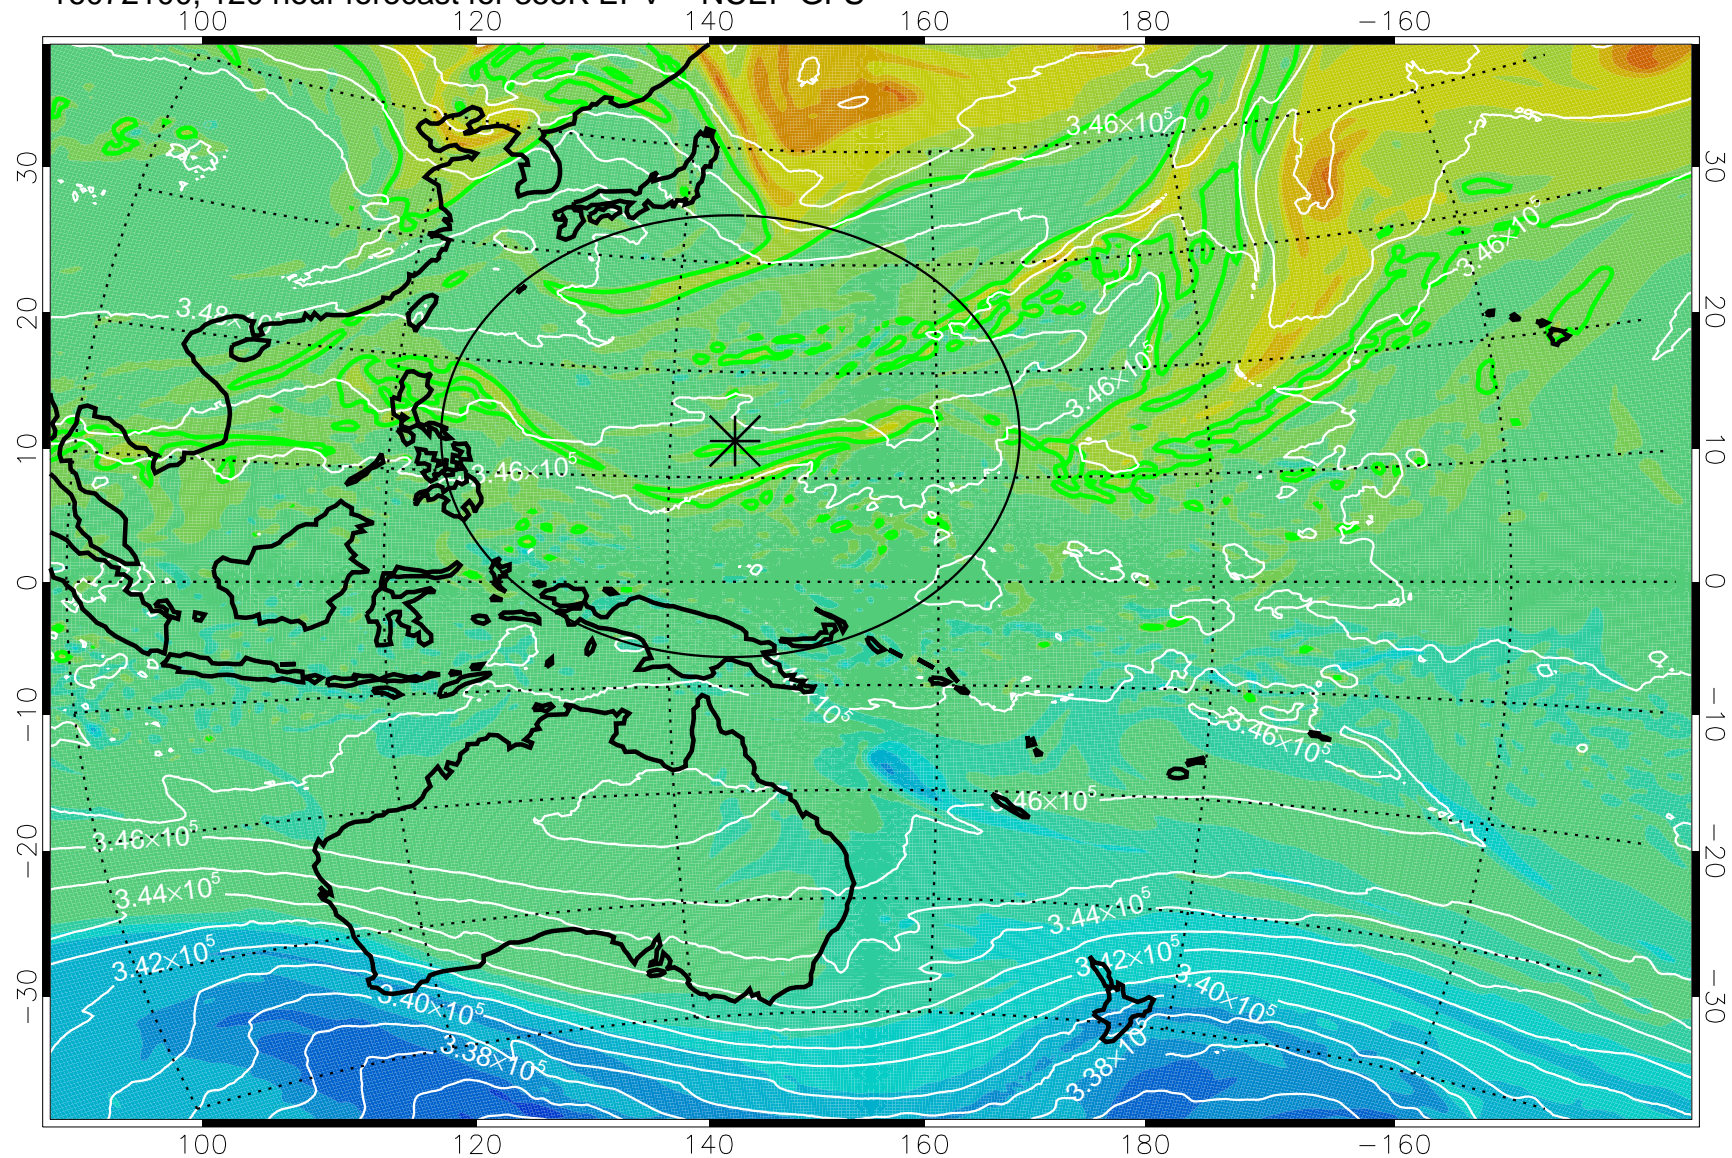

16071906, 78 hour forecast for 355K EPV -- NCEP GFS

355K Montgomery Streamfunction, white  
EPV Tropopause (2 PVU) Position  
Range ring of 2304 km

16071912, 84 hour forecast for 355K EPV -- NCEP GFS

355K Montgomery Streamfunction, white  
EPV Tropopause (2 PVU) Position  
Range ring of 2304 km

16071918, 90 hour forecast for 355K EPV -- NCEP GFS

355K Montgomery Streamfunction, white  
EPV Tropopause (2 PVU) Position  
Range ring of 2304 km

16072000, 96 hour forecast for 355K EPV -- NCEP GFS

355K Montgomery Streamfunction, white  
EPV Tropopause (2 PVU) Position  
Range ring of 2304 km

16072006, 102 hour forecast for 355K EPV -- NCEP GFS

355K Montgomery Streamfunction, white  
EPV Tropopause (2 PVU) Position  
Range ring of 2304 km

16072012, 108 hour forecast for 355K EPV -- NCEP GFS

355K Montgomery Streamfunction, white  
EPV Tropopause (2 PVU) Position  
Range ring of 2304 km

16072018, 114 hour forecast for 355K EPV -- NCEP GFS

355K Montgomery Streamfunction, white  
EPV Tropopause (2 PVU) Position  
Range ring of 2304 km

16072100, 120 hour forecast for 355K EPV -- NCEP GFS

355K Montgomery Streamfunction, white  
EPV Tropopause (2 PVU) Position  
Range ring of 2304 km