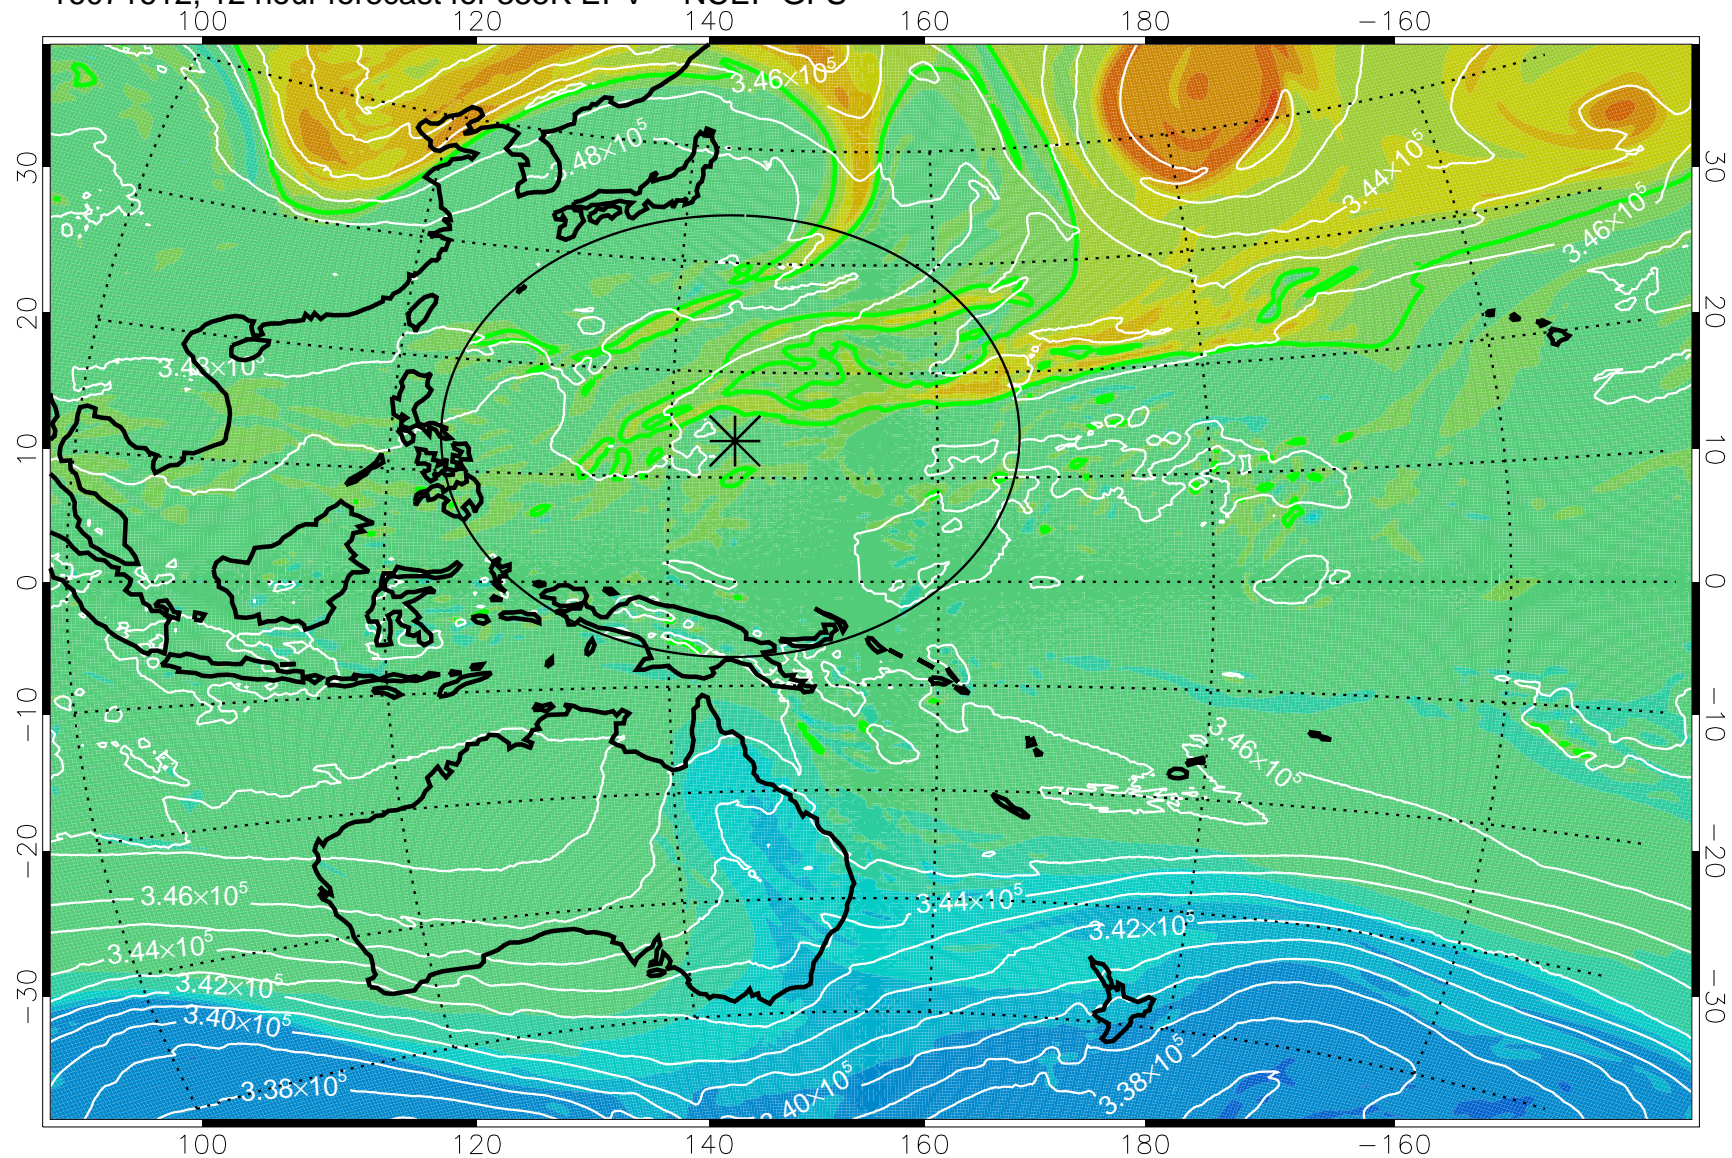

16071606, 6 hour forecast for 355K EPV -- NCEP GFS

355K Montgomery Streamfunction, white  
EPV Tropopause (2 PVU) Position  
Range ring of 2304 km

16071612, 12 hour forecast for 355K EPV -- NCEP GFS

355K Montgomery Streamfunction, white  
EPV Tropopause (2 PVU) Position  
Range ring of 2304 km

16071618, 18 hour forecast for 355K EPV -- NCEP GFS

355K Montgomery Streamfunction, white  
EPV Tropopause (2 PVU) Position  
Range ring of 2304 km

16071700, 24 hour forecast for 355K EPV -- NCEP GFS

355K Montgomery Streamfunction, white  
EPV Tropopause (2 PVU) Position  
Range ring of 2304 km

16071706, 30 hour forecast for 355K EPV -- NCEP GFS

355K Montgomery Streamfunction, white  
EPV Tropopause (2 PVU) Position  
Range ring of 2304 km

16071712, 36 hour forecast for 355K EPV -- NCEP GFS

355K Montgomery Streamfunction, white  
EPV Tropopause (2 PVU) Position  
Range ring of 2304 km

16071718, 42 hour forecast for 355K EPV -- NCEP GFS

355K Montgomery Streamfunction, white  
EPV Tropopause (2 PVU) Position  
Range ring of 2304 km

16071800, 48 hour forecast for 355K EPV -- NCEP GFS

355K Montgomery Streamfunction, white  
EPV Tropopause (2 PVU) Position  
Range ring of 2304 km