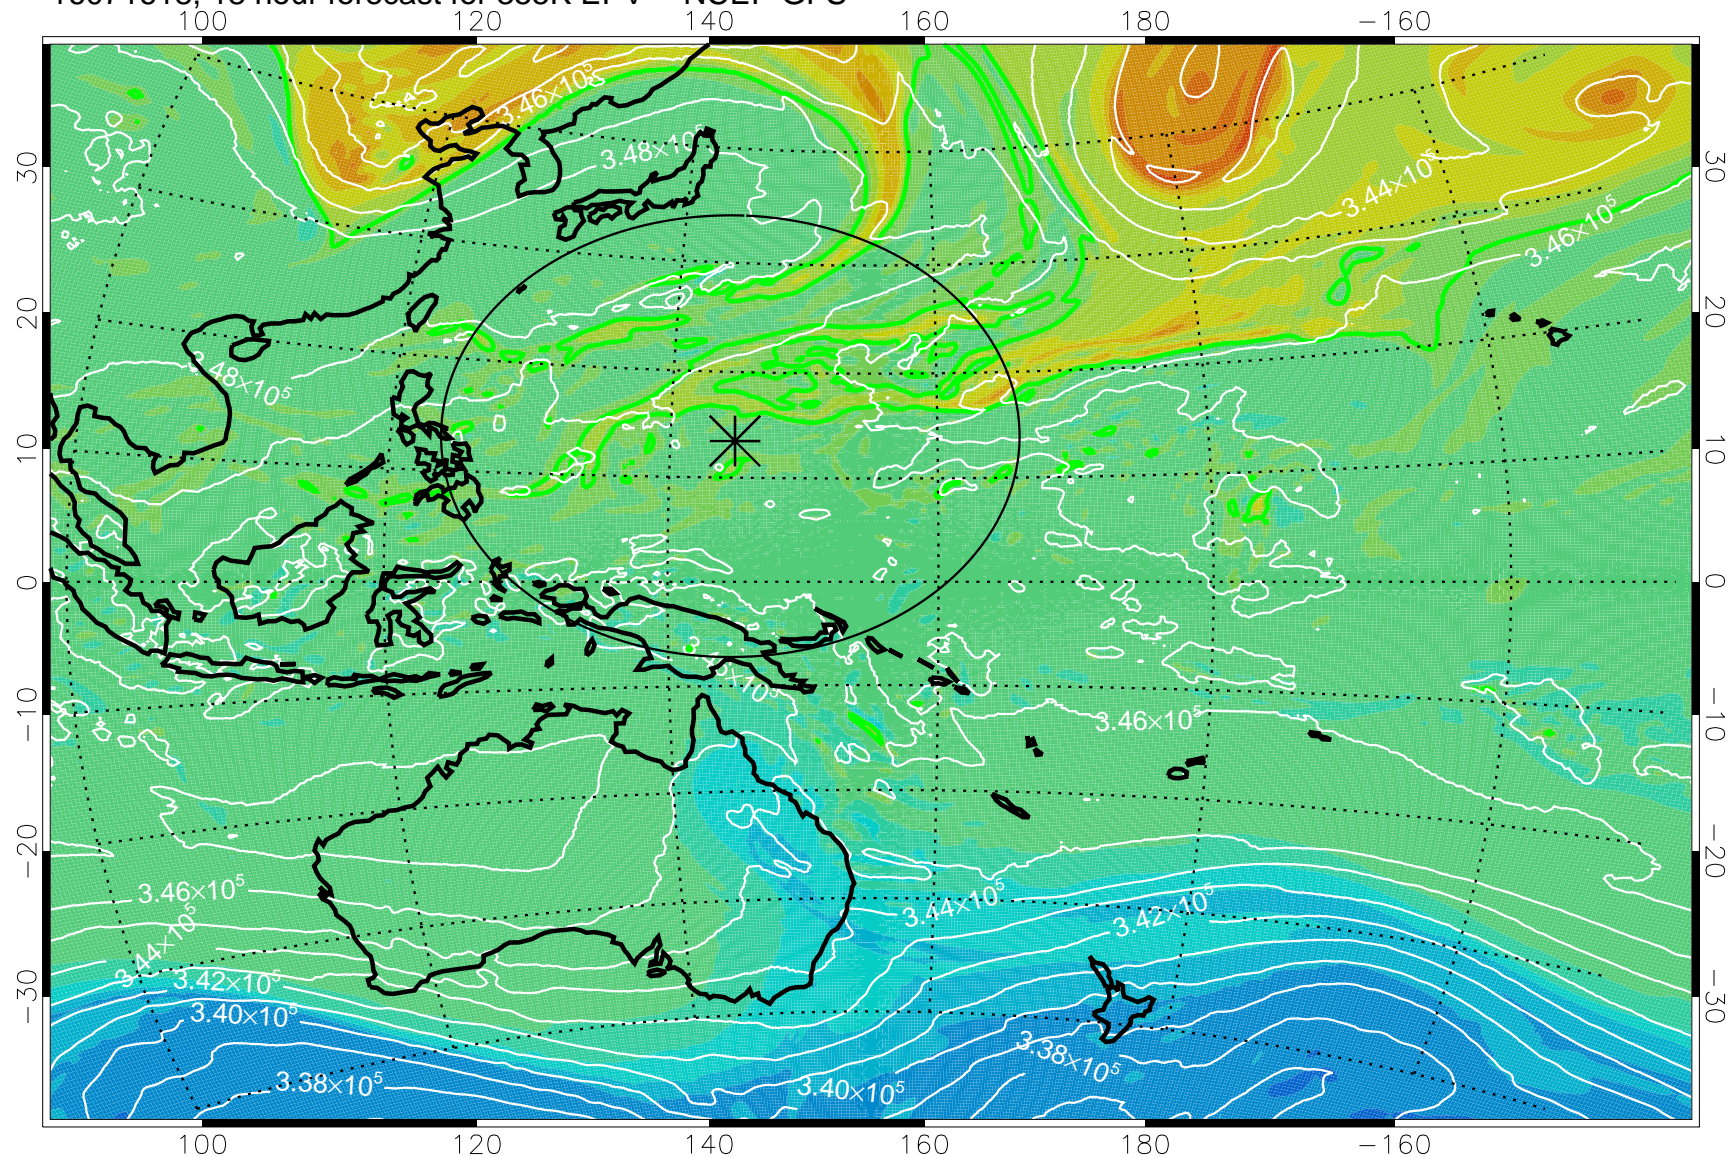

16071606, 6 hour forecast for 355K EPV -- NCEP GFS

355K Montgomery Streamfunction, white  
EPV Tropopause (2 PVU) Position  
Range ring of 2304 km

16071612, 12 hour forecast for 355K EPV -- NCEP GFS

355K Montgomery Streamfunction, white  
EPV Tropopause (2 PVU) Position  
Range ring of 2304 km

16071618, 18 hour forecast for 355K EPV -- NCEP GFS

355K Montgomery Streamfunction, white  
EPV Tropopause (2 PVU) Position  
Range ring of 2304 km

16071700, 24 hour forecast for 355K EPV -- NCEP GFS

355K Montgomery Streamfunction, white  
EPV Tropopause (2 PVU) Position  
Range ring of 2304 km

16071706, 30 hour forecast for 355K EPV -- NCEP GFS

355K Montgomery Streamfunction, white  
EPV Tropopause (2 PVU) Position  
Range ring of 2304 km

16071712, 36 hour forecast for 355K EPV -- NCEP GFS

355K Montgomery Streamfunction, white  
EPV Tropopause (2 PVU) Position  
Range ring of 2304 km

16071718, 42 hour forecast for 355K EPV -- NCEP GFS

355K Montgomery Streamfunction, white  
EPV Tropopause (2 PVU) Position  
Range ring of 2304 km

16071800, 48 hour forecast for 355K EPV -- NCEP GFS

355K Montgomery Streamfunction, white  
EPV Tropopause (2 PVU) Position  
Range ring of 2304 km