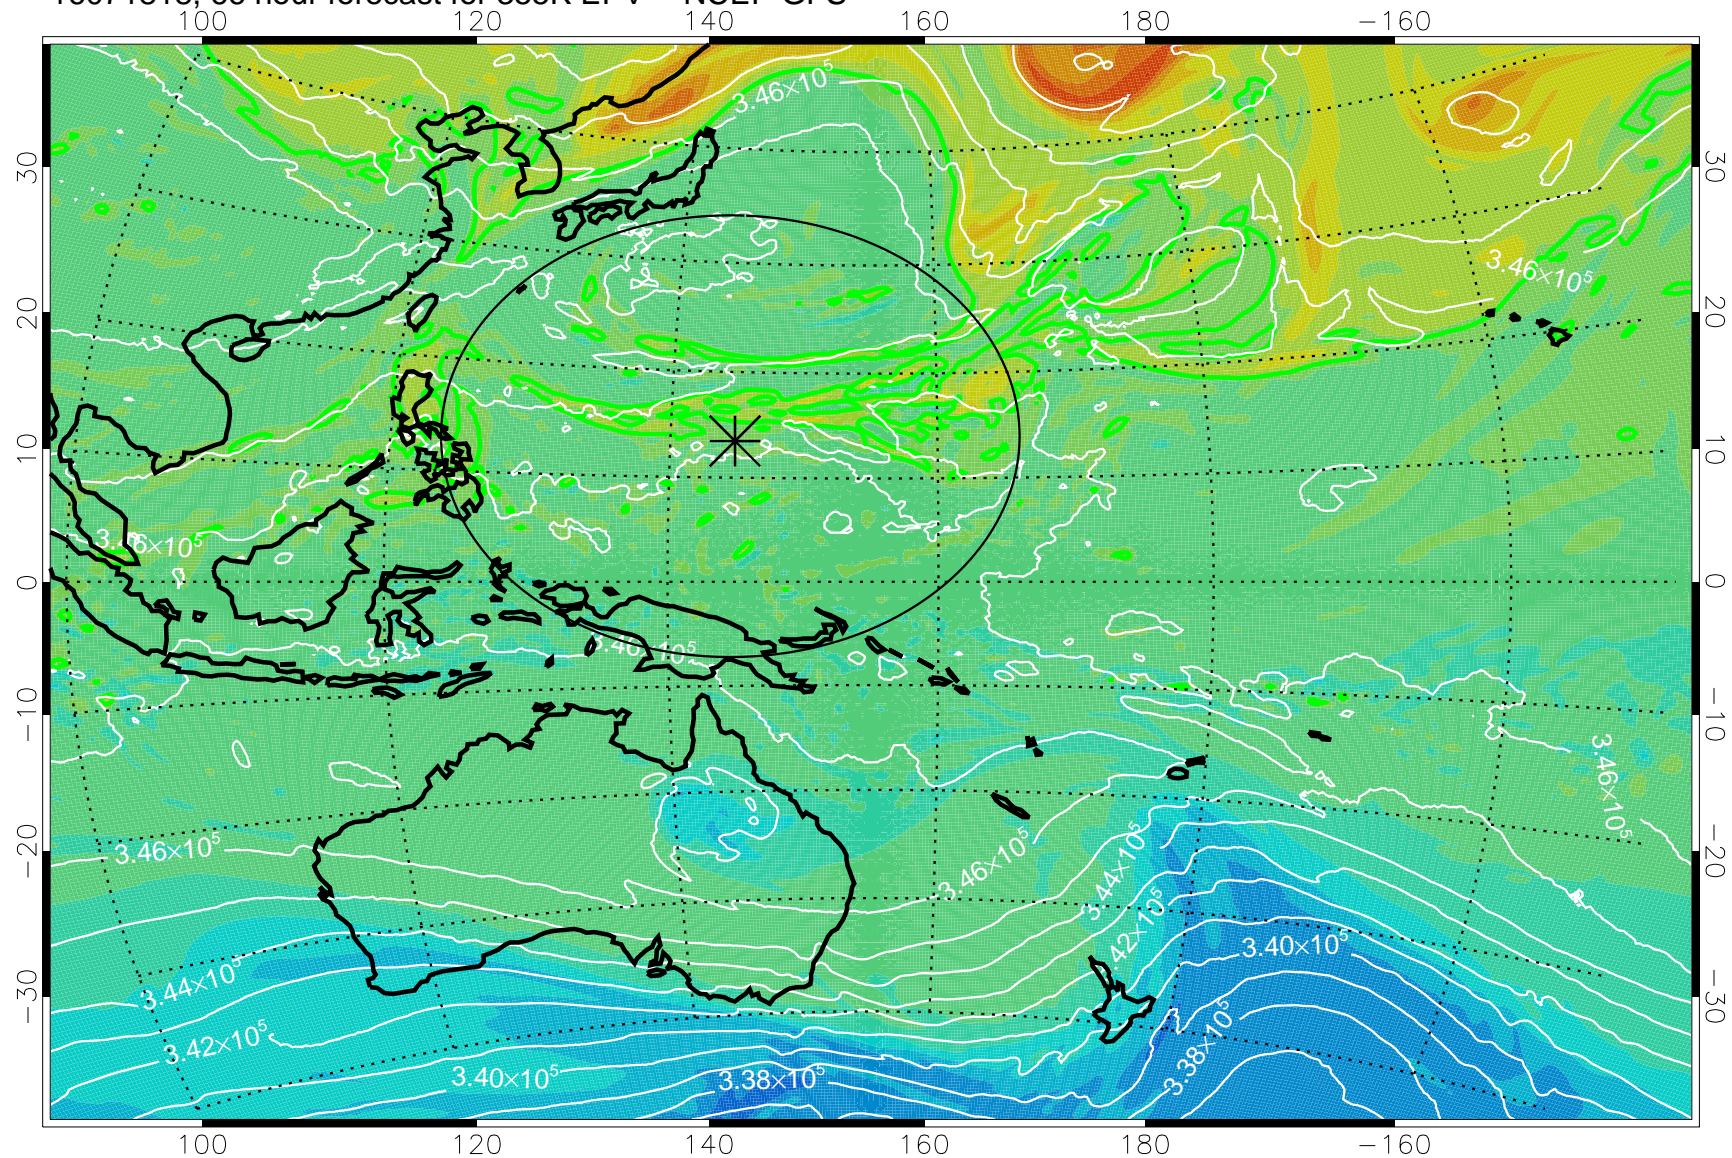

16071718, 42 hour forecast for 355K EPV -- NCEP GFS

355K Montgomery Streamfunction, white  
EPV Tropopause (2 PVU) Position  
Range ring of 2304 km

16071800, 48 hour forecast for 355K EPV -- NCEP GFS

355K Montgomery Streamfunction, white  
EPV Tropopause (2 PVU) Position  
Range ring of 2304 km

16071806, 54 hour forecast for 355K EPV -- NCEP GFS

355K Montgomery Streamfunction, white  
EPV Tropopause (2 PVU) Position  
Range ring of 2304 km

16071812, 60 hour forecast for 355K EPV -- NCEP GFS

355K Montgomery Streamfunction, white  
EPV Tropopause (2 PVU) Position  
Range ring of 2304 km

16071818, 66 hour forecast for 355K EPV -- NCEP GFS

355K Montgomery Streamfunction, white  
EPV Tropopause (2 PVU) Position  
Range ring of 2304 km

16071900, 72 hour forecast for 355K EPV -- NCEP GFS

355K Montgomery Streamfunction, white  
EPV Tropopause (2 PVU) Position  
Range ring of 2304 km

16071906, 78 hour forecast for 355K EPV -- NCEP GFS

355K Montgomery Streamfunction, white  
EPV Tropopause (2 PVU) Position  
Range ring of 2304 km

16071912, 84 hour forecast for 355K EPV -- NCEP GFS

355K Montgomery Streamfunction, white  
EPV Tropopause (2 PVU) Position  
Range ring of 2304 km