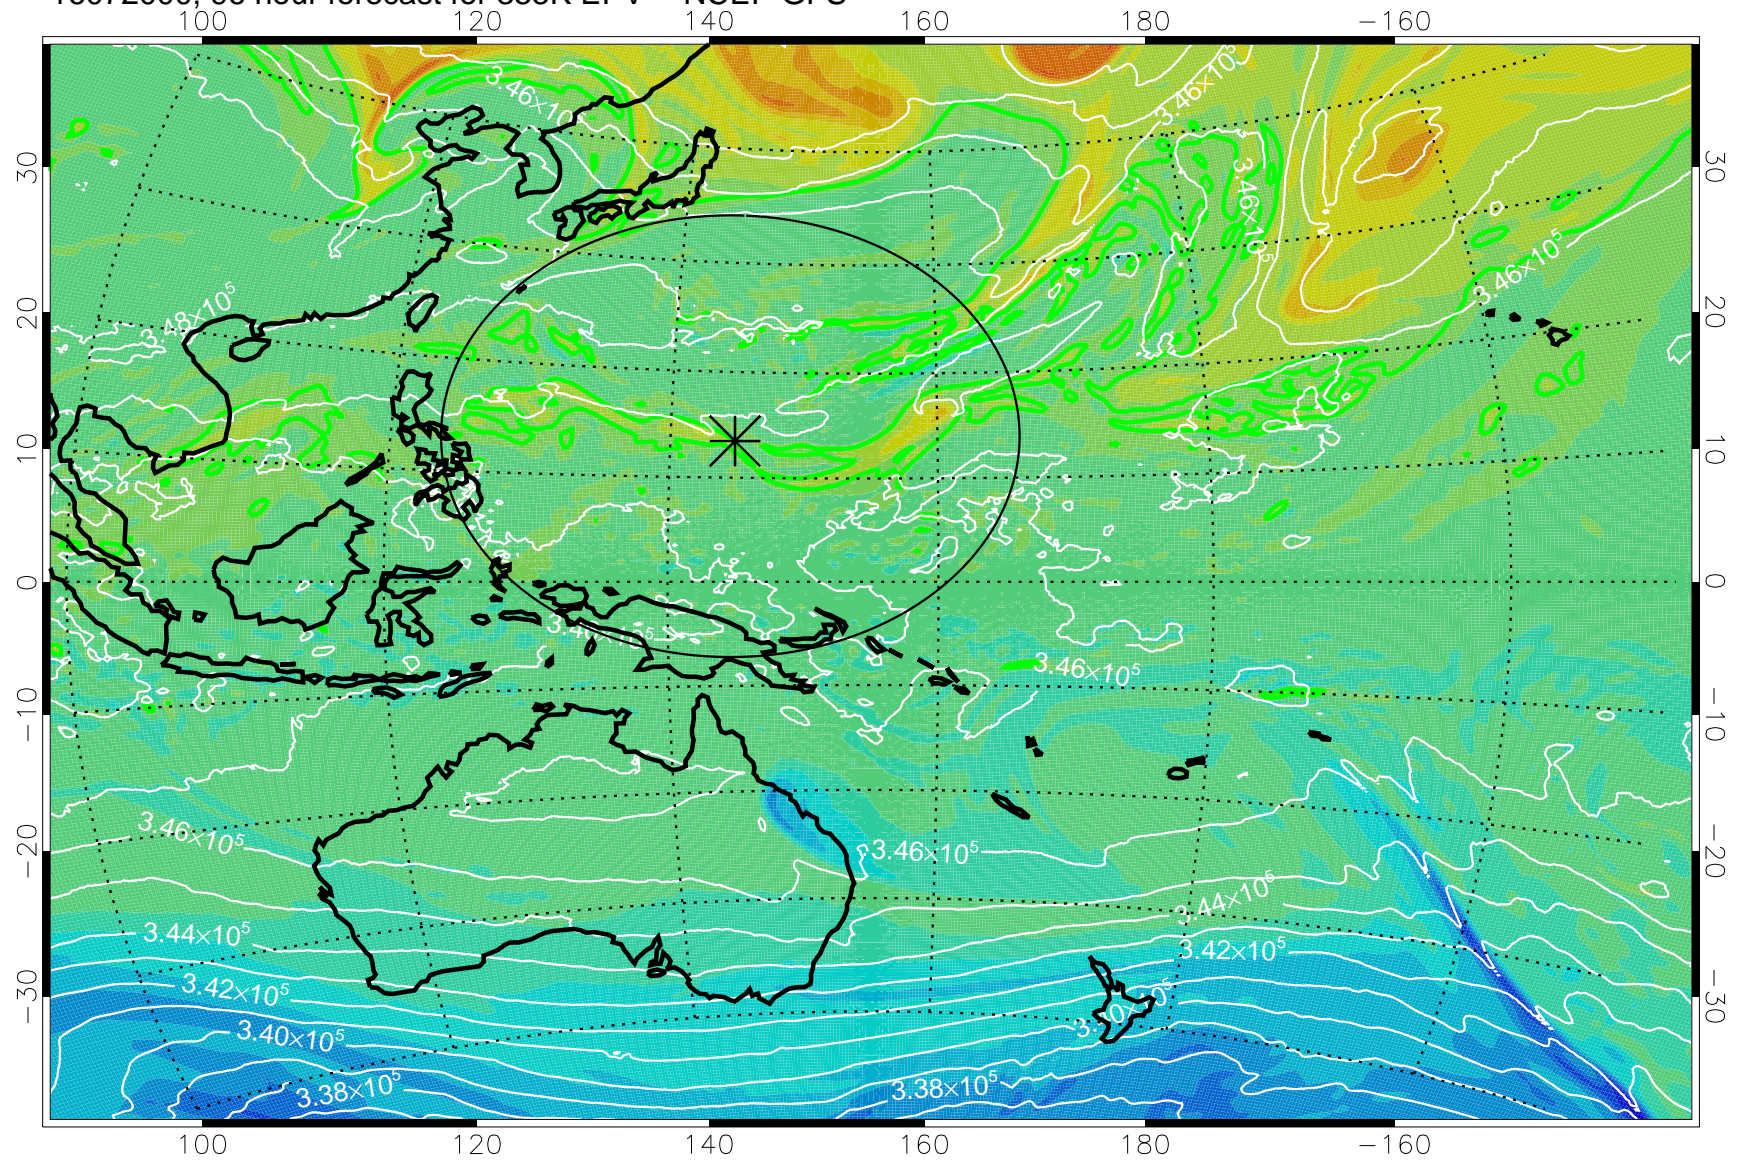

16071818, 66 hour forecast for 355K EPV -- NCEP GFS

355K Montgomery Streamfunction, white  
EPV Tropopause (2 PVU) Position  
Range ring of 2304 km

16071900, 72 hour forecast for 355K EPV -- NCEP GFS

355K Montgomery Streamfunction, white  
EPV Tropopause (2 PVU) Position  
Range ring of 2304 km

16071906, 78 hour forecast for 355K EPV -- NCEP GFS

355K Montgomery Streamfunction, white  
EPV Tropopause (2 PVU) Position  
Range ring of 2304 km

16071912, 84 hour forecast for 355K EPV -- NCEP GFS

355K Montgomery Streamfunction, white  
EPV Tropopause (2 PVU) Position  
Range ring of 2304 km

16071918, 90 hour forecast for 355K EPV -- NCEP GFS

355K Montgomery Streamfunction, white  
EPV Tropopause (2 PVU) Position  
Range ring of 2304 km

16072000, 96 hour forecast for 355K EPV -- NCEP GFS

355K Montgomery Streamfunction, white  
EPV Tropopause (2 PVU) Position  
Range ring of 2304 km

16072006, 102 hour forecast for 355K EPV -- NCEP GFS

355K Montgomery Streamfunction, white  
EPV Tropopause (2 PVU) Position  
Range ring of 2304 km

16072012, 108 hour forecast for 355K EPV -- NCEP GFS

355K Montgomery Streamfunction, white  
EPV Tropopause (2 PVU) Position  
Range ring of 2304 km