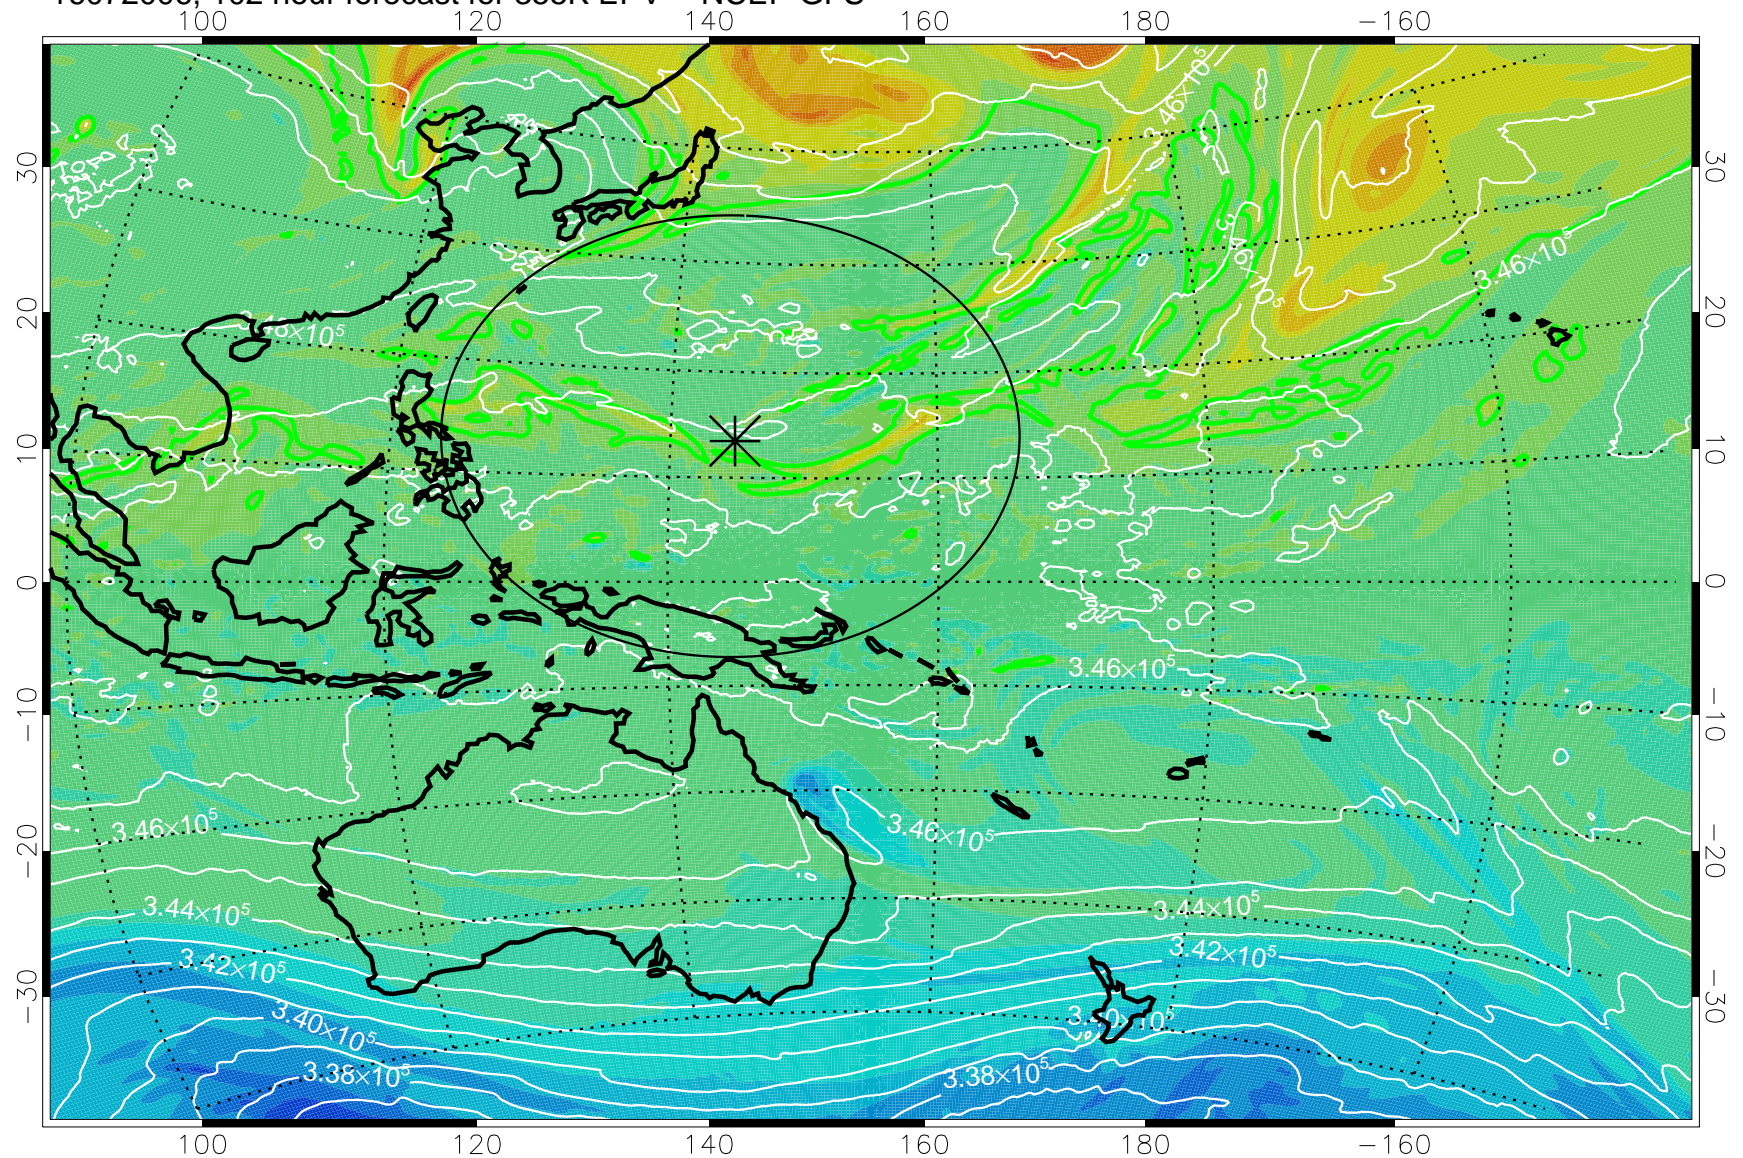

16071906, 78 hour forecast for 355K EPV -- NCEP GFS

355K Montgomery Streamfunction, white  
EPV Tropopause (2 PVU) Position  
Range ring of 2304 km

16071912, 84 hour forecast for 355K EPV -- NCEP GFS

355K Montgomery Streamfunction, white  
EPV Tropopause (2 PVU) Position  
Range ring of 2304 km

16071918, 90 hour forecast for 355K EPV -- NCEP GFS

355K Montgomery Streamfunction, white  
EPV Tropopause (2 PVU) Position  
Range ring of 2304 km

16072000, 96 hour forecast for 355K EPV -- NCEP GFS

355K Montgomery Streamfunction, white  
EPV Tropopause (2 PVU) Position  
Range ring of 2304 km

16072006, 102 hour forecast for 355K EPV -- NCEP GFS

355K Montgomery Streamfunction, white  
EPV Tropopause (2 PVU) Position  
Range ring of 2304 km

16072012, 108 hour forecast for 355K EPV -- NCEP GFS

355K Montgomery Streamfunction, white  
EPV Tropopause (2 PVU) Position  
Range ring of 2304 km

16072018, 114 hour forecast for 355K EPV -- NCEP GFS

355K Montgomery Streamfunction, white  
EPV Tropopause (2 PVU) Position  
Range ring of 2304 km

16072100, 120 hour forecast for 355K EPV -- NCEP GFS

355K Montgomery Streamfunction, white  
EPV Tropopause (2 PVU) Position  
Range ring of 2304 km