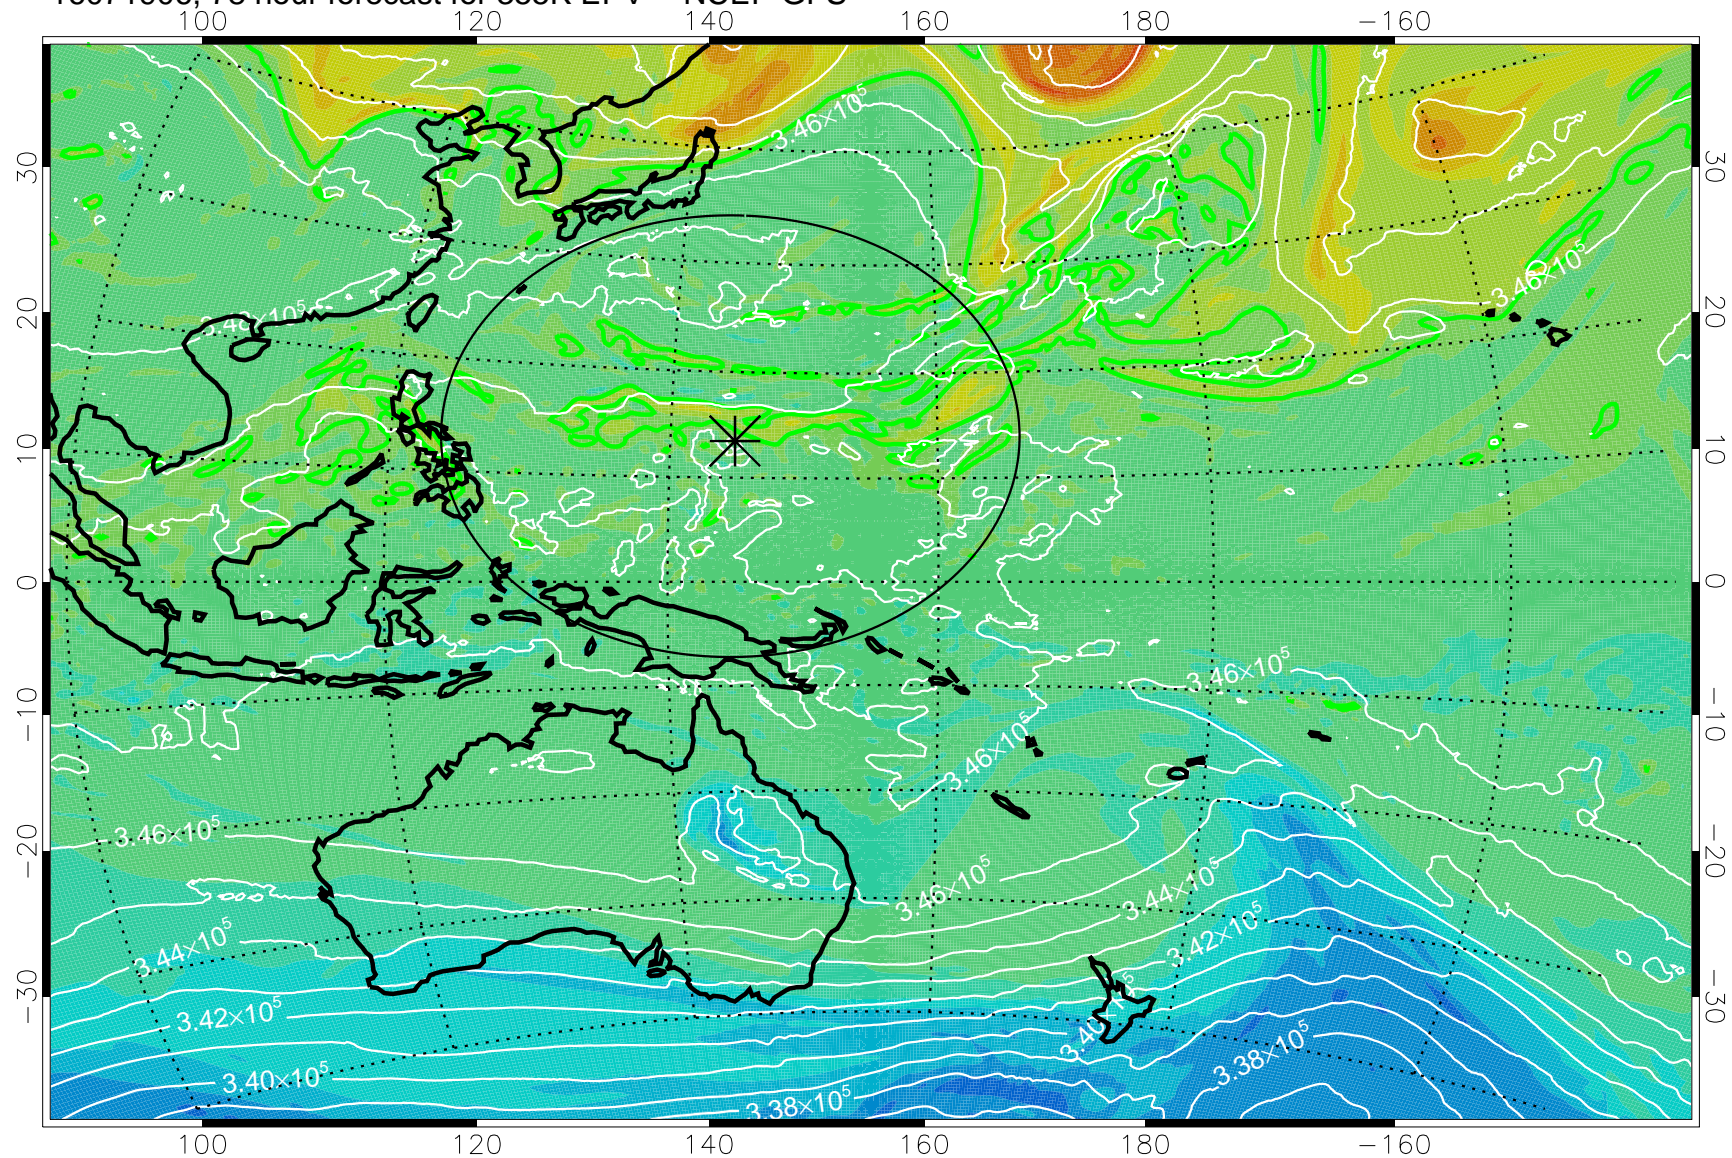

16071806, 54 hour forecast for 355K EPV -- NCEP GFS

355K Montgomery Streamfunction, white  
EPV Tropopause (2 PVU) Position  
Range ring of 2304 km

16071812, 60 hour forecast for 355K EPV -- NCEP GFS

355K Montgomery Streamfunction, white  
EPV Tropopause (2 PVU) Position  
Range ring of 2304 km

16071818, 66 hour forecast for 355K EPV -- NCEP GFS

355K Montgomery Streamfunction, white  
EPV Tropopause (2 PVU) Position  
Range ring of 2304 km

16071900, 72 hour forecast for 355K EPV -- NCEP GFS

355K Montgomery Streamfunction, white  
EPV Tropopause (2 PVU) Position  
Range ring of 2304 km

16071906, 78 hour forecast for 355K EPV -- NCEP GFS

355K Montgomery Streamfunction, white  
EPV Tropopause (2 PVU) Position  
Range ring of 2304 km

16071912, 84 hour forecast for 355K EPV -- NCEP GFS

355K Montgomery Streamfunction, white  
EPV Tropopause (2 PVU) Position  
Range ring of 2304 km

16071918, 90 hour forecast for 355K EPV -- NCEP GFS

355K Montgomery Streamfunction, white  
EPV Tropopause (2 PVU) Position  
Range ring of 2304 km

16072000, 96 hour forecast for 355K EPV -- NCEP GFS

355K Montgomery Streamfunction, white  
EPV Tropopause (2 PVU) Position  
Range ring of 2304 km