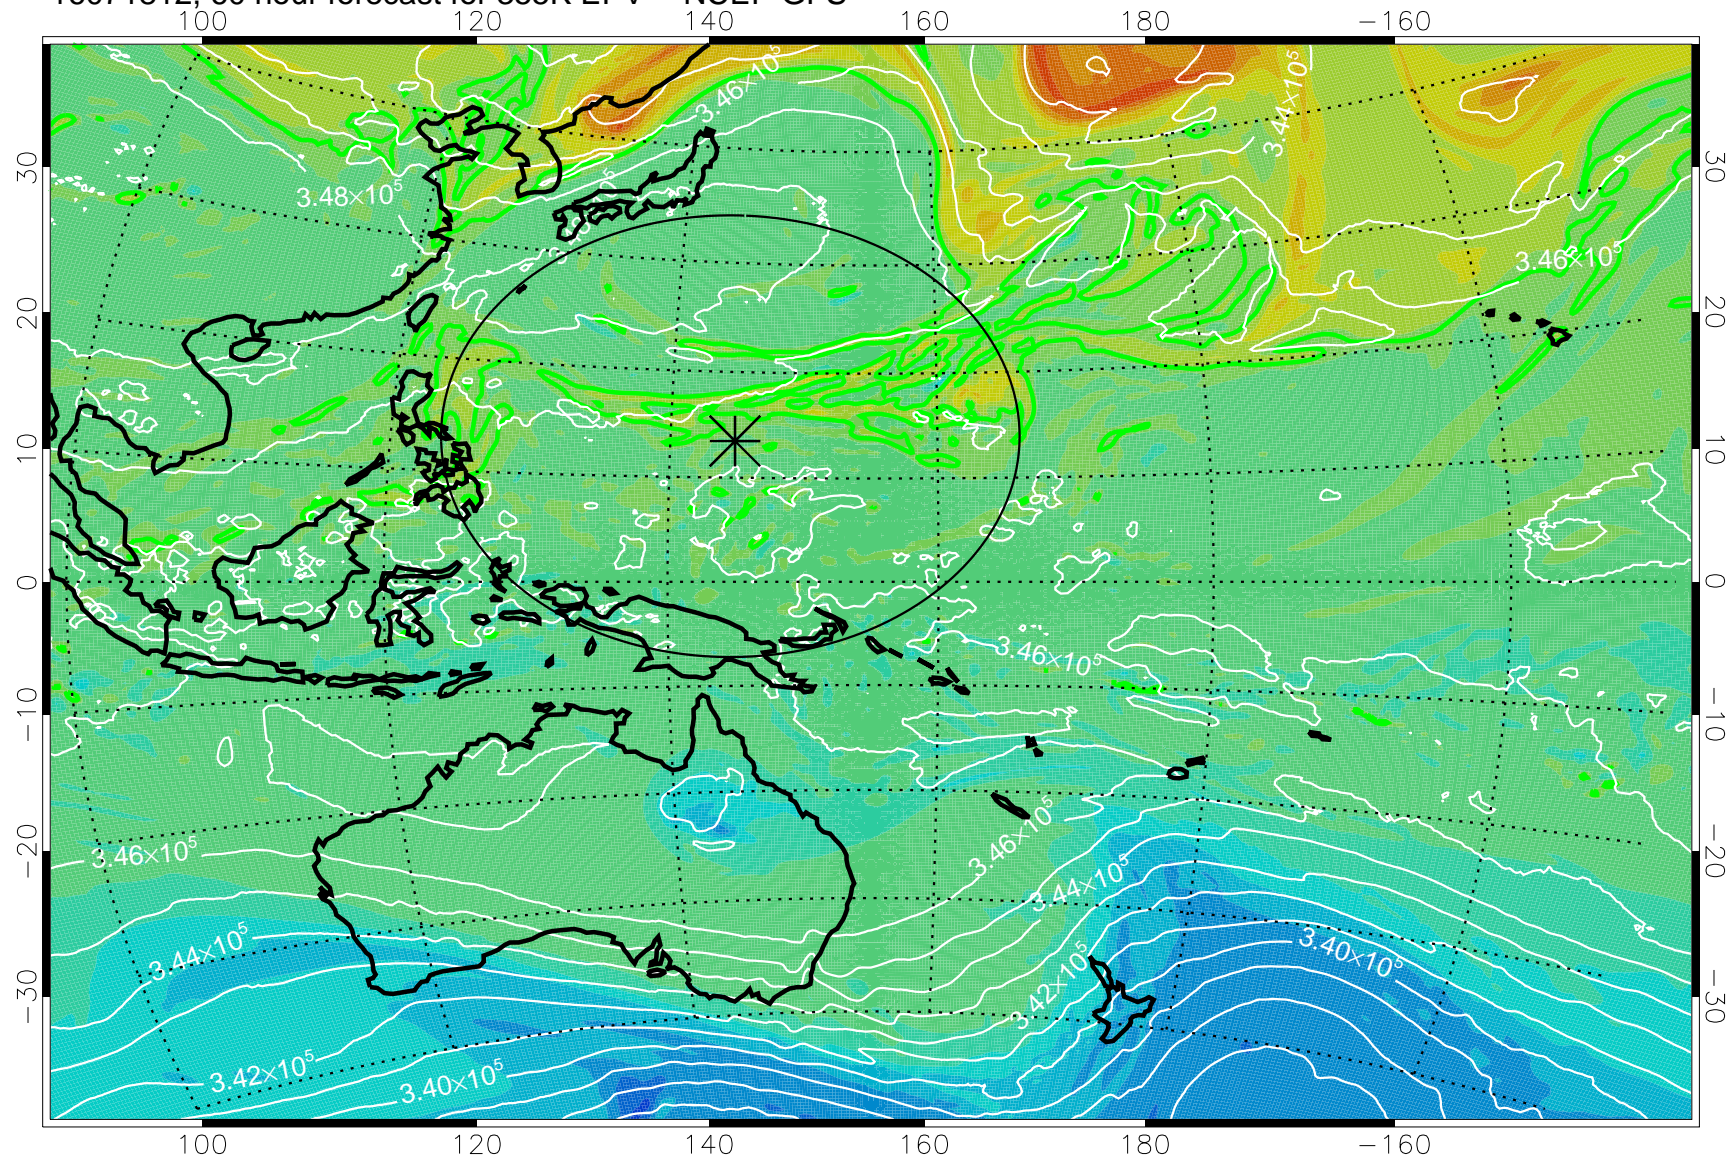

16071718, 42 hour forecast for 355K EPV -- NCEP GFS

355K Montgomery Streamfunction, white  
EPV Tropopause (2 PVU) Position  
Range ring of 2304 km

16071800, 48 hour forecast for 355K EPV -- NCEP GFS

355K Montgomery Streamfunction, white  
EPV Tropopause (2 PVU) Position  
Range ring of 2304 km

16071806, 54 hour forecast for 355K EPV -- NCEP GFS

355K Montgomery Streamfunction, white  
EPV Tropopause (2 PVU) Position  
Range ring of 2304 km

16071812, 60 hour forecast for 355K EPV -- NCEP GFS

355K Montgomery Streamfunction, white  
EPV Tropopause (2 PVU) Position  
Range ring of 2304 km

16071818, 66 hour forecast for 355K EPV -- NCEP GFS

355K Montgomery Streamfunction, white  
EPV Tropopause (2 PVU) Position  
Range ring of 2304 km

16071900, 72 hour forecast for 355K EPV -- NCEP GFS

355K Montgomery Streamfunction, white  
EPV Tropopause (2 PVU) Position  
Range ring of 2304 km

16071906, 78 hour forecast for 355K EPV -- NCEP GFS

355K Montgomery Streamfunction, white  
EPV Tropopause (2 PVU) Position  
Range ring of 2304 km

16071912, 84 hour forecast for 355K EPV -- NCEP GFS

355K Montgomery Streamfunction, white  
EPV Tropopause (2 PVU) Position  
Range ring of 2304 km