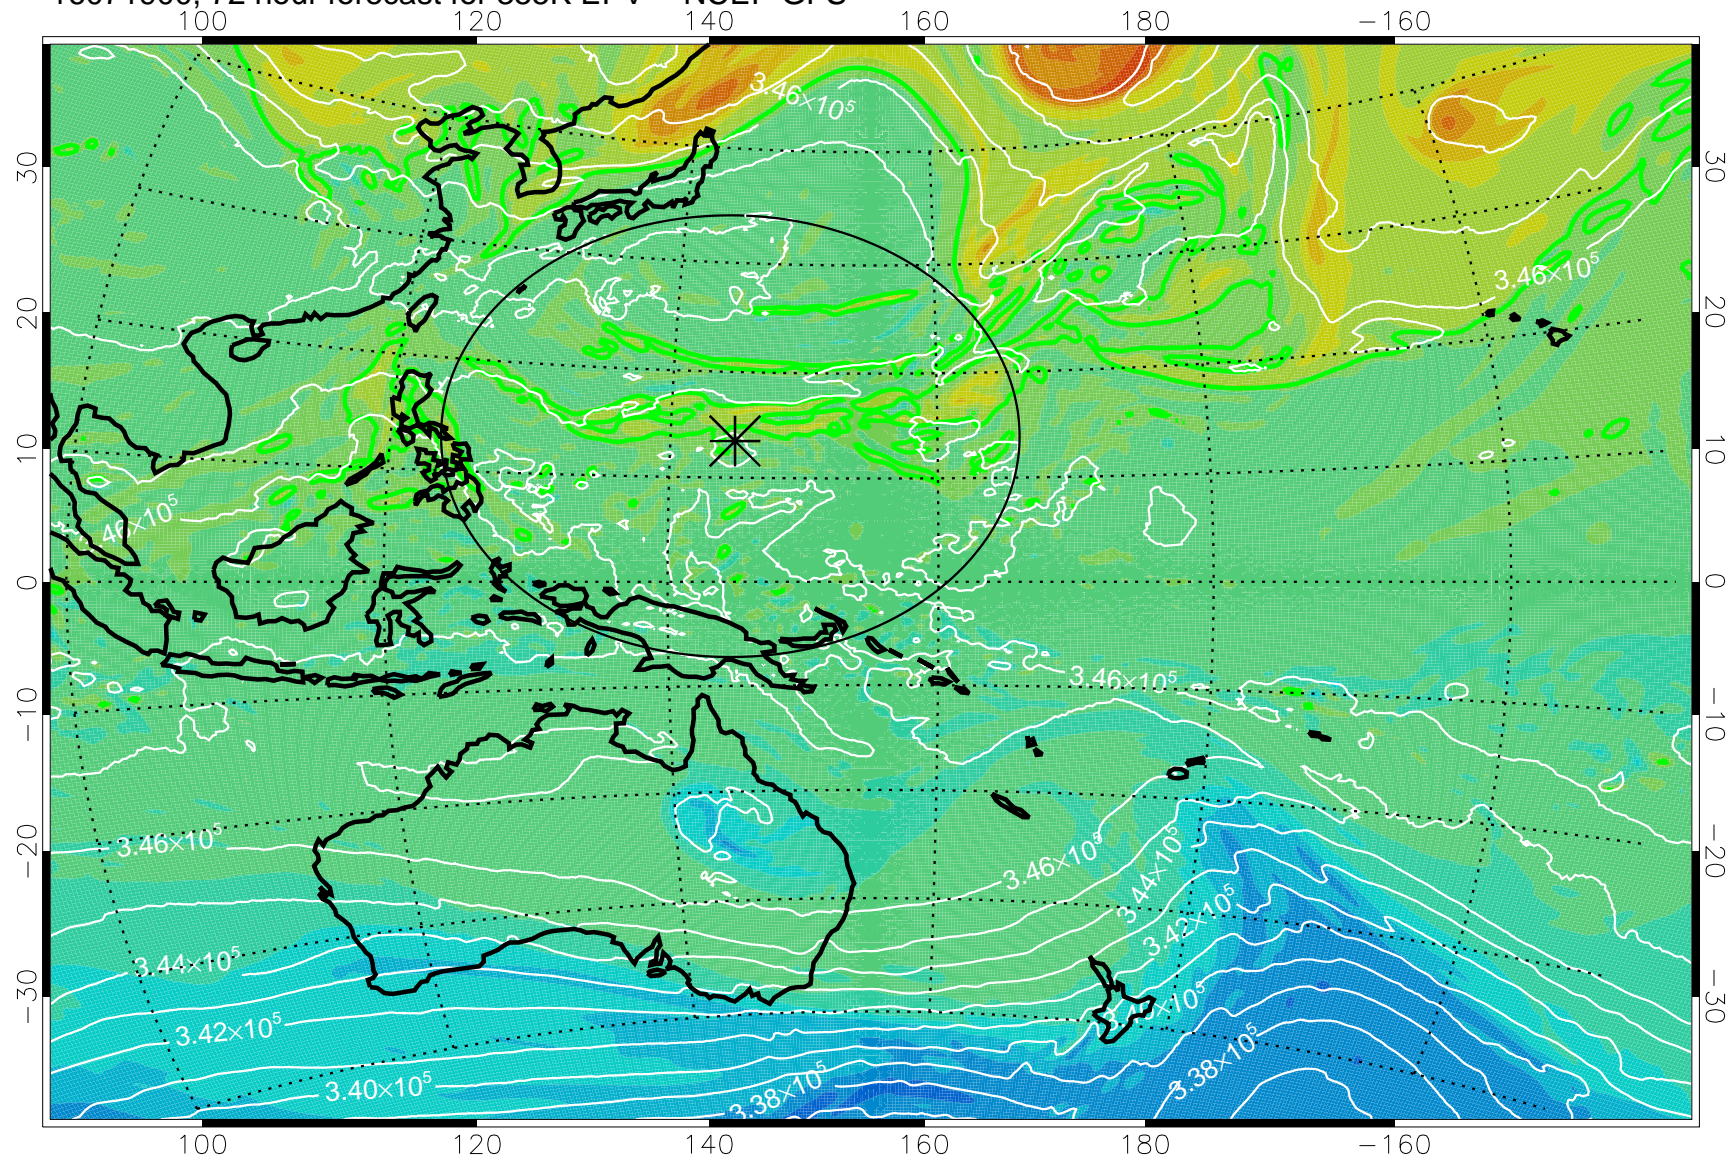

16071806, 54 hour forecast for 355K EPV -- NCEP GFS

355K Montgomery Streamfunction, white  
EPV Tropopause (2 PVU) Position  
Range ring of 2304 km

16071812, 60 hour forecast for 355K EPV -- NCEP GFS

355K Montgomery Streamfunction, white  
EPV Tropopause (2 PVU) Position  
Range ring of 2304 km

16071818, 66 hour forecast for 355K EPV -- NCEP GFS

355K Montgomery Streamfunction, white  
EPV Tropopause (2 PVU) Position  
Range ring of 2304 km

16071900, 72 hour forecast for 355K EPV -- NCEP GFS

355K Montgomery Streamfunction, white  
EPV Tropopause (2 PVU) Position  
Range ring of 2304 km

16071906, 78 hour forecast for 355K EPV -- NCEP GFS

355K Montgomery Streamfunction, white  
EPV Tropopause (2 PVU) Position  
Range ring of 2304 km

16071912, 84 hour forecast for 355K EPV -- NCEP GFS

355K Montgomery Streamfunction, white  
EPV Tropopause (2 PVU) Position  
Range ring of 2304 km

16071918, 90 hour forecast for 355K EPV -- NCEP GFS

355K Montgomery Streamfunction, white  
EPV Tropopause (2 PVU) Position  
Range ring of 2304 km

16072000, 96 hour forecast for 355K EPV -- NCEP GFS

355K Montgomery Streamfunction, white  
EPV Tropopause (2 PVU) Position  
Range ring of 2304 km