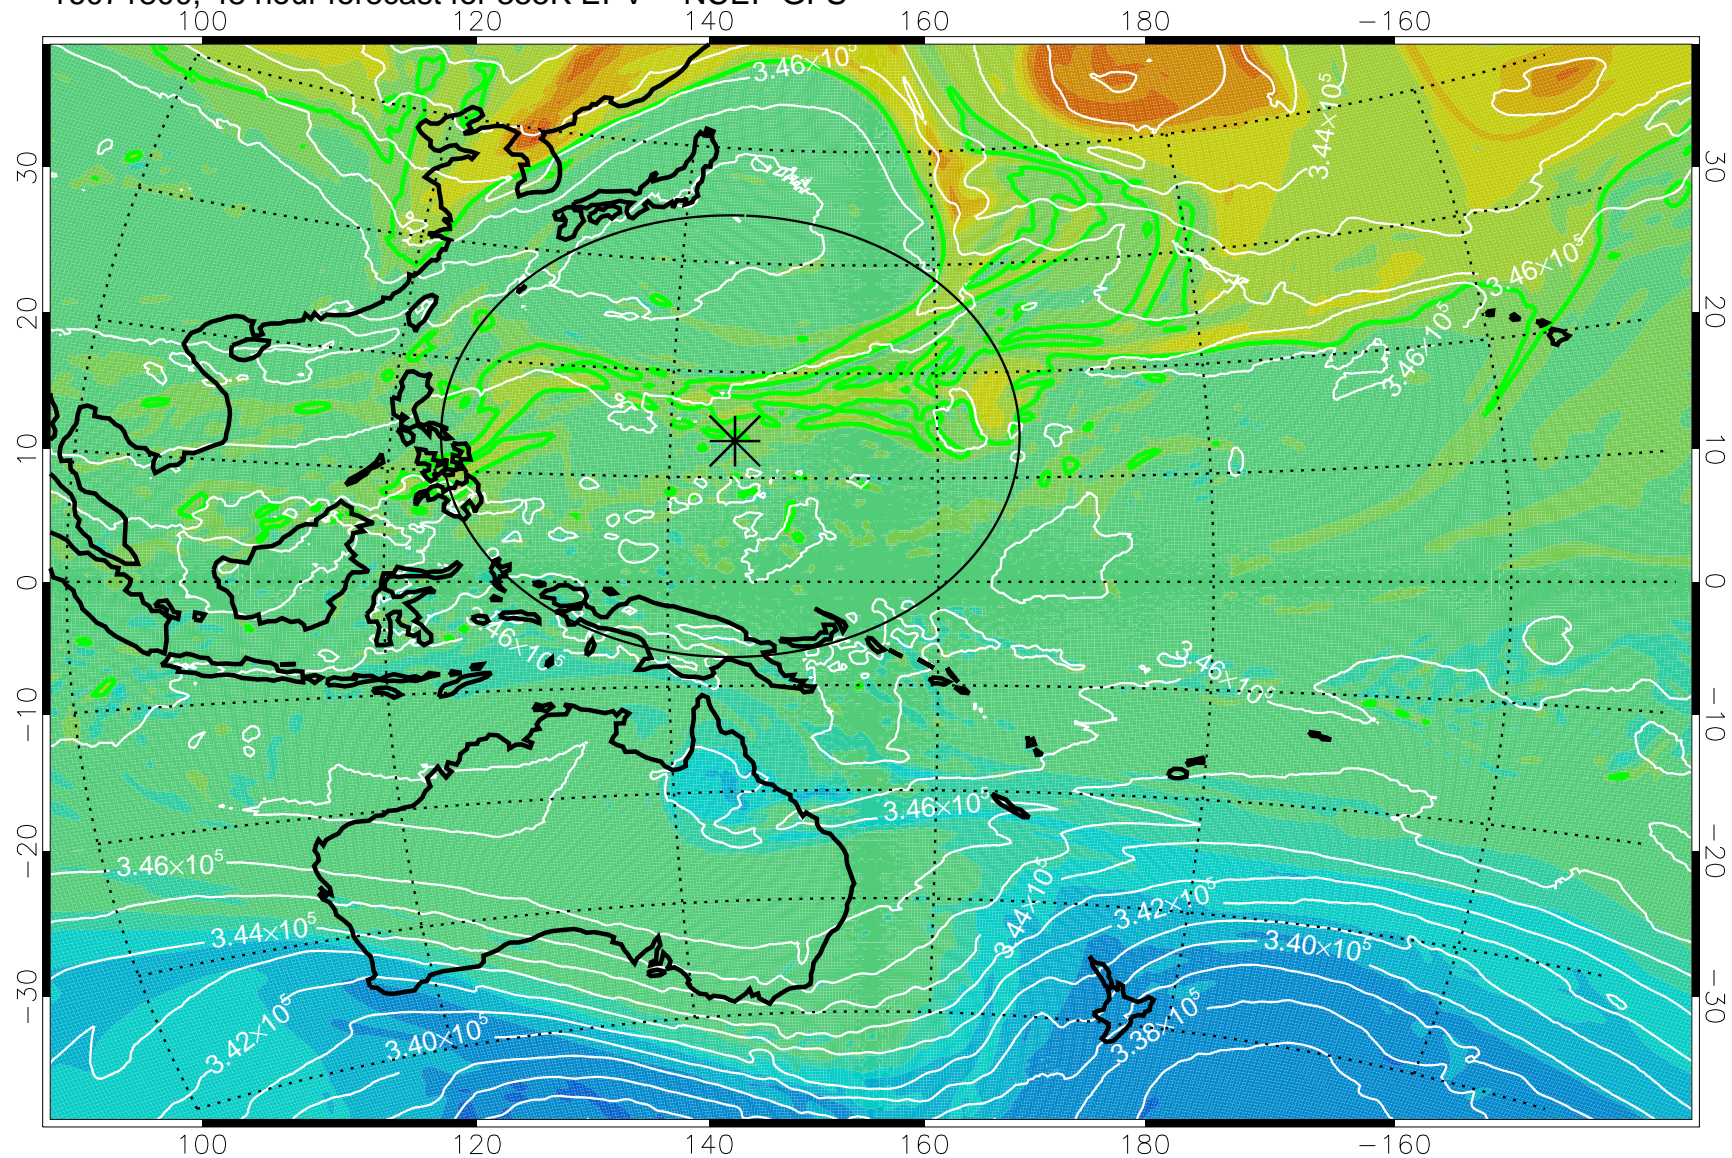

16071706, 30 hour forecast for 355K EPV -- NCEP GFS

355K Montgomery Streamfunction, white  
EPV Tropopause (2 PVU) Position  
Range ring of 2304 km

16071712, 36 hour forecast for 355K EPV -- NCEP GFS

355K Montgomery Streamfunction, white  
EPV Tropopause (2 PVU) Position  
Range ring of 2304 km

16071718, 42 hour forecast for 355K EPV -- NCEP GFS

355K Montgomery Streamfunction, white  
EPV Tropopause (2 PVU) Position  
Range ring of 2304 km

16071800, 48 hour forecast for 355K EPV -- NCEP GFS

355K Montgomery Streamfunction, white  
EPV Tropopause (2 PVU) Position  
Range ring of 2304 km

16071806, 54 hour forecast for 355K EPV -- NCEP GFS

355K Montgomery Streamfunction, white  
EPV Tropopause (2 PVU) Position  
Range ring of 2304 km

16071812, 60 hour forecast for 355K EPV -- NCEP GFS

355K Montgomery Streamfunction, white  
EPV Tropopause (2 PVU) Position  
Range ring of 2304 km

16071818, 66 hour forecast for 355K EPV -- NCEP GFS

355K Montgomery Streamfunction, white  
EPV Tropopause (2 PVU) Position  
Range ring of 2304 km

16071900, 72 hour forecast for 355K EPV -- NCEP GFS

355K Montgomery Streamfunction, white  
EPV Tropopause (2 PVU) Position  
Range ring of 2304 km