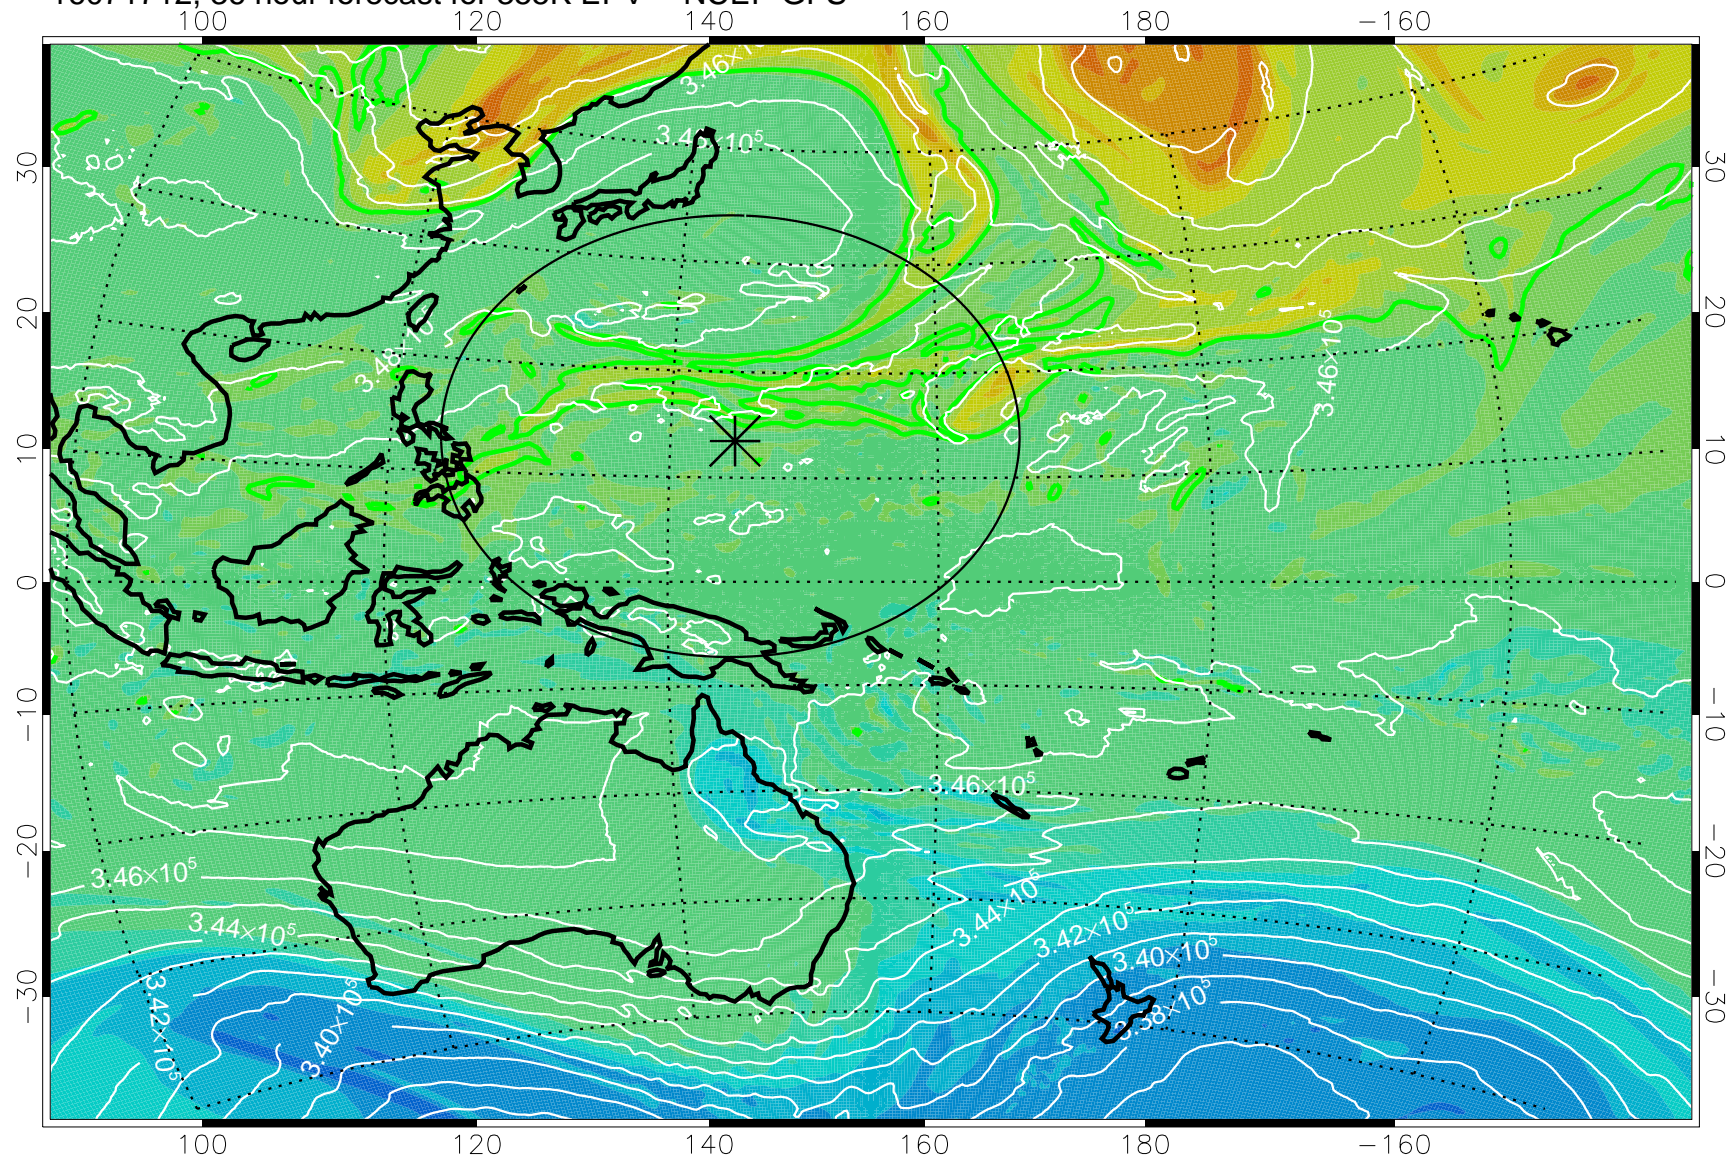

16071618, 18 hour forecast for 355K EPV -- NCEP GFS

355K Montgomery Streamfunction, white  
EPV Tropopause (2 PVU) Position  
Range ring of 2304 km

16071700, 24 hour forecast for 355K EPV -- NCEP GFS

355K Montgomery Streamfunction, white  
EPV Tropopause (2 PVU) Position  
Range ring of 2304 km

16071706, 30 hour forecast for 355K EPV -- NCEP GFS

355K Montgomery Streamfunction, white  
EPV Tropopause (2 PVU) Position  
Range ring of 2304 km

16071712, 36 hour forecast for 355K EPV -- NCEP GFS

355K Montgomery Streamfunction, white  
EPV Tropopause (2 PVU) Position  
Range ring of 2304 km

16071718, 42 hour forecast for 355K EPV -- NCEP GFS

355K Montgomery Streamfunction, white  
EPV Tropopause (2 PVU) Position  
Range ring of 2304 km

16071800, 48 hour forecast for 355K EPV -- NCEP GFS

355K Montgomery Streamfunction, white  
EPV Tropopause (2 PVU) Position  
Range ring of 2304 km

16071818, 66 hour forecast for 355K EPV -- NCEP GFS

355K Montgomery Streamfunction, white  
EPV Tropopause (2 PVU) Position  
Range ring of 2304 km

16071900, 72 hour forecast for 355K EPV -- NCEP GFS

355K Montgomery Streamfunction, white  
EPV Tropopause (2 PVU) Position  
Range ring of 2304 km