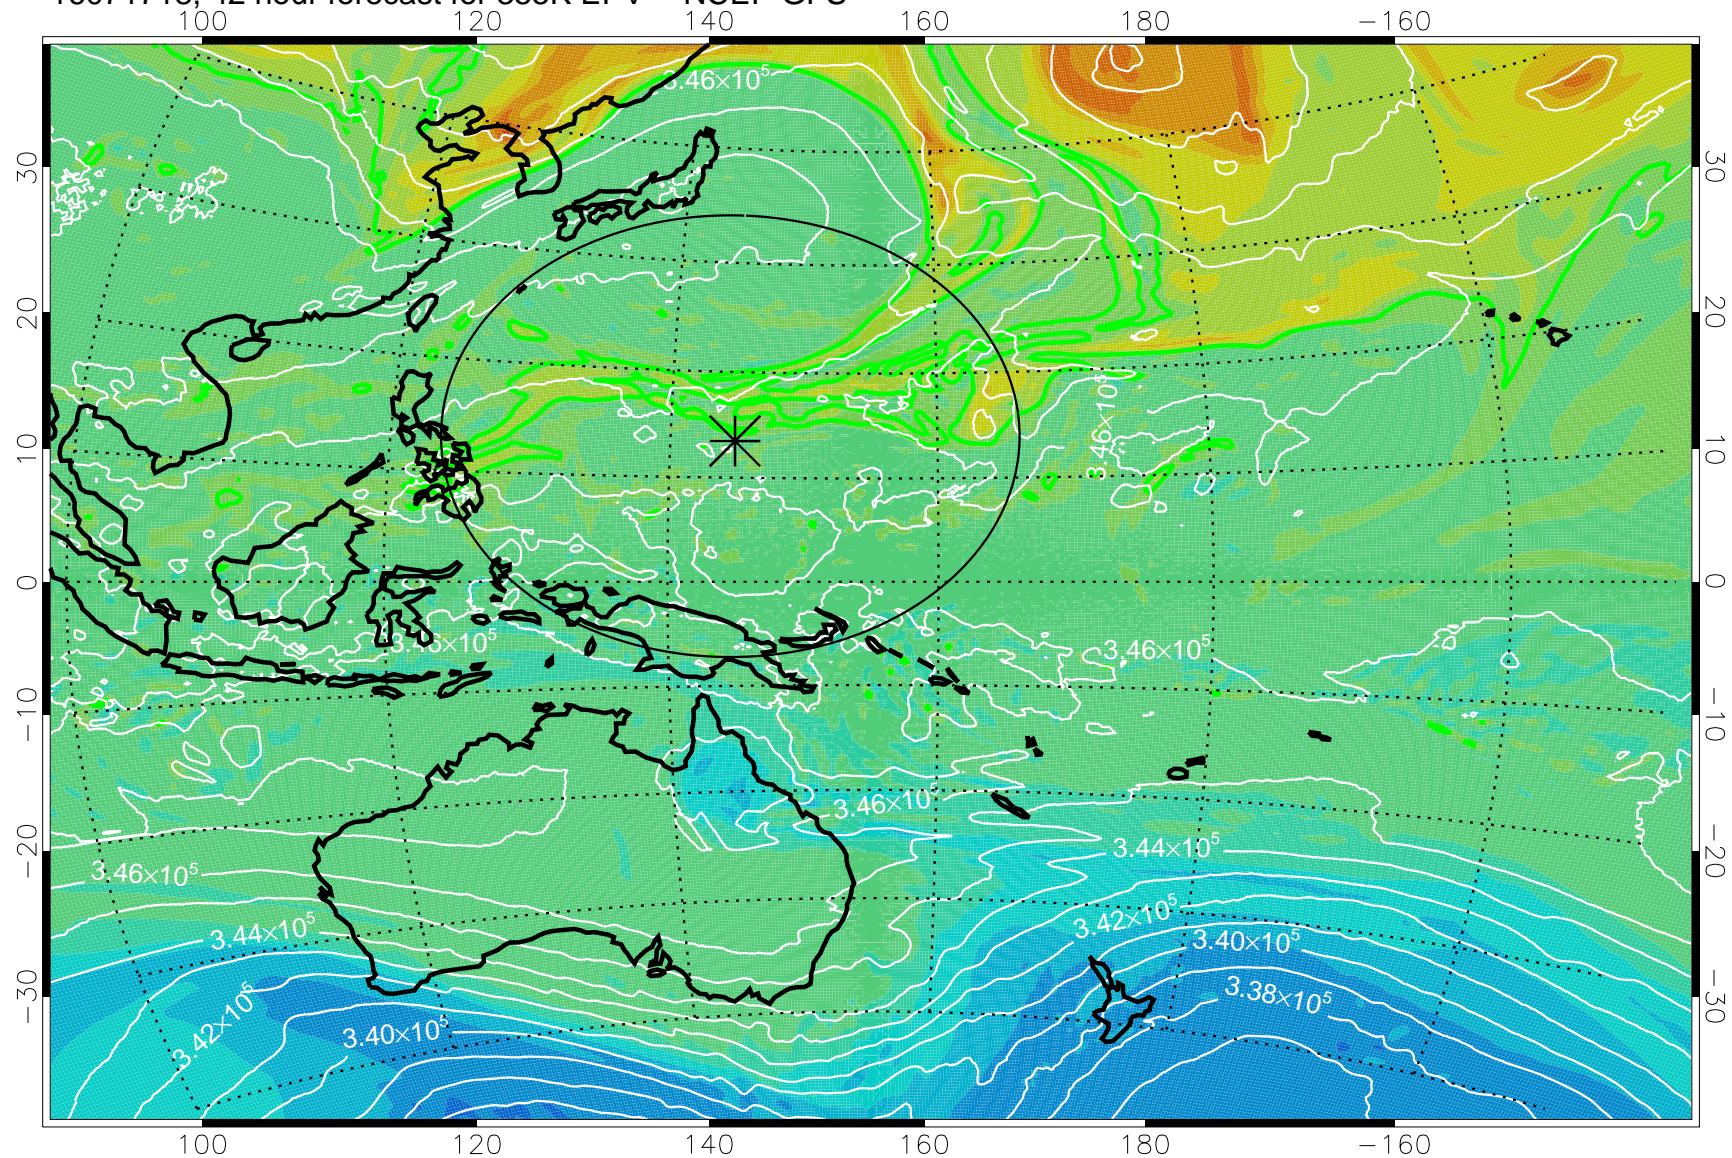

16071706, 30 hour forecast for 355K EPV -- NCEP GFS

355K Montgomery Streamfunction, white  
EPV Tropopause (2 PVU) Position  
Range ring of 2304 km

16071712, 36 hour forecast for 355K EPV -- NCEP GFS

355K Montgomery Streamfunction, white  
EPV Tropopause (2 PVU) Position  
Range ring of 2304 km

16071718, 42 hour forecast for 355K EPV -- NCEP GFS

355K Montgomery Streamfunction, white  
EPV Tropopause (2 PVU) Position  
Range ring of 2304 km

16071800, 48 hour forecast for 355K EPV -- NCEP GFS

355K Montgomery Streamfunction, white  
EPV Tropopause (2 PVU) Position  
Range ring of 2304 km

16071806, 54 hour forecast for 355K EPV -- NCEP GFS

355K Montgomery Streamfunction, white  
EPV Tropopause (2 PVU) Position  
Range ring of 2304 km

16071812, 60 hour forecast for 355K EPV -- NCEP GFS

355K Montgomery Streamfunction, white  
EPV Tropopause (2 PVU) Position  
Range ring of 2304 km

16071818, 66 hour forecast for 355K EPV -- NCEP GFS

355K Montgomery Streamfunction, white  
EPV Tropopause (2 PVU) Position  
Range ring of 2304 km

16071900, 72 hour forecast for 355K EPV -- NCEP GFS

355K Montgomery Streamfunction, white  
EPV Tropopause (2 PVU) Position  
Range ring of 2304 km