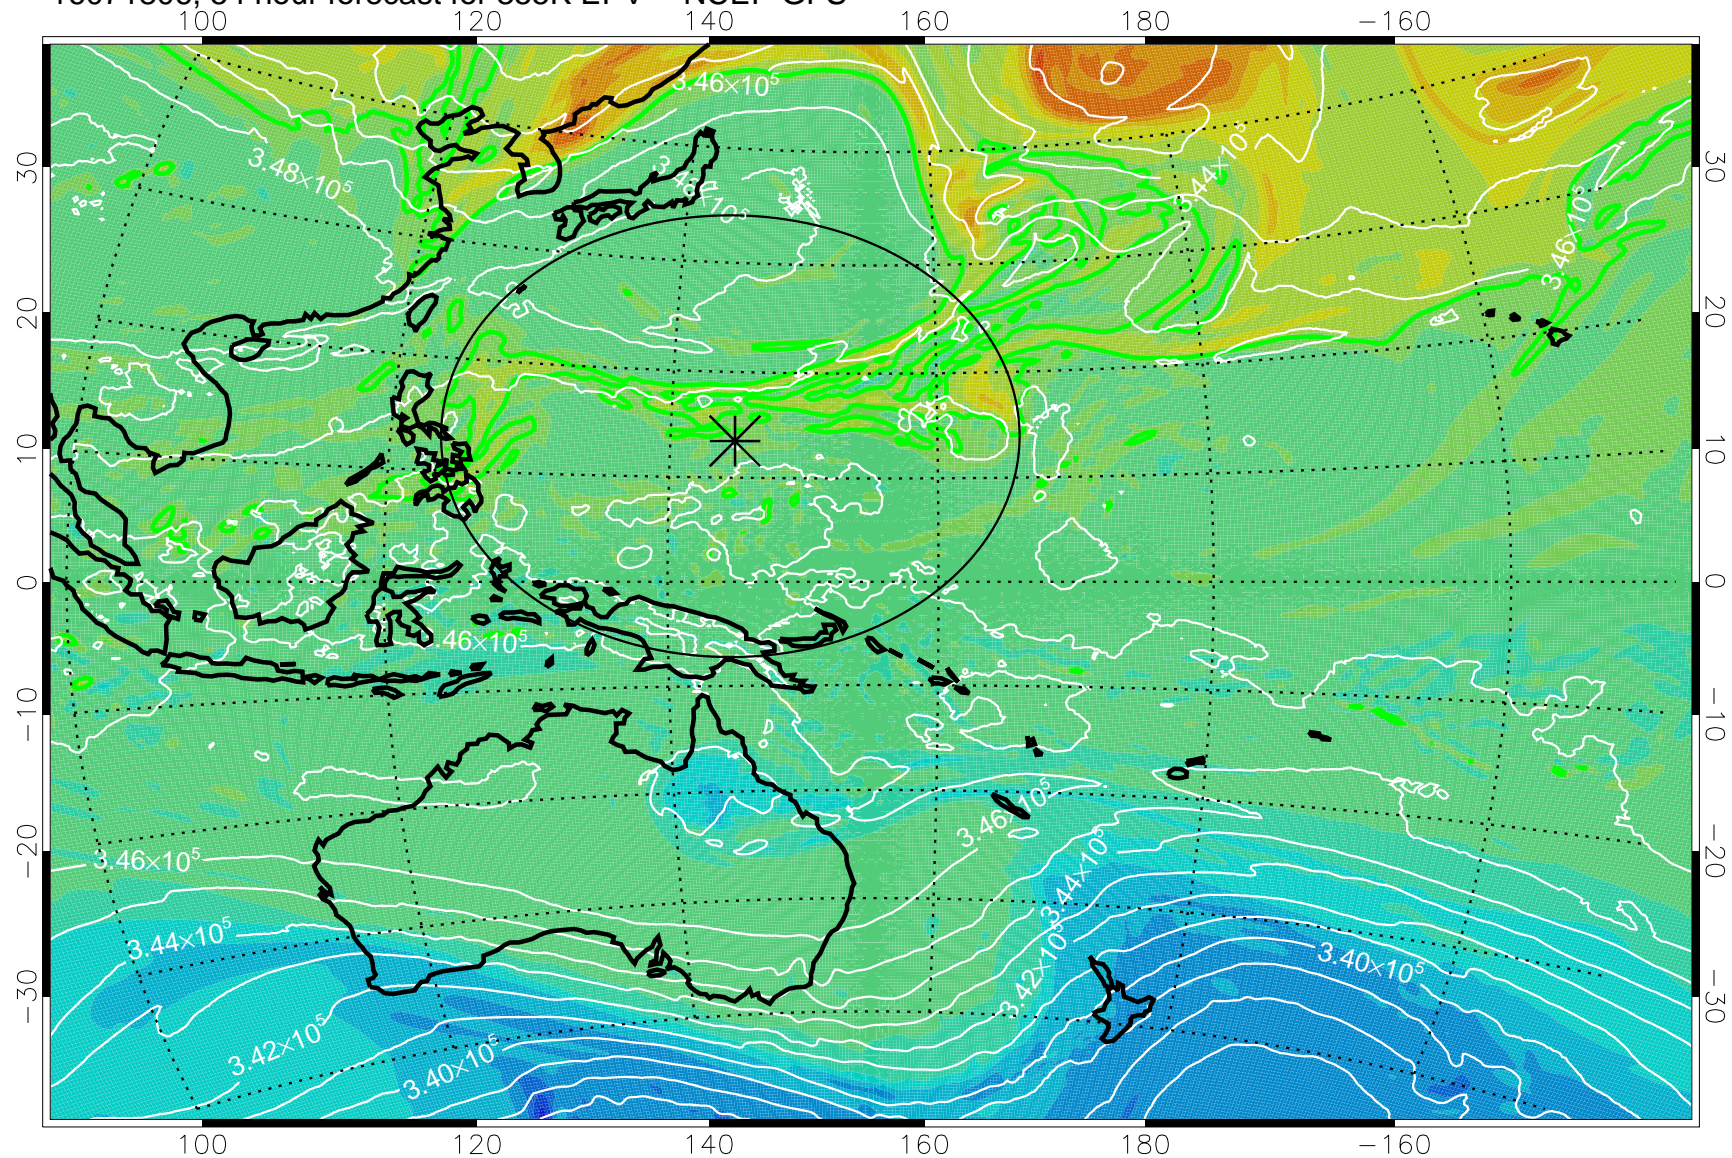

16071718, 42 hour forecast for 355K EPV -- NCEP GFS

355K Montgomery Streamfunction, white  
EPV Tropopause (2 PVU) Position  
Range ring of 2304 km

16071800, 48 hour forecast for 355K EPV -- NCEP GFS

355K Montgomery Streamfunction, white  
EPV Tropopause (2 PVU) Position  
Range ring of 2304 km

16071806, 54 hour forecast for 355K EPV -- NCEP GFS

355K Montgomery Streamfunction, white  
EPV Tropopause (2 PVU) Position  
Range ring of 2304 km

16071812, 60 hour forecast for 355K EPV -- NCEP GFS

355K Montgomery Streamfunction, white  
EPV Tropopause (2 PVU) Position  
Range ring of 2304 km

16071818, 66 hour forecast for 355K EPV -- NCEP GFS

355K Montgomery Streamfunction, white  
EPV Tropopause (2 PVU) Position  
Range ring of 2304 km

16071900, 72 hour forecast for 355K EPV -- NCEP GFS

355K Montgomery Streamfunction, white  
EPV Tropopause (2 PVU) Position  
Range ring of 2304 km

16071906, 78 hour forecast for 355K EPV -- NCEP GFS

355K Montgomery Streamfunction, white  
EPV Tropopause (2 PVU) Position  
Range ring of 2304 km

16071912, 84 hour forecast for 355K EPV -- NCEP GFS

355K Montgomery Streamfunction, white  
EPV Tropopause (2 PVU) Position  
Range ring of 2304 km