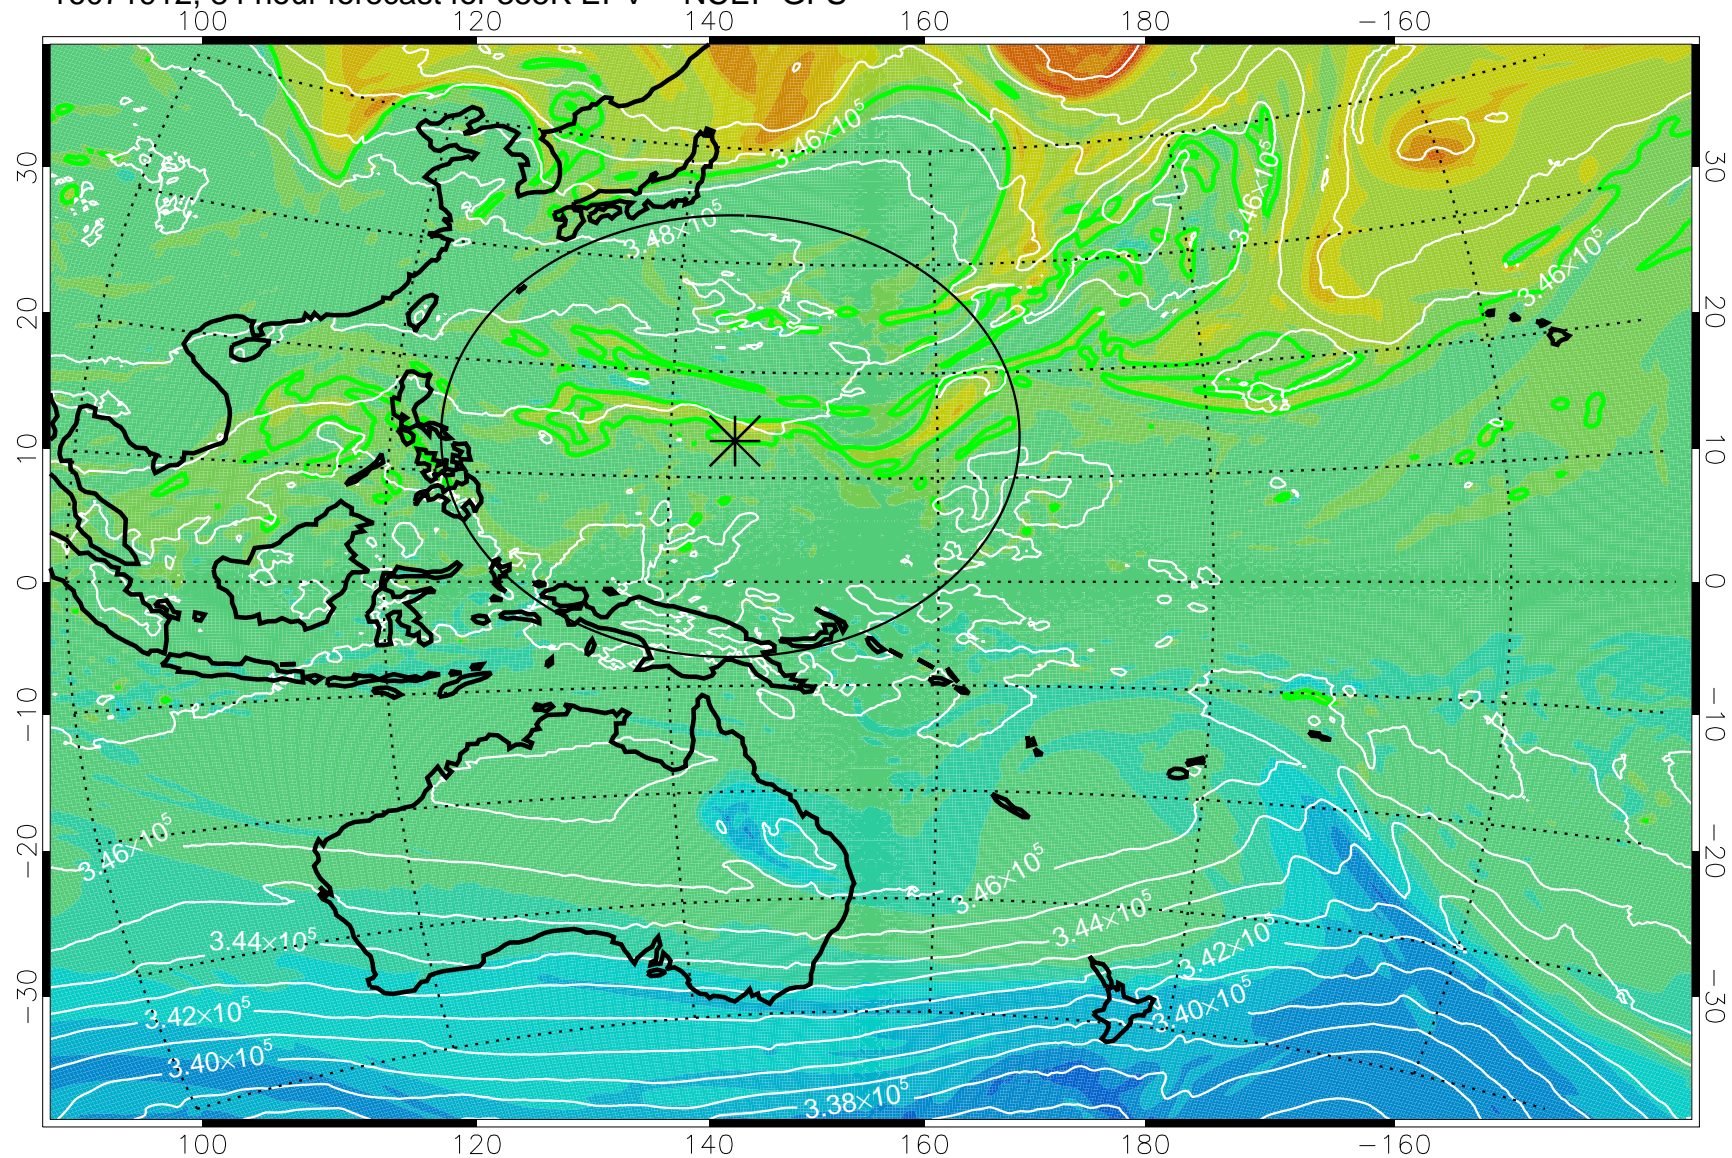

16071806, 54 hour forecast for 355K EPV -- NCEP GFS

355K Montgomery Streamfunction, white  
EPV Tropopause (2 PVU) Position  
Range ring of 2304 km

16071812, 60 hour forecast for 355K EPV -- NCEP GFS

355K Montgomery Streamfunction, white  
EPV Tropopause (2 PVU) Position  
Range ring of 2304 km

16071818, 66 hour forecast for 355K EPV -- NCEP GFS

355K Montgomery Streamfunction, white  
EPV Tropopause (2 PVU) Position  
Range ring of 2304 km

16071900, 72 hour forecast for 355K EPV -- NCEP GFS

355K Montgomery Streamfunction, white  
EPV Tropopause (2 PVU) Position  
Range ring of 2304 km

16071906, 78 hour forecast for 355K EPV -- NCEP GFS

355K Montgomery Streamfunction, white  
EPV Tropopause (2 PVU) Position  
Range ring of 2304 km

16071912, 84 hour forecast for 355K EPV -- NCEP GFS

355K Montgomery Streamfunction, white  
EPV Tropopause (2 PVU) Position  
Range ring of 2304 km

16071918, 90 hour forecast for 355K EPV -- NCEP GFS

355K Montgomery Streamfunction, white  
EPV Tropopause (2 PVU) Position  
Range ring of 2304 km

16072000, 96 hour forecast for 355K EPV -- NCEP GFS

355K Montgomery Streamfunction, white  
EPV Tropopause (2 PVU) Position  
Range ring of 2304 km