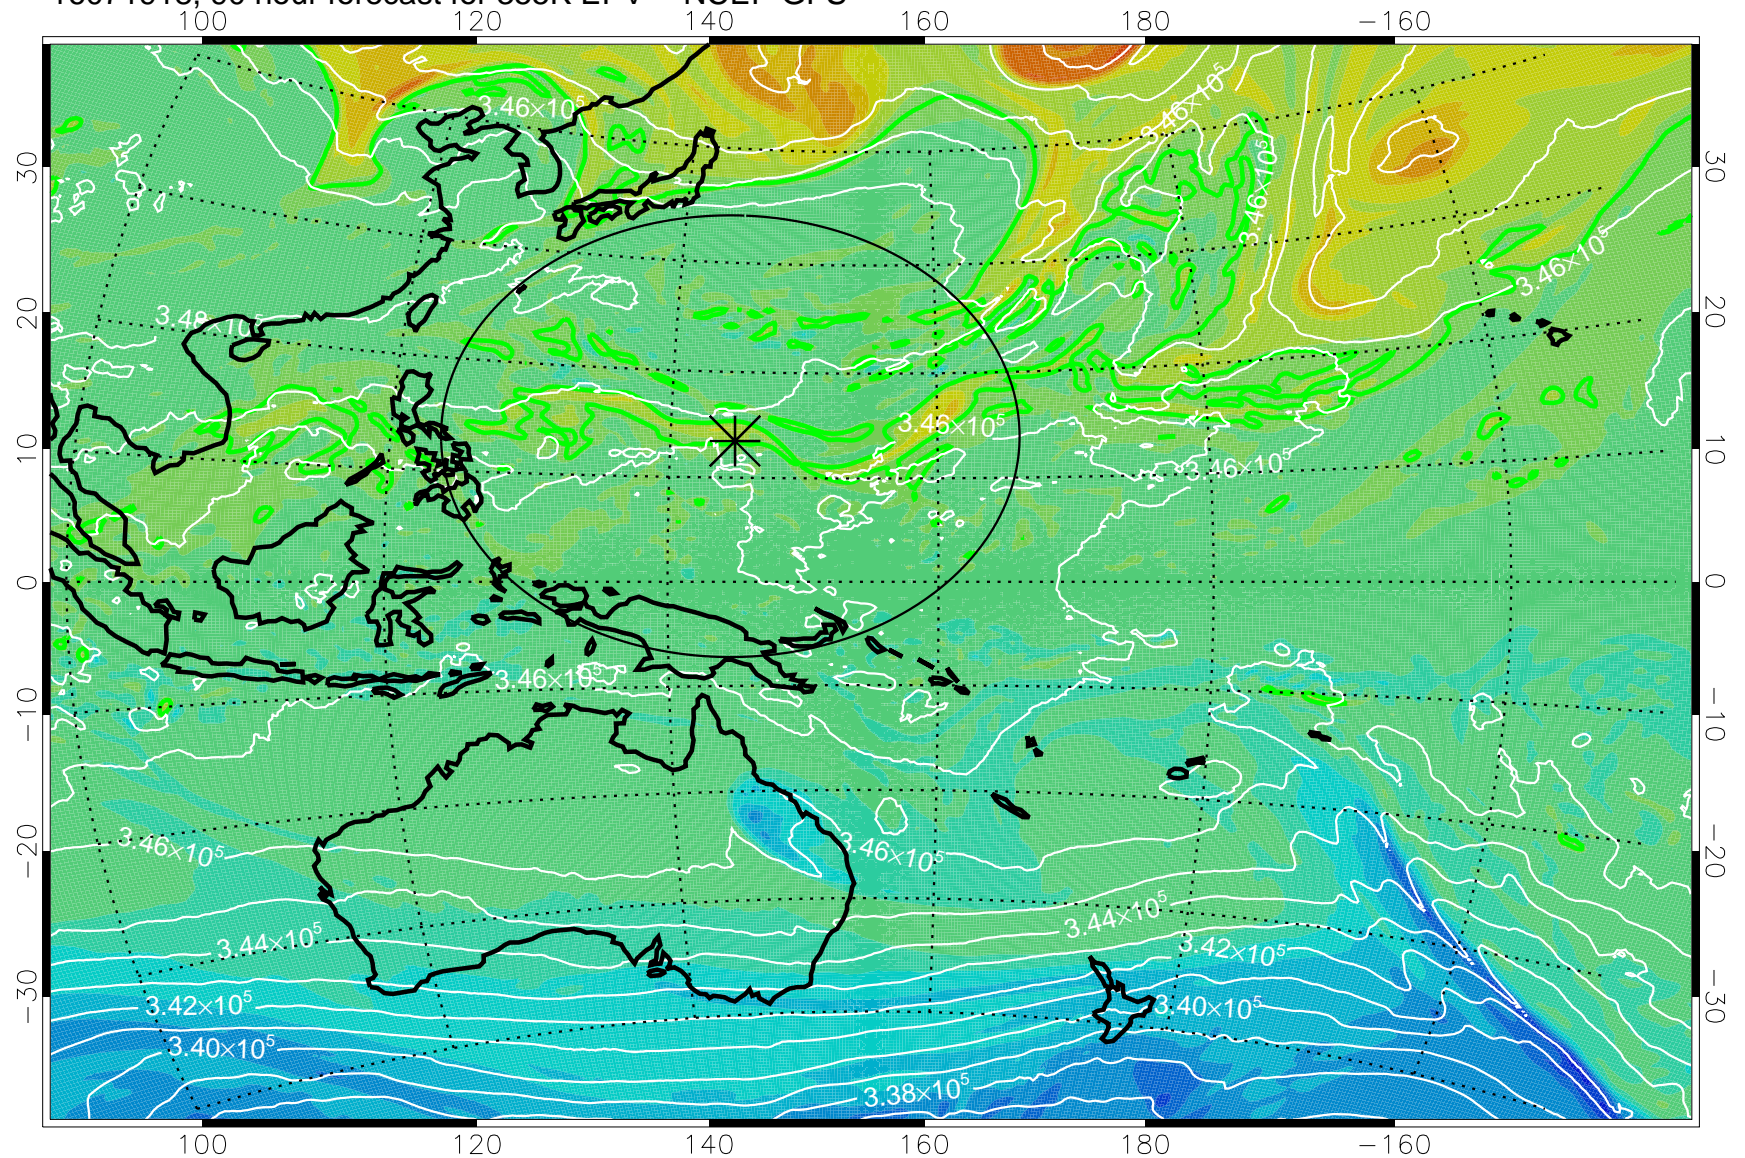

16071818, 66 hour forecast for 355K EPV -- NCEP GFS

355K Montgomery Streamfunction, white  
EPV Tropopause (2 PVU) Position  
Range ring of 2304 km

16071900, 72 hour forecast for 355K EPV -- NCEP GFS

355K Montgomery Streamfunction, white  
EPV Tropopause (2 PVU) Position  
Range ring of 2304 km

16071906, 78 hour forecast for 355K EPV -- NCEP GFS

355K Montgomery Streamfunction, white  
EPV Tropopause (2 PVU) Position  
Range ring of 2304 km

16071912, 84 hour forecast for 355K EPV -- NCEP GFS

355K Montgomery Streamfunction, white  
EPV Tropopause (2 PVU) Position  
Range ring of 2304 km

16071918, 90 hour forecast for 355K EPV -- NCEP GFS

355K Montgomery Streamfunction, white  
EPV Tropopause (2 PVU) Position  
Range ring of 2304 km

16072000, 96 hour forecast for 355K EPV -- NCEP GFS

355K Montgomery Streamfunction, white  
EPV Tropopause (2 PVU) Position  
Range ring of 2304 km

16072006, 102 hour forecast for 355K EPV -- NCEP GFS

355K Montgomery Streamfunction, white  
EPV Tropopause (2 PVU) Position  
Range ring of 2304 km

16072012, 108 hour forecast for 355K EPV -- NCEP GFS

355K Montgomery Streamfunction, white  
EPV Tropopause (2 PVU) Position  
Range ring of 2304 km