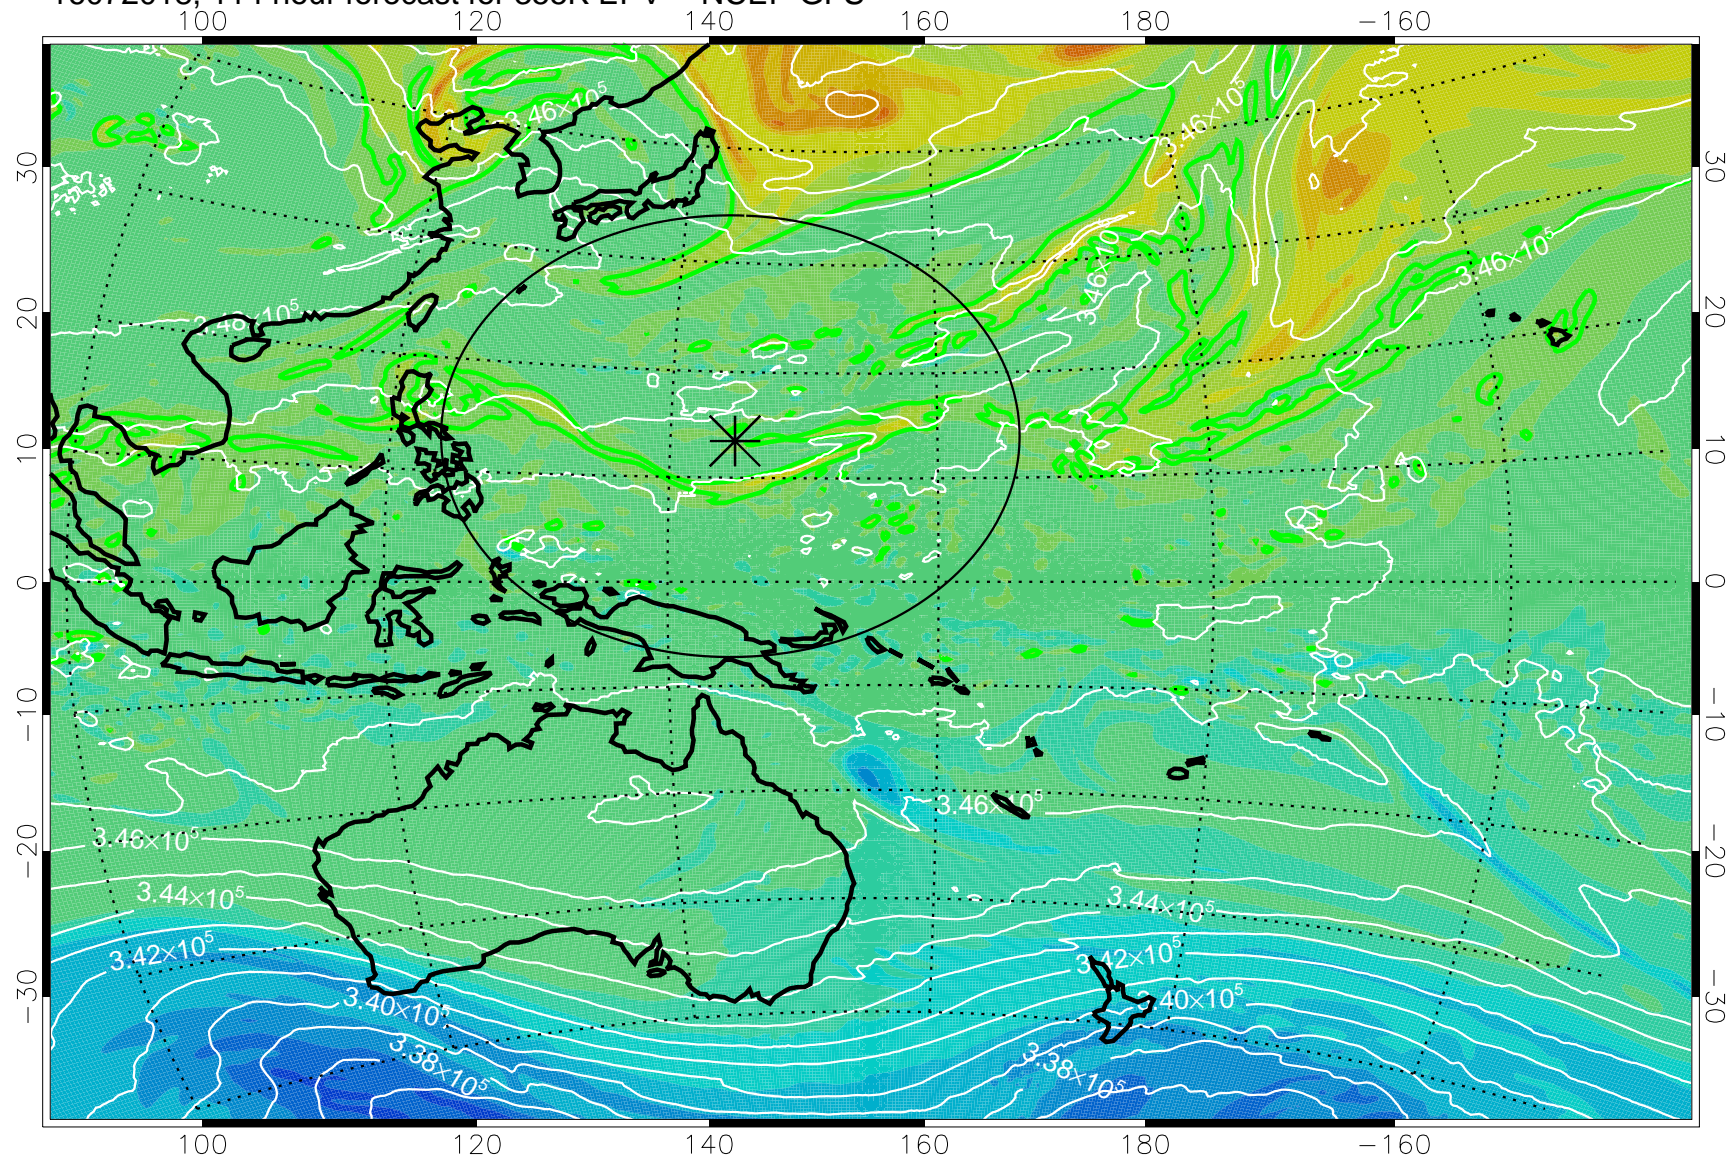

16071906, 78 hour forecast for 355K EPV -- NCEP GFS

355K Montgomery Streamfunction, white  
EPV Tropopause (2 PVU) Position  
Range ring of 2304 km

16071912, 84 hour forecast for 355K EPV -- NCEP GFS

355K Montgomery Streamfunction, white  
EPV Tropopause (2 PVU) Position  
Range ring of 2304 km

16071918, 90 hour forecast for 355K EPV -- NCEP GFS

355K Montgomery Streamfunction, white  
EPV Tropopause (2 PVU) Position  
Range ring of 2304 km

16072000, 96 hour forecast for 355K EPV -- NCEP GFS

355K Montgomery Streamfunction, white  
EPV Tropopause (2 PVU) Position  
Range ring of 2304 km

16072006, 102 hour forecast for 355K EPV -- NCEP GFS

355K Montgomery Streamfunction, white  
EPV Tropopause (2 PVU) Position  
Range ring of 2304 km

16072012, 108 hour forecast for 355K EPV -- NCEP GFS

355K Montgomery Streamfunction, white  
EPV Tropopause (2 PVU) Position  
Range ring of 2304 km

16072018, 114 hour forecast for 355K EPV -- NCEP GFS

355K Montgomery Streamfunction, white  
EPV Tropopause (2 PVU) Position  
Range ring of 2304 km

16072100, 120 hour forecast for 355K EPV -- NCEP GFS

355K Montgomery Streamfunction, white  
EPV Tropopause (2 PVU) Position  
Range ring of 2304 km