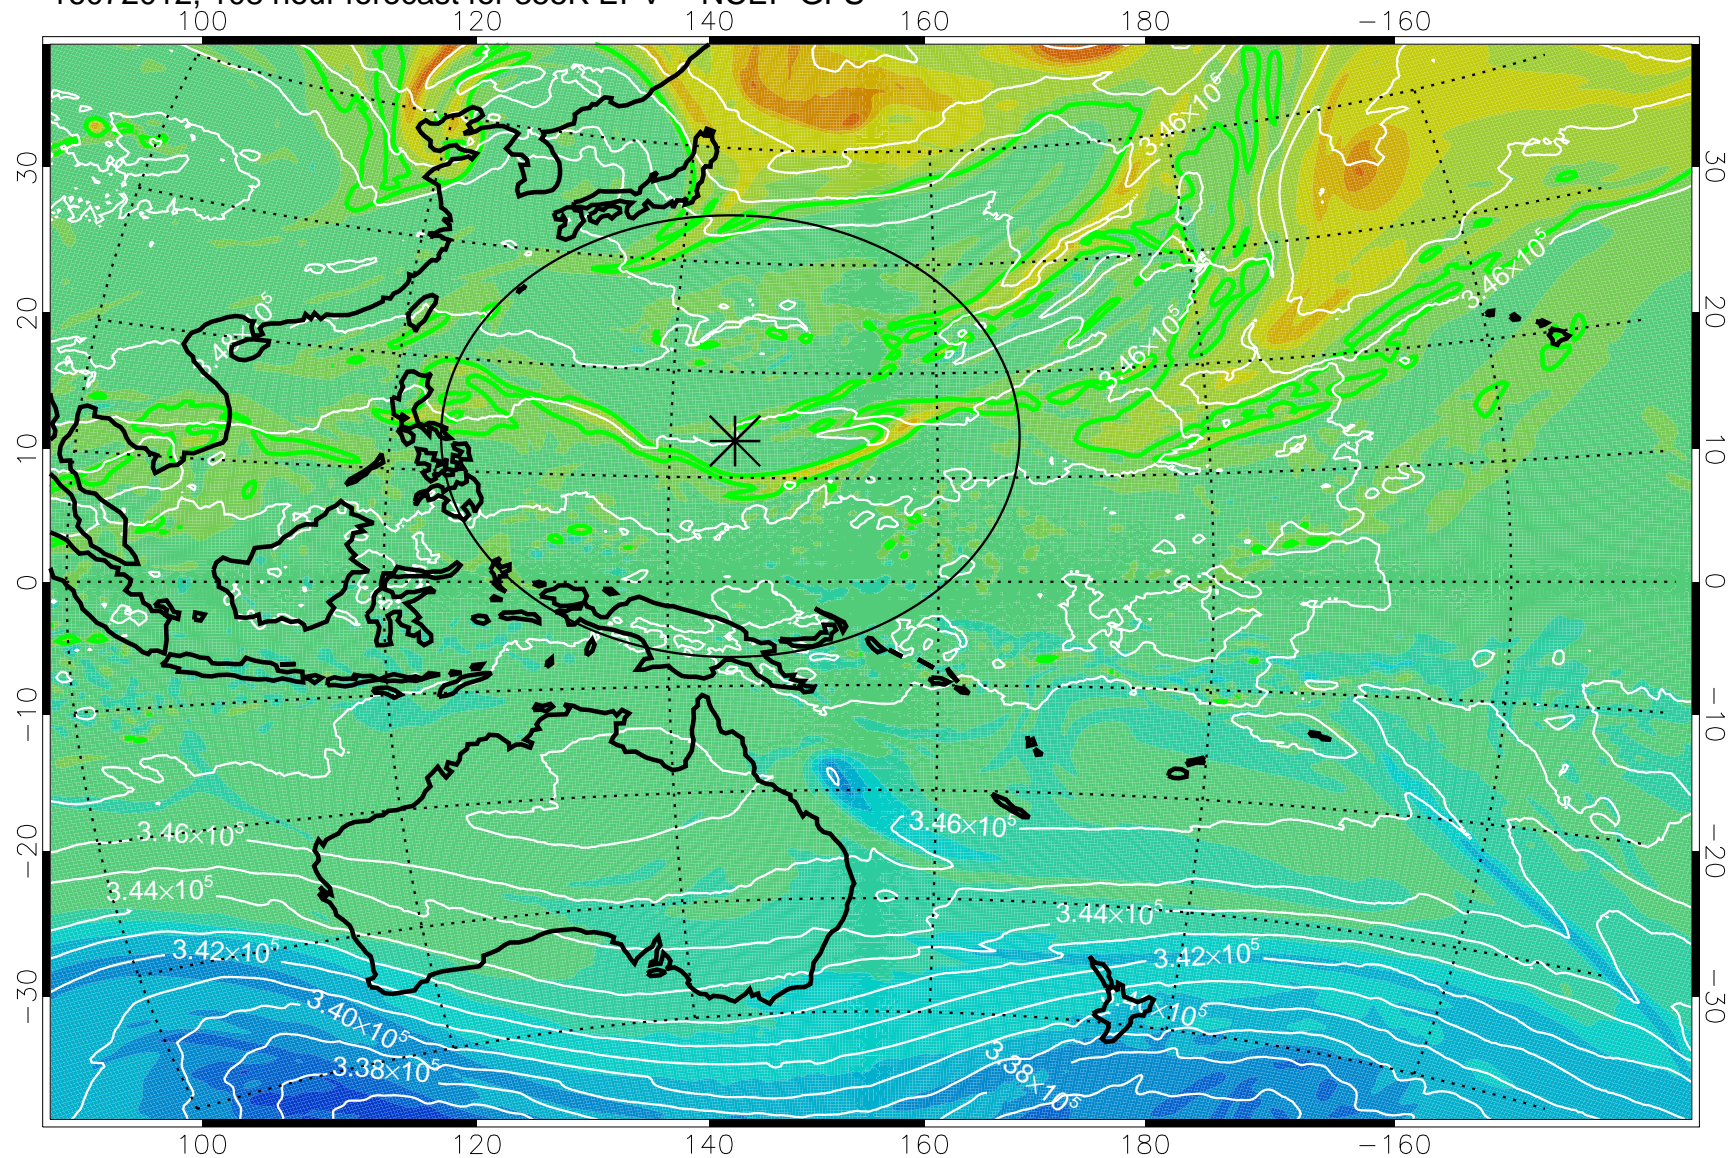

16071906, 78 hour forecast for 355K EPV -- NCEP GFS

355K Montgomery Streamfunction, white  
EPV Tropopause (2 PVU) Position  
Range ring of 2304 km

16071912, 84 hour forecast for 355K EPV -- NCEP GFS

355K Montgomery Streamfunction, white  
EPV Tropopause (2 PVU) Position  
Range ring of 2304 km

16071918, 90 hour forecast for 355K EPV -- NCEP GFS

355K Montgomery Streamfunction, white  
EPV Tropopause (2 PVU) Position  
Range ring of 2304 km

16072000, 96 hour forecast for 355K EPV -- NCEP GFS

355K Montgomery Streamfunction, white  
EPV Tropopause (2 PVU) Position  
Range ring of 2304 km

16072006, 102 hour forecast for 355K EPV -- NCEP GFS

355K Montgomery Streamfunction, white  
EPV Tropopause (2 PVU) Position  
Range ring of 2304 km

16072012, 108 hour forecast for 355K EPV -- NCEP GFS

355K Montgomery Streamfunction, white  
EPV Tropopause (2 PVU) Position  
Range ring of 2304 km

16072018, 114 hour forecast for 355K EPV -- NCEP GFS

355K Montgomery Streamfunction, white  
EPV Tropopause (2 PVU) Position  
Range ring of 2304 km

16072100, 120 hour forecast for 355K EPV -- NCEP GFS

355K Montgomery Streamfunction, white  
EPV Tropopause (2 PVU) Position  
Range ring of 2304 km