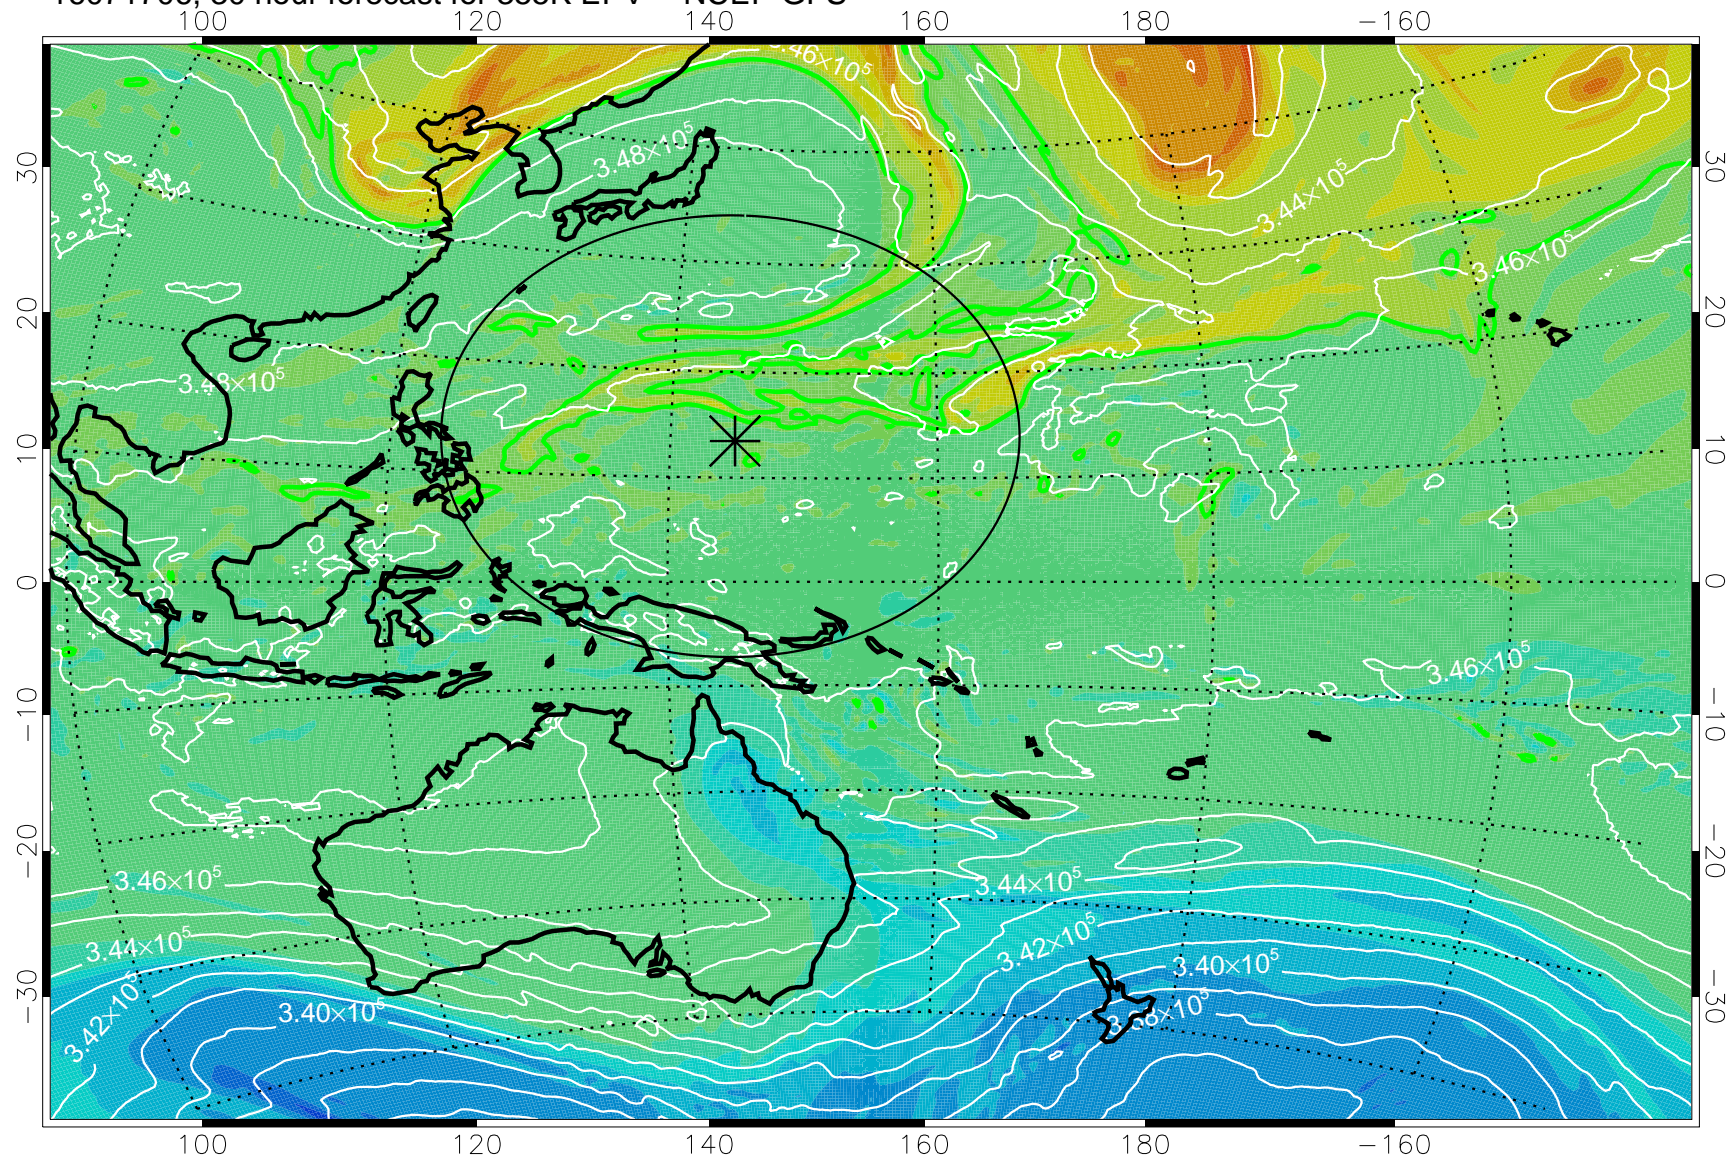

16071618, 18 hour forecast for 355K EPV -- NCEP GFS

355K Montgomery Streamfunction, white  
EPV Tropopause (2 PVU) Position  
Range ring of 2304 km

16071700, 24 hour forecast for 355K EPV -- NCEP GFS

355K Montgomery Streamfunction, white  
EPV Tropopause (2 PVU) Position  
Range ring of 2304 km

16071706, 30 hour forecast for 355K EPV -- NCEP GFS

355K Montgomery Streamfunction, white  
EPV Tropopause (2 PVU) Position  
Range ring of 2304 km

16071712, 36 hour forecast for 355K EPV -- NCEP GFS

355K Montgomery Streamfunction, white  
EPV Tropopause (2 PVU) Position  
Range ring of 2304 km

16071718, 42 hour forecast for 355K EPV -- NCEP GFS

355K Montgomery Streamfunction, white  
EPV Tropopause (2 PVU) Position  
Range ring of 2304 km

16071800, 48 hour forecast for 355K EPV -- NCEP GFS

355K Montgomery Streamfunction, white  
EPV Tropopause (2 PVU) Position  
Range ring of 2304 km

16071818, 66 hour forecast for 355K EPV -- NCEP GFS

355K Montgomery Streamfunction, white  
EPV Tropopause (2 PVU) Position  
Range ring of 2304 km

16071900, 72 hour forecast for 355K EPV -- NCEP GFS

355K Montgomery Streamfunction, white  
EPV Tropopause (2 PVU) Position  
Range ring of 2304 km