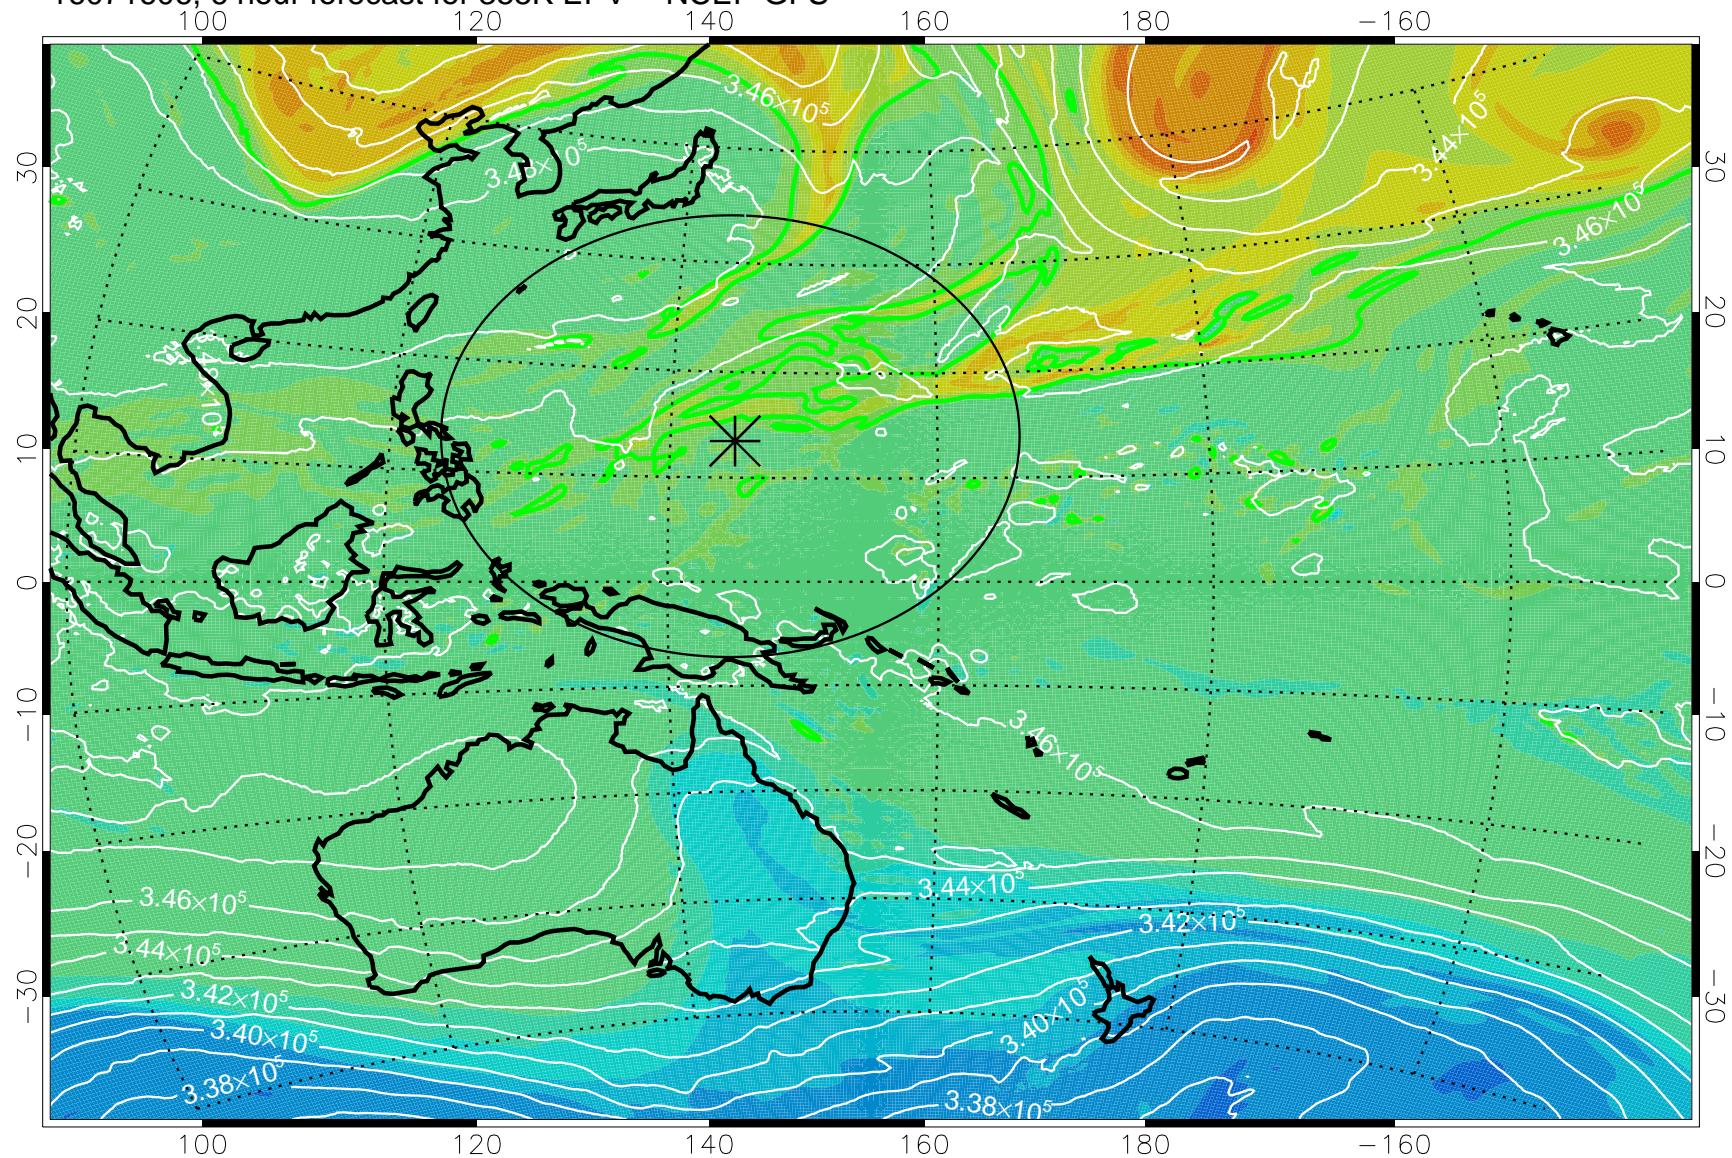

16071606, 6 hour forecast for 355K EPV -- NCEP GFS

355K Montgomery Streamfunction, white  
EPV Tropopause (2 PVU) Position  
Range ring of 2304 km

16071612, 12 hour forecast for 355K EPV -- NCEP GFS

355K Montgomery Streamfunction, white  
EPV Tropopause (2 PVU) Position  
Range ring of 2304 km

16071618, 18 hour forecast for 355K EPV -- NCEP GFS

355K Montgomery Streamfunction, white  
EPV Tropopause (2 PVU) Position  
Range ring of 2304 km

16071700, 24 hour forecast for 355K EPV -- NCEP GFS

355K Montgomery Streamfunction, white  
EPV Tropopause (2 PVU) Position  
Range ring of 2304 km

16071706, 30 hour forecast for 355K EPV -- NCEP GFS

355K Montgomery Streamfunction, white  
EPV Tropopause (2 PVU) Position  
Range ring of 2304 km

16071712, 36 hour forecast for 355K EPV -- NCEP GFS

355K Montgomery Streamfunction, white  
EPV Tropopause (2 PVU) Position  
Range ring of 2304 km

16071718, 42 hour forecast for 355K EPV -- NCEP GFS

355K Montgomery Streamfunction, white  
EPV Tropopause (2 PVU) Position  
Range ring of 2304 km

16071800, 48 hour forecast for 355K EPV -- NCEP GFS

355K Montgomery Streamfunction, white  
EPV Tropopause (2 PVU) Position  
Range ring of 2304 km