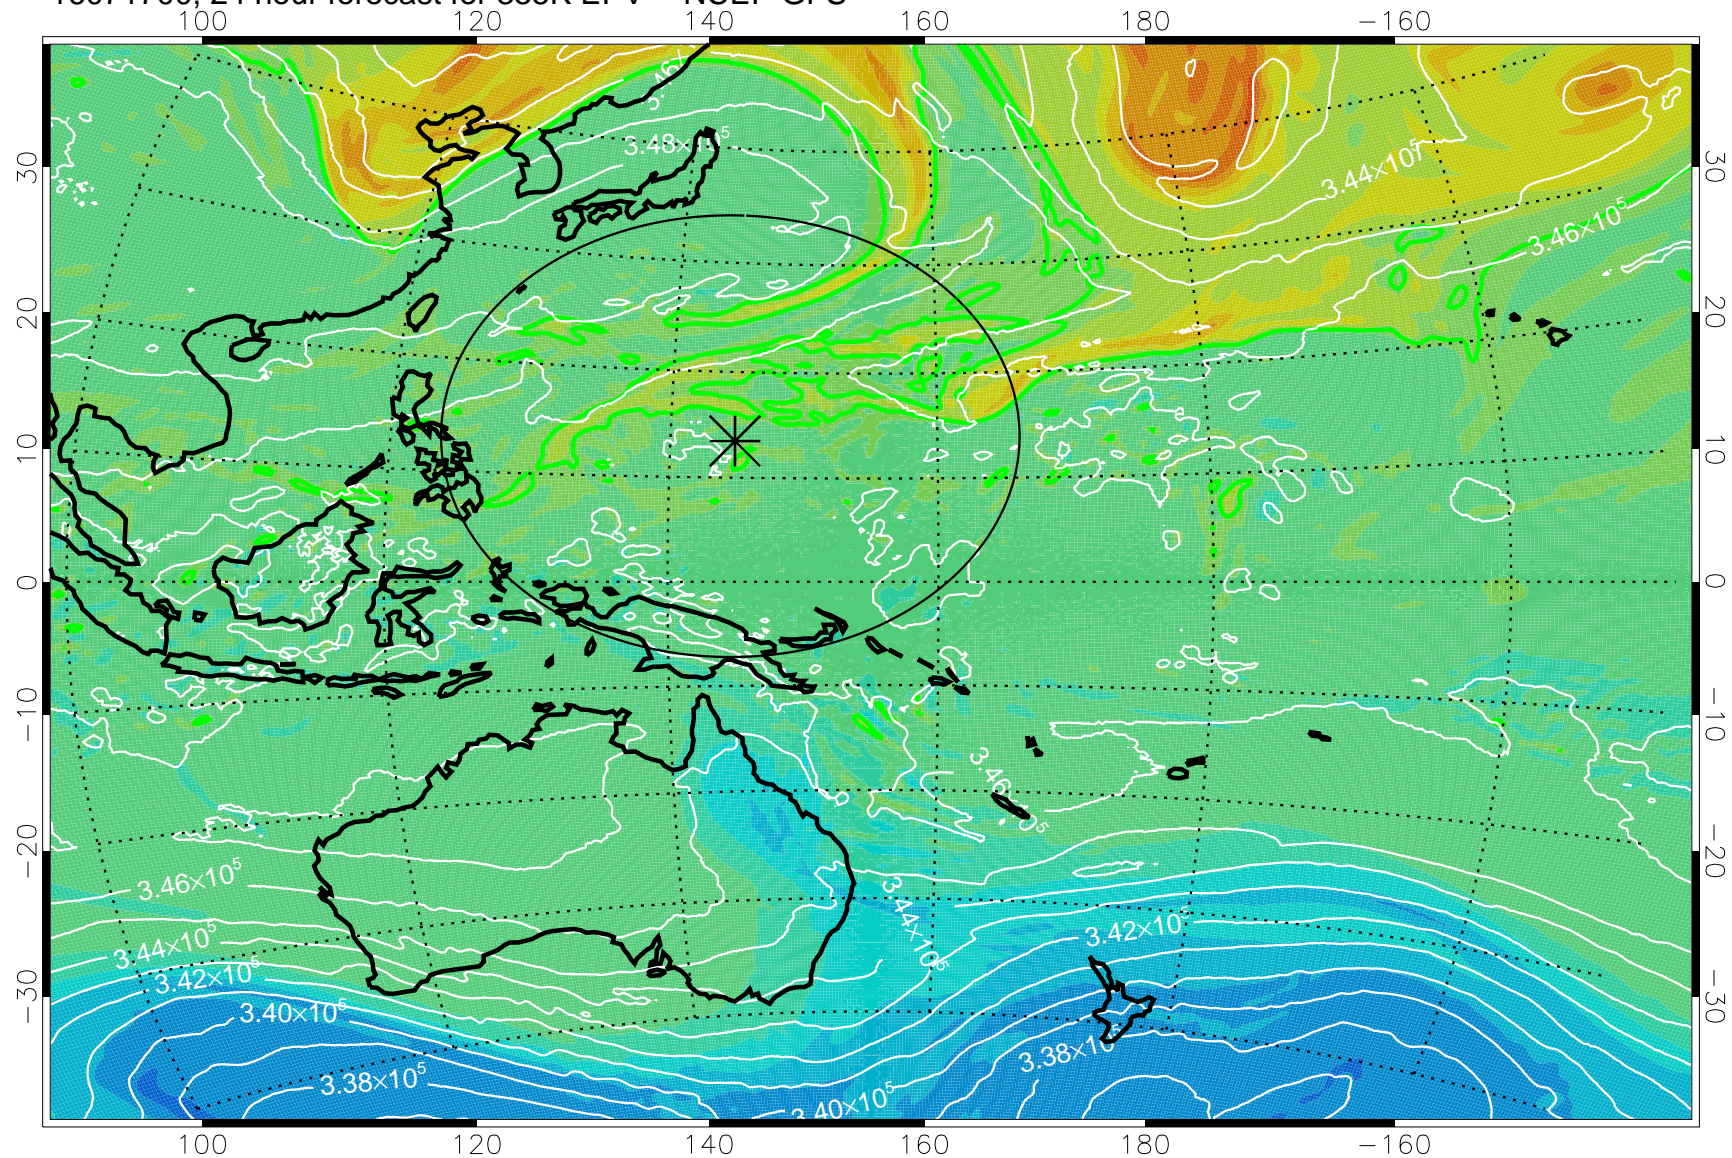

16071606, 6 hour forecast for 355K EPV -- NCEP GFS

355K Montgomery Streamfunction, white  
EPV Tropopause (2 PVU) Position  
Range ring of 2304 km

16071612, 12 hour forecast for 355K EPV -- NCEP GFS

355K Montgomery Streamfunction, white  
EPV Tropopause (2 PVU) Position  
Range ring of 2304 km

16071618, 18 hour forecast for 355K EPV -- NCEP GFS

355K Montgomery Streamfunction, white  
EPV Tropopause (2 PVU) Position  
Range ring of 2304 km

16071700, 24 hour forecast for 355K EPV -- NCEP GFS

355K Montgomery Streamfunction, white  
EPV Tropopause (2 PVU) Position  
Range ring of 2304 km

16071706, 30 hour forecast for 355K EPV -- NCEP GFS

355K Montgomery Streamfunction, white  
EPV Tropopause (2 PVU) Position  
Range ring of 2304 km

16071712, 36 hour forecast for 355K EPV -- NCEP GFS

355K Montgomery Streamfunction, white  
EPV Tropopause (2 PVU) Position  
Range ring of 2304 km

16071718, 42 hour forecast for 355K EPV -- NCEP GFS

355K Montgomery Streamfunction, white  
EPV Tropopause (2 PVU) Position  
Range ring of 2304 km

16071800, 48 hour forecast for 355K EPV -- NCEP GFS

355K Montgomery Streamfunction, white  
EPV Tropopause (2 PVU) Position  
Range ring of 2304 km