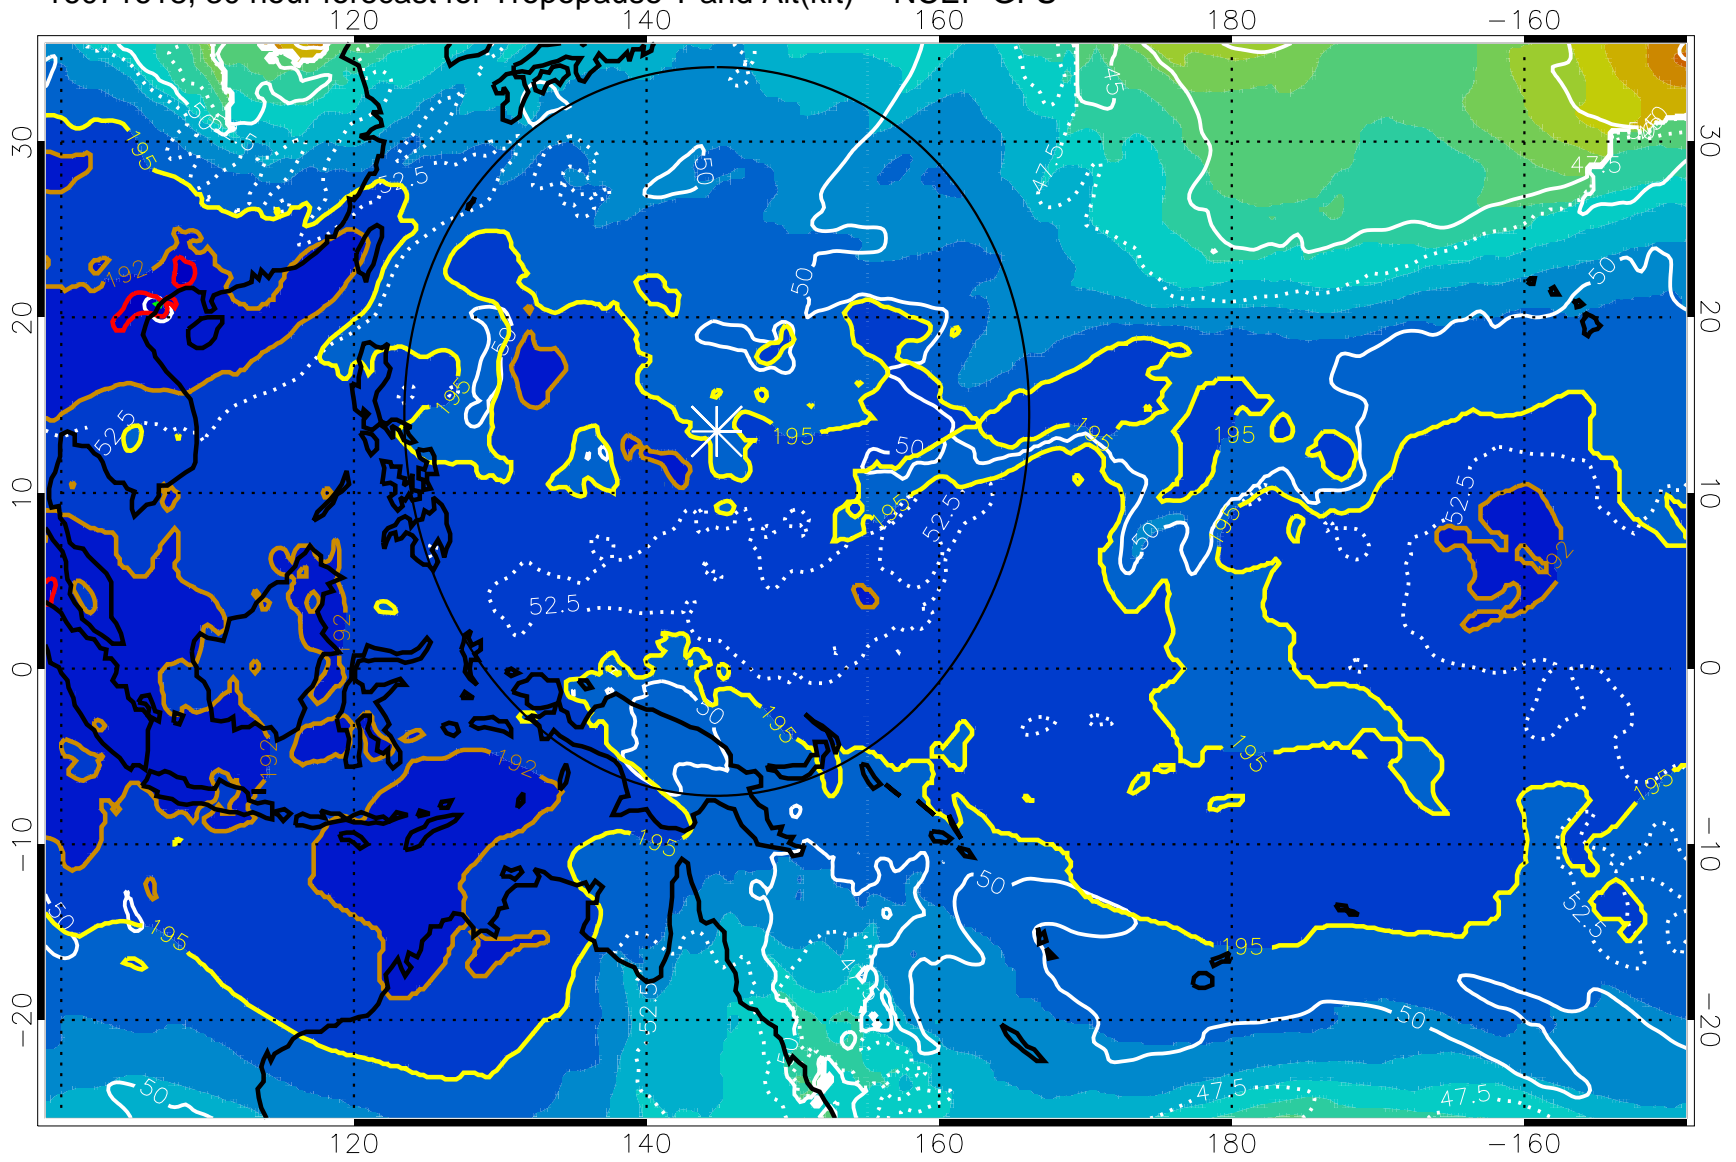

16071618, 30 hour forecast for Tropopause T and Alt(kft) -- NCEP GFS

190 200 210 220 230

Tropopause T, K

Tropopause Altitude in kft (white)

192.5K Isotherm 195K Isotherm
187.5K Isotherm 190K Isotherm

Range ring of 2304 km