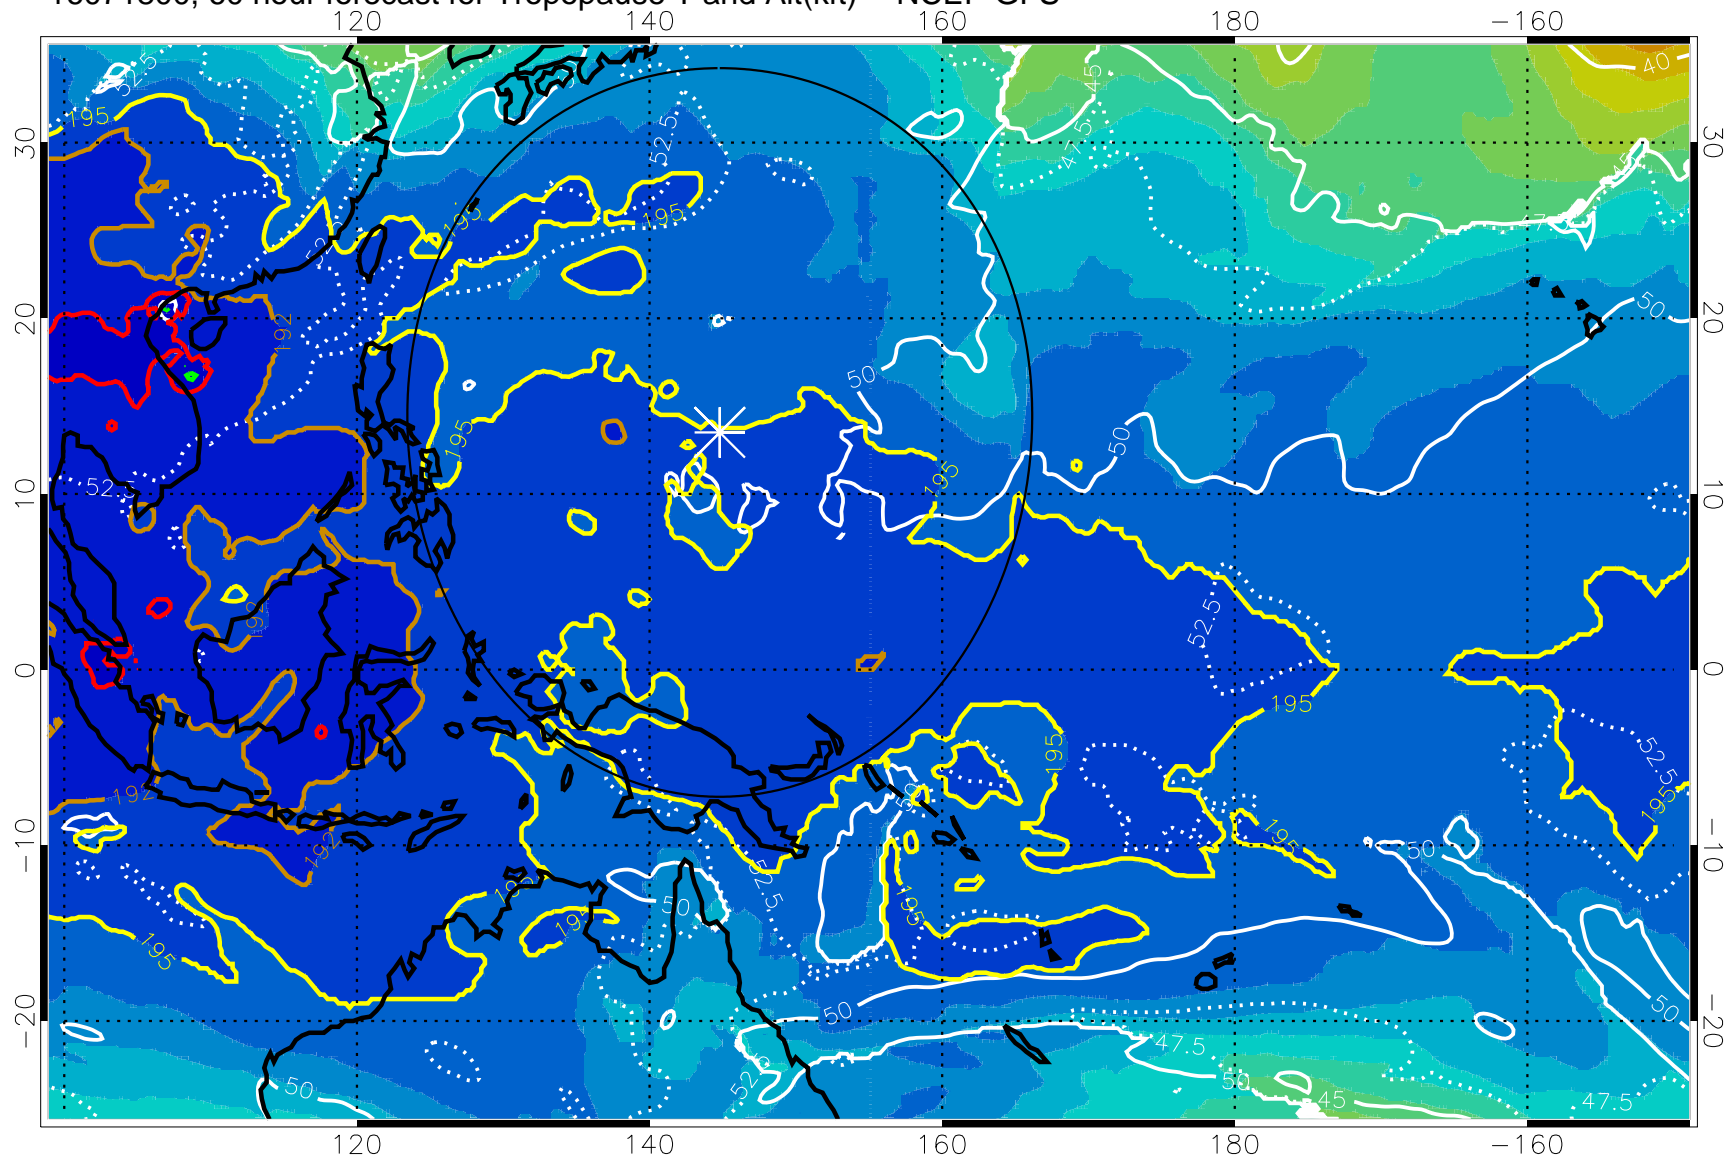

16071800, 60 hour forecast for Tropopause T and Alt(kft) -- NCEP GFS

190 200 210 220 230

Tropopause T, K

Tropopause Altitude in kft (white)

192.5K Isotherm 195K Isotherm
187.5K Isotherm 190K Isotherm

Range ring of 2304 km