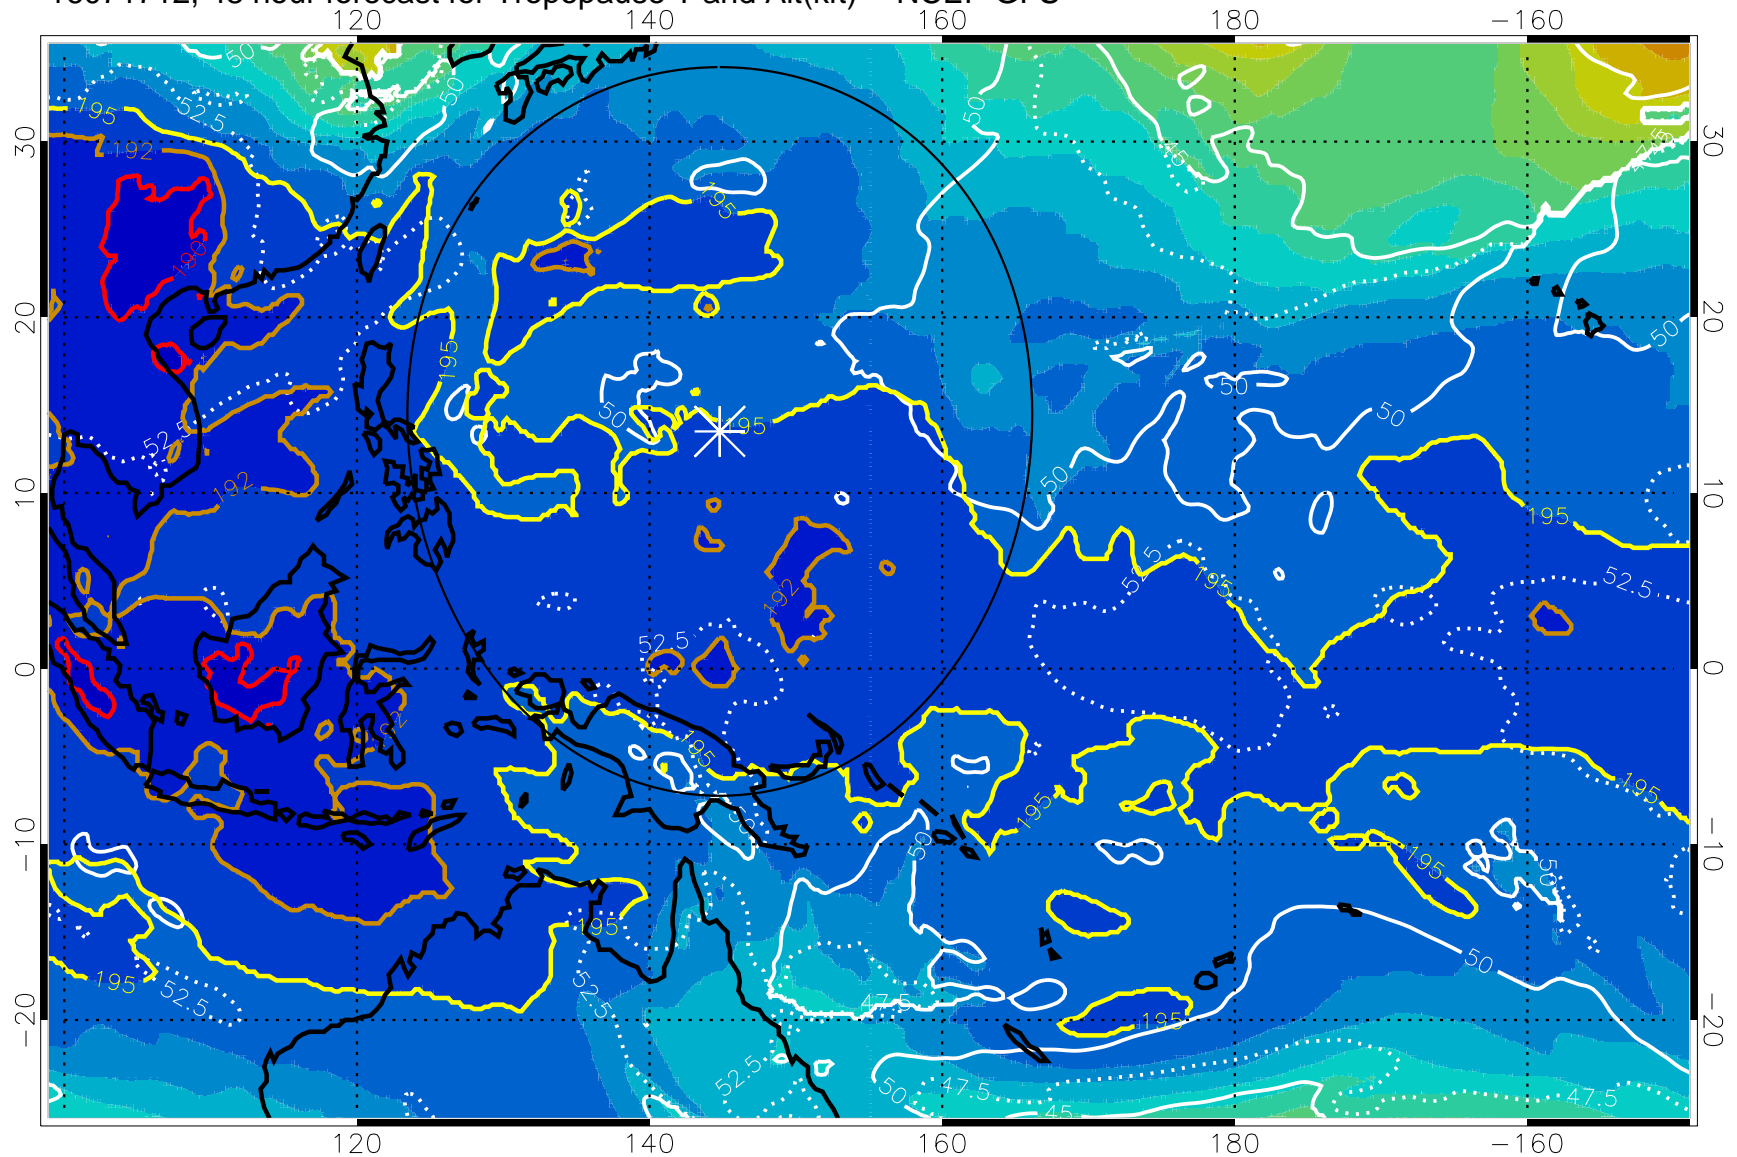

16071712, 48 hour forecast for Tropopause T and Alt(kft) -- NCEP GFS

190 200 210 220 230
Tropopause T, K

Tropopause Altitude in kft (white)

192.5K Isotherm 195K Isotherm
187.5K Isotherm 190K Isotherm

Range ring of 2304 km