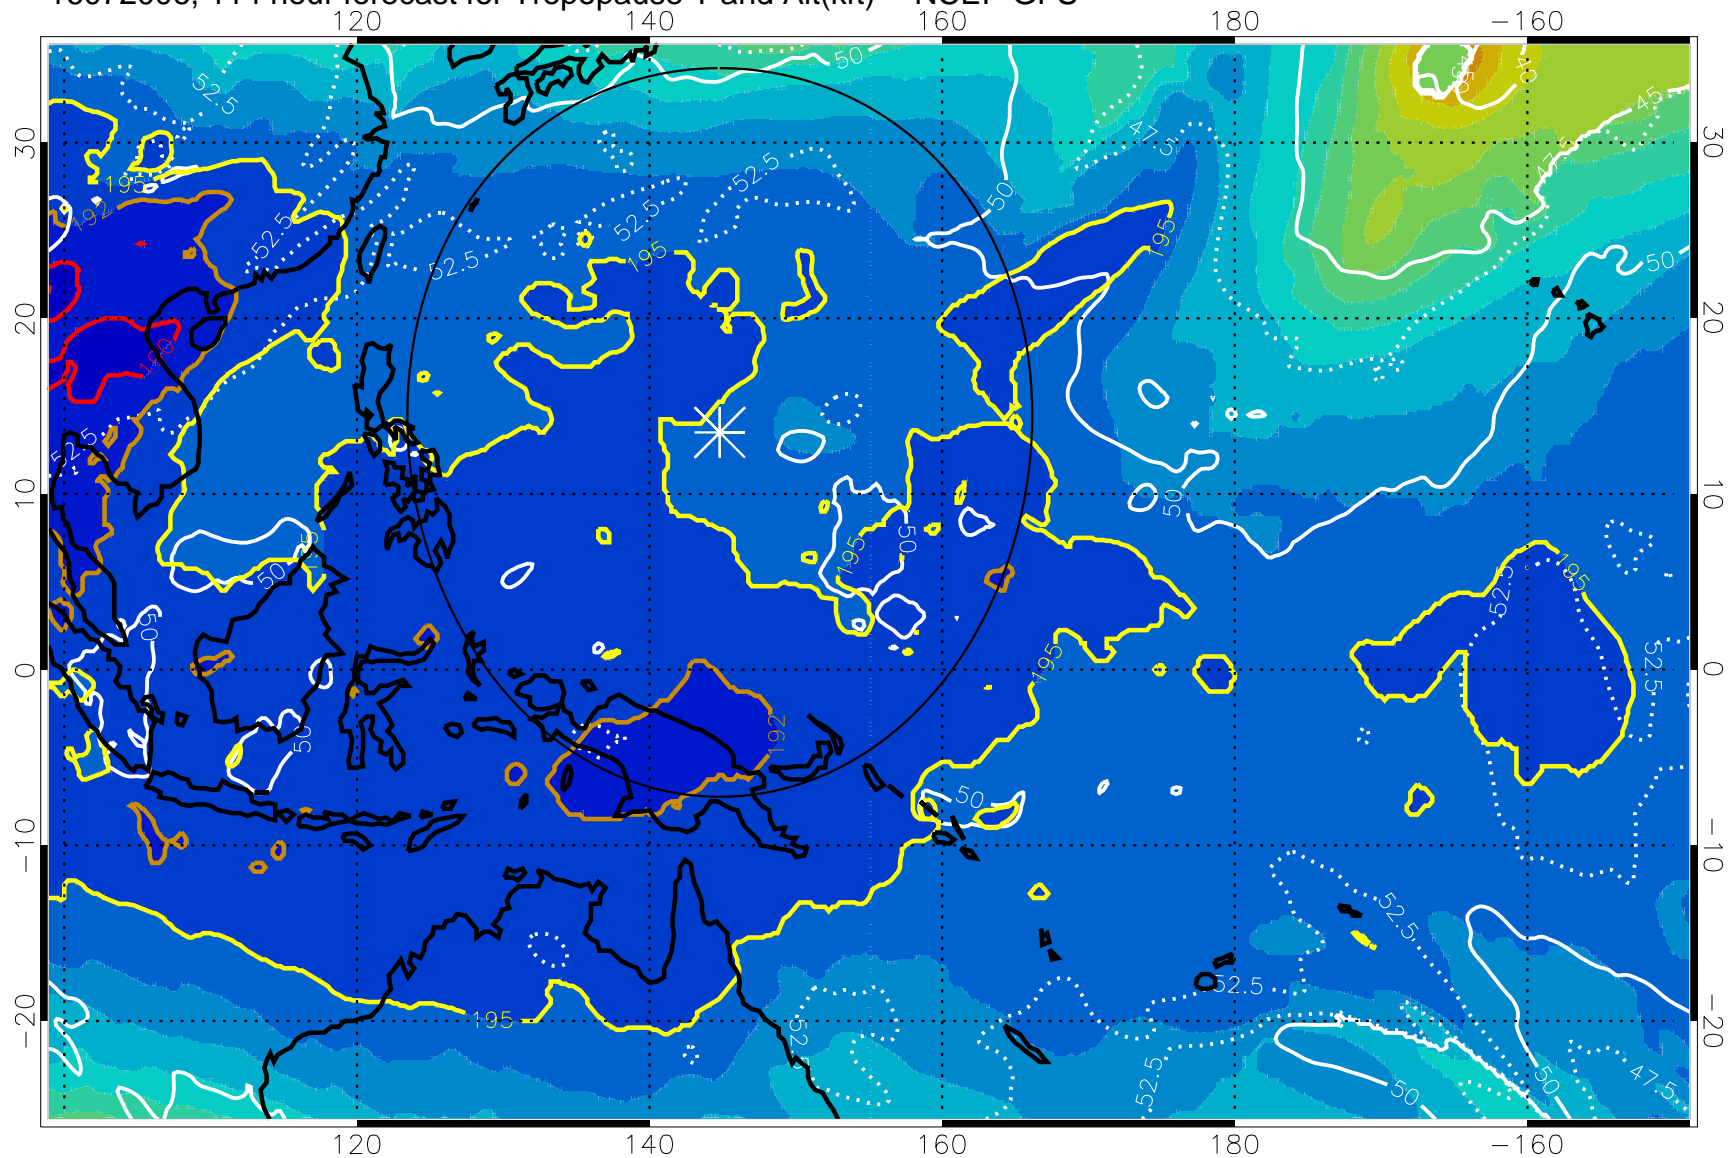

16072006, 114 hour forecast for Tropopause T and Alt(kft) -- NCEP GFS

190 200 210 220 230

Tropopause T, K

Tropopause Altitude in kft (white)

192.5K Isotherm 195K Isotherm
187.5K Isotherm 190K Isotherm

Range ring of 2304 km