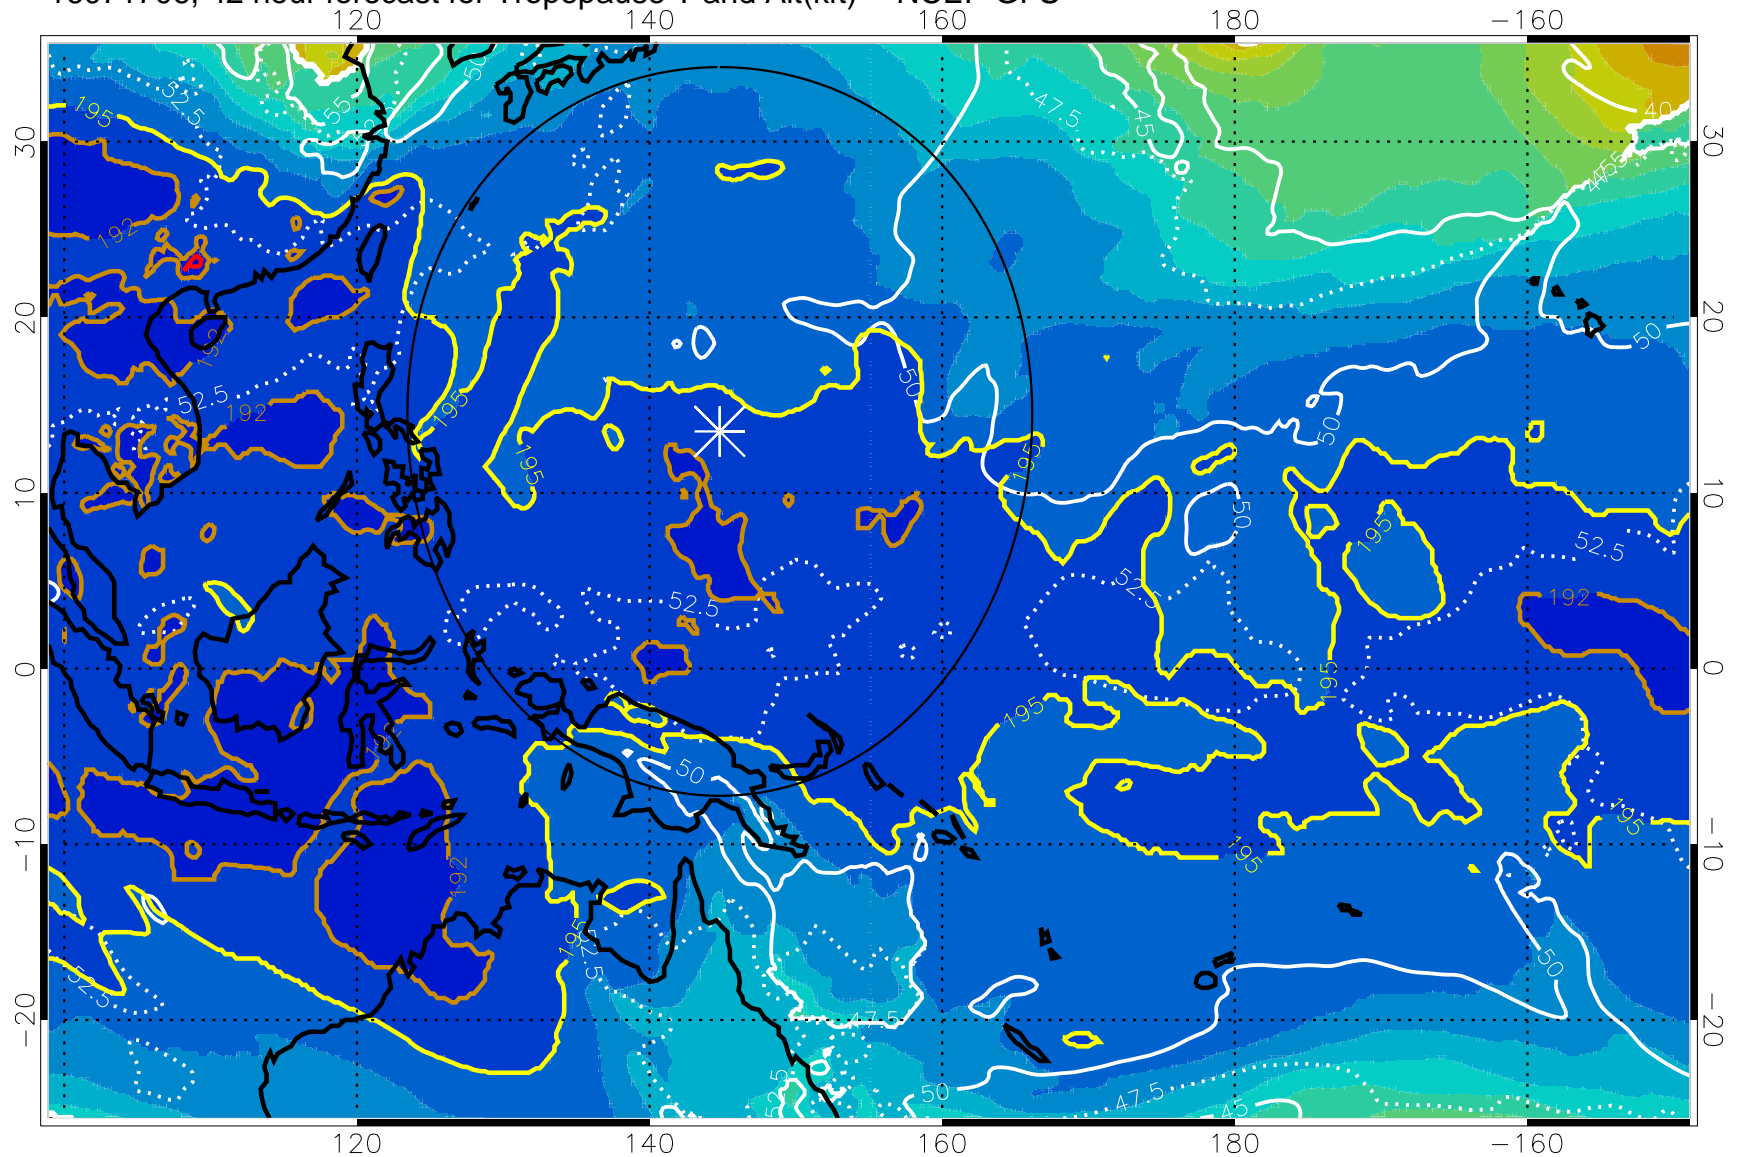

16071706, 42 hour forecast for Tropopause T and Alt(kft) -- NCEP GFS

190 200 210 220 230

Tropopause T, K

Tropopause Altitude in kft (white)

192.5K Isotherm 195K Isotherm

187.5K Isotherm 190K Isotherm

Range ring of 2304 km