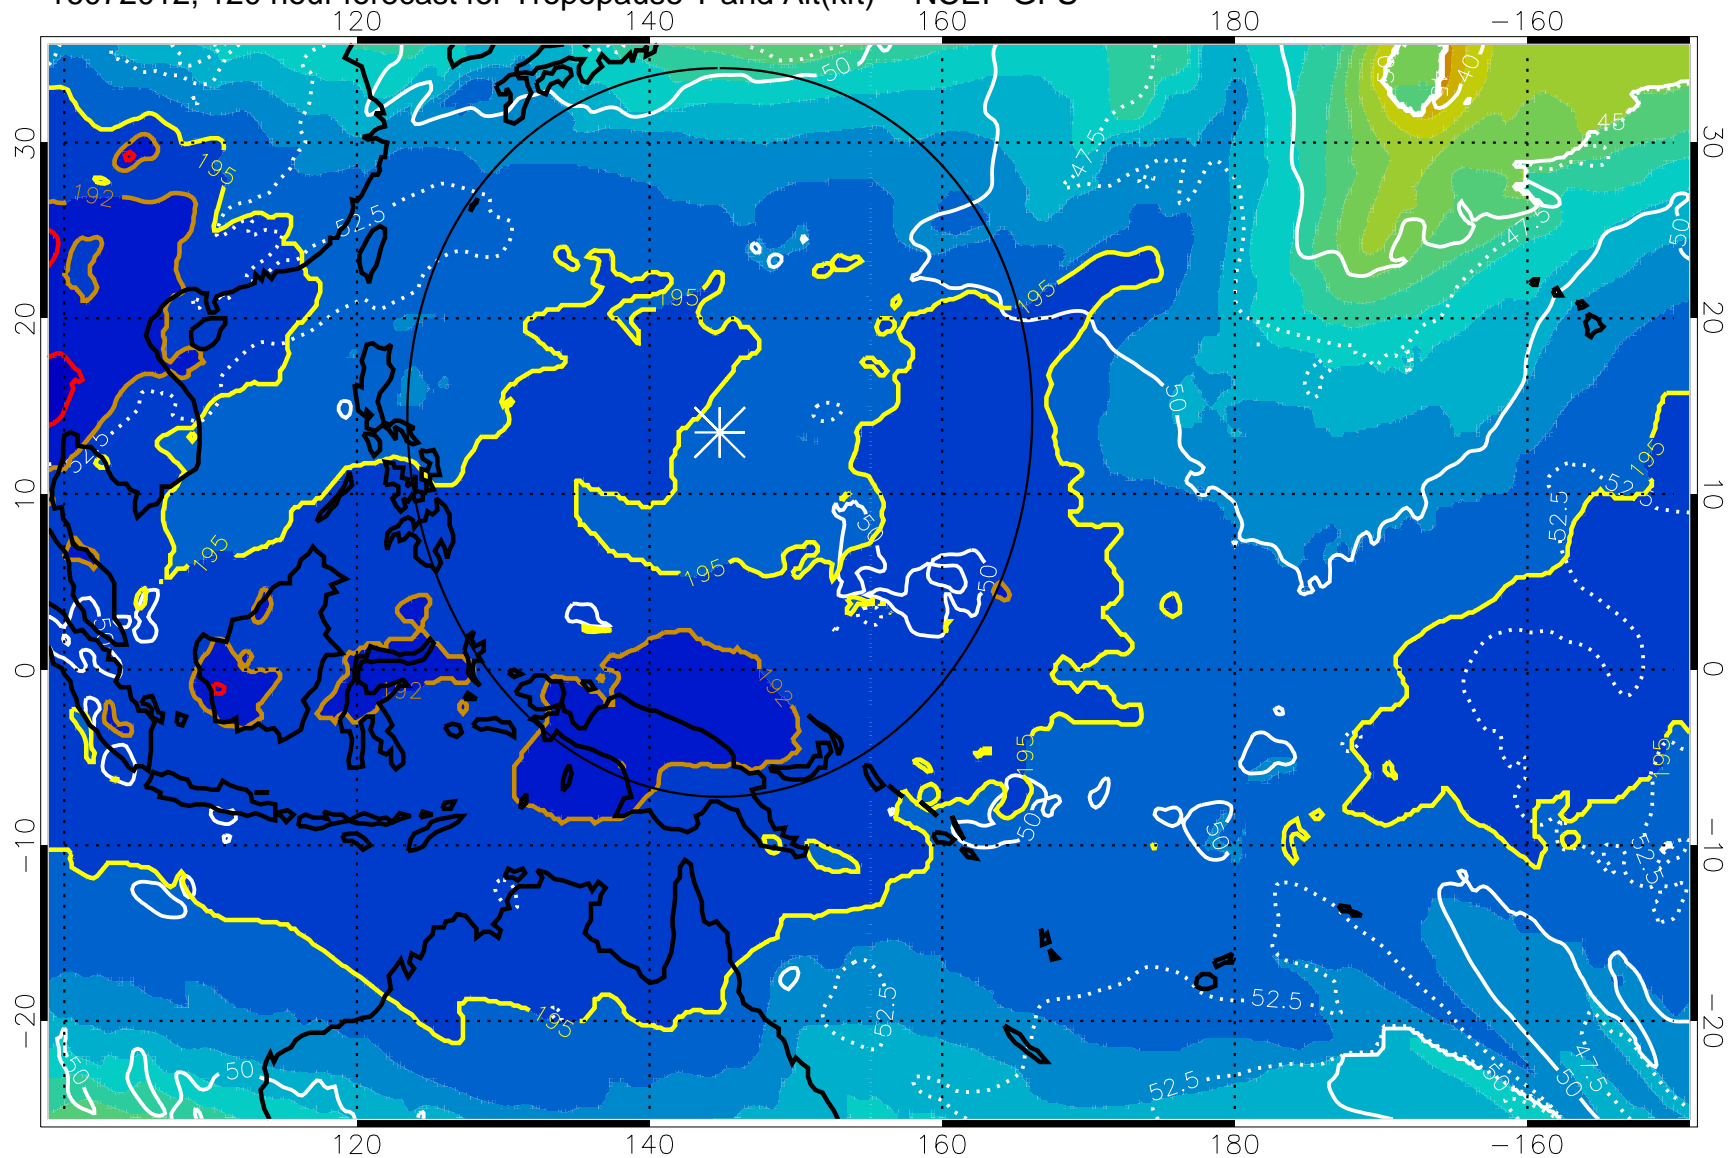

16072012, 120 hour forecast for Tropopause T and Alt(kft) -- NCEP GFS

190   200   210   220   230
Tropopause T, K

Tropopause Altitude in kft (white)

192.5K Isotherm   195K Isotherm
187.5K Isotherm   190K Isotherm

Range ring of 2304 km