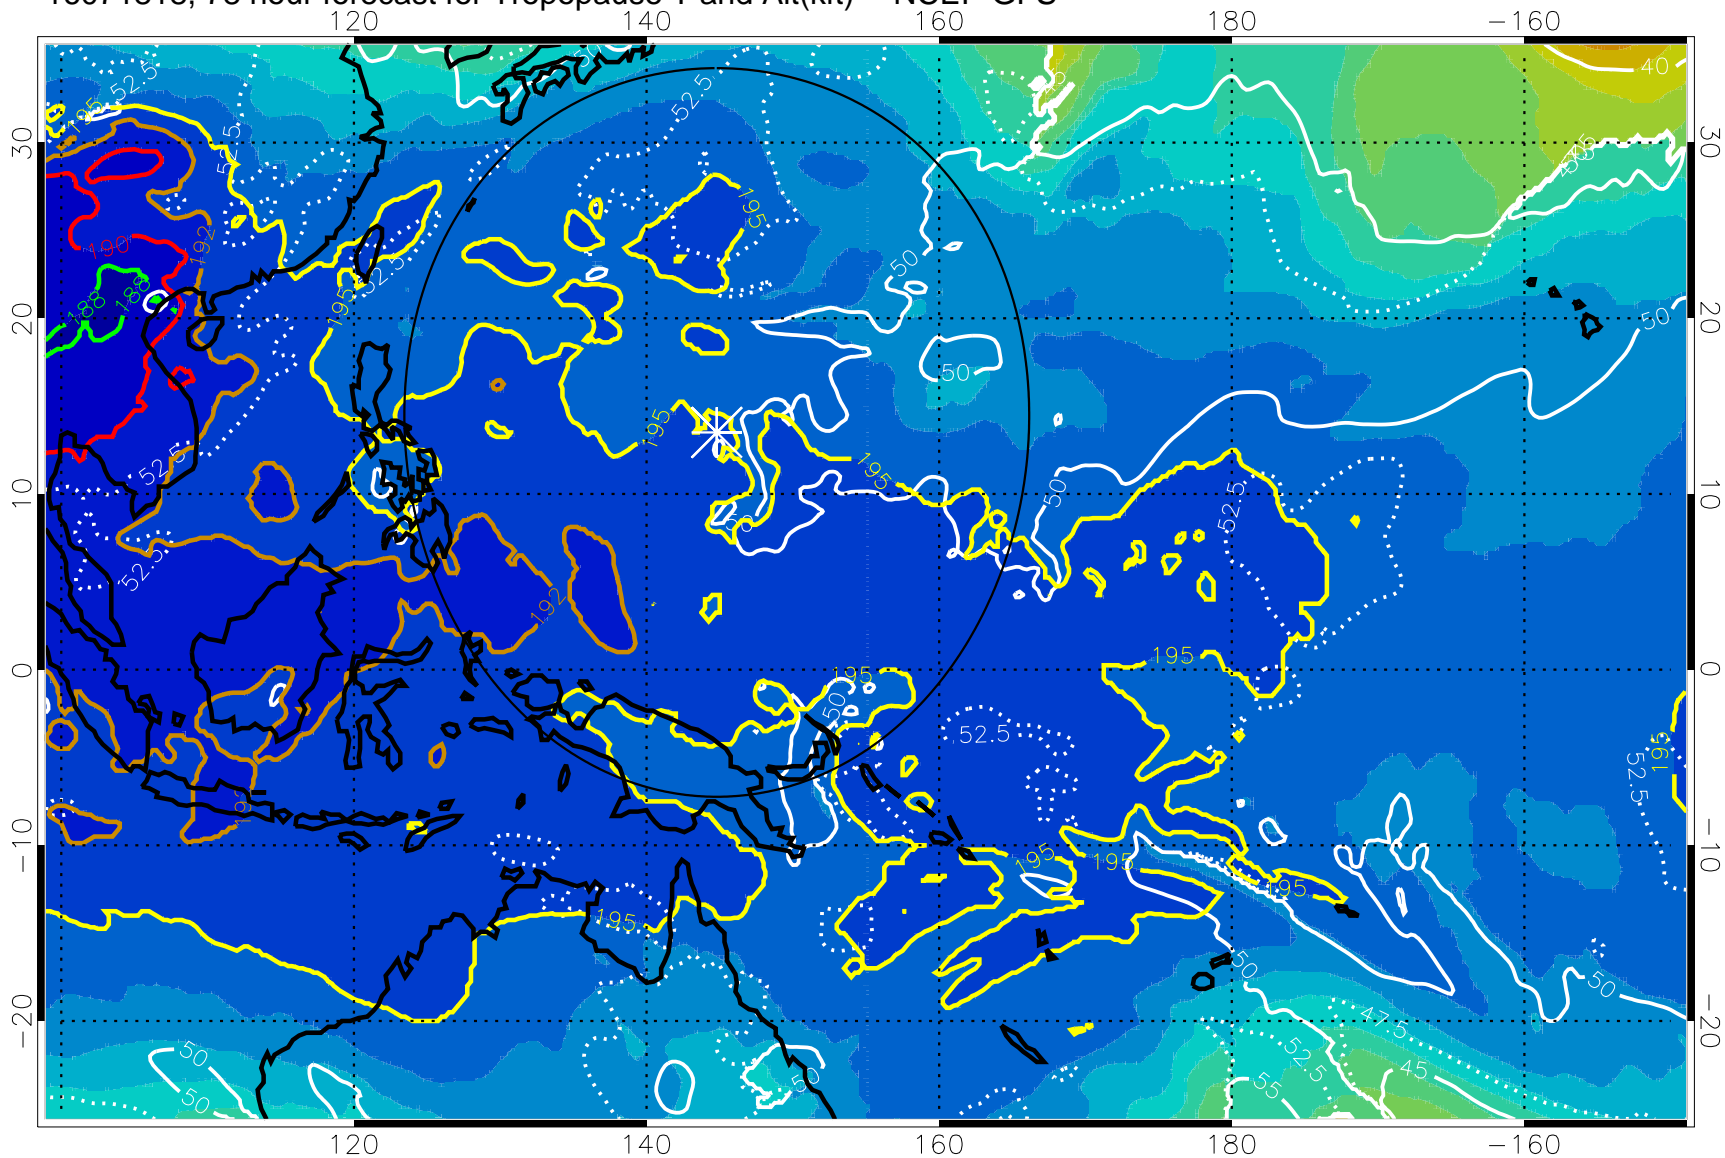

16071818, 78 hour forecast for Tropopause T and Alt(kft) -- NCEP GFS

190 200 210 220 230
Tropopause T, K

Tropopause Altitude in kft (white)

192.5K Isotherm 195K Isotherm
187.5K Isotherm 190K Isotherm

Range ring of 2304 km