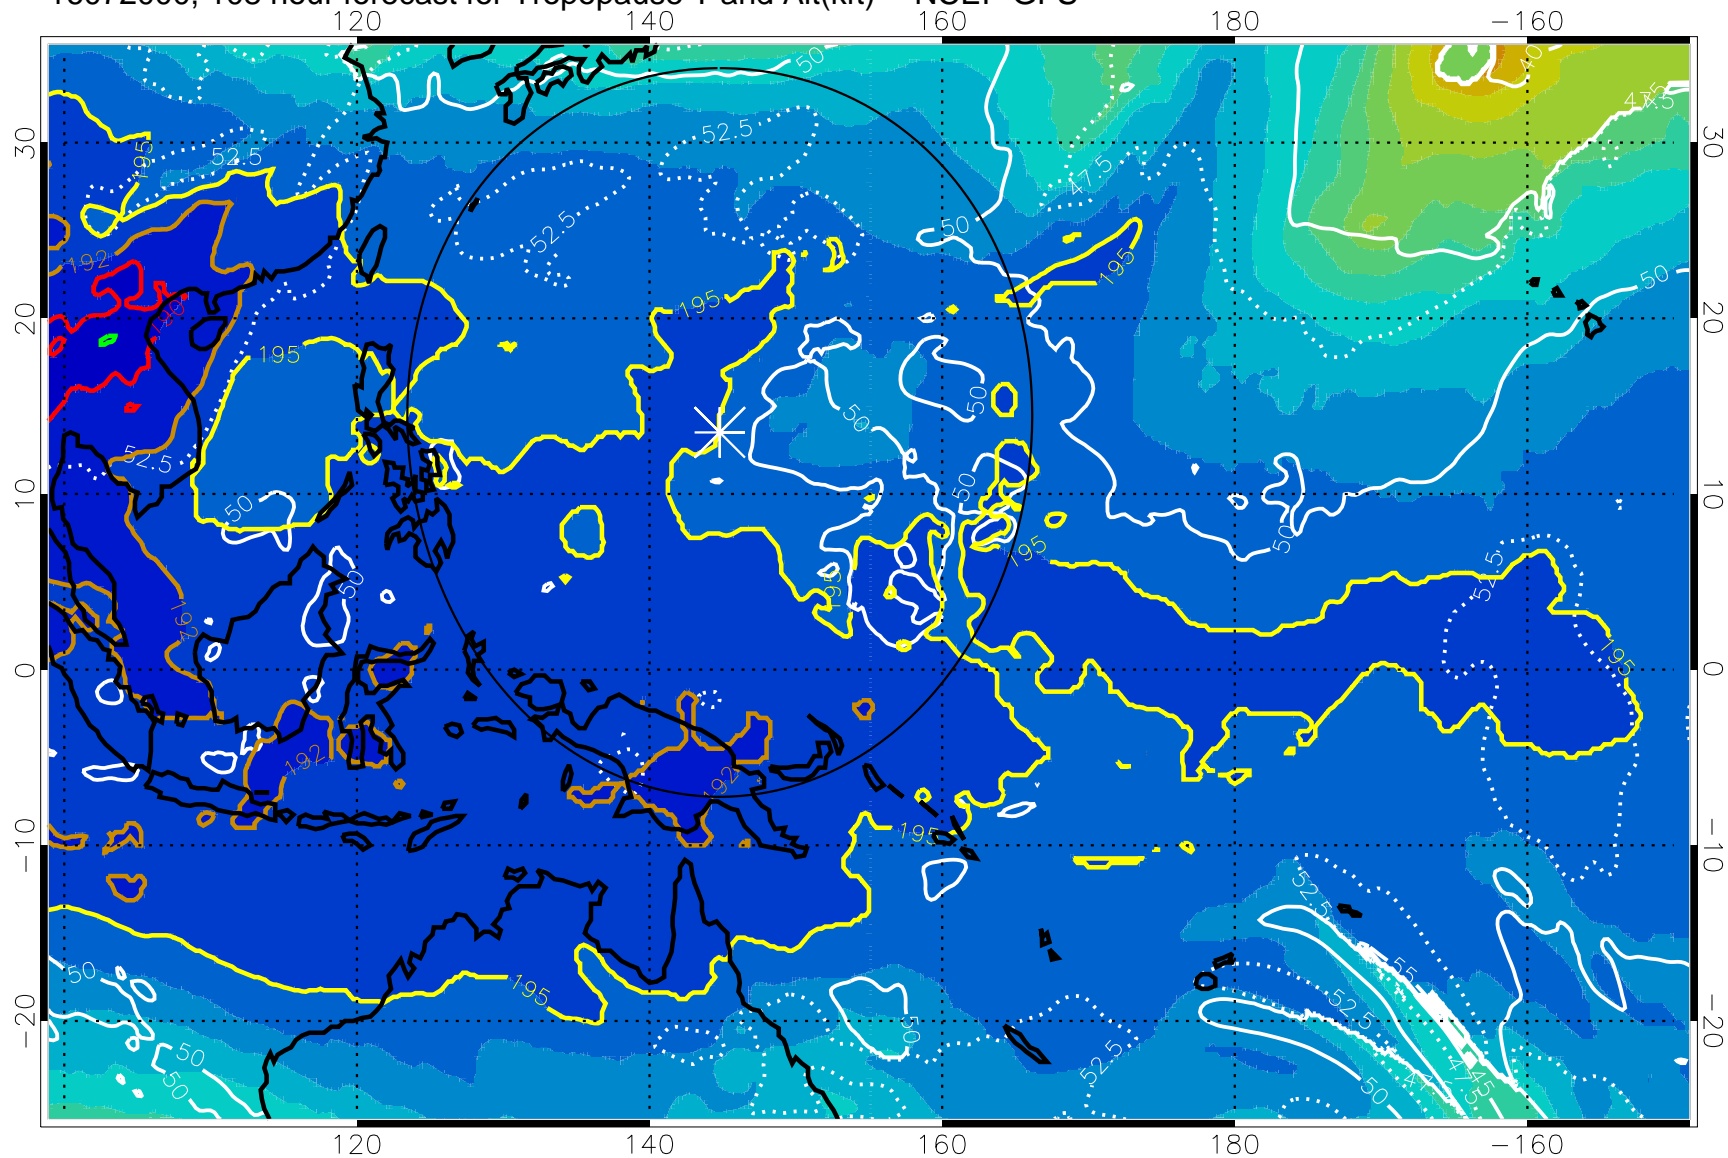

16072000, 108 hour forecast for Tropopause T and Alt(kft) -- NCEP GFS

190 200 210 220 230

Tropopause T, K

Tropopause Altitude in kft (white)

192.5K Isotherm 195K Isotherm

187.5K Isotherm 190K Isotherm

Range ring of 2304 km