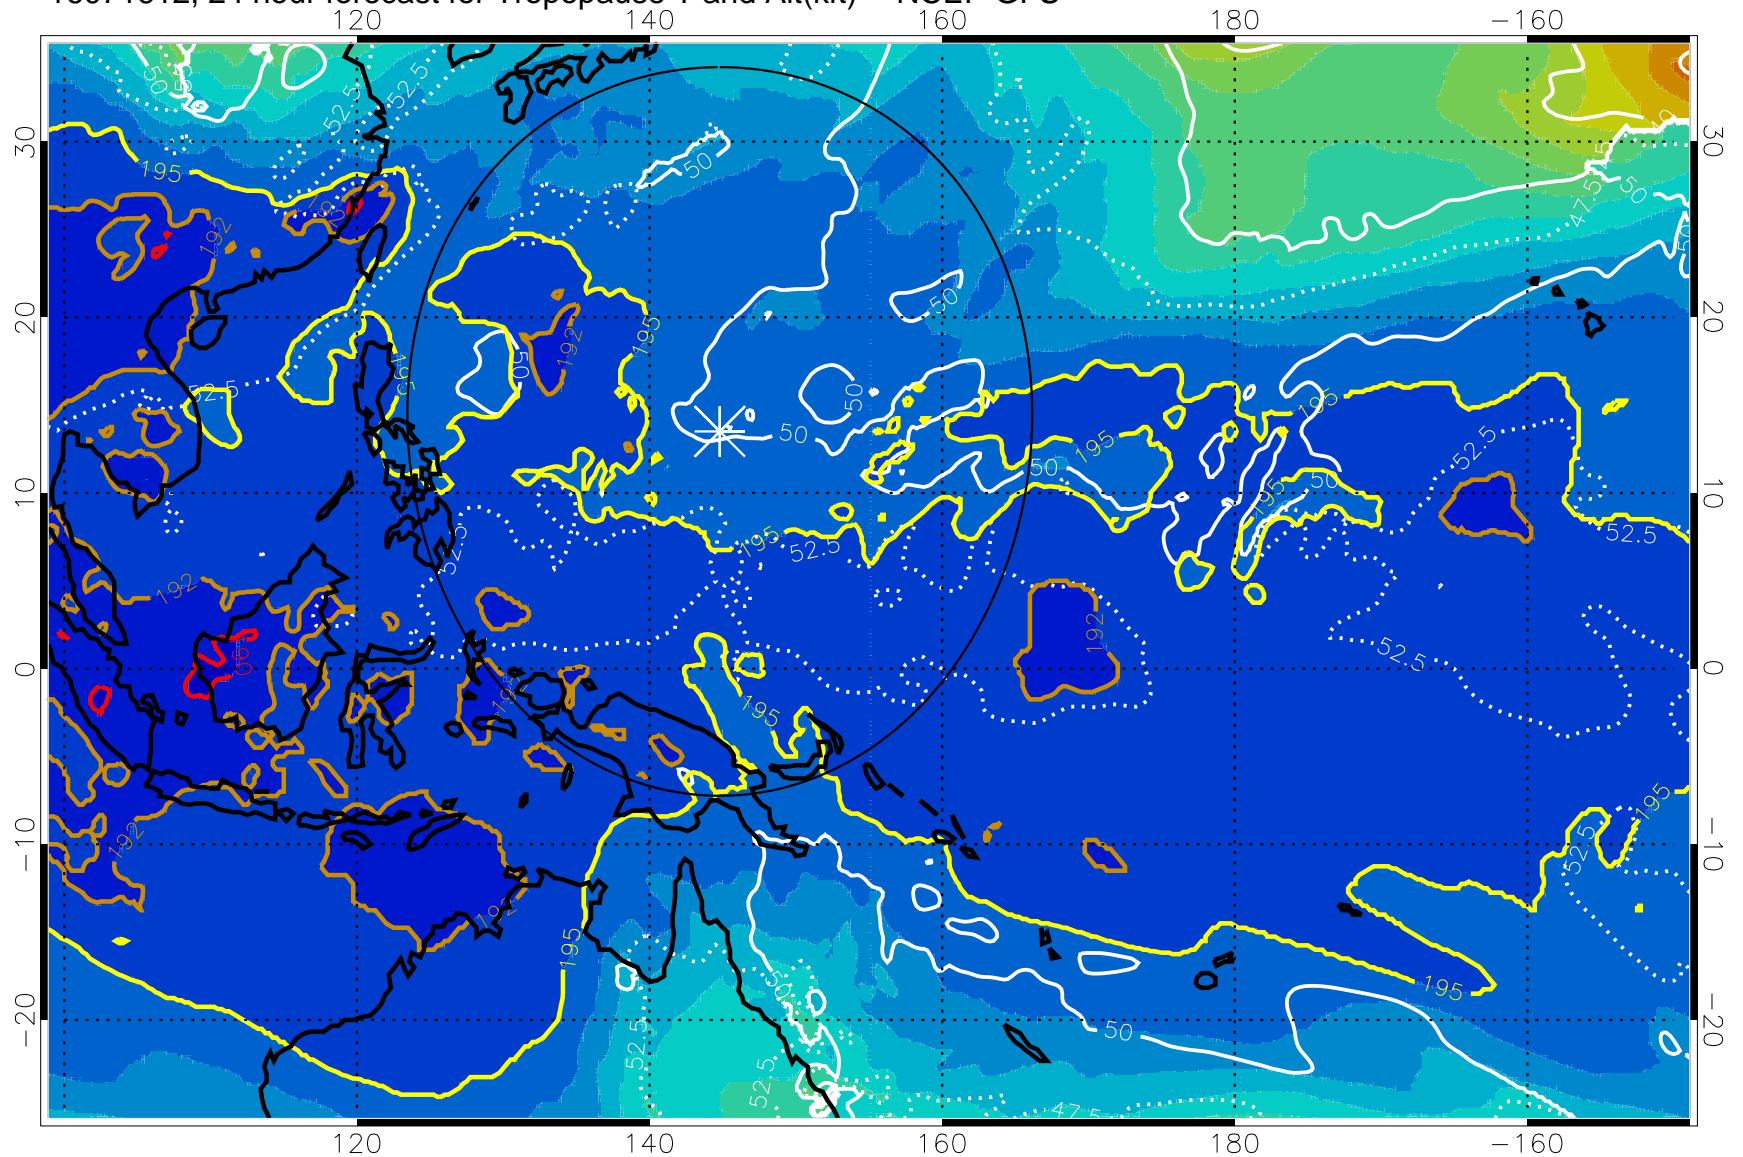

16071612, 24 hour forecast for Tropopause T and Alt(kft) -- NCEP GFS

190 200 210 220 230
Tropopause T, K

Tropopause Altitude in kft (white)

192.5K Isotherm 195K Isotherm
187.5K Isotherm 190K Isotherm

Range ring of 2304 km