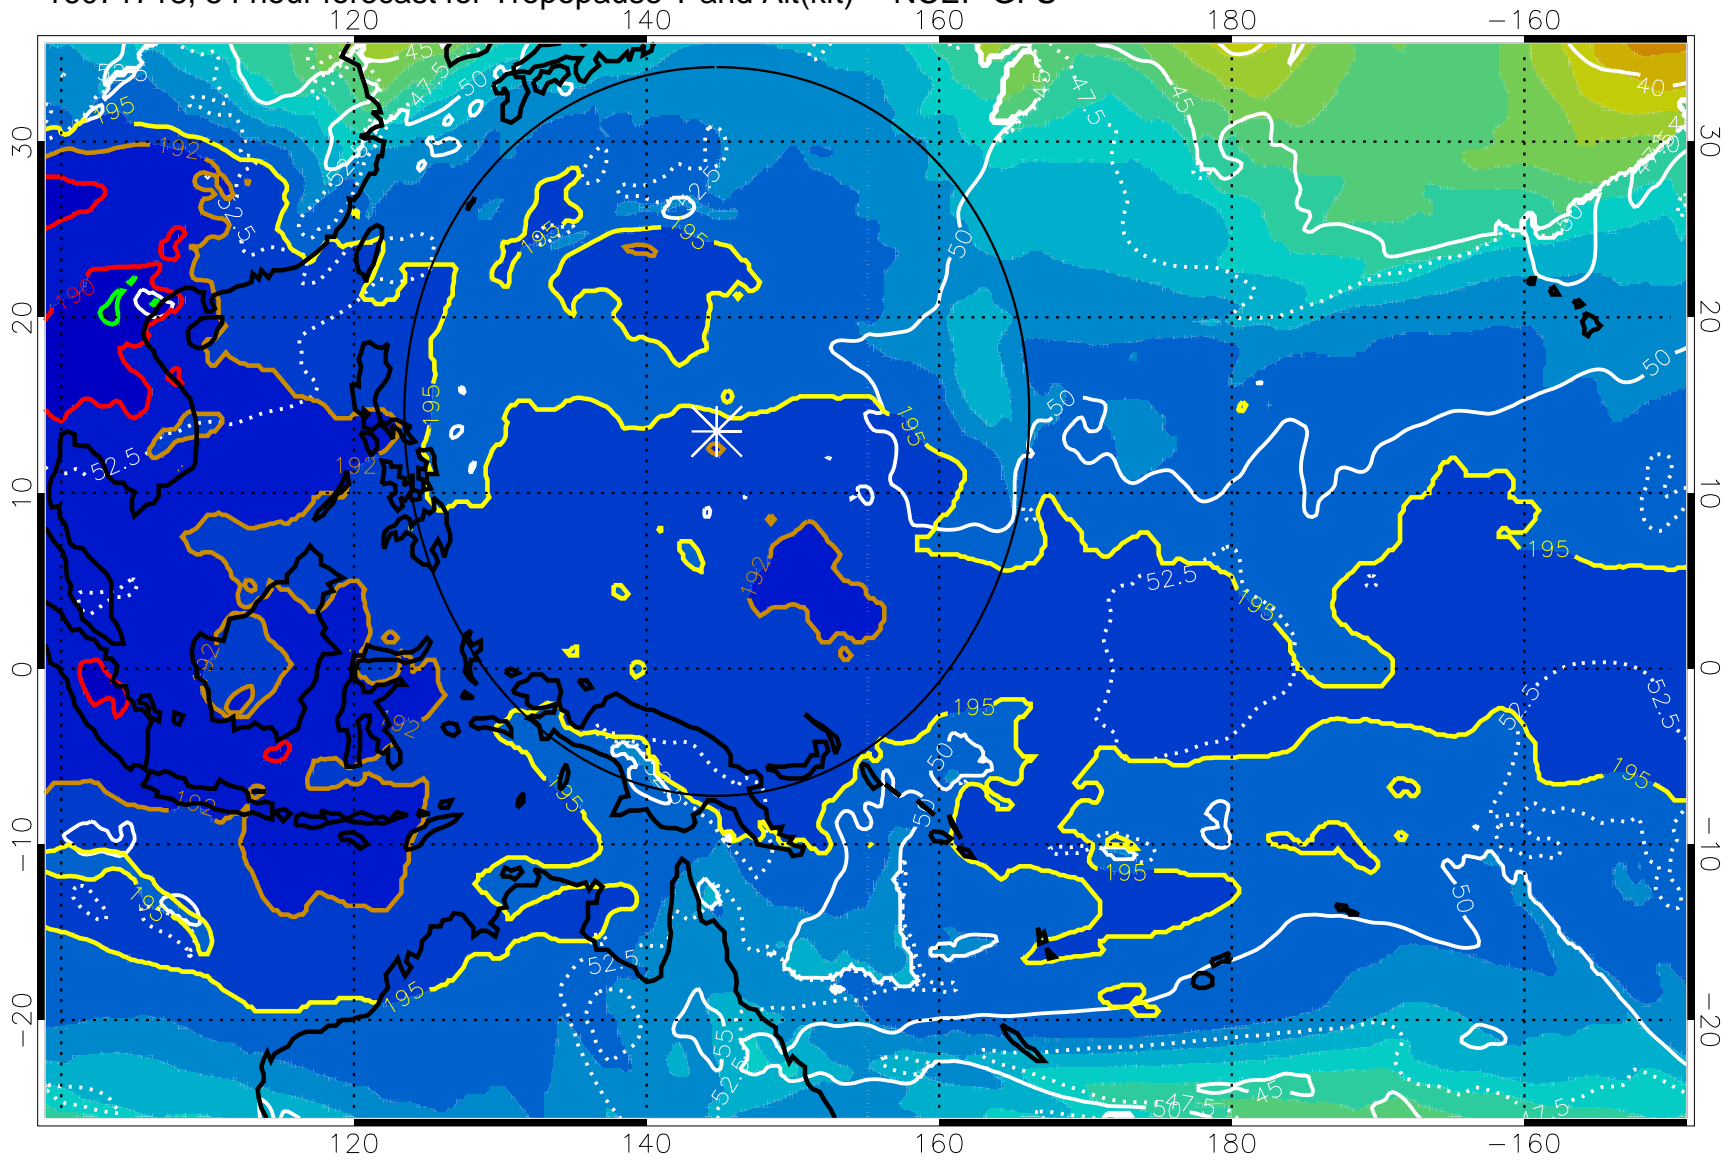

16071718, 54 hour forecast for Tropopause T and Alt(kft) -- NCEP GFS

190   200   210   220   230
Tropopause T, K

Tropopause Altitude in kft (white)

192.5K Isotherm   195K Isotherm
187.5K Isotherm   190K Isotherm

Range ring of 2304 km