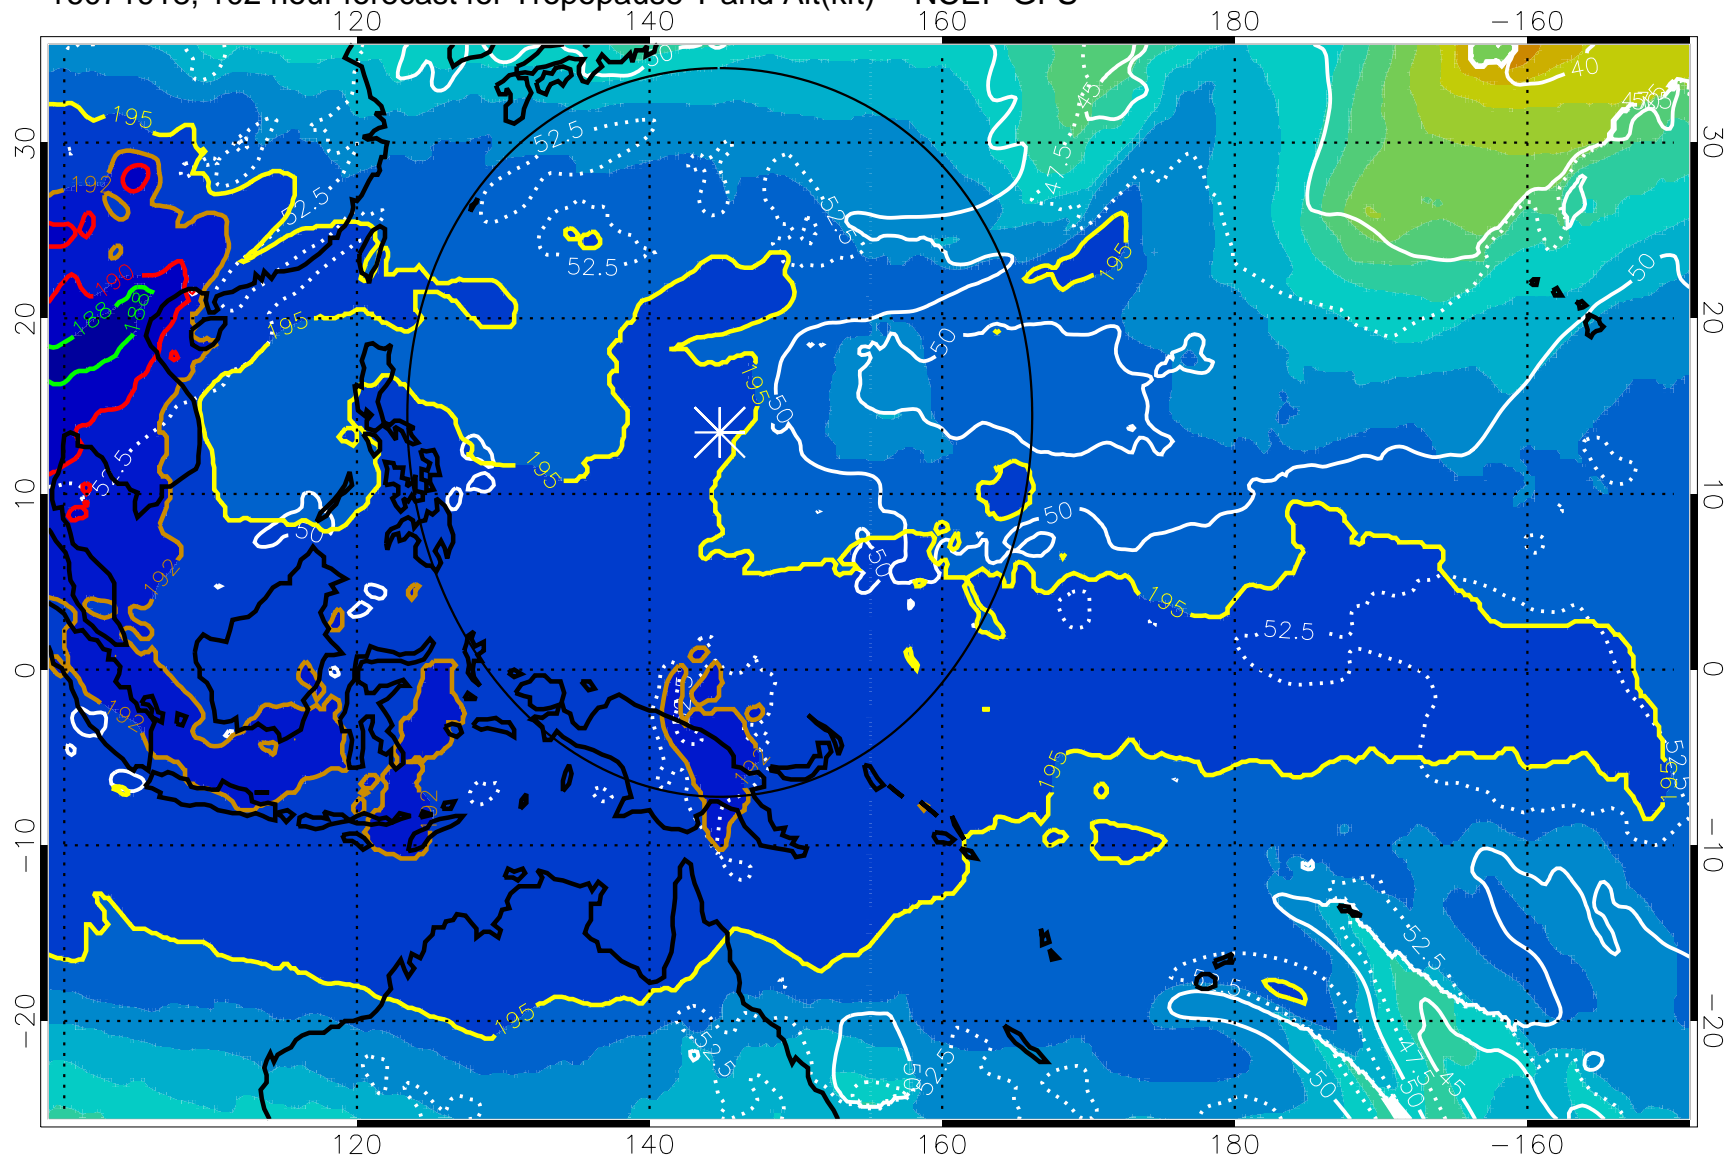

16071918, 102 hour forecast for Tropopause T and Alt(kft) -- NCEP GFS

190 200 210 220 230
Tropopause T, K

Tropopause Altitude in kft (white)

192.5K Isotherm 195K Isotherm
187.5K Isotherm 190K Isotherm

Range ring of 2304 km