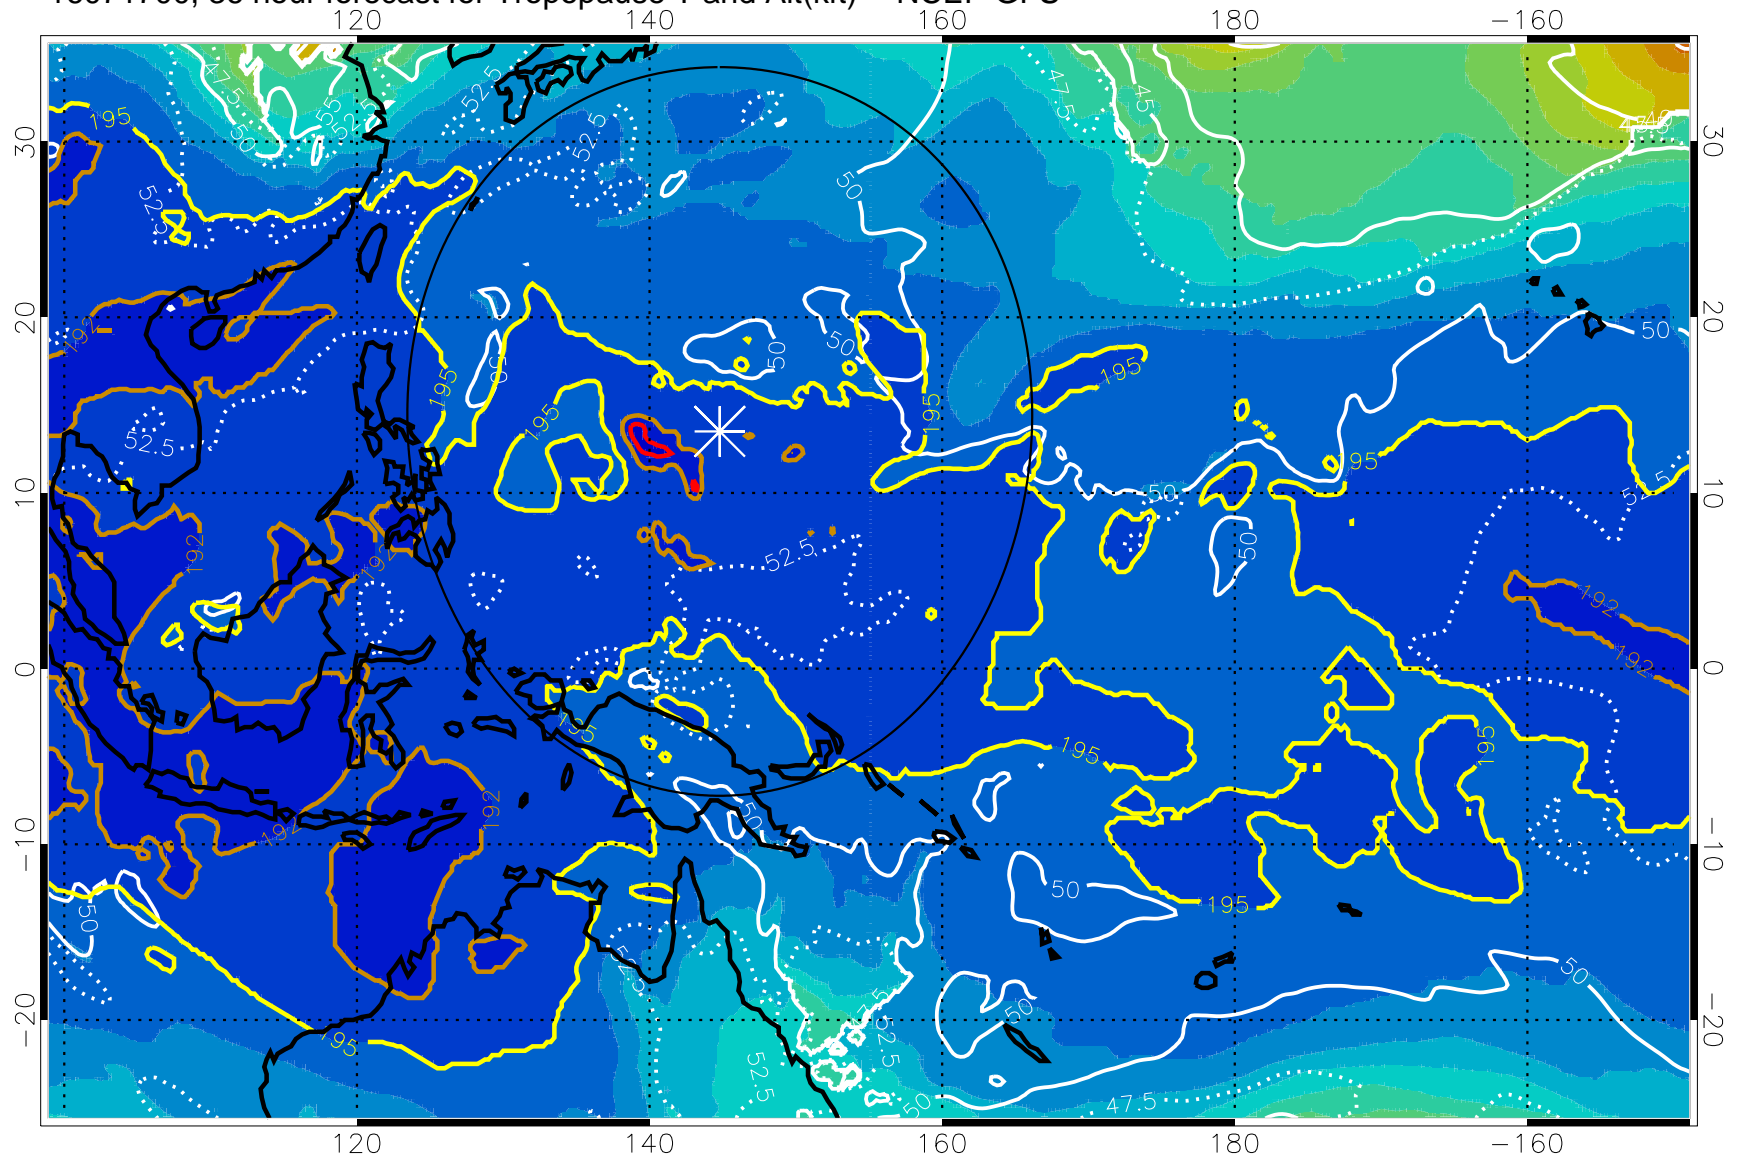

16071700, 36 hour forecast for Tropopause T and Alt(kft) -- NCEP GFS

190   200   210   220   230
Tropopause T, K

Tropopause Altitude in kft (white)

192.5K Isotherm   195K Isotherm
187.5K Isotherm   190K Isotherm

Range ring of 2304 km