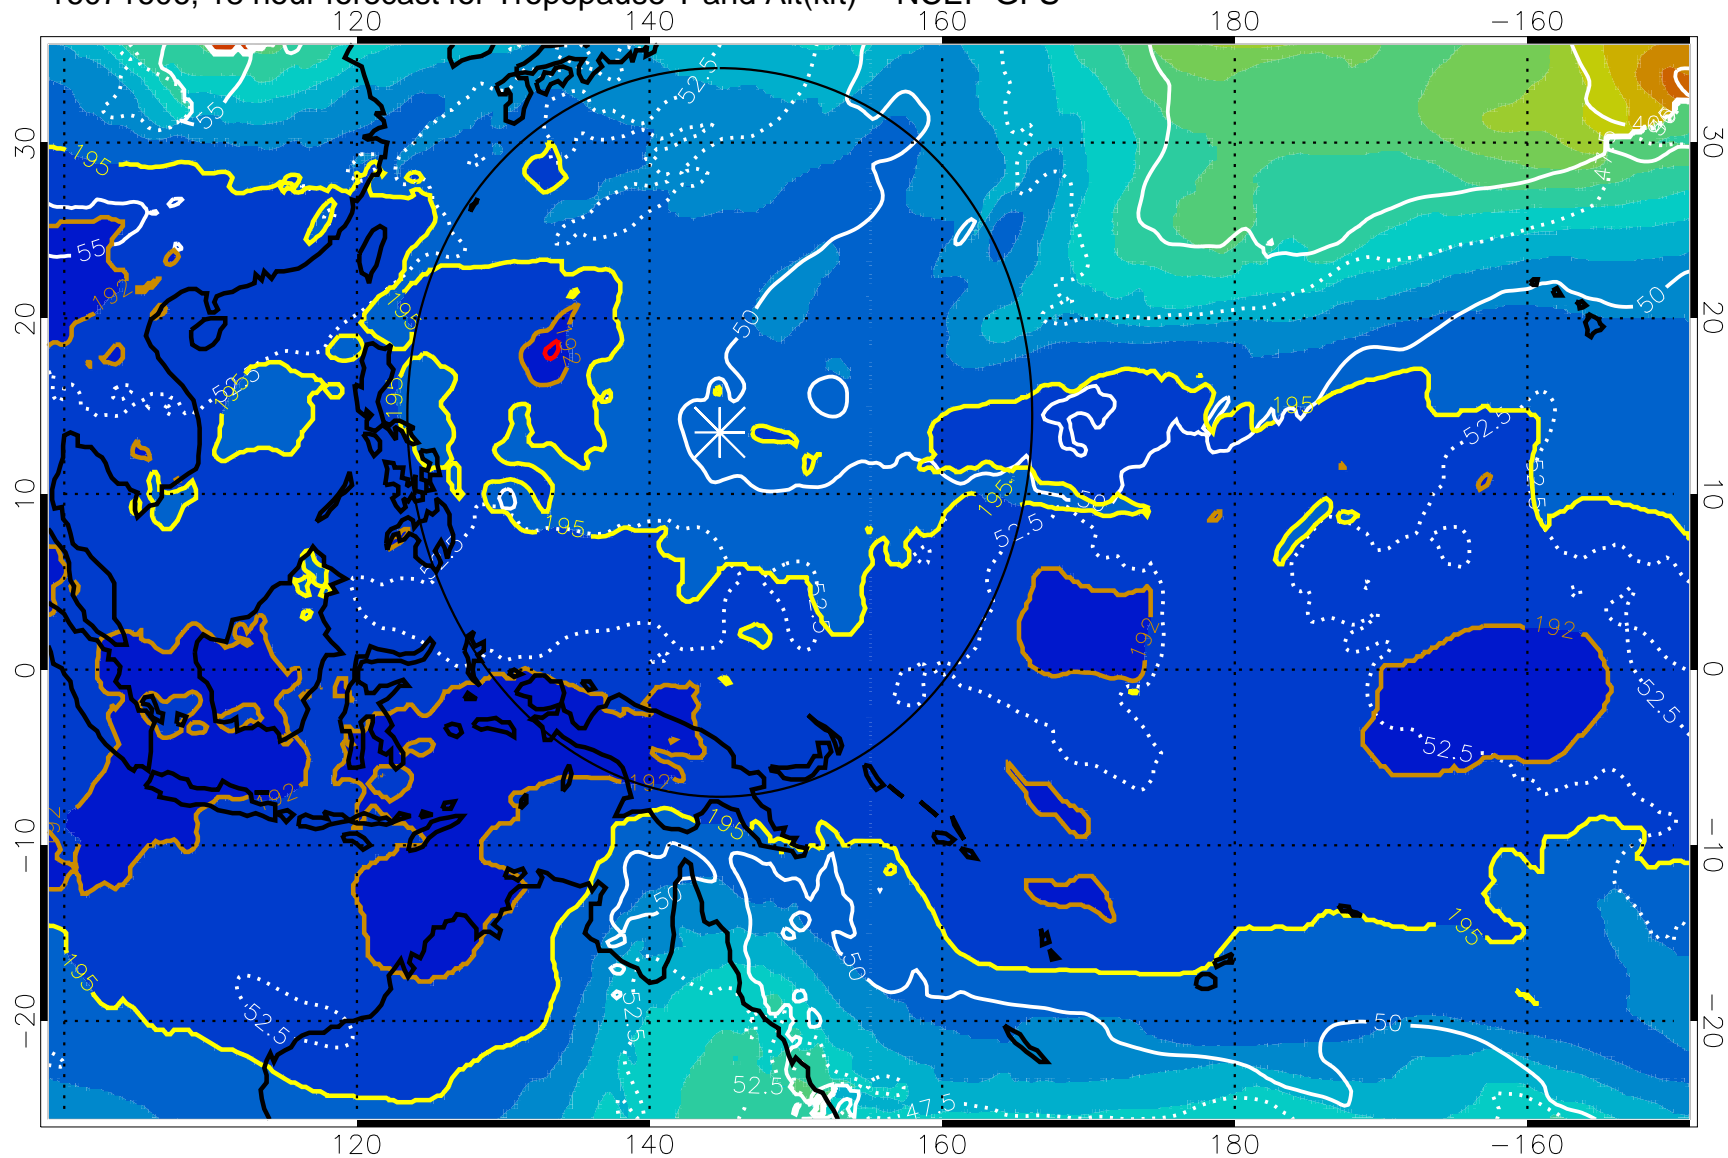

16071606, 18 hour forecast for Tropopause T and Alt(kft) -- NCEP GFS

190 200 210 220 230

Tropopause T, K

Tropopause Altitude in kft (white)

192.5K Isotherm 195K Isotherm
187.5K Isotherm 190K Isotherm

Range ring of 2304 km