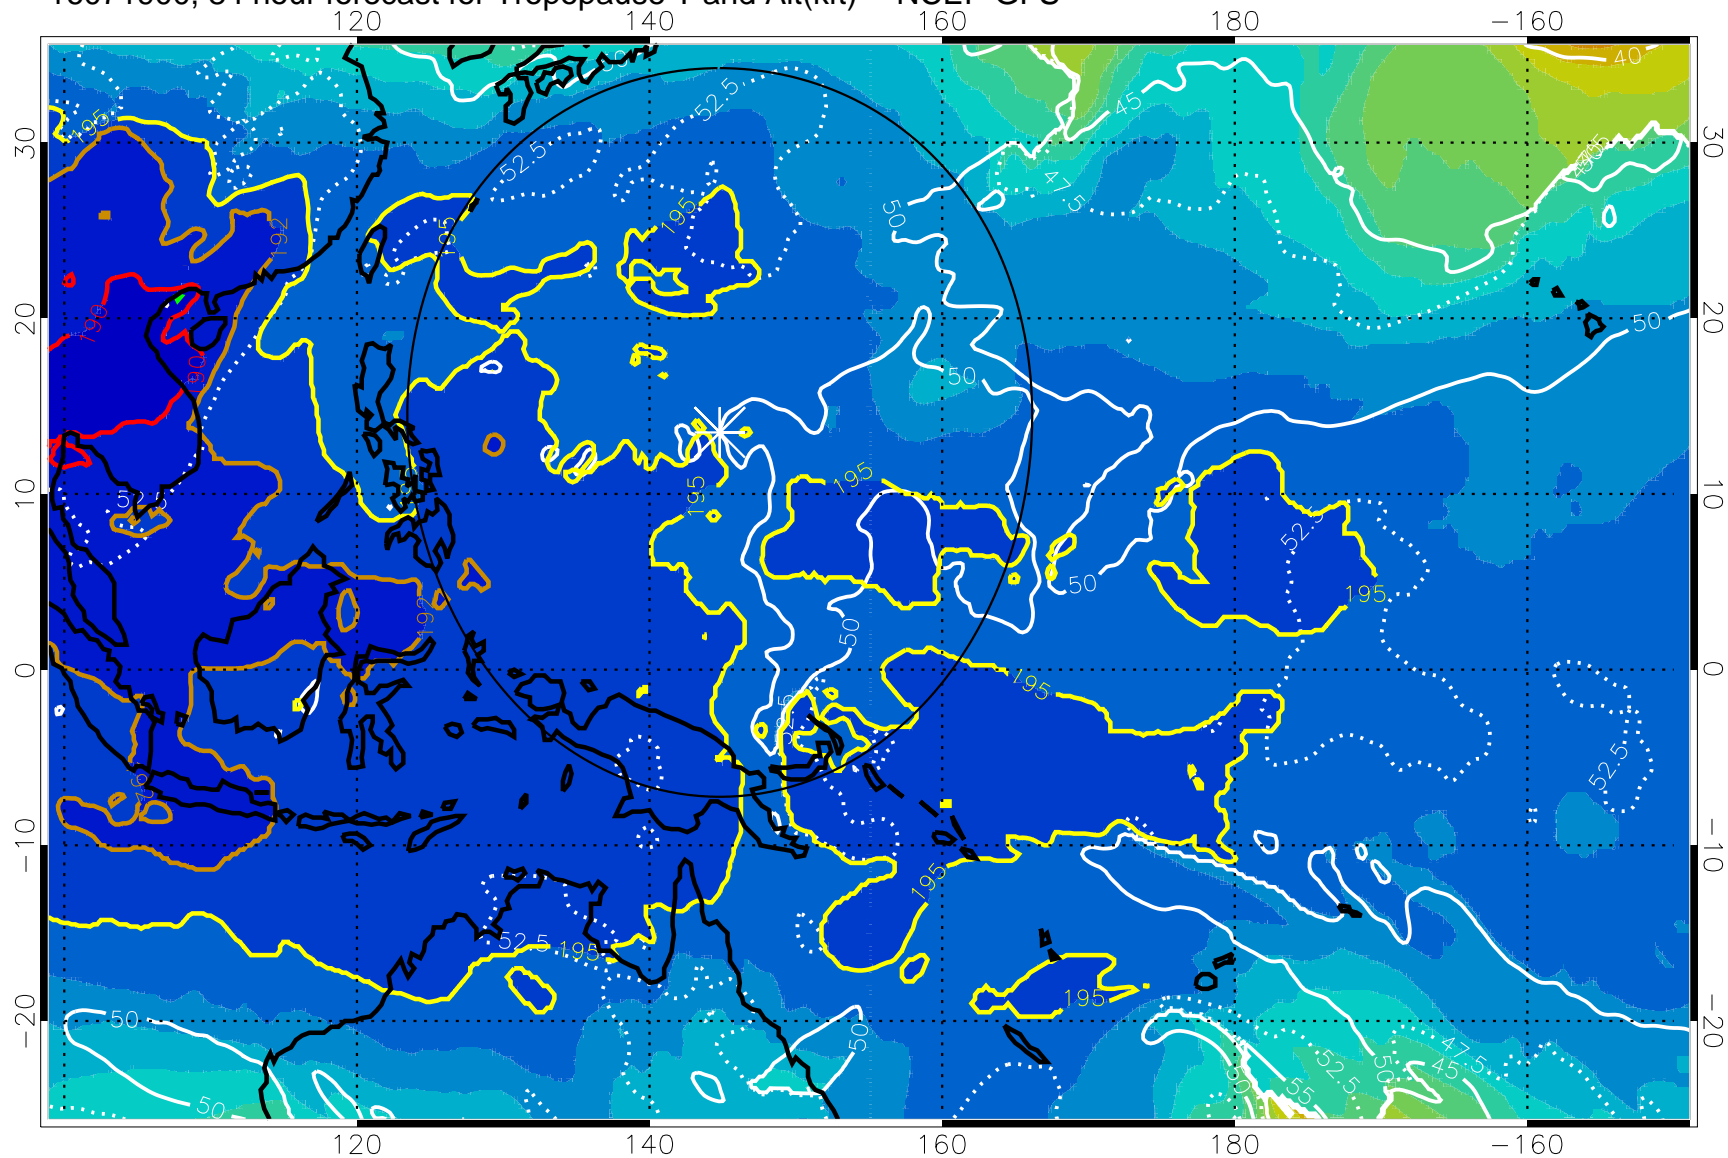

16071900, 84 hour forecast for Tropopause T and Alt(kft) -- NCEP GFS

190 200 210 220 230
Tropopause T, K

Tropopause Altitude in kft (white)

192.5K Isotherm 195K Isotherm
187.5K Isotherm 190K Isotherm

Range ring of 2304 km