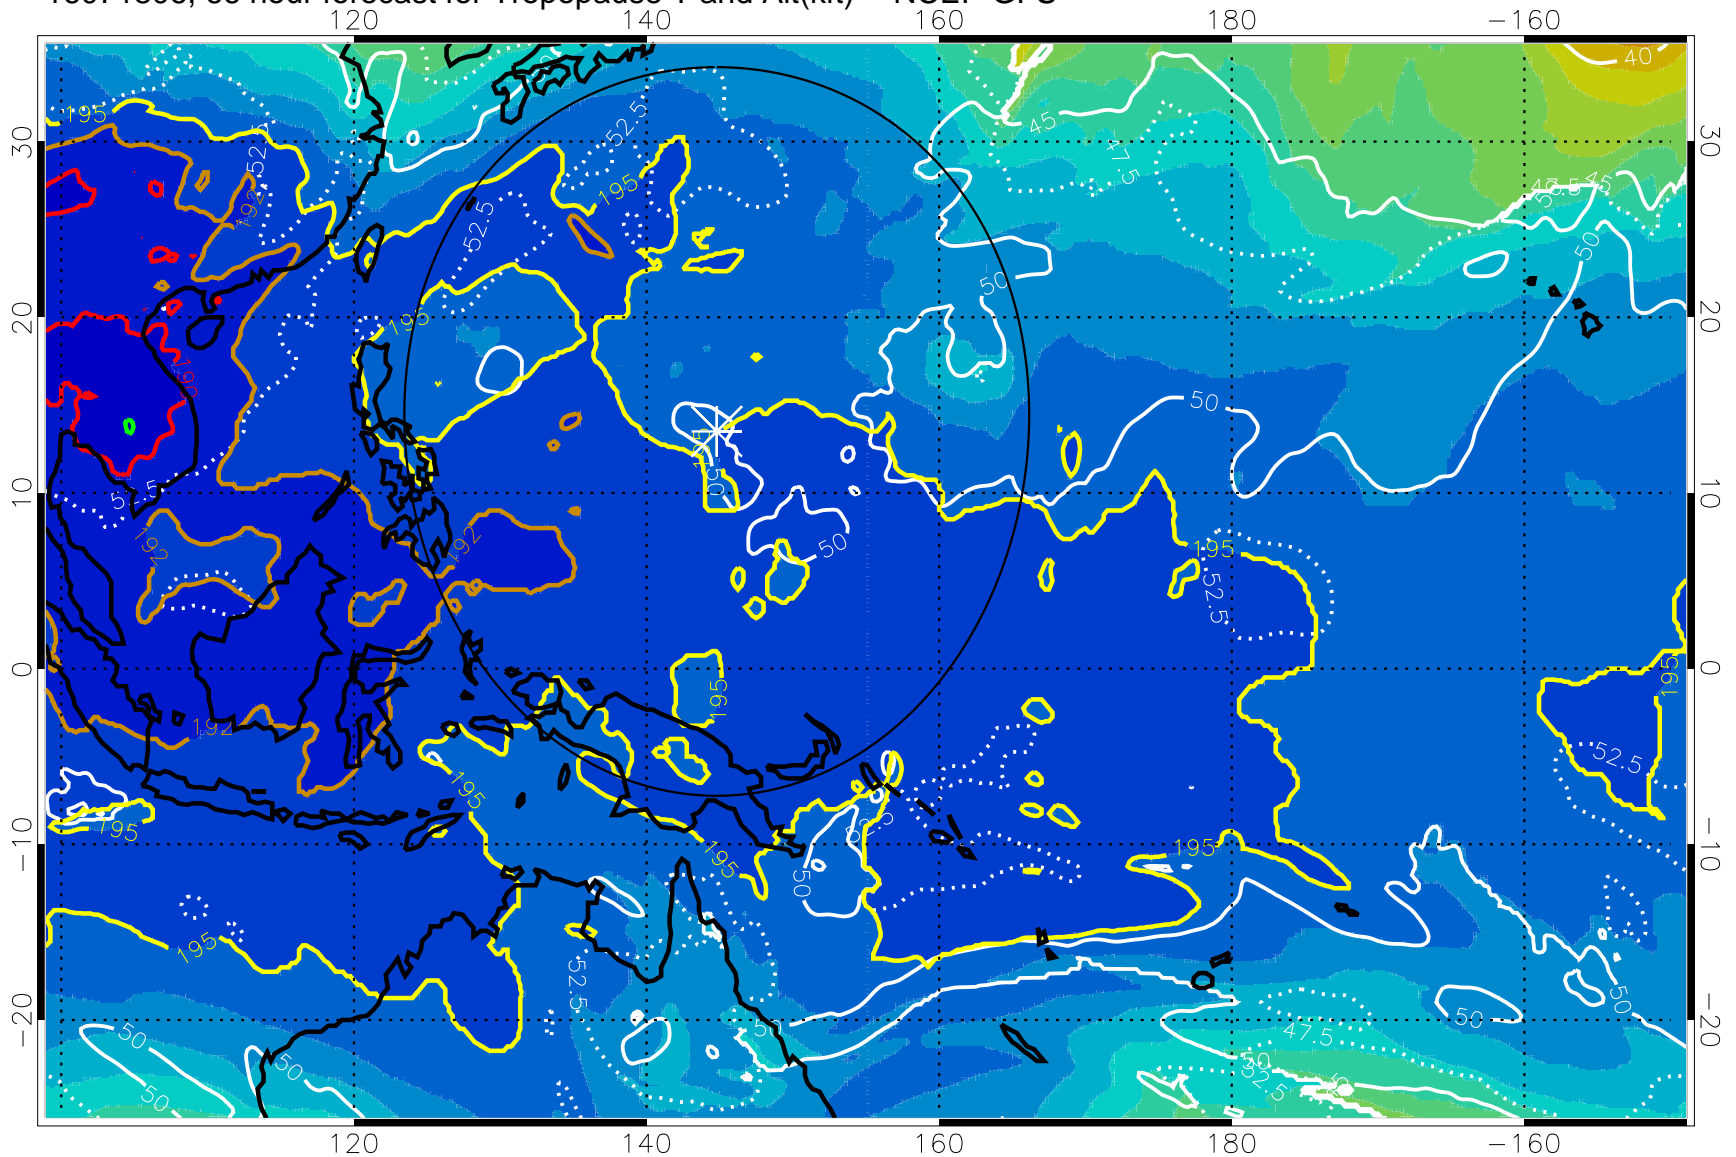

16071806, 66 hour forecast for Tropopause T and Alt(kft) -- NCEP GFS

190 200 210 220 230

Tropopause T, K

Tropopause Altitude in kft (white)

192.5K Isotherm 195K Isotherm

187.5K Isotherm 190K Isotherm

Range ring of 2304 km