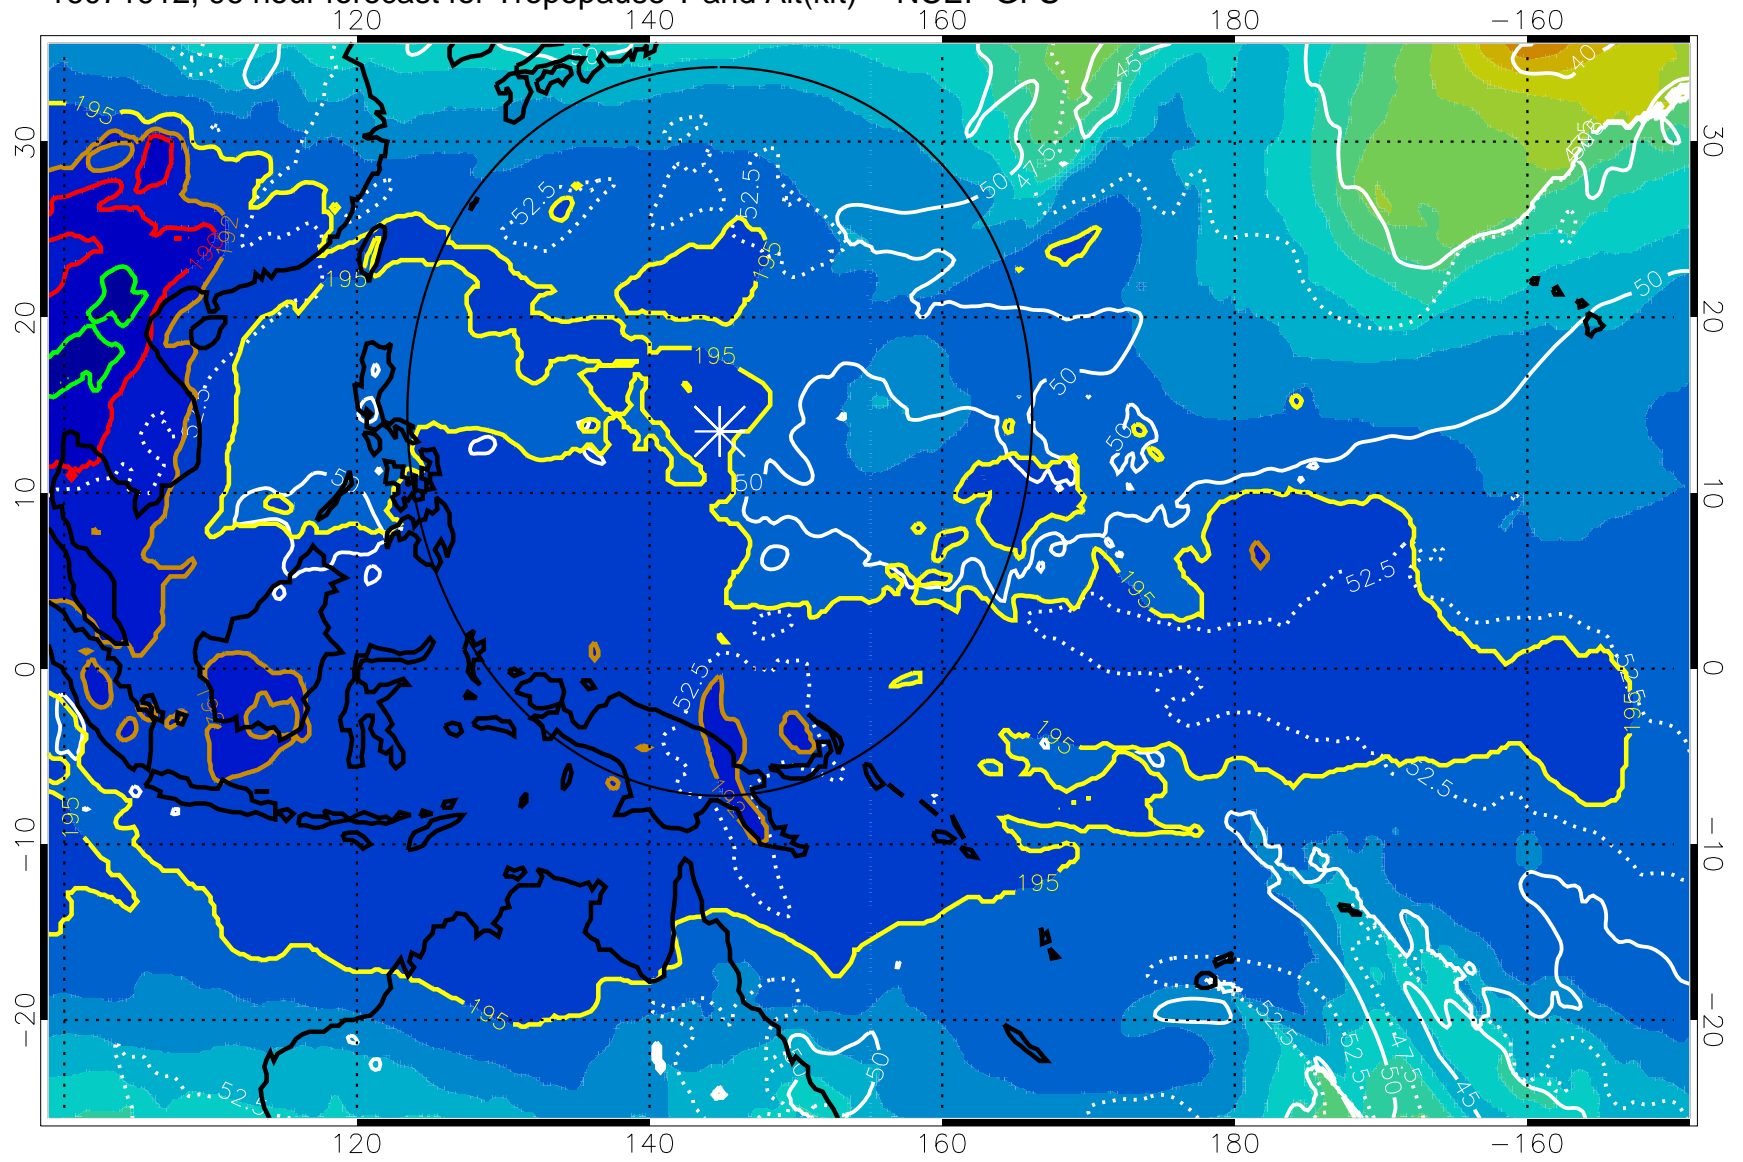

16071912, 96 hour forecast for Tropopause T and Alt(kft) -- NCEP GFS

190 200 210 220 230

Tropopause T, K

Tropopause Altitude in kft (white)

192.5K Isotherm 195K Isotherm

187.5K Isotherm 190K Isotherm

Range ring of 2304 km