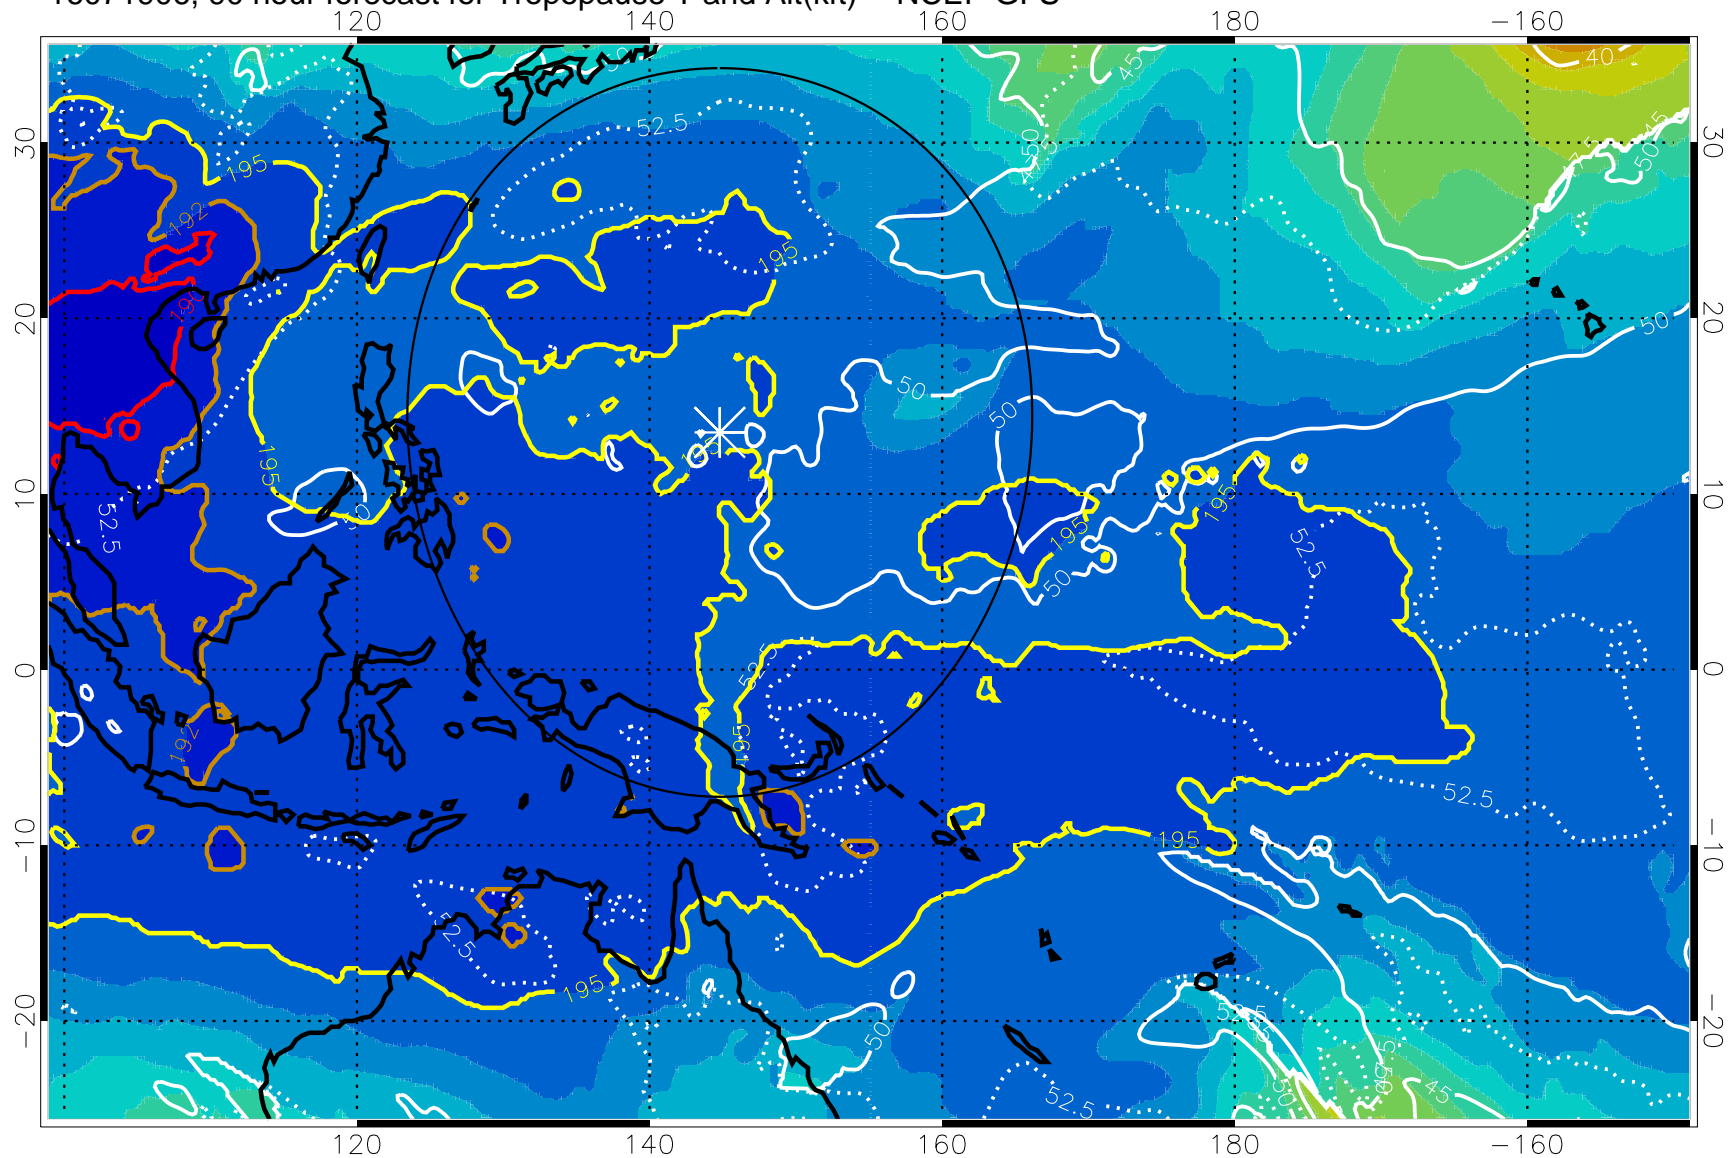

16071906, 90 hour forecast for Tropopause T and Alt(kft) -- NCEP GFS

190   200   210   220   230
Tropopause T, K

Tropopause Altitude in kft (white)

192.5K Isotherm   195K Isotherm
187.5K Isotherm   190K Isotherm

Range ring of 2304 km