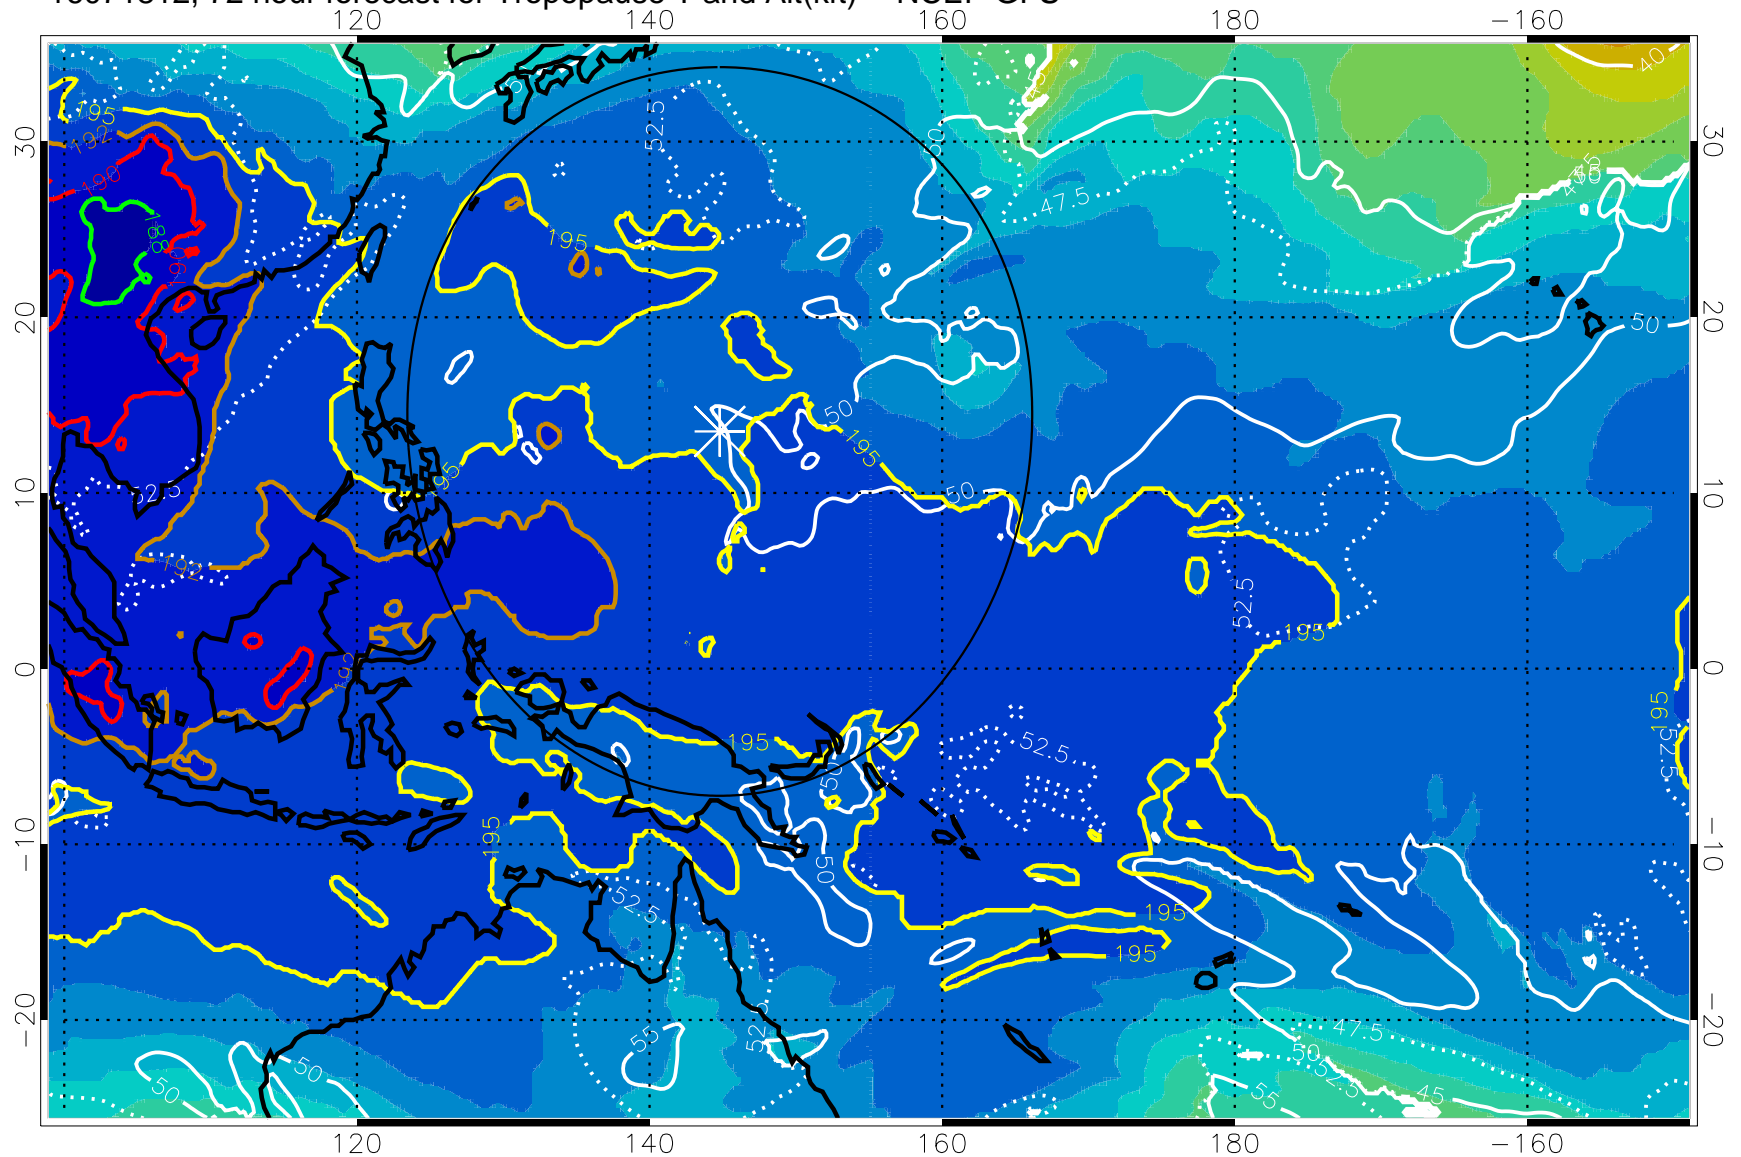

16071812, 72 hour forecast for Tropopause T and Alt(kft) -- NCEP GFS

190   200   210   220   230
Tropopause T, K

Tropopause Altitude in kft (white)

192.5K Isotherm   195K Isotherm
187.5K Isotherm   190K Isotherm

Range ring of 2304 km