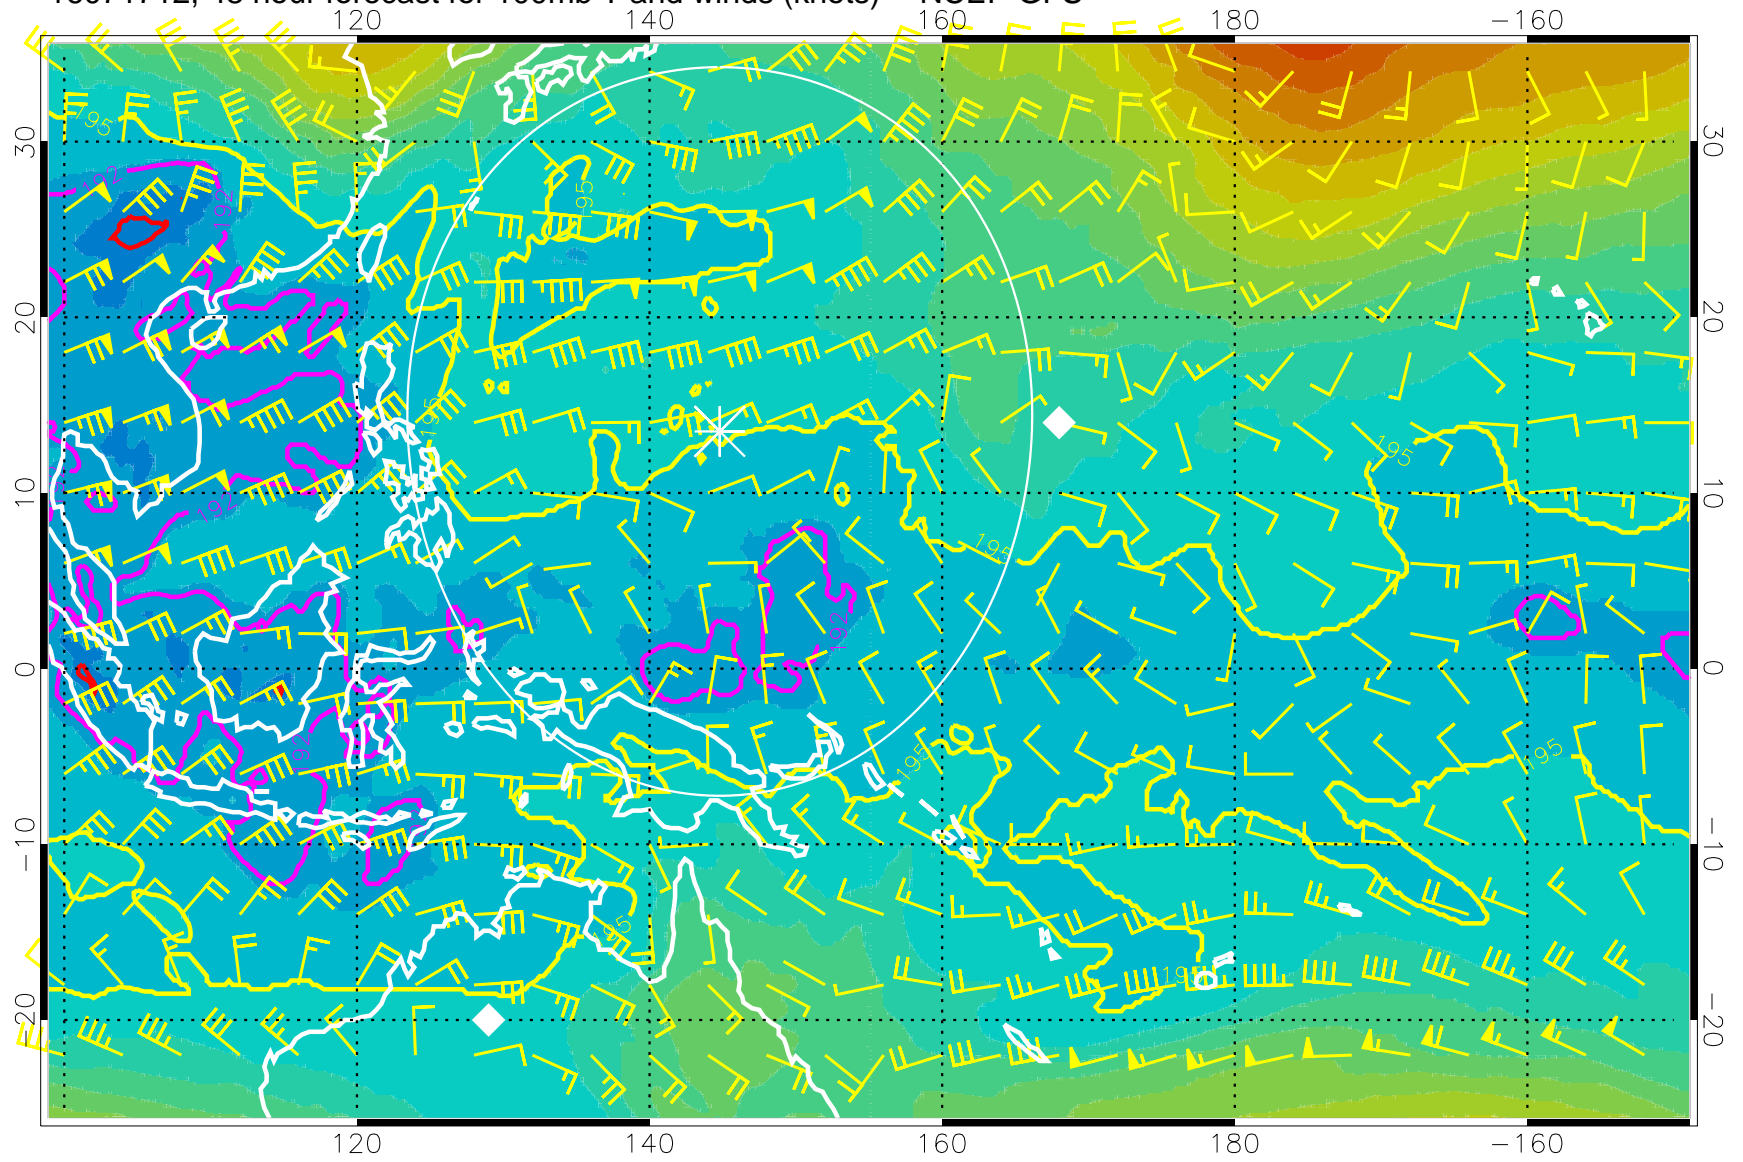

180 190 200 210 220

T, K

187.5K Isotherm 190K Isotherm  
192.5K Isotherm 195K Isotherm

Range ring of 2304 km

16071706, 42 hour forecast for 100mb T and winds (knots) -- NCEP GFS

180 190 200 210 220

T, K

187.5K Isotherm 190K Isotherm  
192.5K Isotherm 195K Isotherm

Range ring of 2304 km

16071712, 48 hour forecast for 100mb T and winds (knots) -- NCEP GFS

180 190 200 210 220  
T, K

187.5K Isotherm 190K Isotherm  
192.5K Isotherm 195K Isotherm

Range ring of 2304 km

16071718, 54 hour forecast for 100mb T and winds (knots) -- NCEP GFS

180 190 200 210 220

T, K

187.5K Isotherm 190K Isotherm  
192.5K Isotherm 195K Isotherm

Range ring of 2304 km

16071800, 60 hour forecast for 100mb T and winds (knots) -- NCEP GFS

180 190 200 210 220  
T, K

187.5K Isotherm 190K Isotherm  
192.5K Isotherm 195K Isotherm