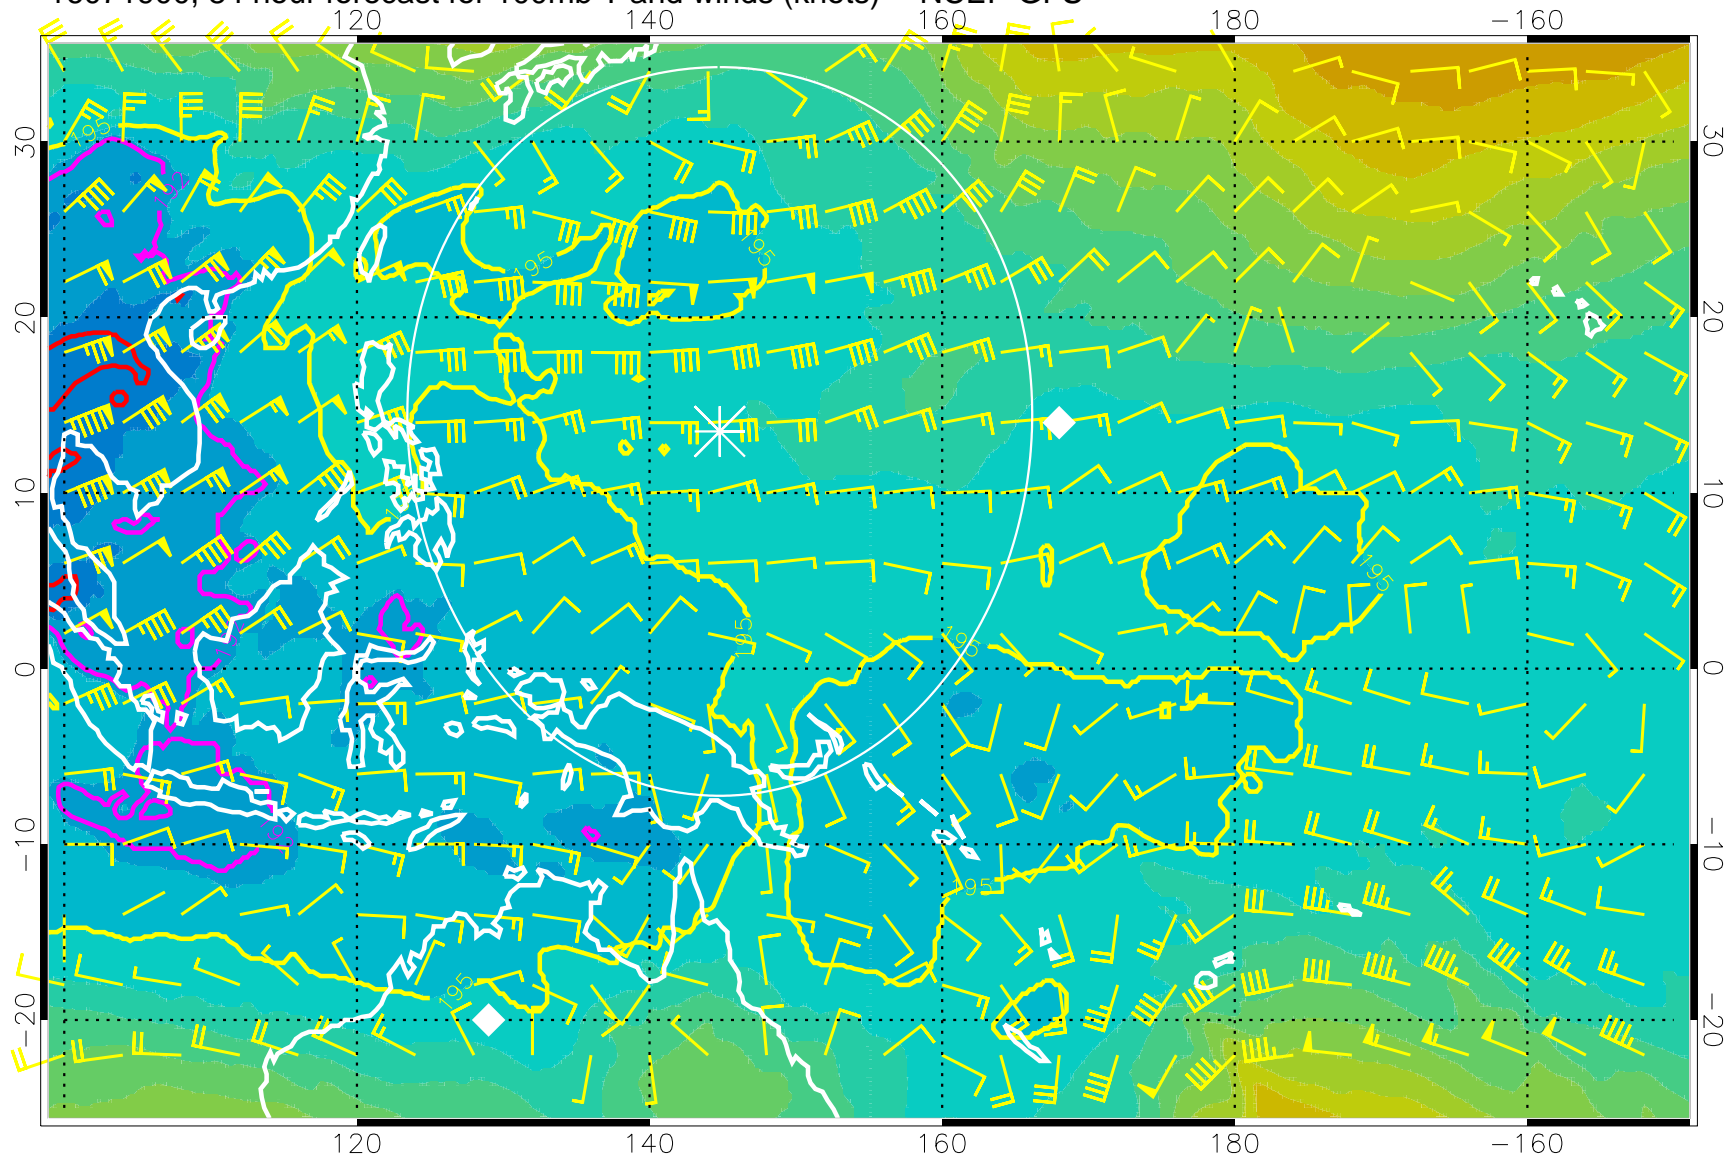

Range ring of 2304 km

16071806, 66 hour forecast for 100mb T and winds (knots) -- NCEP GFS

180    190    200    210    220  
T, K

187.5K Isotherm 190K Isotherm  
192.5K Isotherm 195K Isotherm

Range ring of 2304 km

16071812, 72 hour forecast for 100mb T and winds (knots) -- NCEP GFS

180 190 200 210 220

T, K

187.5K Isotherm 190K Isotherm  
192.5K Isotherm 195K Isotherm

Range ring of 2304 km

16071818, 78 hour forecast for 100mb T and winds (knots) -- NCEP GFS

180 190 200 210 220

T, K

187.5K Isotherm 190K Isotherm  
192.5K Isotherm 195K Isotherm

Range ring of 2304 km

16071900, 84 hour forecast for 100mb T and winds (knots) -- NCEP GFS

180 190 200 210 220

T, K

187.5K Isotherm 190K Isotherm  
192.5K Isotherm 195K Isotherm

Range ring of 2304 km

16071906, 90 hour forecast for 100mb T and winds (knots) -- NCEP GFS

180 190 200 210 220

T, K

187.5K Isotherm 190K Isotherm  
192.5K Isotherm 195K Isotherm

Range ring of 2304 km

16071912, 96 hour forecast for 100mb T and winds (knots) -- NCEP GFS