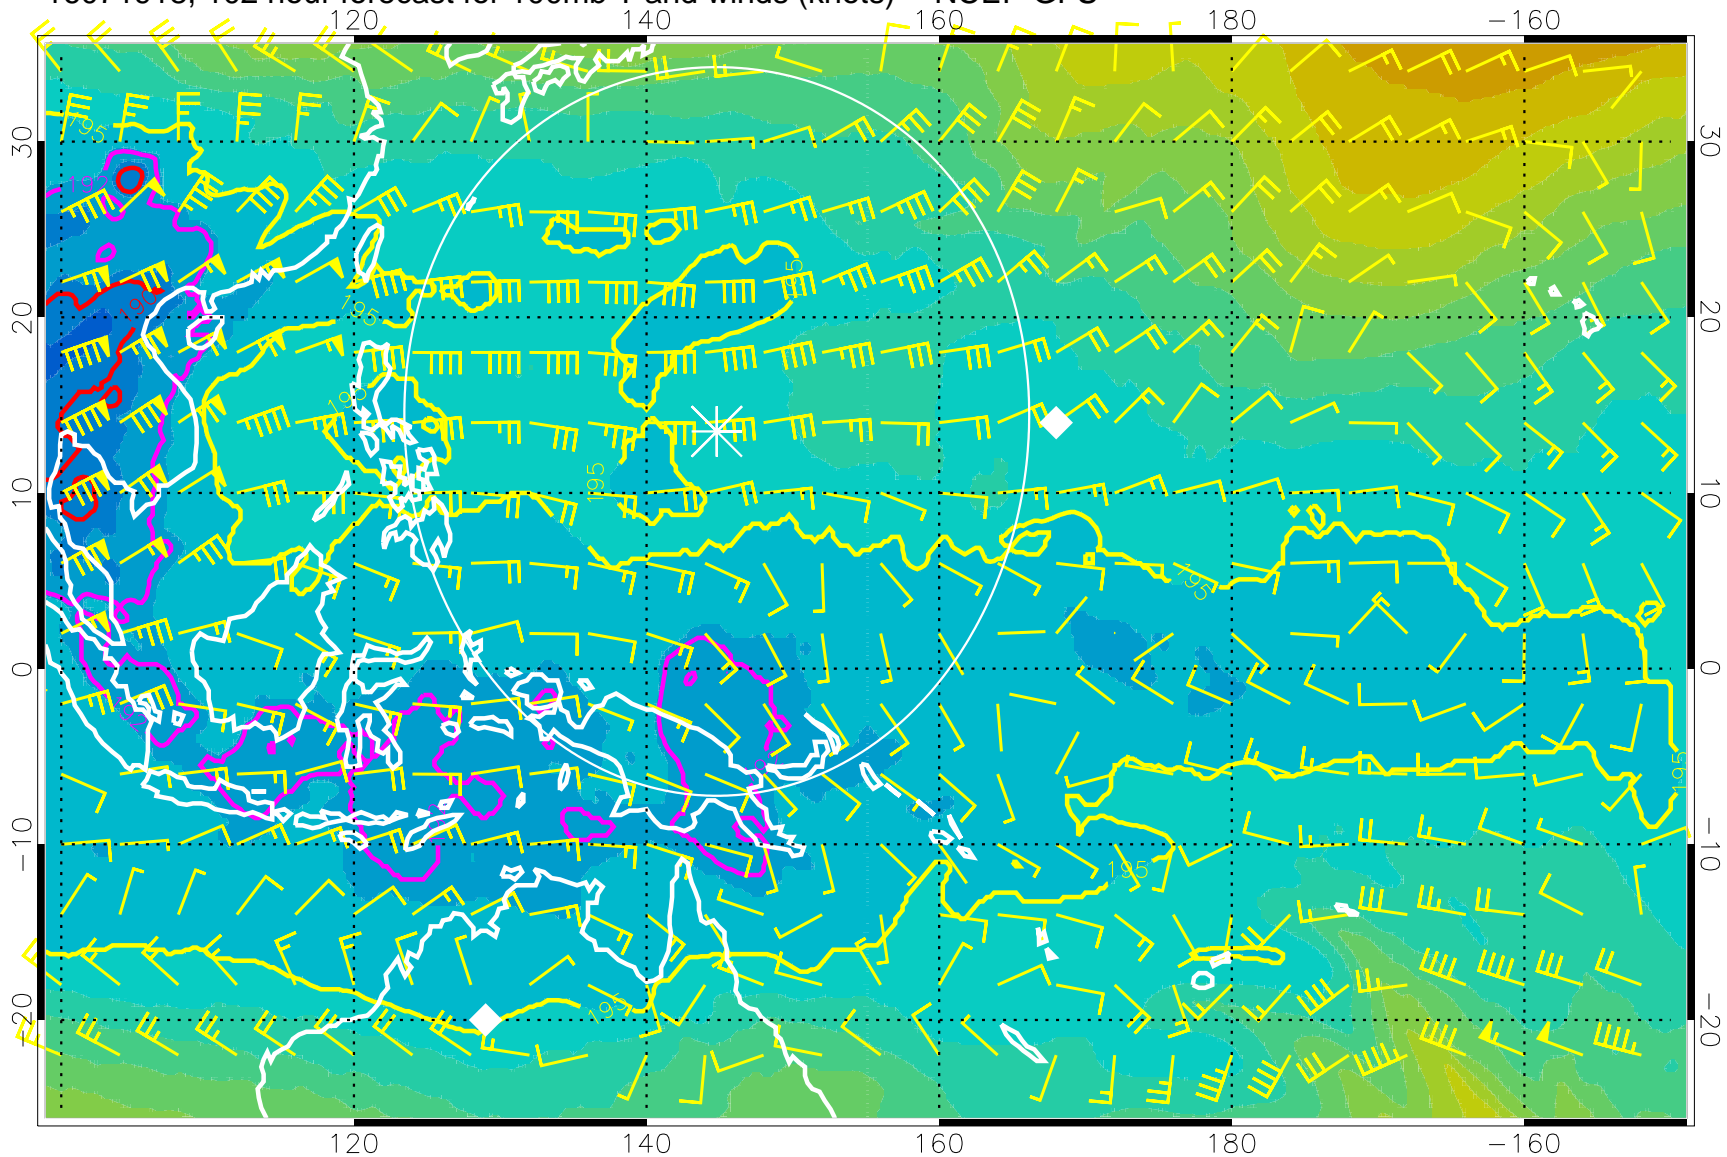

180 190 200 210 220

T, K

187.5K Isotherm 190K Isotherm  
192.5K Isotherm 195K Isotherm

Range ring of 2304 km

16071900, 84 hour forecast for 100mb T and winds (knots) -- NCEP GFS

180 190 200 210 220

T, K

187.5K Isotherm 190K Isotherm  
192.5K Isotherm 195K Isotherm

Range ring of 2304 km

16071906, 90 hour forecast for 100mb T and winds (knots) -- NCEP GFS

180 190 200 210 220

T, K

187.5K Isotherm 190K Isotherm  
192.5K Isotherm 195K Isotherm

Range ring of 2304 km

16071912, 96 hour forecast for 100mb T and winds (knots) -- NCEP GFS

180 190 200 210 220  
T, K

187.5K Isotherm 190K Isotherm  
192.5K Isotherm 195K Isotherm

Range ring of 2304 km

16071918, 102 hour forecast for 100mb T and winds (knots) -- NCEP GFS

180 190 200 210 220

T, K

187.5K Isotherm 190K Isotherm  
192.5K Isotherm 195K Isotherm

Range ring of 2304 km

16072000, 108 hour forecast for 100mb T and winds (knots) -- NCEP GFS

180 190 200 210 220

T, K

187.5K Isotherm 190K Isotherm  
192.5K Isotherm 195K Isotherm