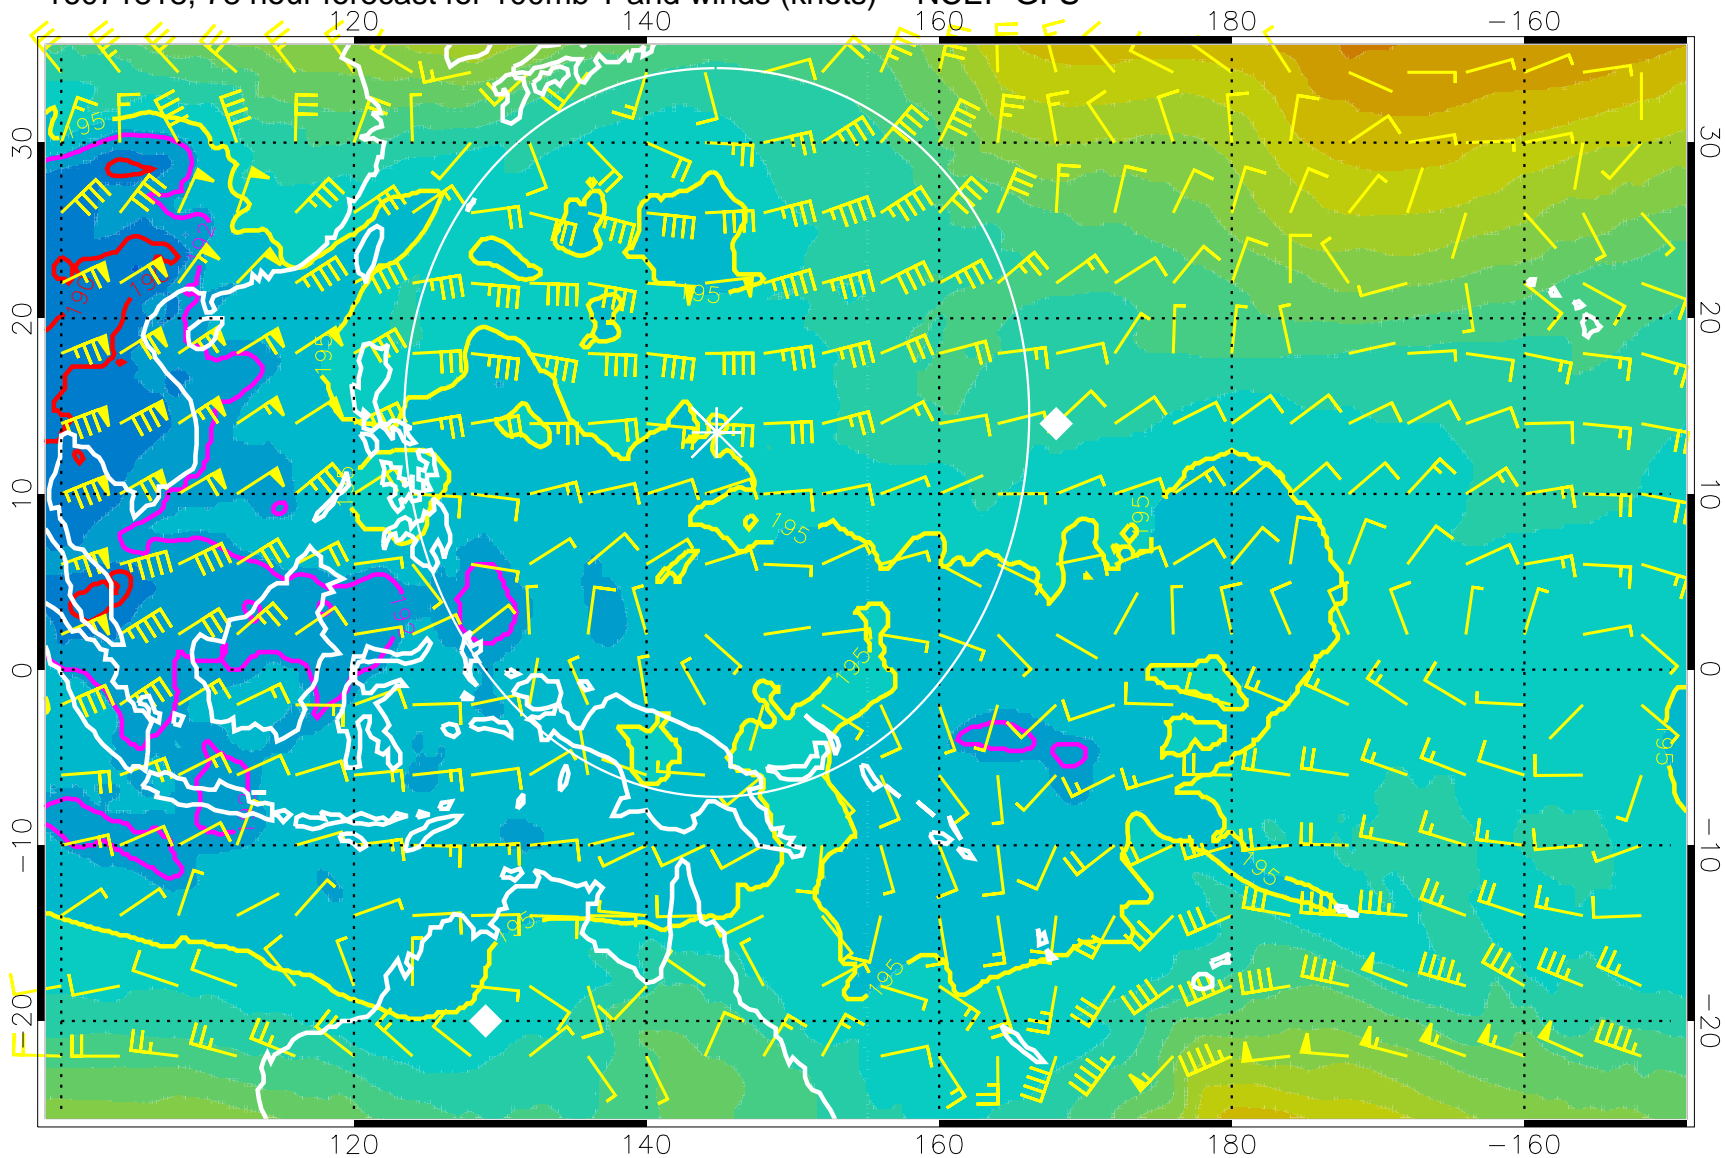

Range ring of 2304 km

16071806, 66 hour forecast for 100mb T and winds (knots) -- NCEP GFS

180    190    200    210    220  
T, K

187.5K Isotherm 190K Isotherm  
192.5K Isotherm 195K Isotherm

Range ring of 2304 km

16071812, 72 hour forecast for 100mb T and winds (knots) -- NCEP GFS

180 190 200 210 220

T, K

187.5K Isotherm 190K Isotherm  
192.5K Isotherm 195K Isotherm

Range ring of 2304 km

16071818, 78 hour forecast for 100mb T and winds (knots) -- NCEP GFS

180 190 200 210 220

T, K

187.5K Isotherm 190K Isotherm  
192.5K Isotherm 195K Isotherm

Range ring of 2304 km

16071900, 84 hour forecast for 100mb T and winds (knots) -- NCEP GFS

180 190 200 210 220

T, K

187.5K Isotherm 190K Isotherm  
192.5K Isotherm 195K Isotherm

Range ring of 2304 km

16071906, 90 hour forecast for 100mb T and winds (knots) -- NCEP GFS

180 190 200 210 220

T, K

187.5K Isotherm 190K Isotherm  
192.5K Isotherm 195K Isotherm

Range ring of 2304 km

16071912, 96 hour forecast for 100mb T and winds (knots) -- NCEP GFS