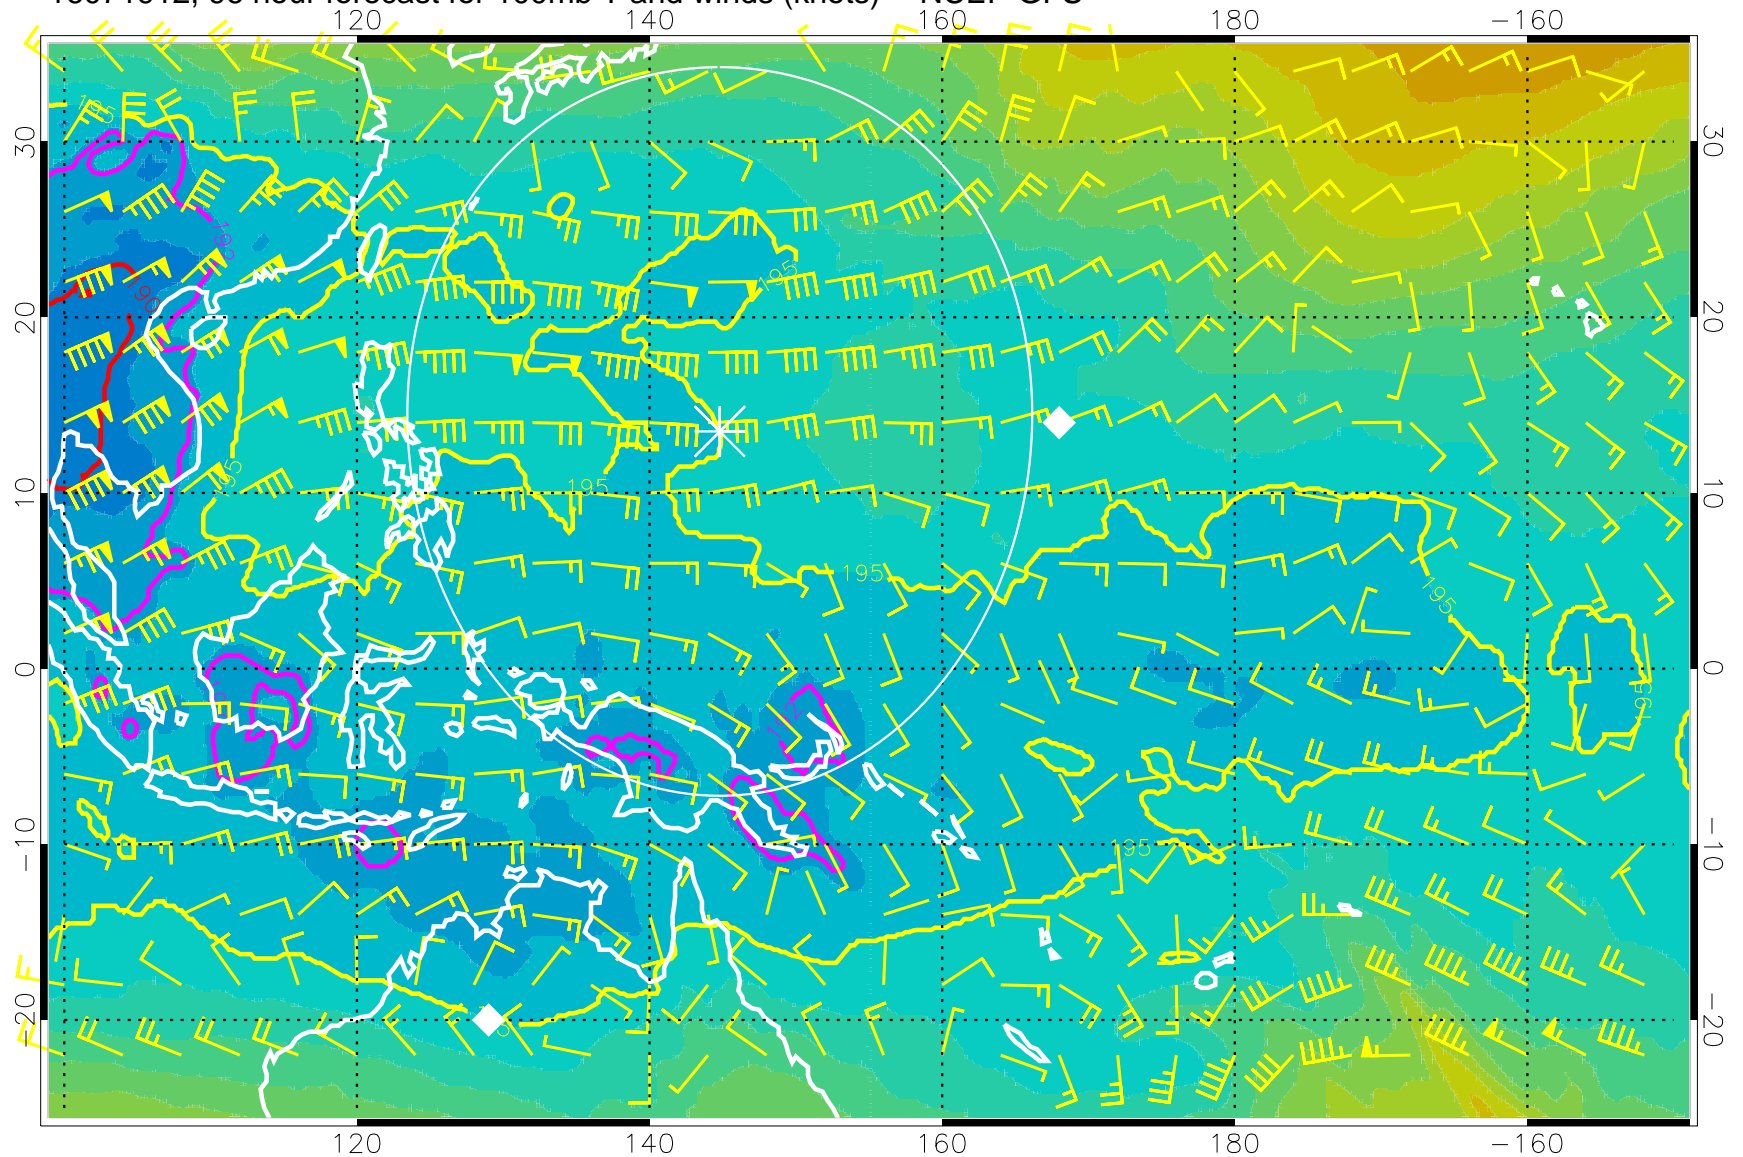

180 190 200 210 220

T, K

187.5K Isotherm 190K Isotherm  
192.5K Isotherm 195K Isotherm

Range ring of 2304 km

16071900, 84 hour forecast for 100mb T and winds (knots) -- NCEP GFS

180 190 200 210 220

T, K

187.5K Isotherm 190K Isotherm  
192.5K Isotherm 195K Isotherm

Range ring of 2304 km

16071906, 90 hour forecast for 100mb T and winds (knots) -- NCEP GFS

180 190 200 210 220

T, K

187.5K Isotherm 190K Isotherm  
192.5K Isotherm 195K Isotherm

Range ring of 2304 km

16071912, 96 hour forecast for 100mb T and winds (knots) -- NCEP GFS

180 190 200 210 220  
T, K

187.5K Isotherm 190K Isotherm  
192.5K Isotherm 195K Isotherm

Range ring of 2304 km

16071918, 102 hour forecast for 100mb T and winds (knots) -- NCEP GFS

180 190 200 210 220

T, K

187.5K Isotherm 190K Isotherm  
192.5K Isotherm 195K Isotherm

Range ring of 2304 km

16072000, 108 hour forecast for 100mb T and winds (knots) -- NCEP GFS

180 190 200 210 220

T, K

187.5K Isotherm 190K Isotherm  
192.5K Isotherm 195K Isotherm