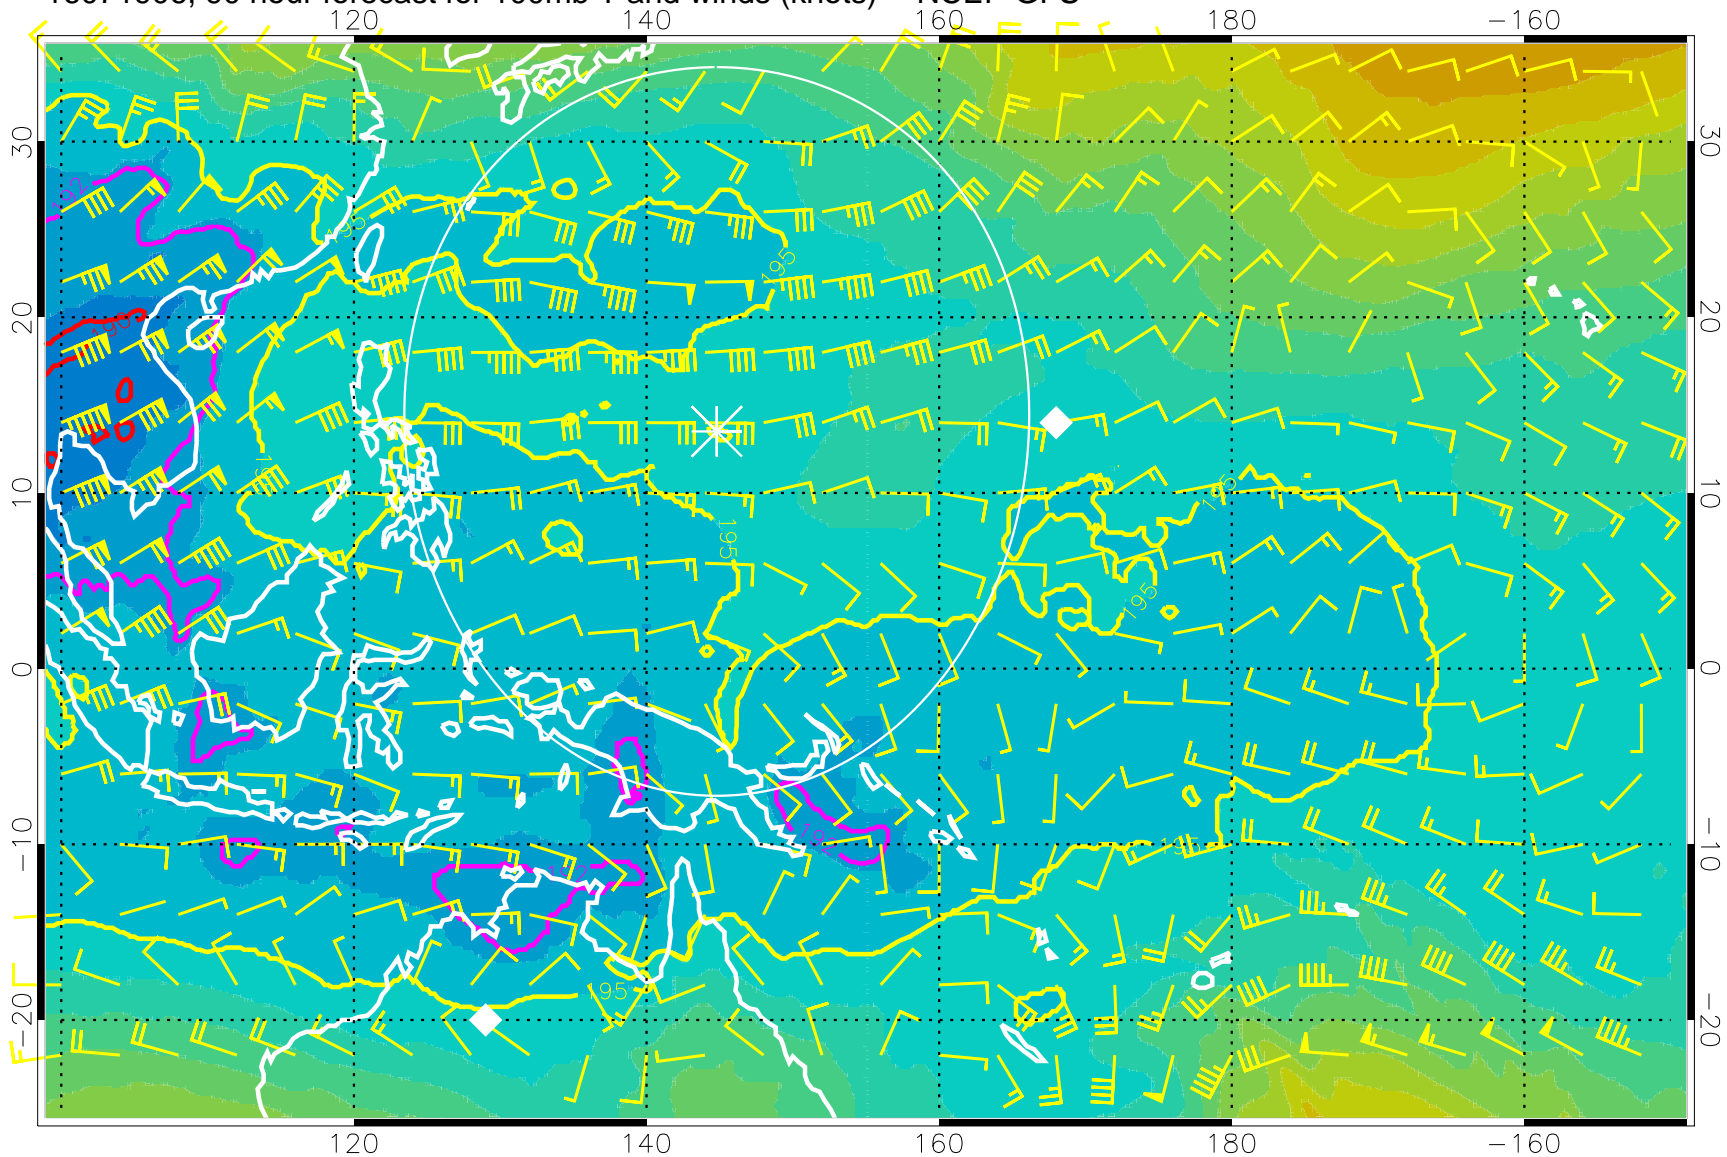

16071812, 72 hour forecast for 100mb T and winds (knots) -- NCEP GFS

180 190 200 210 220

T, K

187.5K Isotherm 190K Isotherm  
192.5K Isotherm 195K Isotherm

Range ring of 2304 km

16071818, 78 hour forecast for 100mb T and winds (knots) -- NCEP GFS

180 190 200 210 220

T, K

187.5K Isotherm 190K Isotherm  
192.5K Isotherm 195K Isotherm

Range ring of 2304 km

16071900, 84 hour forecast for 100mb T and winds (knots) -- NCEP GFS

180 190 200 210 220

T, K

187.5K Isotherm 190K Isotherm  
192.5K Isotherm 195K Isotherm

Range ring of 2304 km

16071906, 90 hour forecast for 100mb T and winds (knots) -- NCEP GFS

180 190 200 210 220

T, K

187.5K Isotherm 190K Isotherm  
192.5K Isotherm 195K Isotherm

Range ring of 2304 km

16071912, 96 hour forecast for 100mb T and winds (knots) -- NCEP GFS

180 190 200 210 220  
T, K

187.5K Isotherm 190K Isotherm  
192.5K Isotherm 195K Isotherm

Range ring of 2304 km

16071918, 102 hour forecast for 100mb T and winds (knots) -- NCEP GFS

180 190 200 210 220

T, K