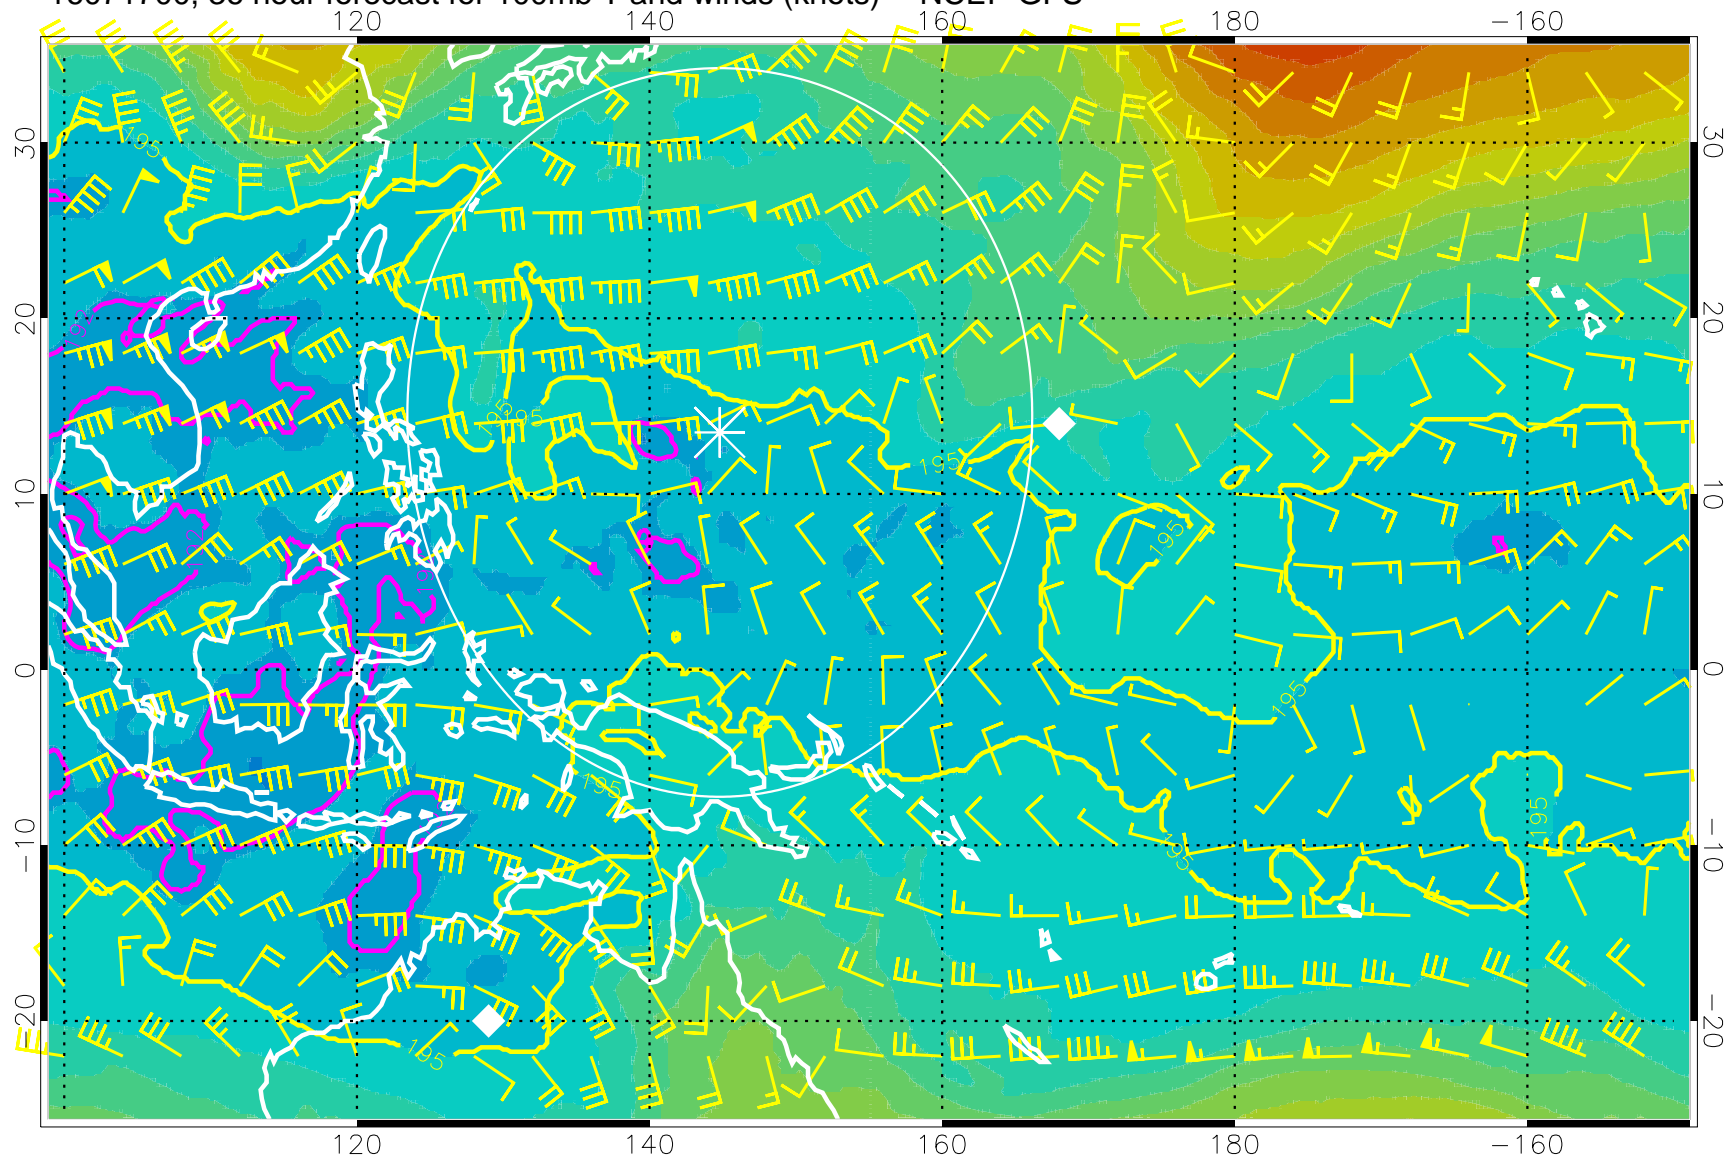

T, K

187.5K Isotherm 190K Isotherm  
192.5K Isotherm 195K Isotherm

Range ring of 2304 km

16071612, 24 hour forecast for 100mb T and winds (knots) -- NCEP GFS

180 190 200 210 220  
T, K

187.5K Isotherm 190K Isotherm  
192.5K Isotherm 195K Isotherm

Range ring of 2304 km

16071618, 30 hour forecast for 100mb T and winds (knots) -- NCEP GFS

180 190 200 210 220  
T, K

187.5K Isotherm 190K Isotherm  
192.5K Isotherm 195K Isotherm

Range ring of 2304 km

16071700, 36 hour forecast for 100mb T and winds (knots) -- NCEP GFS

180 190 200 210 220

T, K

187.5K Isotherm 190K Isotherm  
192.5K Isotherm 195K Isotherm

Range ring of 2304 km

16071706, 42 hour forecast for 100mb T and winds (knots) -- NCEP GFS

180 190 200 210 220

T, K

187.5K Isotherm 190K Isotherm  
192.5K Isotherm 195K Isotherm

180 190 200 210 220

T, K

187.5K Isotherm 190K Isotherm  
192.5K Isotherm 195K Isotherm

Range ring of 2304 km

16071800, 60 hour forecast for 100mb T and winds (knots) -- NCEP GFS

180 190 200 210 220  
T, K

187.5K Isotherm 190K Isotherm  
192.5K Isotherm 195K Isotherm