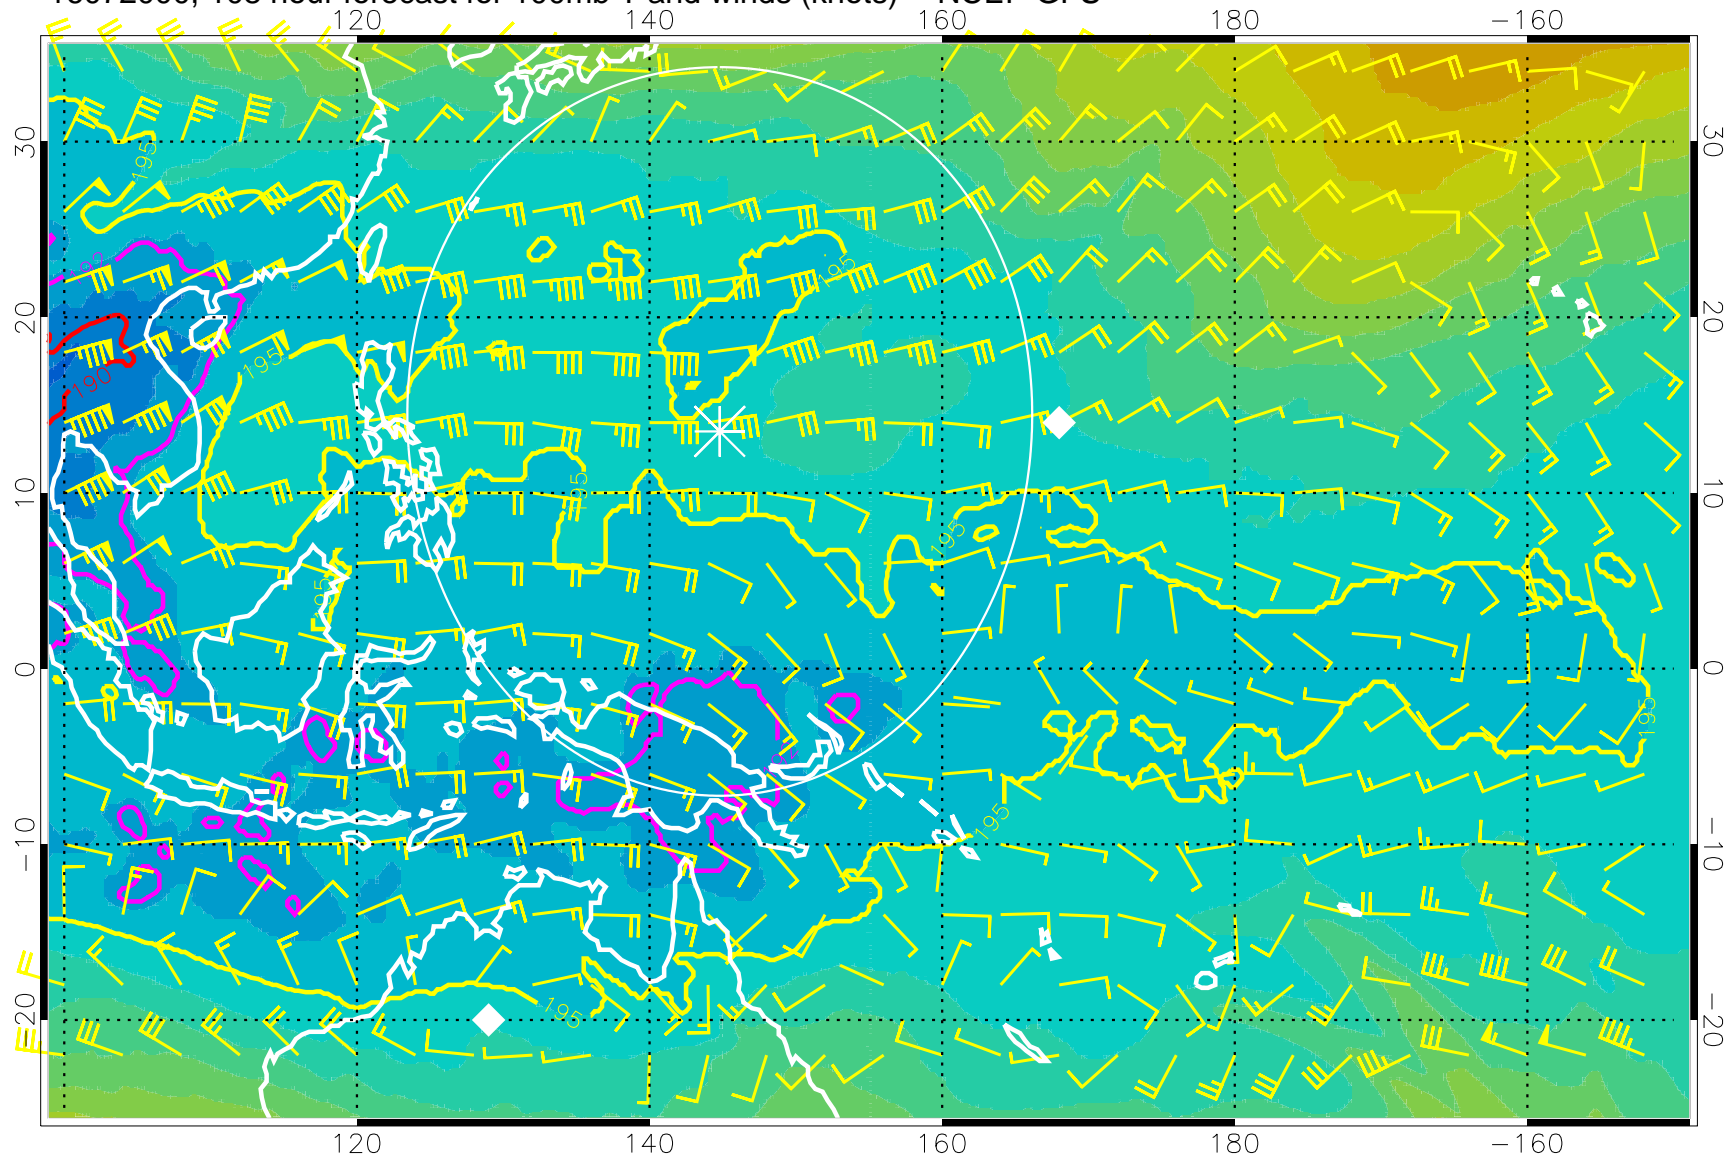

Range ring of 2304 km

16071906, 90 hour forecast for 100mb T and winds (knots) -- NCEP GFS

180 190 200 210 220

T, K

187.5K Isotherm 190K Isotherm  
192.5K Isotherm 195K Isotherm

Range ring of 2304 km

16071912, 96 hour forecast for 100mb T and winds (knots) -- NCEP GFS

180 190 200 210 220  
T, K

187.5K Isotherm 190K Isotherm  
192.5K Isotherm 195K Isotherm

Range ring of 2304 km

16071918, 102 hour forecast for 100mb T and winds (knots) -- NCEP GFS

180 190 200 210 220

T, K

187.5K Isotherm 190K Isotherm  
192.5K Isotherm 195K Isotherm

Range ring of 2304 km

16072000, 108 hour forecast for 100mb T and winds (knots) -- NCEP GFS

180 190 200 210 220

T, K

187.5K Isotherm 190K Isotherm  
192.5K Isotherm 195K Isotherm

Range ring of 2304 km

16072006, 114 hour forecast for 100mb T and winds (knots) -- NCEP GFS

180 190 200 210 220  
T, K

187.5K Isotherm 190K Isotherm  
192.5K Isotherm 195K Isotherm

Range ring of 2304 km

16072012, 120 hour forecast for 100mb T and winds (knots) -- NCEP GFS