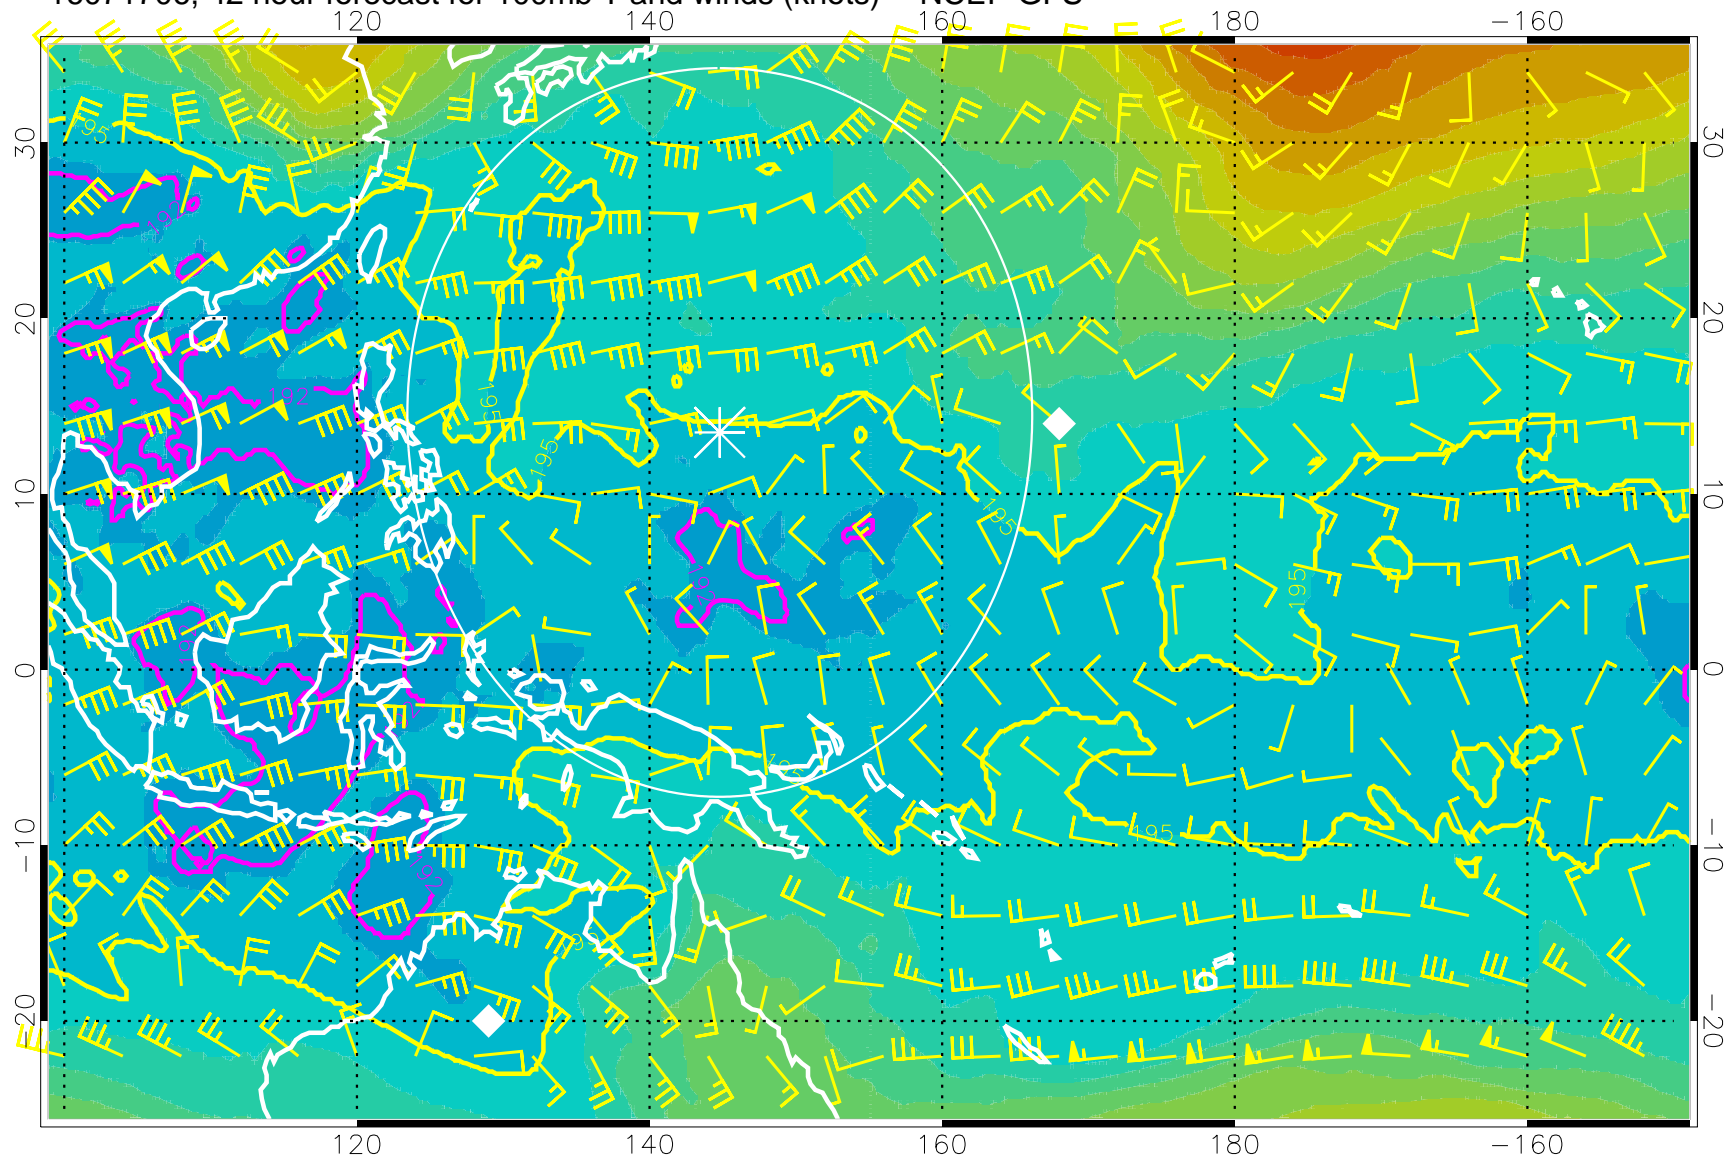

T, K

187.5K Isotherm 190K Isotherm  
192.5K Isotherm 195K Isotherm

Range ring of 2304 km

16071612, 24 hour forecast for 100mb T and winds (knots) -- NCEP GFS

180 190 200 210 220  
T, K

187.5K Isotherm 190K Isotherm  
192.5K Isotherm 195K Isotherm

Range ring of 2304 km

16071618, 30 hour forecast for 100mb T and winds (knots) -- NCEP GFS

180 190 200 210 220  
T, K

187.5K Isotherm 190K Isotherm  
192.5K Isotherm 195K Isotherm

Range ring of 2304 km

16071700, 36 hour forecast for 100mb T and winds (knots) -- NCEP GFS

180 190 200 210 220

T, K

187.5K Isotherm 190K Isotherm  
192.5K Isotherm 195K Isotherm

Range ring of 2304 km

16071706, 42 hour forecast for 100mb T and winds (knots) -- NCEP GFS

180 190 200 210 220

T, K

187.5K Isotherm 190K Isotherm  
192.5K Isotherm 195K Isotherm

180 190 200 210 220

T, K

187.5K Isotherm 190K Isotherm  
192.5K Isotherm 195K Isotherm

Range ring of 2304 km

16071800, 60 hour forecast for 100mb T and winds (knots) -- NCEP GFS

180 190 200 210 220  
T, K

187.5K Isotherm 190K Isotherm  
192.5K Isotherm 195K Isotherm