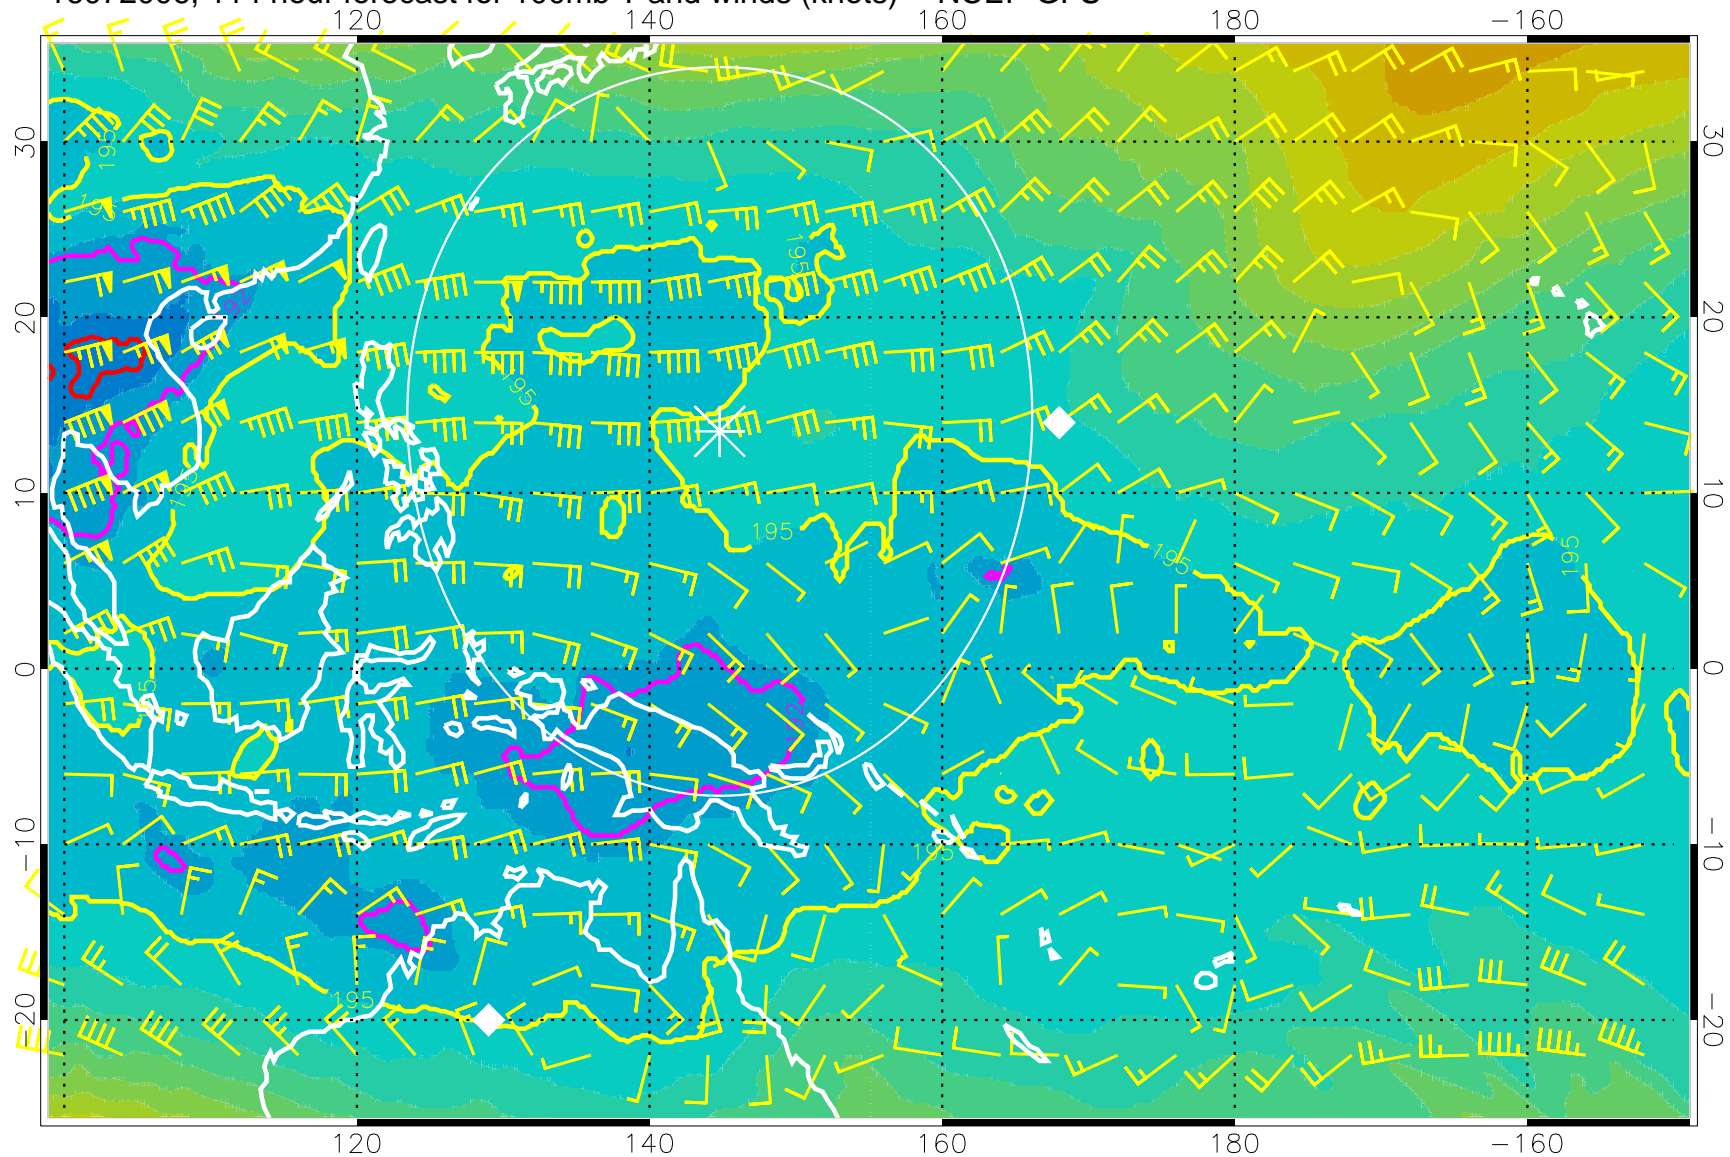

180 190 200 210 220  
T, K

187.5K Isotherm 190K Isotherm  
192.5K Isotherm 195K Isotherm

Range ring of 2304 km

16071918, 102 hour forecast for 100mb T and winds (knots) -- NCEP GFS

180 190 200 210 220

T, K

187.5K Isotherm 190K Isotherm  
192.5K Isotherm 195K Isotherm

Range ring of 2304 km

16072000, 108 hour forecast for 100mb T and winds (knots) -- NCEP GFS

180 190 200 210 220

T, K

187.5K Isotherm 190K Isotherm  
192.5K Isotherm 195K Isotherm

Range ring of 2304 km

16072006, 114 hour forecast for 100mb T and winds (knots) -- NCEP GFS

180 190 200 210 220  
T, K

187.5K Isotherm 190K Isotherm  
192.5K Isotherm 195K Isotherm

Range ring of 2304 km

16072012, 120 hour forecast for 100mb T and winds (knots) -- NCEP GFS

180 190 200 210 220

T, K

187.5K Isotherm 190K Isotherm  
192.5K Isotherm 195K Isotherm

Range ring of 2304 km