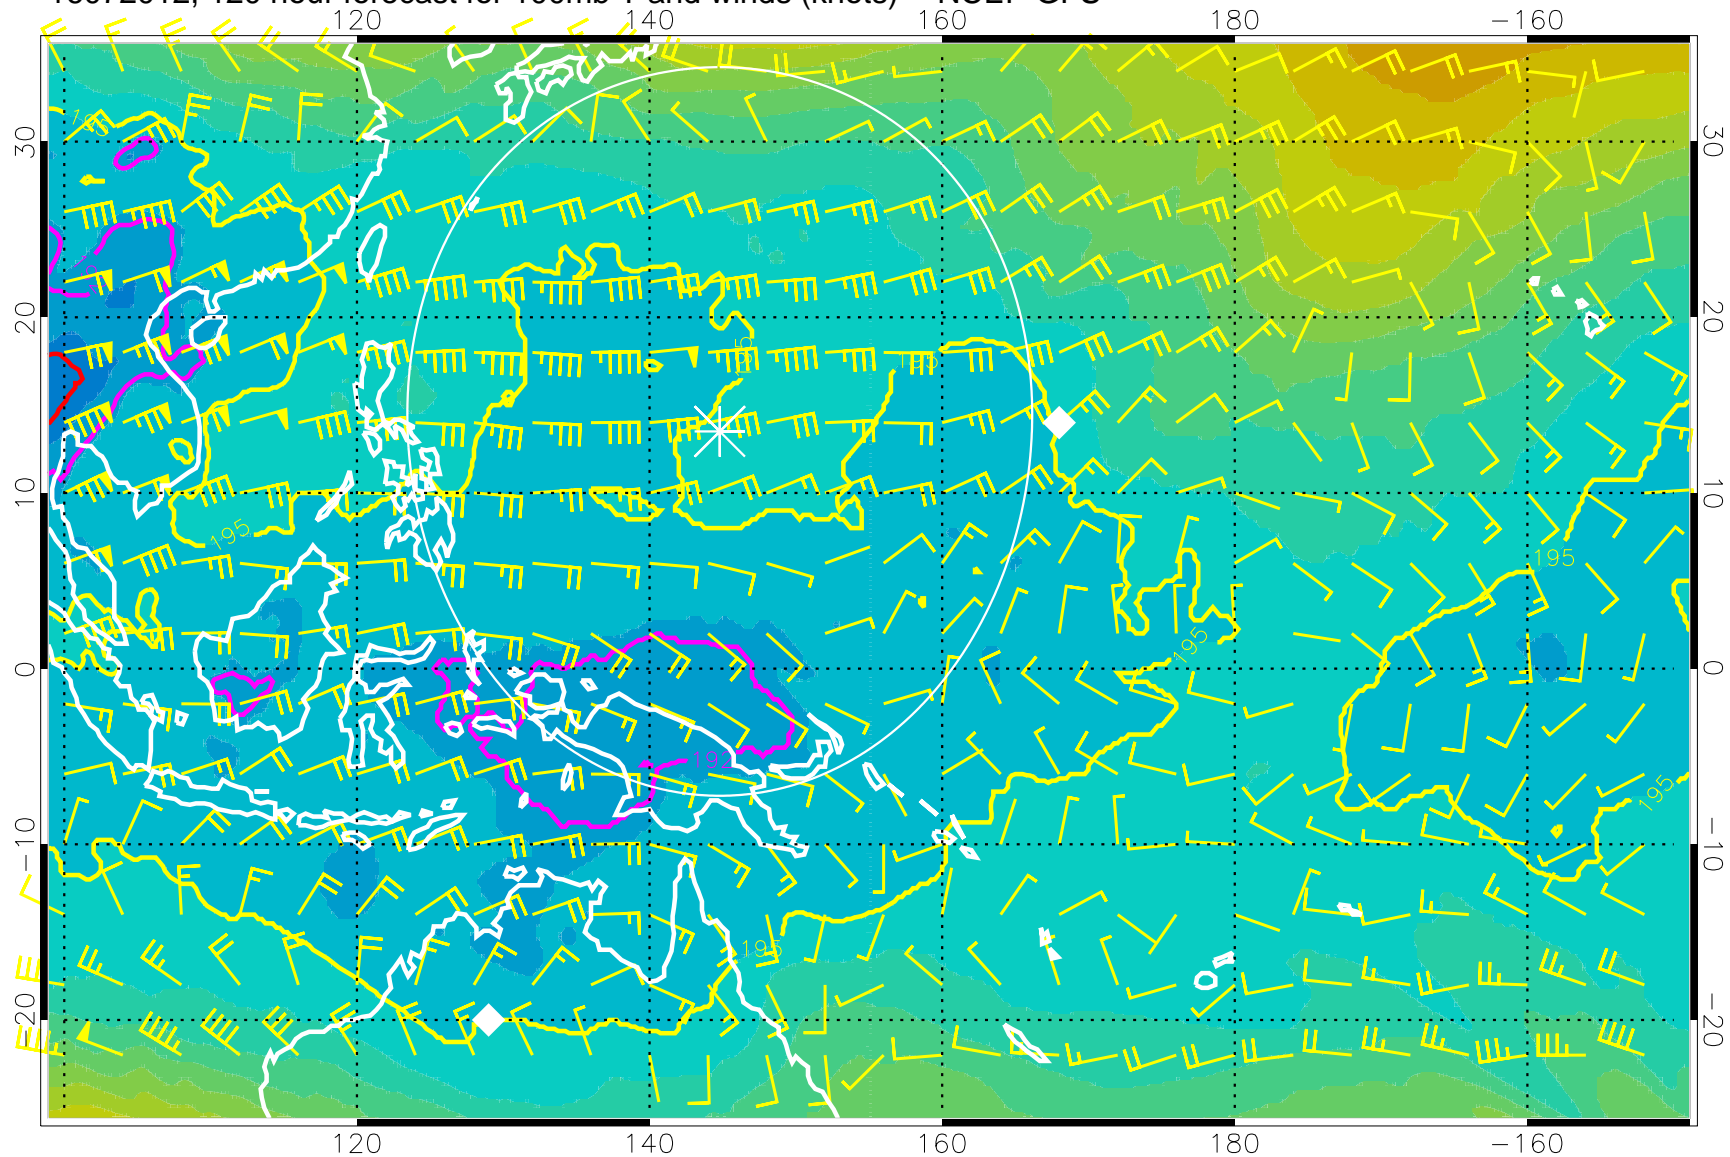

180 190 200 210 220  
T, K

187.5K Isotherm 190K Isotherm  
192.5K Isotherm 195K Isotherm

Range ring of 2304 km

16071918, 102 hour forecast for 100mb T and winds (knots) -- NCEP GFS

180 190 200 210 220

T, K

187.5K Isotherm 190K Isotherm  
192.5K Isotherm 195K Isotherm

Range ring of 2304 km

16072000, 108 hour forecast for 100mb T and winds (knots) -- NCEP GFS

180 190 200 210 220

T, K

187.5K Isotherm 190K Isotherm  
192.5K Isotherm 195K Isotherm

Range ring of 2304 km

16072006, 114 hour forecast for 100mb T and winds (knots) -- NCEP GFS

180 190 200 210 220  
T, K

187.5K Isotherm 190K Isotherm  
192.5K Isotherm 195K Isotherm

Range ring of 2304 km

16072012, 120 hour forecast for 100mb T and winds (knots) -- NCEP GFS

180 190 200 210 220

T, K

187.5K Isotherm 190K Isotherm  
192.5K Isotherm 195K Isotherm

Range ring of 2304 km