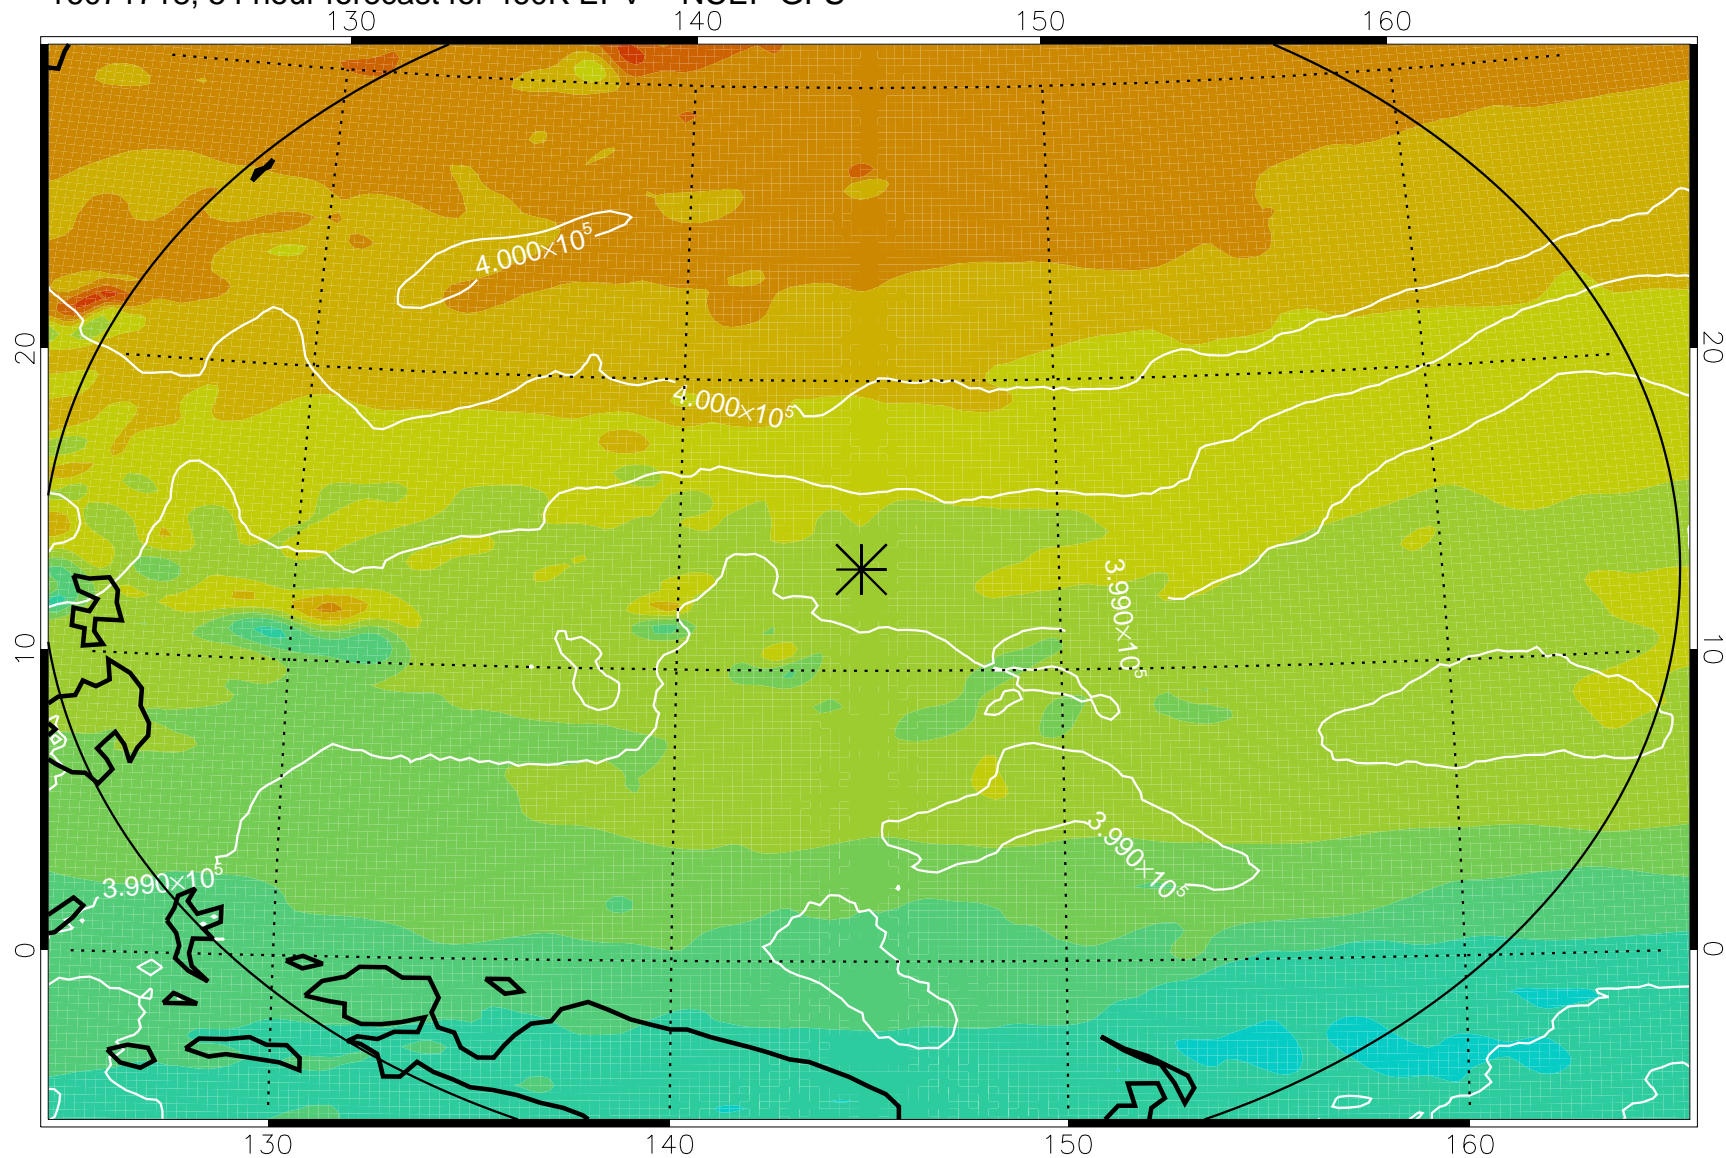

16071706, 42 hour forecast for 460K EPV -- NCEP GFS

460K Montgomery Streamfunction, white

Range ring of 2304 km

16071712, 48 hour forecast for 460K EPV -- NCEP GFS

460K Montgomery Streamfunction, white

Range ring of 2304 km

16071718, 54 hour forecast for 460K EPV -- NCEP GFS

460K Montgomery Streamfunction, white

Range ring of 2304 km

16071800, 60 hour forecast for 460K EPV -- NCEP GFS

460K Montgomery Streamfunction, white

Range ring of 2304 km

16071806, 66 hour forecast for 460K EPV -- NCEP GFS

460K Montgomery Streamfunction, white

Range ring of 2304 km

16071812, 72 hour forecast for 460K EPV -- NCEP GFS

460K Montgomery Streamfunction, white

Range ring of 2304 km

16071818, 78 hour forecast for 460K EPV -- NCEP GFS

460K Montgomery Streamfunction, white

Range ring of 2304 km

16071900, 84 hour forecast for 460K EPV -- NCEP GFS

460K Montgomery Streamfunction, white

Range ring of 2304 km