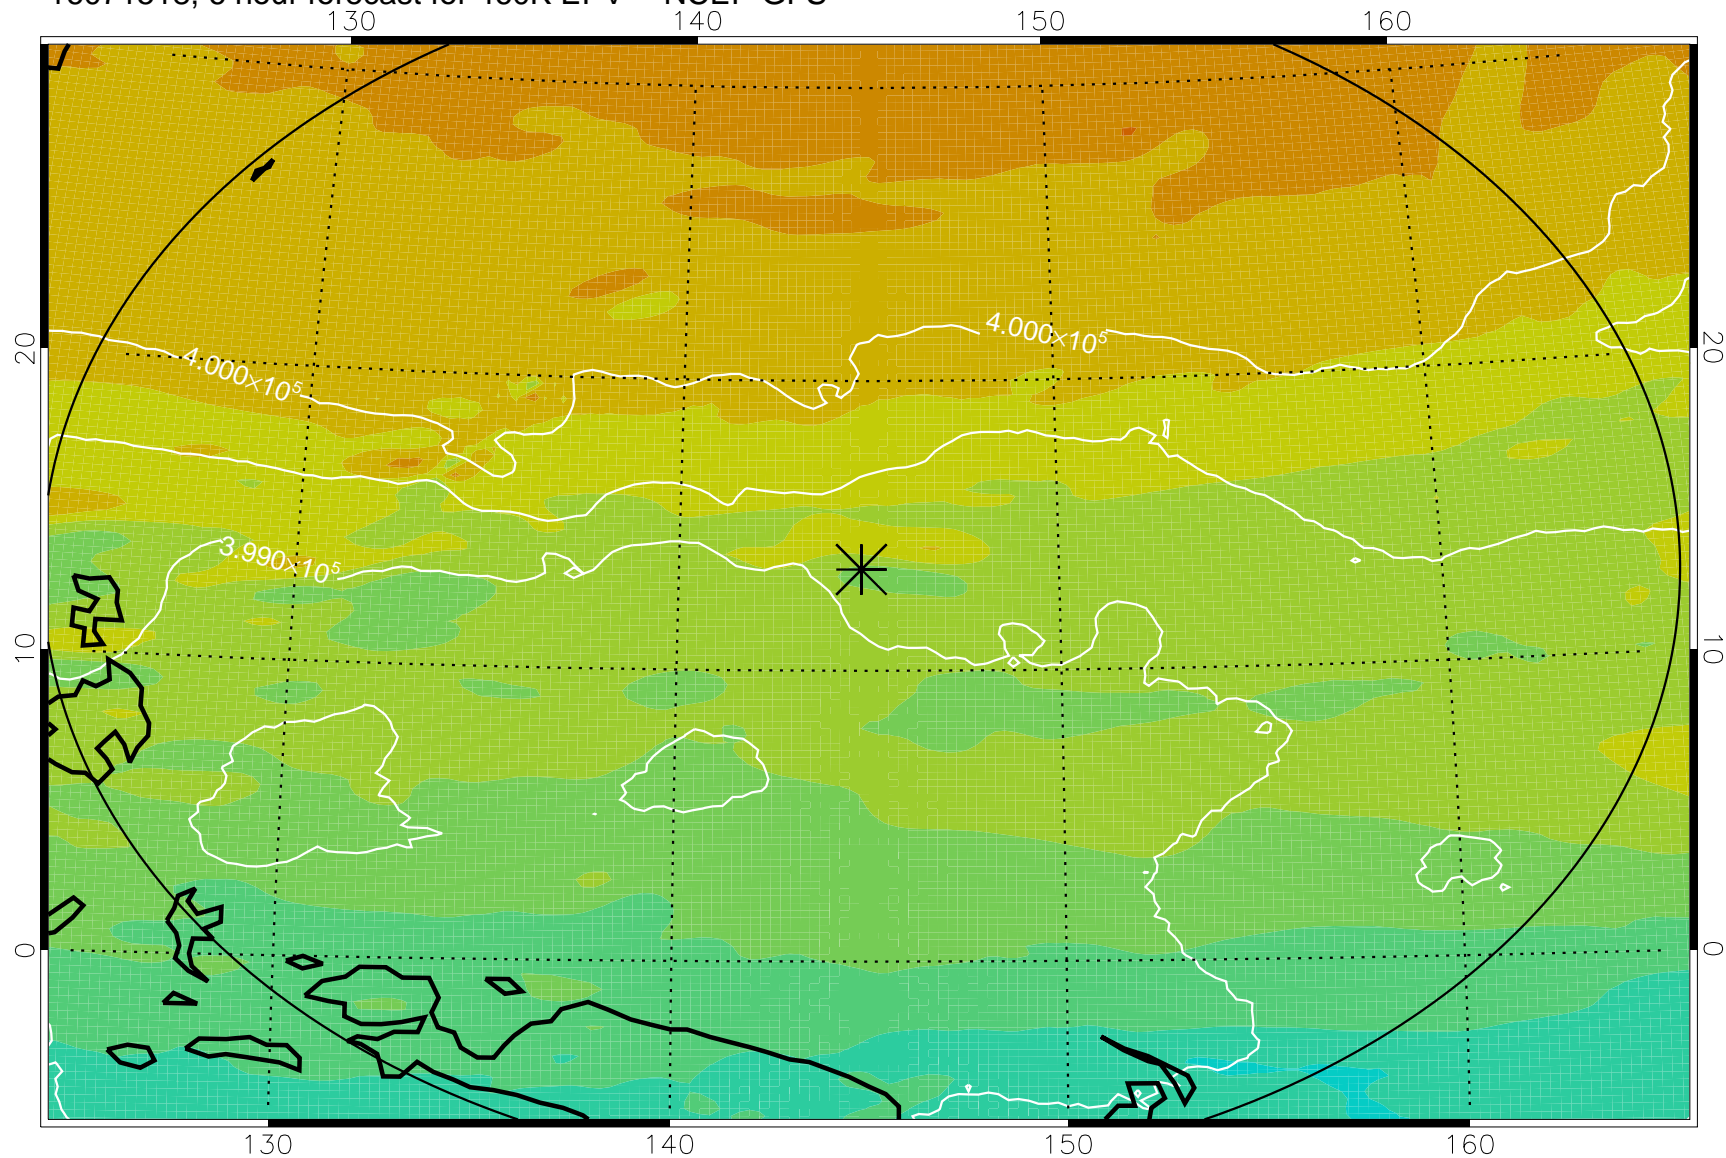

16071518, 6 hour forecast for 460K EPV -- NCEP GFS

460K Montgomery Streamfunction, white

Range ring of 2304 km

16071600, 12 hour forecast for 460K EPV -- NCEP GFS

460K Montgomery Streamfunction, white

Range ring of 2304 km

16071606, 18 hour forecast for 460K EPV -- NCEP GFS

460K Montgomery Streamfunction, white

Range ring of 2304 km

16071612, 24 hour forecast for 460K EPV -- NCEP GFS

460K Montgomery Streamfunction, white

Range ring of 2304 km

16071618, 30 hour forecast for 460K EPV -- NCEP GFS

460K Montgomery Streamfunction, white

Range ring of 2304 km

16071700, 36 hour forecast for 460K EPV -- NCEP GFS

460K Montgomery Streamfunction, white

Range ring of 2304 km

16071818, 78 hour forecast for 460K EPV -- NCEP GFS

460K Montgomery Streamfunction, white

Range ring of 2304 km

16071900, 84 hour forecast for 460K EPV -- NCEP GFS

460K Montgomery Streamfunction, white

Range ring of 2304 km