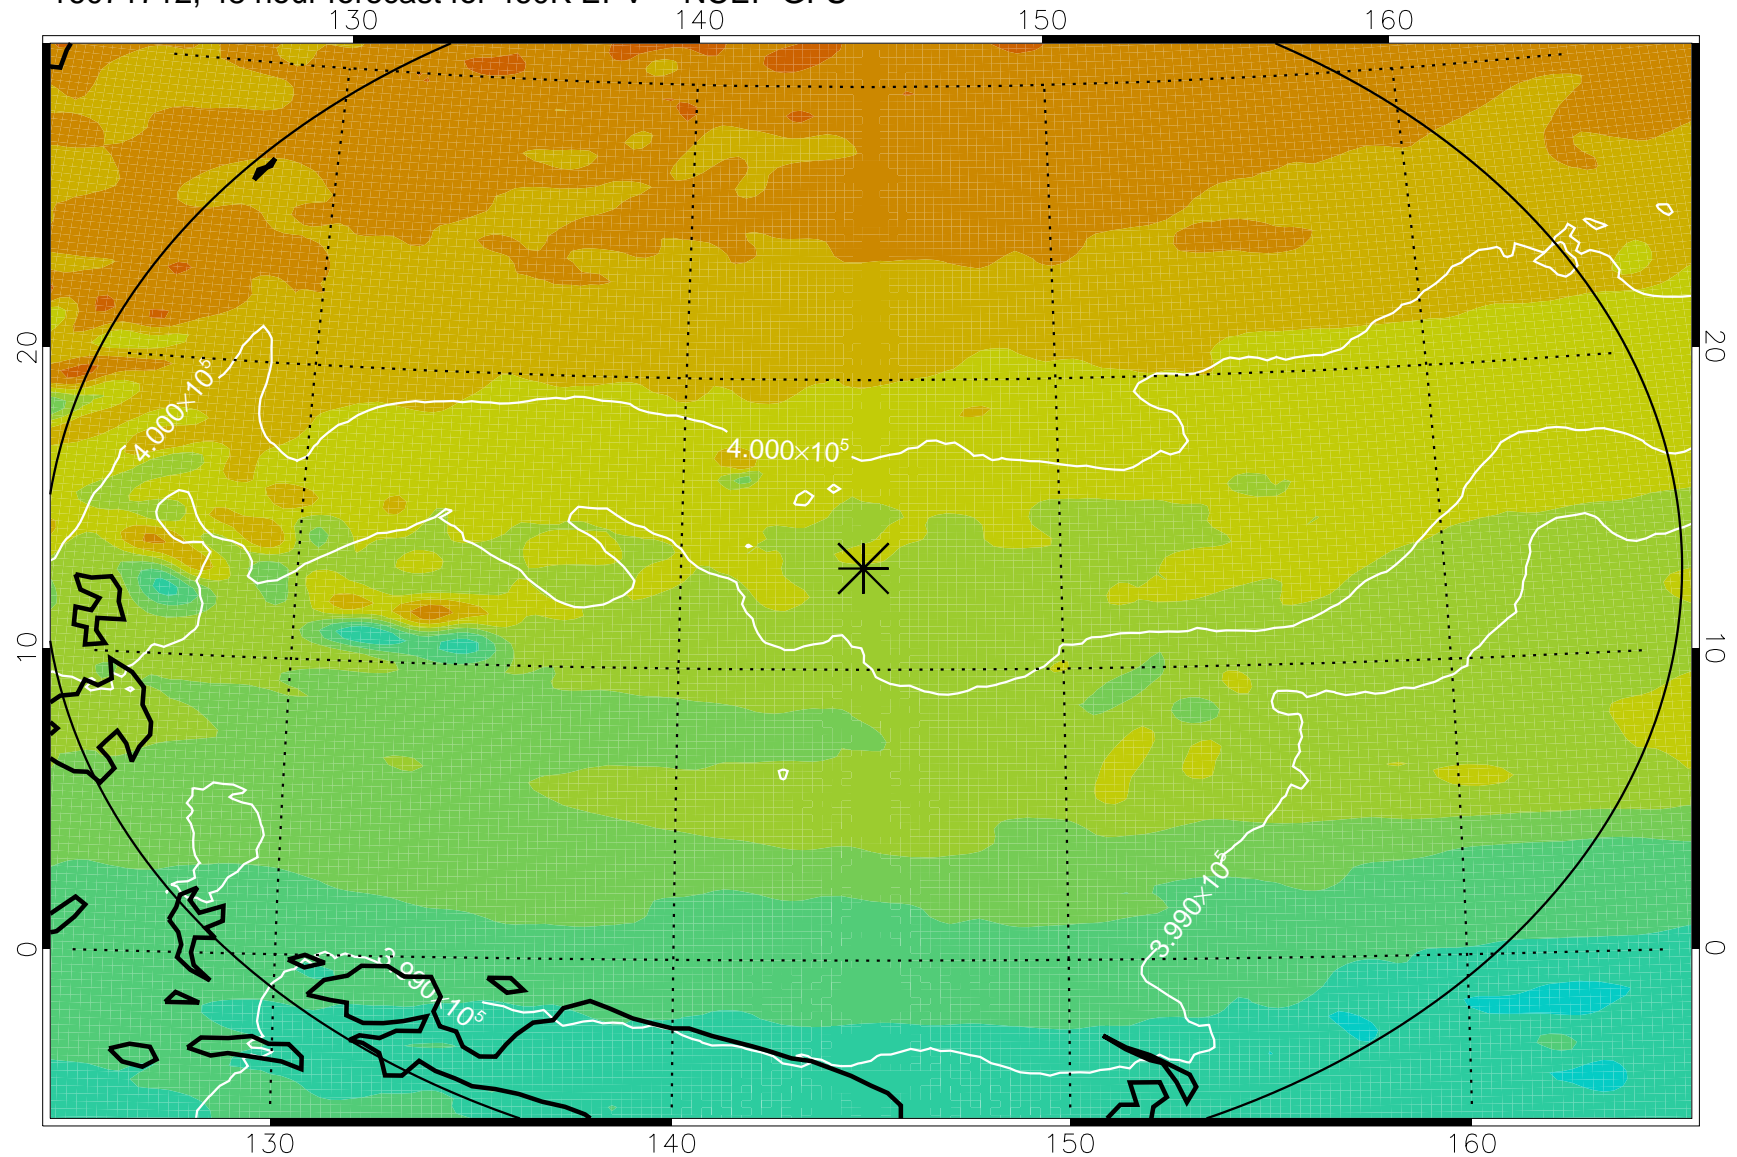

16071706, 42 hour forecast for 460K EPV -- NCEP GFS

460K Montgomery Streamfunction, white

Range ring of 2304 km

16071712, 48 hour forecast for 460K EPV -- NCEP GFS

460K Montgomery Streamfunction, white

Range ring of 2304 km

16071718, 54 hour forecast for 460K EPV -- NCEP GFS

460K Montgomery Streamfunction, white

Range ring of 2304 km

16071800, 60 hour forecast for 460K EPV -- NCEP GFS

460K Montgomery Streamfunction, white

Range ring of 2304 km

16071806, 66 hour forecast for 460K EPV -- NCEP GFS

460K Montgomery Streamfunction, white

Range ring of 2304 km

16071812, 72 hour forecast for 460K EPV -- NCEP GFS

460K Montgomery Streamfunction, white

Range ring of 2304 km

16071818, 78 hour forecast for 460K EPV -- NCEP GFS

460K Montgomery Streamfunction, white

Range ring of 2304 km

16071900, 84 hour forecast for 460K EPV -- NCEP GFS

460K Montgomery Streamfunction, white

Range ring of 2304 km