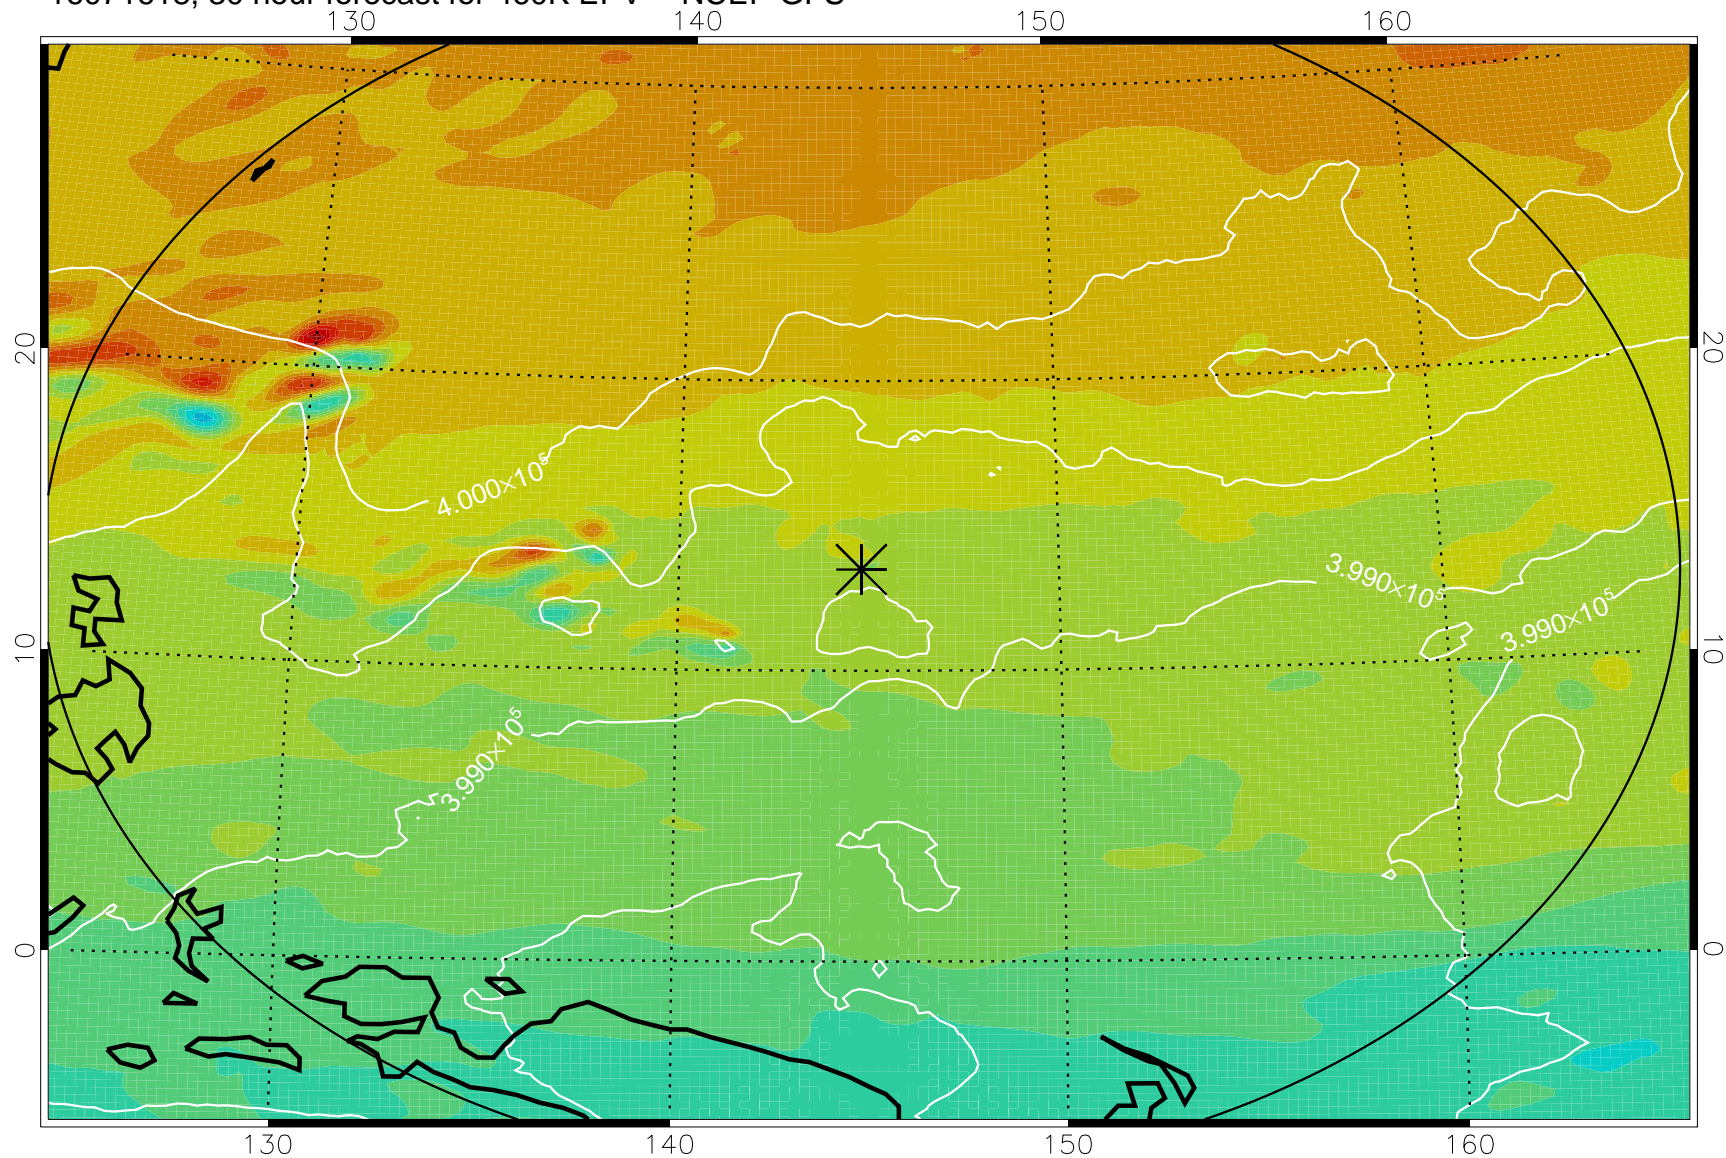

16071606, 18 hour forecast for 460K EPV -- NCEP GFS

460K Montgomery Streamfunction, white

Range ring of 2304 km

16071612, 24 hour forecast for 460K EPV -- NCEP GFS

460K Montgomery Streamfunction, white

Range ring of 2304 km

16071618, 30 hour forecast for 460K EPV -- NCEP GFS

460K Montgomery Streamfunction, white

Range ring of 2304 km

16071700, 36 hour forecast for 460K EPV -- NCEP GFS

460K Montgomery Streamfunction, white

Range ring of 2304 km

16071718, 54 hour forecast for 460K EPV -- NCEP GFS

460K Montgomery Streamfunction, white

Range ring of 2304 km

16071800, 60 hour forecast for 460K EPV -- NCEP GFS

460K Montgomery Streamfunction, white

Range ring of 2304 km

16071818, 78 hour forecast for 460K EPV -- NCEP GFS

460K Montgomery Streamfunction, white

Range ring of 2304 km

16071900, 84 hour forecast for 460K EPV -- NCEP GFS

460K Montgomery Streamfunction, white

Range ring of 2304 km