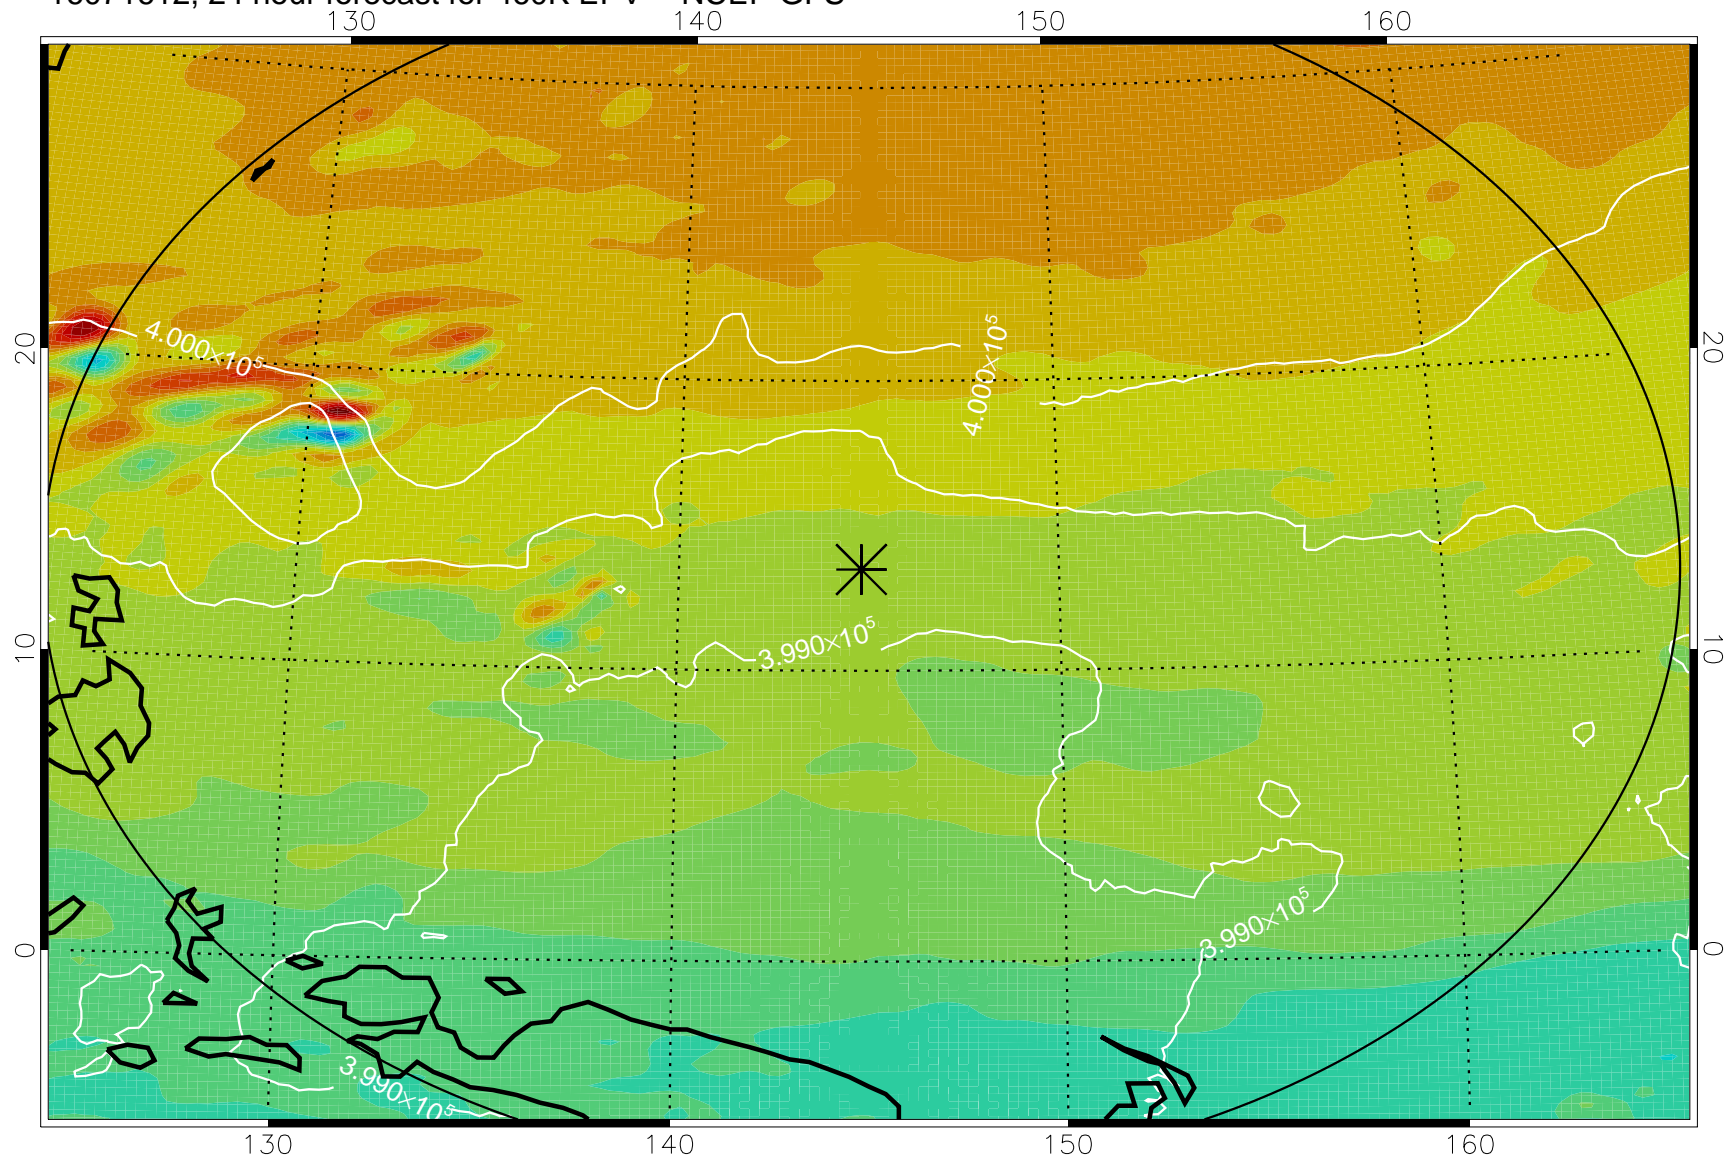

16071606, 18 hour forecast for 460K EPV -- NCEP GFS

460K Montgomery Streamfunction, white

Range ring of 2304 km

16071612, 24 hour forecast for 460K EPV -- NCEP GFS

460K Montgomery Streamfunction, white

Range ring of 2304 km

16071618, 30 hour forecast for 460K EPV -- NCEP GFS

460K Montgomery Streamfunction, white

Range ring of 2304 km

16071700, 36 hour forecast for 460K EPV -- NCEP GFS

460K Montgomery Streamfunction, white

Range ring of 2304 km

16071718, 54 hour forecast for 460K EPV -- NCEP GFS

460K Montgomery Streamfunction, white

Range ring of 2304 km

16071800, 60 hour forecast for 460K EPV -- NCEP GFS

460K Montgomery Streamfunction, white

Range ring of 2304 km

16071818, 78 hour forecast for 460K EPV -- NCEP GFS

460K Montgomery Streamfunction, white

Range ring of 2304 km

16071900, 84 hour forecast for 460K EPV -- NCEP GFS

460K Montgomery Streamfunction, white

Range ring of 2304 km