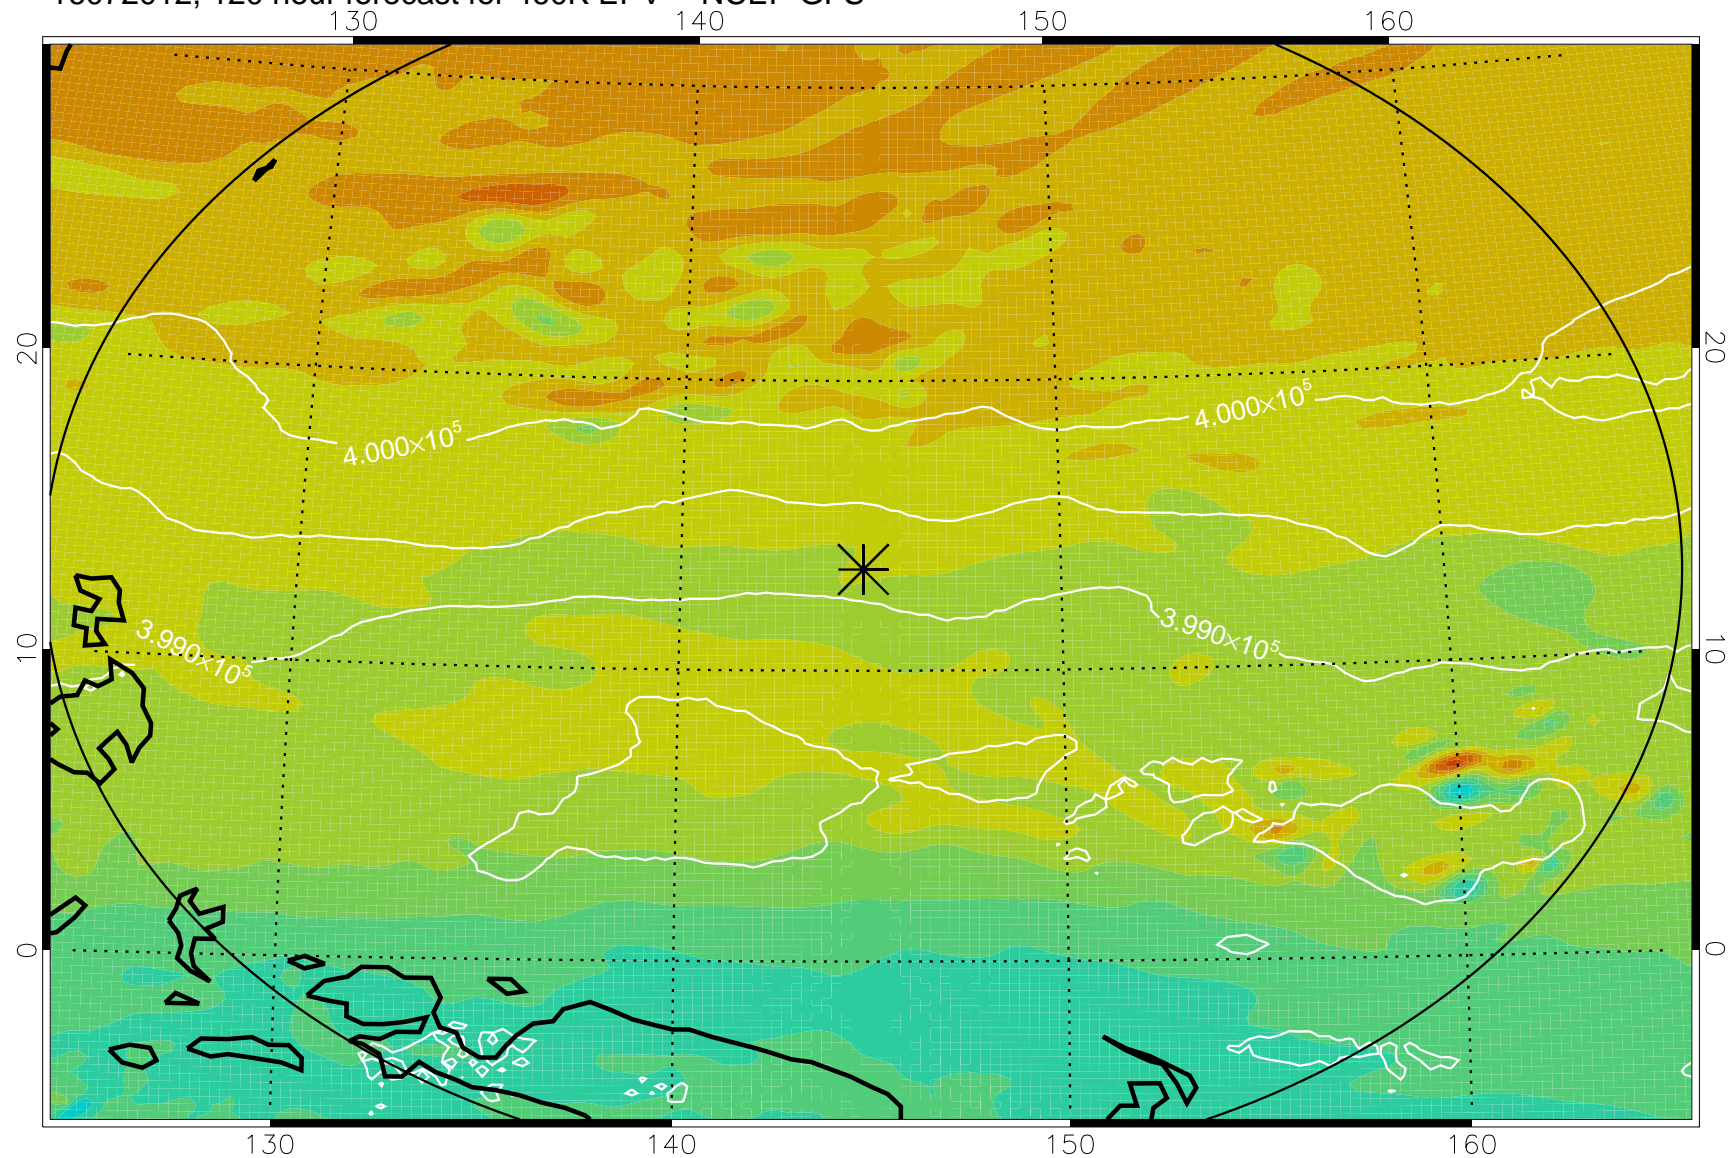

16071818, 78 hour forecast for 460K EPV -- NCEP GFS

460K Montgomery Streamfunction, white

Range ring of 2304 km

16071900, 84 hour forecast for 460K EPV -- NCEP GFS

460K Montgomery Streamfunction, white

Range ring of 2304 km

16071906, 90 hour forecast for 460K EPV -- NCEP GFS

460K Montgomery Streamfunction, white

Range ring of 2304 km

16071912, 96 hour forecast for 460K EPV -- NCEP GFS

460K Montgomery Streamfunction, white

Range ring of 2304 km

16071918, 102 hour forecast for 460K EPV -- NCEP GFS

460K Montgomery Streamfunction, white

Range ring of 2304 km

16072000, 108 hour forecast for 460K EPV -- NCEP GFS

460K Montgomery Streamfunction, white

Range ring of 2304 km

16072006, 114 hour forecast for 460K EPV -- NCEP GFS

460K Montgomery Streamfunction, white

Range ring of 2304 km

16072012, 120 hour forecast for 460K EPV -- NCEP GFS

460K Montgomery Streamfunction, white

Range ring of 2304 km