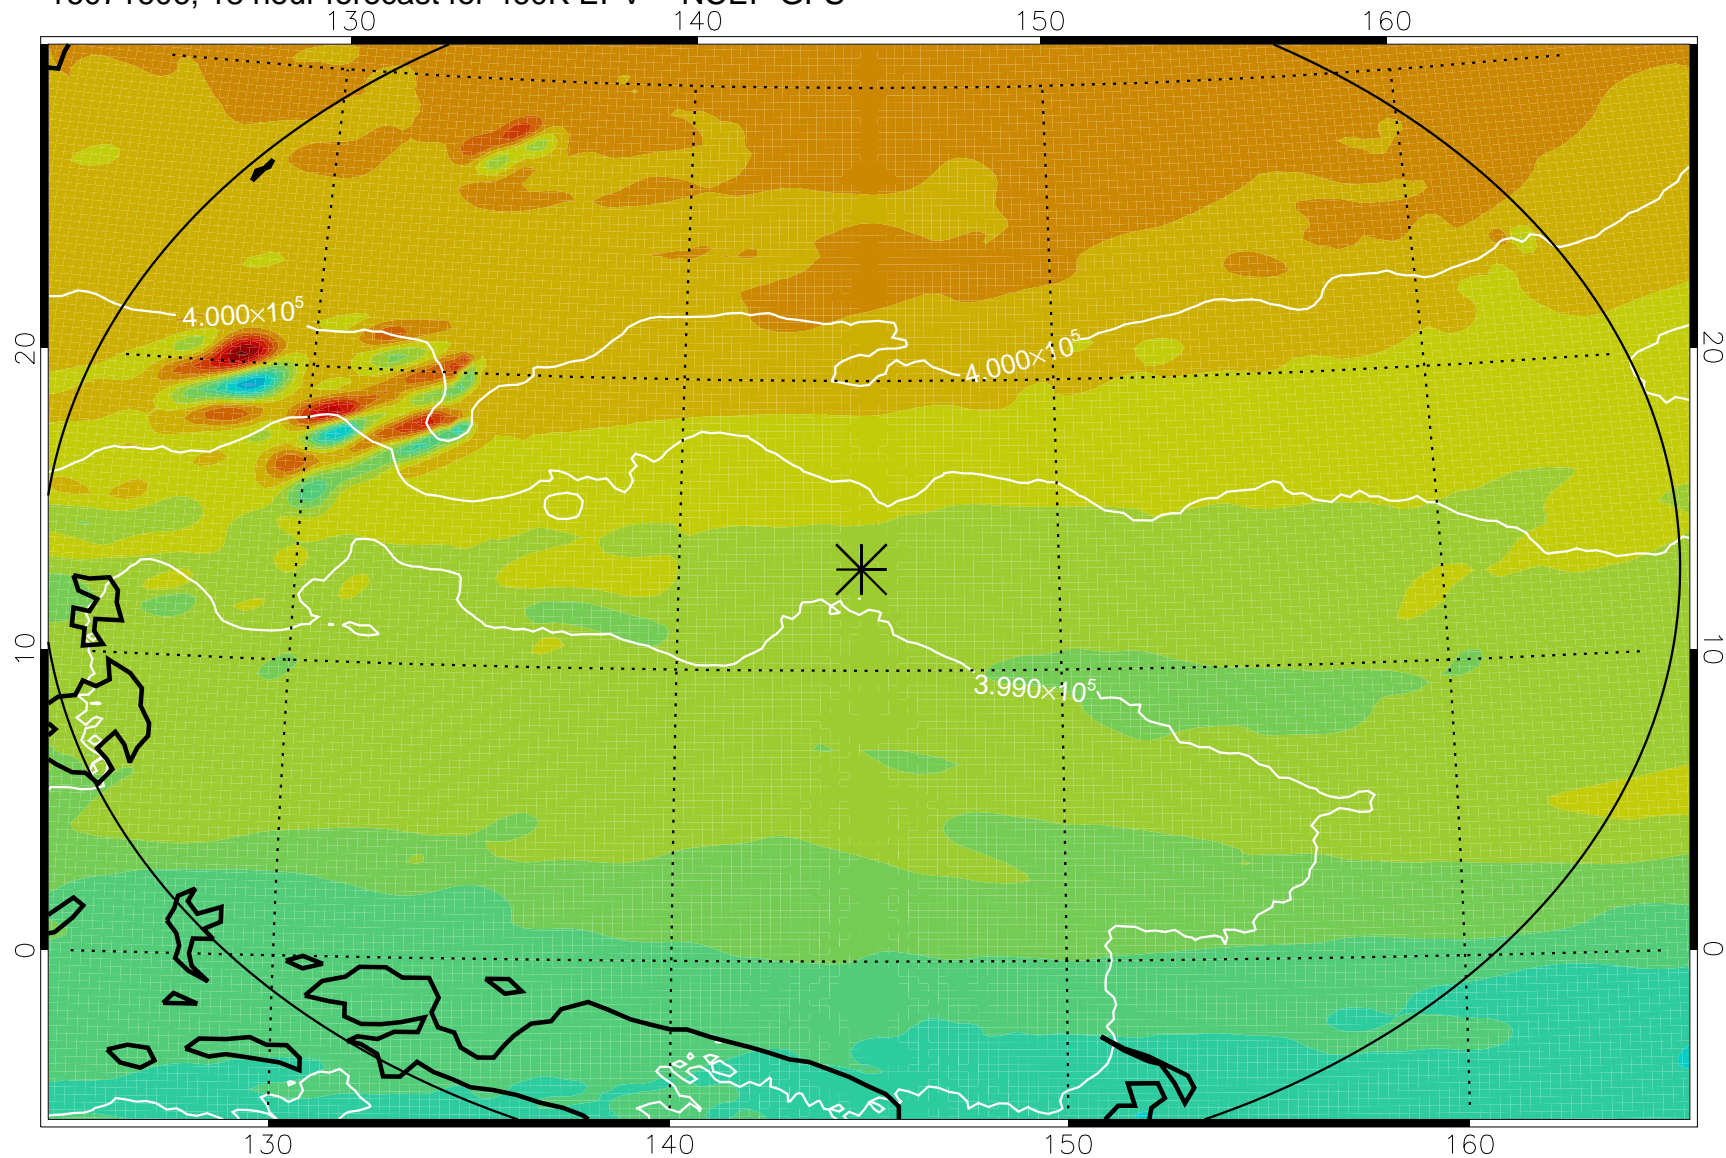

16071518, 6 hour forecast for 460K EPV -- NCEP GFS

460K Montgomery Streamfunction, white

Range ring of 2304 km

16071600, 12 hour forecast for 460K EPV -- NCEP GFS

460K Montgomery Streamfunction, white

Range ring of 2304 km

16071606, 18 hour forecast for 460K EPV -- NCEP GFS

460K Montgomery Streamfunction, white

Range ring of 2304 km

16071612, 24 hour forecast for 460K EPV -- NCEP GFS

460K Montgomery Streamfunction, white

Range ring of 2304 km

16071618, 30 hour forecast for 460K EPV -- NCEP GFS

460K Montgomery Streamfunction, white

Range ring of 2304 km

16071700, 36 hour forecast for 460K EPV -- NCEP GFS

460K Montgomery Streamfunction, white

Range ring of 2304 km

16071818, 78 hour forecast for 460K EPV -- NCEP GFS

460K Montgomery Streamfunction, white

Range ring of 2304 km

16071900, 84 hour forecast for 460K EPV -- NCEP GFS

460K Montgomery Streamfunction, white

Range ring of 2304 km