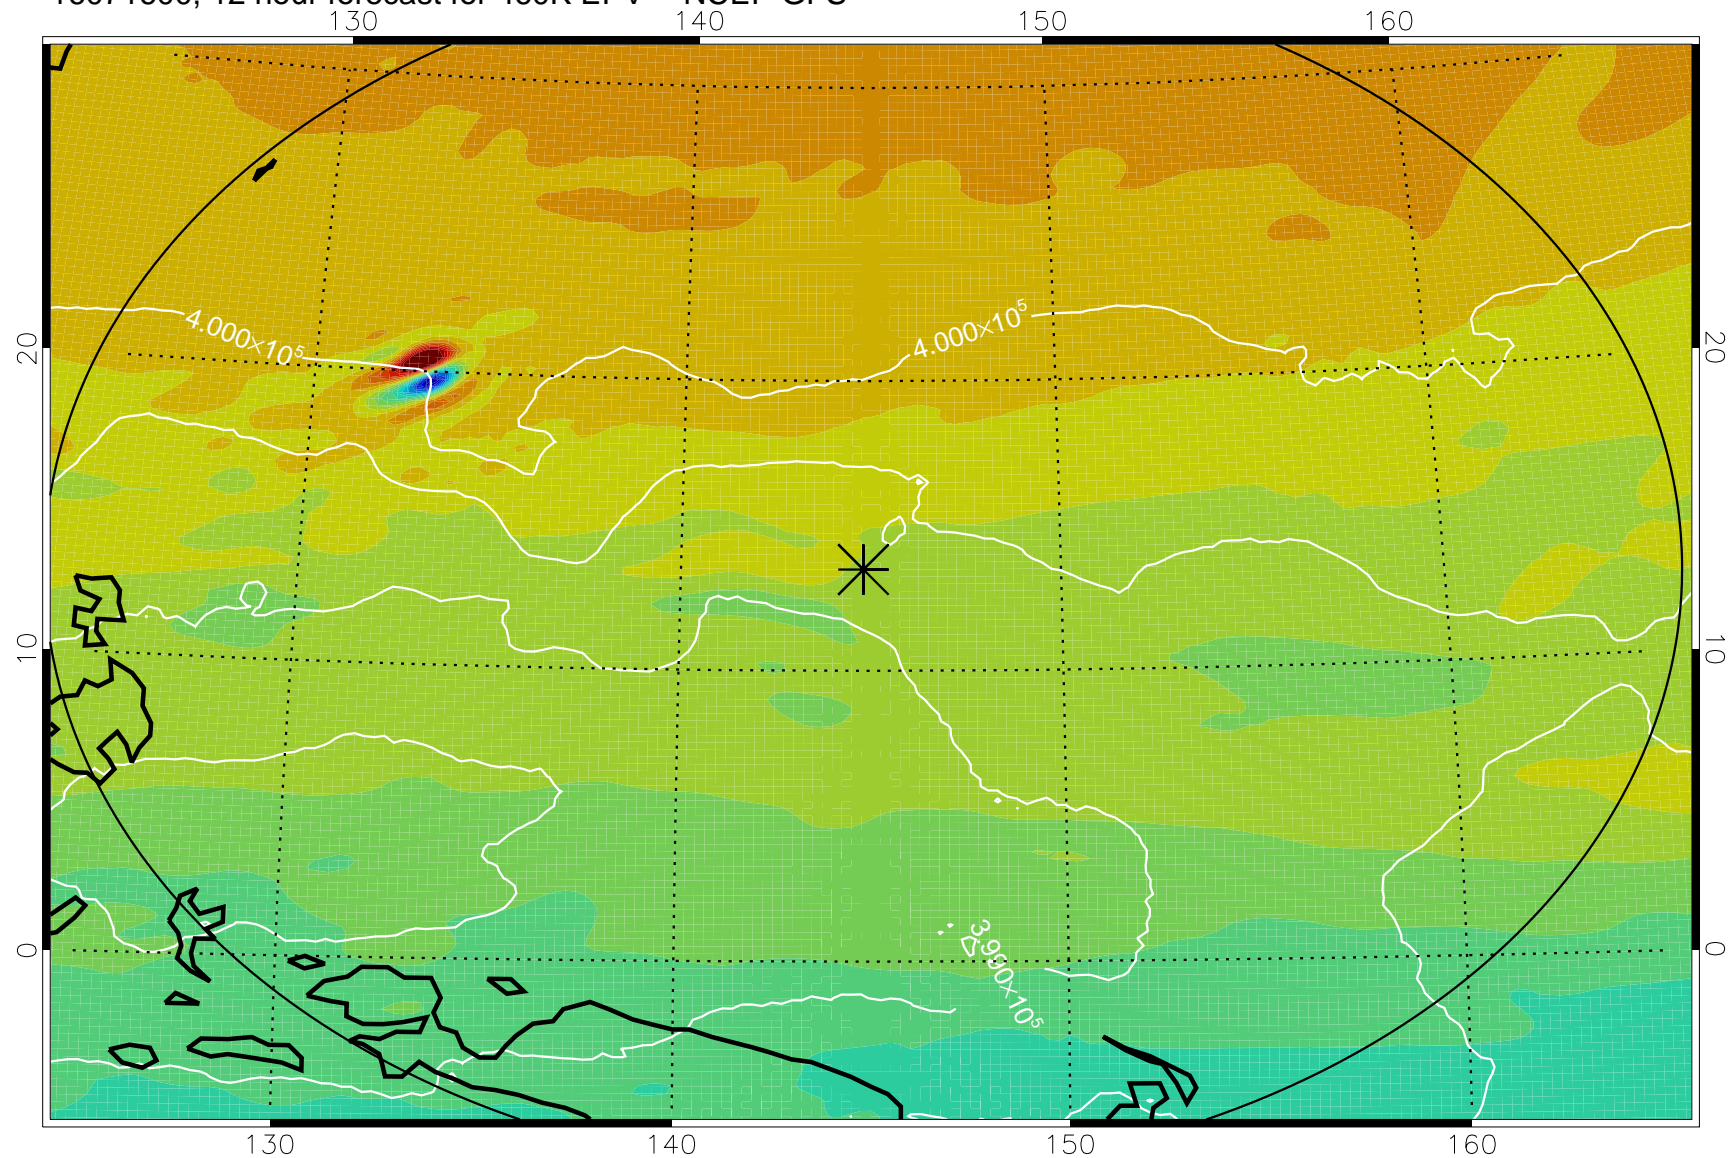

16071518, 6 hour forecast for 460K EPV -- NCEP GFS

460K Montgomery Streamfunction, white

Range ring of 2304 km

16071600, 12 hour forecast for 460K EPV -- NCEP GFS

460K Montgomery Streamfunction, white

Range ring of 2304 km

16071606, 18 hour forecast for 460K EPV -- NCEP GFS

460K Montgomery Streamfunction, white

Range ring of 2304 km

16071612, 24 hour forecast for 460K EPV -- NCEP GFS

460K Montgomery Streamfunction, white

Range ring of 2304 km

16071618, 30 hour forecast for 460K EPV -- NCEP GFS

460K Montgomery Streamfunction, white

Range ring of 2304 km

16071700, 36 hour forecast for 460K EPV -- NCEP GFS

460K Montgomery Streamfunction, white

Range ring of 2304 km

16071818, 78 hour forecast for 460K EPV -- NCEP GFS

460K Montgomery Streamfunction, white

Range ring of 2304 km

16071900, 84 hour forecast for 460K EPV -- NCEP GFS

460K Montgomery Streamfunction, white

Range ring of 2304 km