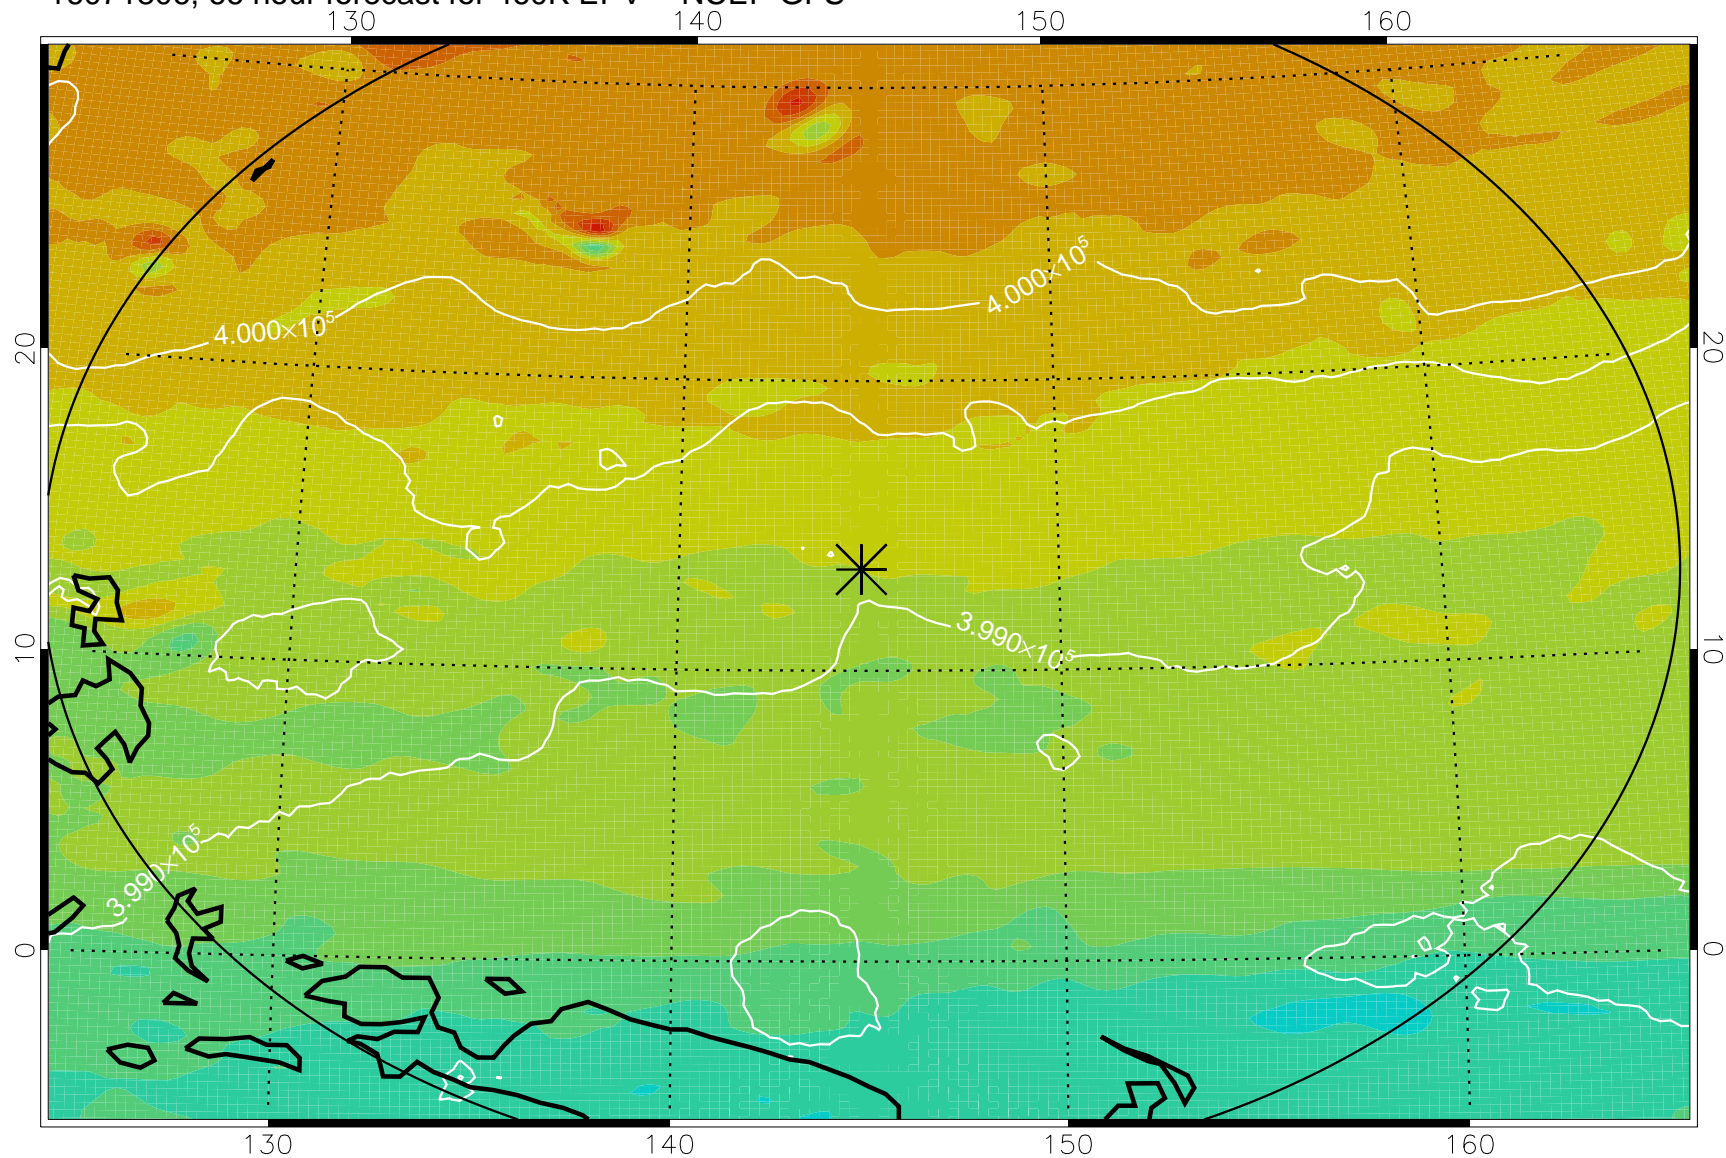

16071718, 54 hour forecast for 460K EPV -- NCEP GFS

460K Montgomery Streamfunction, white

Range ring of 2304 km

16071800, 60 hour forecast for 460K EPV -- NCEP GFS

460K Montgomery Streamfunction, white

Range ring of 2304 km

16071806, 66 hour forecast for 460K EPV -- NCEP GFS

460K Montgomery Streamfunction, white

Range ring of 2304 km

16071812, 72 hour forecast for 460K EPV -- NCEP GFS

460K Montgomery Streamfunction, white

Range ring of 2304 km

16071818, 78 hour forecast for 460K EPV -- NCEP GFS

460K Montgomery Streamfunction, white

Range ring of 2304 km

16071900, 84 hour forecast for 460K EPV -- NCEP GFS

460K Montgomery Streamfunction, white

Range ring of 2304 km

16071918, 102 hour forecast for 460K EPV -- NCEP GFS

460K Montgomery Streamfunction, white

Range ring of 2304 km

16072000, 108 hour forecast for 460K EPV -- NCEP GFS

460K Montgomery Streamfunction, white

Range ring of 2304 km