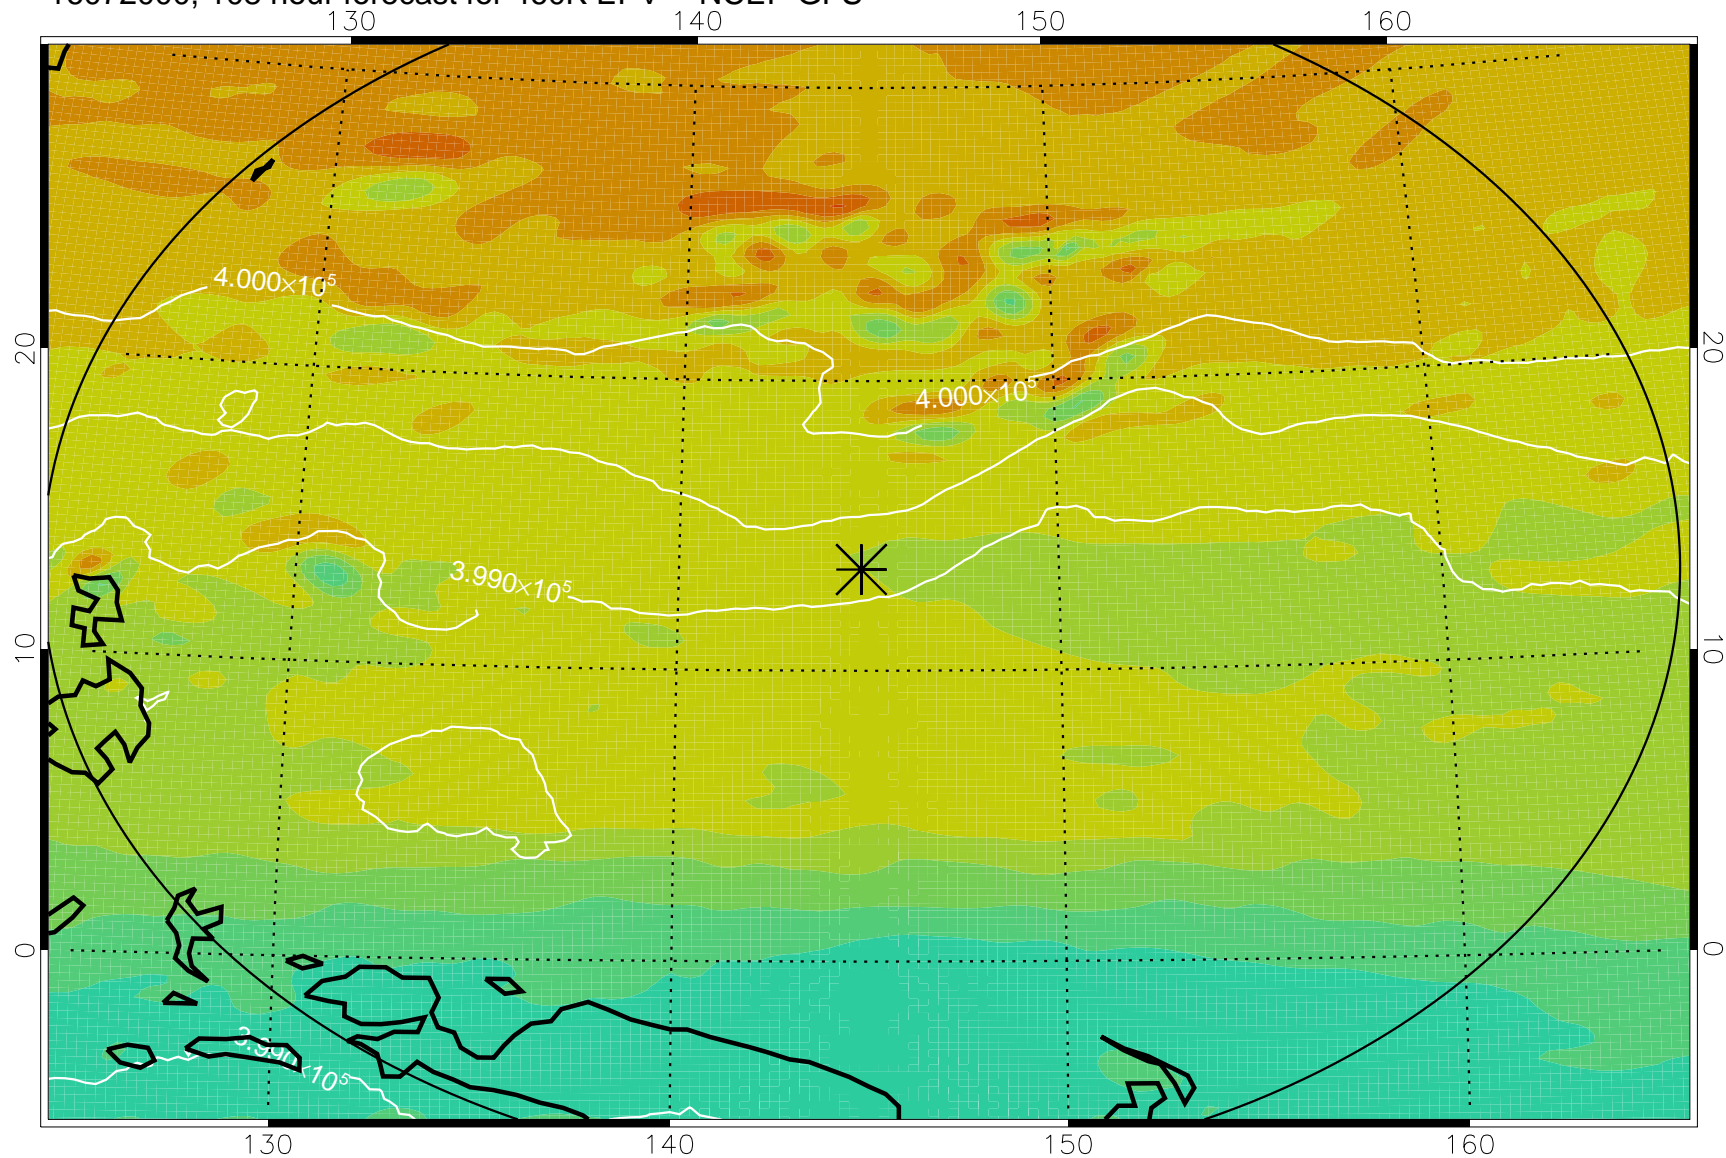

16071818, 78 hour forecast for 460K EPV -- NCEP GFS

460K Montgomery Streamfunction, white

Range ring of 2304 km

16071900, 84 hour forecast for 460K EPV -- NCEP GFS

460K Montgomery Streamfunction, white

Range ring of 2304 km

16071906, 90 hour forecast for 460K EPV -- NCEP GFS

460K Montgomery Streamfunction, white

Range ring of 2304 km

16071912, 96 hour forecast for 460K EPV -- NCEP GFS

460K Montgomery Streamfunction, white

Range ring of 2304 km

16071918, 102 hour forecast for 460K EPV -- NCEP GFS

460K Montgomery Streamfunction, white

Range ring of 2304 km

16072000, 108 hour forecast for 460K EPV -- NCEP GFS

460K Montgomery Streamfunction, white

Range ring of 2304 km

16072006, 114 hour forecast for 460K EPV -- NCEP GFS

460K Montgomery Streamfunction, white

Range ring of 2304 km

16072012, 120 hour forecast for 460K EPV -- NCEP GFS

460K Montgomery Streamfunction, white

Range ring of 2304 km