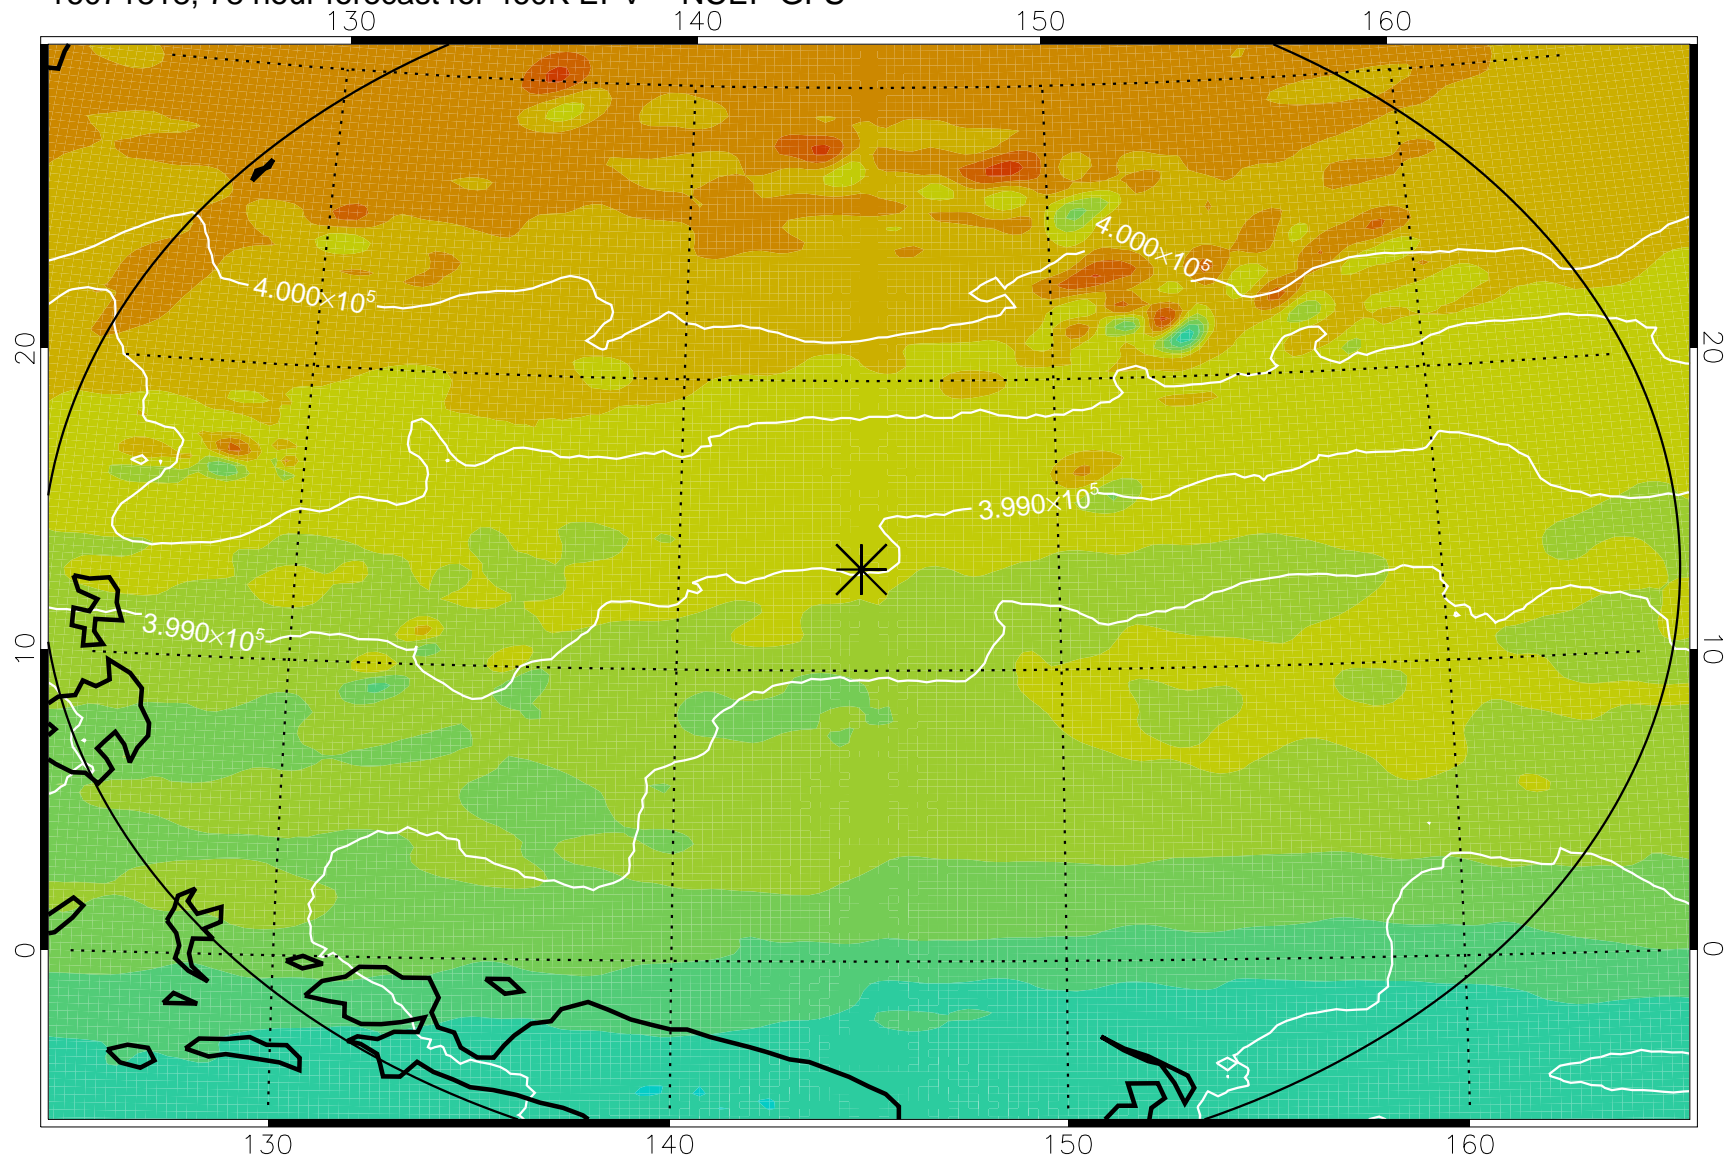

16071806, 66 hour forecast for 460K EPV -- NCEP GFS

460K Montgomery Streamfunction, white

Range ring of 2304 km

16071812, 72 hour forecast for 460K EPV -- NCEP GFS

460K Montgomery Streamfunction, white

Range ring of 2304 km

16071818, 78 hour forecast for 460K EPV -- NCEP GFS

460K Montgomery Streamfunction, white

Range ring of 2304 km

16071900, 84 hour forecast for 460K EPV -- NCEP GFS

460K Montgomery Streamfunction, white

Range ring of 2304 km

16071906, 90 hour forecast for 460K EPV -- NCEP GFS

460K Montgomery Streamfunction, white

Range ring of 2304 km

16071912, 96 hour forecast for 460K EPV -- NCEP GFS

460K Montgomery Streamfunction, white

Range ring of 2304 km

16071918, 102 hour forecast for 460K EPV -- NCEP GFS

460K Montgomery Streamfunction, white

Range ring of 2304 km

16072000, 108 hour forecast for 460K EPV -- NCEP GFS

460K Montgomery Streamfunction, white

Range ring of 2304 km