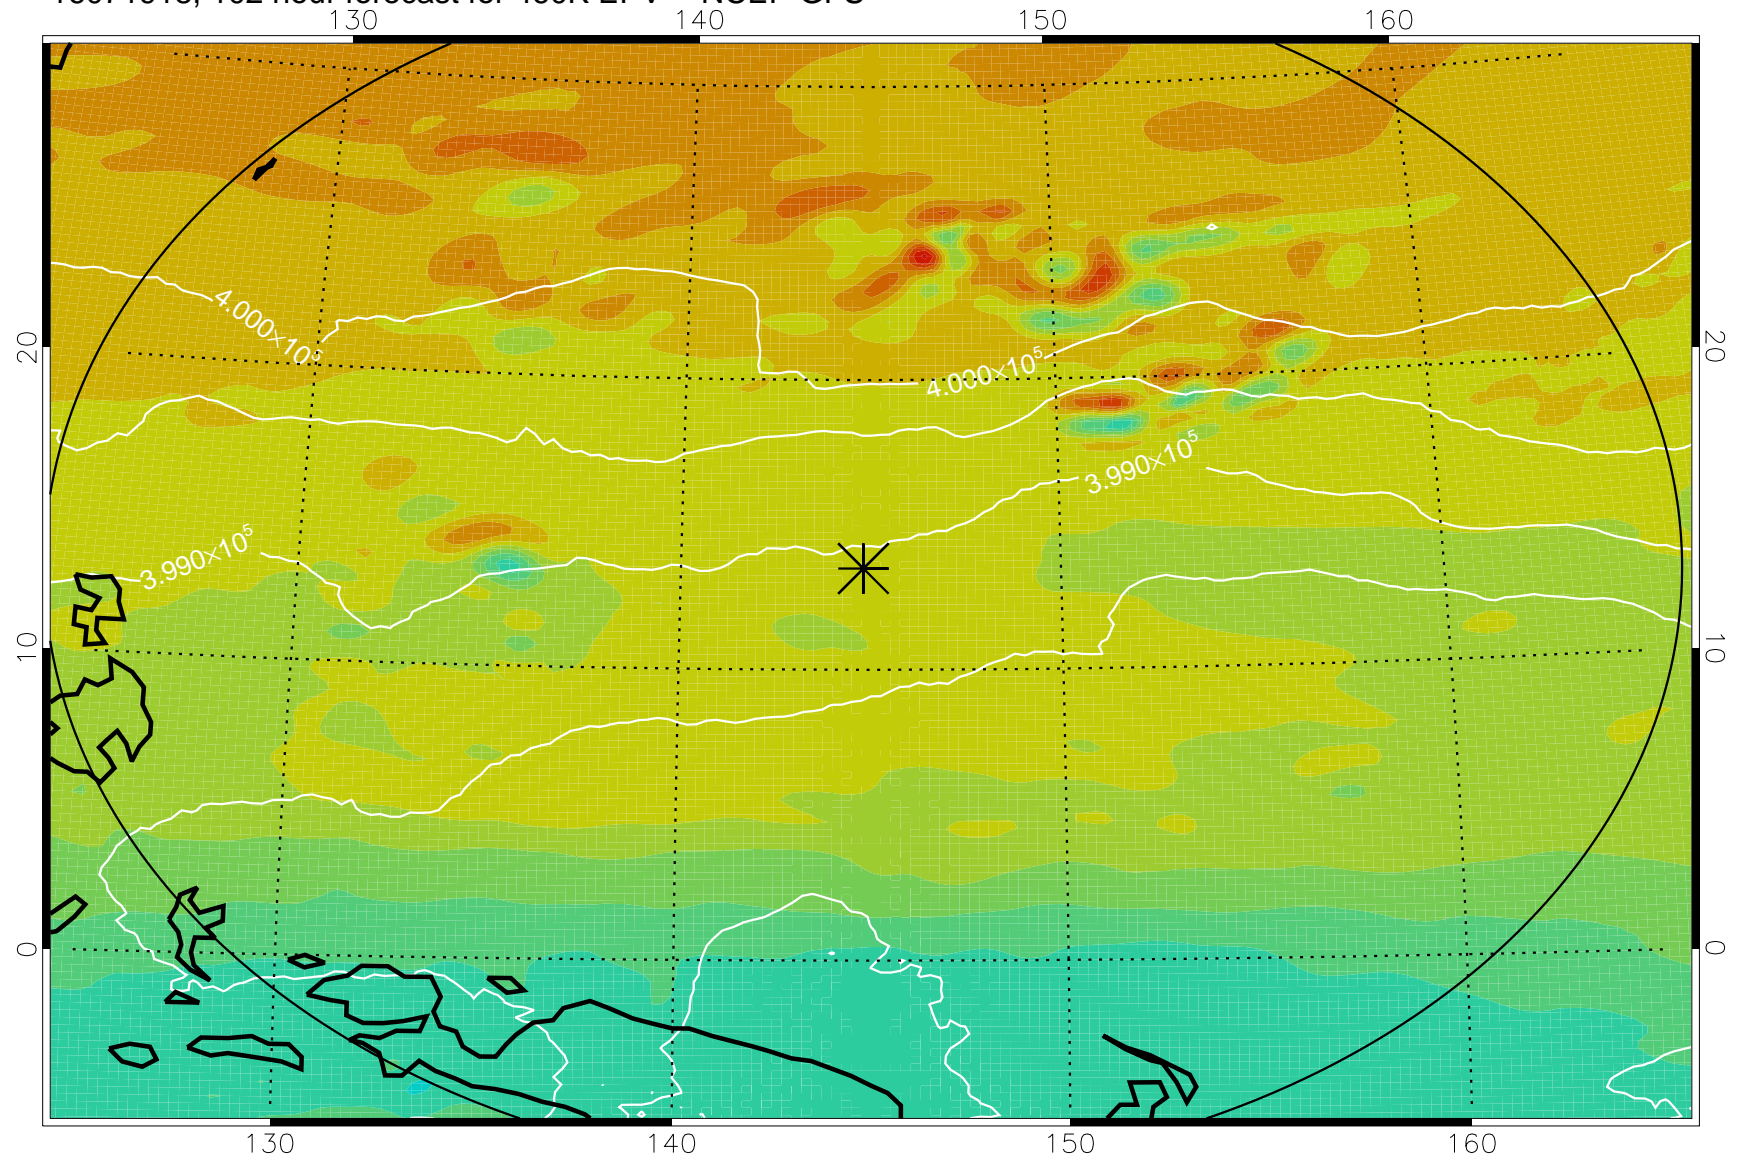

16071818, 78 hour forecast for 460K EPV -- NCEP GFS

460K Montgomery Streamfunction, white

Range ring of 2304 km

16071900, 84 hour forecast for 460K EPV -- NCEP GFS

460K Montgomery Streamfunction, white

Range ring of 2304 km

16071906, 90 hour forecast for 460K EPV -- NCEP GFS

460K Montgomery Streamfunction, white

Range ring of 2304 km

16071912, 96 hour forecast for 460K EPV -- NCEP GFS

460K Montgomery Streamfunction, white

Range ring of 2304 km

16071918, 102 hour forecast for 460K EPV -- NCEP GFS

460K Montgomery Streamfunction, white

Range ring of 2304 km

16072000, 108 hour forecast for 460K EPV -- NCEP GFS

460K Montgomery Streamfunction, white

Range ring of 2304 km

16072006, 114 hour forecast for 460K EPV -- NCEP GFS

460K Montgomery Streamfunction, white

Range ring of 2304 km

16072012, 120 hour forecast for 460K EPV -- NCEP GFS

460K Montgomery Streamfunction, white

Range ring of 2304 km