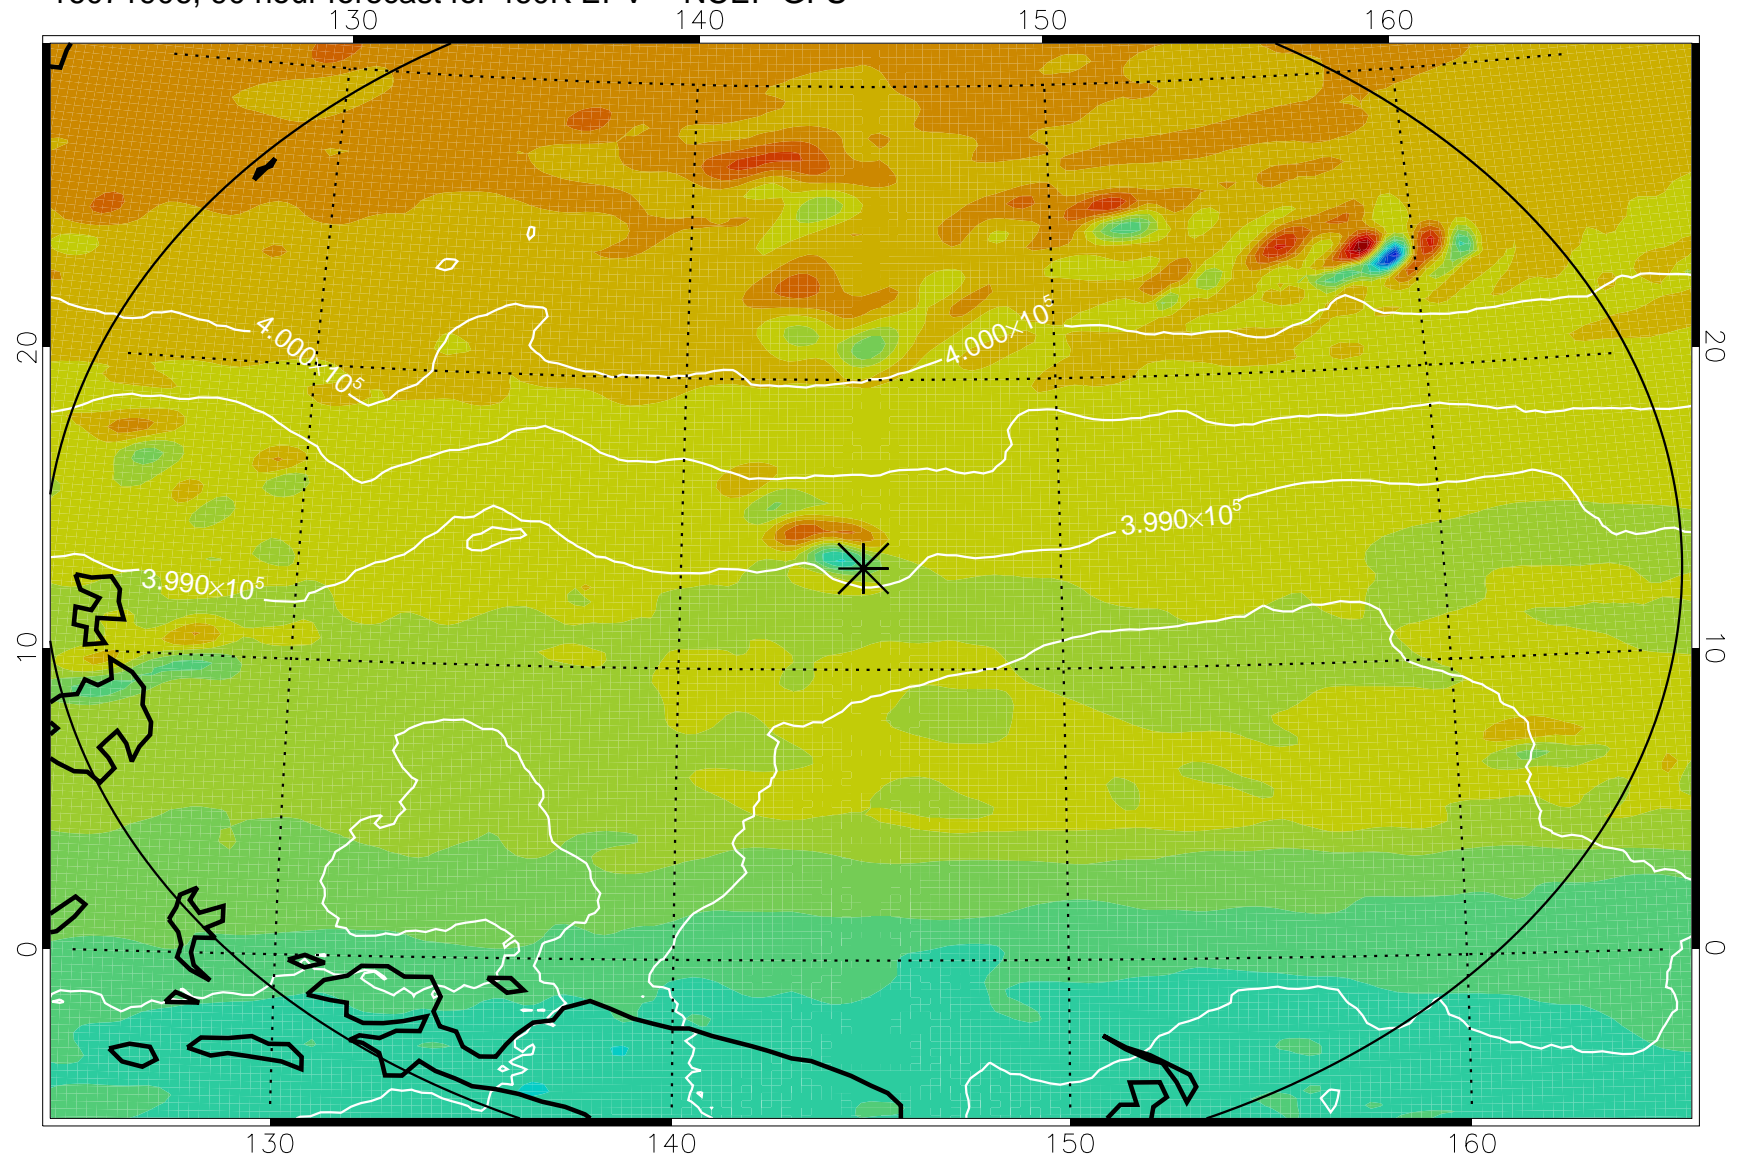

16071806, 66 hour forecast for 460K EPV -- NCEP GFS

460K Montgomery Streamfunction, white

Range ring of 2304 km

16071812, 72 hour forecast for 460K EPV -- NCEP GFS

460K Montgomery Streamfunction, white

Range ring of 2304 km

16071818, 78 hour forecast for 460K EPV -- NCEP GFS

460K Montgomery Streamfunction, white

Range ring of 2304 km

16071900, 84 hour forecast for 460K EPV -- NCEP GFS

460K Montgomery Streamfunction, white

Range ring of 2304 km

16071906, 90 hour forecast for 460K EPV -- NCEP GFS

460K Montgomery Streamfunction, white

Range ring of 2304 km

16071912, 96 hour forecast for 460K EPV -- NCEP GFS

460K Montgomery Streamfunction, white

Range ring of 2304 km

16071918, 102 hour forecast for 460K EPV -- NCEP GFS

460K Montgomery Streamfunction, white

Range ring of 2304 km

16072000, 108 hour forecast for 460K EPV -- NCEP GFS

460K Montgomery Streamfunction, white

Range ring of 2304 km