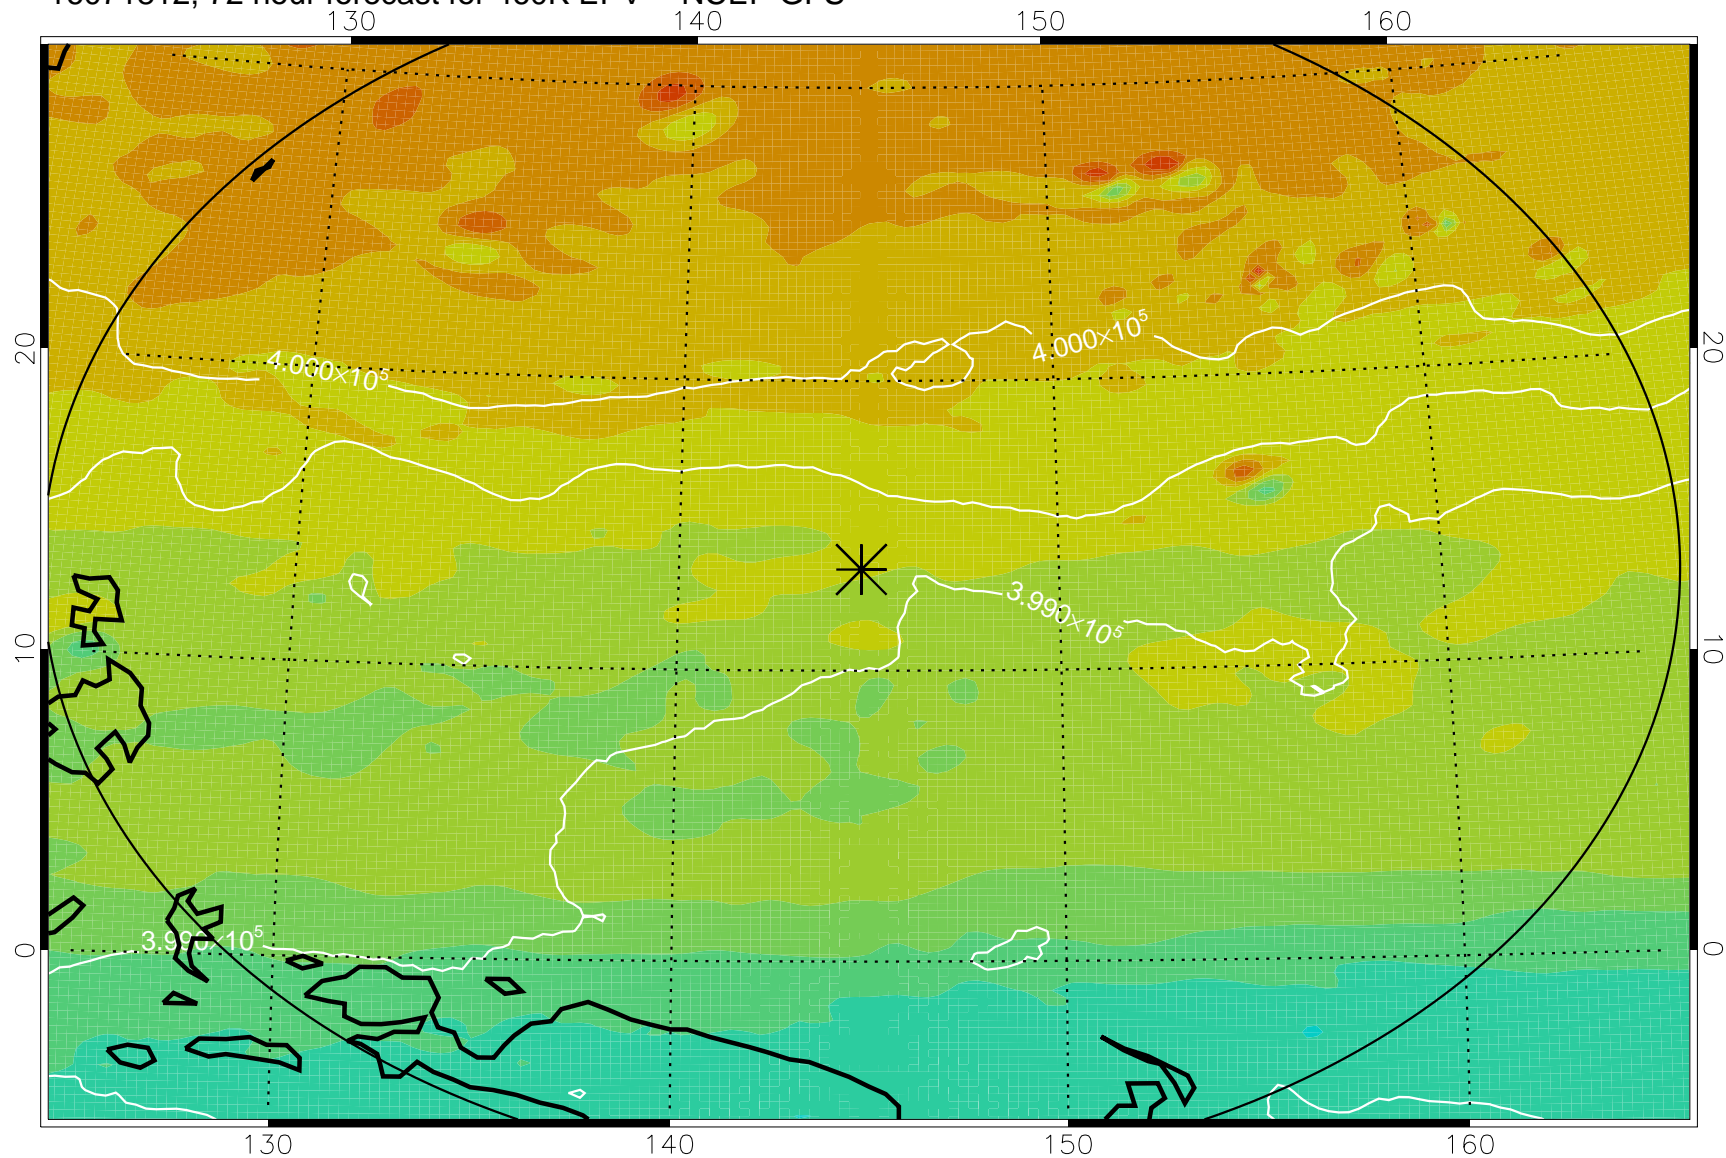

16071718, 54 hour forecast for 460K EPV -- NCEP GFS

460K Montgomery Streamfunction, white

Range ring of 2304 km

16071800, 60 hour forecast for 460K EPV -- NCEP GFS

460K Montgomery Streamfunction, white

Range ring of 2304 km

16071806, 66 hour forecast for 460K EPV -- NCEP GFS

460K Montgomery Streamfunction, white

Range ring of 2304 km

16071812, 72 hour forecast for 460K EPV -- NCEP GFS

460K Montgomery Streamfunction, white

Range ring of 2304 km

16071818, 78 hour forecast for 460K EPV -- NCEP GFS

460K Montgomery Streamfunction, white

Range ring of 2304 km

16071900, 84 hour forecast for 460K EPV -- NCEP GFS

460K Montgomery Streamfunction, white

Range ring of 2304 km

16071918, 102 hour forecast for 460K EPV -- NCEP GFS

460K Montgomery Streamfunction, white

Range ring of 2304 km

16072000, 108 hour forecast for 460K EPV -- NCEP GFS

460K Montgomery Streamfunction, white

Range ring of 2304 km