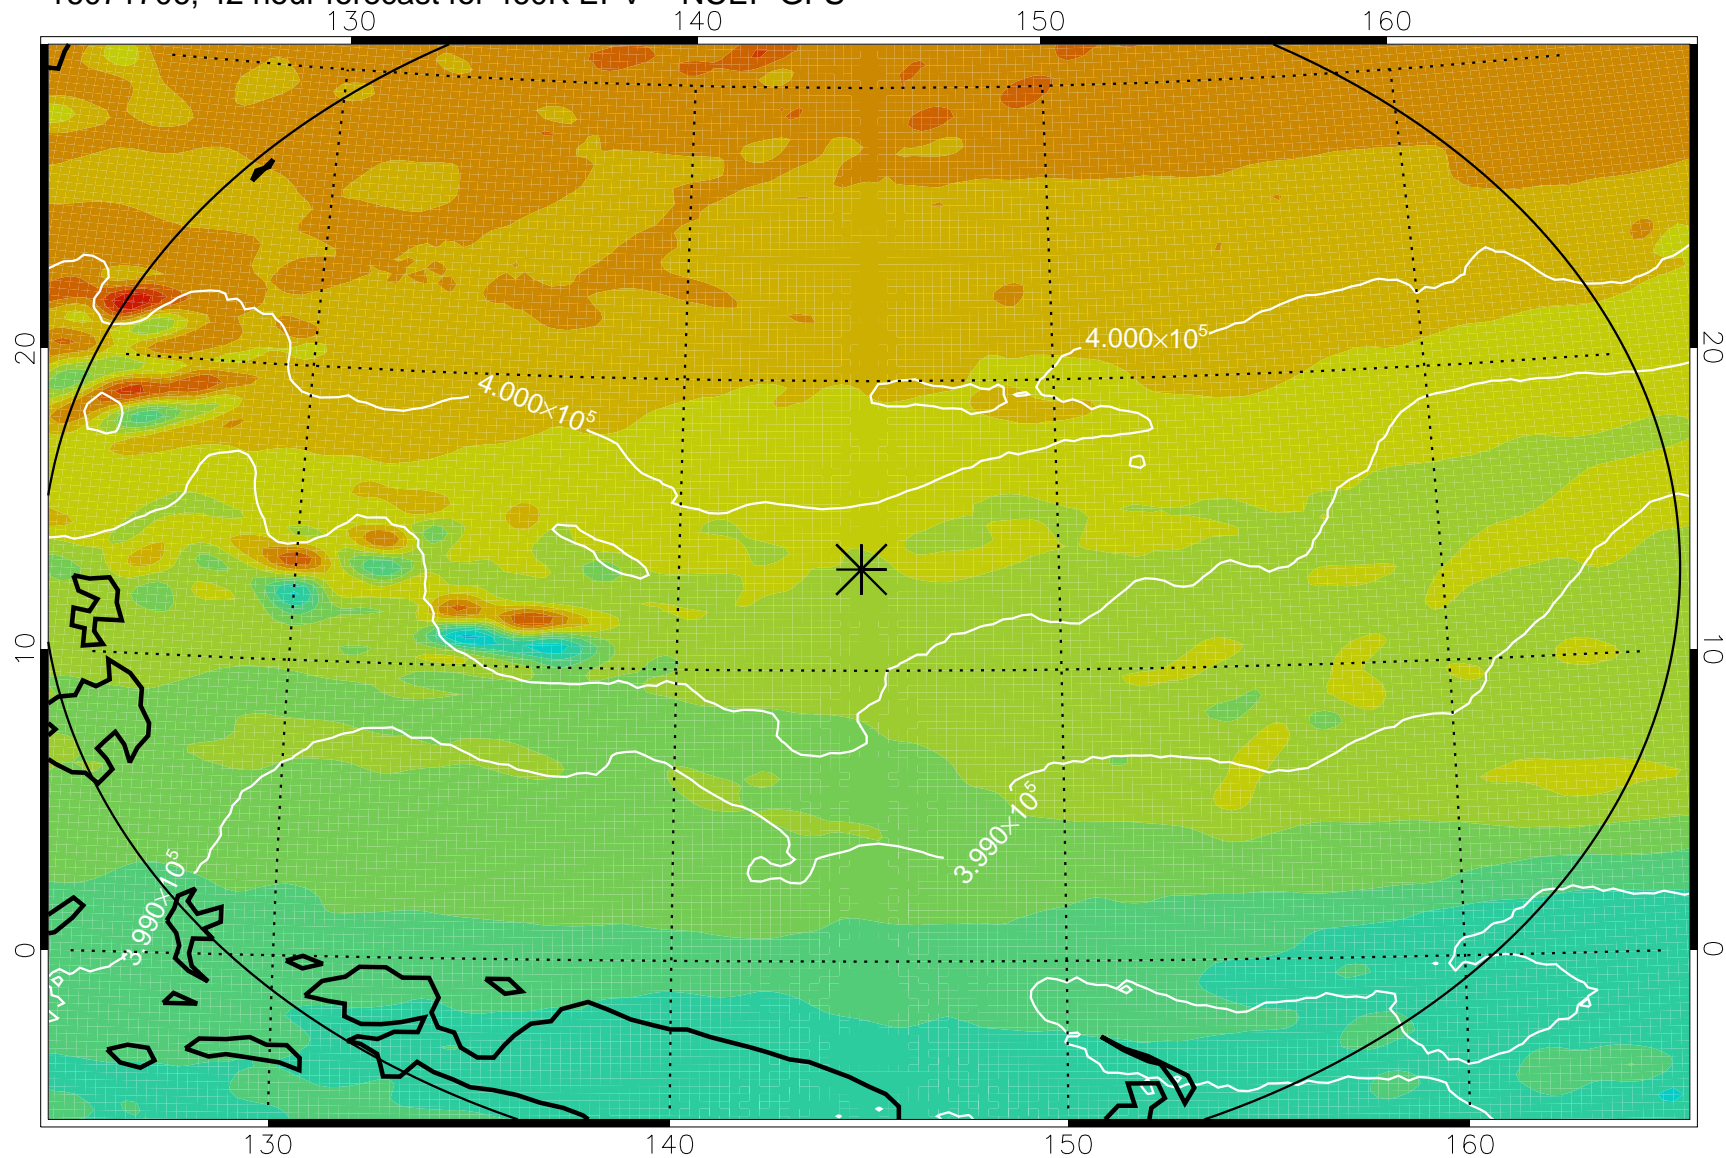

16071618, 30 hour forecast for 460K EPV -- NCEP GFS

460K Montgomery Streamfunction, white

Range ring of 2304 km

16071700, 36 hour forecast for 460K EPV -- NCEP GFS

460K Montgomery Streamfunction, white

Range ring of 2304 km

16071706, 42 hour forecast for 460K EPV -- NCEP GFS

460K Montgomery Streamfunction, white

Range ring of 2304 km

16071712, 48 hour forecast for 460K EPV -- NCEP GFS

460K Montgomery Streamfunction, white

Range ring of 2304 km

16071718, 54 hour forecast for 460K EPV -- NCEP GFS

460K Montgomery Streamfunction, white

Range ring of 2304 km

16071800, 60 hour forecast for 460K EPV -- NCEP GFS

460K Montgomery Streamfunction, white

Range ring of 2304 km

16071818, 78 hour forecast for 460K EPV -- NCEP GFS

460K Montgomery Streamfunction, white

Range ring of 2304 km

16071900, 84 hour forecast for 460K EPV -- NCEP GFS

460K Montgomery Streamfunction, white

Range ring of 2304 km