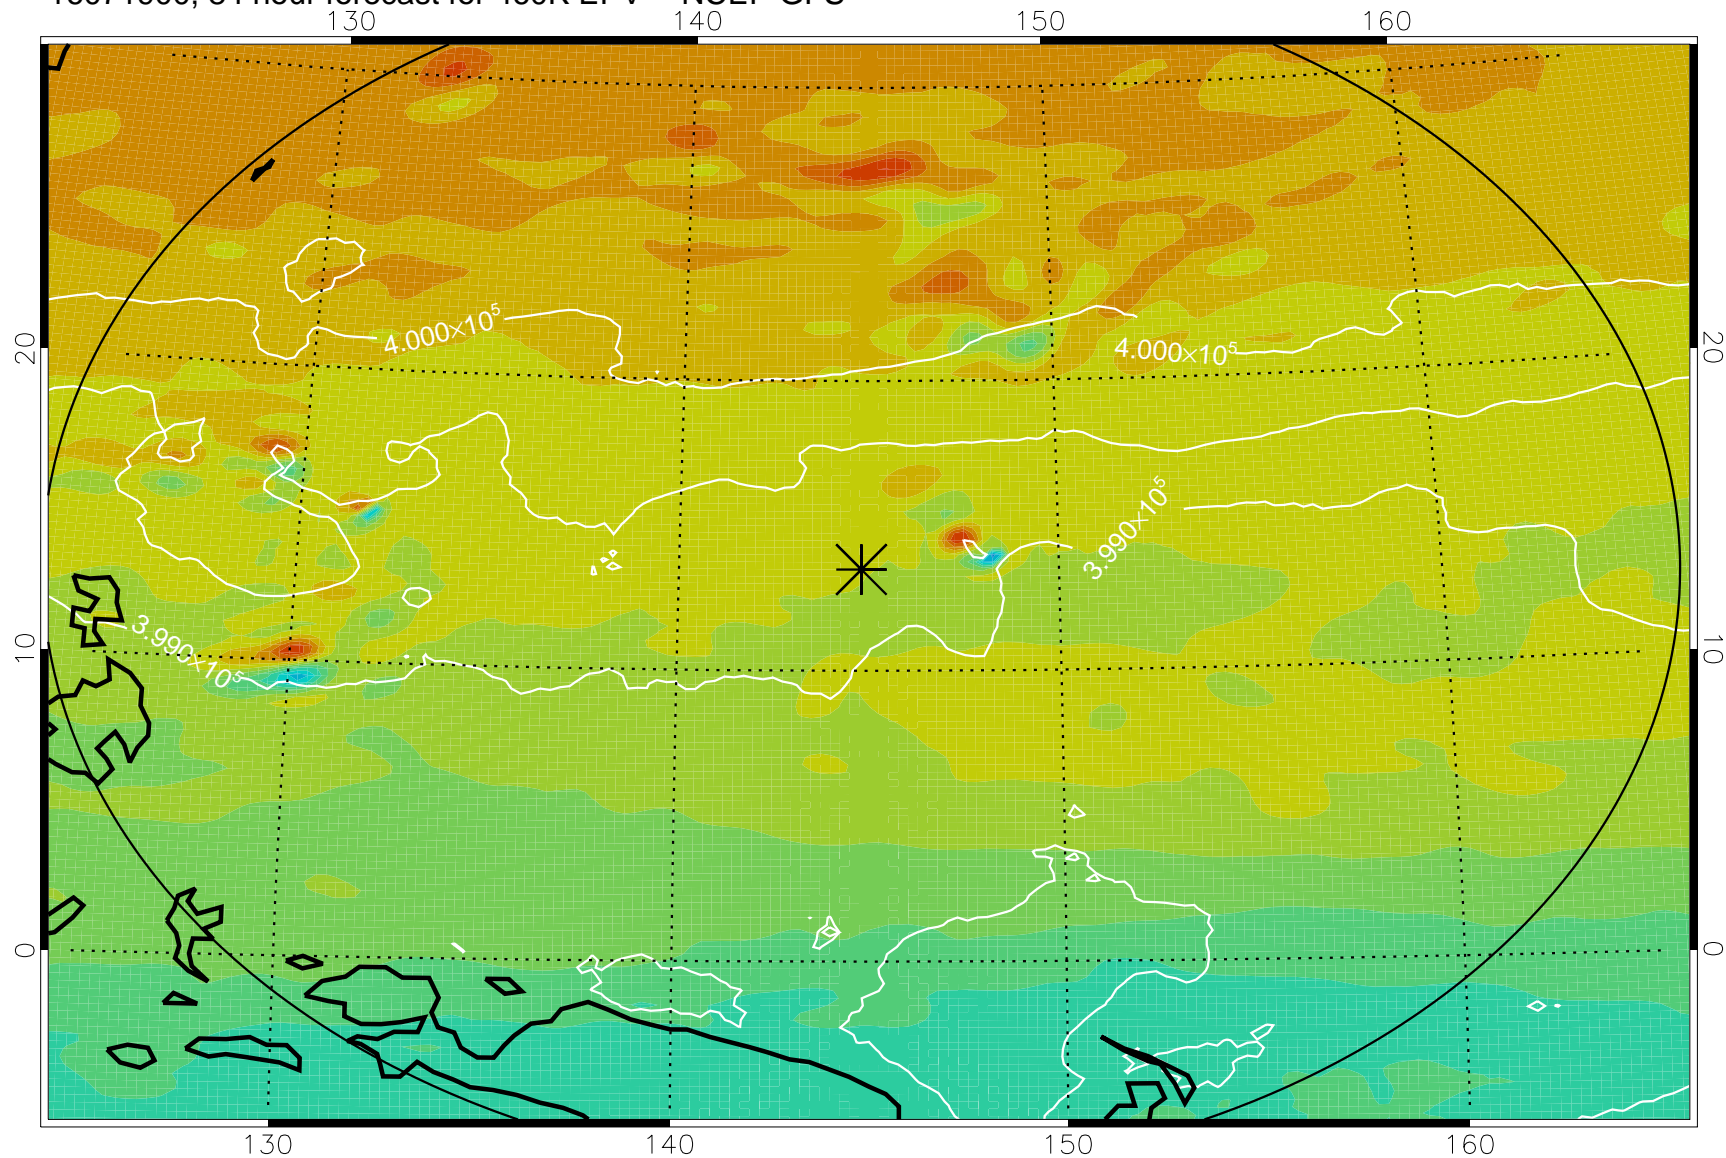

16071806, 66 hour forecast for 460K EPV -- NCEP GFS

460K Montgomery Streamfunction, white

Range ring of 2304 km

16071812, 72 hour forecast for 460K EPV -- NCEP GFS

460K Montgomery Streamfunction, white

Range ring of 2304 km

16071818, 78 hour forecast for 460K EPV -- NCEP GFS

460K Montgomery Streamfunction, white

Range ring of 2304 km

16071900, 84 hour forecast for 460K EPV -- NCEP GFS

460K Montgomery Streamfunction, white

Range ring of 2304 km

16071906, 90 hour forecast for 460K EPV -- NCEP GFS

460K Montgomery Streamfunction, white

Range ring of 2304 km

16071912, 96 hour forecast for 460K EPV -- NCEP GFS

460K Montgomery Streamfunction, white

Range ring of 2304 km

16071918, 102 hour forecast for 460K EPV -- NCEP GFS

460K Montgomery Streamfunction, white

Range ring of 2304 km

16072000, 108 hour forecast for 460K EPV -- NCEP GFS

460K Montgomery Streamfunction, white

Range ring of 2304 km