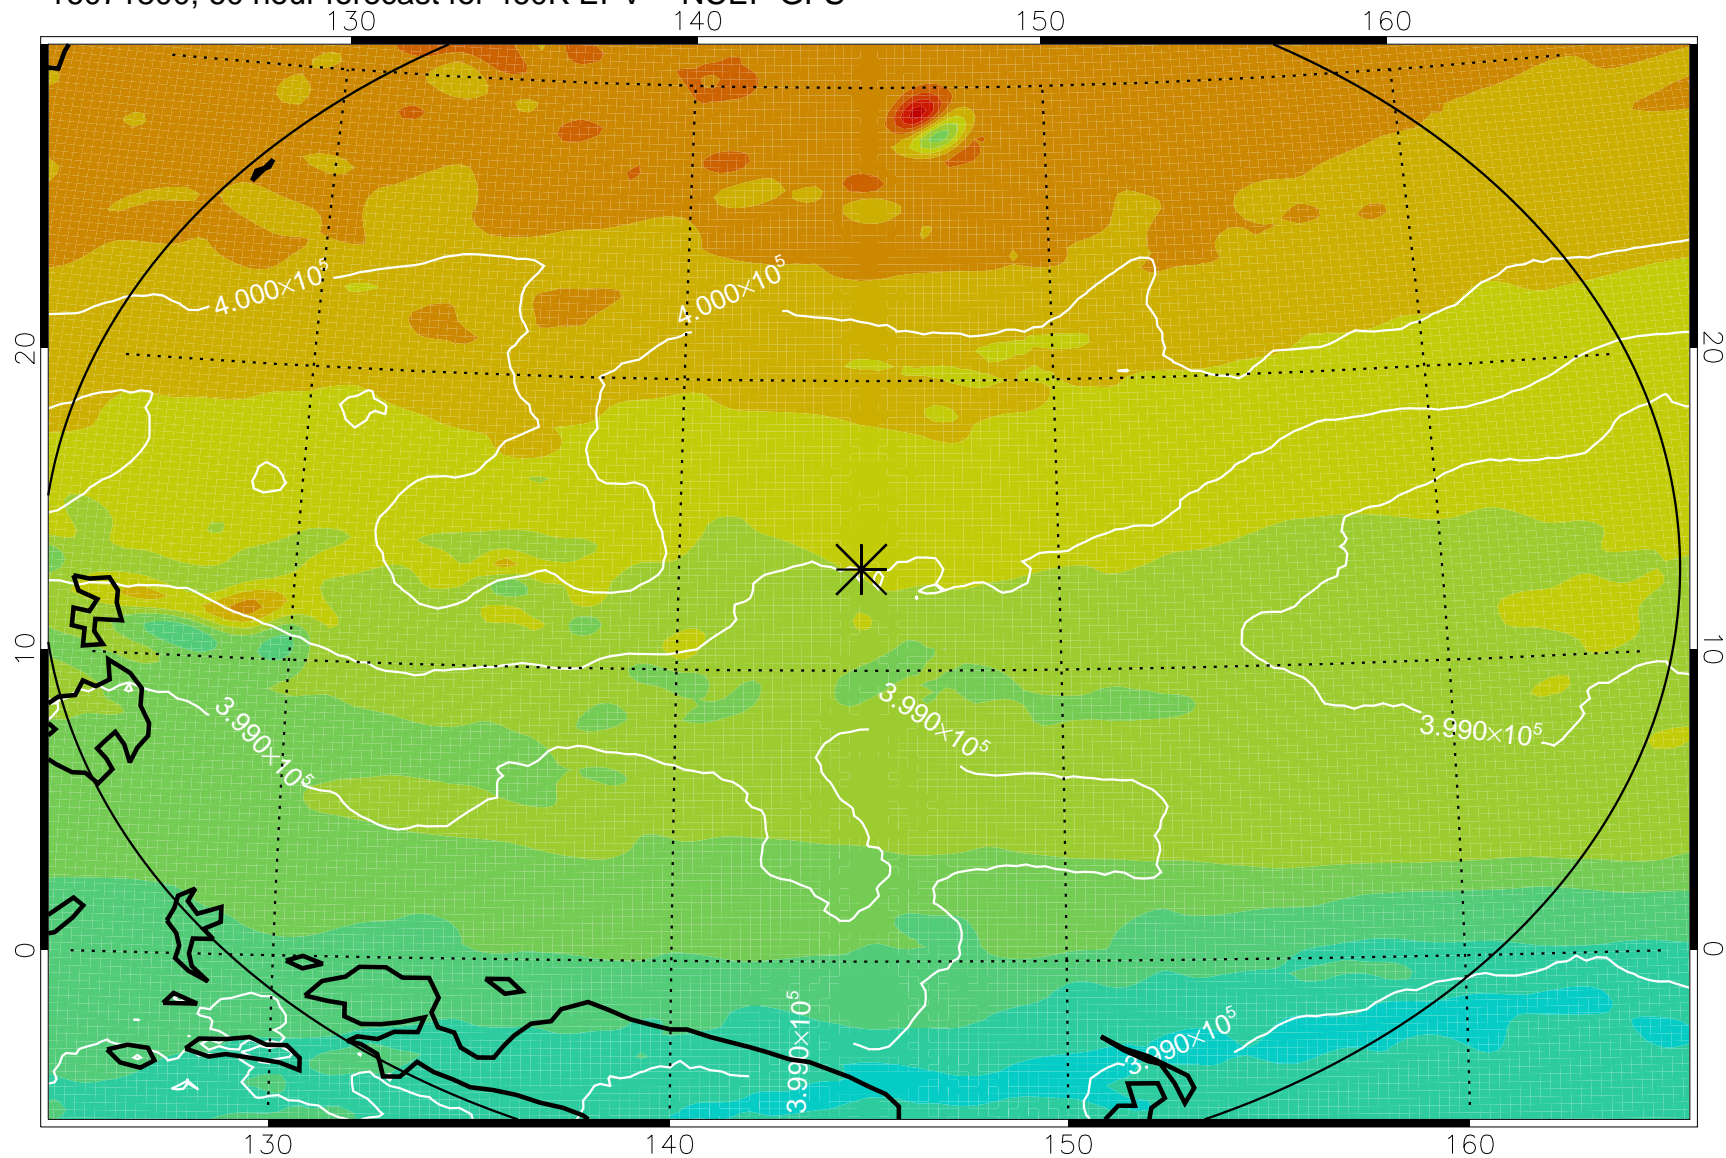

16071706, 42 hour forecast for 460K EPV -- NCEP GFS

460K Montgomery Streamfunction, white

Range ring of 2304 km

16071712, 48 hour forecast for 460K EPV -- NCEP GFS

460K Montgomery Streamfunction, white

Range ring of 2304 km

16071718, 54 hour forecast for 460K EPV -- NCEP GFS

460K Montgomery Streamfunction, white

Range ring of 2304 km

16071800, 60 hour forecast for 460K EPV -- NCEP GFS

460K Montgomery Streamfunction, white

Range ring of 2304 km

16071818, 78 hour forecast for 460K EPV -- NCEP GFS

460K Montgomery Streamfunction, white

Range ring of 2304 km

16071900, 84 hour forecast for 460K EPV -- NCEP GFS

460K Montgomery Streamfunction, white

Range ring of 2304 km

16071918, 102 hour forecast for 460K EPV -- NCEP GFS

460K Montgomery Streamfunction, white

Range ring of 2304 km

16072000, 108 hour forecast for 460K EPV -- NCEP GFS

460K Montgomery Streamfunction, white

Range ring of 2304 km