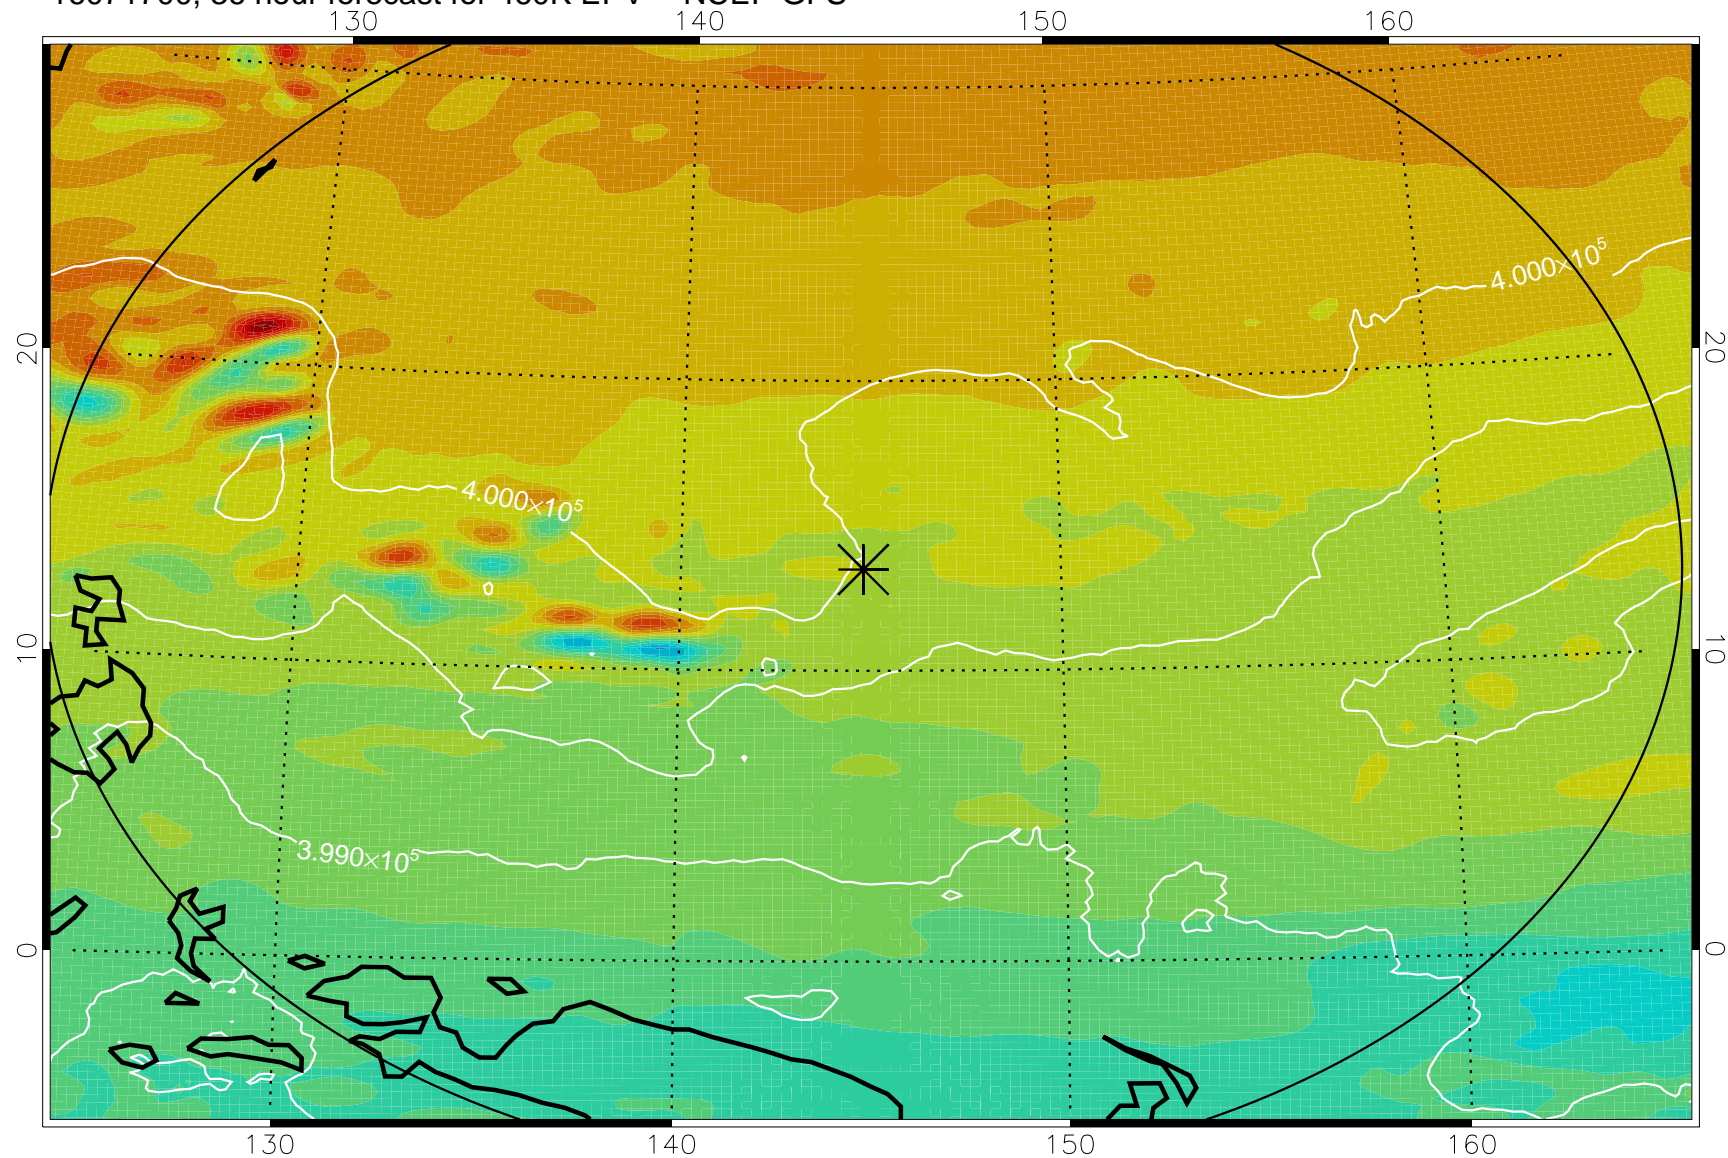

16071606, 18 hour forecast for 460K EPV -- NCEP GFS

460K Montgomery Streamfunction, white

Range ring of 2304 km

16071612, 24 hour forecast for 460K EPV -- NCEP GFS

460K Montgomery Streamfunction, white

Range ring of 2304 km

16071618, 30 hour forecast for 460K EPV -- NCEP GFS

460K Montgomery Streamfunction, white

Range ring of 2304 km

16071700, 36 hour forecast for 460K EPV -- NCEP GFS

460K Montgomery Streamfunction, white

Range ring of 2304 km

16071706, 42 hour forecast for 460K EPV -- NCEP GFS

460K Montgomery Streamfunction, white

Range ring of 2304 km

16071712, 48 hour forecast for 460K EPV -- NCEP GFS

460K Montgomery Streamfunction, white

Range ring of 2304 km

16071818, 78 hour forecast for 460K EPV -- NCEP GFS

460K Montgomery Streamfunction, white

Range ring of 2304 km

16071900, 84 hour forecast for 460K EPV -- NCEP GFS

460K Montgomery Streamfunction, white

Range ring of 2304 km