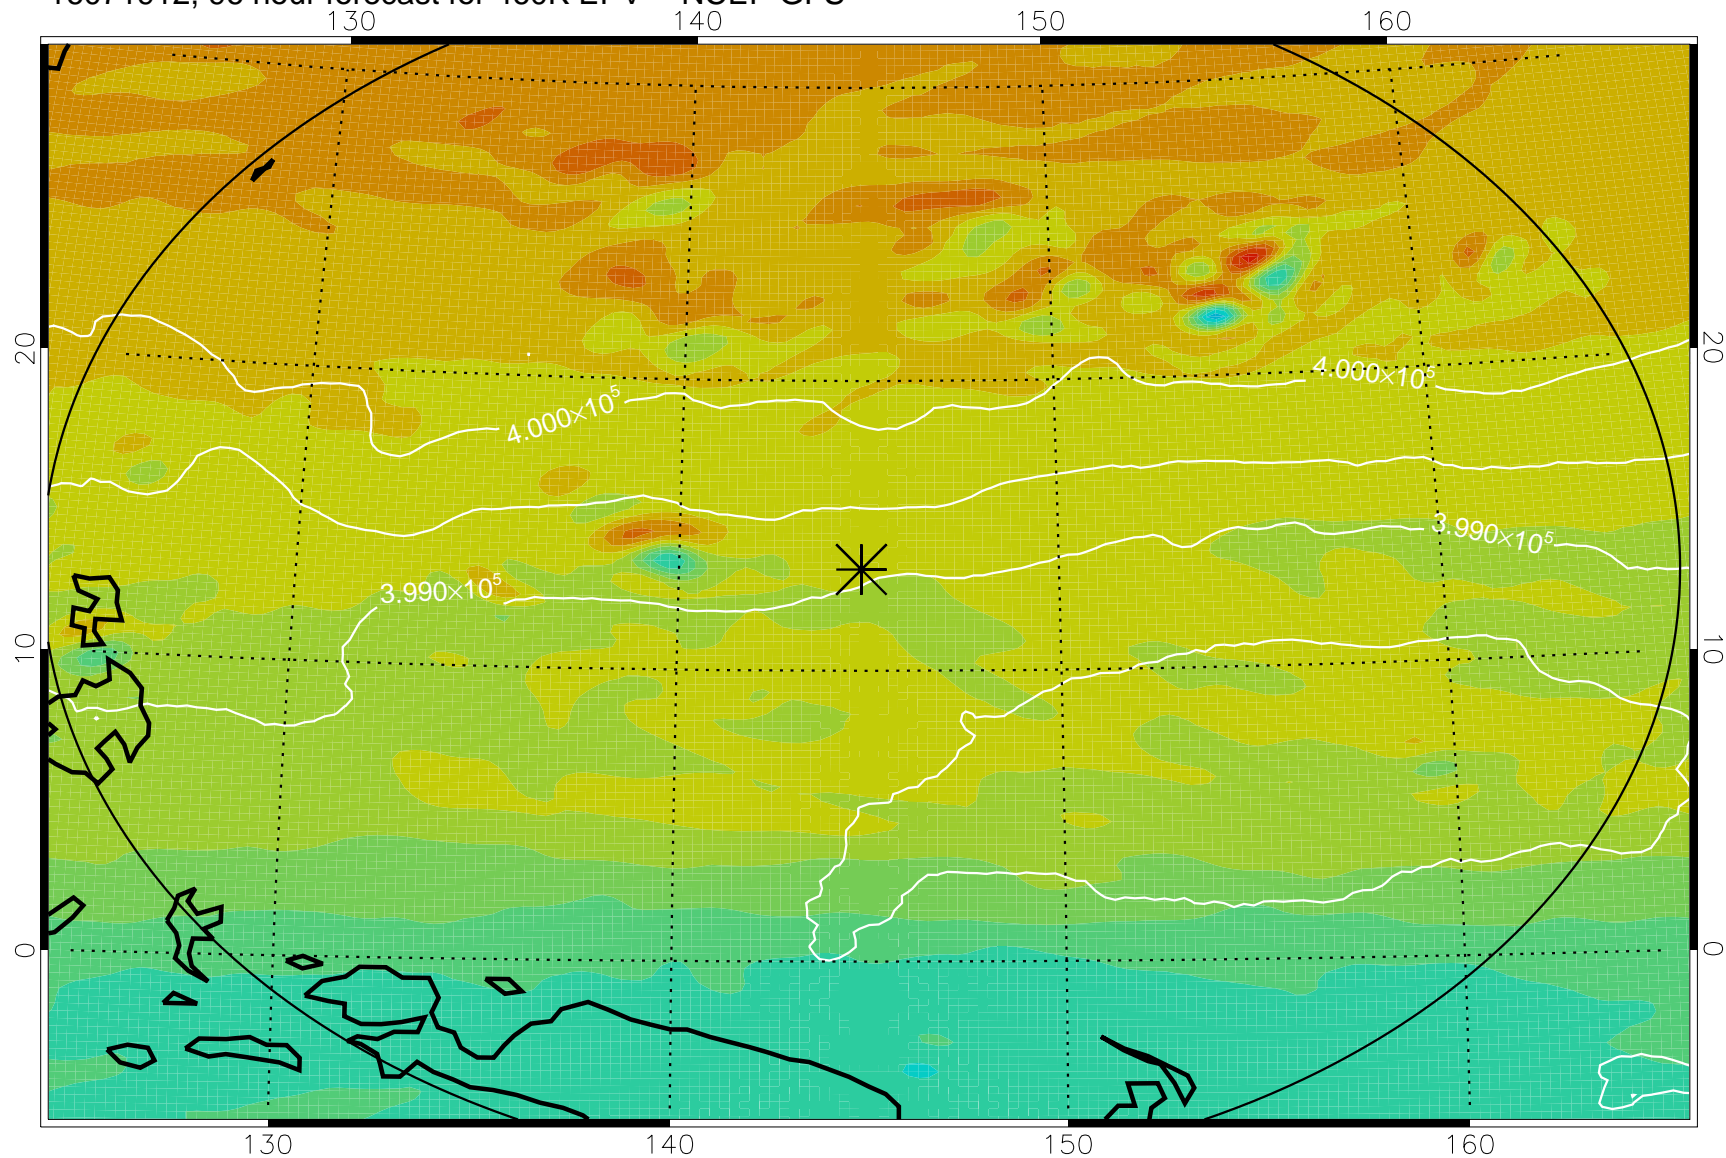

16071806, 66 hour forecast for 460K EPV -- NCEP GFS

460K Montgomery Streamfunction, white

Range ring of 2304 km

16071812, 72 hour forecast for 460K EPV -- NCEP GFS

460K Montgomery Streamfunction, white

Range ring of 2304 km

16071818, 78 hour forecast for 460K EPV -- NCEP GFS

460K Montgomery Streamfunction, white

Range ring of 2304 km

16071900, 84 hour forecast for 460K EPV -- NCEP GFS

460K Montgomery Streamfunction, white

Range ring of 2304 km

16071906, 90 hour forecast for 460K EPV -- NCEP GFS

460K Montgomery Streamfunction, white

Range ring of 2304 km

16071912, 96 hour forecast for 460K EPV -- NCEP GFS

460K Montgomery Streamfunction, white

Range ring of 2304 km

16071918, 102 hour forecast for 460K EPV -- NCEP GFS

460K Montgomery Streamfunction, white

Range ring of 2304 km

16072000, 108 hour forecast for 460K EPV -- NCEP GFS

460K Montgomery Streamfunction, white

Range ring of 2304 km