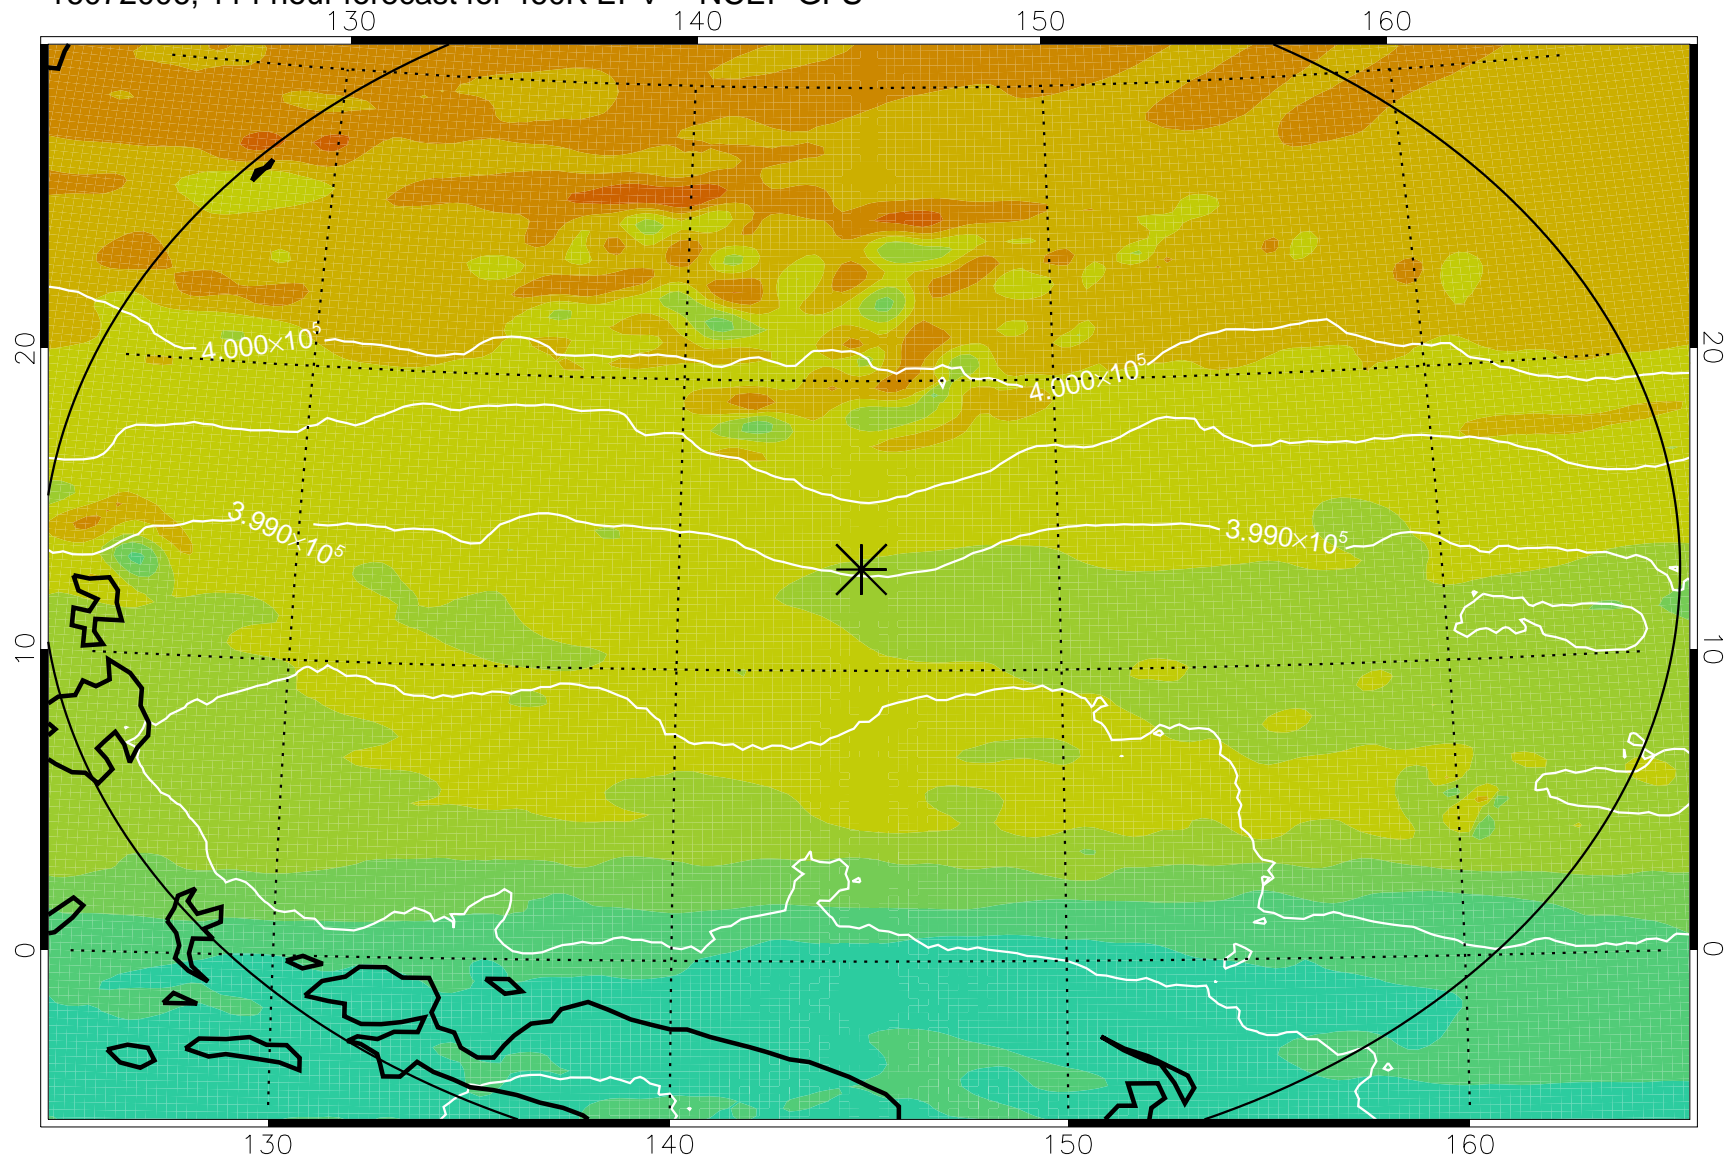

16071818, 78 hour forecast for 460K EPV -- NCEP GFS

460K Montgomery Streamfunction, white

Range ring of 2304 km

16071900, 84 hour forecast for 460K EPV -- NCEP GFS

460K Montgomery Streamfunction, white

Range ring of 2304 km

16071906, 90 hour forecast for 460K EPV -- NCEP GFS

460K Montgomery Streamfunction, white

Range ring of 2304 km

16071912, 96 hour forecast for 460K EPV -- NCEP GFS

460K Montgomery Streamfunction, white

Range ring of 2304 km

16071918, 102 hour forecast for 460K EPV -- NCEP GFS

460K Montgomery Streamfunction, white

Range ring of 2304 km

16072000, 108 hour forecast for 460K EPV -- NCEP GFS

460K Montgomery Streamfunction, white

Range ring of 2304 km

16072006, 114 hour forecast for 460K EPV -- NCEP GFS

460K Montgomery Streamfunction, white

Range ring of 2304 km

16072012, 120 hour forecast for 460K EPV -- NCEP GFS

460K Montgomery Streamfunction, white

Range ring of 2304 km