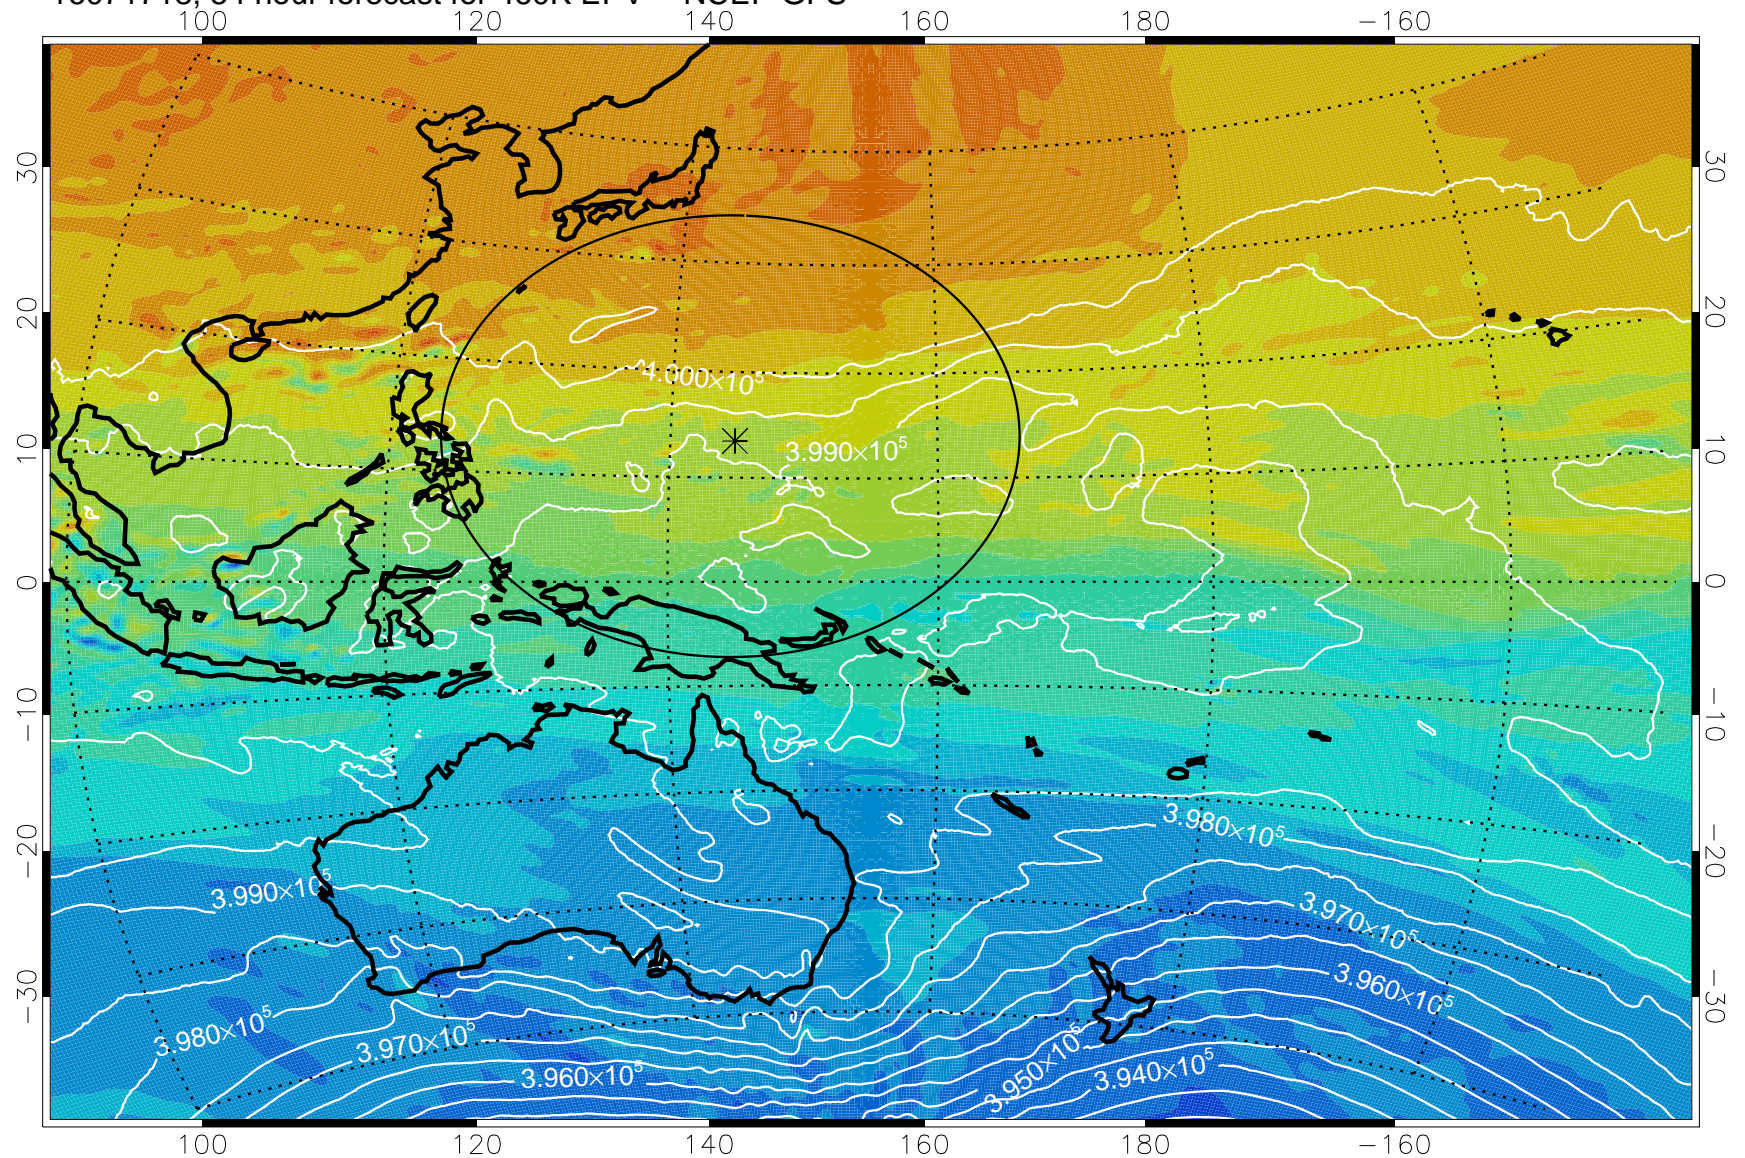

16071618, 30 hour forecast for 460K EPV -- NCEP GFS

16071700, 36 hour forecast for 460K EPV -- NCEP GFS

460K Montgomery Streamfunction, white

Range ring of 2304 km

16071706, 42 hour forecast for 460K EPV -- NCEP GFS

460K Montgomery Streamfunction, white

Range ring of 2304 km

16071712, 48 hour forecast for 460K EPV -- NCEP GFS

460K Montgomery Streamfunction, white

Range ring of 2304 km

16071718, 54 hour forecast for 460K EPV -- NCEP GFS

460K Montgomery Streamfunction, white

Range ring of 2304 km

16071800, 60 hour forecast for 460K EPV -- NCEP GFS

460K Montgomery Streamfunction, white

Range ring of 2304 km

16071806, 66 hour forecast for 460K EPV -- NCEP GFS

460K Montgomery Streamfunction, white

Range ring of 2304 km

16071812, 72 hour forecast for 460K EPV -- NCEP GFS

460K Montgomery Streamfunction, white

Range ring of 2304 km

16071818, 78 hour forecast for 460K EPV -- NCEP GFS