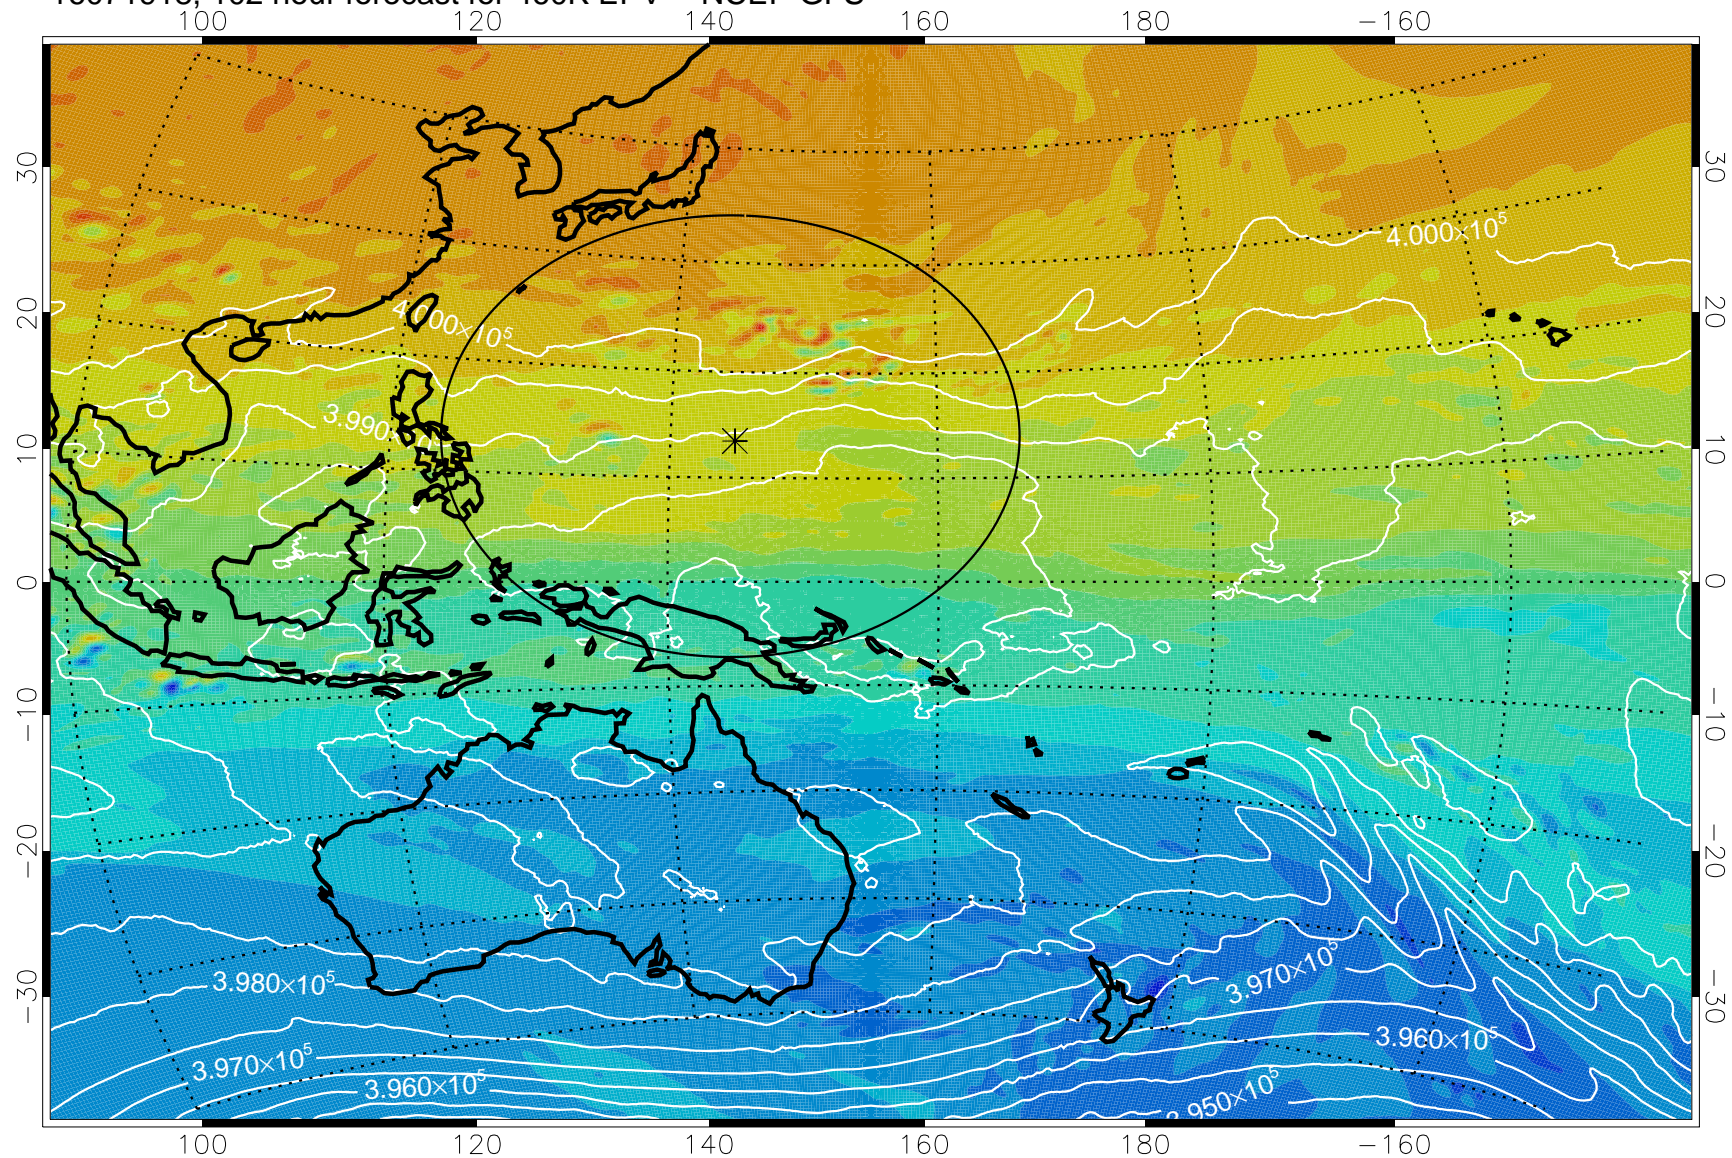

460K Montgomery Streamfunction, white

Range ring of 2304 km

16071900, 84 hour forecast for 460K EPV -- NCEP GFS

460K Montgomery Streamfunction, white

Range ring of 2304 km

16071906, 90 hour forecast for 460K EPV -- NCEP GFS

460K Montgomery Streamfunction, white

Range ring of 2304 km

16071912, 96 hour forecast for 460K EPV -- NCEP GFS

460K Montgomery Streamfunction, white

Range ring of 2304 km

16071918, 102 hour forecast for 460K EPV -- NCEP GFS

460K Montgomery Streamfunction, white

Range ring of 2304 km

16072000, 108 hour forecast for 460K EPV -- NCEP GFS

460K Montgomery Streamfunction, white

Range ring of 2304 km

16072006, 114 hour forecast for 460K EPV -- NCEP GFS

16072012, 120 hour forecast for 460K EPV -- NCEP GFS

460K Montgomery Streamfunction, white

Range ring of 2304 km