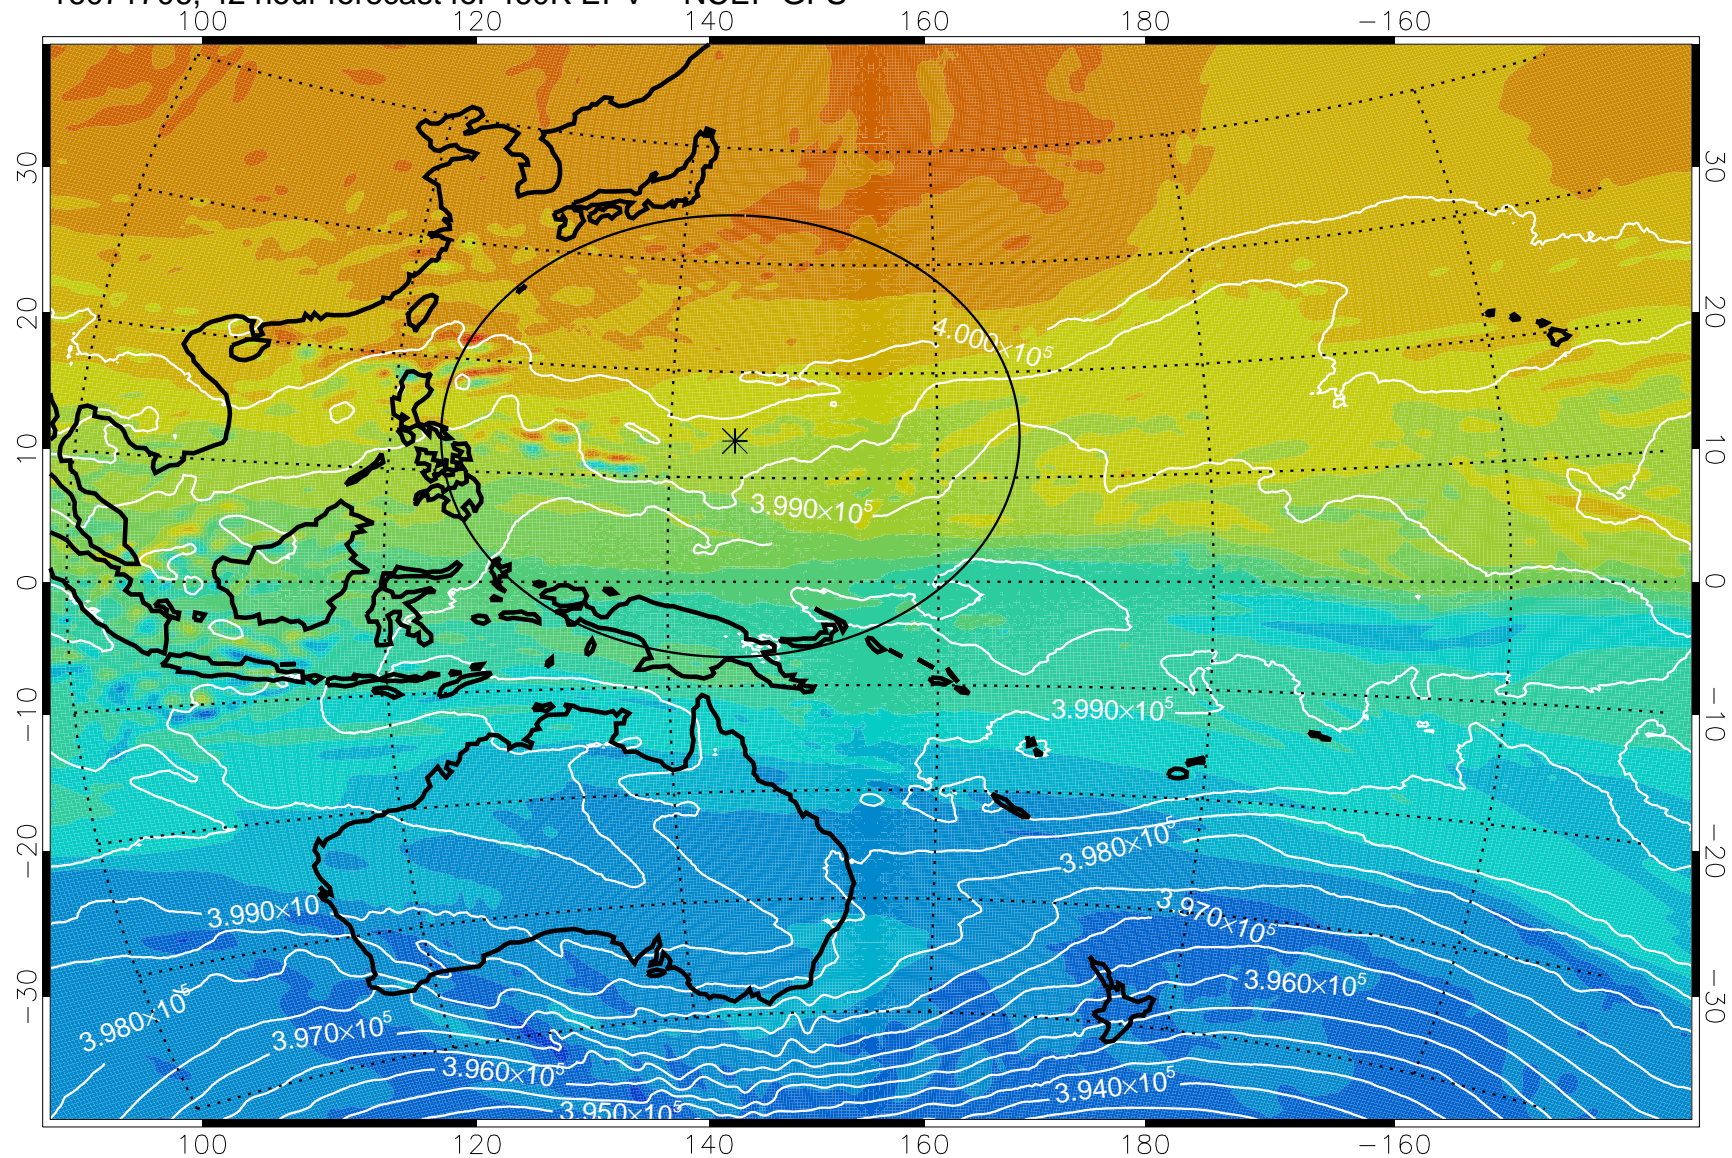

16071618, 30 hour forecast for 460K EPV -- NCEP GFS

16071700, 36 hour forecast for 460K EPV -- NCEP GFS

460K Montgomery Streamfunction, white

Range ring of 2304 km

16071706, 42 hour forecast for 460K EPV -- NCEP GFS

460K Montgomery Streamfunction, white

Range ring of 2304 km

16071712, 48 hour forecast for 460K EPV -- NCEP GFS

460K Montgomery Streamfunction, white

Range ring of 2304 km

16071718, 54 hour forecast for 460K EPV -- NCEP GFS

460K Montgomery Streamfunction, white

Range ring of 2304 km

16071800, 60 hour forecast for 460K EPV -- NCEP GFS

460K Montgomery Streamfunction, white

Range ring of 2304 km

16071806, 66 hour forecast for 460K EPV -- NCEP GFS

460K Montgomery Streamfunction, white

Range ring of 2304 km

16071812, 72 hour forecast for 460K EPV -- NCEP GFS

460K Montgomery Streamfunction, white

Range ring of 2304 km

16071818, 78 hour forecast for 460K EPV -- NCEP GFS