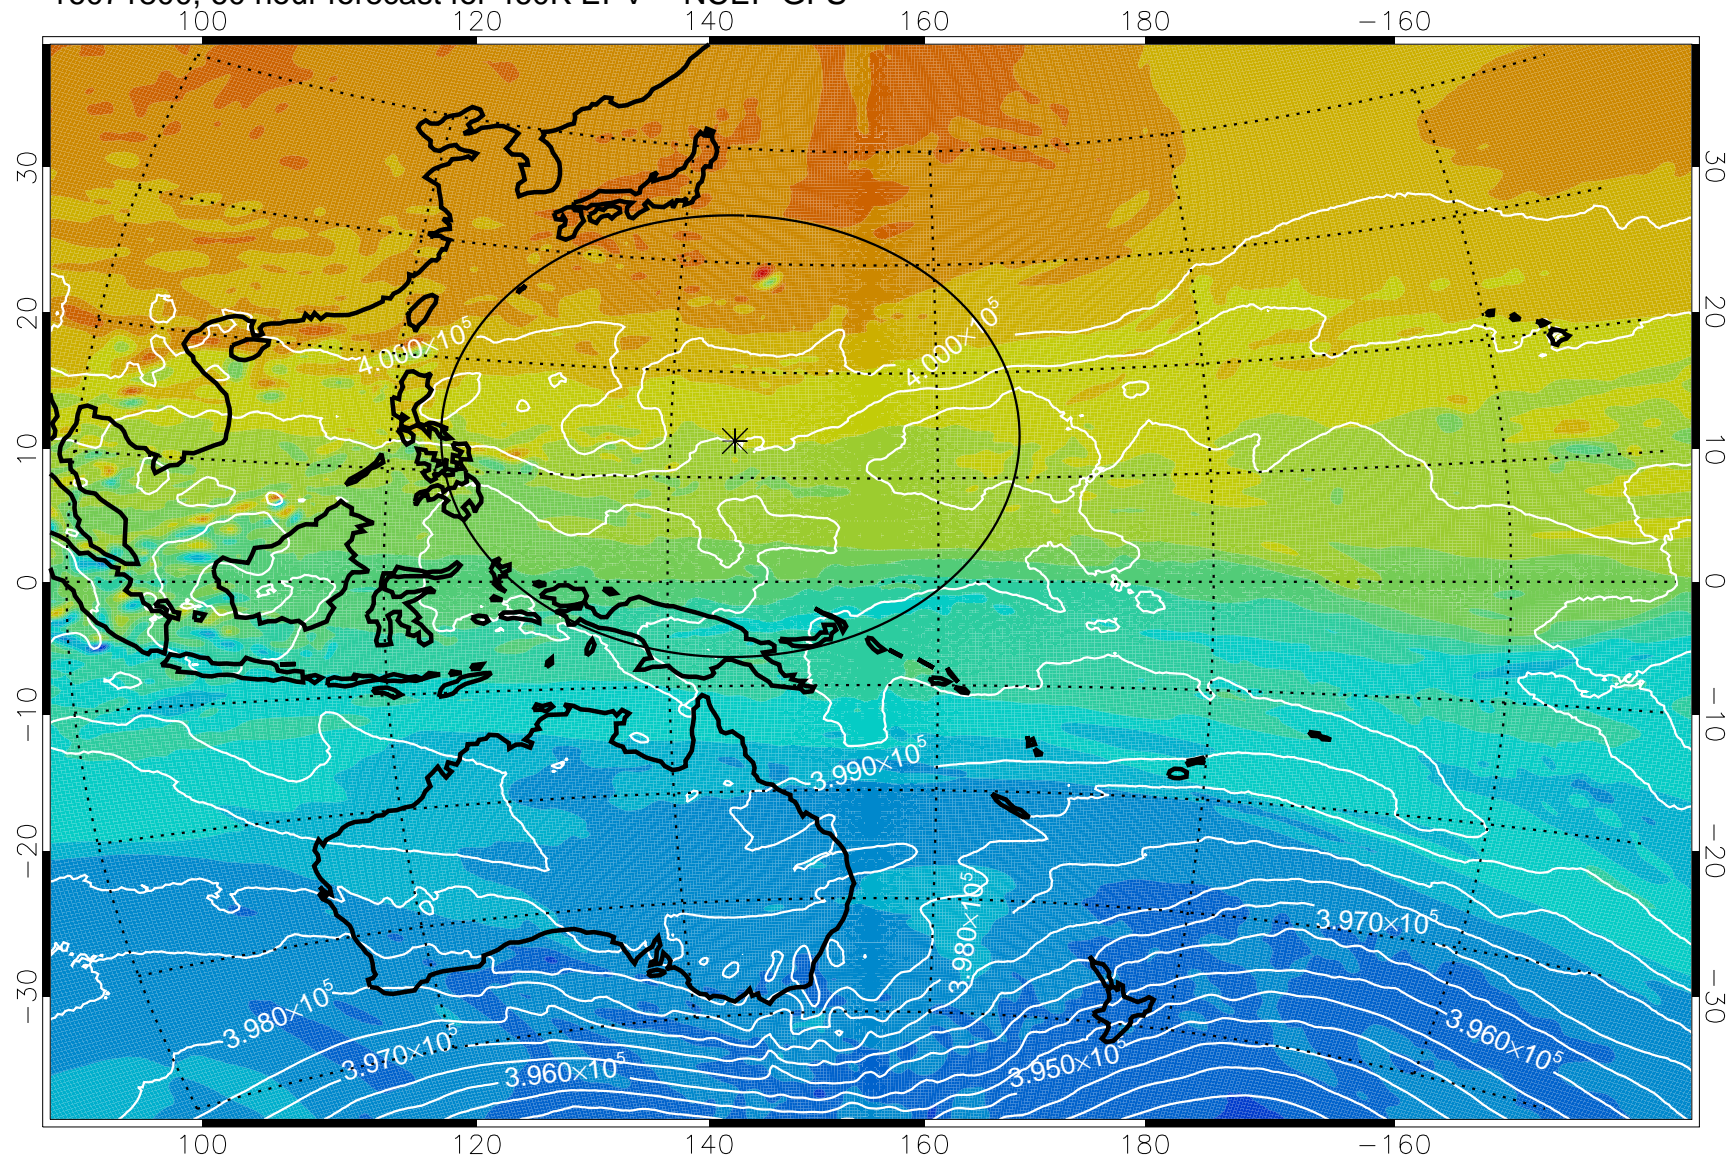

16071618, 30 hour forecast for 460K EPV -- NCEP GFS

16071700, 36 hour forecast for 460K EPV -- NCEP GFS

460K Montgomery Streamfunction, white

Range ring of 2304 km

16071706, 42 hour forecast for 460K EPV -- NCEP GFS

460K Montgomery Streamfunction, white

Range ring of 2304 km

16071712, 48 hour forecast for 460K EPV -- NCEP GFS

460K Montgomery Streamfunction, white

Range ring of 2304 km

16071718, 54 hour forecast for 460K EPV -- NCEP GFS

460K Montgomery Streamfunction, white

Range ring of 2304 km

16071800, 60 hour forecast for 460K EPV -- NCEP GFS

460K Montgomery Streamfunction, white

Range ring of 2304 km

16071806, 66 hour forecast for 460K EPV -- NCEP GFS

460K Montgomery Streamfunction, white

Range ring of 2304 km

16071812, 72 hour forecast for 460K EPV -- NCEP GFS

460K Montgomery Streamfunction, white

Range ring of 2304 km

16071818, 78 hour forecast for 460K EPV -- NCEP GFS