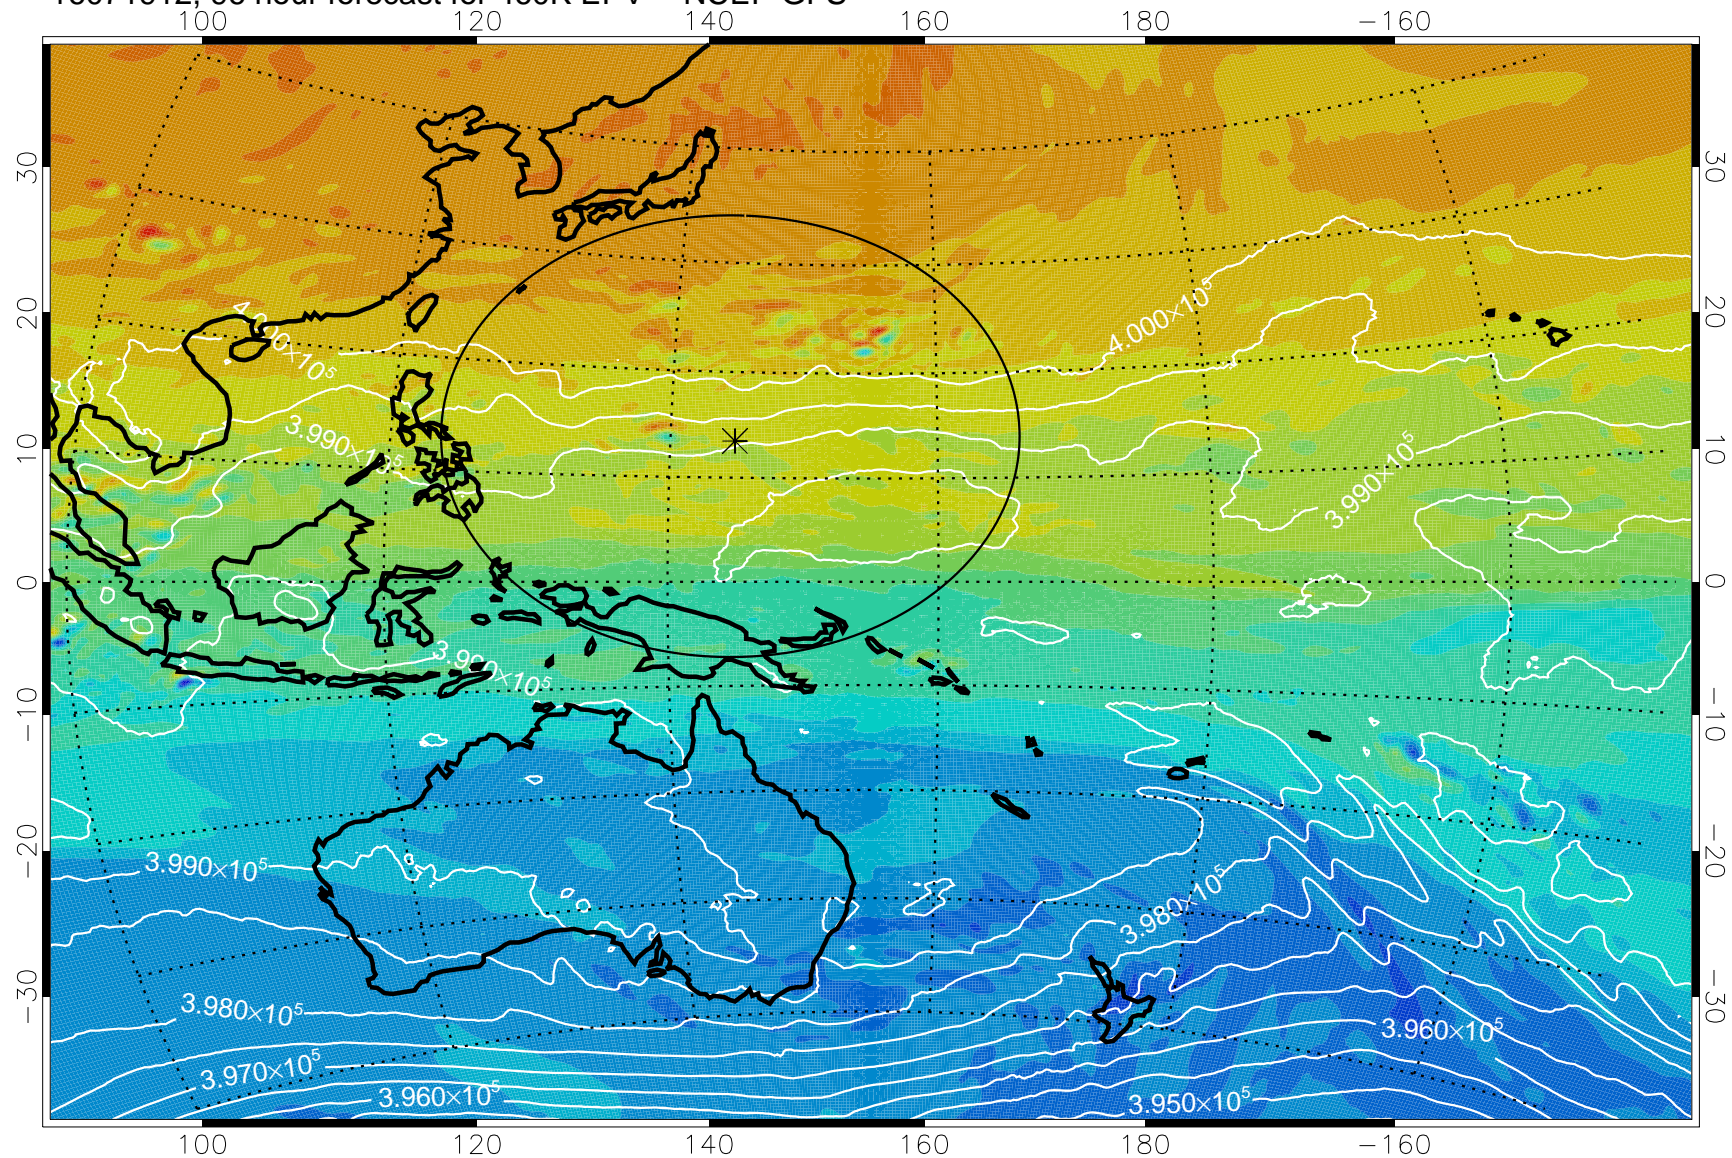

460K Montgomery Streamfunction, white

Range ring of 2304 km

16071812, 72 hour forecast for 460K EPV -- NCEP GFS

460K Montgomery Streamfunction, white

Range ring of 2304 km

16071818, 78 hour forecast for 460K EPV -- NCEP GFS

460K Montgomery Streamfunction, white

Range ring of 2304 km

16071900, 84 hour forecast for 460K EPV -- NCEP GFS

460K Montgomery Streamfunction, white

Range ring of 2304 km

16071906, 90 hour forecast for 460K EPV -- NCEP GFS

460K Montgomery Streamfunction, white

Range ring of 2304 km

16071912, 96 hour forecast for 460K EPV -- NCEP GFS

460K Montgomery Streamfunction, white

Range ring of 2304 km

16071918, 102 hour forecast for 460K EPV -- NCEP GFS

460K Montgomery Streamfunction, white

Range ring of 2304 km

16072000, 108 hour forecast for 460K EPV -- NCEP GFS

460K Montgomery Streamfunction, white

Range ring of 2304 km

16072006, 114 hour forecast for 460K EPV -- NCEP GFS