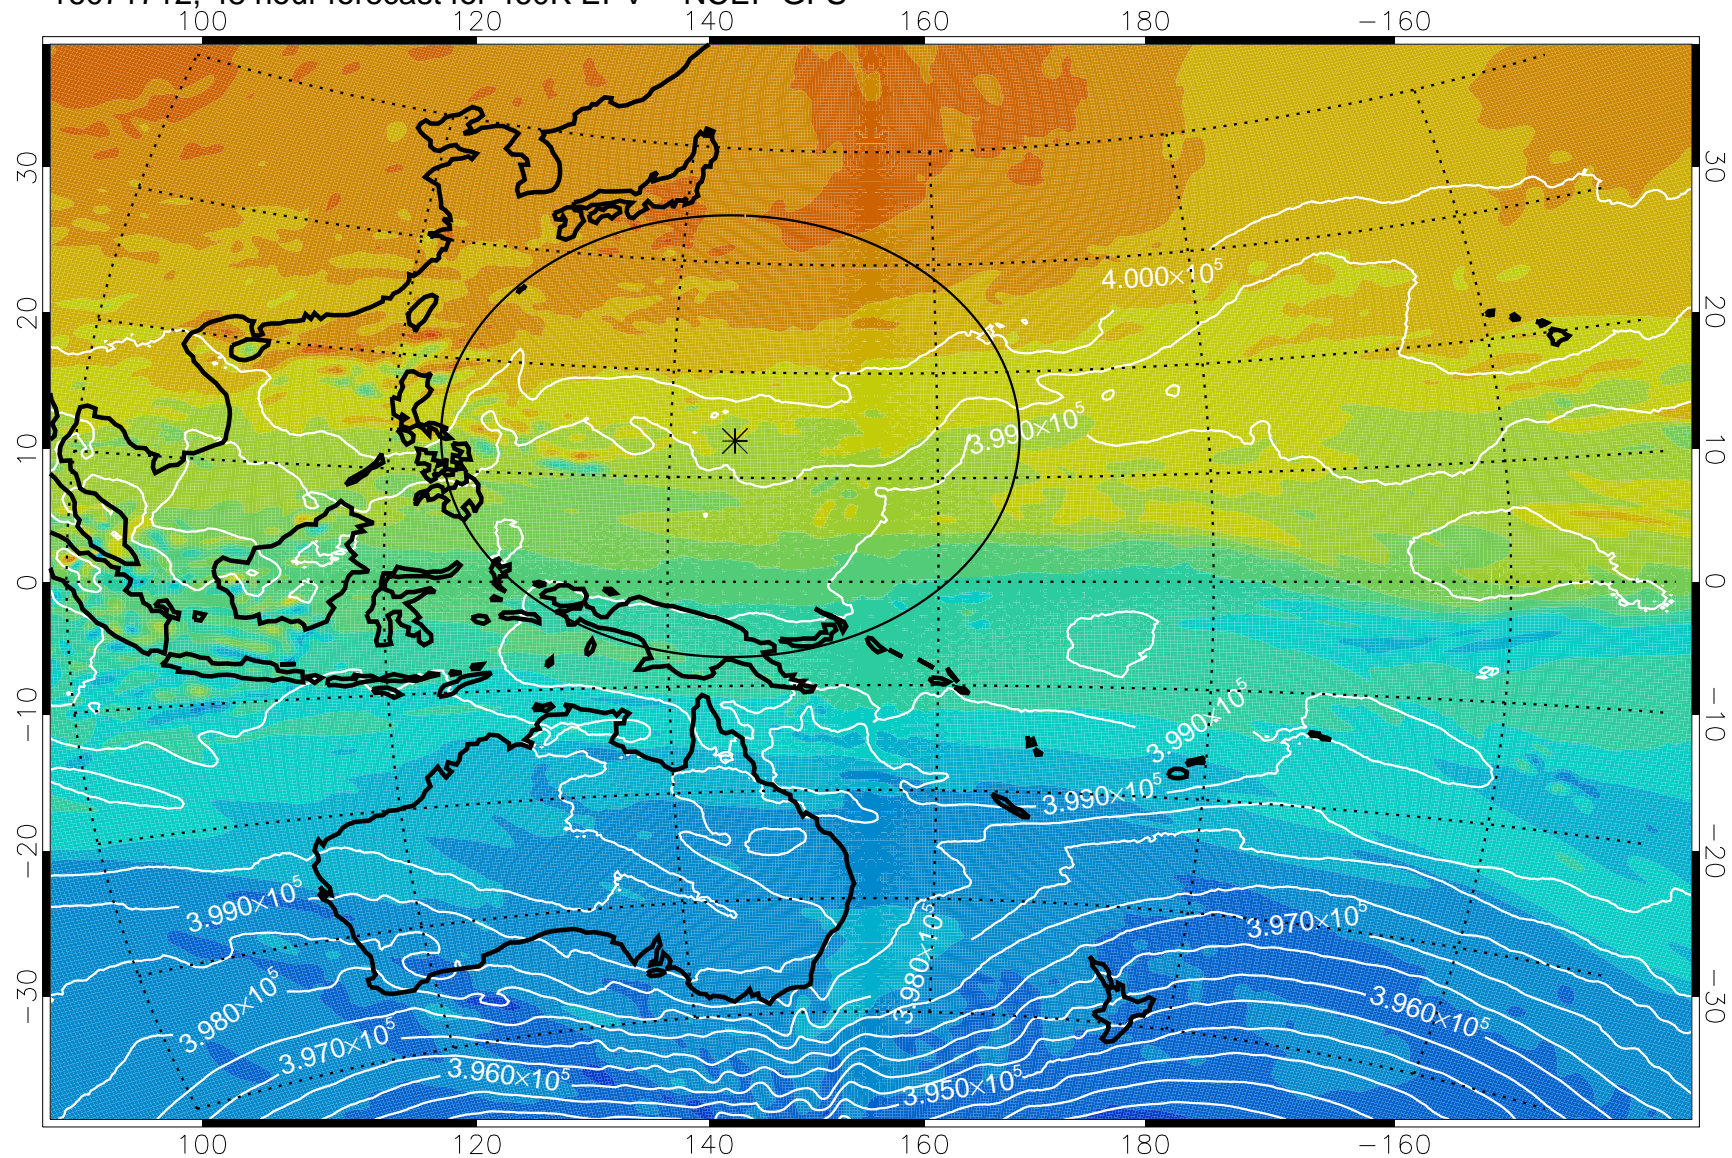

16071618, 30 hour forecast for 460K EPV -- NCEP GFS

16071700, 36 hour forecast for 460K EPV -- NCEP GFS

460K Montgomery Streamfunction, white

Range ring of 2304 km

16071706, 42 hour forecast for 460K EPV -- NCEP GFS

460K Montgomery Streamfunction, white

Range ring of 2304 km

16071712, 48 hour forecast for 460K EPV -- NCEP GFS

460K Montgomery Streamfunction, white

Range ring of 2304 km

16071718, 54 hour forecast for 460K EPV -- NCEP GFS

460K Montgomery Streamfunction, white

Range ring of 2304 km

16071800, 60 hour forecast for 460K EPV -- NCEP GFS

460K Montgomery Streamfunction, white

Range ring of 2304 km

16071806, 66 hour forecast for 460K EPV -- NCEP GFS

460K Montgomery Streamfunction, white

Range ring of 2304 km

16071812, 72 hour forecast for 460K EPV -- NCEP GFS

460K Montgomery Streamfunction, white

Range ring of 2304 km

16071818, 78 hour forecast for 460K EPV -- NCEP GFS