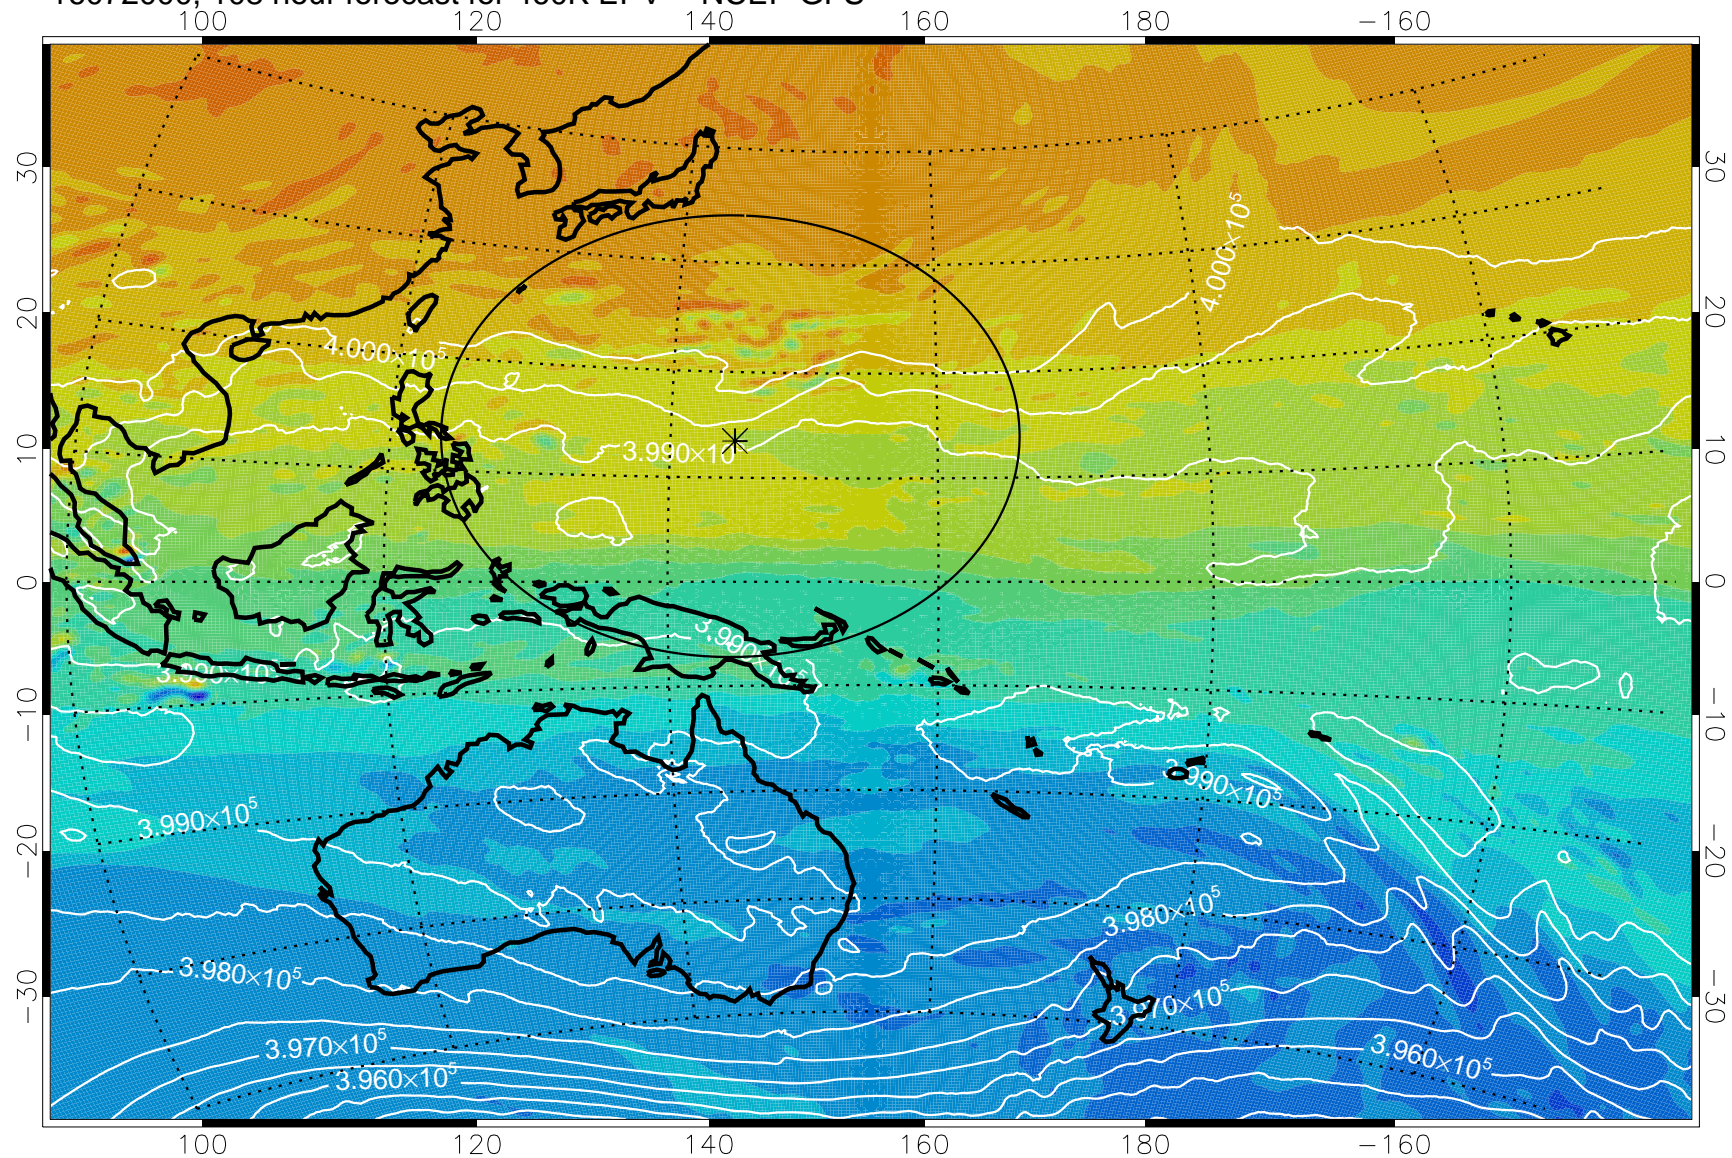

460K Montgomery Streamfunction, white

Range ring of 2304 km

16071900, 84 hour forecast for 460K EPV -- NCEP GFS

460K Montgomery Streamfunction, white

Range ring of 2304 km

16071906, 90 hour forecast for 460K EPV -- NCEP GFS

460K Montgomery Streamfunction, white

Range ring of 2304 km

16071912, 96 hour forecast for 460K EPV -- NCEP GFS

460K Montgomery Streamfunction, white

Range ring of 2304 km

16071918, 102 hour forecast for 460K EPV -- NCEP GFS

460K Montgomery Streamfunction, white

Range ring of 2304 km

16072000, 108 hour forecast for 460K EPV -- NCEP GFS

460K Montgomery Streamfunction, white

Range ring of 2304 km

16072006, 114 hour forecast for 460K EPV -- NCEP GFS

16072012, 120 hour forecast for 460K EPV -- NCEP GFS

460K Montgomery Streamfunction, white

Range ring of 2304 km