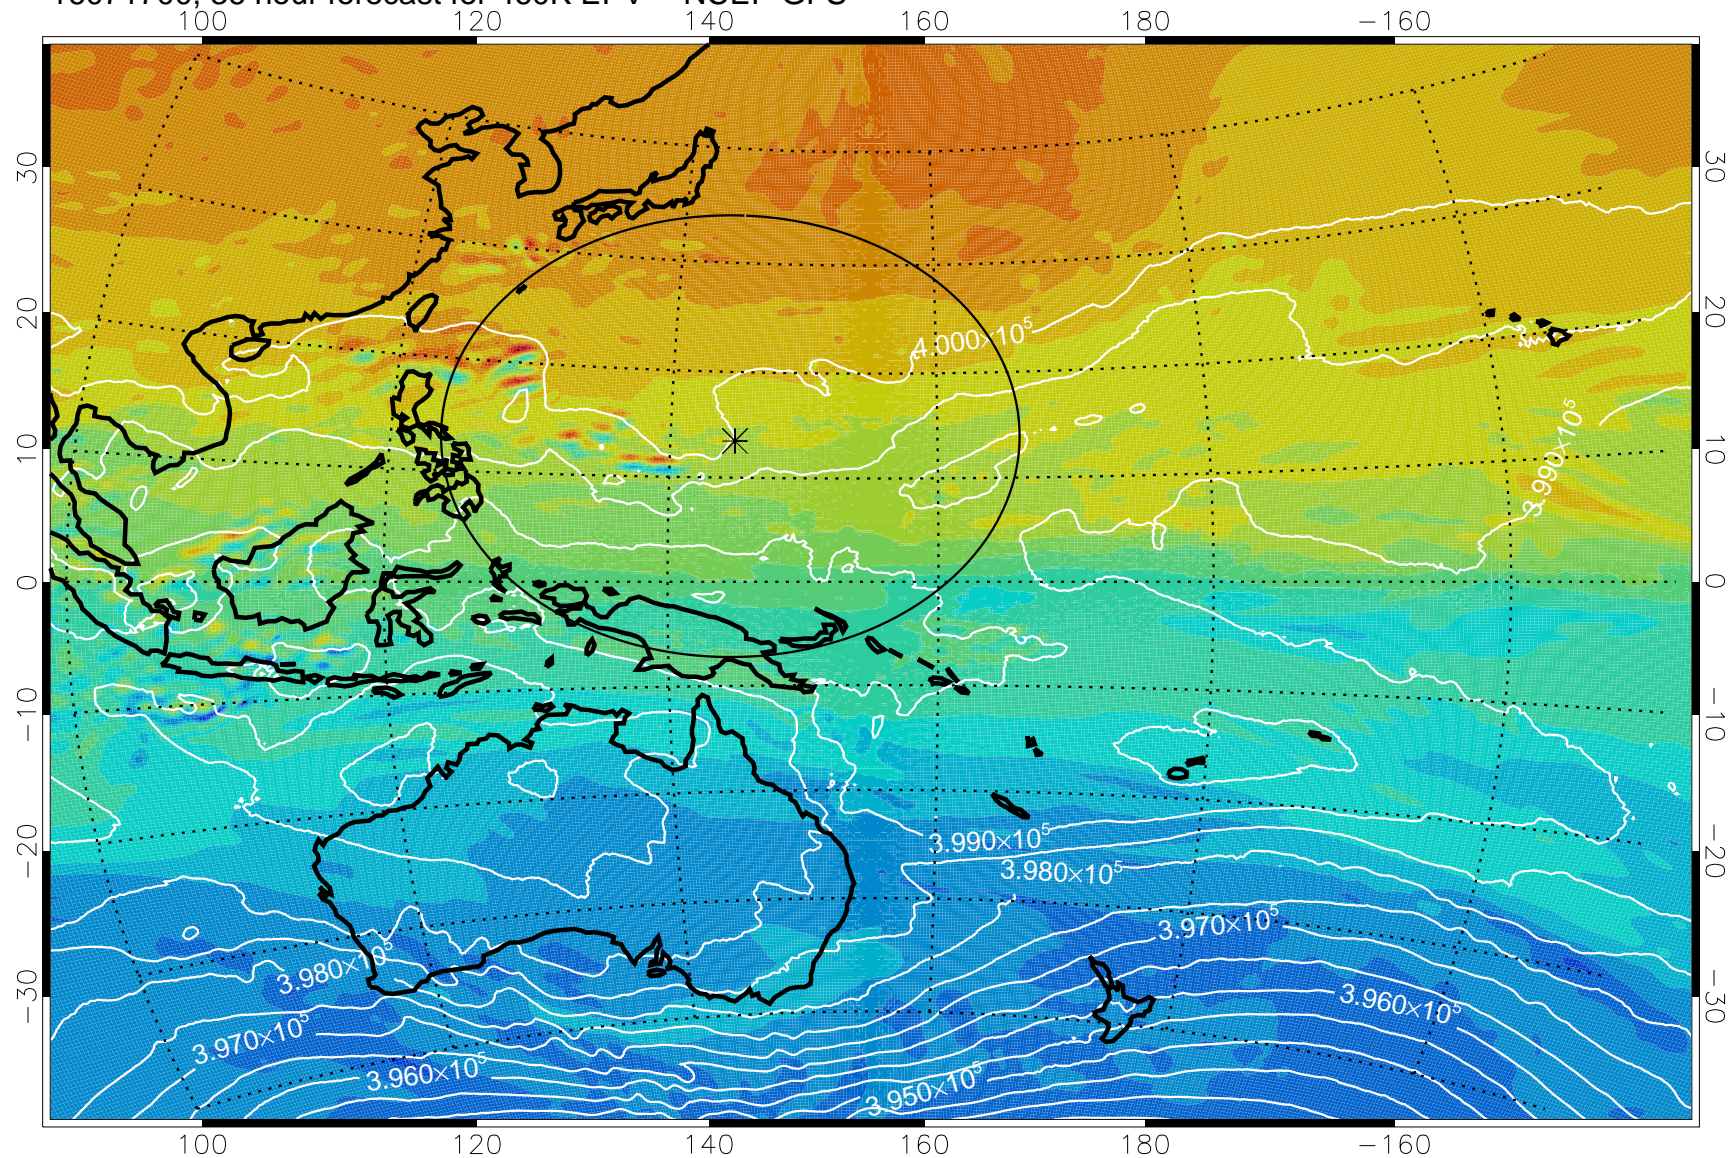

16071606, 18 hour forecast for 460K EPV -- NCEP GFS

460K Montgomery Streamfunction, white

Range ring of 2304 km

16071612, 24 hour forecast for 460K EPV -- NCEP GFS

460K Montgomery Streamfunction, white

Range ring of 2304 km

16071618, 30 hour forecast for 460K EPV -- NCEP GFS

16071700, 36 hour forecast for 460K EPV -- NCEP GFS

460K Montgomery Streamfunction, white

Range ring of 2304 km

16071706, 42 hour forecast for 460K EPV -- NCEP GFS

460K Montgomery Streamfunction, white

Range ring of 2304 km

16071712, 48 hour forecast for 460K EPV -- NCEP GFS

460K Montgomery Streamfunction, white

Range ring of 2304 km

16071718, 54 hour forecast for 460K EPV -- NCEP GFS

460K Montgomery Streamfunction, white

Range ring of 2304 km

16071800, 60 hour forecast for 460K EPV -- NCEP GFS

460K Montgomery Streamfunction, white

Range ring of 2304 km

16071806, 66 hour forecast for 460K EPV -- NCEP GFS