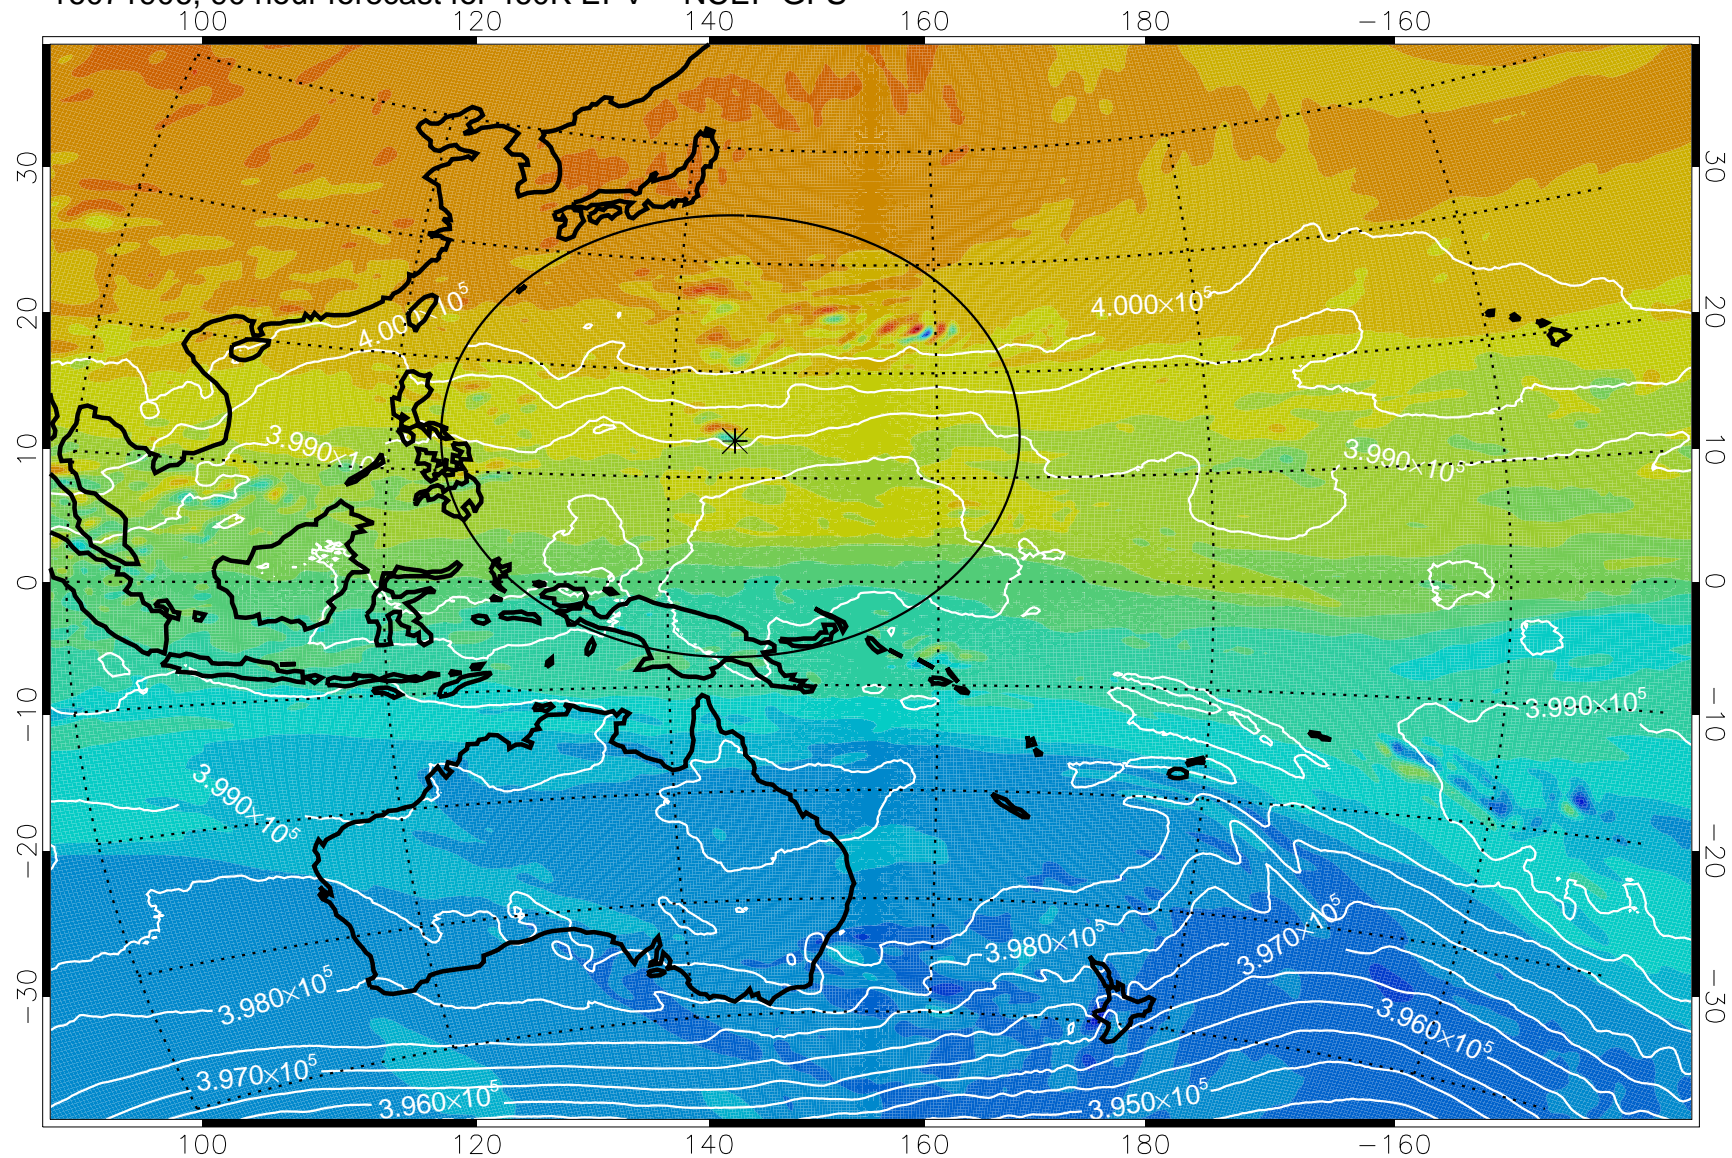

460K Montgomery Streamfunction, white

Range ring of 2304 km

16071812, 72 hour forecast for 460K EPV -- NCEP GFS

460K Montgomery Streamfunction, white

Range ring of 2304 km

16071818, 78 hour forecast for 460K EPV -- NCEP GFS

460K Montgomery Streamfunction, white

Range ring of 2304 km

16071900, 84 hour forecast for 460K EPV -- NCEP GFS

460K Montgomery Streamfunction, white

Range ring of 2304 km

16071906, 90 hour forecast for 460K EPV -- NCEP GFS

460K Montgomery Streamfunction, white

Range ring of 2304 km

16071912, 96 hour forecast for 460K EPV -- NCEP GFS

460K Montgomery Streamfunction, white

Range ring of 2304 km

16071918, 102 hour forecast for 460K EPV -- NCEP GFS

460K Montgomery Streamfunction, white

Range ring of 2304 km

16072000, 108 hour forecast for 460K EPV -- NCEP GFS

460K Montgomery Streamfunction, white

Range ring of 2304 km

16072006, 114 hour forecast for 460K EPV -- NCEP GFS