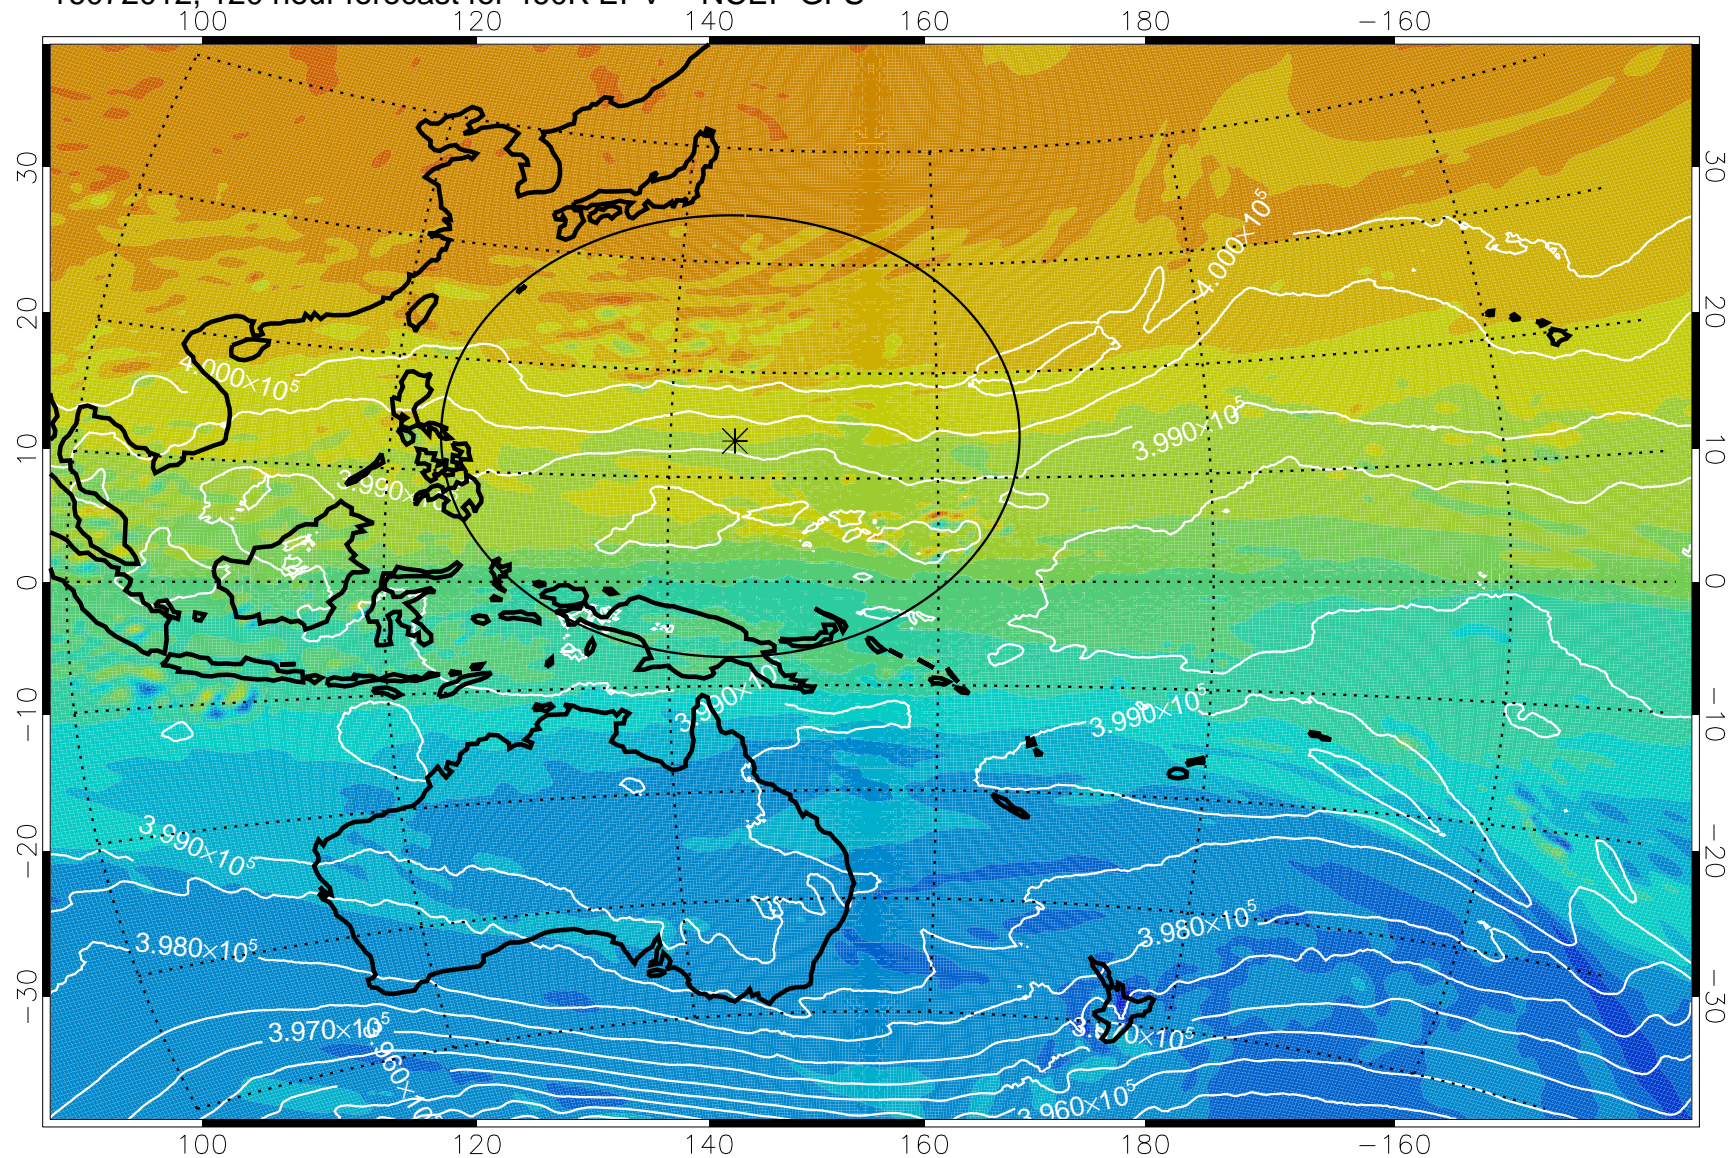

460K Montgomery Streamfunction, white

Range ring of 2304 km

16071900, 84 hour forecast for 460K EPV -- NCEP GFS

460K Montgomery Streamfunction, white

Range ring of 2304 km

16071906, 90 hour forecast for 460K EPV -- NCEP GFS

460K Montgomery Streamfunction, white

Range ring of 2304 km

16071912, 96 hour forecast for 460K EPV -- NCEP GFS

460K Montgomery Streamfunction, white

Range ring of 2304 km

16071918, 102 hour forecast for 460K EPV -- NCEP GFS

460K Montgomery Streamfunction, white

Range ring of 2304 km

16072000, 108 hour forecast for 460K EPV -- NCEP GFS

460K Montgomery Streamfunction, white

Range ring of 2304 km

16072006, 114 hour forecast for 460K EPV -- NCEP GFS

16072012, 120 hour forecast for 460K EPV -- NCEP GFS

460K Montgomery Streamfunction, white

Range ring of 2304 km