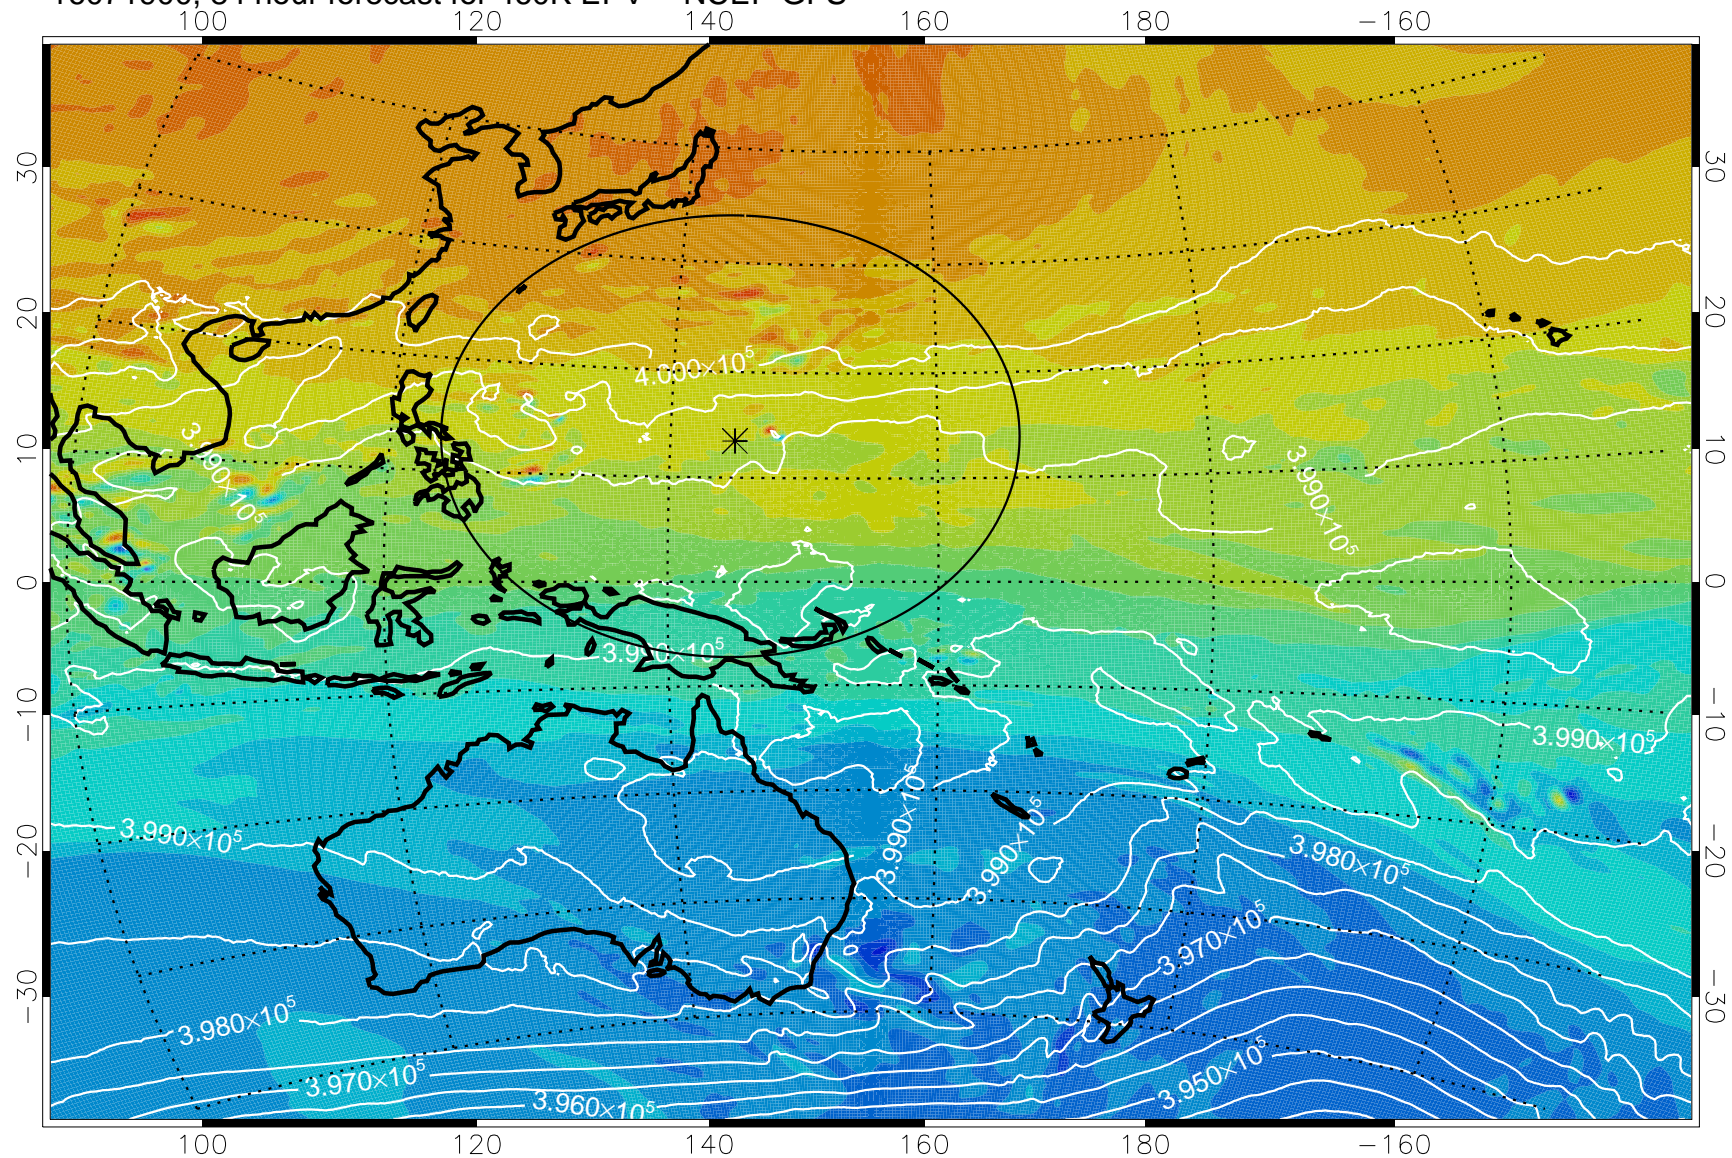

460K Montgomery Streamfunction, white

Range ring of 2304 km

16071800, 60 hour forecast for 460K EPV -- NCEP GFS

460K Montgomery Streamfunction, white

Range ring of 2304 km

16071806, 66 hour forecast for 460K EPV -- NCEP GFS

460K Montgomery Streamfunction, white

Range ring of 2304 km

16071812, 72 hour forecast for 460K EPV -- NCEP GFS

460K Montgomery Streamfunction, white

Range ring of 2304 km

16071818, 78 hour forecast for 460K EPV -- NCEP GFS

460K Montgomery Streamfunction, white

Range ring of 2304 km

16071900, 84 hour forecast for 460K EPV -- NCEP GFS

460K Montgomery Streamfunction, white

Range ring of 2304 km

16071906, 90 hour forecast for 460K EPV -- NCEP GFS

460K Montgomery Streamfunction, white

Range ring of 2304 km

16071912, 96 hour forecast for 460K EPV -- NCEP GFS

460K Montgomery Streamfunction, white

Range ring of 2304 km

16071918, 102 hour forecast for 460K EPV -- NCEP GFS