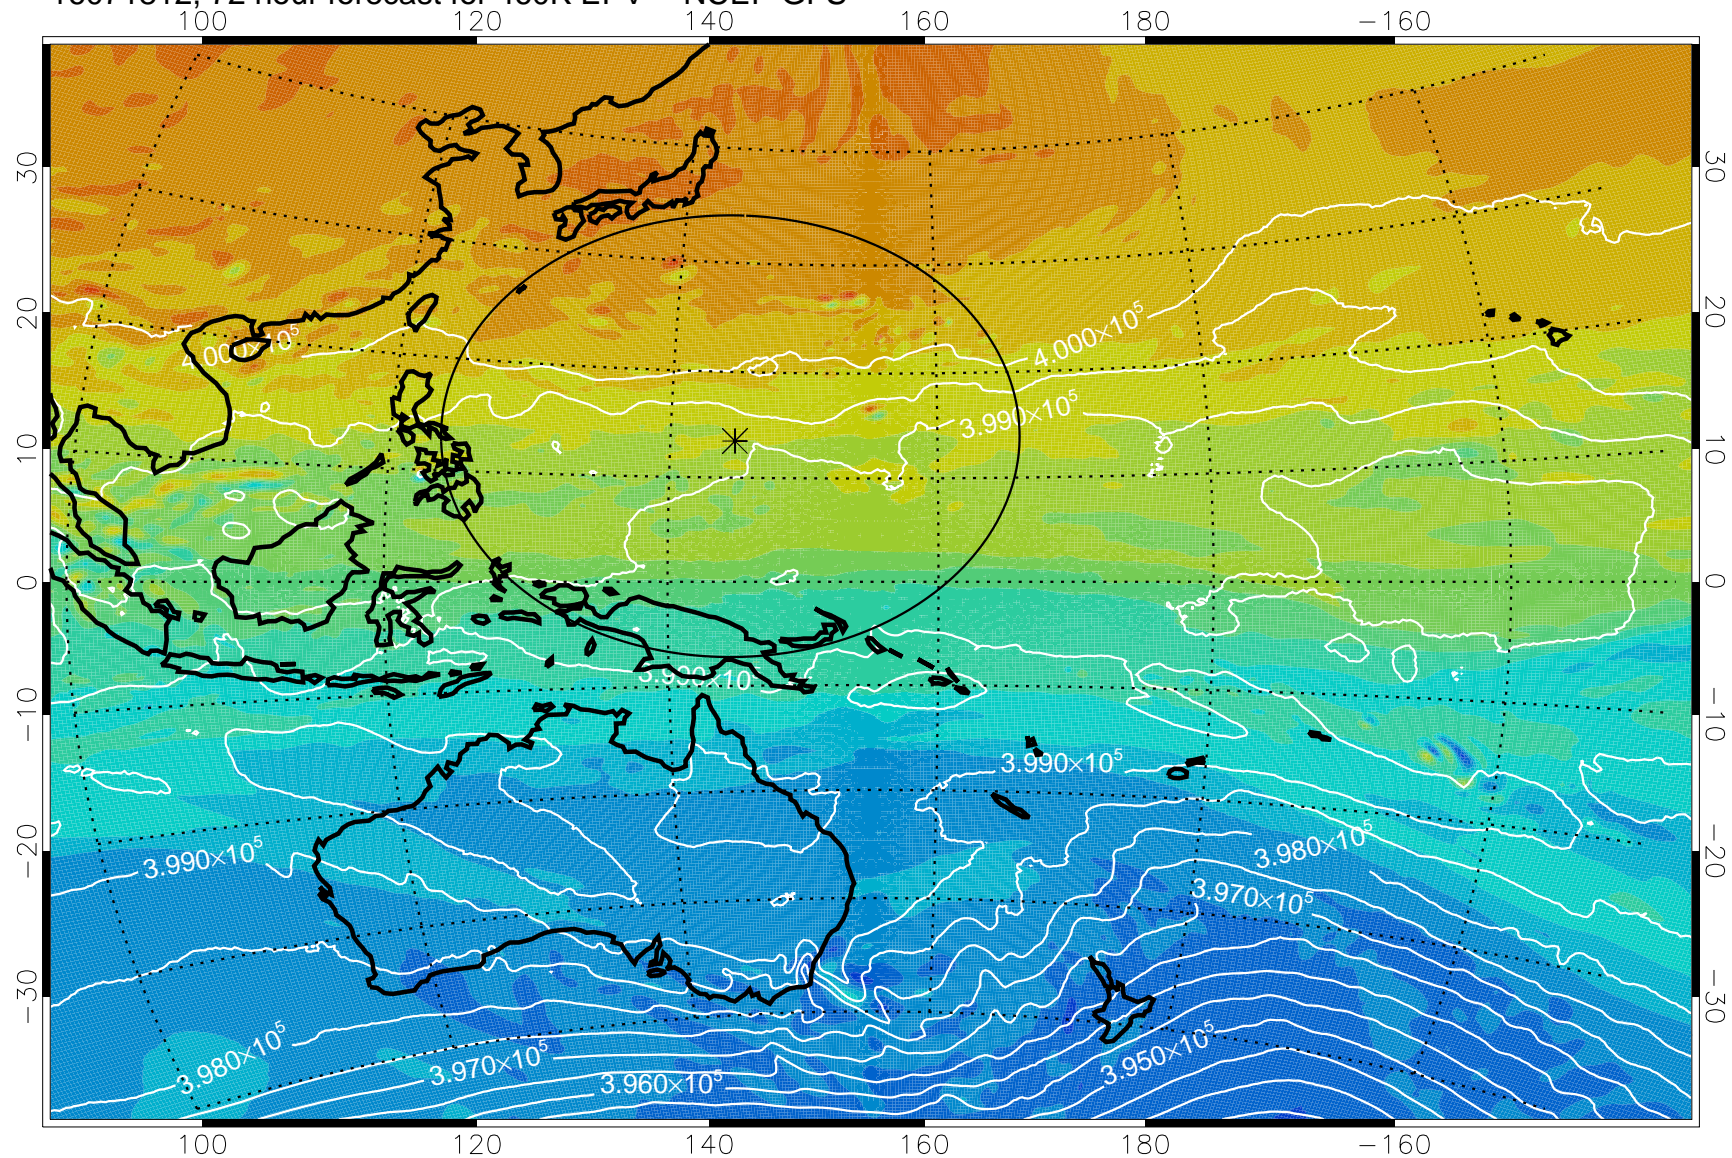

460K Montgomery Streamfunction, white

Range ring of 2304 km

16071712, 48 hour forecast for 460K EPV -- NCEP GFS

460K Montgomery Streamfunction, white

Range ring of 2304 km

16071718, 54 hour forecast for 460K EPV -- NCEP GFS

460K Montgomery Streamfunction, white

Range ring of 2304 km

16071800, 60 hour forecast for 460K EPV -- NCEP GFS

460K Montgomery Streamfunction, white

Range ring of 2304 km

16071806, 66 hour forecast for 460K EPV -- NCEP GFS

460K Montgomery Streamfunction, white

Range ring of 2304 km

16071812, 72 hour forecast for 460K EPV -- NCEP GFS

460K Montgomery Streamfunction, white

Range ring of 2304 km

16071818, 78 hour forecast for 460K EPV -- NCEP GFS

460K Montgomery Streamfunction, white

Range ring of 2304 km

16071900, 84 hour forecast for 460K EPV -- NCEP GFS

460K Montgomery Streamfunction, white

Range ring of 2304 km

16071906, 90 hour forecast for 460K EPV -- NCEP GFS