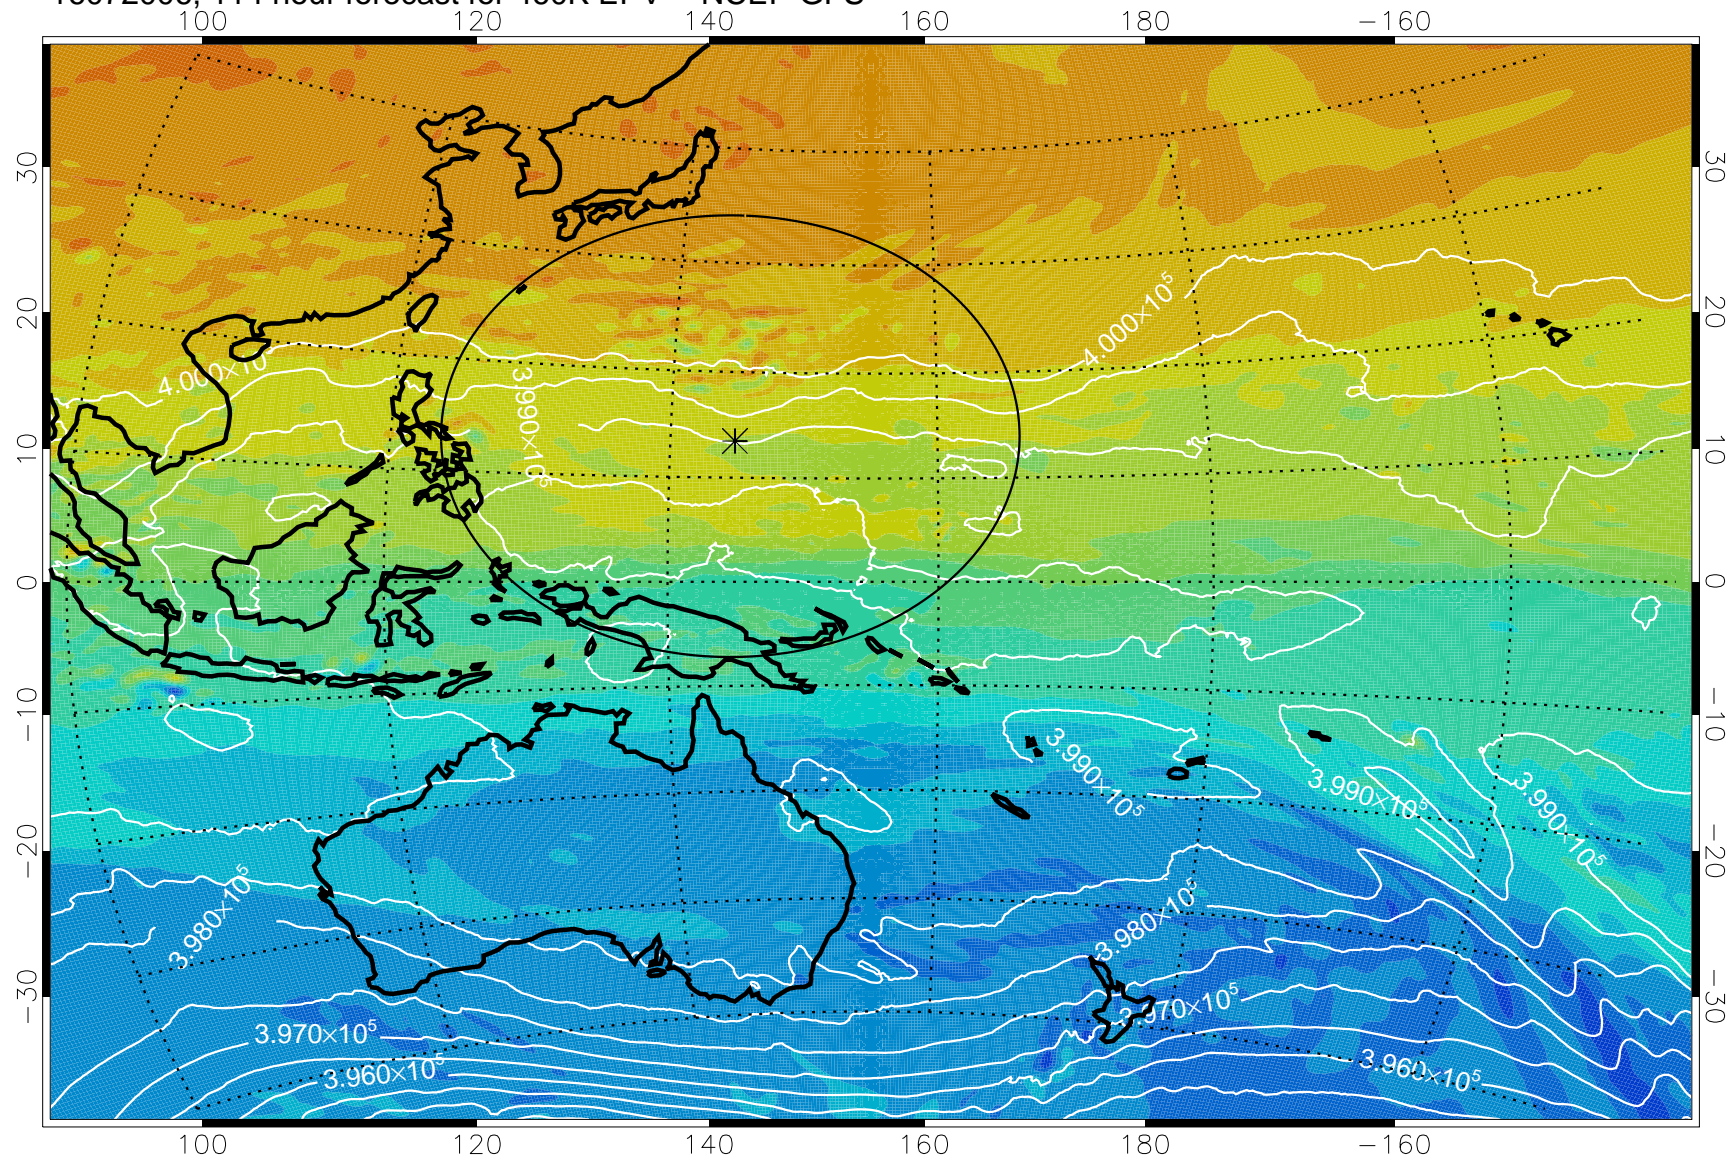

460K Montgomery Streamfunction, white

Range ring of 2304 km

16071912, 96 hour forecast for 460K EPV -- NCEP GFS

460K Montgomery Streamfunction, white

Range ring of 2304 km

16071918, 102 hour forecast for 460K EPV -- NCEP GFS

460K Montgomery Streamfunction, white

Range ring of 2304 km

16072000, 108 hour forecast for 460K EPV -- NCEP GFS

460K Montgomery Streamfunction, white

Range ring of 2304 km

16072006, 114 hour forecast for 460K EPV -- NCEP GFS

16072012, 120 hour forecast for 460K EPV -- NCEP GFS

460K Montgomery Streamfunction, white

Range ring of 2304 km