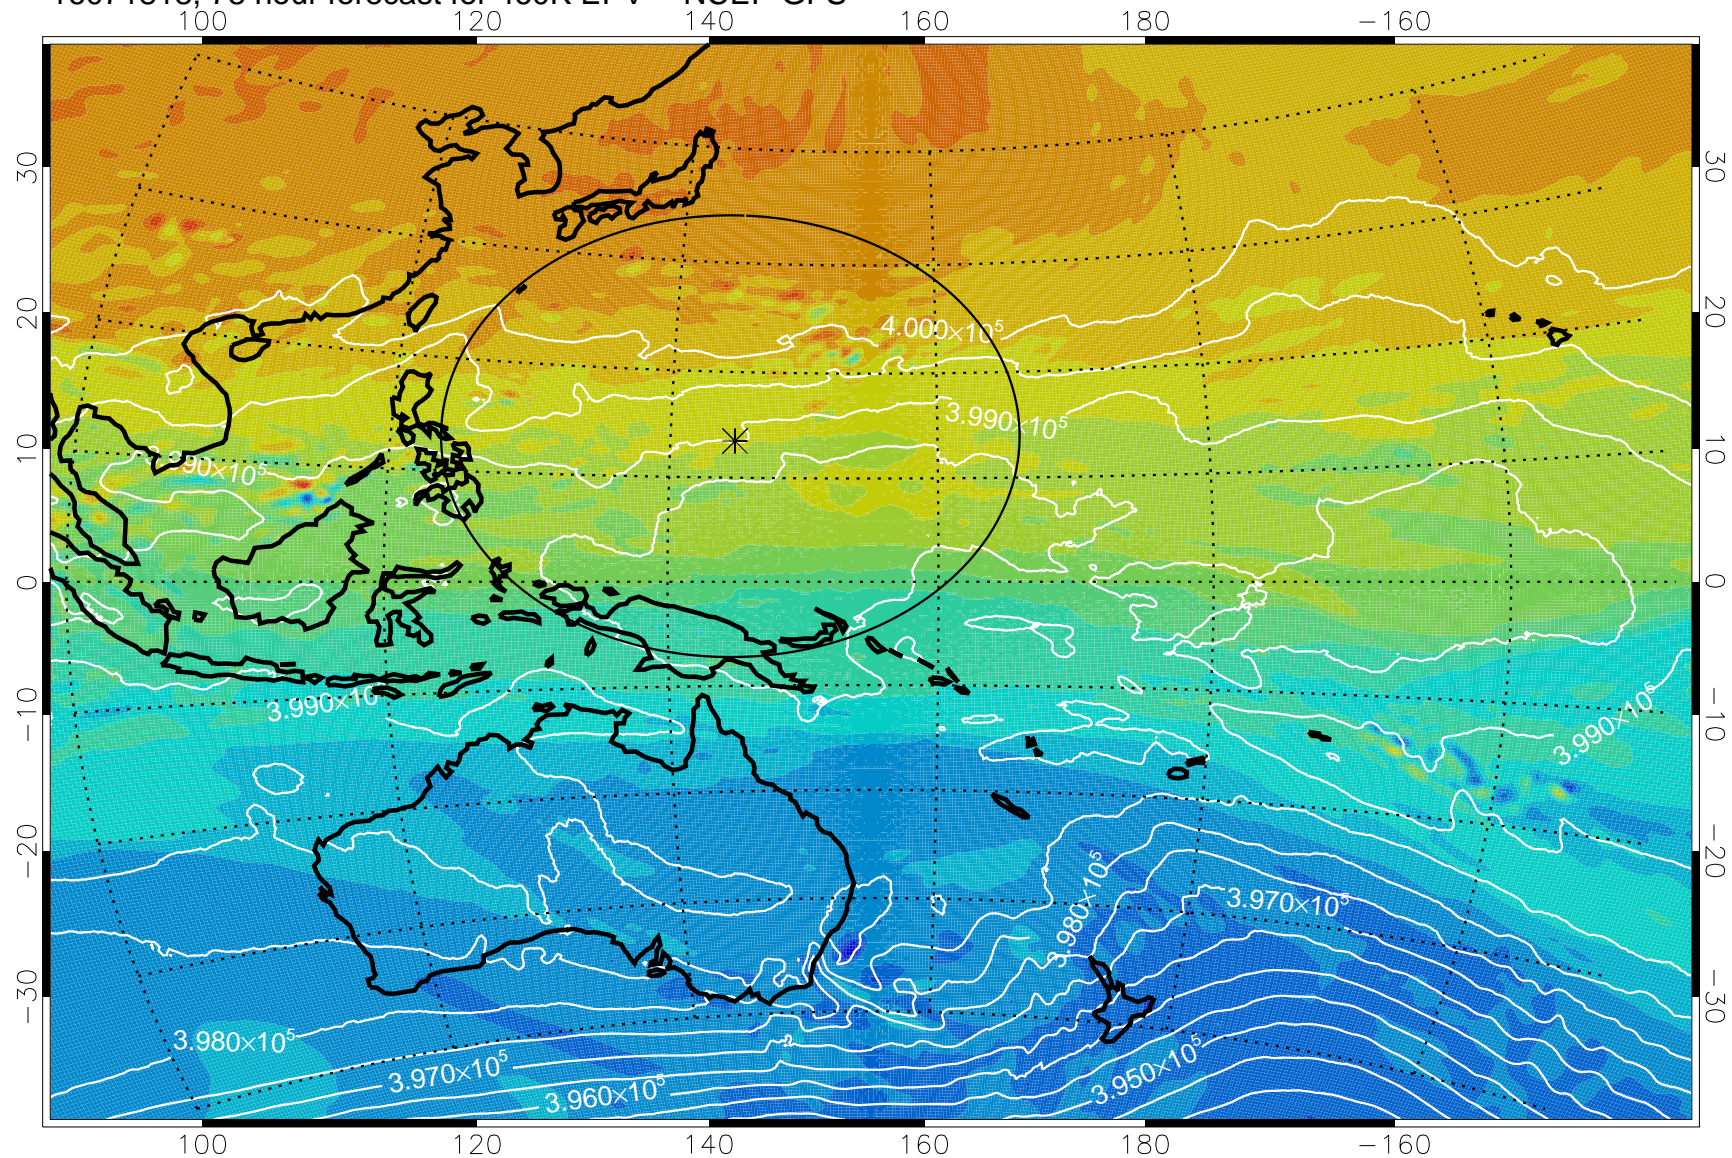

460K Montgomery Streamfunction, white

Range ring of 2304 km

16071800, 60 hour forecast for 460K EPV -- NCEP GFS

460K Montgomery Streamfunction, white

Range ring of 2304 km

16071806, 66 hour forecast for 460K EPV -- NCEP GFS

460K Montgomery Streamfunction, white

Range ring of 2304 km

16071812, 72 hour forecast for 460K EPV -- NCEP GFS

460K Montgomery Streamfunction, white

Range ring of 2304 km

16071818, 78 hour forecast for 460K EPV -- NCEP GFS

460K Montgomery Streamfunction, white

Range ring of 2304 km

16071900, 84 hour forecast for 460K EPV -- NCEP GFS

460K Montgomery Streamfunction, white

Range ring of 2304 km

16071906, 90 hour forecast for 460K EPV -- NCEP GFS

460K Montgomery Streamfunction, white

Range ring of 2304 km

16071912, 96 hour forecast for 460K EPV -- NCEP GFS

460K Montgomery Streamfunction, white

Range ring of 2304 km

16071918, 102 hour forecast for 460K EPV -- NCEP GFS