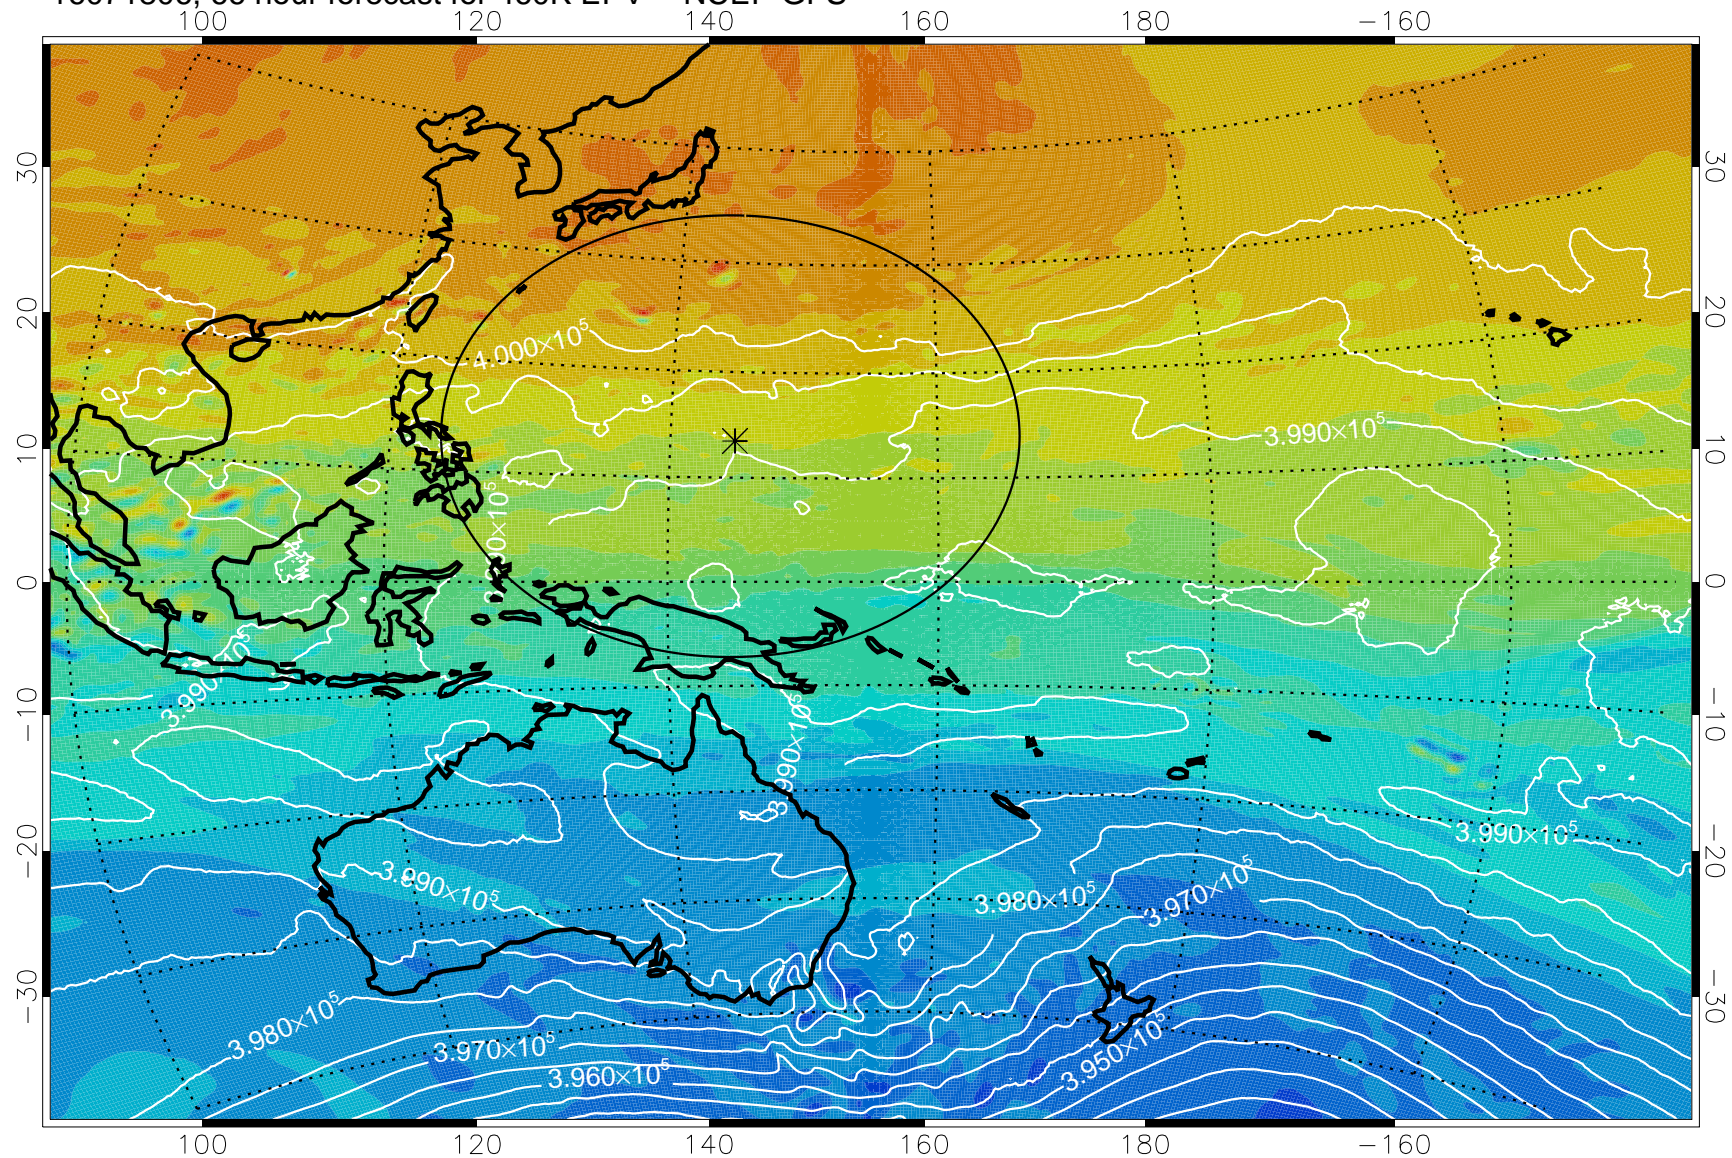

460K Montgomery Streamfunction, white

Range ring of 2304 km

16071712, 48 hour forecast for 460K EPV -- NCEP GFS

460K Montgomery Streamfunction, white

Range ring of 2304 km

16071718, 54 hour forecast for 460K EPV -- NCEP GFS

460K Montgomery Streamfunction, white

Range ring of 2304 km

16071800, 60 hour forecast for 460K EPV -- NCEP GFS

460K Montgomery Streamfunction, white

Range ring of 2304 km

16071806, 66 hour forecast for 460K EPV -- NCEP GFS

460K Montgomery Streamfunction, white

Range ring of 2304 km

16071812, 72 hour forecast for 460K EPV -- NCEP GFS

460K Montgomery Streamfunction, white

Range ring of 2304 km

16071818, 78 hour forecast for 460K EPV -- NCEP GFS

460K Montgomery Streamfunction, white

Range ring of 2304 km

16071900, 84 hour forecast for 460K EPV -- NCEP GFS

460K Montgomery Streamfunction, white

Range ring of 2304 km

16071906, 90 hour forecast for 460K EPV -- NCEP GFS