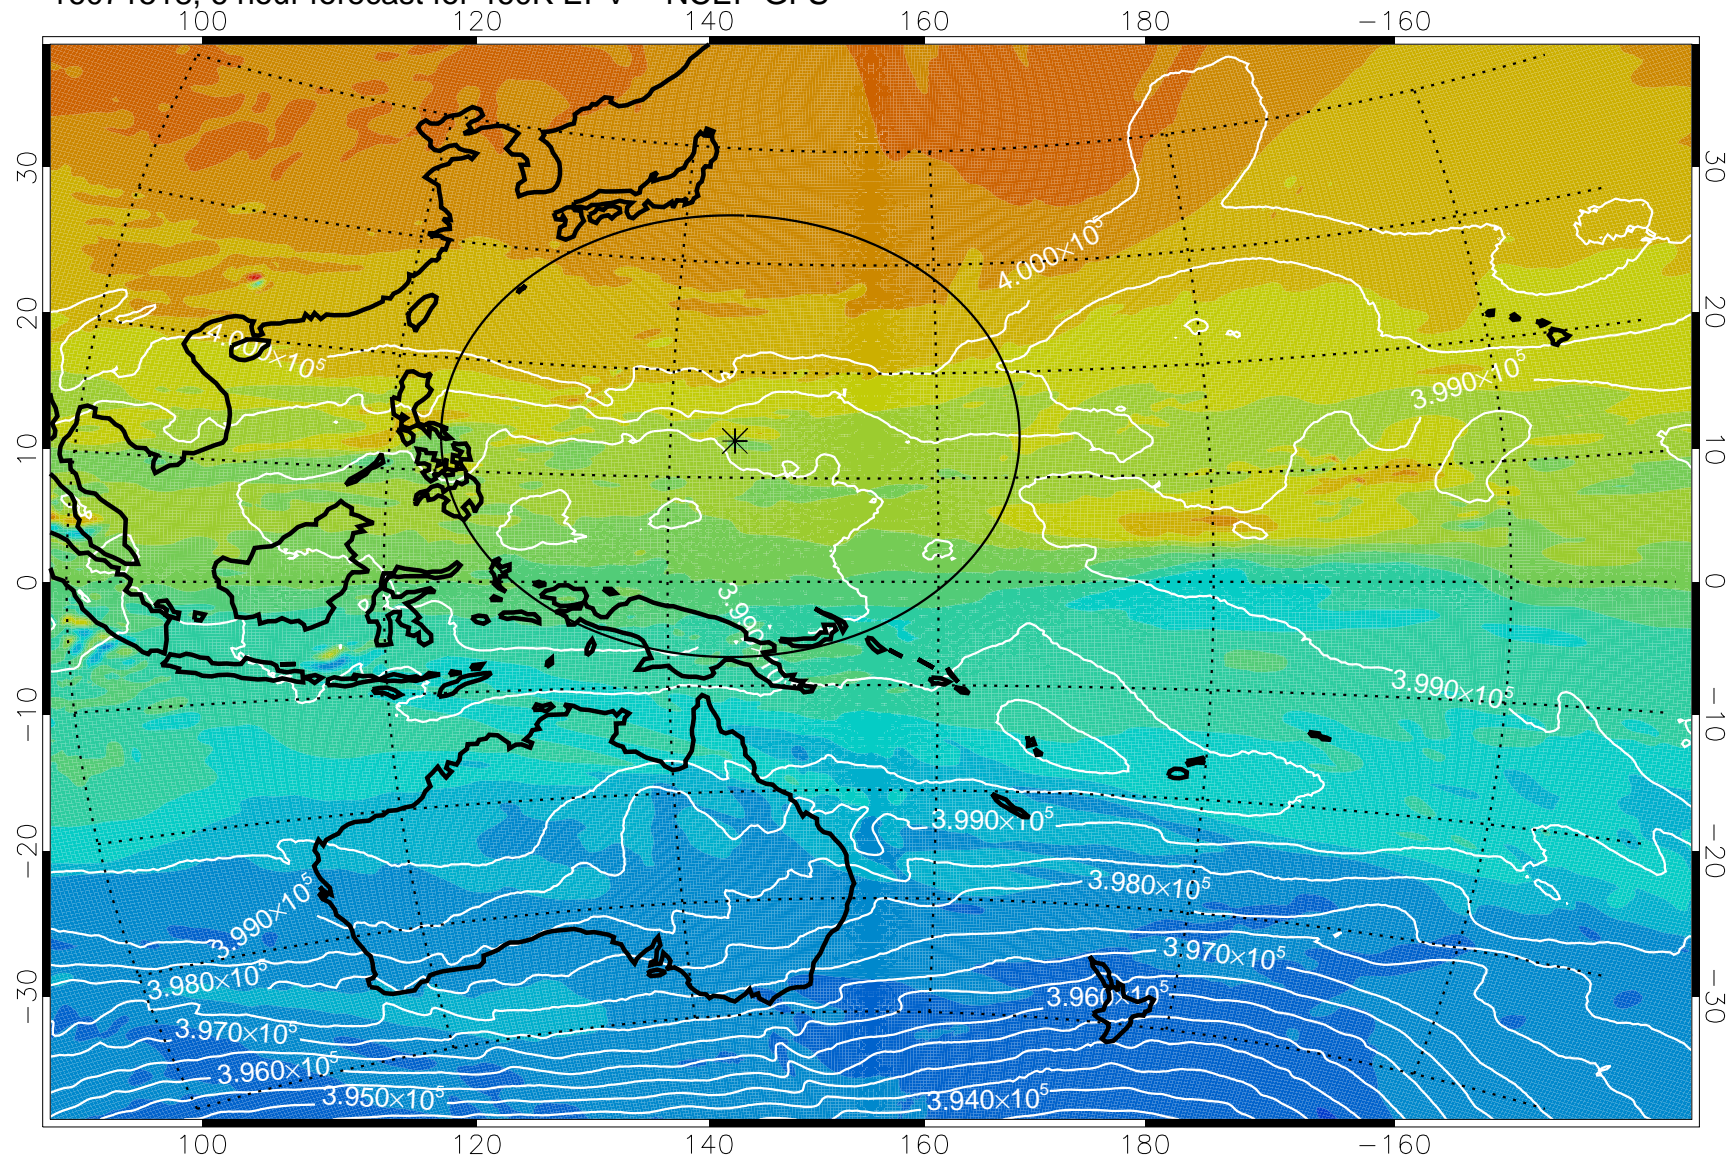

16071518, 6 hour forecast for 460K EPV -- NCEP GFS

460K Montgomery Streamfunction, white

Range ring of 2304 km

16071600, 12 hour forecast for 460K EPV -- NCEP GFS

460K Montgomery Streamfunction, white

Range ring of 2304 km

16071606, 18 hour forecast for 460K EPV -- NCEP GFS

460K Montgomery Streamfunction, white

Range ring of 2304 km

16071612, 24 hour forecast for 460K EPV -- NCEP GFS

460K Montgomery Streamfunction, white

Range ring of 2304 km

16071618, 30 hour forecast for 460K EPV -- NCEP GFS

16071700, 36 hour forecast for 460K EPV -- NCEP GFS

460K Montgomery Streamfunction, white

Range ring of 2304 km

16071706, 42 hour forecast for 460K EPV -- NCEP GFS

460K Montgomery Streamfunction, white

Range ring of 2304 km

16071712, 48 hour forecast for 460K EPV -- NCEP GFS

460K Montgomery Streamfunction, white

Range ring of 2304 km

16071718, 54 hour forecast for 460K EPV -- NCEP GFS