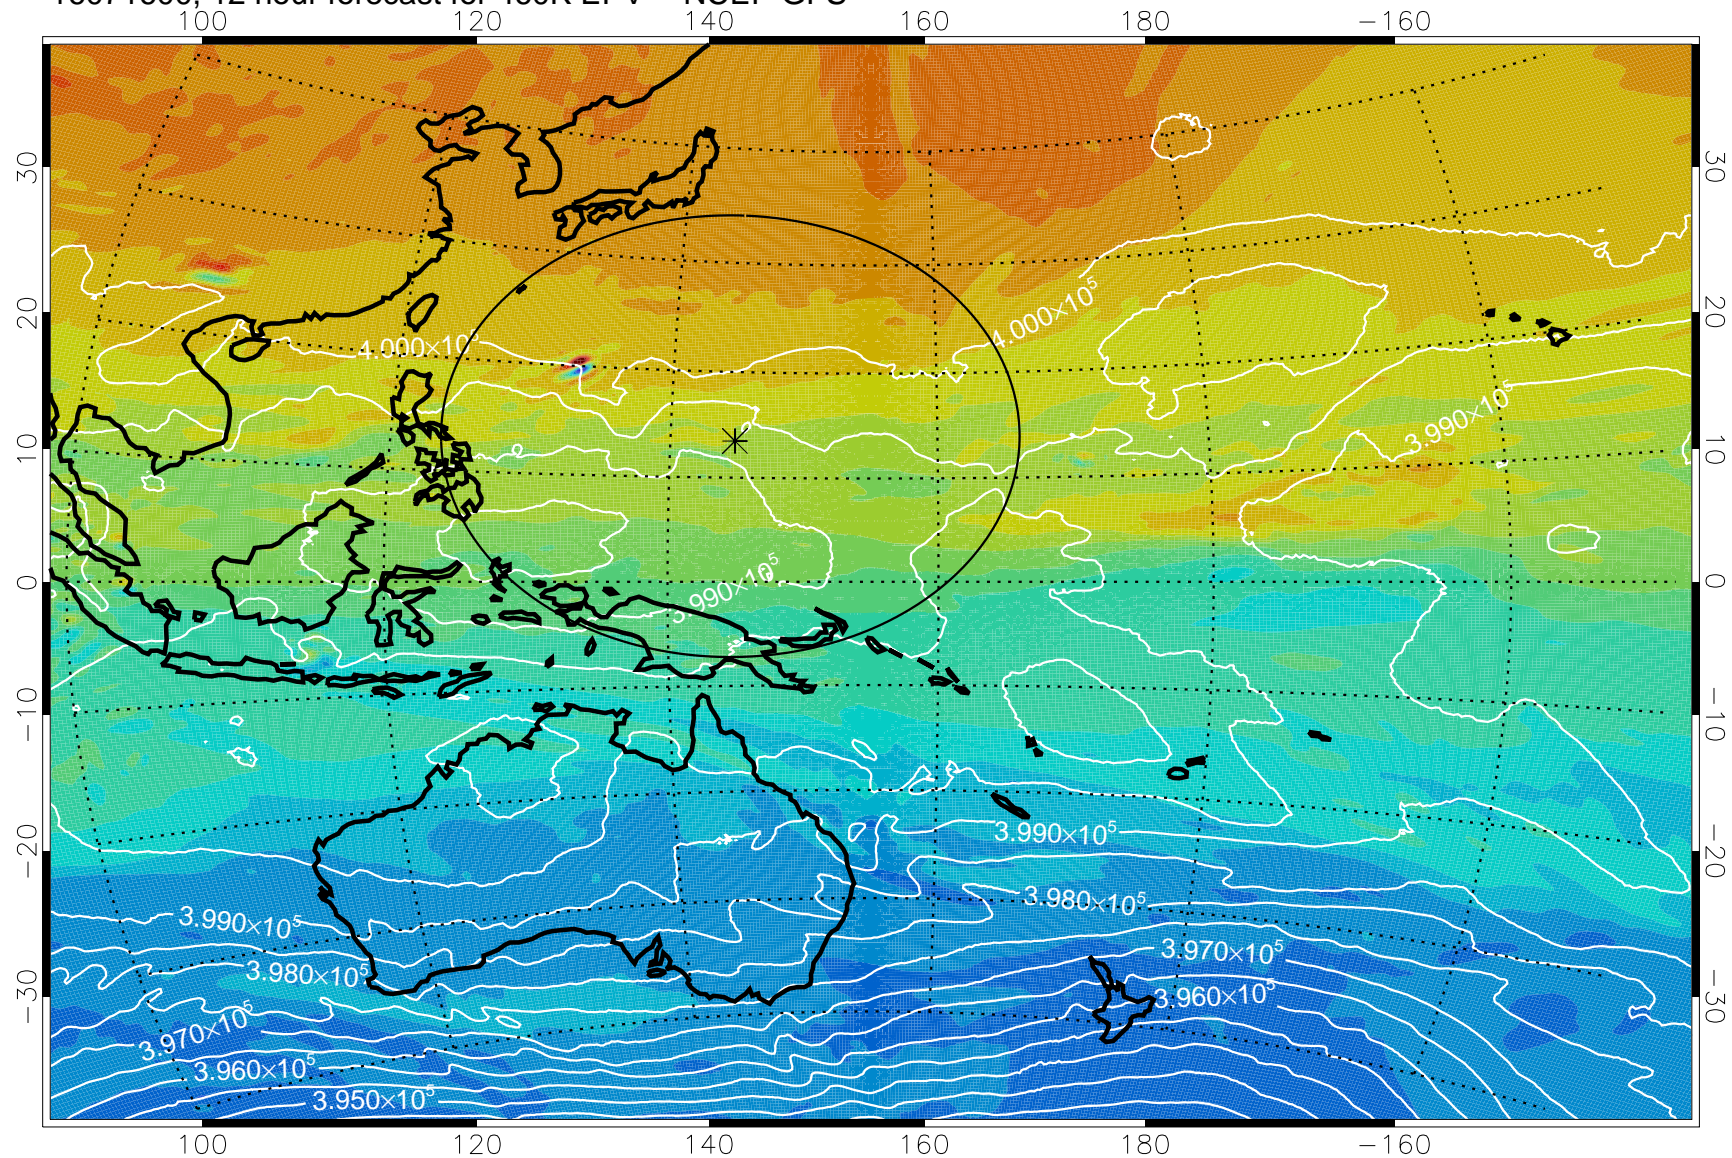

16071518, 6 hour forecast for 460K EPV -- NCEP GFS

460K Montgomery Streamfunction, white

Range ring of 2304 km

16071600, 12 hour forecast for 460K EPV -- NCEP GFS

460K Montgomery Streamfunction, white

Range ring of 2304 km

16071606, 18 hour forecast for 460K EPV -- NCEP GFS

460K Montgomery Streamfunction, white

Range ring of 2304 km

16071612, 24 hour forecast for 460K EPV -- NCEP GFS

460K Montgomery Streamfunction, white

Range ring of 2304 km

16071618, 30 hour forecast for 460K EPV -- NCEP GFS

16071700, 36 hour forecast for 460K EPV -- NCEP GFS

460K Montgomery Streamfunction, white

Range ring of 2304 km

16071706, 42 hour forecast for 460K EPV -- NCEP GFS

460K Montgomery Streamfunction, white

Range ring of 2304 km

16071712, 48 hour forecast for 460K EPV -- NCEP GFS

460K Montgomery Streamfunction, white

Range ring of 2304 km

16071718, 54 hour forecast for 460K EPV -- NCEP GFS