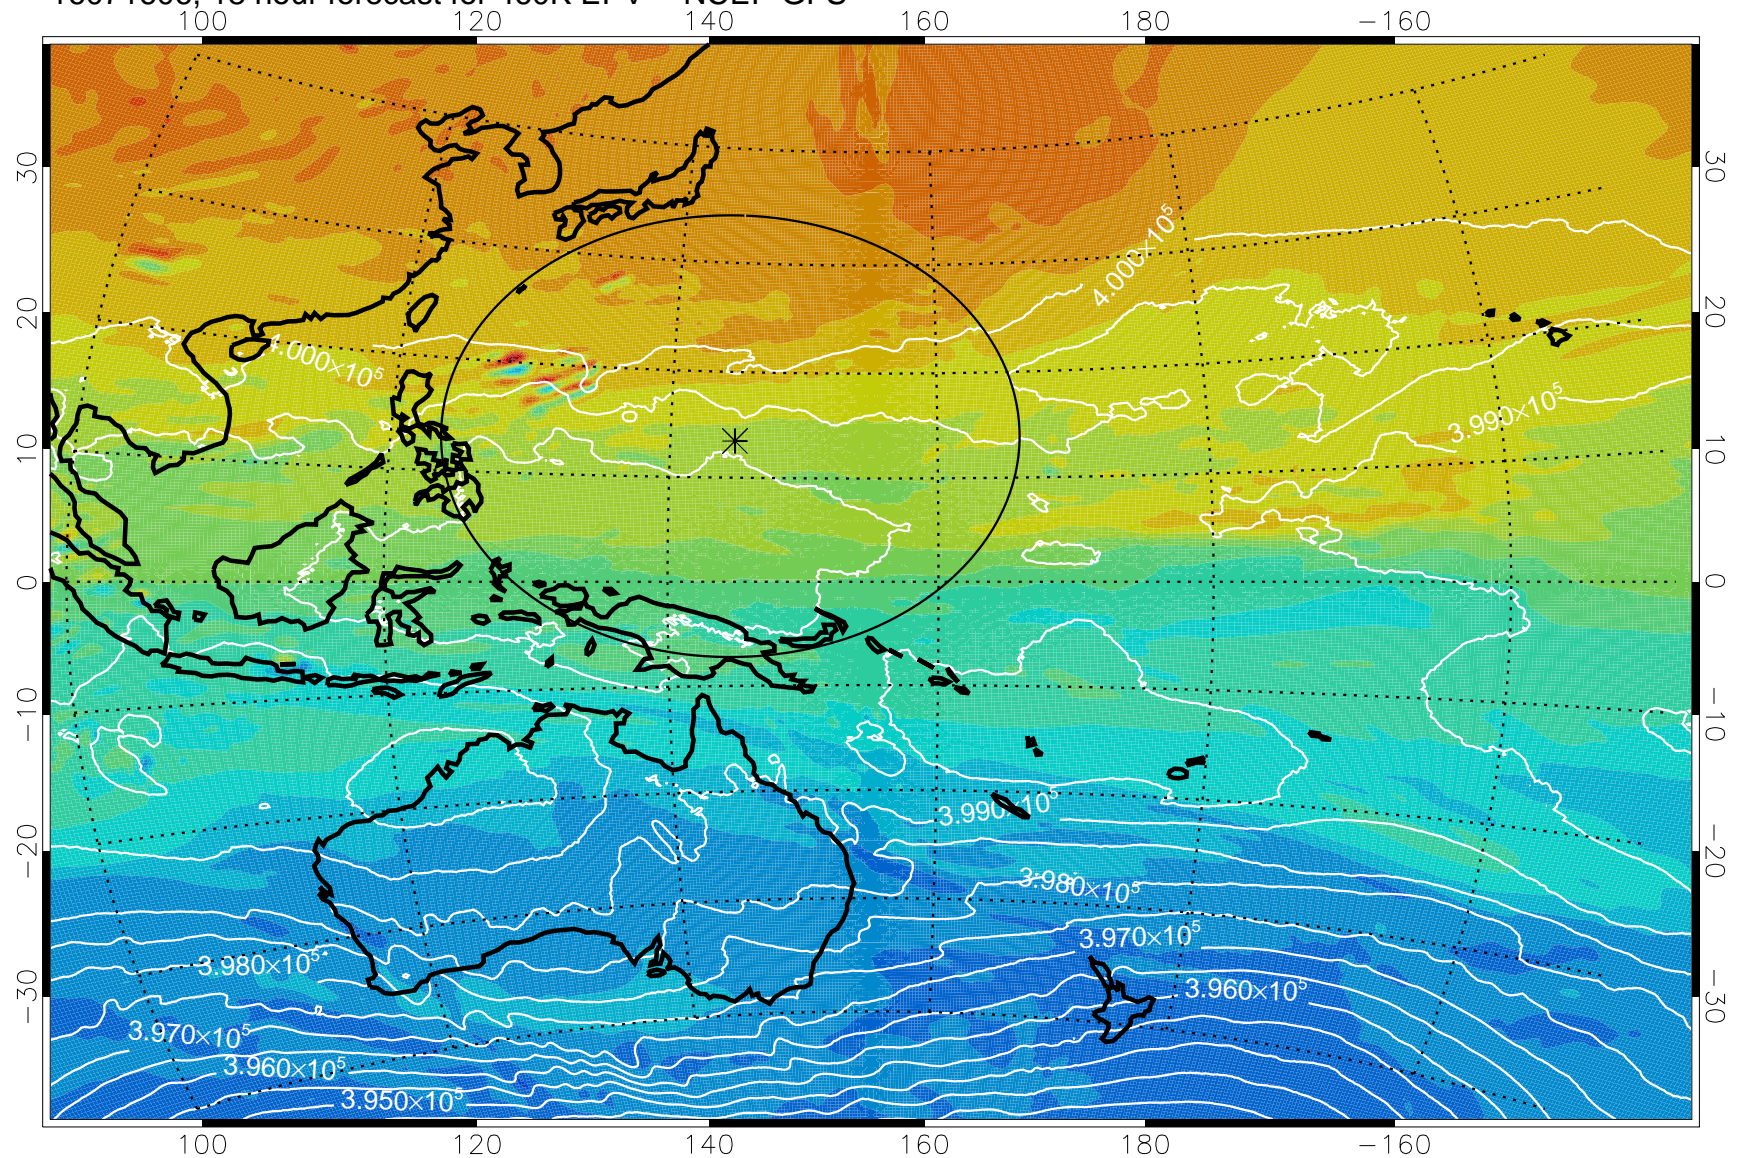

16071518, 6 hour forecast for 460K EPV -- NCEP GFS

460K Montgomery Streamfunction, white

Range ring of 2304 km

16071600, 12 hour forecast for 460K EPV -- NCEP GFS

460K Montgomery Streamfunction, white

Range ring of 2304 km

16071606, 18 hour forecast for 460K EPV -- NCEP GFS

460K Montgomery Streamfunction, white

Range ring of 2304 km

16071612, 24 hour forecast for 460K EPV -- NCEP GFS

460K Montgomery Streamfunction, white

Range ring of 2304 km

16071618, 30 hour forecast for 460K EPV -- NCEP GFS

16071700, 36 hour forecast for 460K EPV -- NCEP GFS

460K Montgomery Streamfunction, white

Range ring of 2304 km

16071706, 42 hour forecast for 460K EPV -- NCEP GFS

460K Montgomery Streamfunction, white

Range ring of 2304 km

16071712, 48 hour forecast for 460K EPV -- NCEP GFS

460K Montgomery Streamfunction, white

Range ring of 2304 km

16071718, 54 hour forecast for 460K EPV -- NCEP GFS