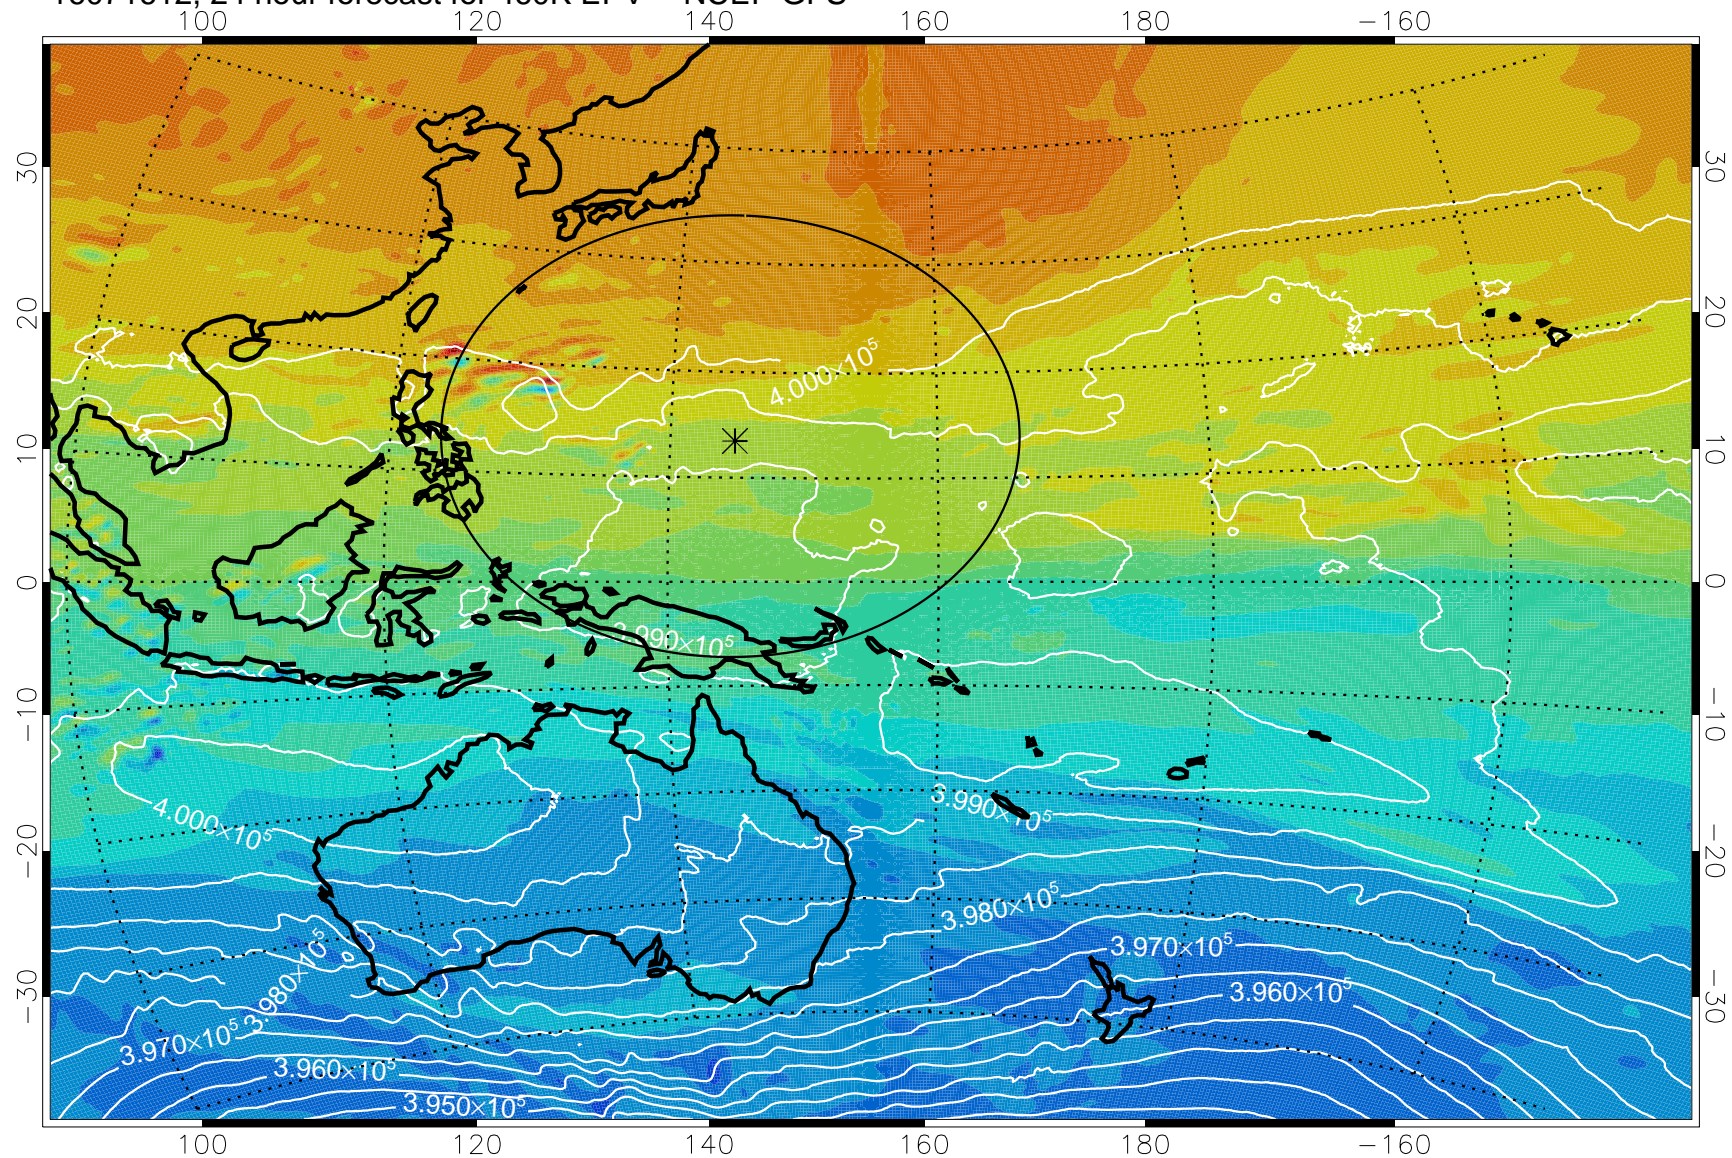

16071606, 18 hour forecast for 460K EPV -- NCEP GFS

460K Montgomery Streamfunction, white

Range ring of 2304 km

16071612, 24 hour forecast for 460K EPV -- NCEP GFS

460K Montgomery Streamfunction, white

Range ring of 2304 km

16071618, 30 hour forecast for 460K EPV -- NCEP GFS

16071700, 36 hour forecast for 460K EPV -- NCEP GFS

460K Montgomery Streamfunction, white

Range ring of 2304 km

16071706, 42 hour forecast for 460K EPV -- NCEP GFS

460K Montgomery Streamfunction, white

Range ring of 2304 km

16071712, 48 hour forecast for 460K EPV -- NCEP GFS

460K Montgomery Streamfunction, white

Range ring of 2304 km

16071718, 54 hour forecast for 460K EPV -- NCEP GFS

460K Montgomery Streamfunction, white

Range ring of 2304 km

16071800, 60 hour forecast for 460K EPV -- NCEP GFS

460K Montgomery Streamfunction, white

Range ring of 2304 km

16071806, 66 hour forecast for 460K EPV -- NCEP GFS