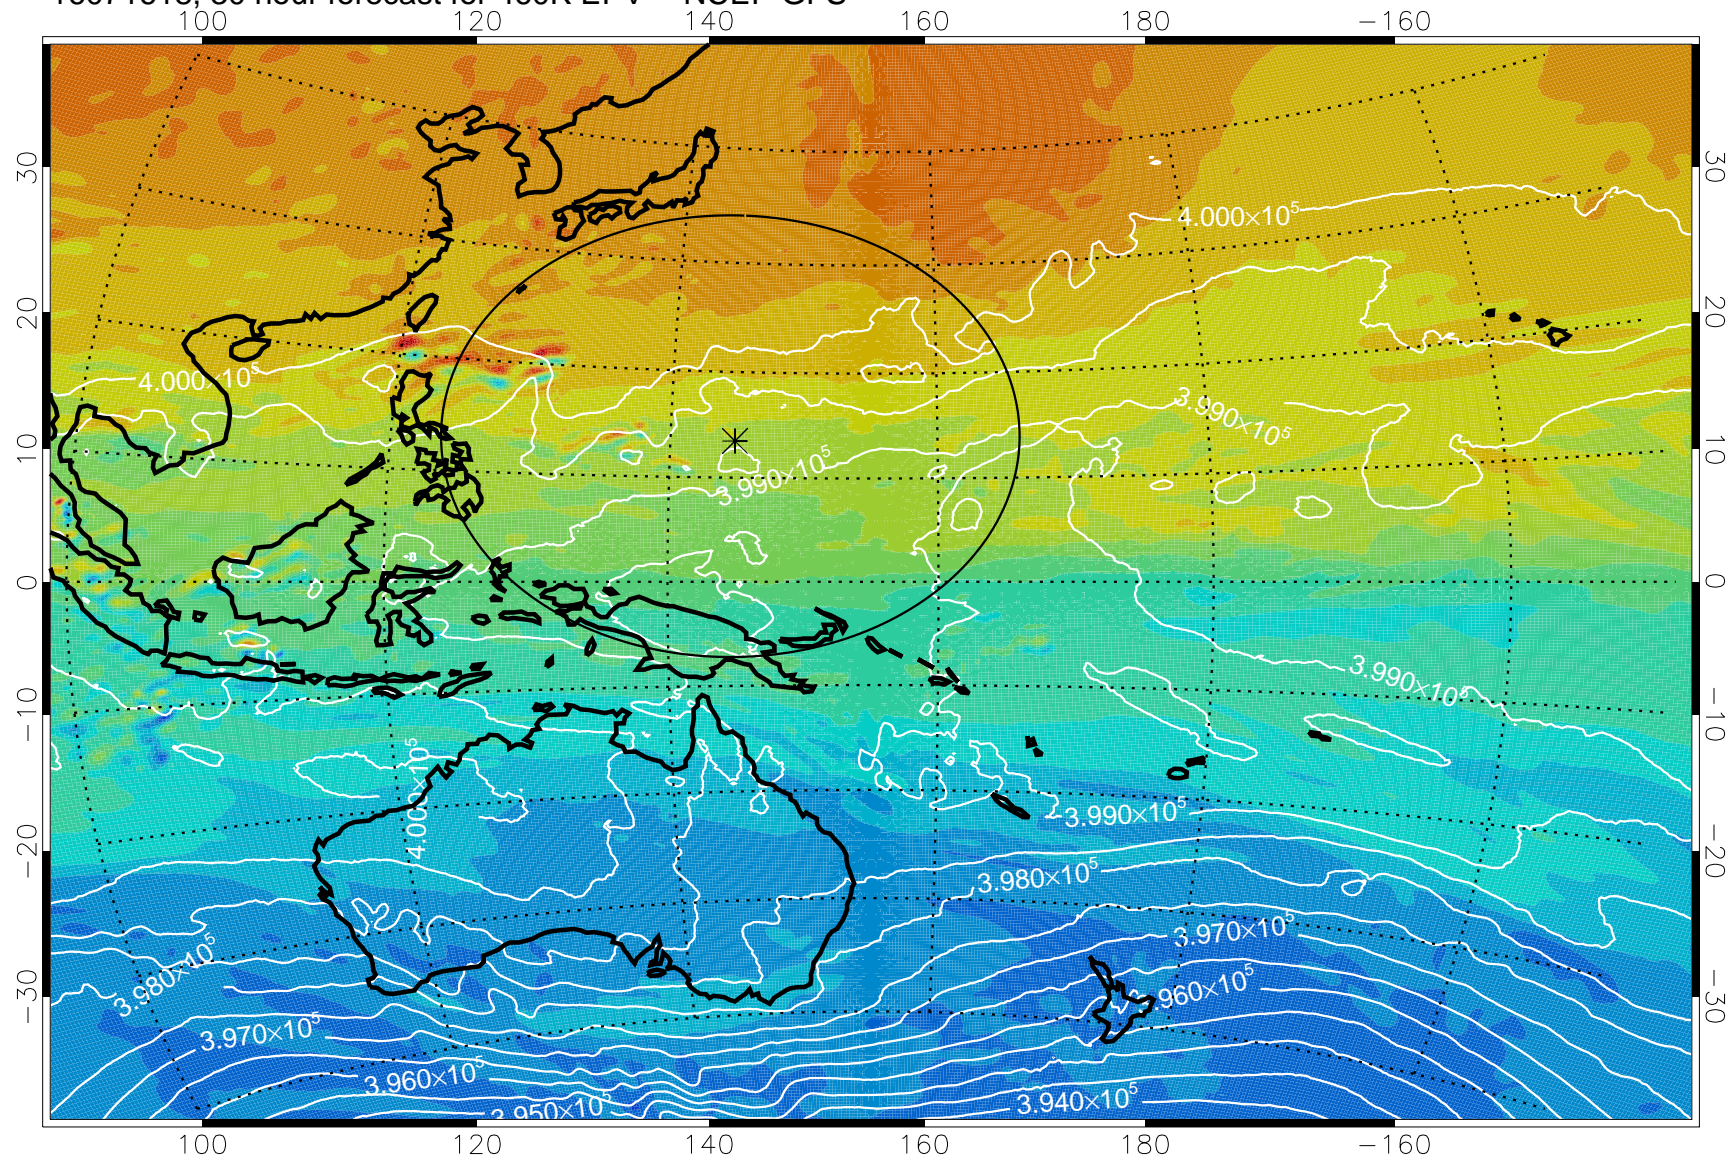

16071606, 18 hour forecast for 460K EPV -- NCEP GFS

460K Montgomery Streamfunction, white

Range ring of 2304 km

16071612, 24 hour forecast for 460K EPV -- NCEP GFS

460K Montgomery Streamfunction, white

Range ring of 2304 km

16071618, 30 hour forecast for 460K EPV -- NCEP GFS

16071700, 36 hour forecast for 460K EPV -- NCEP GFS

460K Montgomery Streamfunction, white

Range ring of 2304 km

16071706, 42 hour forecast for 460K EPV -- NCEP GFS

460K Montgomery Streamfunction, white

Range ring of 2304 km

16071712, 48 hour forecast for 460K EPV -- NCEP GFS

460K Montgomery Streamfunction, white

Range ring of 2304 km

16071718, 54 hour forecast for 460K EPV -- NCEP GFS

460K Montgomery Streamfunction, white

Range ring of 2304 km

16071800, 60 hour forecast for 460K EPV -- NCEP GFS

460K Montgomery Streamfunction, white

Range ring of 2304 km

16071806, 66 hour forecast for 460K EPV -- NCEP GFS