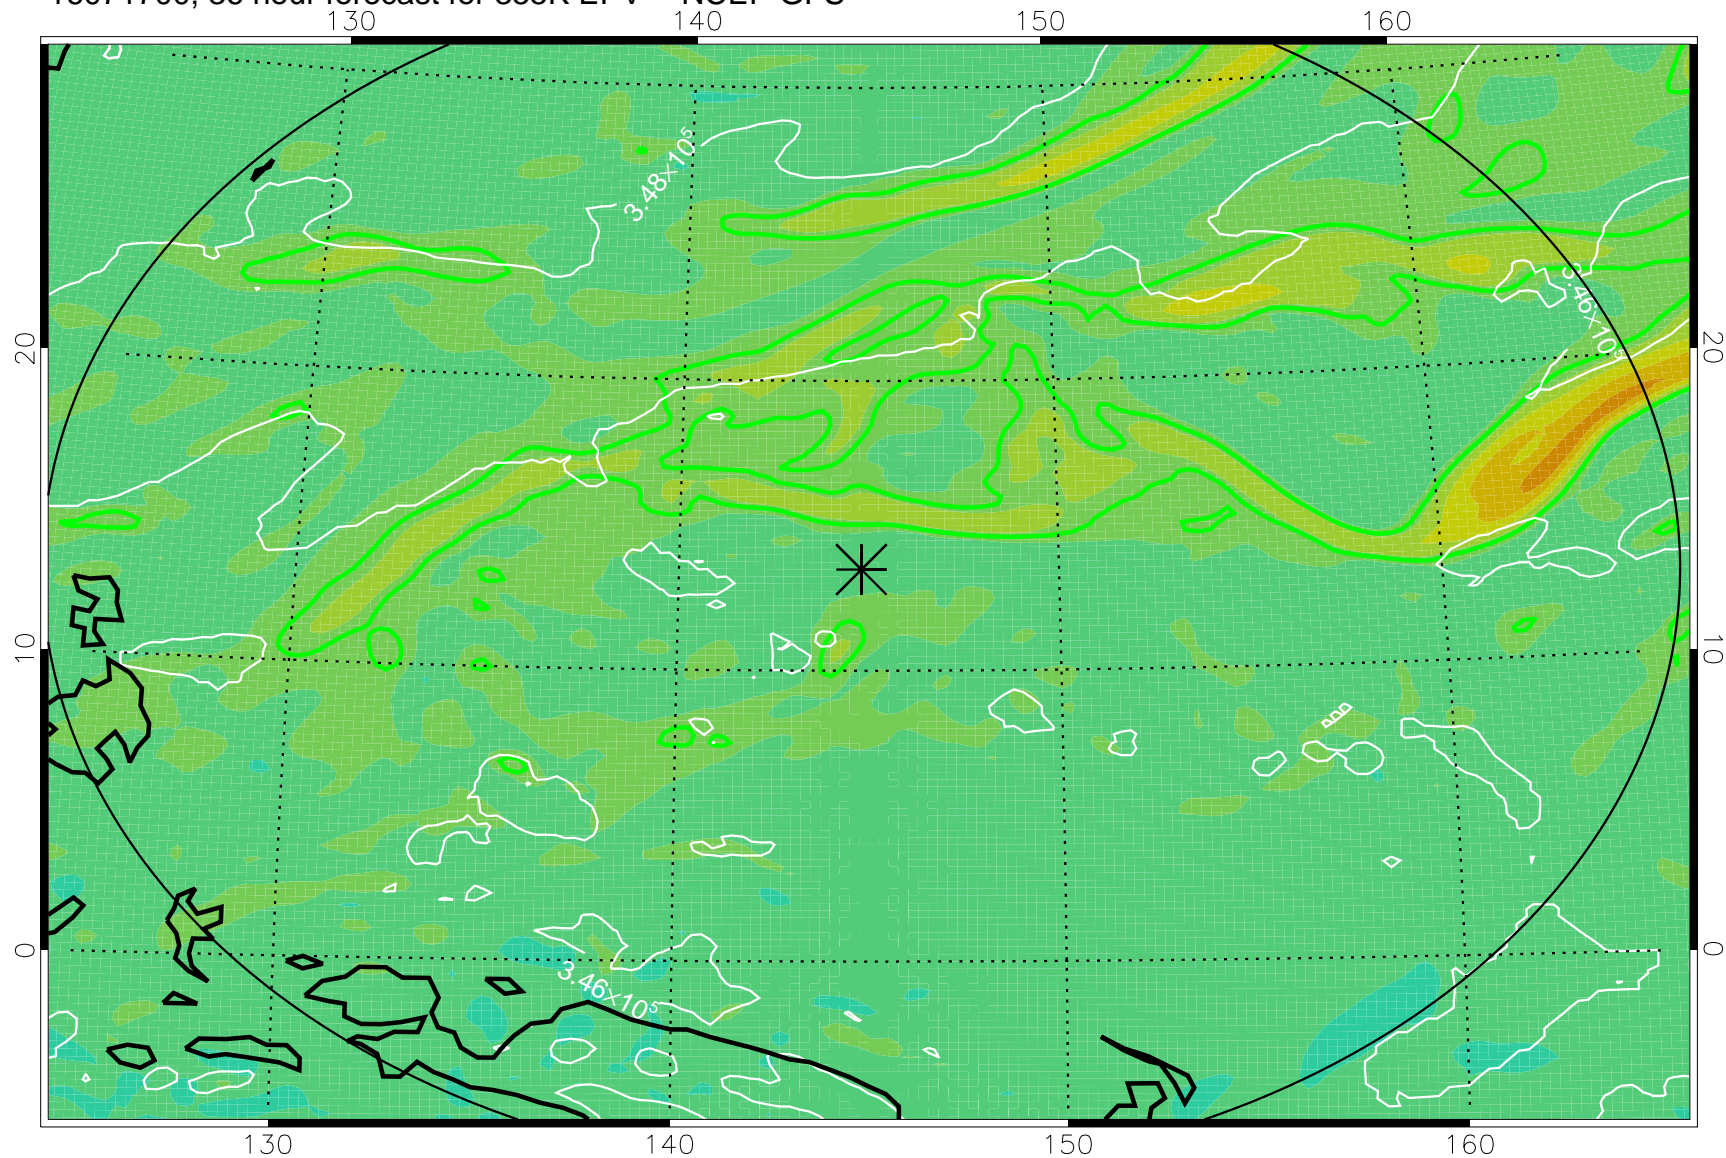

16071606, 18 hour forecast for 355K EPV -- NCEP GFS

355K Montgomery Streamfunction, white
EPV Tropopause (2 PVU) Position
Range ring of 2304 km

16071612, 24 hour forecast for 355K EPV -- NCEP GFS

355K Montgomery Streamfunction, white
EPV Tropopause (2 PVU) Position
Range ring of 2304 km

16071618, 30 hour forecast for 355K EPV -- NCEP GFS

355K Montgomery Streamfunction, white
EPV Tropopause (2 PVU) Position
Range ring of 2304 km

16071700, 36 hour forecast for 355K EPV -- NCEP GFS

355K Montgomery Streamfunction, white
EPV Tropopause (2 PVU) Position
Range ring of 2304 km

16071706, 42 hour forecast for 355K EPV -- NCEP GFS

355K Montgomery Streamfunction, white
EPV Tropopause (2 PVU) Position
Range ring of 2304 km

16071712, 48 hour forecast for 355K EPV -- NCEP GFS

355K Montgomery Streamfunction, white
EPV Tropopause (2 PVU) Position
Range ring of 2304 km

16071818, 78 hour forecast for 355K EPV -- NCEP GFS

355K Montgomery Streamfunction, white
EPV Tropopause (2 PVU) Position
Range ring of 2304 km

16071900, 84 hour forecast for 355K EPV -- NCEP GFS

355K Montgomery Streamfunction, white
EPV Tropopause (2 PVU) Position
Range ring of 2304 km