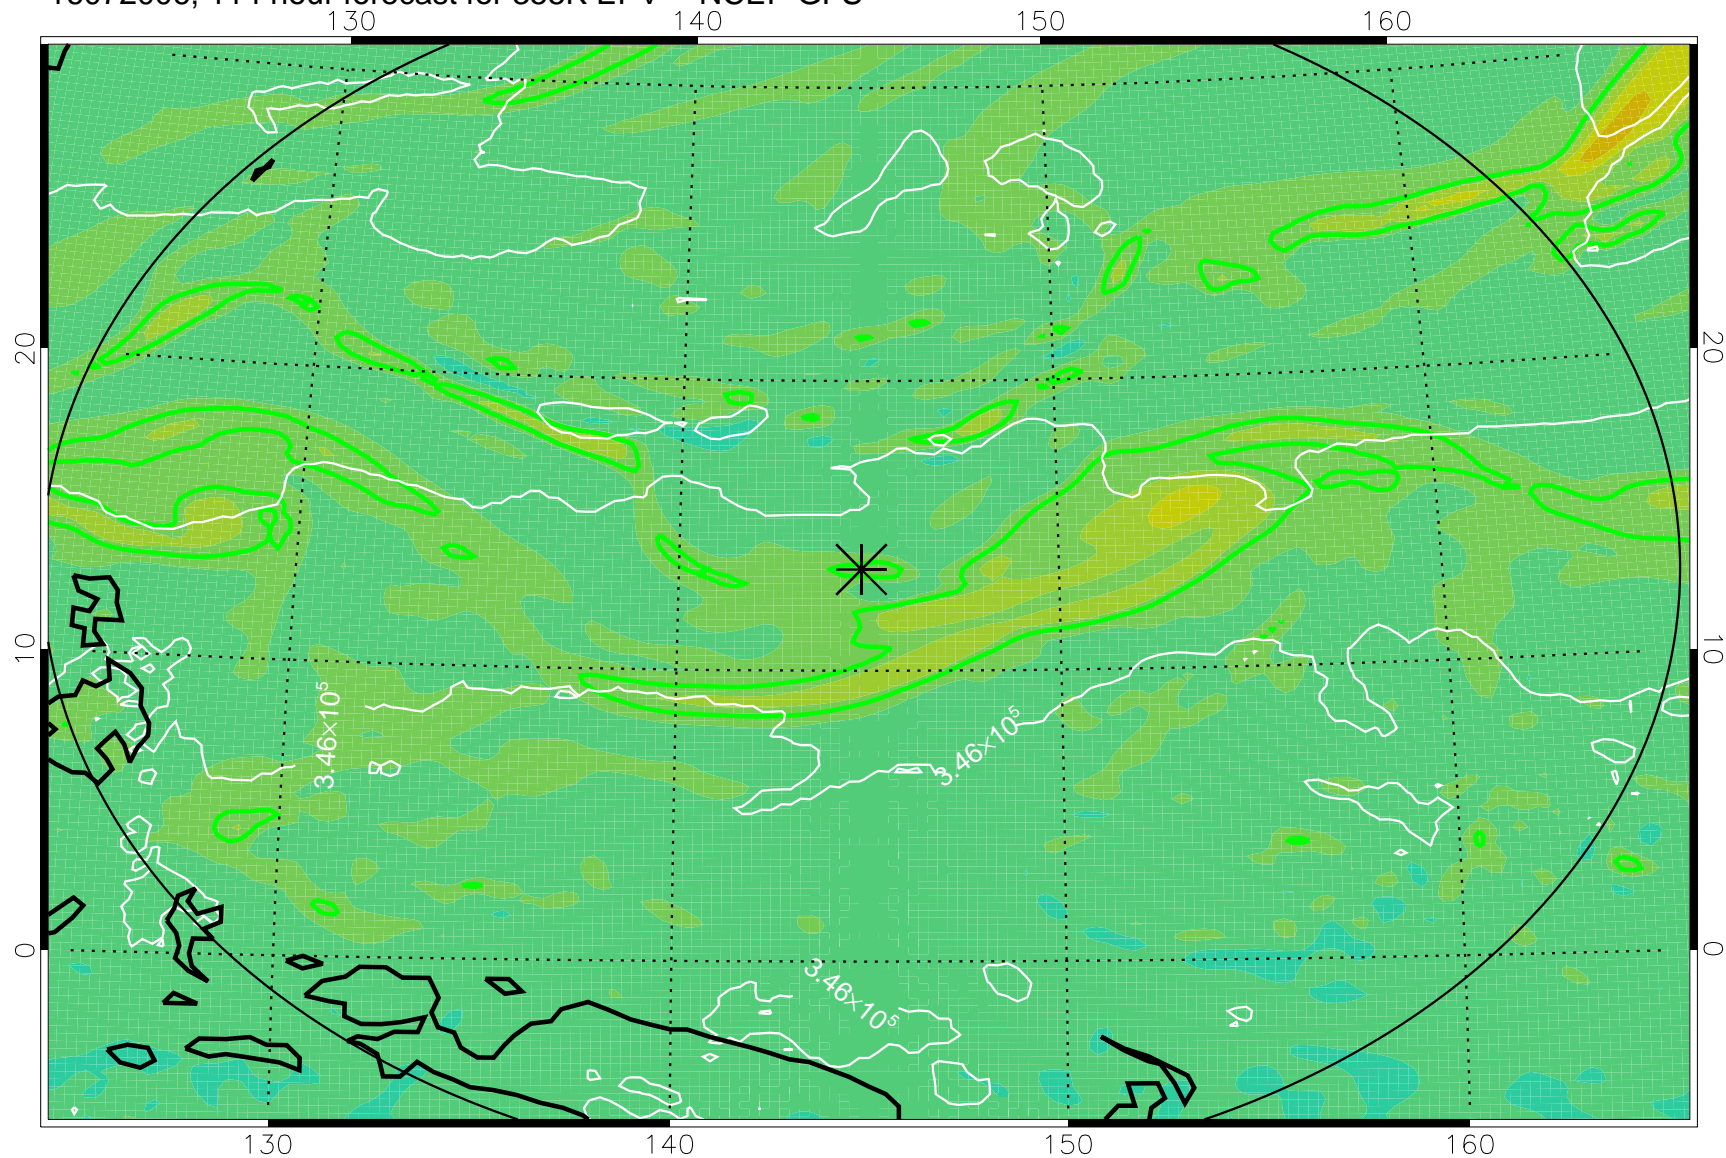

16071818, 78 hour forecast for 355K EPV -- NCEP GFS

355K Montgomery Streamfunction, white
EPV Tropopause (2 PVU) Position
Range ring of 2304 km

16071900, 84 hour forecast for 355K EPV -- NCEP GFS

355K Montgomery Streamfunction, white
EPV Tropopause (2 PVU) Position
Range ring of 2304 km

16071906, 90 hour forecast for 355K EPV -- NCEP GFS

355K Montgomery Streamfunction, white
EPV Tropopause (2 PVU) Position
Range ring of 2304 km

16071912, 96 hour forecast for 355K EPV -- NCEP GFS

355K Montgomery Streamfunction, white
EPV Tropopause (2 PVU) Position
Range ring of 2304 km

16071918, 102 hour forecast for 355K EPV -- NCEP GFS

355K Montgomery Streamfunction, white
EPV Tropopause (2 PVU) Position
Range ring of 2304 km

16072000, 108 hour forecast for 355K EPV -- NCEP GFS

355K Montgomery Streamfunction, white
EPV Tropopause (2 PVU) Position
Range ring of 2304 km

16072006, 114 hour forecast for 355K EPV -- NCEP GFS

355K Montgomery Streamfunction, white
EPV Tropopause (2 PVU) Position
Range ring of 2304 km

16072012, 120 hour forecast for 355K EPV -- NCEP GFS

355K Montgomery Streamfunction, white
EPV Tropopause (2 PVU) Position
Range ring of 2304 km