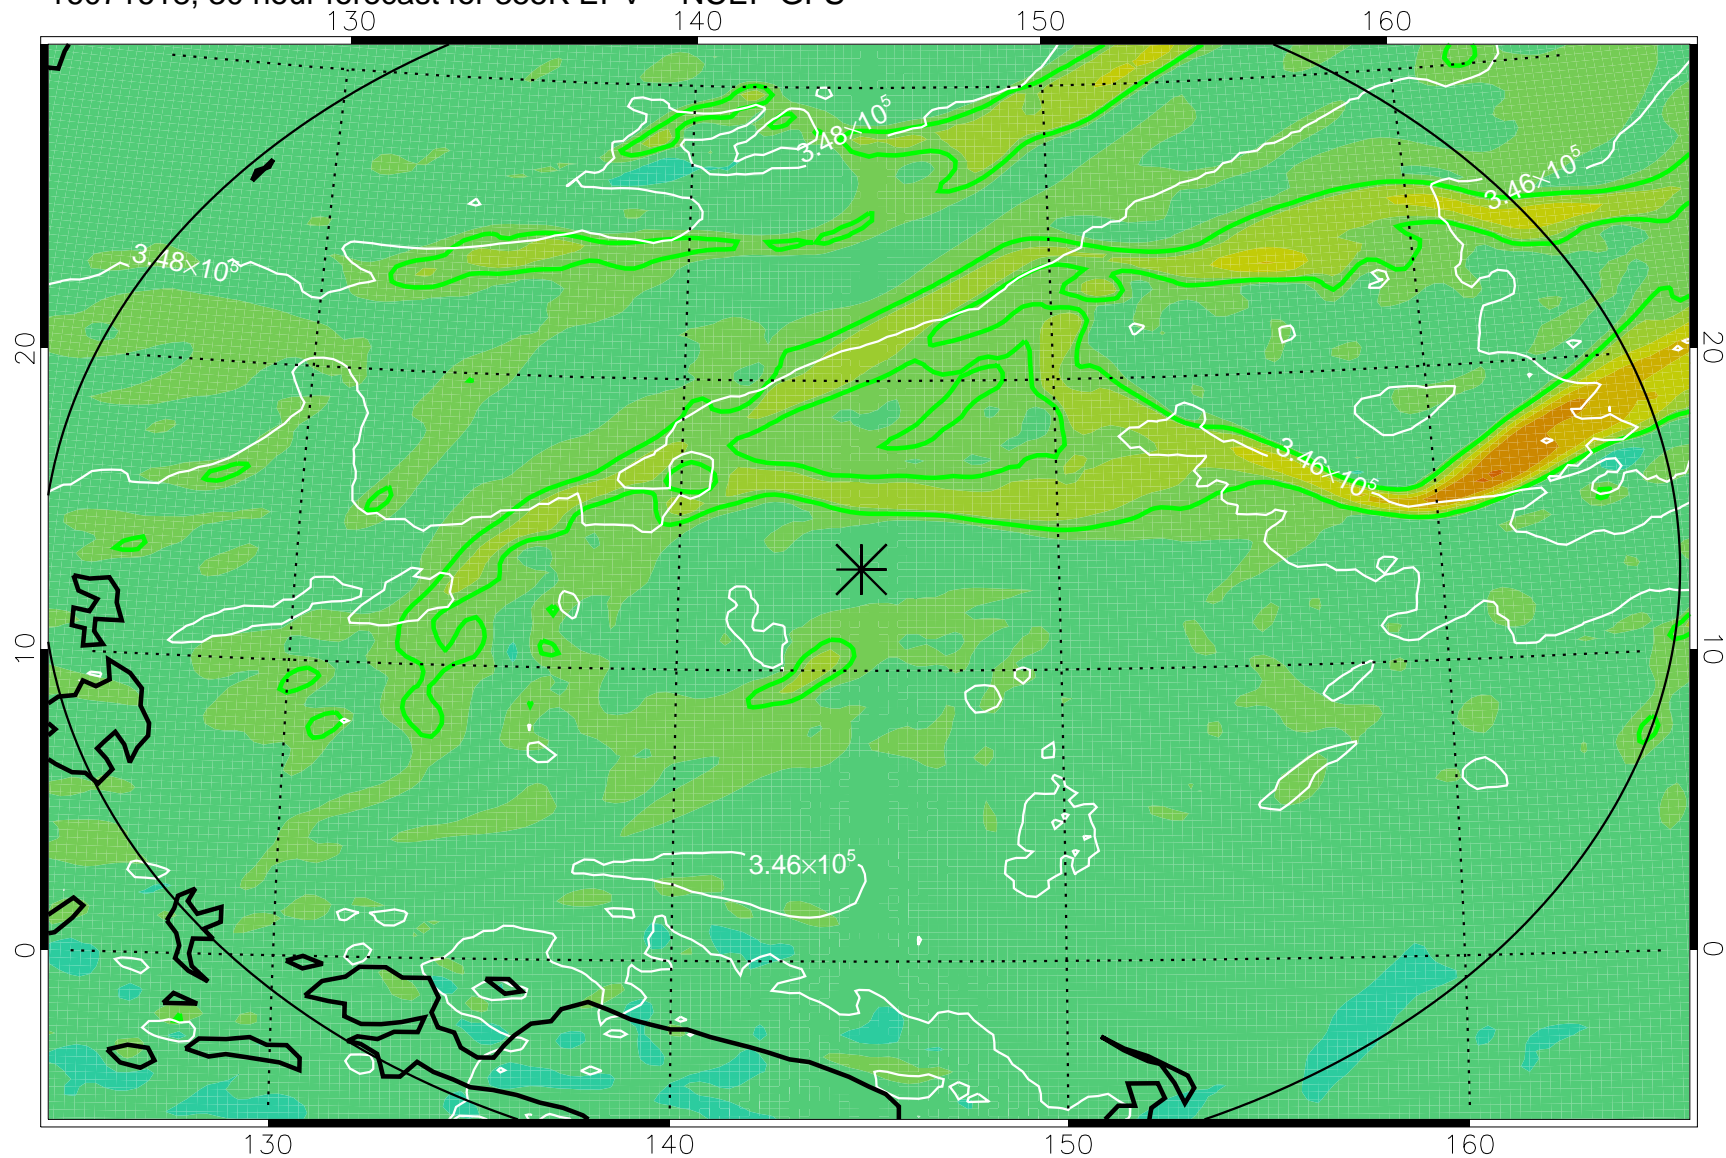

16071606, 18 hour forecast for 355K EPV -- NCEP GFS

355K Montgomery Streamfunction, white
EPV Tropopause (2 PVU) Position
Range ring of 2304 km

16071612, 24 hour forecast for 355K EPV -- NCEP GFS

355K Montgomery Streamfunction, white
EPV Tropopause (2 PVU) Position
Range ring of 2304 km

16071618, 30 hour forecast for 355K EPV -- NCEP GFS

355K Montgomery Streamfunction, white
EPV Tropopause (2 PVU) Position
Range ring of 2304 km

16071700, 36 hour forecast for 355K EPV -- NCEP GFS

355K Montgomery Streamfunction, white
EPV Tropopause (2 PVU) Position
Range ring of 2304 km

16071706, 42 hour forecast for 355K EPV -- NCEP GFS

355K Montgomery Streamfunction, white
EPV Tropopause (2 PVU) Position
Range ring of 2304 km

16071712, 48 hour forecast for 355K EPV -- NCEP GFS

355K Montgomery Streamfunction, white
EPV Tropopause (2 PVU) Position
Range ring of 2304 km

16071818, 78 hour forecast for 355K EPV -- NCEP GFS

355K Montgomery Streamfunction, white
EPV Tropopause (2 PVU) Position
Range ring of 2304 km

16071900, 84 hour forecast for 355K EPV -- NCEP GFS

355K Montgomery Streamfunction, white
EPV Tropopause (2 PVU) Position
Range ring of 2304 km