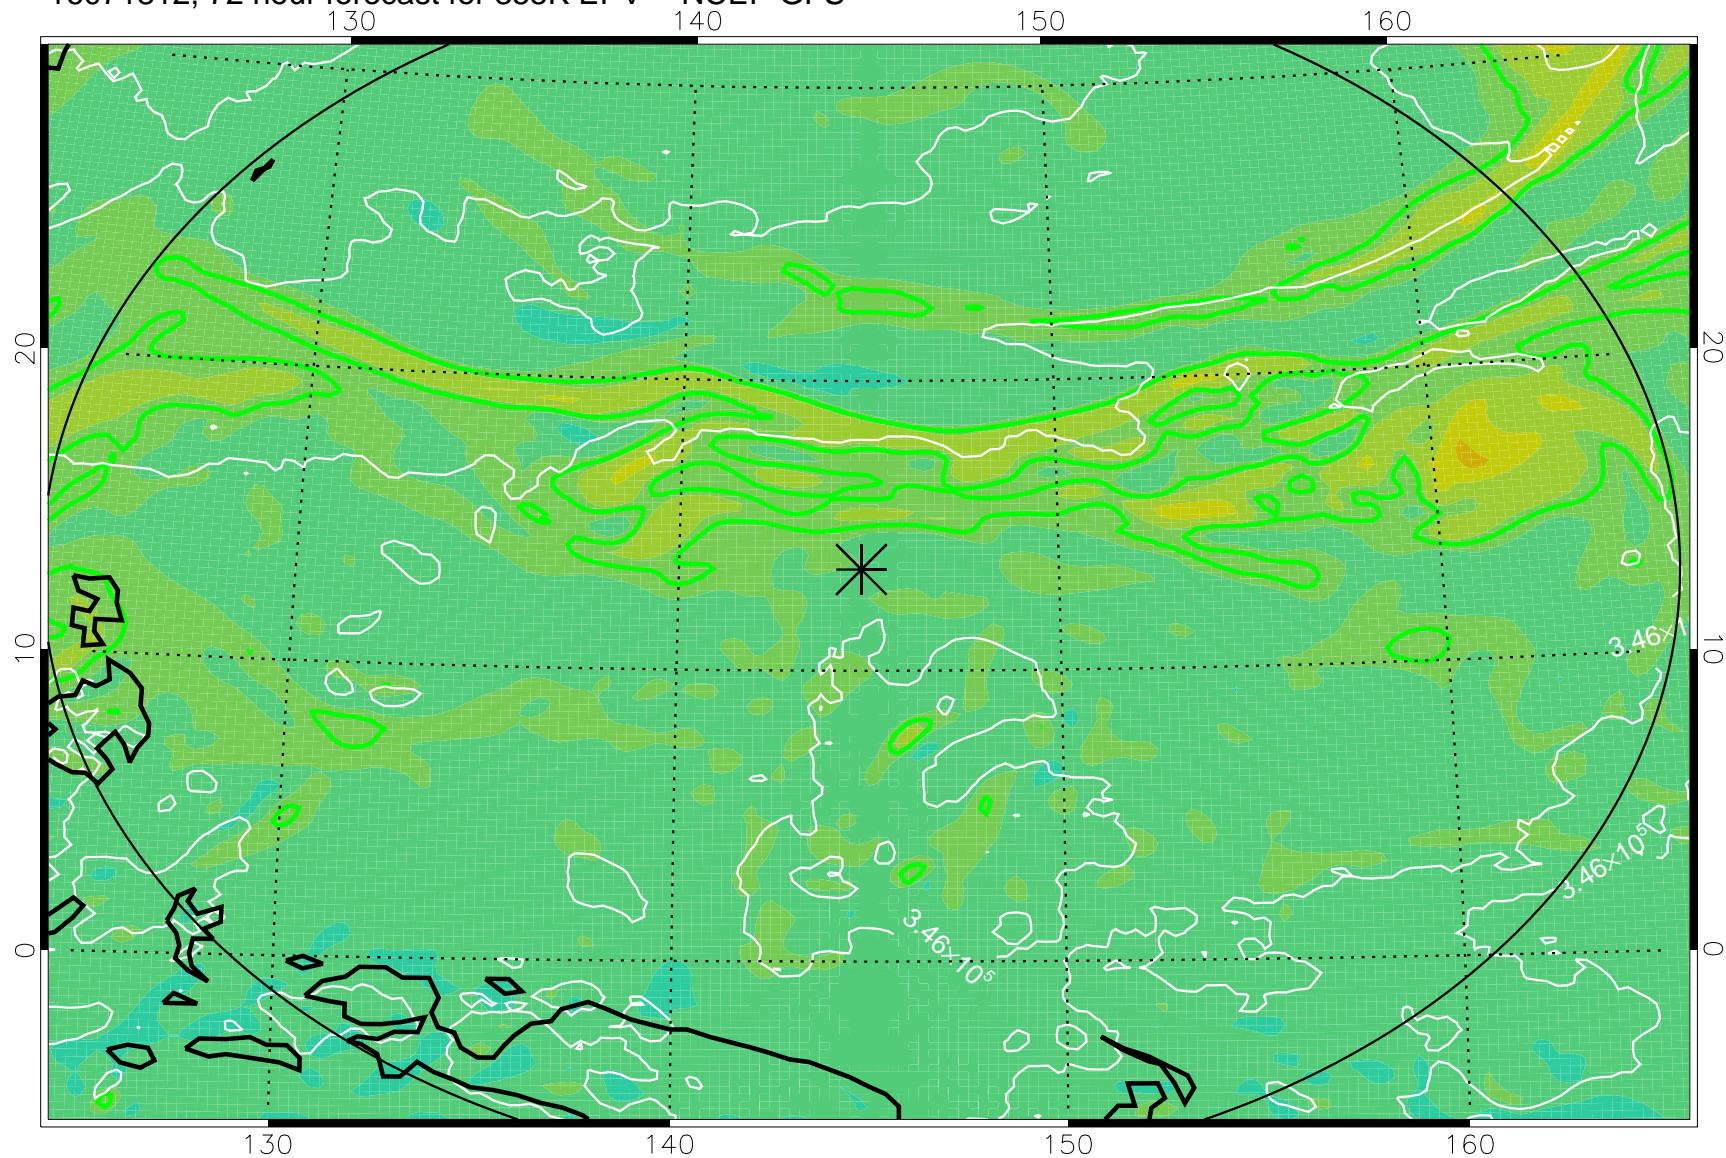

16071718, 54 hour forecast for 355K EPV -- NCEP GFS

355K Montgomery Streamfunction, white
EPV Tropopause (2 PVU) Position
Range ring of 2304 km

16071800, 60 hour forecast for 355K EPV -- NCEP GFS

355K Montgomery Streamfunction, white
EPV Tropopause (2 PVU) Position
Range ring of 2304 km

16071806, 66 hour forecast for 355K EPV -- NCEP GFS

355K Montgomery Streamfunction, white
EPV Tropopause (2 PVU) Position
Range ring of 2304 km

16071812, 72 hour forecast for 355K EPV -- NCEP GFS

355K Montgomery Streamfunction, white
EPV Tropopause (2 PVU) Position
Range ring of 2304 km

16071818, 78 hour forecast for 355K EPV -- NCEP GFS

355K Montgomery Streamfunction, white
EPV Tropopause (2 PVU) Position
Range ring of 2304 km

16071900, 84 hour forecast for 355K EPV -- NCEP GFS

355K Montgomery Streamfunction, white
EPV Tropopause (2 PVU) Position
Range ring of 2304 km

16071906, 90 hour forecast for 355K EPV -- NCEP GFS

355K Montgomery Streamfunction, white
EPV Tropopause (2 PVU) Position
Range ring of 2304 km

16071912, 96 hour forecast for 355K EPV -- NCEP GFS

355K Montgomery Streamfunction, white
EPV Tropopause (2 PVU) Position
Range ring of 2304 km