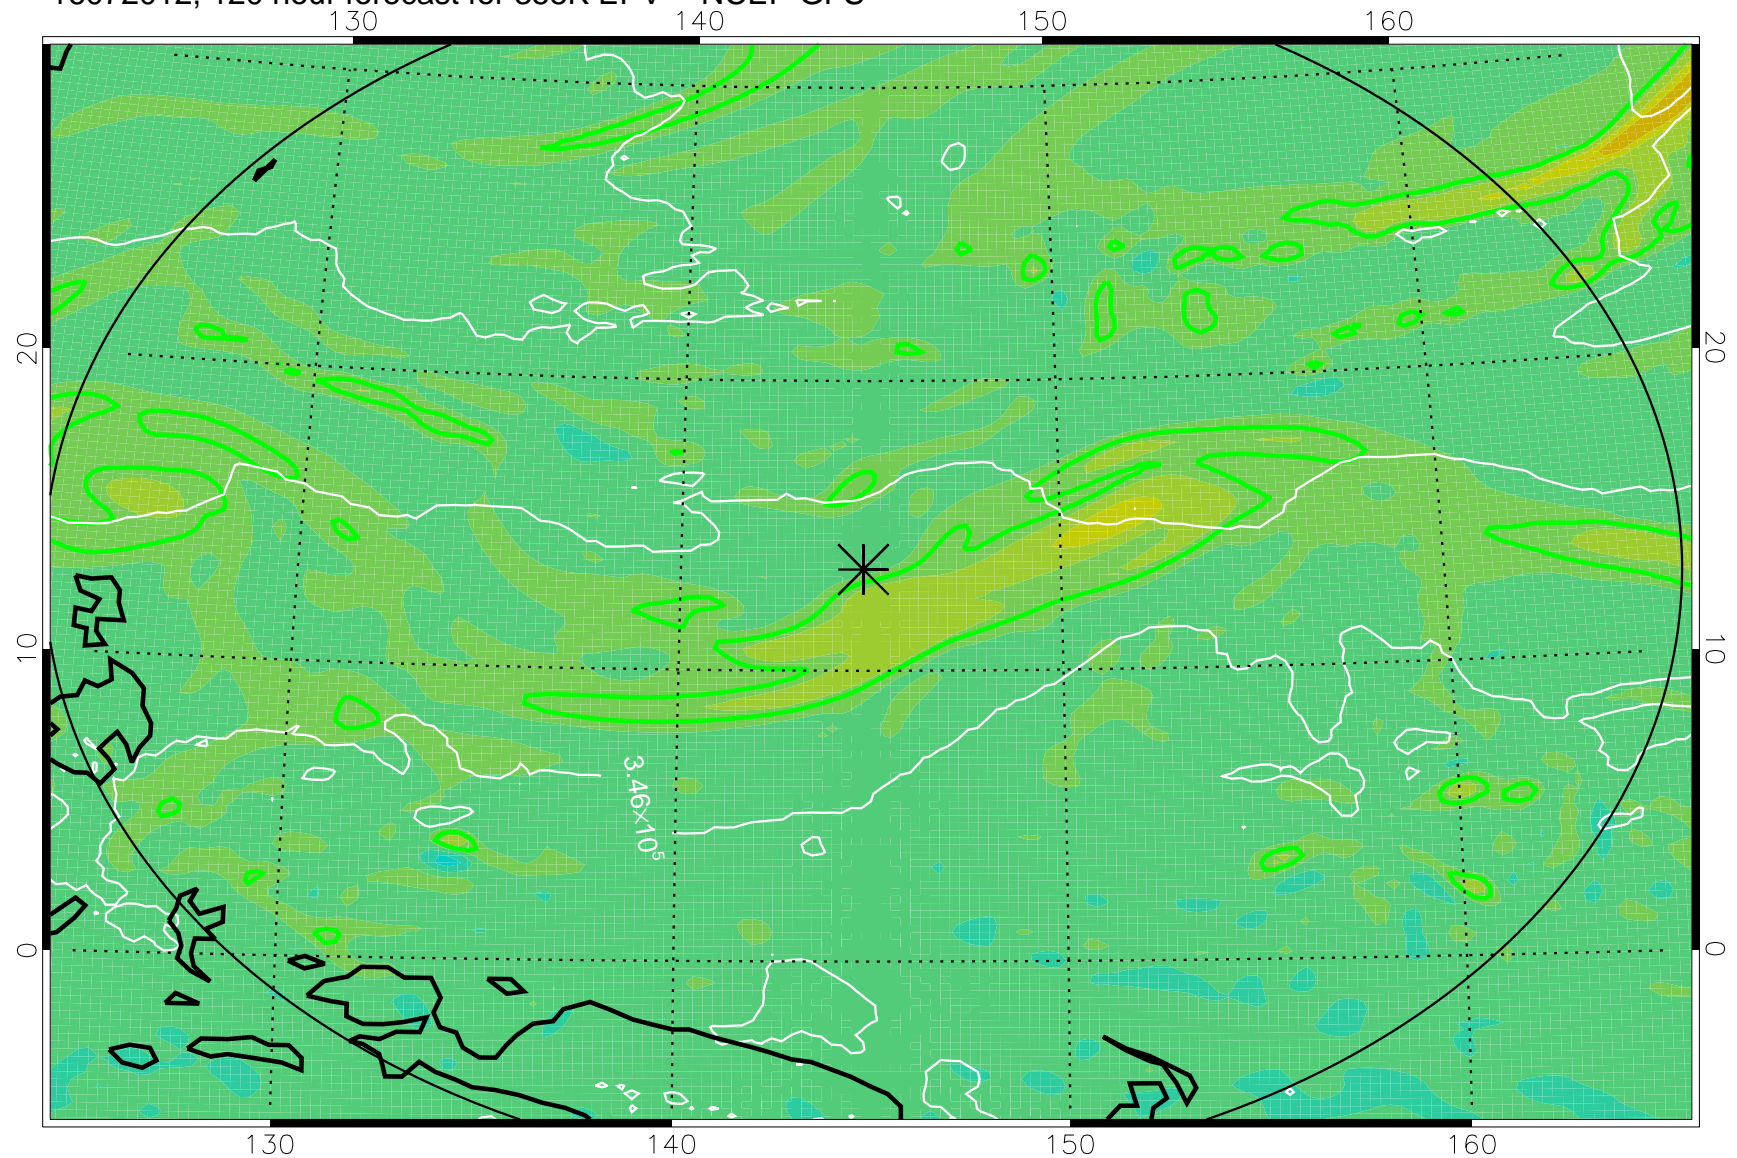

16071818, 78 hour forecast for 355K EPV -- NCEP GFS

355K Montgomery Streamfunction, white
EPV Tropopause (2 PVU) Position
Range ring of 2304 km

16071900, 84 hour forecast for 355K EPV -- NCEP GFS

355K Montgomery Streamfunction, white
EPV Tropopause (2 PVU) Position
Range ring of 2304 km

16071906, 90 hour forecast for 355K EPV -- NCEP GFS

355K Montgomery Streamfunction, white
EPV Tropopause (2 PVU) Position
Range ring of 2304 km

16071912, 96 hour forecast for 355K EPV -- NCEP GFS

355K Montgomery Streamfunction, white
EPV Tropopause (2 PVU) Position
Range ring of 2304 km

16071918, 102 hour forecast for 355K EPV -- NCEP GFS

355K Montgomery Streamfunction, white
EPV Tropopause (2 PVU) Position
Range ring of 2304 km

16072000, 108 hour forecast for 355K EPV -- NCEP GFS

355K Montgomery Streamfunction, white
EPV Tropopause (2 PVU) Position
Range ring of 2304 km

16072006, 114 hour forecast for 355K EPV -- NCEP GFS

355K Montgomery Streamfunction, white
EPV Tropopause (2 PVU) Position
Range ring of 2304 km

16072012, 120 hour forecast for 355K EPV -- NCEP GFS

355K Montgomery Streamfunction, white
EPV Tropopause (2 PVU) Position
Range ring of 2304 km