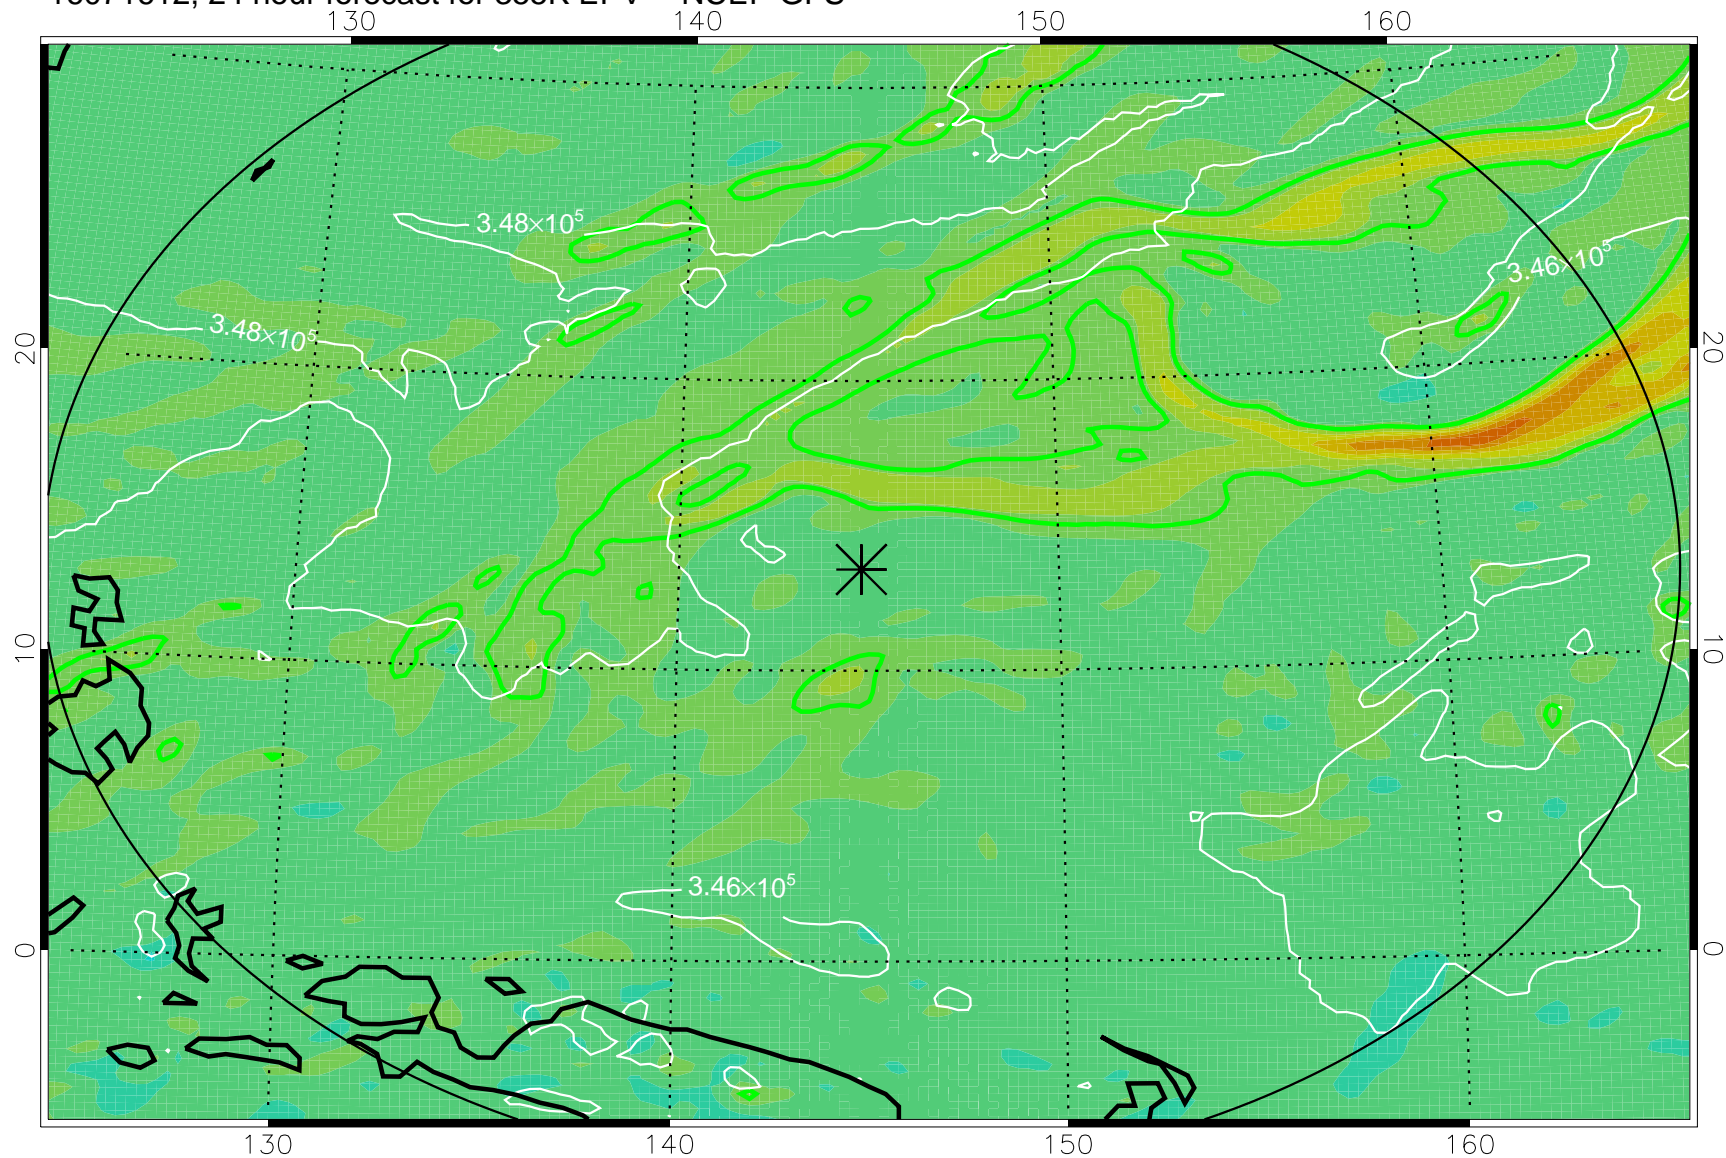

16071518, 6 hour forecast for 355K EPV -- NCEP GFS

355K Montgomery Streamfunction, white
EPV Tropopause (2 PVU) Position
Range ring of 2304 km

16071600, 12 hour forecast for 355K EPV -- NCEP GFS

355K Montgomery Streamfunction, white
EPV Tropopause (2 PVU) Position
Range ring of 2304 km

16071606, 18 hour forecast for 355K EPV -- NCEP GFS

355K Montgomery Streamfunction, white
EPV Tropopause (2 PVU) Position
Range ring of 2304 km

16071612, 24 hour forecast for 355K EPV -- NCEP GFS

355K Montgomery Streamfunction, white
EPV Tropopause (2 PVU) Position
Range ring of 2304 km

16071618, 30 hour forecast for 355K EPV -- NCEP GFS

355K Montgomery Streamfunction, white
EPV Tropopause (2 PVU) Position
Range ring of 2304 km

16071700, 36 hour forecast for 355K EPV -- NCEP GFS

355K Montgomery Streamfunction, white
EPV Tropopause (2 PVU) Position
Range ring of 2304 km

16071818, 78 hour forecast for 355K EPV -- NCEP GFS

355K Montgomery Streamfunction, white
EPV Tropopause (2 PVU) Position
Range ring of 2304 km

16071900, 84 hour forecast for 355K EPV -- NCEP GFS

355K Montgomery Streamfunction, white
EPV Tropopause (2 PVU) Position
Range ring of 2304 km