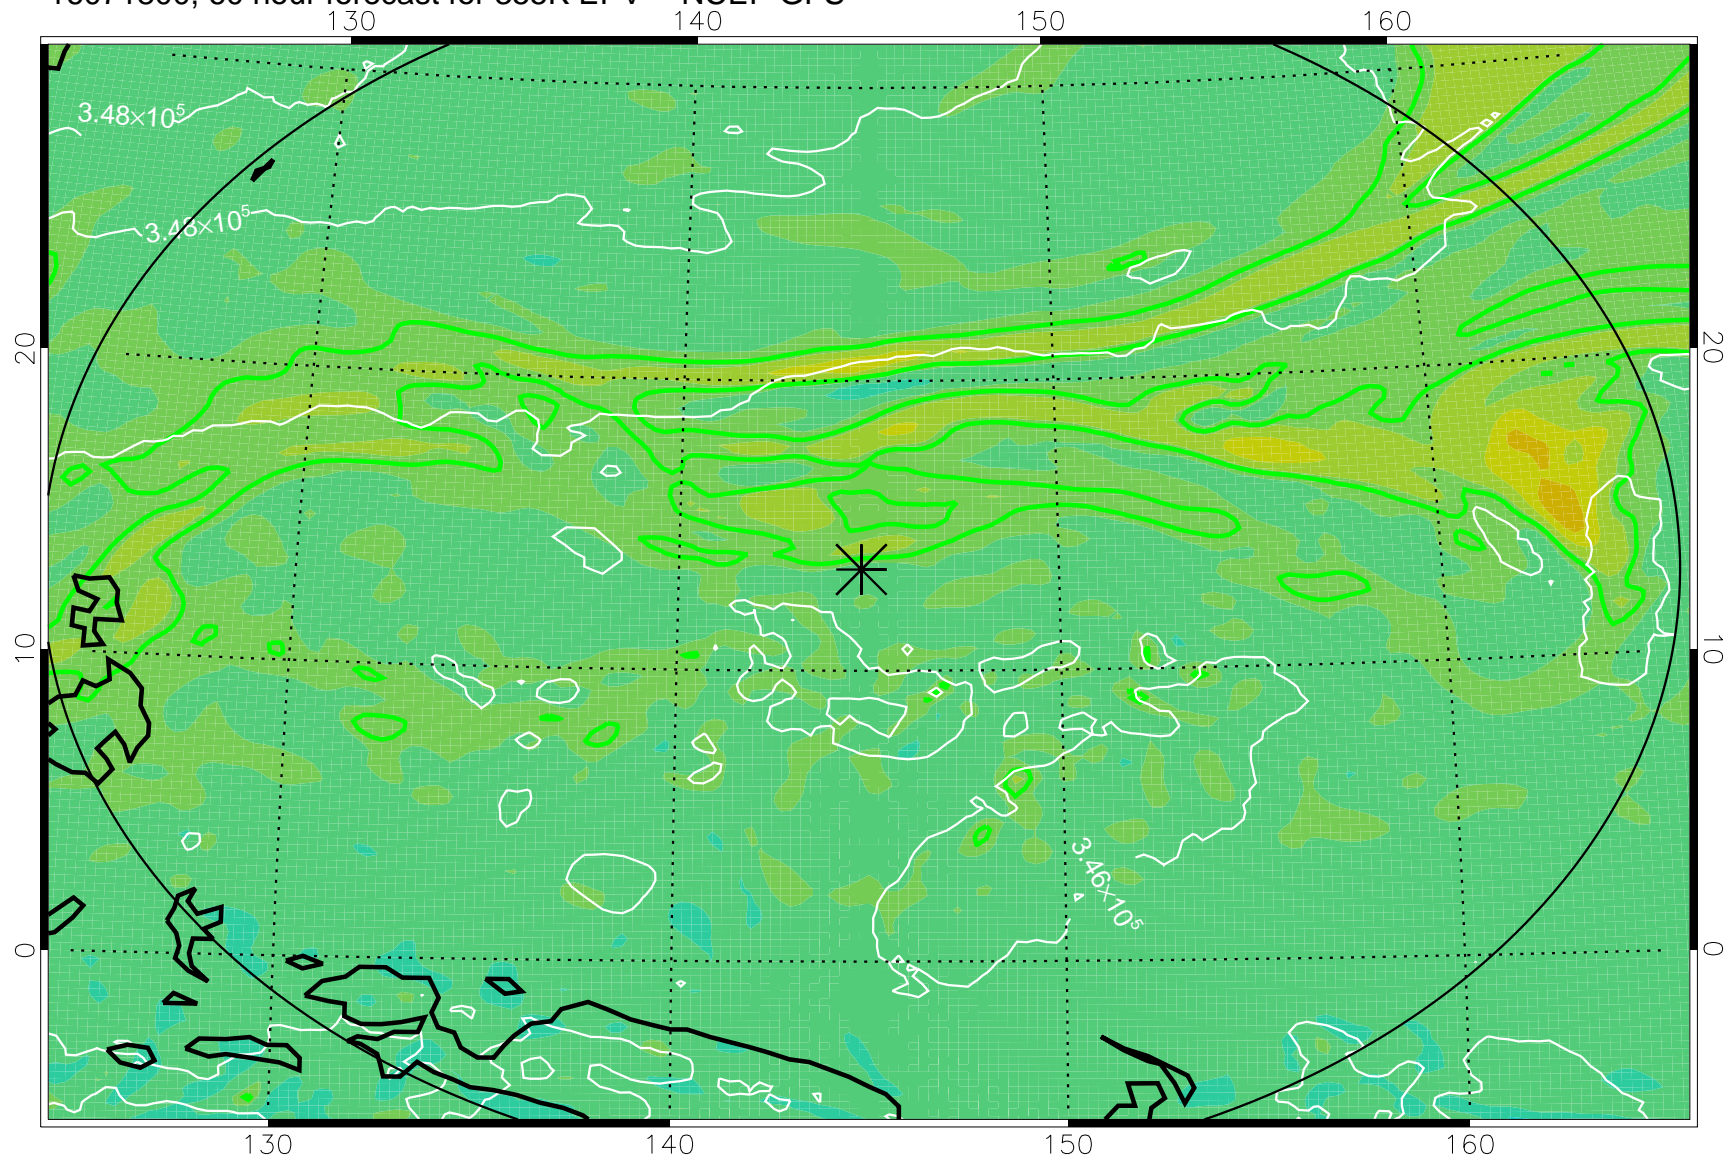

16071706, 42 hour forecast for 355K EPV -- NCEP GFS

355K Montgomery Streamfunction, white
EPV Tropopause (2 PVU) Position
Range ring of 2304 km

16071712, 48 hour forecast for 355K EPV -- NCEP GFS

355K Montgomery Streamfunction, white
EPV Tropopause (2 PVU) Position
Range ring of 2304 km

16071718, 54 hour forecast for 355K EPV -- NCEP GFS

355K Montgomery Streamfunction, white
EPV Tropopause (2 PVU) Position
Range ring of 2304 km

16071800, 60 hour forecast for 355K EPV -- NCEP GFS

355K Montgomery Streamfunction, white
EPV Tropopause (2 PVU) Position
Range ring of 2304 km

16071806, 66 hour forecast for 355K EPV -- NCEP GFS

355K Montgomery Streamfunction, white
EPV Tropopause (2 PVU) Position
Range ring of 2304 km

16071812, 72 hour forecast for 355K EPV -- NCEP GFS

355K Montgomery Streamfunction, white
EPV Tropopause (2 PVU) Position
Range ring of 2304 km

16071818, 78 hour forecast for 355K EPV -- NCEP GFS

355K Montgomery Streamfunction, white
EPV Tropopause (2 PVU) Position
Range ring of 2304 km

16071900, 84 hour forecast for 355K EPV -- NCEP GFS

355K Montgomery Streamfunction, white
EPV Tropopause (2 PVU) Position
Range ring of 2304 km