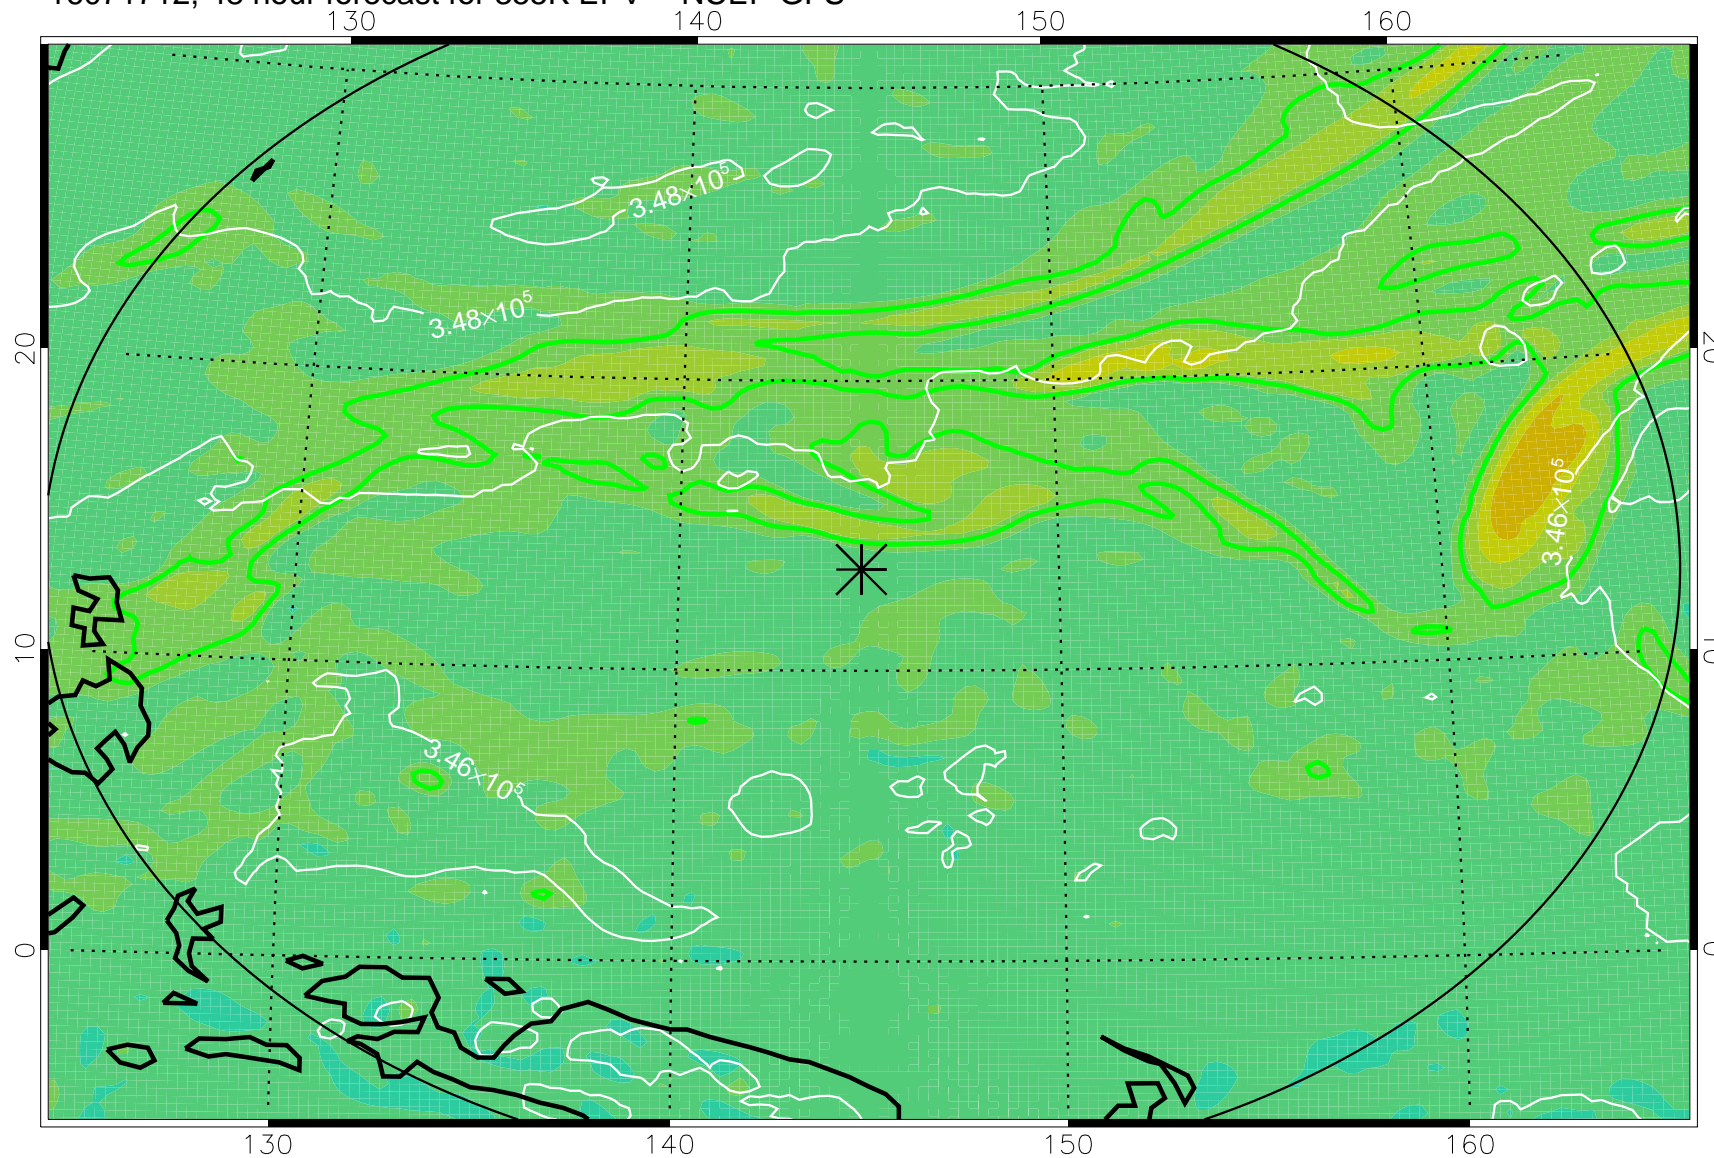

16071618, 30 hour forecast for 355K EPV -- NCEP GFS

355K Montgomery Streamfunction, white
EPV Tropopause (2 PVU) Position
Range ring of 2304 km

16071700, 36 hour forecast for 355K EPV -- NCEP GFS

355K Montgomery Streamfunction, white
EPV Tropopause (2 PVU) Position
Range ring of 2304 km

16071706, 42 hour forecast for 355K EPV -- NCEP GFS

355K Montgomery Streamfunction, white
EPV Tropopause (2 PVU) Position
Range ring of 2304 km

16071712, 48 hour forecast for 355K EPV -- NCEP GFS

355K Montgomery Streamfunction, white
EPV Tropopause (2 PVU) Position
Range ring of 2304 km

16071718, 54 hour forecast for 355K EPV -- NCEP GFS

355K Montgomery Streamfunction, white
EPV Tropopause (2 PVU) Position
Range ring of 2304 km

16071800, 60 hour forecast for 355K EPV -- NCEP GFS

355K Montgomery Streamfunction, white
EPV Tropopause (2 PVU) Position
Range ring of 2304 km

16071818, 78 hour forecast for 355K EPV -- NCEP GFS

355K Montgomery Streamfunction, white
EPV Tropopause (2 PVU) Position
Range ring of 2304 km

16071900, 84 hour forecast for 355K EPV -- NCEP GFS

355K Montgomery Streamfunction, white
EPV Tropopause (2 PVU) Position
Range ring of 2304 km