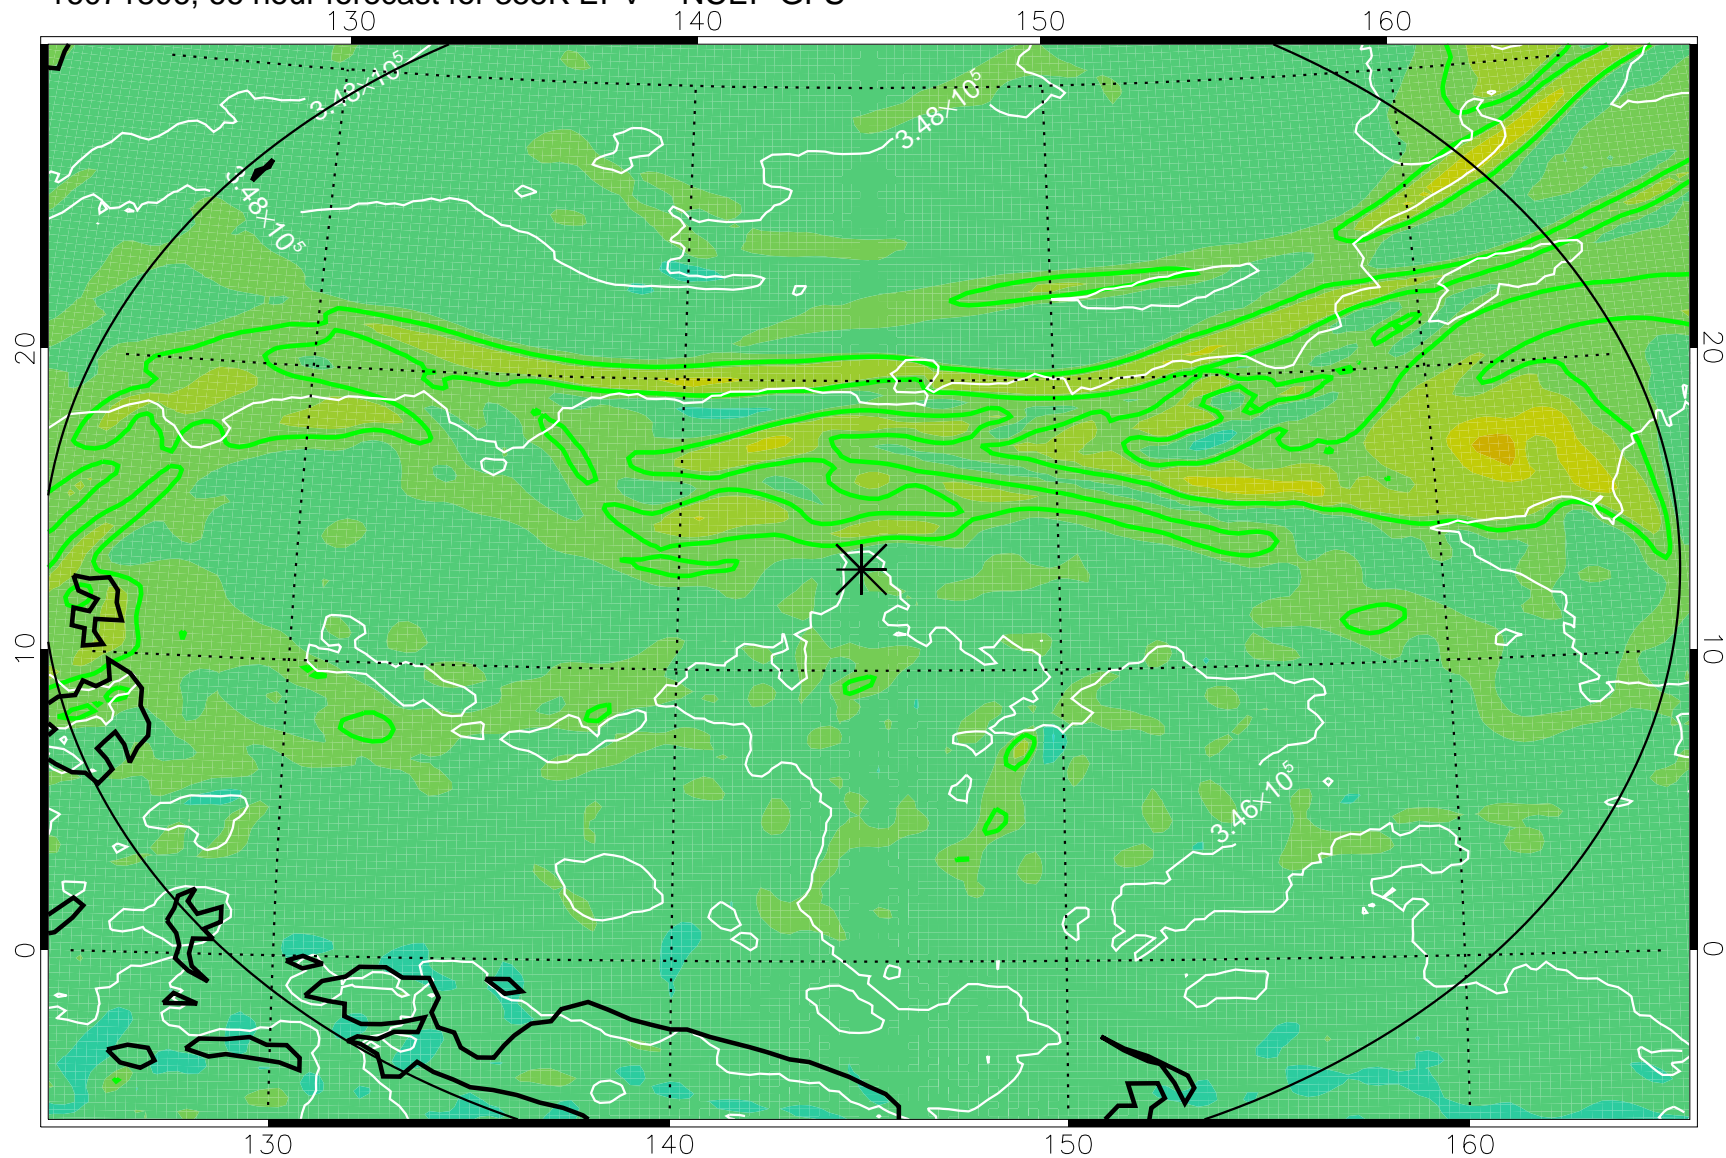

16071718, 54 hour forecast for 355K EPV -- NCEP GFS

355K Montgomery Streamfunction, white
EPV Tropopause (2 PVU) Position
Range ring of 2304 km

16071800, 60 hour forecast for 355K EPV -- NCEP GFS

355K Montgomery Streamfunction, white
EPV Tropopause (2 PVU) Position
Range ring of 2304 km

16071806, 66 hour forecast for 355K EPV -- NCEP GFS

355K Montgomery Streamfunction, white
EPV Tropopause (2 PVU) Position
Range ring of 2304 km

16071812, 72 hour forecast for 355K EPV -- NCEP GFS

355K Montgomery Streamfunction, white
EPV Tropopause (2 PVU) Position
Range ring of 2304 km

16071818, 78 hour forecast for 355K EPV -- NCEP GFS

355K Montgomery Streamfunction, white
EPV Tropopause (2 PVU) Position
Range ring of 2304 km

16071900, 84 hour forecast for 355K EPV -- NCEP GFS

355K Montgomery Streamfunction, white
EPV Tropopause (2 PVU) Position
Range ring of 2304 km

16071906, 90 hour forecast for 355K EPV -- NCEP GFS

355K Montgomery Streamfunction, white
EPV Tropopause (2 PVU) Position
Range ring of 2304 km

16071912, 96 hour forecast for 355K EPV -- NCEP GFS

355K Montgomery Streamfunction, white
EPV Tropopause (2 PVU) Position
Range ring of 2304 km