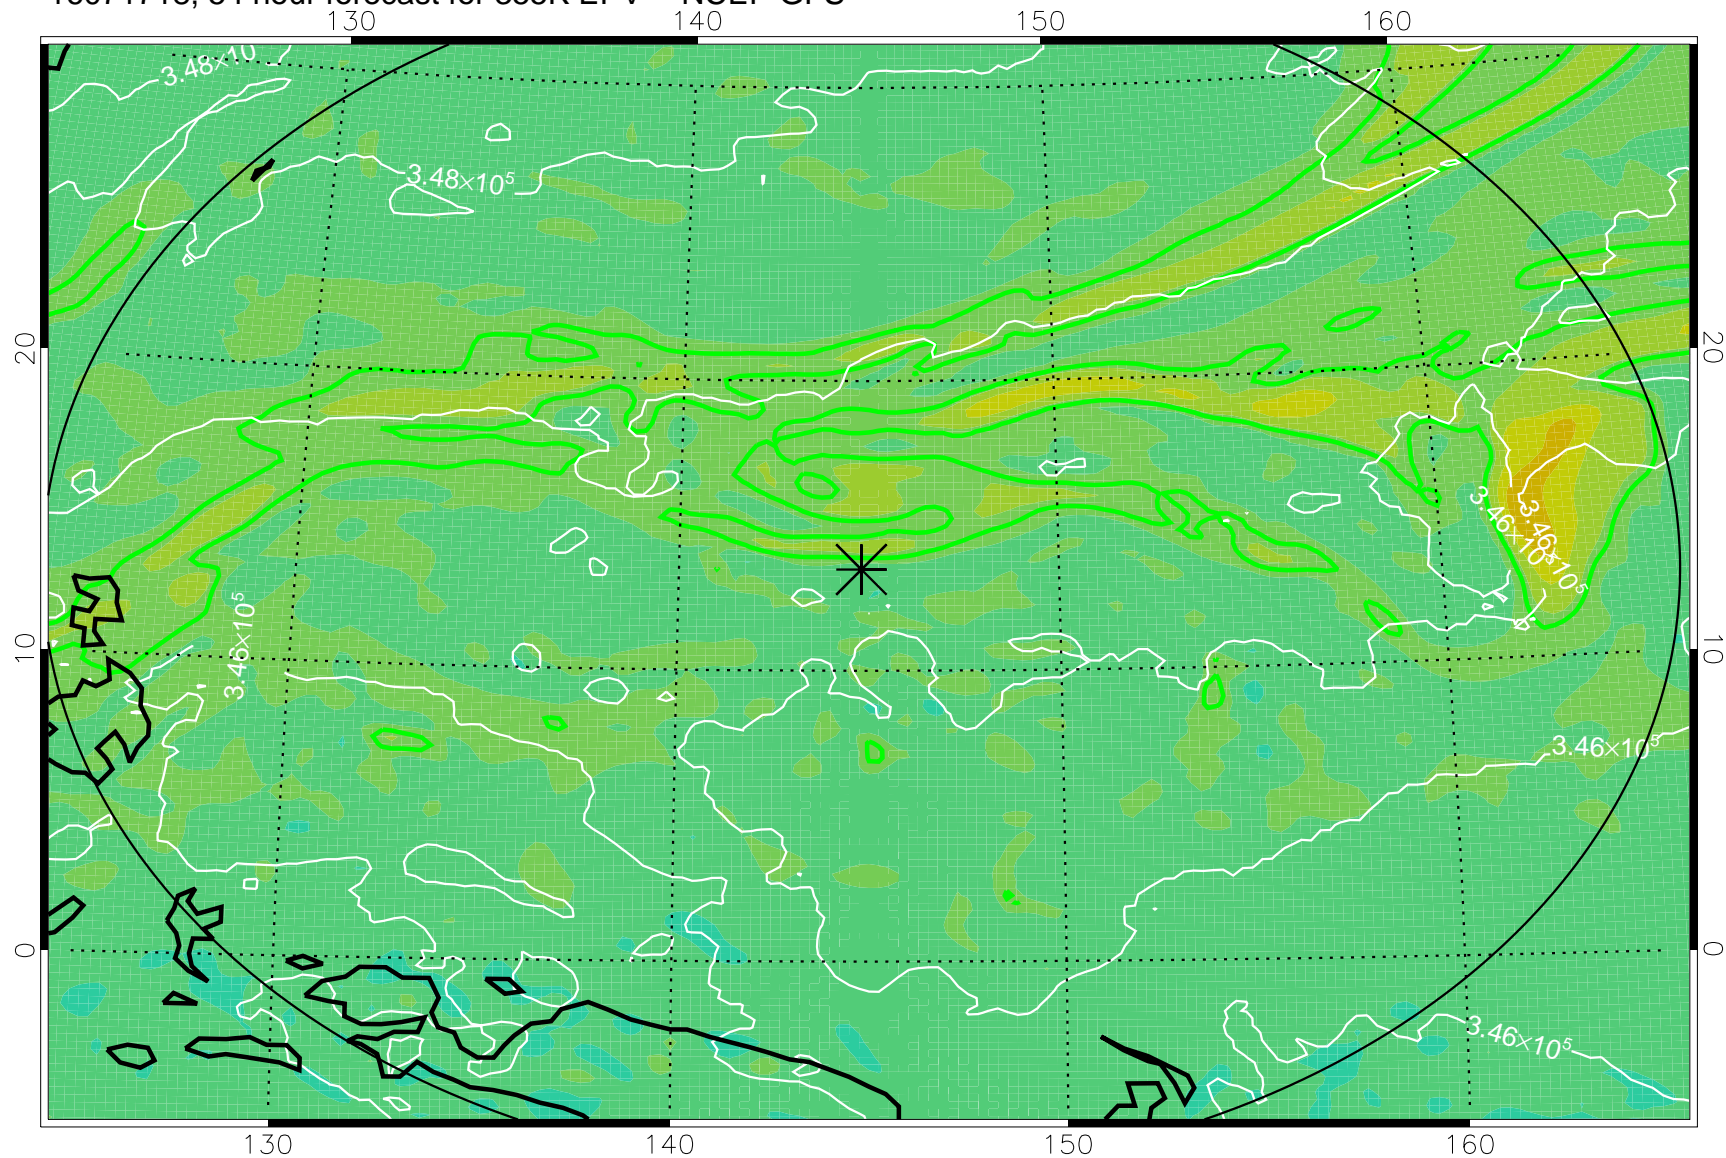

16071706, 42 hour forecast for 355K EPV -- NCEP GFS

355K Montgomery Streamfunction, white
EPV Tropopause (2 PVU) Position
Range ring of 2304 km

16071712, 48 hour forecast for 355K EPV -- NCEP GFS

355K Montgomery Streamfunction, white
EPV Tropopause (2 PVU) Position
Range ring of 2304 km

16071718, 54 hour forecast for 355K EPV -- NCEP GFS

355K Montgomery Streamfunction, white
EPV Tropopause (2 PVU) Position
Range ring of 2304 km

16071800, 60 hour forecast for 355K EPV -- NCEP GFS

355K Montgomery Streamfunction, white
EPV Tropopause (2 PVU) Position
Range ring of 2304 km

16071806, 66 hour forecast for 355K EPV -- NCEP GFS

355K Montgomery Streamfunction, white
EPV Tropopause (2 PVU) Position
Range ring of 2304 km

16071812, 72 hour forecast for 355K EPV -- NCEP GFS

355K Montgomery Streamfunction, white
EPV Tropopause (2 PVU) Position
Range ring of 2304 km

16071818, 78 hour forecast for 355K EPV -- NCEP GFS

355K Montgomery Streamfunction, white
EPV Tropopause (2 PVU) Position
Range ring of 2304 km

16071900, 84 hour forecast for 355K EPV -- NCEP GFS

355K Montgomery Streamfunction, white
EPV Tropopause (2 PVU) Position
Range ring of 2304 km