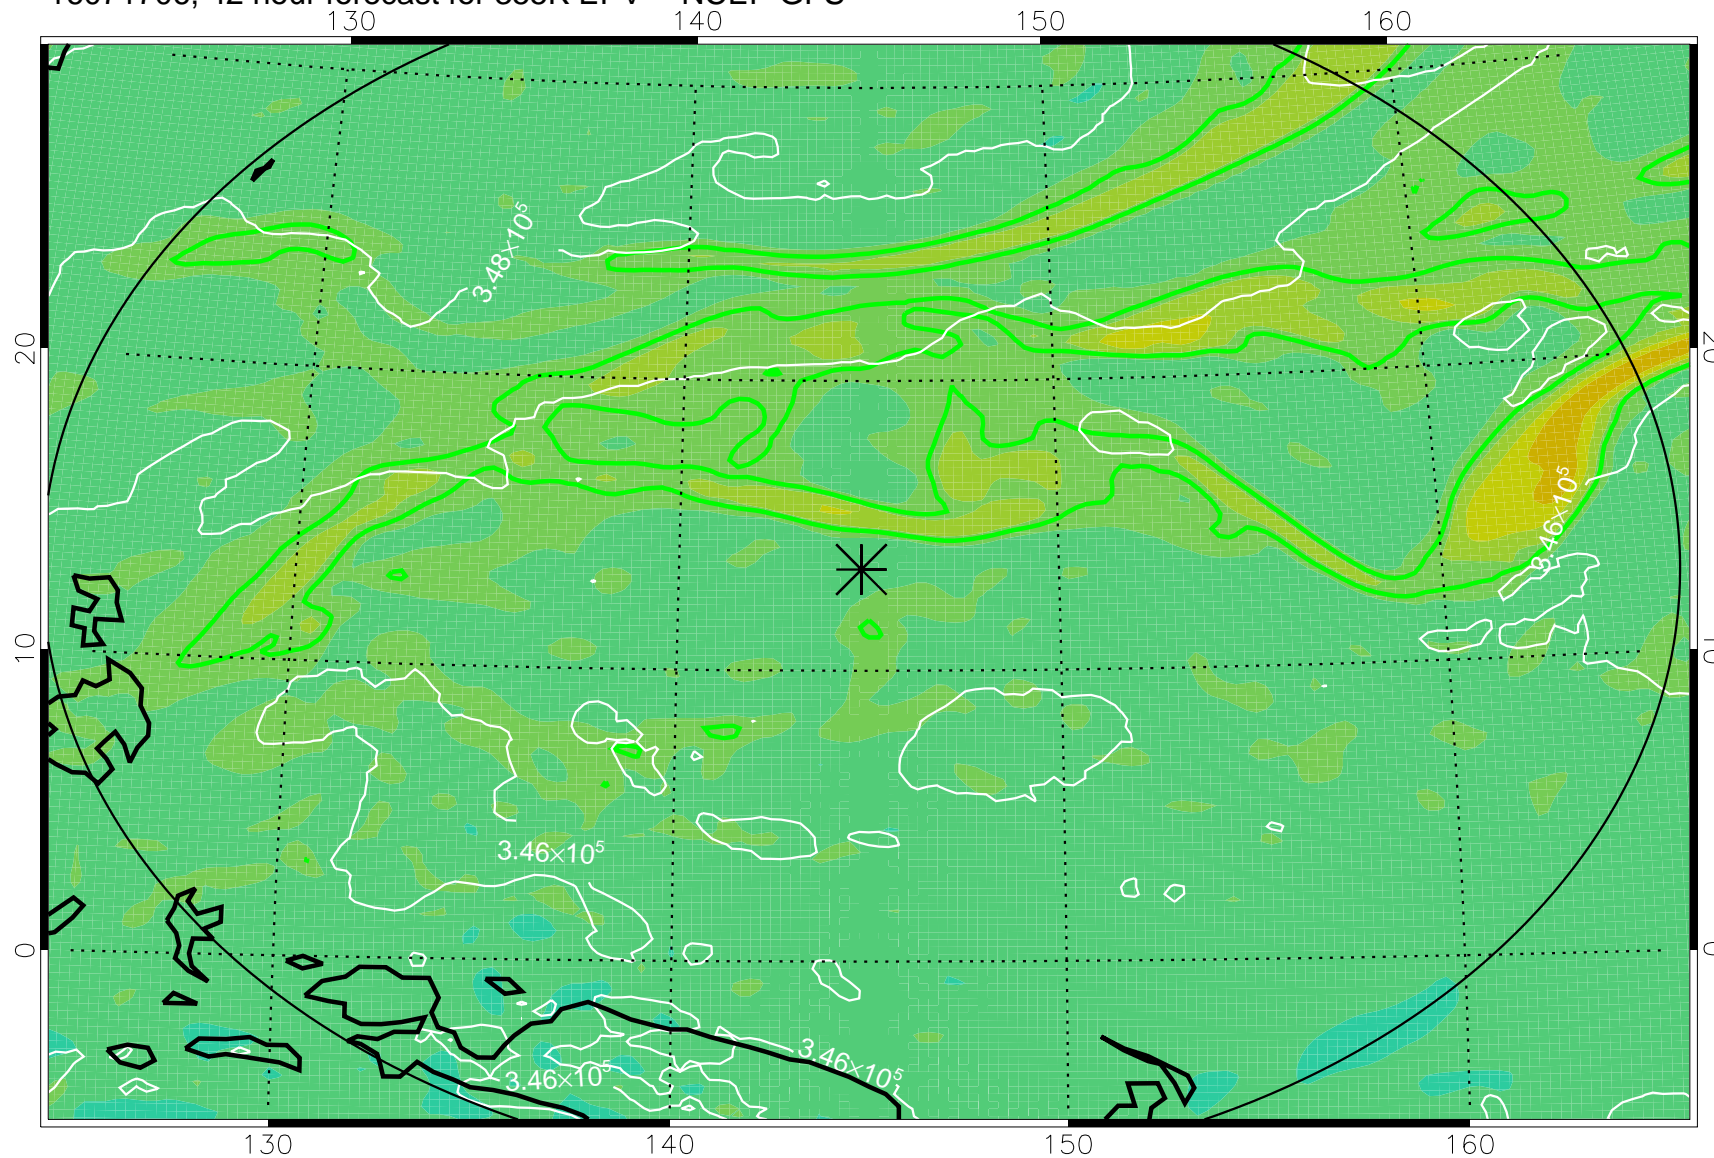

16071618, 30 hour forecast for 355K EPV -- NCEP GFS

355K Montgomery Streamfunction, white
EPV Tropopause (2 PVU) Position
Range ring of 2304 km

16071700, 36 hour forecast for 355K EPV -- NCEP GFS

355K Montgomery Streamfunction, white
EPV Tropopause (2 PVU) Position
Range ring of 2304 km

16071706, 42 hour forecast for 355K EPV -- NCEP GFS

355K Montgomery Streamfunction, white
EPV Tropopause (2 PVU) Position
Range ring of 2304 km

16071712, 48 hour forecast for 355K EPV -- NCEP GFS

355K Montgomery Streamfunction, white
EPV Tropopause (2 PVU) Position
Range ring of 2304 km

16071718, 54 hour forecast for 355K EPV -- NCEP GFS

355K Montgomery Streamfunction, white
EPV Tropopause (2 PVU) Position
Range ring of 2304 km

16071800, 60 hour forecast for 355K EPV -- NCEP GFS

355K Montgomery Streamfunction, white
EPV Tropopause (2 PVU) Position
Range ring of 2304 km

16071818, 78 hour forecast for 355K EPV -- NCEP GFS

355K Montgomery Streamfunction, white
EPV Tropopause (2 PVU) Position
Range ring of 2304 km

16071900, 84 hour forecast for 355K EPV -- NCEP GFS

355K Montgomery Streamfunction, white
EPV Tropopause (2 PVU) Position
Range ring of 2304 km