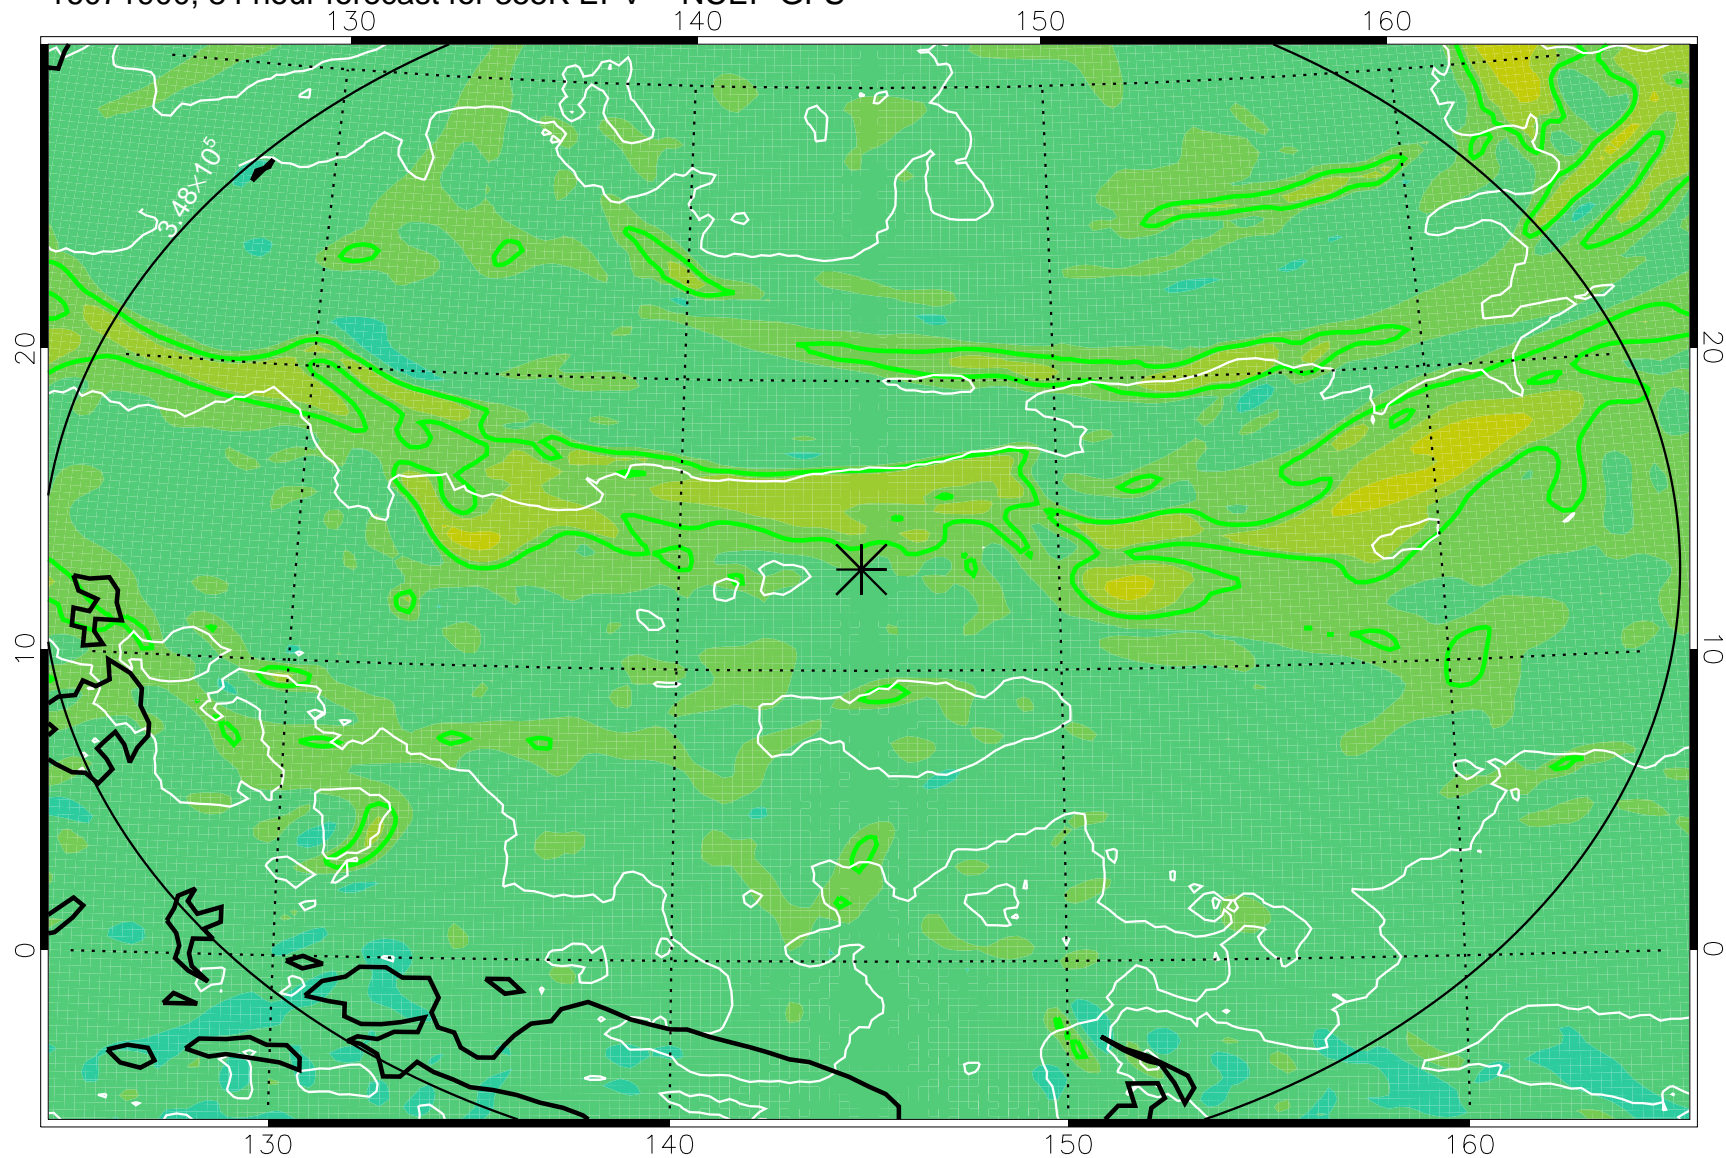

16071806, 66 hour forecast for 355K EPV -- NCEP GFS

355K Montgomery Streamfunction, white
EPV Tropopause (2 PVU) Position
Range ring of 2304 km

16071812, 72 hour forecast for 355K EPV -- NCEP GFS

355K Montgomery Streamfunction, white
EPV Tropopause (2 PVU) Position
Range ring of 2304 km

16071818, 78 hour forecast for 355K EPV -- NCEP GFS

355K Montgomery Streamfunction, white
EPV Tropopause (2 PVU) Position
Range ring of 2304 km

16071900, 84 hour forecast for 355K EPV -- NCEP GFS

355K Montgomery Streamfunction, white
EPV Tropopause (2 PVU) Position
Range ring of 2304 km

16071906, 90 hour forecast for 355K EPV -- NCEP GFS

355K Montgomery Streamfunction, white
EPV Tropopause (2 PVU) Position
Range ring of 2304 km

16071912, 96 hour forecast for 355K EPV -- NCEP GFS

355K Montgomery Streamfunction, white
EPV Tropopause (2 PVU) Position
Range ring of 2304 km

16071918, 102 hour forecast for 355K EPV -- NCEP GFS

355K Montgomery Streamfunction, white
EPV Tropopause (2 PVU) Position
Range ring of 2304 km

16072000, 108 hour forecast for 355K EPV -- NCEP GFS

355K Montgomery Streamfunction, white
EPV Tropopause (2 PVU) Position
Range ring of 2304 km