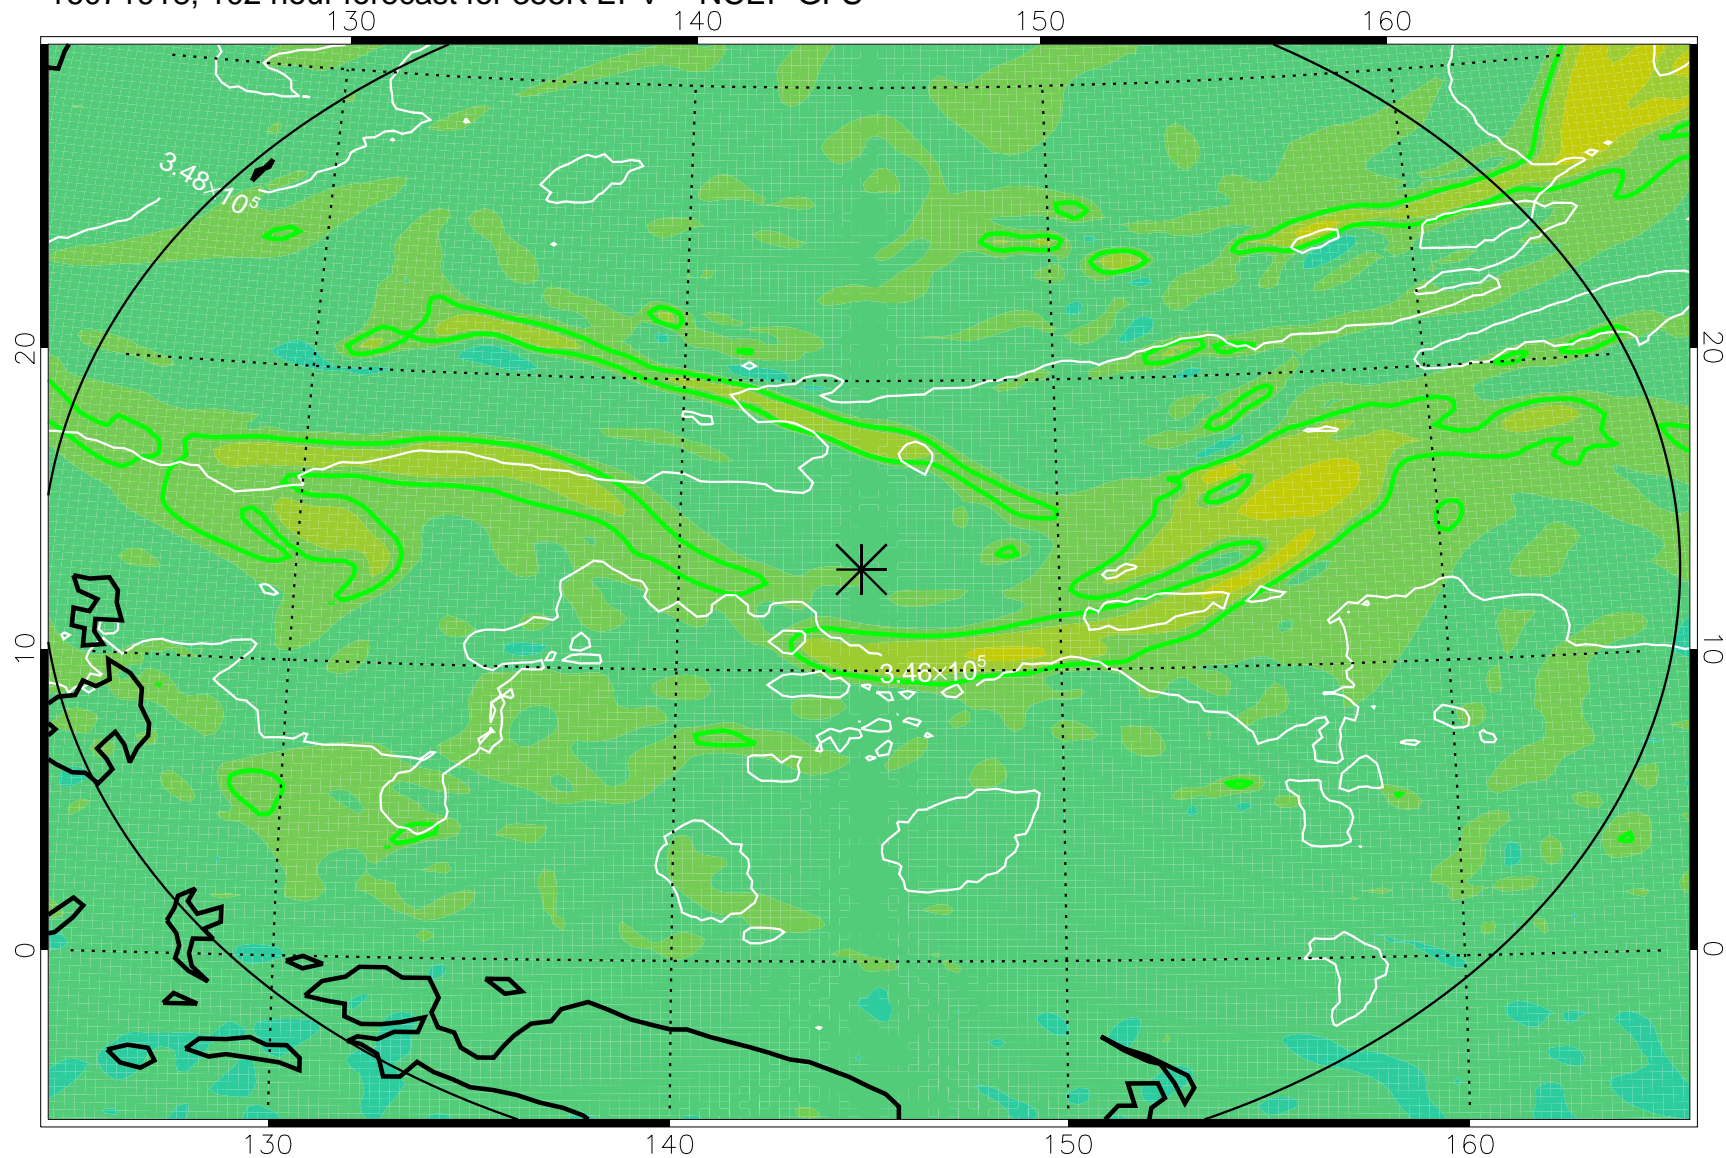

16071818, 78 hour forecast for 355K EPV -- NCEP GFS

355K Montgomery Streamfunction, white
EPV Tropopause (2 PVU) Position
Range ring of 2304 km

16071900, 84 hour forecast for 355K EPV -- NCEP GFS

355K Montgomery Streamfunction, white
EPV Tropopause (2 PVU) Position
Range ring of 2304 km

16071906, 90 hour forecast for 355K EPV -- NCEP GFS

355K Montgomery Streamfunction, white
EPV Tropopause (2 PVU) Position
Range ring of 2304 km

16071912, 96 hour forecast for 355K EPV -- NCEP GFS

355K Montgomery Streamfunction, white
EPV Tropopause (2 PVU) Position
Range ring of 2304 km

16071918, 102 hour forecast for 355K EPV -- NCEP GFS

355K Montgomery Streamfunction, white
EPV Tropopause (2 PVU) Position
Range ring of 2304 km

16072000, 108 hour forecast for 355K EPV -- NCEP GFS

355K Montgomery Streamfunction, white
EPV Tropopause (2 PVU) Position
Range ring of 2304 km

16072006, 114 hour forecast for 355K EPV -- NCEP GFS

355K Montgomery Streamfunction, white
EPV Tropopause (2 PVU) Position
Range ring of 2304 km

16072012, 120 hour forecast for 355K EPV -- NCEP GFS

355K Montgomery Streamfunction, white
EPV Tropopause (2 PVU) Position
Range ring of 2304 km