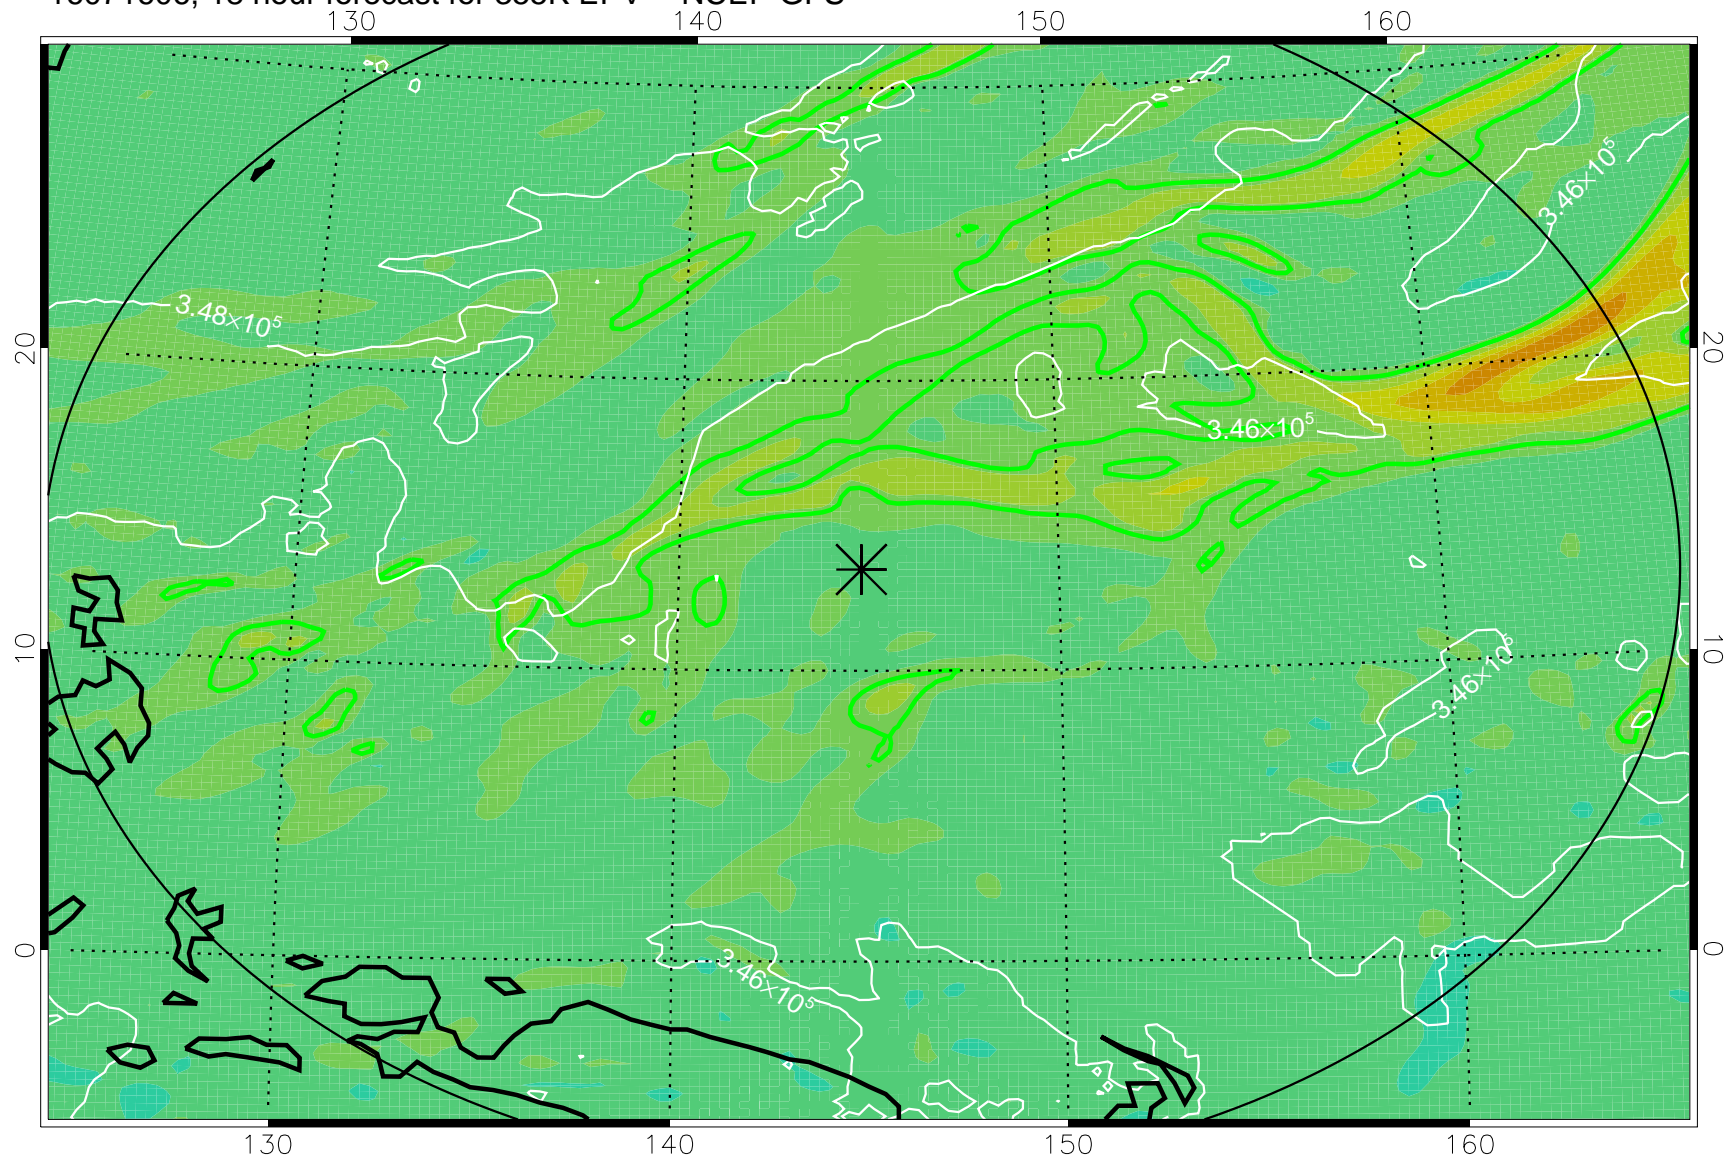

16071518, 6 hour forecast for 355K EPV -- NCEP GFS

355K Montgomery Streamfunction, white
EPV Tropopause (2 PVU) Position
Range ring of 2304 km

16071600, 12 hour forecast for 355K EPV -- NCEP GFS

355K Montgomery Streamfunction, white
EPV Tropopause (2 PVU) Position
Range ring of 2304 km

16071606, 18 hour forecast for 355K EPV -- NCEP GFS

355K Montgomery Streamfunction, white
EPV Tropopause (2 PVU) Position
Range ring of 2304 km

16071612, 24 hour forecast for 355K EPV -- NCEP GFS

355K Montgomery Streamfunction, white
EPV Tropopause (2 PVU) Position
Range ring of 2304 km

16071618, 30 hour forecast for 355K EPV -- NCEP GFS

355K Montgomery Streamfunction, white
EPV Tropopause (2 PVU) Position
Range ring of 2304 km

16071700, 36 hour forecast for 355K EPV -- NCEP GFS

355K Montgomery Streamfunction, white
EPV Tropopause (2 PVU) Position
Range ring of 2304 km

16071818, 78 hour forecast for 355K EPV -- NCEP GFS

355K Montgomery Streamfunction, white
EPV Tropopause (2 PVU) Position
Range ring of 2304 km

16071900, 84 hour forecast for 355K EPV -- NCEP GFS

355K Montgomery Streamfunction, white
EPV Tropopause (2 PVU) Position
Range ring of 2304 km