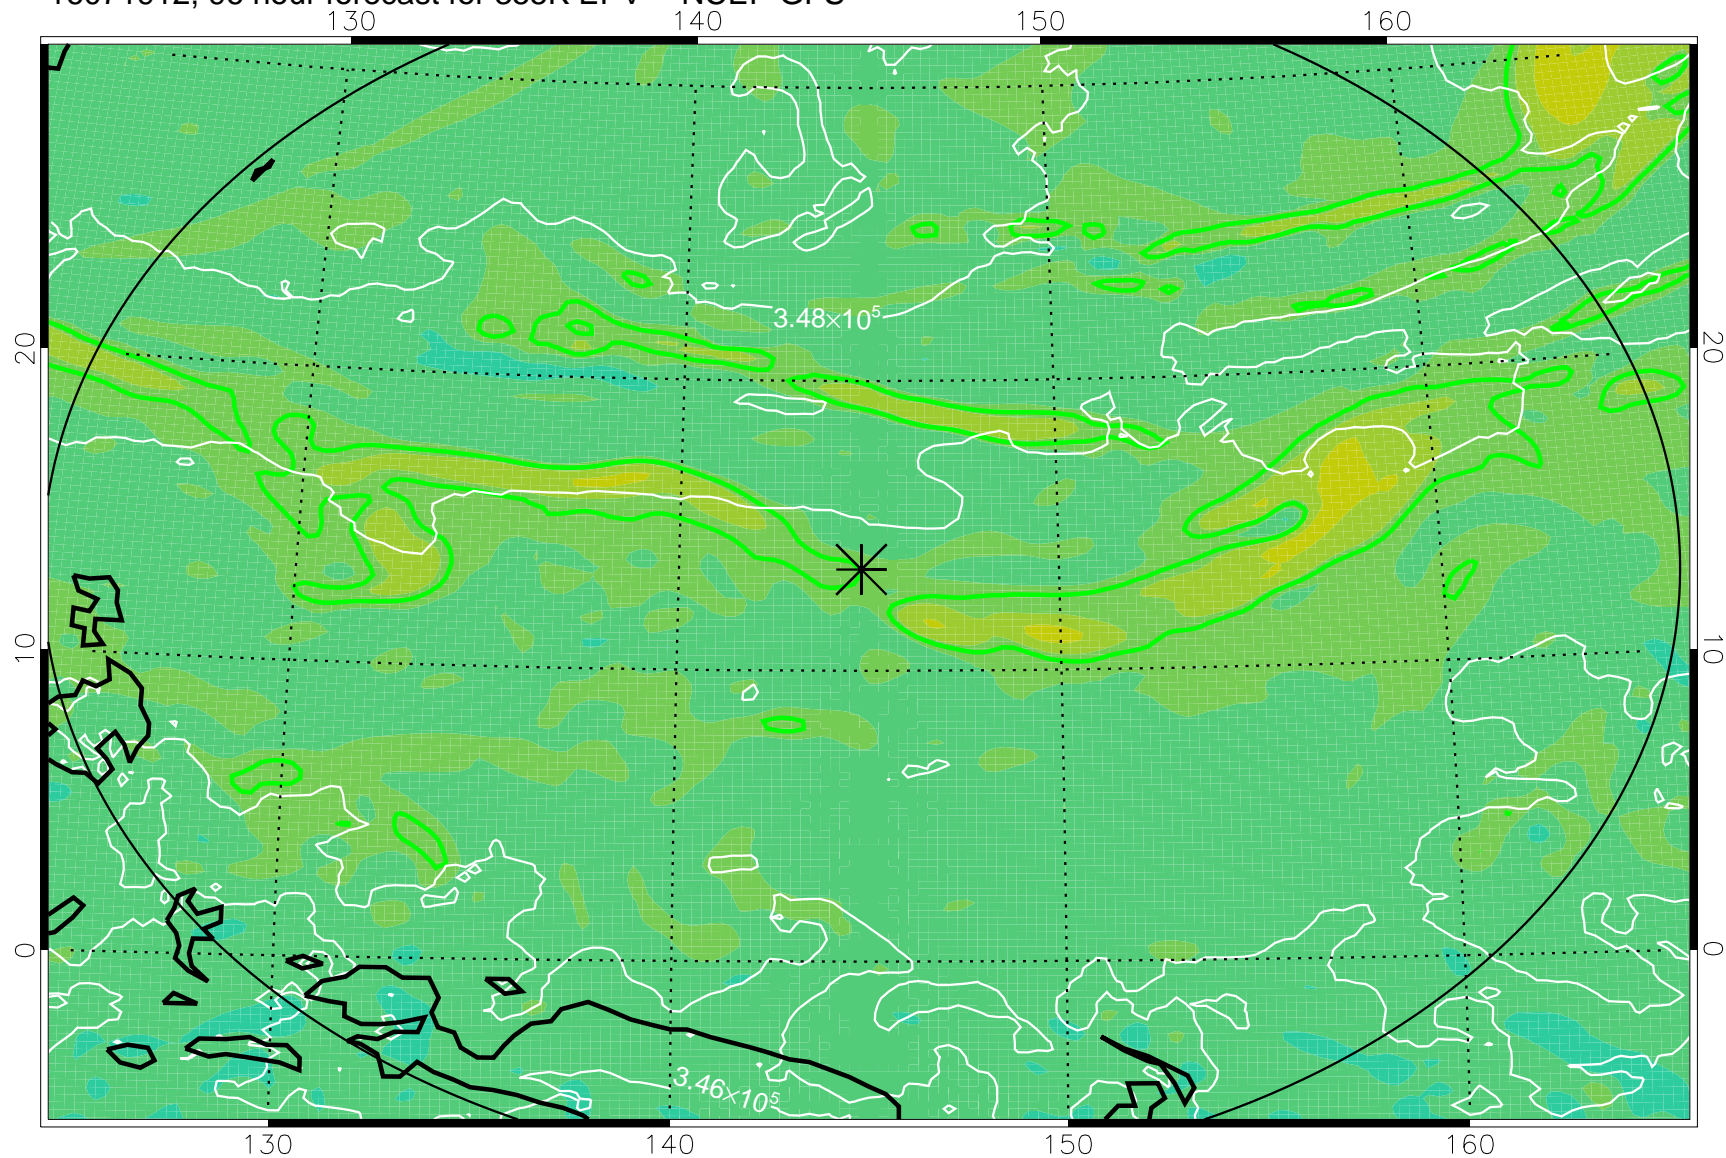

16071806, 66 hour forecast for 355K EPV -- NCEP GFS

355K Montgomery Streamfunction, white
EPV Tropopause (2 PVU) Position
Range ring of 2304 km

16071812, 72 hour forecast for 355K EPV -- NCEP GFS

355K Montgomery Streamfunction, white
EPV Tropopause (2 PVU) Position
Range ring of 2304 km

16071818, 78 hour forecast for 355K EPV -- NCEP GFS

355K Montgomery Streamfunction, white
EPV Tropopause (2 PVU) Position
Range ring of 2304 km

16071900, 84 hour forecast for 355K EPV -- NCEP GFS

355K Montgomery Streamfunction, white
EPV Tropopause (2 PVU) Position
Range ring of 2304 km

16071906, 90 hour forecast for 355K EPV -- NCEP GFS

355K Montgomery Streamfunction, white
EPV Tropopause (2 PVU) Position
Range ring of 2304 km

16071912, 96 hour forecast for 355K EPV -- NCEP GFS

355K Montgomery Streamfunction, white
EPV Tropopause (2 PVU) Position
Range ring of 2304 km

16071918, 102 hour forecast for 355K EPV -- NCEP GFS

355K Montgomery Streamfunction, white
EPV Tropopause (2 PVU) Position
Range ring of 2304 km

16072000, 108 hour forecast for 355K EPV -- NCEP GFS

355K Montgomery Streamfunction, white
EPV Tropopause (2 PVU) Position
Range ring of 2304 km