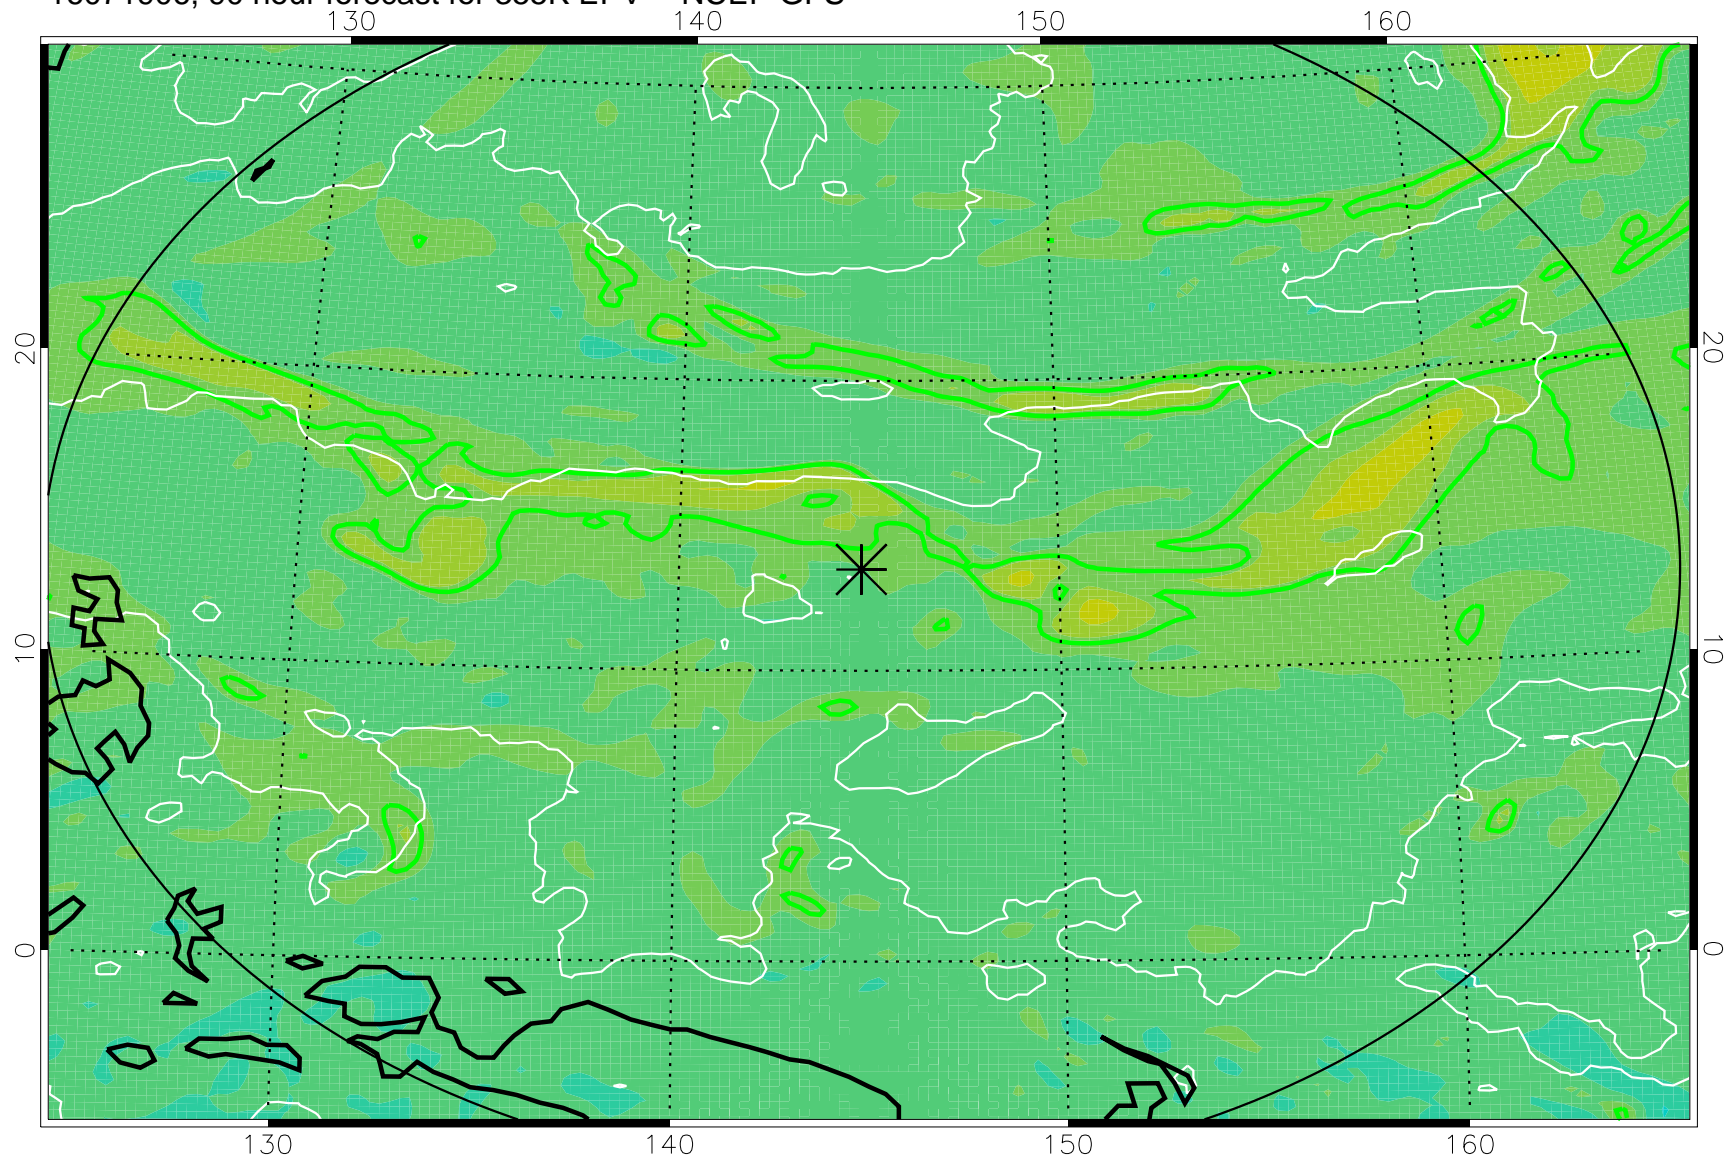

16071806, 66 hour forecast for 355K EPV -- NCEP GFS

355K Montgomery Streamfunction, white
EPV Tropopause (2 PVU) Position
Range ring of 2304 km

16071812, 72 hour forecast for 355K EPV -- NCEP GFS

355K Montgomery Streamfunction, white
EPV Tropopause (2 PVU) Position
Range ring of 2304 km

16071818, 78 hour forecast for 355K EPV -- NCEP GFS

355K Montgomery Streamfunction, white
EPV Tropopause (2 PVU) Position
Range ring of 2304 km

16071900, 84 hour forecast for 355K EPV -- NCEP GFS

355K Montgomery Streamfunction, white
EPV Tropopause (2 PVU) Position
Range ring of 2304 km

16071906, 90 hour forecast for 355K EPV -- NCEP GFS

355K Montgomery Streamfunction, white
EPV Tropopause (2 PVU) Position
Range ring of 2304 km

16071912, 96 hour forecast for 355K EPV -- NCEP GFS

355K Montgomery Streamfunction, white
EPV Tropopause (2 PVU) Position
Range ring of 2304 km

16071918, 102 hour forecast for 355K EPV -- NCEP GFS

355K Montgomery Streamfunction, white
EPV Tropopause (2 PVU) Position
Range ring of 2304 km

16072000, 108 hour forecast for 355K EPV -- NCEP GFS

355K Montgomery Streamfunction, white
EPV Tropopause (2 PVU) Position
Range ring of 2304 km