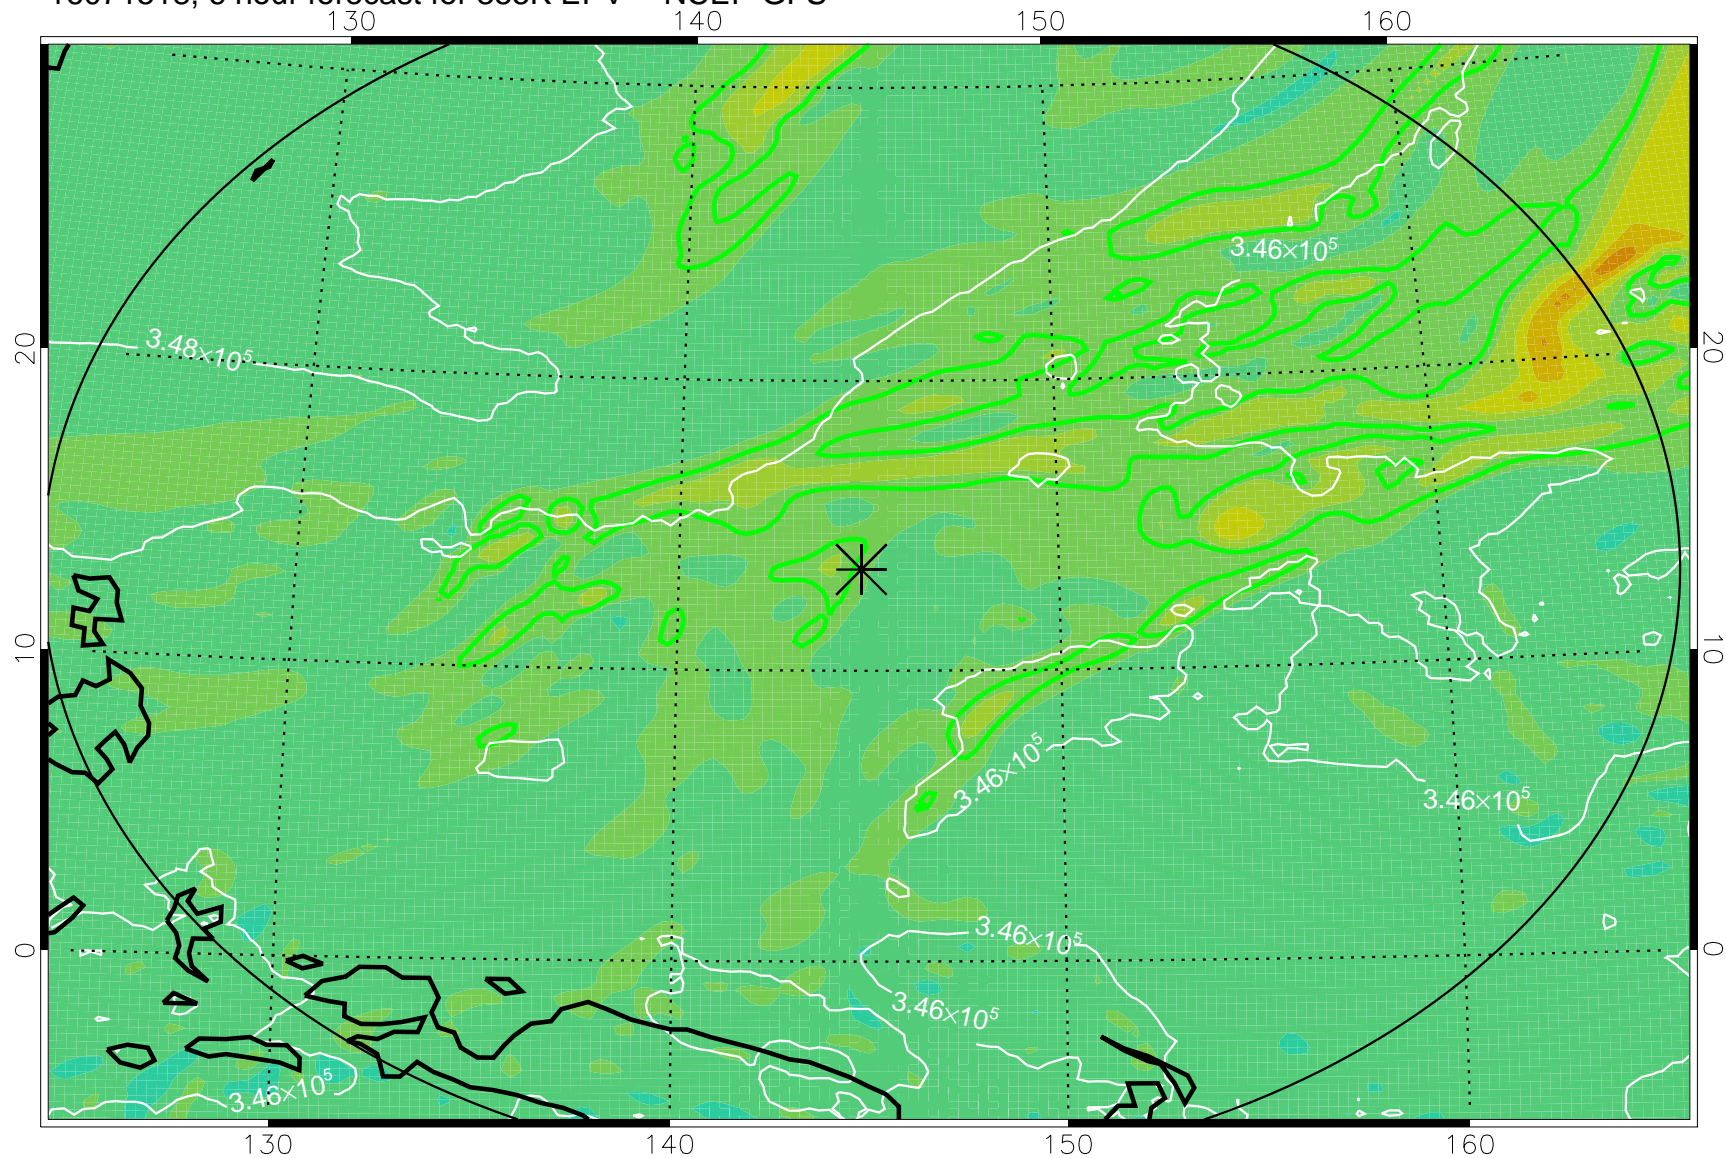

16071518, 6 hour forecast for 355K EPV -- NCEP GFS

355K Montgomery Streamfunction, white
EPV Tropopause (2 PVU) Position
Range ring of 2304 km

16071600, 12 hour forecast for 355K EPV -- NCEP GFS

355K Montgomery Streamfunction, white
EPV Tropopause (2 PVU) Position
Range ring of 2304 km

16071606, 18 hour forecast for 355K EPV -- NCEP GFS

355K Montgomery Streamfunction, white
EPV Tropopause (2 PVU) Position
Range ring of 2304 km

16071612, 24 hour forecast for 355K EPV -- NCEP GFS

355K Montgomery Streamfunction, white
EPV Tropopause (2 PVU) Position
Range ring of 2304 km

16071618, 30 hour forecast for 355K EPV -- NCEP GFS

355K Montgomery Streamfunction, white
EPV Tropopause (2 PVU) Position
Range ring of 2304 km

16071700, 36 hour forecast for 355K EPV -- NCEP GFS

355K Montgomery Streamfunction, white
EPV Tropopause (2 PVU) Position
Range ring of 2304 km

16071818, 78 hour forecast for 355K EPV -- NCEP GFS

355K Montgomery Streamfunction, white
EPV Tropopause (2 PVU) Position
Range ring of 2304 km

16071900, 84 hour forecast for 355K EPV -- NCEP GFS

355K Montgomery Streamfunction, white
EPV Tropopause (2 PVU) Position
Range ring of 2304 km