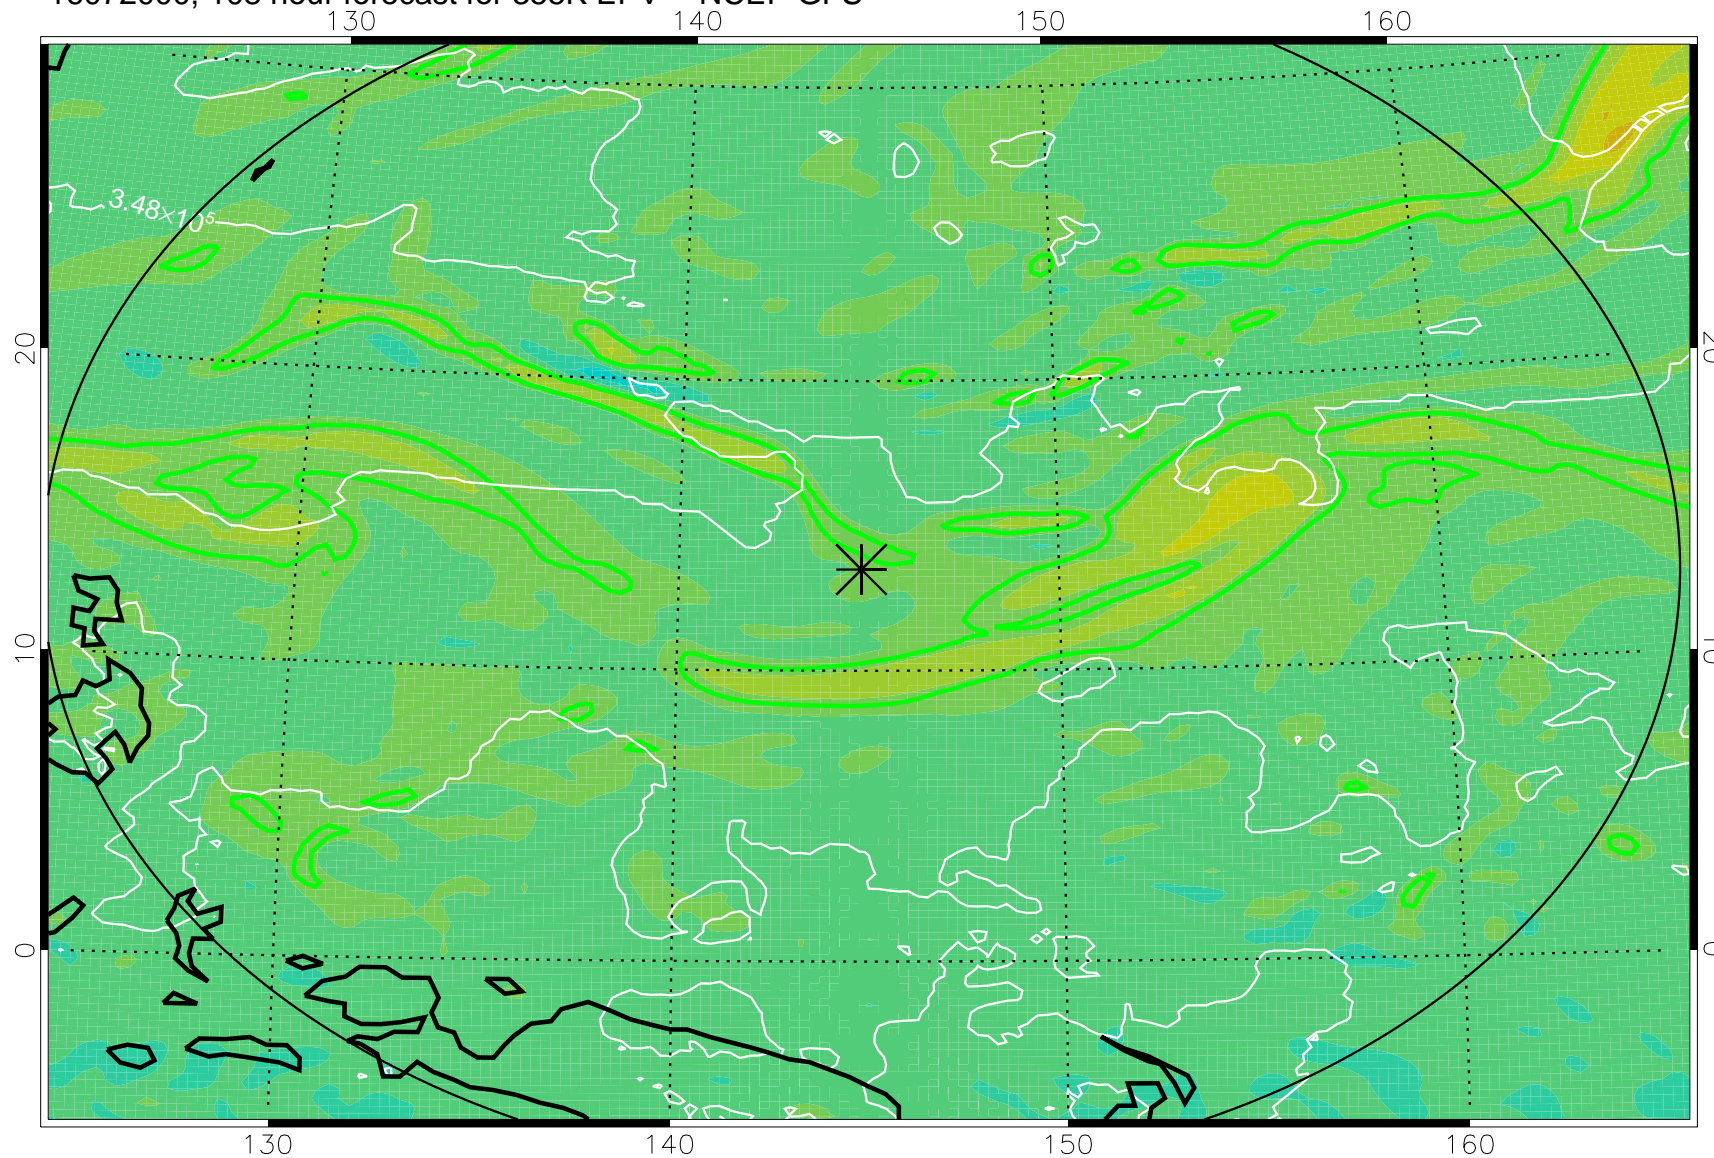

16071818, 78 hour forecast for 355K EPV -- NCEP GFS

355K Montgomery Streamfunction, white
EPV Tropopause (2 PVU) Position
Range ring of 2304 km

16071900, 84 hour forecast for 355K EPV -- NCEP GFS

355K Montgomery Streamfunction, white
EPV Tropopause (2 PVU) Position
Range ring of 2304 km

16071906, 90 hour forecast for 355K EPV -- NCEP GFS

355K Montgomery Streamfunction, white
EPV Tropopause (2 PVU) Position
Range ring of 2304 km

16071912, 96 hour forecast for 355K EPV -- NCEP GFS

355K Montgomery Streamfunction, white
EPV Tropopause (2 PVU) Position
Range ring of 2304 km

16071918, 102 hour forecast for 355K EPV -- NCEP GFS

355K Montgomery Streamfunction, white
EPV Tropopause (2 PVU) Position
Range ring of 2304 km

16072000, 108 hour forecast for 355K EPV -- NCEP GFS

355K Montgomery Streamfunction, white
EPV Tropopause (2 PVU) Position
Range ring of 2304 km

16072006, 114 hour forecast for 355K EPV -- NCEP GFS

355K Montgomery Streamfunction, white
EPV Tropopause (2 PVU) Position
Range ring of 2304 km

16072012, 120 hour forecast for 355K EPV -- NCEP GFS

355K Montgomery Streamfunction, white
EPV Tropopause (2 PVU) Position
Range ring of 2304 km