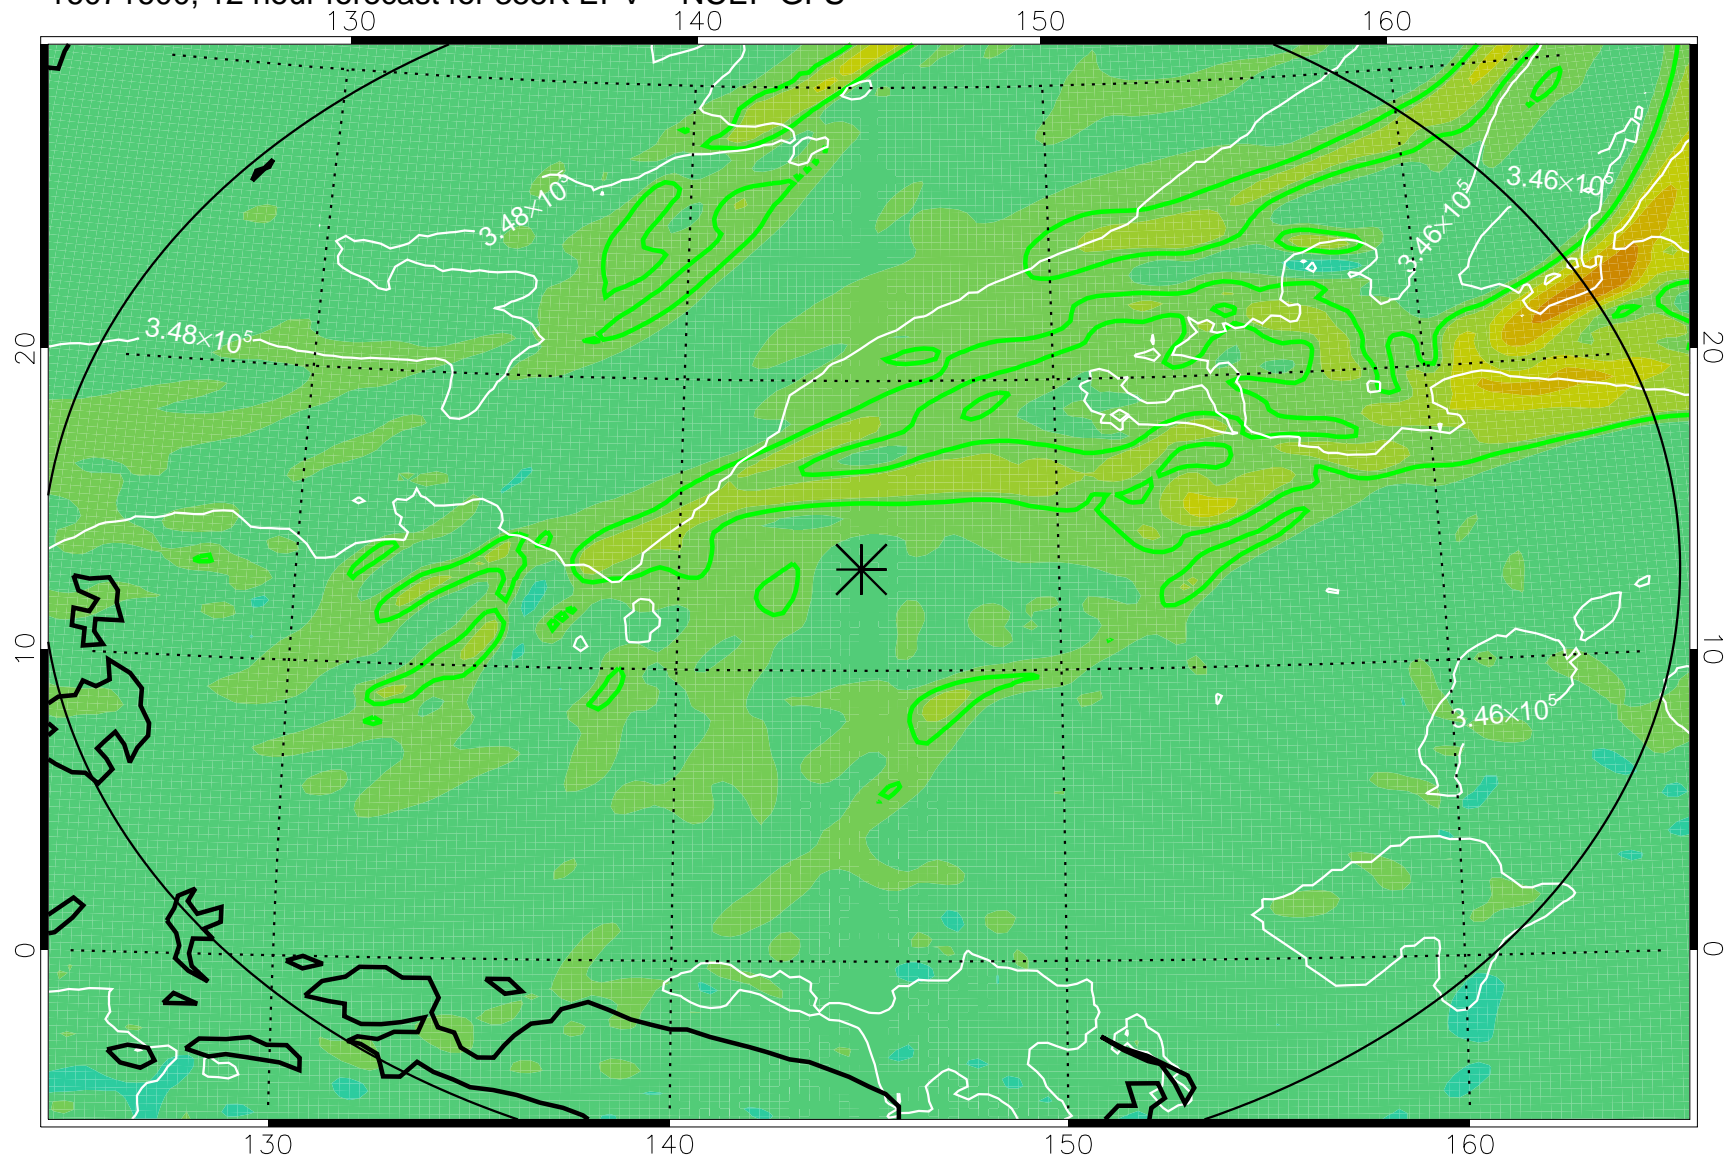

16071518, 6 hour forecast for 355K EPV -- NCEP GFS

355K Montgomery Streamfunction, white
EPV Tropopause (2 PVU) Position
Range ring of 2304 km

16071600, 12 hour forecast for 355K EPV -- NCEP GFS

355K Montgomery Streamfunction, white
EPV Tropopause (2 PVU) Position
Range ring of 2304 km

16071606, 18 hour forecast for 355K EPV -- NCEP GFS

355K Montgomery Streamfunction, white
EPV Tropopause (2 PVU) Position
Range ring of 2304 km

16071612, 24 hour forecast for 355K EPV -- NCEP GFS

355K Montgomery Streamfunction, white
EPV Tropopause (2 PVU) Position
Range ring of 2304 km

16071618, 30 hour forecast for 355K EPV -- NCEP GFS

355K Montgomery Streamfunction, white
EPV Tropopause (2 PVU) Position
Range ring of 2304 km

16071700, 36 hour forecast for 355K EPV -- NCEP GFS

355K Montgomery Streamfunction, white
EPV Tropopause (2 PVU) Position
Range ring of 2304 km

16071818, 78 hour forecast for 355K EPV -- NCEP GFS

355K Montgomery Streamfunction, white
EPV Tropopause (2 PVU) Position
Range ring of 2304 km

16071900, 84 hour forecast for 355K EPV -- NCEP GFS

355K Montgomery Streamfunction, white
EPV Tropopause (2 PVU) Position
Range ring of 2304 km