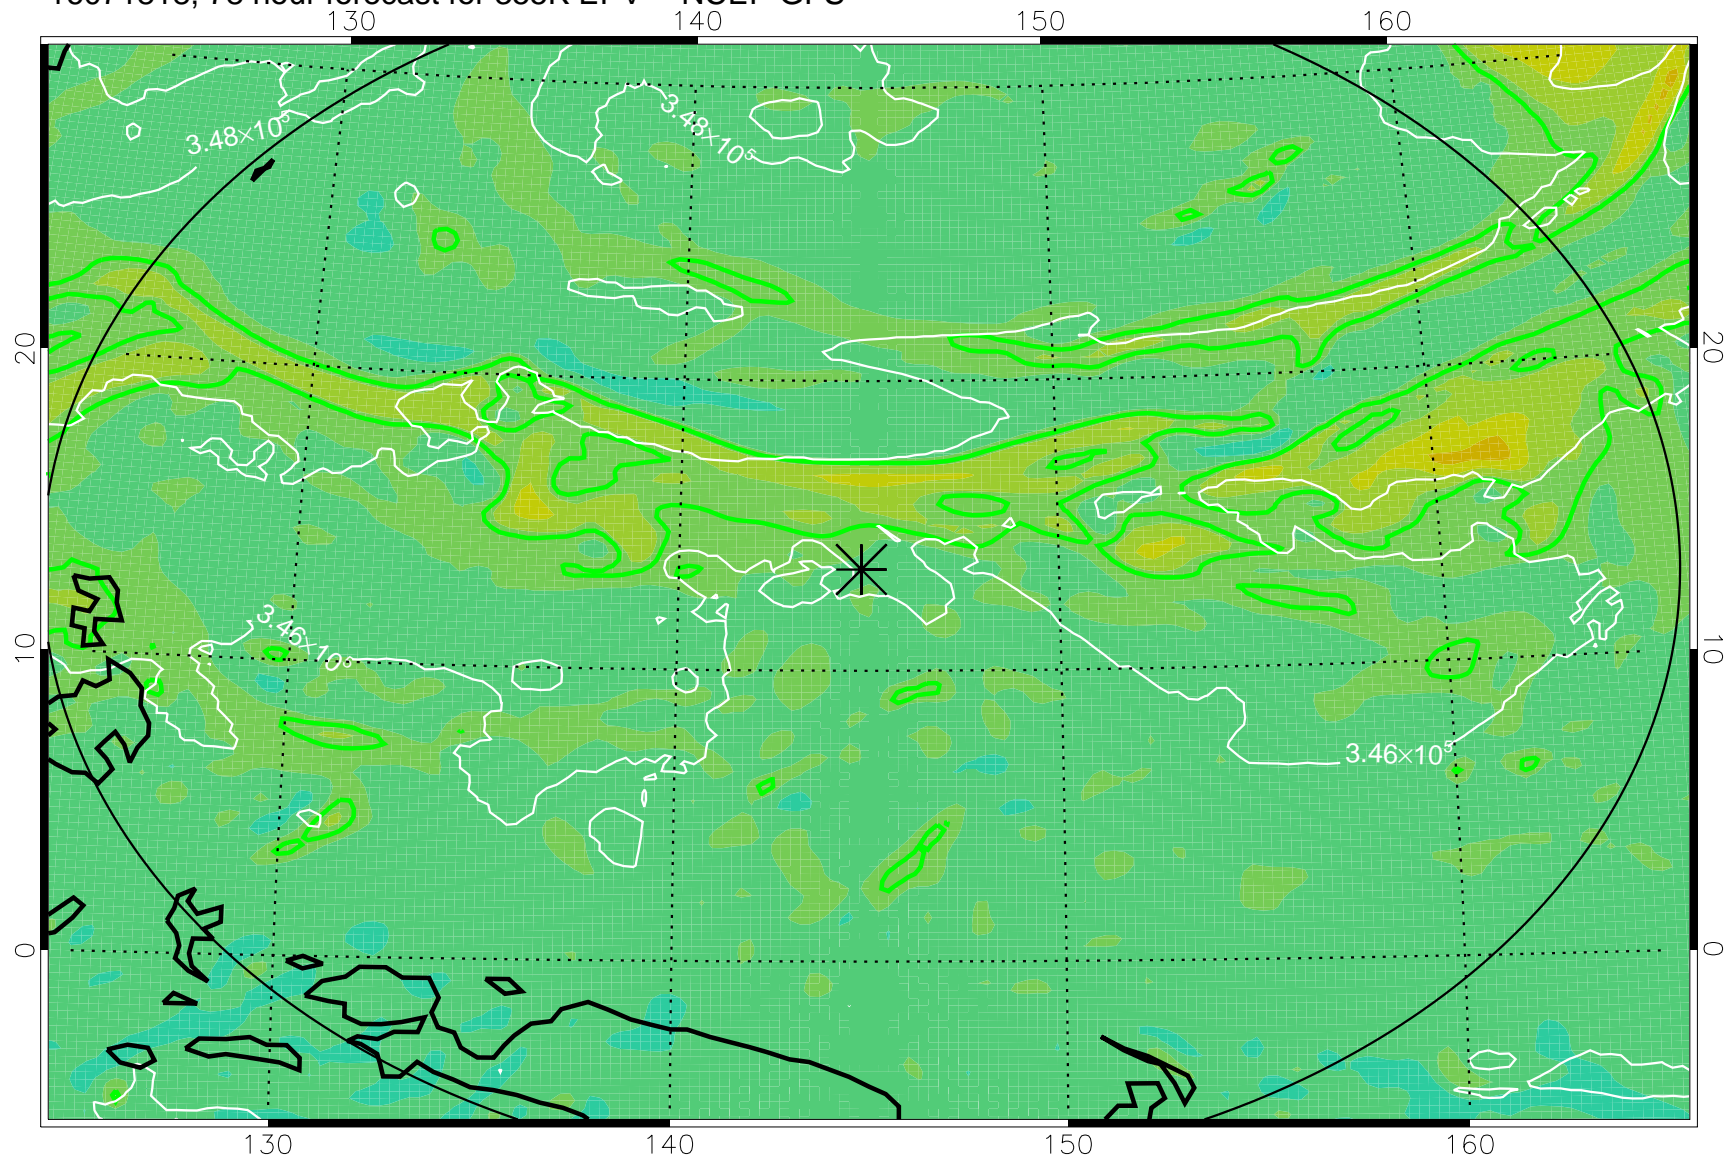

16071806, 66 hour forecast for 355K EPV -- NCEP GFS

355K Montgomery Streamfunction, white
EPV Tropopause (2 PVU) Position
Range ring of 2304 km

16071812, 72 hour forecast for 355K EPV -- NCEP GFS

355K Montgomery Streamfunction, white
EPV Tropopause (2 PVU) Position
Range ring of 2304 km

16071818, 78 hour forecast for 355K EPV -- NCEP GFS

355K Montgomery Streamfunction, white
EPV Tropopause (2 PVU) Position
Range ring of 2304 km

16071900, 84 hour forecast for 355K EPV -- NCEP GFS

355K Montgomery Streamfunction, white
EPV Tropopause (2 PVU) Position
Range ring of 2304 km

16071906, 90 hour forecast for 355K EPV -- NCEP GFS

355K Montgomery Streamfunction, white
EPV Tropopause (2 PVU) Position
Range ring of 2304 km

16071912, 96 hour forecast for 355K EPV -- NCEP GFS

355K Montgomery Streamfunction, white
EPV Tropopause (2 PVU) Position
Range ring of 2304 km

16071918, 102 hour forecast for 355K EPV -- NCEP GFS

355K Montgomery Streamfunction, white
EPV Tropopause (2 PVU) Position
Range ring of 2304 km

16072000, 108 hour forecast for 355K EPV -- NCEP GFS

355K Montgomery Streamfunction, white
EPV Tropopause (2 PVU) Position
Range ring of 2304 km