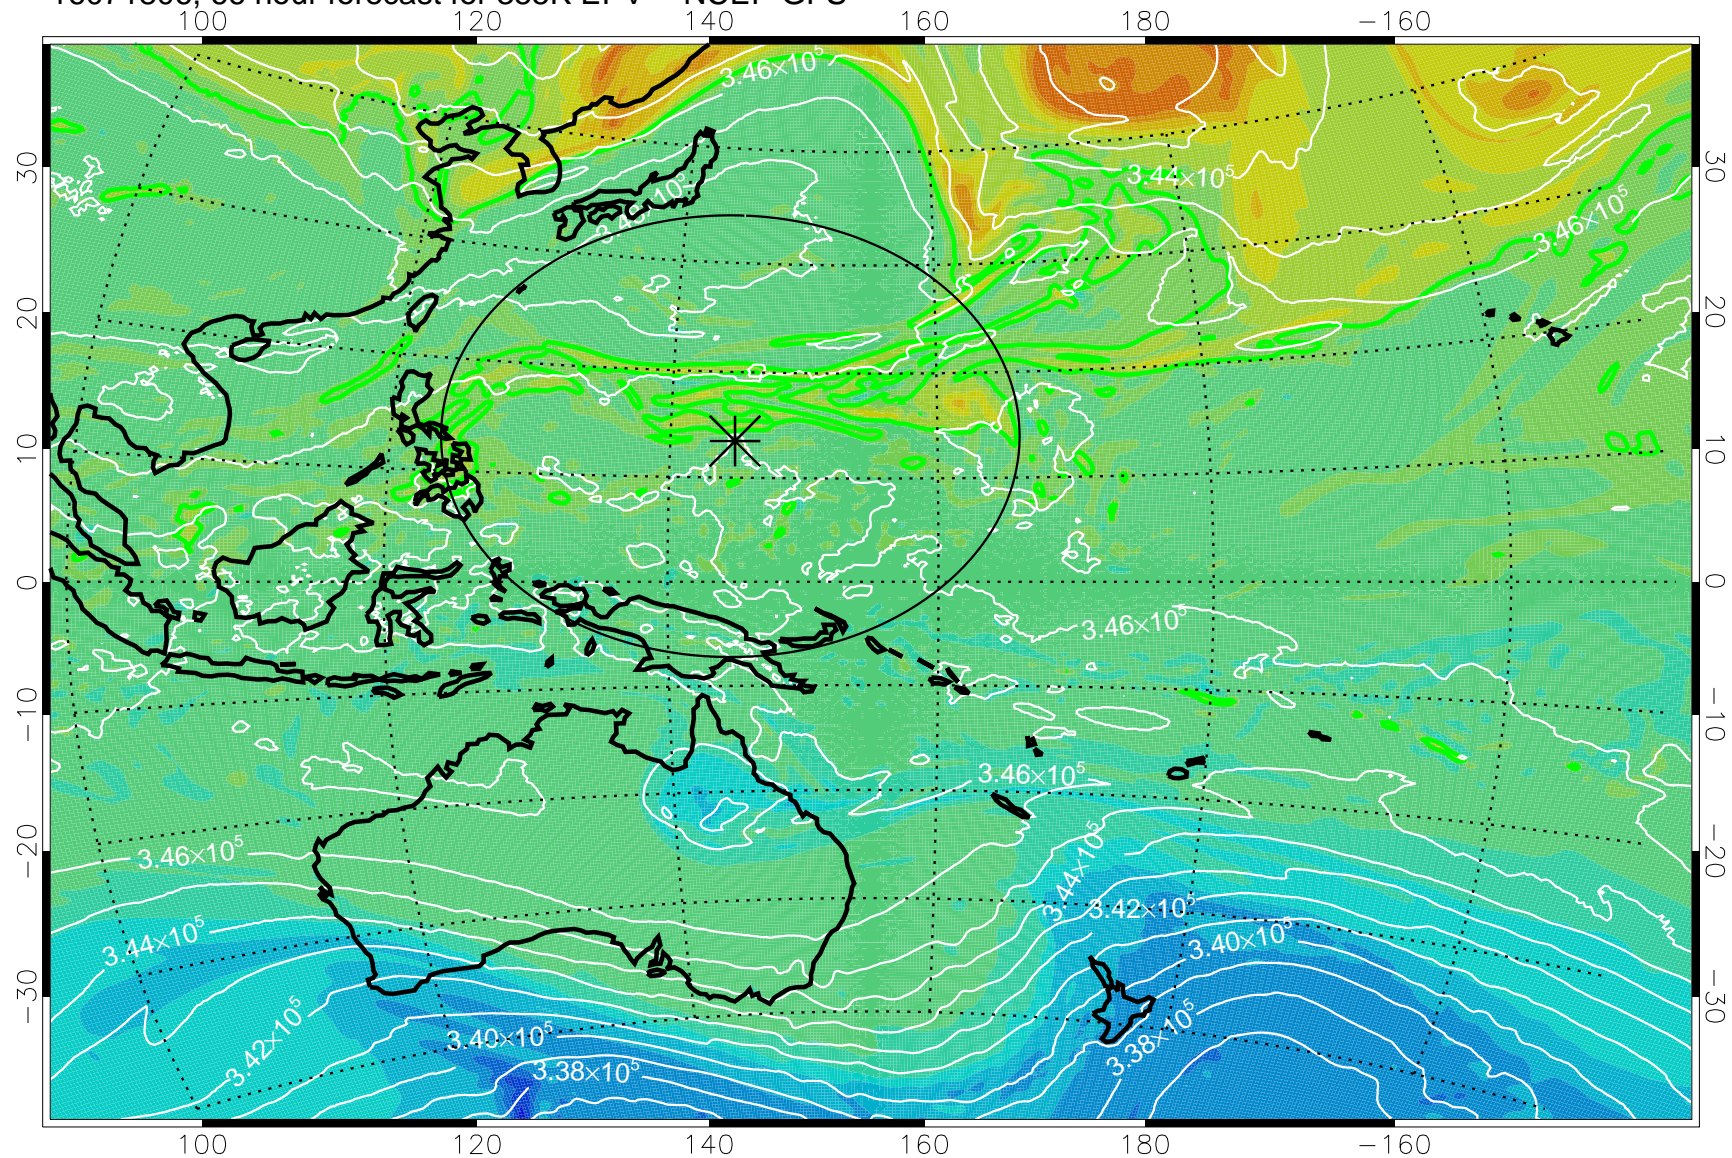

16071718, 54 hour forecast for 355K EPV -- NCEP GFS

355K Montgomery Streamfunction, white  
EPV Tropopause (2 PVU) Position  
Range ring of 2304 km

16071800, 60 hour forecast for 355K EPV -- NCEP GFS

355K Montgomery Streamfunction, white  
EPV Tropopause (2 PVU) Position  
Range ring of 2304 km

16071806, 66 hour forecast for 355K EPV -- NCEP GFS

355K Montgomery Streamfunction, white  
EPV Tropopause (2 PVU) Position  
Range ring of 2304 km

16071812, 72 hour forecast for 355K EPV -- NCEP GFS

355K Montgomery Streamfunction, white  
EPV Tropopause (2 PVU) Position  
Range ring of 2304 km

16071818, 78 hour forecast for 355K EPV -- NCEP GFS

355K Montgomery Streamfunction, white  
EPV Tropopause (2 PVU) Position  
Range ring of 2304 km

16071900, 84 hour forecast for 355K EPV -- NCEP GFS

355K Montgomery Streamfunction, white  
EPV Tropopause (2 PVU) Position  
Range ring of 2304 km

16071906, 90 hour forecast for 355K EPV -- NCEP GFS

355K Montgomery Streamfunction, white  
EPV Tropopause (2 PVU) Position  
Range ring of 2304 km

16071912, 96 hour forecast for 355K EPV -- NCEP GFS

355K Montgomery Streamfunction, white  
EPV Tropopause (2 PVU) Position  
Range ring of 2304 km