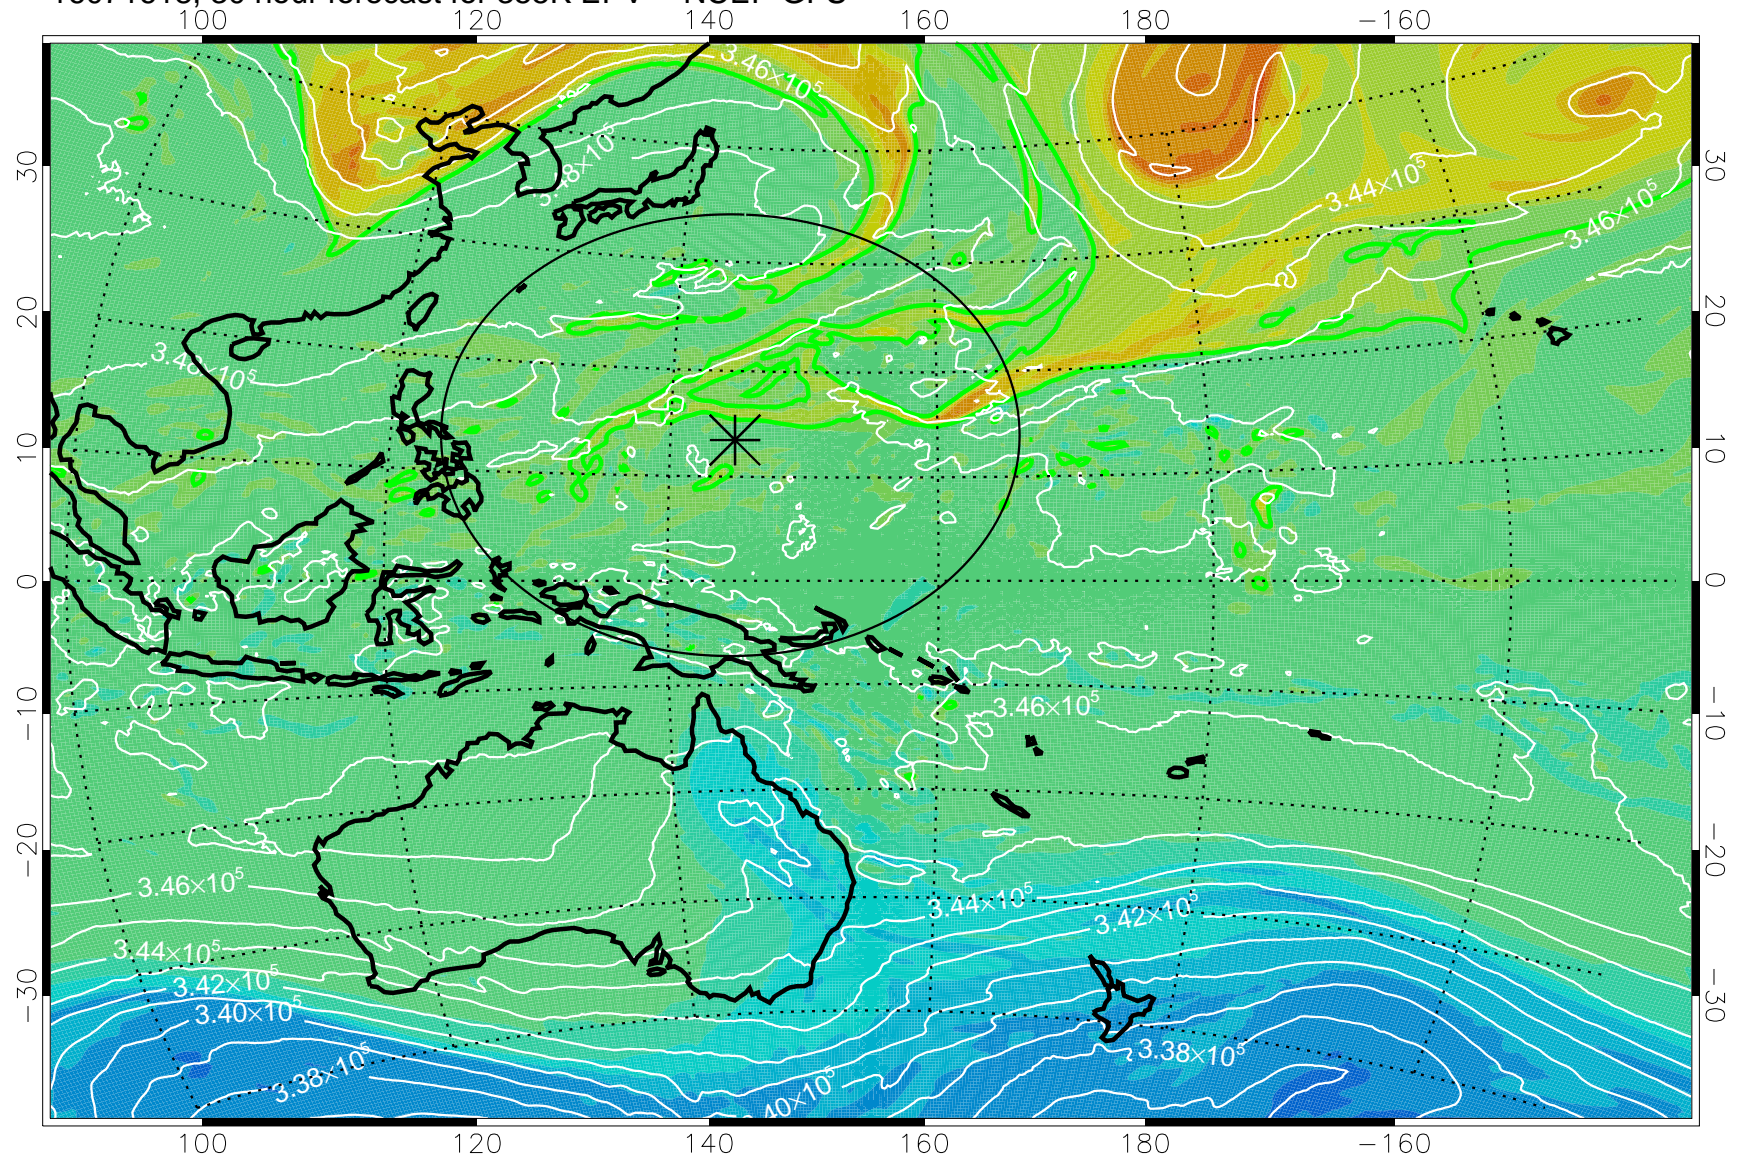

16071606, 18 hour forecast for 355K EPV -- NCEP GFS

355K Montgomery Streamfunction, white  
EPV Tropopause (2 PVU) Position  
Range ring of 2304 km

16071612, 24 hour forecast for 355K EPV -- NCEP GFS

355K Montgomery Streamfunction, white  
EPV Tropopause (2 PVU) Position  
Range ring of 2304 km

16071618, 30 hour forecast for 355K EPV -- NCEP GFS

355K Montgomery Streamfunction, white  
EPV Tropopause (2 PVU) Position  
Range ring of 2304 km

16071700, 36 hour forecast for 355K EPV -- NCEP GFS

355K Montgomery Streamfunction, white  
EPV Tropopause (2 PVU) Position  
Range ring of 2304 km

16071706, 42 hour forecast for 355K EPV -- NCEP GFS

355K Montgomery Streamfunction, white  
EPV Tropopause (2 PVU) Position  
Range ring of 2304 km

16071712, 48 hour forecast for 355K EPV -- NCEP GFS

355K Montgomery Streamfunction, white  
EPV Tropopause (2 PVU) Position  
Range ring of 2304 km

16071718, 54 hour forecast for 355K EPV -- NCEP GFS

355K Montgomery Streamfunction, white  
EPV Tropopause (2 PVU) Position  
Range ring of 2304 km

16071800, 60 hour forecast for 355K EPV -- NCEP GFS

355K Montgomery Streamfunction, white  
EPV Tropopause (2 PVU) Position  
Range ring of 2304 km