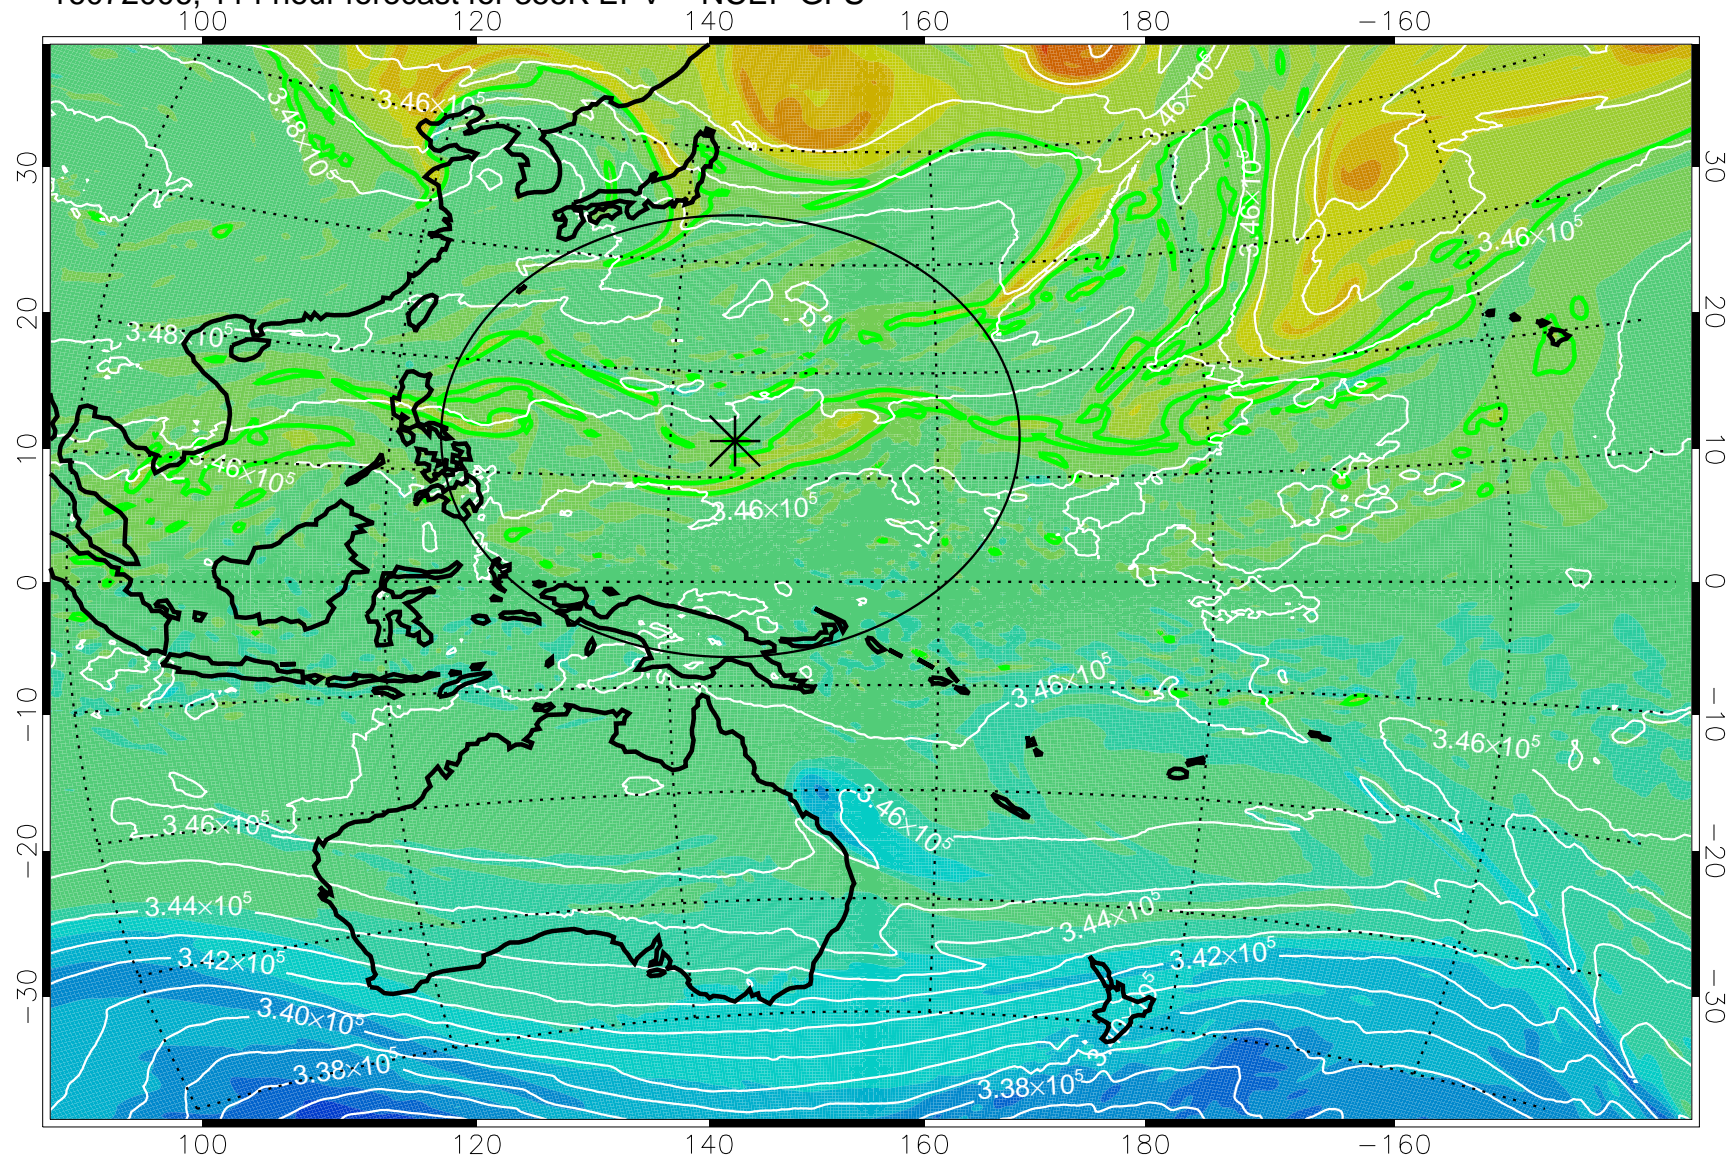

16071818, 78 hour forecast for 355K EPV -- NCEP GFS

355K Montgomery Streamfunction, white  
EPV Tropopause (2 PVU) Position  
Range ring of 2304 km

16071900, 84 hour forecast for 355K EPV -- NCEP GFS

355K Montgomery Streamfunction, white  
EPV Tropopause (2 PVU) Position  
Range ring of 2304 km

16071906, 90 hour forecast for 355K EPV -- NCEP GFS

355K Montgomery Streamfunction, white  
EPV Tropopause (2 PVU) Position  
Range ring of 2304 km

16071912, 96 hour forecast for 355K EPV -- NCEP GFS

355K Montgomery Streamfunction, white  
EPV Tropopause (2 PVU) Position  
Range ring of 2304 km

16071918, 102 hour forecast for 355K EPV -- NCEP GFS

355K Montgomery Streamfunction, white  
EPV Tropopause (2 PVU) Position  
Range ring of 2304 km

16072000, 108 hour forecast for 355K EPV -- NCEP GFS

355K Montgomery Streamfunction, white  
EPV Tropopause (2 PVU) Position  
Range ring of 2304 km

16072006, 114 hour forecast for 355K EPV -- NCEP GFS

355K Montgomery Streamfunction, white  
EPV Tropopause (2 PVU) Position  
Range ring of 2304 km

16072012, 120 hour forecast for 355K EPV -- NCEP GFS

355K Montgomery Streamfunction, white  
EPV Tropopause (2 PVU) Position  
Range ring of 2304 km