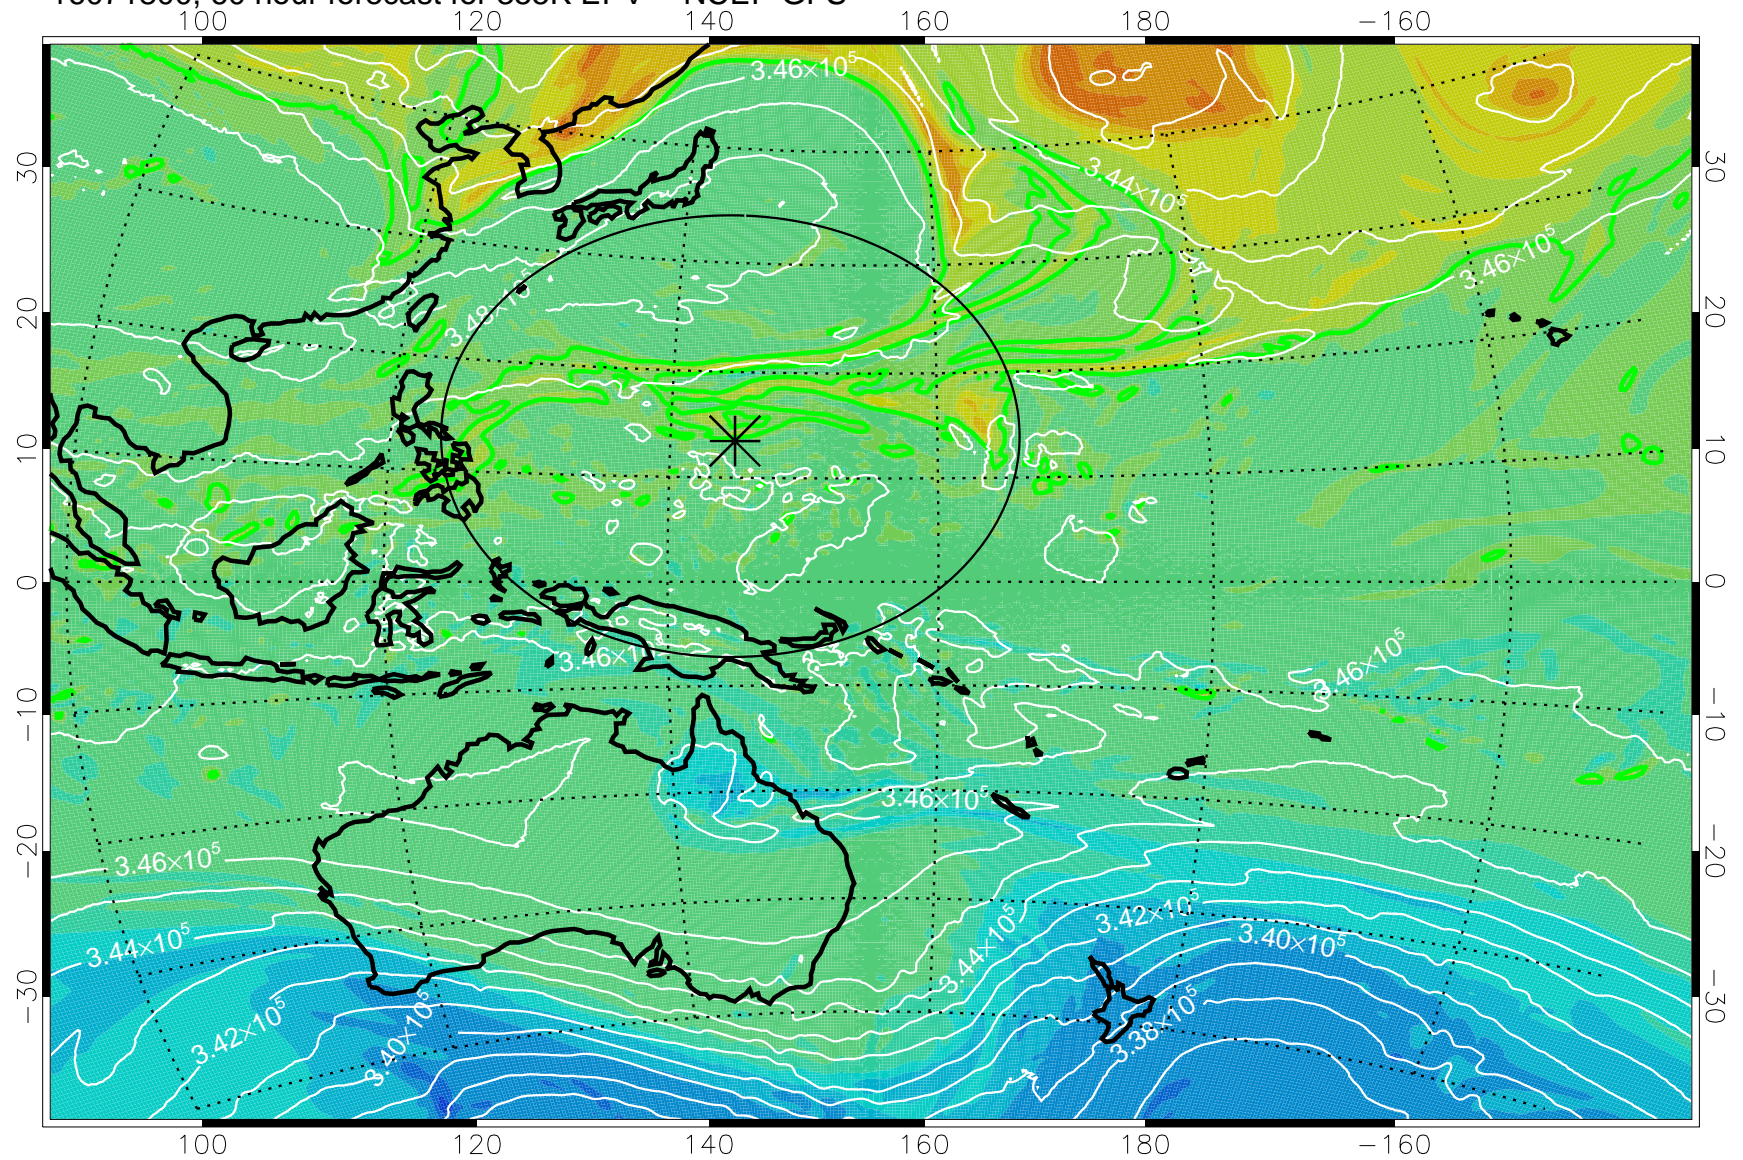

16071706, 42 hour forecast for 355K EPV -- NCEP GFS

355K Montgomery Streamfunction, white  
EPV Tropopause (2 PVU) Position  
Range ring of 2304 km

16071712, 48 hour forecast for 355K EPV -- NCEP GFS

355K Montgomery Streamfunction, white  
EPV Tropopause (2 PVU) Position  
Range ring of 2304 km

16071718, 54 hour forecast for 355K EPV -- NCEP GFS

355K Montgomery Streamfunction, white  
EPV Tropopause (2 PVU) Position  
Range ring of 2304 km

16071800, 60 hour forecast for 355K EPV -- NCEP GFS

355K Montgomery Streamfunction, white  
EPV Tropopause (2 PVU) Position  
Range ring of 2304 km

16071806, 66 hour forecast for 355K EPV -- NCEP GFS

355K Montgomery Streamfunction, white  
EPV Tropopause (2 PVU) Position  
Range ring of 2304 km

16071812, 72 hour forecast for 355K EPV -- NCEP GFS

355K Montgomery Streamfunction, white  
EPV Tropopause (2 PVU) Position  
Range ring of 2304 km

16071818, 78 hour forecast for 355K EPV -- NCEP GFS

355K Montgomery Streamfunction, white  
EPV Tropopause (2 PVU) Position  
Range ring of 2304 km

16071900, 84 hour forecast for 355K EPV -- NCEP GFS

355K Montgomery Streamfunction, white  
EPV Tropopause (2 PVU) Position  
Range ring of 2304 km