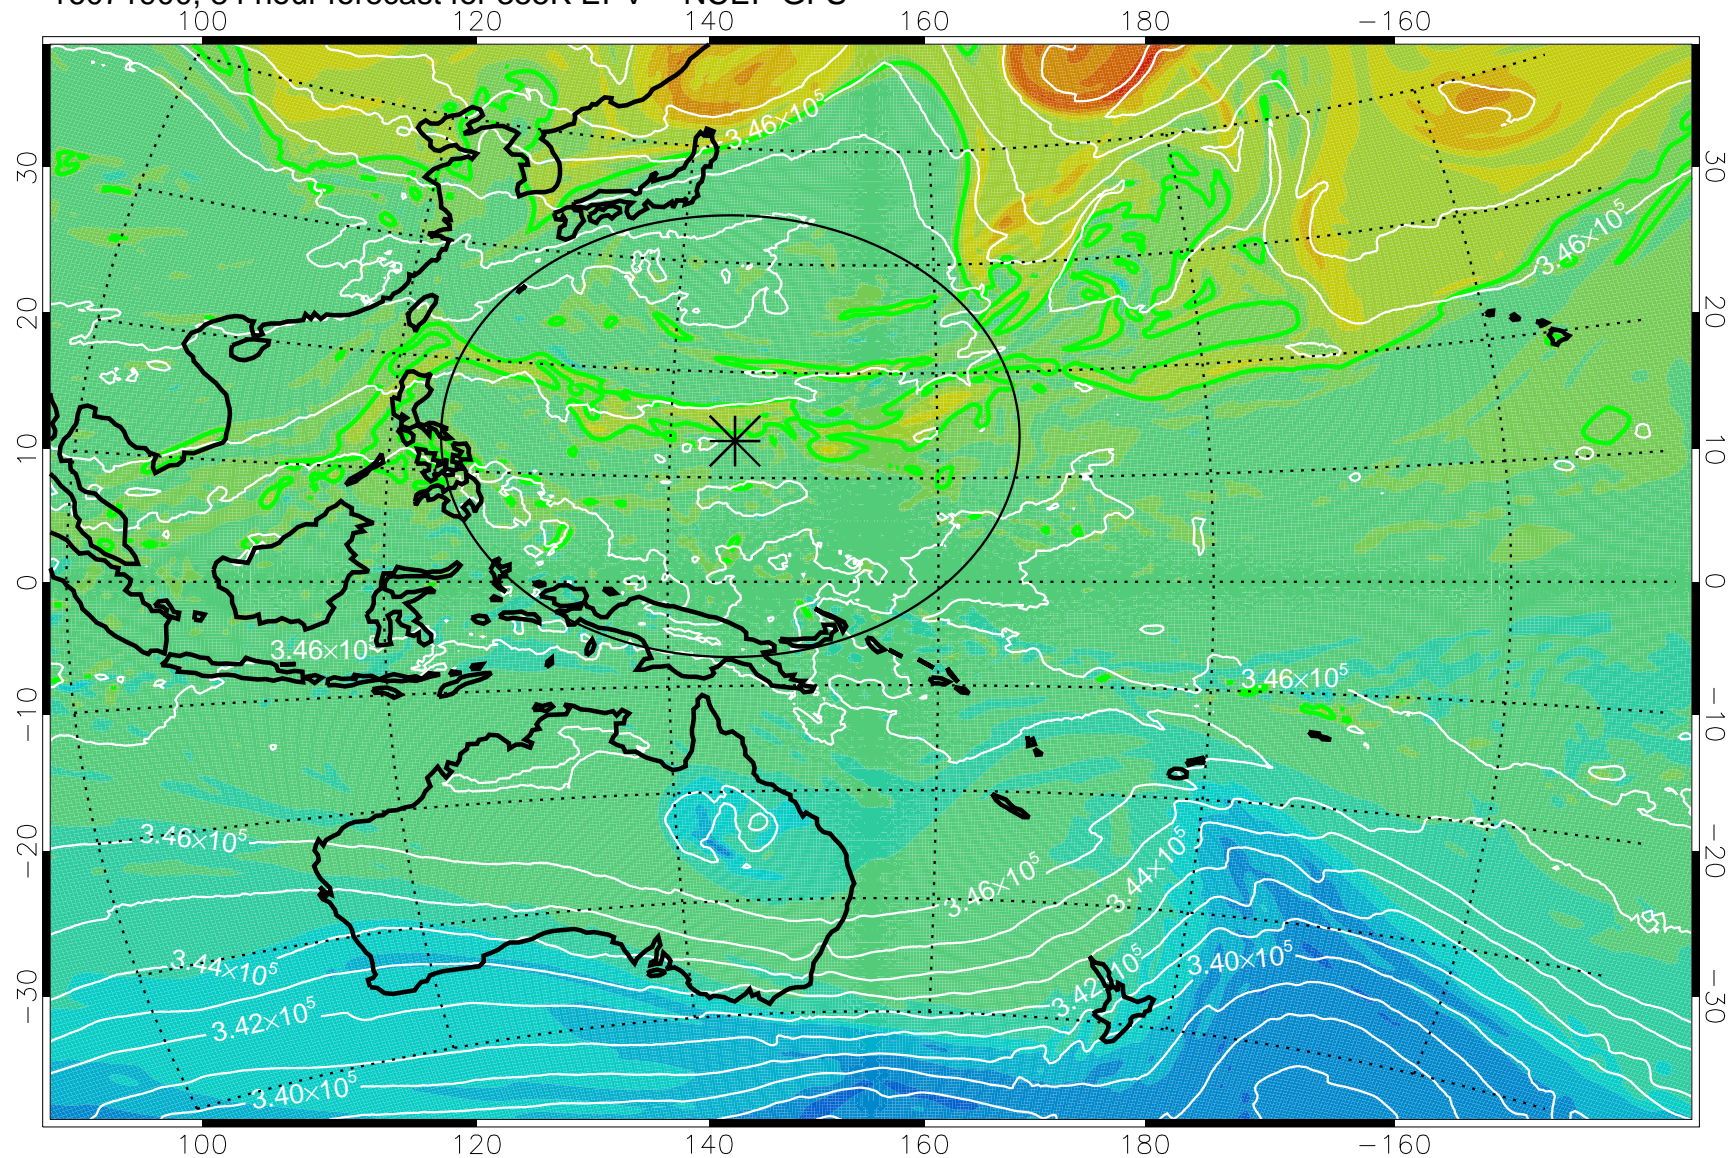

16071718, 54 hour forecast for 355K EPV -- NCEP GFS

355K Montgomery Streamfunction, white  
EPV Tropopause (2 PVU) Position  
Range ring of 2304 km

16071800, 60 hour forecast for 355K EPV -- NCEP GFS

355K Montgomery Streamfunction, white  
EPV Tropopause (2 PVU) Position  
Range ring of 2304 km

16071806, 66 hour forecast for 355K EPV -- NCEP GFS

355K Montgomery Streamfunction, white  
EPV Tropopause (2 PVU) Position  
Range ring of 2304 km

16071812, 72 hour forecast for 355K EPV -- NCEP GFS

355K Montgomery Streamfunction, white  
EPV Tropopause (2 PVU) Position  
Range ring of 2304 km

16071818, 78 hour forecast for 355K EPV -- NCEP GFS

355K Montgomery Streamfunction, white  
EPV Tropopause (2 PVU) Position  
Range ring of 2304 km

16071900, 84 hour forecast for 355K EPV -- NCEP GFS

355K Montgomery Streamfunction, white  
EPV Tropopause (2 PVU) Position  
Range ring of 2304 km

16071906, 90 hour forecast for 355K EPV -- NCEP GFS

355K Montgomery Streamfunction, white  
EPV Tropopause (2 PVU) Position  
Range ring of 2304 km

16071912, 96 hour forecast for 355K EPV -- NCEP GFS

355K Montgomery Streamfunction, white  
EPV Tropopause (2 PVU) Position  
Range ring of 2304 km