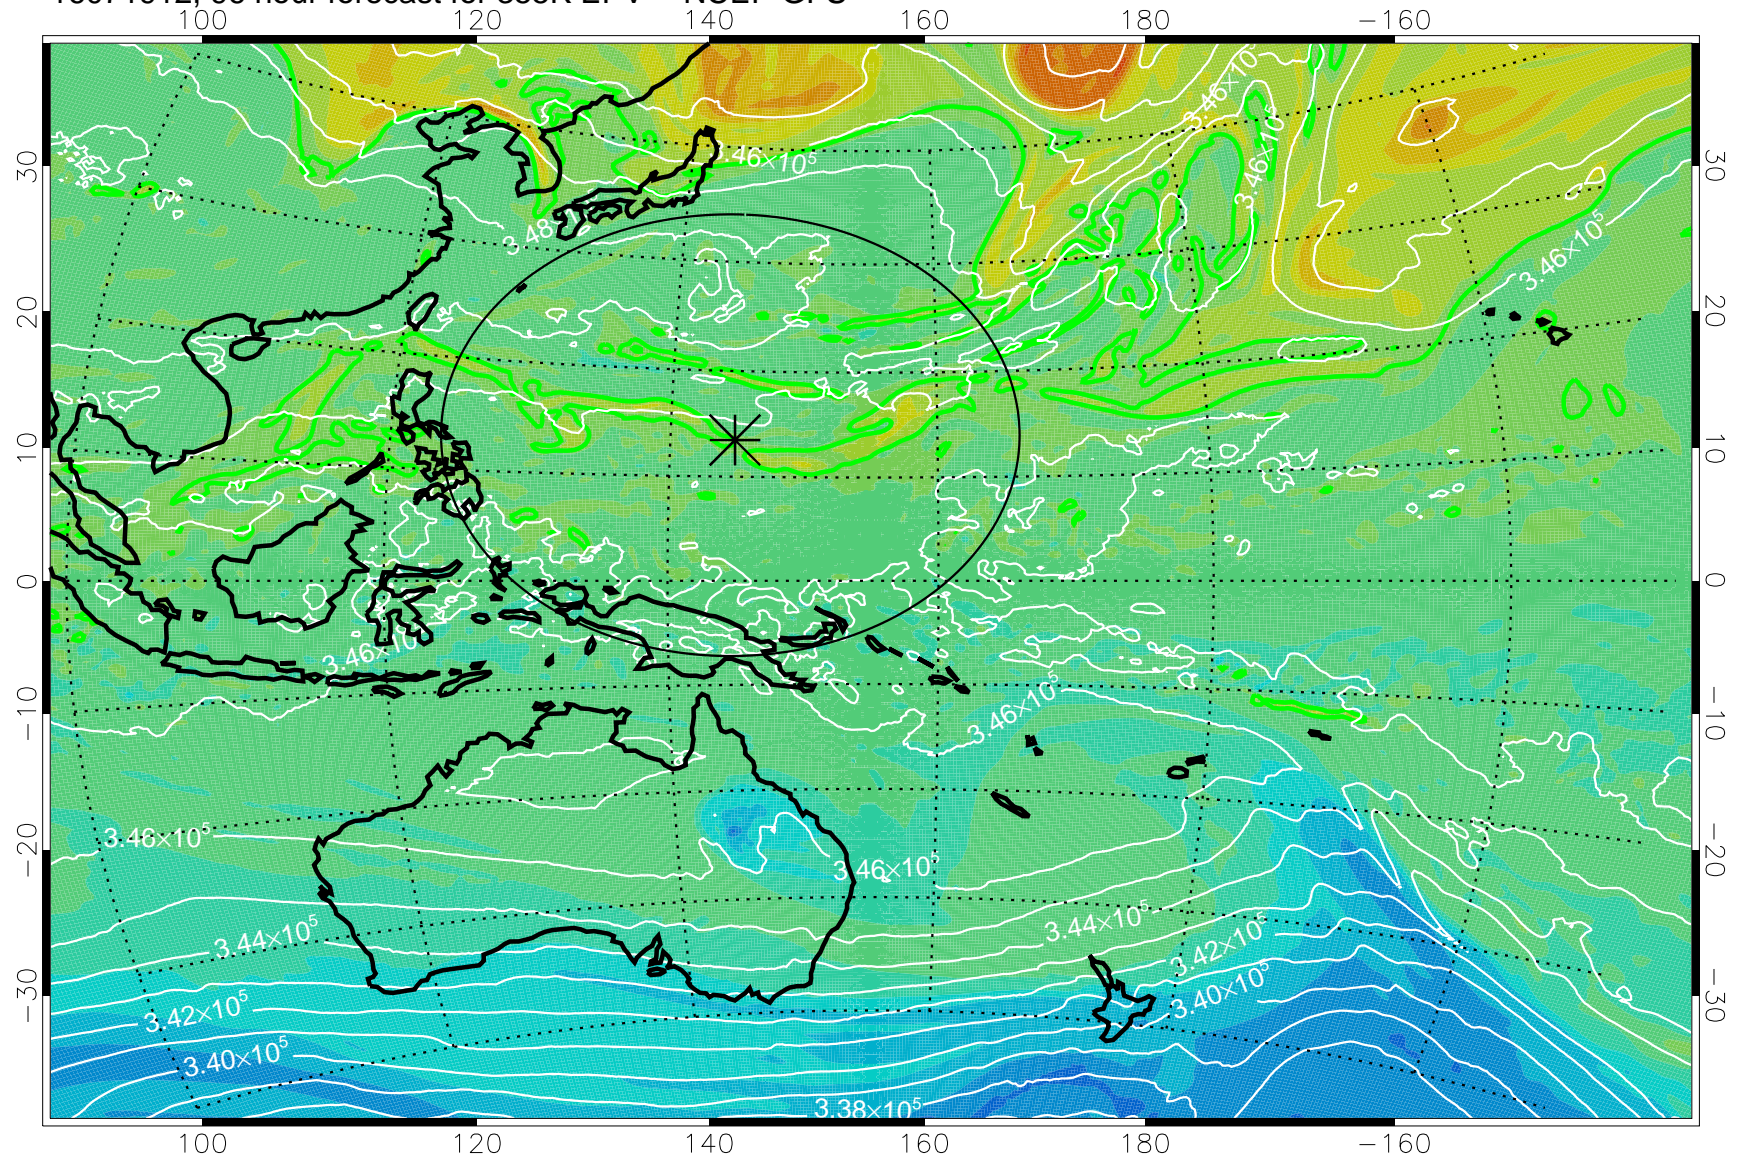

16071806, 66 hour forecast for 355K EPV -- NCEP GFS

355K Montgomery Streamfunction, white  
EPV Tropopause (2 PVU) Position  
Range ring of 2304 km

16071812, 72 hour forecast for 355K EPV -- NCEP GFS

355K Montgomery Streamfunction, white  
EPV Tropopause (2 PVU) Position  
Range ring of 2304 km

16071818, 78 hour forecast for 355K EPV -- NCEP GFS

355K Montgomery Streamfunction, white  
EPV Tropopause (2 PVU) Position  
Range ring of 2304 km

16071900, 84 hour forecast for 355K EPV -- NCEP GFS

355K Montgomery Streamfunction, white  
EPV Tropopause (2 PVU) Position  
Range ring of 2304 km

16071906, 90 hour forecast for 355K EPV -- NCEP GFS

355K Montgomery Streamfunction, white  
EPV Tropopause (2 PVU) Position  
Range ring of 2304 km

16071912, 96 hour forecast for 355K EPV -- NCEP GFS

355K Montgomery Streamfunction, white  
EPV Tropopause (2 PVU) Position  
Range ring of 2304 km

16071918, 102 hour forecast for 355K EPV -- NCEP GFS

355K Montgomery Streamfunction, white  
EPV Tropopause (2 PVU) Position  
Range ring of 2304 km

16072000, 108 hour forecast for 355K EPV -- NCEP GFS

355K Montgomery Streamfunction, white  
EPV Tropopause (2 PVU) Position  
Range ring of 2304 km