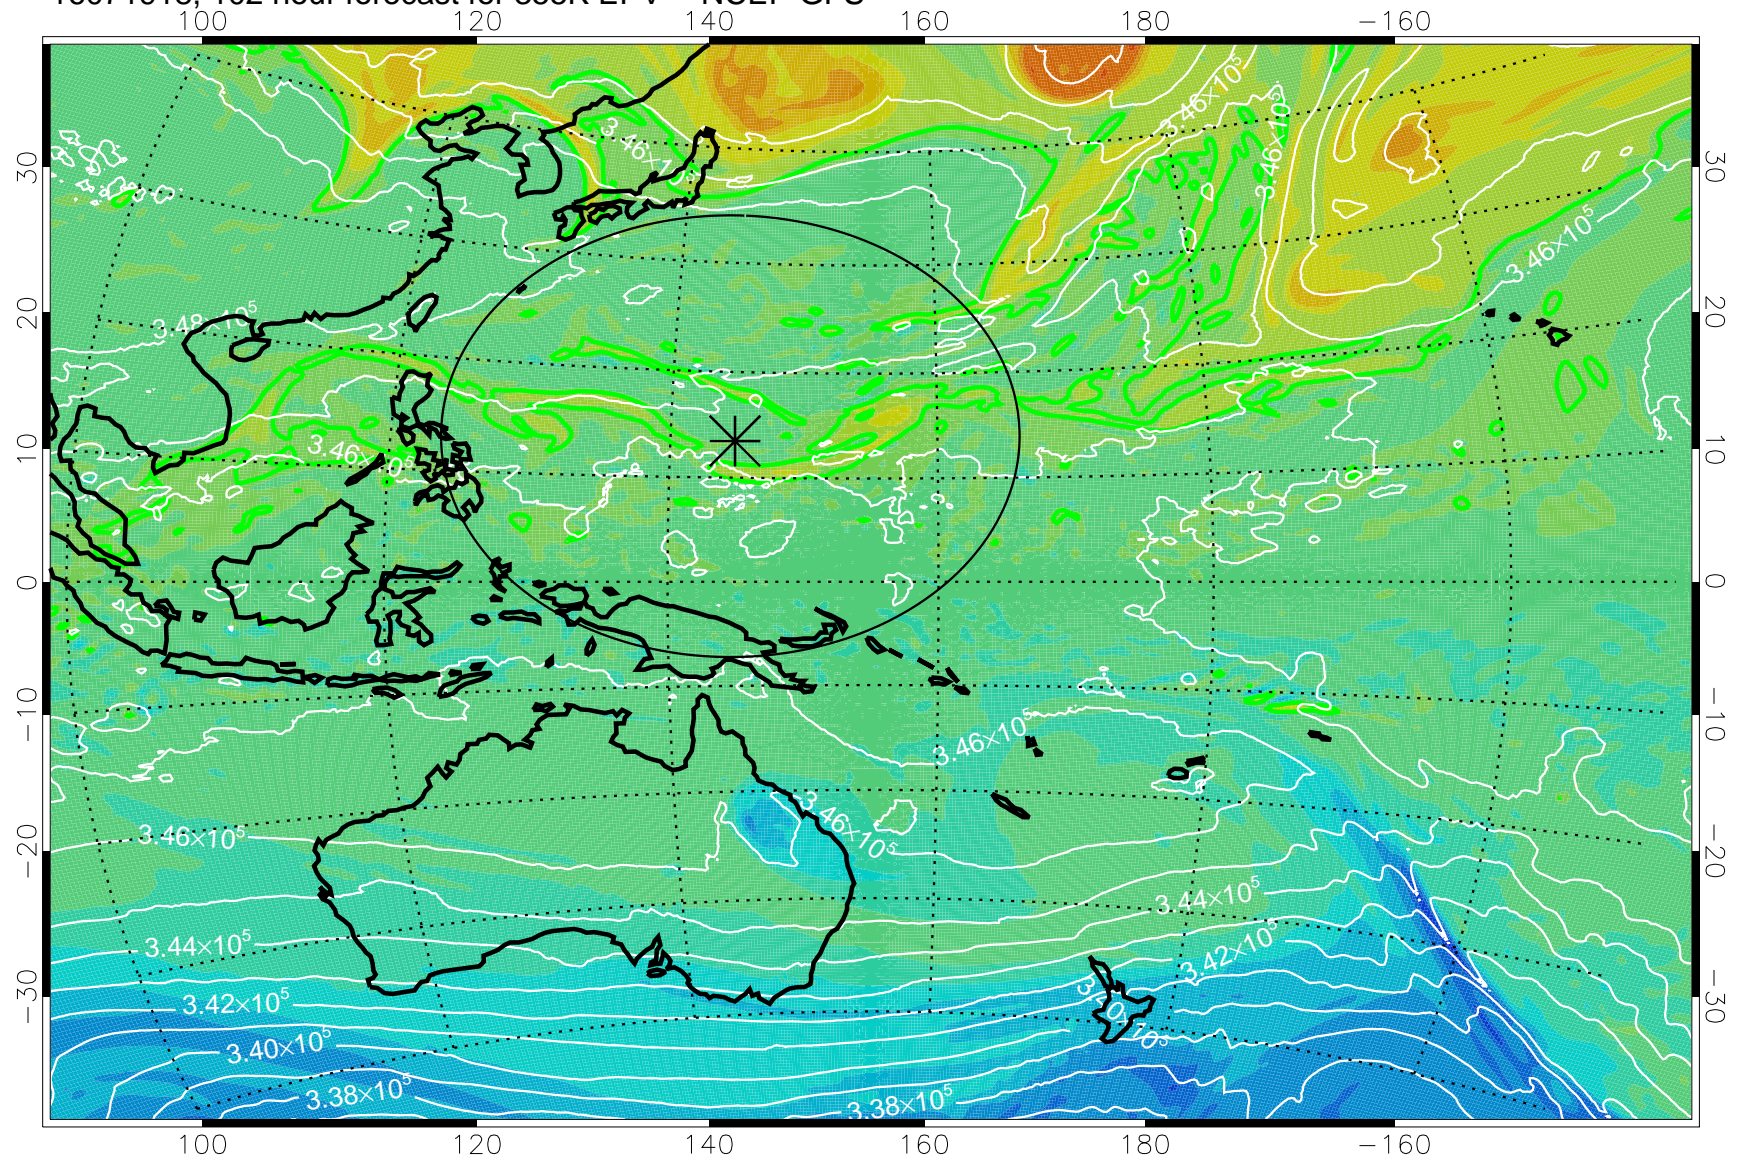

16071818, 78 hour forecast for 355K EPV -- NCEP GFS

355K Montgomery Streamfunction, white  
EPV Tropopause (2 PVU) Position  
Range ring of 2304 km

16071900, 84 hour forecast for 355K EPV -- NCEP GFS

355K Montgomery Streamfunction, white  
EPV Tropopause (2 PVU) Position  
Range ring of 2304 km

16071906, 90 hour forecast for 355K EPV -- NCEP GFS

355K Montgomery Streamfunction, white  
EPV Tropopause (2 PVU) Position  
Range ring of 2304 km

16071912, 96 hour forecast for 355K EPV -- NCEP GFS

355K Montgomery Streamfunction, white  
EPV Tropopause (2 PVU) Position  
Range ring of 2304 km

16071918, 102 hour forecast for 355K EPV -- NCEP GFS

355K Montgomery Streamfunction, white  
EPV Tropopause (2 PVU) Position  
Range ring of 2304 km

16072000, 108 hour forecast for 355K EPV -- NCEP GFS

355K Montgomery Streamfunction, white  
EPV Tropopause (2 PVU) Position  
Range ring of 2304 km

16072006, 114 hour forecast for 355K EPV -- NCEP GFS

355K Montgomery Streamfunction, white  
EPV Tropopause (2 PVU) Position  
Range ring of 2304 km

16072012, 120 hour forecast for 355K EPV -- NCEP GFS

355K Montgomery Streamfunction, white  
EPV Tropopause (2 PVU) Position  
Range ring of 2304 km