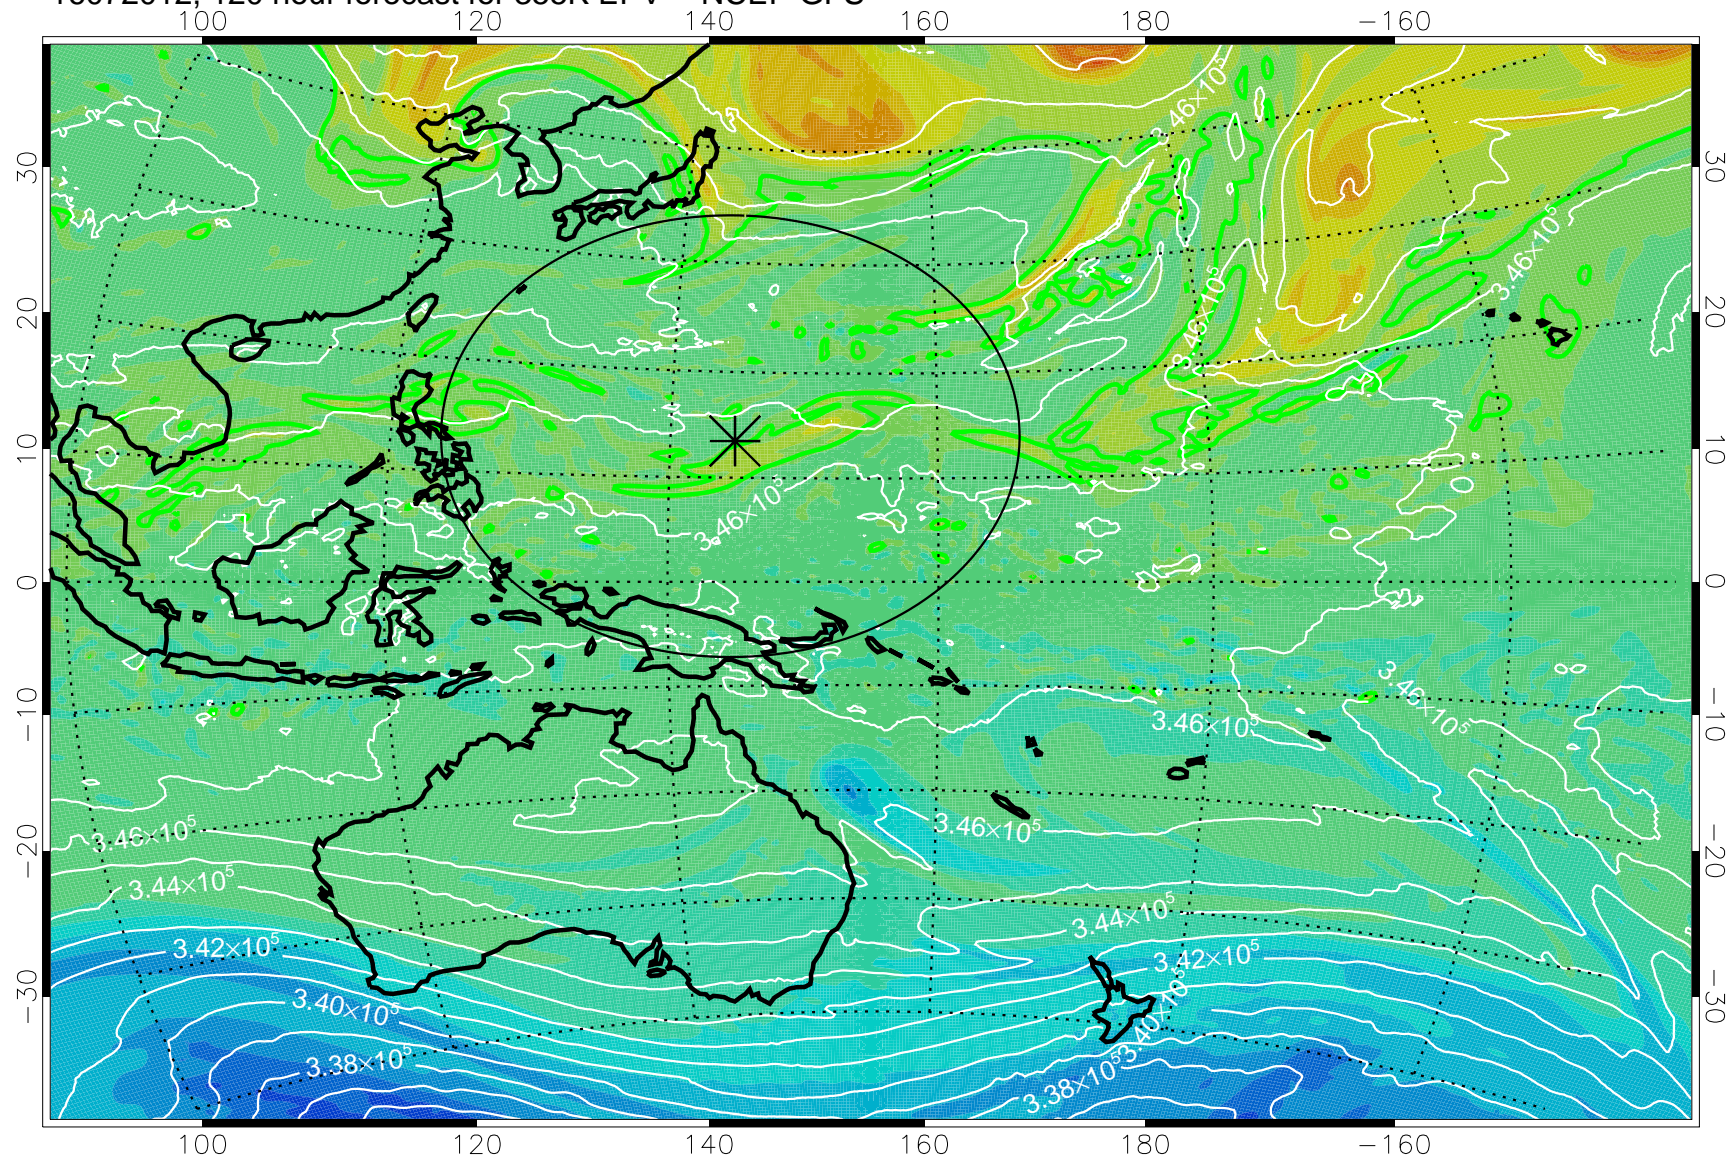

16071818, 78 hour forecast for 355K EPV -- NCEP GFS

355K Montgomery Streamfunction, white  
EPV Tropopause (2 PVU) Position  
Range ring of 2304 km

16071900, 84 hour forecast for 355K EPV -- NCEP GFS

355K Montgomery Streamfunction, white  
EPV Tropopause (2 PVU) Position  
Range ring of 2304 km

16071906, 90 hour forecast for 355K EPV -- NCEP GFS

355K Montgomery Streamfunction, white  
EPV Tropopause (2 PVU) Position  
Range ring of 2304 km

16071912, 96 hour forecast for 355K EPV -- NCEP GFS

355K Montgomery Streamfunction, white  
EPV Tropopause (2 PVU) Position  
Range ring of 2304 km

16071918, 102 hour forecast for 355K EPV -- NCEP GFS

355K Montgomery Streamfunction, white  
EPV Tropopause (2 PVU) Position  
Range ring of 2304 km

16072000, 108 hour forecast for 355K EPV -- NCEP GFS

355K Montgomery Streamfunction, white  
EPV Tropopause (2 PVU) Position  
Range ring of 2304 km

16072006, 114 hour forecast for 355K EPV -- NCEP GFS

355K Montgomery Streamfunction, white  
EPV Tropopause (2 PVU) Position  
Range ring of 2304 km

16072012, 120 hour forecast for 355K EPV -- NCEP GFS

355K Montgomery Streamfunction, white  
EPV Tropopause (2 PVU) Position  
Range ring of 2304 km