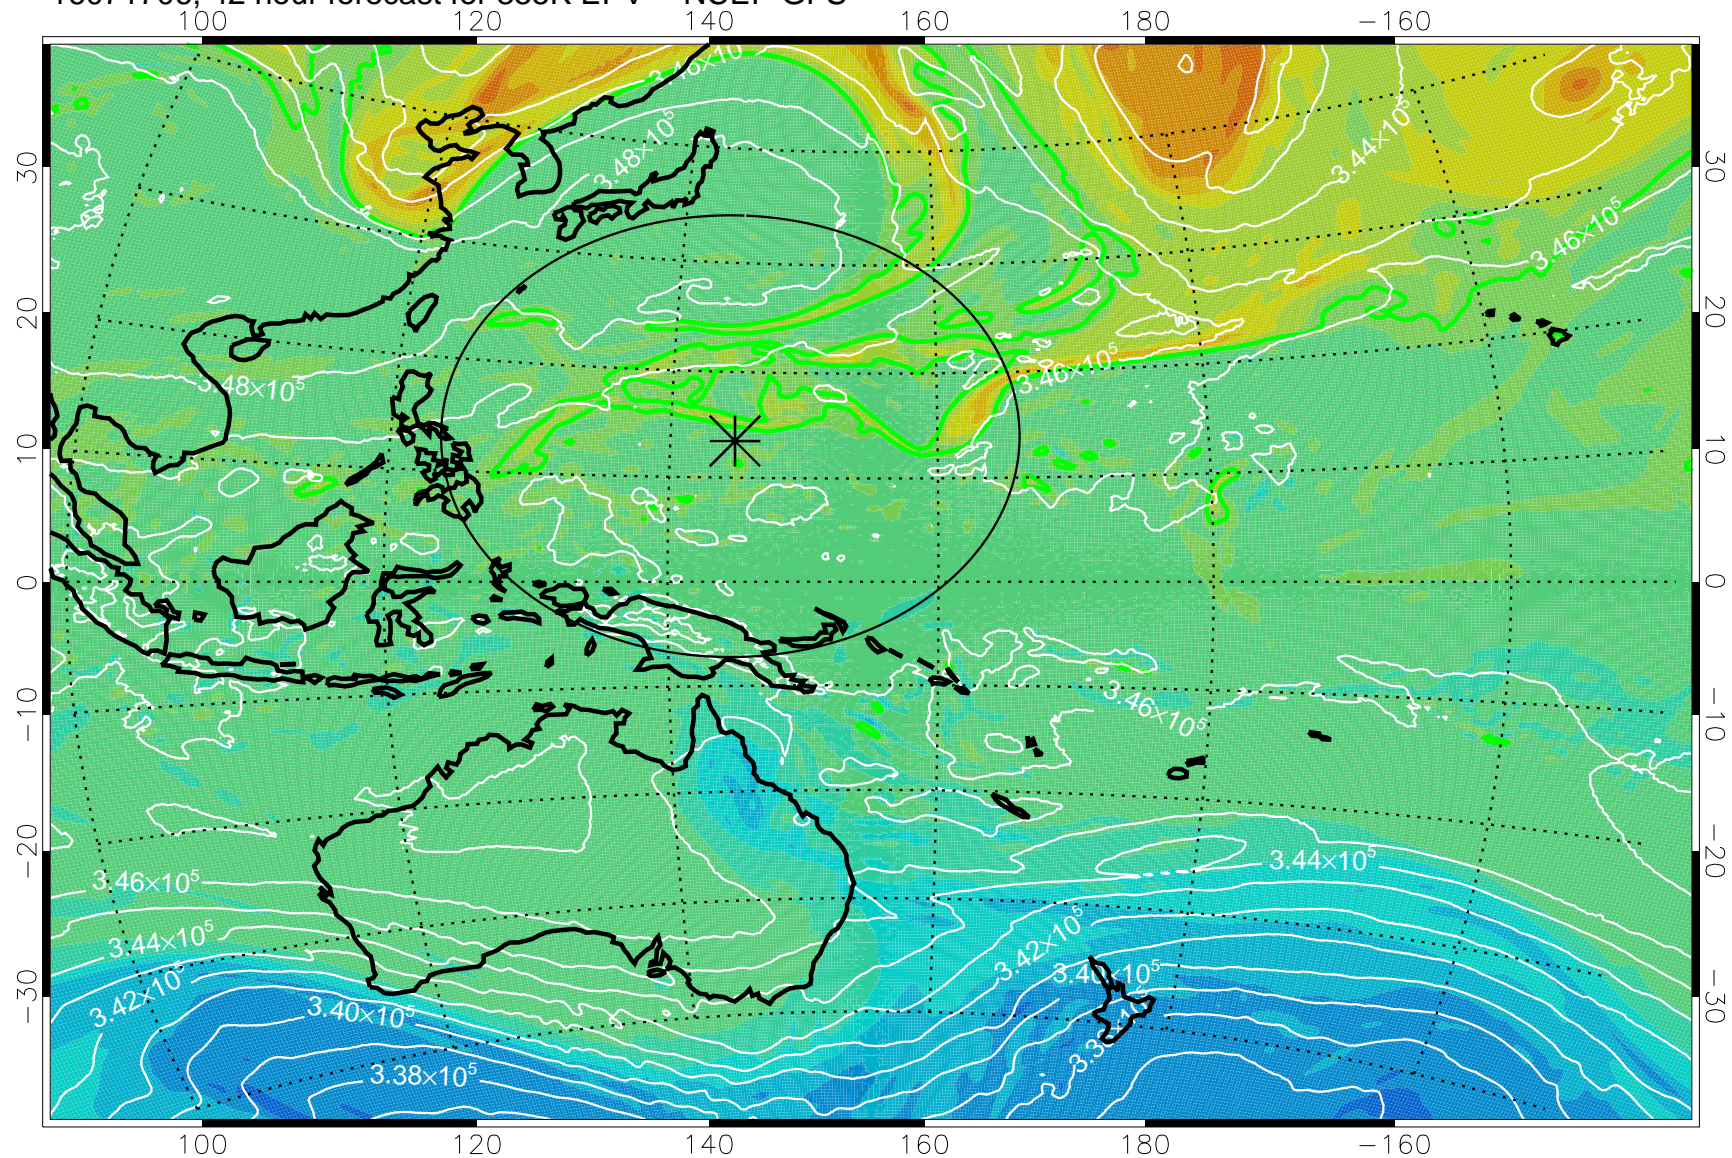

16071618, 30 hour forecast for 355K EPV -- NCEP GFS

355K Montgomery Streamfunction, white  
EPV Tropopause (2 PVU) Position  
Range ring of 2304 km

16071700, 36 hour forecast for 355K EPV -- NCEP GFS

355K Montgomery Streamfunction, white  
EPV Tropopause (2 PVU) Position  
Range ring of 2304 km

16071706, 42 hour forecast for 355K EPV -- NCEP GFS

355K Montgomery Streamfunction, white  
EPV Tropopause (2 PVU) Position  
Range ring of 2304 km

16071712, 48 hour forecast for 355K EPV -- NCEP GFS

355K Montgomery Streamfunction, white  
EPV Tropopause (2 PVU) Position  
Range ring of 2304 km

16071718, 54 hour forecast for 355K EPV -- NCEP GFS

355K Montgomery Streamfunction, white  
EPV Tropopause (2 PVU) Position  
Range ring of 2304 km

16071800, 60 hour forecast for 355K EPV -- NCEP GFS

355K Montgomery Streamfunction, white  
EPV Tropopause (2 PVU) Position  
Range ring of 2304 km

16071818, 78 hour forecast for 355K EPV -- NCEP GFS

355K Montgomery Streamfunction, white  
EPV Tropopause (2 PVU) Position  
Range ring of 2304 km

16071900, 84 hour forecast for 355K EPV -- NCEP GFS

355K Montgomery Streamfunction, white  
EPV Tropopause (2 PVU) Position  
Range ring of 2304 km