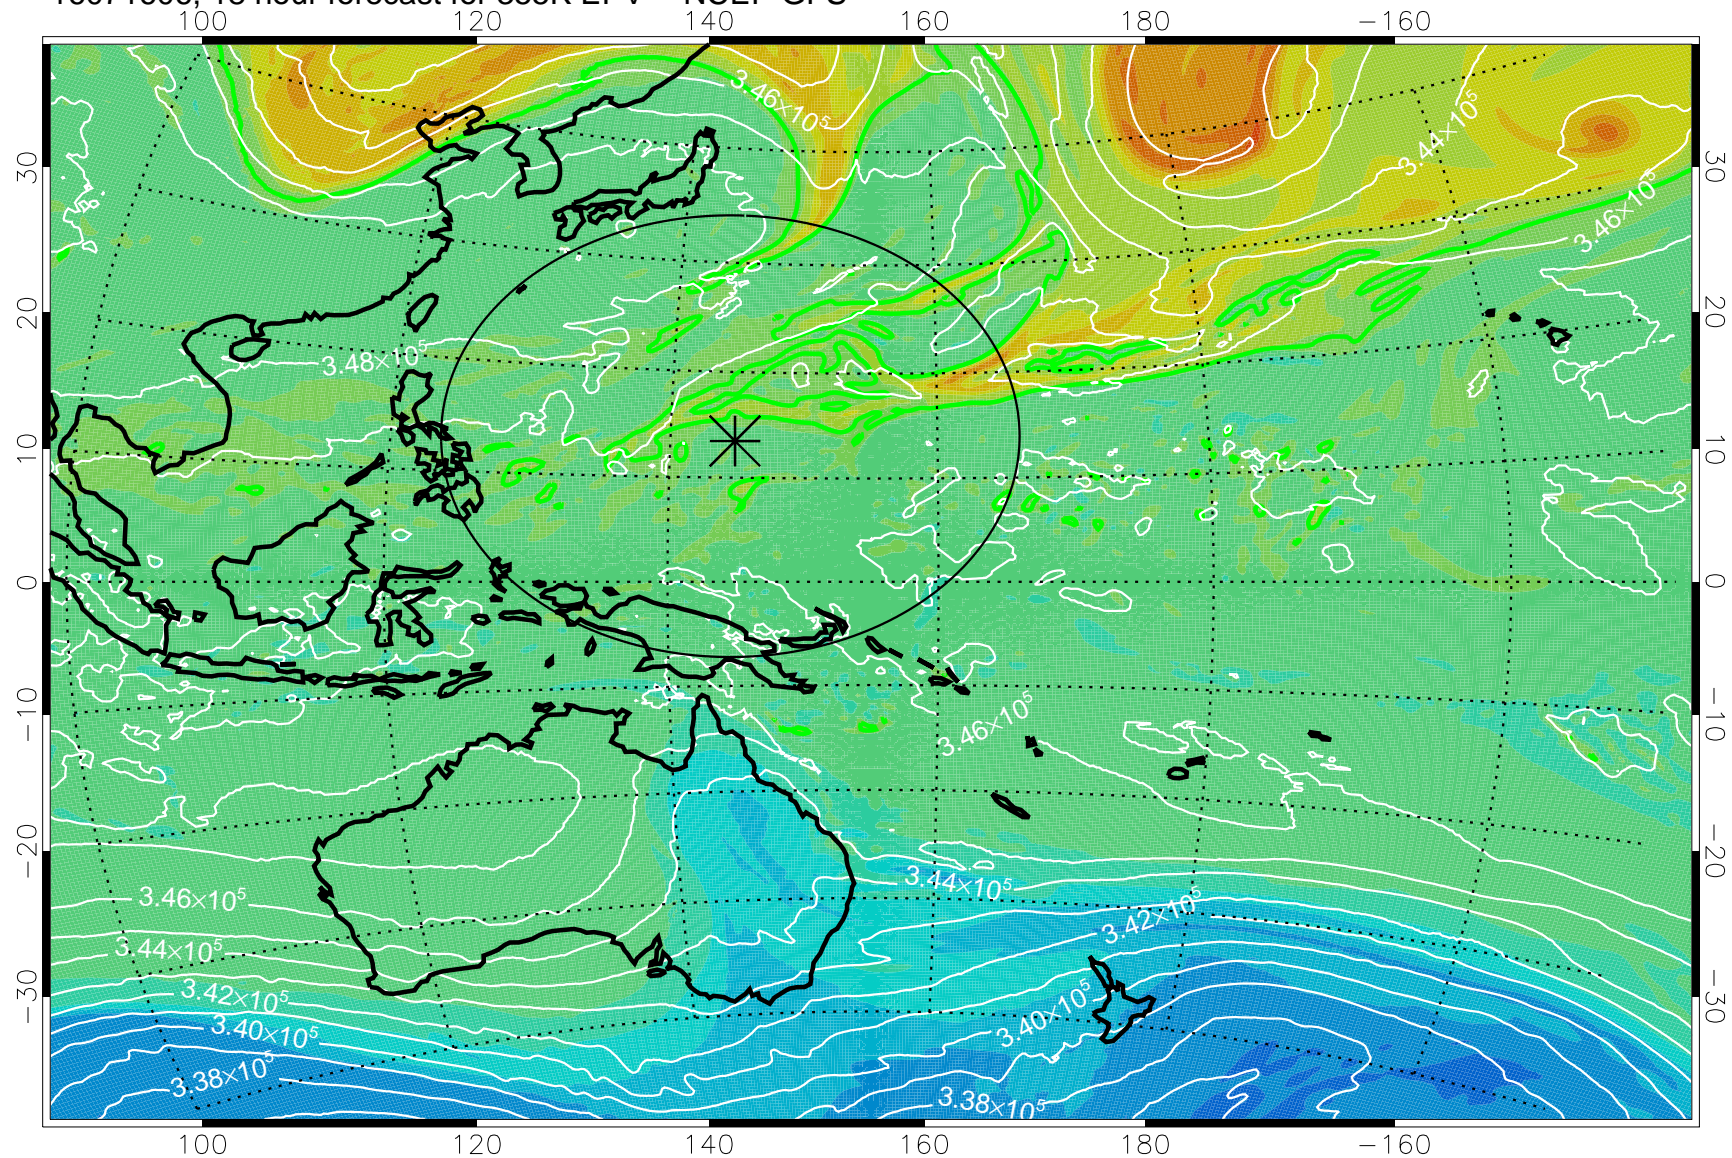

16071518, 6 hour forecast for 355K EPV -- NCEP GFS

355K Montgomery Streamfunction, white  
EPV Tropopause (2 PVU) Position  
Range ring of 2304 km

16071600, 12 hour forecast for 355K EPV -- NCEP GFS

355K Montgomery Streamfunction, white  
EPV Tropopause (2 PVU) Position  
Range ring of 2304 km

16071606, 18 hour forecast for 355K EPV -- NCEP GFS

355K Montgomery Streamfunction, white  
EPV Tropopause (2 PVU) Position  
Range ring of 2304 km

16071612, 24 hour forecast for 355K EPV -- NCEP GFS

355K Montgomery Streamfunction, white  
EPV Tropopause (2 PVU) Position  
Range ring of 2304 km

16071618, 30 hour forecast for 355K EPV -- NCEP GFS

355K Montgomery Streamfunction, white  
EPV Tropopause (2 PVU) Position  
Range ring of 2304 km

16071700, 36 hour forecast for 355K EPV -- NCEP GFS

355K Montgomery Streamfunction, white  
EPV Tropopause (2 PVU) Position  
Range ring of 2304 km

16071706, 42 hour forecast for 355K EPV -- NCEP GFS

355K Montgomery Streamfunction, white  
EPV Tropopause (2 PVU) Position  
Range ring of 2304 km

16071712, 48 hour forecast for 355K EPV -- NCEP GFS

355K Montgomery Streamfunction, white  
EPV Tropopause (2 PVU) Position  
Range ring of 2304 km