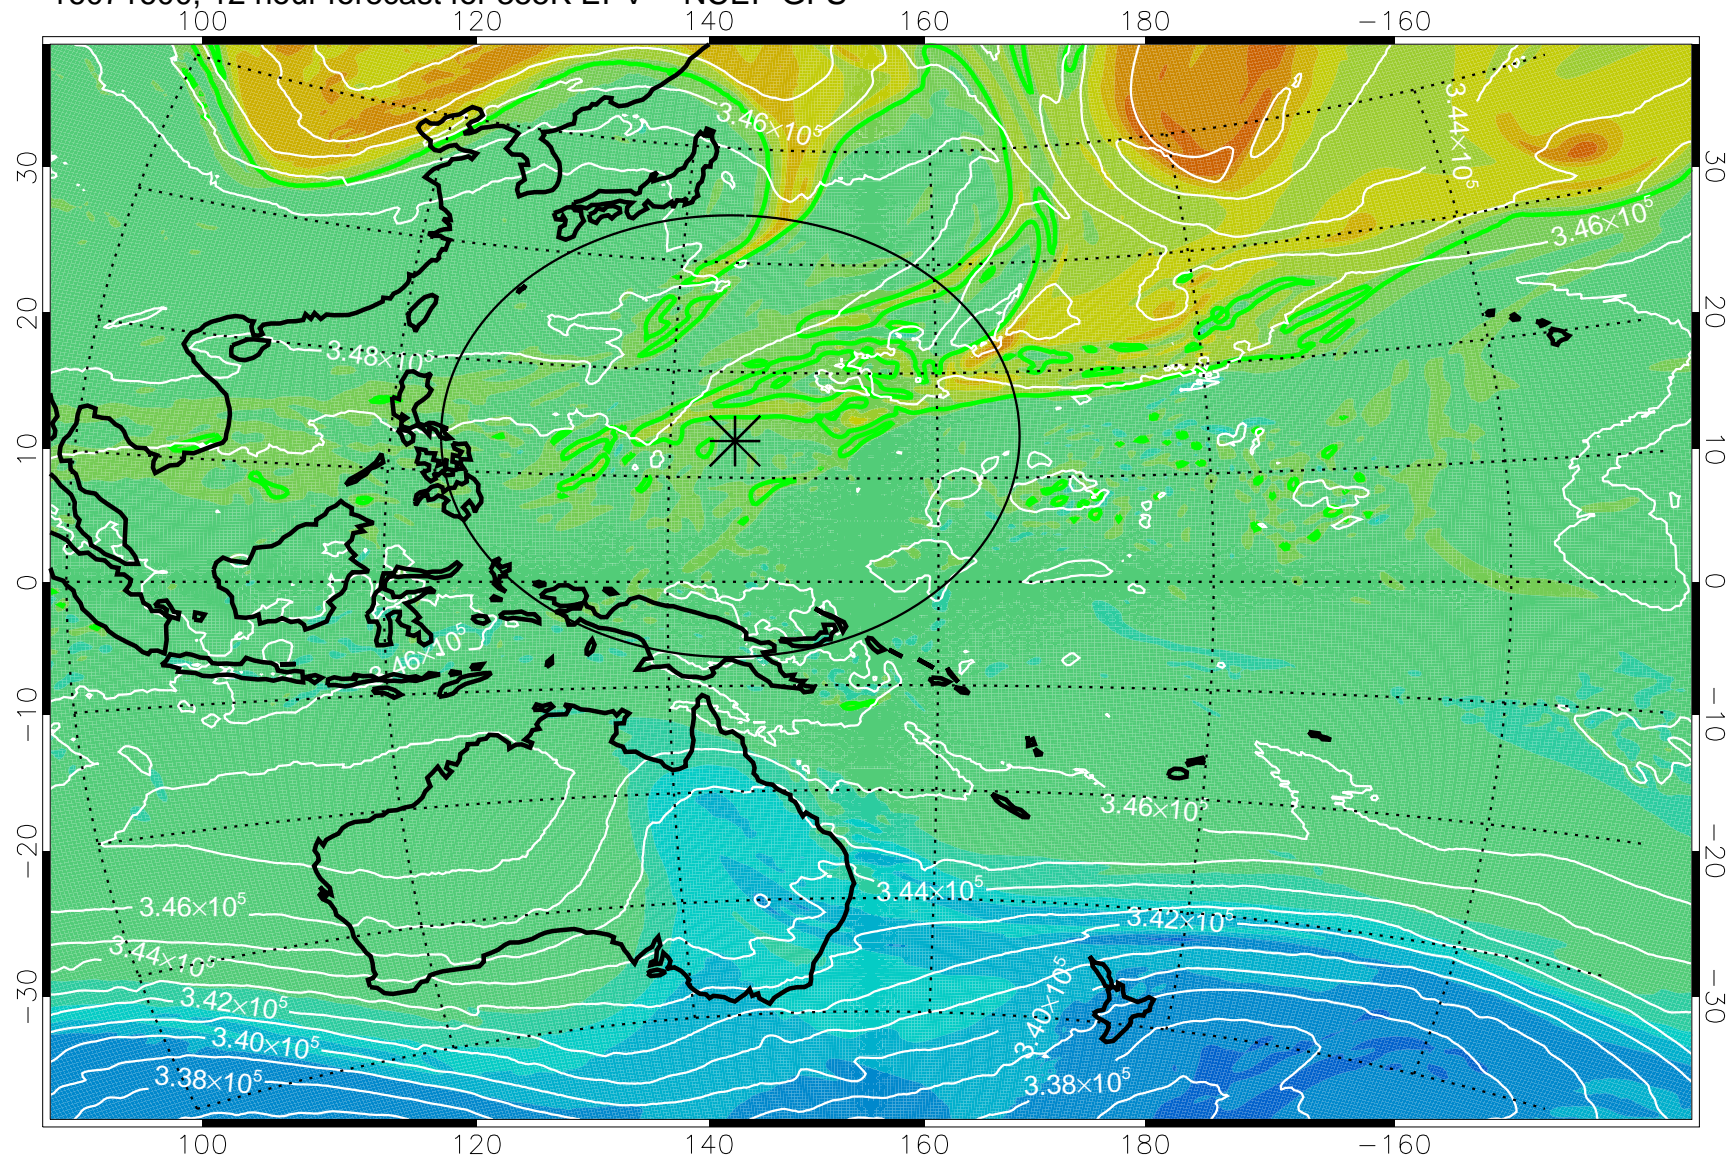

16071518, 6 hour forecast for 355K EPV -- NCEP GFS

355K Montgomery Streamfunction, white  
EPV Tropopause (2 PVU) Position  
Range ring of 2304 km

16071600, 12 hour forecast for 355K EPV -- NCEP GFS

355K Montgomery Streamfunction, white  
EPV Tropopause (2 PVU) Position  
Range ring of 2304 km

16071606, 18 hour forecast for 355K EPV -- NCEP GFS

355K Montgomery Streamfunction, white  
EPV Tropopause (2 PVU) Position  
Range ring of 2304 km

16071612, 24 hour forecast for 355K EPV -- NCEP GFS

355K Montgomery Streamfunction, white  
EPV Tropopause (2 PVU) Position  
Range ring of 2304 km

16071618, 30 hour forecast for 355K EPV -- NCEP GFS

355K Montgomery Streamfunction, white  
EPV Tropopause (2 PVU) Position  
Range ring of 2304 km

16071700, 36 hour forecast for 355K EPV -- NCEP GFS

355K Montgomery Streamfunction, white  
EPV Tropopause (2 PVU) Position  
Range ring of 2304 km

16071718, 54 hour forecast for 355K EPV -- NCEP GFS

355K Montgomery Streamfunction, white  
EPV Tropopause (2 PVU) Position  
Range ring of 2304 km

16071800, 60 hour forecast for 355K EPV -- NCEP GFS

355K Montgomery Streamfunction, white  
EPV Tropopause (2 PVU) Position  
Range ring of 2304 km