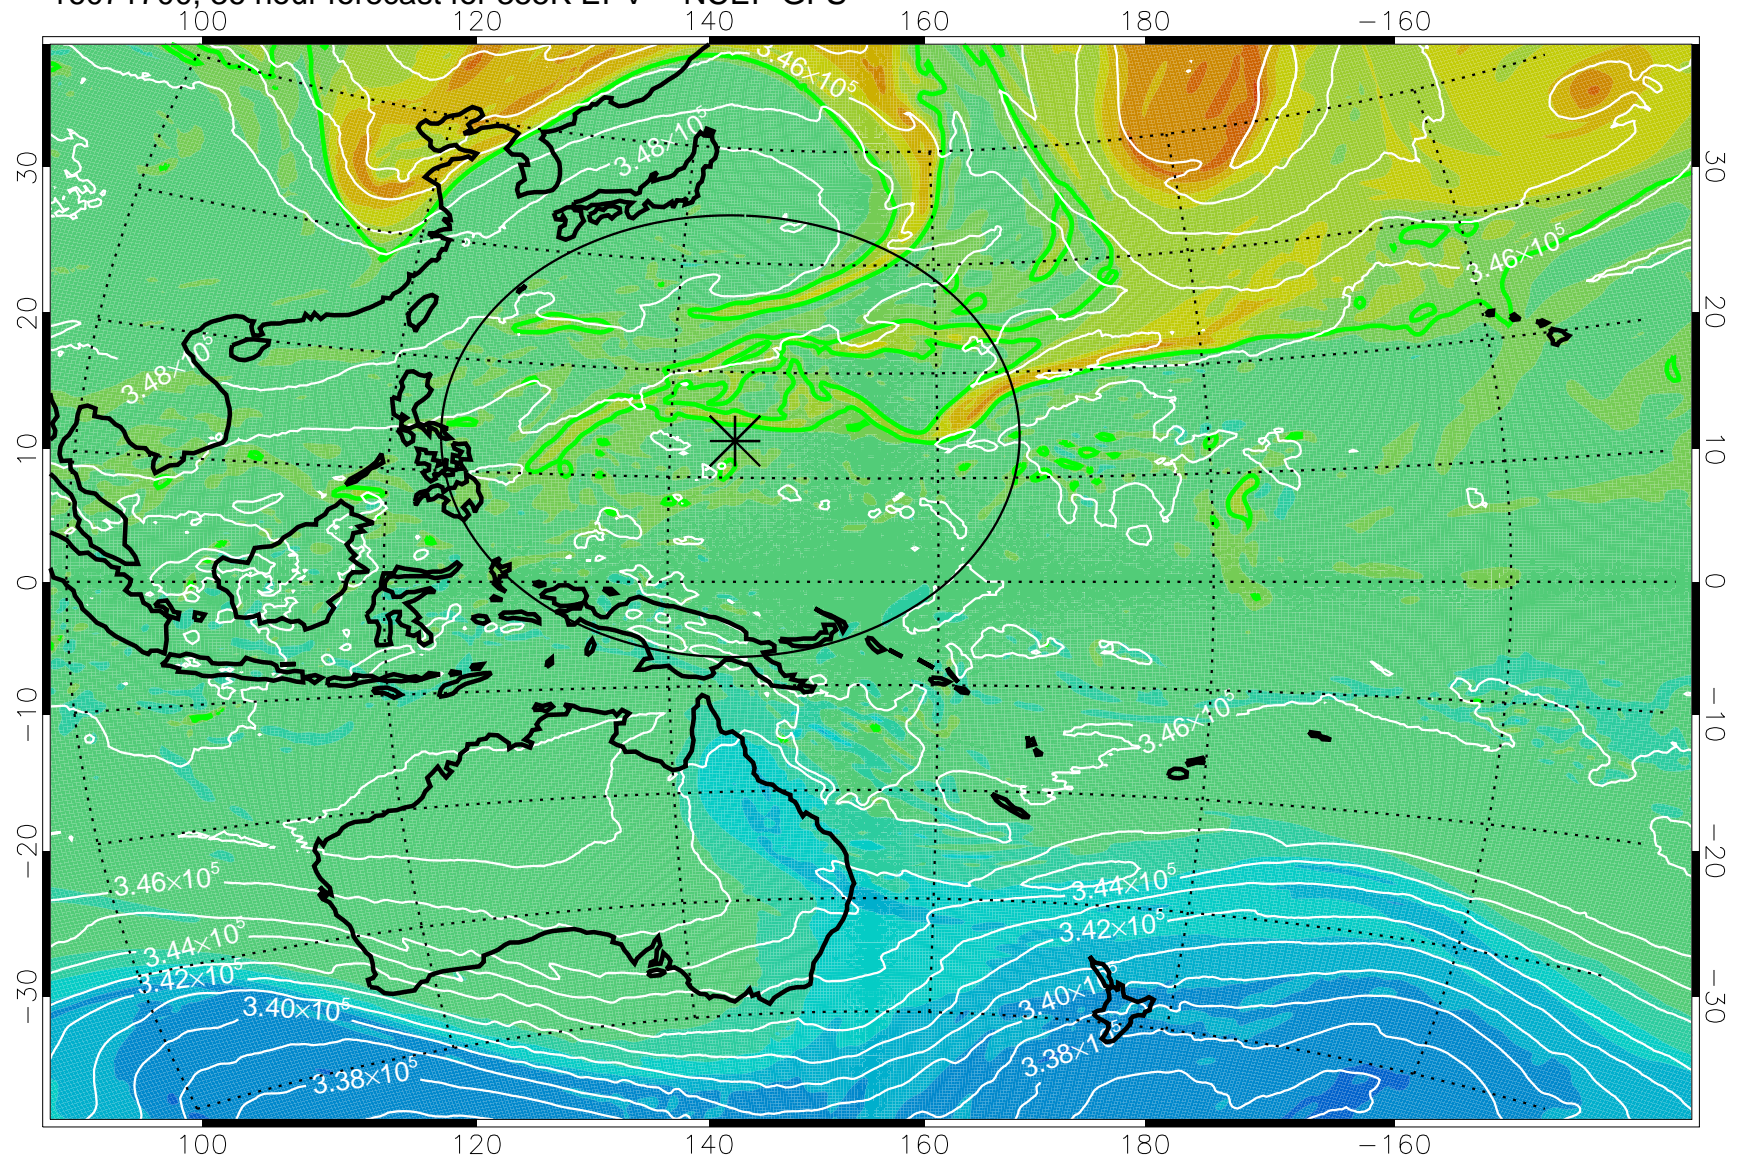

16071606, 18 hour forecast for 355K EPV -- NCEP GFS

355K Montgomery Streamfunction, white  
EPV Tropopause (2 PVU) Position  
Range ring of 2304 km

16071612, 24 hour forecast for 355K EPV -- NCEP GFS

355K Montgomery Streamfunction, white  
EPV Tropopause (2 PVU) Position  
Range ring of 2304 km

16071618, 30 hour forecast for 355K EPV -- NCEP GFS

355K Montgomery Streamfunction, white  
EPV Tropopause (2 PVU) Position  
Range ring of 2304 km

16071700, 36 hour forecast for 355K EPV -- NCEP GFS

355K Montgomery Streamfunction, white  
EPV Tropopause (2 PVU) Position  
Range ring of 2304 km

16071706, 42 hour forecast for 355K EPV -- NCEP GFS

355K Montgomery Streamfunction, white  
EPV Tropopause (2 PVU) Position  
Range ring of 2304 km

16071712, 48 hour forecast for 355K EPV -- NCEP GFS

355K Montgomery Streamfunction, white  
EPV Tropopause (2 PVU) Position  
Range ring of 2304 km

16071718, 54 hour forecast for 355K EPV -- NCEP GFS

355K Montgomery Streamfunction, white  
EPV Tropopause (2 PVU) Position  
Range ring of 2304 km

16071800, 60 hour forecast for 355K EPV -- NCEP GFS

355K Montgomery Streamfunction, white  
EPV Tropopause (2 PVU) Position  
Range ring of 2304 km