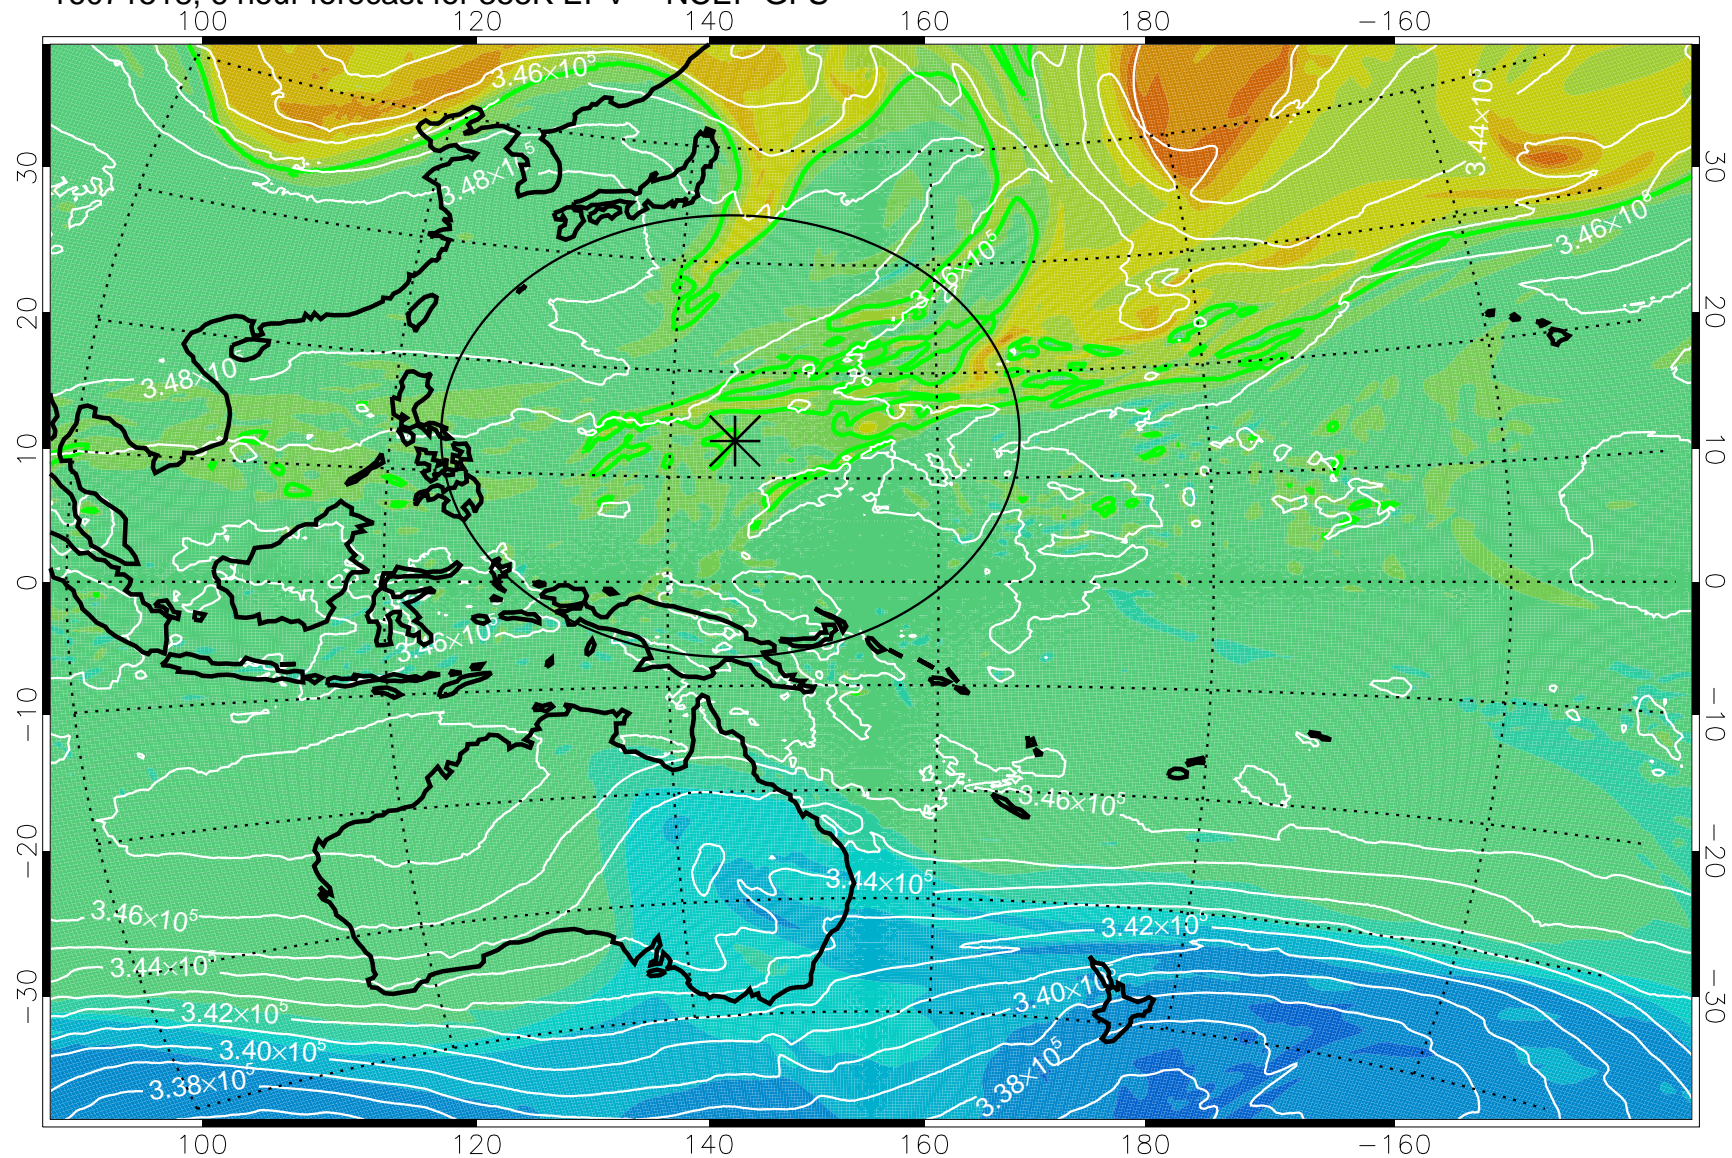

16071518, 6 hour forecast for 355K EPV -- NCEP GFS

355K Montgomery Streamfunction, white  
EPV Tropopause (2 PVU) Position  
Range ring of 2304 km

16071600, 12 hour forecast for 355K EPV -- NCEP GFS

355K Montgomery Streamfunction, white  
EPV Tropopause (2 PVU) Position  
Range ring of 2304 km

16071606, 18 hour forecast for 355K EPV -- NCEP GFS

355K Montgomery Streamfunction, white  
EPV Tropopause (2 PVU) Position  
Range ring of 2304 km

16071612, 24 hour forecast for 355K EPV -- NCEP GFS

355K Montgomery Streamfunction, white  
EPV Tropopause (2 PVU) Position  
Range ring of 2304 km

16071618, 30 hour forecast for 355K EPV -- NCEP GFS

355K Montgomery Streamfunction, white  
EPV Tropopause (2 PVU) Position  
Range ring of 2304 km

16071700, 36 hour forecast for 355K EPV -- NCEP GFS

355K Montgomery Streamfunction, white  
EPV Tropopause (2 PVU) Position  
Range ring of 2304 km

16071706, 42 hour forecast for 355K EPV -- NCEP GFS

355K Montgomery Streamfunction, white  
EPV Tropopause (2 PVU) Position  
Range ring of 2304 km

16071712, 48 hour forecast for 355K EPV -- NCEP GFS

355K Montgomery Streamfunction, white  
EPV Tropopause (2 PVU) Position  
Range ring of 2304 km