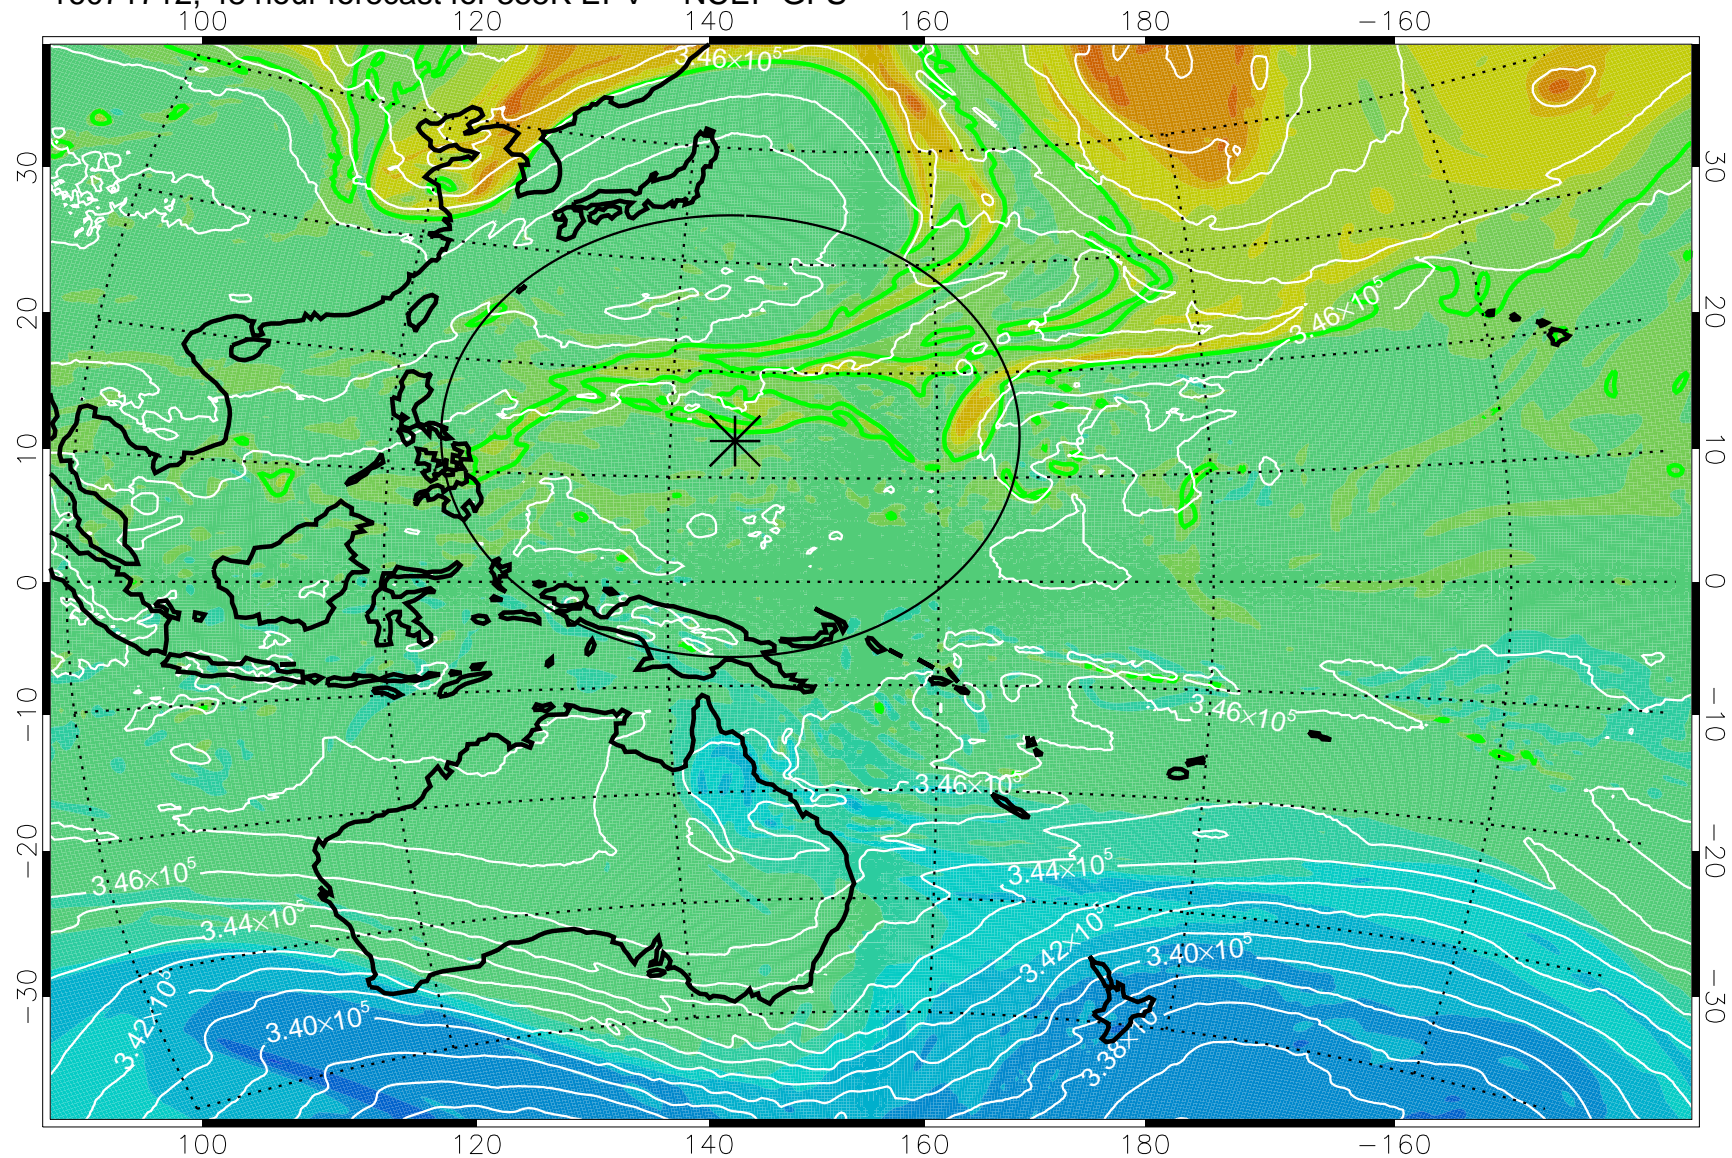

16071618, 30 hour forecast for 355K EPV -- NCEP GFS

355K Montgomery Streamfunction, white  
EPV Tropopause (2 PVU) Position  
Range ring of 2304 km

16071700, 36 hour forecast for 355K EPV -- NCEP GFS

355K Montgomery Streamfunction, white  
EPV Tropopause (2 PVU) Position  
Range ring of 2304 km

16071706, 42 hour forecast for 355K EPV -- NCEP GFS

355K Montgomery Streamfunction, white  
EPV Tropopause (2 PVU) Position  
Range ring of 2304 km

16071712, 48 hour forecast for 355K EPV -- NCEP GFS

355K Montgomery Streamfunction, white  
EPV Tropopause (2 PVU) Position  
Range ring of 2304 km

16071718, 54 hour forecast for 355K EPV -- NCEP GFS

355K Montgomery Streamfunction, white  
EPV Tropopause (2 PVU) Position  
Range ring of 2304 km

16071800, 60 hour forecast for 355K EPV -- NCEP GFS

355K Montgomery Streamfunction, white  
EPV Tropopause (2 PVU) Position  
Range ring of 2304 km

16071818, 78 hour forecast for 355K EPV -- NCEP GFS

355K Montgomery Streamfunction, white  
EPV Tropopause (2 PVU) Position  
Range ring of 2304 km

16071900, 84 hour forecast for 355K EPV -- NCEP GFS

355K Montgomery Streamfunction, white  
EPV Tropopause (2 PVU) Position  
Range ring of 2304 km