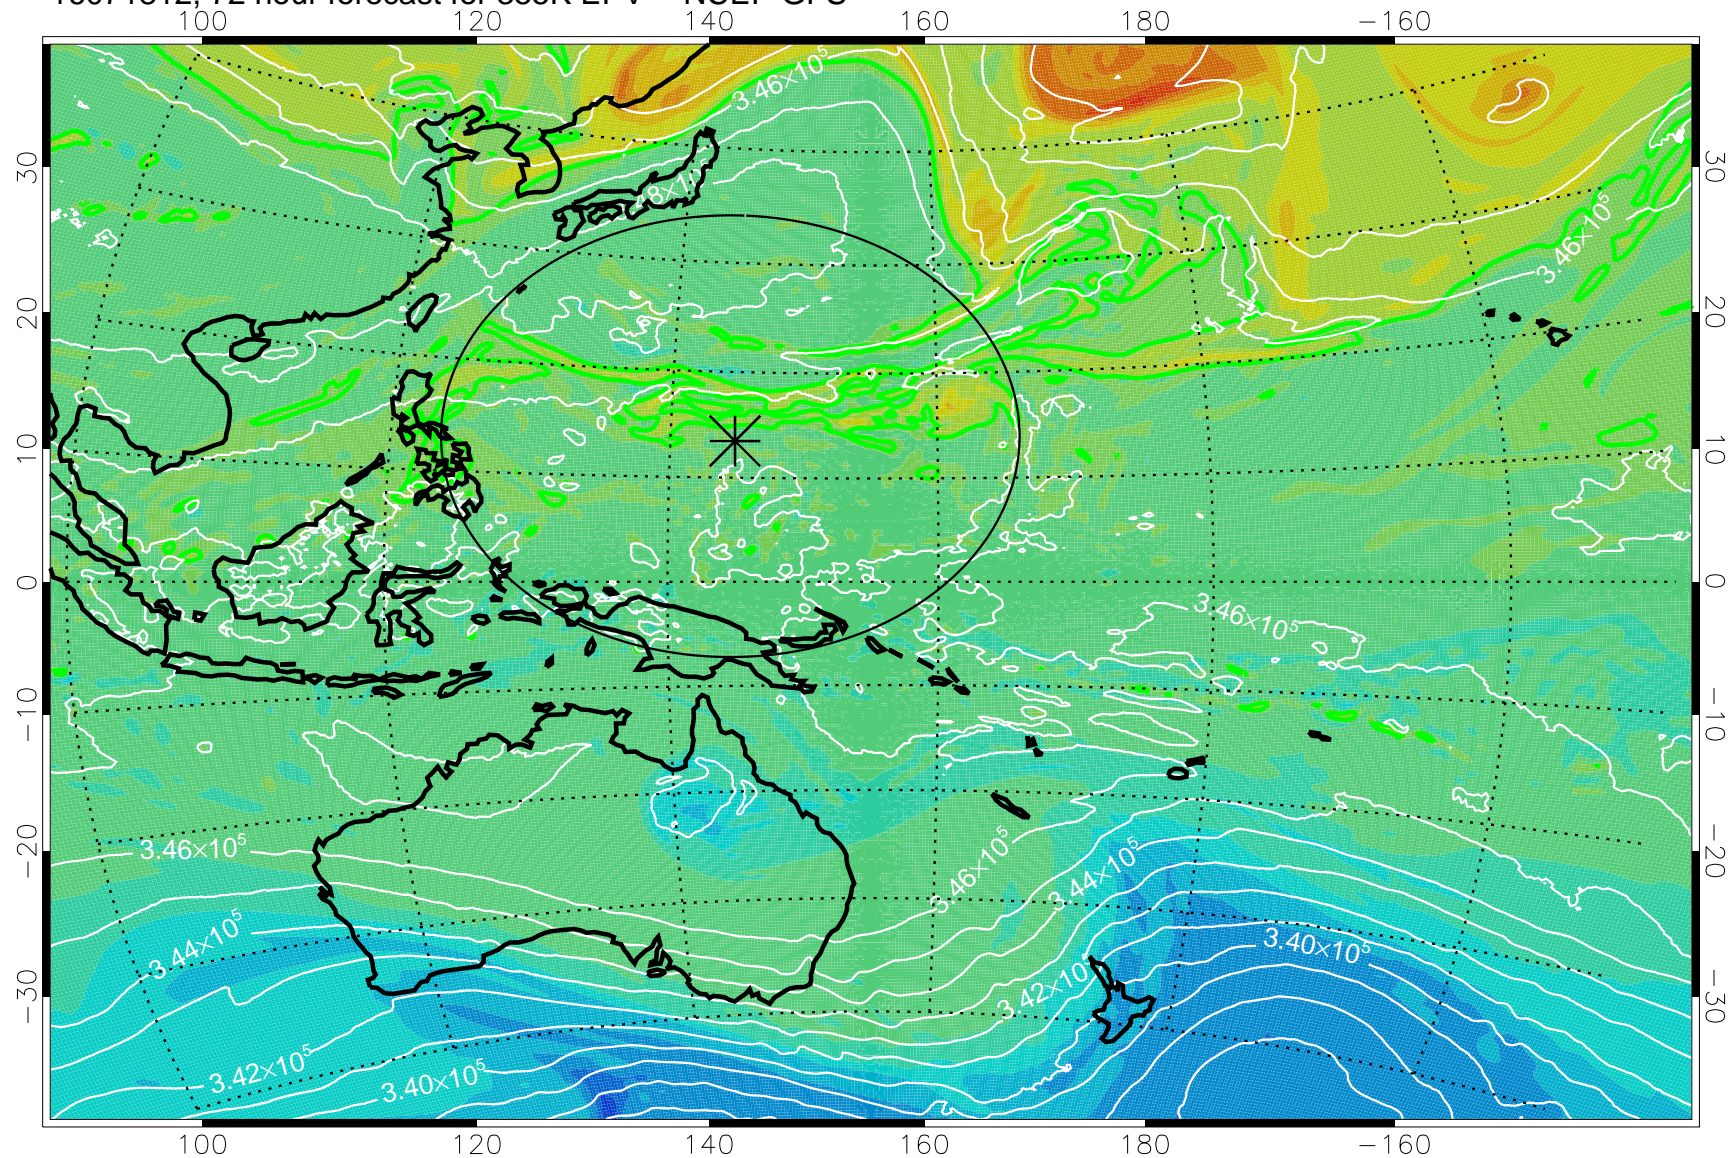

16071718, 54 hour forecast for 355K EPV -- NCEP GFS

355K Montgomery Streamfunction, white  
EPV Tropopause (2 PVU) Position  
Range ring of 2304 km

16071800, 60 hour forecast for 355K EPV -- NCEP GFS

355K Montgomery Streamfunction, white  
EPV Tropopause (2 PVU) Position  
Range ring of 2304 km

16071806, 66 hour forecast for 355K EPV -- NCEP GFS

355K Montgomery Streamfunction, white  
EPV Tropopause (2 PVU) Position  
Range ring of 2304 km

16071812, 72 hour forecast for 355K EPV -- NCEP GFS

355K Montgomery Streamfunction, white  
EPV Tropopause (2 PVU) Position  
Range ring of 2304 km

16071818, 78 hour forecast for 355K EPV -- NCEP GFS

355K Montgomery Streamfunction, white  
EPV Tropopause (2 PVU) Position  
Range ring of 2304 km

16071900, 84 hour forecast for 355K EPV -- NCEP GFS

355K Montgomery Streamfunction, white  
EPV Tropopause (2 PVU) Position  
Range ring of 2304 km

16071906, 90 hour forecast for 355K EPV -- NCEP GFS

355K Montgomery Streamfunction, white  
EPV Tropopause (2 PVU) Position  
Range ring of 2304 km

16071912, 96 hour forecast for 355K EPV -- NCEP GFS

355K Montgomery Streamfunction, white  
EPV Tropopause (2 PVU) Position  
Range ring of 2304 km