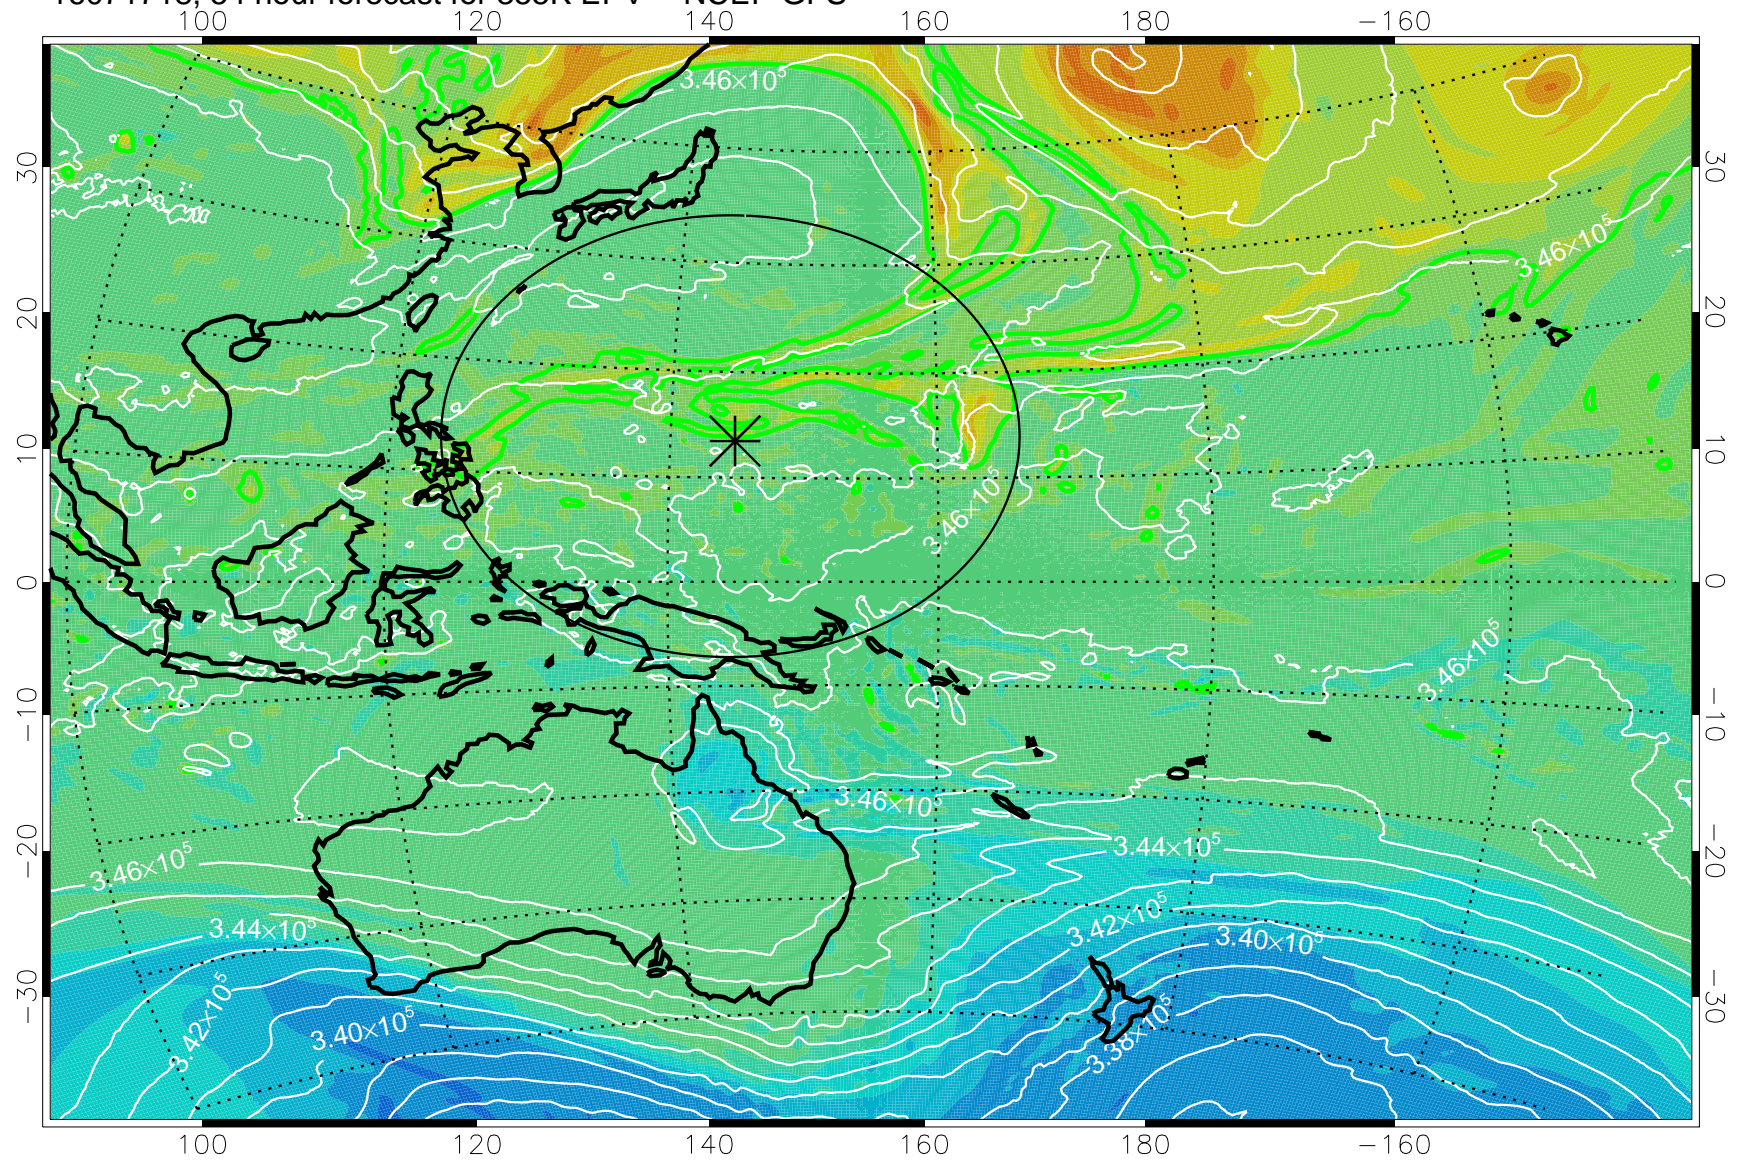

16071706, 42 hour forecast for 355K EPV -- NCEP GFS

355K Montgomery Streamfunction, white  
EPV Tropopause (2 PVU) Position  
Range ring of 2304 km

16071712, 48 hour forecast for 355K EPV -- NCEP GFS

355K Montgomery Streamfunction, white  
EPV Tropopause (2 PVU) Position  
Range ring of 2304 km

16071718, 54 hour forecast for 355K EPV -- NCEP GFS

355K Montgomery Streamfunction, white  
EPV Tropopause (2 PVU) Position  
Range ring of 2304 km

16071800, 60 hour forecast for 355K EPV -- NCEP GFS

355K Montgomery Streamfunction, white  
EPV Tropopause (2 PVU) Position  
Range ring of 2304 km

16071806, 66 hour forecast for 355K EPV -- NCEP GFS

355K Montgomery Streamfunction, white  
EPV Tropopause (2 PVU) Position  
Range ring of 2304 km

16071812, 72 hour forecast for 355K EPV -- NCEP GFS

355K Montgomery Streamfunction, white  
EPV Tropopause (2 PVU) Position  
Range ring of 2304 km

16071818, 78 hour forecast for 355K EPV -- NCEP GFS

355K Montgomery Streamfunction, white  
EPV Tropopause (2 PVU) Position  
Range ring of 2304 km

16071900, 84 hour forecast for 355K EPV -- NCEP GFS

355K Montgomery Streamfunction, white  
EPV Tropopause (2 PVU) Position  
Range ring of 2304 km