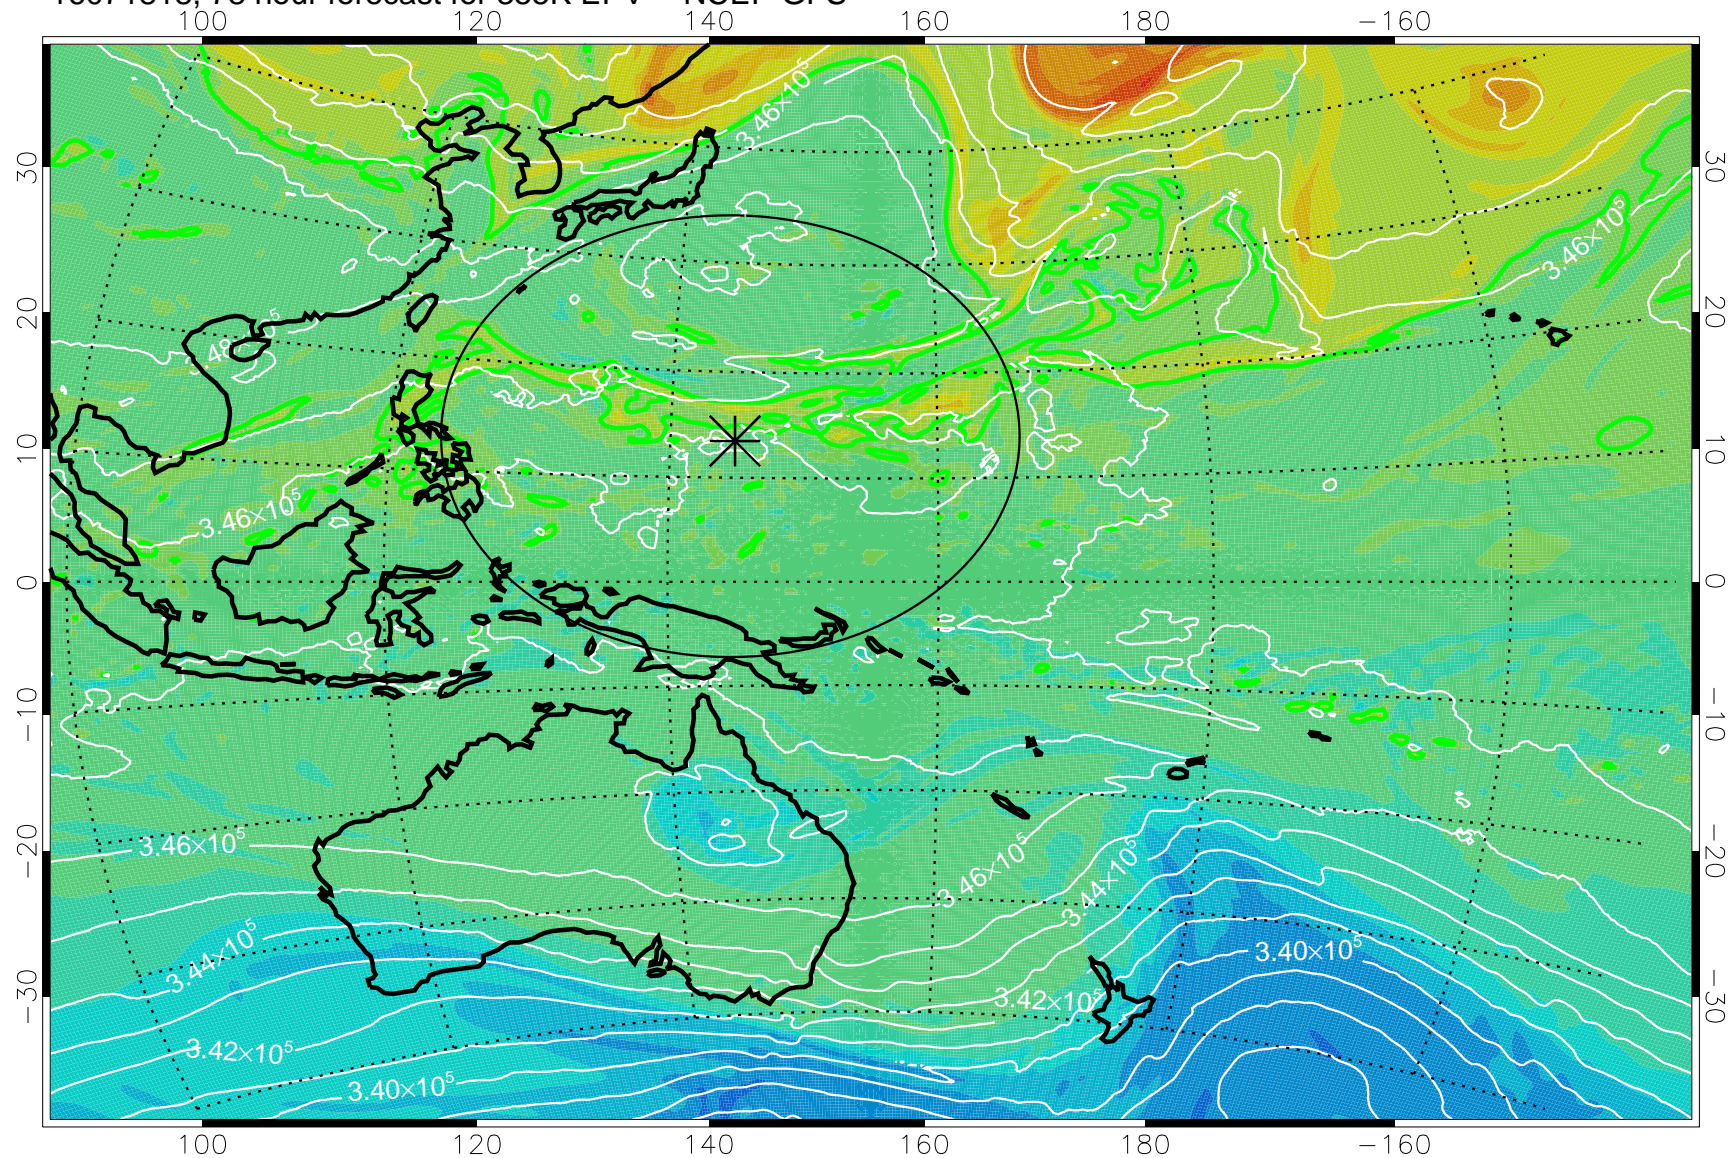

16071718, 54 hour forecast for 355K EPV -- NCEP GFS

355K Montgomery Streamfunction, white  
EPV Tropopause (2 PVU) Position  
Range ring of 2304 km

16071800, 60 hour forecast for 355K EPV -- NCEP GFS

355K Montgomery Streamfunction, white  
EPV Tropopause (2 PVU) Position  
Range ring of 2304 km

16071806, 66 hour forecast for 355K EPV -- NCEP GFS

355K Montgomery Streamfunction, white  
EPV Tropopause (2 PVU) Position  
Range ring of 2304 km

16071812, 72 hour forecast for 355K EPV -- NCEP GFS

355K Montgomery Streamfunction, white  
EPV Tropopause (2 PVU) Position  
Range ring of 2304 km

16071818, 78 hour forecast for 355K EPV -- NCEP GFS

355K Montgomery Streamfunction, white  
EPV Tropopause (2 PVU) Position  
Range ring of 2304 km

16071900, 84 hour forecast for 355K EPV -- NCEP GFS

355K Montgomery Streamfunction, white  
EPV Tropopause (2 PVU) Position  
Range ring of 2304 km

16071906, 90 hour forecast for 355K EPV -- NCEP GFS

355K Montgomery Streamfunction, white  
EPV Tropopause (2 PVU) Position  
Range ring of 2304 km

16071912, 96 hour forecast for 355K EPV -- NCEP GFS

355K Montgomery Streamfunction, white  
EPV Tropopause (2 PVU) Position  
Range ring of 2304 km