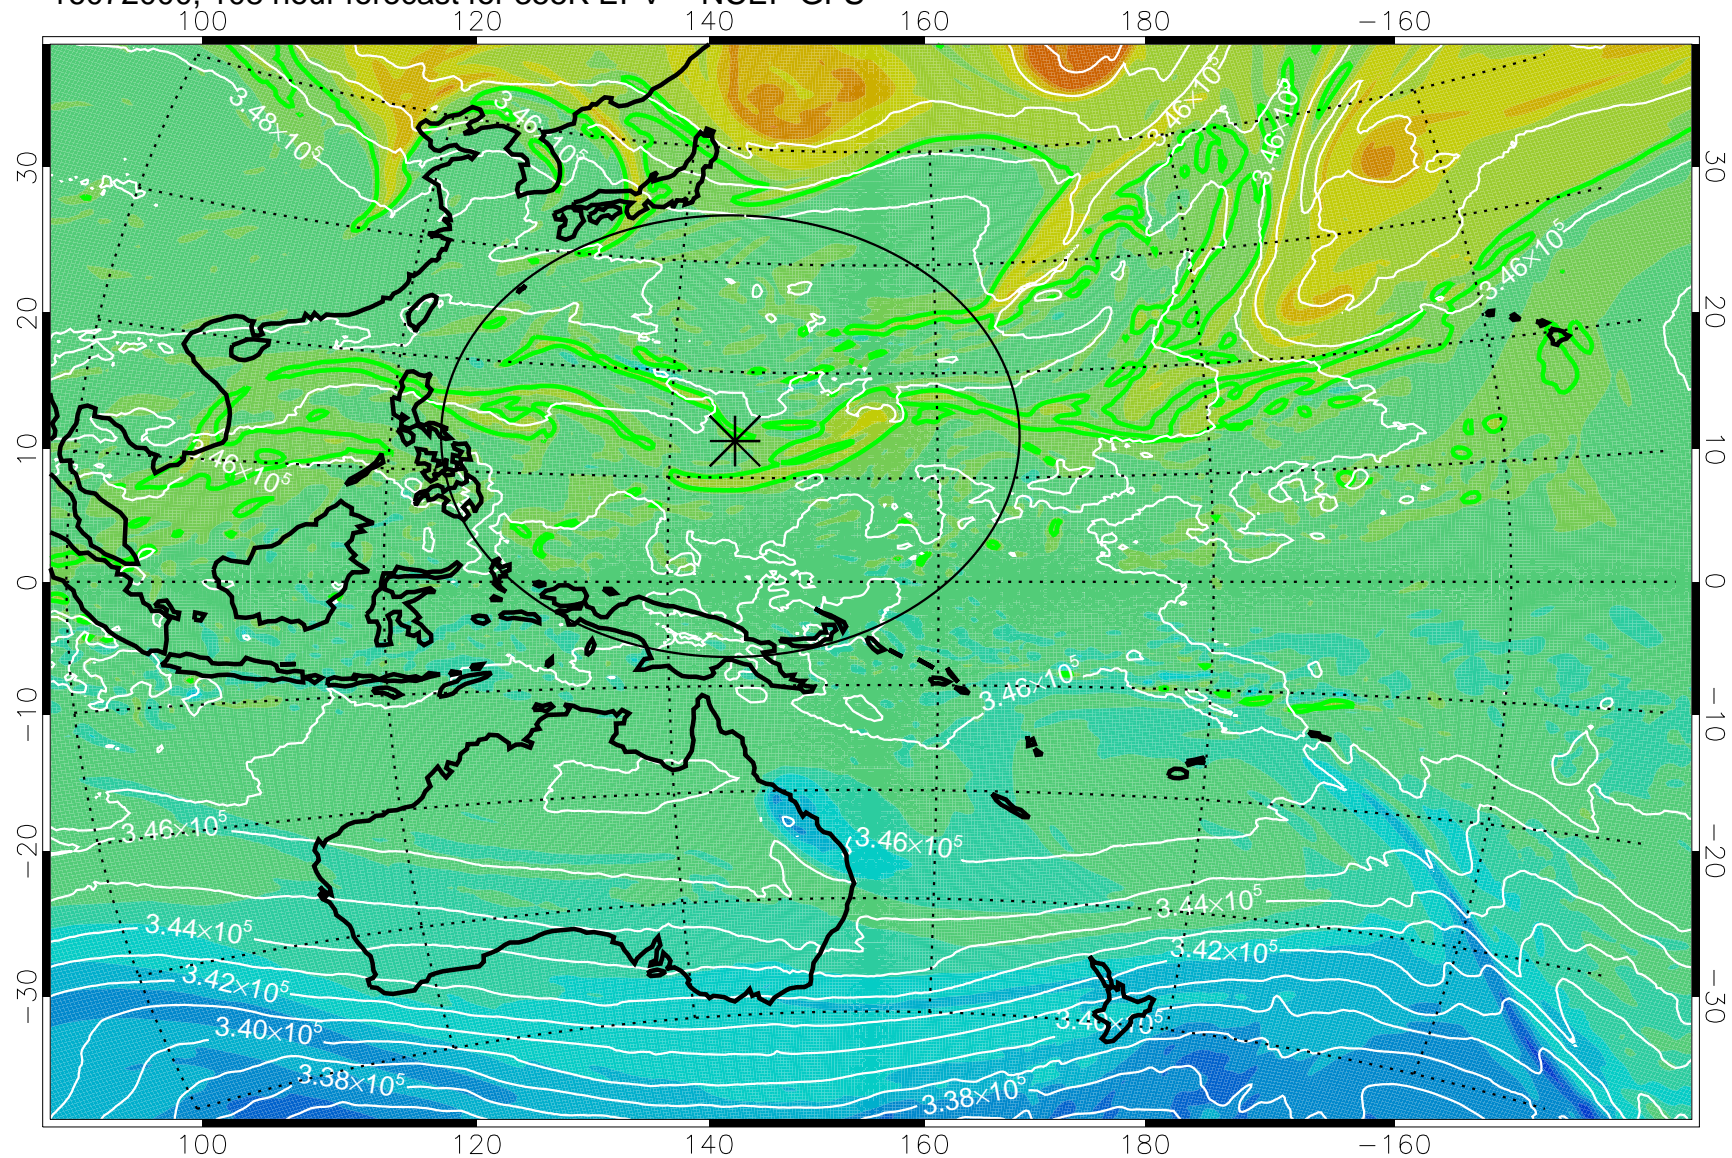

16071818, 78 hour forecast for 355K EPV -- NCEP GFS

355K Montgomery Streamfunction, white  
EPV Tropopause (2 PVU) Position  
Range ring of 2304 km

16071900, 84 hour forecast for 355K EPV -- NCEP GFS

355K Montgomery Streamfunction, white  
EPV Tropopause (2 PVU) Position  
Range ring of 2304 km

16071906, 90 hour forecast for 355K EPV -- NCEP GFS

355K Montgomery Streamfunction, white  
EPV Tropopause (2 PVU) Position  
Range ring of 2304 km

16071912, 96 hour forecast for 355K EPV -- NCEP GFS

355K Montgomery Streamfunction, white  
EPV Tropopause (2 PVU) Position  
Range ring of 2304 km

16071918, 102 hour forecast for 355K EPV -- NCEP GFS

355K Montgomery Streamfunction, white  
EPV Tropopause (2 PVU) Position  
Range ring of 2304 km

16072000, 108 hour forecast for 355K EPV -- NCEP GFS

355K Montgomery Streamfunction, white  
EPV Tropopause (2 PVU) Position  
Range ring of 2304 km

16072006, 114 hour forecast for 355K EPV -- NCEP GFS

355K Montgomery Streamfunction, white  
EPV Tropopause (2 PVU) Position  
Range ring of 2304 km

16072012, 120 hour forecast for 355K EPV -- NCEP GFS

355K Montgomery Streamfunction, white  
EPV Tropopause (2 PVU) Position  
Range ring of 2304 km