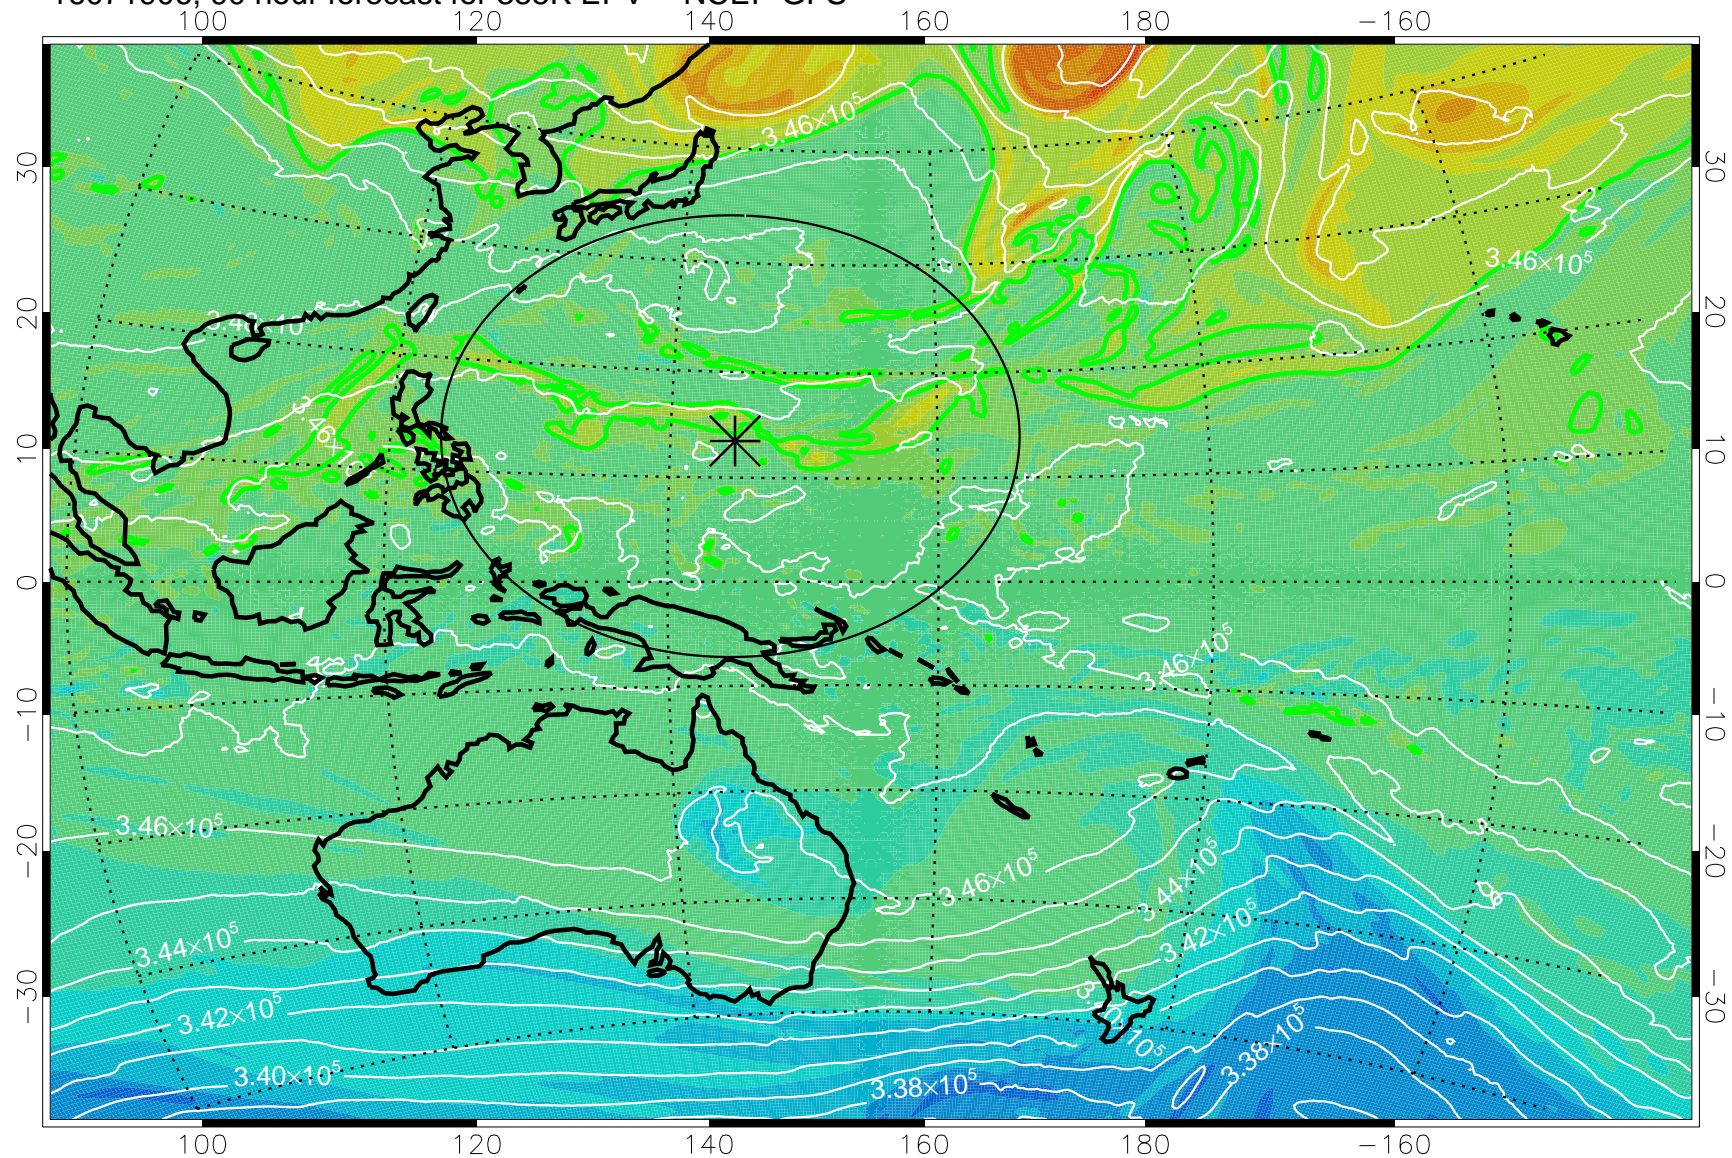

16071806, 66 hour forecast for 355K EPV -- NCEP GFS

355K Montgomery Streamfunction, white  
EPV Tropopause (2 PVU) Position  
Range ring of 2304 km

16071812, 72 hour forecast for 355K EPV -- NCEP GFS

355K Montgomery Streamfunction, white  
EPV Tropopause (2 PVU) Position  
Range ring of 2304 km

16071818, 78 hour forecast for 355K EPV -- NCEP GFS

355K Montgomery Streamfunction, white  
EPV Tropopause (2 PVU) Position  
Range ring of 2304 km

16071900, 84 hour forecast for 355K EPV -- NCEP GFS

355K Montgomery Streamfunction, white  
EPV Tropopause (2 PVU) Position  
Range ring of 2304 km

16071906, 90 hour forecast for 355K EPV -- NCEP GFS

355K Montgomery Streamfunction, white  
EPV Tropopause (2 PVU) Position  
Range ring of 2304 km

16071912, 96 hour forecast for 355K EPV -- NCEP GFS

355K Montgomery Streamfunction, white  
EPV Tropopause (2 PVU) Position  
Range ring of 2304 km

16071918, 102 hour forecast for 355K EPV -- NCEP GFS

355K Montgomery Streamfunction, white  
EPV Tropopause (2 PVU) Position  
Range ring of 2304 km

16072000, 108 hour forecast for 355K EPV -- NCEP GFS

355K Montgomery Streamfunction, white  
EPV Tropopause (2 PVU) Position  
Range ring of 2304 km