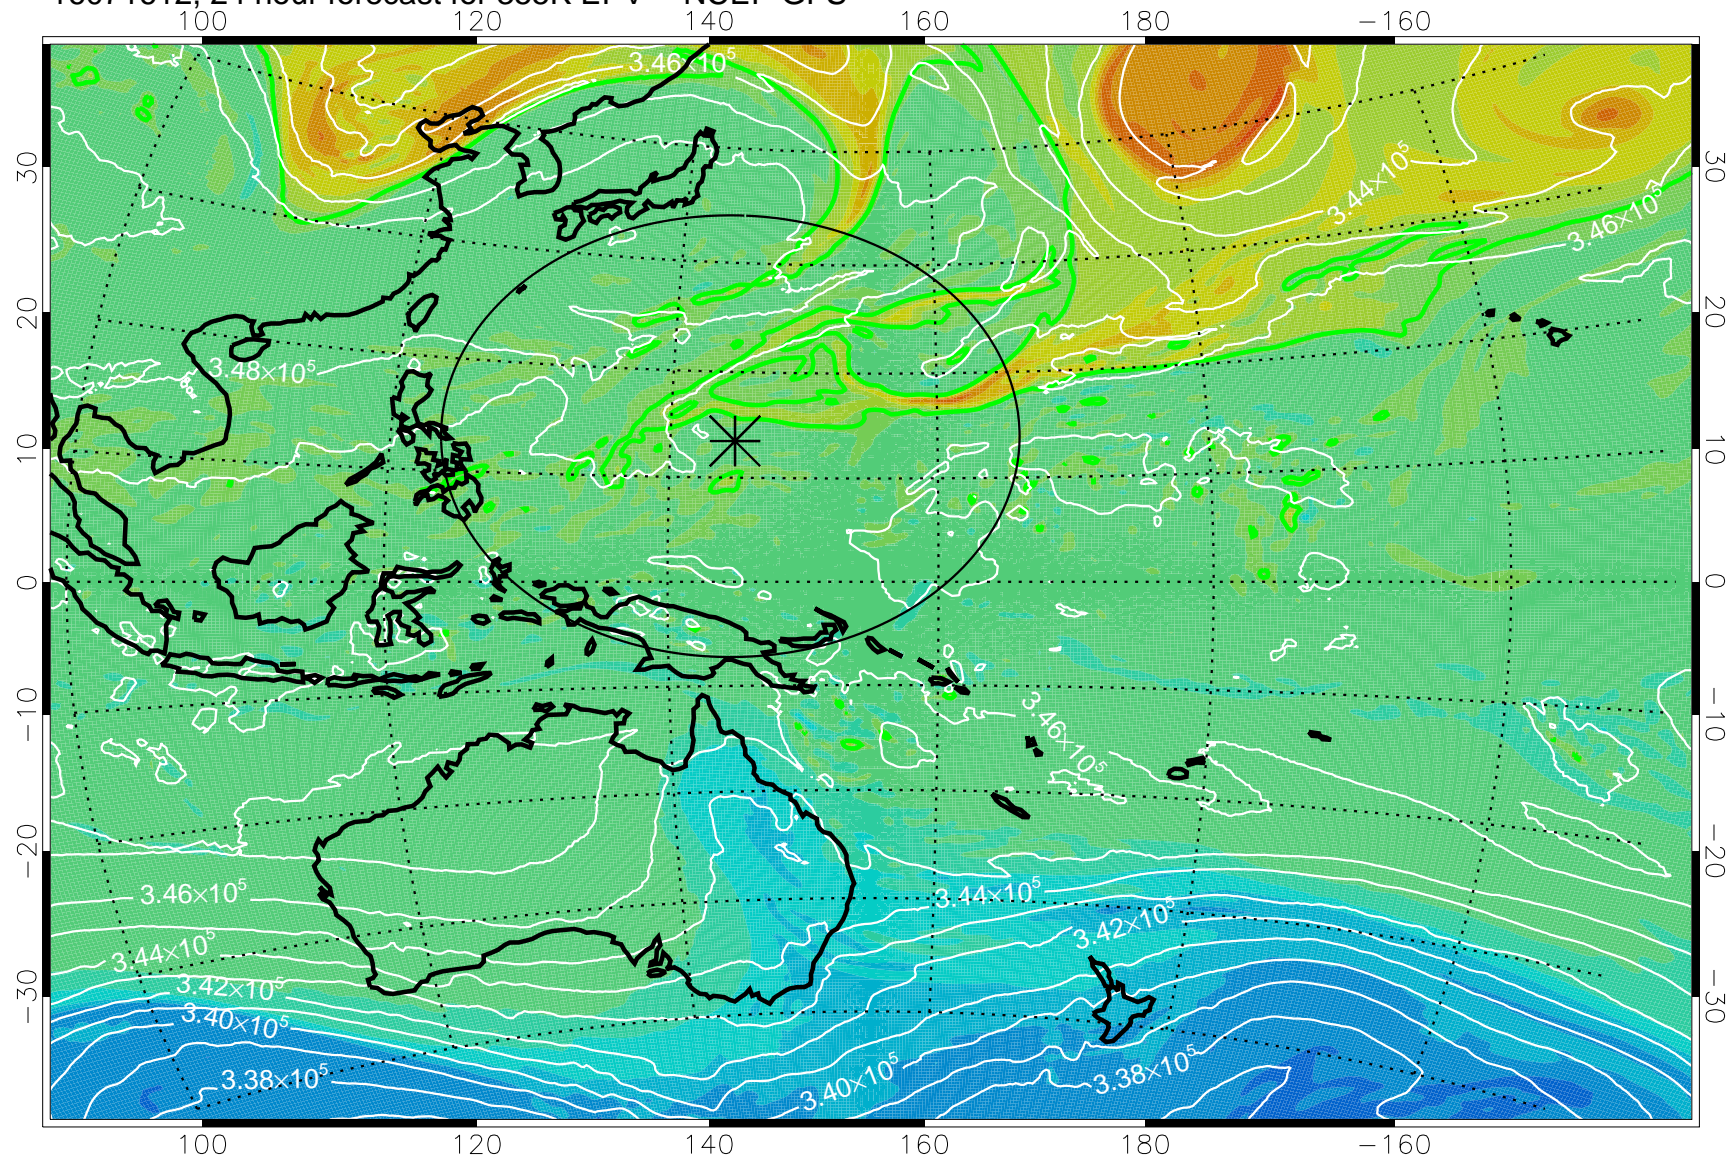

16071518, 6 hour forecast for 355K EPV -- NCEP GFS

355K Montgomery Streamfunction, white  
EPV Tropopause (2 PVU) Position  
Range ring of 2304 km

16071600, 12 hour forecast for 355K EPV -- NCEP GFS

355K Montgomery Streamfunction, white  
EPV Tropopause (2 PVU) Position  
Range ring of 2304 km

16071606, 18 hour forecast for 355K EPV -- NCEP GFS

355K Montgomery Streamfunction, white  
EPV Tropopause (2 PVU) Position  
Range ring of 2304 km

16071612, 24 hour forecast for 355K EPV -- NCEP GFS

355K Montgomery Streamfunction, white  
EPV Tropopause (2 PVU) Position  
Range ring of 2304 km

16071618, 30 hour forecast for 355K EPV -- NCEP GFS

355K Montgomery Streamfunction, white  
EPV Tropopause (2 PVU) Position  
Range ring of 2304 km

16071700, 36 hour forecast for 355K EPV -- NCEP GFS

355K Montgomery Streamfunction, white  
EPV Tropopause (2 PVU) Position  
Range ring of 2304 km

16071718, 54 hour forecast for 355K EPV -- NCEP GFS

355K Montgomery Streamfunction, white  
EPV Tropopause (2 PVU) Position  
Range ring of 2304 km

16071800, 60 hour forecast for 355K EPV -- NCEP GFS

355K Montgomery Streamfunction, white  
EPV Tropopause (2 PVU) Position  
Range ring of 2304 km