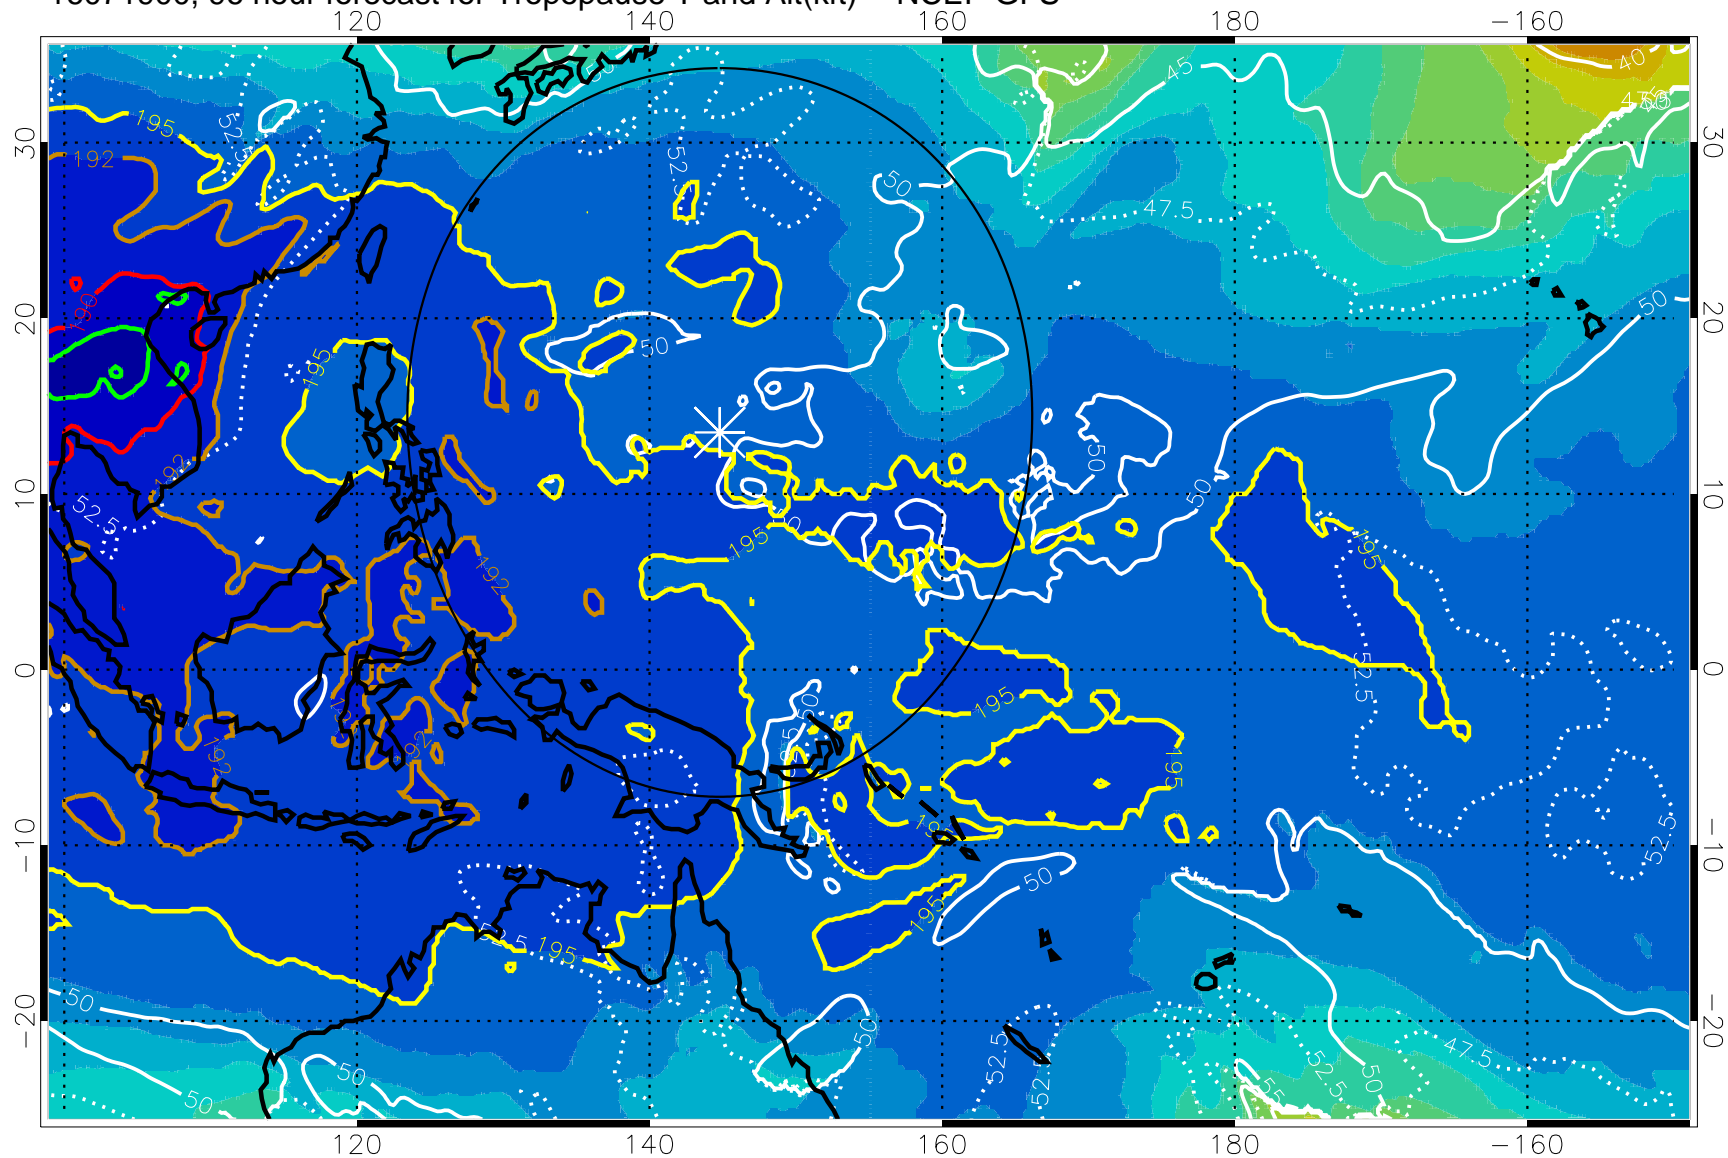

16071818, 90 hour forecast for Tropopause T and Alt(kft) -- NCEP GFS

190 200 210 220 230
Tropopause T, K

Tropopause Altitude in kft (white)

192.5K Isotherm 195K Isotherm
187.5K Isotherm 190K Isotherm

Range ring of 2304 km

16071900, 96 hour forecast for Tropopause T and Alt(kft) -- NCEP GFS

190 200 210 220 230

Tropopause T, K

Tropopause Altitude in kft (white)

192.5K Isotherm 195K Isotherm

187.5K Isotherm 190K Isotherm

Range ring of 2304 km