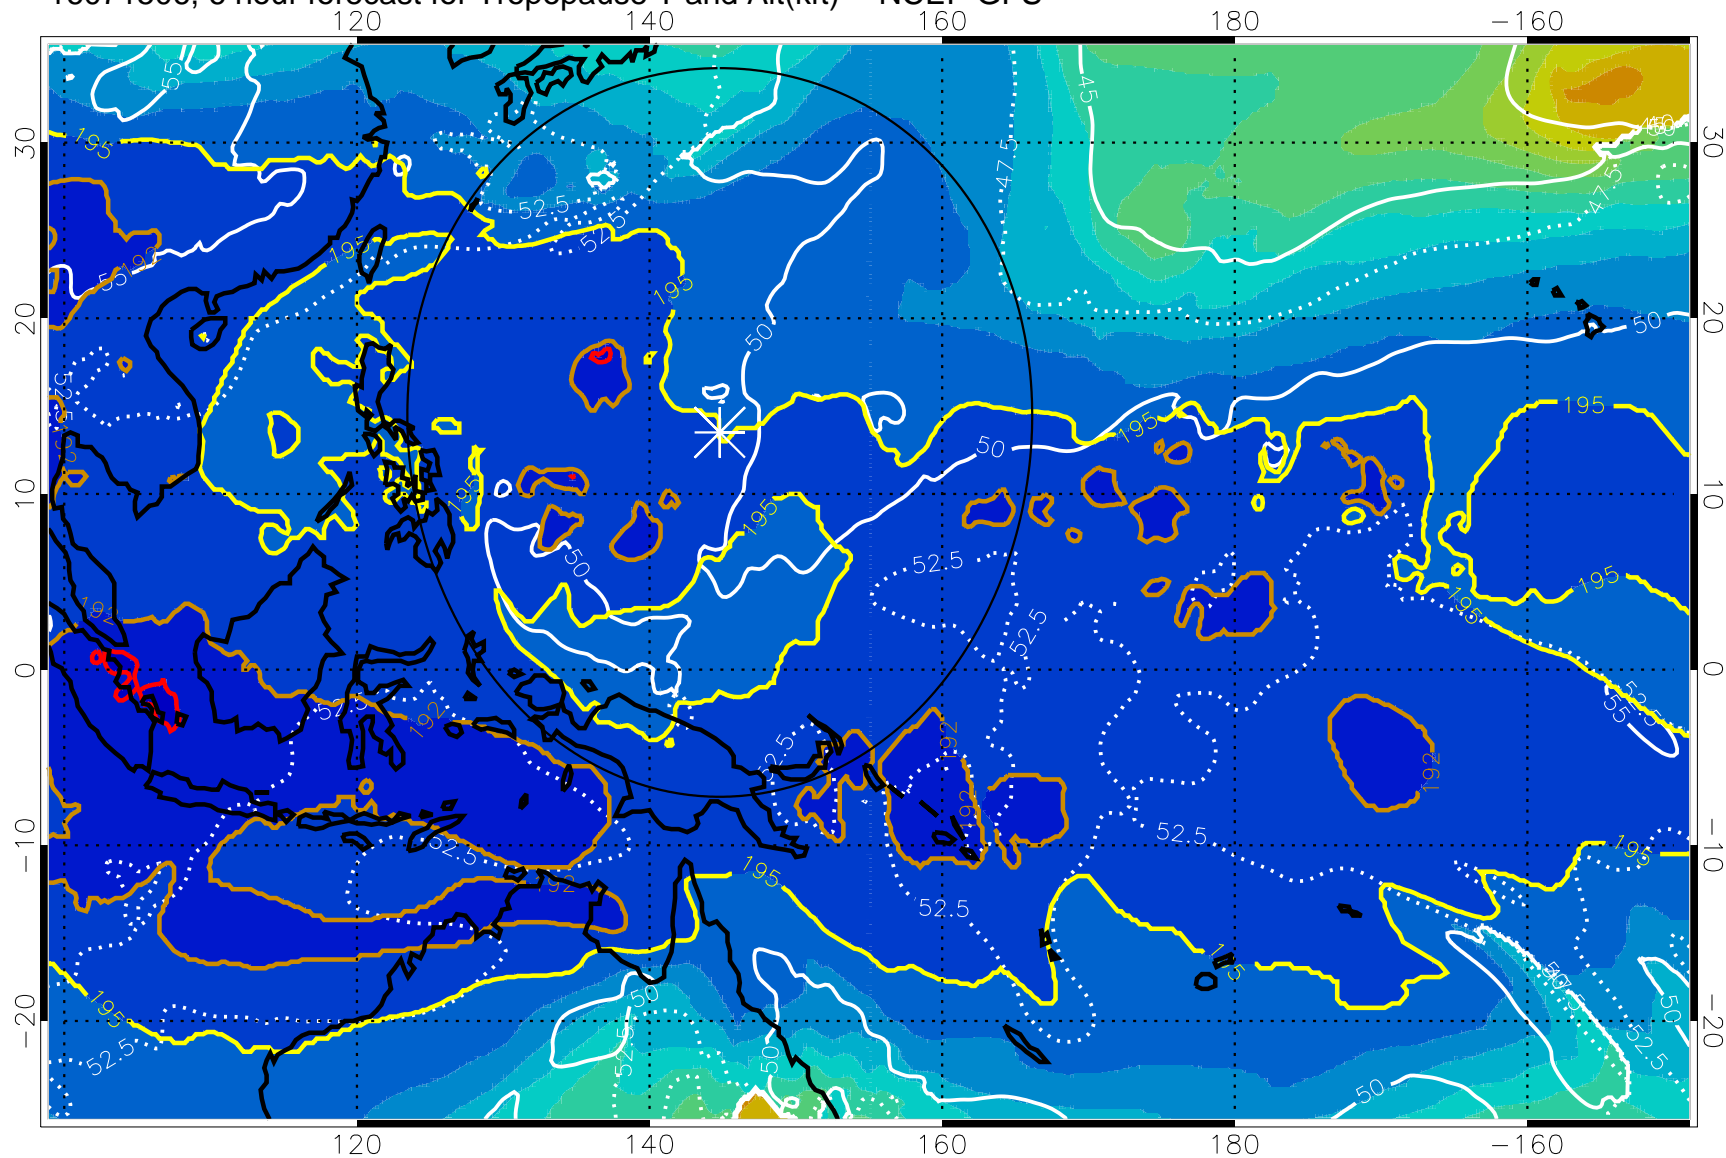

16071506, 6 hour forecast for Tropopause T and Alt(kft) -- NCEP GFS

190 200 210 220 230

Tropopause T, K

Tropopause Altitude in kft (white)

192.5K Isotherm 195K Isotherm
187.5K Isotherm 190K Isotherm

Range ring of 2304 km