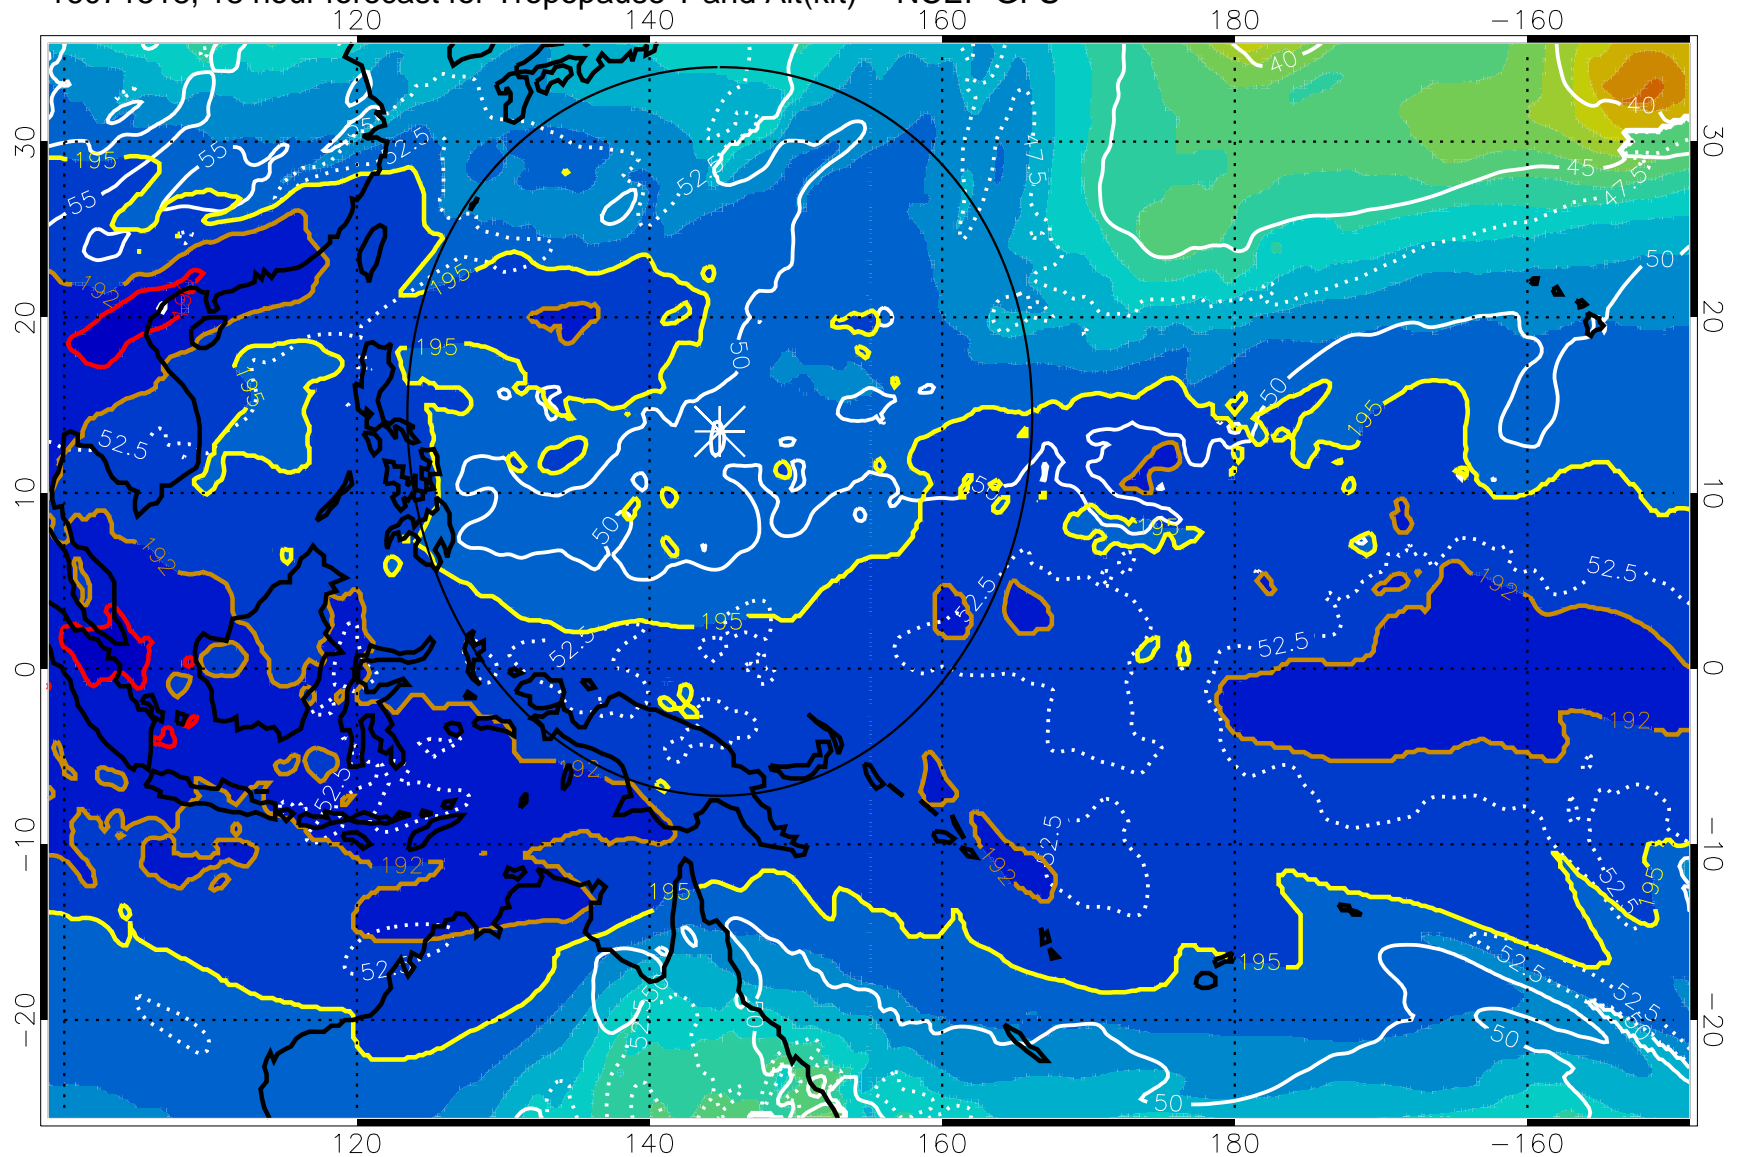

16071518, 18 hour forecast for Tropopause T and Alt(kft) -- NCEP GFS

190 200 210 220 230

Tropopause T, K

Tropopause Altitude in kft (white)

192.5K Isotherm 195K Isotherm

187.5K Isotherm 190K Isotherm

Range ring of 2304 km