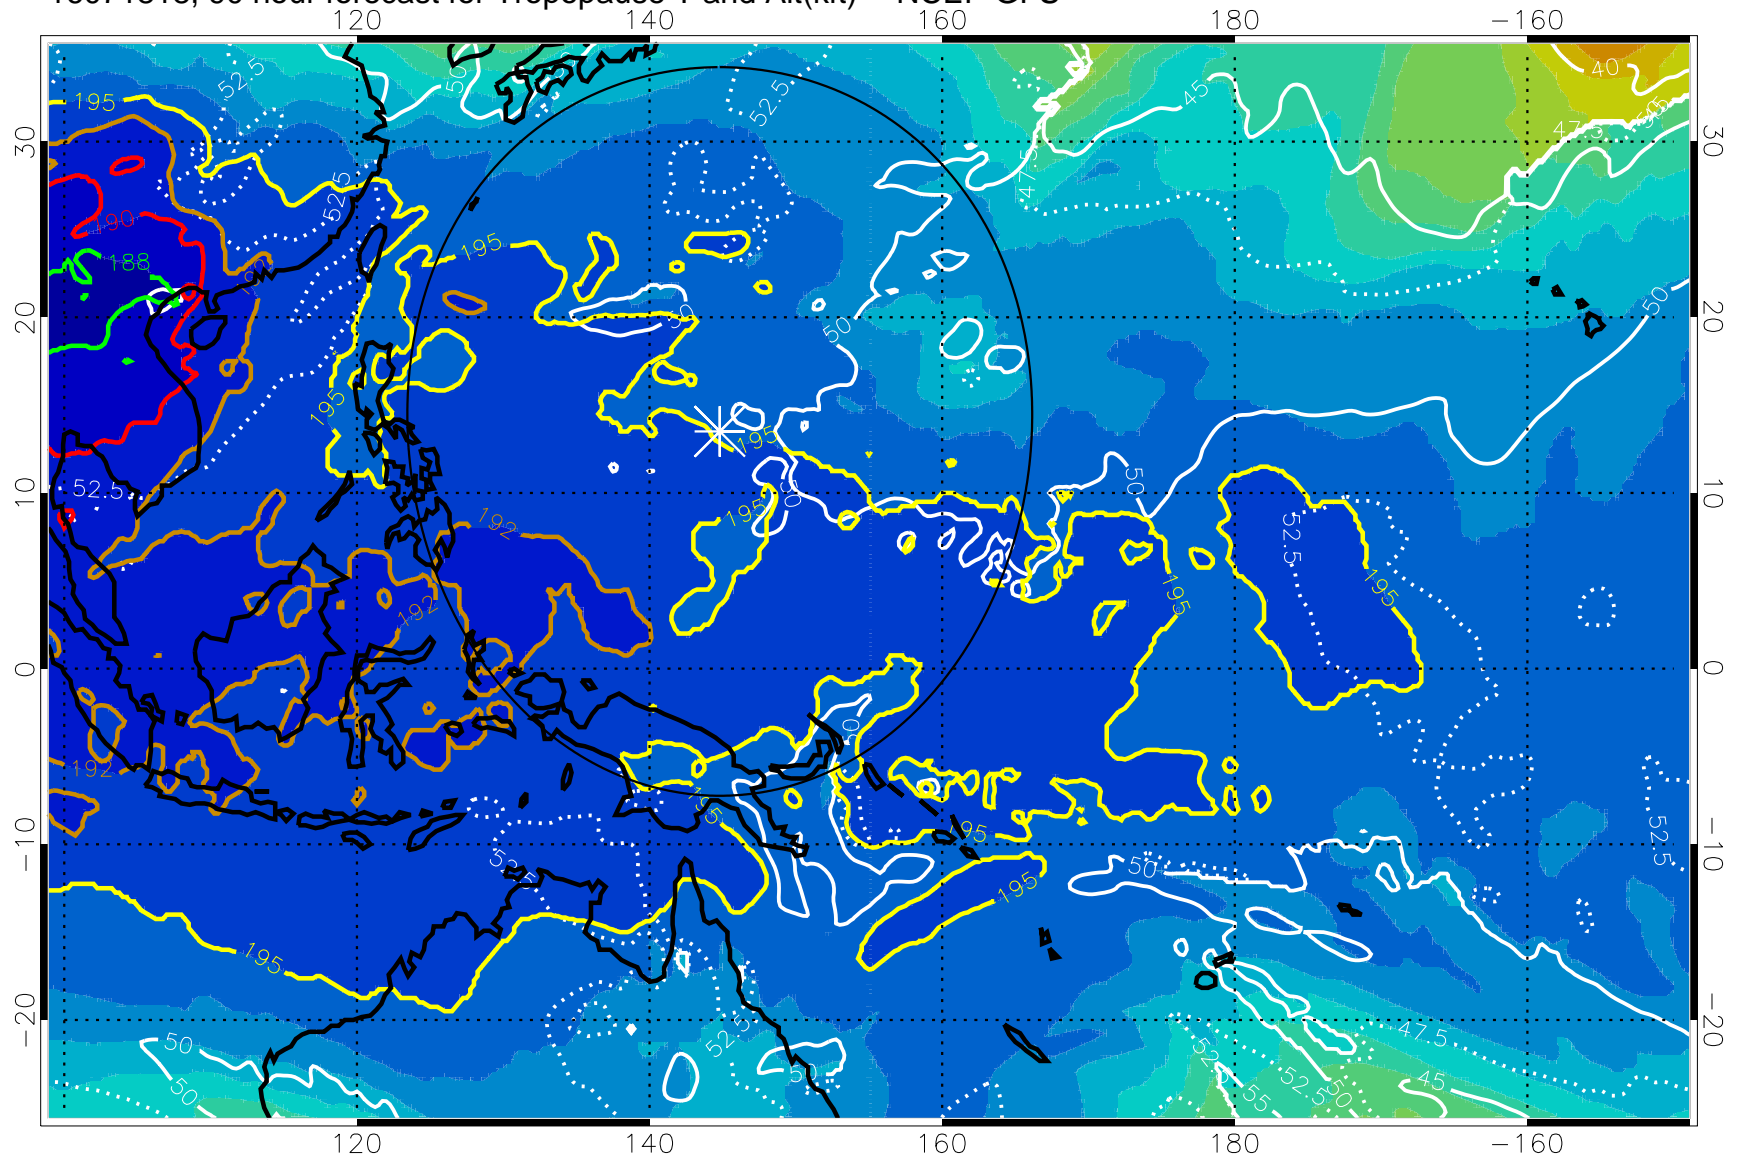

16071818, 90 hour forecast for Tropopause T and Alt(kft) -- NCEP GFS

190 200 210 220 230
Tropopause T, K

Tropopause Altitude in kft (white)

192.5K Isotherm 195K Isotherm
187.5K Isotherm 190K Isotherm

Range ring of 2304 km