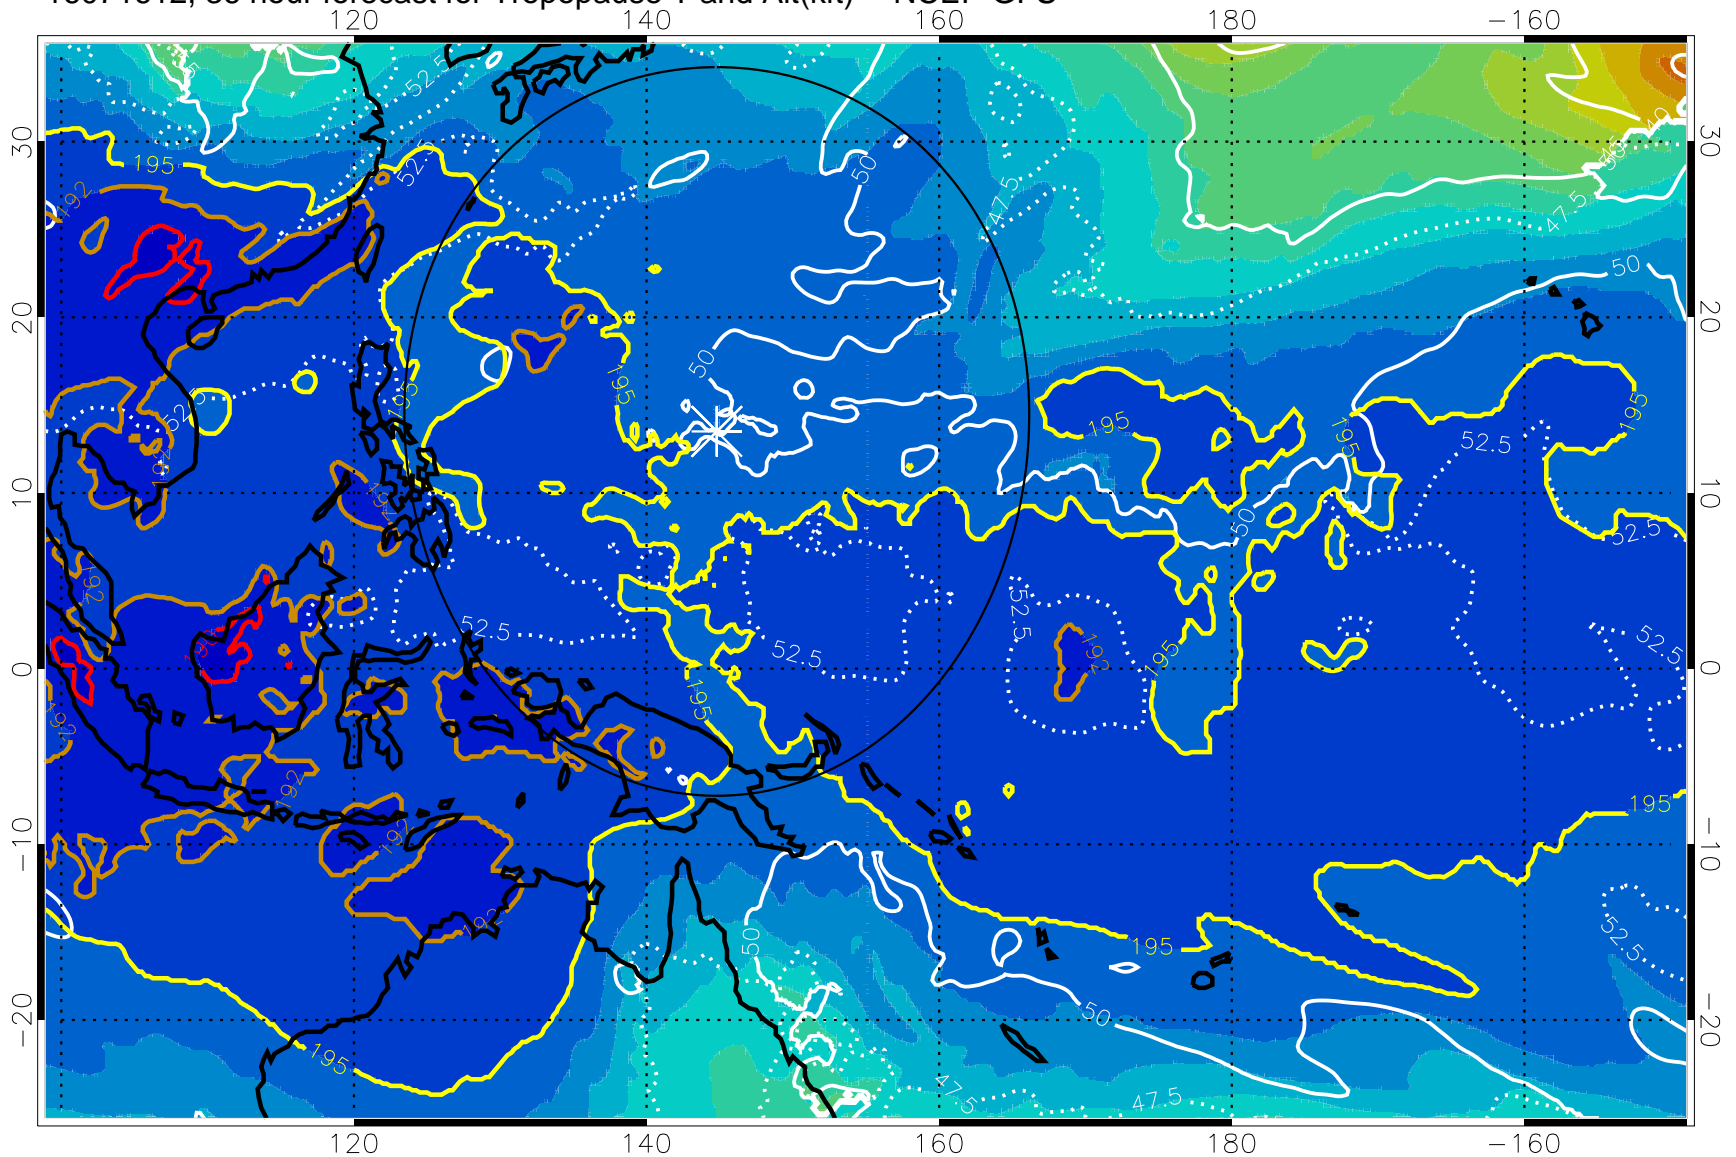

16071606, 30 hour forecast for Tropopause T and Alt(kft) -- NCEP GFS

190 200 210 220 230
Tropopause T, K

Tropopause Altitude in kft (white)

192.5K Isotherm 195K Isotherm
187.5K Isotherm 190K Isotherm

Range ring of 2304 km

16071612, 36 hour forecast for Tropopause T and Alt(kft) -- NCEP GFS

190 200 210 220 230
Tropopause T, K

Tropopause Altitude in kft (white)

192.5K Isotherm 195K Isotherm
187.5K Isotherm 190K Isotherm

Range ring of 2304 km