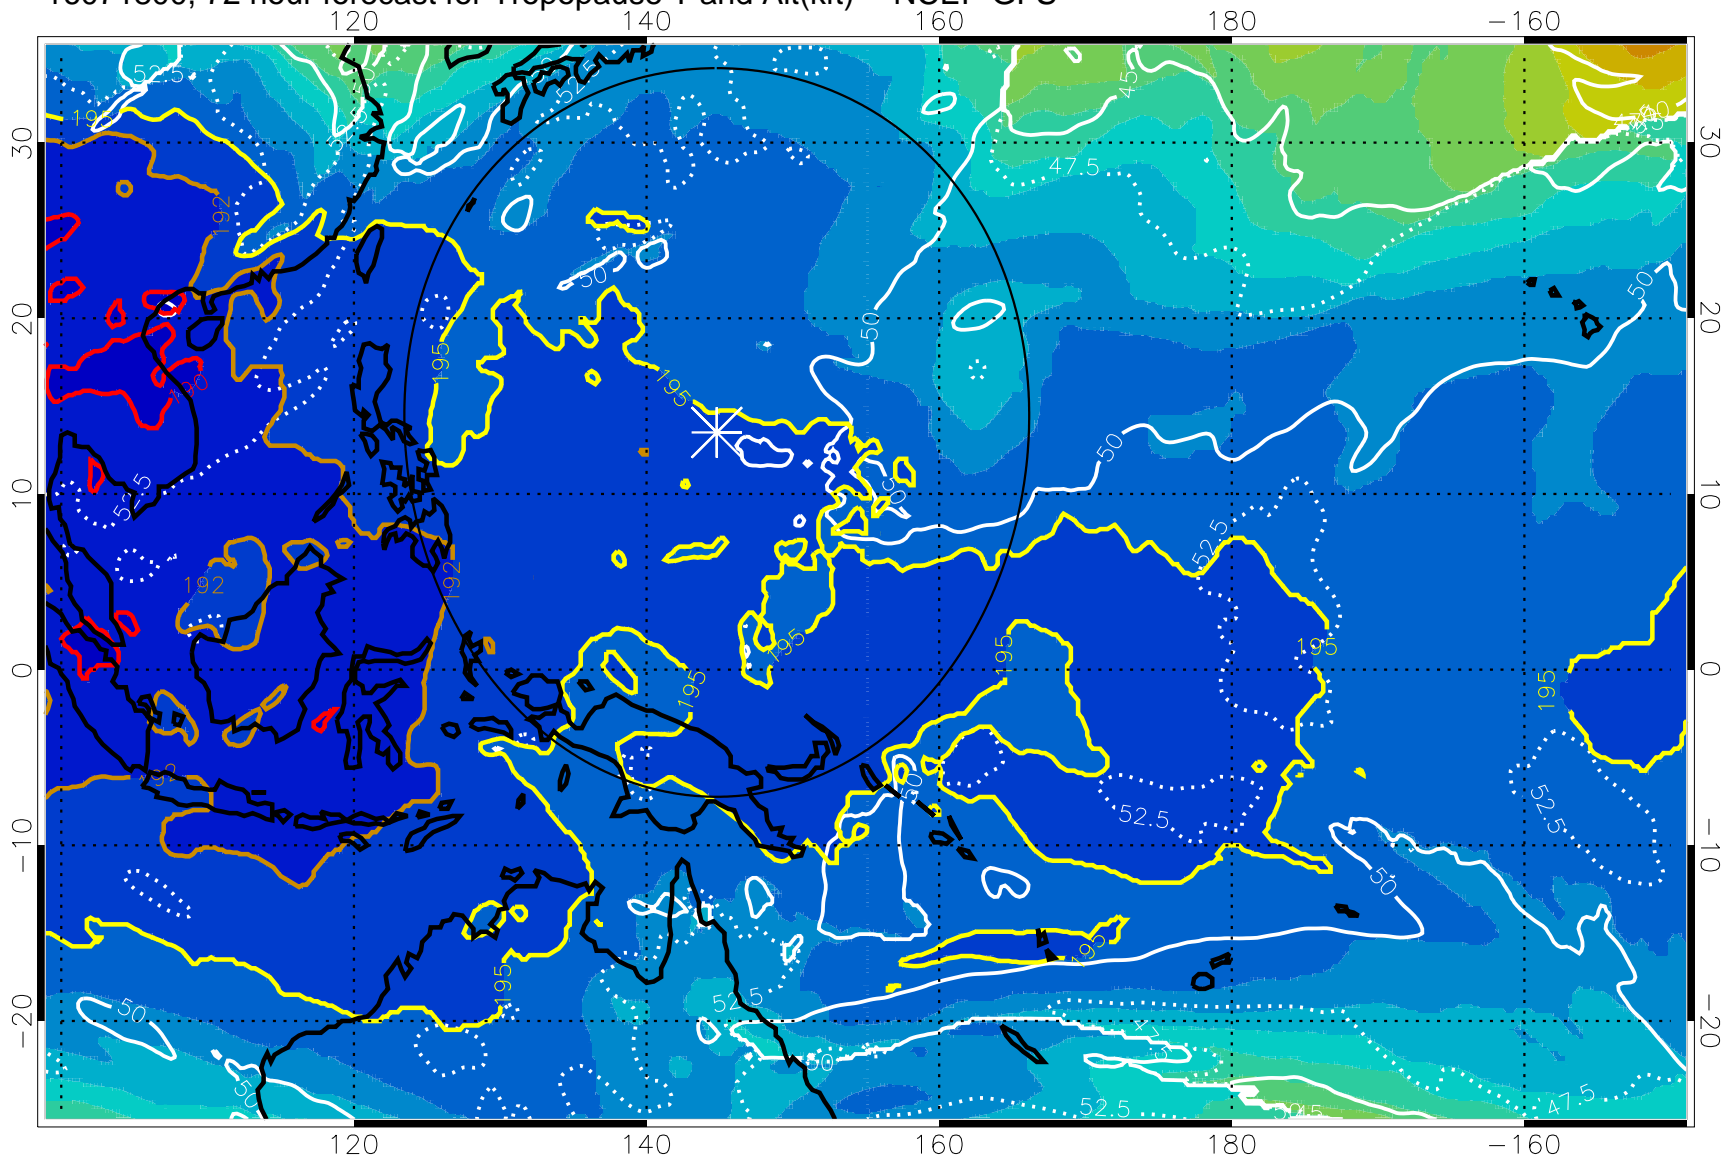

16071800, 72 hour forecast for Tropopause T and Alt(kft) -- NCEP GFS

190 200 210 220 230

Tropopause T, K

Tropopause Altitude in kft (white)

192.5K Isotherm 195K Isotherm

187.5K Isotherm 190K Isotherm

Range ring of 2304 km