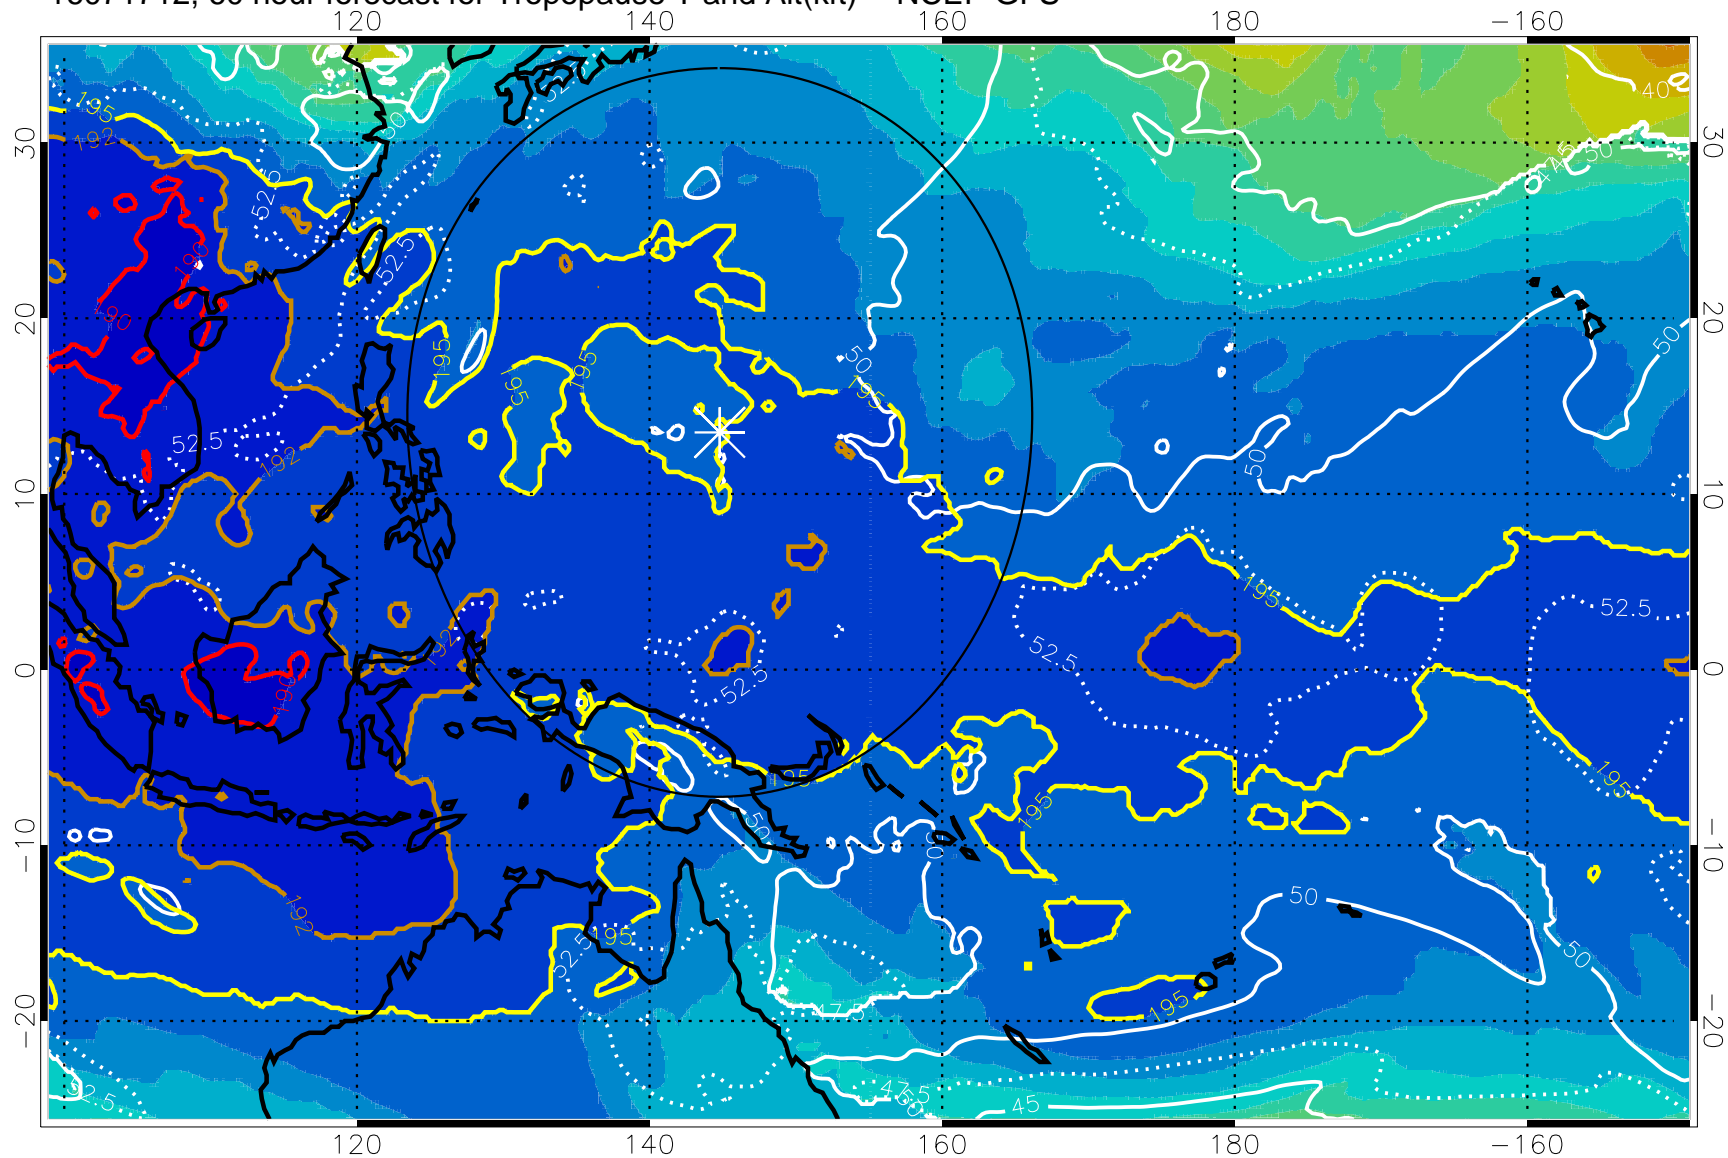

16071712, 60 hour forecast for Tropopause T and Alt(kft) -- NCEP GFS

190 200 210 220 230
Tropopause T, K

Tropopause Altitude in kft (white)

192.5K Isotherm 195K Isotherm
187.5K Isotherm 190K Isotherm

Range ring of 2304 km