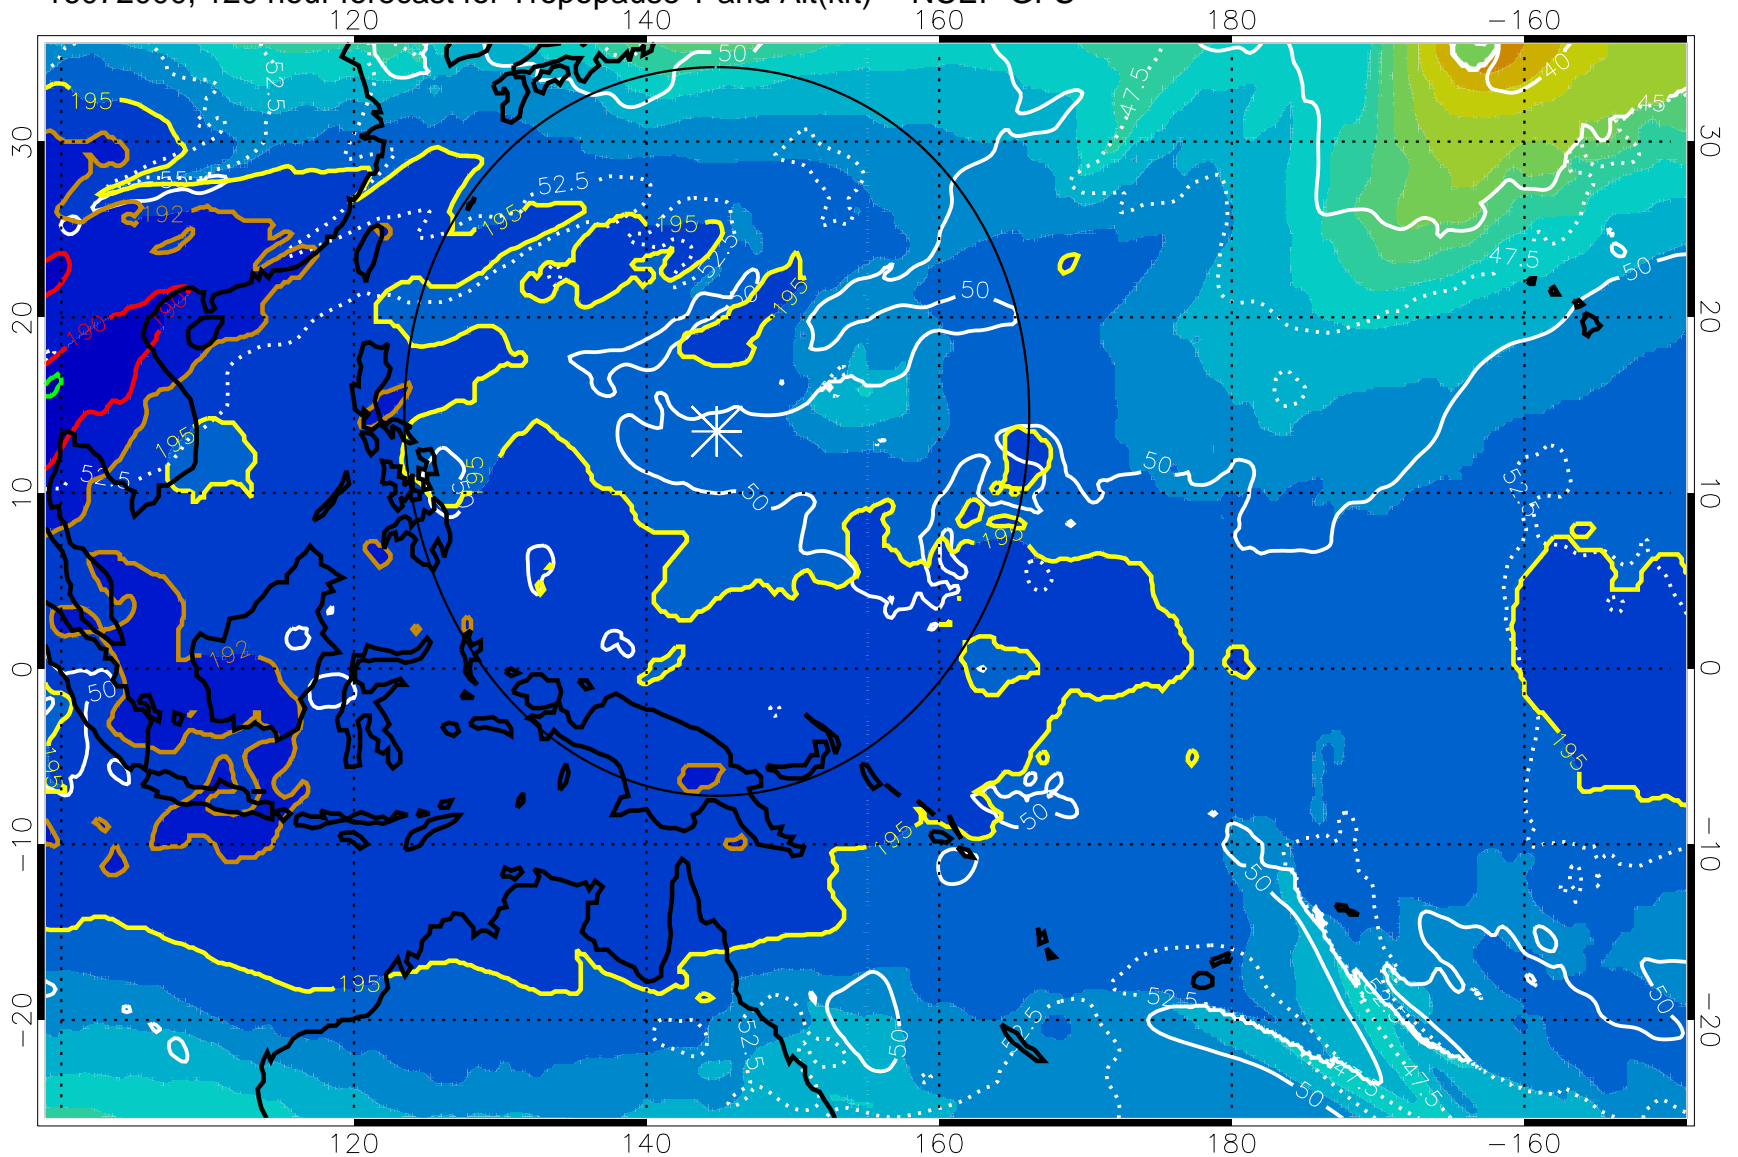

16071918, 114 hour forecast for Tropopause T and Alt(kft) -- NCEP GFS

190 200 210 220 230
Tropopause T, K

Tropopause Altitude in kft (white)

192.5K Isotherm 195K Isotherm
187.5K Isotherm 190K Isotherm

Range ring of 2304 km

16072000, 120 hour forecast for Tropopause T and Alt(kft) -- NCEP GFS

190 200 210 220 230

Tropopause T, K

Tropopause Altitude in kft (white)

192.5K Isotherm 195K Isotherm

187.5K Isotherm 190K Isotherm

Range ring of 2304 km