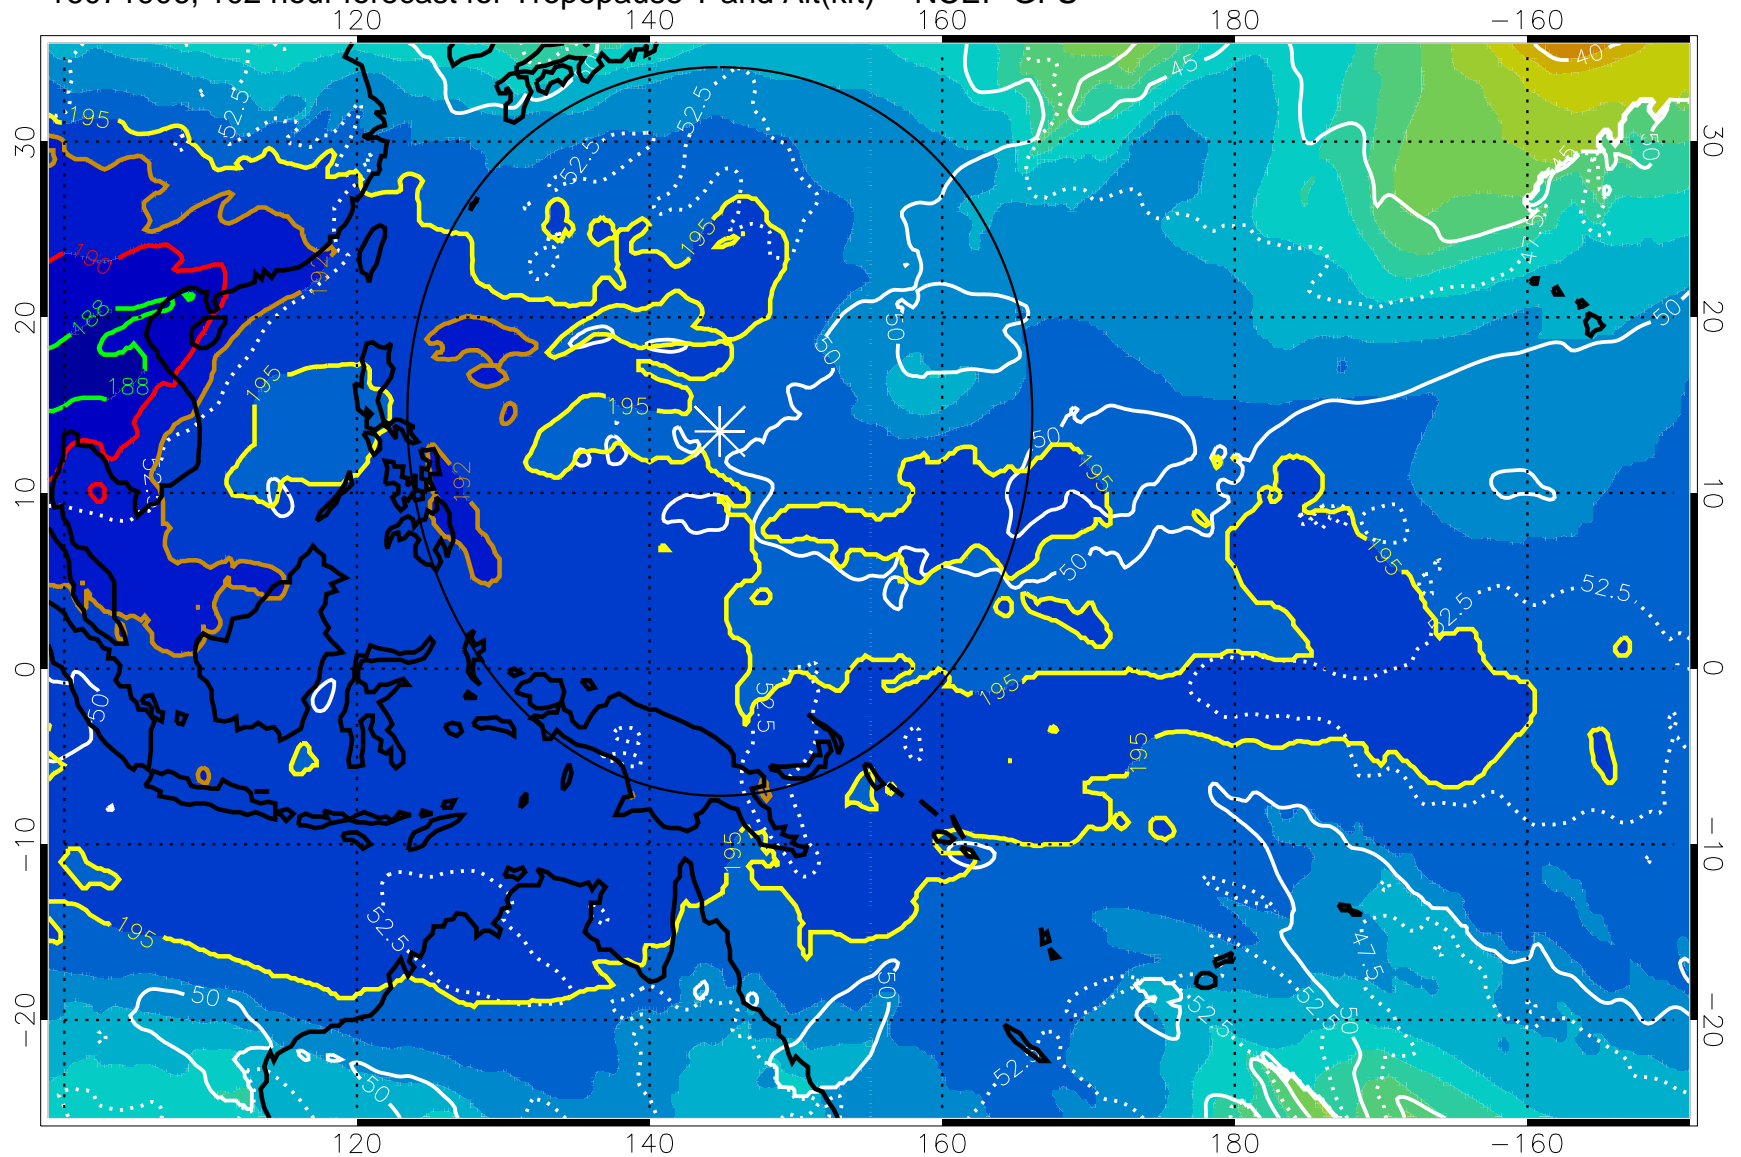

16071906, 102 hour forecast for Tropopause T and Alt(kft) -- NCEP GFS

190 200 210 220 230
Tropopause T, K

Tropopause Altitude in kft (white)

192.5K Isotherm 195K Isotherm
187.5K Isotherm 190K Isotherm

Range ring of 2304 km