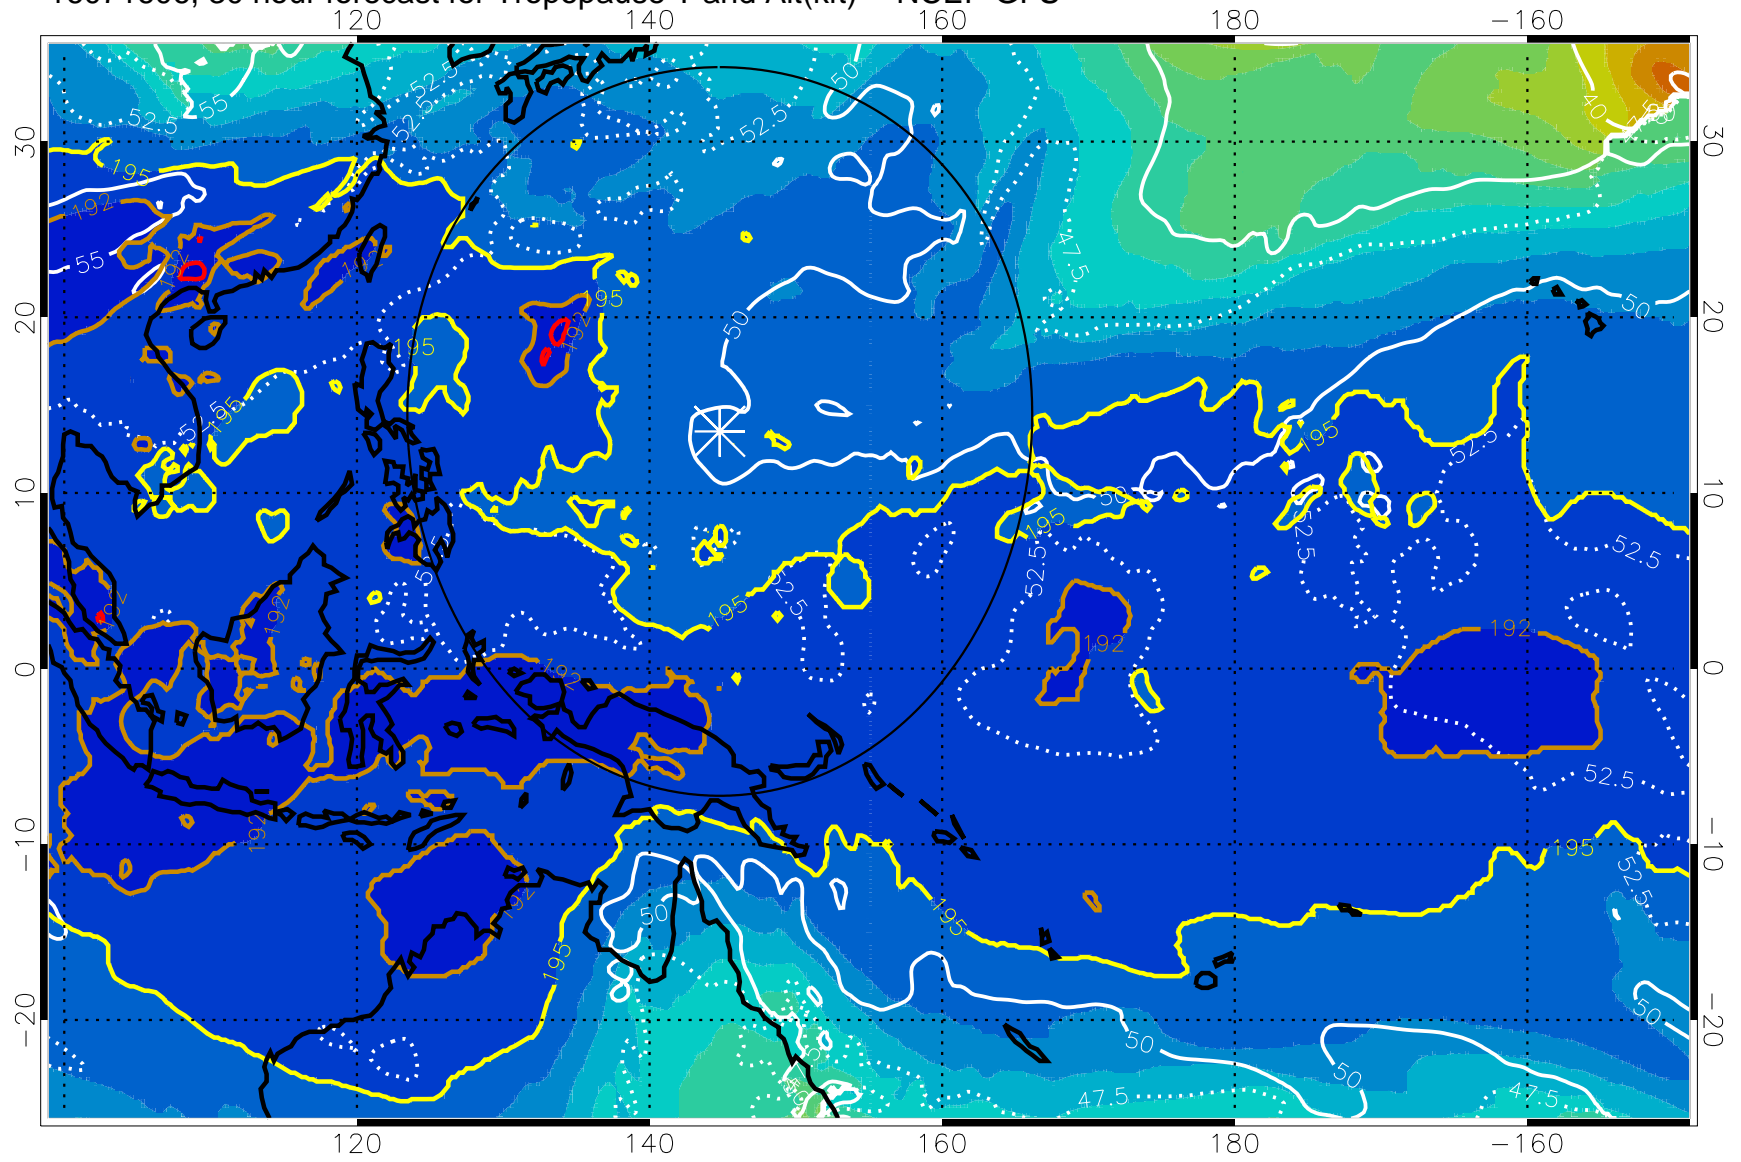

16071606, 30 hour forecast for Tropopause T and Alt(kft) -- NCEP GFS

190 200 210 220 230
Tropopause T, K

Tropopause Altitude in kft (white)

192.5K Isotherm 195K Isotherm
187.5K Isotherm 190K Isotherm

Range ring of 2304 km