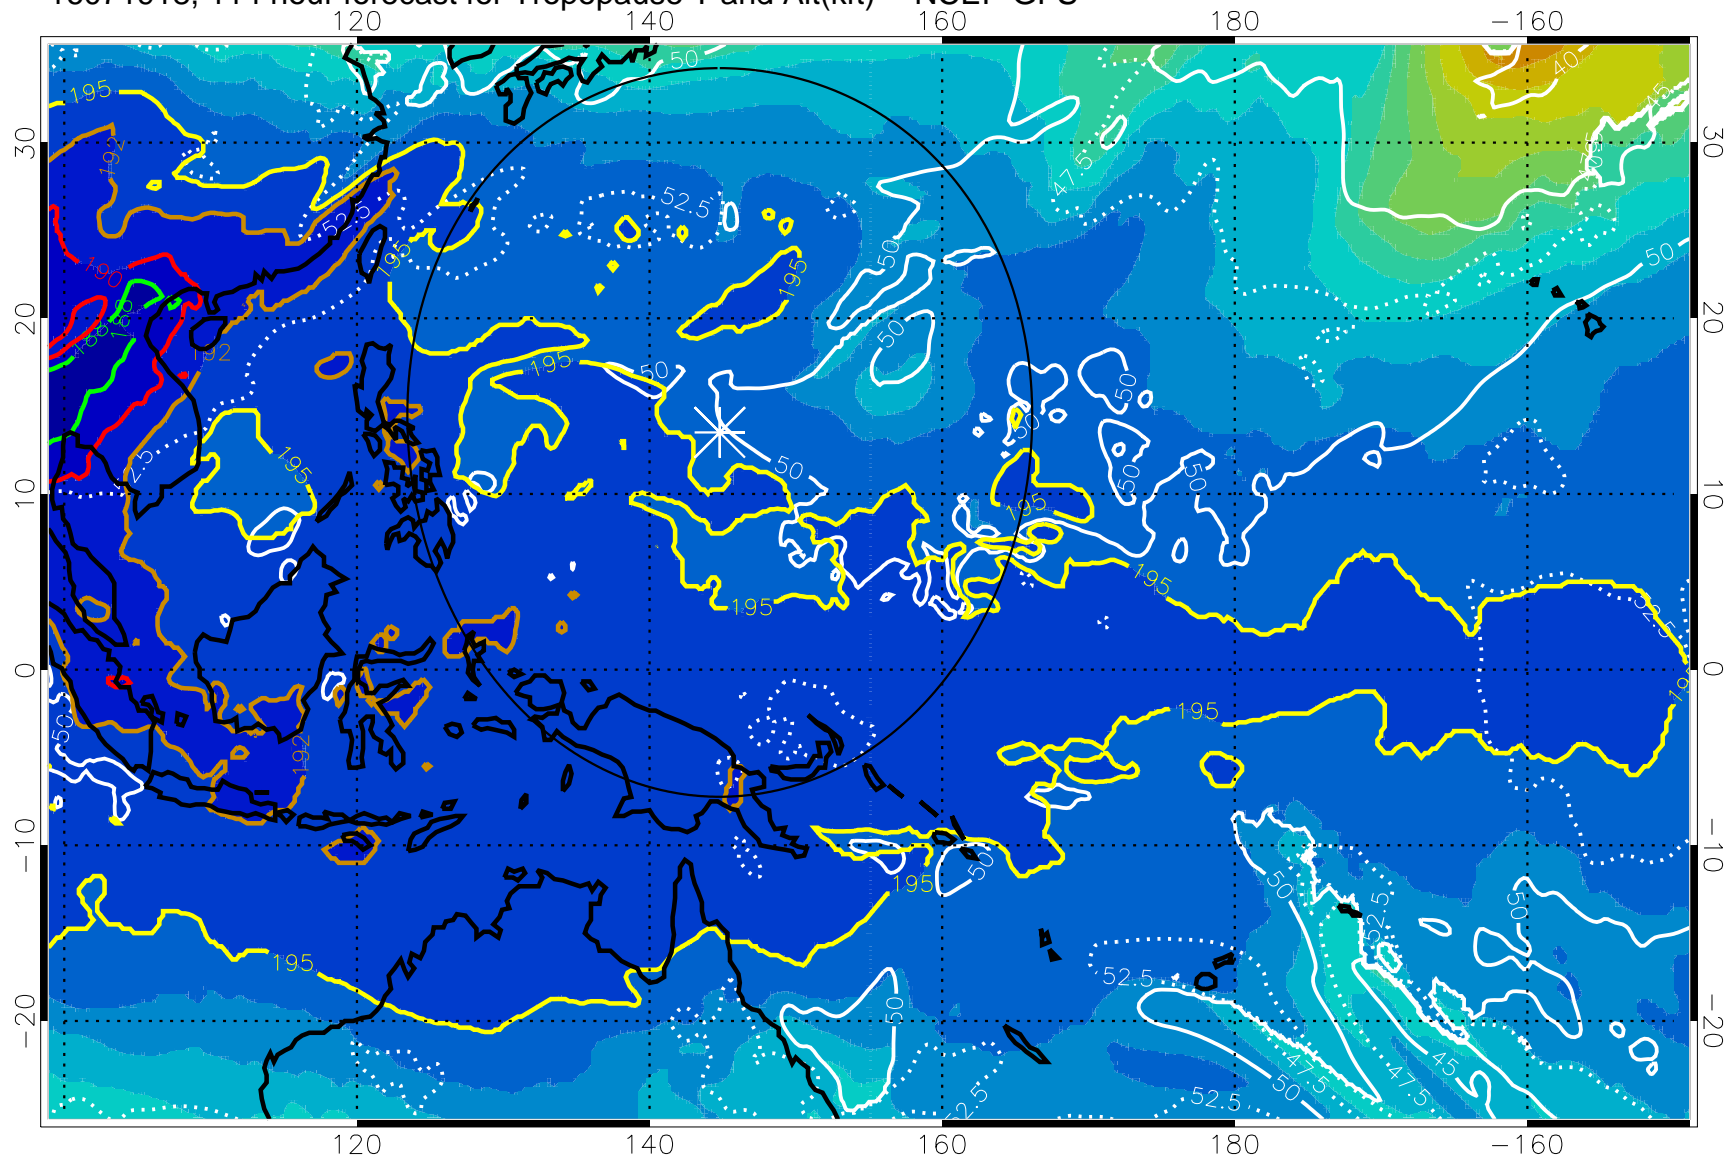

16071906, 102 hour forecast for Tropopause T and Alt(kft) -- NCEP GFS

190 200 210 220 230
Tropopause T, K

Tropopause Altitude in kft (white)

192.5K Isotherm 195K Isotherm
187.5K Isotherm 190K Isotherm

Range ring of 2304 km

16071912, 108 hour forecast for Tropopause T and Alt(kft) -- NCEP GFS

190 200 210 220 230
Tropopause T, K

Tropopause Altitude in kft (white)

192.5K Isotherm 195K Isotherm
187.5K Isotherm 190K Isotherm

Range ring of 2304 km

16071918, 114 hour forecast for Tropopause T and Alt(kft) -- NCEP GFS

190 200 210 220 230
Tropopause T, K

Tropopause Altitude in kft (white)

192.5K Isotherm 195K Isotherm
187.5K Isotherm 190K Isotherm

Range ring of 2304 km