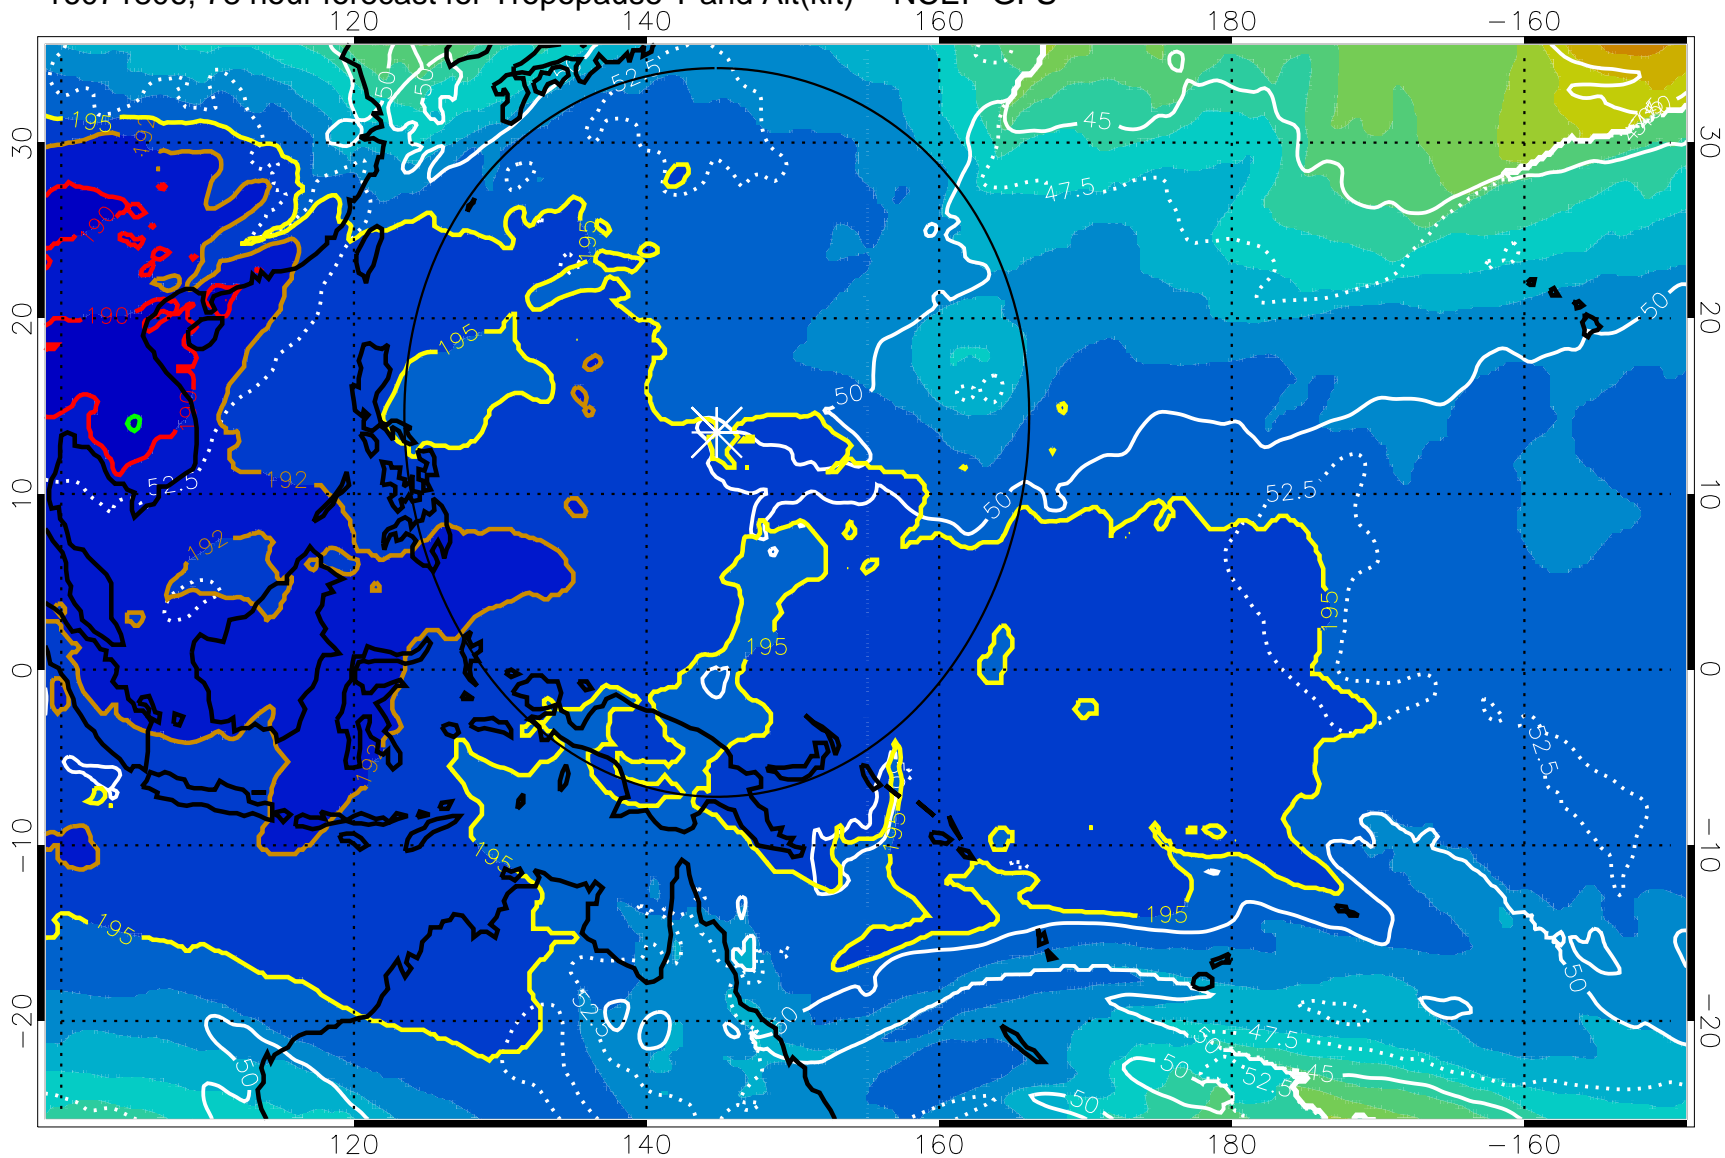

16071800, 72 hour forecast for Tropopause T and Alt(kft) -- NCEP GFS

190 200 210 220 230

Tropopause T, K

Tropopause Altitude in kft (white)

192.5K Isotherm 195K Isotherm

187.5K Isotherm 190K Isotherm

Range ring of 2304 km

16071806, 78 hour forecast for Tropopause T and Alt(kft) -- NCEP GFS

190 200 210 220 230

Tropopause T, K

Tropopause Altitude in kft (white)

192.5K Isotherm 195K Isotherm
187.5K Isotherm 190K Isotherm

Range ring of 2304 km