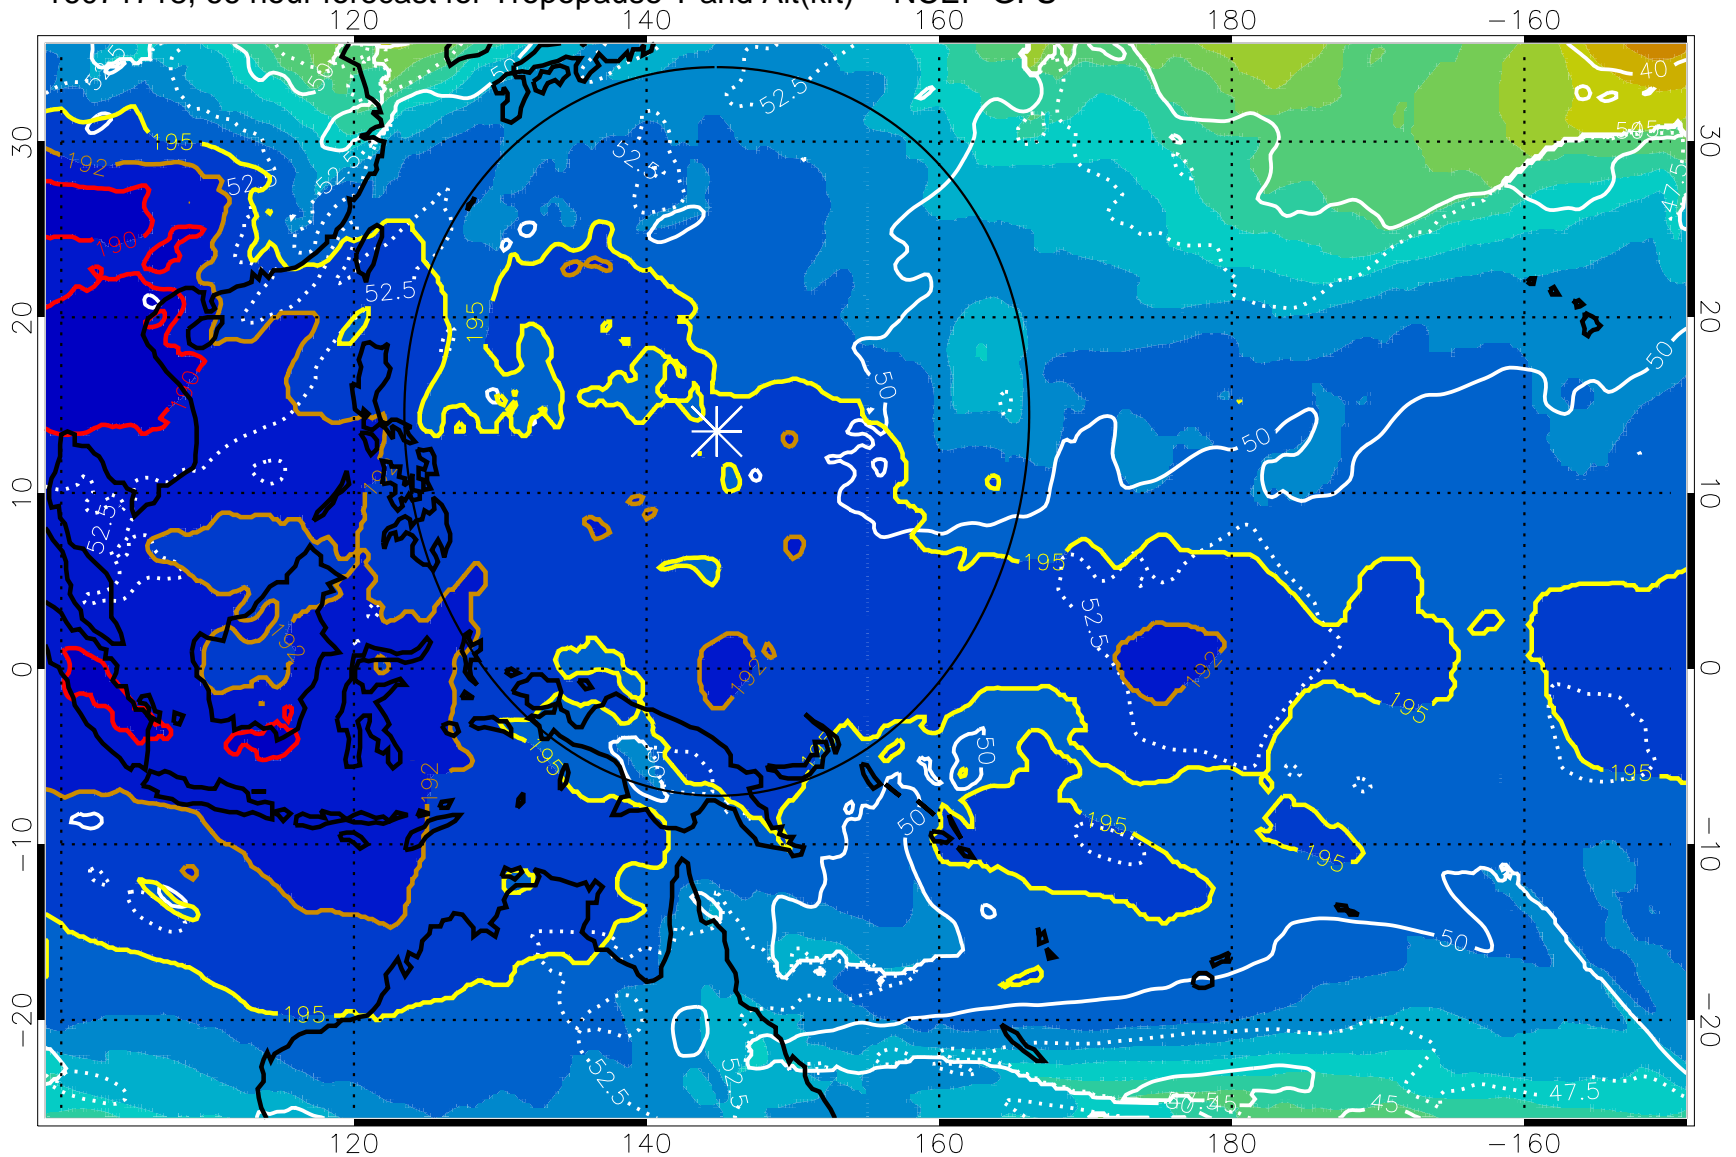

16071718, 66 hour forecast for Tropopause T and Alt(kft) -- NCEP GFS

190 200 210 220 230
Tropopause T, K

Tropopause Altitude in kft (white)

192.5K Isotherm 195K Isotherm
187.5K Isotherm 190K Isotherm

Range ring of 2304 km