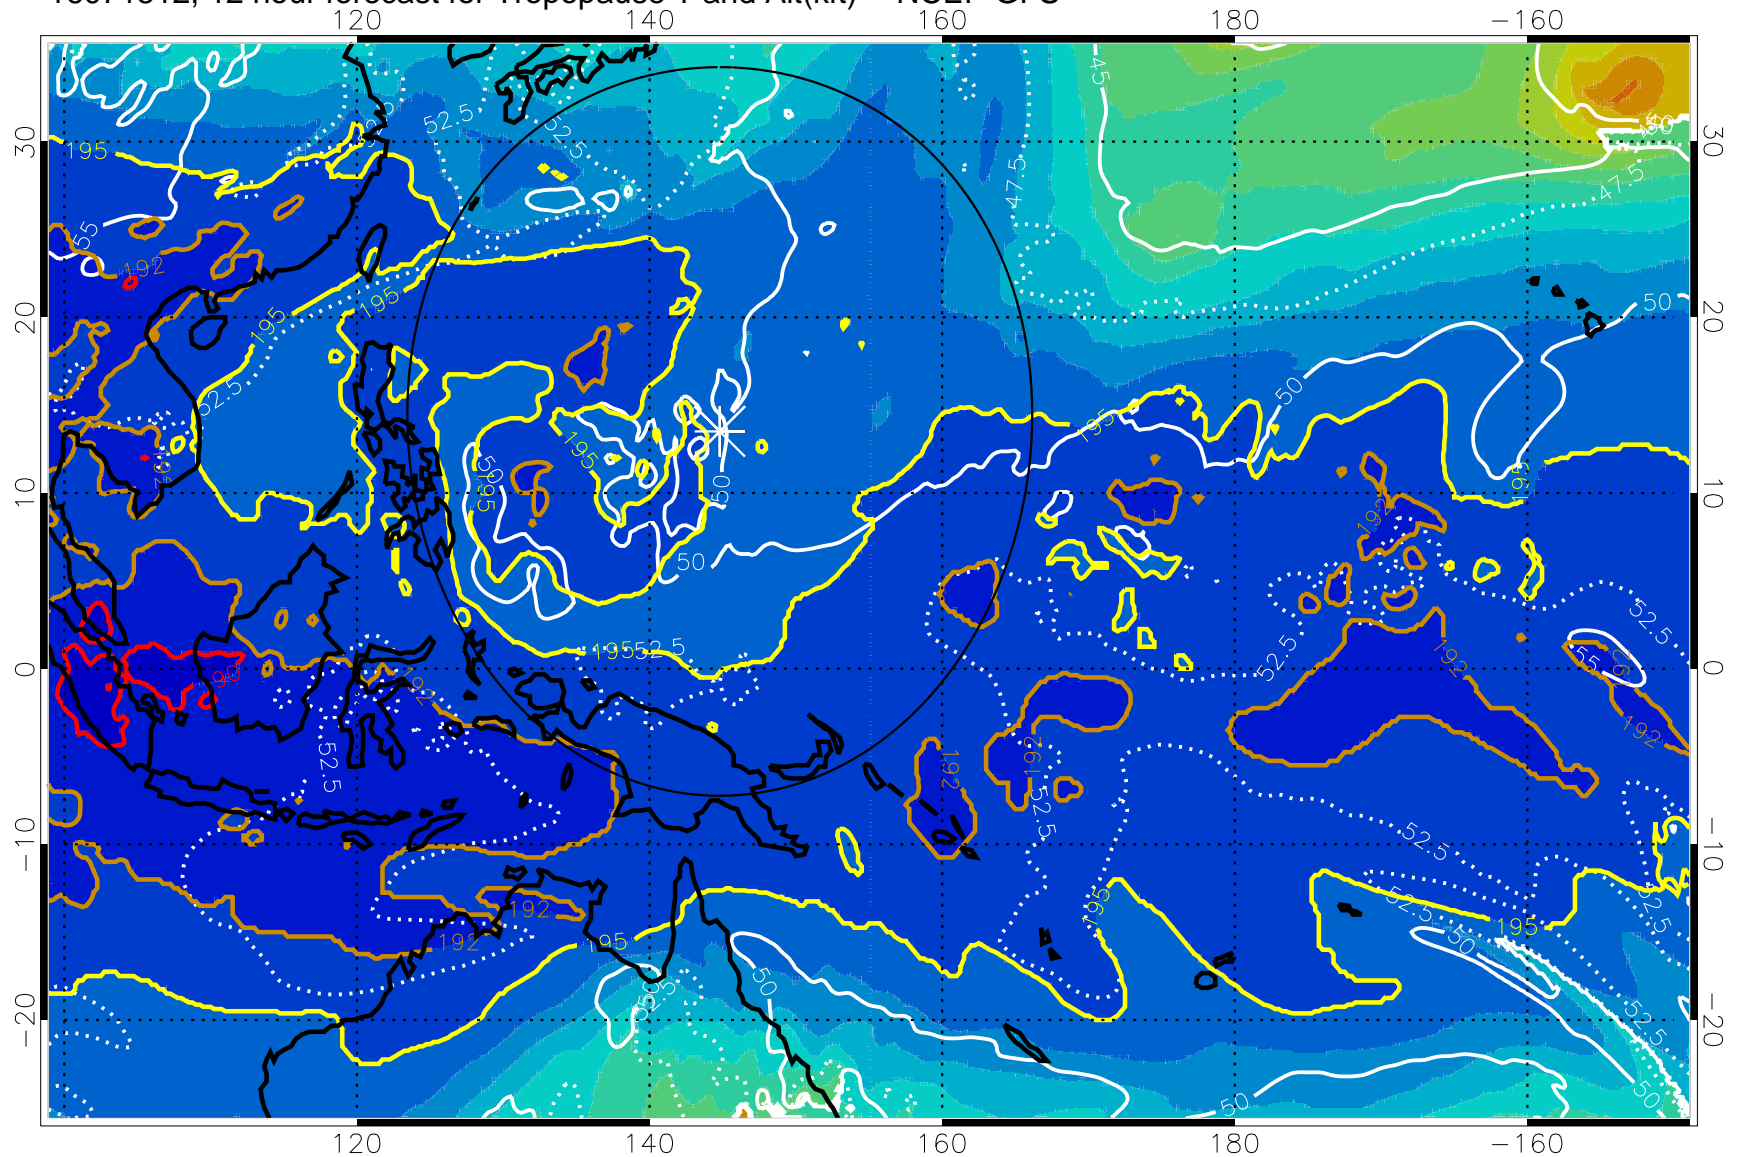

16071512, 12 hour forecast for Tropopause T and Alt(kft) -- NCEP GFS

190 200 210 220 230

Tropopause T, K

Tropopause Altitude in kft (white)

192.5K Isotherm 195K Isotherm

187.5K Isotherm 190K Isotherm

Range ring of 2304 km