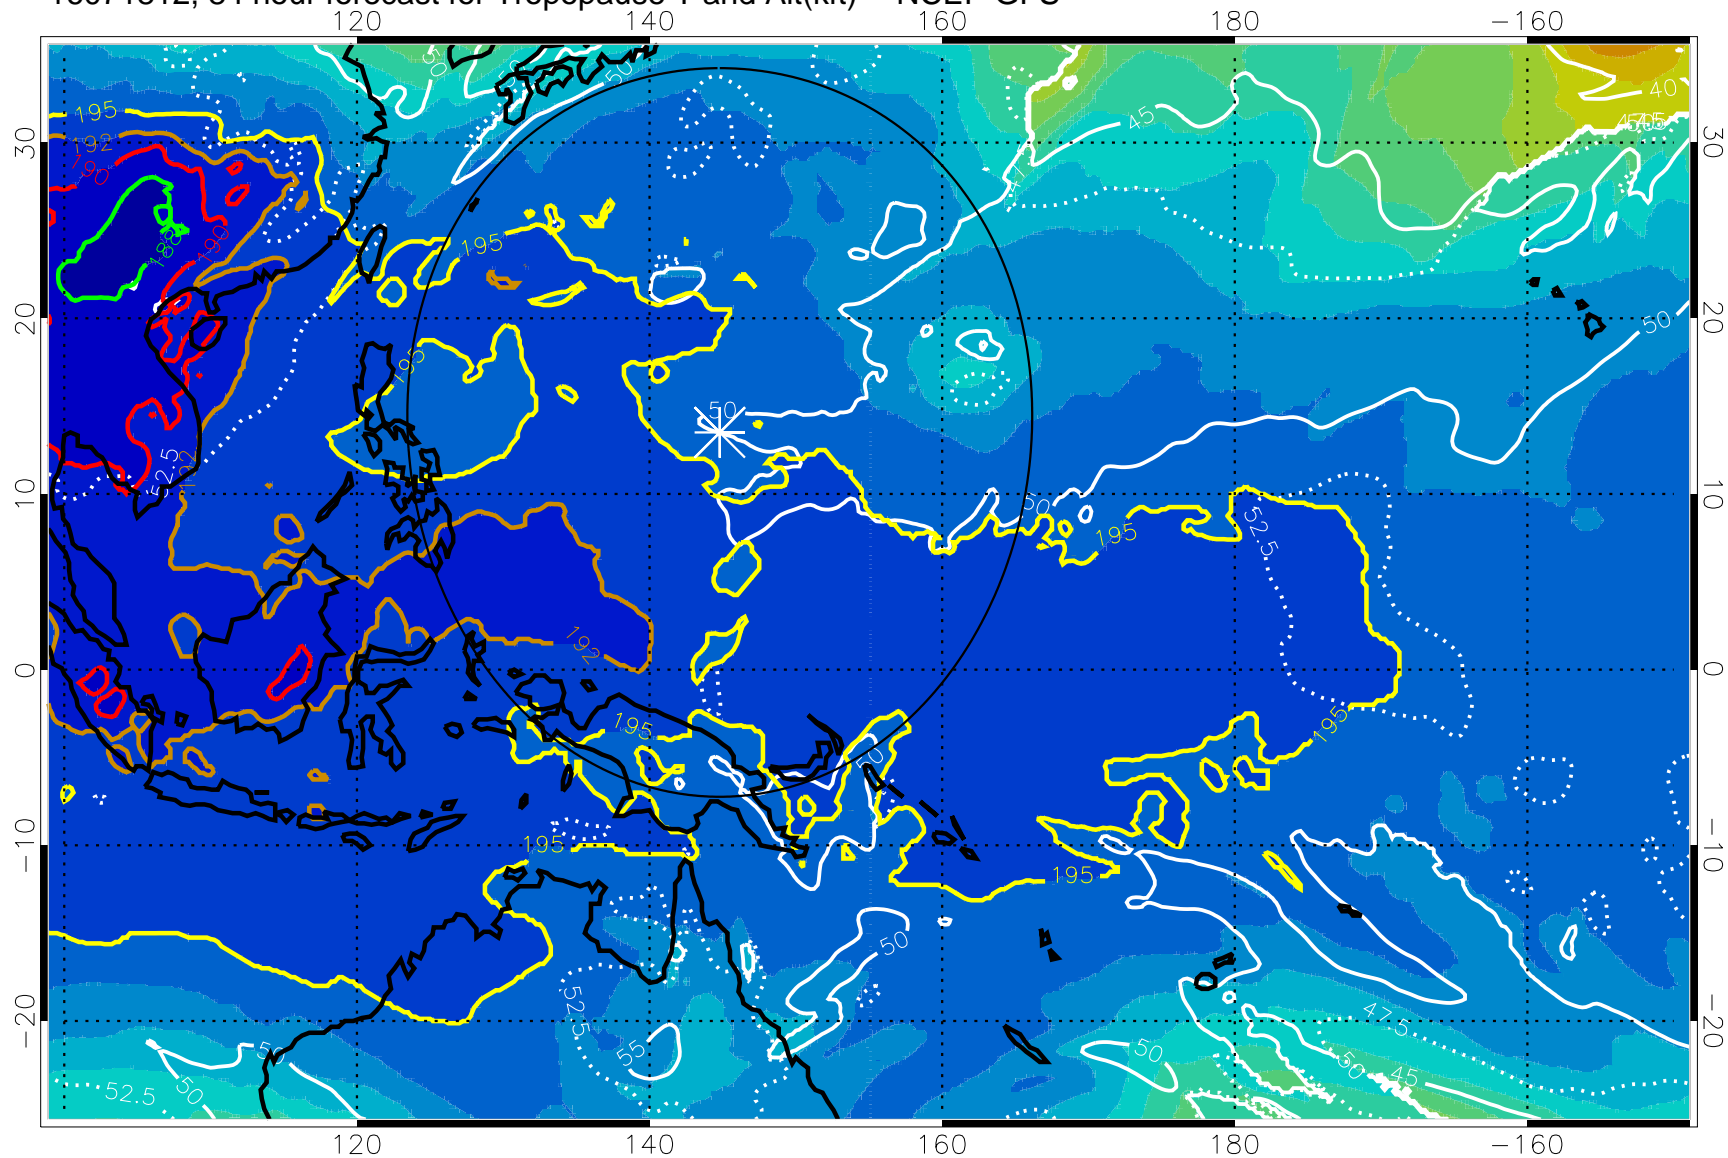

16071812, 84 hour forecast for Tropopause T and Alt(kft) -- NCEP GFS

190 200 210 220 230

Tropopause T, K

Tropopause Altitude in kft (white)

192.5K Isotherm 195K Isotherm
187.5K Isotherm 190K Isotherm

Range ring of 2304 km