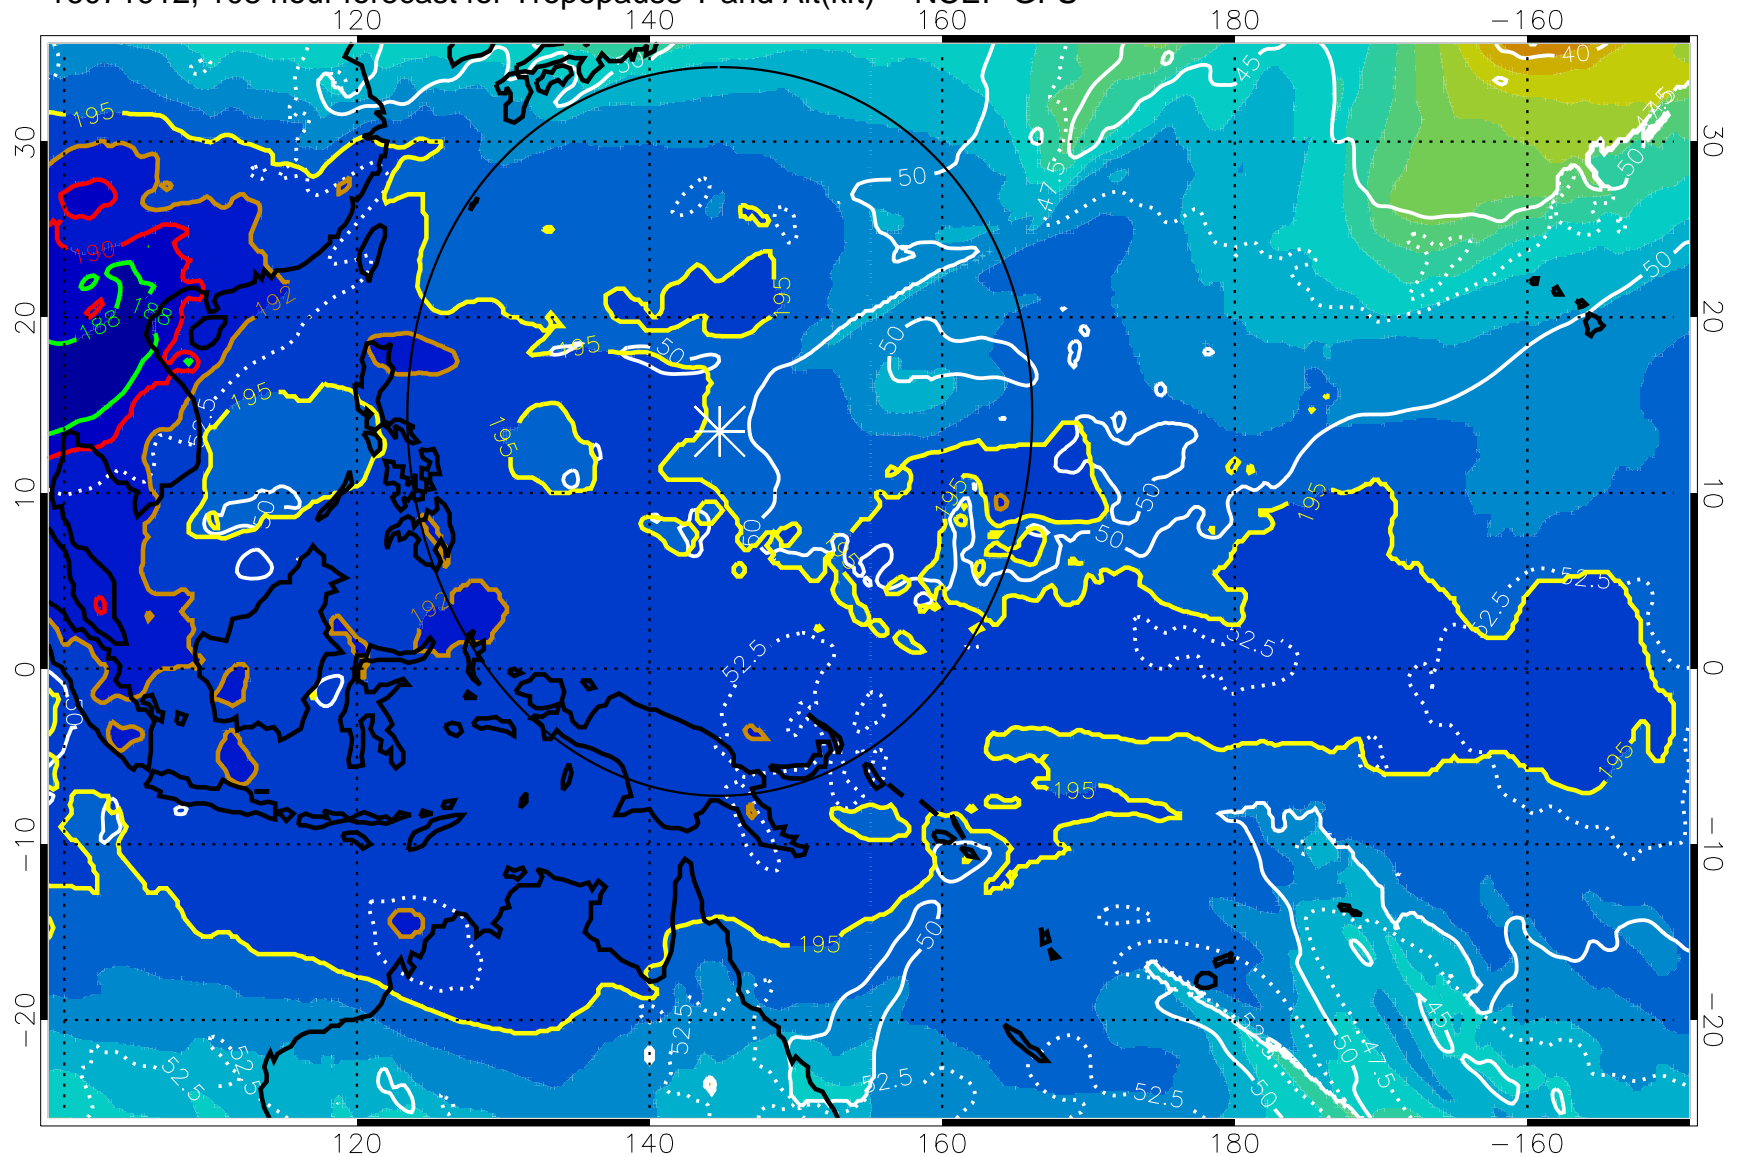

16071906, 102 hour forecast for Tropopause T and Alt(kft) -- NCEP GFS

190 200 210 220 230
Tropopause T, K

Tropopause Altitude in kft (white)

192.5K Isotherm 195K Isotherm
187.5K Isotherm 190K Isotherm

Range ring of 2304 km

16071912, 108 hour forecast for Tropopause T and Alt(kft) -- NCEP GFS

190 200 210 220 230
Tropopause T, K

Tropopause Altitude in kft (white)

192.5K Isotherm 195K Isotherm
187.5K Isotherm 190K Isotherm

Range ring of 2304 km