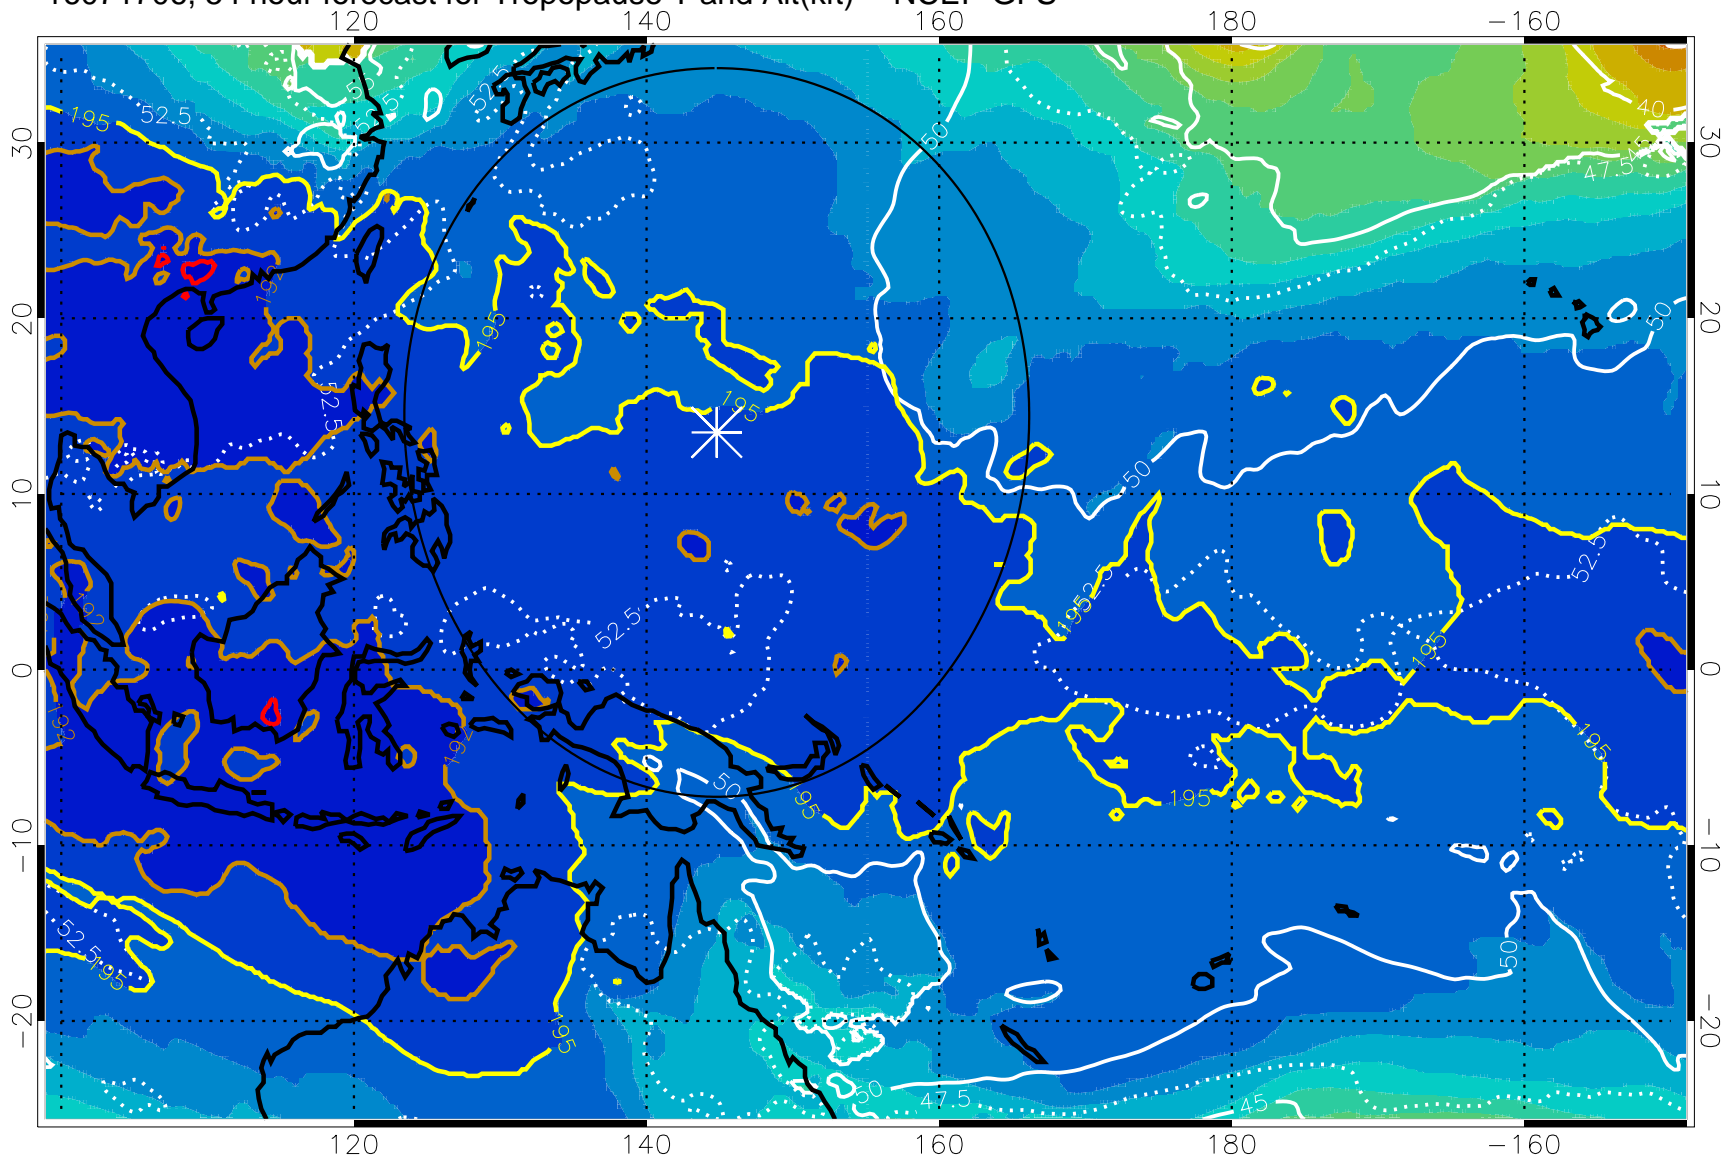

16071706, 54 hour forecast for Tropopause T and Alt(kft) -- NCEP GFS

190 200 210 220 230

Tropopause T, K

Tropopause Altitude in kft (white)

192.5K Isotherm 195K Isotherm
187.5K Isotherm 190K Isotherm

Range ring of 2304 km