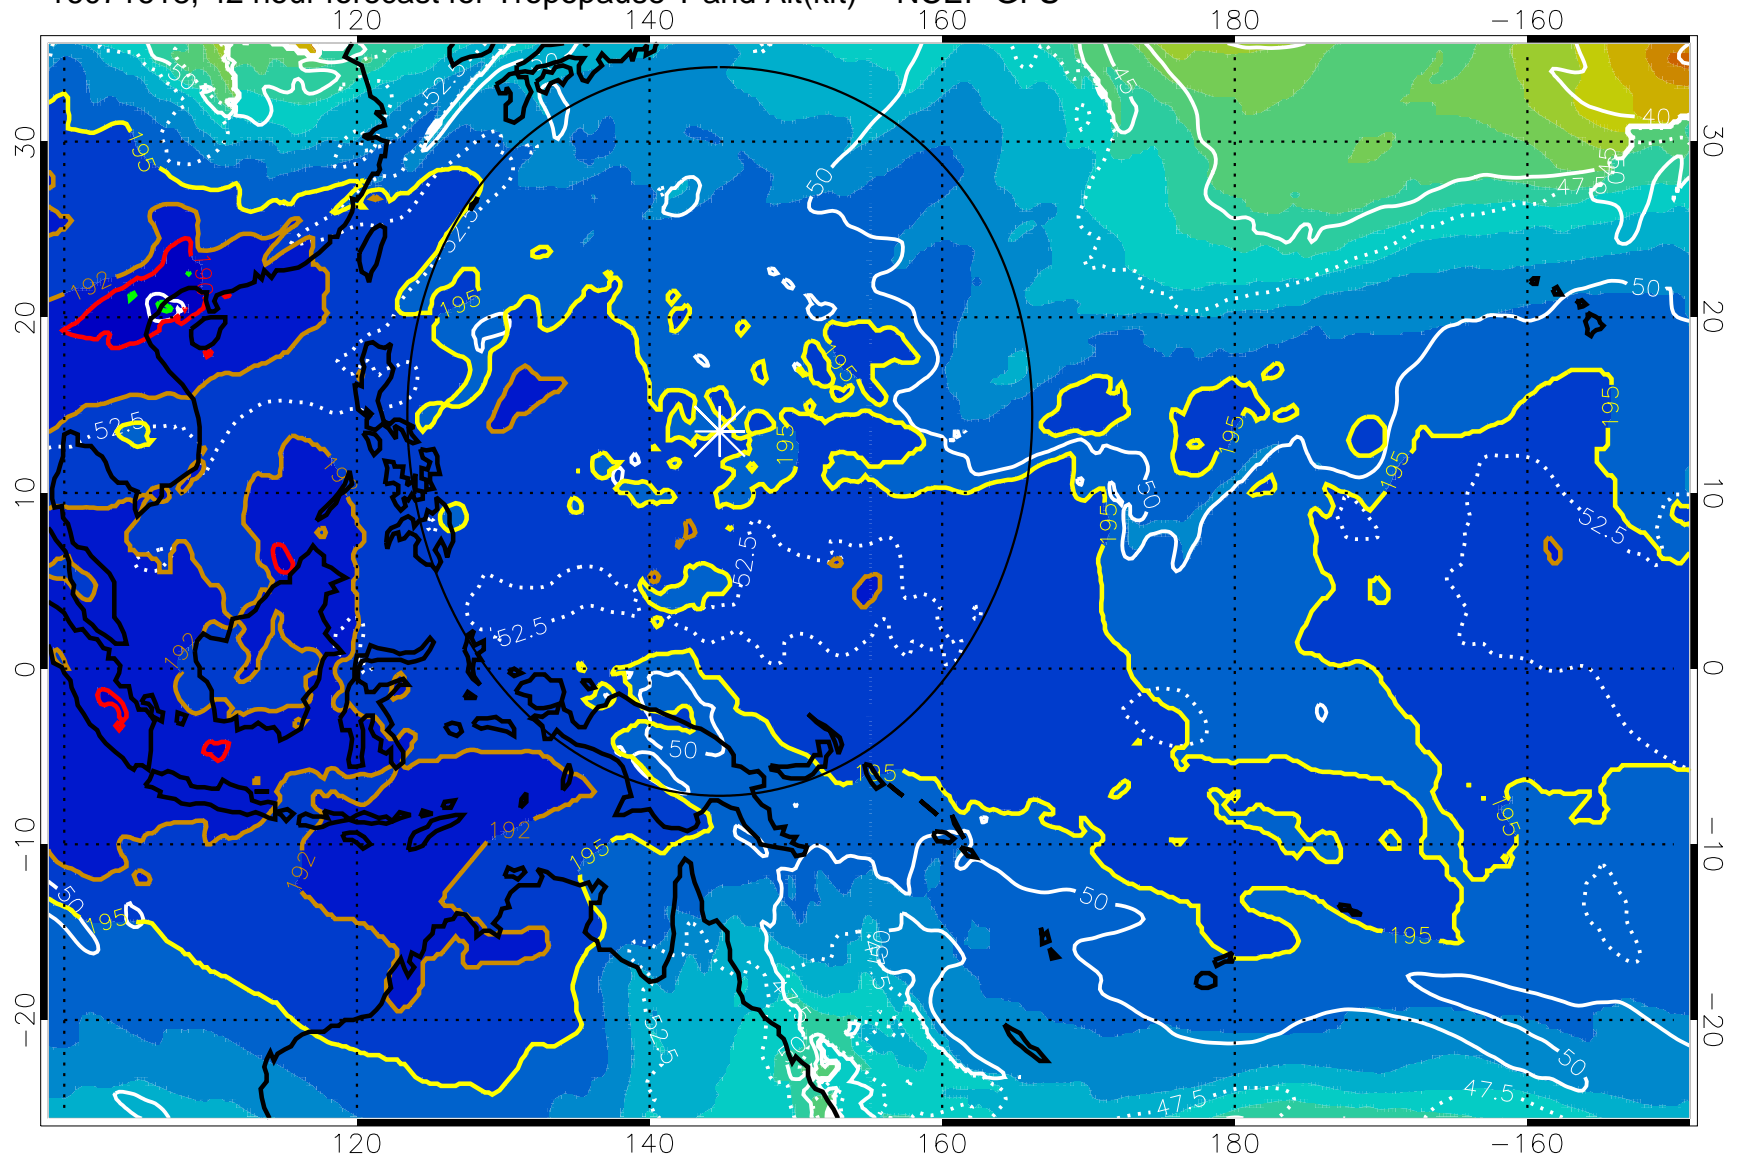

16071618, 42 hour forecast for Tropopause T and Alt(kft) -- NCEP GFS

190 200 210 220 230

Tropopause T, K

Tropopause Altitude in kft (white)

192.5K Isotherm 195K Isotherm
187.5K Isotherm 190K Isotherm

Range ring of 2304 km