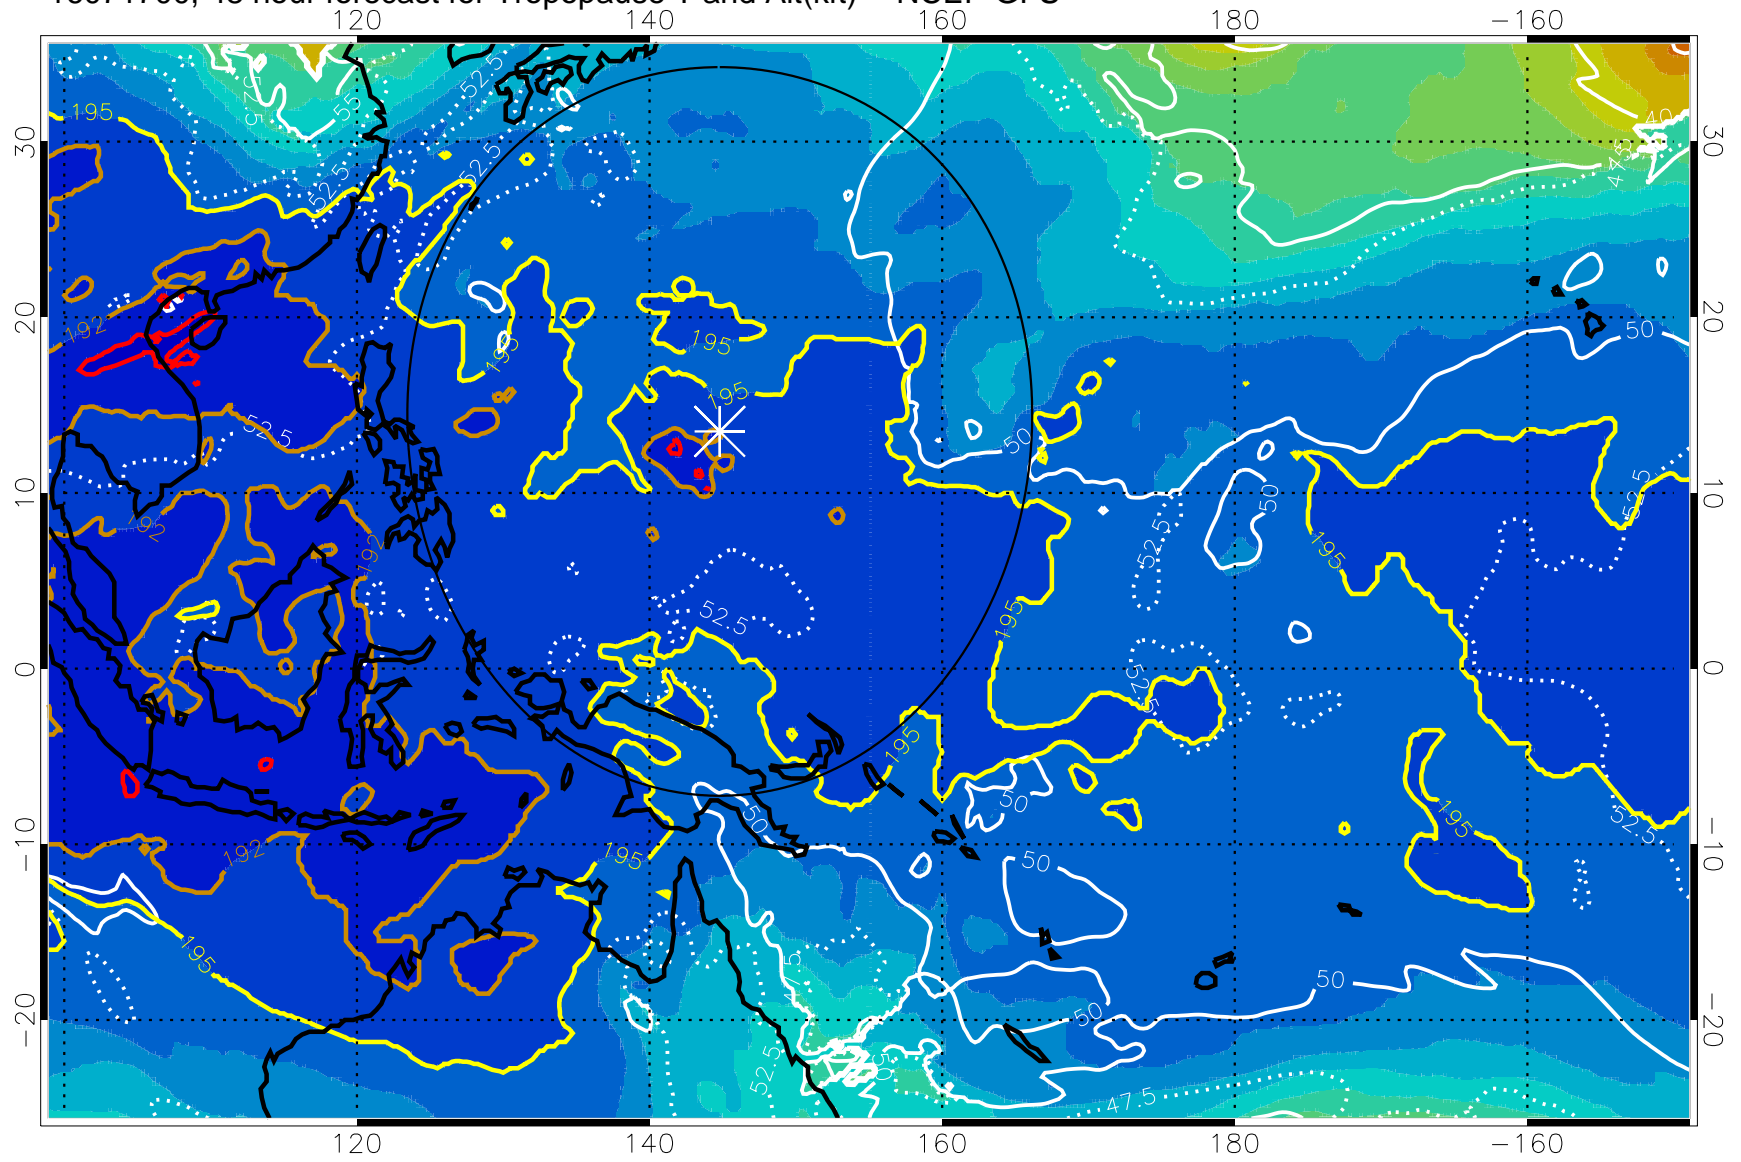

16071700, 48 hour forecast for Tropopause T and Alt(kft) -- NCEP GFS

190 200 210 220 230

Tropopause T, K

Tropopause Altitude in kft (white)

192.5K Isotherm 195K Isotherm

187.5K Isotherm 190K Isotherm

Range ring of 2304 km