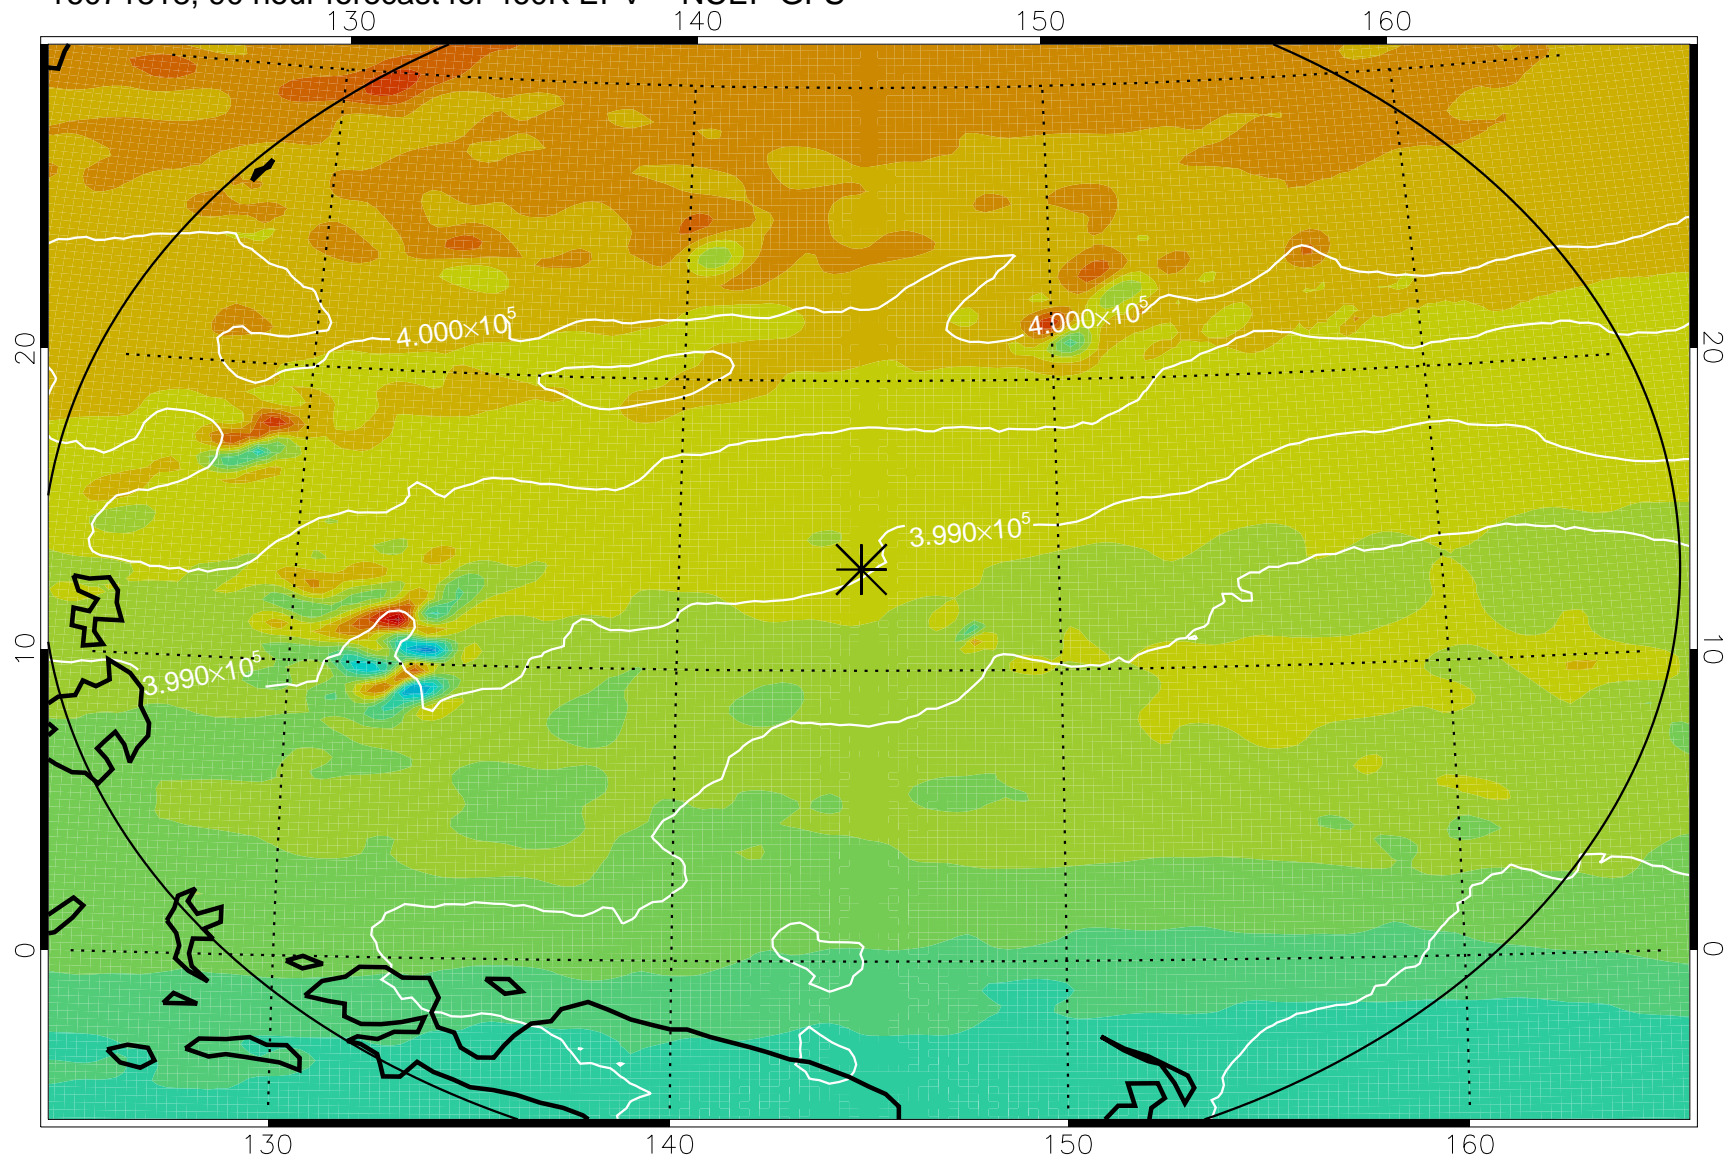

16071718, 66 hour forecast for 460K EPV -- NCEP GFS

460K Montgomery Streamfunction, white

Range ring of 2304 km

16071800, 72 hour forecast for 460K EPV -- NCEP GFS

460K Montgomery Streamfunction, white

Range ring of 2304 km

16071806, 78 hour forecast for 460K EPV -- NCEP GFS

460K Montgomery Streamfunction, white

Range ring of 2304 km

16071812, 84 hour forecast for 460K EPV -- NCEP GFS

460K Montgomery Streamfunction, white

Range ring of 2304 km

16071818, 90 hour forecast for 460K EPV -- NCEP GFS

460K Montgomery Streamfunction, white

Range ring of 2304 km

16071900, 96 hour forecast for 460K EPV -- NCEP GFS

460K Montgomery Streamfunction, white

Range ring of 2304 km

16071906, 102 hour forecast for 460K EPV -- NCEP GFS

460K Montgomery Streamfunction, white

Range ring of 2304 km

16071912, 108 hour forecast for 460K EPV -- NCEP GFS

460K Montgomery Streamfunction, white

Range ring of 2304 km