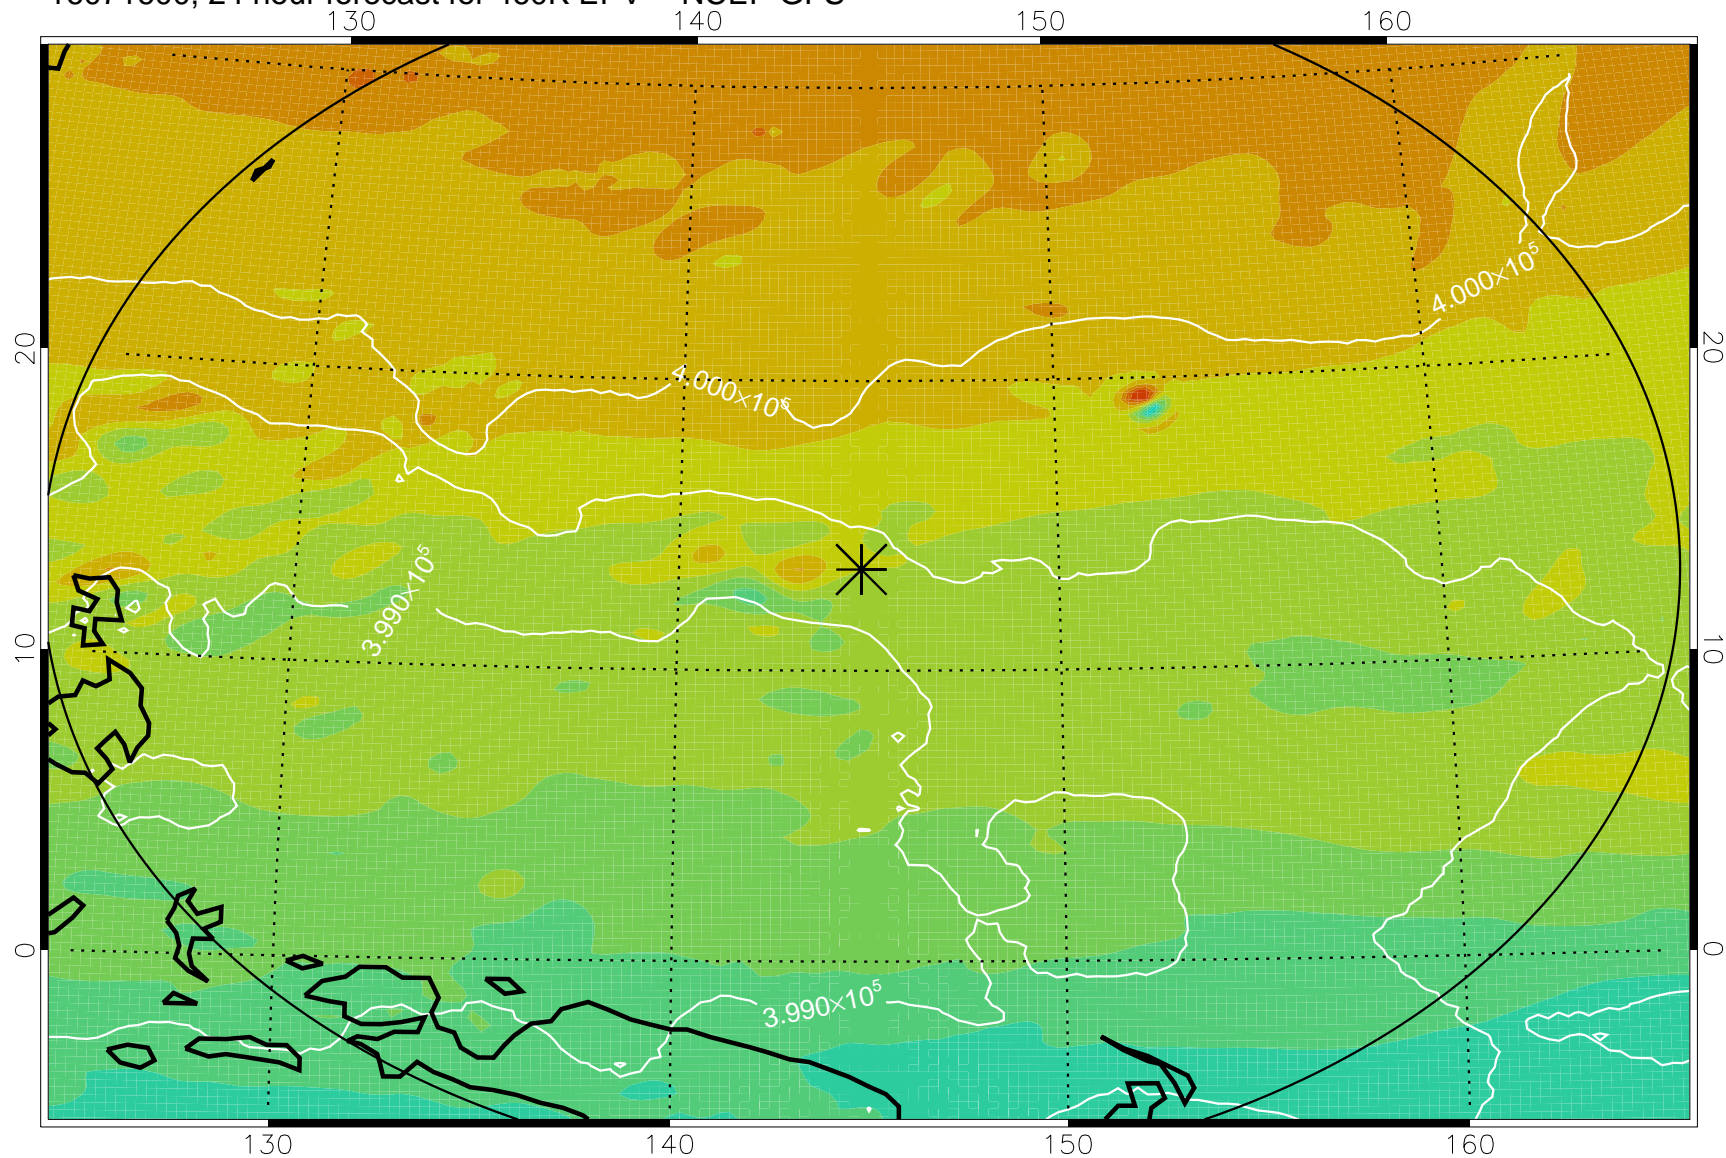

16071518, 18 hour forecast for 460K EPV -- NCEP GFS

460K Montgomery Streamfunction, white

Range ring of 2304 km

16071600, 24 hour forecast for 460K EPV -- NCEP GFS

460K Montgomery Streamfunction, white

Range ring of 2304 km

16071606, 30 hour forecast for 460K EPV -- NCEP GFS

460K Montgomery Streamfunction, white

Range ring of 2304 km

16071612, 36 hour forecast for 460K EPV -- NCEP GFS

460K Montgomery Streamfunction, white

Range ring of 2304 km

16071618, 42 hour forecast for 460K EPV -- NCEP GFS

460K Montgomery Streamfunction, white

Range ring of 2304 km

16071700, 48 hour forecast for 460K EPV -- NCEP GFS

460K Montgomery Streamfunction, white

Range ring of 2304 km

16071718, 66 hour forecast for 460K EPV -- NCEP GFS

460K Montgomery Streamfunction, white

Range ring of 2304 km

16071800, 72 hour forecast for 460K EPV -- NCEP GFS

460K Montgomery Streamfunction, white

Range ring of 2304 km