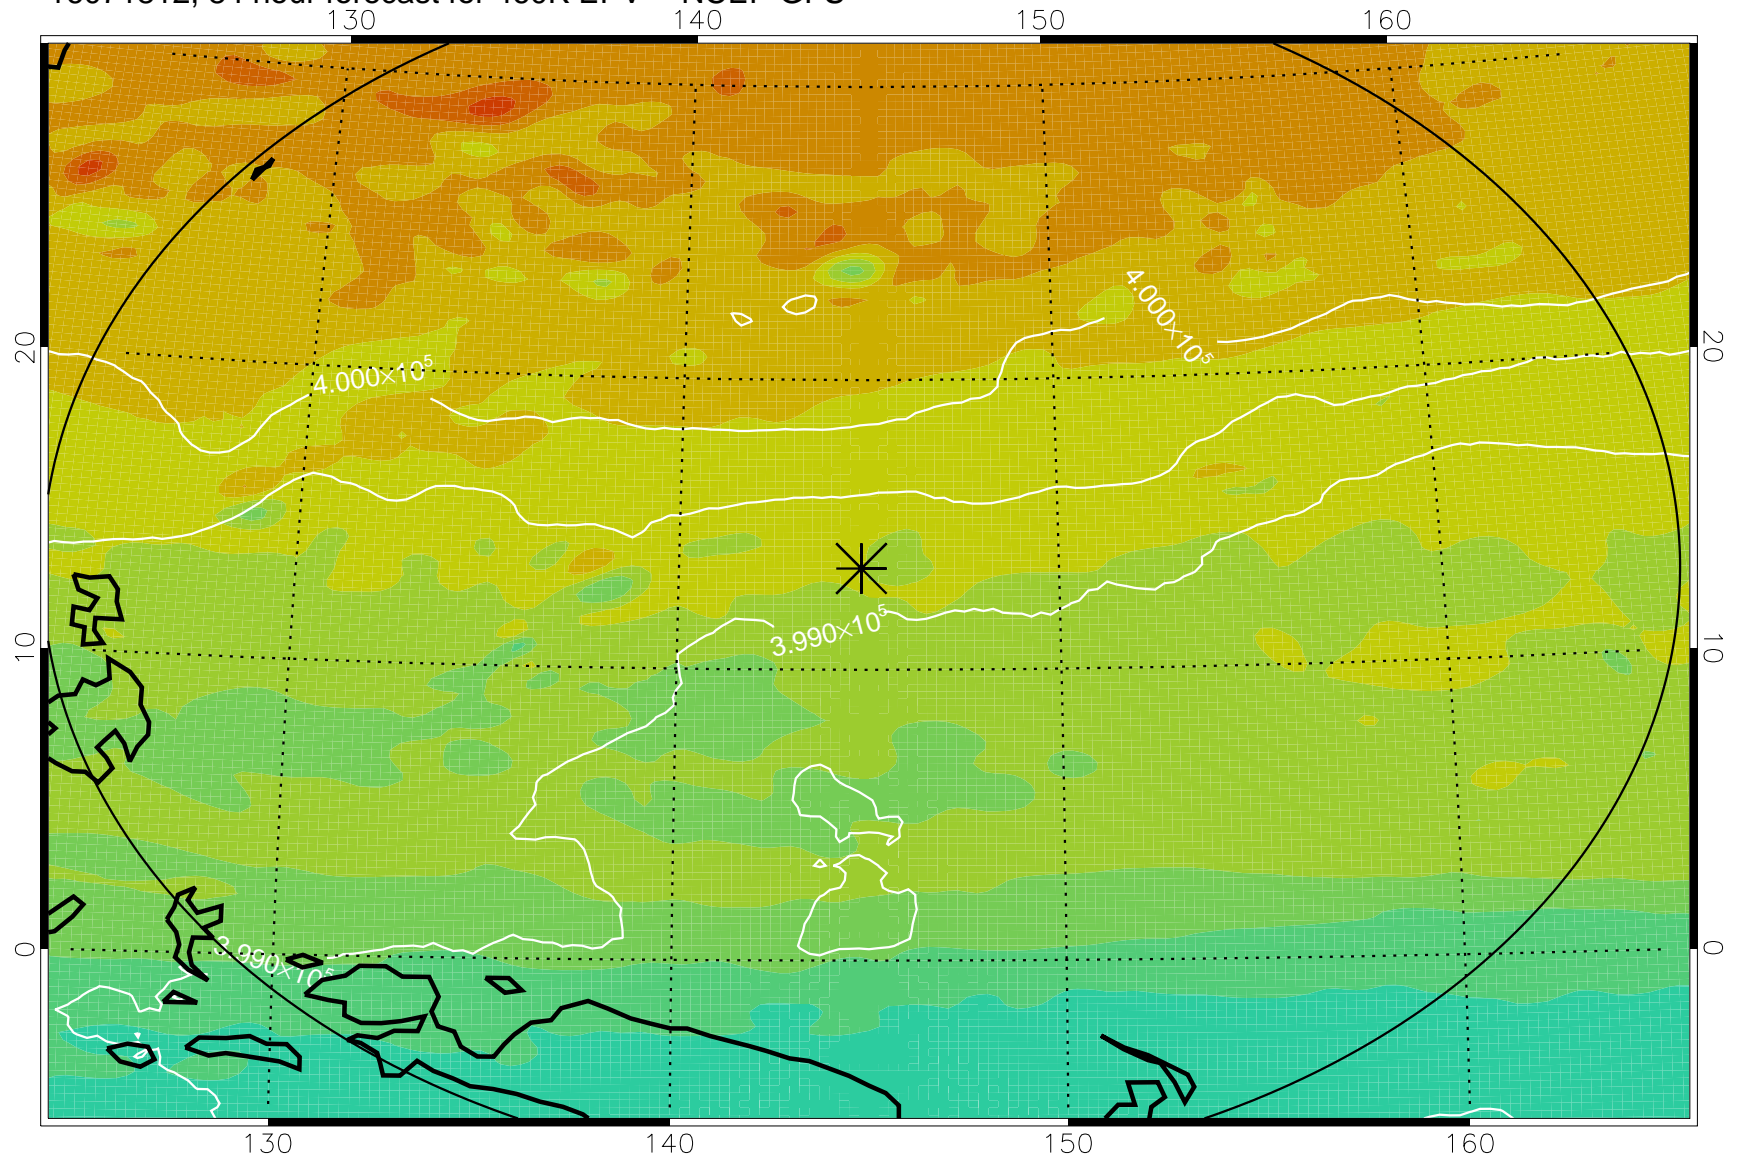

16071718, 66 hour forecast for 460K EPV -- NCEP GFS

460K Montgomery Streamfunction, white

Range ring of 2304 km

16071800, 72 hour forecast for 460K EPV -- NCEP GFS

460K Montgomery Streamfunction, white

Range ring of 2304 km

16071806, 78 hour forecast for 460K EPV -- NCEP GFS

460K Montgomery Streamfunction, white

Range ring of 2304 km

16071812, 84 hour forecast for 460K EPV -- NCEP GFS

460K Montgomery Streamfunction, white

Range ring of 2304 km

16071818, 90 hour forecast for 460K EPV -- NCEP GFS

460K Montgomery Streamfunction, white

Range ring of 2304 km

16071900, 96 hour forecast for 460K EPV -- NCEP GFS

460K Montgomery Streamfunction, white

Range ring of 2304 km

16071906, 102 hour forecast for 460K EPV -- NCEP GFS

460K Montgomery Streamfunction, white

Range ring of 2304 km

16071912, 108 hour forecast for 460K EPV -- NCEP GFS

460K Montgomery Streamfunction, white

Range ring of 2304 km