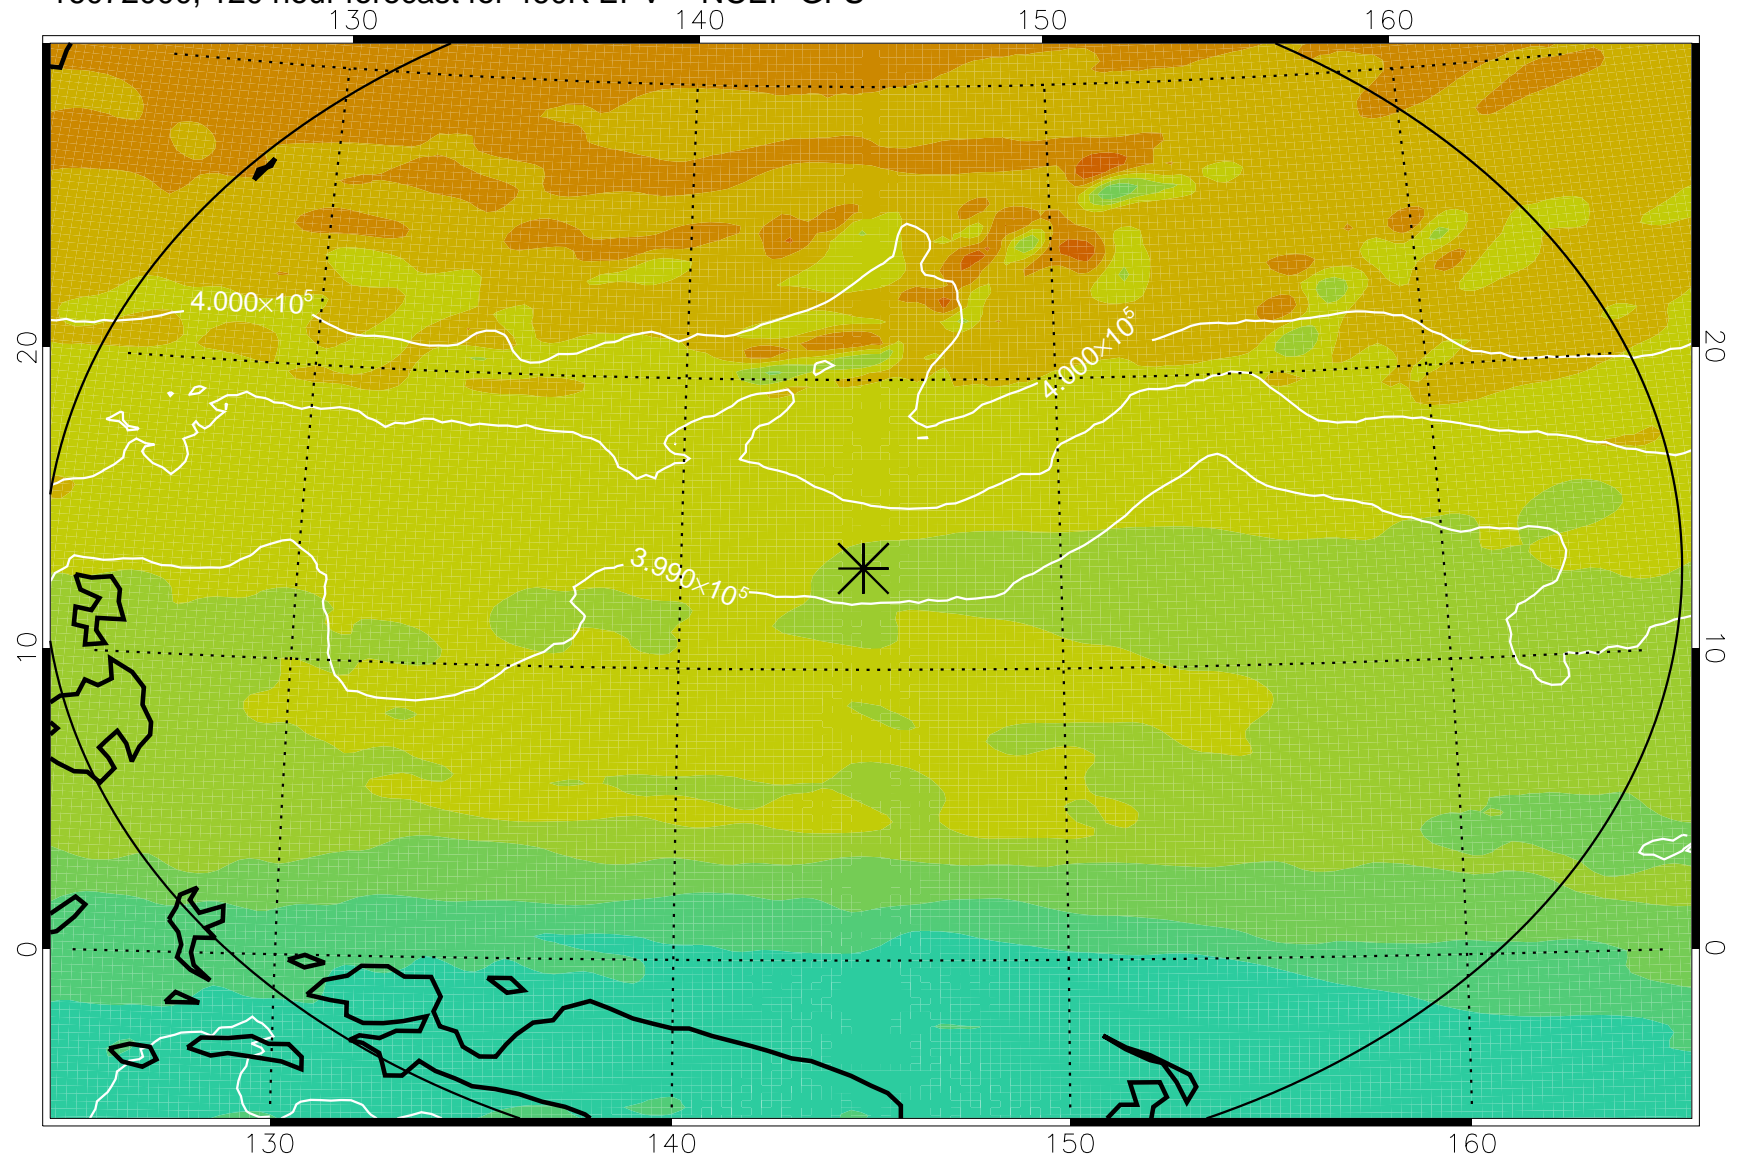

16071806, 78 hour forecast for 460K EPV -- NCEP GFS

460K Montgomery Streamfunction, white

Range ring of 2304 km

16071812, 84 hour forecast for 460K EPV -- NCEP GFS

460K Montgomery Streamfunction, white

Range ring of 2304 km

16071818, 90 hour forecast for 460K EPV -- NCEP GFS

460K Montgomery Streamfunction, white

Range ring of 2304 km

16071900, 96 hour forecast for 460K EPV -- NCEP GFS

460K Montgomery Streamfunction, white

Range ring of 2304 km

16071906, 102 hour forecast for 460K EPV -- NCEP GFS

460K Montgomery Streamfunction, white

Range ring of 2304 km

16071912, 108 hour forecast for 460K EPV -- NCEP GFS

460K Montgomery Streamfunction, white

Range ring of 2304 km

16071918, 114 hour forecast for 460K EPV -- NCEP GFS

460K Montgomery Streamfunction, white

Range ring of 2304 km

16072000, 120 hour forecast for 460K EPV -- NCEP GFS

460K Montgomery Streamfunction, white

Range ring of 2304 km