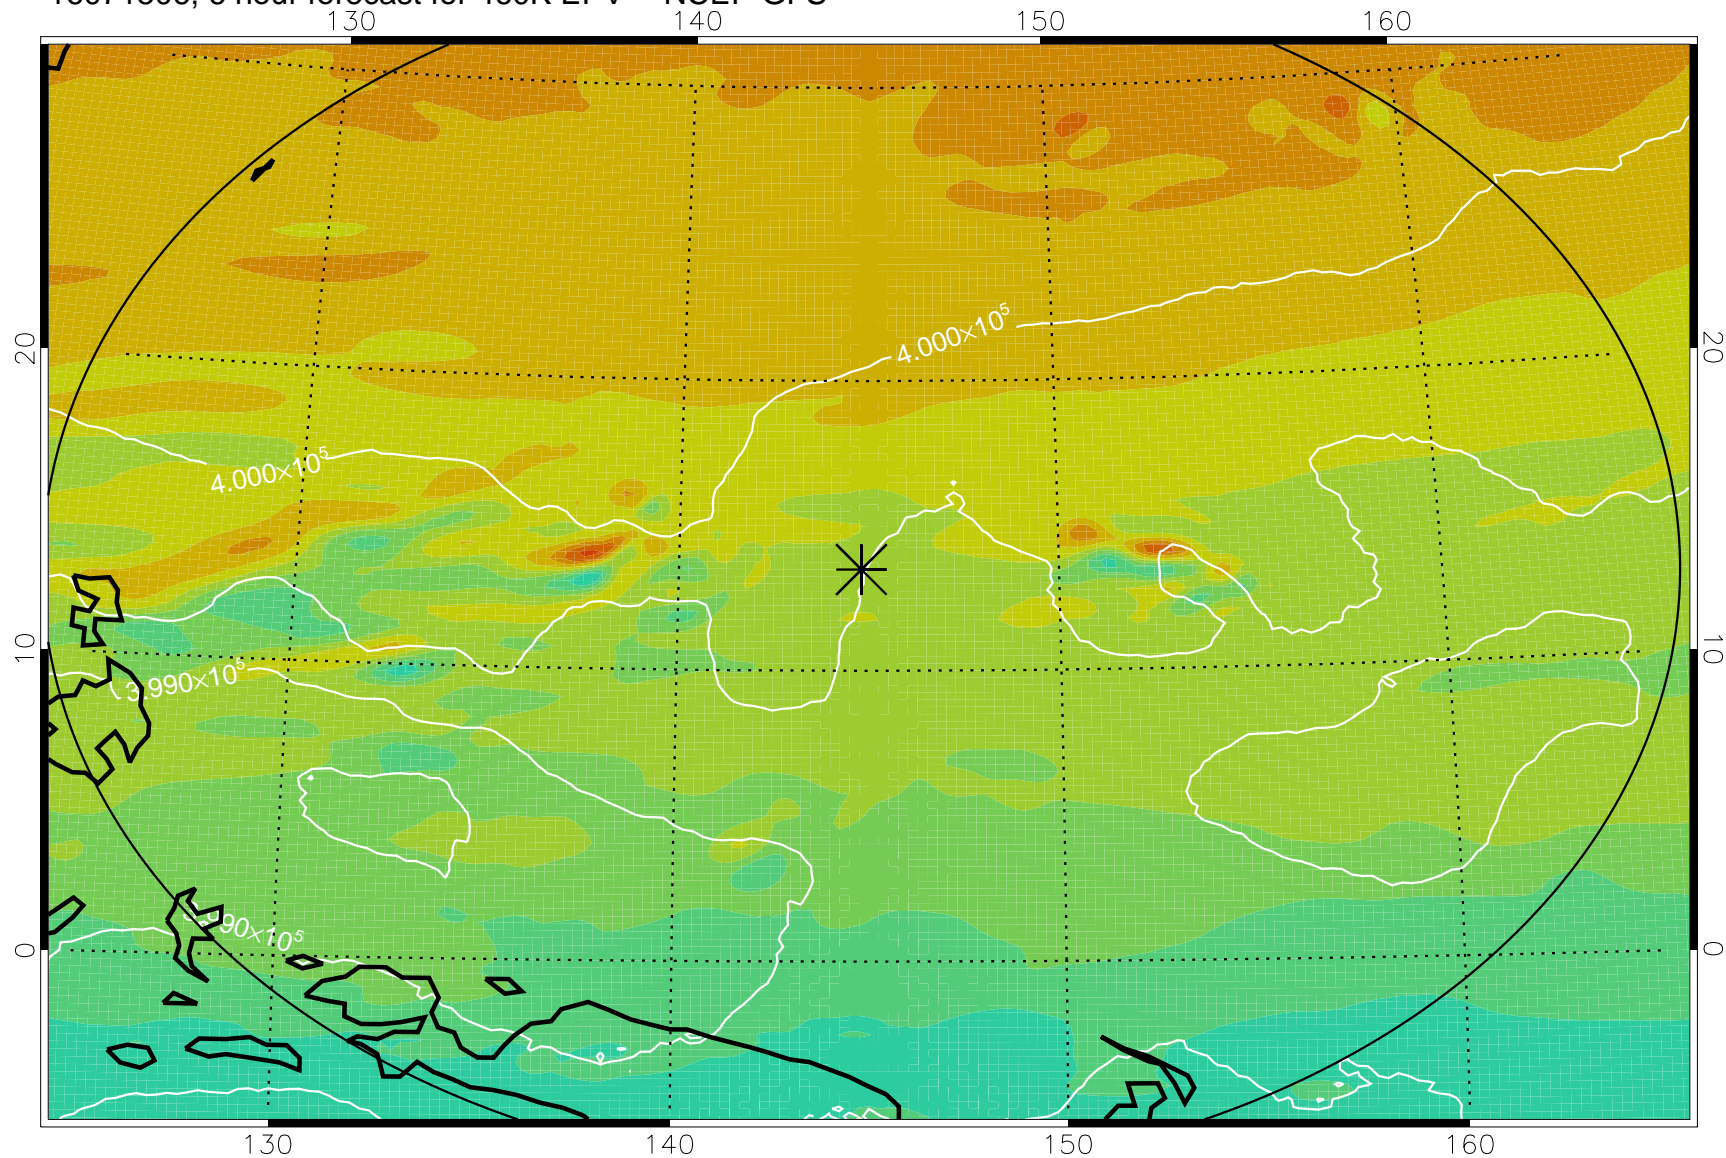

16071506, 6 hour forecast for 460K EPV -- NCEP GFS

460K Montgomery Streamfunction, white

Range ring of 2304 km

16071512, 12 hour forecast for 460K EPV -- NCEP GFS

460K Montgomery Streamfunction, white

Range ring of 2304 km

16071518, 18 hour forecast for 460K EPV -- NCEP GFS

460K Montgomery Streamfunction, white

Range ring of 2304 km

16071600, 24 hour forecast for 460K EPV -- NCEP GFS

460K Montgomery Streamfunction, white

Range ring of 2304 km

16071718, 66 hour forecast for 460K EPV -- NCEP GFS

460K Montgomery Streamfunction, white

Range ring of 2304 km

16071800, 72 hour forecast for 460K EPV -- NCEP GFS

460K Montgomery Streamfunction, white

Range ring of 2304 km

16071818, 90 hour forecast for 460K EPV -- NCEP GFS

460K Montgomery Streamfunction, white

Range ring of 2304 km

16071900, 96 hour forecast for 460K EPV -- NCEP GFS

460K Montgomery Streamfunction, white

Range ring of 2304 km