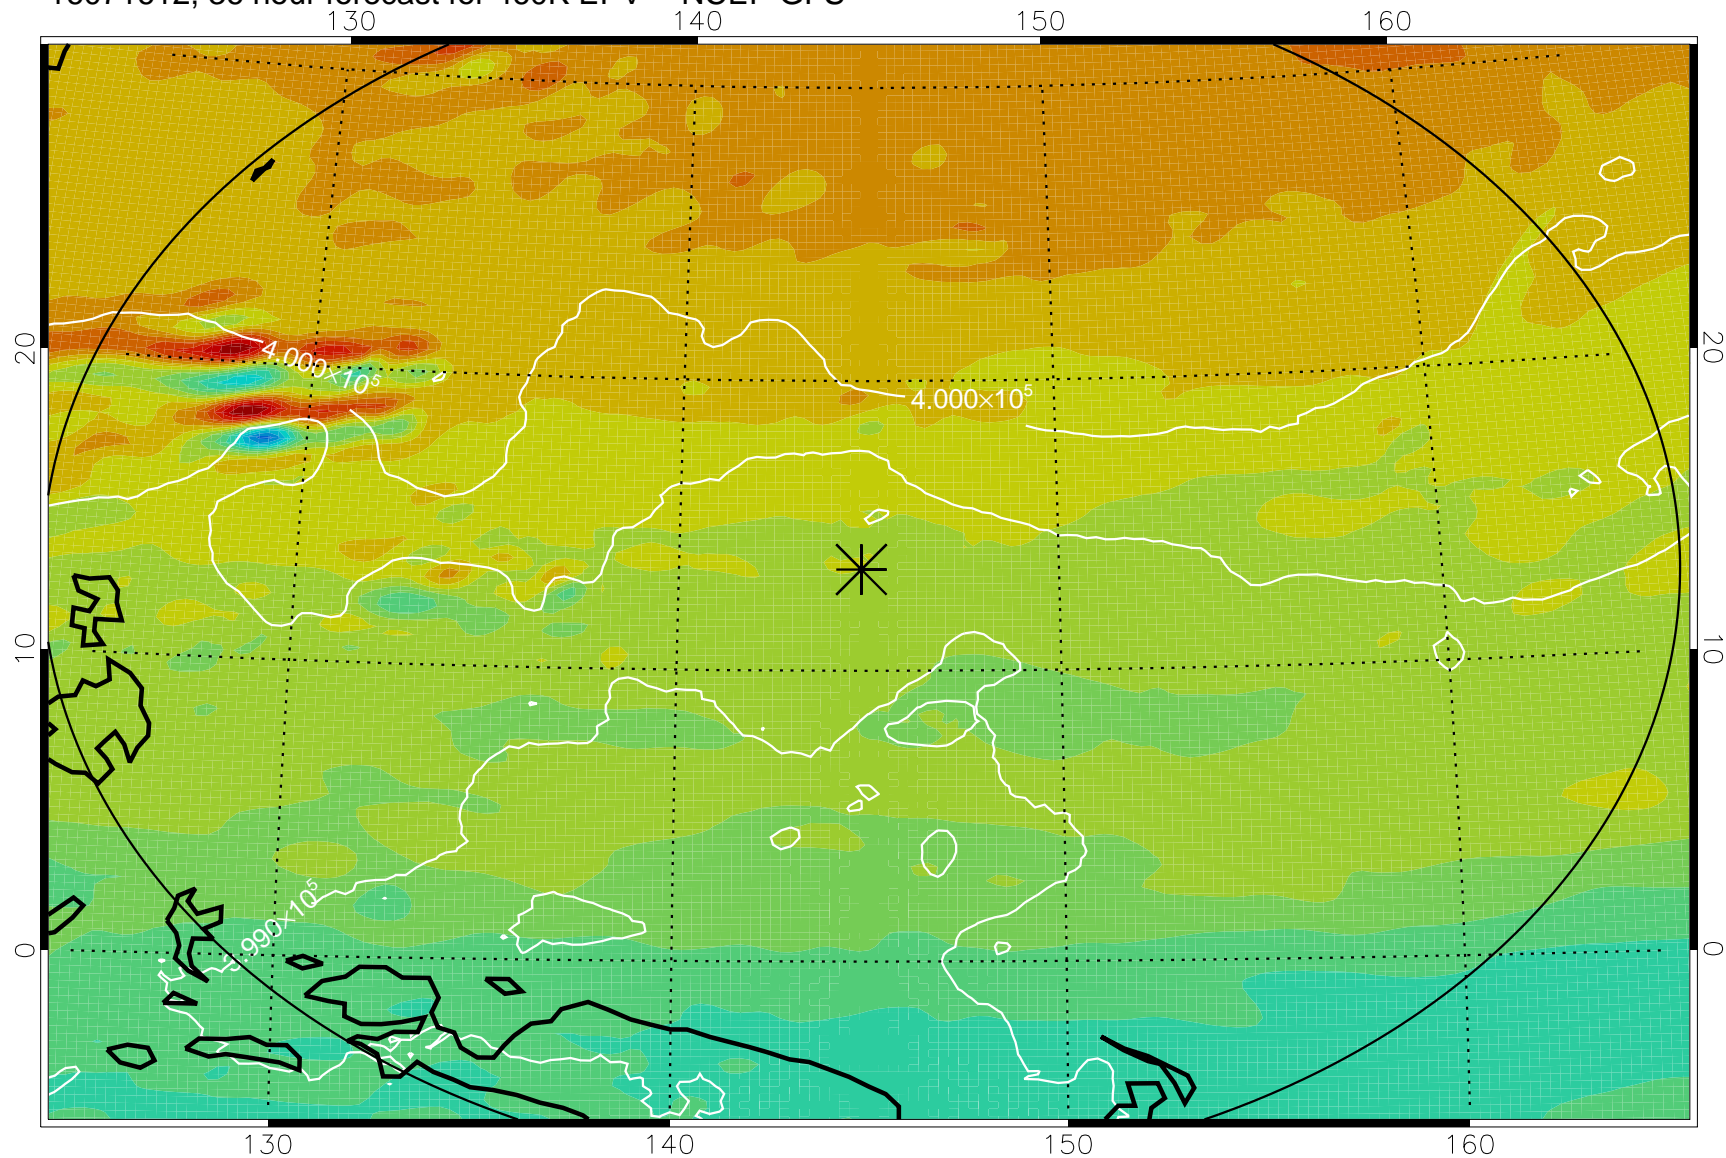

16071518, 18 hour forecast for 460K EPV -- NCEP GFS

460K Montgomery Streamfunction, white

Range ring of 2304 km

16071600, 24 hour forecast for 460K EPV -- NCEP GFS

460K Montgomery Streamfunction, white

Range ring of 2304 km

16071606, 30 hour forecast for 460K EPV -- NCEP GFS

460K Montgomery Streamfunction, white

Range ring of 2304 km

16071612, 36 hour forecast for 460K EPV -- NCEP GFS

460K Montgomery Streamfunction, white

Range ring of 2304 km

16071618, 42 hour forecast for 460K EPV -- NCEP GFS

460K Montgomery Streamfunction, white

Range ring of 2304 km

16071700, 48 hour forecast for 460K EPV -- NCEP GFS

460K Montgomery Streamfunction, white

Range ring of 2304 km

16071718, 66 hour forecast for 460K EPV -- NCEP GFS

460K Montgomery Streamfunction, white

Range ring of 2304 km

16071800, 72 hour forecast for 460K EPV -- NCEP GFS

460K Montgomery Streamfunction, white

Range ring of 2304 km