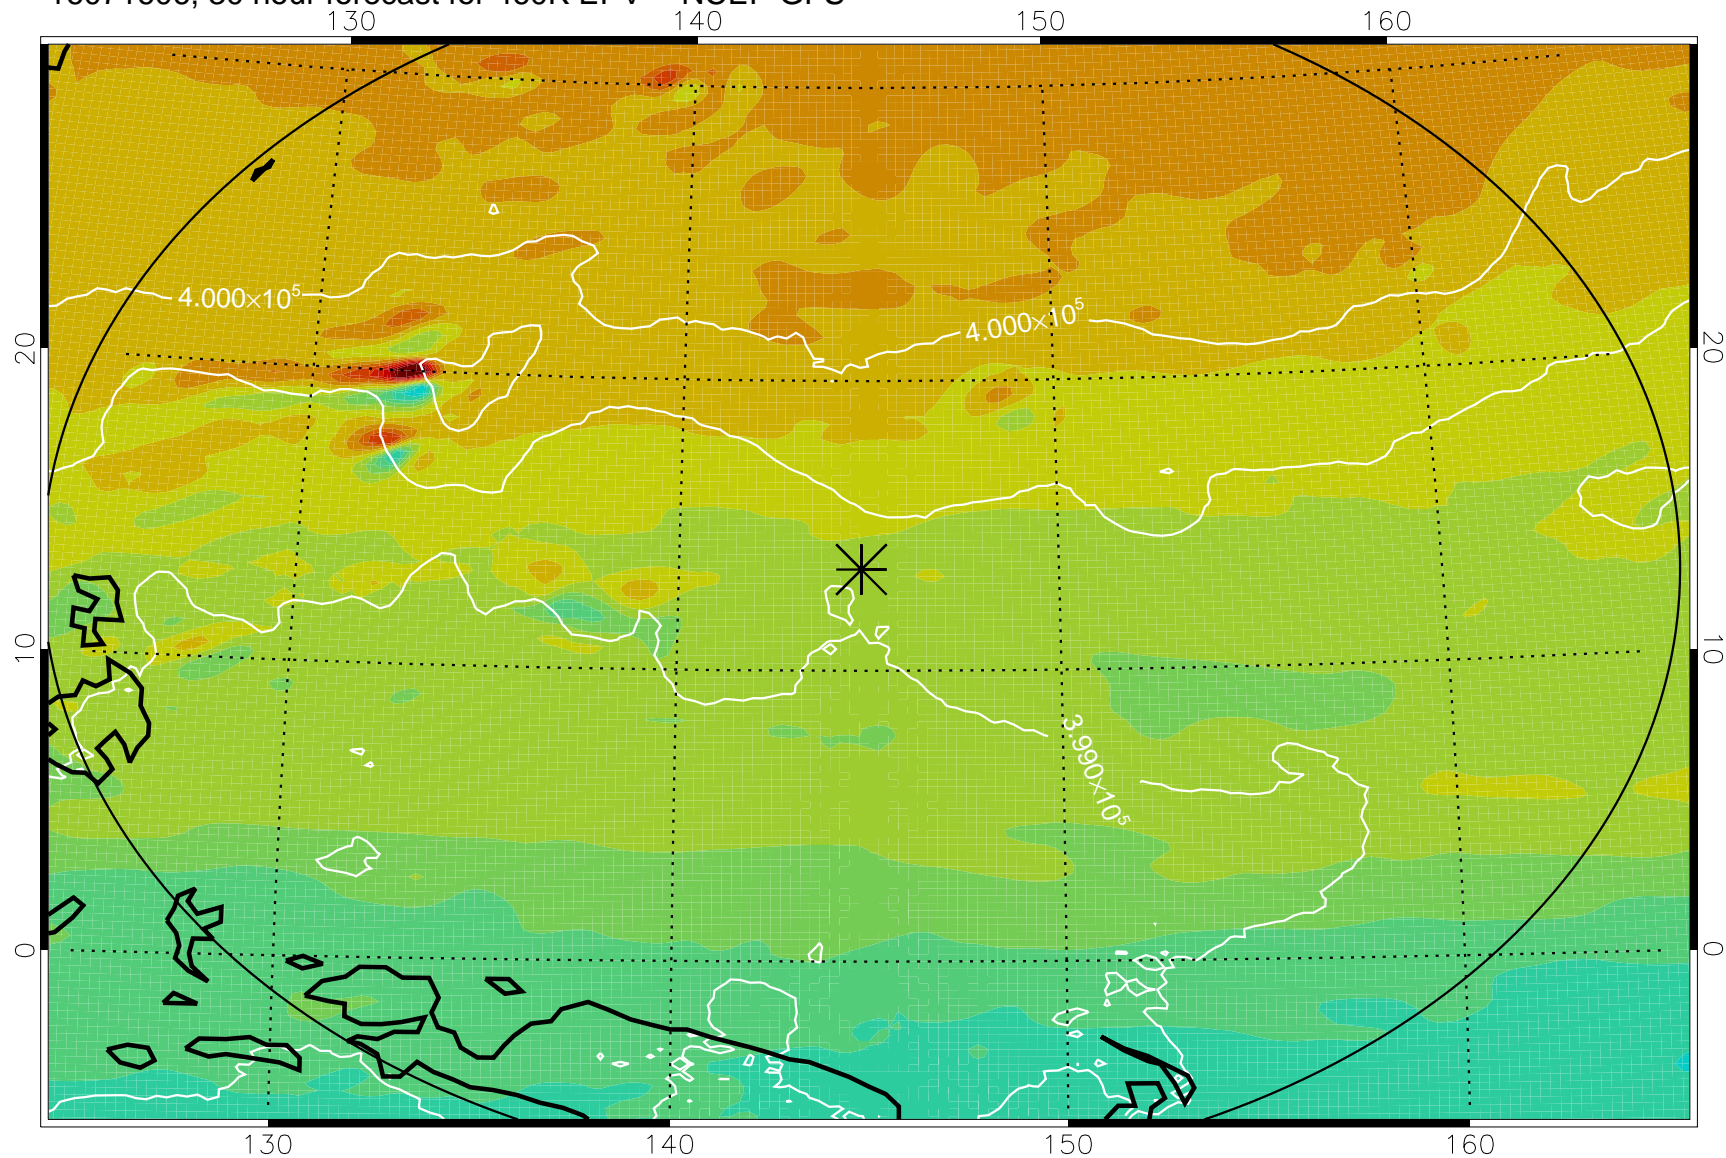

16071518, 18 hour forecast for 460K EPV -- NCEP GFS

460K Montgomery Streamfunction, white

Range ring of 2304 km

16071600, 24 hour forecast for 460K EPV -- NCEP GFS

460K Montgomery Streamfunction, white

Range ring of 2304 km

16071606, 30 hour forecast for 460K EPV -- NCEP GFS

460K Montgomery Streamfunction, white

Range ring of 2304 km

16071612, 36 hour forecast for 460K EPV -- NCEP GFS

460K Montgomery Streamfunction, white

Range ring of 2304 km

16071718, 66 hour forecast for 460K EPV -- NCEP GFS

460K Montgomery Streamfunction, white

Range ring of 2304 km

16071800, 72 hour forecast for 460K EPV -- NCEP GFS

460K Montgomery Streamfunction, white

Range ring of 2304 km

16071818, 90 hour forecast for 460K EPV -- NCEP GFS

460K Montgomery Streamfunction, white

Range ring of 2304 km

16071900, 96 hour forecast for 460K EPV -- NCEP GFS

460K Montgomery Streamfunction, white

Range ring of 2304 km