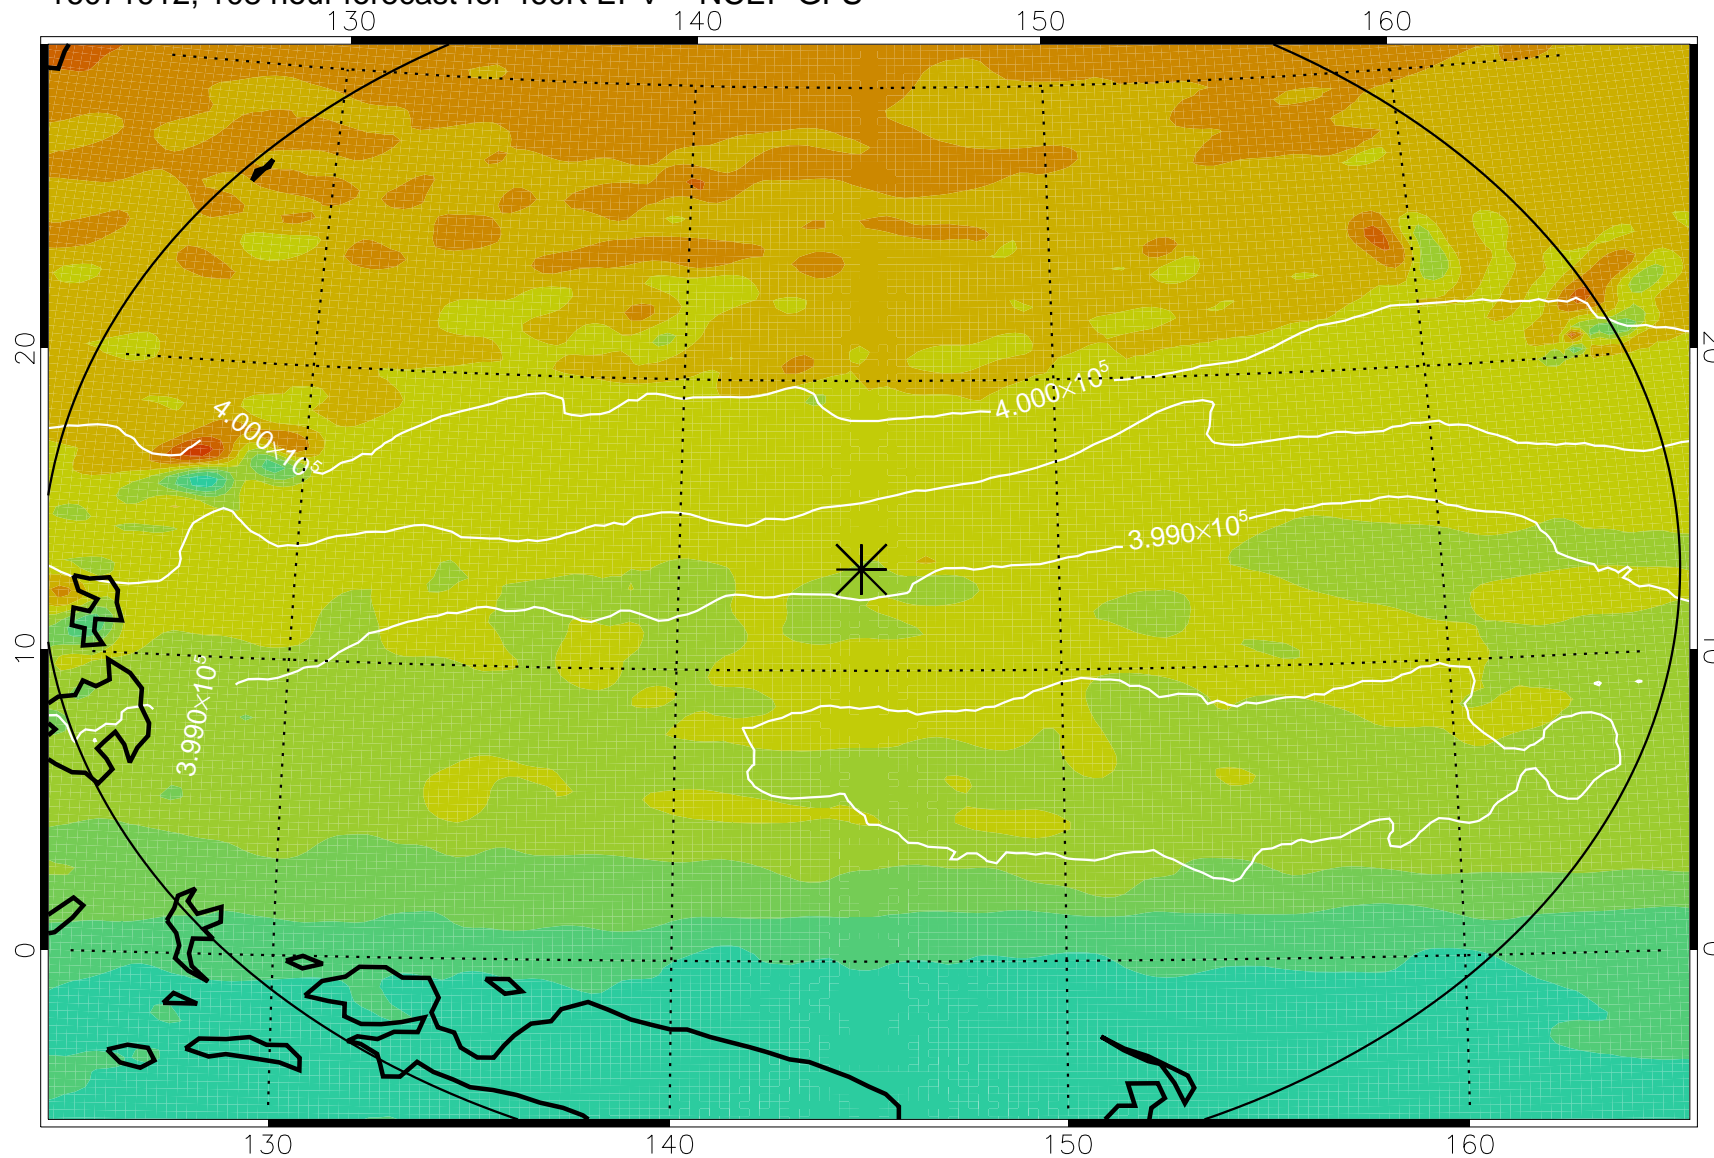

16071806, 78 hour forecast for 460K EPV -- NCEP GFS

460K Montgomery Streamfunction, white

Range ring of 2304 km

16071812, 84 hour forecast for 460K EPV -- NCEP GFS

460K Montgomery Streamfunction, white

Range ring of 2304 km

16071818, 90 hour forecast for 460K EPV -- NCEP GFS

460K Montgomery Streamfunction, white

Range ring of 2304 km

16071900, 96 hour forecast for 460K EPV -- NCEP GFS

460K Montgomery Streamfunction, white

Range ring of 2304 km

16071906, 102 hour forecast for 460K EPV -- NCEP GFS

460K Montgomery Streamfunction, white

Range ring of 2304 km

16071912, 108 hour forecast for 460K EPV -- NCEP GFS

460K Montgomery Streamfunction, white

Range ring of 2304 km

16071918, 114 hour forecast for 460K EPV -- NCEP GFS

460K Montgomery Streamfunction, white

Range ring of 2304 km

16072000, 120 hour forecast for 460K EPV -- NCEP GFS

460K Montgomery Streamfunction, white

Range ring of 2304 km