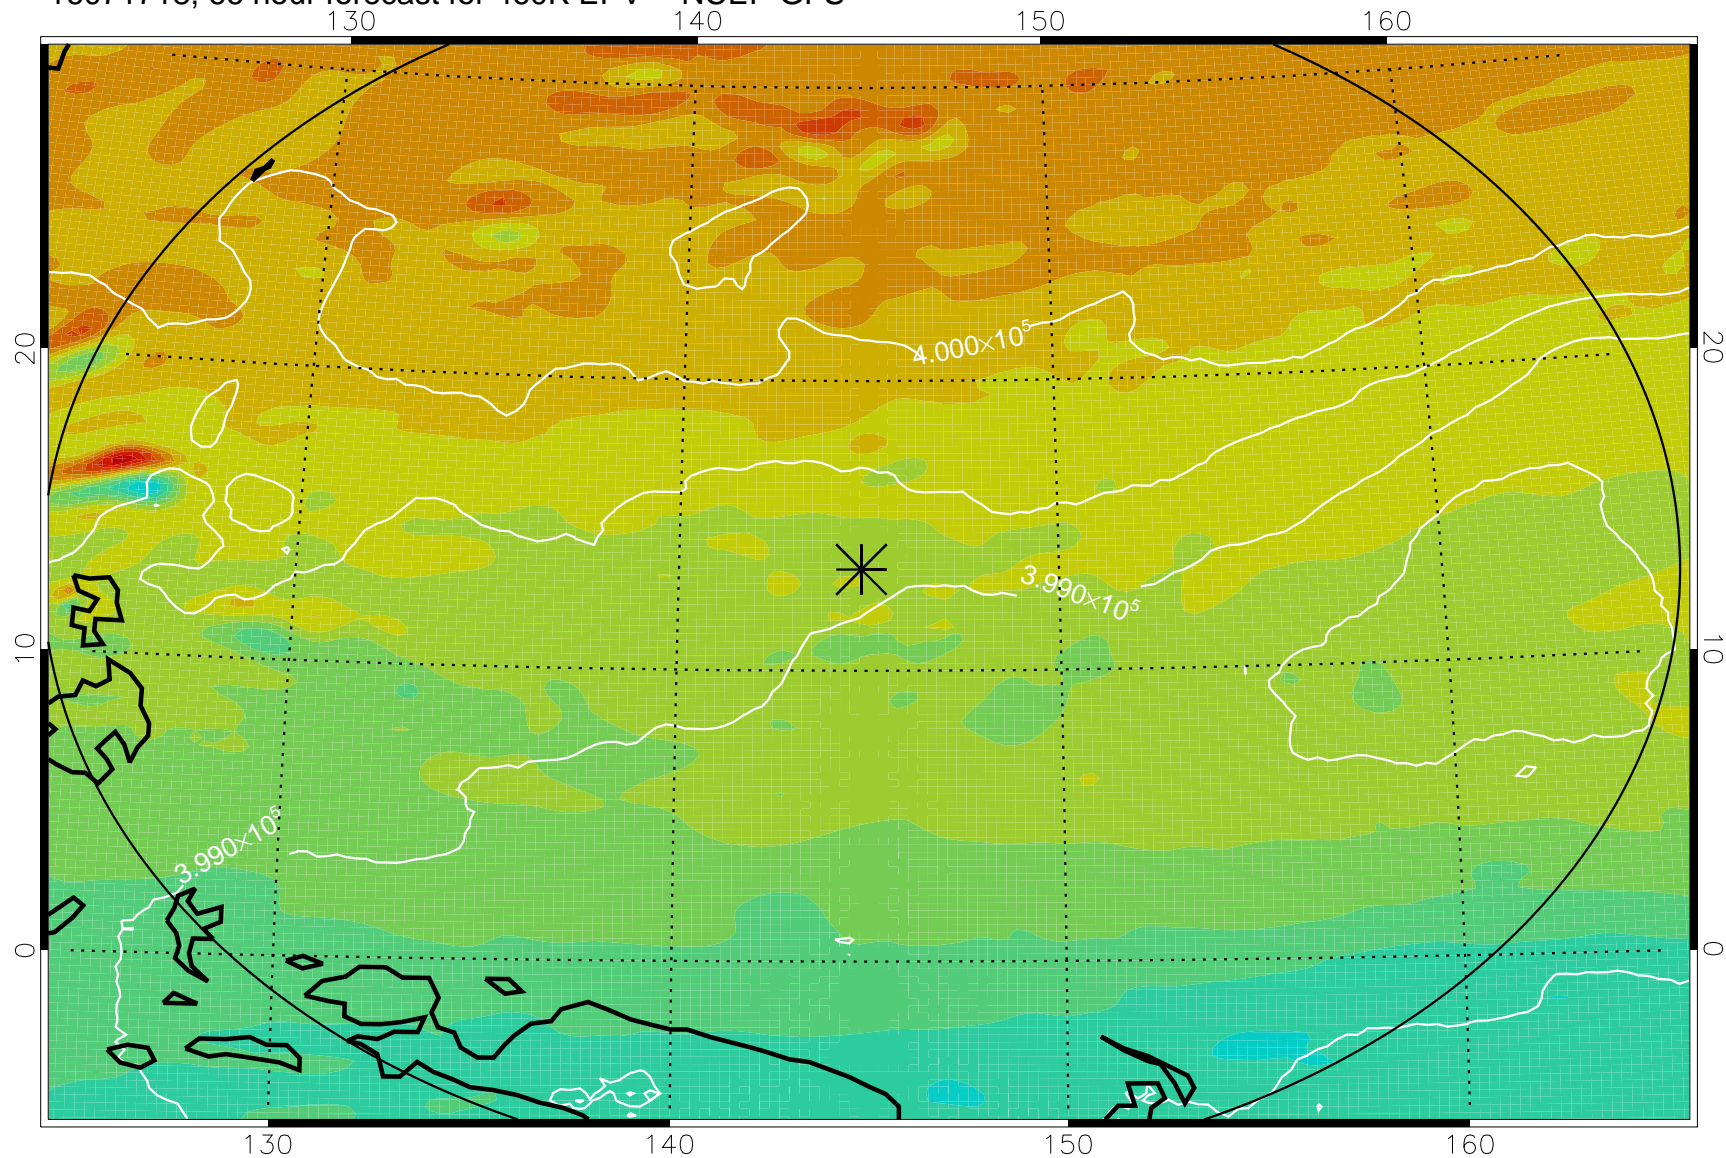

16071706, 54 hour forecast for 460K EPV -- NCEP GFS

460K Montgomery Streamfunction, white

Range ring of 2304 km

16071712, 60 hour forecast for 460K EPV -- NCEP GFS

460K Montgomery Streamfunction, white

Range ring of 2304 km

16071718, 66 hour forecast for 460K EPV -- NCEP GFS

460K Montgomery Streamfunction, white

Range ring of 2304 km

16071800, 72 hour forecast for 460K EPV -- NCEP GFS

460K Montgomery Streamfunction, white

Range ring of 2304 km

16071806, 78 hour forecast for 460K EPV -- NCEP GFS

460K Montgomery Streamfunction, white

Range ring of 2304 km

16071812, 84 hour forecast for 460K EPV -- NCEP GFS

460K Montgomery Streamfunction, white

Range ring of 2304 km

16071818, 90 hour forecast for 460K EPV -- NCEP GFS

460K Montgomery Streamfunction, white

Range ring of 2304 km

16071900, 96 hour forecast for 460K EPV -- NCEP GFS

460K Montgomery Streamfunction, white

Range ring of 2304 km