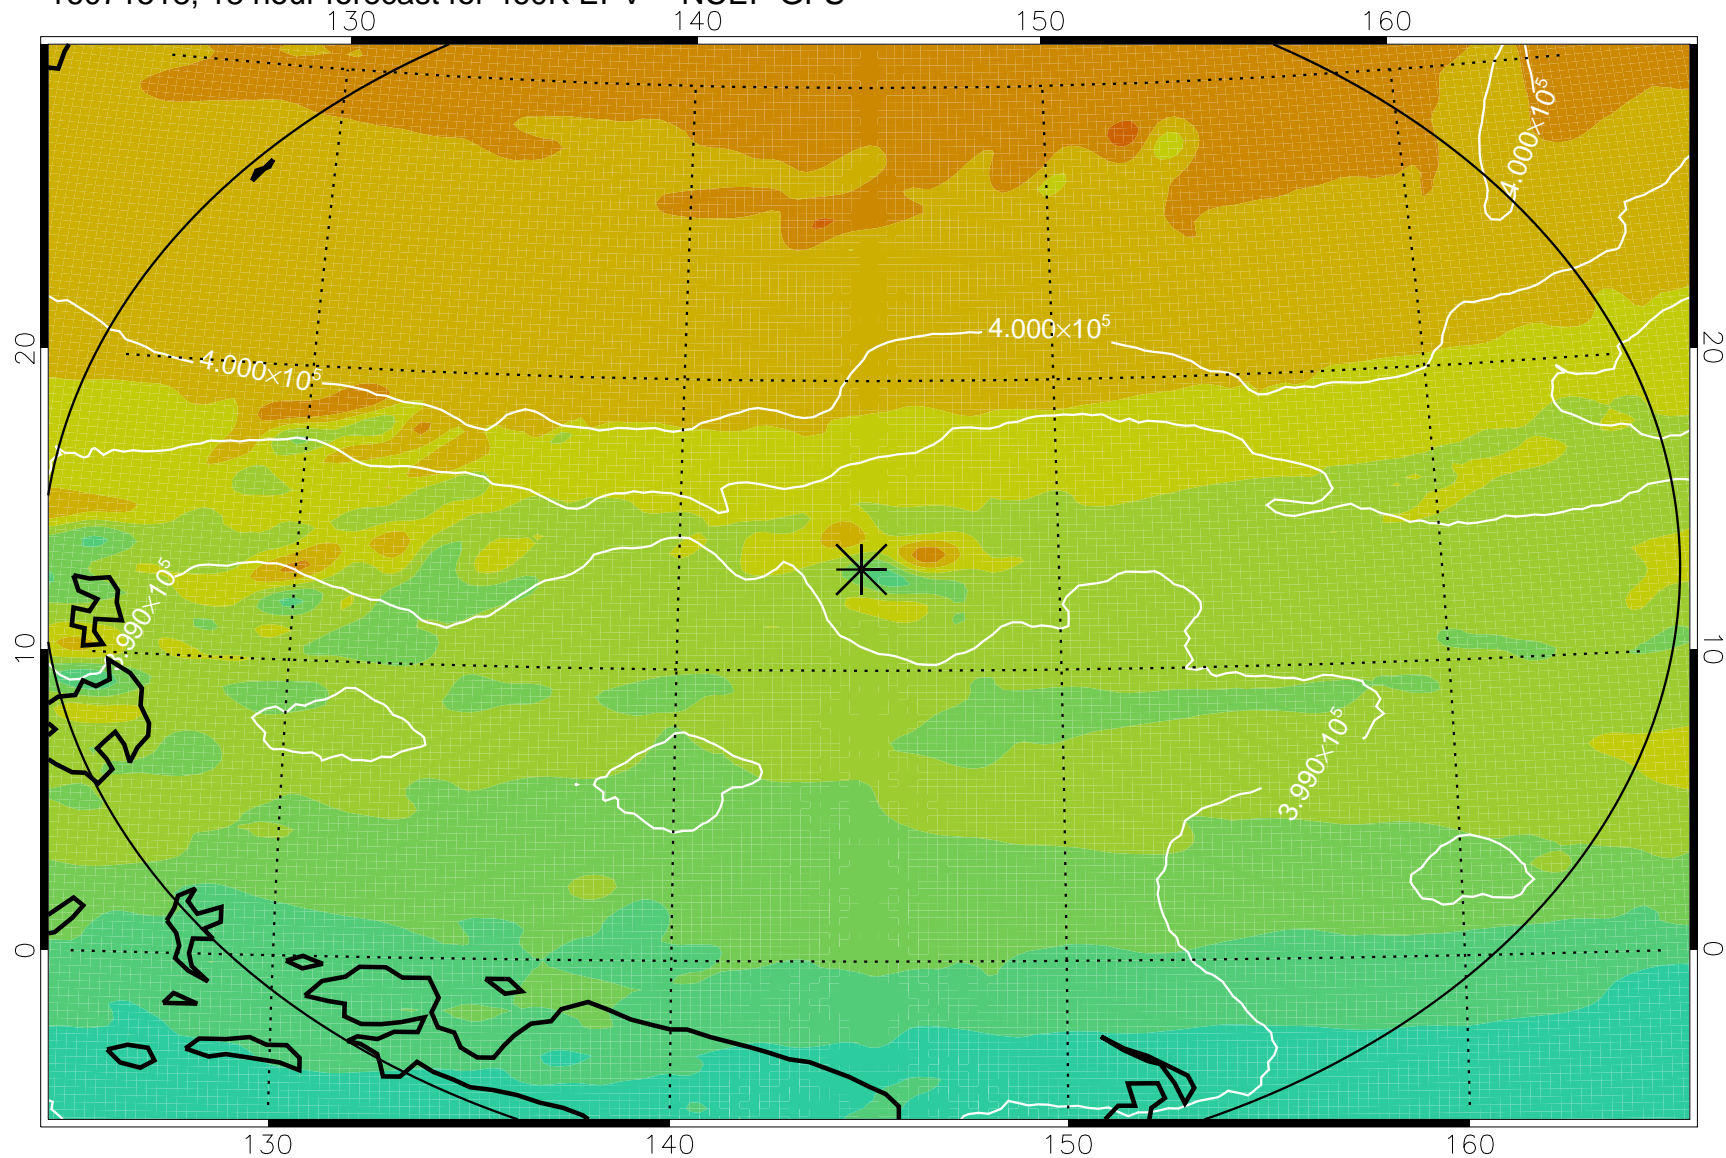

16071506, 6 hour forecast for 460K EPV -- NCEP GFS

460K Montgomery Streamfunction, white

Range ring of 2304 km

16071512, 12 hour forecast for 460K EPV -- NCEP GFS

460K Montgomery Streamfunction, white

Range ring of 2304 km

16071518, 18 hour forecast for 460K EPV -- NCEP GFS

460K Montgomery Streamfunction, white

Range ring of 2304 km

16071600, 24 hour forecast for 460K EPV -- NCEP GFS

460K Montgomery Streamfunction, white

Range ring of 2304 km

16071606, 30 hour forecast for 460K EPV -- NCEP GFS

460K Montgomery Streamfunction, white

Range ring of 2304 km

16071612, 36 hour forecast for 460K EPV -- NCEP GFS

460K Montgomery Streamfunction, white

Range ring of 2304 km

16071718, 66 hour forecast for 460K EPV -- NCEP GFS

460K Montgomery Streamfunction, white

Range ring of 2304 km

16071800, 72 hour forecast for 460K EPV -- NCEP GFS

460K Montgomery Streamfunction, white

Range ring of 2304 km