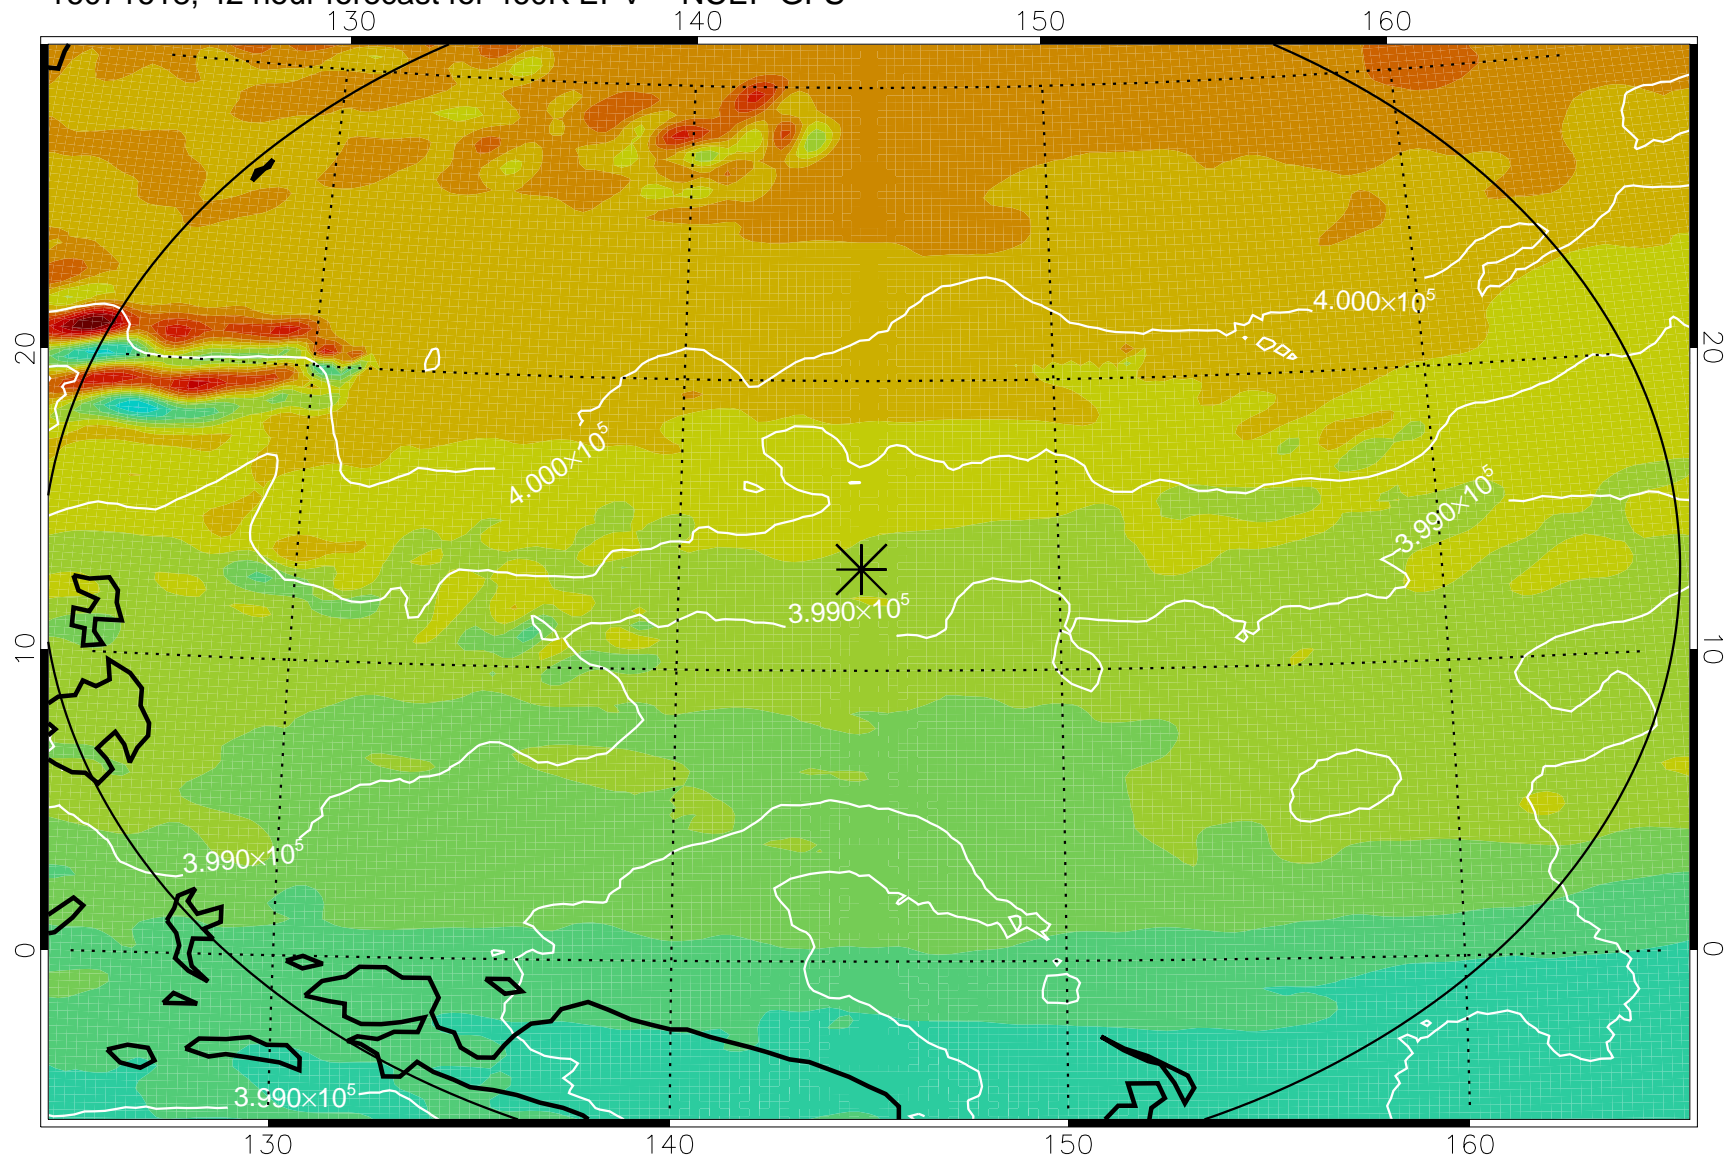

16071606, 30 hour forecast for 460K EPV -- NCEP GFS

460K Montgomery Streamfunction, white

Range ring of 2304 km

16071612, 36 hour forecast for 460K EPV -- NCEP GFS

460K Montgomery Streamfunction, white

Range ring of 2304 km

16071618, 42 hour forecast for 460K EPV -- NCEP GFS

460K Montgomery Streamfunction, white

Range ring of 2304 km

16071700, 48 hour forecast for 460K EPV -- NCEP GFS

460K Montgomery Streamfunction, white

Range ring of 2304 km

16071718, 66 hour forecast for 460K EPV -- NCEP GFS

460K Montgomery Streamfunction, white

Range ring of 2304 km

16071800, 72 hour forecast for 460K EPV -- NCEP GFS

460K Montgomery Streamfunction, white

Range ring of 2304 km

16071818, 90 hour forecast for 460K EPV -- NCEP GFS

460K Montgomery Streamfunction, white

Range ring of 2304 km

16071900, 96 hour forecast for 460K EPV -- NCEP GFS

460K Montgomery Streamfunction, white

Range ring of 2304 km