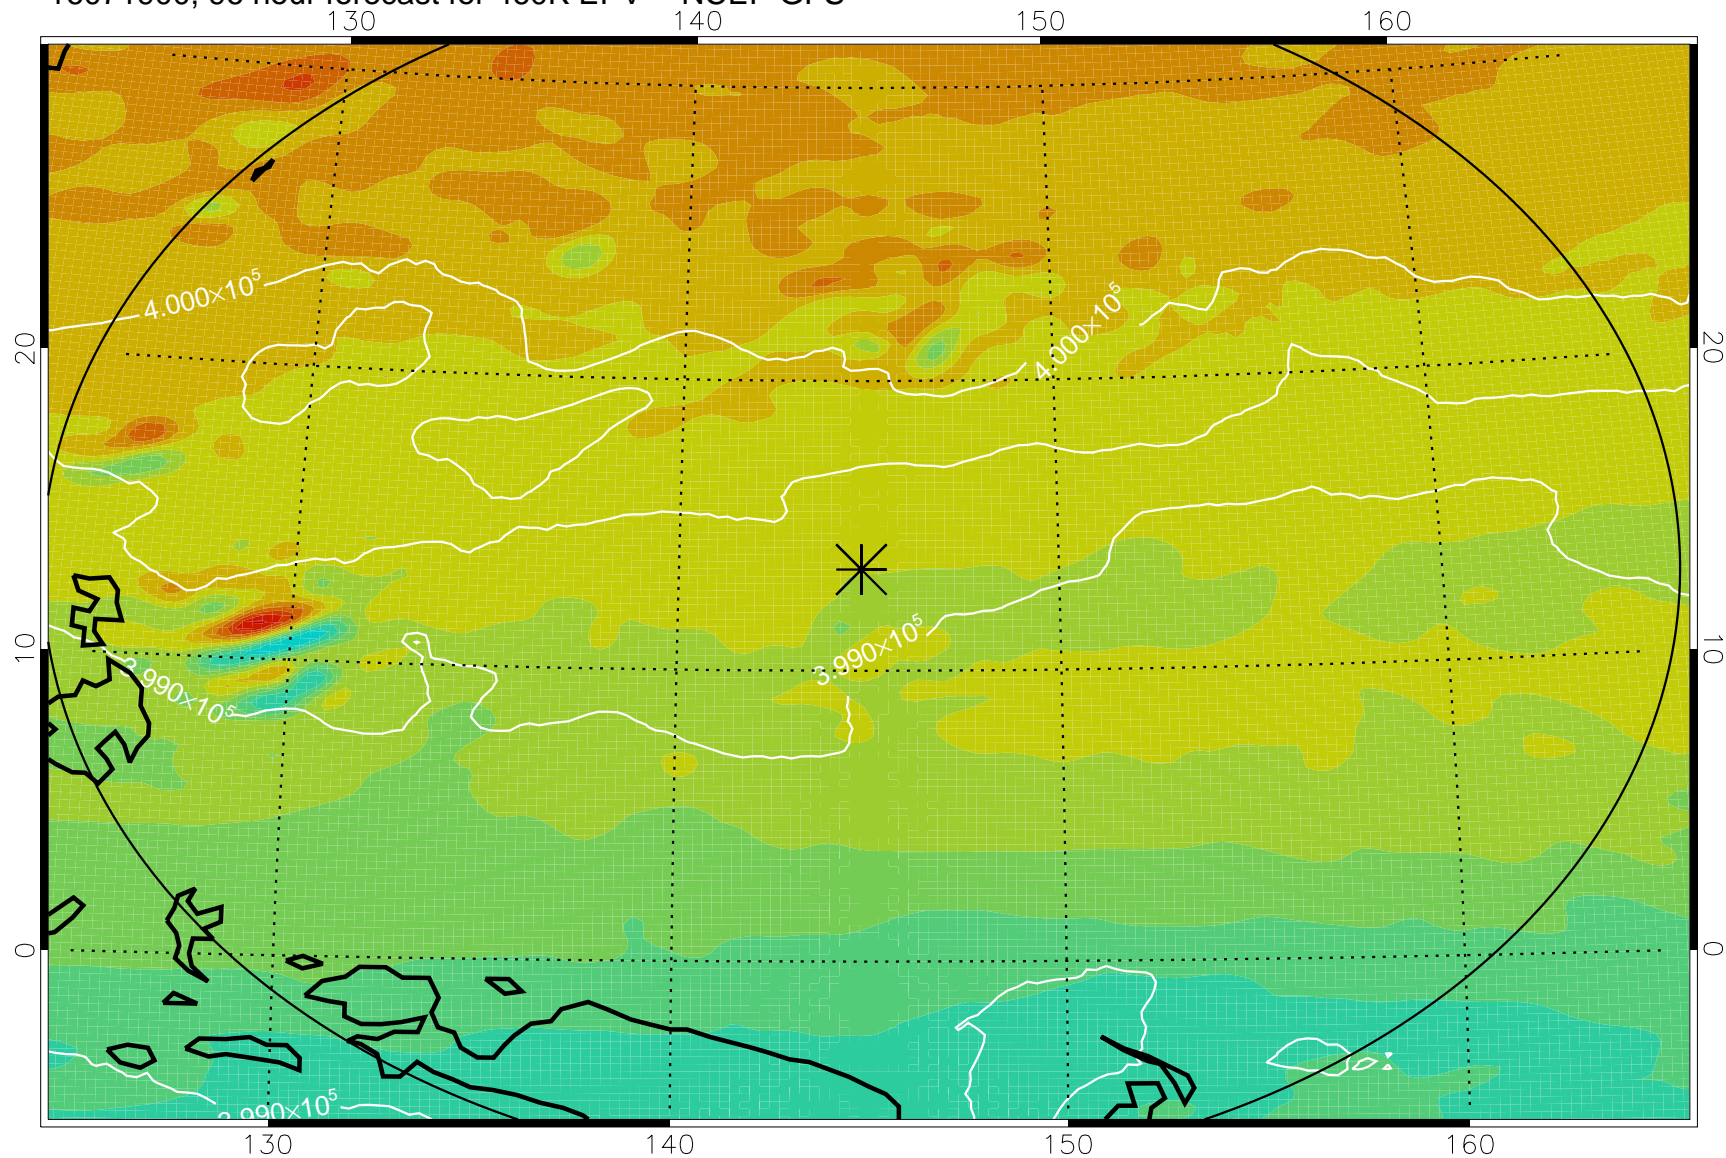

16071718, 66 hour forecast for 460K EPV -- NCEP GFS

460K Montgomery Streamfunction, white

Range ring of 2304 km

16071800, 72 hour forecast for 460K EPV -- NCEP GFS

460K Montgomery Streamfunction, white

Range ring of 2304 km

16071806, 78 hour forecast for 460K EPV -- NCEP GFS

460K Montgomery Streamfunction, white

Range ring of 2304 km

16071812, 84 hour forecast for 460K EPV -- NCEP GFS

460K Montgomery Streamfunction, white

Range ring of 2304 km

16071818, 90 hour forecast for 460K EPV -- NCEP GFS

460K Montgomery Streamfunction, white

Range ring of 2304 km

16071900, 96 hour forecast for 460K EPV -- NCEP GFS

460K Montgomery Streamfunction, white

Range ring of 2304 km

16071906, 102 hour forecast for 460K EPV -- NCEP GFS

460K Montgomery Streamfunction, white

Range ring of 2304 km

16071912, 108 hour forecast for 460K EPV -- NCEP GFS

460K Montgomery Streamfunction, white

Range ring of 2304 km