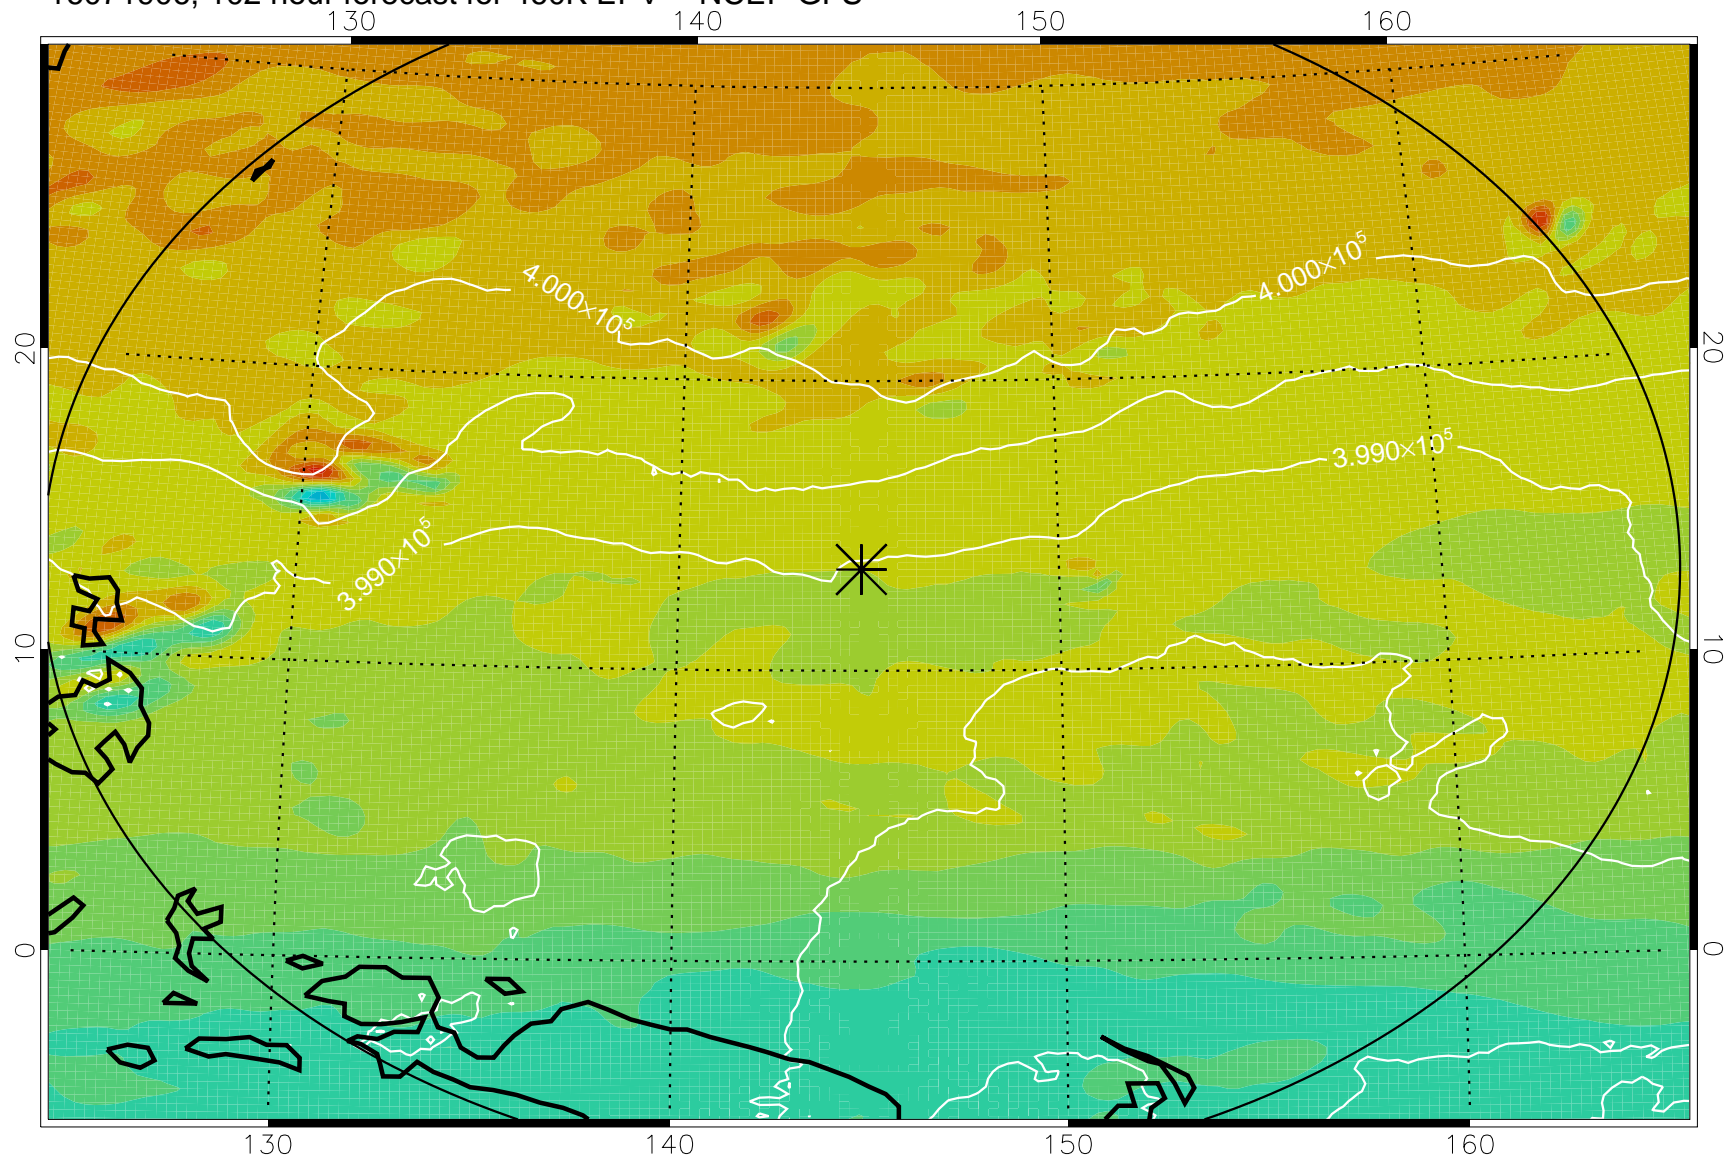

16071806, 78 hour forecast for 460K EPV -- NCEP GFS

460K Montgomery Streamfunction, white

Range ring of 2304 km

16071812, 84 hour forecast for 460K EPV -- NCEP GFS

460K Montgomery Streamfunction, white

Range ring of 2304 km

16071818, 90 hour forecast for 460K EPV -- NCEP GFS

460K Montgomery Streamfunction, white

Range ring of 2304 km

16071900, 96 hour forecast for 460K EPV -- NCEP GFS

460K Montgomery Streamfunction, white

Range ring of 2304 km

16071906, 102 hour forecast for 460K EPV -- NCEP GFS

460K Montgomery Streamfunction, white

Range ring of 2304 km

16071912, 108 hour forecast for 460K EPV -- NCEP GFS

460K Montgomery Streamfunction, white

Range ring of 2304 km

16071918, 114 hour forecast for 460K EPV -- NCEP GFS

460K Montgomery Streamfunction, white

Range ring of 2304 km

16072000, 120 hour forecast for 460K EPV -- NCEP GFS

460K Montgomery Streamfunction, white

Range ring of 2304 km