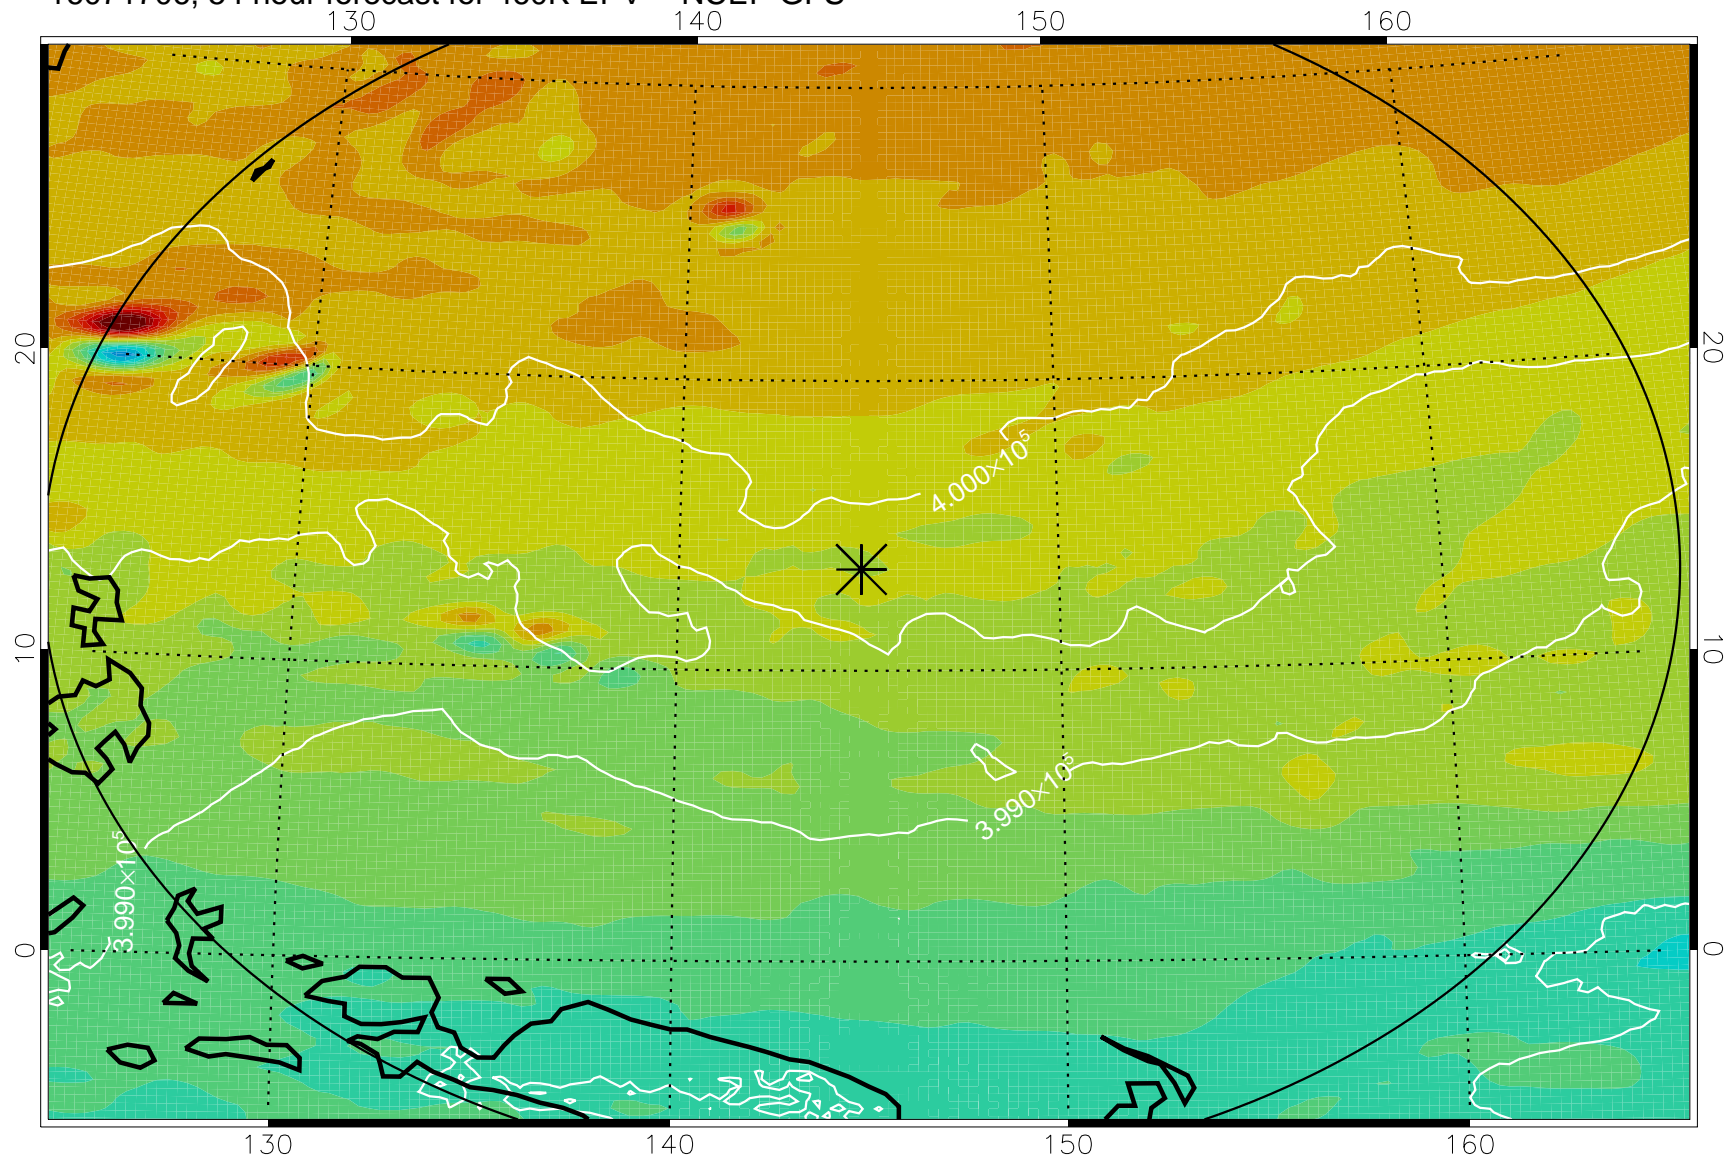

16071618, 42 hour forecast for 460K EPV -- NCEP GFS

460K Montgomery Streamfunction, white

Range ring of 2304 km

16071700, 48 hour forecast for 460K EPV -- NCEP GFS

460K Montgomery Streamfunction, white

Range ring of 2304 km

16071706, 54 hour forecast for 460K EPV -- NCEP GFS

460K Montgomery Streamfunction, white

Range ring of 2304 km

16071712, 60 hour forecast for 460K EPV -- NCEP GFS

460K Montgomery Streamfunction, white

Range ring of 2304 km

16071718, 66 hour forecast for 460K EPV -- NCEP GFS

460K Montgomery Streamfunction, white

Range ring of 2304 km

16071800, 72 hour forecast for 460K EPV -- NCEP GFS

460K Montgomery Streamfunction, white

Range ring of 2304 km

16071818, 90 hour forecast for 460K EPV -- NCEP GFS

460K Montgomery Streamfunction, white

Range ring of 2304 km

16071900, 96 hour forecast for 460K EPV -- NCEP GFS

460K Montgomery Streamfunction, white

Range ring of 2304 km