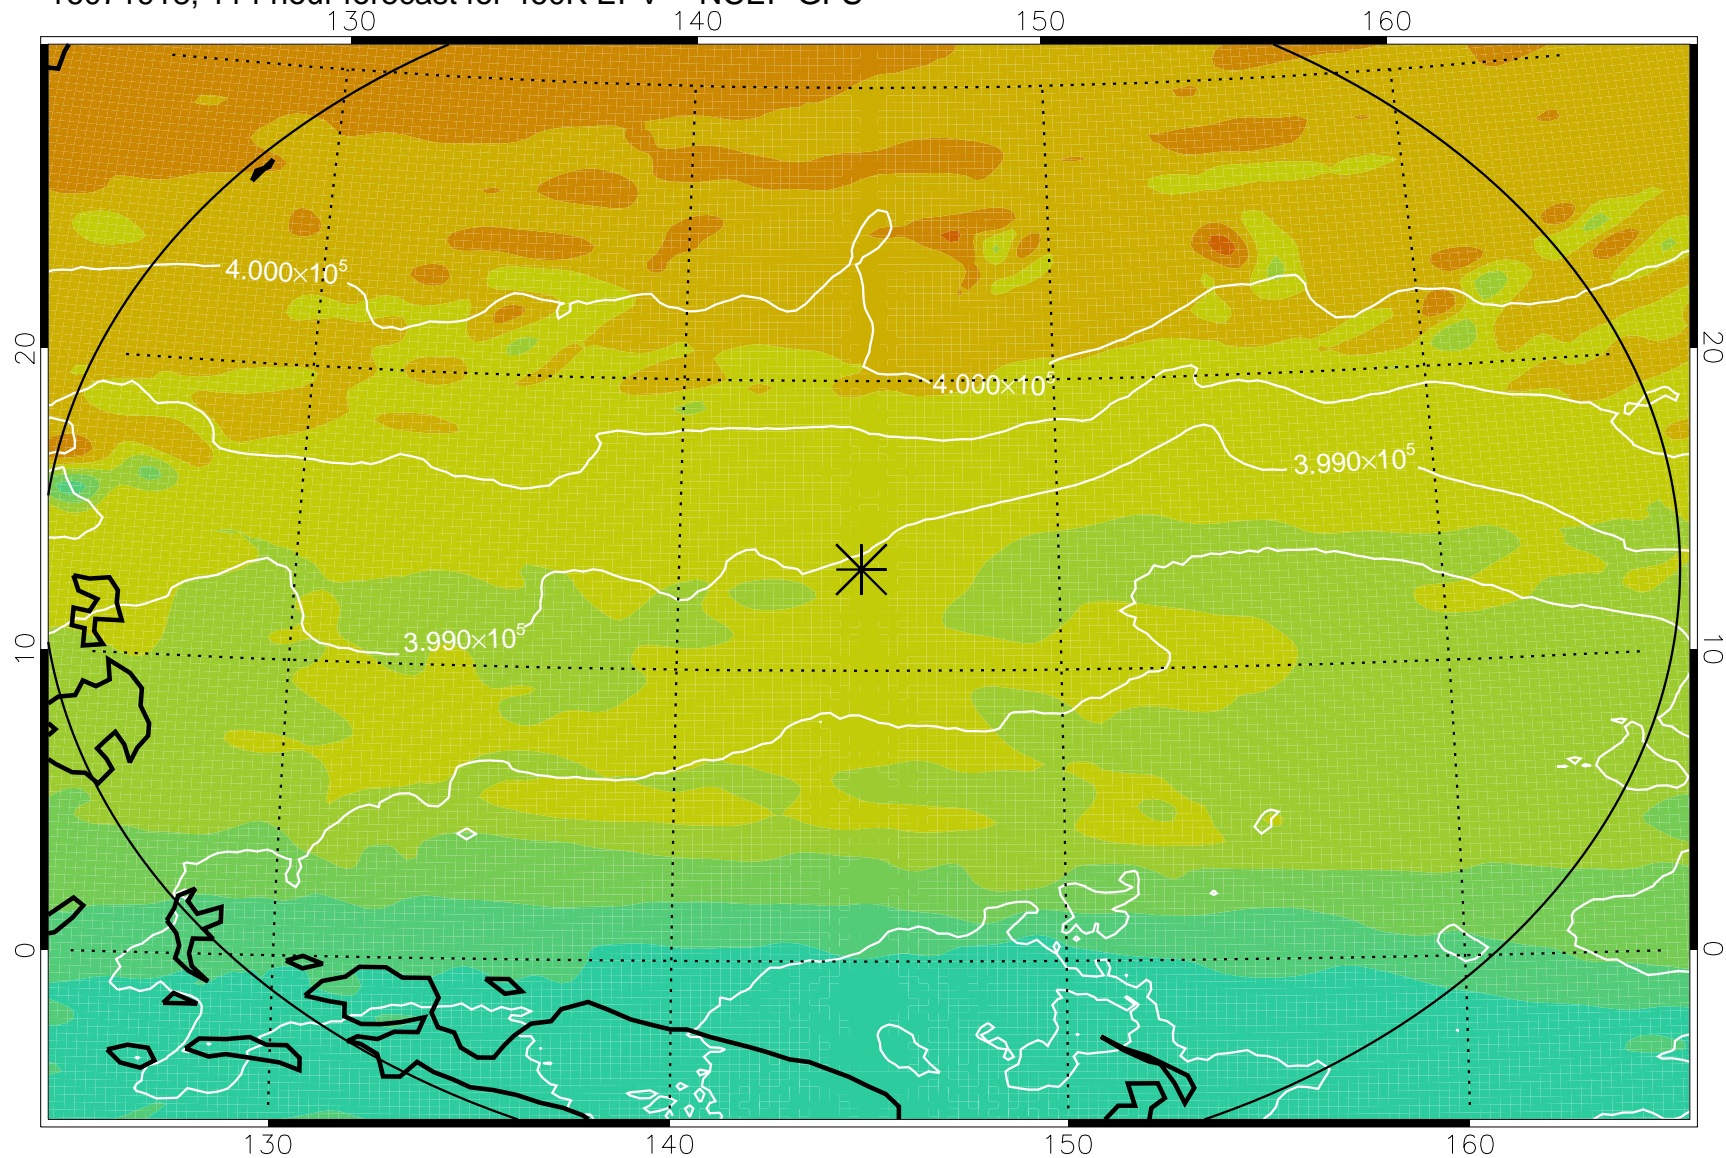

16071806, 78 hour forecast for 460K EPV -- NCEP GFS

460K Montgomery Streamfunction, white

Range ring of 2304 km

16071812, 84 hour forecast for 460K EPV -- NCEP GFS

460K Montgomery Streamfunction, white

Range ring of 2304 km

16071818, 90 hour forecast for 460K EPV -- NCEP GFS

460K Montgomery Streamfunction, white

Range ring of 2304 km

16071900, 96 hour forecast for 460K EPV -- NCEP GFS

460K Montgomery Streamfunction, white

Range ring of 2304 km

16071906, 102 hour forecast for 460K EPV -- NCEP GFS

460K Montgomery Streamfunction, white

Range ring of 2304 km

16071912, 108 hour forecast for 460K EPV -- NCEP GFS

460K Montgomery Streamfunction, white

Range ring of 2304 km

16071918, 114 hour forecast for 460K EPV -- NCEP GFS

460K Montgomery Streamfunction, white

Range ring of 2304 km

16072000, 120 hour forecast for 460K EPV -- NCEP GFS

460K Montgomery Streamfunction, white

Range ring of 2304 km