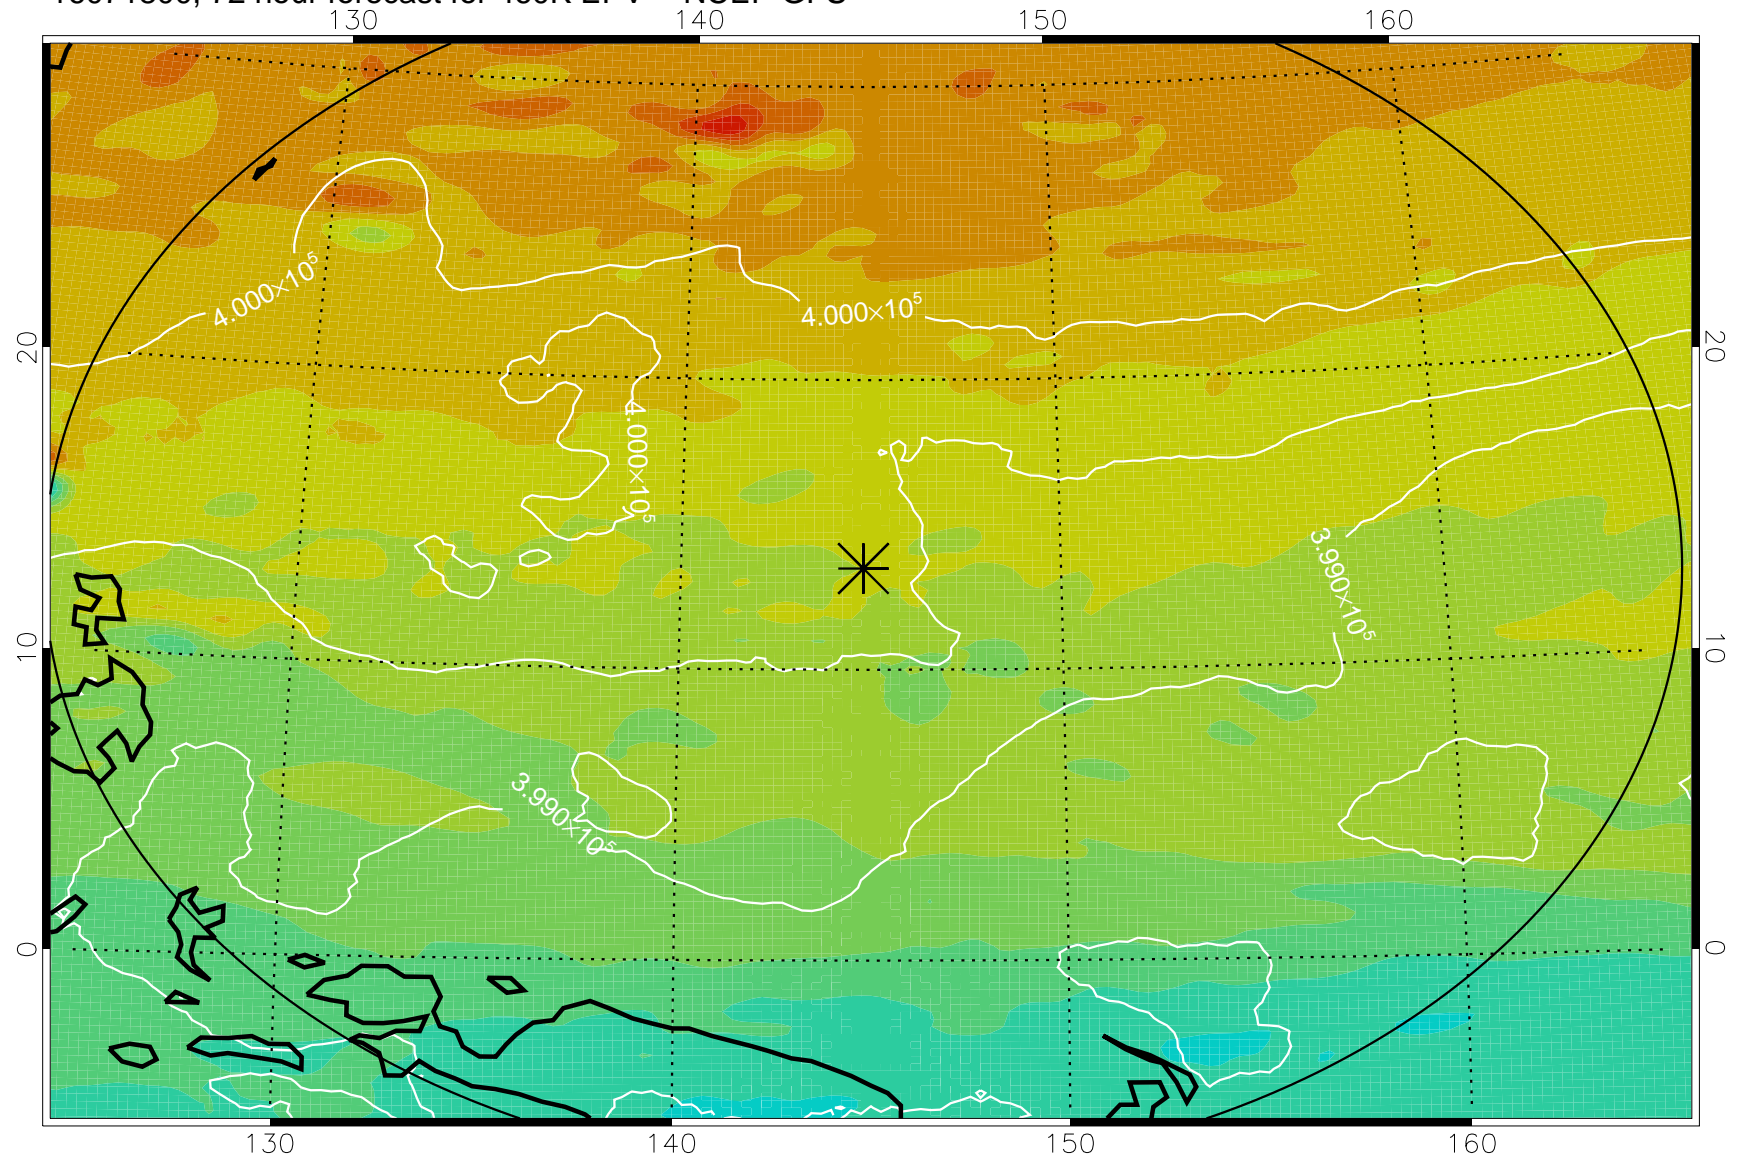

16071706, 54 hour forecast for 460K EPV -- NCEP GFS

460K Montgomery Streamfunction, white

Range ring of 2304 km

16071712, 60 hour forecast for 460K EPV -- NCEP GFS

460K Montgomery Streamfunction, white

Range ring of 2304 km

16071718, 66 hour forecast for 460K EPV -- NCEP GFS

460K Montgomery Streamfunction, white

Range ring of 2304 km

16071800, 72 hour forecast for 460K EPV -- NCEP GFS

460K Montgomery Streamfunction, white

Range ring of 2304 km

16071806, 78 hour forecast for 460K EPV -- NCEP GFS

460K Montgomery Streamfunction, white

Range ring of 2304 km

16071812, 84 hour forecast for 460K EPV -- NCEP GFS

460K Montgomery Streamfunction, white

Range ring of 2304 km

16071818, 90 hour forecast for 460K EPV -- NCEP GFS

460K Montgomery Streamfunction, white

Range ring of 2304 km

16071900, 96 hour forecast for 460K EPV -- NCEP GFS

460K Montgomery Streamfunction, white

Range ring of 2304 km