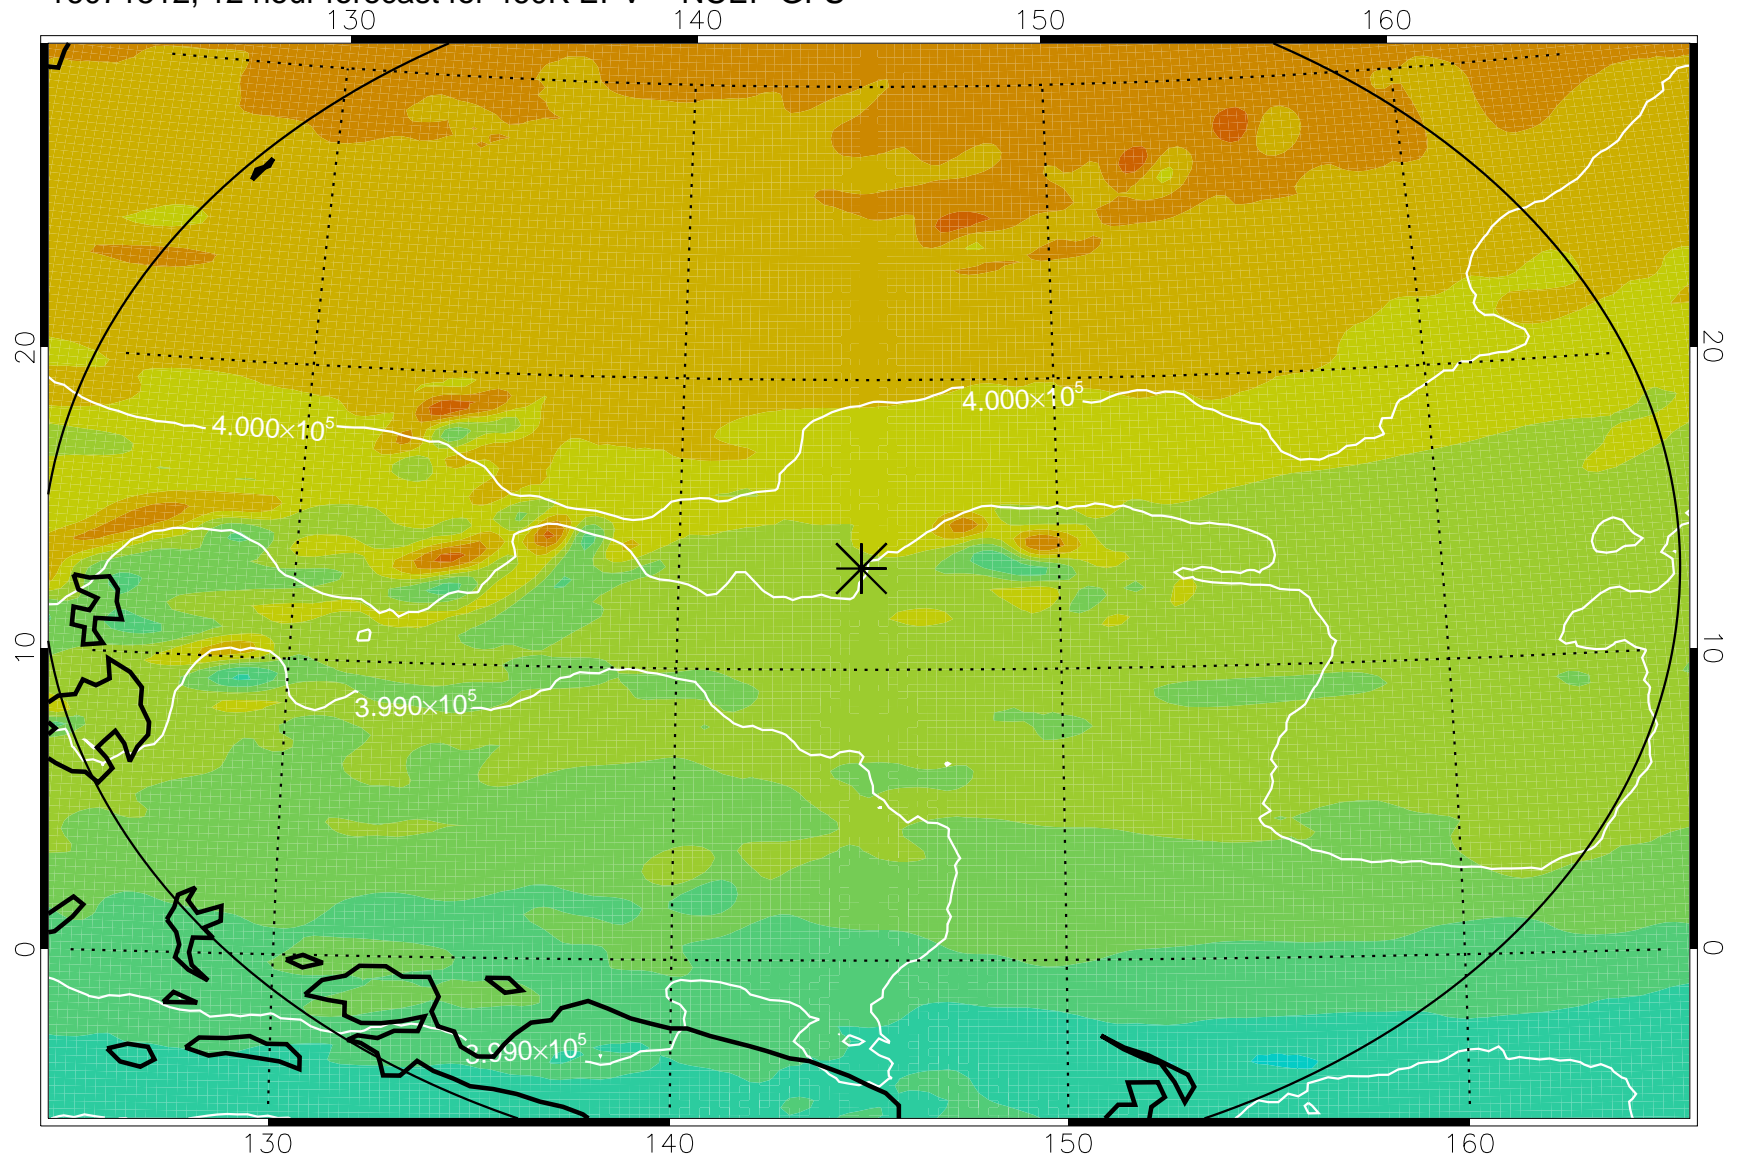

16071506, 6 hour forecast for 460K EPV -- NCEP GFS

460K Montgomery Streamfunction, white

Range ring of 2304 km

16071512, 12 hour forecast for 460K EPV -- NCEP GFS

460K Montgomery Streamfunction, white

Range ring of 2304 km

16071518, 18 hour forecast for 460K EPV -- NCEP GFS

460K Montgomery Streamfunction, white

Range ring of 2304 km

16071600, 24 hour forecast for 460K EPV -- NCEP GFS

460K Montgomery Streamfunction, white

Range ring of 2304 km

16071606, 30 hour forecast for 460K EPV -- NCEP GFS

460K Montgomery Streamfunction, white

Range ring of 2304 km

16071612, 36 hour forecast for 460K EPV -- NCEP GFS

460K Montgomery Streamfunction, white

Range ring of 2304 km

16071718, 66 hour forecast for 460K EPV -- NCEP GFS

460K Montgomery Streamfunction, white

Range ring of 2304 km

16071800, 72 hour forecast for 460K EPV -- NCEP GFS

460K Montgomery Streamfunction, white

Range ring of 2304 km