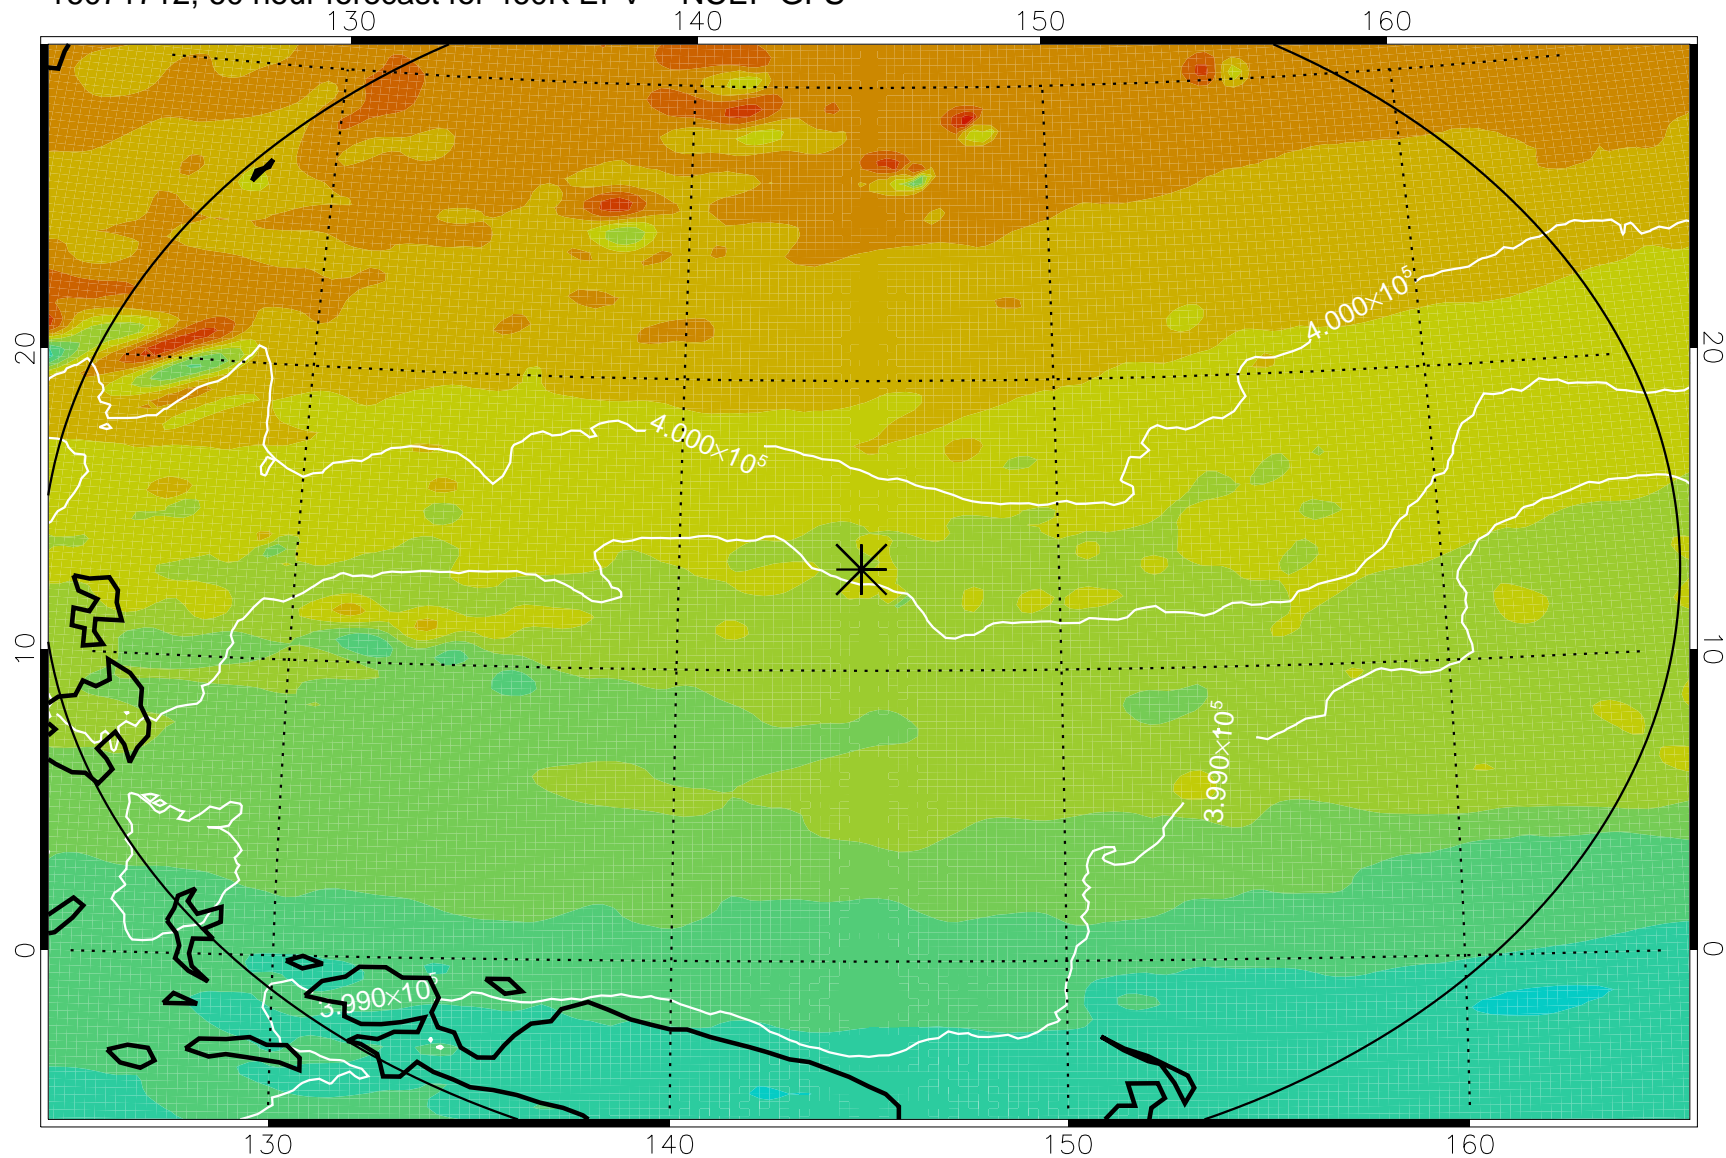

16071618, 42 hour forecast for 460K EPV -- NCEP GFS

460K Montgomery Streamfunction, white

Range ring of 2304 km

16071700, 48 hour forecast for 460K EPV -- NCEP GFS

460K Montgomery Streamfunction, white

Range ring of 2304 km

16071706, 54 hour forecast for 460K EPV -- NCEP GFS

460K Montgomery Streamfunction, white

Range ring of 2304 km

16071712, 60 hour forecast for 460K EPV -- NCEP GFS

460K Montgomery Streamfunction, white

Range ring of 2304 km

16071718, 66 hour forecast for 460K EPV -- NCEP GFS

460K Montgomery Streamfunction, white

Range ring of 2304 km

16071800, 72 hour forecast for 460K EPV -- NCEP GFS

460K Montgomery Streamfunction, white

Range ring of 2304 km

16071818, 90 hour forecast for 460K EPV -- NCEP GFS

460K Montgomery Streamfunction, white

Range ring of 2304 km

16071900, 96 hour forecast for 460K EPV -- NCEP GFS

460K Montgomery Streamfunction, white

Range ring of 2304 km