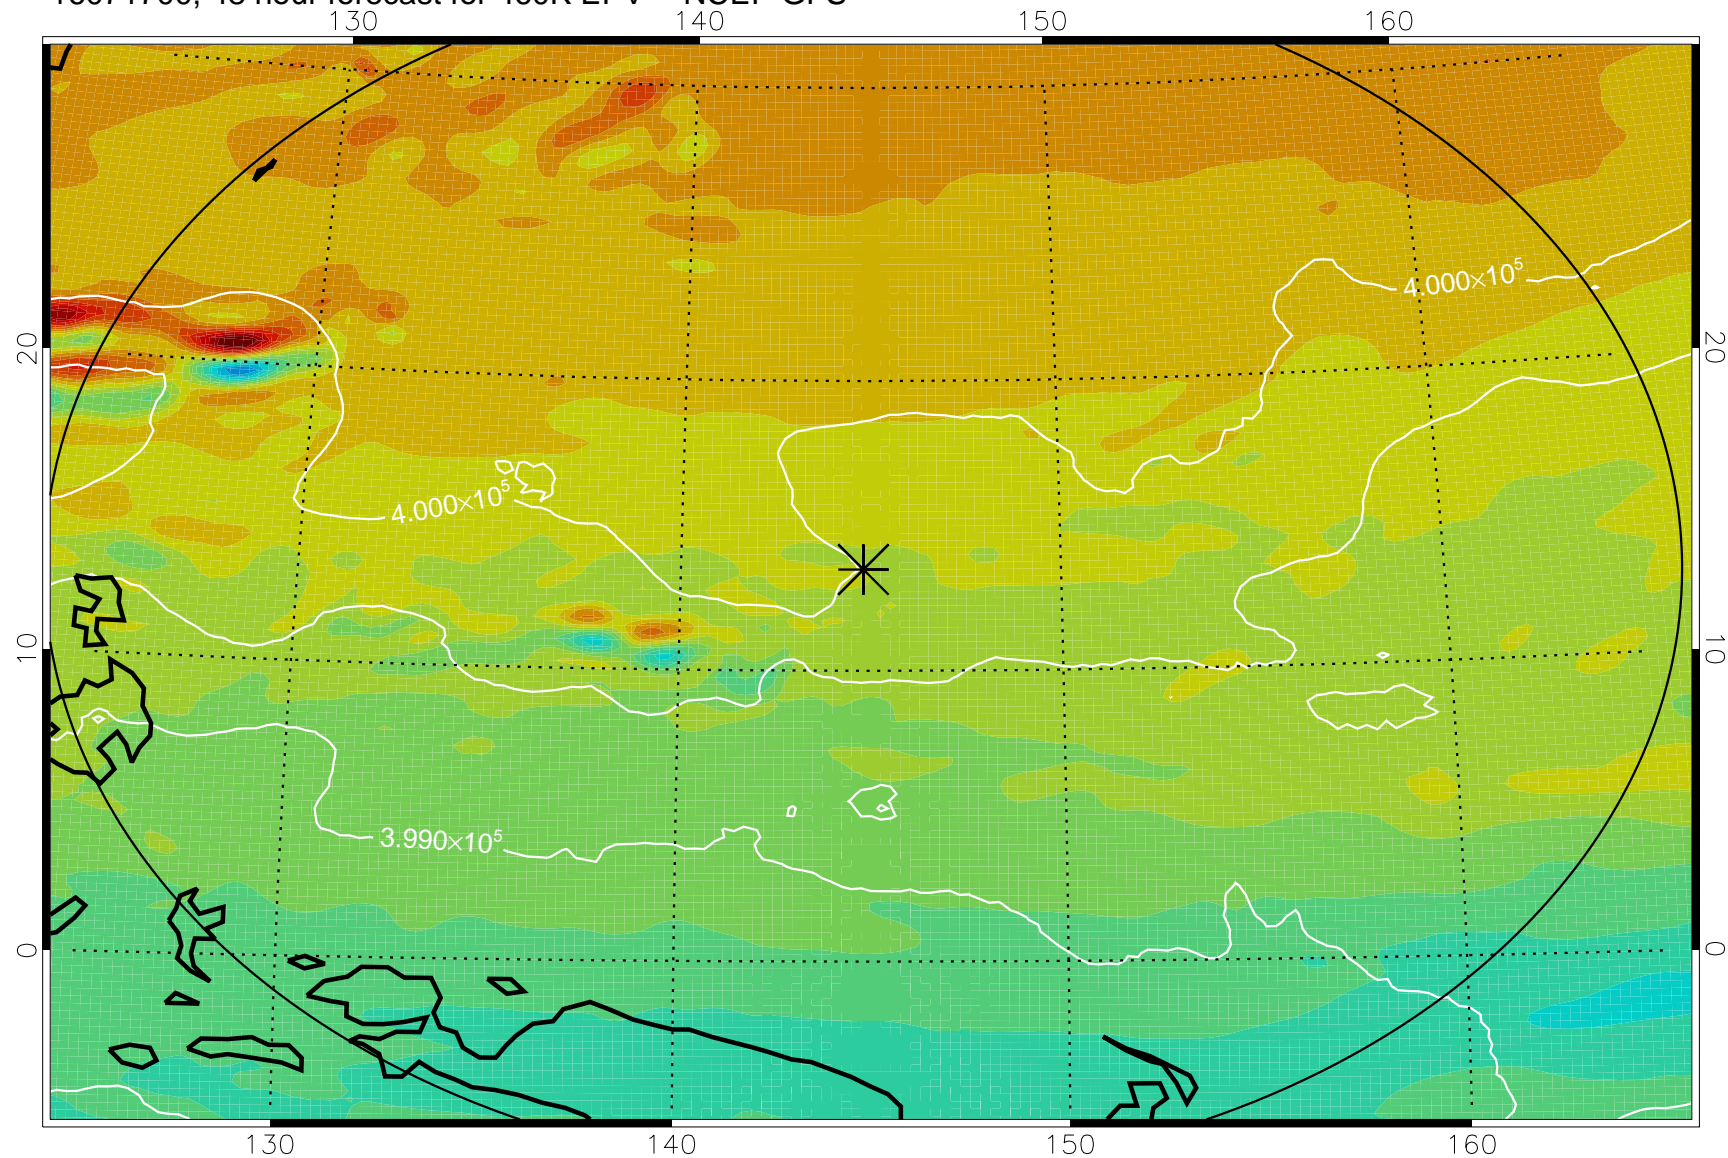

16071518, 18 hour forecast for 460K EPV -- NCEP GFS

460K Montgomery Streamfunction, white

Range ring of 2304 km

16071600, 24 hour forecast for 460K EPV -- NCEP GFS

460K Montgomery Streamfunction, white

Range ring of 2304 km

16071606, 30 hour forecast for 460K EPV -- NCEP GFS

460K Montgomery Streamfunction, white

Range ring of 2304 km

16071612, 36 hour forecast for 460K EPV -- NCEP GFS

460K Montgomery Streamfunction, white

Range ring of 2304 km

16071618, 42 hour forecast for 460K EPV -- NCEP GFS

460K Montgomery Streamfunction, white

Range ring of 2304 km

16071700, 48 hour forecast for 460K EPV -- NCEP GFS

460K Montgomery Streamfunction, white

Range ring of 2304 km

16071718, 66 hour forecast for 460K EPV -- NCEP GFS

460K Montgomery Streamfunction, white

Range ring of 2304 km

16071800, 72 hour forecast for 460K EPV -- NCEP GFS

460K Montgomery Streamfunction, white

Range ring of 2304 km