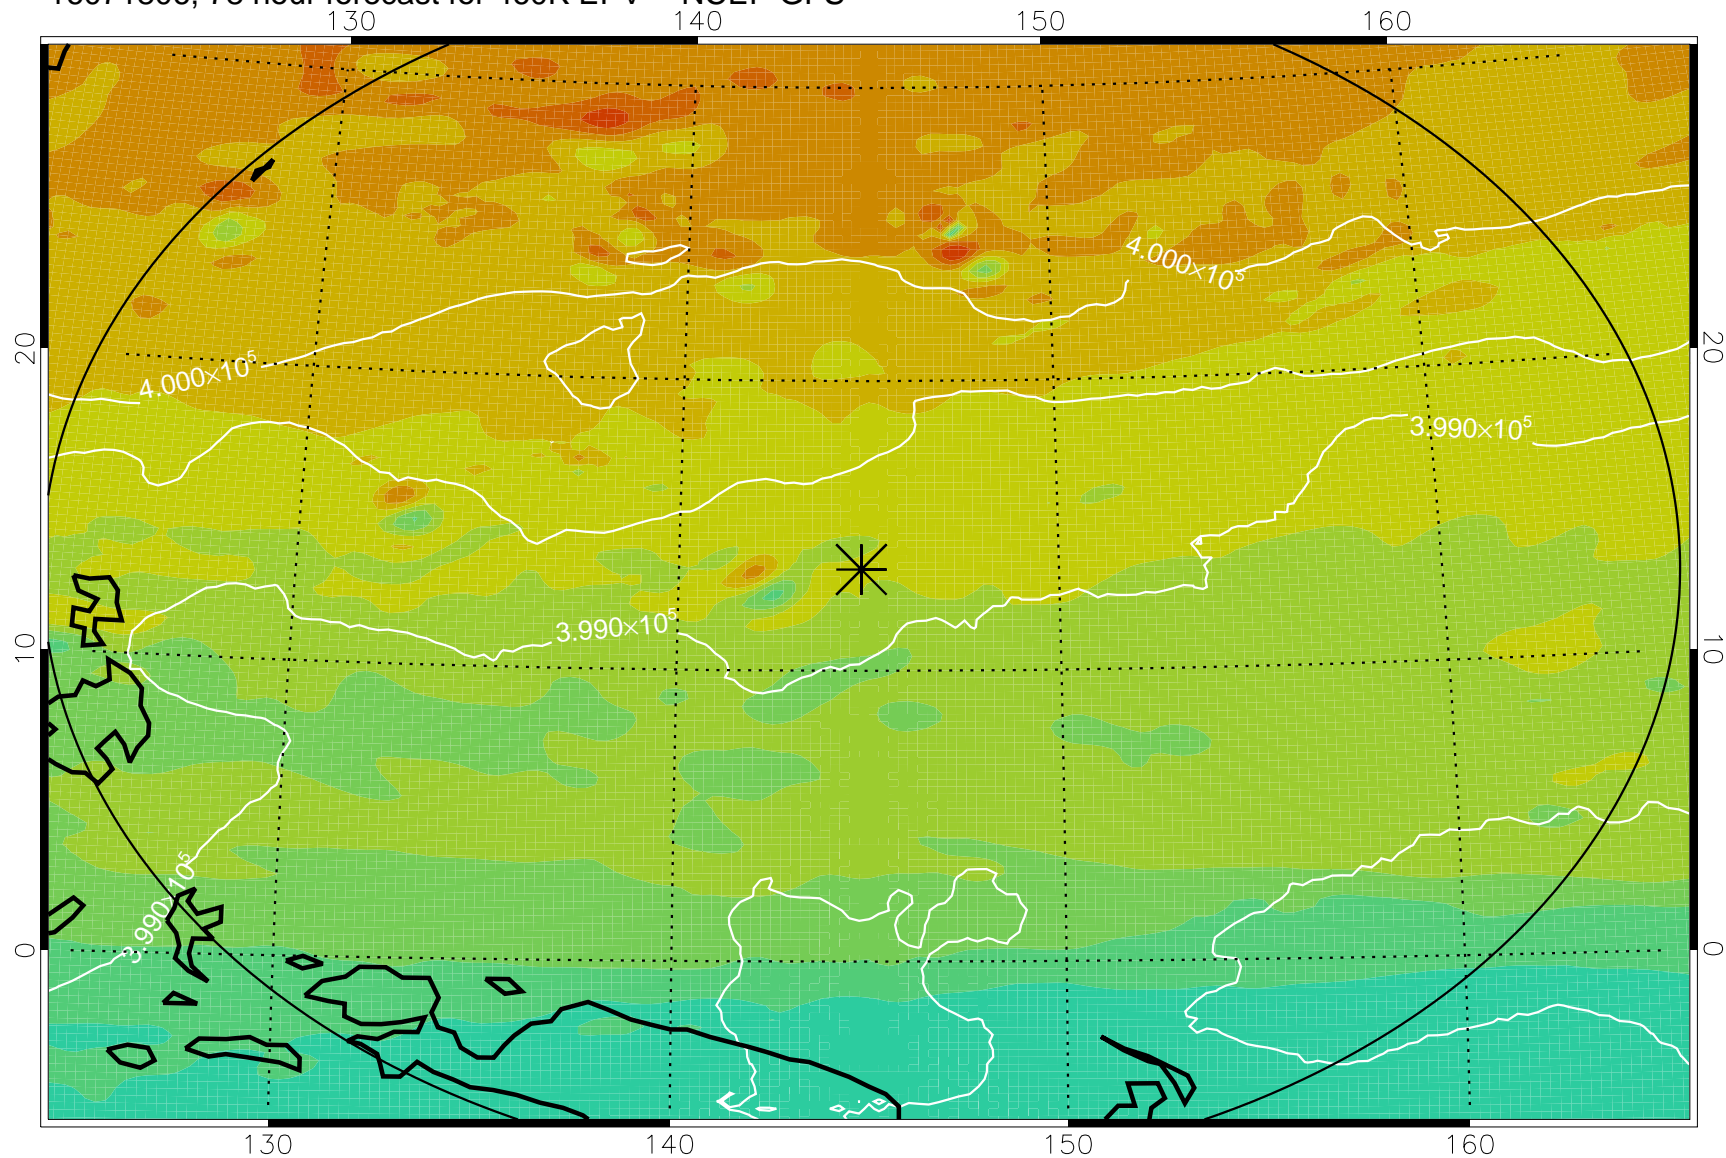

16071718, 66 hour forecast for 460K EPV -- NCEP GFS

460K Montgomery Streamfunction, white

Range ring of 2304 km

16071800, 72 hour forecast for 460K EPV -- NCEP GFS

460K Montgomery Streamfunction, white

Range ring of 2304 km

16071806, 78 hour forecast for 460K EPV -- NCEP GFS

460K Montgomery Streamfunction, white

Range ring of 2304 km

16071812, 84 hour forecast for 460K EPV -- NCEP GFS

460K Montgomery Streamfunction, white

Range ring of 2304 km

16071818, 90 hour forecast for 460K EPV -- NCEP GFS

460K Montgomery Streamfunction, white

Range ring of 2304 km

16071900, 96 hour forecast for 460K EPV -- NCEP GFS

460K Montgomery Streamfunction, white

Range ring of 2304 km

16071906, 102 hour forecast for 460K EPV -- NCEP GFS

460K Montgomery Streamfunction, white

Range ring of 2304 km

16071912, 108 hour forecast for 460K EPV -- NCEP GFS

460K Montgomery Streamfunction, white

Range ring of 2304 km