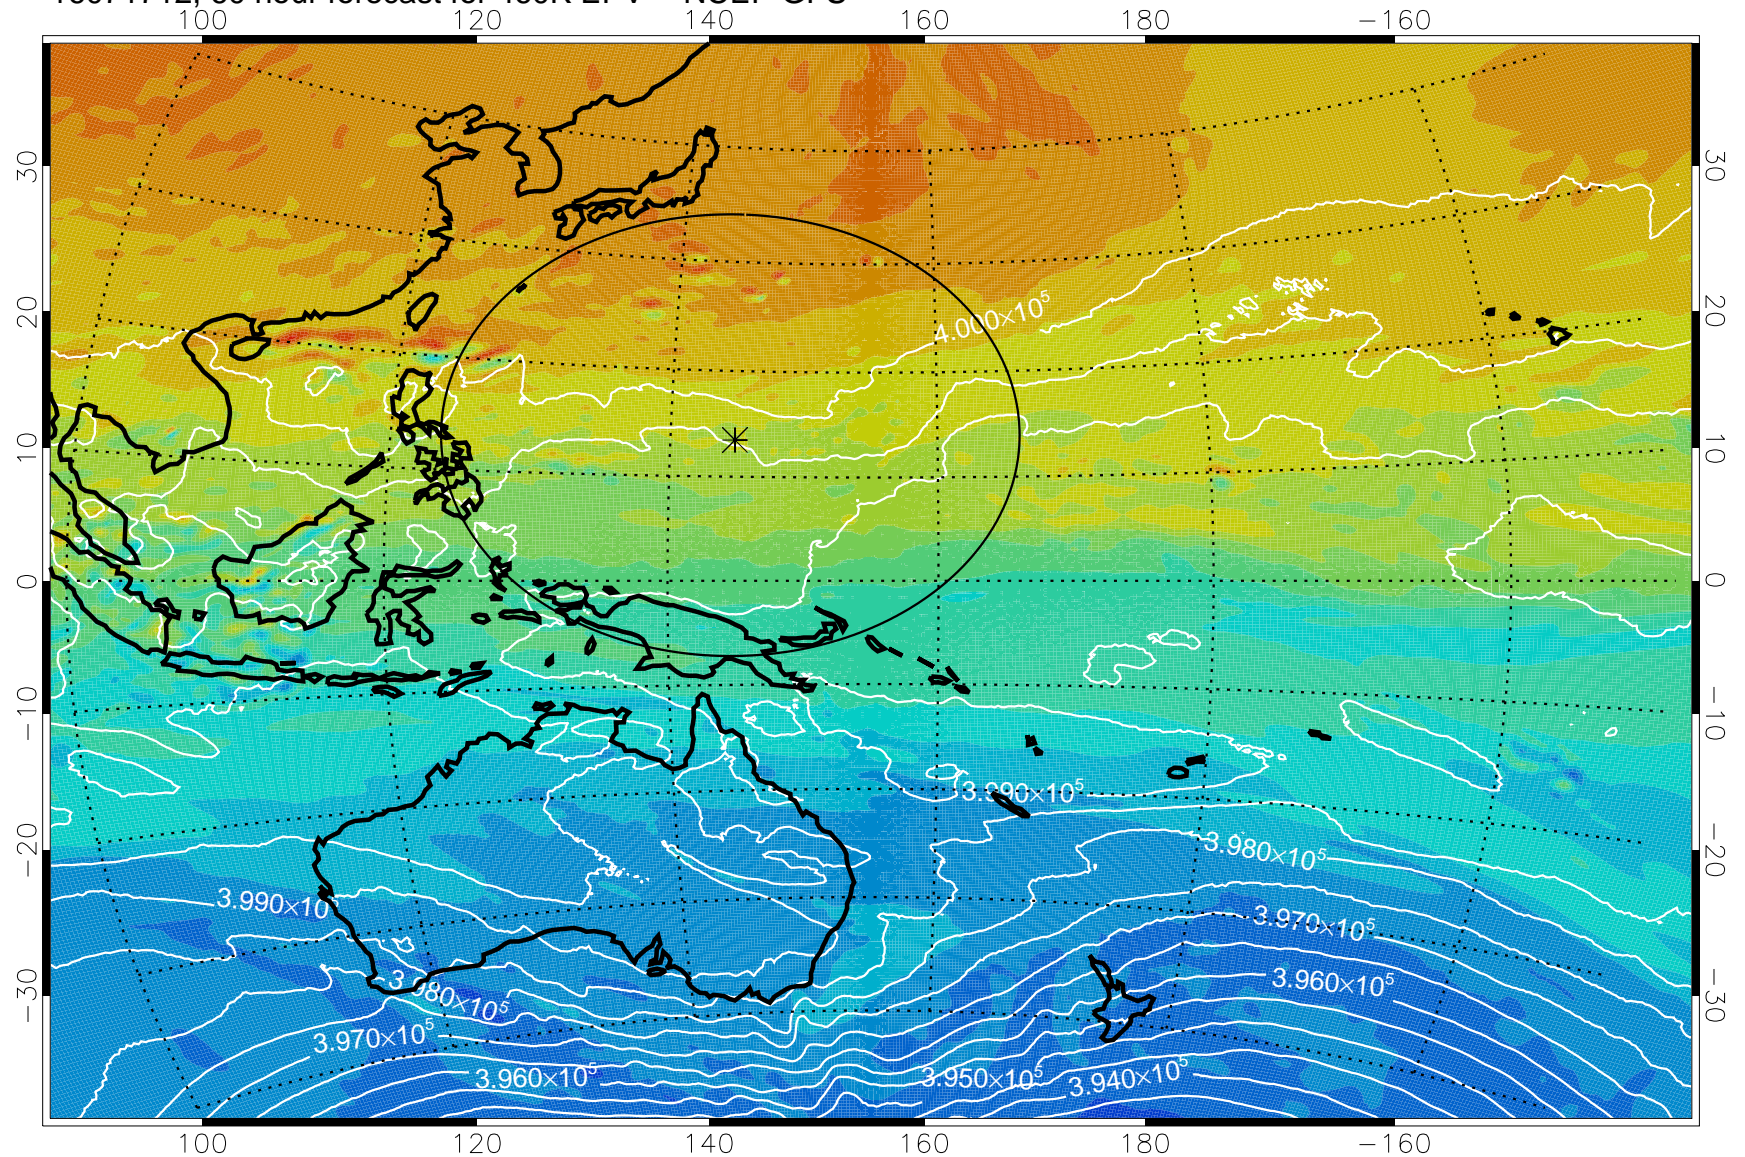

16071706, 54 hour forecast for 460K EPV -- NCEP GFS

460K Montgomery Streamfunction, white

Range ring of 2304 km

16071712, 60 hour forecast for 460K EPV -- NCEP GFS

460K Montgomery Streamfunction, white

Range ring of 2304 km

16071718, 66 hour forecast for 460K EPV -- NCEP GFS

460K Montgomery Streamfunction, white

Range ring of 2304 km

16071800, 72 hour forecast for 460K EPV -- NCEP GFS

460K Montgomery Streamfunction, white

Range ring of 2304 km

16071806, 78 hour forecast for 460K EPV -- NCEP GFS

460K Montgomery Streamfunction, white

Range ring of 2304 km

16071812, 84 hour forecast for 460K EPV -- NCEP GFS

460K Montgomery Streamfunction, white

Range ring of 2304 km

16071818, 90 hour forecast for 460K EPV -- NCEP GFS

460K Montgomery Streamfunction, white

Range ring of 2304 km

16071900, 96 hour forecast for 460K EPV -- NCEP GFS

460K Montgomery Streamfunction, white

Range ring of 2304 km