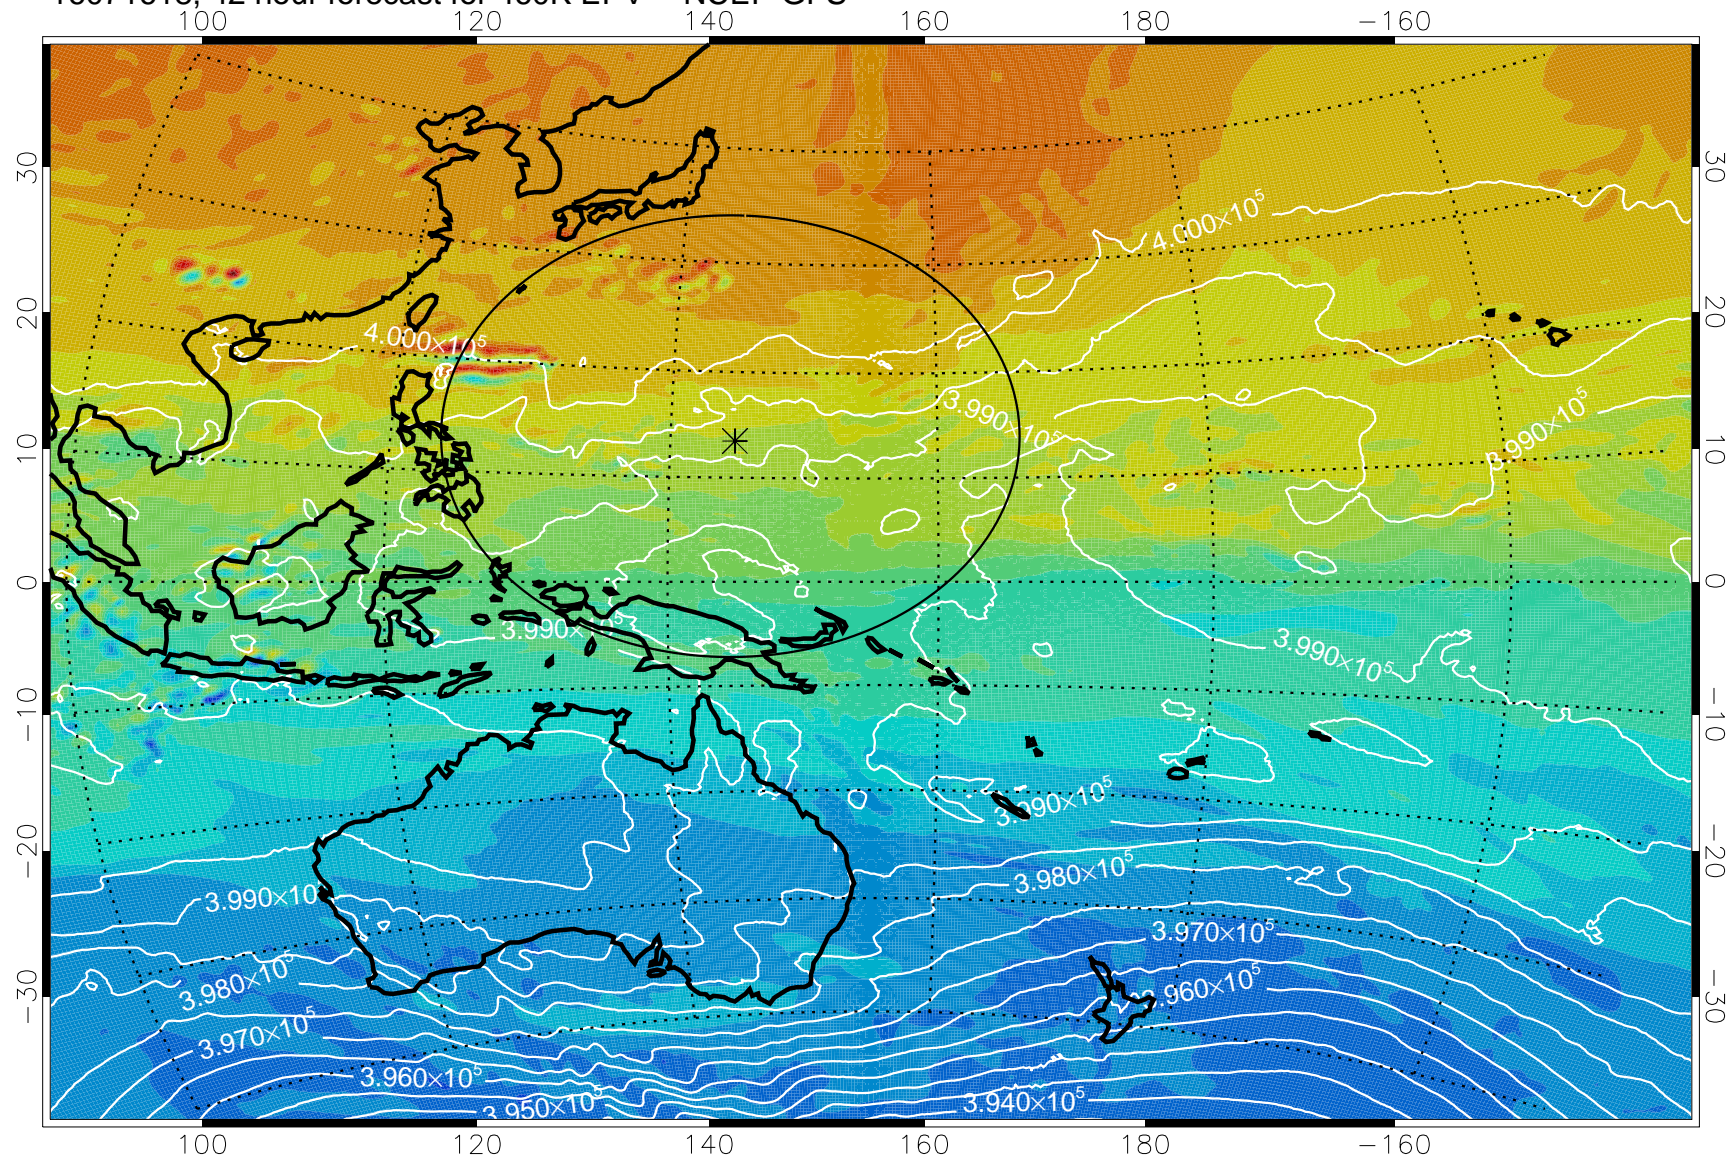

16071606, 30 hour forecast for 460K EPV -- NCEP GFS

460K Montgomery Streamfunction, white

Range ring of 2304 km

16071612, 36 hour forecast for 460K EPV -- NCEP GFS

460K Montgomery Streamfunction, white

Range ring of 2304 km

16071618, 42 hour forecast for 460K EPV -- NCEP GFS

460K Montgomery Streamfunction, white

Range ring of 2304 km

16071700, 48 hour forecast for 460K EPV -- NCEP GFS

460K Montgomery Streamfunction, white

Range ring of 2304 km

16071706, 54 hour forecast for 460K EPV -- NCEP GFS

460K Montgomery Streamfunction, white

Range ring of 2304 km

16071712, 60 hour forecast for 460K EPV -- NCEP GFS

460K Montgomery Streamfunction, white

Range ring of 2304 km

16071718, 66 hour forecast for 460K EPV -- NCEP GFS

460K Montgomery Streamfunction, white

Range ring of 2304 km

16071800, 72 hour forecast for 460K EPV -- NCEP GFS

460K Montgomery Streamfunction, white

Range ring of 2304 km