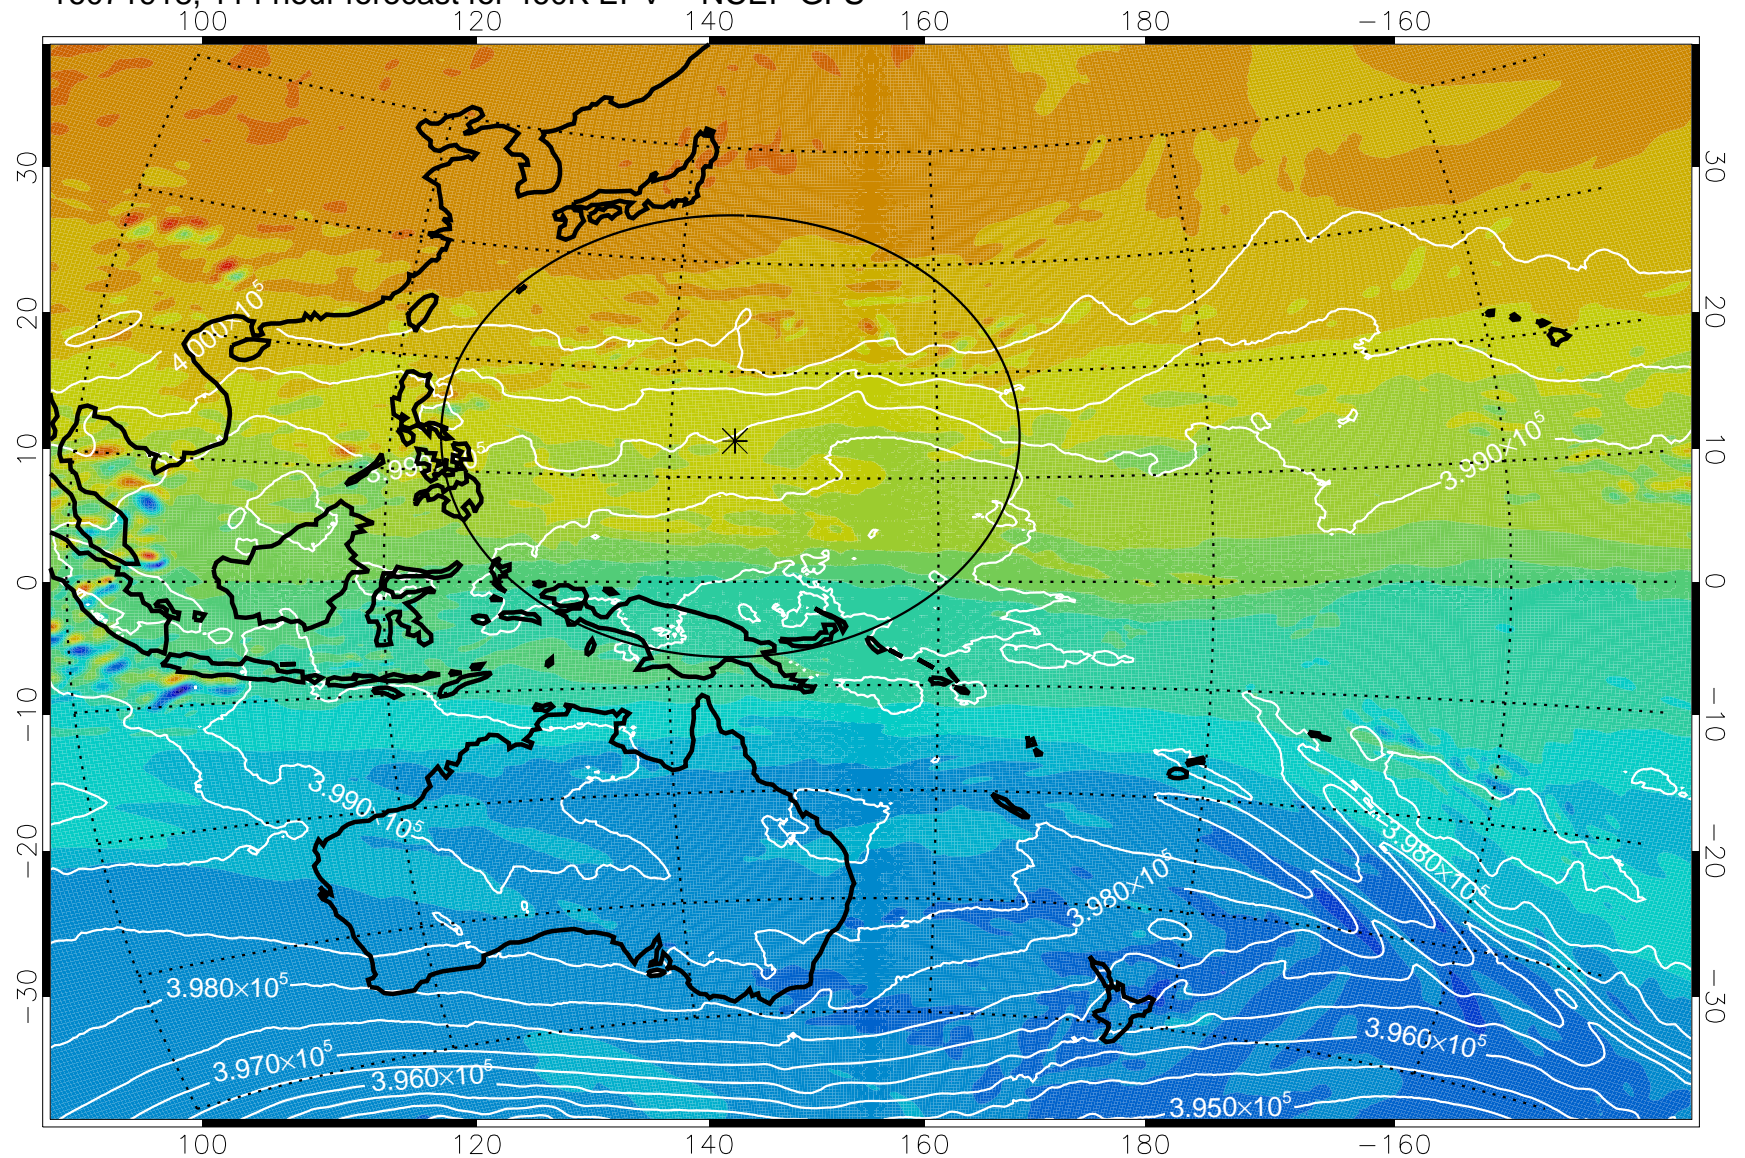

16071818, 90 hour forecast for 460K EPV -- NCEP GFS

460K Montgomery Streamfunction, white

Range ring of 2304 km

16071900, 96 hour forecast for 460K EPV -- NCEP GFS

460K Montgomery Streamfunction, white

Range ring of 2304 km

16071906, 102 hour forecast for 460K EPV -- NCEP GFS

460K Montgomery Streamfunction, white

Range ring of 2304 km

16071912, 108 hour forecast for 460K EPV -- NCEP GFS

460K Montgomery Streamfunction, white

Range ring of 2304 km

16071918, 114 hour forecast for 460K EPV -- NCEP GFS

460K Montgomery Streamfunction, white

Range ring of 2304 km

16072000, 120 hour forecast for 460K EPV -- NCEP GFS

460K Montgomery Streamfunction, white

Range ring of 2304 km