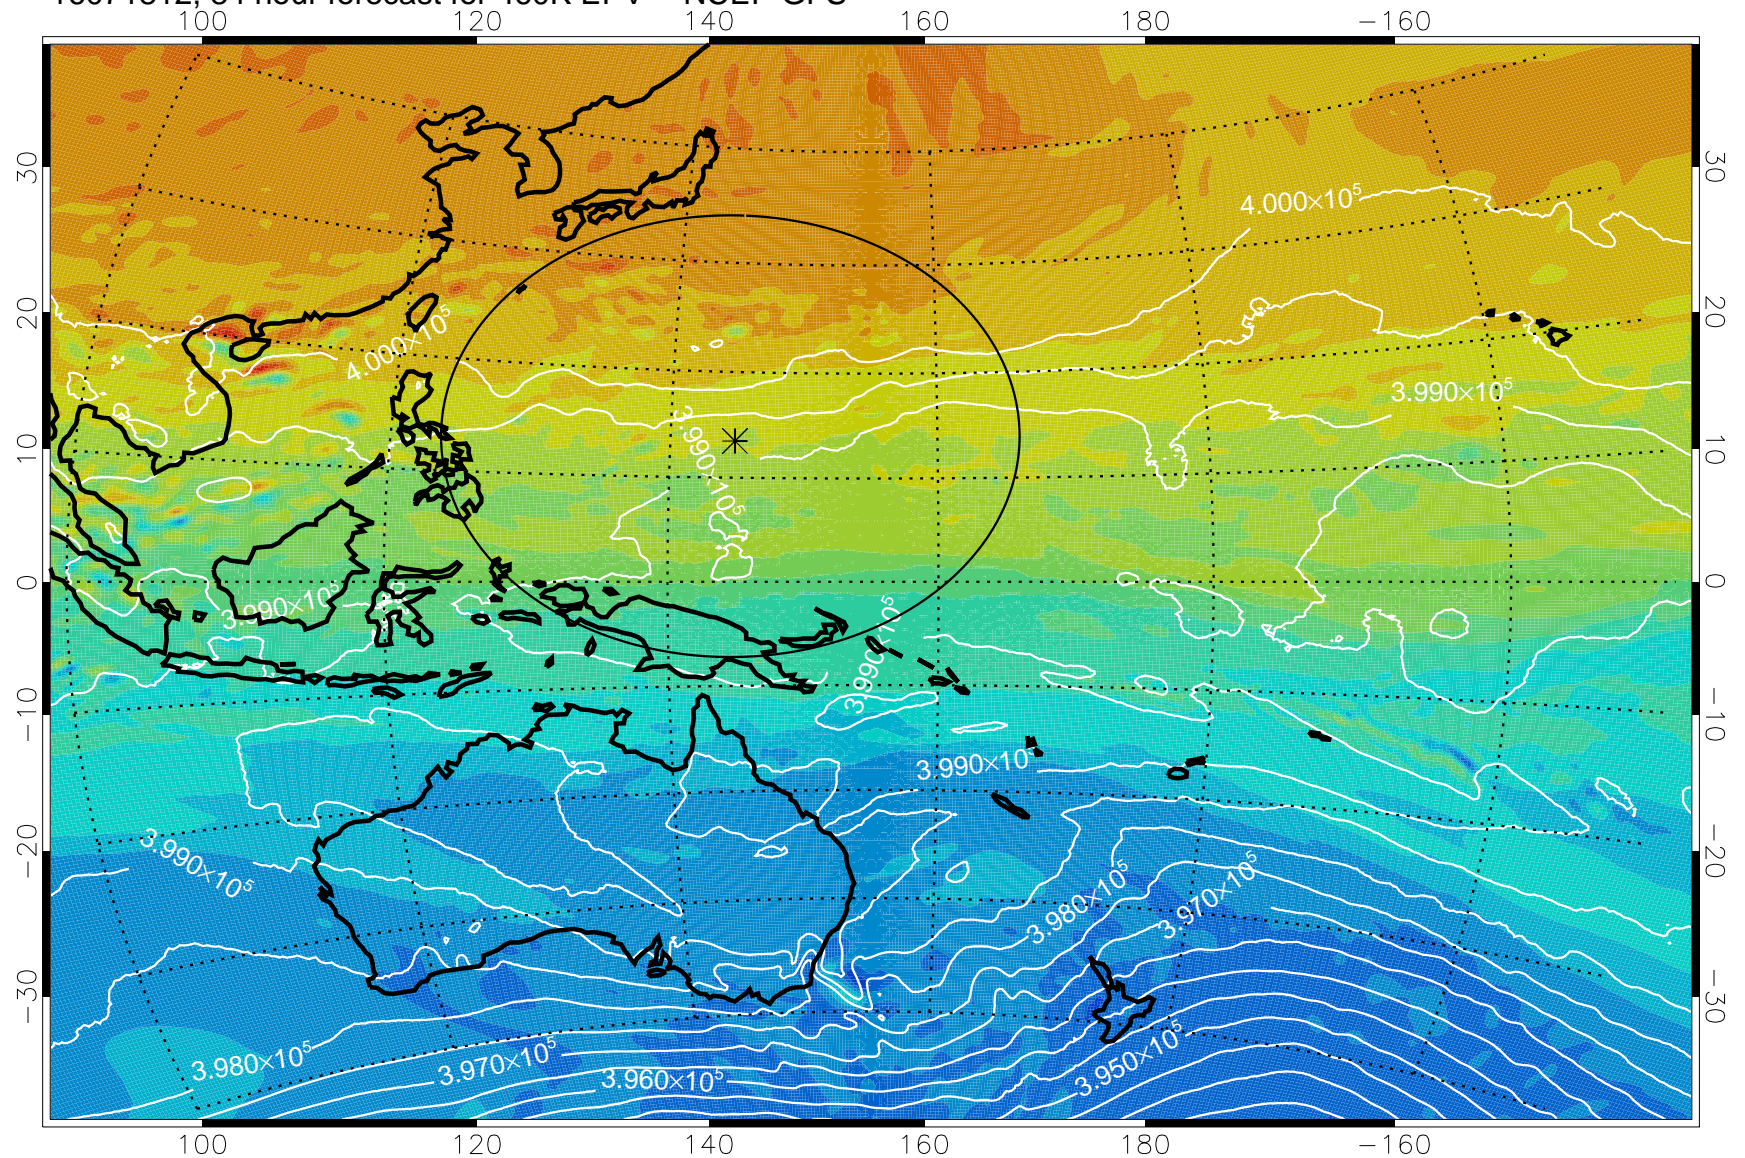

16071718, 66 hour forecast for 460K EPV -- NCEP GFS

460K Montgomery Streamfunction, white

Range ring of 2304 km

16071800, 72 hour forecast for 460K EPV -- NCEP GFS

460K Montgomery Streamfunction, white

Range ring of 2304 km

16071806, 78 hour forecast for 460K EPV -- NCEP GFS

460K Montgomery Streamfunction, white

Range ring of 2304 km

16071812, 84 hour forecast for 460K EPV -- NCEP GFS

460K Montgomery Streamfunction, white

Range ring of 2304 km

16071818, 90 hour forecast for 460K EPV -- NCEP GFS

460K Montgomery Streamfunction, white

Range ring of 2304 km

16071900, 96 hour forecast for 460K EPV -- NCEP GFS

460K Montgomery Streamfunction, white

Range ring of 2304 km

16071906, 102 hour forecast for 460K EPV -- NCEP GFS

460K Montgomery Streamfunction, white

Range ring of 2304 km

16071912, 108 hour forecast for 460K EPV -- NCEP GFS

460K Montgomery Streamfunction, white

Range ring of 2304 km