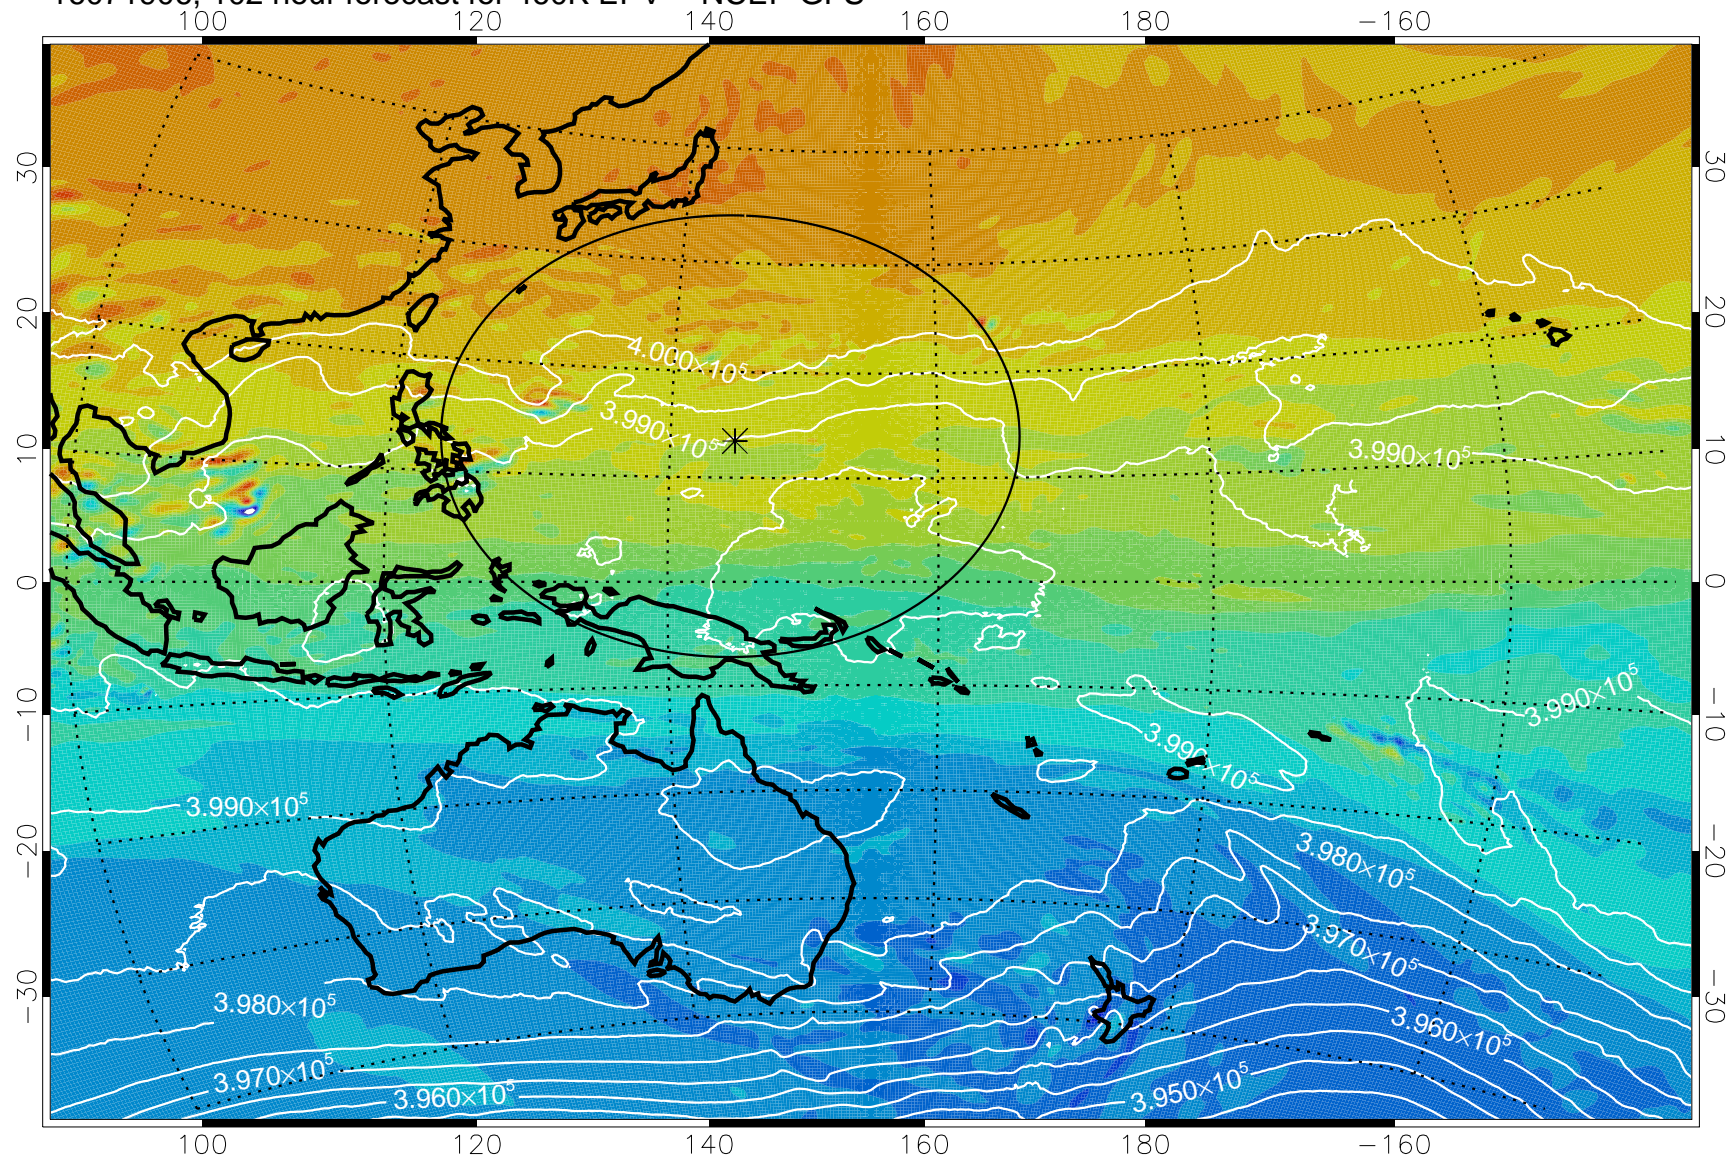

16071806, 78 hour forecast for 460K EPV -- NCEP GFS

460K Montgomery Streamfunction, white

Range ring of 2304 km

16071812, 84 hour forecast for 460K EPV -- NCEP GFS

460K Montgomery Streamfunction, white

Range ring of 2304 km

16071818, 90 hour forecast for 460K EPV -- NCEP GFS

460K Montgomery Streamfunction, white

Range ring of 2304 km

16071900, 96 hour forecast for 460K EPV -- NCEP GFS

460K Montgomery Streamfunction, white

Range ring of 2304 km

16071906, 102 hour forecast for 460K EPV -- NCEP GFS

460K Montgomery Streamfunction, white

Range ring of 2304 km

16071912, 108 hour forecast for 460K EPV -- NCEP GFS

460K Montgomery Streamfunction, white

Range ring of 2304 km

16071918, 114 hour forecast for 460K EPV -- NCEP GFS

460K Montgomery Streamfunction, white

Range ring of 2304 km

16072000, 120 hour forecast for 460K EPV -- NCEP GFS

460K Montgomery Streamfunction, white

Range ring of 2304 km