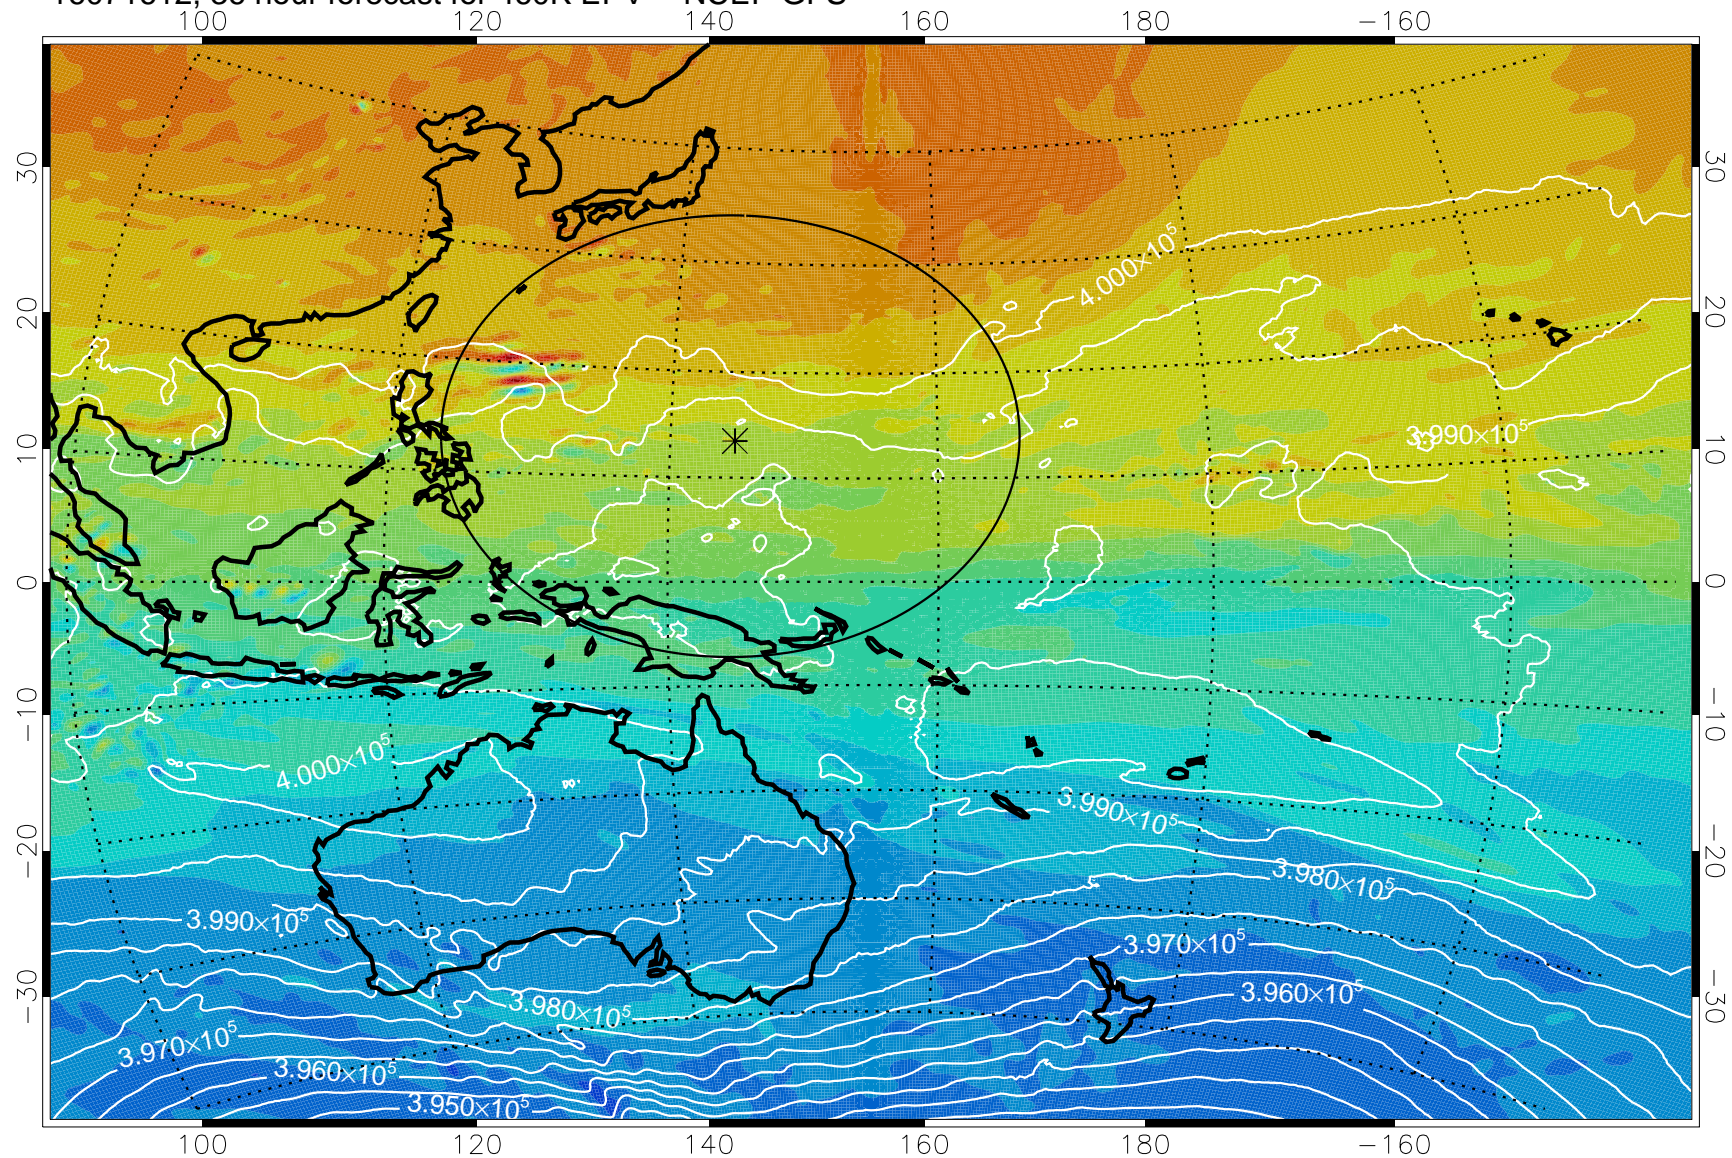

16071518, 18 hour forecast for 460K EPV -- NCEP GFS

460K Montgomery Streamfunction, white

Range ring of 2304 km

16071600, 24 hour forecast for 460K EPV -- NCEP GFS

460K Montgomery Streamfunction, white

Range ring of 2304 km

16071606, 30 hour forecast for 460K EPV -- NCEP GFS

460K Montgomery Streamfunction, white

Range ring of 2304 km

16071612, 36 hour forecast for 460K EPV -- NCEP GFS

460K Montgomery Streamfunction, white

Range ring of 2304 km

16071618, 42 hour forecast for 460K EPV -- NCEP GFS

460K Montgomery Streamfunction, white

Range ring of 2304 km

16071700, 48 hour forecast for 460K EPV -- NCEP GFS

460K Montgomery Streamfunction, white

Range ring of 2304 km

16071718, 66 hour forecast for 460K EPV -- NCEP GFS

460K Montgomery Streamfunction, white

Range ring of 2304 km

16071800, 72 hour forecast for 460K EPV -- NCEP GFS

460K Montgomery Streamfunction, white

Range ring of 2304 km