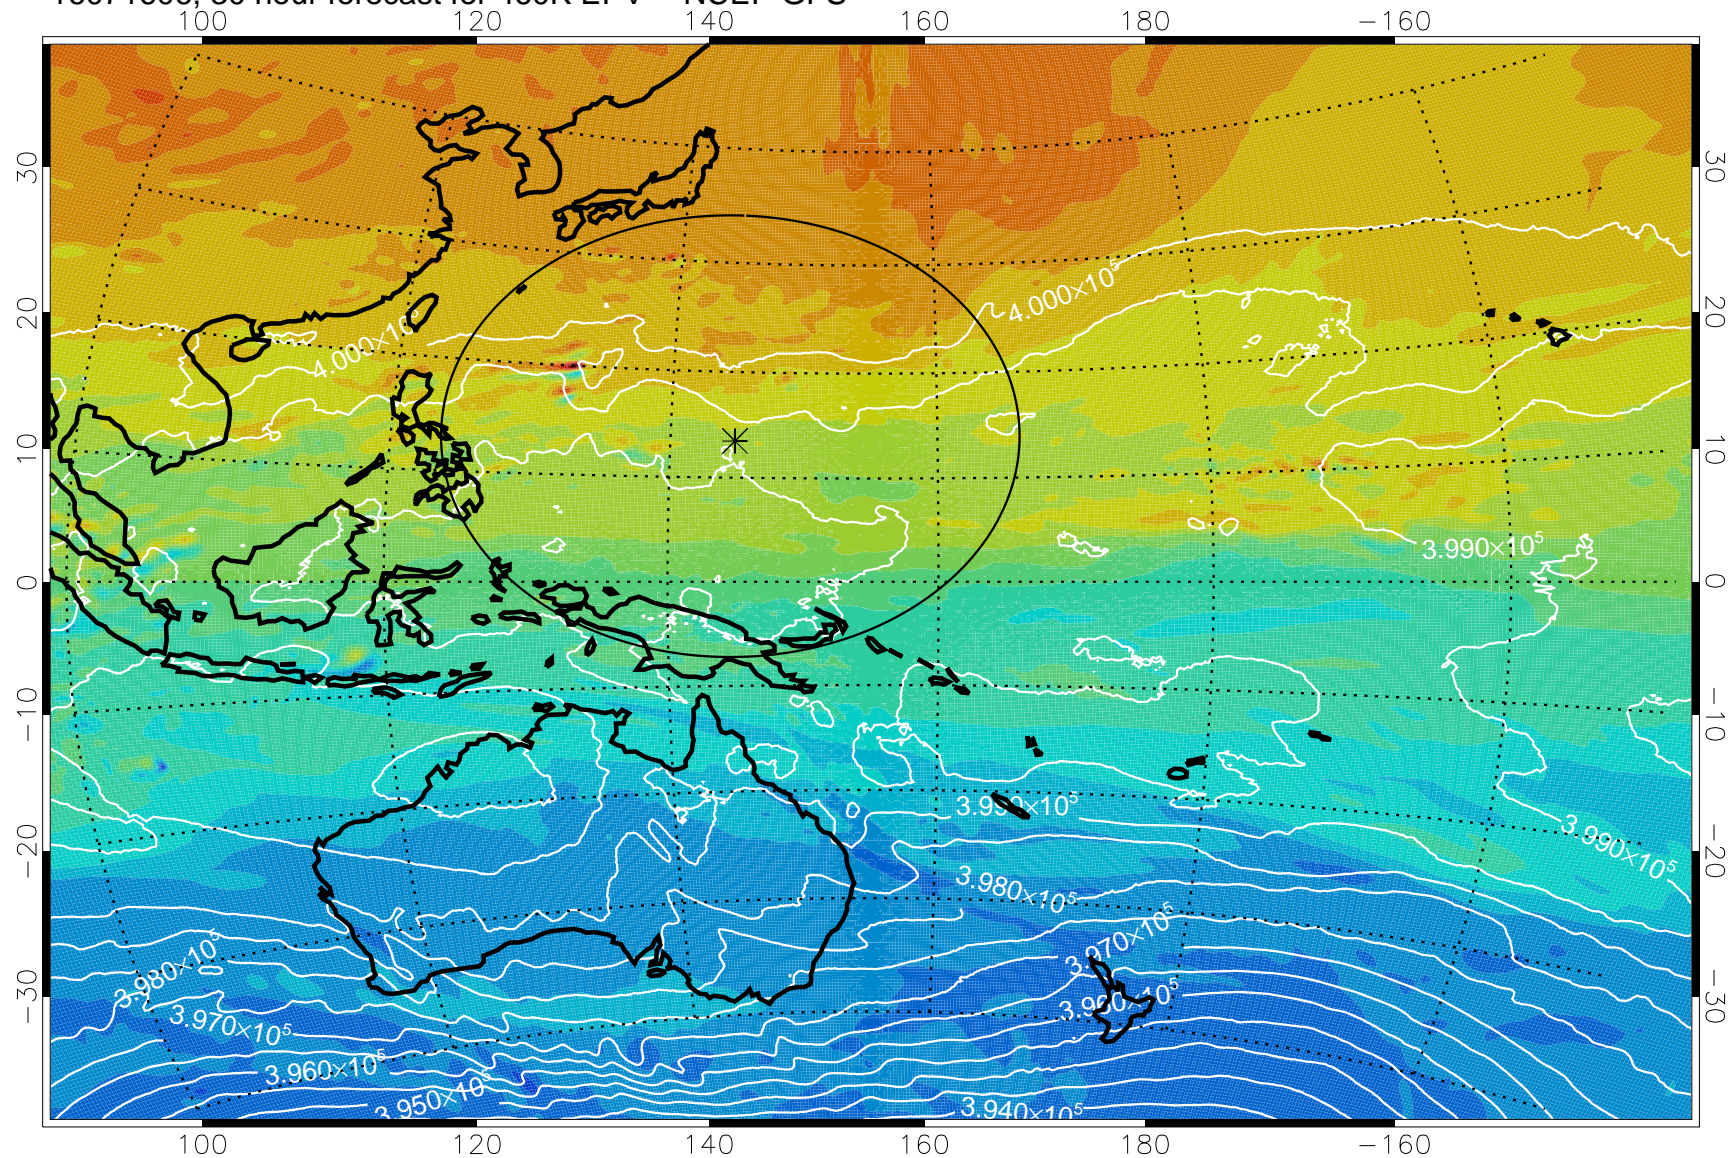

16071518, 18 hour forecast for 460K EPV -- NCEP GFS

460K Montgomery Streamfunction, white

Range ring of 2304 km

16071600, 24 hour forecast for 460K EPV -- NCEP GFS

460K Montgomery Streamfunction, white

Range ring of 2304 km

16071606, 30 hour forecast for 460K EPV -- NCEP GFS

460K Montgomery Streamfunction, white

Range ring of 2304 km

16071612, 36 hour forecast for 460K EPV -- NCEP GFS

460K Montgomery Streamfunction, white

Range ring of 2304 km

16071618, 42 hour forecast for 460K EPV -- NCEP GFS

460K Montgomery Streamfunction, white

Range ring of 2304 km

16071700, 48 hour forecast for 460K EPV -- NCEP GFS

460K Montgomery Streamfunction, white

Range ring of 2304 km

16071718, 66 hour forecast for 460K EPV -- NCEP GFS

460K Montgomery Streamfunction, white

Range ring of 2304 km

16071800, 72 hour forecast for 460K EPV -- NCEP GFS

460K Montgomery Streamfunction, white

Range ring of 2304 km