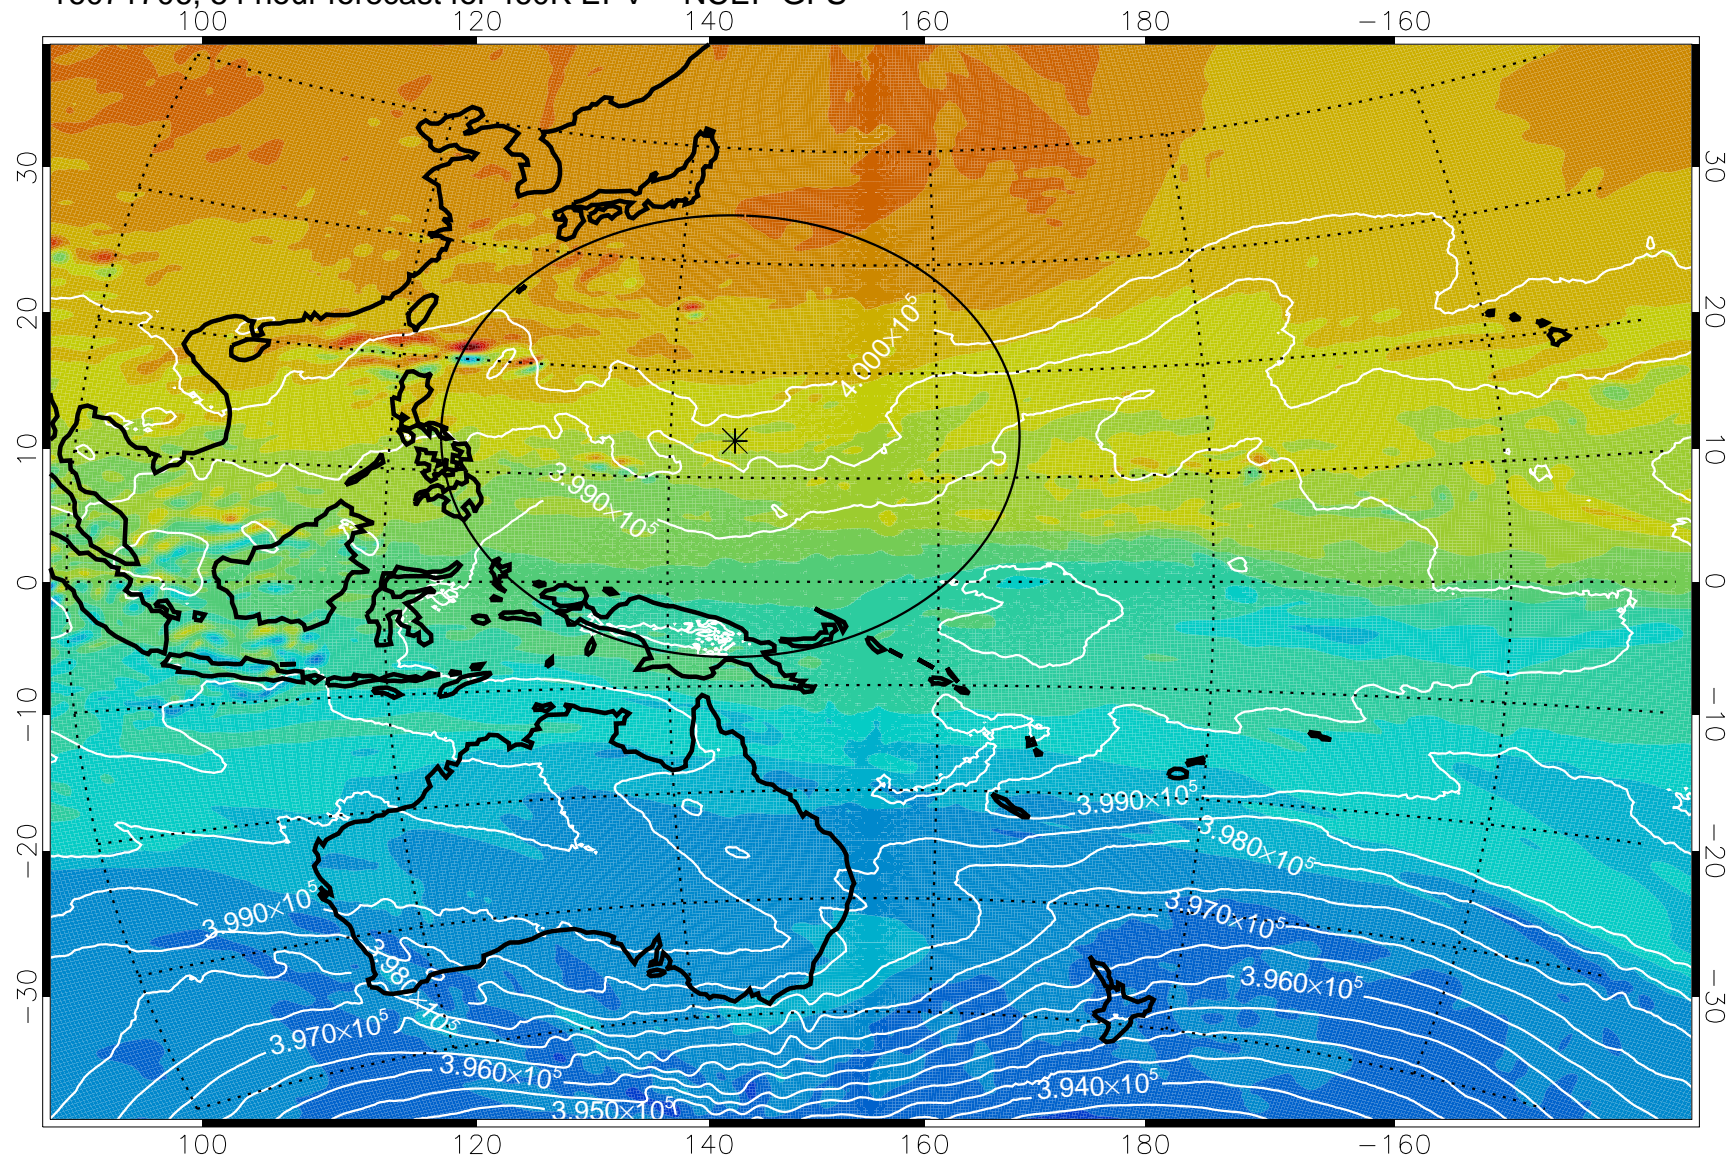

16071606, 30 hour forecast for 460K EPV -- NCEP GFS

460K Montgomery Streamfunction, white

Range ring of 2304 km

16071612, 36 hour forecast for 460K EPV -- NCEP GFS

460K Montgomery Streamfunction, white

Range ring of 2304 km

16071618, 42 hour forecast for 460K EPV -- NCEP GFS

460K Montgomery Streamfunction, white

Range ring of 2304 km

16071700, 48 hour forecast for 460K EPV -- NCEP GFS

460K Montgomery Streamfunction, white

Range ring of 2304 km

16071706, 54 hour forecast for 460K EPV -- NCEP GFS

460K Montgomery Streamfunction, white

Range ring of 2304 km

16071712, 60 hour forecast for 460K EPV -- NCEP GFS

460K Montgomery Streamfunction, white

Range ring of 2304 km

16071718, 66 hour forecast for 460K EPV -- NCEP GFS

460K Montgomery Streamfunction, white

Range ring of 2304 km

16071800, 72 hour forecast for 460K EPV -- NCEP GFS

460K Montgomery Streamfunction, white

Range ring of 2304 km