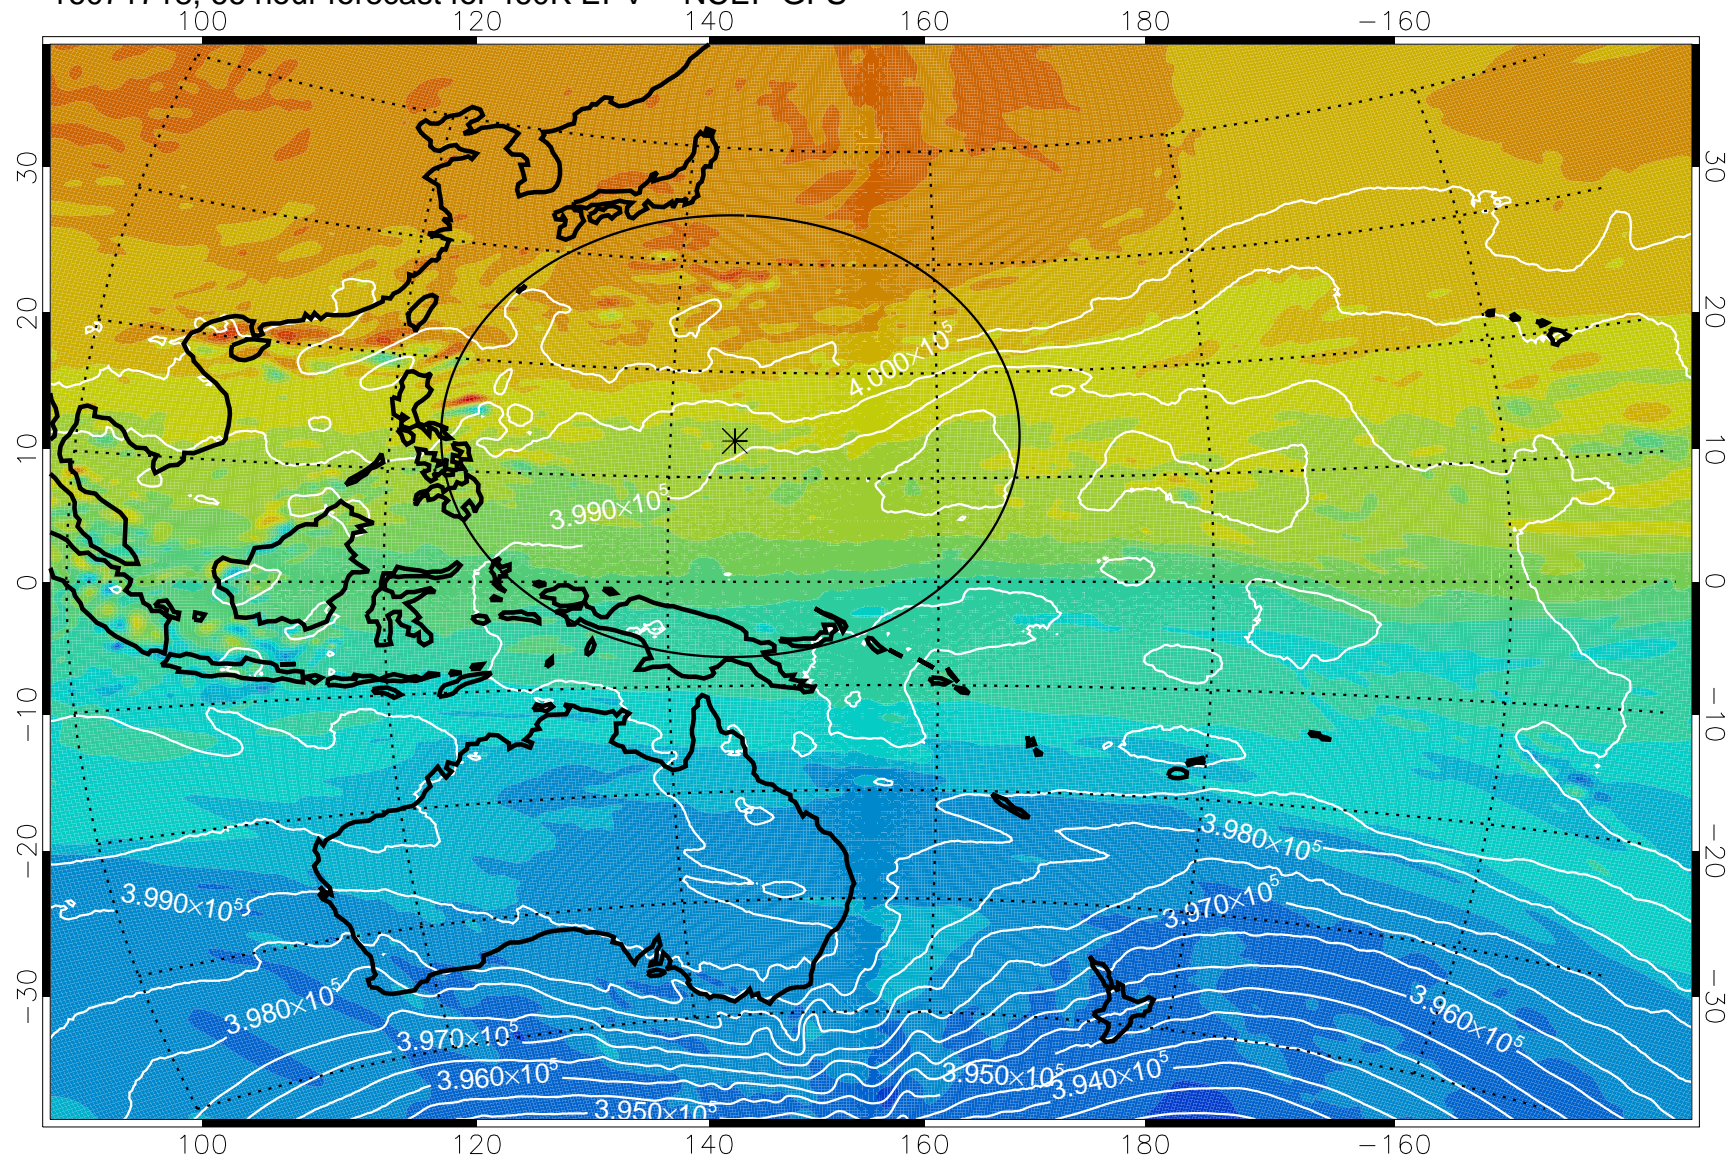

16071706, 54 hour forecast for 460K EPV -- NCEP GFS

460K Montgomery Streamfunction, white

Range ring of 2304 km

16071712, 60 hour forecast for 460K EPV -- NCEP GFS

460K Montgomery Streamfunction, white

Range ring of 2304 km

16071718, 66 hour forecast for 460K EPV -- NCEP GFS

460K Montgomery Streamfunction, white

Range ring of 2304 km

16071800, 72 hour forecast for 460K EPV -- NCEP GFS

460K Montgomery Streamfunction, white

Range ring of 2304 km

16071806, 78 hour forecast for 460K EPV -- NCEP GFS

460K Montgomery Streamfunction, white

Range ring of 2304 km

16071812, 84 hour forecast for 460K EPV -- NCEP GFS

460K Montgomery Streamfunction, white

Range ring of 2304 km

16071818, 90 hour forecast for 460K EPV -- NCEP GFS

460K Montgomery Streamfunction, white

Range ring of 2304 km

16071900, 96 hour forecast for 460K EPV -- NCEP GFS

460K Montgomery Streamfunction, white

Range ring of 2304 km