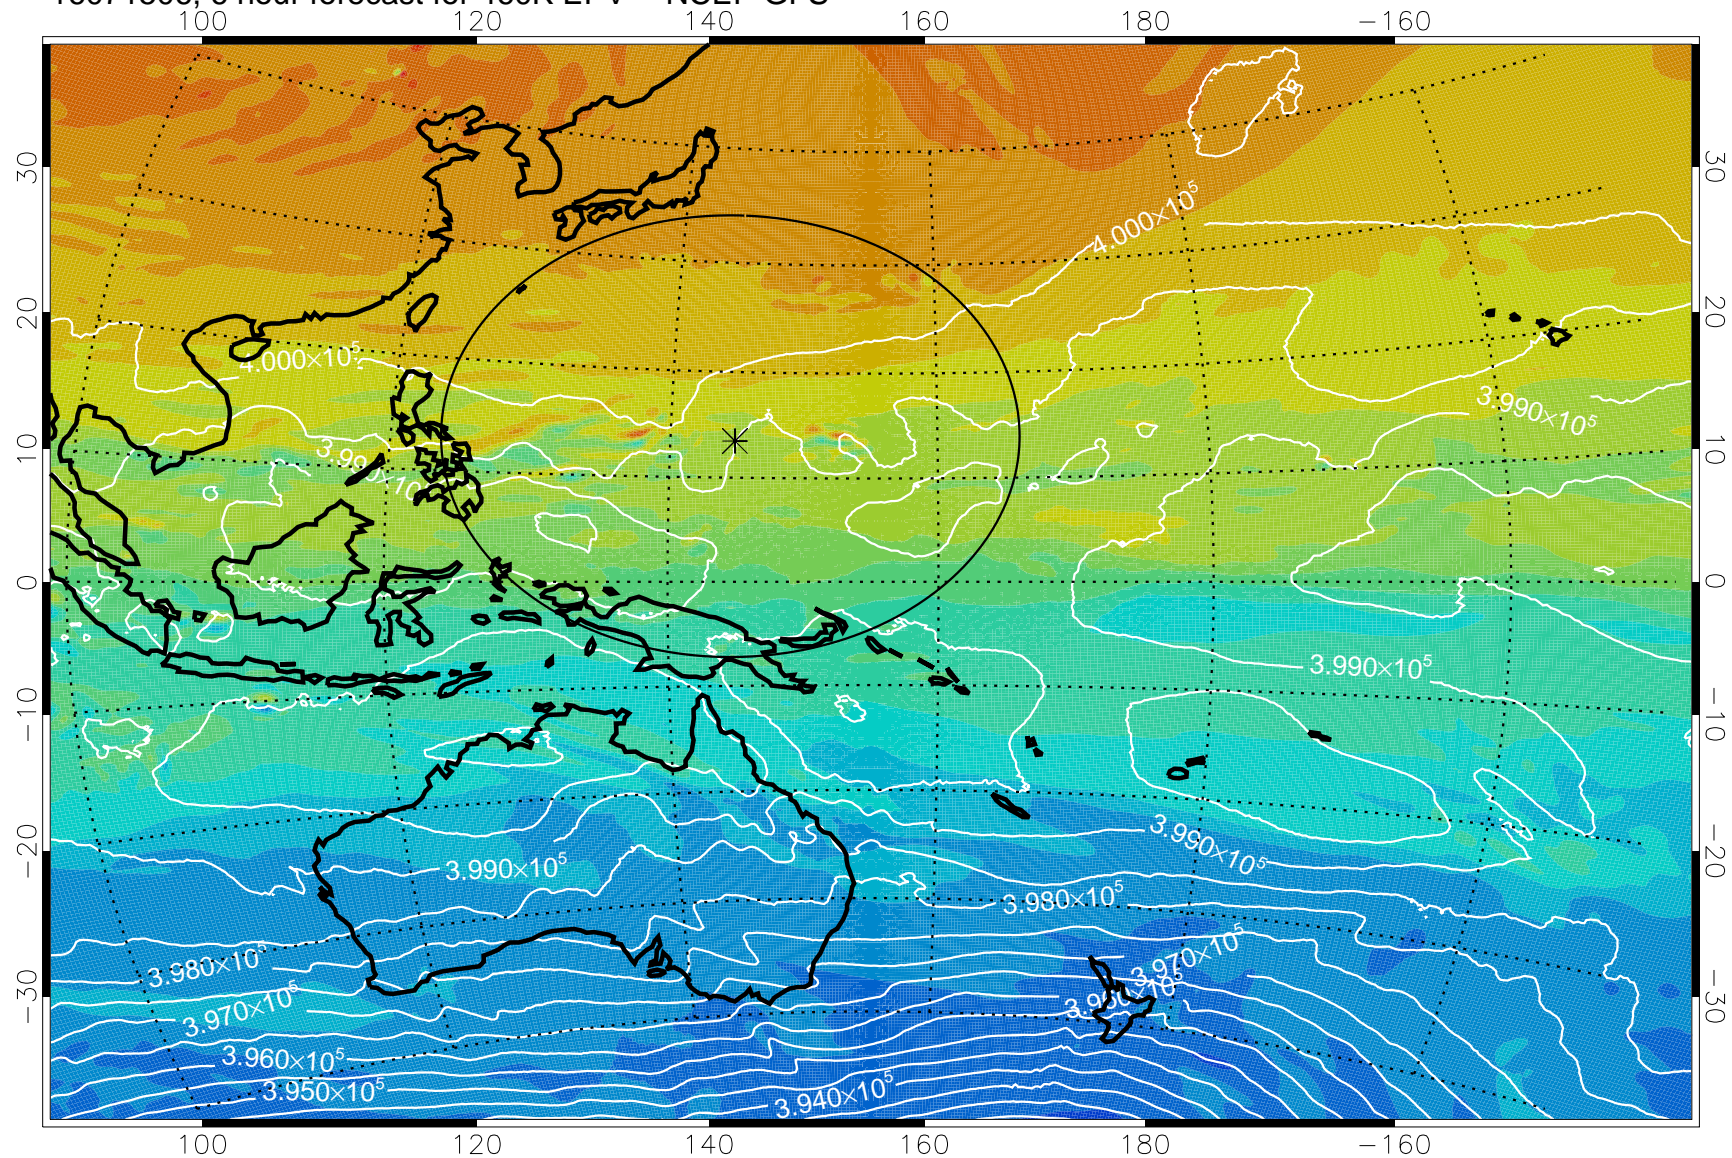

16071506, 6 hour forecast for 460K EPV -- NCEP GFS

460K Montgomery Streamfunction, white

Range ring of 2304 km

16071512, 12 hour forecast for 460K EPV -- NCEP GFS

460K Montgomery Streamfunction, white

Range ring of 2304 km

16071518, 18 hour forecast for 460K EPV -- NCEP GFS

460K Montgomery Streamfunction, white

Range ring of 2304 km

16071600, 24 hour forecast for 460K EPV -- NCEP GFS

460K Montgomery Streamfunction, white

Range ring of 2304 km

16071606, 30 hour forecast for 460K EPV -- NCEP GFS

460K Montgomery Streamfunction, white

Range ring of 2304 km

16071612, 36 hour forecast for 460K EPV -- NCEP GFS

460K Montgomery Streamfunction, white

Range ring of 2304 km

16071618, 42 hour forecast for 460K EPV -- NCEP GFS

460K Montgomery Streamfunction, white

Range ring of 2304 km

16071700, 48 hour forecast for 460K EPV -- NCEP GFS

460K Montgomery Streamfunction, white

Range ring of 2304 km