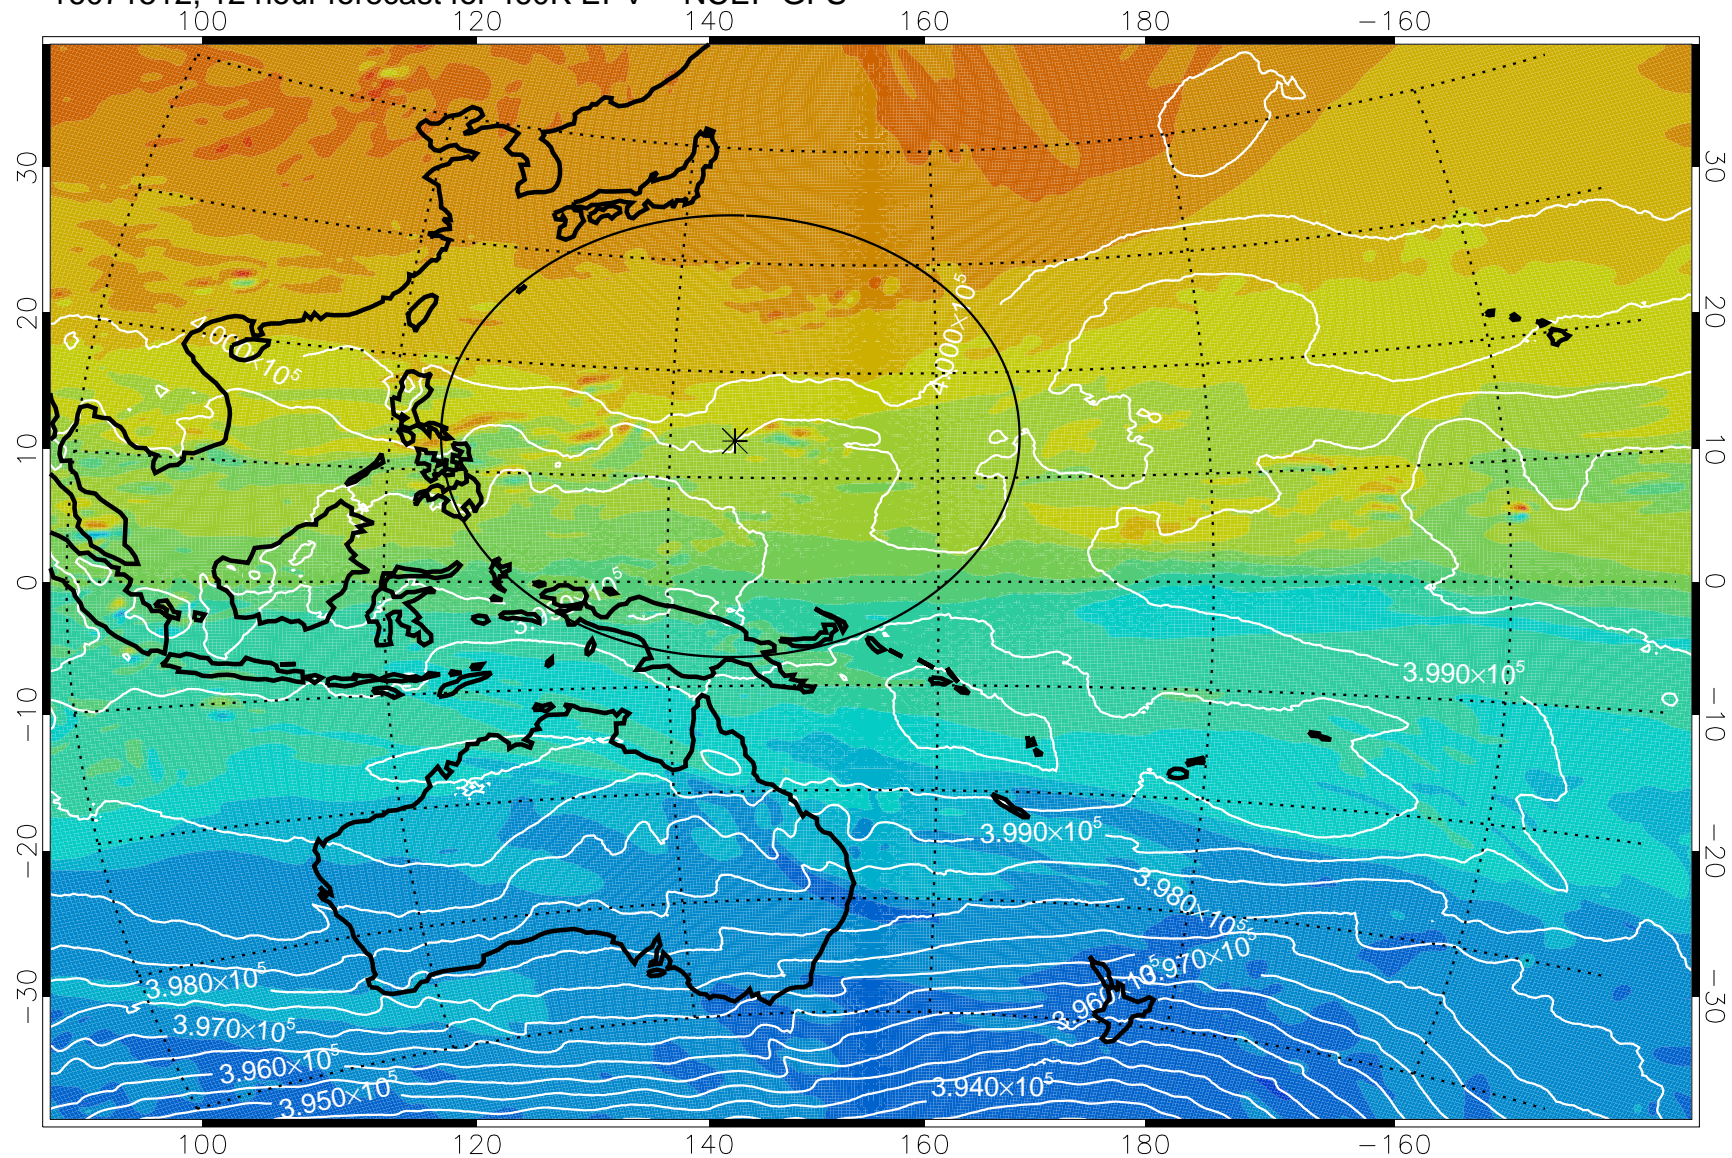

16071506, 6 hour forecast for 460K EPV -- NCEP GFS

460K Montgomery Streamfunction, white

Range ring of 2304 km

16071512, 12 hour forecast for 460K EPV -- NCEP GFS

460K Montgomery Streamfunction, white

Range ring of 2304 km

16071518, 18 hour forecast for 460K EPV -- NCEP GFS

460K Montgomery Streamfunction, white

Range ring of 2304 km

16071600, 24 hour forecast for 460K EPV -- NCEP GFS

460K Montgomery Streamfunction, white

Range ring of 2304 km

16071606, 30 hour forecast for 460K EPV -- NCEP GFS

460K Montgomery Streamfunction, white

Range ring of 2304 km

16071612, 36 hour forecast for 460K EPV -- NCEP GFS

460K Montgomery Streamfunction, white

Range ring of 2304 km

16071618, 42 hour forecast for 460K EPV -- NCEP GFS

460K Montgomery Streamfunction, white

Range ring of 2304 km

16071700, 48 hour forecast for 460K EPV -- NCEP GFS

460K Montgomery Streamfunction, white

Range ring of 2304 km