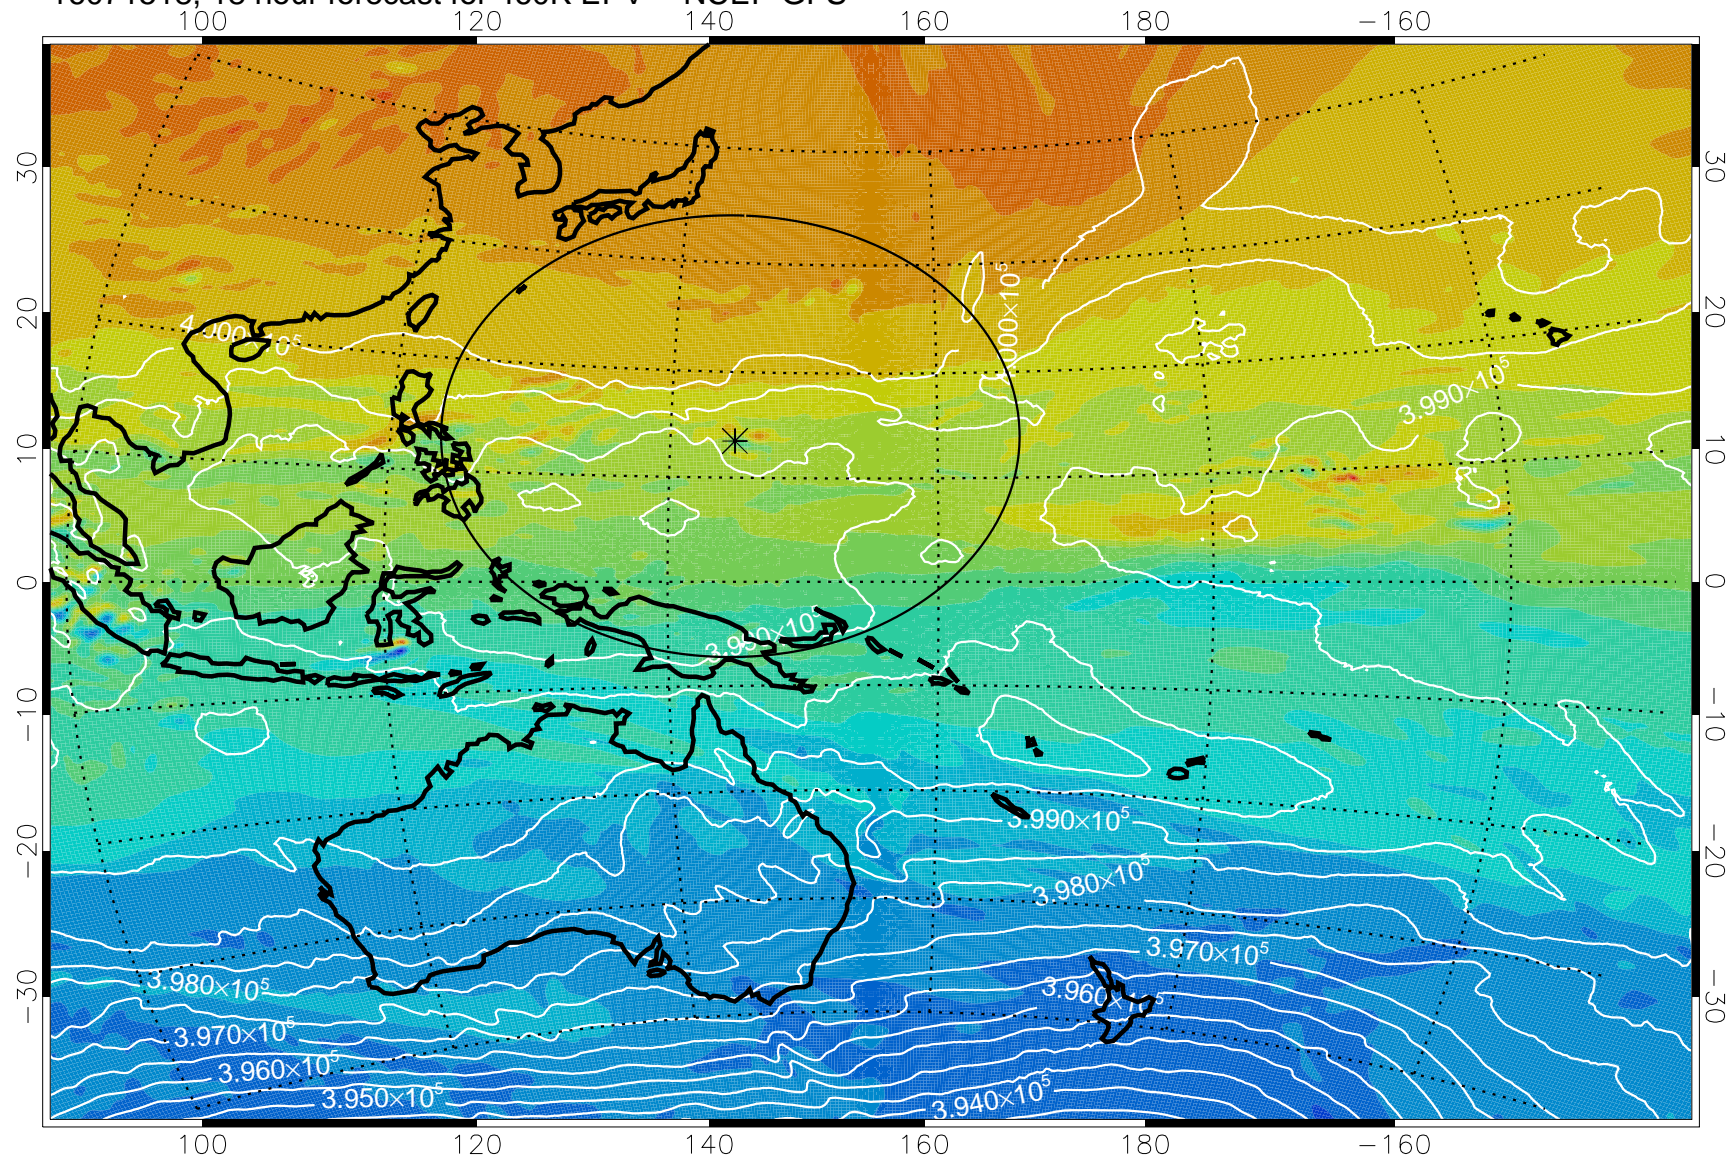

16071506, 6 hour forecast for 460K EPV -- NCEP GFS

460K Montgomery Streamfunction, white

Range ring of 2304 km

16071512, 12 hour forecast for 460K EPV -- NCEP GFS

460K Montgomery Streamfunction, white

Range ring of 2304 km

16071518, 18 hour forecast for 460K EPV -- NCEP GFS

460K Montgomery Streamfunction, white

Range ring of 2304 km

16071600, 24 hour forecast for 460K EPV -- NCEP GFS

460K Montgomery Streamfunction, white

Range ring of 2304 km

16071606, 30 hour forecast for 460K EPV -- NCEP GFS

460K Montgomery Streamfunction, white

Range ring of 2304 km

16071612, 36 hour forecast for 460K EPV -- NCEP GFS

460K Montgomery Streamfunction, white

Range ring of 2304 km

16071618, 42 hour forecast for 460K EPV -- NCEP GFS

460K Montgomery Streamfunction, white

Range ring of 2304 km

16071700, 48 hour forecast for 460K EPV -- NCEP GFS

460K Montgomery Streamfunction, white

Range ring of 2304 km