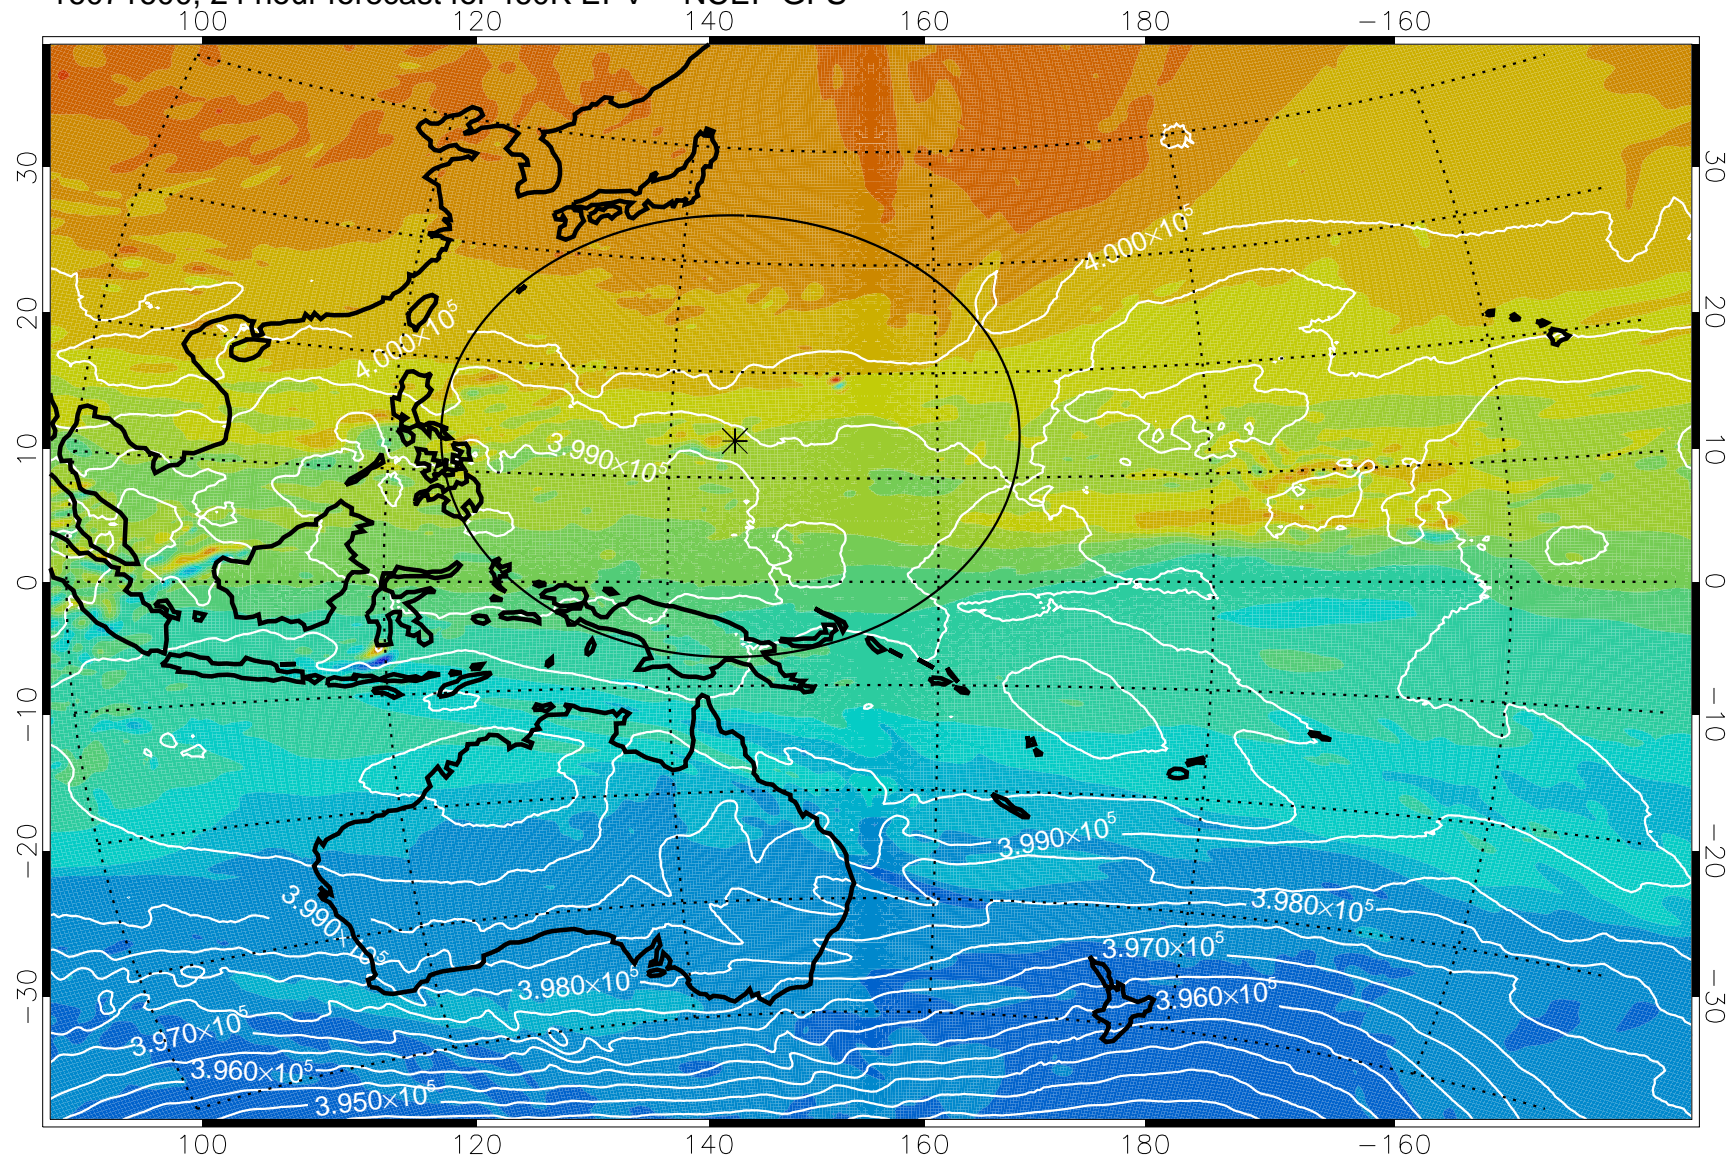

16071506, 6 hour forecast for 460K EPV -- NCEP GFS

460K Montgomery Streamfunction, white

Range ring of 2304 km

16071512, 12 hour forecast for 460K EPV -- NCEP GFS

460K Montgomery Streamfunction, white

Range ring of 2304 km

16071518, 18 hour forecast for 460K EPV -- NCEP GFS

460K Montgomery Streamfunction, white

Range ring of 2304 km

16071600, 24 hour forecast for 460K EPV -- NCEP GFS

460K Montgomery Streamfunction, white

Range ring of 2304 km

16071606, 30 hour forecast for 460K EPV -- NCEP GFS

460K Montgomery Streamfunction, white

Range ring of 2304 km

16071612, 36 hour forecast for 460K EPV -- NCEP GFS

460K Montgomery Streamfunction, white

Range ring of 2304 km

16071618, 42 hour forecast for 460K EPV -- NCEP GFS

460K Montgomery Streamfunction, white

Range ring of 2304 km

16071700, 48 hour forecast for 460K EPV -- NCEP GFS

460K Montgomery Streamfunction, white

Range ring of 2304 km