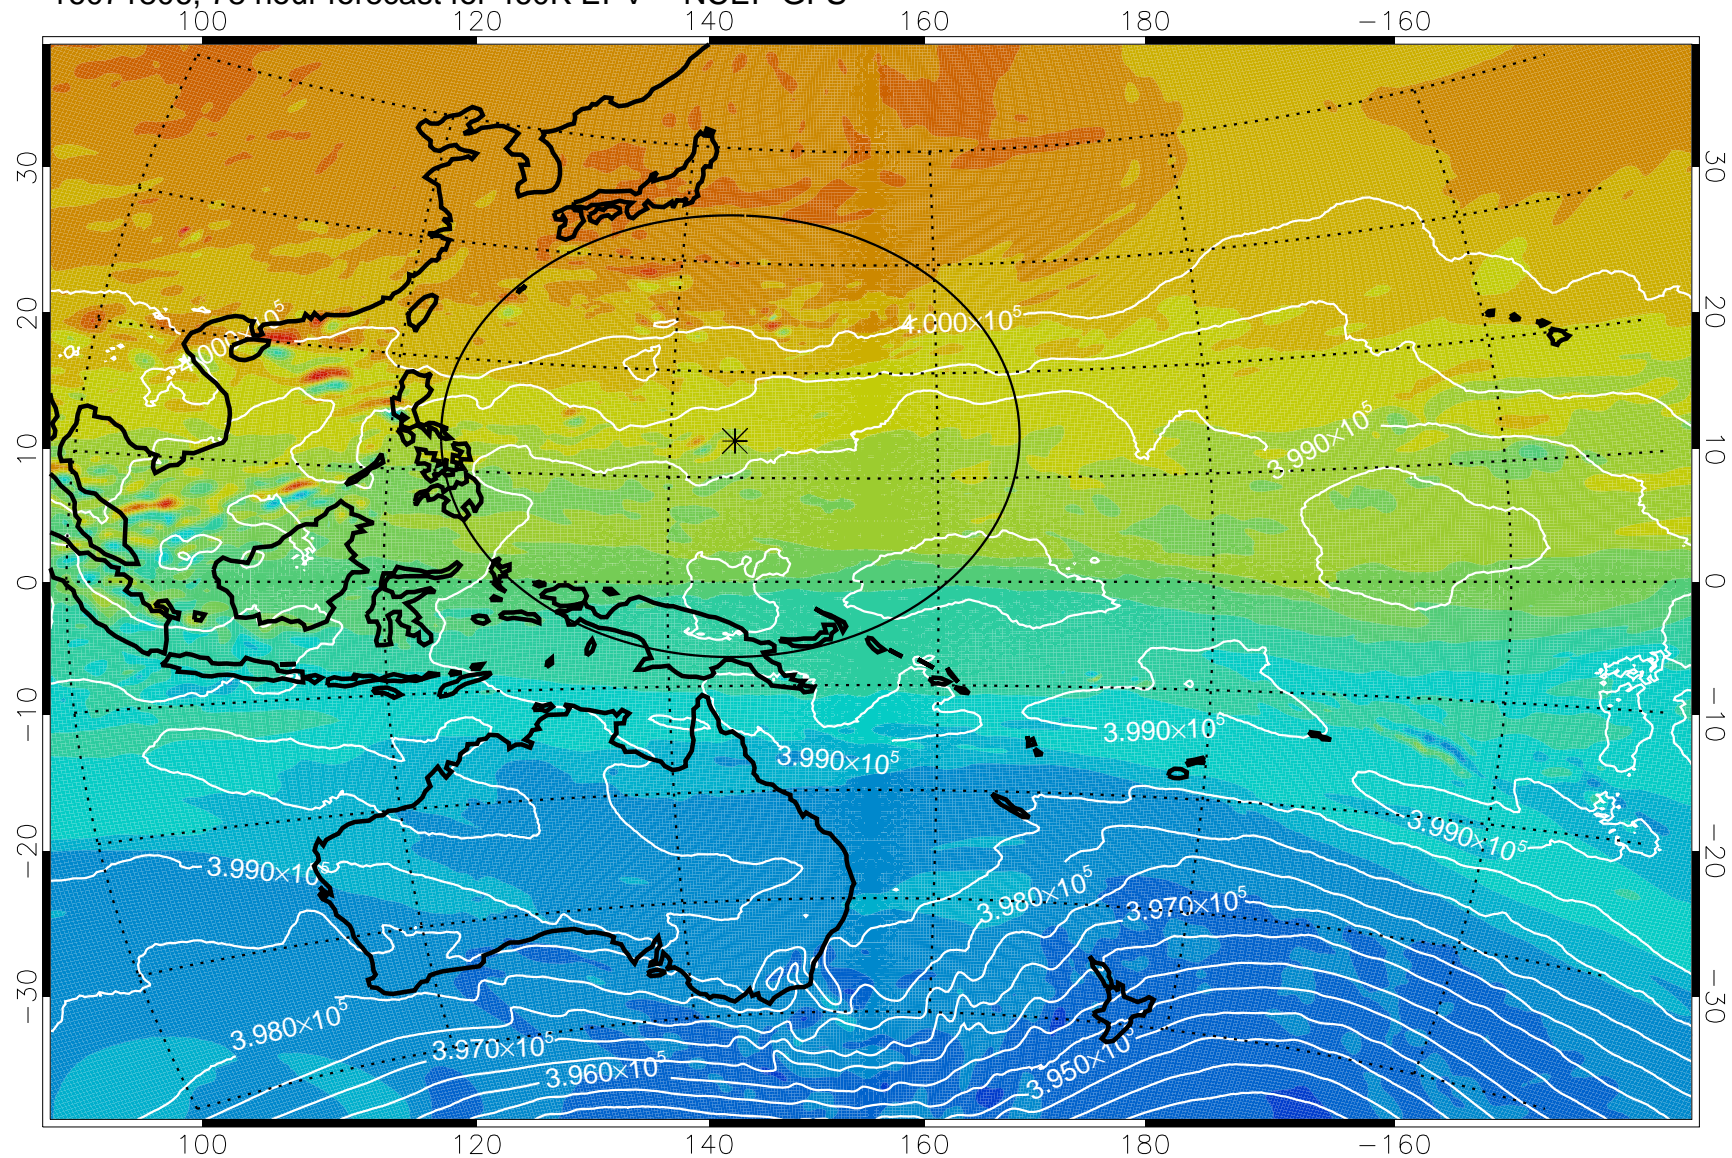

16071706, 54 hour forecast for 460K EPV -- NCEP GFS

460K Montgomery Streamfunction, white

Range ring of 2304 km

16071712, 60 hour forecast for 460K EPV -- NCEP GFS

460K Montgomery Streamfunction, white

Range ring of 2304 km

16071718, 66 hour forecast for 460K EPV -- NCEP GFS

460K Montgomery Streamfunction, white

Range ring of 2304 km

16071800, 72 hour forecast for 460K EPV -- NCEP GFS

460K Montgomery Streamfunction, white

Range ring of 2304 km

16071806, 78 hour forecast for 460K EPV -- NCEP GFS

460K Montgomery Streamfunction, white

Range ring of 2304 km

16071812, 84 hour forecast for 460K EPV -- NCEP GFS

460K Montgomery Streamfunction, white

Range ring of 2304 km

16071818, 90 hour forecast for 460K EPV -- NCEP GFS

460K Montgomery Streamfunction, white

Range ring of 2304 km

16071900, 96 hour forecast for 460K EPV -- NCEP GFS

460K Montgomery Streamfunction, white

Range ring of 2304 km