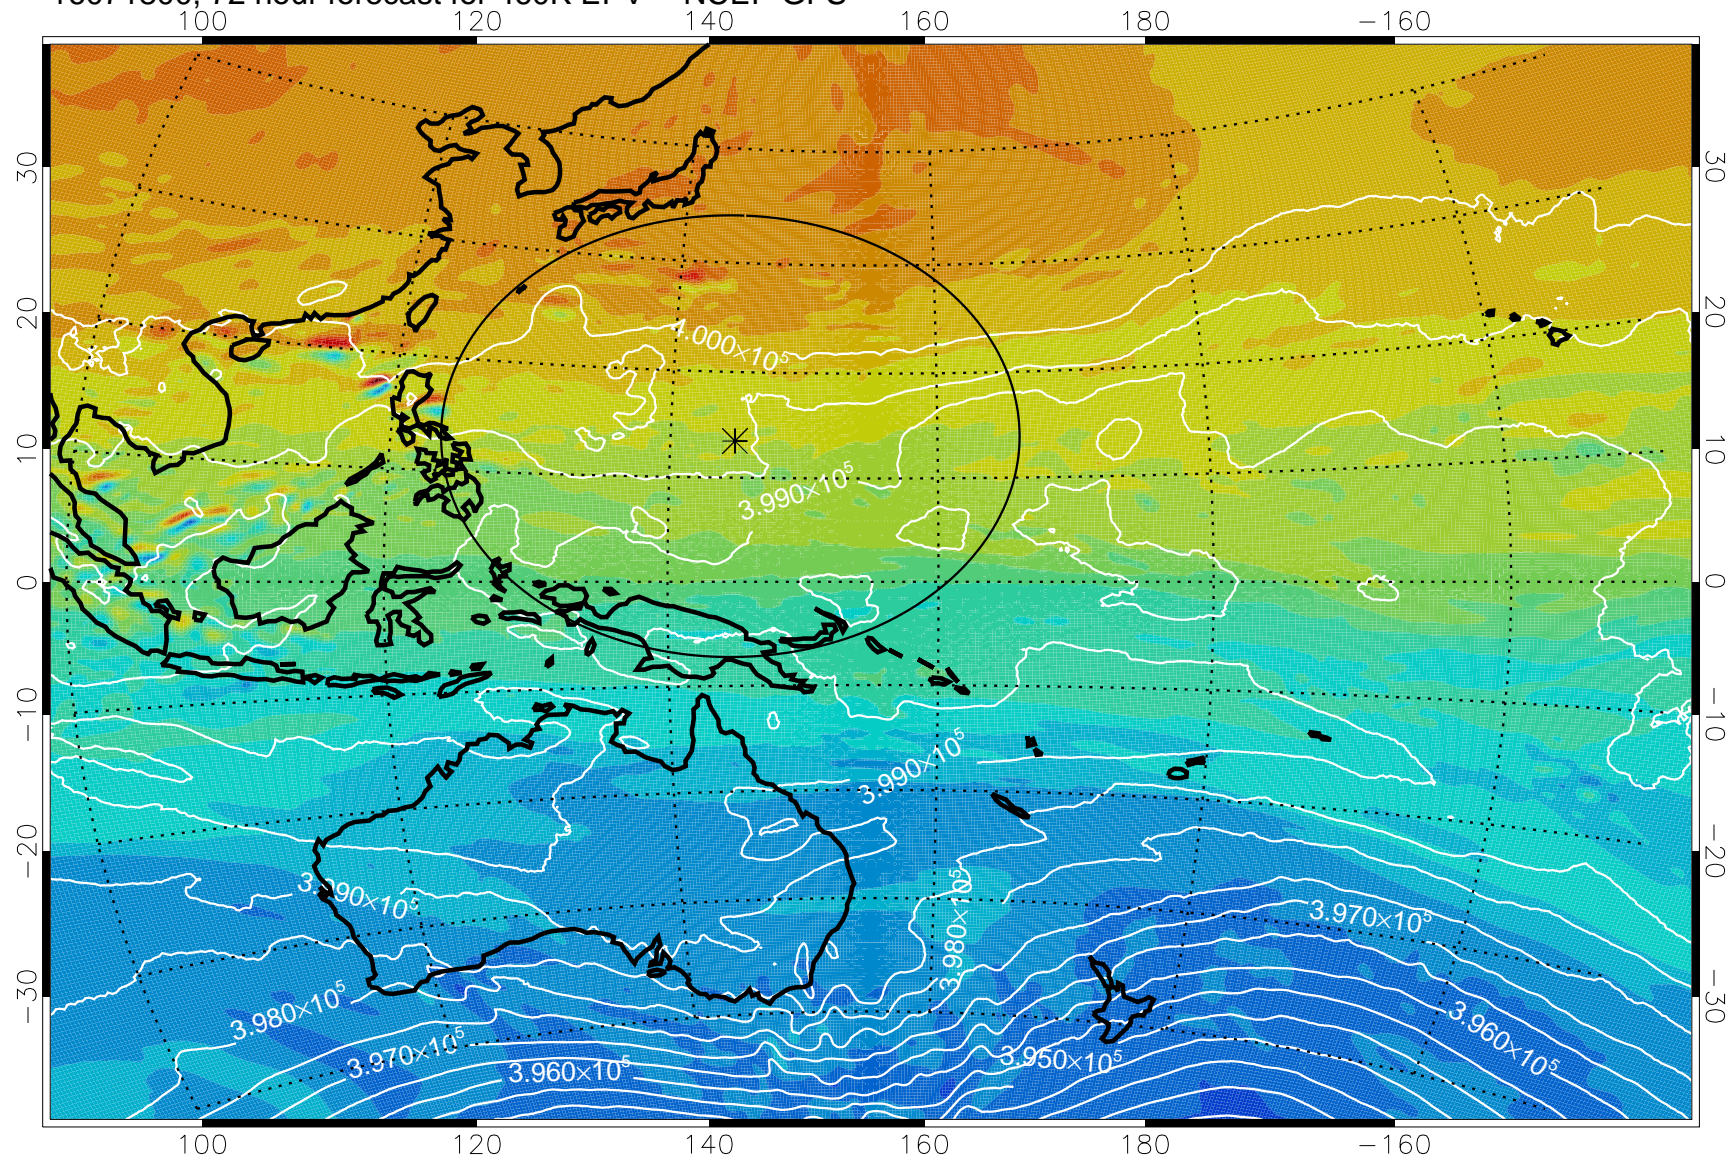

16071706, 54 hour forecast for 460K EPV -- NCEP GFS

460K Montgomery Streamfunction, white

Range ring of 2304 km

16071712, 60 hour forecast for 460K EPV -- NCEP GFS

460K Montgomery Streamfunction, white

Range ring of 2304 km

16071718, 66 hour forecast for 460K EPV -- NCEP GFS

460K Montgomery Streamfunction, white

Range ring of 2304 km

16071800, 72 hour forecast for 460K EPV -- NCEP GFS

460K Montgomery Streamfunction, white

Range ring of 2304 km

16071806, 78 hour forecast for 460K EPV -- NCEP GFS

460K Montgomery Streamfunction, white

Range ring of 2304 km

16071812, 84 hour forecast for 460K EPV -- NCEP GFS

460K Montgomery Streamfunction, white

Range ring of 2304 km

16071818, 90 hour forecast for 460K EPV -- NCEP GFS

460K Montgomery Streamfunction, white

Range ring of 2304 km

16071900, 96 hour forecast for 460K EPV -- NCEP GFS

460K Montgomery Streamfunction, white

Range ring of 2304 km