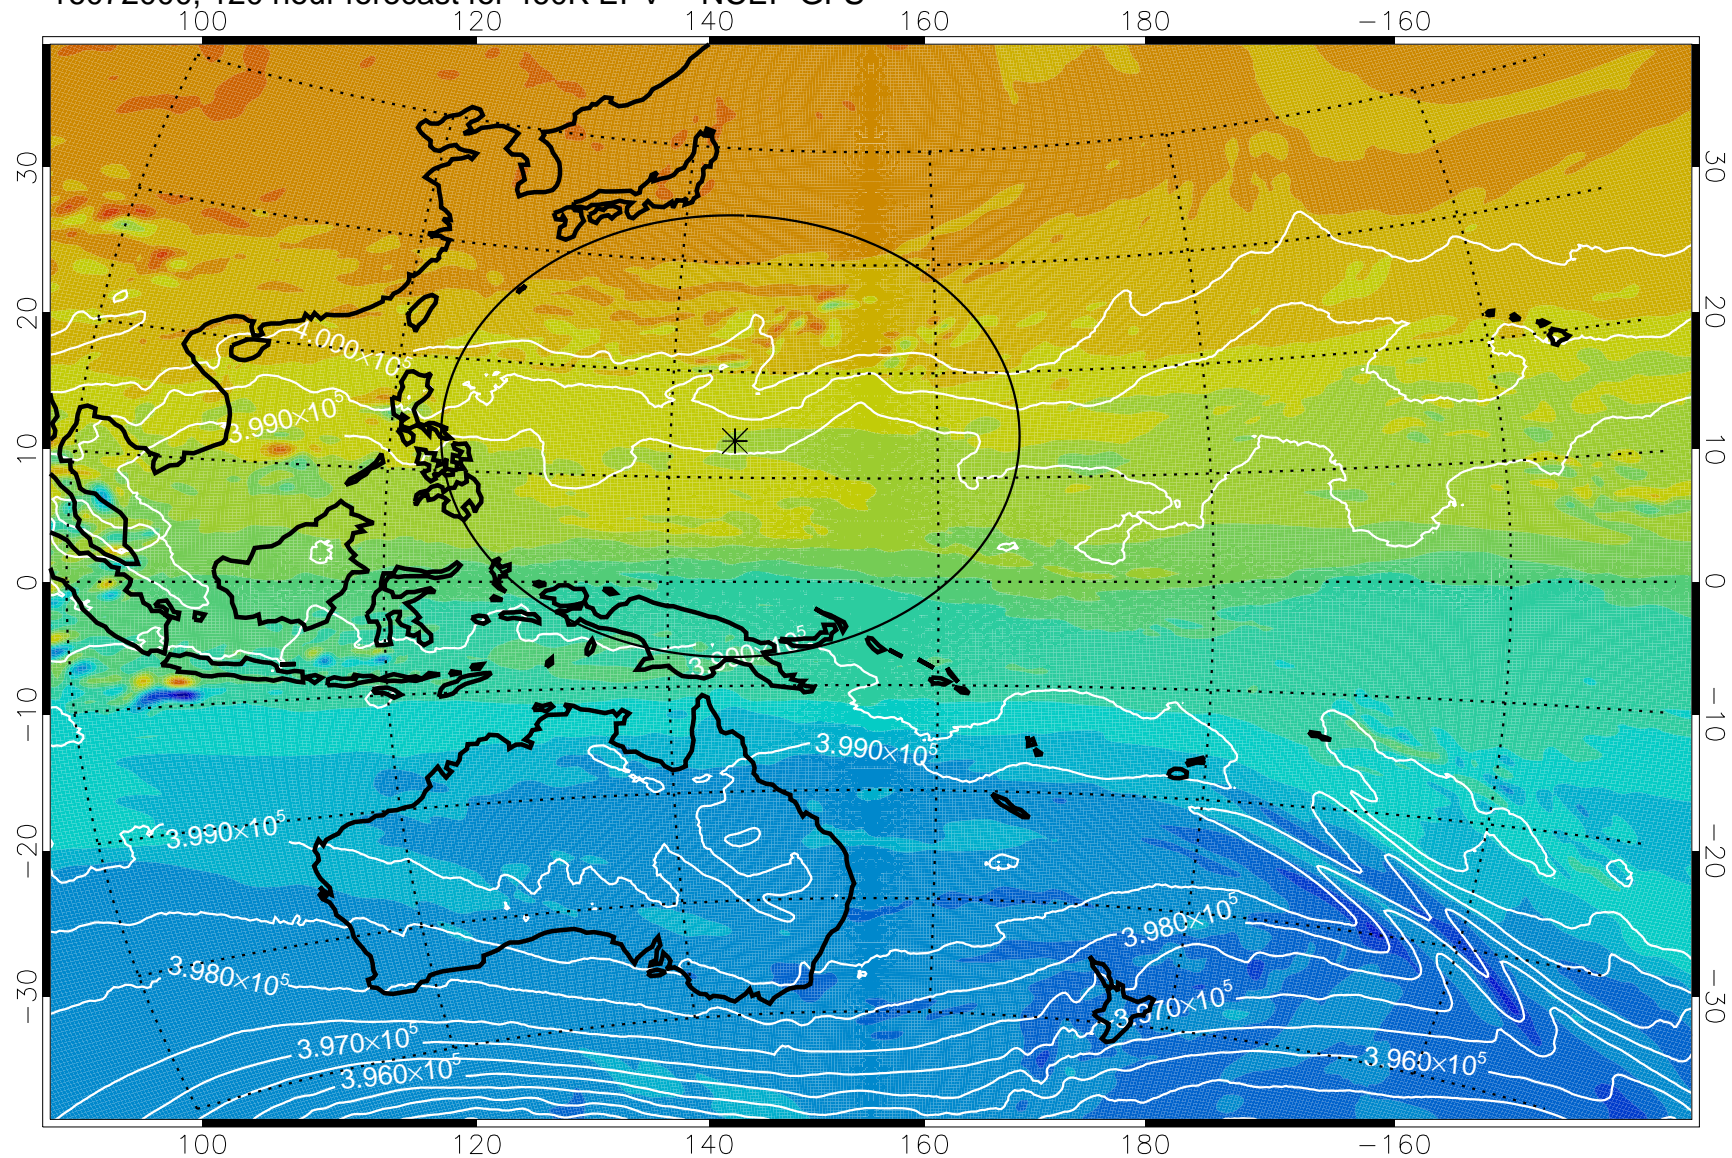

16071818, 90 hour forecast for 460K EPV -- NCEP GFS

460K Montgomery Streamfunction, white

Range ring of 2304 km

16071900, 96 hour forecast for 460K EPV -- NCEP GFS

460K Montgomery Streamfunction, white

Range ring of 2304 km

16071906, 102 hour forecast for 460K EPV -- NCEP GFS

460K Montgomery Streamfunction, white

Range ring of 2304 km

16071912, 108 hour forecast for 460K EPV -- NCEP GFS

460K Montgomery Streamfunction, white

Range ring of 2304 km

16071918, 114 hour forecast for 460K EPV -- NCEP GFS

460K Montgomery Streamfunction, white

Range ring of 2304 km

16072000, 120 hour forecast for 460K EPV -- NCEP GFS

460K Montgomery Streamfunction, white

Range ring of 2304 km