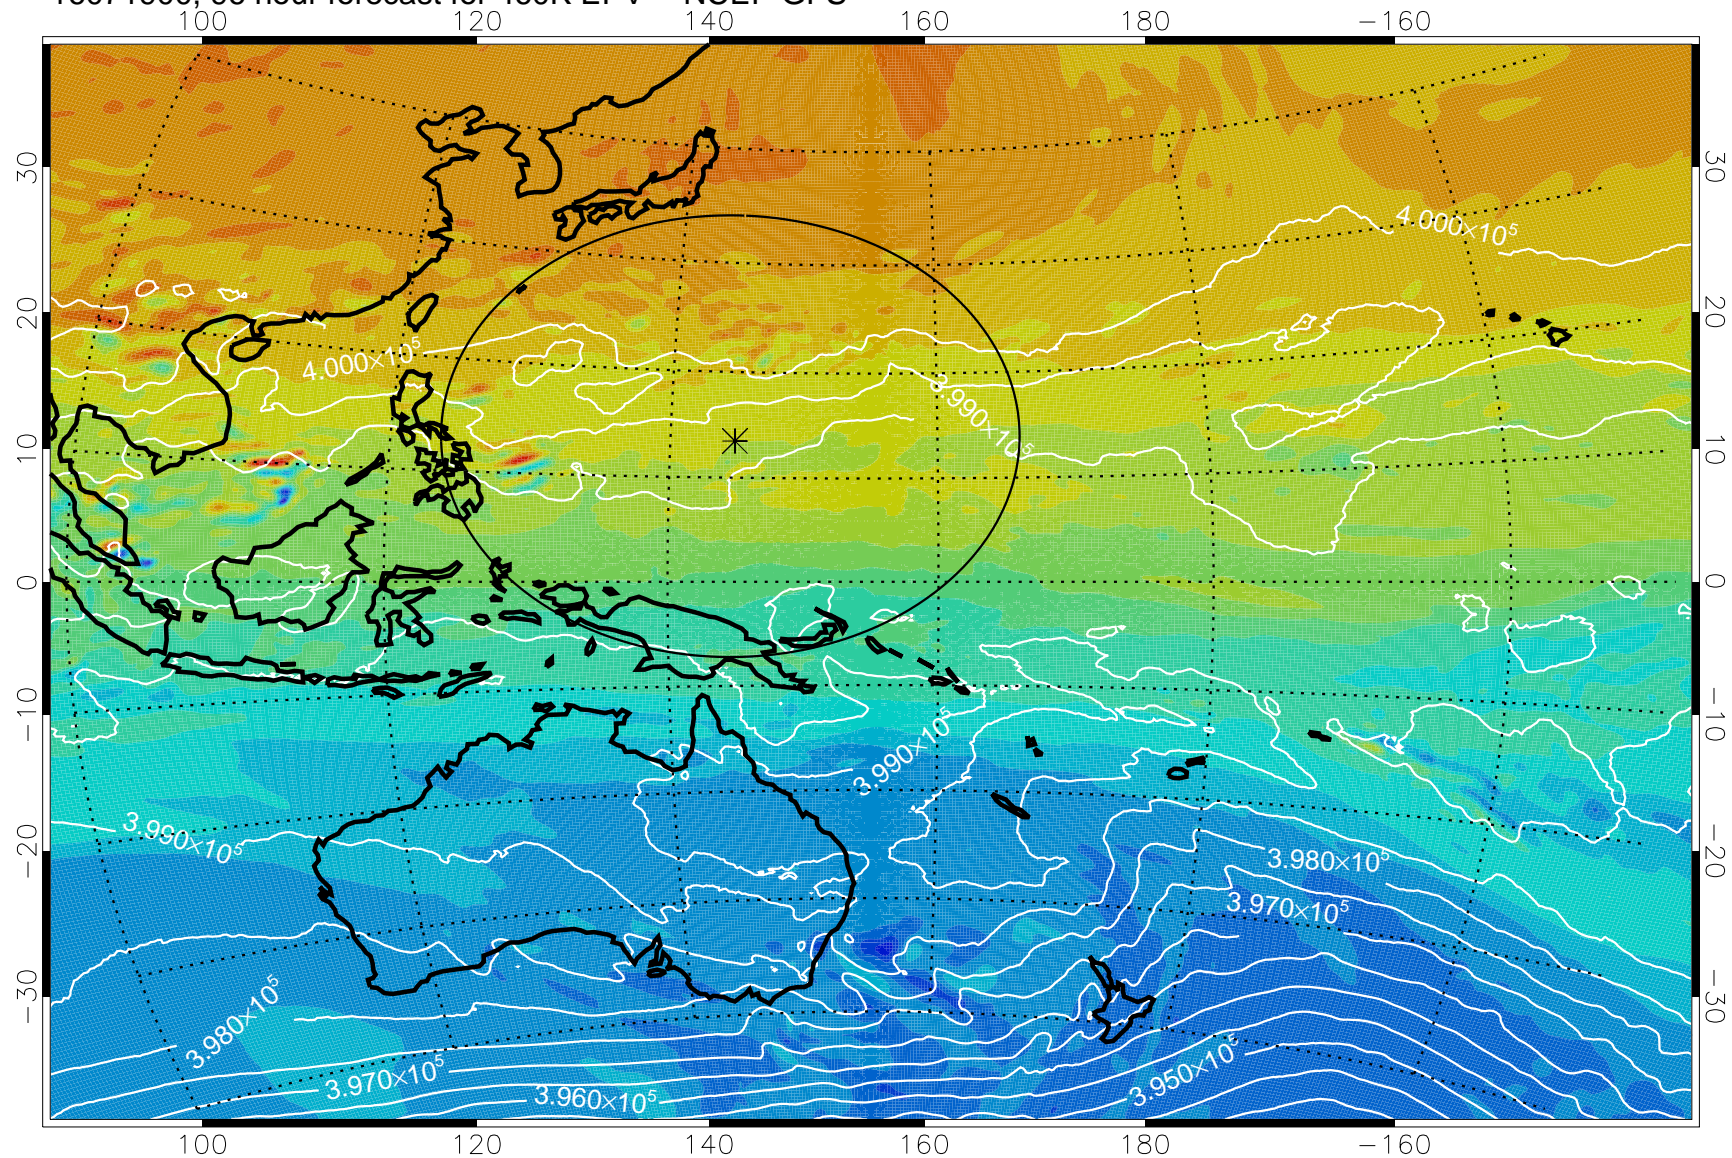

16071718, 66 hour forecast for 460K EPV -- NCEP GFS

460K Montgomery Streamfunction, white

Range ring of 2304 km

16071800, 72 hour forecast for 460K EPV -- NCEP GFS

460K Montgomery Streamfunction, white

Range ring of 2304 km

16071806, 78 hour forecast for 460K EPV -- NCEP GFS

460K Montgomery Streamfunction, white

Range ring of 2304 km

16071812, 84 hour forecast for 460K EPV -- NCEP GFS

460K Montgomery Streamfunction, white

Range ring of 2304 km

16071818, 90 hour forecast for 460K EPV -- NCEP GFS

460K Montgomery Streamfunction, white

Range ring of 2304 km

16071900, 96 hour forecast for 460K EPV -- NCEP GFS

460K Montgomery Streamfunction, white

Range ring of 2304 km

16071906, 102 hour forecast for 460K EPV -- NCEP GFS

460K Montgomery Streamfunction, white

Range ring of 2304 km

16071912, 108 hour forecast for 460K EPV -- NCEP GFS

460K Montgomery Streamfunction, white

Range ring of 2304 km