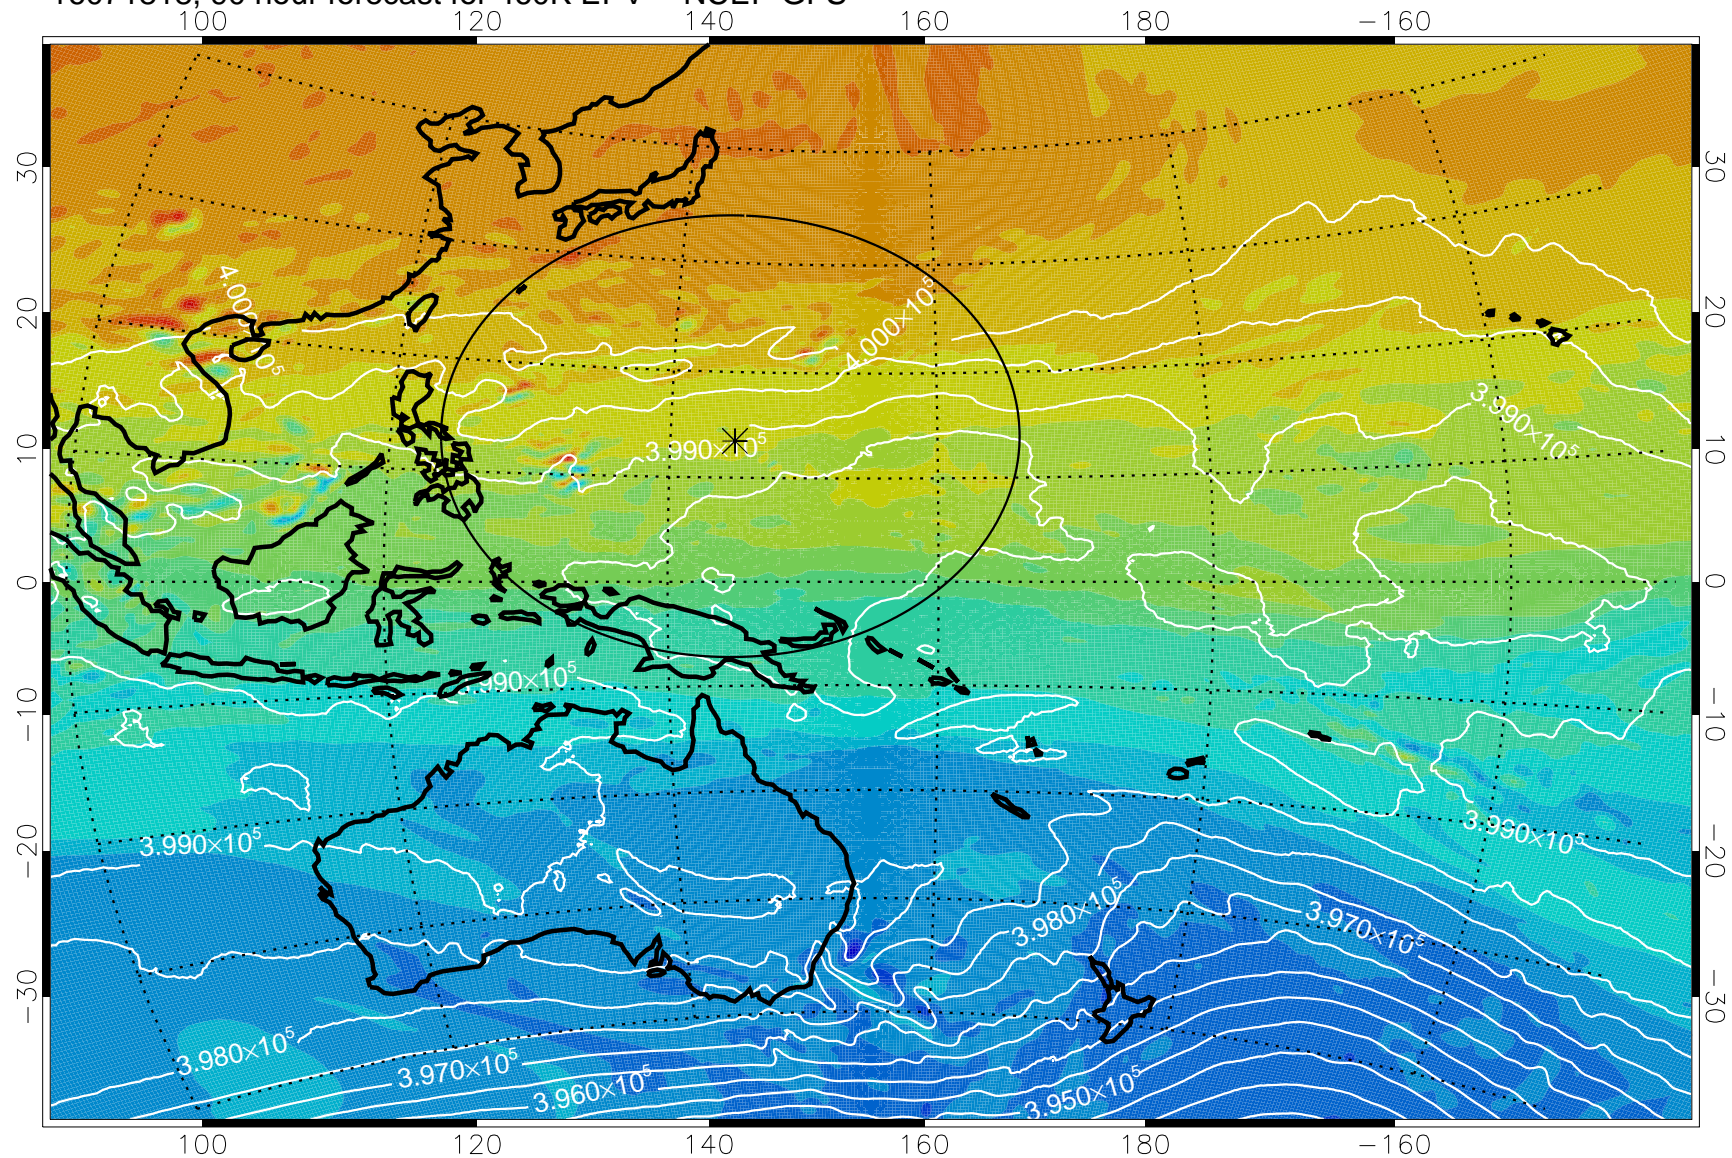

16071718, 66 hour forecast for 460K EPV -- NCEP GFS

460K Montgomery Streamfunction, white

Range ring of 2304 km

16071800, 72 hour forecast for 460K EPV -- NCEP GFS

460K Montgomery Streamfunction, white

Range ring of 2304 km

16071806, 78 hour forecast for 460K EPV -- NCEP GFS

460K Montgomery Streamfunction, white

Range ring of 2304 km

16071812, 84 hour forecast for 460K EPV -- NCEP GFS

460K Montgomery Streamfunction, white

Range ring of 2304 km

16071818, 90 hour forecast for 460K EPV -- NCEP GFS

460K Montgomery Streamfunction, white

Range ring of 2304 km

16071900, 96 hour forecast for 460K EPV -- NCEP GFS

460K Montgomery Streamfunction, white

Range ring of 2304 km

16071906, 102 hour forecast for 460K EPV -- NCEP GFS

460K Montgomery Streamfunction, white

Range ring of 2304 km

16071912, 108 hour forecast for 460K EPV -- NCEP GFS

460K Montgomery Streamfunction, white

Range ring of 2304 km