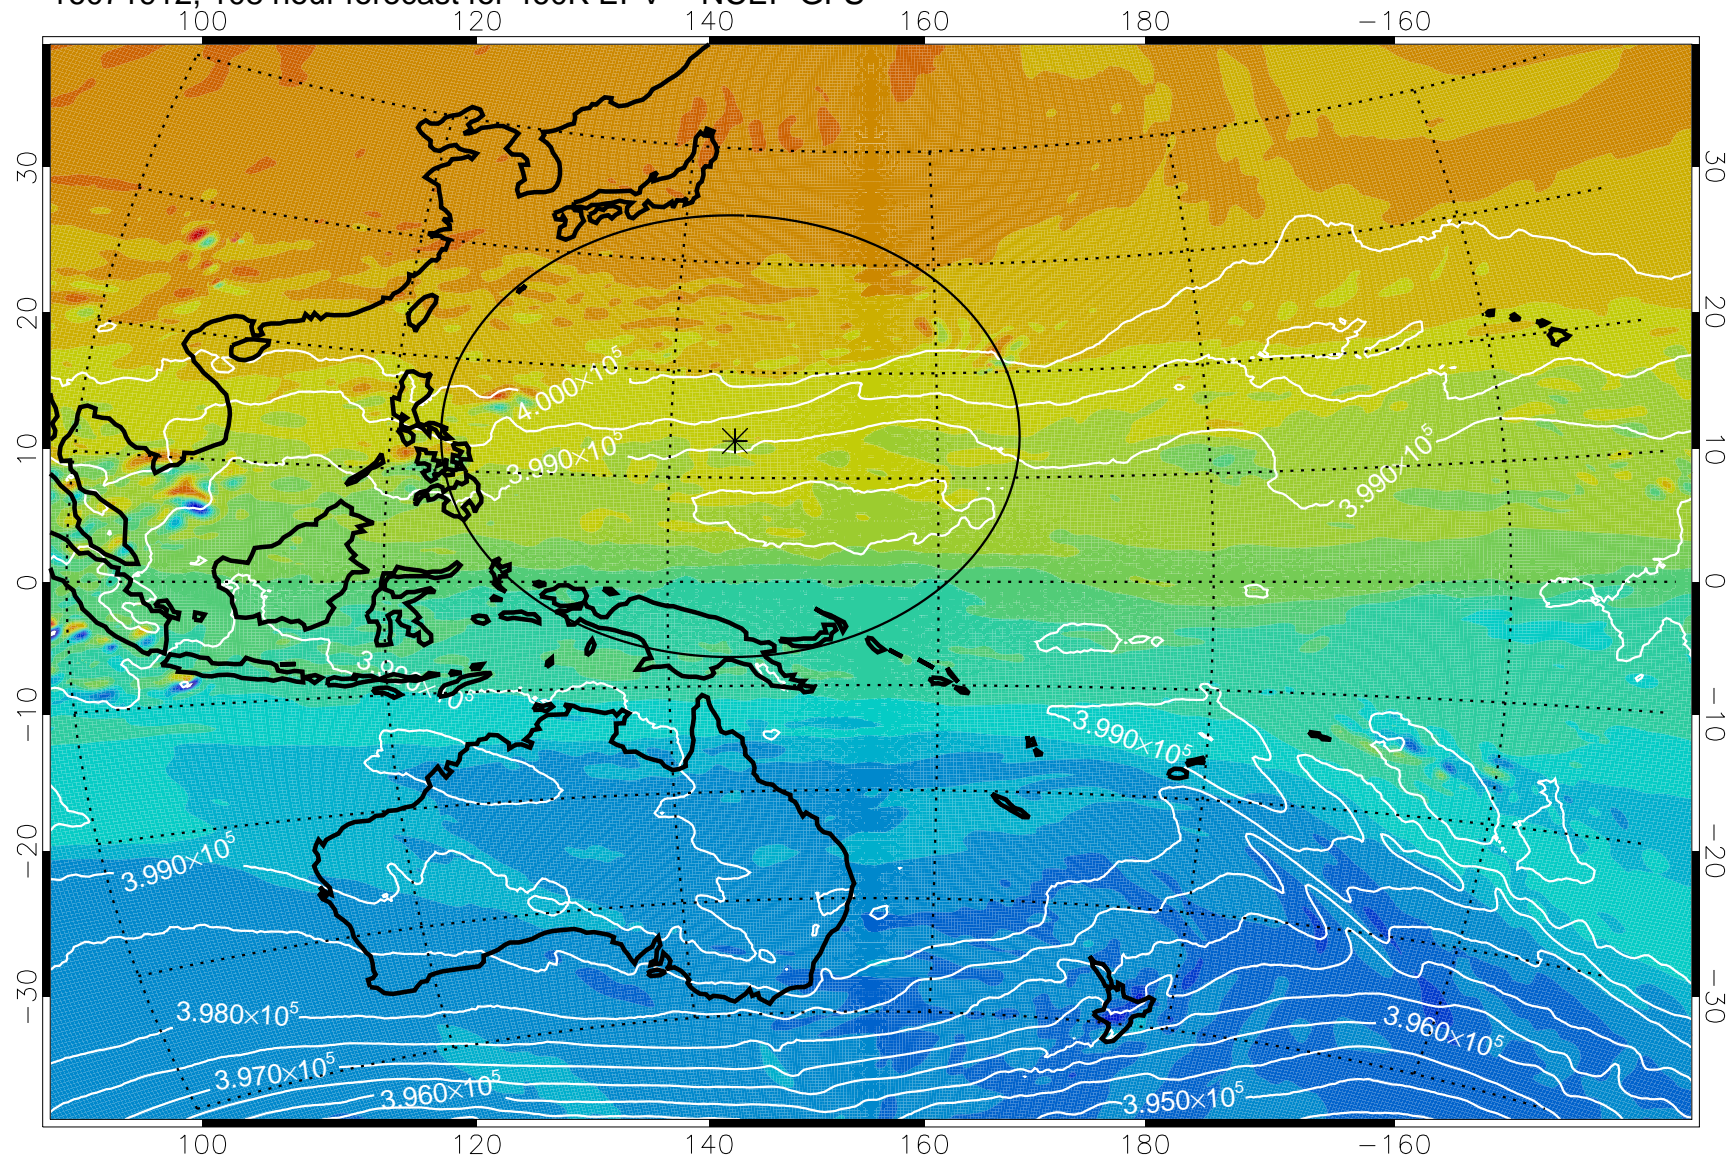

16071806, 78 hour forecast for 460K EPV -- NCEP GFS

460K Montgomery Streamfunction, white

Range ring of 2304 km

16071812, 84 hour forecast for 460K EPV -- NCEP GFS

460K Montgomery Streamfunction, white

Range ring of 2304 km

16071818, 90 hour forecast for 460K EPV -- NCEP GFS

460K Montgomery Streamfunction, white

Range ring of 2304 km

16071900, 96 hour forecast for 460K EPV -- NCEP GFS

460K Montgomery Streamfunction, white

Range ring of 2304 km

16071906, 102 hour forecast for 460K EPV -- NCEP GFS

460K Montgomery Streamfunction, white

Range ring of 2304 km

16071912, 108 hour forecast for 460K EPV -- NCEP GFS

460K Montgomery Streamfunction, white

Range ring of 2304 km

16071918, 114 hour forecast for 460K EPV -- NCEP GFS

460K Montgomery Streamfunction, white

Range ring of 2304 km

16072000, 120 hour forecast for 460K EPV -- NCEP GFS

460K Montgomery Streamfunction, white

Range ring of 2304 km