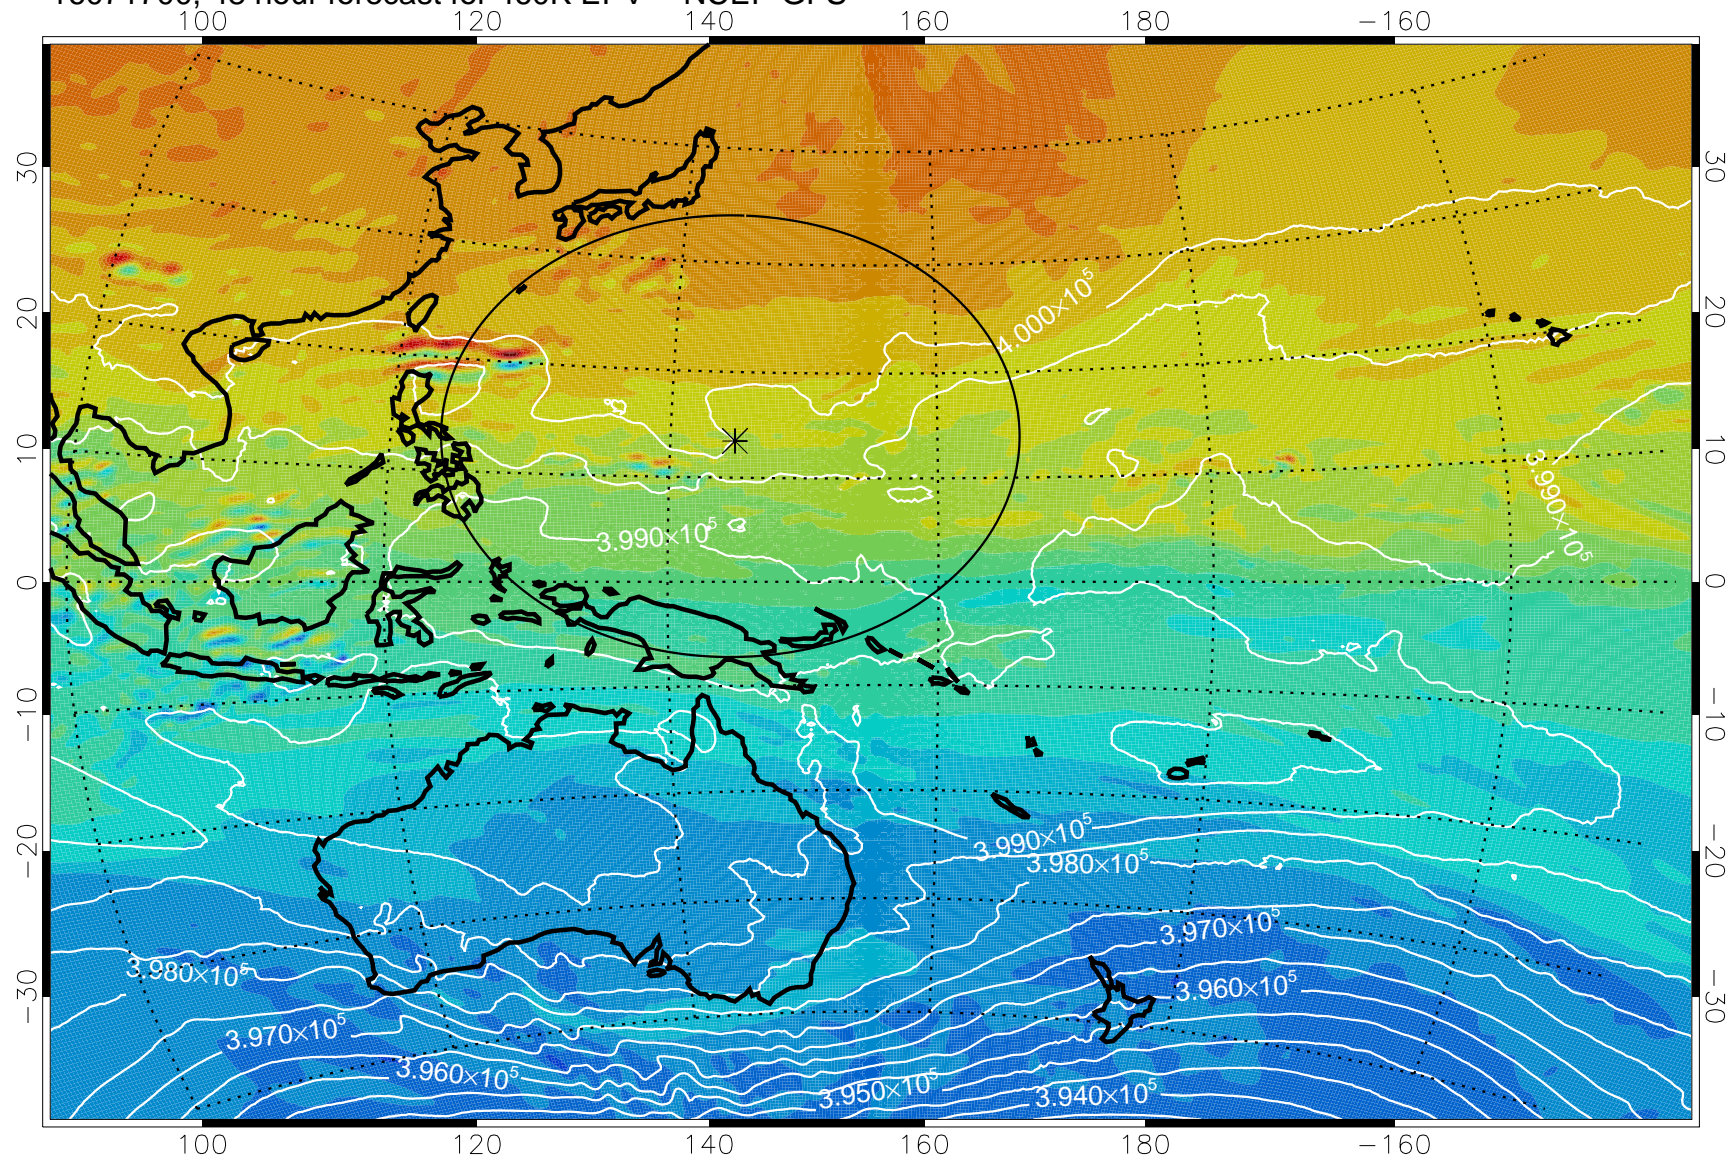

16071618, 42 hour forecast for 460K EPV -- NCEP GFS

460K Montgomery Streamfunction, white

Range ring of 2304 km

16071700, 48 hour forecast for 460K EPV -- NCEP GFS

460K Montgomery Streamfunction, white

Range ring of 2304 km

16071706, 54 hour forecast for 460K EPV -- NCEP GFS

460K Montgomery Streamfunction, white

Range ring of 2304 km

16071712, 60 hour forecast for 460K EPV -- NCEP GFS

460K Montgomery Streamfunction, white

Range ring of 2304 km

16071718, 66 hour forecast for 460K EPV -- NCEP GFS

460K Montgomery Streamfunction, white

Range ring of 2304 km

16071800, 72 hour forecast for 460K EPV -- NCEP GFS

460K Montgomery Streamfunction, white

Range ring of 2304 km

16071806, 78 hour forecast for 460K EPV -- NCEP GFS

460K Montgomery Streamfunction, white

Range ring of 2304 km

16071812, 84 hour forecast for 460K EPV -- NCEP GFS

460K Montgomery Streamfunction, white

Range ring of 2304 km