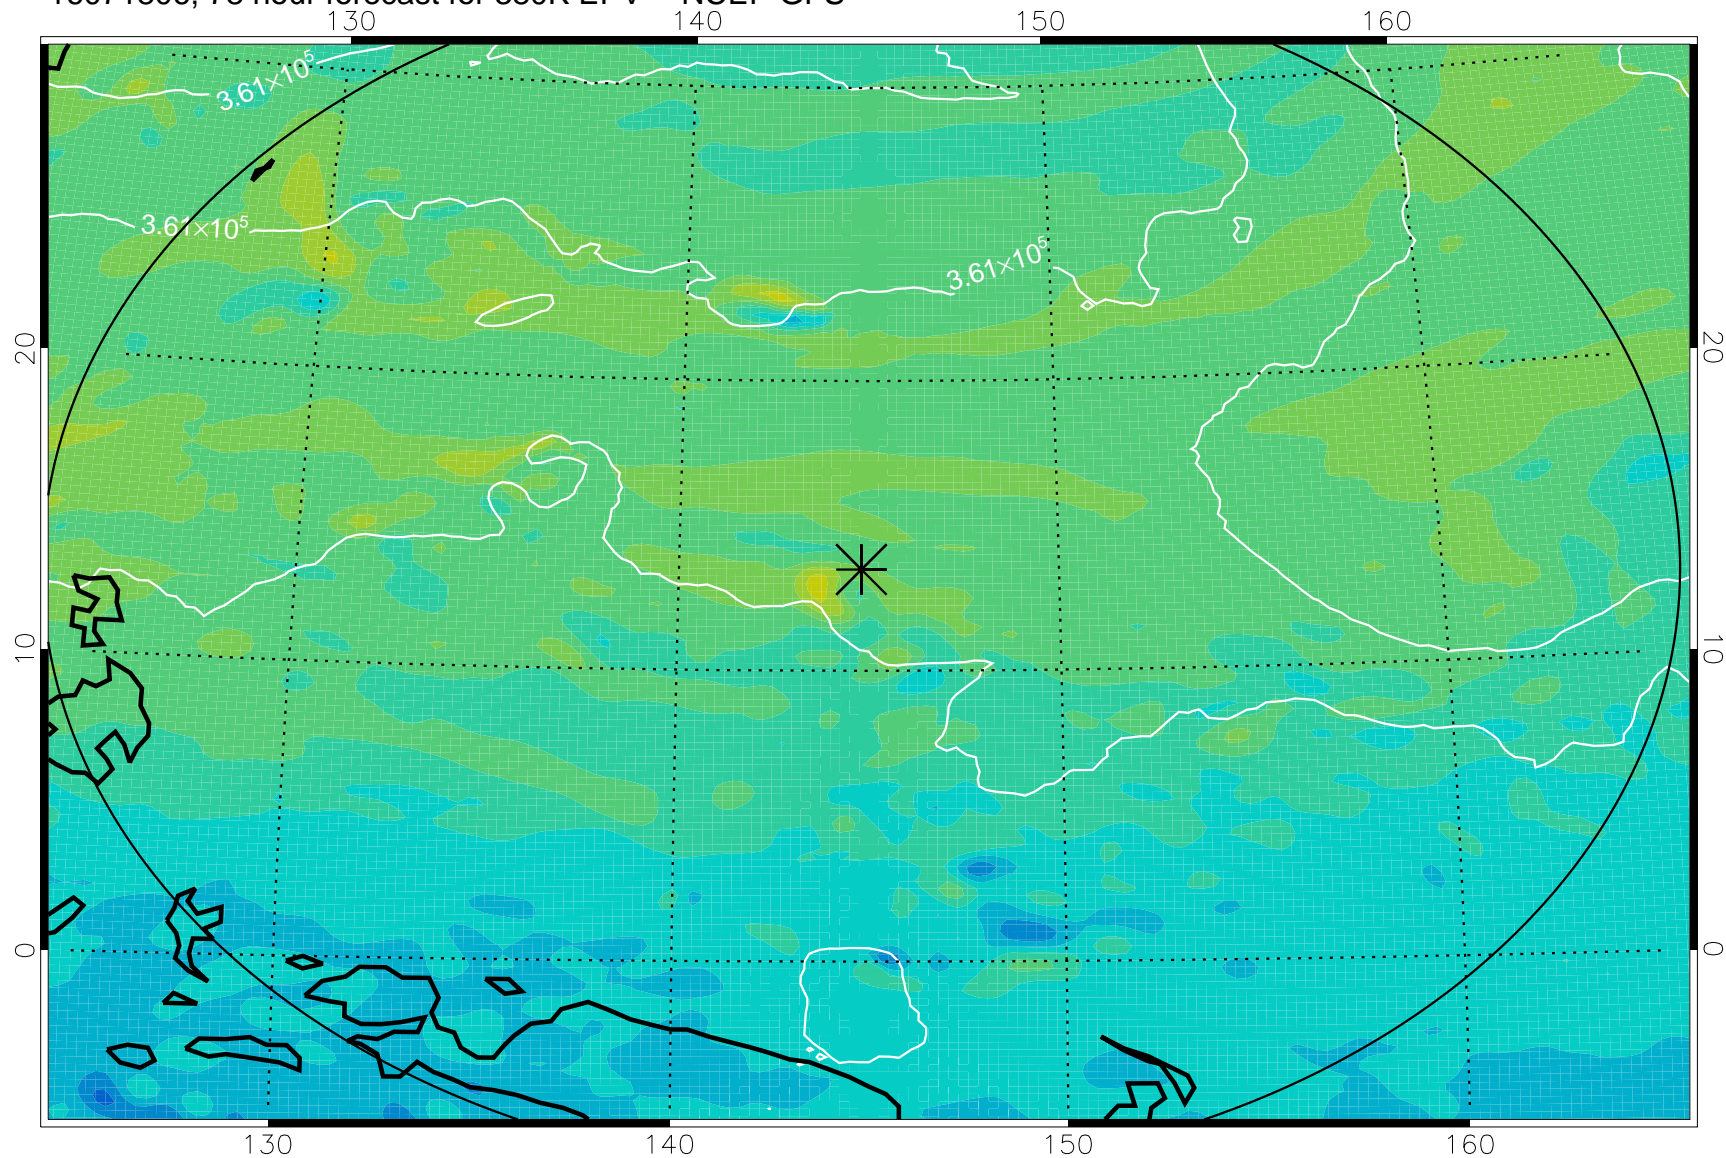

16071718, 66 hour forecast for 380K EPV -- NCEP GFS

380K Montgomery Streamfunction, white

Range ring of 2304 km

16071800, 72 hour forecast for 380K EPV -- NCEP GFS

380K Montgomery Streamfunction, white

Range ring of 2304 km

16071806, 78 hour forecast for 380K EPV -- NCEP GFS

380K Montgomery Streamfunction, white

Range ring of 2304 km

16071812, 84 hour forecast for 380K EPV -- NCEP GFS

380K Montgomery Streamfunction, white

Range ring of 2304 km

16071818, 90 hour forecast for 380K EPV -- NCEP GFS

380K Montgomery Streamfunction, white

Range ring of 2304 km

16071900, 96 hour forecast for 380K EPV -- NCEP GFS

380K Montgomery Streamfunction, white

Range ring of 2304 km

16071918, 114 hour forecast for 380K EPV -- NCEP GFS

380K Montgomery Streamfunction, white

Range ring of 2304 km

16072000, 120 hour forecast for 380K EPV -- NCEP GFS

380K Montgomery Streamfunction, white

Range ring of 2304 km