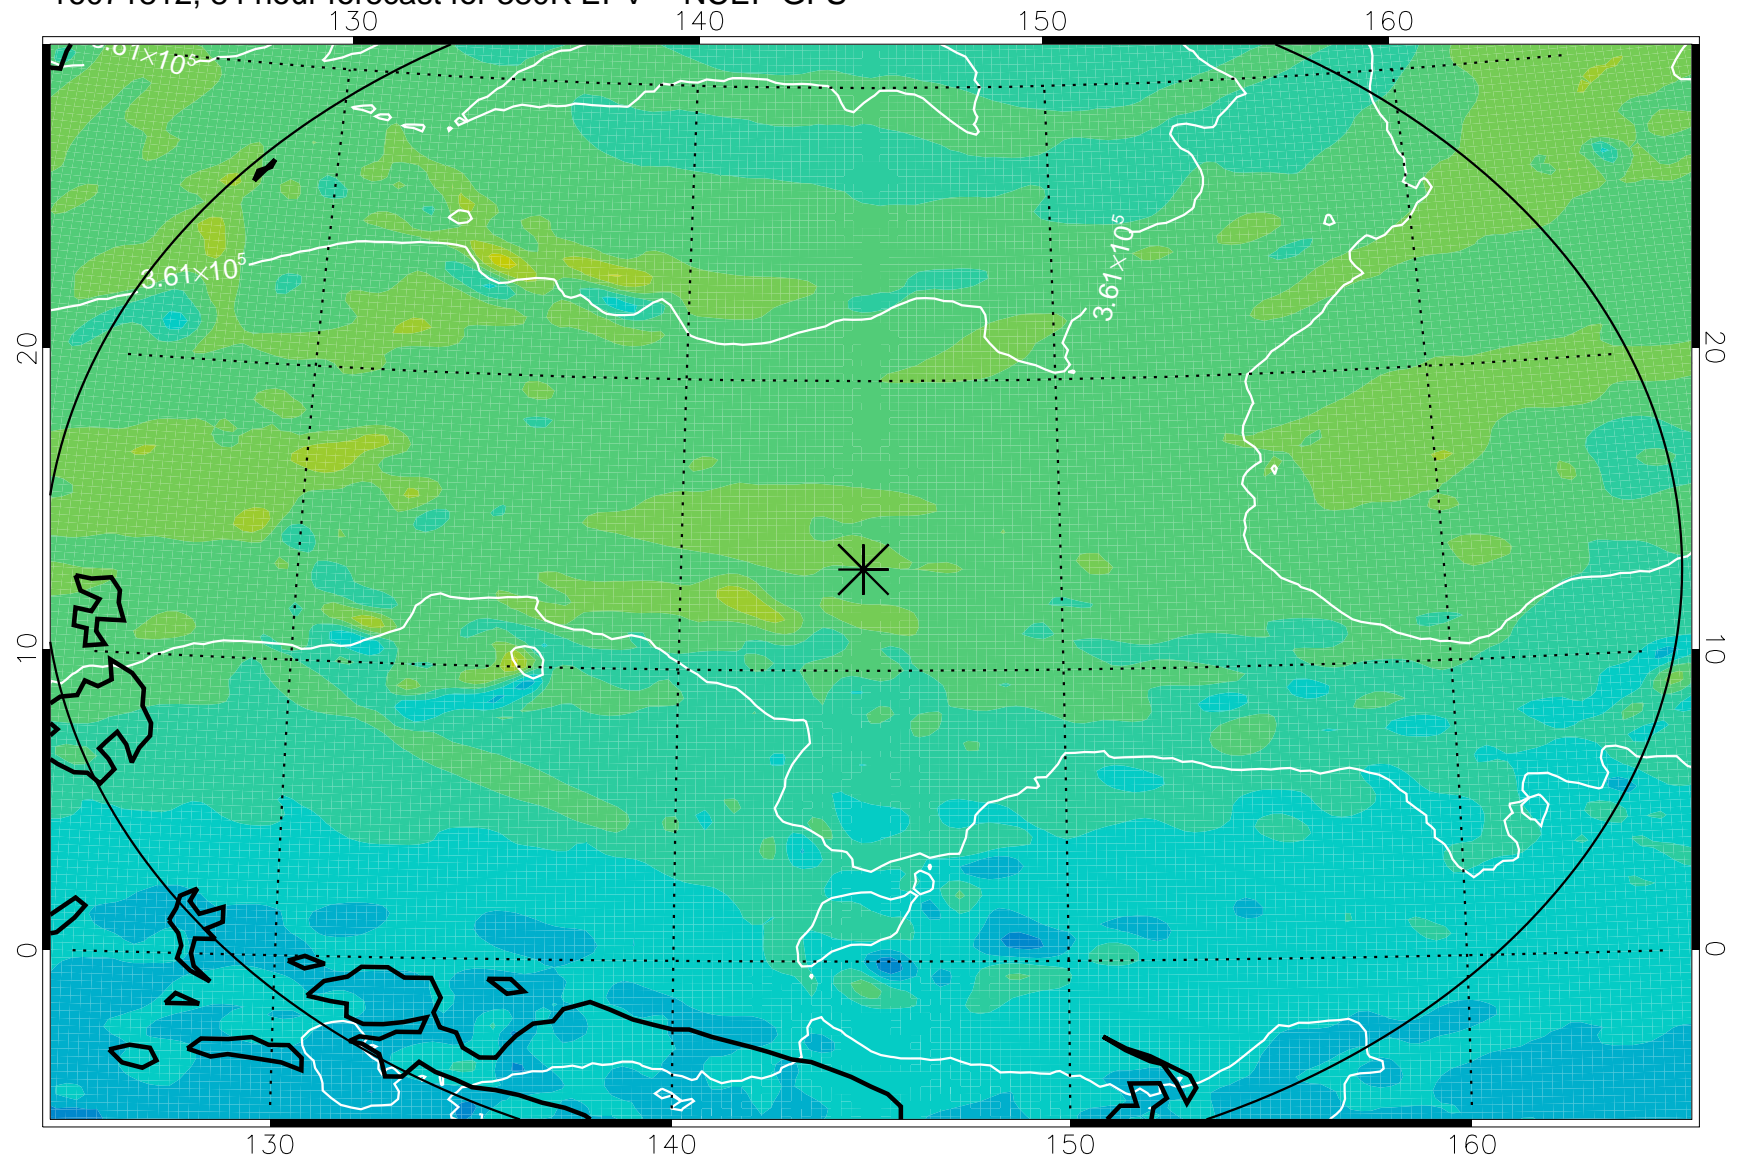

16071718, 66 hour forecast for 380K EPV -- NCEP GFS

380K Montgomery Streamfunction, white

Range ring of 2304 km

16071800, 72 hour forecast for 380K EPV -- NCEP GFS

380K Montgomery Streamfunction, white

Range ring of 2304 km

16071806, 78 hour forecast for 380K EPV -- NCEP GFS

380K Montgomery Streamfunction, white

Range ring of 2304 km

16071812, 84 hour forecast for 380K EPV -- NCEP GFS

380K Montgomery Streamfunction, white

Range ring of 2304 km

16071818, 90 hour forecast for 380K EPV -- NCEP GFS

380K Montgomery Streamfunction, white

Range ring of 2304 km

16071900, 96 hour forecast for 380K EPV -- NCEP GFS

380K Montgomery Streamfunction, white

Range ring of 2304 km

16071918, 114 hour forecast for 380K EPV -- NCEP GFS

380K Montgomery Streamfunction, white

Range ring of 2304 km

16072000, 120 hour forecast for 380K EPV -- NCEP GFS

380K Montgomery Streamfunction, white

Range ring of 2304 km