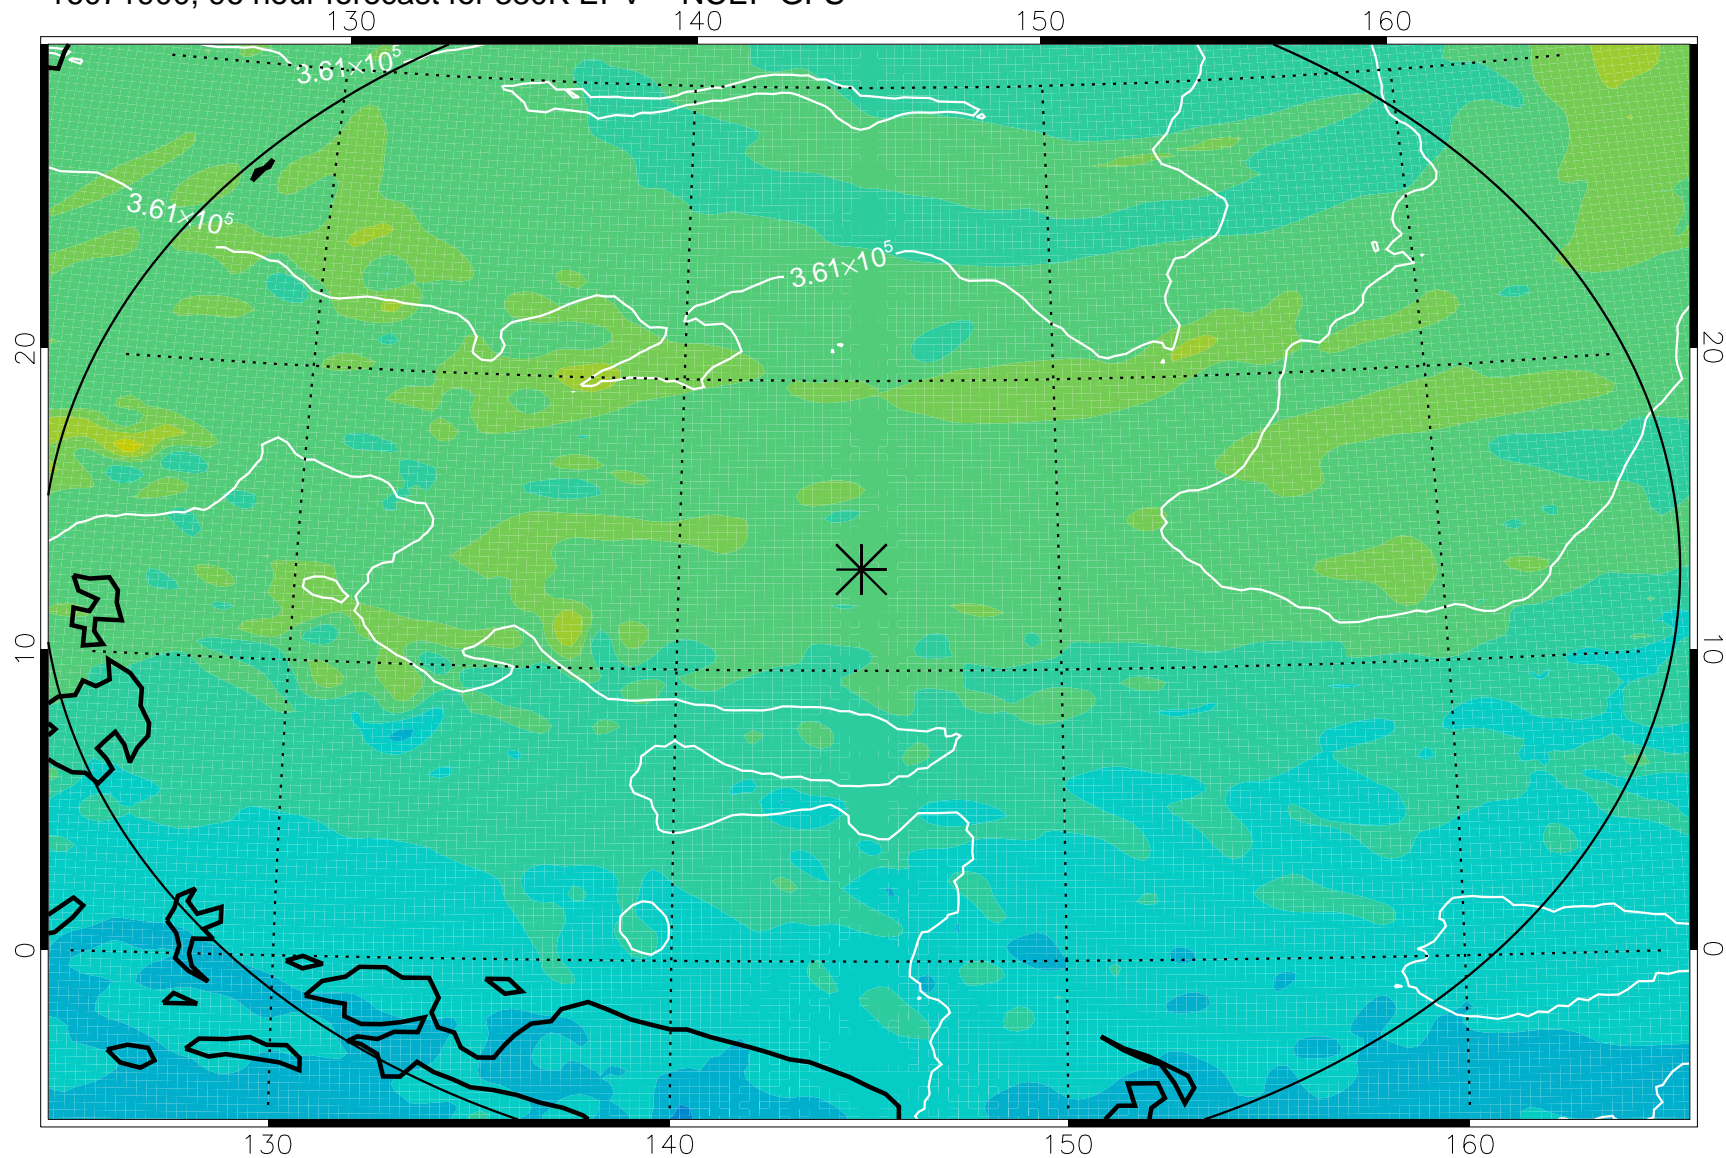

16071718, 66 hour forecast for 380K EPV -- NCEP GFS

380K Montgomery Streamfunction, white

Range ring of 2304 km

16071800, 72 hour forecast for 380K EPV -- NCEP GFS

380K Montgomery Streamfunction, white

Range ring of 2304 km

16071806, 78 hour forecast for 380K EPV -- NCEP GFS

380K Montgomery Streamfunction, white

Range ring of 2304 km

16071812, 84 hour forecast for 380K EPV -- NCEP GFS

380K Montgomery Streamfunction, white

Range ring of 2304 km

16071818, 90 hour forecast for 380K EPV -- NCEP GFS

380K Montgomery Streamfunction, white

Range ring of 2304 km

16071900, 96 hour forecast for 380K EPV -- NCEP GFS

380K Montgomery Streamfunction, white

Range ring of 2304 km

16071906, 102 hour forecast for 380K EPV -- NCEP GFS

380K Montgomery Streamfunction, white

Range ring of 2304 km

16071912, 108 hour forecast for 380K EPV -- NCEP GFS

380K Montgomery Streamfunction, white

Range ring of 2304 km