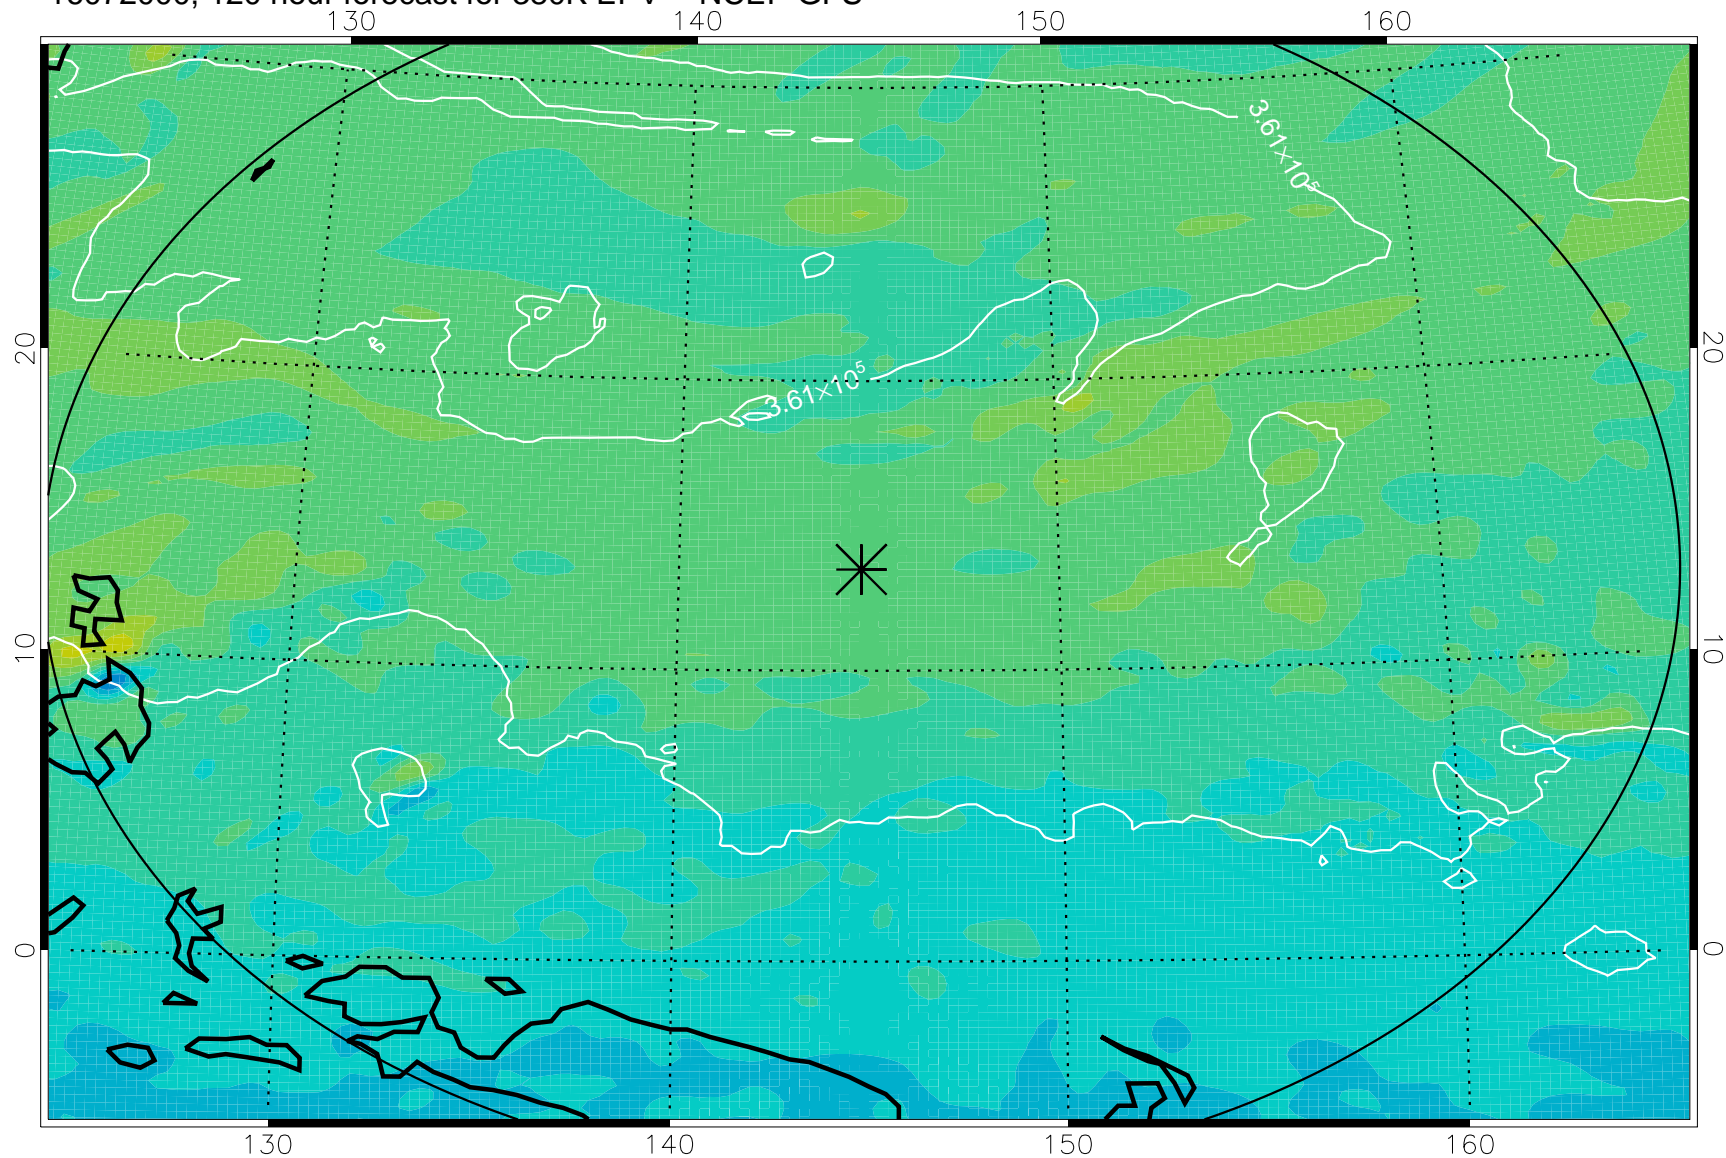

16071806, 78 hour forecast for 380K EPV -- NCEP GFS

380K Montgomery Streamfunction, white

Range ring of 2304 km

16071812, 84 hour forecast for 380K EPV -- NCEP GFS

380K Montgomery Streamfunction, white

Range ring of 2304 km

16071818, 90 hour forecast for 380K EPV -- NCEP GFS

380K Montgomery Streamfunction, white

Range ring of 2304 km

16071900, 96 hour forecast for 380K EPV -- NCEP GFS

380K Montgomery Streamfunction, white

Range ring of 2304 km

16071906, 102 hour forecast for 380K EPV -- NCEP GFS

380K Montgomery Streamfunction, white

Range ring of 2304 km

16071912, 108 hour forecast for 380K EPV -- NCEP GFS

380K Montgomery Streamfunction, white

Range ring of 2304 km

16071918, 114 hour forecast for 380K EPV -- NCEP GFS

380K Montgomery Streamfunction, white

Range ring of 2304 km

16072000, 120 hour forecast for 380K EPV -- NCEP GFS

380K Montgomery Streamfunction, white

Range ring of 2304 km