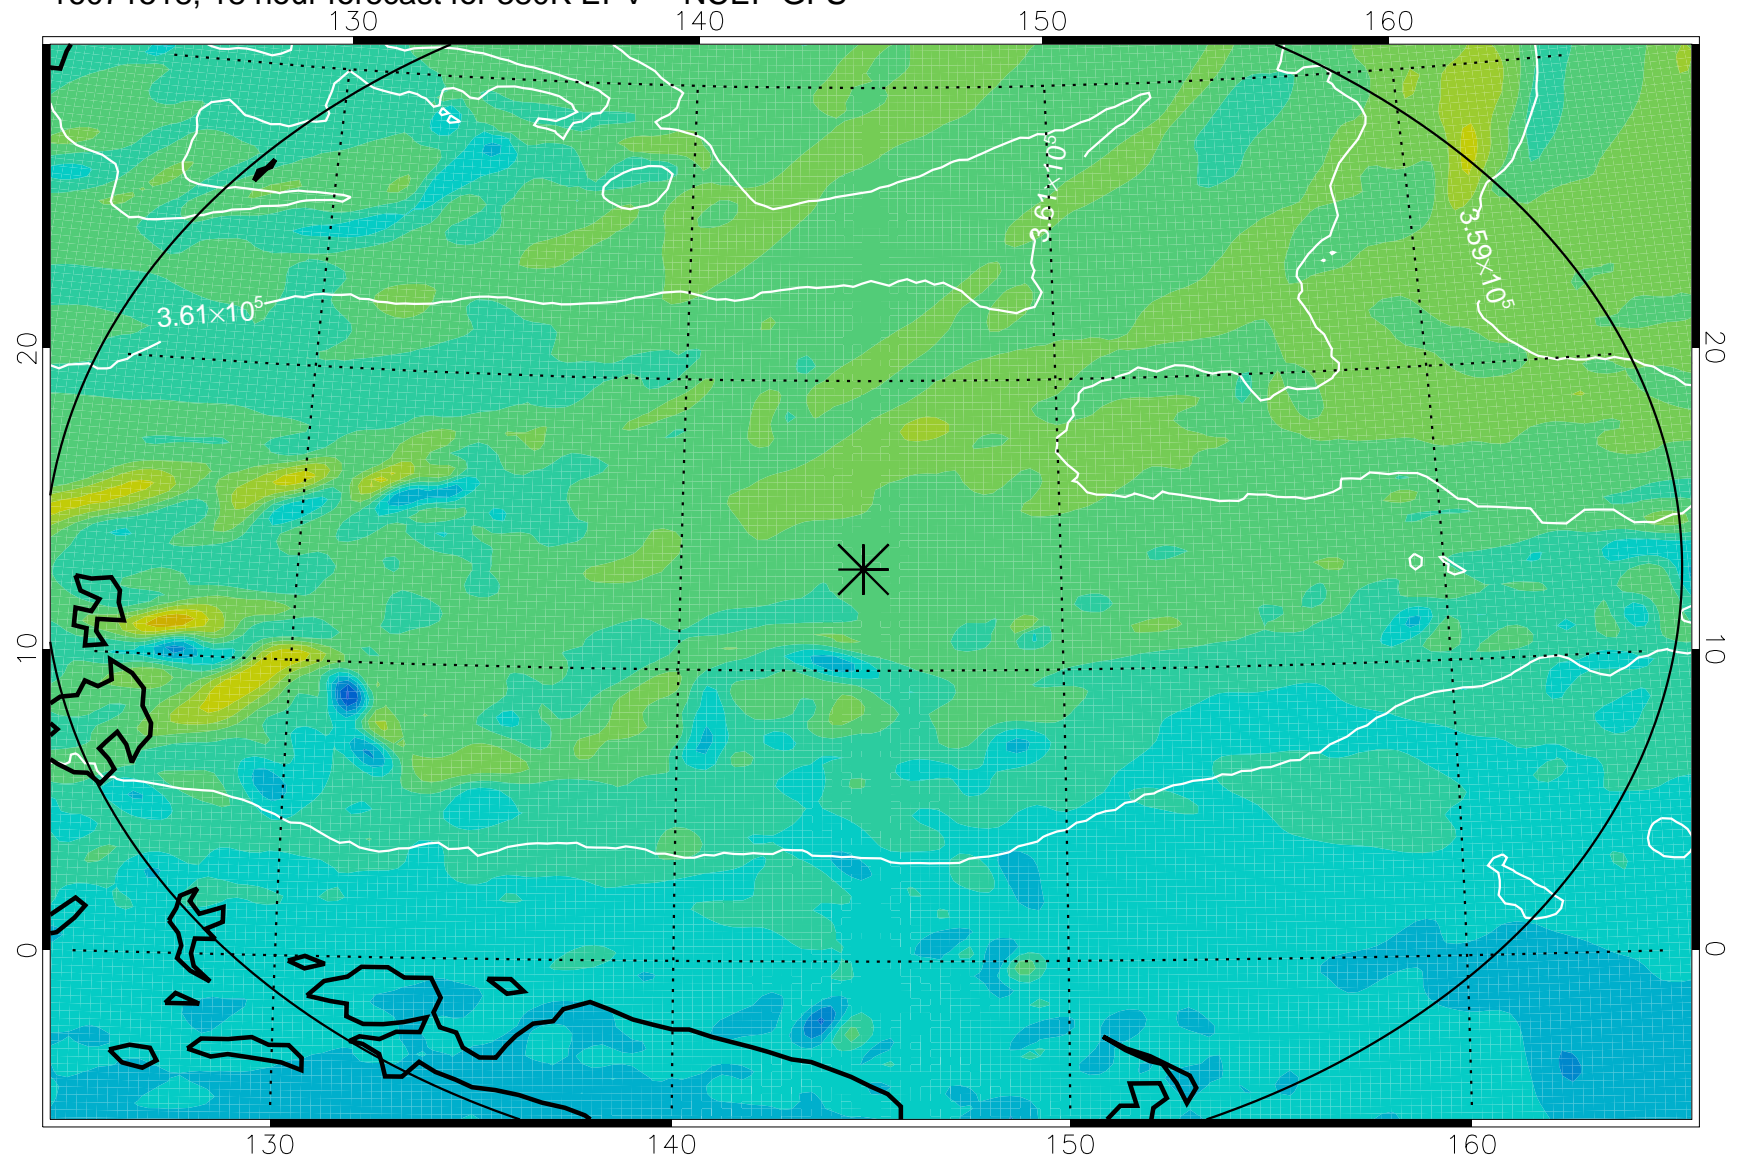

16071506, 6 hour forecast for 380K EPV -- NCEP GFS

380K Montgomery Streamfunction, white

Range ring of 2304 km

16071512, 12 hour forecast for 380K EPV -- NCEP GFS

380K Montgomery Streamfunction, white

Range ring of 2304 km

16071518, 18 hour forecast for 380K EPV -- NCEP GFS

380K Montgomery Streamfunction, white

Range ring of 2304 km

16071600, 24 hour forecast for 380K EPV -- NCEP GFS

380K Montgomery Streamfunction, white

Range ring of 2304 km

16071606, 30 hour forecast for 380K EPV -- NCEP GFS

380K Montgomery Streamfunction, white

Range ring of 2304 km

16071612, 36 hour forecast for 380K EPV -- NCEP GFS

380K Montgomery Streamfunction, white

Range ring of 2304 km

16071718, 66 hour forecast for 380K EPV -- NCEP GFS

380K Montgomery Streamfunction, white

Range ring of 2304 km

16071800, 72 hour forecast for 380K EPV -- NCEP GFS

380K Montgomery Streamfunction, white

Range ring of 2304 km