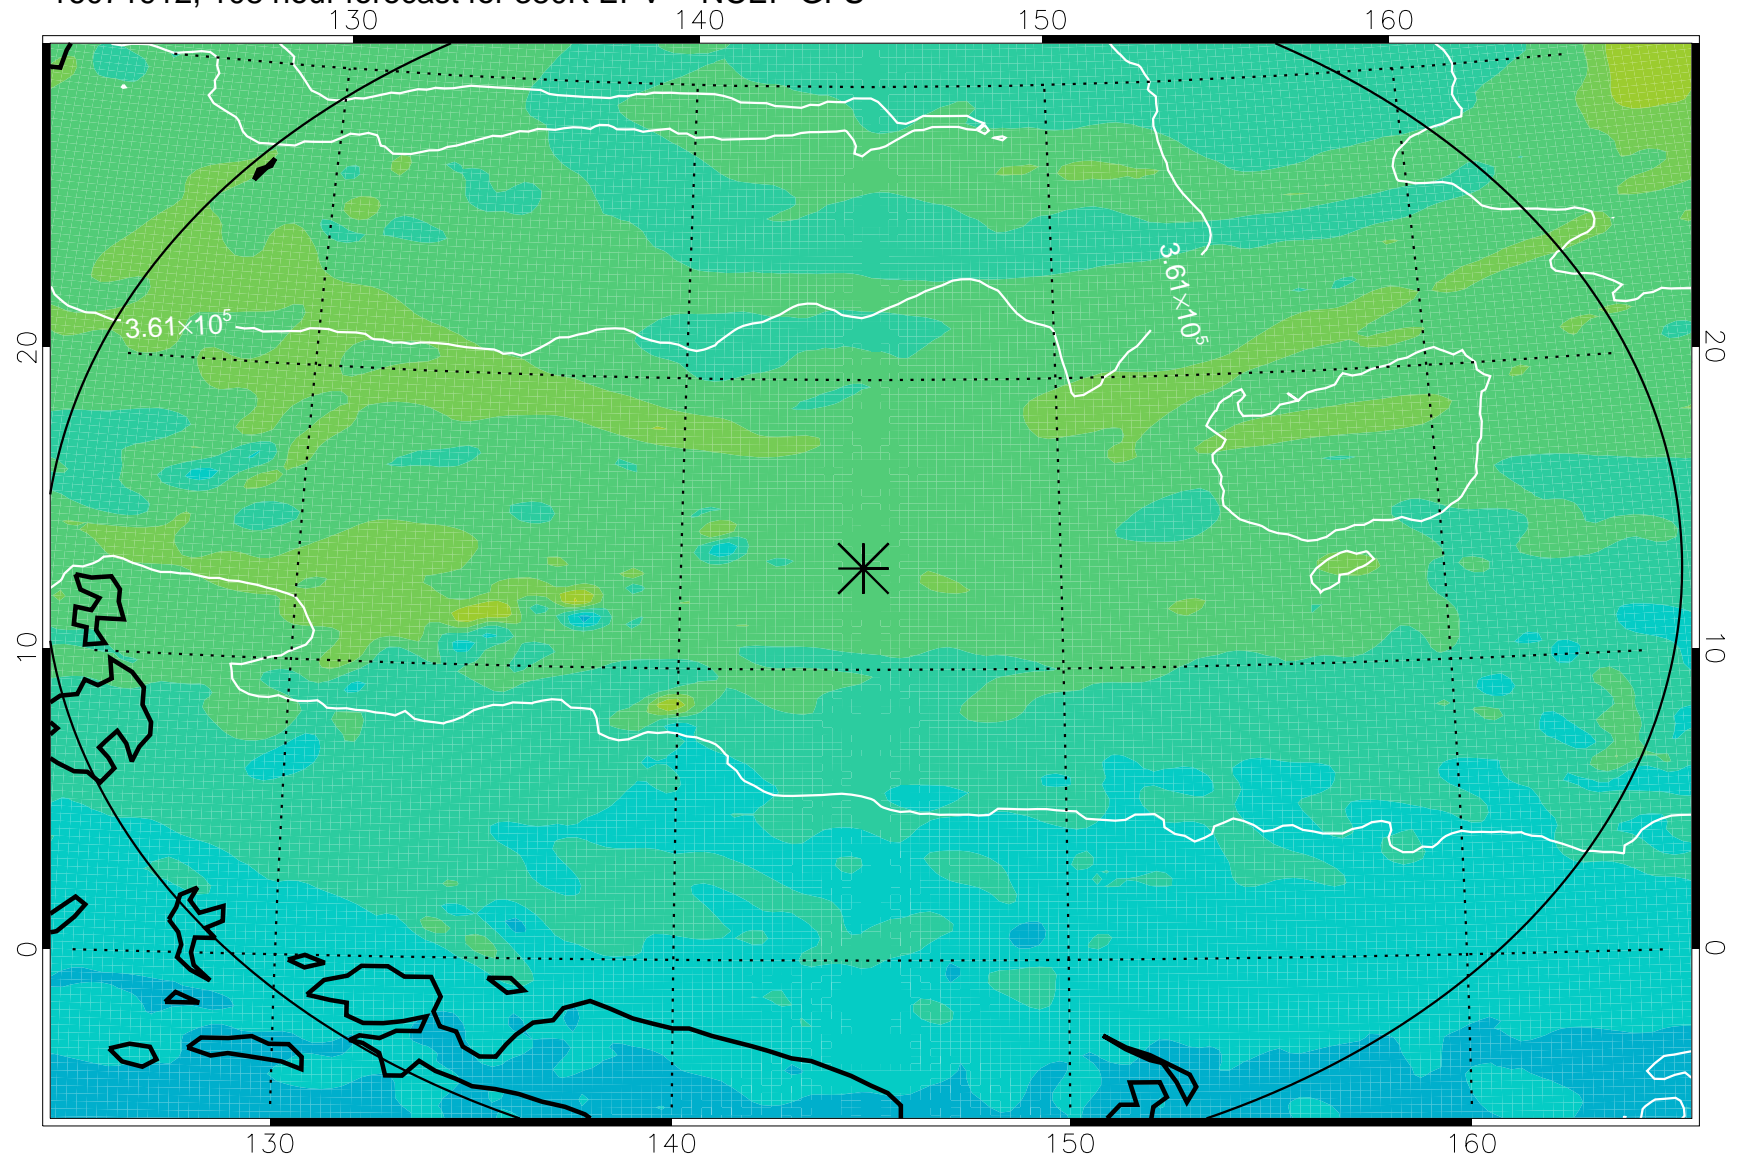

16071806, 78 hour forecast for 380K EPV -- NCEP GFS

380K Montgomery Streamfunction, white

Range ring of 2304 km

16071812, 84 hour forecast for 380K EPV -- NCEP GFS

380K Montgomery Streamfunction, white

Range ring of 2304 km

16071818, 90 hour forecast for 380K EPV -- NCEP GFS

380K Montgomery Streamfunction, white

Range ring of 2304 km

16071900, 96 hour forecast for 380K EPV -- NCEP GFS

380K Montgomery Streamfunction, white

Range ring of 2304 km

16071906, 102 hour forecast for 380K EPV -- NCEP GFS

380K Montgomery Streamfunction, white

Range ring of 2304 km

16071912, 108 hour forecast for 380K EPV -- NCEP GFS

380K Montgomery Streamfunction, white

Range ring of 2304 km

16071918, 114 hour forecast for 380K EPV -- NCEP GFS

380K Montgomery Streamfunction, white

Range ring of 2304 km

16072000, 120 hour forecast for 380K EPV -- NCEP GFS

380K Montgomery Streamfunction, white

Range ring of 2304 km