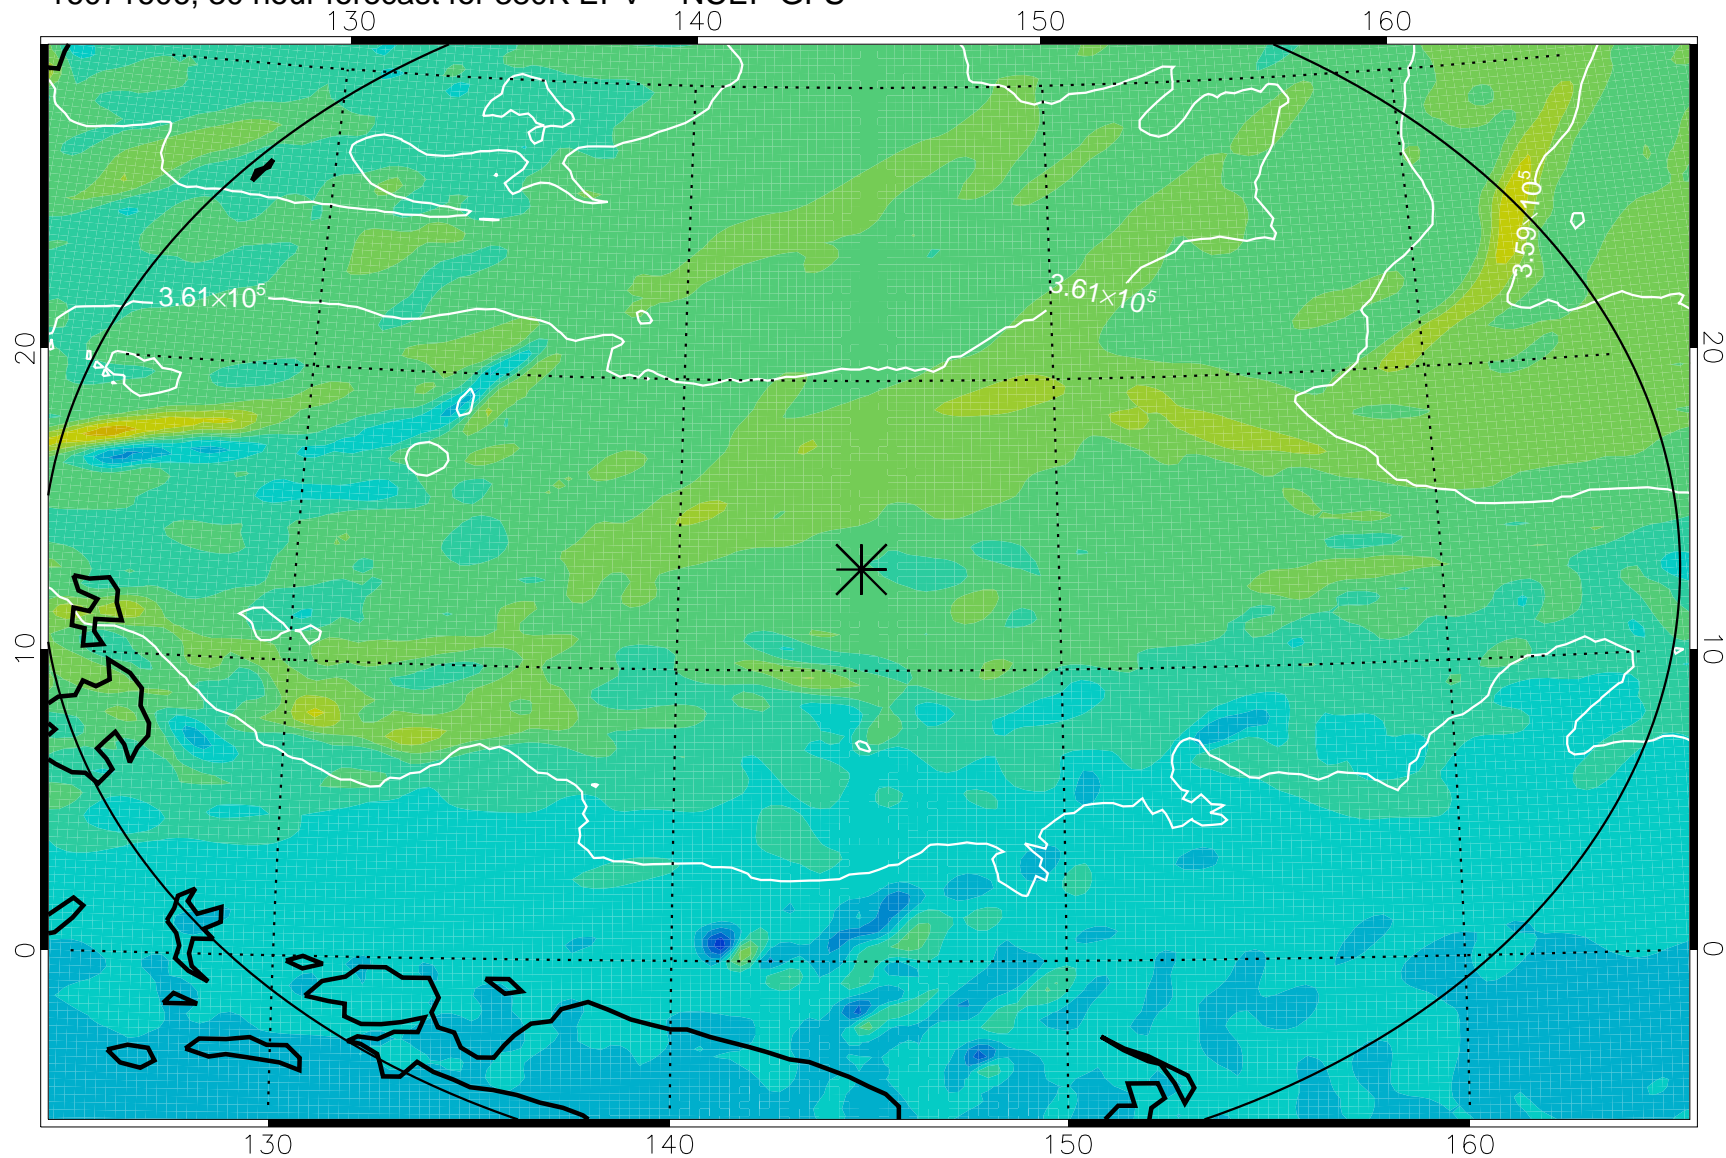

16071518, 18 hour forecast for 380K EPV -- NCEP GFS

380K Montgomery Streamfunction, white

Range ring of 2304 km

16071600, 24 hour forecast for 380K EPV -- NCEP GFS

380K Montgomery Streamfunction, white

Range ring of 2304 km

16071606, 30 hour forecast for 380K EPV -- NCEP GFS

380K Montgomery Streamfunction, white

Range ring of 2304 km

16071612, 36 hour forecast for 380K EPV -- NCEP GFS

380K Montgomery Streamfunction, white

Range ring of 2304 km

16071618, 42 hour forecast for 380K EPV -- NCEP GFS

380K Montgomery Streamfunction, white

Range ring of 2304 km

16071700, 48 hour forecast for 380K EPV -- NCEP GFS

380K Montgomery Streamfunction, white

Range ring of 2304 km

16071818, 90 hour forecast for 380K EPV -- NCEP GFS

380K Montgomery Streamfunction, white

Range ring of 2304 km

16071900, 96 hour forecast for 380K EPV -- NCEP GFS

380K Montgomery Streamfunction, white

Range ring of 2304 km