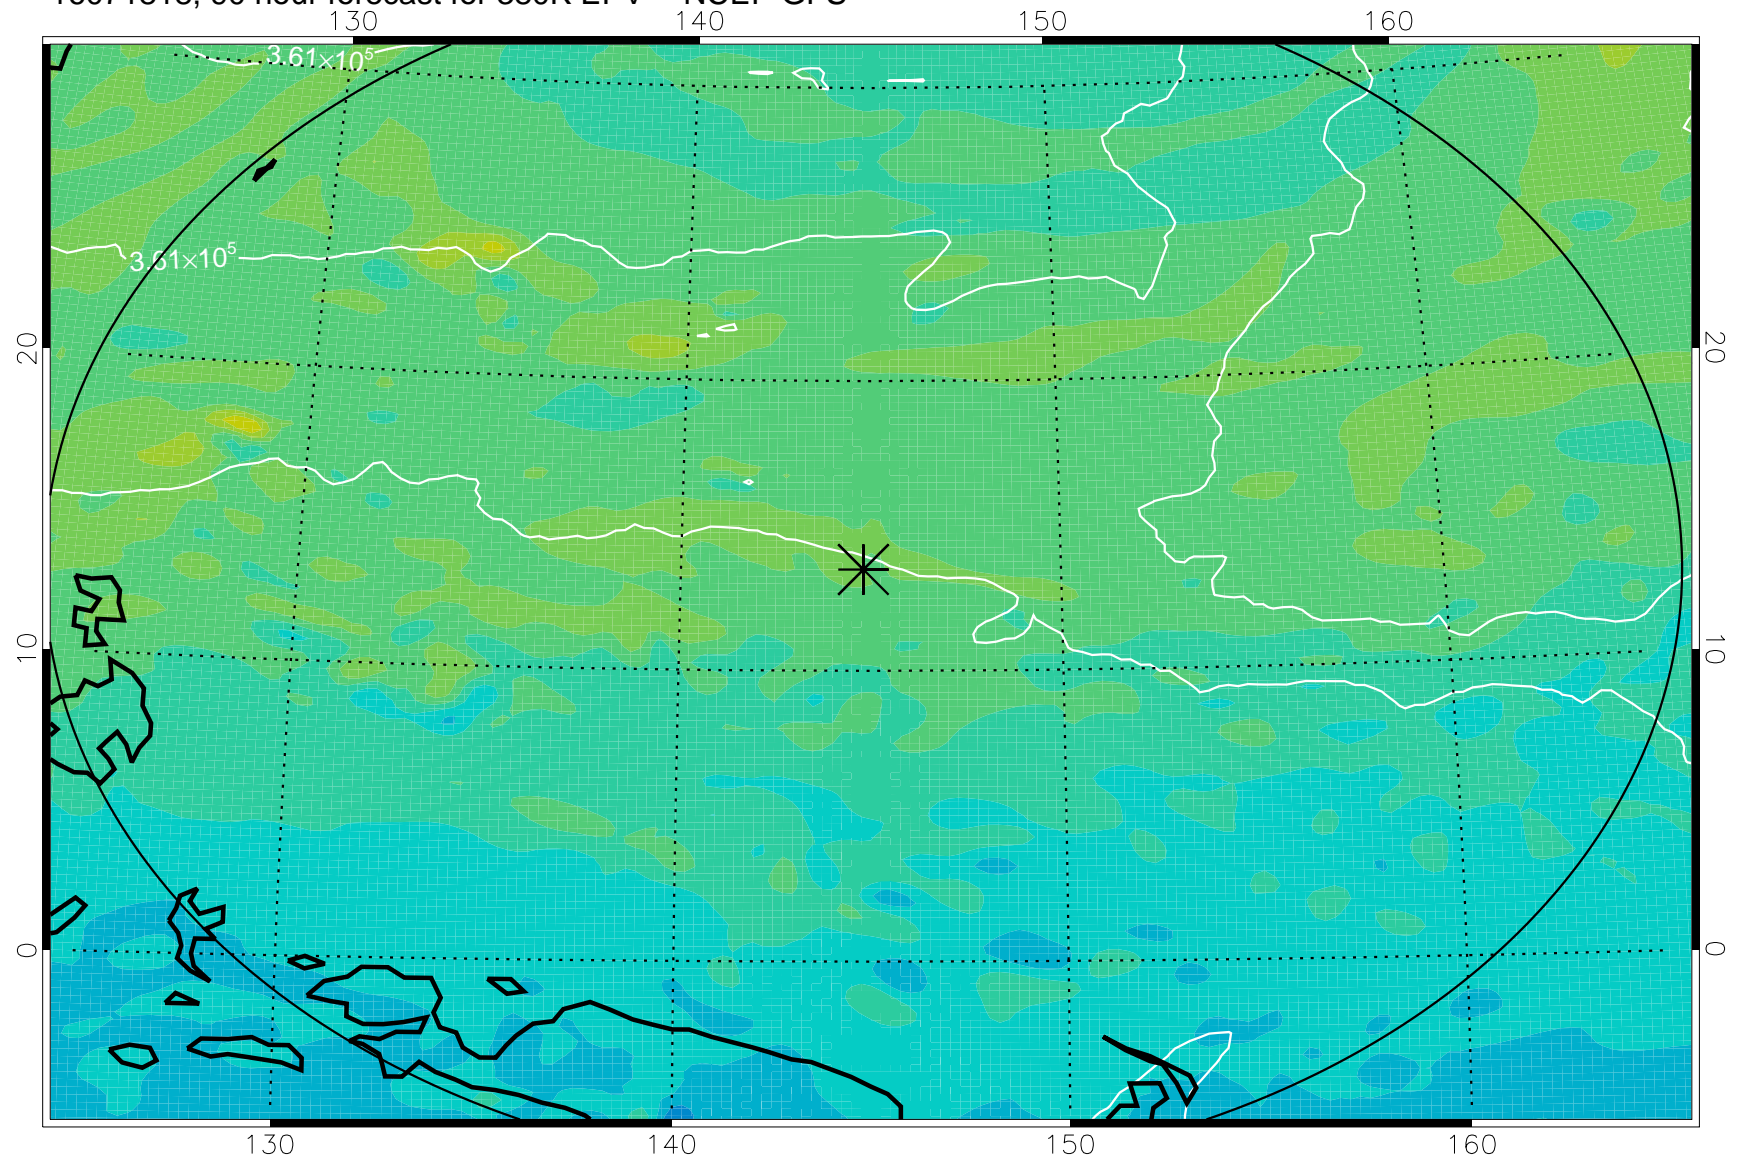

16071718, 66 hour forecast for 380K EPV -- NCEP GFS

380K Montgomery Streamfunction, white

Range ring of 2304 km

16071800, 72 hour forecast for 380K EPV -- NCEP GFS

380K Montgomery Streamfunction, white

Range ring of 2304 km

16071806, 78 hour forecast for 380K EPV -- NCEP GFS

380K Montgomery Streamfunction, white

Range ring of 2304 km

16071812, 84 hour forecast for 380K EPV -- NCEP GFS

380K Montgomery Streamfunction, white

Range ring of 2304 km

16071818, 90 hour forecast for 380K EPV -- NCEP GFS

380K Montgomery Streamfunction, white

Range ring of 2304 km

16071900, 96 hour forecast for 380K EPV -- NCEP GFS

380K Montgomery Streamfunction, white

Range ring of 2304 km

16071906, 102 hour forecast for 380K EPV -- NCEP GFS

380K Montgomery Streamfunction, white

Range ring of 2304 km

16071912, 108 hour forecast for 380K EPV -- NCEP GFS

380K Montgomery Streamfunction, white

Range ring of 2304 km