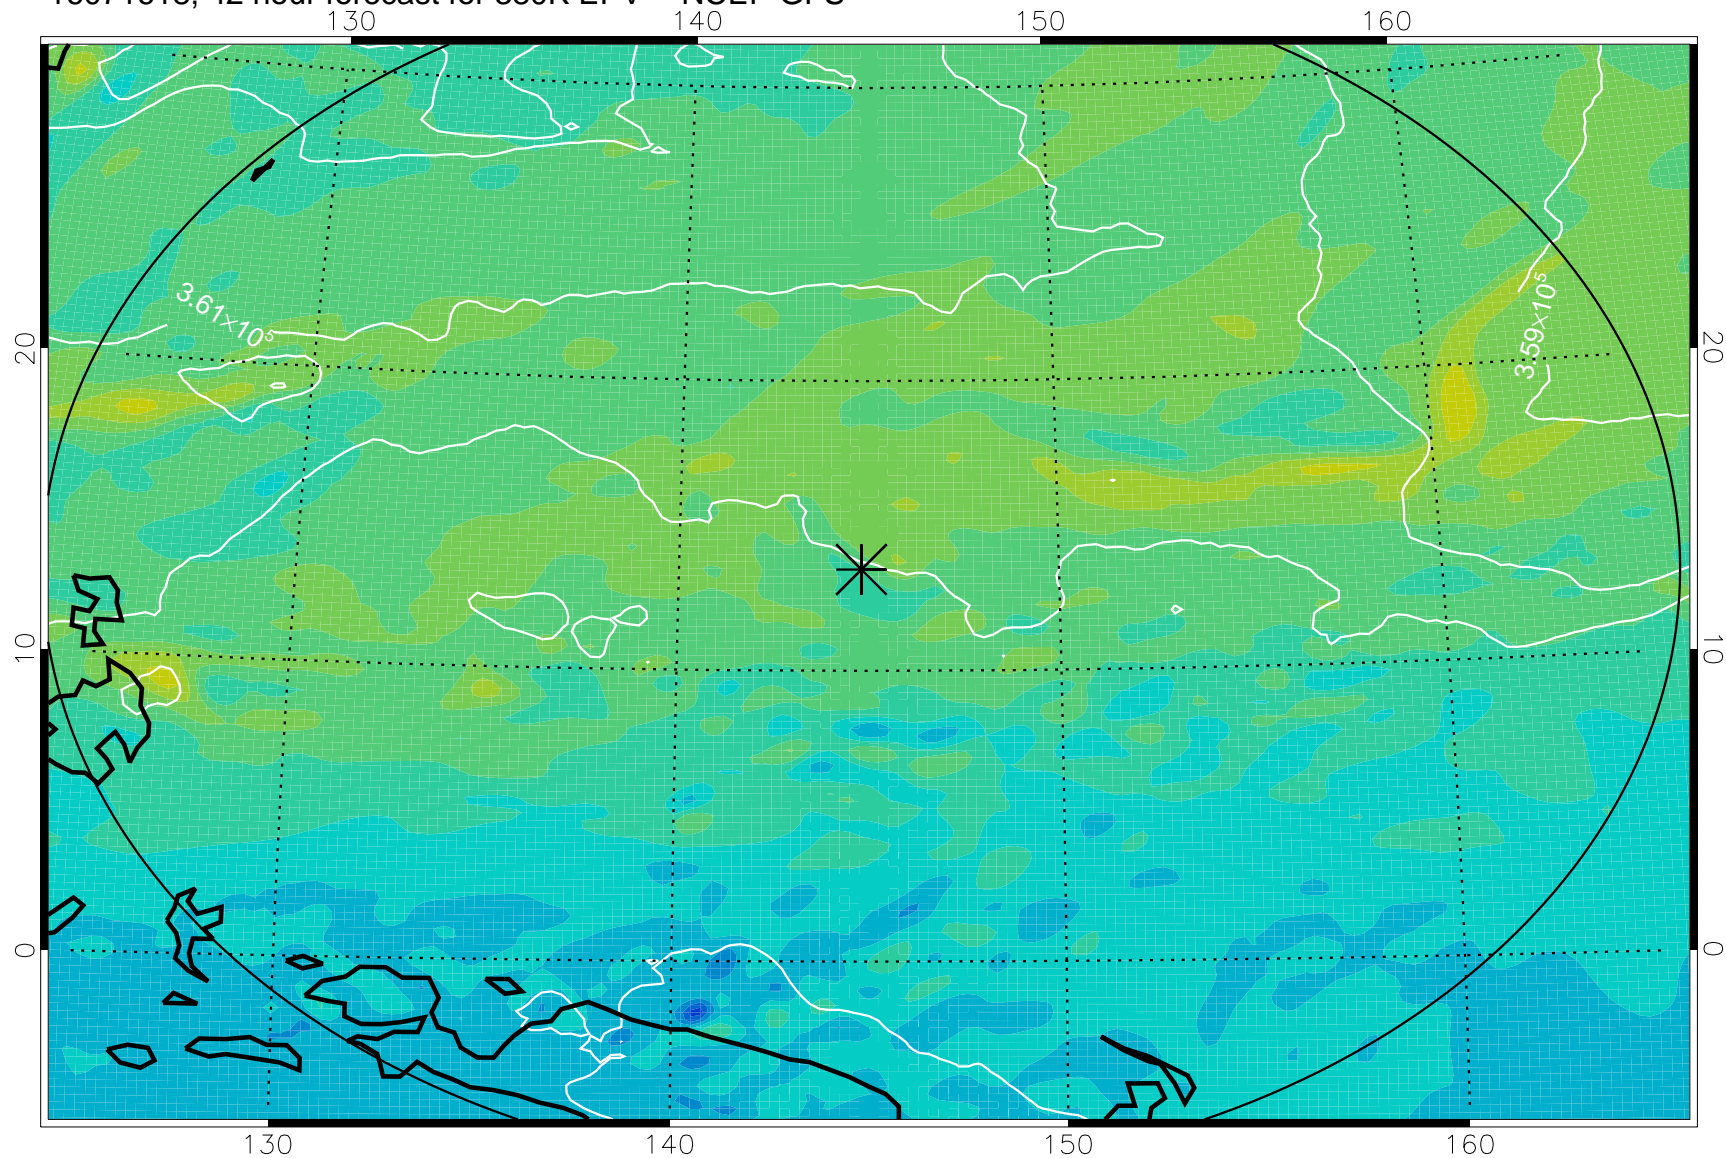

16071606, 30 hour forecast for 380K EPV -- NCEP GFS

380K Montgomery Streamfunction, white

Range ring of 2304 km

16071612, 36 hour forecast for 380K EPV -- NCEP GFS

380K Montgomery Streamfunction, white

Range ring of 2304 km

16071618, 42 hour forecast for 380K EPV -- NCEP GFS

380K Montgomery Streamfunction, white

Range ring of 2304 km

16071700, 48 hour forecast for 380K EPV -- NCEP GFS

380K Montgomery Streamfunction, white

Range ring of 2304 km

16071718, 66 hour forecast for 380K EPV -- NCEP GFS

380K Montgomery Streamfunction, white

Range ring of 2304 km

16071800, 72 hour forecast for 380K EPV -- NCEP GFS

380K Montgomery Streamfunction, white

Range ring of 2304 km

16071818, 90 hour forecast for 380K EPV -- NCEP GFS

380K Montgomery Streamfunction, white

Range ring of 2304 km

16071900, 96 hour forecast for 380K EPV -- NCEP GFS

380K Montgomery Streamfunction, white

Range ring of 2304 km