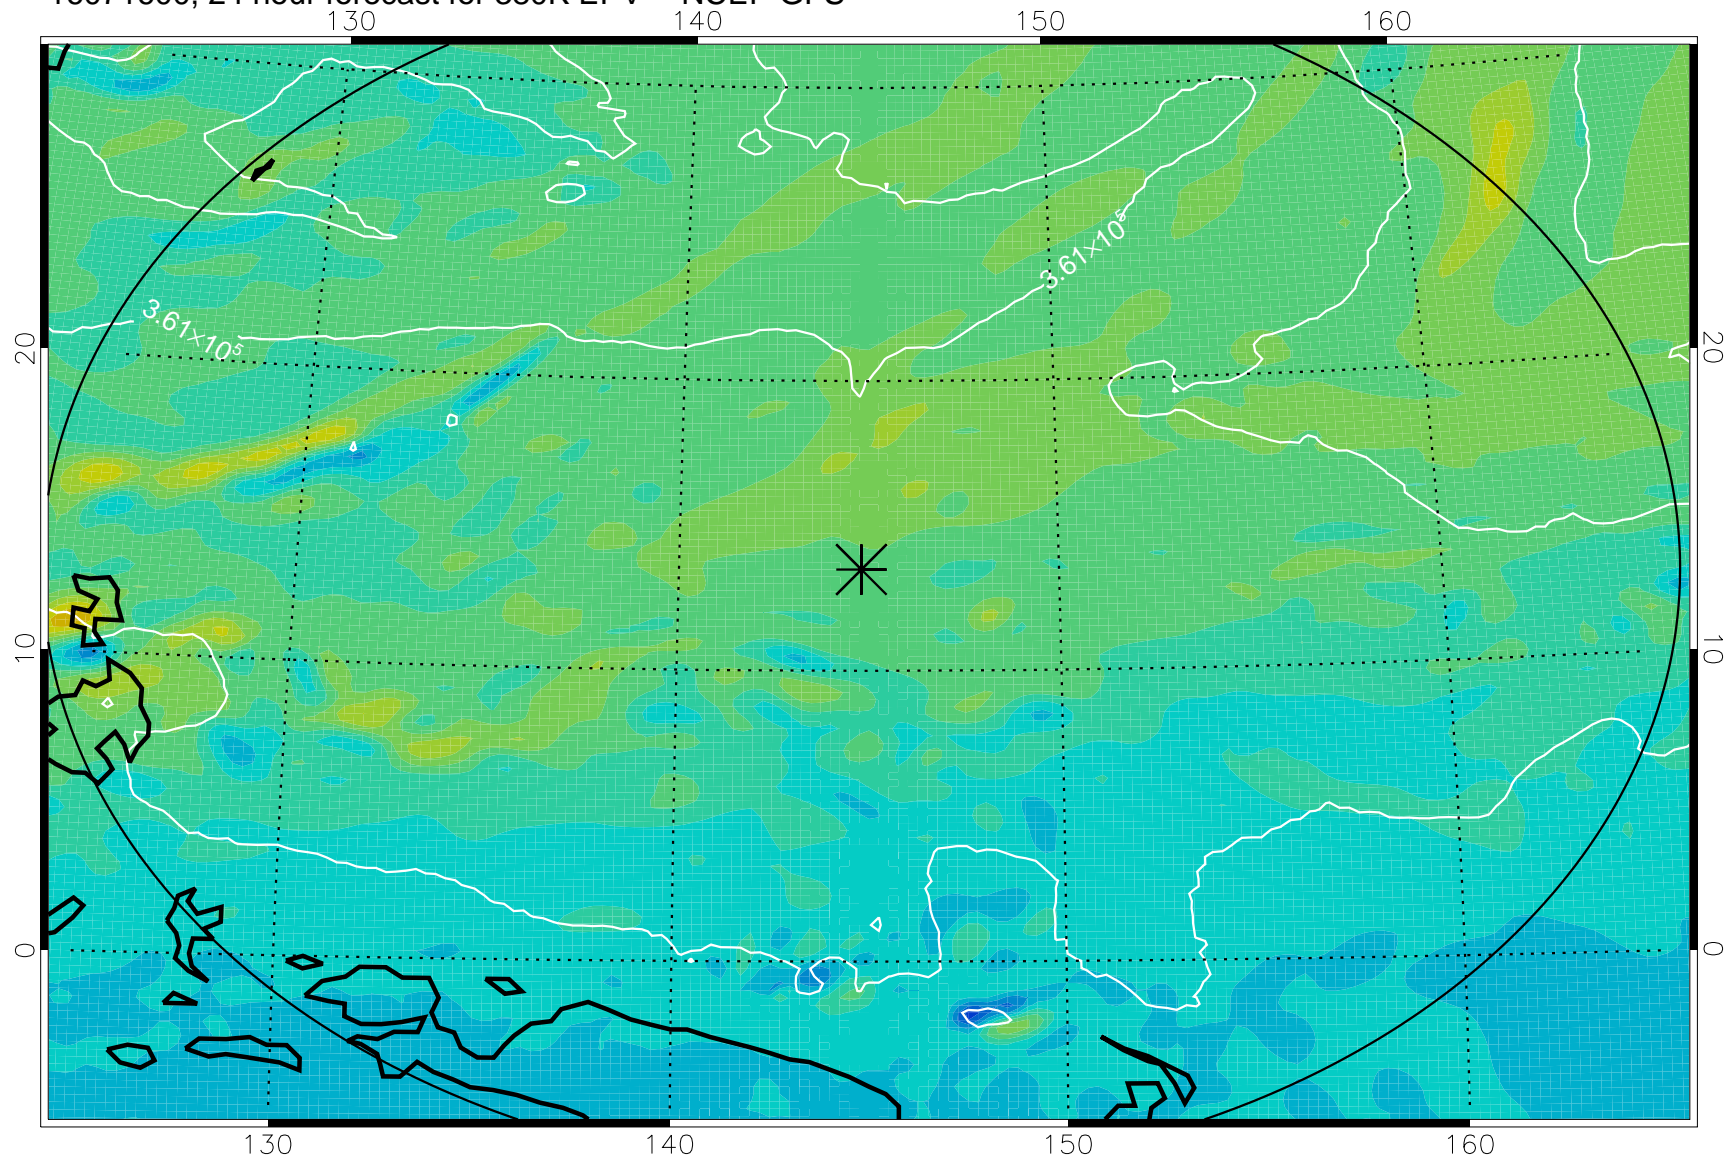

16071506, 6 hour forecast for 380K EPV -- NCEP GFS

380K Montgomery Streamfunction, white

Range ring of 2304 km

16071512, 12 hour forecast for 380K EPV -- NCEP GFS

380K Montgomery Streamfunction, white

Range ring of 2304 km

16071518, 18 hour forecast for 380K EPV -- NCEP GFS

380K Montgomery Streamfunction, white

Range ring of 2304 km

16071600, 24 hour forecast for 380K EPV -- NCEP GFS

380K Montgomery Streamfunction, white

Range ring of 2304 km

16071606, 30 hour forecast for 380K EPV -- NCEP GFS

380K Montgomery Streamfunction, white

Range ring of 2304 km

16071612, 36 hour forecast for 380K EPV -- NCEP GFS

380K Montgomery Streamfunction, white

Range ring of 2304 km

16071718, 66 hour forecast for 380K EPV -- NCEP GFS

380K Montgomery Streamfunction, white

Range ring of 2304 km

16071800, 72 hour forecast for 380K EPV -- NCEP GFS

380K Montgomery Streamfunction, white

Range ring of 2304 km