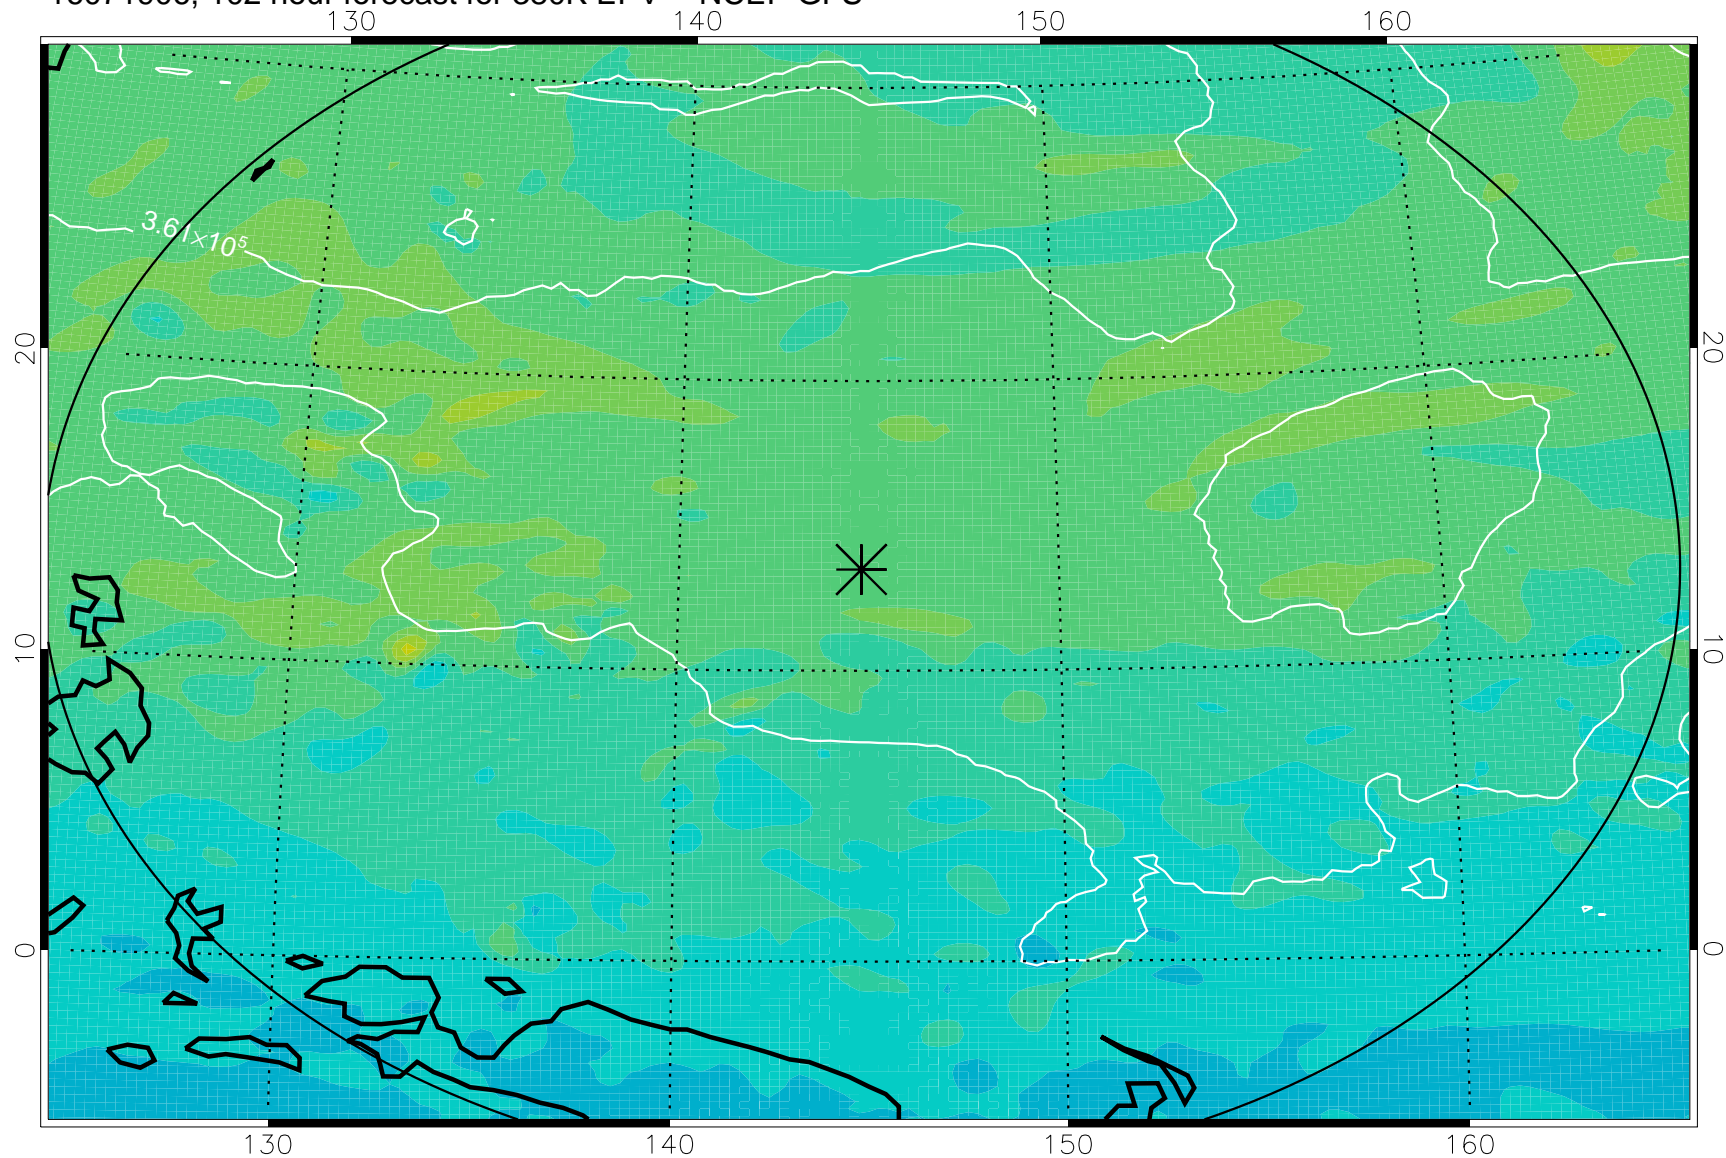

16071806, 78 hour forecast for 380K EPV -- NCEP GFS

380K Montgomery Streamfunction, white

Range ring of 2304 km

16071812, 84 hour forecast for 380K EPV -- NCEP GFS

380K Montgomery Streamfunction, white

Range ring of 2304 km

16071818, 90 hour forecast for 380K EPV -- NCEP GFS

380K Montgomery Streamfunction, white

Range ring of 2304 km

16071900, 96 hour forecast for 380K EPV -- NCEP GFS

380K Montgomery Streamfunction, white

Range ring of 2304 km

16071906, 102 hour forecast for 380K EPV -- NCEP GFS

380K Montgomery Streamfunction, white

Range ring of 2304 km

16071912, 108 hour forecast for 380K EPV -- NCEP GFS

380K Montgomery Streamfunction, white

Range ring of 2304 km

16071918, 114 hour forecast for 380K EPV -- NCEP GFS

380K Montgomery Streamfunction, white

Range ring of 2304 km

16072000, 120 hour forecast for 380K EPV -- NCEP GFS

380K Montgomery Streamfunction, white

Range ring of 2304 km