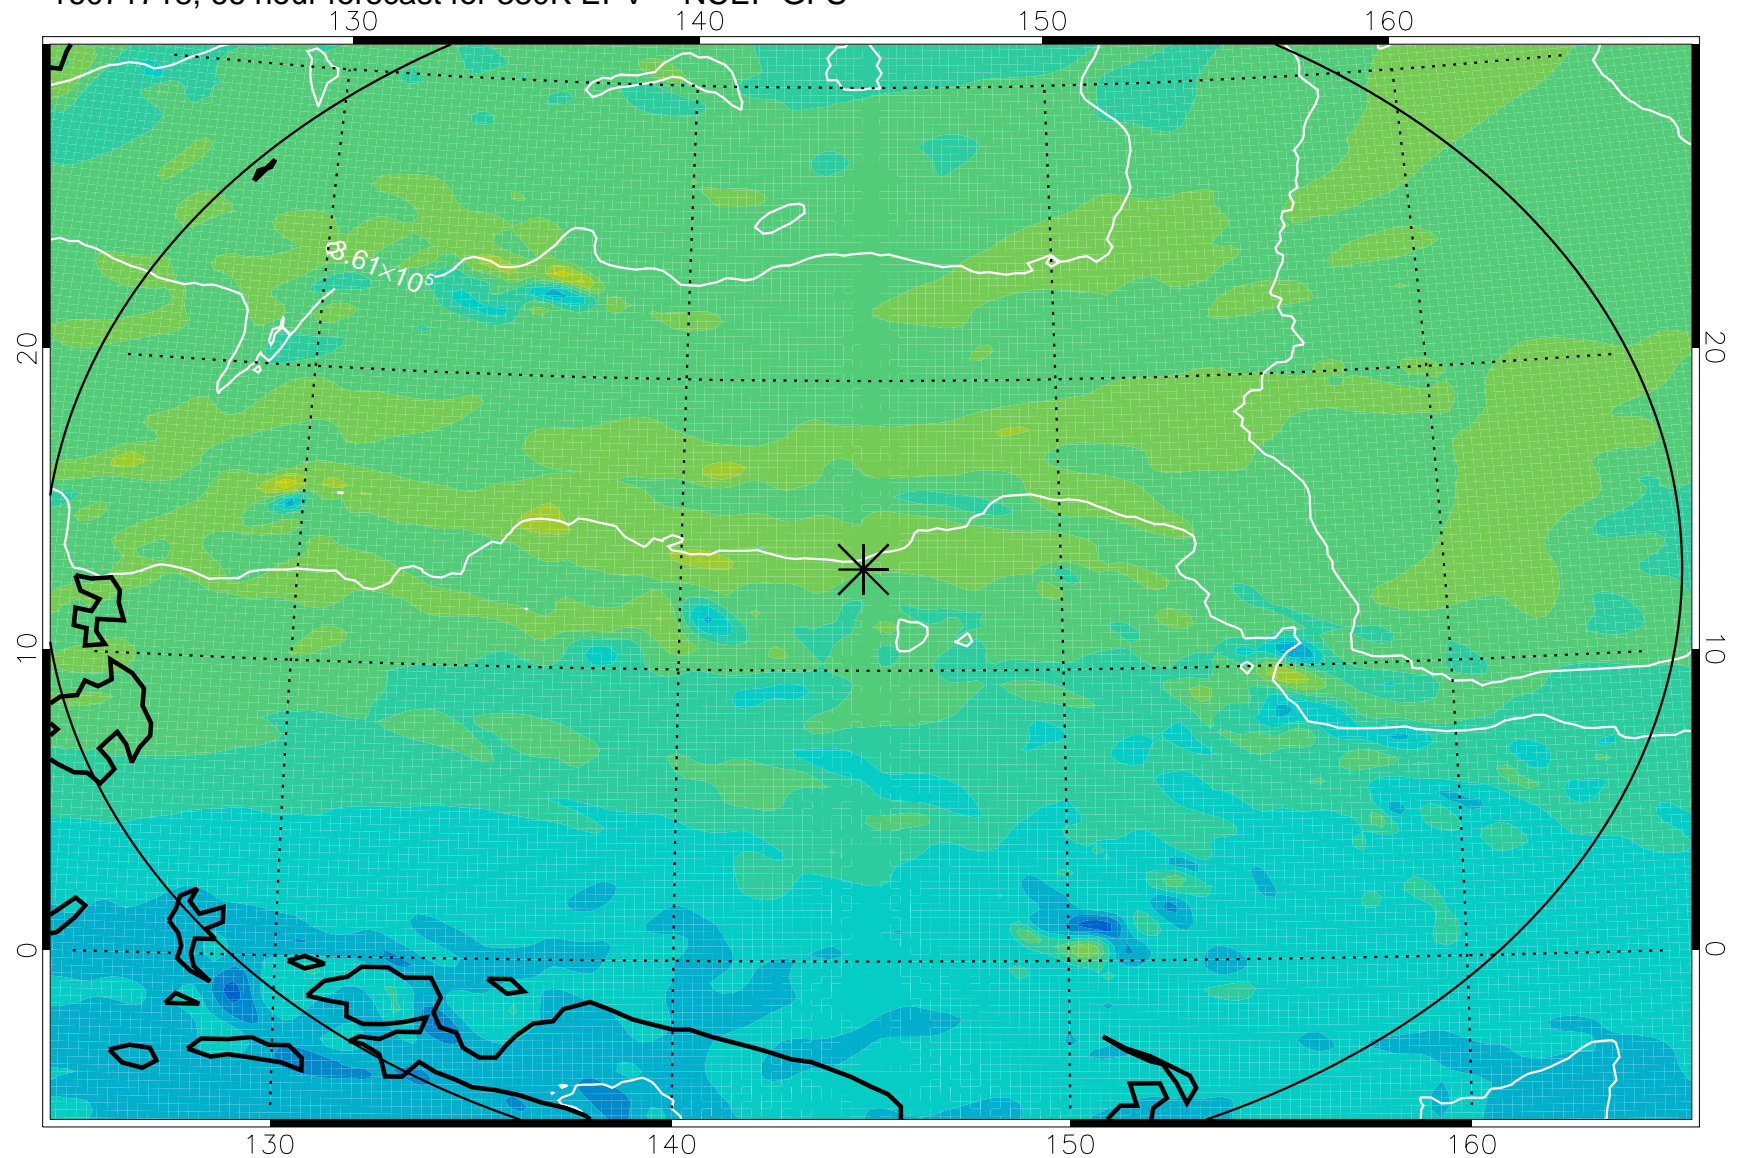

16071706, 54 hour forecast for 380K EPV -- NCEP GFS

380K Montgomery Streamfunction, white

Range ring of 2304 km

16071712, 60 hour forecast for 380K EPV -- NCEP GFS

380K Montgomery Streamfunction, white

Range ring of 2304 km

16071718, 66 hour forecast for 380K EPV -- NCEP GFS

380K Montgomery Streamfunction, white

Range ring of 2304 km

16071800, 72 hour forecast for 380K EPV -- NCEP GFS

380K Montgomery Streamfunction, white

Range ring of 2304 km

16071806, 78 hour forecast for 380K EPV -- NCEP GFS

380K Montgomery Streamfunction, white

Range ring of 2304 km

16071812, 84 hour forecast for 380K EPV -- NCEP GFS

380K Montgomery Streamfunction, white

Range ring of 2304 km

16071818, 90 hour forecast for 380K EPV -- NCEP GFS

380K Montgomery Streamfunction, white

Range ring of 2304 km

16071900, 96 hour forecast for 380K EPV -- NCEP GFS

380K Montgomery Streamfunction, white

Range ring of 2304 km