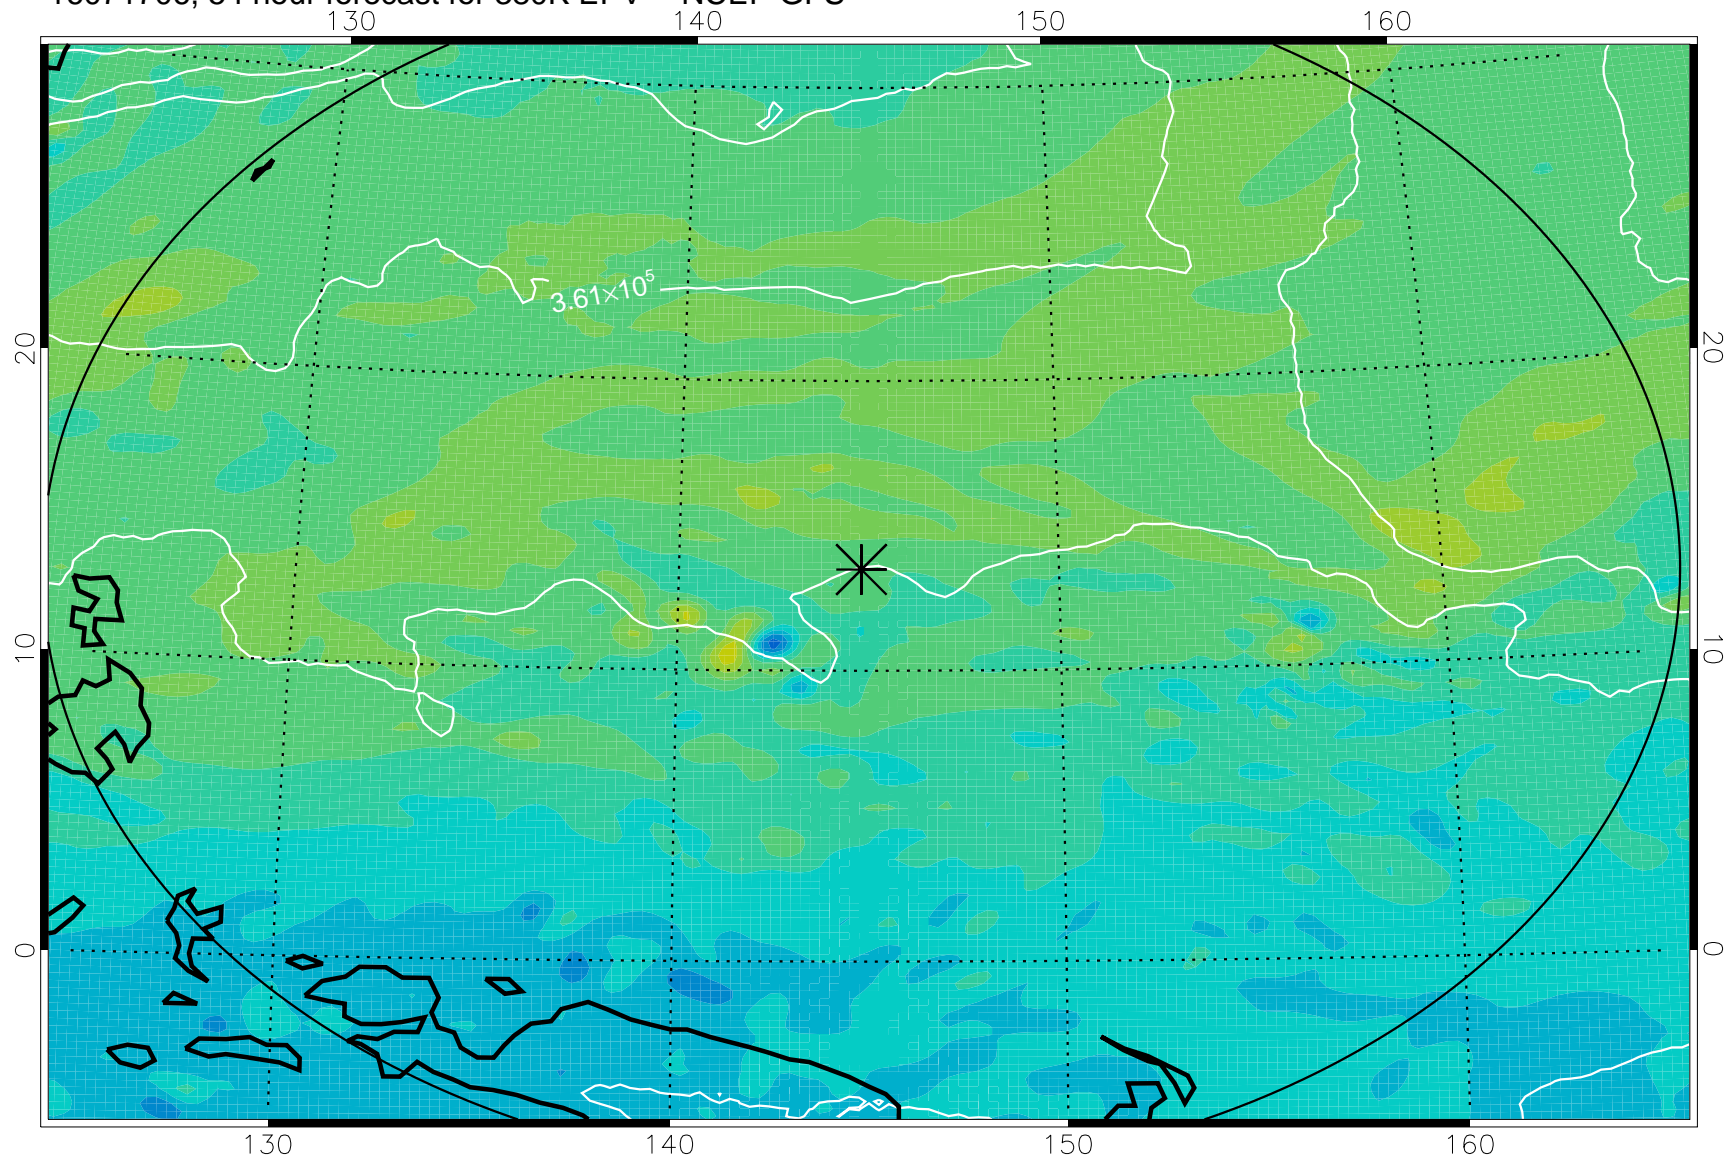

16071618, 42 hour forecast for 380K EPV -- NCEP GFS

380K Montgomery Streamfunction, white

Range ring of 2304 km

16071700, 48 hour forecast for 380K EPV -- NCEP GFS

380K Montgomery Streamfunction, white

Range ring of 2304 km

16071706, 54 hour forecast for 380K EPV -- NCEP GFS

380K Montgomery Streamfunction, white

Range ring of 2304 km

16071712, 60 hour forecast for 380K EPV -- NCEP GFS

380K Montgomery Streamfunction, white

Range ring of 2304 km

16071718, 66 hour forecast for 380K EPV -- NCEP GFS

380K Montgomery Streamfunction, white

Range ring of 2304 km

16071800, 72 hour forecast for 380K EPV -- NCEP GFS

380K Montgomery Streamfunction, white

Range ring of 2304 km

16071818, 90 hour forecast for 380K EPV -- NCEP GFS

380K Montgomery Streamfunction, white

Range ring of 2304 km

16071900, 96 hour forecast for 380K EPV -- NCEP GFS

380K Montgomery Streamfunction, white

Range ring of 2304 km