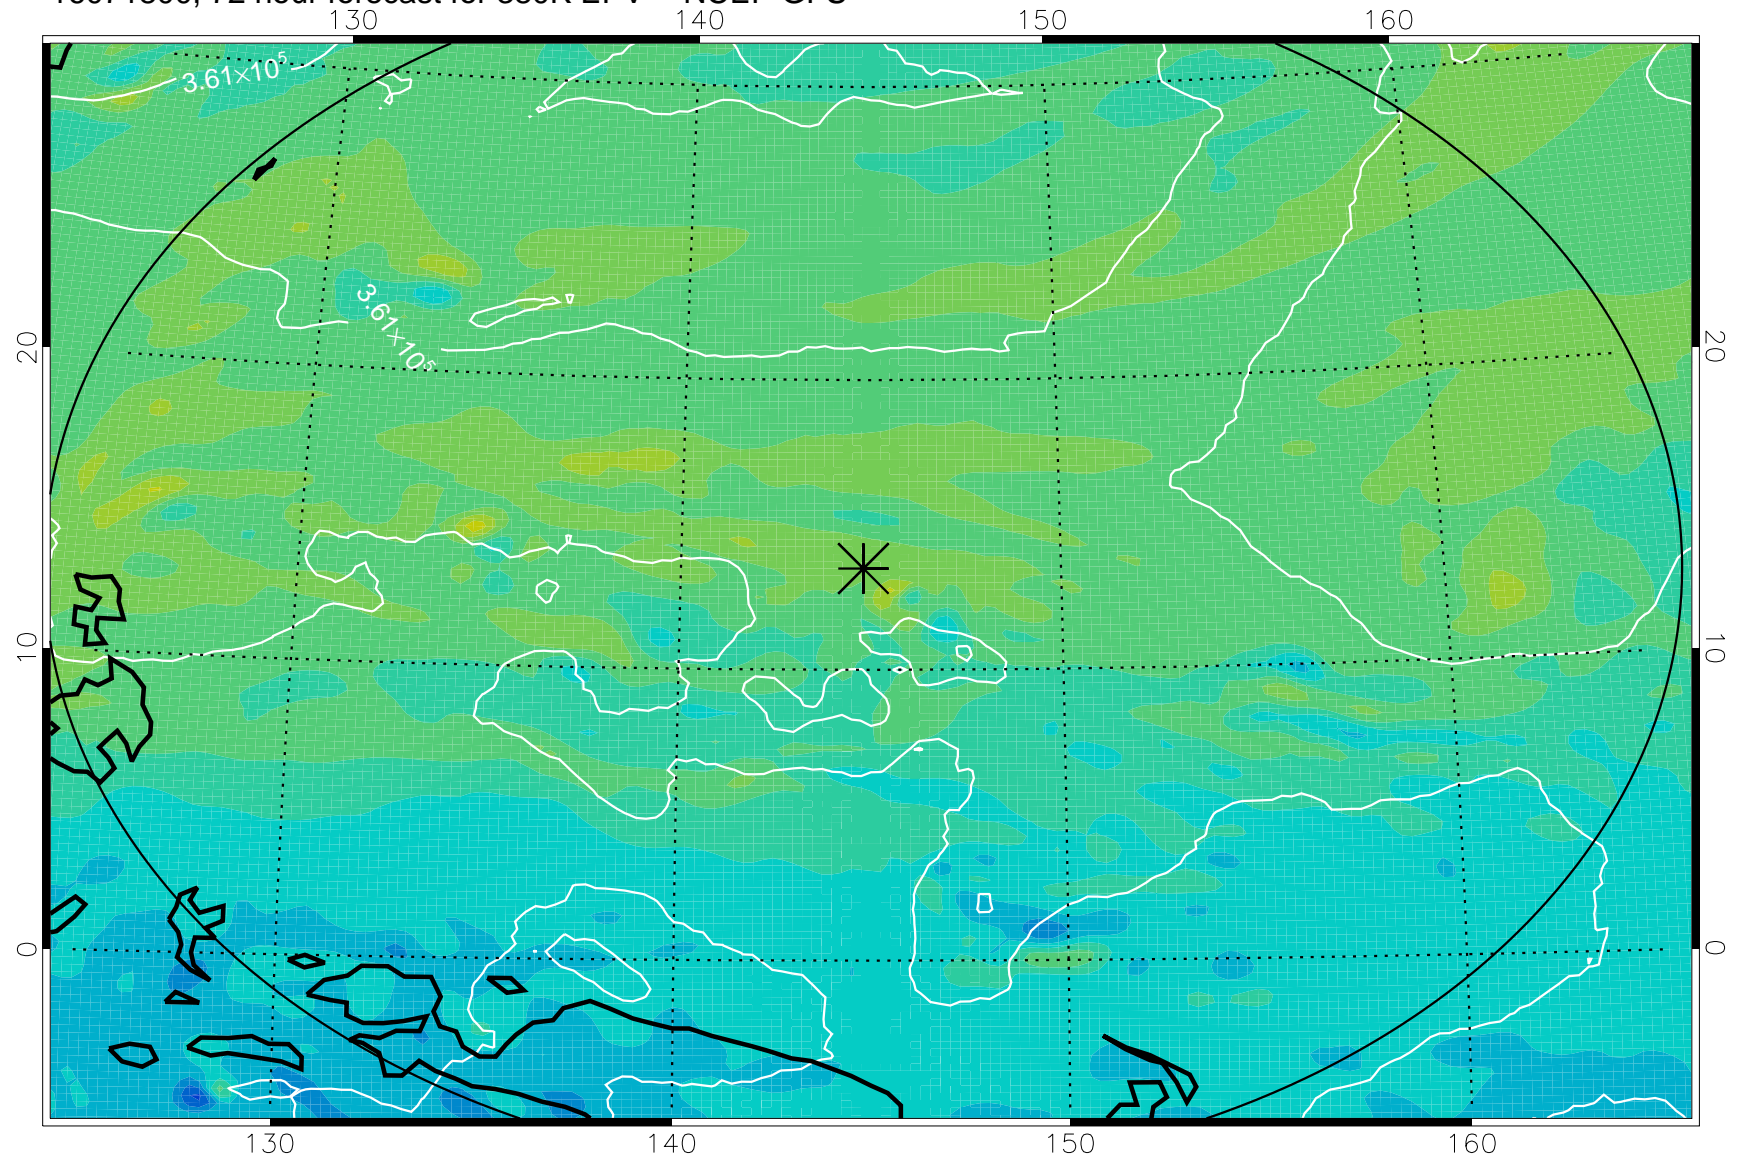

16071706, 54 hour forecast for 380K EPV -- NCEP GFS

380K Montgomery Streamfunction, white

Range ring of 2304 km

16071712, 60 hour forecast for 380K EPV -- NCEP GFS

380K Montgomery Streamfunction, white

Range ring of 2304 km

16071718, 66 hour forecast for 380K EPV -- NCEP GFS

380K Montgomery Streamfunction, white

Range ring of 2304 km

16071800, 72 hour forecast for 380K EPV -- NCEP GFS

380K Montgomery Streamfunction, white

Range ring of 2304 km

16071806, 78 hour forecast for 380K EPV -- NCEP GFS

380K Montgomery Streamfunction, white

Range ring of 2304 km

16071812, 84 hour forecast for 380K EPV -- NCEP GFS

380K Montgomery Streamfunction, white

Range ring of 2304 km

16071818, 90 hour forecast for 380K EPV -- NCEP GFS

380K Montgomery Streamfunction, white

Range ring of 2304 km

16071900, 96 hour forecast for 380K EPV -- NCEP GFS

380K Montgomery Streamfunction, white

Range ring of 2304 km