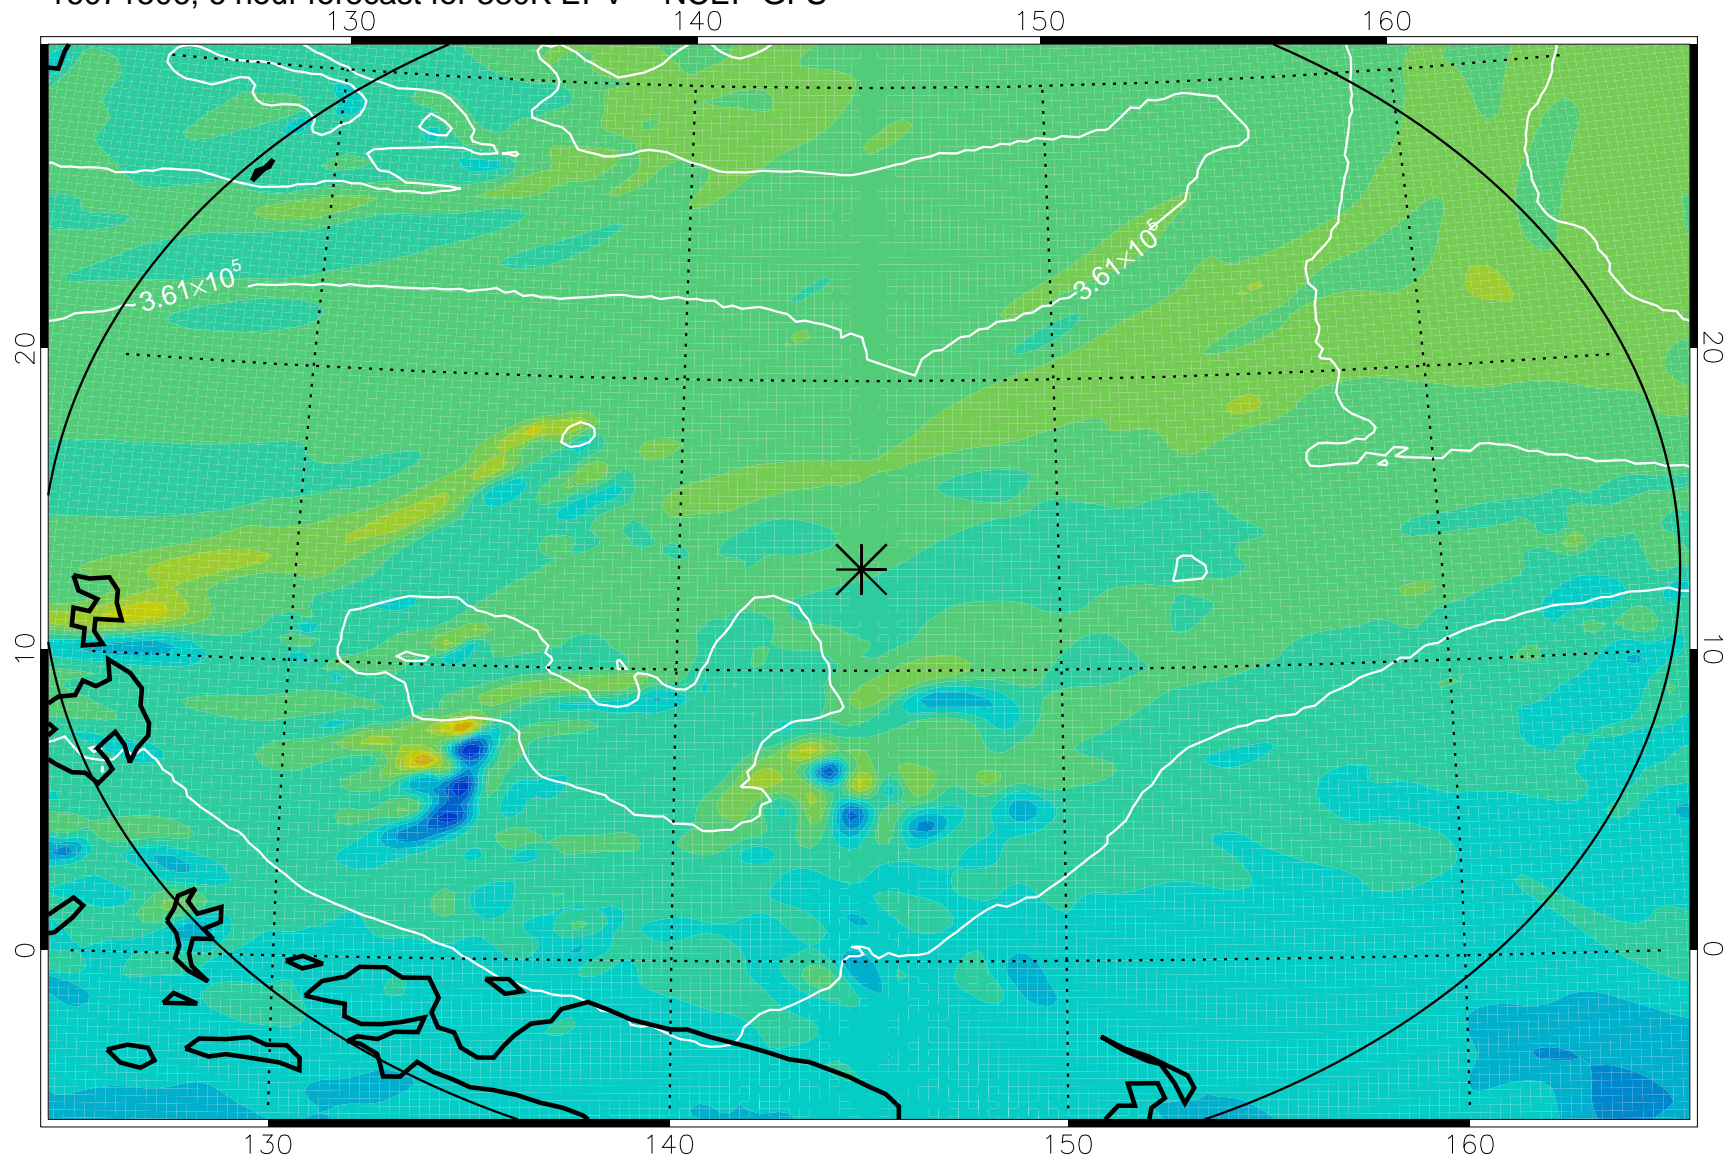

16071506, 6 hour forecast for 380K EPV -- NCEP GFS

380K Montgomery Streamfunction, white

Range ring of 2304 km

16071512, 12 hour forecast for 380K EPV -- NCEP GFS

380K Montgomery Streamfunction, white

Range ring of 2304 km

16071518, 18 hour forecast for 380K EPV -- NCEP GFS

380K Montgomery Streamfunction, white

Range ring of 2304 km

16071600, 24 hour forecast for 380K EPV -- NCEP GFS

380K Montgomery Streamfunction, white

Range ring of 2304 km

16071606, 30 hour forecast for 380K EPV -- NCEP GFS

380K Montgomery Streamfunction, white

Range ring of 2304 km

16071612, 36 hour forecast for 380K EPV -- NCEP GFS

380K Montgomery Streamfunction, white

Range ring of 2304 km

16071818, 90 hour forecast for 380K EPV -- NCEP GFS

380K Montgomery Streamfunction, white

Range ring of 2304 km

16071900, 96 hour forecast for 380K EPV -- NCEP GFS

380K Montgomery Streamfunction, white

Range ring of 2304 km