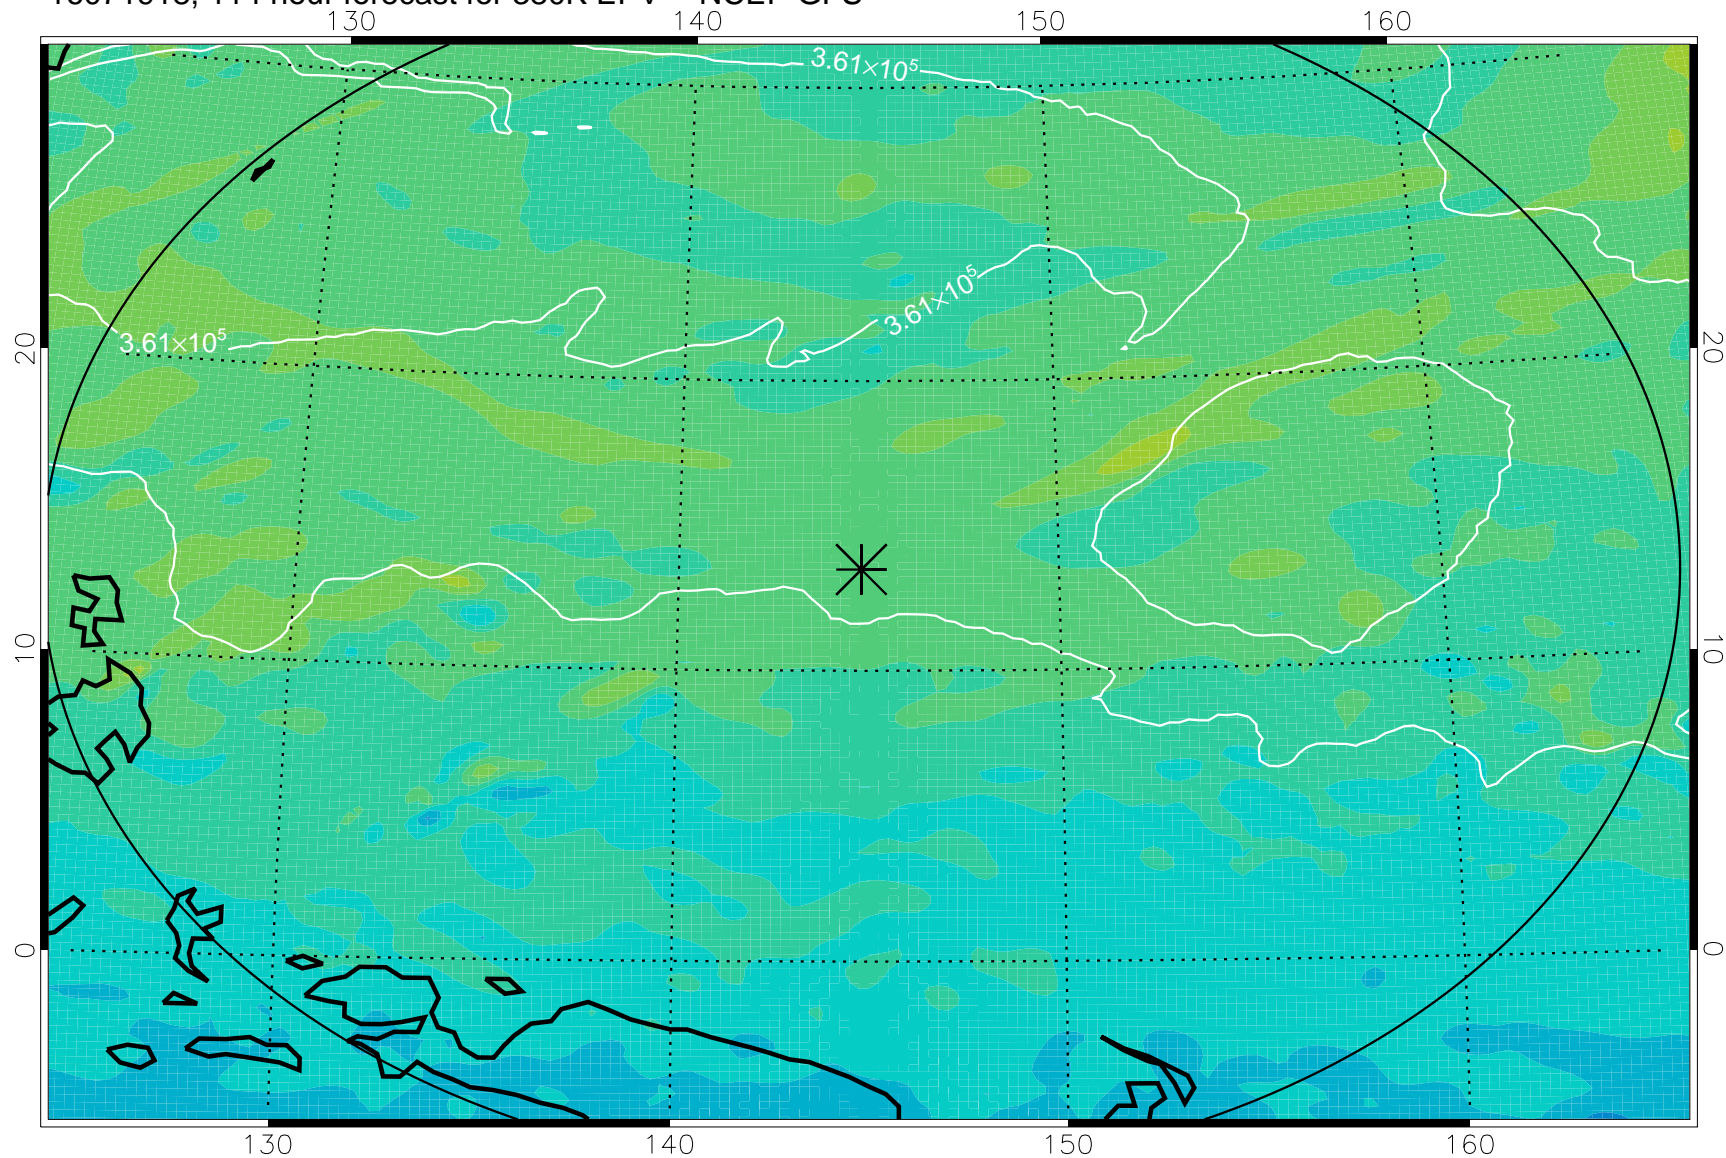

16071806, 78 hour forecast for 380K EPV -- NCEP GFS

380K Montgomery Streamfunction, white

Range ring of 2304 km

16071812, 84 hour forecast for 380K EPV -- NCEP GFS

380K Montgomery Streamfunction, white

Range ring of 2304 km

16071818, 90 hour forecast for 380K EPV -- NCEP GFS

380K Montgomery Streamfunction, white

Range ring of 2304 km

16071900, 96 hour forecast for 380K EPV -- NCEP GFS

380K Montgomery Streamfunction, white

Range ring of 2304 km

16071906, 102 hour forecast for 380K EPV -- NCEP GFS

380K Montgomery Streamfunction, white

Range ring of 2304 km

16071912, 108 hour forecast for 380K EPV -- NCEP GFS

380K Montgomery Streamfunction, white

Range ring of 2304 km

16071918, 114 hour forecast for 380K EPV -- NCEP GFS

380K Montgomery Streamfunction, white

Range ring of 2304 km

16072000, 120 hour forecast for 380K EPV -- NCEP GFS

380K Montgomery Streamfunction, white

Range ring of 2304 km