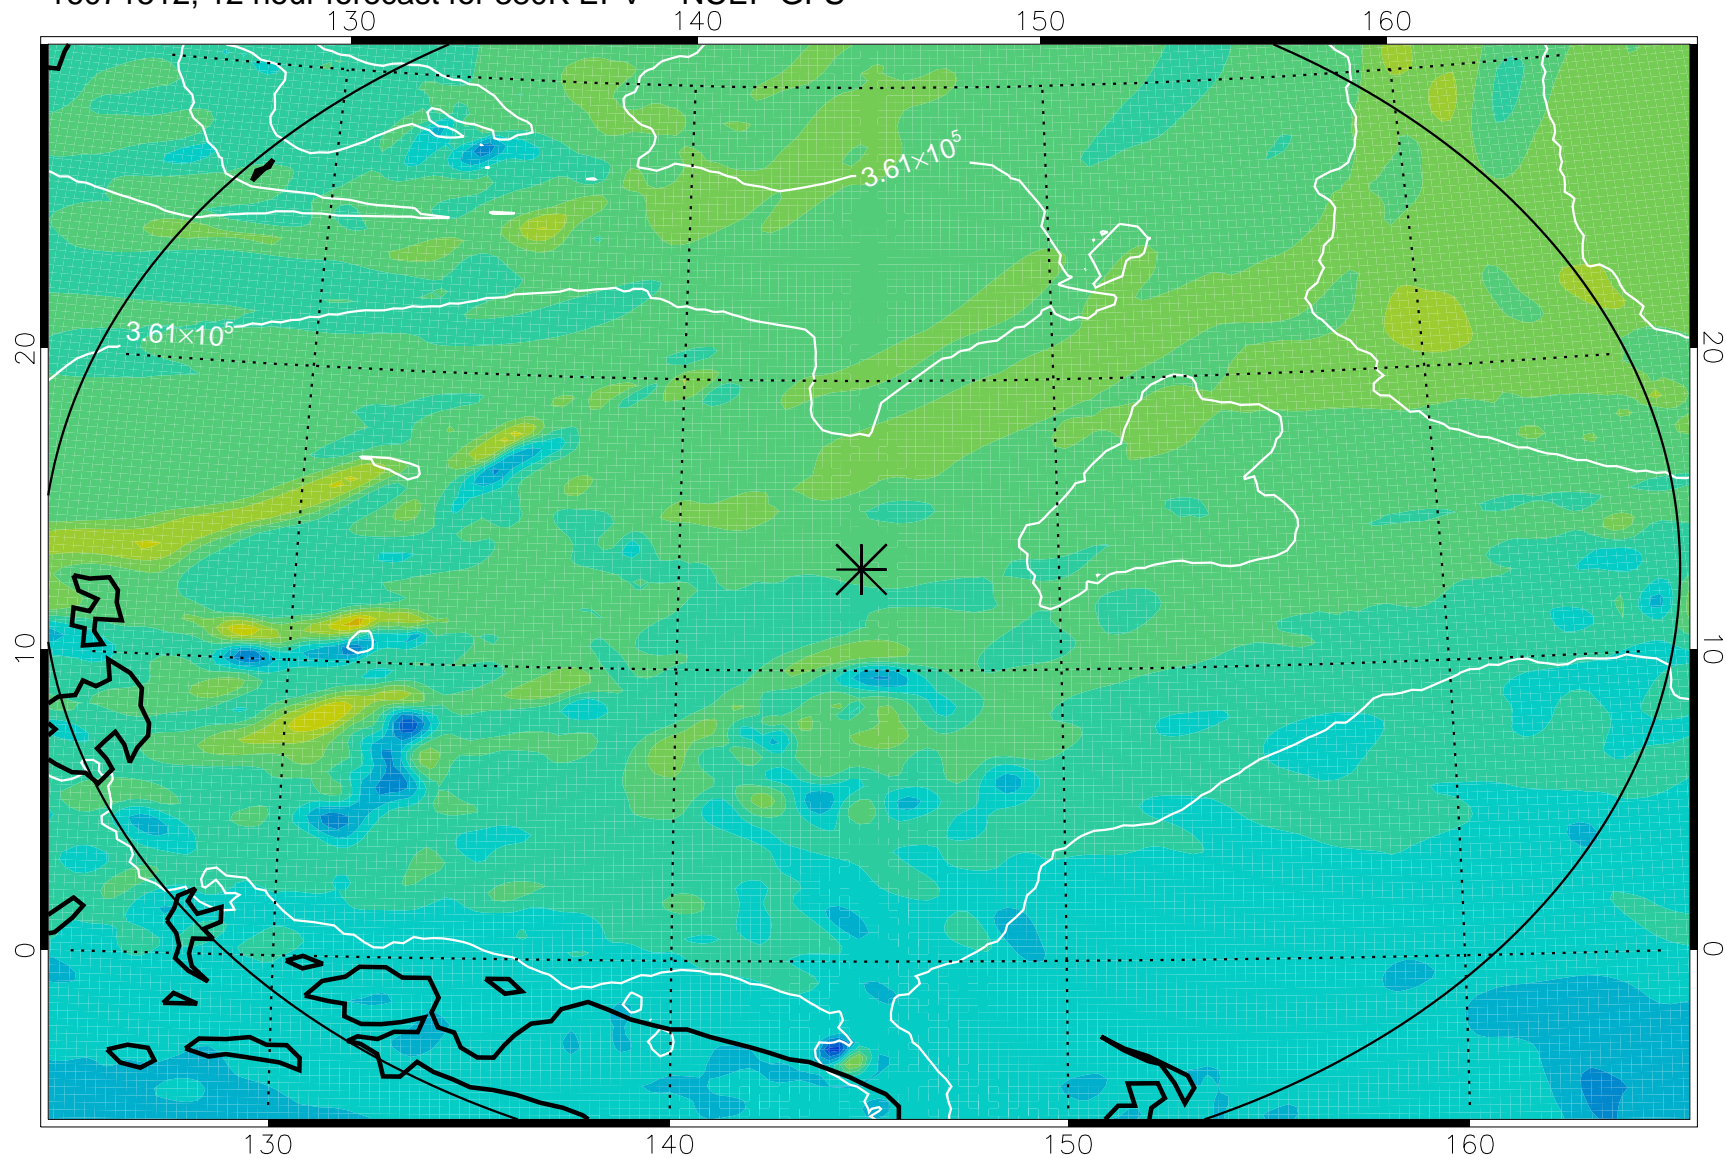

16071506, 6 hour forecast for 380K EPV -- NCEP GFS

380K Montgomery Streamfunction, white

Range ring of 2304 km

16071512, 12 hour forecast for 380K EPV -- NCEP GFS

380K Montgomery Streamfunction, white

Range ring of 2304 km

16071518, 18 hour forecast for 380K EPV -- NCEP GFS

380K Montgomery Streamfunction, white

Range ring of 2304 km

16071600, 24 hour forecast for 380K EPV -- NCEP GFS

380K Montgomery Streamfunction, white

Range ring of 2304 km

16071606, 30 hour forecast for 380K EPV -- NCEP GFS

380K Montgomery Streamfunction, white

Range ring of 2304 km

16071612, 36 hour forecast for 380K EPV -- NCEP GFS

380K Montgomery Streamfunction, white

Range ring of 2304 km

16071818, 90 hour forecast for 380K EPV -- NCEP GFS

380K Montgomery Streamfunction, white

Range ring of 2304 km

16071900, 96 hour forecast for 380K EPV -- NCEP GFS

380K Montgomery Streamfunction, white

Range ring of 2304 km