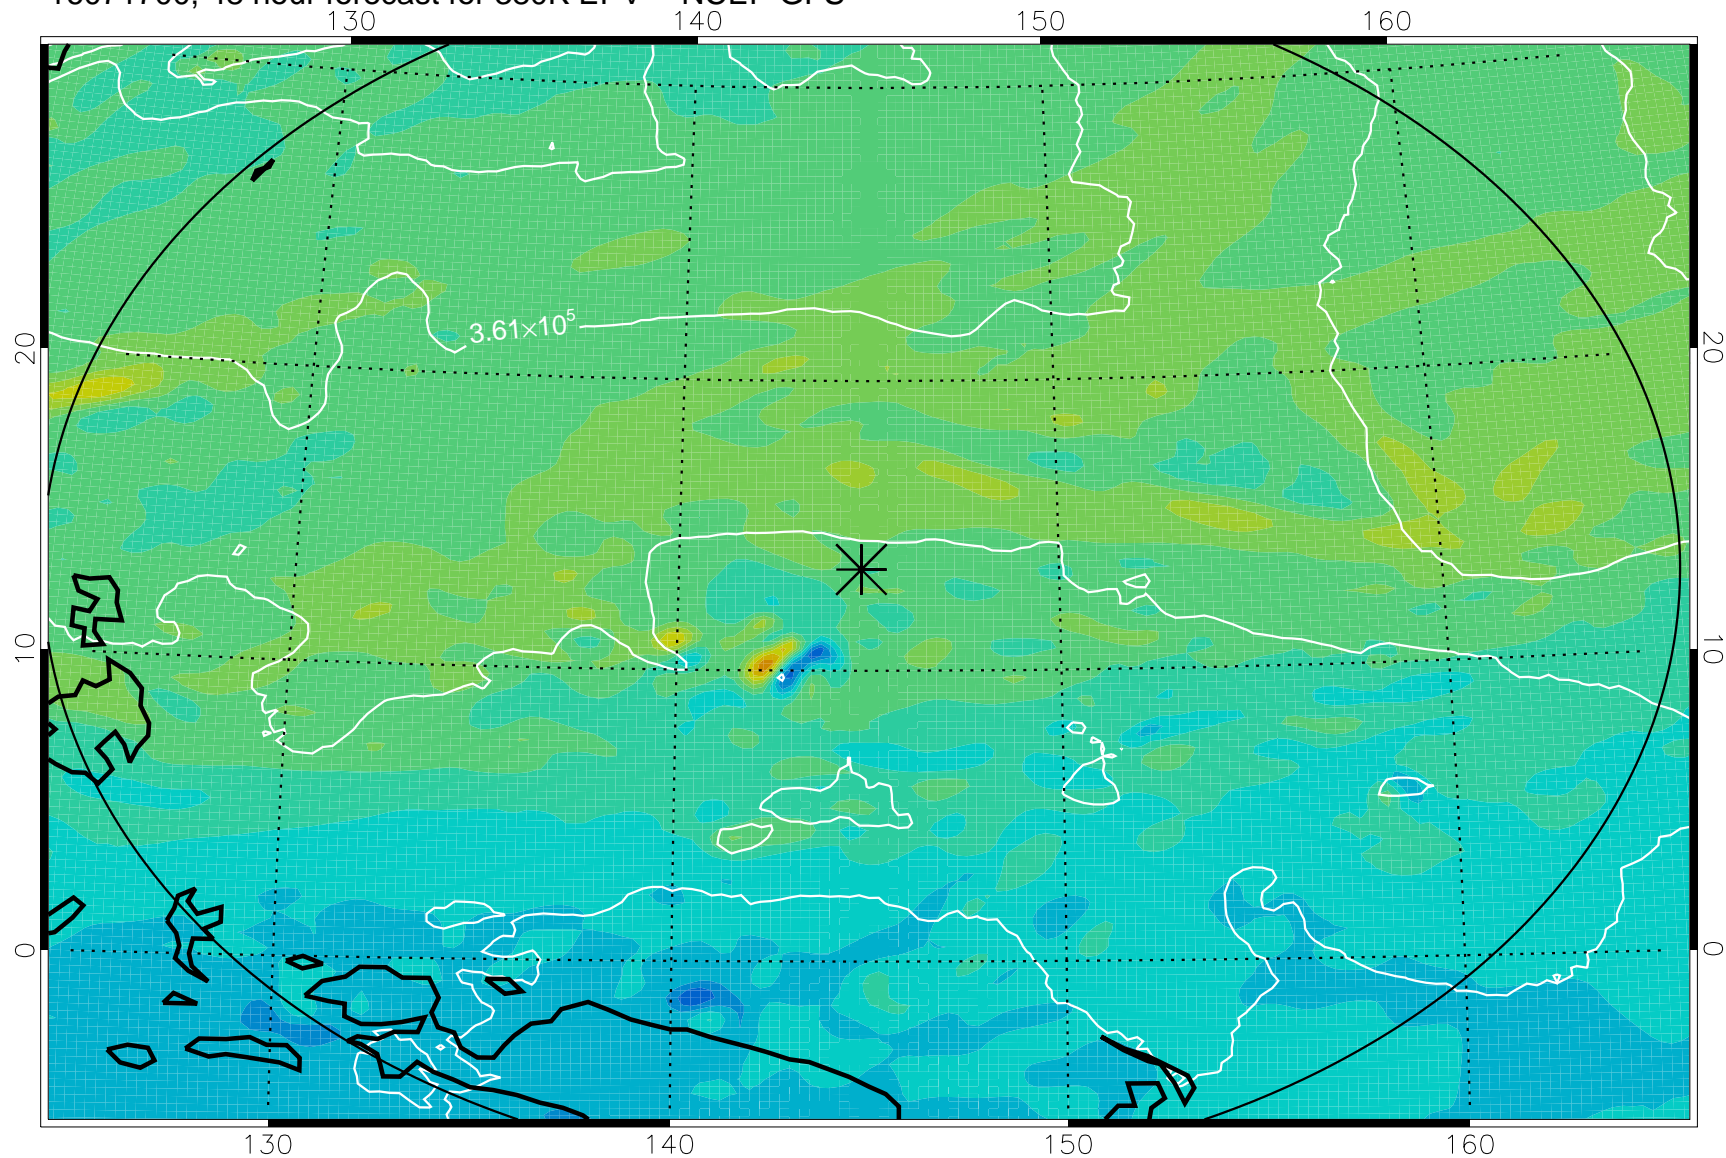

16071518, 18 hour forecast for 380K EPV -- NCEP GFS

380K Montgomery Streamfunction, white

Range ring of 2304 km

16071600, 24 hour forecast for 380K EPV -- NCEP GFS

380K Montgomery Streamfunction, white

Range ring of 2304 km

16071606, 30 hour forecast for 380K EPV -- NCEP GFS

380K Montgomery Streamfunction, white

Range ring of 2304 km

16071612, 36 hour forecast for 380K EPV -- NCEP GFS

380K Montgomery Streamfunction, white

Range ring of 2304 km

16071618, 42 hour forecast for 380K EPV -- NCEP GFS

380K Montgomery Streamfunction, white

Range ring of 2304 km

16071700, 48 hour forecast for 380K EPV -- NCEP GFS

380K Montgomery Streamfunction, white

Range ring of 2304 km

16071718, 66 hour forecast for 380K EPV -- NCEP GFS

380K Montgomery Streamfunction, white

Range ring of 2304 km

16071800, 72 hour forecast for 380K EPV -- NCEP GFS

380K Montgomery Streamfunction, white

Range ring of 2304 km