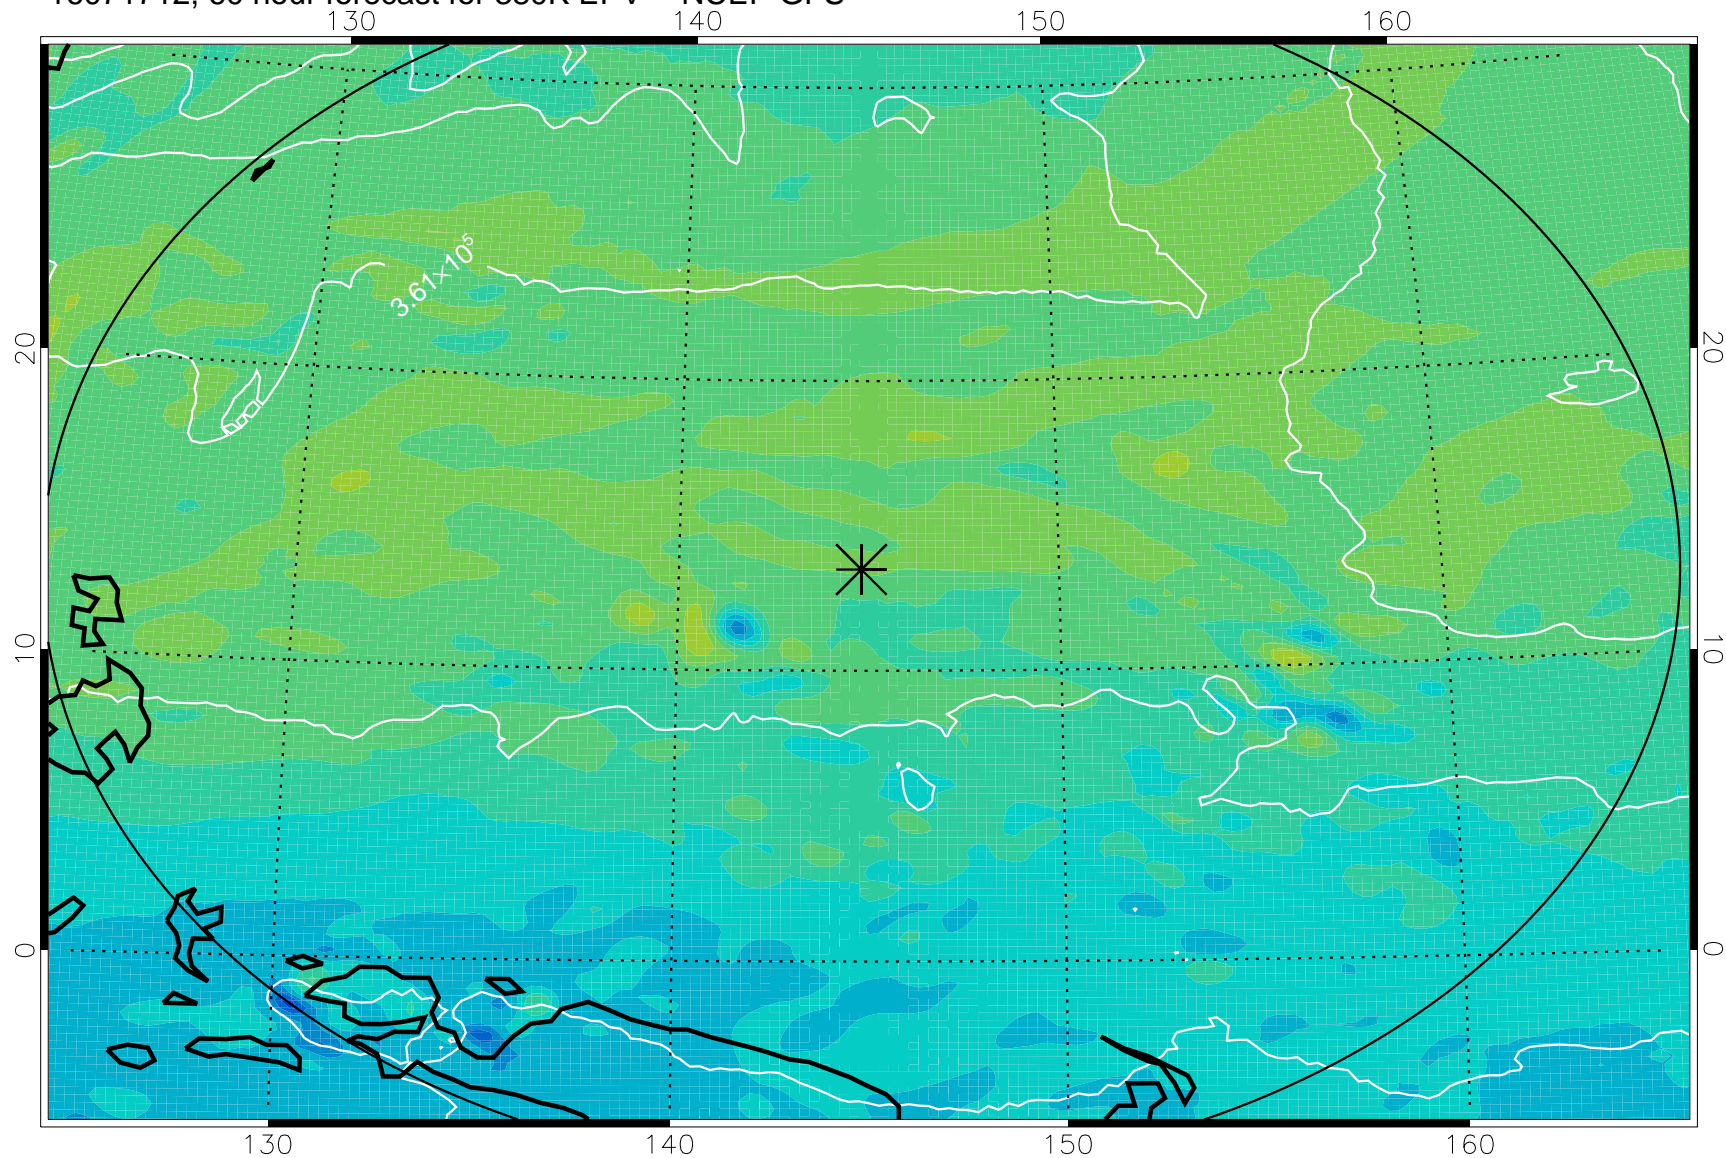

16071618, 42 hour forecast for 380K EPV -- NCEP GFS

380K Montgomery Streamfunction, white

Range ring of 2304 km

16071700, 48 hour forecast for 380K EPV -- NCEP GFS

380K Montgomery Streamfunction, white

Range ring of 2304 km

16071706, 54 hour forecast for 380K EPV -- NCEP GFS

380K Montgomery Streamfunction, white

Range ring of 2304 km

16071712, 60 hour forecast for 380K EPV -- NCEP GFS

380K Montgomery Streamfunction, white

Range ring of 2304 km

16071718, 66 hour forecast for 380K EPV -- NCEP GFS

380K Montgomery Streamfunction, white

Range ring of 2304 km

16071800, 72 hour forecast for 380K EPV -- NCEP GFS

380K Montgomery Streamfunction, white

Range ring of 2304 km

16071818, 90 hour forecast for 380K EPV -- NCEP GFS

380K Montgomery Streamfunction, white

Range ring of 2304 km

16071900, 96 hour forecast for 380K EPV -- NCEP GFS

380K Montgomery Streamfunction, white

Range ring of 2304 km