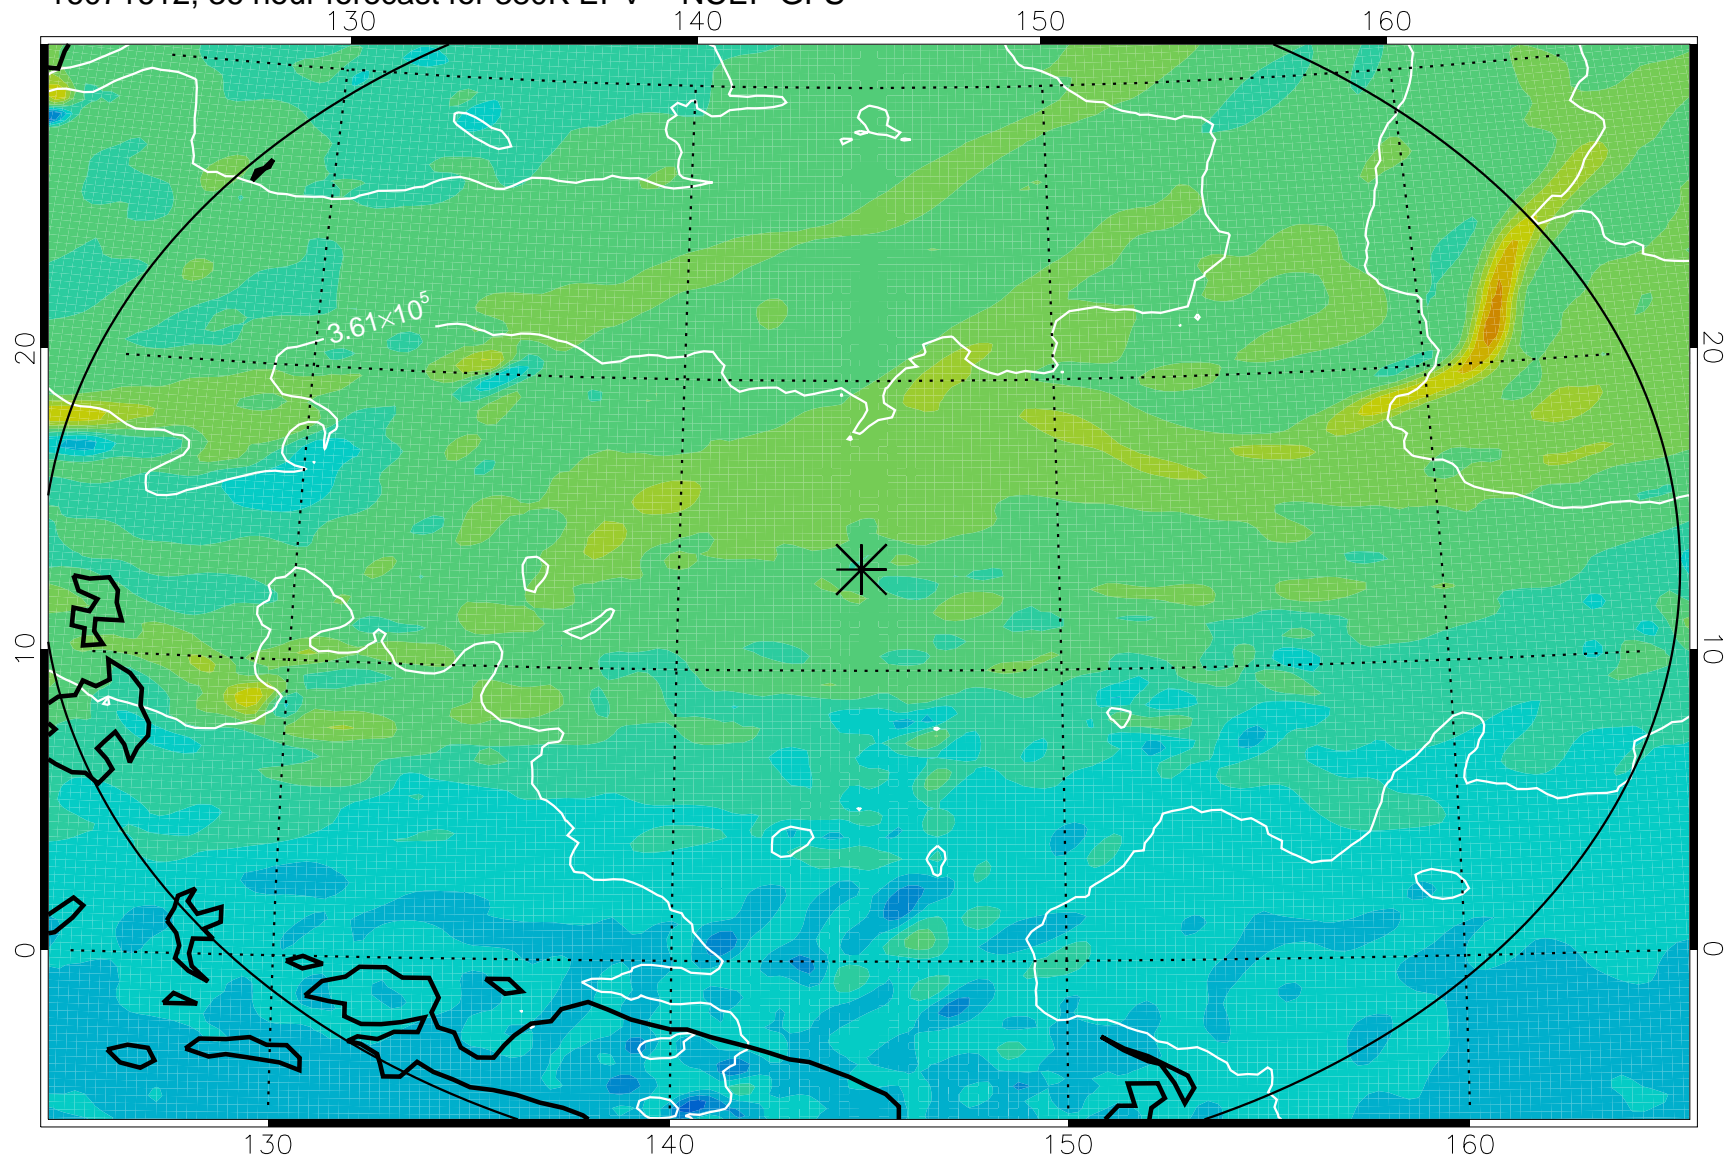

16071518, 18 hour forecast for 380K EPV -- NCEP GFS

380K Montgomery Streamfunction, white

Range ring of 2304 km

16071600, 24 hour forecast for 380K EPV -- NCEP GFS

380K Montgomery Streamfunction, white

Range ring of 2304 km

16071606, 30 hour forecast for 380K EPV -- NCEP GFS

380K Montgomery Streamfunction, white

Range ring of 2304 km

16071612, 36 hour forecast for 380K EPV -- NCEP GFS

380K Montgomery Streamfunction, white

Range ring of 2304 km

16071618, 42 hour forecast for 380K EPV -- NCEP GFS

380K Montgomery Streamfunction, white

Range ring of 2304 km

16071700, 48 hour forecast for 380K EPV -- NCEP GFS

380K Montgomery Streamfunction, white

Range ring of 2304 km

16071818, 90 hour forecast for 380K EPV -- NCEP GFS

380K Montgomery Streamfunction, white

Range ring of 2304 km

16071900, 96 hour forecast for 380K EPV -- NCEP GFS

380K Montgomery Streamfunction, white

Range ring of 2304 km