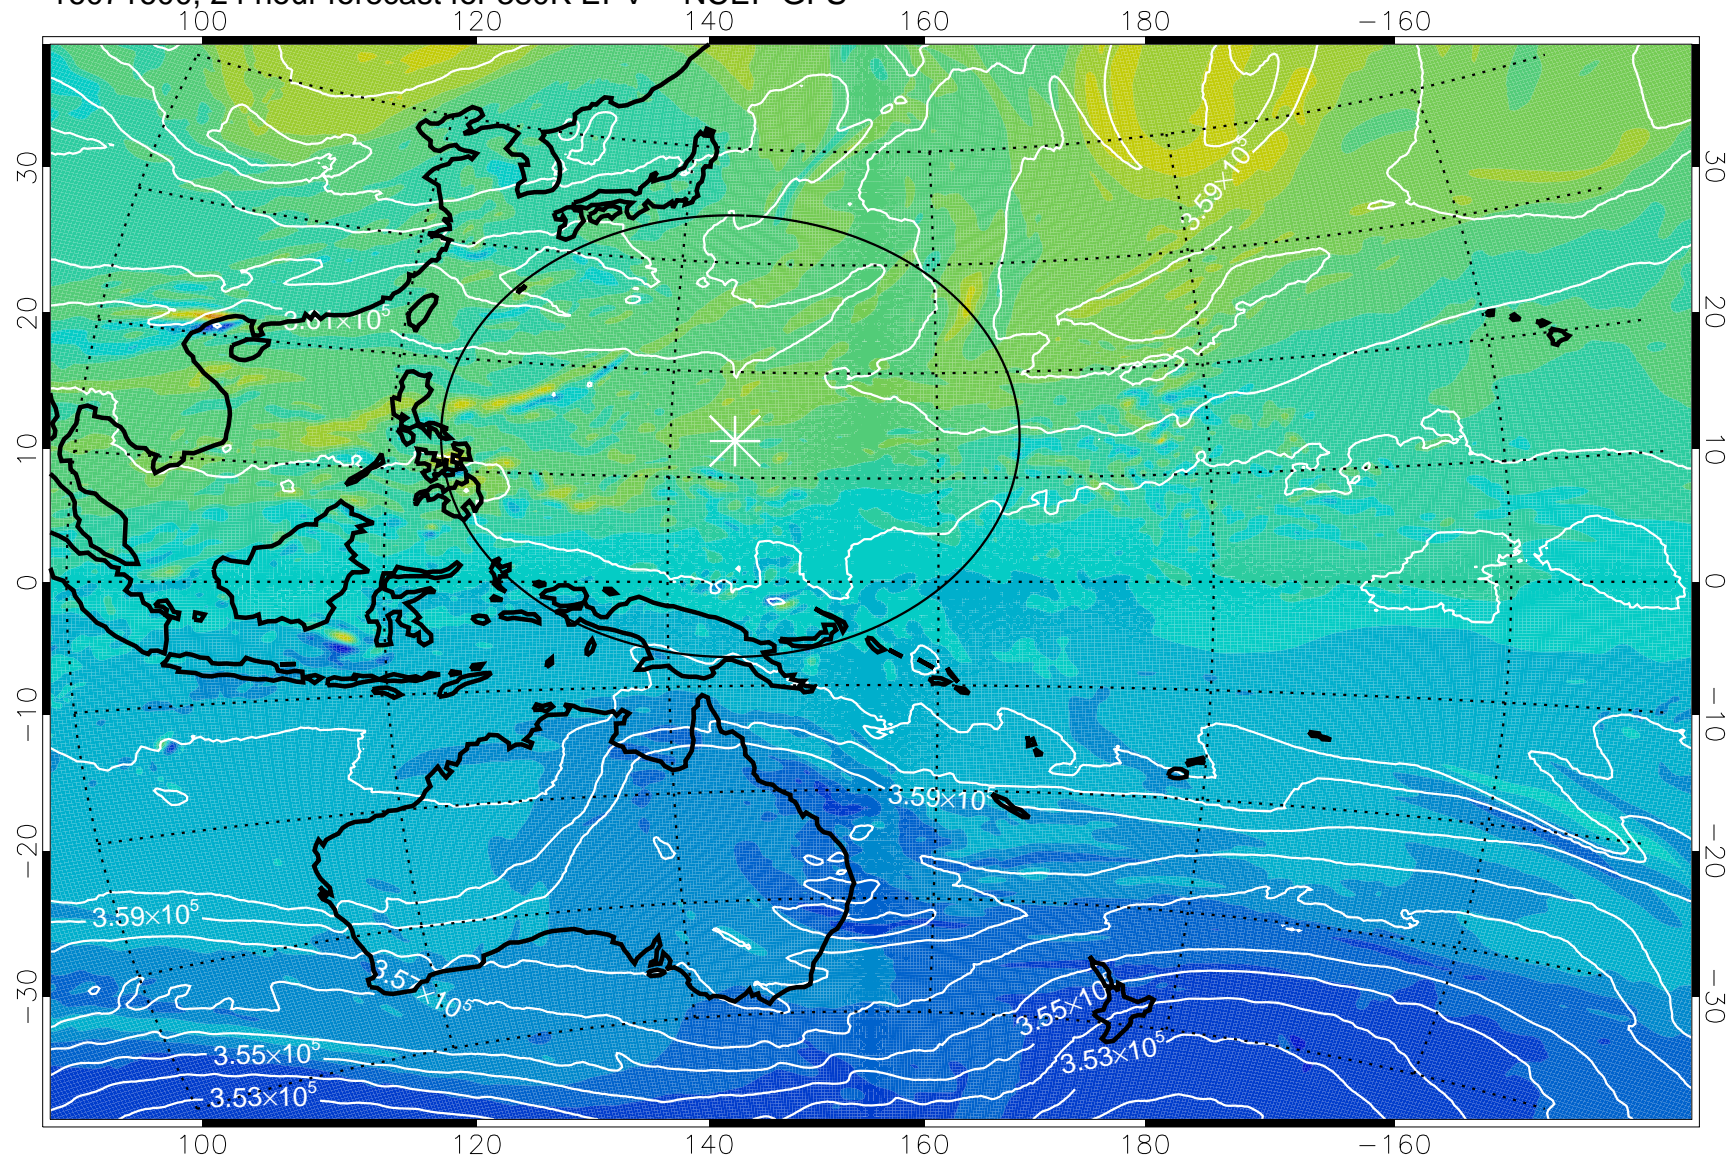

16071518, 18 hour forecast for 380K EPV -- NCEP GFS

-2×10^{-5} -1×10^{-5} 0 1×10^{-5} 2×10^{-5}
PVU

380K Montgomery Streamfunction, white

Range ring of 2304 km

16071600, 24 hour forecast for 380K EPV -- NCEP GFS

380K Montgomery Streamfunction, white

Range ring of 2304 km

16071606, 30 hour forecast for 380K EPV -- NCEP GFS

380K Montgomery Streamfunction, white

Range ring of 2304 km

16071612, 36 hour forecast for 380K EPV -- NCEP GFS

380K Montgomery Streamfunction, white

Range ring of 2304 km

16071618, 42 hour forecast for 380K EPV -- NCEP GFS

380K Montgomery Streamfunction, white

Range ring of 2304 km

16071700, 48 hour forecast for 380K EPV -- NCEP GFS

380K Montgomery Streamfunction, white

Range ring of 2304 km

16071706, 54 hour forecast for 380K EPV -- NCEP GFS

380K Montgomery Streamfunction, white

Range ring of 2304 km

16071712, 60 hour forecast for 380K EPV -- NCEP GFS