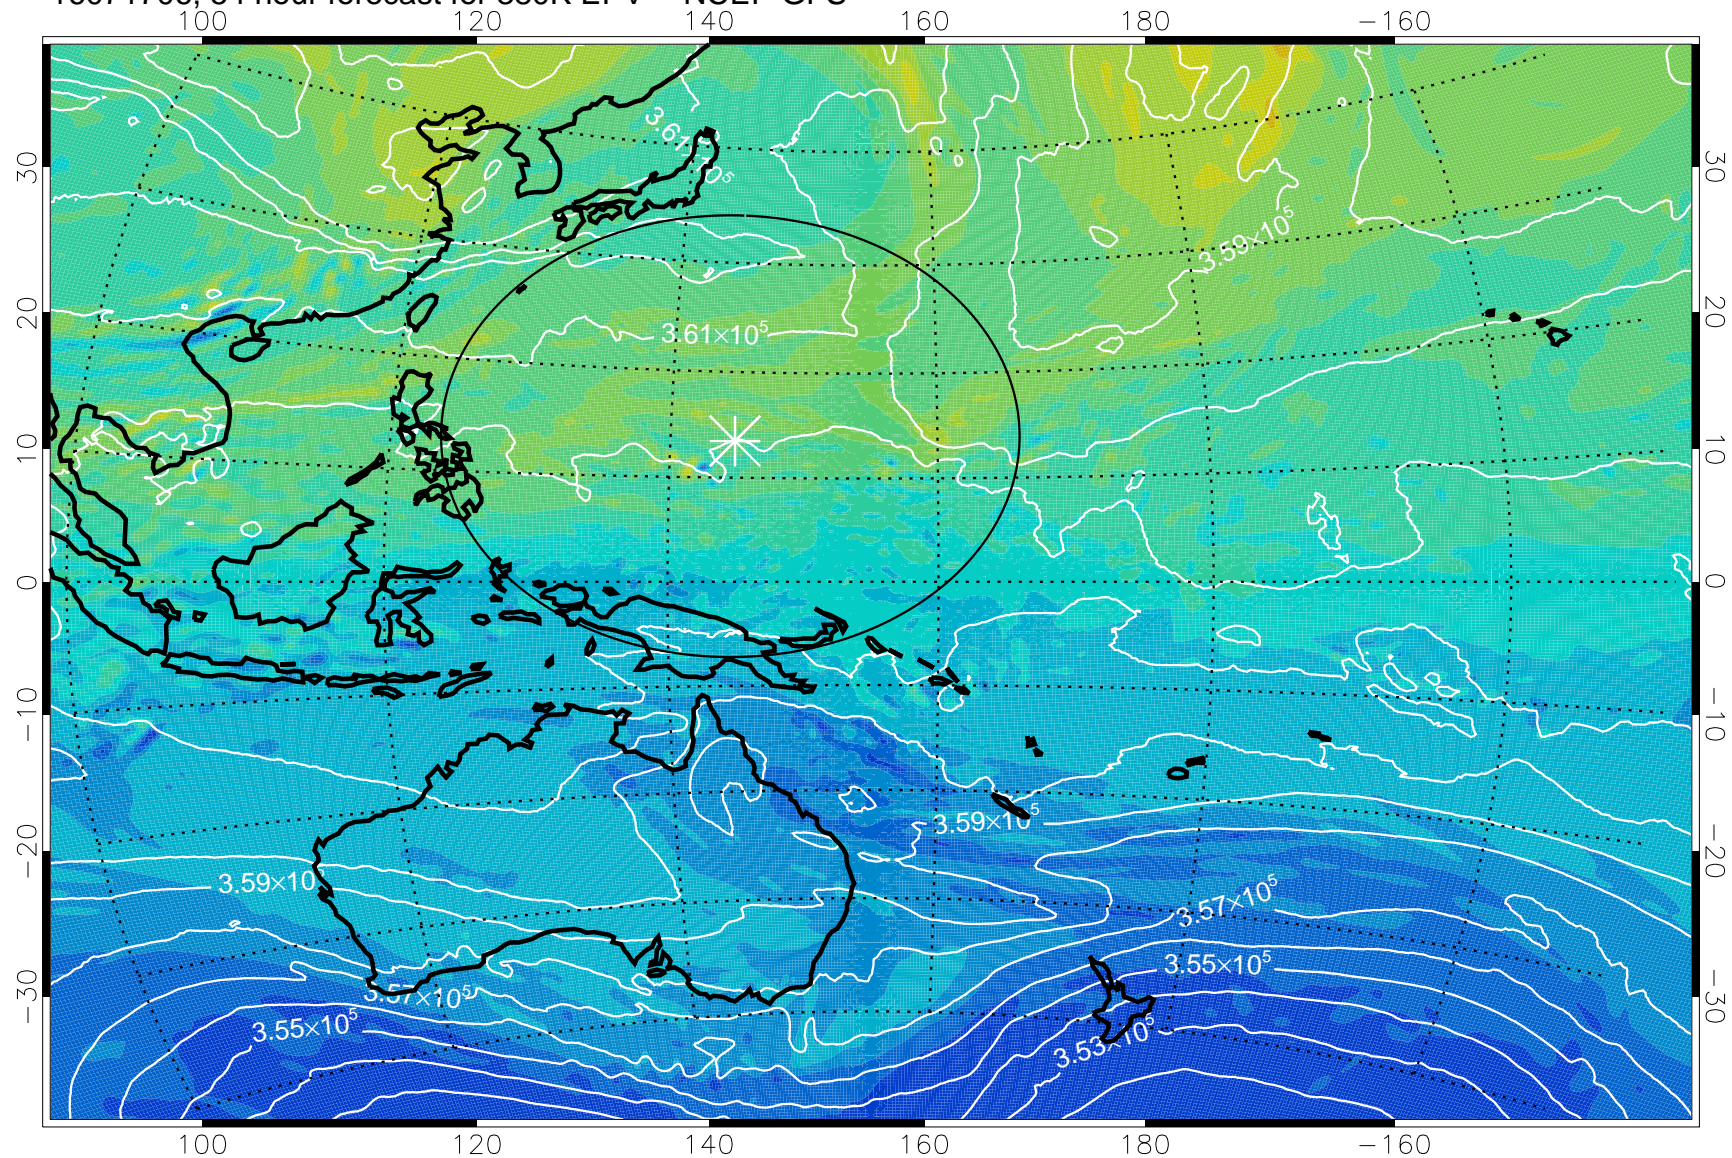

380K Montgomery Streamfunction, white

Range ring of 2304 km

16071618, 42 hour forecast for 380K EPV -- NCEP GFS

380K Montgomery Streamfunction, white

Range ring of 2304 km

16071700, 48 hour forecast for 380K EPV -- NCEP GFS

380K Montgomery Streamfunction, white

Range ring of 2304 km

16071706, 54 hour forecast for 380K EPV -- NCEP GFS

380K Montgomery Streamfunction, white

Range ring of 2304 km

16071712, 60 hour forecast for 380K EPV -- NCEP GFS

380K Montgomery Streamfunction, white

Range ring of 2304 km

16071718, 66 hour forecast for 380K EPV -- NCEP GFS

380K Montgomery Streamfunction, white

Range ring of 2304 km

16071800, 72 hour forecast for 380K EPV -- NCEP GFS