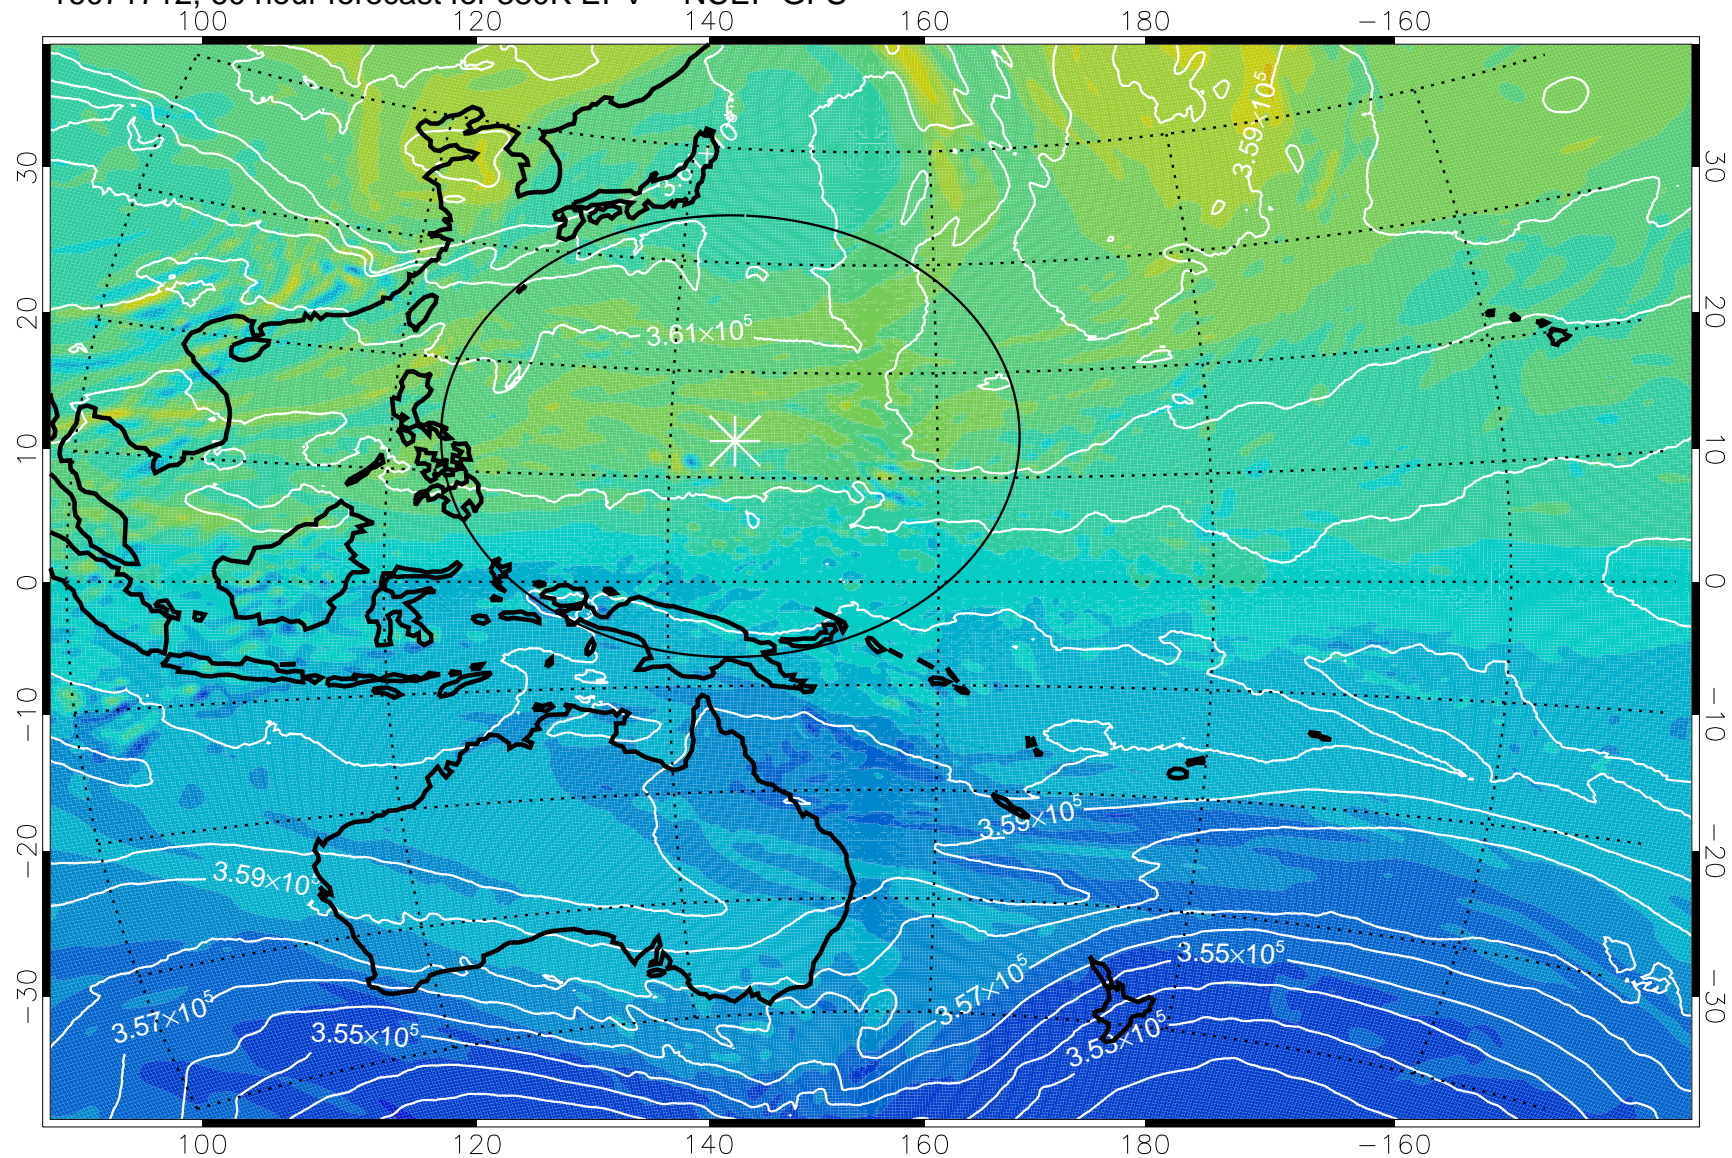

380K Montgomery Streamfunction, white

Range ring of 2304 km

16071618, 42 hour forecast for 380K EPV -- NCEP GFS

380K Montgomery Streamfunction, white

Range ring of 2304 km

16071700, 48 hour forecast for 380K EPV -- NCEP GFS

380K Montgomery Streamfunction, white

Range ring of 2304 km

16071706, 54 hour forecast for 380K EPV -- NCEP GFS

380K Montgomery Streamfunction, white

Range ring of 2304 km

16071712, 60 hour forecast for 380K EPV -- NCEP GFS

380K Montgomery Streamfunction, white

Range ring of 2304 km

16071718, 66 hour forecast for 380K EPV -- NCEP GFS

380K Montgomery Streamfunction, white

Range ring of 2304 km

16071800, 72 hour forecast for 380K EPV -- NCEP GFS

380K Montgomery Streamfunction, white

Range ring of 2304 km

16071806, 78 hour forecast for 380K EPV -- NCEP GFS

16071812, 84 hour forecast for 380K EPV -- NCEP GFS

-2×10^{-5} -1×10^{-5} 0 1×10^{-5} 2×10^{-5}
PVU