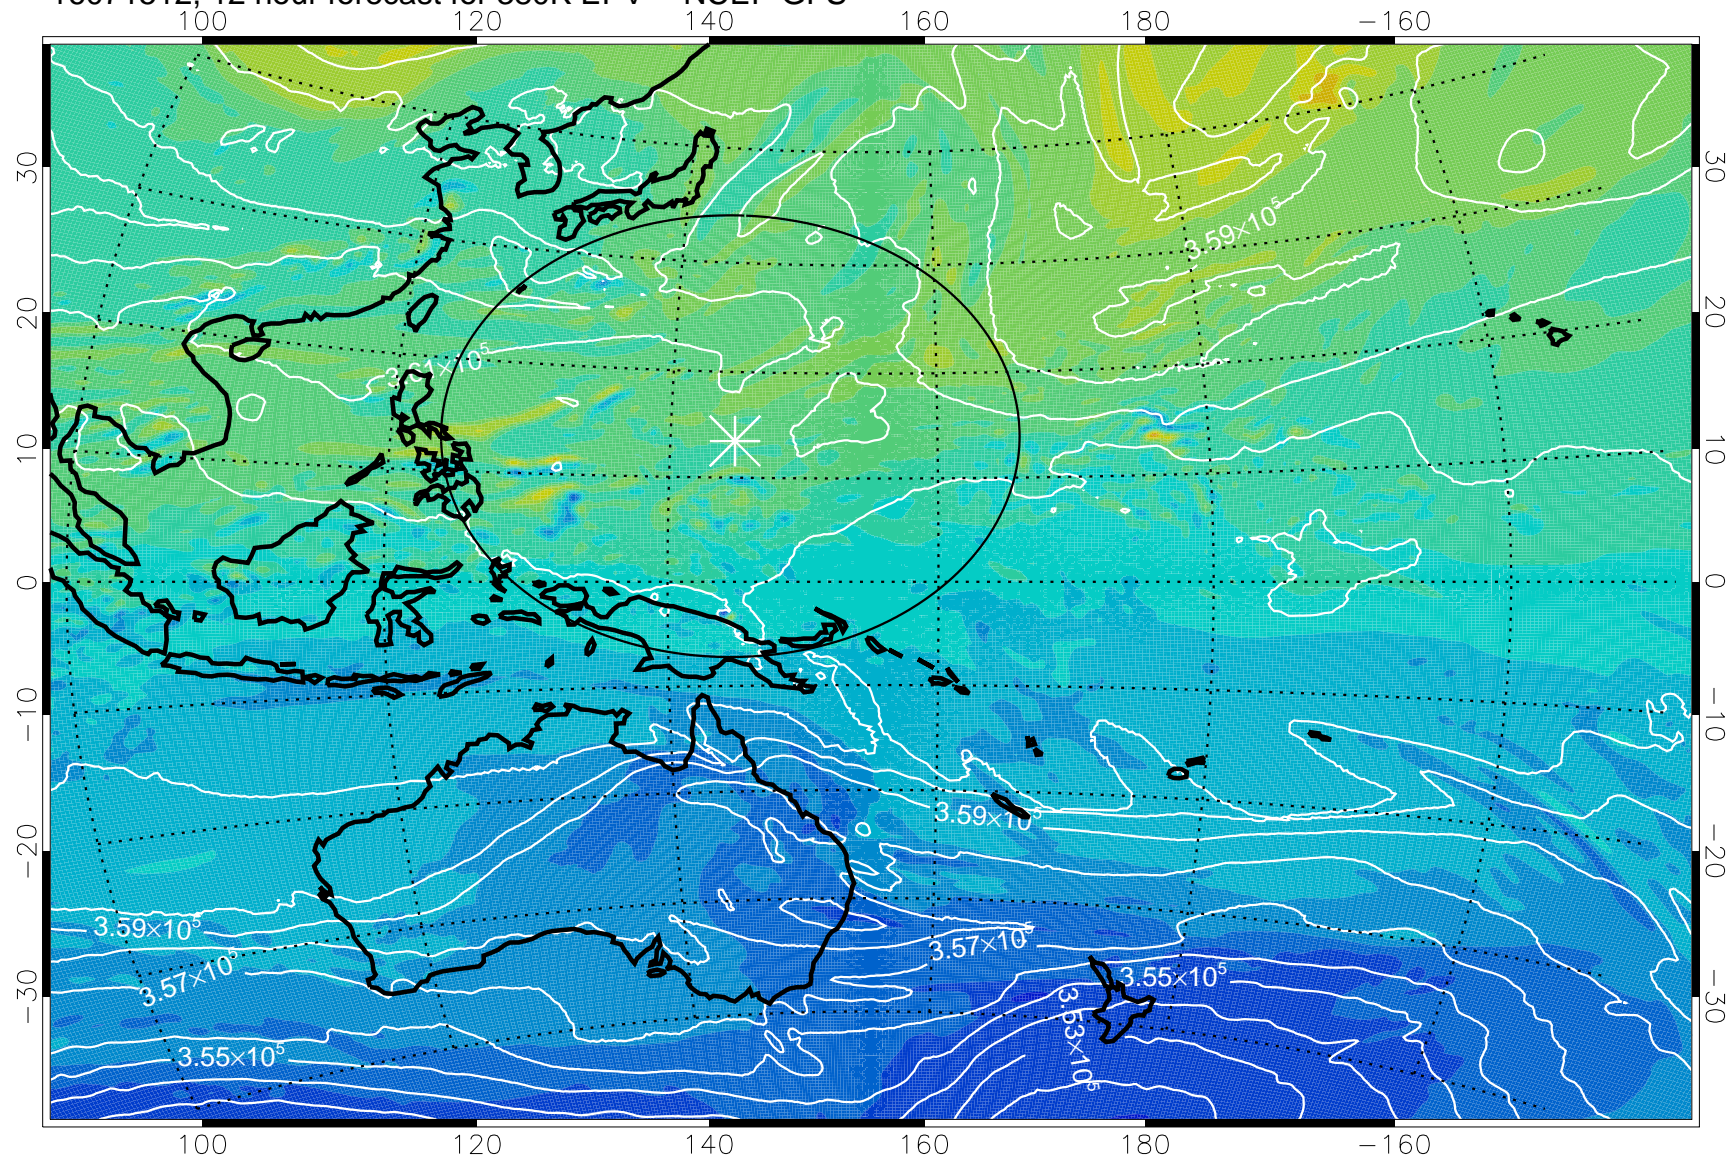

16071506, 6 hour forecast for 380K EPV -- NCEP GFS

380K Montgomery Streamfunction, white

Range ring of 2304 km

16071512, 12 hour forecast for 380K EPV -- NCEP GFS

380K Montgomery Streamfunction, white

Range ring of 2304 km

16071518, 18 hour forecast for 380K EPV -- NCEP GFS

-2×10^{-5} -1×10^{-5} 0 1×10^{-5} 2×10^{-5}
PVU

380K Montgomery Streamfunction, white

Range ring of 2304 km

16071600, 24 hour forecast for 380K EPV -- NCEP GFS

380K Montgomery Streamfunction, white

Range ring of 2304 km

16071606, 30 hour forecast for 380K EPV -- NCEP GFS

380K Montgomery Streamfunction, white

Range ring of 2304 km

16071612, 36 hour forecast for 380K EPV -- NCEP GFS

380K Montgomery Streamfunction, white

Range ring of 2304 km

16071618, 42 hour forecast for 380K EPV -- NCEP GFS

380K Montgomery Streamfunction, white

Range ring of 2304 km

16071700, 48 hour forecast for 380K EPV -- NCEP GFS