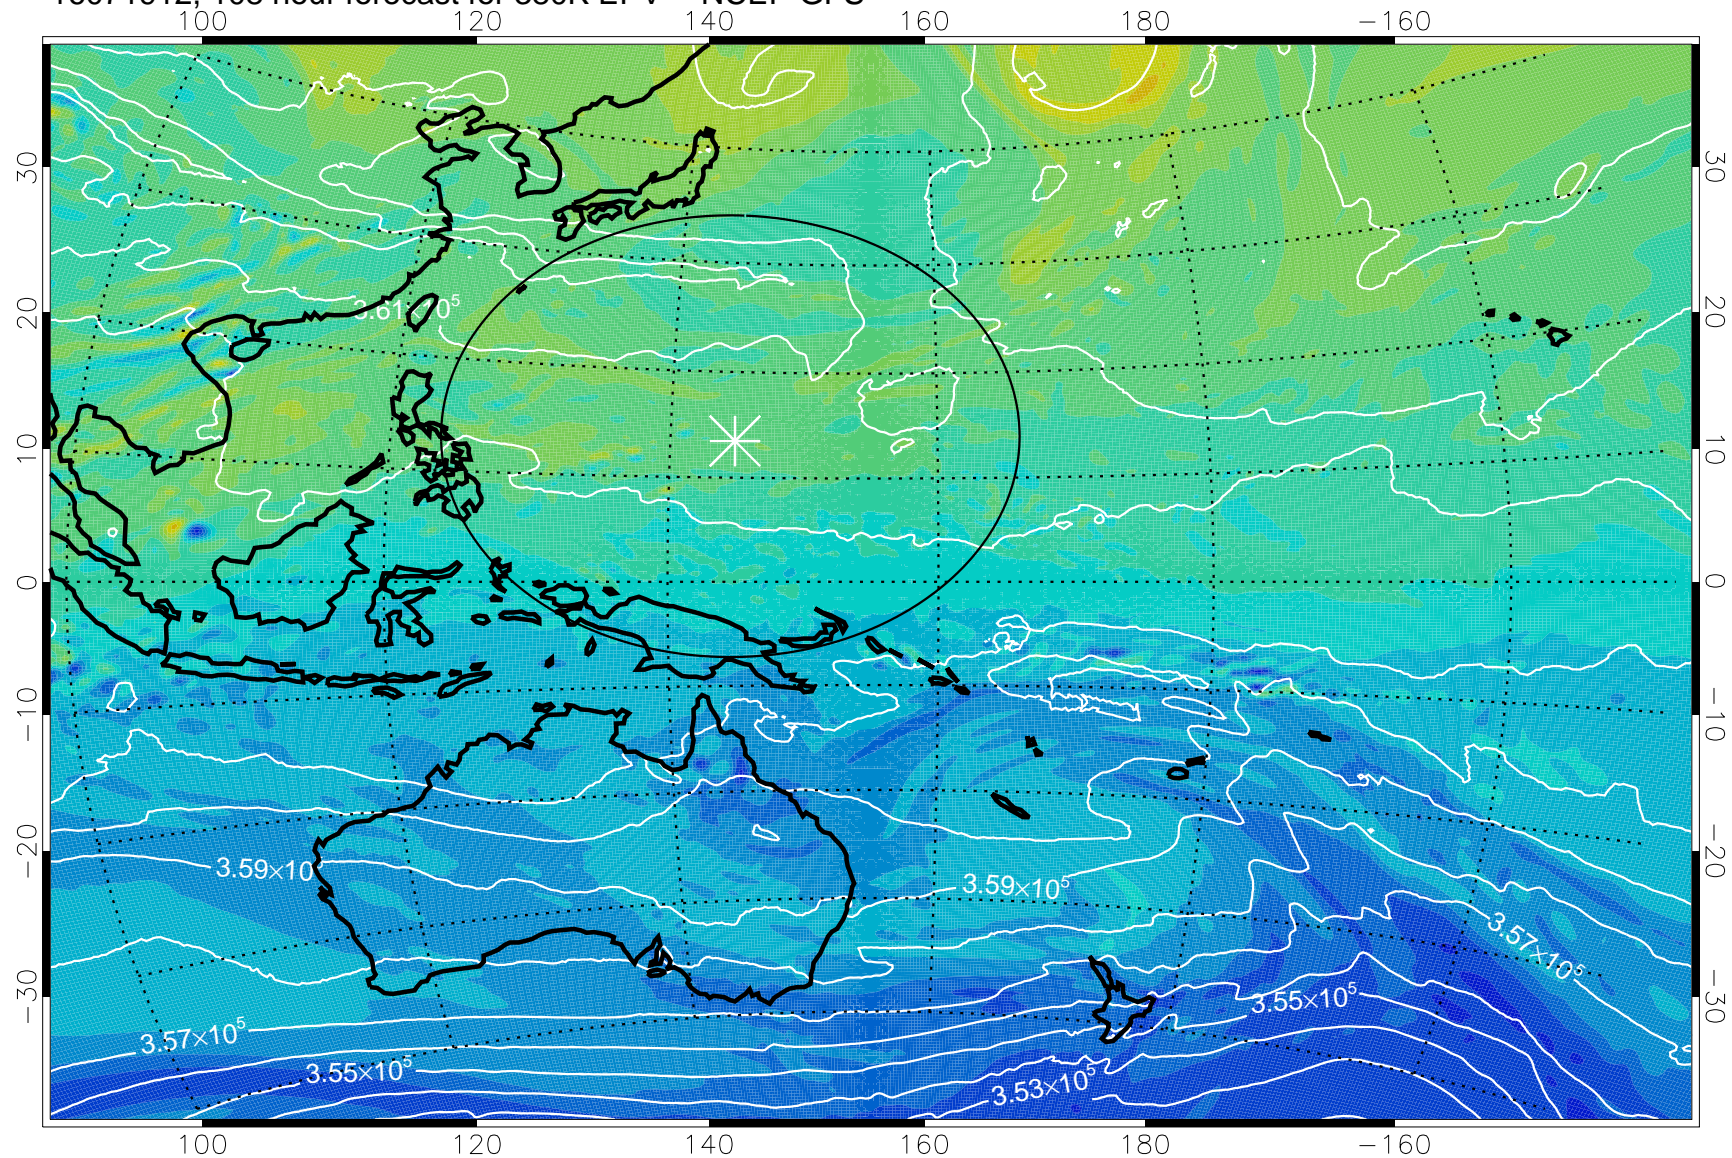

380K Montgomery Streamfunction, white

Range ring of 2304 km

16071818, 90 hour forecast for 380K EPV -- NCEP GFS

380K Montgomery Streamfunction, white

Range ring of 2304 km

16071900, 96 hour forecast for 380K EPV -- NCEP GFS

380K Montgomery Streamfunction, white

Range ring of 2304 km

16071906, 102 hour forecast for 380K EPV -- NCEP GFS

380K Montgomery Streamfunction, white

Range ring of 2304 km

16071912, 108 hour forecast for 380K EPV -- NCEP GFS

380K Montgomery Streamfunction, white

Range ring of 2304 km

16071918, 114 hour forecast for 380K EPV -- NCEP GFS

380K Montgomery Streamfunction, white

Range ring of 2304 km

16072000, 120 hour forecast for 380K EPV -- NCEP GFS