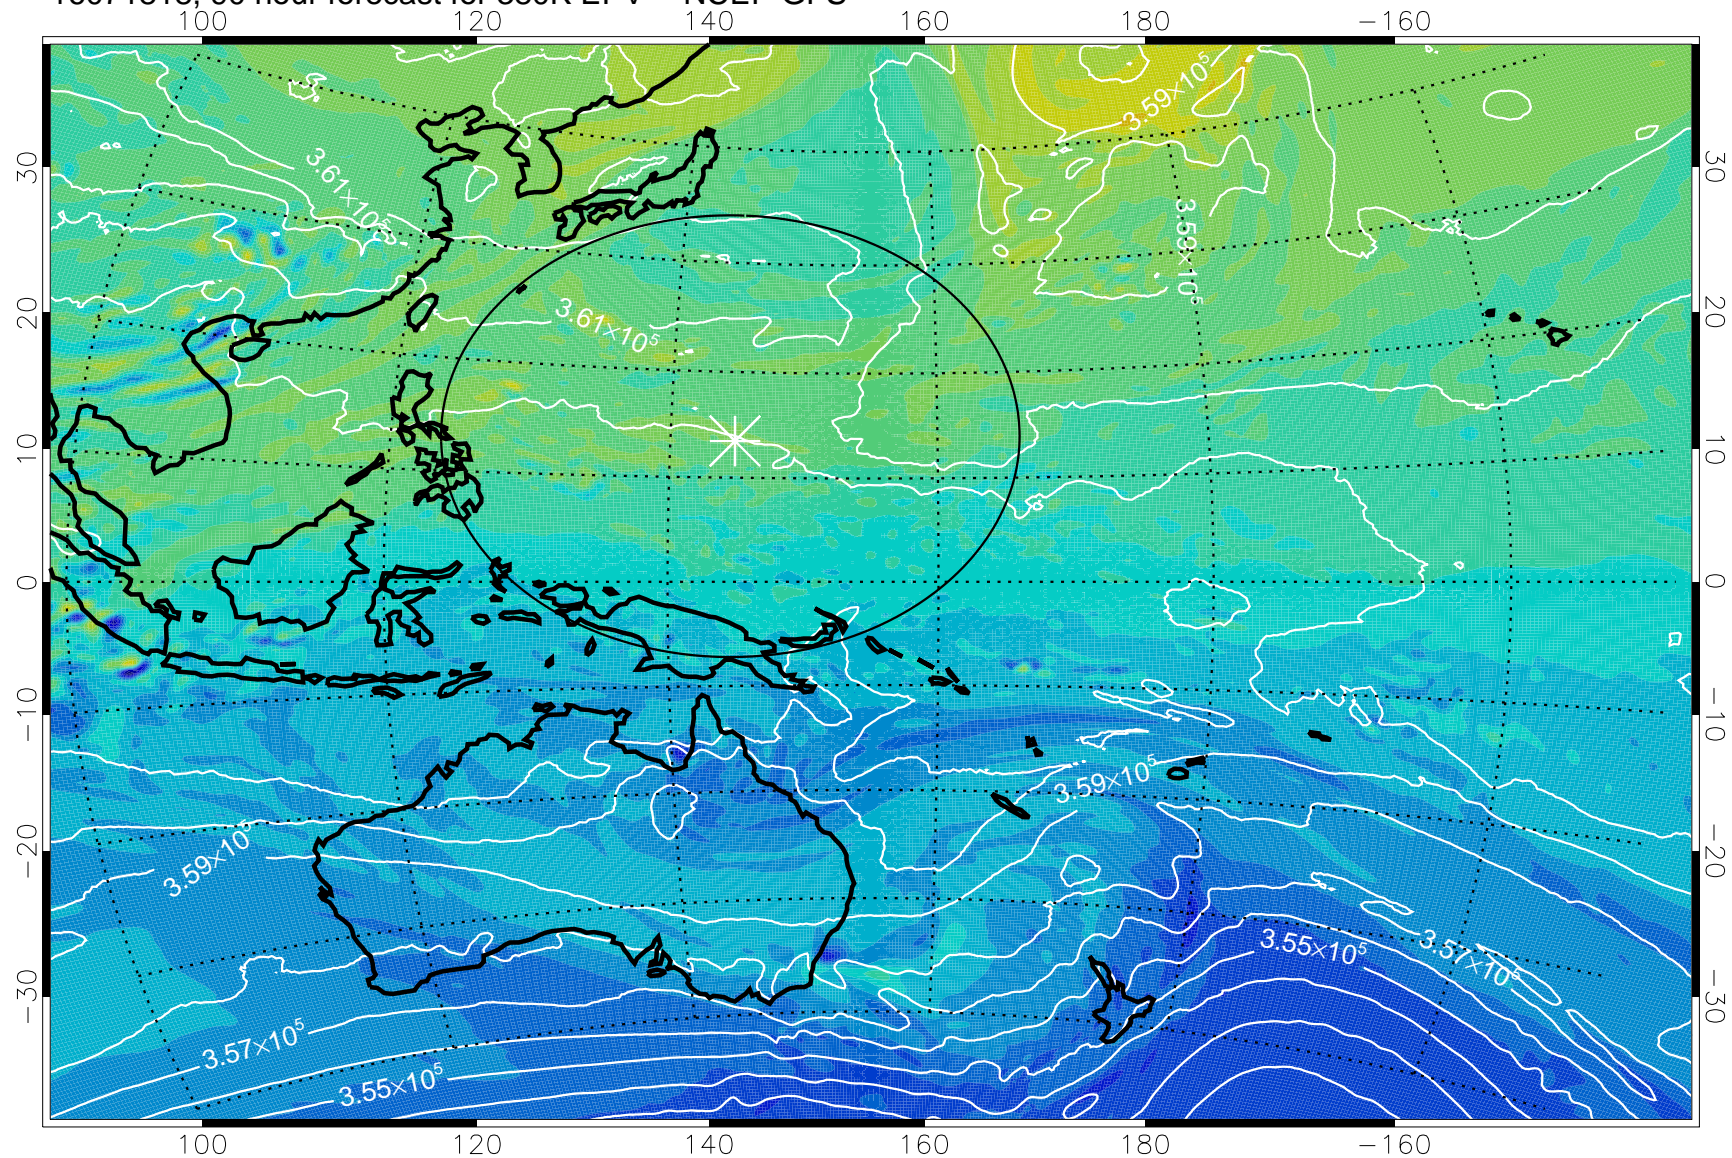

380K Montgomery Streamfunction, white

Range ring of 2304 km

16071718, 66 hour forecast for 380K EPV -- NCEP GFS

380K Montgomery Streamfunction, white

Range ring of 2304 km

16071800, 72 hour forecast for 380K EPV -- NCEP GFS

380K Montgomery Streamfunction, white

Range ring of 2304 km

16071806, 78 hour forecast for 380K EPV -- NCEP GFS

16071812, 84 hour forecast for 380K EPV -- NCEP GFS

-2×10^{-5} -1×10^{-5} 0 1×10^{-5} 2×10^{-5}
PVU

380K Montgomery Streamfunction, white

Range ring of 2304 km

16071818, 90 hour forecast for 380K EPV -- NCEP GFS

380K Montgomery Streamfunction, white

Range ring of 2304 km

16071900, 96 hour forecast for 380K EPV -- NCEP GFS

380K Montgomery Streamfunction, white

Range ring of 2304 km

16071906, 102 hour forecast for 380K EPV -- NCEP GFS

380K Montgomery Streamfunction, white

Range ring of 2304 km

16071912, 108 hour forecast for 380K EPV -- NCEP GFS