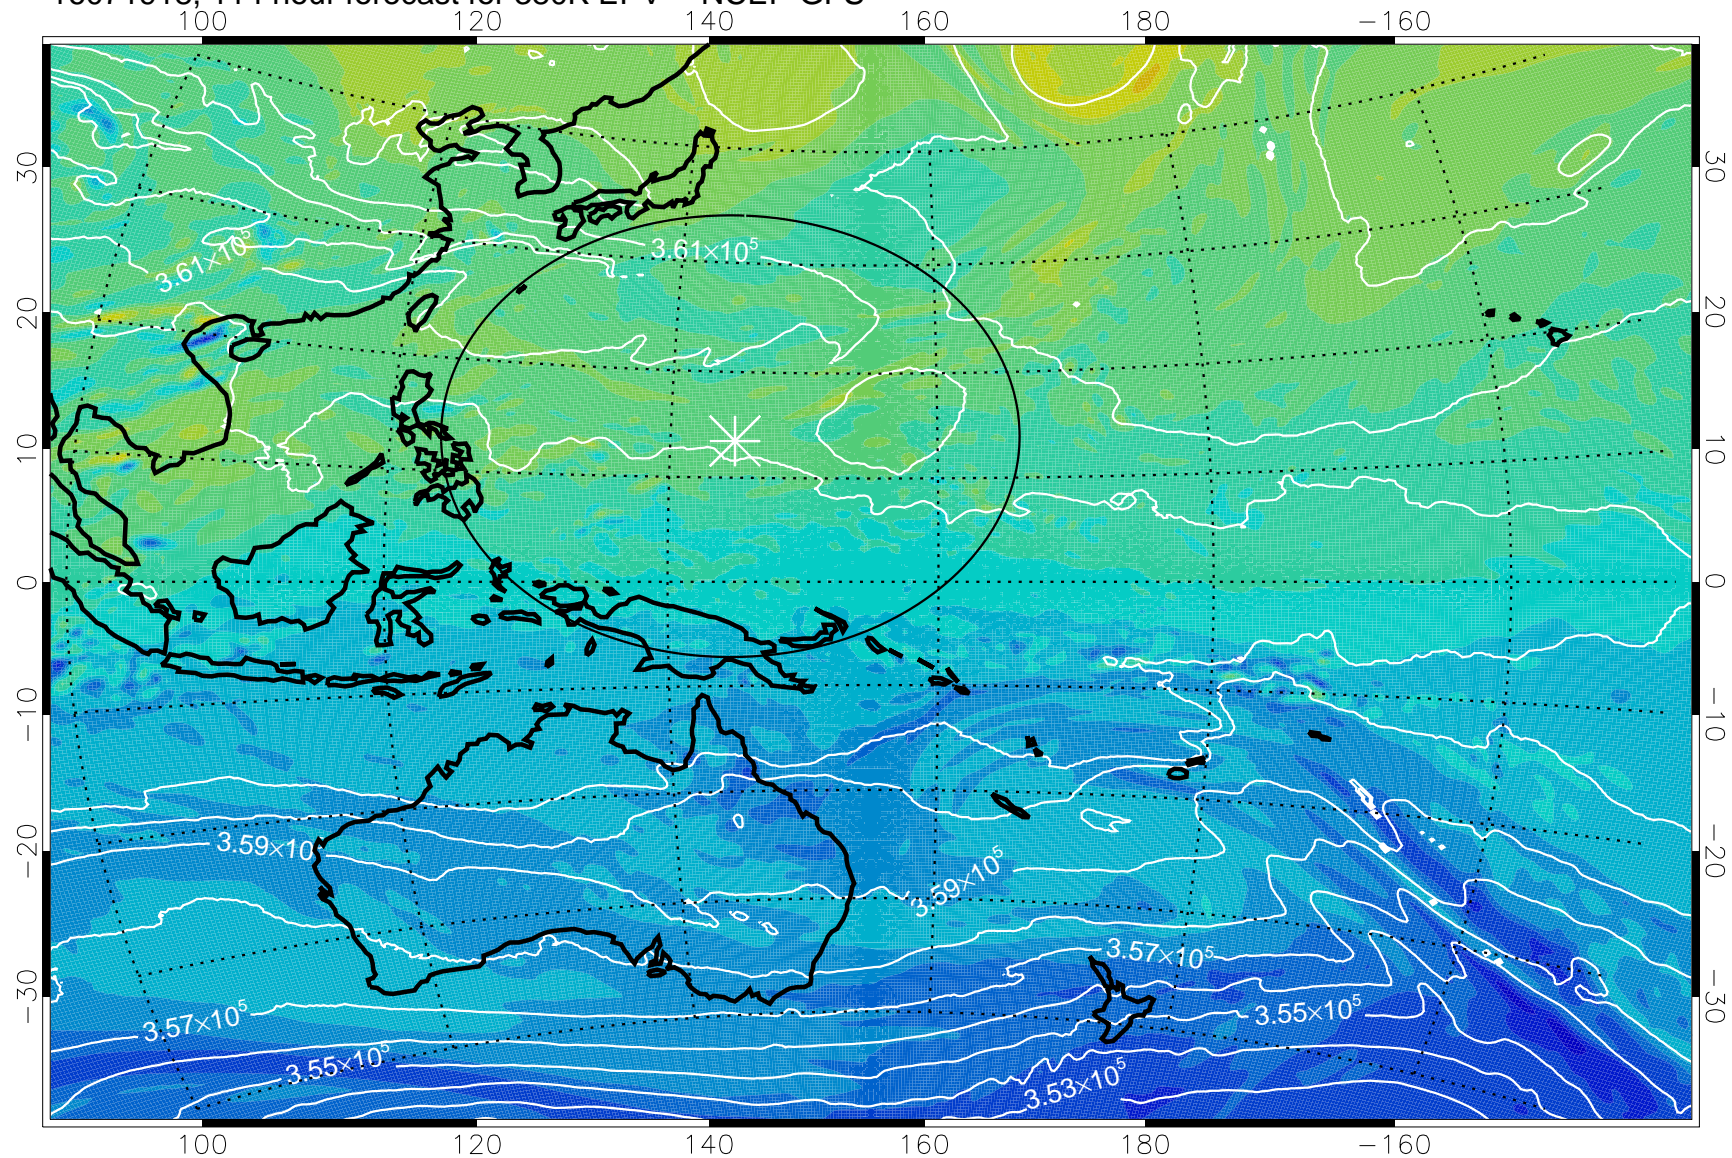

380K Montgomery Streamfunction, white

Range ring of 2304 km

16071818, 90 hour forecast for 380K EPV -- NCEP GFS

380K Montgomery Streamfunction, white

Range ring of 2304 km

16071900, 96 hour forecast for 380K EPV -- NCEP GFS

380K Montgomery Streamfunction, white

Range ring of 2304 km

16071906, 102 hour forecast for 380K EPV -- NCEP GFS

380K Montgomery Streamfunction, white

Range ring of 2304 km

16071912, 108 hour forecast for 380K EPV -- NCEP GFS

380K Montgomery Streamfunction, white

Range ring of 2304 km

16071918, 114 hour forecast for 380K EPV -- NCEP GFS

380K Montgomery Streamfunction, white

Range ring of 2304 km

16072000, 120 hour forecast for 380K EPV -- NCEP GFS