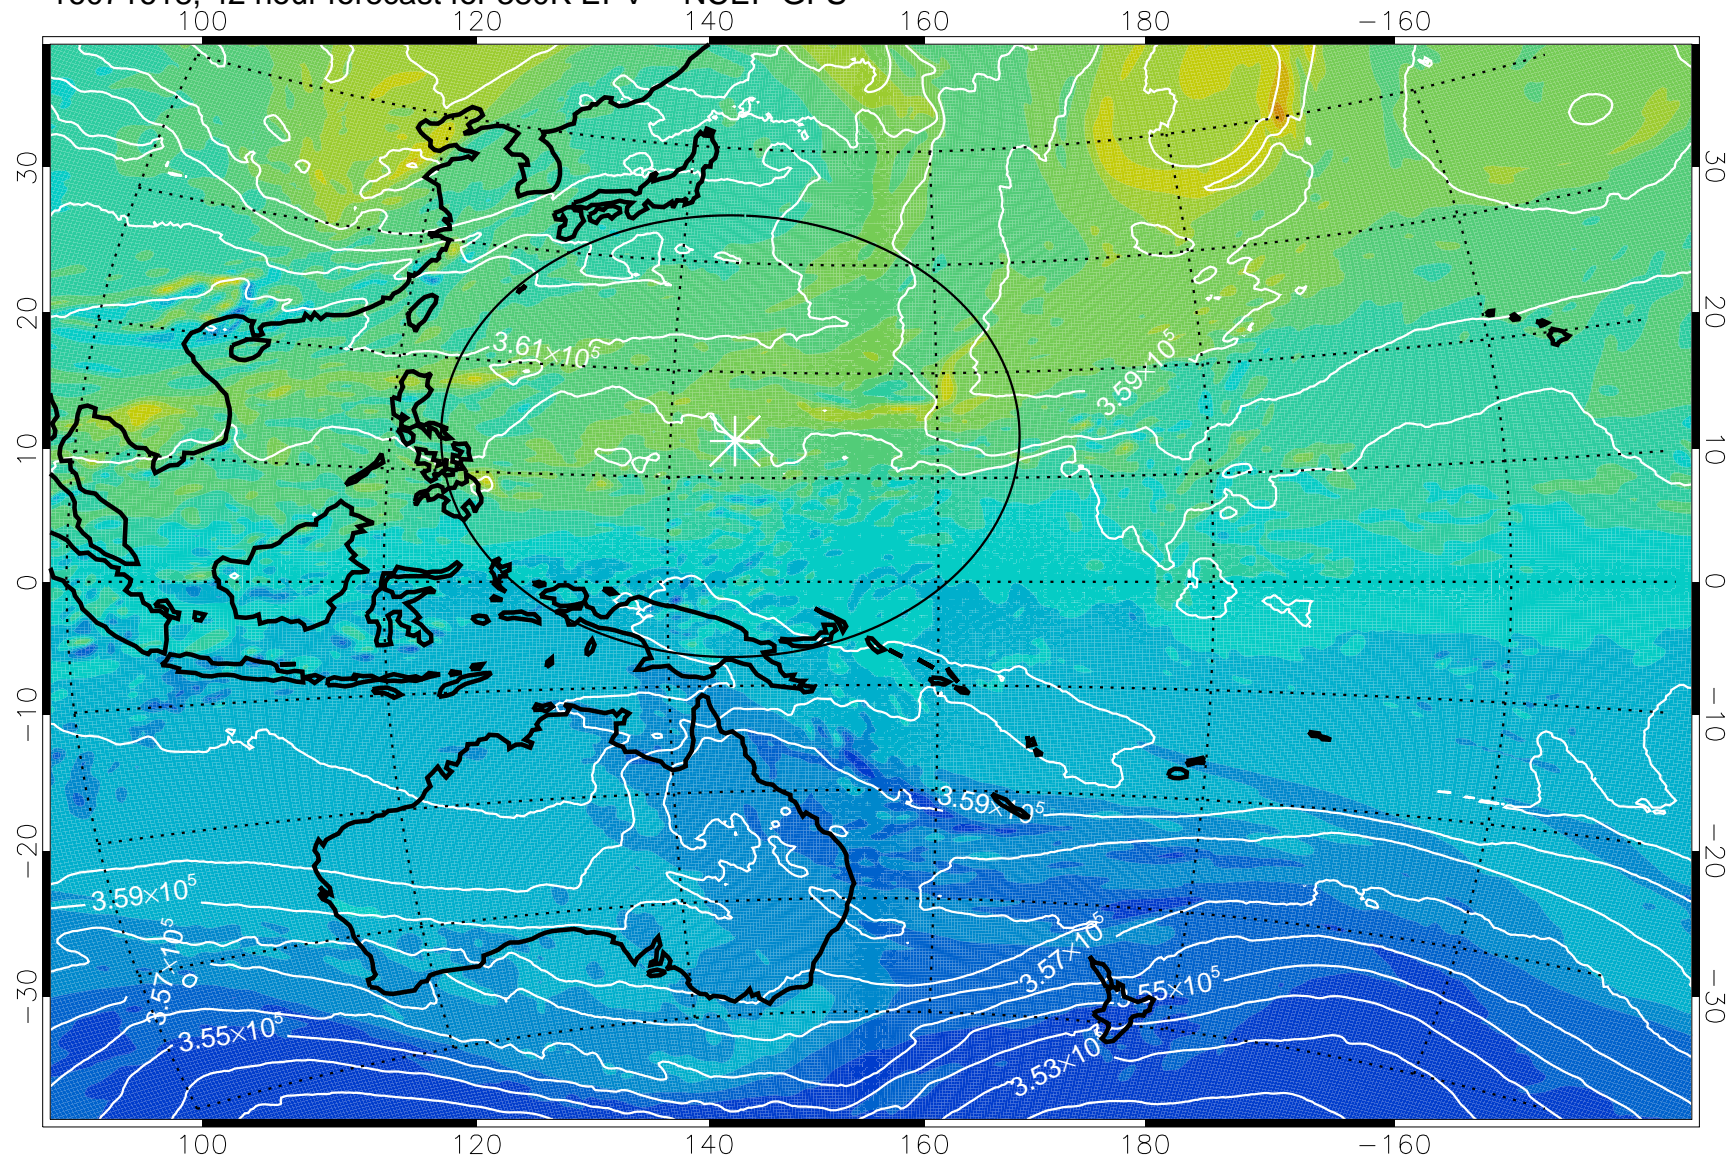

380K Montgomery Streamfunction, white

Range ring of 2304 km

16071606, 30 hour forecast for 380K EPV -- NCEP GFS

380K Montgomery Streamfunction, white

Range ring of 2304 km

16071612, 36 hour forecast for 380K EPV -- NCEP GFS

380K Montgomery Streamfunction, white

Range ring of 2304 km

16071618, 42 hour forecast for 380K EPV -- NCEP GFS

380K Montgomery Streamfunction, white

Range ring of 2304 km

16071700, 48 hour forecast for 380K EPV -- NCEP GFS

380K Montgomery Streamfunction, white

Range ring of 2304 km

16071706, 54 hour forecast for 380K EPV -- NCEP GFS

380K Montgomery Streamfunction, white

Range ring of 2304 km

16071712, 60 hour forecast for 380K EPV -- NCEP GFS

380K Montgomery Streamfunction, white

Range ring of 2304 km

16071718, 66 hour forecast for 380K EPV -- NCEP GFS

380K Montgomery Streamfunction, white

Range ring of 2304 km

16071800, 72 hour forecast for 380K EPV -- NCEP GFS