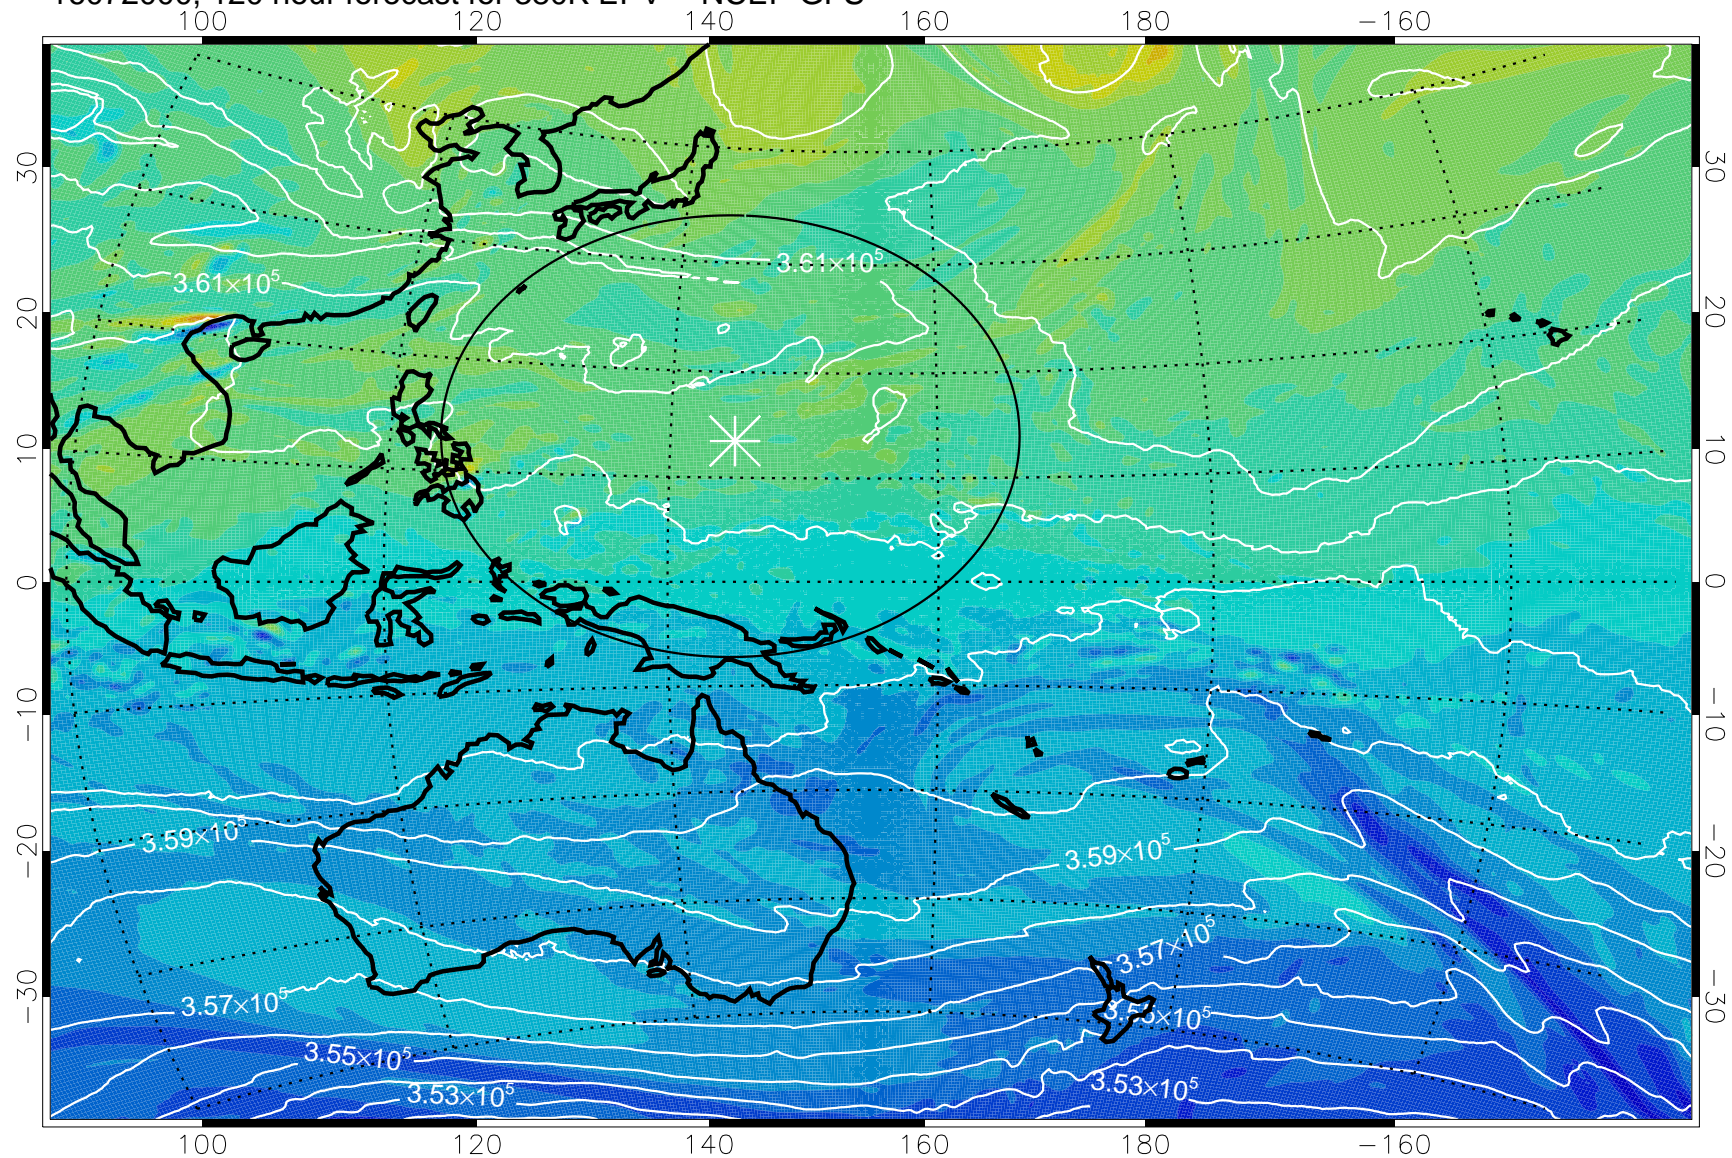

380K Montgomery Streamfunction, white

Range ring of 2304 km

16071906, 102 hour forecast for 380K EPV -- NCEP GFS

380K Montgomery Streamfunction, white

Range ring of 2304 km

16071912, 108 hour forecast for 380K EPV -- NCEP GFS

380K Montgomery Streamfunction, white

Range ring of 2304 km

16071918, 114 hour forecast for 380K EPV -- NCEP GFS

380K Montgomery Streamfunction, white

Range ring of 2304 km

16072000, 120 hour forecast for 380K EPV -- NCEP GFS

380K Montgomery Streamfunction, white

Range ring of 2304 km