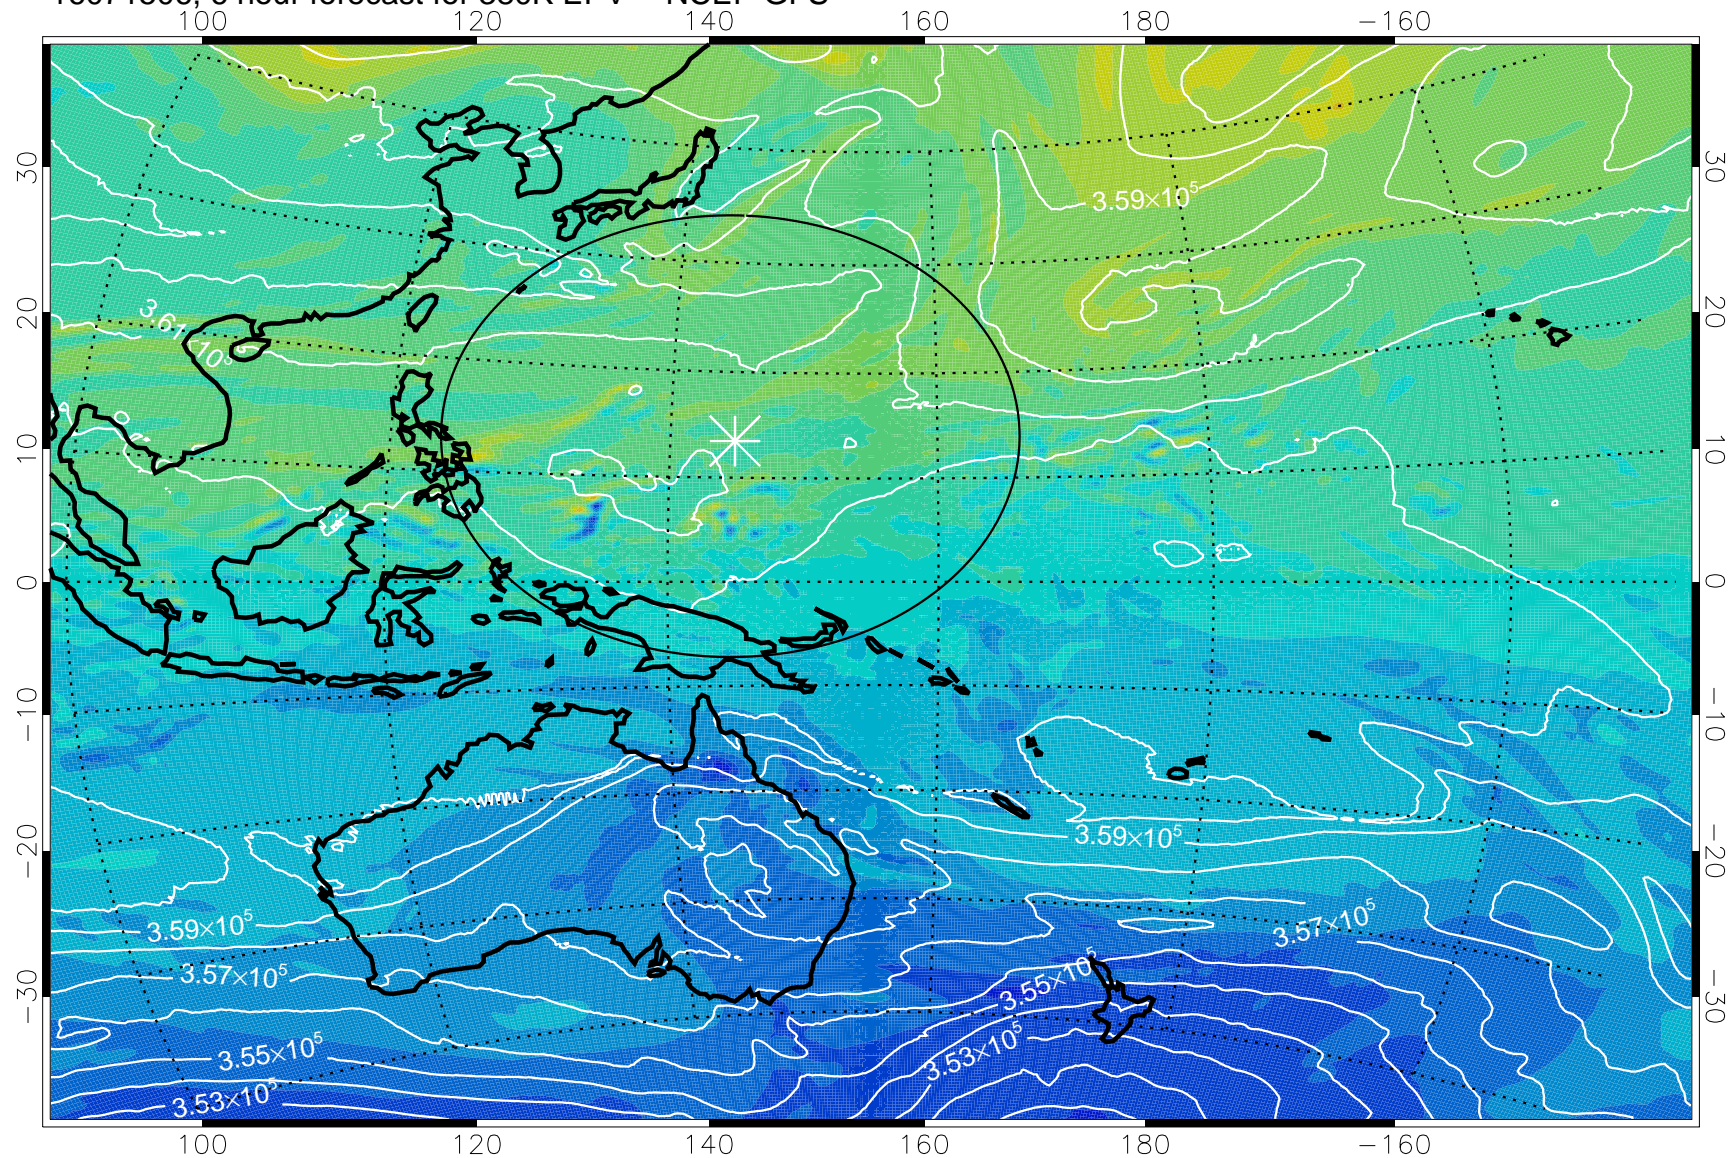

16071506, 6 hour forecast for 380K EPV -- NCEP GFS

380K Montgomery Streamfunction, white

Range ring of 2304 km

16071512, 12 hour forecast for 380K EPV -- NCEP GFS

380K Montgomery Streamfunction, white

Range ring of 2304 km

16071518, 18 hour forecast for 380K EPV -- NCEP GFS

-2×10^{-5} -1×10^{-5} 0 1×10^{-5} 2×10^{-5}
PVU

380K Montgomery Streamfunction, white

Range ring of 2304 km

16071600, 24 hour forecast for 380K EPV -- NCEP GFS

380K Montgomery Streamfunction, white

Range ring of 2304 km

16071606, 30 hour forecast for 380K EPV -- NCEP GFS

380K Montgomery Streamfunction, white

Range ring of 2304 km

16071612, 36 hour forecast for 380K EPV -- NCEP GFS

380K Montgomery Streamfunction, white

Range ring of 2304 km

16071618, 42 hour forecast for 380K EPV -- NCEP GFS

380K Montgomery Streamfunction, white

Range ring of 2304 km

16071700, 48 hour forecast for 380K EPV -- NCEP GFS