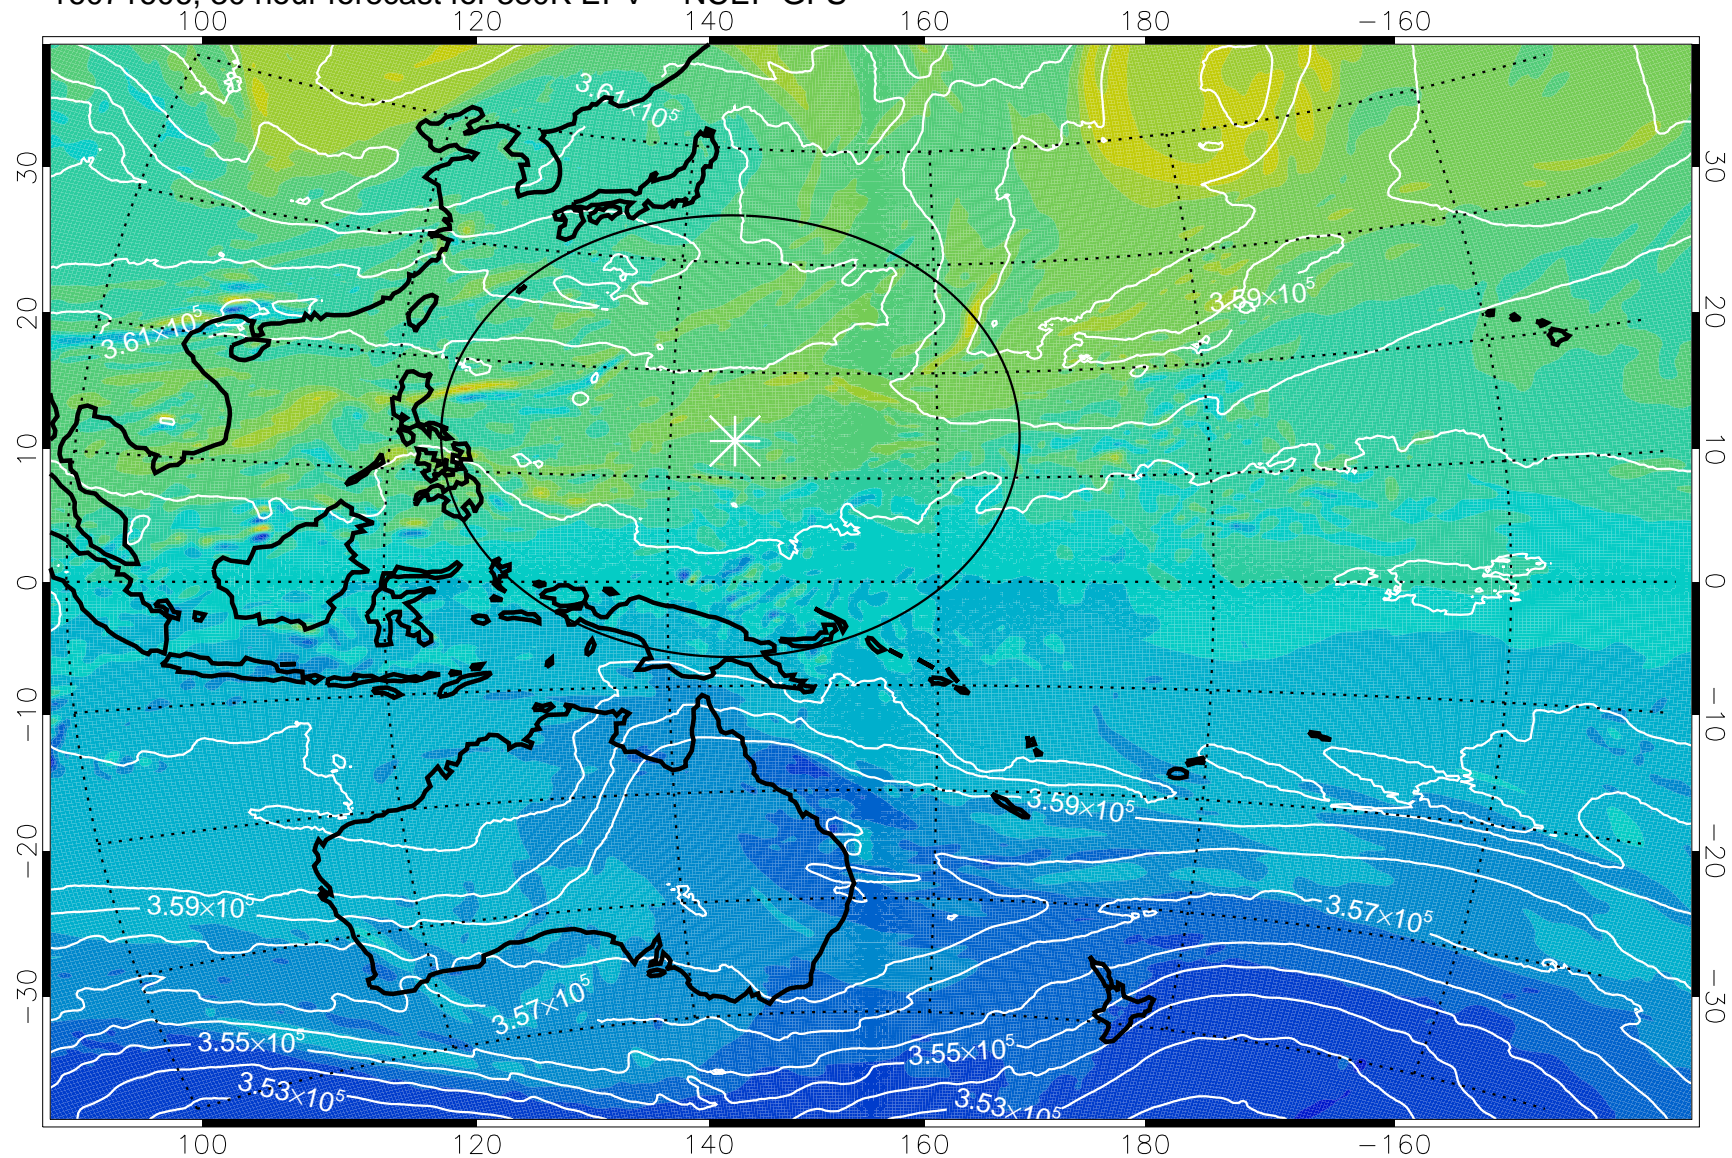

16071518, 18 hour forecast for 380K EPV -- NCEP GFS

-2×10^{-5} -1×10^{-5} 0 1×10^{-5} 2×10^{-5}
PVU

380K Montgomery Streamfunction, white

Range ring of 2304 km

16071600, 24 hour forecast for 380K EPV -- NCEP GFS

380K Montgomery Streamfunction, white

Range ring of 2304 km

16071606, 30 hour forecast for 380K EPV -- NCEP GFS

380K Montgomery Streamfunction, white

Range ring of 2304 km

16071612, 36 hour forecast for 380K EPV -- NCEP GFS

380K Montgomery Streamfunction, white

Range ring of 2304 km

16071618, 42 hour forecast for 380K EPV -- NCEP GFS

380K Montgomery Streamfunction, white

Range ring of 2304 km

16071700, 48 hour forecast for 380K EPV -- NCEP GFS

380K Montgomery Streamfunction, white

Range ring of 2304 km

16071706, 54 hour forecast for 380K EPV -- NCEP GFS

380K Montgomery Streamfunction, white

Range ring of 2304 km

16071712, 60 hour forecast for 380K EPV -- NCEP GFS