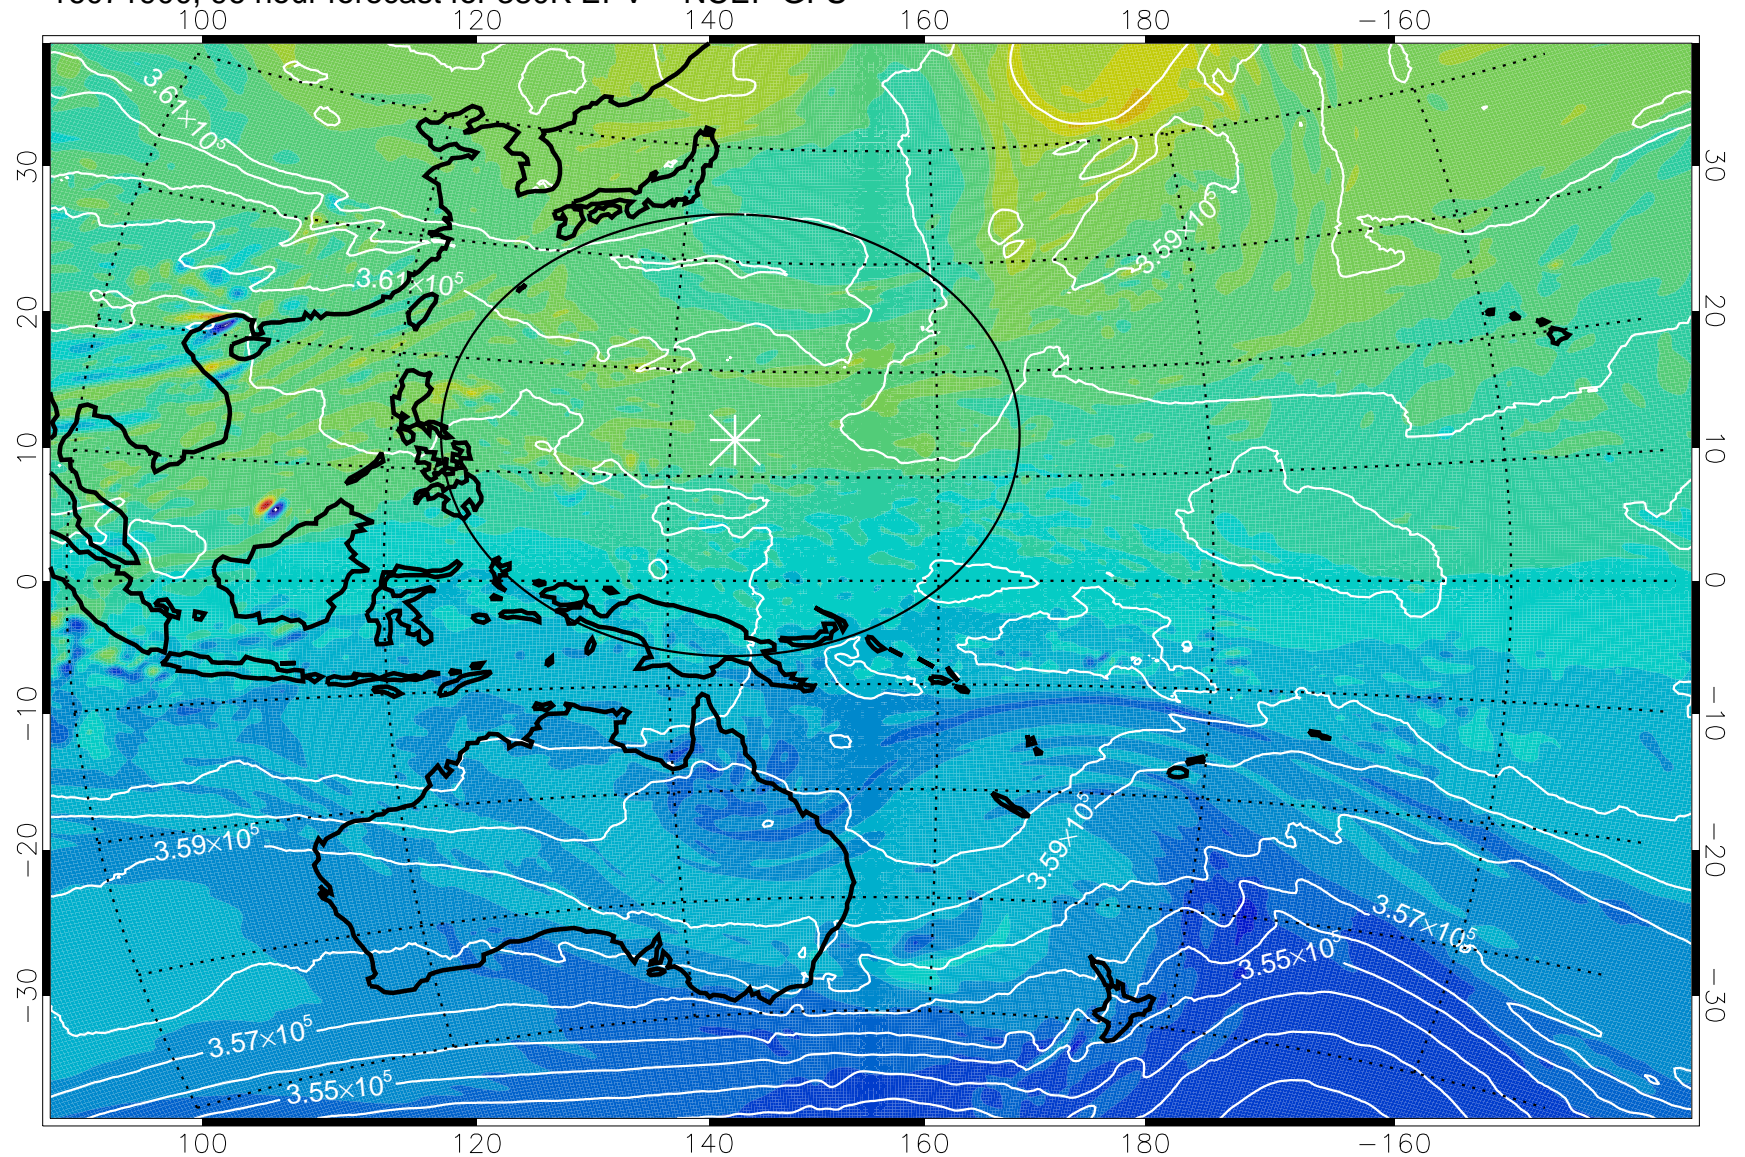

380K Montgomery Streamfunction, white

Range ring of 2304 km

16071818, 90 hour forecast for 380K EPV -- NCEP GFS

380K Montgomery Streamfunction, white

Range ring of 2304 km

16071900, 96 hour forecast for 380K EPV -- NCEP GFS

380K Montgomery Streamfunction, white

Range ring of 2304 km

16071906, 102 hour forecast for 380K EPV -- NCEP GFS

380K Montgomery Streamfunction, white

Range ring of 2304 km

16071912, 108 hour forecast for 380K EPV -- NCEP GFS