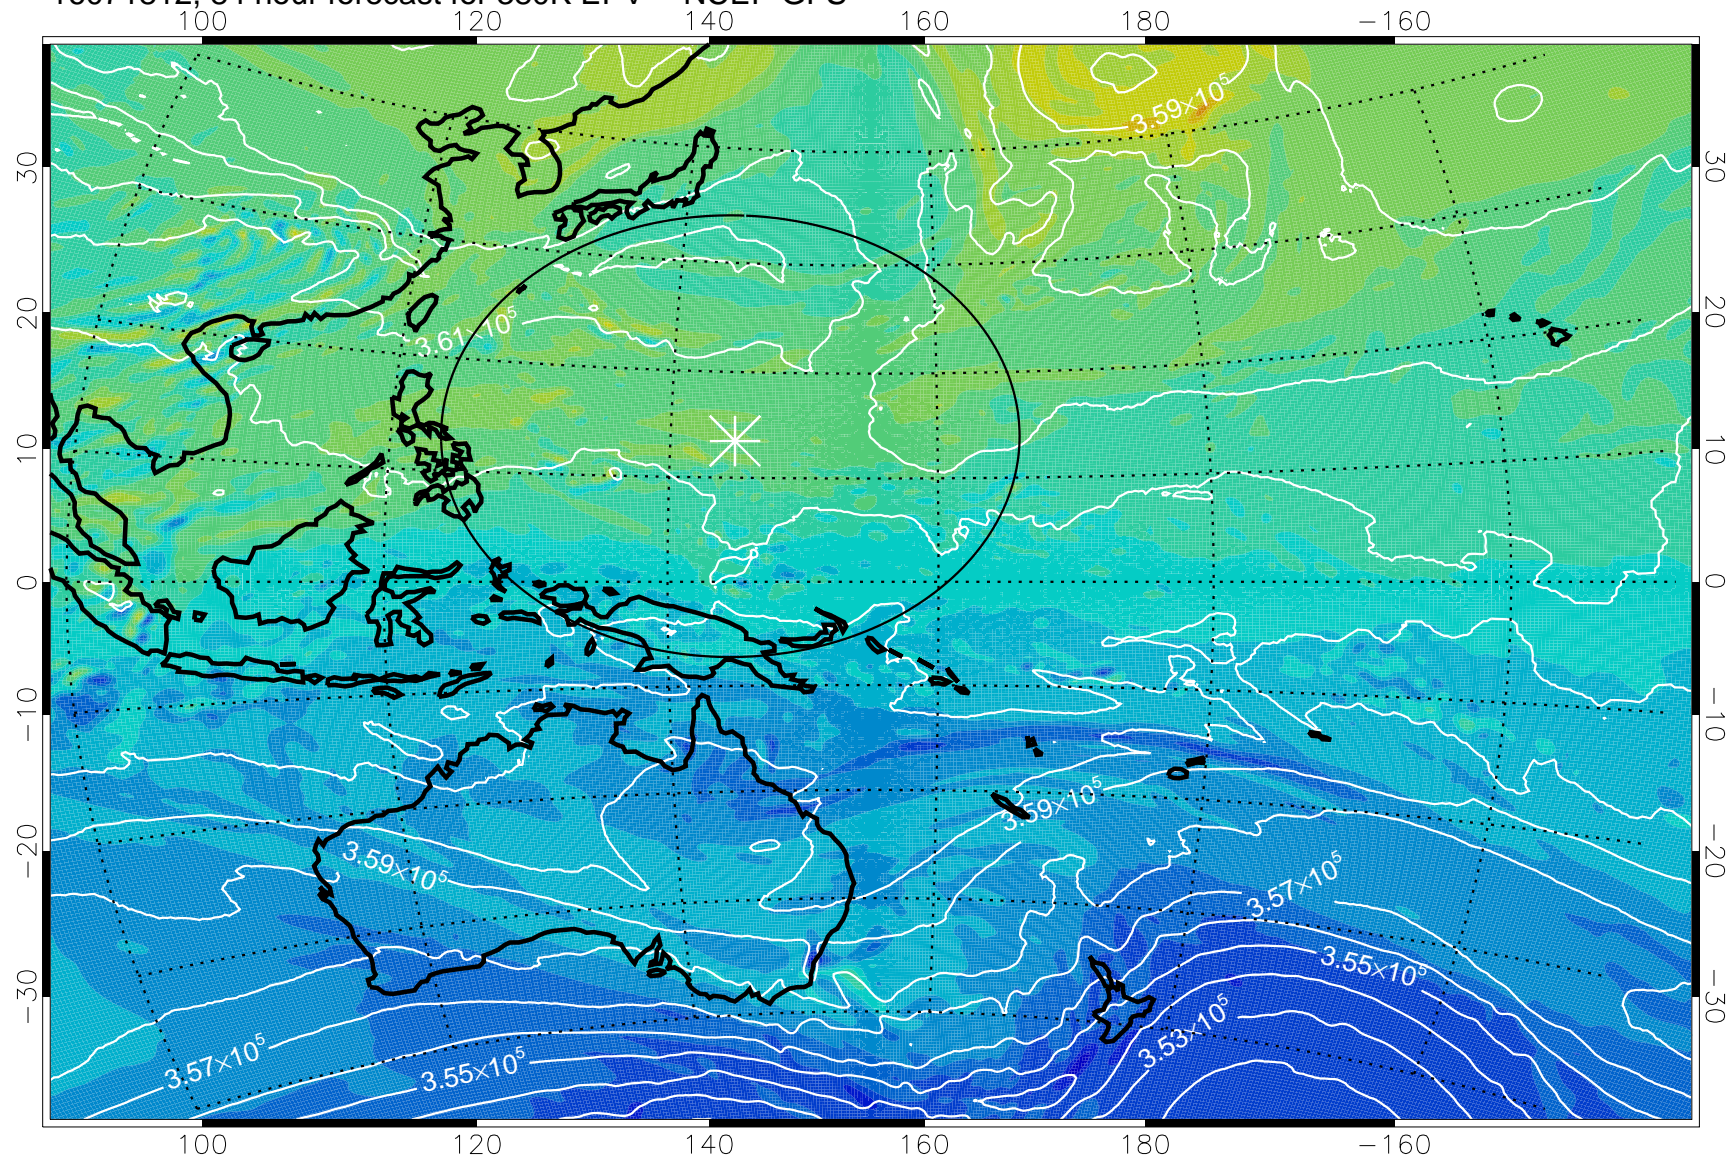

380K Montgomery Streamfunction, white

Range ring of 2304 km

16071718, 66 hour forecast for 380K EPV -- NCEP GFS

380K Montgomery Streamfunction, white

Range ring of 2304 km

16071800, 72 hour forecast for 380K EPV -- NCEP GFS

380K Montgomery Streamfunction, white

Range ring of 2304 km

16071806, 78 hour forecast for 380K EPV -- NCEP GFS

16071812, 84 hour forecast for 380K EPV -- NCEP GFS

-2×10^{-5} -1×10^{-5} 0 1×10^{-5} 2×10^{-5}
PVU

380K Montgomery Streamfunction, white

Range ring of 2304 km

16071818, 90 hour forecast for 380K EPV -- NCEP GFS

380K Montgomery Streamfunction, white

Range ring of 2304 km

16071900, 96 hour forecast for 380K EPV -- NCEP GFS