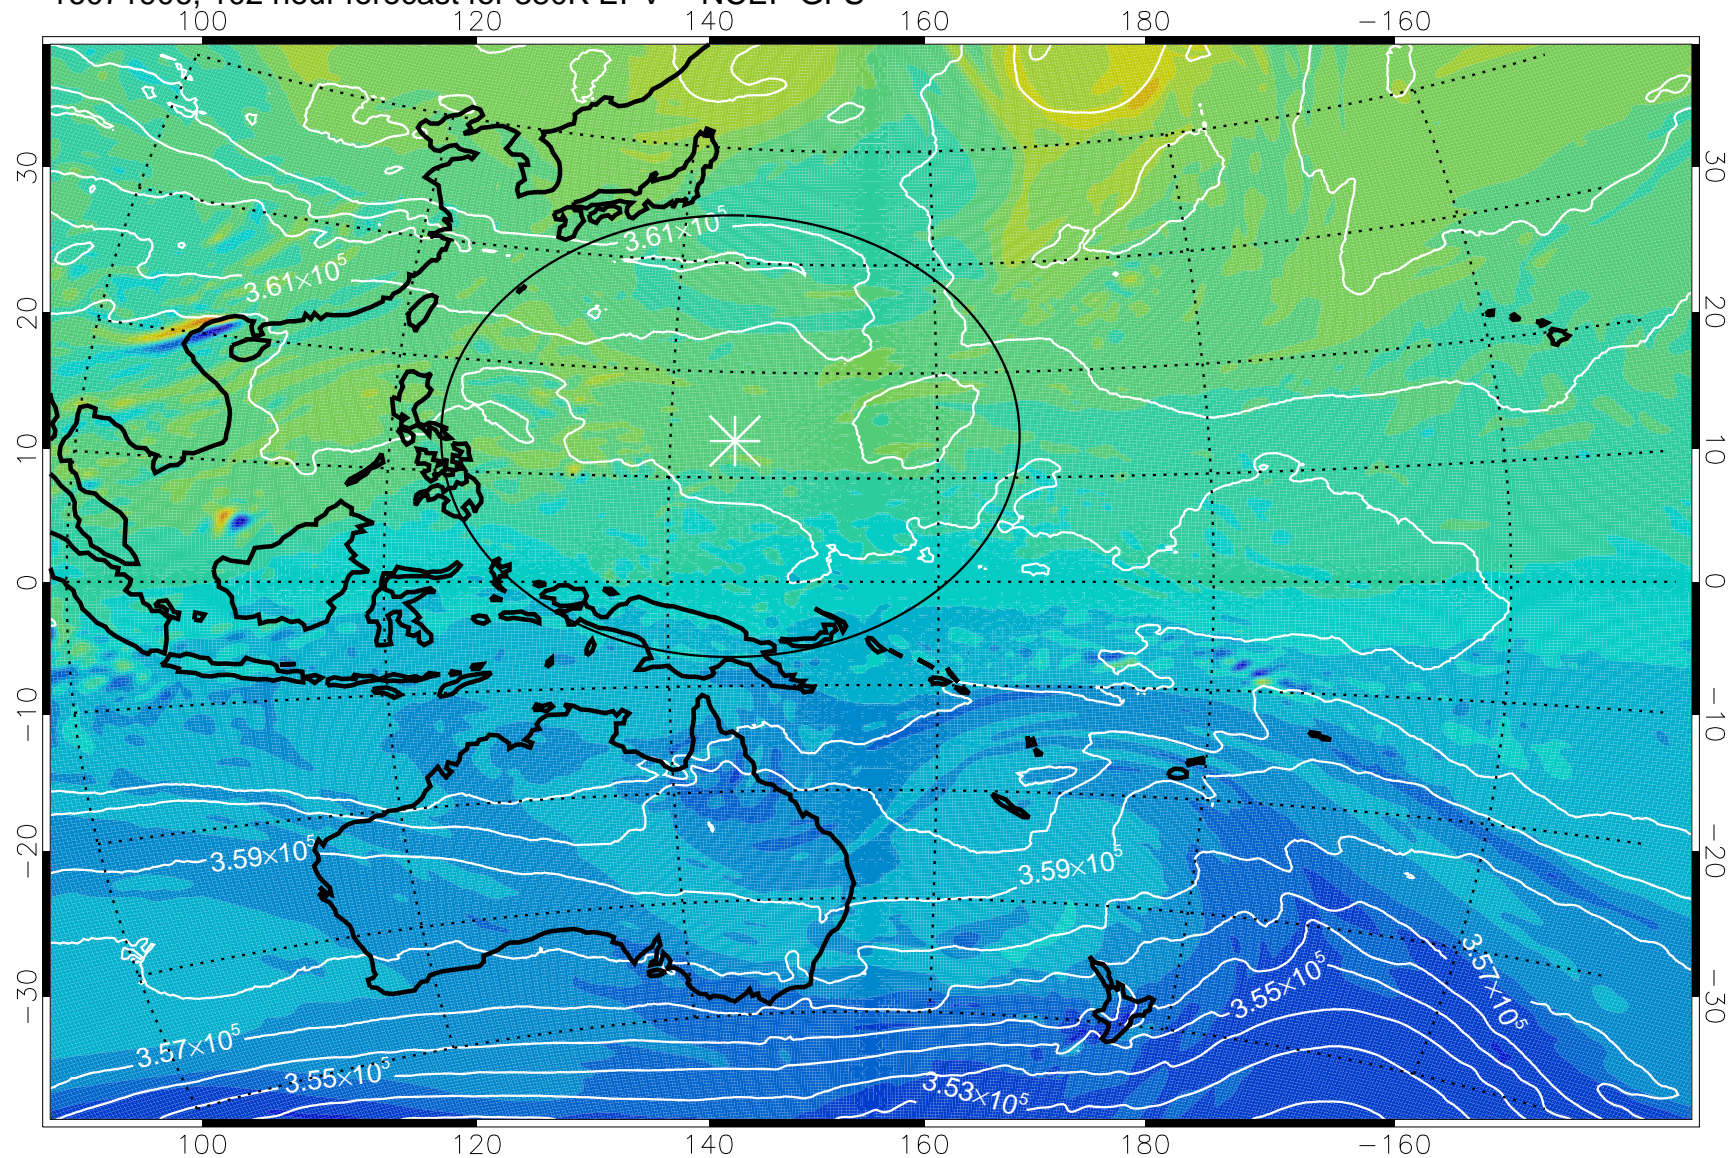

380K Montgomery Streamfunction, white

Range ring of 2304 km

16071806, 78 hour forecast for 380K EPV -- NCEP GFS

16071812, 84 hour forecast for 380K EPV -- NCEP GFS

-2×10^{-5} -1×10^{-5} 0 1×10^{-5} 2×10^{-5}
PVU

380K Montgomery Streamfunction, white

Range ring of 2304 km

16071818, 90 hour forecast for 380K EPV -- NCEP GFS

380K Montgomery Streamfunction, white

Range ring of 2304 km

16071900, 96 hour forecast for 380K EPV -- NCEP GFS

380K Montgomery Streamfunction, white

Range ring of 2304 km

16071906, 102 hour forecast for 380K EPV -- NCEP GFS

380K Montgomery Streamfunction, white

Range ring of 2304 km

16071912, 108 hour forecast for 380K EPV -- NCEP GFS