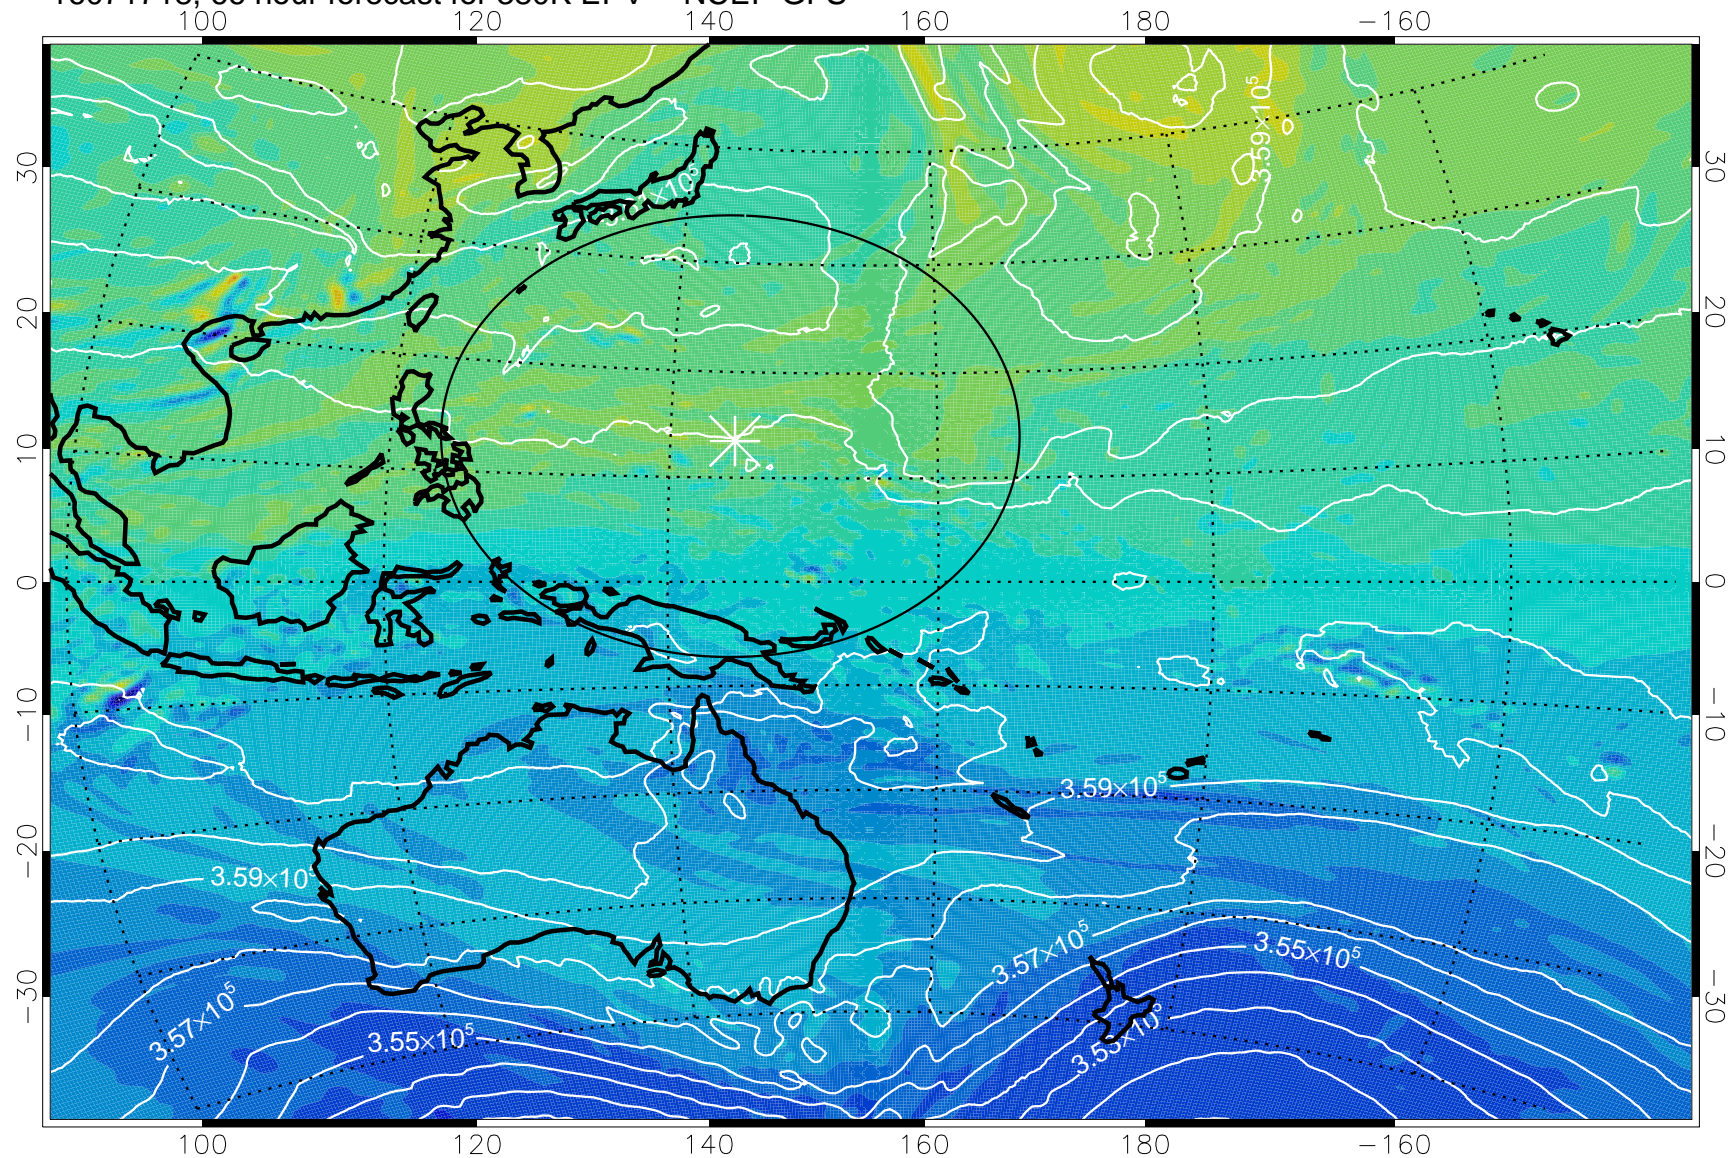

380K Montgomery Streamfunction, white

Range ring of 2304 km

16071618, 42 hour forecast for 380K EPV -- NCEP GFS

380K Montgomery Streamfunction, white

Range ring of 2304 km

16071700, 48 hour forecast for 380K EPV -- NCEP GFS

380K Montgomery Streamfunction, white

Range ring of 2304 km

16071706, 54 hour forecast for 380K EPV -- NCEP GFS

380K Montgomery Streamfunction, white

Range ring of 2304 km

16071712, 60 hour forecast for 380K EPV -- NCEP GFS

380K Montgomery Streamfunction, white

Range ring of 2304 km

16071718, 66 hour forecast for 380K EPV -- NCEP GFS

380K Montgomery Streamfunction, white

Range ring of 2304 km

16071800, 72 hour forecast for 380K EPV -- NCEP GFS

380K Montgomery Streamfunction, white

Range ring of 2304 km

16071806, 78 hour forecast for 380K EPV -- NCEP GFS

16071812, 84 hour forecast for 380K EPV -- NCEP GFS

-2×10^{-5} -1×10^{-5} 0 1×10^{-5} 2×10^{-5}
PVU