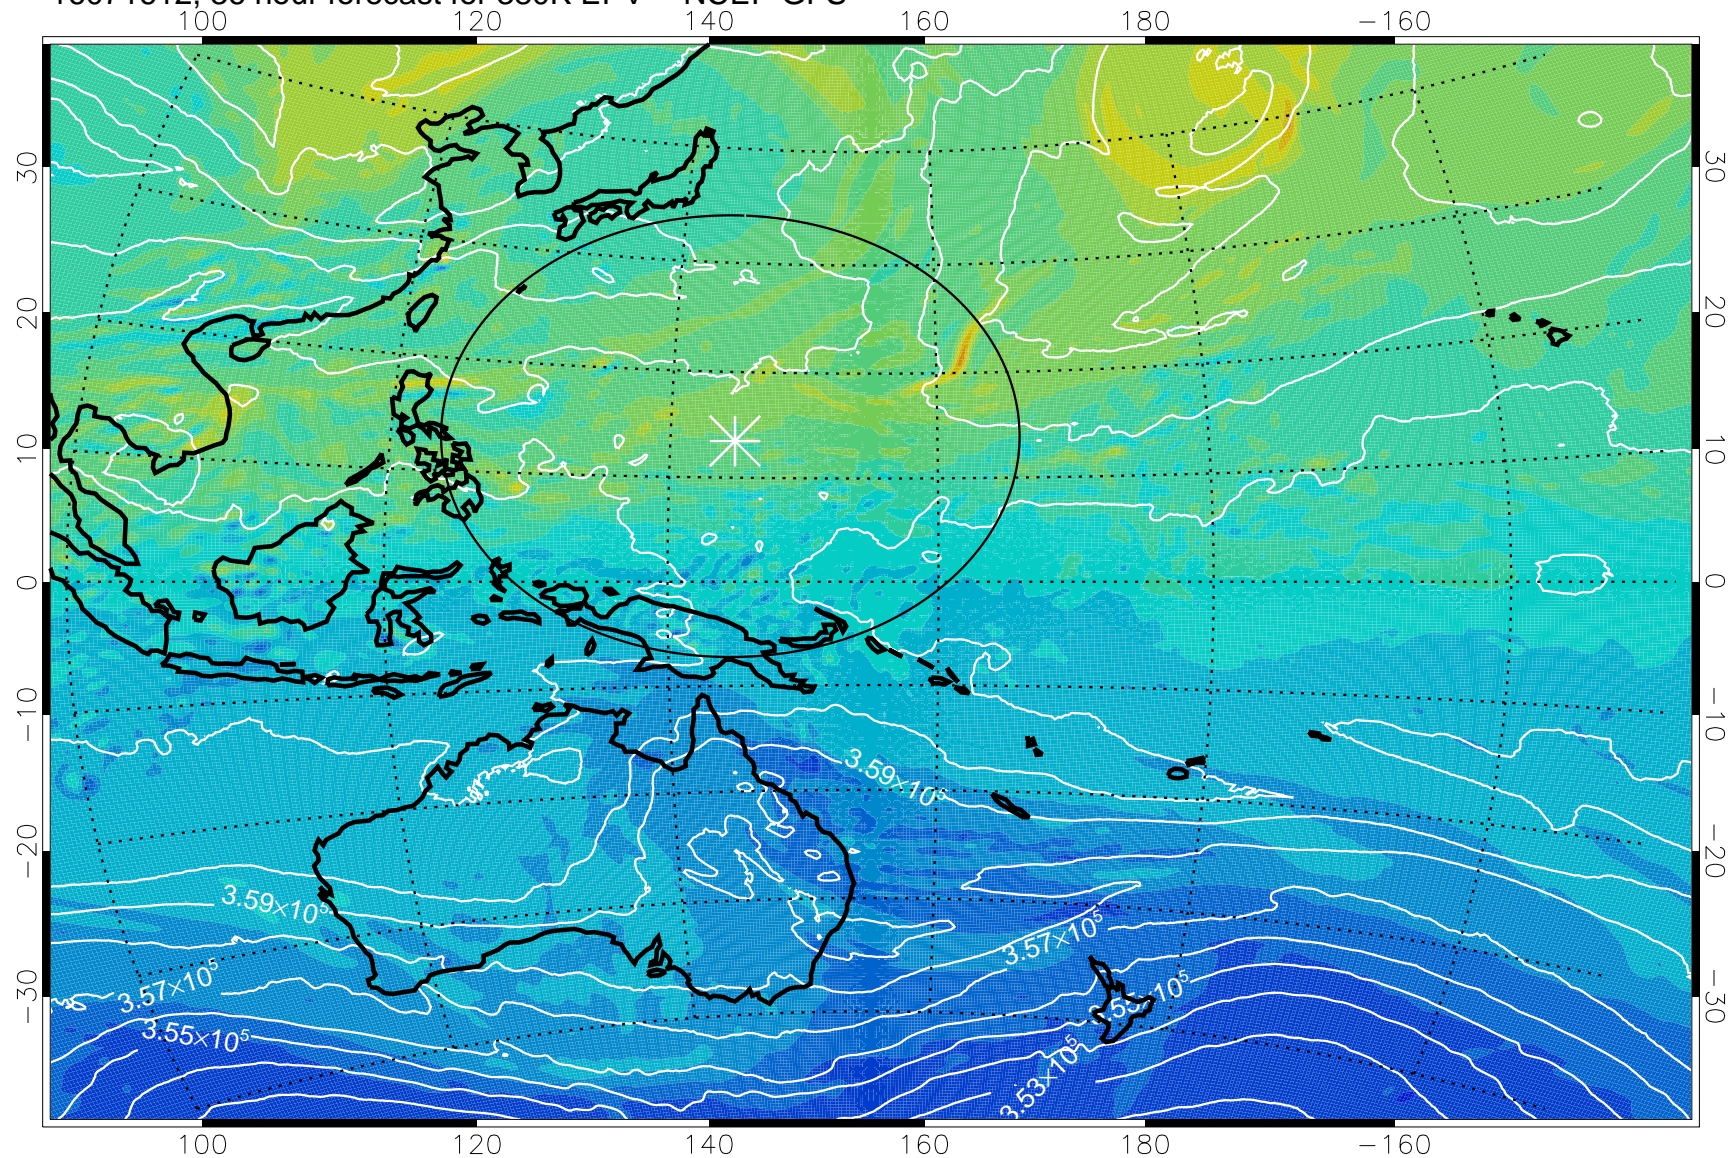

380K Montgomery Streamfunction, white

Range ring of 2304 km

16071606, 30 hour forecast for 380K EPV -- NCEP GFS

380K Montgomery Streamfunction, white

Range ring of 2304 km

16071612, 36 hour forecast for 380K EPV -- NCEP GFS

380K Montgomery Streamfunction, white

Range ring of 2304 km

16071618, 42 hour forecast for 380K EPV -- NCEP GFS

380K Montgomery Streamfunction, white

Range ring of 2304 km

16071700, 48 hour forecast for 380K EPV -- NCEP GFS

380K Montgomery Streamfunction, white

Range ring of 2304 km

16071706, 54 hour forecast for 380K EPV -- NCEP GFS

380K Montgomery Streamfunction, white

Range ring of 2304 km

16071712, 60 hour forecast for 380K EPV -- NCEP GFS

380K Montgomery Streamfunction, white

Range ring of 2304 km

16071718, 66 hour forecast for 380K EPV -- NCEP GFS

380K Montgomery Streamfunction, white

Range ring of 2304 km

16071800, 72 hour forecast for 380K EPV -- NCEP GFS