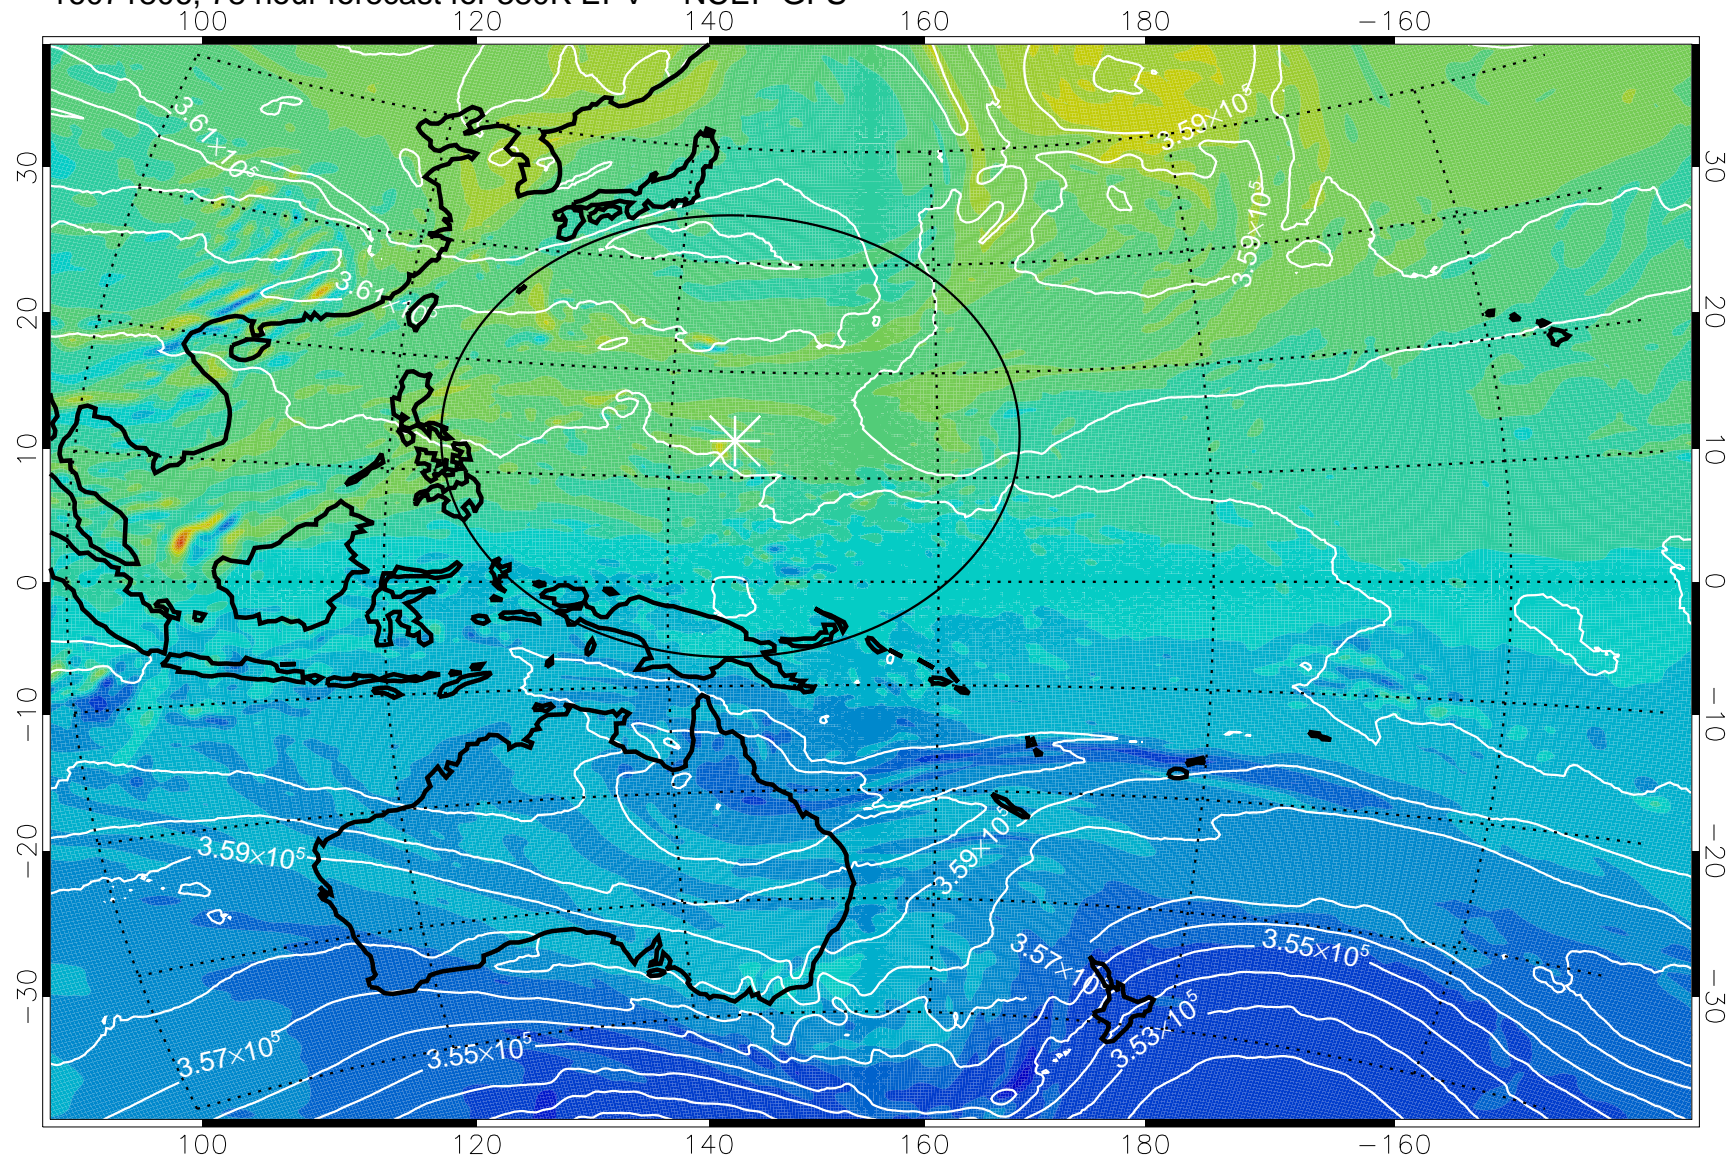

380K Montgomery Streamfunction, white

Range ring of 2304 km

16071706, 54 hour forecast for 380K EPV -- NCEP GFS

380K Montgomery Streamfunction, white

Range ring of 2304 km

16071712, 60 hour forecast for 380K EPV -- NCEP GFS

380K Montgomery Streamfunction, white

Range ring of 2304 km

16071718, 66 hour forecast for 380K EPV -- NCEP GFS

380K Montgomery Streamfunction, white

Range ring of 2304 km

16071800, 72 hour forecast for 380K EPV -- NCEP GFS

380K Montgomery Streamfunction, white

Range ring of 2304 km

16071806, 78 hour forecast for 380K EPV -- NCEP GFS

16071812, 84 hour forecast for 380K EPV -- NCEP GFS

-2×10^{-5} -1×10^{-5} 0 1×10^{-5} 2×10^{-5}
PVU

380K Montgomery Streamfunction, white

Range ring of 2304 km

16071818, 90 hour forecast for 380K EPV -- NCEP GFS

380K Montgomery Streamfunction, white

Range ring of 2304 km

16071900, 96 hour forecast for 380K EPV -- NCEP GFS