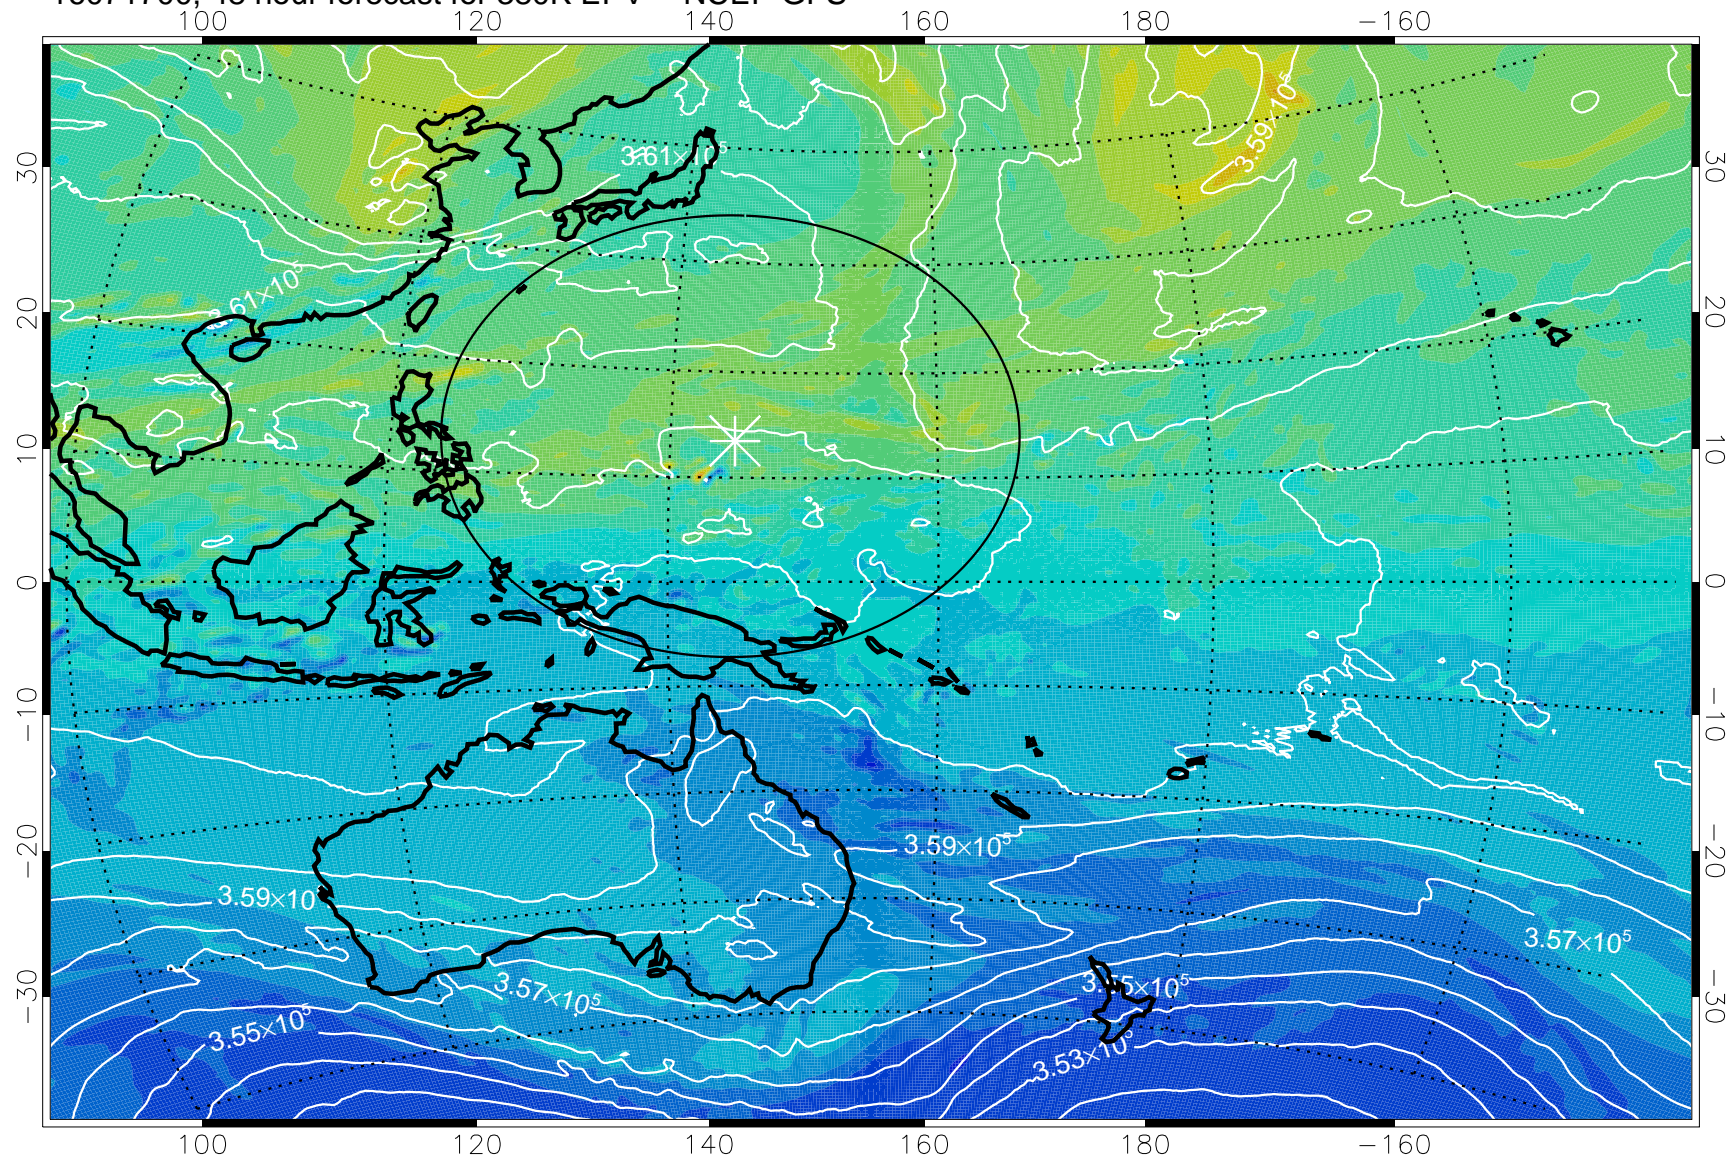

380K Montgomery Streamfunction, white

Range ring of 2304 km

16071606, 30 hour forecast for 380K EPV -- NCEP GFS

380K Montgomery Streamfunction, white

Range ring of 2304 km

16071612, 36 hour forecast for 380K EPV -- NCEP GFS

380K Montgomery Streamfunction, white

Range ring of 2304 km

16071618, 42 hour forecast for 380K EPV -- NCEP GFS

380K Montgomery Streamfunction, white

Range ring of 2304 km

16071700, 48 hour forecast for 380K EPV -- NCEP GFS

380K Montgomery Streamfunction, white

Range ring of 2304 km

16071706, 54 hour forecast for 380K EPV -- NCEP GFS

380K Montgomery Streamfunction, white

Range ring of 2304 km

16071712, 60 hour forecast for 380K EPV -- NCEP GFS

380K Montgomery Streamfunction, white

Range ring of 2304 km

16071718, 66 hour forecast for 380K EPV -- NCEP GFS

380K Montgomery Streamfunction, white

Range ring of 2304 km

16071800, 72 hour forecast for 380K EPV -- NCEP GFS