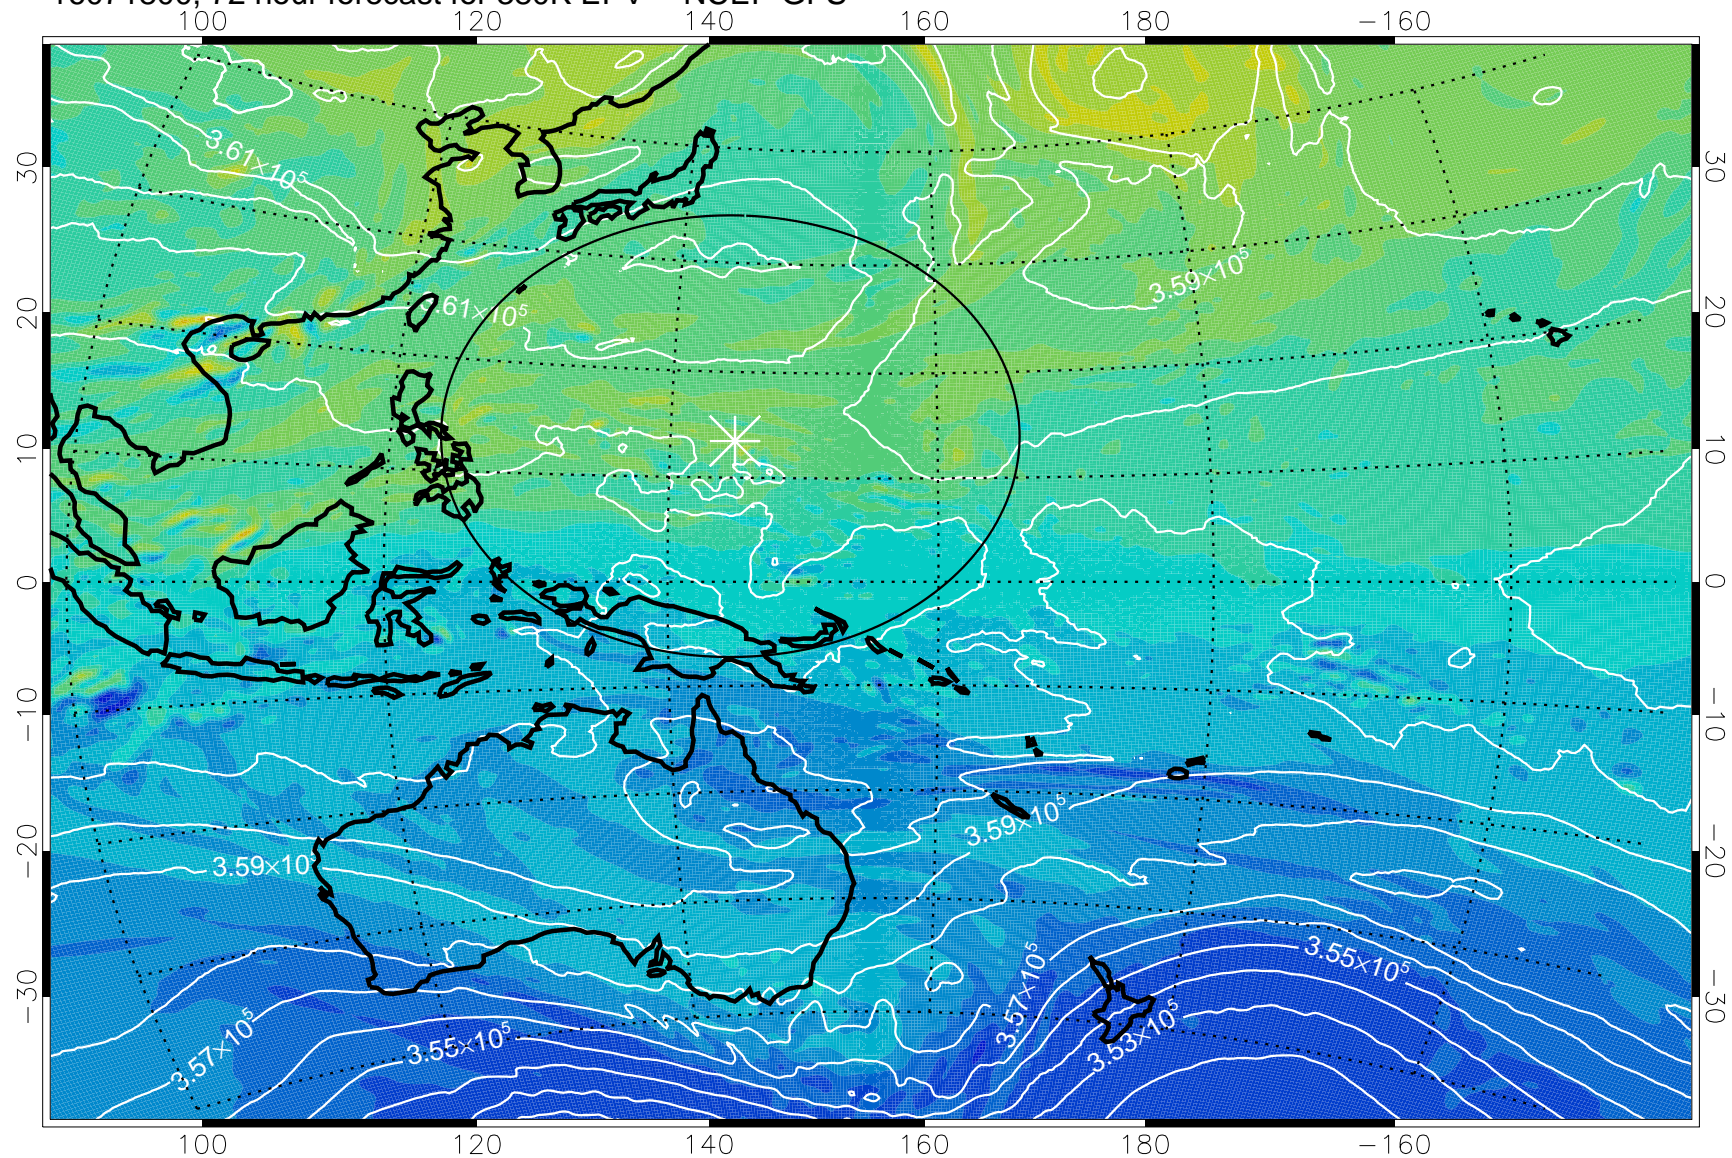

380K Montgomery Streamfunction, white

Range ring of 2304 km

16071706, 54 hour forecast for 380K EPV -- NCEP GFS

380K Montgomery Streamfunction, white

Range ring of 2304 km

16071712, 60 hour forecast for 380K EPV -- NCEP GFS

380K Montgomery Streamfunction, white

Range ring of 2304 km

16071718, 66 hour forecast for 380K EPV -- NCEP GFS

380K Montgomery Streamfunction, white

Range ring of 2304 km

16071800, 72 hour forecast for 380K EPV -- NCEP GFS

380K Montgomery Streamfunction, white

Range ring of 2304 km

16071806, 78 hour forecast for 380K EPV -- NCEP GFS

16071812, 84 hour forecast for 380K EPV -- NCEP GFS

-2×10^{-5} -1×10^{-5} 0 1×10^{-5} 2×10^{-5}
PVU

380K Montgomery Streamfunction, white

Range ring of 2304 km

16071818, 90 hour forecast for 380K EPV -- NCEP GFS

380K Montgomery Streamfunction, white

Range ring of 2304 km

16071900, 96 hour forecast for 380K EPV -- NCEP GFS