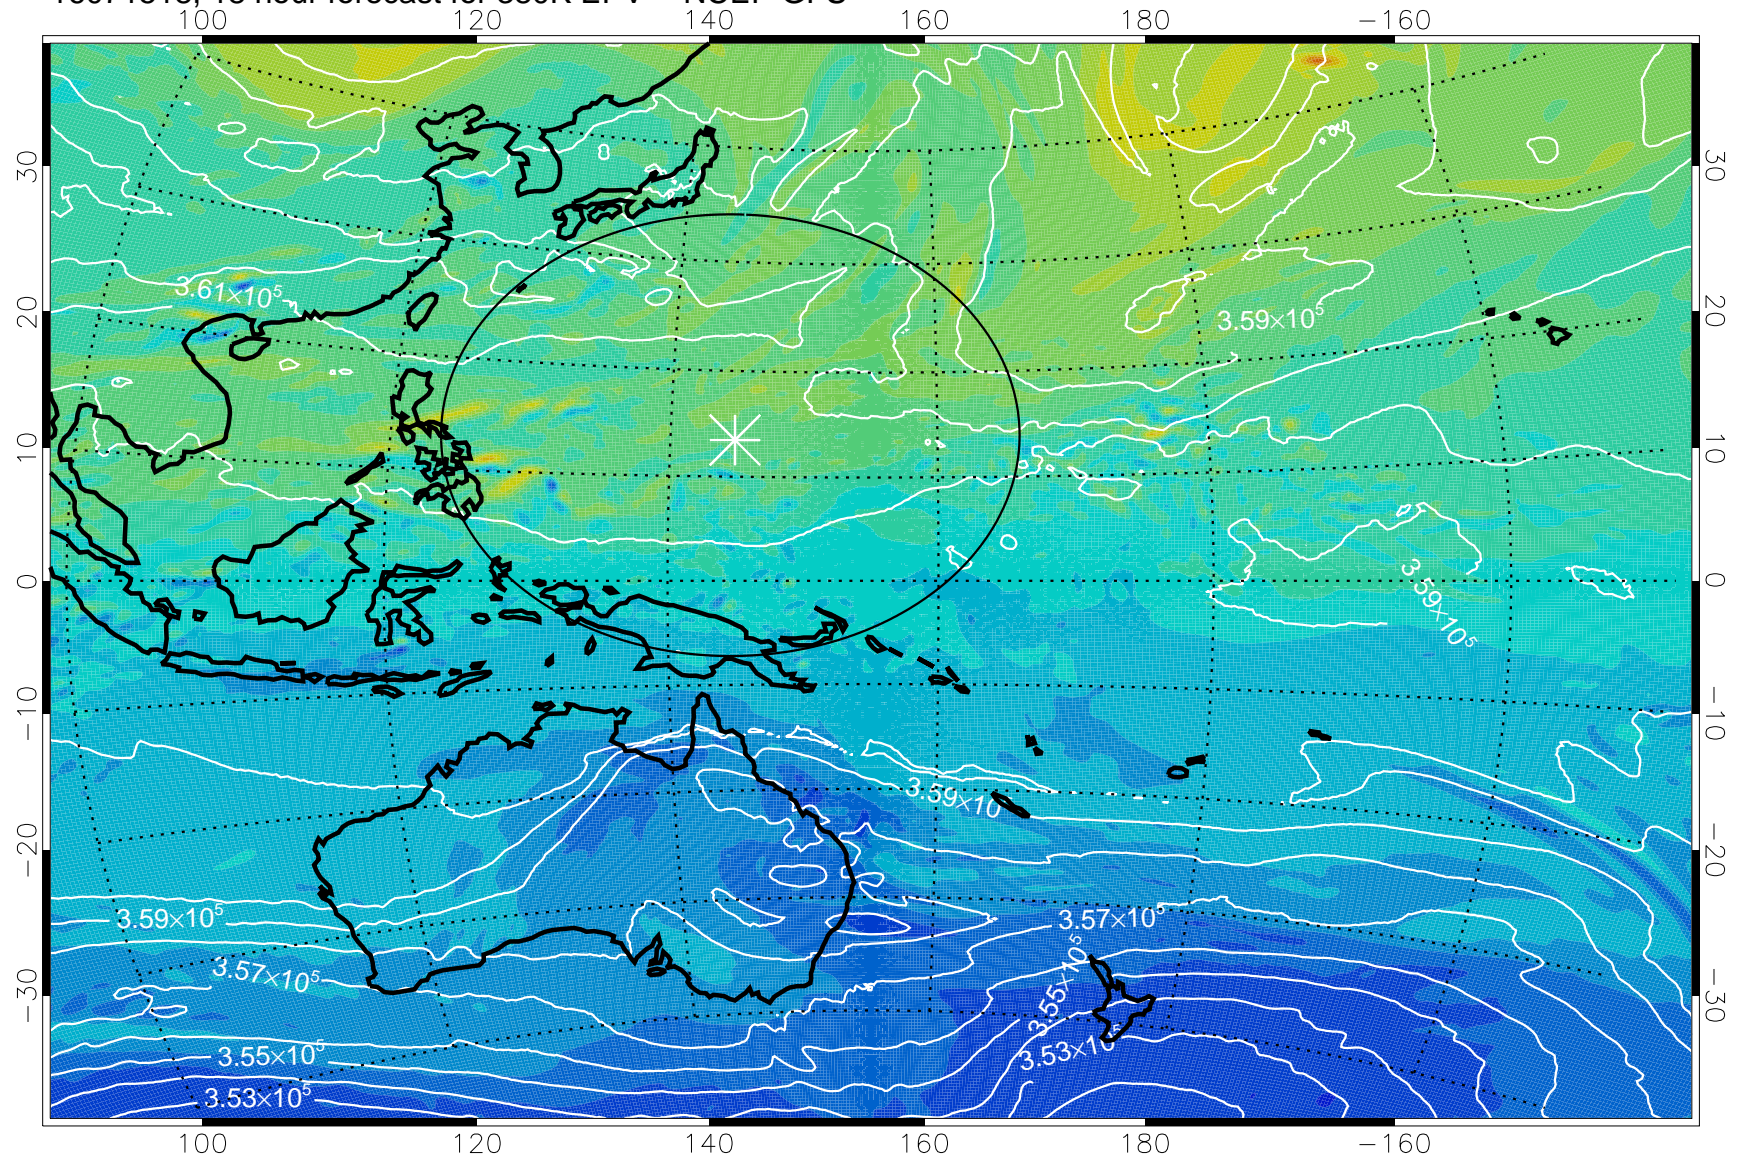

16071506, 6 hour forecast for 380K EPV -- NCEP GFS

380K Montgomery Streamfunction, white

Range ring of 2304 km

16071512, 12 hour forecast for 380K EPV -- NCEP GFS

380K Montgomery Streamfunction, white

Range ring of 2304 km

16071518, 18 hour forecast for 380K EPV -- NCEP GFS

-2×10^{-5} -1×10^{-5} 0 1×10^{-5} 2×10^{-5}
PVU

380K Montgomery Streamfunction, white

Range ring of 2304 km

16071600, 24 hour forecast for 380K EPV -- NCEP GFS

380K Montgomery Streamfunction, white

Range ring of 2304 km

16071606, 30 hour forecast for 380K EPV -- NCEP GFS

380K Montgomery Streamfunction, white

Range ring of 2304 km

16071612, 36 hour forecast for 380K EPV -- NCEP GFS