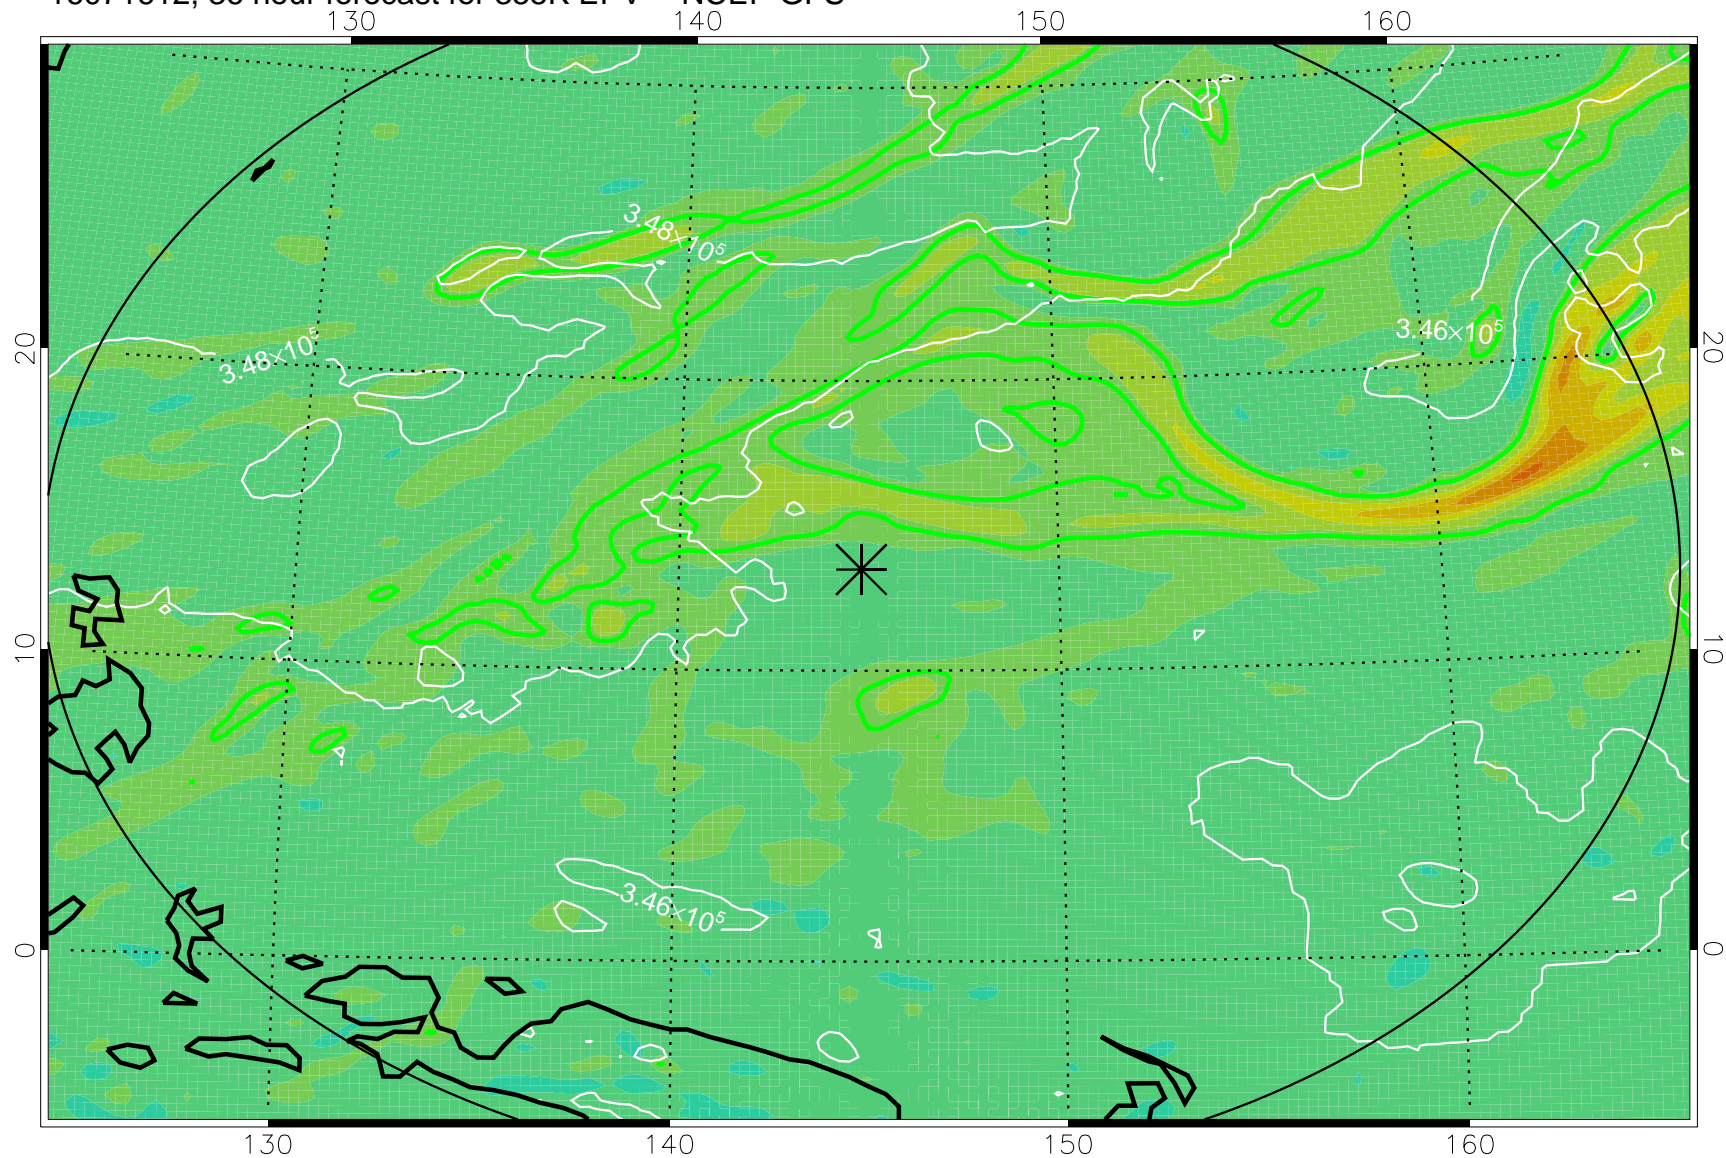

16071518, 18 hour forecast for 355K EPV -- NCEP GFS

355K Montgomery Streamfunction, white  
EPV Tropopause (2 PVU) Position  
Range ring of 2304 km

16071600, 24 hour forecast for 355K EPV -- NCEP GFS

355K Montgomery Streamfunction, white  
EPV Tropopause (2 PVU) Position  
Range ring of 2304 km

16071606, 30 hour forecast for 355K EPV -- NCEP GFS

355K Montgomery Streamfunction, white  
EPV Tropopause (2 PVU) Position  
Range ring of 2304 km

16071612, 36 hour forecast for 355K EPV -- NCEP GFS

355K Montgomery Streamfunction, white  
EPV Tropopause (2 PVU) Position  
Range ring of 2304 km

16071618, 42 hour forecast for 355K EPV -- NCEP GFS

355K Montgomery Streamfunction, white  
EPV Tropopause (2 PVU) Position  
Range ring of 2304 km

16071700, 48 hour forecast for 355K EPV -- NCEP GFS

355K Montgomery Streamfunction, white  
EPV Tropopause (2 PVU) Position  
Range ring of 2304 km

16071818, 90 hour forecast for 355K EPV -- NCEP GFS

355K Montgomery Streamfunction, white  
EPV Tropopause (2 PVU) Position  
Range ring of 2304 km

16071900, 96 hour forecast for 355K EPV -- NCEP GFS

355K Montgomery Streamfunction, white  
EPV Tropopause (2 PVU) Position  
Range ring of 2304 km