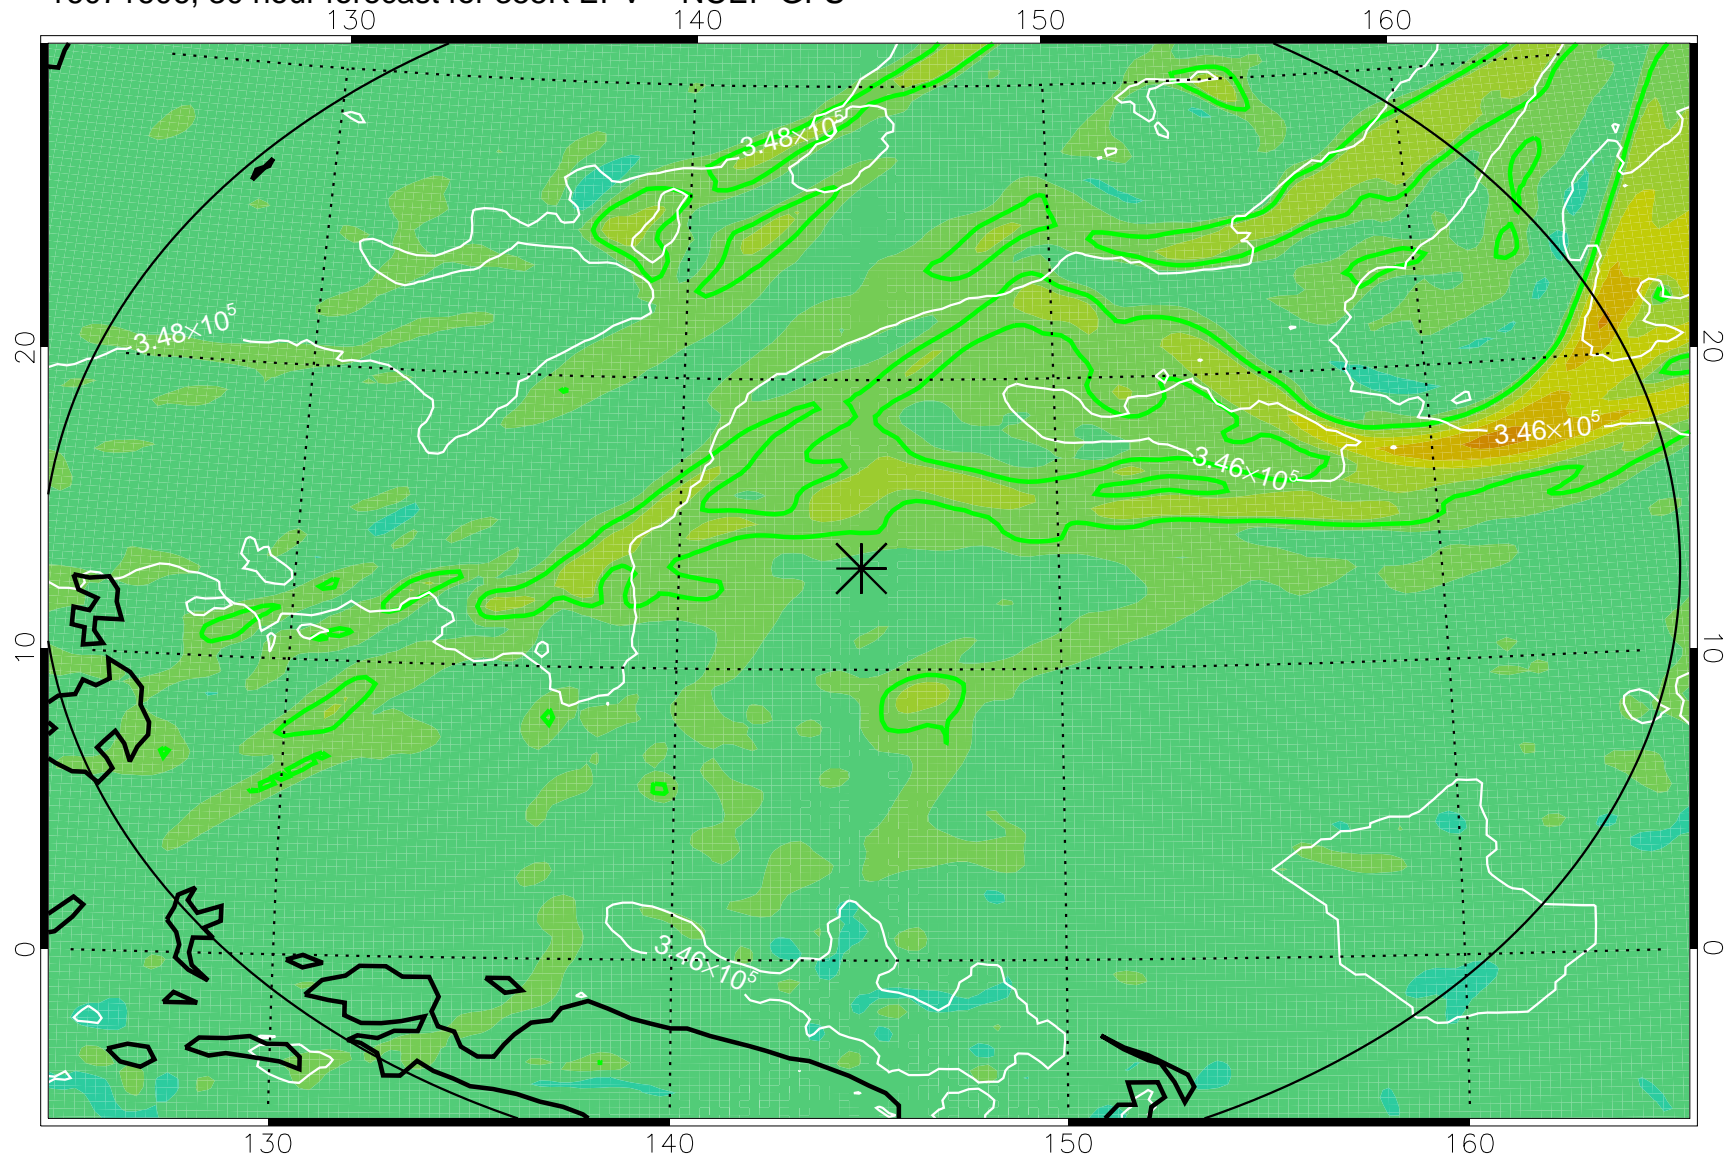

16071518, 18 hour forecast for 355K EPV -- NCEP GFS

355K Montgomery Streamfunction, white  
EPV Tropopause (2 PVU) Position  
Range ring of 2304 km

16071600, 24 hour forecast for 355K EPV -- NCEP GFS

355K Montgomery Streamfunction, white  
EPV Tropopause (2 PVU) Position  
Range ring of 2304 km

16071606, 30 hour forecast for 355K EPV -- NCEP GFS

355K Montgomery Streamfunction, white  
EPV Tropopause (2 PVU) Position  
Range ring of 2304 km

16071612, 36 hour forecast for 355K EPV -- NCEP GFS

355K Montgomery Streamfunction, white  
EPV Tropopause (2 PVU) Position  
Range ring of 2304 km

16071618, 42 hour forecast for 355K EPV -- NCEP GFS

355K Montgomery Streamfunction, white  
EPV Tropopause (2 PVU) Position  
Range ring of 2304 km

16071700, 48 hour forecast for 355K EPV -- NCEP GFS

355K Montgomery Streamfunction, white  
EPV Tropopause (2 PVU) Position  
Range ring of 2304 km

16071818, 90 hour forecast for 355K EPV -- NCEP GFS

355K Montgomery Streamfunction, white  
EPV Tropopause (2 PVU) Position  
Range ring of 2304 km

16071900, 96 hour forecast for 355K EPV -- NCEP GFS

355K Montgomery Streamfunction, white  
EPV Tropopause (2 PVU) Position  
Range ring of 2304 km