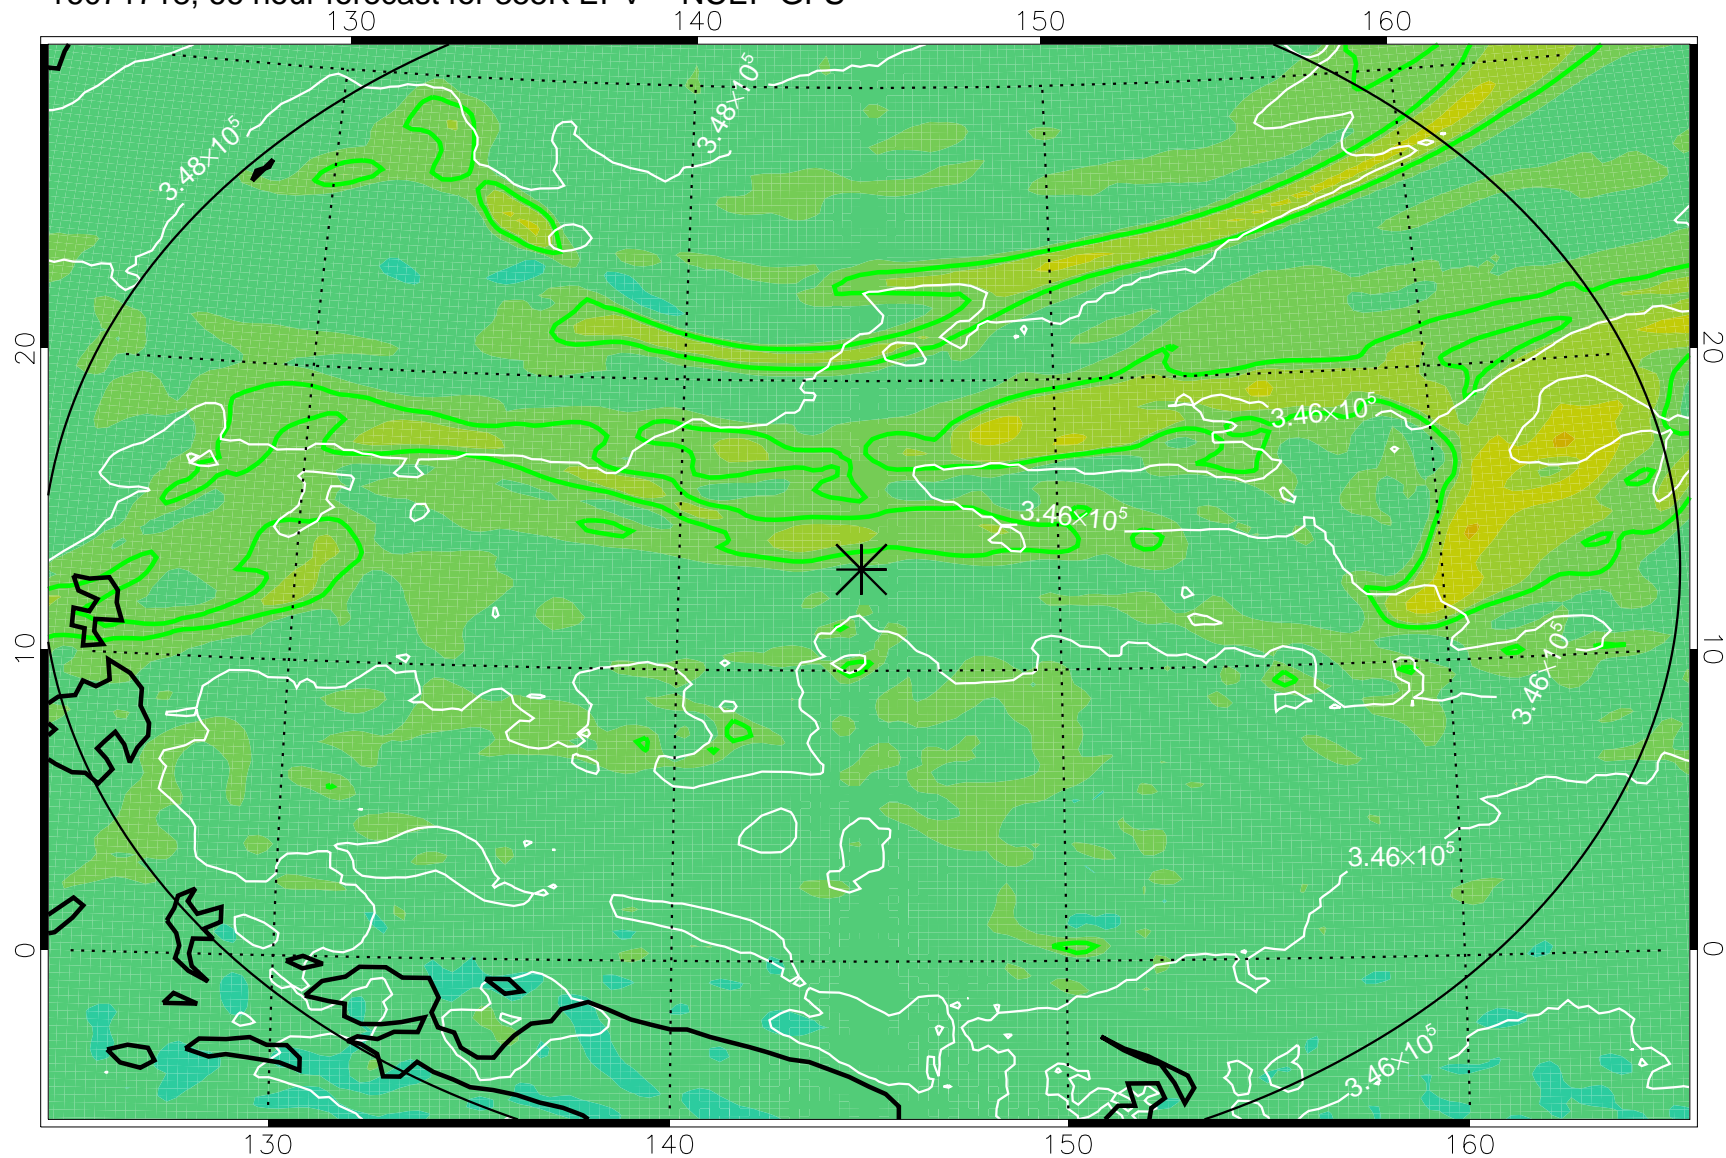

16071706, 54 hour forecast for 355K EPV -- NCEP GFS

355K Montgomery Streamfunction, white  
EPV Tropopause (2 PVU) Position  
Range ring of 2304 km

16071712, 60 hour forecast for 355K EPV -- NCEP GFS

355K Montgomery Streamfunction, white  
EPV Tropopause (2 PVU) Position  
Range ring of 2304 km

16071718, 66 hour forecast for 355K EPV -- NCEP GFS

355K Montgomery Streamfunction, white  
EPV Tropopause (2 PVU) Position  
Range ring of 2304 km

16071800, 72 hour forecast for 355K EPV -- NCEP GFS

355K Montgomery Streamfunction, white  
EPV Tropopause (2 PVU) Position  
Range ring of 2304 km

16071806, 78 hour forecast for 355K EPV -- NCEP GFS

355K Montgomery Streamfunction, white  
EPV Tropopause (2 PVU) Position  
Range ring of 2304 km

16071812, 84 hour forecast for 355K EPV -- NCEP GFS

355K Montgomery Streamfunction, white  
EPV Tropopause (2 PVU) Position  
Range ring of 2304 km

16071818, 90 hour forecast for 355K EPV -- NCEP GFS

355K Montgomery Streamfunction, white  
EPV Tropopause (2 PVU) Position  
Range ring of 2304 km

16071900, 96 hour forecast for 355K EPV -- NCEP GFS

355K Montgomery Streamfunction, white  
EPV Tropopause (2 PVU) Position  
Range ring of 2304 km