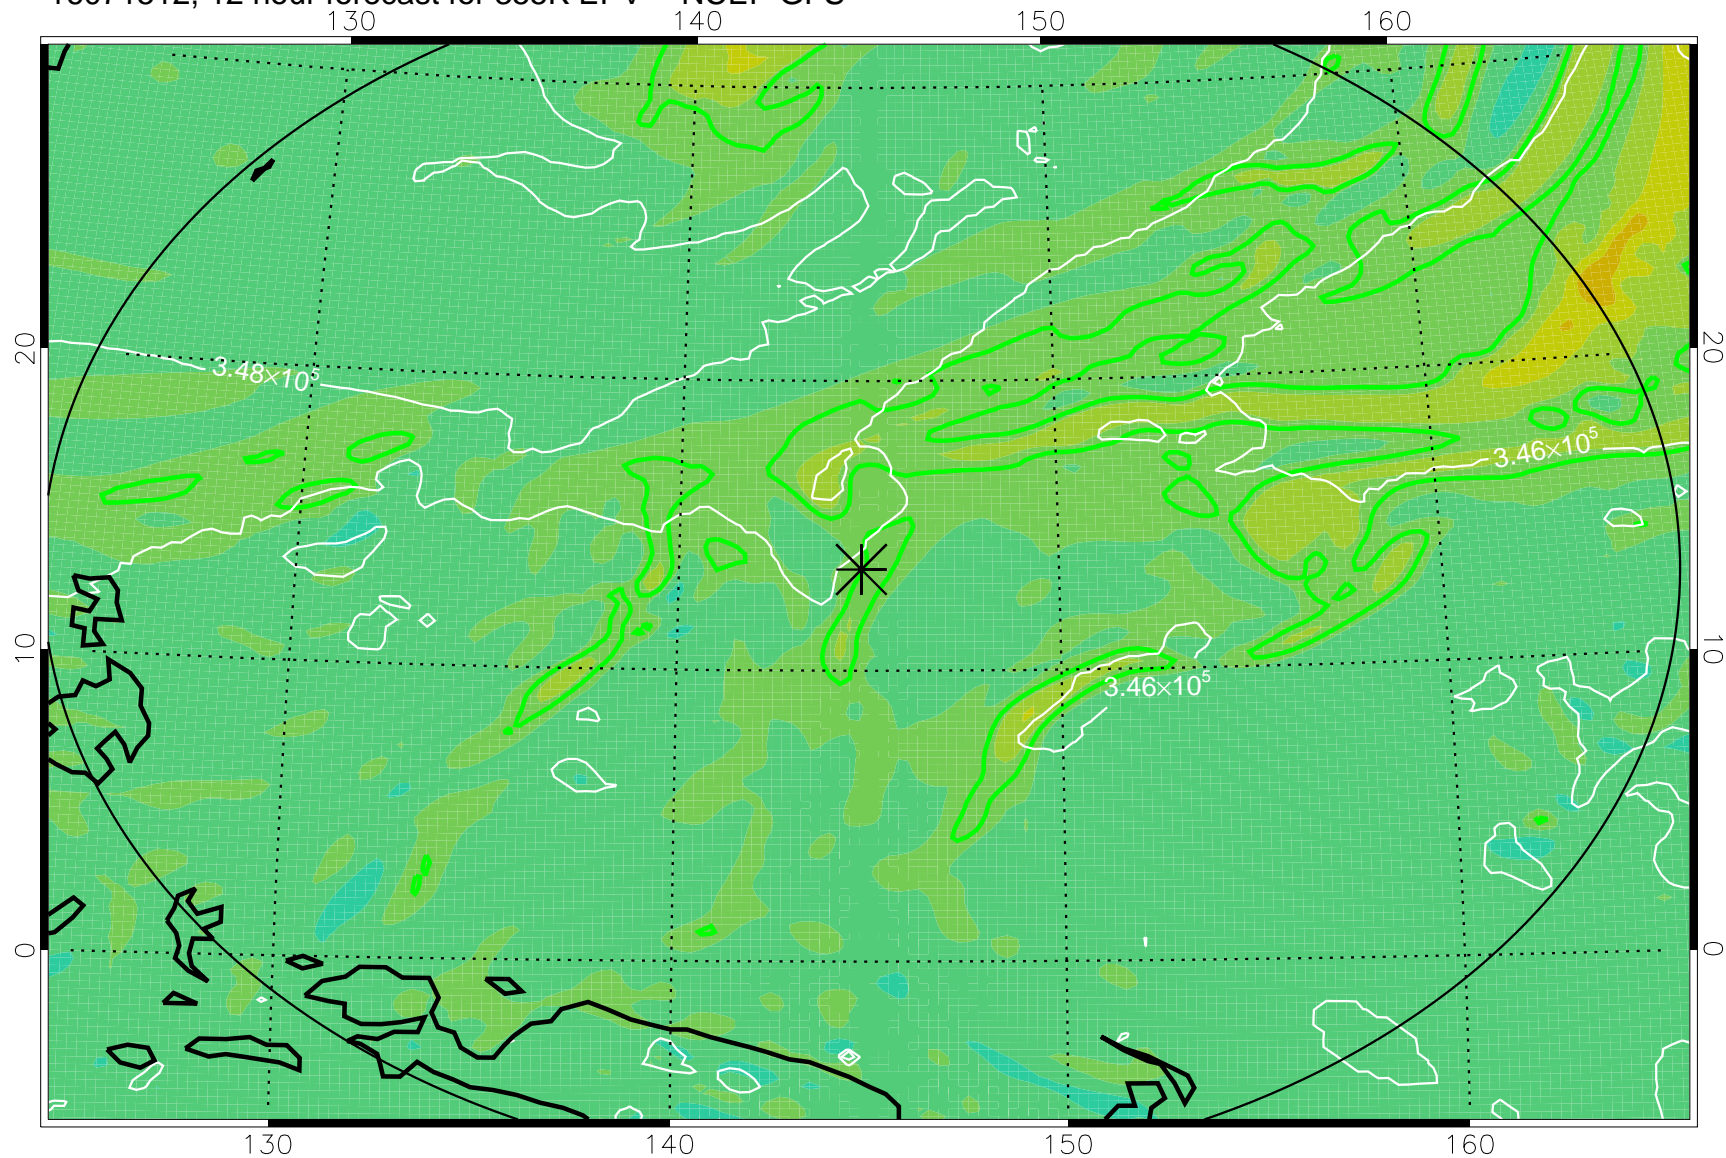

16071506, 6 hour forecast for 355K EPV -- NCEP GFS

355K Montgomery Streamfunction, white  
EPV Tropopause (2 PVU) Position  
Range ring of 2304 km

16071512, 12 hour forecast for 355K EPV -- NCEP GFS

355K Montgomery Streamfunction, white  
EPV Tropopause (2 PVU) Position  
Range ring of 2304 km

16071518, 18 hour forecast for 355K EPV -- NCEP GFS

355K Montgomery Streamfunction, white  
EPV Tropopause (2 PVU) Position  
Range ring of 2304 km

16071600, 24 hour forecast for 355K EPV -- NCEP GFS

355K Montgomery Streamfunction, white  
EPV Tropopause (2 PVU) Position  
Range ring of 2304 km

16071606, 30 hour forecast for 355K EPV -- NCEP GFS

355K Montgomery Streamfunction, white  
EPV Tropopause (2 PVU) Position  
Range ring of 2304 km

16071612, 36 hour forecast for 355K EPV -- NCEP GFS

355K Montgomery Streamfunction, white  
EPV Tropopause (2 PVU) Position  
Range ring of 2304 km

16071818, 90 hour forecast for 355K EPV -- NCEP GFS

355K Montgomery Streamfunction, white  
EPV Tropopause (2 PVU) Position  
Range ring of 2304 km

16071900, 96 hour forecast for 355K EPV -- NCEP GFS

355K Montgomery Streamfunction, white  
EPV Tropopause (2 PVU) Position  
Range ring of 2304 km