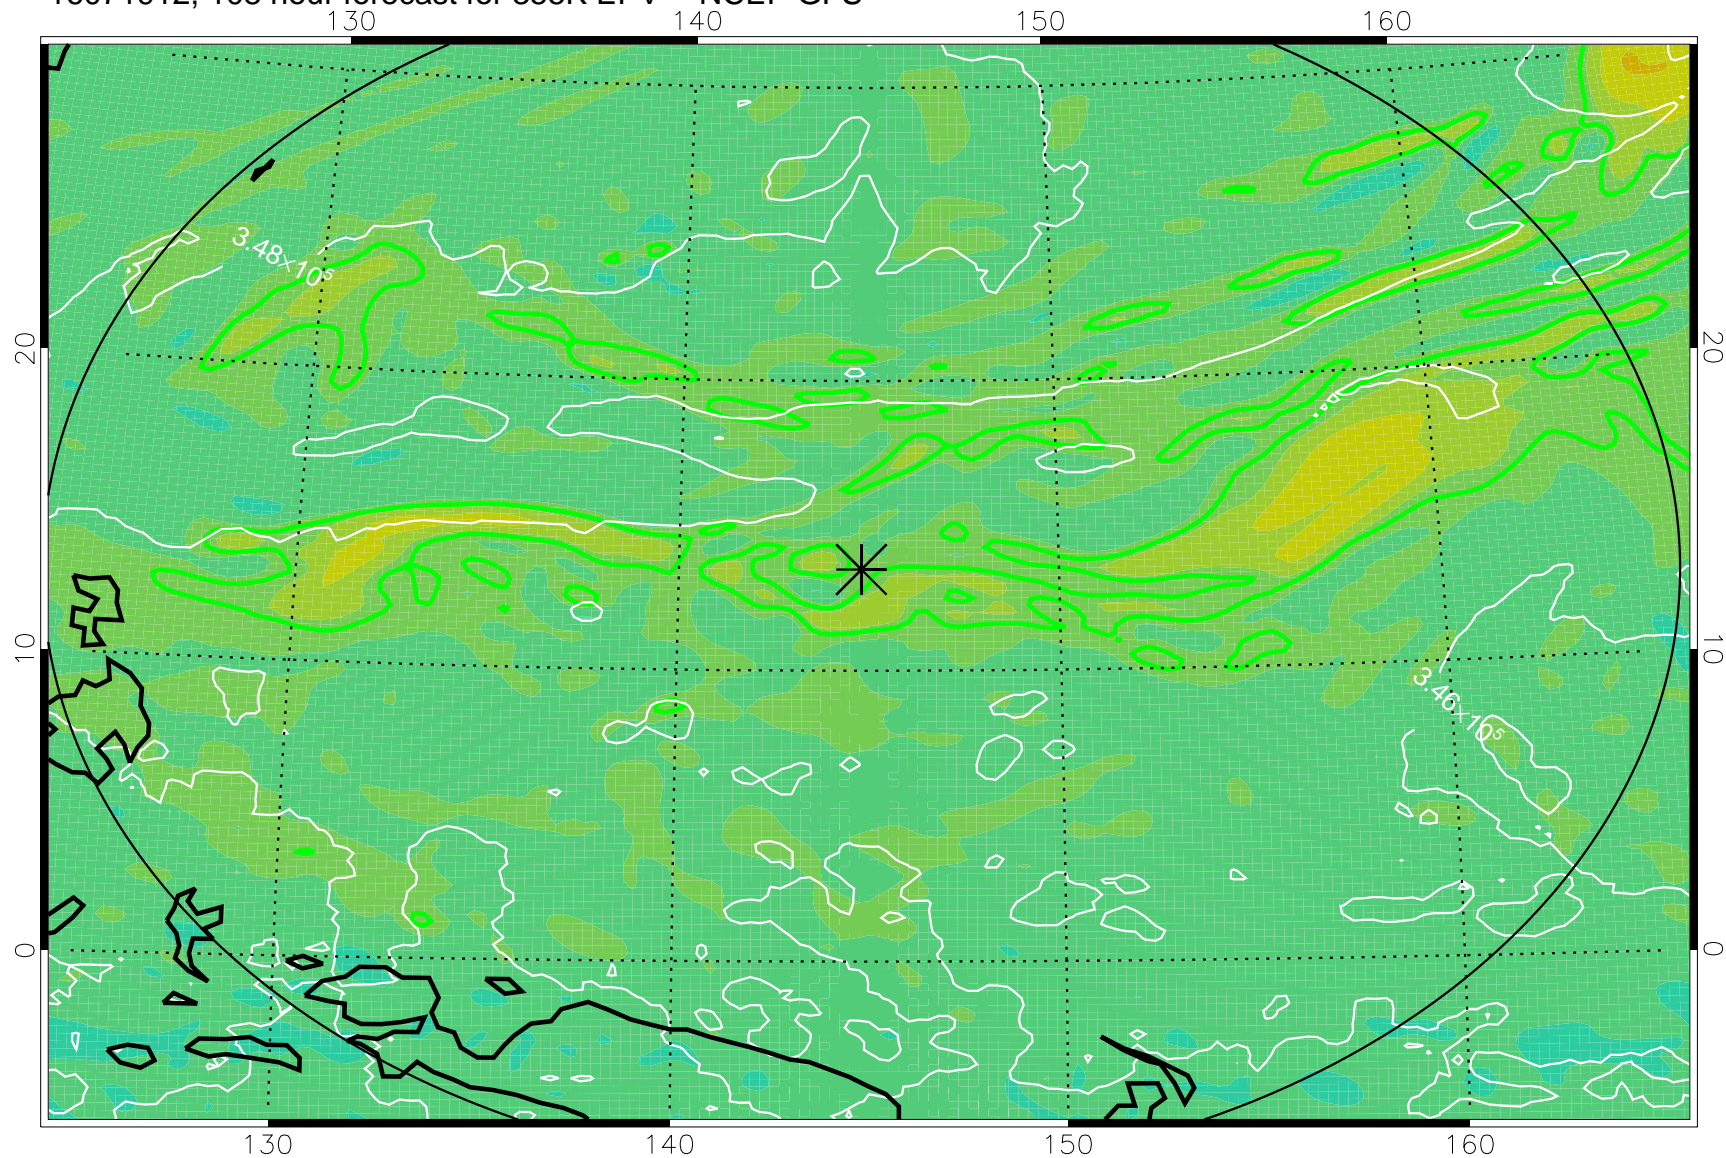

16071806, 78 hour forecast for 355K EPV -- NCEP GFS

355K Montgomery Streamfunction, white  
EPV Tropopause (2 PVU) Position  
Range ring of 2304 km

16071812, 84 hour forecast for 355K EPV -- NCEP GFS

355K Montgomery Streamfunction, white  
EPV Tropopause (2 PVU) Position  
Range ring of 2304 km

16071818, 90 hour forecast for 355K EPV -- NCEP GFS

355K Montgomery Streamfunction, white  
EPV Tropopause (2 PVU) Position  
Range ring of 2304 km

16071900, 96 hour forecast for 355K EPV -- NCEP GFS

355K Montgomery Streamfunction, white  
EPV Tropopause (2 PVU) Position  
Range ring of 2304 km

16071906, 102 hour forecast for 355K EPV -- NCEP GFS

355K Montgomery Streamfunction, white  
EPV Tropopause (2 PVU) Position  
Range ring of 2304 km

16071912, 108 hour forecast for 355K EPV -- NCEP GFS

355K Montgomery Streamfunction, white  
EPV Tropopause (2 PVU) Position  
Range ring of 2304 km

16071918, 114 hour forecast for 355K EPV -- NCEP GFS

355K Montgomery Streamfunction, white  
EPV Tropopause (2 PVU) Position  
Range ring of 2304 km

16072000, 120 hour forecast for 355K EPV -- NCEP GFS

355K Montgomery Streamfunction, white  
EPV Tropopause (2 PVU) Position  
Range ring of 2304 km