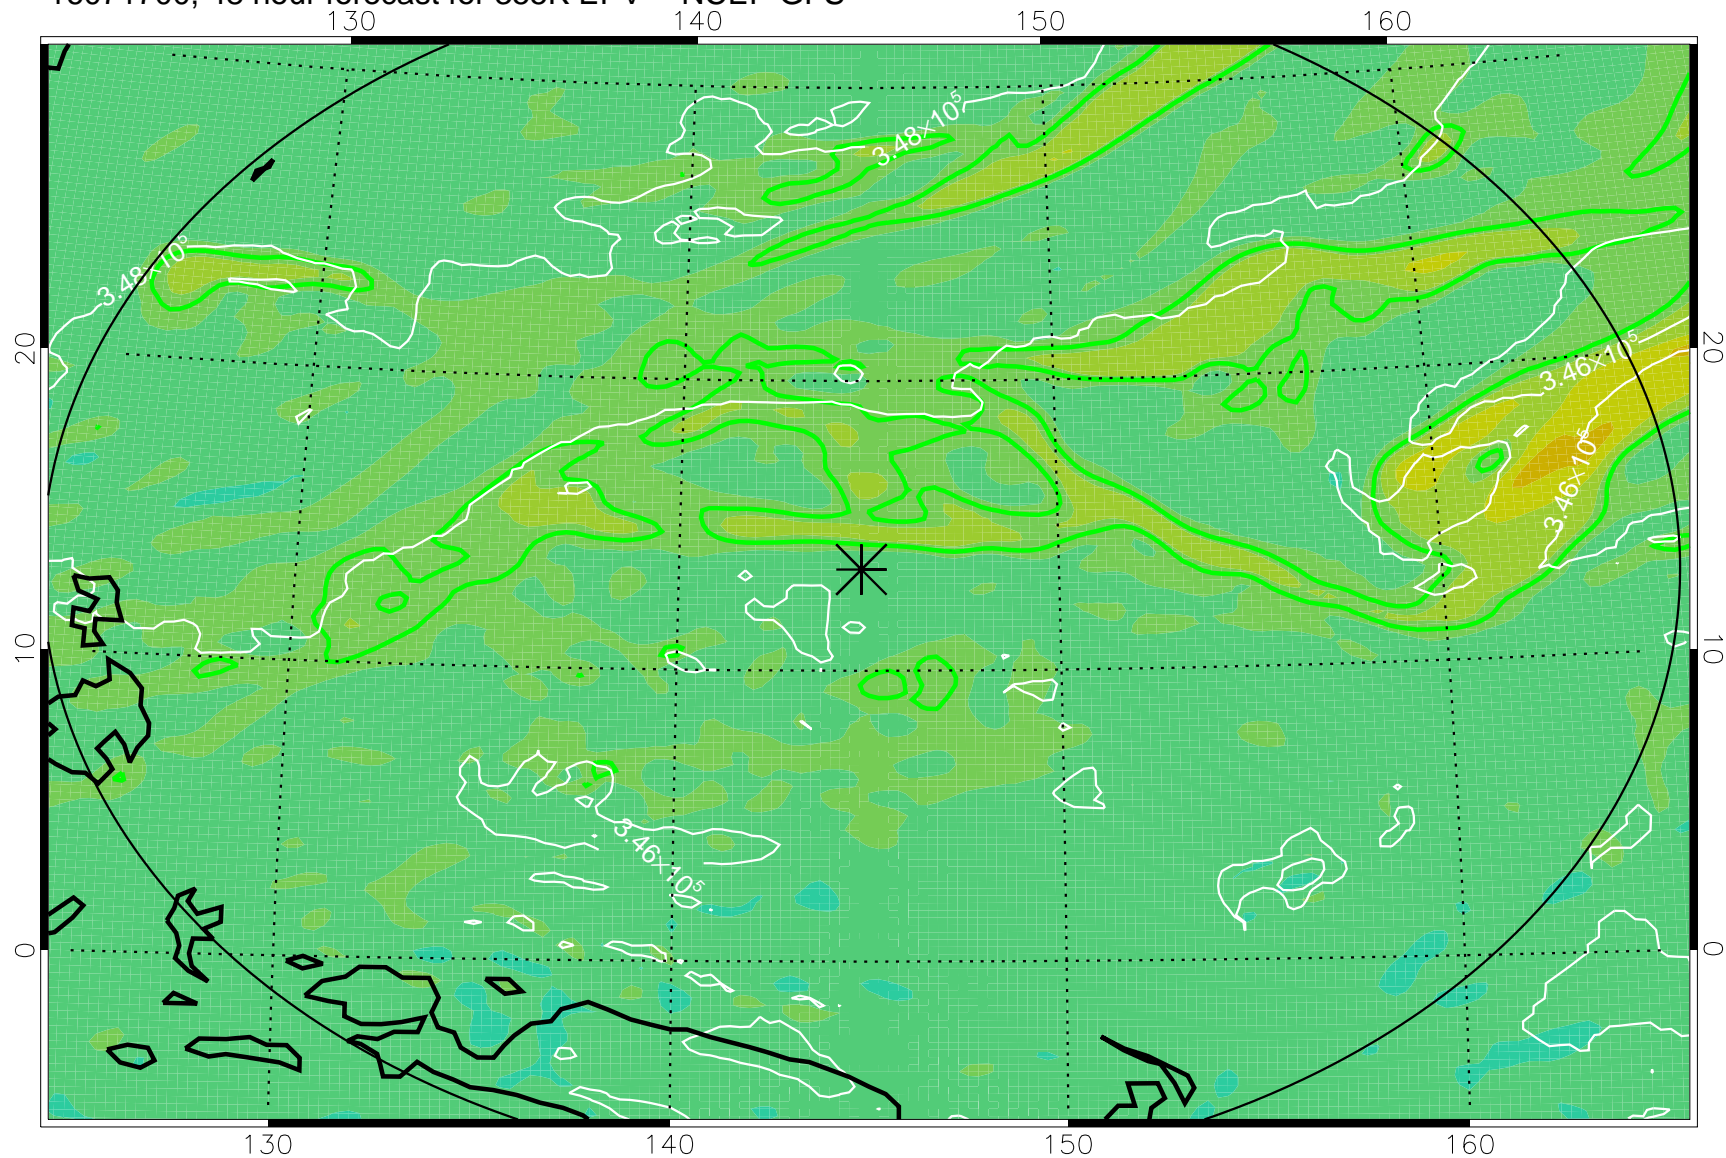

16071606, 30 hour forecast for 355K EPV -- NCEP GFS

355K Montgomery Streamfunction, white  
EPV Tropopause (2 PVU) Position  
Range ring of 2304 km

16071612, 36 hour forecast for 355K EPV -- NCEP GFS

355K Montgomery Streamfunction, white  
EPV Tropopause (2 PVU) Position  
Range ring of 2304 km

16071618, 42 hour forecast for 355K EPV -- NCEP GFS

355K Montgomery Streamfunction, white  
EPV Tropopause (2 PVU) Position  
Range ring of 2304 km

16071700, 48 hour forecast for 355K EPV -- NCEP GFS

355K Montgomery Streamfunction, white  
EPV Tropopause (2 PVU) Position  
Range ring of 2304 km

16071718, 66 hour forecast for 355K EPV -- NCEP GFS

355K Montgomery Streamfunction, white  
EPV Tropopause (2 PVU) Position  
Range ring of 2304 km

16071800, 72 hour forecast for 355K EPV -- NCEP GFS

355K Montgomery Streamfunction, white  
EPV Tropopause (2 PVU) Position  
Range ring of 2304 km

16071818, 90 hour forecast for 355K EPV -- NCEP GFS

355K Montgomery Streamfunction, white  
EPV Tropopause (2 PVU) Position  
Range ring of 2304 km

16071900, 96 hour forecast for 355K EPV -- NCEP GFS

355K Montgomery Streamfunction, white  
EPV Tropopause (2 PVU) Position  
Range ring of 2304 km