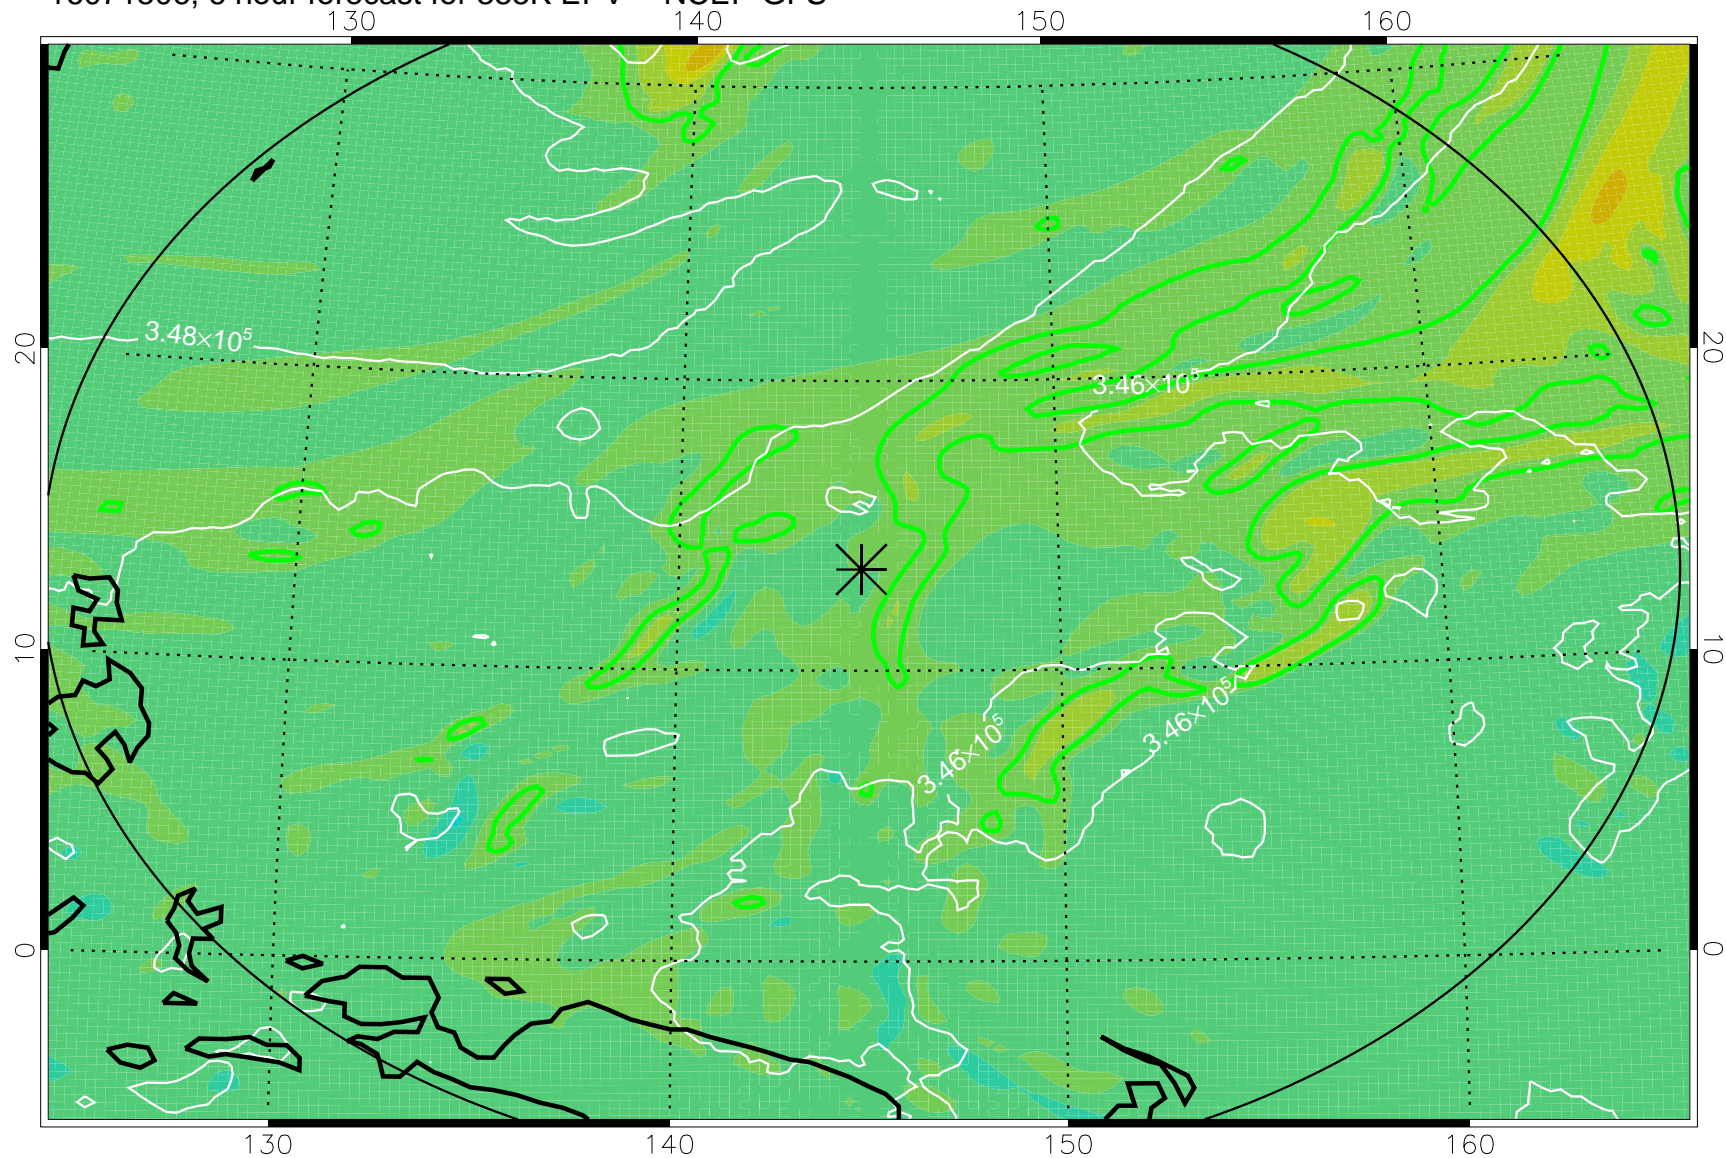

16071506, 6 hour forecast for 355K EPV -- NCEP GFS

355K Montgomery Streamfunction, white  
EPV Tropopause (2 PVU) Position  
Range ring of 2304 km

16071512, 12 hour forecast for 355K EPV -- NCEP GFS

355K Montgomery Streamfunction, white  
EPV Tropopause (2 PVU) Position  
Range ring of 2304 km

16071518, 18 hour forecast for 355K EPV -- NCEP GFS

355K Montgomery Streamfunction, white  
EPV Tropopause (2 PVU) Position  
Range ring of 2304 km

16071600, 24 hour forecast for 355K EPV -- NCEP GFS

355K Montgomery Streamfunction, white  
EPV Tropopause (2 PVU) Position  
Range ring of 2304 km

16071606, 30 hour forecast for 355K EPV -- NCEP GFS

355K Montgomery Streamfunction, white  
EPV Tropopause (2 PVU) Position  
Range ring of 2304 km

16071612, 36 hour forecast for 355K EPV -- NCEP GFS

355K Montgomery Streamfunction, white  
EPV Tropopause (2 PVU) Position  
Range ring of 2304 km

16071818, 90 hour forecast for 355K EPV -- NCEP GFS

355K Montgomery Streamfunction, white  
EPV Tropopause (2 PVU) Position  
Range ring of 2304 km

16071900, 96 hour forecast for 355K EPV -- NCEP GFS

355K Montgomery Streamfunction, white  
EPV Tropopause (2 PVU) Position  
Range ring of 2304 km