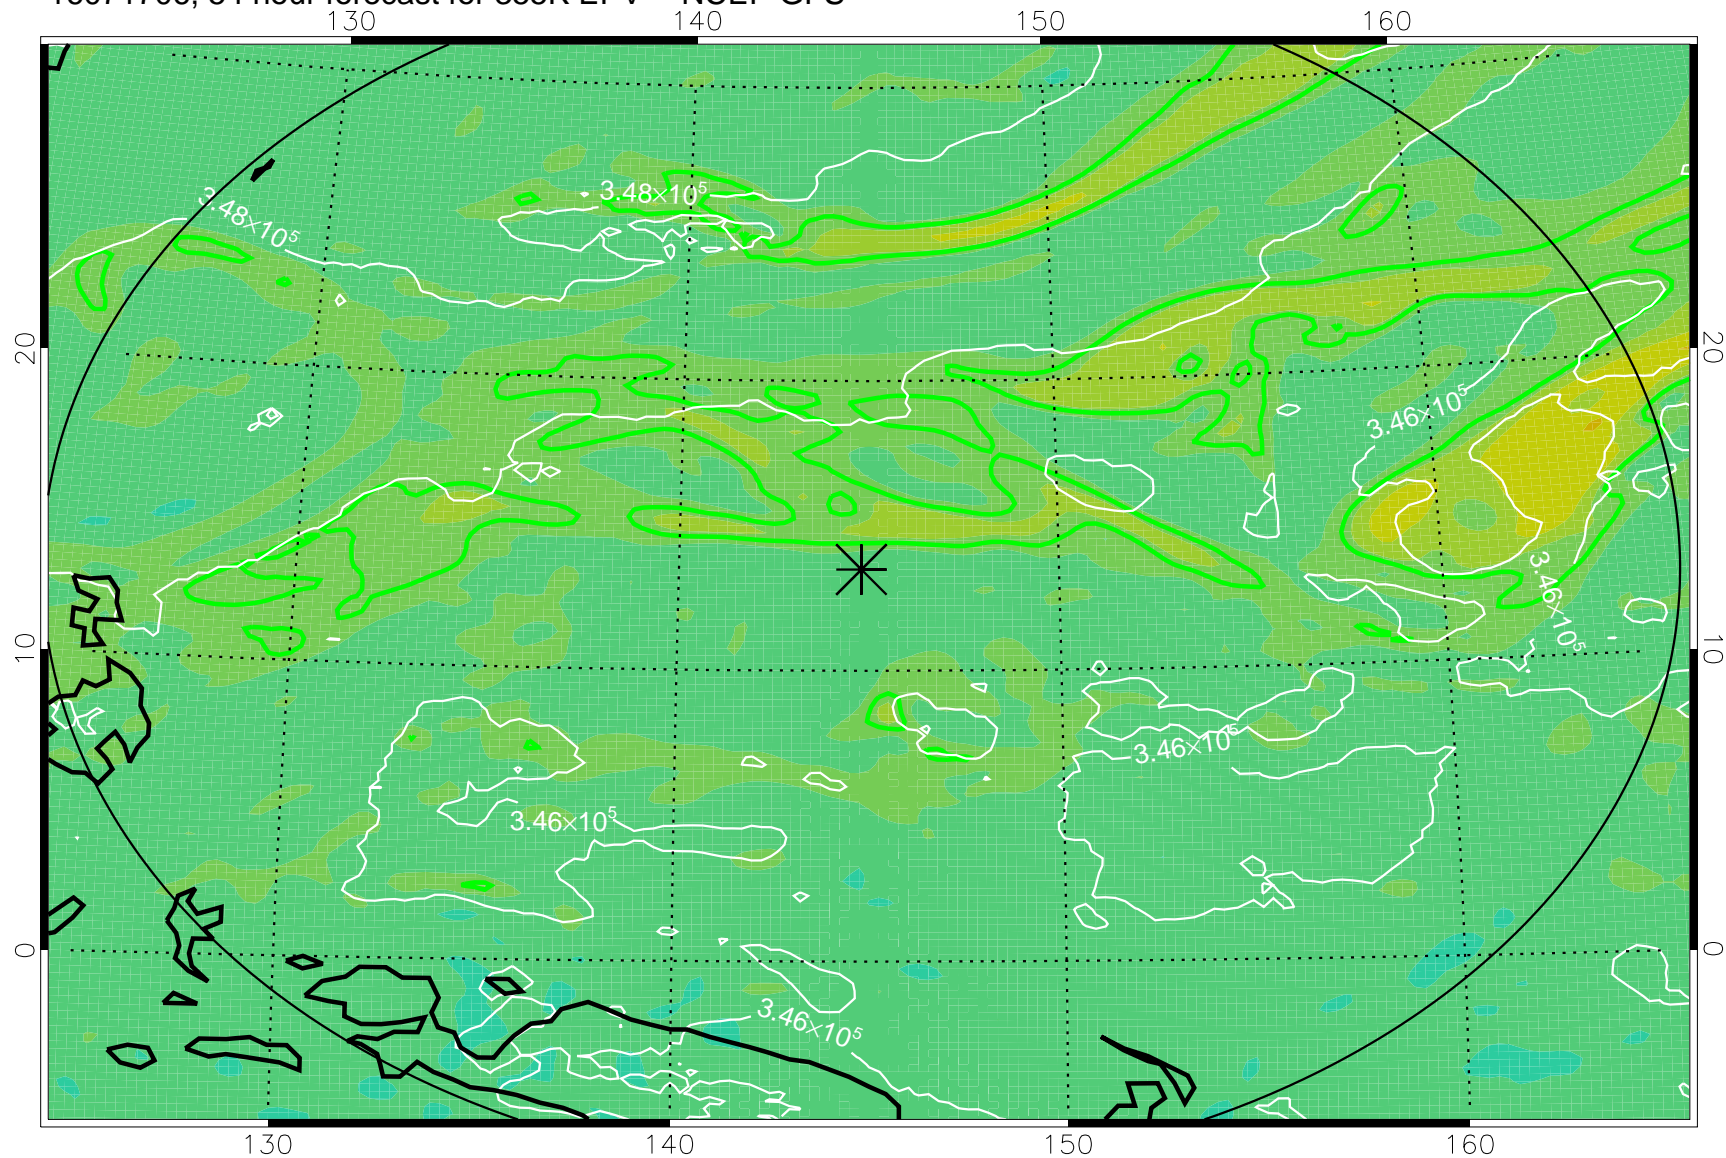

16071618, 42 hour forecast for 355K EPV -- NCEP GFS

355K Montgomery Streamfunction, white  
EPV Tropopause (2 PVU) Position  
Range ring of 2304 km

16071700, 48 hour forecast for 355K EPV -- NCEP GFS

355K Montgomery Streamfunction, white  
EPV Tropopause (2 PVU) Position  
Range ring of 2304 km

16071706, 54 hour forecast for 355K EPV -- NCEP GFS

355K Montgomery Streamfunction, white  
EPV Tropopause (2 PVU) Position  
Range ring of 2304 km

16071712, 60 hour forecast for 355K EPV -- NCEP GFS

355K Montgomery Streamfunction, white  
EPV Tropopause (2 PVU) Position  
Range ring of 2304 km

16071718, 66 hour forecast for 355K EPV -- NCEP GFS

355K Montgomery Streamfunction, white  
EPV Tropopause (2 PVU) Position  
Range ring of 2304 km

16071800, 72 hour forecast for 355K EPV -- NCEP GFS

355K Montgomery Streamfunction, white  
EPV Tropopause (2 PVU) Position  
Range ring of 2304 km

16071818, 90 hour forecast for 355K EPV -- NCEP GFS

355K Montgomery Streamfunction, white  
EPV Tropopause (2 PVU) Position  
Range ring of 2304 km

16071900, 96 hour forecast for 355K EPV -- NCEP GFS

355K Montgomery Streamfunction, white  
EPV Tropopause (2 PVU) Position  
Range ring of 2304 km