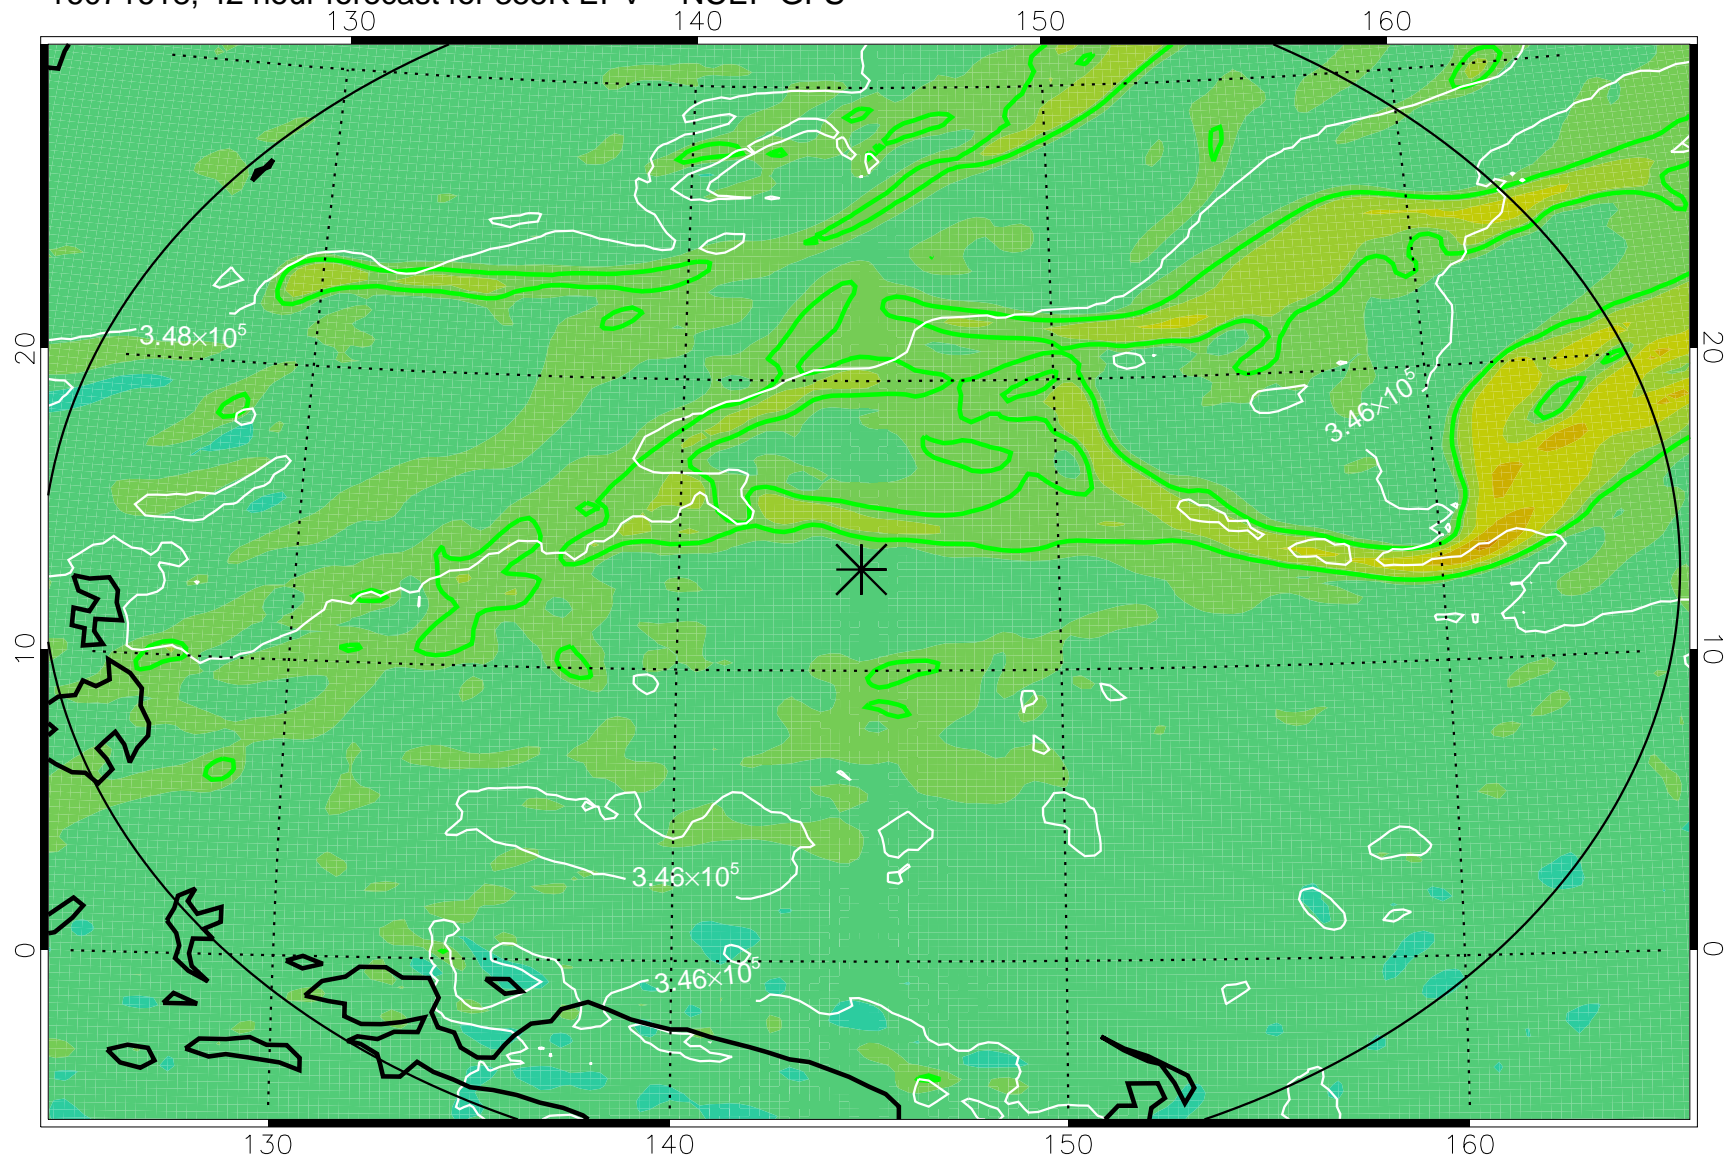

16071606, 30 hour forecast for 355K EPV -- NCEP GFS

355K Montgomery Streamfunction, white  
EPV Tropopause (2 PVU) Position  
Range ring of 2304 km

16071612, 36 hour forecast for 355K EPV -- NCEP GFS

355K Montgomery Streamfunction, white  
EPV Tropopause (2 PVU) Position  
Range ring of 2304 km

16071618, 42 hour forecast for 355K EPV -- NCEP GFS

355K Montgomery Streamfunction, white  
EPV Tropopause (2 PVU) Position  
Range ring of 2304 km

16071700, 48 hour forecast for 355K EPV -- NCEP GFS

355K Montgomery Streamfunction, white  
EPV Tropopause (2 PVU) Position  
Range ring of 2304 km

16071718, 66 hour forecast for 355K EPV -- NCEP GFS

355K Montgomery Streamfunction, white  
EPV Tropopause (2 PVU) Position  
Range ring of 2304 km

16071800, 72 hour forecast for 355K EPV -- NCEP GFS

355K Montgomery Streamfunction, white  
EPV Tropopause (2 PVU) Position  
Range ring of 2304 km

16071818, 90 hour forecast for 355K EPV -- NCEP GFS

355K Montgomery Streamfunction, white  
EPV Tropopause (2 PVU) Position  
Range ring of 2304 km

16071900, 96 hour forecast for 355K EPV -- NCEP GFS

355K Montgomery Streamfunction, white  
EPV Tropopause (2 PVU) Position  
Range ring of 2304 km