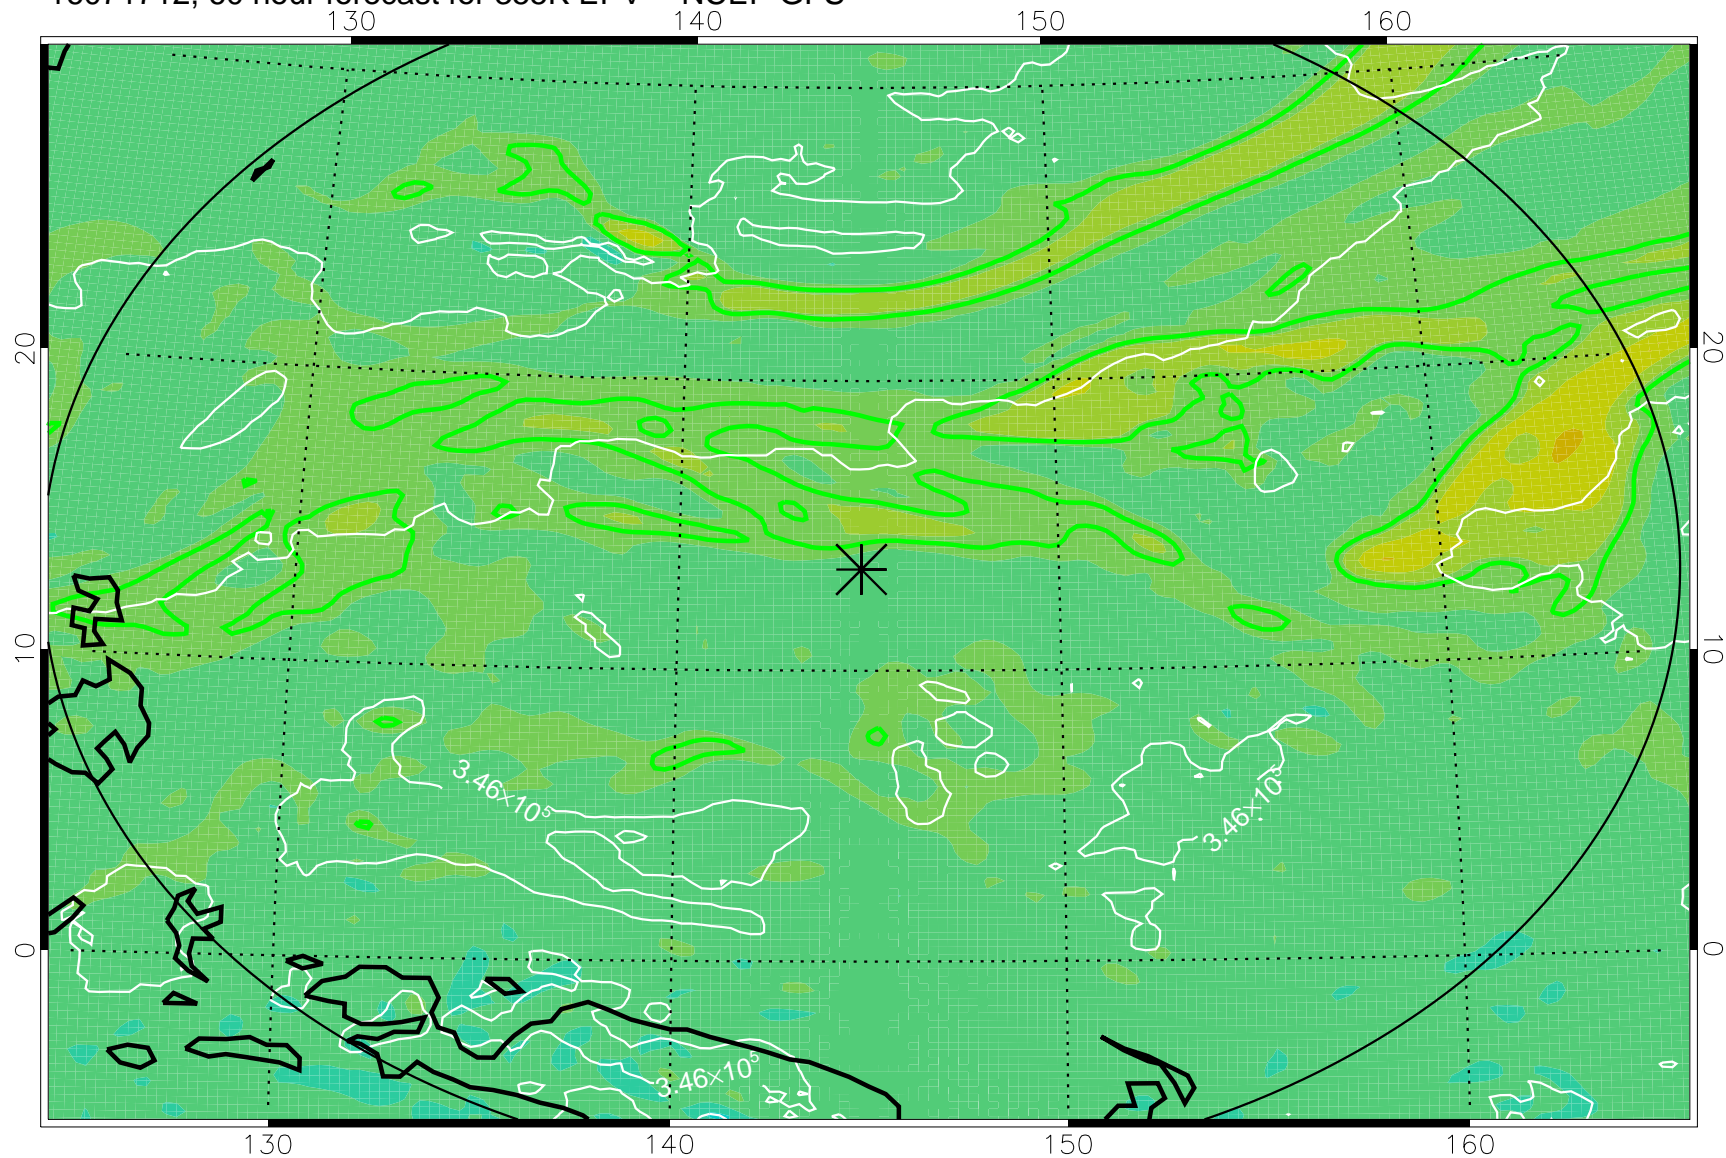

16071618, 42 hour forecast for 355K EPV -- NCEP GFS

355K Montgomery Streamfunction, white  
EPV Tropopause (2 PVU) Position  
Range ring of 2304 km

16071700, 48 hour forecast for 355K EPV -- NCEP GFS

355K Montgomery Streamfunction, white  
EPV Tropopause (2 PVU) Position  
Range ring of 2304 km

16071706, 54 hour forecast for 355K EPV -- NCEP GFS

355K Montgomery Streamfunction, white  
EPV Tropopause (2 PVU) Position  
Range ring of 2304 km

16071712, 60 hour forecast for 355K EPV -- NCEP GFS

355K Montgomery Streamfunction, white  
EPV Tropopause (2 PVU) Position  
Range ring of 2304 km

16071718, 66 hour forecast for 355K EPV -- NCEP GFS

355K Montgomery Streamfunction, white  
EPV Tropopause (2 PVU) Position  
Range ring of 2304 km

16071800, 72 hour forecast for 355K EPV -- NCEP GFS

355K Montgomery Streamfunction, white  
EPV Tropopause (2 PVU) Position  
Range ring of 2304 km

16071818, 90 hour forecast for 355K EPV -- NCEP GFS

355K Montgomery Streamfunction, white  
EPV Tropopause (2 PVU) Position  
Range ring of 2304 km

16071900, 96 hour forecast for 355K EPV -- NCEP GFS

355K Montgomery Streamfunction, white  
EPV Tropopause (2 PVU) Position  
Range ring of 2304 km