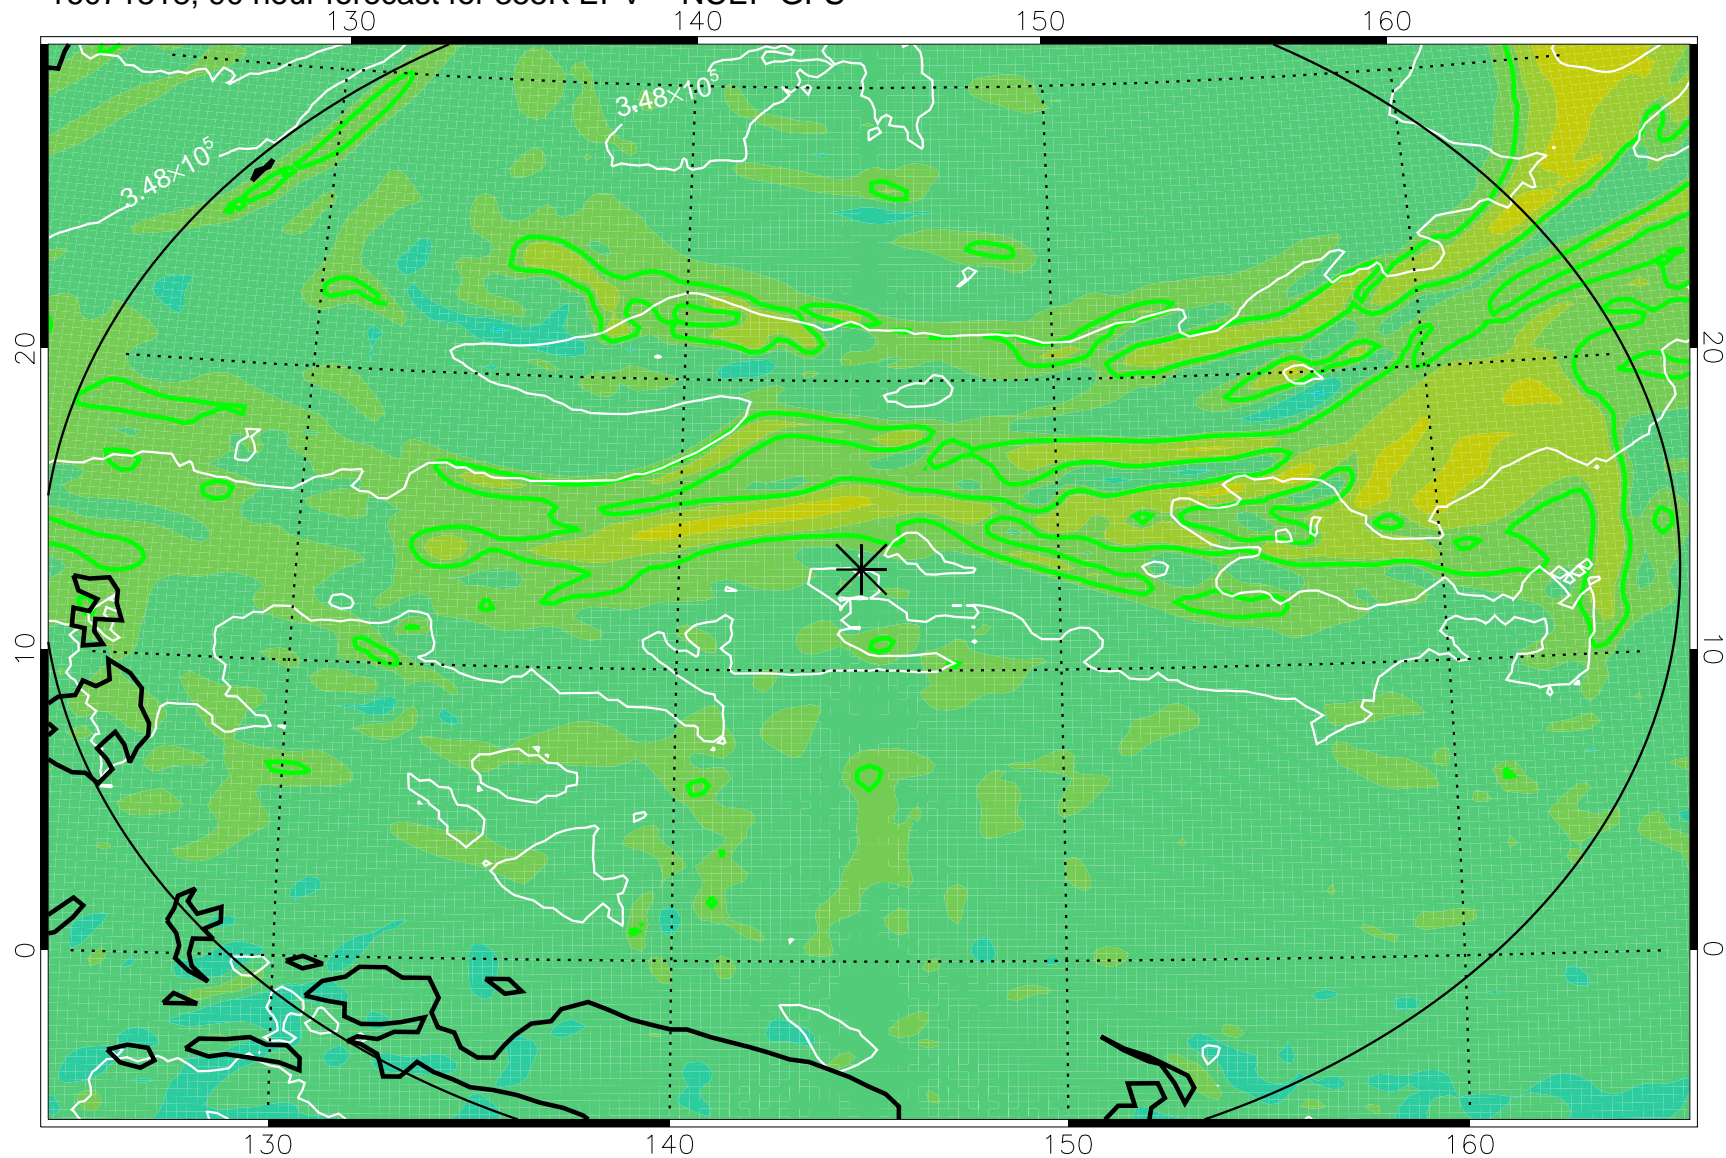

16071806, 78 hour forecast for 355K EPV -- NCEP GFS

355K Montgomery Streamfunction, white  
EPV Tropopause (2 PVU) Position  
Range ring of 2304 km

16071812, 84 hour forecast for 355K EPV -- NCEP GFS

355K Montgomery Streamfunction, white  
EPV Tropopause (2 PVU) Position  
Range ring of 2304 km

16071818, 90 hour forecast for 355K EPV -- NCEP GFS

355K Montgomery Streamfunction, white  
EPV Tropopause (2 PVU) Position  
Range ring of 2304 km

16071900, 96 hour forecast for 355K EPV -- NCEP GFS

355K Montgomery Streamfunction, white  
EPV Tropopause (2 PVU) Position  
Range ring of 2304 km

16071906, 102 hour forecast for 355K EPV -- NCEP GFS

355K Montgomery Streamfunction, white  
EPV Tropopause (2 PVU) Position  
Range ring of 2304 km

16071912, 108 hour forecast for 355K EPV -- NCEP GFS

355K Montgomery Streamfunction, white  
EPV Tropopause (2 PVU) Position  
Range ring of 2304 km

16071918, 114 hour forecast for 355K EPV -- NCEP GFS

355K Montgomery Streamfunction, white  
EPV Tropopause (2 PVU) Position  
Range ring of 2304 km

16072000, 120 hour forecast for 355K EPV -- NCEP GFS

355K Montgomery Streamfunction, white  
EPV Tropopause (2 PVU) Position  
Range ring of 2304 km