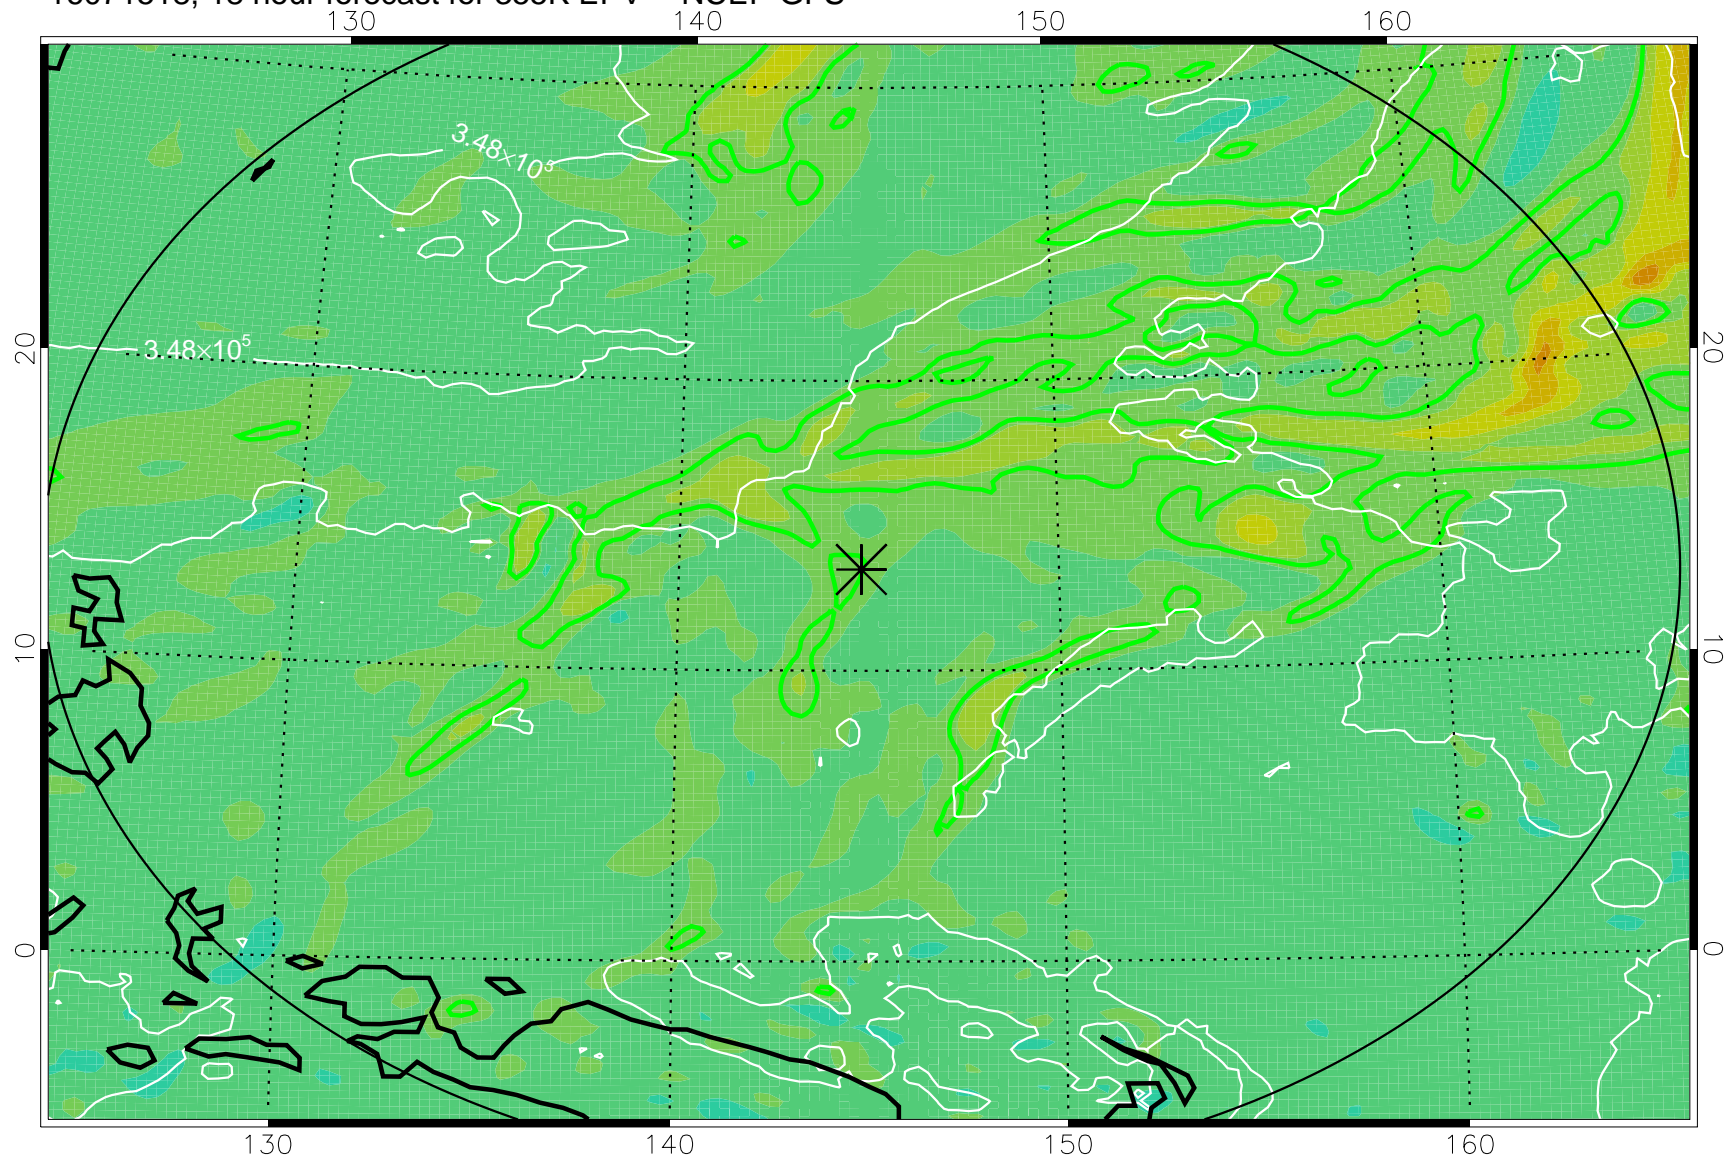

16071506, 6 hour forecast for 355K EPV -- NCEP GFS

355K Montgomery Streamfunction, white  
EPV Tropopause (2 PVU) Position  
Range ring of 2304 km

16071512, 12 hour forecast for 355K EPV -- NCEP GFS

355K Montgomery Streamfunction, white  
EPV Tropopause (2 PVU) Position  
Range ring of 2304 km

16071518, 18 hour forecast for 355K EPV -- NCEP GFS

355K Montgomery Streamfunction, white  
EPV Tropopause (2 PVU) Position  
Range ring of 2304 km

16071600, 24 hour forecast for 355K EPV -- NCEP GFS

355K Montgomery Streamfunction, white  
EPV Tropopause (2 PVU) Position  
Range ring of 2304 km

16071606, 30 hour forecast for 355K EPV -- NCEP GFS

355K Montgomery Streamfunction, white  
EPV Tropopause (2 PVU) Position  
Range ring of 2304 km

16071612, 36 hour forecast for 355K EPV -- NCEP GFS

355K Montgomery Streamfunction, white  
EPV Tropopause (2 PVU) Position  
Range ring of 2304 km

16071818, 90 hour forecast for 355K EPV -- NCEP GFS

355K Montgomery Streamfunction, white  
EPV Tropopause (2 PVU) Position  
Range ring of 2304 km

16071900, 96 hour forecast for 355K EPV -- NCEP GFS

355K Montgomery Streamfunction, white  
EPV Tropopause (2 PVU) Position  
Range ring of 2304 km