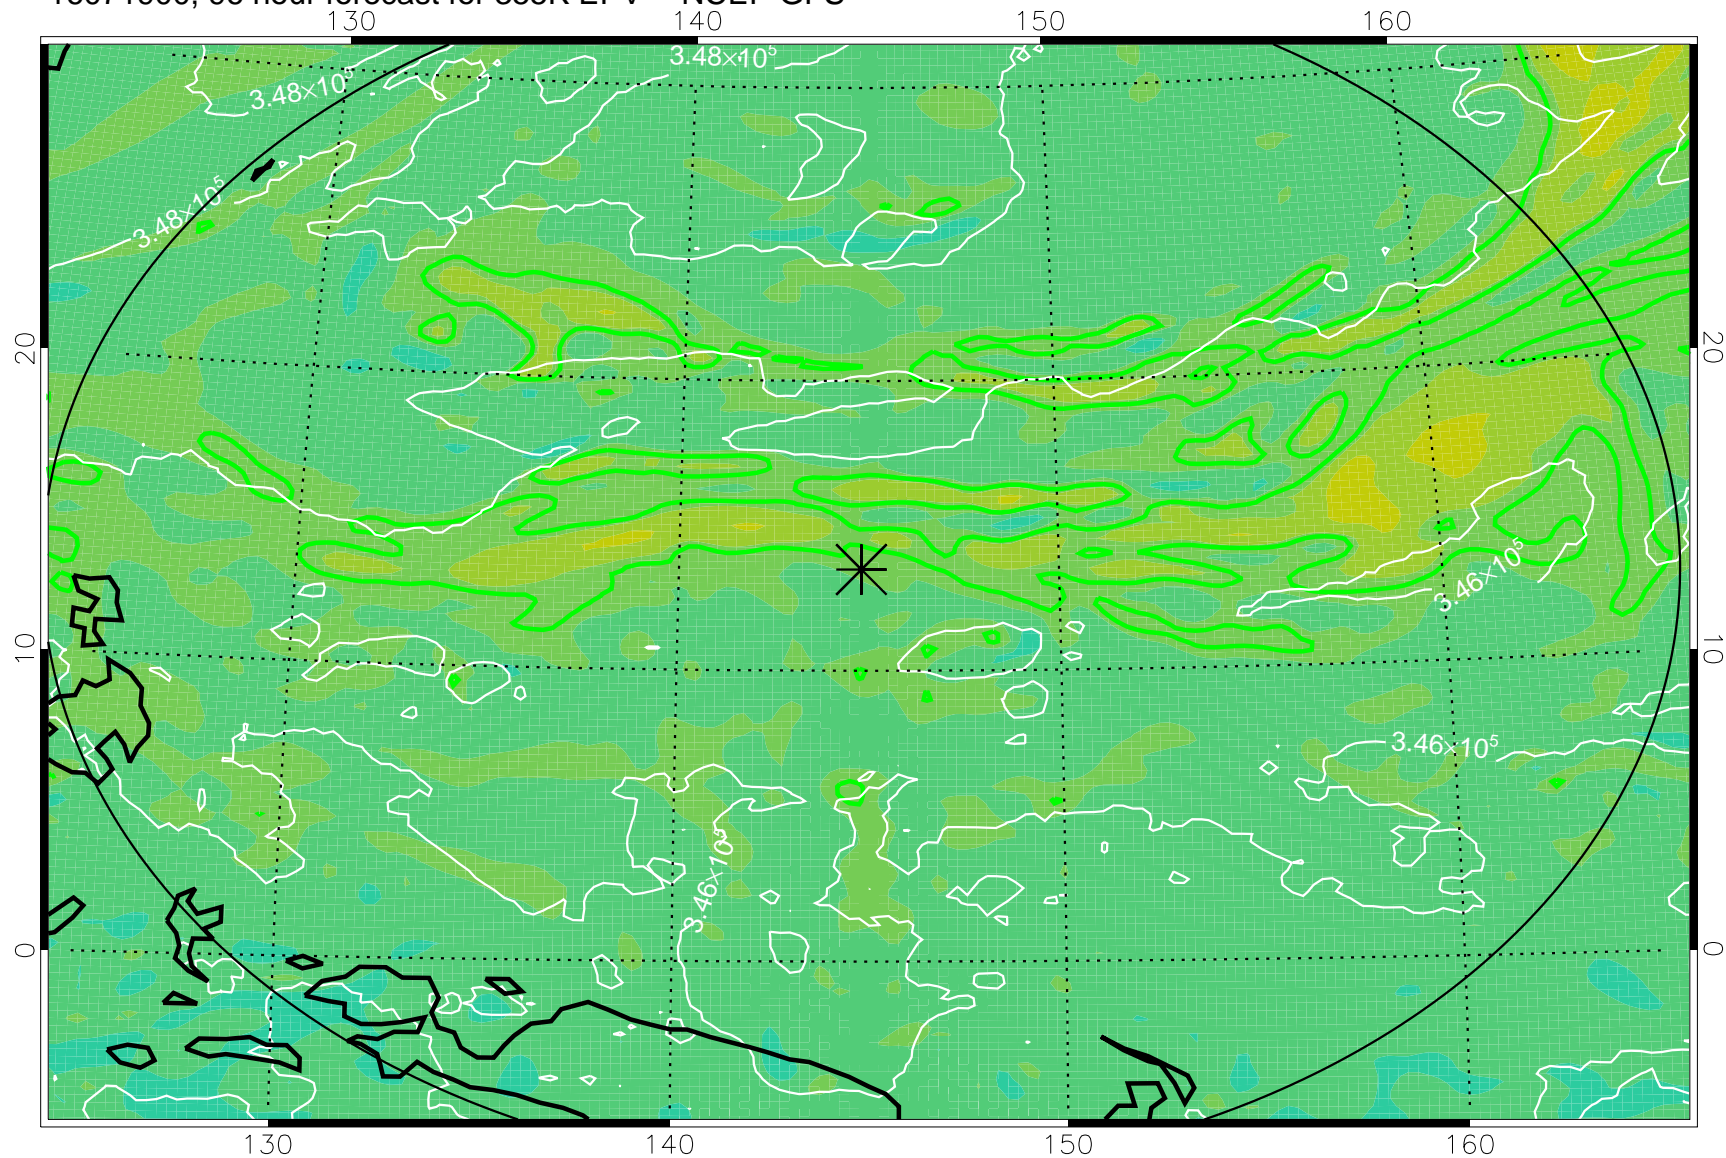

16071806, 78 hour forecast for 355K EPV -- NCEP GFS

355K Montgomery Streamfunction, white  
EPV Tropopause (2 PVU) Position  
Range ring of 2304 km

16071812, 84 hour forecast for 355K EPV -- NCEP GFS

355K Montgomery Streamfunction, white  
EPV Tropopause (2 PVU) Position  
Range ring of 2304 km

16071818, 90 hour forecast for 355K EPV -- NCEP GFS

355K Montgomery Streamfunction, white  
EPV Tropopause (2 PVU) Position  
Range ring of 2304 km

16071900, 96 hour forecast for 355K EPV -- NCEP GFS

355K Montgomery Streamfunction, white  
EPV Tropopause (2 PVU) Position  
Range ring of 2304 km

16071906, 102 hour forecast for 355K EPV -- NCEP GFS

355K Montgomery Streamfunction, white  
EPV Tropopause (2 PVU) Position  
Range ring of 2304 km

16071912, 108 hour forecast for 355K EPV -- NCEP GFS

355K Montgomery Streamfunction, white  
EPV Tropopause (2 PVU) Position  
Range ring of 2304 km

16071918, 114 hour forecast for 355K EPV -- NCEP GFS

355K Montgomery Streamfunction, white  
EPV Tropopause (2 PVU) Position  
Range ring of 2304 km

16072000, 120 hour forecast for 355K EPV -- NCEP GFS

355K Montgomery Streamfunction, white  
EPV Tropopause (2 PVU) Position  
Range ring of 2304 km