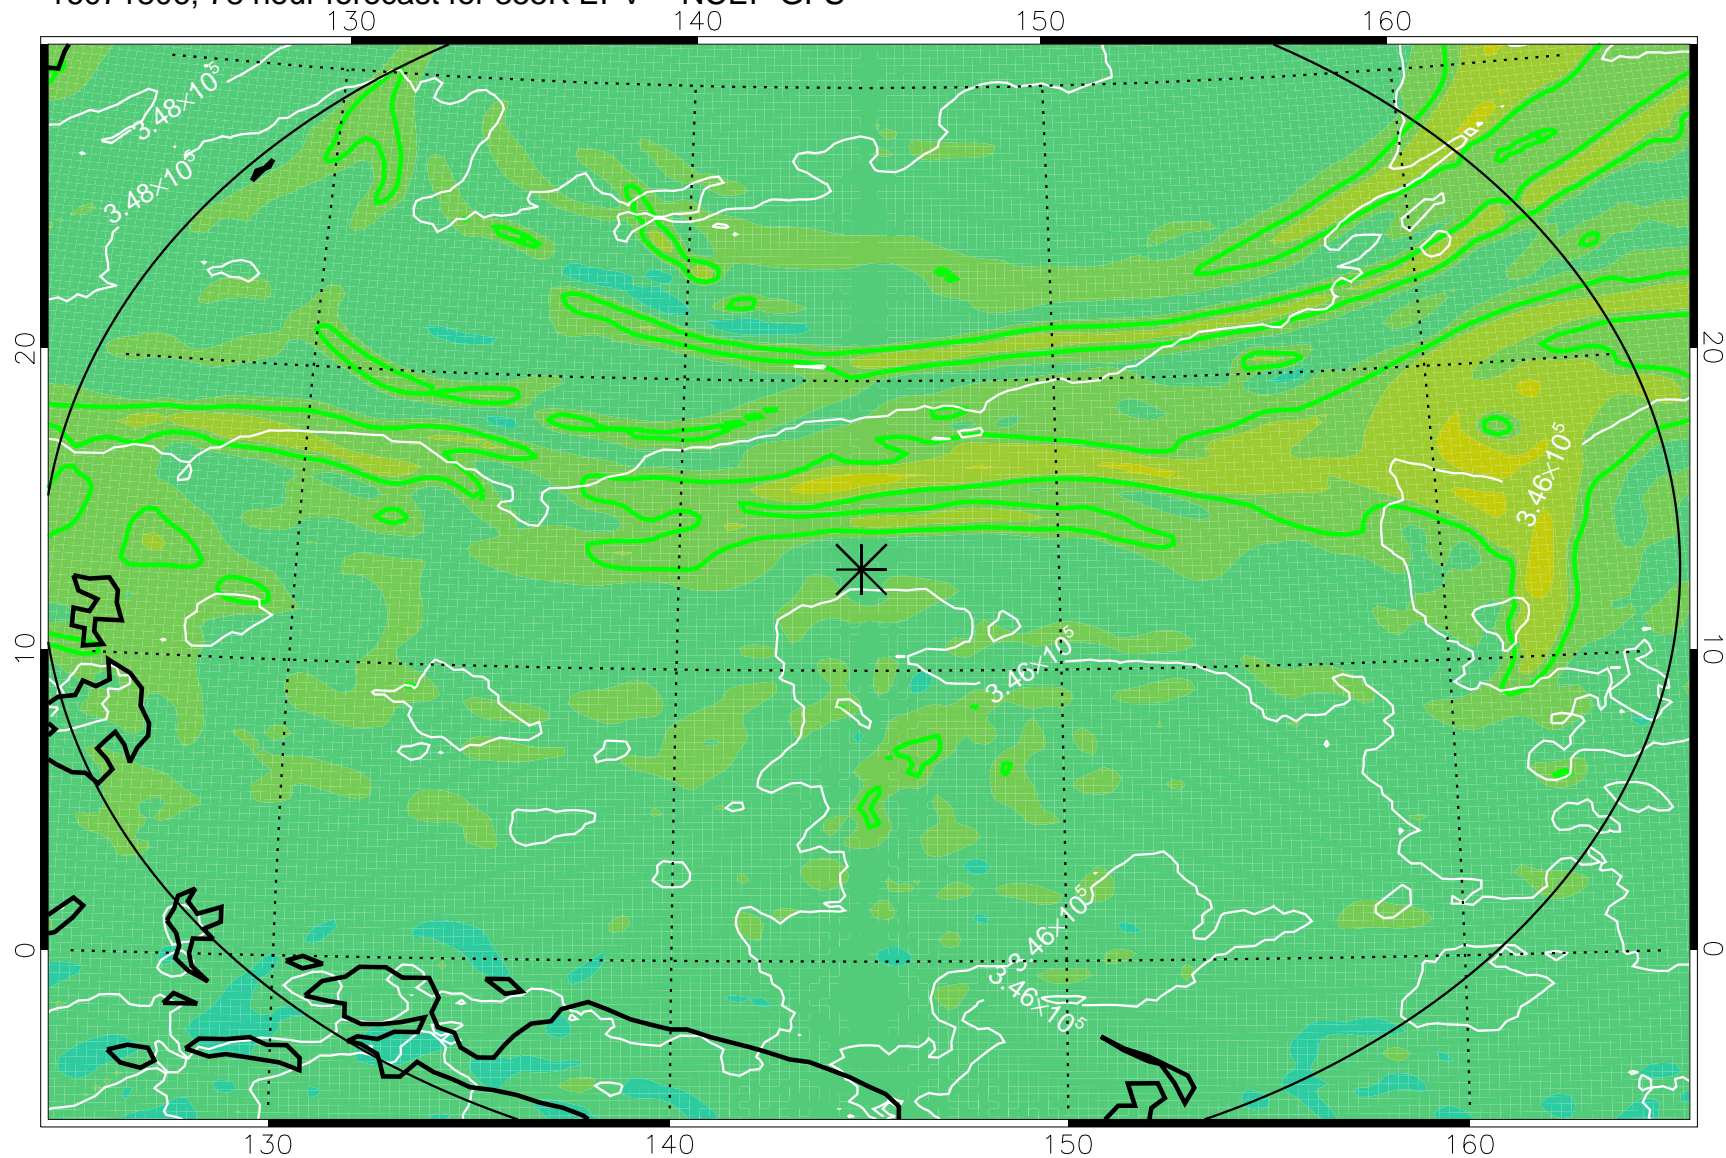

16071718, 66 hour forecast for 355K EPV -- NCEP GFS

355K Montgomery Streamfunction, white  
EPV Tropopause (2 PVU) Position  
Range ring of 2304 km

16071800, 72 hour forecast for 355K EPV -- NCEP GFS

355K Montgomery Streamfunction, white  
EPV Tropopause (2 PVU) Position  
Range ring of 2304 km

16071806, 78 hour forecast for 355K EPV -- NCEP GFS

355K Montgomery Streamfunction, white  
EPV Tropopause (2 PVU) Position  
Range ring of 2304 km

16071812, 84 hour forecast for 355K EPV -- NCEP GFS

355K Montgomery Streamfunction, white  
EPV Tropopause (2 PVU) Position  
Range ring of 2304 km

16071818, 90 hour forecast for 355K EPV -- NCEP GFS

355K Montgomery Streamfunction, white  
EPV Tropopause (2 PVU) Position  
Range ring of 2304 km

16071900, 96 hour forecast for 355K EPV -- NCEP GFS

355K Montgomery Streamfunction, white  
EPV Tropopause (2 PVU) Position  
Range ring of 2304 km

16071906, 102 hour forecast for 355K EPV -- NCEP GFS

355K Montgomery Streamfunction, white  
EPV Tropopause (2 PVU) Position  
Range ring of 2304 km

16071912, 108 hour forecast for 355K EPV -- NCEP GFS

355K Montgomery Streamfunction, white  
EPV Tropopause (2 PVU) Position  
Range ring of 2304 km