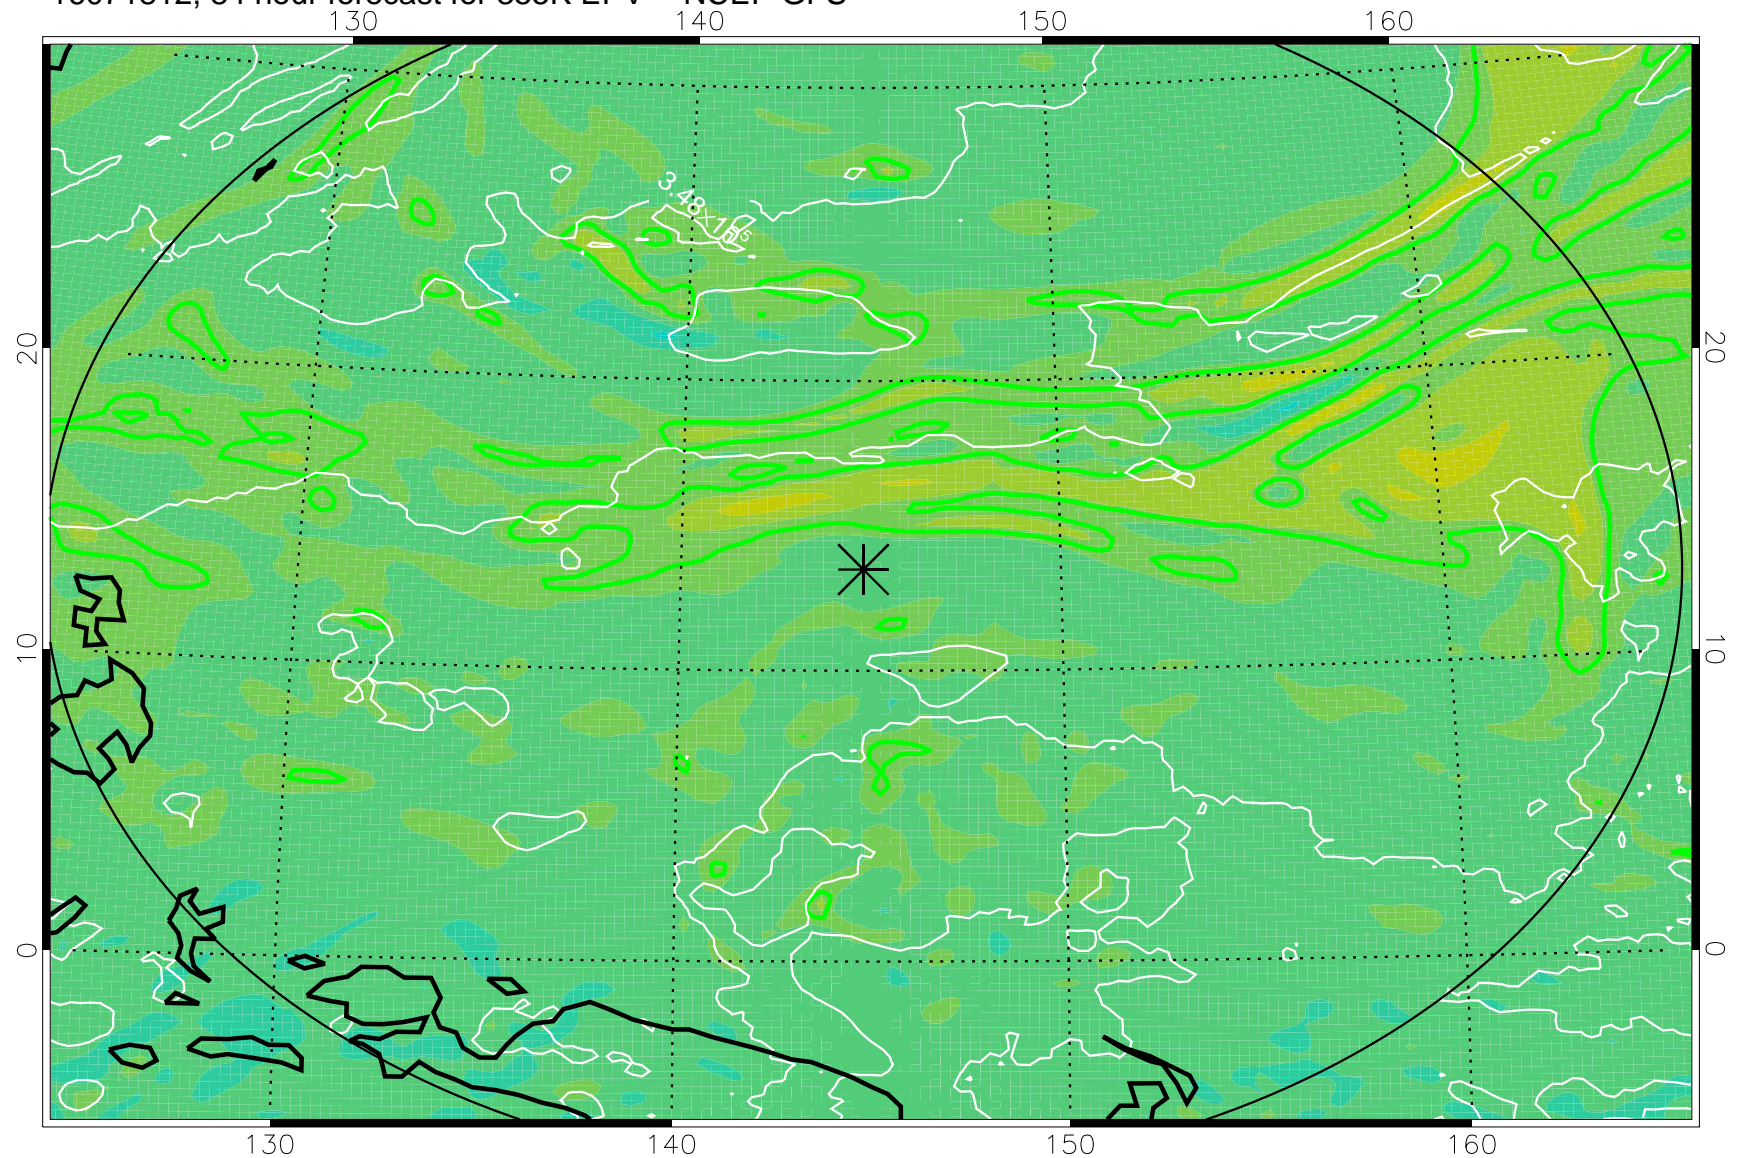

16071718, 66 hour forecast for 355K EPV -- NCEP GFS

355K Montgomery Streamfunction, white  
EPV Tropopause (2 PVU) Position  
Range ring of 2304 km

16071800, 72 hour forecast for 355K EPV -- NCEP GFS

355K Montgomery Streamfunction, white  
EPV Tropopause (2 PVU) Position  
Range ring of 2304 km

16071806, 78 hour forecast for 355K EPV -- NCEP GFS

355K Montgomery Streamfunction, white  
EPV Tropopause (2 PVU) Position  
Range ring of 2304 km

16071812, 84 hour forecast for 355K EPV -- NCEP GFS

355K Montgomery Streamfunction, white  
EPV Tropopause (2 PVU) Position  
Range ring of 2304 km

16071818, 90 hour forecast for 355K EPV -- NCEP GFS

355K Montgomery Streamfunction, white  
EPV Tropopause (2 PVU) Position  
Range ring of 2304 km

16071900, 96 hour forecast for 355K EPV -- NCEP GFS

355K Montgomery Streamfunction, white  
EPV Tropopause (2 PVU) Position  
Range ring of 2304 km

16071906, 102 hour forecast for 355K EPV -- NCEP GFS

355K Montgomery Streamfunction, white  
EPV Tropopause (2 PVU) Position  
Range ring of 2304 km

16071912, 108 hour forecast for 355K EPV -- NCEP GFS

355K Montgomery Streamfunction, white  
EPV Tropopause (2 PVU) Position  
Range ring of 2304 km