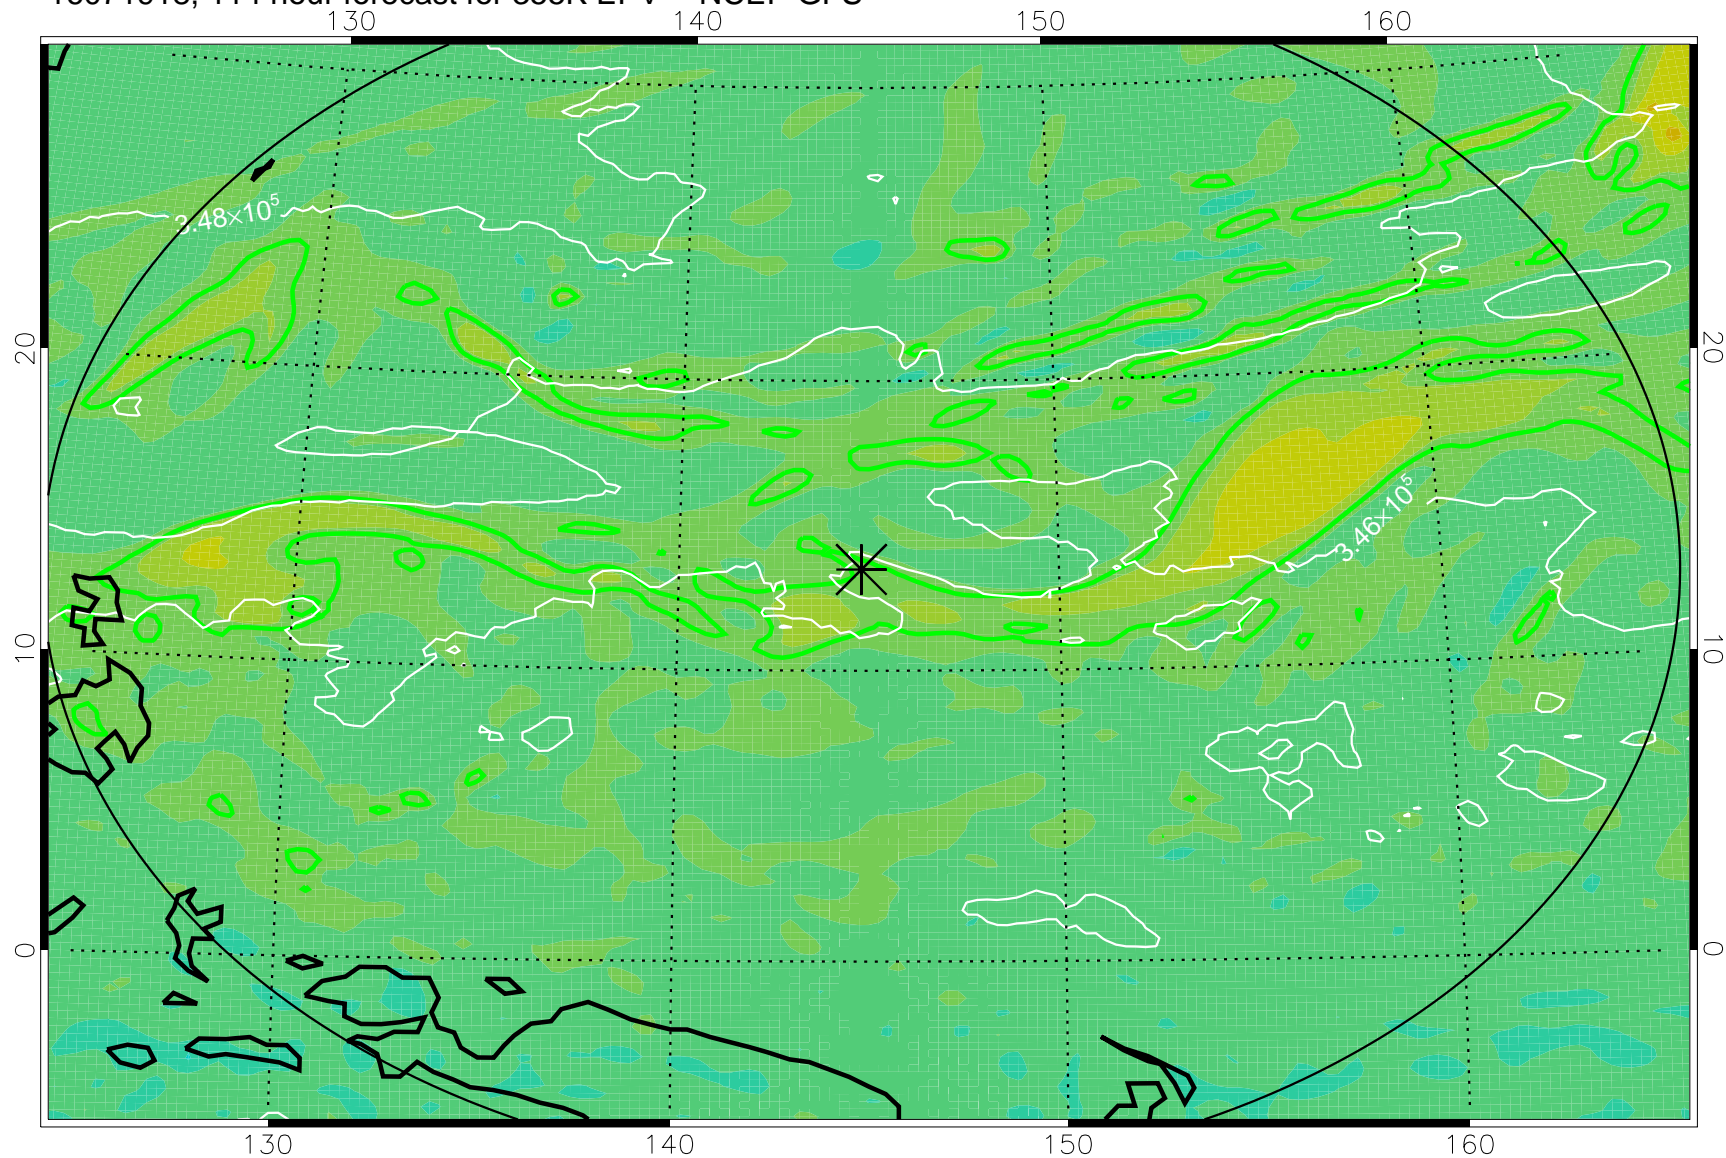

16071806, 78 hour forecast for 355K EPV -- NCEP GFS

355K Montgomery Streamfunction, white  
EPV Tropopause (2 PVU) Position  
Range ring of 2304 km

16071812, 84 hour forecast for 355K EPV -- NCEP GFS

355K Montgomery Streamfunction, white  
EPV Tropopause (2 PVU) Position  
Range ring of 2304 km

16071818, 90 hour forecast for 355K EPV -- NCEP GFS

355K Montgomery Streamfunction, white  
EPV Tropopause (2 PVU) Position  
Range ring of 2304 km

16071900, 96 hour forecast for 355K EPV -- NCEP GFS

355K Montgomery Streamfunction, white  
EPV Tropopause (2 PVU) Position  
Range ring of 2304 km

16071906, 102 hour forecast for 355K EPV -- NCEP GFS

355K Montgomery Streamfunction, white  
EPV Tropopause (2 PVU) Position  
Range ring of 2304 km

16071912, 108 hour forecast for 355K EPV -- NCEP GFS

355K Montgomery Streamfunction, white  
EPV Tropopause (2 PVU) Position  
Range ring of 2304 km

16071918, 114 hour forecast for 355K EPV -- NCEP GFS

355K Montgomery Streamfunction, white  
EPV Tropopause (2 PVU) Position  
Range ring of 2304 km

16072000, 120 hour forecast for 355K EPV -- NCEP GFS

355K Montgomery Streamfunction, white  
EPV Tropopause (2 PVU) Position  
Range ring of 2304 km