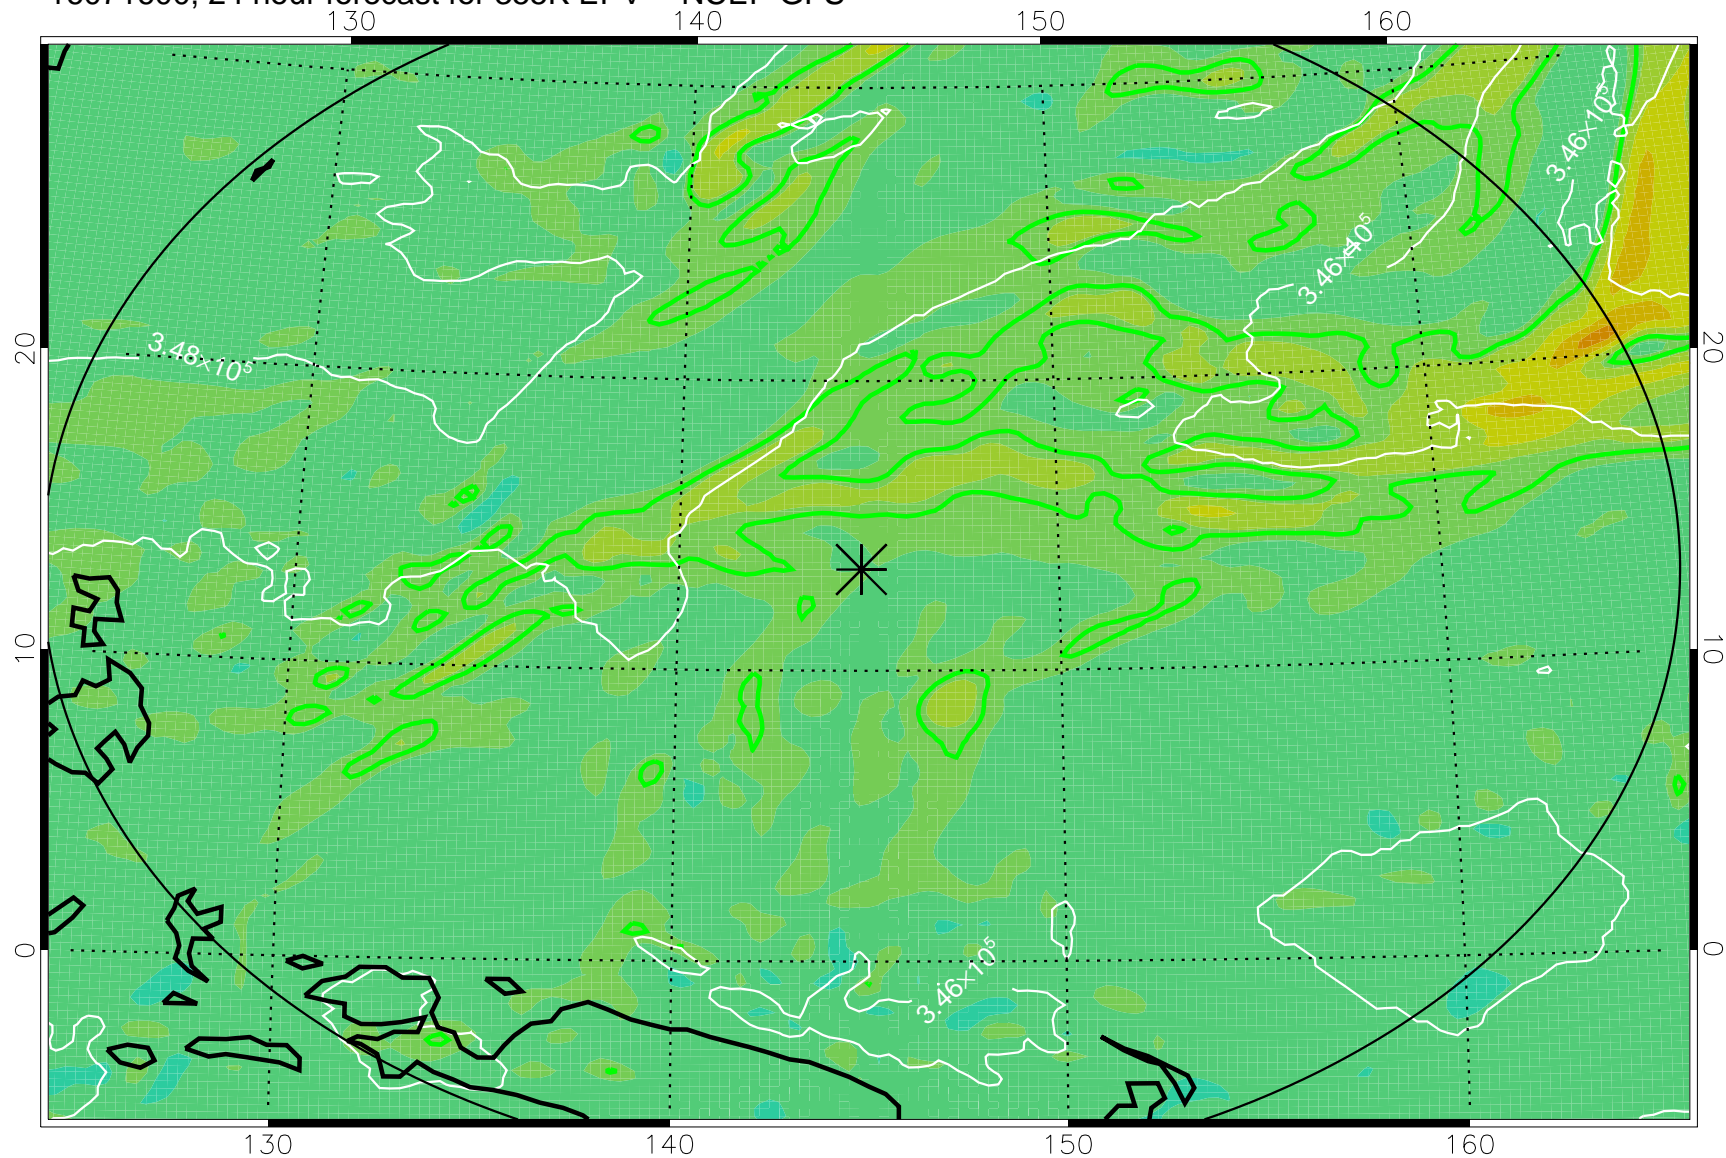

16071506, 6 hour forecast for 355K EPV -- NCEP GFS

355K Montgomery Streamfunction, white  
EPV Tropopause (2 PVU) Position  
Range ring of 2304 km

16071512, 12 hour forecast for 355K EPV -- NCEP GFS

355K Montgomery Streamfunction, white  
EPV Tropopause (2 PVU) Position  
Range ring of 2304 km

16071518, 18 hour forecast for 355K EPV -- NCEP GFS

355K Montgomery Streamfunction, white  
EPV Tropopause (2 PVU) Position  
Range ring of 2304 km

16071600, 24 hour forecast for 355K EPV -- NCEP GFS

355K Montgomery Streamfunction, white  
EPV Tropopause (2 PVU) Position  
Range ring of 2304 km

16071606, 30 hour forecast for 355K EPV -- NCEP GFS

355K Montgomery Streamfunction, white  
EPV Tropopause (2 PVU) Position  
Range ring of 2304 km

16071612, 36 hour forecast for 355K EPV -- NCEP GFS

355K Montgomery Streamfunction, white  
EPV Tropopause (2 PVU) Position  
Range ring of 2304 km

16071818, 90 hour forecast for 355K EPV -- NCEP GFS

355K Montgomery Streamfunction, white  
EPV Tropopause (2 PVU) Position  
Range ring of 2304 km

16071900, 96 hour forecast for 355K EPV -- NCEP GFS

355K Montgomery Streamfunction, white  
EPV Tropopause (2 PVU) Position  
Range ring of 2304 km