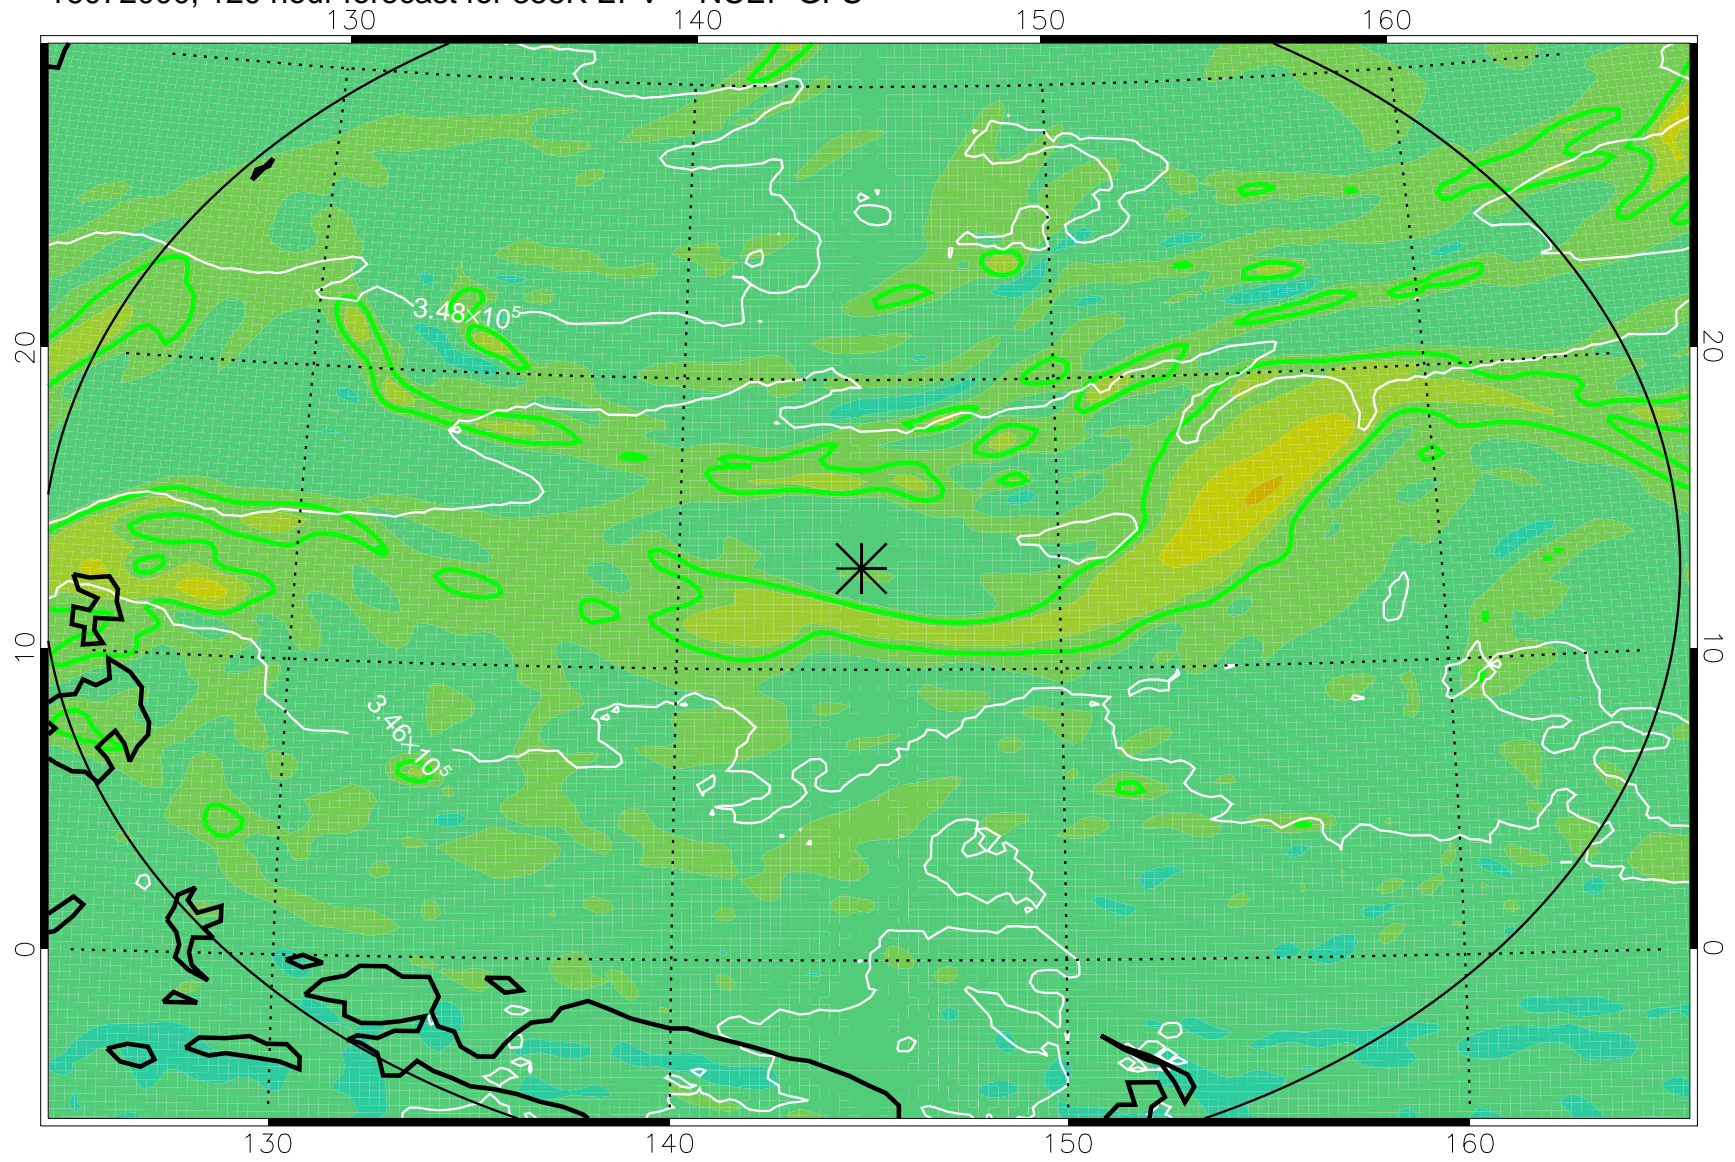

16071806, 78 hour forecast for 355K EPV -- NCEP GFS

355K Montgomery Streamfunction, white  
EPV Tropopause (2 PVU) Position  
Range ring of 2304 km

16071812, 84 hour forecast for 355K EPV -- NCEP GFS

355K Montgomery Streamfunction, white  
EPV Tropopause (2 PVU) Position  
Range ring of 2304 km

16071818, 90 hour forecast for 355K EPV -- NCEP GFS

355K Montgomery Streamfunction, white  
EPV Tropopause (2 PVU) Position  
Range ring of 2304 km

16071900, 96 hour forecast for 355K EPV -- NCEP GFS

355K Montgomery Streamfunction, white  
EPV Tropopause (2 PVU) Position  
Range ring of 2304 km

16071906, 102 hour forecast for 355K EPV -- NCEP GFS

355K Montgomery Streamfunction, white  
EPV Tropopause (2 PVU) Position  
Range ring of 2304 km

16071912, 108 hour forecast for 355K EPV -- NCEP GFS

355K Montgomery Streamfunction, white  
EPV Tropopause (2 PVU) Position  
Range ring of 2304 km

16071918, 114 hour forecast for 355K EPV -- NCEP GFS

355K Montgomery Streamfunction, white  
EPV Tropopause (2 PVU) Position  
Range ring of 2304 km

16072000, 120 hour forecast for 355K EPV -- NCEP GFS

355K Montgomery Streamfunction, white  
EPV Tropopause (2 PVU) Position  
Range ring of 2304 km