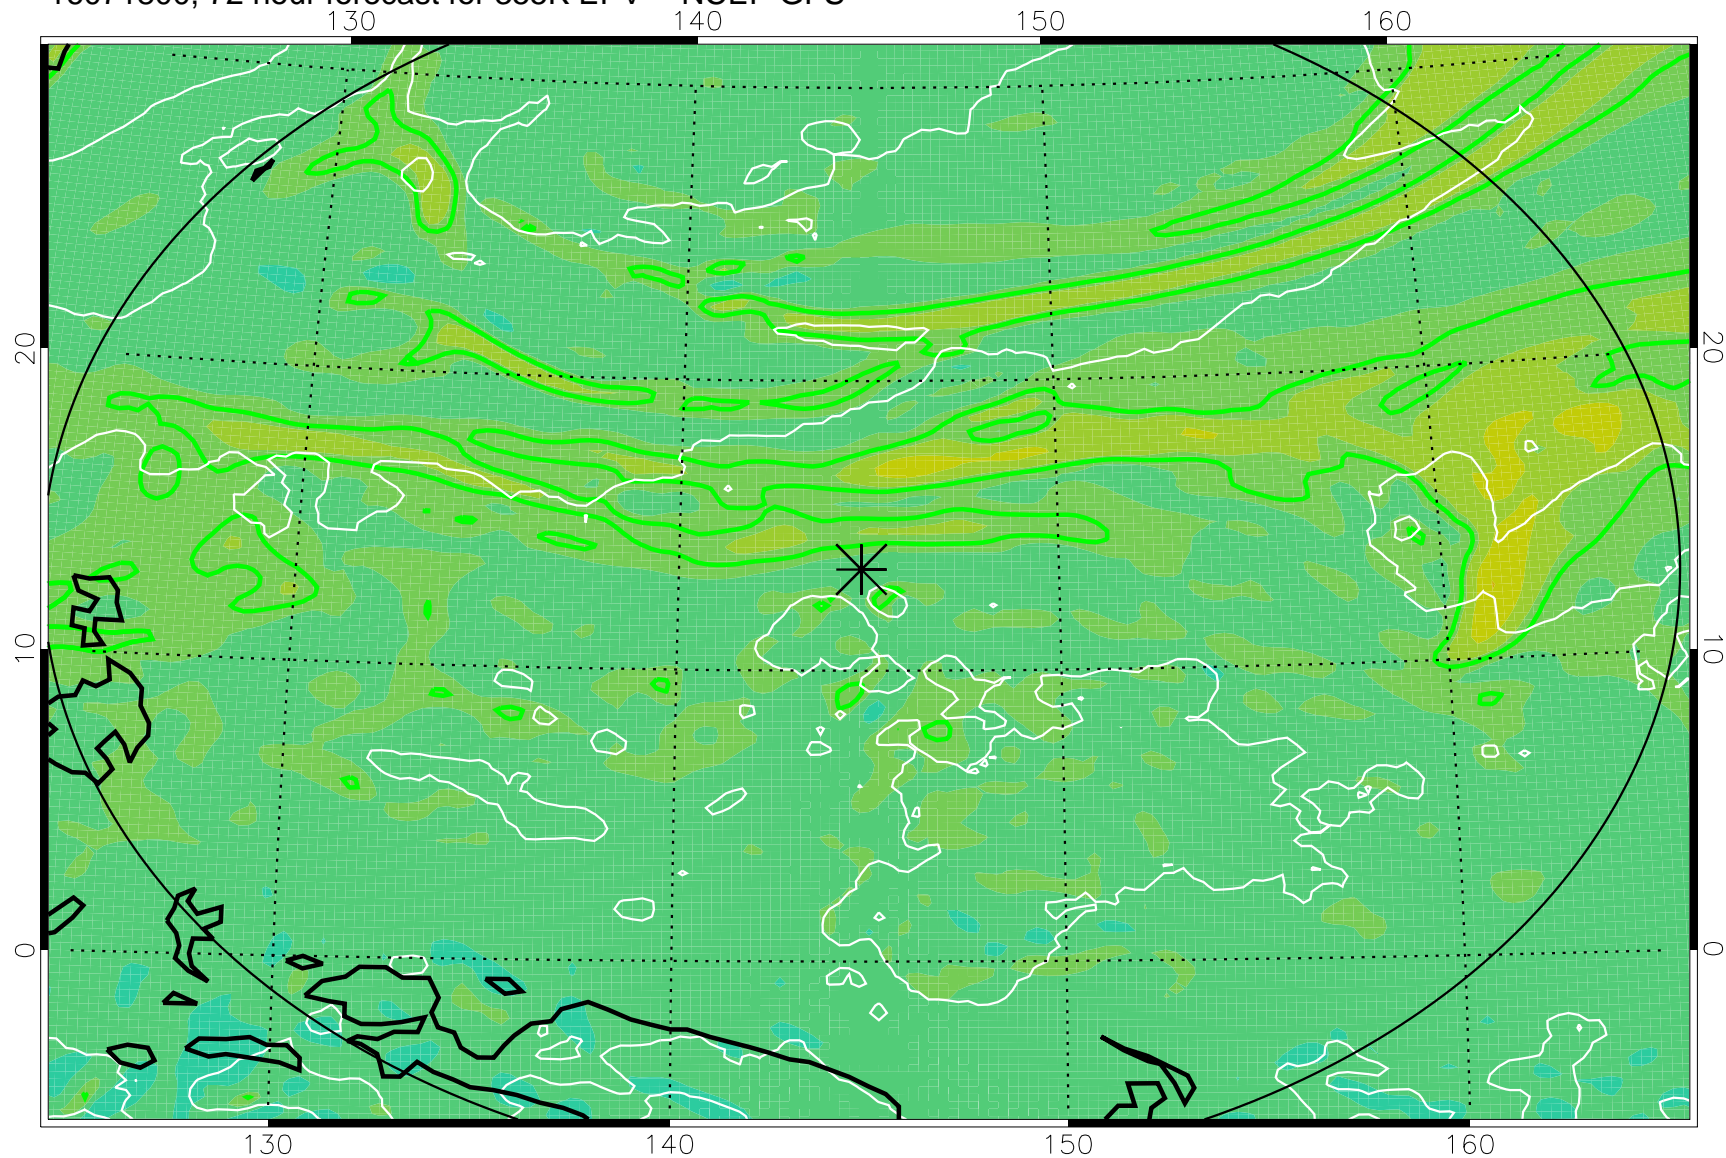

16071706, 54 hour forecast for 355K EPV -- NCEP GFS

355K Montgomery Streamfunction, white  
EPV Tropopause (2 PVU) Position  
Range ring of 2304 km

16071712, 60 hour forecast for 355K EPV -- NCEP GFS

355K Montgomery Streamfunction, white  
EPV Tropopause (2 PVU) Position  
Range ring of 2304 km

16071718, 66 hour forecast for 355K EPV -- NCEP GFS

355K Montgomery Streamfunction, white  
EPV Tropopause (2 PVU) Position  
Range ring of 2304 km

16071800, 72 hour forecast for 355K EPV -- NCEP GFS

355K Montgomery Streamfunction, white  
EPV Tropopause (2 PVU) Position  
Range ring of 2304 km

16071806, 78 hour forecast for 355K EPV -- NCEP GFS

355K Montgomery Streamfunction, white  
EPV Tropopause (2 PVU) Position  
Range ring of 2304 km

16071812, 84 hour forecast for 355K EPV -- NCEP GFS

355K Montgomery Streamfunction, white  
EPV Tropopause (2 PVU) Position  
Range ring of 2304 km

16071818, 90 hour forecast for 355K EPV -- NCEP GFS

355K Montgomery Streamfunction, white  
EPV Tropopause (2 PVU) Position  
Range ring of 2304 km

16071900, 96 hour forecast for 355K EPV -- NCEP GFS

355K Montgomery Streamfunction, white  
EPV Tropopause (2 PVU) Position  
Range ring of 2304 km