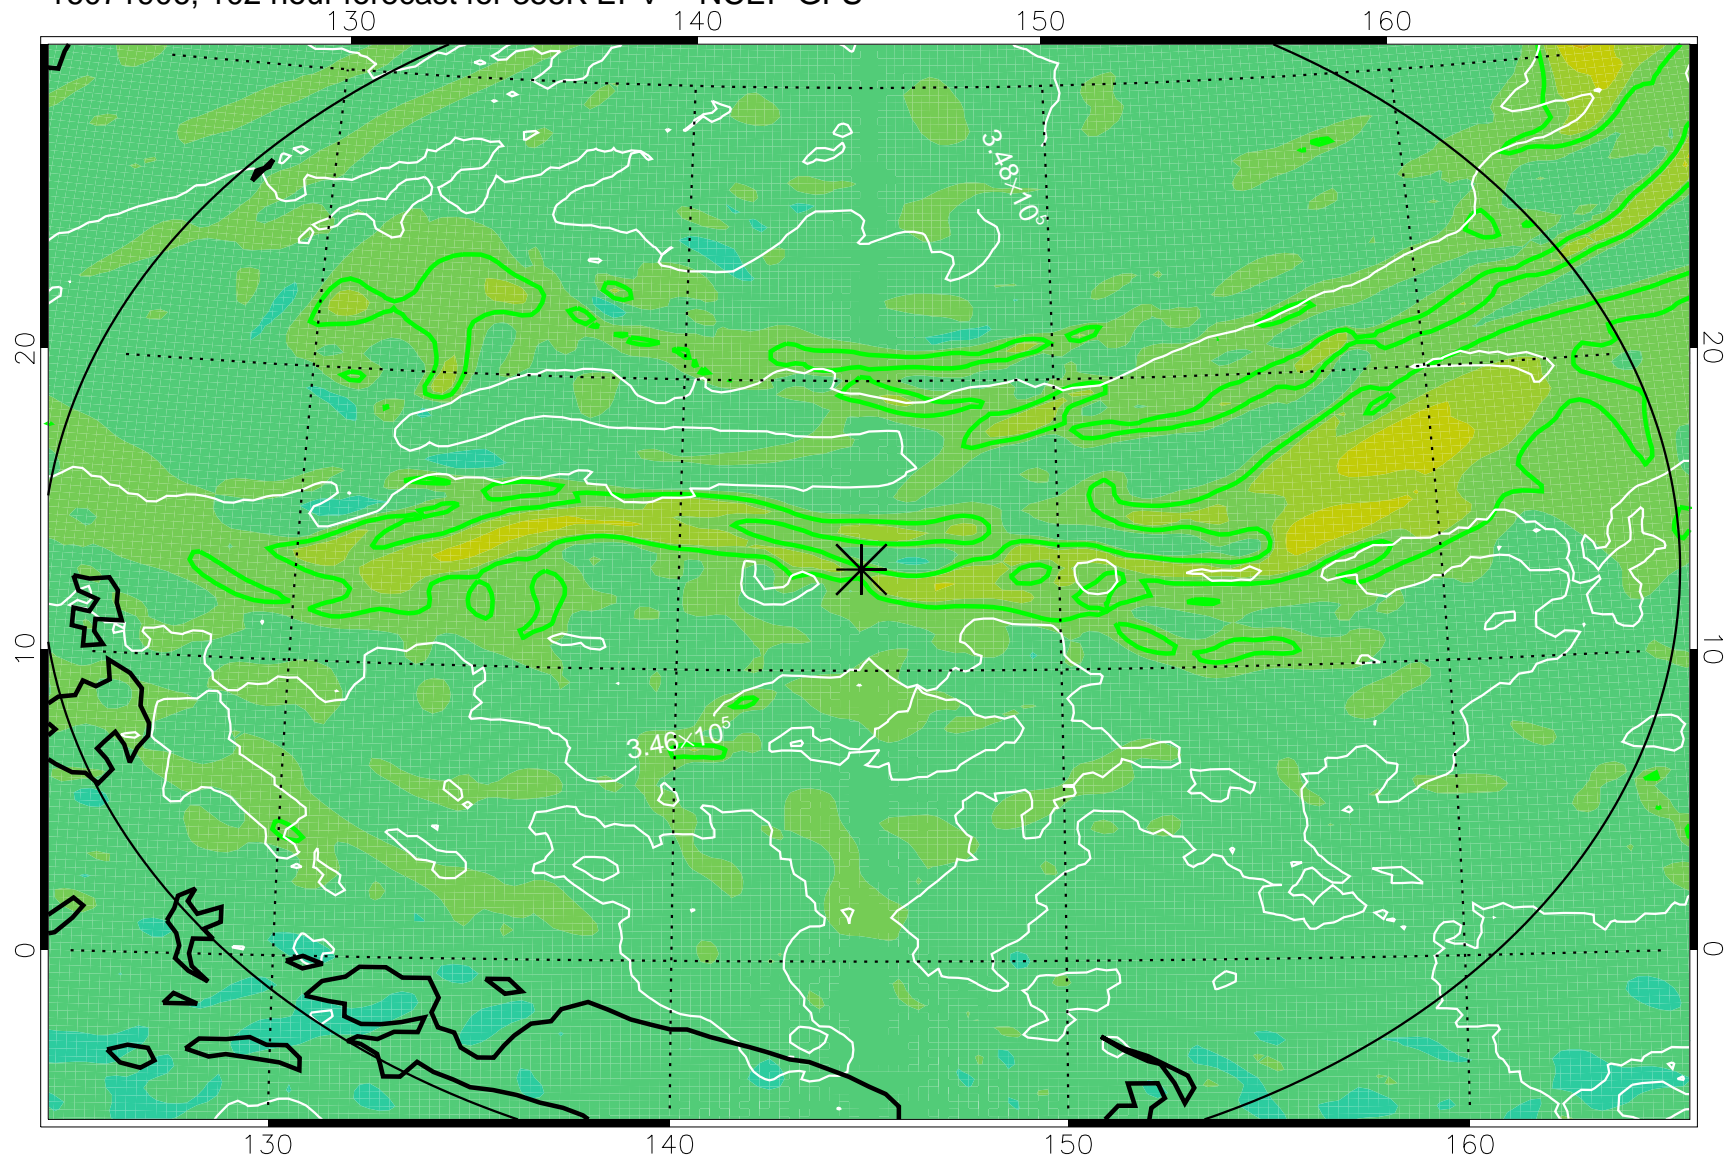

16071806, 78 hour forecast for 355K EPV -- NCEP GFS

355K Montgomery Streamfunction, white  
EPV Tropopause (2 PVU) Position  
Range ring of 2304 km

16071812, 84 hour forecast for 355K EPV -- NCEP GFS

355K Montgomery Streamfunction, white  
EPV Tropopause (2 PVU) Position  
Range ring of 2304 km

16071818, 90 hour forecast for 355K EPV -- NCEP GFS

355K Montgomery Streamfunction, white  
EPV Tropopause (2 PVU) Position  
Range ring of 2304 km

16071900, 96 hour forecast for 355K EPV -- NCEP GFS

355K Montgomery Streamfunction, white  
EPV Tropopause (2 PVU) Position  
Range ring of 2304 km

16071906, 102 hour forecast for 355K EPV -- NCEP GFS

355K Montgomery Streamfunction, white  
EPV Tropopause (2 PVU) Position  
Range ring of 2304 km

16071912, 108 hour forecast for 355K EPV -- NCEP GFS

355K Montgomery Streamfunction, white  
EPV Tropopause (2 PVU) Position  
Range ring of 2304 km

16071918, 114 hour forecast for 355K EPV -- NCEP GFS

355K Montgomery Streamfunction, white  
EPV Tropopause (2 PVU) Position  
Range ring of 2304 km

16072000, 120 hour forecast for 355K EPV -- NCEP GFS

355K Montgomery Streamfunction, white  
EPV Tropopause (2 PVU) Position  
Range ring of 2304 km