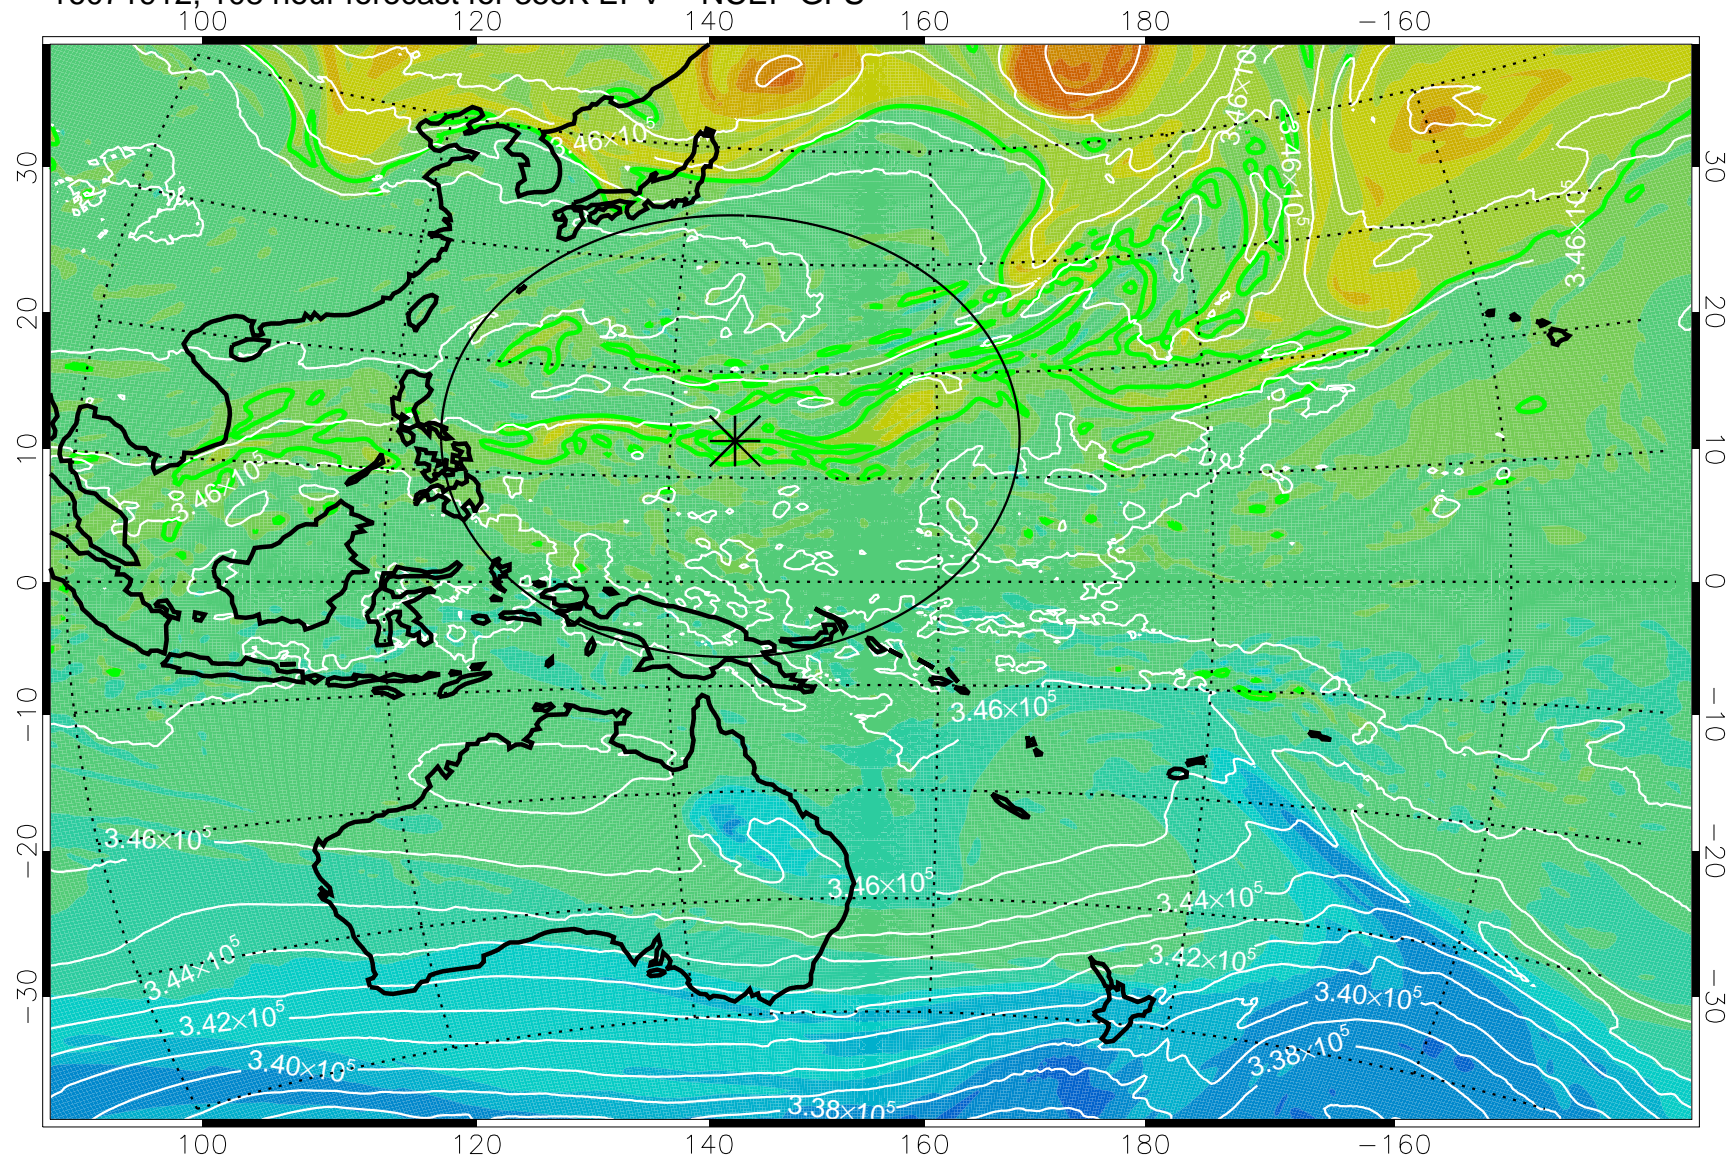

16071806, 78 hour forecast for 355K EPV -- NCEP GFS

355K Montgomery Streamfunction, white
EPV Tropopause (2 PVU) Position
Range ring of 2304 km

16071812, 84 hour forecast for 355K EPV -- NCEP GFS

355K Montgomery Streamfunction, white
EPV Tropopause (2 PVU) Position
Range ring of 2304 km

16071818, 90 hour forecast for 355K EPV -- NCEP GFS

355K Montgomery Streamfunction, white
EPV Tropopause (2 PVU) Position
Range ring of 2304 km

16071900, 96 hour forecast for 355K EPV -- NCEP GFS

355K Montgomery Streamfunction, white
EPV Tropopause (2 PVU) Position
Range ring of 2304 km

16071906, 102 hour forecast for 355K EPV -- NCEP GFS

355K Montgomery Streamfunction, white
EPV Tropopause (2 PVU) Position
Range ring of 2304 km

16071912, 108 hour forecast for 355K EPV -- NCEP GFS

355K Montgomery Streamfunction, white
EPV Tropopause (2 PVU) Position
Range ring of 2304 km

16072000, 120 hour forecast for 355K EPV -- NCEP GFS

355K Montgomery Streamfunction, white
EPV Tropopause (2 PVU) Position
Range ring of 2304 km