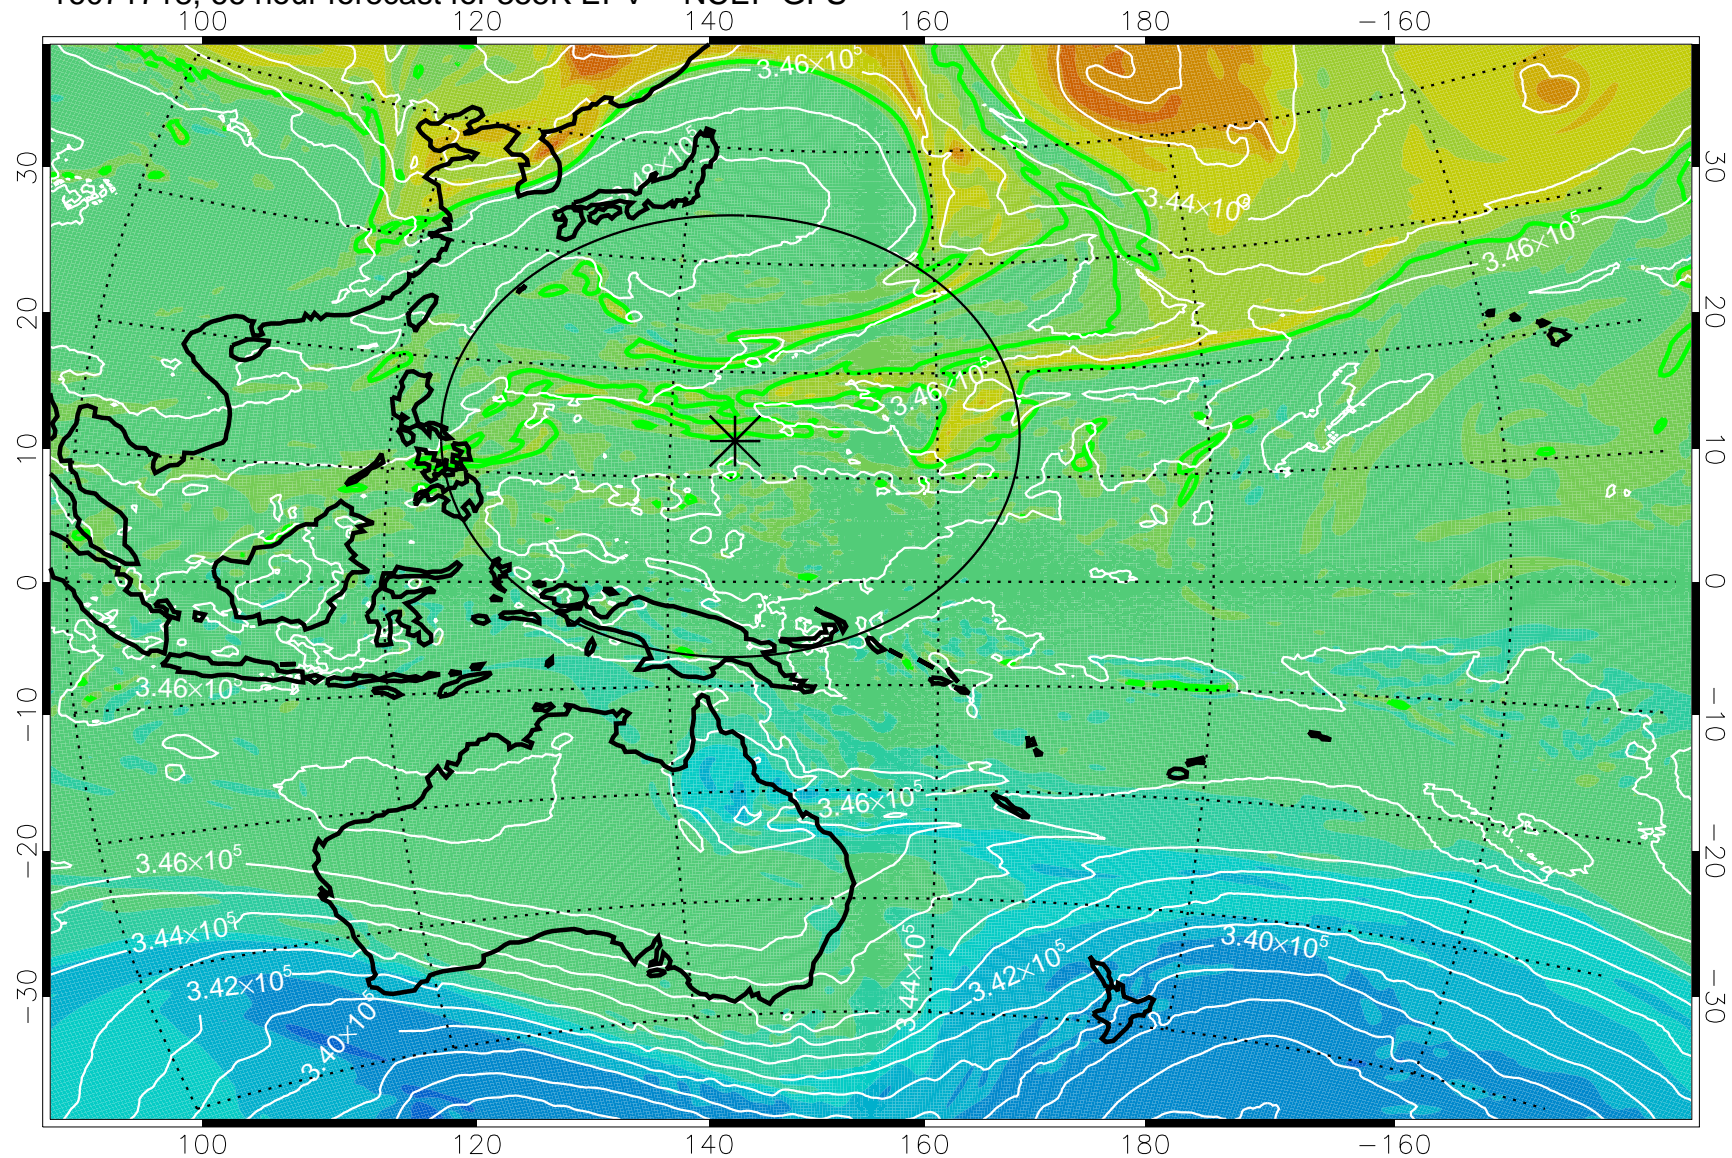

16071706, 54 hour forecast for 355K EPV -- NCEP GFS

355K Montgomery Streamfunction, white
EPV Tropopause (2 PVU) Position
Range ring of 2304 km

16071712, 60 hour forecast for 355K EPV -- NCEP GFS

355K Montgomery Streamfunction, white
EPV Tropopause (2 PVU) Position
Range ring of 2304 km

16071718, 66 hour forecast for 355K EPV -- NCEP GFS

355K Montgomery Streamfunction, white
EPV Tropopause (2 PVU) Position
Range ring of 2304 km

16071800, 72 hour forecast for 355K EPV -- NCEP GFS

355K Montgomery Streamfunction, white
EPV Tropopause (2 PVU) Position
Range ring of 2304 km

16071806, 78 hour forecast for 355K EPV -- NCEP GFS

355K Montgomery Streamfunction, white
EPV Tropopause (2 PVU) Position
Range ring of 2304 km

16071812, 84 hour forecast for 355K EPV -- NCEP GFS

355K Montgomery Streamfunction, white
EPV Tropopause (2 PVU) Position
Range ring of 2304 km

16071818, 90 hour forecast for 355K EPV -- NCEP GFS

355K Montgomery Streamfunction, white
EPV Tropopause (2 PVU) Position
Range ring of 2304 km

16071900, 96 hour forecast for 355K EPV -- NCEP GFS

355K Montgomery Streamfunction, white
EPV Tropopause (2 PVU) Position
Range ring of 2304 km