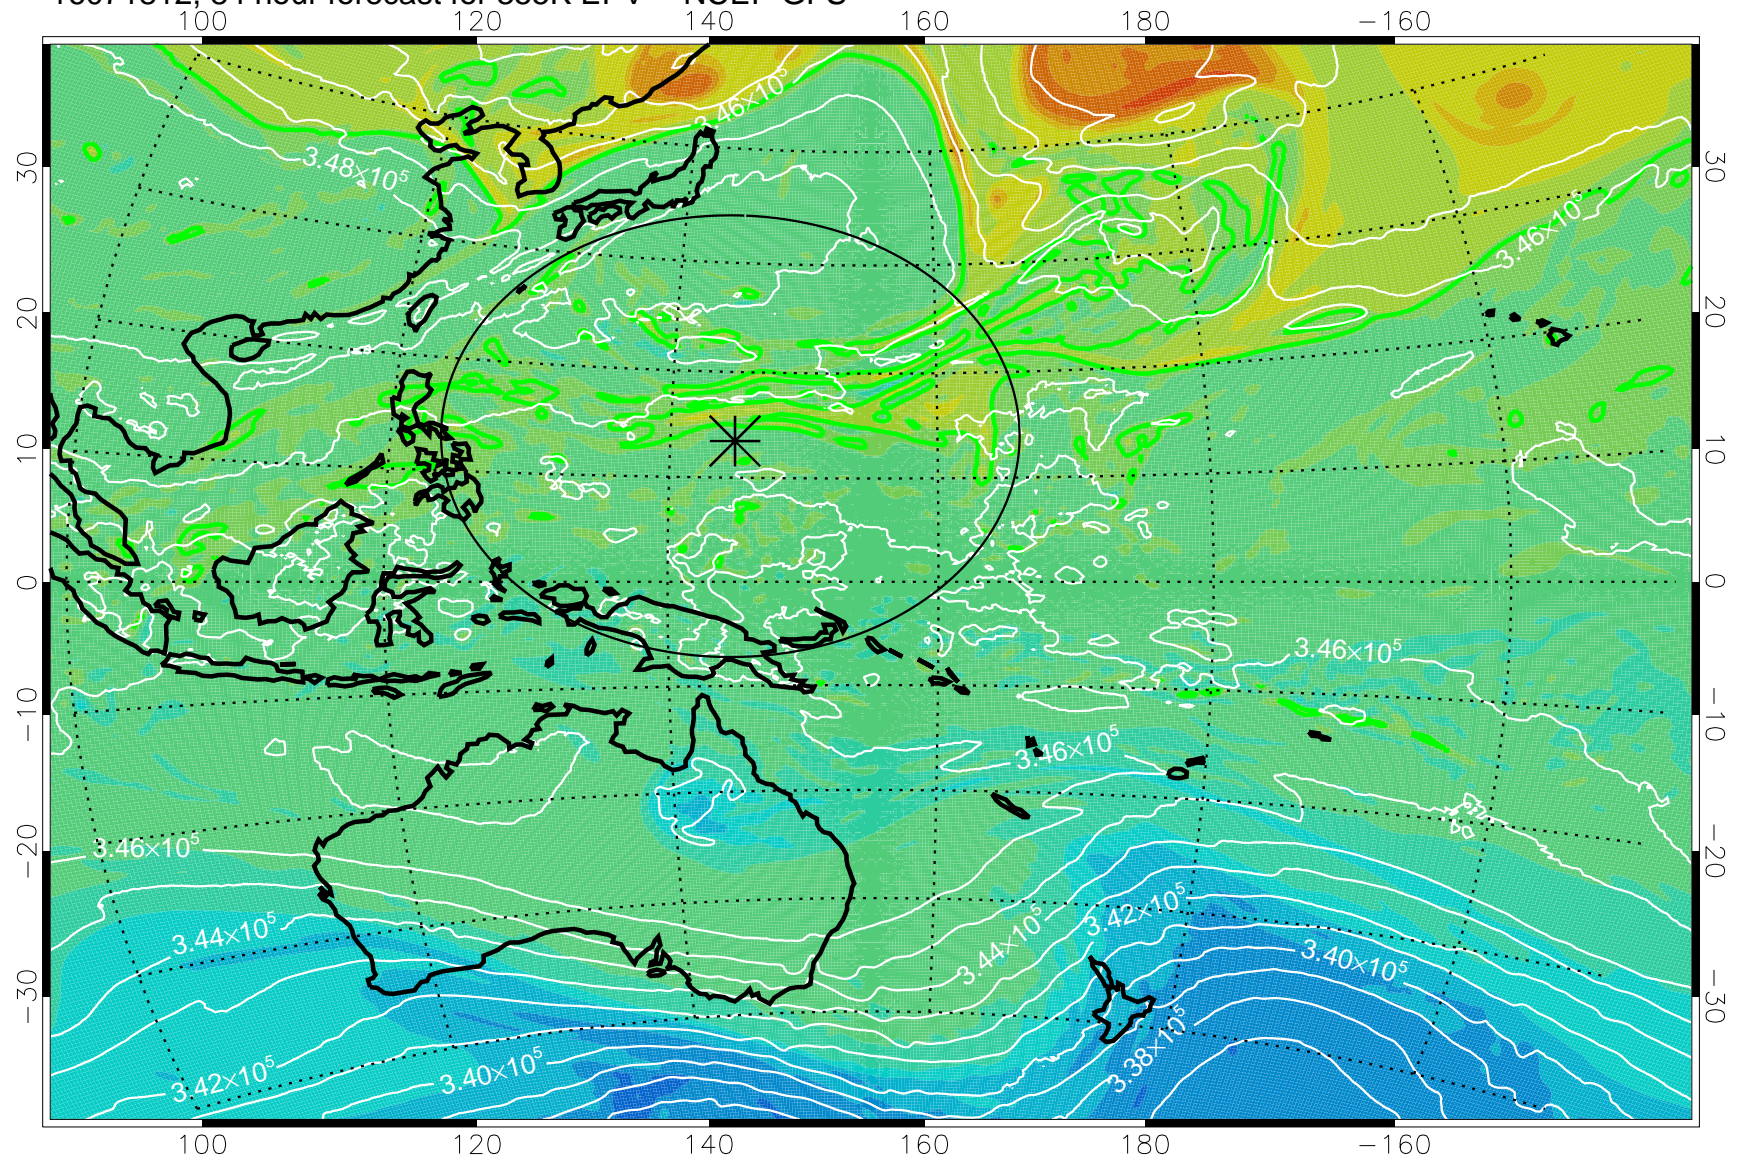

16071706, 54 hour forecast for 355K EPV -- NCEP GFS

355K Montgomery Streamfunction, white
EPV Tropopause (2 PVU) Position
Range ring of 2304 km

16071712, 60 hour forecast for 355K EPV -- NCEP GFS

355K Montgomery Streamfunction, white
EPV Tropopause (2 PVU) Position
Range ring of 2304 km

16071718, 66 hour forecast for 355K EPV -- NCEP GFS

355K Montgomery Streamfunction, white
EPV Tropopause (2 PVU) Position
Range ring of 2304 km

16071800, 72 hour forecast for 355K EPV -- NCEP GFS

355K Montgomery Streamfunction, white
EPV Tropopause (2 PVU) Position
Range ring of 2304 km

16071806, 78 hour forecast for 355K EPV -- NCEP GFS

355K Montgomery Streamfunction, white
EPV Tropopause (2 PVU) Position
Range ring of 2304 km

16071812, 84 hour forecast for 355K EPV -- NCEP GFS

355K Montgomery Streamfunction, white
EPV Tropopause (2 PVU) Position
Range ring of 2304 km

16071818, 90 hour forecast for 355K EPV -- NCEP GFS

355K Montgomery Streamfunction, white
EPV Tropopause (2 PVU) Position
Range ring of 2304 km

16071900, 96 hour forecast for 355K EPV -- NCEP GFS

355K Montgomery Streamfunction, white
EPV Tropopause (2 PVU) Position
Range ring of 2304 km