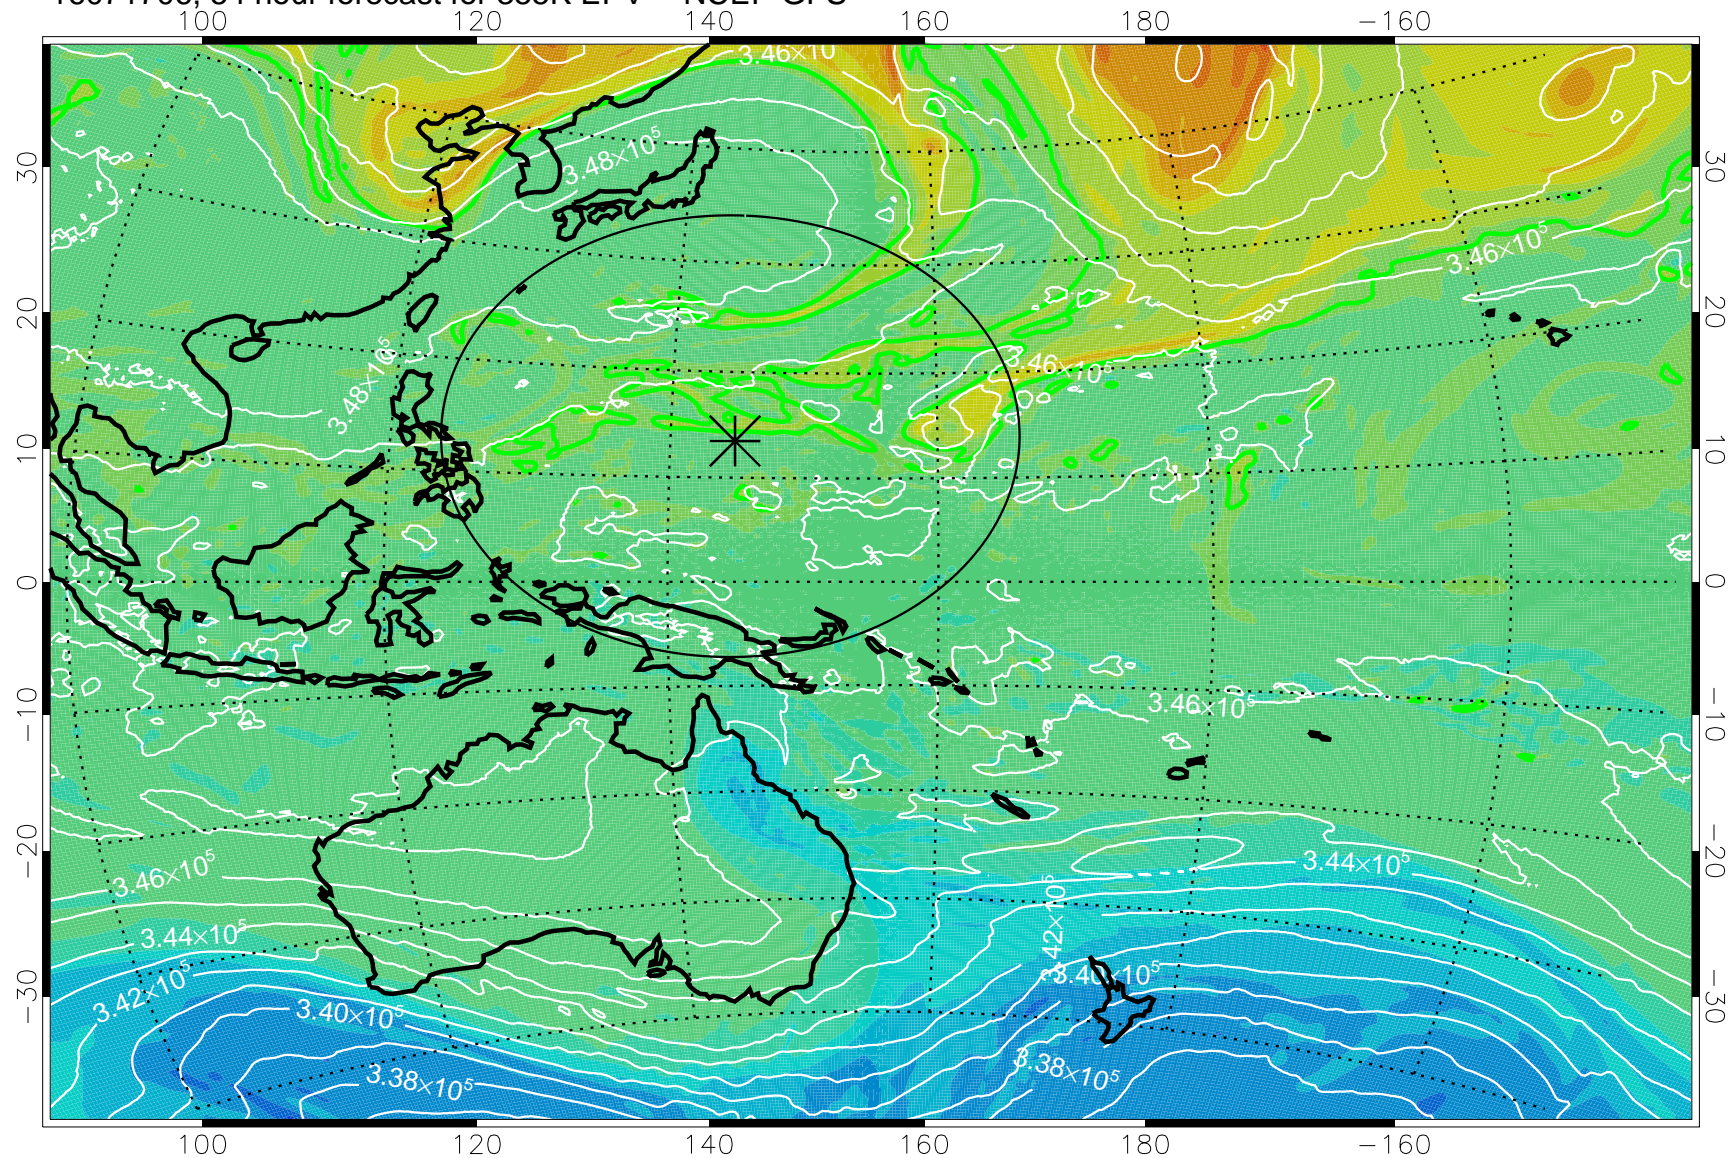

16071618, 42 hour forecast for 355K EPV -- NCEP GFS

355K Montgomery Streamfunction, white
EPV Tropopause (2 PVU) Position
Range ring of 2304 km

16071700, 48 hour forecast for 355K EPV -- NCEP GFS

355K Montgomery Streamfunction, white
EPV Tropopause (2 PVU) Position
Range ring of 2304 km

16071706, 54 hour forecast for 355K EPV -- NCEP GFS

355K Montgomery Streamfunction, white
EPV Tropopause (2 PVU) Position
Range ring of 2304 km

16071712, 60 hour forecast for 355K EPV -- NCEP GFS

355K Montgomery Streamfunction, white
EPV Tropopause (2 PVU) Position
Range ring of 2304 km

16071718, 66 hour forecast for 355K EPV -- NCEP GFS

355K Montgomery Streamfunction, white
EPV Tropopause (2 PVU) Position
Range ring of 2304 km

16071800, 72 hour forecast for 355K EPV -- NCEP GFS

355K Montgomery Streamfunction, white
EPV Tropopause (2 PVU) Position
Range ring of 2304 km

16071818, 90 hour forecast for 355K EPV -- NCEP GFS

355K Montgomery Streamfunction, white
EPV Tropopause (2 PVU) Position
Range ring of 2304 km

16071900, 96 hour forecast for 355K EPV -- NCEP GFS

355K Montgomery Streamfunction, white
EPV Tropopause (2 PVU) Position
Range ring of 2304 km