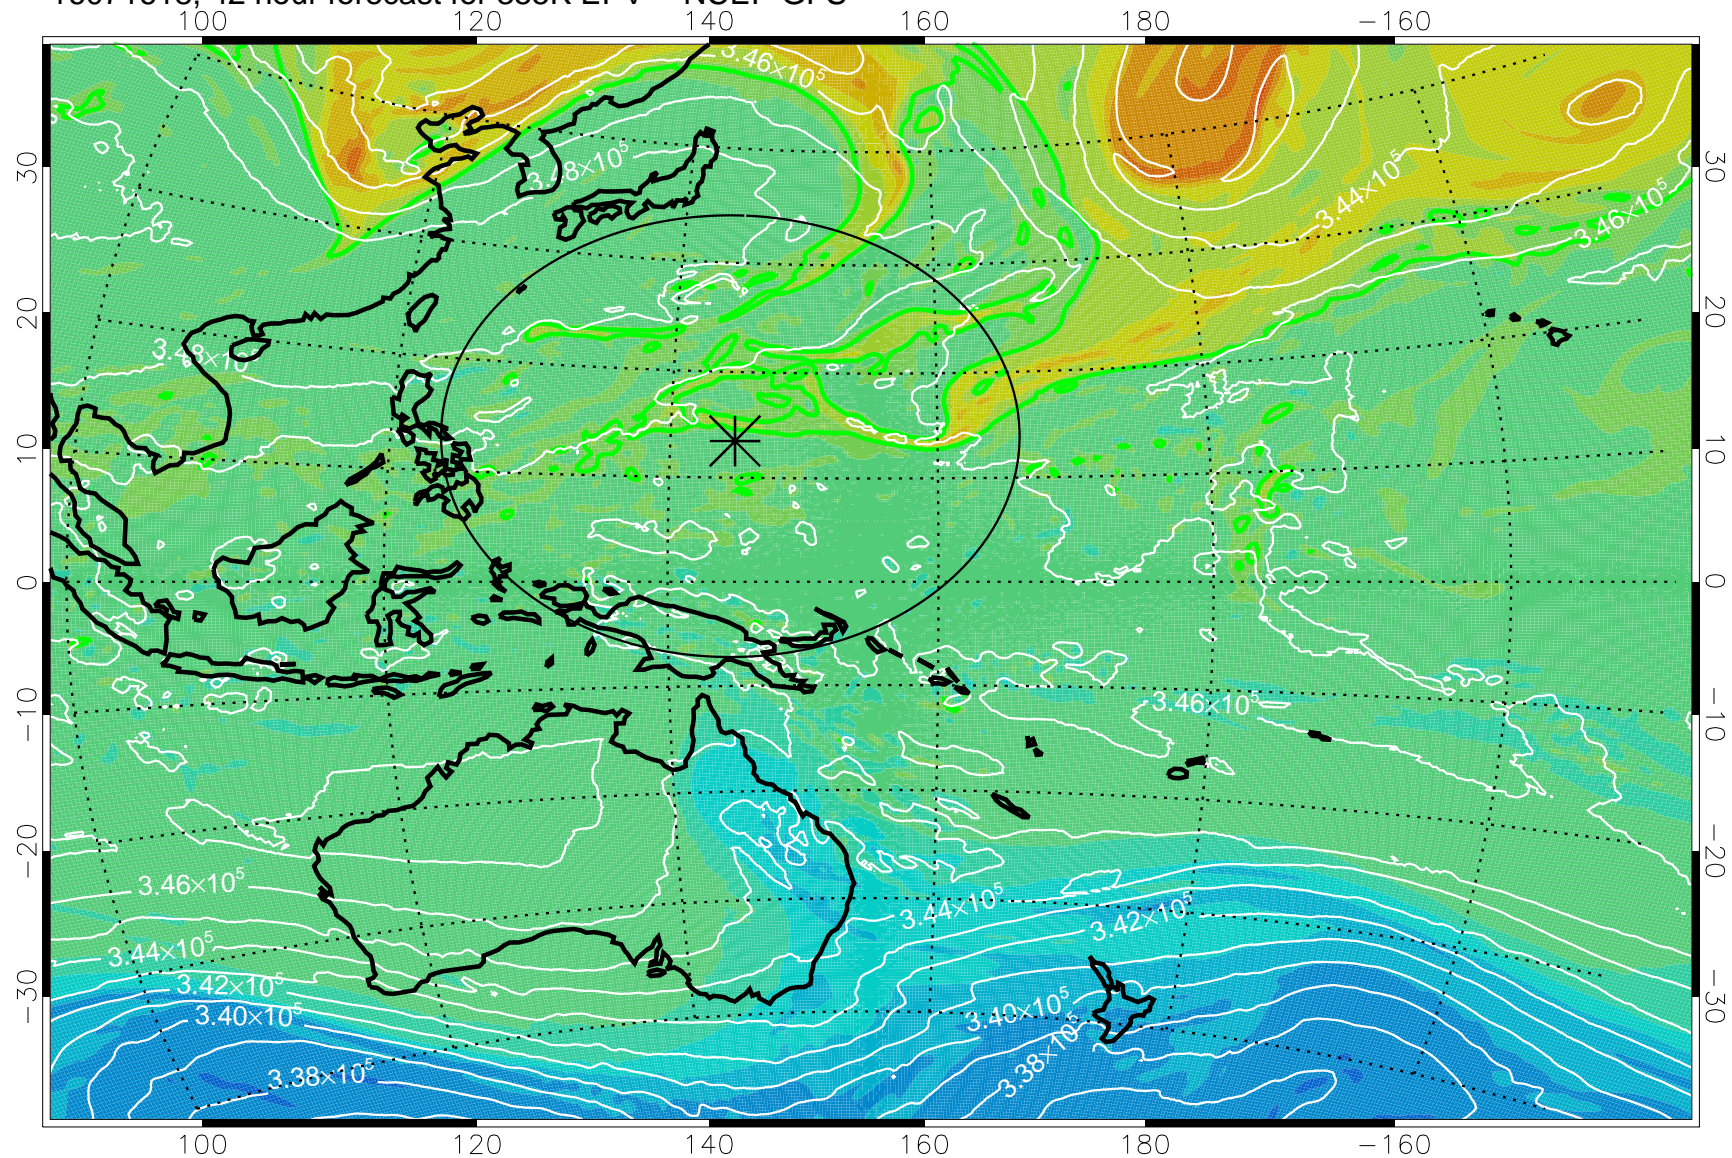

16071606, 30 hour forecast for 355K EPV -- NCEP GFS

355K Montgomery Streamfunction, white
EPV Tropopause (2 PVU) Position
Range ring of 2304 km

16071612, 36 hour forecast for 355K EPV -- NCEP GFS

355K Montgomery Streamfunction, white
EPV Tropopause (2 PVU) Position
Range ring of 2304 km

16071618, 42 hour forecast for 355K EPV -- NCEP GFS

355K Montgomery Streamfunction, white
EPV Tropopause (2 PVU) Position
Range ring of 2304 km

16071700, 48 hour forecast for 355K EPV -- NCEP GFS

355K Montgomery Streamfunction, white
EPV Tropopause (2 PVU) Position
Range ring of 2304 km

16071706, 54 hour forecast for 355K EPV -- NCEP GFS

355K Montgomery Streamfunction, white
EPV Tropopause (2 PVU) Position
Range ring of 2304 km

16071712, 60 hour forecast for 355K EPV -- NCEP GFS

355K Montgomery Streamfunction, white
EPV Tropopause (2 PVU) Position
Range ring of 2304 km

16071718, 66 hour forecast for 355K EPV -- NCEP GFS

355K Montgomery Streamfunction, white
EPV Tropopause (2 PVU) Position
Range ring of 2304 km

16071800, 72 hour forecast for 355K EPV -- NCEP GFS

355K Montgomery Streamfunction, white
EPV Tropopause (2 PVU) Position
Range ring of 2304 km