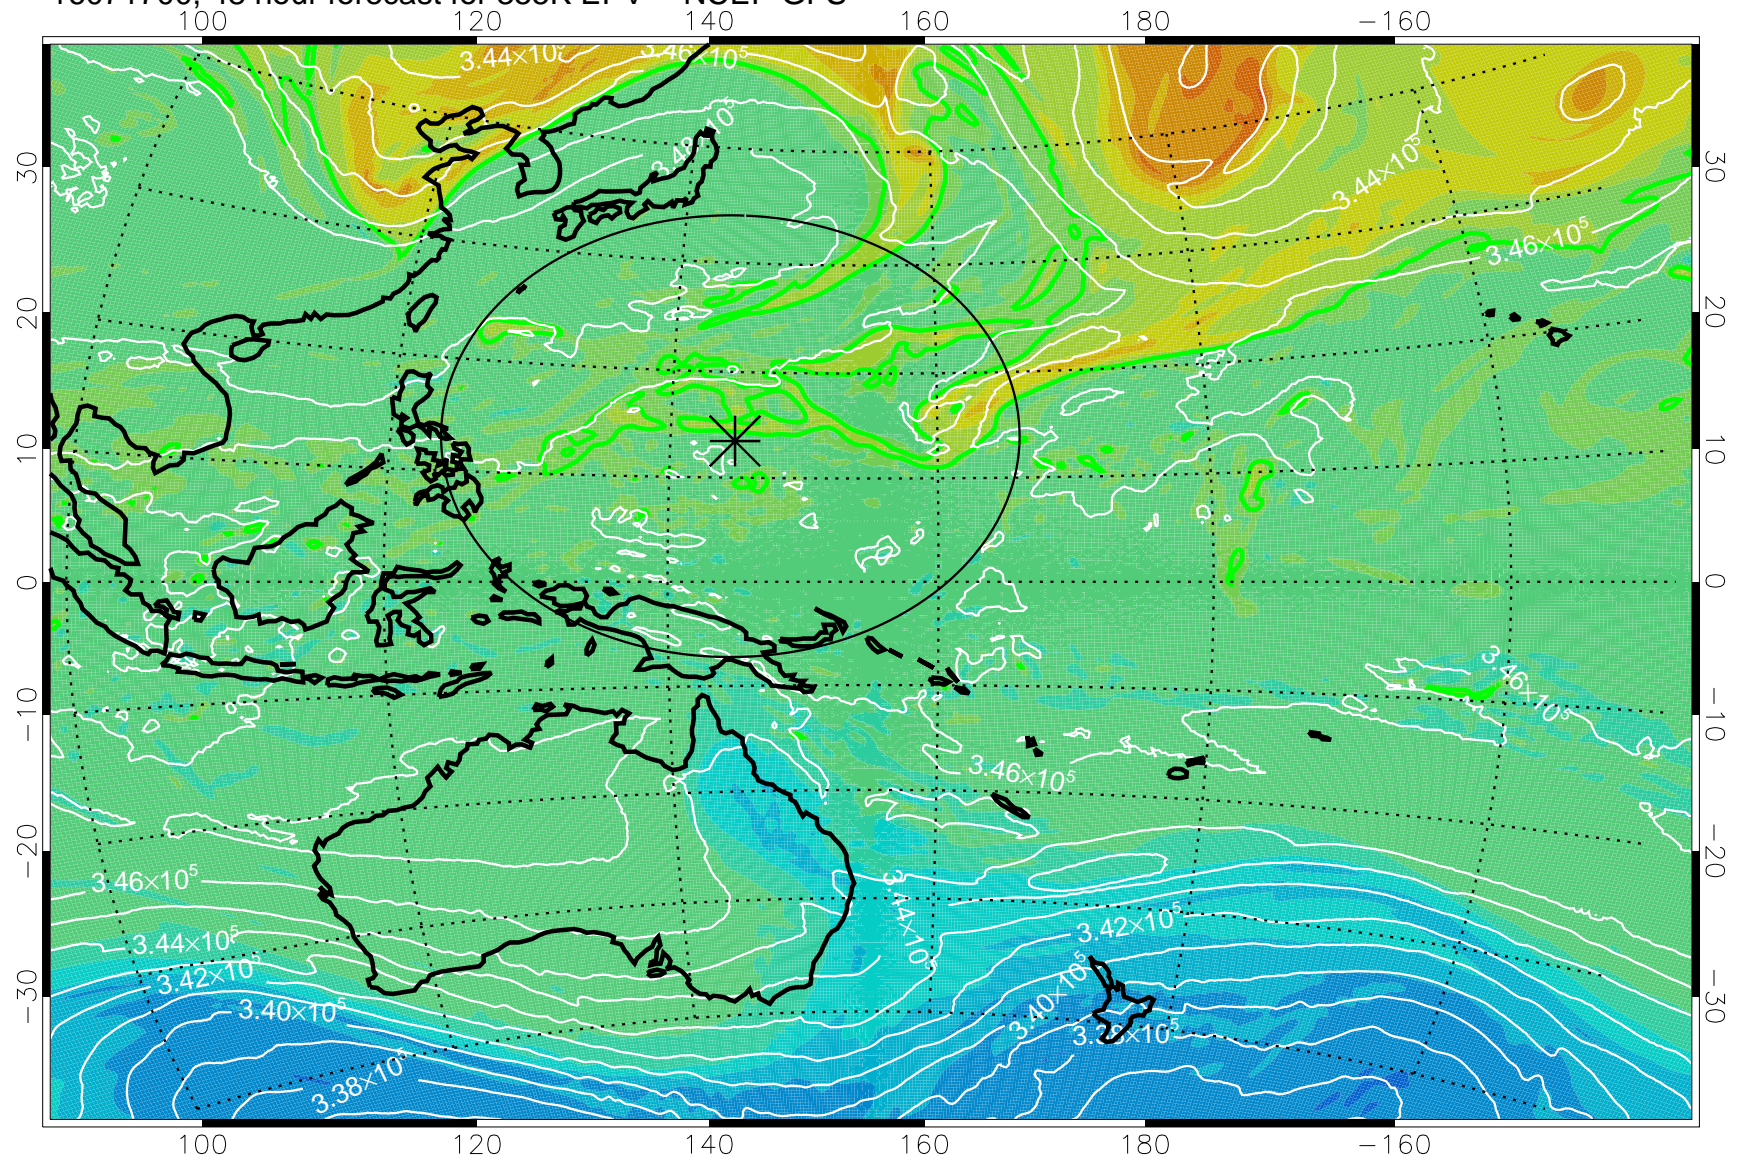

16071606, 30 hour forecast for 355K EPV -- NCEP GFS

355K Montgomery Streamfunction, white
EPV Tropopause (2 PVU) Position
Range ring of 2304 km

16071612, 36 hour forecast for 355K EPV -- NCEP GFS

355K Montgomery Streamfunction, white
EPV Tropopause (2 PVU) Position
Range ring of 2304 km

16071618, 42 hour forecast for 355K EPV -- NCEP GFS

355K Montgomery Streamfunction, white
EPV Tropopause (2 PVU) Position
Range ring of 2304 km

16071700, 48 hour forecast for 355K EPV -- NCEP GFS

355K Montgomery Streamfunction, white
EPV Tropopause (2 PVU) Position
Range ring of 2304 km

16071706, 54 hour forecast for 355K EPV -- NCEP GFS

355K Montgomery Streamfunction, white
EPV Tropopause (2 PVU) Position
Range ring of 2304 km

16071712, 60 hour forecast for 355K EPV -- NCEP GFS

355K Montgomery Streamfunction, white
EPV Tropopause (2 PVU) Position
Range ring of 2304 km

16071718, 66 hour forecast for 355K EPV -- NCEP GFS

355K Montgomery Streamfunction, white
EPV Tropopause (2 PVU) Position
Range ring of 2304 km

16071800, 72 hour forecast for 355K EPV -- NCEP GFS

355K Montgomery Streamfunction, white
EPV Tropopause (2 PVU) Position
Range ring of 2304 km