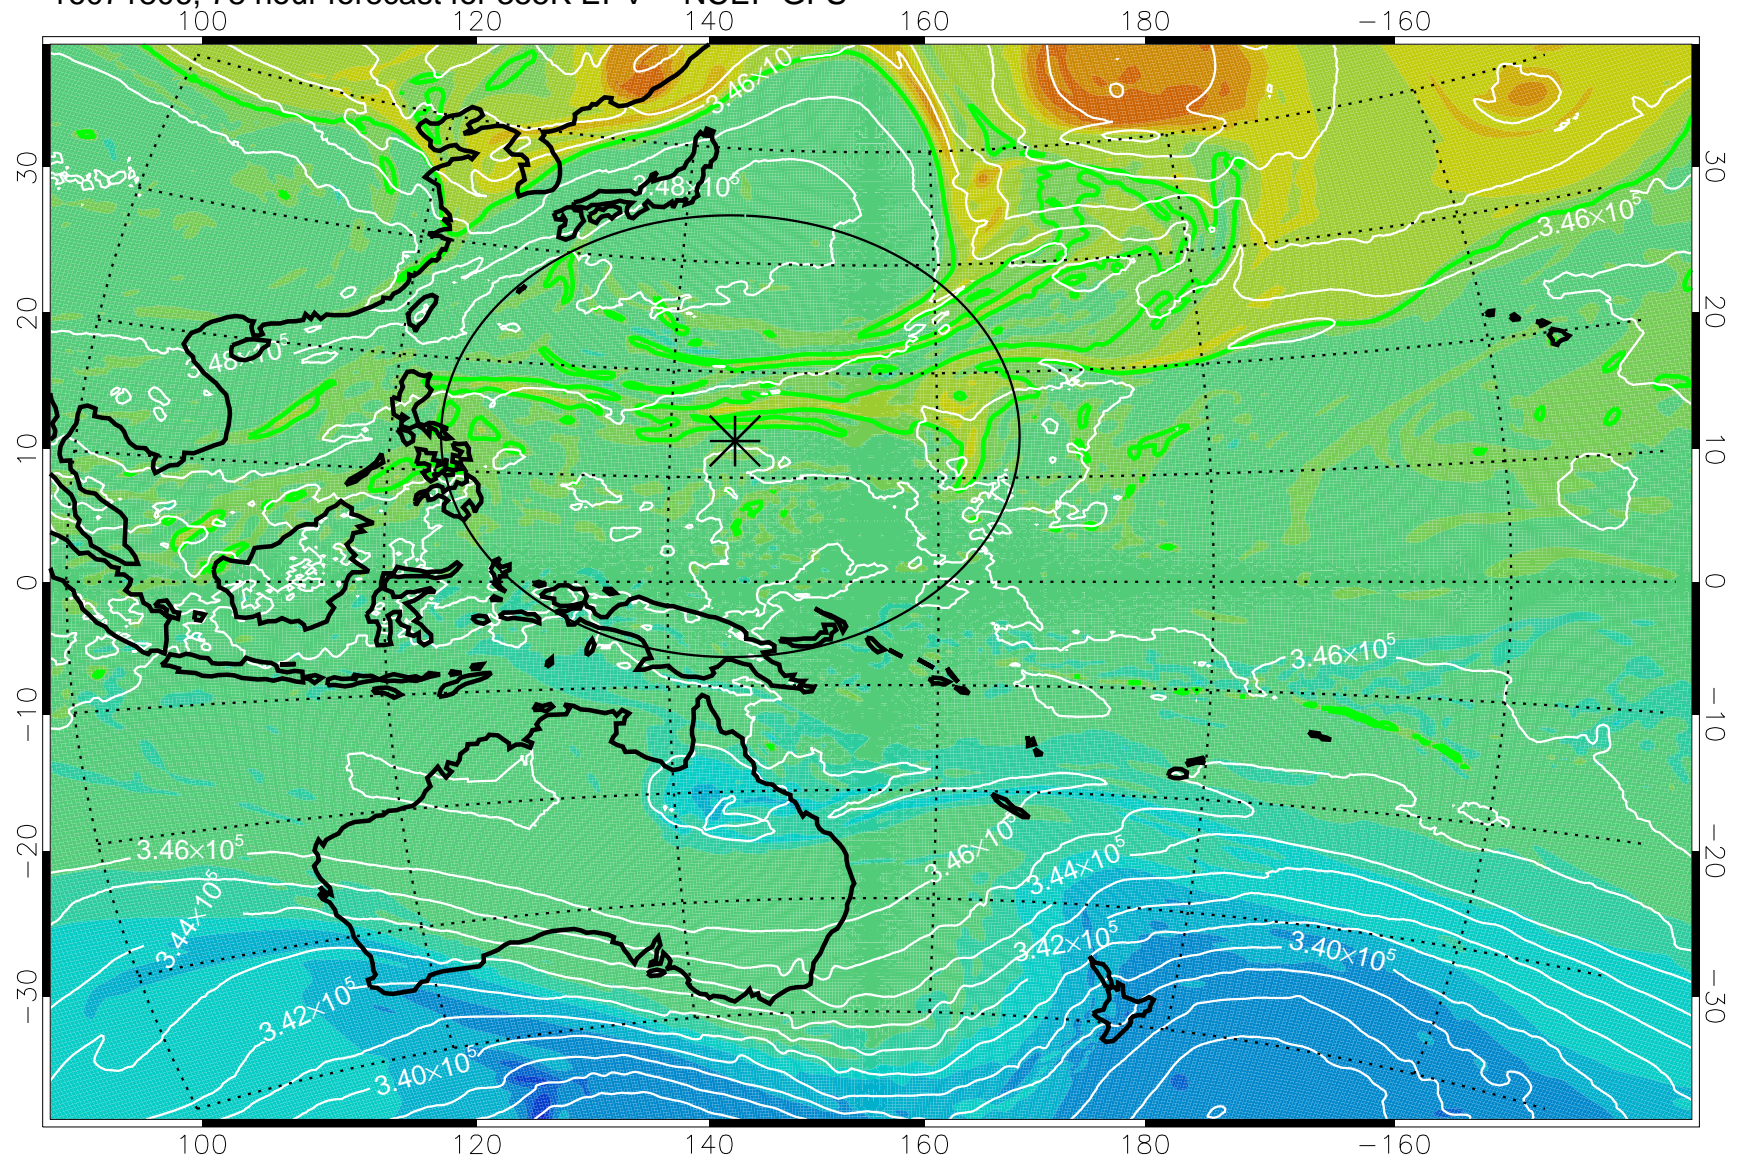

16071706, 54 hour forecast for 355K EPV -- NCEP GFS

355K Montgomery Streamfunction, white
EPV Tropopause (2 PVU) Position
Range ring of 2304 km

16071712, 60 hour forecast for 355K EPV -- NCEP GFS

355K Montgomery Streamfunction, white
EPV Tropopause (2 PVU) Position
Range ring of 2304 km

16071718, 66 hour forecast for 355K EPV -- NCEP GFS

355K Montgomery Streamfunction, white
EPV Tropopause (2 PVU) Position
Range ring of 2304 km

16071800, 72 hour forecast for 355K EPV -- NCEP GFS

355K Montgomery Streamfunction, white
EPV Tropopause (2 PVU) Position
Range ring of 2304 km

16071806, 78 hour forecast for 355K EPV -- NCEP GFS

355K Montgomery Streamfunction, white
EPV Tropopause (2 PVU) Position
Range ring of 2304 km

16071812, 84 hour forecast for 355K EPV -- NCEP GFS

355K Montgomery Streamfunction, white
EPV Tropopause (2 PVU) Position
Range ring of 2304 km

16071818, 90 hour forecast for 355K EPV -- NCEP GFS

355K Montgomery Streamfunction, white
EPV Tropopause (2 PVU) Position
Range ring of 2304 km

16071900, 96 hour forecast for 355K EPV -- NCEP GFS

355K Montgomery Streamfunction, white
EPV Tropopause (2 PVU) Position
Range ring of 2304 km