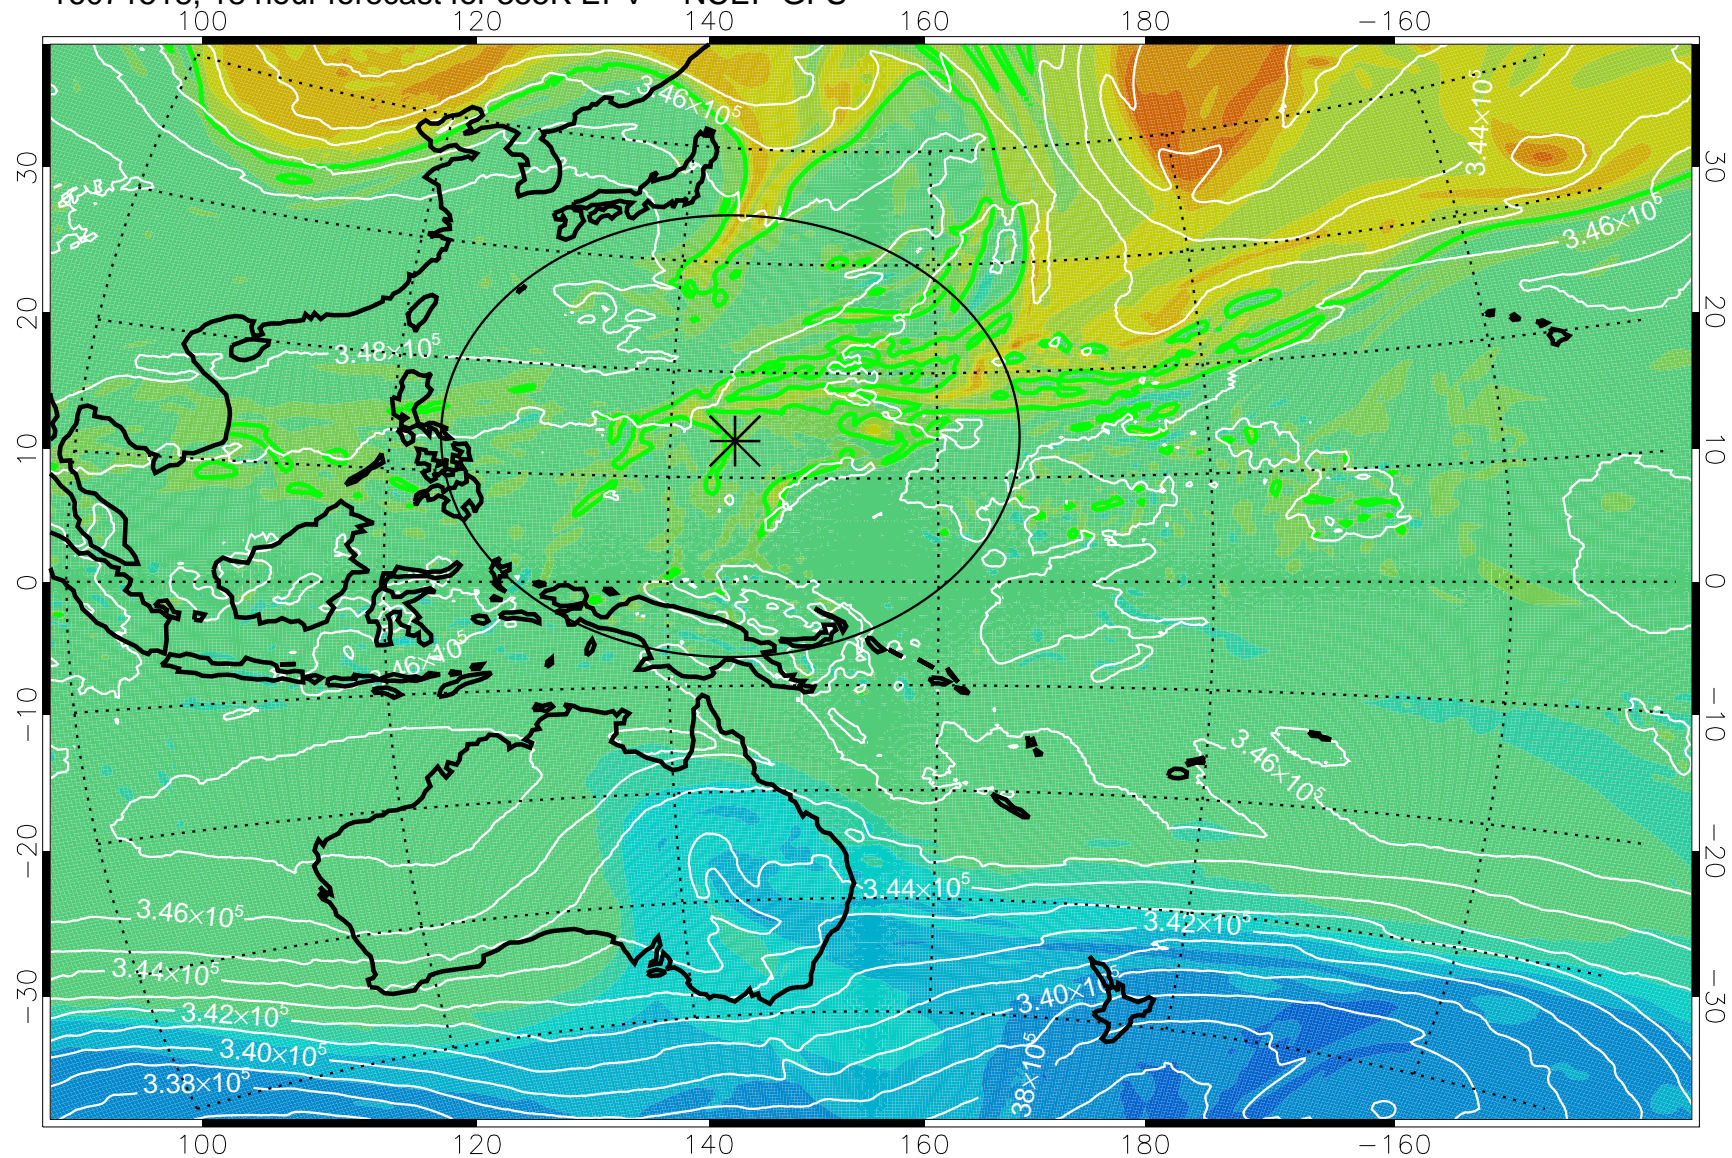

16071506, 6 hour forecast for 355K EPV -- NCEP GFS

355K Montgomery Streamfunction, white
EPV Tropopause (2 PVU) Position
Range ring of 2304 km

16071512, 12 hour forecast for 355K EPV -- NCEP GFS

355K Montgomery Streamfunction, white
EPV Tropopause (2 PVU) Position
Range ring of 2304 km

16071518, 18 hour forecast for 355K EPV -- NCEP GFS

355K Montgomery Streamfunction, white
EPV Tropopause (2 PVU) Position
Range ring of 2304 km

16071600, 24 hour forecast for 355K EPV -- NCEP GFS

355K Montgomery Streamfunction, white
EPV Tropopause (2 PVU) Position
Range ring of 2304 km

16071606, 30 hour forecast for 355K EPV -- NCEP GFS

355K Montgomery Streamfunction, white
EPV Tropopause (2 PVU) Position
Range ring of 2304 km

16071612, 36 hour forecast for 355K EPV -- NCEP GFS

355K Montgomery Streamfunction, white
EPV Tropopause (2 PVU) Position
Range ring of 2304 km

16071618, 42 hour forecast for 355K EPV -- NCEP GFS

355K Montgomery Streamfunction, white
EPV Tropopause (2 PVU) Position
Range ring of 2304 km

16071700, 48 hour forecast for 355K EPV -- NCEP GFS

355K Montgomery Streamfunction, white
EPV Tropopause (2 PVU) Position
Range ring of 2304 km