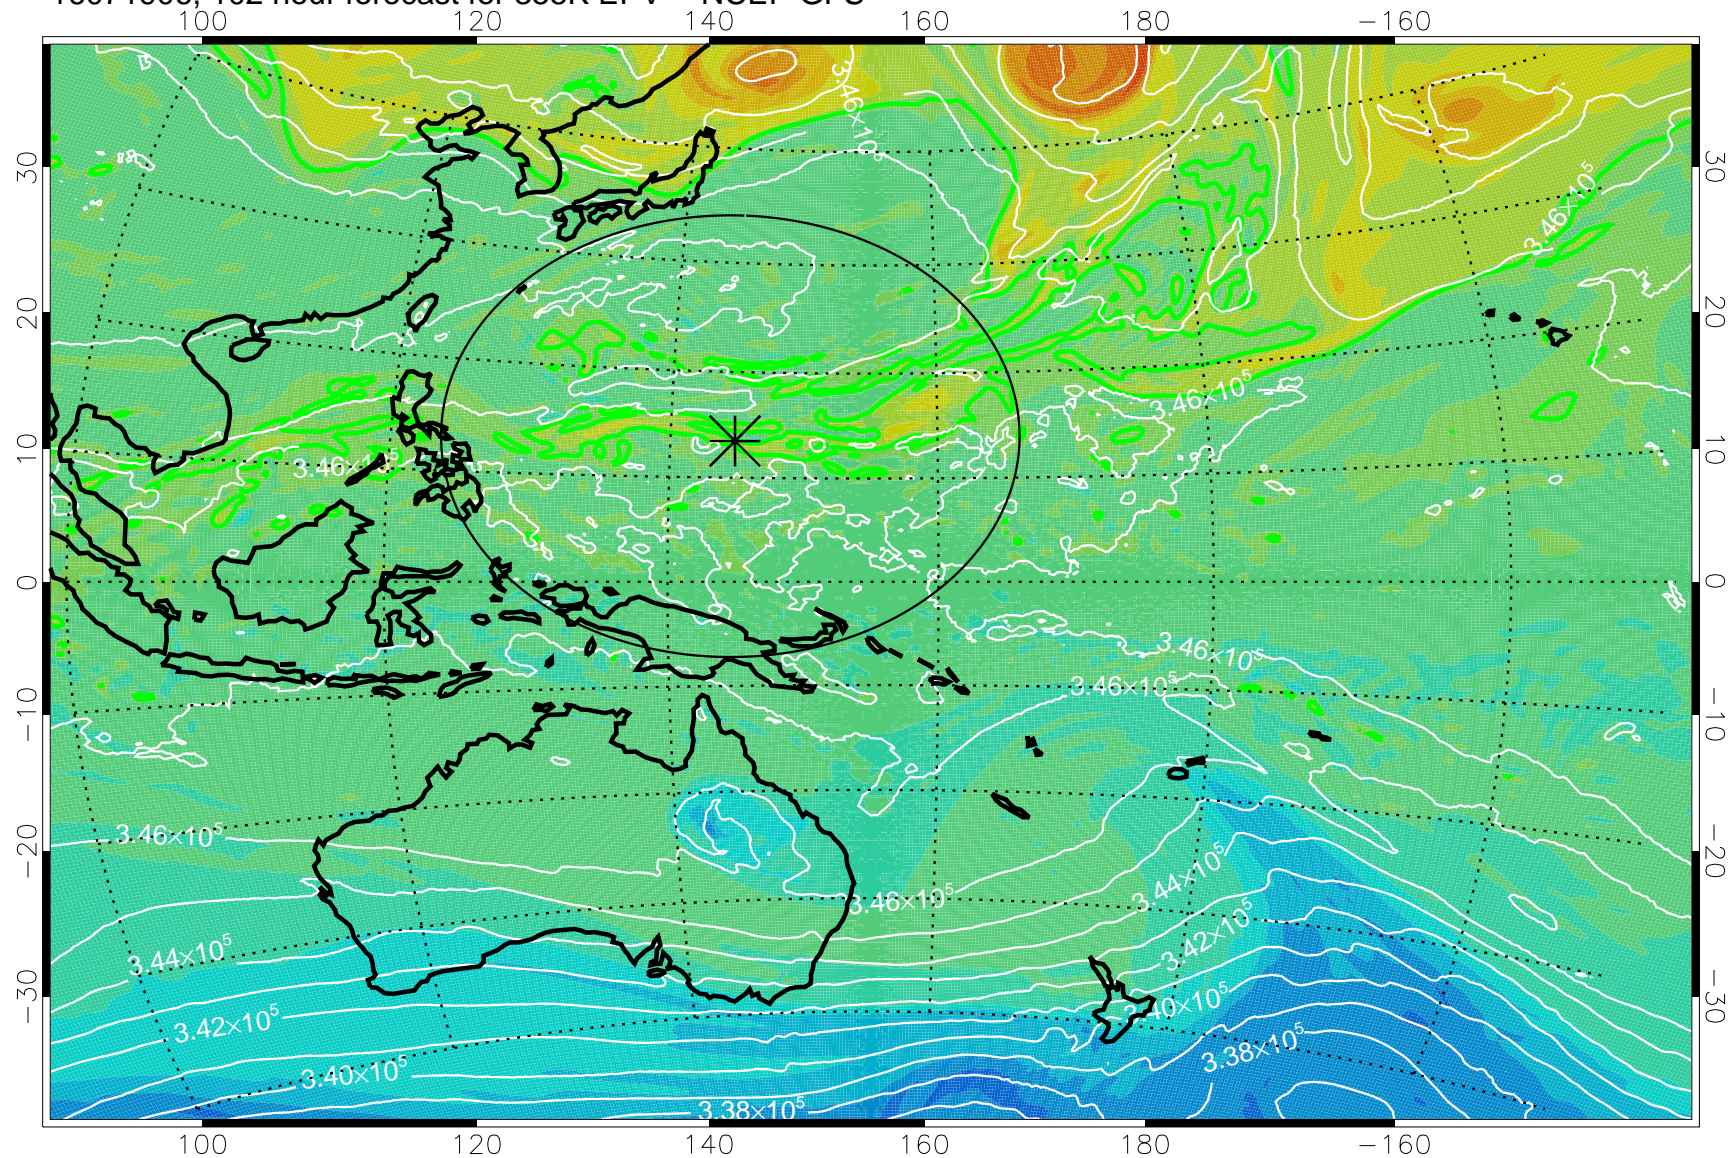

16071806, 78 hour forecast for 355K EPV -- NCEP GFS

355K Montgomery Streamfunction, white
EPV Tropopause (2 PVU) Position
Range ring of 2304 km

16071812, 84 hour forecast for 355K EPV -- NCEP GFS

355K Montgomery Streamfunction, white
EPV Tropopause (2 PVU) Position
Range ring of 2304 km

16071818, 90 hour forecast for 355K EPV -- NCEP GFS

355K Montgomery Streamfunction, white
EPV Tropopause (2 PVU) Position
Range ring of 2304 km

16071900, 96 hour forecast for 355K EPV -- NCEP GFS

355K Montgomery Streamfunction, white
EPV Tropopause (2 PVU) Position
Range ring of 2304 km

16071906, 102 hour forecast for 355K EPV -- NCEP GFS

355K Montgomery Streamfunction, white
EPV Tropopause (2 PVU) Position
Range ring of 2304 km

16071912, 108 hour forecast for 355K EPV -- NCEP GFS

355K Montgomery Streamfunction, white
EPV Tropopause (2 PVU) Position
Range ring of 2304 km

16072000, 120 hour forecast for 355K EPV -- NCEP GFS

355K Montgomery Streamfunction, white
EPV Tropopause (2 PVU) Position
Range ring of 2304 km