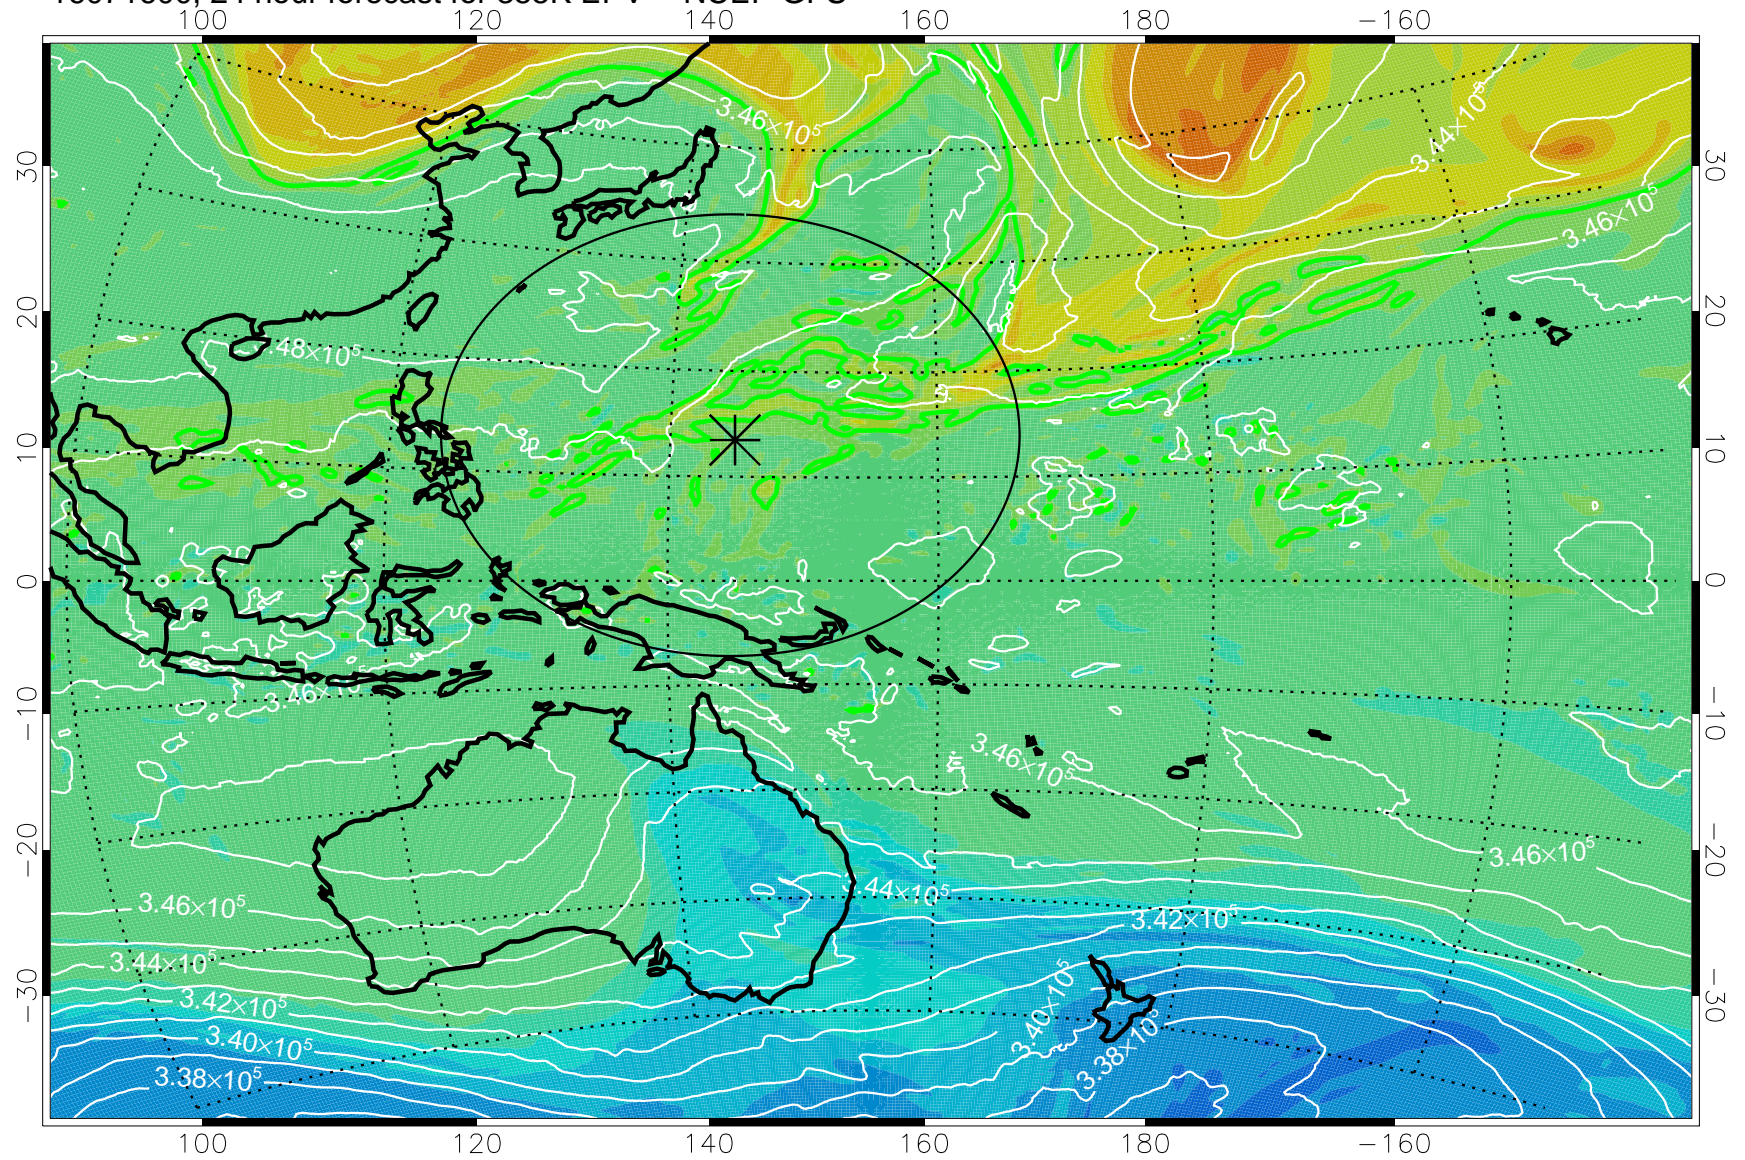

16071506, 6 hour forecast for 355K EPV -- NCEP GFS

355K Montgomery Streamfunction, white
EPV Tropopause (2 PVU) Position
Range ring of 2304 km

16071512, 12 hour forecast for 355K EPV -- NCEP GFS

355K Montgomery Streamfunction, white
EPV Tropopause (2 PVU) Position
Range ring of 2304 km

16071518, 18 hour forecast for 355K EPV -- NCEP GFS

355K Montgomery Streamfunction, white
EPV Tropopause (2 PVU) Position
Range ring of 2304 km

16071600, 24 hour forecast for 355K EPV -- NCEP GFS

355K Montgomery Streamfunction, white
EPV Tropopause (2 PVU) Position
Range ring of 2304 km

16071606, 30 hour forecast for 355K EPV -- NCEP GFS

355K Montgomery Streamfunction, white
EPV Tropopause (2 PVU) Position
Range ring of 2304 km

16071612, 36 hour forecast for 355K EPV -- NCEP GFS

355K Montgomery Streamfunction, white
EPV Tropopause (2 PVU) Position
Range ring of 2304 km

16071618, 42 hour forecast for 355K EPV -- NCEP GFS

355K Montgomery Streamfunction, white
EPV Tropopause (2 PVU) Position
Range ring of 2304 km

16071700, 48 hour forecast for 355K EPV -- NCEP GFS

355K Montgomery Streamfunction, white
EPV Tropopause (2 PVU) Position
Range ring of 2304 km