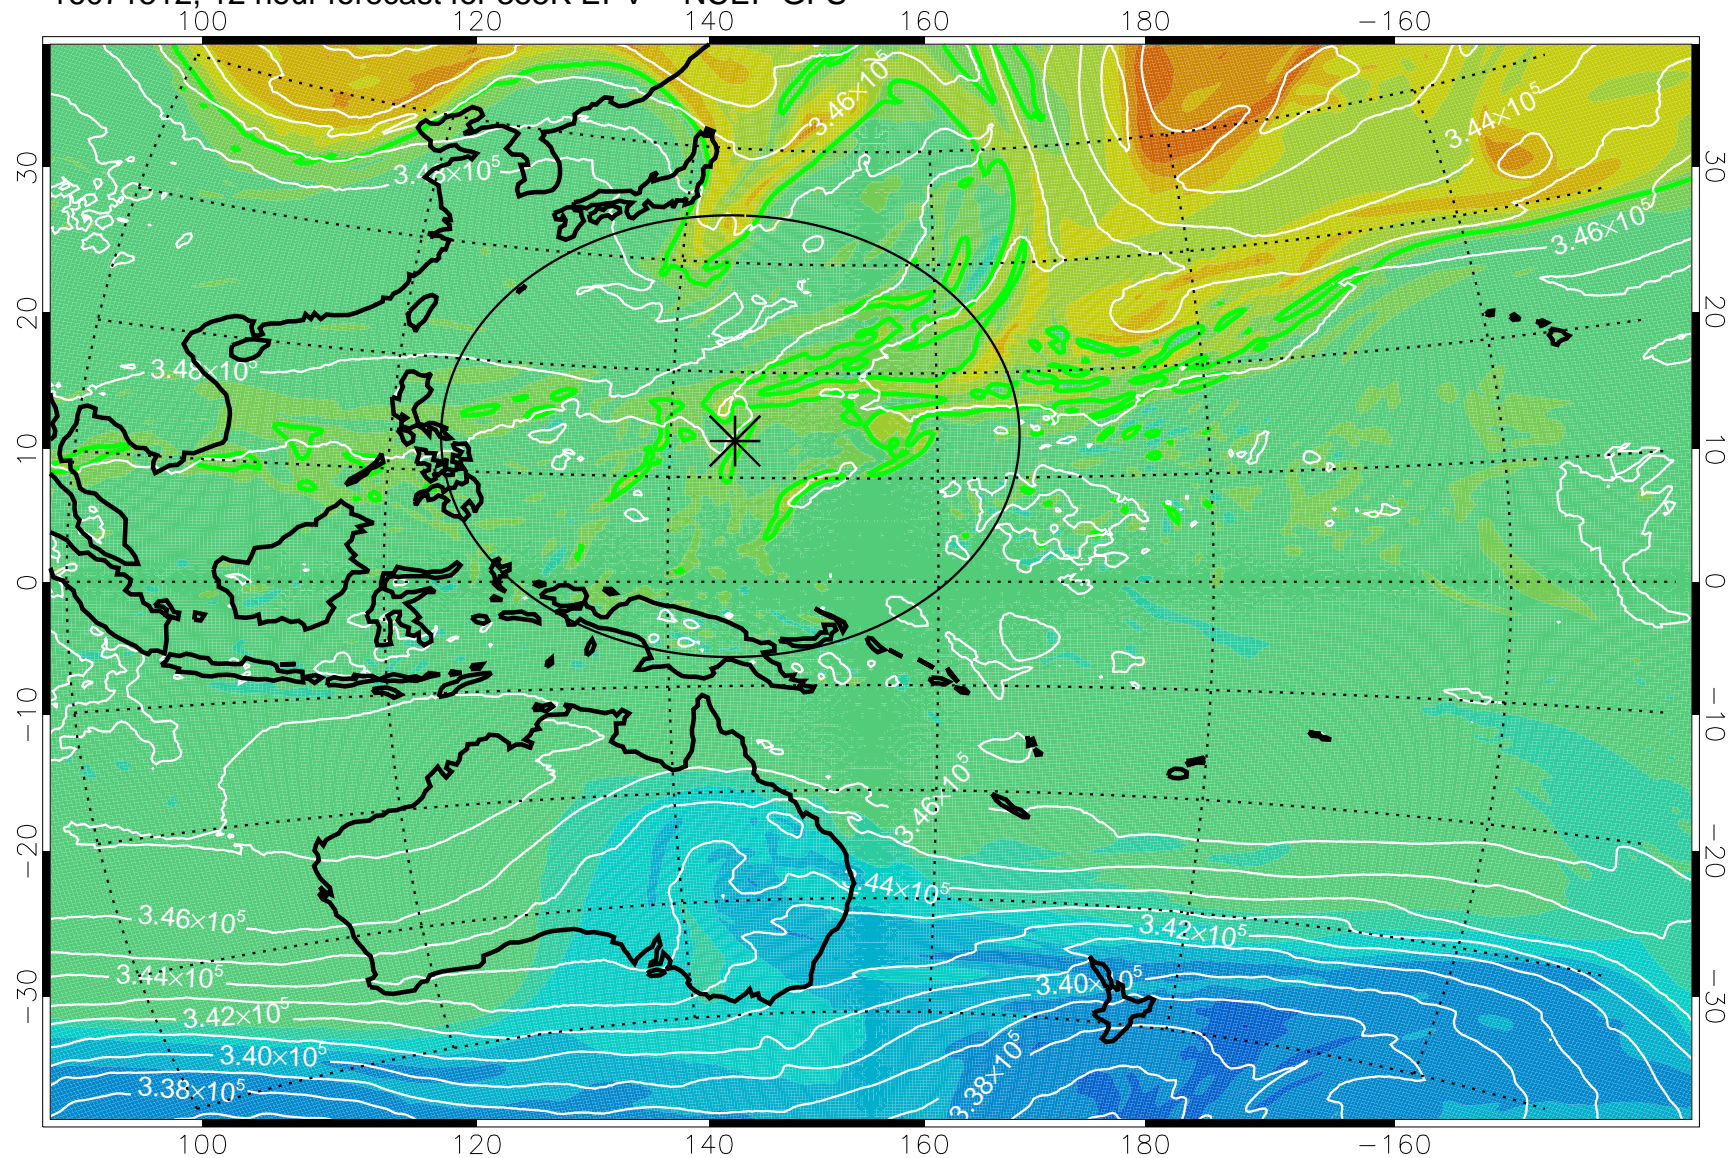

16071506, 6 hour forecast for 355K EPV -- NCEP GFS

355K Montgomery Streamfunction, white
EPV Tropopause (2 PVU) Position
Range ring of 2304 km

16071512, 12 hour forecast for 355K EPV -- NCEP GFS

355K Montgomery Streamfunction, white
EPV Tropopause (2 PVU) Position
Range ring of 2304 km

16071518, 18 hour forecast for 355K EPV -- NCEP GFS

355K Montgomery Streamfunction, white
EPV Tropopause (2 PVU) Position
Range ring of 2304 km

16071600, 24 hour forecast for 355K EPV -- NCEP GFS

355K Montgomery Streamfunction, white
EPV Tropopause (2 PVU) Position
Range ring of 2304 km

16071606, 30 hour forecast for 355K EPV -- NCEP GFS

355K Montgomery Streamfunction, white
EPV Tropopause (2 PVU) Position
Range ring of 2304 km

16071612, 36 hour forecast for 355K EPV -- NCEP GFS

355K Montgomery Streamfunction, white
EPV Tropopause (2 PVU) Position
Range ring of 2304 km

16071618, 42 hour forecast for 355K EPV -- NCEP GFS

355K Montgomery Streamfunction, white
EPV Tropopause (2 PVU) Position
Range ring of 2304 km

16071700, 48 hour forecast for 355K EPV -- NCEP GFS

355K Montgomery Streamfunction, white
EPV Tropopause (2 PVU) Position
Range ring of 2304 km