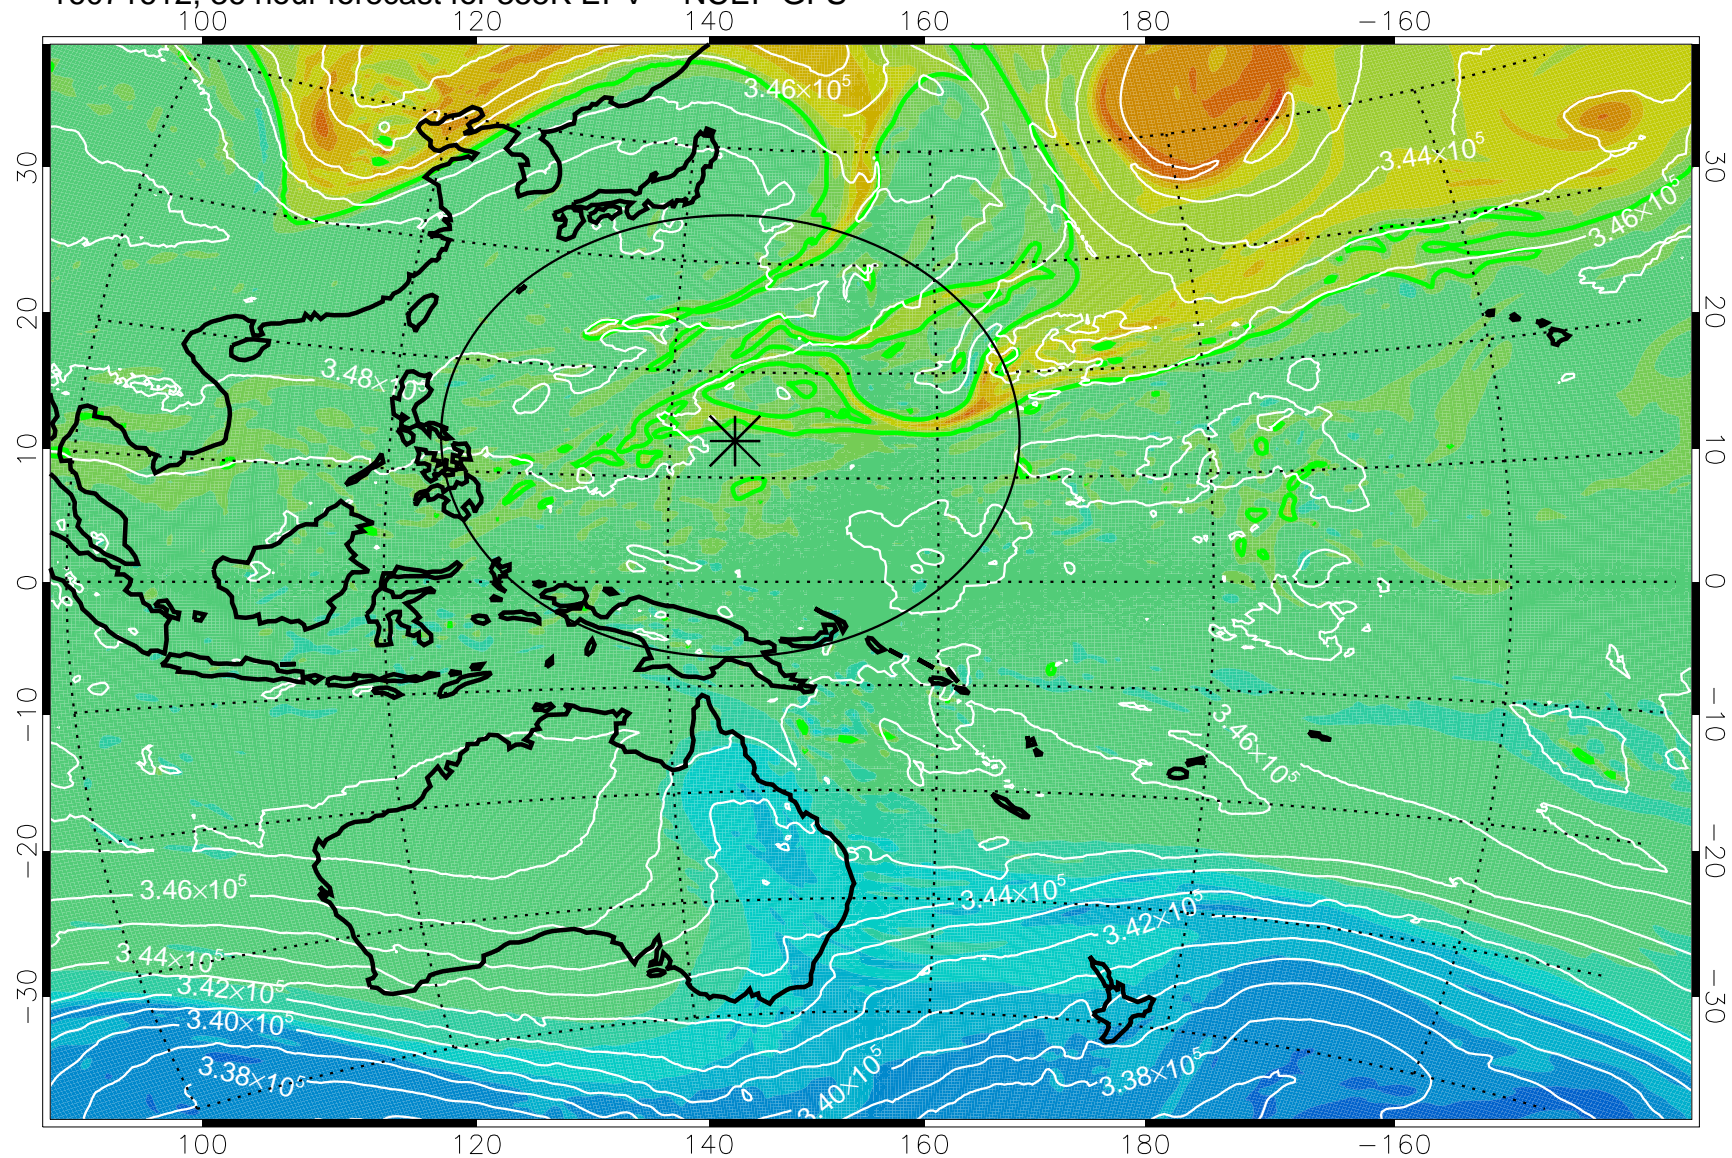

16071518, 18 hour forecast for 355K EPV -- NCEP GFS

355K Montgomery Streamfunction, white
EPV Tropopause (2 PVU) Position
Range ring of 2304 km

16071600, 24 hour forecast for 355K EPV -- NCEP GFS

355K Montgomery Streamfunction, white
EPV Tropopause (2 PVU) Position
Range ring of 2304 km

16071606, 30 hour forecast for 355K EPV -- NCEP GFS

355K Montgomery Streamfunction, white
EPV Tropopause (2 PVU) Position
Range ring of 2304 km

16071612, 36 hour forecast for 355K EPV -- NCEP GFS

355K Montgomery Streamfunction, white
EPV Tropopause (2 PVU) Position
Range ring of 2304 km

16071618, 42 hour forecast for 355K EPV -- NCEP GFS

355K Montgomery Streamfunction, white
EPV Tropopause (2 PVU) Position
Range ring of 2304 km

16071700, 48 hour forecast for 355K EPV -- NCEP GFS

355K Montgomery Streamfunction, white
EPV Tropopause (2 PVU) Position
Range ring of 2304 km

16071718, 66 hour forecast for 355K EPV -- NCEP GFS

355K Montgomery Streamfunction, white
EPV Tropopause (2 PVU) Position
Range ring of 2304 km

16071800, 72 hour forecast for 355K EPV -- NCEP GFS

355K Montgomery Streamfunction, white
EPV Tropopause (2 PVU) Position
Range ring of 2304 km