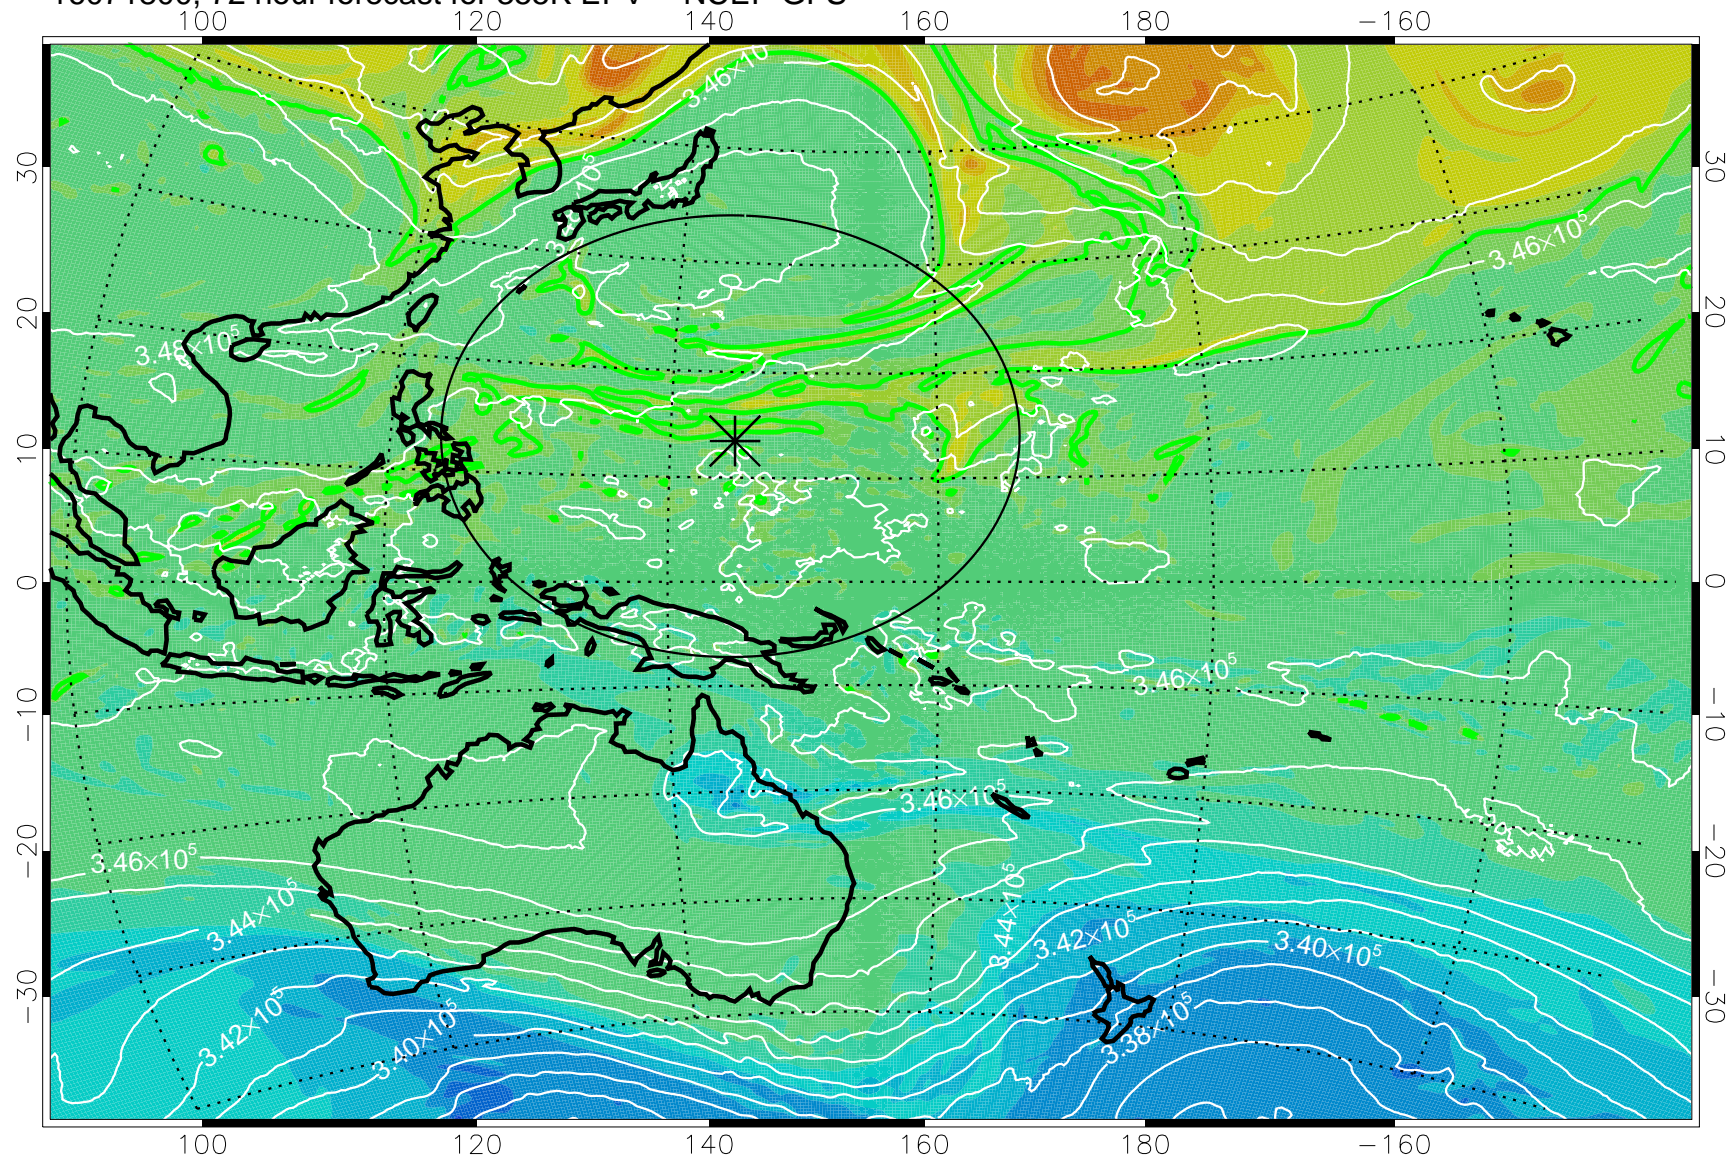

16071706, 54 hour forecast for 355K EPV -- NCEP GFS

355K Montgomery Streamfunction, white
EPV Tropopause (2 PVU) Position
Range ring of 2304 km

16071712, 60 hour forecast for 355K EPV -- NCEP GFS

355K Montgomery Streamfunction, white
EPV Tropopause (2 PVU) Position
Range ring of 2304 km

16071718, 66 hour forecast for 355K EPV -- NCEP GFS

355K Montgomery Streamfunction, white
EPV Tropopause (2 PVU) Position
Range ring of 2304 km

16071800, 72 hour forecast for 355K EPV -- NCEP GFS

355K Montgomery Streamfunction, white
EPV Tropopause (2 PVU) Position
Range ring of 2304 km

16071806, 78 hour forecast for 355K EPV -- NCEP GFS

355K Montgomery Streamfunction, white
EPV Tropopause (2 PVU) Position
Range ring of 2304 km

16071812, 84 hour forecast for 355K EPV -- NCEP GFS

355K Montgomery Streamfunction, white
EPV Tropopause (2 PVU) Position
Range ring of 2304 km

16071818, 90 hour forecast for 355K EPV -- NCEP GFS

355K Montgomery Streamfunction, white
EPV Tropopause (2 PVU) Position
Range ring of 2304 km

16071900, 96 hour forecast for 355K EPV -- NCEP GFS

355K Montgomery Streamfunction, white
EPV Tropopause (2 PVU) Position
Range ring of 2304 km