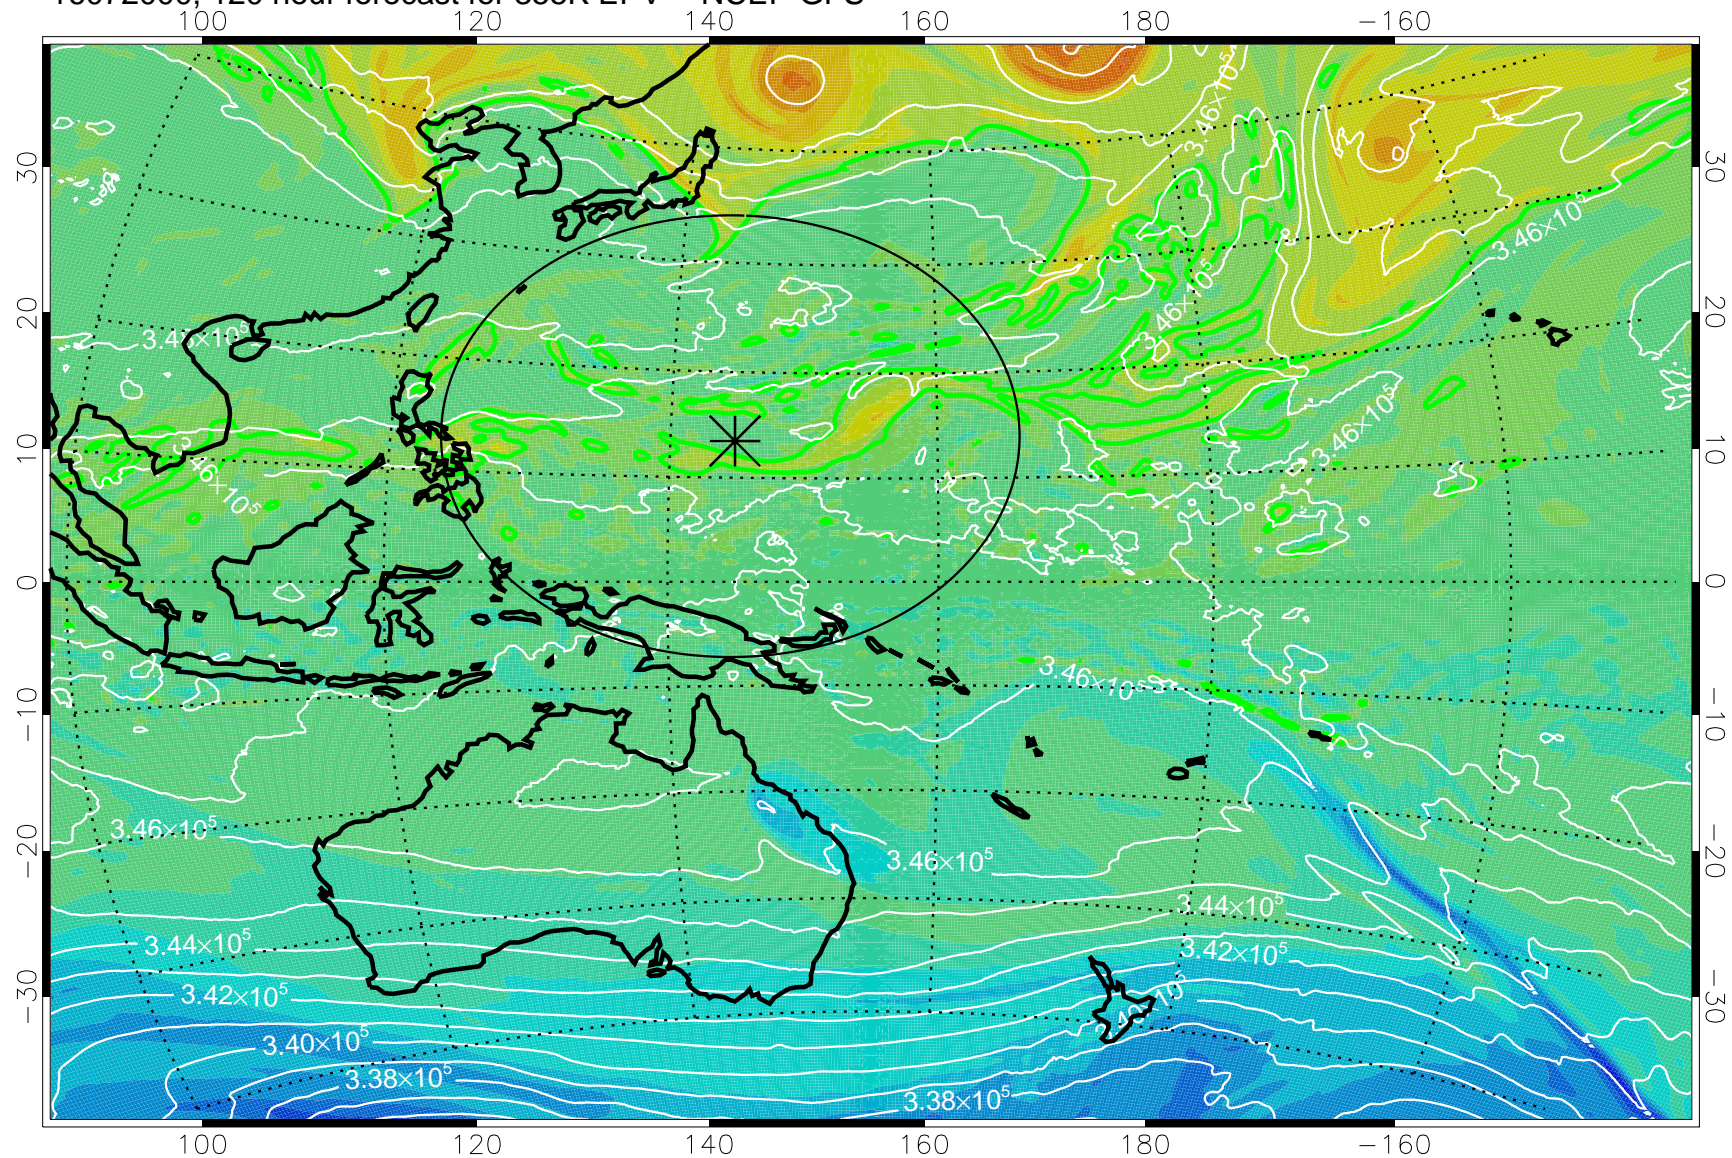

16071806, 78 hour forecast for 355K EPV -- NCEP GFS

355K Montgomery Streamfunction, white
EPV Tropopause (2 PVU) Position
Range ring of 2304 km

16071812, 84 hour forecast for 355K EPV -- NCEP GFS

355K Montgomery Streamfunction, white
EPV Tropopause (2 PVU) Position
Range ring of 2304 km

16071818, 90 hour forecast for 355K EPV -- NCEP GFS

355K Montgomery Streamfunction, white
EPV Tropopause (2 PVU) Position
Range ring of 2304 km

16071900, 96 hour forecast for 355K EPV -- NCEP GFS

355K Montgomery Streamfunction, white
EPV Tropopause (2 PVU) Position
Range ring of 2304 km

16071906, 102 hour forecast for 355K EPV -- NCEP GFS

355K Montgomery Streamfunction, white
EPV Tropopause (2 PVU) Position
Range ring of 2304 km

16071912, 108 hour forecast for 355K EPV -- NCEP GFS

355K Montgomery Streamfunction, white
EPV Tropopause (2 PVU) Position
Range ring of 2304 km

16072000, 120 hour forecast for 355K EPV -- NCEP GFS

355K Montgomery Streamfunction, white
EPV Tropopause (2 PVU) Position
Range ring of 2304 km