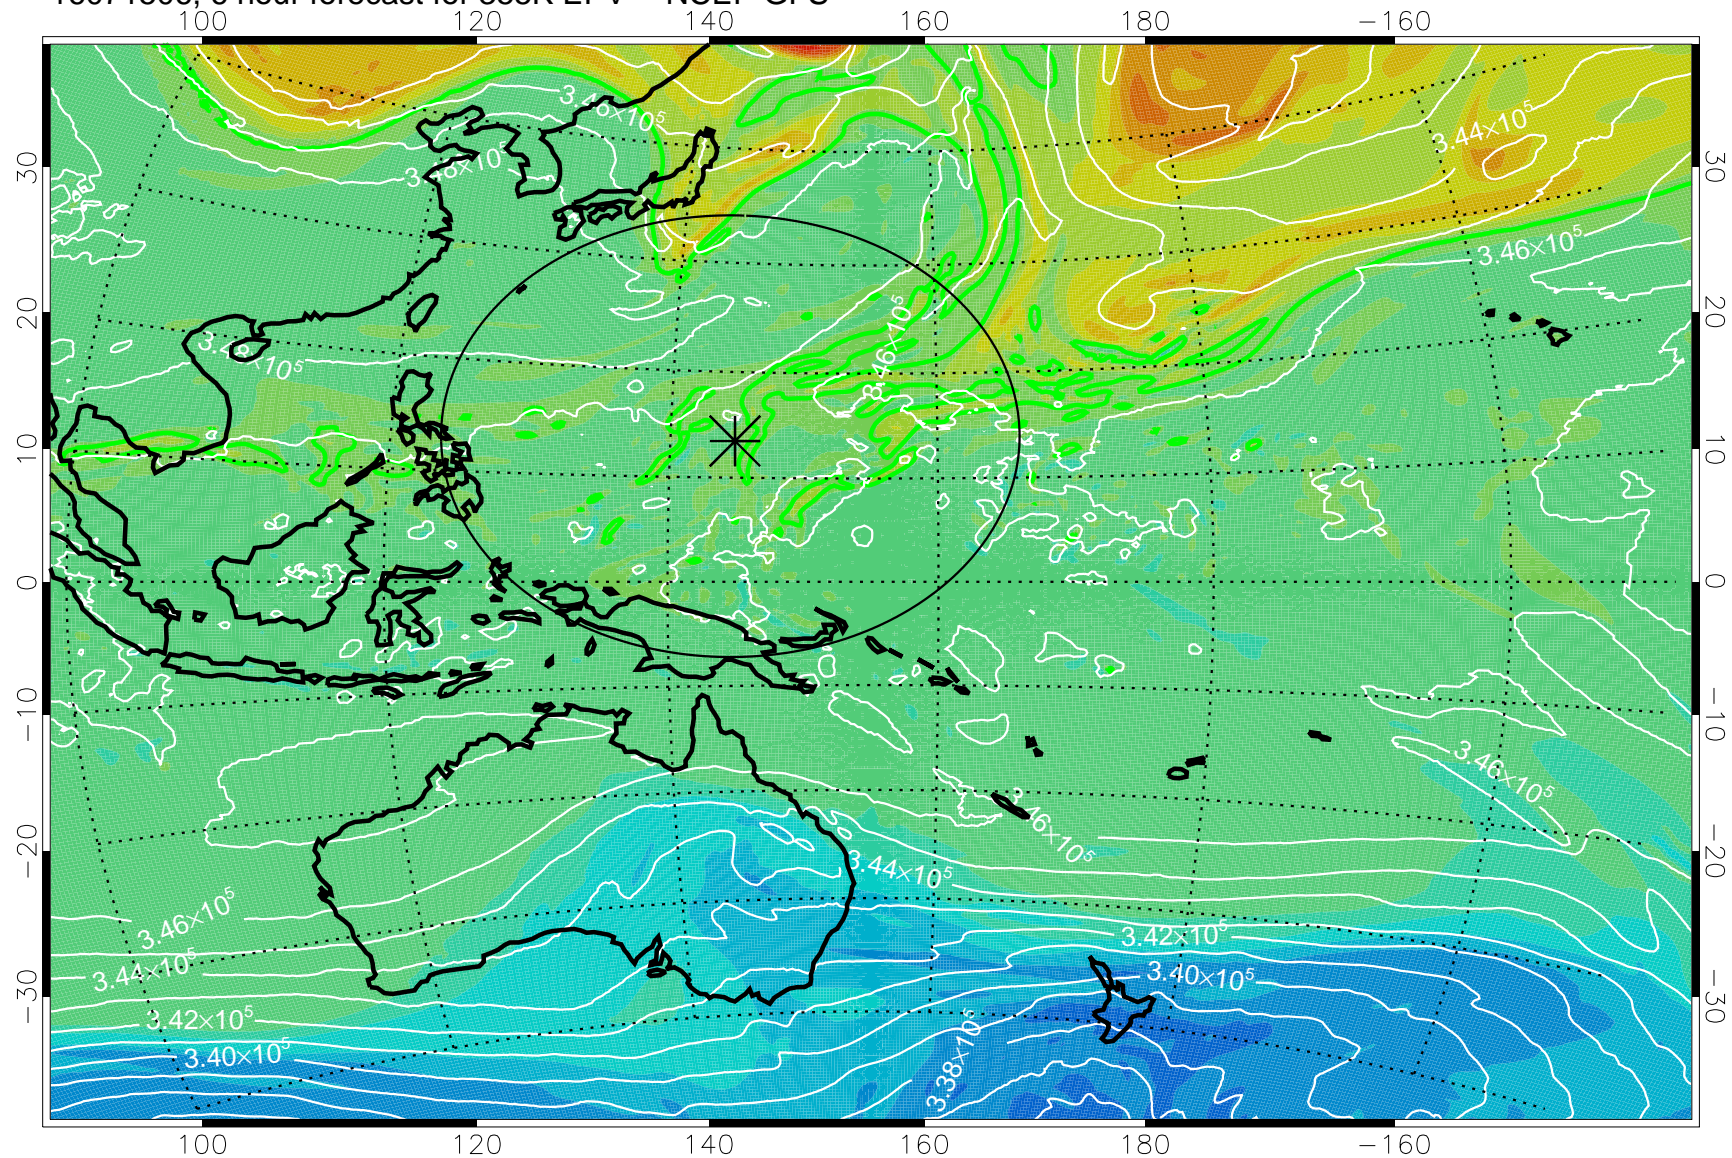

16071506, 6 hour forecast for 355K EPV -- NCEP GFS

355K Montgomery Streamfunction, white
EPV Tropopause (2 PVU) Position
Range ring of 2304 km

16071512, 12 hour forecast for 355K EPV -- NCEP GFS

355K Montgomery Streamfunction, white
EPV Tropopause (2 PVU) Position
Range ring of 2304 km

16071518, 18 hour forecast for 355K EPV -- NCEP GFS

355K Montgomery Streamfunction, white
EPV Tropopause (2 PVU) Position
Range ring of 2304 km

16071600, 24 hour forecast for 355K EPV -- NCEP GFS

355K Montgomery Streamfunction, white
EPV Tropopause (2 PVU) Position
Range ring of 2304 km

16071606, 30 hour forecast for 355K EPV -- NCEP GFS

355K Montgomery Streamfunction, white
EPV Tropopause (2 PVU) Position
Range ring of 2304 km

16071612, 36 hour forecast for 355K EPV -- NCEP GFS

355K Montgomery Streamfunction, white
EPV Tropopause (2 PVU) Position
Range ring of 2304 km

16071618, 42 hour forecast for 355K EPV -- NCEP GFS

355K Montgomery Streamfunction, white
EPV Tropopause (2 PVU) Position
Range ring of 2304 km

16071700, 48 hour forecast for 355K EPV -- NCEP GFS

355K Montgomery Streamfunction, white
EPV Tropopause (2 PVU) Position
Range ring of 2304 km