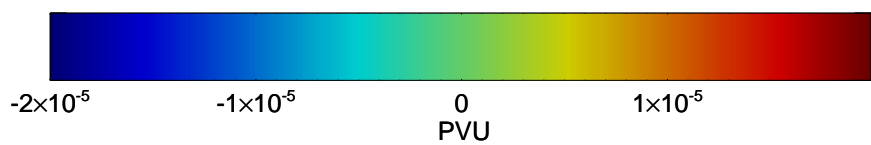

16071600, 24 hour forecast for 355K EPV -- NCEP GFS

355K Montgomery Streamfunction, white
EPV Tropopause (2 PVU) Position
Range ring of 2304 km