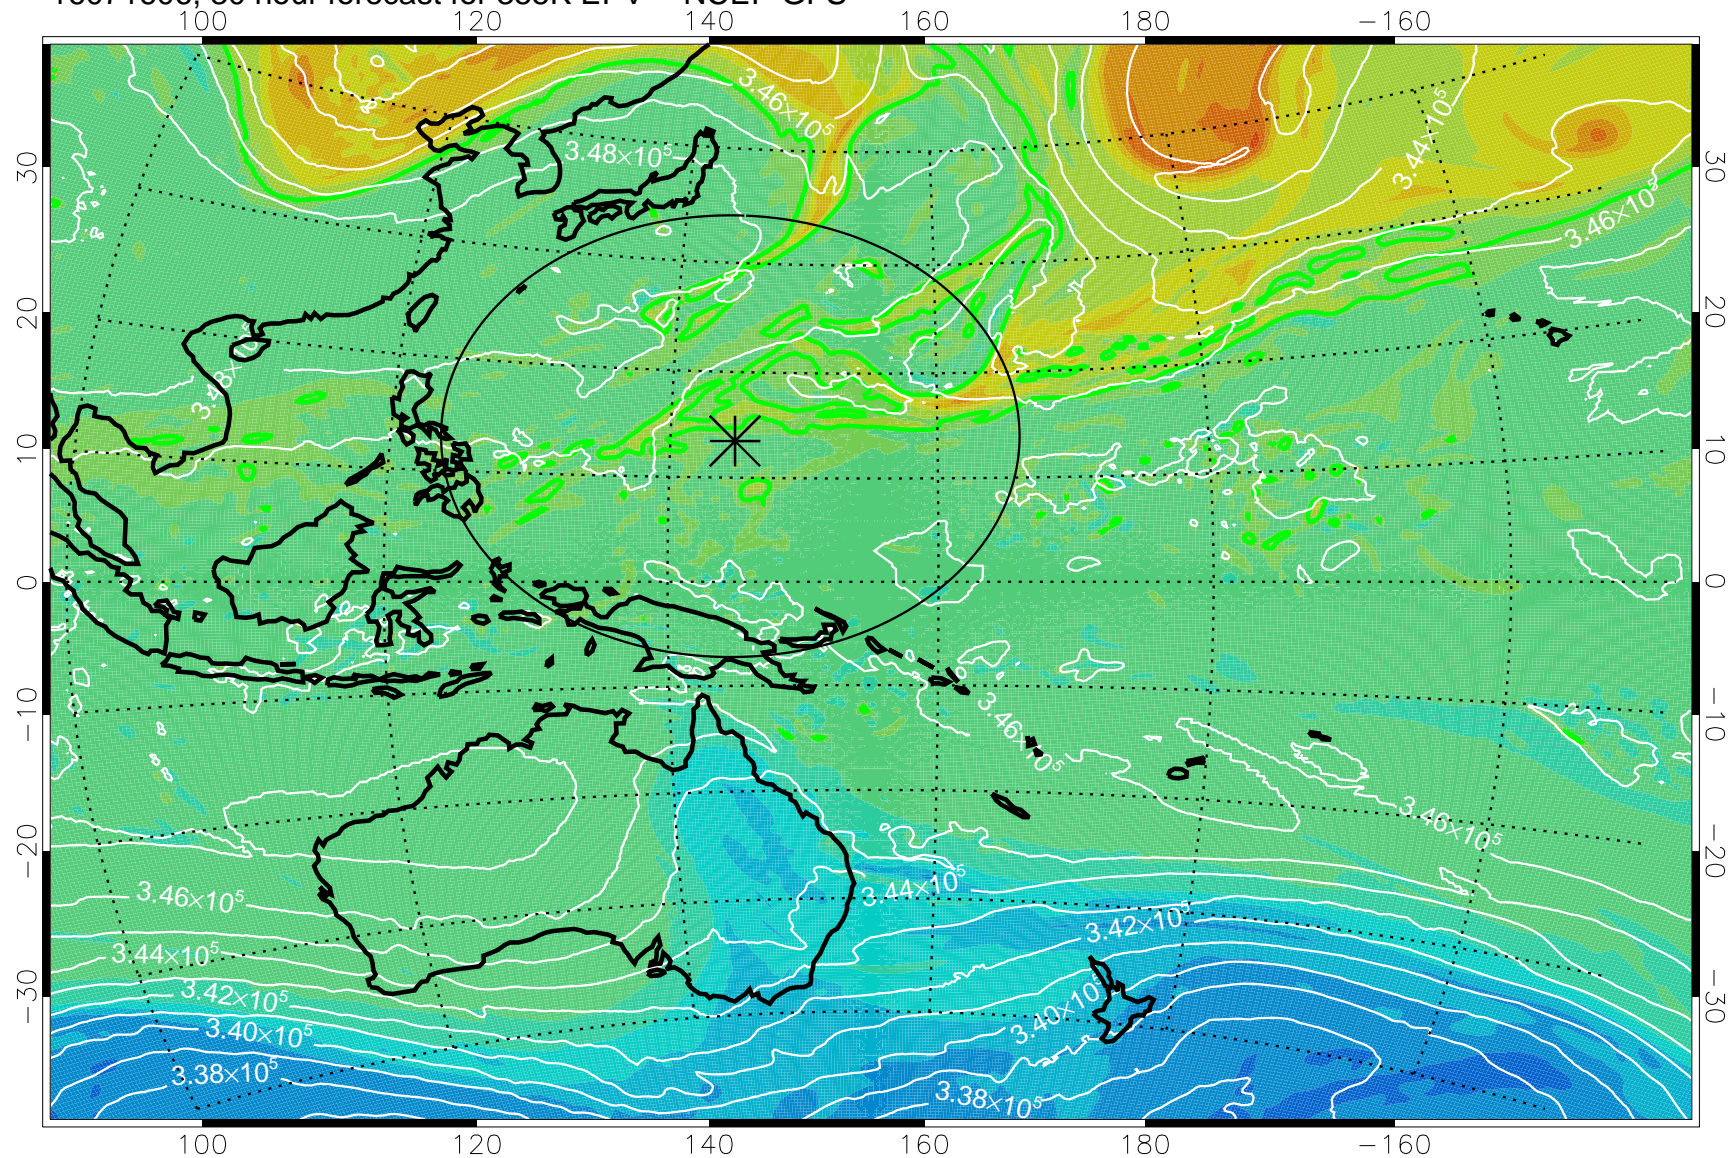

16071518, 18 hour forecast for 355K EPV -- NCEP GFS

355K Montgomery Streamfunction, white
EPV Tropopause (2 PVU) Position
Range ring of 2304 km

16071600, 24 hour forecast for 355K EPV -- NCEP GFS

355K Montgomery Streamfunction, white
EPV Tropopause (2 PVU) Position
Range ring of 2304 km

16071606, 30 hour forecast for 355K EPV -- NCEP GFS

355K Montgomery Streamfunction, white
EPV Tropopause (2 PVU) Position
Range ring of 2304 km

16071612, 36 hour forecast for 355K EPV -- NCEP GFS

355K Montgomery Streamfunction, white
EPV Tropopause (2 PVU) Position
Range ring of 2304 km

16071618, 42 hour forecast for 355K EPV -- NCEP GFS

355K Montgomery Streamfunction, white
EPV Tropopause (2 PVU) Position
Range ring of 2304 km

16071700, 48 hour forecast for 355K EPV -- NCEP GFS

355K Montgomery Streamfunction, white
EPV Tropopause (2 PVU) Position
Range ring of 2304 km

16071718, 66 hour forecast for 355K EPV -- NCEP GFS

355K Montgomery Streamfunction, white
EPV Tropopause (2 PVU) Position
Range ring of 2304 km

16071800, 72 hour forecast for 355K EPV -- NCEP GFS

355K Montgomery Streamfunction, white
EPV Tropopause (2 PVU) Position
Range ring of 2304 km