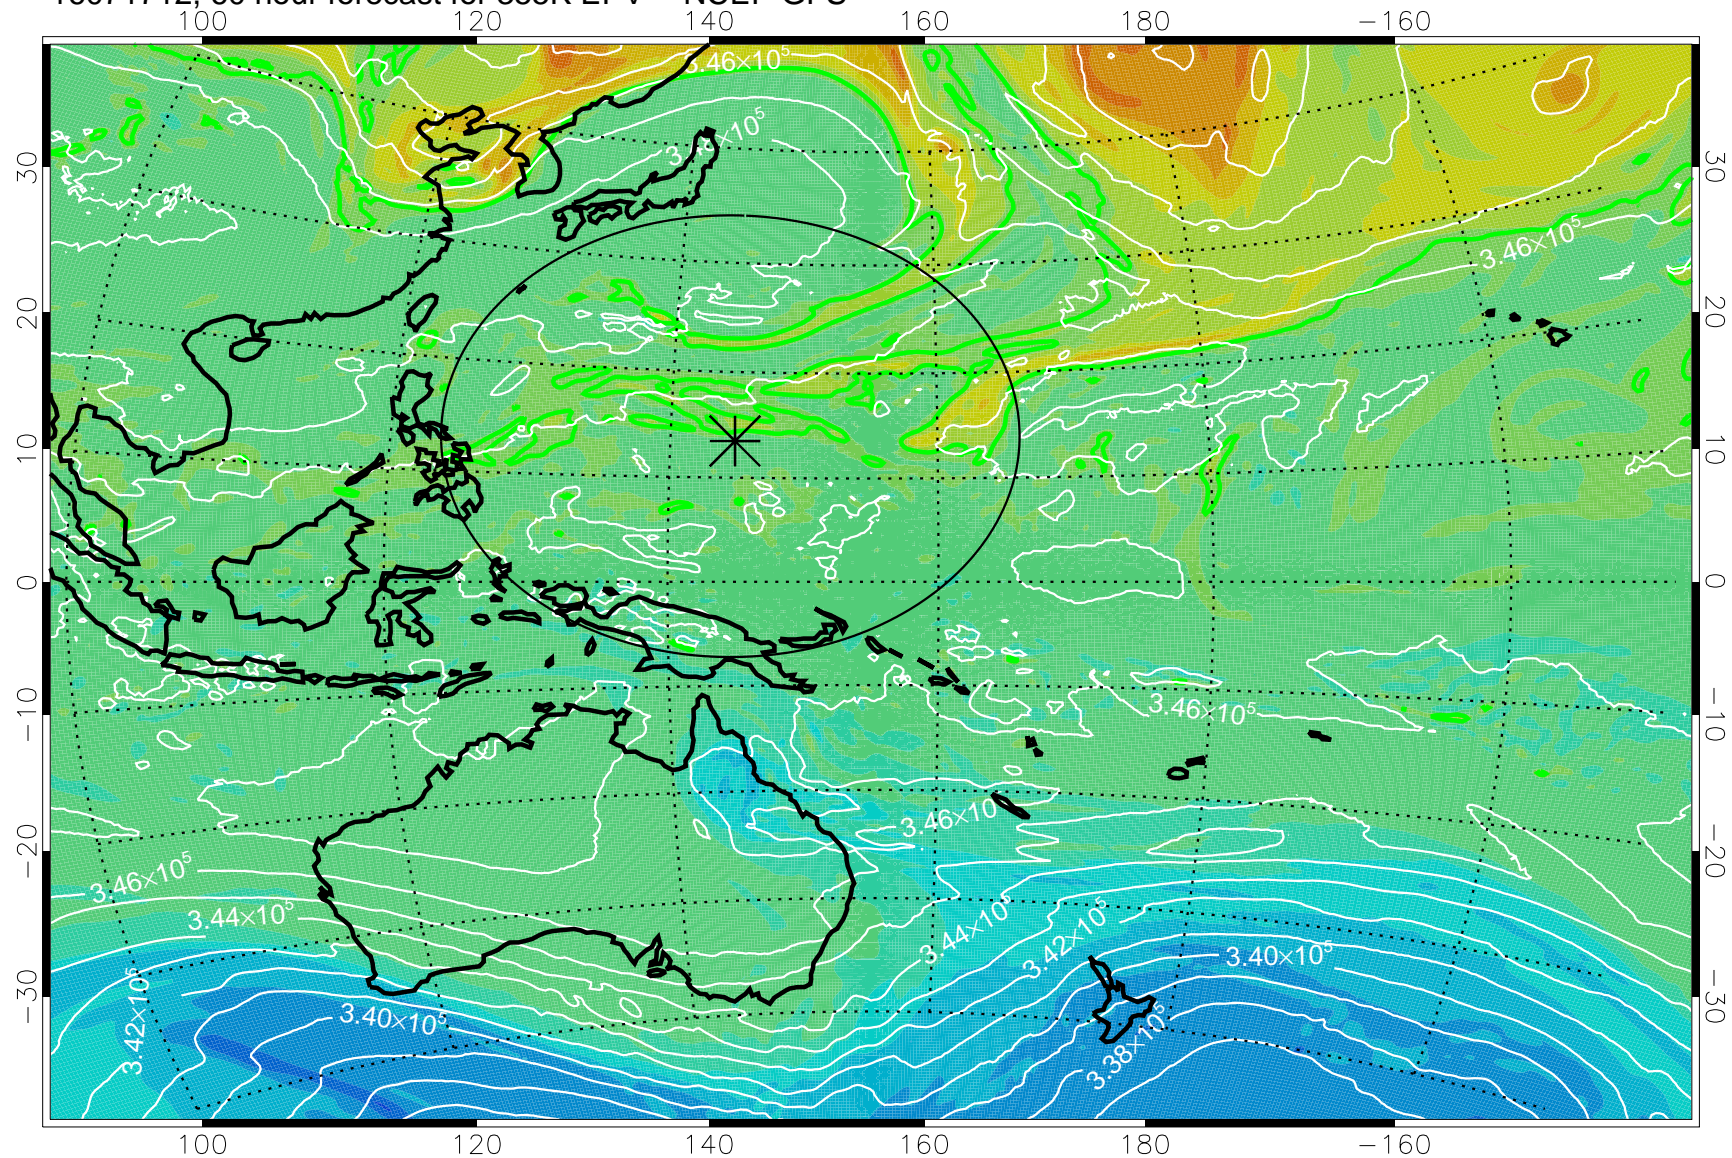

16071606, 30 hour forecast for 355K EPV -- NCEP GFS

355K Montgomery Streamfunction, white
EPV Tropopause (2 PVU) Position
Range ring of 2304 km

16071612, 36 hour forecast for 355K EPV -- NCEP GFS

355K Montgomery Streamfunction, white
EPV Tropopause (2 PVU) Position
Range ring of 2304 km

16071618, 42 hour forecast for 355K EPV -- NCEP GFS

355K Montgomery Streamfunction, white
EPV Tropopause (2 PVU) Position
Range ring of 2304 km

16071700, 48 hour forecast for 355K EPV -- NCEP GFS

355K Montgomery Streamfunction, white
EPV Tropopause (2 PVU) Position
Range ring of 2304 km

16071706, 54 hour forecast for 355K EPV -- NCEP GFS

355K Montgomery Streamfunction, white
EPV Tropopause (2 PVU) Position
Range ring of 2304 km

16071712, 60 hour forecast for 355K EPV -- NCEP GFS

355K Montgomery Streamfunction, white
EPV Tropopause (2 PVU) Position
Range ring of 2304 km

16071718, 66 hour forecast for 355K EPV -- NCEP GFS

355K Montgomery Streamfunction, white
EPV Tropopause (2 PVU) Position
Range ring of 2304 km

16071800, 72 hour forecast for 355K EPV -- NCEP GFS

355K Montgomery Streamfunction, white
EPV Tropopause (2 PVU) Position
Range ring of 2304 km