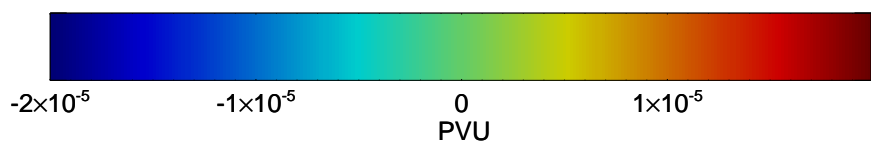

16071818, 90 hour forecast for 355K EPV -- NCEP GFS

355K Montgomery Streamfunction, white
EPV Tropopause (2 PVU) Position
Range ring of 2304 km