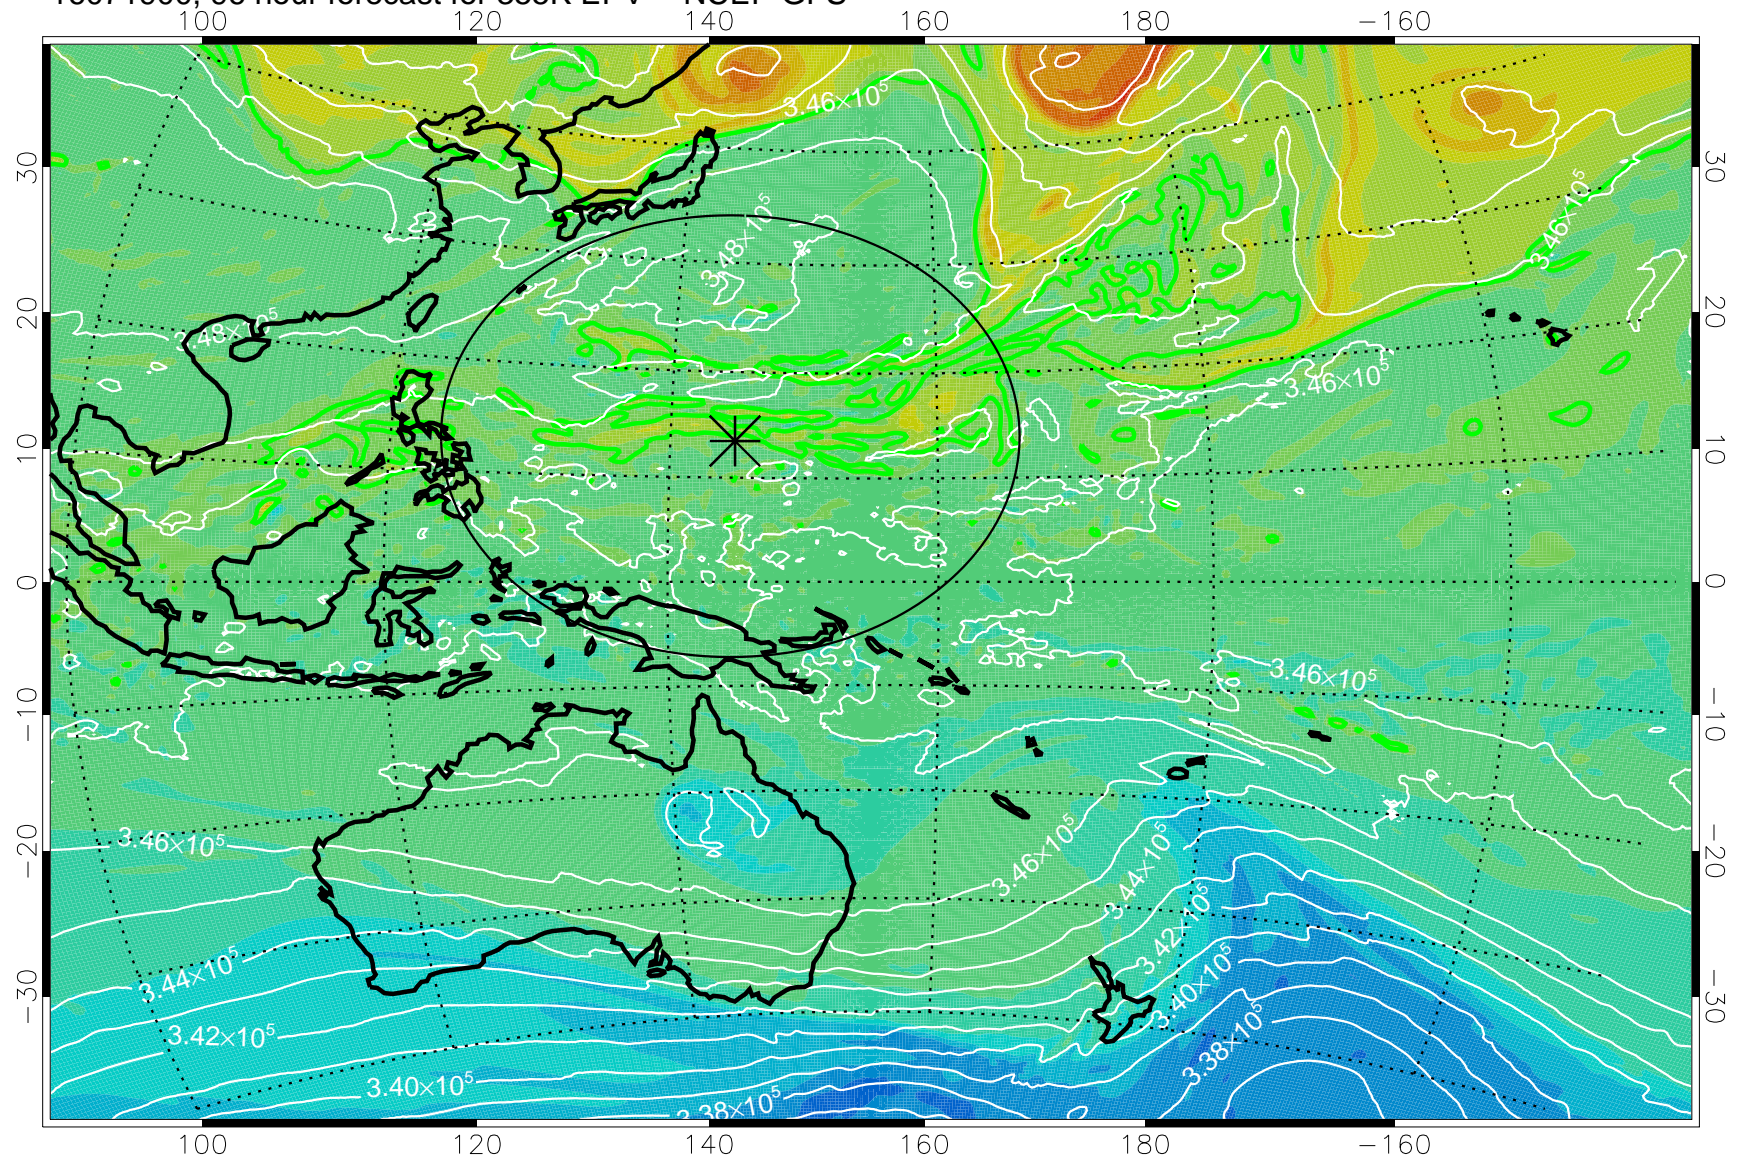

16071806, 78 hour forecast for 355K EPV -- NCEP GFS

355K Montgomery Streamfunction, white
EPV Tropopause (2 PVU) Position
Range ring of 2304 km

16071812, 84 hour forecast for 355K EPV -- NCEP GFS

355K Montgomery Streamfunction, white
EPV Tropopause (2 PVU) Position
Range ring of 2304 km

16071818, 90 hour forecast for 355K EPV -- NCEP GFS

355K Montgomery Streamfunction, white
EPV Tropopause (2 PVU) Position
Range ring of 2304 km

16071900, 96 hour forecast for 355K EPV -- NCEP GFS

355K Montgomery Streamfunction, white
EPV Tropopause (2 PVU) Position
Range ring of 2304 km

16071906, 102 hour forecast for 355K EPV -- NCEP GFS

355K Montgomery Streamfunction, white
EPV Tropopause (2 PVU) Position
Range ring of 2304 km

16071912, 108 hour forecast for 355K EPV -- NCEP GFS

355K Montgomery Streamfunction, white
EPV Tropopause (2 PVU) Position
Range ring of 2304 km

16072000, 120 hour forecast for 355K EPV -- NCEP GFS

355K Montgomery Streamfunction, white
EPV Tropopause (2 PVU) Position
Range ring of 2304 km