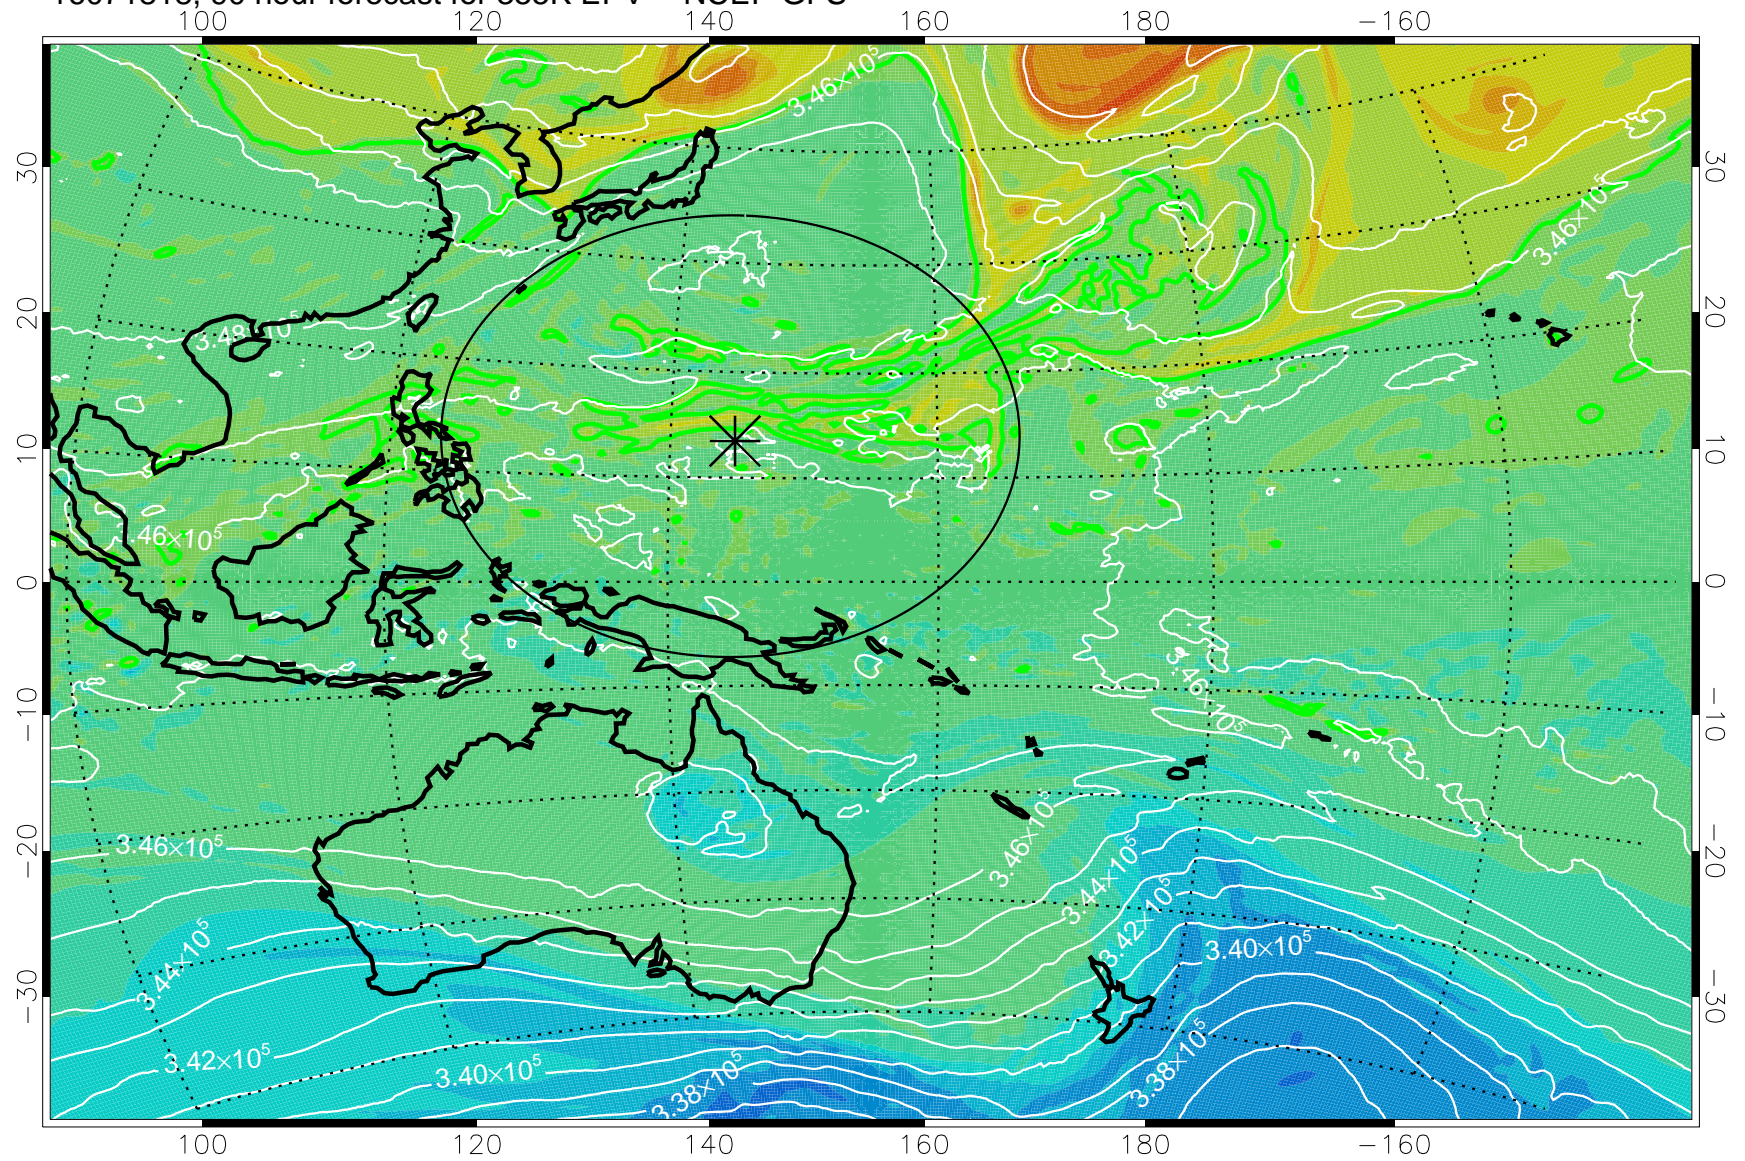

16071718, 66 hour forecast for 355K EPV -- NCEP GFS

355K Montgomery Streamfunction, white
EPV Tropopause (2 PVU) Position
Range ring of 2304 km

16071800, 72 hour forecast for 355K EPV -- NCEP GFS

355K Montgomery Streamfunction, white
EPV Tropopause (2 PVU) Position
Range ring of 2304 km

16071806, 78 hour forecast for 355K EPV -- NCEP GFS

355K Montgomery Streamfunction, white
EPV Tropopause (2 PVU) Position
Range ring of 2304 km

16071812, 84 hour forecast for 355K EPV -- NCEP GFS

355K Montgomery Streamfunction, white
EPV Tropopause (2 PVU) Position
Range ring of 2304 km

16071818, 90 hour forecast for 355K EPV -- NCEP GFS

355K Montgomery Streamfunction, white
EPV Tropopause (2 PVU) Position
Range ring of 2304 km

16071900, 96 hour forecast for 355K EPV -- NCEP GFS

355K Montgomery Streamfunction, white
EPV Tropopause (2 PVU) Position
Range ring of 2304 km

16071906, 102 hour forecast for 355K EPV -- NCEP GFS

355K Montgomery Streamfunction, white
EPV Tropopause (2 PVU) Position
Range ring of 2304 km

16071912, 108 hour forecast for 355K EPV -- NCEP GFS

355K Montgomery Streamfunction, white
EPV Tropopause (2 PVU) Position
Range ring of 2304 km