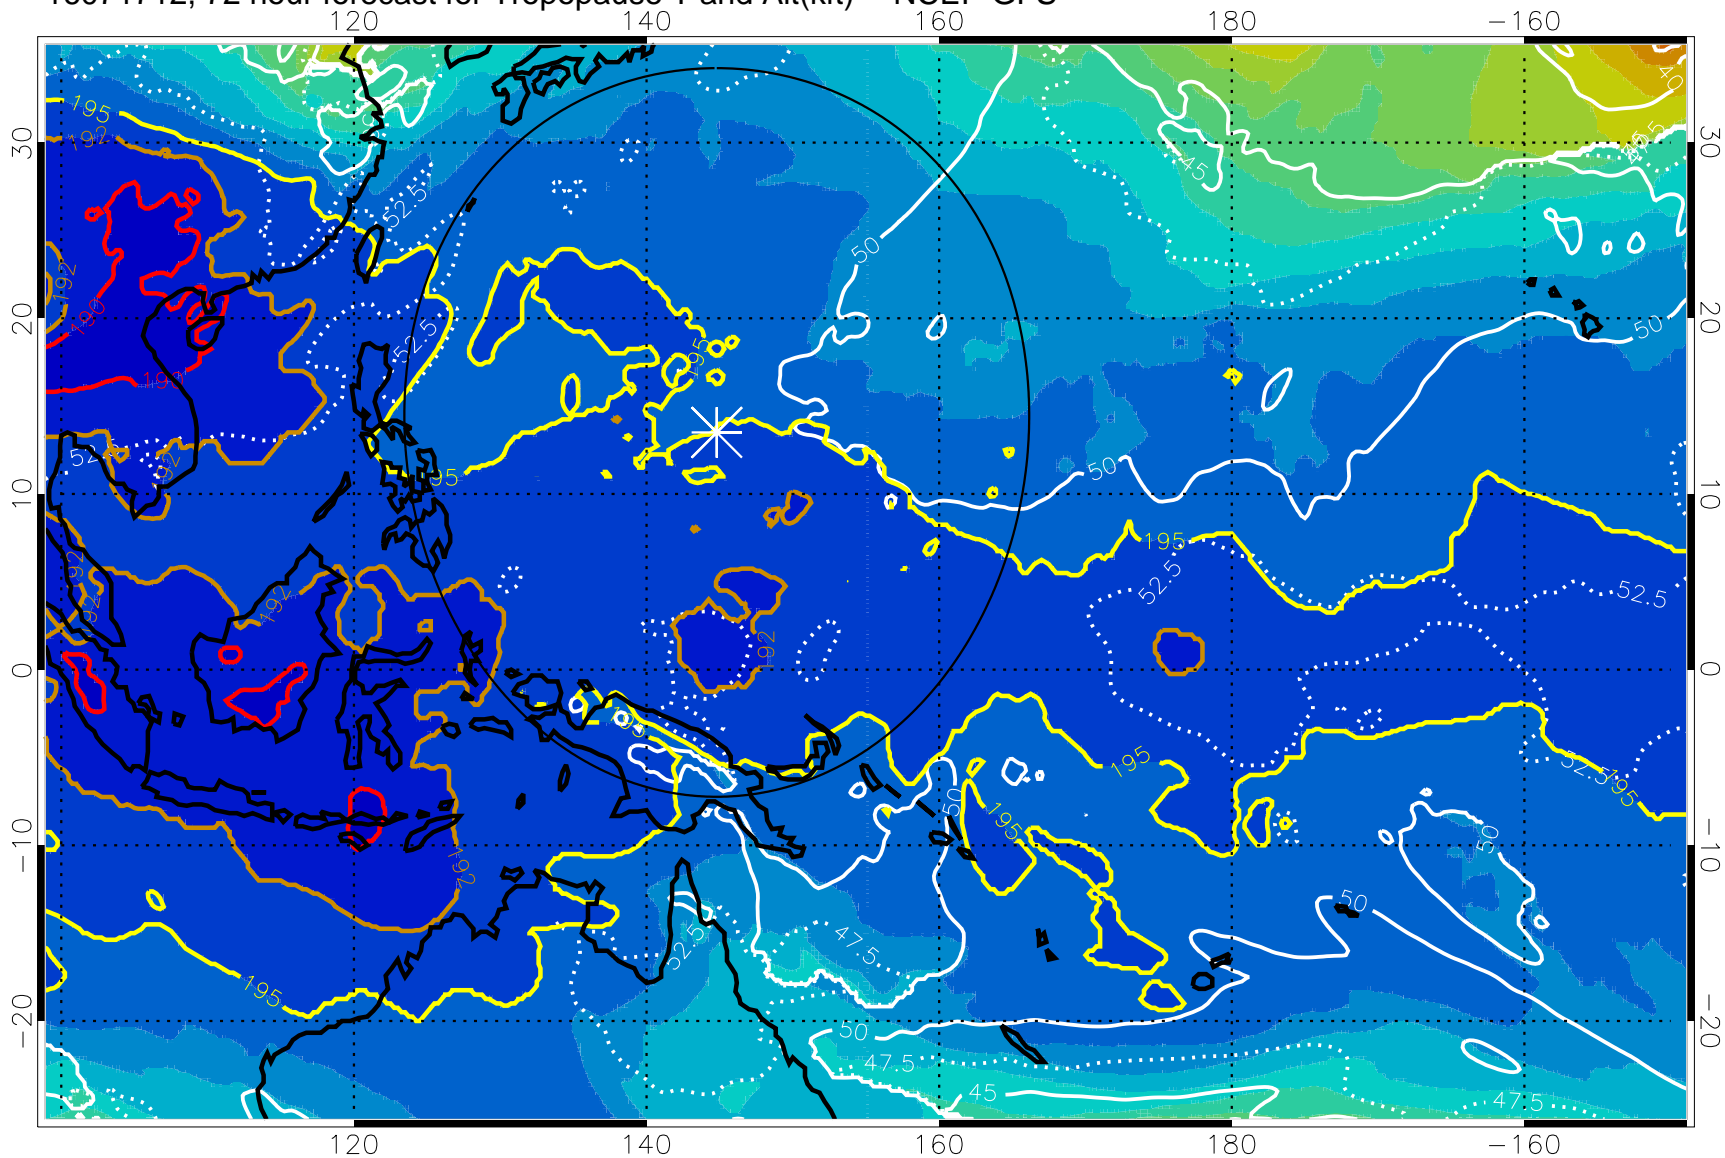

16071712, 72 hour forecast for Tropopause T and Alt(kft) -- NCEP GFS

190 200 210 220 230
Tropopause T, K

Tropopause Altitude in kft (white)

192.5K Isotherm 195K Isotherm
187.5K Isotherm 190K Isotherm

Range ring of 2304 km