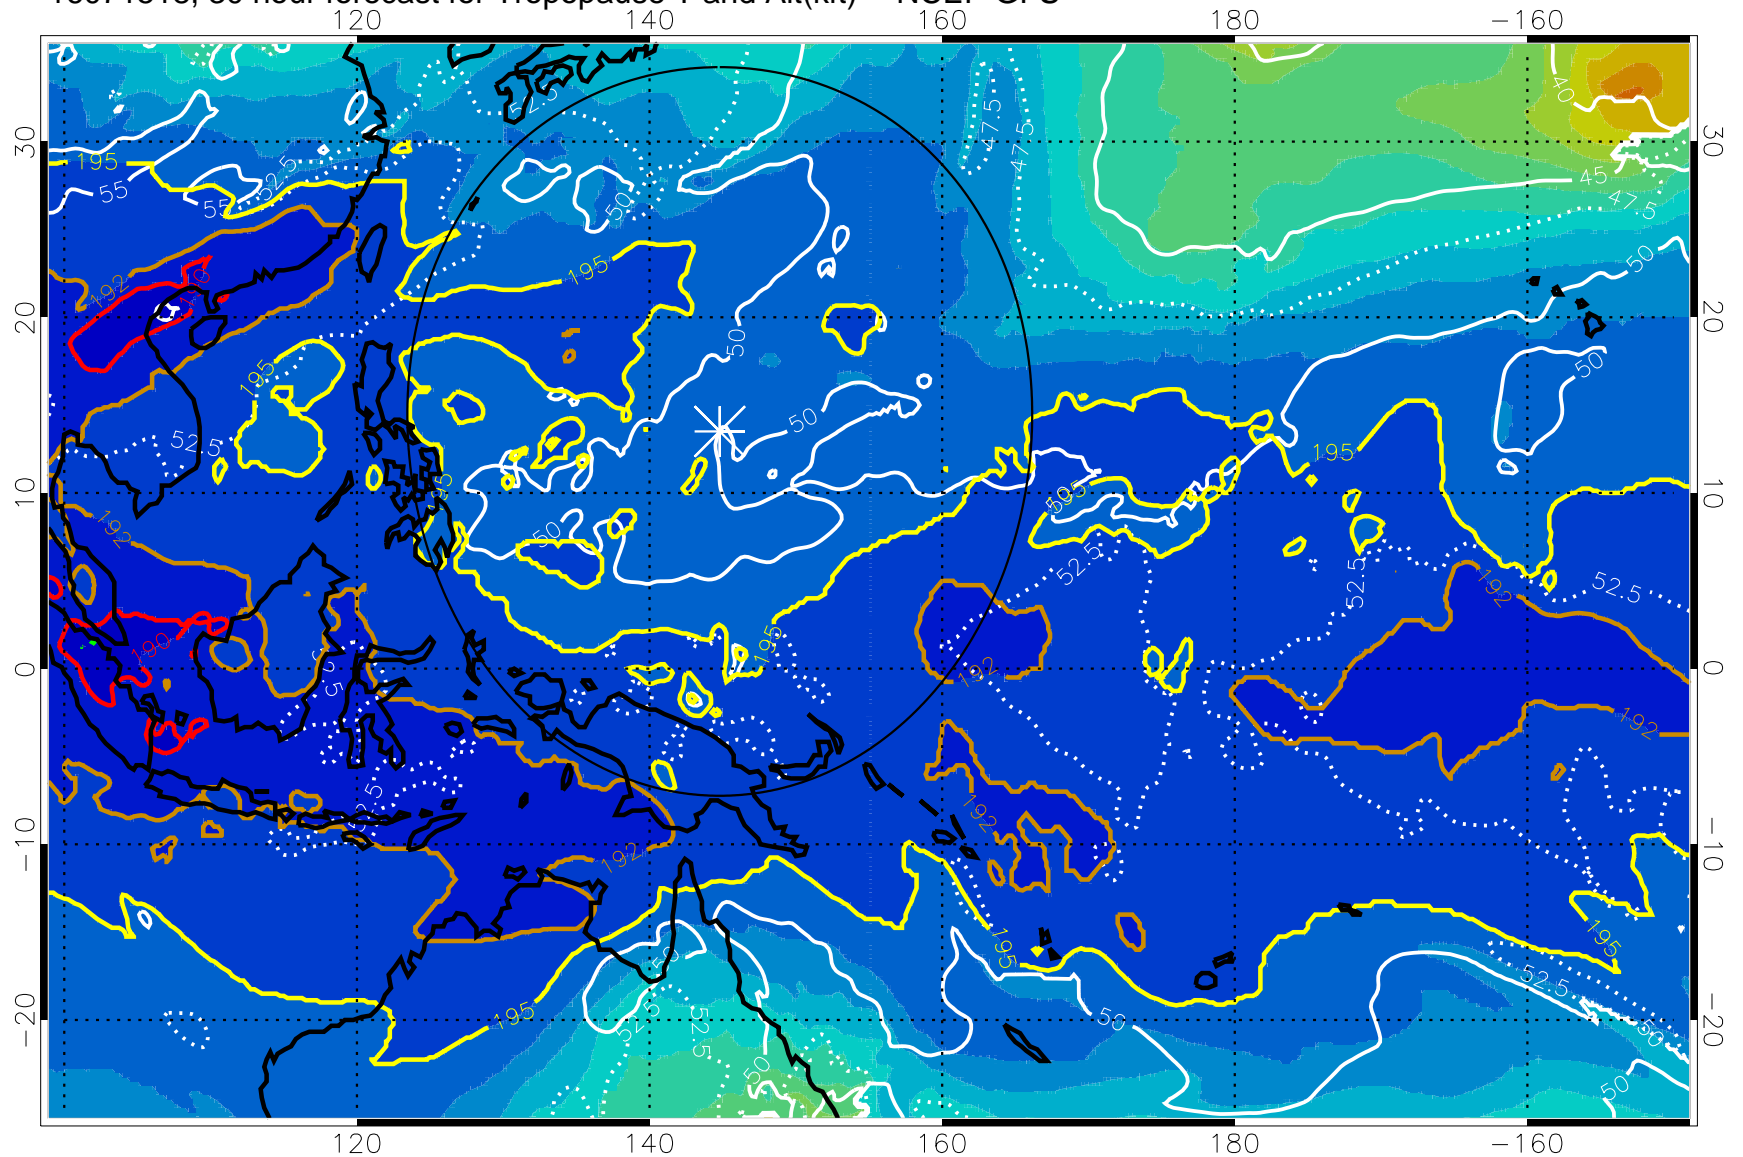

16071518, 30 hour forecast for Tropopause T and Alt(kft) -- NCEP GFS

Tropopause T, K

Tropopause Altitude in kft (white)

192.5K Isotherm 195K Isotherm

187.5K Isotherm 190K Isotherm

Range ring of 2304 km