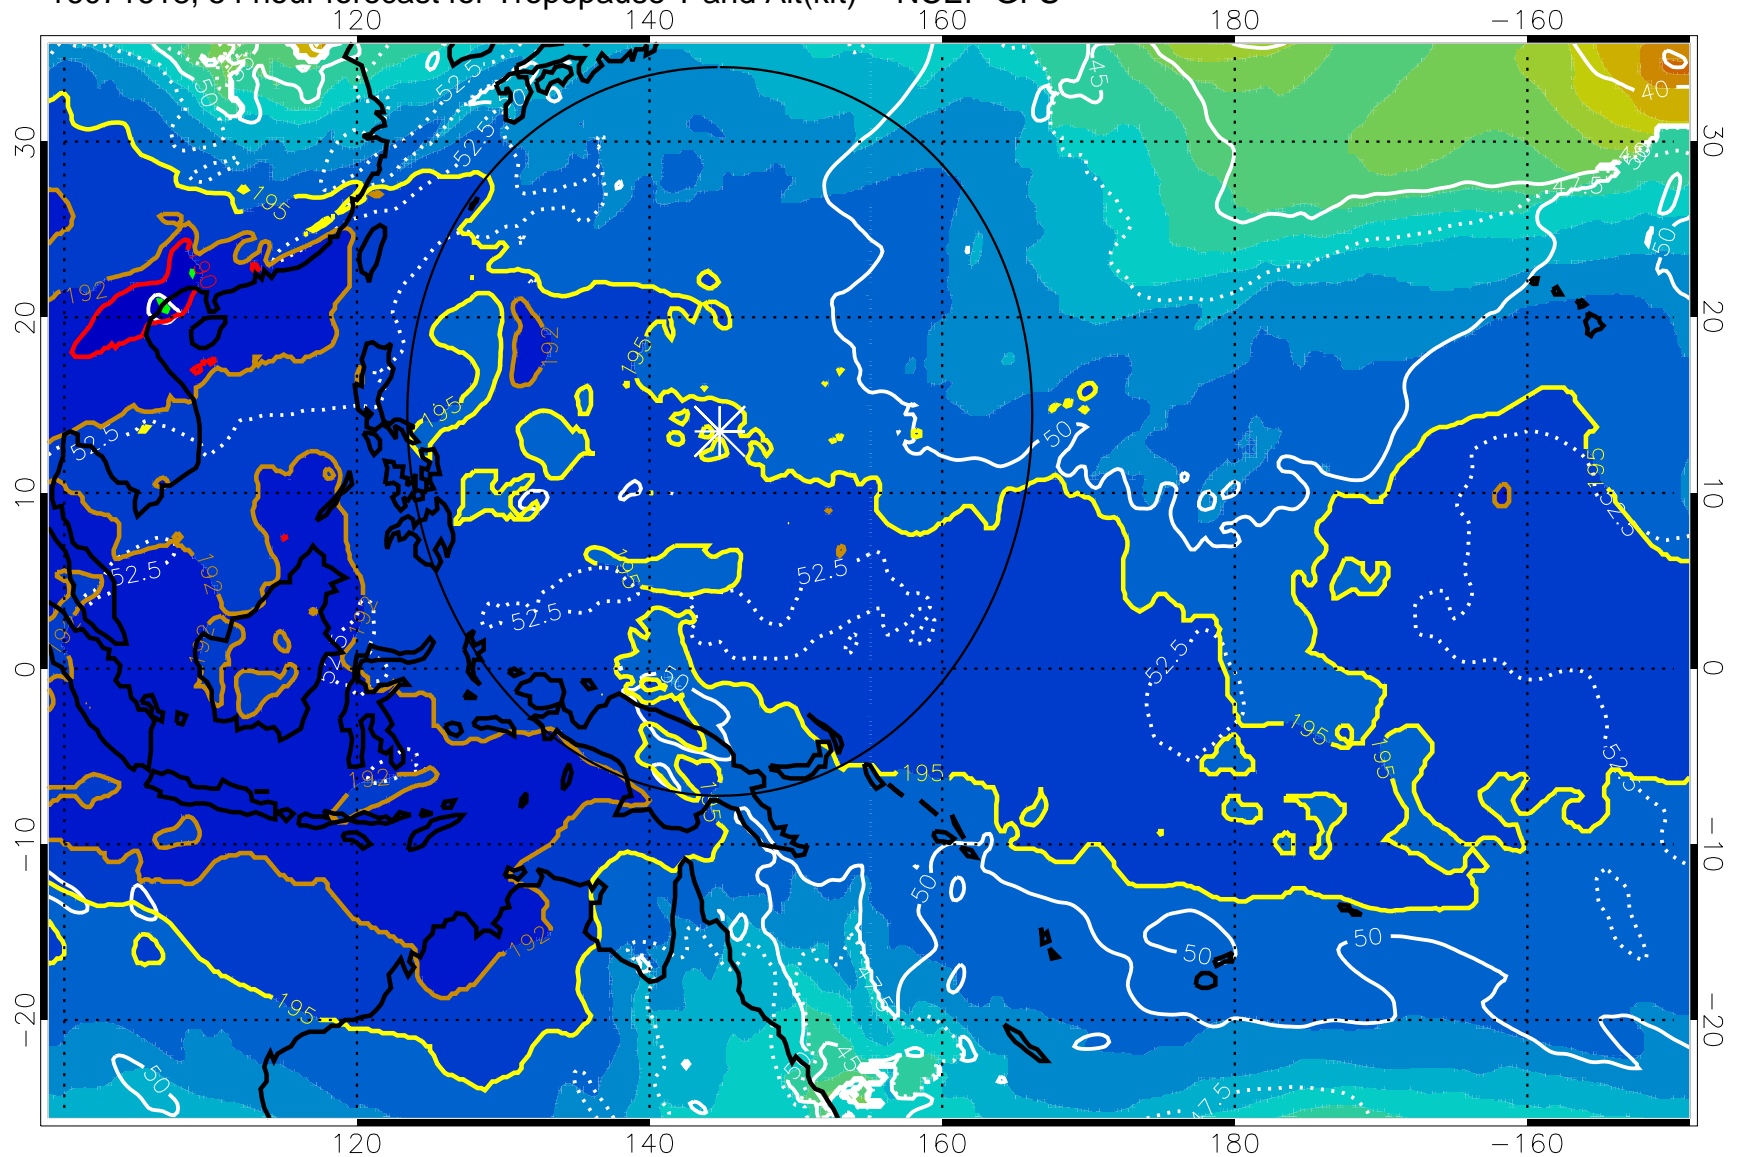

16071618, 54 hour forecast for Tropopause T and Alt(kft) -- NCEP GFS

190 200 210 220 230

Tropopause T, K

Tropopause Altitude in kft (white)

192.5K Isotherm 195K Isotherm
187.5K Isotherm 190K Isotherm

Range ring of 2304 km