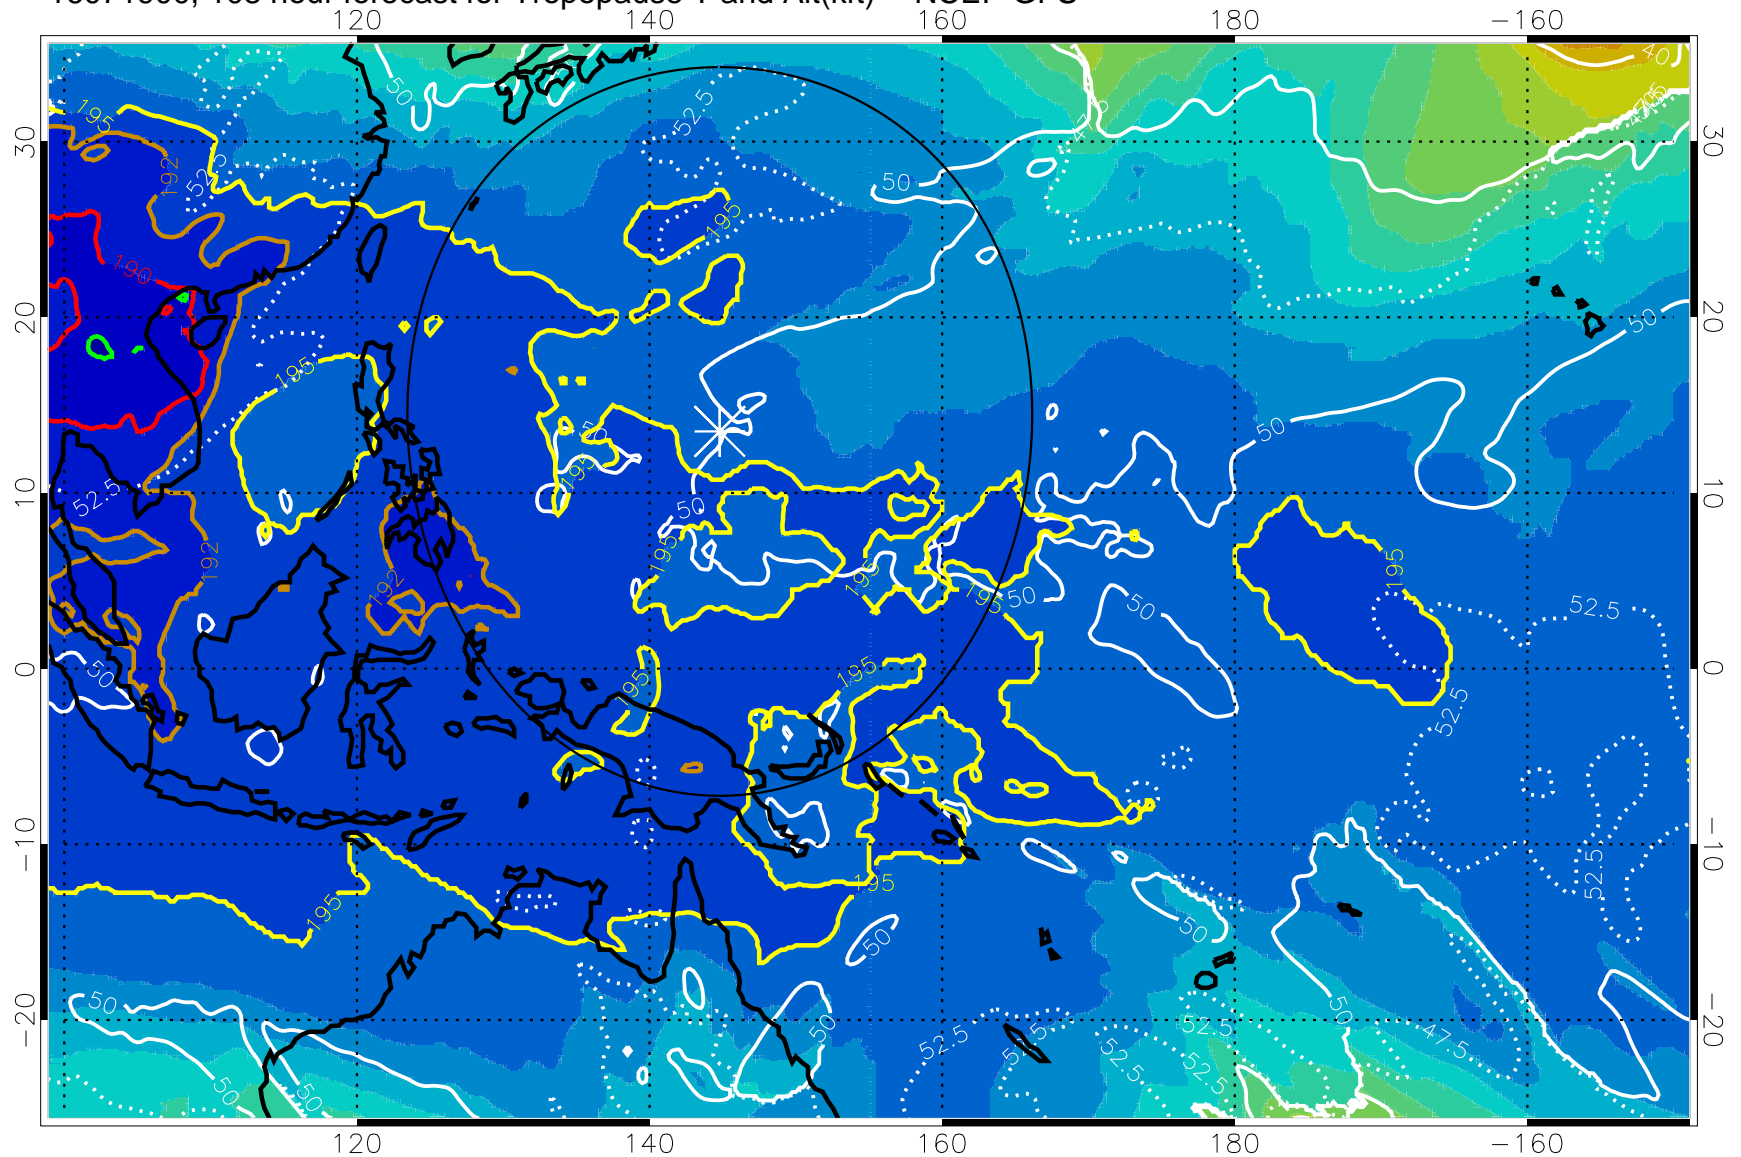

16071900, 108 hour forecast for Tropopause T and Alt(kft) -- NCEP GFS

190 200 210 220 230

Tropopause T, K

Tropopause Altitude in kft (white)

192.5K Isotherm 195K Isotherm

187.5K Isotherm 190K Isotherm

Range ring of 2304 km