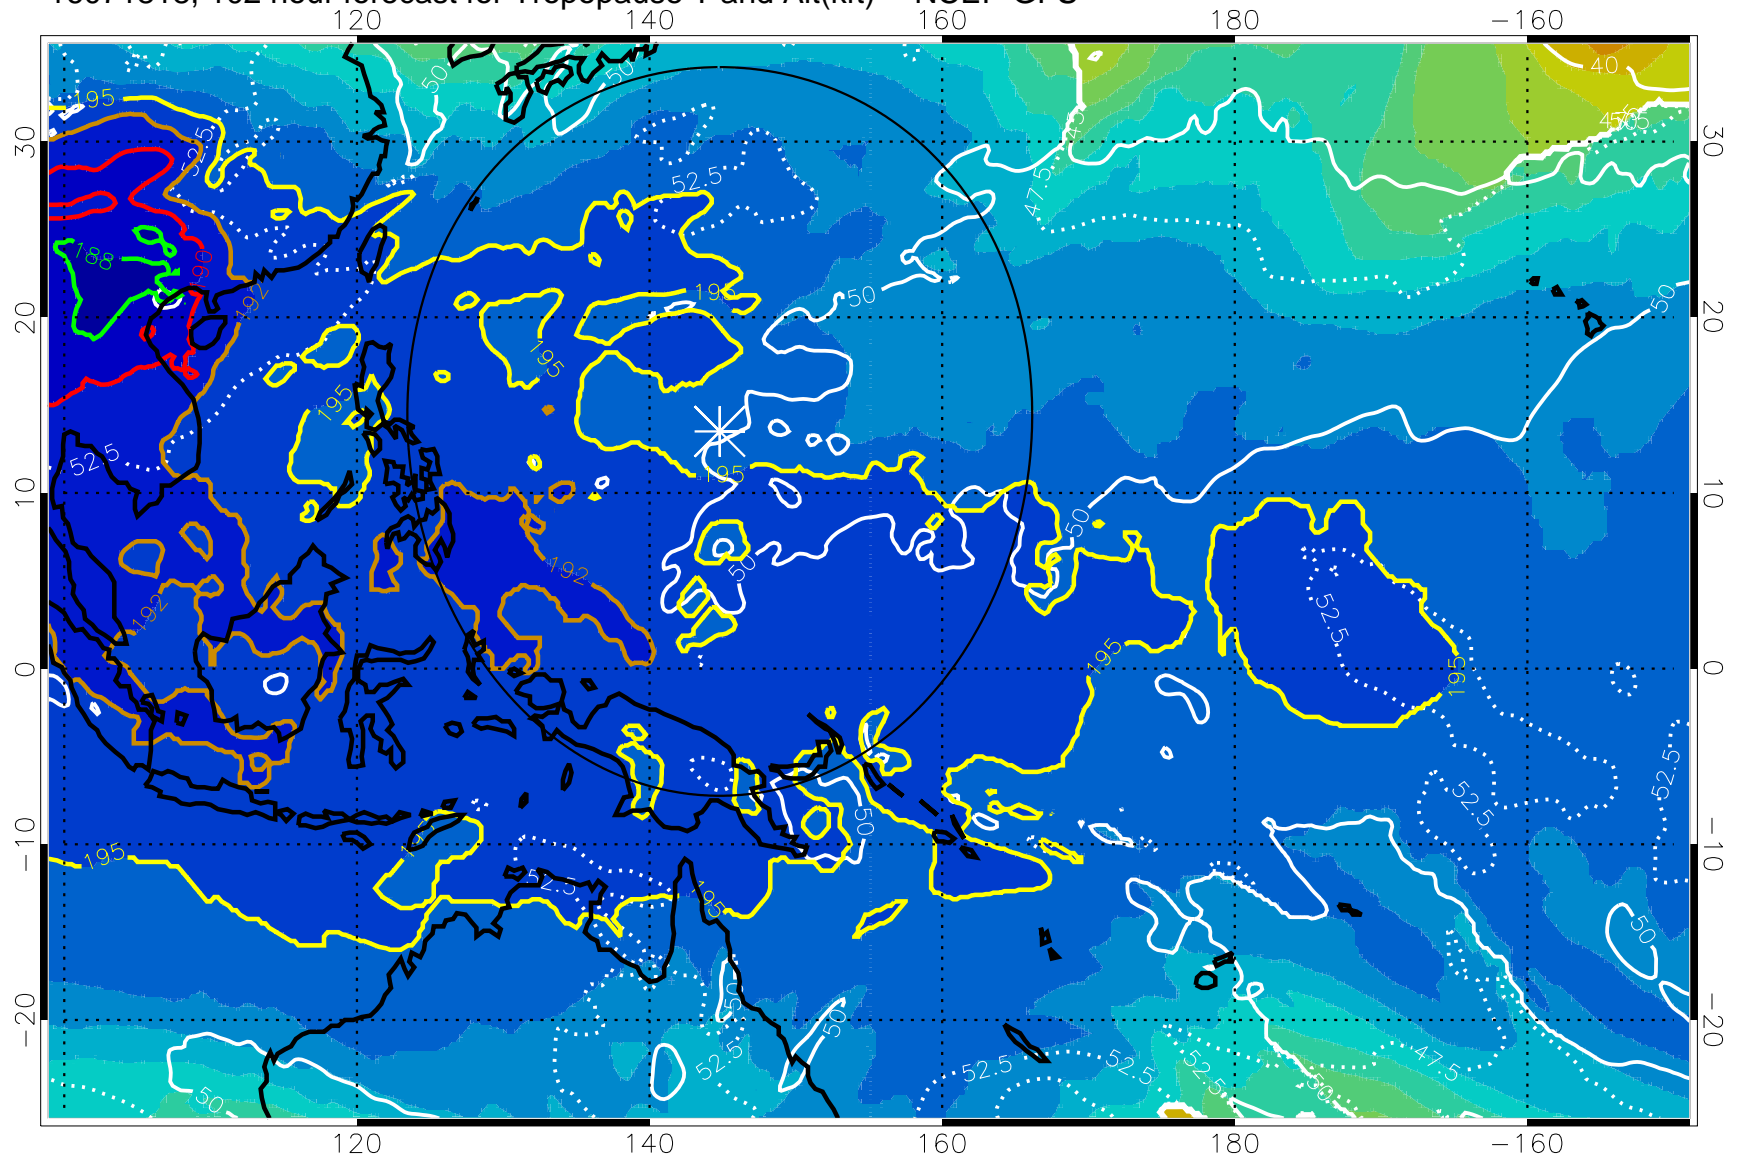

16071818, 102 hour forecast for Tropopause T and Alt(kft) -- NCEP GFS

190 200 210 220 230

Tropopause T, K

Tropopause Altitude in kft (white)

192.5K Isotherm 195K Isotherm
187.5K Isotherm 190K Isotherm

Range ring of 2304 km