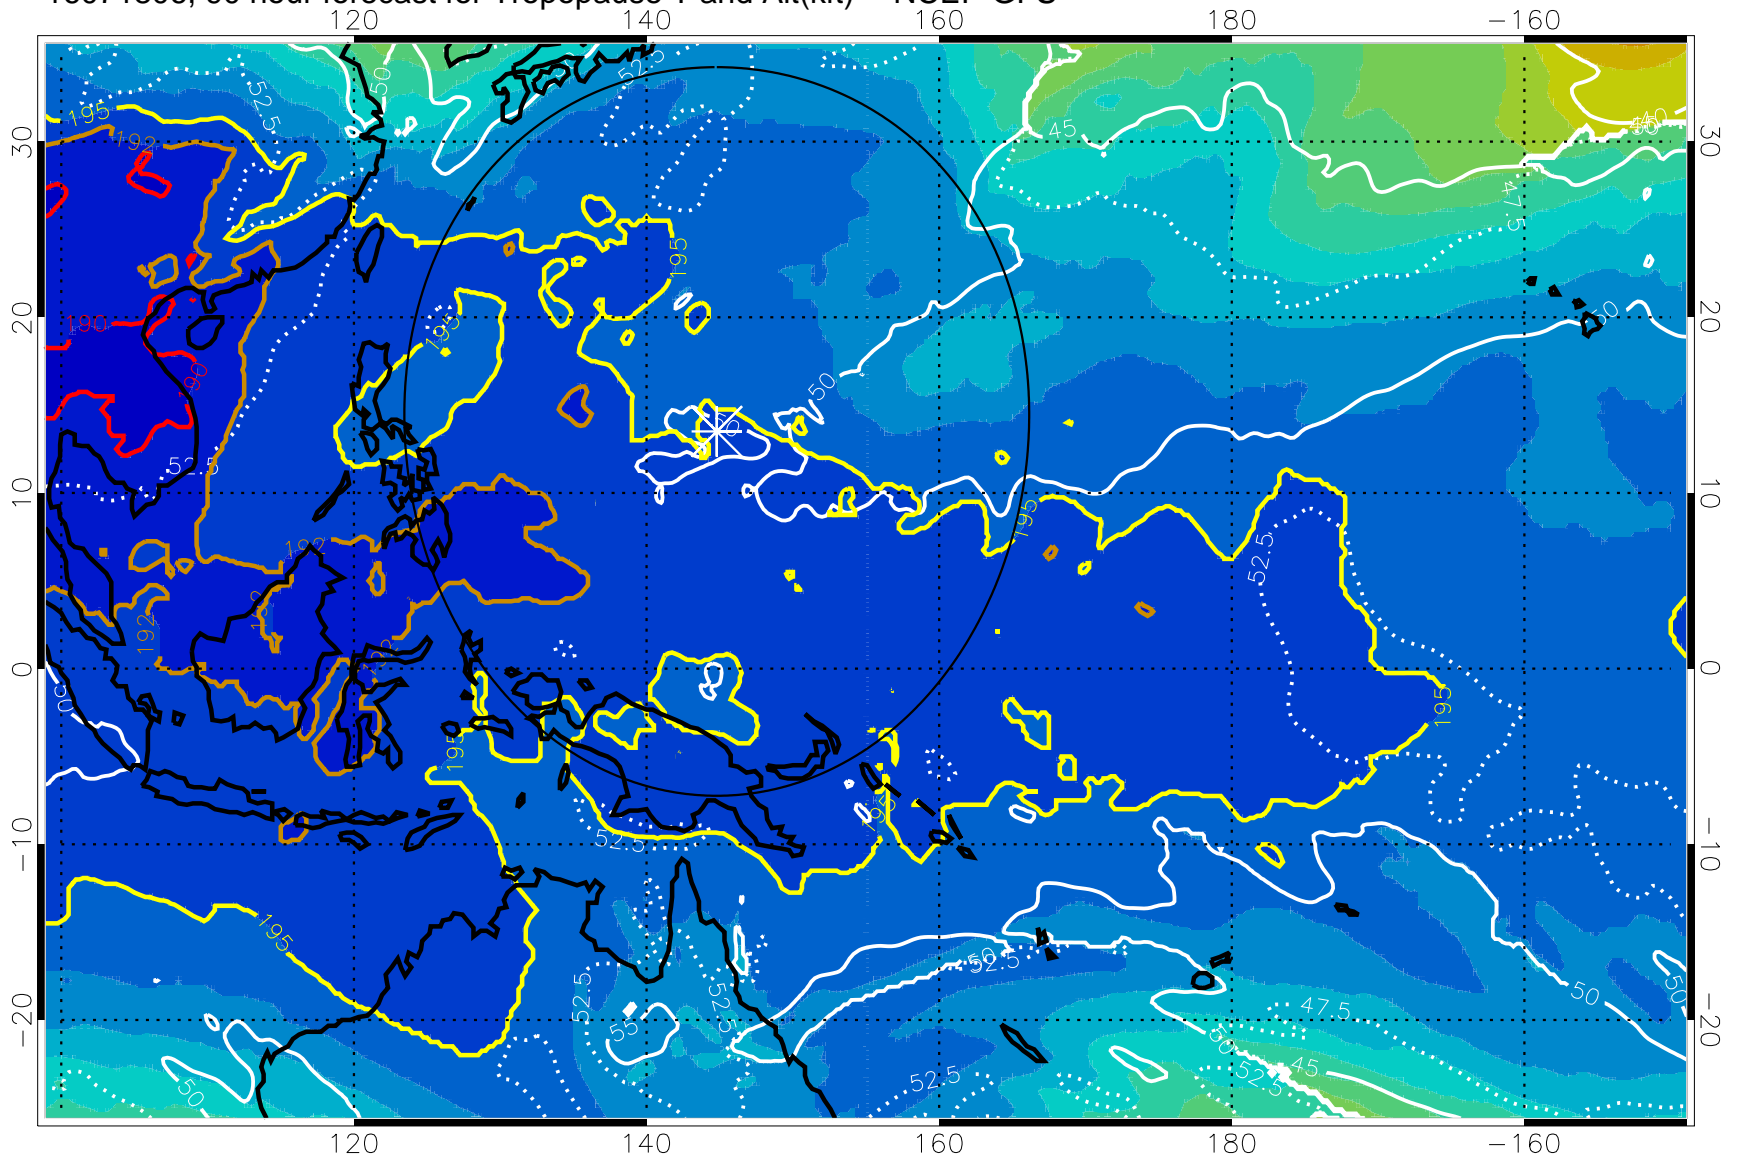

16071806, 90 hour forecast for Tropopause T and Alt(kft) -- NCEP GFS

190 200 210 220 230
Tropopause T, K

Tropopause Altitude in kft (white)

192.5K Isotherm 195K Isotherm
187.5K Isotherm 190K Isotherm

Range ring of 2304 km