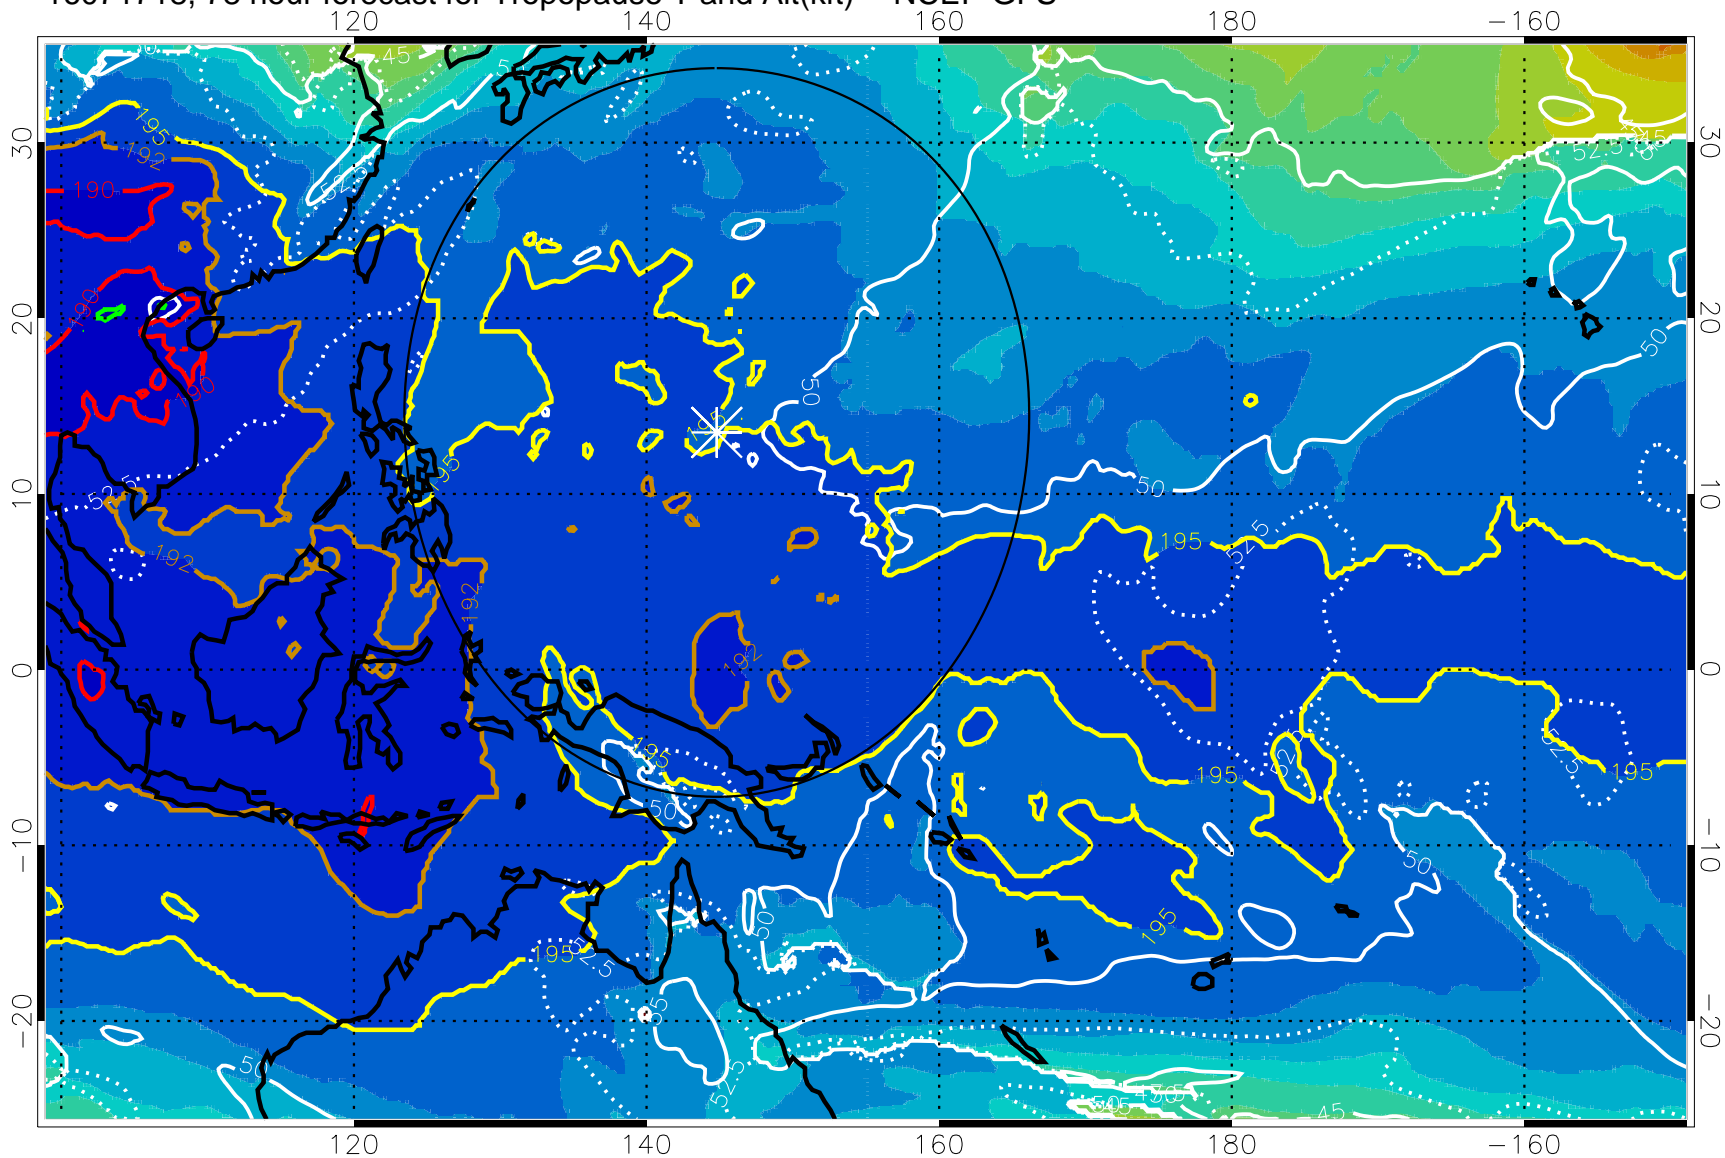

16071718, 78 hour forecast for Tropopause T and Alt(kft) -- NCEP GFS

190 200 210 220 230
Tropopause T, K

Tropopause Altitude in kft (white)

192.5K Isotherm 195K Isotherm
187.5K Isotherm 190K Isotherm

Range ring of 2304 km