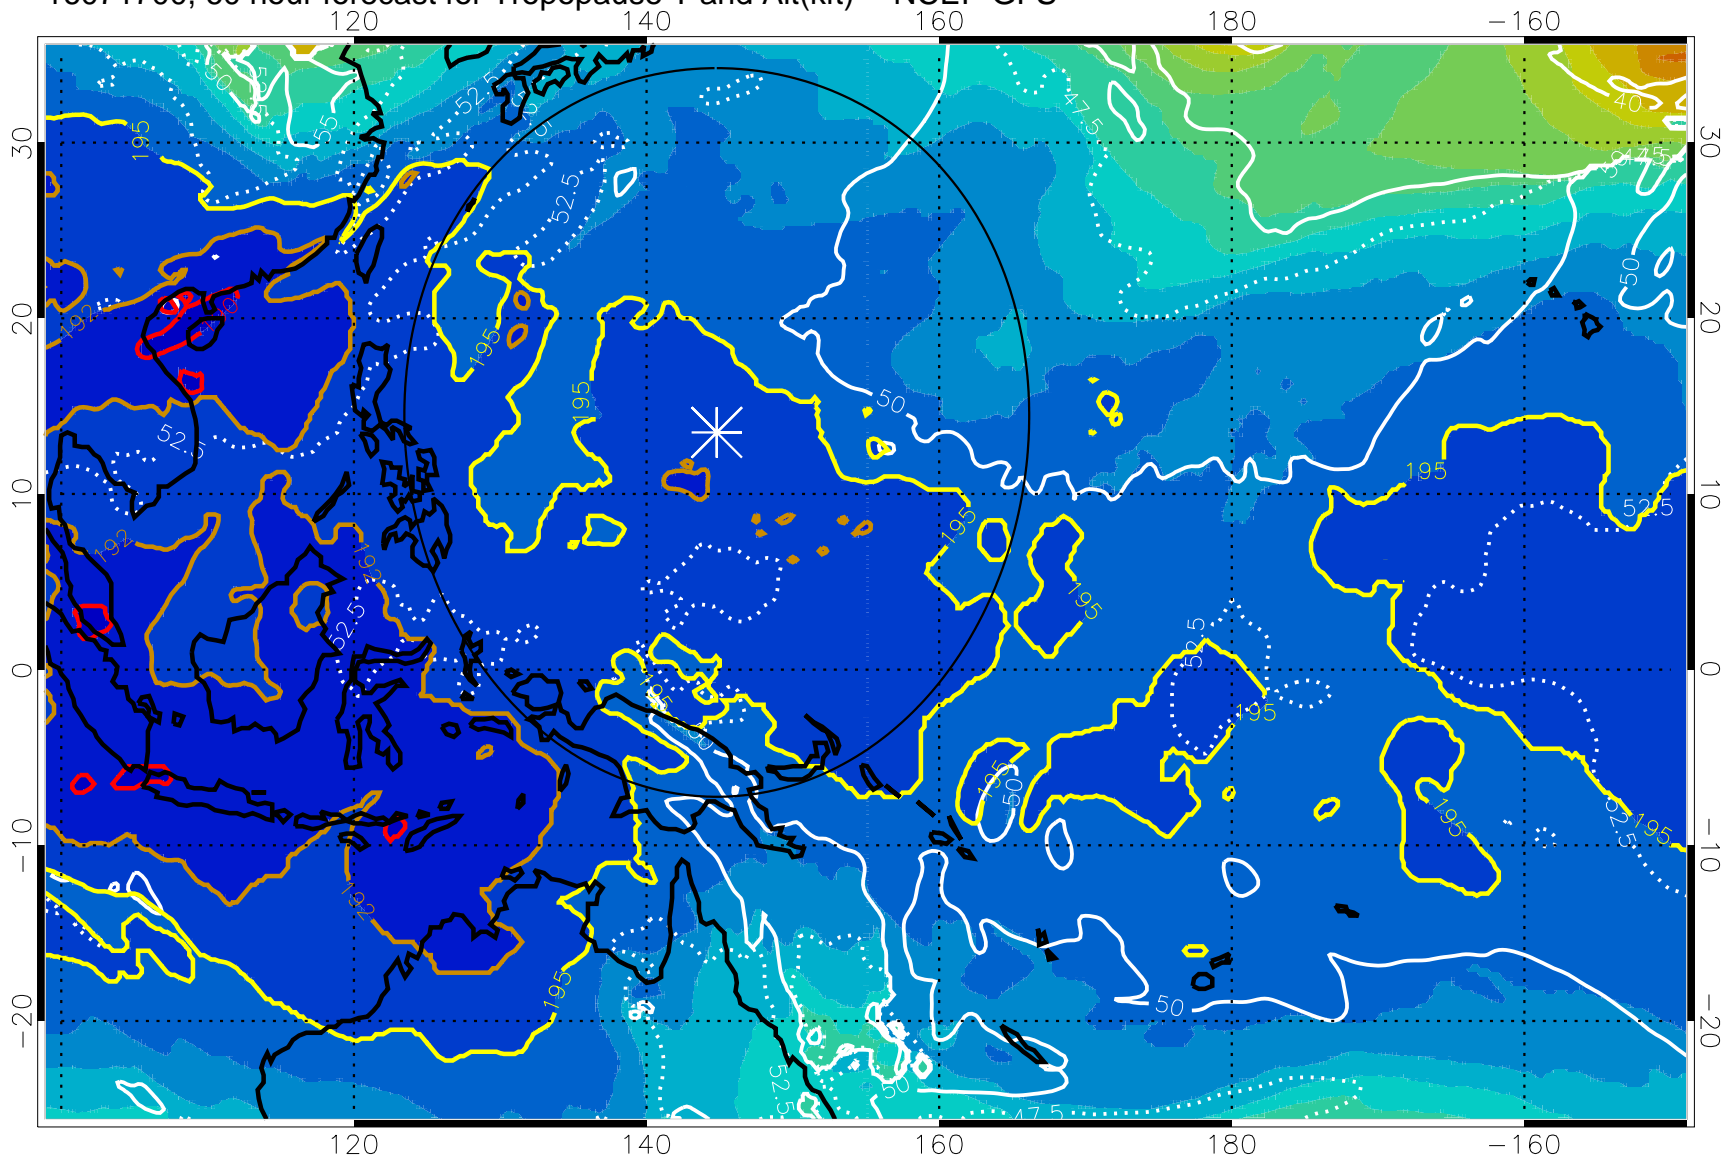

16071700, 60 hour forecast for Tropopause T and Alt(kft) -- NCEP GFS

190 200 210 220 230

Tropopause T, K

Tropopause Altitude in kft (white)

192.5K Isotherm 195K Isotherm
187.5K Isotherm 190K Isotherm

Range ring of 2304 km