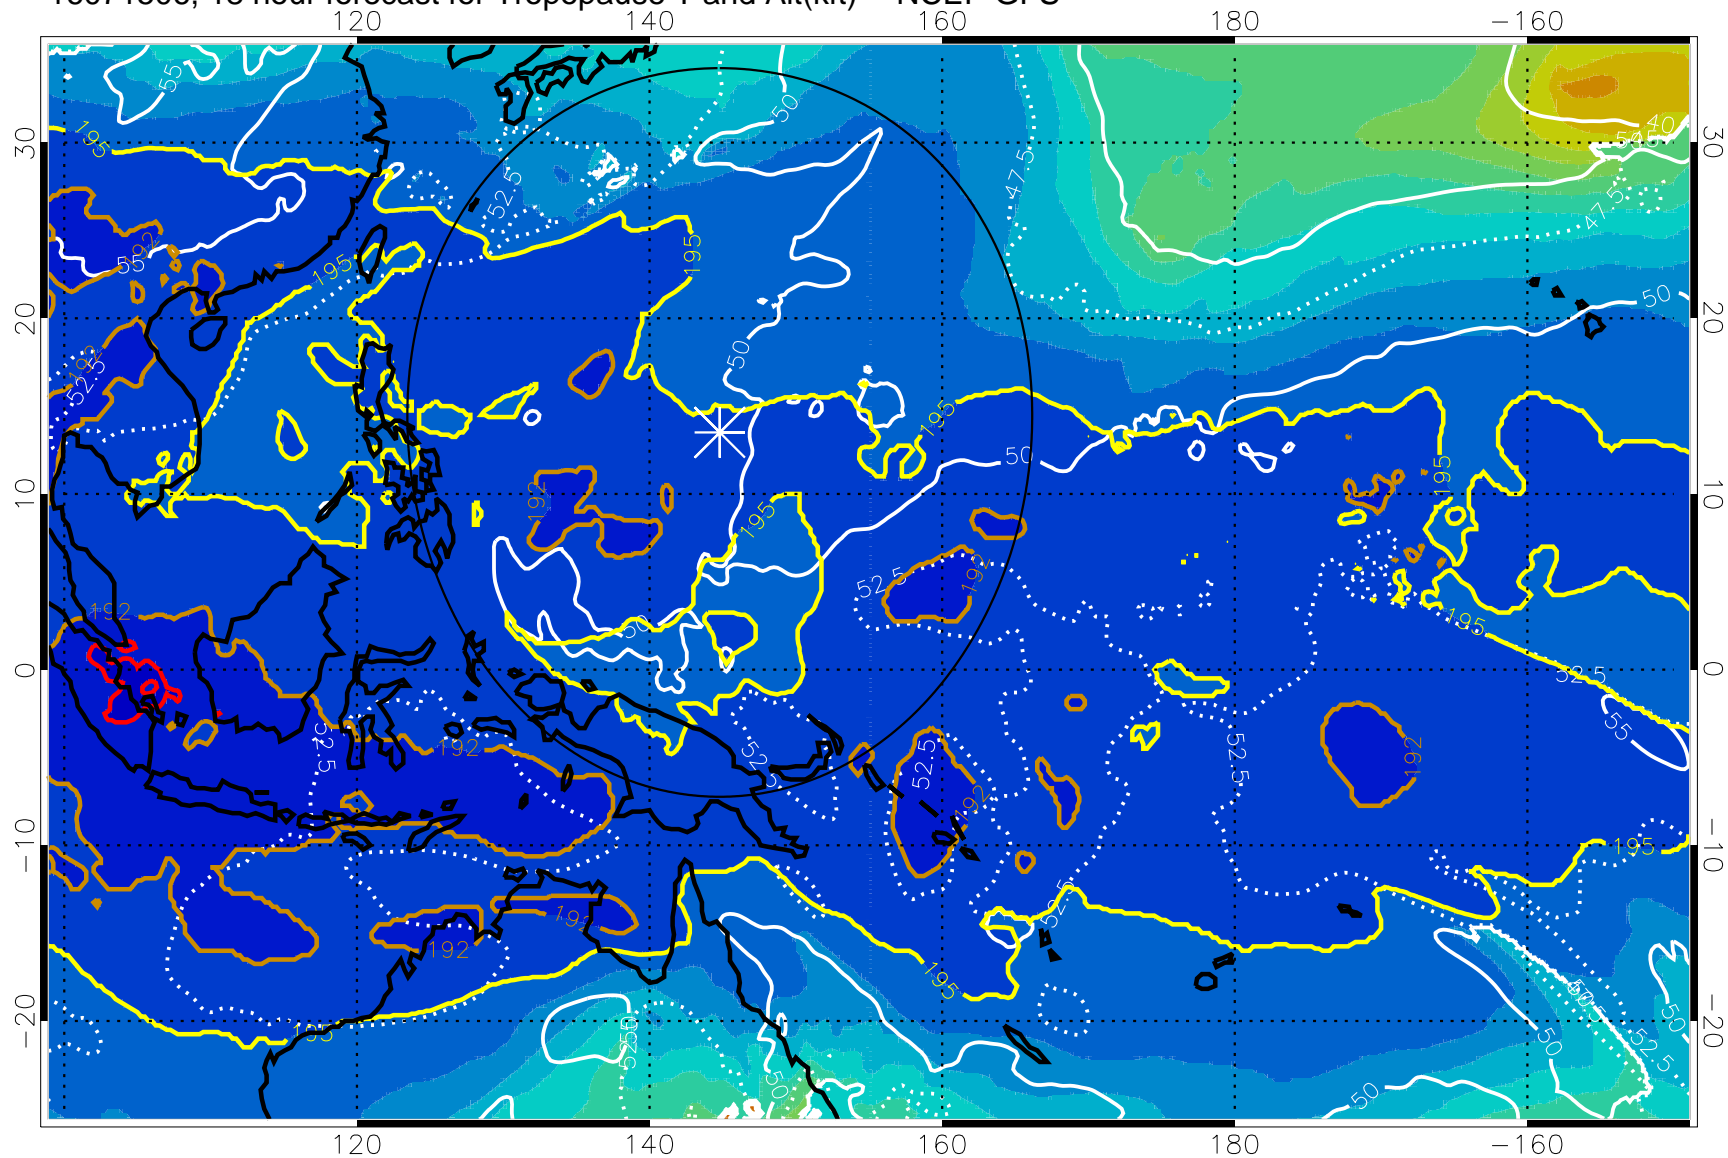

16071506, 18 hour forecast for Tropopause T and Alt(kft) -- NCEP GFS

190 200 210 220 230

Tropopause T, K

Tropopause Altitude in kft (white)

192.5K Isotherm 195K Isotherm
187.5K Isotherm 190K Isotherm

Range ring of 2304 km