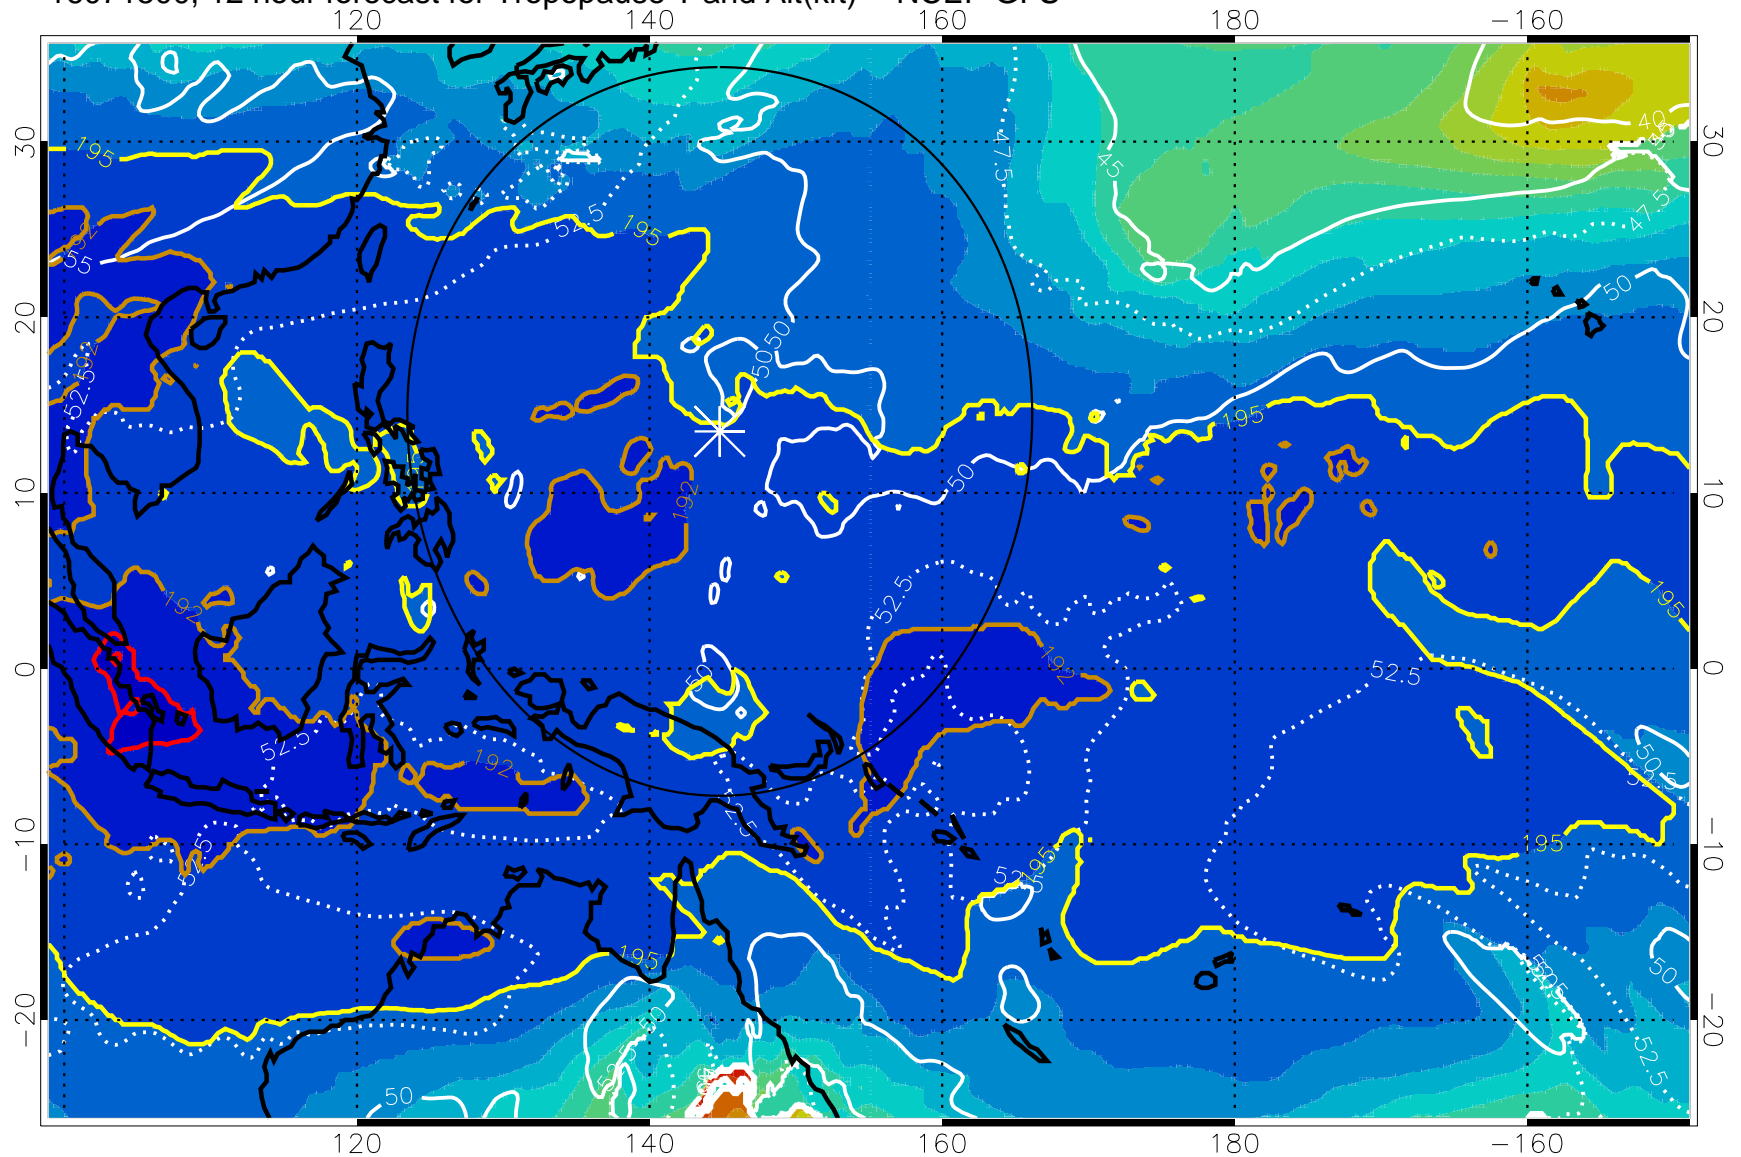

16071500, 12 hour forecast for Tropopause T and Alt(kft) -- NCEP GFS

190 200 210 220 230
Tropopause T, K

Tropopause Altitude in kft (white)

192.5K Isotherm 195K Isotherm
187.5K Isotherm 190K Isotherm

Range ring of 2304 km