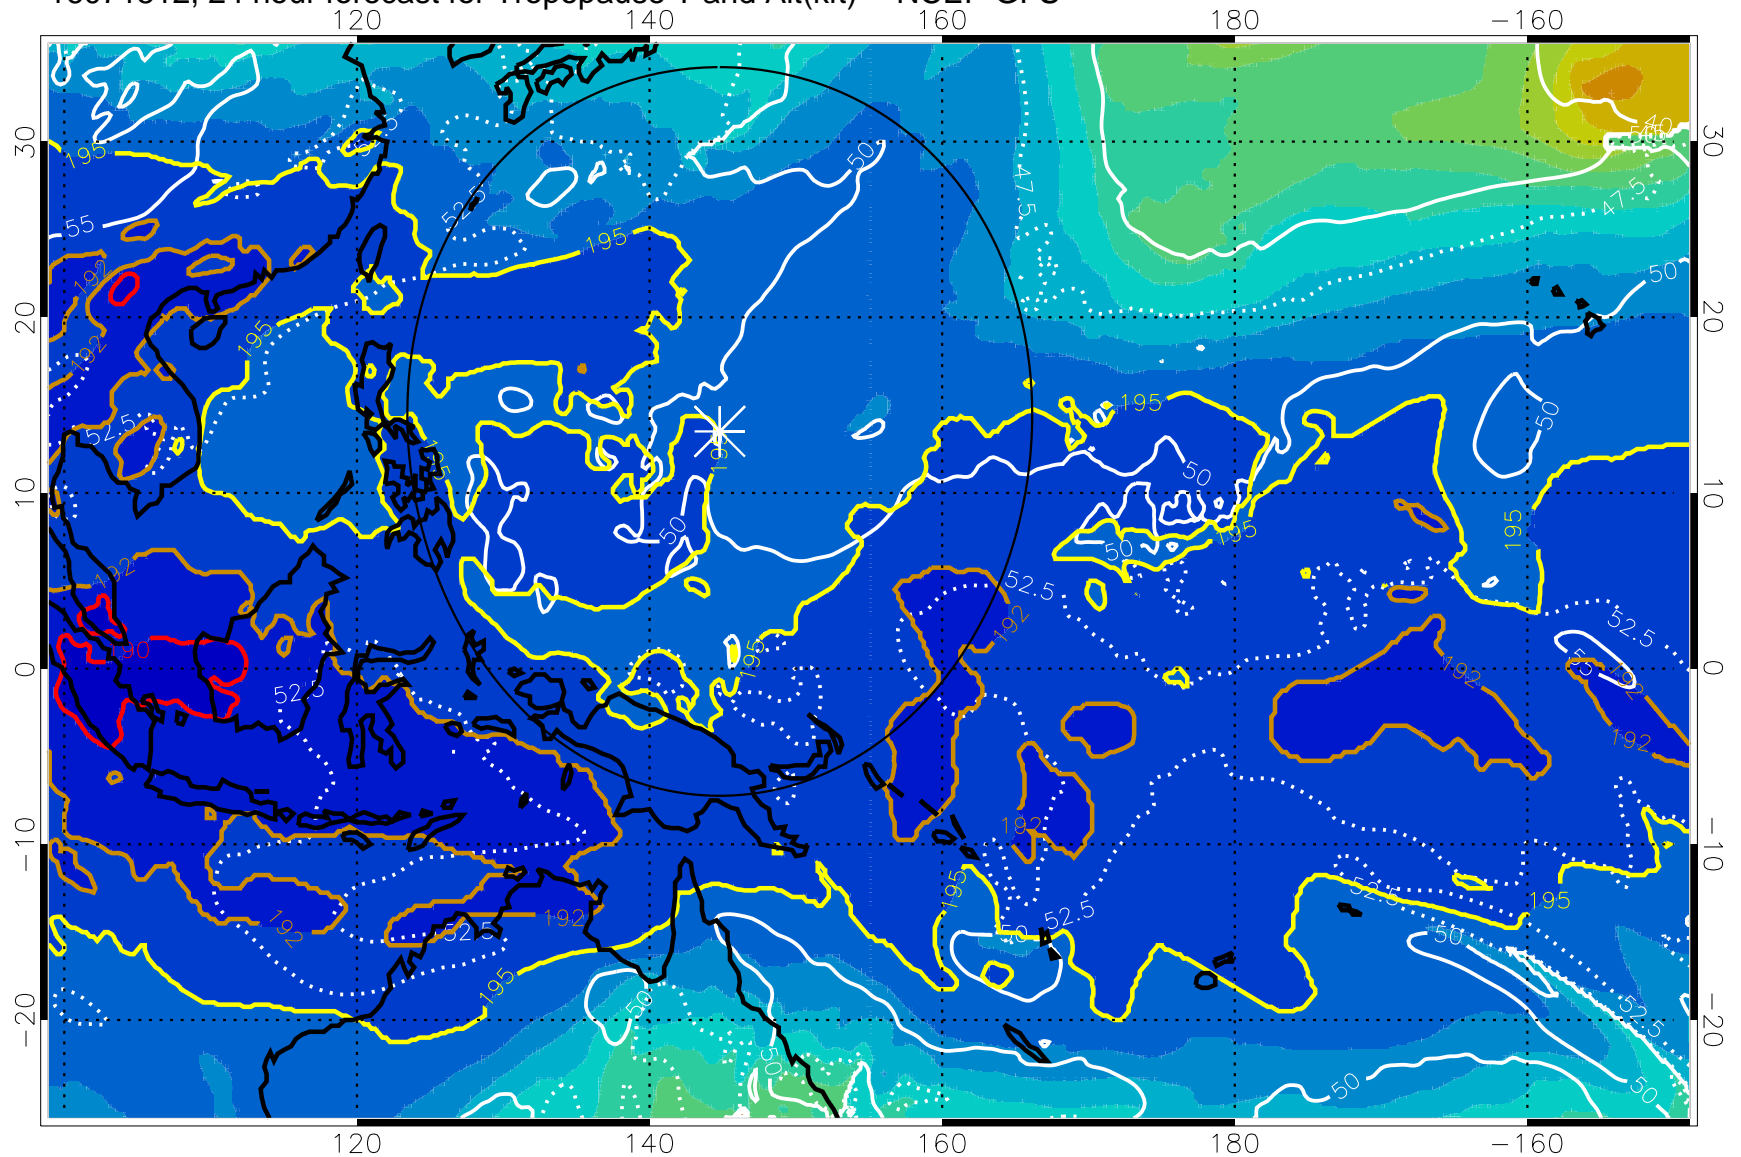

16071512, 24 hour forecast for Tropopause T and Alt(kft) -- NCEP GFS

190 200 210 220 230
Tropopause T, K

Tropopause Altitude in kft (white)

192.5K Isotherm 195K Isotherm
187.5K Isotherm 190K Isotherm

Range ring of 2304 km