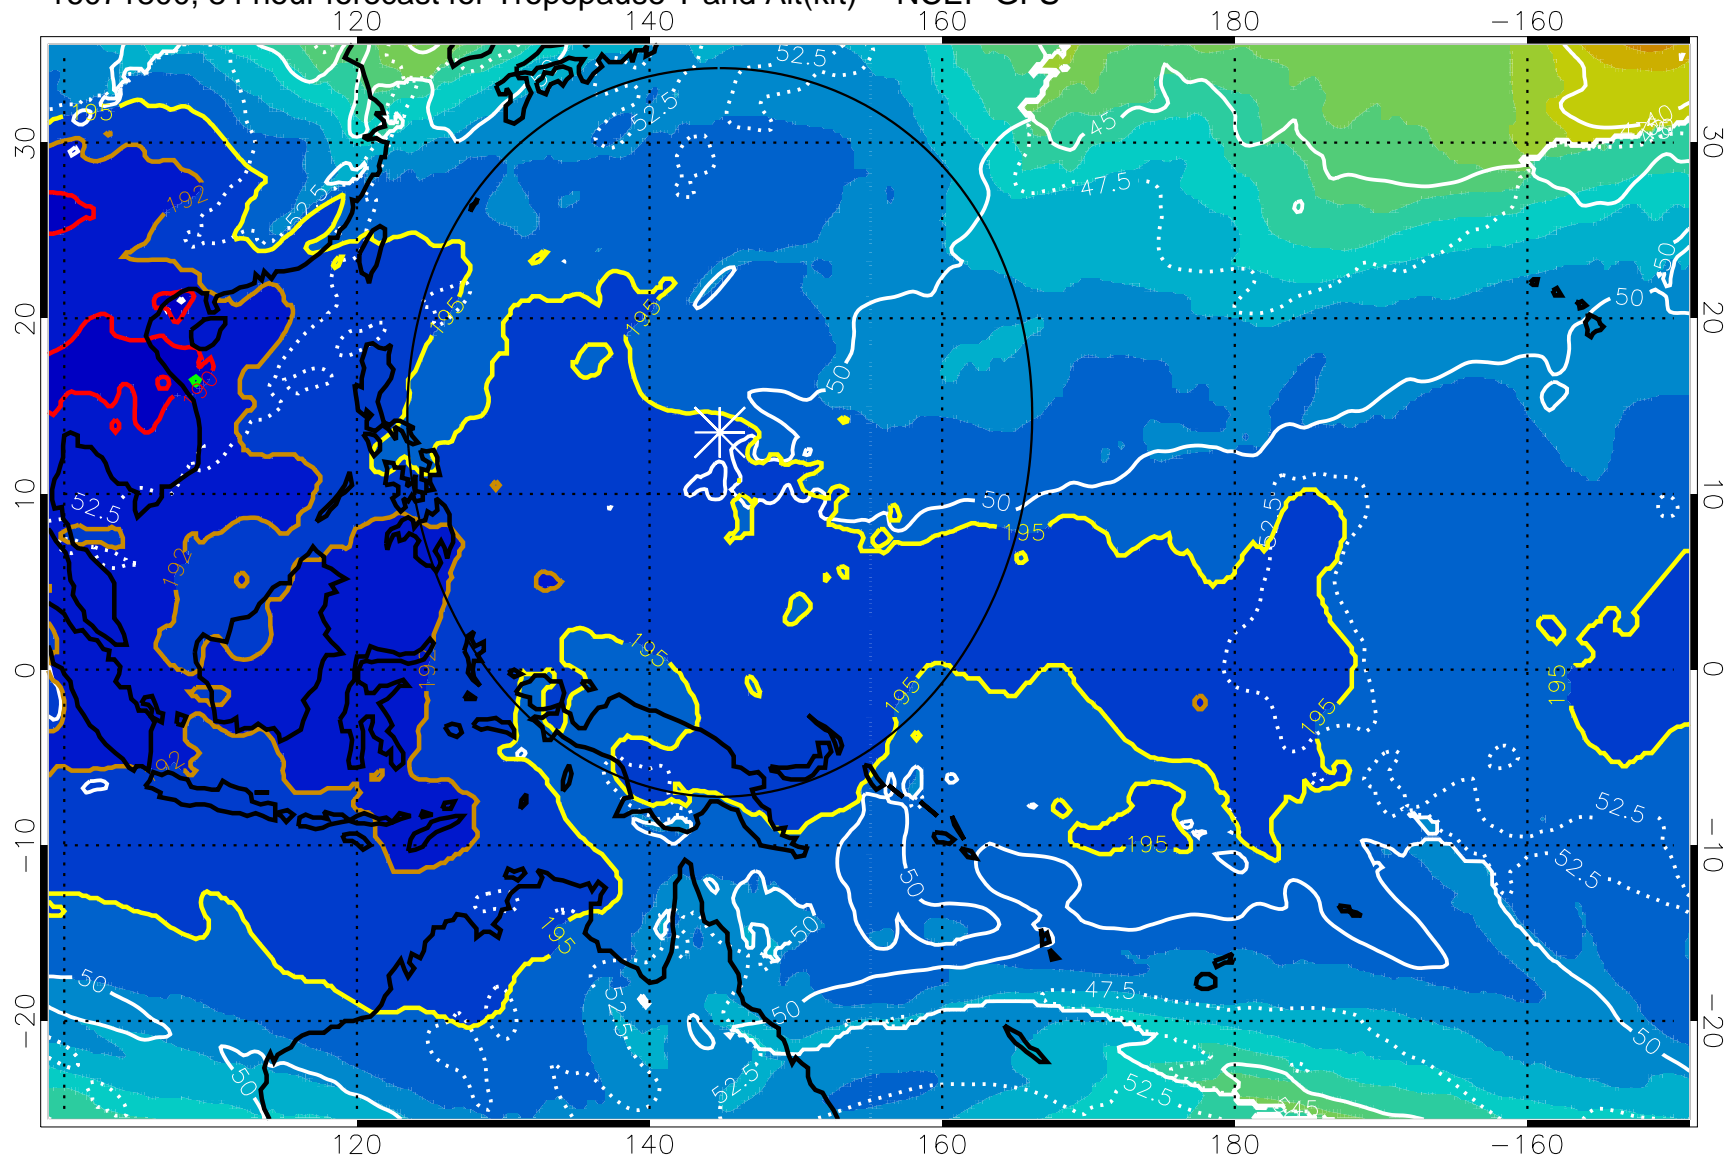

16071800, 84 hour forecast for Tropopause T and Alt(kft) -- NCEP GFS

190 200 210 220 230

Tropopause T, K

Tropopause Altitude in kft (white)

192.5K Isotherm 195K Isotherm

187.5K Isotherm 190K Isotherm

Range ring of 2304 km