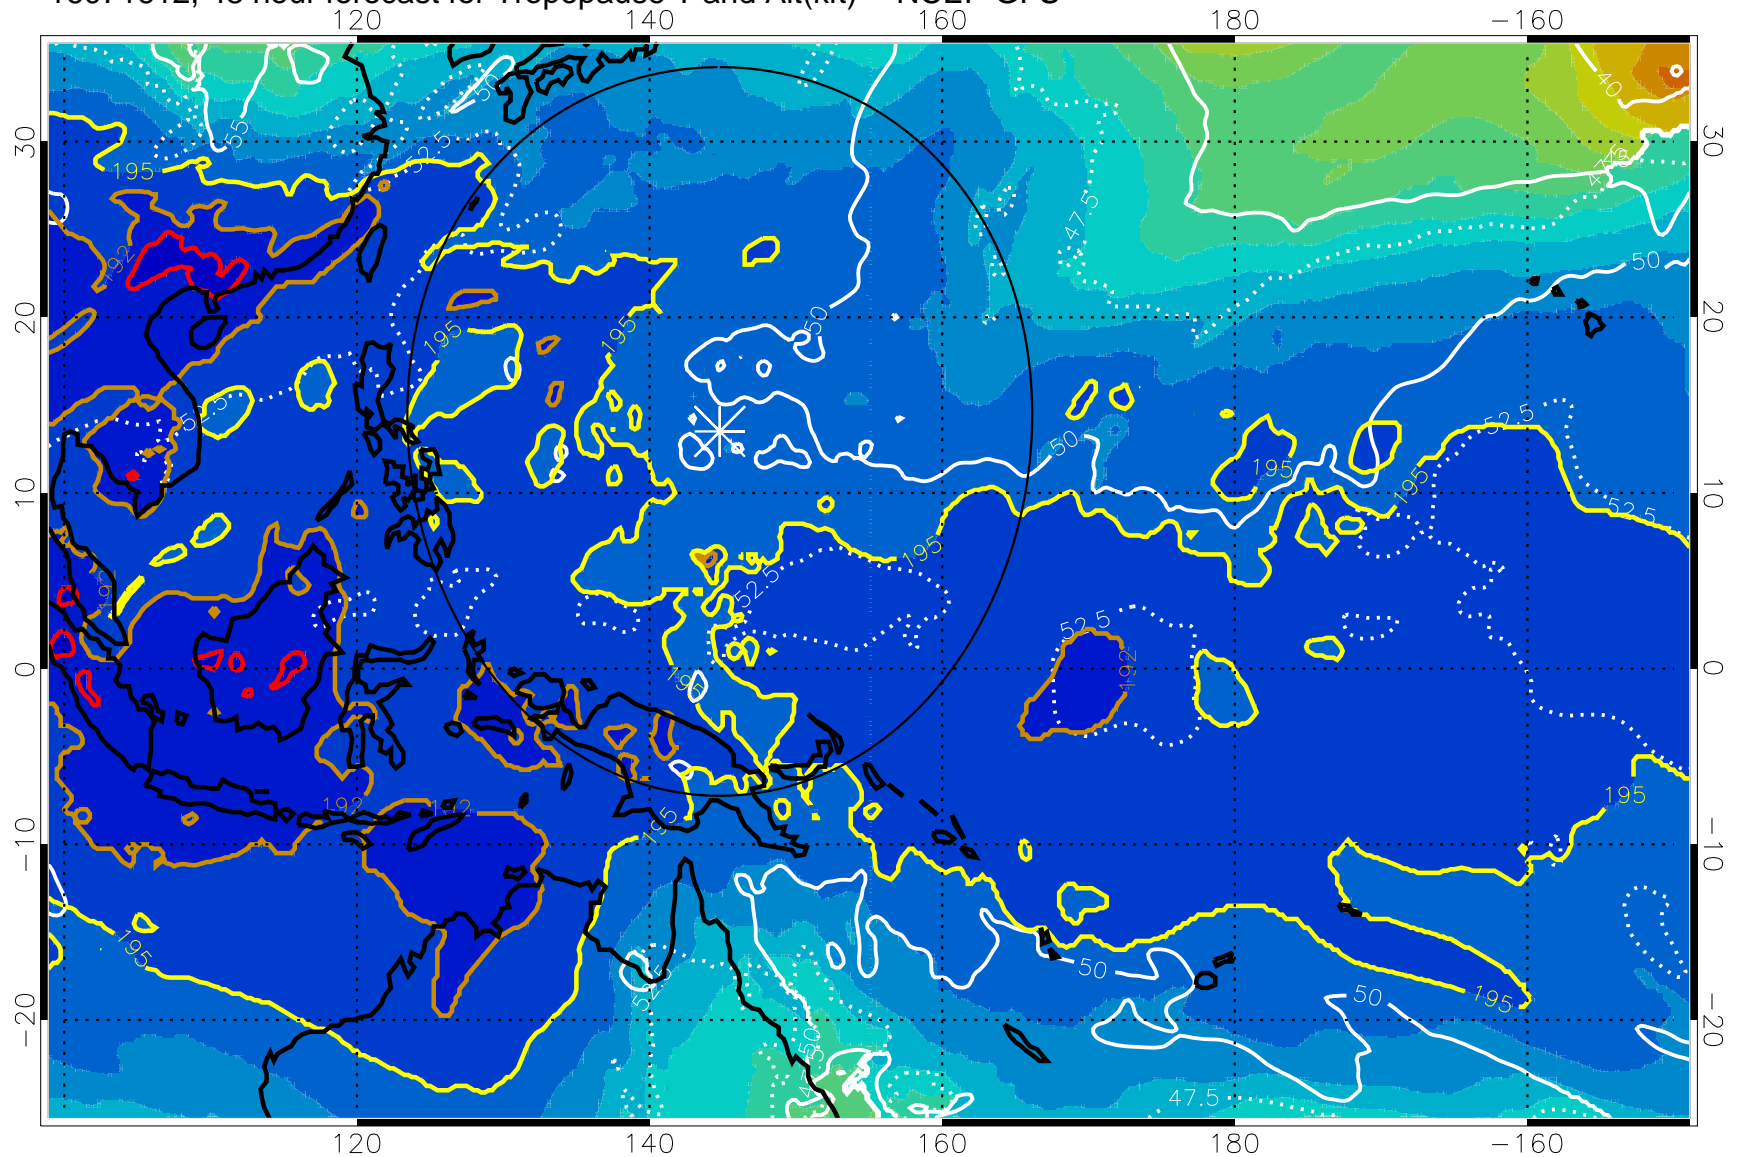

16071612, 48 hour forecast for Tropopause T and Alt(kft) -- NCEP GFS

190 200 210 220 230

Tropopause T, K

Tropopause Altitude in kft (white)

192.5K Isotherm 195K Isotherm

187.5K Isotherm 190K Isotherm

Range ring of 2304 km