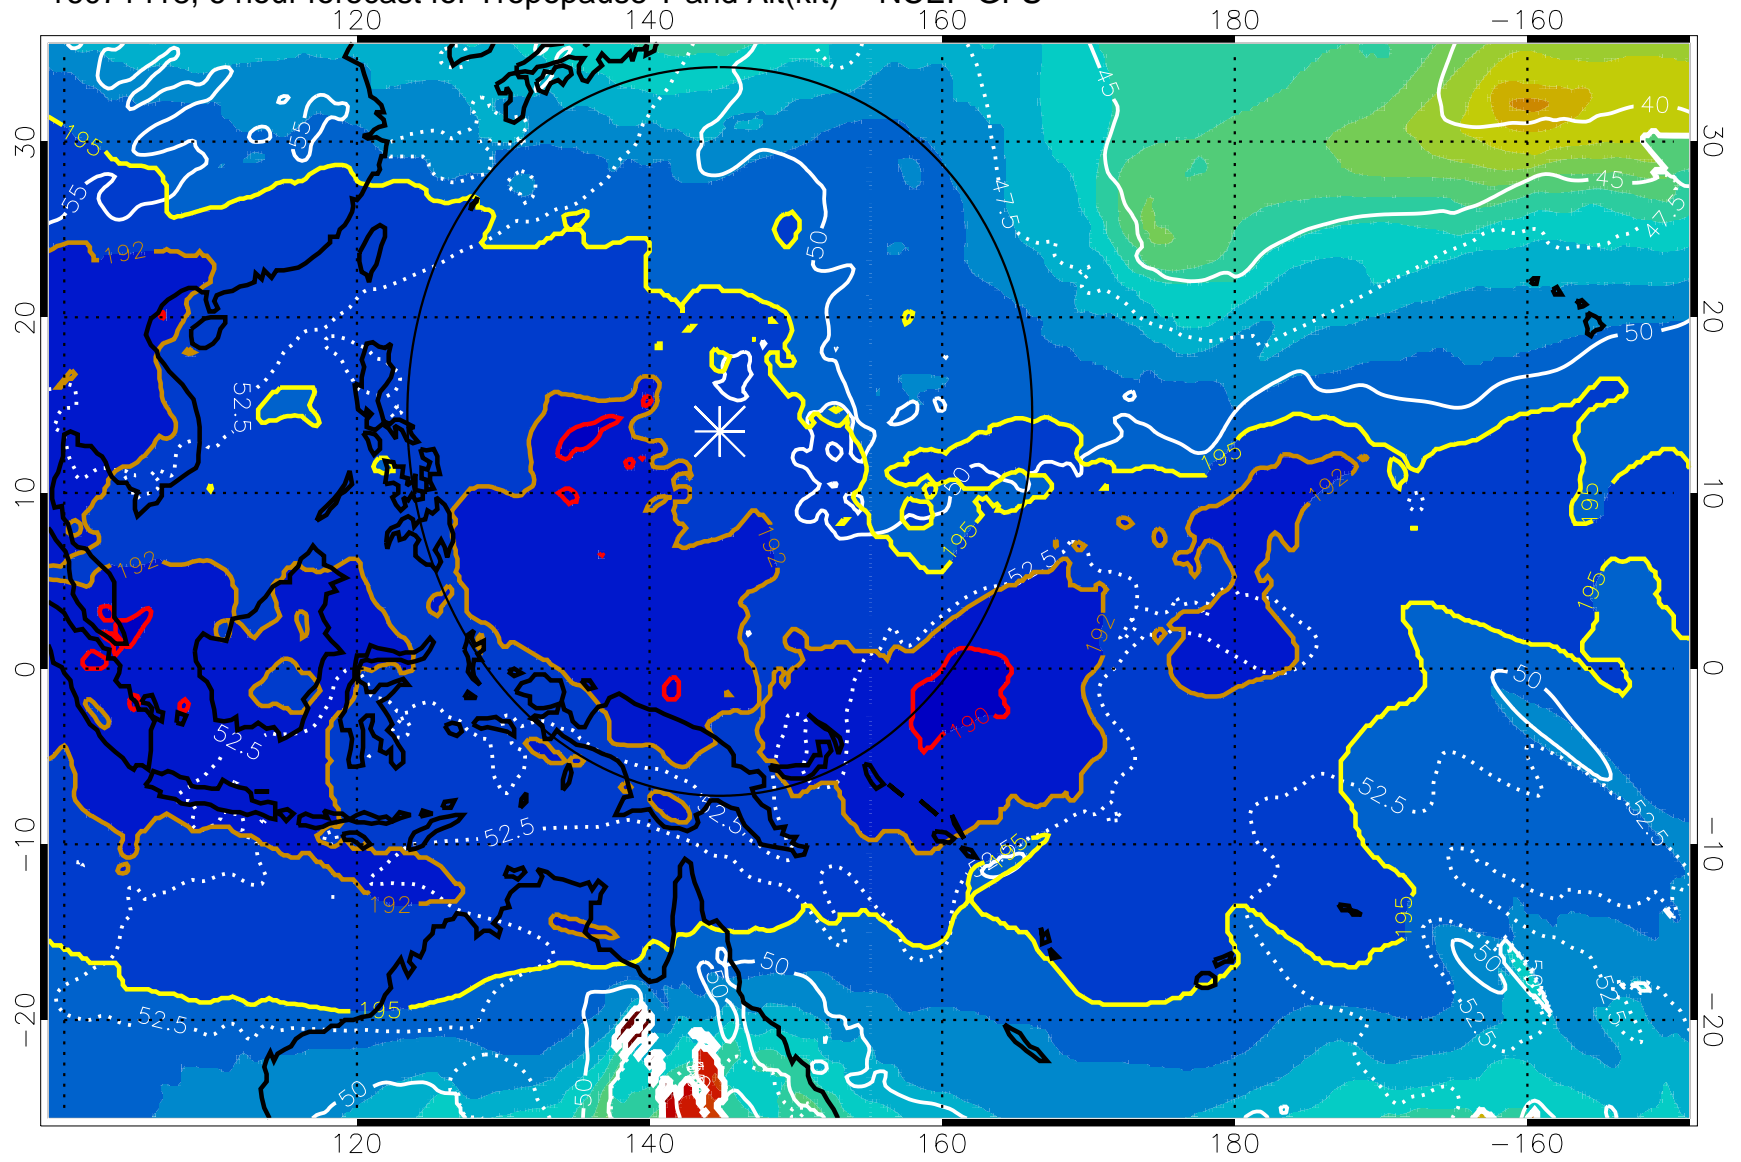

16071418, 6 hour forecast for Tropopause T and Alt(kft) -- NCEP GFS

190 200 210 220 230

Tropopause T, K

Tropopause Altitude in kft (white)

192.5K Isotherm 195K Isotherm

187.5K Isotherm 190K Isotherm

Range ring of 2304 km