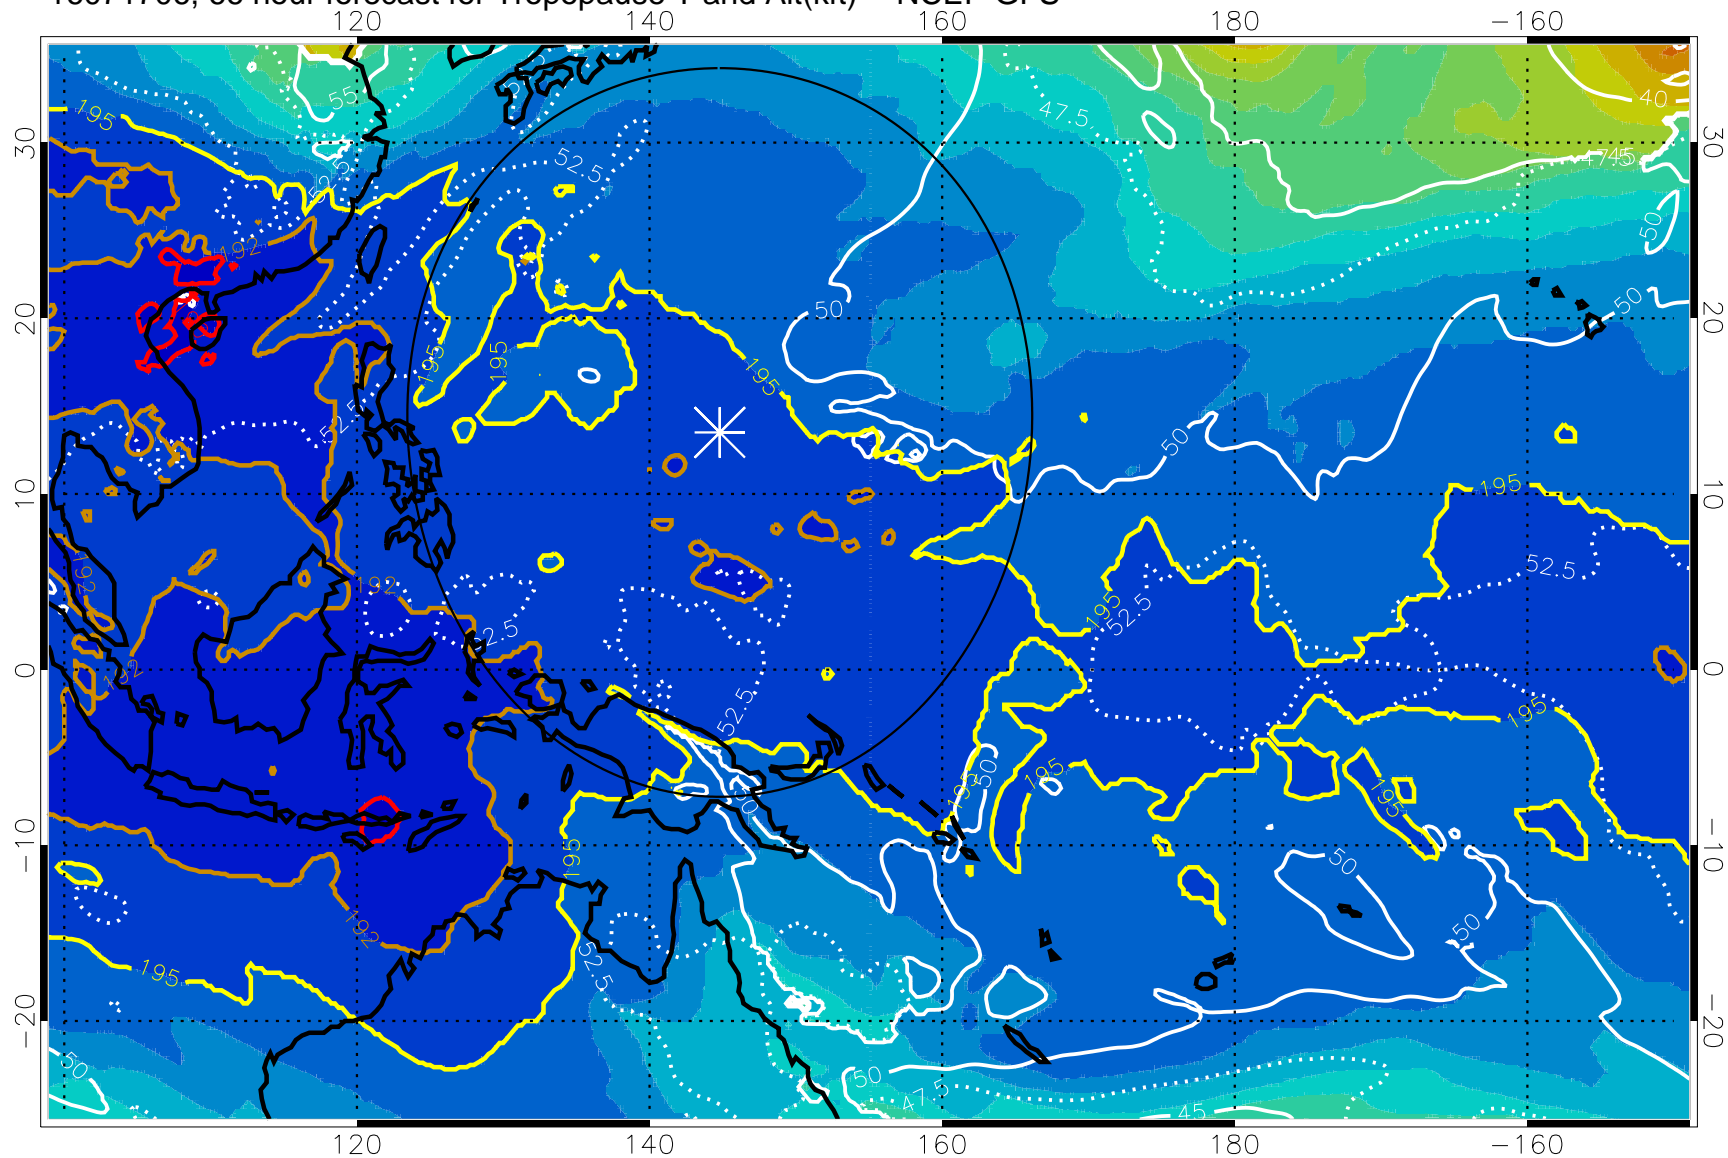

16071706, 66 hour forecast for Tropopause T and Alt(kft) -- NCEP GFS

190 200 210 220 230

Tropopause T, K

Tropopause Altitude in kft (white)

192.5K Isotherm 195K Isotherm
187.5K Isotherm 190K Isotherm

Range ring of 2304 km