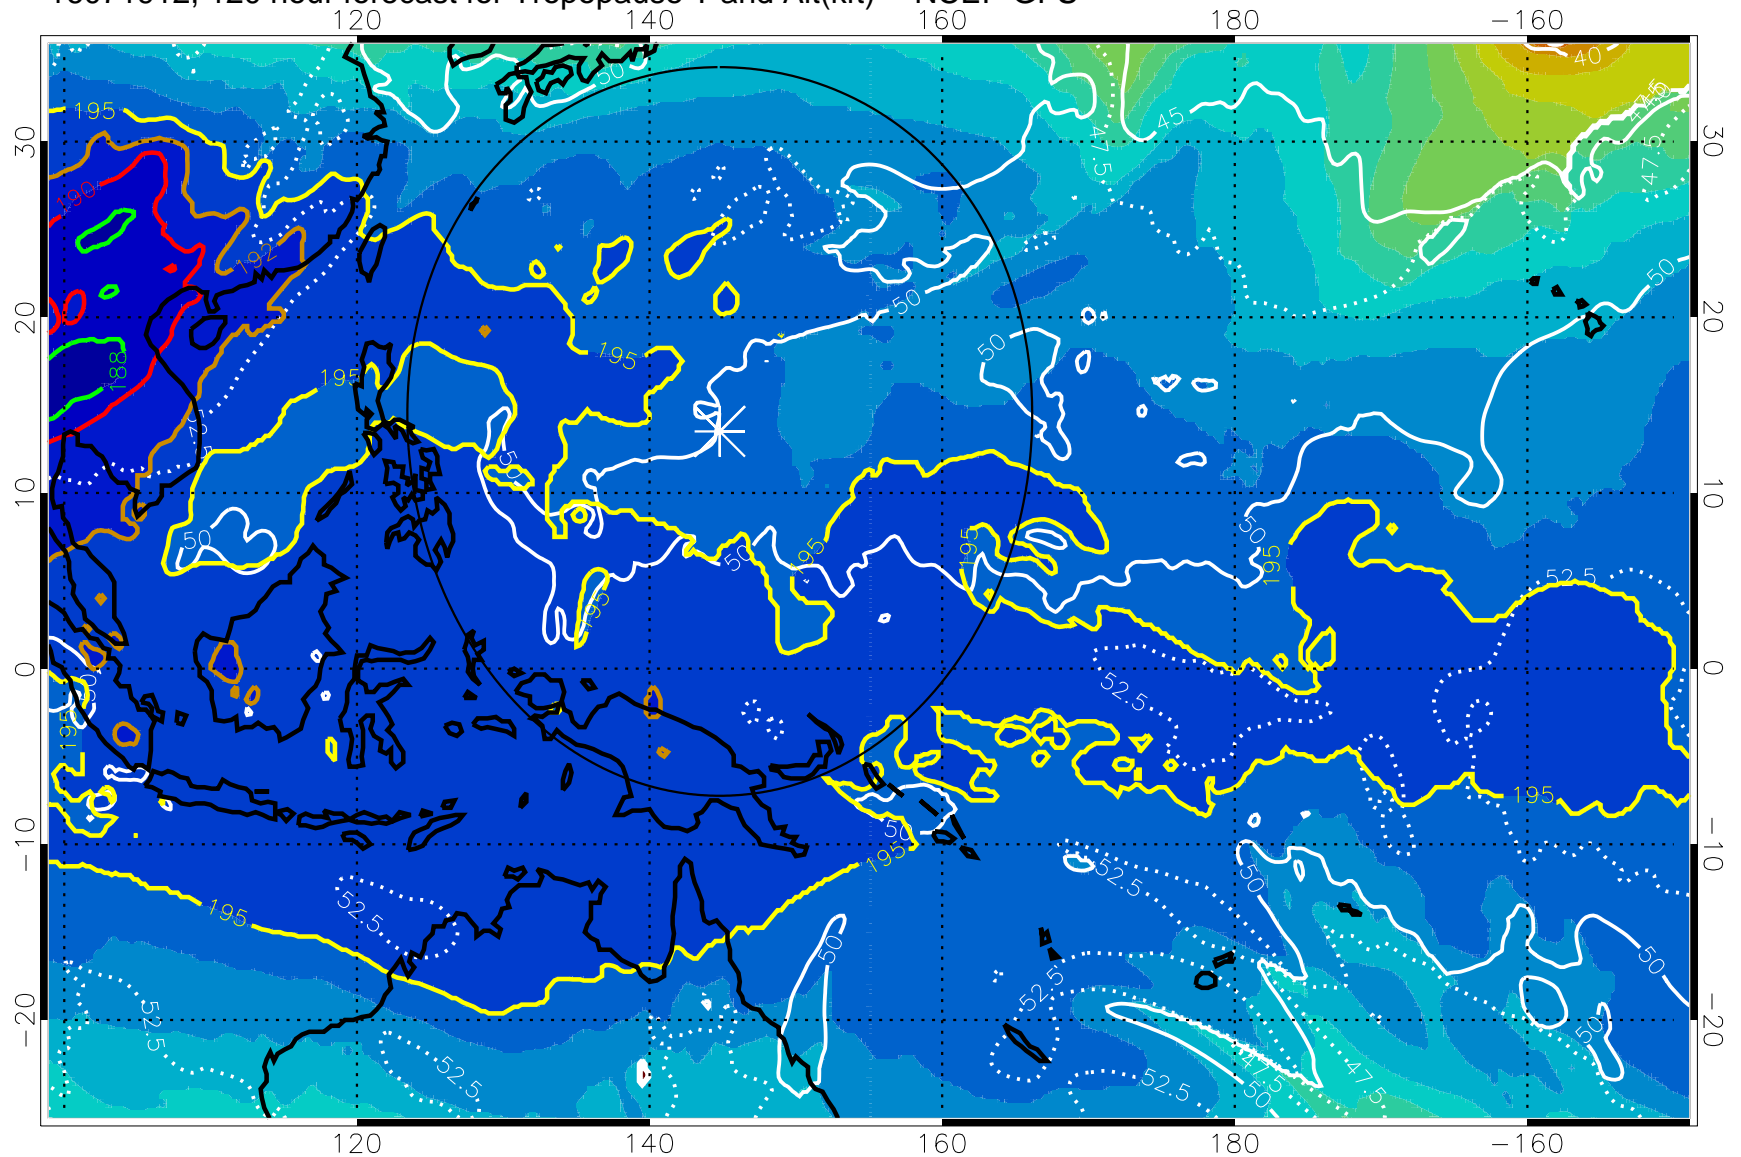

16071912, 120 hour forecast for Tropopause T and Alt(kft) -- NCEP GFS

190 200 210 220 230

Tropopause T, K

Tropopause Altitude in kft (white)

192.5K Isotherm 195K Isotherm
187.5K Isotherm 190K Isotherm

Range ring of 2304 km