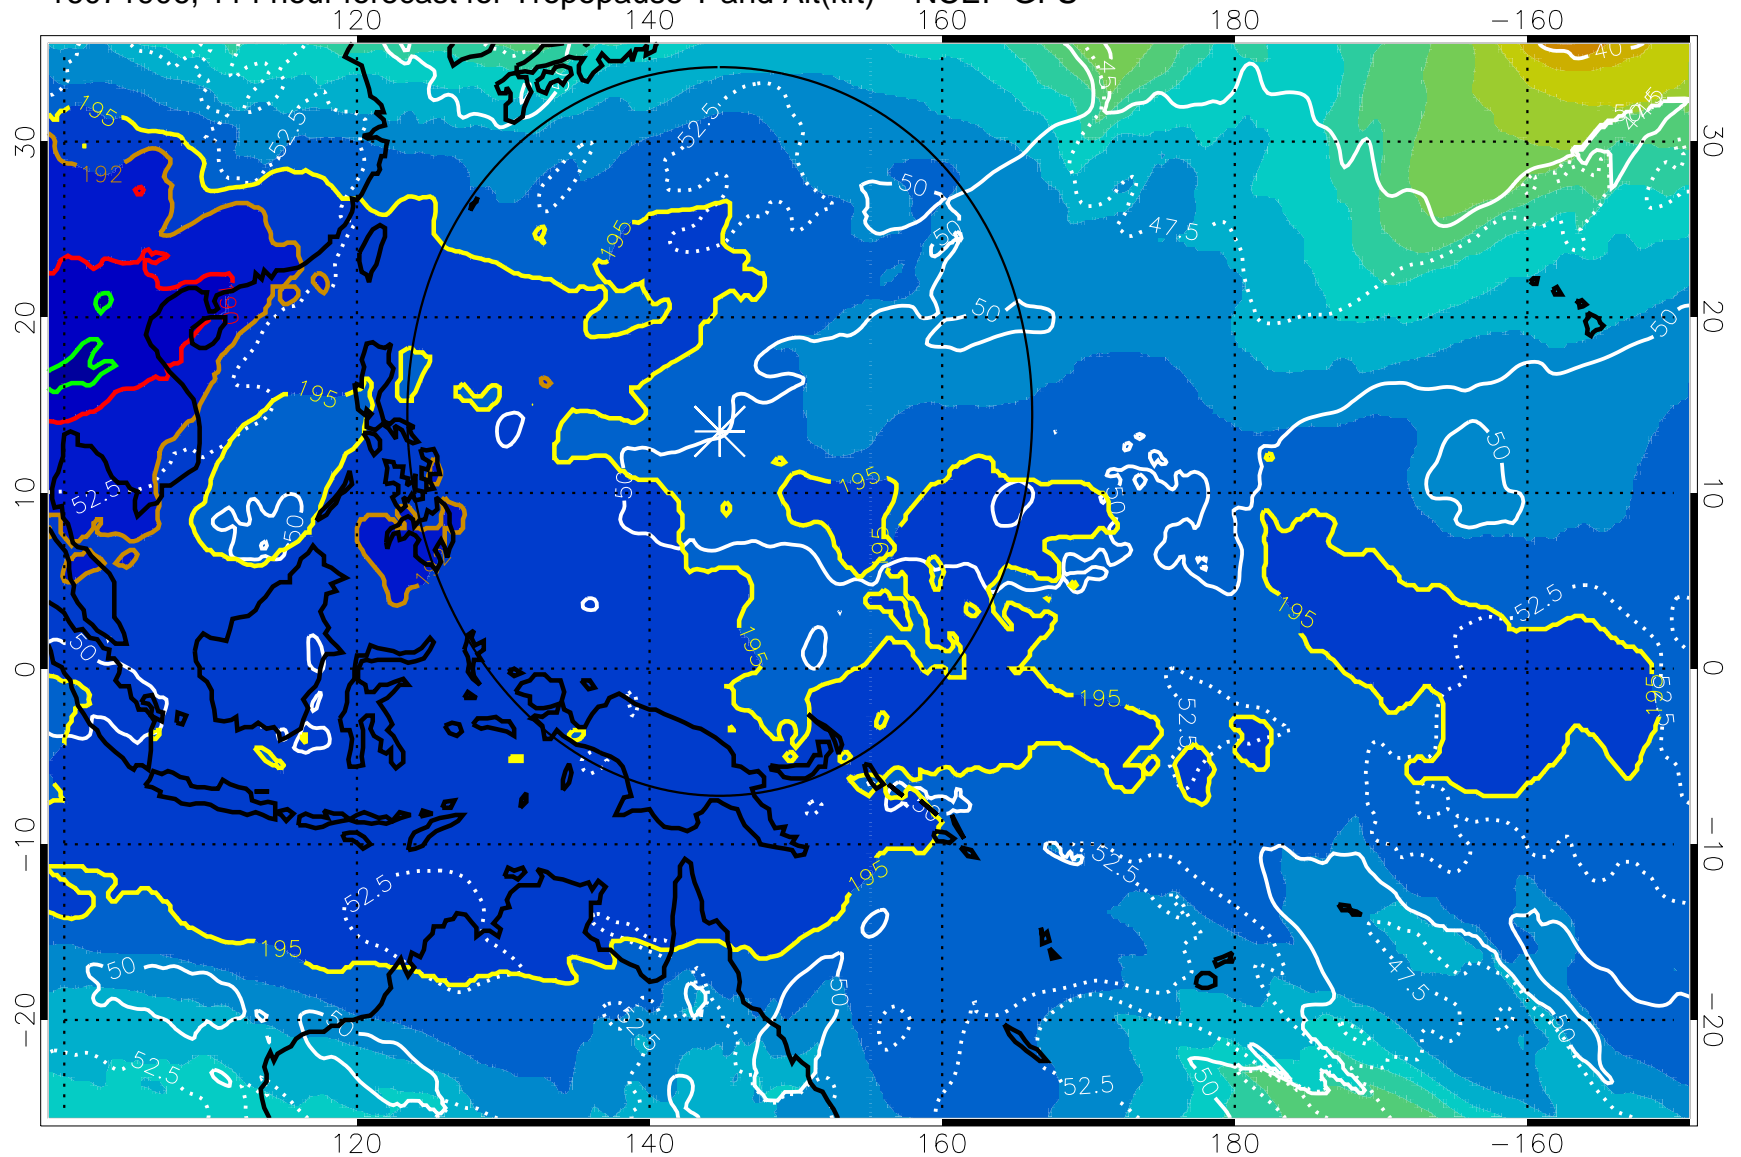

16071906, 114 hour forecast for Tropopause T and Alt(kft) -- NCEP GFS

190   200   210   220   230
Tropopause T, K

Tropopause Altitude in kft (white)

192.5K Isotherm   195K Isotherm
187.5K Isotherm   190K Isotherm

Range ring of 2304 km