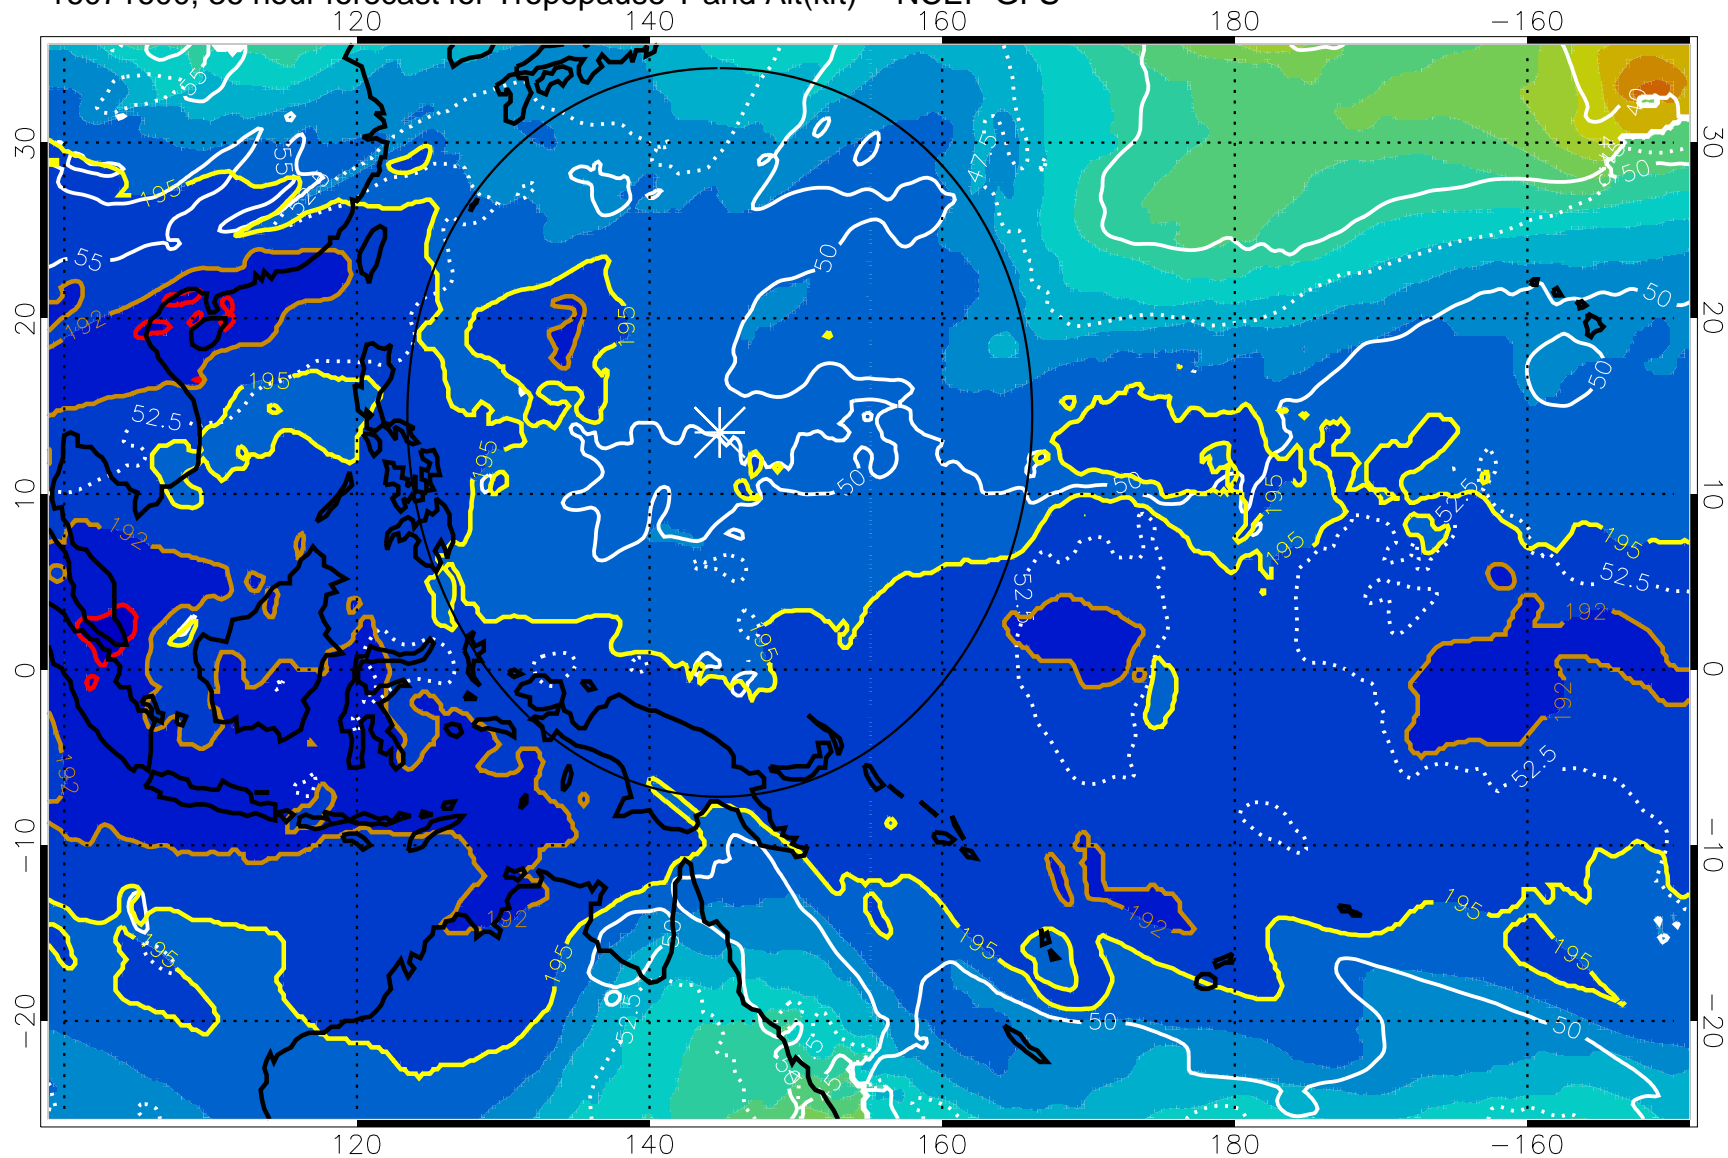

16071600, 36 hour forecast for Tropopause T and Alt(kft) -- NCEP GFS

190 200 210 220 230

Tropopause T, K

Tropopause Altitude in kft (white)

192.5K Isotherm 195K Isotherm
187.5K Isotherm 190K Isotherm

Range ring of 2304 km