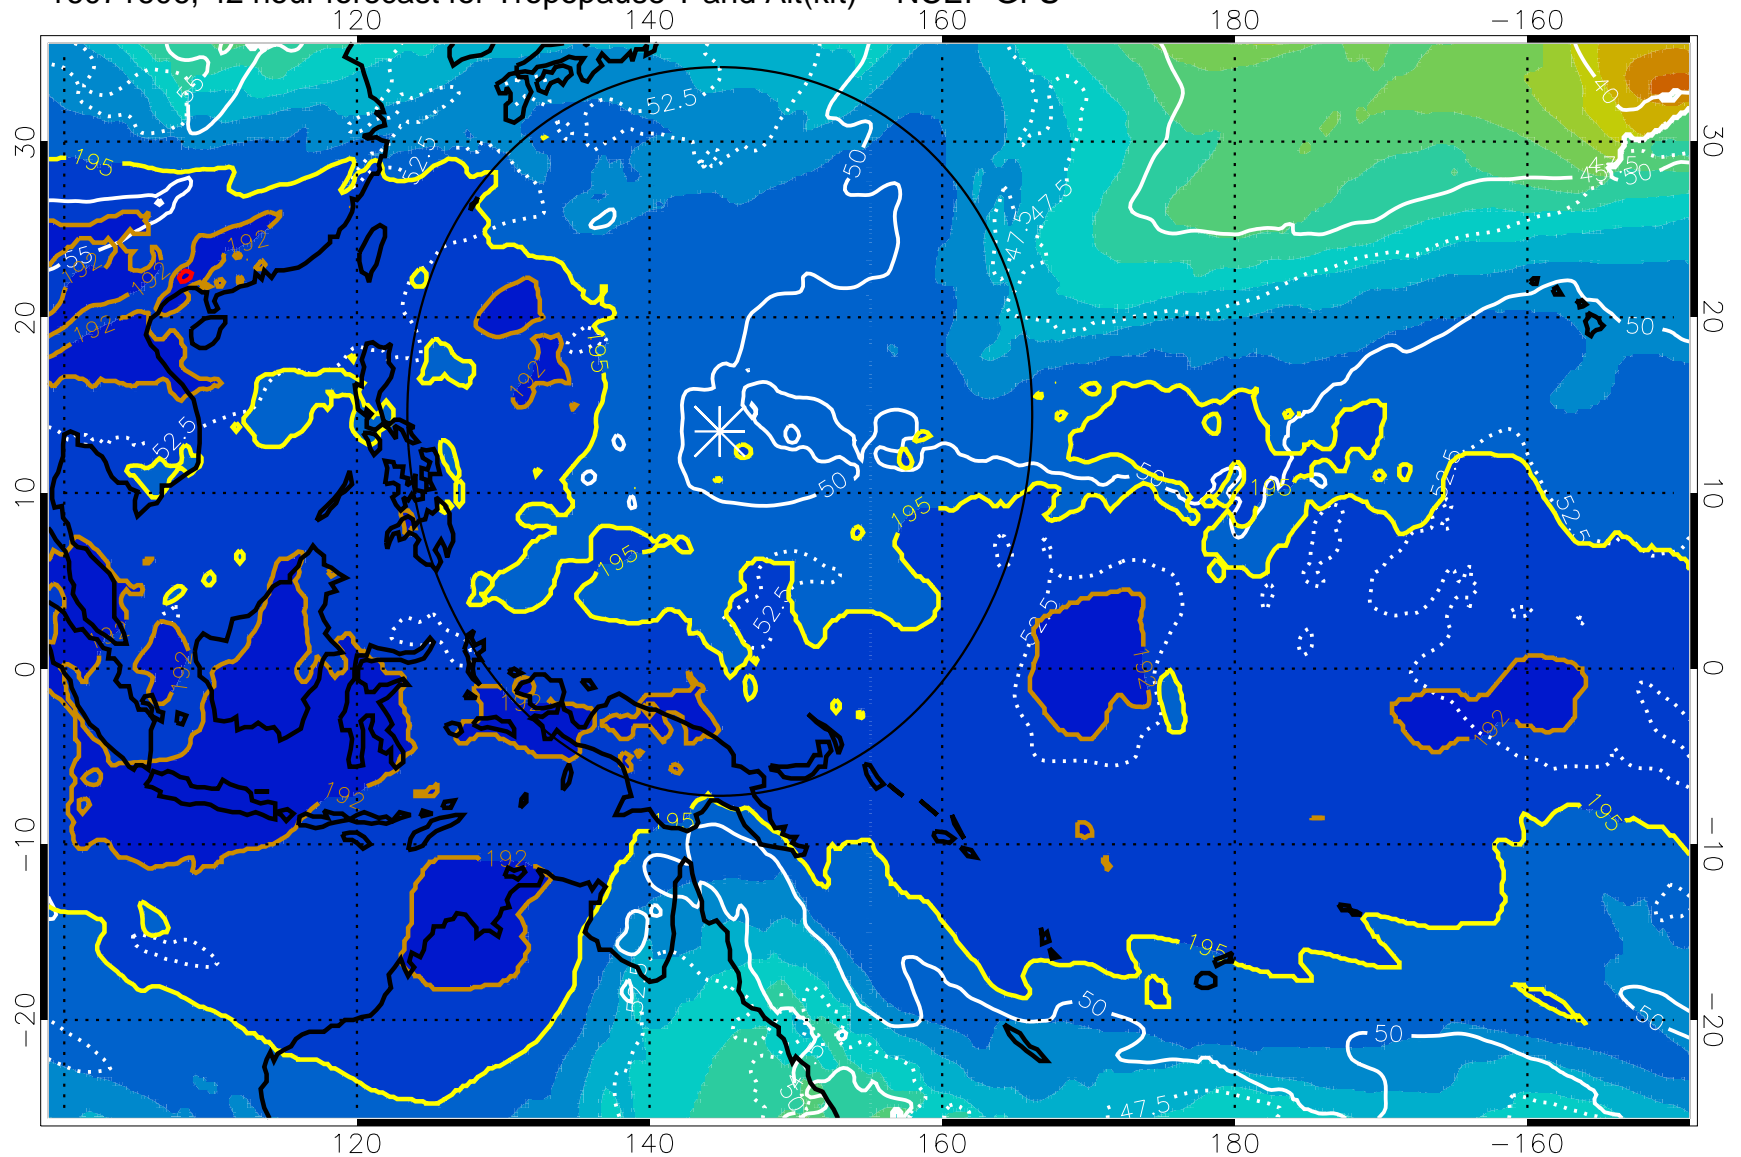

16071606, 42 hour forecast for Tropopause T and Alt(kft) -- NCEP GFS

190   200   210   220   230
Tropopause T, K

Tropopause Altitude in kft (white)

192.5K Isotherm   195K Isotherm
187.5K Isotherm   190K Isotherm

Range ring of 2304 km