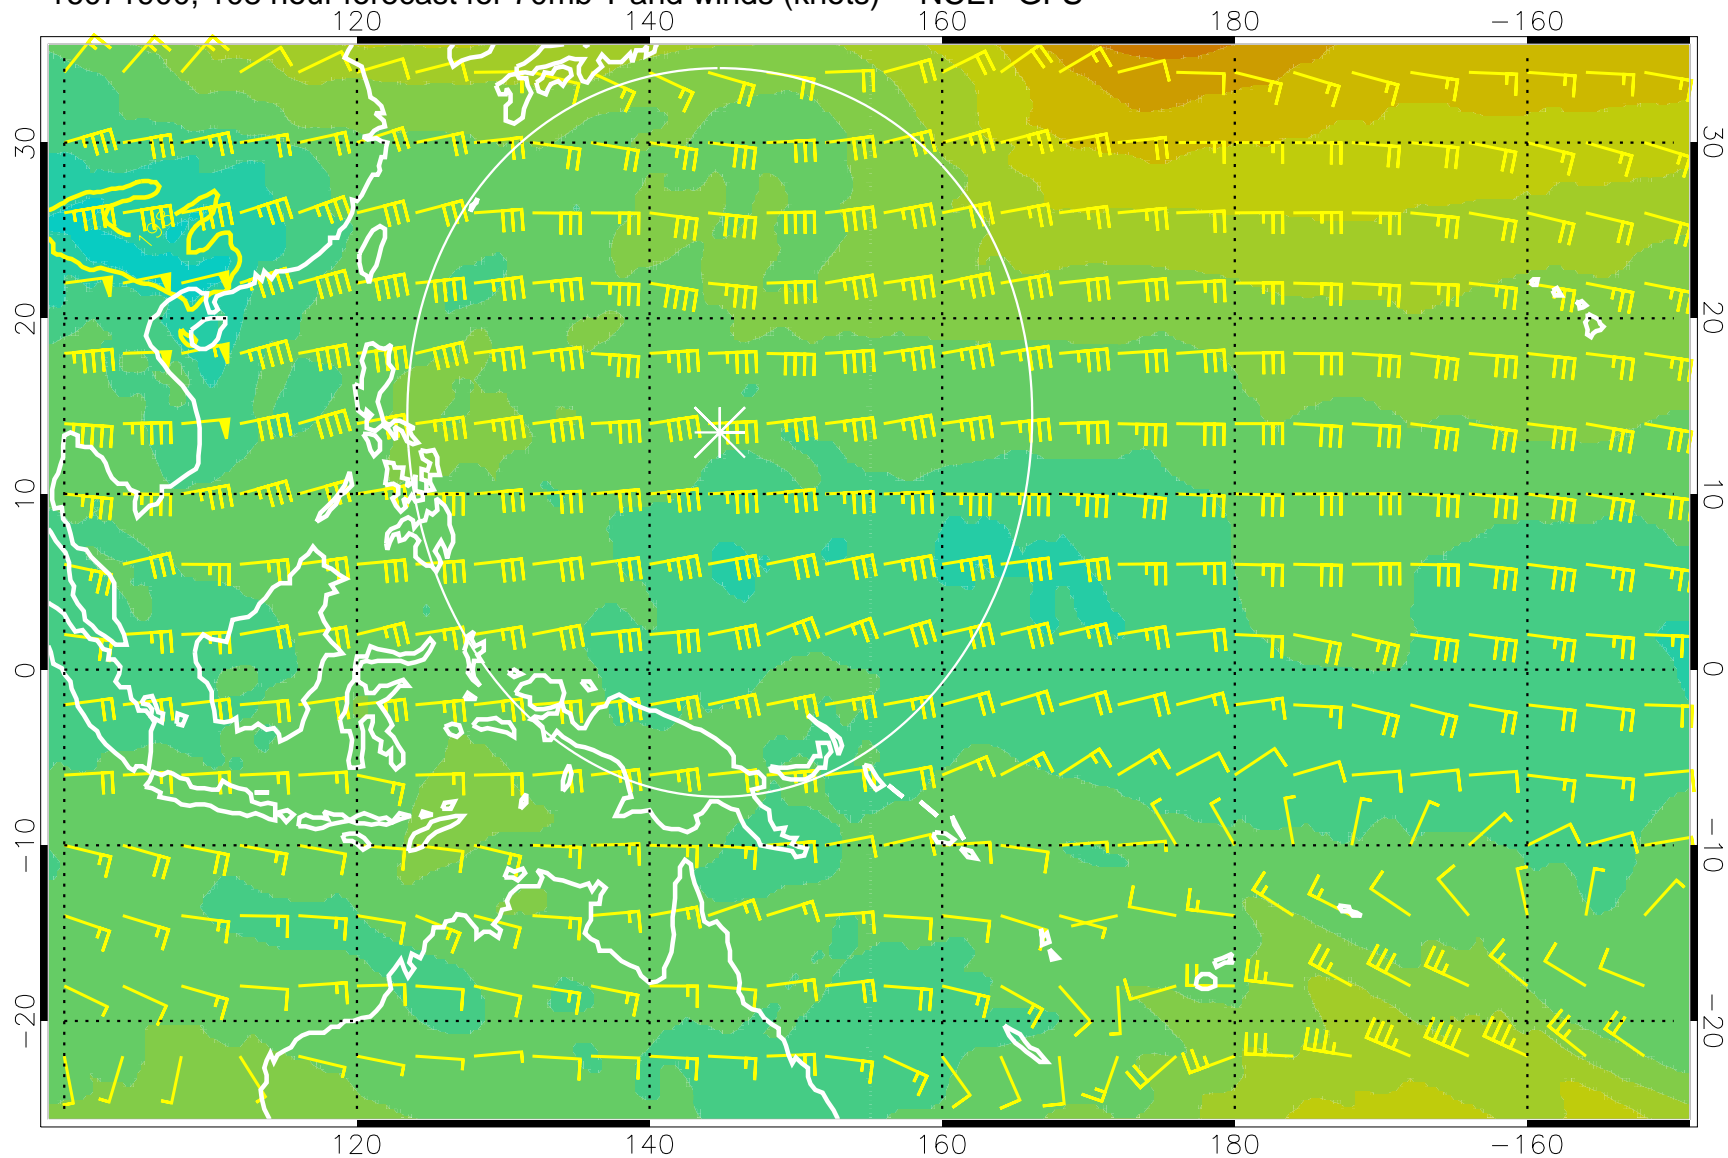

180      190      200      210      220

T, K

190K Isotherm    192.5K Isotherm  
195K Isotherm    197.5K Isotherm

Range ring of 2304 km

16071812, 96 hour forecast for 70mb T and winds (knots) -- NCEP GFS

180 190 200 210 220

T, K

190K Isotherm 192.5K Isotherm  
195K Isotherm 197.5K Isotherm

Range ring of 2304 km

16071818, 102 hour forecast for 70mb T and winds (knots) -- NCEP GFS

180 190 200 210 220

T, K

190K Isotherm 192.5K Isotherm  
195K Isotherm 197.5K Isotherm

Range ring of 2304 km

16071900, 108 hour forecast for 70mb T and winds (knots) -- NCEP GFS

180 190 200 210 220

T, K

190K Isotherm 192.5K Isotherm  
195K Isotherm 197.5K Isotherm

Range ring of 2304 km

16071906, 114 hour forecast for 70mb T and winds (knots) -- NCEP GFS

180 190 200 210 220

T, K

190K Isotherm 192.5K Isotherm  
195K Isotherm 197.5K Isotherm

Range ring of 2304 km

16071912, 120 hour forecast for 70mb T and winds (knots) -- NCEP GFS

180 190 200 210 220

T, K

190K Isotherm 192.5K Isotherm  
195K Isotherm 197.5K Isotherm