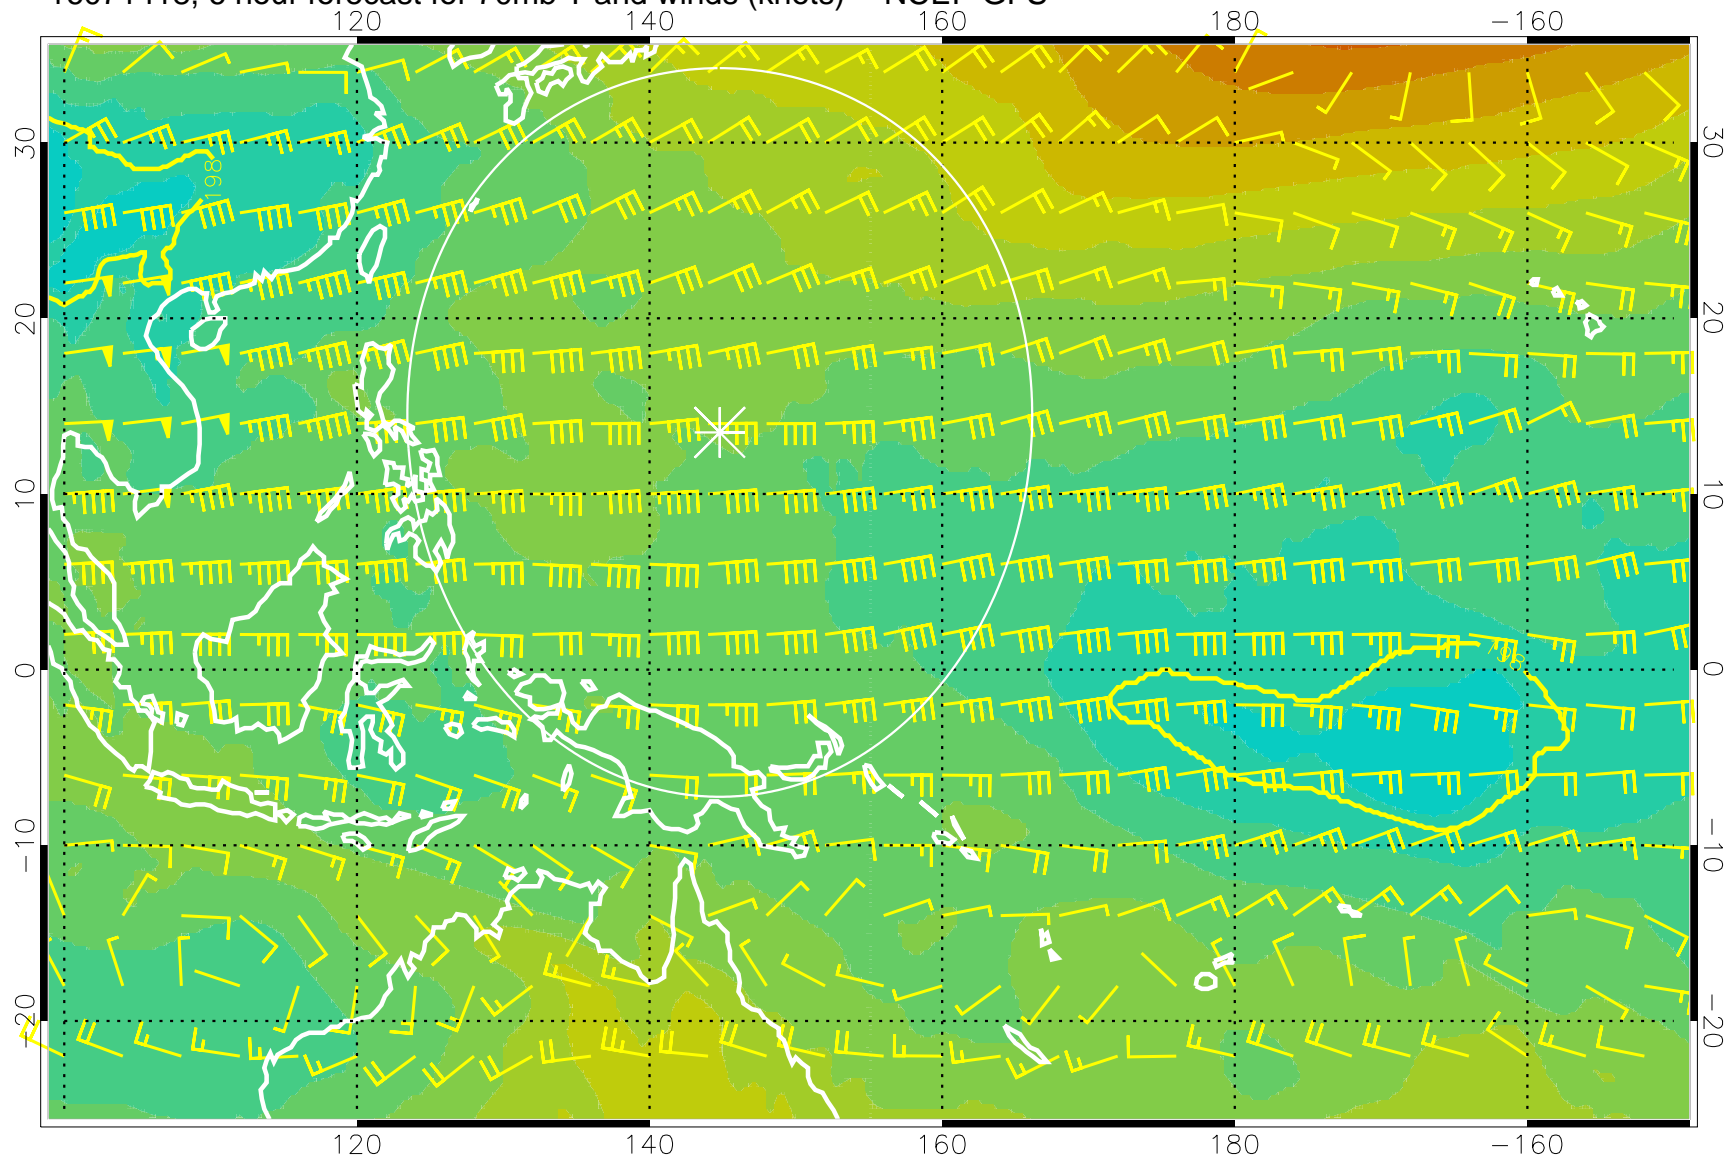

16071418, 6 hour forecast for 70mb T and winds (knots) -- NCEP GFS

180 190 200 210 220  
T, K

190K Isotherm 192.5K Isotherm  
195K Isotherm 197.5K Isotherm

Range ring of 2304 km

16071500, 12 hour forecast for 70mb T and winds (knots) -- NCEP GFS

180 190 200 210 220

T, K

190K Isotherm 192.5K Isotherm  
195K Isotherm 197.5K Isotherm

Range ring of 2304 km

16071506, 18 hour forecast for 70mb T and winds (knots) -- NCEP GFS

180 190 200 210 220

T, K

190K Isotherm 192.5K Isotherm  
195K Isotherm 197.5K Isotherm

180      190      200      210      220  
T, K

190K Isotherm    192.5K Isotherm  
195K Isotherm    197.5K Isotherm

Range ring of 2304 km

16071600, 36 hour forecast for 70mb T and winds (knots) -- NCEP GFS