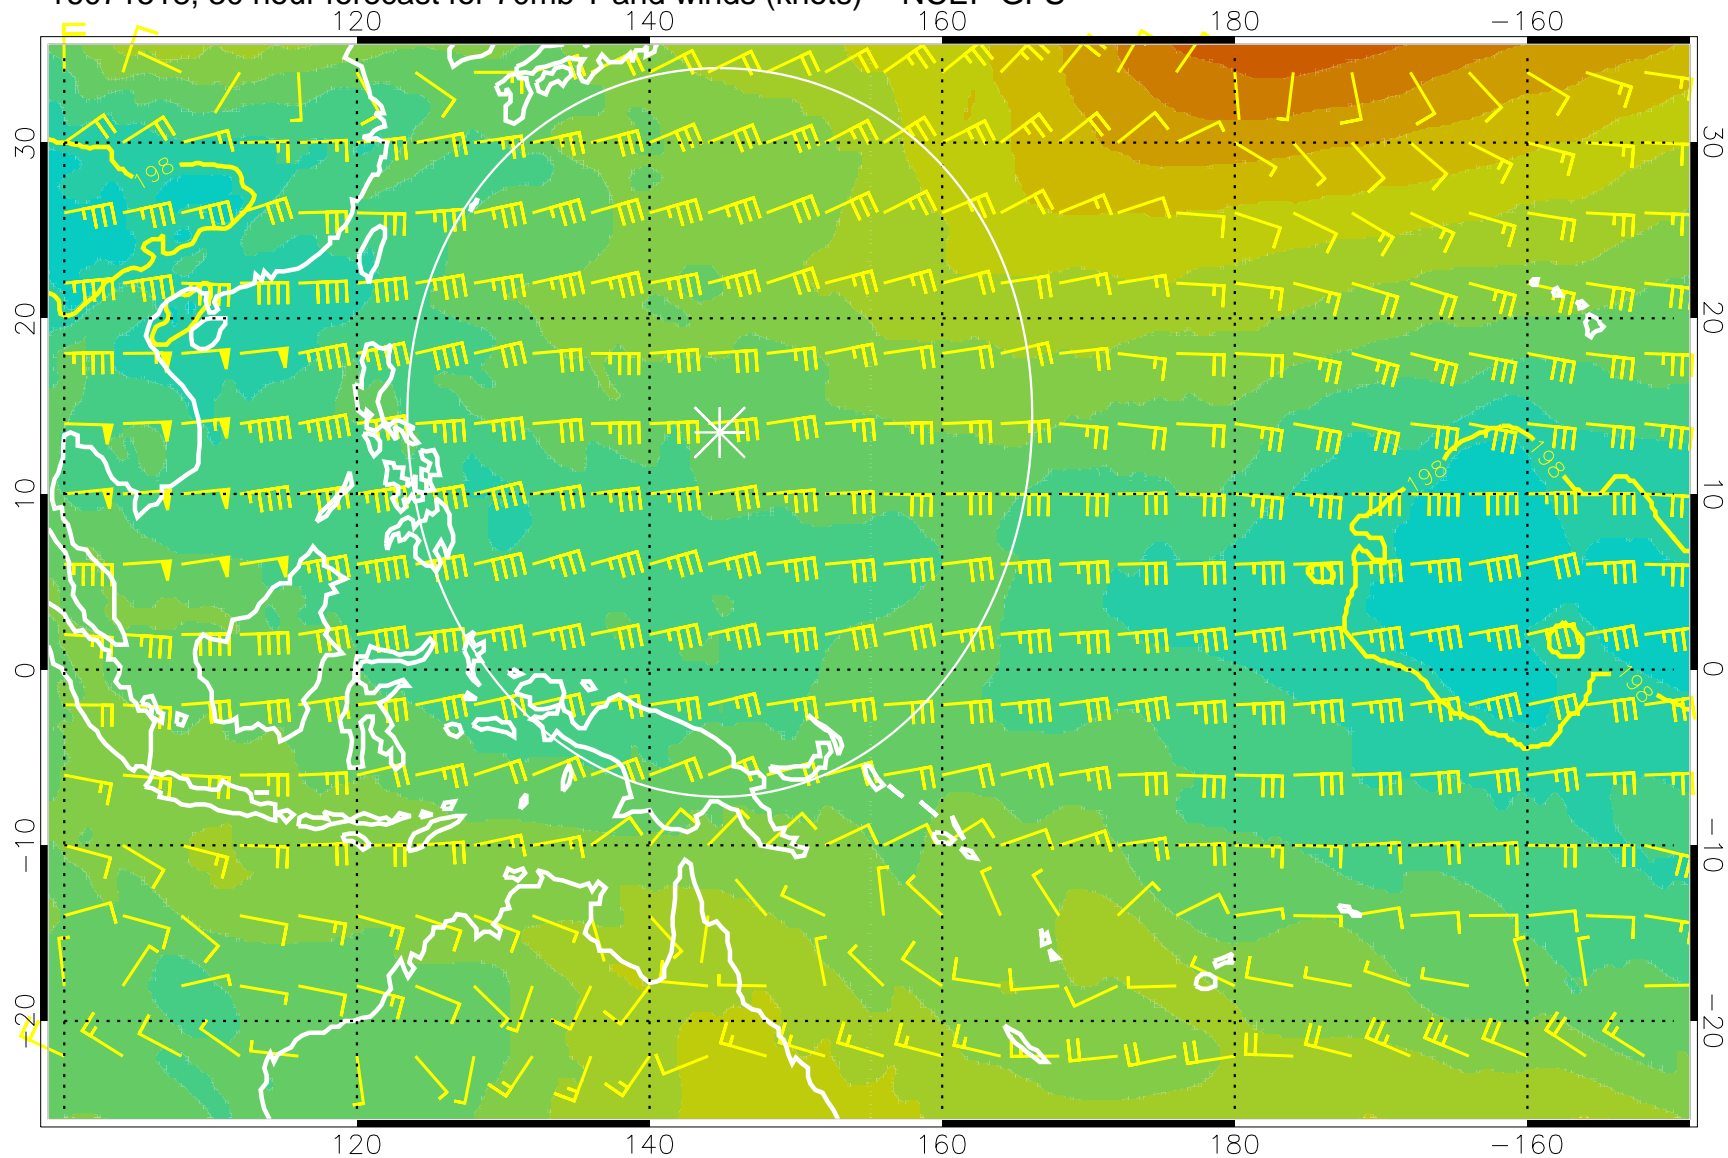

180 190 200 210 220

T, K

190K Isotherm 192.5K Isotherm  
195K Isotherm 197.5K Isotherm

Range ring of 2304 km

16071506, 18 hour forecast for 70mb T and winds (knots) -- NCEP GFS

180 190 200 210 220

T, K

190K Isotherm 192.5K Isotherm  
195K Isotherm 197.5K Isotherm

Range ring of 2304 km

16071512, 24 hour forecast for 70mb T and winds (knots) -- NCEP GFS

180 190 200 210 220

T, K

190K Isotherm 192.5K Isotherm  
195K Isotherm 197.5K Isotherm

Range ring of 2304 km

16071518, 30 hour forecast for 70mb T and winds (knots) -- NCEP GFS

180      190      200      210      220  
T, K

190K Isotherm    192.5K Isotherm  
195K Isotherm    197.5K Isotherm

Range ring of 2304 km

16071600, 36 hour forecast for 70mb T and winds (knots) -- NCEP GFS

180 190 200 210 220  
T, K

190K Isotherm 192.5K Isotherm  
195K Isotherm 197.5K Isotherm

Range ring of 2304 km

16071606, 42 hour forecast for 70mb T and winds (knots) -- NCEP GFS

180 190 200 210 220

T, K

190K Isotherm 192.5K Isotherm  
195K Isotherm 197.5K Isotherm