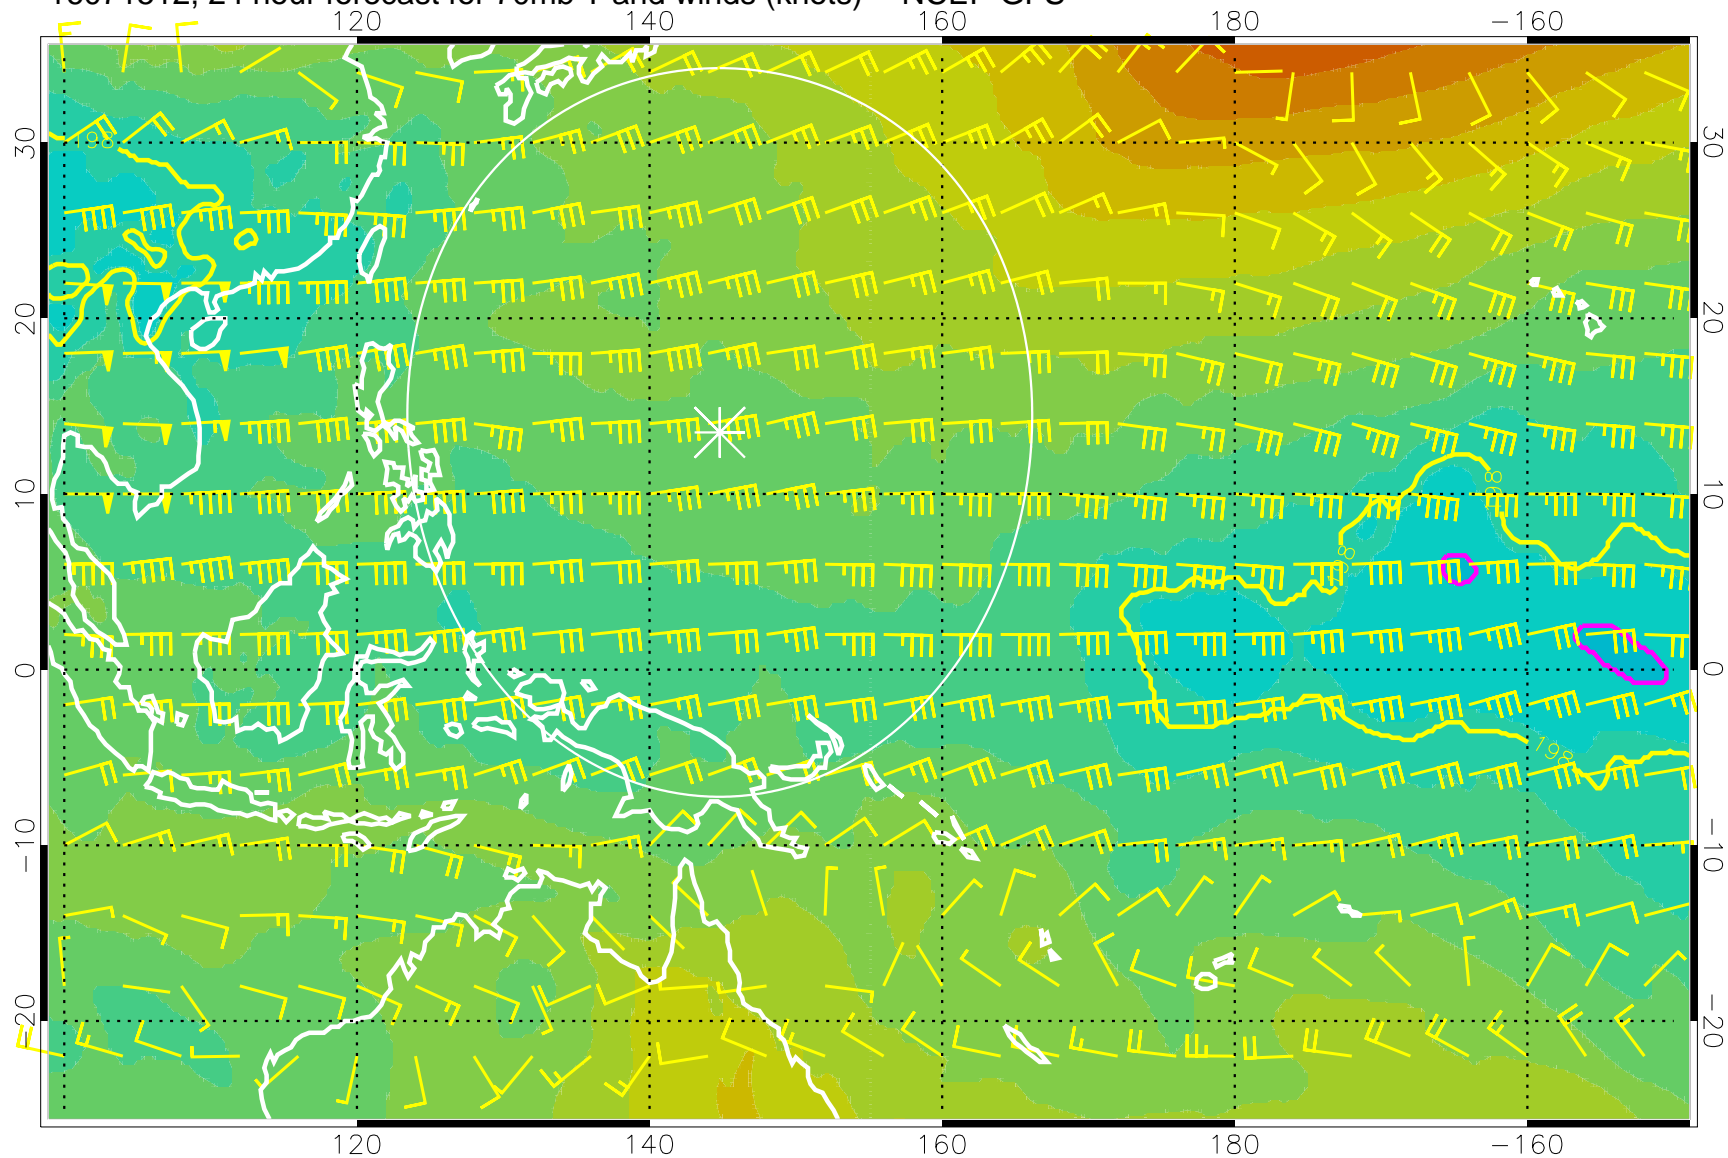

180 190 200 210 220

T, K

190K Isotherm 192.5K Isotherm  
195K Isotherm 197.5K Isotherm

Range ring of 2304 km

16071506, 18 hour forecast for 70mb T and winds (knots) -- NCEP GFS

180 190 200 210 220

T, K

190K Isotherm 192.5K Isotherm  
195K Isotherm 197.5K Isotherm

Range ring of 2304 km

16071512, 24 hour forecast for 70mb T and winds (knots) -- NCEP GFS

180 190 200 210 220

T, K

190K Isotherm 192.5K Isotherm  
195K Isotherm 197.5K Isotherm

Range ring of 2304 km

16071518, 30 hour forecast for 70mb T and winds (knots) -- NCEP GFS

180      190      200      210      220  
T, K

190K Isotherm    192.5K Isotherm  
195K Isotherm    197.5K Isotherm

Range ring of 2304 km

16071600, 36 hour forecast for 70mb T and winds (knots) -- NCEP GFS

180 190 200 210 220  
T, K

190K Isotherm 192.5K Isotherm  
195K Isotherm 197.5K Isotherm

Range ring of 2304 km

16071606, 42 hour forecast for 70mb T and winds (knots) -- NCEP GFS

180 190 200 210 220

T, K

190K Isotherm 192.5K Isotherm  
195K Isotherm 197.5K Isotherm