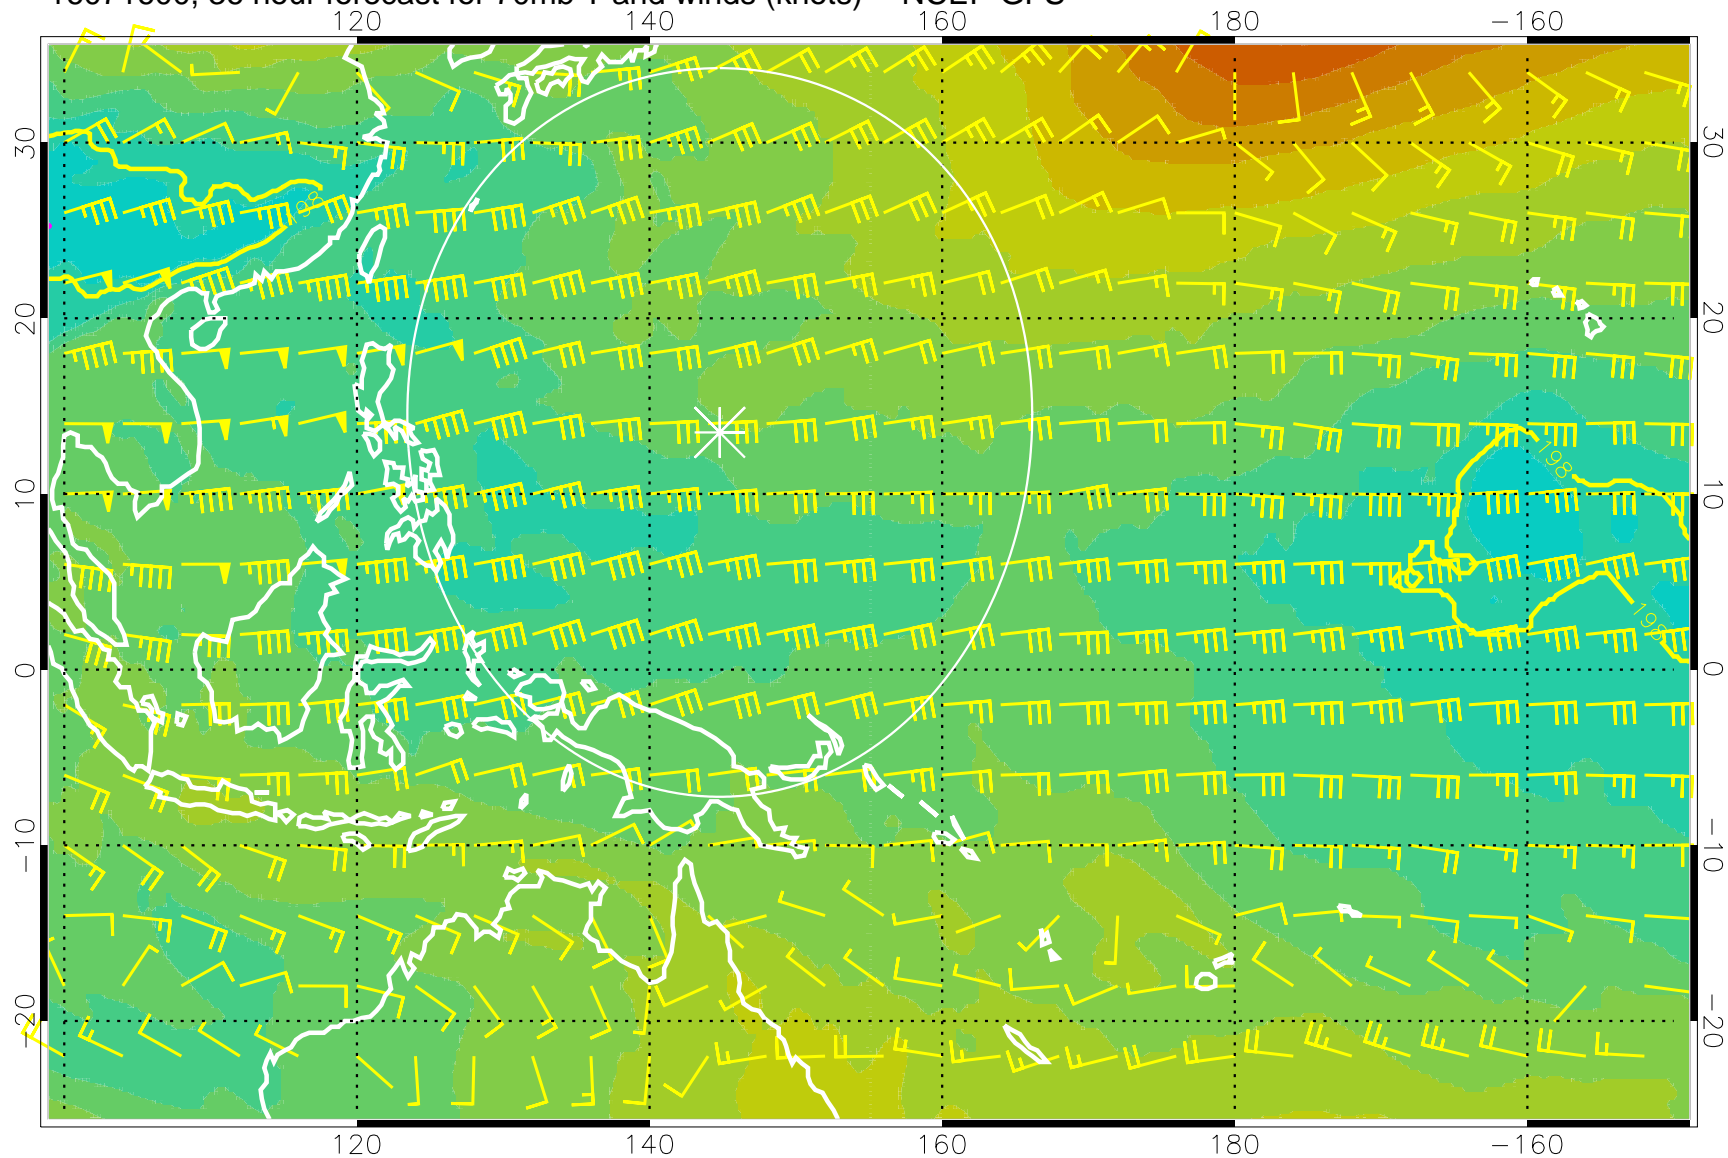

180 190 200 210 220

T, K

190K Isotherm 192.5K Isotherm  
195K Isotherm 197.5K Isotherm

Range ring of 2304 km

16071506, 18 hour forecast for 70mb T and winds (knots) -- NCEP GFS

180 190 200 210 220

T, K

190K Isotherm 192.5K Isotherm  
195K Isotherm 197.5K Isotherm

Range ring of 2304 km

16071512, 24 hour forecast for 70mb T and winds (knots) -- NCEP GFS

180 190 200 210 220

T, K

190K Isotherm 192.5K Isotherm  
195K Isotherm 197.5K Isotherm

Range ring of 2304 km

16071518, 30 hour forecast for 70mb T and winds (knots) -- NCEP GFS

180      190      200      210      220  
T, K

190K Isotherm    192.5K Isotherm  
195K Isotherm    197.5K Isotherm

Range ring of 2304 km

16071600, 36 hour forecast for 70mb T and winds (knots) -- NCEP GFS

180 190 200 210 220  
T, K

190K Isotherm 192.5K Isotherm  
195K Isotherm 197.5K Isotherm

Range ring of 2304 km

16071606, 42 hour forecast for 70mb T and winds (knots) -- NCEP GFS

180 190 200 210 220

T, K

190K Isotherm 192.5K Isotherm  
195K Isotherm 197.5K Isotherm