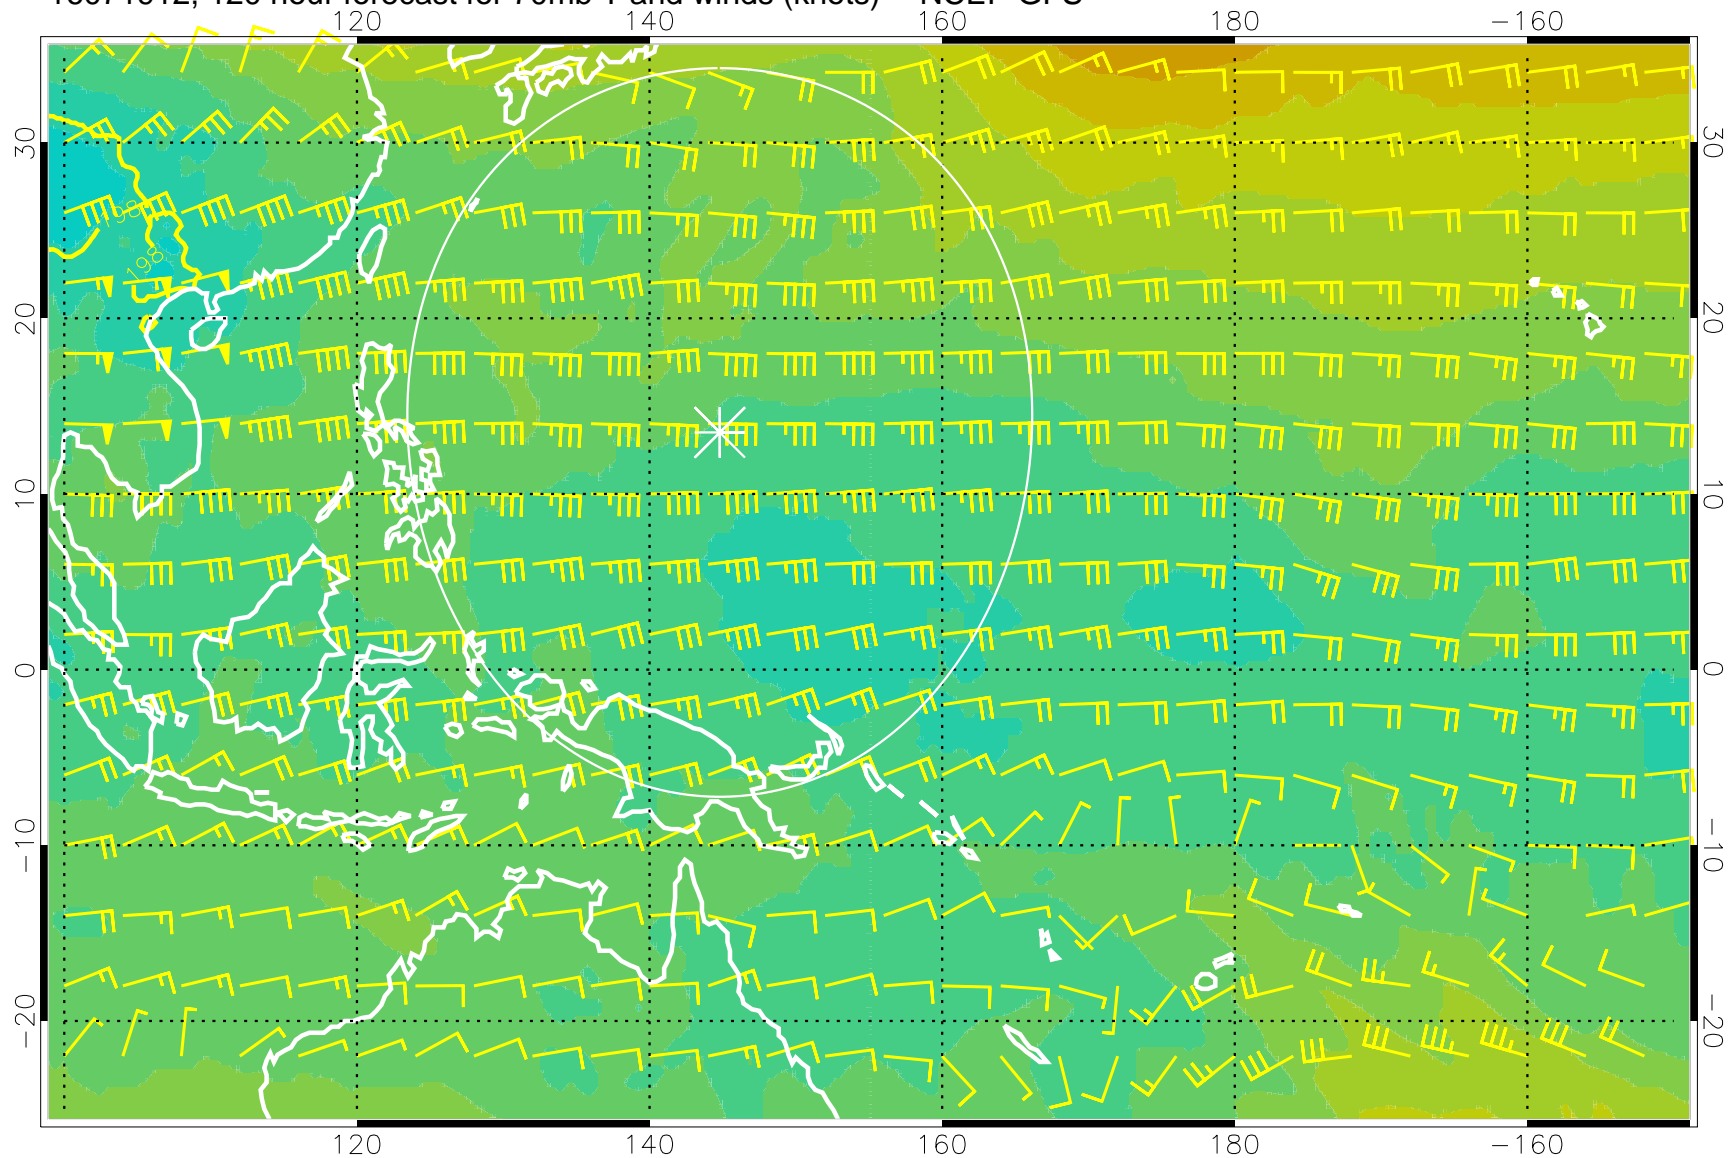

T, K

190K Isotherm 192.5K Isotherm  
195K Isotherm 197.5K Isotherm

Range ring of 2304 km

16071818, 102 hour forecast for 70mb T and winds (knots) -- NCEP GFS

180 190 200 210 220

T, K

190K Isotherm 192.5K Isotherm  
195K Isotherm 197.5K Isotherm

Range ring of 2304 km

16071900, 108 hour forecast for 70mb T and winds (knots) -- NCEP GFS

180 190 200 210 220

T, K

190K Isotherm 192.5K Isotherm  
195K Isotherm 197.5K Isotherm

Range ring of 2304 km

16071906, 114 hour forecast for 70mb T and winds (knots) -- NCEP GFS

180 190 200 210 220

T, K

190K Isotherm 192.5K Isotherm  
195K Isotherm 197.5K Isotherm

Range ring of 2304 km

16071912, 120 hour forecast for 70mb T and winds (knots) -- NCEP GFS

180 190 200 210 220

T, K

190K Isotherm 192.5K Isotherm  
195K Isotherm 197.5K Isotherm