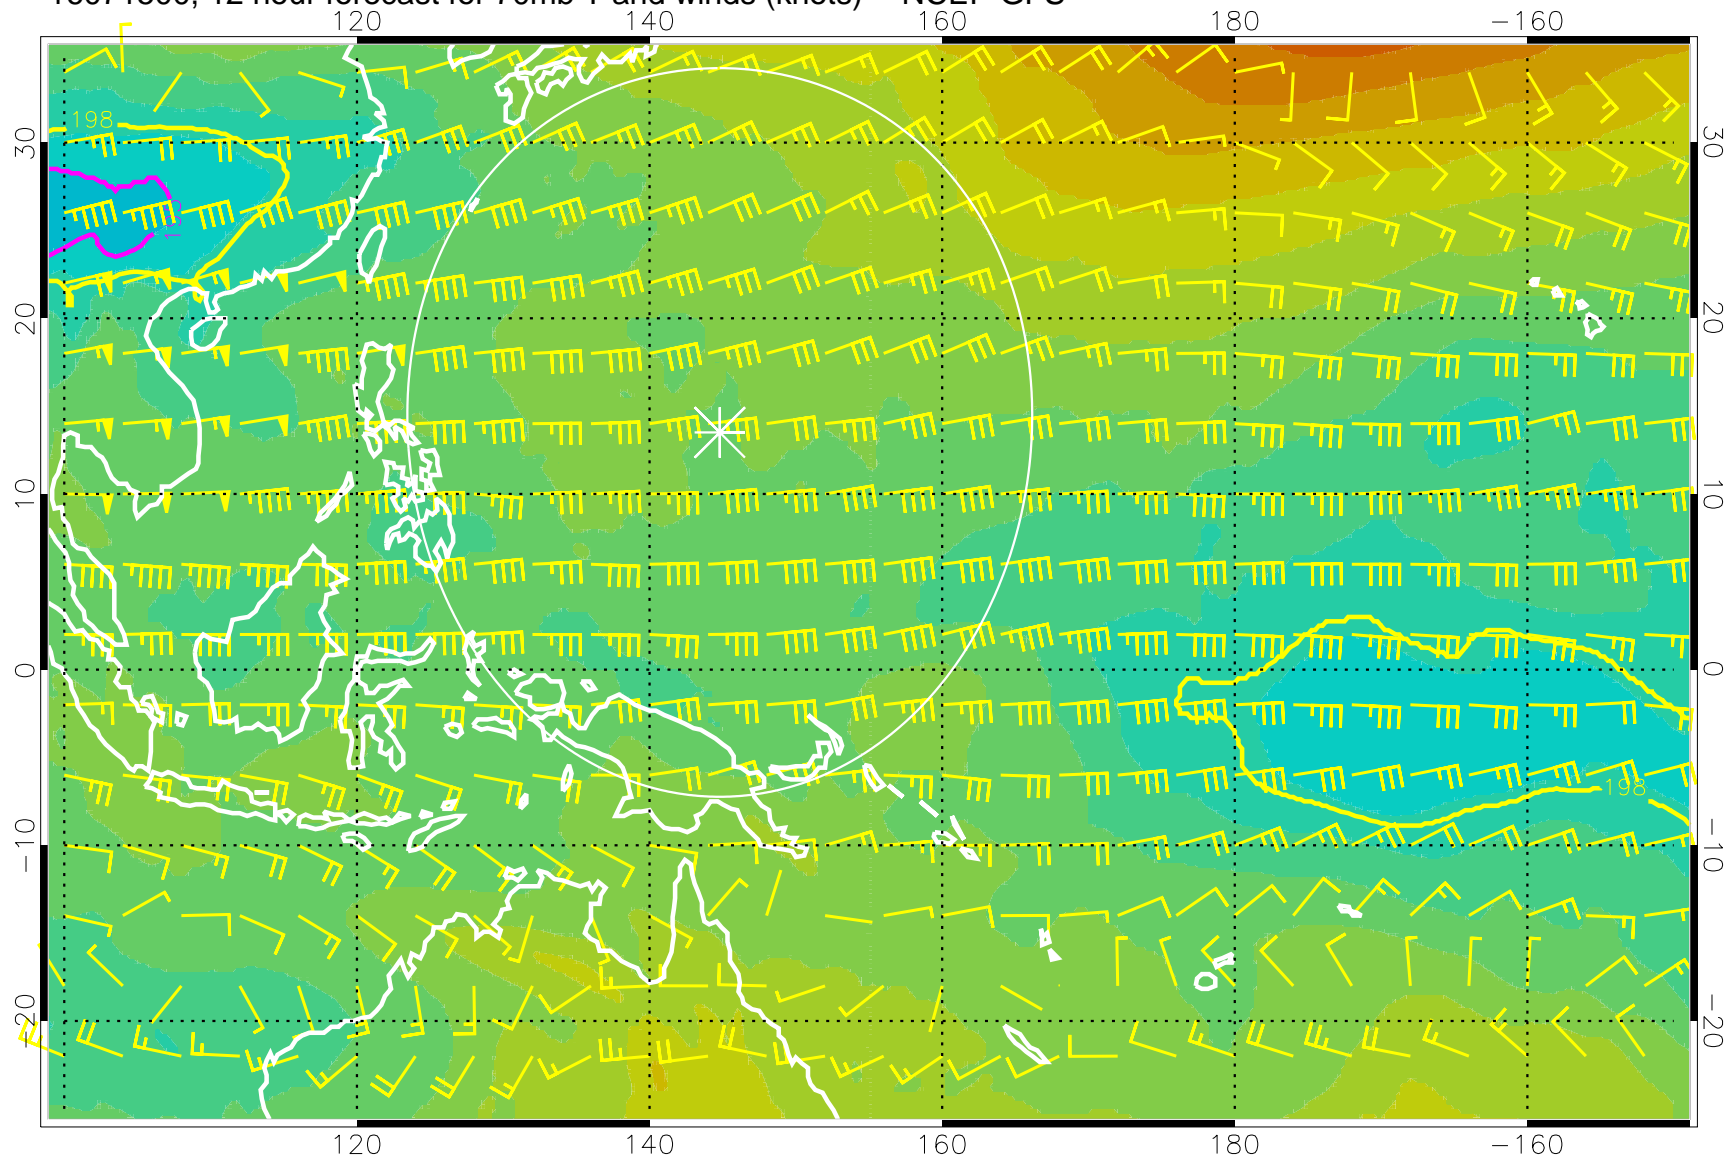

16071418, 6 hour forecast for 70mb T and winds (knots) -- NCEP GFS

180 190 200 210 220  
T, K

190K Isotherm 192.5K Isotherm  
195K Isotherm 197.5K Isotherm

Range ring of 2304 km

16071500, 12 hour forecast for 70mb T and winds (knots) -- NCEP GFS

180 190 200 210 220

T, K

190K Isotherm 192.5K Isotherm  
195K Isotherm 197.5K Isotherm

Range ring of 2304 km

16071506, 18 hour forecast for 70mb T and winds (knots) -- NCEP GFS

180 190 200 210 220

T, K

190K Isotherm 192.5K Isotherm  
195K Isotherm 197.5K Isotherm

Range ring of 2304 km

16071512, 24 hour forecast for 70mb T and winds (knots) -- NCEP GFS

180 190 200 210 220

T, K

190K Isotherm 192.5K Isotherm  
195K Isotherm 197.5K Isotherm

Range ring of 2304 km

16071518, 30 hour forecast for 70mb T and winds (knots) -- NCEP GFS

180      190      200      210      220  
T, K

190K Isotherm    192.5K Isotherm  
195K Isotherm    197.5K Isotherm

Range ring of 2304 km

16071600, 36 hour forecast for 70mb T and winds (knots) -- NCEP GFS