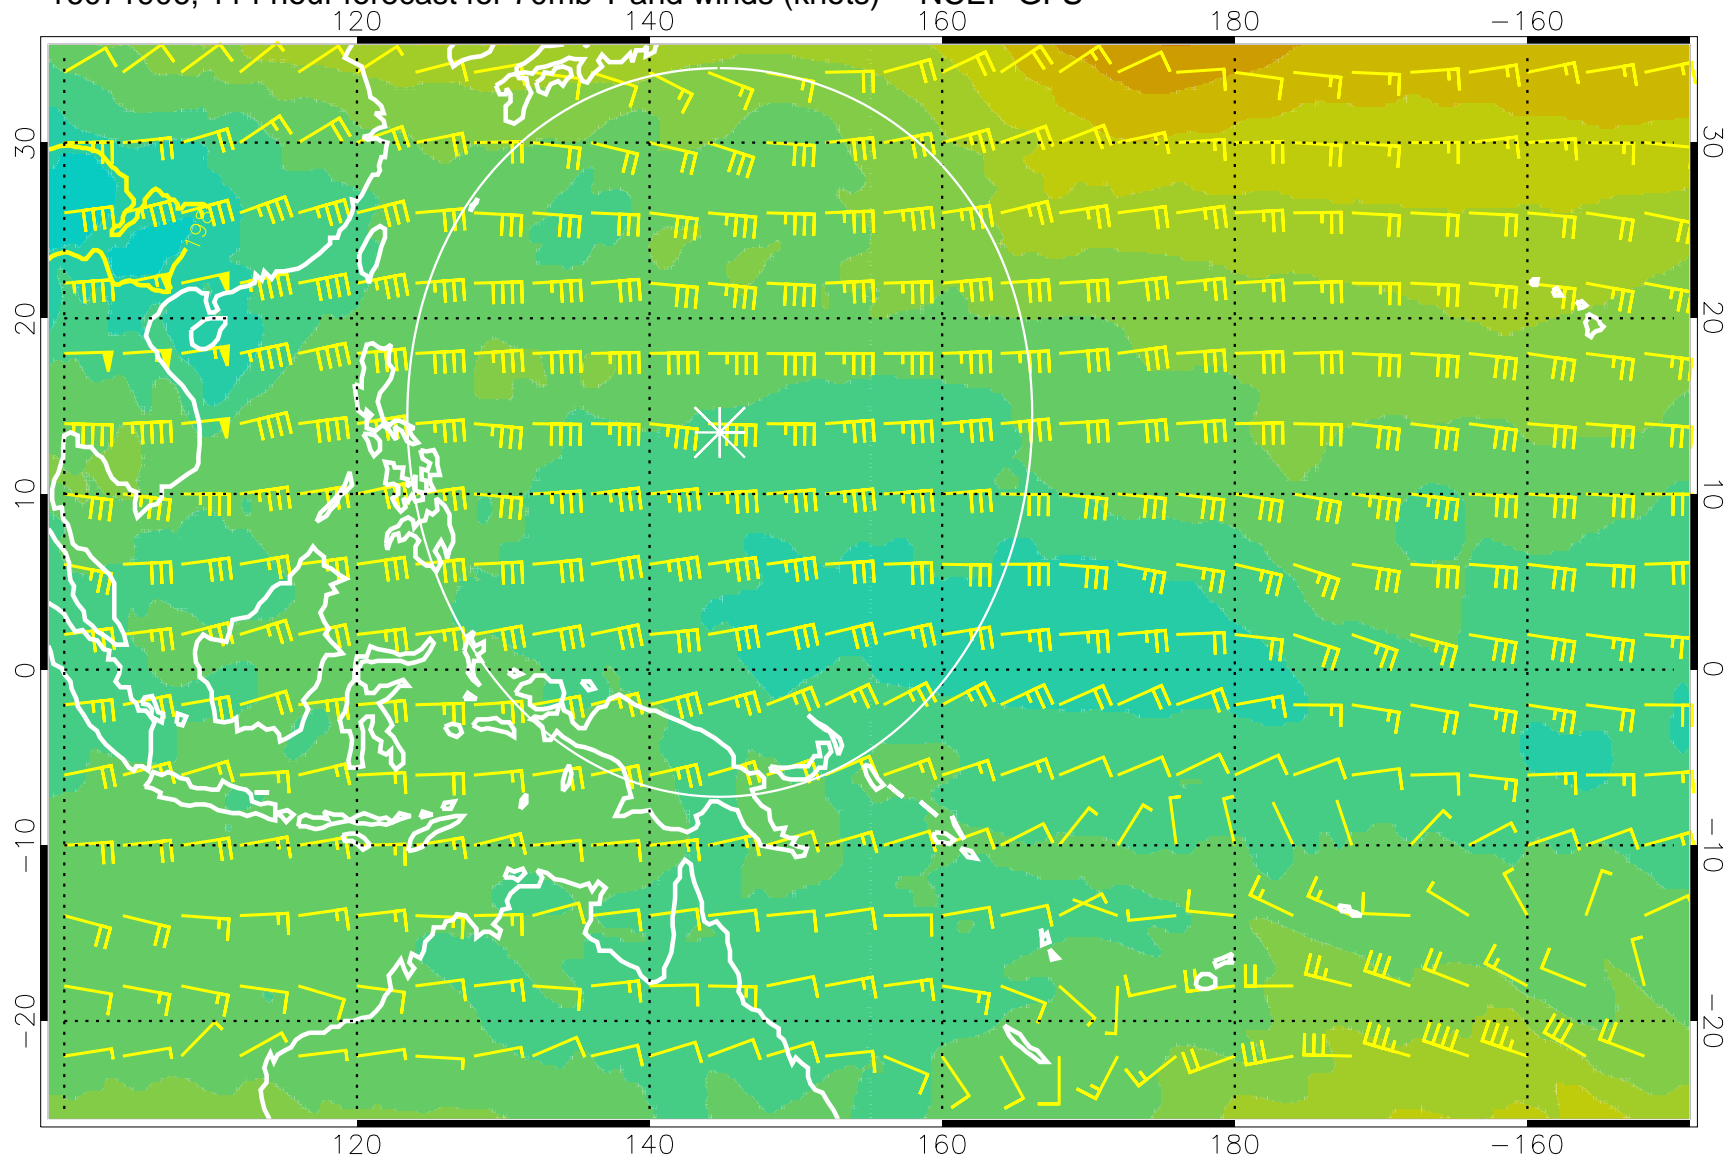

180      190      200      210      220

T, K

190K Isotherm    192.5K Isotherm  
195K Isotherm    197.5K Isotherm

Range ring of 2304 km

16071812, 96 hour forecast for 70mb T and winds (knots) -- NCEP GFS

180 190 200 210 220

T, K

190K Isotherm 192.5K Isotherm  
195K Isotherm 197.5K Isotherm

Range ring of 2304 km

16071818, 102 hour forecast for 70mb T and winds (knots) -- NCEP GFS

180 190 200 210 220

T, K

190K Isotherm 192.5K Isotherm  
195K Isotherm 197.5K Isotherm

Range ring of 2304 km

16071900, 108 hour forecast for 70mb T and winds (knots) -- NCEP GFS

180 190 200 210 220

T, K

190K Isotherm 192.5K Isotherm  
195K Isotherm 197.5K Isotherm

Range ring of 2304 km

16071906, 114 hour forecast for 70mb T and winds (knots) -- NCEP GFS

180 190 200 210 220

T, K

190K Isotherm 192.5K Isotherm  
195K Isotherm 197.5K Isotherm

Range ring of 2304 km

16071912, 120 hour forecast for 70mb T and winds (knots) -- NCEP GFS

180 190 200 210 220

T, K

190K Isotherm 192.5K Isotherm  
195K Isotherm 197.5K Isotherm