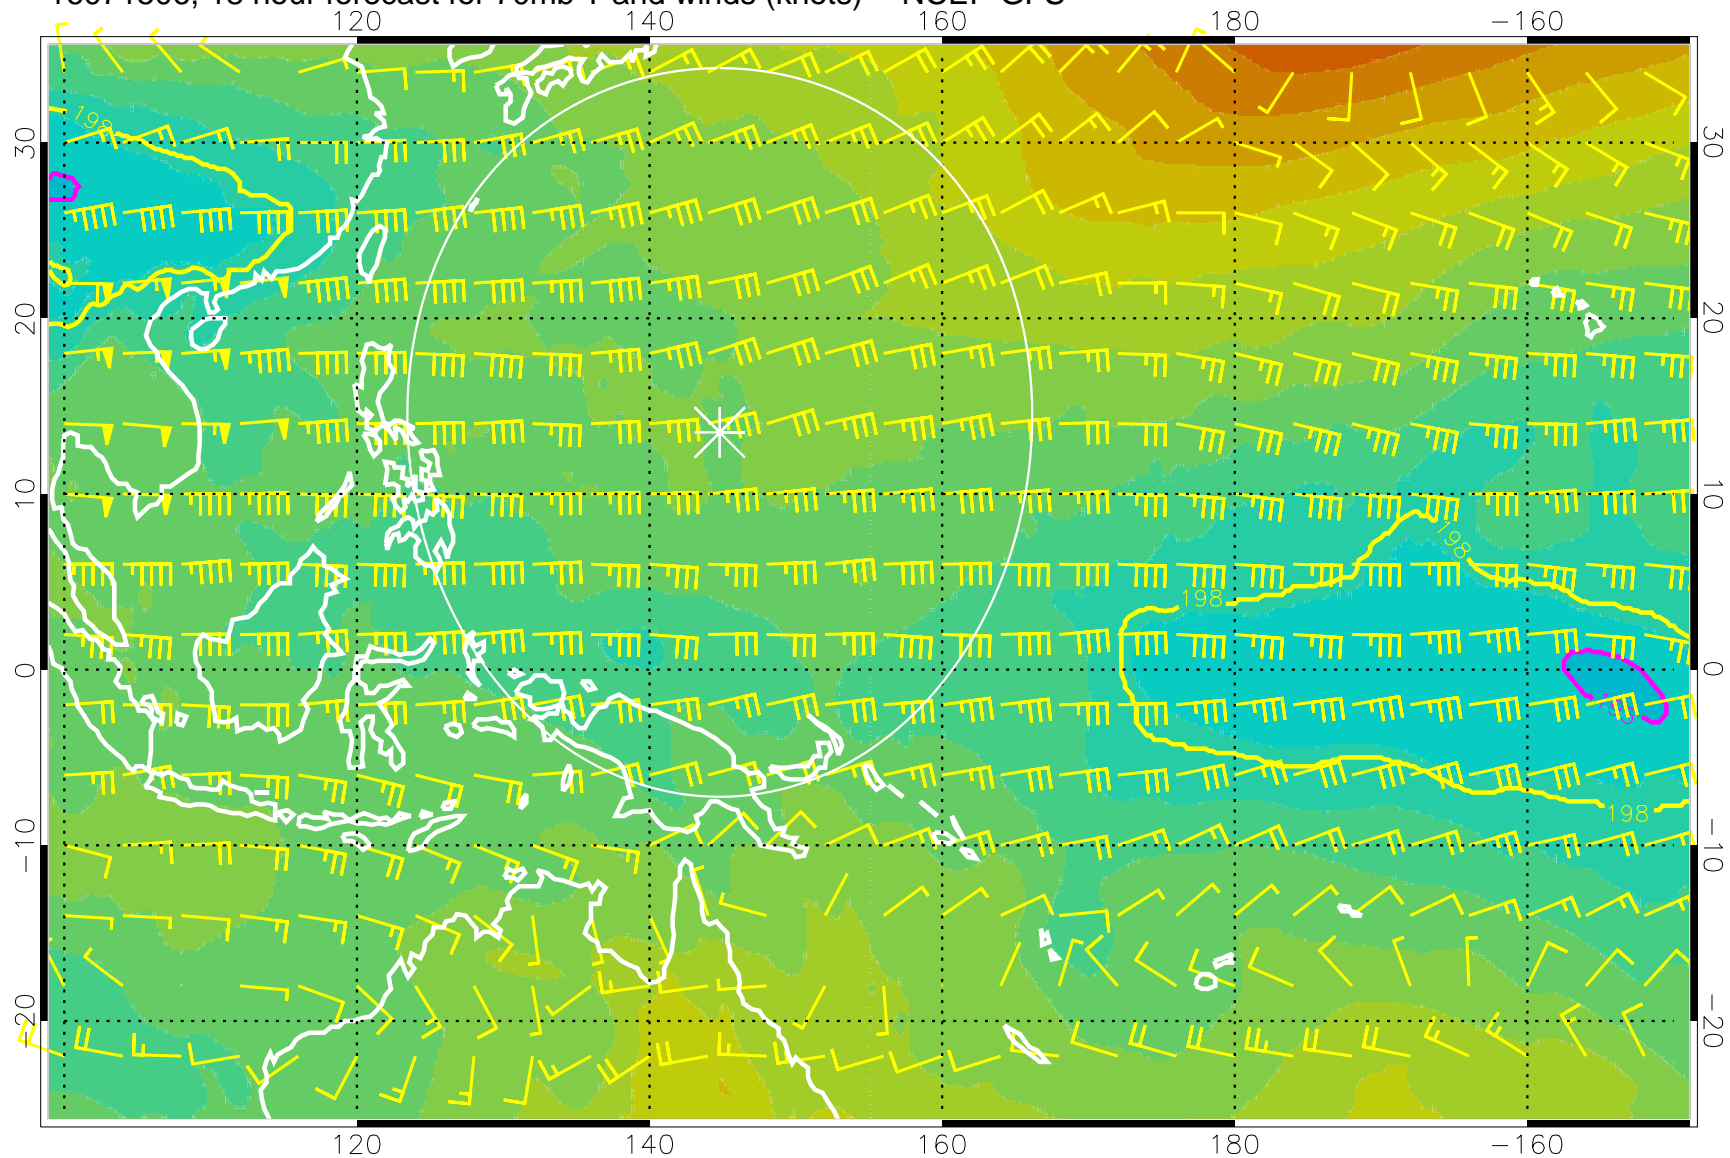

16071418, 6 hour forecast for 70mb T and winds (knots) -- NCEP GFS

180 190 200 210 220  
T, K

190K Isotherm 192.5K Isotherm  
195K Isotherm 197.5K Isotherm

Range ring of 2304 km

16071500, 12 hour forecast for 70mb T and winds (knots) -- NCEP GFS

180 190 200 210 220

T, K

190K Isotherm 192.5K Isotherm  
195K Isotherm 197.5K Isotherm

Range ring of 2304 km

16071506, 18 hour forecast for 70mb T and winds (knots) -- NCEP GFS

180 190 200 210 220

T, K

190K Isotherm 192.5K Isotherm  
195K Isotherm 197.5K Isotherm

Range ring of 2304 km

16071512, 24 hour forecast for 70mb T and winds (knots) -- NCEP GFS

180 190 200 210 220

T, K

190K Isotherm 192.5K Isotherm  
195K Isotherm 197.5K Isotherm

Range ring of 2304 km

16071518, 30 hour forecast for 70mb T and winds (knots) -- NCEP GFS

180      190      200      210      220  
T, K

190K Isotherm    192.5K Isotherm  
195K Isotherm    197.5K Isotherm

Range ring of 2304 km

16071600, 36 hour forecast for 70mb T and winds (knots) -- NCEP GFS