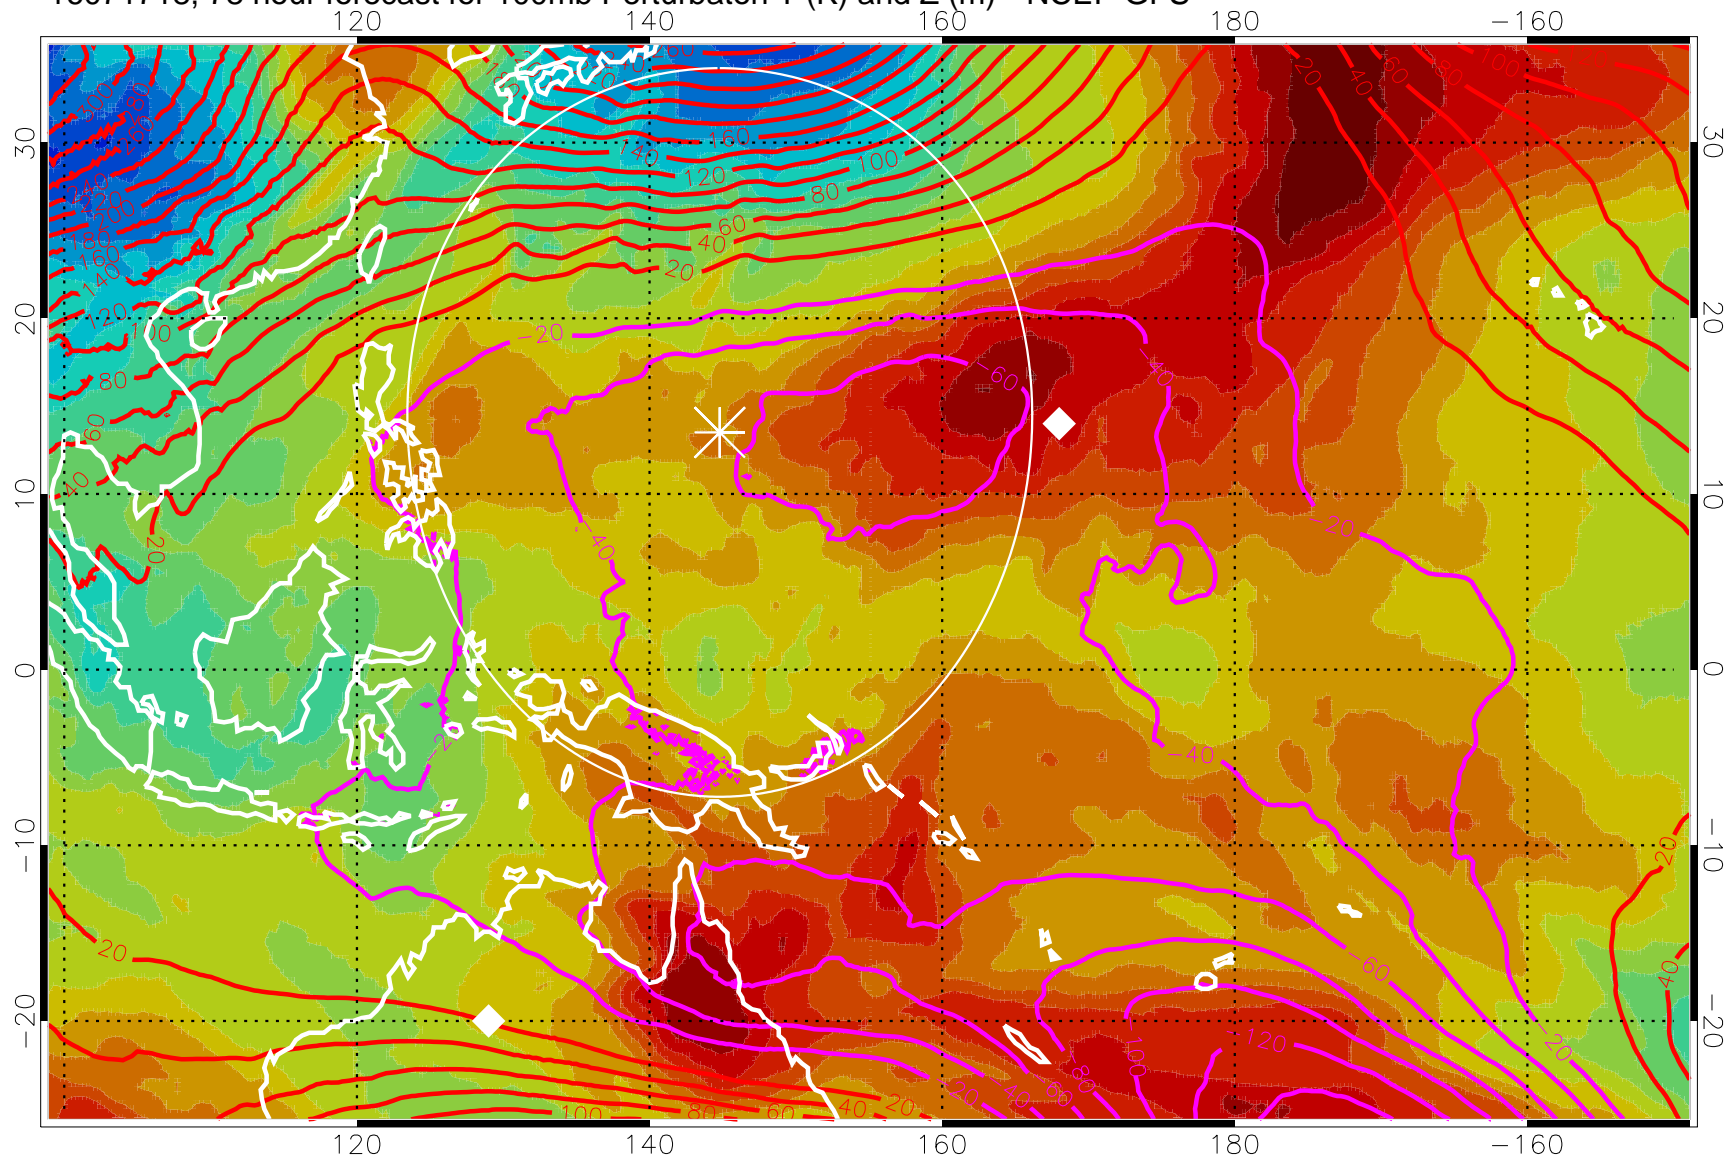

16071718, 78 hour forecast for 100mb Perturbaton T (K) and Z (m)-- NCEP GFS

Contours are 100 mbar Z perturbation (m)
Positive Z Contours
Negative Z Contours
Diamonds-mean pos. of anticyclones

Range ring of 2304 km