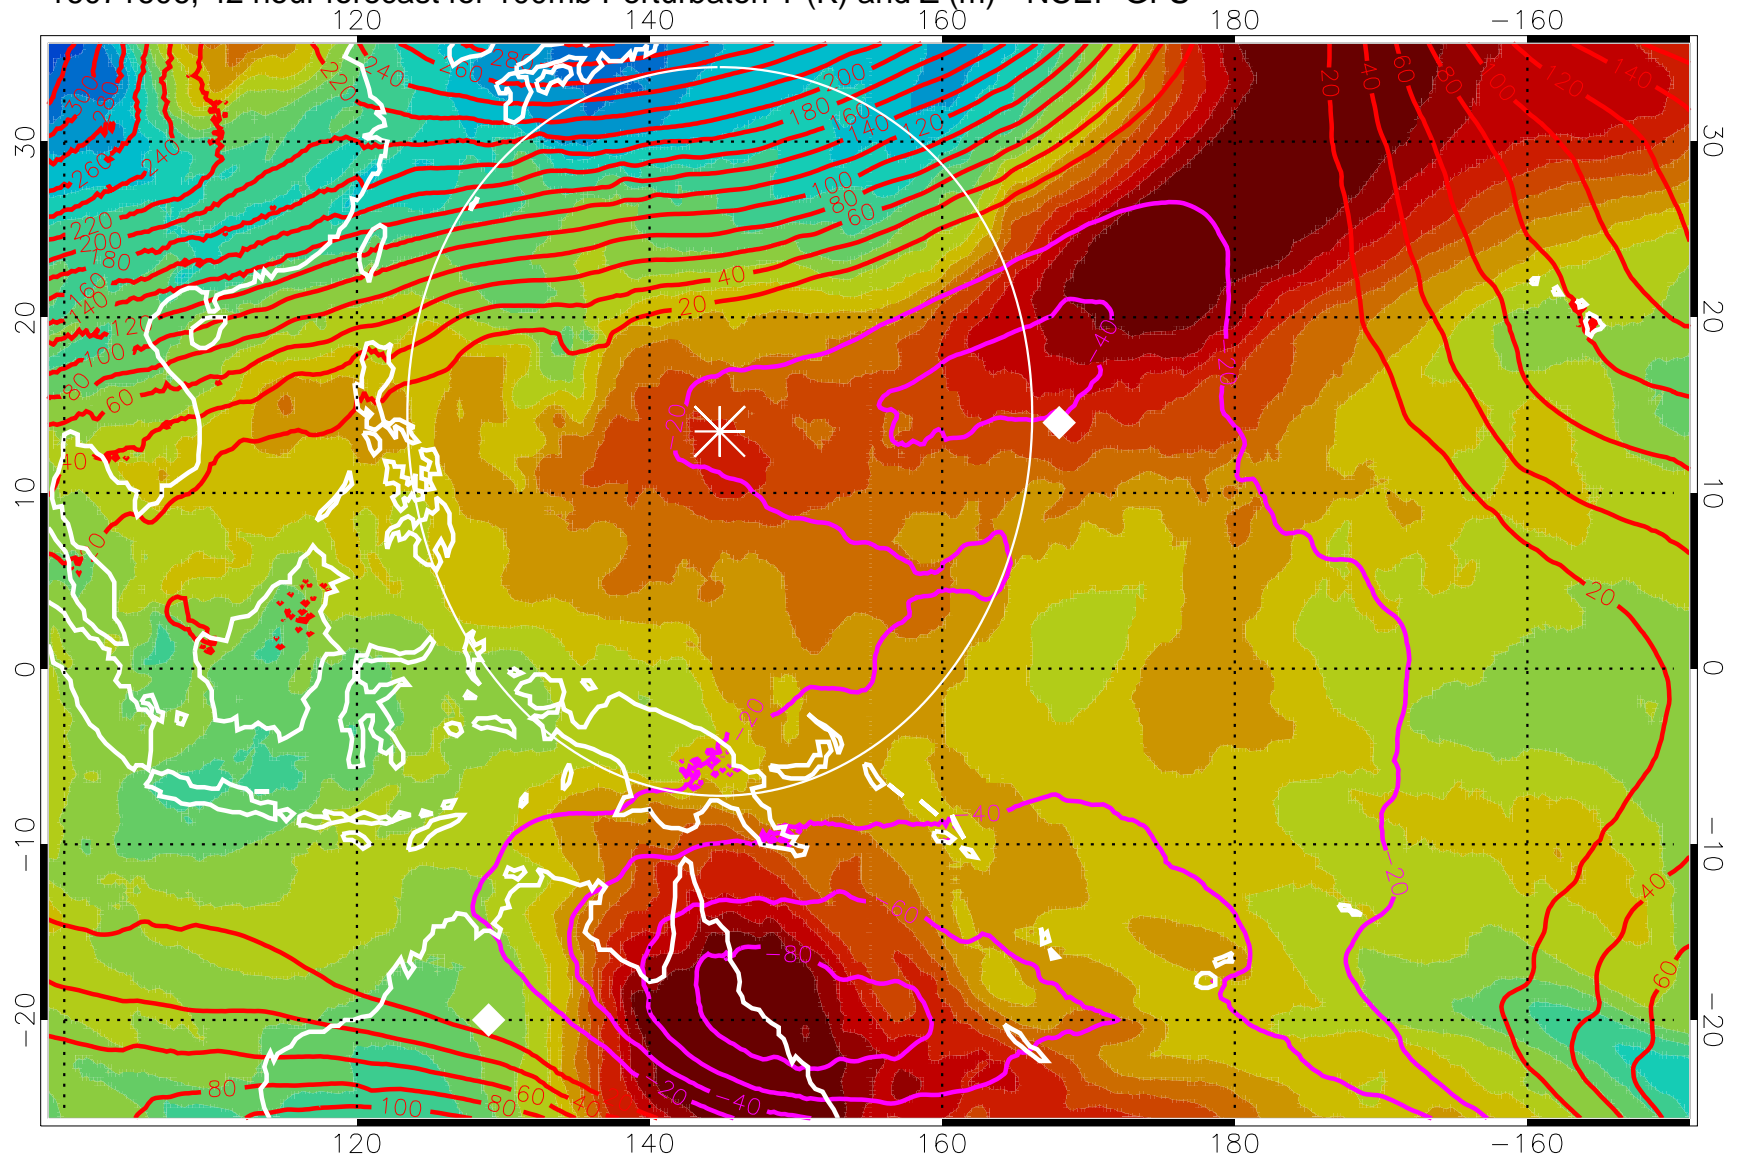

16071606, 42 hour forecast for 100mb Perturbaton T (K) and Z (m)-- NCEP GFS

Contours are 100 mbar Z perturbation (m)
Positive Z Contours
Negative Z Contours
Diamonds-mean pos. of anticyclones

Range ring of 2304 km