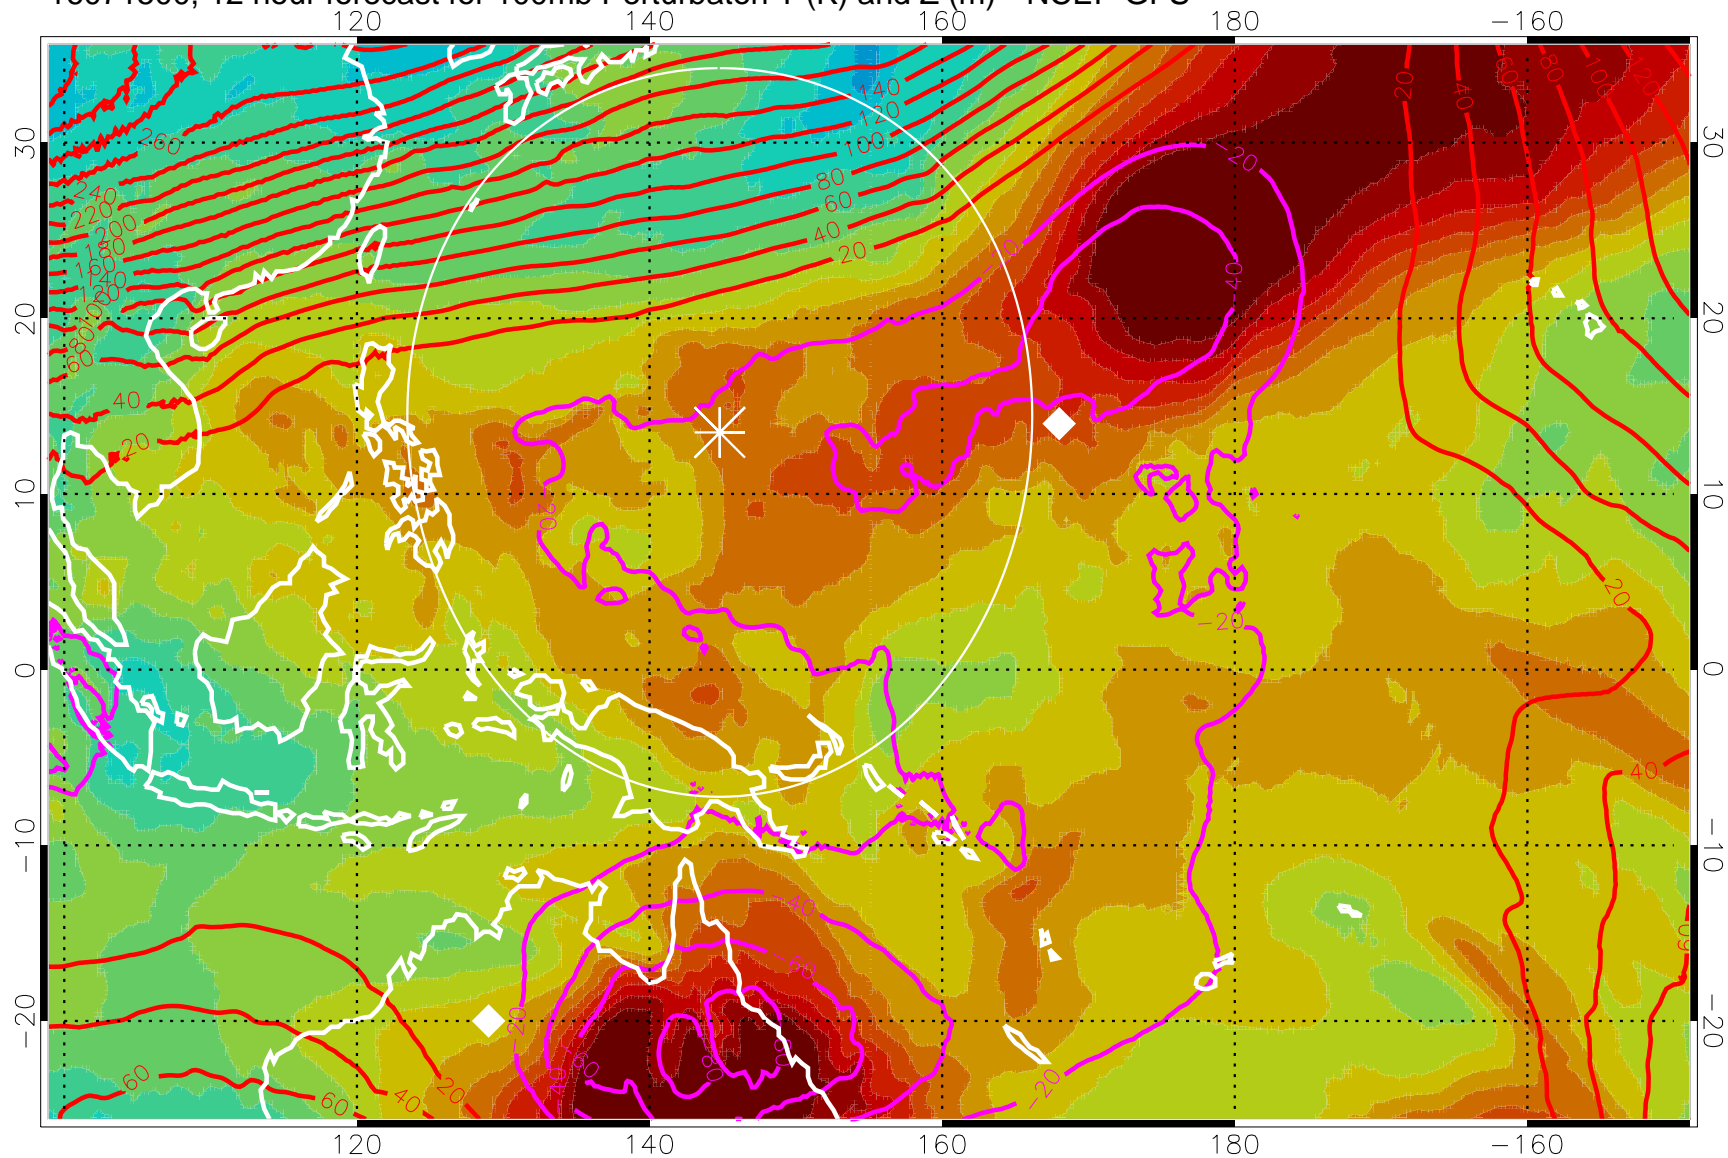

16071500, 12 hour forecast for 100mb Perturbaton T (K) and Z (m)-- NCEP GFS

Contours are 100 mbar Z perturbation (m)
Positive Z Contours
Negative Z Contours
Diamonds-mean pos. of anticyclones

Range ring of 2304 km