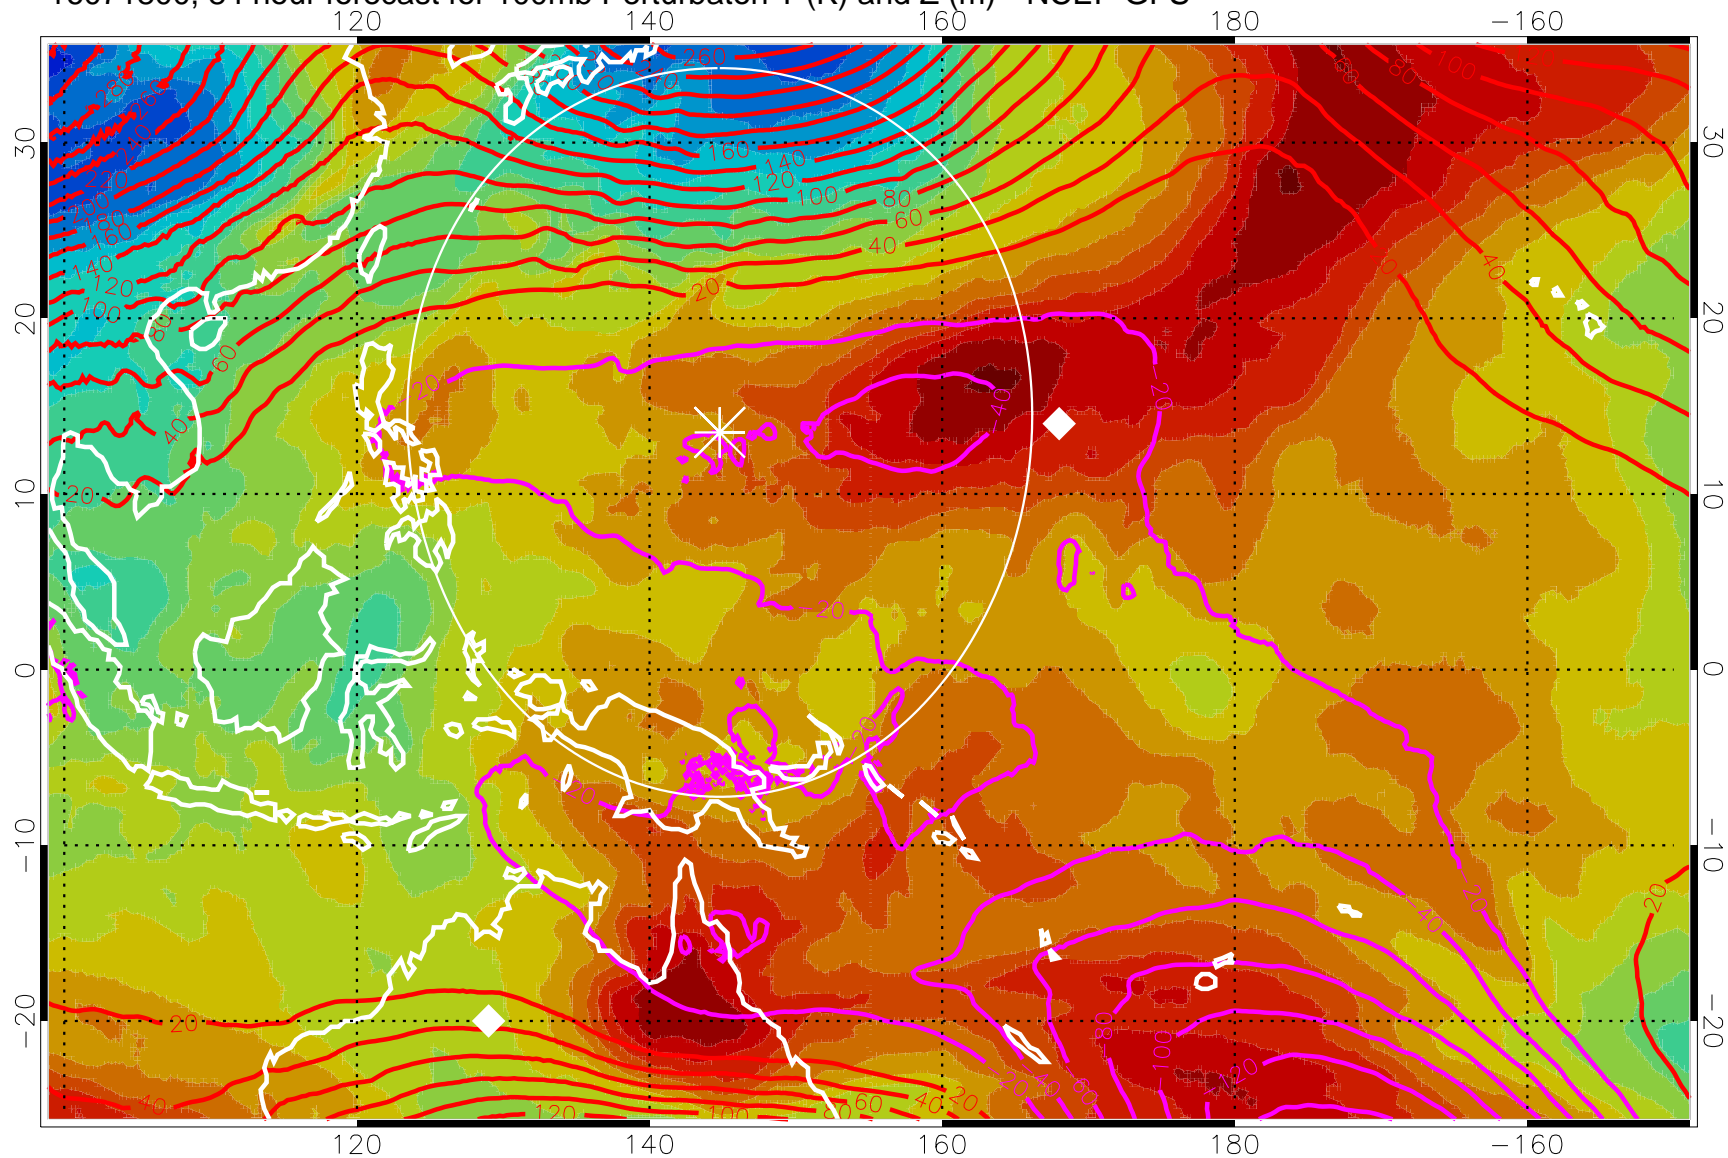

16071800, 84 hour forecast for 100mb Perturbaton T (K) and Z (m)-- NCEP GFS

Contours are 100 mbar Z perturbation (m)
Positive Z Contours
Negative Z Contours
Diamonds-mean pos. of anticyclones

Range ring of 2304 km