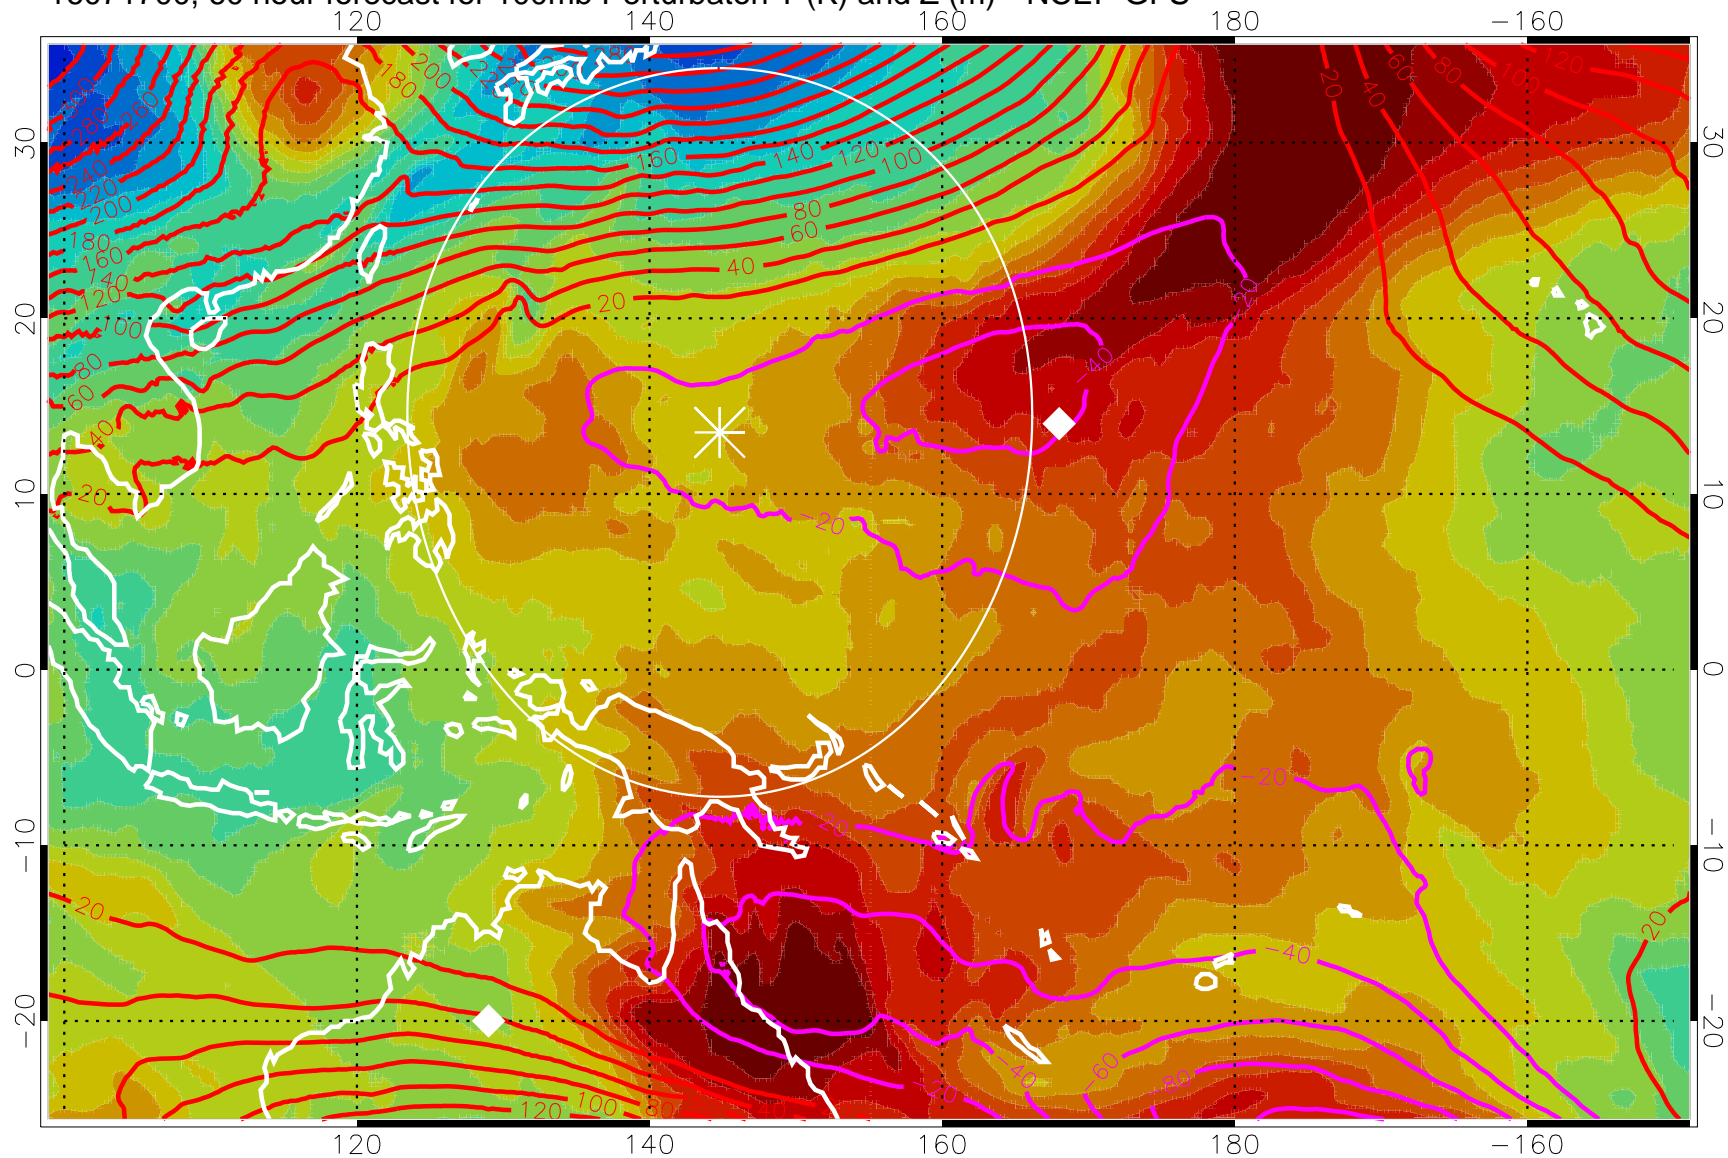

16071700, 60 hour forecast for 100mb Perturbaton T (K) and Z (m)-- NCEP GFS

Contours are 100 mbar Z perturbation (m)
Positive Z Contours
Negative Z Contours
Diamonds-mean pos. of anticyclones

Range ring of 2304 km