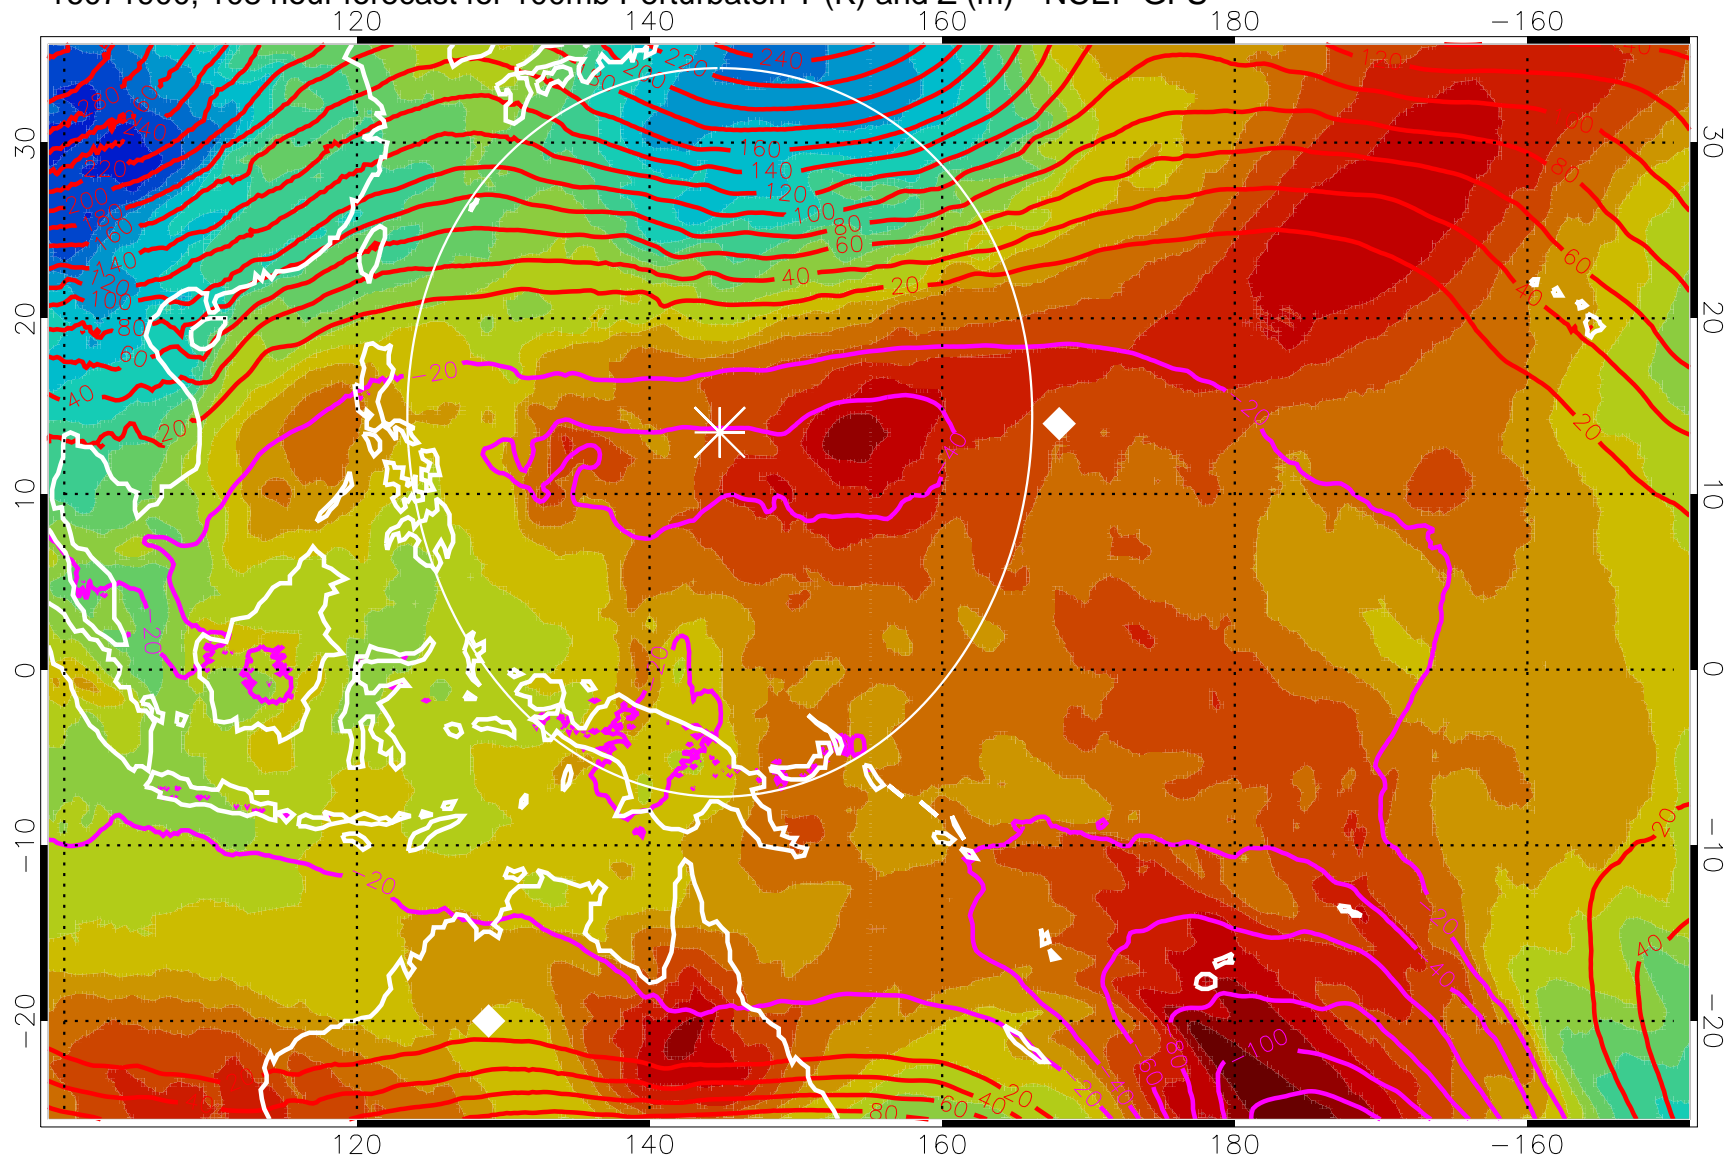

16071900, 108 hour forecast for 100mb Perturbaton T (K) and Z (m)-- NCEP GFS

Contours are 100 mbar Z perturbation (m)
Positive Z Contours
Negative Z Contours
Diamonds-mean pos. of anticyclones

Range ring of 2304 km