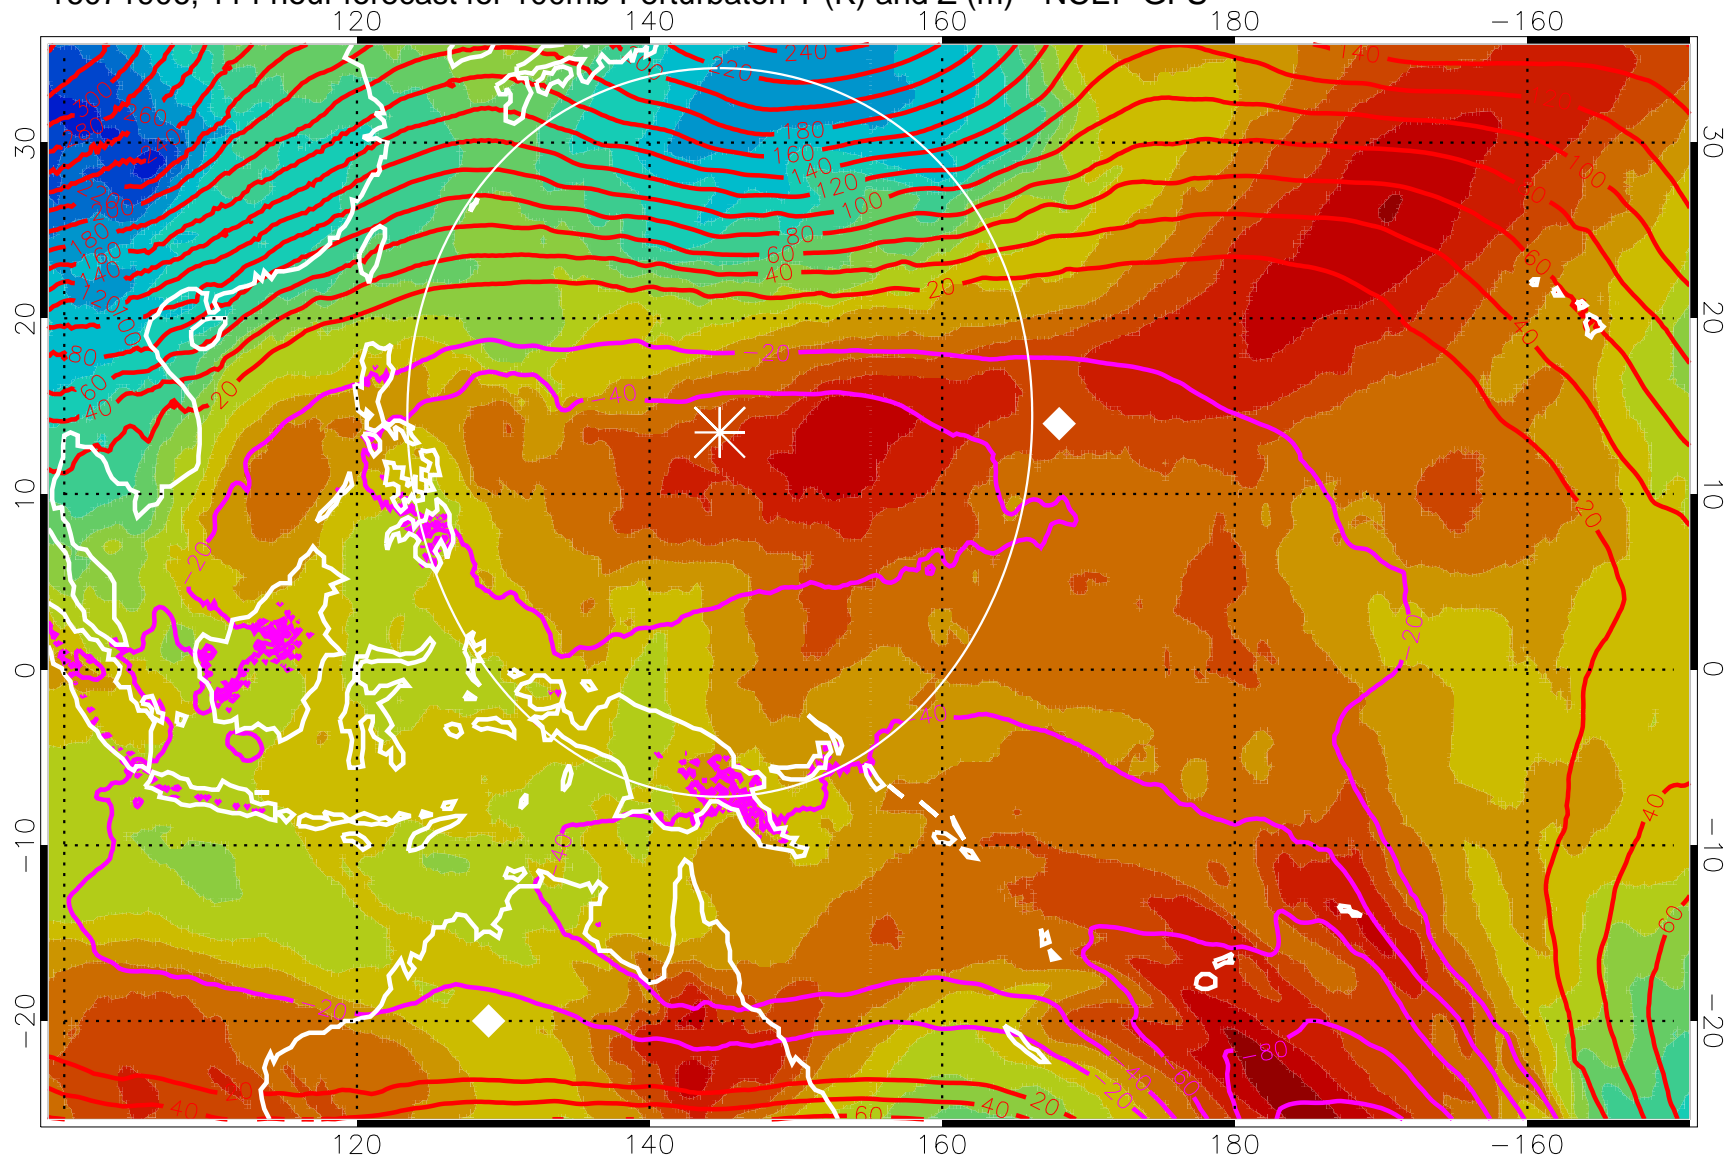

16071906, 114 hour forecast for 100mb Perturbaton T (K) and Z (m)-- NCEP GFS

Contours are 100 mbar Z perturbation (m)
Positive Z Contours
Negative Z Contours
Diamonds-mean pos. of anticyclones

Range ring of 2304 km