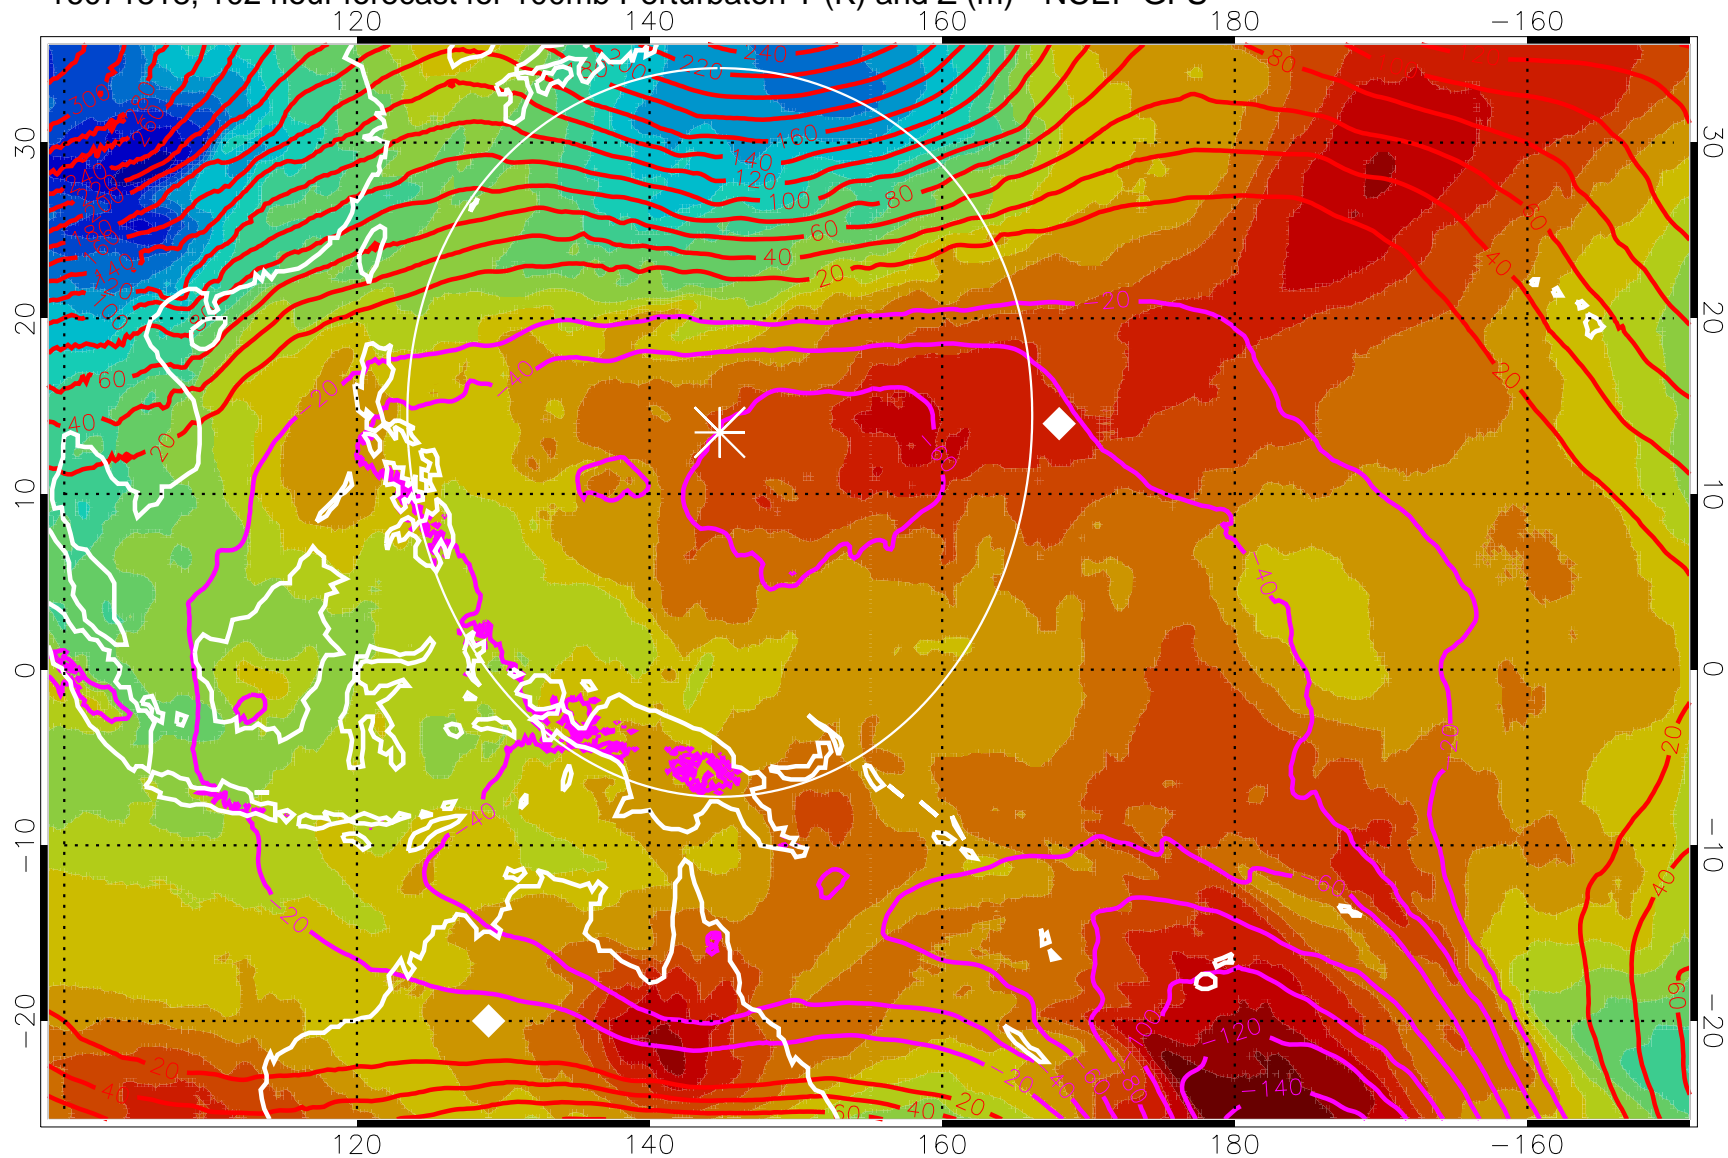

16071818, 102 hour forecast for 100mb Perturbaton T (K) and Z (m)-- NCEP GFS

Contours are 100 mbar Z perturbation (m)
Positive Z Contours
Negative Z Contours
Diamonds-mean pos. of anticyclones

Range ring of 2304 km