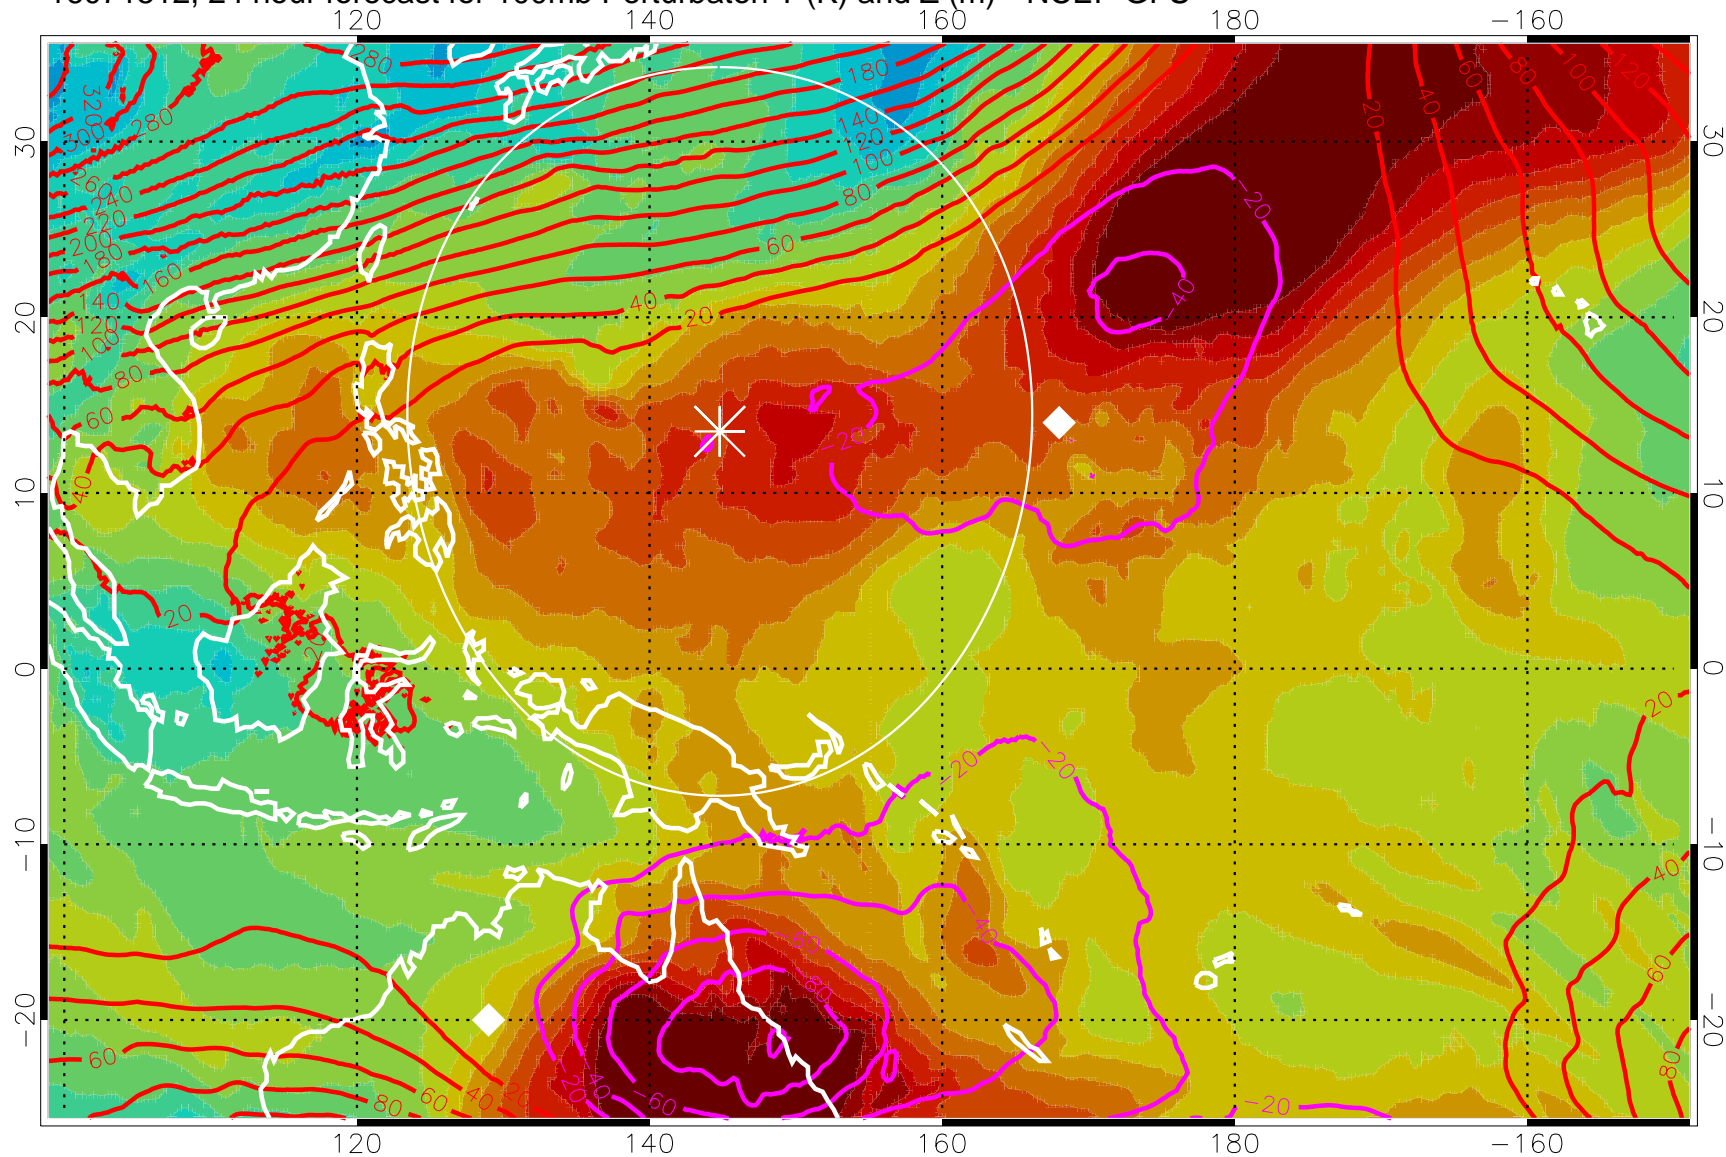

16071512, 24 hour forecast for 100mb Perturbaton T (K) and Z (m)-- NCEP GFS

Contours are 100 mbar Z perturbation (m)
Positive Z Contours
Negative Z Contours
Diamonds-mean pos. of anticyclones

Range ring of 2304 km