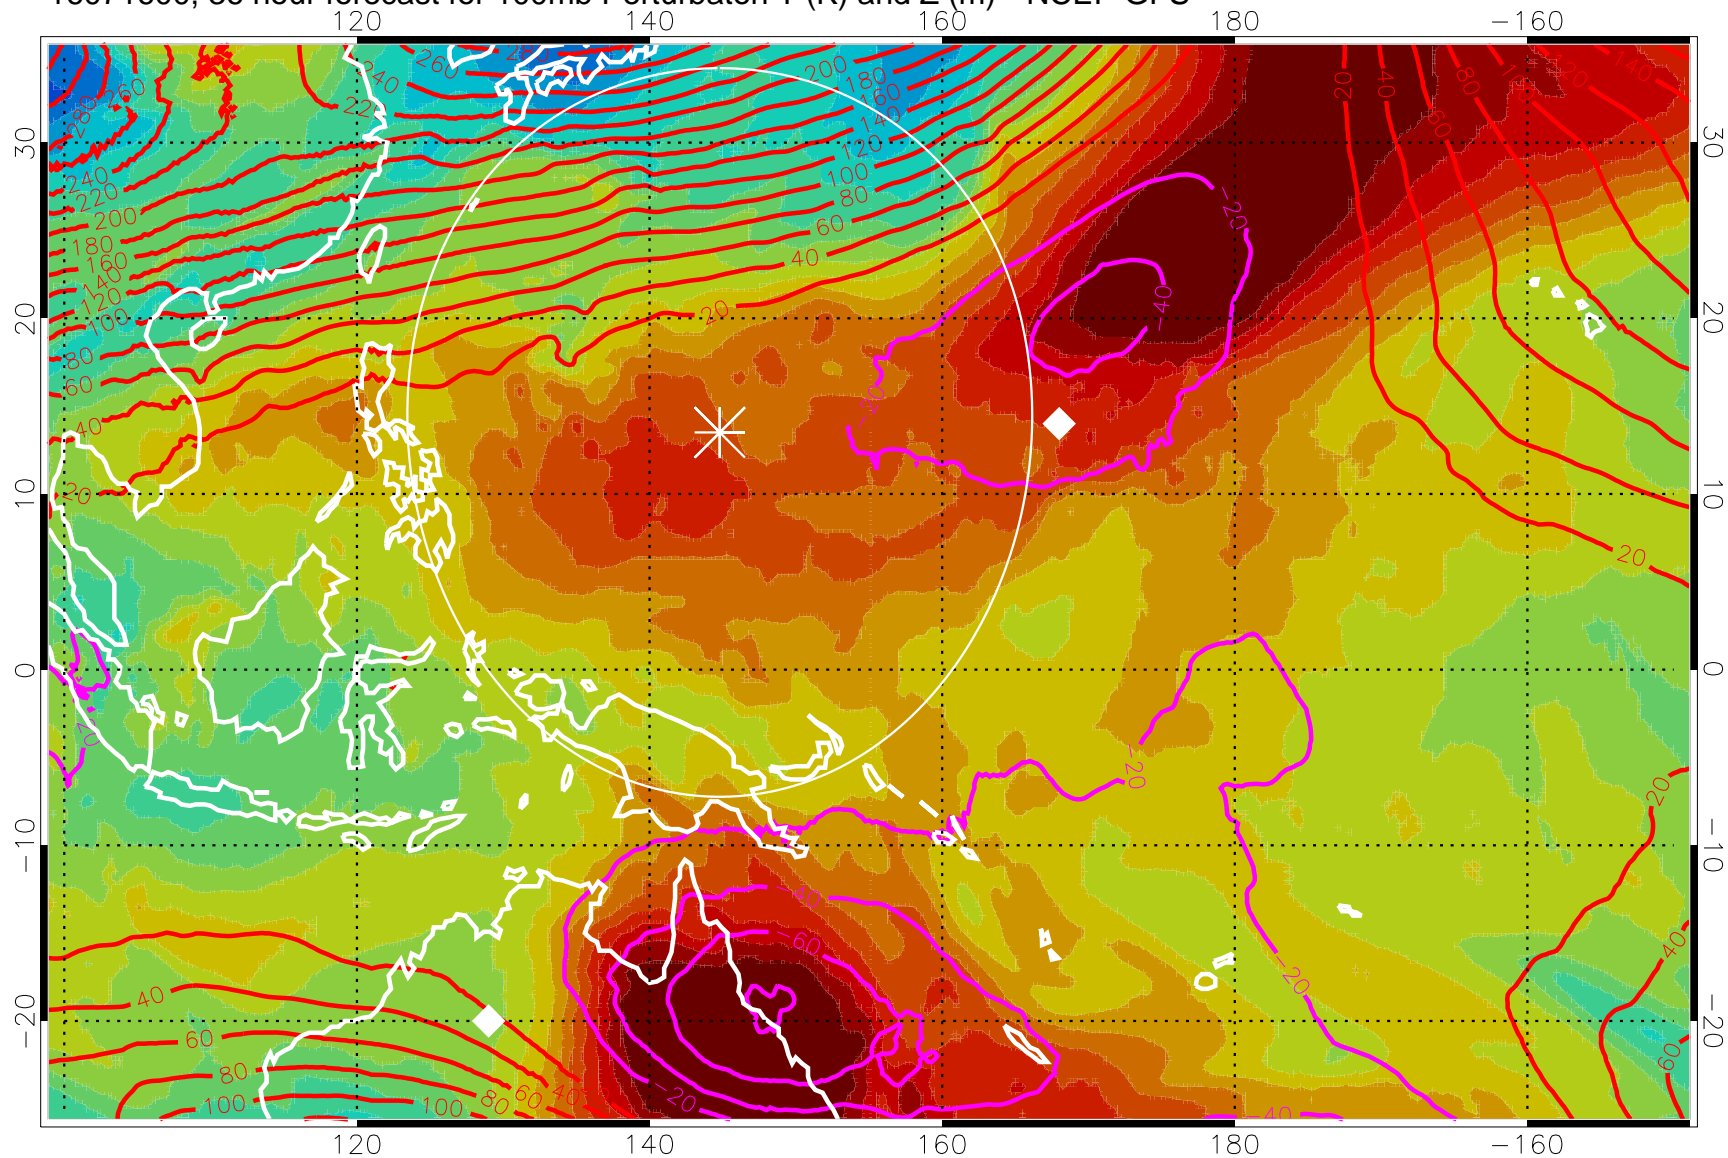

16071600, 36 hour forecast for 100mb Perturbaton T (K) and Z (m)-- NCEP GFS

Contours are 100 mbar Z perturbation (m)
Positive Z Contours
Negative Z Contours
Diamonds-mean pos. of anticyclones

Range ring of 2304 km