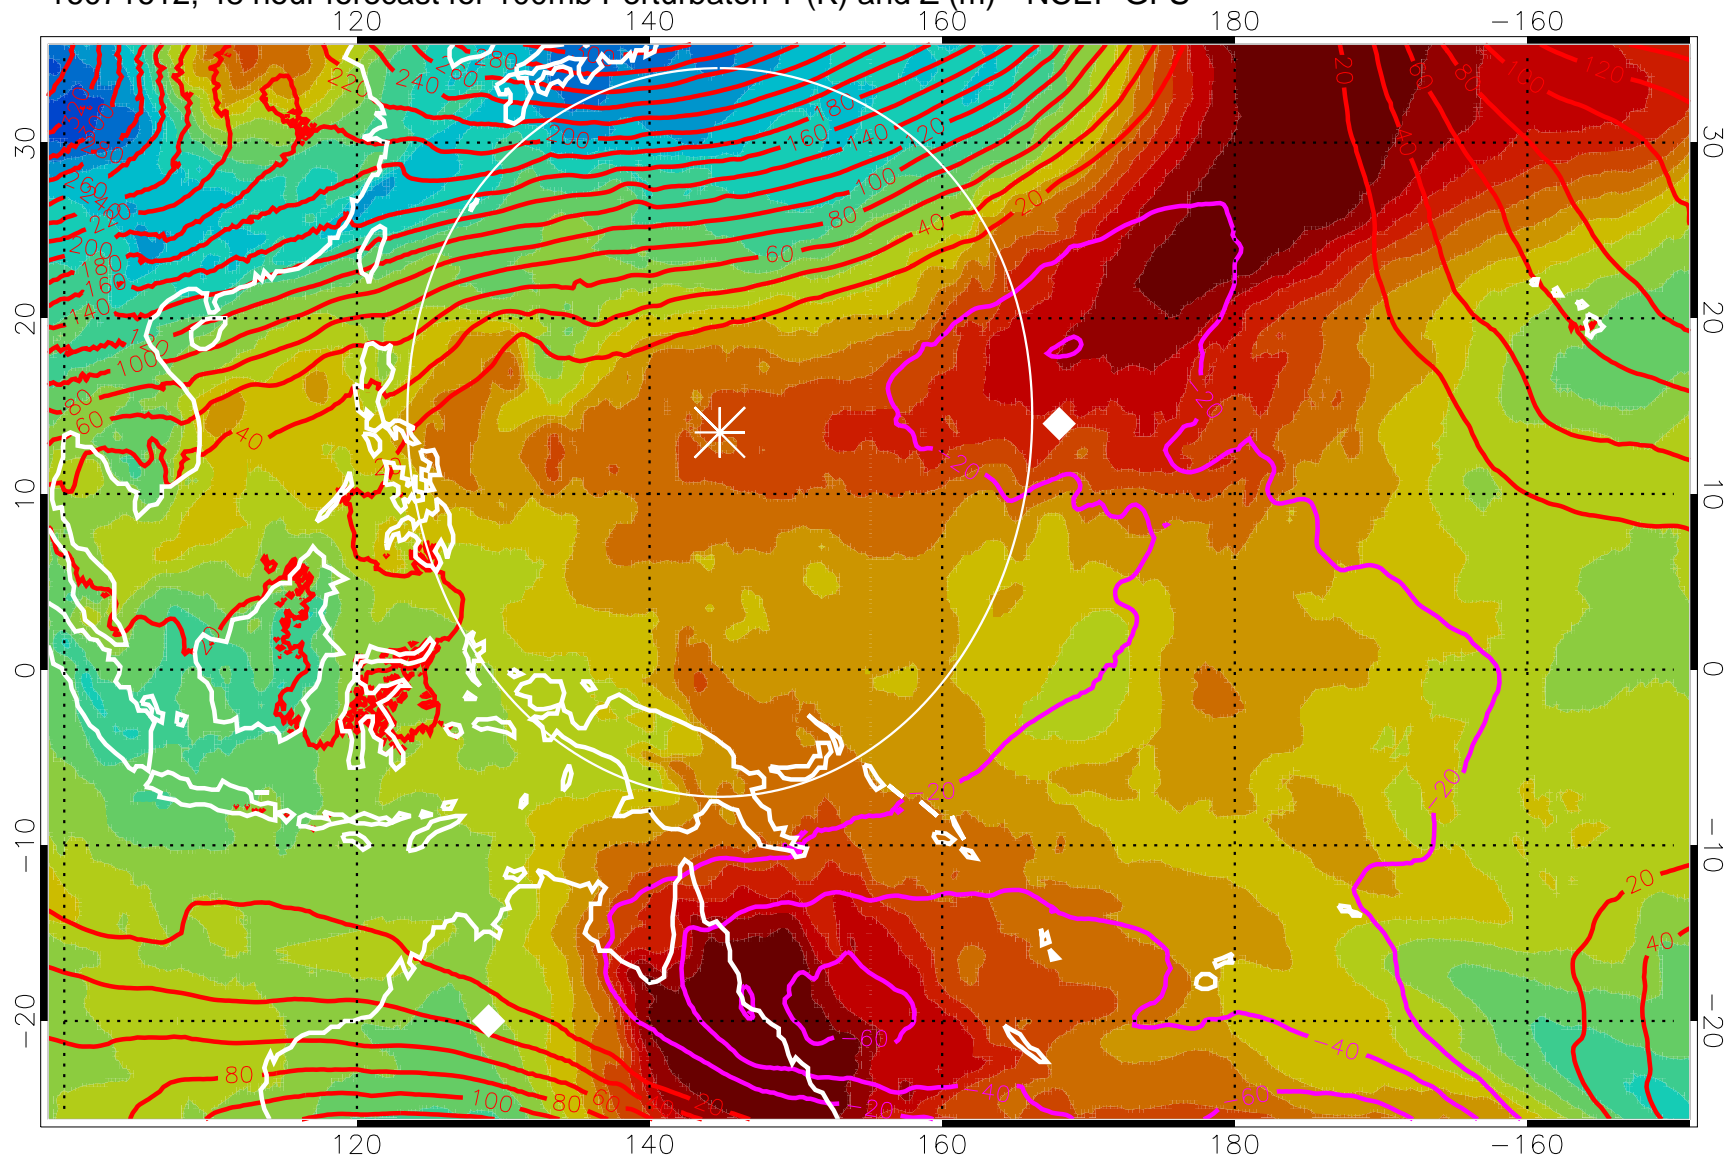

16071612, 48 hour forecast for 100mb Perturbaton T (K) and Z (m)-- NCEP GFS

Contours are 100 mbar Z perturbation (m)
Positive Z Contours
Negative Z Contours
Diamonds-mean pos. of anticyclones

Range ring of 2304 km