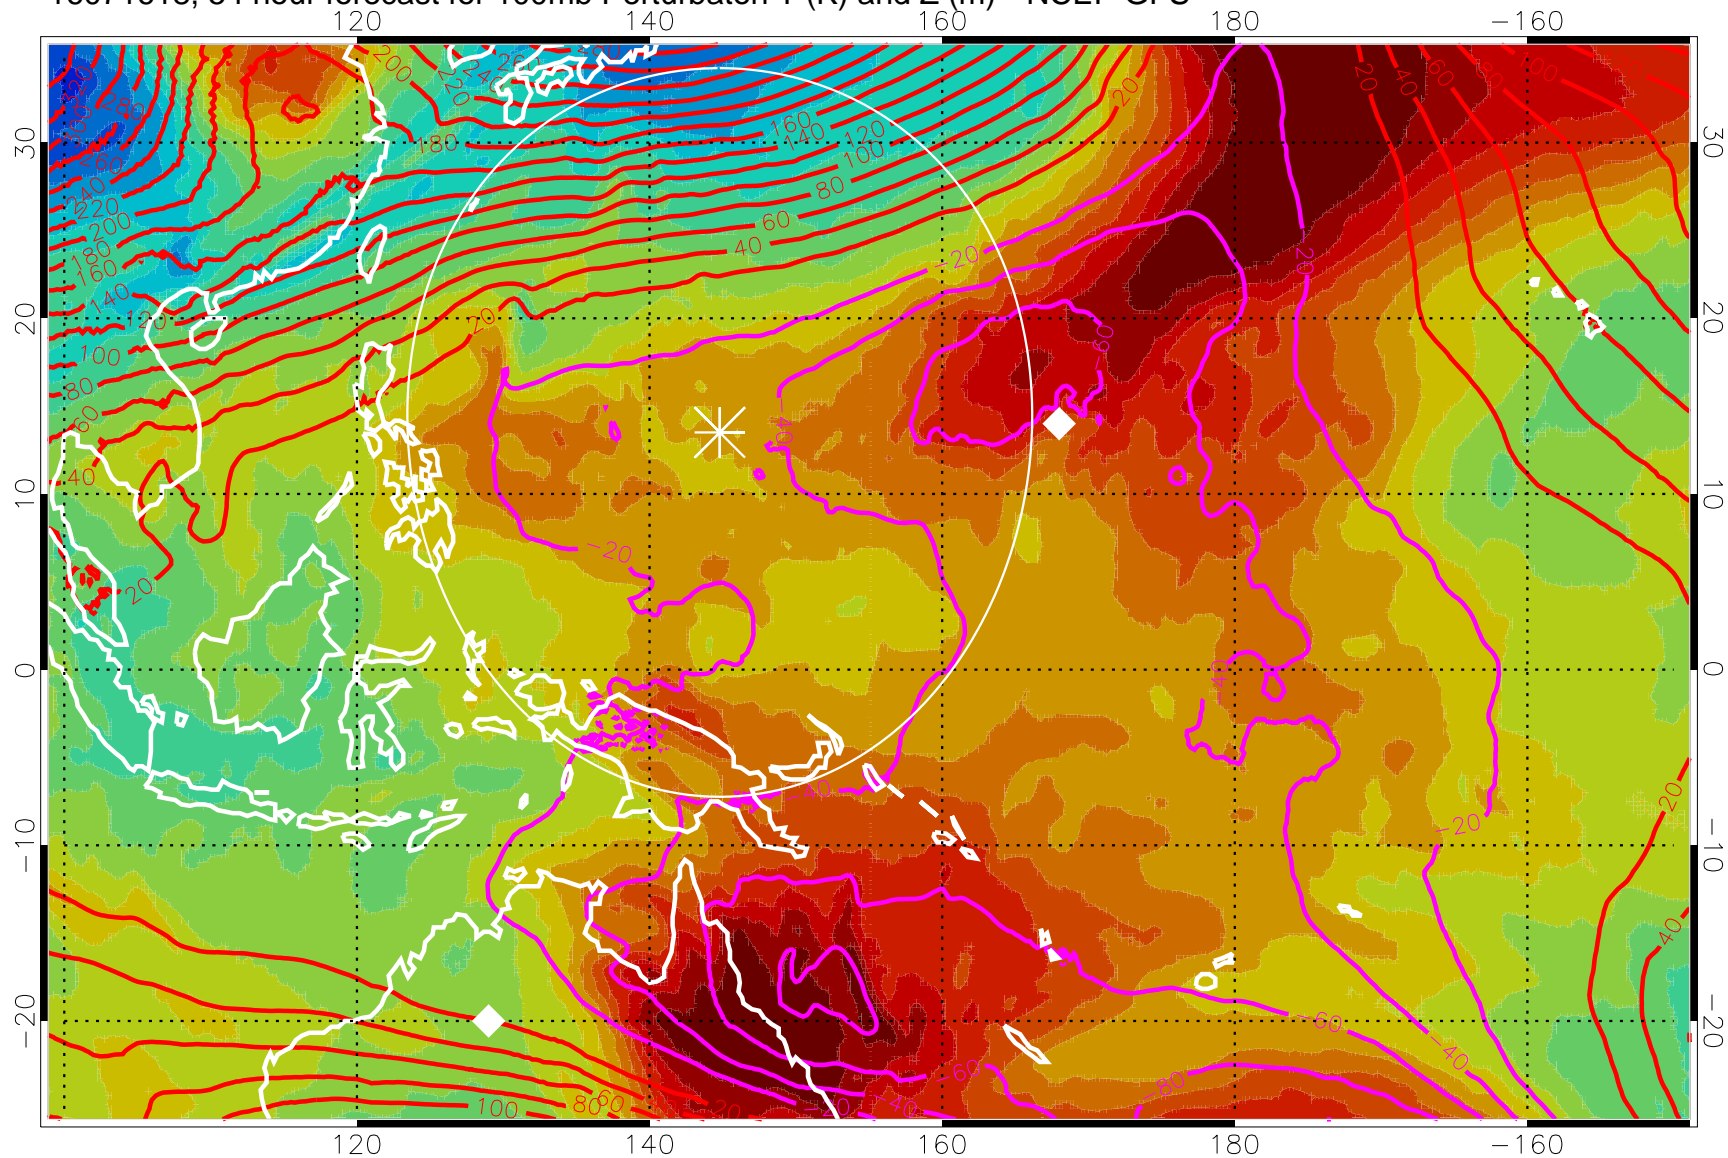

16071618, 54 hour forecast for 100mb Perturbaton T (K) and Z (m)-- NCEP GFS

Contours are 100 mbar Z perturbation (m)
Positive Z Contours
Negative Z Contours
Diamonds-mean pos. of anticyclones

Range ring of 2304 km