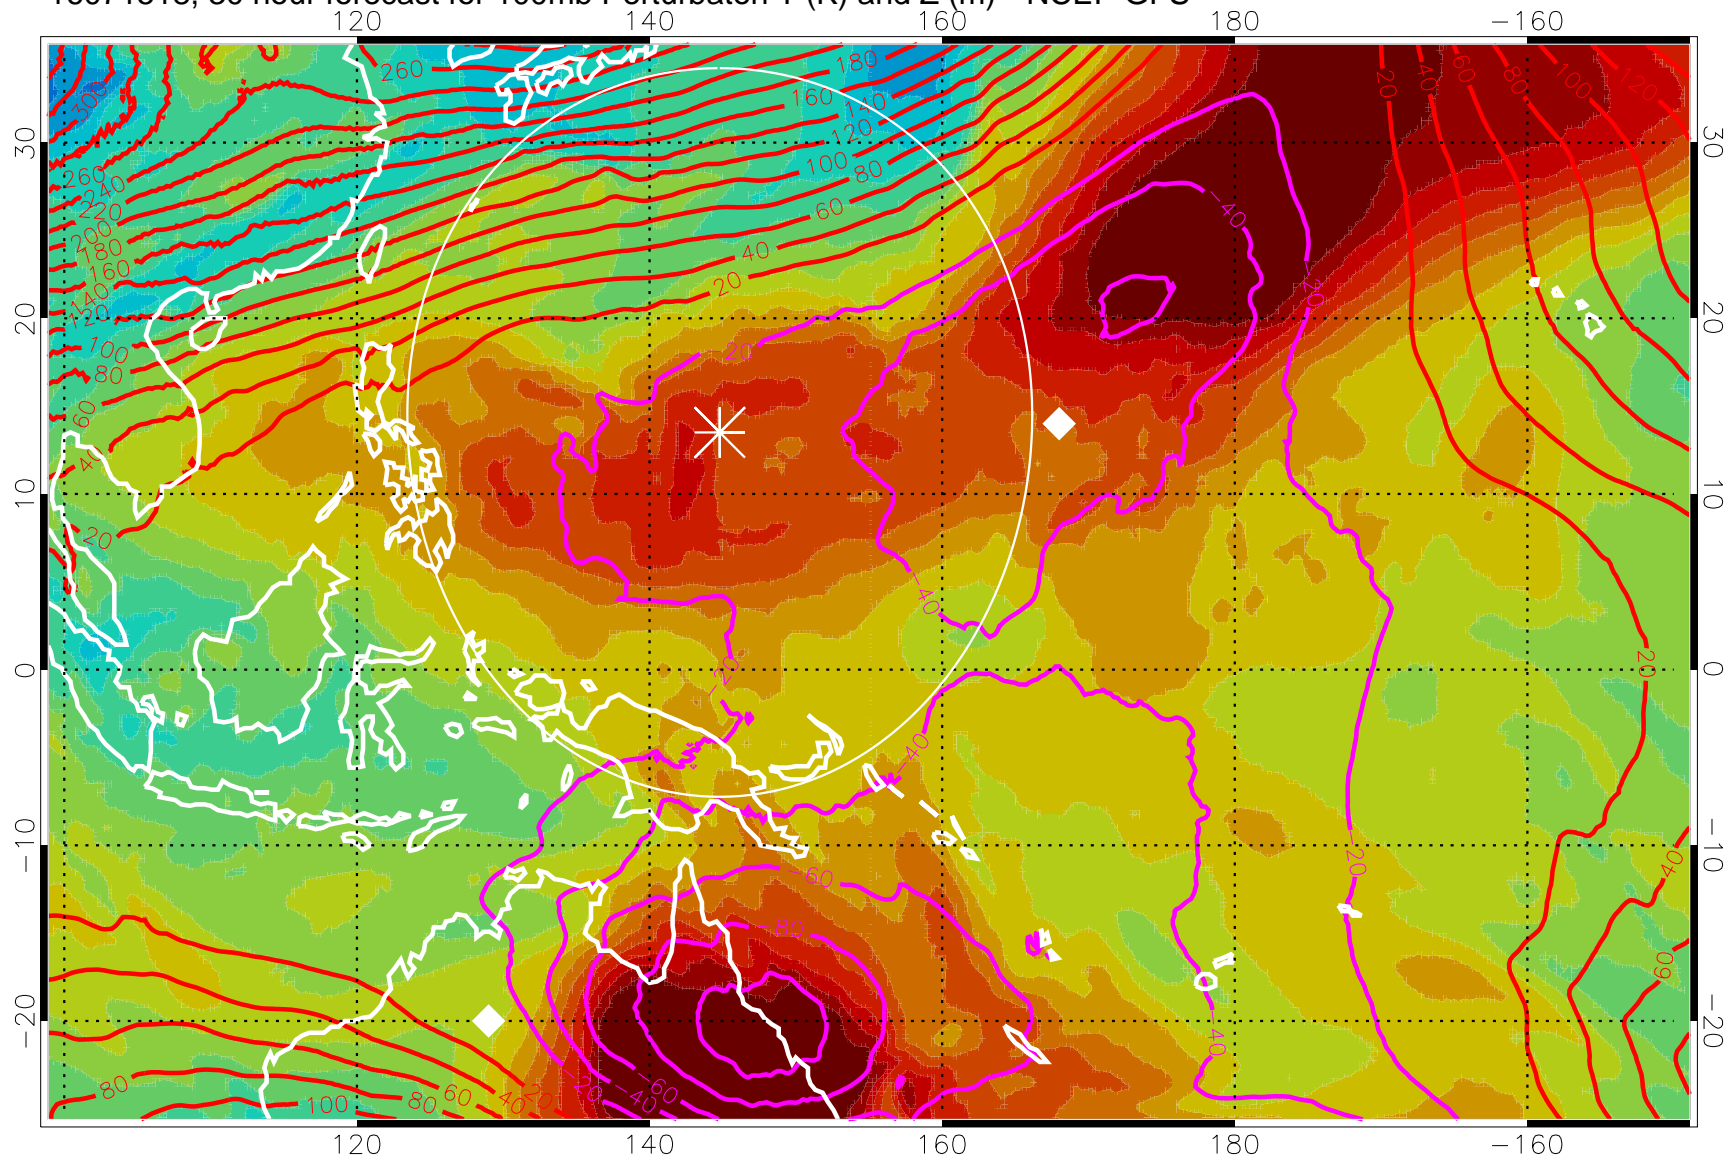

16071518, 30 hour forecast for 100mb Perturbaton T (K) and Z (m)-- NCEP GFS

Contours are 100 mbar Z perturbation (m)
Positive Z Contours
Negative Z Contours
Diamonds-mean pos. of anticyclones

Range ring of 2304 km