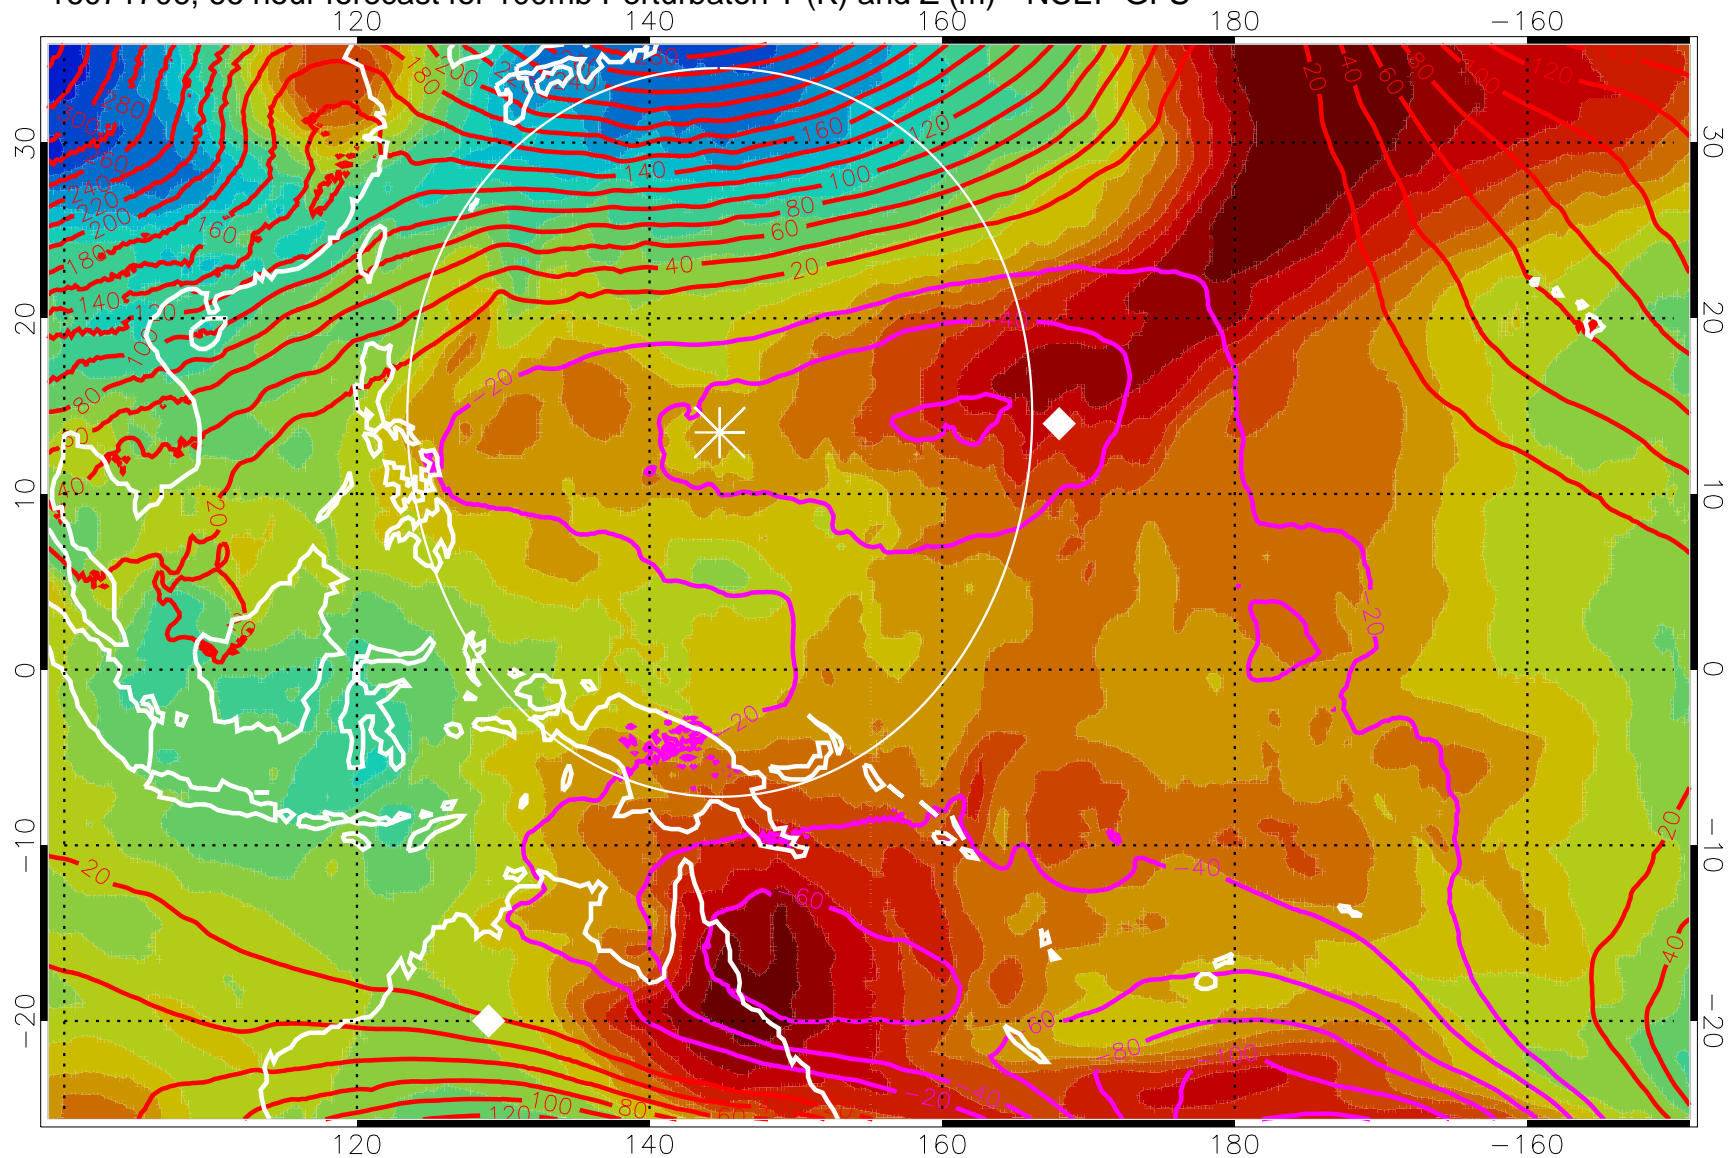

16071706, 66 hour forecast for 100mb Perturbaton T (K) and Z (m)-- NCEP GFS

Contours are 100 mbar Z perturbation (m)
Positive Z Contours
Negative Z Contours
Diamonds-mean pos. of anticyclones

Range ring of 2304 km