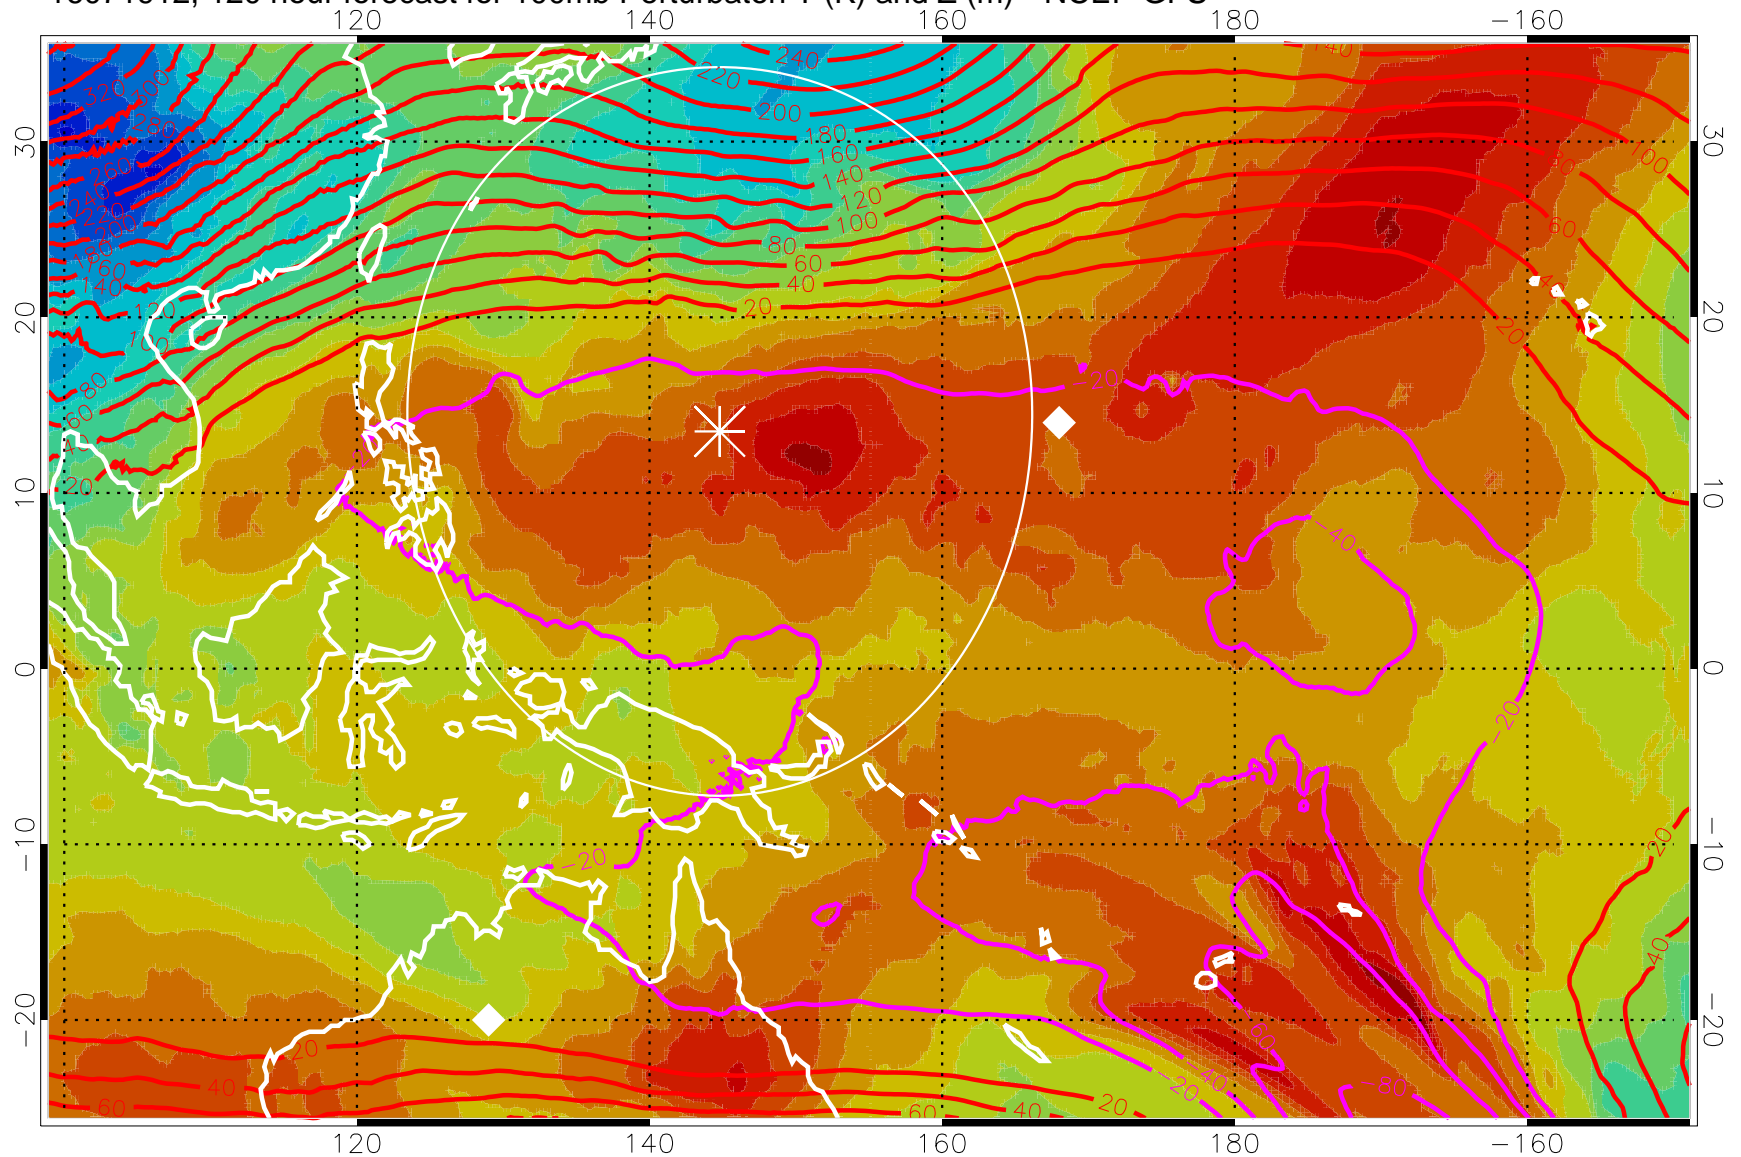

16071912, 120 hour forecast for 100mb Perturbaton T (K) and Z (m)-- NCEP GFS

Contours are 100 mbar Z perturbation (m)
Positive Z Contours
Negative Z Contours
Diamonds-mean pos. of anticyclones

Range ring of 2304 km