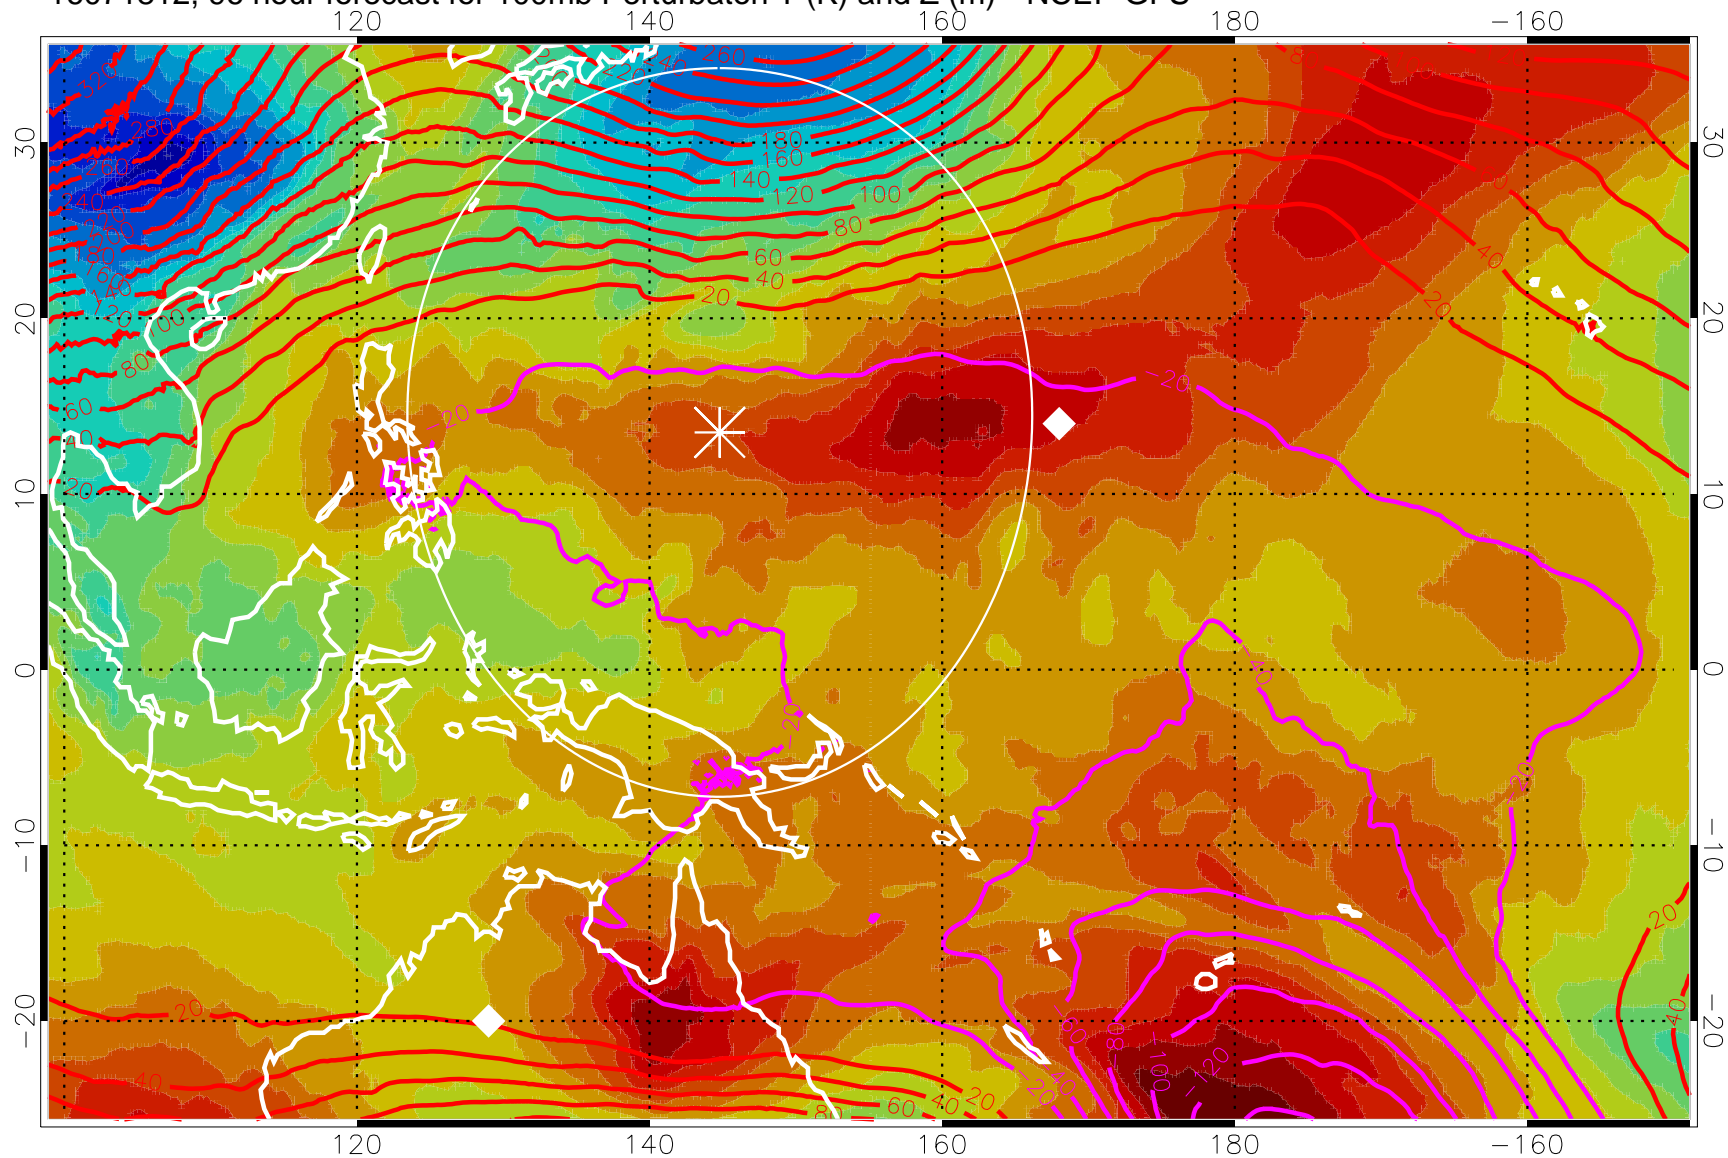

16071812, 96 hour forecast for 100mb Perturbaton T (K) and Z (m)-- NCEP GFS

Contours are 100 mbar Z perturbation (m)
Positive Z Contours
Negative Z Contours
Diamonds-mean pos. of anticyclones

Range ring of 2304 km