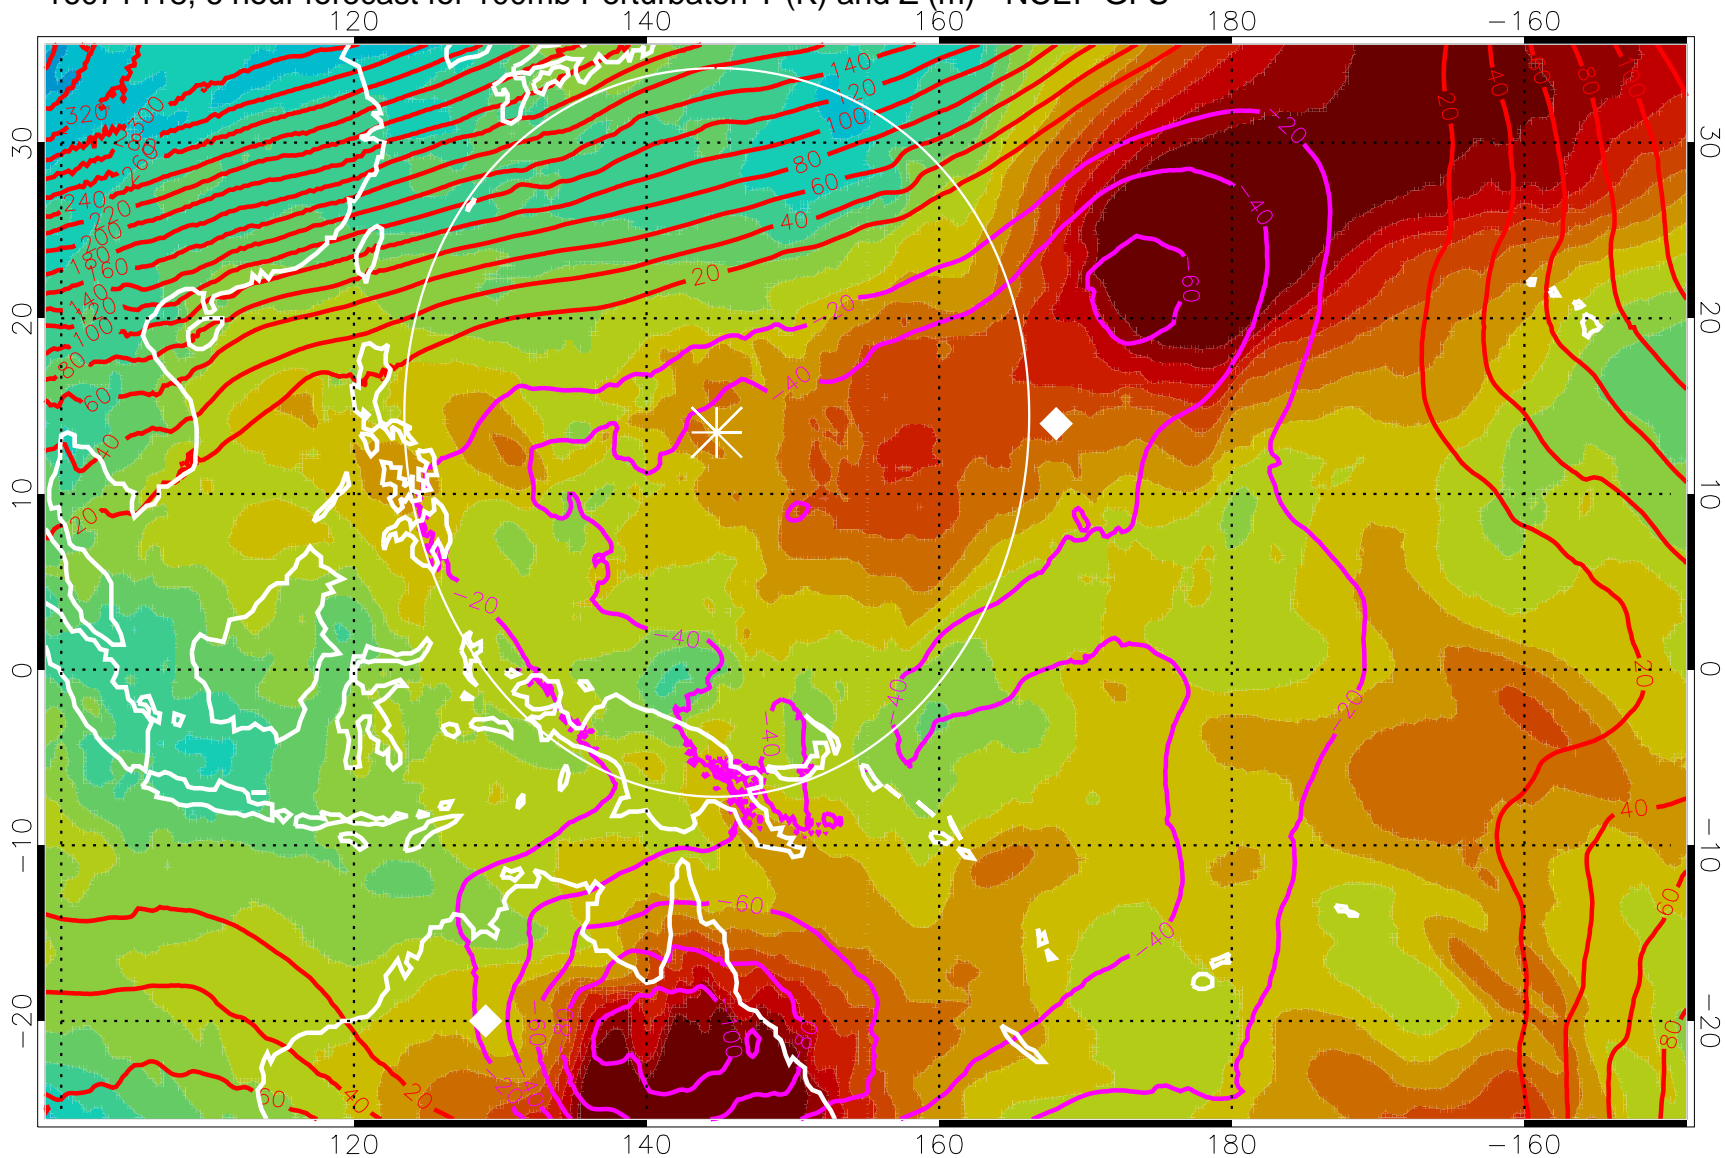

16071418, 6 hour forecast for 100mb Perturbaton T (K) and Z (m)-- NCEP GFS

Contours are 100 mbar Z perturbation (m)  
Positive Z Contours  
Negative Z Contours  
Diamonds-mean pos. of anticyclones

Range ring of 2304 km