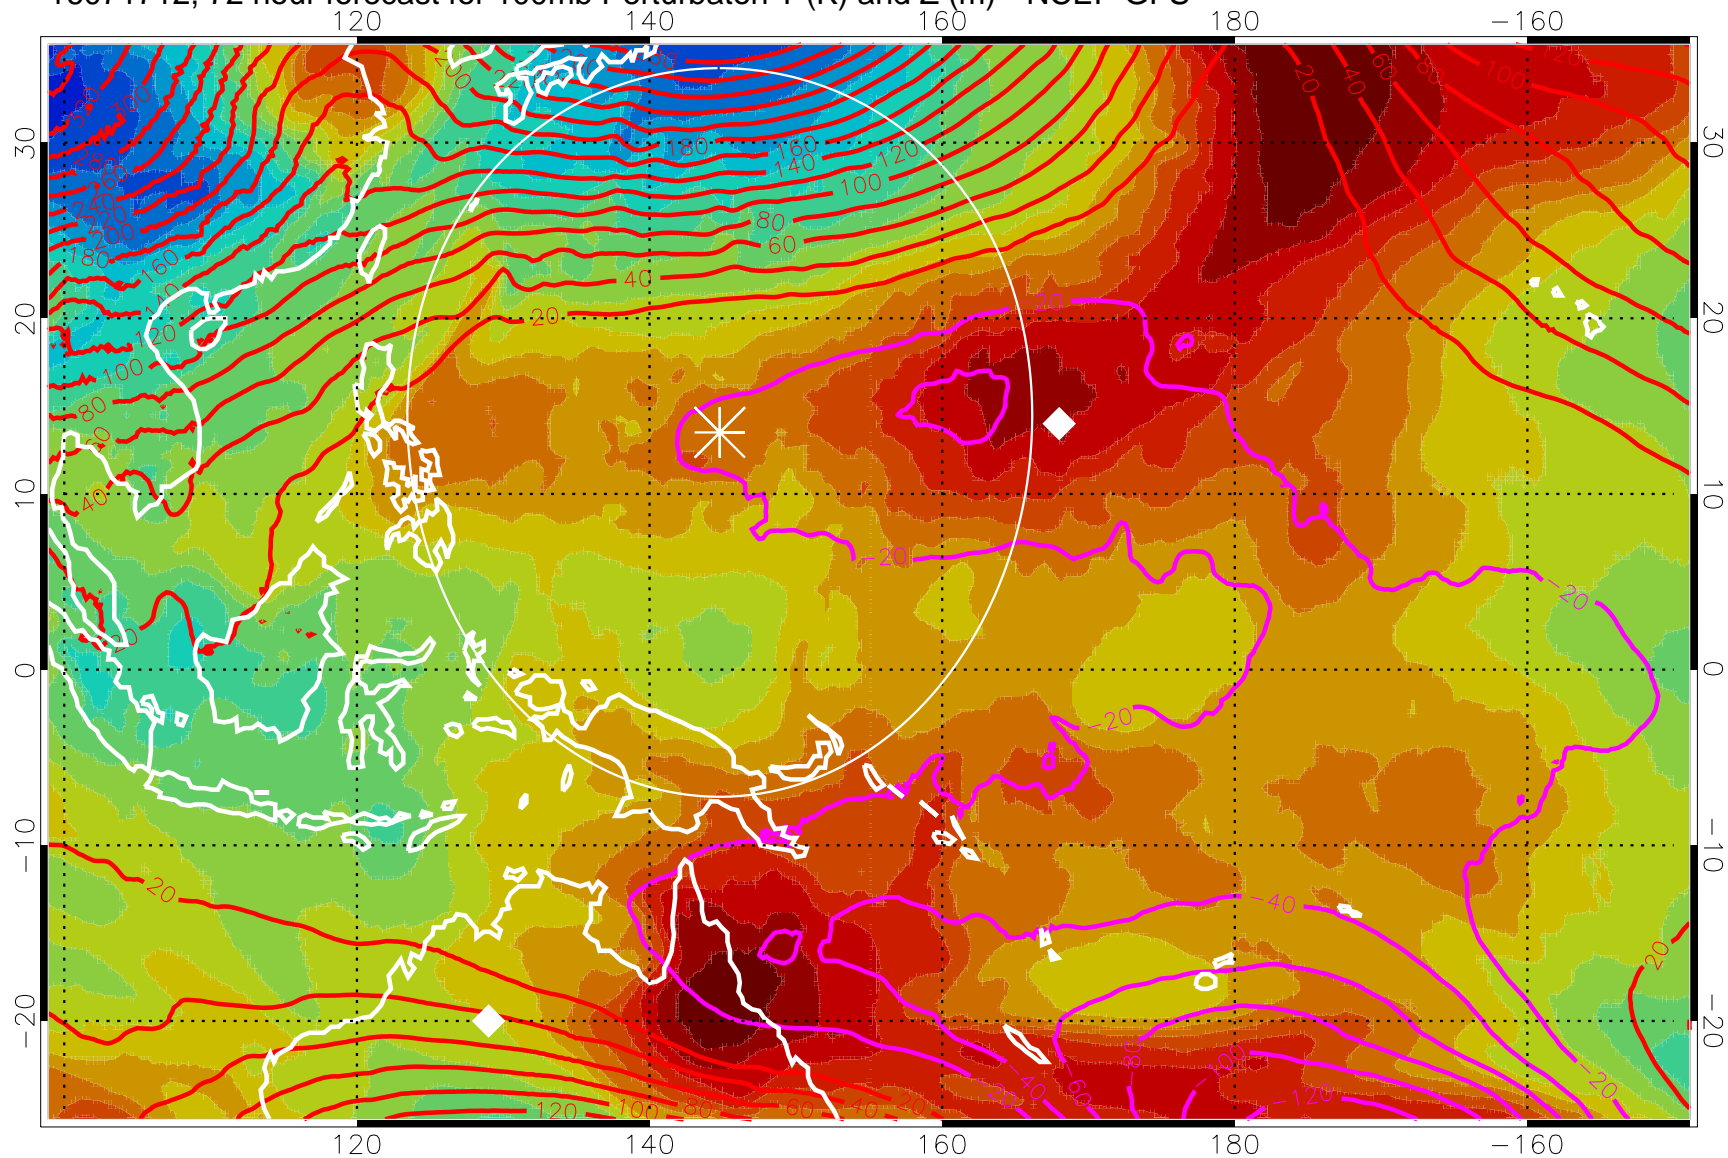

16071712, 72 hour forecast for 100mb Perturbaton T (K) and Z (m)-- NCEP GFS

Contours are 100 mbar Z perturbation (m)
Positive Z Contours
Negative Z Contours
Diamonds-mean pos. of anticyclones

Range ring of 2304 km