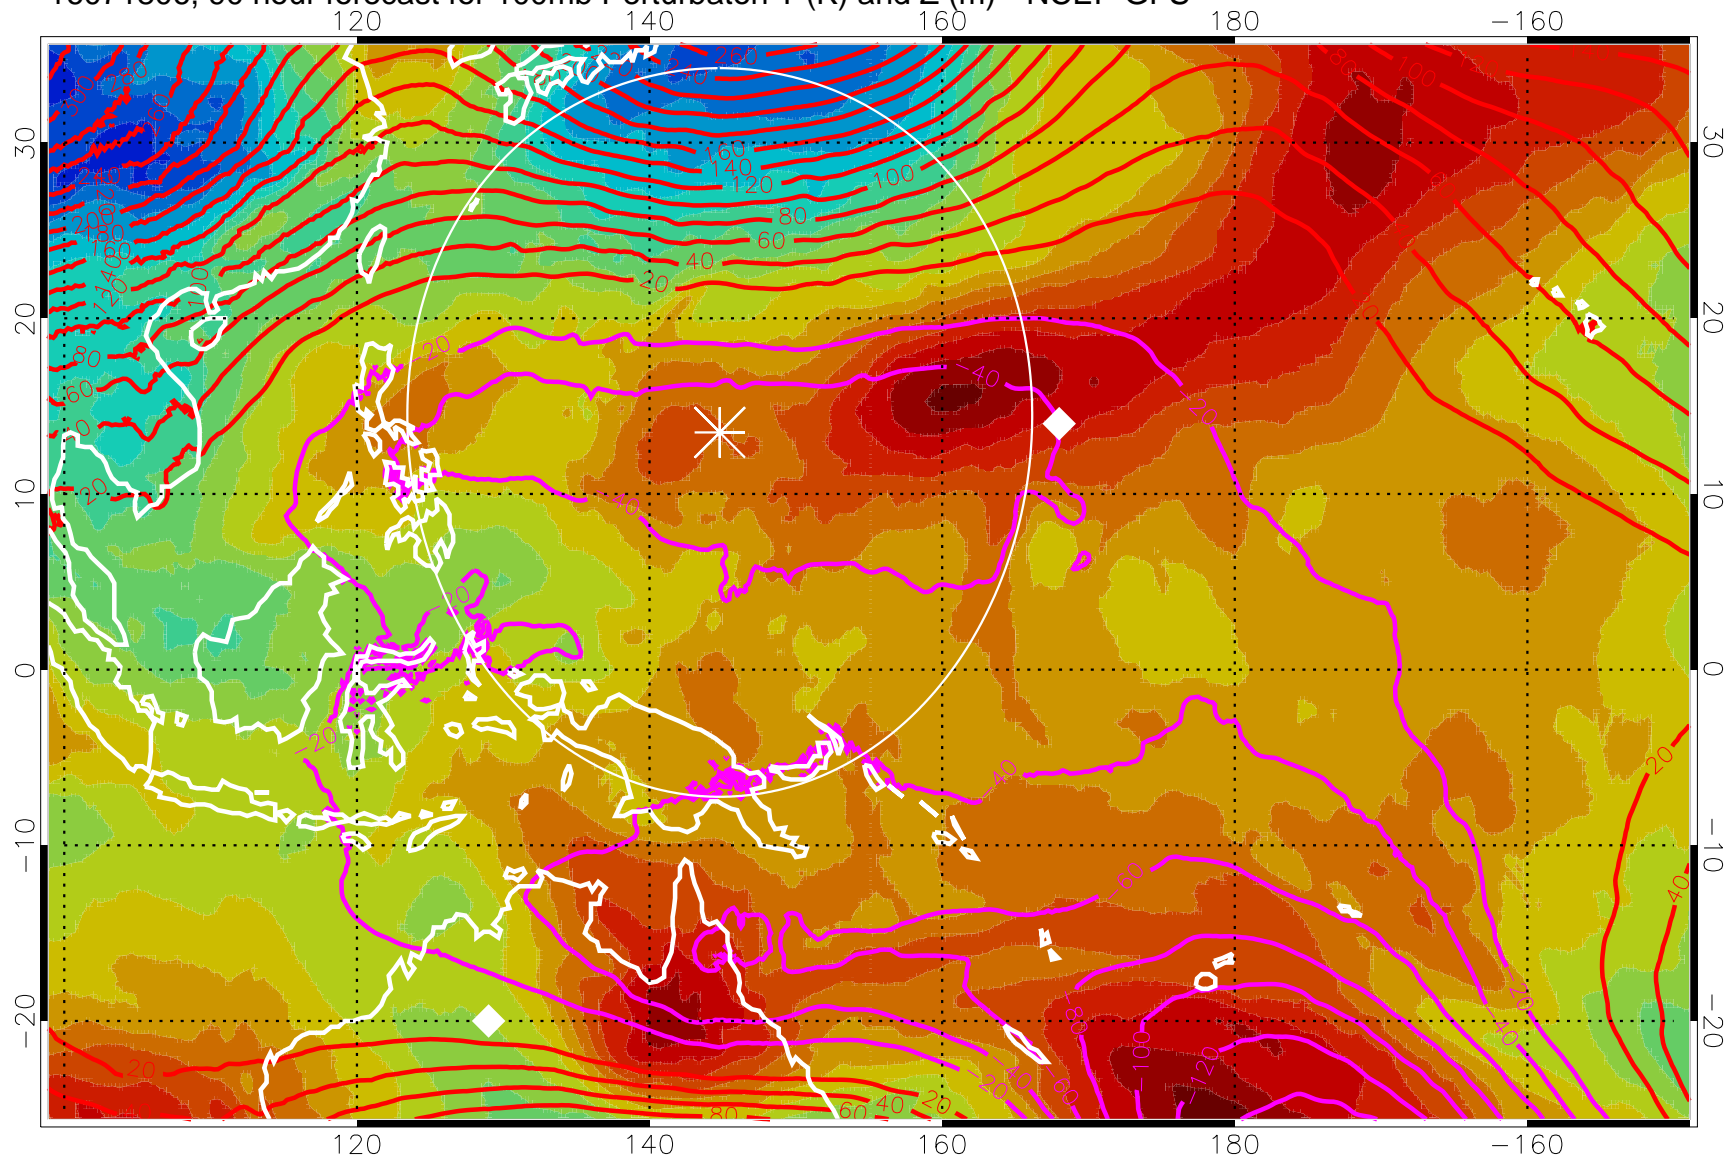

16071806, 90 hour forecast for 100mb Perturbaton T (K) and Z (m)-- NCEP GFS

Contours are 100 mbar Z perturbation (m)
Positive Z Contours
Negative Z Contours
Diamonds-mean pos. of anticyclones

Range ring of 2304 km