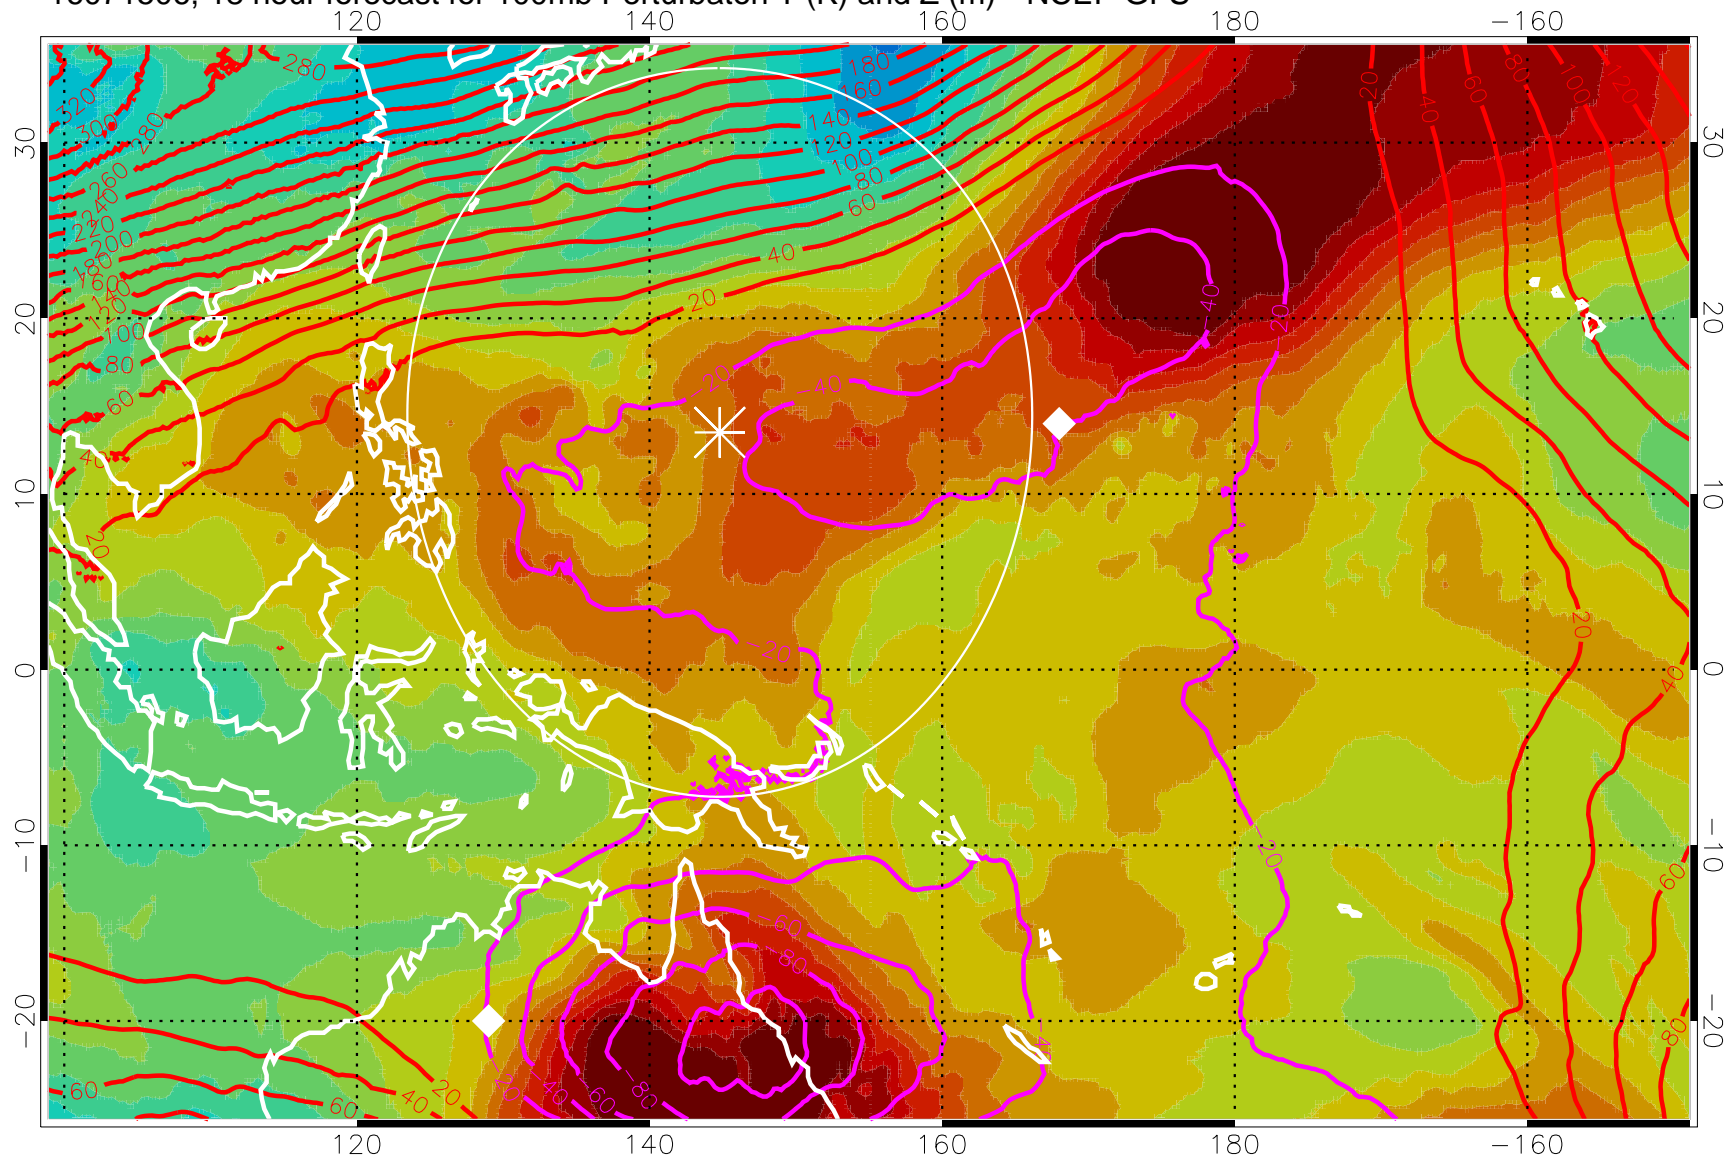

16071506, 18 hour forecast for 100mb Perturbaton T (K) and Z (m)-- NCEP GFS

Contours are 100 mbar Z perturbation (m)
Positive Z Contours
Negative Z Contours
Diamonds-mean pos. of anticyclones

Range ring of 2304 km