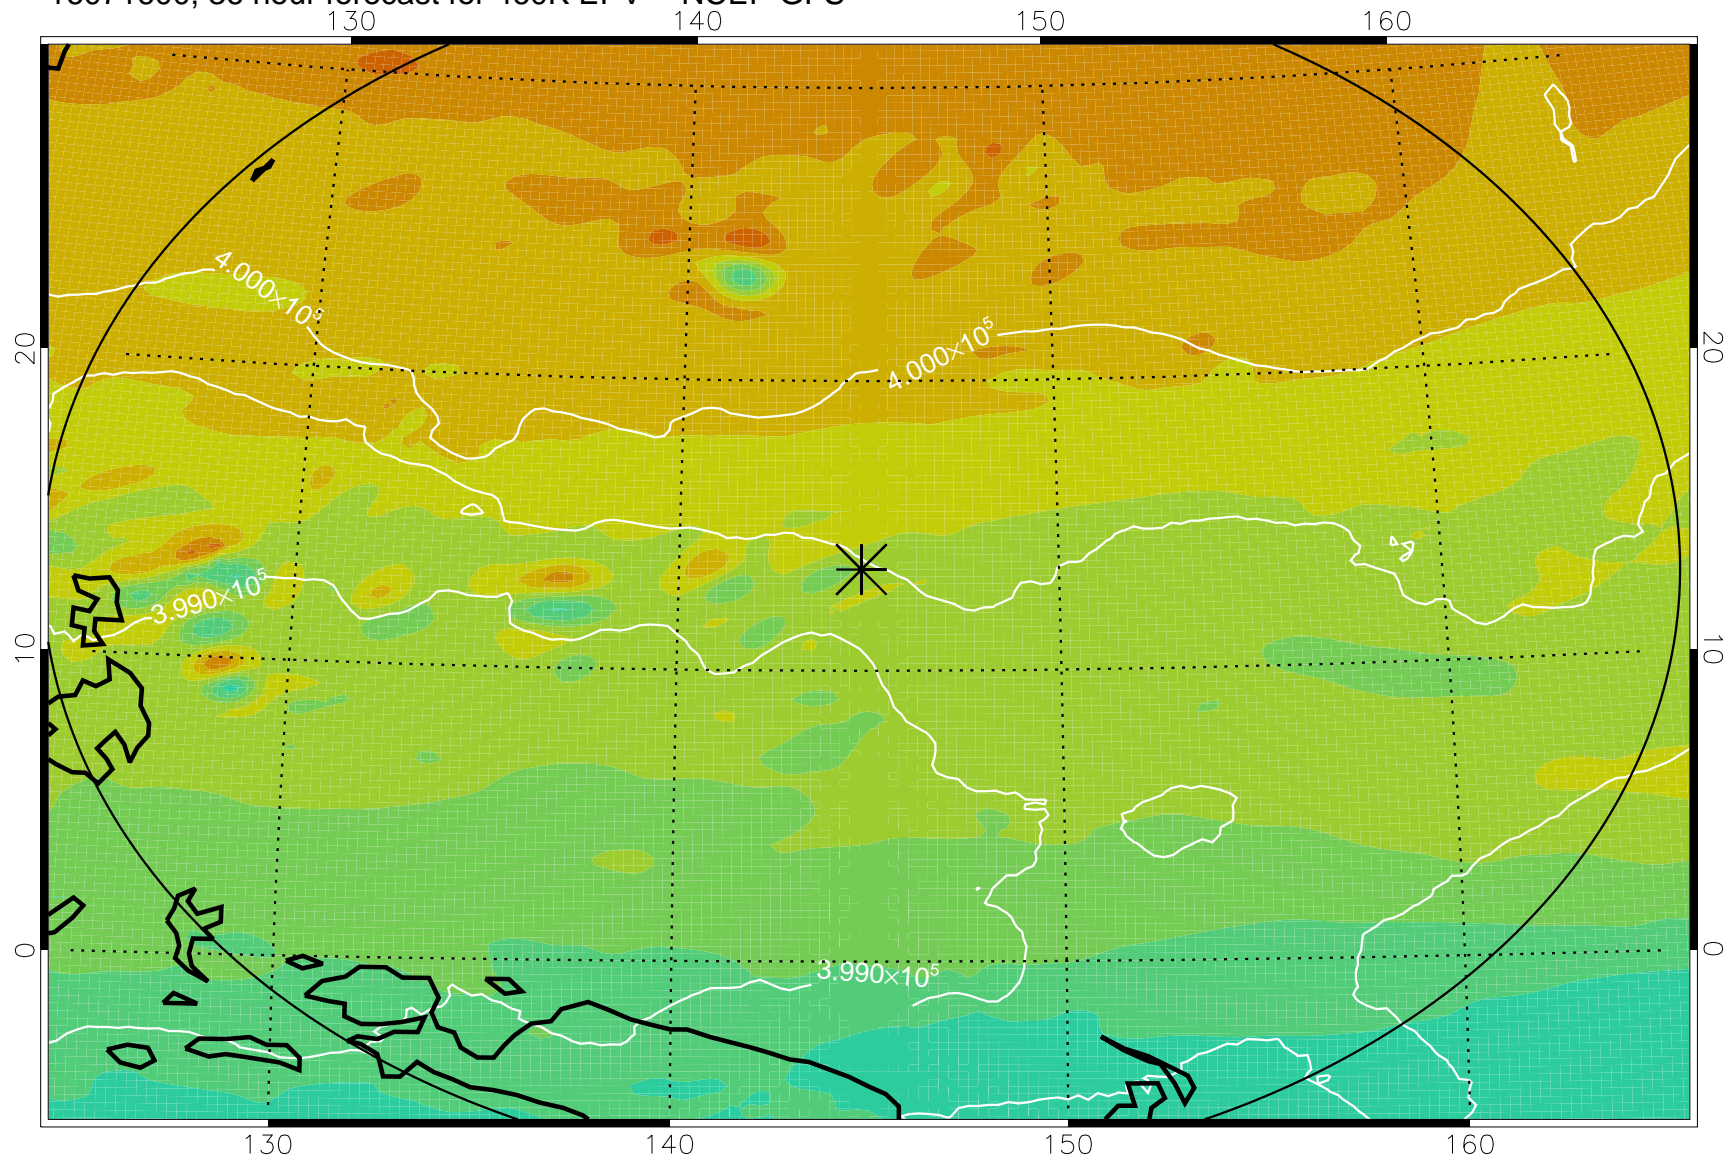

16071518, 30 hour forecast for 460K EPV -- NCEP GFS

460K Montgomery Streamfunction, white

Range ring of 2304 km

16071600, 36 hour forecast for 460K EPV -- NCEP GFS

460K Montgomery Streamfunction, white

Range ring of 2304 km

16071606, 42 hour forecast for 460K EPV -- NCEP GFS

460K Montgomery Streamfunction, white

Range ring of 2304 km

16071612, 48 hour forecast for 460K EPV -- NCEP GFS

460K Montgomery Streamfunction, white

Range ring of 2304 km

16071618, 54 hour forecast for 460K EPV -- NCEP GFS

460K Montgomery Streamfunction, white

Range ring of 2304 km

16071700, 60 hour forecast for 460K EPV -- NCEP GFS

460K Montgomery Streamfunction, white

Range ring of 2304 km

16071718, 78 hour forecast for 460K EPV -- NCEP GFS

460K Montgomery Streamfunction, white

Range ring of 2304 km

16071800, 84 hour forecast for 460K EPV -- NCEP GFS

460K Montgomery Streamfunction, white

Range ring of 2304 km