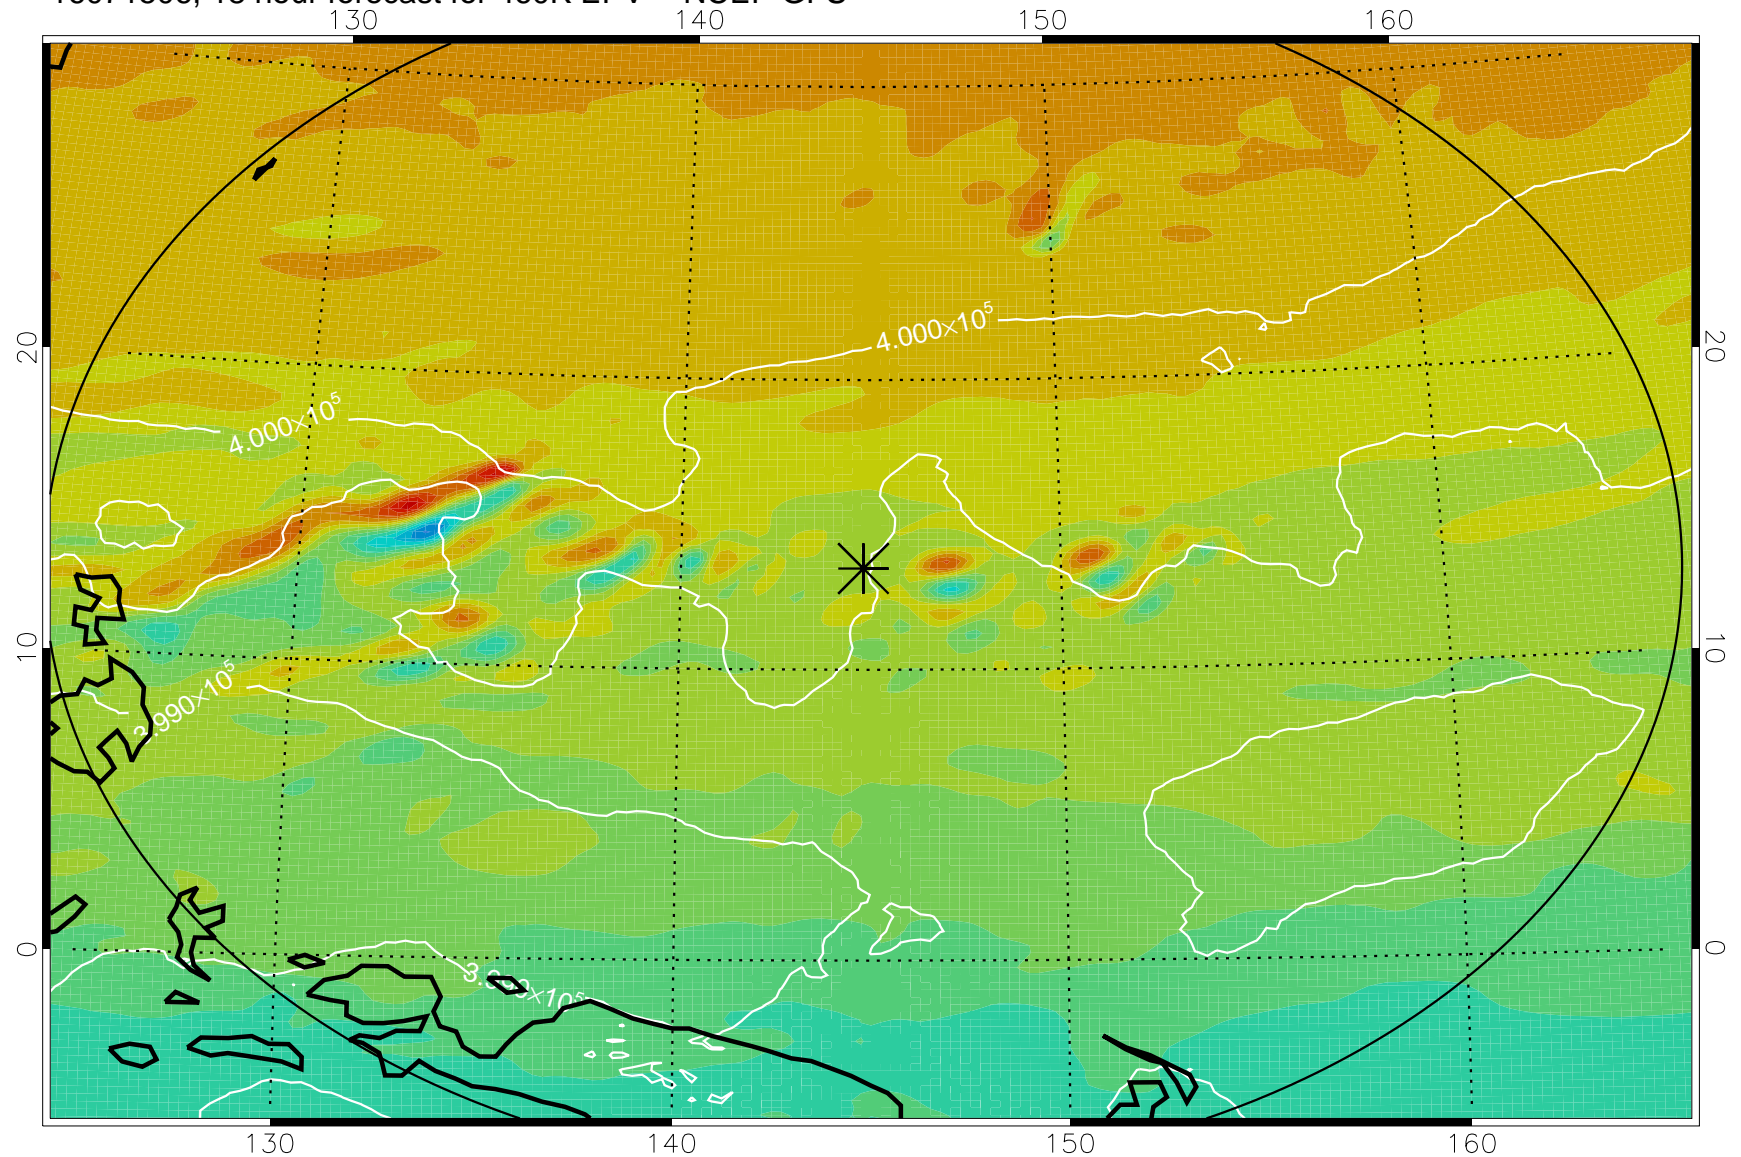

16071418, 6 hour forecast for 460K EPV -- NCEP GFS

460K Montgomery Streamfunction, white

Range ring of 2304 km

16071500, 12 hour forecast for 460K EPV -- NCEP GFS

460K Montgomery Streamfunction, white

Range ring of 2304 km

16071506, 18 hour forecast for 460K EPV -- NCEP GFS

460K Montgomery Streamfunction, white

Range ring of 2304 km

16071512, 24 hour forecast for 460K EPV -- NCEP GFS

460K Montgomery Streamfunction, white

Range ring of 2304 km

16071518, 30 hour forecast for 460K EPV -- NCEP GFS

460K Montgomery Streamfunction, white

Range ring of 2304 km

16071600, 36 hour forecast for 460K EPV -- NCEP GFS

460K Montgomery Streamfunction, white

Range ring of 2304 km

16071718, 78 hour forecast for 460K EPV -- NCEP GFS

460K Montgomery Streamfunction, white

Range ring of 2304 km

16071800, 84 hour forecast for 460K EPV -- NCEP GFS

460K Montgomery Streamfunction, white

Range ring of 2304 km