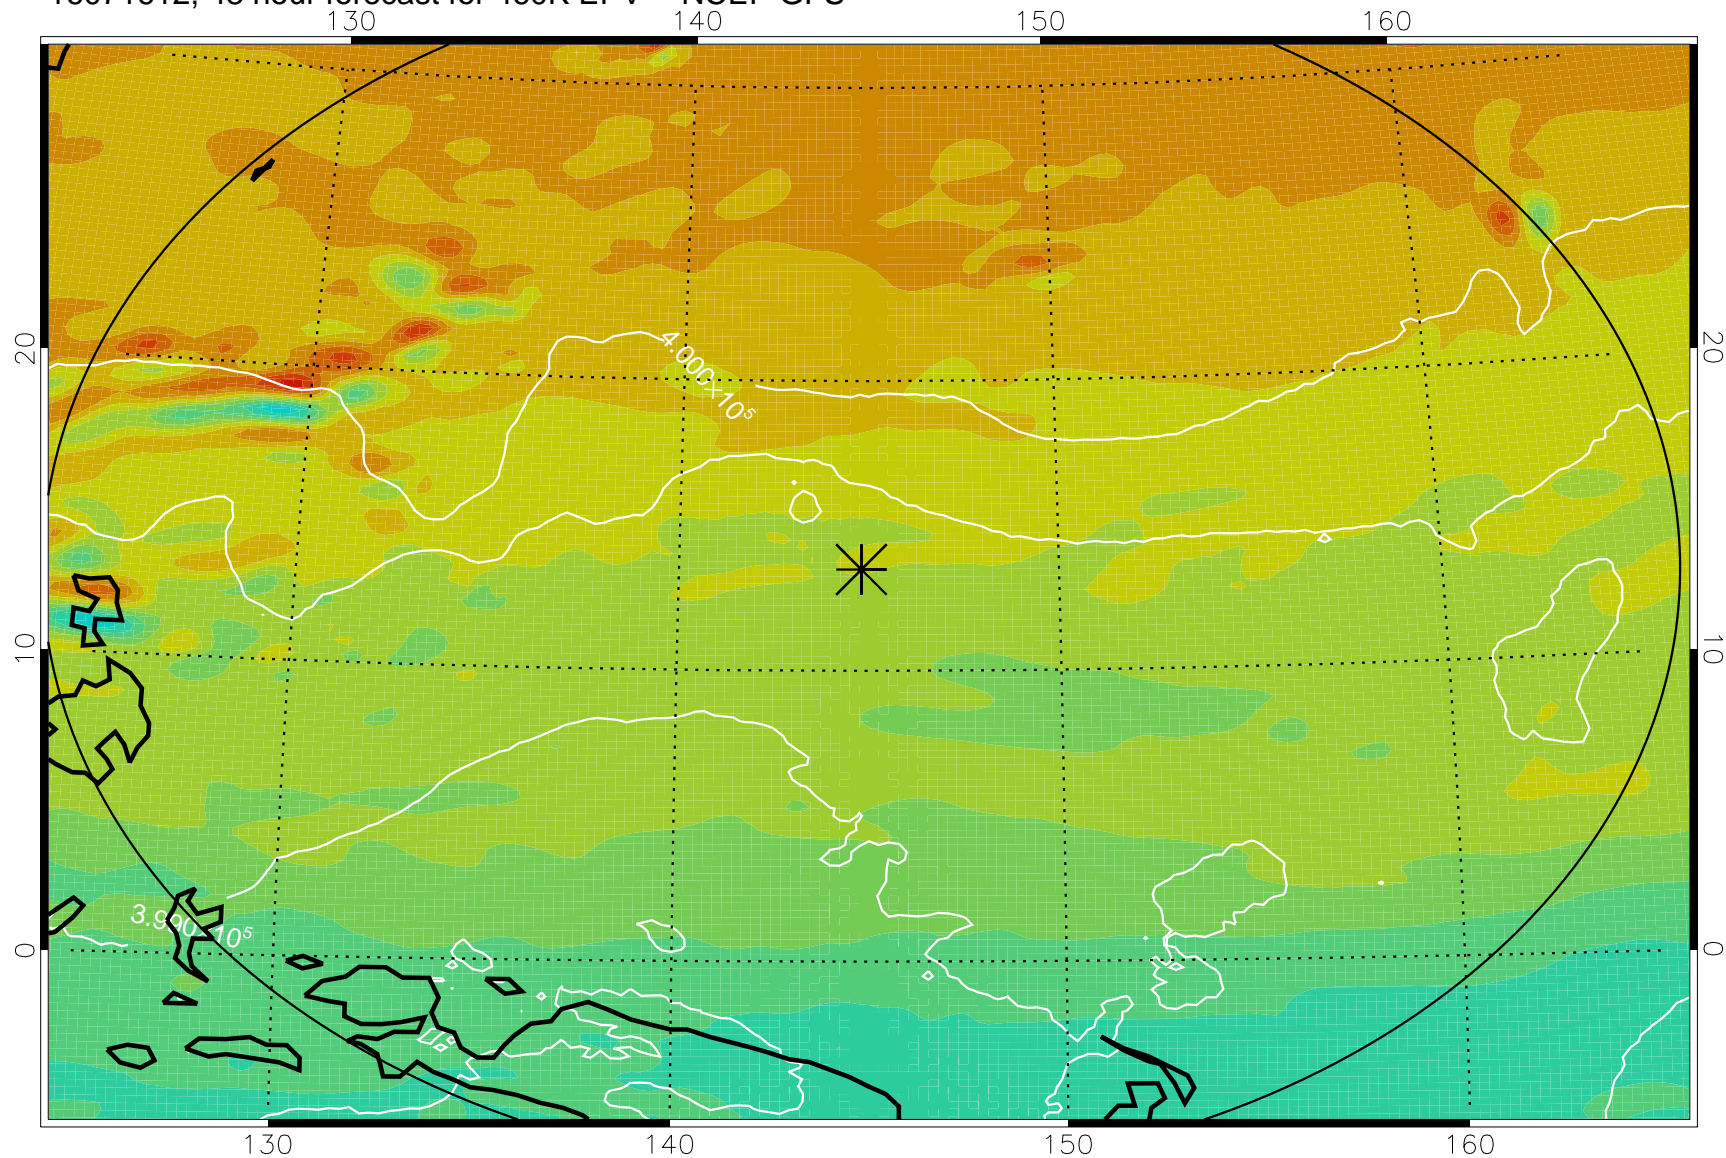

16071518, 30 hour forecast for 460K EPV -- NCEP GFS

460K Montgomery Streamfunction, white

Range ring of 2304 km

16071600, 36 hour forecast for 460K EPV -- NCEP GFS

460K Montgomery Streamfunction, white

Range ring of 2304 km

16071606, 42 hour forecast for 460K EPV -- NCEP GFS

460K Montgomery Streamfunction, white

Range ring of 2304 km

16071612, 48 hour forecast for 460K EPV -- NCEP GFS

460K Montgomery Streamfunction, white

Range ring of 2304 km

16071618, 54 hour forecast for 460K EPV -- NCEP GFS

460K Montgomery Streamfunction, white

Range ring of 2304 km

16071700, 60 hour forecast for 460K EPV -- NCEP GFS

460K Montgomery Streamfunction, white

Range ring of 2304 km

16071718, 78 hour forecast for 460K EPV -- NCEP GFS

460K Montgomery Streamfunction, white

Range ring of 2304 km

16071800, 84 hour forecast for 460K EPV -- NCEP GFS

460K Montgomery Streamfunction, white

Range ring of 2304 km