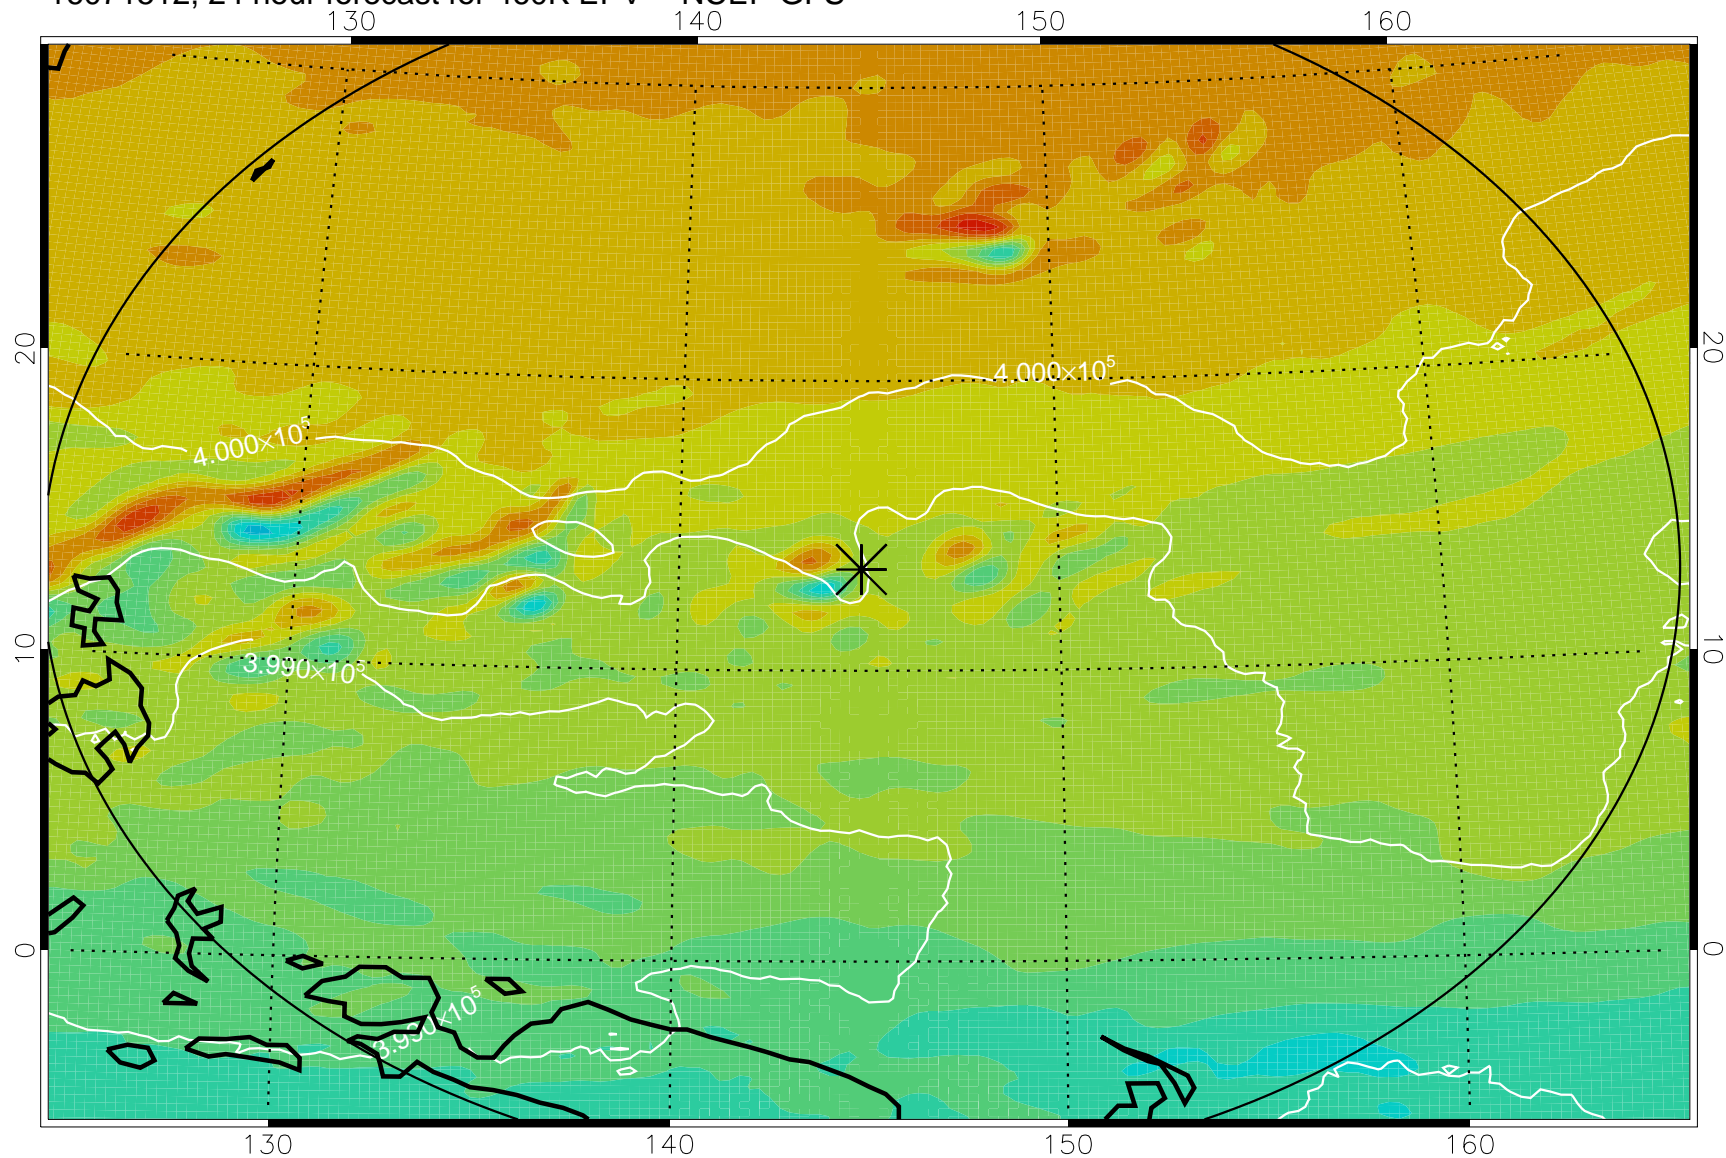

16071418, 6 hour forecast for 460K EPV -- NCEP GFS

460K Montgomery Streamfunction, white

Range ring of 2304 km

16071500, 12 hour forecast for 460K EPV -- NCEP GFS

460K Montgomery Streamfunction, white

Range ring of 2304 km

16071506, 18 hour forecast for 460K EPV -- NCEP GFS

460K Montgomery Streamfunction, white

Range ring of 2304 km

16071512, 24 hour forecast for 460K EPV -- NCEP GFS

460K Montgomery Streamfunction, white

Range ring of 2304 km

16071518, 30 hour forecast for 460K EPV -- NCEP GFS

460K Montgomery Streamfunction, white

Range ring of 2304 km

16071600, 36 hour forecast for 460K EPV -- NCEP GFS

460K Montgomery Streamfunction, white

Range ring of 2304 km

16071718, 78 hour forecast for 460K EPV -- NCEP GFS

460K Montgomery Streamfunction, white

Range ring of 2304 km

16071800, 84 hour forecast for 460K EPV -- NCEP GFS

460K Montgomery Streamfunction, white

Range ring of 2304 km