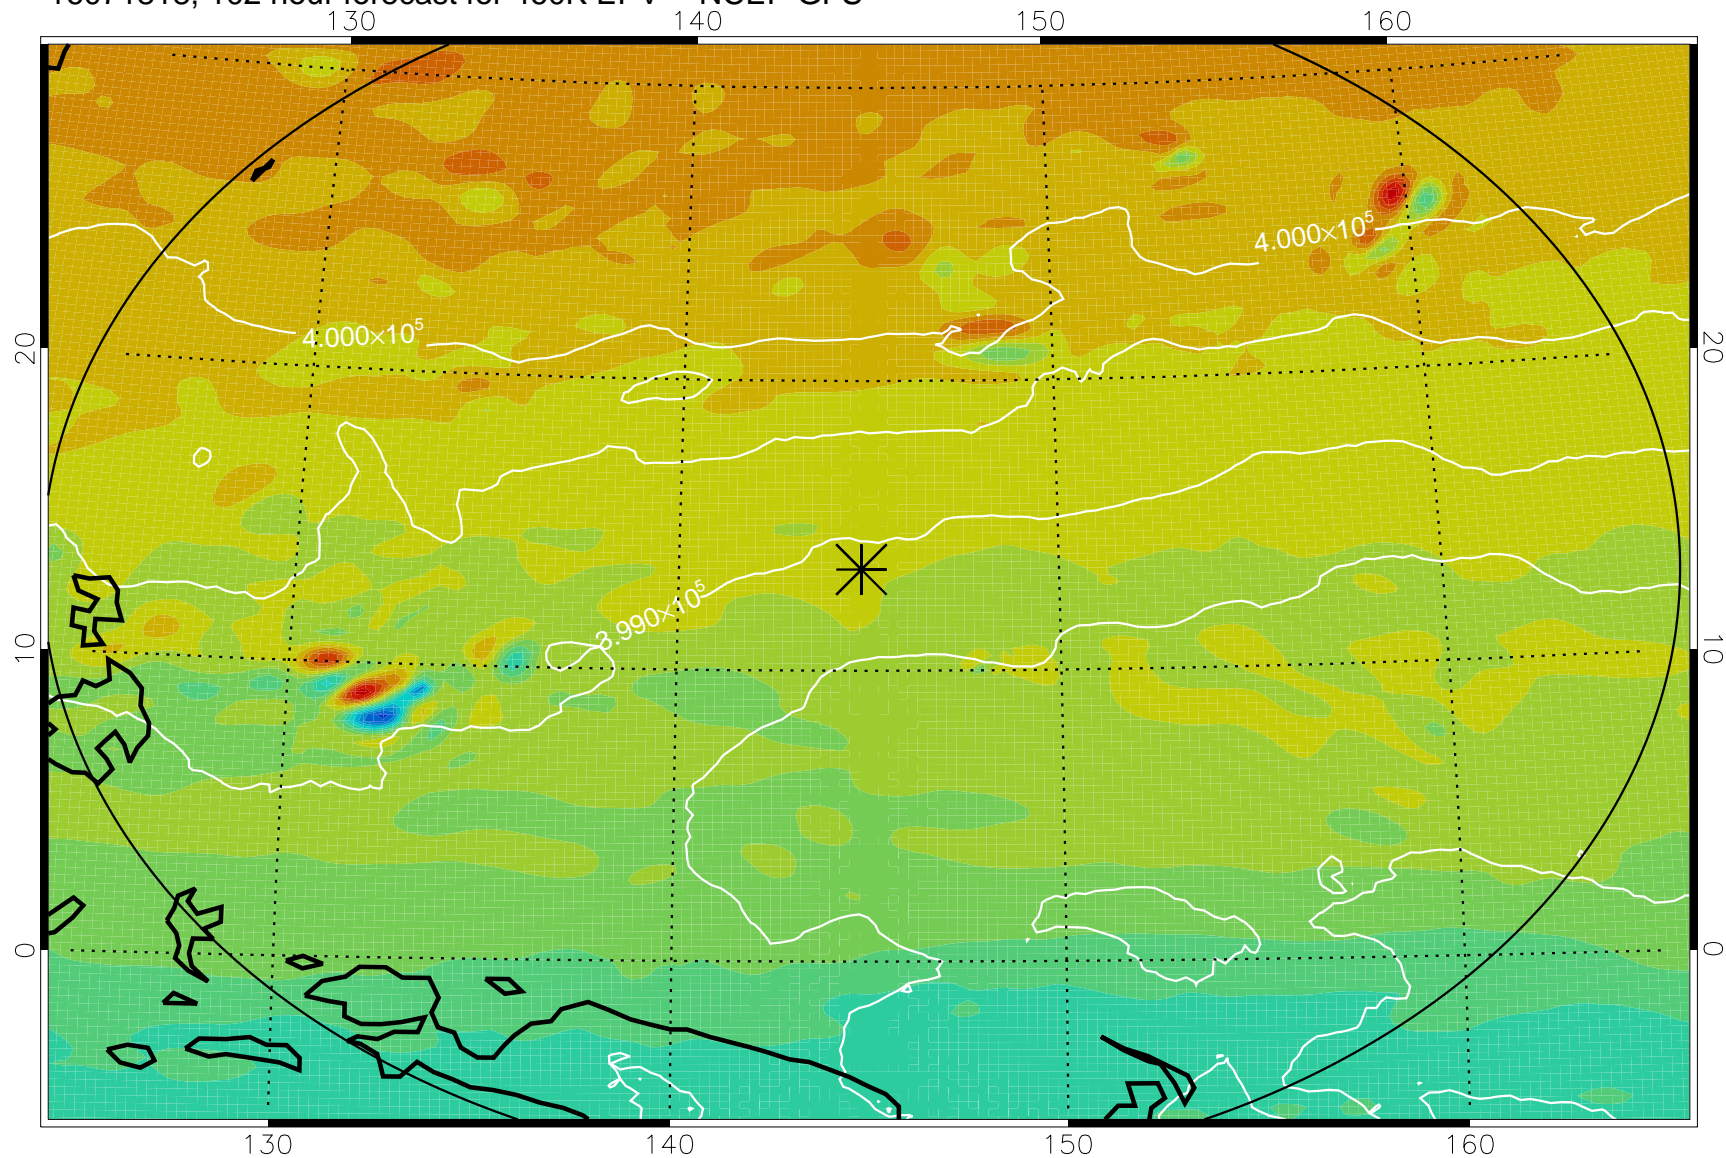

16071718, 78 hour forecast for 460K EPV -- NCEP GFS

460K Montgomery Streamfunction, white

Range ring of 2304 km

16071800, 84 hour forecast for 460K EPV -- NCEP GFS

460K Montgomery Streamfunction, white

Range ring of 2304 km

16071806, 90 hour forecast for 460K EPV -- NCEP GFS

460K Montgomery Streamfunction, white

Range ring of 2304 km

16071812, 96 hour forecast for 460K EPV -- NCEP GFS

460K Montgomery Streamfunction, white

Range ring of 2304 km

16071818, 102 hour forecast for 460K EPV -- NCEP GFS

460K Montgomery Streamfunction, white

Range ring of 2304 km

16071900, 108 hour forecast for 460K EPV -- NCEP GFS

460K Montgomery Streamfunction, white

Range ring of 2304 km

16071906, 114 hour forecast for 460K EPV -- NCEP GFS

460K Montgomery Streamfunction, white

Range ring of 2304 km

16071912, 120 hour forecast for 460K EPV -- NCEP GFS

460K Montgomery Streamfunction, white

Range ring of 2304 km