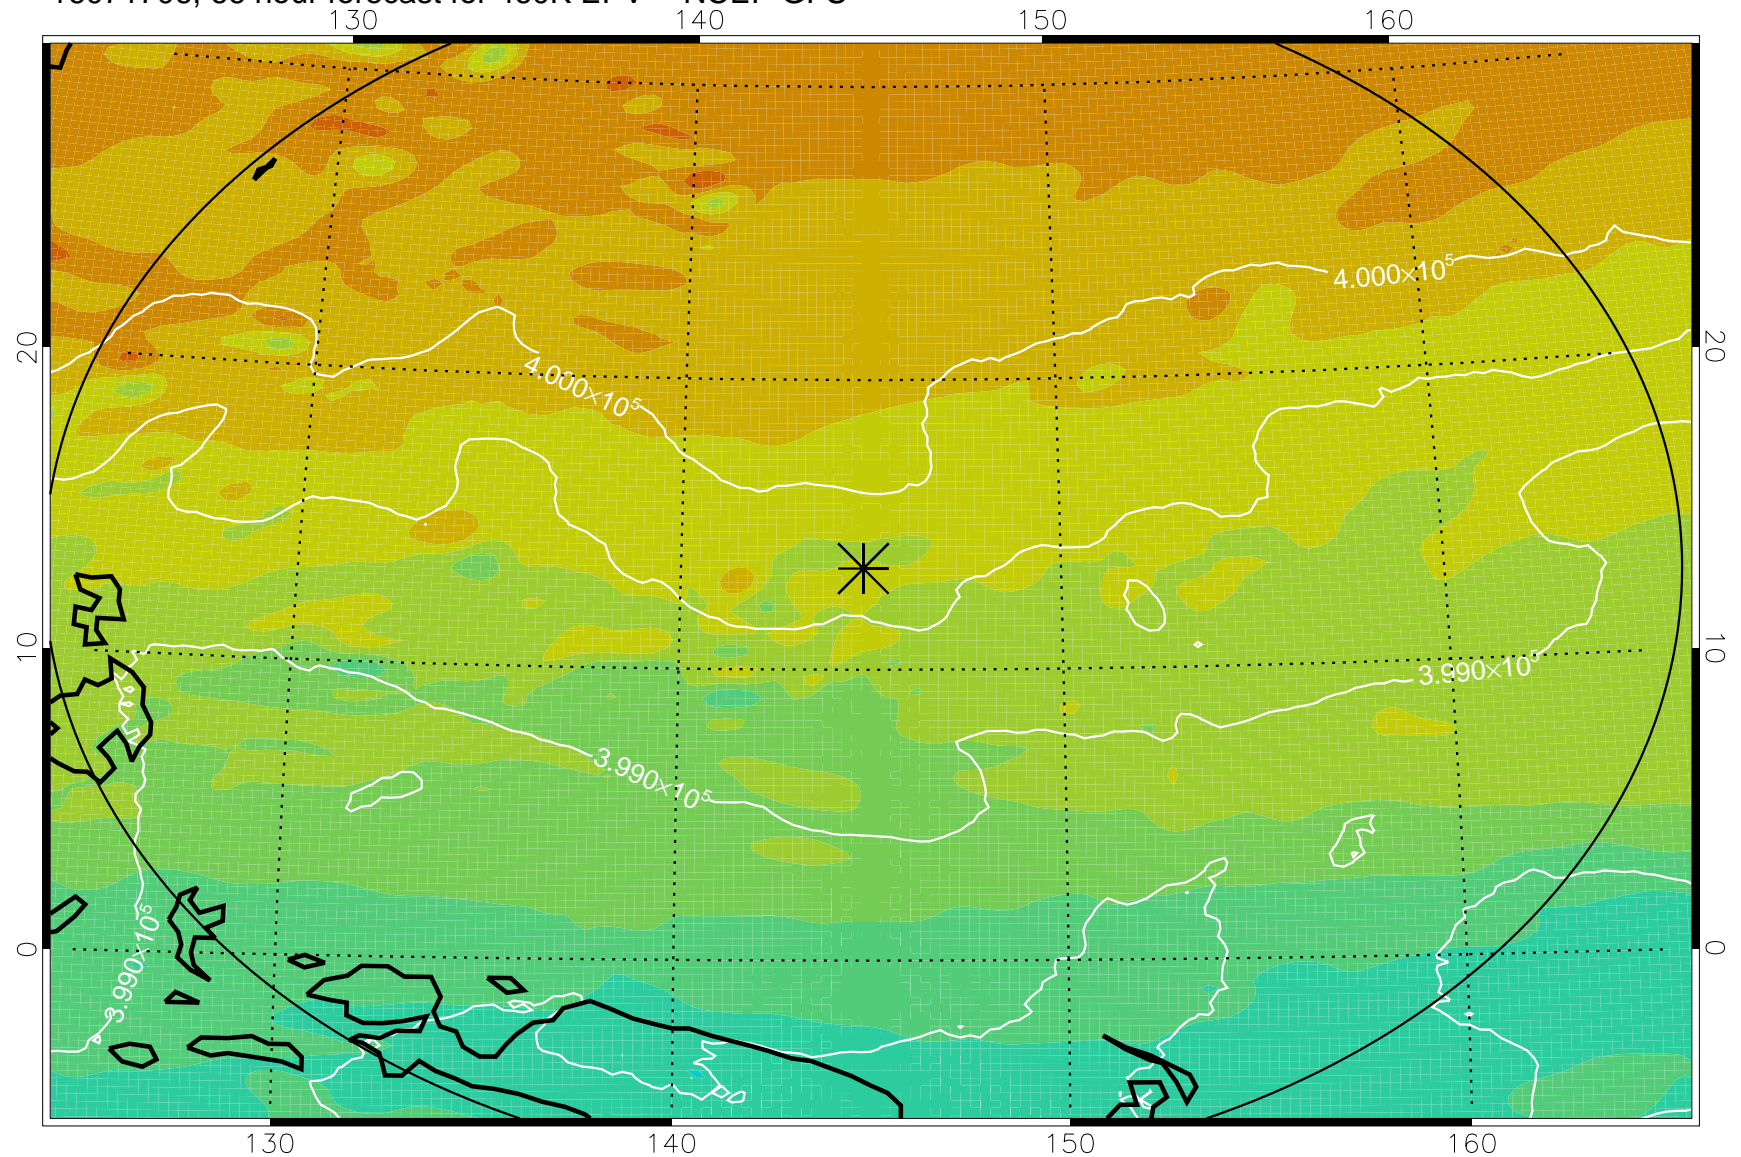

16071618, 54 hour forecast for 460K EPV -- NCEP GFS

460K Montgomery Streamfunction, white

Range ring of 2304 km

16071700, 60 hour forecast for 460K EPV -- NCEP GFS

460K Montgomery Streamfunction, white

Range ring of 2304 km

16071706, 66 hour forecast for 460K EPV -- NCEP GFS

460K Montgomery Streamfunction, white

Range ring of 2304 km

16071712, 72 hour forecast for 460K EPV -- NCEP GFS

460K Montgomery Streamfunction, white

Range ring of 2304 km

16071718, 78 hour forecast for 460K EPV -- NCEP GFS

460K Montgomery Streamfunction, white

Range ring of 2304 km

16071800, 84 hour forecast for 460K EPV -- NCEP GFS

460K Montgomery Streamfunction, white

Range ring of 2304 km

16071818, 102 hour forecast for 460K EPV -- NCEP GFS

460K Montgomery Streamfunction, white

Range ring of 2304 km

16071900, 108 hour forecast for 460K EPV -- NCEP GFS

460K Montgomery Streamfunction, white

Range ring of 2304 km