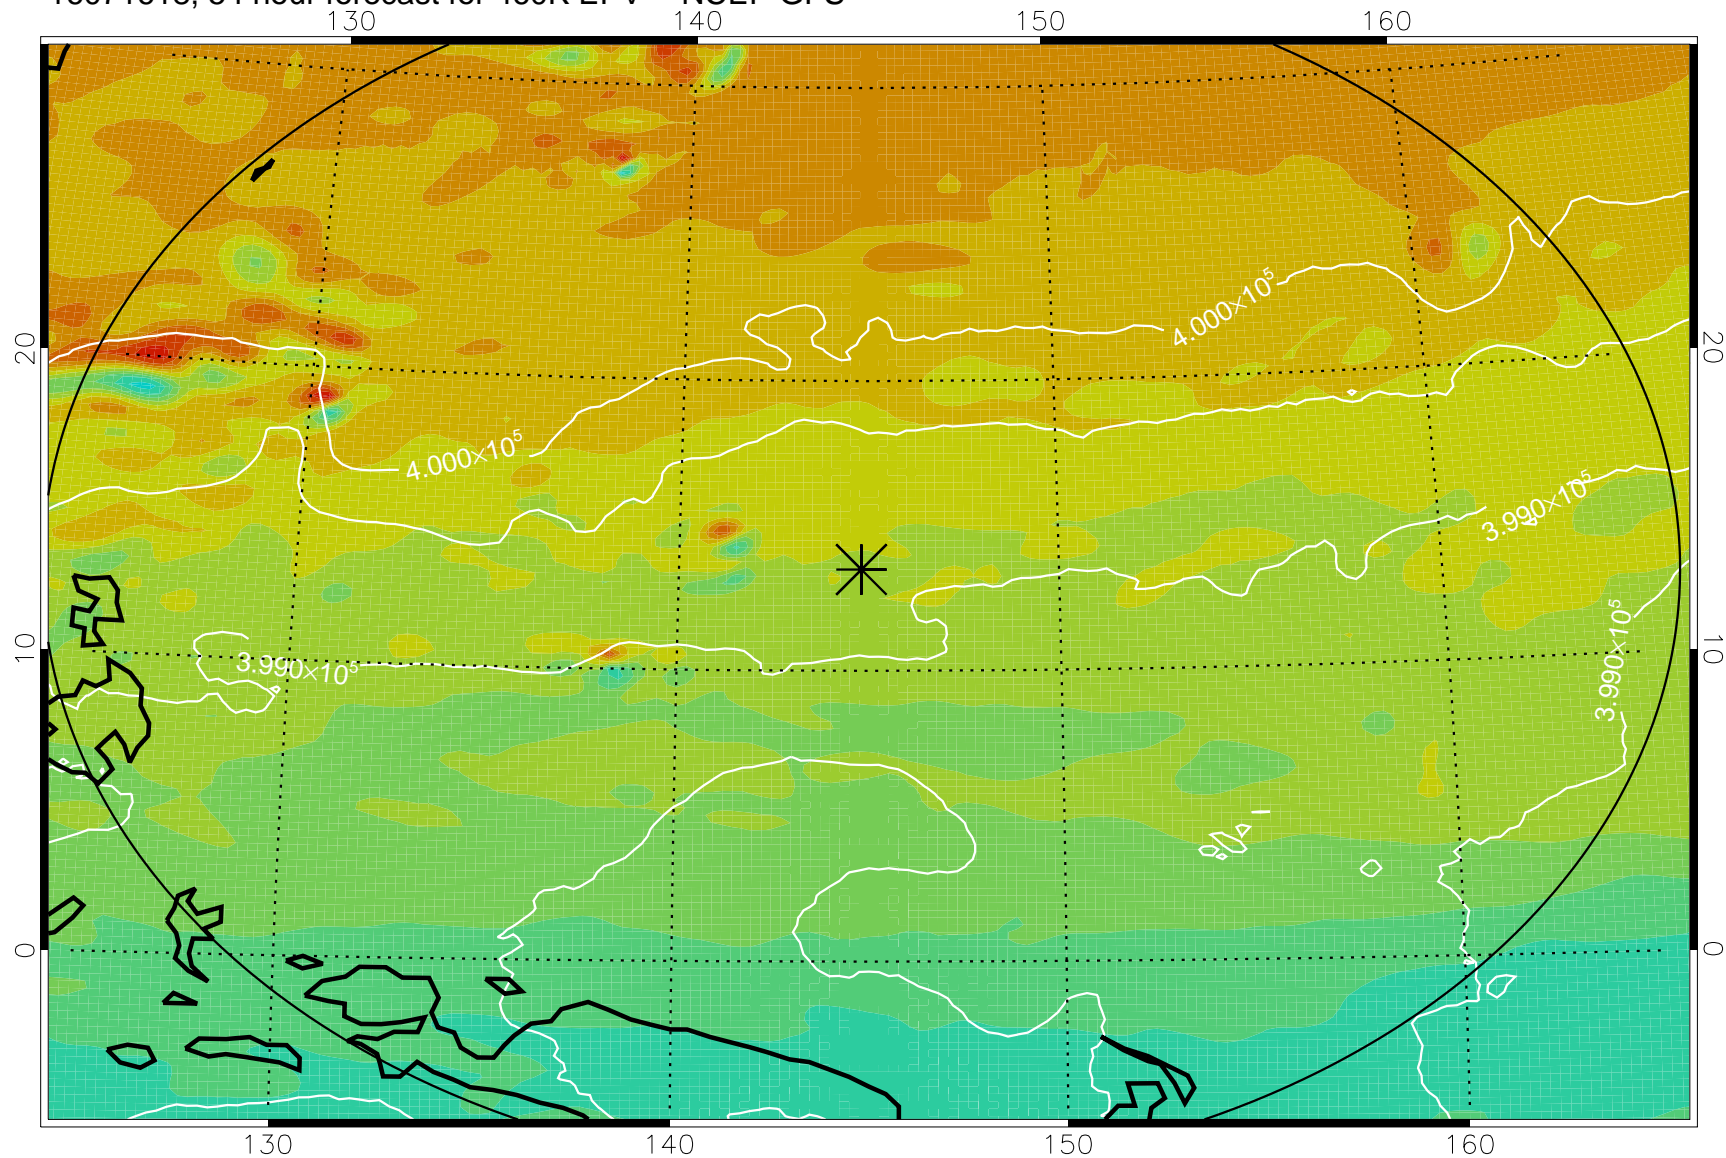

16071606, 42 hour forecast for 460K EPV -- NCEP GFS

460K Montgomery Streamfunction, white

Range ring of 2304 km

16071612, 48 hour forecast for 460K EPV -- NCEP GFS

460K Montgomery Streamfunction, white

Range ring of 2304 km

16071618, 54 hour forecast for 460K EPV -- NCEP GFS

460K Montgomery Streamfunction, white

Range ring of 2304 km

16071700, 60 hour forecast for 460K EPV -- NCEP GFS

460K Montgomery Streamfunction, white

Range ring of 2304 km

16071718, 78 hour forecast for 460K EPV -- NCEP GFS

460K Montgomery Streamfunction, white

Range ring of 2304 km

16071800, 84 hour forecast for 460K EPV -- NCEP GFS

460K Montgomery Streamfunction, white

Range ring of 2304 km

16071818, 102 hour forecast for 460K EPV -- NCEP GFS

460K Montgomery Streamfunction, white

Range ring of 2304 km

16071900, 108 hour forecast for 460K EPV -- NCEP GFS

460K Montgomery Streamfunction, white

Range ring of 2304 km