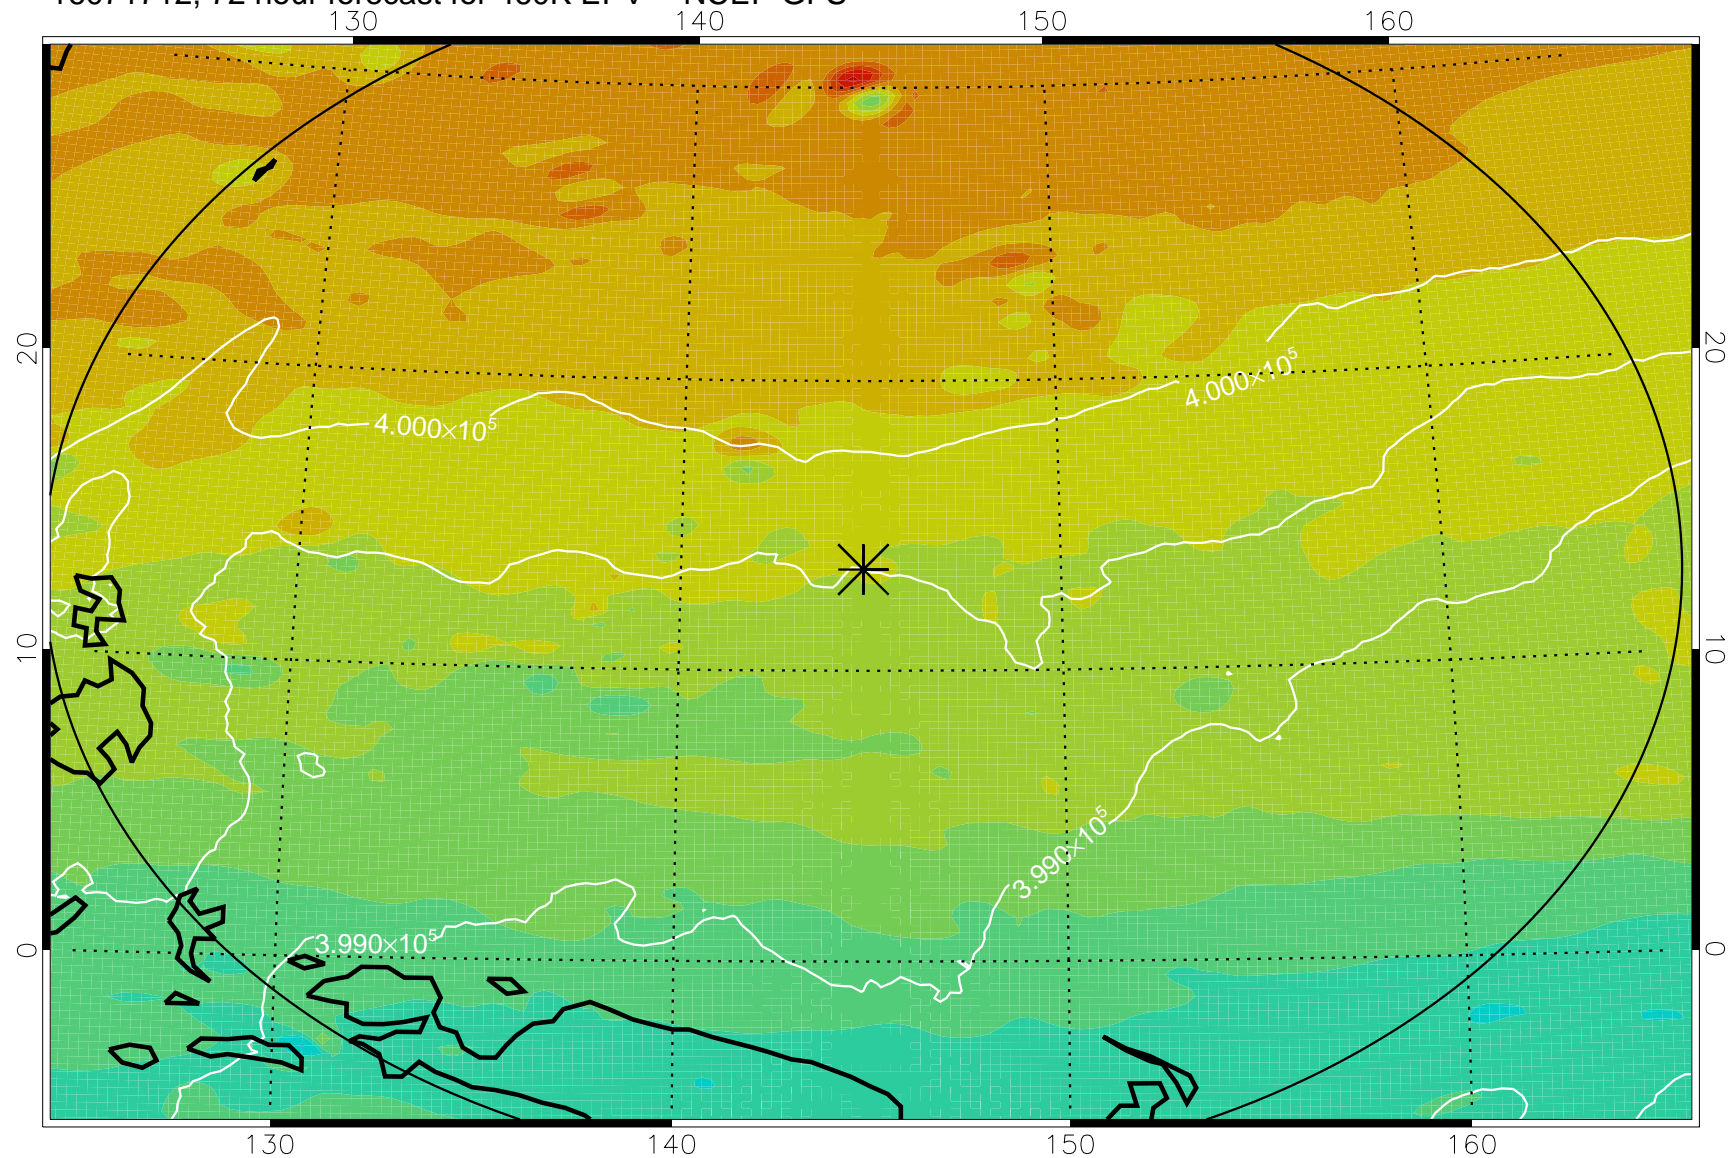

16071618, 54 hour forecast for 460K EPV -- NCEP GFS

460K Montgomery Streamfunction, white

Range ring of 2304 km

16071700, 60 hour forecast for 460K EPV -- NCEP GFS

460K Montgomery Streamfunction, white

Range ring of 2304 km

16071706, 66 hour forecast for 460K EPV -- NCEP GFS

460K Montgomery Streamfunction, white

Range ring of 2304 km

16071712, 72 hour forecast for 460K EPV -- NCEP GFS

460K Montgomery Streamfunction, white

Range ring of 2304 km

16071718, 78 hour forecast for 460K EPV -- NCEP GFS

460K Montgomery Streamfunction, white

Range ring of 2304 km

16071800, 84 hour forecast for 460K EPV -- NCEP GFS

460K Montgomery Streamfunction, white

Range ring of 2304 km

16071818, 102 hour forecast for 460K EPV -- NCEP GFS

460K Montgomery Streamfunction, white

Range ring of 2304 km

16071900, 108 hour forecast for 460K EPV -- NCEP GFS

460K Montgomery Streamfunction, white

Range ring of 2304 km