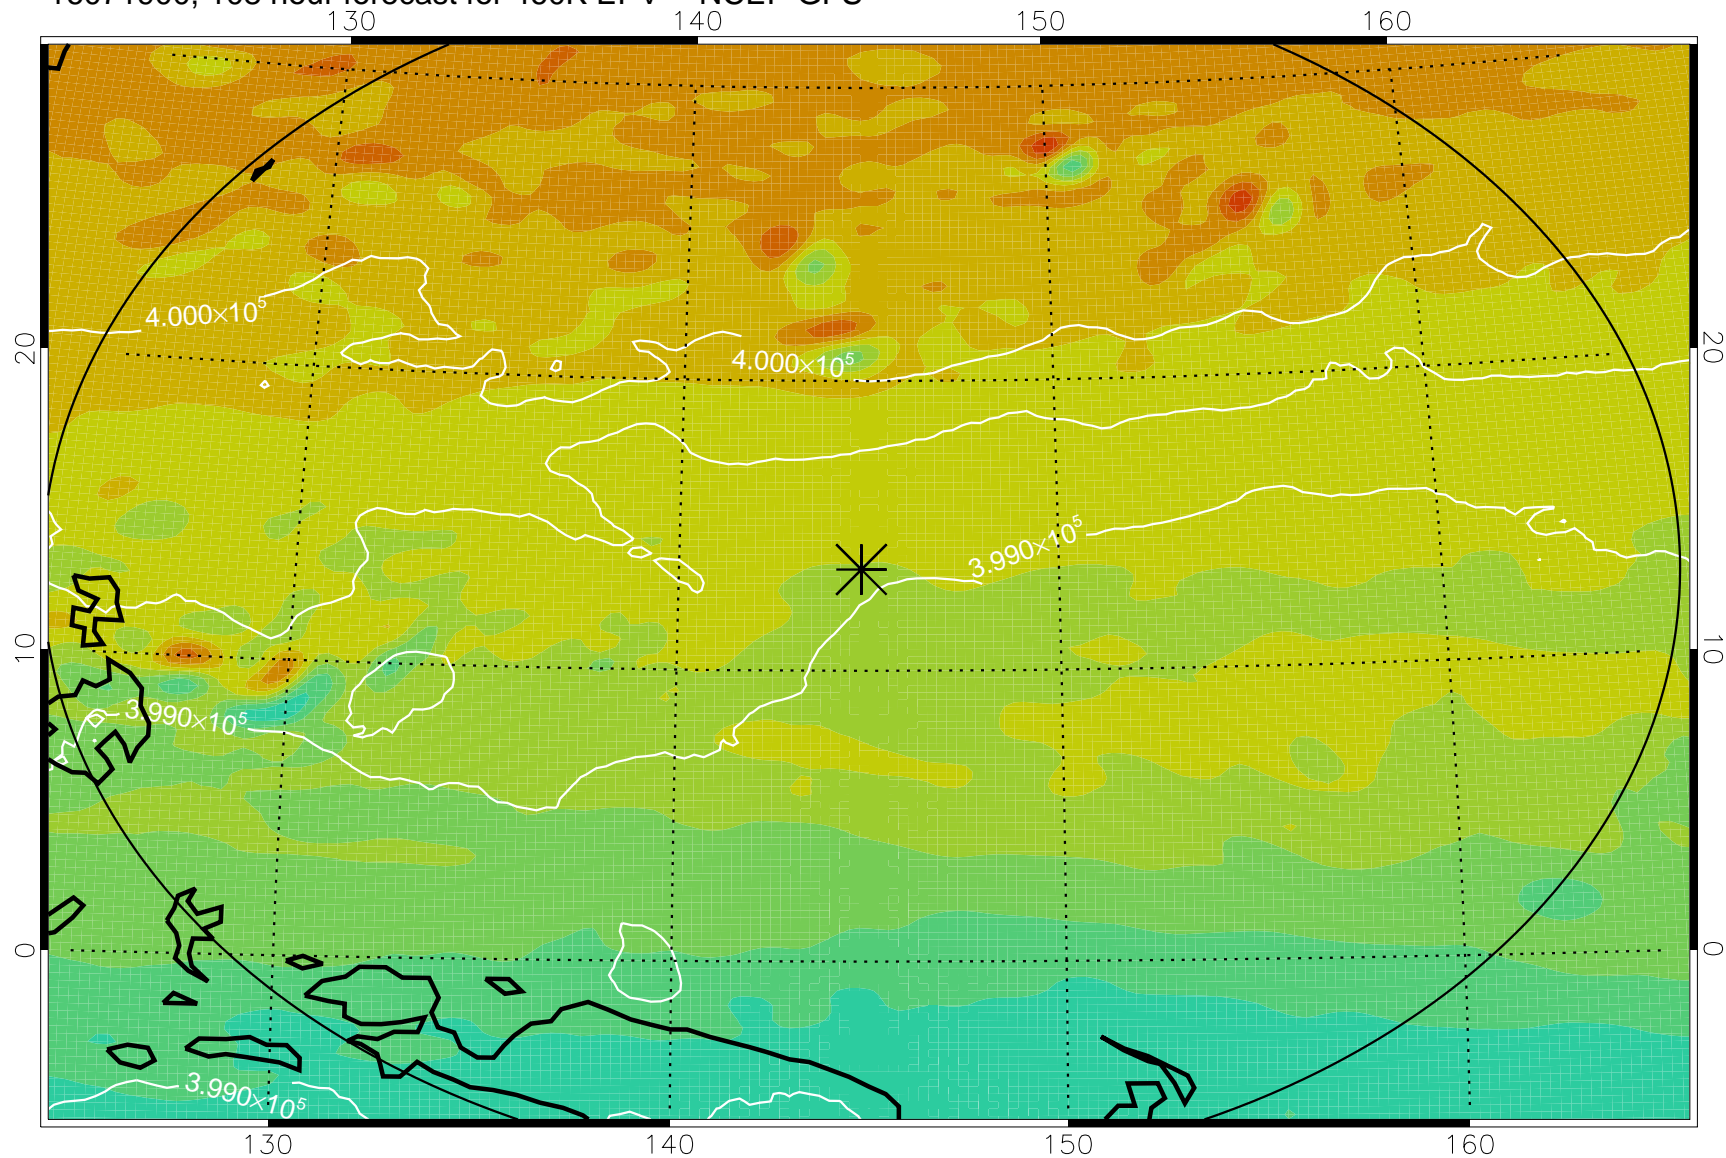

16071718, 78 hour forecast for 460K EPV -- NCEP GFS

460K Montgomery Streamfunction, white

Range ring of 2304 km

16071800, 84 hour forecast for 460K EPV -- NCEP GFS

460K Montgomery Streamfunction, white

Range ring of 2304 km

16071806, 90 hour forecast for 460K EPV -- NCEP GFS

460K Montgomery Streamfunction, white

Range ring of 2304 km

16071812, 96 hour forecast for 460K EPV -- NCEP GFS

460K Montgomery Streamfunction, white

Range ring of 2304 km

16071818, 102 hour forecast for 460K EPV -- NCEP GFS

460K Montgomery Streamfunction, white

Range ring of 2304 km

16071900, 108 hour forecast for 460K EPV -- NCEP GFS

460K Montgomery Streamfunction, white

Range ring of 2304 km

16071906, 114 hour forecast for 460K EPV -- NCEP GFS

460K Montgomery Streamfunction, white

Range ring of 2304 km

16071912, 120 hour forecast for 460K EPV -- NCEP GFS

460K Montgomery Streamfunction, white

Range ring of 2304 km