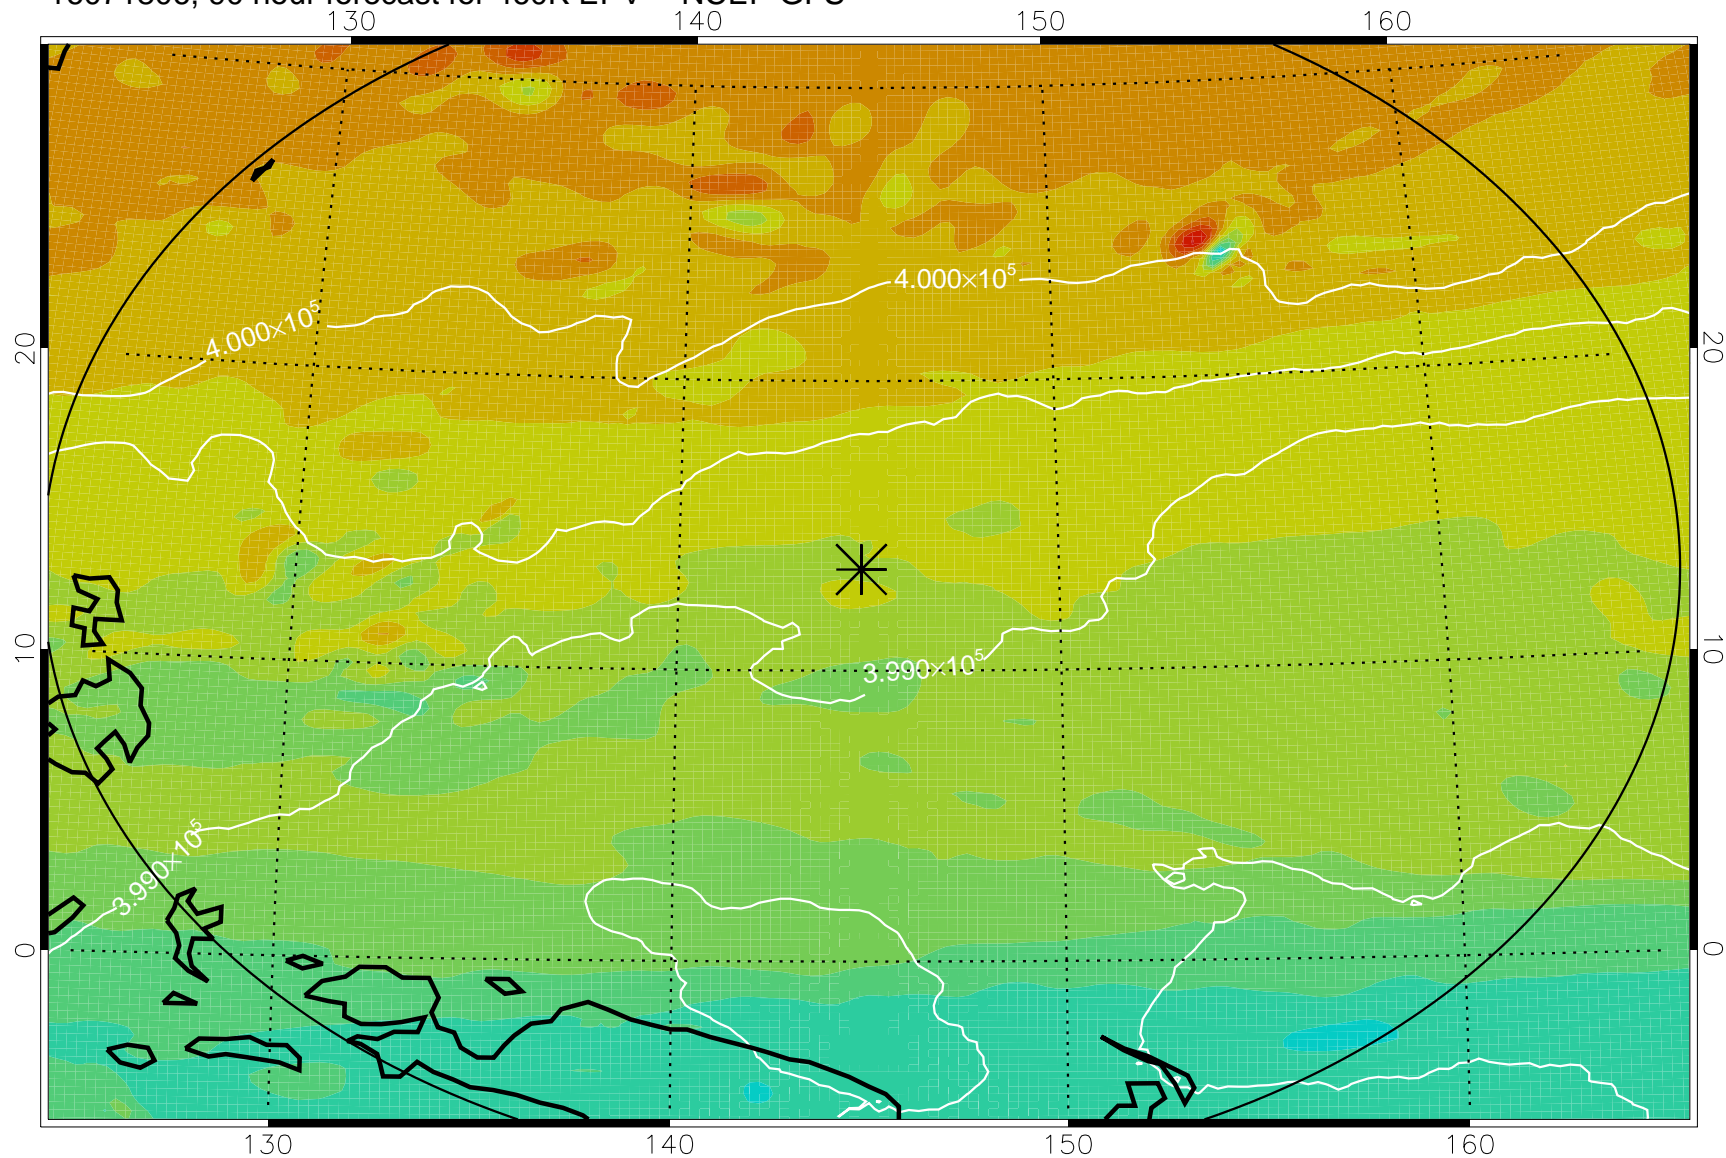

16071706, 66 hour forecast for 460K EPV -- NCEP GFS

460K Montgomery Streamfunction, white

Range ring of 2304 km

16071712, 72 hour forecast for 460K EPV -- NCEP GFS

460K Montgomery Streamfunction, white

Range ring of 2304 km

16071718, 78 hour forecast for 460K EPV -- NCEP GFS

460K Montgomery Streamfunction, white

Range ring of 2304 km

16071800, 84 hour forecast for 460K EPV -- NCEP GFS

460K Montgomery Streamfunction, white

Range ring of 2304 km

16071806, 90 hour forecast for 460K EPV -- NCEP GFS

460K Montgomery Streamfunction, white

Range ring of 2304 km

16071812, 96 hour forecast for 460K EPV -- NCEP GFS

460K Montgomery Streamfunction, white

Range ring of 2304 km

16071818, 102 hour forecast for 460K EPV -- NCEP GFS

460K Montgomery Streamfunction, white

Range ring of 2304 km

16071900, 108 hour forecast for 460K EPV -- NCEP GFS

460K Montgomery Streamfunction, white

Range ring of 2304 km