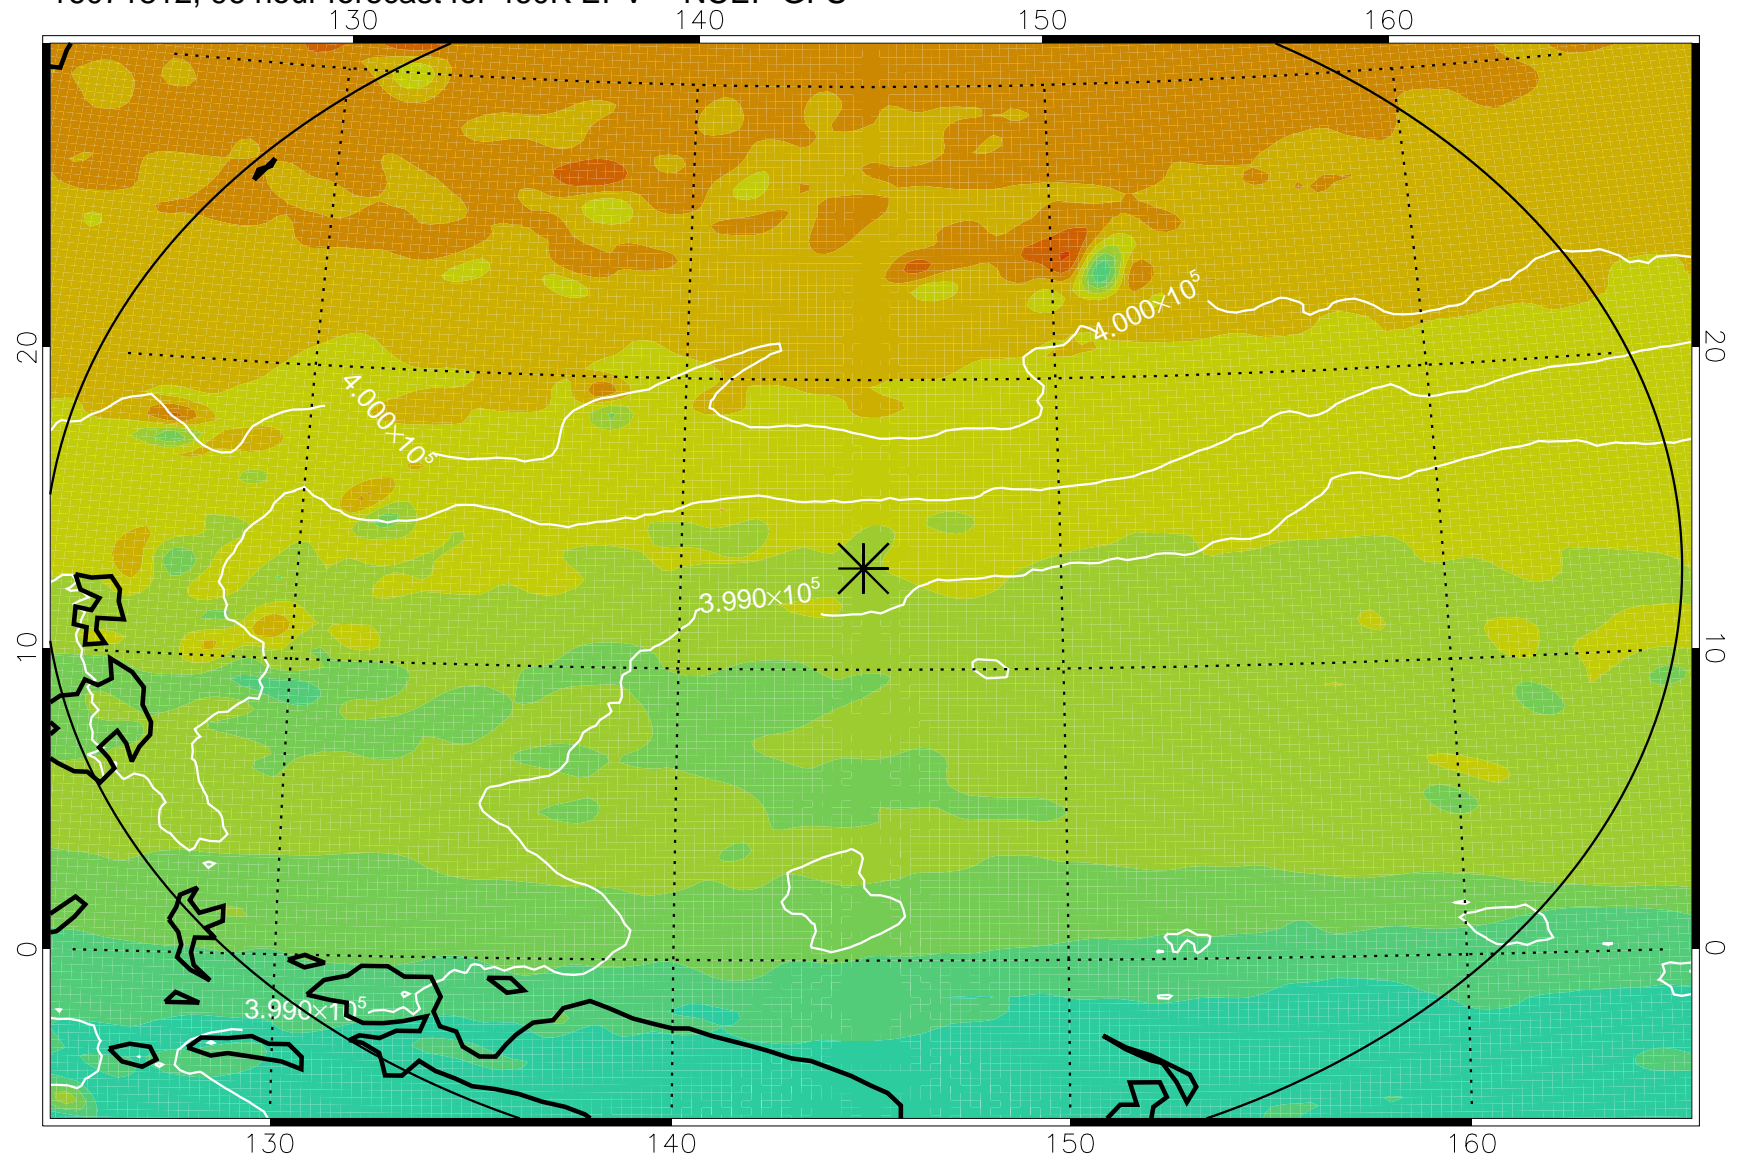

16071706, 66 hour forecast for 460K EPV -- NCEP GFS

460K Montgomery Streamfunction, white

Range ring of 2304 km

16071712, 72 hour forecast for 460K EPV -- NCEP GFS

460K Montgomery Streamfunction, white

Range ring of 2304 km

16071718, 78 hour forecast for 460K EPV -- NCEP GFS

460K Montgomery Streamfunction, white

Range ring of 2304 km

16071800, 84 hour forecast for 460K EPV -- NCEP GFS

460K Montgomery Streamfunction, white

Range ring of 2304 km

16071806, 90 hour forecast for 460K EPV -- NCEP GFS

460K Montgomery Streamfunction, white

Range ring of 2304 km

16071812, 96 hour forecast for 460K EPV -- NCEP GFS

460K Montgomery Streamfunction, white

Range ring of 2304 km

16071818, 102 hour forecast for 460K EPV -- NCEP GFS

460K Montgomery Streamfunction, white

Range ring of 2304 km

16071900, 108 hour forecast for 460K EPV -- NCEP GFS

460K Montgomery Streamfunction, white

Range ring of 2304 km