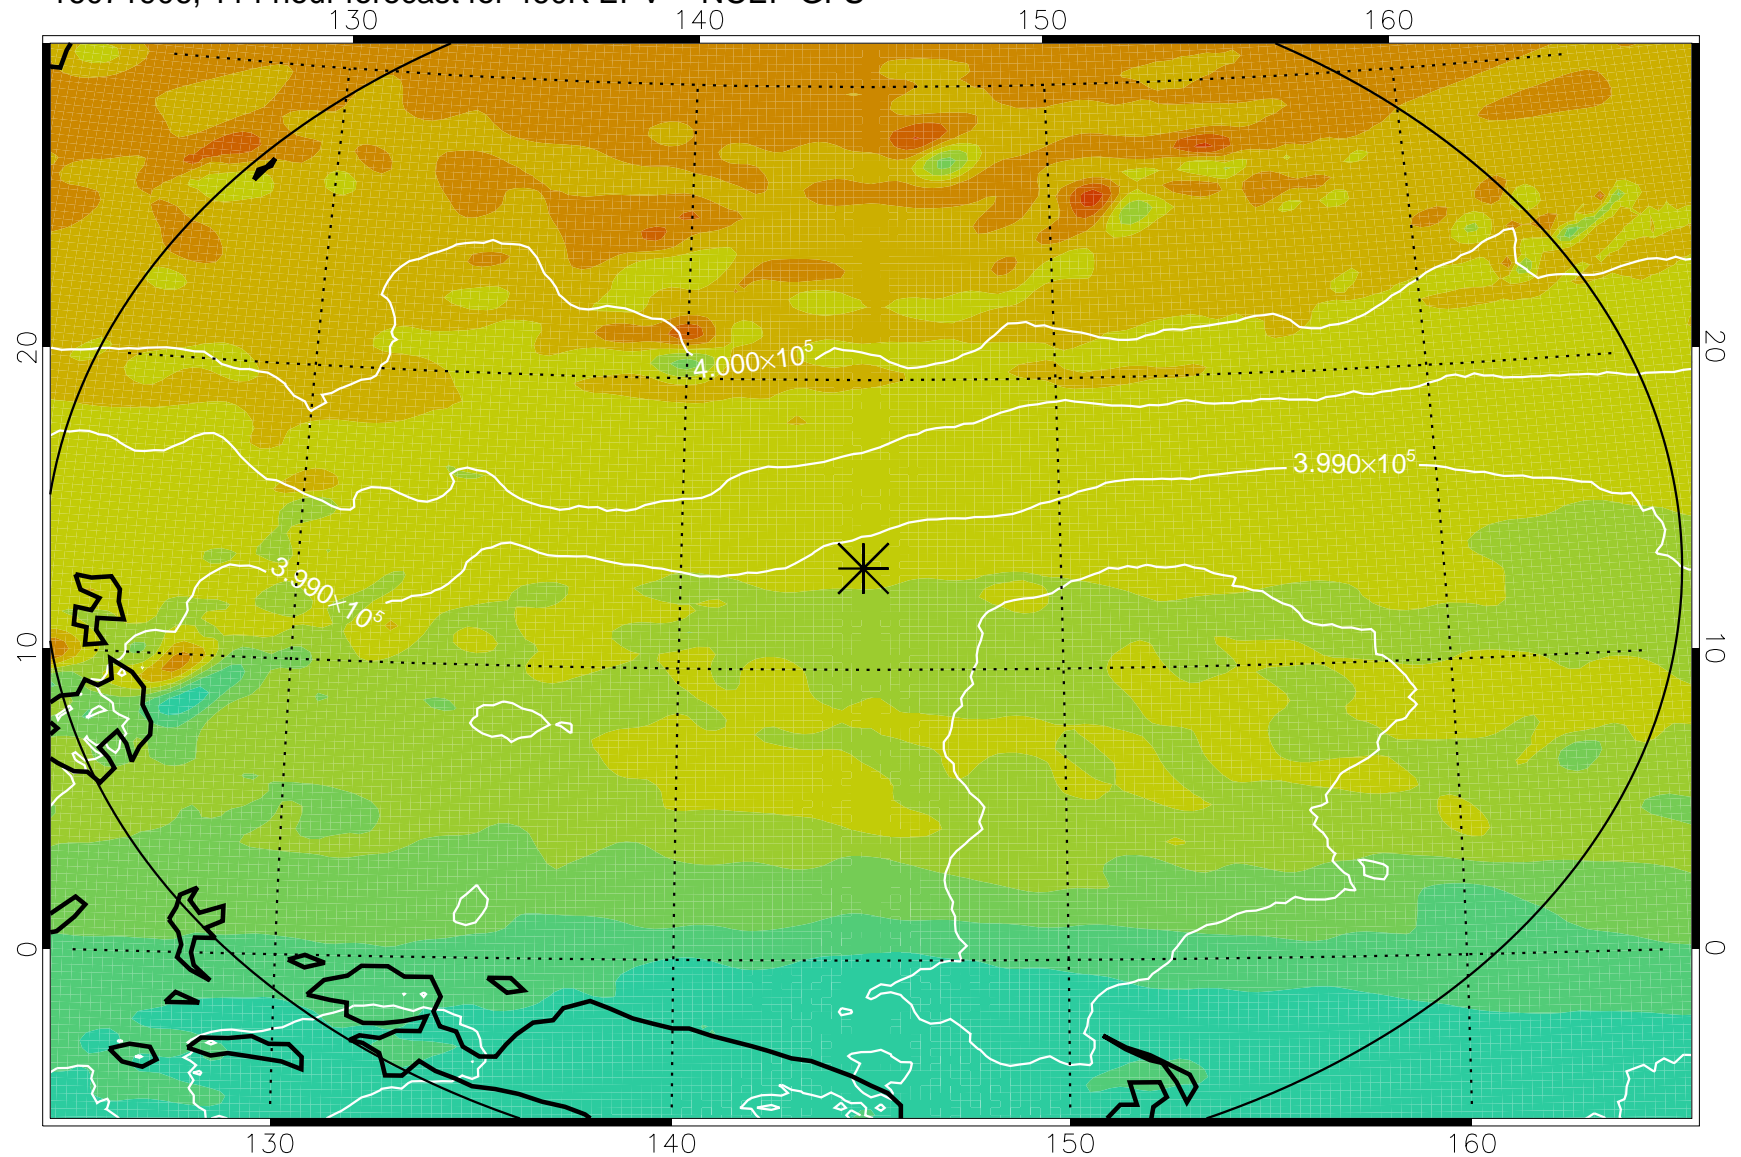

16071718, 78 hour forecast for 460K EPV -- NCEP GFS

460K Montgomery Streamfunction, white

Range ring of 2304 km

16071800, 84 hour forecast for 460K EPV -- NCEP GFS

460K Montgomery Streamfunction, white

Range ring of 2304 km

16071806, 90 hour forecast for 460K EPV -- NCEP GFS

460K Montgomery Streamfunction, white

Range ring of 2304 km

16071812, 96 hour forecast for 460K EPV -- NCEP GFS

460K Montgomery Streamfunction, white

Range ring of 2304 km

16071818, 102 hour forecast for 460K EPV -- NCEP GFS

460K Montgomery Streamfunction, white

Range ring of 2304 km

16071900, 108 hour forecast for 460K EPV -- NCEP GFS

460K Montgomery Streamfunction, white

Range ring of 2304 km

16071906, 114 hour forecast for 460K EPV -- NCEP GFS

460K Montgomery Streamfunction, white

Range ring of 2304 km

16071912, 120 hour forecast for 460K EPV -- NCEP GFS

460K Montgomery Streamfunction, white

Range ring of 2304 km