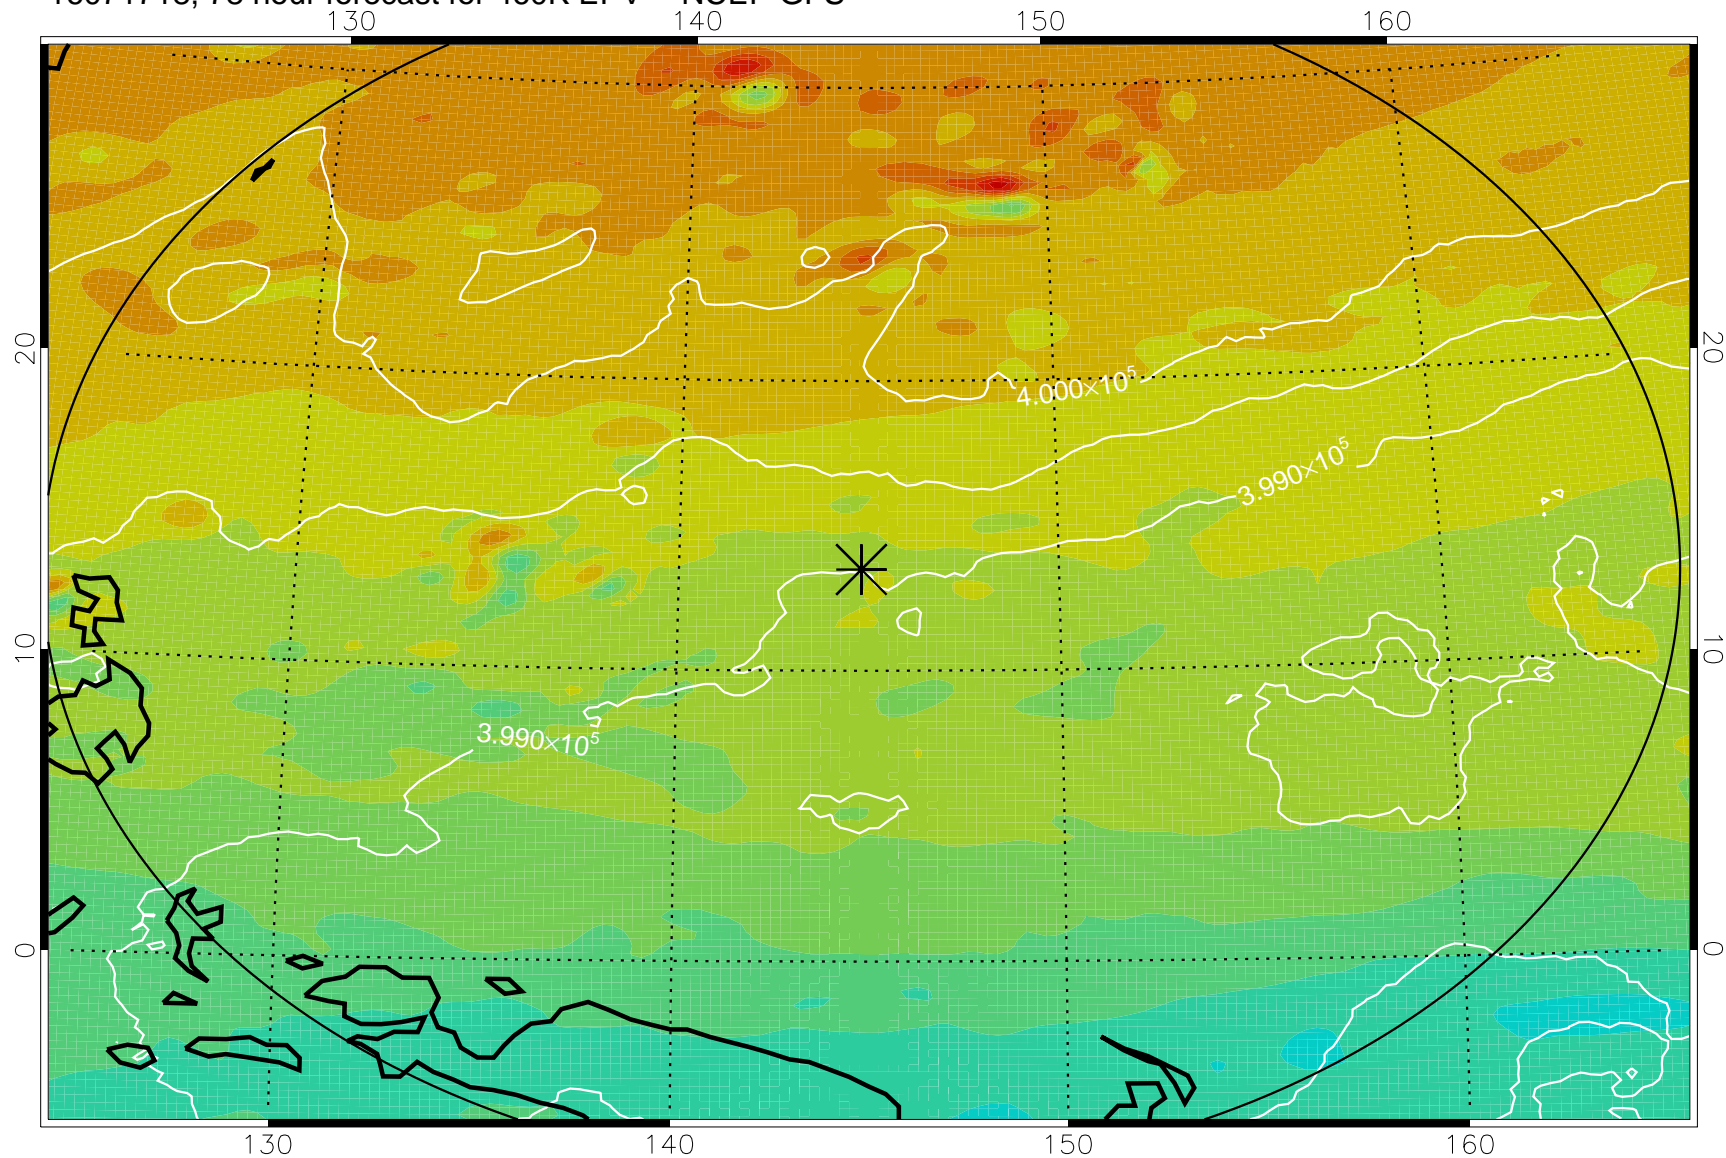

16071706, 66 hour forecast for 460K EPV -- NCEP GFS

460K Montgomery Streamfunction, white

Range ring of 2304 km

16071712, 72 hour forecast for 460K EPV -- NCEP GFS

460K Montgomery Streamfunction, white

Range ring of 2304 km

16071718, 78 hour forecast for 460K EPV -- NCEP GFS

460K Montgomery Streamfunction, white

Range ring of 2304 km

16071800, 84 hour forecast for 460K EPV -- NCEP GFS

460K Montgomery Streamfunction, white

Range ring of 2304 km

16071806, 90 hour forecast for 460K EPV -- NCEP GFS

460K Montgomery Streamfunction, white

Range ring of 2304 km

16071812, 96 hour forecast for 460K EPV -- NCEP GFS

460K Montgomery Streamfunction, white

Range ring of 2304 km

16071818, 102 hour forecast for 460K EPV -- NCEP GFS

460K Montgomery Streamfunction, white

Range ring of 2304 km

16071900, 108 hour forecast for 460K EPV -- NCEP GFS

460K Montgomery Streamfunction, white

Range ring of 2304 km