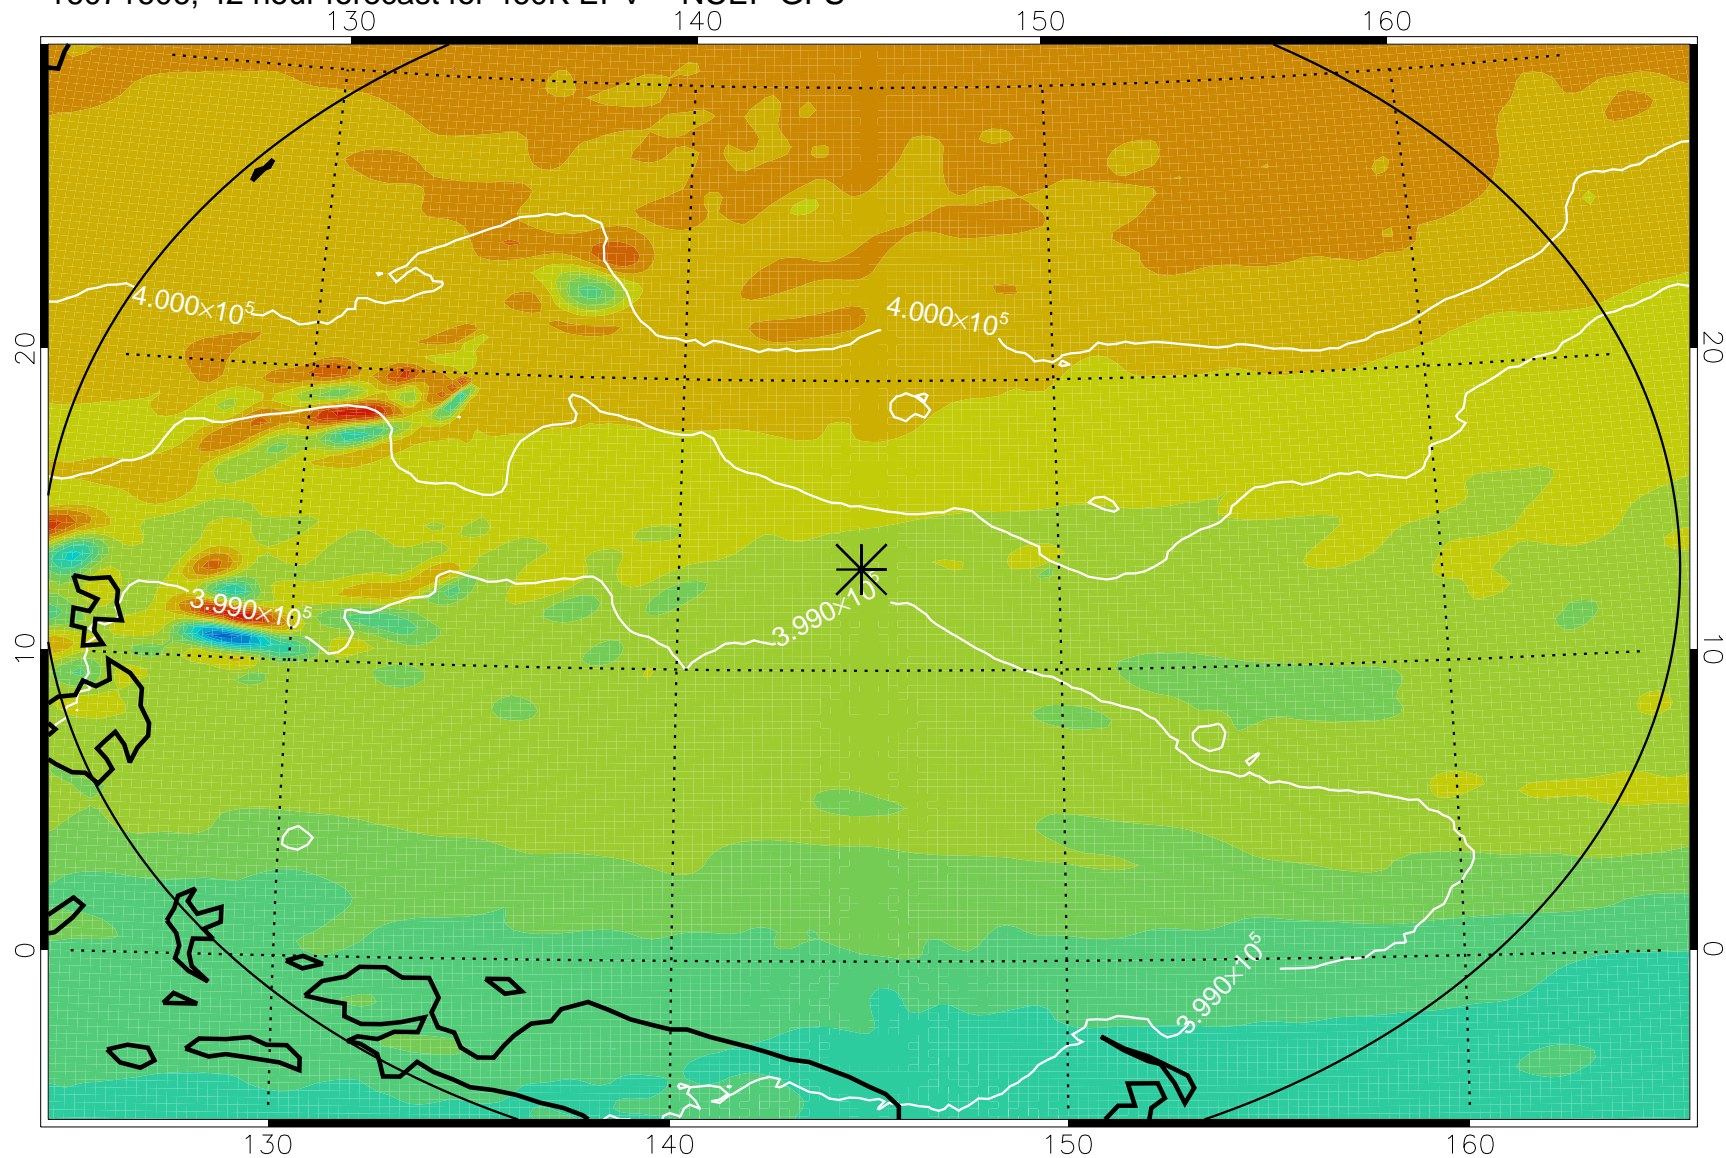

16071518, 30 hour forecast for 460K EPV -- NCEP GFS

460K Montgomery Streamfunction, white

Range ring of 2304 km

16071600, 36 hour forecast for 460K EPV -- NCEP GFS

460K Montgomery Streamfunction, white

Range ring of 2304 km

16071606, 42 hour forecast for 460K EPV -- NCEP GFS

460K Montgomery Streamfunction, white

Range ring of 2304 km

16071612, 48 hour forecast for 460K EPV -- NCEP GFS

460K Montgomery Streamfunction, white

Range ring of 2304 km

16071718, 78 hour forecast for 460K EPV -- NCEP GFS

460K Montgomery Streamfunction, white

Range ring of 2304 km

16071800, 84 hour forecast for 460K EPV -- NCEP GFS

460K Montgomery Streamfunction, white

Range ring of 2304 km

16071818, 102 hour forecast for 460K EPV -- NCEP GFS

460K Montgomery Streamfunction, white

Range ring of 2304 km

16071900, 108 hour forecast for 460K EPV -- NCEP GFS

460K Montgomery Streamfunction, white

Range ring of 2304 km