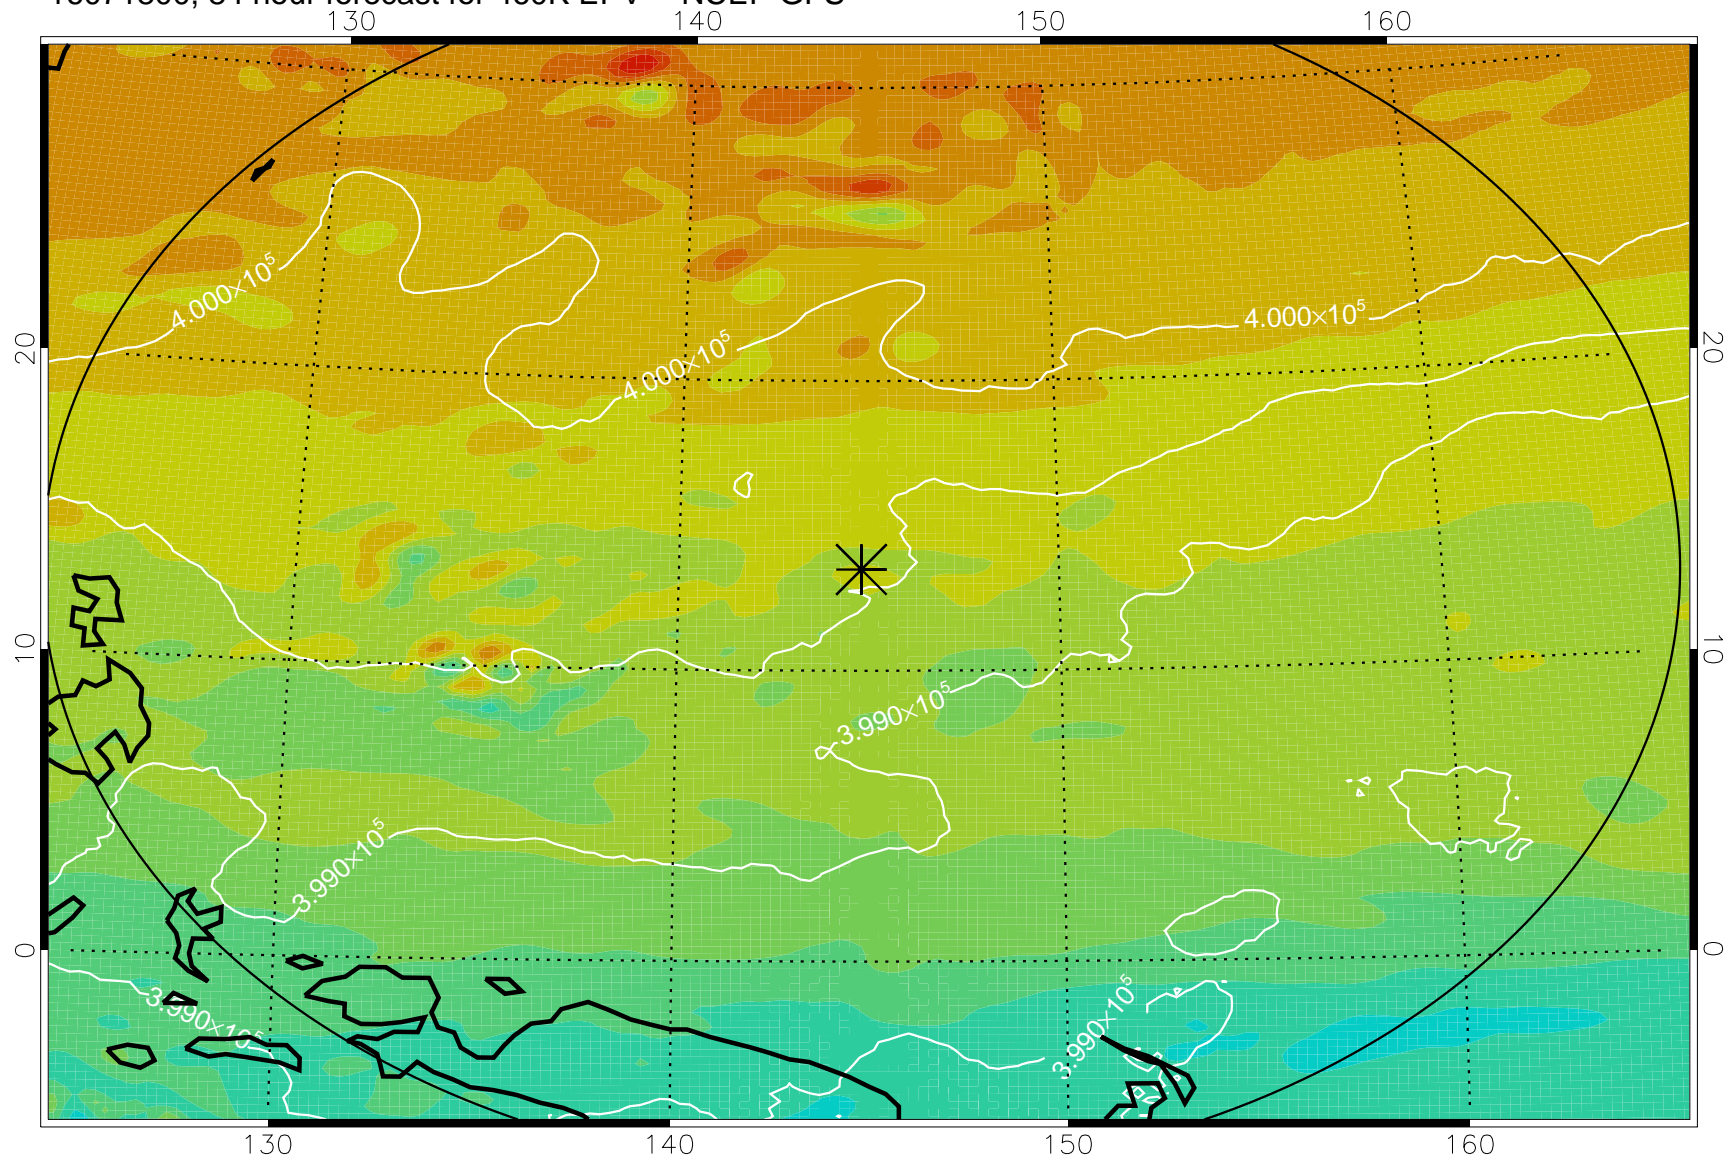

16071706, 66 hour forecast for 460K EPV -- NCEP GFS

460K Montgomery Streamfunction, white

Range ring of 2304 km

16071712, 72 hour forecast for 460K EPV -- NCEP GFS

460K Montgomery Streamfunction, white

Range ring of 2304 km

16071718, 78 hour forecast for 460K EPV -- NCEP GFS

460K Montgomery Streamfunction, white

Range ring of 2304 km

16071800, 84 hour forecast for 460K EPV -- NCEP GFS

460K Montgomery Streamfunction, white

Range ring of 2304 km

16071806, 90 hour forecast for 460K EPV -- NCEP GFS

460K Montgomery Streamfunction, white

Range ring of 2304 km

16071812, 96 hour forecast for 460K EPV -- NCEP GFS

460K Montgomery Streamfunction, white

Range ring of 2304 km

16071818, 102 hour forecast for 460K EPV -- NCEP GFS

460K Montgomery Streamfunction, white

Range ring of 2304 km

16071900, 108 hour forecast for 460K EPV -- NCEP GFS

460K Montgomery Streamfunction, white

Range ring of 2304 km