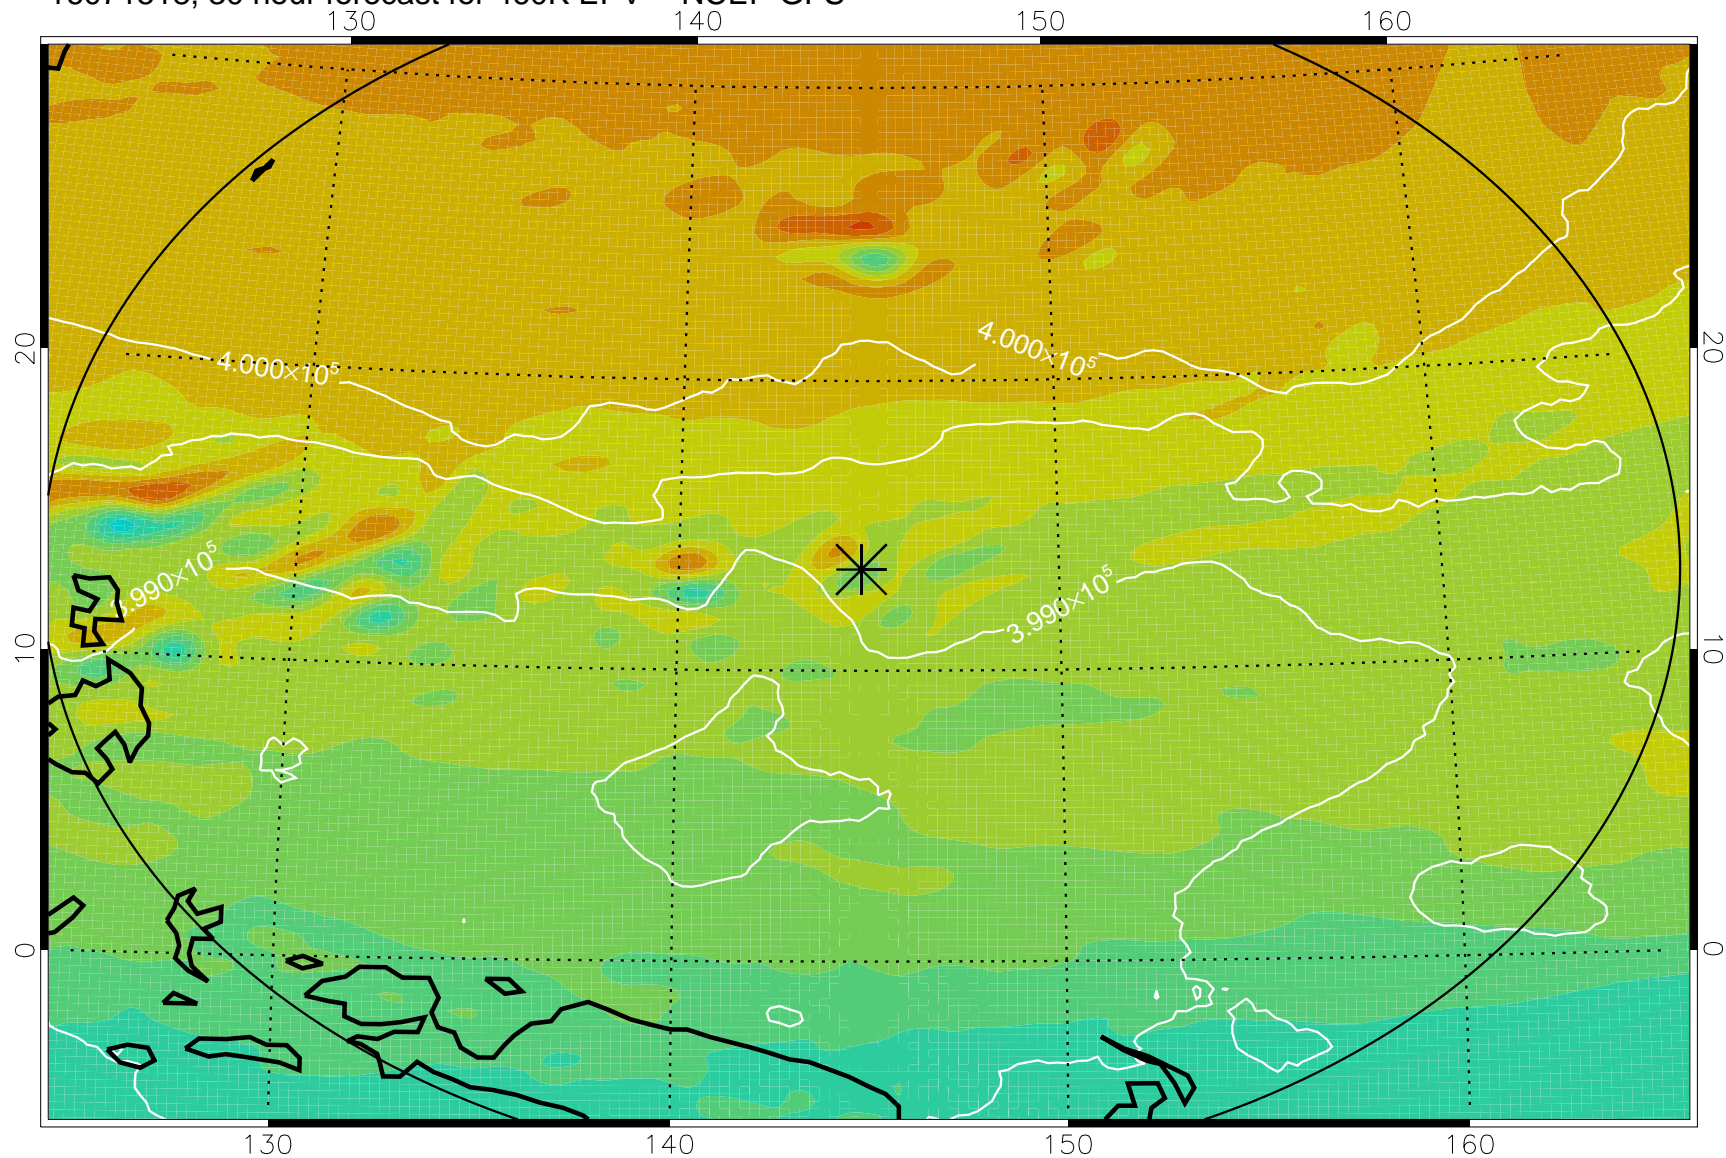

16071506, 18 hour forecast for 460K EPV -- NCEP GFS

460K Montgomery Streamfunction, white

Range ring of 2304 km

16071512, 24 hour forecast for 460K EPV -- NCEP GFS

460K Montgomery Streamfunction, white

Range ring of 2304 km

16071518, 30 hour forecast for 460K EPV -- NCEP GFS

460K Montgomery Streamfunction, white

Range ring of 2304 km

16071600, 36 hour forecast for 460K EPV -- NCEP GFS

460K Montgomery Streamfunction, white

Range ring of 2304 km

16071606, 42 hour forecast for 460K EPV -- NCEP GFS

460K Montgomery Streamfunction, white

Range ring of 2304 km

16071612, 48 hour forecast for 460K EPV -- NCEP GFS

460K Montgomery Streamfunction, white

Range ring of 2304 km

16071718, 78 hour forecast for 460K EPV -- NCEP GFS

460K Montgomery Streamfunction, white

Range ring of 2304 km

16071800, 84 hour forecast for 460K EPV -- NCEP GFS

460K Montgomery Streamfunction, white

Range ring of 2304 km