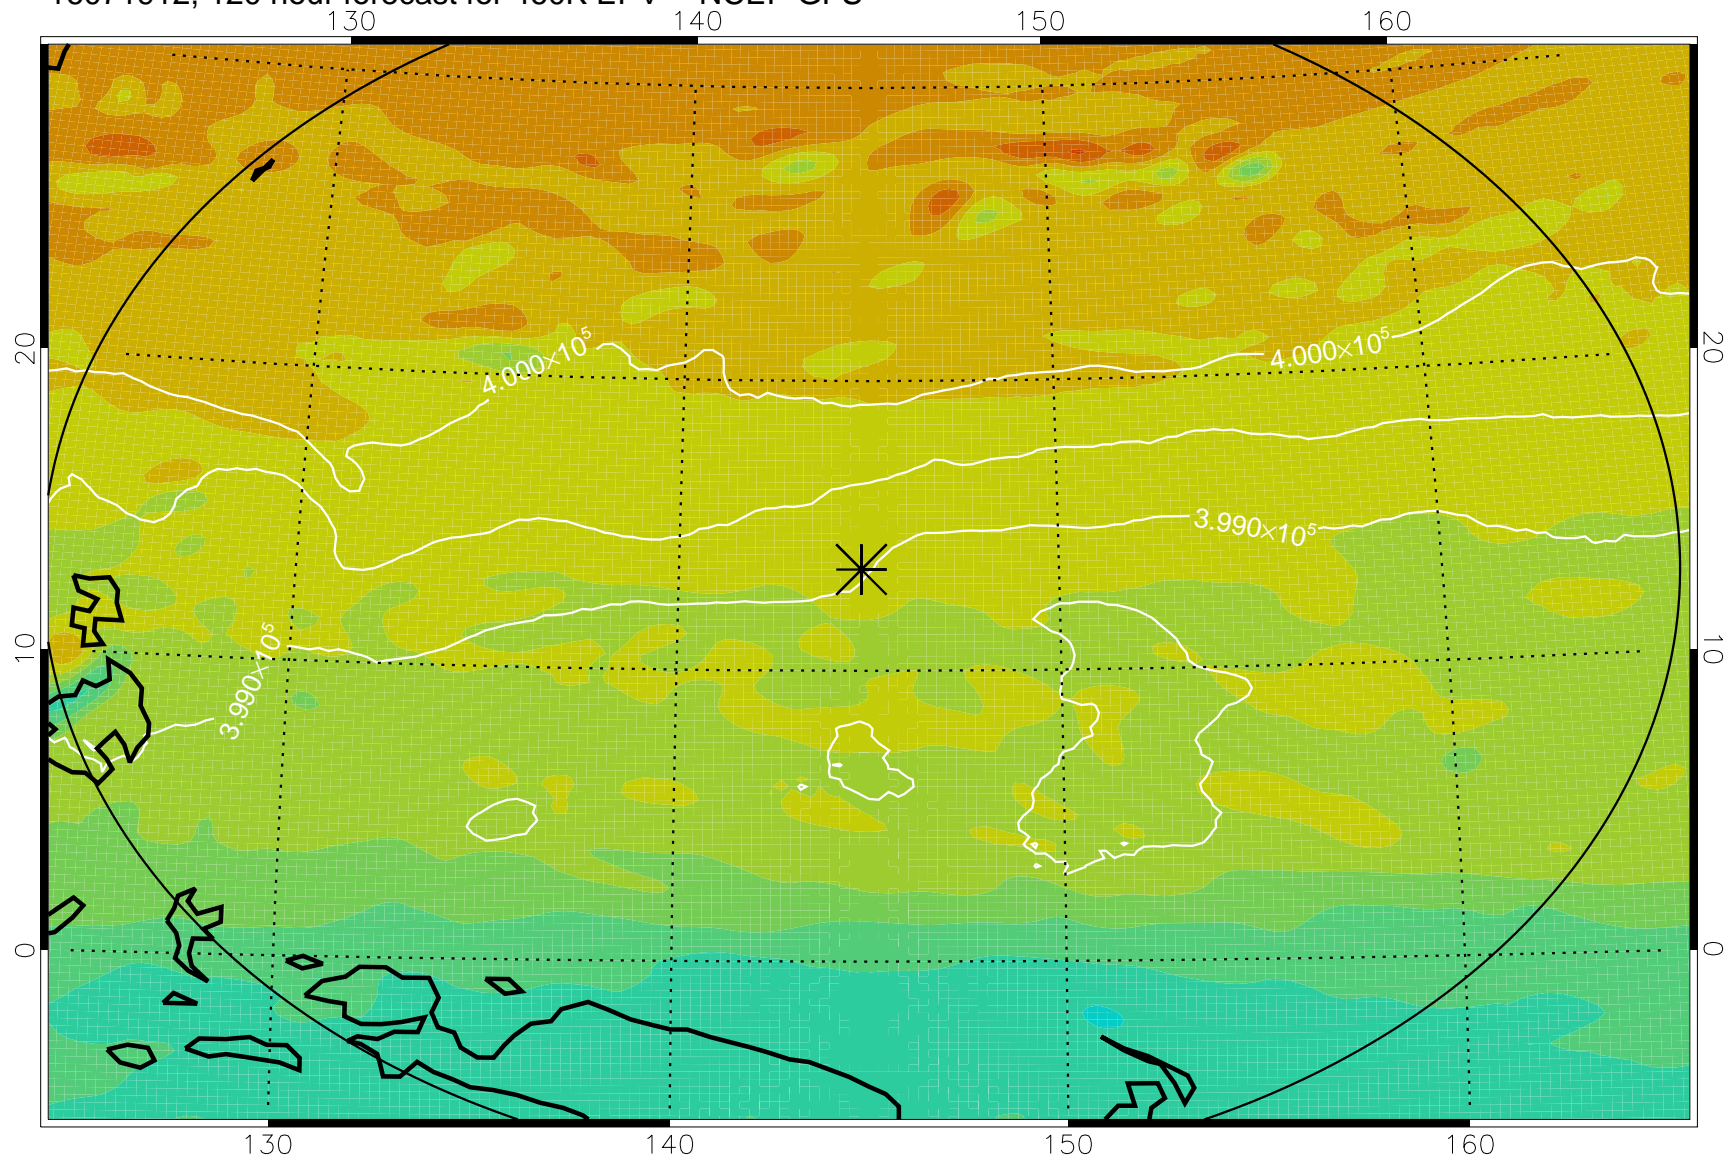

16071718, 78 hour forecast for 460K EPV -- NCEP GFS

460K Montgomery Streamfunction, white

Range ring of 2304 km

16071800, 84 hour forecast for 460K EPV -- NCEP GFS

460K Montgomery Streamfunction, white

Range ring of 2304 km

16071806, 90 hour forecast for 460K EPV -- NCEP GFS

460K Montgomery Streamfunction, white

Range ring of 2304 km

16071812, 96 hour forecast for 460K EPV -- NCEP GFS

460K Montgomery Streamfunction, white

Range ring of 2304 km

16071818, 102 hour forecast for 460K EPV -- NCEP GFS

460K Montgomery Streamfunction, white

Range ring of 2304 km

16071900, 108 hour forecast for 460K EPV -- NCEP GFS

460K Montgomery Streamfunction, white

Range ring of 2304 km

16071906, 114 hour forecast for 460K EPV -- NCEP GFS

460K Montgomery Streamfunction, white

Range ring of 2304 km

16071912, 120 hour forecast for 460K EPV -- NCEP GFS

460K Montgomery Streamfunction, white

Range ring of 2304 km