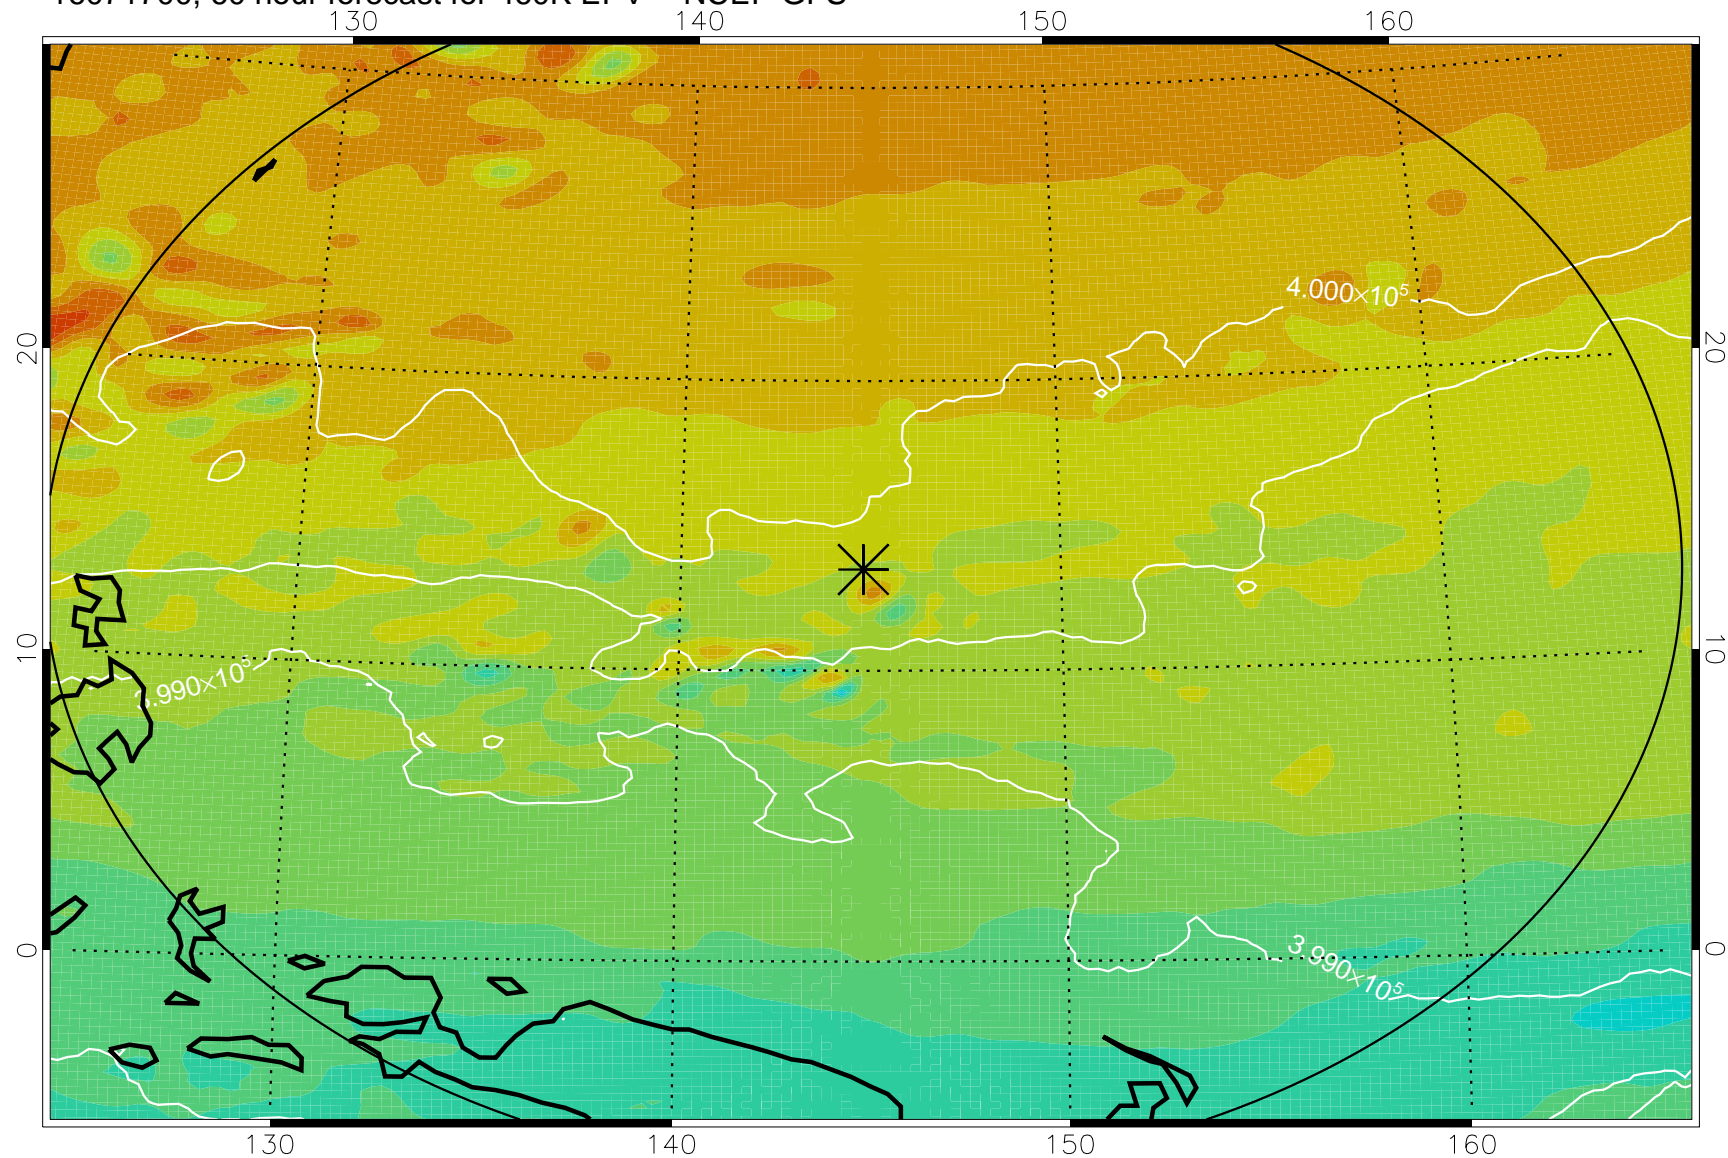

16071518, 30 hour forecast for 460K EPV -- NCEP GFS

460K Montgomery Streamfunction, white

Range ring of 2304 km

16071600, 36 hour forecast for 460K EPV -- NCEP GFS

460K Montgomery Streamfunction, white

Range ring of 2304 km

16071606, 42 hour forecast for 460K EPV -- NCEP GFS

460K Montgomery Streamfunction, white

Range ring of 2304 km

16071612, 48 hour forecast for 460K EPV -- NCEP GFS

460K Montgomery Streamfunction, white

Range ring of 2304 km

16071618, 54 hour forecast for 460K EPV -- NCEP GFS

460K Montgomery Streamfunction, white

Range ring of 2304 km

16071700, 60 hour forecast for 460K EPV -- NCEP GFS

460K Montgomery Streamfunction, white

Range ring of 2304 km

16071718, 78 hour forecast for 460K EPV -- NCEP GFS

460K Montgomery Streamfunction, white

Range ring of 2304 km

16071800, 84 hour forecast for 460K EPV -- NCEP GFS

460K Montgomery Streamfunction, white

Range ring of 2304 km