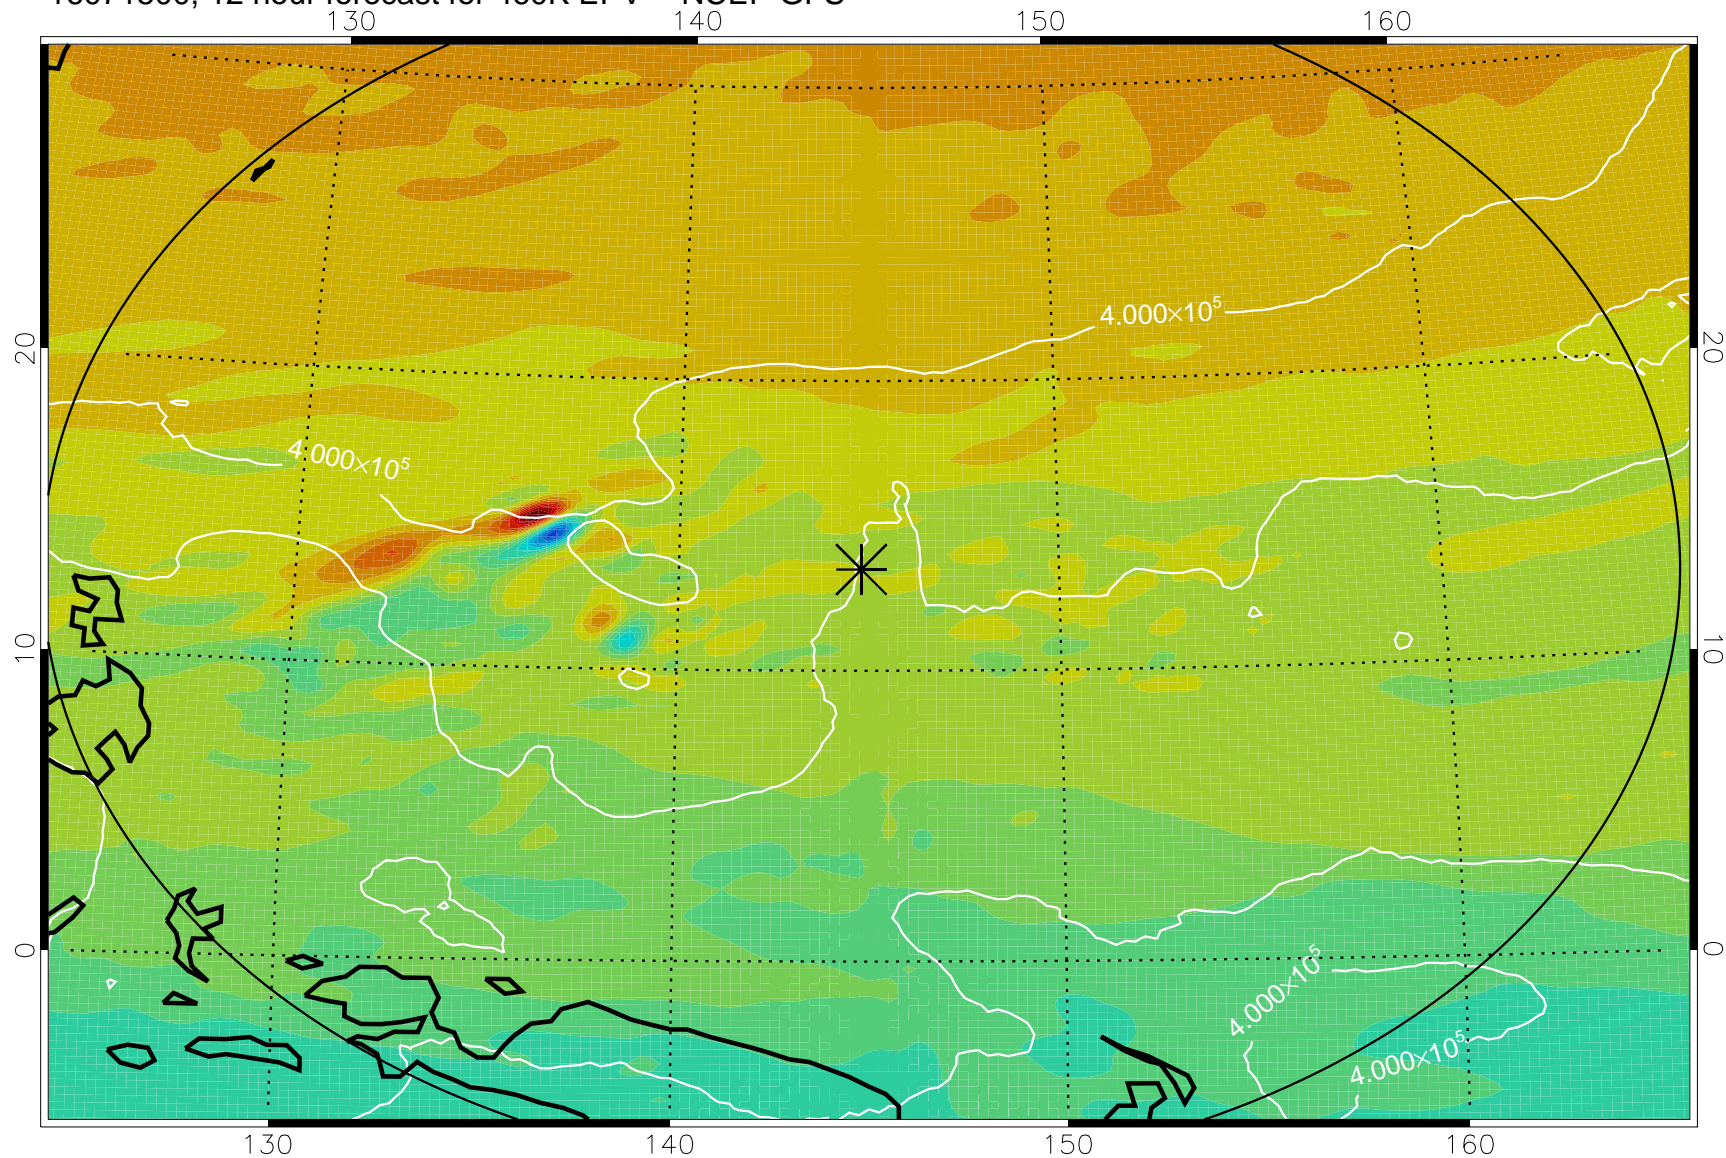

16071418, 6 hour forecast for 460K EPV -- NCEP GFS

460K Montgomery Streamfunction, white

Range ring of 2304 km

16071500, 12 hour forecast for 460K EPV -- NCEP GFS

460K Montgomery Streamfunction, white

Range ring of 2304 km

16071506, 18 hour forecast for 460K EPV -- NCEP GFS

460K Montgomery Streamfunction, white

Range ring of 2304 km

16071512, 24 hour forecast for 460K EPV -- NCEP GFS

460K Montgomery Streamfunction, white

Range ring of 2304 km

16071718, 78 hour forecast for 460K EPV -- NCEP GFS

460K Montgomery Streamfunction, white

Range ring of 2304 km

16071800, 84 hour forecast for 460K EPV -- NCEP GFS

460K Montgomery Streamfunction, white

Range ring of 2304 km

16071818, 102 hour forecast for 460K EPV -- NCEP GFS

460K Montgomery Streamfunction, white

Range ring of 2304 km

16071900, 108 hour forecast for 460K EPV -- NCEP GFS

460K Montgomery Streamfunction, white

Range ring of 2304 km