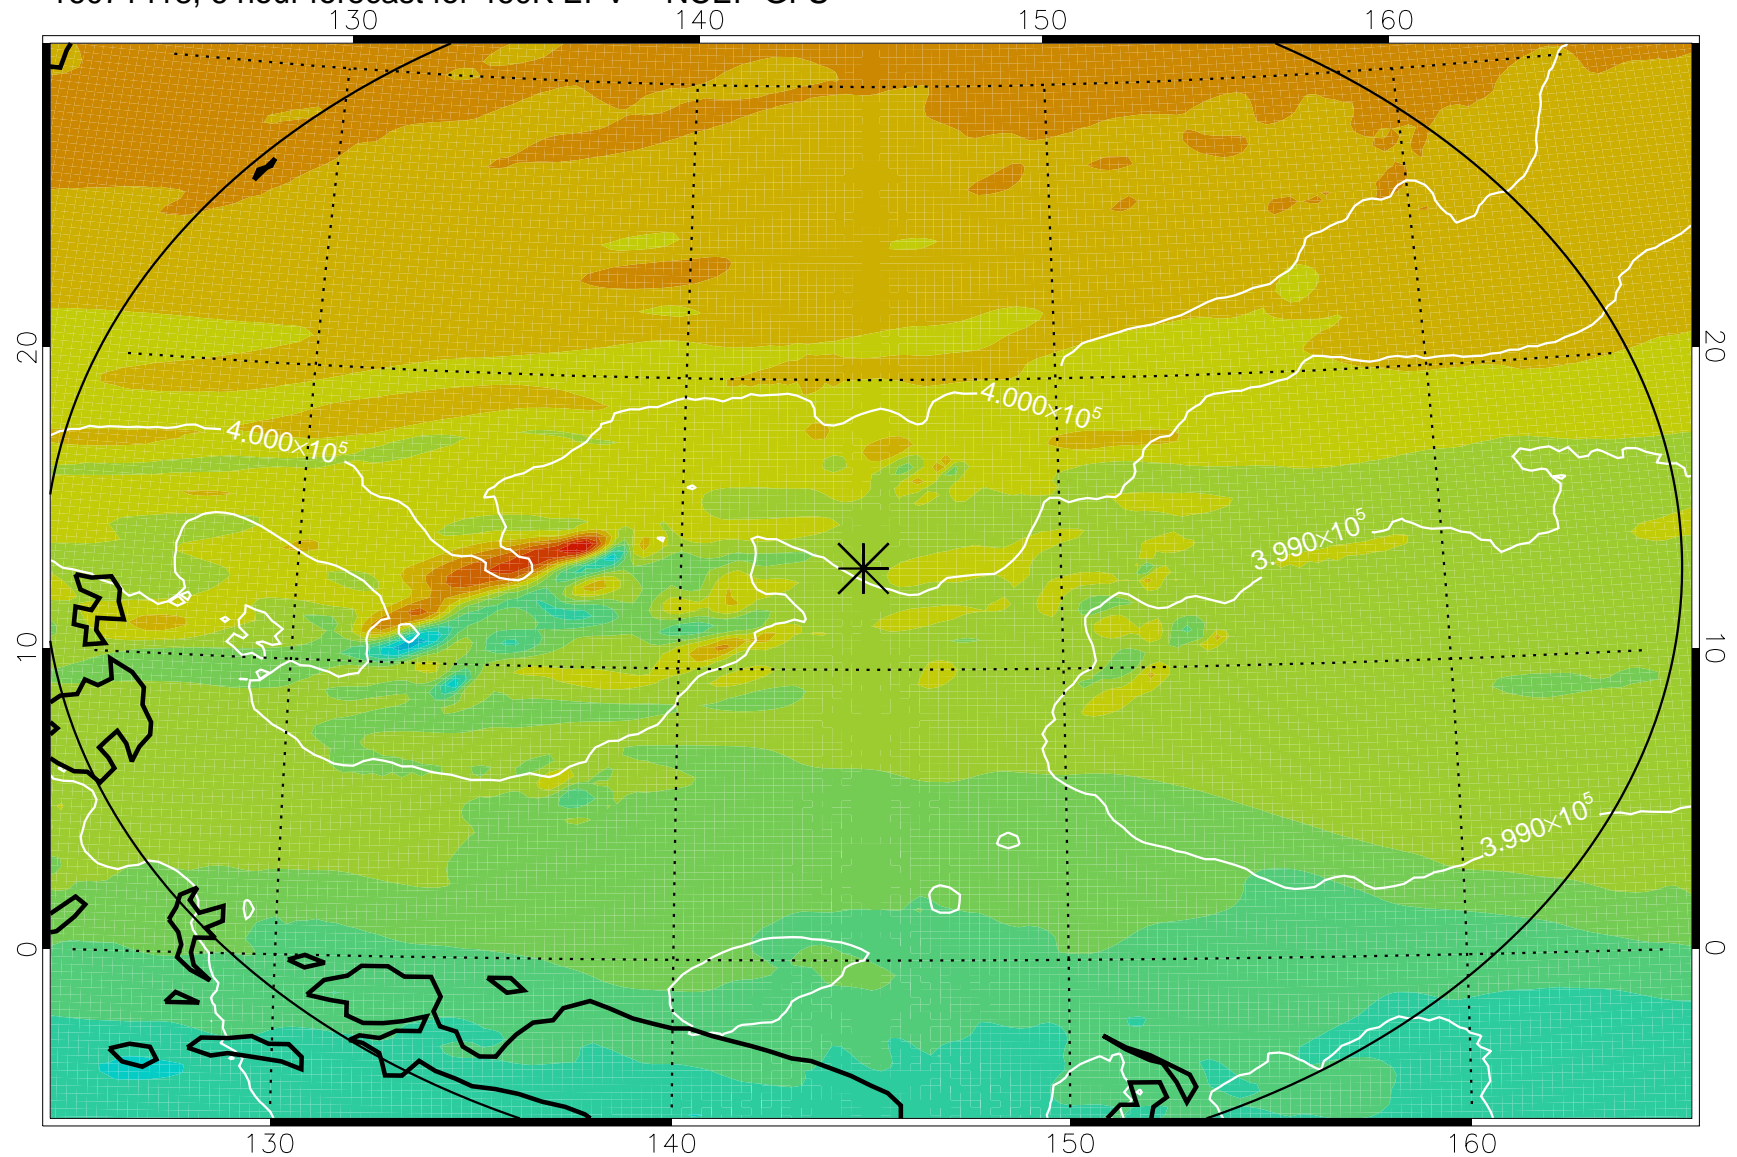

16071418, 6 hour forecast for 460K EPV -- NCEP GFS

460K Montgomery Streamfunction, white

Range ring of 2304 km

16071500, 12 hour forecast for 460K EPV -- NCEP GFS

460K Montgomery Streamfunction, white

Range ring of 2304 km

16071506, 18 hour forecast for 460K EPV -- NCEP GFS

460K Montgomery Streamfunction, white

Range ring of 2304 km

16071512, 24 hour forecast for 460K EPV -- NCEP GFS

460K Montgomery Streamfunction, white

Range ring of 2304 km

16071518, 30 hour forecast for 460K EPV -- NCEP GFS

460K Montgomery Streamfunction, white

Range ring of 2304 km

16071600, 36 hour forecast for 460K EPV -- NCEP GFS

460K Montgomery Streamfunction, white

Range ring of 2304 km

16071718, 78 hour forecast for 460K EPV -- NCEP GFS

460K Montgomery Streamfunction, white

Range ring of 2304 km

16071800, 84 hour forecast for 460K EPV -- NCEP GFS

460K Montgomery Streamfunction, white

Range ring of 2304 km