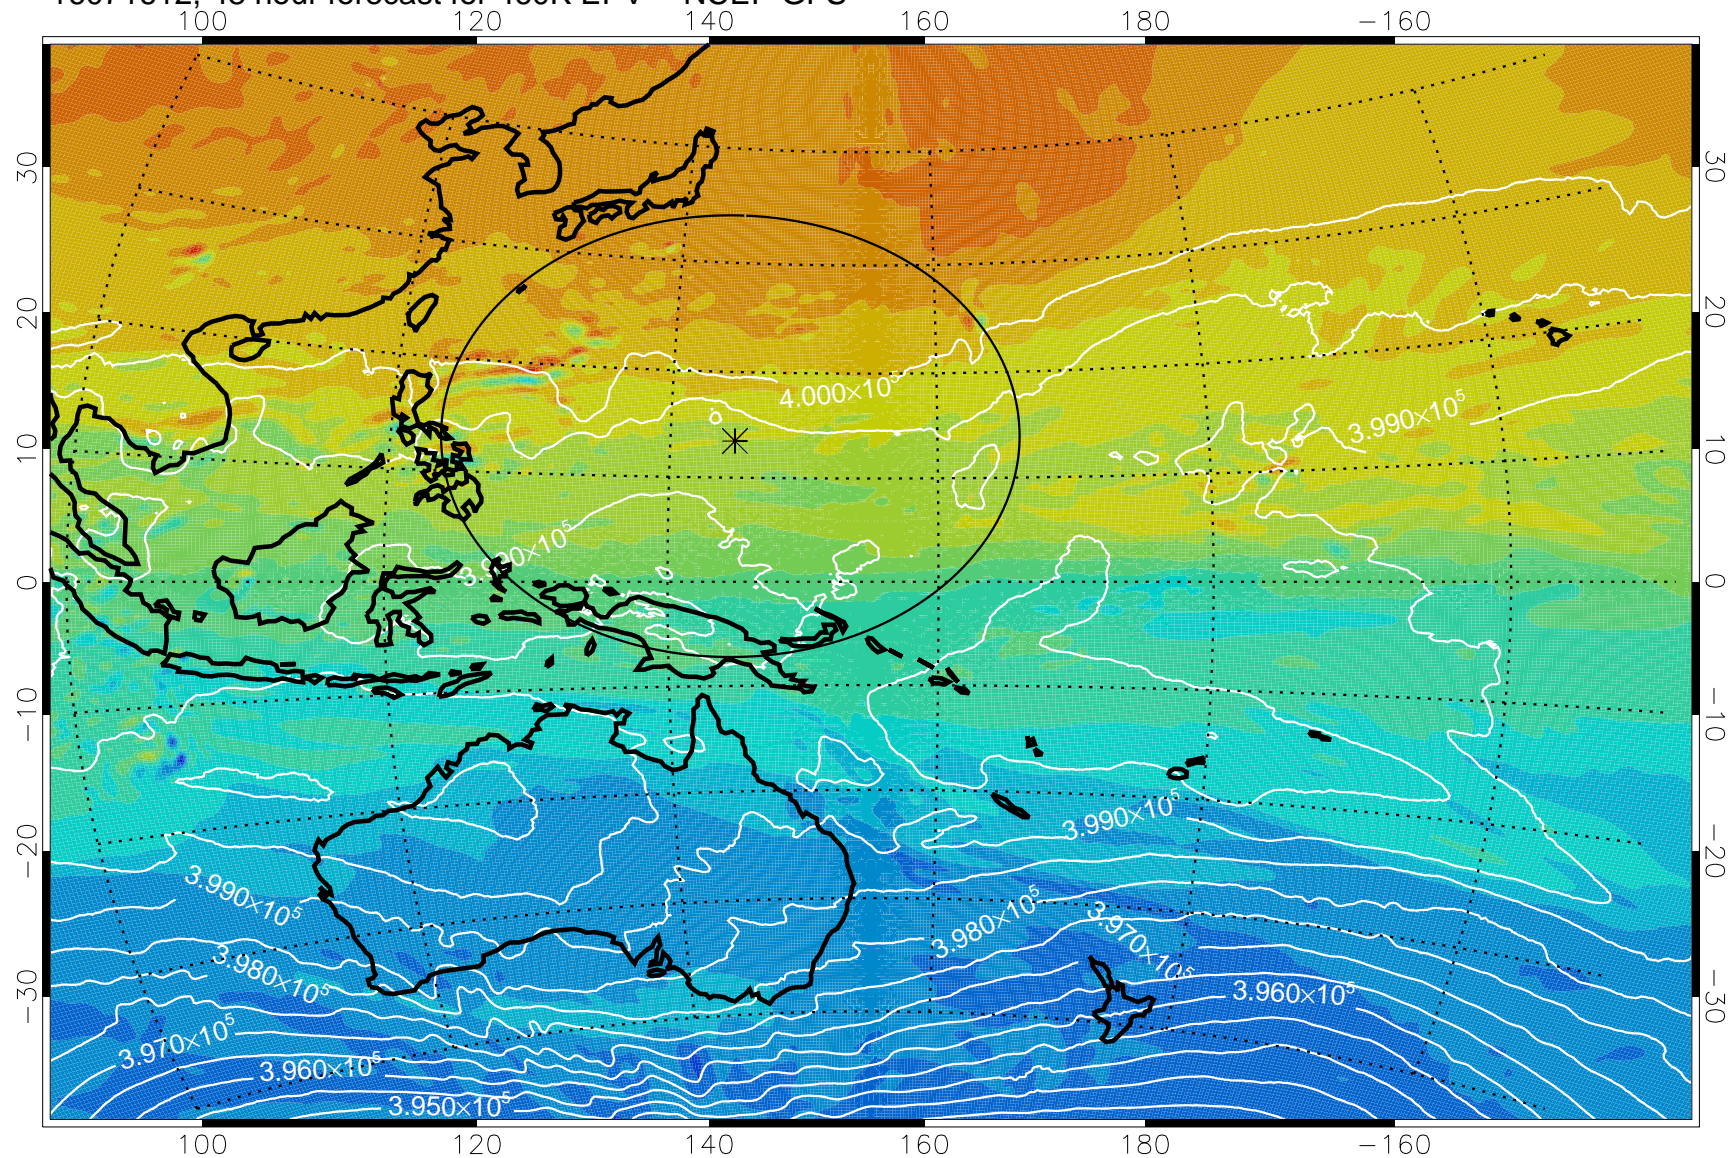

16071518, 30 hour forecast for 460K EPV -- NCEP GFS

460K Montgomery Streamfunction, white

Range ring of 2304 km

16071600, 36 hour forecast for 460K EPV -- NCEP GFS

460K Montgomery Streamfunction, white

Range ring of 2304 km

16071606, 42 hour forecast for 460K EPV -- NCEP GFS

460K Montgomery Streamfunction, white

Range ring of 2304 km

16071612, 48 hour forecast for 460K EPV -- NCEP GFS

460K Montgomery Streamfunction, white

Range ring of 2304 km

16071618, 54 hour forecast for 460K EPV -- NCEP GFS

460K Montgomery Streamfunction, white

Range ring of 2304 km

16071700, 60 hour forecast for 460K EPV -- NCEP GFS

460K Montgomery Streamfunction, white

Range ring of 2304 km

16071706, 66 hour forecast for 460K EPV -- NCEP GFS

460K Montgomery Streamfunction, white

Range ring of 2304 km

16071712, 72 hour forecast for 460K EPV -- NCEP GFS

460K Montgomery Streamfunction, white

Range ring of 2304 km