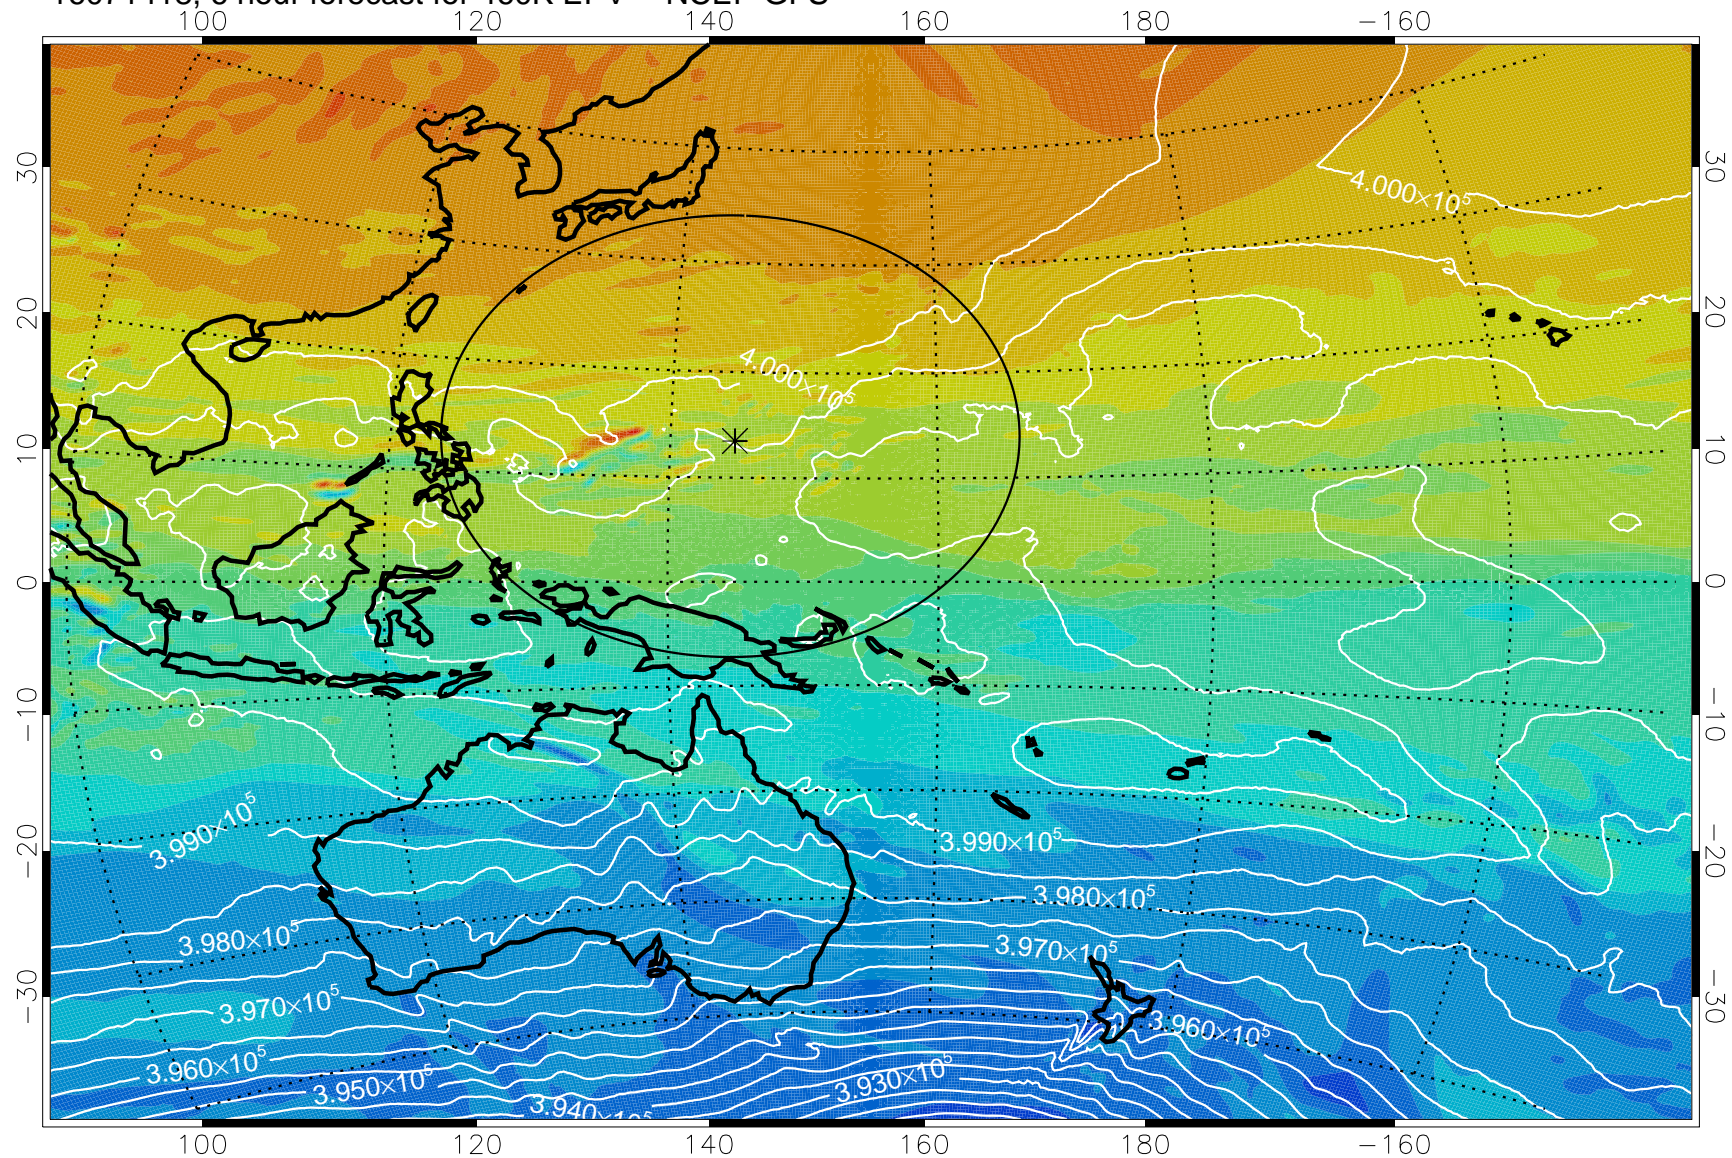

16071418, 6 hour forecast for 460K EPV -- NCEP GFS

460K Montgomery Streamfunction, white

Range ring of 2304 km

16071500, 12 hour forecast for 460K EPV -- NCEP GFS

460K Montgomery Streamfunction, white

Range ring of 2304 km

16071506, 18 hour forecast for 460K EPV -- NCEP GFS

460K Montgomery Streamfunction, white

Range ring of 2304 km

16071512, 24 hour forecast for 460K EPV -- NCEP GFS

460K Montgomery Streamfunction, white

Range ring of 2304 km

16071518, 30 hour forecast for 460K EPV -- NCEP GFS

460K Montgomery Streamfunction, white

Range ring of 2304 km

16071600, 36 hour forecast for 460K EPV -- NCEP GFS

460K Montgomery Streamfunction, white

Range ring of 2304 km

16071606, 42 hour forecast for 460K EPV -- NCEP GFS

460K Montgomery Streamfunction, white

Range ring of 2304 km

16071612, 48 hour forecast for 460K EPV -- NCEP GFS

460K Montgomery Streamfunction, white

Range ring of 2304 km