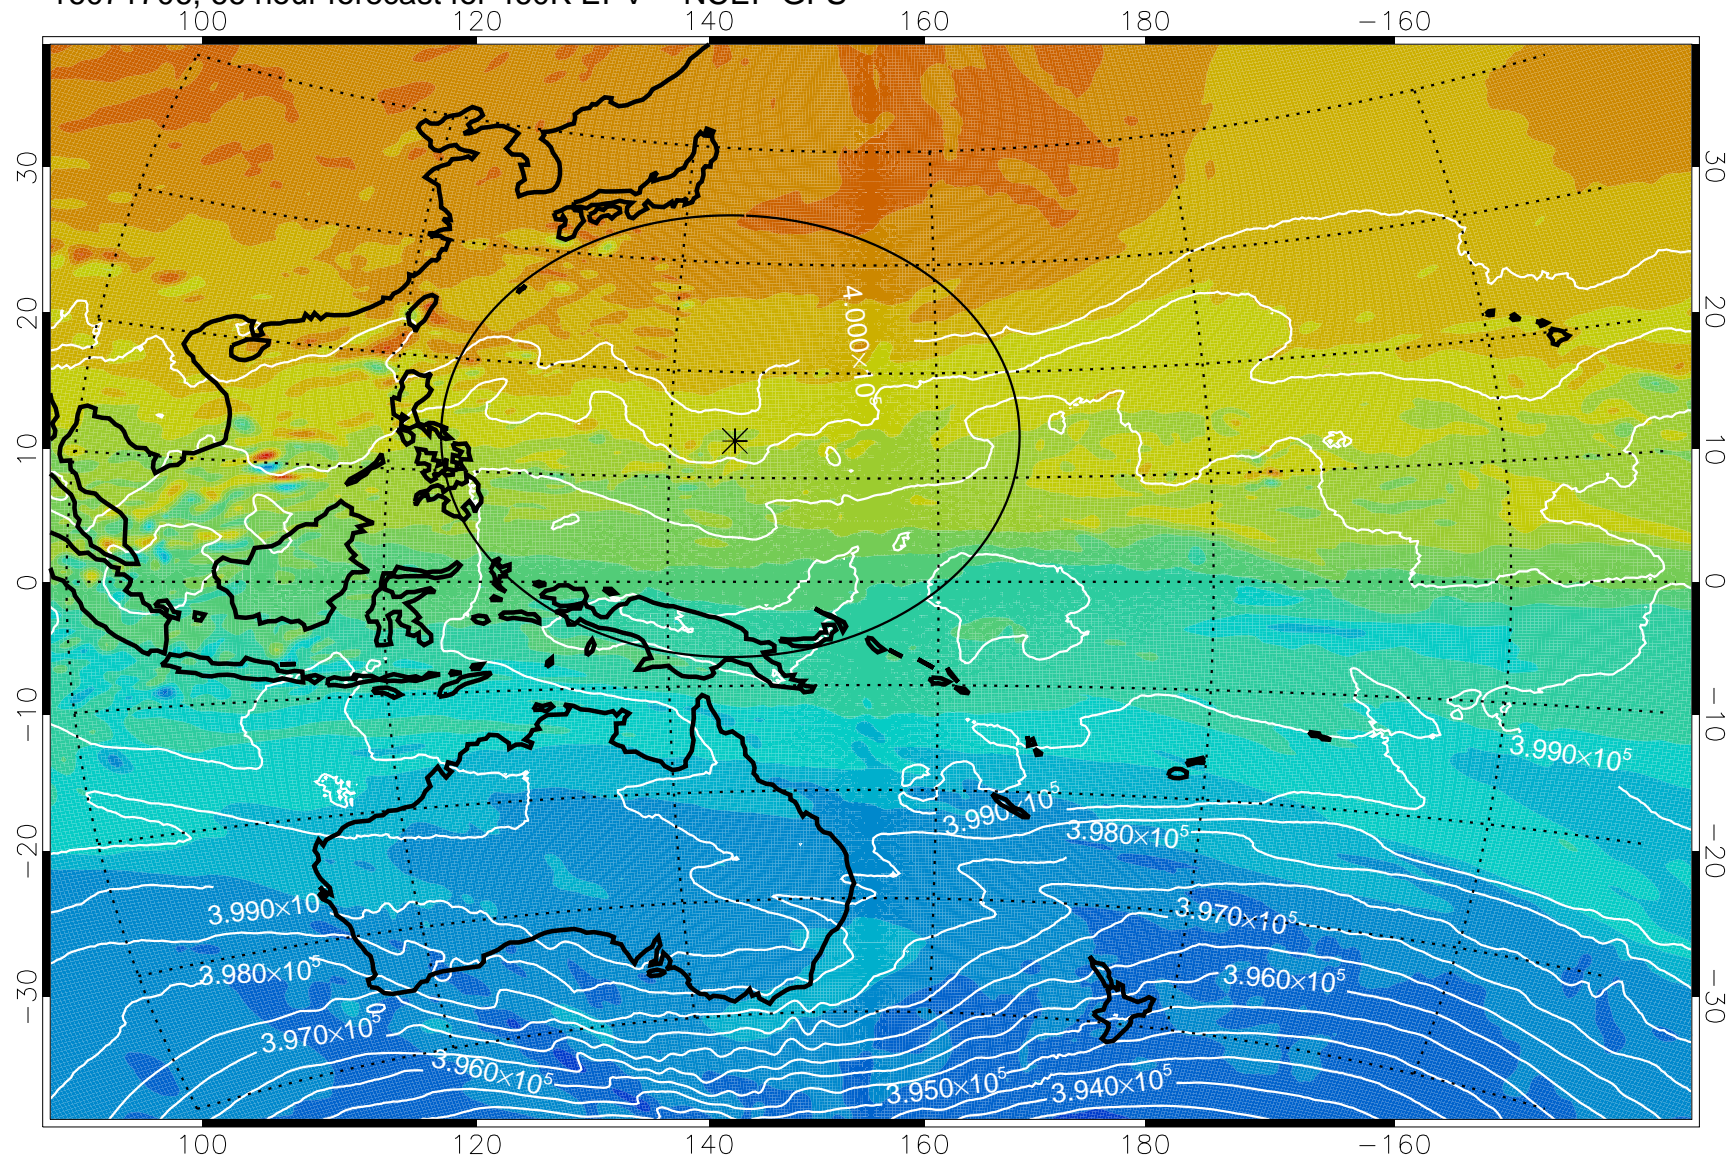

16071606, 42 hour forecast for 460K EPV -- NCEP GFS

460K Montgomery Streamfunction, white

Range ring of 2304 km

16071612, 48 hour forecast for 460K EPV -- NCEP GFS

460K Montgomery Streamfunction, white

Range ring of 2304 km

16071618, 54 hour forecast for 460K EPV -- NCEP GFS

460K Montgomery Streamfunction, white

Range ring of 2304 km

16071700, 60 hour forecast for 460K EPV -- NCEP GFS

460K Montgomery Streamfunction, white

Range ring of 2304 km

16071706, 66 hour forecast for 460K EPV -- NCEP GFS

460K Montgomery Streamfunction, white

Range ring of 2304 km

16071712, 72 hour forecast for 460K EPV -- NCEP GFS

460K Montgomery Streamfunction, white

Range ring of 2304 km

16071718, 78 hour forecast for 460K EPV -- NCEP GFS

460K Montgomery Streamfunction, white

Range ring of 2304 km

16071800, 84 hour forecast for 460K EPV -- NCEP GFS

460K Montgomery Streamfunction, white

Range ring of 2304 km