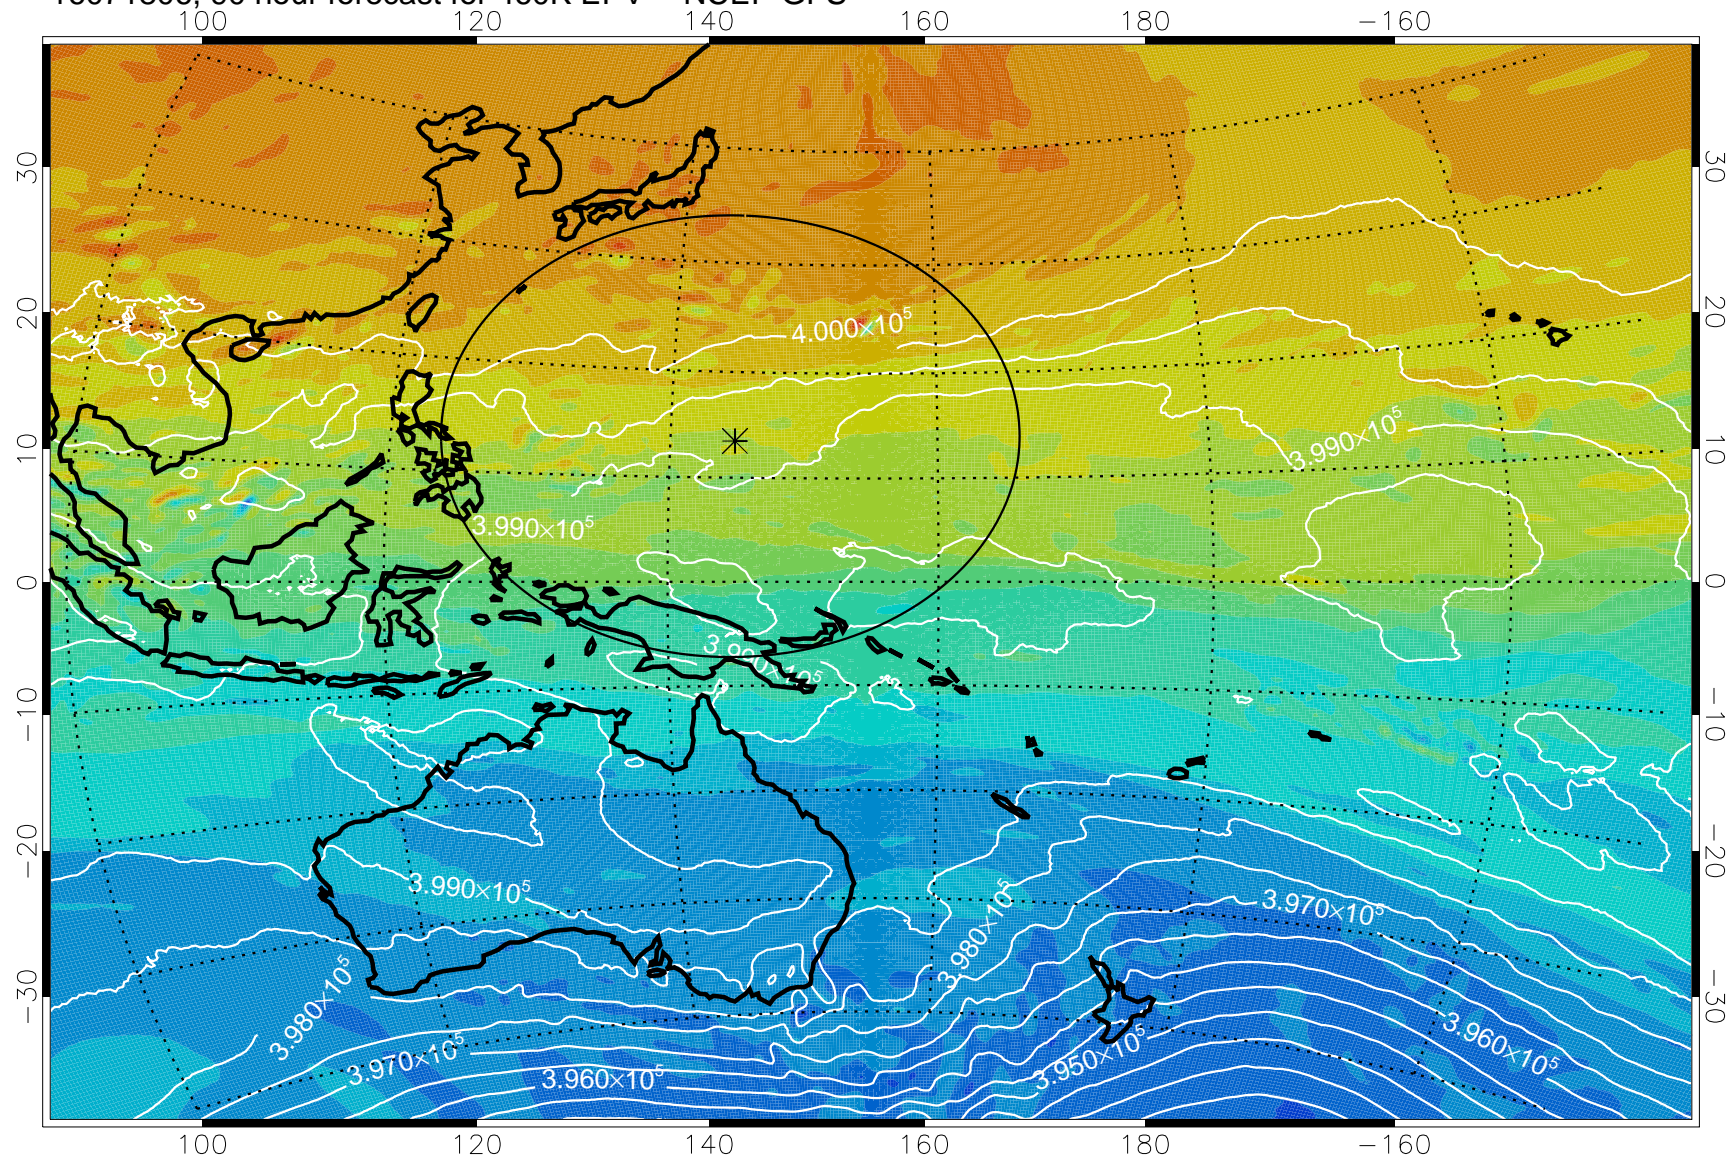

16071706, 66 hour forecast for 460K EPV -- NCEP GFS

460K Montgomery Streamfunction, white

Range ring of 2304 km

16071712, 72 hour forecast for 460K EPV -- NCEP GFS

460K Montgomery Streamfunction, white

Range ring of 2304 km

16071718, 78 hour forecast for 460K EPV -- NCEP GFS

460K Montgomery Streamfunction, white

Range ring of 2304 km

16071800, 84 hour forecast for 460K EPV -- NCEP GFS

460K Montgomery Streamfunction, white

Range ring of 2304 km

16071806, 90 hour forecast for 460K EPV -- NCEP GFS

460K Montgomery Streamfunction, white

Range ring of 2304 km

16071812, 96 hour forecast for 460K EPV -- NCEP GFS

460K Montgomery Streamfunction, white

Range ring of 2304 km

16071818, 102 hour forecast for 460K EPV -- NCEP GFS

460K Montgomery Streamfunction, white

Range ring of 2304 km

16071900, 108 hour forecast for 460K EPV -- NCEP GFS

460K Montgomery Streamfunction, white

Range ring of 2304 km