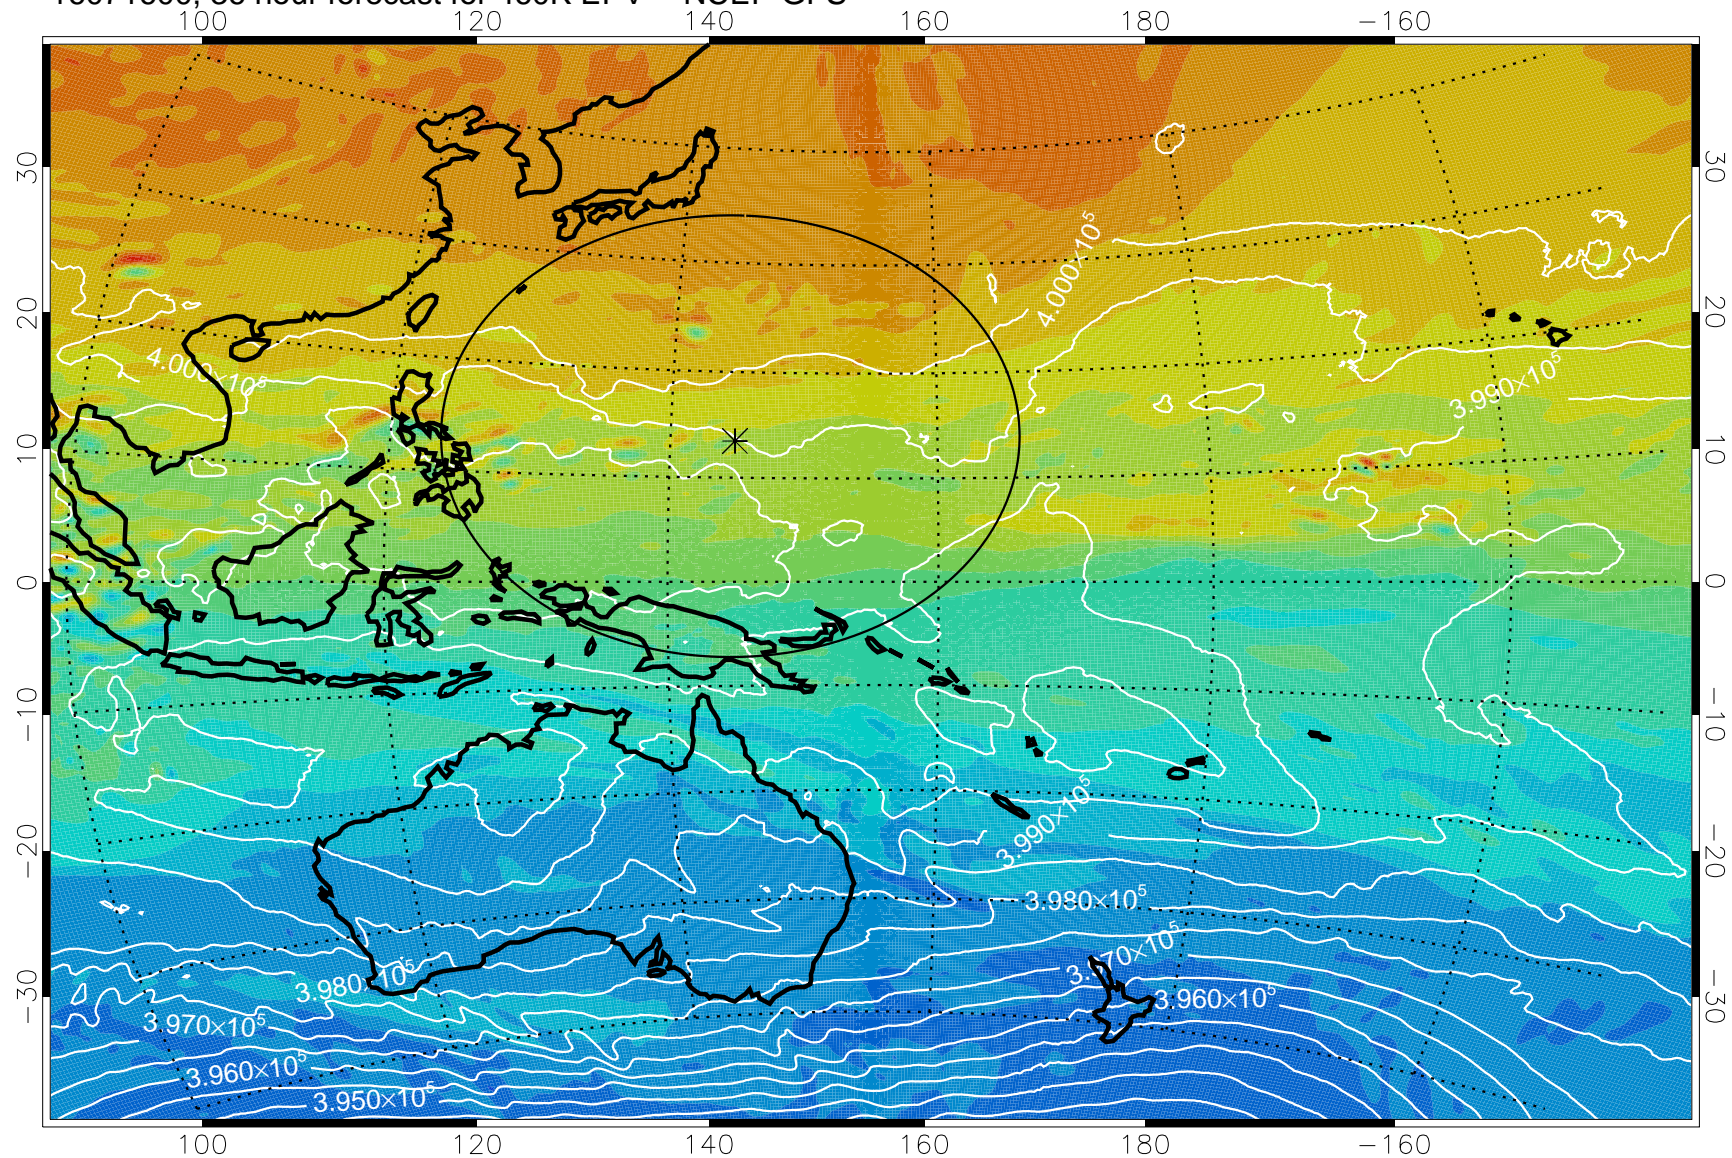

16071506, 18 hour forecast for 460K EPV -- NCEP GFS

460K Montgomery Streamfunction, white

Range ring of 2304 km

16071512, 24 hour forecast for 460K EPV -- NCEP GFS

460K Montgomery Streamfunction, white

Range ring of 2304 km

16071518, 30 hour forecast for 460K EPV -- NCEP GFS

460K Montgomery Streamfunction, white

Range ring of 2304 km

16071600, 36 hour forecast for 460K EPV -- NCEP GFS

460K Montgomery Streamfunction, white

Range ring of 2304 km

16071606, 42 hour forecast for 460K EPV -- NCEP GFS

460K Montgomery Streamfunction, white

Range ring of 2304 km

16071612, 48 hour forecast for 460K EPV -- NCEP GFS

460K Montgomery Streamfunction, white

Range ring of 2304 km

16071618, 54 hour forecast for 460K EPV -- NCEP GFS

460K Montgomery Streamfunction, white

Range ring of 2304 km

16071700, 60 hour forecast for 460K EPV -- NCEP GFS

460K Montgomery Streamfunction, white

Range ring of 2304 km