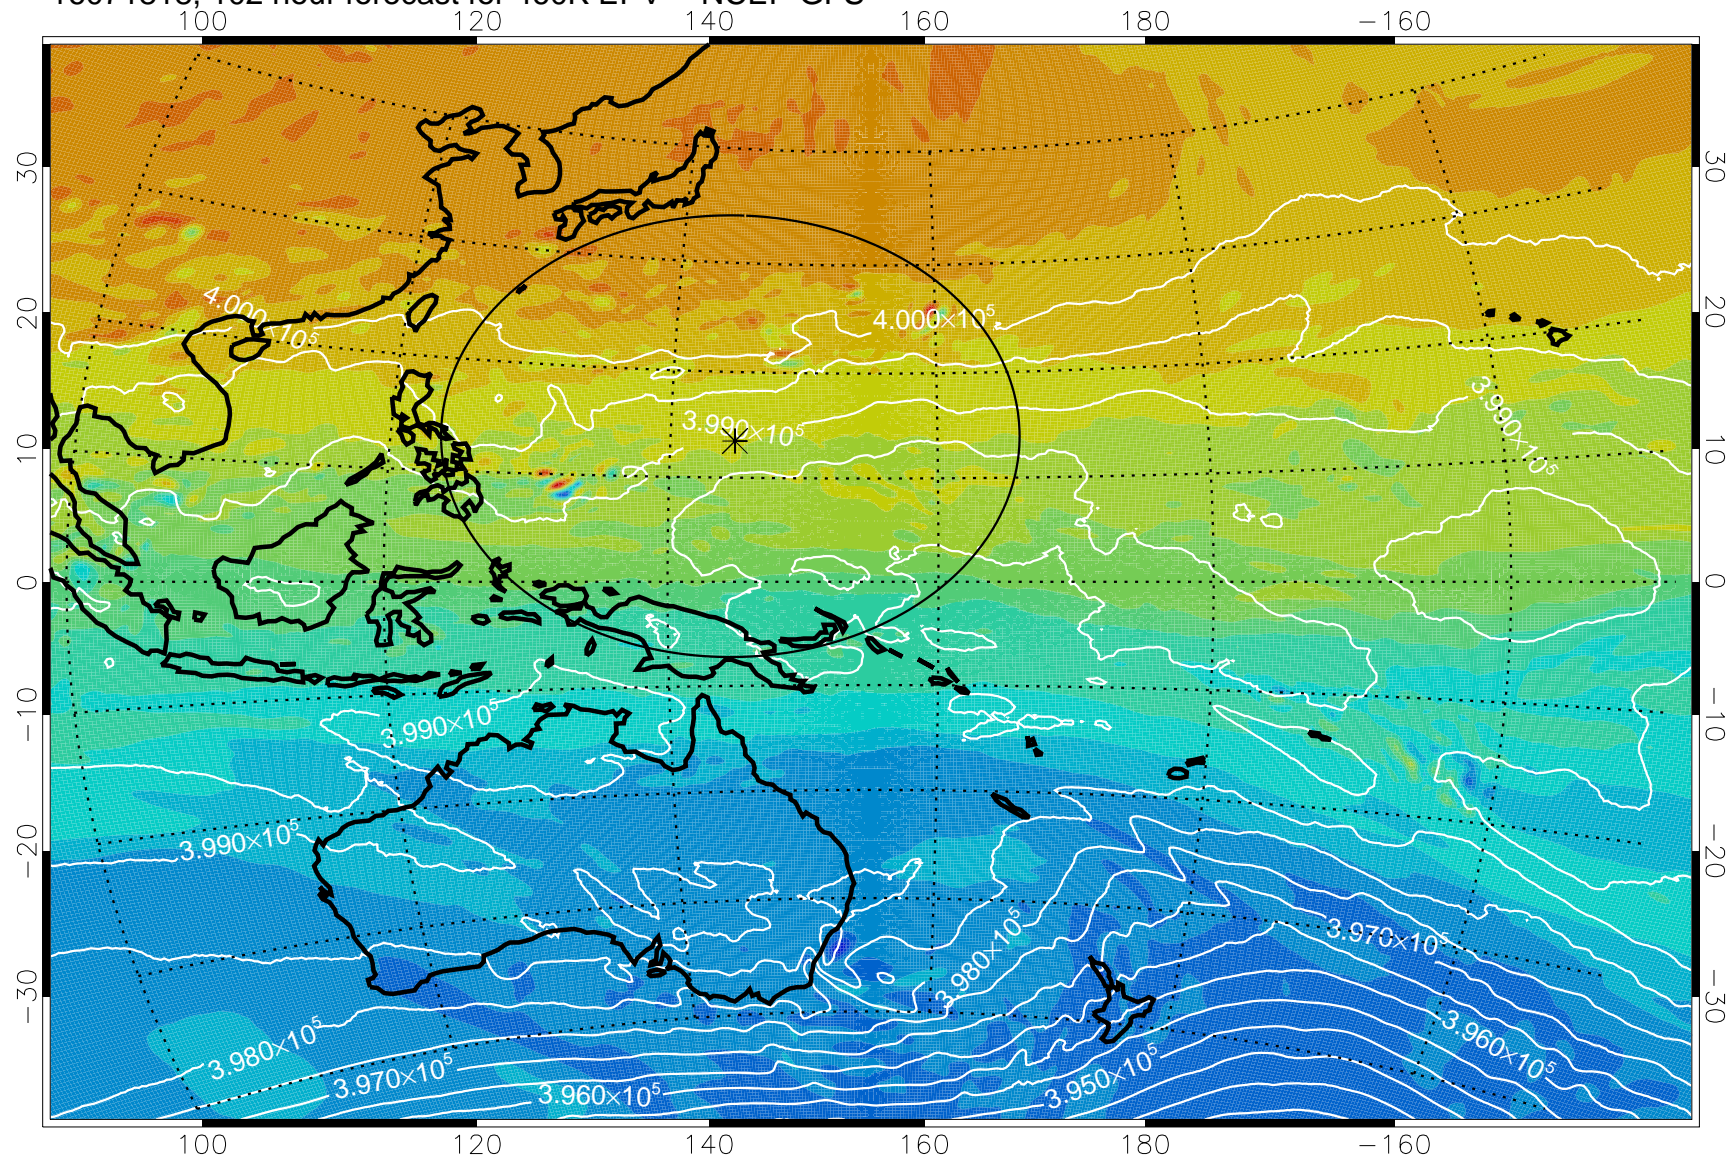

16071718, 78 hour forecast for 460K EPV -- NCEP GFS

460K Montgomery Streamfunction, white

Range ring of 2304 km

16071800, 84 hour forecast for 460K EPV -- NCEP GFS

460K Montgomery Streamfunction, white

Range ring of 2304 km

16071806, 90 hour forecast for 460K EPV -- NCEP GFS

460K Montgomery Streamfunction, white

Range ring of 2304 km

16071812, 96 hour forecast for 460K EPV -- NCEP GFS

460K Montgomery Streamfunction, white

Range ring of 2304 km

16071818, 102 hour forecast for 460K EPV -- NCEP GFS

460K Montgomery Streamfunction, white

Range ring of 2304 km

16071900, 108 hour forecast for 460K EPV -- NCEP GFS

460K Montgomery Streamfunction, white

Range ring of 2304 km

16071906, 114 hour forecast for 460K EPV -- NCEP GFS

460K Montgomery Streamfunction, white

Range ring of 2304 km

16071912, 120 hour forecast for 460K EPV -- NCEP GFS

460K Montgomery Streamfunction, white

Range ring of 2304 km