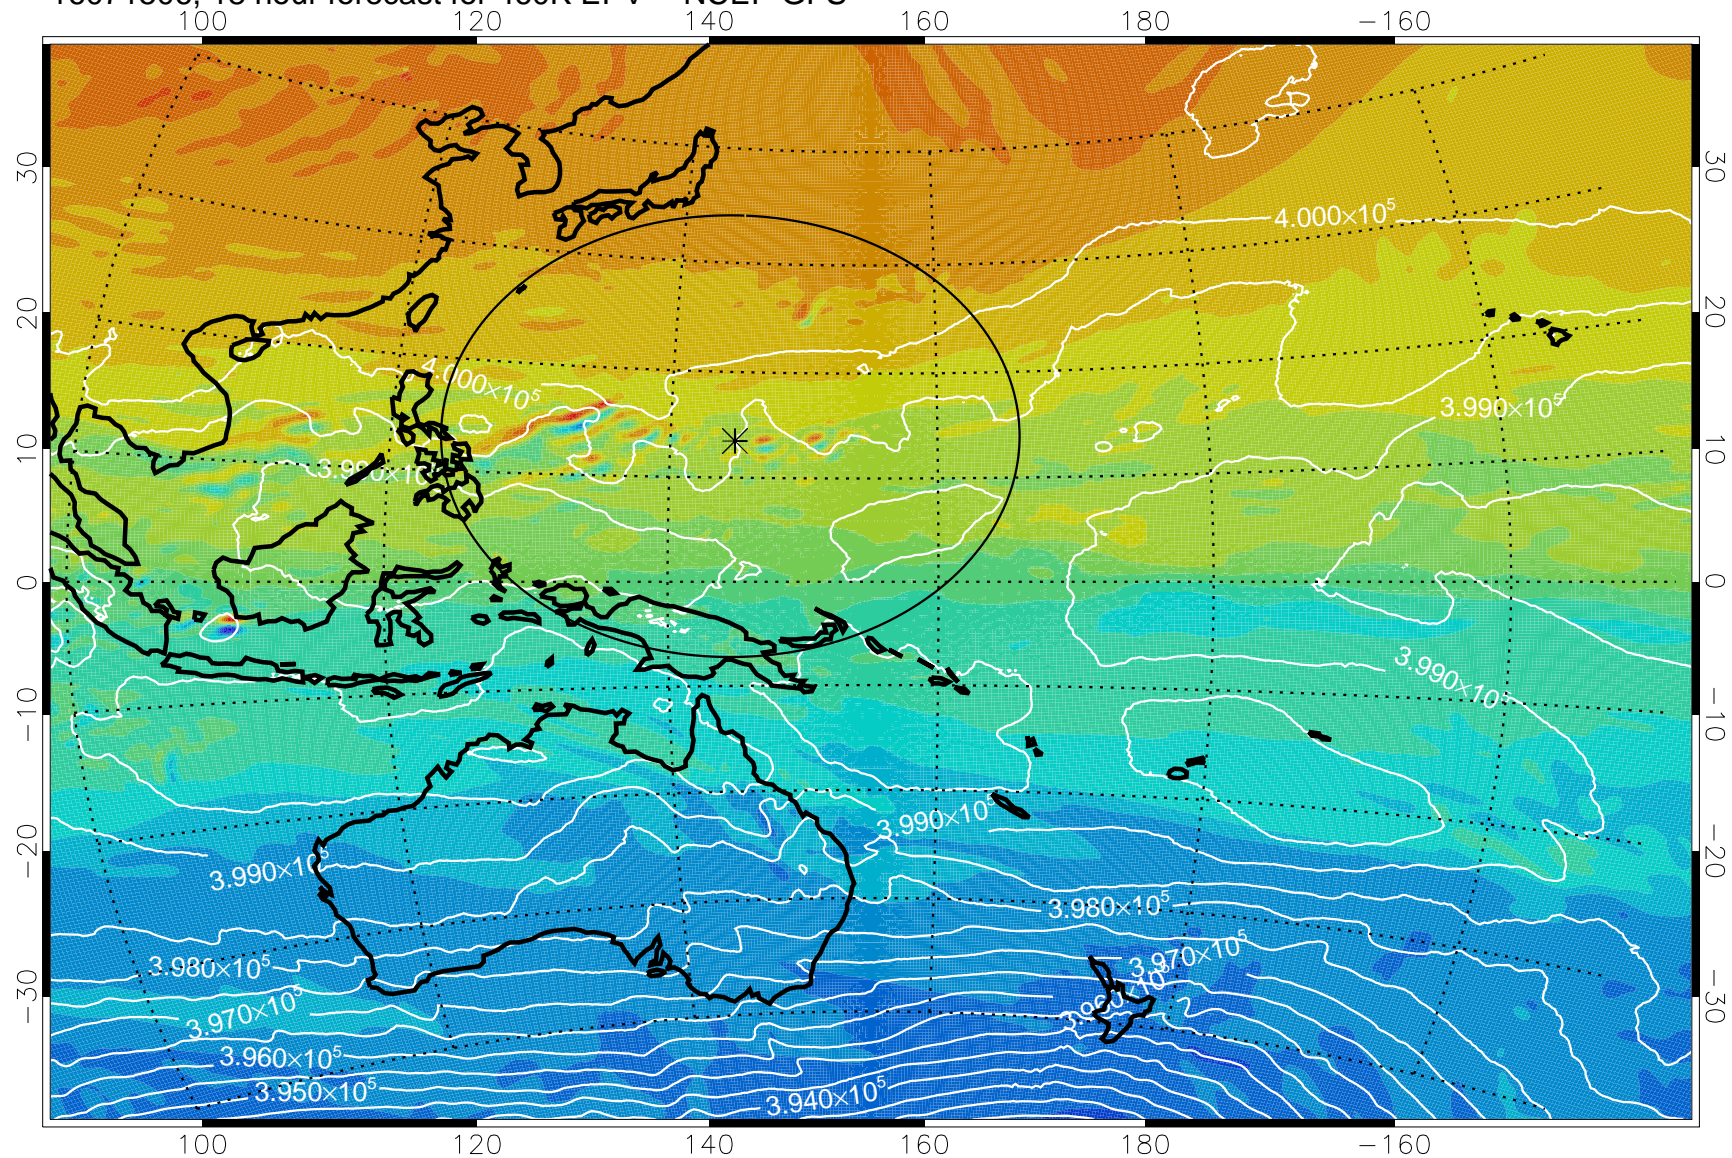

16071418, 6 hour forecast for 460K EPV -- NCEP GFS

460K Montgomery Streamfunction, white

Range ring of 2304 km

16071500, 12 hour forecast for 460K EPV -- NCEP GFS

460K Montgomery Streamfunction, white

Range ring of 2304 km

16071506, 18 hour forecast for 460K EPV -- NCEP GFS

460K Montgomery Streamfunction, white

Range ring of 2304 km

16071512, 24 hour forecast for 460K EPV -- NCEP GFS

460K Montgomery Streamfunction, white

Range ring of 2304 km

16071518, 30 hour forecast for 460K EPV -- NCEP GFS

460K Montgomery Streamfunction, white

Range ring of 2304 km

16071600, 36 hour forecast for 460K EPV -- NCEP GFS

460K Montgomery Streamfunction, white

Range ring of 2304 km

16071606, 42 hour forecast for 460K EPV -- NCEP GFS

460K Montgomery Streamfunction, white

Range ring of 2304 km

16071612, 48 hour forecast for 460K EPV -- NCEP GFS

460K Montgomery Streamfunction, white

Range ring of 2304 km