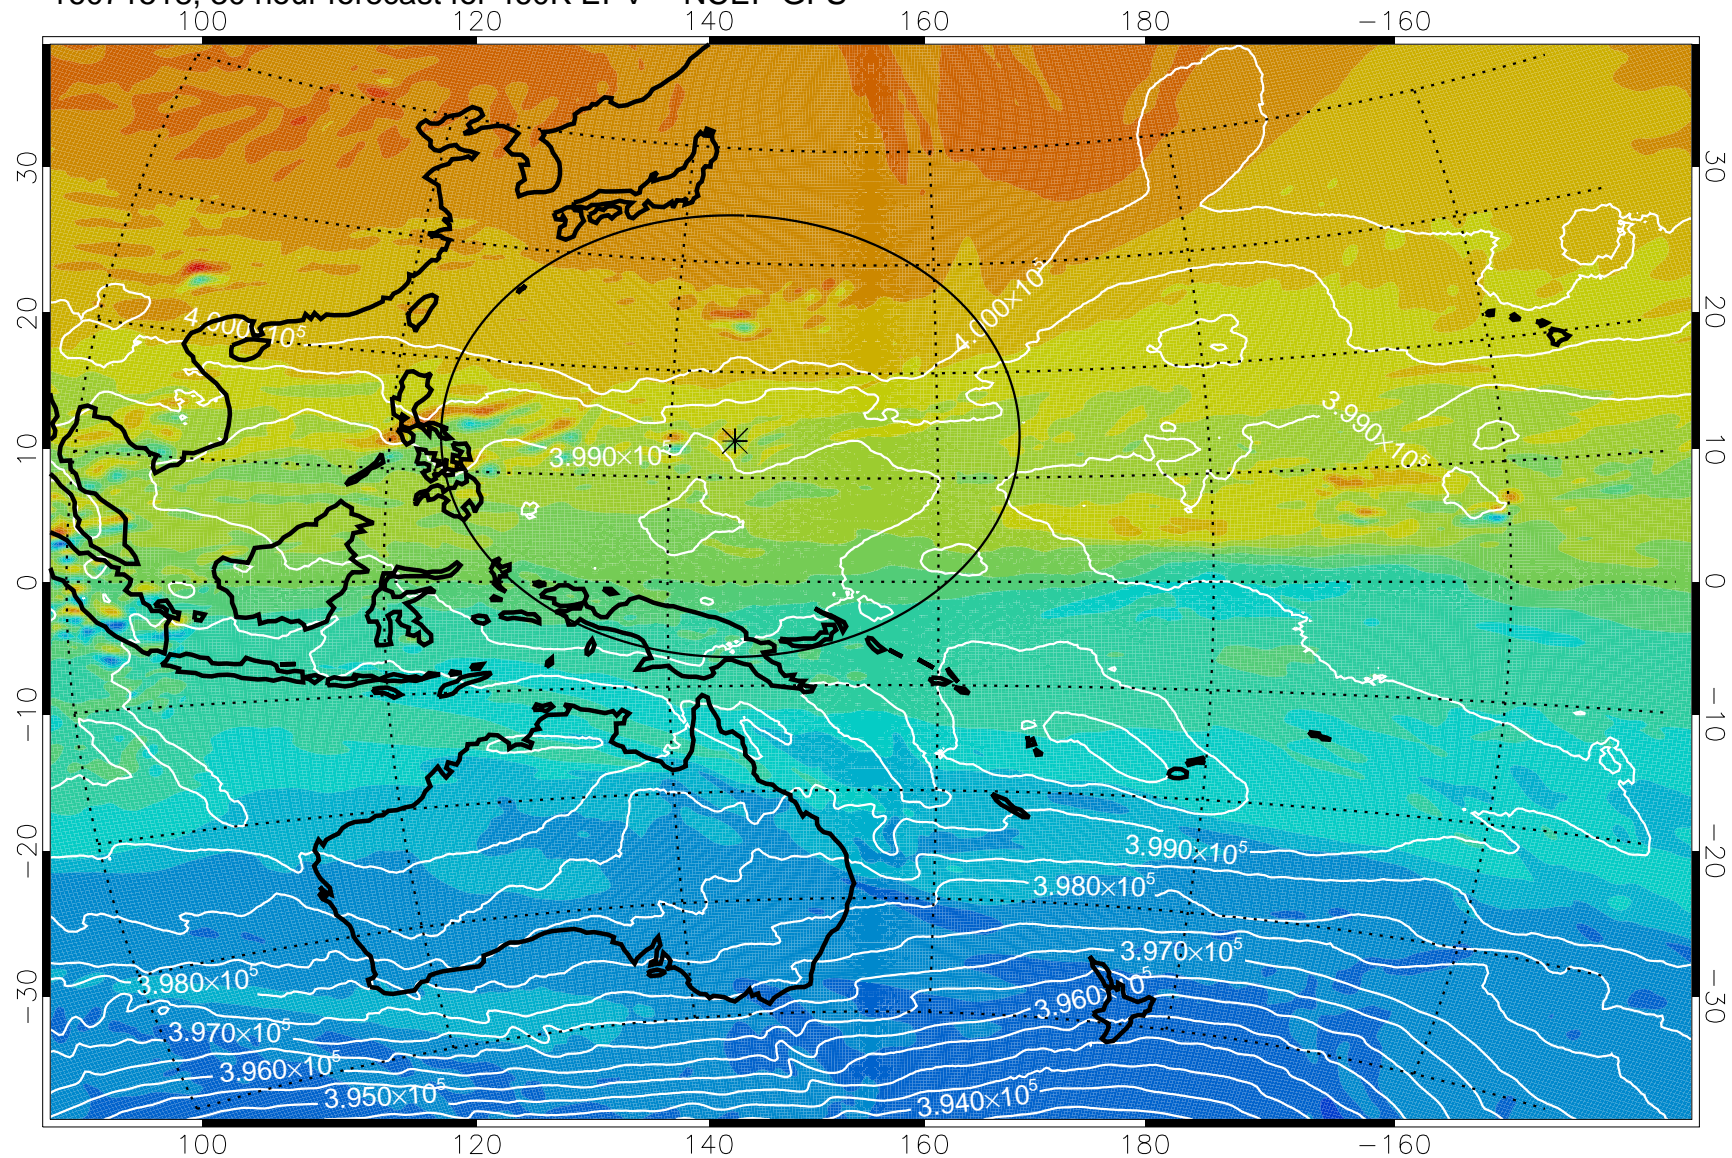

16071506, 18 hour forecast for 460K EPV -- NCEP GFS

460K Montgomery Streamfunction, white

Range ring of 2304 km

16071512, 24 hour forecast for 460K EPV -- NCEP GFS

460K Montgomery Streamfunction, white

Range ring of 2304 km

16071518, 30 hour forecast for 460K EPV -- NCEP GFS

460K Montgomery Streamfunction, white

Range ring of 2304 km

16071600, 36 hour forecast for 460K EPV -- NCEP GFS

460K Montgomery Streamfunction, white

Range ring of 2304 km

16071606, 42 hour forecast for 460K EPV -- NCEP GFS

460K Montgomery Streamfunction, white

Range ring of 2304 km

16071612, 48 hour forecast for 460K EPV -- NCEP GFS

460K Montgomery Streamfunction, white

Range ring of 2304 km

16071618, 54 hour forecast for 460K EPV -- NCEP GFS

460K Montgomery Streamfunction, white

Range ring of 2304 km

16071700, 60 hour forecast for 460K EPV -- NCEP GFS

460K Montgomery Streamfunction, white

Range ring of 2304 km