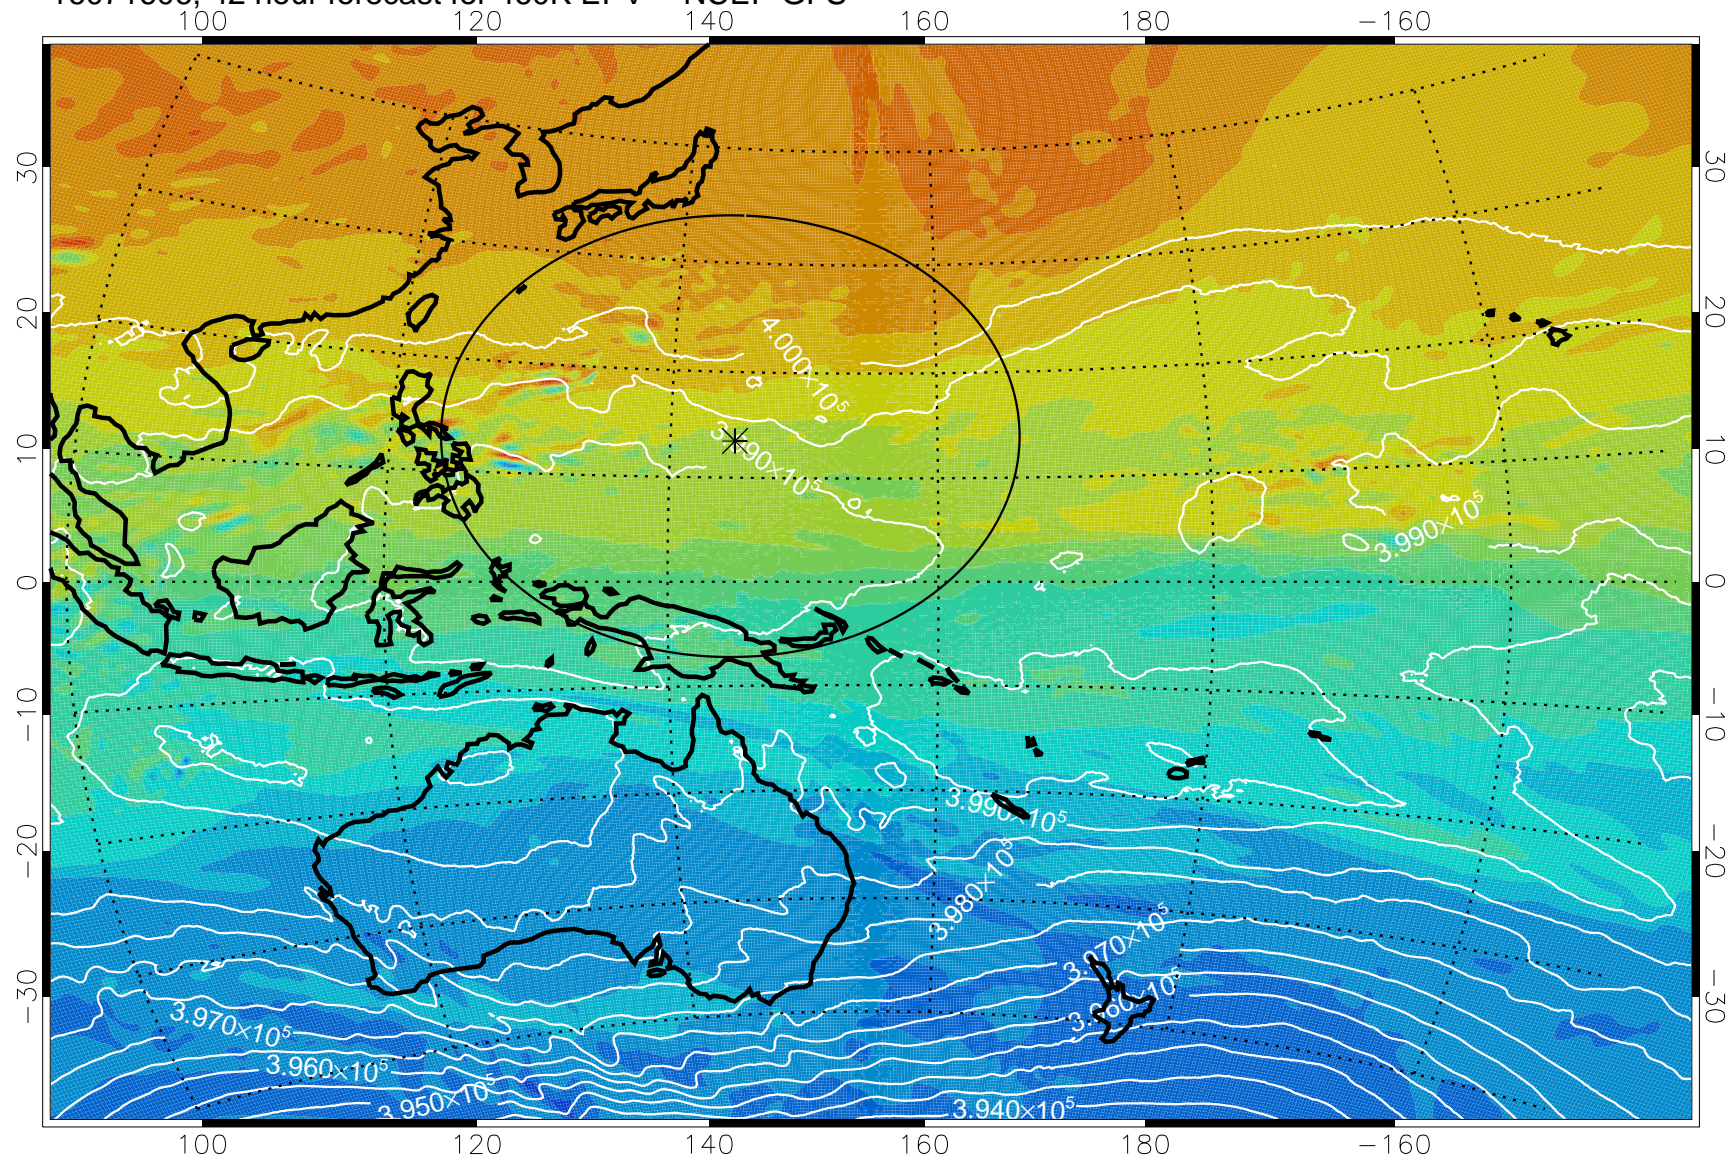

16071518, 30 hour forecast for 460K EPV -- NCEP GFS

460K Montgomery Streamfunction, white

Range ring of 2304 km

16071600, 36 hour forecast for 460K EPV -- NCEP GFS

460K Montgomery Streamfunction, white

Range ring of 2304 km

16071606, 42 hour forecast for 460K EPV -- NCEP GFS

460K Montgomery Streamfunction, white

Range ring of 2304 km

16071612, 48 hour forecast for 460K EPV -- NCEP GFS

460K Montgomery Streamfunction, white

Range ring of 2304 km

16071618, 54 hour forecast for 460K EPV -- NCEP GFS

460K Montgomery Streamfunction, white

Range ring of 2304 km

16071700, 60 hour forecast for 460K EPV -- NCEP GFS

460K Montgomery Streamfunction, white

Range ring of 2304 km

16071706, 66 hour forecast for 460K EPV -- NCEP GFS

460K Montgomery Streamfunction, white

Range ring of 2304 km

16071712, 72 hour forecast for 460K EPV -- NCEP GFS

460K Montgomery Streamfunction, white

Range ring of 2304 km