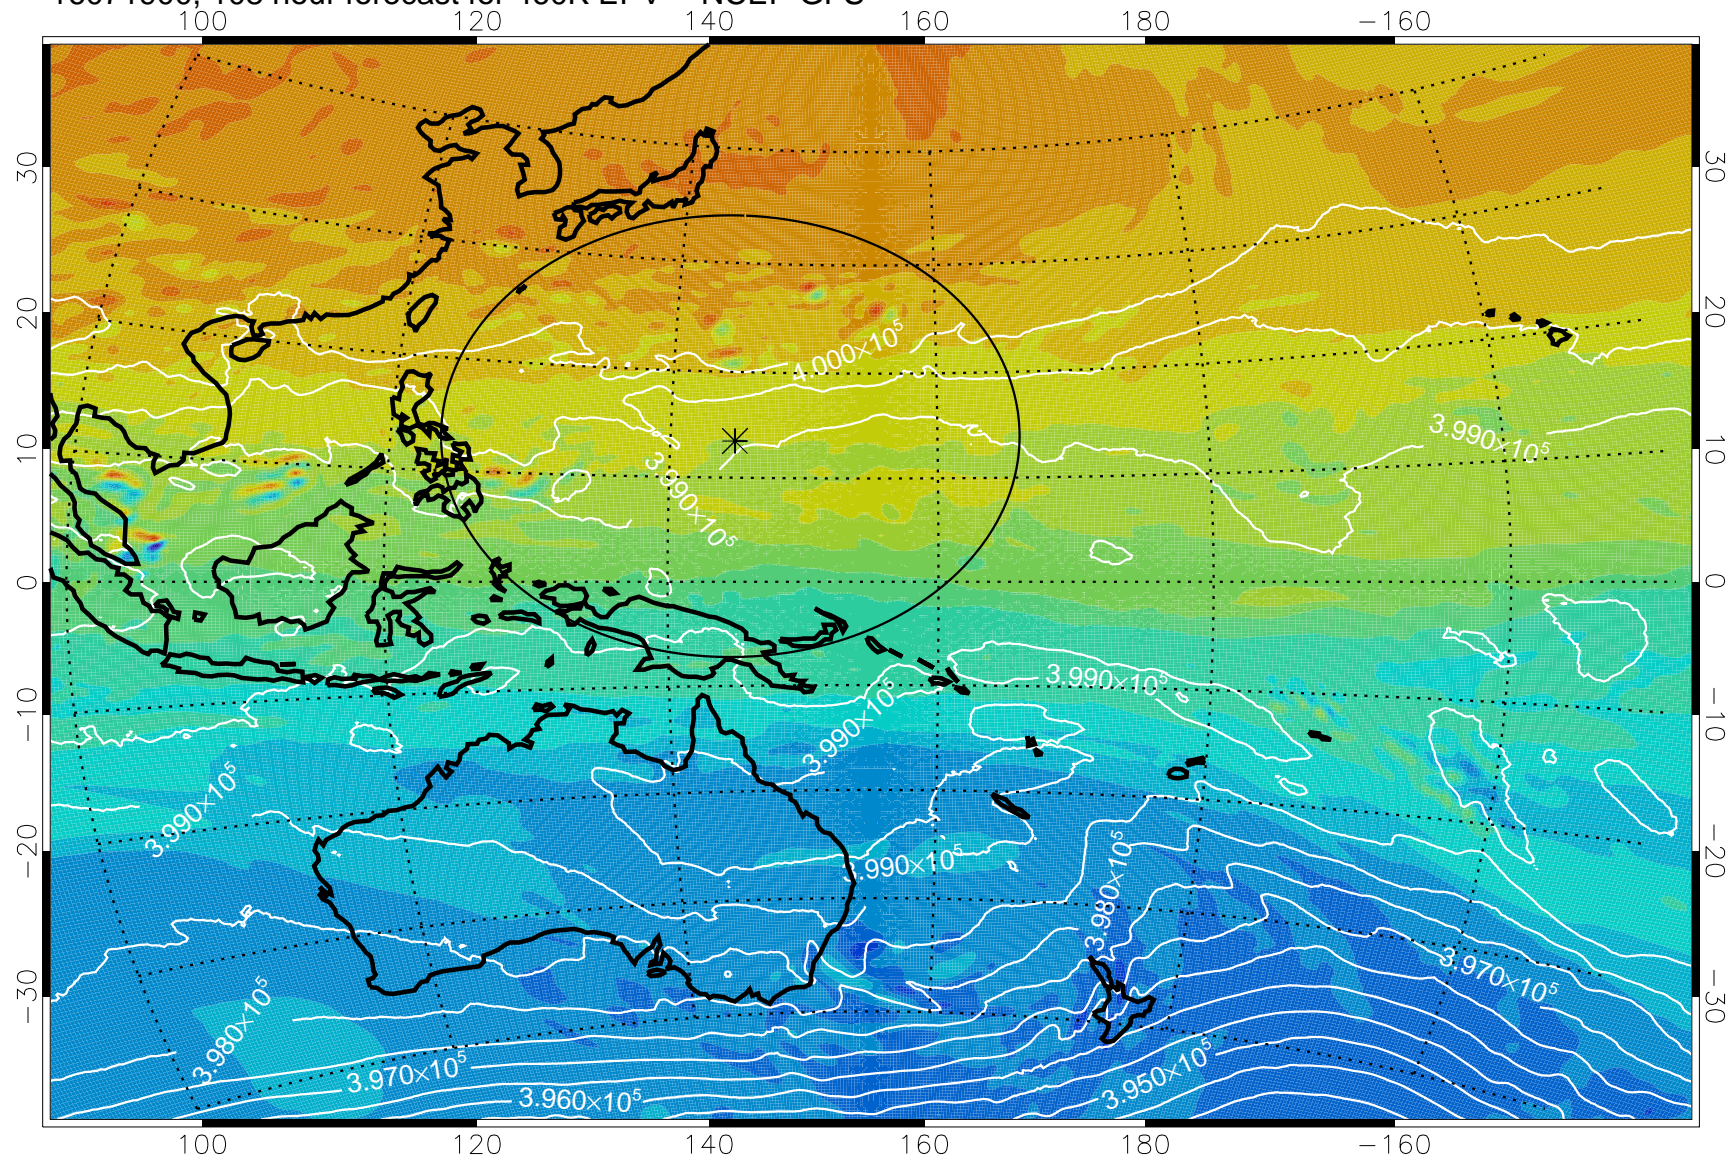

16071718, 78 hour forecast for 460K EPV -- NCEP GFS

460K Montgomery Streamfunction, white

Range ring of 2304 km

16071800, 84 hour forecast for 460K EPV -- NCEP GFS

460K Montgomery Streamfunction, white

Range ring of 2304 km

16071806, 90 hour forecast for 460K EPV -- NCEP GFS

460K Montgomery Streamfunction, white

Range ring of 2304 km

16071812, 96 hour forecast for 460K EPV -- NCEP GFS

460K Montgomery Streamfunction, white

Range ring of 2304 km

16071818, 102 hour forecast for 460K EPV -- NCEP GFS

460K Montgomery Streamfunction, white

Range ring of 2304 km

16071900, 108 hour forecast for 460K EPV -- NCEP GFS

460K Montgomery Streamfunction, white

Range ring of 2304 km

16071906, 114 hour forecast for 460K EPV -- NCEP GFS

460K Montgomery Streamfunction, white

Range ring of 2304 km

16071912, 120 hour forecast for 460K EPV -- NCEP GFS

460K Montgomery Streamfunction, white

Range ring of 2304 km