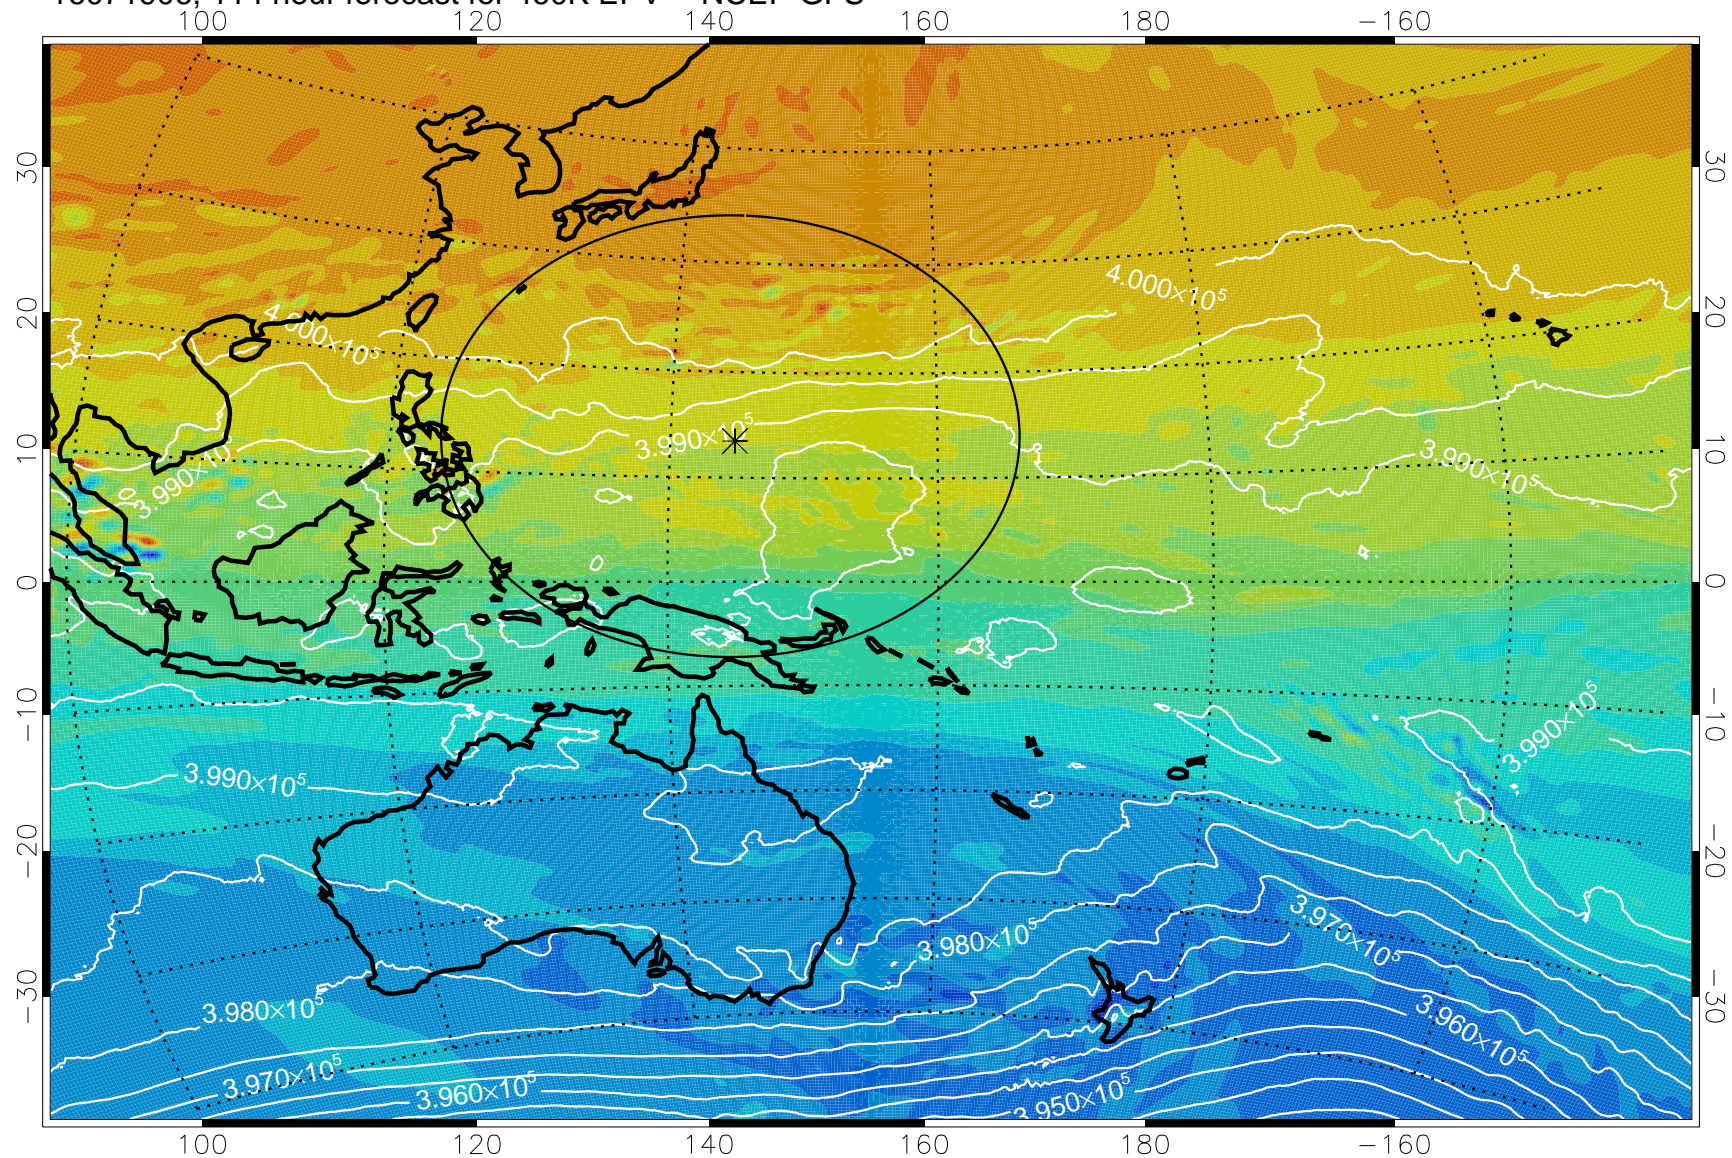

16071718, 78 hour forecast for 460K EPV -- NCEP GFS

460K Montgomery Streamfunction, white

Range ring of 2304 km

16071800, 84 hour forecast for 460K EPV -- NCEP GFS

460K Montgomery Streamfunction, white

Range ring of 2304 km

16071806, 90 hour forecast for 460K EPV -- NCEP GFS

460K Montgomery Streamfunction, white

Range ring of 2304 km

16071812, 96 hour forecast for 460K EPV -- NCEP GFS

460K Montgomery Streamfunction, white

Range ring of 2304 km

16071818, 102 hour forecast for 460K EPV -- NCEP GFS

460K Montgomery Streamfunction, white

Range ring of 2304 km

16071900, 108 hour forecast for 460K EPV -- NCEP GFS

460K Montgomery Streamfunction, white

Range ring of 2304 km

16071906, 114 hour forecast for 460K EPV -- NCEP GFS

460K Montgomery Streamfunction, white

Range ring of 2304 km

16071912, 120 hour forecast for 460K EPV -- NCEP GFS

460K Montgomery Streamfunction, white

Range ring of 2304 km