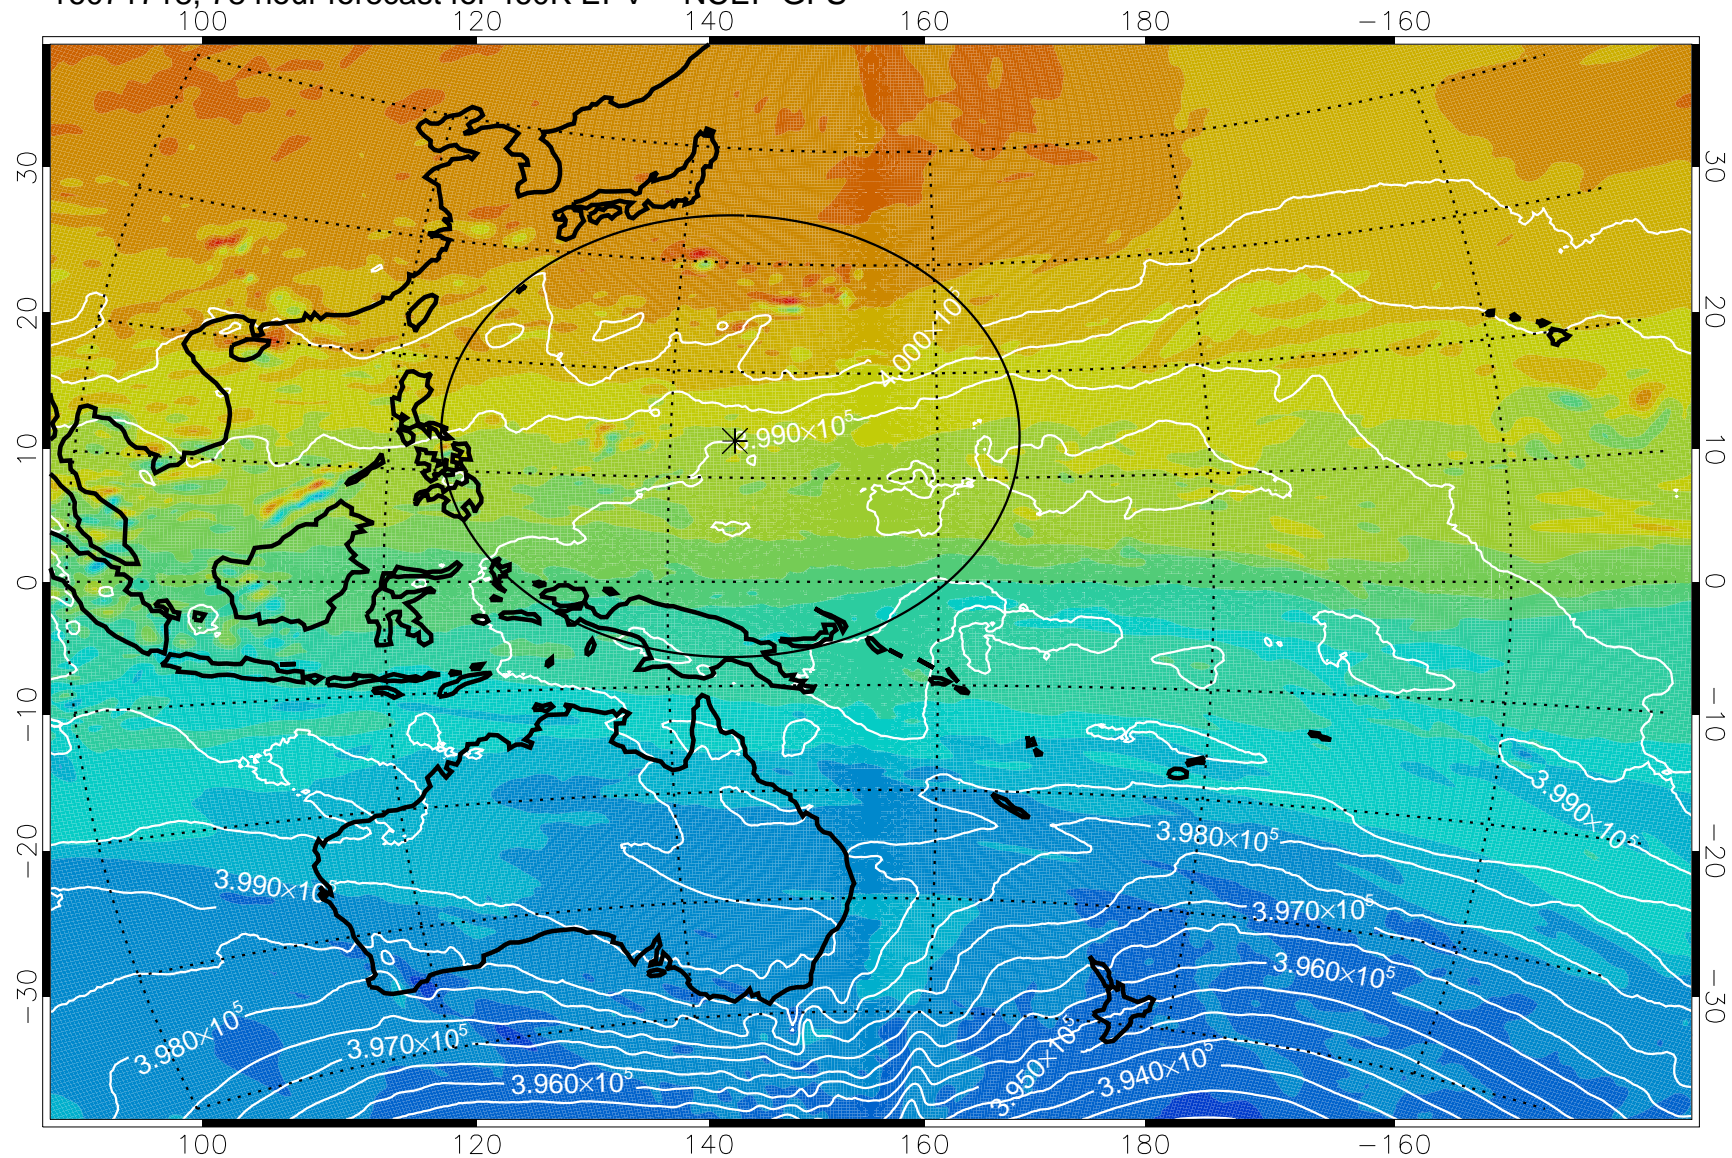

16071618, 54 hour forecast for 460K EPV -- NCEP GFS

460K Montgomery Streamfunction, white

Range ring of 2304 km

16071700, 60 hour forecast for 460K EPV -- NCEP GFS

460K Montgomery Streamfunction, white

Range ring of 2304 km

16071706, 66 hour forecast for 460K EPV -- NCEP GFS

460K Montgomery Streamfunction, white

Range ring of 2304 km

16071712, 72 hour forecast for 460K EPV -- NCEP GFS

460K Montgomery Streamfunction, white

Range ring of 2304 km

16071718, 78 hour forecast for 460K EPV -- NCEP GFS

460K Montgomery Streamfunction, white

Range ring of 2304 km

16071800, 84 hour forecast for 460K EPV -- NCEP GFS

460K Montgomery Streamfunction, white

Range ring of 2304 km

16071806, 90 hour forecast for 460K EPV -- NCEP GFS

460K Montgomery Streamfunction, white

Range ring of 2304 km

16071812, 96 hour forecast for 460K EPV -- NCEP GFS

460K Montgomery Streamfunction, white

Range ring of 2304 km