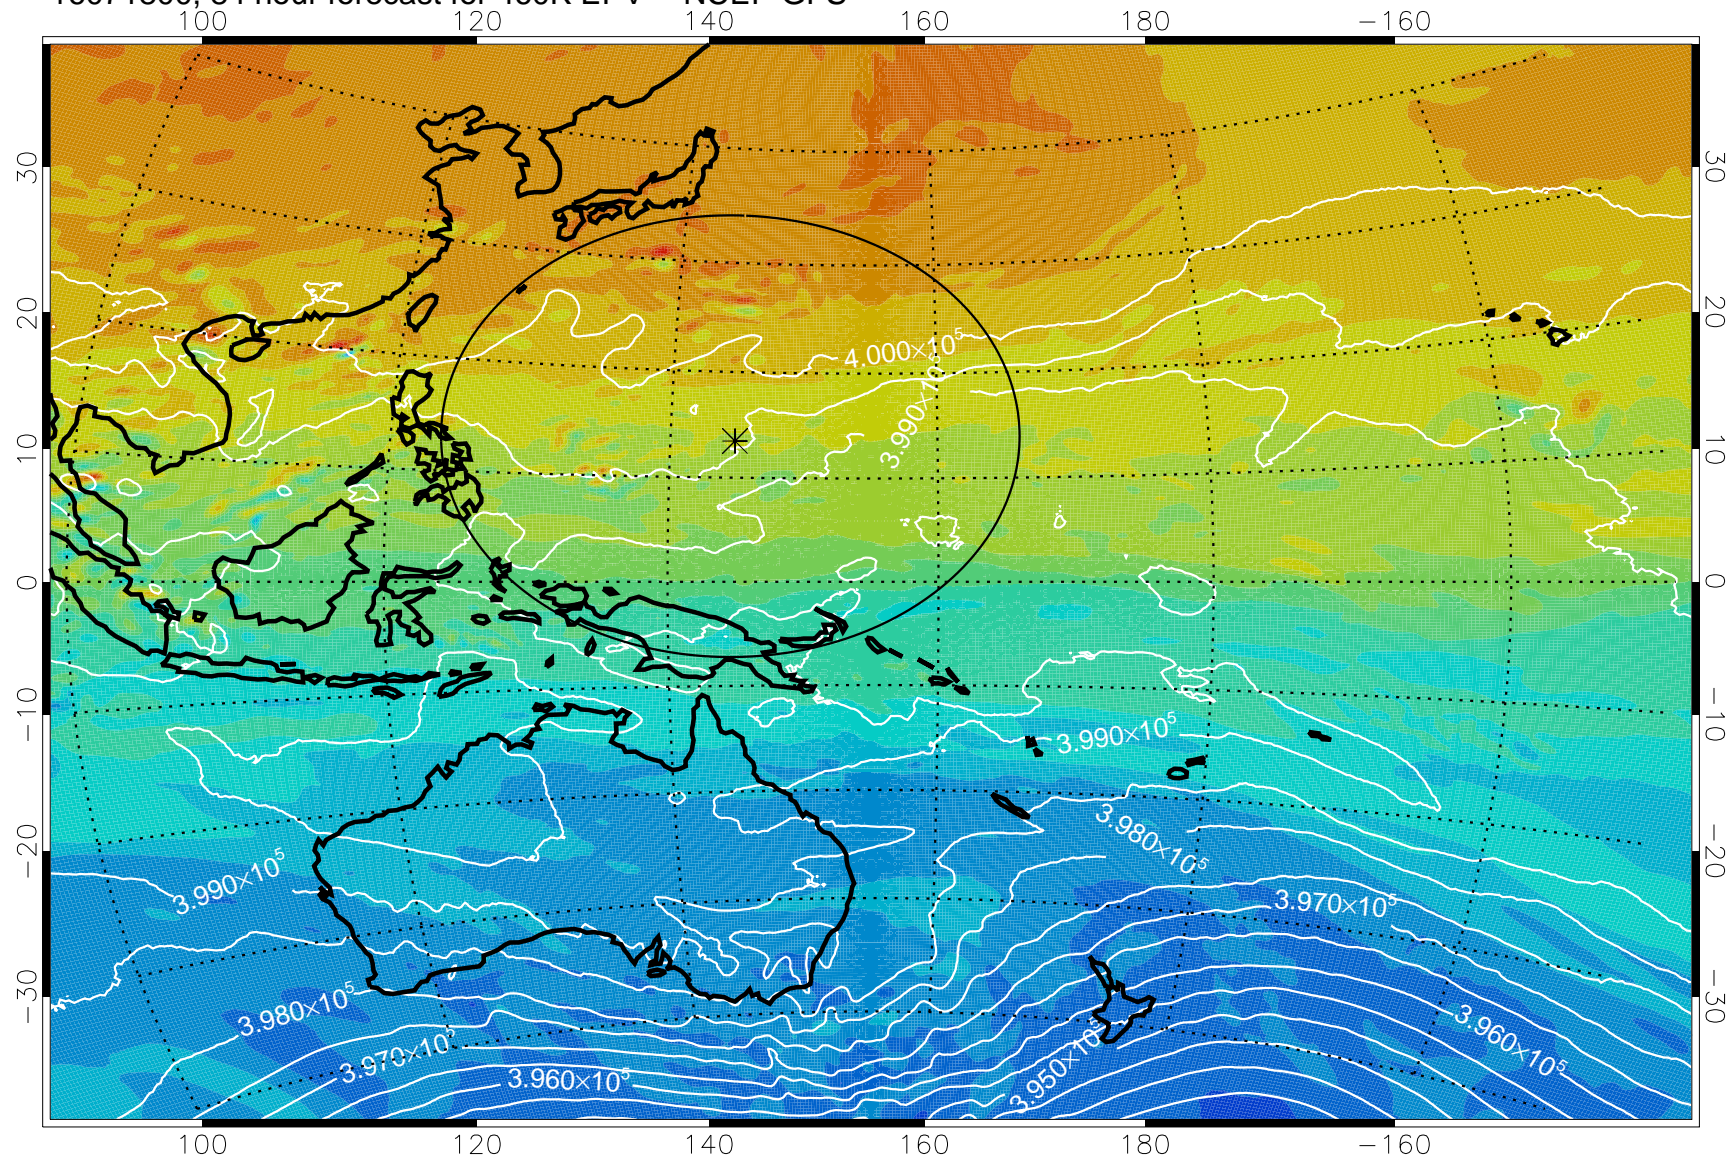

16071706, 66 hour forecast for 460K EPV -- NCEP GFS

460K Montgomery Streamfunction, white

Range ring of 2304 km

16071712, 72 hour forecast for 460K EPV -- NCEP GFS

460K Montgomery Streamfunction, white

Range ring of 2304 km

16071718, 78 hour forecast for 460K EPV -- NCEP GFS

460K Montgomery Streamfunction, white

Range ring of 2304 km

16071800, 84 hour forecast for 460K EPV -- NCEP GFS

460K Montgomery Streamfunction, white

Range ring of 2304 km

16071806, 90 hour forecast for 460K EPV -- NCEP GFS

460K Montgomery Streamfunction, white

Range ring of 2304 km

16071812, 96 hour forecast for 460K EPV -- NCEP GFS

460K Montgomery Streamfunction, white

Range ring of 2304 km

16071818, 102 hour forecast for 460K EPV -- NCEP GFS

460K Montgomery Streamfunction, white

Range ring of 2304 km

16071900, 108 hour forecast for 460K EPV -- NCEP GFS

460K Montgomery Streamfunction, white

Range ring of 2304 km