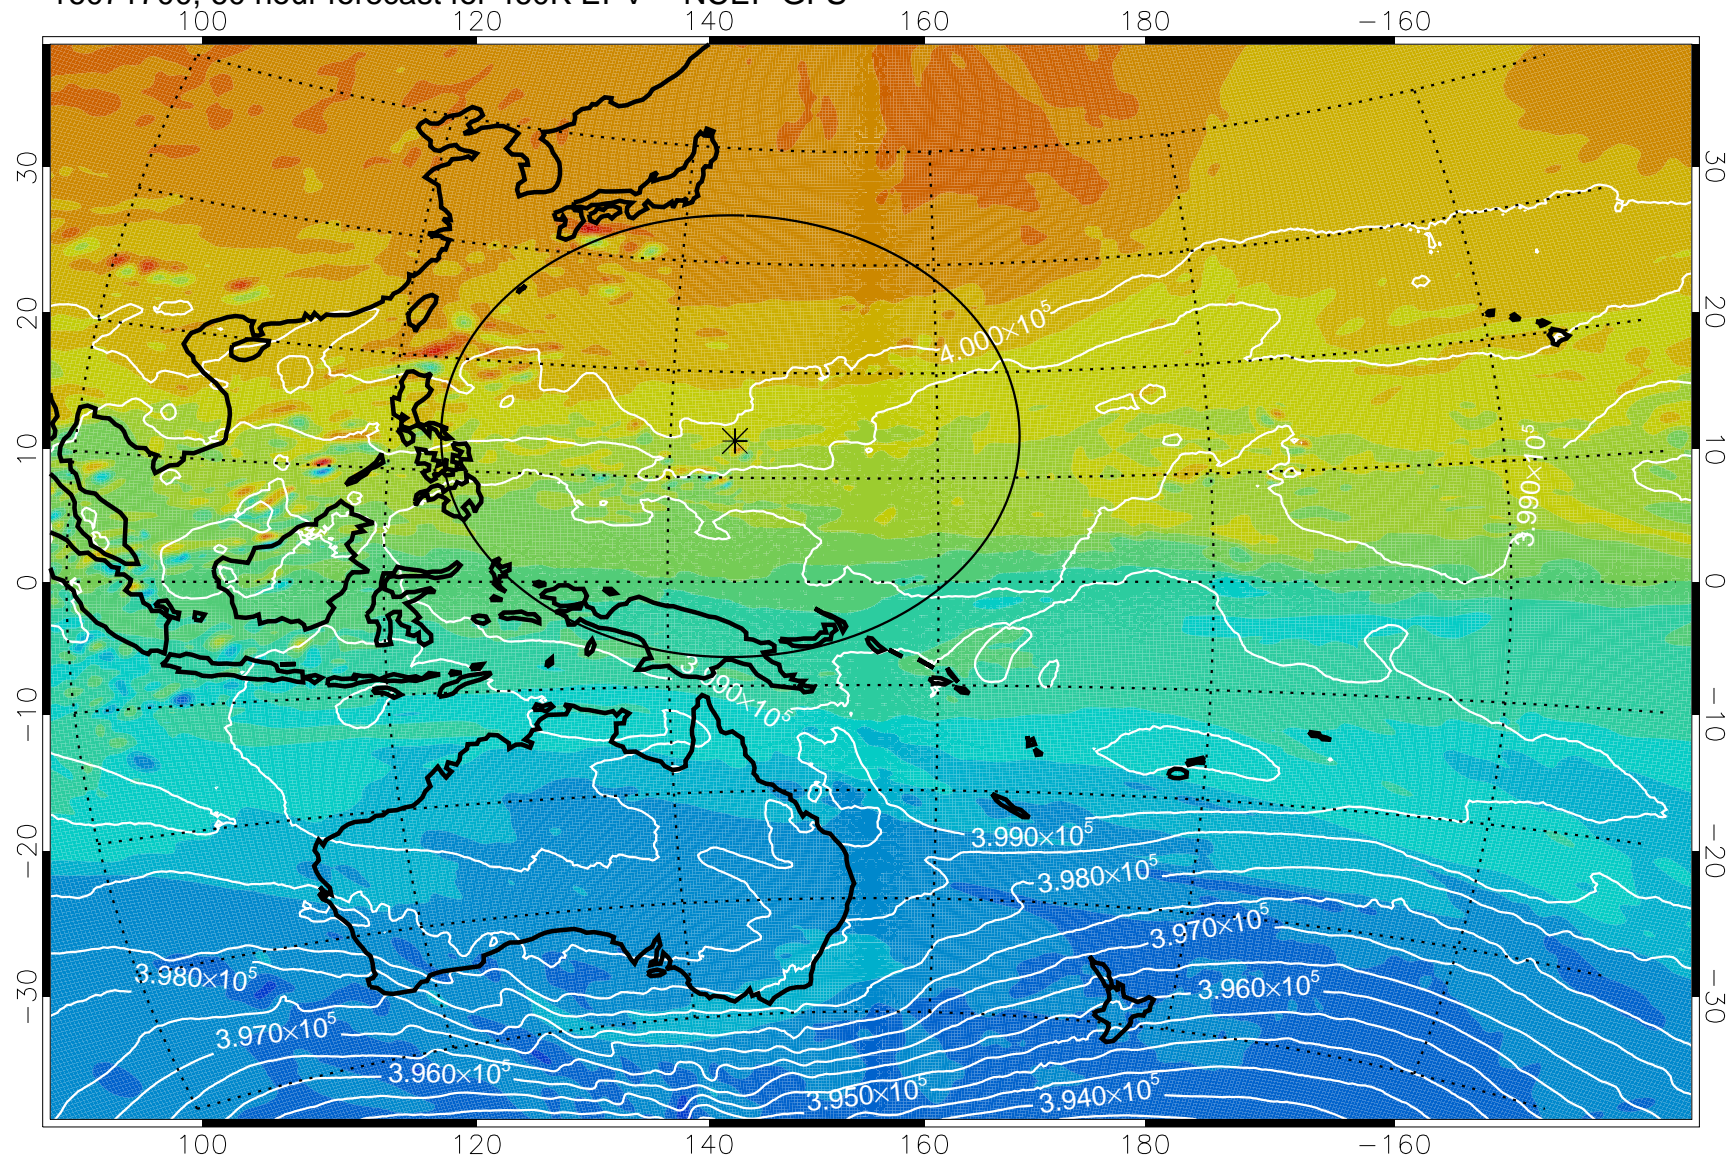

16071606, 42 hour forecast for 460K EPV -- NCEP GFS

460K Montgomery Streamfunction, white

Range ring of 2304 km

16071612, 48 hour forecast for 460K EPV -- NCEP GFS

460K Montgomery Streamfunction, white

Range ring of 2304 km

16071618, 54 hour forecast for 460K EPV -- NCEP GFS

460K Montgomery Streamfunction, white

Range ring of 2304 km

16071700, 60 hour forecast for 460K EPV -- NCEP GFS

460K Montgomery Streamfunction, white

Range ring of 2304 km

16071706, 66 hour forecast for 460K EPV -- NCEP GFS

460K Montgomery Streamfunction, white

Range ring of 2304 km

16071712, 72 hour forecast for 460K EPV -- NCEP GFS

460K Montgomery Streamfunction, white

Range ring of 2304 km

16071718, 78 hour forecast for 460K EPV -- NCEP GFS

460K Montgomery Streamfunction, white

Range ring of 2304 km

16071800, 84 hour forecast for 460K EPV -- NCEP GFS

460K Montgomery Streamfunction, white

Range ring of 2304 km