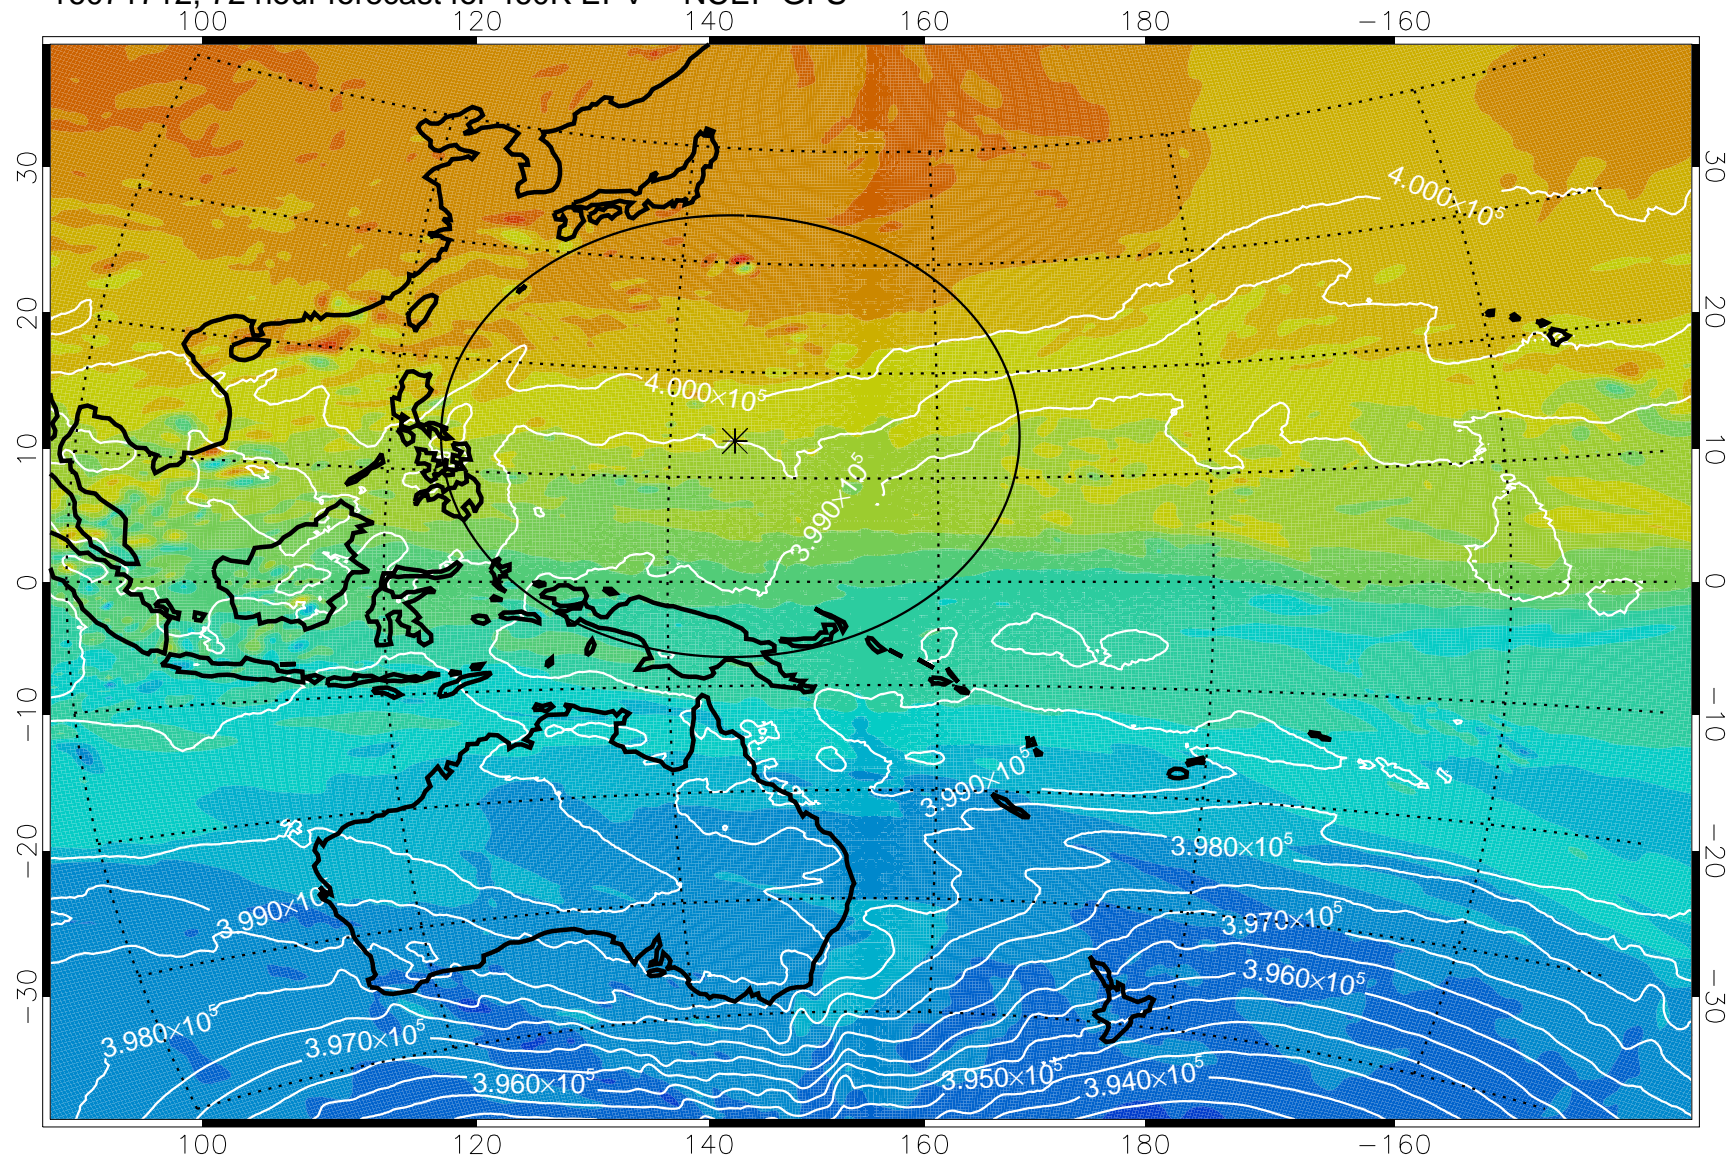

16071606, 42 hour forecast for 460K EPV -- NCEP GFS

460K Montgomery Streamfunction, white

Range ring of 2304 km

16071612, 48 hour forecast for 460K EPV -- NCEP GFS

460K Montgomery Streamfunction, white

Range ring of 2304 km

16071618, 54 hour forecast for 460K EPV -- NCEP GFS

460K Montgomery Streamfunction, white

Range ring of 2304 km

16071700, 60 hour forecast for 460K EPV -- NCEP GFS

460K Montgomery Streamfunction, white

Range ring of 2304 km

16071706, 66 hour forecast for 460K EPV -- NCEP GFS

460K Montgomery Streamfunction, white

Range ring of 2304 km

16071712, 72 hour forecast for 460K EPV -- NCEP GFS

460K Montgomery Streamfunction, white

Range ring of 2304 km

16071718, 78 hour forecast for 460K EPV -- NCEP GFS

460K Montgomery Streamfunction, white

Range ring of 2304 km

16071800, 84 hour forecast for 460K EPV -- NCEP GFS

460K Montgomery Streamfunction, white

Range ring of 2304 km