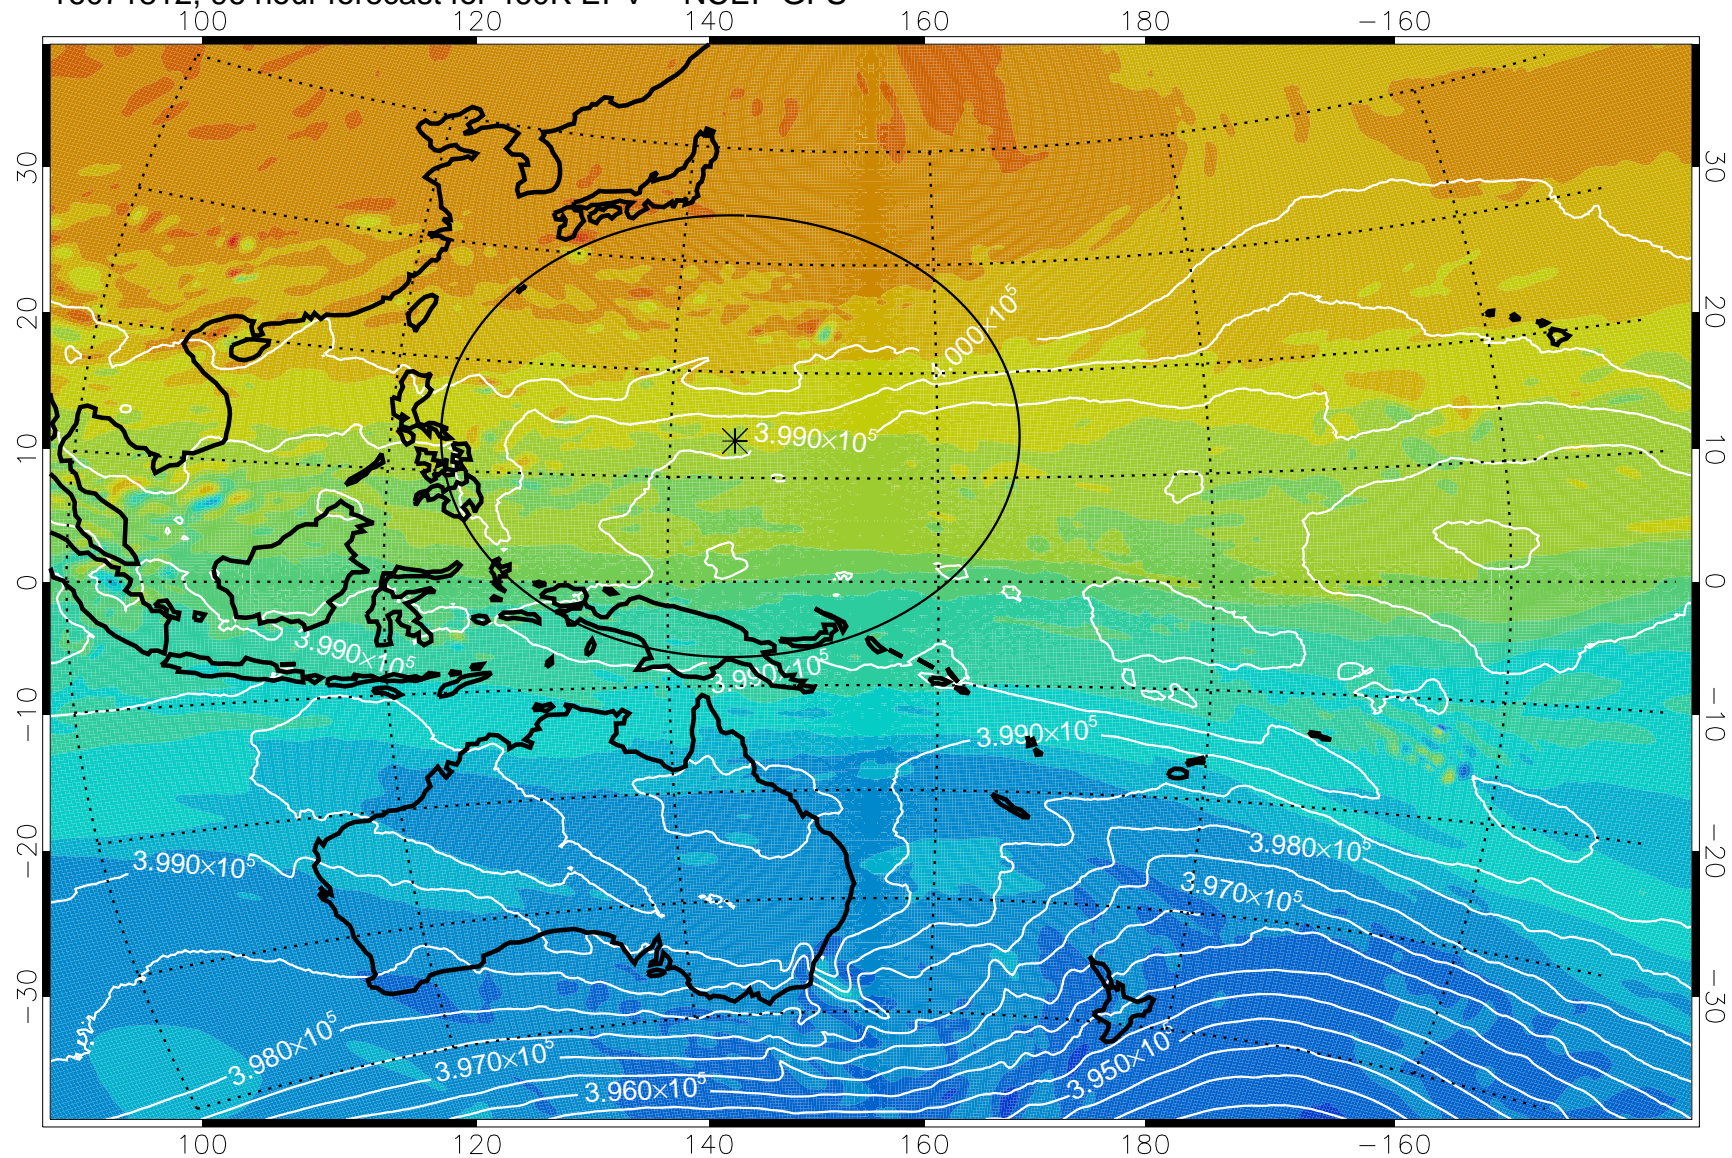

16071718, 78 hour forecast for 460K EPV -- NCEP GFS

460K Montgomery Streamfunction, white

Range ring of 2304 km

16071800, 84 hour forecast for 460K EPV -- NCEP GFS

460K Montgomery Streamfunction, white

Range ring of 2304 km

16071806, 90 hour forecast for 460K EPV -- NCEP GFS

460K Montgomery Streamfunction, white

Range ring of 2304 km

16071812, 96 hour forecast for 460K EPV -- NCEP GFS

460K Montgomery Streamfunction, white

Range ring of 2304 km

16071818, 102 hour forecast for 460K EPV -- NCEP GFS

460K Montgomery Streamfunction, white

Range ring of 2304 km

16071900, 108 hour forecast for 460K EPV -- NCEP GFS

460K Montgomery Streamfunction, white

Range ring of 2304 km

16071906, 114 hour forecast for 460K EPV -- NCEP GFS

460K Montgomery Streamfunction, white

Range ring of 2304 km

16071912, 120 hour forecast for 460K EPV -- NCEP GFS

460K Montgomery Streamfunction, white

Range ring of 2304 km