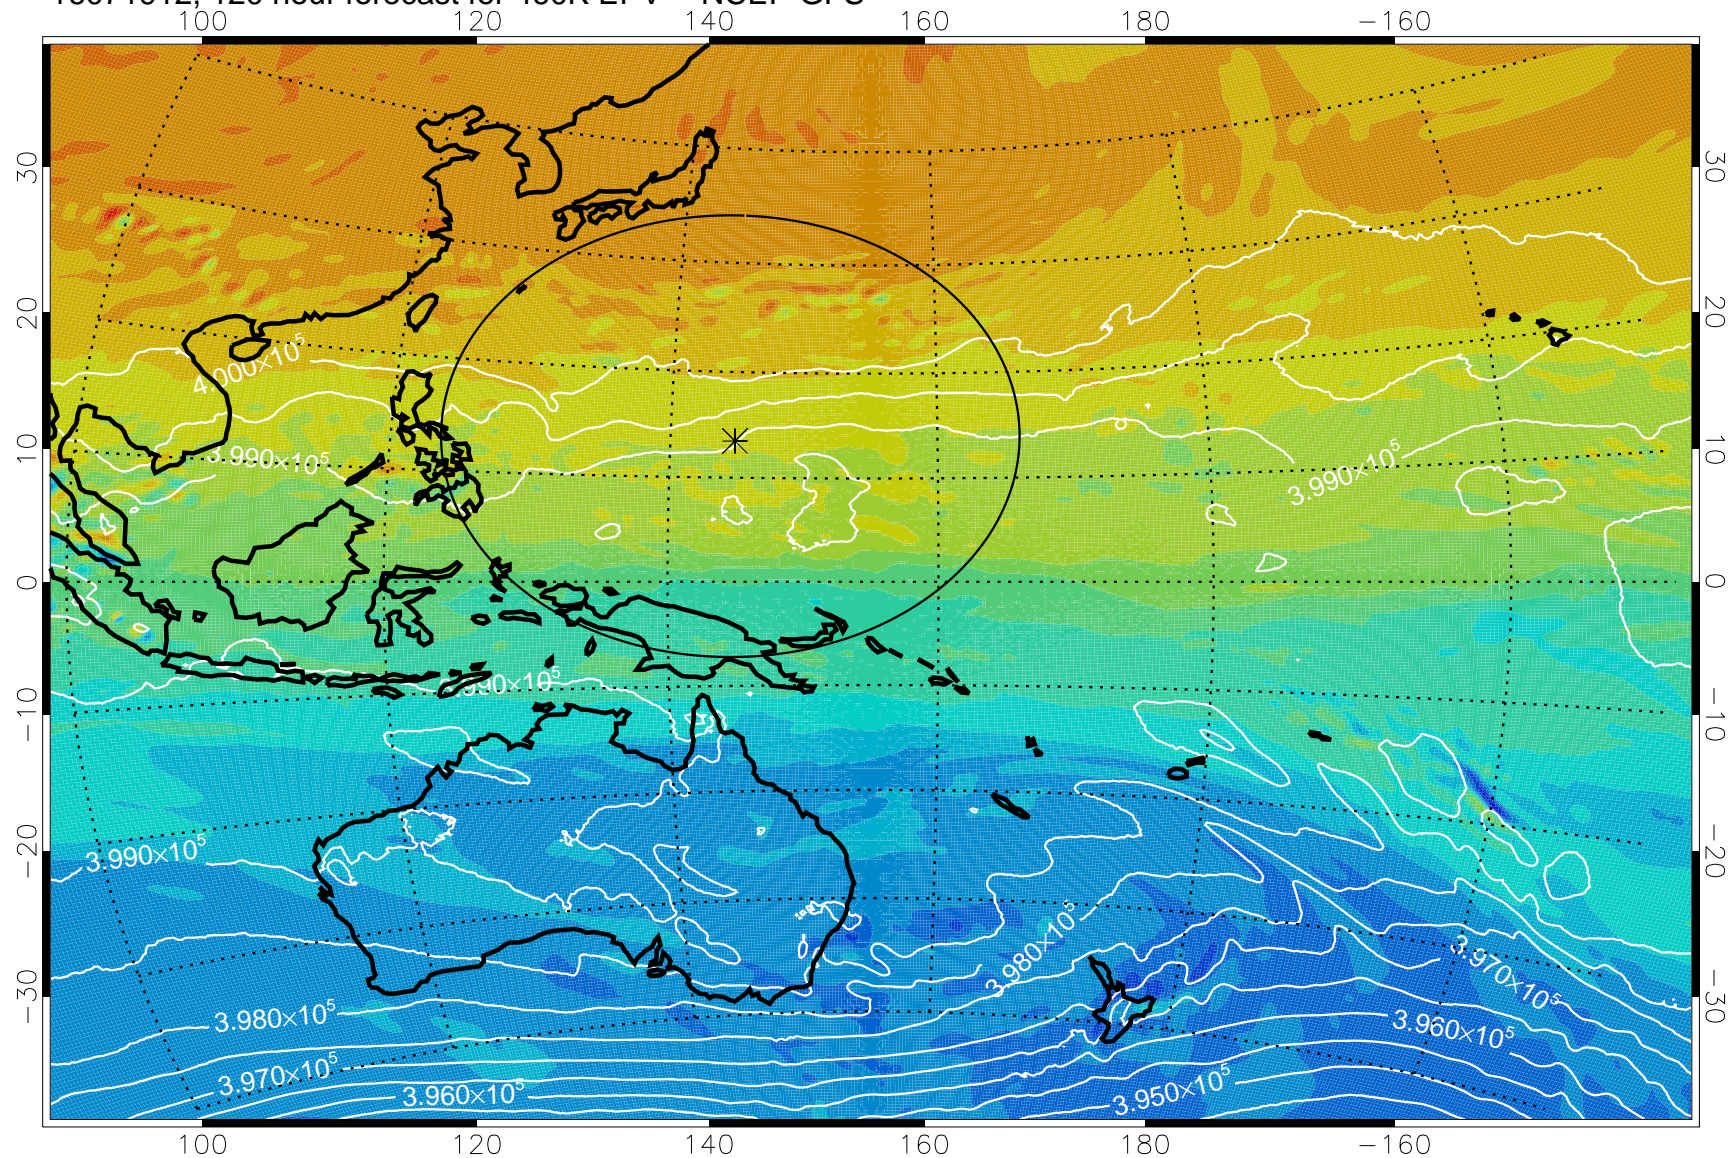

16071718, 78 hour forecast for 460K EPV -- NCEP GFS

460K Montgomery Streamfunction, white

Range ring of 2304 km

16071800, 84 hour forecast for 460K EPV -- NCEP GFS

460K Montgomery Streamfunction, white

Range ring of 2304 km

16071806, 90 hour forecast for 460K EPV -- NCEP GFS

460K Montgomery Streamfunction, white

Range ring of 2304 km

16071812, 96 hour forecast for 460K EPV -- NCEP GFS

460K Montgomery Streamfunction, white

Range ring of 2304 km

16071818, 102 hour forecast for 460K EPV -- NCEP GFS

460K Montgomery Streamfunction, white

Range ring of 2304 km

16071900, 108 hour forecast for 460K EPV -- NCEP GFS

460K Montgomery Streamfunction, white

Range ring of 2304 km

16071906, 114 hour forecast for 460K EPV -- NCEP GFS

460K Montgomery Streamfunction, white

Range ring of 2304 km

16071912, 120 hour forecast for 460K EPV -- NCEP GFS

460K Montgomery Streamfunction, white

Range ring of 2304 km