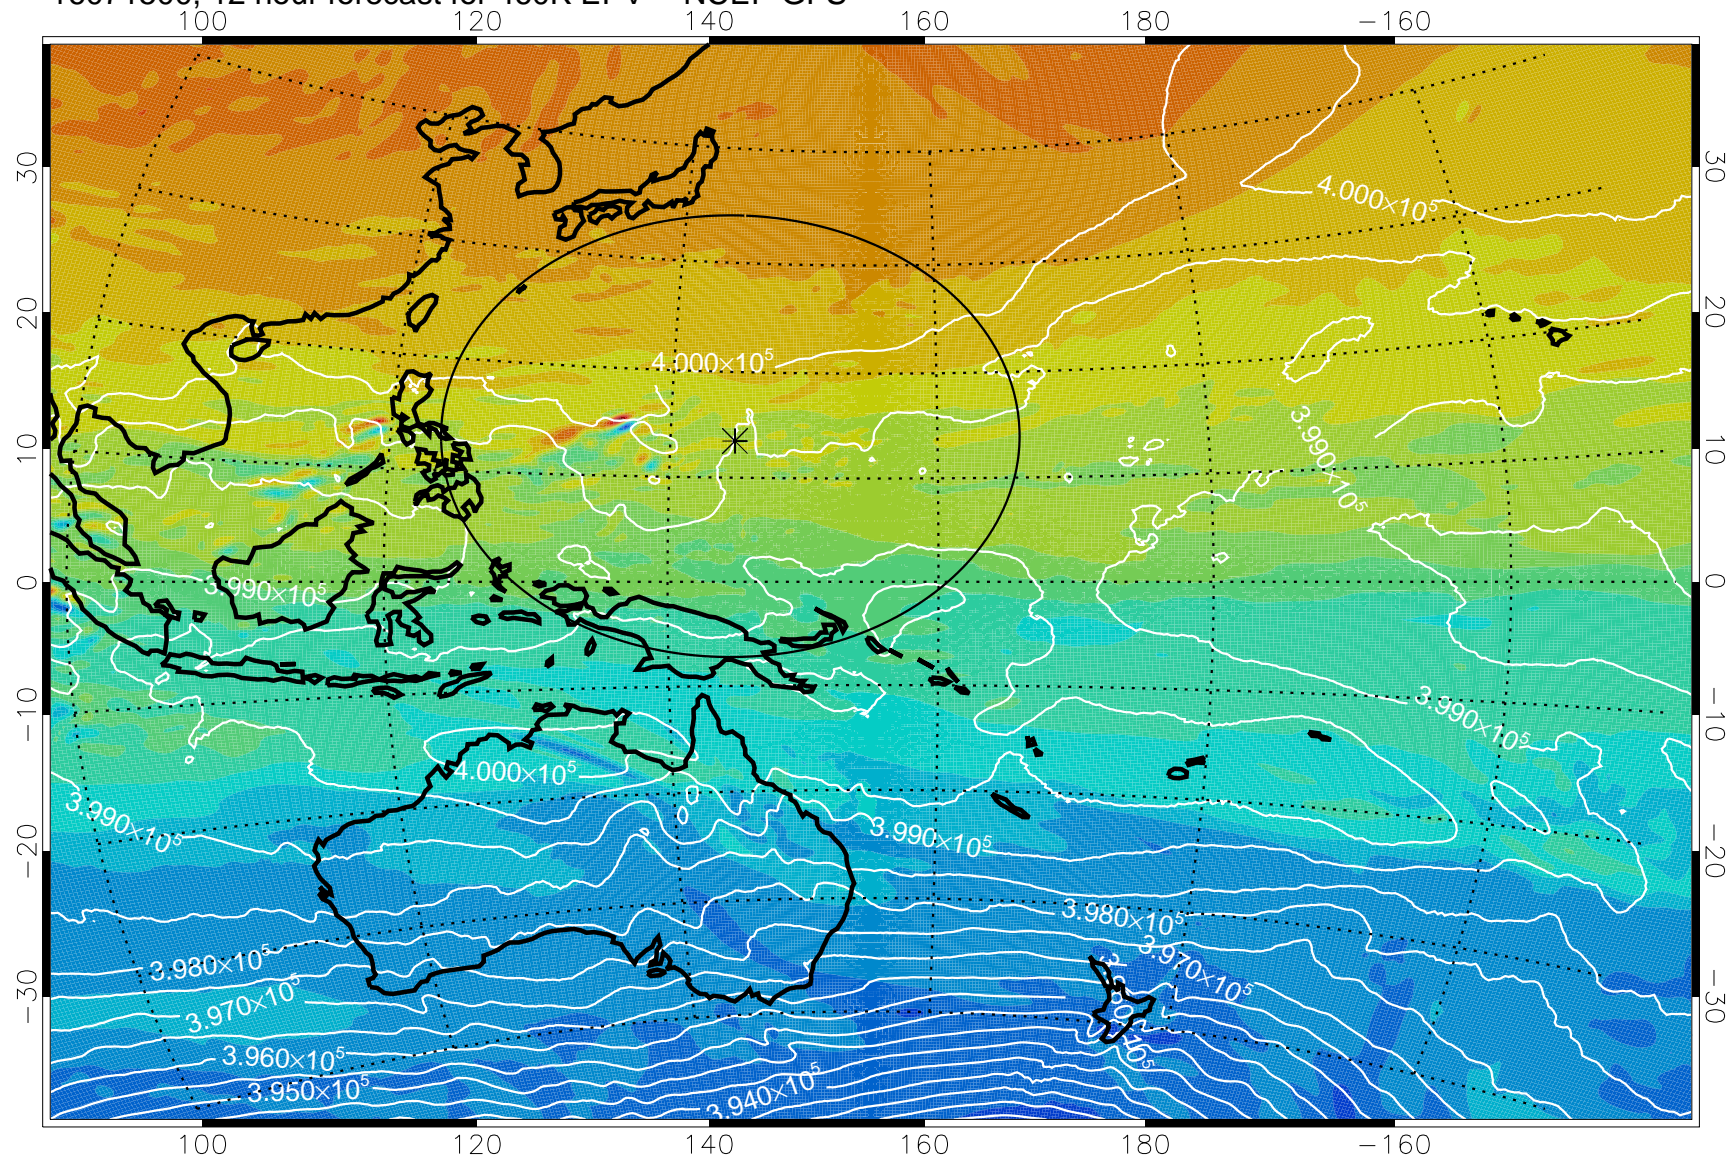

16071418, 6 hour forecast for 460K EPV -- NCEP GFS

460K Montgomery Streamfunction, white

Range ring of 2304 km

16071500, 12 hour forecast for 460K EPV -- NCEP GFS

460K Montgomery Streamfunction, white

Range ring of 2304 km

16071506, 18 hour forecast for 460K EPV -- NCEP GFS

460K Montgomery Streamfunction, white

Range ring of 2304 km

16071512, 24 hour forecast for 460K EPV -- NCEP GFS

460K Montgomery Streamfunction, white

Range ring of 2304 km

16071518, 30 hour forecast for 460K EPV -- NCEP GFS

460K Montgomery Streamfunction, white

Range ring of 2304 km

16071600, 36 hour forecast for 460K EPV -- NCEP GFS

460K Montgomery Streamfunction, white

Range ring of 2304 km

16071606, 42 hour forecast for 460K EPV -- NCEP GFS

460K Montgomery Streamfunction, white

Range ring of 2304 km

16071612, 48 hour forecast for 460K EPV -- NCEP GFS

460K Montgomery Streamfunction, white

Range ring of 2304 km