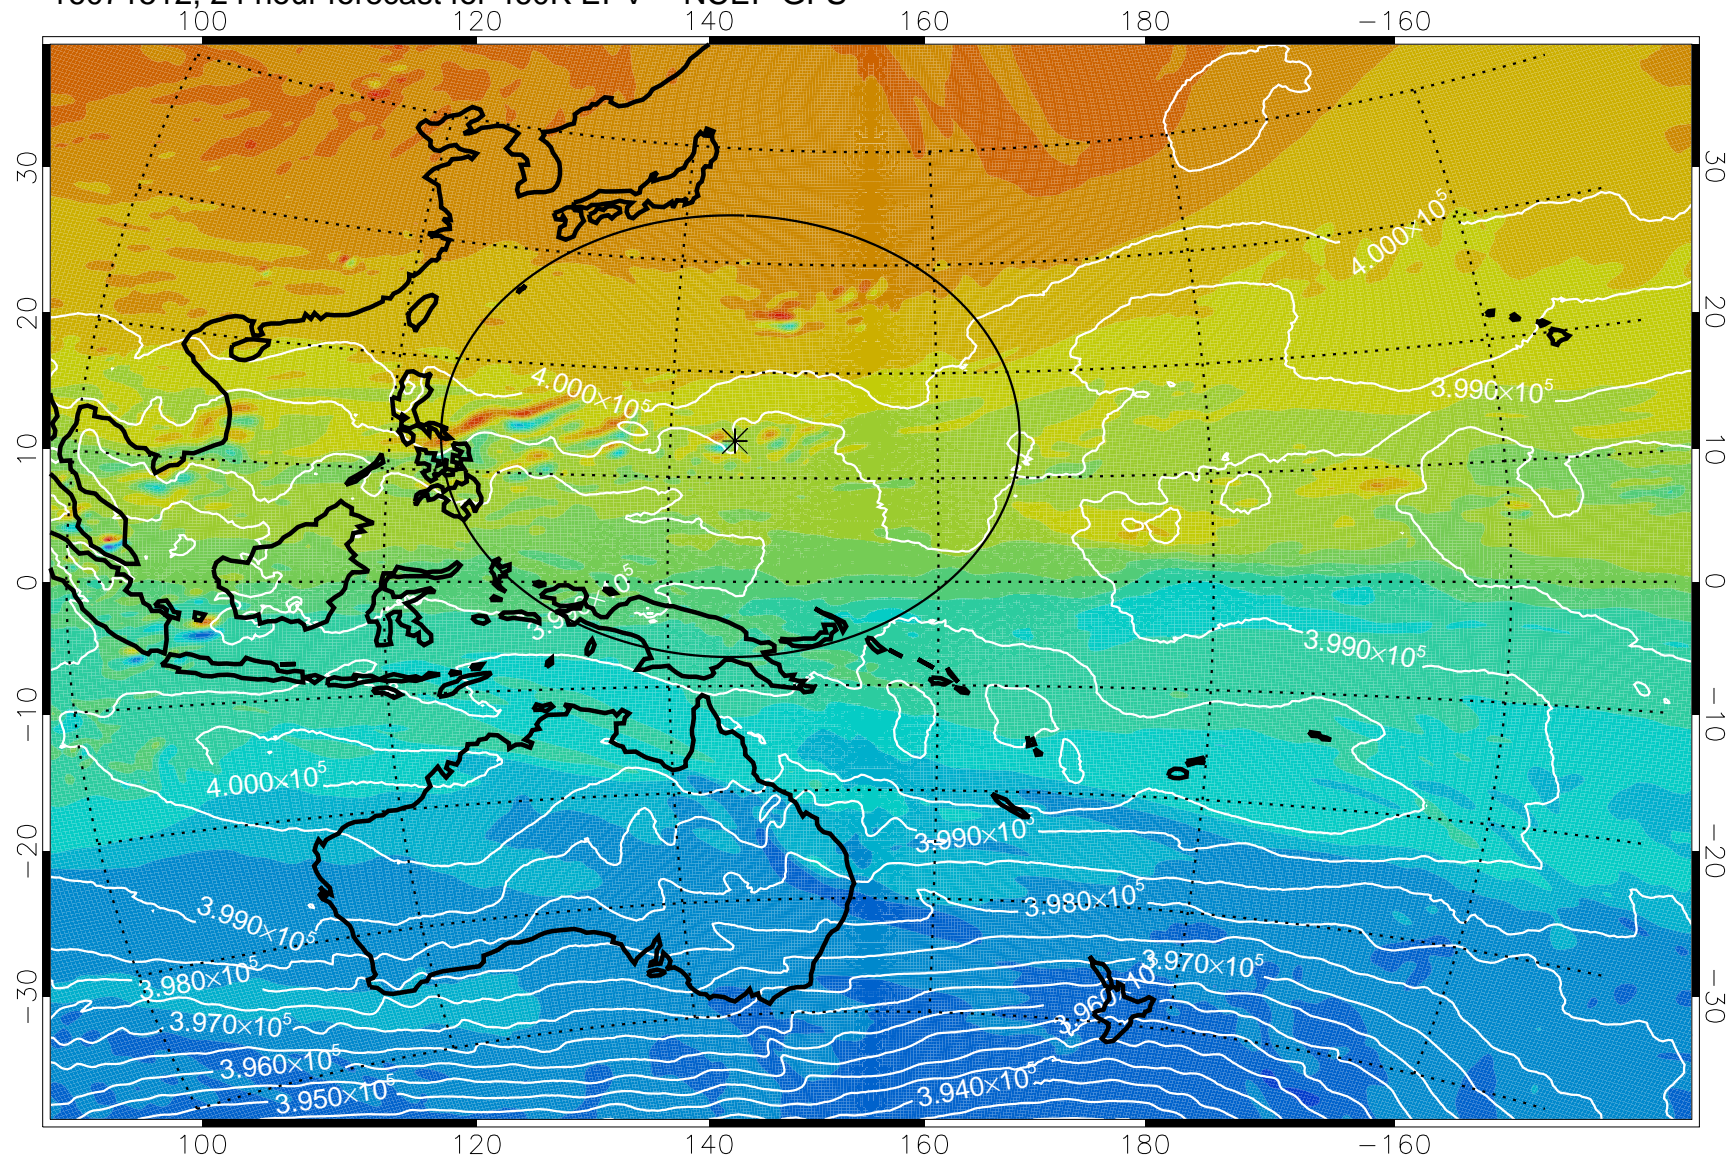

16071418, 6 hour forecast for 460K EPV -- NCEP GFS

460K Montgomery Streamfunction, white

Range ring of 2304 km

16071500, 12 hour forecast for 460K EPV -- NCEP GFS

460K Montgomery Streamfunction, white

Range ring of 2304 km

16071506, 18 hour forecast for 460K EPV -- NCEP GFS

460K Montgomery Streamfunction, white

Range ring of 2304 km

16071512, 24 hour forecast for 460K EPV -- NCEP GFS

460K Montgomery Streamfunction, white

Range ring of 2304 km

16071518, 30 hour forecast for 460K EPV -- NCEP GFS

460K Montgomery Streamfunction, white

Range ring of 2304 km

16071600, 36 hour forecast for 460K EPV -- NCEP GFS

460K Montgomery Streamfunction, white

Range ring of 2304 km

16071606, 42 hour forecast for 460K EPV -- NCEP GFS

460K Montgomery Streamfunction, white

Range ring of 2304 km

16071612, 48 hour forecast for 460K EPV -- NCEP GFS

460K Montgomery Streamfunction, white

Range ring of 2304 km