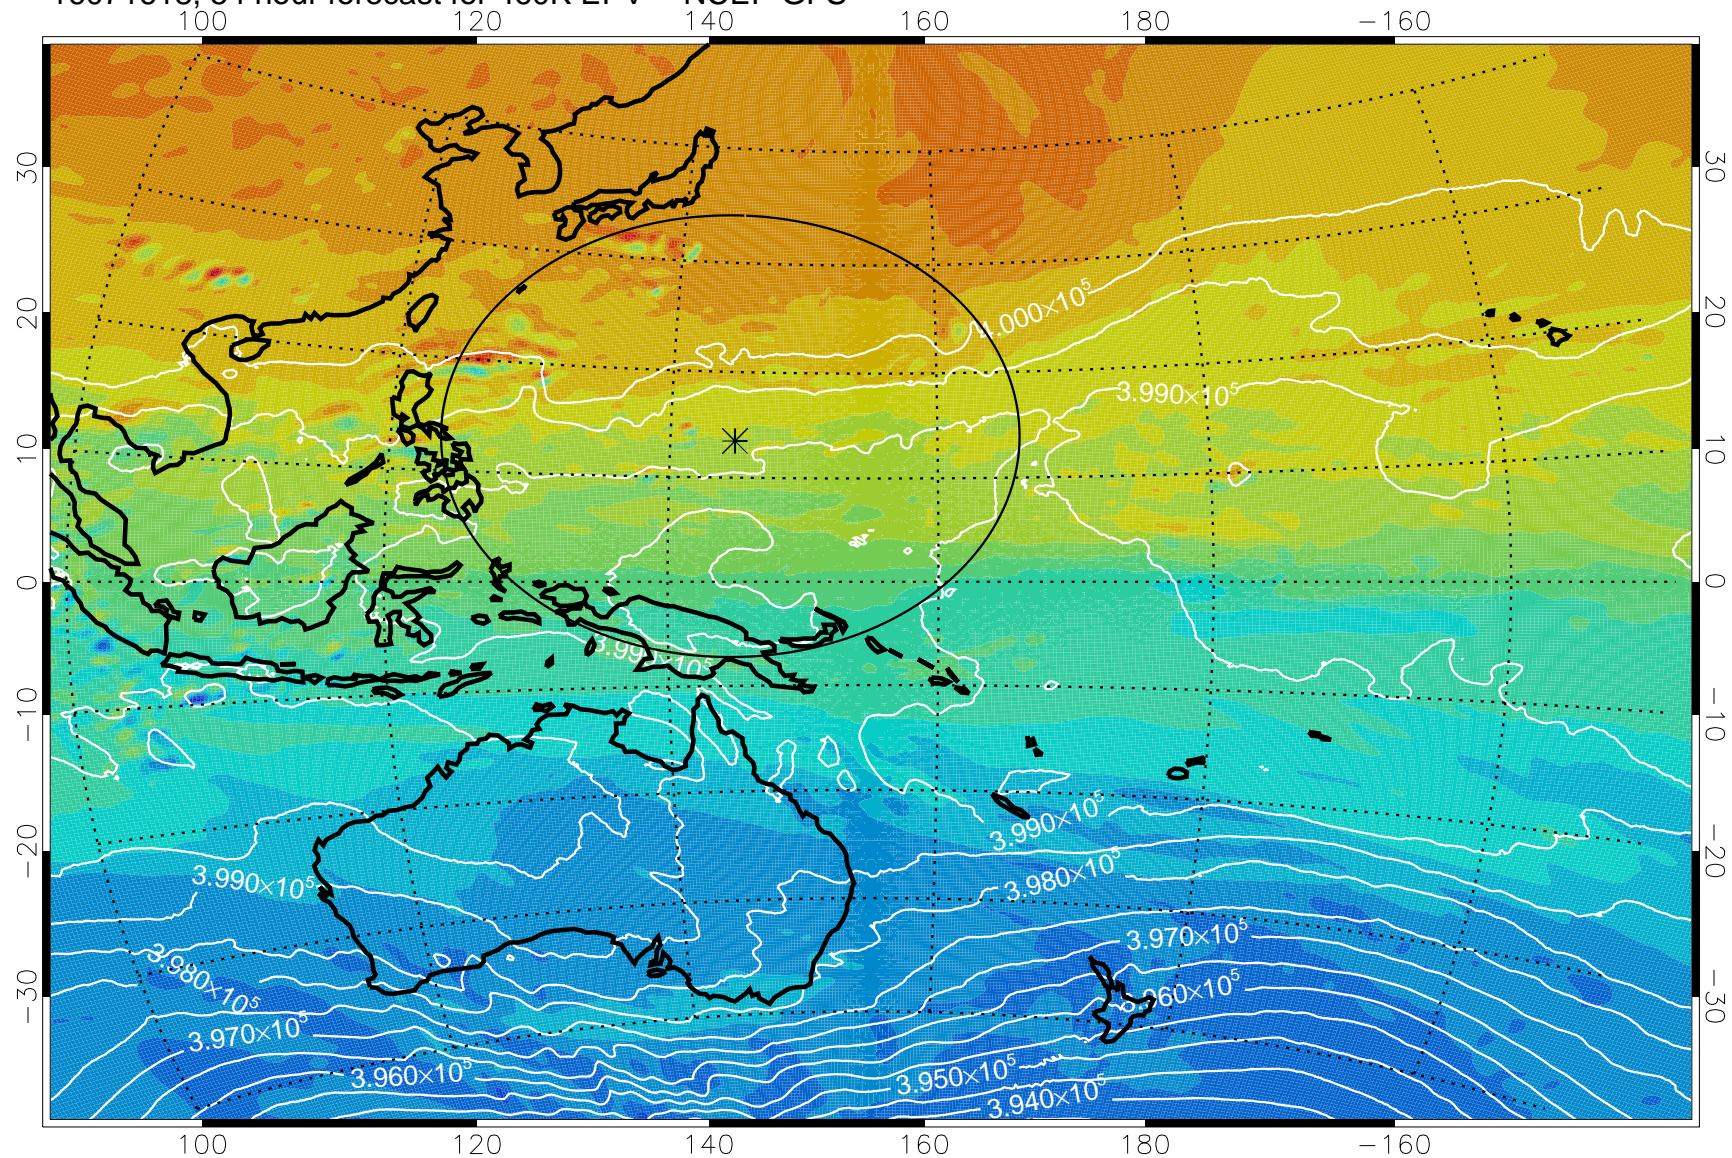

16071606, 42 hour forecast for 460K EPV -- NCEP GFS

460K Montgomery Streamfunction, white

Range ring of 2304 km

16071612, 48 hour forecast for 460K EPV -- NCEP GFS

460K Montgomery Streamfunction, white

Range ring of 2304 km

16071618, 54 hour forecast for 460K EPV -- NCEP GFS

460K Montgomery Streamfunction, white

Range ring of 2304 km

16071700, 60 hour forecast for 460K EPV -- NCEP GFS

460K Montgomery Streamfunction, white

Range ring of 2304 km

16071706, 66 hour forecast for 460K EPV -- NCEP GFS

460K Montgomery Streamfunction, white

Range ring of 2304 km

16071712, 72 hour forecast for 460K EPV -- NCEP GFS

460K Montgomery Streamfunction, white

Range ring of 2304 km

16071718, 78 hour forecast for 460K EPV -- NCEP GFS

460K Montgomery Streamfunction, white

Range ring of 2304 km

16071800, 84 hour forecast for 460K EPV -- NCEP GFS

460K Montgomery Streamfunction, white

Range ring of 2304 km