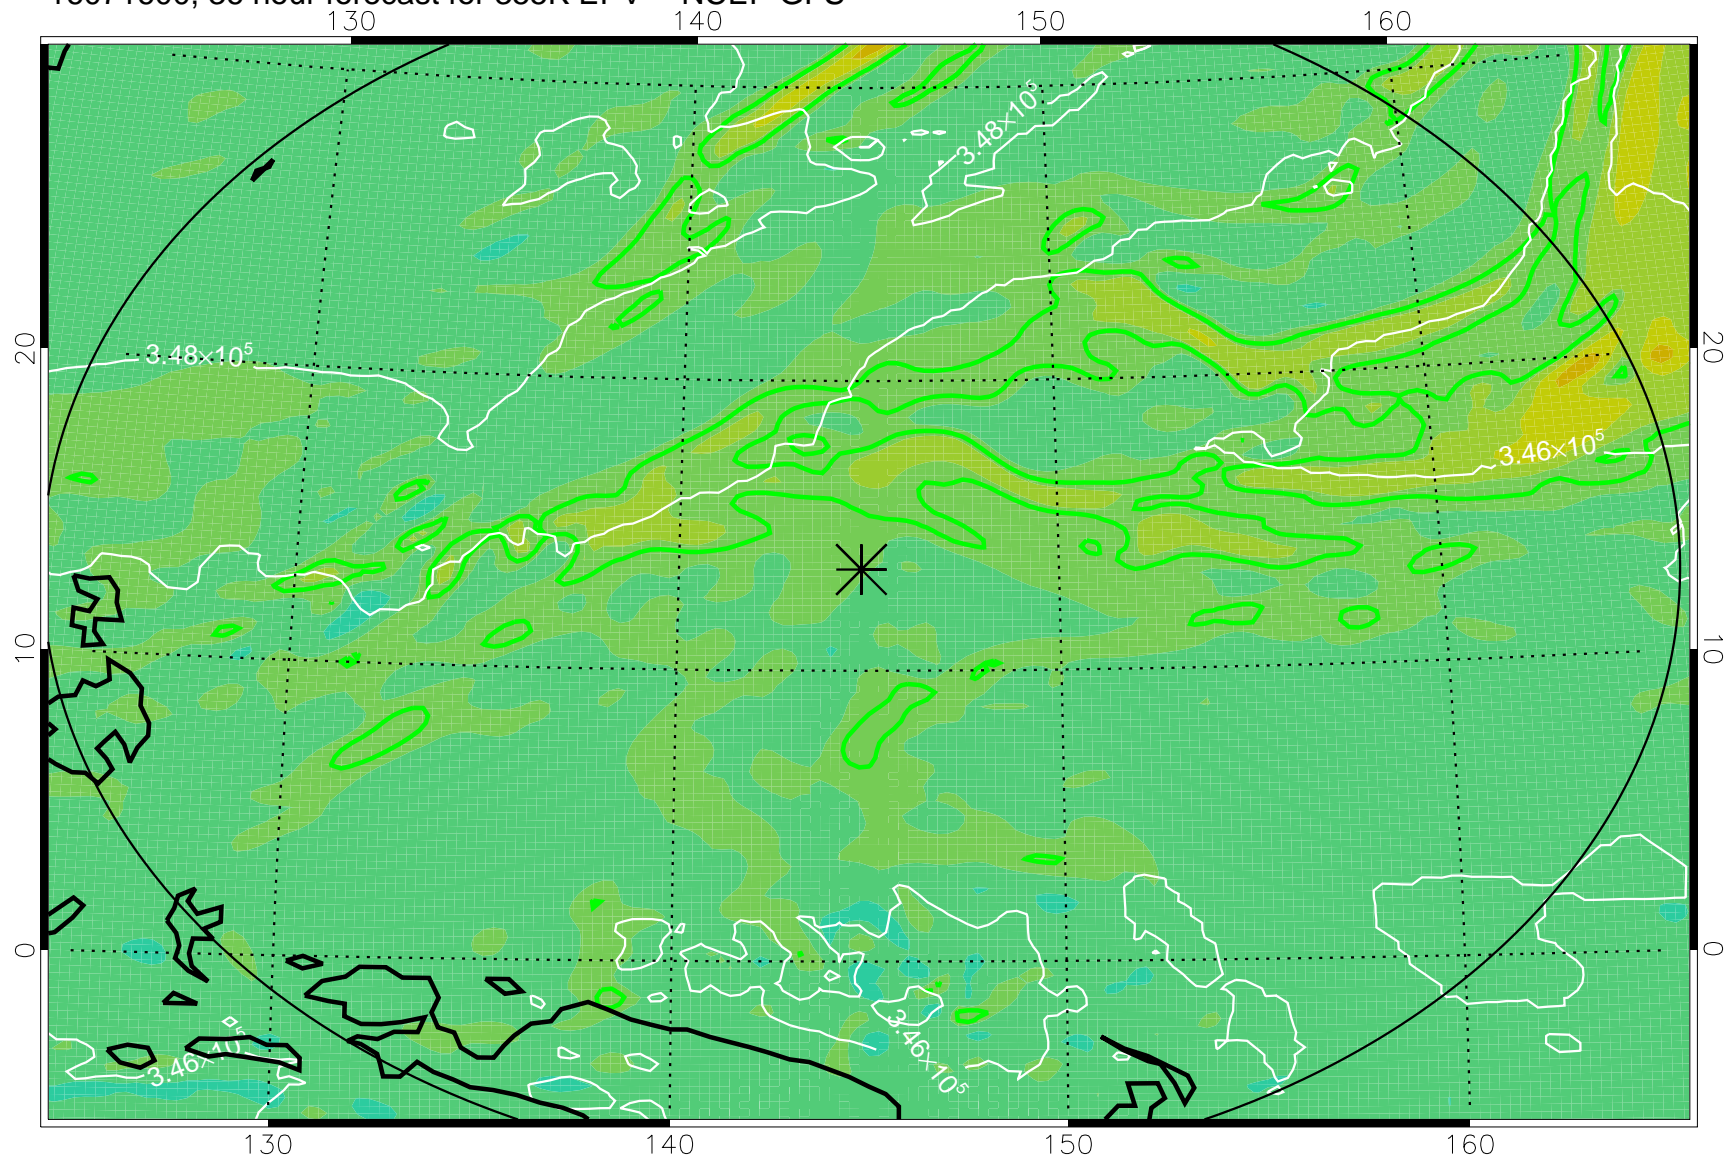

16071506, 18 hour forecast for 355K EPV -- NCEP GFS

355K Montgomery Streamfunction, white
EPV Tropopause (2 PVU) Position
Range ring of 2304 km

16071512, 24 hour forecast for 355K EPV -- NCEP GFS

355K Montgomery Streamfunction, white
EPV Tropopause (2 PVU) Position
Range ring of 2304 km

16071518, 30 hour forecast for 355K EPV -- NCEP GFS

355K Montgomery Streamfunction, white
EPV Tropopause (2 PVU) Position
Range ring of 2304 km

16071600, 36 hour forecast for 355K EPV -- NCEP GFS

355K Montgomery Streamfunction, white
EPV Tropopause (2 PVU) Position
Range ring of 2304 km

16071606, 42 hour forecast for 355K EPV -- NCEP GFS

355K Montgomery Streamfunction, white
EPV Tropopause (2 PVU) Position
Range ring of 2304 km

16071612, 48 hour forecast for 355K EPV -- NCEP GFS

355K Montgomery Streamfunction, white
EPV Tropopause (2 PVU) Position
Range ring of 2304 km

16071818, 102 hour forecast for 355K EPV -- NCEP GFS

355K Montgomery Streamfunction, white
EPV Tropopause (2 PVU) Position
Range ring of 2304 km

16071900, 108 hour forecast for 355K EPV -- NCEP GFS

355K Montgomery Streamfunction, white
EPV Tropopause (2 PVU) Position
Range ring of 2304 km