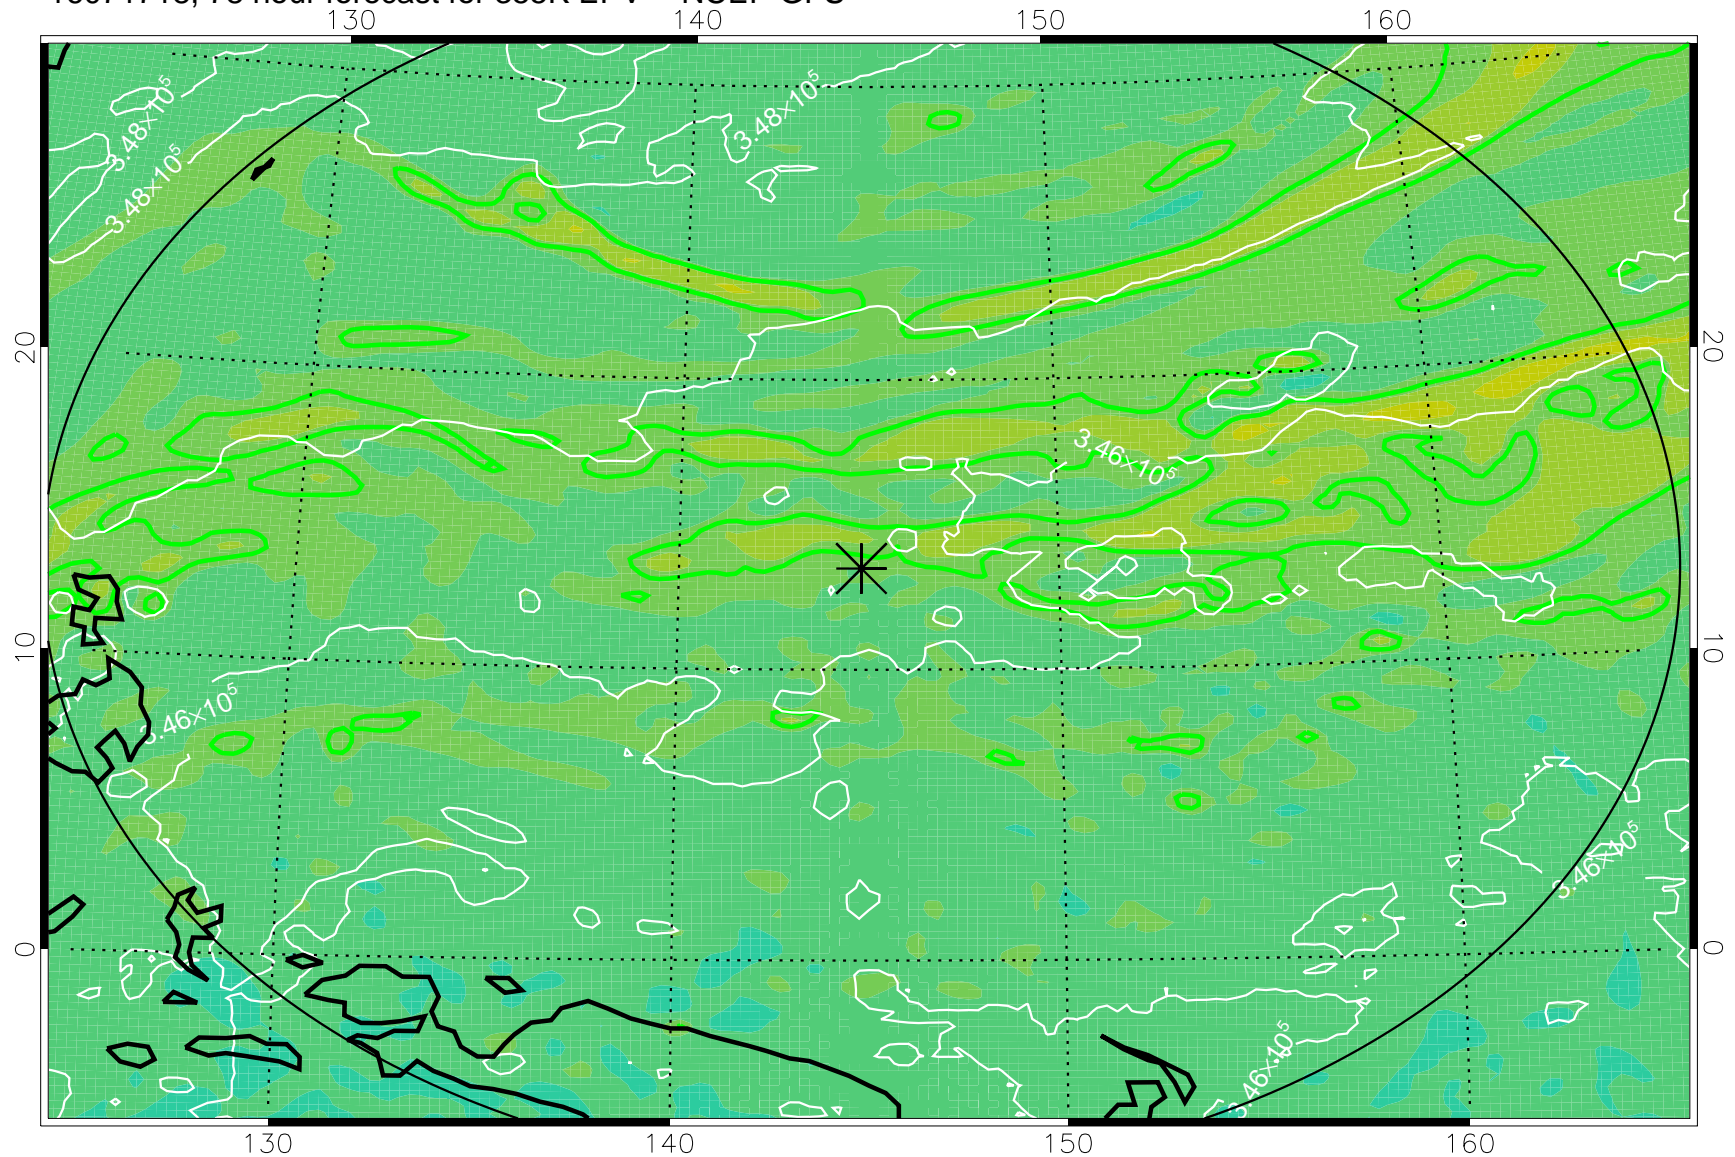

16071706, 66 hour forecast for 355K EPV -- NCEP GFS

355K Montgomery Streamfunction, white
EPV Tropopause (2 PVU) Position
Range ring of 2304 km

16071712, 72 hour forecast for 355K EPV -- NCEP GFS

355K Montgomery Streamfunction, white
EPV Tropopause (2 PVU) Position
Range ring of 2304 km

16071718, 78 hour forecast for 355K EPV -- NCEP GFS

355K Montgomery Streamfunction, white
EPV Tropopause (2 PVU) Position
Range ring of 2304 km

16071800, 84 hour forecast for 355K EPV -- NCEP GFS

355K Montgomery Streamfunction, white
EPV Tropopause (2 PVU) Position
Range ring of 2304 km

16071806, 90 hour forecast for 355K EPV -- NCEP GFS

355K Montgomery Streamfunction, white
EPV Tropopause (2 PVU) Position
Range ring of 2304 km

16071812, 96 hour forecast for 355K EPV -- NCEP GFS

355K Montgomery Streamfunction, white
EPV Tropopause (2 PVU) Position
Range ring of 2304 km

16071818, 102 hour forecast for 355K EPV -- NCEP GFS

355K Montgomery Streamfunction, white
EPV Tropopause (2 PVU) Position
Range ring of 2304 km

16071900, 108 hour forecast for 355K EPV -- NCEP GFS

355K Montgomery Streamfunction, white
EPV Tropopause (2 PVU) Position
Range ring of 2304 km