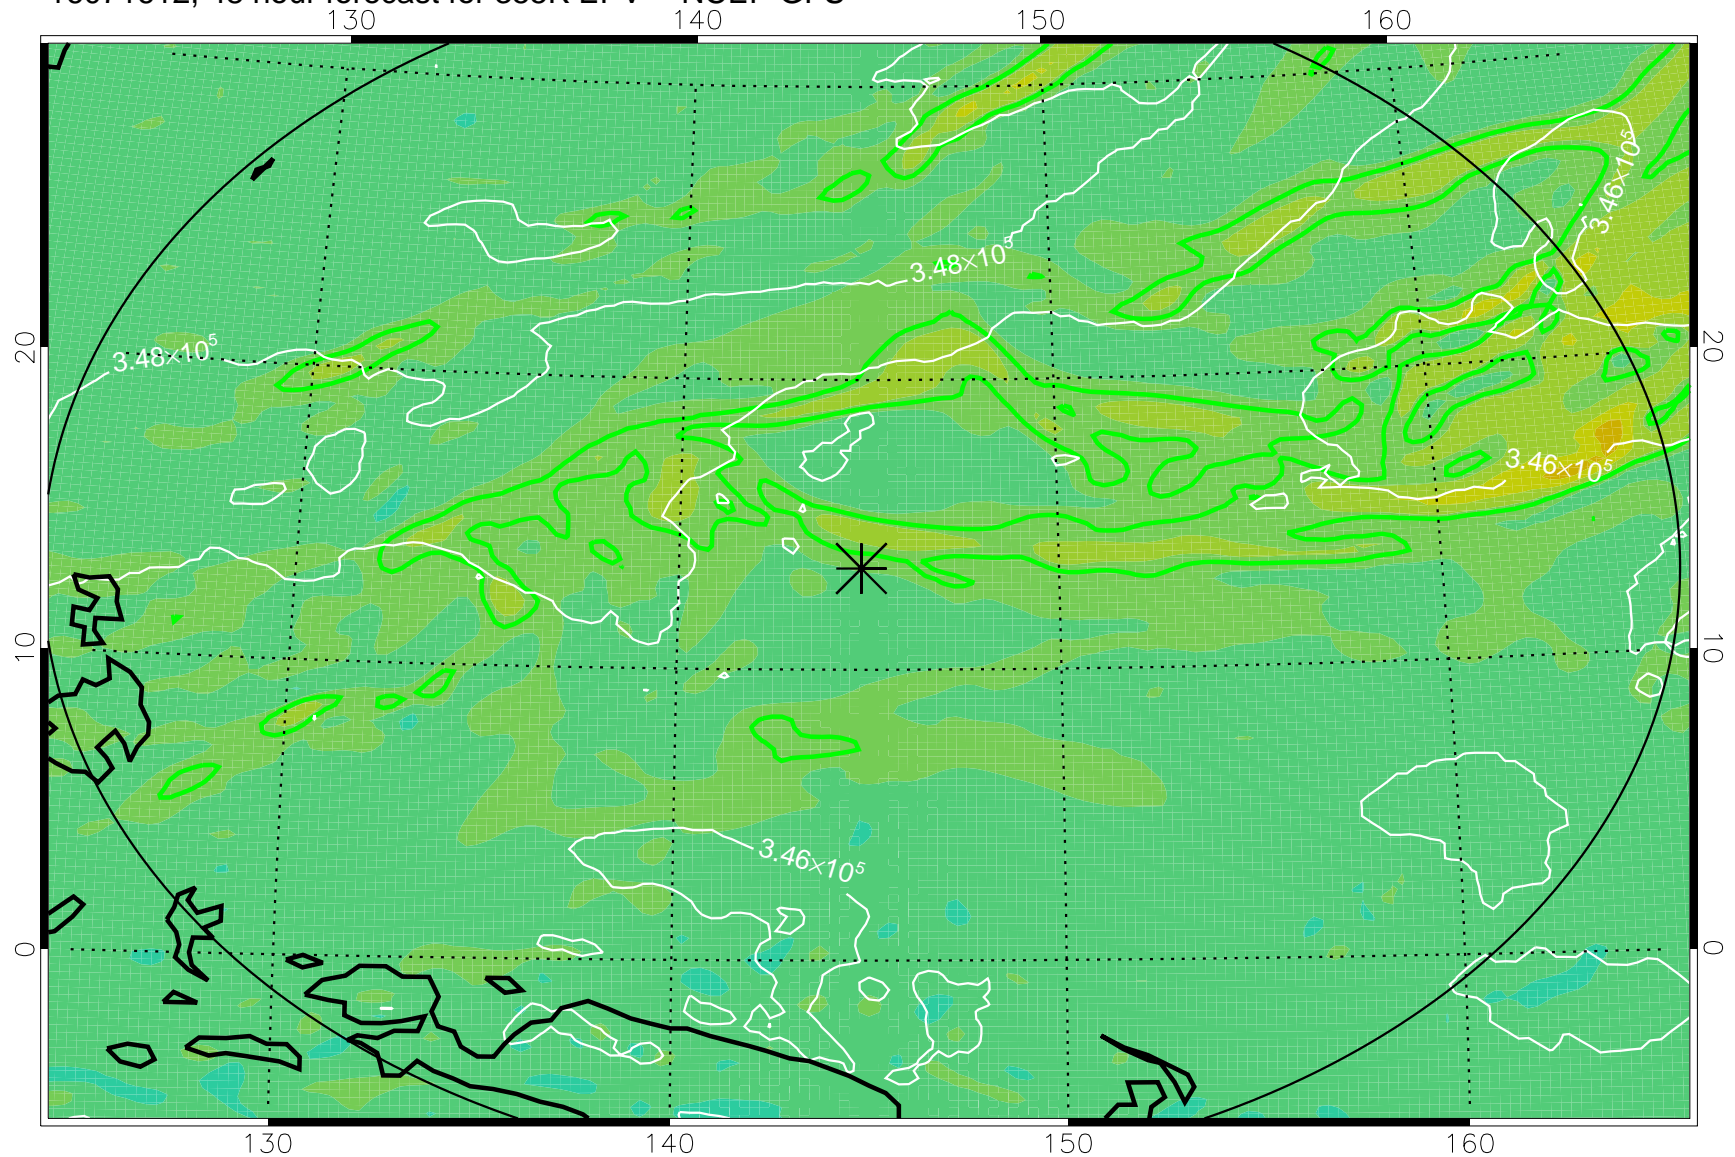

16071518, 30 hour forecast for 355K EPV -- NCEP GFS

355K Montgomery Streamfunction, white
EPV Tropopause (2 PVU) Position
Range ring of 2304 km

16071600, 36 hour forecast for 355K EPV -- NCEP GFS

355K Montgomery Streamfunction, white
EPV Tropopause (2 PVU) Position
Range ring of 2304 km

16071606, 42 hour forecast for 355K EPV -- NCEP GFS

355K Montgomery Streamfunction, white
EPV Tropopause (2 PVU) Position
Range ring of 2304 km

16071612, 48 hour forecast for 355K EPV -- NCEP GFS

355K Montgomery Streamfunction, white
EPV Tropopause (2 PVU) Position
Range ring of 2304 km

16071718, 78 hour forecast for 355K EPV -- NCEP GFS

355K Montgomery Streamfunction, white
EPV Tropopause (2 PVU) Position
Range ring of 2304 km

16071800, 84 hour forecast for 355K EPV -- NCEP GFS

355K Montgomery Streamfunction, white
EPV Tropopause (2 PVU) Position
Range ring of 2304 km

16071818, 102 hour forecast for 355K EPV -- NCEP GFS

355K Montgomery Streamfunction, white
EPV Tropopause (2 PVU) Position
Range ring of 2304 km

16071900, 108 hour forecast for 355K EPV -- NCEP GFS

355K Montgomery Streamfunction, white
EPV Tropopause (2 PVU) Position
Range ring of 2304 km