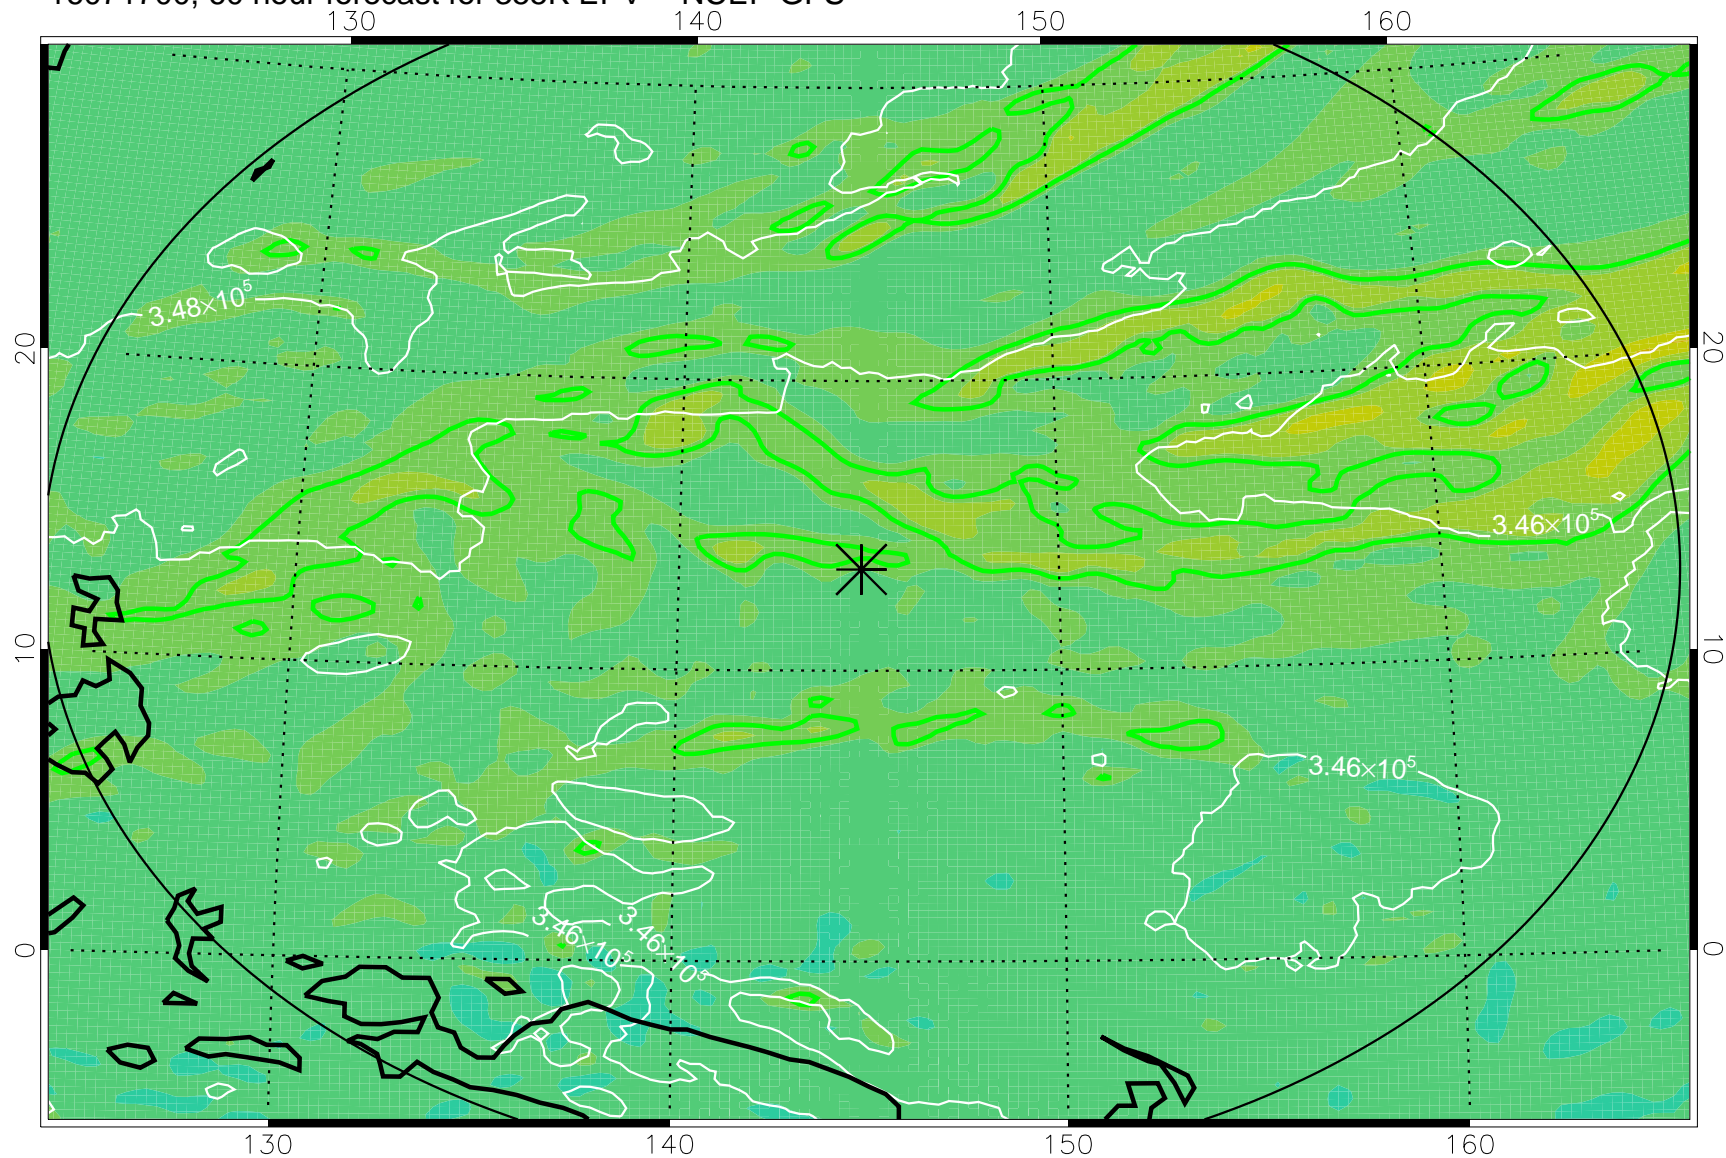

16071606, 42 hour forecast for 355K EPV -- NCEP GFS

355K Montgomery Streamfunction, white
EPV Tropopause (2 PVU) Position
Range ring of 2304 km

16071612, 48 hour forecast for 355K EPV -- NCEP GFS

355K Montgomery Streamfunction, white
EPV Tropopause (2 PVU) Position
Range ring of 2304 km

16071618, 54 hour forecast for 355K EPV -- NCEP GFS

355K Montgomery Streamfunction, white
EPV Tropopause (2 PVU) Position
Range ring of 2304 km

16071700, 60 hour forecast for 355K EPV -- NCEP GFS

355K Montgomery Streamfunction, white
EPV Tropopause (2 PVU) Position
Range ring of 2304 km

16071718, 78 hour forecast for 355K EPV -- NCEP GFS

355K Montgomery Streamfunction, white
EPV Tropopause (2 PVU) Position
Range ring of 2304 km

16071800, 84 hour forecast for 355K EPV -- NCEP GFS

355K Montgomery Streamfunction, white
EPV Tropopause (2 PVU) Position
Range ring of 2304 km

16071818, 102 hour forecast for 355K EPV -- NCEP GFS

355K Montgomery Streamfunction, white
EPV Tropopause (2 PVU) Position
Range ring of 2304 km

16071900, 108 hour forecast for 355K EPV -- NCEP GFS

355K Montgomery Streamfunction, white
EPV Tropopause (2 PVU) Position
Range ring of 2304 km