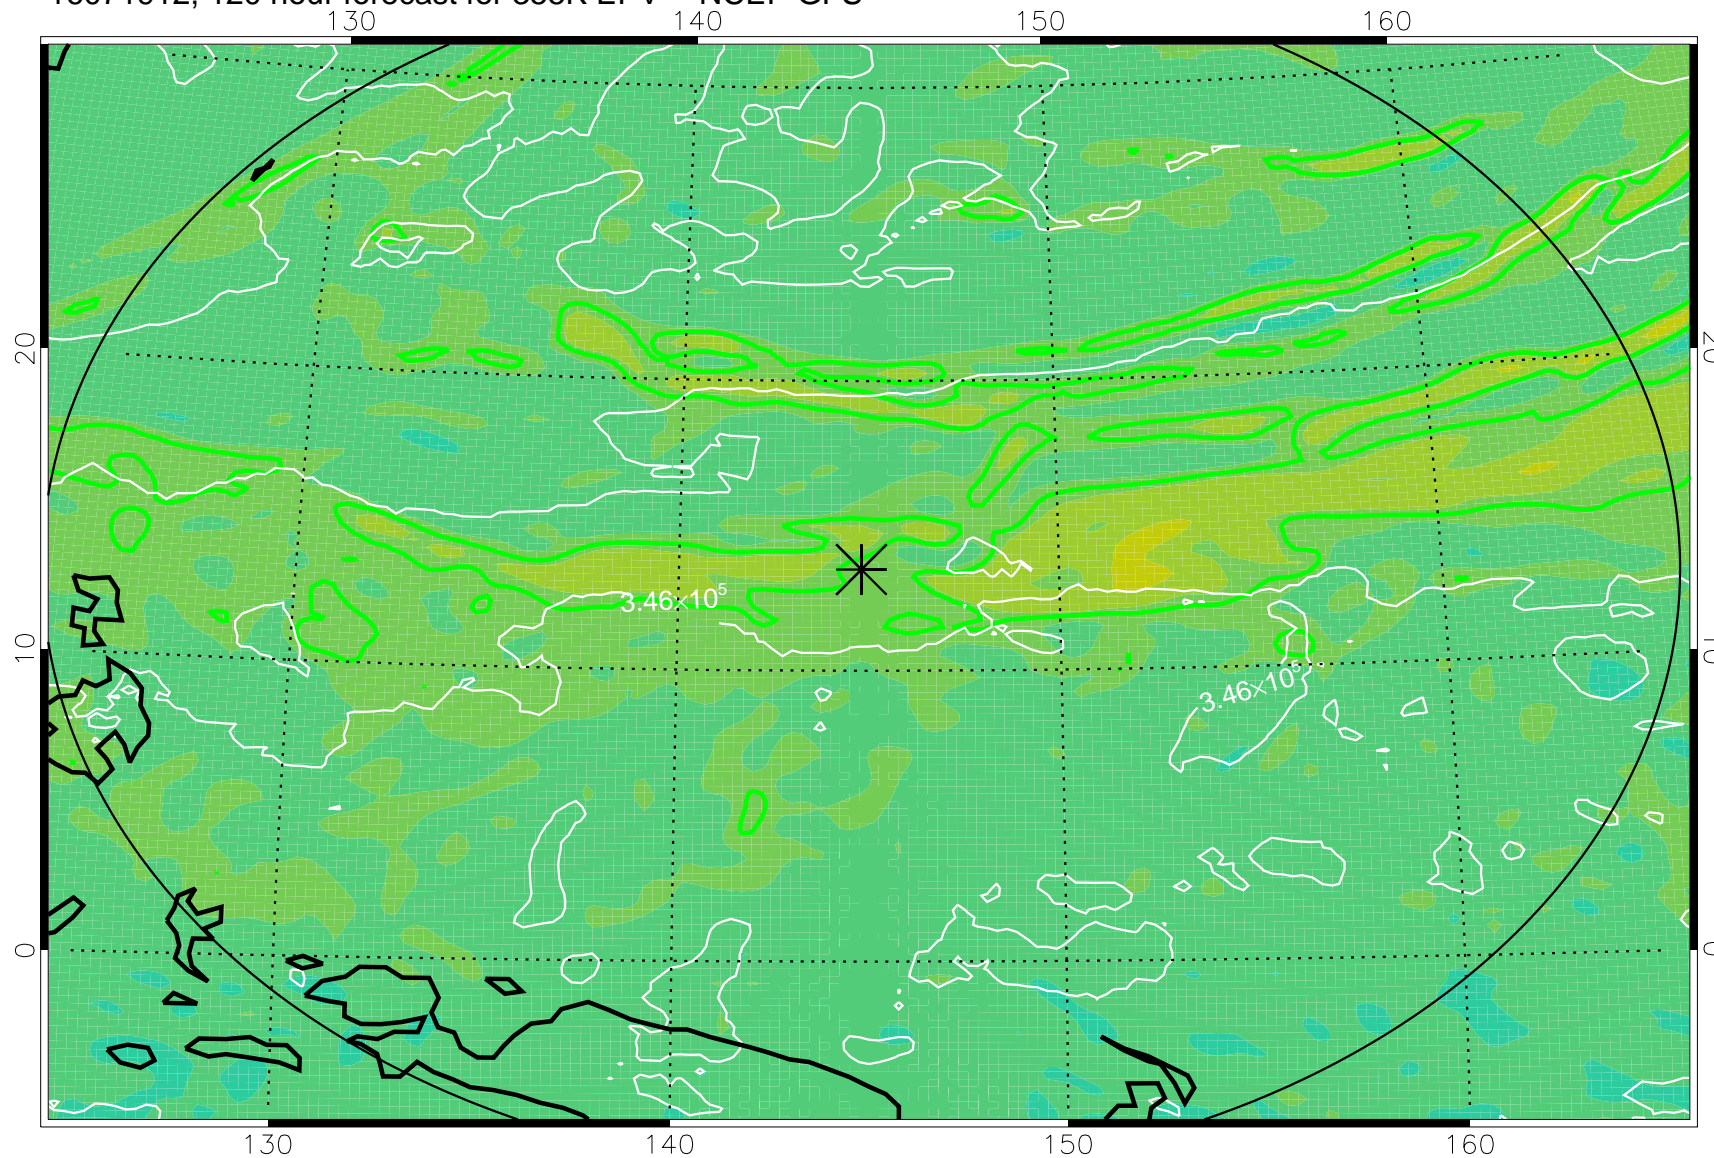

16071718, 78 hour forecast for 355K EPV -- NCEP GFS

355K Montgomery Streamfunction, white
EPV Tropopause (2 PVU) Position
Range ring of 2304 km

16071800, 84 hour forecast for 355K EPV -- NCEP GFS

355K Montgomery Streamfunction, white
EPV Tropopause (2 PVU) Position
Range ring of 2304 km

16071806, 90 hour forecast for 355K EPV -- NCEP GFS

355K Montgomery Streamfunction, white
EPV Tropopause (2 PVU) Position
Range ring of 2304 km

16071812, 96 hour forecast for 355K EPV -- NCEP GFS

355K Montgomery Streamfunction, white
EPV Tropopause (2 PVU) Position
Range ring of 2304 km

16071818, 102 hour forecast for 355K EPV -- NCEP GFS

355K Montgomery Streamfunction, white
EPV Tropopause (2 PVU) Position
Range ring of 2304 km

16071900, 108 hour forecast for 355K EPV -- NCEP GFS

355K Montgomery Streamfunction, white
EPV Tropopause (2 PVU) Position
Range ring of 2304 km

16071906, 114 hour forecast for 355K EPV -- NCEP GFS

355K Montgomery Streamfunction, white
EPV Tropopause (2 PVU) Position
Range ring of 2304 km

16071912, 120 hour forecast for 355K EPV -- NCEP GFS

355K Montgomery Streamfunction, white
EPV Tropopause (2 PVU) Position
Range ring of 2304 km