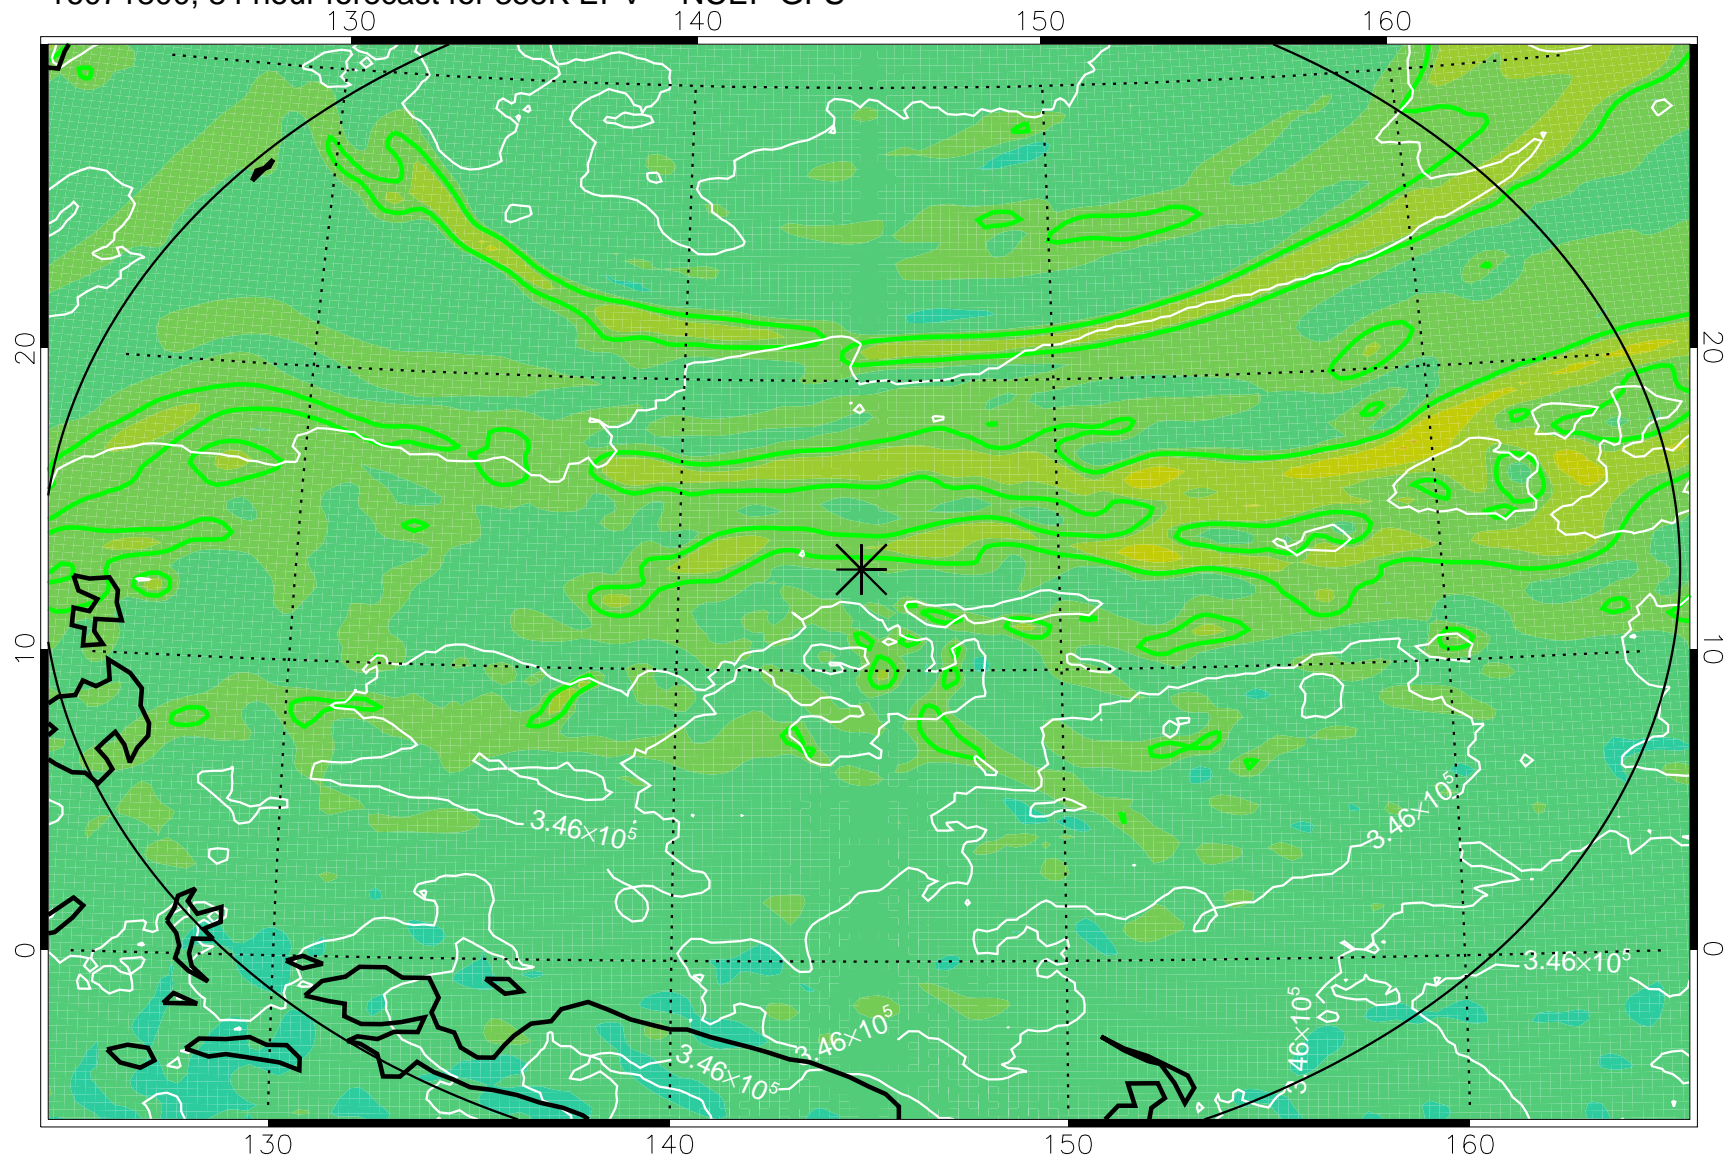

16071706, 66 hour forecast for 355K EPV -- NCEP GFS

355K Montgomery Streamfunction, white
EPV Tropopause (2 PVU) Position
Range ring of 2304 km

16071712, 72 hour forecast for 355K EPV -- NCEP GFS

355K Montgomery Streamfunction, white
EPV Tropopause (2 PVU) Position
Range ring of 2304 km

16071718, 78 hour forecast for 355K EPV -- NCEP GFS

355K Montgomery Streamfunction, white
EPV Tropopause (2 PVU) Position
Range ring of 2304 km

16071800, 84 hour forecast for 355K EPV -- NCEP GFS

355K Montgomery Streamfunction, white
EPV Tropopause (2 PVU) Position
Range ring of 2304 km

16071806, 90 hour forecast for 355K EPV -- NCEP GFS

355K Montgomery Streamfunction, white
EPV Tropopause (2 PVU) Position
Range ring of 2304 km

16071812, 96 hour forecast for 355K EPV -- NCEP GFS

355K Montgomery Streamfunction, white
EPV Tropopause (2 PVU) Position
Range ring of 2304 km

16071818, 102 hour forecast for 355K EPV -- NCEP GFS

355K Montgomery Streamfunction, white
EPV Tropopause (2 PVU) Position
Range ring of 2304 km

16071900, 108 hour forecast for 355K EPV -- NCEP GFS

355K Montgomery Streamfunction, white
EPV Tropopause (2 PVU) Position
Range ring of 2304 km