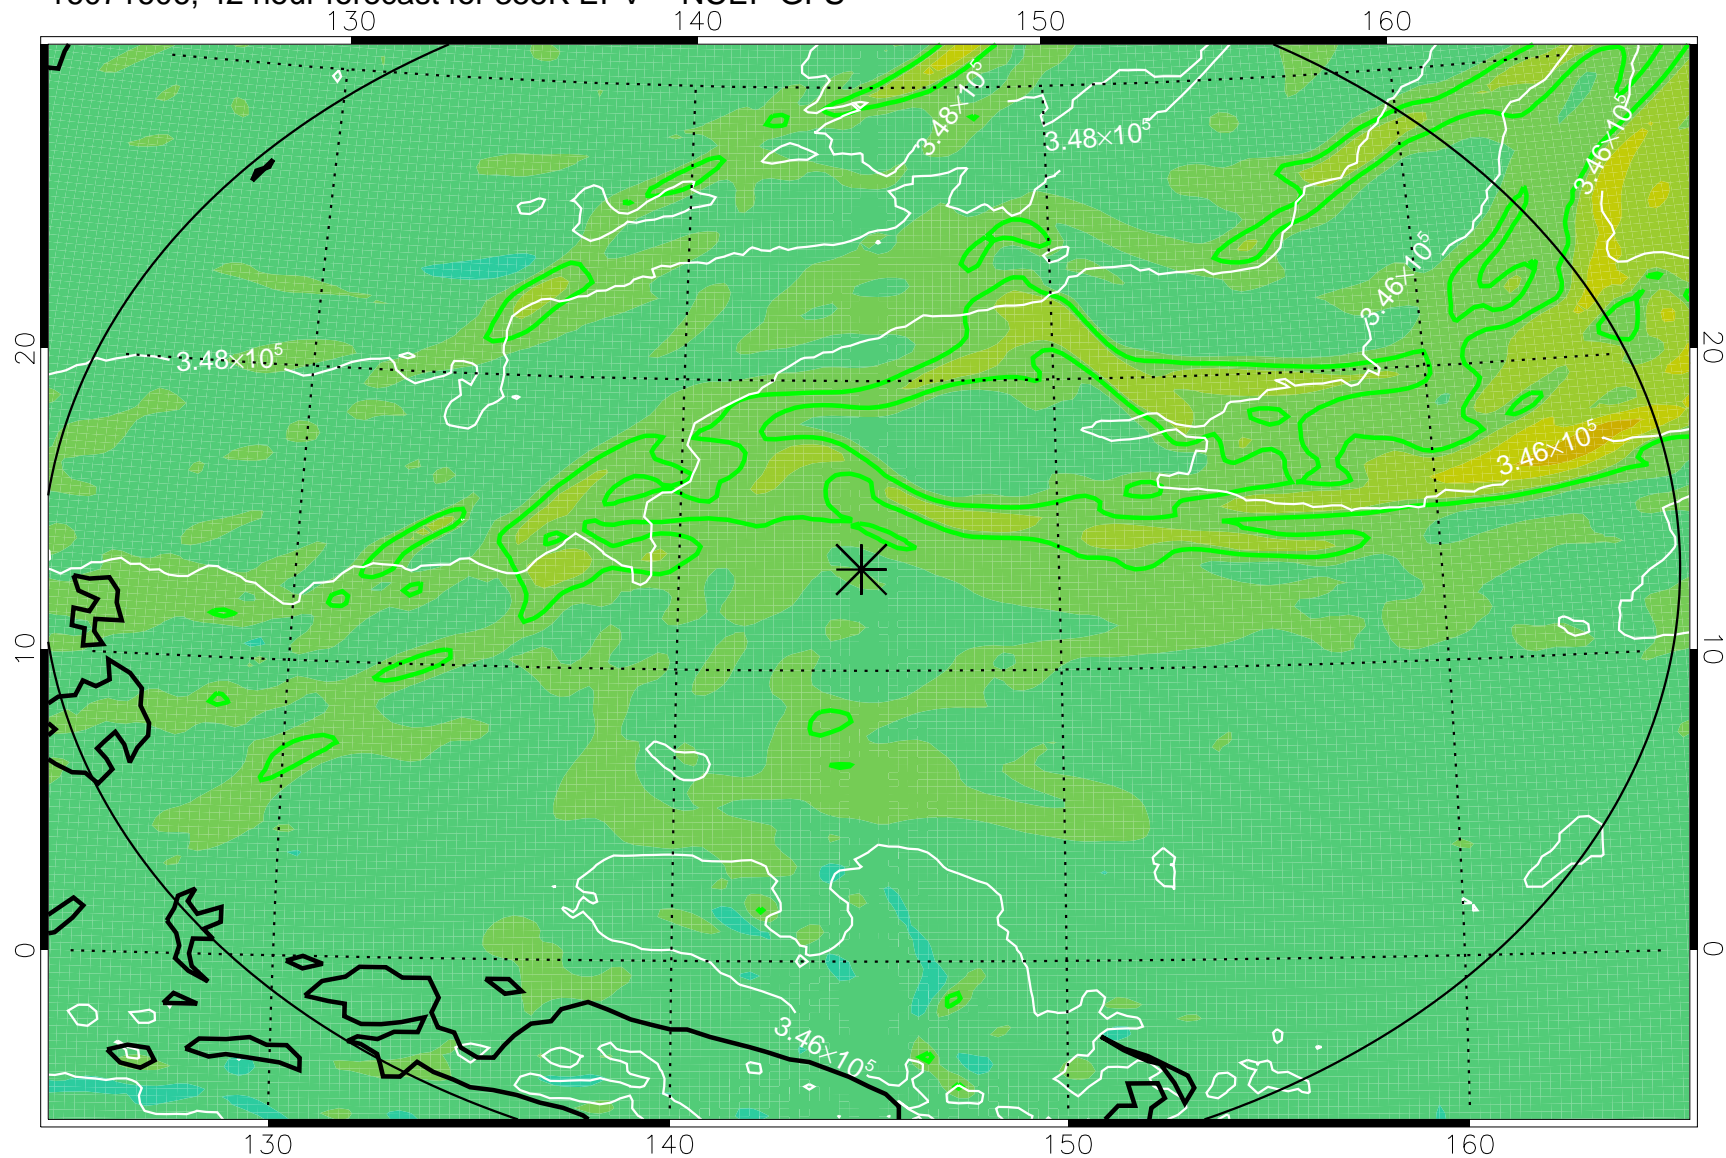

16071518, 30 hour forecast for 355K EPV -- NCEP GFS

355K Montgomery Streamfunction, white
EPV Tropopause (2 PVU) Position
Range ring of 2304 km

16071600, 36 hour forecast for 355K EPV -- NCEP GFS

355K Montgomery Streamfunction, white
EPV Tropopause (2 PVU) Position
Range ring of 2304 km

16071606, 42 hour forecast for 355K EPV -- NCEP GFS

355K Montgomery Streamfunction, white
EPV Tropopause (2 PVU) Position
Range ring of 2304 km

16071612, 48 hour forecast for 355K EPV -- NCEP GFS

355K Montgomery Streamfunction, white
EPV Tropopause (2 PVU) Position
Range ring of 2304 km

16071618, 54 hour forecast for 355K EPV -- NCEP GFS

355K Montgomery Streamfunction, white
EPV Tropopause (2 PVU) Position
Range ring of 2304 km

16071700, 60 hour forecast for 355K EPV -- NCEP GFS

355K Montgomery Streamfunction, white
EPV Tropopause (2 PVU) Position
Range ring of 2304 km

16071818, 102 hour forecast for 355K EPV -- NCEP GFS

355K Montgomery Streamfunction, white
EPV Tropopause (2 PVU) Position
Range ring of 2304 km

16071900, 108 hour forecast for 355K EPV -- NCEP GFS

355K Montgomery Streamfunction, white
EPV Tropopause (2 PVU) Position
Range ring of 2304 km