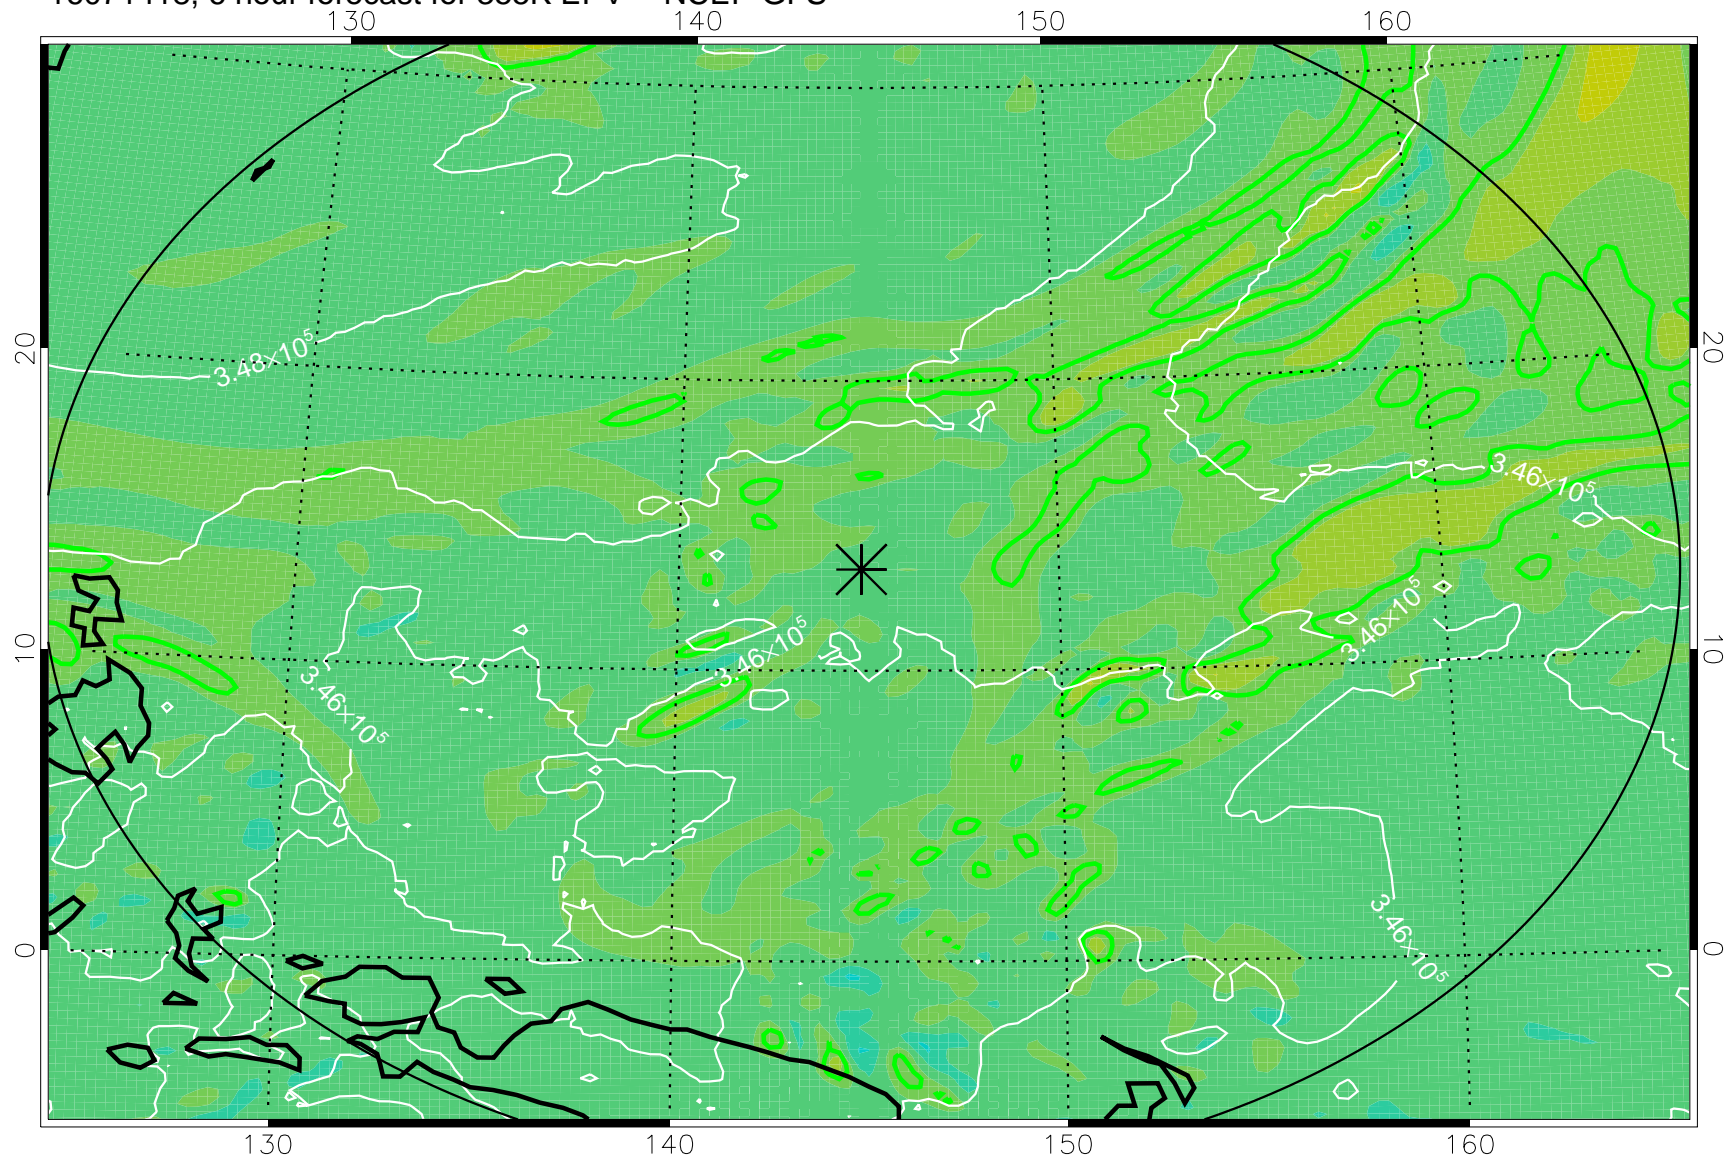

16071418, 6 hour forecast for 355K EPV -- NCEP GFS

355K Montgomery Streamfunction, white
EPV Tropopause (2 PVU) Position
Range ring of 2304 km

16071500, 12 hour forecast for 355K EPV -- NCEP GFS

355K Montgomery Streamfunction, white
EPV Tropopause (2 PVU) Position
Range ring of 2304 km

16071506, 18 hour forecast for 355K EPV -- NCEP GFS

355K Montgomery Streamfunction, white
EPV Tropopause (2 PVU) Position
Range ring of 2304 km

16071512, 24 hour forecast for 355K EPV -- NCEP GFS

355K Montgomery Streamfunction, white
EPV Tropopause (2 PVU) Position
Range ring of 2304 km

16071518, 30 hour forecast for 355K EPV -- NCEP GFS

355K Montgomery Streamfunction, white
EPV Tropopause (2 PVU) Position
Range ring of 2304 km

16071600, 36 hour forecast for 355K EPV -- NCEP GFS

355K Montgomery Streamfunction, white
EPV Tropopause (2 PVU) Position
Range ring of 2304 km

16071818, 102 hour forecast for 355K EPV -- NCEP GFS

355K Montgomery Streamfunction, white
EPV Tropopause (2 PVU) Position
Range ring of 2304 km

16071900, 108 hour forecast for 355K EPV -- NCEP GFS

355K Montgomery Streamfunction, white
EPV Tropopause (2 PVU) Position
Range ring of 2304 km