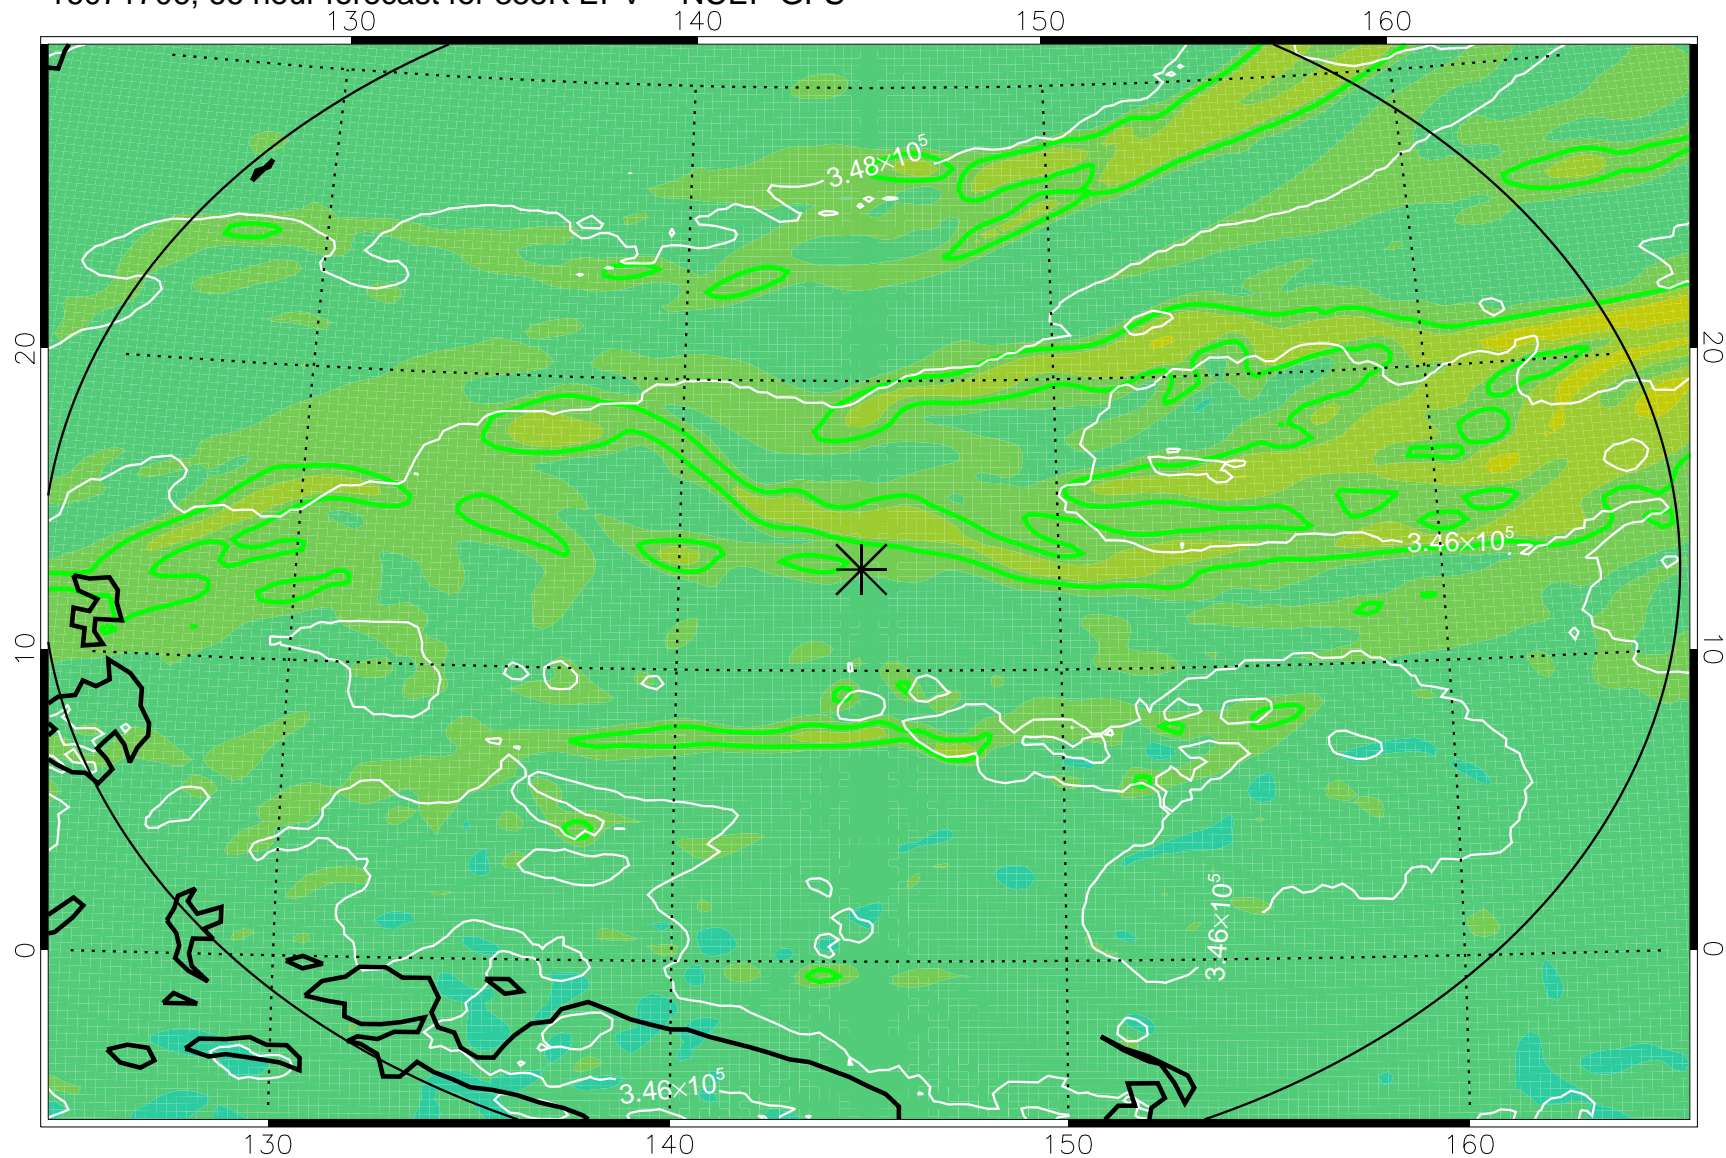

16071618, 54 hour forecast for 355K EPV -- NCEP GFS

355K Montgomery Streamfunction, white
EPV Tropopause (2 PVU) Position
Range ring of 2304 km

16071700, 60 hour forecast for 355K EPV -- NCEP GFS

355K Montgomery Streamfunction, white
EPV Tropopause (2 PVU) Position
Range ring of 2304 km

16071706, 66 hour forecast for 355K EPV -- NCEP GFS

355K Montgomery Streamfunction, white
EPV Tropopause (2 PVU) Position
Range ring of 2304 km

16071712, 72 hour forecast for 355K EPV -- NCEP GFS

355K Montgomery Streamfunction, white
EPV Tropopause (2 PVU) Position
Range ring of 2304 km

16071718, 78 hour forecast for 355K EPV -- NCEP GFS

355K Montgomery Streamfunction, white
EPV Tropopause (2 PVU) Position
Range ring of 2304 km

16071800, 84 hour forecast for 355K EPV -- NCEP GFS

355K Montgomery Streamfunction, white
EPV Tropopause (2 PVU) Position
Range ring of 2304 km

16071818, 102 hour forecast for 355K EPV -- NCEP GFS

355K Montgomery Streamfunction, white
EPV Tropopause (2 PVU) Position
Range ring of 2304 km

16071900, 108 hour forecast for 355K EPV -- NCEP GFS

355K Montgomery Streamfunction, white
EPV Tropopause (2 PVU) Position
Range ring of 2304 km