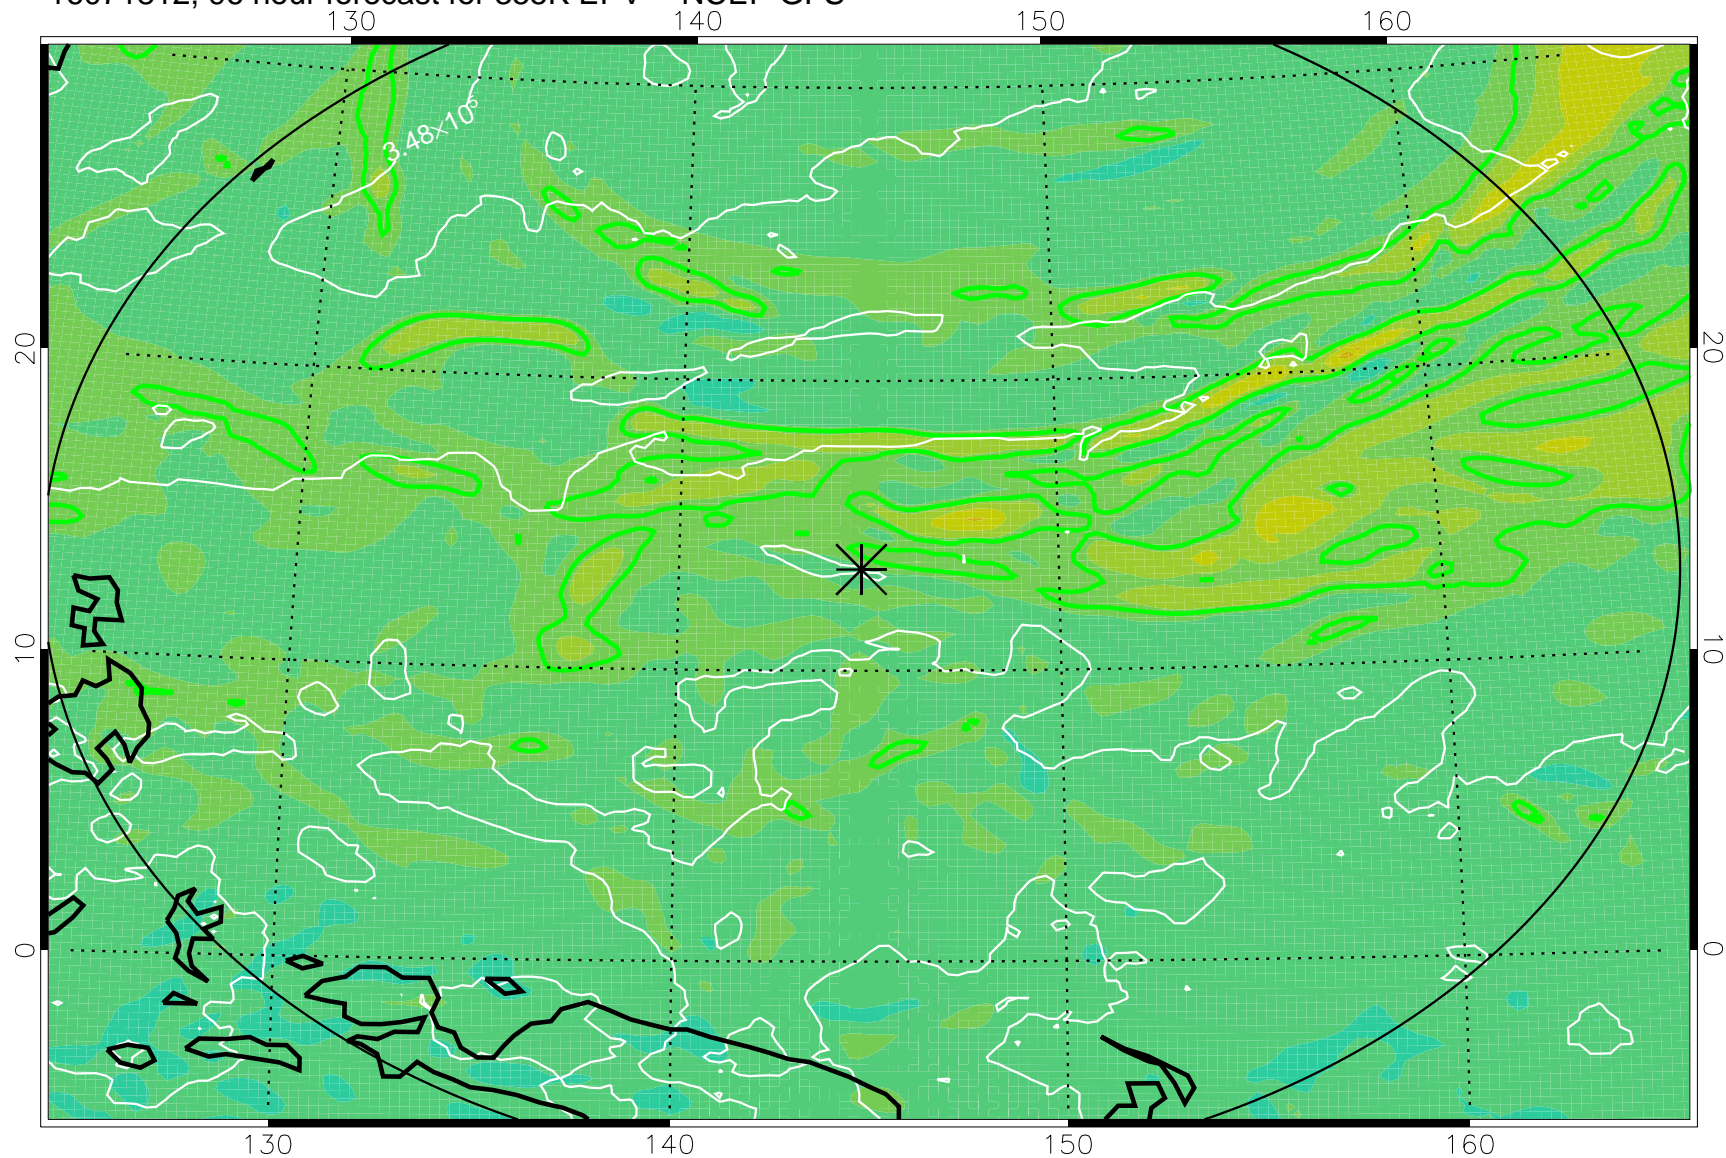

16071718, 78 hour forecast for 355K EPV -- NCEP GFS

355K Montgomery Streamfunction, white
EPV Tropopause (2 PVU) Position
Range ring of 2304 km

16071800, 84 hour forecast for 355K EPV -- NCEP GFS

355K Montgomery Streamfunction, white
EPV Tropopause (2 PVU) Position
Range ring of 2304 km

16071806, 90 hour forecast for 355K EPV -- NCEP GFS

355K Montgomery Streamfunction, white
EPV Tropopause (2 PVU) Position
Range ring of 2304 km

16071812, 96 hour forecast for 355K EPV -- NCEP GFS

355K Montgomery Streamfunction, white
EPV Tropopause (2 PVU) Position
Range ring of 2304 km

16071818, 102 hour forecast for 355K EPV -- NCEP GFS

355K Montgomery Streamfunction, white
EPV Tropopause (2 PVU) Position
Range ring of 2304 km

16071900, 108 hour forecast for 355K EPV -- NCEP GFS

355K Montgomery Streamfunction, white
EPV Tropopause (2 PVU) Position
Range ring of 2304 km

16071906, 114 hour forecast for 355K EPV -- NCEP GFS

355K Montgomery Streamfunction, white
EPV Tropopause (2 PVU) Position
Range ring of 2304 km

16071912, 120 hour forecast for 355K EPV -- NCEP GFS

355K Montgomery Streamfunction, white
EPV Tropopause (2 PVU) Position
Range ring of 2304 km