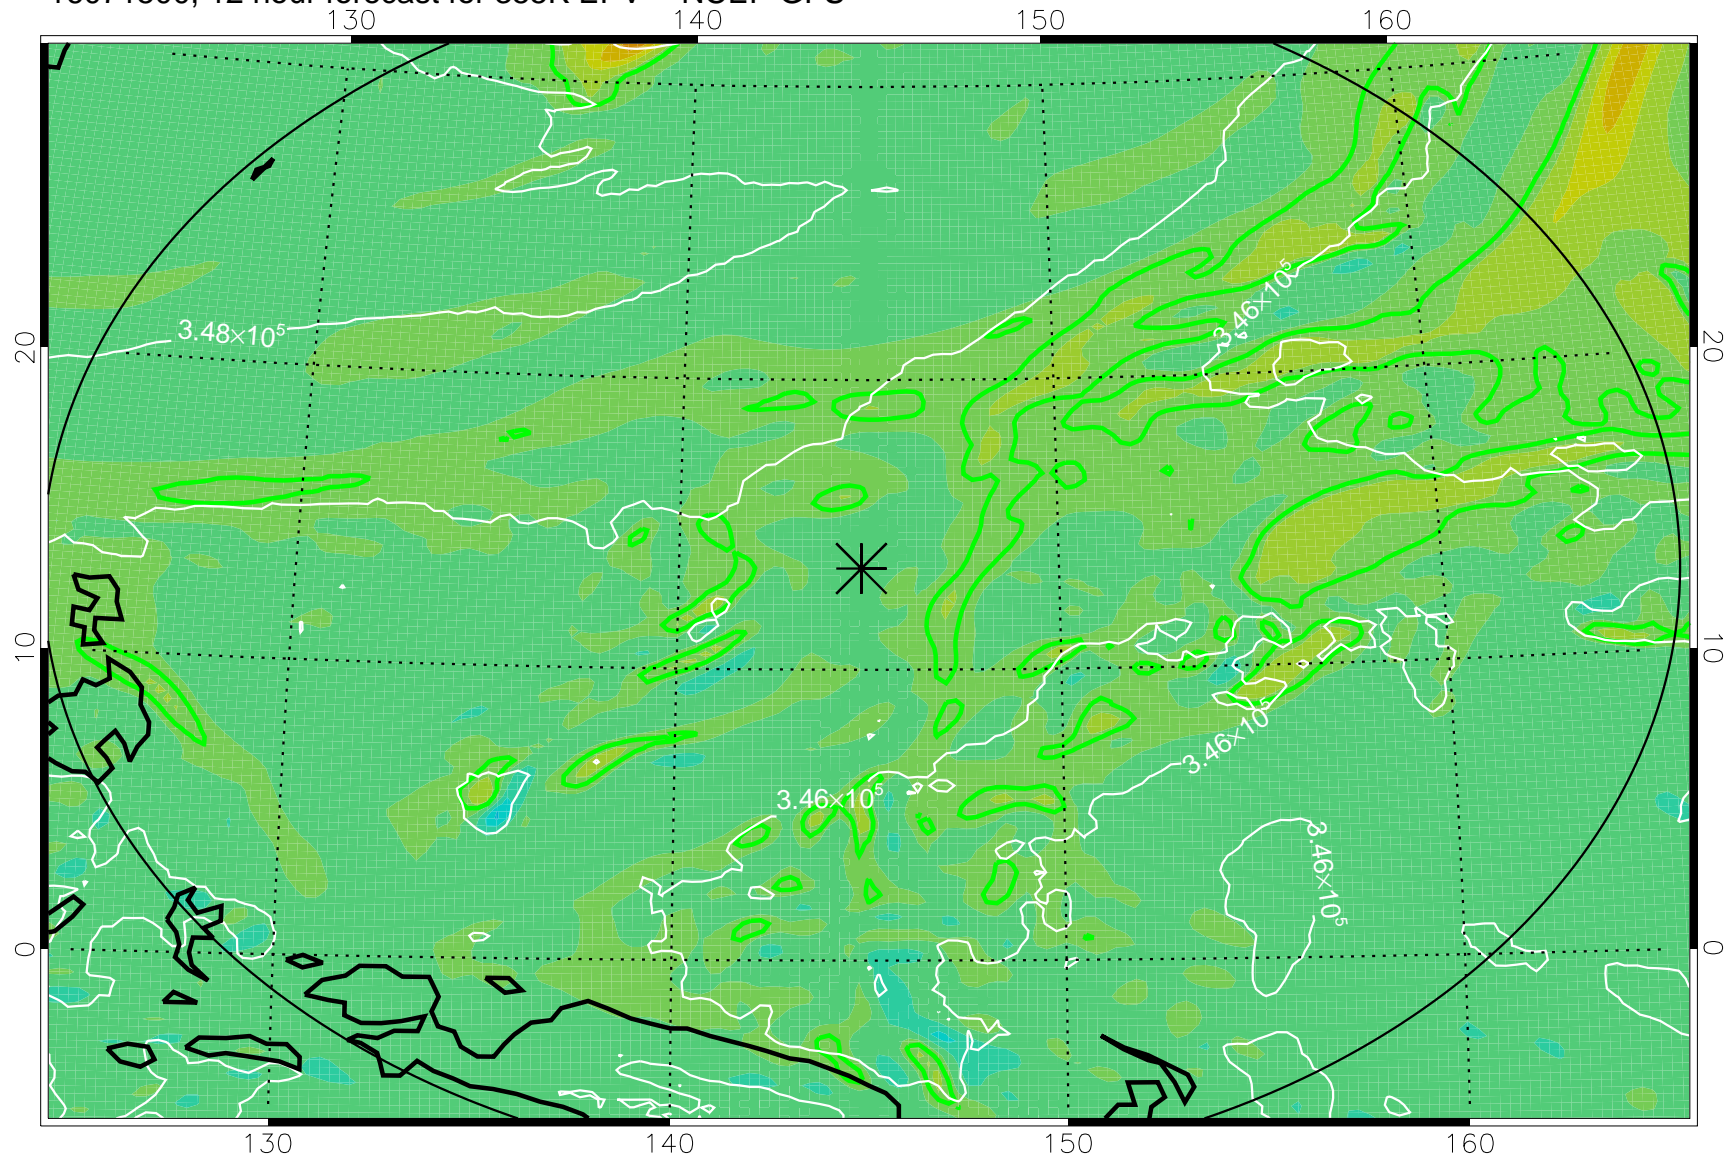

16071418, 6 hour forecast for 355K EPV -- NCEP GFS

355K Montgomery Streamfunction, white
EPV Tropopause (2 PVU) Position
Range ring of 2304 km

16071500, 12 hour forecast for 355K EPV -- NCEP GFS

355K Montgomery Streamfunction, white
EPV Tropopause (2 PVU) Position
Range ring of 2304 km

16071506, 18 hour forecast for 355K EPV -- NCEP GFS

355K Montgomery Streamfunction, white
EPV Tropopause (2 PVU) Position
Range ring of 2304 km

16071512, 24 hour forecast for 355K EPV -- NCEP GFS

355K Montgomery Streamfunction, white
EPV Tropopause (2 PVU) Position
Range ring of 2304 km

16071518, 30 hour forecast for 355K EPV -- NCEP GFS

355K Montgomery Streamfunction, white
EPV Tropopause (2 PVU) Position
Range ring of 2304 km

16071600, 36 hour forecast for 355K EPV -- NCEP GFS

355K Montgomery Streamfunction, white
EPV Tropopause (2 PVU) Position
Range ring of 2304 km

16071818, 102 hour forecast for 355K EPV -- NCEP GFS

355K Montgomery Streamfunction, white
EPV Tropopause (2 PVU) Position
Range ring of 2304 km

16071900, 108 hour forecast for 355K EPV -- NCEP GFS

355K Montgomery Streamfunction, white
EPV Tropopause (2 PVU) Position
Range ring of 2304 km