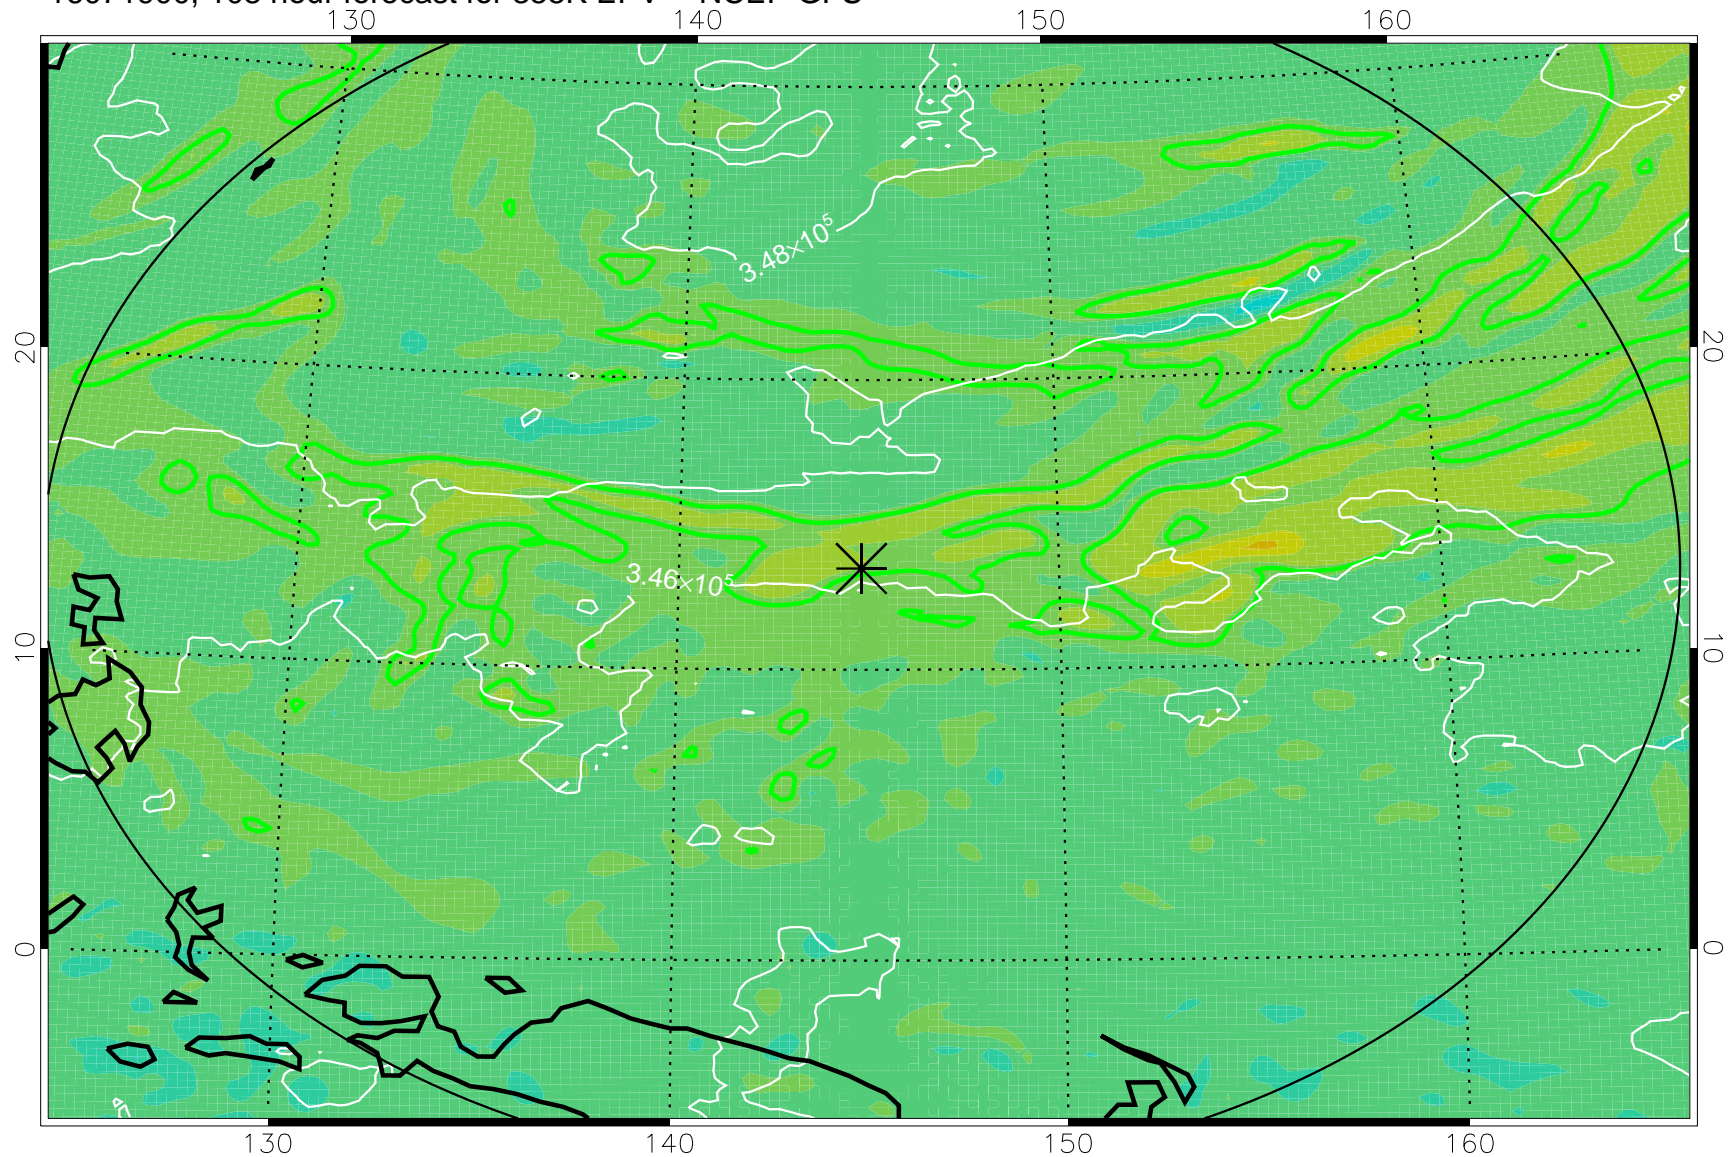

16071718, 78 hour forecast for 355K EPV -- NCEP GFS

355K Montgomery Streamfunction, white
EPV Tropopause (2 PVU) Position
Range ring of 2304 km

16071800, 84 hour forecast for 355K EPV -- NCEP GFS

355K Montgomery Streamfunction, white
EPV Tropopause (2 PVU) Position
Range ring of 2304 km

16071806, 90 hour forecast for 355K EPV -- NCEP GFS

355K Montgomery Streamfunction, white
EPV Tropopause (2 PVU) Position
Range ring of 2304 km

16071812, 96 hour forecast for 355K EPV -- NCEP GFS

355K Montgomery Streamfunction, white
EPV Tropopause (2 PVU) Position
Range ring of 2304 km

16071818, 102 hour forecast for 355K EPV -- NCEP GFS

355K Montgomery Streamfunction, white
EPV Tropopause (2 PVU) Position
Range ring of 2304 km

16071900, 108 hour forecast for 355K EPV -- NCEP GFS

355K Montgomery Streamfunction, white
EPV Tropopause (2 PVU) Position
Range ring of 2304 km

16071906, 114 hour forecast for 355K EPV -- NCEP GFS

355K Montgomery Streamfunction, white
EPV Tropopause (2 PVU) Position
Range ring of 2304 km

16071912, 120 hour forecast for 355K EPV -- NCEP GFS

355K Montgomery Streamfunction, white
EPV Tropopause (2 PVU) Position
Range ring of 2304 km