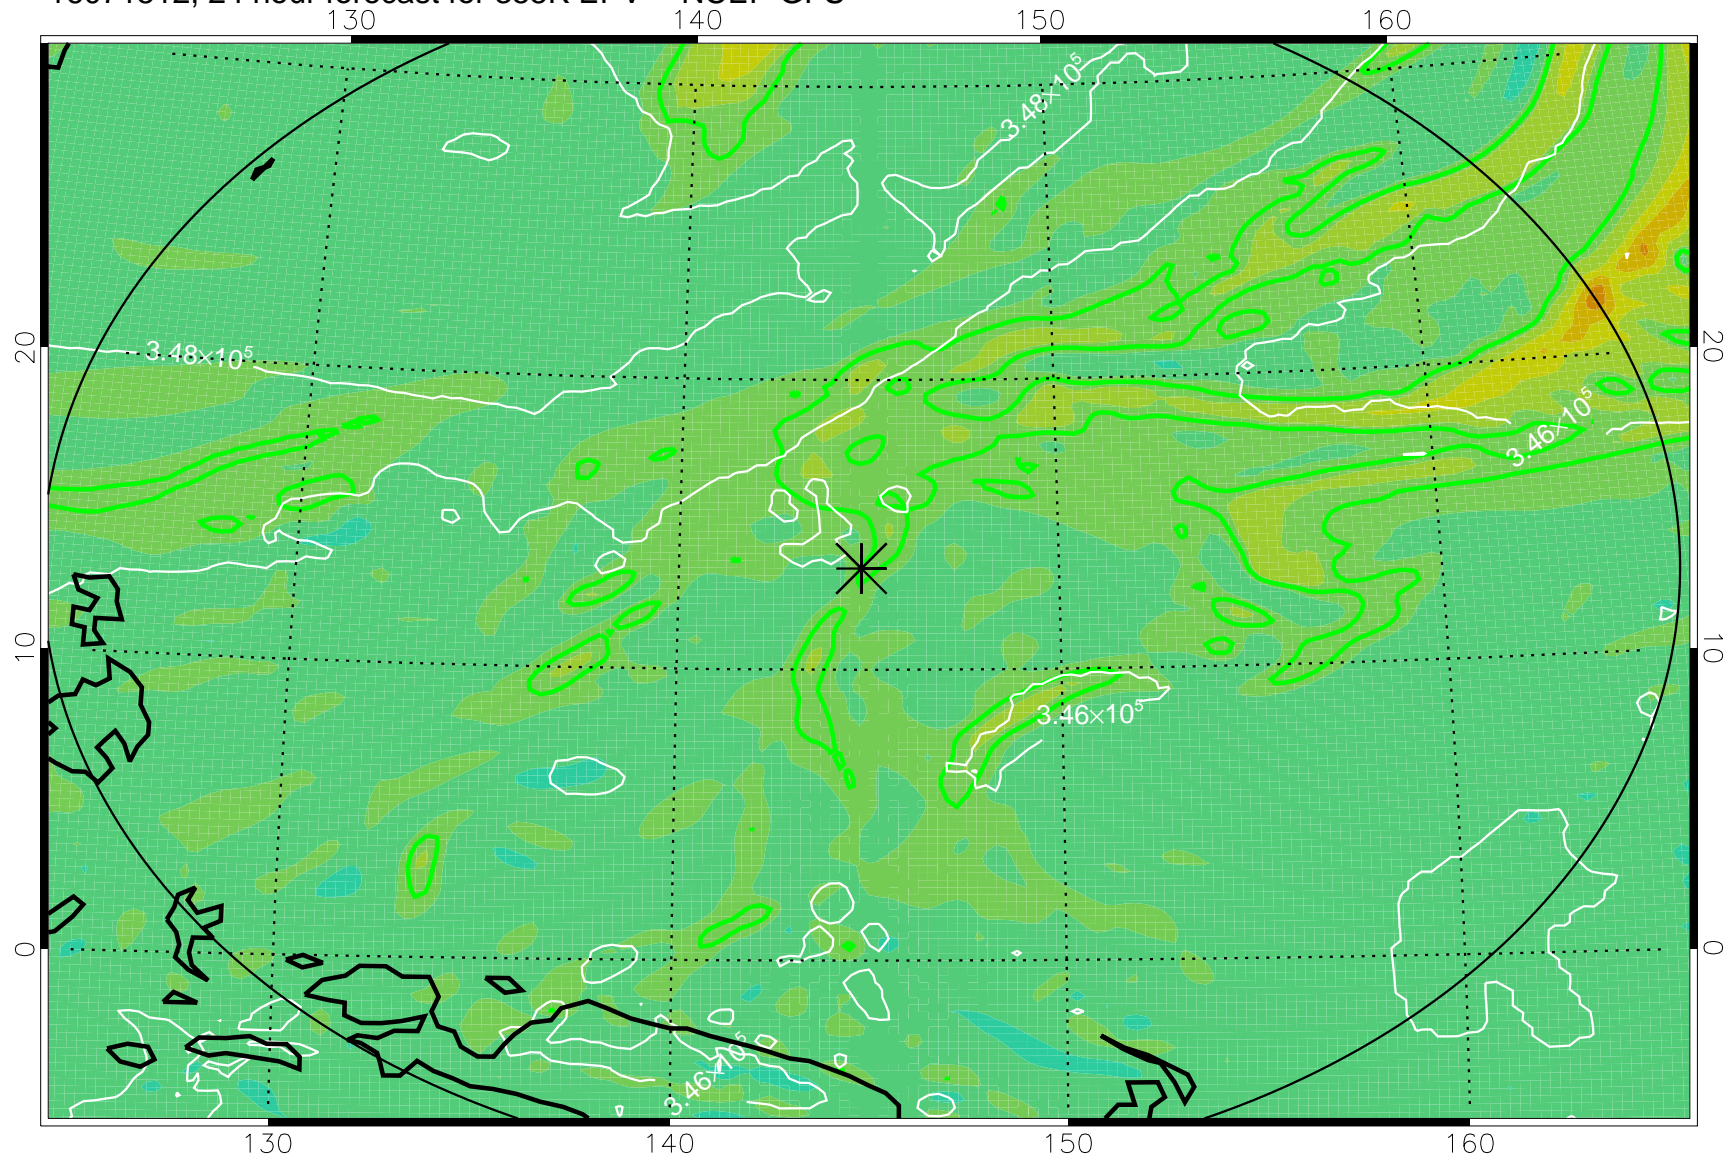

16071418, 6 hour forecast for 355K EPV -- NCEP GFS

355K Montgomery Streamfunction, white
EPV Tropopause (2 PVU) Position
Range ring of 2304 km

16071500, 12 hour forecast for 355K EPV -- NCEP GFS

355K Montgomery Streamfunction, white
EPV Tropopause (2 PVU) Position
Range ring of 2304 km

16071506, 18 hour forecast for 355K EPV -- NCEP GFS

355K Montgomery Streamfunction, white
EPV Tropopause (2 PVU) Position
Range ring of 2304 km

16071512, 24 hour forecast for 355K EPV -- NCEP GFS

355K Montgomery Streamfunction, white
EPV Tropopause (2 PVU) Position
Range ring of 2304 km

16071518, 30 hour forecast for 355K EPV -- NCEP GFS

355K Montgomery Streamfunction, white
EPV Tropopause (2 PVU) Position
Range ring of 2304 km

16071600, 36 hour forecast for 355K EPV -- NCEP GFS

355K Montgomery Streamfunction, white
EPV Tropopause (2 PVU) Position
Range ring of 2304 km

16071818, 102 hour forecast for 355K EPV -- NCEP GFS

355K Montgomery Streamfunction, white
EPV Tropopause (2 PVU) Position
Range ring of 2304 km

16071900, 108 hour forecast for 355K EPV -- NCEP GFS

355K Montgomery Streamfunction, white
EPV Tropopause (2 PVU) Position
Range ring of 2304 km