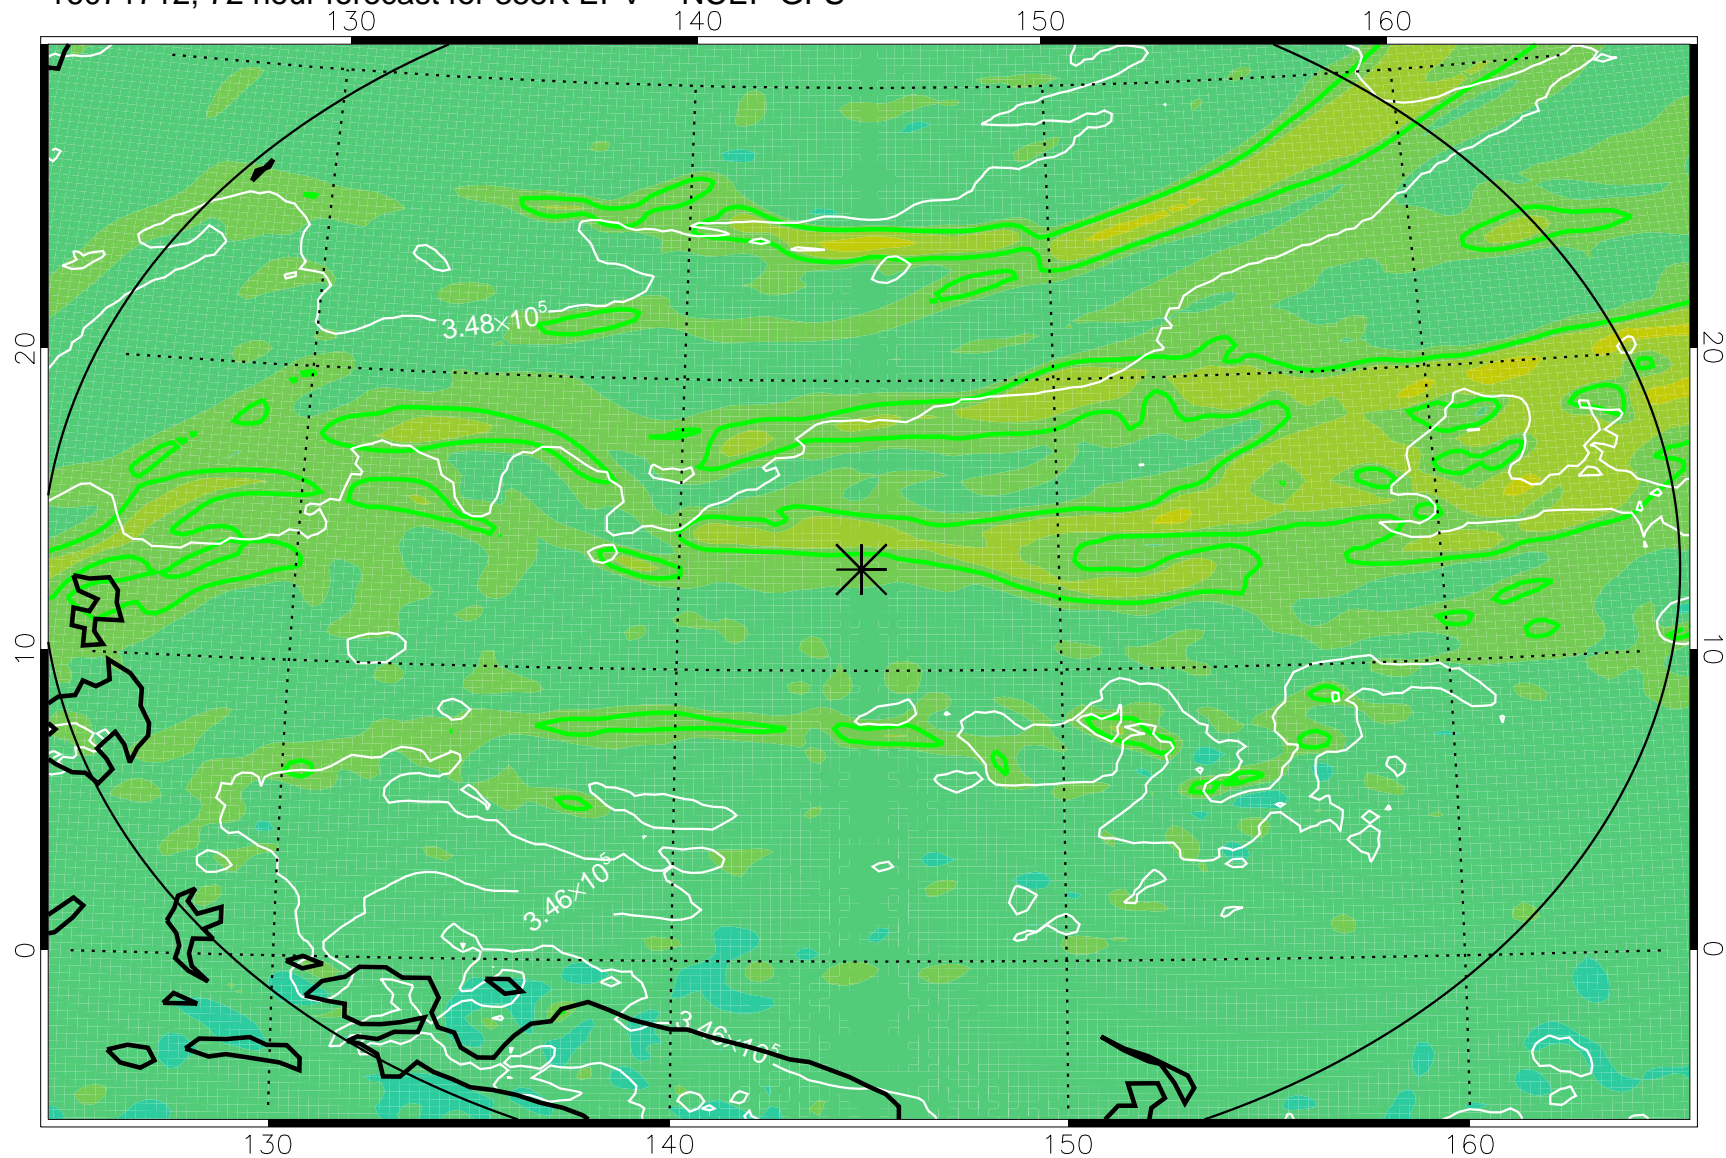

16071618, 54 hour forecast for 355K EPV -- NCEP GFS

355K Montgomery Streamfunction, white
EPV Tropopause (2 PVU) Position
Range ring of 2304 km

16071700, 60 hour forecast for 355K EPV -- NCEP GFS

355K Montgomery Streamfunction, white
EPV Tropopause (2 PVU) Position
Range ring of 2304 km

16071706, 66 hour forecast for 355K EPV -- NCEP GFS

355K Montgomery Streamfunction, white
EPV Tropopause (2 PVU) Position
Range ring of 2304 km

16071712, 72 hour forecast for 355K EPV -- NCEP GFS

355K Montgomery Streamfunction, white
EPV Tropopause (2 PVU) Position
Range ring of 2304 km

16071718, 78 hour forecast for 355K EPV -- NCEP GFS

355K Montgomery Streamfunction, white
EPV Tropopause (2 PVU) Position
Range ring of 2304 km

16071800, 84 hour forecast for 355K EPV -- NCEP GFS

355K Montgomery Streamfunction, white
EPV Tropopause (2 PVU) Position
Range ring of 2304 km

16071818, 102 hour forecast for 355K EPV -- NCEP GFS

355K Montgomery Streamfunction, white
EPV Tropopause (2 PVU) Position
Range ring of 2304 km

16071900, 108 hour forecast for 355K EPV -- NCEP GFS

355K Montgomery Streamfunction, white
EPV Tropopause (2 PVU) Position
Range ring of 2304 km