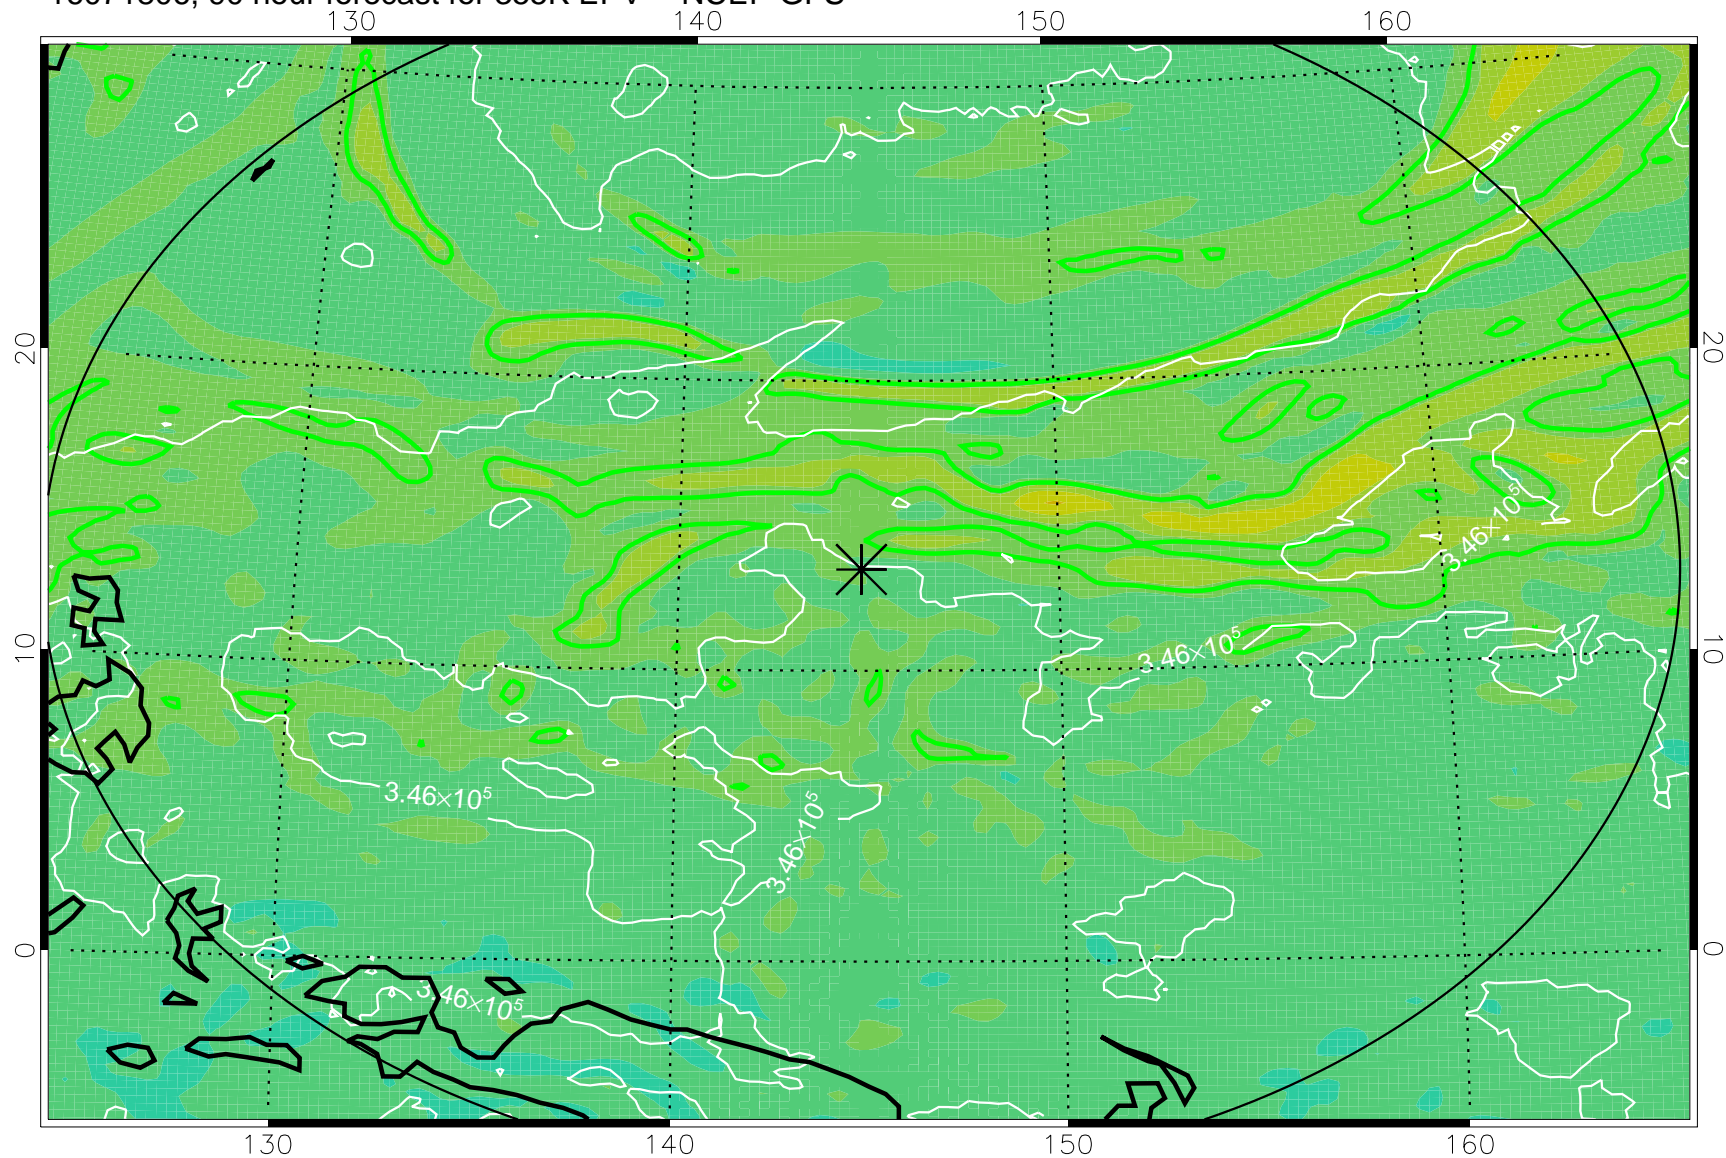

16071718, 78 hour forecast for 355K EPV -- NCEP GFS

355K Montgomery Streamfunction, white
EPV Tropopause (2 PVU) Position
Range ring of 2304 km

16071800, 84 hour forecast for 355K EPV -- NCEP GFS

355K Montgomery Streamfunction, white
EPV Tropopause (2 PVU) Position
Range ring of 2304 km

16071806, 90 hour forecast for 355K EPV -- NCEP GFS

355K Montgomery Streamfunction, white
EPV Tropopause (2 PVU) Position
Range ring of 2304 km

16071812, 96 hour forecast for 355K EPV -- NCEP GFS

355K Montgomery Streamfunction, white
EPV Tropopause (2 PVU) Position
Range ring of 2304 km

16071818, 102 hour forecast for 355K EPV -- NCEP GFS

355K Montgomery Streamfunction, white
EPV Tropopause (2 PVU) Position
Range ring of 2304 km

16071900, 108 hour forecast for 355K EPV -- NCEP GFS

355K Montgomery Streamfunction, white
EPV Tropopause (2 PVU) Position
Range ring of 2304 km

16071906, 114 hour forecast for 355K EPV -- NCEP GFS

355K Montgomery Streamfunction, white
EPV Tropopause (2 PVU) Position
Range ring of 2304 km

16071912, 120 hour forecast for 355K EPV -- NCEP GFS

355K Montgomery Streamfunction, white
EPV Tropopause (2 PVU) Position
Range ring of 2304 km