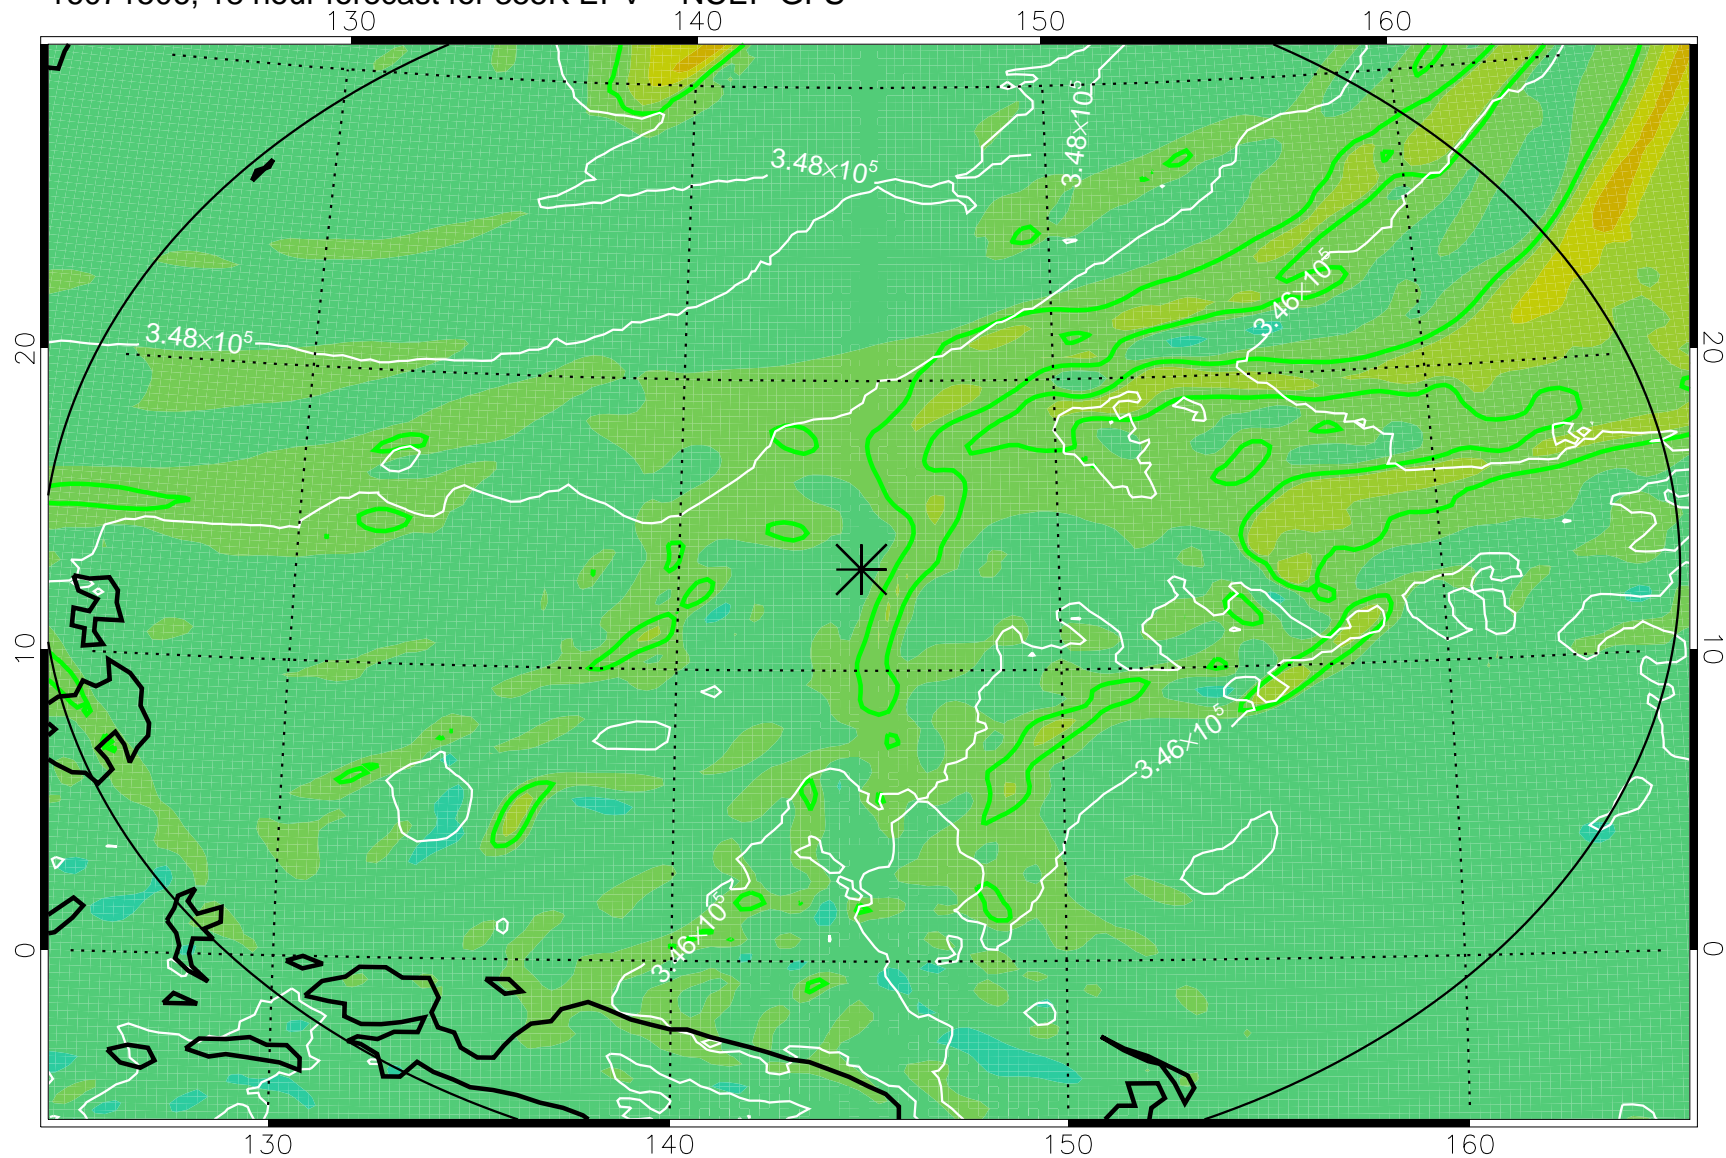

16071418, 6 hour forecast for 355K EPV -- NCEP GFS

355K Montgomery Streamfunction, white
EPV Tropopause (2 PVU) Position
Range ring of 2304 km

16071500, 12 hour forecast for 355K EPV -- NCEP GFS

355K Montgomery Streamfunction, white
EPV Tropopause (2 PVU) Position
Range ring of 2304 km

16071506, 18 hour forecast for 355K EPV -- NCEP GFS

355K Montgomery Streamfunction, white
EPV Tropopause (2 PVU) Position
Range ring of 2304 km

16071512, 24 hour forecast for 355K EPV -- NCEP GFS

355K Montgomery Streamfunction, white
EPV Tropopause (2 PVU) Position
Range ring of 2304 km

16071518, 30 hour forecast for 355K EPV -- NCEP GFS

355K Montgomery Streamfunction, white
EPV Tropopause (2 PVU) Position
Range ring of 2304 km

16071600, 36 hour forecast for 355K EPV -- NCEP GFS

355K Montgomery Streamfunction, white
EPV Tropopause (2 PVU) Position
Range ring of 2304 km

16071606, 42 hour forecast for 355K EPV -- NCEP GFS

355K Montgomery Streamfunction, white
EPV Tropopause (2 PVU) Position
Range ring of 2304 km

16071612, 48 hour forecast for 355K EPV -- NCEP GFS

355K Montgomery Streamfunction, white
EPV Tropopause (2 PVU) Position
Range ring of 2304 km