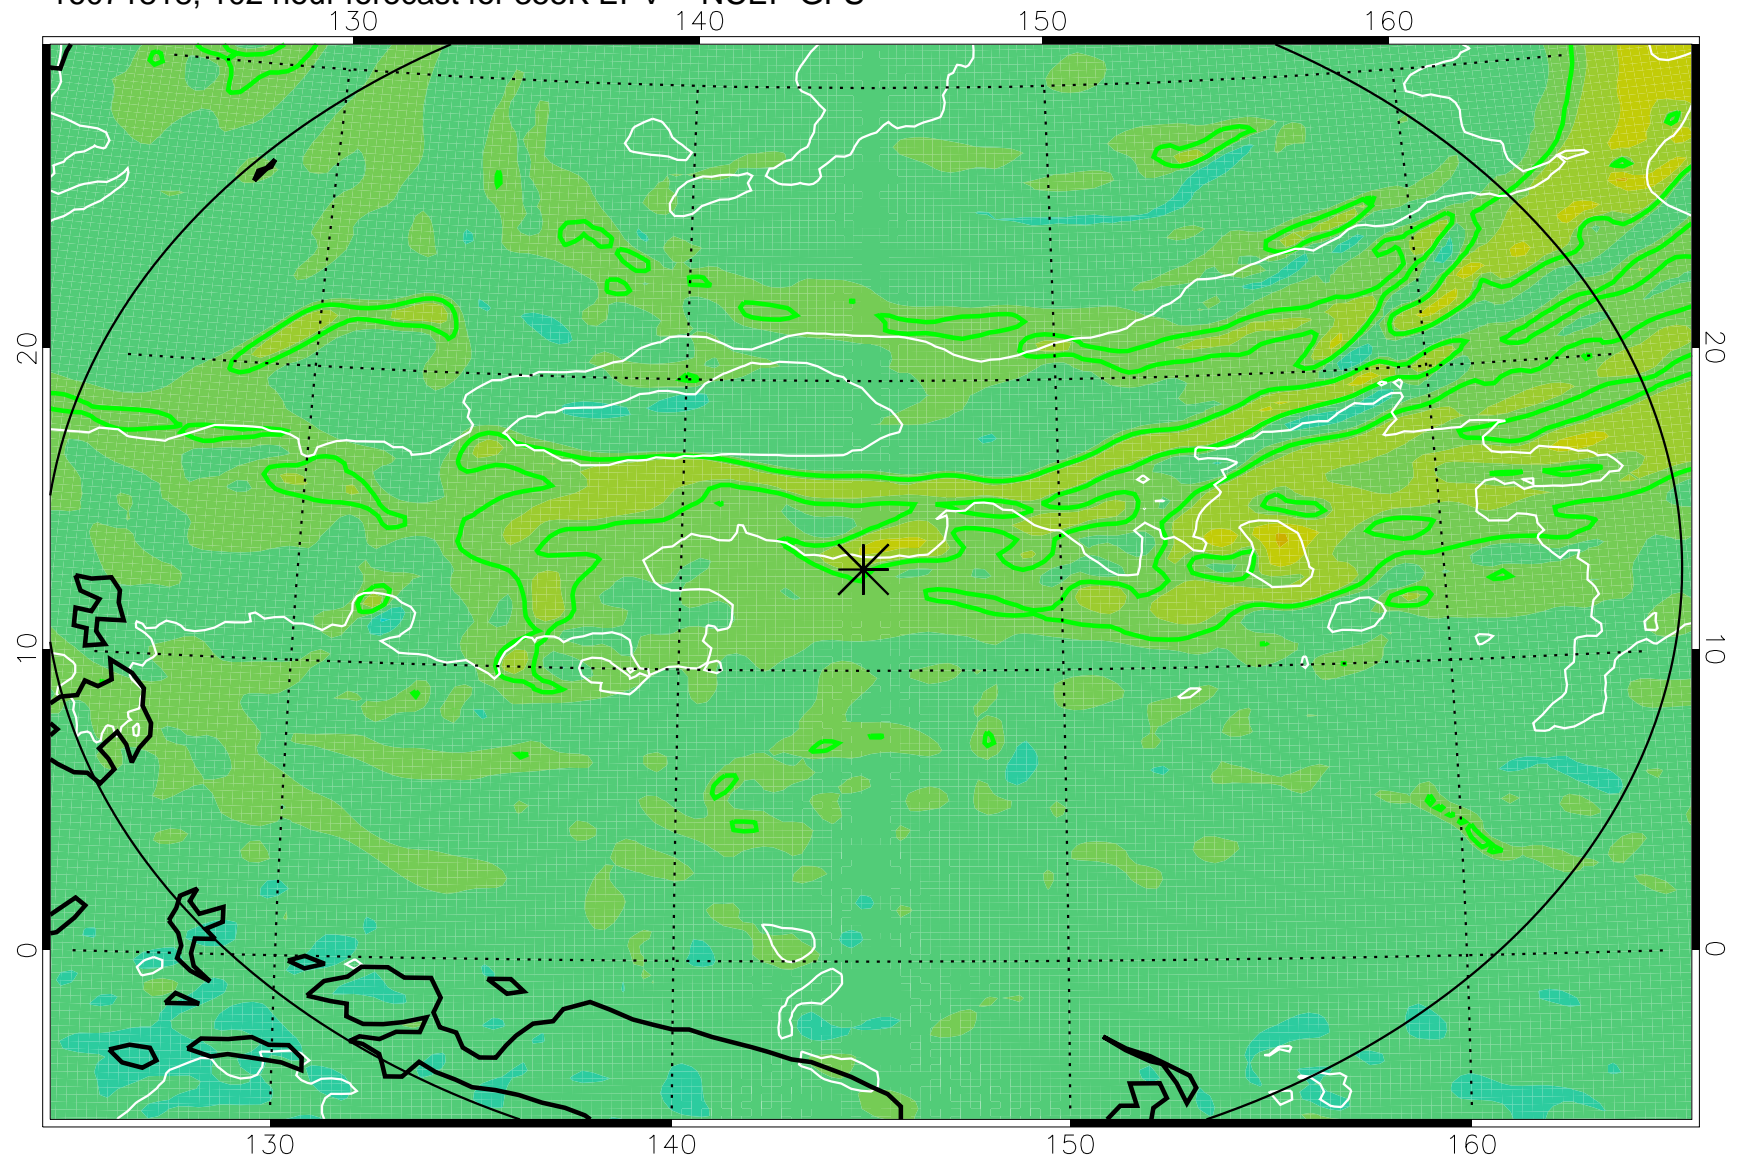

16071718, 78 hour forecast for 355K EPV -- NCEP GFS

355K Montgomery Streamfunction, white
EPV Tropopause (2 PVU) Position
Range ring of 2304 km

16071800, 84 hour forecast for 355K EPV -- NCEP GFS

355K Montgomery Streamfunction, white
EPV Tropopause (2 PVU) Position
Range ring of 2304 km

16071806, 90 hour forecast for 355K EPV -- NCEP GFS

355K Montgomery Streamfunction, white
EPV Tropopause (2 PVU) Position
Range ring of 2304 km

16071812, 96 hour forecast for 355K EPV -- NCEP GFS

355K Montgomery Streamfunction, white
EPV Tropopause (2 PVU) Position
Range ring of 2304 km

16071818, 102 hour forecast for 355K EPV -- NCEP GFS

355K Montgomery Streamfunction, white
EPV Tropopause (2 PVU) Position
Range ring of 2304 km

16071900, 108 hour forecast for 355K EPV -- NCEP GFS

355K Montgomery Streamfunction, white
EPV Tropopause (2 PVU) Position
Range ring of 2304 km

16071906, 114 hour forecast for 355K EPV -- NCEP GFS

355K Montgomery Streamfunction, white
EPV Tropopause (2 PVU) Position
Range ring of 2304 km

16071912, 120 hour forecast for 355K EPV -- NCEP GFS

355K Montgomery Streamfunction, white
EPV Tropopause (2 PVU) Position
Range ring of 2304 km