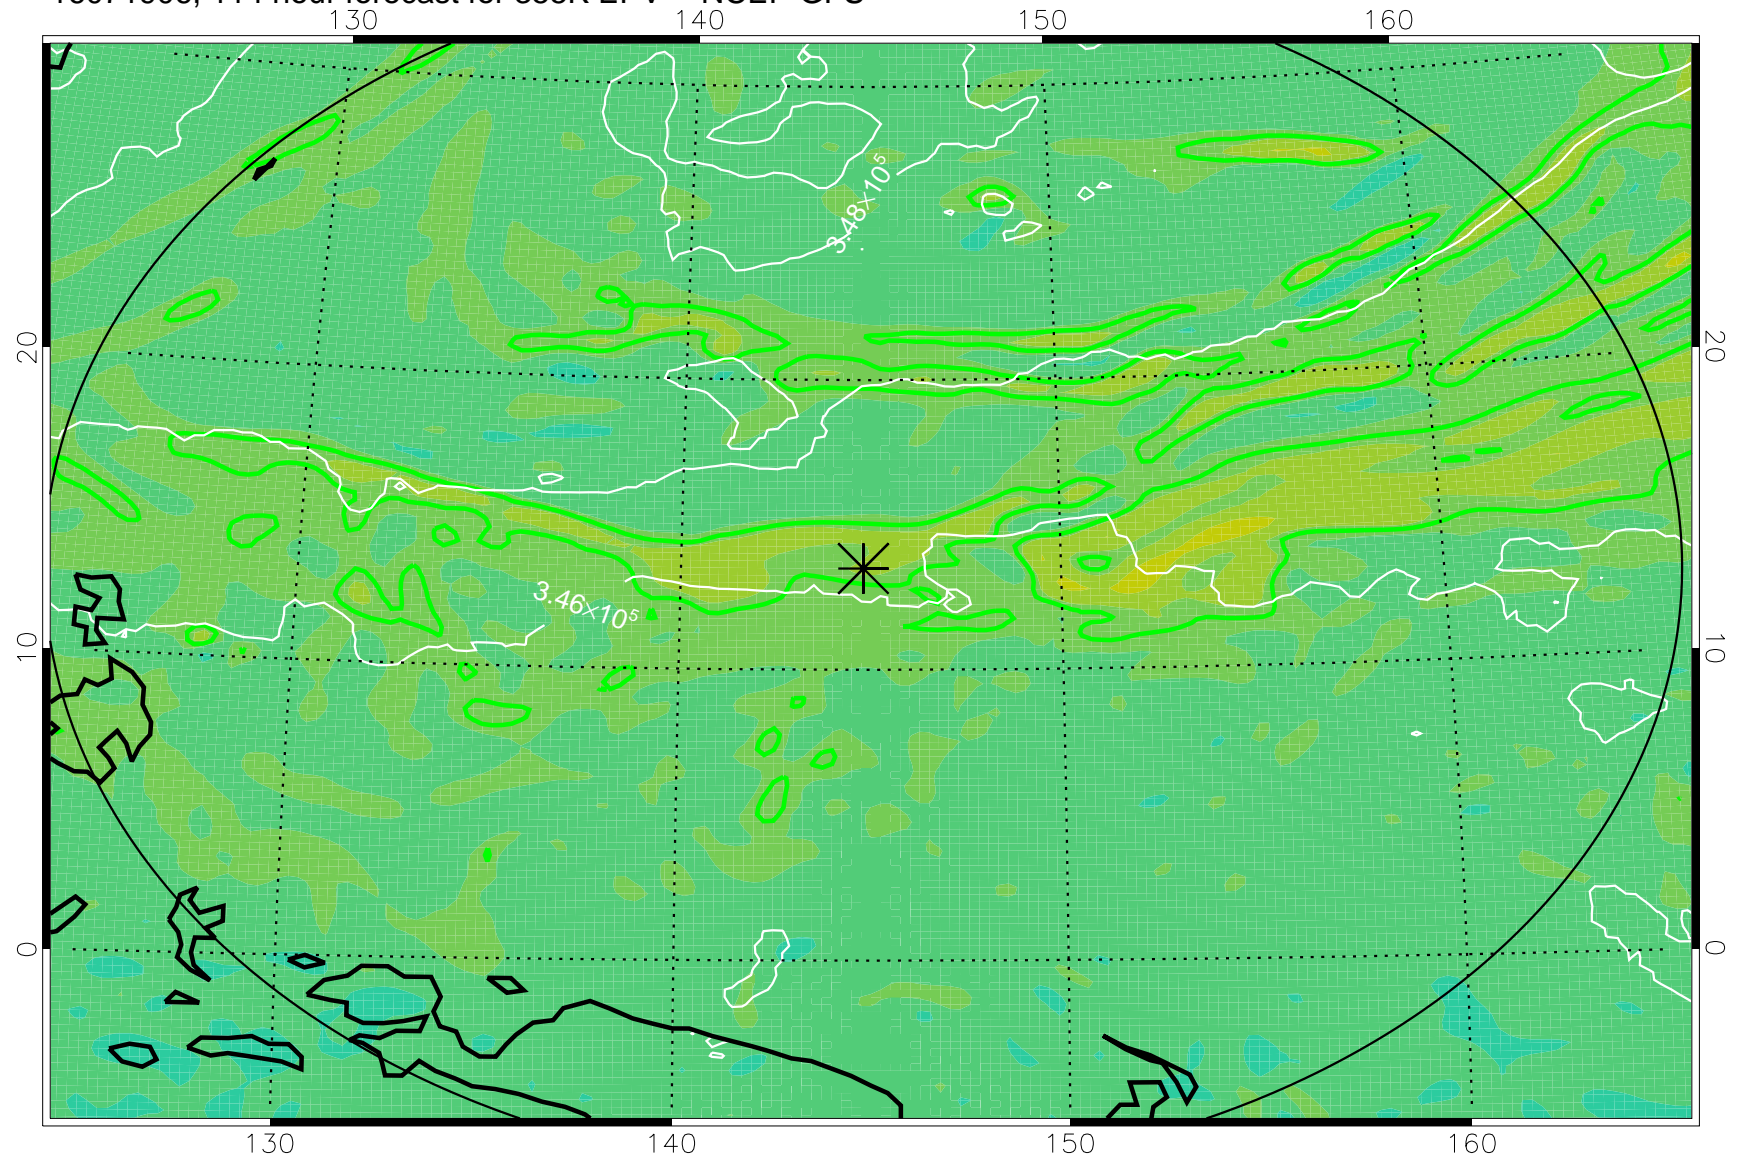

16071718, 78 hour forecast for 355K EPV -- NCEP GFS

355K Montgomery Streamfunction, white
EPV Tropopause (2 PVU) Position
Range ring of 2304 km

16071800, 84 hour forecast for 355K EPV -- NCEP GFS

355K Montgomery Streamfunction, white
EPV Tropopause (2 PVU) Position
Range ring of 2304 km

16071806, 90 hour forecast for 355K EPV -- NCEP GFS

355K Montgomery Streamfunction, white
EPV Tropopause (2 PVU) Position
Range ring of 2304 km

16071812, 96 hour forecast for 355K EPV -- NCEP GFS

355K Montgomery Streamfunction, white
EPV Tropopause (2 PVU) Position
Range ring of 2304 km

16071818, 102 hour forecast for 355K EPV -- NCEP GFS

355K Montgomery Streamfunction, white
EPV Tropopause (2 PVU) Position
Range ring of 2304 km

16071900, 108 hour forecast for 355K EPV -- NCEP GFS

355K Montgomery Streamfunction, white
EPV Tropopause (2 PVU) Position
Range ring of 2304 km

16071906, 114 hour forecast for 355K EPV -- NCEP GFS

355K Montgomery Streamfunction, white
EPV Tropopause (2 PVU) Position
Range ring of 2304 km

16071912, 120 hour forecast for 355K EPV -- NCEP GFS

355K Montgomery Streamfunction, white
EPV Tropopause (2 PVU) Position
Range ring of 2304 km