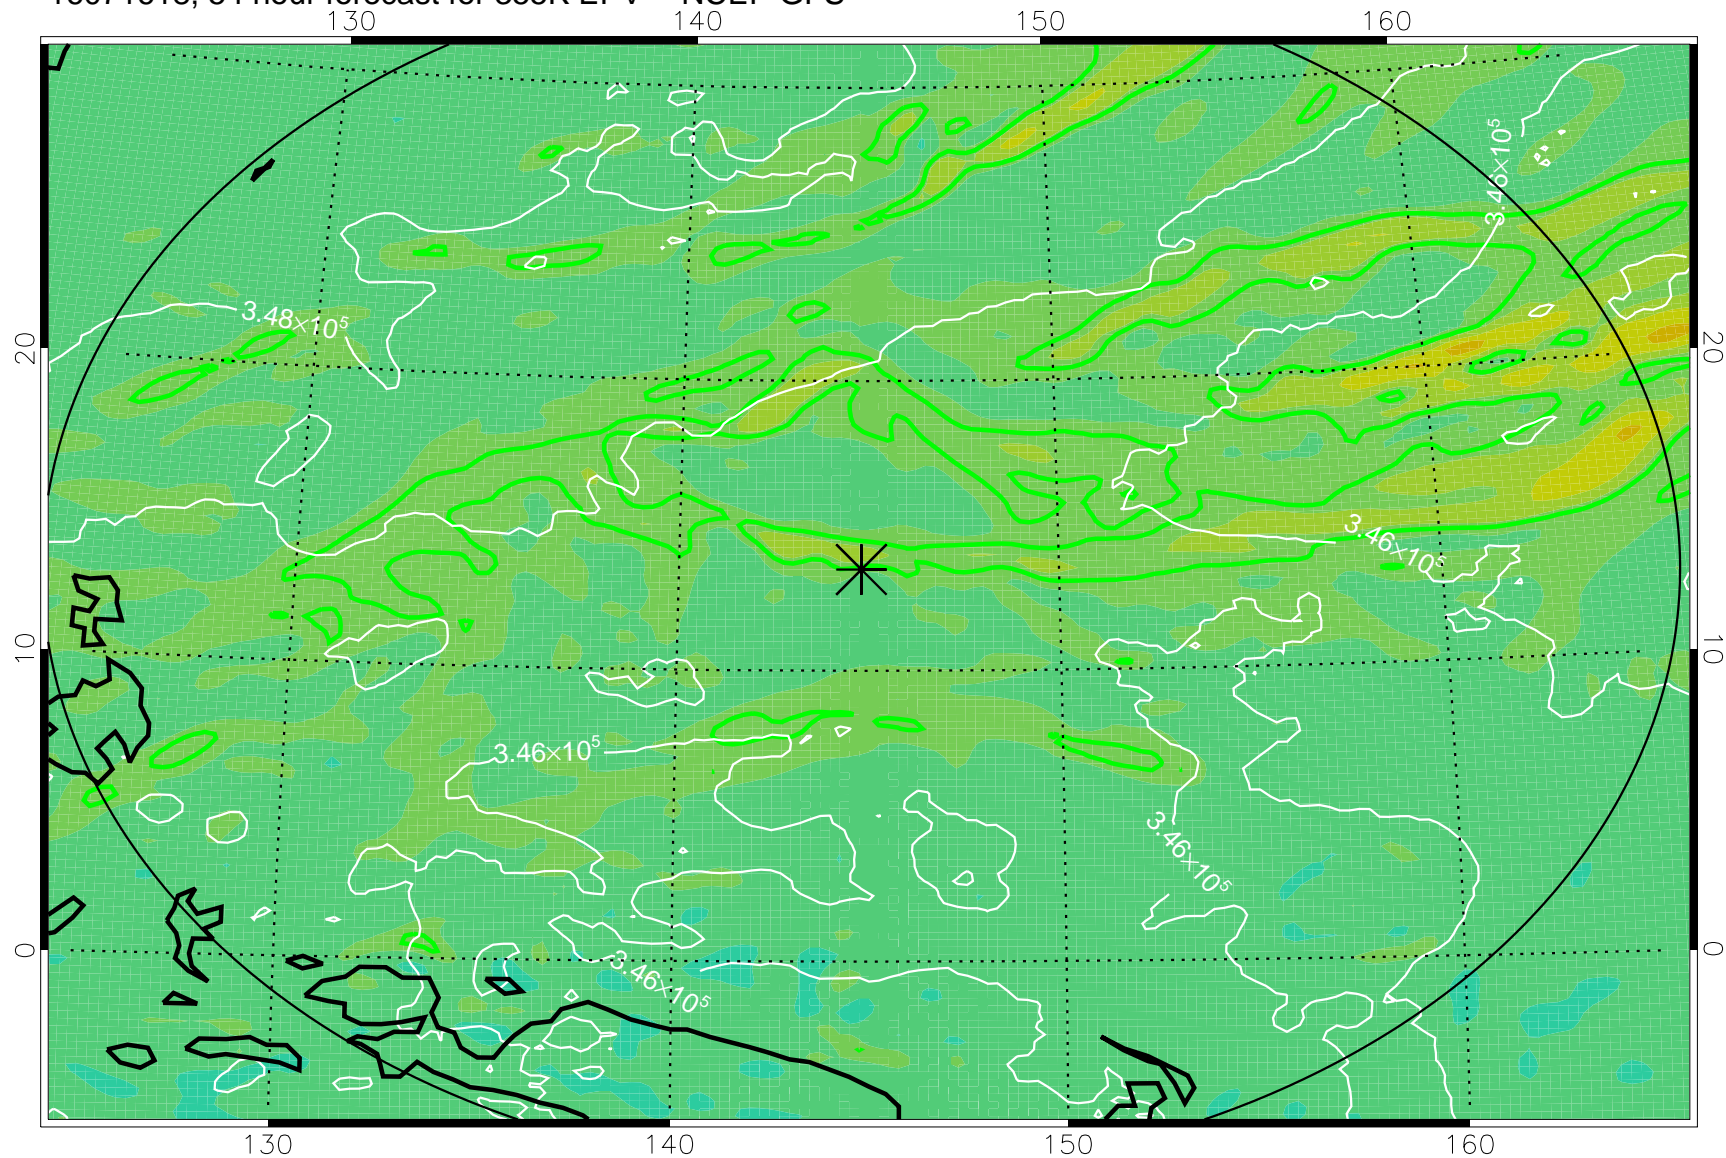

16071606, 42 hour forecast for 355K EPV -- NCEP GFS

355K Montgomery Streamfunction, white
EPV Tropopause (2 PVU) Position
Range ring of 2304 km

16071612, 48 hour forecast for 355K EPV -- NCEP GFS

355K Montgomery Streamfunction, white
EPV Tropopause (2 PVU) Position
Range ring of 2304 km

16071618, 54 hour forecast for 355K EPV -- NCEP GFS

355K Montgomery Streamfunction, white
EPV Tropopause (2 PVU) Position
Range ring of 2304 km

16071700, 60 hour forecast for 355K EPV -- NCEP GFS

355K Montgomery Streamfunction, white
EPV Tropopause (2 PVU) Position
Range ring of 2304 km

16071706, 66 hour forecast for 355K EPV -- NCEP GFS

355K Montgomery Streamfunction, white
EPV Tropopause (2 PVU) Position
Range ring of 2304 km

16071712, 72 hour forecast for 355K EPV -- NCEP GFS

355K Montgomery Streamfunction, white
EPV Tropopause (2 PVU) Position
Range ring of 2304 km

16071718, 78 hour forecast for 355K EPV -- NCEP GFS

355K Montgomery Streamfunction, white
EPV Tropopause (2 PVU) Position
Range ring of 2304 km

16071800, 84 hour forecast for 355K EPV -- NCEP GFS

355K Montgomery Streamfunction, white
EPV Tropopause (2 PVU) Position
Range ring of 2304 km