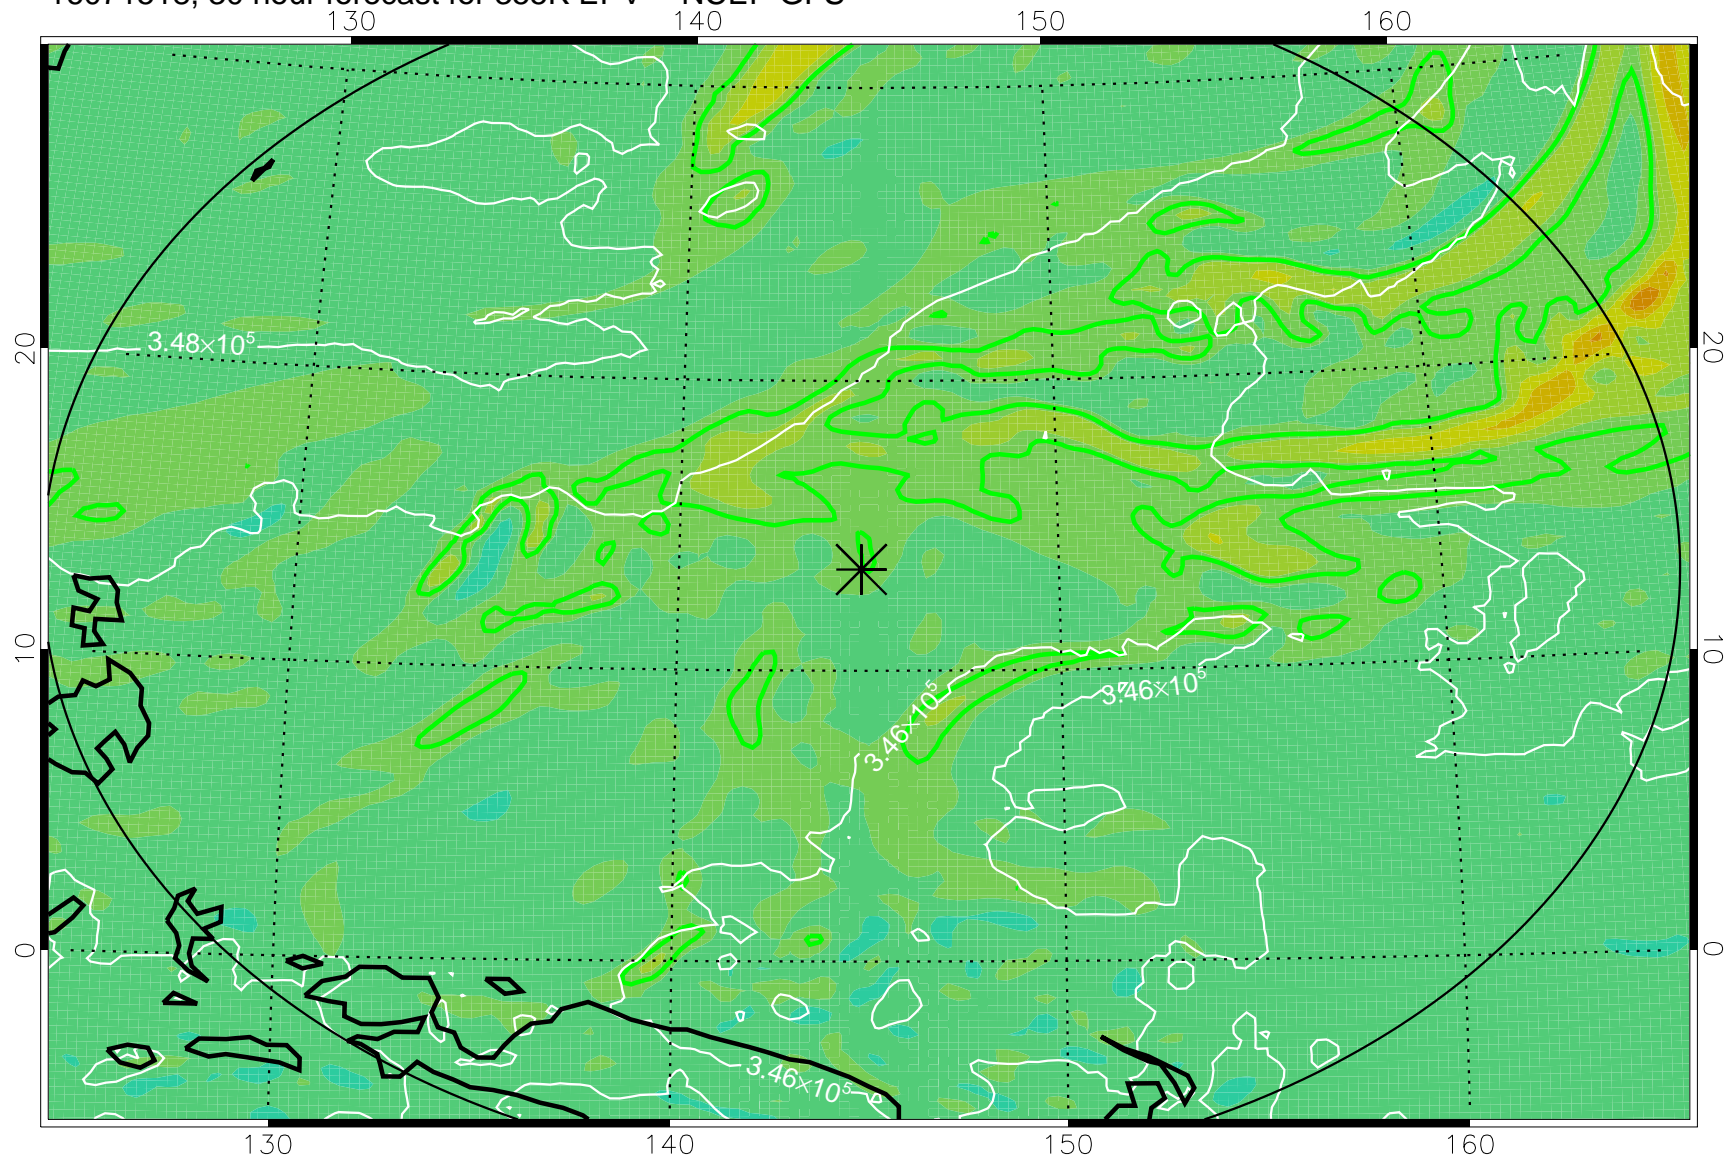

16071418, 6 hour forecast for 355K EPV -- NCEP GFS

355K Montgomery Streamfunction, white
EPV Tropopause (2 PVU) Position
Range ring of 2304 km

16071500, 12 hour forecast for 355K EPV -- NCEP GFS

355K Montgomery Streamfunction, white
EPV Tropopause (2 PVU) Position
Range ring of 2304 km

16071506, 18 hour forecast for 355K EPV -- NCEP GFS

355K Montgomery Streamfunction, white
EPV Tropopause (2 PVU) Position
Range ring of 2304 km

16071512, 24 hour forecast for 355K EPV -- NCEP GFS

355K Montgomery Streamfunction, white
EPV Tropopause (2 PVU) Position
Range ring of 2304 km

16071518, 30 hour forecast for 355K EPV -- NCEP GFS

355K Montgomery Streamfunction, white
EPV Tropopause (2 PVU) Position
Range ring of 2304 km

16071600, 36 hour forecast for 355K EPV -- NCEP GFS

355K Montgomery Streamfunction, white
EPV Tropopause (2 PVU) Position
Range ring of 2304 km

16071606, 42 hour forecast for 355K EPV -- NCEP GFS

355K Montgomery Streamfunction, white
EPV Tropopause (2 PVU) Position
Range ring of 2304 km

16071612, 48 hour forecast for 355K EPV -- NCEP GFS

355K Montgomery Streamfunction, white
EPV Tropopause (2 PVU) Position
Range ring of 2304 km