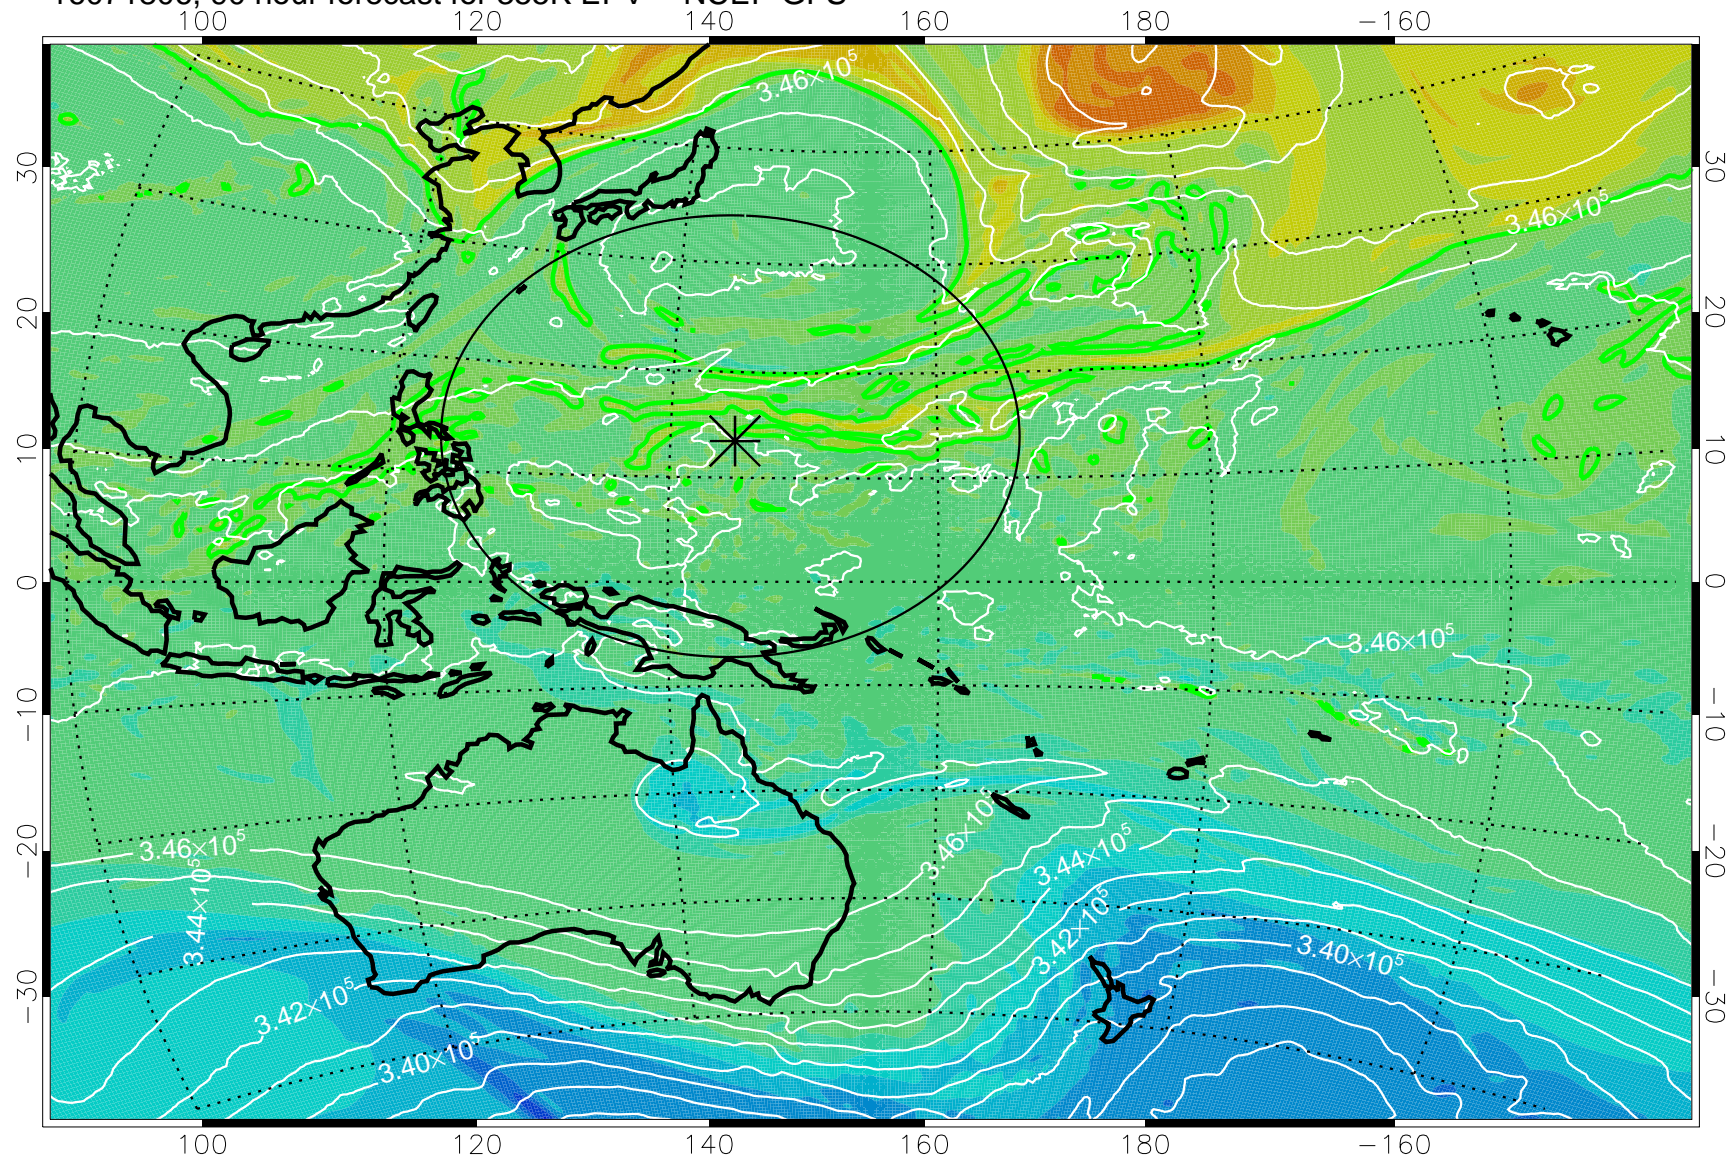

16071706, 66 hour forecast for 355K EPV -- NCEP GFS

355K Montgomery Streamfunction, white
EPV Tropopause (2 PVU) Position
Range ring of 2304 km

16071712, 72 hour forecast for 355K EPV -- NCEP GFS

355K Montgomery Streamfunction, white
EPV Tropopause (2 PVU) Position
Range ring of 2304 km

16071718, 78 hour forecast for 355K EPV -- NCEP GFS

355K Montgomery Streamfunction, white
EPV Tropopause (2 PVU) Position
Range ring of 2304 km

16071800, 84 hour forecast for 355K EPV -- NCEP GFS

355K Montgomery Streamfunction, white
EPV Tropopause (2 PVU) Position
Range ring of 2304 km

16071806, 90 hour forecast for 355K EPV -- NCEP GFS

355K Montgomery Streamfunction, white
EPV Tropopause (2 PVU) Position
Range ring of 2304 km

16071812, 96 hour forecast for 355K EPV -- NCEP GFS

355K Montgomery Streamfunction, white
EPV Tropopause (2 PVU) Position
Range ring of 2304 km

16071818, 102 hour forecast for 355K EPV -- NCEP GFS

355K Montgomery Streamfunction, white
EPV Tropopause (2 PVU) Position
Range ring of 2304 km

16071900, 108 hour forecast for 355K EPV -- NCEP GFS

355K Montgomery Streamfunction, white
EPV Tropopause (2 PVU) Position
Range ring of 2304 km