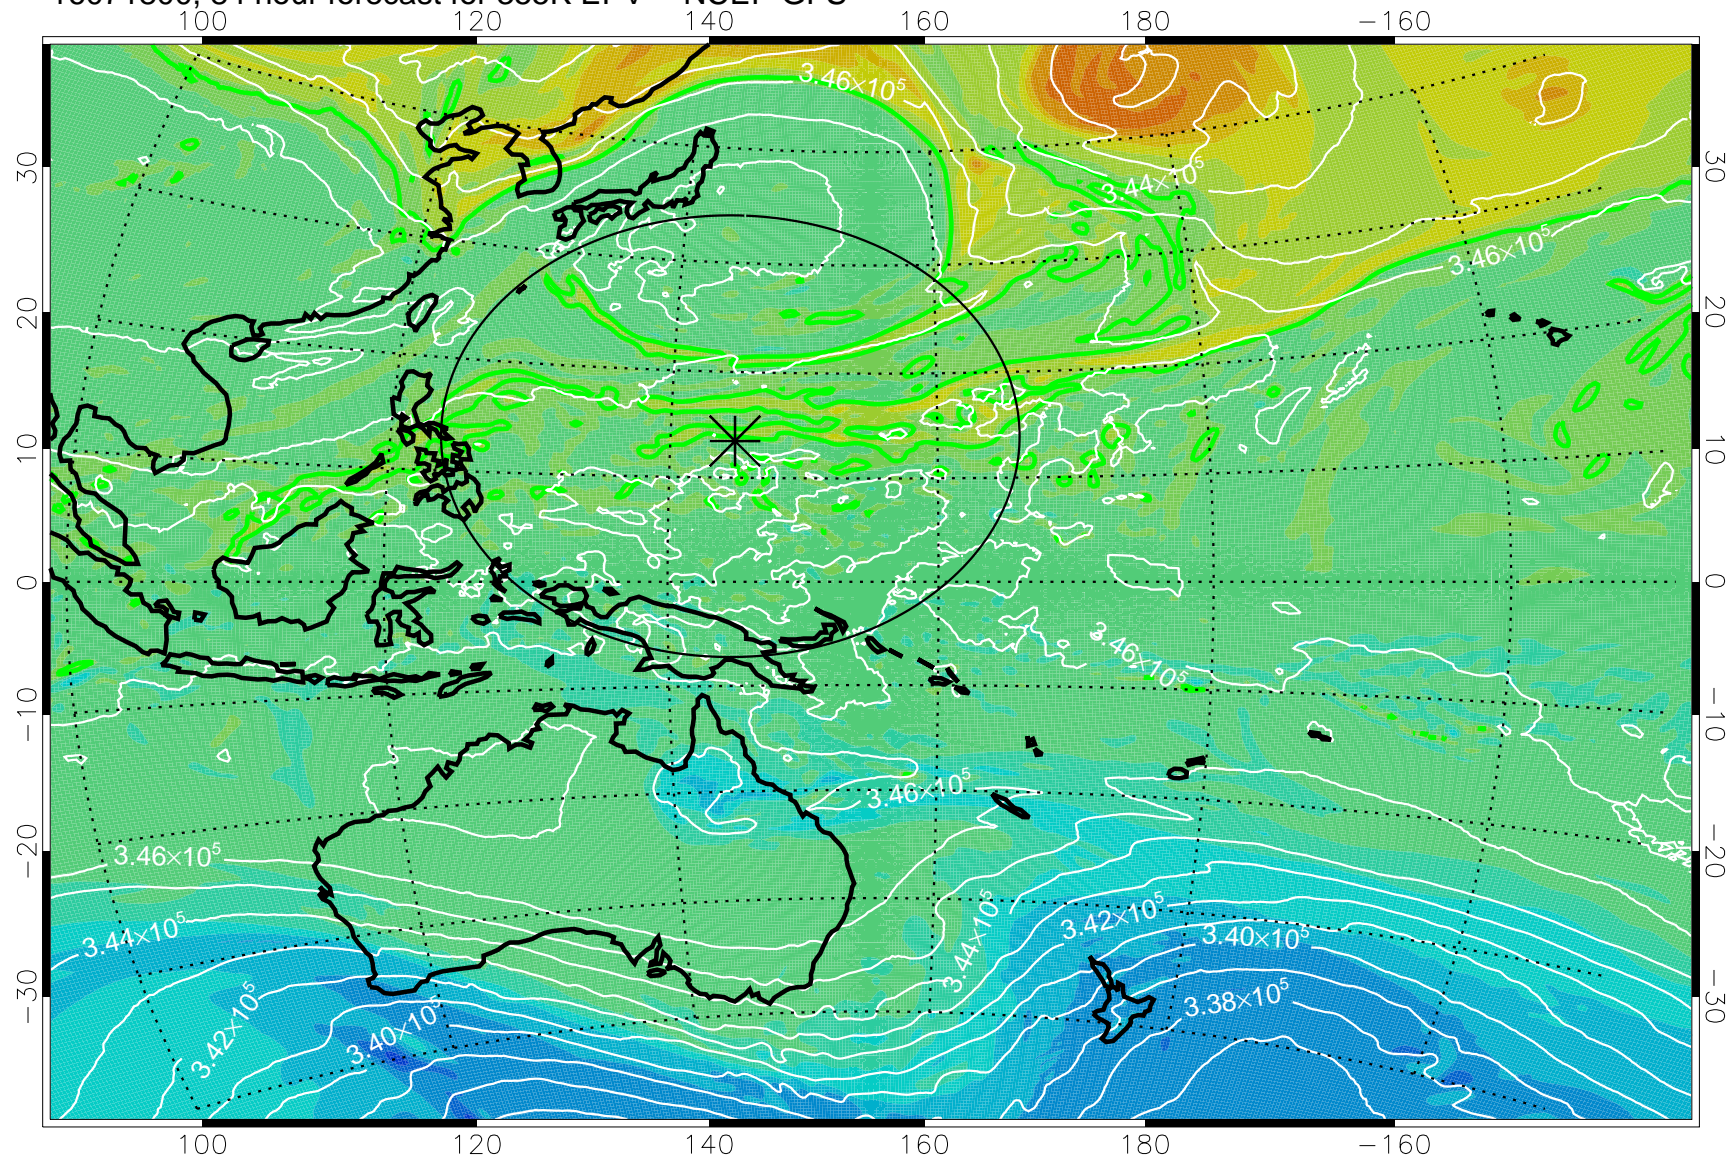

16071706, 66 hour forecast for 355K EPV -- NCEP GFS

355K Montgomery Streamfunction, white
EPV Tropopause (2 PVU) Position
Range ring of 2304 km

16071712, 72 hour forecast for 355K EPV -- NCEP GFS

355K Montgomery Streamfunction, white
EPV Tropopause (2 PVU) Position
Range ring of 2304 km

16071718, 78 hour forecast for 355K EPV -- NCEP GFS

355K Montgomery Streamfunction, white
EPV Tropopause (2 PVU) Position
Range ring of 2304 km

16071800, 84 hour forecast for 355K EPV -- NCEP GFS

355K Montgomery Streamfunction, white
EPV Tropopause (2 PVU) Position
Range ring of 2304 km

16071806, 90 hour forecast for 355K EPV -- NCEP GFS

355K Montgomery Streamfunction, white
EPV Tropopause (2 PVU) Position
Range ring of 2304 km

16071812, 96 hour forecast for 355K EPV -- NCEP GFS

355K Montgomery Streamfunction, white
EPV Tropopause (2 PVU) Position
Range ring of 2304 km

16071818, 102 hour forecast for 355K EPV -- NCEP GFS

355K Montgomery Streamfunction, white
EPV Tropopause (2 PVU) Position
Range ring of 2304 km

16071900, 108 hour forecast for 355K EPV -- NCEP GFS

355K Montgomery Streamfunction, white
EPV Tropopause (2 PVU) Position
Range ring of 2304 km