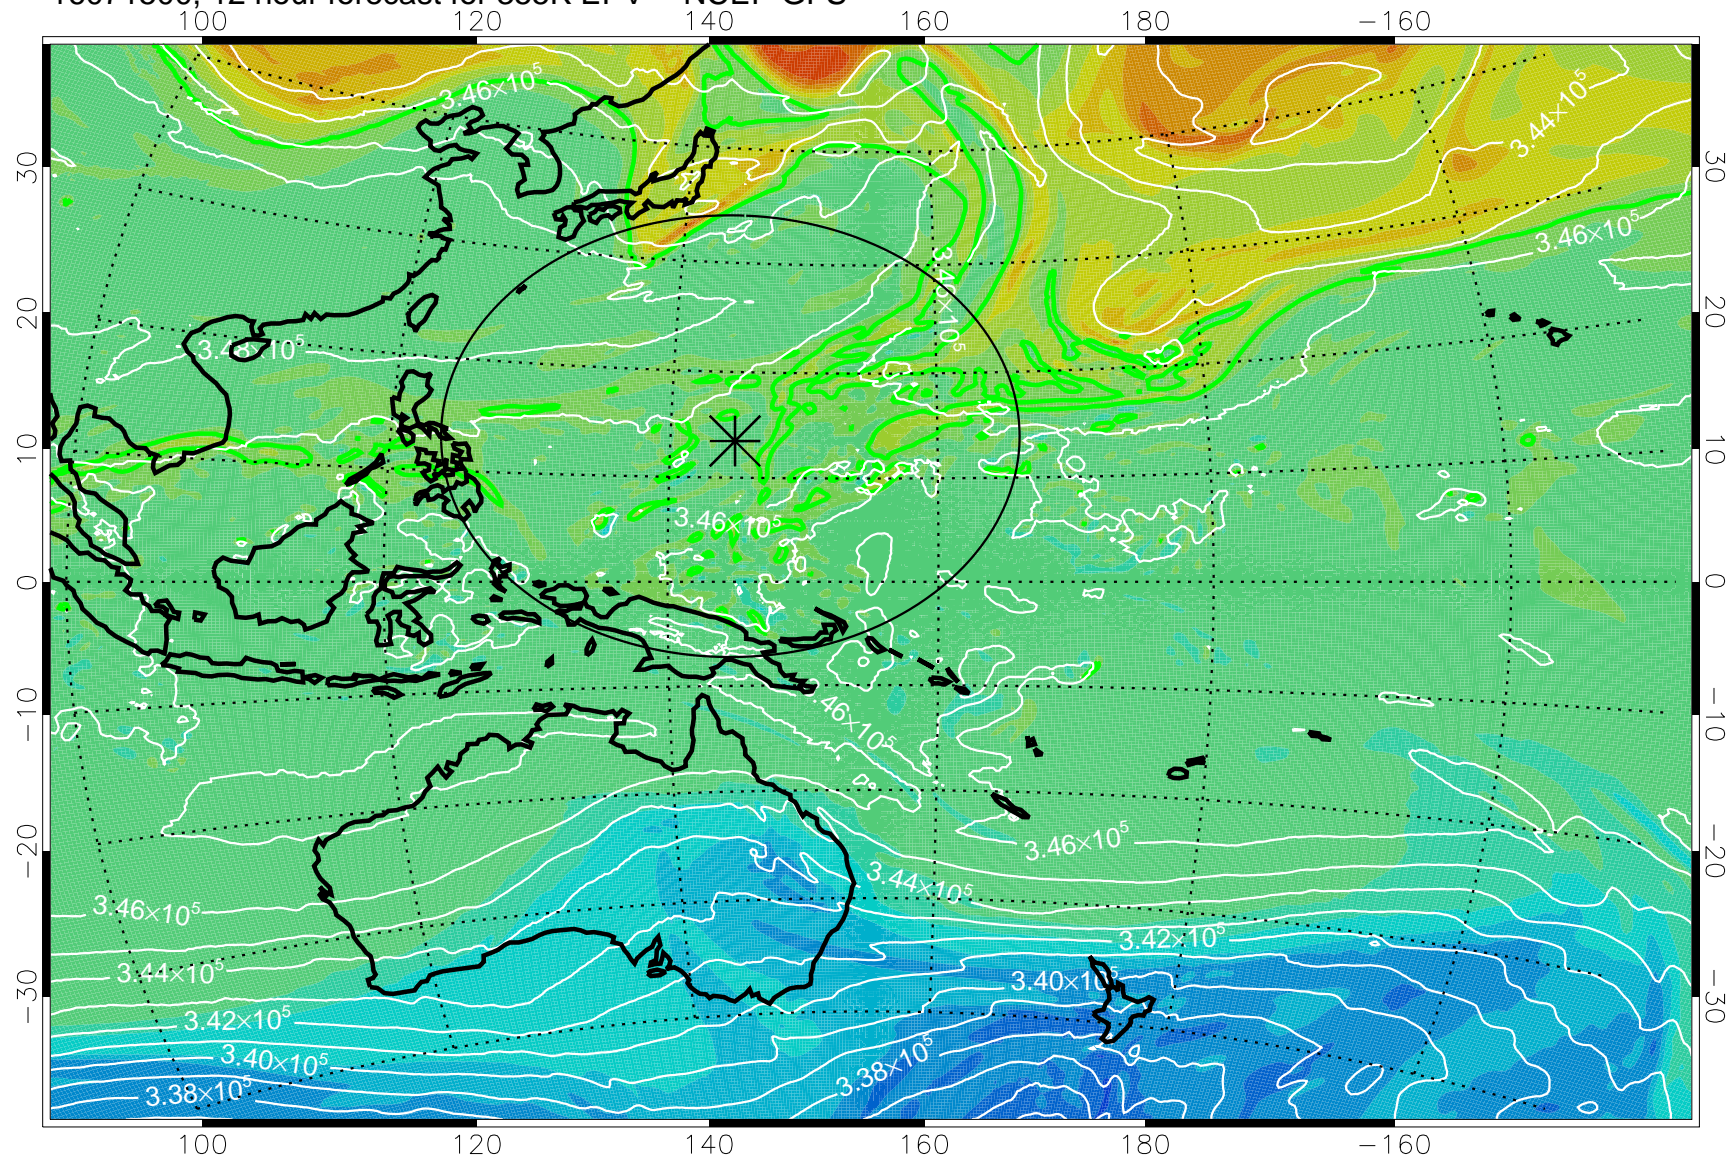

16071418, 6 hour forecast for 355K EPV -- NCEP GFS

355K Montgomery Streamfunction, white
EPV Tropopause (2 PVU) Position
Range ring of 2304 km

16071500, 12 hour forecast for 355K EPV -- NCEP GFS

355K Montgomery Streamfunction, white
EPV Tropopause (2 PVU) Position
Range ring of 2304 km

16071506, 18 hour forecast for 355K EPV -- NCEP GFS

355K Montgomery Streamfunction, white
EPV Tropopause (2 PVU) Position
Range ring of 2304 km

16071512, 24 hour forecast for 355K EPV -- NCEP GFS

355K Montgomery Streamfunction, white
EPV Tropopause (2 PVU) Position
Range ring of 2304 km

16071518, 30 hour forecast for 355K EPV -- NCEP GFS

355K Montgomery Streamfunction, white
EPV Tropopause (2 PVU) Position
Range ring of 2304 km

16071600, 36 hour forecast for 355K EPV -- NCEP GFS

355K Montgomery Streamfunction, white
EPV Tropopause (2 PVU) Position
Range ring of 2304 km

16071606, 42 hour forecast for 355K EPV -- NCEP GFS

355K Montgomery Streamfunction, white
EPV Tropopause (2 PVU) Position
Range ring of 2304 km

16071612, 48 hour forecast for 355K EPV -- NCEP GFS

355K Montgomery Streamfunction, white
EPV Tropopause (2 PVU) Position
Range ring of 2304 km