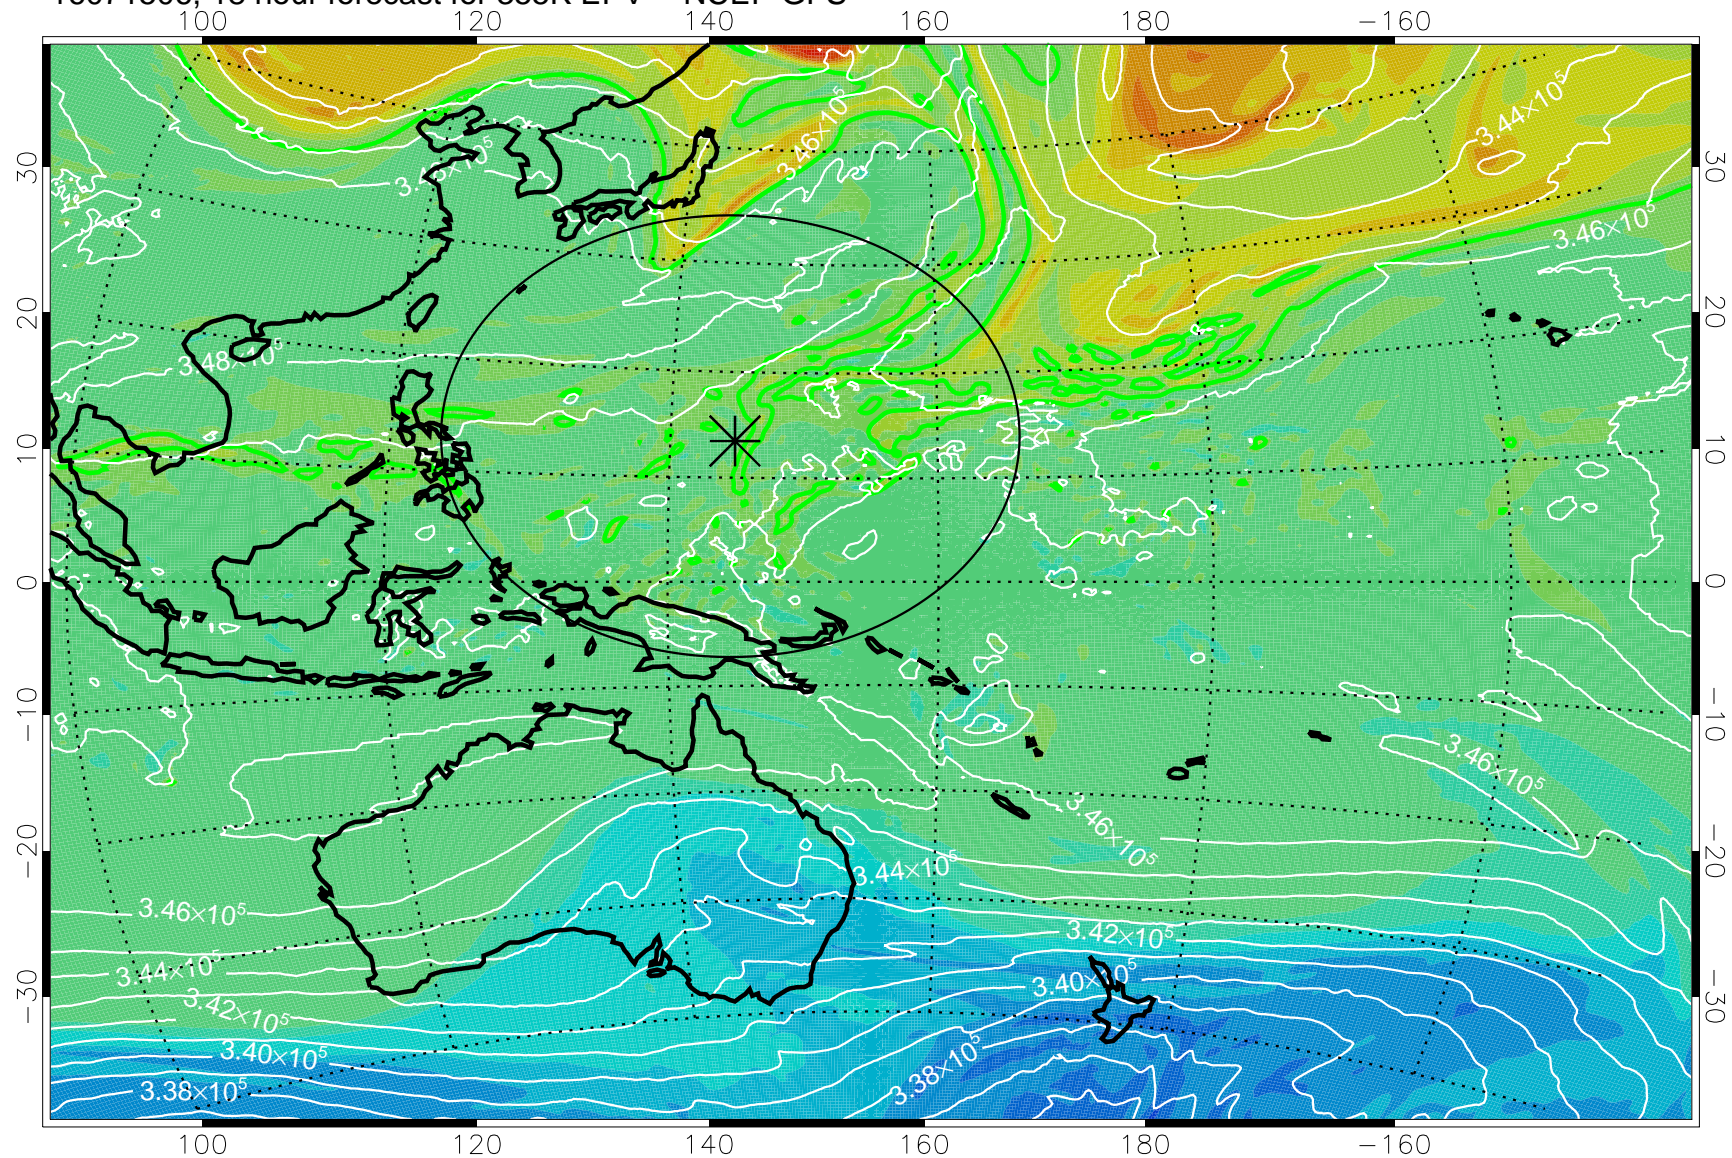

16071418, 6 hour forecast for 355K EPV -- NCEP GFS

355K Montgomery Streamfunction, white
EPV Tropopause (2 PVU) Position
Range ring of 2304 km

16071500, 12 hour forecast for 355K EPV -- NCEP GFS

355K Montgomery Streamfunction, white
EPV Tropopause (2 PVU) Position
Range ring of 2304 km

16071506, 18 hour forecast for 355K EPV -- NCEP GFS

355K Montgomery Streamfunction, white
EPV Tropopause (2 PVU) Position
Range ring of 2304 km

16071512, 24 hour forecast for 355K EPV -- NCEP GFS

355K Montgomery Streamfunction, white
EPV Tropopause (2 PVU) Position
Range ring of 2304 km

16071518, 30 hour forecast for 355K EPV -- NCEP GFS

355K Montgomery Streamfunction, white
EPV Tropopause (2 PVU) Position
Range ring of 2304 km

16071600, 36 hour forecast for 355K EPV -- NCEP GFS

355K Montgomery Streamfunction, white
EPV Tropopause (2 PVU) Position
Range ring of 2304 km

16071606, 42 hour forecast for 355K EPV -- NCEP GFS

355K Montgomery Streamfunction, white
EPV Tropopause (2 PVU) Position
Range ring of 2304 km

16071612, 48 hour forecast for 355K EPV -- NCEP GFS

355K Montgomery Streamfunction, white
EPV Tropopause (2 PVU) Position
Range ring of 2304 km