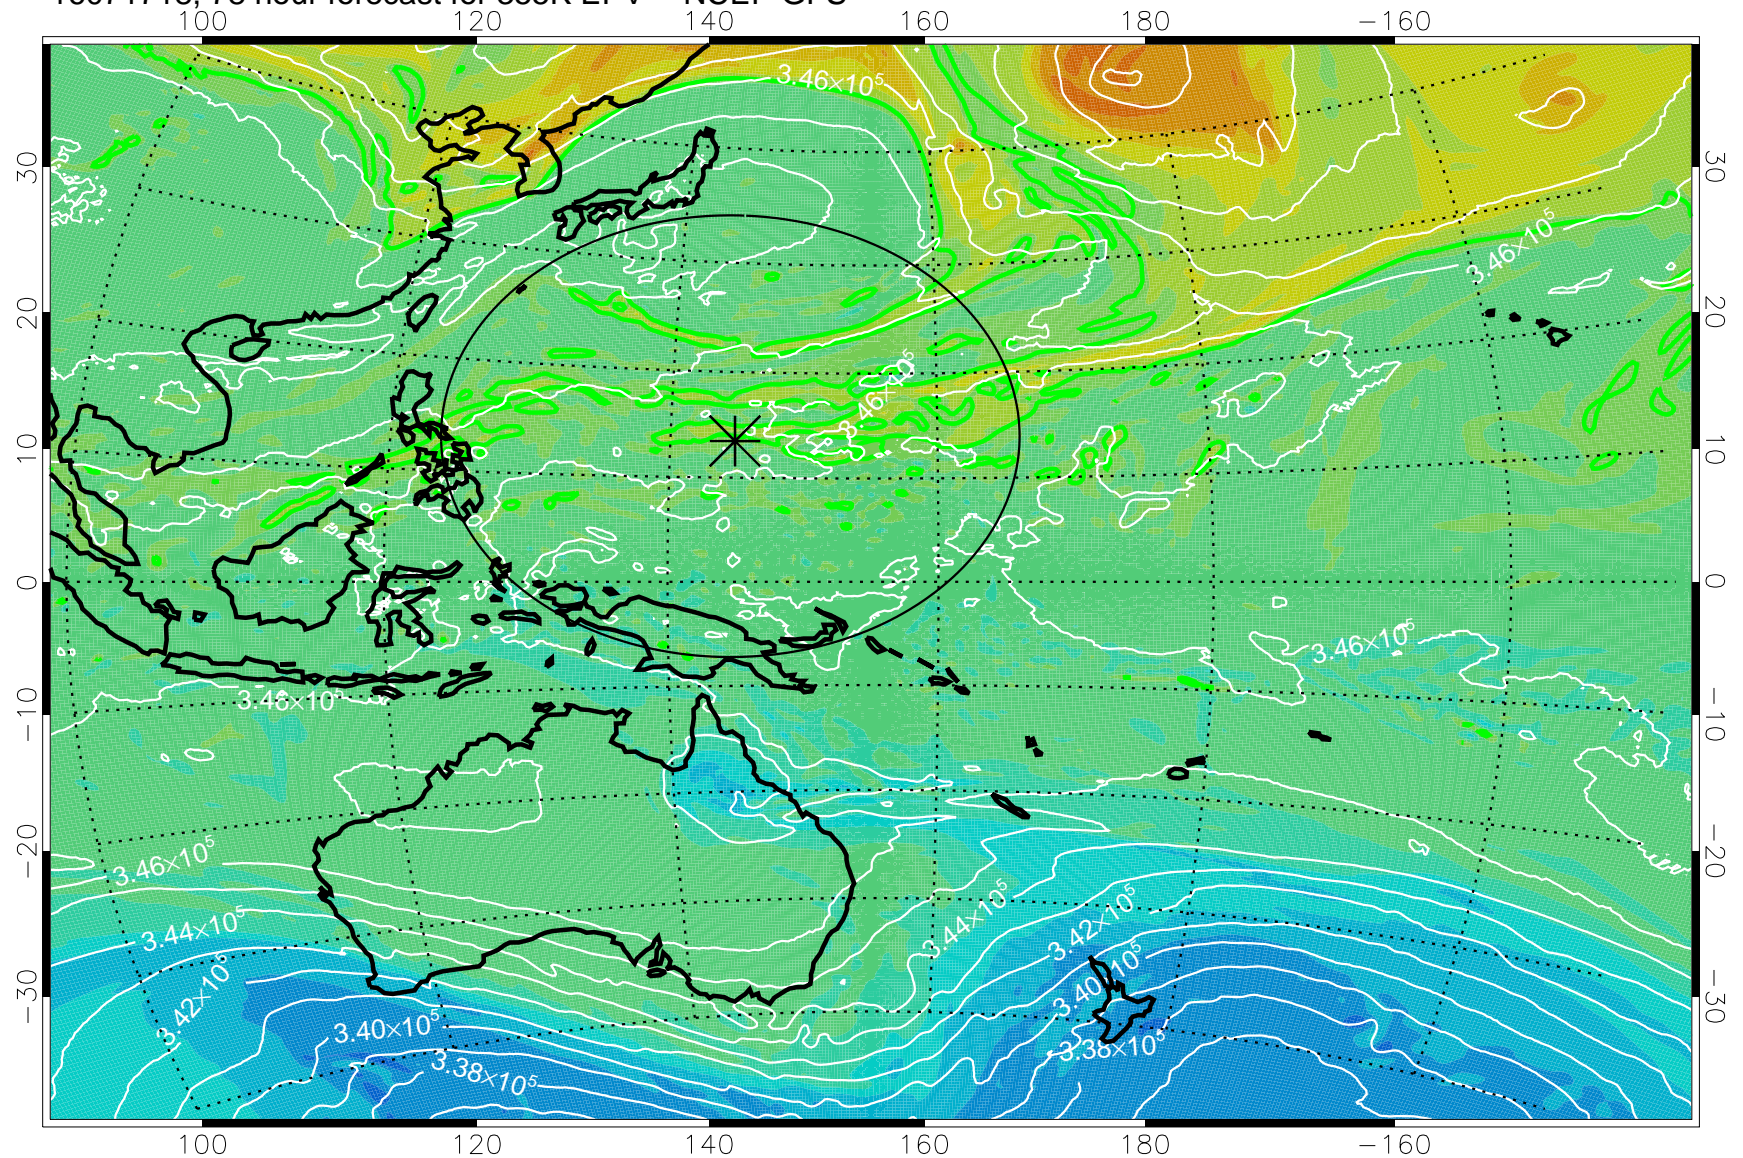

16071706, 66 hour forecast for 355K EPV -- NCEP GFS

355K Montgomery Streamfunction, white
EPV Tropopause (2 PVU) Position
Range ring of 2304 km

16071712, 72 hour forecast for 355K EPV -- NCEP GFS

355K Montgomery Streamfunction, white
EPV Tropopause (2 PVU) Position
Range ring of 2304 km

16071718, 78 hour forecast for 355K EPV -- NCEP GFS

355K Montgomery Streamfunction, white
EPV Tropopause (2 PVU) Position
Range ring of 2304 km

16071800, 84 hour forecast for 355K EPV -- NCEP GFS

355K Montgomery Streamfunction, white
EPV Tropopause (2 PVU) Position
Range ring of 2304 km

16071806, 90 hour forecast for 355K EPV -- NCEP GFS

355K Montgomery Streamfunction, white
EPV Tropopause (2 PVU) Position
Range ring of 2304 km

16071812, 96 hour forecast for 355K EPV -- NCEP GFS

355K Montgomery Streamfunction, white
EPV Tropopause (2 PVU) Position
Range ring of 2304 km

16071818, 102 hour forecast for 355K EPV -- NCEP GFS

355K Montgomery Streamfunction, white
EPV Tropopause (2 PVU) Position
Range ring of 2304 km

16071900, 108 hour forecast for 355K EPV -- NCEP GFS

355K Montgomery Streamfunction, white
EPV Tropopause (2 PVU) Position
Range ring of 2304 km