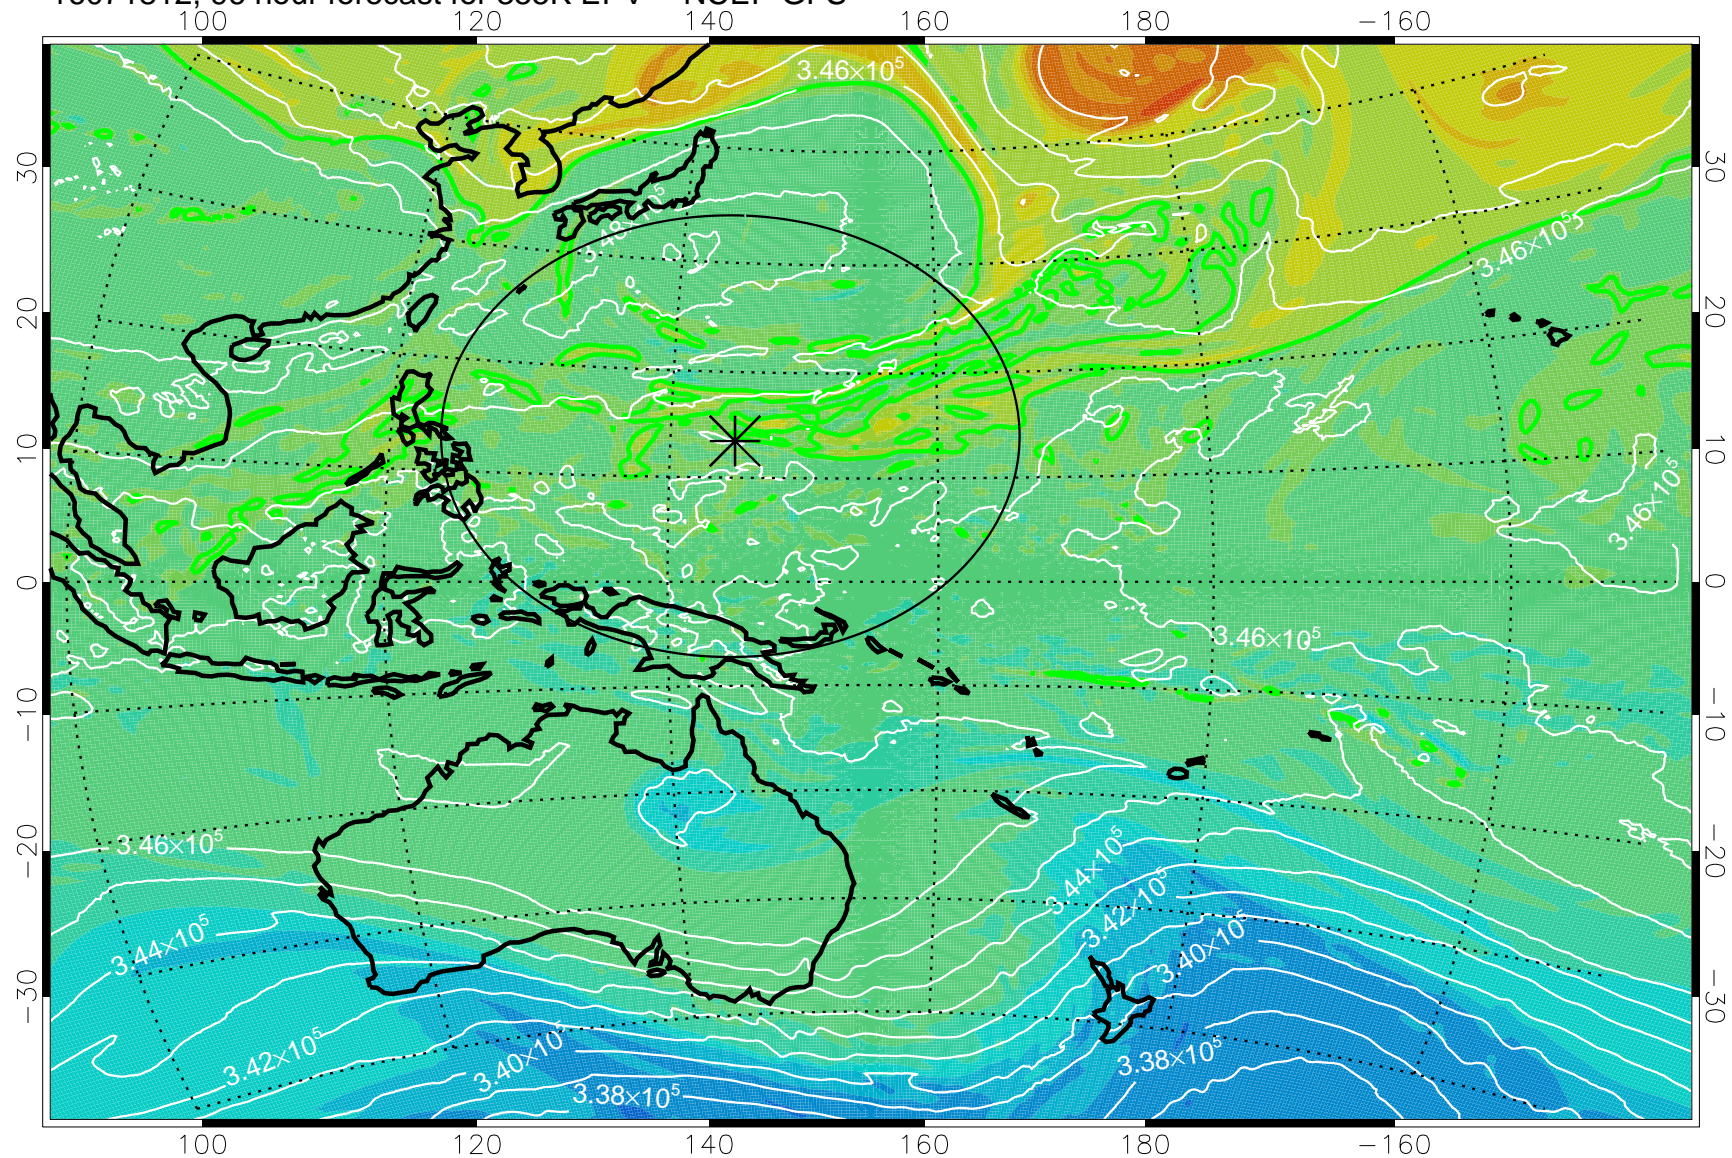

16071706, 66 hour forecast for 355K EPV -- NCEP GFS

355K Montgomery Streamfunction, white
EPV Tropopause (2 PVU) Position
Range ring of 2304 km

16071712, 72 hour forecast for 355K EPV -- NCEP GFS

355K Montgomery Streamfunction, white
EPV Tropopause (2 PVU) Position
Range ring of 2304 km

16071718, 78 hour forecast for 355K EPV -- NCEP GFS

355K Montgomery Streamfunction, white
EPV Tropopause (2 PVU) Position
Range ring of 2304 km

16071800, 84 hour forecast for 355K EPV -- NCEP GFS

355K Montgomery Streamfunction, white
EPV Tropopause (2 PVU) Position
Range ring of 2304 km

16071806, 90 hour forecast for 355K EPV -- NCEP GFS

355K Montgomery Streamfunction, white
EPV Tropopause (2 PVU) Position
Range ring of 2304 km

16071812, 96 hour forecast for 355K EPV -- NCEP GFS

355K Montgomery Streamfunction, white
EPV Tropopause (2 PVU) Position
Range ring of 2304 km

16071818, 102 hour forecast for 355K EPV -- NCEP GFS

355K Montgomery Streamfunction, white
EPV Tropopause (2 PVU) Position
Range ring of 2304 km

16071900, 108 hour forecast for 355K EPV -- NCEP GFS

355K Montgomery Streamfunction, white
EPV Tropopause (2 PVU) Position
Range ring of 2304 km