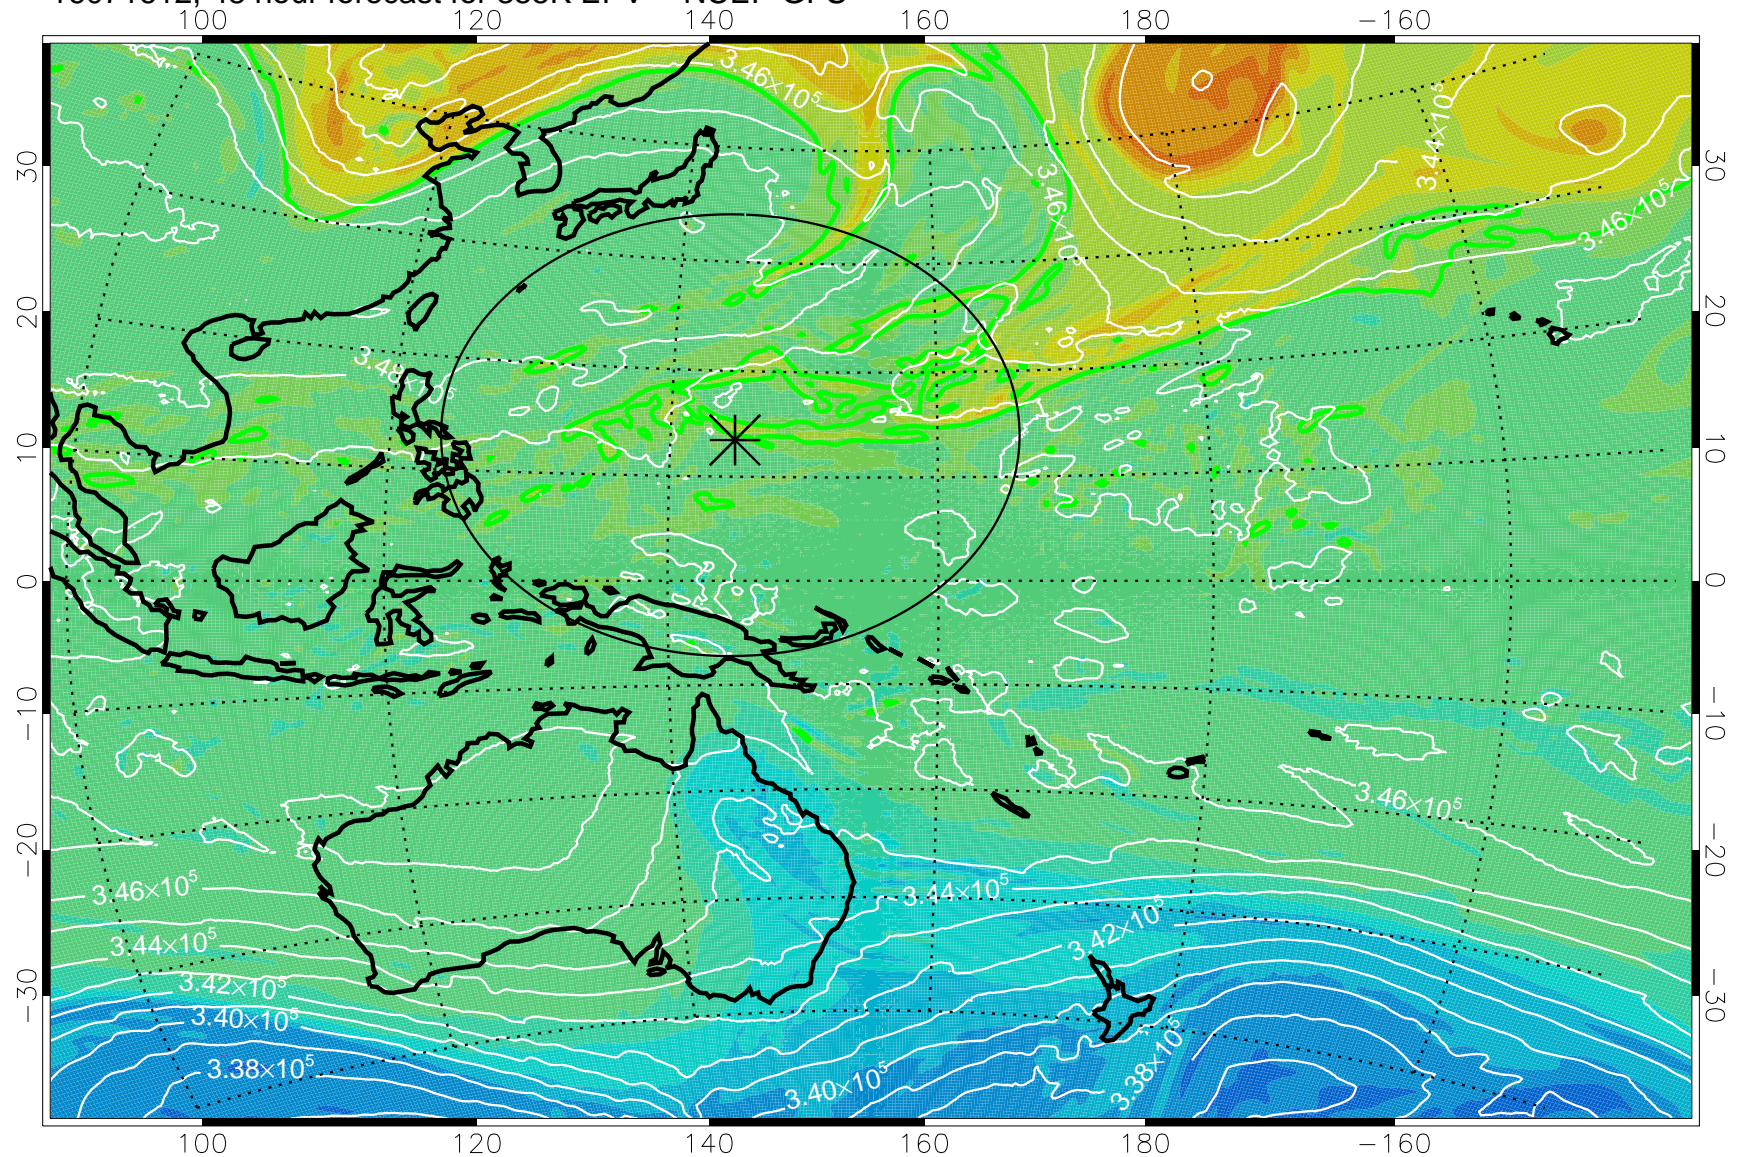

16071518, 30 hour forecast for 355K EPV -- NCEP GFS

355K Montgomery Streamfunction, white
EPV Tropopause (2 PVU) Position
Range ring of 2304 km

16071600, 36 hour forecast for 355K EPV -- NCEP GFS

355K Montgomery Streamfunction, white
EPV Tropopause (2 PVU) Position
Range ring of 2304 km

16071606, 42 hour forecast for 355K EPV -- NCEP GFS

355K Montgomery Streamfunction, white
EPV Tropopause (2 PVU) Position
Range ring of 2304 km

16071612, 48 hour forecast for 355K EPV -- NCEP GFS

355K Montgomery Streamfunction, white
EPV Tropopause (2 PVU) Position
Range ring of 2304 km

16071618, 54 hour forecast for 355K EPV -- NCEP GFS

355K Montgomery Streamfunction, white
EPV Tropopause (2 PVU) Position
Range ring of 2304 km

16071700, 60 hour forecast for 355K EPV -- NCEP GFS

355K Montgomery Streamfunction, white
EPV Tropopause (2 PVU) Position
Range ring of 2304 km

16071706, 66 hour forecast for 355K EPV -- NCEP GFS

355K Montgomery Streamfunction, white
EPV Tropopause (2 PVU) Position
Range ring of 2304 km

16071712, 72 hour forecast for 355K EPV -- NCEP GFS

355K Montgomery Streamfunction, white
EPV Tropopause (2 PVU) Position
Range ring of 2304 km