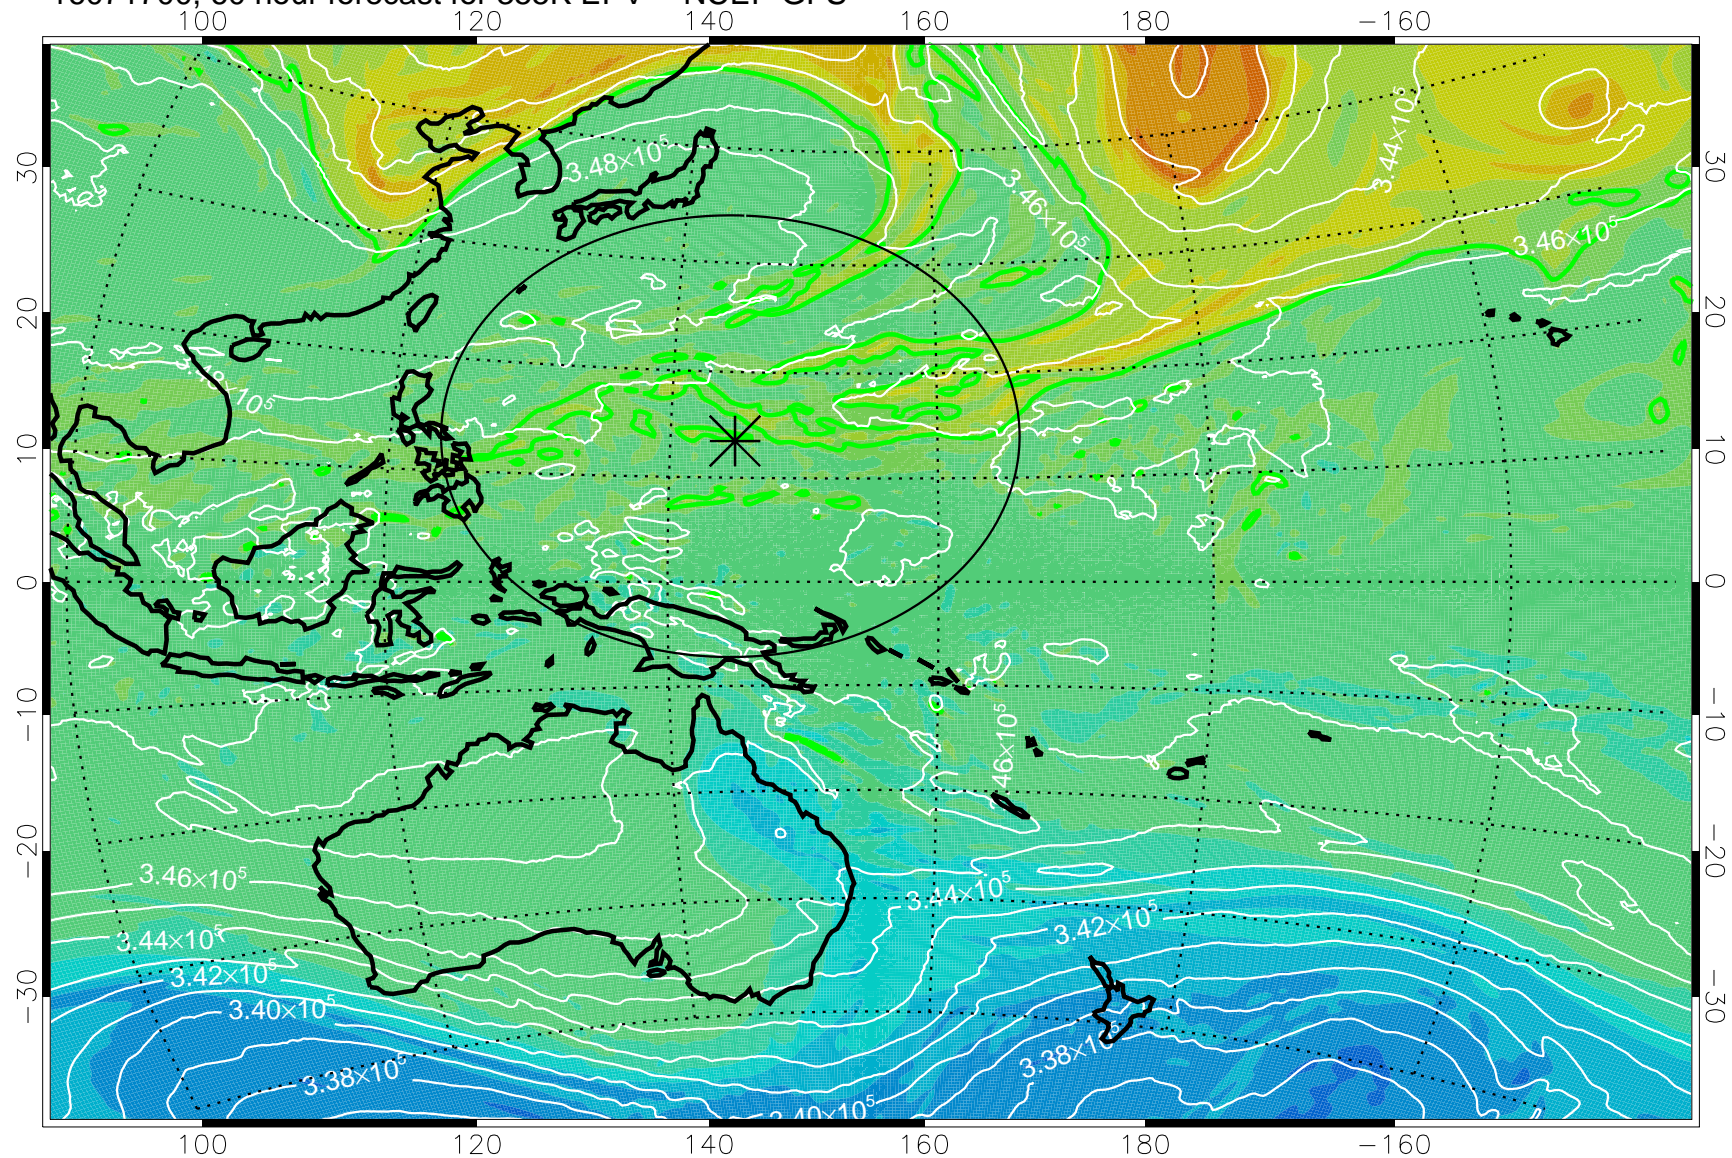

16071606, 42 hour forecast for 355K EPV -- NCEP GFS

355K Montgomery Streamfunction, white
EPV Tropopause (2 PVU) Position
Range ring of 2304 km

16071612, 48 hour forecast for 355K EPV -- NCEP GFS

355K Montgomery Streamfunction, white
EPV Tropopause (2 PVU) Position
Range ring of 2304 km

16071618, 54 hour forecast for 355K EPV -- NCEP GFS

355K Montgomery Streamfunction, white
EPV Tropopause (2 PVU) Position
Range ring of 2304 km

16071700, 60 hour forecast for 355K EPV -- NCEP GFS

355K Montgomery Streamfunction, white
EPV Tropopause (2 PVU) Position
Range ring of 2304 km

16071706, 66 hour forecast for 355K EPV -- NCEP GFS

355K Montgomery Streamfunction, white
EPV Tropopause (2 PVU) Position
Range ring of 2304 km

16071712, 72 hour forecast for 355K EPV -- NCEP GFS

355K Montgomery Streamfunction, white
EPV Tropopause (2 PVU) Position
Range ring of 2304 km

16071718, 78 hour forecast for 355K EPV -- NCEP GFS

355K Montgomery Streamfunction, white
EPV Tropopause (2 PVU) Position
Range ring of 2304 km

16071800, 84 hour forecast for 355K EPV -- NCEP GFS

355K Montgomery Streamfunction, white
EPV Tropopause (2 PVU) Position
Range ring of 2304 km