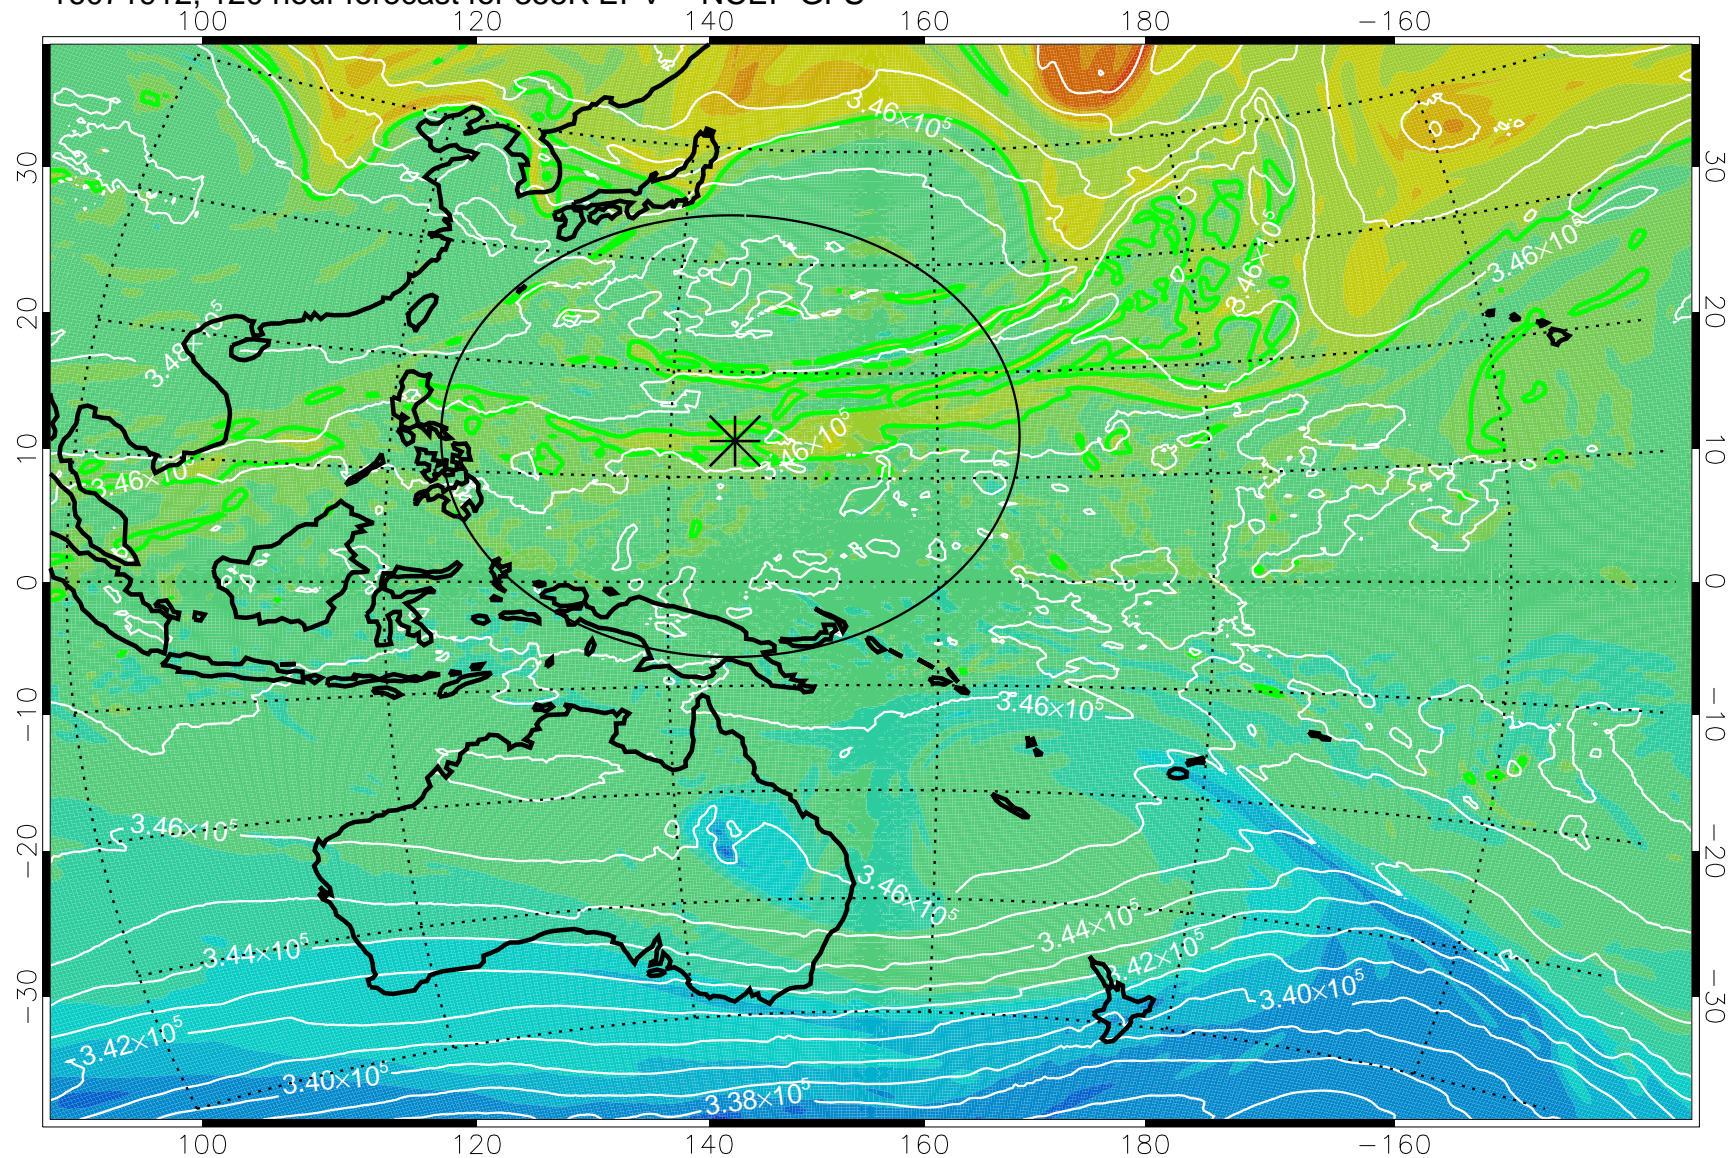

16071718, 78 hour forecast for 355K EPV -- NCEP GFS

355K Montgomery Streamfunction, white
EPV Tropopause (2 PVU) Position
Range ring of 2304 km

16071800, 84 hour forecast for 355K EPV -- NCEP GFS

355K Montgomery Streamfunction, white
EPV Tropopause (2 PVU) Position
Range ring of 2304 km

16071806, 90 hour forecast for 355K EPV -- NCEP GFS

355K Montgomery Streamfunction, white
EPV Tropopause (2 PVU) Position
Range ring of 2304 km

16071812, 96 hour forecast for 355K EPV -- NCEP GFS

355K Montgomery Streamfunction, white
EPV Tropopause (2 PVU) Position
Range ring of 2304 km

16071818, 102 hour forecast for 355K EPV -- NCEP GFS

355K Montgomery Streamfunction, white
EPV Tropopause (2 PVU) Position
Range ring of 2304 km

16071900, 108 hour forecast for 355K EPV -- NCEP GFS

355K Montgomery Streamfunction, white
EPV Tropopause (2 PVU) Position
Range ring of 2304 km

16071906, 114 hour forecast for 355K EPV -- NCEP GFS

355K Montgomery Streamfunction, white
EPV Tropopause (2 PVU) Position
Range ring of 2304 km

16071912, 120 hour forecast for 355K EPV -- NCEP GFS

355K Montgomery Streamfunction, white
EPV Tropopause (2 PVU) Position
Range ring of 2304 km