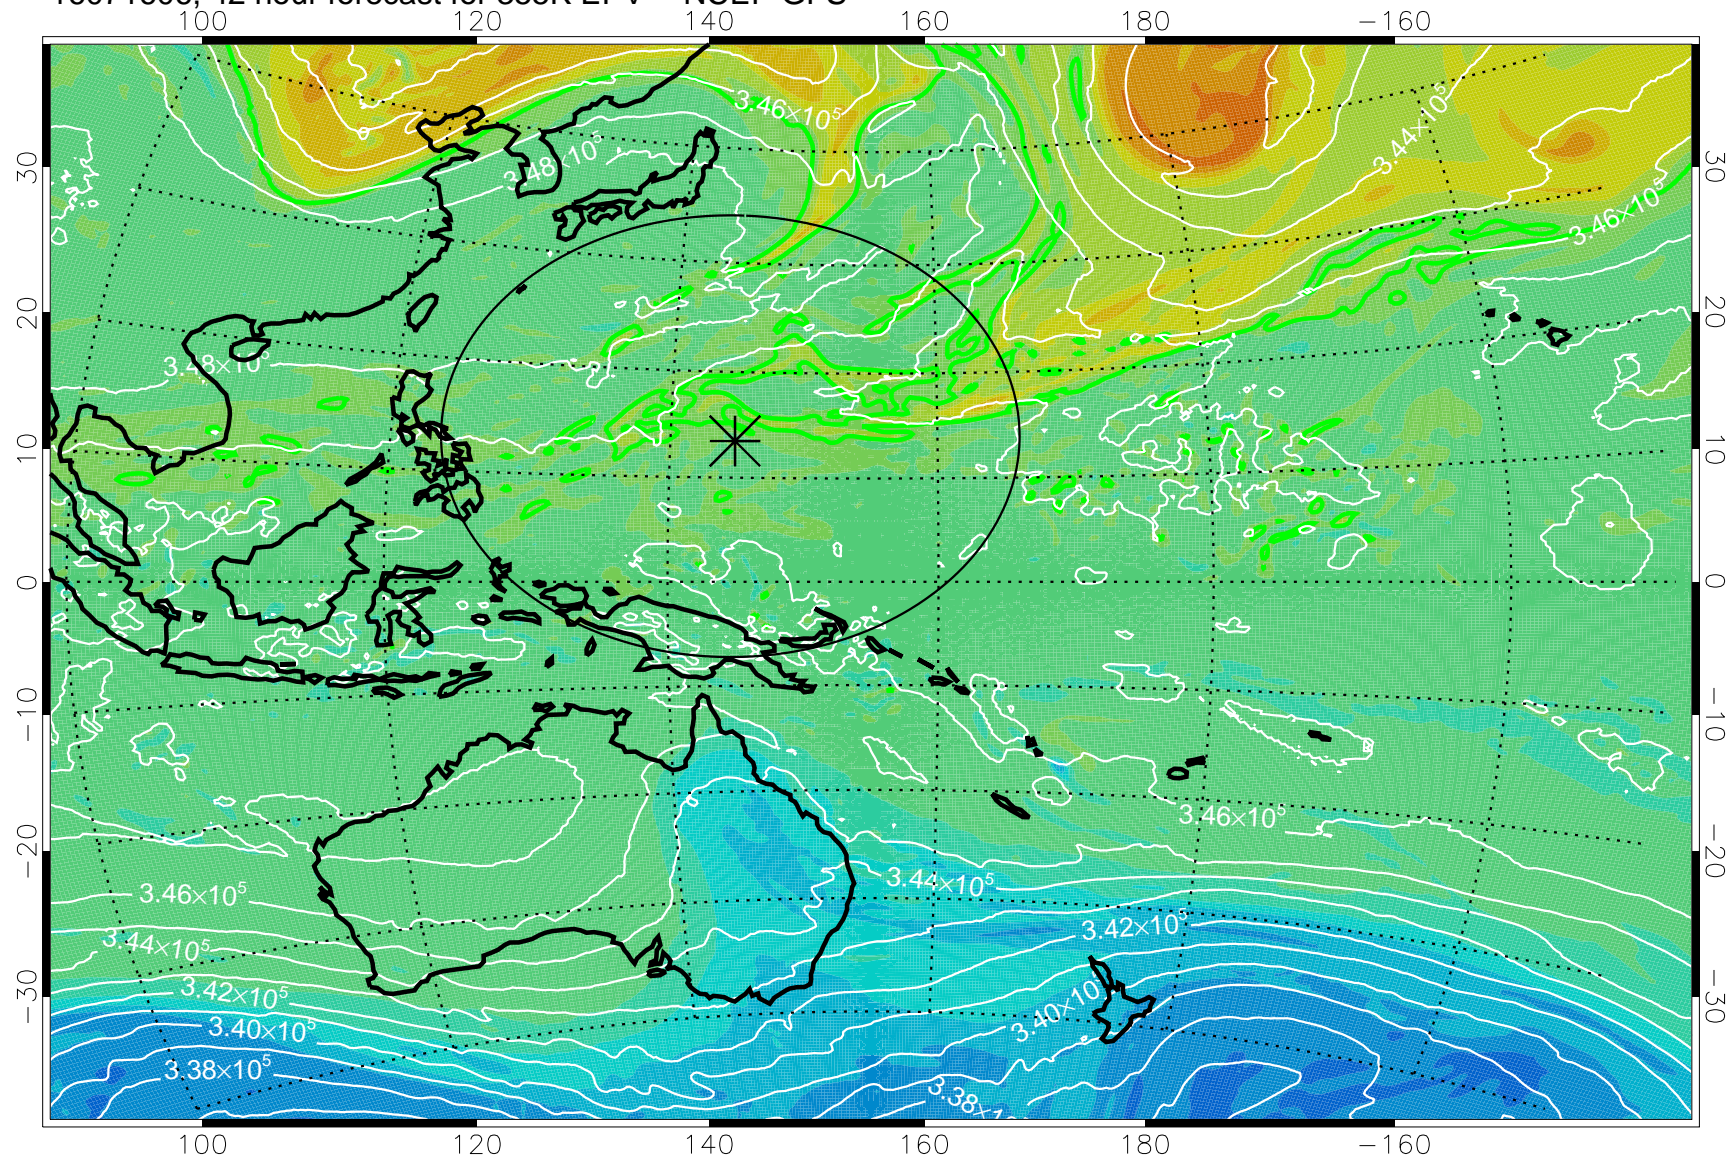

16071518, 30 hour forecast for 355K EPV -- NCEP GFS

355K Montgomery Streamfunction, white
EPV Tropopause (2 PVU) Position
Range ring of 2304 km

16071600, 36 hour forecast for 355K EPV -- NCEP GFS

355K Montgomery Streamfunction, white
EPV Tropopause (2 PVU) Position
Range ring of 2304 km

16071606, 42 hour forecast for 355K EPV -- NCEP GFS

355K Montgomery Streamfunction, white
EPV Tropopause (2 PVU) Position
Range ring of 2304 km

16071612, 48 hour forecast for 355K EPV -- NCEP GFS

355K Montgomery Streamfunction, white
EPV Tropopause (2 PVU) Position
Range ring of 2304 km

16071618, 54 hour forecast for 355K EPV -- NCEP GFS

355K Montgomery Streamfunction, white
EPV Tropopause (2 PVU) Position
Range ring of 2304 km

16071700, 60 hour forecast for 355K EPV -- NCEP GFS

355K Montgomery Streamfunction, white
EPV Tropopause (2 PVU) Position
Range ring of 2304 km

16071706, 66 hour forecast for 355K EPV -- NCEP GFS

355K Montgomery Streamfunction, white
EPV Tropopause (2 PVU) Position
Range ring of 2304 km

16071712, 72 hour forecast for 355K EPV -- NCEP GFS

355K Montgomery Streamfunction, white
EPV Tropopause (2 PVU) Position
Range ring of 2304 km