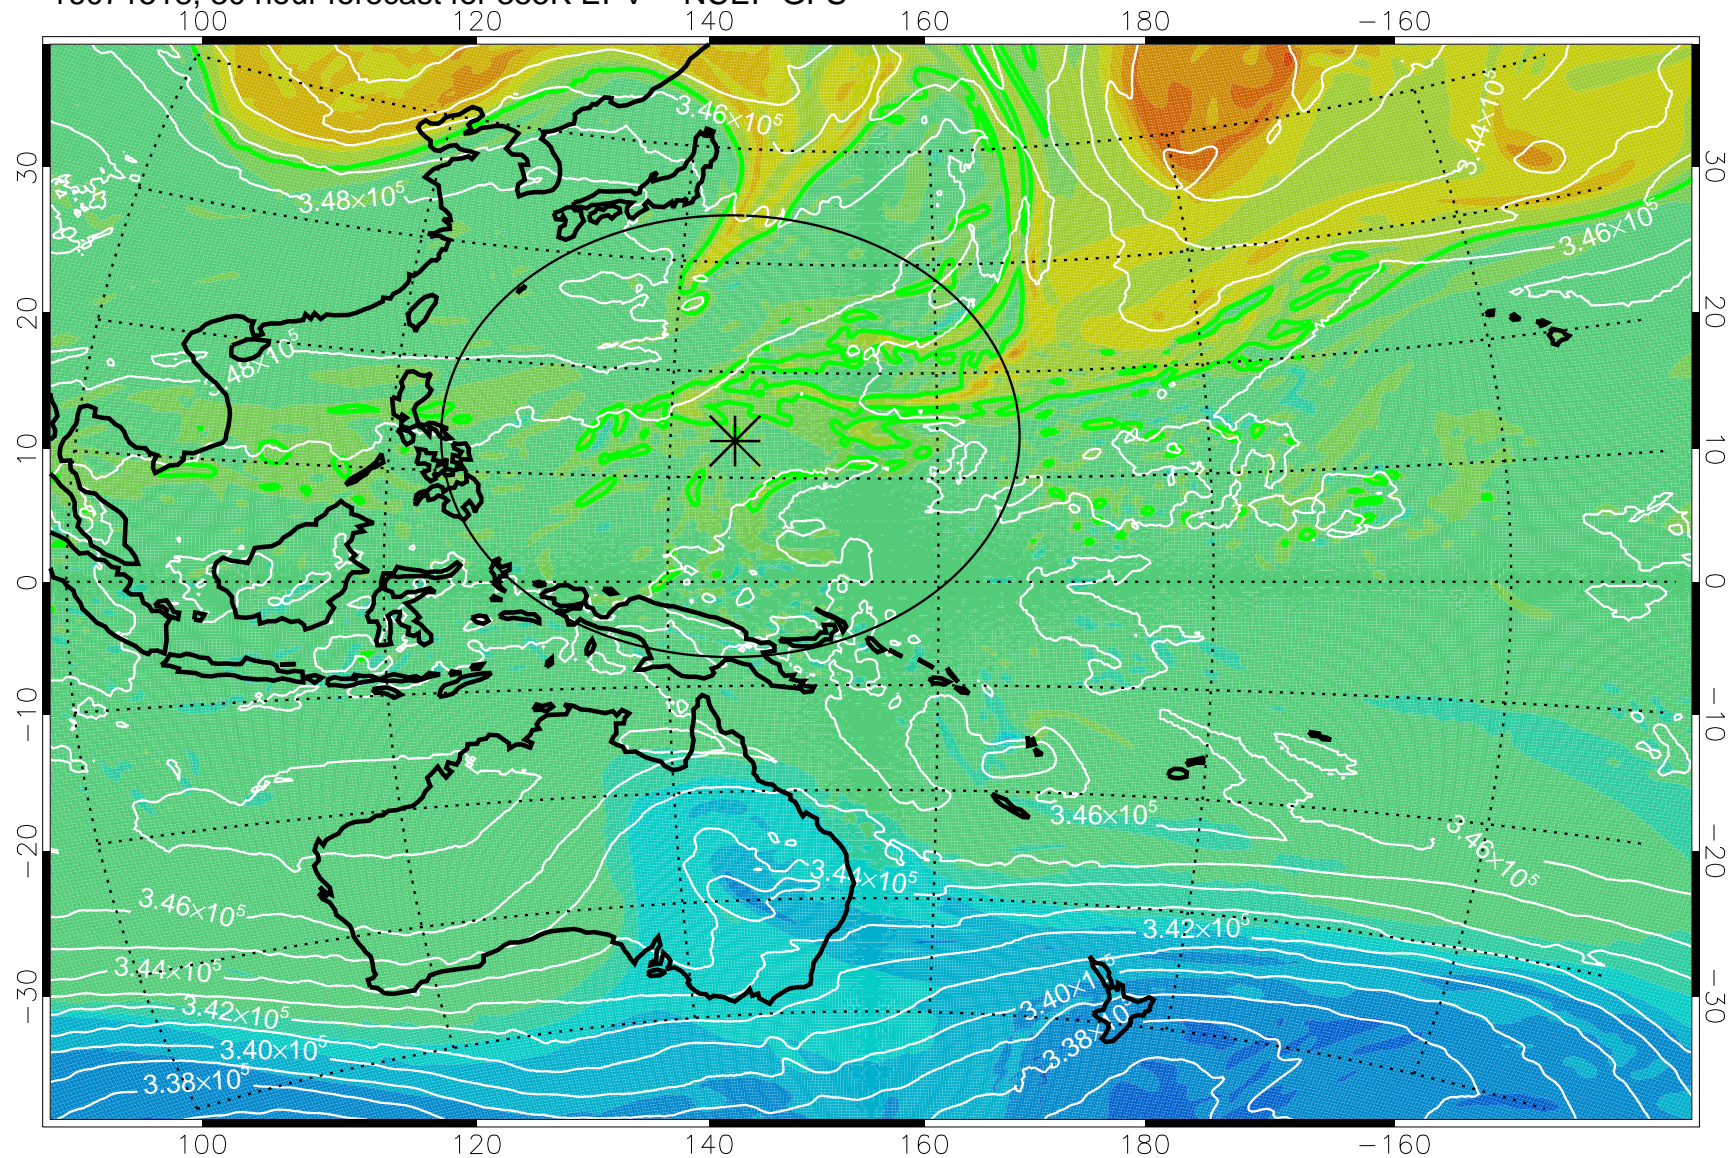

16071506, 18 hour forecast for 355K EPV -- NCEP GFS

355K Montgomery Streamfunction, white
EPV Tropopause (2 PVU) Position
Range ring of 2304 km

16071512, 24 hour forecast for 355K EPV -- NCEP GFS

355K Montgomery Streamfunction, white
EPV Tropopause (2 PVU) Position
Range ring of 2304 km

16071518, 30 hour forecast for 355K EPV -- NCEP GFS

355K Montgomery Streamfunction, white
EPV Tropopause (2 PVU) Position
Range ring of 2304 km

16071600, 36 hour forecast for 355K EPV -- NCEP GFS

355K Montgomery Streamfunction, white
EPV Tropopause (2 PVU) Position
Range ring of 2304 km

16071606, 42 hour forecast for 355K EPV -- NCEP GFS

355K Montgomery Streamfunction, white
EPV Tropopause (2 PVU) Position
Range ring of 2304 km

16071612, 48 hour forecast for 355K EPV -- NCEP GFS

355K Montgomery Streamfunction, white
EPV Tropopause (2 PVU) Position
Range ring of 2304 km

16071618, 54 hour forecast for 355K EPV -- NCEP GFS

355K Montgomery Streamfunction, white
EPV Tropopause (2 PVU) Position
Range ring of 2304 km

16071700, 60 hour forecast for 355K EPV -- NCEP GFS

355K Montgomery Streamfunction, white
EPV Tropopause (2 PVU) Position
Range ring of 2304 km