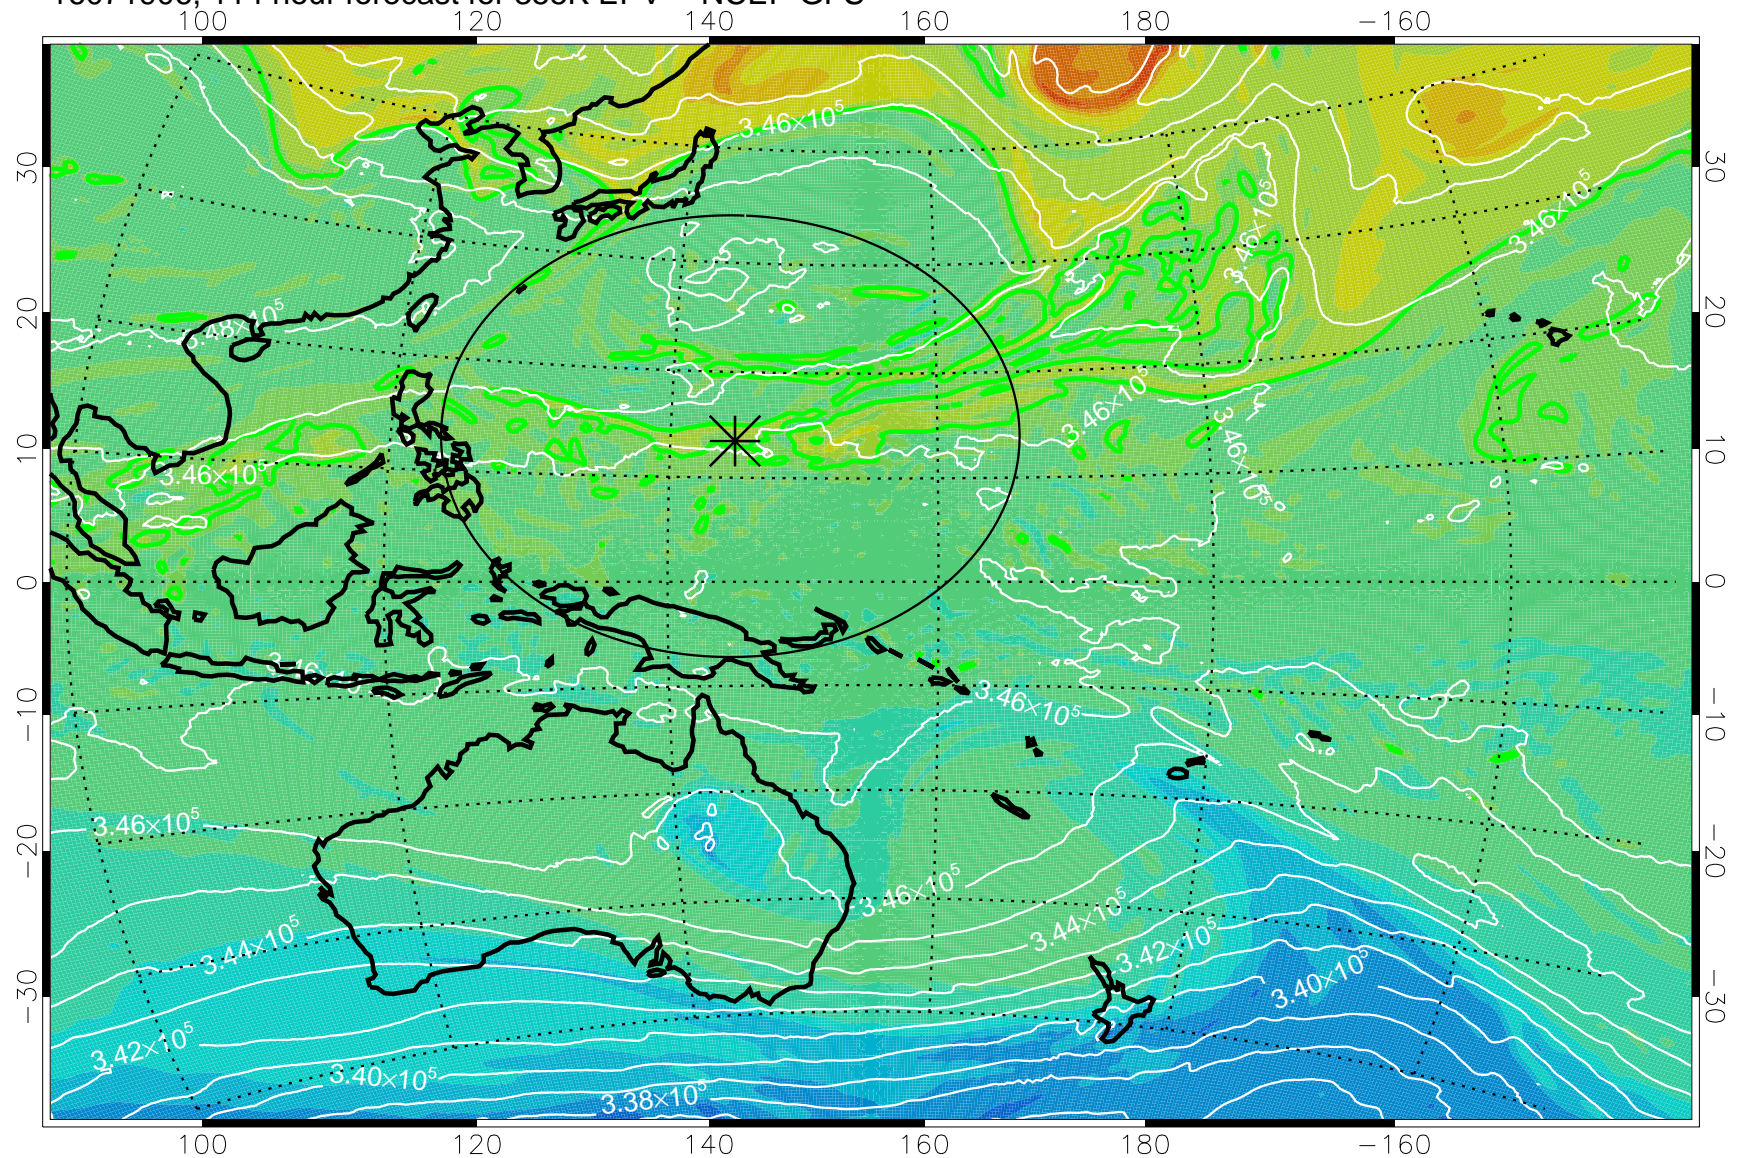

16071718, 78 hour forecast for 355K EPV -- NCEP GFS

355K Montgomery Streamfunction, white
EPV Tropopause (2 PVU) Position
Range ring of 2304 km

16071800, 84 hour forecast for 355K EPV -- NCEP GFS

355K Montgomery Streamfunction, white
EPV Tropopause (2 PVU) Position
Range ring of 2304 km

16071806, 90 hour forecast for 355K EPV -- NCEP GFS

355K Montgomery Streamfunction, white
EPV Tropopause (2 PVU) Position
Range ring of 2304 km

16071812, 96 hour forecast for 355K EPV -- NCEP GFS

355K Montgomery Streamfunction, white
EPV Tropopause (2 PVU) Position
Range ring of 2304 km

16071818, 102 hour forecast for 355K EPV -- NCEP GFS

355K Montgomery Streamfunction, white
EPV Tropopause (2 PVU) Position
Range ring of 2304 km

16071900, 108 hour forecast for 355K EPV -- NCEP GFS

355K Montgomery Streamfunction, white
EPV Tropopause (2 PVU) Position
Range ring of 2304 km

16071906, 114 hour forecast for 355K EPV -- NCEP GFS

355K Montgomery Streamfunction, white
EPV Tropopause (2 PVU) Position
Range ring of 2304 km

16071912, 120 hour forecast for 355K EPV -- NCEP GFS

355K Montgomery Streamfunction, white
EPV Tropopause (2 PVU) Position
Range ring of 2304 km