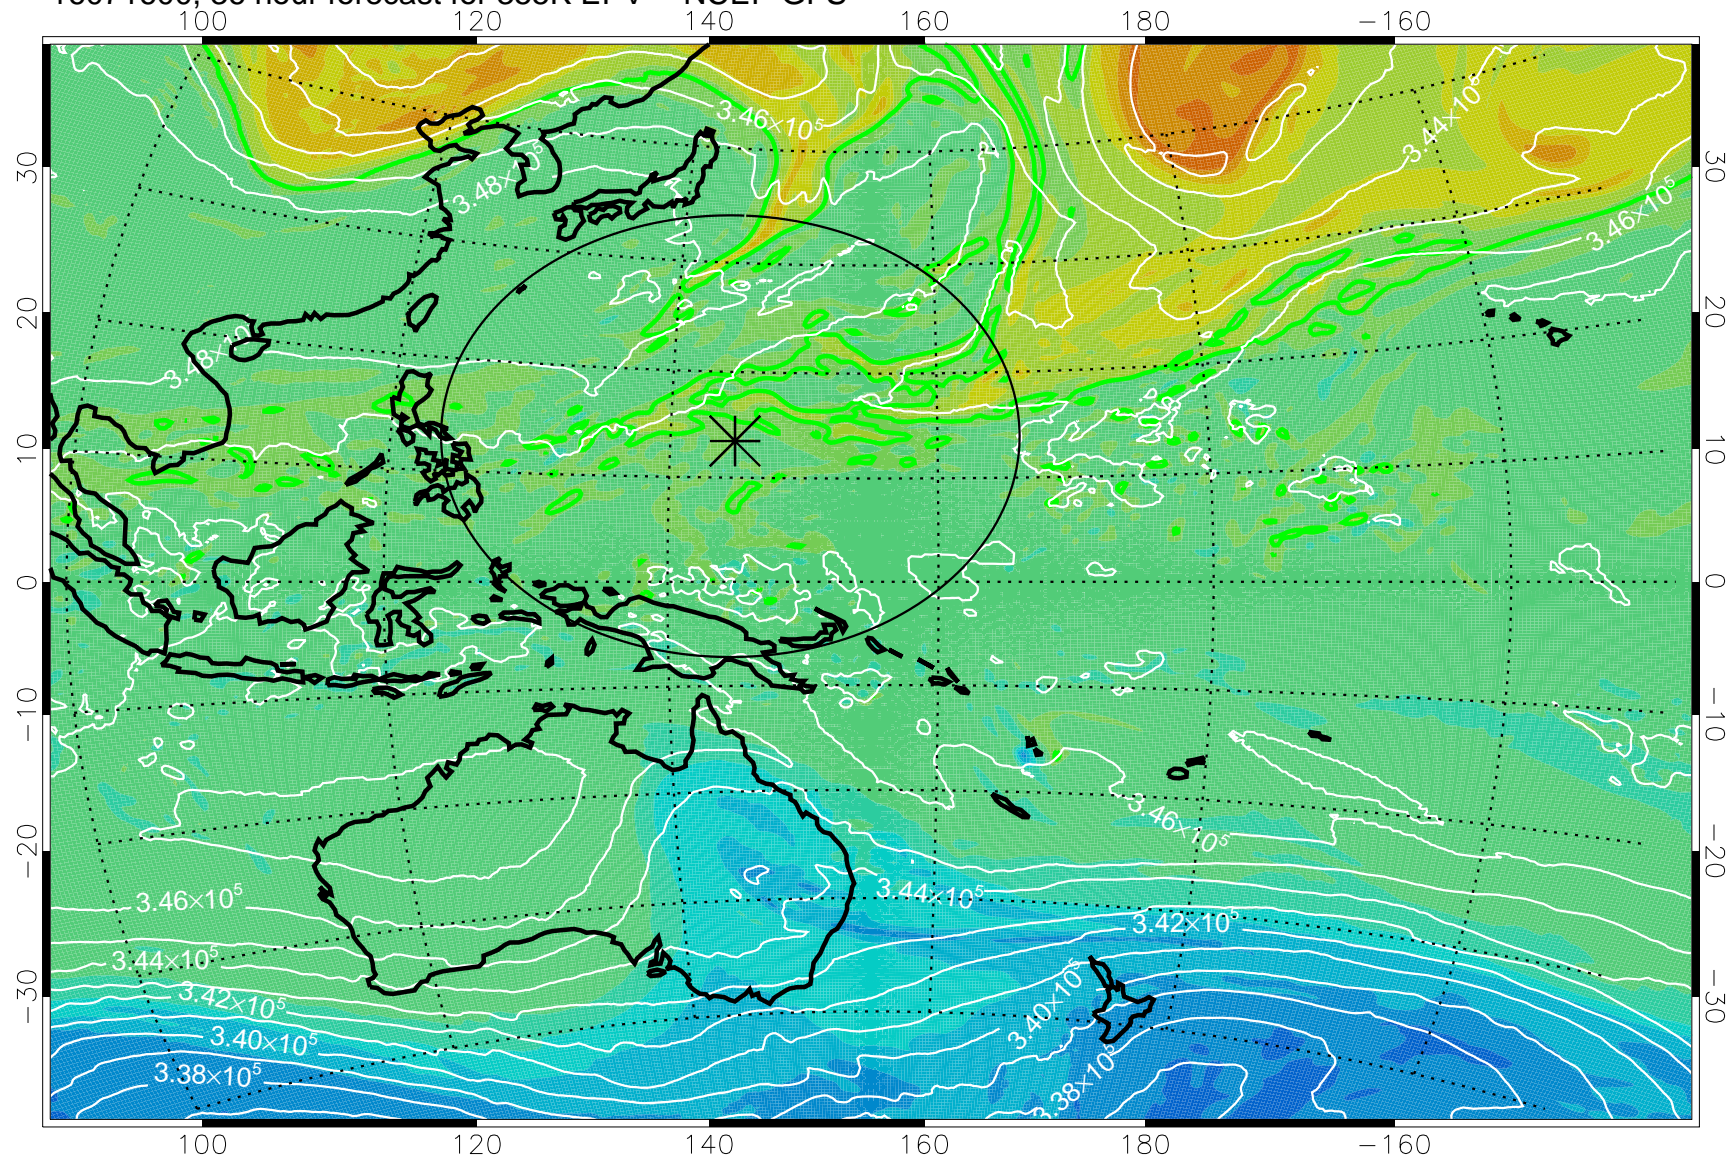

16071506, 18 hour forecast for 355K EPV -- NCEP GFS

355K Montgomery Streamfunction, white
EPV Tropopause (2 PVU) Position
Range ring of 2304 km

16071512, 24 hour forecast for 355K EPV -- NCEP GFS

355K Montgomery Streamfunction, white
EPV Tropopause (2 PVU) Position
Range ring of 2304 km

16071518, 30 hour forecast for 355K EPV -- NCEP GFS

355K Montgomery Streamfunction, white
EPV Tropopause (2 PVU) Position
Range ring of 2304 km

16071600, 36 hour forecast for 355K EPV -- NCEP GFS

355K Montgomery Streamfunction, white
EPV Tropopause (2 PVU) Position
Range ring of 2304 km

16071606, 42 hour forecast for 355K EPV -- NCEP GFS

355K Montgomery Streamfunction, white
EPV Tropopause (2 PVU) Position
Range ring of 2304 km

16071612, 48 hour forecast for 355K EPV -- NCEP GFS

355K Montgomery Streamfunction, white
EPV Tropopause (2 PVU) Position
Range ring of 2304 km

16071618, 54 hour forecast for 355K EPV -- NCEP GFS

355K Montgomery Streamfunction, white
EPV Tropopause (2 PVU) Position
Range ring of 2304 km

16071700, 60 hour forecast for 355K EPV -- NCEP GFS

355K Montgomery Streamfunction, white
EPV Tropopause (2 PVU) Position
Range ring of 2304 km