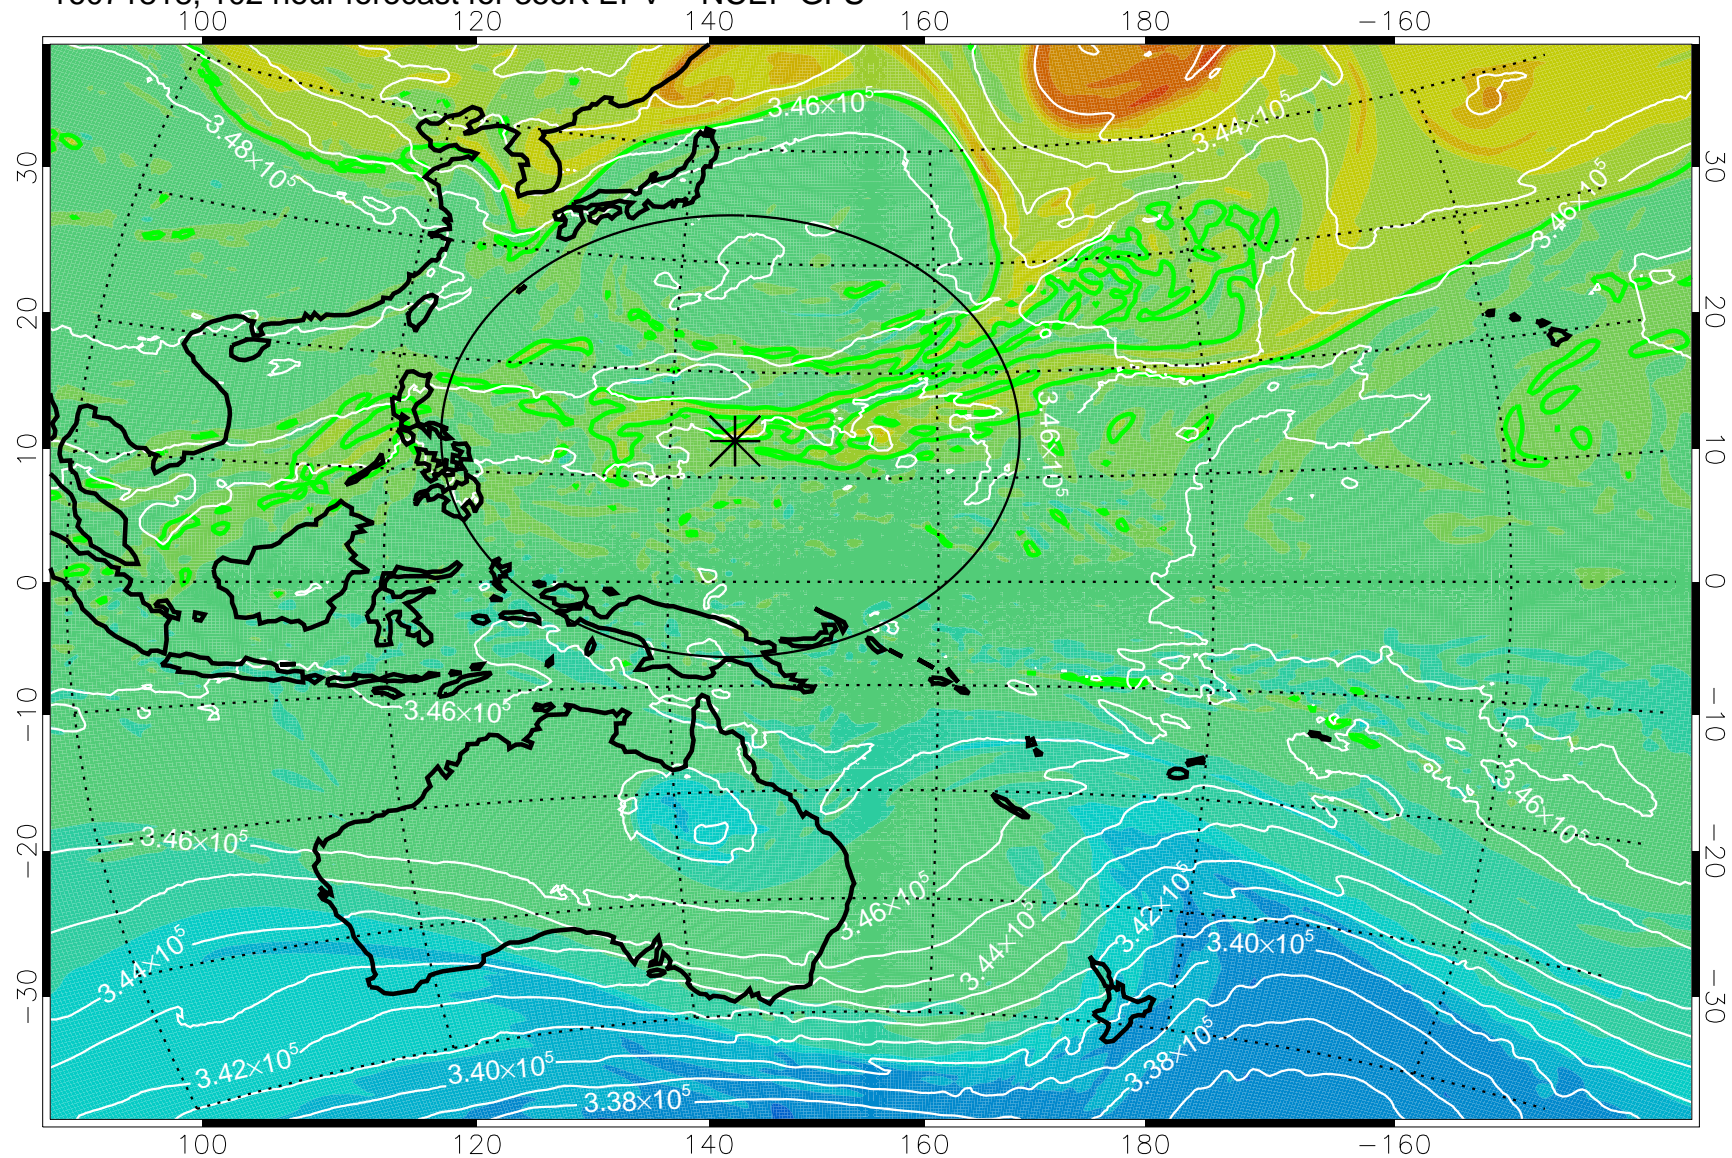

16071718, 78 hour forecast for 355K EPV -- NCEP GFS

355K Montgomery Streamfunction, white
EPV Tropopause (2 PVU) Position
Range ring of 2304 km

16071800, 84 hour forecast for 355K EPV -- NCEP GFS

355K Montgomery Streamfunction, white
EPV Tropopause (2 PVU) Position
Range ring of 2304 km

16071806, 90 hour forecast for 355K EPV -- NCEP GFS

355K Montgomery Streamfunction, white
EPV Tropopause (2 PVU) Position
Range ring of 2304 km

16071812, 96 hour forecast for 355K EPV -- NCEP GFS

355K Montgomery Streamfunction, white
EPV Tropopause (2 PVU) Position
Range ring of 2304 km

16071818, 102 hour forecast for 355K EPV -- NCEP GFS

355K Montgomery Streamfunction, white
EPV Tropopause (2 PVU) Position
Range ring of 2304 km

16071900, 108 hour forecast for 355K EPV -- NCEP GFS

355K Montgomery Streamfunction, white
EPV Tropopause (2 PVU) Position
Range ring of 2304 km

16071906, 114 hour forecast for 355K EPV -- NCEP GFS

355K Montgomery Streamfunction, white
EPV Tropopause (2 PVU) Position
Range ring of 2304 km

16071912, 120 hour forecast for 355K EPV -- NCEP GFS

355K Montgomery Streamfunction, white
EPV Tropopause (2 PVU) Position
Range ring of 2304 km