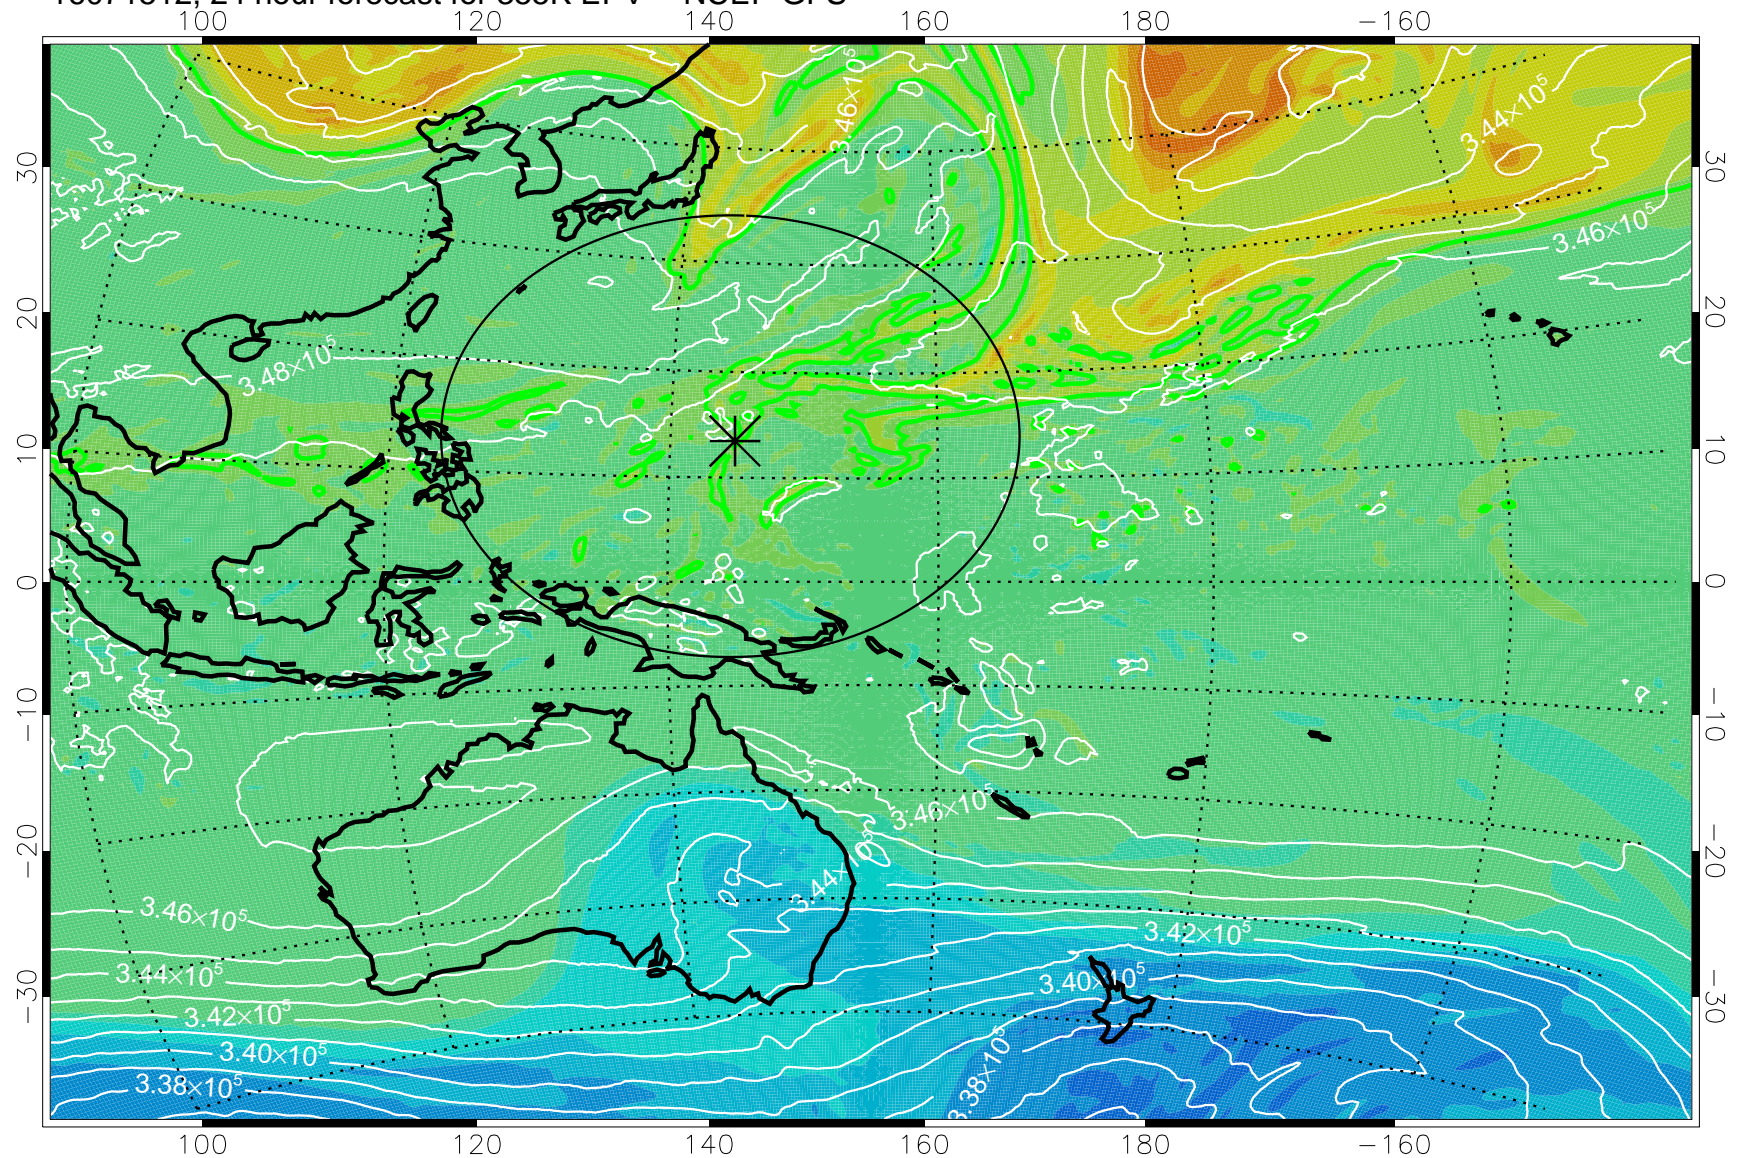

16071418, 6 hour forecast for 355K EPV -- NCEP GFS

355K Montgomery Streamfunction, white
EPV Tropopause (2 PVU) Position
Range ring of 2304 km

16071500, 12 hour forecast for 355K EPV -- NCEP GFS

355K Montgomery Streamfunction, white
EPV Tropopause (2 PVU) Position
Range ring of 2304 km

16071506, 18 hour forecast for 355K EPV -- NCEP GFS

355K Montgomery Streamfunction, white
EPV Tropopause (2 PVU) Position
Range ring of 2304 km

16071512, 24 hour forecast for 355K EPV -- NCEP GFS

355K Montgomery Streamfunction, white
EPV Tropopause (2 PVU) Position
Range ring of 2304 km

16071518, 30 hour forecast for 355K EPV -- NCEP GFS

355K Montgomery Streamfunction, white
EPV Tropopause (2 PVU) Position
Range ring of 2304 km

16071600, 36 hour forecast for 355K EPV -- NCEP GFS

355K Montgomery Streamfunction, white
EPV Tropopause (2 PVU) Position
Range ring of 2304 km

16071606, 42 hour forecast for 355K EPV -- NCEP GFS

355K Montgomery Streamfunction, white
EPV Tropopause (2 PVU) Position
Range ring of 2304 km

16071612, 48 hour forecast for 355K EPV -- NCEP GFS

355K Montgomery Streamfunction, white
EPV Tropopause (2 PVU) Position
Range ring of 2304 km