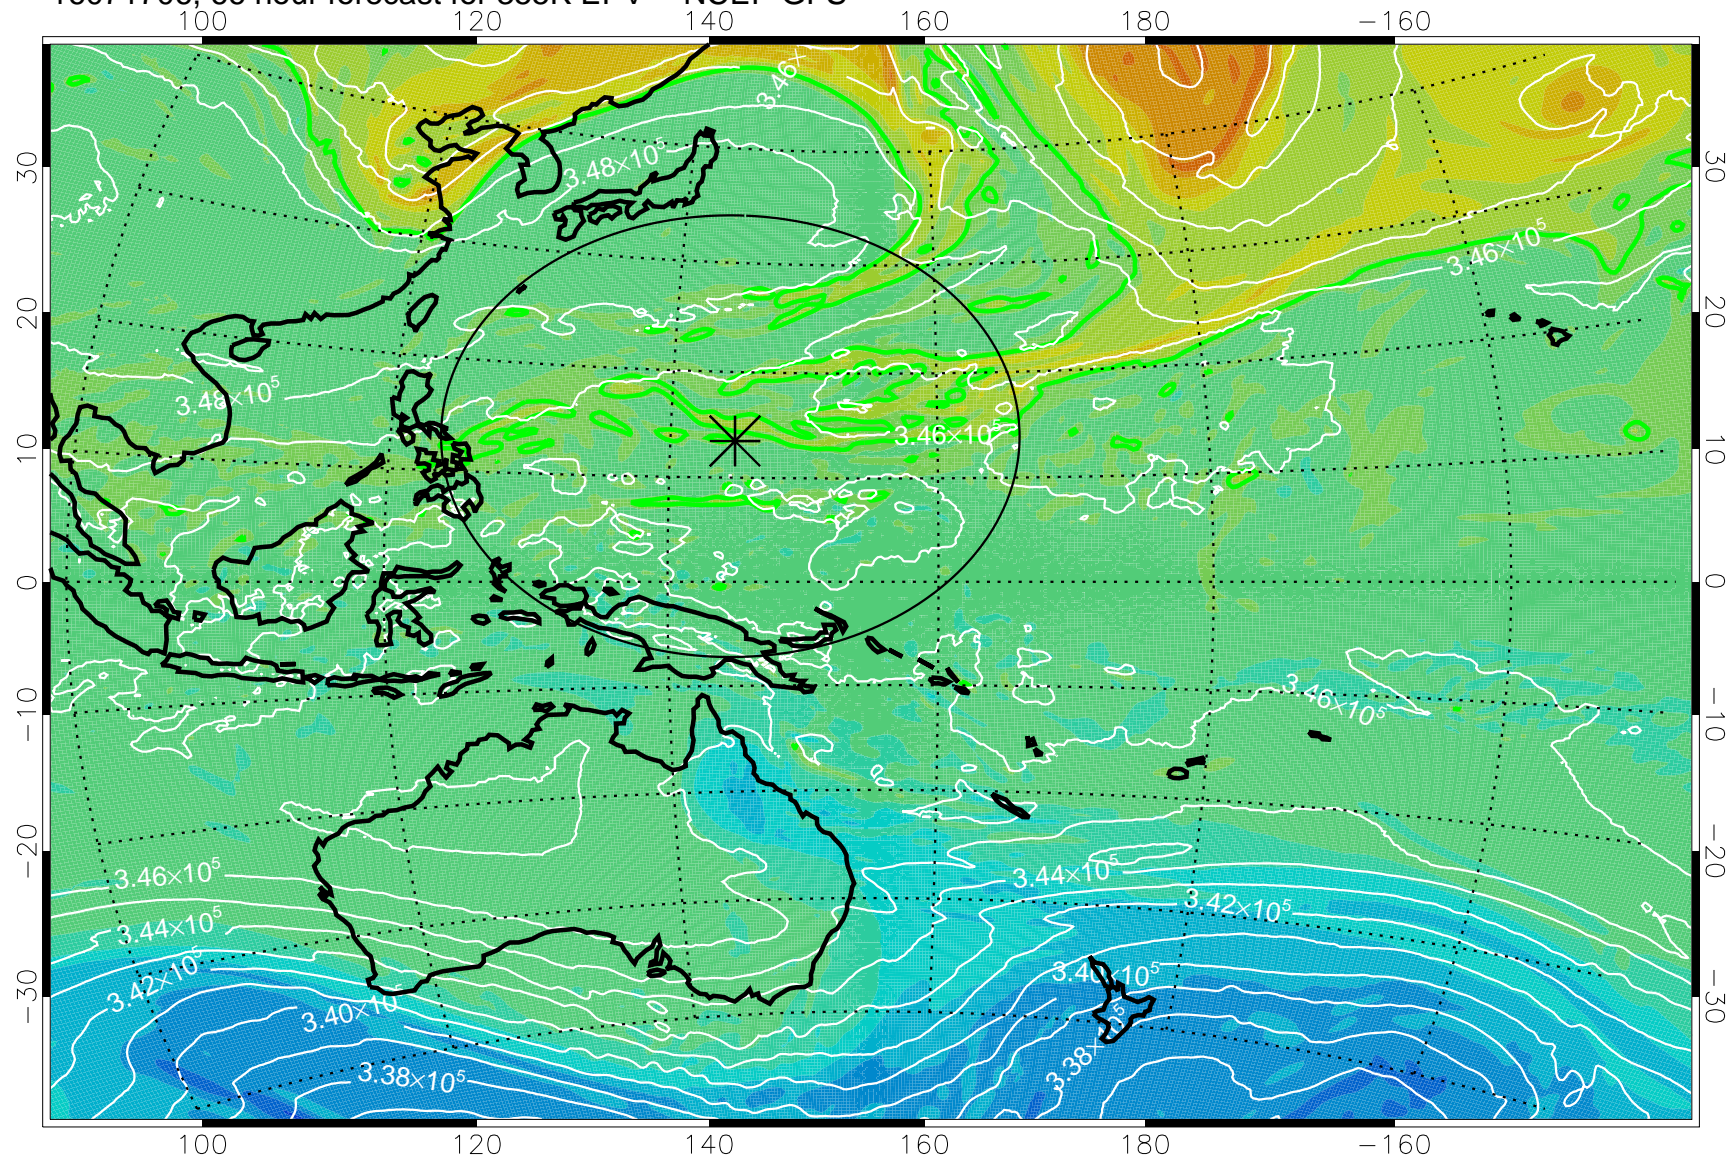

16071618, 54 hour forecast for 355K EPV -- NCEP GFS

355K Montgomery Streamfunction, white
EPV Tropopause (2 PVU) Position
Range ring of 2304 km

16071700, 60 hour forecast for 355K EPV -- NCEP GFS

355K Montgomery Streamfunction, white
EPV Tropopause (2 PVU) Position
Range ring of 2304 km

16071706, 66 hour forecast for 355K EPV -- NCEP GFS

355K Montgomery Streamfunction, white
EPV Tropopause (2 PVU) Position
Range ring of 2304 km

16071712, 72 hour forecast for 355K EPV -- NCEP GFS

355K Montgomery Streamfunction, white
EPV Tropopause (2 PVU) Position
Range ring of 2304 km

16071718, 78 hour forecast for 355K EPV -- NCEP GFS

355K Montgomery Streamfunction, white
EPV Tropopause (2 PVU) Position
Range ring of 2304 km

16071800, 84 hour forecast for 355K EPV -- NCEP GFS

355K Montgomery Streamfunction, white
EPV Tropopause (2 PVU) Position
Range ring of 2304 km

16071806, 90 hour forecast for 355K EPV -- NCEP GFS

355K Montgomery Streamfunction, white
EPV Tropopause (2 PVU) Position
Range ring of 2304 km

16071812, 96 hour forecast for 355K EPV -- NCEP GFS

355K Montgomery Streamfunction, white
EPV Tropopause (2 PVU) Position
Range ring of 2304 km