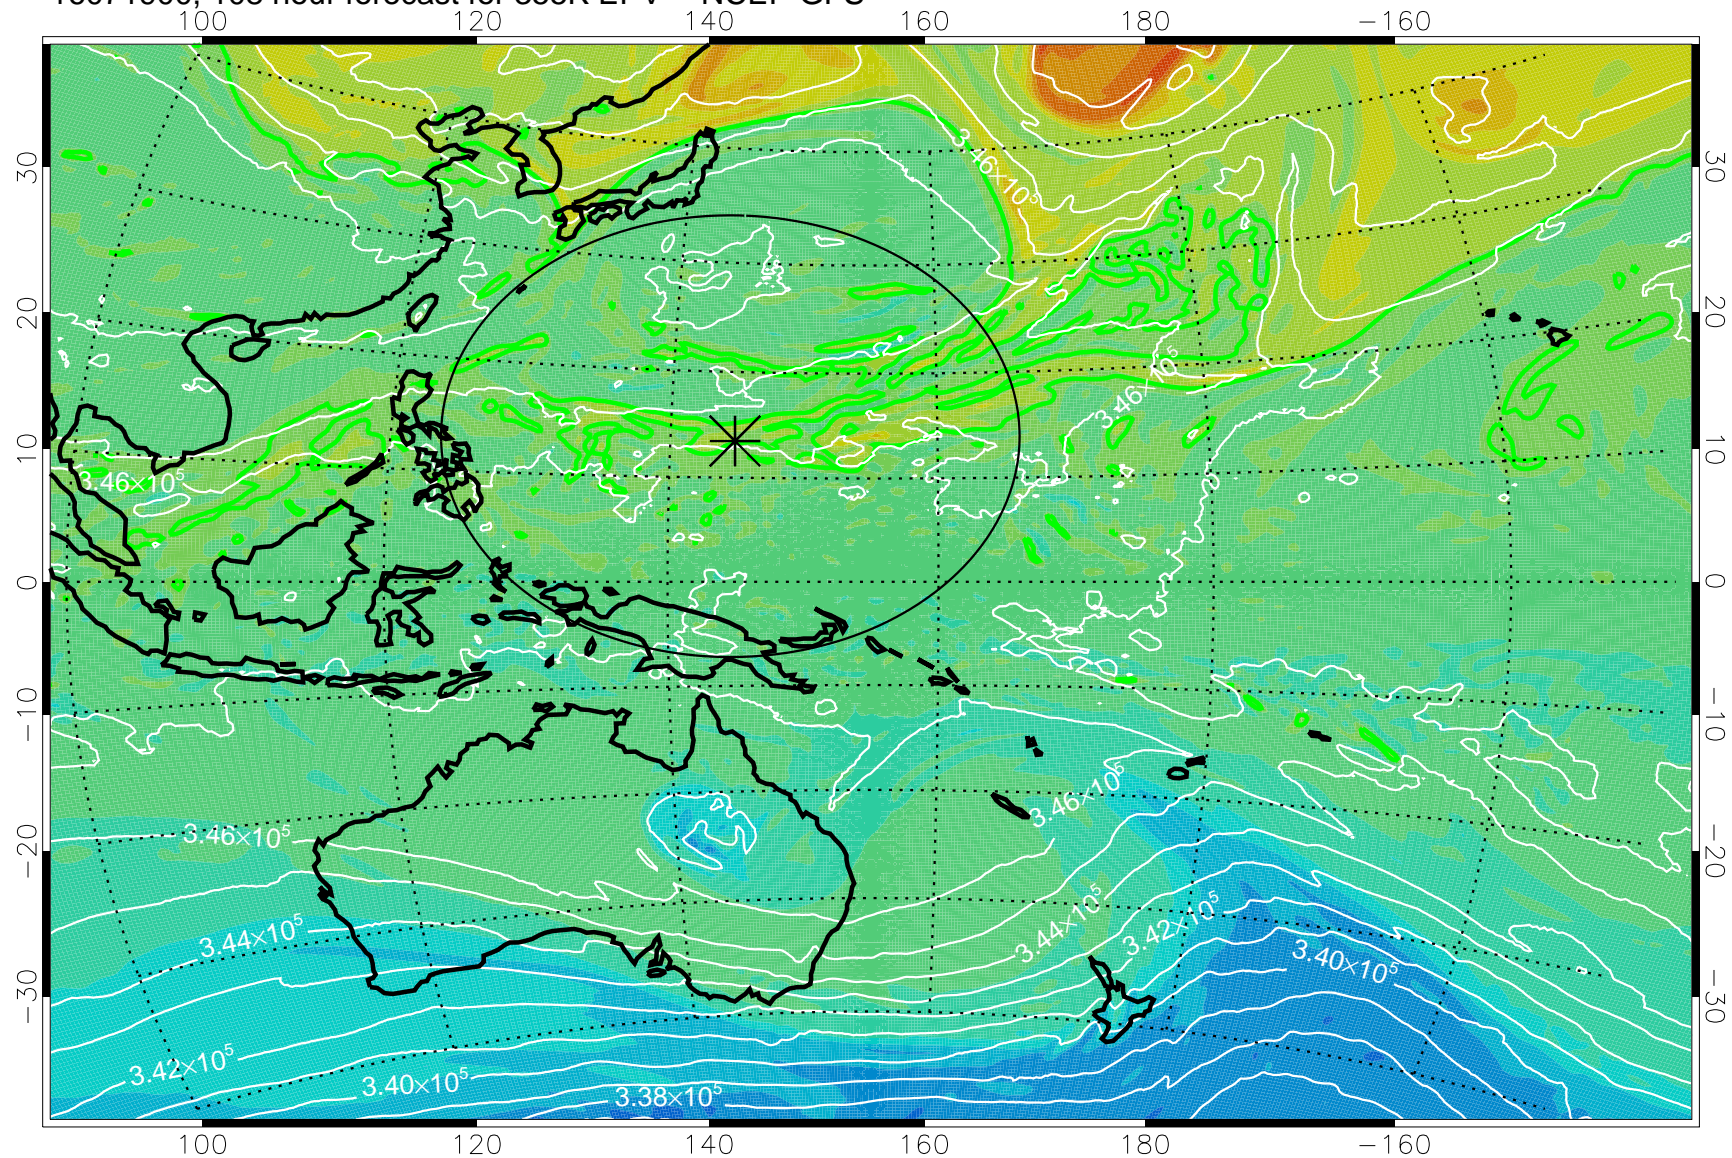

16071718, 78 hour forecast for 355K EPV -- NCEP GFS

355K Montgomery Streamfunction, white
EPV Tropopause (2 PVU) Position
Range ring of 2304 km

16071800, 84 hour forecast for 355K EPV -- NCEP GFS

355K Montgomery Streamfunction, white
EPV Tropopause (2 PVU) Position
Range ring of 2304 km

16071806, 90 hour forecast for 355K EPV -- NCEP GFS

355K Montgomery Streamfunction, white
EPV Tropopause (2 PVU) Position
Range ring of 2304 km

16071812, 96 hour forecast for 355K EPV -- NCEP GFS

355K Montgomery Streamfunction, white
EPV Tropopause (2 PVU) Position
Range ring of 2304 km

16071818, 102 hour forecast for 355K EPV -- NCEP GFS

355K Montgomery Streamfunction, white
EPV Tropopause (2 PVU) Position
Range ring of 2304 km

16071900, 108 hour forecast for 355K EPV -- NCEP GFS

355K Montgomery Streamfunction, white
EPV Tropopause (2 PVU) Position
Range ring of 2304 km

16071906, 114 hour forecast for 355K EPV -- NCEP GFS

355K Montgomery Streamfunction, white
EPV Tropopause (2 PVU) Position
Range ring of 2304 km

16071912, 120 hour forecast for 355K EPV -- NCEP GFS

355K Montgomery Streamfunction, white
EPV Tropopause (2 PVU) Position
Range ring of 2304 km