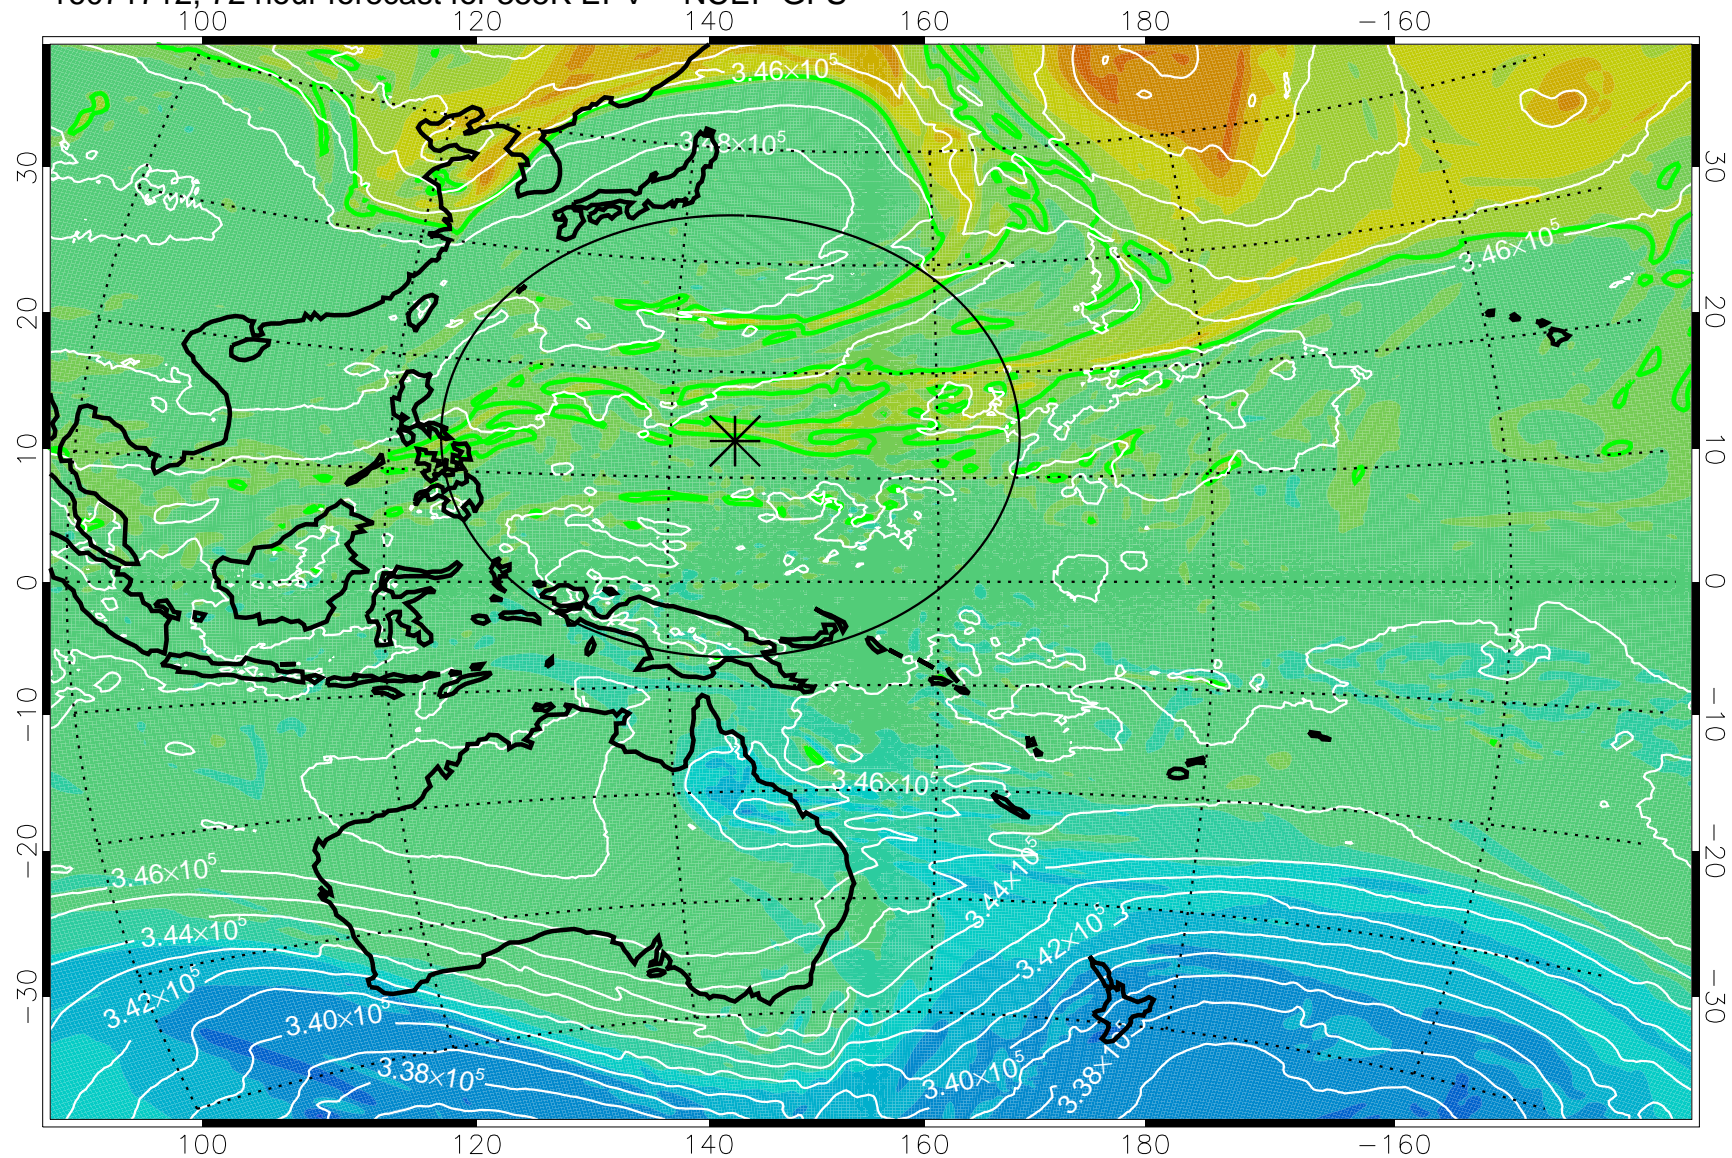

16071618, 54 hour forecast for 355K EPV -- NCEP GFS

355K Montgomery Streamfunction, white
EPV Tropopause (2 PVU) Position
Range ring of 2304 km

16071700, 60 hour forecast for 355K EPV -- NCEP GFS

355K Montgomery Streamfunction, white
EPV Tropopause (2 PVU) Position
Range ring of 2304 km

16071706, 66 hour forecast for 355K EPV -- NCEP GFS

355K Montgomery Streamfunction, white
EPV Tropopause (2 PVU) Position
Range ring of 2304 km

16071712, 72 hour forecast for 355K EPV -- NCEP GFS

355K Montgomery Streamfunction, white
EPV Tropopause (2 PVU) Position
Range ring of 2304 km

16071718, 78 hour forecast for 355K EPV -- NCEP GFS

355K Montgomery Streamfunction, white
EPV Tropopause (2 PVU) Position
Range ring of 2304 km

16071800, 84 hour forecast for 355K EPV -- NCEP GFS

355K Montgomery Streamfunction, white
EPV Tropopause (2 PVU) Position
Range ring of 2304 km

16071818, 102 hour forecast for 355K EPV -- NCEP GFS

355K Montgomery Streamfunction, white
EPV Tropopause (2 PVU) Position
Range ring of 2304 km

16071900, 108 hour forecast for 355K EPV -- NCEP GFS

355K Montgomery Streamfunction, white
EPV Tropopause (2 PVU) Position
Range ring of 2304 km