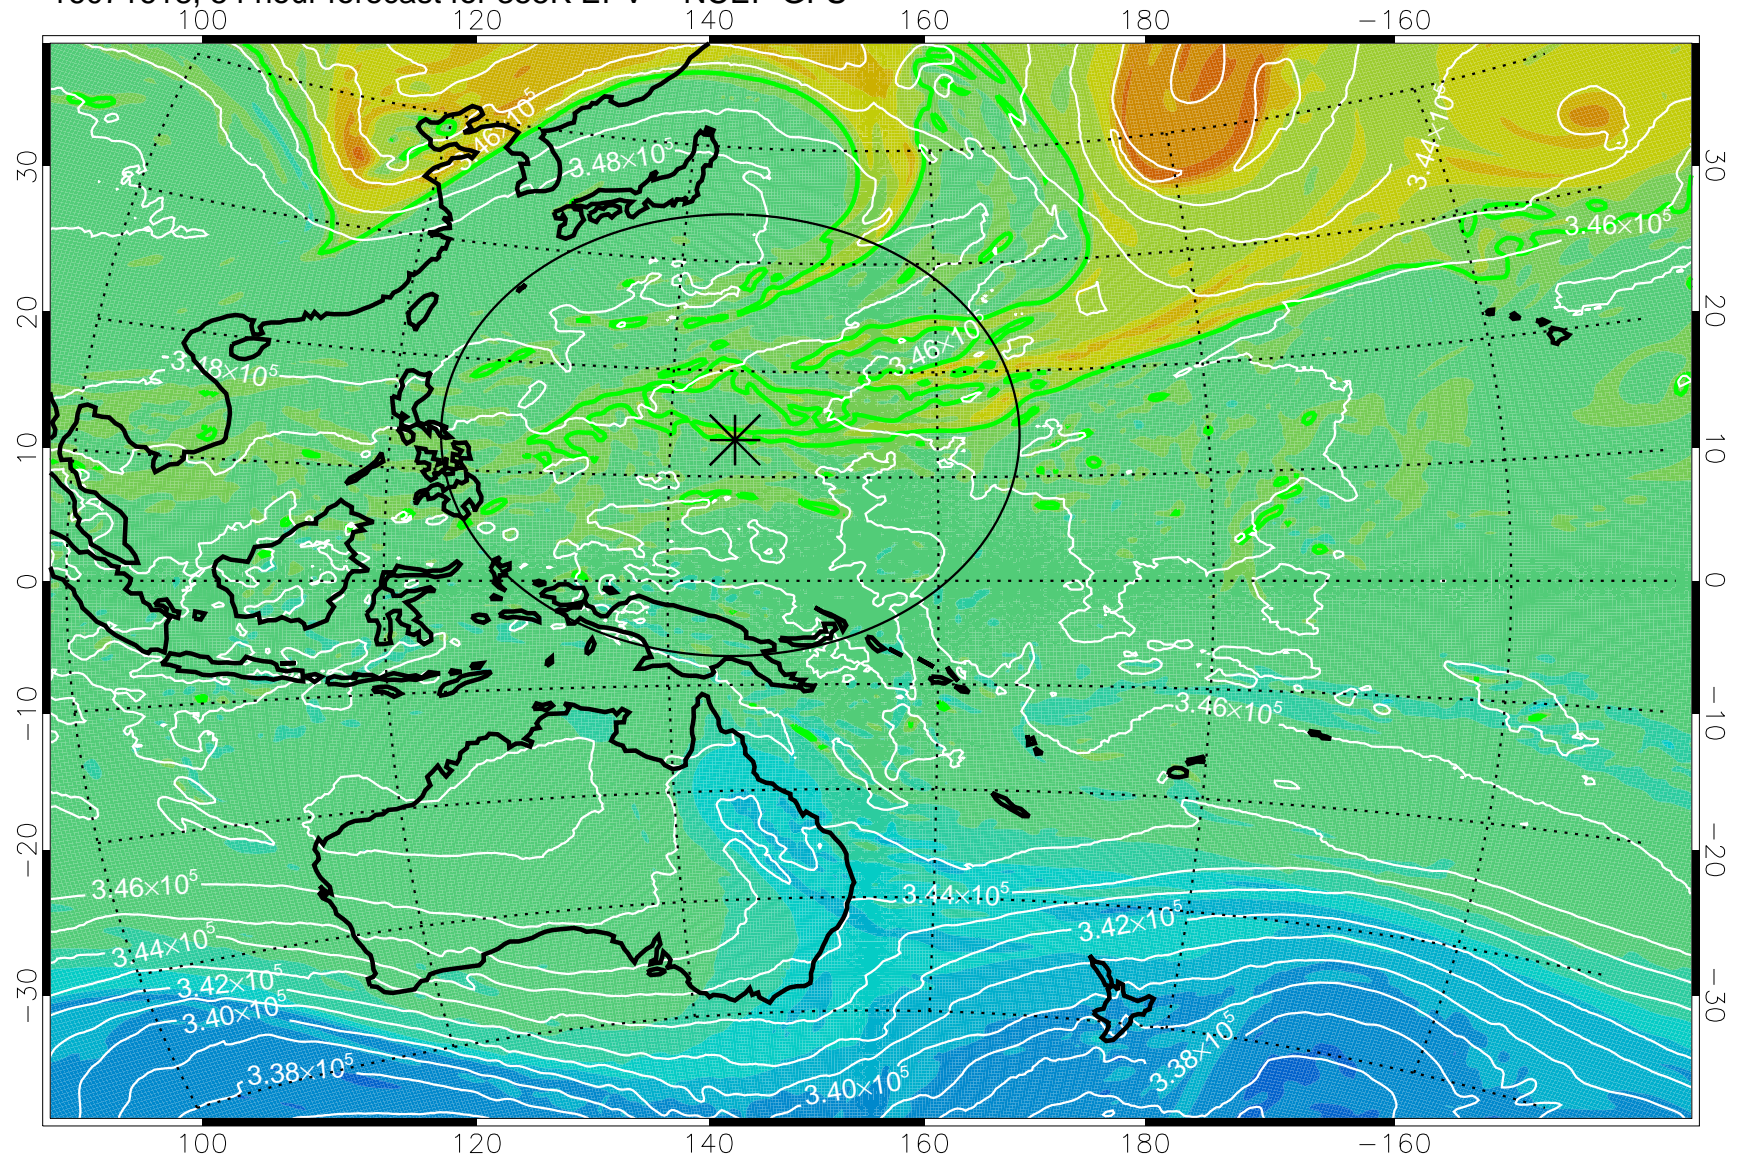

16071606, 42 hour forecast for 355K EPV -- NCEP GFS

355K Montgomery Streamfunction, white
EPV Tropopause (2 PVU) Position
Range ring of 2304 km

16071612, 48 hour forecast for 355K EPV -- NCEP GFS

355K Montgomery Streamfunction, white
EPV Tropopause (2 PVU) Position
Range ring of 2304 km

16071618, 54 hour forecast for 355K EPV -- NCEP GFS

355K Montgomery Streamfunction, white
EPV Tropopause (2 PVU) Position
Range ring of 2304 km

16071700, 60 hour forecast for 355K EPV -- NCEP GFS

355K Montgomery Streamfunction, white
EPV Tropopause (2 PVU) Position
Range ring of 2304 km

16071706, 66 hour forecast for 355K EPV -- NCEP GFS

355K Montgomery Streamfunction, white
EPV Tropopause (2 PVU) Position
Range ring of 2304 km

16071712, 72 hour forecast for 355K EPV -- NCEP GFS

355K Montgomery Streamfunction, white
EPV Tropopause (2 PVU) Position
Range ring of 2304 km

16071718, 78 hour forecast for 355K EPV -- NCEP GFS

355K Montgomery Streamfunction, white
EPV Tropopause (2 PVU) Position
Range ring of 2304 km

16071800, 84 hour forecast for 355K EPV -- NCEP GFS

355K Montgomery Streamfunction, white
EPV Tropopause (2 PVU) Position
Range ring of 2304 km