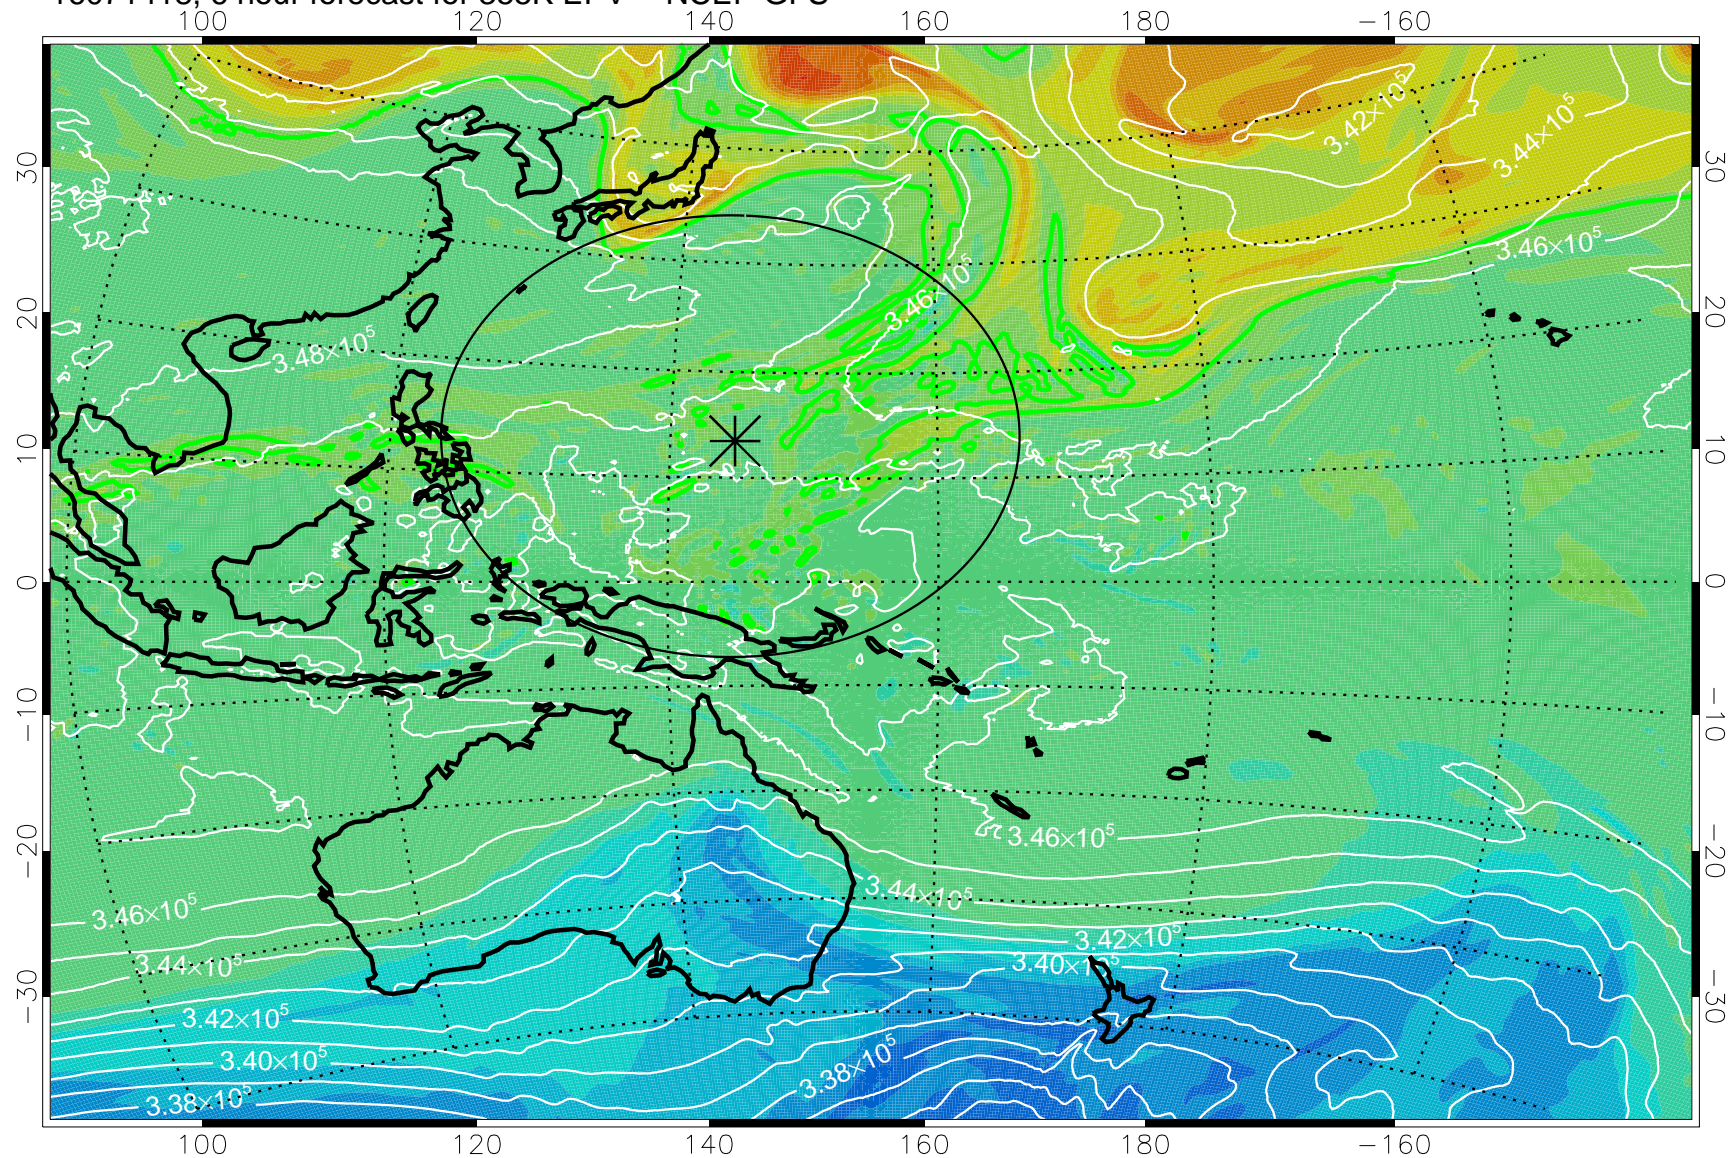

16071418, 6 hour forecast for 355K EPV -- NCEP GFS

355K Montgomery Streamfunction, white
EPV Tropopause (2 PVU) Position
Range ring of 2304 km

16071500, 12 hour forecast for 355K EPV -- NCEP GFS

355K Montgomery Streamfunction, white
EPV Tropopause (2 PVU) Position
Range ring of 2304 km

16071506, 18 hour forecast for 355K EPV -- NCEP GFS

355K Montgomery Streamfunction, white
EPV Tropopause (2 PVU) Position
Range ring of 2304 km

16071512, 24 hour forecast for 355K EPV -- NCEP GFS

355K Montgomery Streamfunction, white
EPV Tropopause (2 PVU) Position
Range ring of 2304 km

16071518, 30 hour forecast for 355K EPV -- NCEP GFS

355K Montgomery Streamfunction, white
EPV Tropopause (2 PVU) Position
Range ring of 2304 km

16071600, 36 hour forecast for 355K EPV -- NCEP GFS

355K Montgomery Streamfunction, white
EPV Tropopause (2 PVU) Position
Range ring of 2304 km

16071606, 42 hour forecast for 355K EPV -- NCEP GFS

355K Montgomery Streamfunction, white
EPV Tropopause (2 PVU) Position
Range ring of 2304 km

16071612, 48 hour forecast for 355K EPV -- NCEP GFS

355K Montgomery Streamfunction, white
EPV Tropopause (2 PVU) Position
Range ring of 2304 km