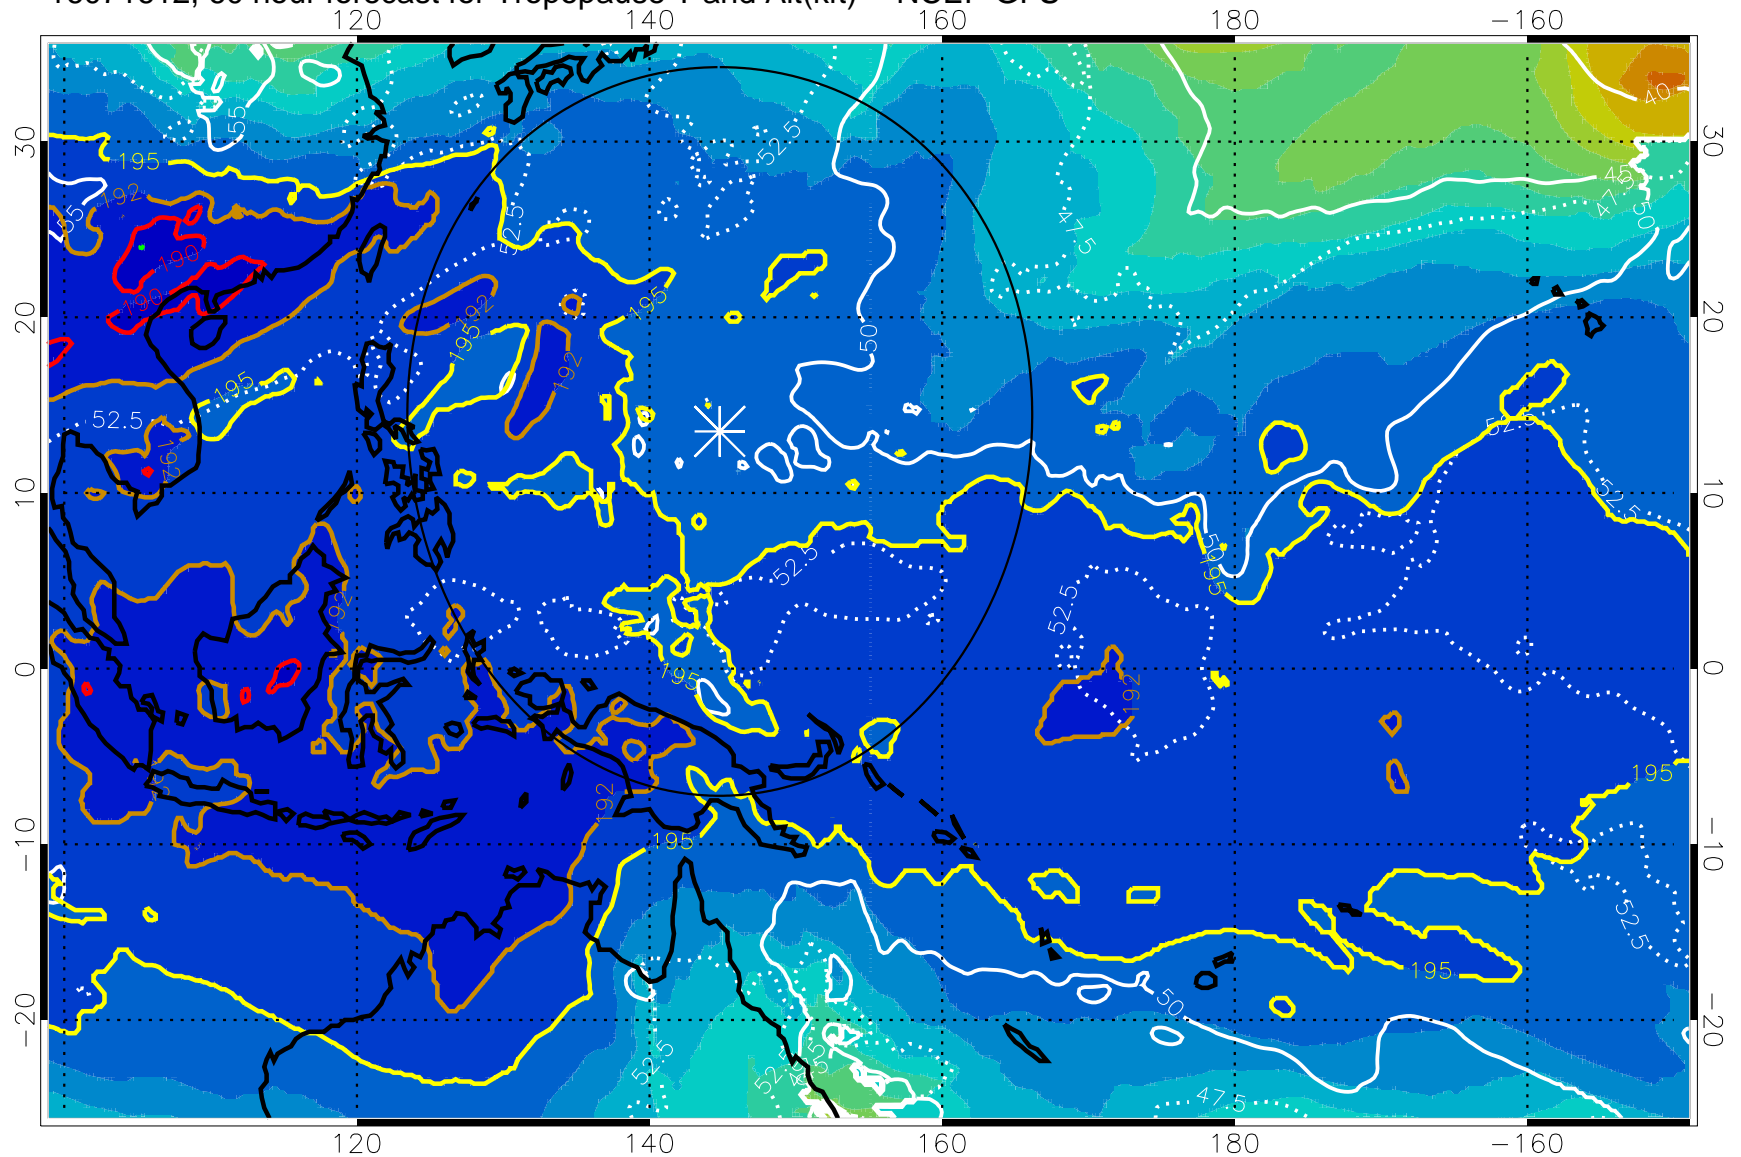

16071612, 60 hour forecast for Tropopause T and Alt(kft) -- NCEP GFS

190 200 210 220 230

Tropopause T, K

Tropopause Altitude in kft (white)

192.5K Isotherm 195K Isotherm

187.5K Isotherm 190K Isotherm

Range ring of 2304 km