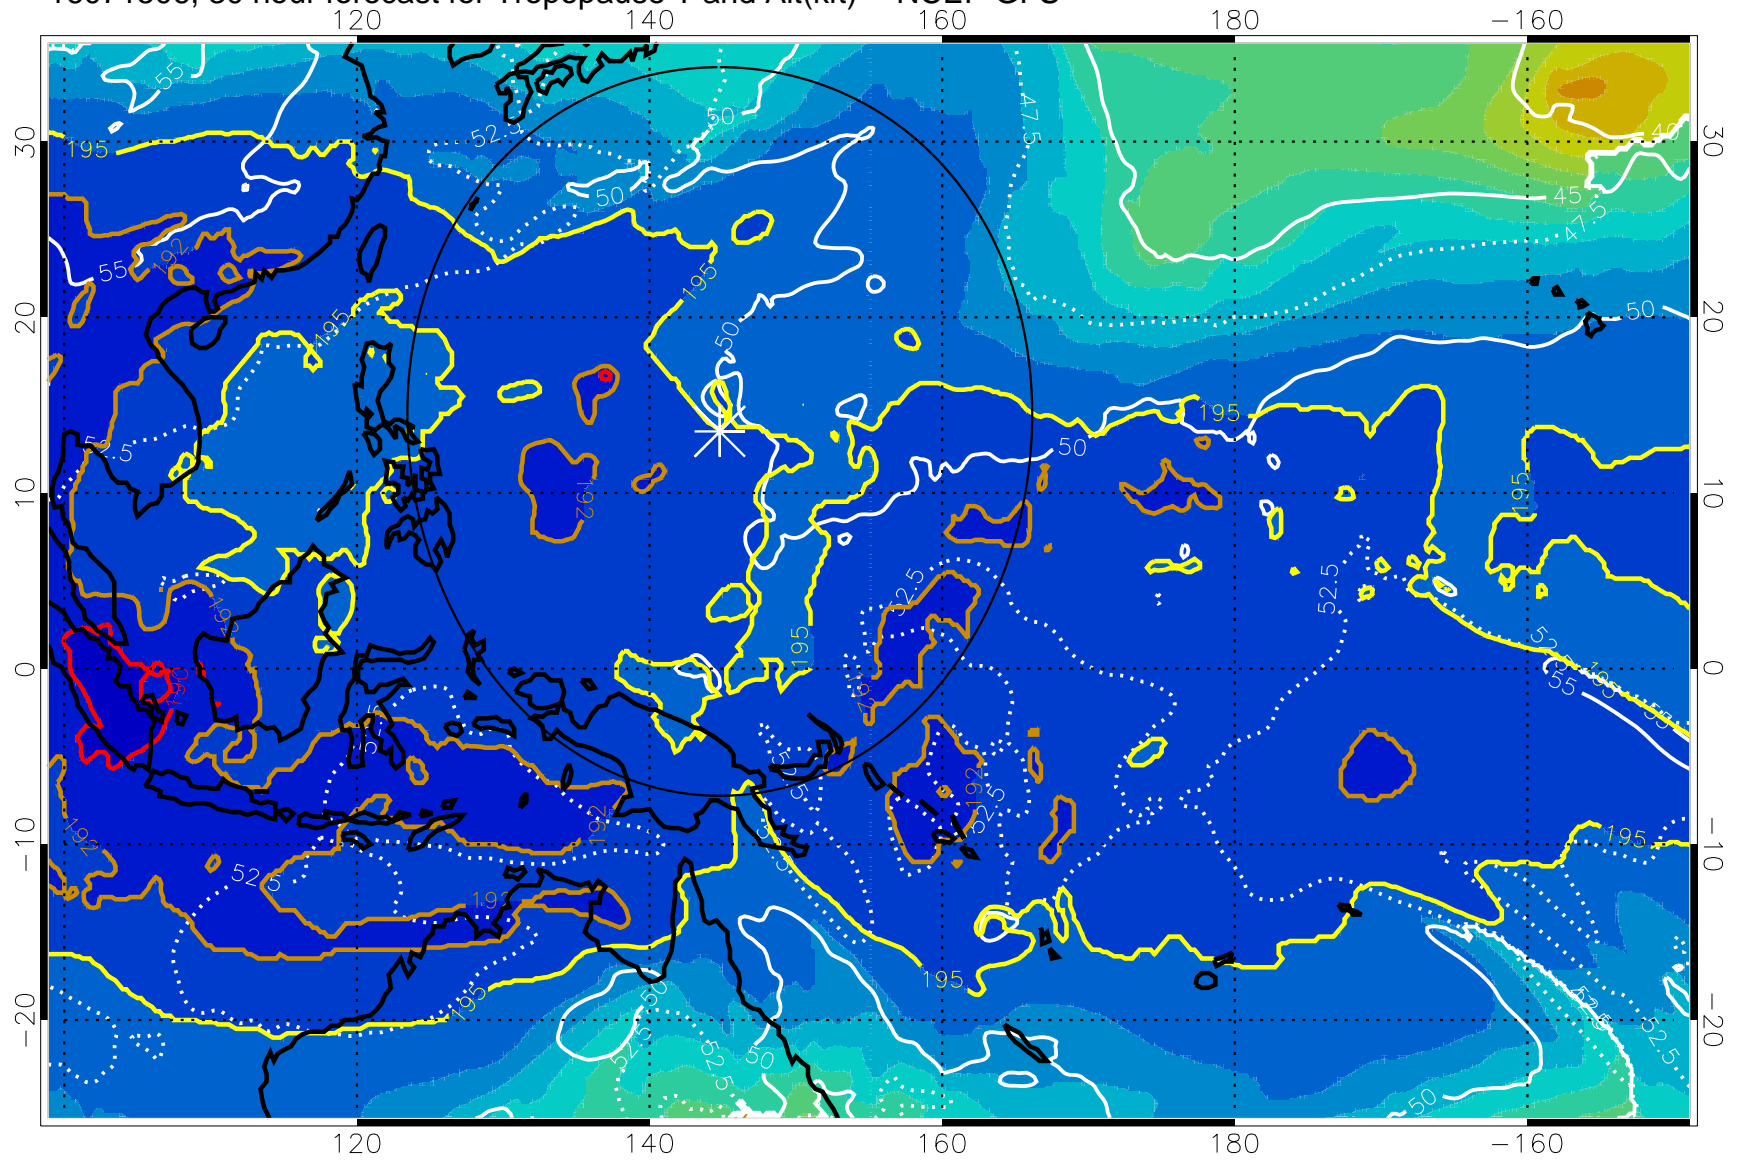

16071506, 30 hour forecast for Tropopause T and Alt(kft) -- NCEP GFS

190 200 210 220 230
Tropopause T, K

Tropopause Altitude in kft (white)

192.5K Isotherm 195K Isotherm
187.5K Isotherm 190K Isotherm

Range ring of 2304 km