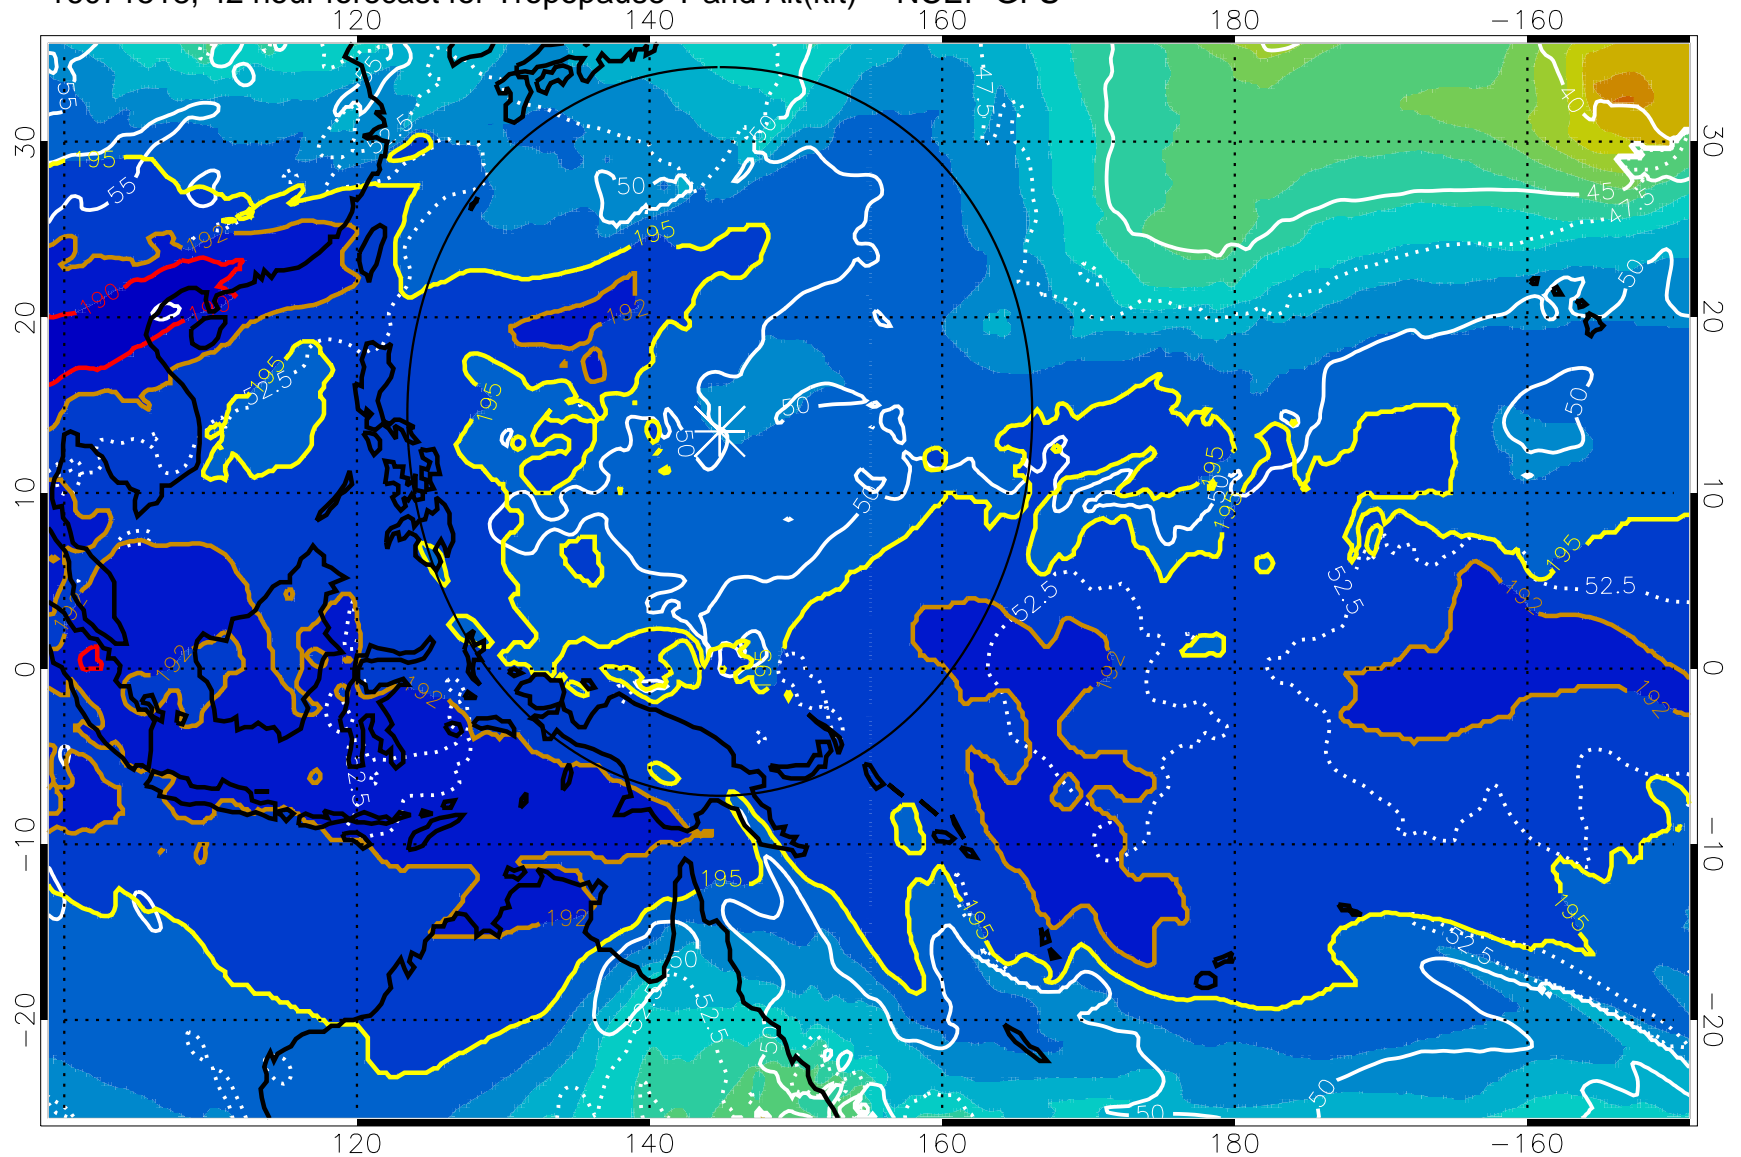

16071518, 42 hour forecast for Tropopause T and Alt(kft) -- NCEP GFS

190 200 210 220 230
Tropopause T, K

Tropopause Altitude in kft (white)

192.5K Isotherm 195K Isotherm
187.5K Isotherm 190K Isotherm

Range ring of 2304 km