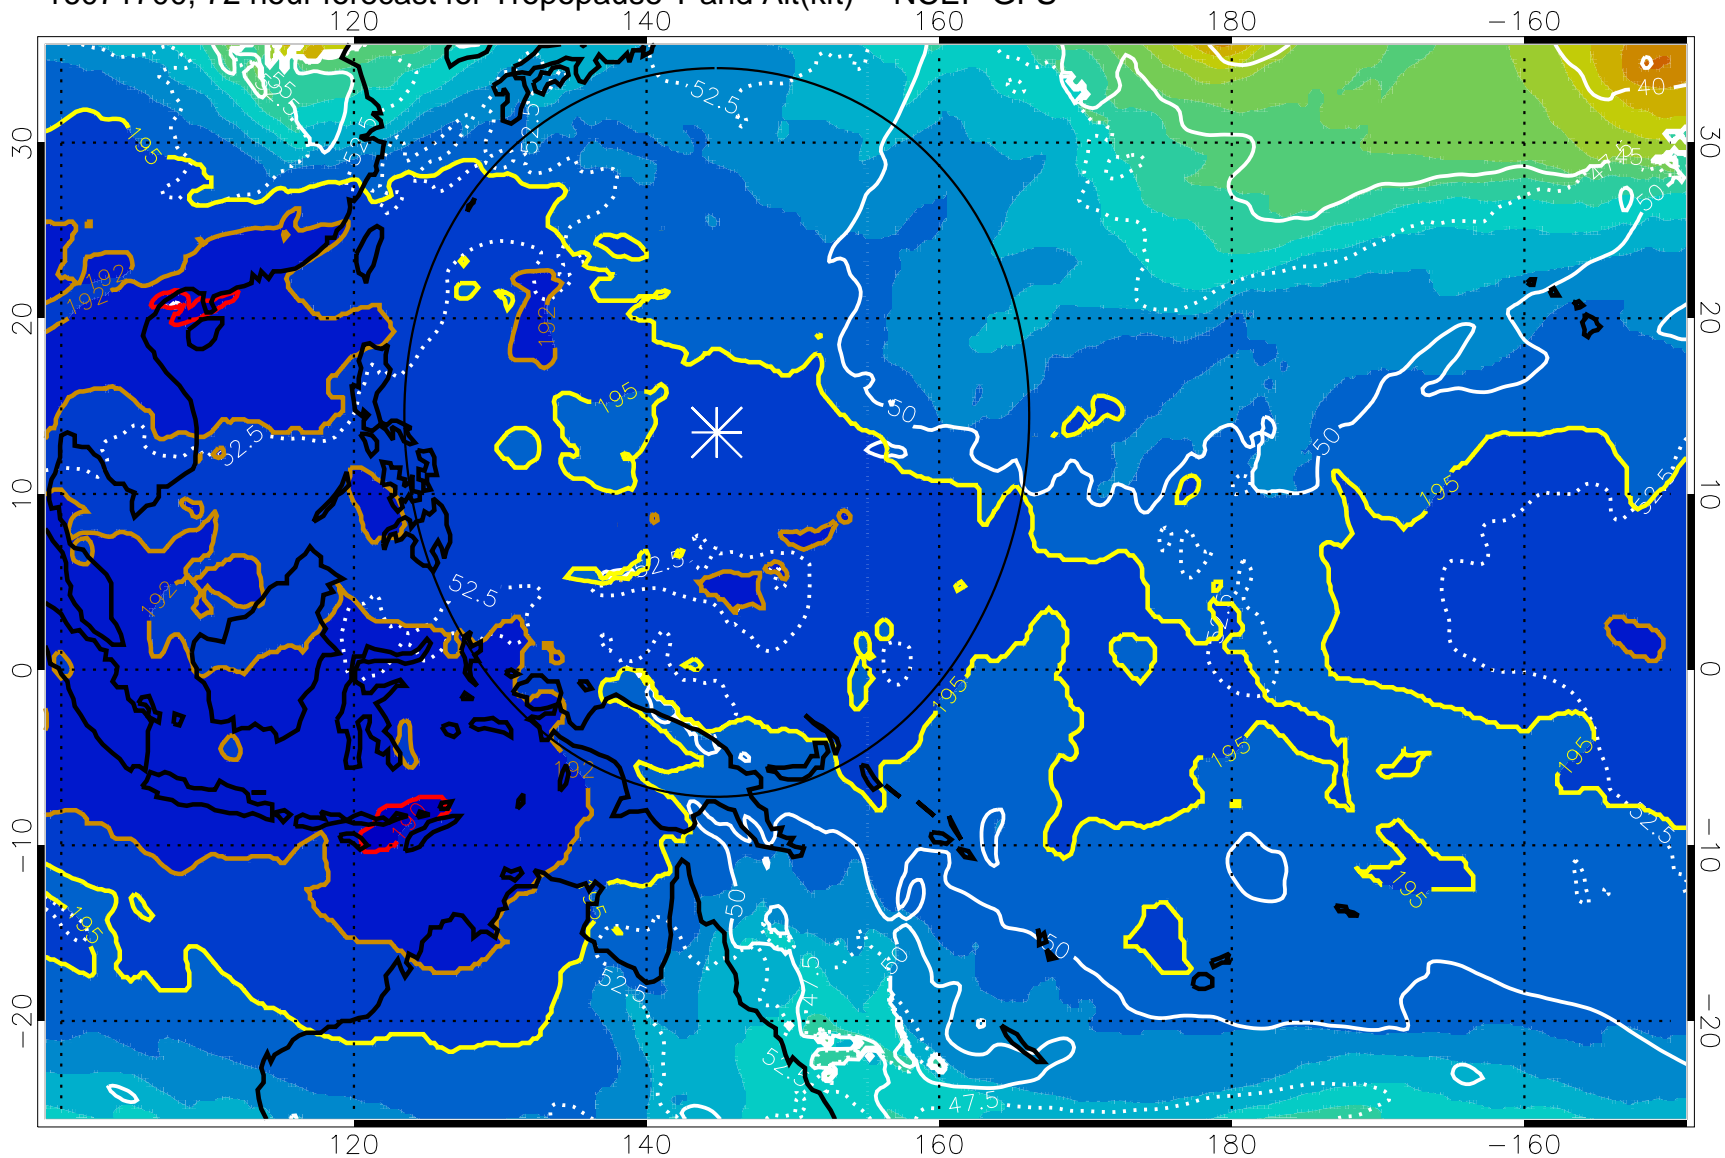

16071700, 72 hour forecast for Tropopause T and Alt(kft) -- NCEP GFS

190 200 210 220 230
Tropopause T, K

Tropopause Altitude in kft (white)

192.5K Isotherm 195K Isotherm
187.5K Isotherm 190K Isotherm

Range ring of 2304 km