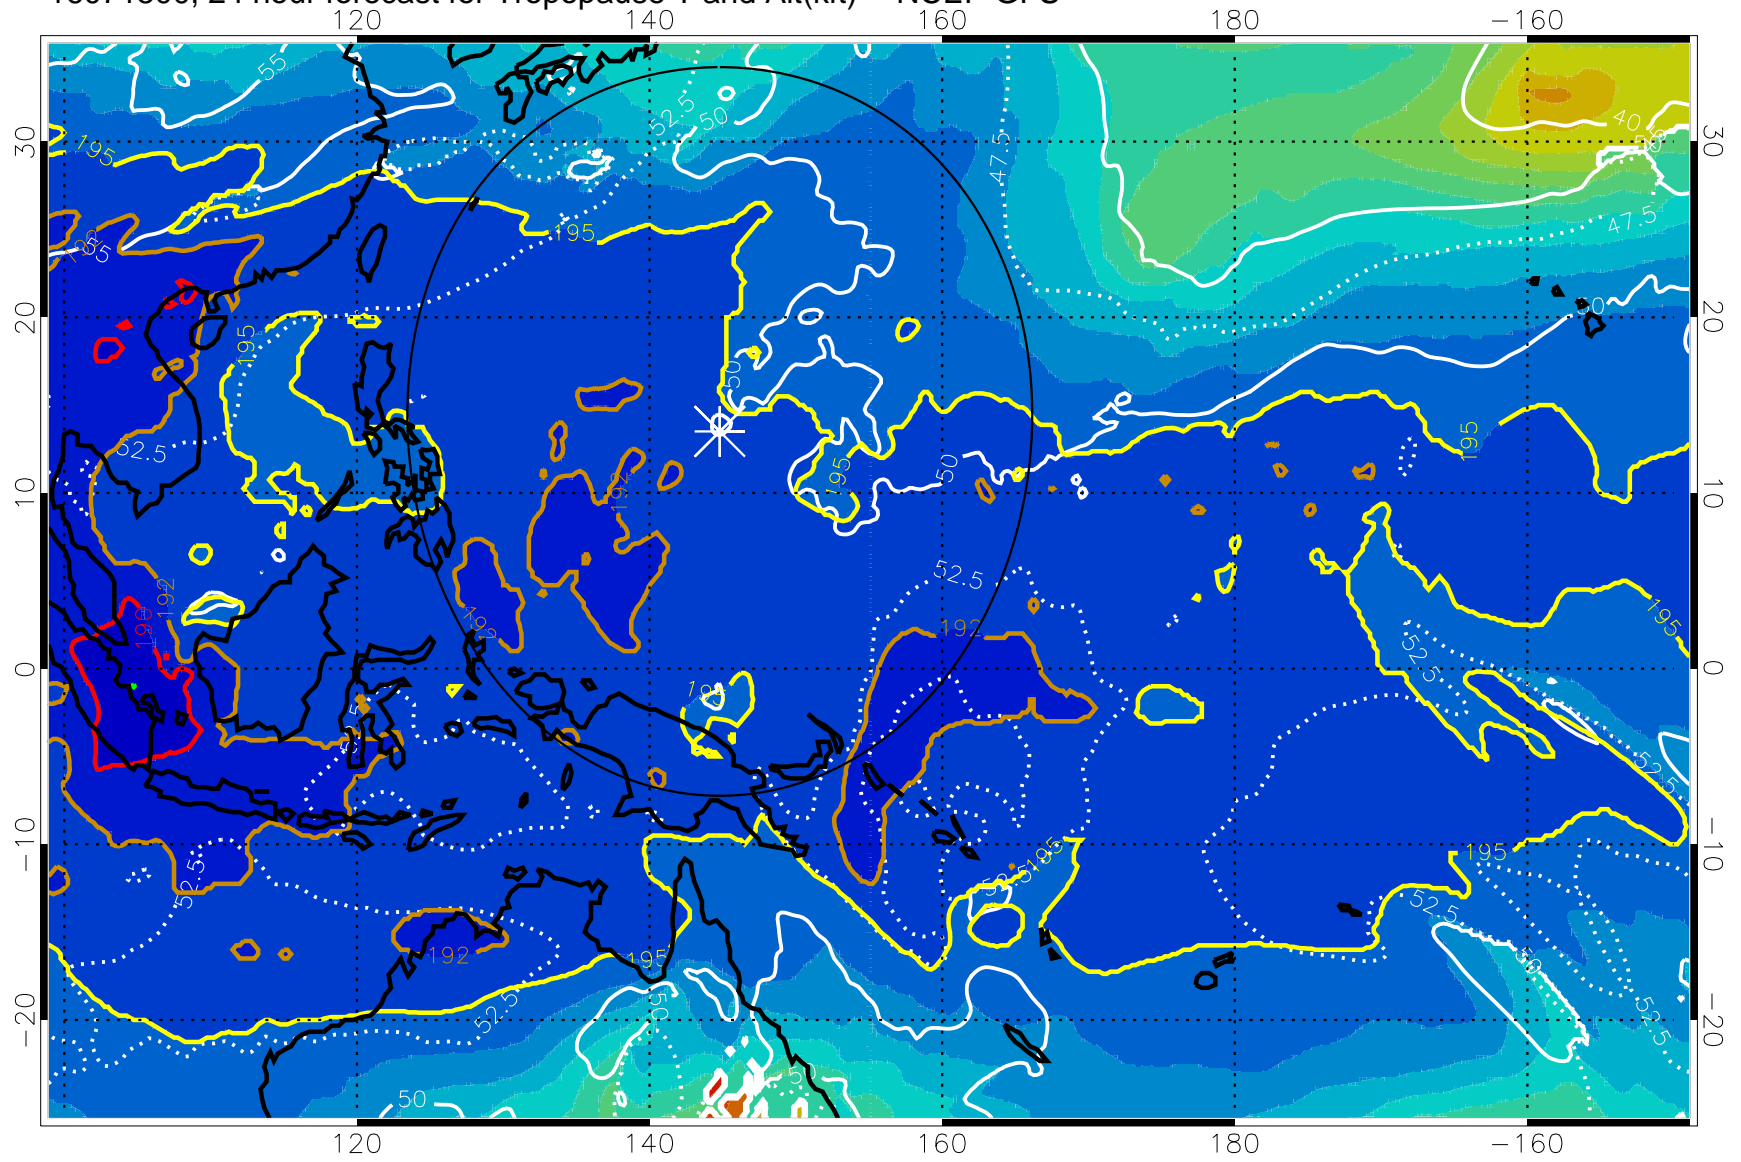

16071500, 24 hour forecast for Tropopause T and Alt(kft) -- NCEP GFS

190 200 210 220 230
Tropopause T, K

Tropopause Altitude in kft (white)

192.5K Isotherm 195K Isotherm
187.5K Isotherm 190K Isotherm

Range ring of 2304 km