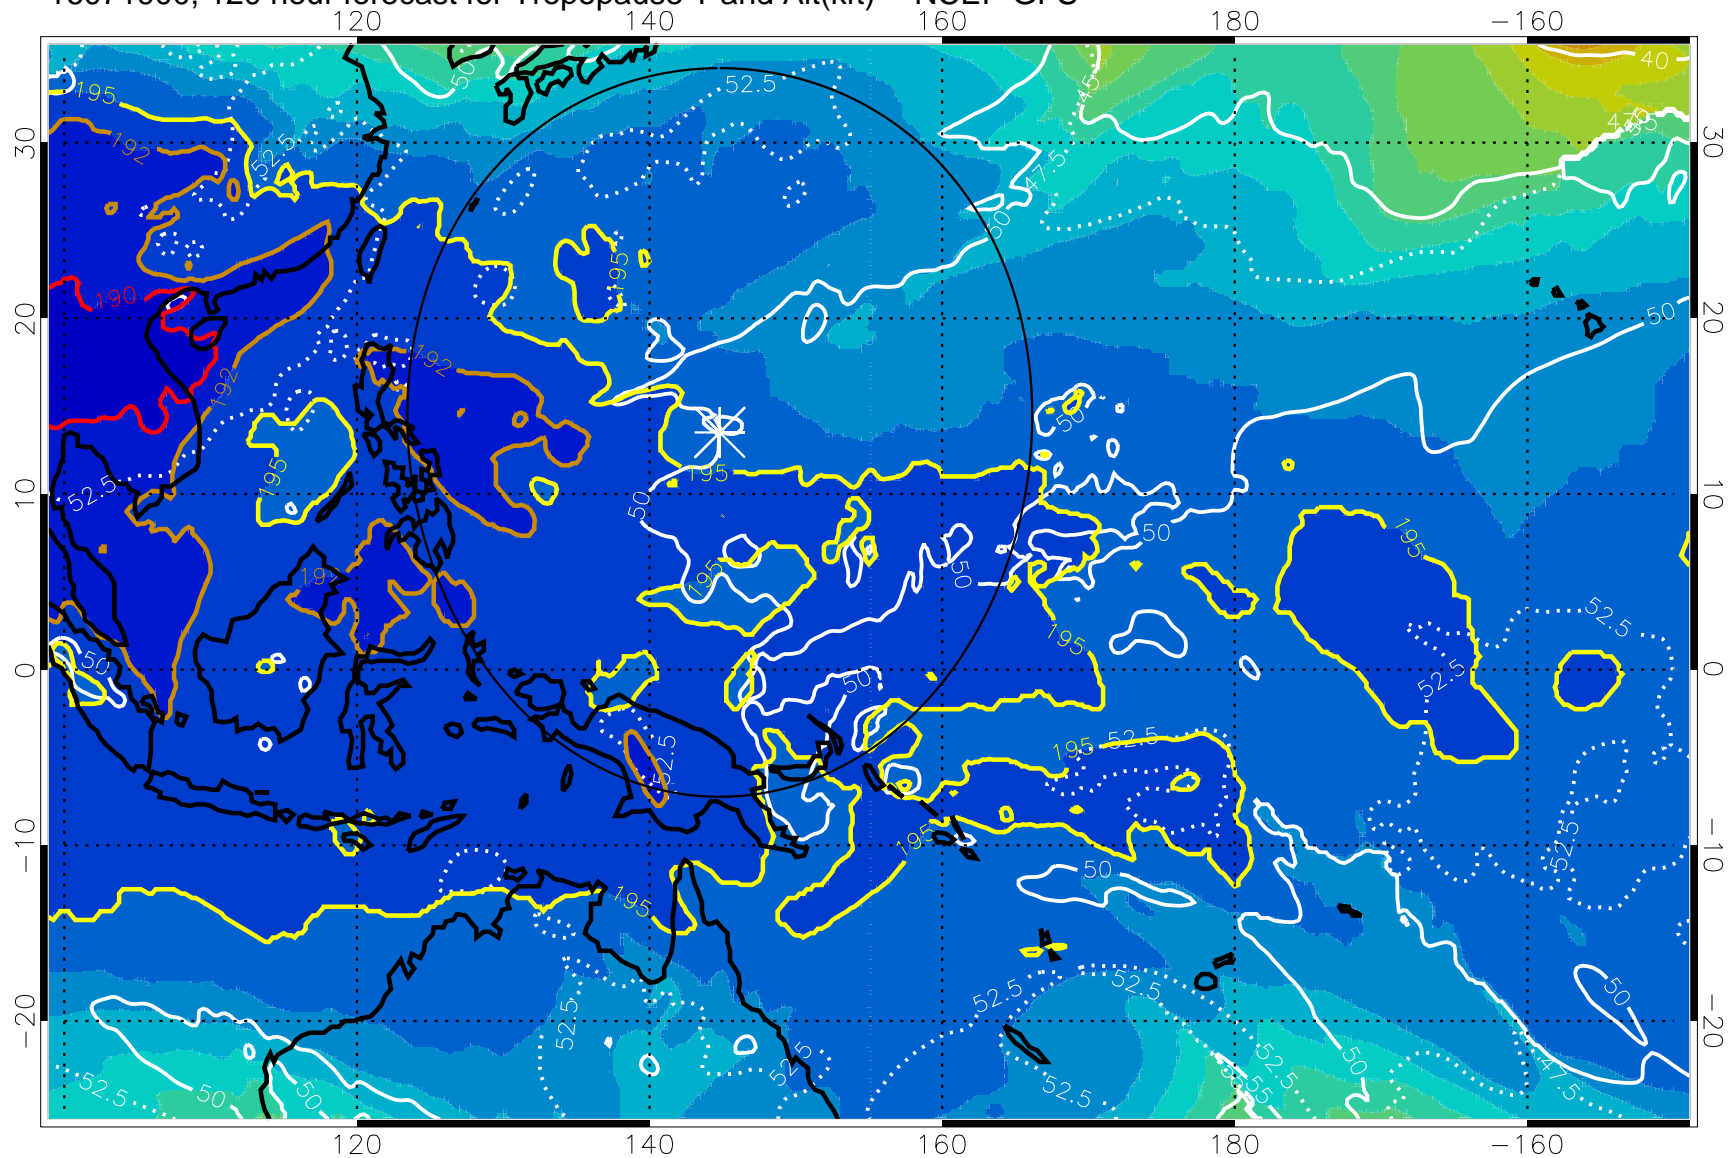

Range ring of 2304 km

16071818, 114 hour forecast for Tropopause T and Alt(kft) -- NCEP GFS

190 200 210 220 230  
Tropopause T, K

Tropopause Altitude in kft (white)

192.5K Isotherm 195K Isotherm  
187.5K Isotherm 190K Isotherm

Range ring of 2304 km

16071900, 120 hour forecast for Tropopause T and Alt(kft) -- NCEP GFS

190 200 210 220 230

Tropopause T, K

Tropopause Altitude in kft (white)

192.5K Isotherm 195K Isotherm  
187.5K Isotherm 190K Isotherm