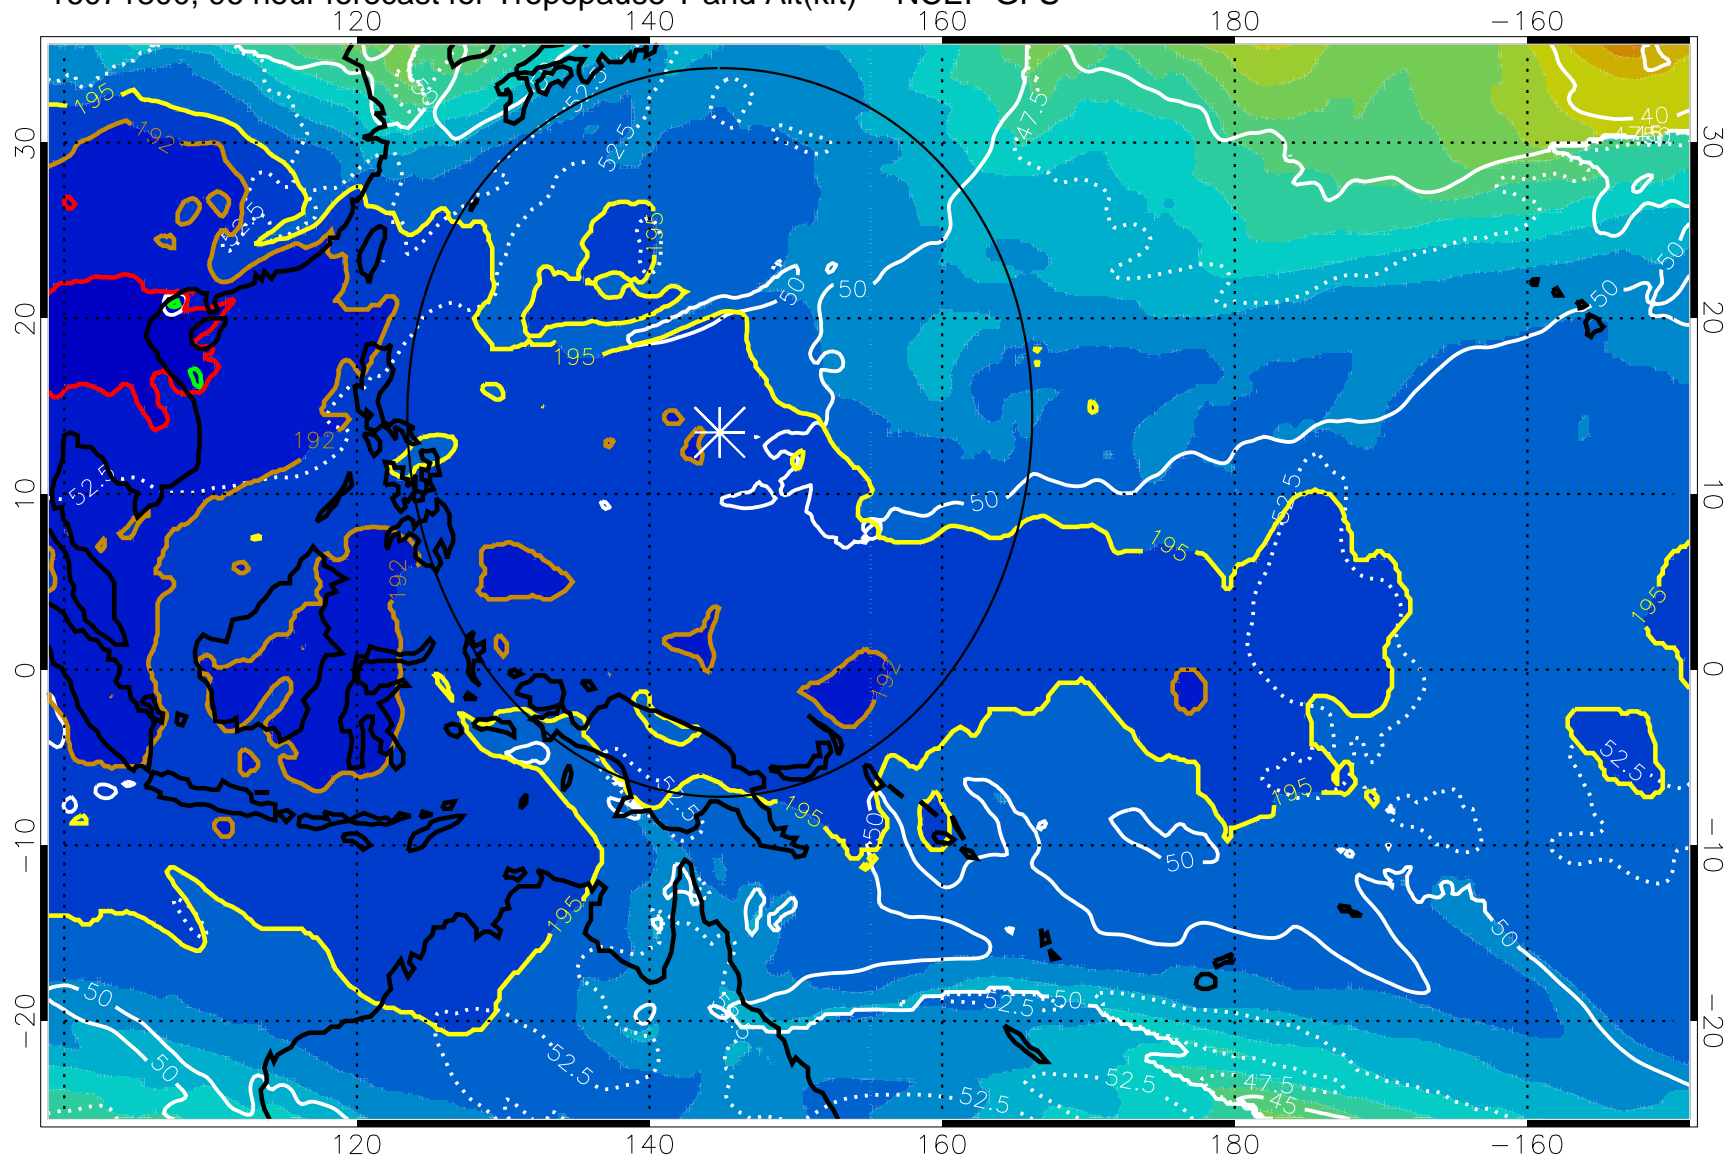

Range ring of 2304 km

16071718, 90 hour forecast for Tropopause T and Alt(kft) -- NCEP GFS

190 200 210 220 230  
Tropopause T, K

Tropopause Altitude in kft (white)

192.5K Isotherm 195K Isotherm  
187.5K Isotherm 190K Isotherm

Range ring of 2304 km

16071800, 96 hour forecast for Tropopause T and Alt(kft) -- NCEP GFS

Tropopause T, K

Tropopause Altitude in kft (white)

192.5K Isotherm 195K Isotherm  
187.5K Isotherm 190K Isotherm

Range ring of 2304 km