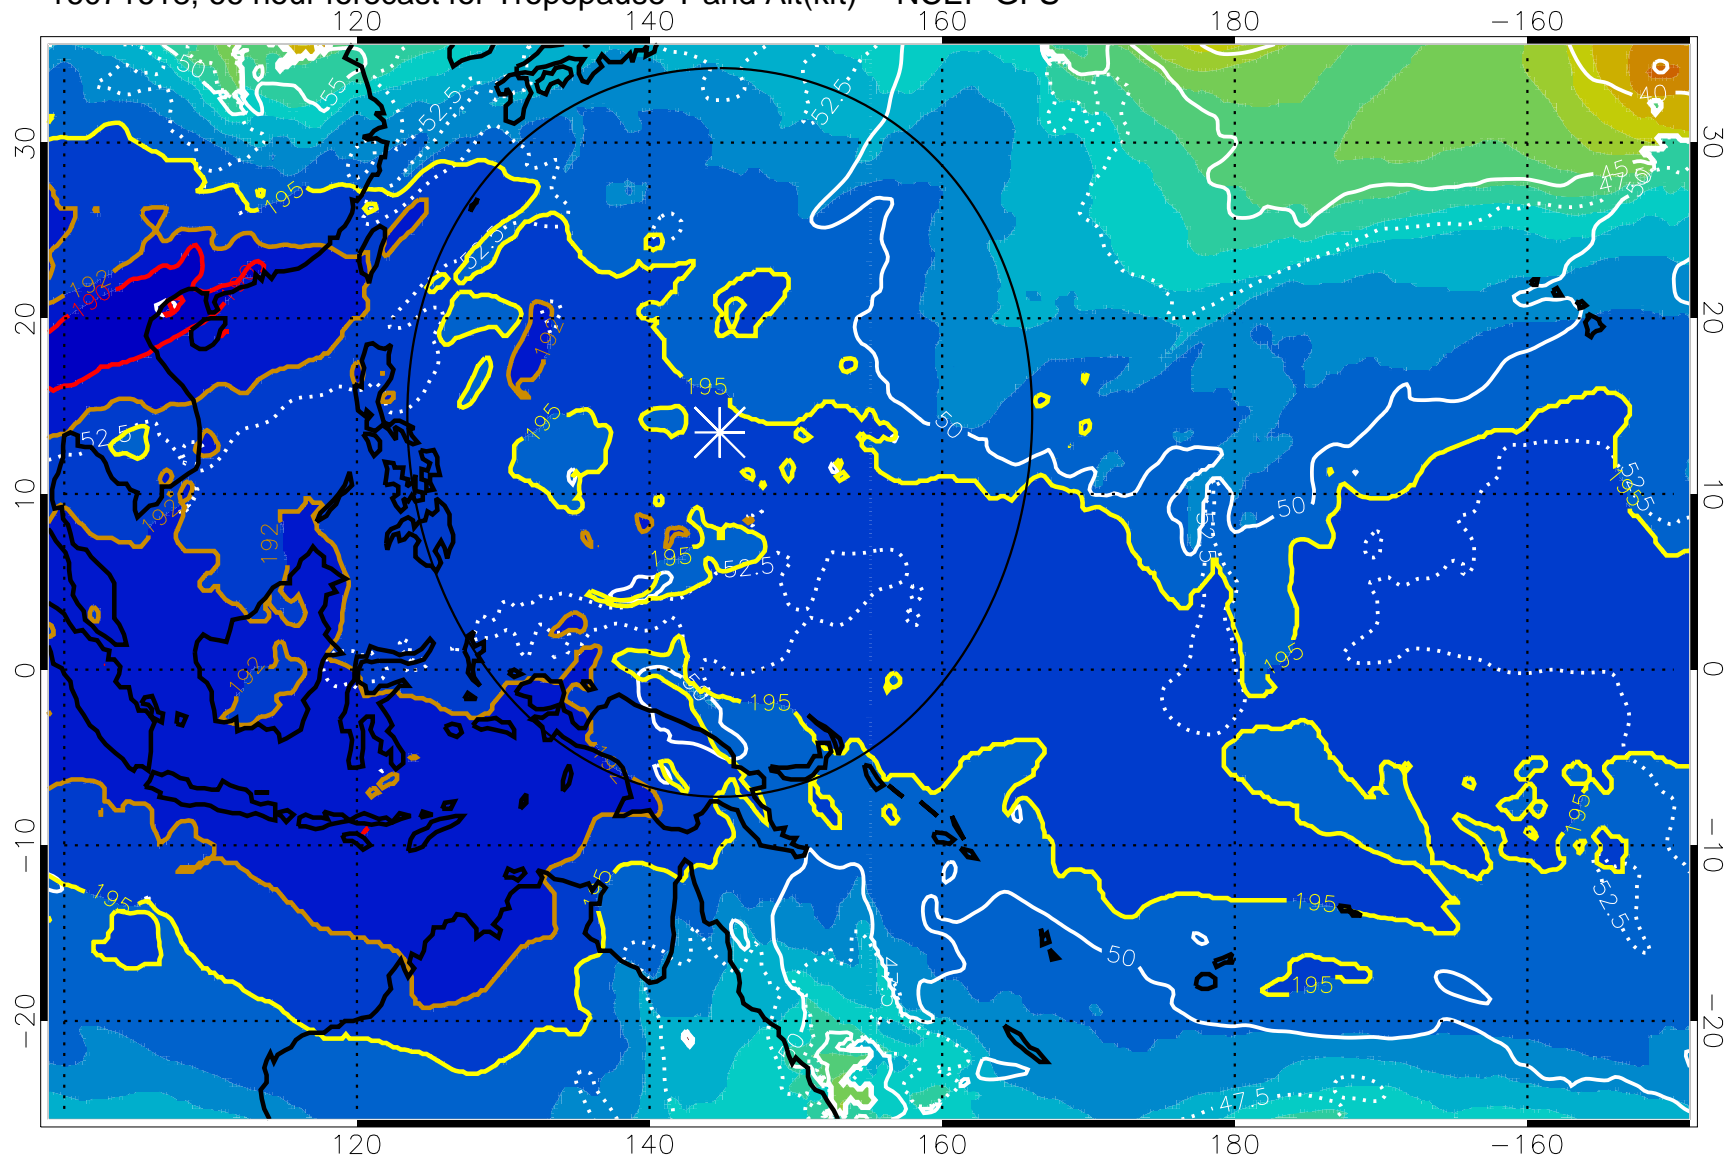

16071618, 66 hour forecast for Tropopause T and Alt(kft) -- NCEP GFS

190 200 210 220 230

Tropopause T, K

Tropopause Altitude in kft (white)

192.5K Isotherm 195K Isotherm
187.5K Isotherm 190K Isotherm

Range ring of 2304 km