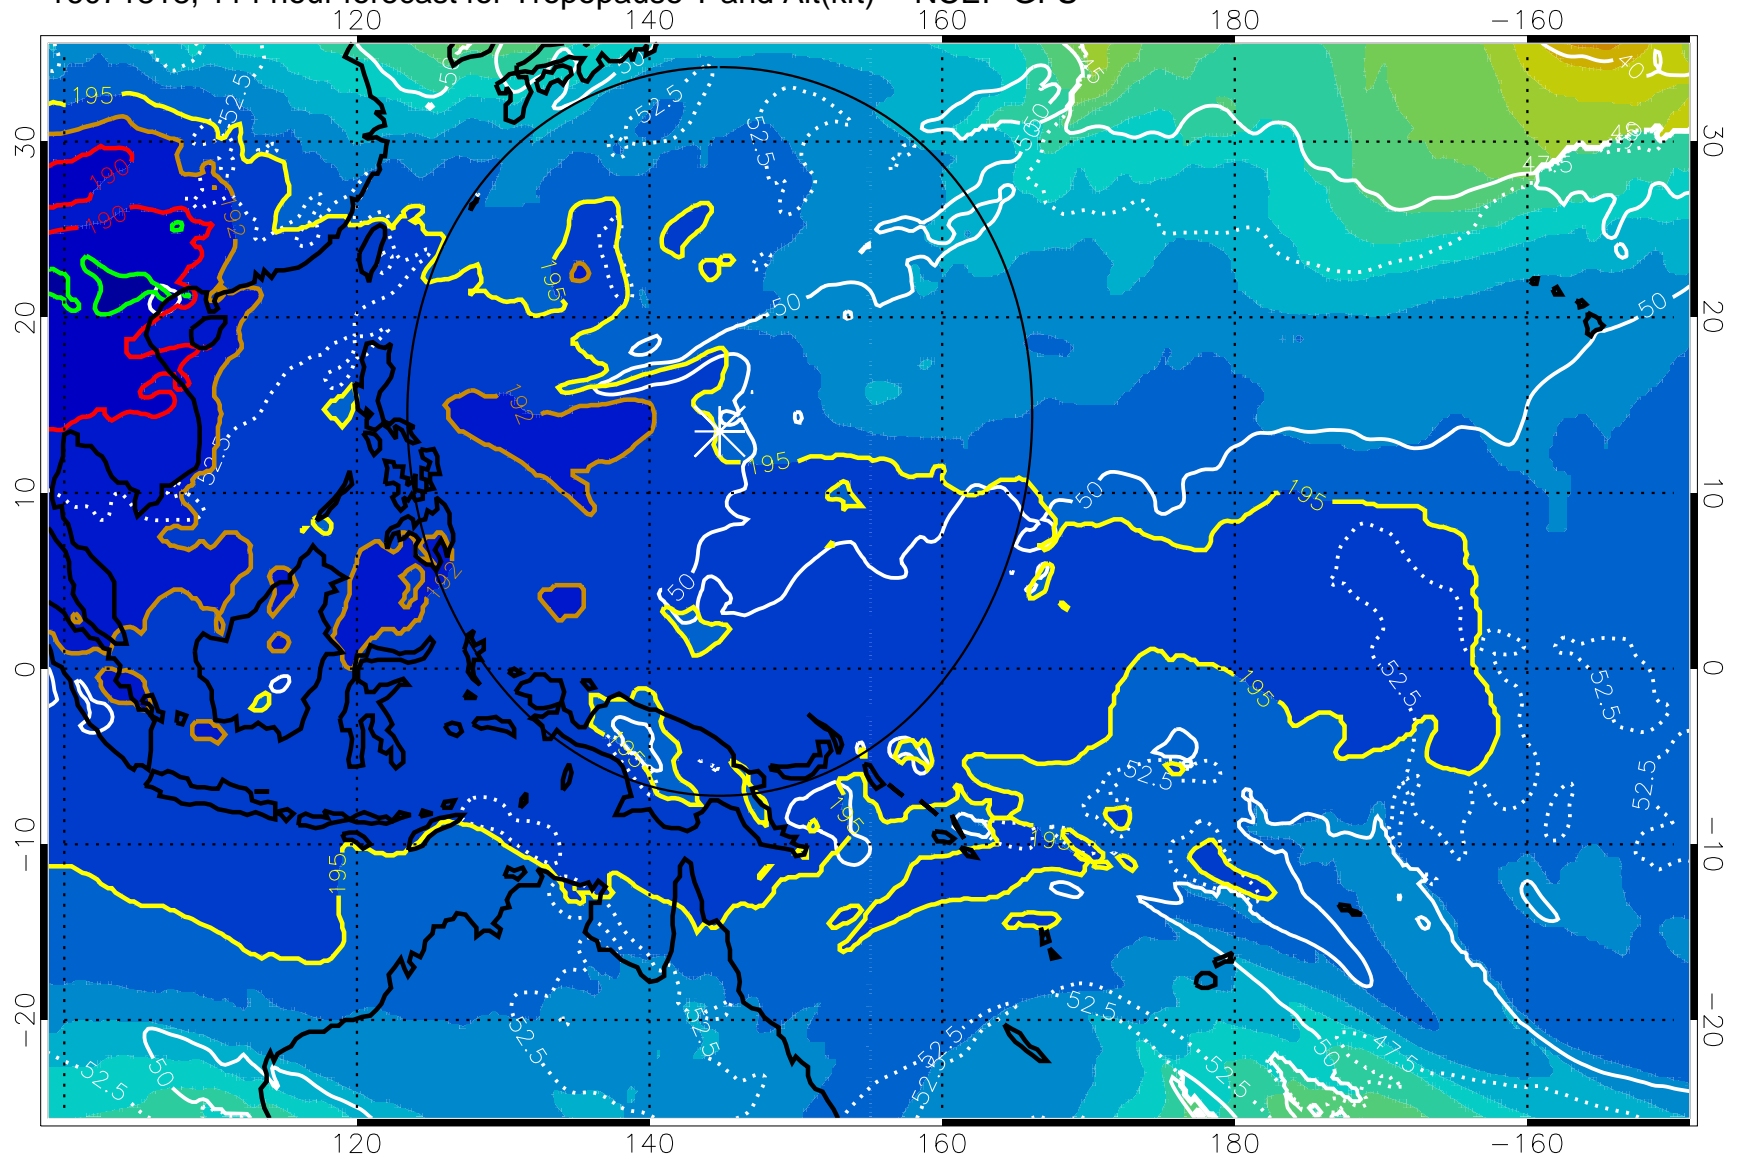

16071818, 114 hour forecast for Tropopause T and Alt(kft) -- NCEP GFS

190 200 210 220 230
Tropopause T, K

Tropopause Altitude in kft (white)

192.5K Isotherm 195K Isotherm
187.5K Isotherm 190K Isotherm

Range ring of 2304 km