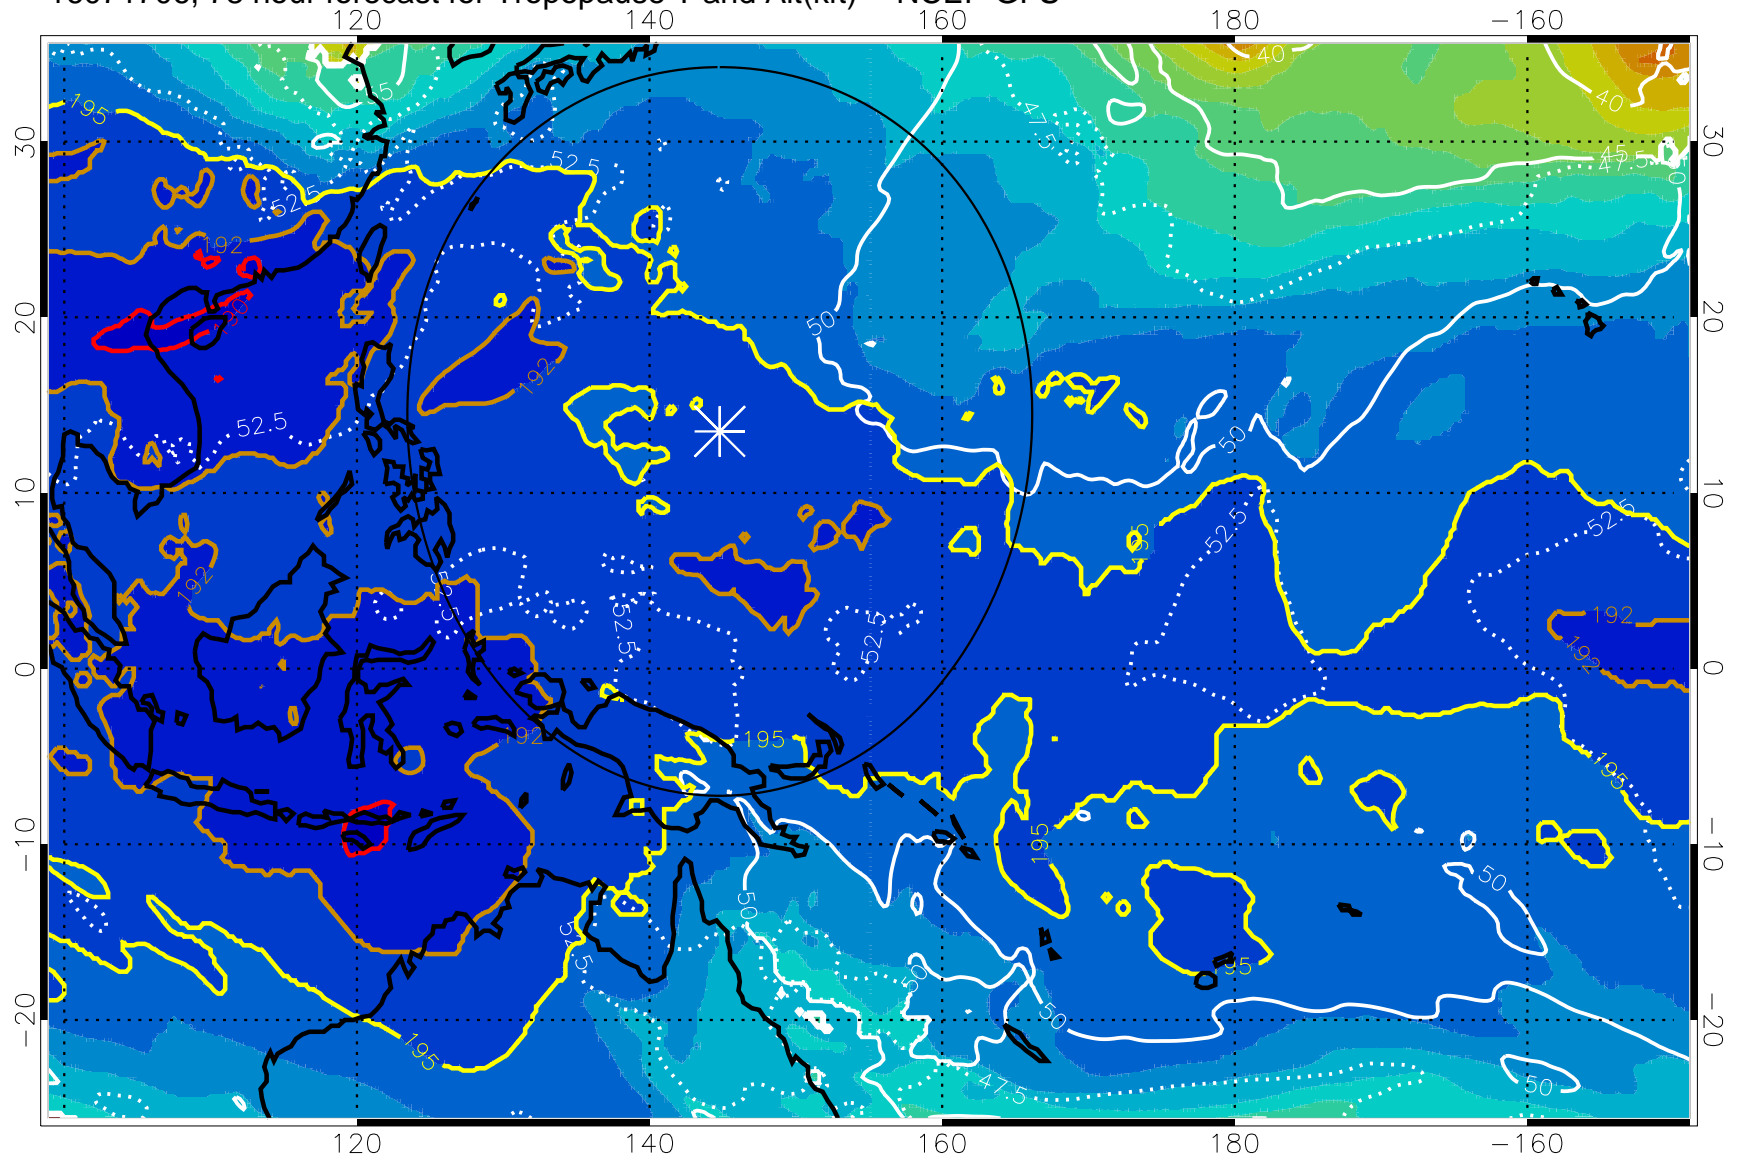

16071706, 78 hour forecast for Tropopause T and Alt(kft) -- NCEP GFS