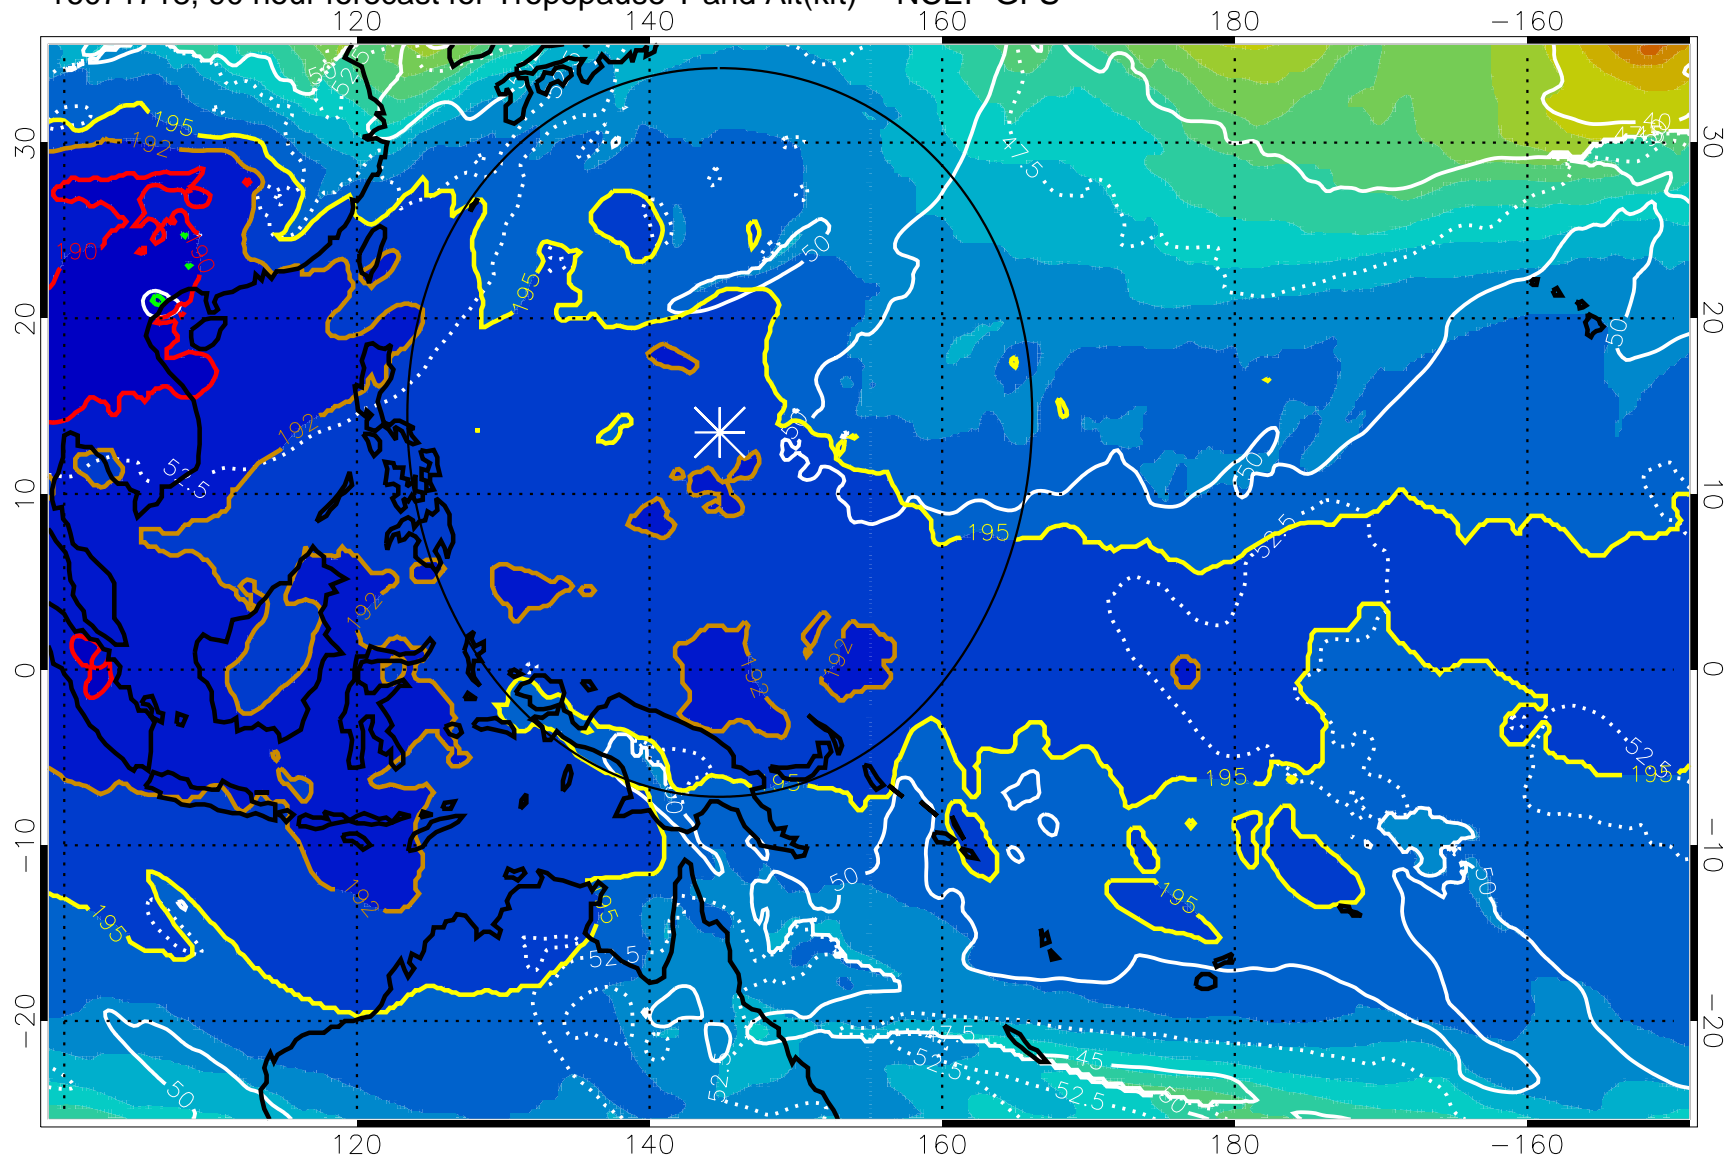

16071718, 90 hour forecast for Tropopause T and Alt(kft) -- NCEP GFS

190 200 210 220 230
Tropopause T, K

Tropopause Altitude in kft (white)

192.5K Isotherm 195K Isotherm
187.5K Isotherm 190K Isotherm

Range ring of 2304 km