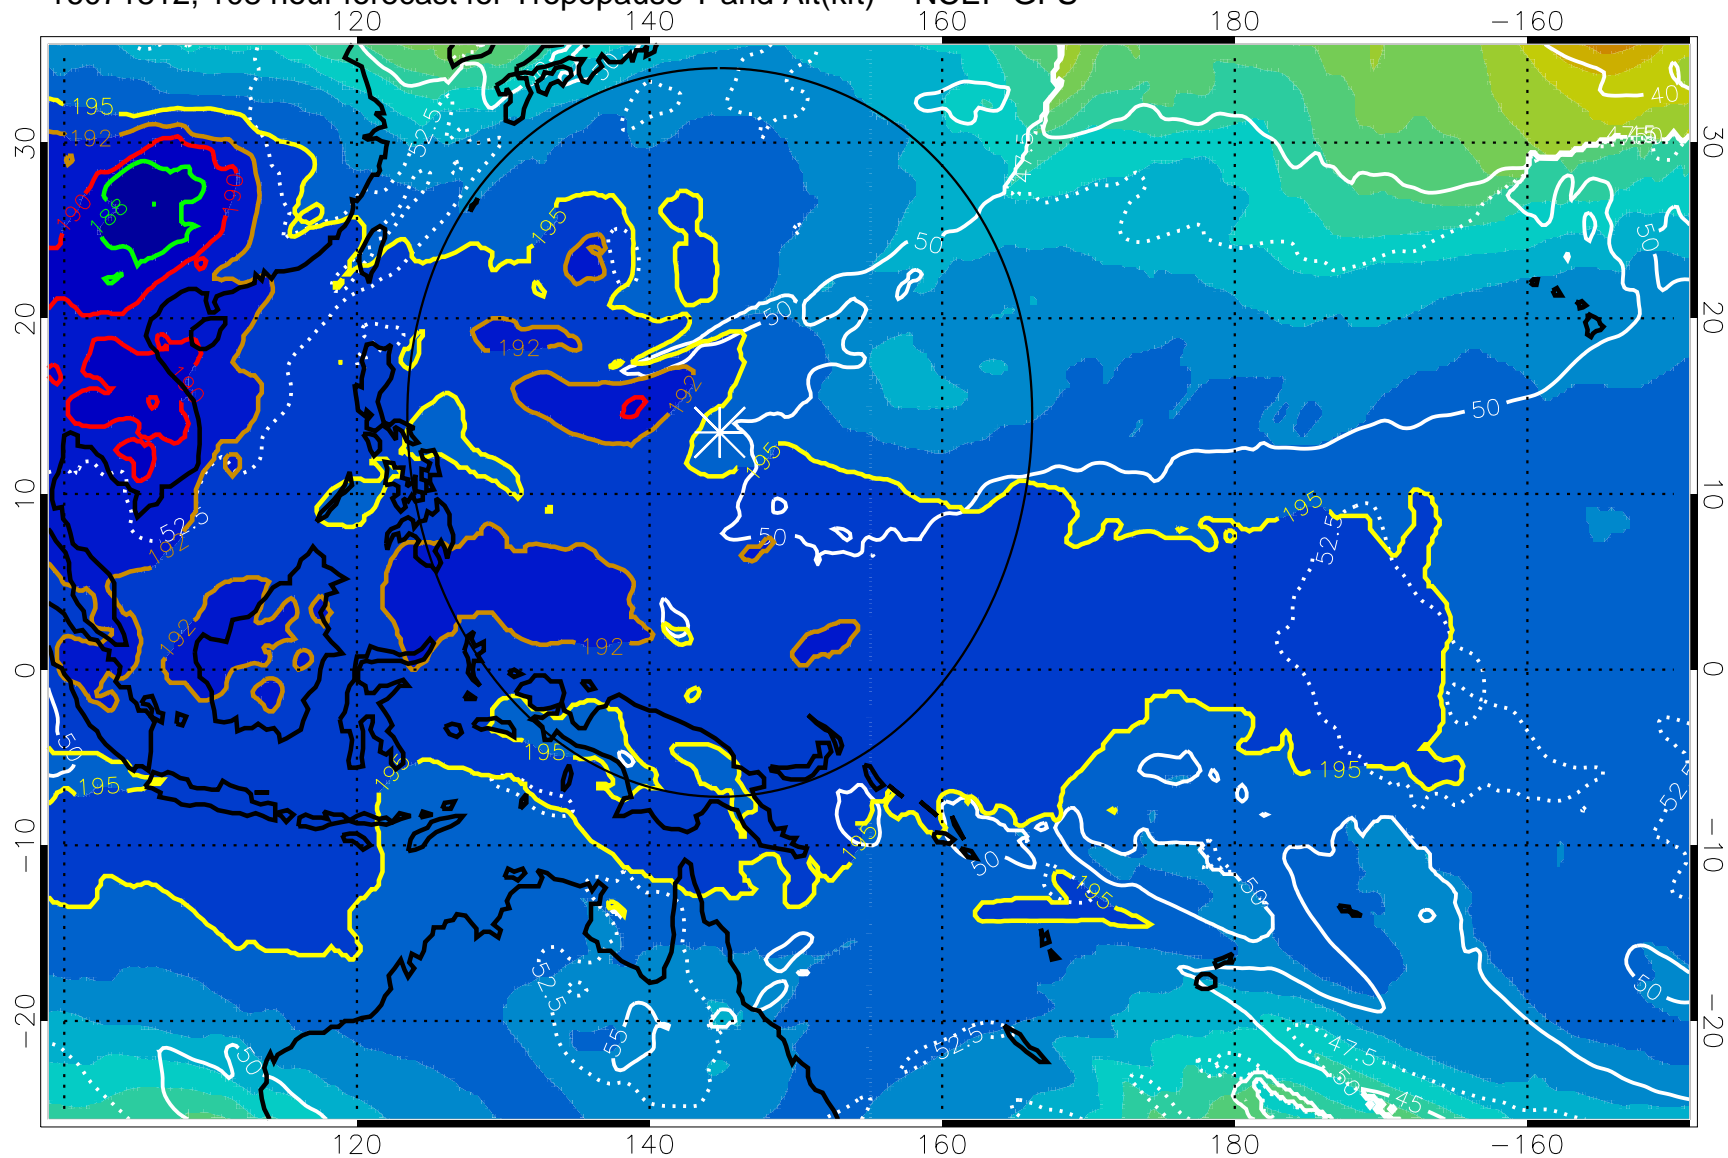

16071812, 108 hour forecast for Tropopause T and Alt(kft) -- NCEP GFS

190 200 210 220 230

Tropopause T, K

Tropopause Altitude in kft (white)

192.5K Isotherm 195K Isotherm
187.5K Isotherm 190K Isotherm

Range ring of 2304 km