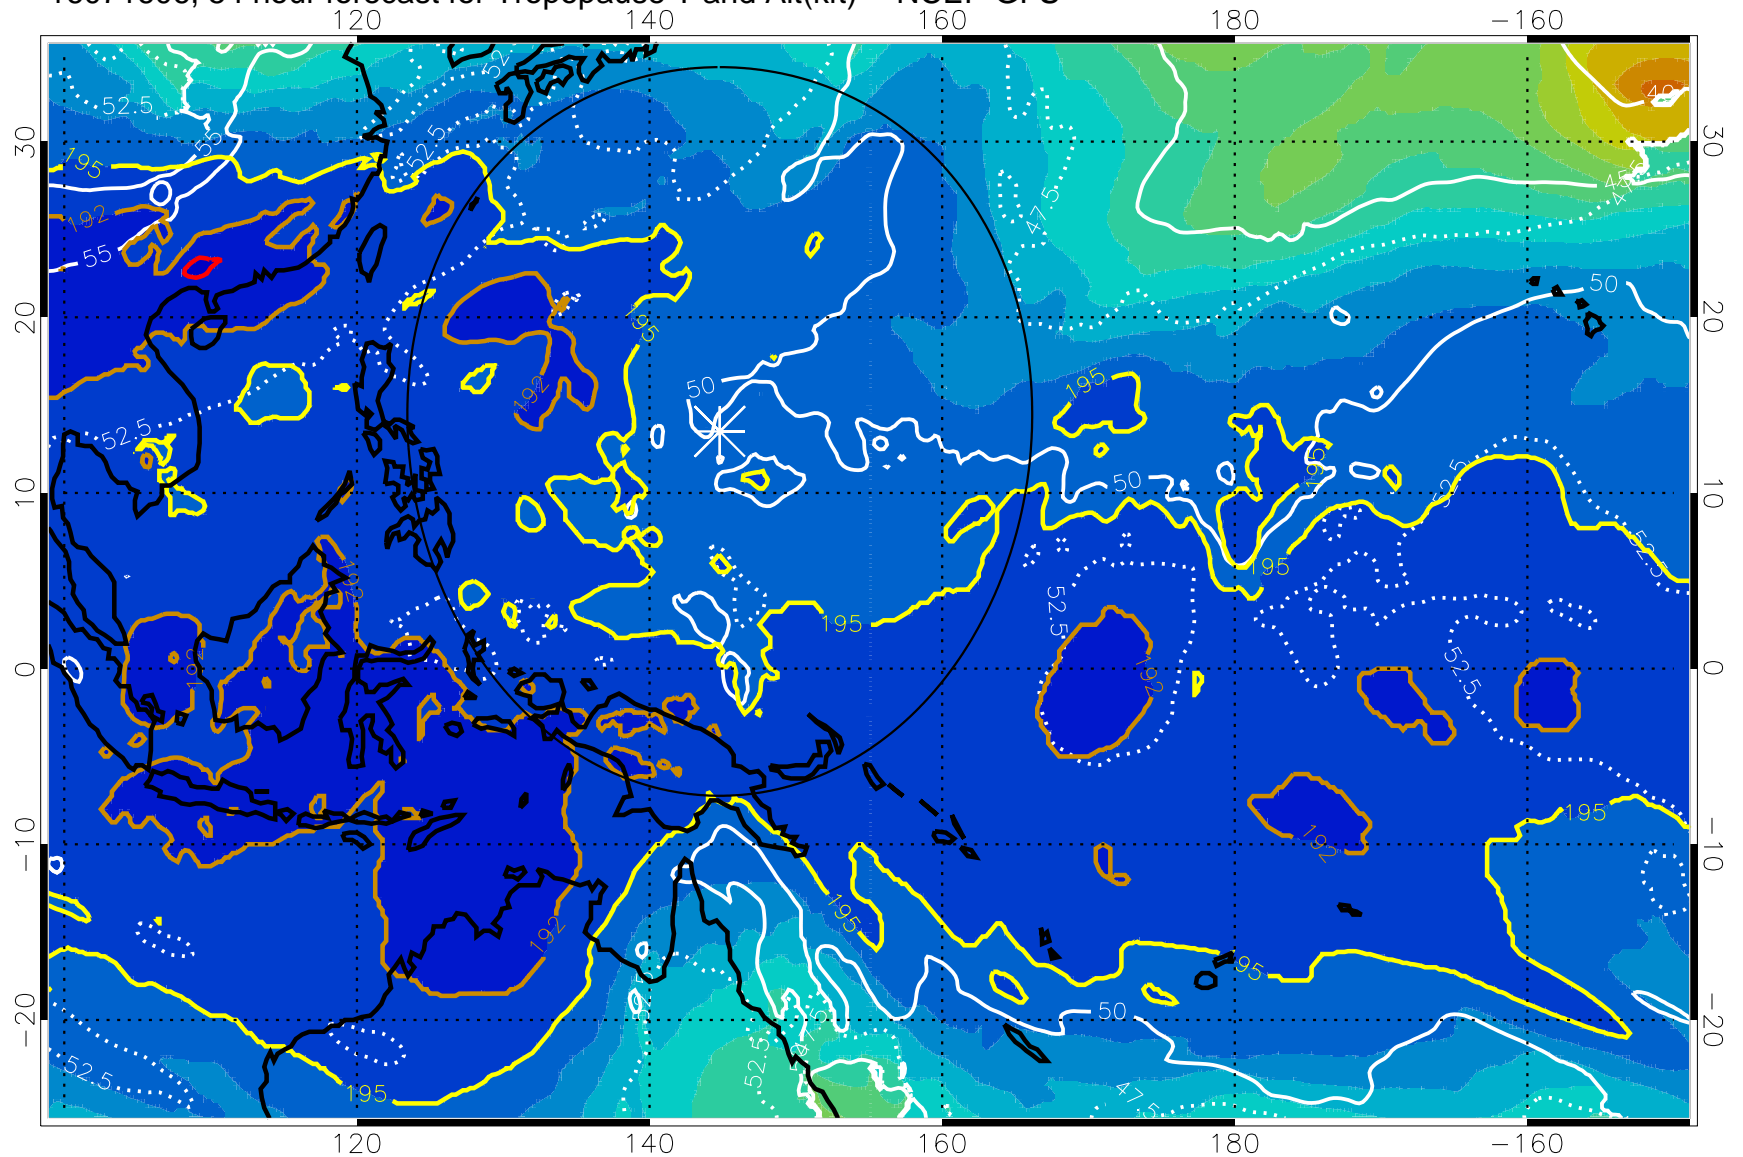

16071606, 54 hour forecast for Tropopause T and Alt(kft) -- NCEP GFS

190   200   210   220   230
Tropopause T, K

Tropopause Altitude in kft (white)

192.5K Isotherm   195K Isotherm
187.5K Isotherm   190K Isotherm

Range ring of 2304 km