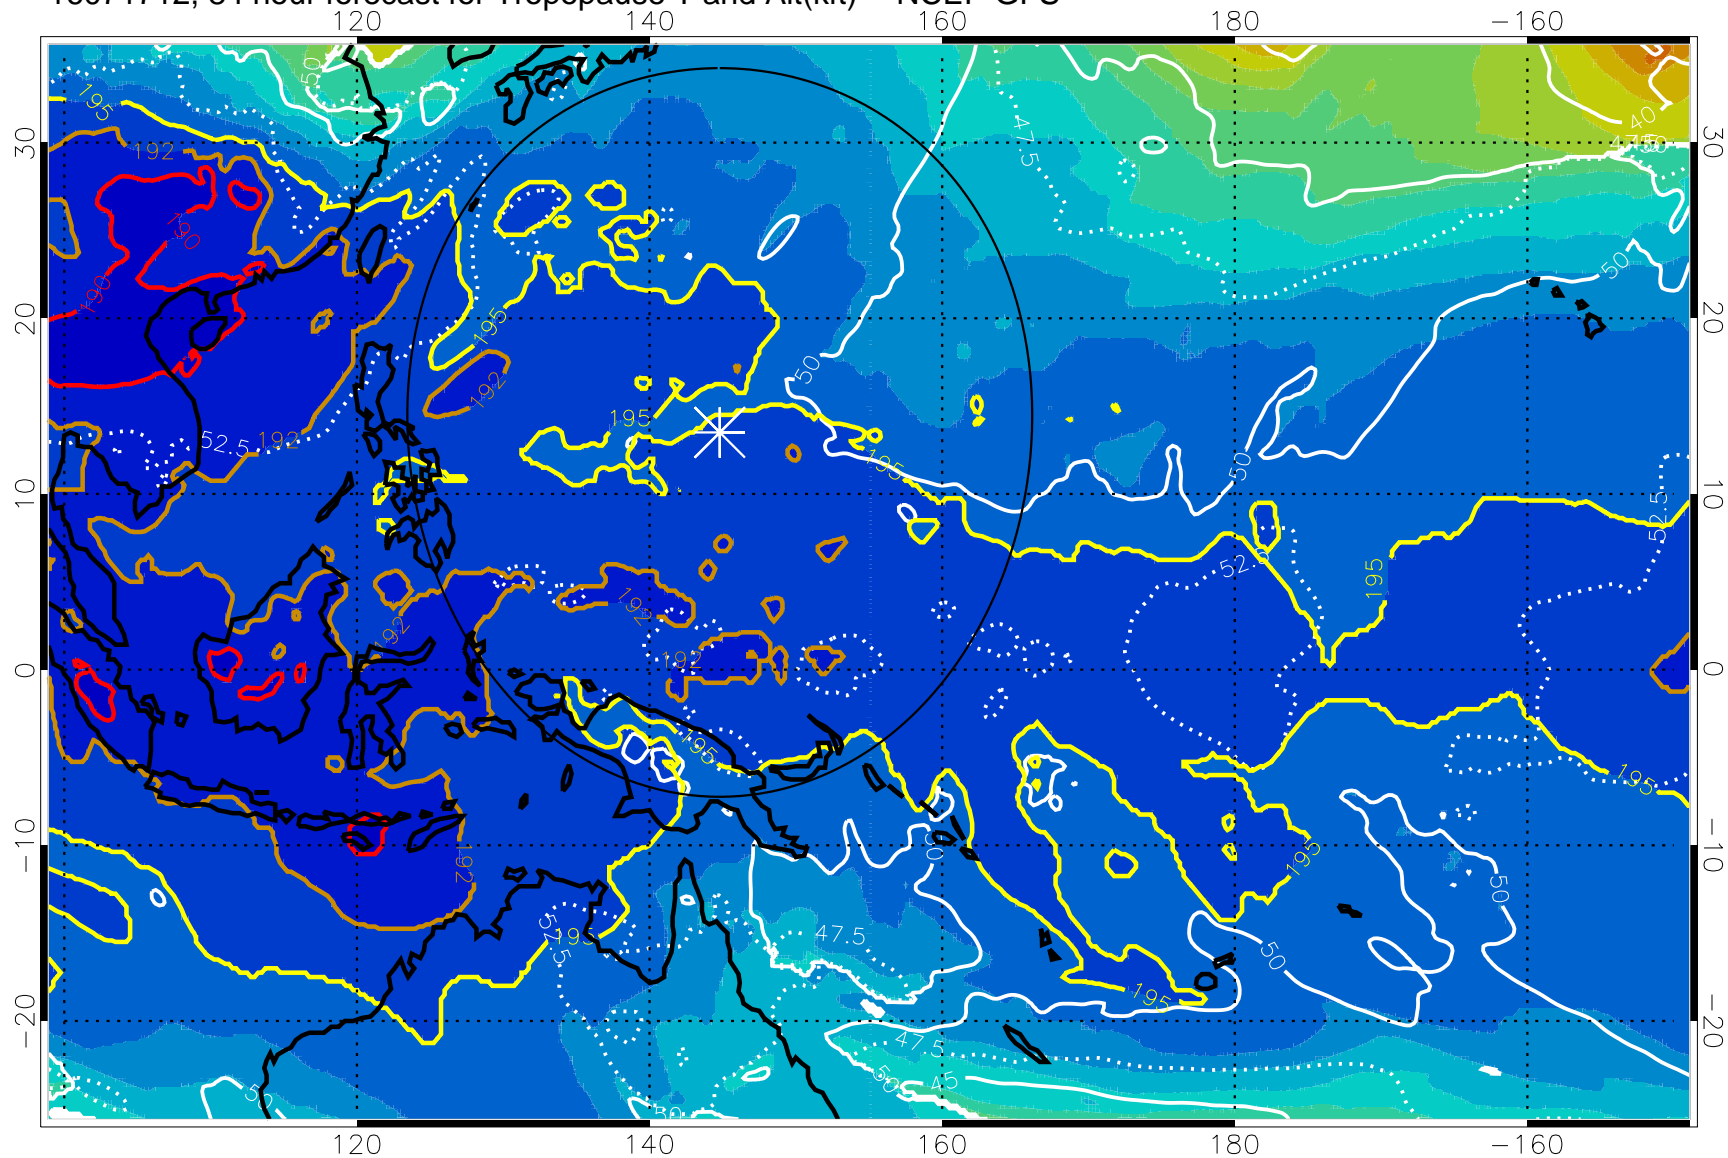

16071712, 84 hour forecast for Tropopause T and Alt(kft) -- NCEP GFS

Tropopause Altitude in kft (white)

192.5K Isotherm 195K Isotherm
187.5K Isotherm 190K Isotherm

Range ring of 2304 km