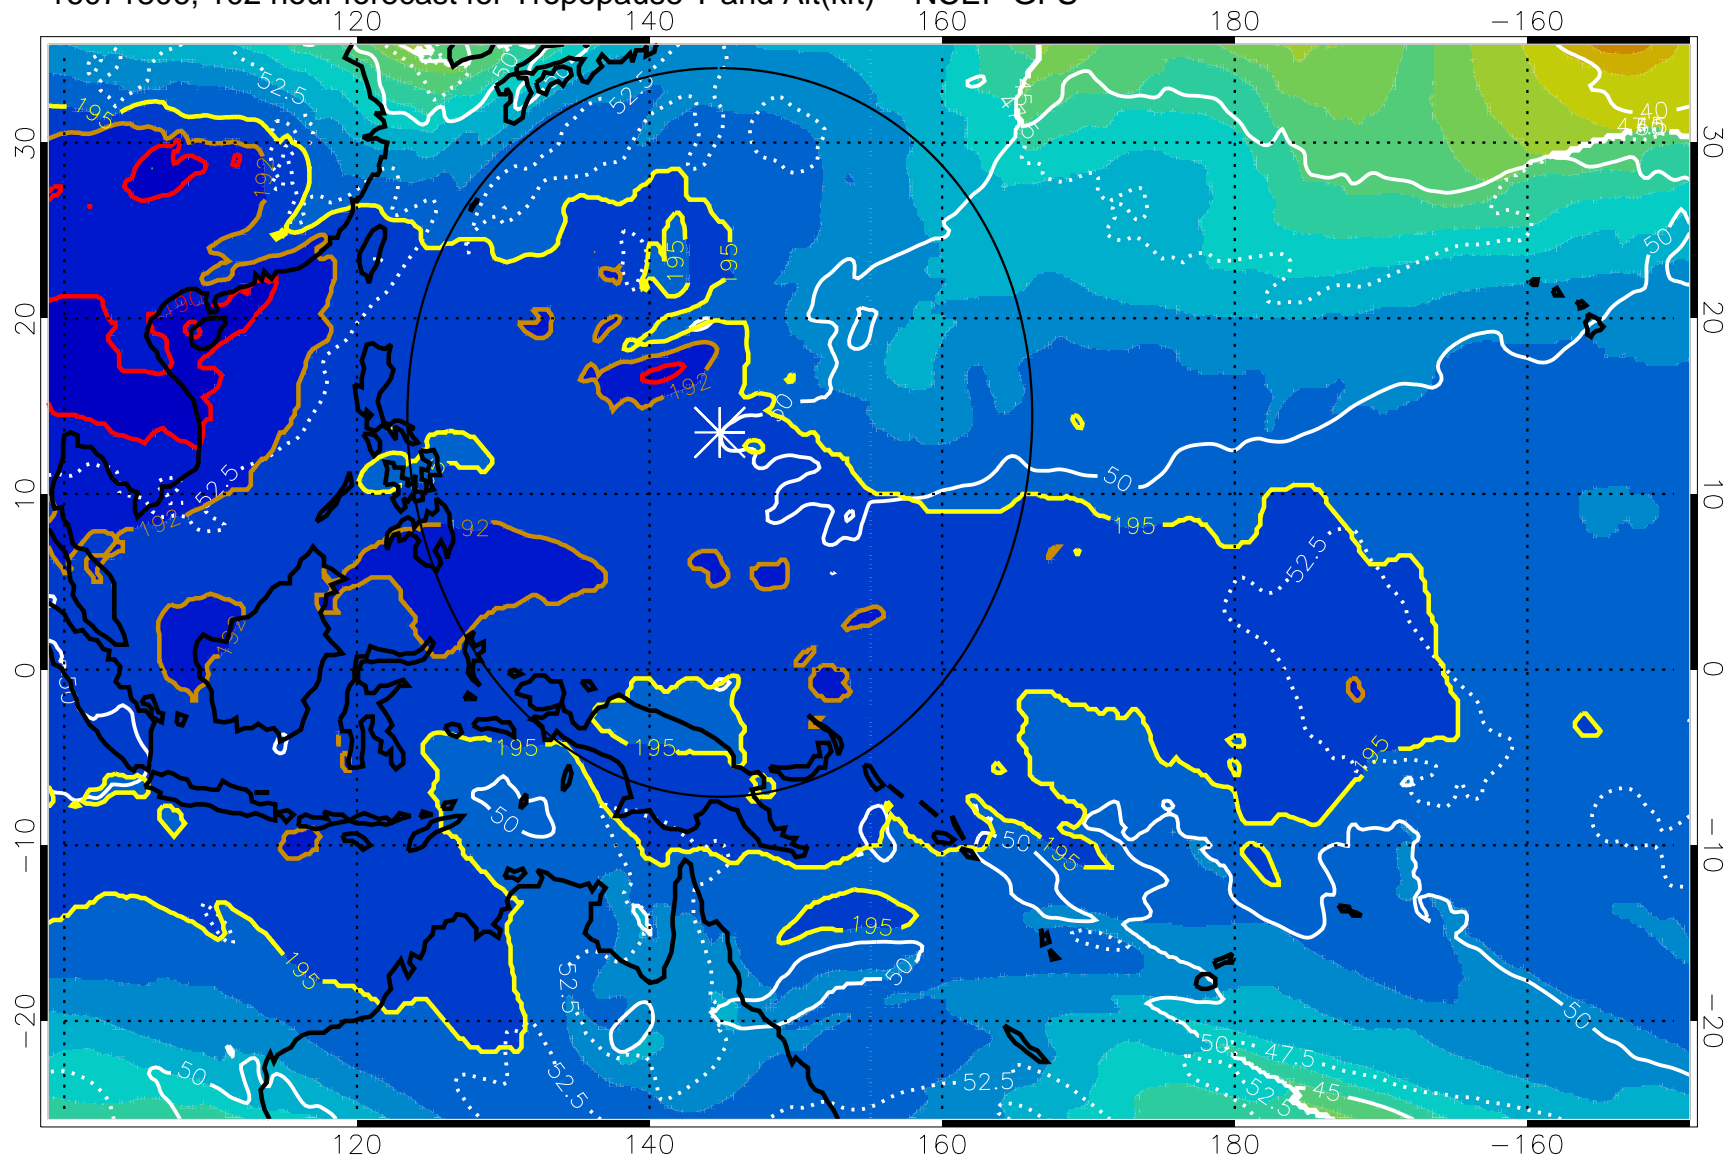

16071806, 102 hour forecast for Tropopause T and Alt(kft) -- NCEP GFS

190 200 210 220 230
Tropopause T, K

Tropopause Altitude in kft (white)

192.5K Isotherm 195K Isotherm
187.5K Isotherm 190K Isotherm

Range ring of 2304 km