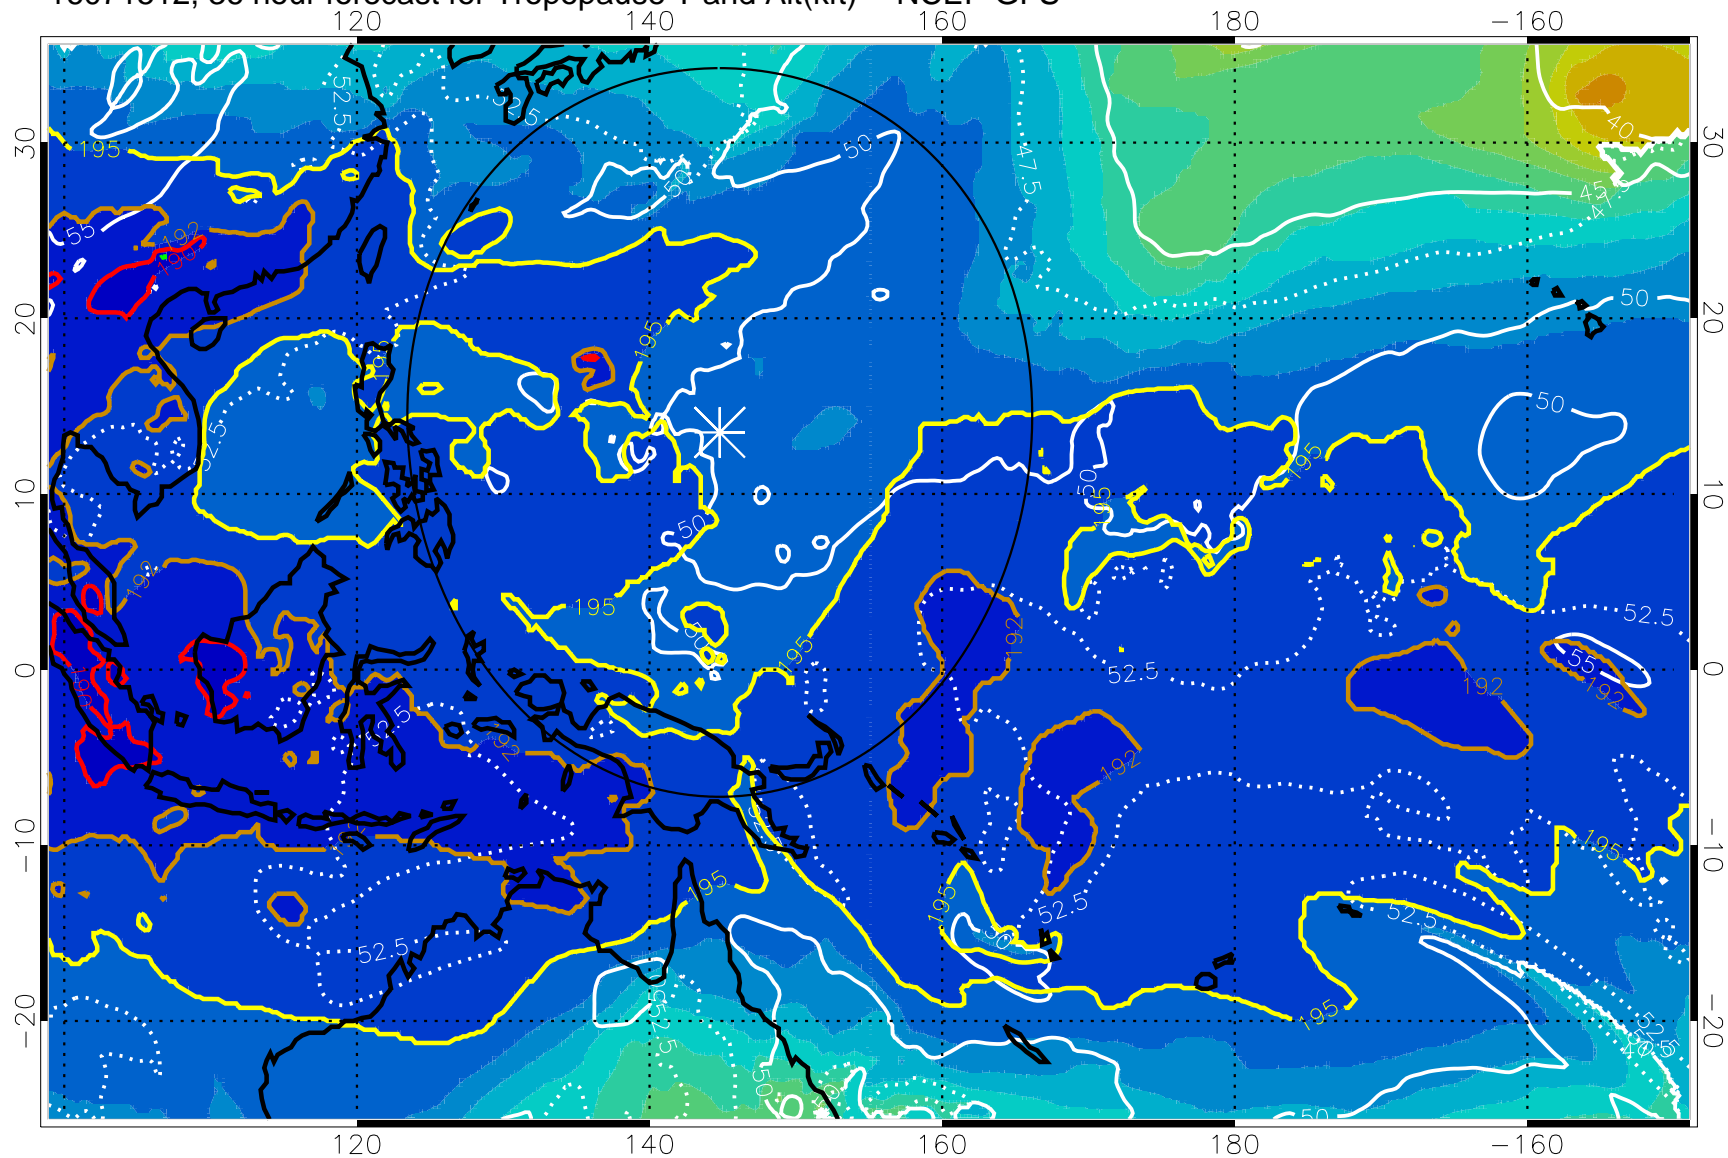

16071512, 36 hour forecast for Tropopause T and Alt(kft) -- NCEP GFS

190 200 210 220 230

Tropopause T, K

Tropopause Altitude in kft (white)

192.5K Isotherm 195K Isotherm
187.5K Isotherm 190K Isotherm

Range ring of 2304 km