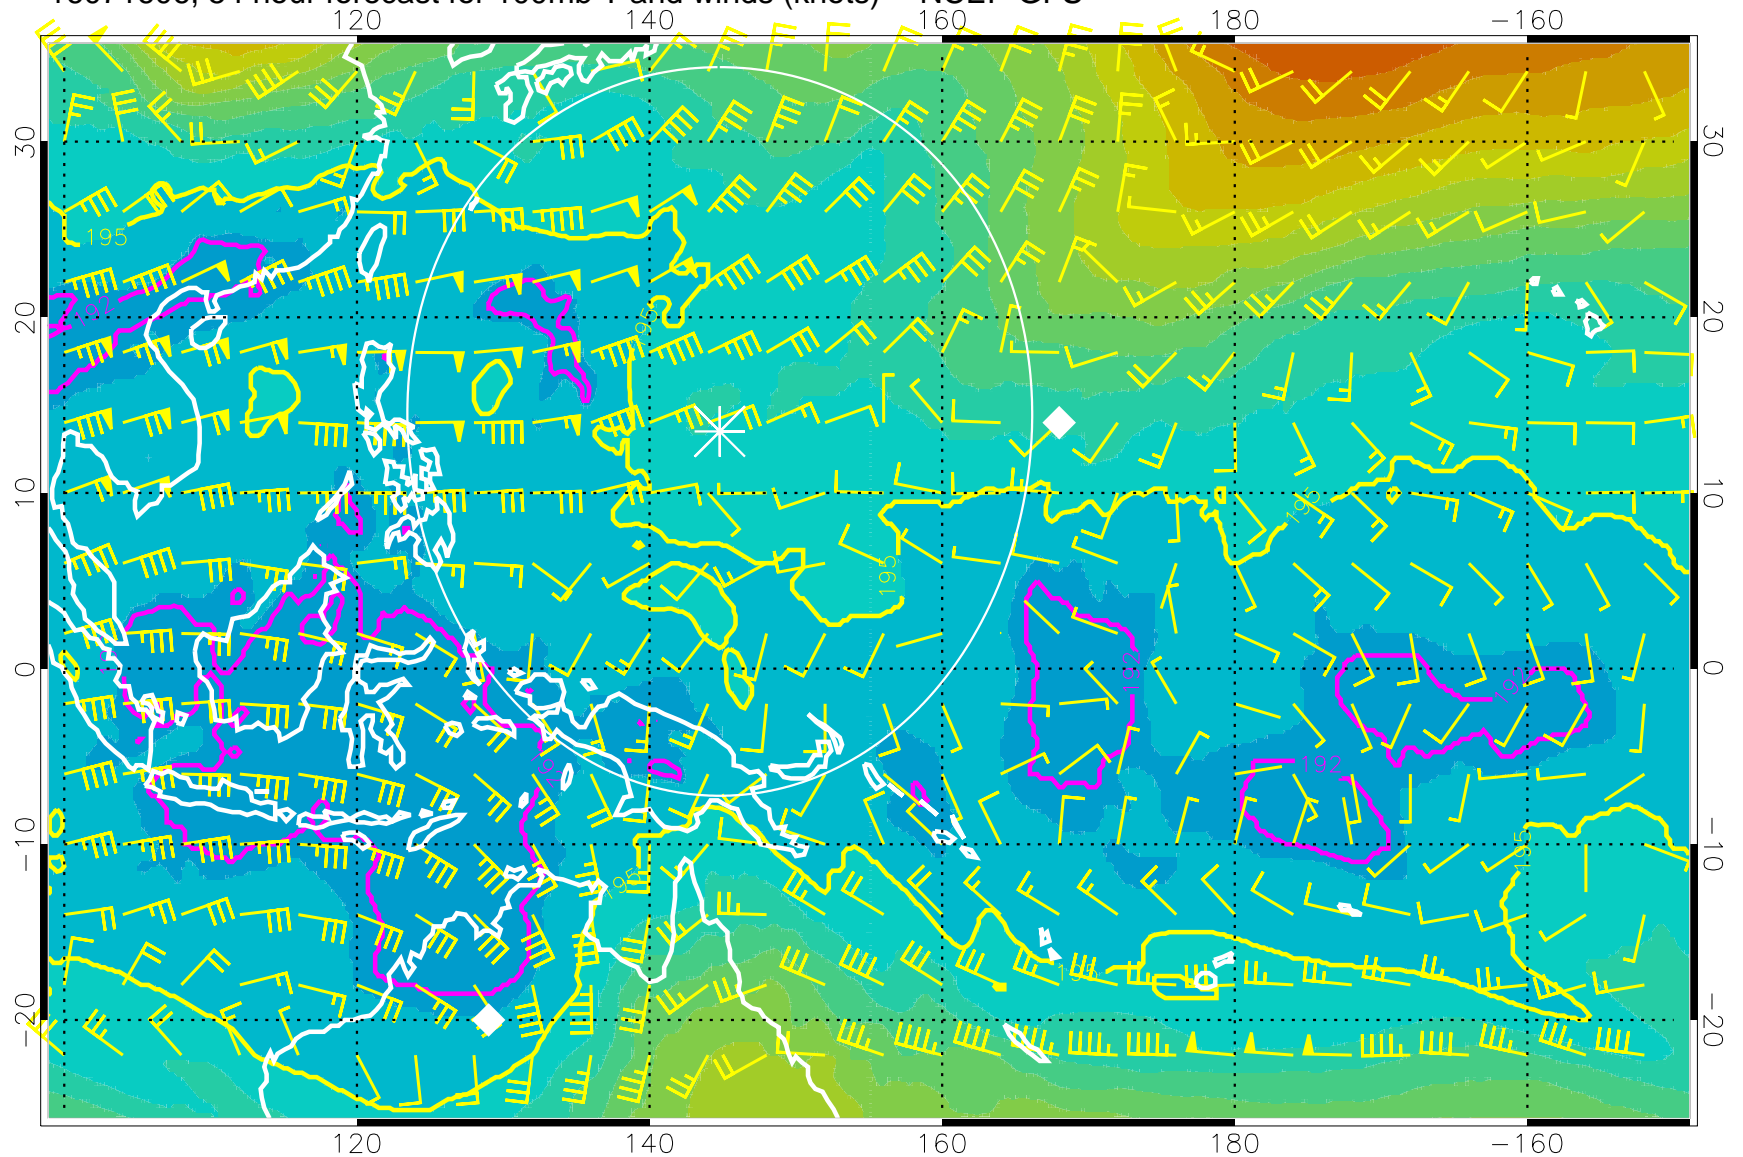

180 190 200 210 220  
T, K

187.5K Isotherm 190K Isotherm  
192.5K Isotherm 195K Isotherm

Range ring of 2304 km

16071518, 42 hour forecast for 100mb T and winds (knots) -- NCEP GFS

180 190 200 210 220

T, K

187.5K Isotherm 190K Isotherm  
192.5K Isotherm 195K Isotherm

Range ring of 2304 km

16071600, 48 hour forecast for 100mb T and winds (knots) -- NCEP GFS

180 190 200 210 220  
T, K

187.5K Isotherm 190K Isotherm  
192.5K Isotherm 195K Isotherm

Range ring of 2304 km

16071606, 54 hour forecast for 100mb T and winds (knots) -- NCEP GFS

180 190 200 210 220

T, K

187.5K Isotherm 190K Isotherm  
192.5K Isotherm 195K Isotherm

Range ring of 2304 km

16071612, 60 hour forecast for 100mb T and winds (knots) -- NCEP GFS

180 190 200 210 220  
T, K

187.5K Isotherm 190K Isotherm  
192.5K Isotherm 195K Isotherm

180 190 200 210 220

T, K

187.5K Isotherm 190K Isotherm  
192.5K Isotherm 195K Isotherm

Range ring of 2304 km

16071706, 78 hour forecast for 100mb T and winds (knots) -- NCEP GFS

180 190 200 210 220

T, K

187.5K Isotherm 190K Isotherm  
192.5K Isotherm 195K Isotherm