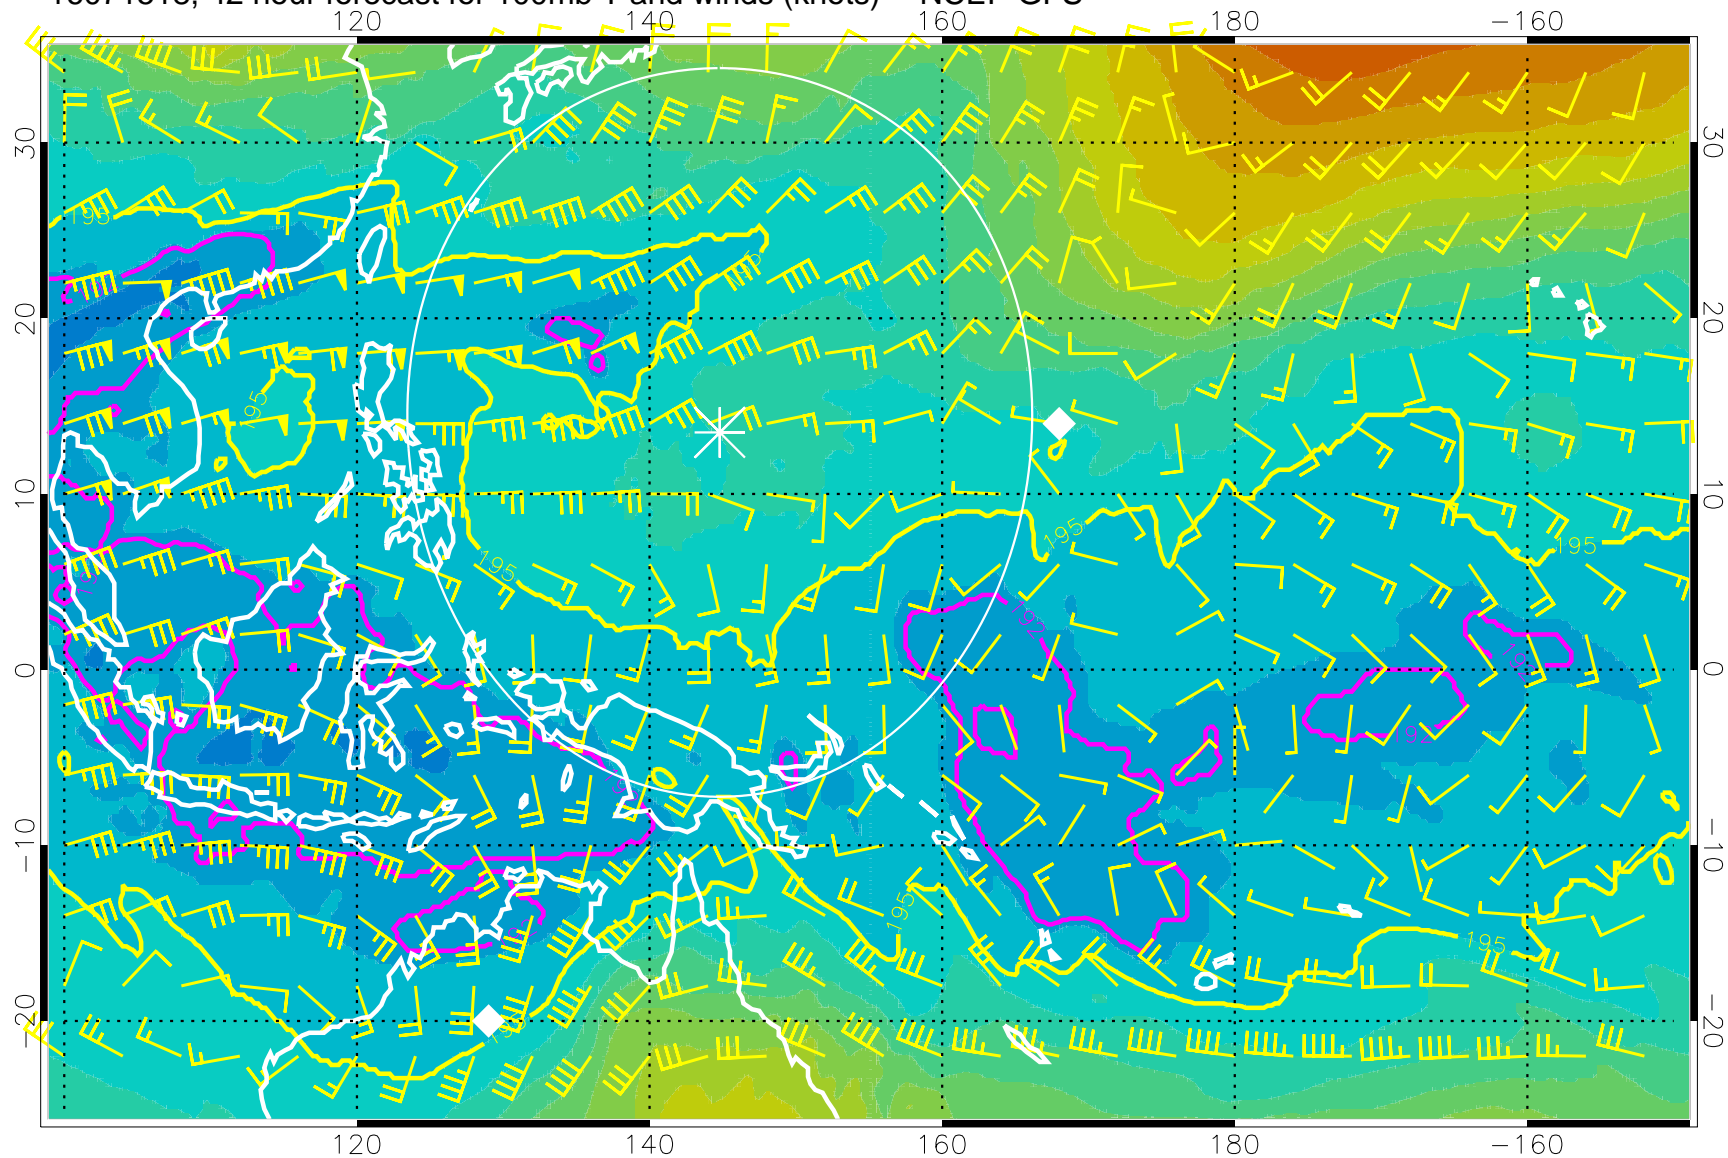

187.5K Isotherm 190K Isotherm  
192.5K Isotherm 195K Isotherm

Range ring of 2304 km

16071500, 24 hour forecast for 100mb T and winds (knots) -- NCEP GFS

180 190 200 210 220

T, K

187.5K Isotherm 190K Isotherm  
192.5K Isotherm 195K Isotherm

Range ring of 2304 km

16071506, 30 hour forecast for 100mb T and winds (knots) -- NCEP GFS

180 190 200 210 220

T, K

187.5K Isotherm 190K Isotherm  
192.5K Isotherm 195K Isotherm

Range ring of 2304 km

16071512, 36 hour forecast for 100mb T and winds (knots) -- NCEP GFS

180 190 200 210 220  
T, K

187.5K Isotherm 190K Isotherm  
192.5K Isotherm 195K Isotherm

Range ring of 2304 km

16071518, 42 hour forecast for 100mb T and winds (knots) -- NCEP GFS

180 190 200 210 220

T, K

187.5K Isotherm 190K Isotherm  
192.5K Isotherm 195K Isotherm

180 190 200 210 220

T, K

187.5K Isotherm 190K Isotherm  
192.5K Isotherm 195K Isotherm

Range ring of 2304 km

16071612, 60 hour forecast for 100mb T and winds (knots) -- NCEP GFS

180 190 200 210 220  
T, K

187.5K Isotherm 190K Isotherm  
192.5K Isotherm 195K Isotherm