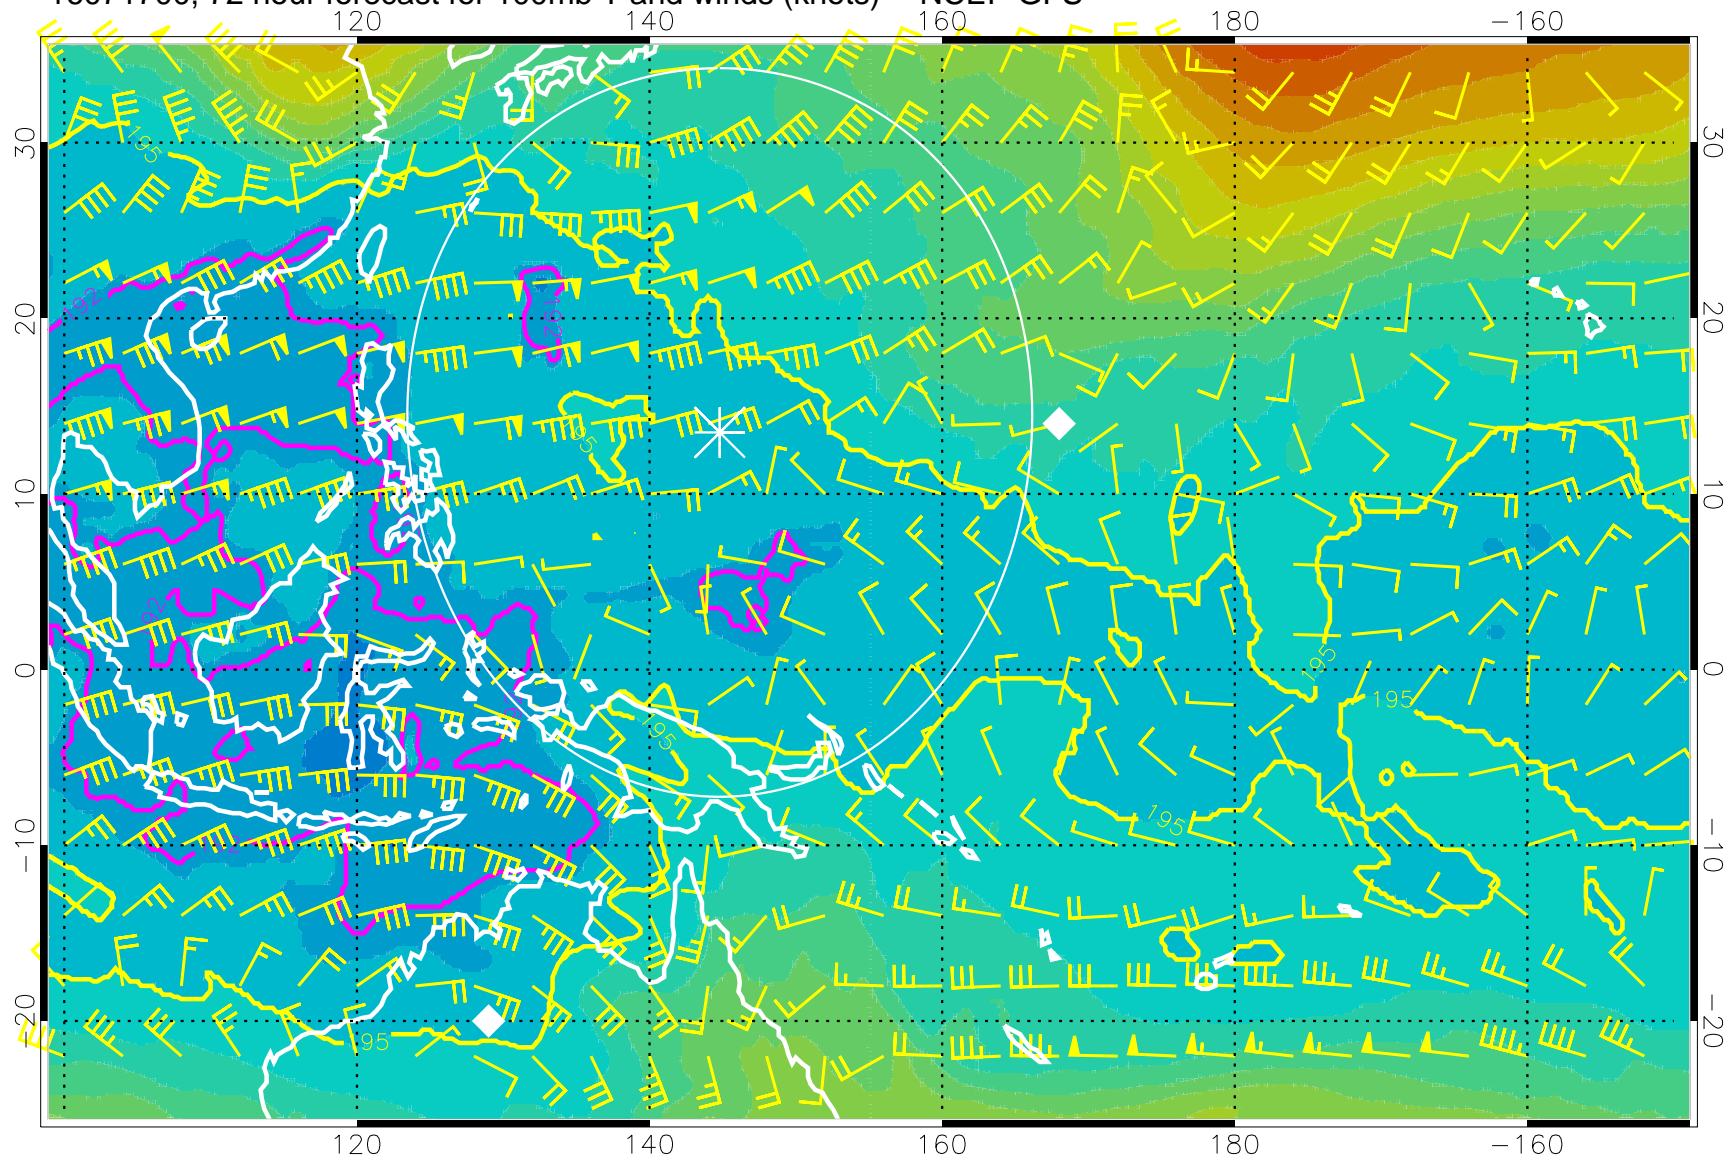

180 190 200 210 220

T, K

187.5K Isotherm 190K Isotherm  
192.5K Isotherm 195K Isotherm

Range ring of 2304 km

16071612, 60 hour forecast for 100mb T and winds (knots) -- NCEP GFS

180 190 200 210 220  
T, K

187.5K Isotherm 190K Isotherm  
192.5K Isotherm 195K Isotherm

Range ring of 2304 km

16071618, 66 hour forecast for 100mb T and winds (knots) -- NCEP GFS

180 190 200 210 220

T, K

187.5K Isotherm 190K Isotherm  
192.5K Isotherm 195K Isotherm

Range ring of 2304 km

16071700, 72 hour forecast for 100mb T and winds (knots) -- NCEP GFS

180 190 200 210 220

T, K

187.5K Isotherm 190K Isotherm  
192.5K Isotherm 195K Isotherm

Range ring of 2304 km

16071706, 78 hour forecast for 100mb T and winds (knots) -- NCEP GFS

180 190 200 210 220

T, K

187.5K Isotherm 190K Isotherm  
192.5K Isotherm 195K Isotherm

180 190 200 210 220

T, K

187.5K Isotherm 190K Isotherm  
192.5K Isotherm 195K Isotherm

Range ring of 2304 km

16071800, 96 hour forecast for 100mb T and winds (knots) -- NCEP GFS

180 190 200 210 220

T, K

187.5K Isotherm 190K Isotherm  
192.5K Isotherm 195K Isotherm