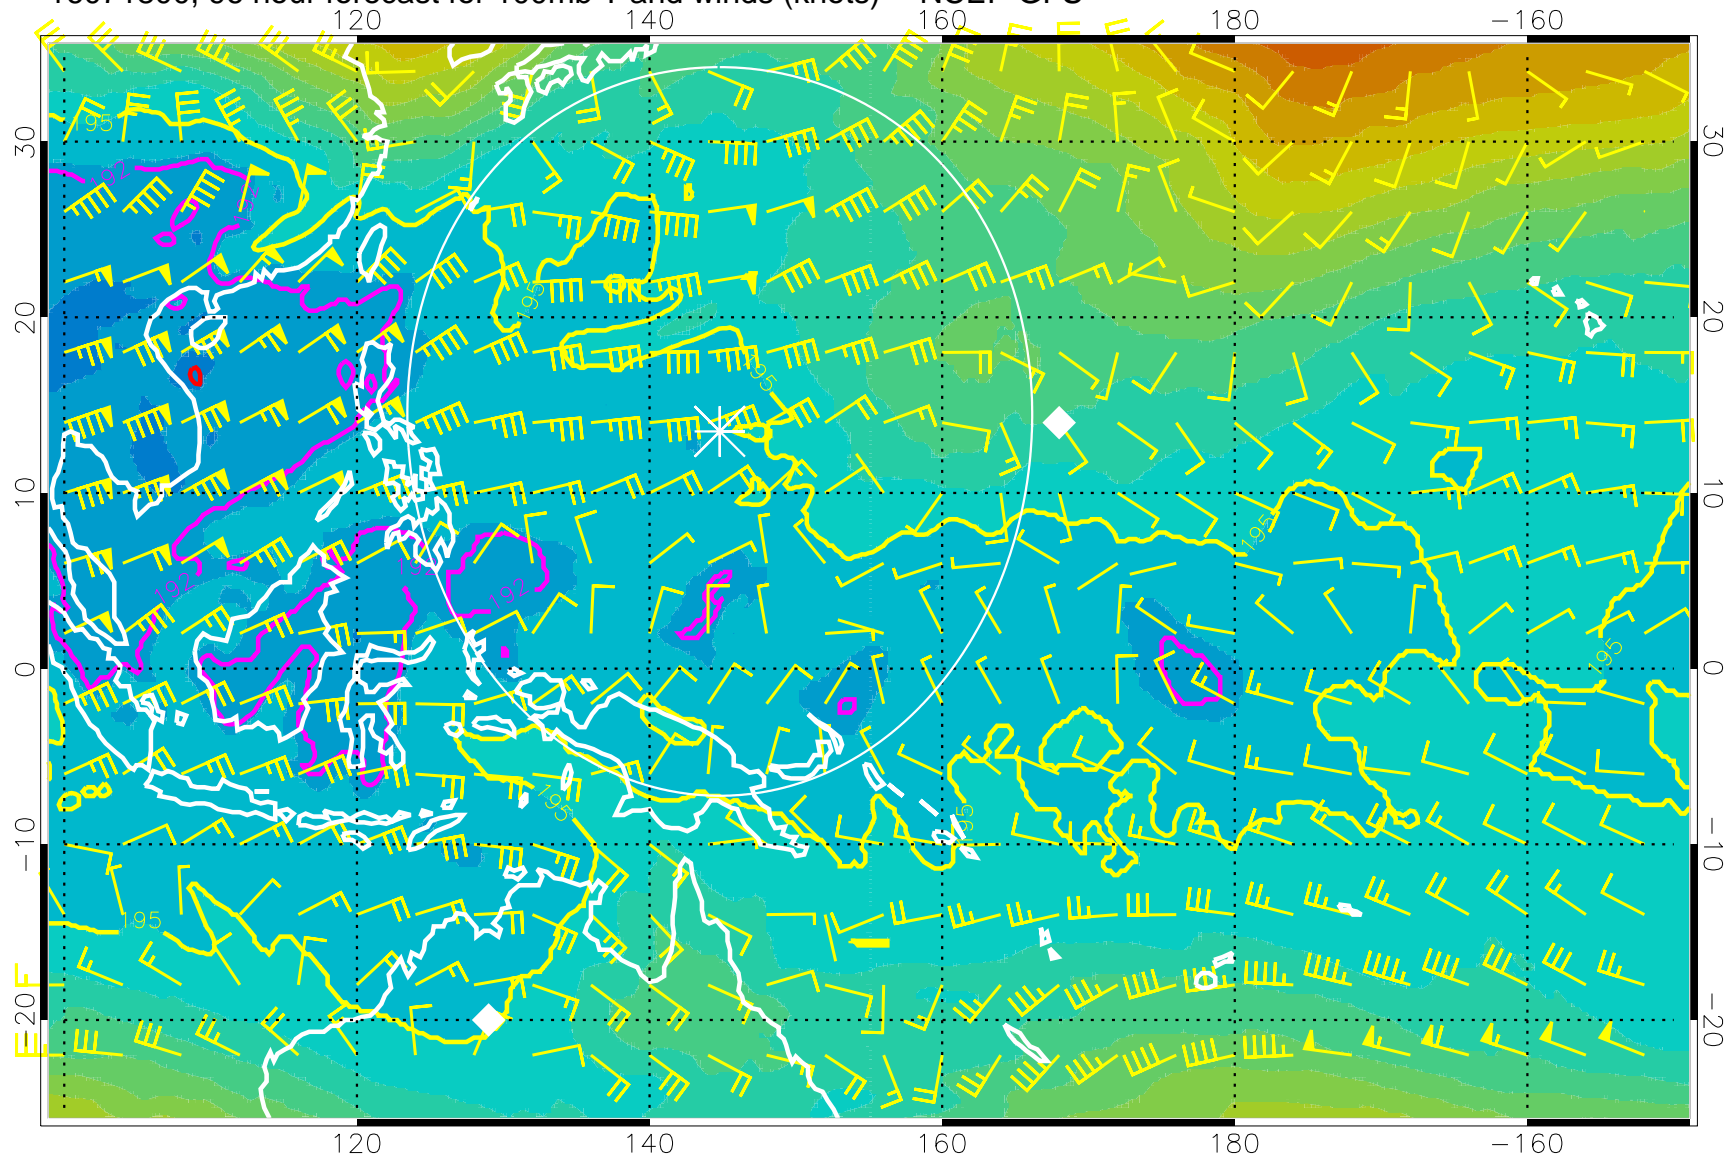

180 190 200 210 220

T, K

187.5K Isotherm 190K Isotherm  
192.5K Isotherm 195K Isotherm

Range ring of 2304 km

16071706, 78 hour forecast for 100mb T and winds (knots) -- NCEP GFS

180 190 200 210 220

T, K

187.5K Isotherm 190K Isotherm  
192.5K Isotherm 195K Isotherm

Range ring of 2304 km

16071712, 84 hour forecast for 100mb T and winds (knots) -- NCEP GFS

180 190 200 210 220

T, K

187.5K Isotherm 190K Isotherm  
192.5K Isotherm 195K Isotherm

Range ring of 2304 km

16071718, 90 hour forecast for 100mb T and winds (knots) -- NCEP GFS

180 190 200 210 220

T, K

187.5K Isotherm 190K Isotherm  
192.5K Isotherm 195K Isotherm

Range ring of 2304 km

16071800, 96 hour forecast for 100mb T and winds (knots) -- NCEP GFS

180 190 200 210 220

T, K

187.5K Isotherm 190K Isotherm  
192.5K Isotherm 195K Isotherm

Range ring of 2304 km

16071806, 102 hour forecast for 100mb T and winds (knots) -- NCEP GFS

180 190 200 210 220  
T, K

187.5K Isotherm 190K Isotherm  
192.5K Isotherm 195K Isotherm

Range ring of 2304 km

16071812, 108 hour forecast for 100mb T and winds (knots) -- NCEP GFS