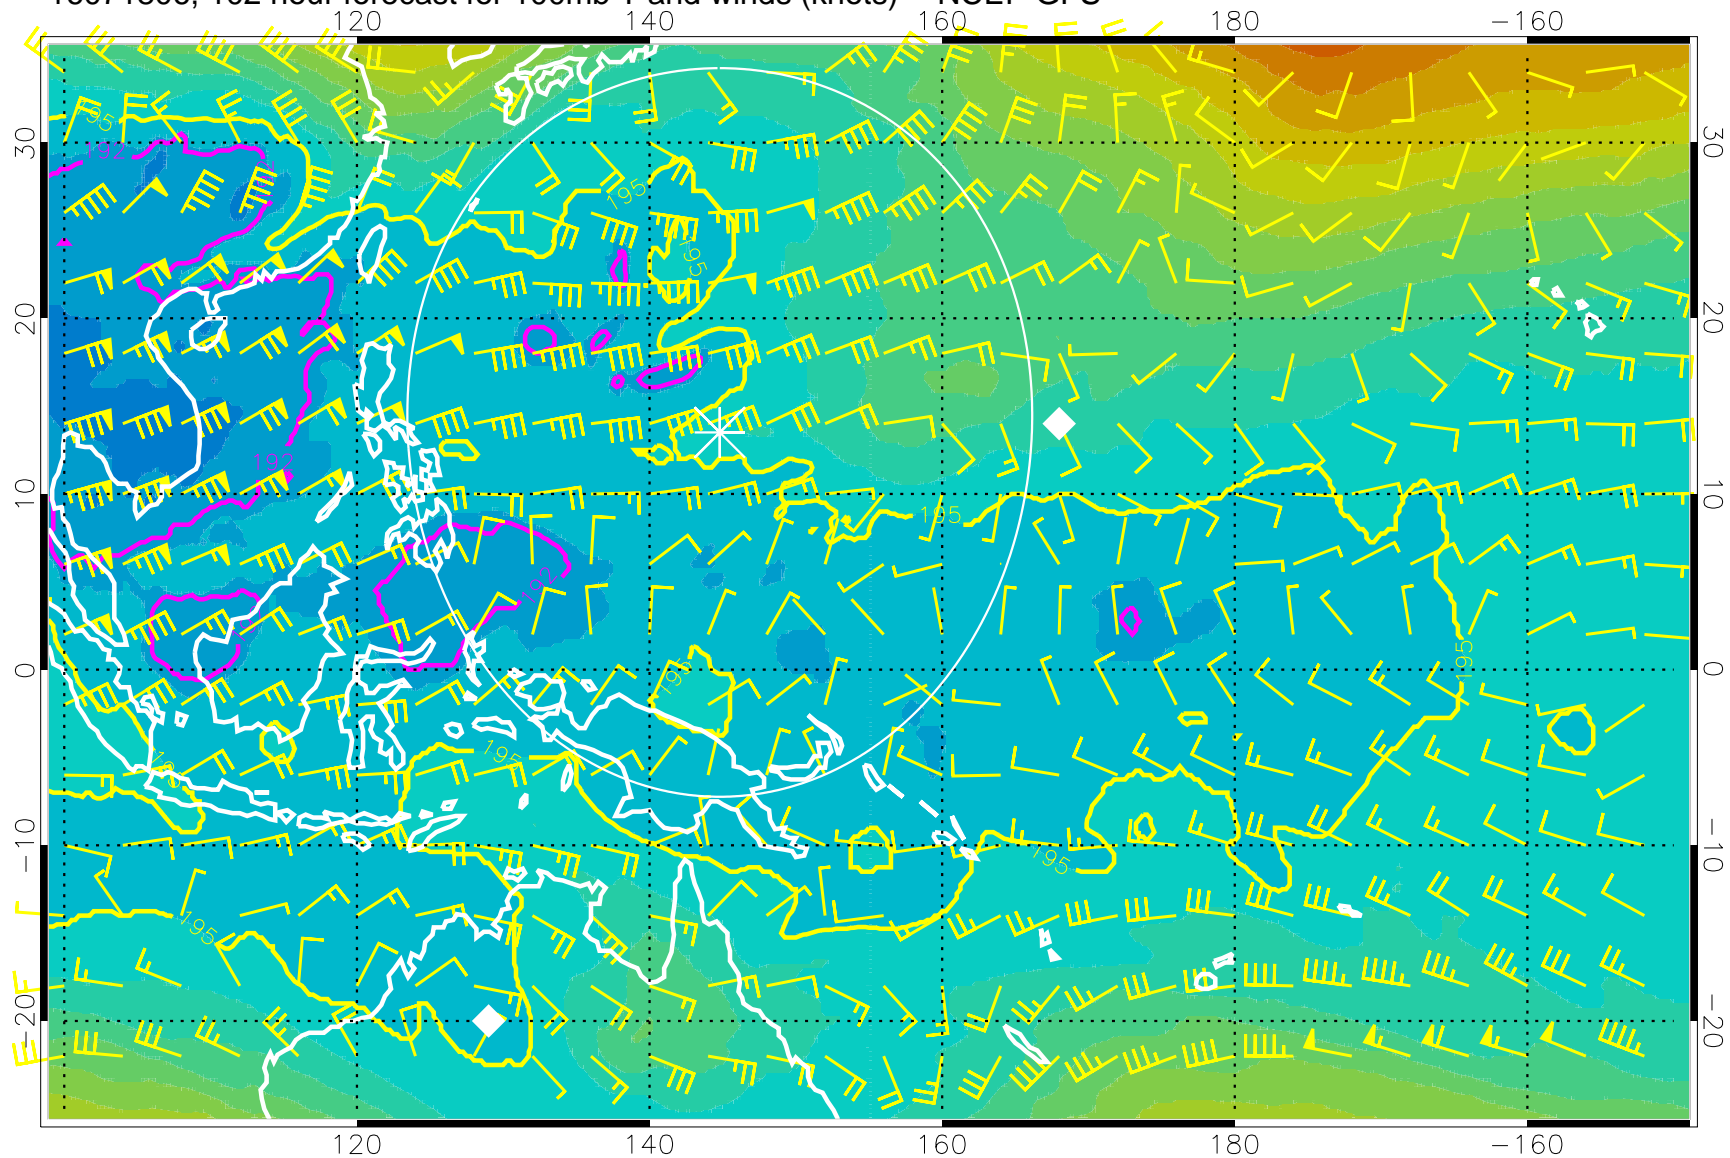

Range ring of 2304 km

16071712, 84 hour forecast for 100mb T and winds (knots) -- NCEP GFS

180 190 200 210 220

T, K

187.5K Isotherm 190K Isotherm  
192.5K Isotherm 195K Isotherm

Range ring of 2304 km

16071718, 90 hour forecast for 100mb T and winds (knots) -- NCEP GFS

180 190 200 210 220

T, K

187.5K Isotherm 190K Isotherm  
192.5K Isotherm 195K Isotherm

Range ring of 2304 km

16071800, 96 hour forecast for 100mb T and winds (knots) -- NCEP GFS

180 190 200 210 220

T, K

187.5K Isotherm 190K Isotherm  
192.5K Isotherm 195K Isotherm

Range ring of 2304 km

16071806, 102 hour forecast for 100mb T and winds (knots) -- NCEP GFS

180 190 200 210 220  
T, K

187.5K Isotherm 190K Isotherm  
192.5K Isotherm 195K Isotherm

Range ring of 2304 km

16071812, 108 hour forecast for 100mb T and winds (knots) -- NCEP GFS

180 190 200 210 220

T, K

187.5K Isotherm 190K Isotherm  
192.5K Isotherm 195K Isotherm

Range ring of 2304 km

16071818, 114 hour forecast for 100mb T and winds (knots) -- NCEP GFS

180    190    200    210    220  
T, K