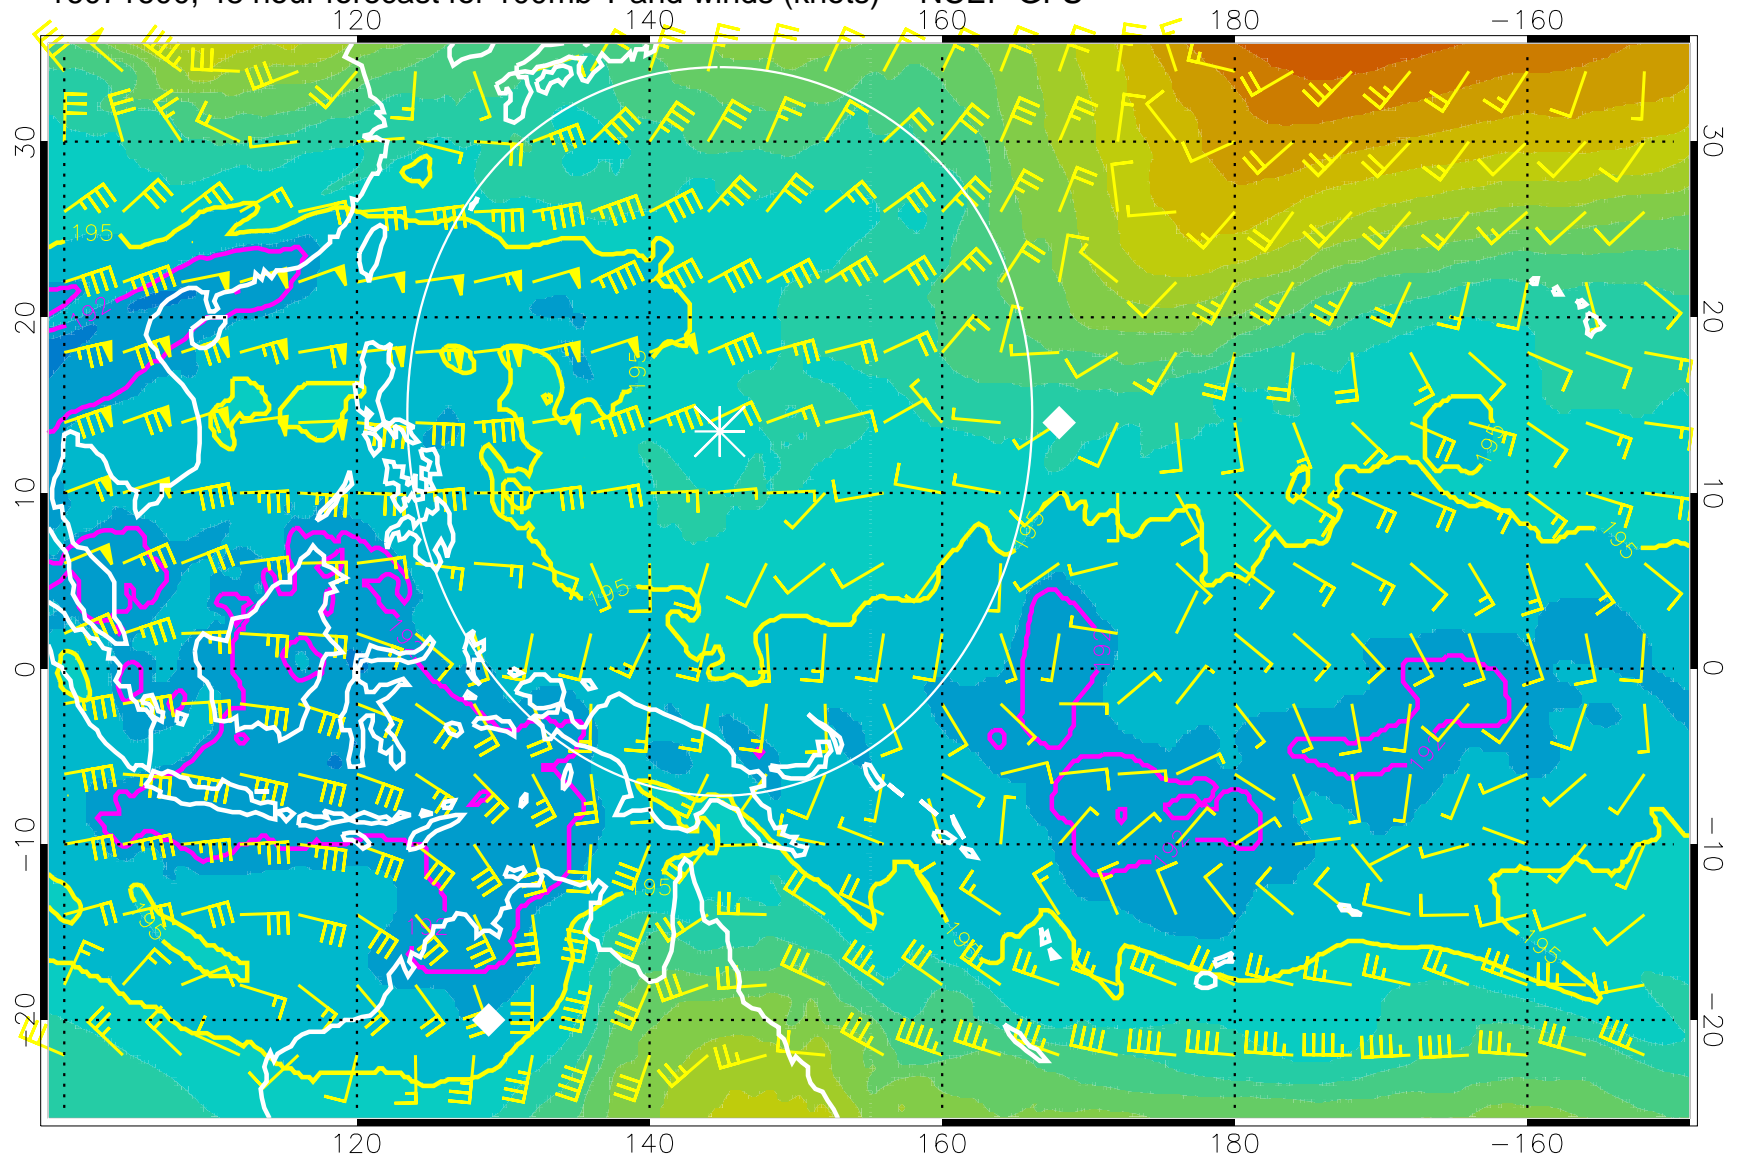

180 190 200 210 220  
T, K

187.5K Isotherm 190K Isotherm  
192.5K Isotherm 195K Isotherm

Range ring of 2304 km

16071518, 42 hour forecast for 100mb T and winds (knots) -- NCEP GFS

180 190 200 210 220

T, K

187.5K Isotherm 190K Isotherm  
192.5K Isotherm 195K Isotherm

Range ring of 2304 km

16071600, 48 hour forecast for 100mb T and winds (knots) -- NCEP GFS

180 190 200 210 220  
T, K

187.5K Isotherm 190K Isotherm  
192.5K Isotherm 195K Isotherm

Range ring of 2304 km

16071606, 54 hour forecast for 100mb T and winds (knots) -- NCEP GFS

180 190 200 210 220

T, K

187.5K Isotherm 190K Isotherm  
192.5K Isotherm 195K Isotherm

Range ring of 2304 km

16071612, 60 hour forecast for 100mb T and winds (knots) -- NCEP GFS

180 190 200 210 220  
T, K

187.5K Isotherm 190K Isotherm  
192.5K Isotherm 195K Isotherm