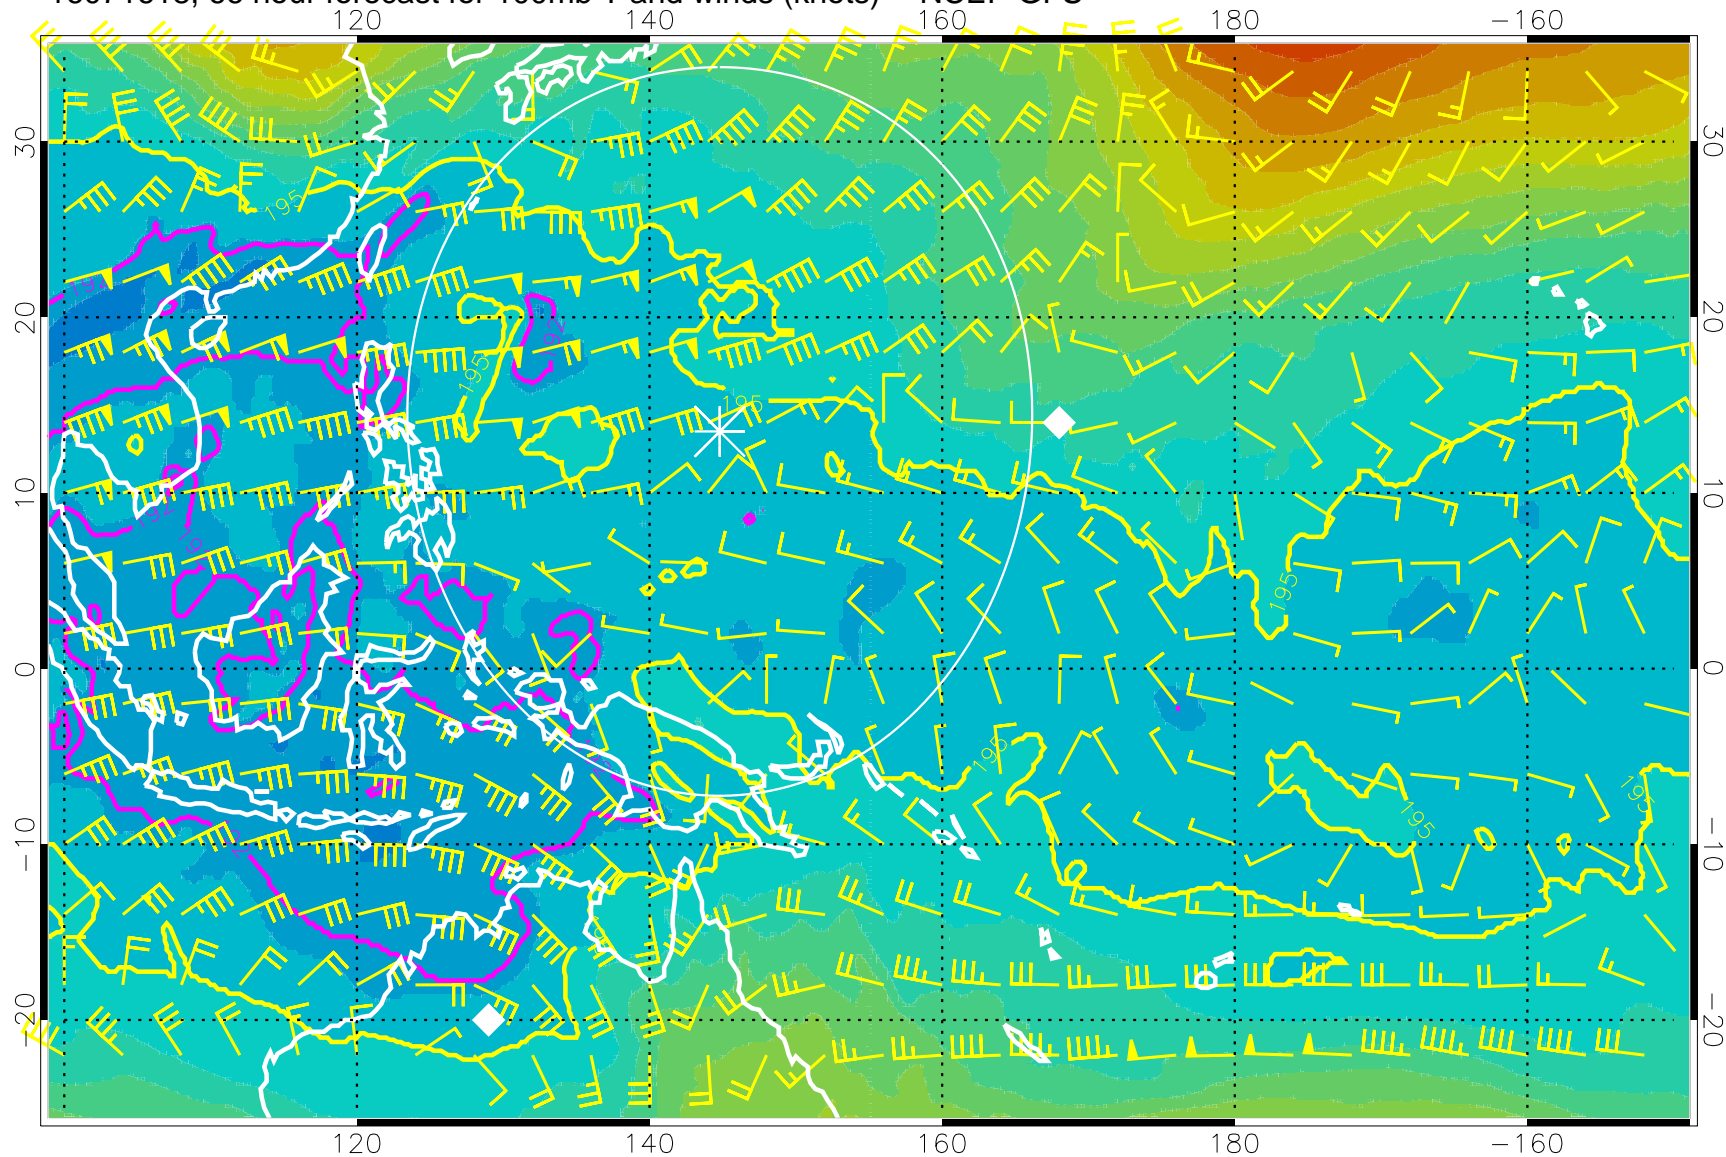

180 190 200 210 220  
T, K

187.5K Isotherm 190K Isotherm  
192.5K Isotherm 195K Isotherm

Range ring of 2304 km

16071518, 42 hour forecast for 100mb T and winds (knots) -- NCEP GFS

180 190 200 210 220

T, K

187.5K Isotherm 190K Isotherm  
192.5K Isotherm 195K Isotherm

180 190 200 210 220

T, K

187.5K Isotherm 190K Isotherm  
192.5K Isotherm 195K Isotherm

Range ring of 2304 km

16071612, 60 hour forecast for 100mb T and winds (knots) -- NCEP GFS

180 190 200 210 220  
T, K

187.5K Isotherm 190K Isotherm  
192.5K Isotherm 195K Isotherm

Range ring of 2304 km

16071618, 66 hour forecast for 100mb T and winds (knots) -- NCEP GFS

180 190 200 210 220

T, K

187.5K Isotherm 190K Isotherm  
192.5K Isotherm 195K Isotherm

Range ring of 2304 km

16071700, 72 hour forecast for 100mb T and winds (knots) -- NCEP GFS

180 190 200 210 220

T, K

187.5K Isotherm 190K Isotherm  
192.5K Isotherm 195K Isotherm

Range ring of 2304 km

16071706, 78 hour forecast for 100mb T and winds (knots) -- NCEP GFS

180 190 200 210 220

T, K

187.5K Isotherm 190K Isotherm  
192.5K Isotherm 195K Isotherm