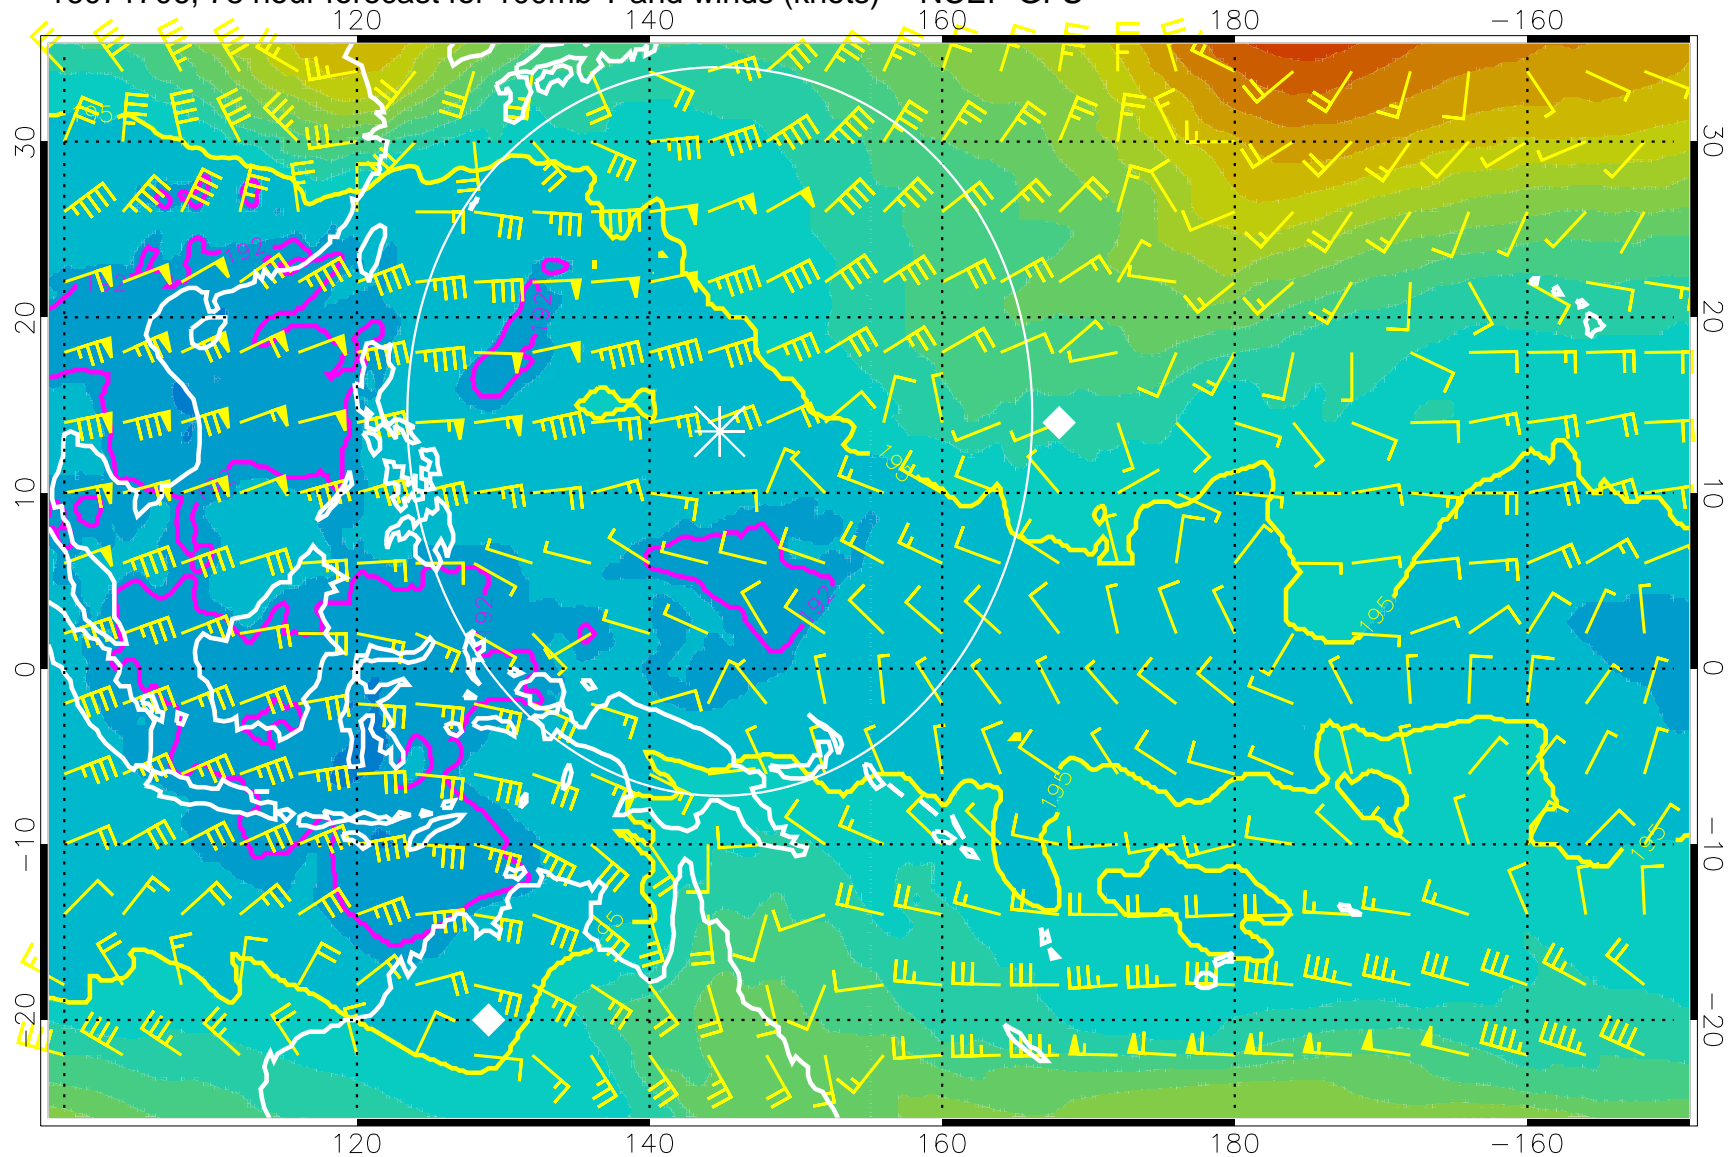

Range ring of 2304 km

16071618, 66 hour forecast for 100mb T and winds (knots) -- NCEP GFS

180 190 200 210 220

T, K

187.5K Isotherm 190K Isotherm  
192.5K Isotherm 195K Isotherm

Range ring of 2304 km

16071700, 72 hour forecast for 100mb T and winds (knots) -- NCEP GFS

180 190 200 210 220

T, K

187.5K Isotherm 190K Isotherm  
192.5K Isotherm 195K Isotherm

Range ring of 2304 km

16071706, 78 hour forecast for 100mb T and winds (knots) -- NCEP GFS

180 190 200 210 220

T, K

187.5K Isotherm 190K Isotherm  
192.5K Isotherm 195K Isotherm

Range ring of 2304 km

16071712, 84 hour forecast for 100mb T and winds (knots) -- NCEP GFS

180 190 200 210 220

T, K

187.5K Isotherm 190K Isotherm  
192.5K Isotherm 195K Isotherm

Range ring of 2304 km

16071718, 90 hour forecast for 100mb T and winds (knots) -- NCEP GFS

180 190 200 210 220

T, K

187.5K Isotherm 190K Isotherm  
192.5K Isotherm 195K Isotherm

Range ring of 2304 km

16071800, 96 hour forecast for 100mb T and winds (knots) -- NCEP GFS

180 190 200 210 220

T, K

187.5K Isotherm 190K Isotherm  
192.5K Isotherm 195K Isotherm