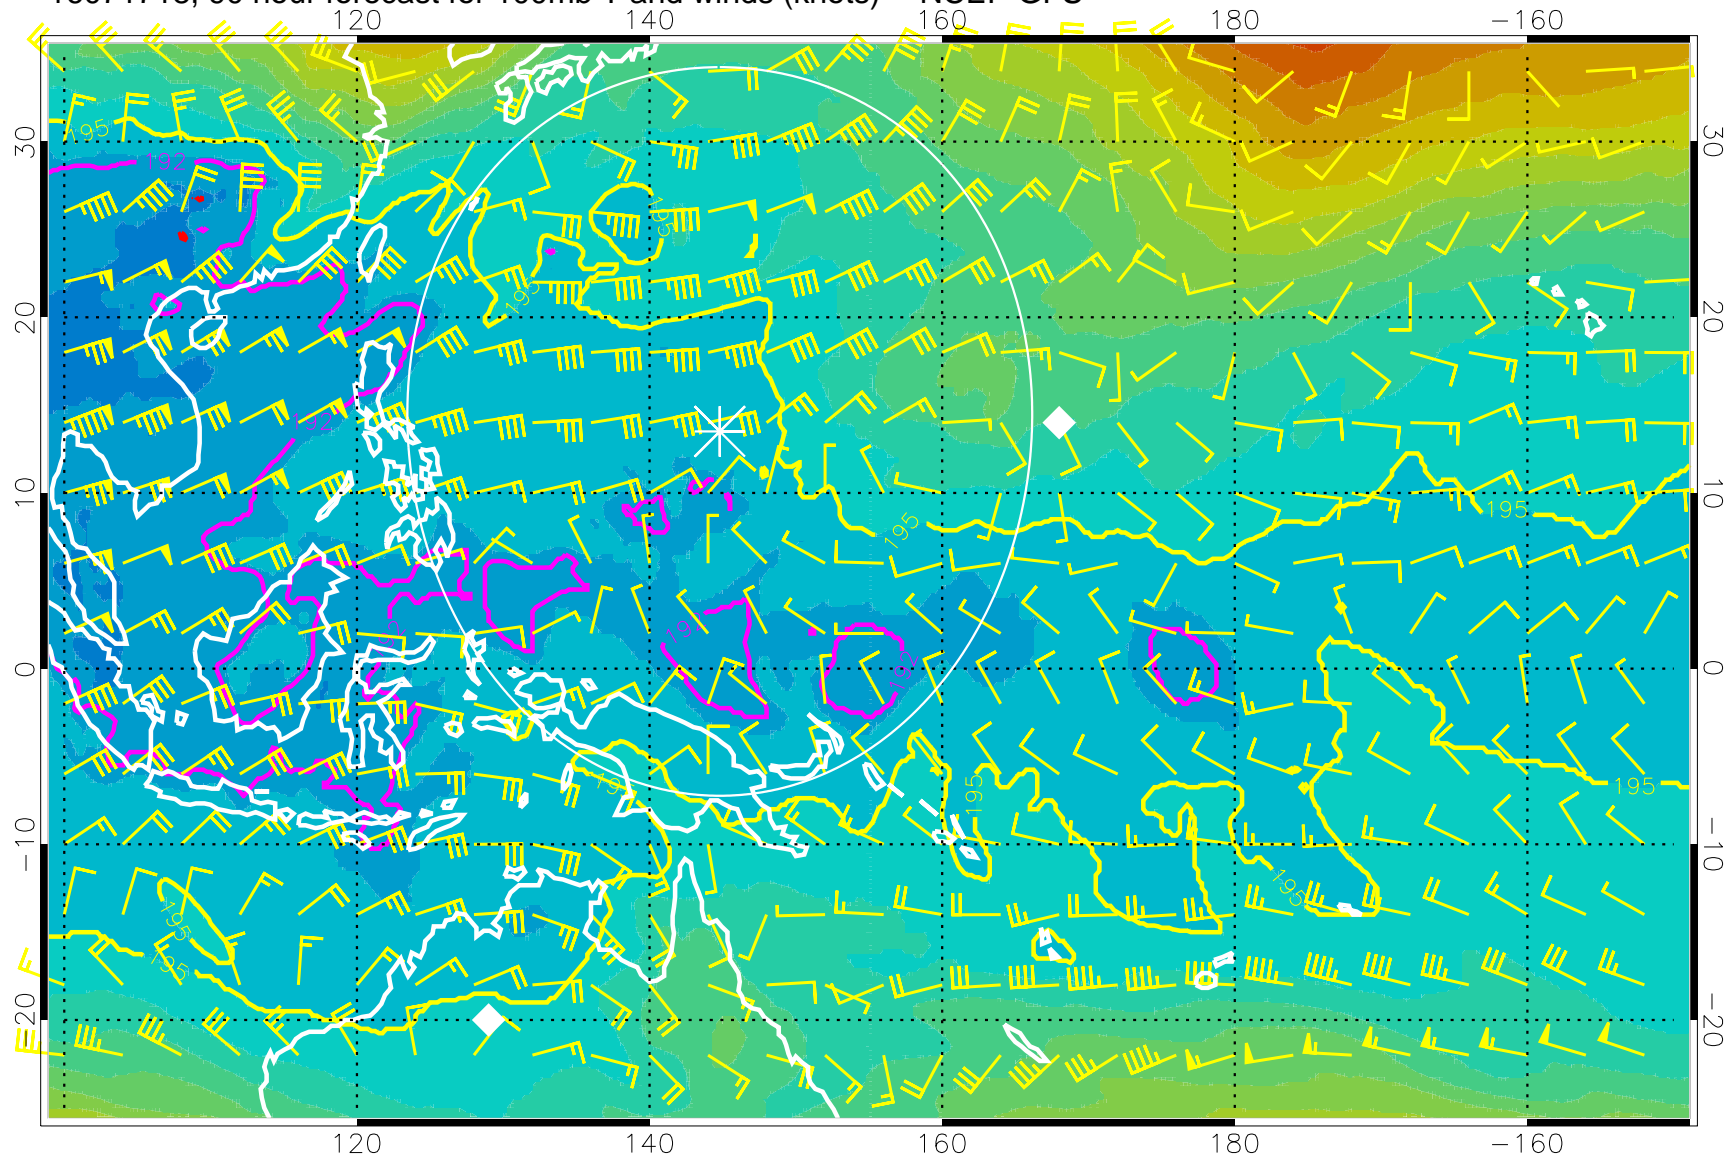

180 190 200 210 220

T, K

187.5K Isotherm 190K Isotherm  
192.5K Isotherm 195K Isotherm

Range ring of 2304 km

16071706, 78 hour forecast for 100mb T and winds (knots) -- NCEP GFS

180 190 200 210 220

T, K

187.5K Isotherm 190K Isotherm  
192.5K Isotherm 195K Isotherm

Range ring of 2304 km

16071712, 84 hour forecast for 100mb T and winds (knots) -- NCEP GFS

180 190 200 210 220

T, K

187.5K Isotherm 190K Isotherm  
192.5K Isotherm 195K Isotherm

Range ring of 2304 km

16071718, 90 hour forecast for 100mb T and winds (knots) -- NCEP GFS

180 190 200 210 220

T, K

187.5K Isotherm 190K Isotherm  
192.5K Isotherm 195K Isotherm

Range ring of 2304 km

16071800, 96 hour forecast for 100mb T and winds (knots) -- NCEP GFS

180 190 200 210 220

T, K

187.5K Isotherm 190K Isotherm  
192.5K Isotherm 195K Isotherm

Range ring of 2304 km

16071806, 102 hour forecast for 100mb T and winds (knots) -- NCEP GFS

180 190 200 210 220  
T, K

187.5K Isotherm 190K Isotherm  
192.5K Isotherm 195K Isotherm

Range ring of 2304 km

16071812, 108 hour forecast for 100mb T and winds (knots) -- NCEP GFS