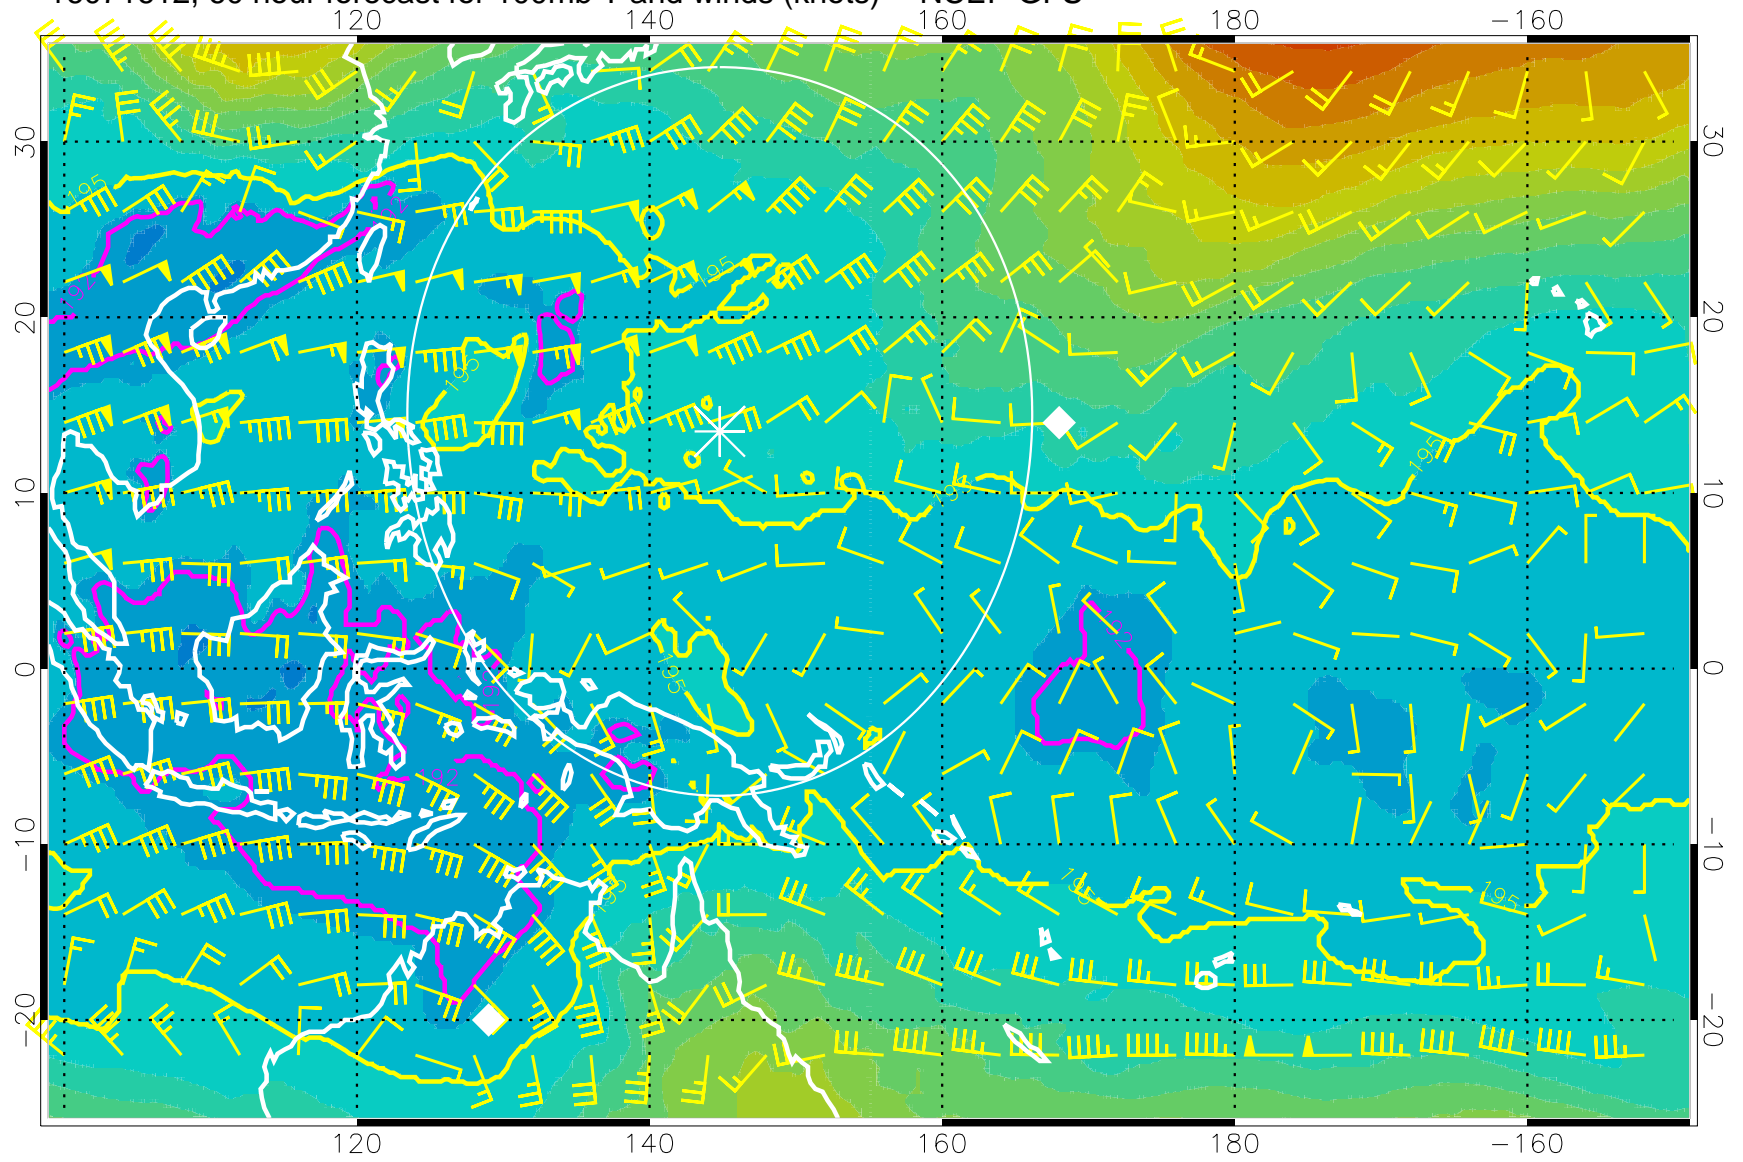

180 190 200 210 220  
T, K

187.5K Isotherm 190K Isotherm  
192.5K Isotherm 195K Isotherm

Range ring of 2304 km

16071518, 42 hour forecast for 100mb T and winds (knots) -- NCEP GFS

180 190 200 210 220

T, K

187.5K Isotherm 190K Isotherm  
192.5K Isotherm 195K Isotherm

Range ring of 2304 km

16071600, 48 hour forecast for 100mb T and winds (knots) -- NCEP GFS

180 190 200 210 220  
T, K

187.5K Isotherm 190K Isotherm  
192.5K Isotherm 195K Isotherm

Range ring of 2304 km

16071606, 54 hour forecast for 100mb T and winds (knots) -- NCEP GFS

180 190 200 210 220

T, K

187.5K Isotherm 190K Isotherm  
192.5K Isotherm 195K Isotherm

Range ring of 2304 km

16071612, 60 hour forecast for 100mb T and winds (knots) -- NCEP GFS

180 190 200 210 220  
T, K

187.5K Isotherm 190K Isotherm  
192.5K Isotherm 195K Isotherm