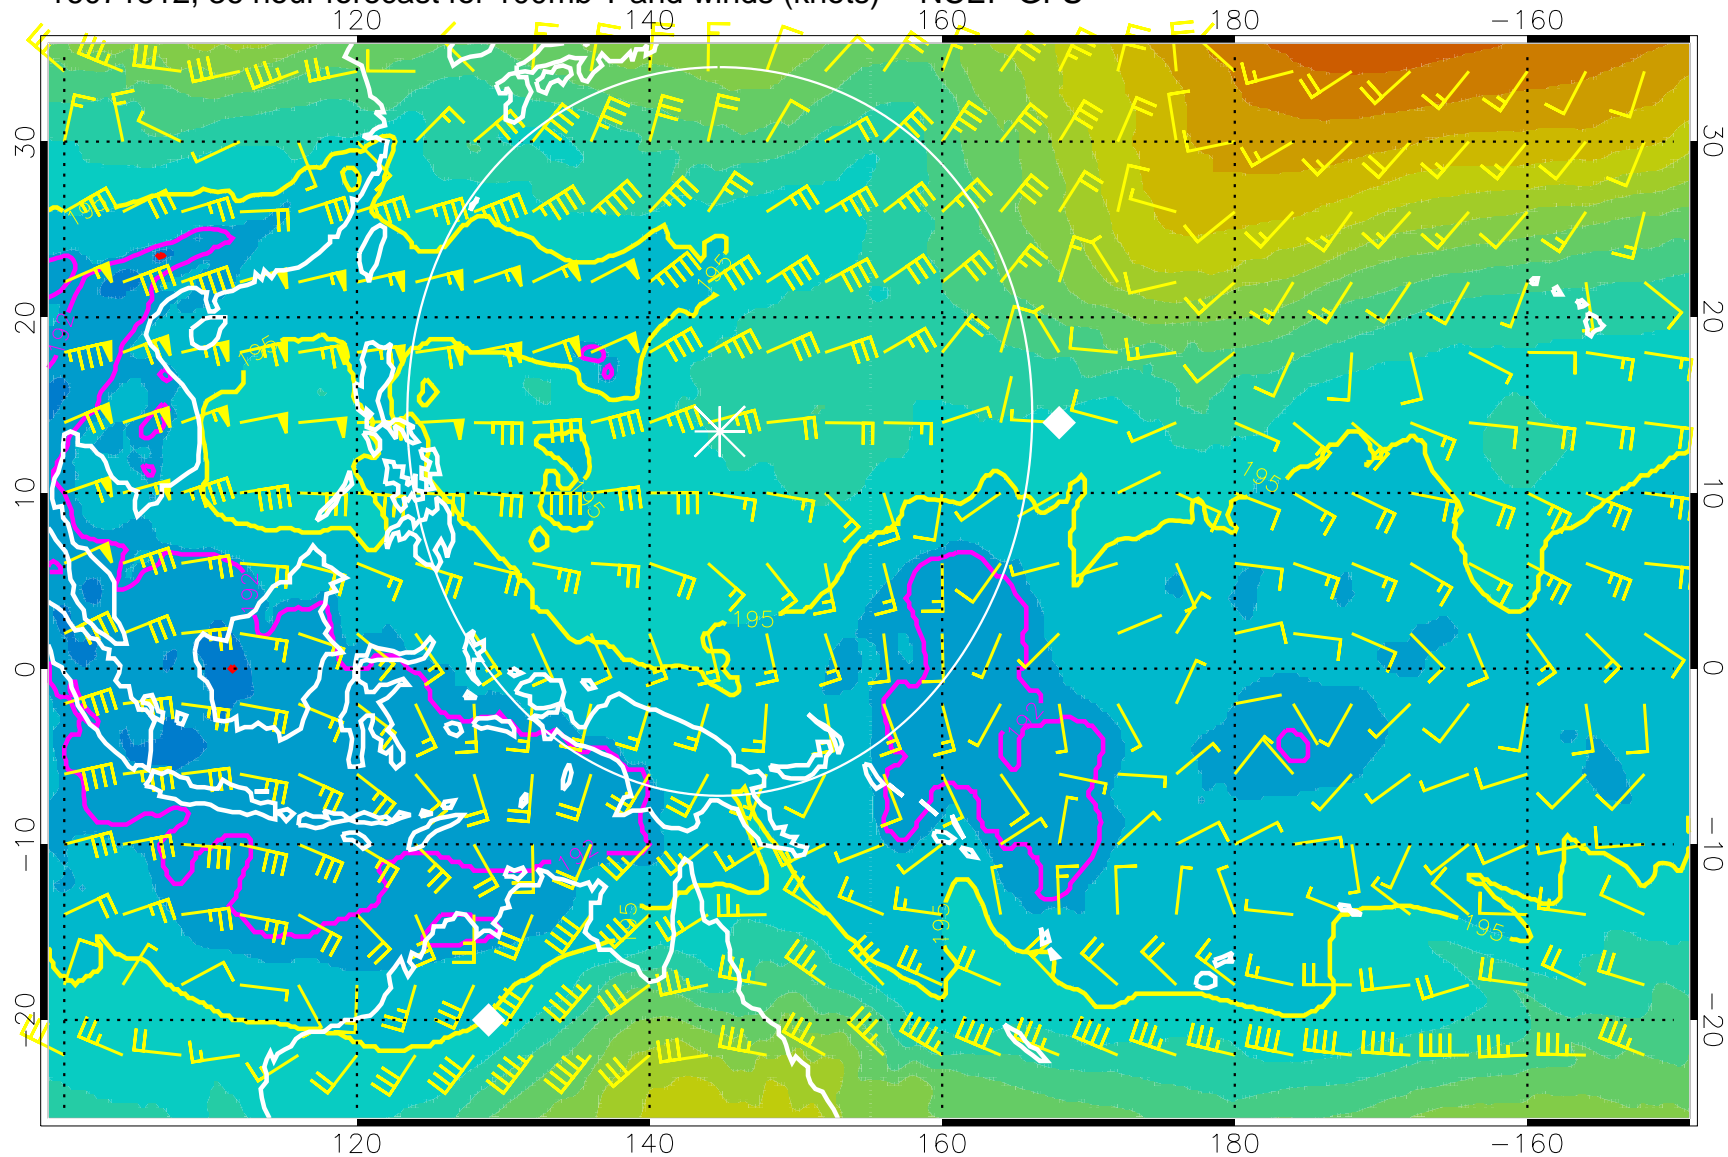

187.5K Isotherm 190K Isotherm  
192.5K Isotherm 195K Isotherm

Range ring of 2304 km

16071500, 24 hour forecast for 100mb T and winds (knots) -- NCEP GFS

180 190 200 210 220

T, K

187.5K Isotherm 190K Isotherm  
192.5K Isotherm 195K Isotherm

Range ring of 2304 km

16071506, 30 hour forecast for 100mb T and winds (knots) -- NCEP GFS

180 190 200 210 220

T, K

187.5K Isotherm 190K Isotherm  
192.5K Isotherm 195K Isotherm

Range ring of 2304 km

16071512, 36 hour forecast for 100mb T and winds (knots) -- NCEP GFS

180 190 200 210 220  
T, K

187.5K Isotherm 190K Isotherm  
192.5K Isotherm 195K Isotherm

Range ring of 2304 km

16071518, 42 hour forecast for 100mb T and winds (knots) -- NCEP GFS

180 190 200 210 220

T, K

187.5K Isotherm 190K Isotherm  
192.5K Isotherm 195K Isotherm

180 190 200 210 220

T, K

187.5K Isotherm 190K Isotherm  
192.5K Isotherm 195K Isotherm

Range ring of 2304 km

16071612, 60 hour forecast for 100mb T and winds (knots) -- NCEP GFS

180 190 200 210 220  
T, K

187.5K Isotherm 190K Isotherm  
192.5K Isotherm 195K Isotherm