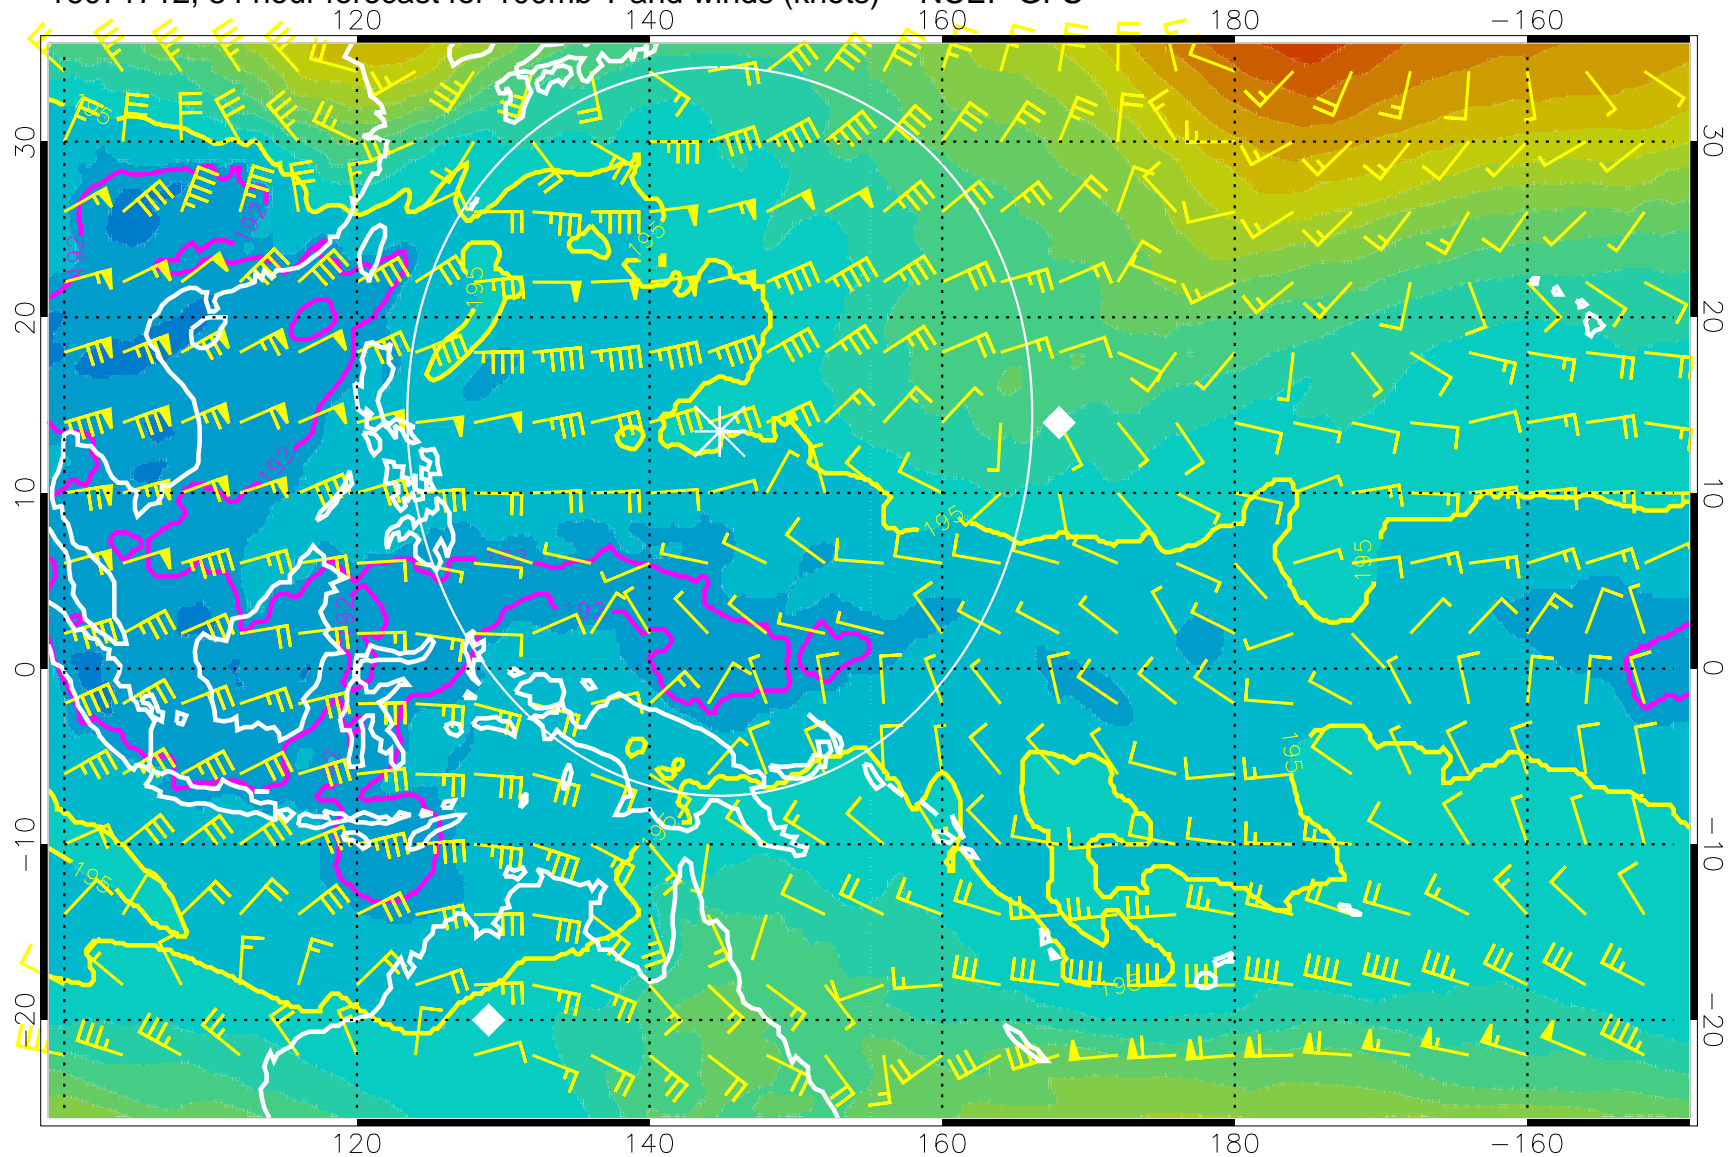

Range ring of 2304 km

16071618, 66 hour forecast for 100mb T and winds (knots) -- NCEP GFS

180 190 200 210 220

T, K

187.5K Isotherm 190K Isotherm  
192.5K Isotherm 195K Isotherm

Range ring of 2304 km

16071700, 72 hour forecast for 100mb T and winds (knots) -- NCEP GFS

180 190 200 210 220

T, K

187.5K Isotherm 190K Isotherm  
192.5K Isotherm 195K Isotherm

Range ring of 2304 km

16071706, 78 hour forecast for 100mb T and winds (knots) -- NCEP GFS

180 190 200 210 220

T, K

187.5K Isotherm 190K Isotherm  
192.5K Isotherm 195K Isotherm

Range ring of 2304 km

16071712, 84 hour forecast for 100mb T and winds (knots) -- NCEP GFS

180 190 200 210 220

T, K

187.5K Isotherm 190K Isotherm  
192.5K Isotherm 195K Isotherm

Range ring of 2304 km

16071718, 90 hour forecast for 100mb T and winds (knots) -- NCEP GFS

180 190 200 210 220

T, K

187.5K Isotherm 190K Isotherm  
192.5K Isotherm 195K Isotherm

Range ring of 2304 km

16071800, 96 hour forecast for 100mb T and winds (knots) -- NCEP GFS

180 190 200 210 220

T, K

187.5K Isotherm 190K Isotherm  
192.5K Isotherm 195K Isotherm