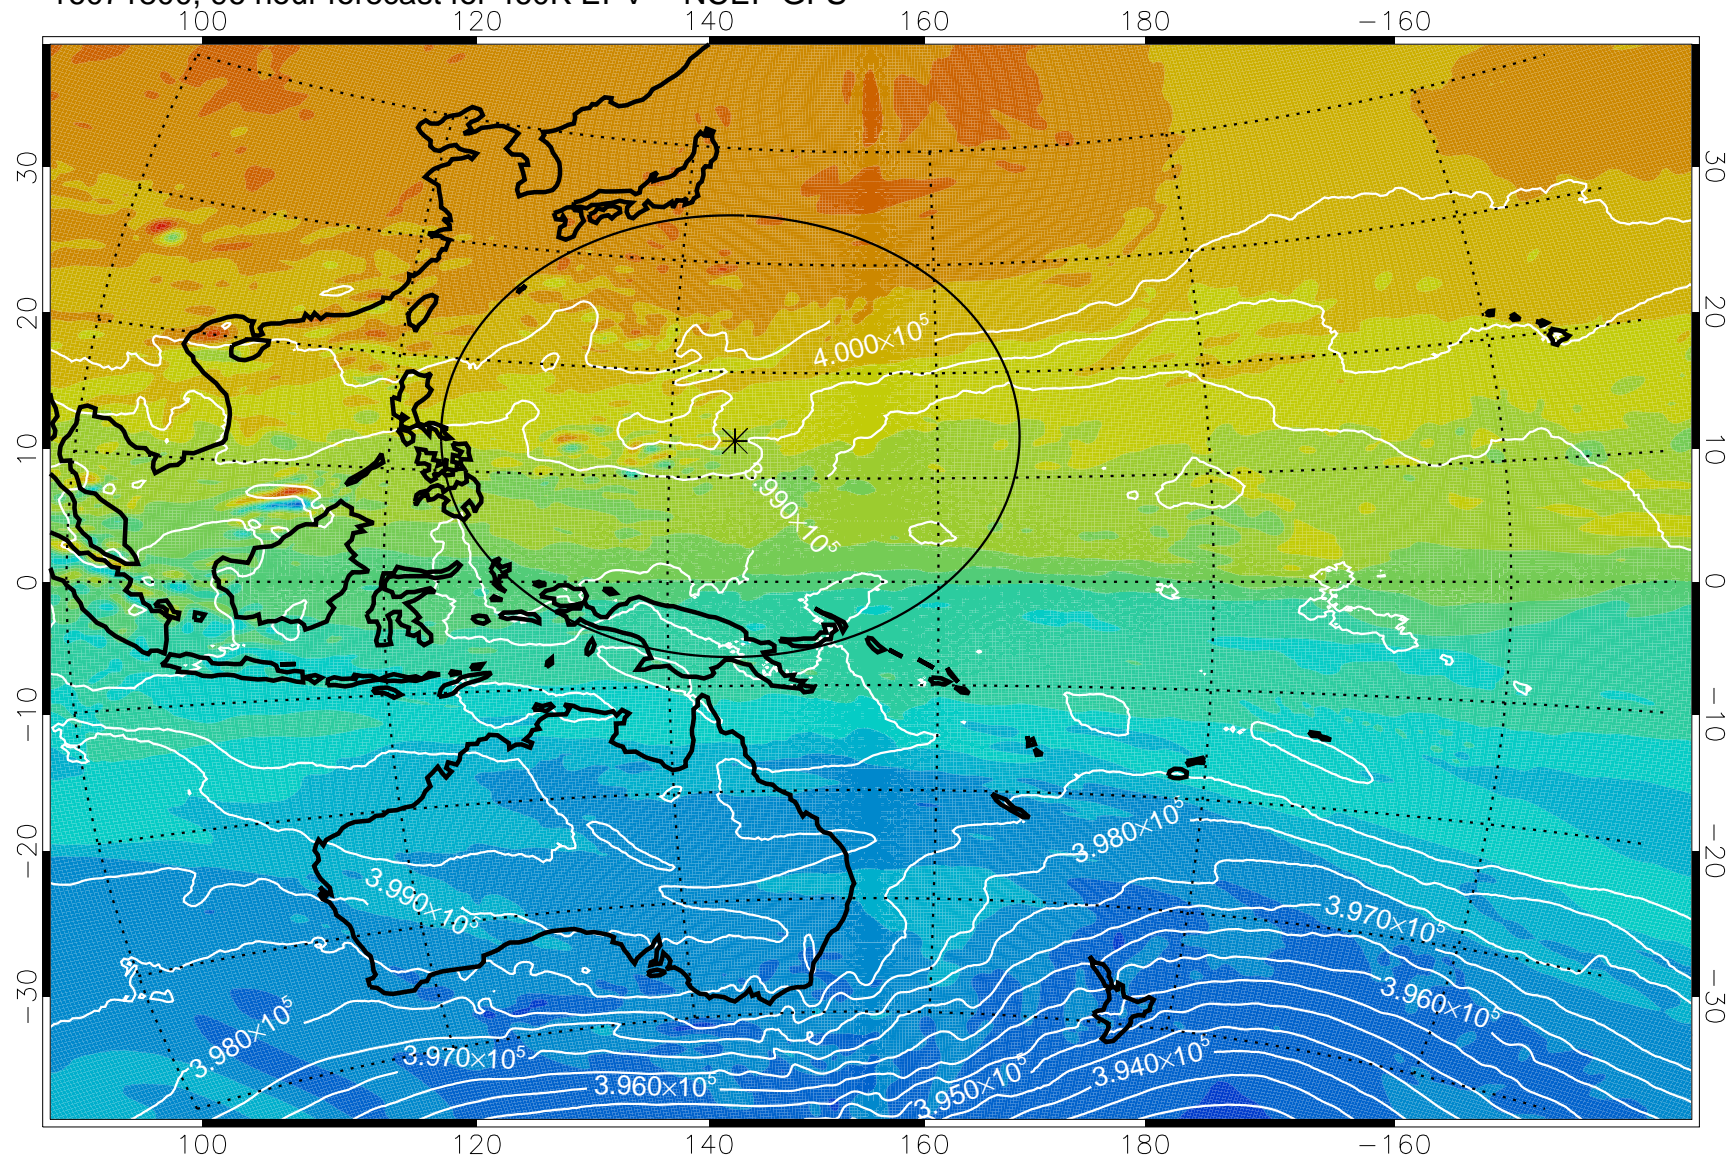

460K Montgomery Streamfunction, white

Range ring of 2304 km

16071700, 72 hour forecast for 460K EPV -- NCEP GFS

460K Montgomery Streamfunction, white

Range ring of 2304 km

16071706, 78 hour forecast for 460K EPV -- NCEP GFS

460K Montgomery Streamfunction, white

Range ring of 2304 km

16071712, 84 hour forecast for 460K EPV -- NCEP GFS

460K Montgomery Streamfunction, white

Range ring of 2304 km

16071718, 90 hour forecast for 460K EPV -- NCEP GFS

460K Montgomery Streamfunction, white

Range ring of 2304 km

16071800, 96 hour forecast for 460K EPV -- NCEP GFS

460K Montgomery Streamfunction, white

Range ring of 2304 km

16071806, 102 hour forecast for 460K EPV -- NCEP GFS

460K Montgomery Streamfunction, white

Range ring of 2304 km

16071812, 108 hour forecast for 460K EPV -- NCEP GFS

16071818, 114 hour forecast for 460K EPV -- NCEP GFS

460K Montgomery Streamfunction, white

Range ring of 2304 km