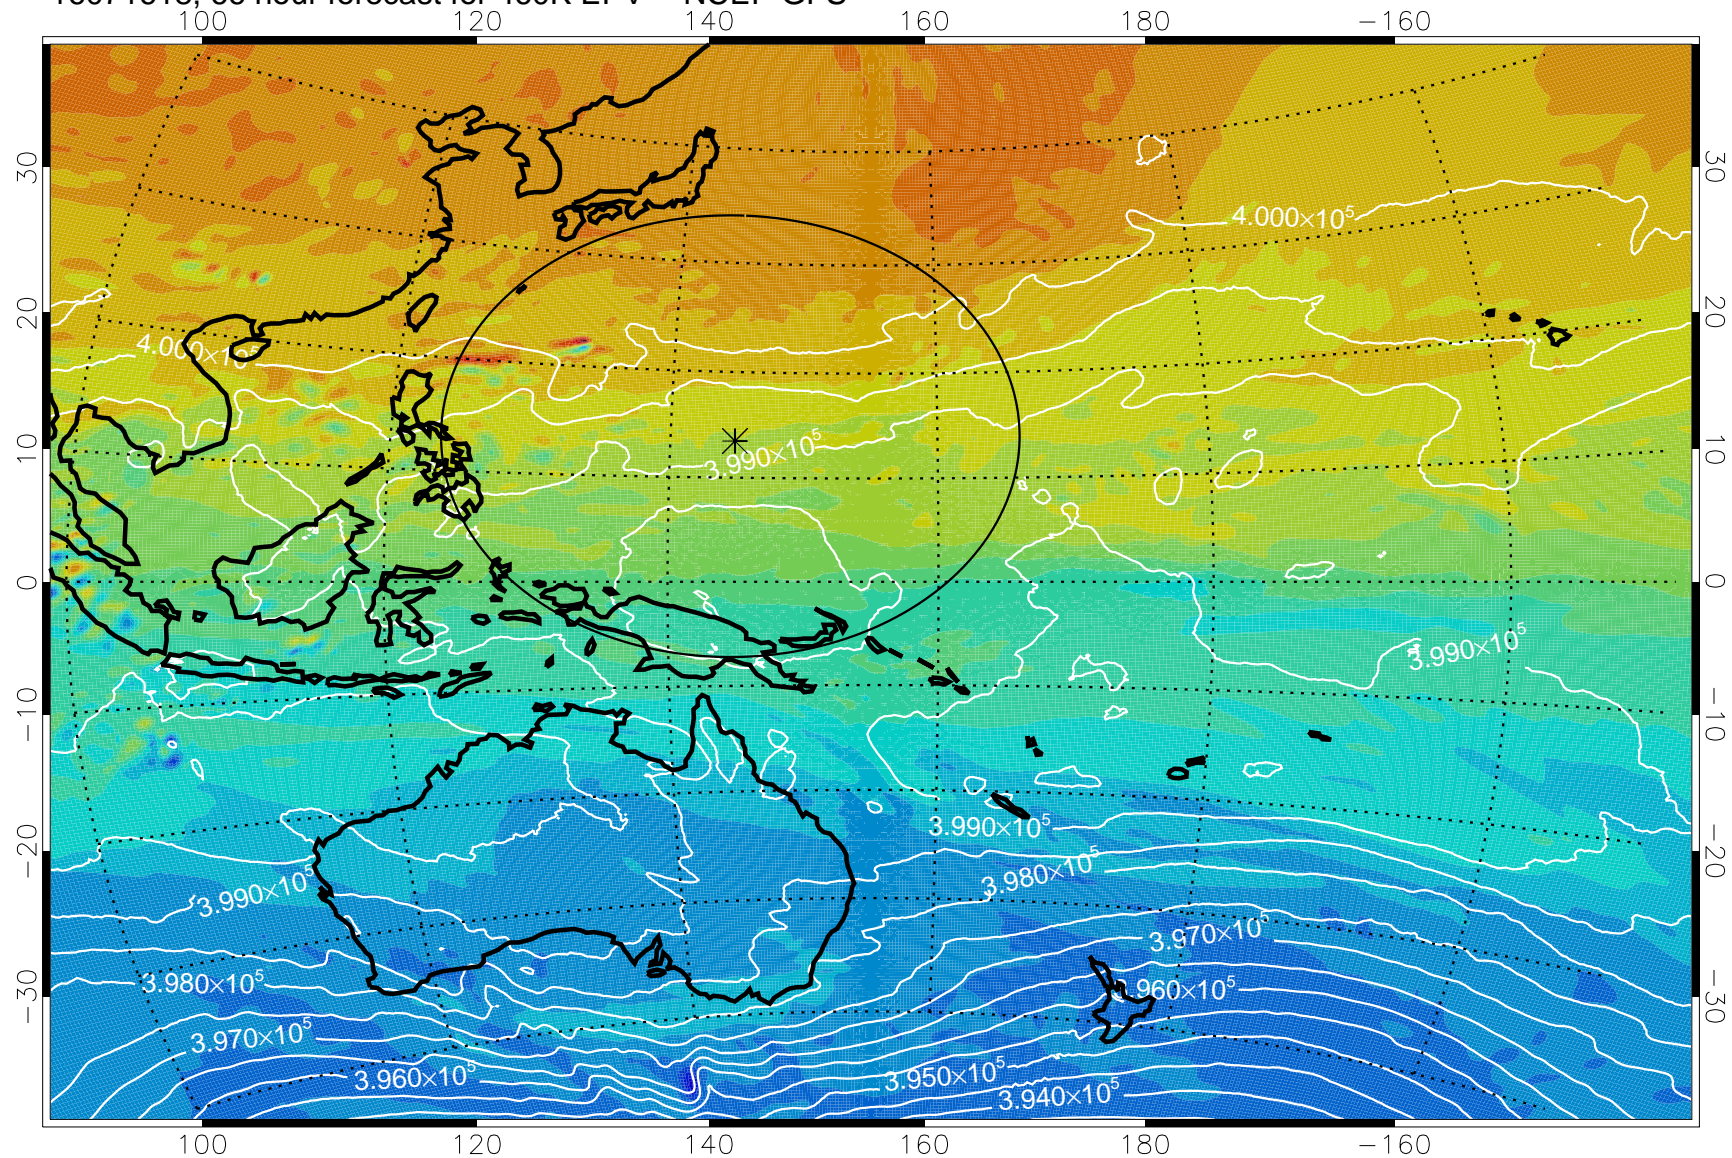

460K Montgomery Streamfunction, white

Range ring of 2304 km

16071600, 48 hour forecast for 460K EPV -- NCEP GFS

460K Montgomery Streamfunction, white

Range ring of 2304 km

16071606, 54 hour forecast for 460K EPV -- NCEP GFS

460K Montgomery Streamfunction, white

Range ring of 2304 km

16071612, 60 hour forecast for 460K EPV -- NCEP GFS

460K Montgomery Streamfunction, white

Range ring of 2304 km

16071618, 66 hour forecast for 460K EPV -- NCEP GFS

460K Montgomery Streamfunction, white

Range ring of 2304 km

16071700, 72 hour forecast for 460K EPV -- NCEP GFS

460K Montgomery Streamfunction, white

Range ring of 2304 km

16071706, 78 hour forecast for 460K EPV -- NCEP GFS

460K Montgomery Streamfunction, white

Range ring of 2304 km

16071712, 84 hour forecast for 460K EPV -- NCEP GFS

460K Montgomery Streamfunction, white

Range ring of 2304 km

16071718, 90 hour forecast for 460K EPV -- NCEP GFS