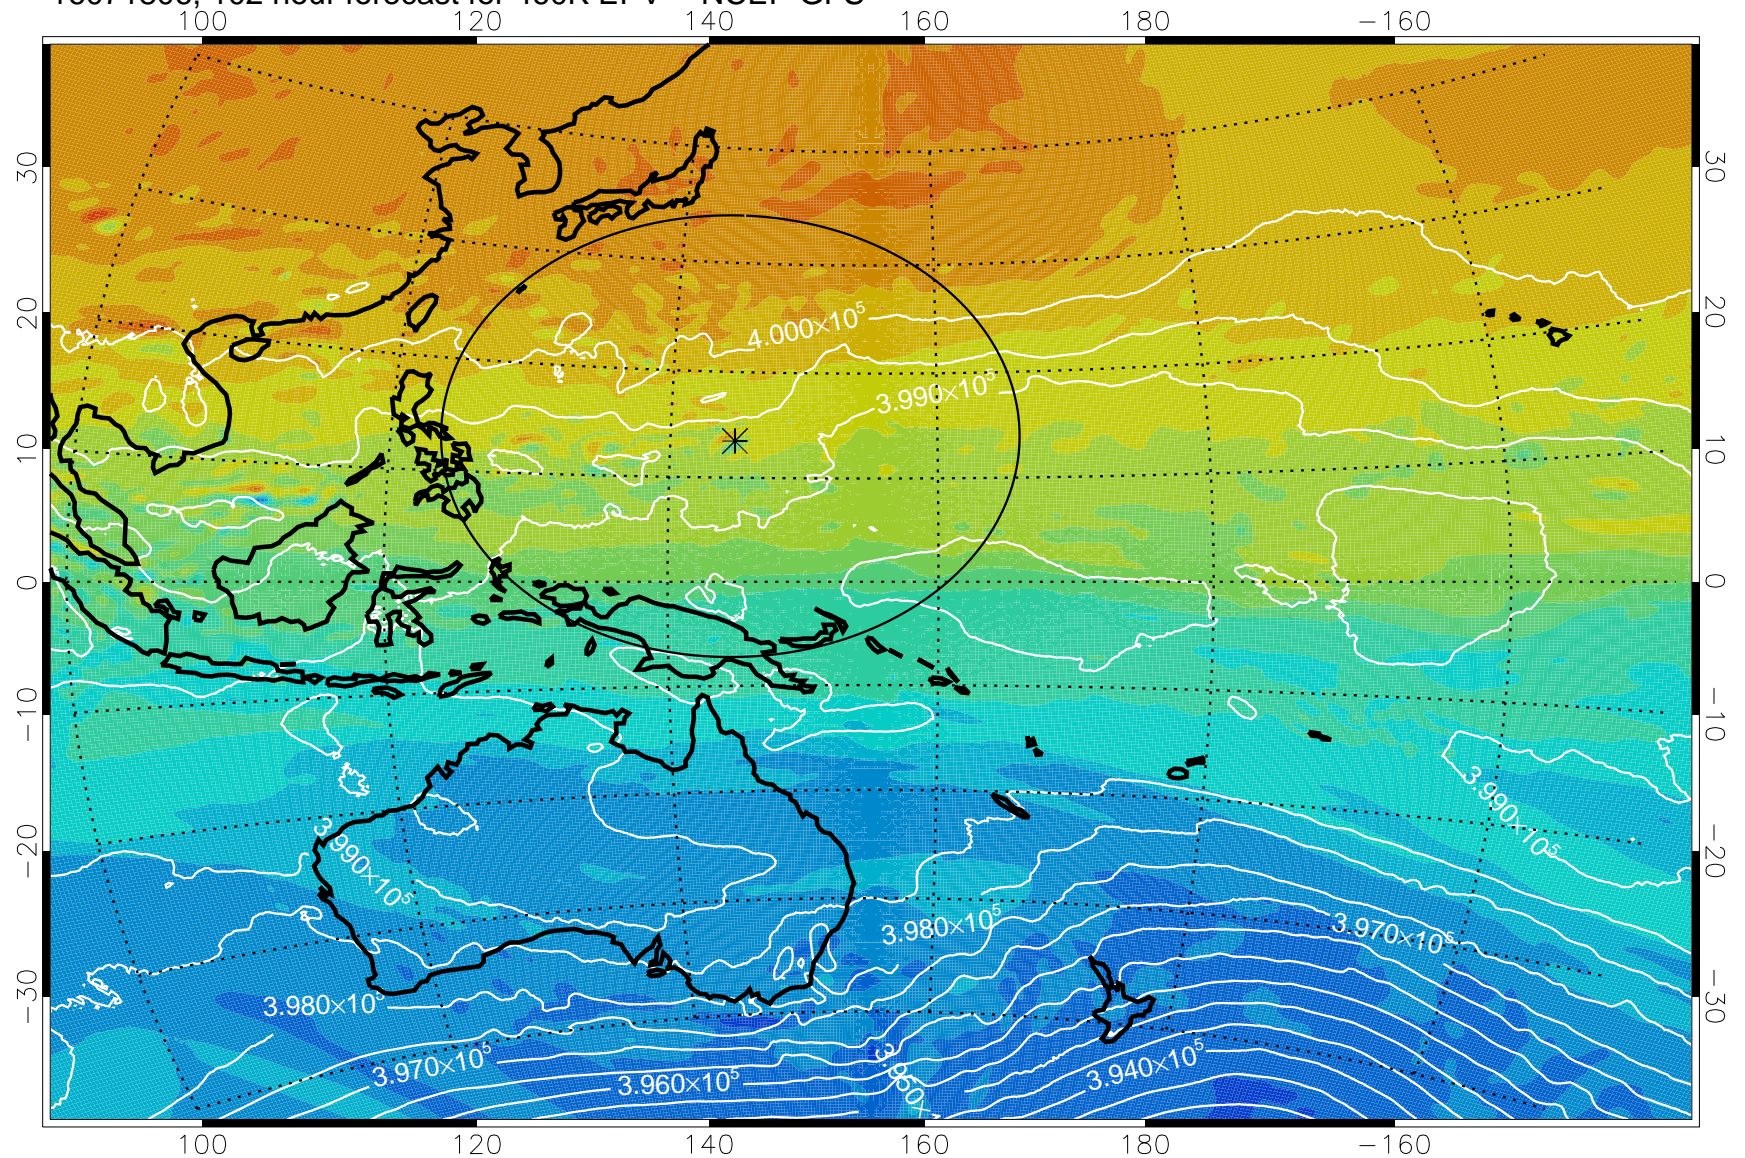

460K Montgomery Streamfunction, white

Range ring of 2304 km

16071712, 84 hour forecast for 460K EPV -- NCEP GFS

460K Montgomery Streamfunction, white

Range ring of 2304 km

16071718, 90 hour forecast for 460K EPV -- NCEP GFS

460K Montgomery Streamfunction, white

Range ring of 2304 km

16071800, 96 hour forecast for 460K EPV -- NCEP GFS

460K Montgomery Streamfunction, white

Range ring of 2304 km

16071806, 102 hour forecast for 460K EPV -- NCEP GFS

460K Montgomery Streamfunction, white

Range ring of 2304 km

16071812, 108 hour forecast for 460K EPV -- NCEP GFS

16071818, 114 hour forecast for 460K EPV -- NCEP GFS

460K Montgomery Streamfunction, white

Range ring of 2304 km

16071900, 120 hour forecast for 460K EPV -- NCEP GFS

460K Montgomery Streamfunction, white

Range ring of 2304 km