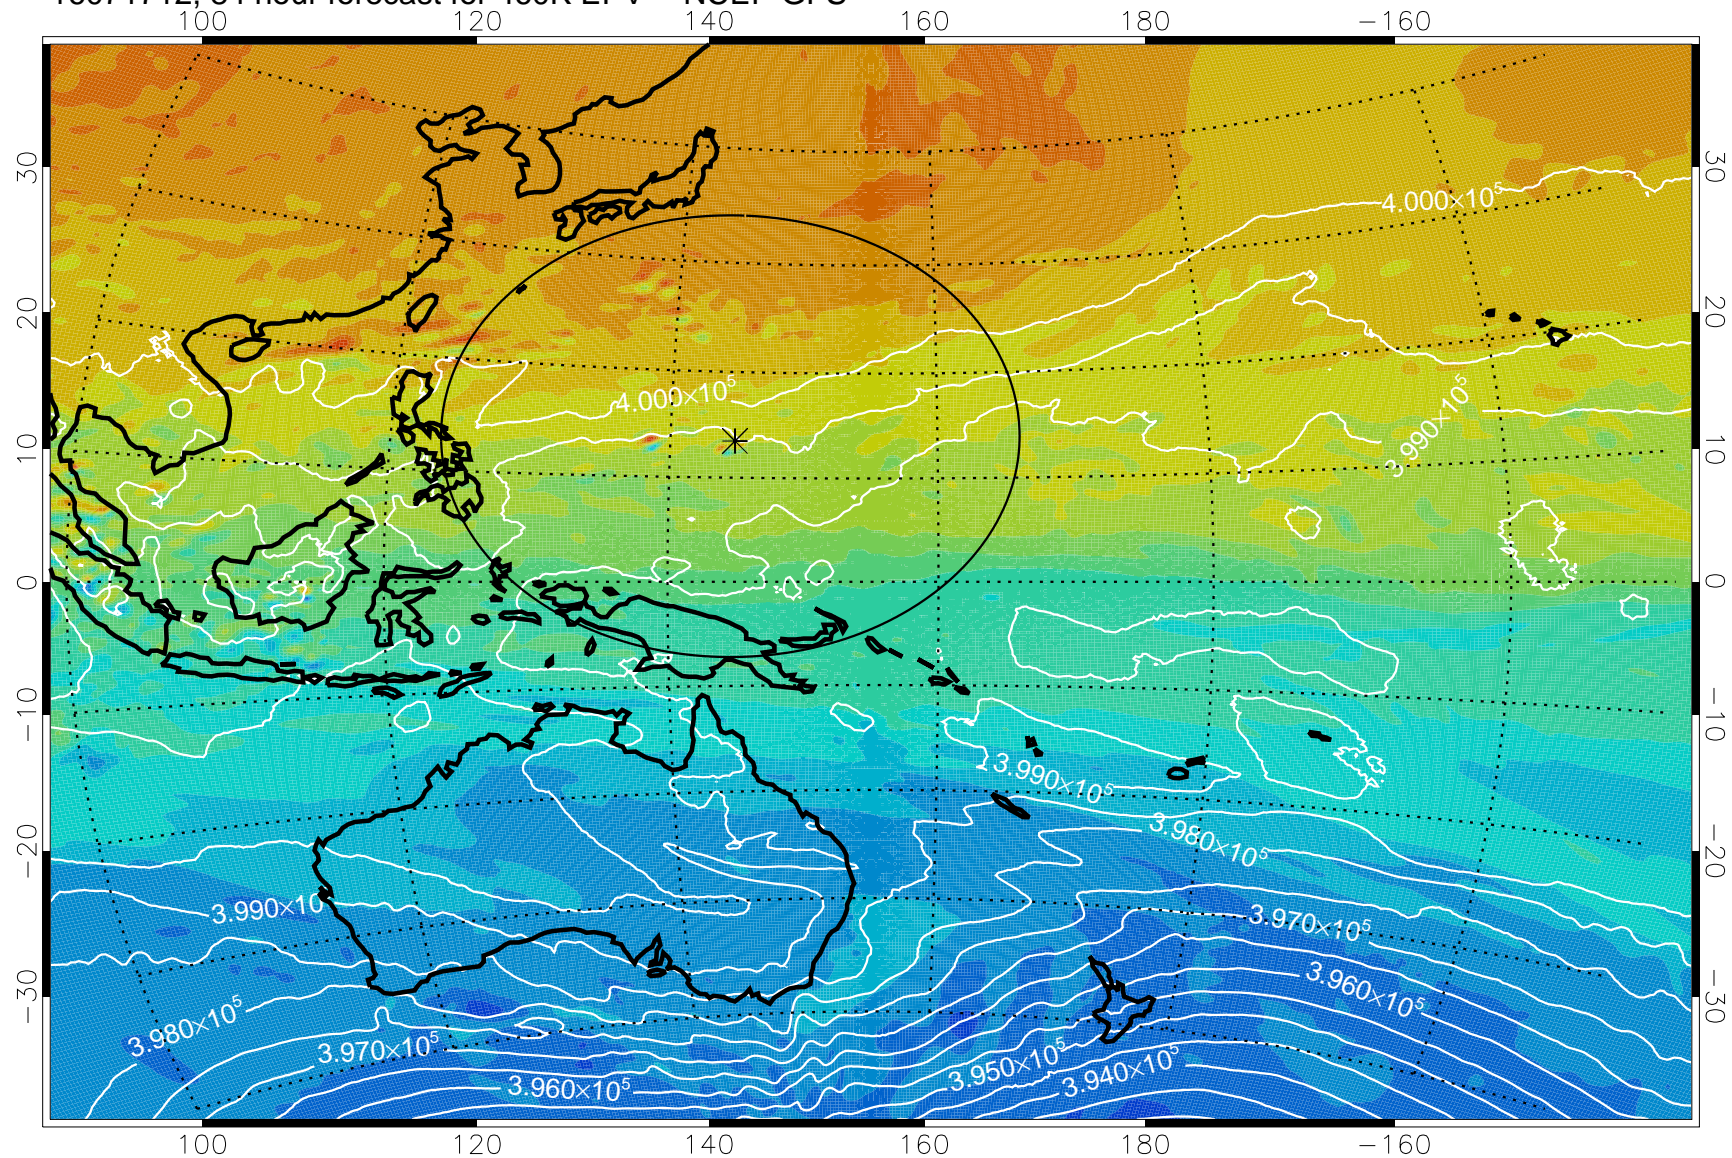

460K Montgomery Streamfunction, white

Range ring of 2304 km

16071612, 60 hour forecast for 460K EPV -- NCEP GFS

460K Montgomery Streamfunction, white

Range ring of 2304 km

16071618, 66 hour forecast for 460K EPV -- NCEP GFS

460K Montgomery Streamfunction, white

Range ring of 2304 km

16071700, 72 hour forecast for 460K EPV -- NCEP GFS

460K Montgomery Streamfunction, white

Range ring of 2304 km

16071706, 78 hour forecast for 460K EPV -- NCEP GFS

460K Montgomery Streamfunction, white

Range ring of 2304 km

16071712, 84 hour forecast for 460K EPV -- NCEP GFS

460K Montgomery Streamfunction, white

Range ring of 2304 km

16071718, 90 hour forecast for 460K EPV -- NCEP GFS

460K Montgomery Streamfunction, white

Range ring of 2304 km

16071800, 96 hour forecast for 460K EPV -- NCEP GFS

460K Montgomery Streamfunction, white

Range ring of 2304 km

16071806, 102 hour forecast for 460K EPV -- NCEP GFS