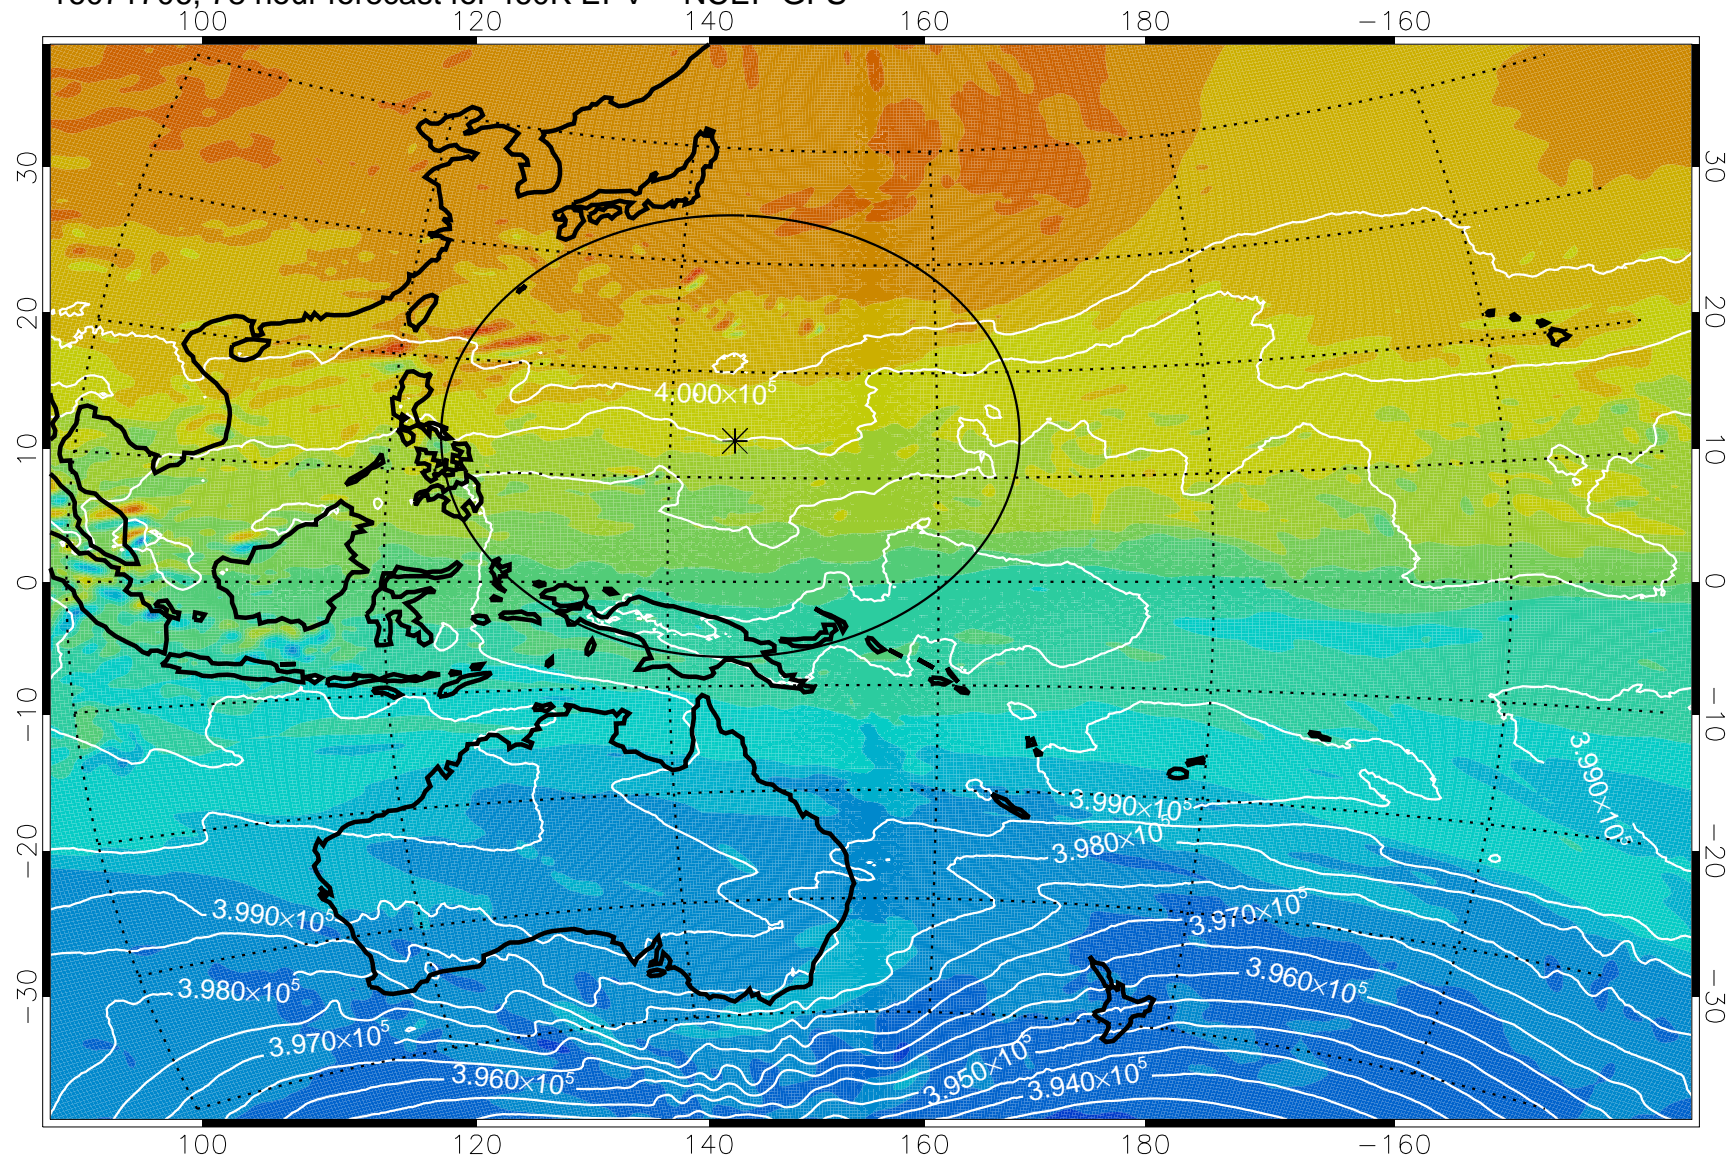

460K Montgomery Streamfunction, white

Range ring of 2304 km

16071612, 60 hour forecast for 460K EPV -- NCEP GFS

460K Montgomery Streamfunction, white

Range ring of 2304 km

16071618, 66 hour forecast for 460K EPV -- NCEP GFS

460K Montgomery Streamfunction, white

Range ring of 2304 km

16071700, 72 hour forecast for 460K EPV -- NCEP GFS

460K Montgomery Streamfunction, white

Range ring of 2304 km

16071706, 78 hour forecast for 460K EPV -- NCEP GFS

460K Montgomery Streamfunction, white

Range ring of 2304 km

16071712, 84 hour forecast for 460K EPV -- NCEP GFS

460K Montgomery Streamfunction, white

Range ring of 2304 km

16071718, 90 hour forecast for 460K EPV -- NCEP GFS

460K Montgomery Streamfunction, white

Range ring of 2304 km

16071800, 96 hour forecast for 460K EPV -- NCEP GFS

460K Montgomery Streamfunction, white

Range ring of 2304 km

16071806, 102 hour forecast for 460K EPV -- NCEP GFS