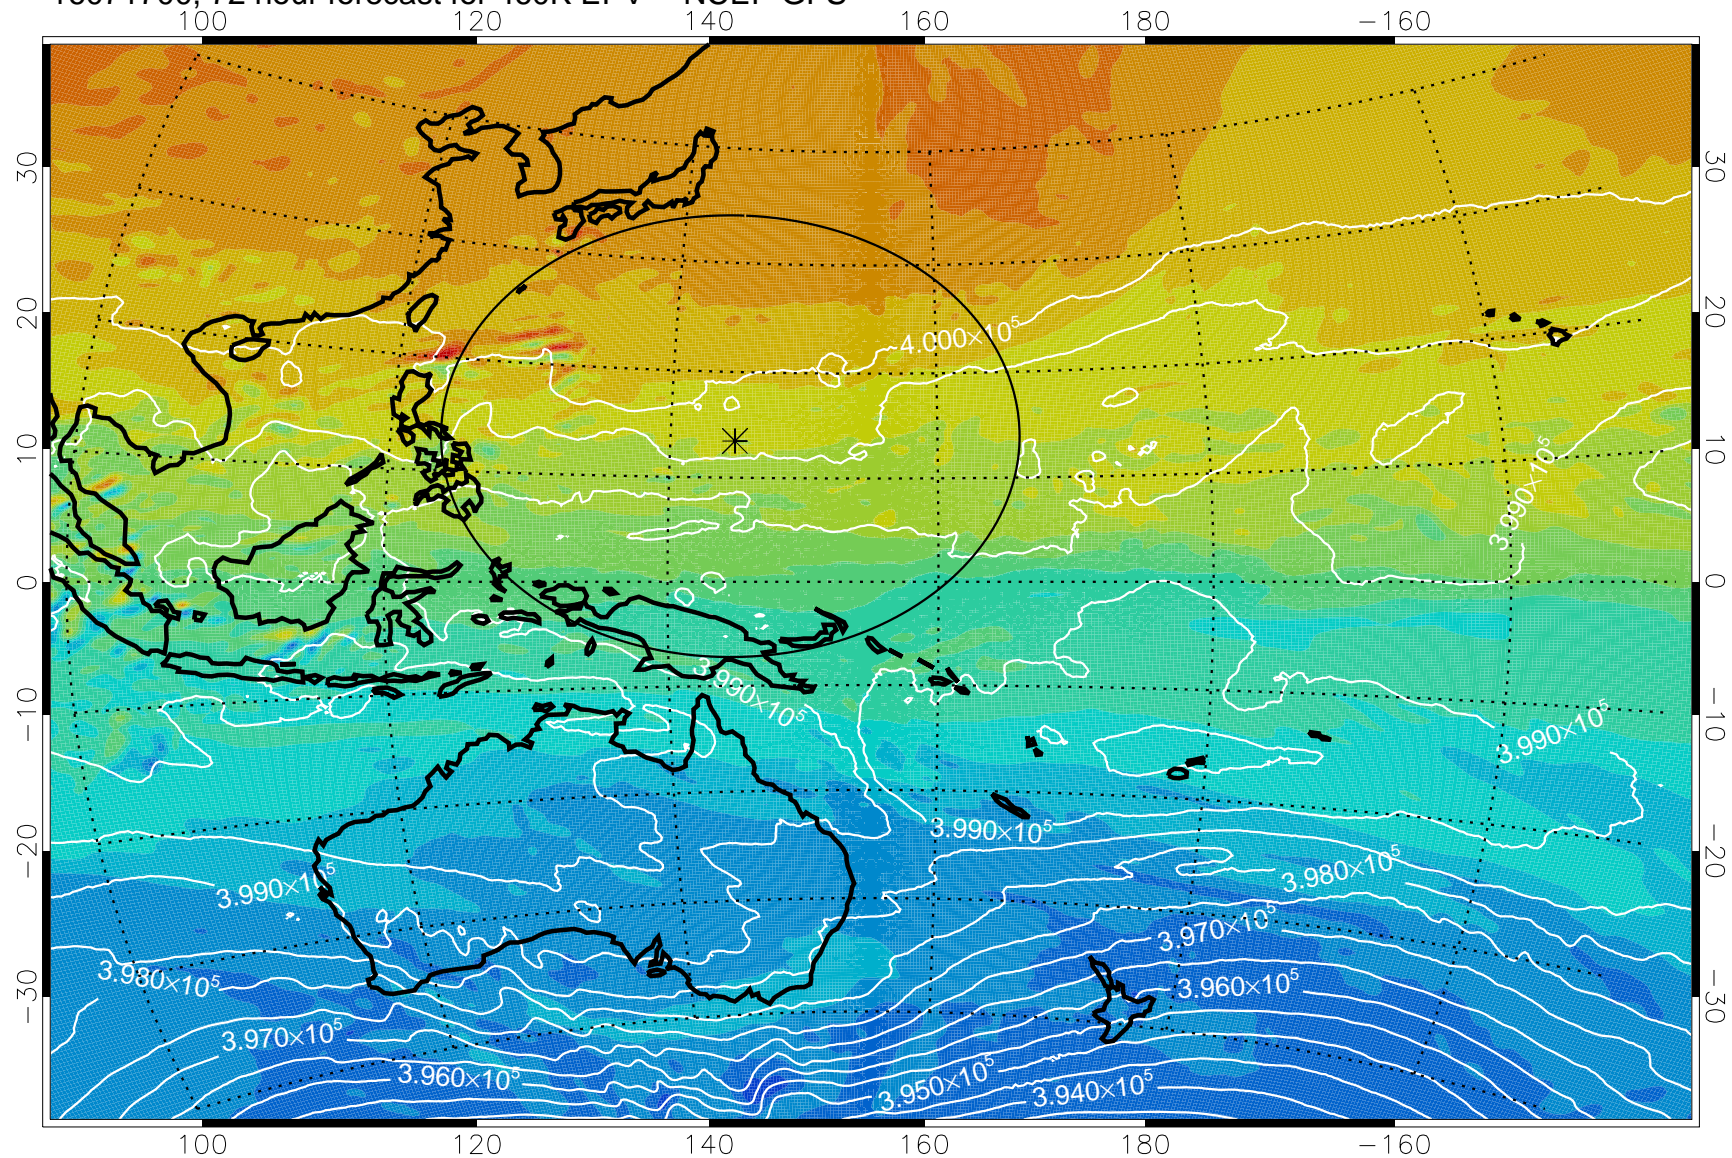

460K Montgomery Streamfunction, white

Range ring of 2304 km

16071600, 48 hour forecast for 460K EPV -- NCEP GFS

460K Montgomery Streamfunction, white

Range ring of 2304 km

16071606, 54 hour forecast for 460K EPV -- NCEP GFS

460K Montgomery Streamfunction, white

Range ring of 2304 km

16071612, 60 hour forecast for 460K EPV -- NCEP GFS

460K Montgomery Streamfunction, white

Range ring of 2304 km

16071618, 66 hour forecast for 460K EPV -- NCEP GFS

460K Montgomery Streamfunction, white

Range ring of 2304 km

16071700, 72 hour forecast for 460K EPV -- NCEP GFS

460K Montgomery Streamfunction, white

Range ring of 2304 km

16071706, 78 hour forecast for 460K EPV -- NCEP GFS

460K Montgomery Streamfunction, white

Range ring of 2304 km

16071712, 84 hour forecast for 460K EPV -- NCEP GFS

460K Montgomery Streamfunction, white

Range ring of 2304 km

16071718, 90 hour forecast for 460K EPV -- NCEP GFS