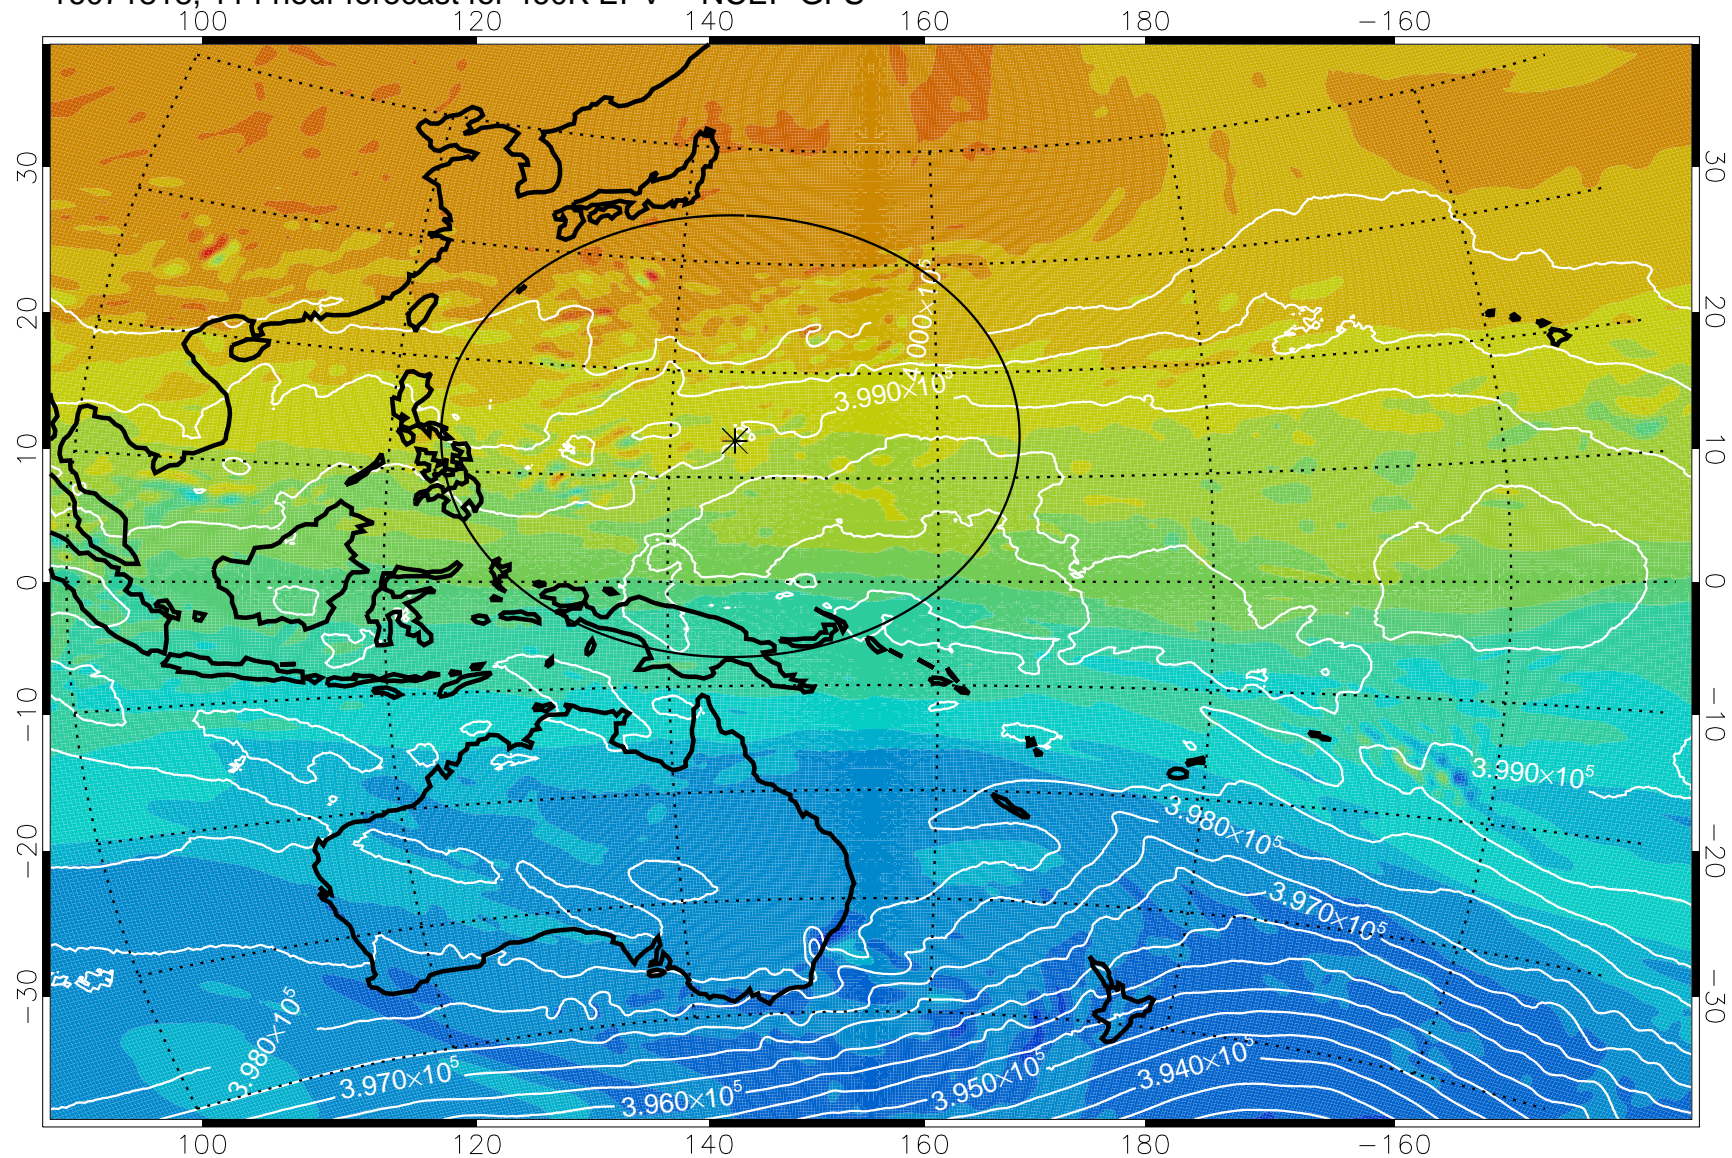

460K Montgomery Streamfunction, white

Range ring of 2304 km

16071712, 84 hour forecast for 460K EPV -- NCEP GFS

460K Montgomery Streamfunction, white

Range ring of 2304 km

16071718, 90 hour forecast for 460K EPV -- NCEP GFS

460K Montgomery Streamfunction, white

Range ring of 2304 km

16071800, 96 hour forecast for 460K EPV -- NCEP GFS

460K Montgomery Streamfunction, white

Range ring of 2304 km

16071806, 102 hour forecast for 460K EPV -- NCEP GFS

460K Montgomery Streamfunction, white

Range ring of 2304 km

16071812, 108 hour forecast for 460K EPV -- NCEP GFS

16071818, 114 hour forecast for 460K EPV -- NCEP GFS

460K Montgomery Streamfunction, white

Range ring of 2304 km

16071900, 120 hour forecast for 460K EPV -- NCEP GFS

460K Montgomery Streamfunction, white

Range ring of 2304 km