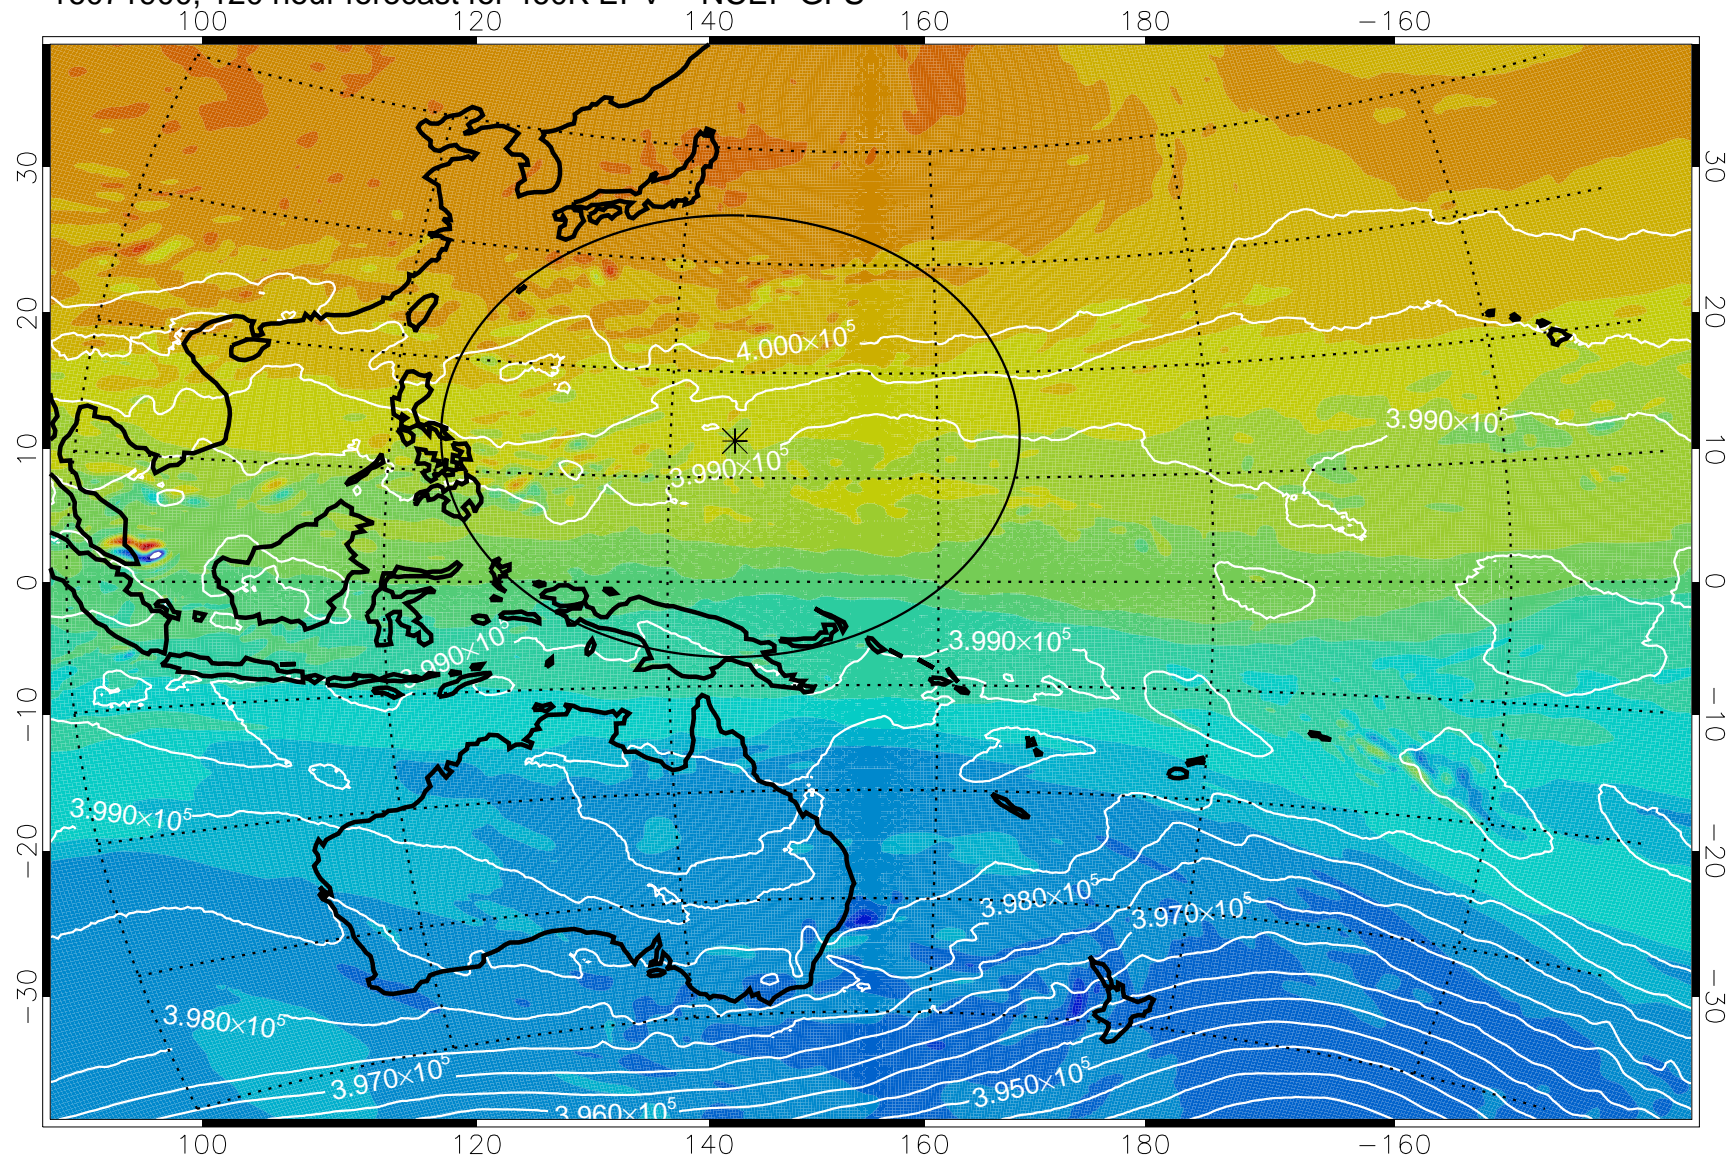

460K Montgomery Streamfunction, white

Range ring of 2304 km

16071712, 84 hour forecast for 460K EPV -- NCEP GFS

460K Montgomery Streamfunction, white

Range ring of 2304 km

16071718, 90 hour forecast for 460K EPV -- NCEP GFS

460K Montgomery Streamfunction, white

Range ring of 2304 km

16071800, 96 hour forecast for 460K EPV -- NCEP GFS

460K Montgomery Streamfunction, white

Range ring of 2304 km

16071806, 102 hour forecast for 460K EPV -- NCEP GFS

460K Montgomery Streamfunction, white

Range ring of 2304 km

16071812, 108 hour forecast for 460K EPV -- NCEP GFS

16071818, 114 hour forecast for 460K EPV -- NCEP GFS

460K Montgomery Streamfunction, white

Range ring of 2304 km

16071900, 120 hour forecast for 460K EPV -- NCEP GFS

460K Montgomery Streamfunction, white

Range ring of 2304 km