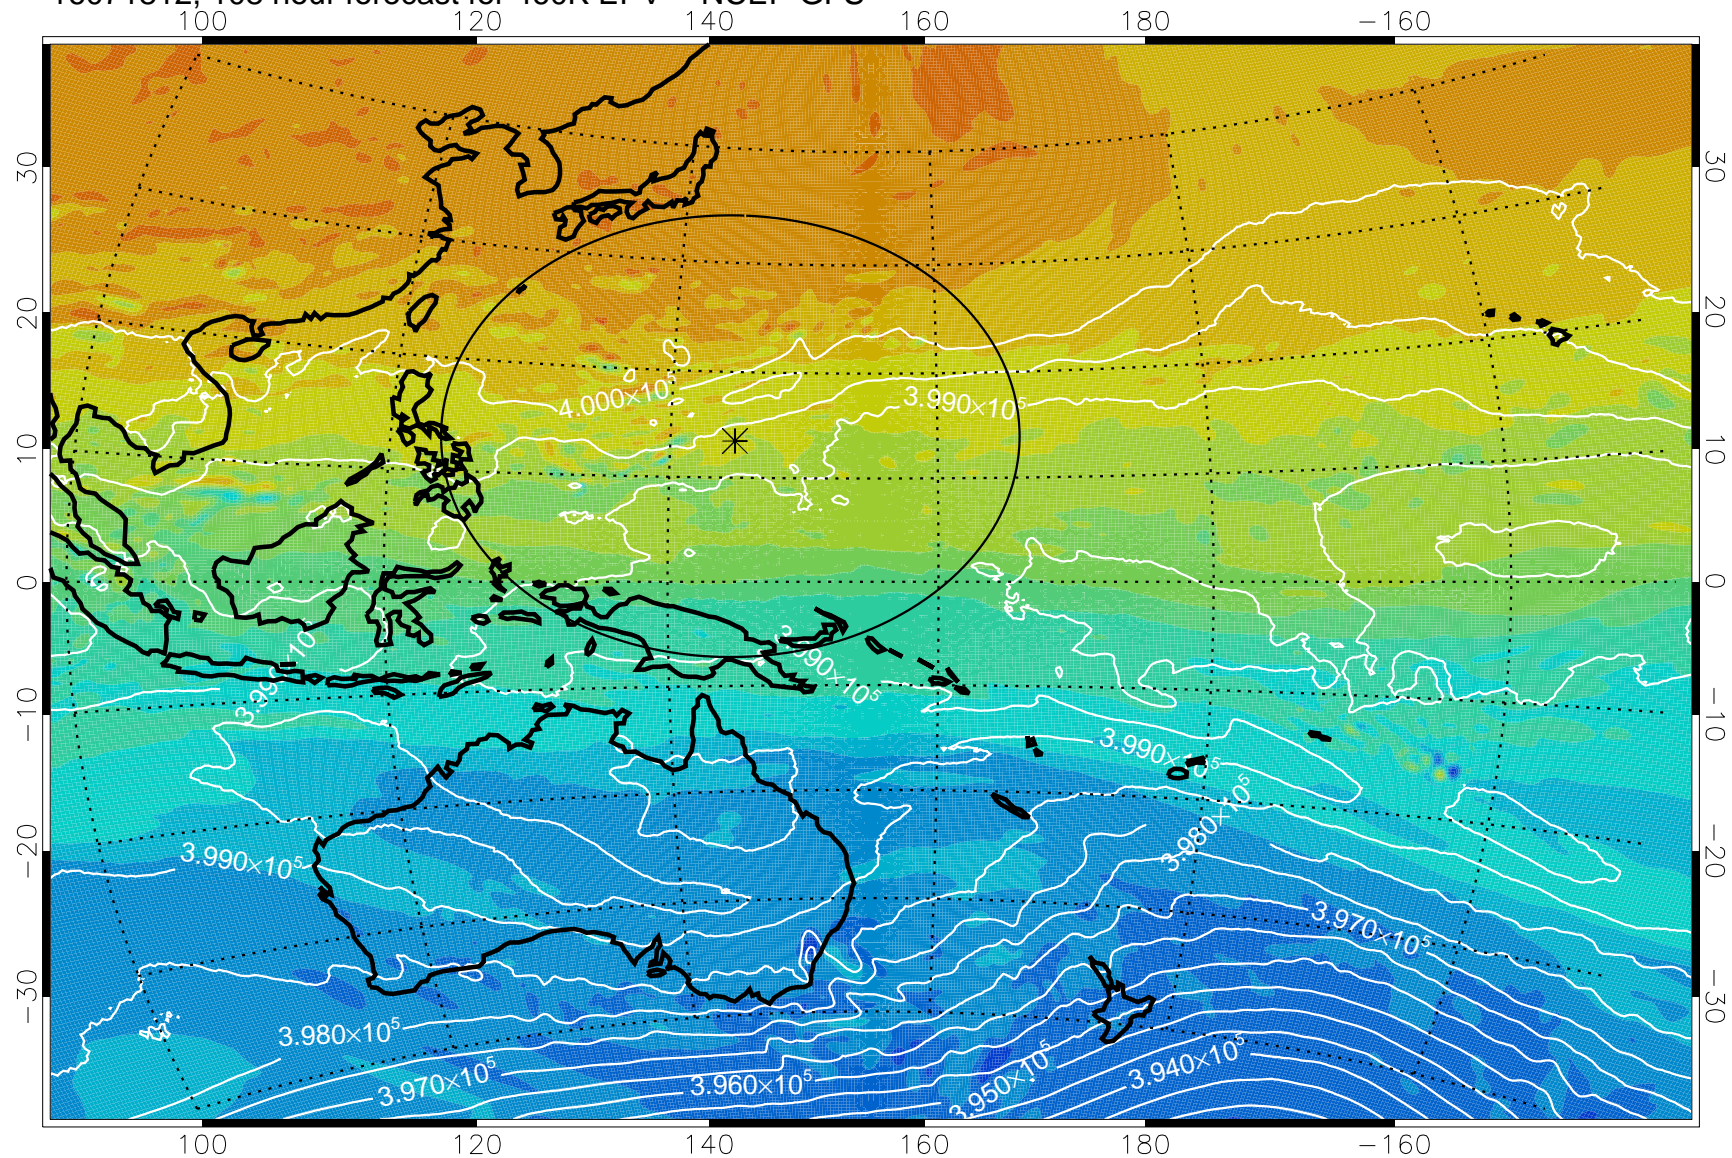

460K Montgomery Streamfunction, white

Range ring of 2304 km

16071712, 84 hour forecast for 460K EPV -- NCEP GFS

460K Montgomery Streamfunction, white

Range ring of 2304 km

16071718, 90 hour forecast for 460K EPV -- NCEP GFS

460K Montgomery Streamfunction, white

Range ring of 2304 km

16071800, 96 hour forecast for 460K EPV -- NCEP GFS

460K Montgomery Streamfunction, white

Range ring of 2304 km

16071806, 102 hour forecast for 460K EPV -- NCEP GFS

460K Montgomery Streamfunction, white

Range ring of 2304 km

16071812, 108 hour forecast for 460K EPV -- NCEP GFS

16071818, 114 hour forecast for 460K EPV -- NCEP GFS

460K Montgomery Streamfunction, white

Range ring of 2304 km

16071900, 120 hour forecast for 460K EPV -- NCEP GFS

460K Montgomery Streamfunction, white

Range ring of 2304 km