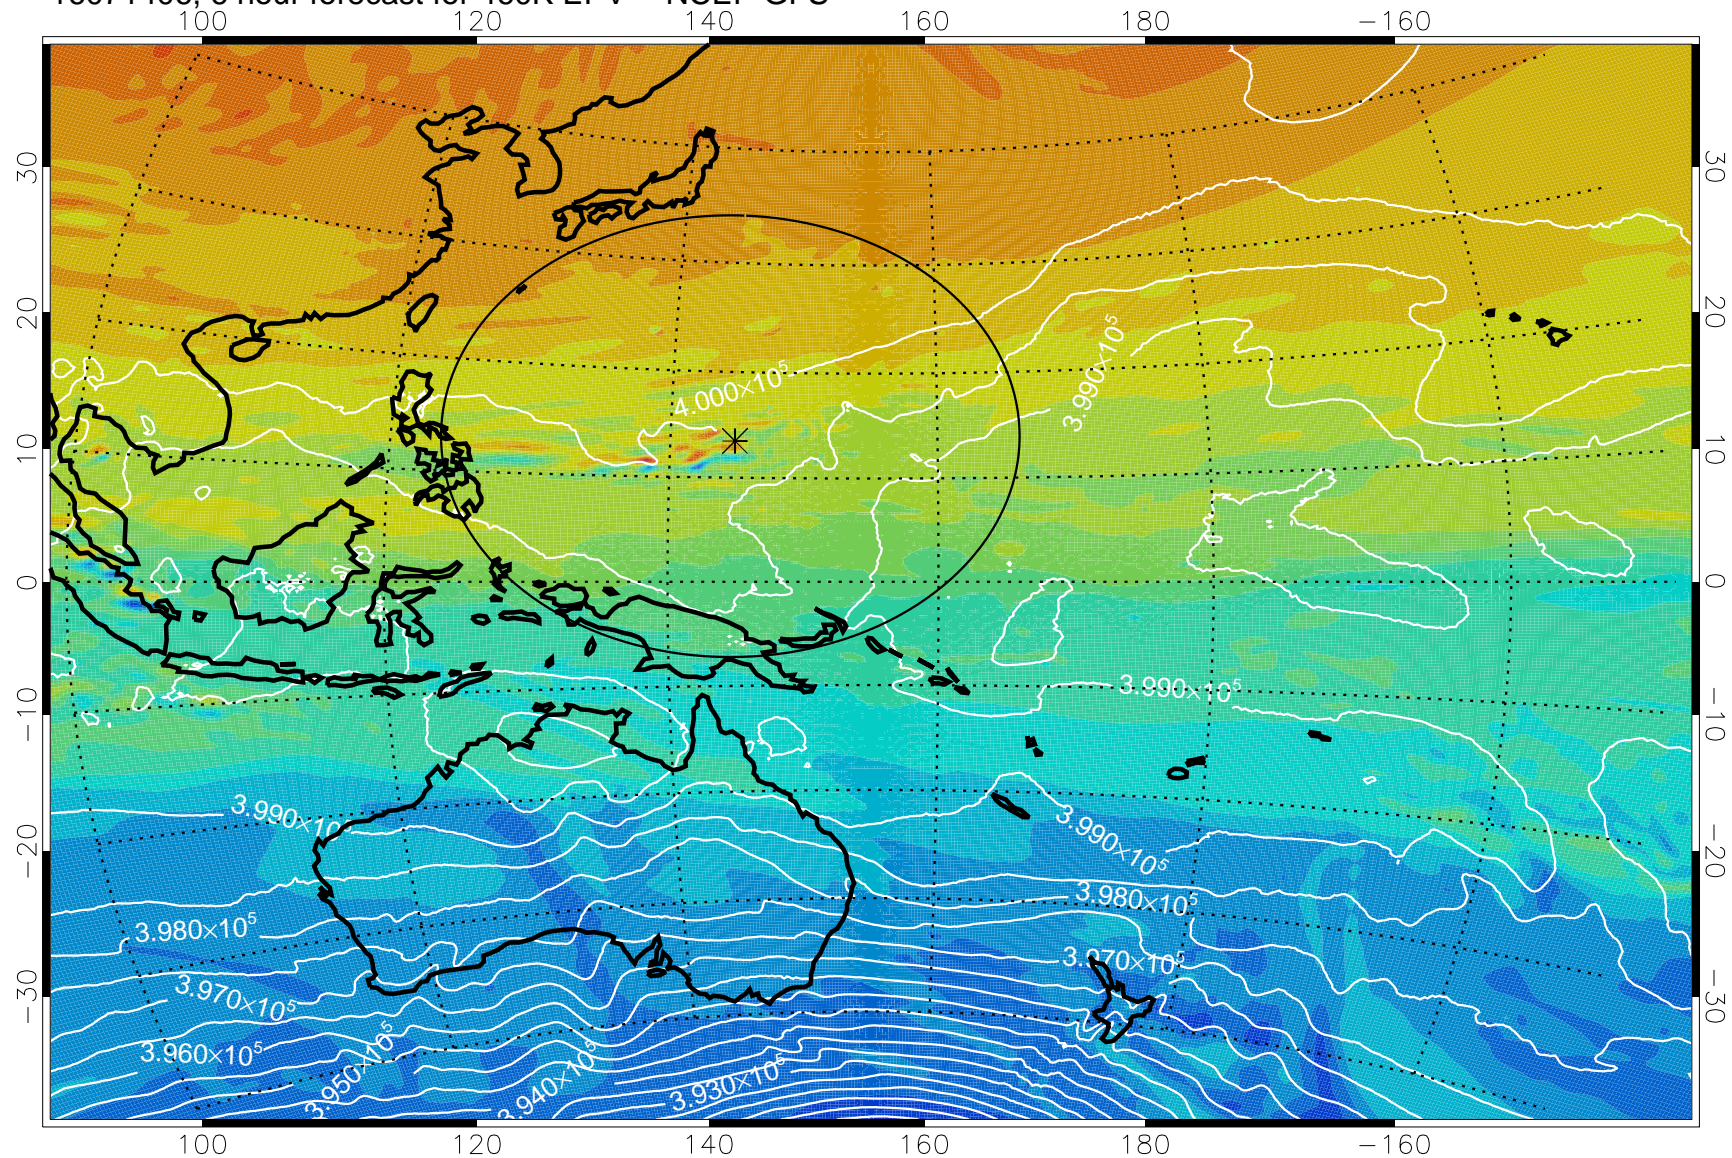

16071406, 6 hour forecast for 460K EPV -- NCEP GFS

16071412, 12 hour forecast for 460K EPV -- NCEP GFS

460K Montgomery Streamfunction, white

Range ring of 2304 km

16071418, 18 hour forecast for 460K EPV -- NCEP GFS

460K Montgomery Streamfunction, white

Range ring of 2304 km

16071500, 24 hour forecast for 460K EPV -- NCEP GFS

460K Montgomery Streamfunction, white

Range ring of 2304 km

16071506, 30 hour forecast for 460K EPV -- NCEP GFS

460K Montgomery Streamfunction, white

Range ring of 2304 km

16071512, 36 hour forecast for 460K EPV -- NCEP GFS

460K Montgomery Streamfunction, white

Range ring of 2304 km

16071518, 42 hour forecast for 460K EPV -- NCEP GFS

460K Montgomery Streamfunction, white

Range ring of 2304 km

16071600, 48 hour forecast for 460K EPV -- NCEP GFS

460K Montgomery Streamfunction, white

Range ring of 2304 km

16071606, 54 hour forecast for 460K EPV -- NCEP GFS