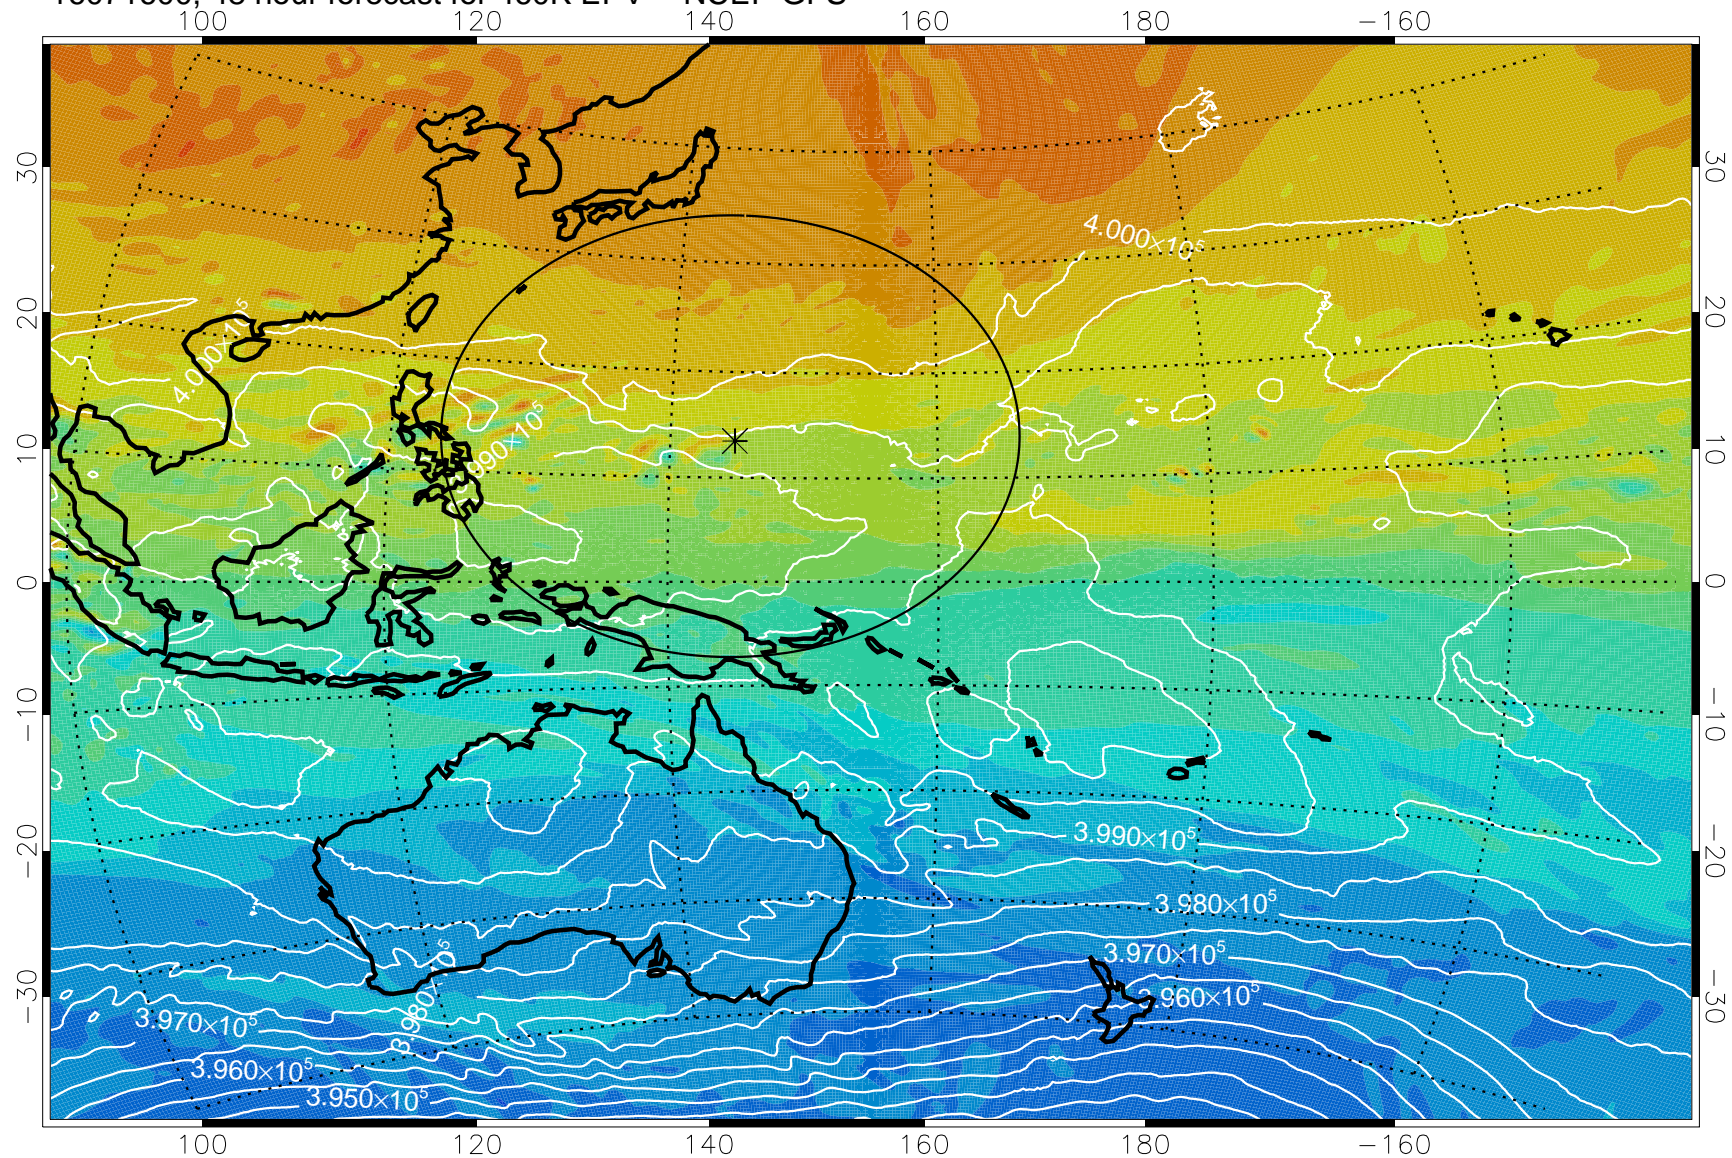

460K Montgomery Streamfunction, white

Range ring of 2304 km

16071500, 24 hour forecast for 460K EPV -- NCEP GFS

460K Montgomery Streamfunction, white

Range ring of 2304 km

16071506, 30 hour forecast for 460K EPV -- NCEP GFS

460K Montgomery Streamfunction, white

Range ring of 2304 km

16071512, 36 hour forecast for 460K EPV -- NCEP GFS

460K Montgomery Streamfunction, white

Range ring of 2304 km

16071518, 42 hour forecast for 460K EPV -- NCEP GFS

460K Montgomery Streamfunction, white

Range ring of 2304 km

16071600, 48 hour forecast for 460K EPV -- NCEP GFS

460K Montgomery Streamfunction, white

Range ring of 2304 km

16071606, 54 hour forecast for 460K EPV -- NCEP GFS

460K Montgomery Streamfunction, white

Range ring of 2304 km

16071612, 60 hour forecast for 460K EPV -- NCEP GFS

460K Montgomery Streamfunction, white

Range ring of 2304 km

16071618, 66 hour forecast for 460K EPV -- NCEP GFS