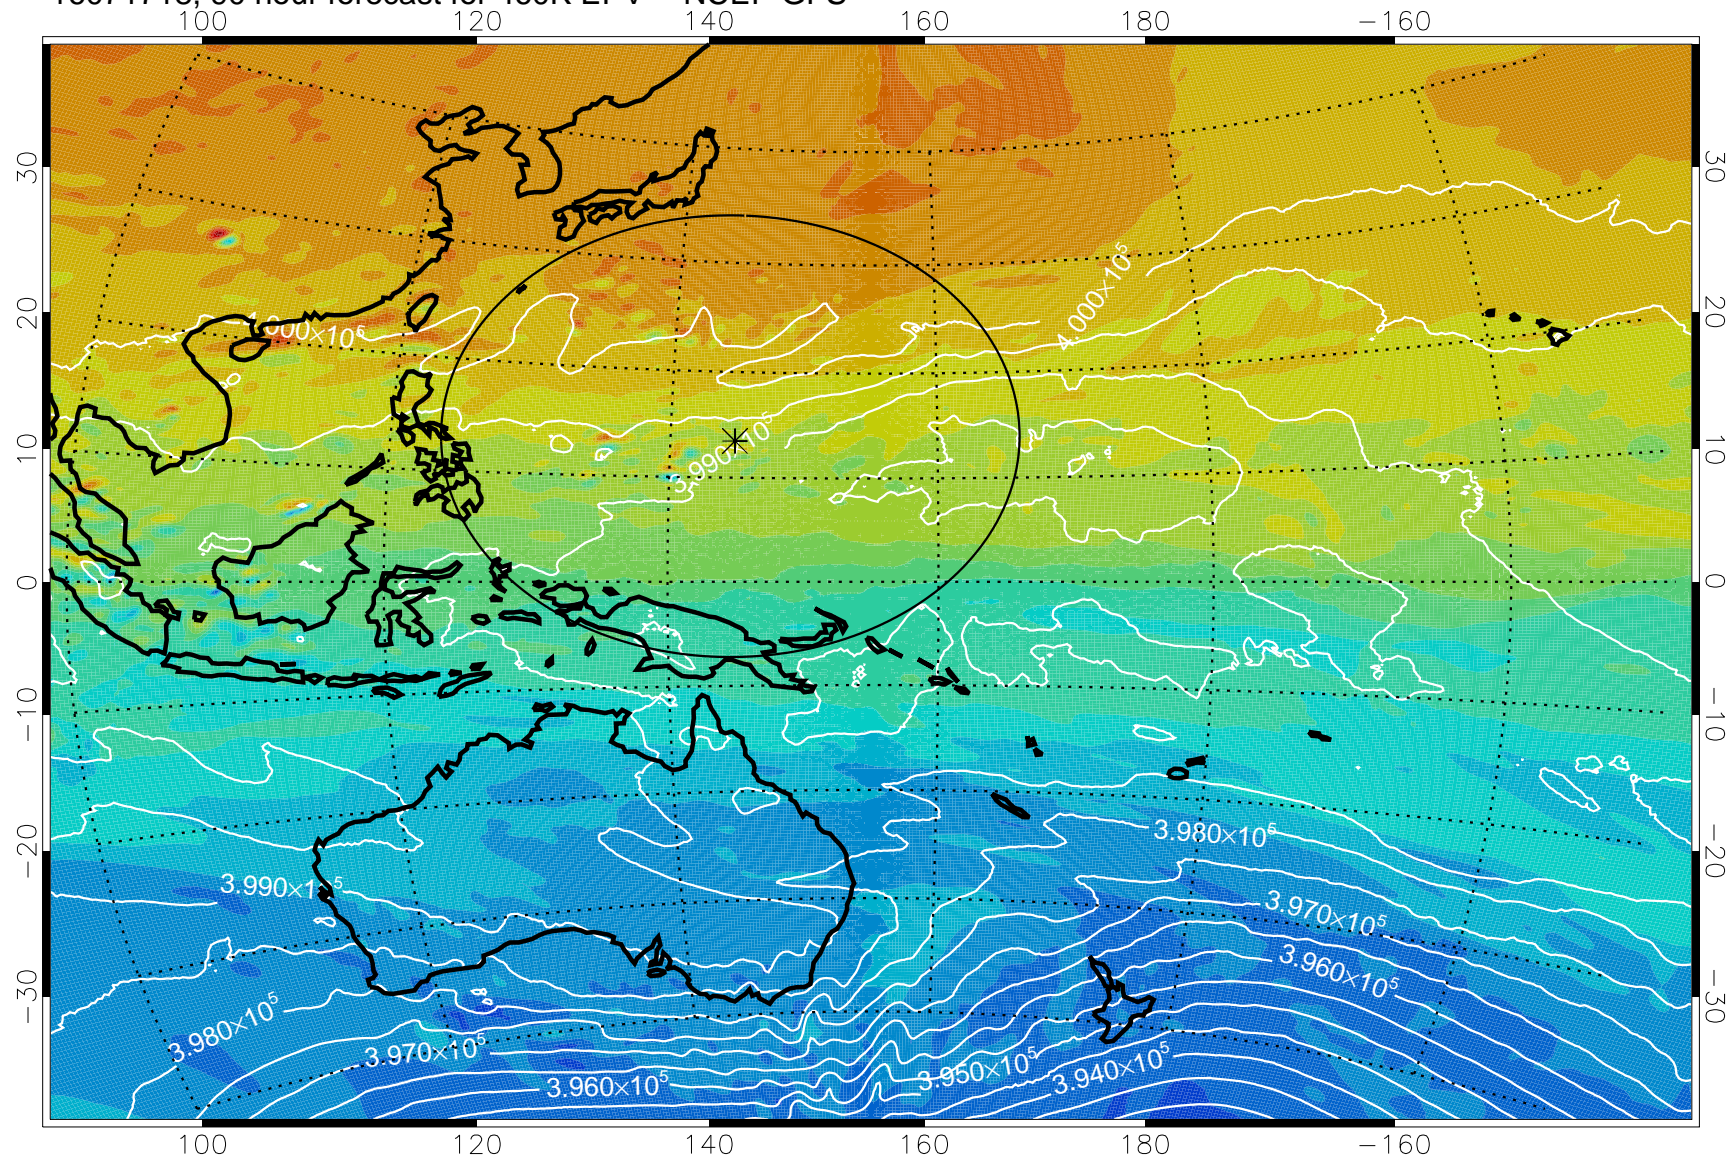

460K Montgomery Streamfunction, white

Range ring of 2304 km

16071700, 72 hour forecast for 460K EPV -- NCEP GFS

460K Montgomery Streamfunction, white

Range ring of 2304 km

16071706, 78 hour forecast for 460K EPV -- NCEP GFS

460K Montgomery Streamfunction, white

Range ring of 2304 km

16071712, 84 hour forecast for 460K EPV -- NCEP GFS

460K Montgomery Streamfunction, white

Range ring of 2304 km

16071718, 90 hour forecast for 460K EPV -- NCEP GFS

460K Montgomery Streamfunction, white

Range ring of 2304 km

16071800, 96 hour forecast for 460K EPV -- NCEP GFS

460K Montgomery Streamfunction, white

Range ring of 2304 km

16071806, 102 hour forecast for 460K EPV -- NCEP GFS

460K Montgomery Streamfunction, white

Range ring of 2304 km

16071812, 108 hour forecast for 460K EPV -- NCEP GFS

16071818, 114 hour forecast for 460K EPV -- NCEP GFS

460K Montgomery Streamfunction, white

Range ring of 2304 km