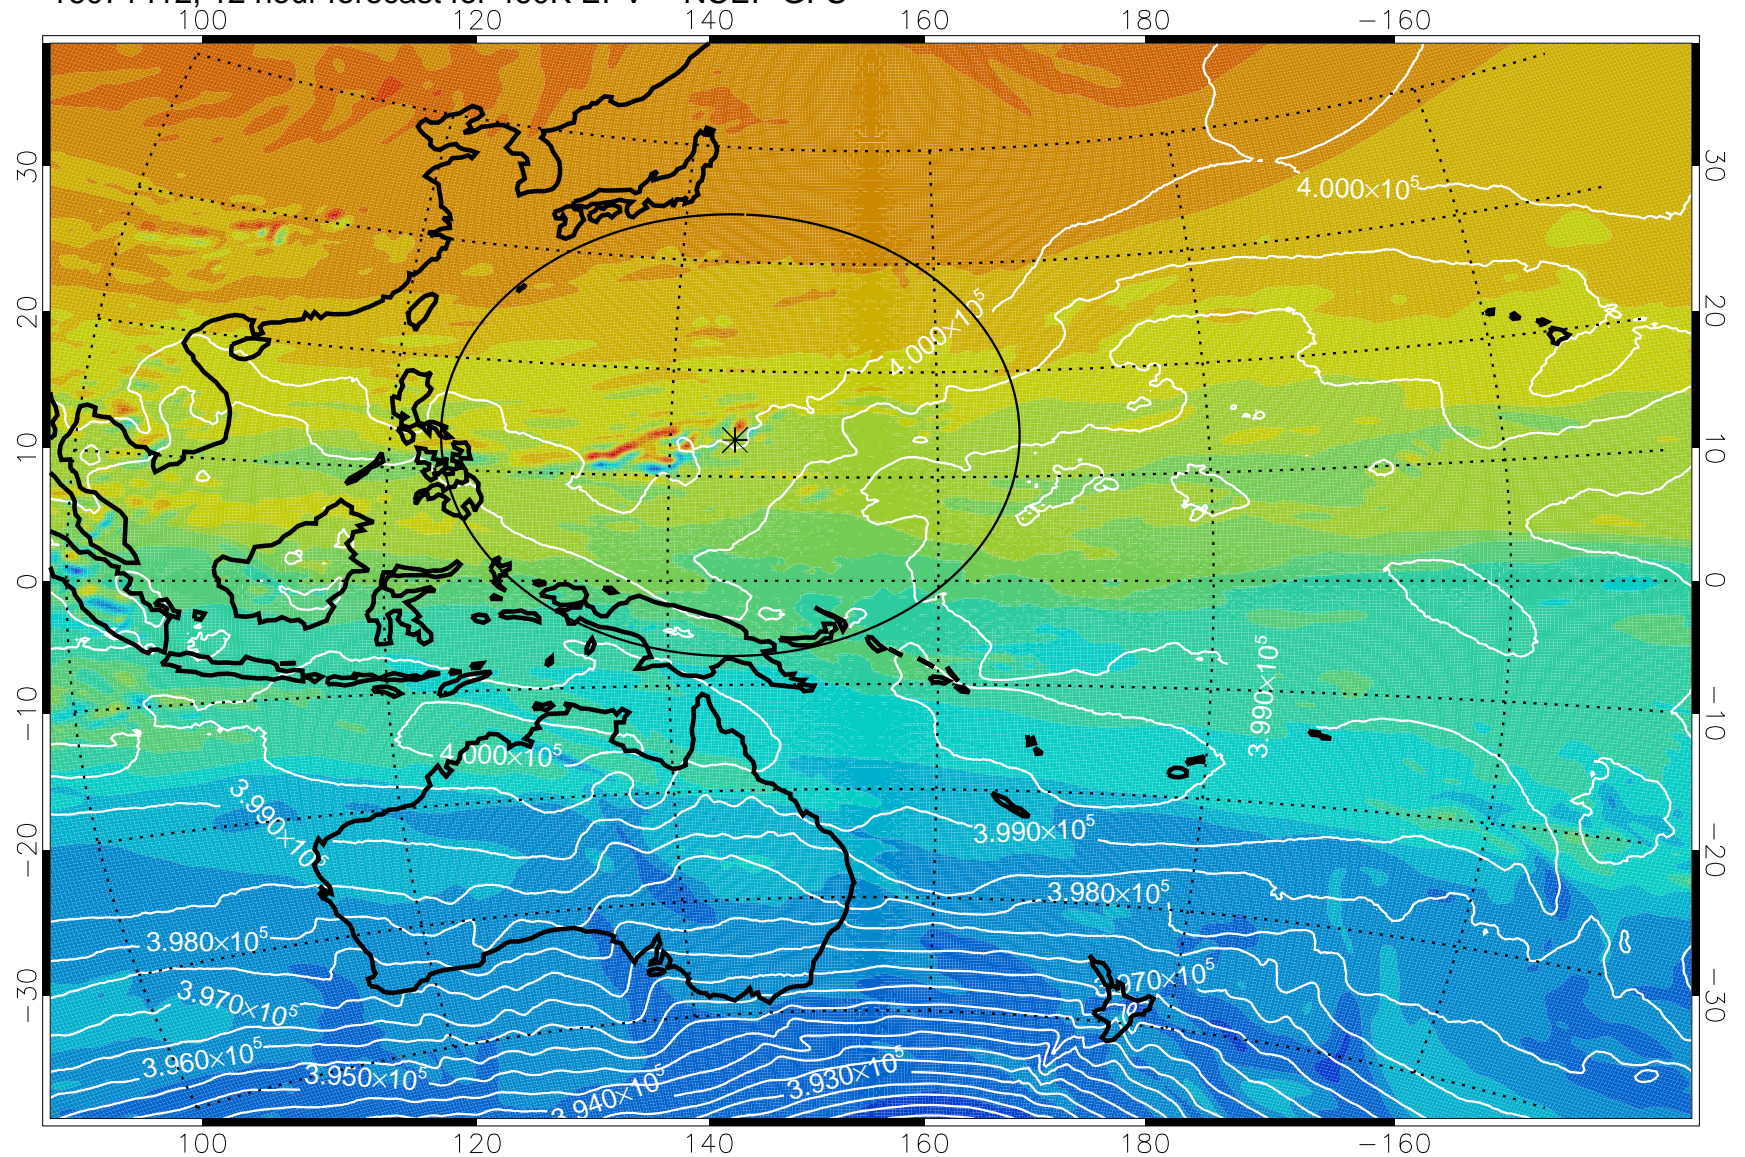

16071406, 6 hour forecast for 460K EPV -- NCEP GFS

16071412, 12 hour forecast for 460K EPV -- NCEP GFS

460K Montgomery Streamfunction, white

Range ring of 2304 km

16071418, 18 hour forecast for 460K EPV -- NCEP GFS

460K Montgomery Streamfunction, white

Range ring of 2304 km

16071500, 24 hour forecast for 460K EPV -- NCEP GFS

460K Montgomery Streamfunction, white

Range ring of 2304 km

16071506, 30 hour forecast for 460K EPV -- NCEP GFS

460K Montgomery Streamfunction, white

Range ring of 2304 km

16071512, 36 hour forecast for 460K EPV -- NCEP GFS

460K Montgomery Streamfunction, white

Range ring of 2304 km

16071518, 42 hour forecast for 460K EPV -- NCEP GFS

460K Montgomery Streamfunction, white

Range ring of 2304 km

16071600, 48 hour forecast for 460K EPV -- NCEP GFS

460K Montgomery Streamfunction, white

Range ring of 2304 km

16071606, 54 hour forecast for 460K EPV -- NCEP GFS