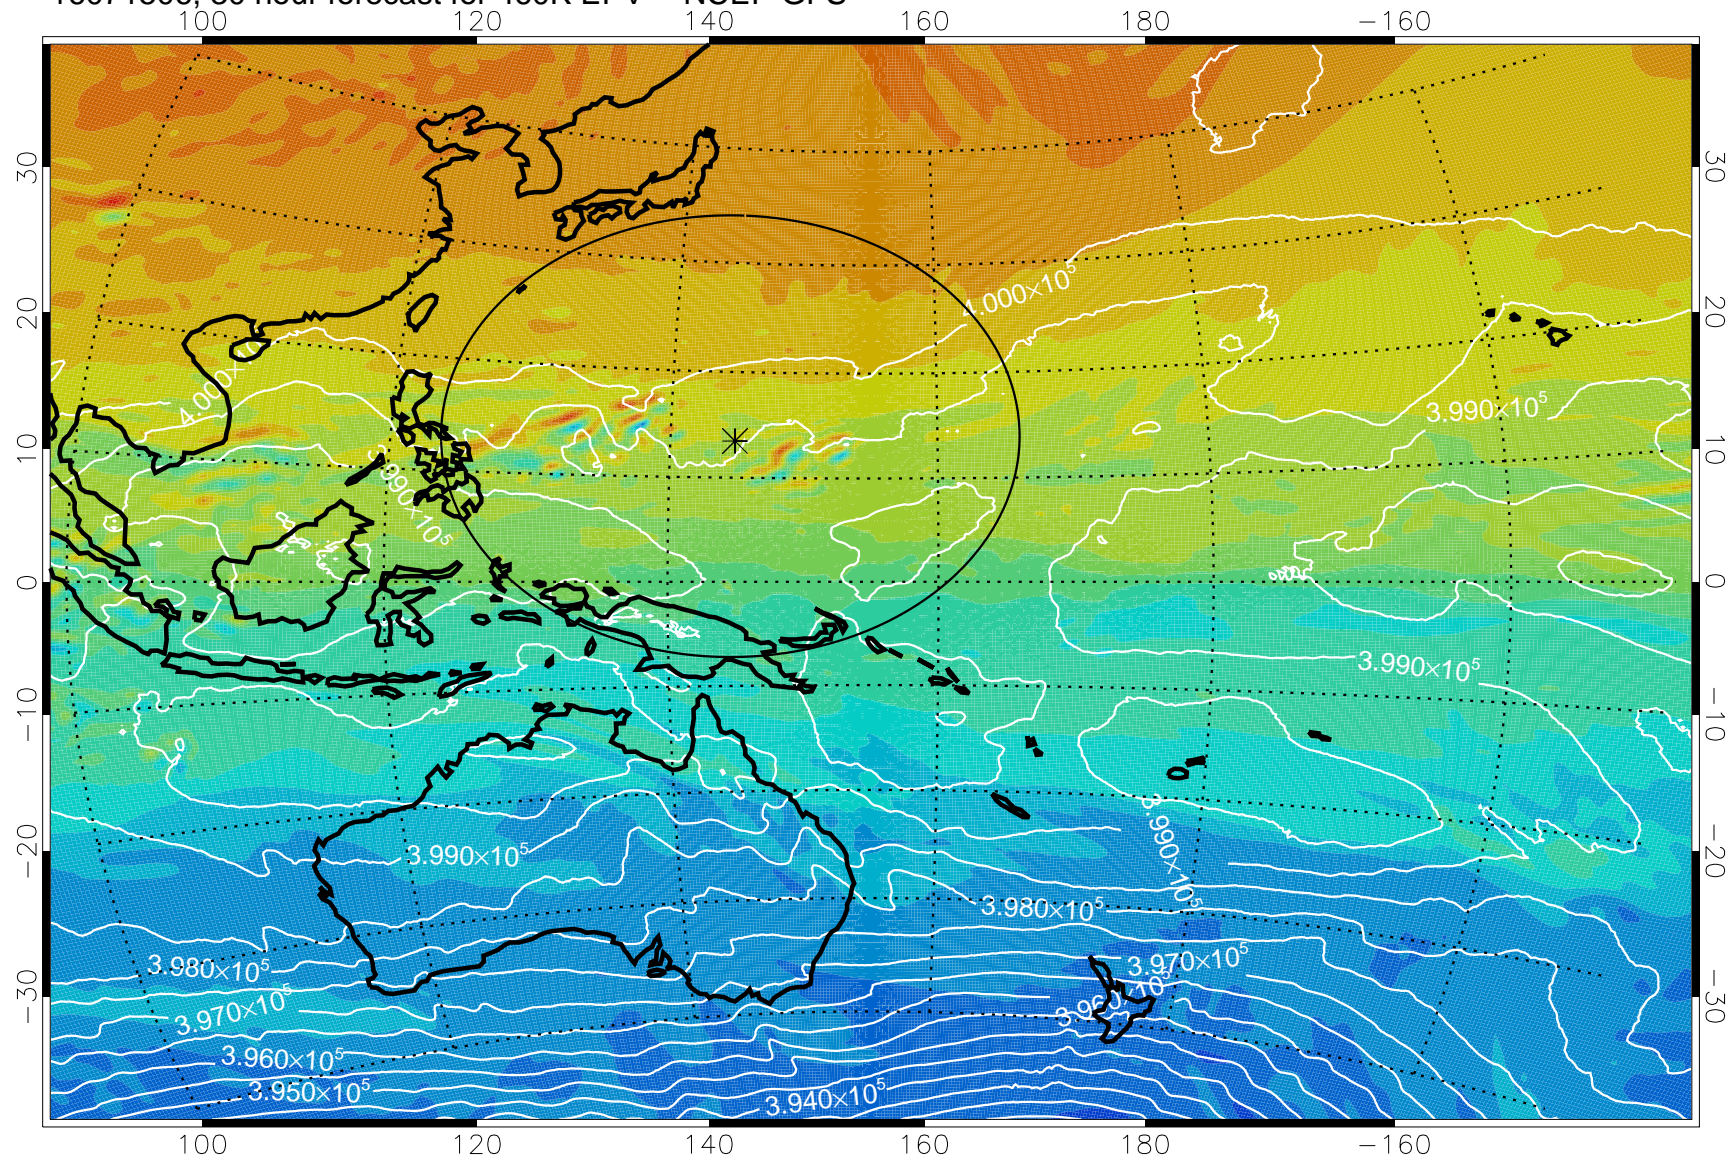

460K Montgomery Streamfunction, white

Range ring of 2304 km

16071500, 24 hour forecast for 460K EPV -- NCEP GFS

460K Montgomery Streamfunction, white

Range ring of 2304 km

16071506, 30 hour forecast for 460K EPV -- NCEP GFS

460K Montgomery Streamfunction, white

Range ring of 2304 km

16071512, 36 hour forecast for 460K EPV -- NCEP GFS

460K Montgomery Streamfunction, white

Range ring of 2304 km

16071518, 42 hour forecast for 460K EPV -- NCEP GFS

460K Montgomery Streamfunction, white

Range ring of 2304 km

16071600, 48 hour forecast for 460K EPV -- NCEP GFS

460K Montgomery Streamfunction, white

Range ring of 2304 km

16071606, 54 hour forecast for 460K EPV -- NCEP GFS

460K Montgomery Streamfunction, white

Range ring of 2304 km

16071612, 60 hour forecast for 460K EPV -- NCEP GFS

460K Montgomery Streamfunction, white

Range ring of 2304 km

16071618, 66 hour forecast for 460K EPV -- NCEP GFS