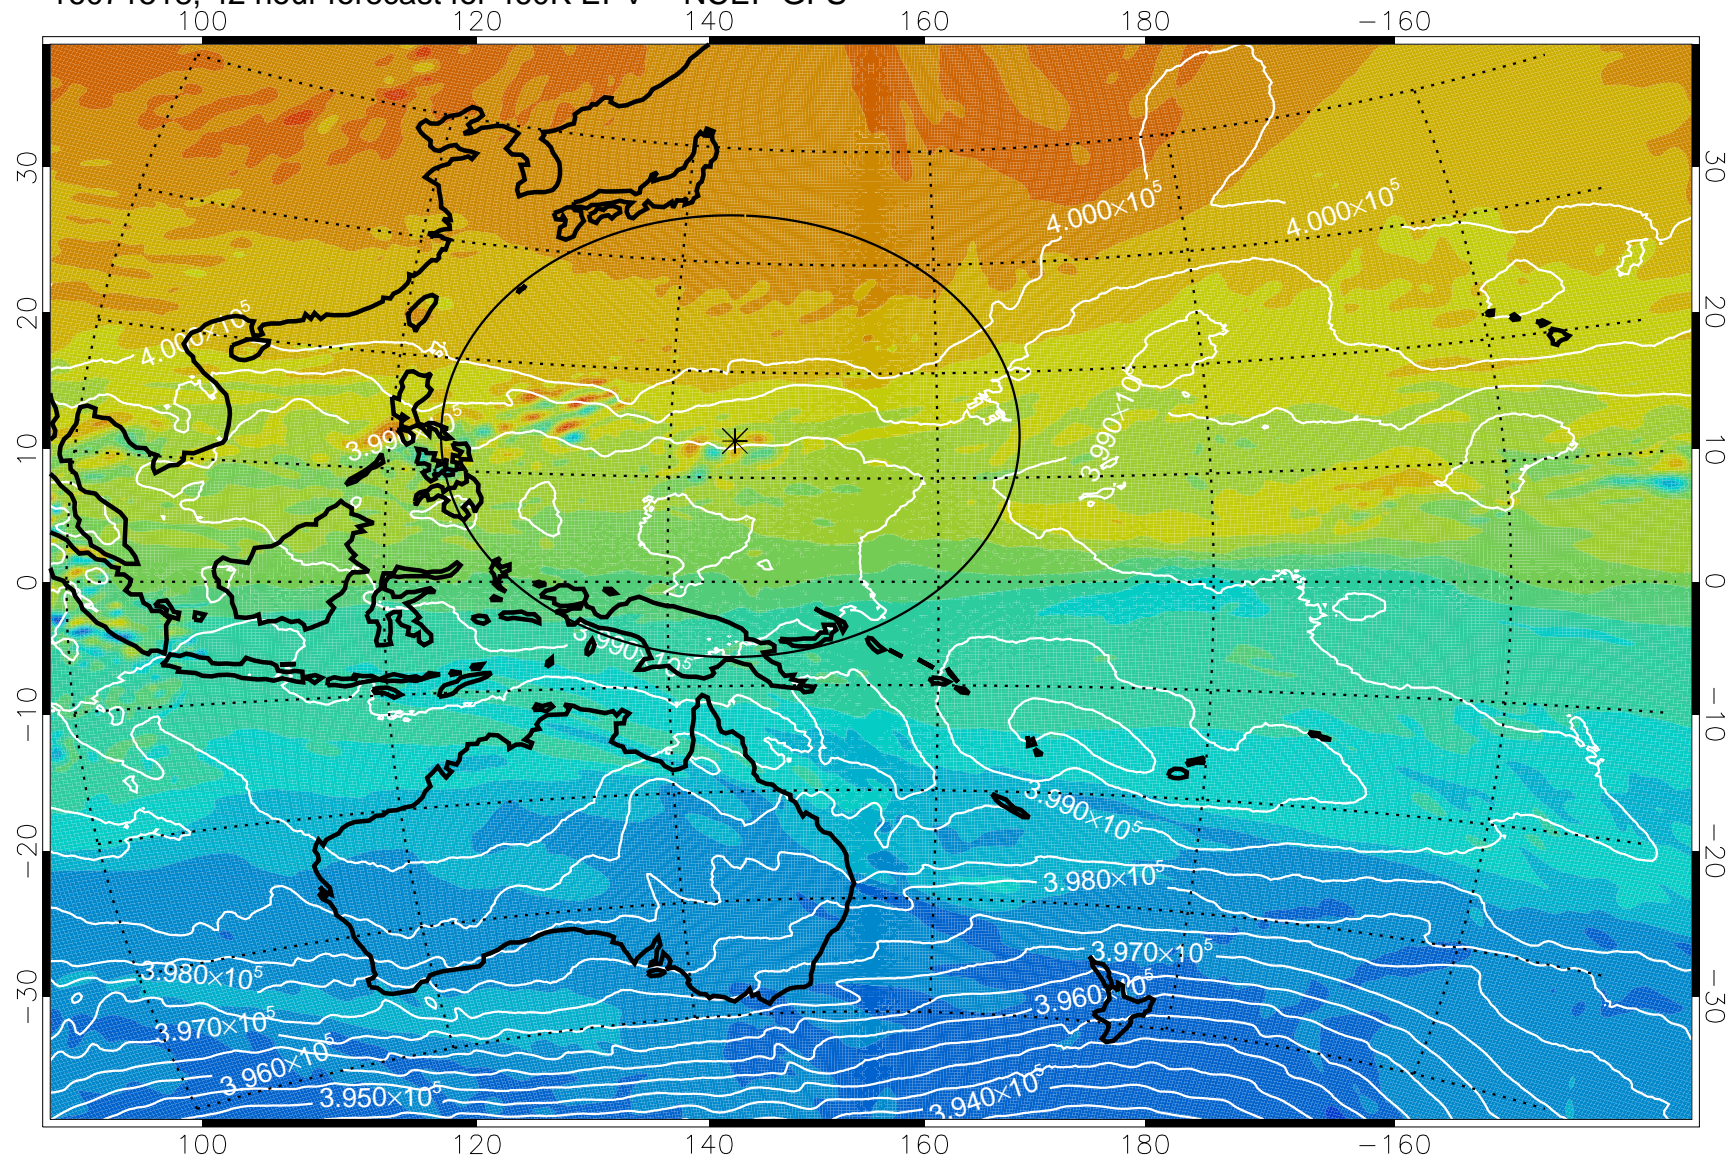

460K Montgomery Streamfunction, white

Range ring of 2304 km

16071500, 24 hour forecast for 460K EPV -- NCEP GFS

460K Montgomery Streamfunction, white

Range ring of 2304 km

16071506, 30 hour forecast for 460K EPV -- NCEP GFS

460K Montgomery Streamfunction, white

Range ring of 2304 km

16071512, 36 hour forecast for 460K EPV -- NCEP GFS

460K Montgomery Streamfunction, white

Range ring of 2304 km

16071518, 42 hour forecast for 460K EPV -- NCEP GFS

460K Montgomery Streamfunction, white

Range ring of 2304 km

16071600, 48 hour forecast for 460K EPV -- NCEP GFS

460K Montgomery Streamfunction, white

Range ring of 2304 km

16071606, 54 hour forecast for 460K EPV -- NCEP GFS

460K Montgomery Streamfunction, white

Range ring of 2304 km

16071612, 60 hour forecast for 460K EPV -- NCEP GFS

460K Montgomery Streamfunction, white

Range ring of 2304 km

16071618, 66 hour forecast for 460K EPV -- NCEP GFS