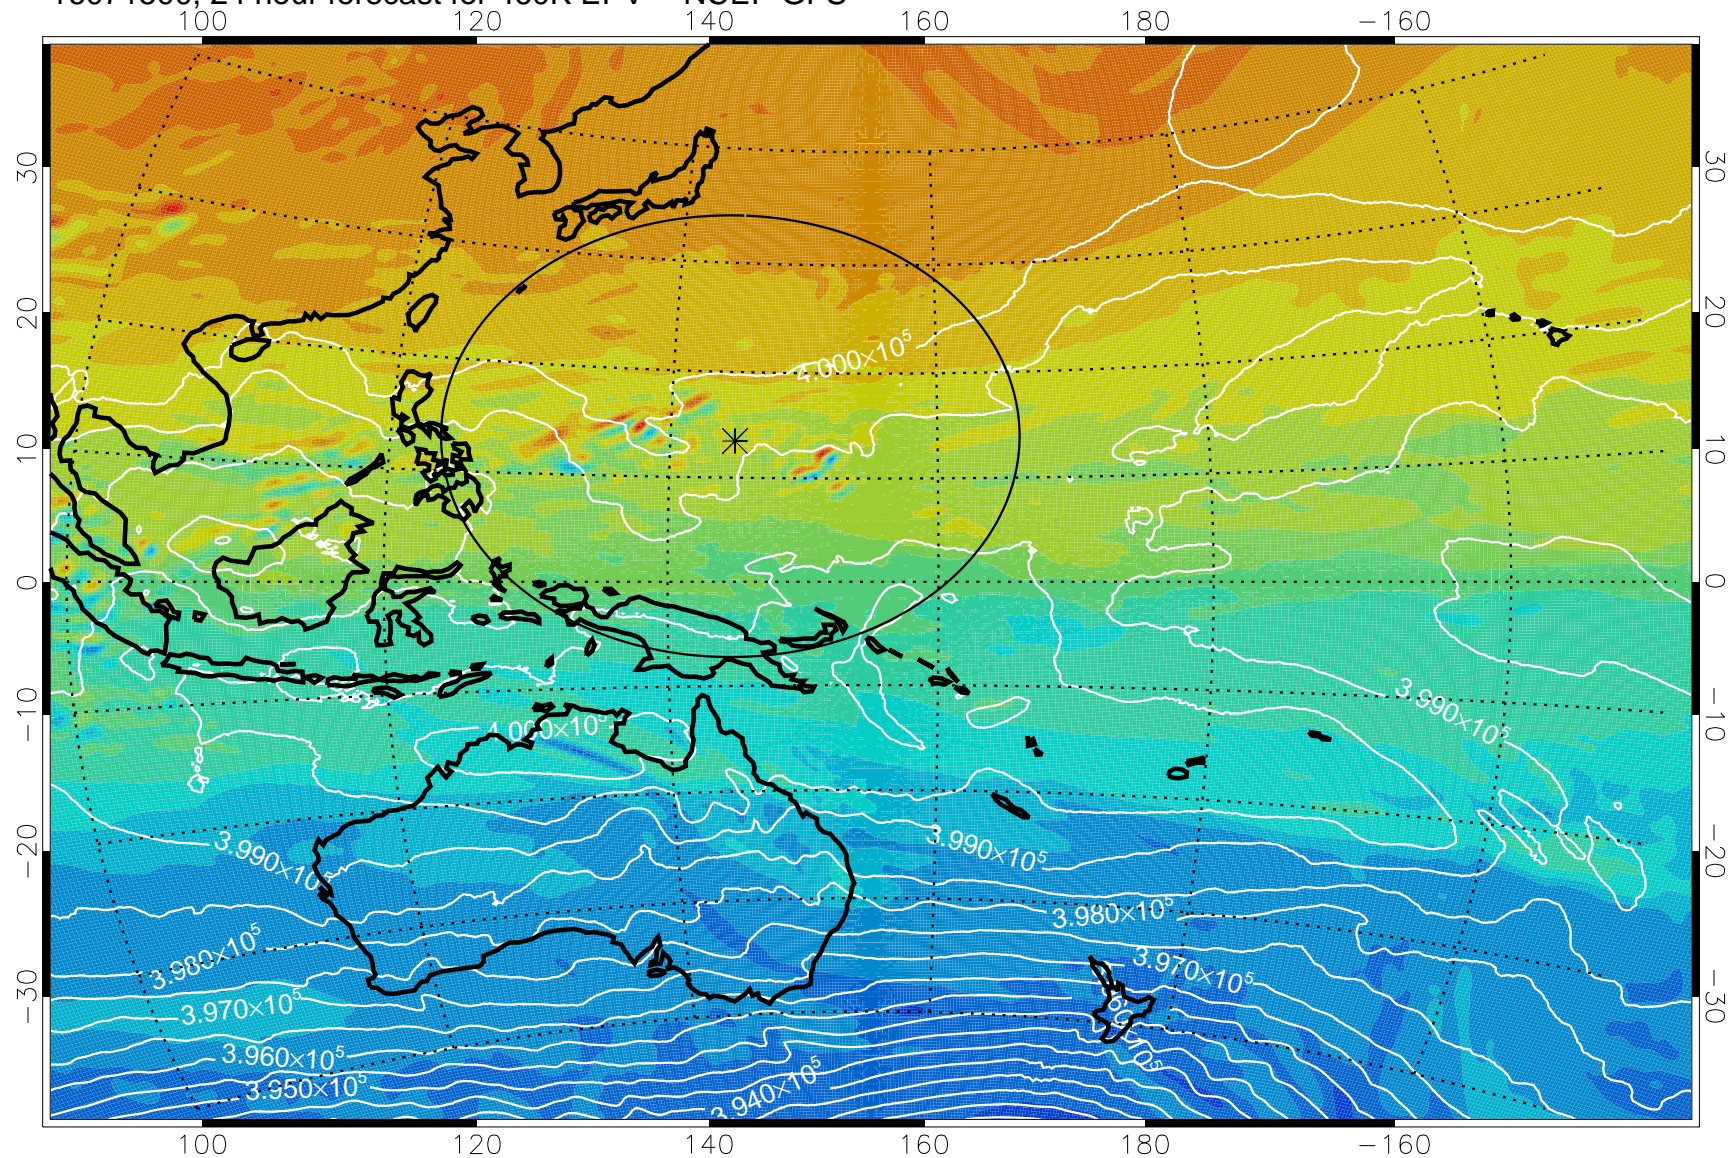

16071406, 6 hour forecast for 460K EPV -- NCEP GFS

16071412, 12 hour forecast for 460K EPV -- NCEP GFS

460K Montgomery Streamfunction, white

Range ring of 2304 km

16071418, 18 hour forecast for 460K EPV -- NCEP GFS

460K Montgomery Streamfunction, white

Range ring of 2304 km

16071500, 24 hour forecast for 460K EPV -- NCEP GFS

460K Montgomery Streamfunction, white

Range ring of 2304 km

16071506, 30 hour forecast for 460K EPV -- NCEP GFS

460K Montgomery Streamfunction, white

Range ring of 2304 km

16071512, 36 hour forecast for 460K EPV -- NCEP GFS

460K Montgomery Streamfunction, white

Range ring of 2304 km

16071518, 42 hour forecast for 460K EPV -- NCEP GFS

460K Montgomery Streamfunction, white

Range ring of 2304 km

16071600, 48 hour forecast for 460K EPV -- NCEP GFS

460K Montgomery Streamfunction, white

Range ring of 2304 km

16071606, 54 hour forecast for 460K EPV -- NCEP GFS