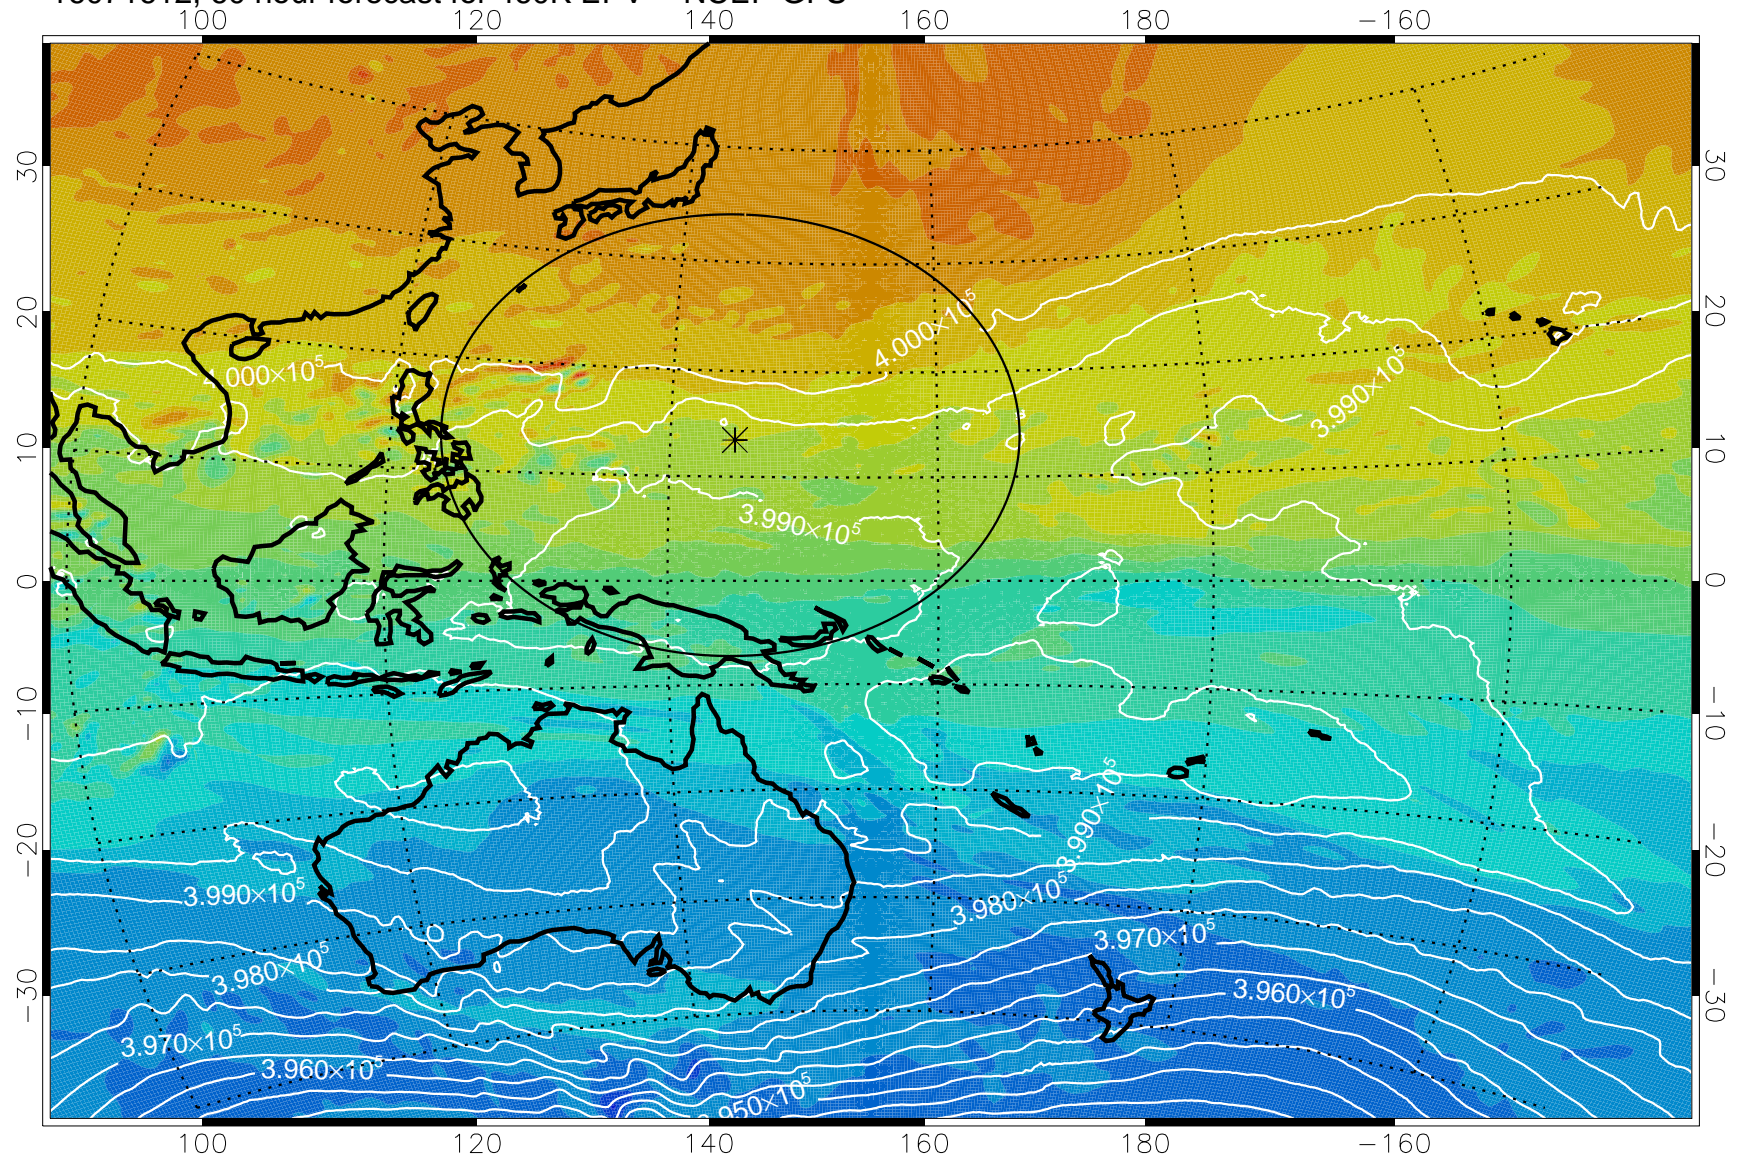

460K Montgomery Streamfunction, white

Range ring of 2304 km

16071512, 36 hour forecast for 460K EPV -- NCEP GFS

460K Montgomery Streamfunction, white

Range ring of 2304 km

16071518, 42 hour forecast for 460K EPV -- NCEP GFS

460K Montgomery Streamfunction, white

Range ring of 2304 km

16071600, 48 hour forecast for 460K EPV -- NCEP GFS

460K Montgomery Streamfunction, white

Range ring of 2304 km

16071606, 54 hour forecast for 460K EPV -- NCEP GFS

460K Montgomery Streamfunction, white

Range ring of 2304 km

16071612, 60 hour forecast for 460K EPV -- NCEP GFS

460K Montgomery Streamfunction, white

Range ring of 2304 km

16071618, 66 hour forecast for 460K EPV -- NCEP GFS

460K Montgomery Streamfunction, white

Range ring of 2304 km

16071700, 72 hour forecast for 460K EPV -- NCEP GFS

460K Montgomery Streamfunction, white

Range ring of 2304 km

16071706, 78 hour forecast for 460K EPV -- NCEP GFS