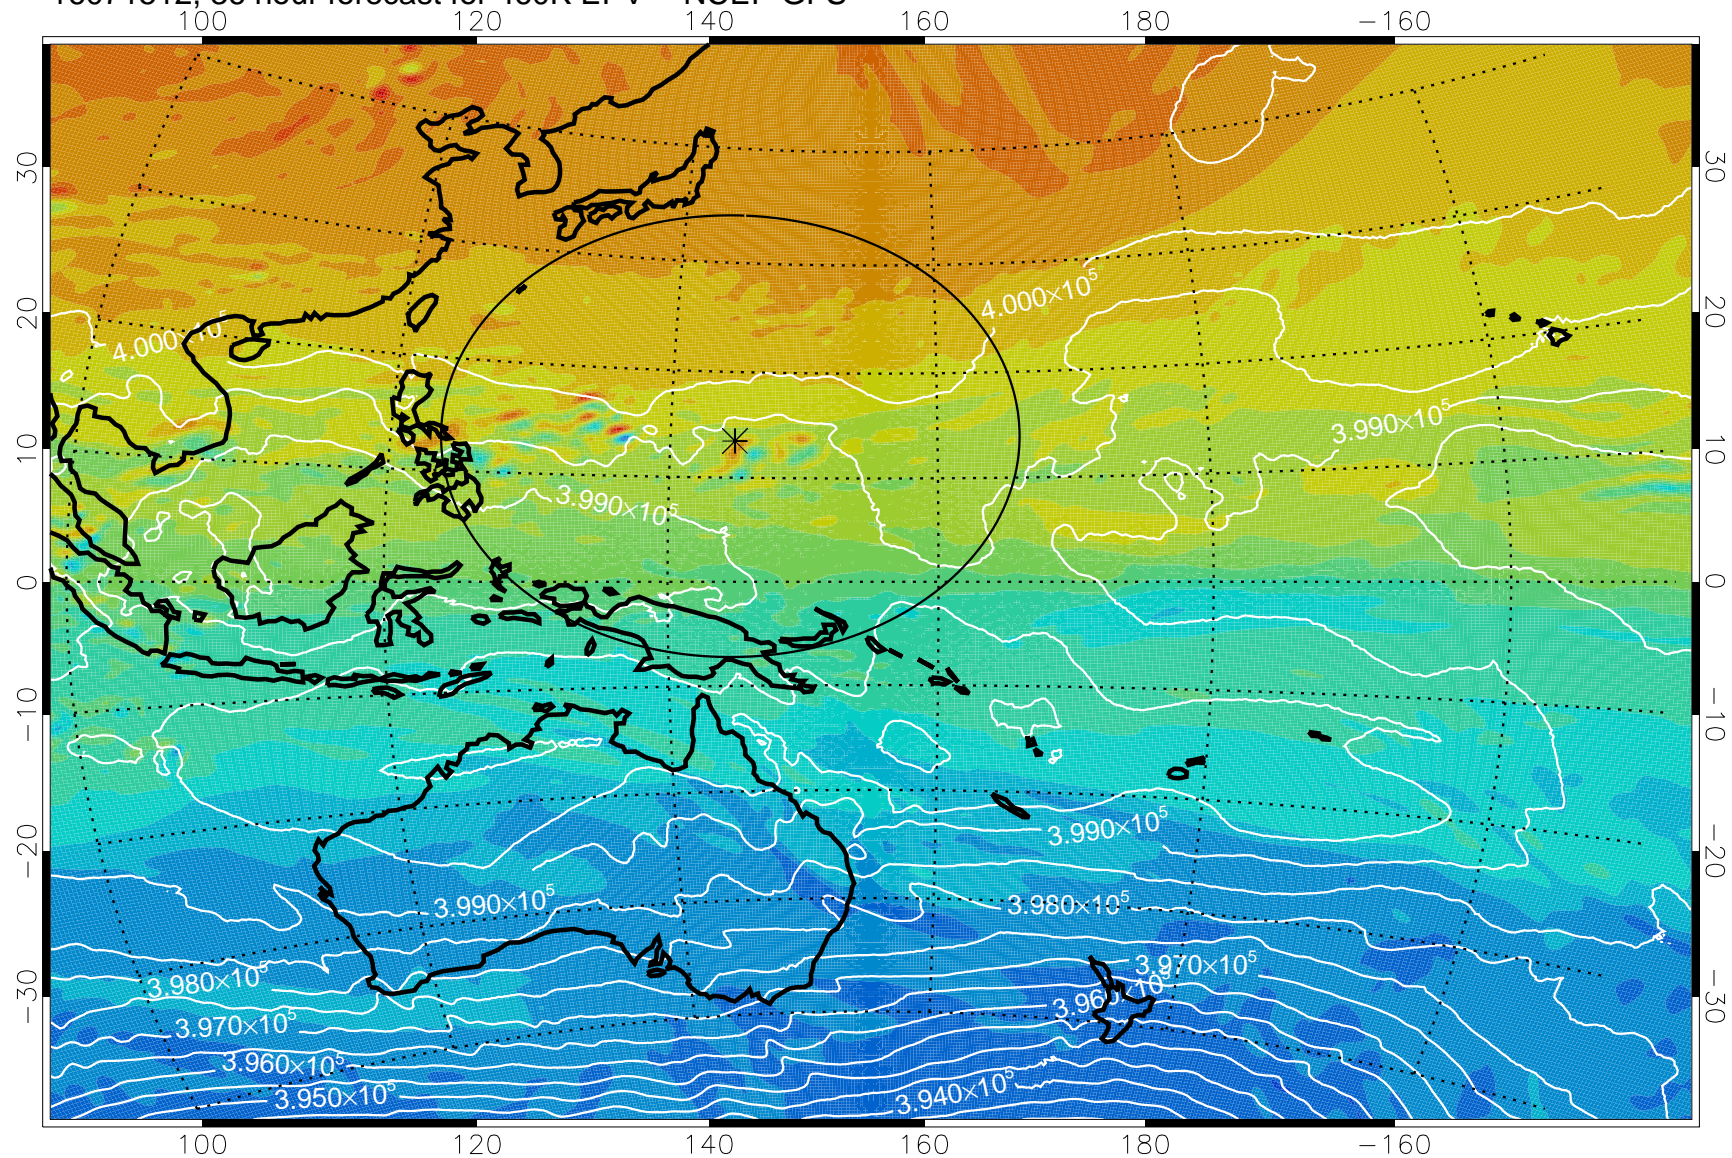

460K Montgomery Streamfunction, white

Range ring of 2304 km

16071500, 24 hour forecast for 460K EPV -- NCEP GFS

460K Montgomery Streamfunction, white

Range ring of 2304 km

16071506, 30 hour forecast for 460K EPV -- NCEP GFS

460K Montgomery Streamfunction, white

Range ring of 2304 km

16071512, 36 hour forecast for 460K EPV -- NCEP GFS

460K Montgomery Streamfunction, white

Range ring of 2304 km

16071518, 42 hour forecast for 460K EPV -- NCEP GFS

460K Montgomery Streamfunction, white

Range ring of 2304 km

16071600, 48 hour forecast for 460K EPV -- NCEP GFS

460K Montgomery Streamfunction, white

Range ring of 2304 km

16071606, 54 hour forecast for 460K EPV -- NCEP GFS

460K Montgomery Streamfunction, white

Range ring of 2304 km

16071612, 60 hour forecast for 460K EPV -- NCEP GFS

460K Montgomery Streamfunction, white

Range ring of 2304 km

16071618, 66 hour forecast for 460K EPV -- NCEP GFS