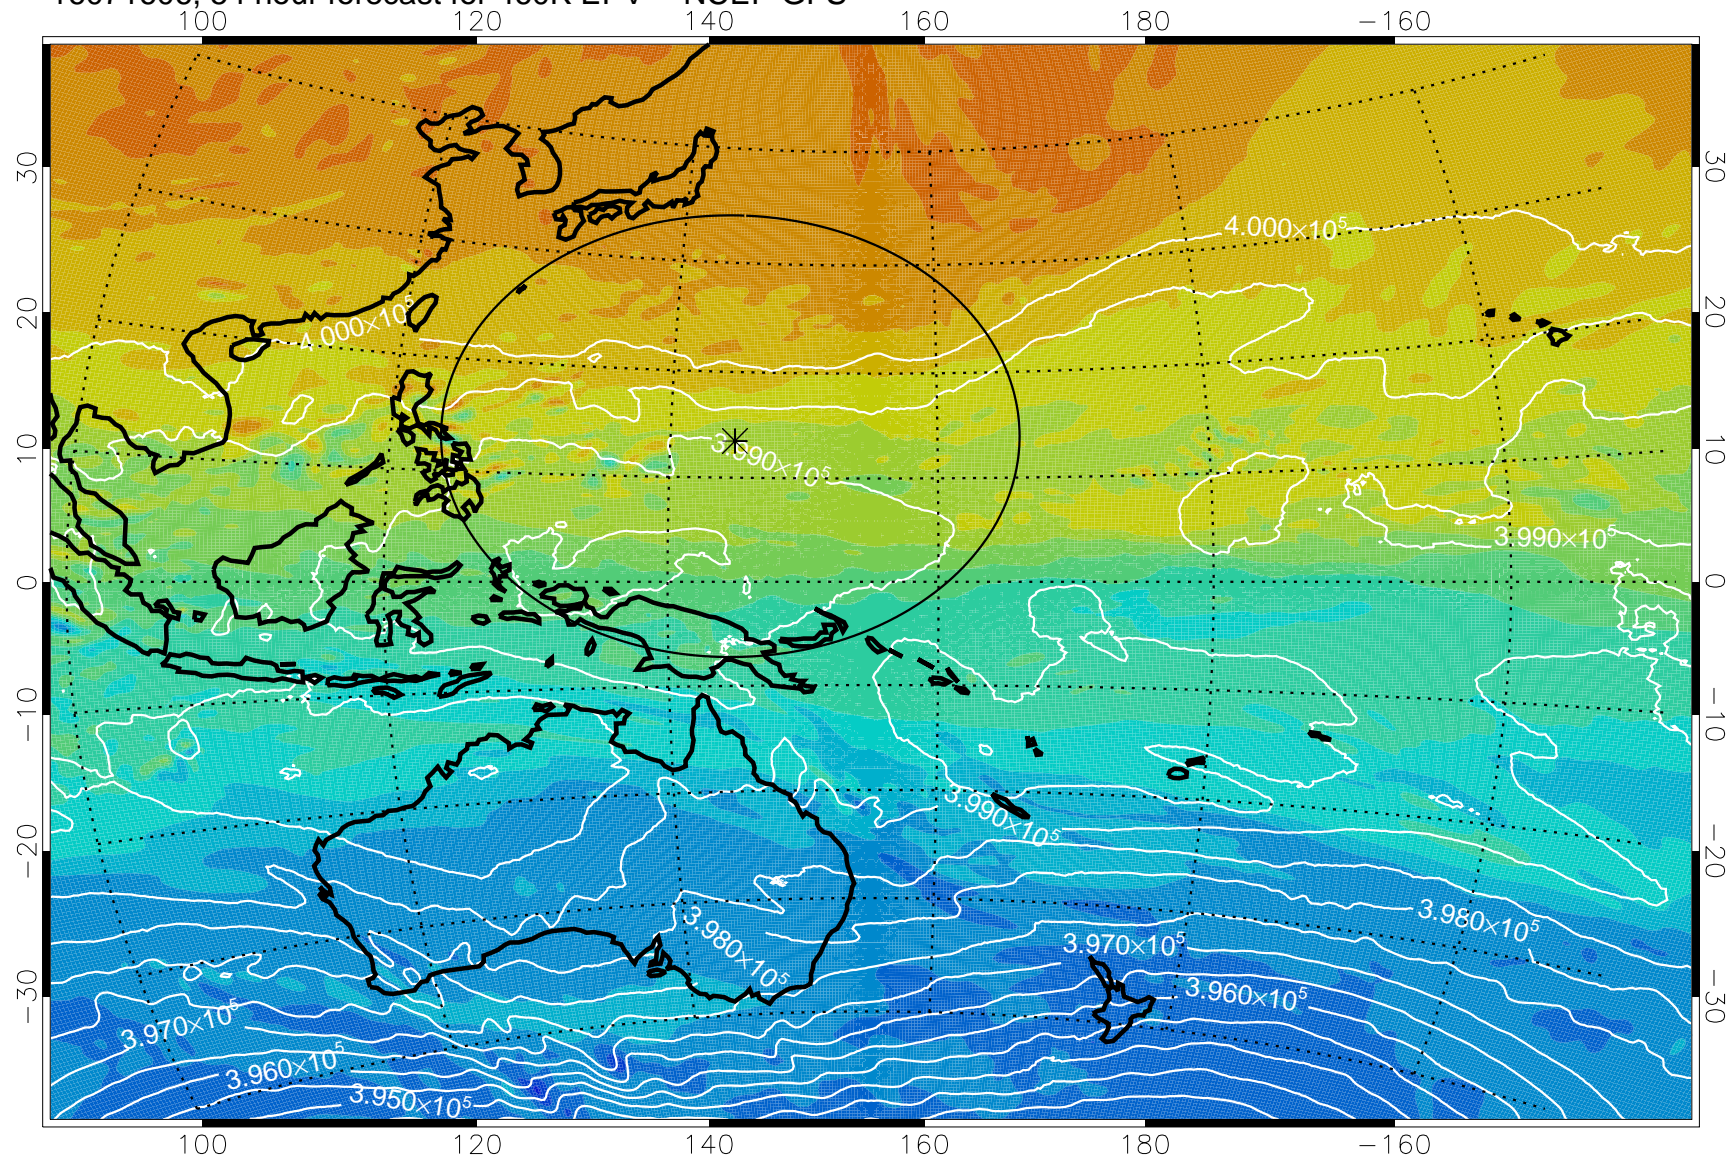

460K Montgomery Streamfunction, white

Range ring of 2304 km

16071512, 36 hour forecast for 460K EPV -- NCEP GFS

460K Montgomery Streamfunction, white

Range ring of 2304 km

16071518, 42 hour forecast for 460K EPV -- NCEP GFS

460K Montgomery Streamfunction, white

Range ring of 2304 km

16071600, 48 hour forecast for 460K EPV -- NCEP GFS

460K Montgomery Streamfunction, white

Range ring of 2304 km

16071606, 54 hour forecast for 460K EPV -- NCEP GFS

460K Montgomery Streamfunction, white

Range ring of 2304 km

16071612, 60 hour forecast for 460K EPV -- NCEP GFS

460K Montgomery Streamfunction, white

Range ring of 2304 km

16071618, 66 hour forecast for 460K EPV -- NCEP GFS

460K Montgomery Streamfunction, white

Range ring of 2304 km

16071700, 72 hour forecast for 460K EPV -- NCEP GFS

460K Montgomery Streamfunction, white

Range ring of 2304 km

16071706, 78 hour forecast for 460K EPV -- NCEP GFS