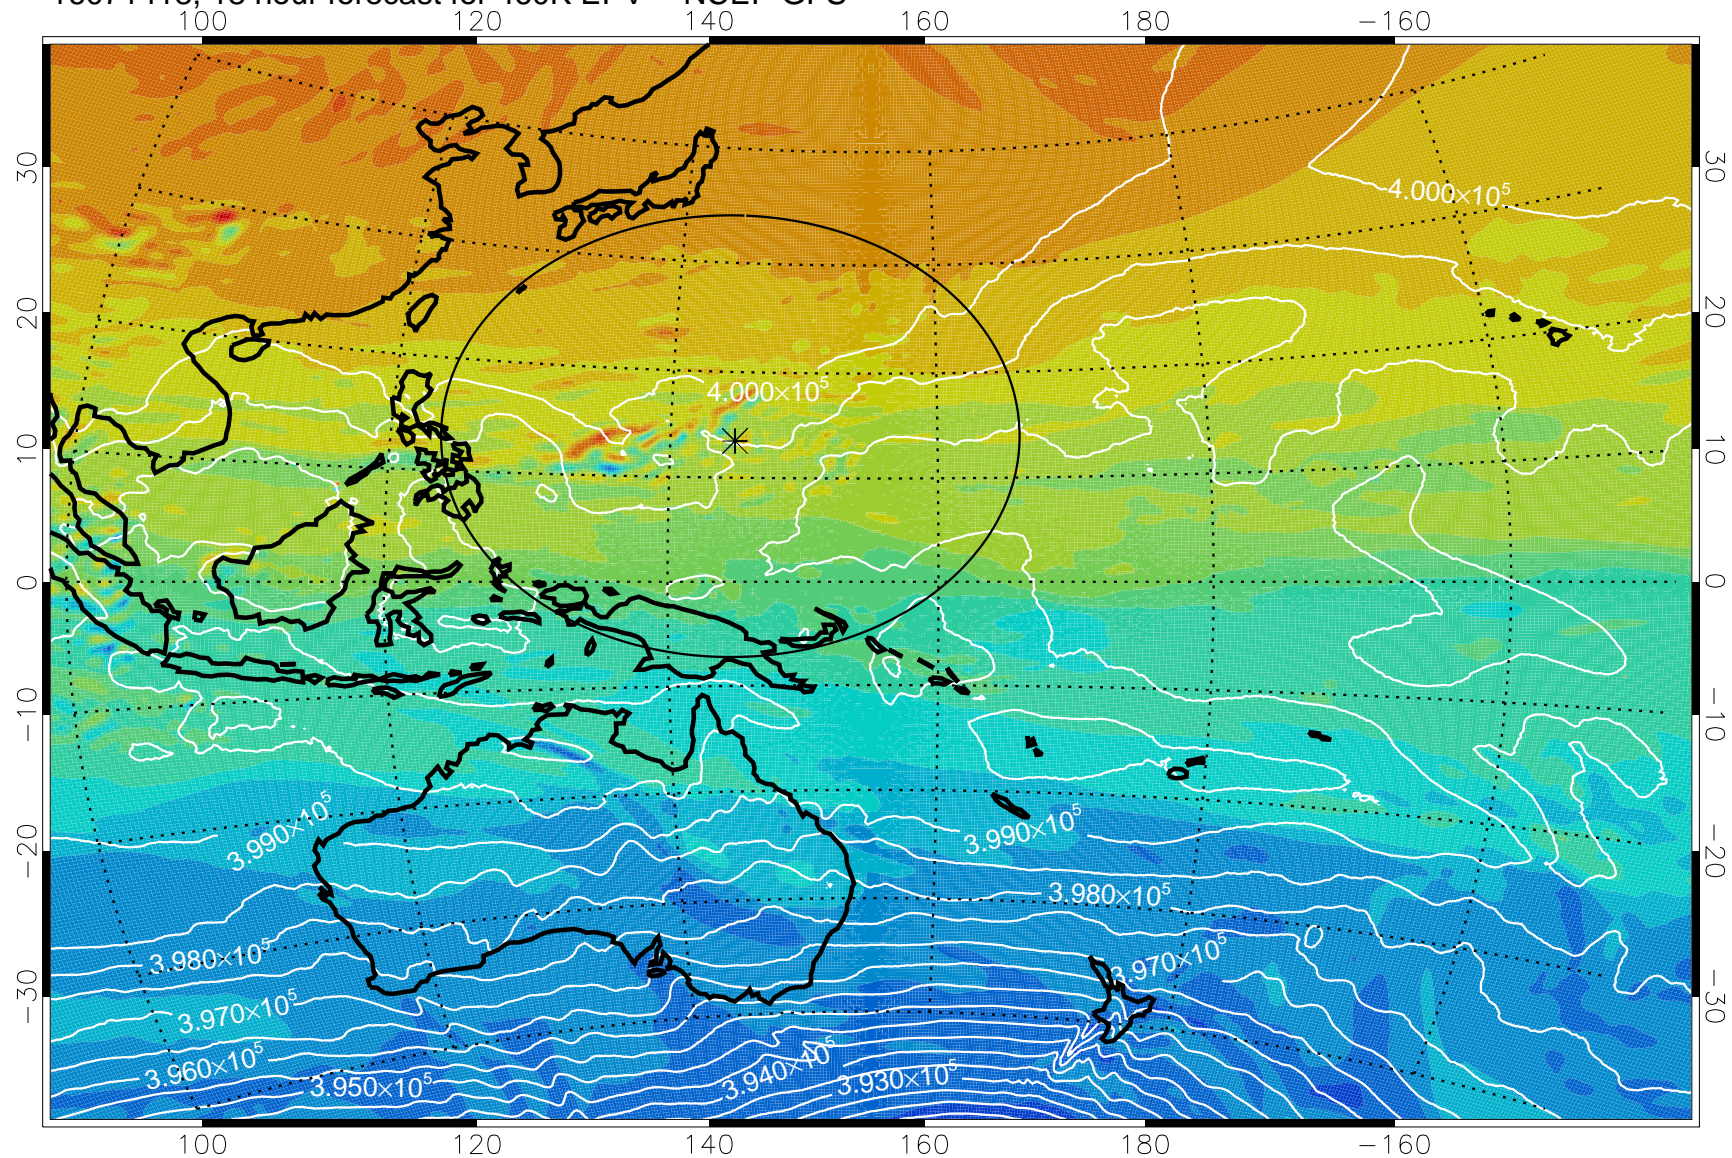

16071406, 6 hour forecast for 460K EPV -- NCEP GFS

16071412, 12 hour forecast for 460K EPV -- NCEP GFS

460K Montgomery Streamfunction, white

Range ring of 2304 km

16071418, 18 hour forecast for 460K EPV -- NCEP GFS

460K Montgomery Streamfunction, white

Range ring of 2304 km

16071500, 24 hour forecast for 460K EPV -- NCEP GFS

460K Montgomery Streamfunction, white

Range ring of 2304 km

16071506, 30 hour forecast for 460K EPV -- NCEP GFS

460K Montgomery Streamfunction, white

Range ring of 2304 km

16071512, 36 hour forecast for 460K EPV -- NCEP GFS

460K Montgomery Streamfunction, white

Range ring of 2304 km

16071518, 42 hour forecast for 460K EPV -- NCEP GFS

460K Montgomery Streamfunction, white

Range ring of 2304 km

16071600, 48 hour forecast for 460K EPV -- NCEP GFS

460K Montgomery Streamfunction, white

Range ring of 2304 km

16071606, 54 hour forecast for 460K EPV -- NCEP GFS