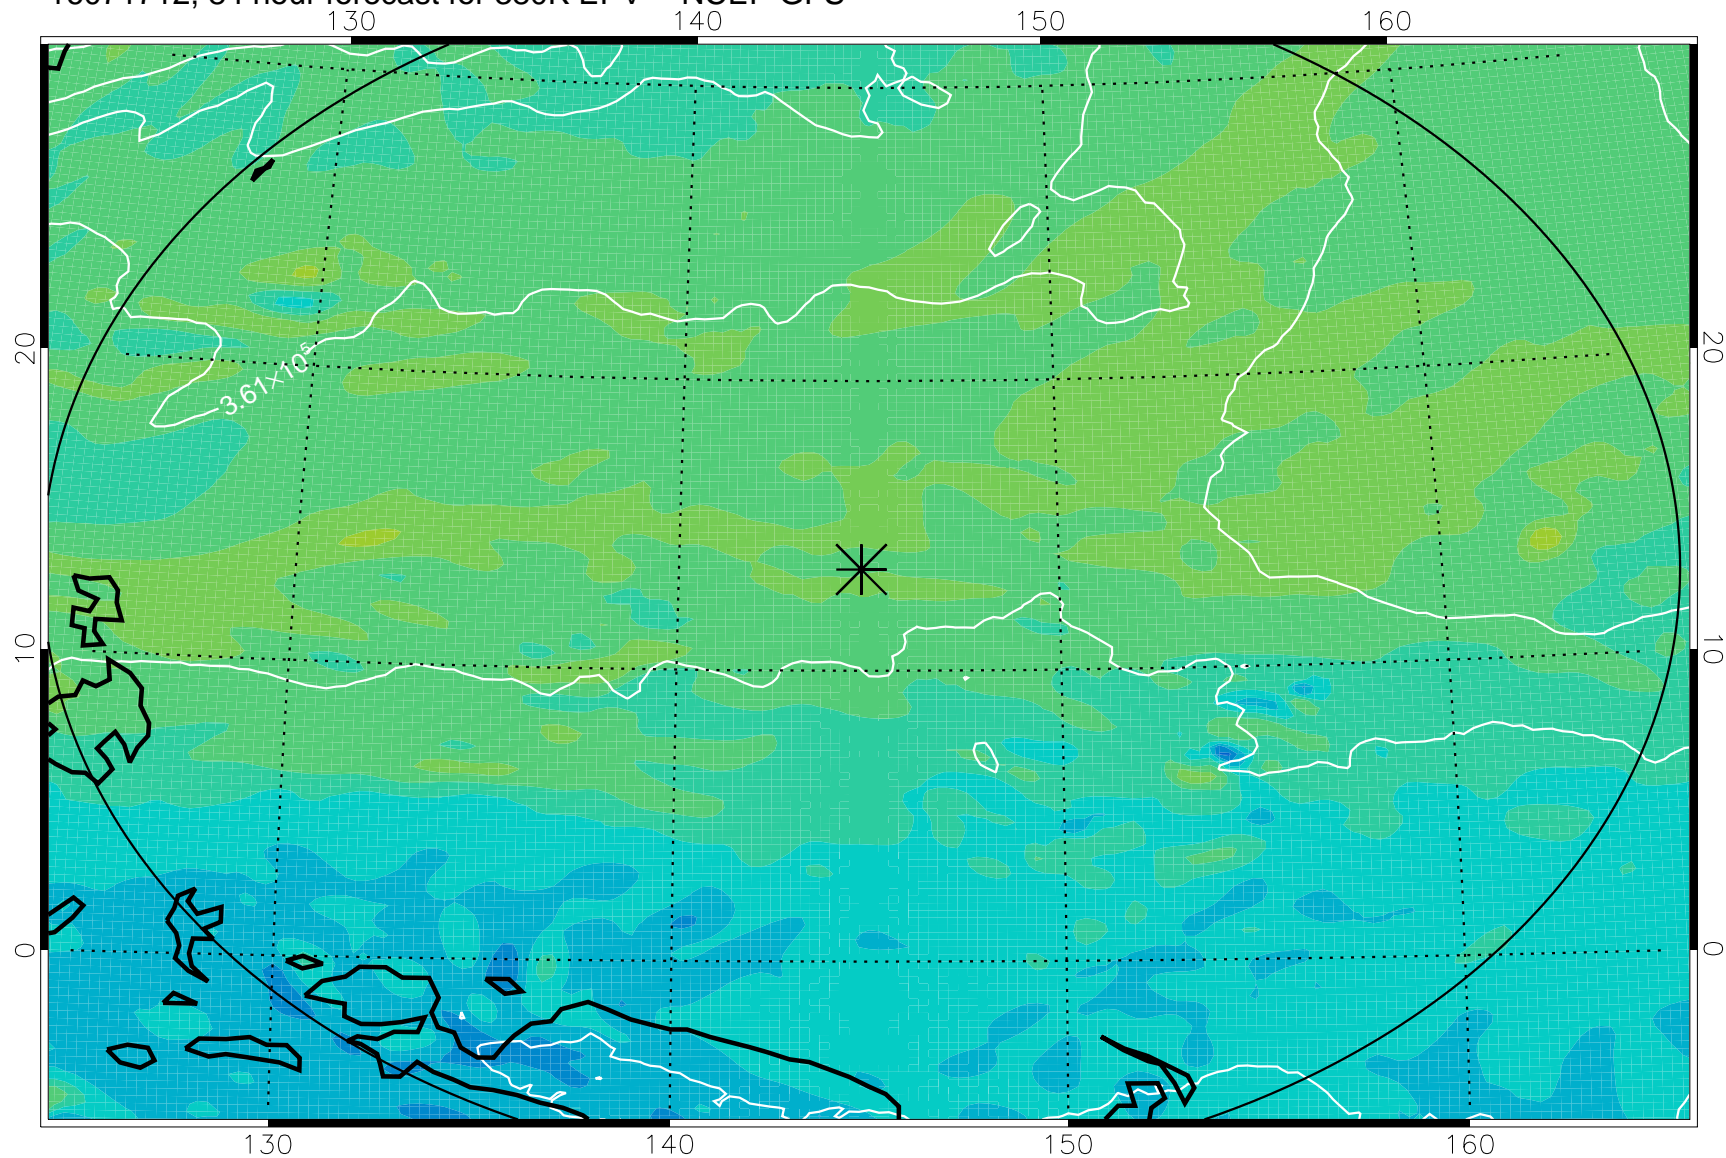

16071606, 54 hour forecast for 380K EPV -- NCEP GFS

380K Montgomery Streamfunction, white

Range ring of 2304 km

16071612, 60 hour forecast for 380K EPV -- NCEP GFS

380K Montgomery Streamfunction, white

Range ring of 2304 km

16071618, 66 hour forecast for 380K EPV -- NCEP GFS

380K Montgomery Streamfunction, white

Range ring of 2304 km

16071700, 72 hour forecast for 380K EPV -- NCEP GFS

380K Montgomery Streamfunction, white

Range ring of 2304 km

16071706, 78 hour forecast for 380K EPV -- NCEP GFS

380K Montgomery Streamfunction, white

Range ring of 2304 km

16071712, 84 hour forecast for 380K EPV -- NCEP GFS

380K Montgomery Streamfunction, white

Range ring of 2304 km

16071718, 90 hour forecast for 380K EPV -- NCEP GFS

380K Montgomery Streamfunction, white

Range ring of 2304 km

16071800, 96 hour forecast for 380K EPV -- NCEP GFS

380K Montgomery Streamfunction, white

Range ring of 2304 km