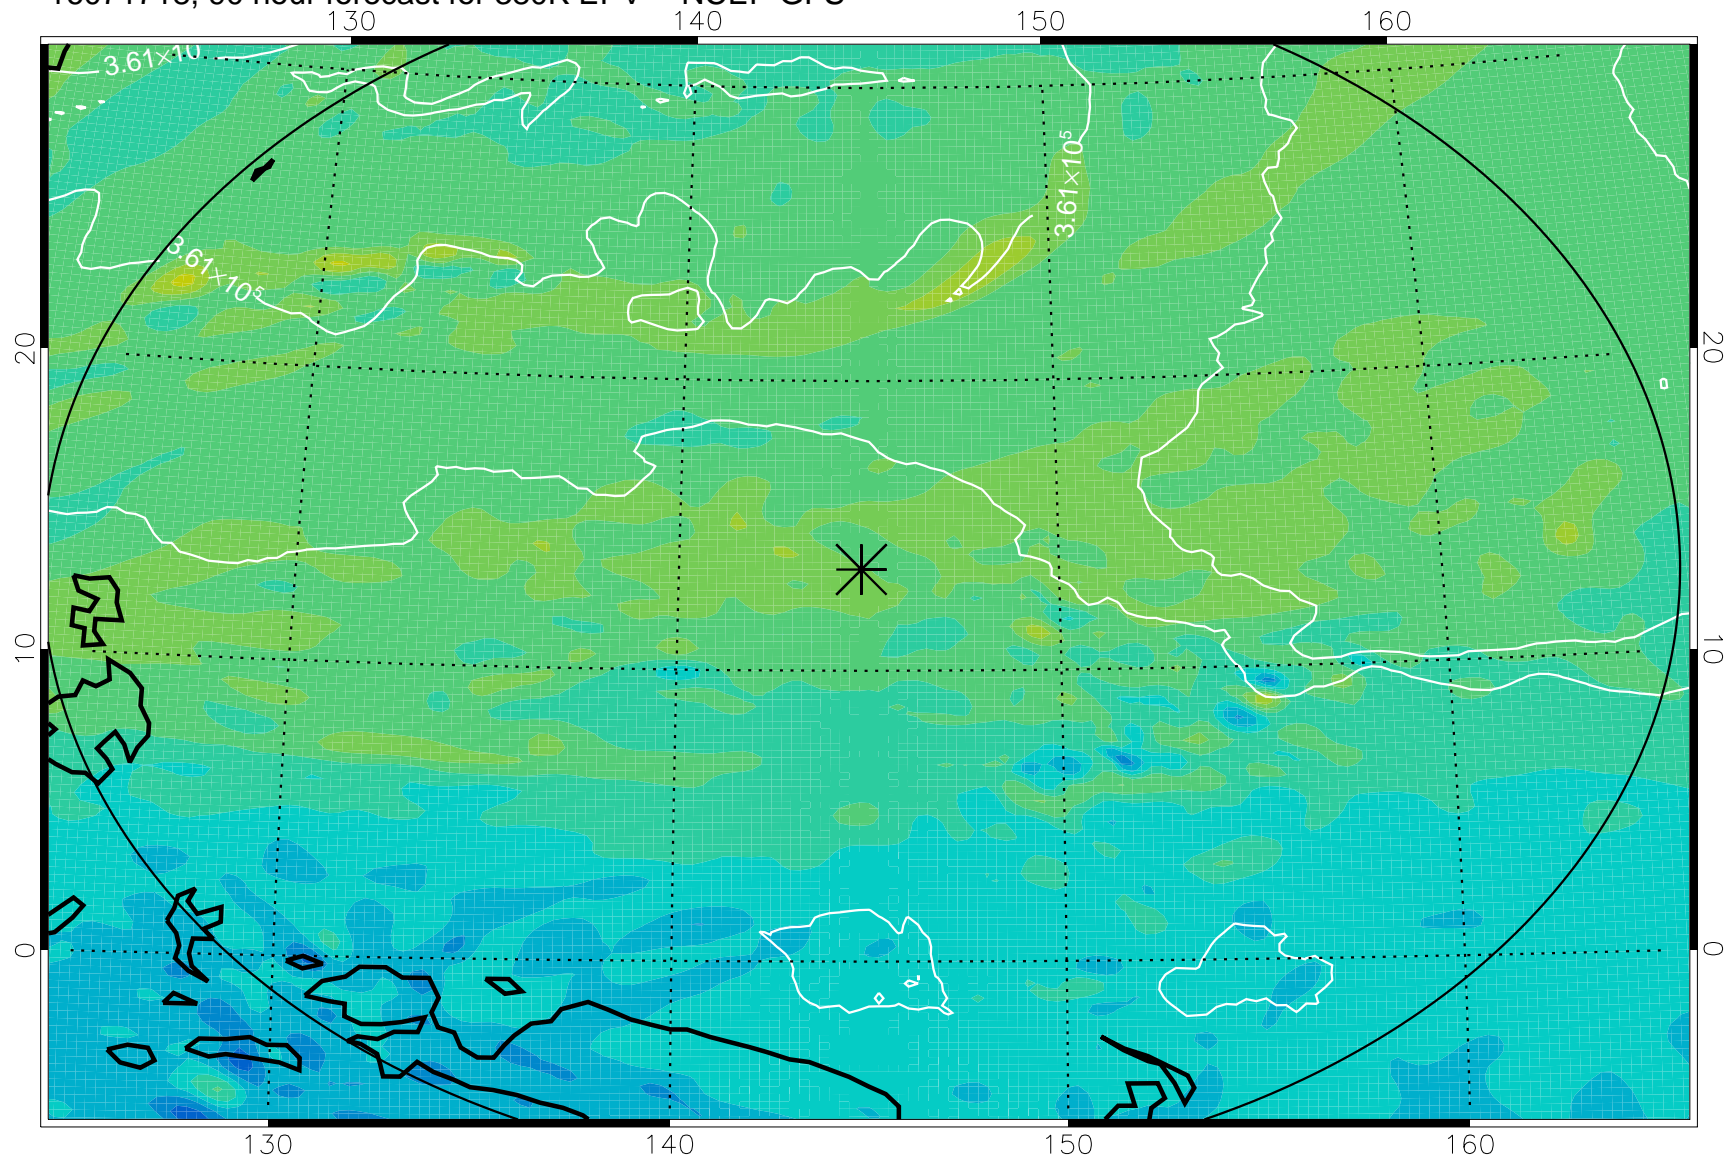

16071706, 78 hour forecast for 380K EPV -- NCEP GFS

380K Montgomery Streamfunction, white

Range ring of 2304 km

16071712, 84 hour forecast for 380K EPV -- NCEP GFS

380K Montgomery Streamfunction, white

Range ring of 2304 km

16071718, 90 hour forecast for 380K EPV -- NCEP GFS

380K Montgomery Streamfunction, white

Range ring of 2304 km

16071800, 96 hour forecast for 380K EPV -- NCEP GFS

380K Montgomery Streamfunction, white

Range ring of 2304 km

16071806, 102 hour forecast for 380K EPV -- NCEP GFS

380K Montgomery Streamfunction, white

Range ring of 2304 km

16071812, 108 hour forecast for 380K EPV -- NCEP GFS

380K Montgomery Streamfunction, white

Range ring of 2304 km

16071818, 114 hour forecast for 380K EPV -- NCEP GFS

380K Montgomery Streamfunction, white

Range ring of 2304 km

16071900, 120 hour forecast for 380K EPV -- NCEP GFS

380K Montgomery Streamfunction, white

Range ring of 2304 km