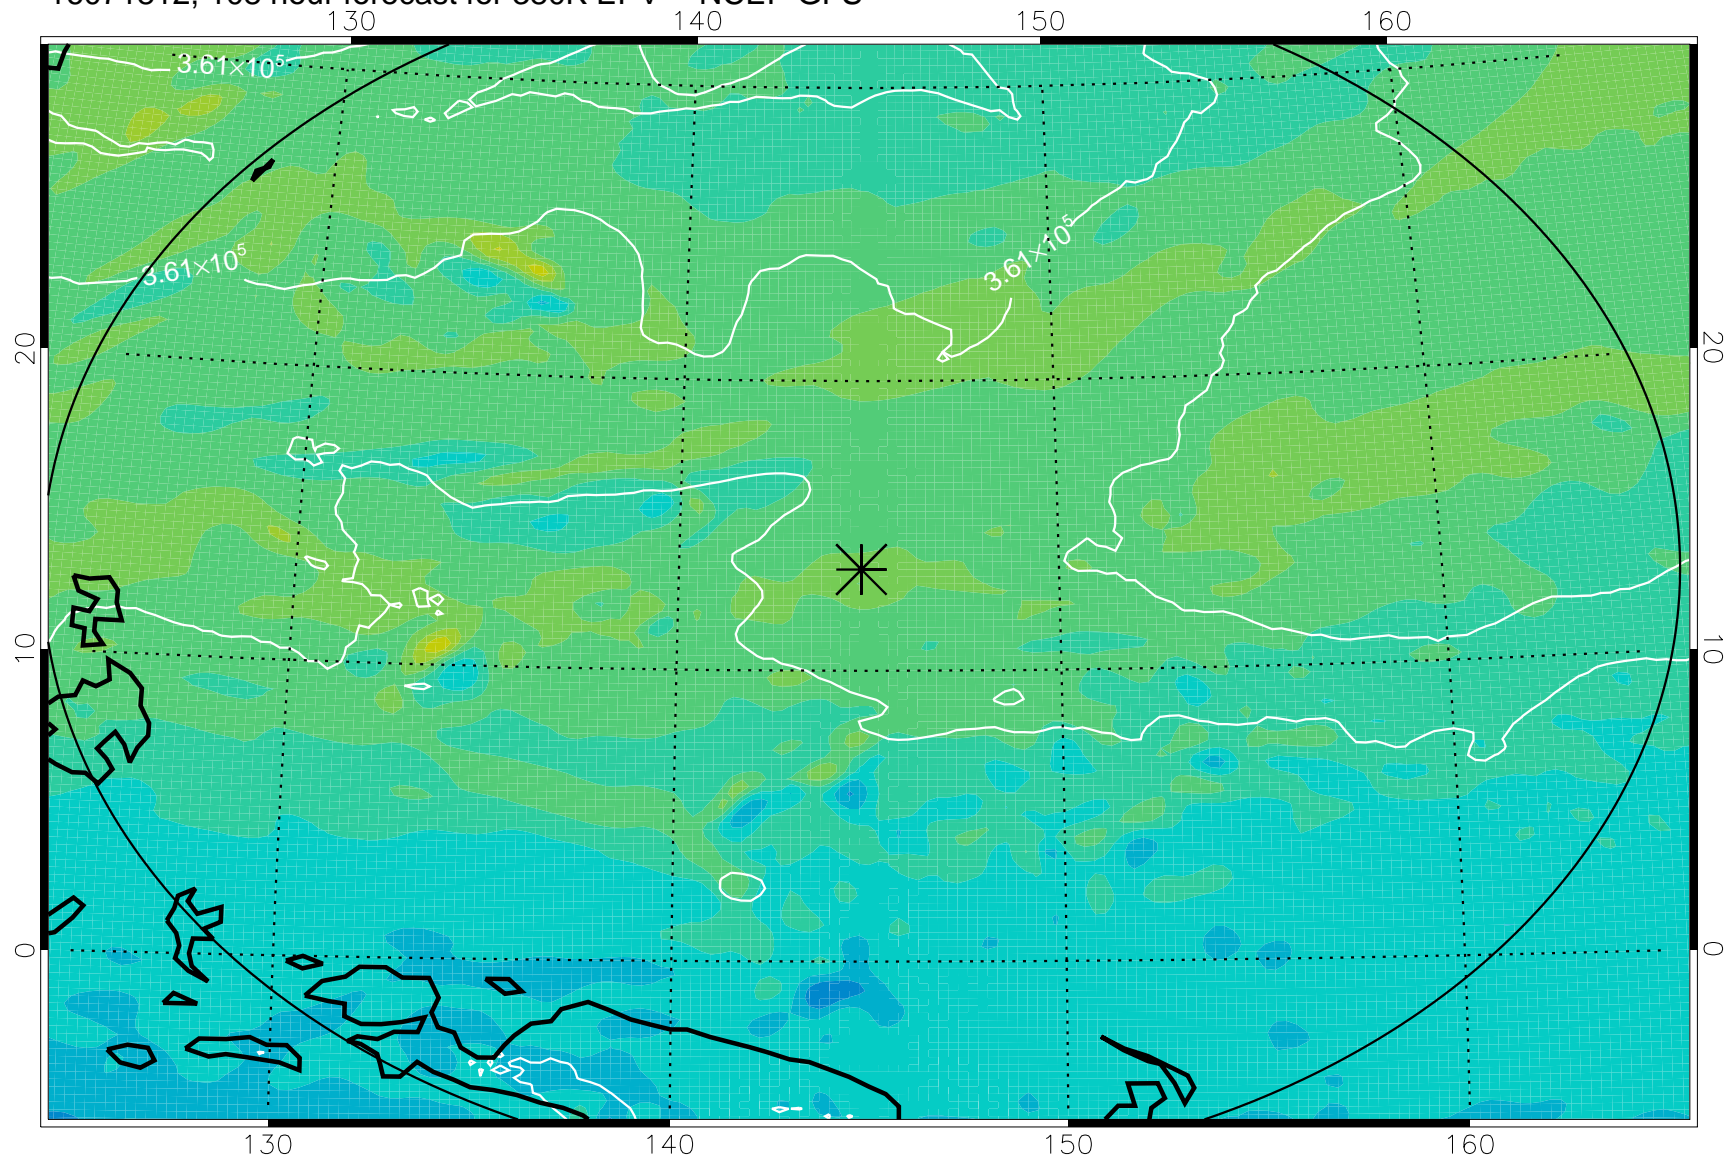

16071706, 78 hour forecast for 380K EPV -- NCEP GFS

380K Montgomery Streamfunction, white

Range ring of 2304 km

16071712, 84 hour forecast for 380K EPV -- NCEP GFS

380K Montgomery Streamfunction, white

Range ring of 2304 km

16071718, 90 hour forecast for 380K EPV -- NCEP GFS

380K Montgomery Streamfunction, white

Range ring of 2304 km

16071800, 96 hour forecast for 380K EPV -- NCEP GFS

380K Montgomery Streamfunction, white

Range ring of 2304 km

16071806, 102 hour forecast for 380K EPV -- NCEP GFS

380K Montgomery Streamfunction, white

Range ring of 2304 km

16071812, 108 hour forecast for 380K EPV -- NCEP GFS

380K Montgomery Streamfunction, white

Range ring of 2304 km

16071818, 114 hour forecast for 380K EPV -- NCEP GFS

380K Montgomery Streamfunction, white

Range ring of 2304 km

16071900, 120 hour forecast for 380K EPV -- NCEP GFS

380K Montgomery Streamfunction, white

Range ring of 2304 km