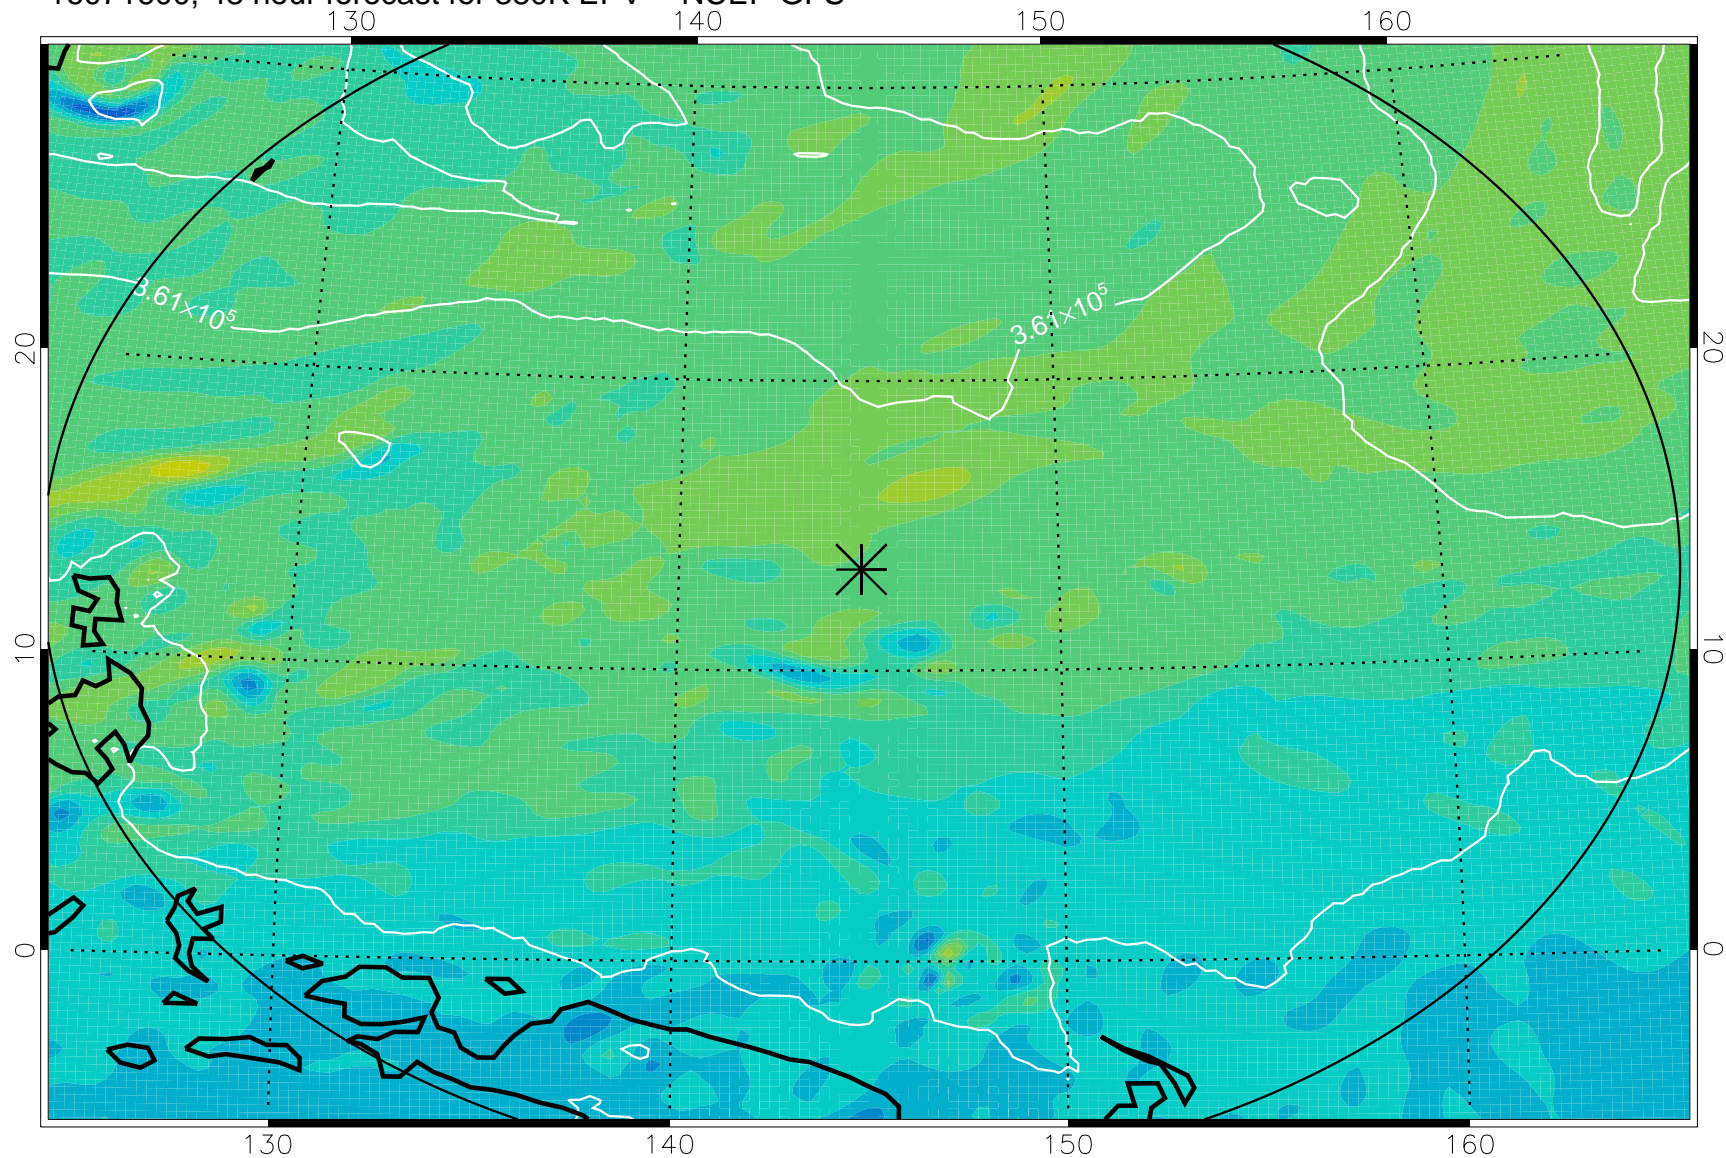

16071418, 18 hour forecast for 380K EPV -- NCEP GFS

380K Montgomery Streamfunction, white

Range ring of 2304 km

16071500, 24 hour forecast for 380K EPV -- NCEP GFS

380K Montgomery Streamfunction, white

Range ring of 2304 km

16071506, 30 hour forecast for 380K EPV -- NCEP GFS

380K Montgomery Streamfunction, white

Range ring of 2304 km

16071512, 36 hour forecast for 380K EPV -- NCEP GFS

380K Montgomery Streamfunction, white

Range ring of 2304 km

16071518, 42 hour forecast for 380K EPV -- NCEP GFS

380K Montgomery Streamfunction, white

Range ring of 2304 km

16071600, 48 hour forecast for 380K EPV -- NCEP GFS

380K Montgomery Streamfunction, white

Range ring of 2304 km

16071718, 90 hour forecast for 380K EPV -- NCEP GFS

380K Montgomery Streamfunction, white

Range ring of 2304 km

16071800, 96 hour forecast for 380K EPV -- NCEP GFS

380K Montgomery Streamfunction, white

Range ring of 2304 km