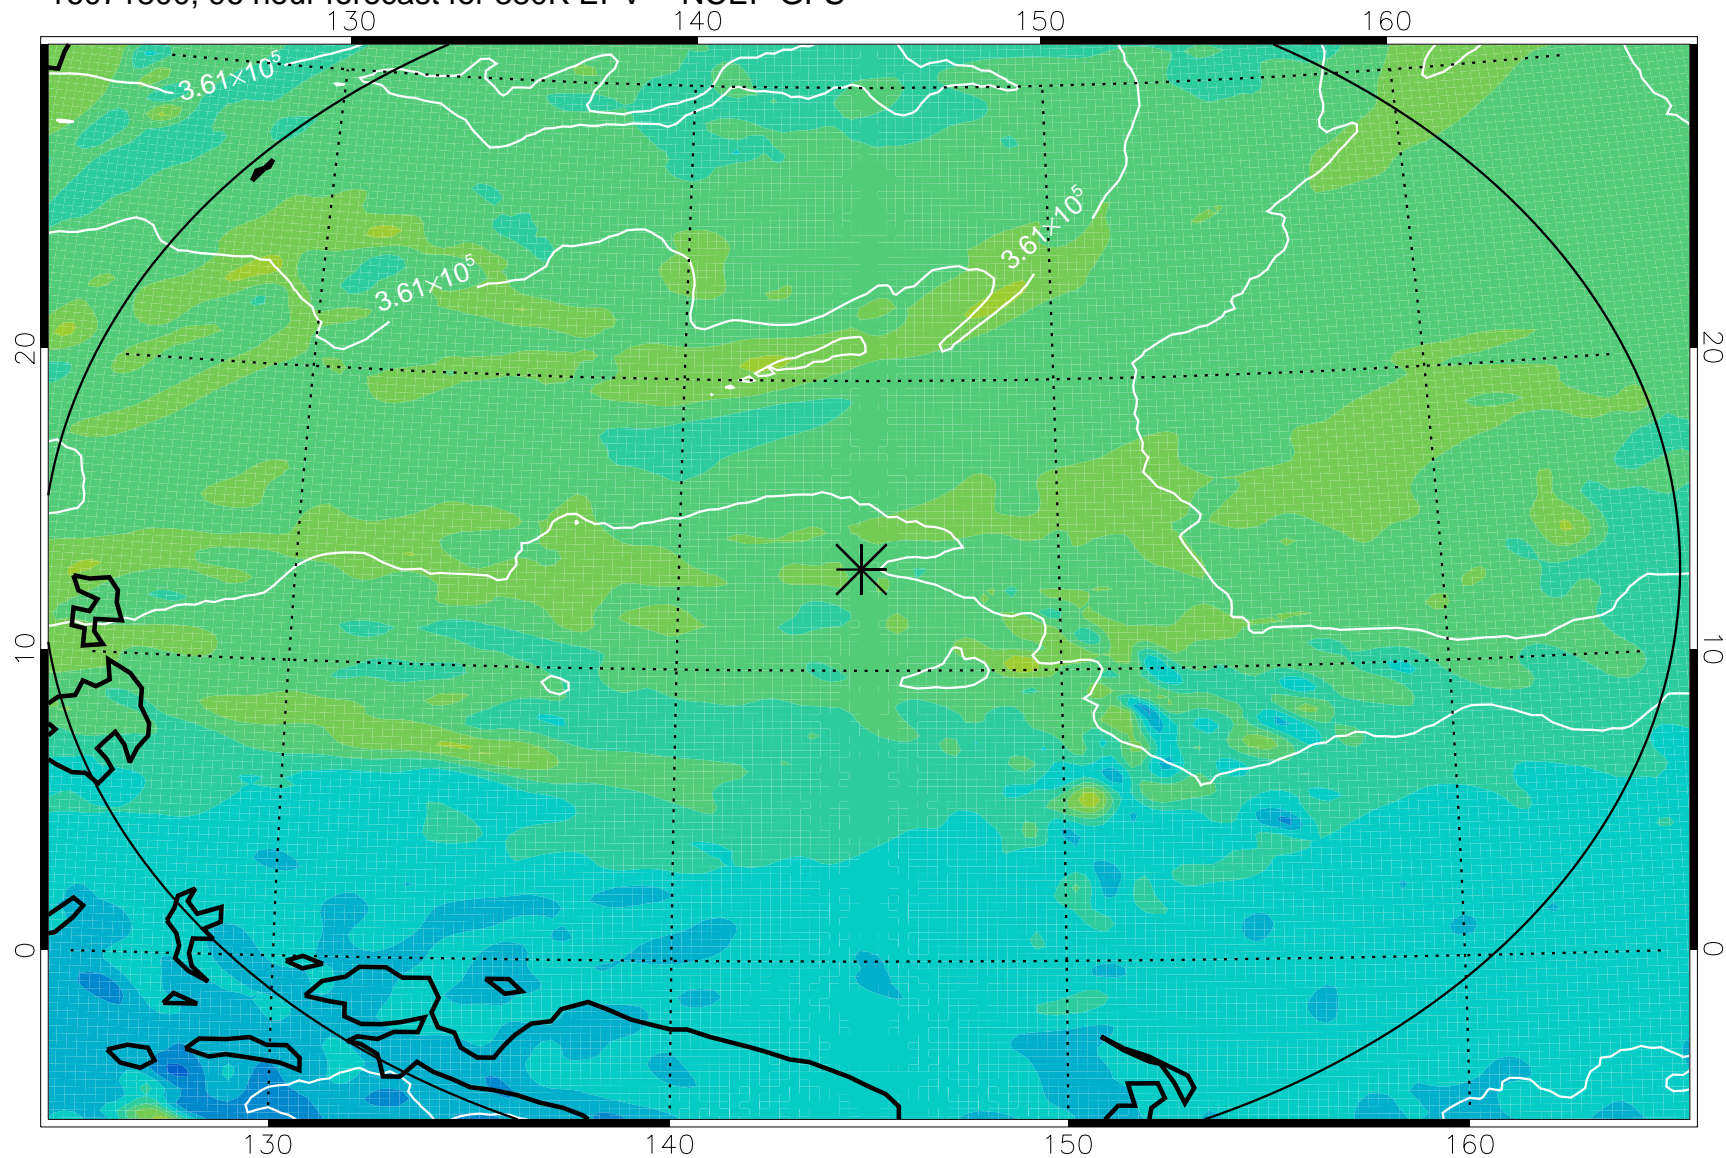

16071618, 66 hour forecast for 380K EPV -- NCEP GFS

380K Montgomery Streamfunction, white

Range ring of 2304 km

16071700, 72 hour forecast for 380K EPV -- NCEP GFS

380K Montgomery Streamfunction, white

Range ring of 2304 km

16071706, 78 hour forecast for 380K EPV -- NCEP GFS

380K Montgomery Streamfunction, white

Range ring of 2304 km

16071712, 84 hour forecast for 380K EPV -- NCEP GFS

380K Montgomery Streamfunction, white

Range ring of 2304 km

16071718, 90 hour forecast for 380K EPV -- NCEP GFS

380K Montgomery Streamfunction, white

Range ring of 2304 km

16071800, 96 hour forecast for 380K EPV -- NCEP GFS

380K Montgomery Streamfunction, white

Range ring of 2304 km

16071806, 102 hour forecast for 380K EPV -- NCEP GFS

380K Montgomery Streamfunction, white

Range ring of 2304 km

16071812, 108 hour forecast for 380K EPV -- NCEP GFS

380K Montgomery Streamfunction, white

Range ring of 2304 km