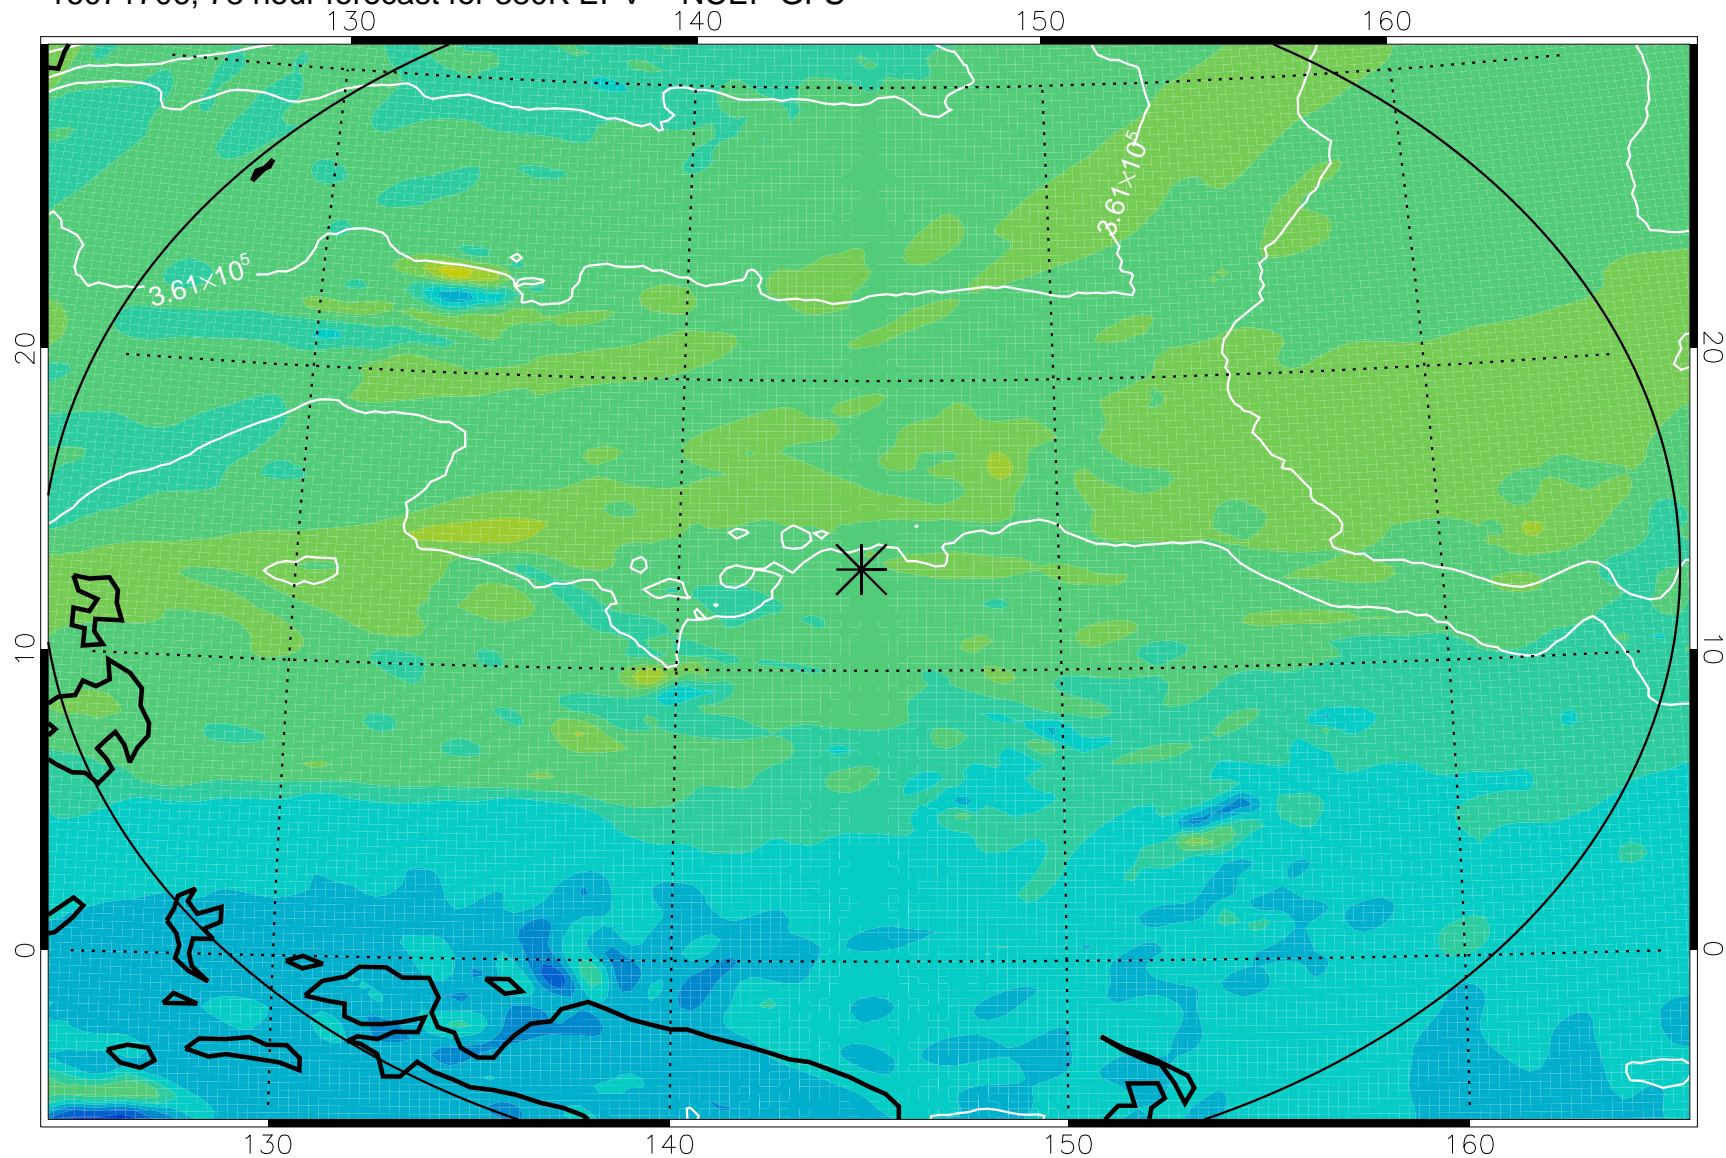

16071606, 54 hour forecast for 380K EPV -- NCEP GFS

380K Montgomery Streamfunction, white

Range ring of 2304 km

16071612, 60 hour forecast for 380K EPV -- NCEP GFS

380K Montgomery Streamfunction, white

Range ring of 2304 km

16071618, 66 hour forecast for 380K EPV -- NCEP GFS

380K Montgomery Streamfunction, white

Range ring of 2304 km

16071700, 72 hour forecast for 380K EPV -- NCEP GFS

380K Montgomery Streamfunction, white

Range ring of 2304 km

16071706, 78 hour forecast for 380K EPV -- NCEP GFS

380K Montgomery Streamfunction, white

Range ring of 2304 km

16071712, 84 hour forecast for 380K EPV -- NCEP GFS

380K Montgomery Streamfunction, white

Range ring of 2304 km

16071718, 90 hour forecast for 380K EPV -- NCEP GFS

380K Montgomery Streamfunction, white

Range ring of 2304 km

16071800, 96 hour forecast for 380K EPV -- NCEP GFS

380K Montgomery Streamfunction, white

Range ring of 2304 km