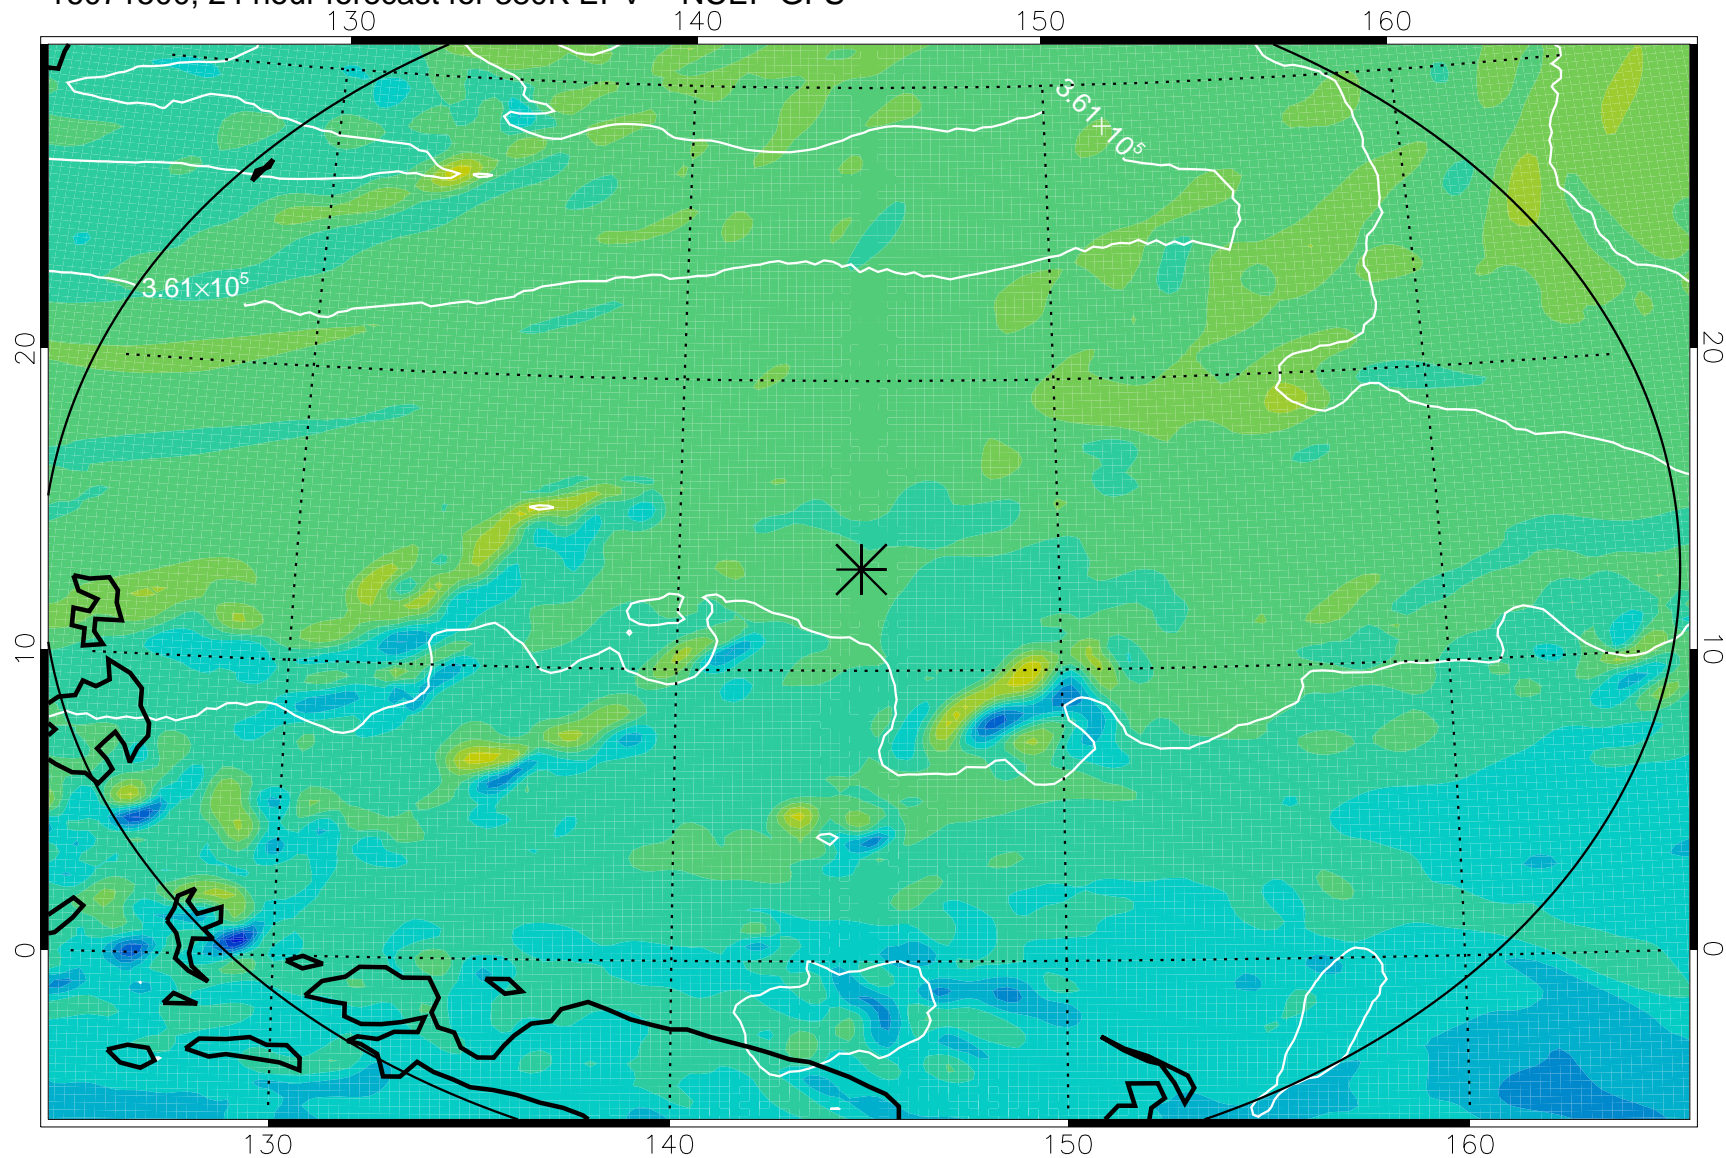

16071406, 6 hour forecast for 380K EPV -- NCEP GFS

380K Montgomery Streamfunction, white

Range ring of 2304 km

16071412, 12 hour forecast for 380K EPV -- NCEP GFS

380K Montgomery Streamfunction, white

Range ring of 2304 km

16071418, 18 hour forecast for 380K EPV -- NCEP GFS

380K Montgomery Streamfunction, white

Range ring of 2304 km

16071500, 24 hour forecast for 380K EPV -- NCEP GFS

380K Montgomery Streamfunction, white

Range ring of 2304 km

16071506, 30 hour forecast for 380K EPV -- NCEP GFS

380K Montgomery Streamfunction, white

Range ring of 2304 km

16071512, 36 hour forecast for 380K EPV -- NCEP GFS

380K Montgomery Streamfunction, white

Range ring of 2304 km

16071718, 90 hour forecast for 380K EPV -- NCEP GFS

380K Montgomery Streamfunction, white

Range ring of 2304 km

16071800, 96 hour forecast for 380K EPV -- NCEP GFS

380K Montgomery Streamfunction, white

Range ring of 2304 km