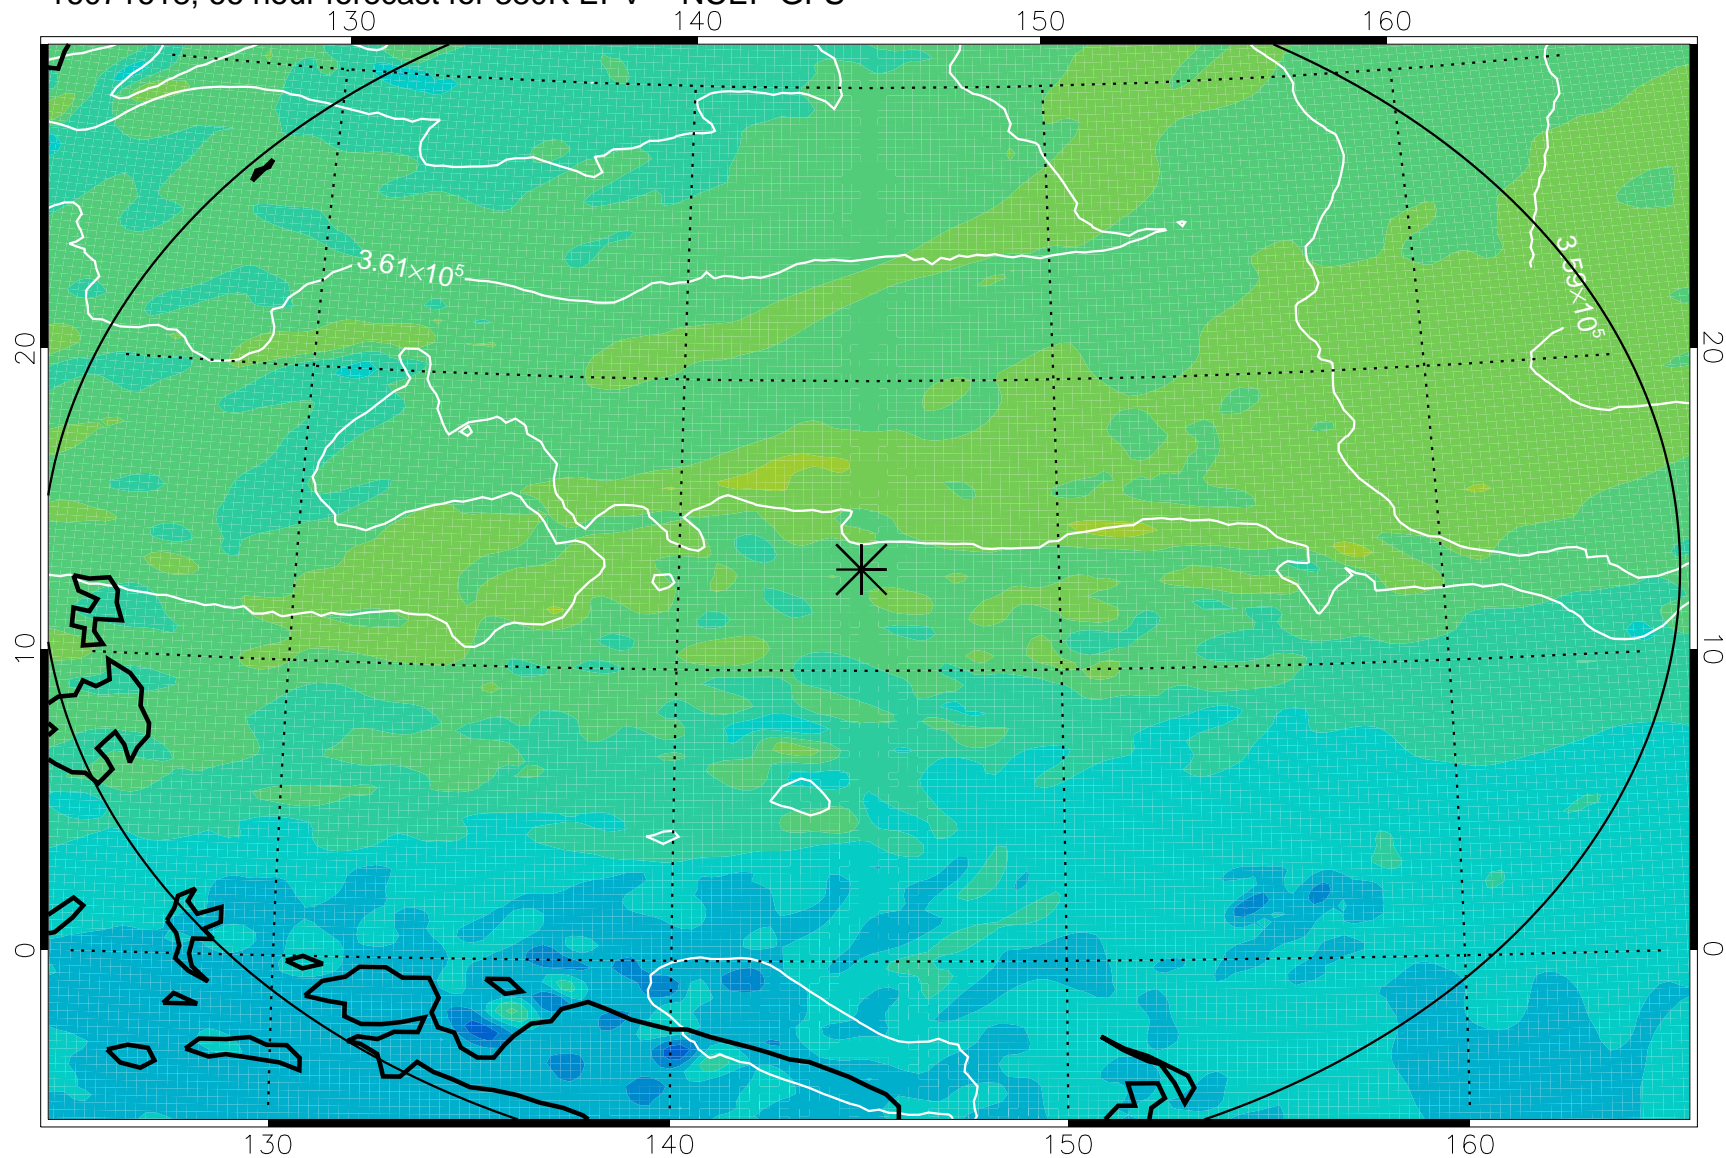

16071606, 54 hour forecast for 380K EPV -- NCEP GFS

380K Montgomery Streamfunction, white

Range ring of 2304 km

16071612, 60 hour forecast for 380K EPV -- NCEP GFS

380K Montgomery Streamfunction, white

Range ring of 2304 km

16071618, 66 hour forecast for 380K EPV -- NCEP GFS

380K Montgomery Streamfunction, white

Range ring of 2304 km

16071700, 72 hour forecast for 380K EPV -- NCEP GFS

380K Montgomery Streamfunction, white

Range ring of 2304 km

16071706, 78 hour forecast for 380K EPV -- NCEP GFS

380K Montgomery Streamfunction, white

Range ring of 2304 km

16071712, 84 hour forecast for 380K EPV -- NCEP GFS

380K Montgomery Streamfunction, white

Range ring of 2304 km

16071718, 90 hour forecast for 380K EPV -- NCEP GFS

380K Montgomery Streamfunction, white

Range ring of 2304 km

16071800, 96 hour forecast for 380K EPV -- NCEP GFS

380K Montgomery Streamfunction, white

Range ring of 2304 km