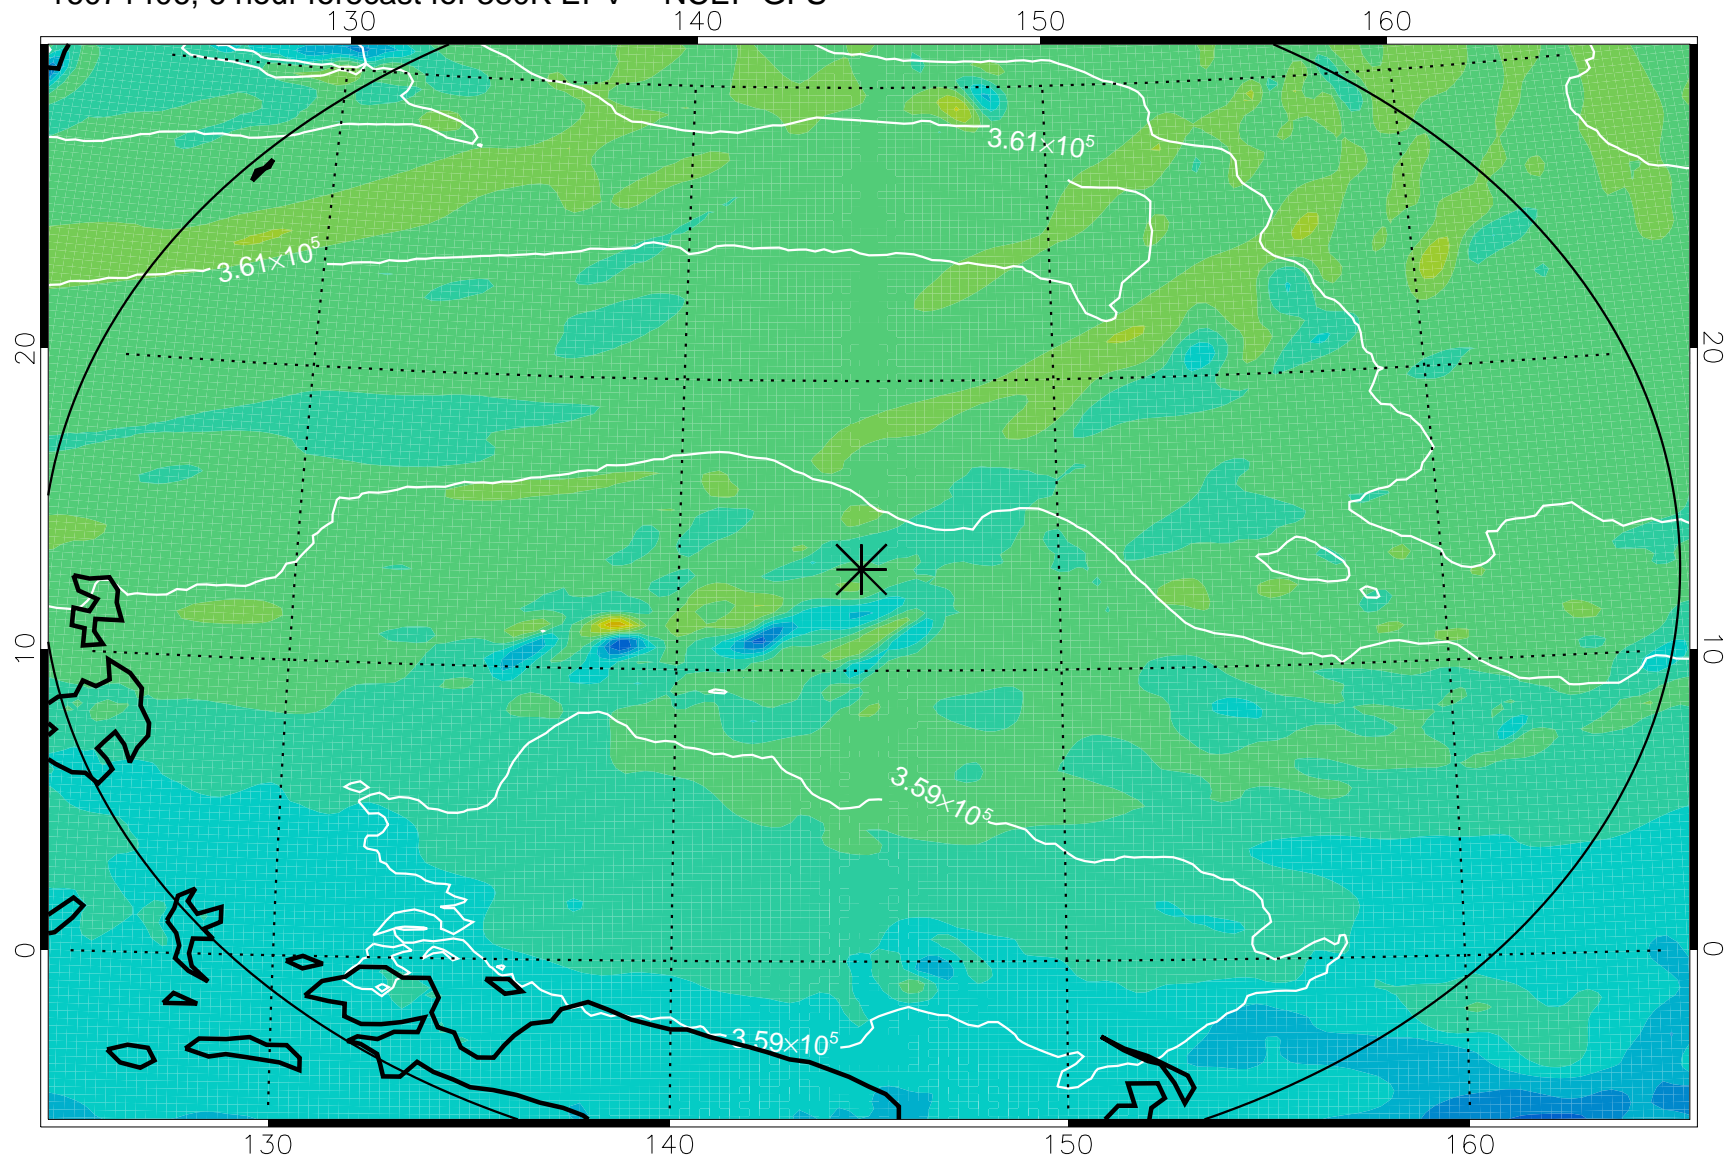

16071406, 6 hour forecast for 380K EPV -- NCEP GFS

380K Montgomery Streamfunction, white

Range ring of 2304 km

16071412, 12 hour forecast for 380K EPV -- NCEP GFS

380K Montgomery Streamfunction, white

Range ring of 2304 km

16071418, 18 hour forecast for 380K EPV -- NCEP GFS

380K Montgomery Streamfunction, white

Range ring of 2304 km

16071500, 24 hour forecast for 380K EPV -- NCEP GFS

380K Montgomery Streamfunction, white

Range ring of 2304 km

16071506, 30 hour forecast for 380K EPV -- NCEP GFS

380K Montgomery Streamfunction, white

Range ring of 2304 km

16071512, 36 hour forecast for 380K EPV -- NCEP GFS

380K Montgomery Streamfunction, white

Range ring of 2304 km

16071718, 90 hour forecast for 380K EPV -- NCEP GFS

380K Montgomery Streamfunction, white

Range ring of 2304 km

16071800, 96 hour forecast for 380K EPV -- NCEP GFS

380K Montgomery Streamfunction, white

Range ring of 2304 km