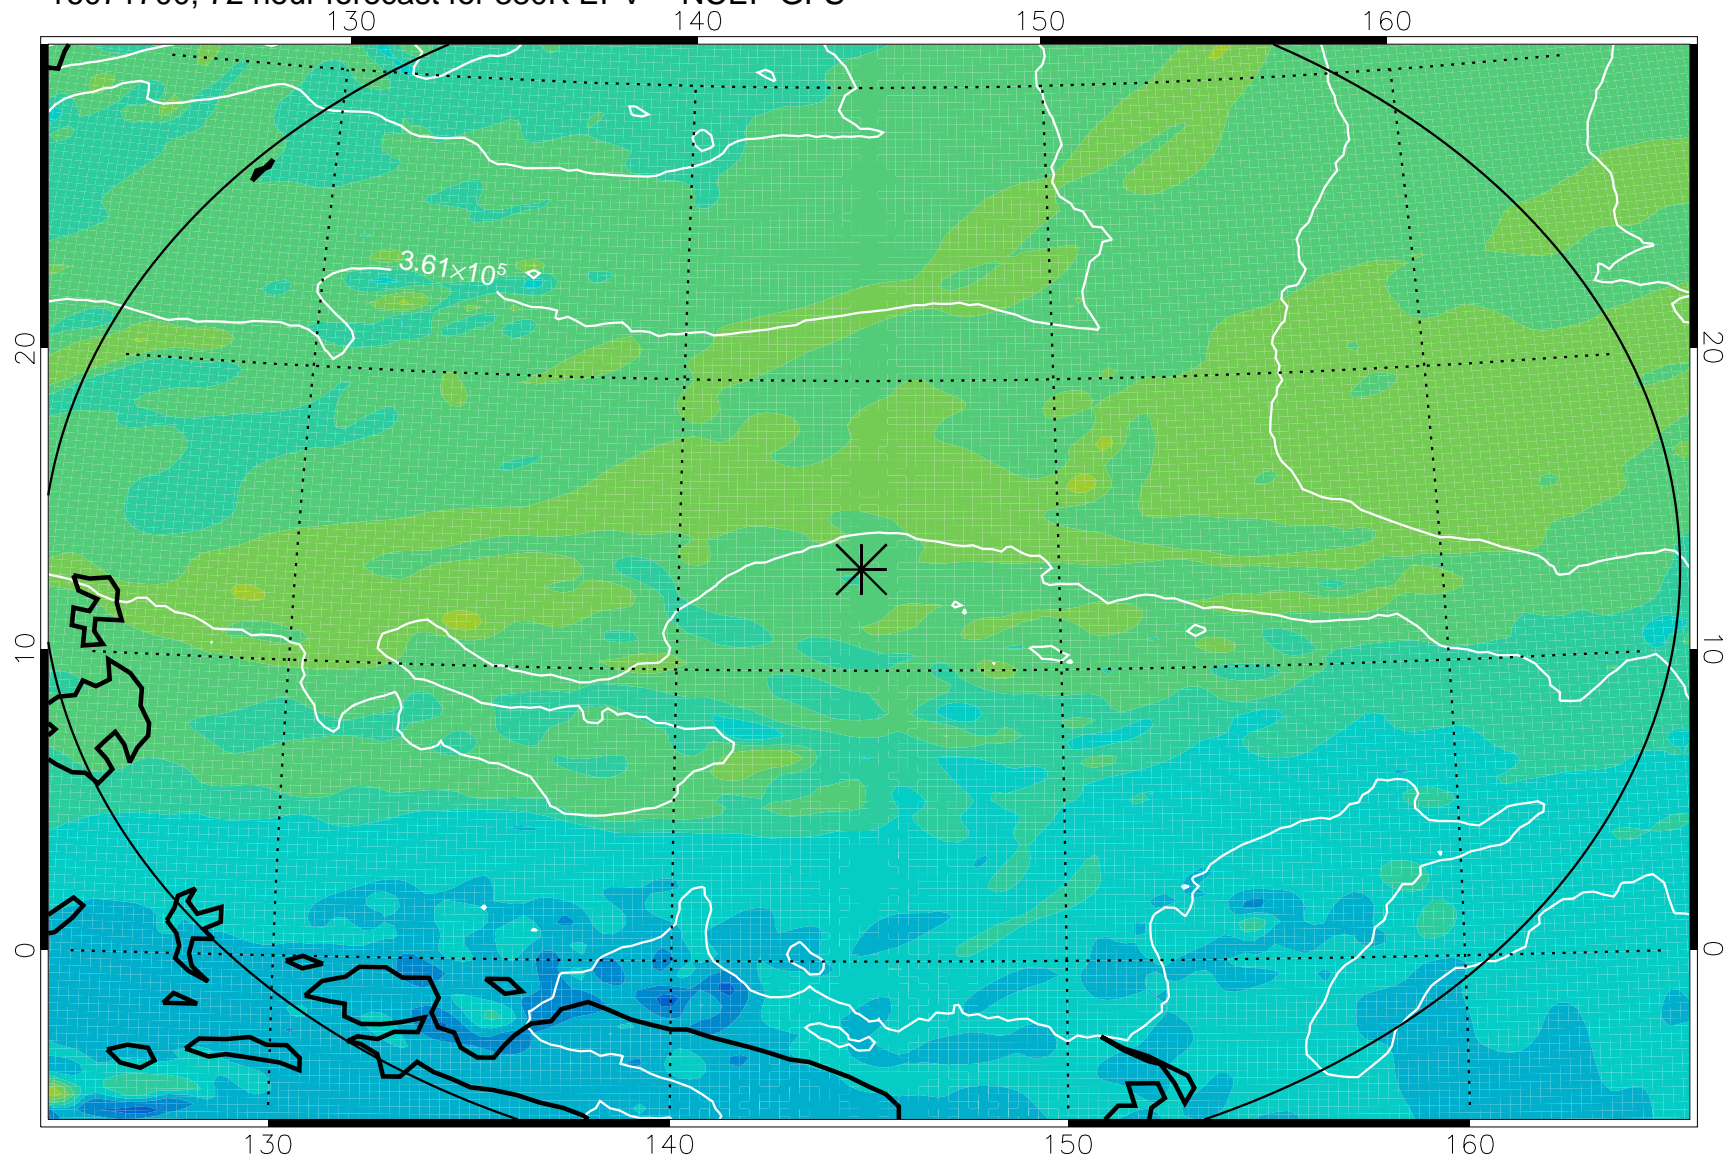

16071606, 54 hour forecast for 380K EPV -- NCEP GFS

380K Montgomery Streamfunction, white

Range ring of 2304 km

16071612, 60 hour forecast for 380K EPV -- NCEP GFS

380K Montgomery Streamfunction, white

Range ring of 2304 km

16071618, 66 hour forecast for 380K EPV -- NCEP GFS

380K Montgomery Streamfunction, white

Range ring of 2304 km

16071700, 72 hour forecast for 380K EPV -- NCEP GFS

380K Montgomery Streamfunction, white

Range ring of 2304 km

16071706, 78 hour forecast for 380K EPV -- NCEP GFS

380K Montgomery Streamfunction, white

Range ring of 2304 km

16071712, 84 hour forecast for 380K EPV -- NCEP GFS

380K Montgomery Streamfunction, white

Range ring of 2304 km

16071718, 90 hour forecast for 380K EPV -- NCEP GFS

380K Montgomery Streamfunction, white

Range ring of 2304 km

16071800, 96 hour forecast for 380K EPV -- NCEP GFS

380K Montgomery Streamfunction, white

Range ring of 2304 km