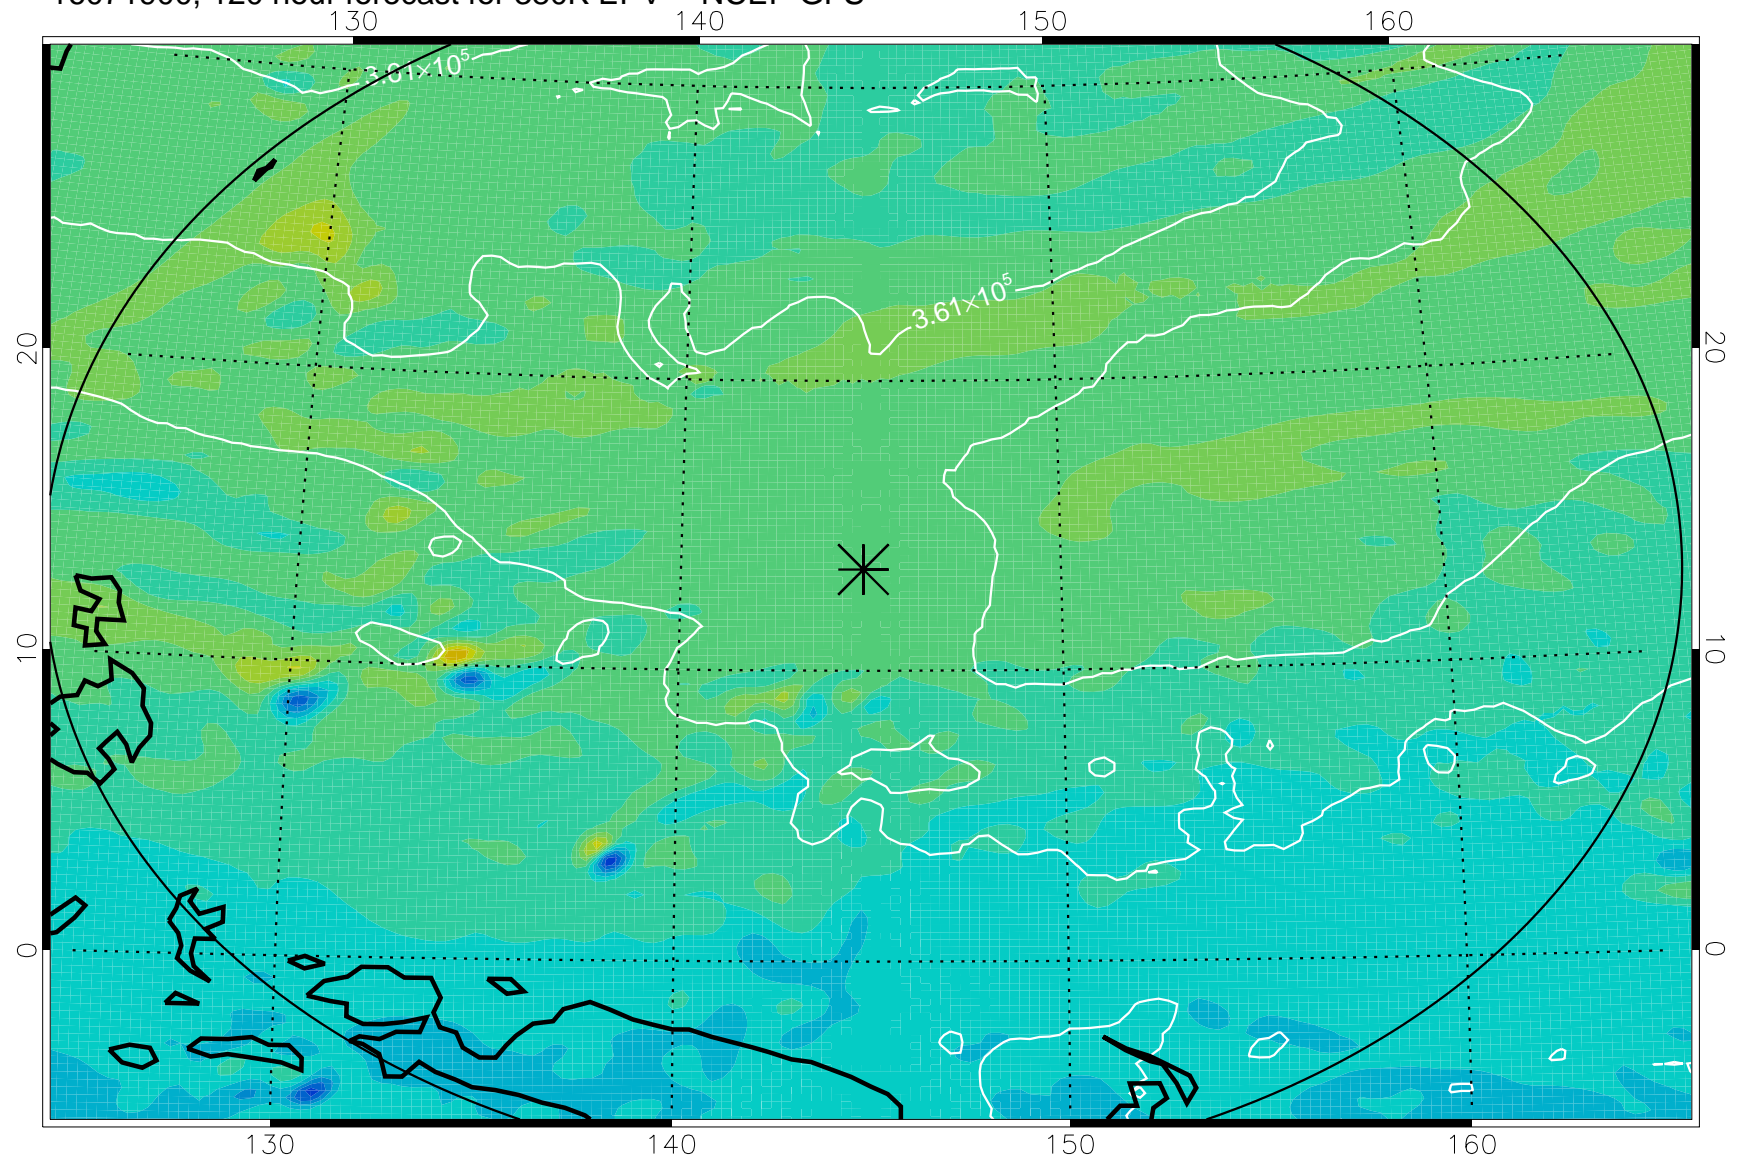

16071706, 78 hour forecast for 380K EPV -- NCEP GFS

380K Montgomery Streamfunction, white

Range ring of 2304 km

16071712, 84 hour forecast for 380K EPV -- NCEP GFS

380K Montgomery Streamfunction, white

Range ring of 2304 km

16071718, 90 hour forecast for 380K EPV -- NCEP GFS

380K Montgomery Streamfunction, white

Range ring of 2304 km

16071800, 96 hour forecast for 380K EPV -- NCEP GFS

380K Montgomery Streamfunction, white

Range ring of 2304 km

16071806, 102 hour forecast for 380K EPV -- NCEP GFS

380K Montgomery Streamfunction, white

Range ring of 2304 km

16071812, 108 hour forecast for 380K EPV -- NCEP GFS

380K Montgomery Streamfunction, white

Range ring of 2304 km

16071818, 114 hour forecast for 380K EPV -- NCEP GFS

380K Montgomery Streamfunction, white

Range ring of 2304 km

16071900, 120 hour forecast for 380K EPV -- NCEP GFS

380K Montgomery Streamfunction, white

Range ring of 2304 km