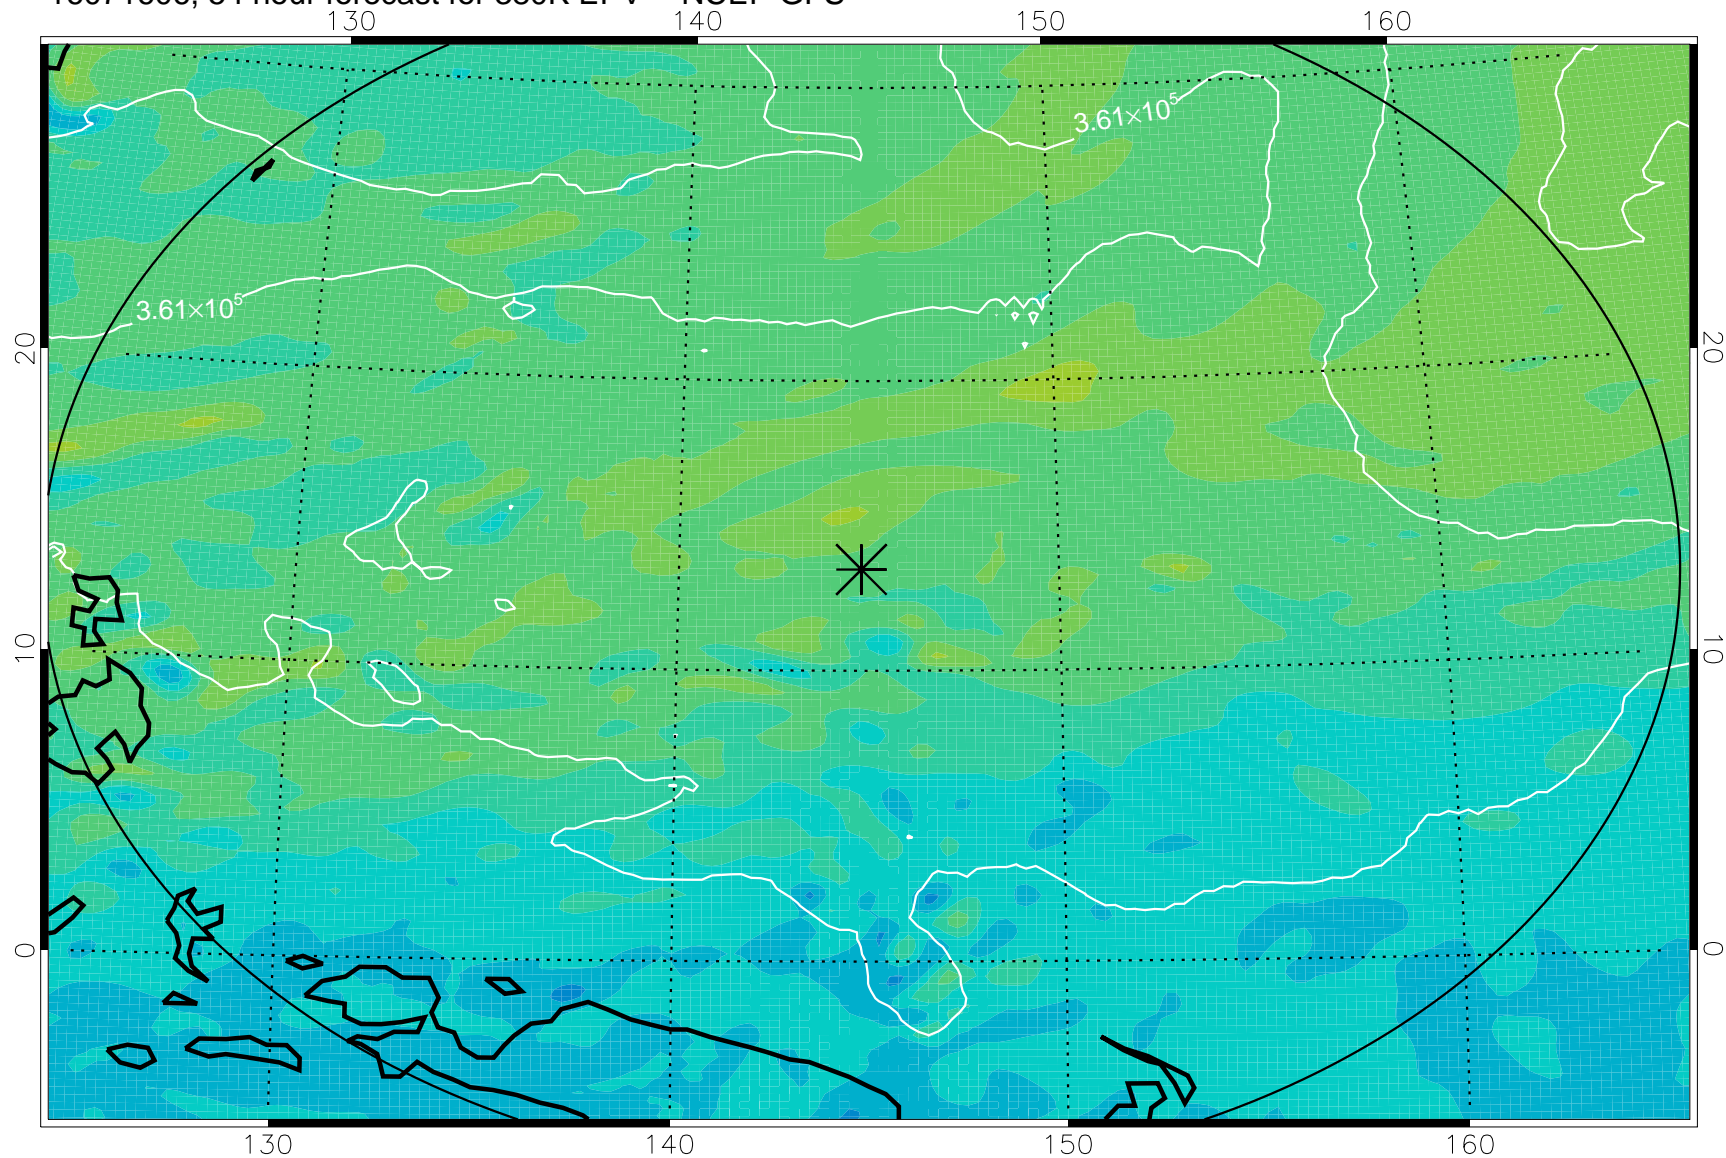

16071518, 42 hour forecast for 380K EPV -- NCEP GFS

380K Montgomery Streamfunction, white

Range ring of 2304 km

16071600, 48 hour forecast for 380K EPV -- NCEP GFS

380K Montgomery Streamfunction, white

Range ring of 2304 km

16071606, 54 hour forecast for 380K EPV -- NCEP GFS

380K Montgomery Streamfunction, white

Range ring of 2304 km

16071612, 60 hour forecast for 380K EPV -- NCEP GFS

380K Montgomery Streamfunction, white

Range ring of 2304 km

16071618, 66 hour forecast for 380K EPV -- NCEP GFS

380K Montgomery Streamfunction, white

Range ring of 2304 km

16071700, 72 hour forecast for 380K EPV -- NCEP GFS

380K Montgomery Streamfunction, white

Range ring of 2304 km

16071718, 90 hour forecast for 380K EPV -- NCEP GFS

380K Montgomery Streamfunction, white

Range ring of 2304 km

16071800, 96 hour forecast for 380K EPV -- NCEP GFS

380K Montgomery Streamfunction, white

Range ring of 2304 km