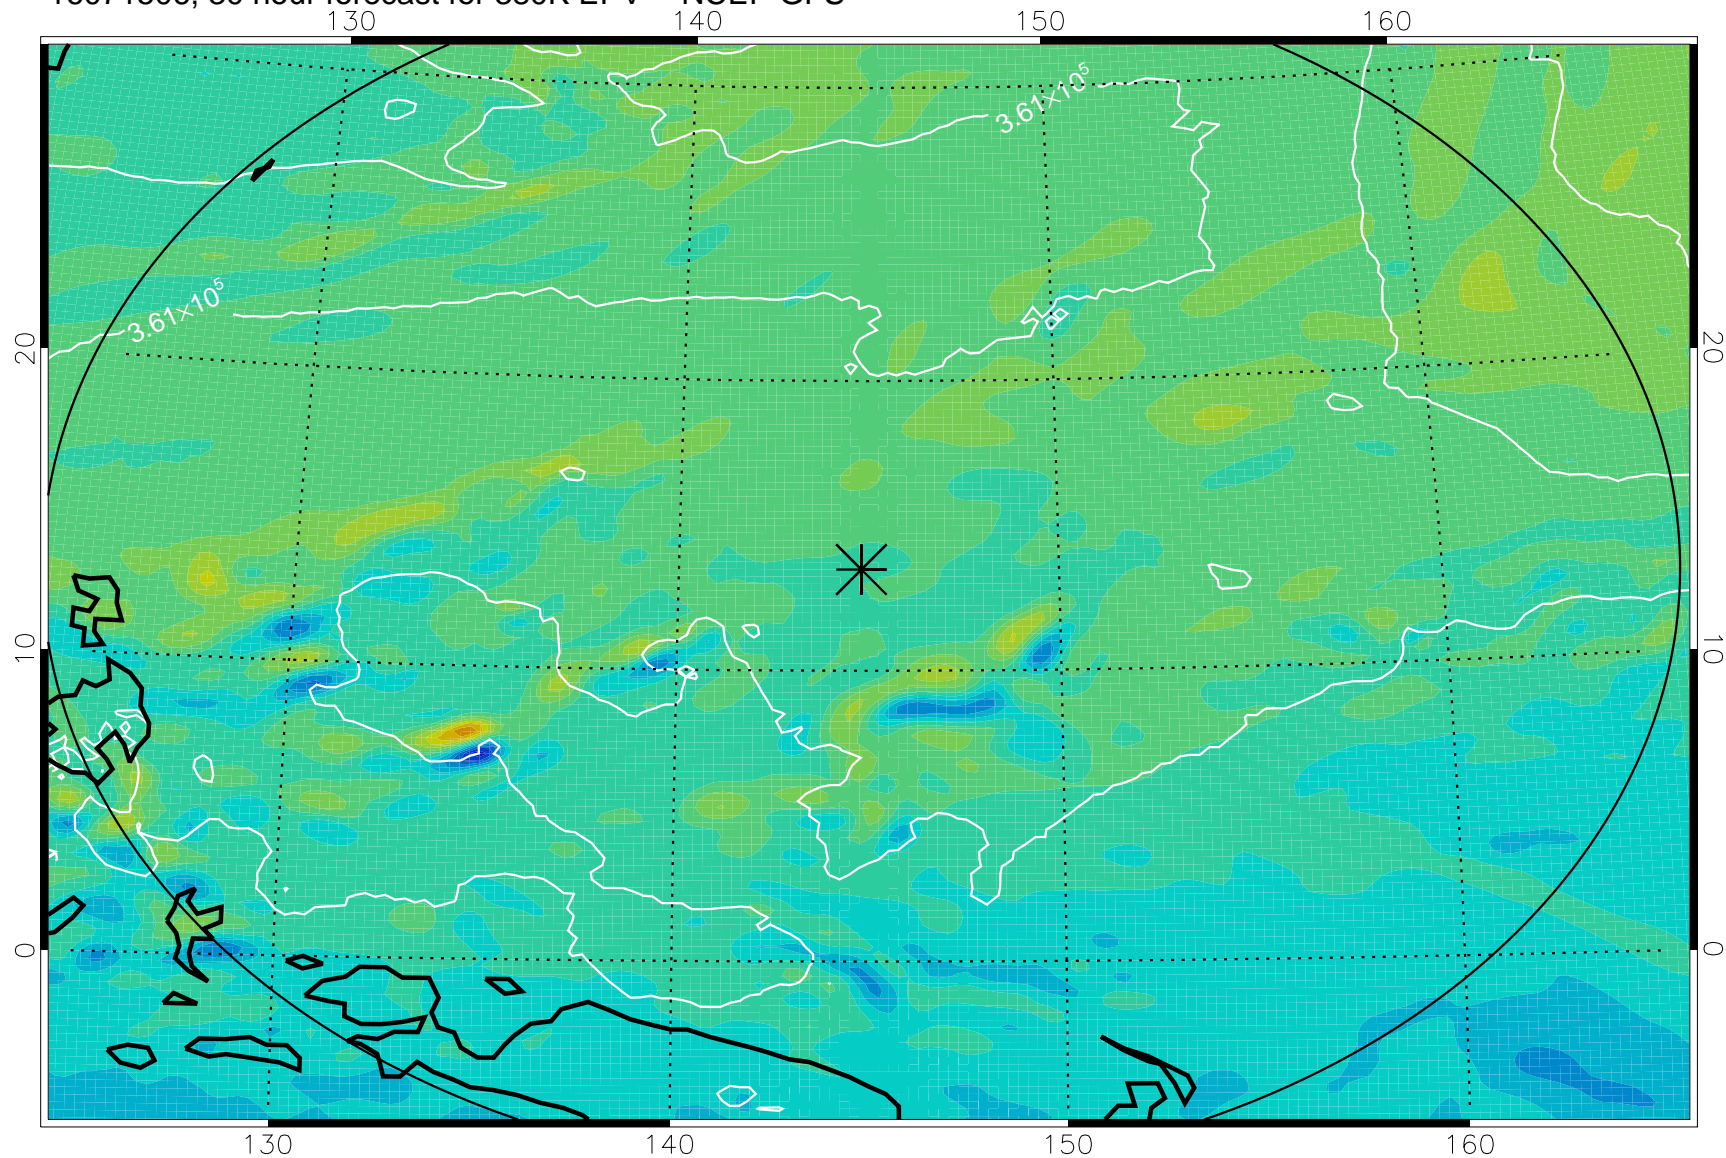

16071418, 18 hour forecast for 380K EPV -- NCEP GFS

380K Montgomery Streamfunction, white

Range ring of 2304 km

16071500, 24 hour forecast for 380K EPV -- NCEP GFS

380K Montgomery Streamfunction, white

Range ring of 2304 km

16071506, 30 hour forecast for 380K EPV -- NCEP GFS

380K Montgomery Streamfunction, white

Range ring of 2304 km

16071512, 36 hour forecast for 380K EPV -- NCEP GFS

380K Montgomery Streamfunction, white

Range ring of 2304 km

16071518, 42 hour forecast for 380K EPV -- NCEP GFS

380K Montgomery Streamfunction, white

Range ring of 2304 km

16071600, 48 hour forecast for 380K EPV -- NCEP GFS

380K Montgomery Streamfunction, white

Range ring of 2304 km

16071718, 90 hour forecast for 380K EPV -- NCEP GFS

380K Montgomery Streamfunction, white

Range ring of 2304 km

16071800, 96 hour forecast for 380K EPV -- NCEP GFS

380K Montgomery Streamfunction, white

Range ring of 2304 km