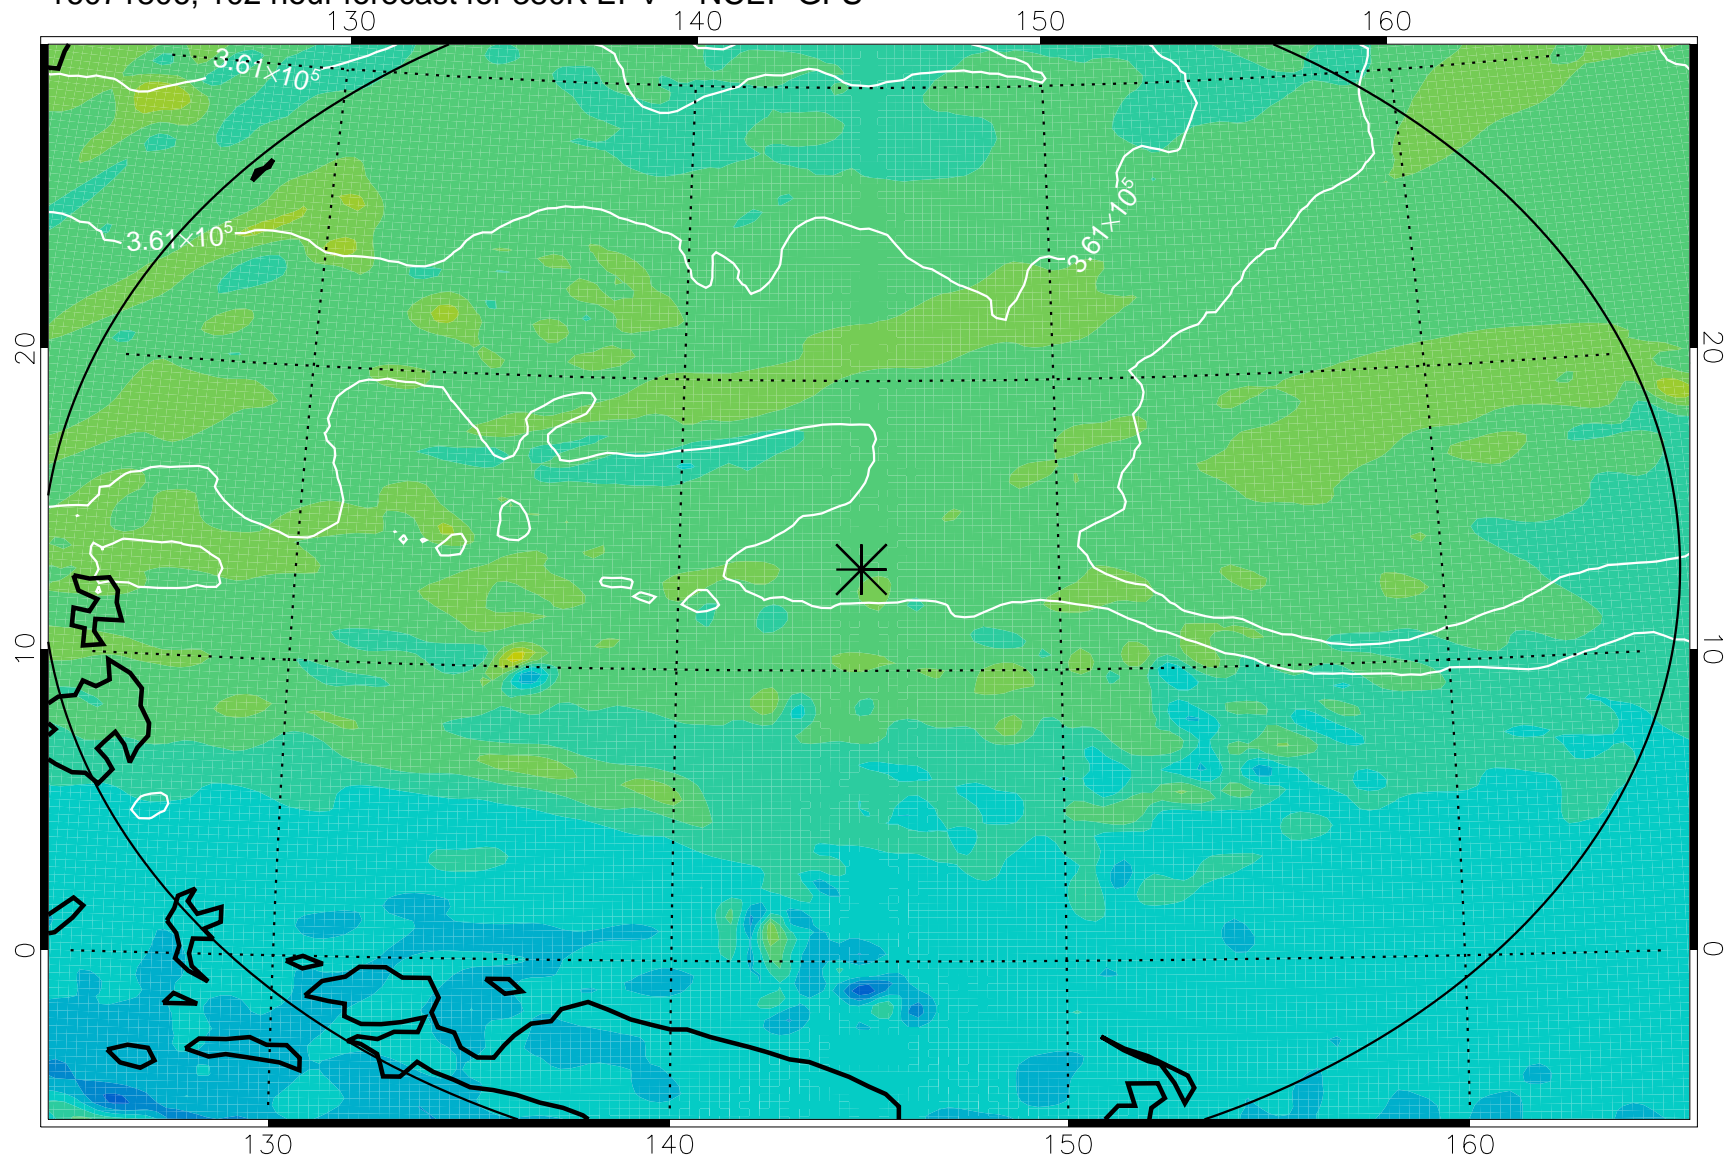

16071706, 78 hour forecast for 380K EPV -- NCEP GFS

380K Montgomery Streamfunction, white

Range ring of 2304 km

16071712, 84 hour forecast for 380K EPV -- NCEP GFS

380K Montgomery Streamfunction, white

Range ring of 2304 km

16071718, 90 hour forecast for 380K EPV -- NCEP GFS

380K Montgomery Streamfunction, white

Range ring of 2304 km

16071800, 96 hour forecast for 380K EPV -- NCEP GFS

380K Montgomery Streamfunction, white

Range ring of 2304 km

16071806, 102 hour forecast for 380K EPV -- NCEP GFS

380K Montgomery Streamfunction, white

Range ring of 2304 km

16071812, 108 hour forecast for 380K EPV -- NCEP GFS

380K Montgomery Streamfunction, white

Range ring of 2304 km

16071818, 114 hour forecast for 380K EPV -- NCEP GFS

380K Montgomery Streamfunction, white

Range ring of 2304 km

16071900, 120 hour forecast for 380K EPV -- NCEP GFS

380K Montgomery Streamfunction, white

Range ring of 2304 km