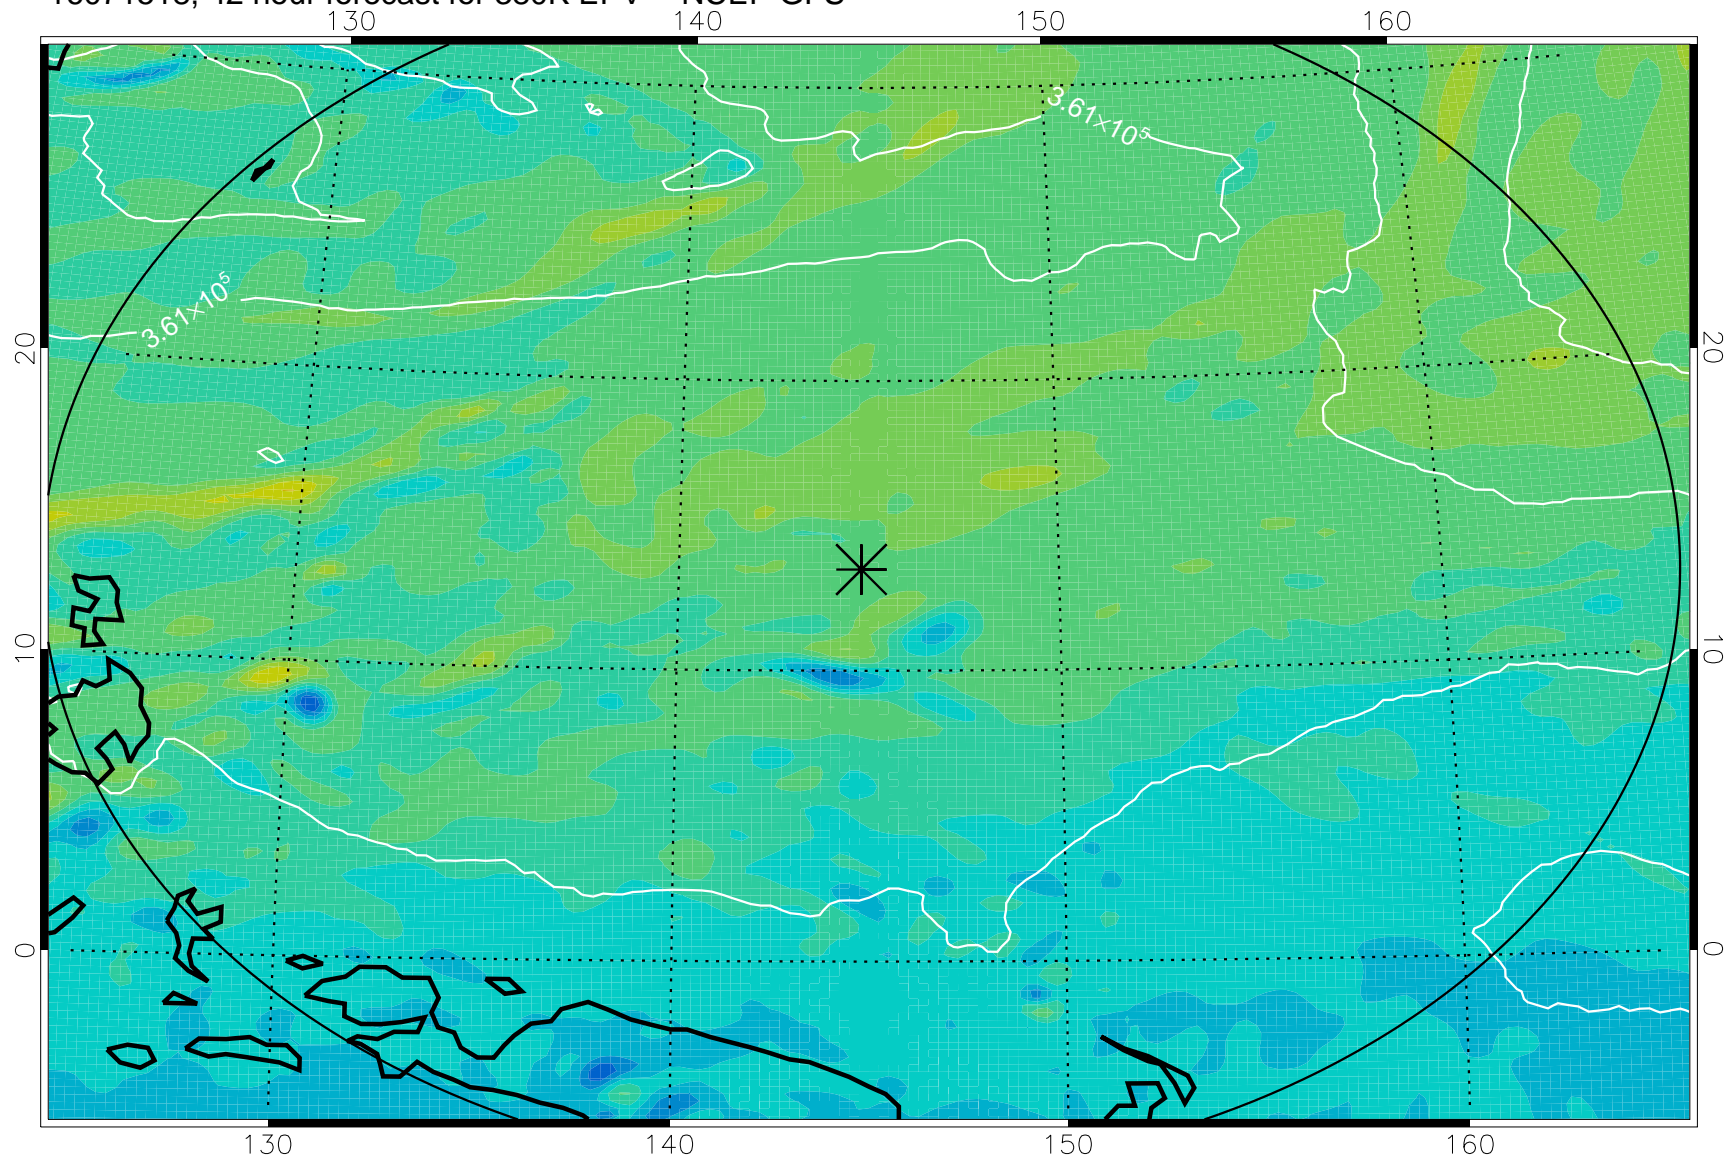

16071418, 18 hour forecast for 380K EPV -- NCEP GFS

380K Montgomery Streamfunction, white

Range ring of 2304 km

16071500, 24 hour forecast for 380K EPV -- NCEP GFS

380K Montgomery Streamfunction, white

Range ring of 2304 km

16071506, 30 hour forecast for 380K EPV -- NCEP GFS

380K Montgomery Streamfunction, white

Range ring of 2304 km

16071512, 36 hour forecast for 380K EPV -- NCEP GFS

380K Montgomery Streamfunction, white

Range ring of 2304 km

16071518, 42 hour forecast for 380K EPV -- NCEP GFS

380K Montgomery Streamfunction, white

Range ring of 2304 km

16071600, 48 hour forecast for 380K EPV -- NCEP GFS

380K Montgomery Streamfunction, white

Range ring of 2304 km

16071718, 90 hour forecast for 380K EPV -- NCEP GFS

380K Montgomery Streamfunction, white

Range ring of 2304 km

16071800, 96 hour forecast for 380K EPV -- NCEP GFS

380K Montgomery Streamfunction, white

Range ring of 2304 km