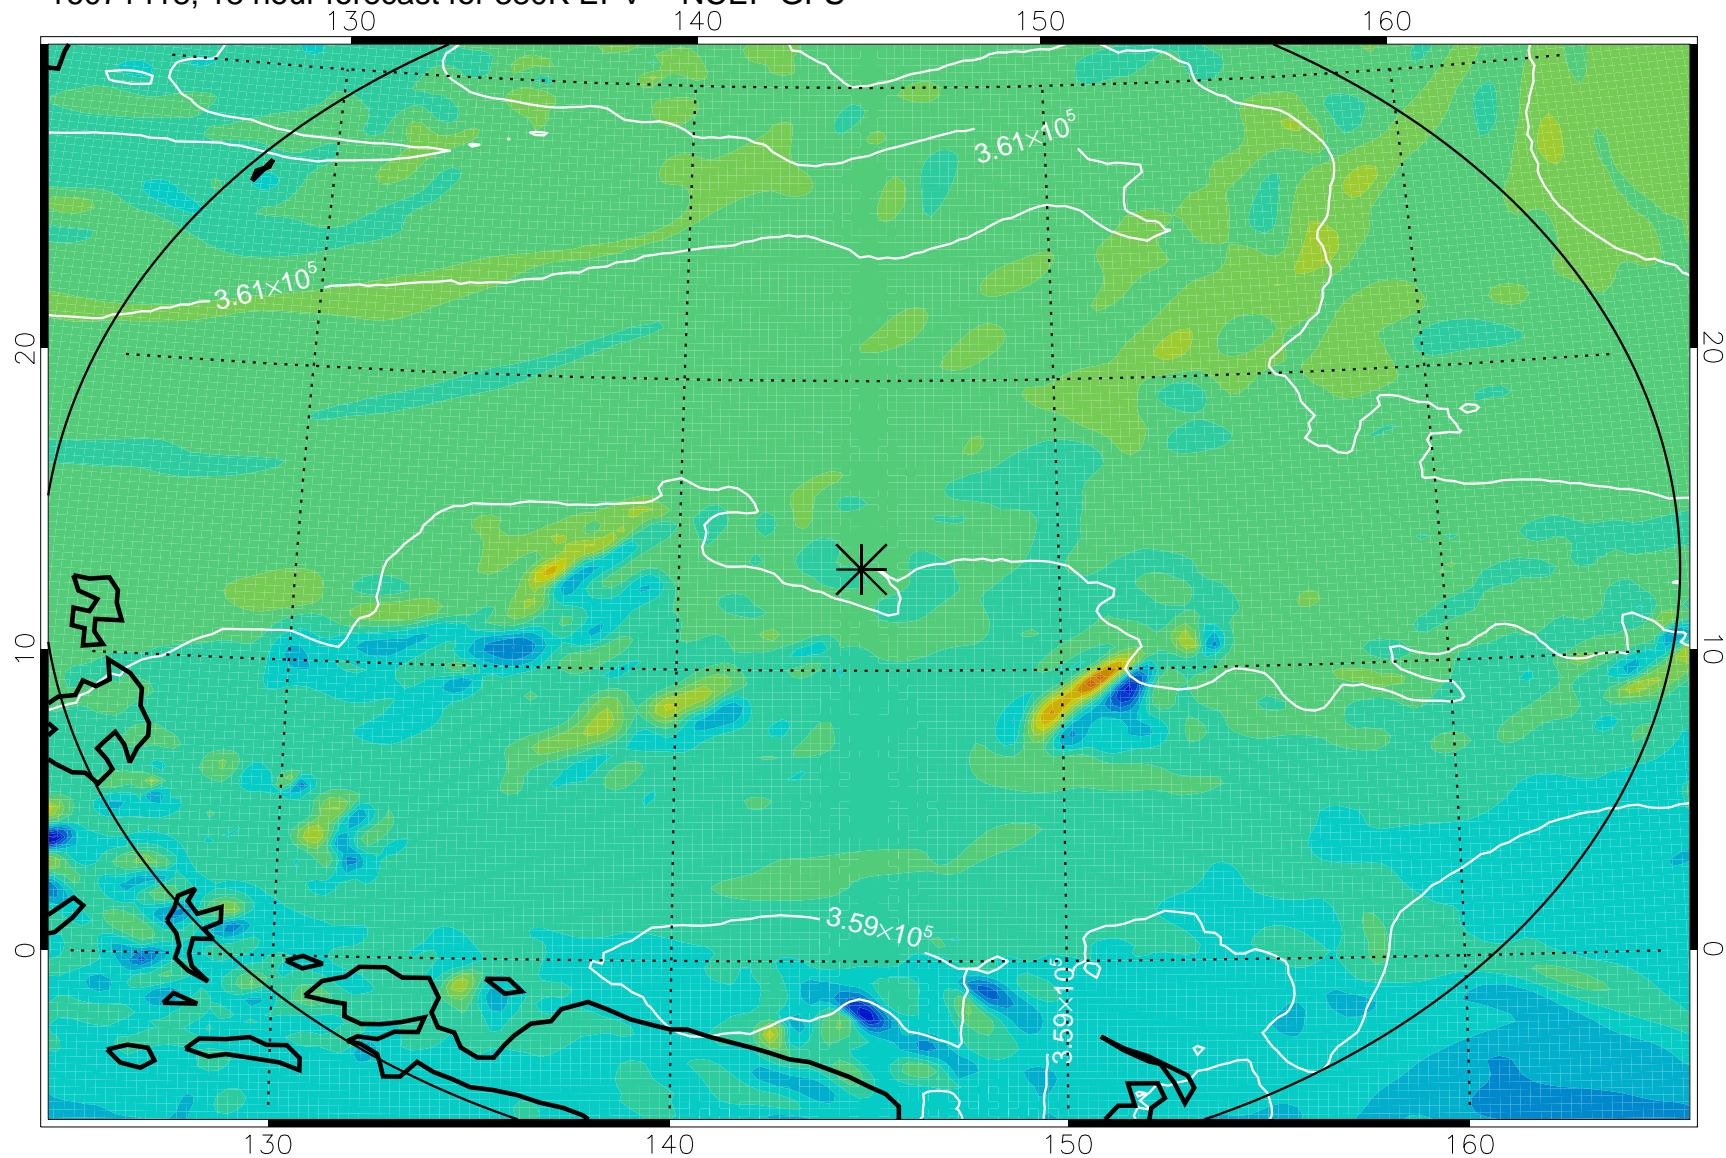

16071406, 6 hour forecast for 380K EPV -- NCEP GFS

380K Montgomery Streamfunction, white

Range ring of 2304 km

16071412, 12 hour forecast for 380K EPV -- NCEP GFS

380K Montgomery Streamfunction, white

Range ring of 2304 km

16071418, 18 hour forecast for 380K EPV -- NCEP GFS

380K Montgomery Streamfunction, white

Range ring of 2304 km

16071500, 24 hour forecast for 380K EPV -- NCEP GFS

380K Montgomery Streamfunction, white

Range ring of 2304 km

16071506, 30 hour forecast for 380K EPV -- NCEP GFS

380K Montgomery Streamfunction, white

Range ring of 2304 km

16071512, 36 hour forecast for 380K EPV -- NCEP GFS

380K Montgomery Streamfunction, white

Range ring of 2304 km

16071518, 42 hour forecast for 380K EPV -- NCEP GFS

380K Montgomery Streamfunction, white

Range ring of 2304 km

16071600, 48 hour forecast for 380K EPV -- NCEP GFS

380K Montgomery Streamfunction, white

Range ring of 2304 km