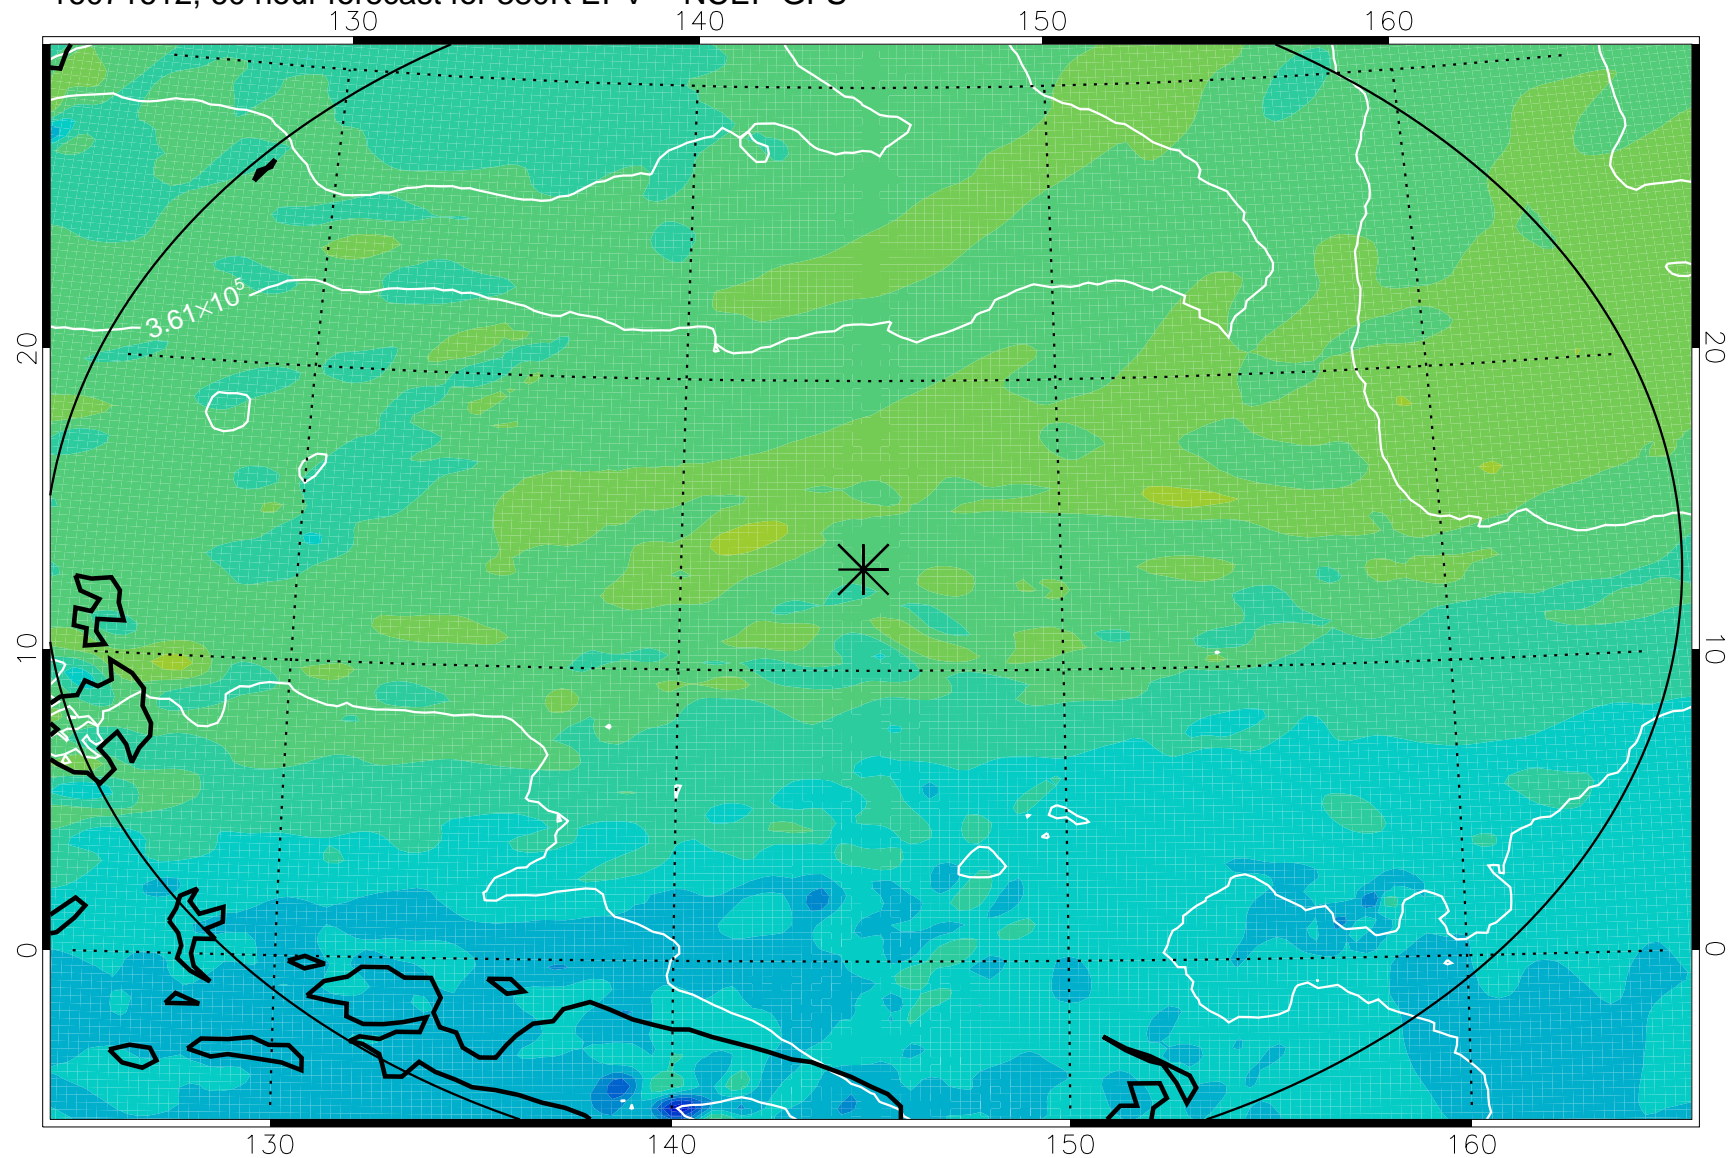

16071518, 42 hour forecast for 380K EPV -- NCEP GFS

380K Montgomery Streamfunction, white

Range ring of 2304 km

16071600, 48 hour forecast for 380K EPV -- NCEP GFS

380K Montgomery Streamfunction, white

Range ring of 2304 km

16071606, 54 hour forecast for 380K EPV -- NCEP GFS

380K Montgomery Streamfunction, white

Range ring of 2304 km

16071612, 60 hour forecast for 380K EPV -- NCEP GFS

380K Montgomery Streamfunction, white

Range ring of 2304 km

16071618, 66 hour forecast for 380K EPV -- NCEP GFS

380K Montgomery Streamfunction, white

Range ring of 2304 km

16071700, 72 hour forecast for 380K EPV -- NCEP GFS

380K Montgomery Streamfunction, white

Range ring of 2304 km

16071718, 90 hour forecast for 380K EPV -- NCEP GFS

380K Montgomery Streamfunction, white

Range ring of 2304 km

16071800, 96 hour forecast for 380K EPV -- NCEP GFS

380K Montgomery Streamfunction, white

Range ring of 2304 km