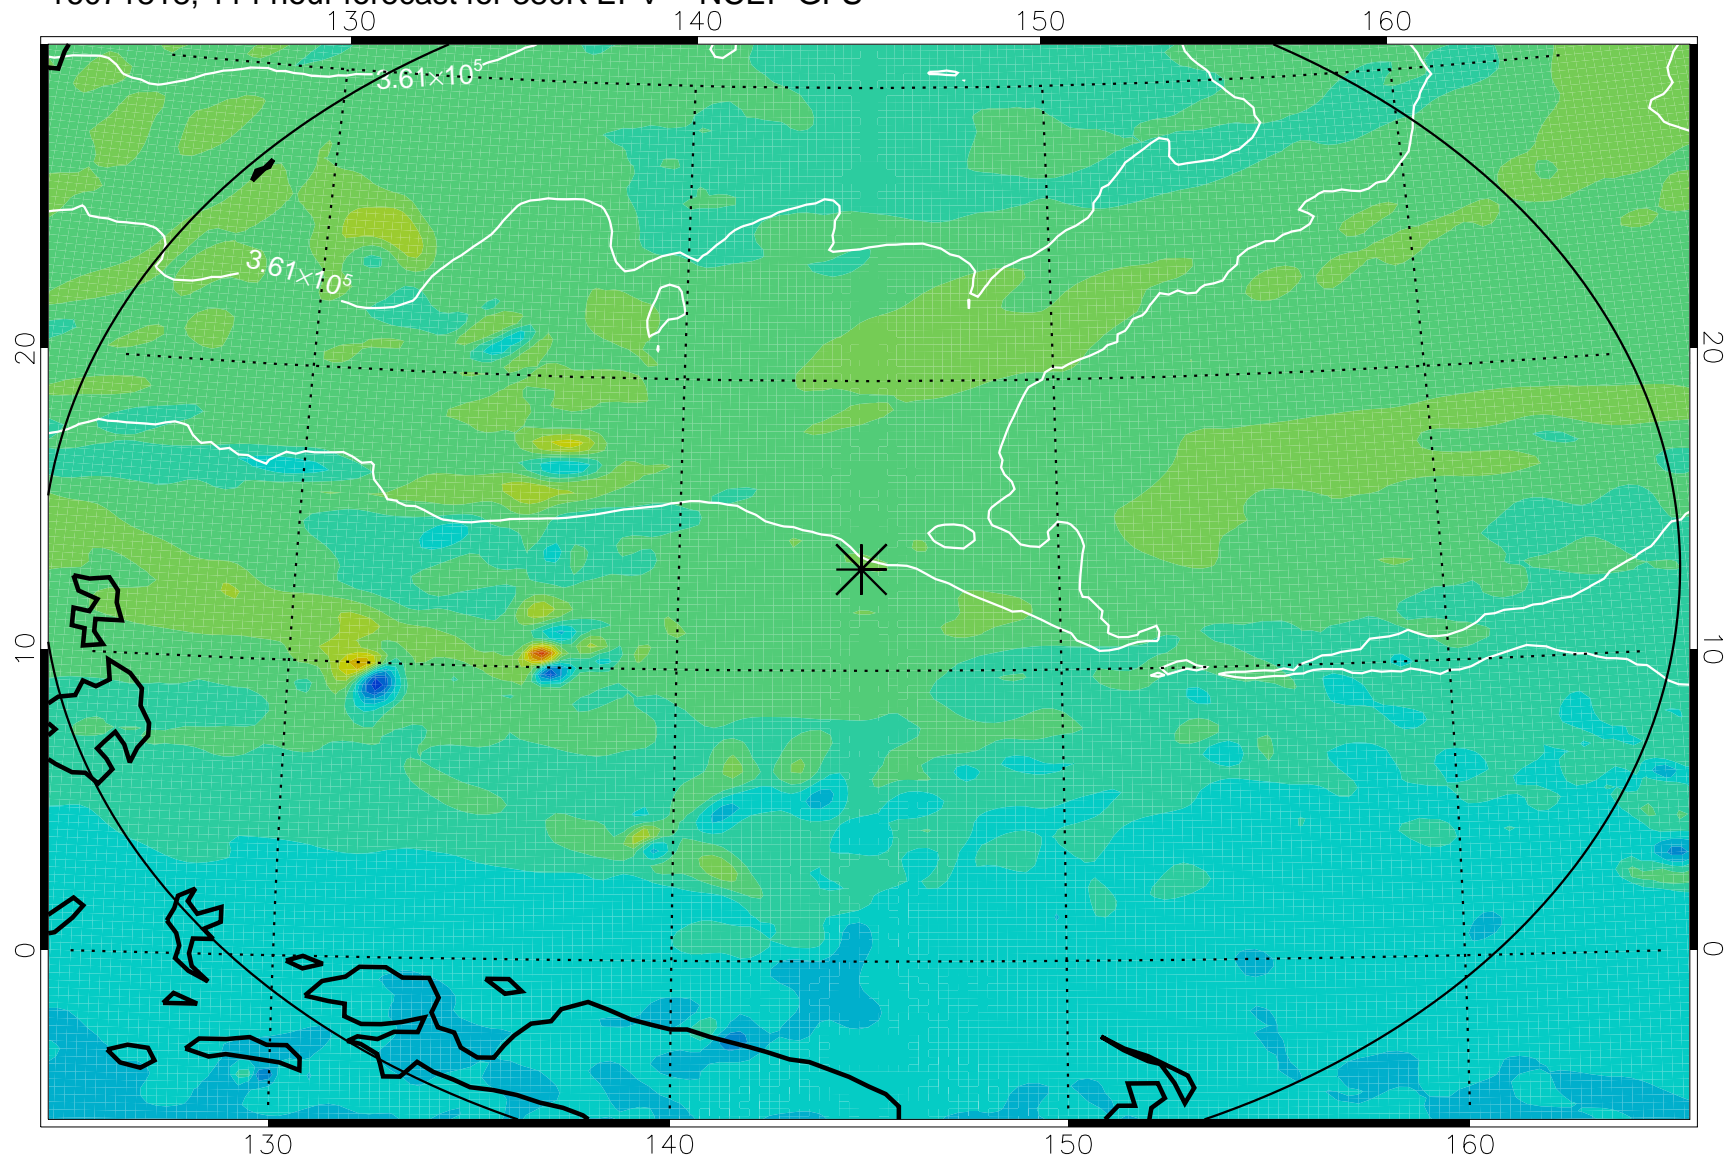

16071706, 78 hour forecast for 380K EPV -- NCEP GFS

380K Montgomery Streamfunction, white

Range ring of 2304 km

16071712, 84 hour forecast for 380K EPV -- NCEP GFS

380K Montgomery Streamfunction, white

Range ring of 2304 km

16071718, 90 hour forecast for 380K EPV -- NCEP GFS

380K Montgomery Streamfunction, white

Range ring of 2304 km

16071800, 96 hour forecast for 380K EPV -- NCEP GFS

380K Montgomery Streamfunction, white

Range ring of 2304 km

16071806, 102 hour forecast for 380K EPV -- NCEP GFS

380K Montgomery Streamfunction, white

Range ring of 2304 km

16071812, 108 hour forecast for 380K EPV -- NCEP GFS

380K Montgomery Streamfunction, white

Range ring of 2304 km

16071818, 114 hour forecast for 380K EPV -- NCEP GFS

380K Montgomery Streamfunction, white

Range ring of 2304 km

16071900, 120 hour forecast for 380K EPV -- NCEP GFS

380K Montgomery Streamfunction, white

Range ring of 2304 km