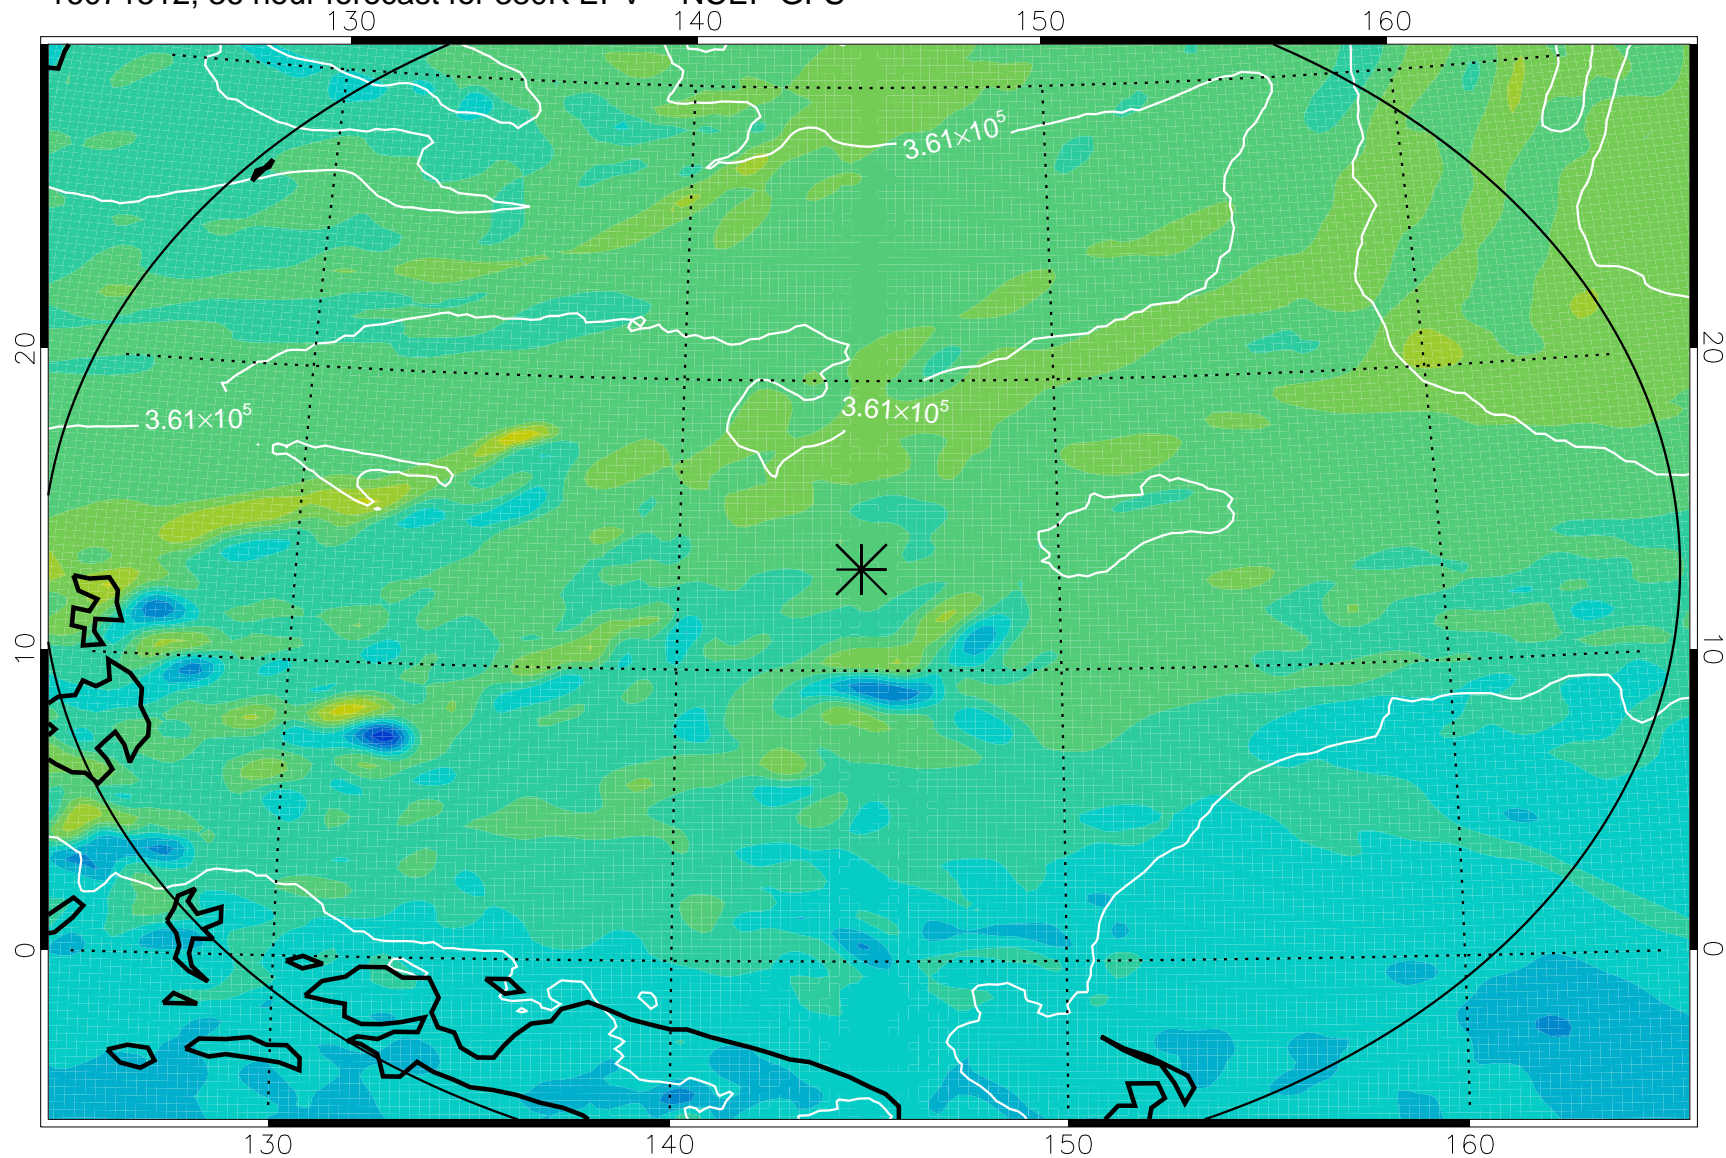

16071406, 6 hour forecast for 380K EPV -- NCEP GFS

380K Montgomery Streamfunction, white

Range ring of 2304 km

16071412, 12 hour forecast for 380K EPV -- NCEP GFS

380K Montgomery Streamfunction, white

Range ring of 2304 km

16071418, 18 hour forecast for 380K EPV -- NCEP GFS

380K Montgomery Streamfunction, white

Range ring of 2304 km

16071500, 24 hour forecast for 380K EPV -- NCEP GFS

380K Montgomery Streamfunction, white

Range ring of 2304 km

16071506, 30 hour forecast for 380K EPV -- NCEP GFS

380K Montgomery Streamfunction, white

Range ring of 2304 km

16071512, 36 hour forecast for 380K EPV -- NCEP GFS

380K Montgomery Streamfunction, white

Range ring of 2304 km

16071518, 42 hour forecast for 380K EPV -- NCEP GFS

380K Montgomery Streamfunction, white

Range ring of 2304 km

16071600, 48 hour forecast for 380K EPV -- NCEP GFS

380K Montgomery Streamfunction, white

Range ring of 2304 km