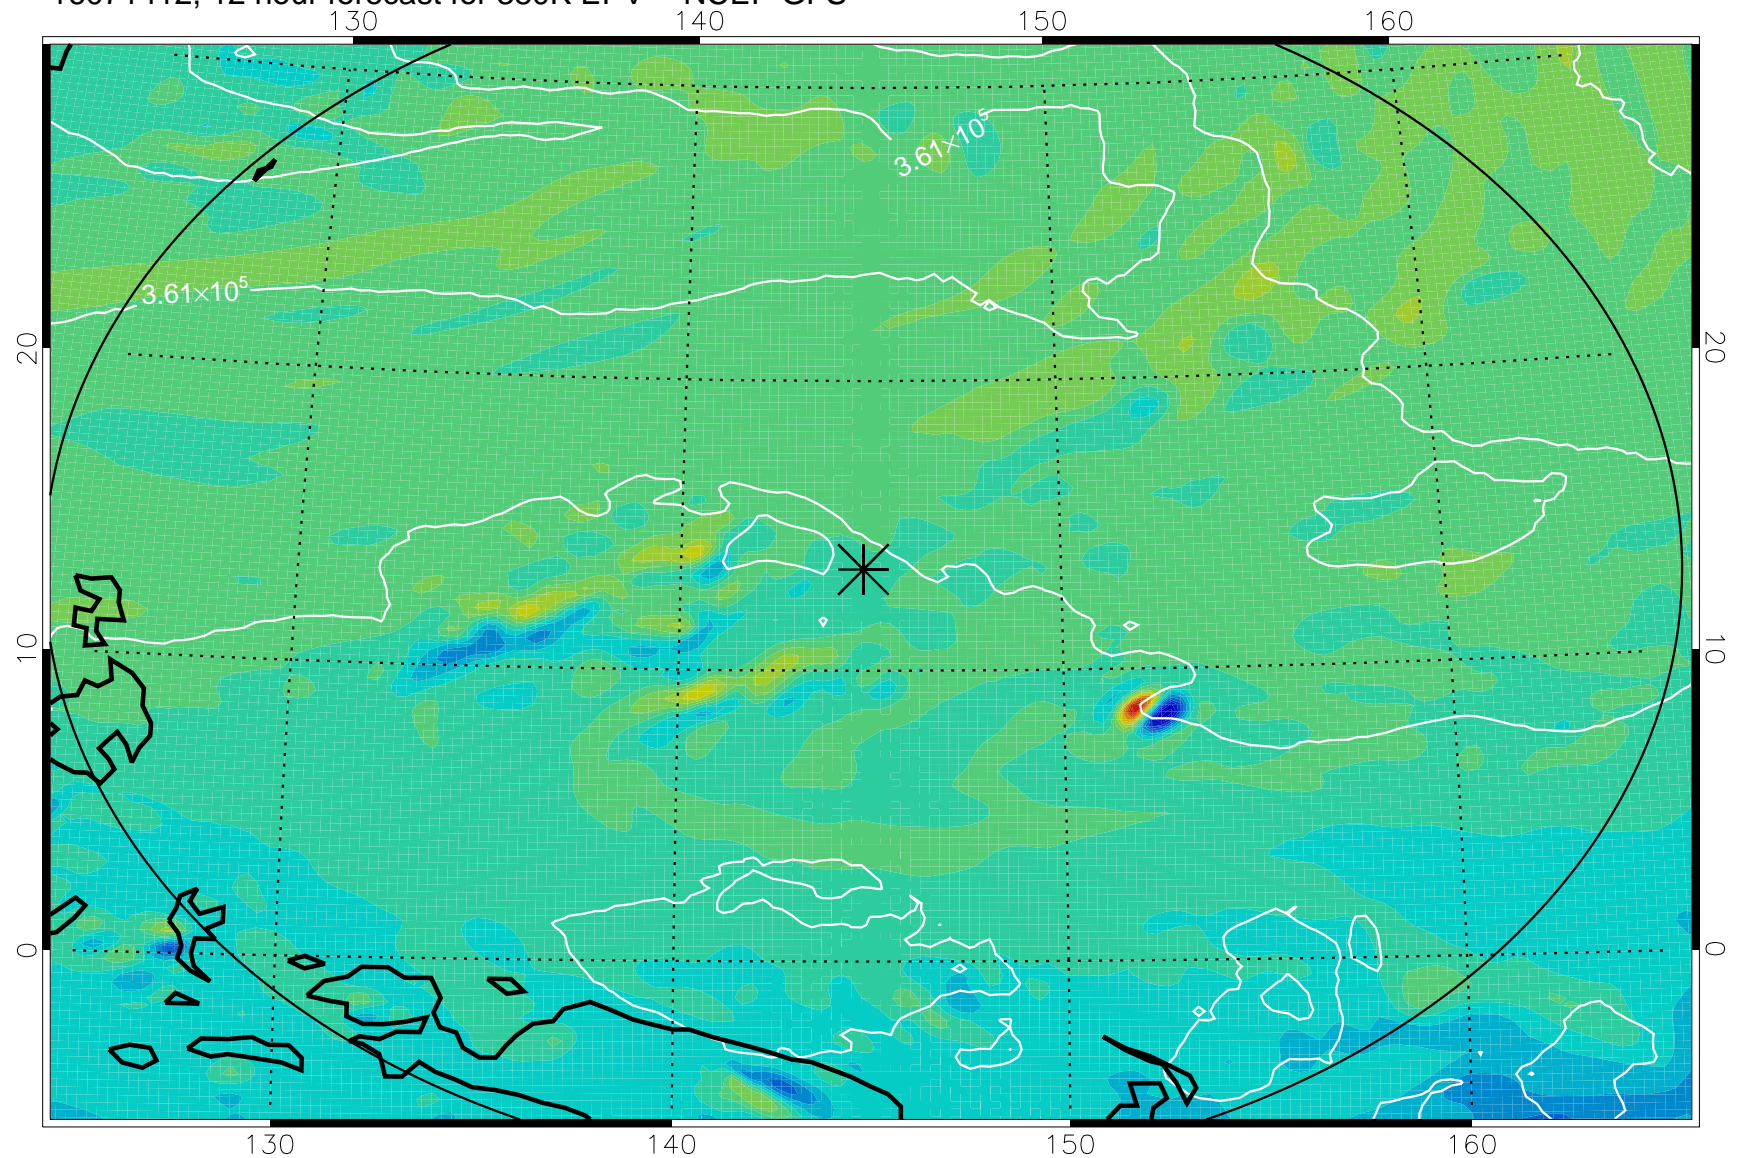

16071406, 6 hour forecast for 380K EPV -- NCEP GFS

380K Montgomery Streamfunction, white

Range ring of 2304 km

16071412, 12 hour forecast for 380K EPV -- NCEP GFS

380K Montgomery Streamfunction, white

Range ring of 2304 km

16071418, 18 hour forecast for 380K EPV -- NCEP GFS

380K Montgomery Streamfunction, white

Range ring of 2304 km

16071500, 24 hour forecast for 380K EPV -- NCEP GFS

380K Montgomery Streamfunction, white

Range ring of 2304 km

16071506, 30 hour forecast for 380K EPV -- NCEP GFS

380K Montgomery Streamfunction, white

Range ring of 2304 km

16071512, 36 hour forecast for 380K EPV -- NCEP GFS

380K Montgomery Streamfunction, white

Range ring of 2304 km

16071718, 90 hour forecast for 380K EPV -- NCEP GFS

380K Montgomery Streamfunction, white

Range ring of 2304 km

16071800, 96 hour forecast for 380K EPV -- NCEP GFS

380K Montgomery Streamfunction, white

Range ring of 2304 km