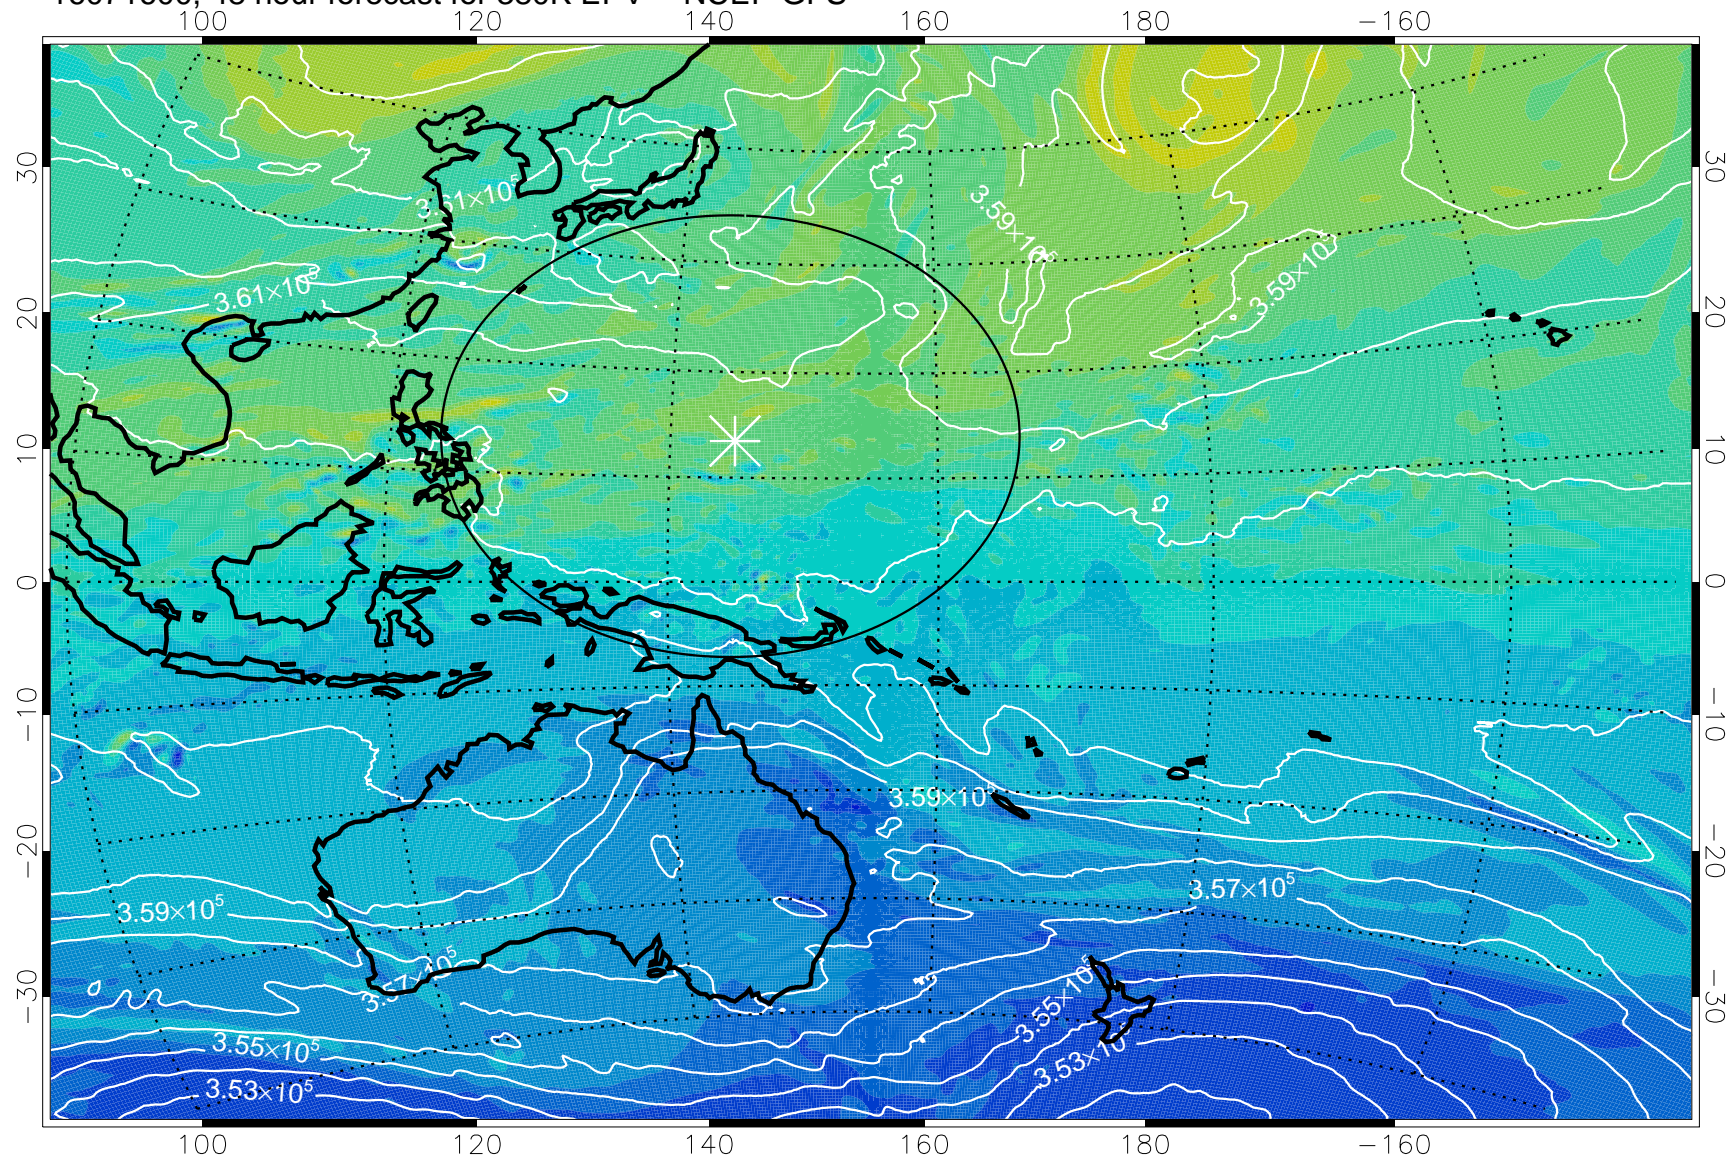

380K Montgomery Streamfunction, white

Range ring of 2304 km

16071506, 30 hour forecast for 380K EPV -- NCEP GFS

380K Montgomery Streamfunction, white

Range ring of 2304 km

16071512, 36 hour forecast for 380K EPV -- NCEP GFS

380K Montgomery Streamfunction, white

Range ring of 2304 km

16071518, 42 hour forecast for 380K EPV -- NCEP GFS

380K Montgomery Streamfunction, white

Range ring of 2304 km

16071600, 48 hour forecast for 380K EPV -- NCEP GFS

380K Montgomery Streamfunction, white

Range ring of 2304 km

16071606, 54 hour forecast for 380K EPV -- NCEP GFS

380K Montgomery Streamfunction, white

Range ring of 2304 km

16071612, 60 hour forecast for 380K EPV -- NCEP GFS

380K Montgomery Streamfunction, white

Range ring of 2304 km

16071618, 66 hour forecast for 380K EPV -- NCEP GFS

380K Montgomery Streamfunction, white

Range ring of 2304 km

16071700, 72 hour forecast for 380K EPV -- NCEP GFS