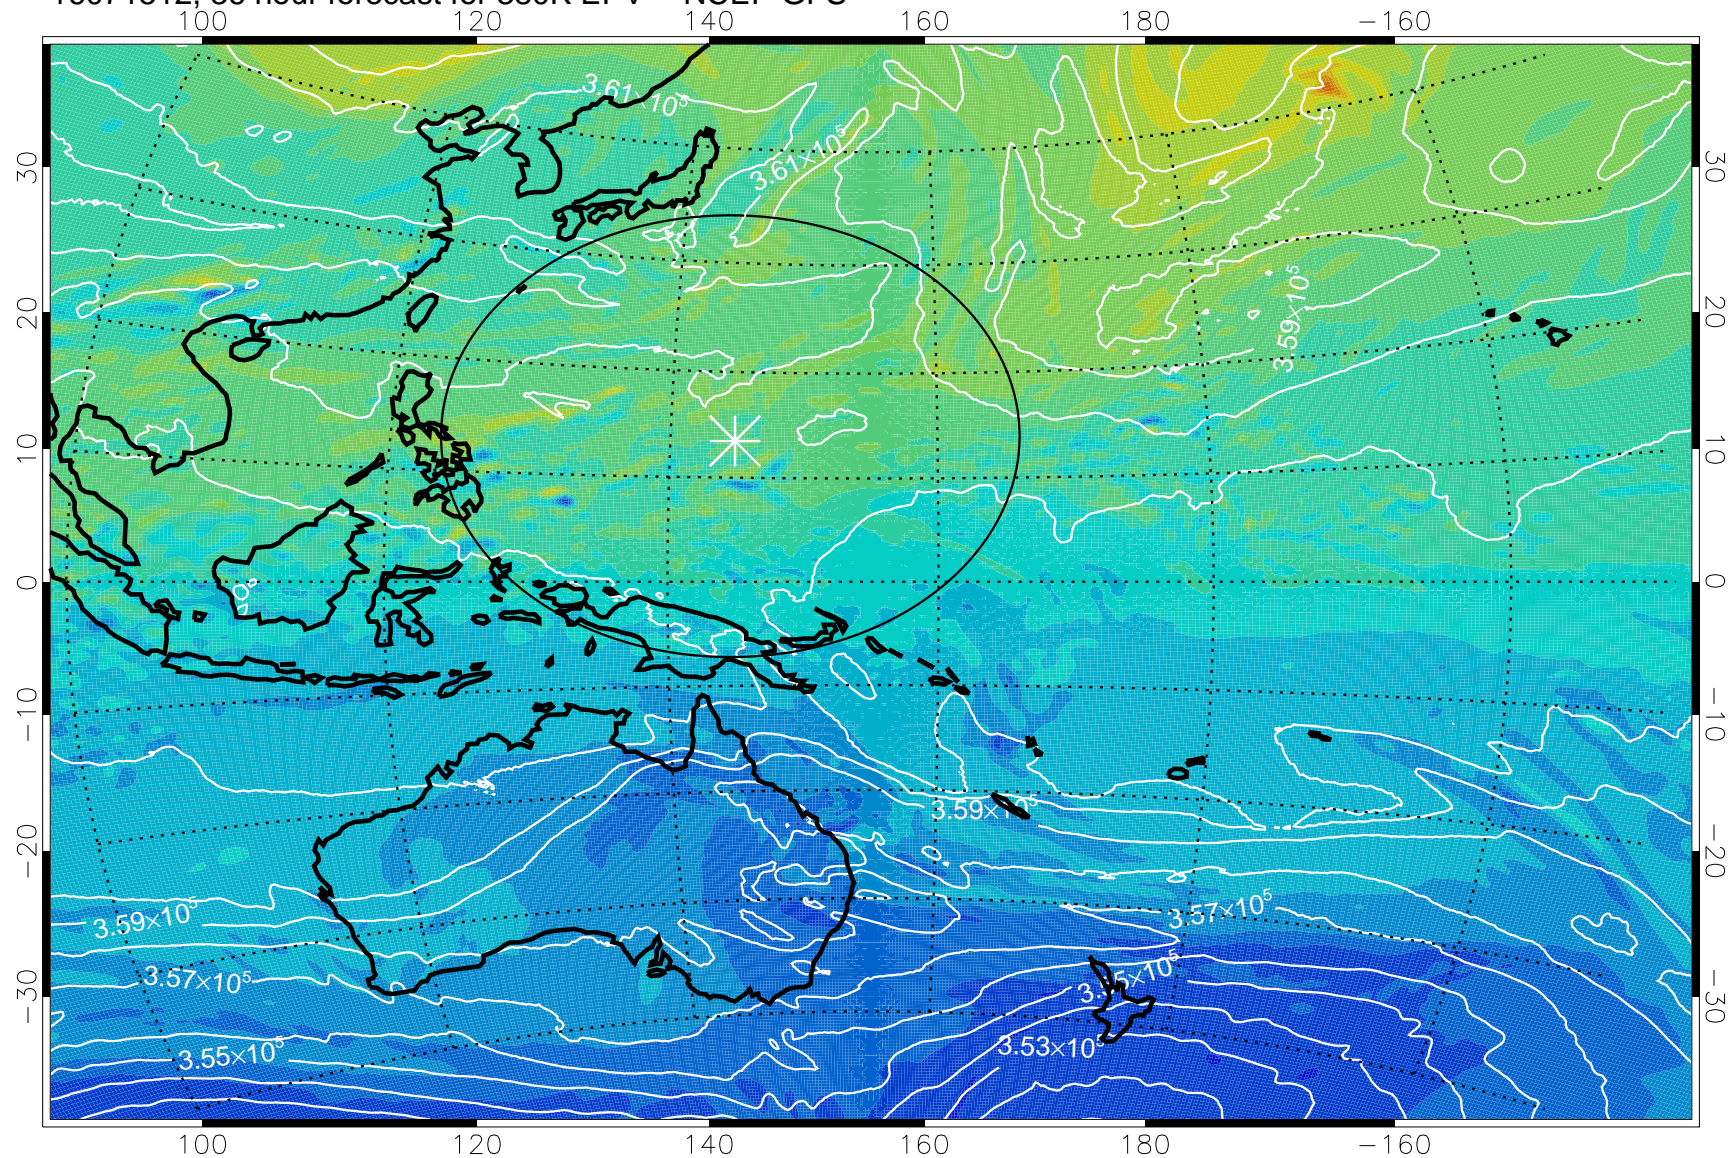

380K Montgomery Streamfunction, white

Range ring of 2304 km

16071418, 18 hour forecast for 380K EPV -- NCEP GFS

380K Montgomery Streamfunction, white

Range ring of 2304 km

16071500, 24 hour forecast for 380K EPV -- NCEP GFS

380K Montgomery Streamfunction, white

Range ring of 2304 km

16071506, 30 hour forecast for 380K EPV -- NCEP GFS

380K Montgomery Streamfunction, white

Range ring of 2304 km

16071512, 36 hour forecast for 380K EPV -- NCEP GFS

380K Montgomery Streamfunction, white

Range ring of 2304 km

16071518, 42 hour forecast for 380K EPV -- NCEP GFS

380K Montgomery Streamfunction, white

Range ring of 2304 km

16071600, 48 hour forecast for 380K EPV -- NCEP GFS

380K Montgomery Streamfunction, white

Range ring of 2304 km

16071606, 54 hour forecast for 380K EPV -- NCEP GFS

380K Montgomery Streamfunction, white

Range ring of 2304 km

16071612, 60 hour forecast for 380K EPV -- NCEP GFS