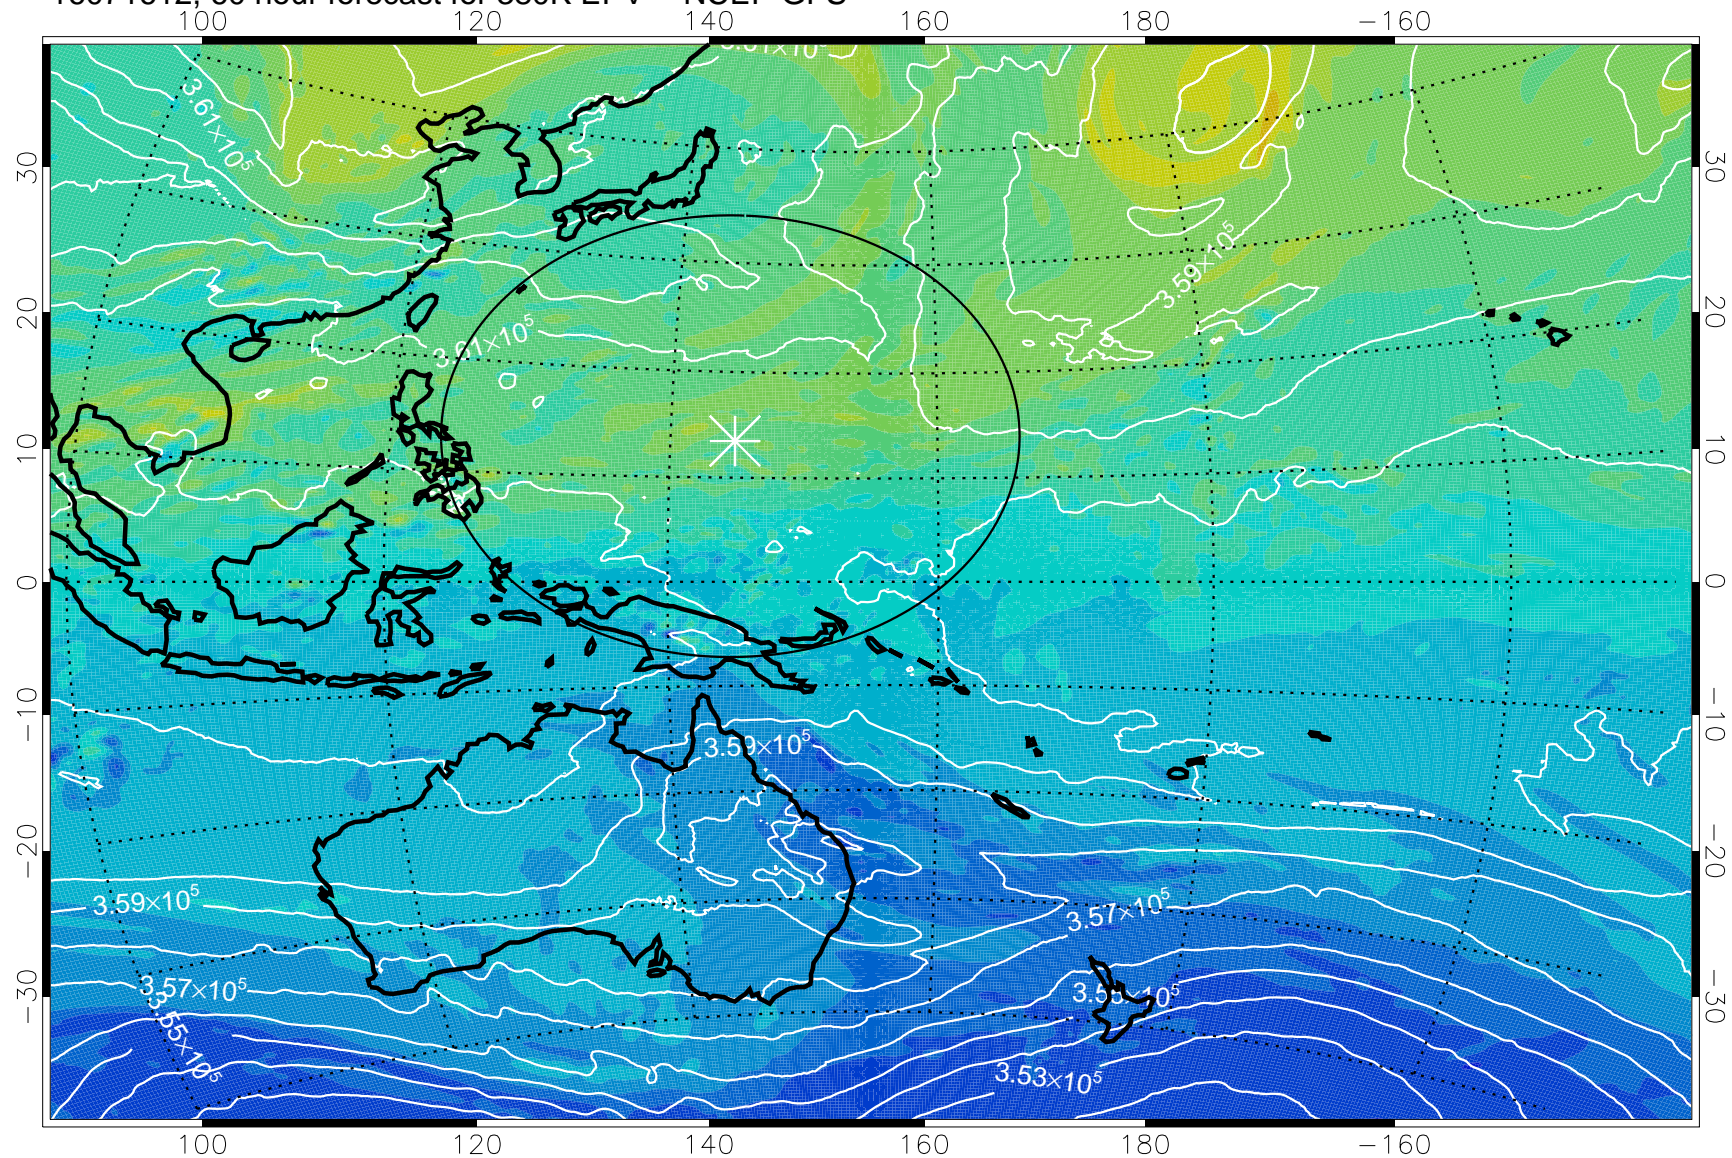

380K Montgomery Streamfunction, white

Range ring of 2304 km

16071606, 54 hour forecast for 380K EPV -- NCEP GFS

380K Montgomery Streamfunction, white

Range ring of 2304 km

16071612, 60 hour forecast for 380K EPV -- NCEP GFS

380K Montgomery Streamfunction, white

Range ring of 2304 km

16071618, 66 hour forecast for 380K EPV -- NCEP GFS

380K Montgomery Streamfunction, white

Range ring of 2304 km

16071700, 72 hour forecast for 380K EPV -- NCEP GFS

380K Montgomery Streamfunction, white

Range ring of 2304 km

16071706, 78 hour forecast for 380K EPV -- NCEP GFS

16071712, 84 hour forecast for 380K EPV -- NCEP GFS

380K Montgomery Streamfunction, white

Range ring of 2304 km

16071718, 90 hour forecast for 380K EPV -- NCEP GFS

380K Montgomery Streamfunction, white

Range ring of 2304 km

16071800, 96 hour forecast for 380K EPV -- NCEP GFS

380K Montgomery Streamfunction, white

Range ring of 2304 km