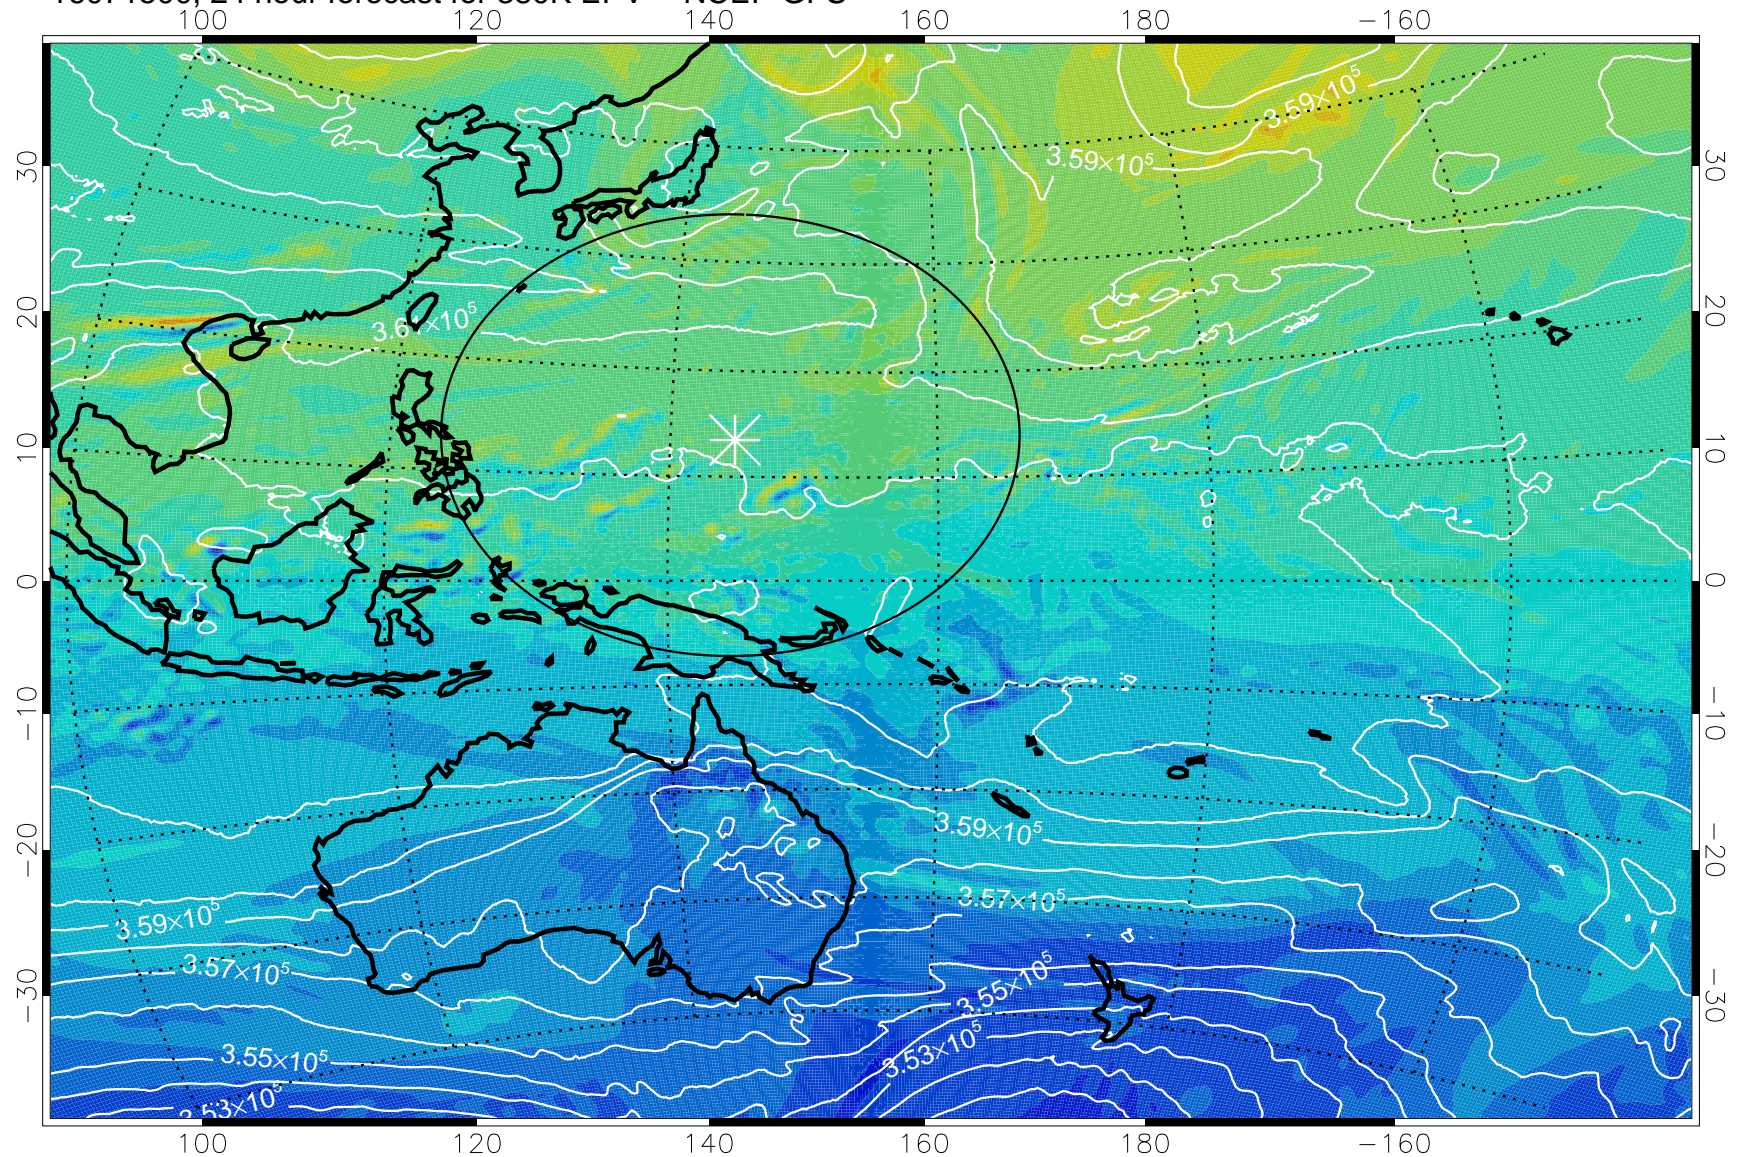

380K Montgomery Streamfunction, white

Range ring of 2304 km

16071418, 18 hour forecast for 380K EPV -- NCEP GFS

380K Montgomery Streamfunction, white

Range ring of 2304 km

16071500, 24 hour forecast for 380K EPV -- NCEP GFS

380K Montgomery Streamfunction, white

Range ring of 2304 km

16071506, 30 hour forecast for 380K EPV -- NCEP GFS

380K Montgomery Streamfunction, white

Range ring of 2304 km

16071512, 36 hour forecast for 380K EPV -- NCEP GFS

380K Montgomery Streamfunction, white

Range ring of 2304 km

16071518, 42 hour forecast for 380K EPV -- NCEP GFS

380K Montgomery Streamfunction, white

Range ring of 2304 km

16071600, 48 hour forecast for 380K EPV -- NCEP GFS

380K Montgomery Streamfunction, white

Range ring of 2304 km

16071606, 54 hour forecast for 380K EPV -- NCEP GFS

380K Montgomery Streamfunction, white

Range ring of 2304 km

16071612, 60 hour forecast for 380K EPV -- NCEP GFS