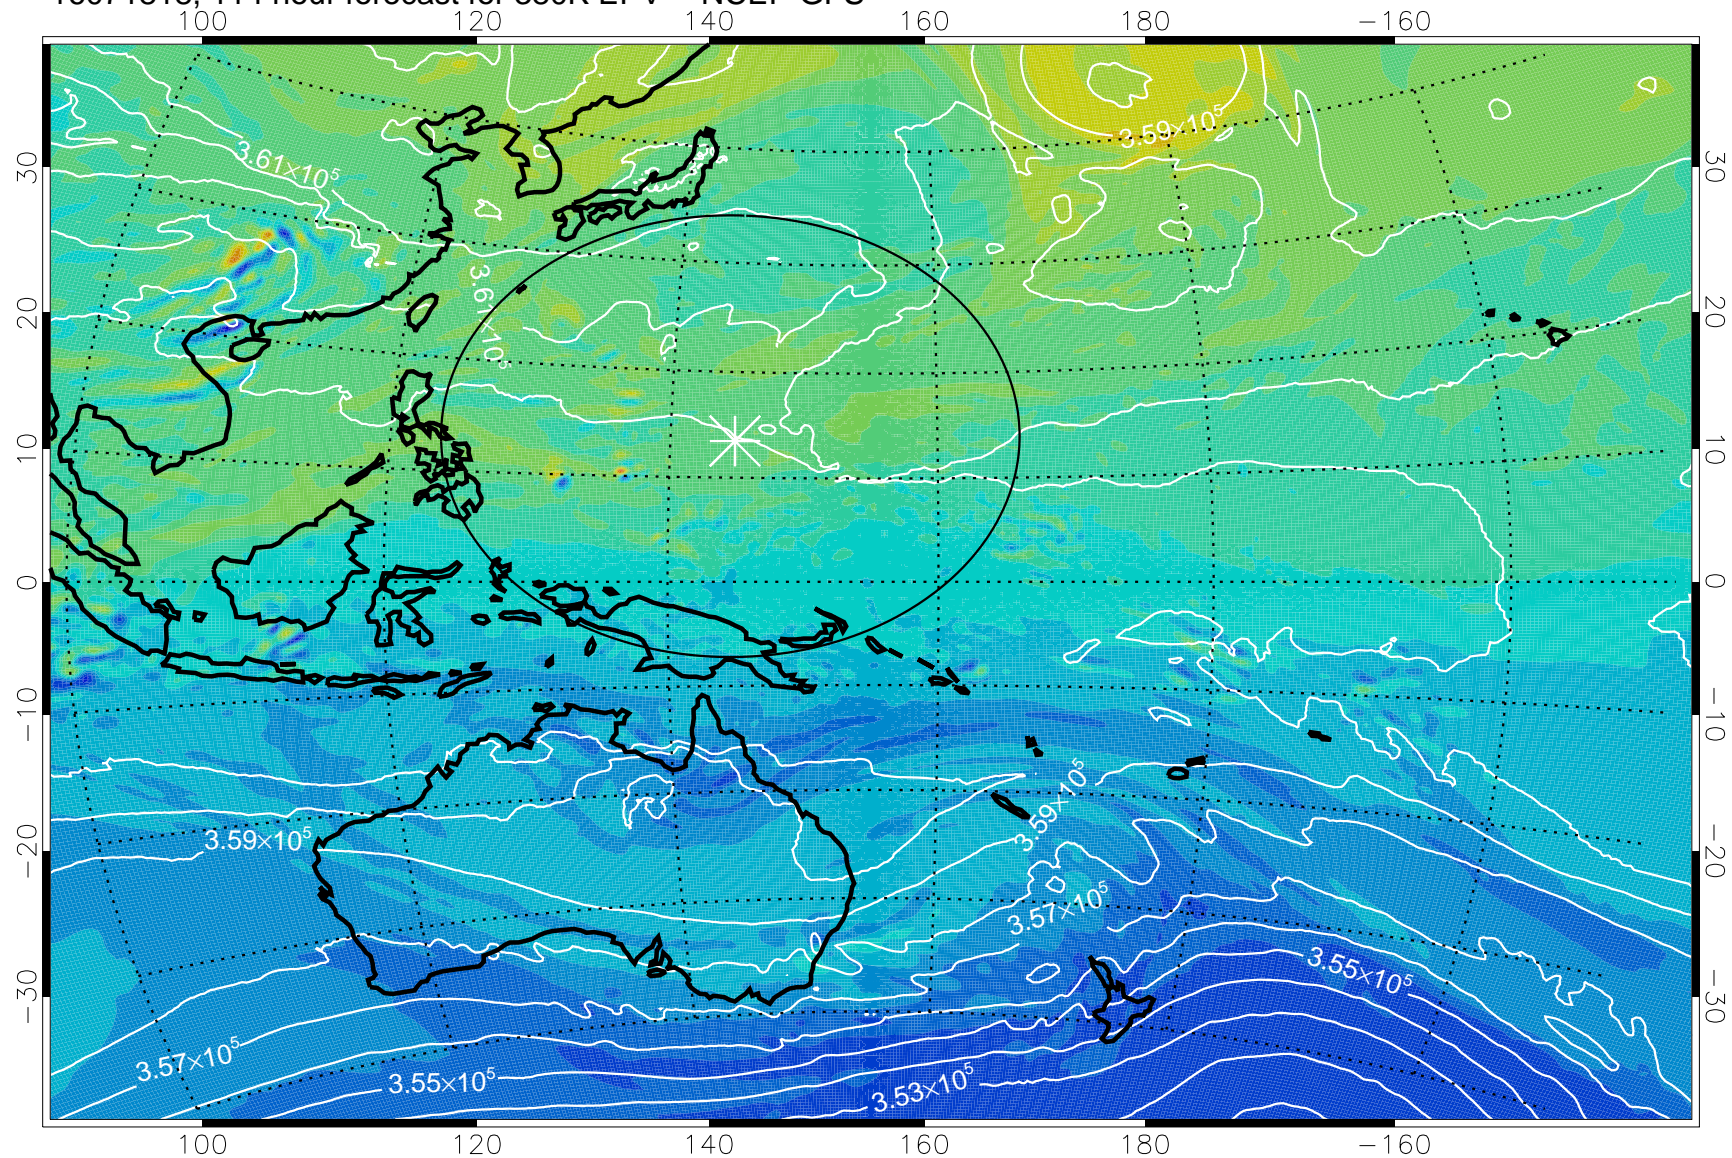

16071718, 90 hour forecast for 380K EPV -- NCEP GFS

380K Montgomery Streamfunction, white

Range ring of 2304 km

16071800, 96 hour forecast for 380K EPV -- NCEP GFS

380K Montgomery Streamfunction, white

Range ring of 2304 km

16071806, 102 hour forecast for 380K EPV -- NCEP GFS

380K Montgomery Streamfunction, white

Range ring of 2304 km

16071812, 108 hour forecast for 380K EPV -- NCEP GFS

380K Montgomery Streamfunction, white

Range ring of 2304 km

16071818, 114 hour forecast for 380K EPV -- NCEP GFS

16071900, 120 hour forecast for 380K EPV -- NCEP GFS

380K Montgomery Streamfunction, white

Range ring of 2304 km