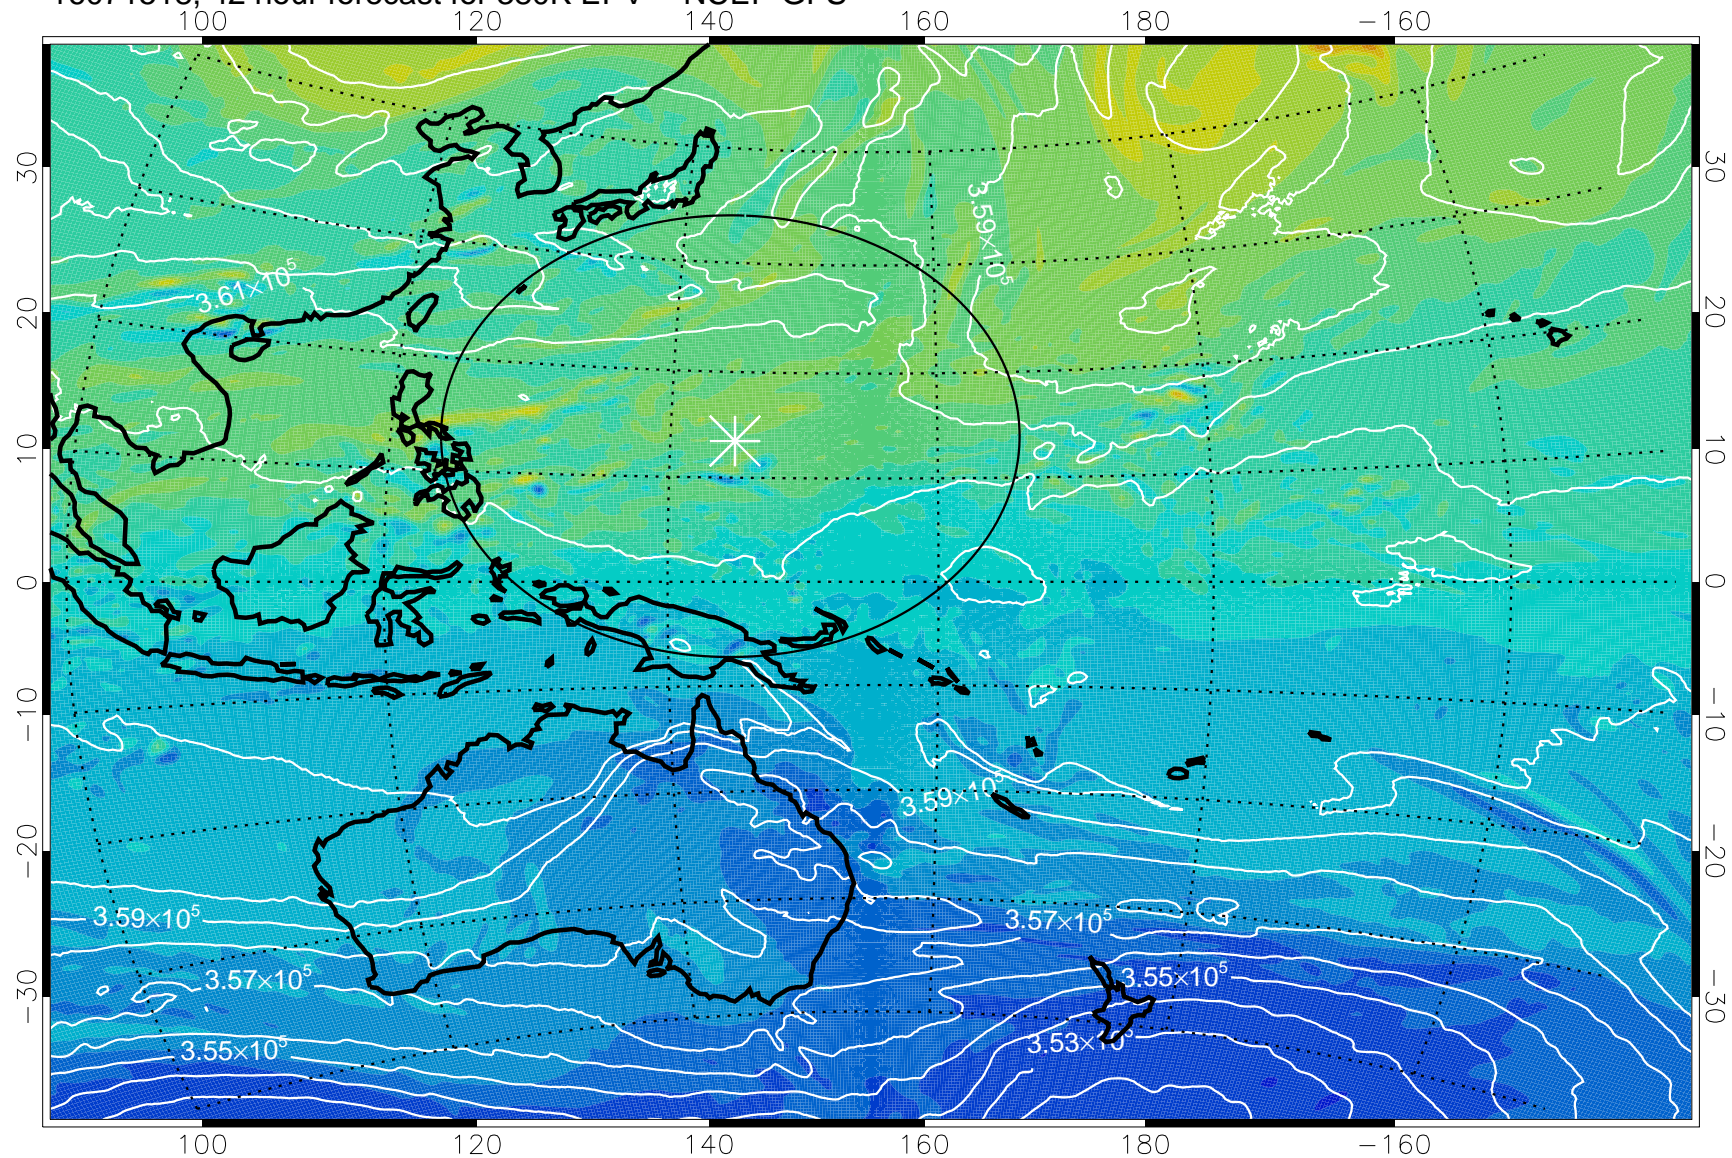

380K Montgomery Streamfunction, white

Range ring of 2304 km

16071418, 18 hour forecast for 380K EPV -- NCEP GFS

380K Montgomery Streamfunction, white

Range ring of 2304 km

16071500, 24 hour forecast for 380K EPV -- NCEP GFS

380K Montgomery Streamfunction, white

Range ring of 2304 km

16071506, 30 hour forecast for 380K EPV -- NCEP GFS

380K Montgomery Streamfunction, white

Range ring of 2304 km

16071512, 36 hour forecast for 380K EPV -- NCEP GFS

380K Montgomery Streamfunction, white

Range ring of 2304 km

16071518, 42 hour forecast for 380K EPV -- NCEP GFS

380K Montgomery Streamfunction, white

Range ring of 2304 km

16071600, 48 hour forecast for 380K EPV -- NCEP GFS

380K Montgomery Streamfunction, white

Range ring of 2304 km

16071606, 54 hour forecast for 380K EPV -- NCEP GFS

380K Montgomery Streamfunction, white

Range ring of 2304 km

16071612, 60 hour forecast for 380K EPV -- NCEP GFS