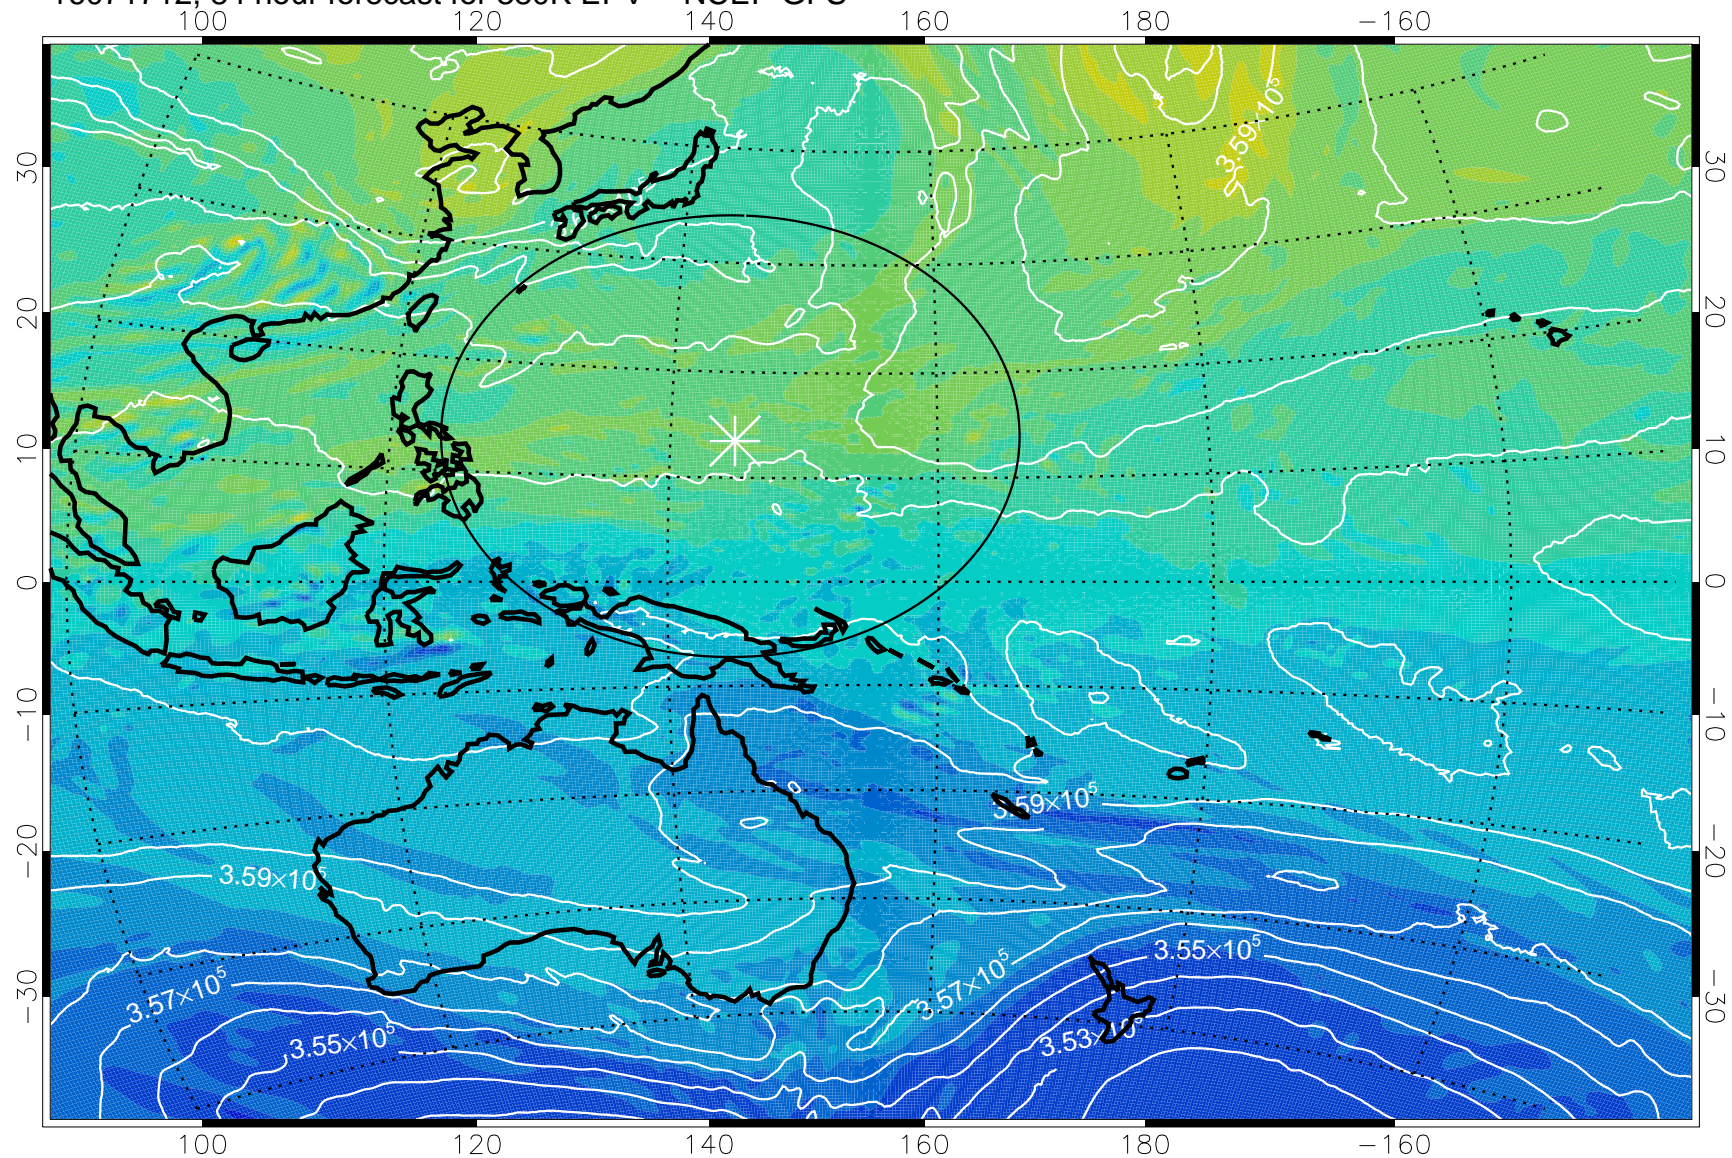

380K Montgomery Streamfunction, white

Range ring of 2304 km

16071606, 54 hour forecast for 380K EPV -- NCEP GFS

380K Montgomery Streamfunction, white

Range ring of 2304 km

16071612, 60 hour forecast for 380K EPV -- NCEP GFS

380K Montgomery Streamfunction, white

Range ring of 2304 km

16071618, 66 hour forecast for 380K EPV -- NCEP GFS

380K Montgomery Streamfunction, white

Range ring of 2304 km

16071700, 72 hour forecast for 380K EPV -- NCEP GFS

380K Montgomery Streamfunction, white

Range ring of 2304 km

16071706, 78 hour forecast for 380K EPV -- NCEP GFS

16071712, 84 hour forecast for 380K EPV -- NCEP GFS

380K Montgomery Streamfunction, white

Range ring of 2304 km

16071718, 90 hour forecast for 380K EPV -- NCEP GFS

380K Montgomery Streamfunction, white

Range ring of 2304 km

16071800, 96 hour forecast for 380K EPV -- NCEP GFS

380K Montgomery Streamfunction, white

Range ring of 2304 km