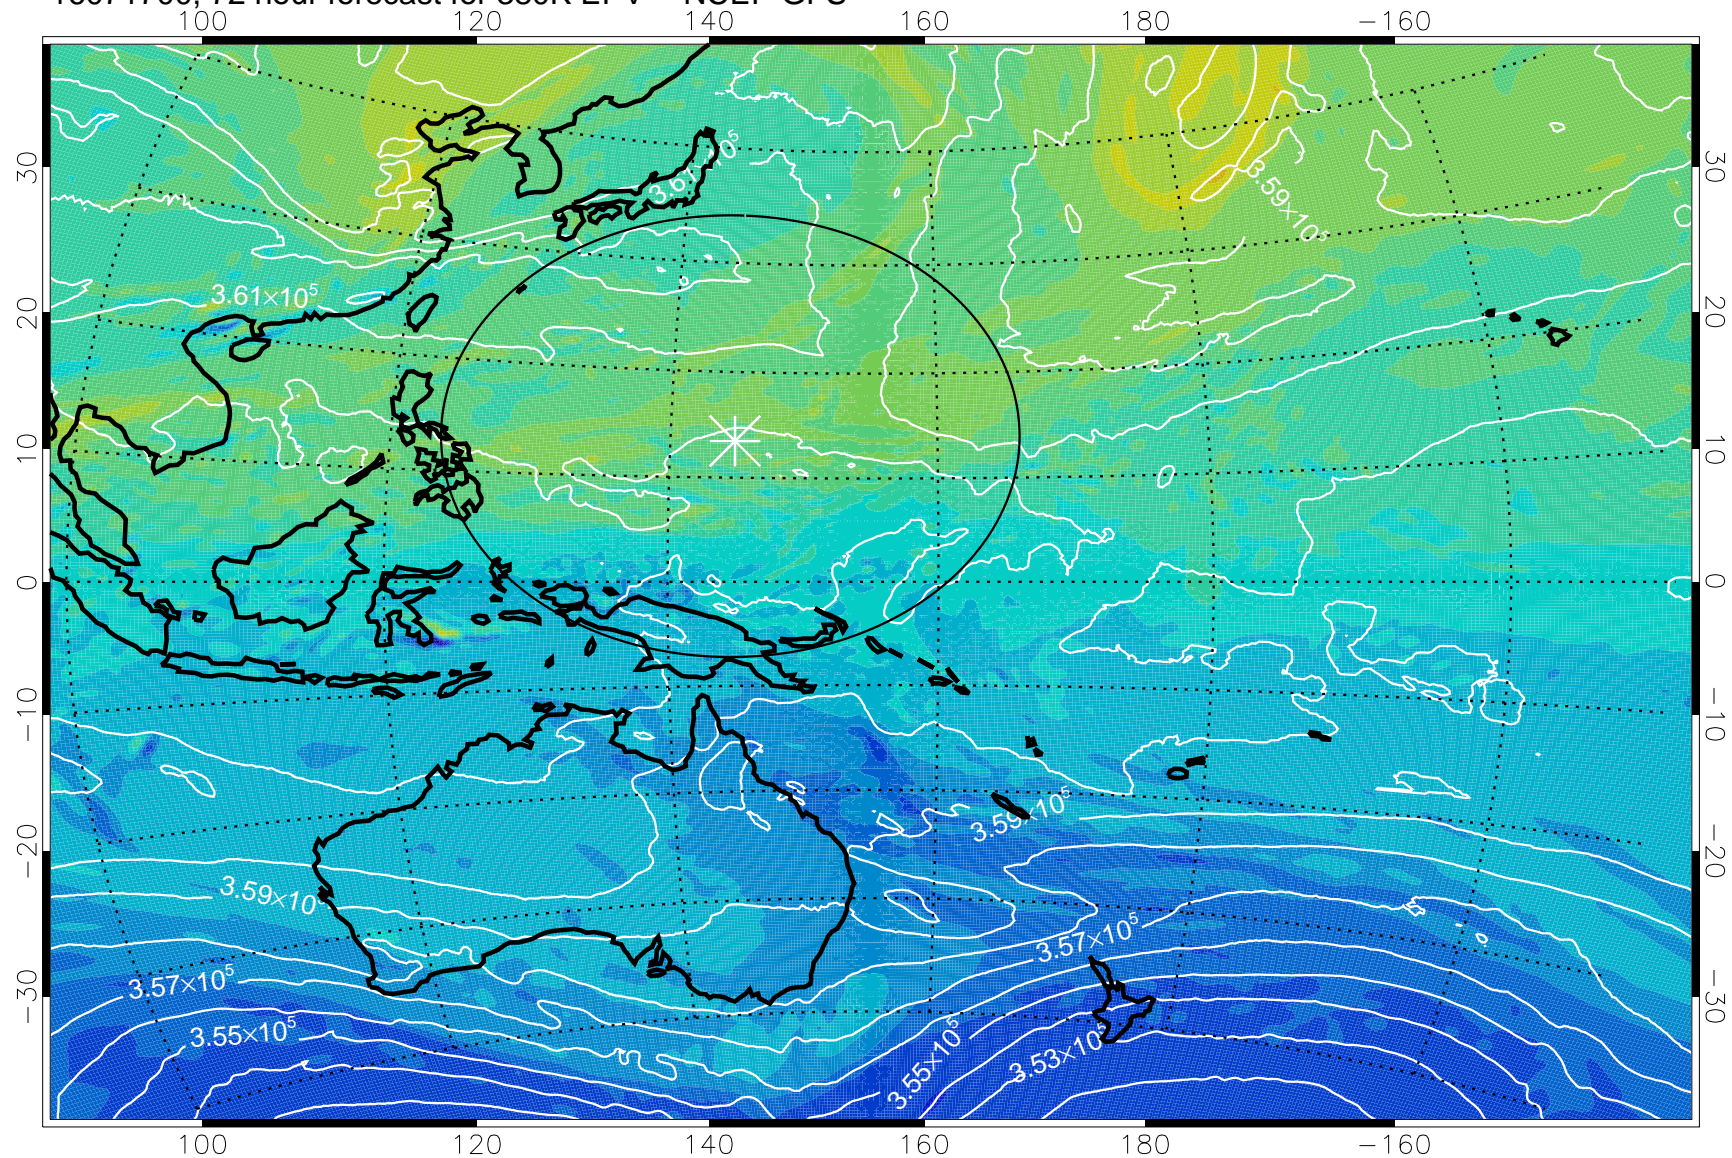

380K Montgomery Streamfunction, white

Range ring of 2304 km

16071606, 54 hour forecast for 380K EPV -- NCEP GFS

380K Montgomery Streamfunction, white

Range ring of 2304 km

16071612, 60 hour forecast for 380K EPV -- NCEP GFS

380K Montgomery Streamfunction, white

Range ring of 2304 km

16071618, 66 hour forecast for 380K EPV -- NCEP GFS

380K Montgomery Streamfunction, white

Range ring of 2304 km

16071700, 72 hour forecast for 380K EPV -- NCEP GFS

380K Montgomery Streamfunction, white

Range ring of 2304 km

16071706, 78 hour forecast for 380K EPV -- NCEP GFS

16071712, 84 hour forecast for 380K EPV -- NCEP GFS

380K Montgomery Streamfunction, white

Range ring of 2304 km

16071718, 90 hour forecast for 380K EPV -- NCEP GFS

380K Montgomery Streamfunction, white

Range ring of 2304 km

16071800, 96 hour forecast for 380K EPV -- NCEP GFS

380K Montgomery Streamfunction, white

Range ring of 2304 km