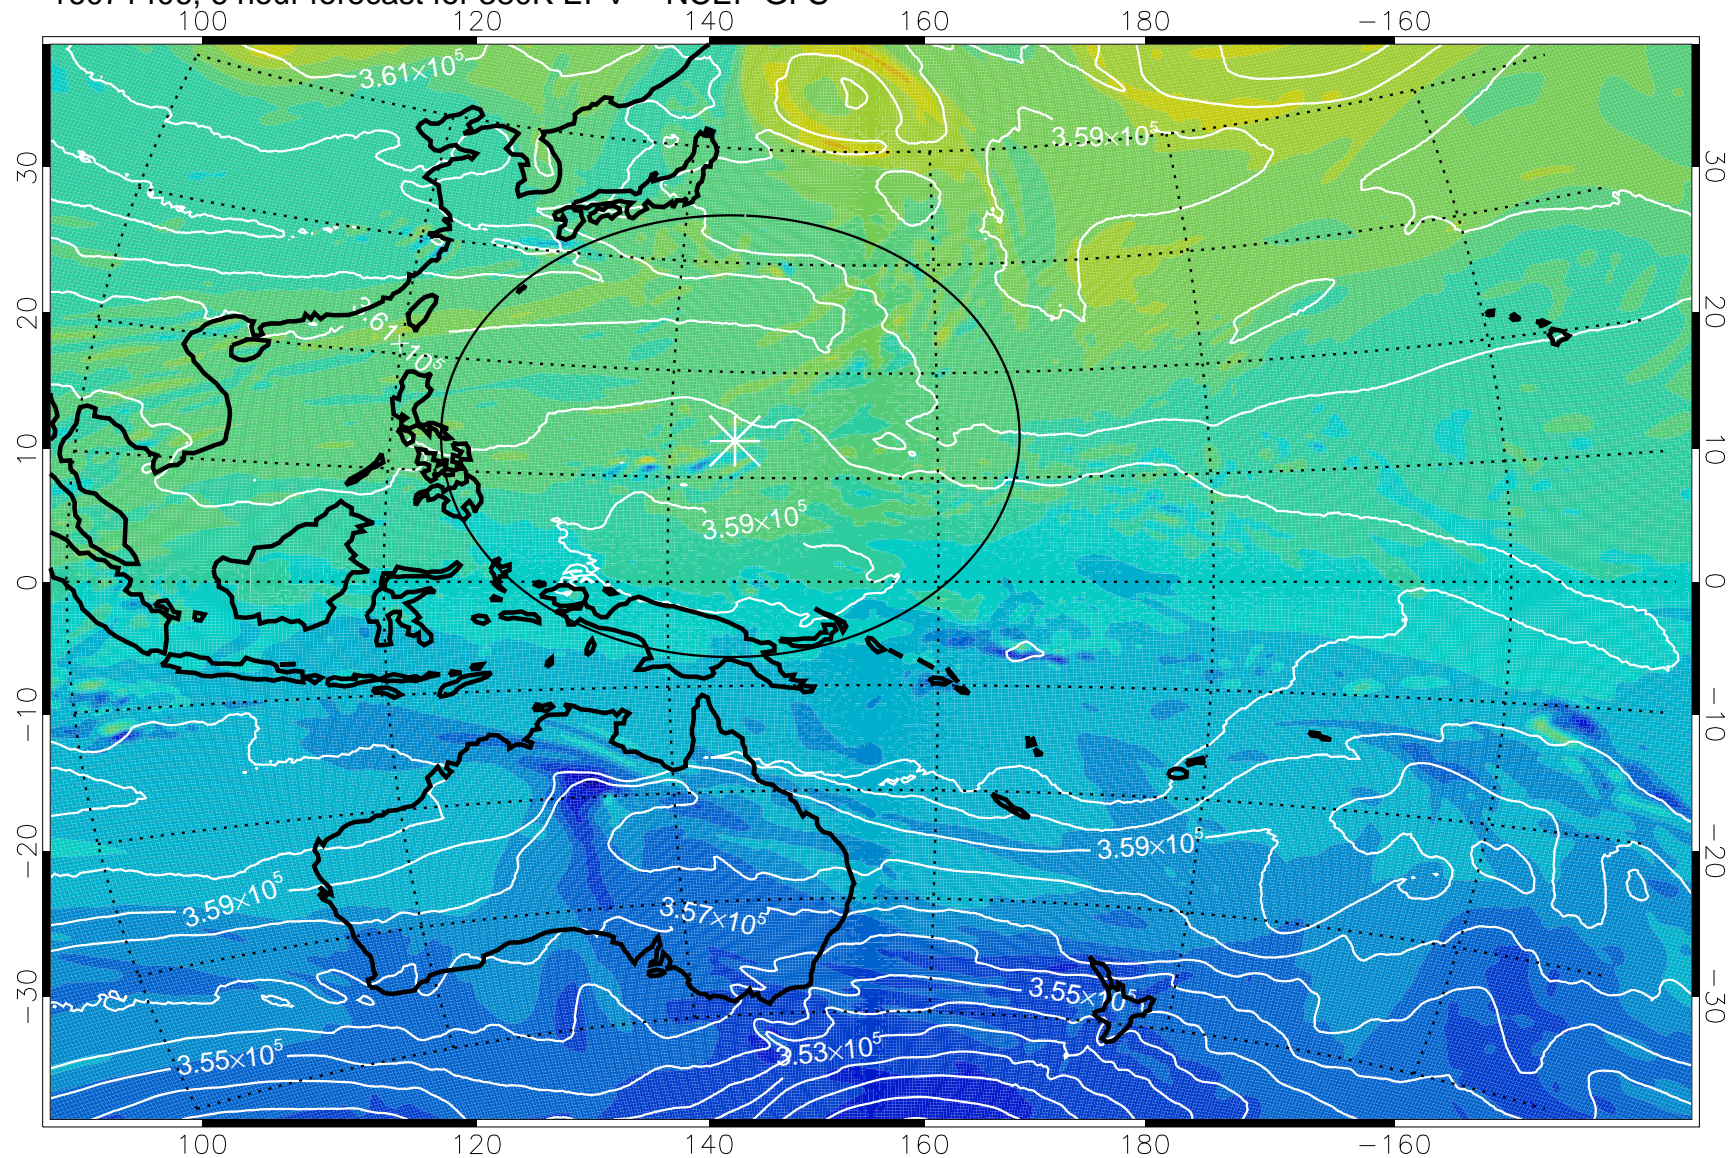

16071406, 6 hour forecast for 380K EPV -- NCEP GFS

380K Montgomery Streamfunction, white

Range ring of 2304 km

16071412, 12 hour forecast for 380K EPV -- NCEP GFS

$-2 \times 10^{-5}$     $-1 \times 10^{-5}$    0    $1 \times 10^{-5}$     $2 \times 10^{-5}$   
PVU

380K Montgomery Streamfunction, white

Range ring of 2304 km

16071418, 18 hour forecast for 380K EPV -- NCEP GFS

380K Montgomery Streamfunction, white

Range ring of 2304 km

16071500, 24 hour forecast for 380K EPV -- NCEP GFS

380K Montgomery Streamfunction, white

Range ring of 2304 km

16071506, 30 hour forecast for 380K EPV -- NCEP GFS

380K Montgomery Streamfunction, white

Range ring of 2304 km

16071512, 36 hour forecast for 380K EPV -- NCEP GFS

380K Montgomery Streamfunction, white

Range ring of 2304 km

16071518, 42 hour forecast for 380K EPV -- NCEP GFS

380K Montgomery Streamfunction, white

Range ring of 2304 km

16071600, 48 hour forecast for 380K EPV -- NCEP GFS