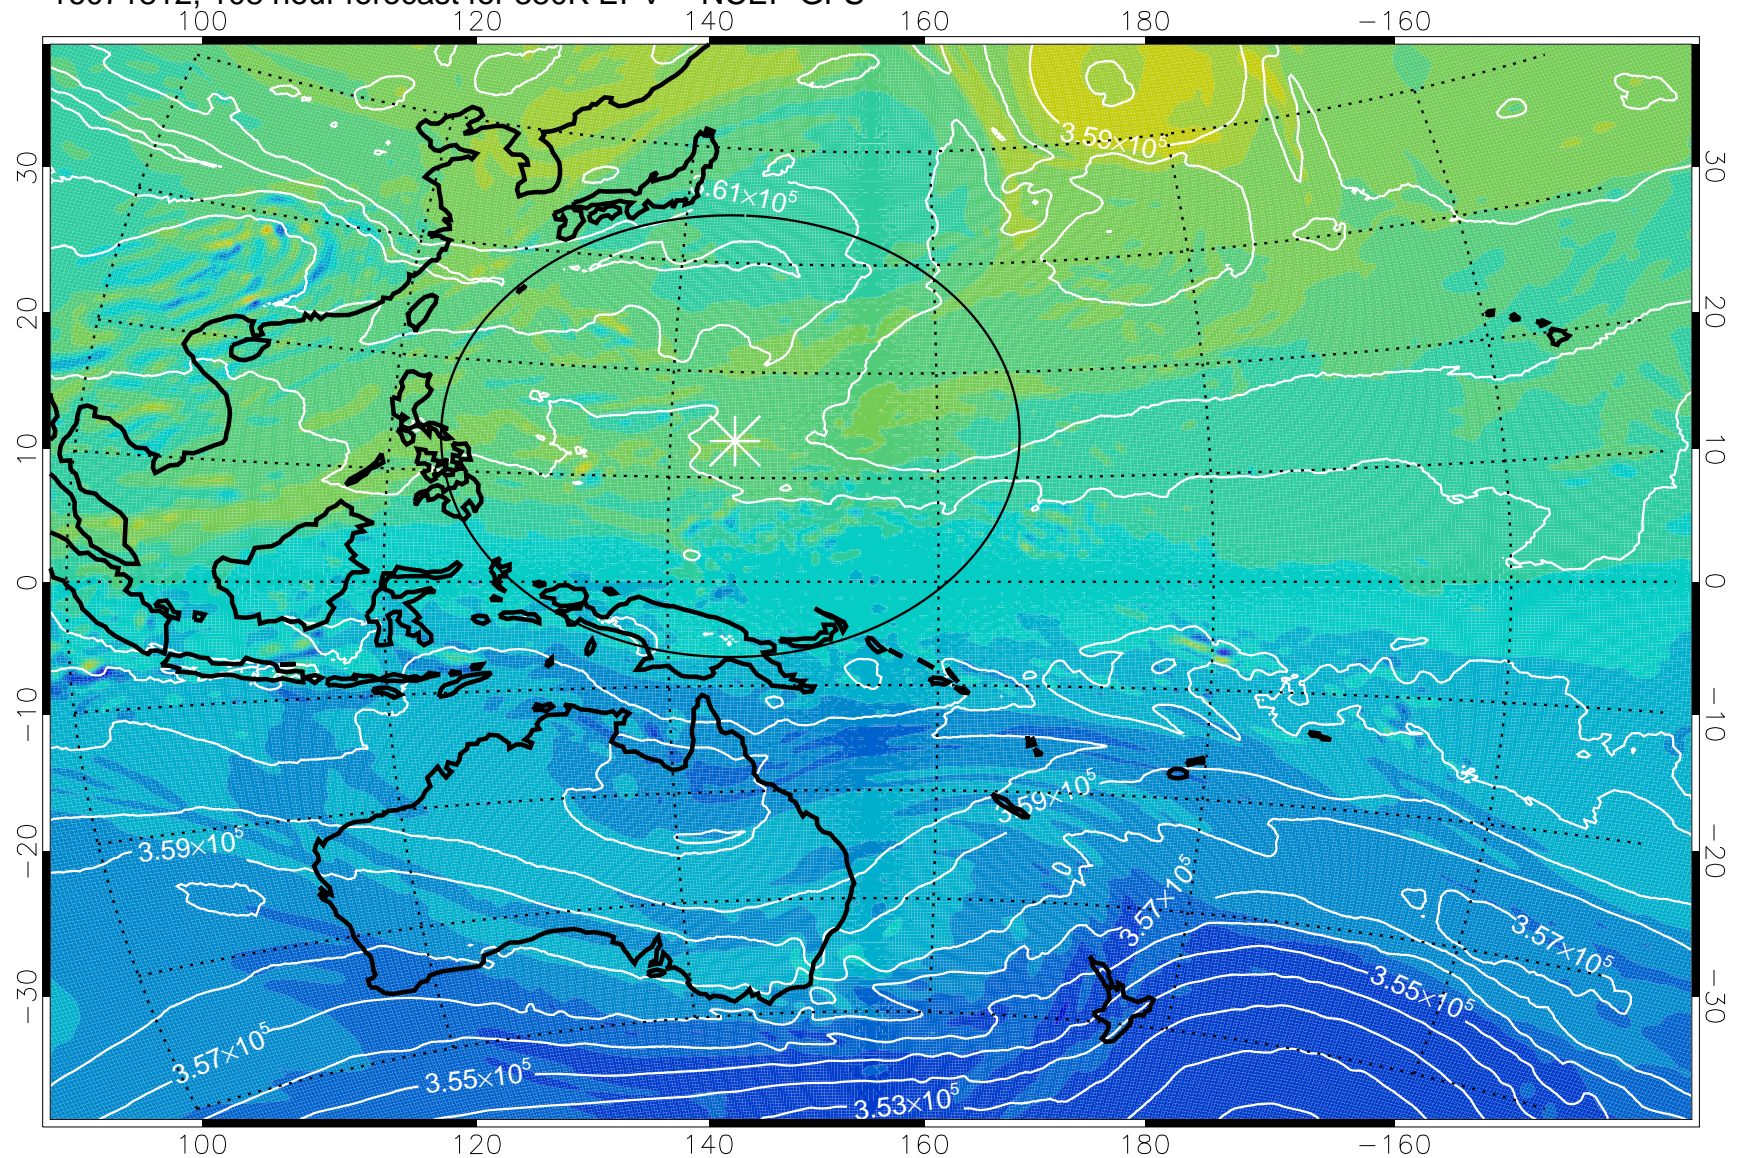

380K Montgomery Streamfunction, white

Range ring of 2304 km

16071706, 78 hour forecast for 380K EPV -- NCEP GFS

16071712, 84 hour forecast for 380K EPV -- NCEP GFS

380K Montgomery Streamfunction, white

Range ring of 2304 km

16071718, 90 hour forecast for 380K EPV -- NCEP GFS

380K Montgomery Streamfunction, white

Range ring of 2304 km

16071800, 96 hour forecast for 380K EPV -- NCEP GFS

380K Montgomery Streamfunction, white

Range ring of 2304 km

16071806, 102 hour forecast for 380K EPV -- NCEP GFS

380K Montgomery Streamfunction, white

Range ring of 2304 km

16071812, 108 hour forecast for 380K EPV -- NCEP GFS

380K Montgomery Streamfunction, white

Range ring of 2304 km

16071818, 114 hour forecast for 380K EPV -- NCEP GFS

16071900, 120 hour forecast for 380K EPV -- NCEP GFS

380K Montgomery Streamfunction, white

Range ring of 2304 km