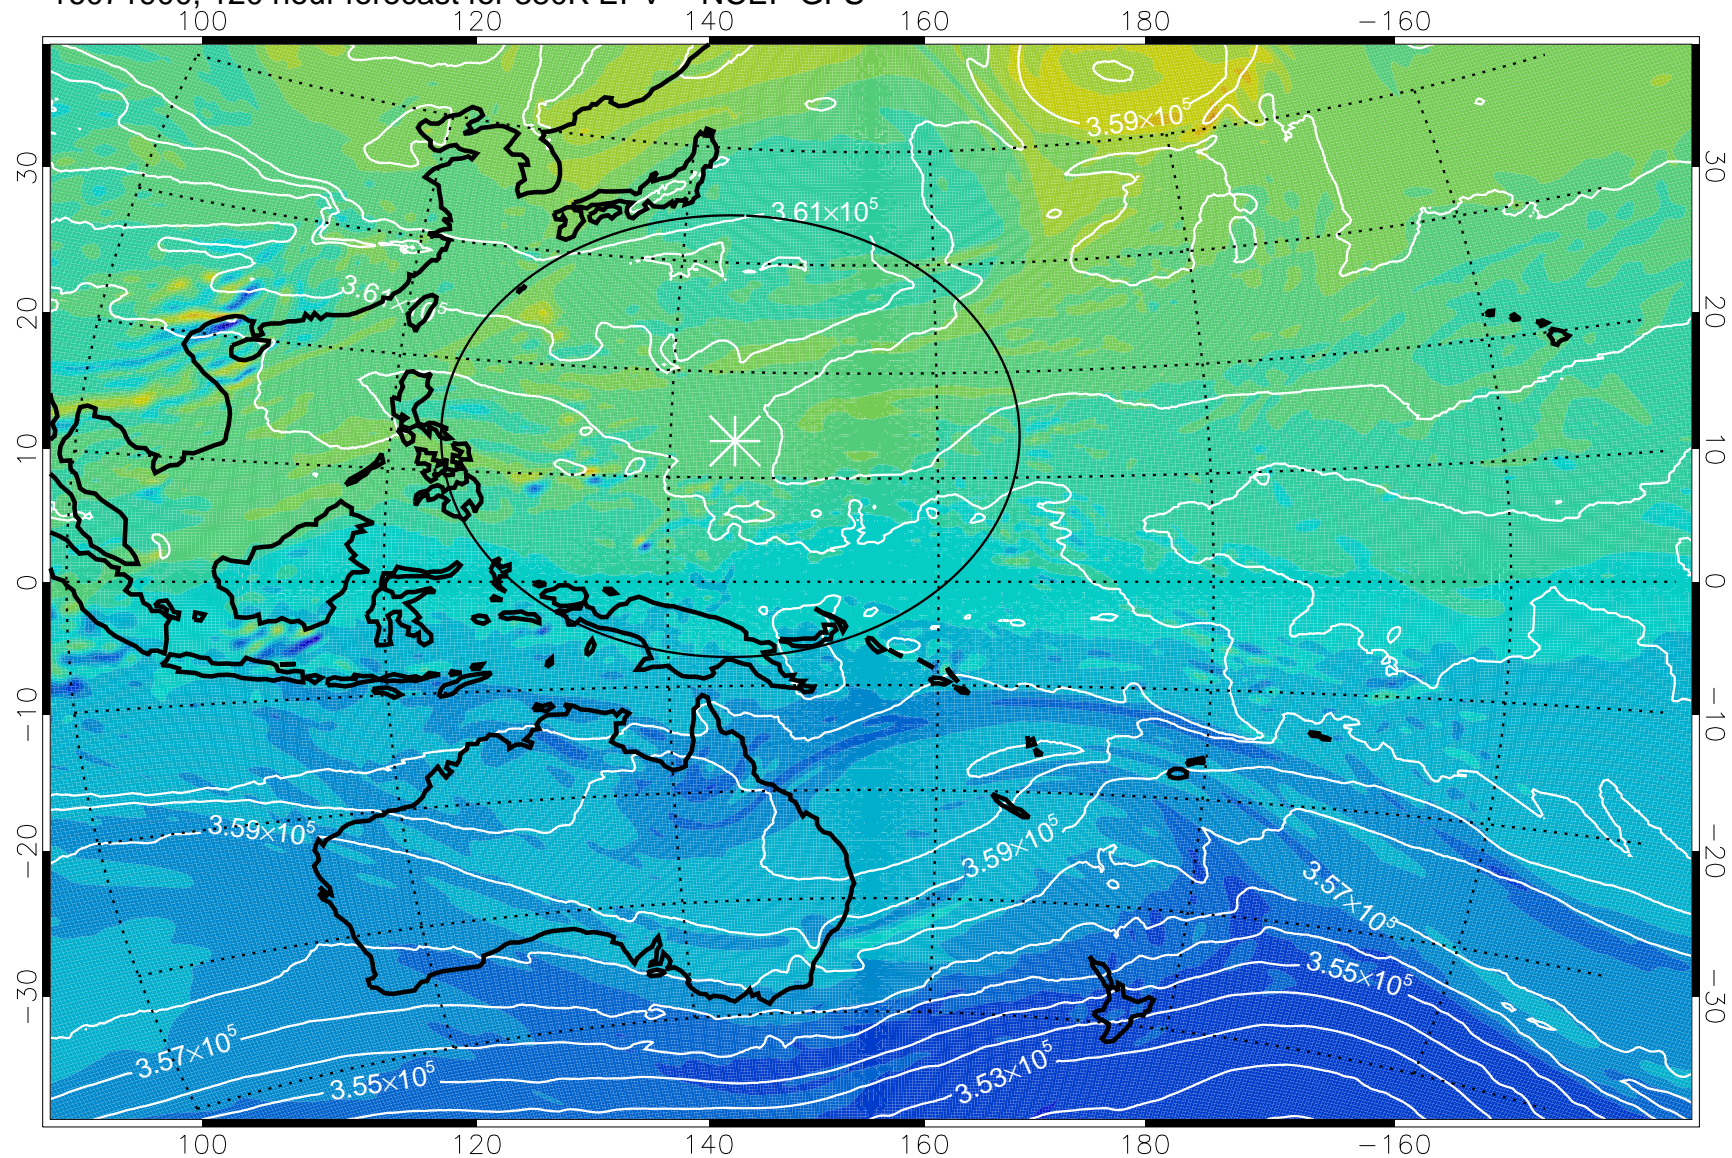

16071718, 90 hour forecast for 380K EPV -- NCEP GFS

380K Montgomery Streamfunction, white

Range ring of 2304 km

16071800, 96 hour forecast for 380K EPV -- NCEP GFS

380K Montgomery Streamfunction, white

Range ring of 2304 km

16071806, 102 hour forecast for 380K EPV -- NCEP GFS

380K Montgomery Streamfunction, white

Range ring of 2304 km

16071812, 108 hour forecast for 380K EPV -- NCEP GFS

380K Montgomery Streamfunction, white

Range ring of 2304 km

16071818, 114 hour forecast for 380K EPV -- NCEP GFS

16071900, 120 hour forecast for 380K EPV -- NCEP GFS

380K Montgomery Streamfunction, white

Range ring of 2304 km