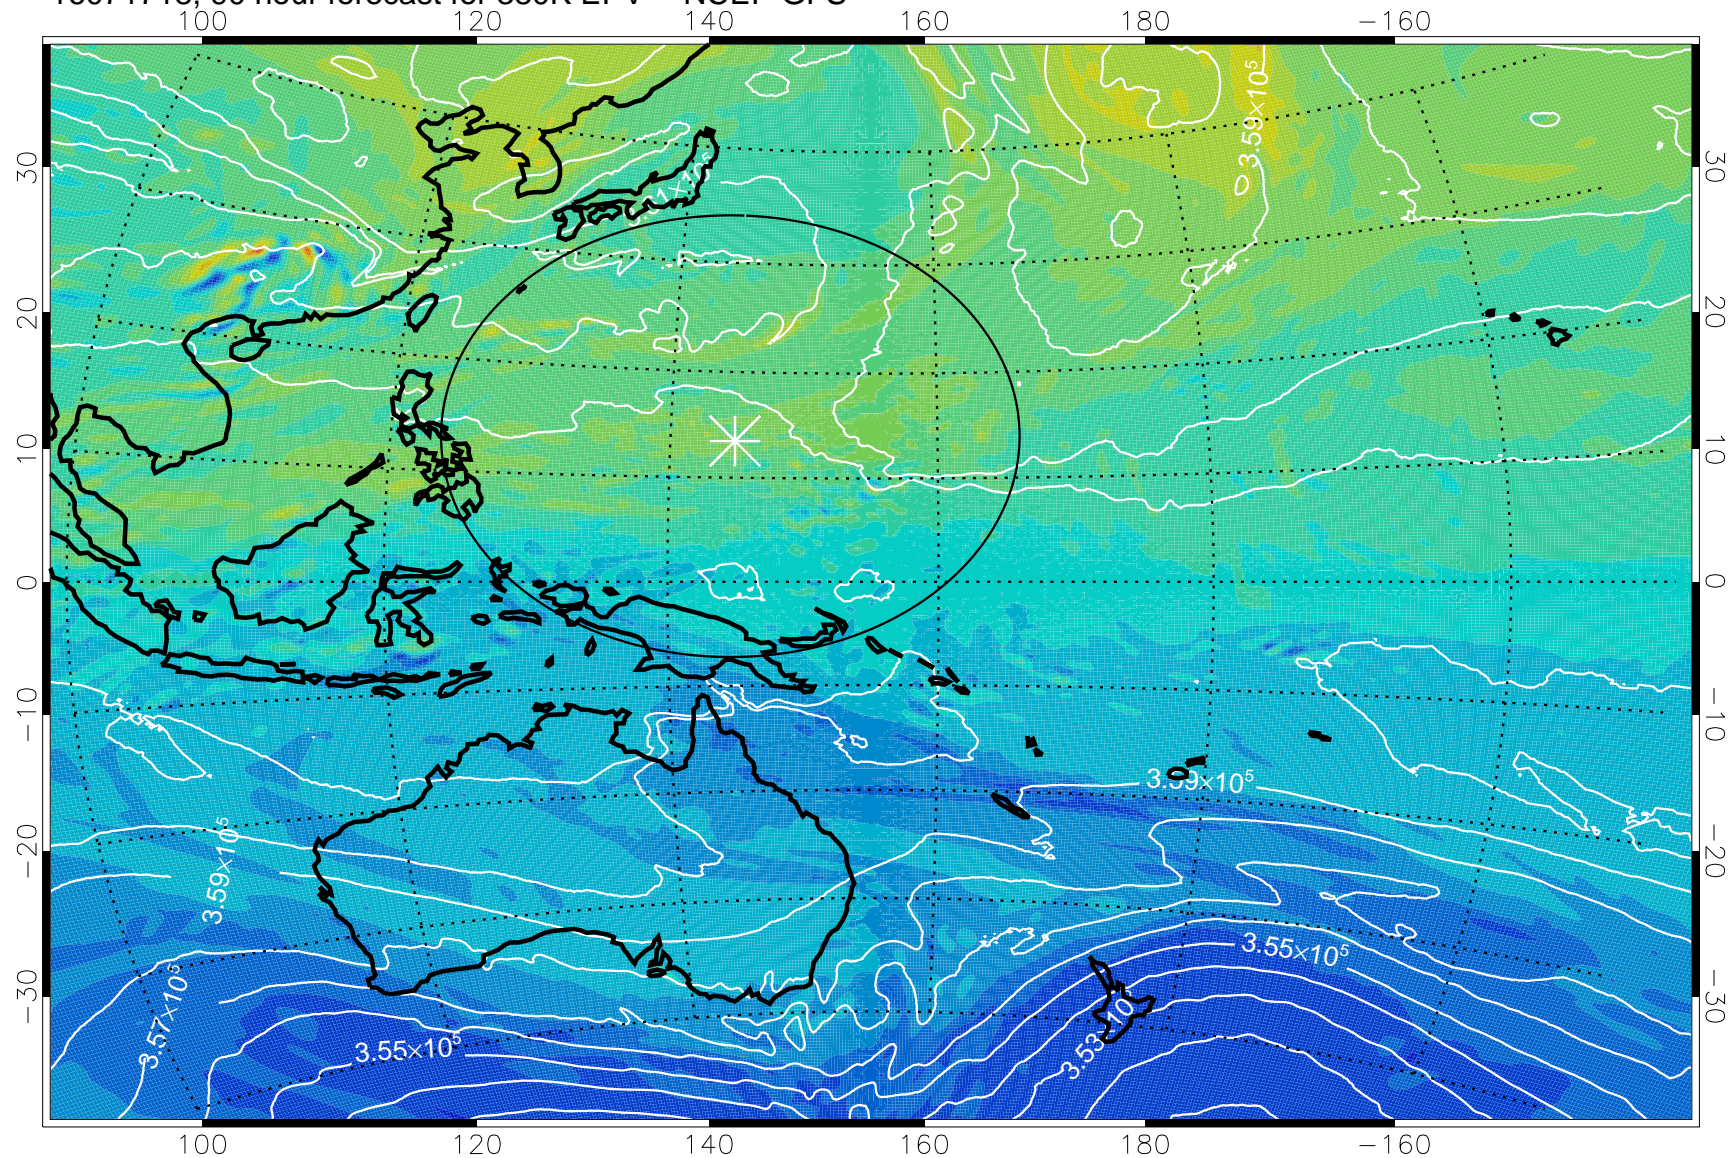

380K Montgomery Streamfunction, white

Range ring of 2304 km

16071618, 66 hour forecast for 380K EPV -- NCEP GFS

380K Montgomery Streamfunction, white

Range ring of 2304 km

16071700, 72 hour forecast for 380K EPV -- NCEP GFS

380K Montgomery Streamfunction, white

Range ring of 2304 km

16071706, 78 hour forecast for 380K EPV -- NCEP GFS

16071712, 84 hour forecast for 380K EPV -- NCEP GFS

380K Montgomery Streamfunction, white

Range ring of 2304 km

16071718, 90 hour forecast for 380K EPV -- NCEP GFS

380K Montgomery Streamfunction, white

Range ring of 2304 km

16071800, 96 hour forecast for 380K EPV -- NCEP GFS

380K Montgomery Streamfunction, white

Range ring of 2304 km

16071806, 102 hour forecast for 380K EPV -- NCEP GFS

380K Montgomery Streamfunction, white

Range ring of 2304 km

16071812, 108 hour forecast for 380K EPV -- NCEP GFS

380K Montgomery Streamfunction, white

Range ring of 2304 km