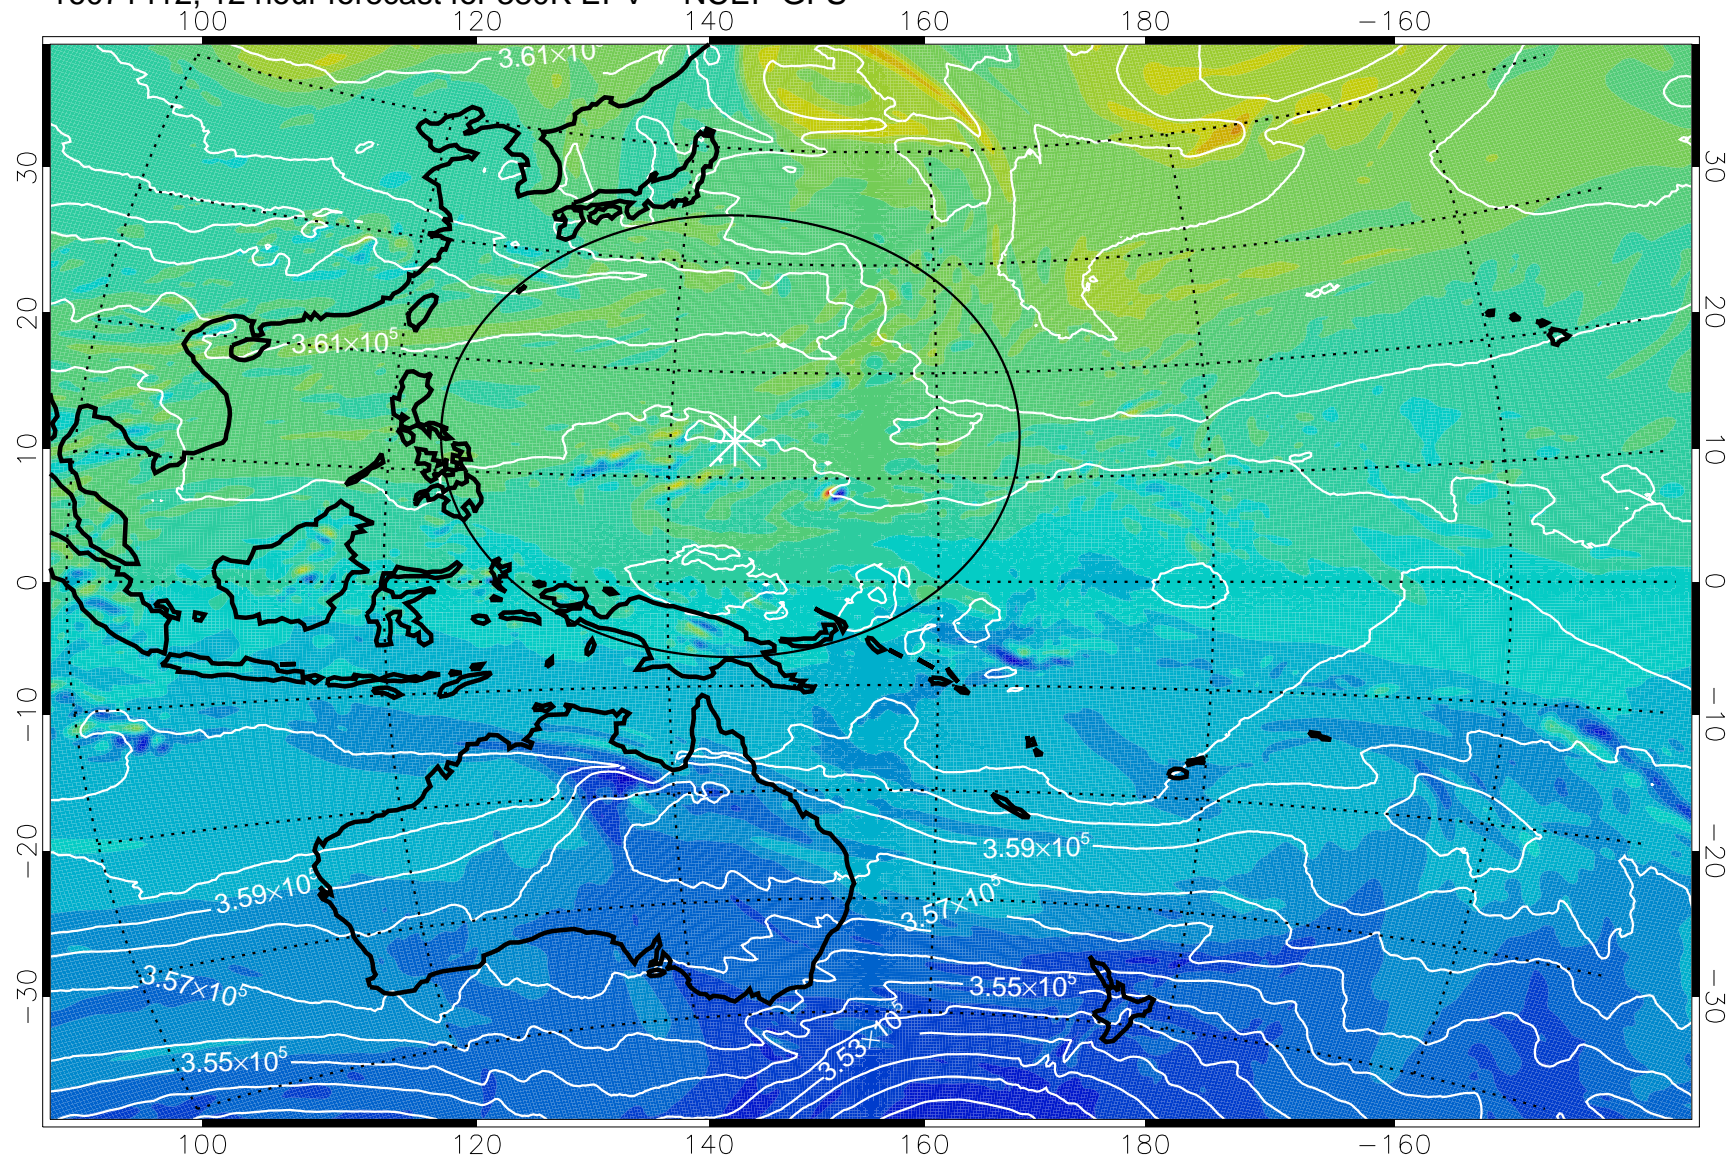

16071406, 6 hour forecast for 380K EPV -- NCEP GFS

380K Montgomery Streamfunction, white

Range ring of 2304 km

16071412, 12 hour forecast for 380K EPV -- NCEP GFS

$-2 \times 10^{-5}$     $-1 \times 10^{-5}$    0    $1 \times 10^{-5}$     $2 \times 10^{-5}$   
PVU

380K Montgomery Streamfunction, white

Range ring of 2304 km

16071418, 18 hour forecast for 380K EPV -- NCEP GFS

380K Montgomery Streamfunction, white

Range ring of 2304 km

16071500, 24 hour forecast for 380K EPV -- NCEP GFS

380K Montgomery Streamfunction, white

Range ring of 2304 km

16071506, 30 hour forecast for 380K EPV -- NCEP GFS

380K Montgomery Streamfunction, white

Range ring of 2304 km

16071512, 36 hour forecast for 380K EPV -- NCEP GFS

380K Montgomery Streamfunction, white

Range ring of 2304 km

16071518, 42 hour forecast for 380K EPV -- NCEP GFS

380K Montgomery Streamfunction, white

Range ring of 2304 km

16071600, 48 hour forecast for 380K EPV -- NCEP GFS