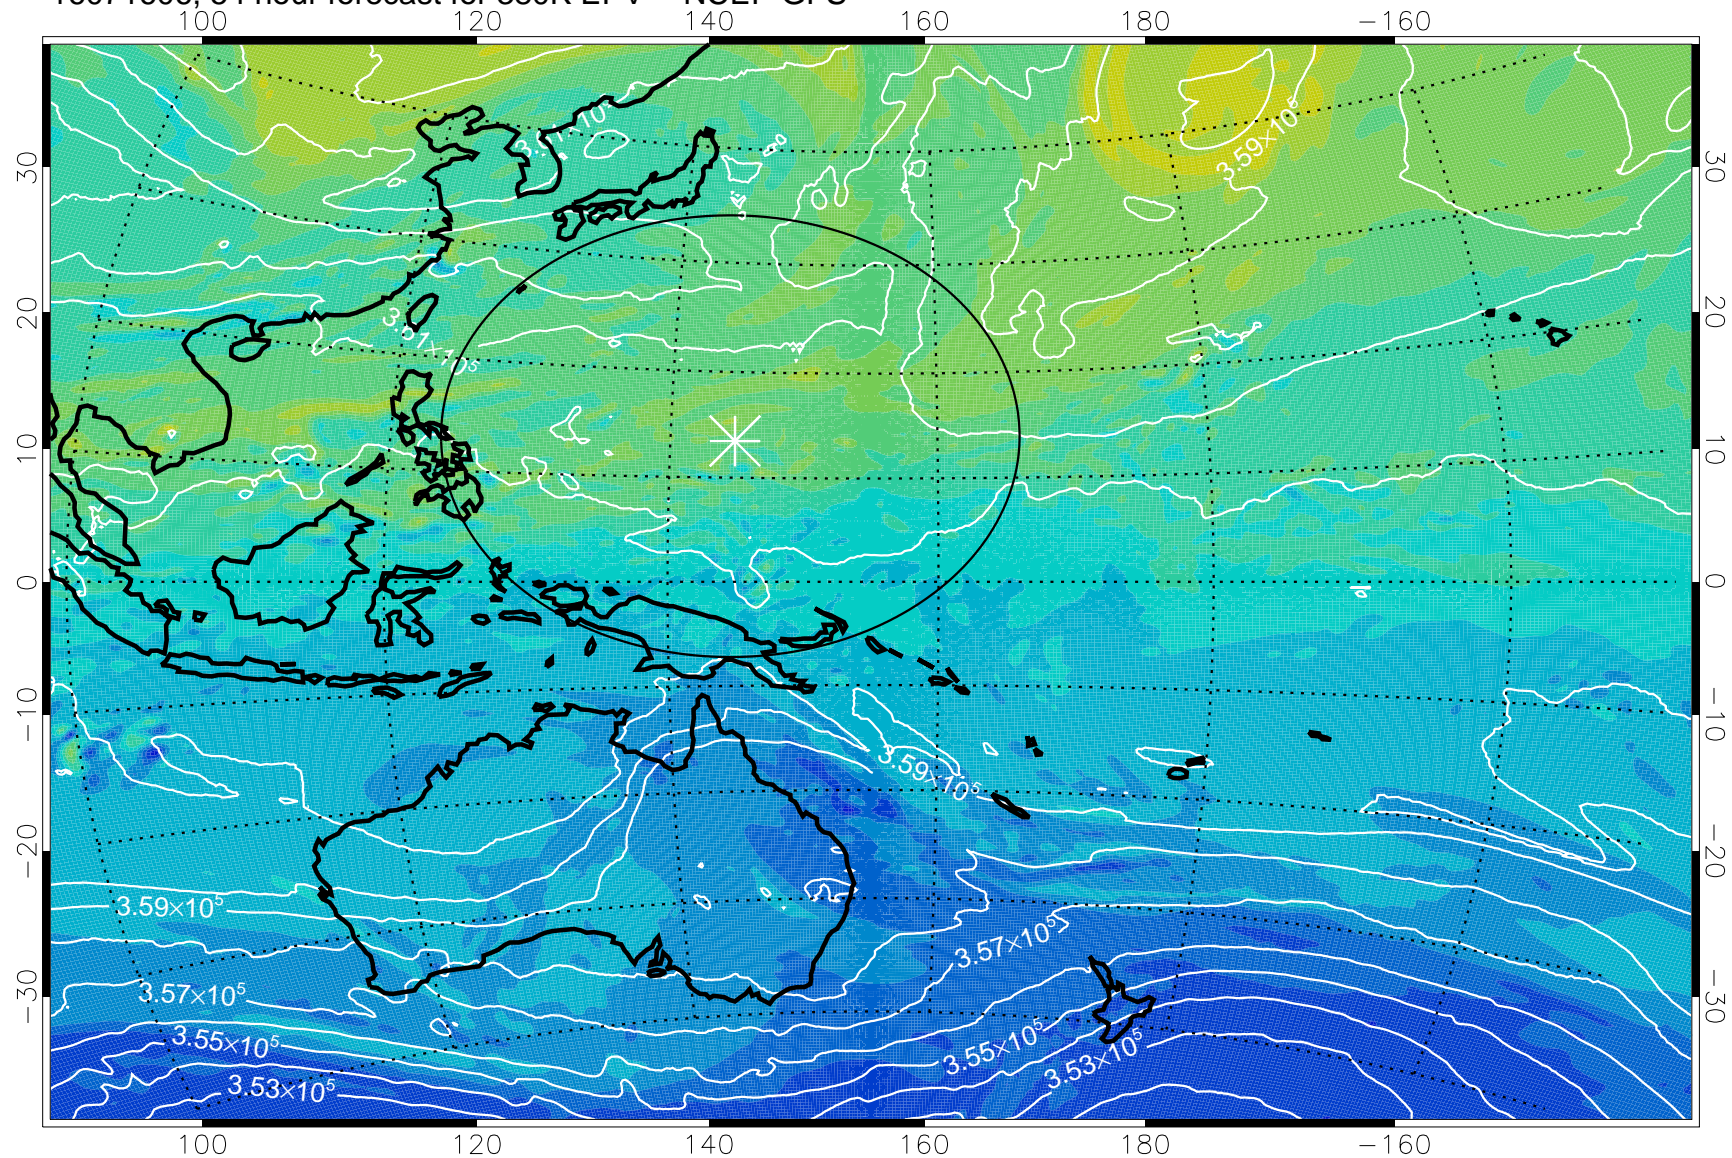

380K Montgomery Streamfunction, white

Range ring of 2304 km

16071506, 30 hour forecast for 380K EPV -- NCEP GFS

380K Montgomery Streamfunction, white

Range ring of 2304 km

16071512, 36 hour forecast for 380K EPV -- NCEP GFS

380K Montgomery Streamfunction, white

Range ring of 2304 km

16071518, 42 hour forecast for 380K EPV -- NCEP GFS

380K Montgomery Streamfunction, white

Range ring of 2304 km

16071600, 48 hour forecast for 380K EPV -- NCEP GFS

380K Montgomery Streamfunction, white

Range ring of 2304 km

16071606, 54 hour forecast for 380K EPV -- NCEP GFS

380K Montgomery Streamfunction, white

Range ring of 2304 km

16071612, 60 hour forecast for 380K EPV -- NCEP GFS

380K Montgomery Streamfunction, white

Range ring of 2304 km

16071618, 66 hour forecast for 380K EPV -- NCEP GFS

380K Montgomery Streamfunction, white

Range ring of 2304 km

16071700, 72 hour forecast for 380K EPV -- NCEP GFS