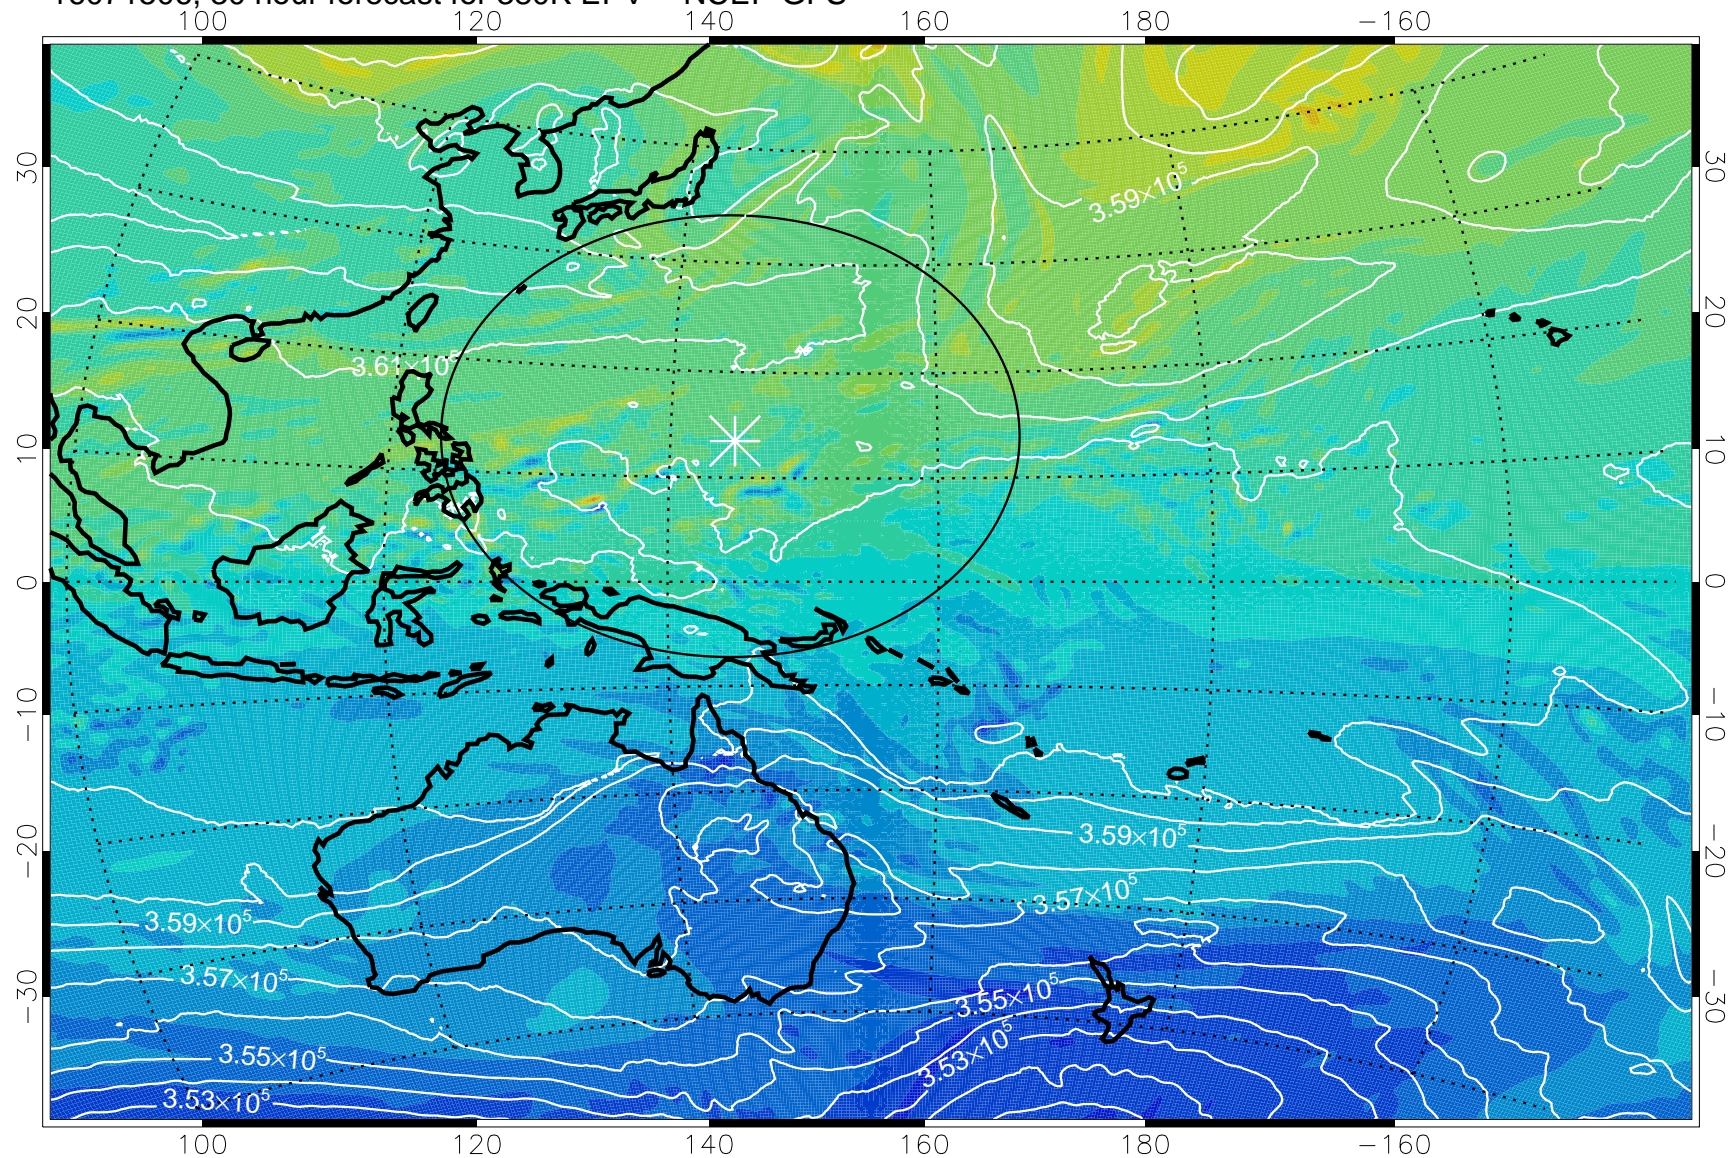

380K Montgomery Streamfunction, white

Range ring of 2304 km

16071418, 18 hour forecast for 380K EPV -- NCEP GFS

380K Montgomery Streamfunction, white

Range ring of 2304 km

16071500, 24 hour forecast for 380K EPV -- NCEP GFS

380K Montgomery Streamfunction, white

Range ring of 2304 km

16071506, 30 hour forecast for 380K EPV -- NCEP GFS

380K Montgomery Streamfunction, white

Range ring of 2304 km

16071512, 36 hour forecast for 380K EPV -- NCEP GFS

380K Montgomery Streamfunction, white

Range ring of 2304 km

16071518, 42 hour forecast for 380K EPV -- NCEP GFS

380K Montgomery Streamfunction, white

Range ring of 2304 km

16071600, 48 hour forecast for 380K EPV -- NCEP GFS

380K Montgomery Streamfunction, white

Range ring of 2304 km

16071606, 54 hour forecast for 380K EPV -- NCEP GFS

380K Montgomery Streamfunction, white

Range ring of 2304 km

16071612, 60 hour forecast for 380K EPV -- NCEP GFS