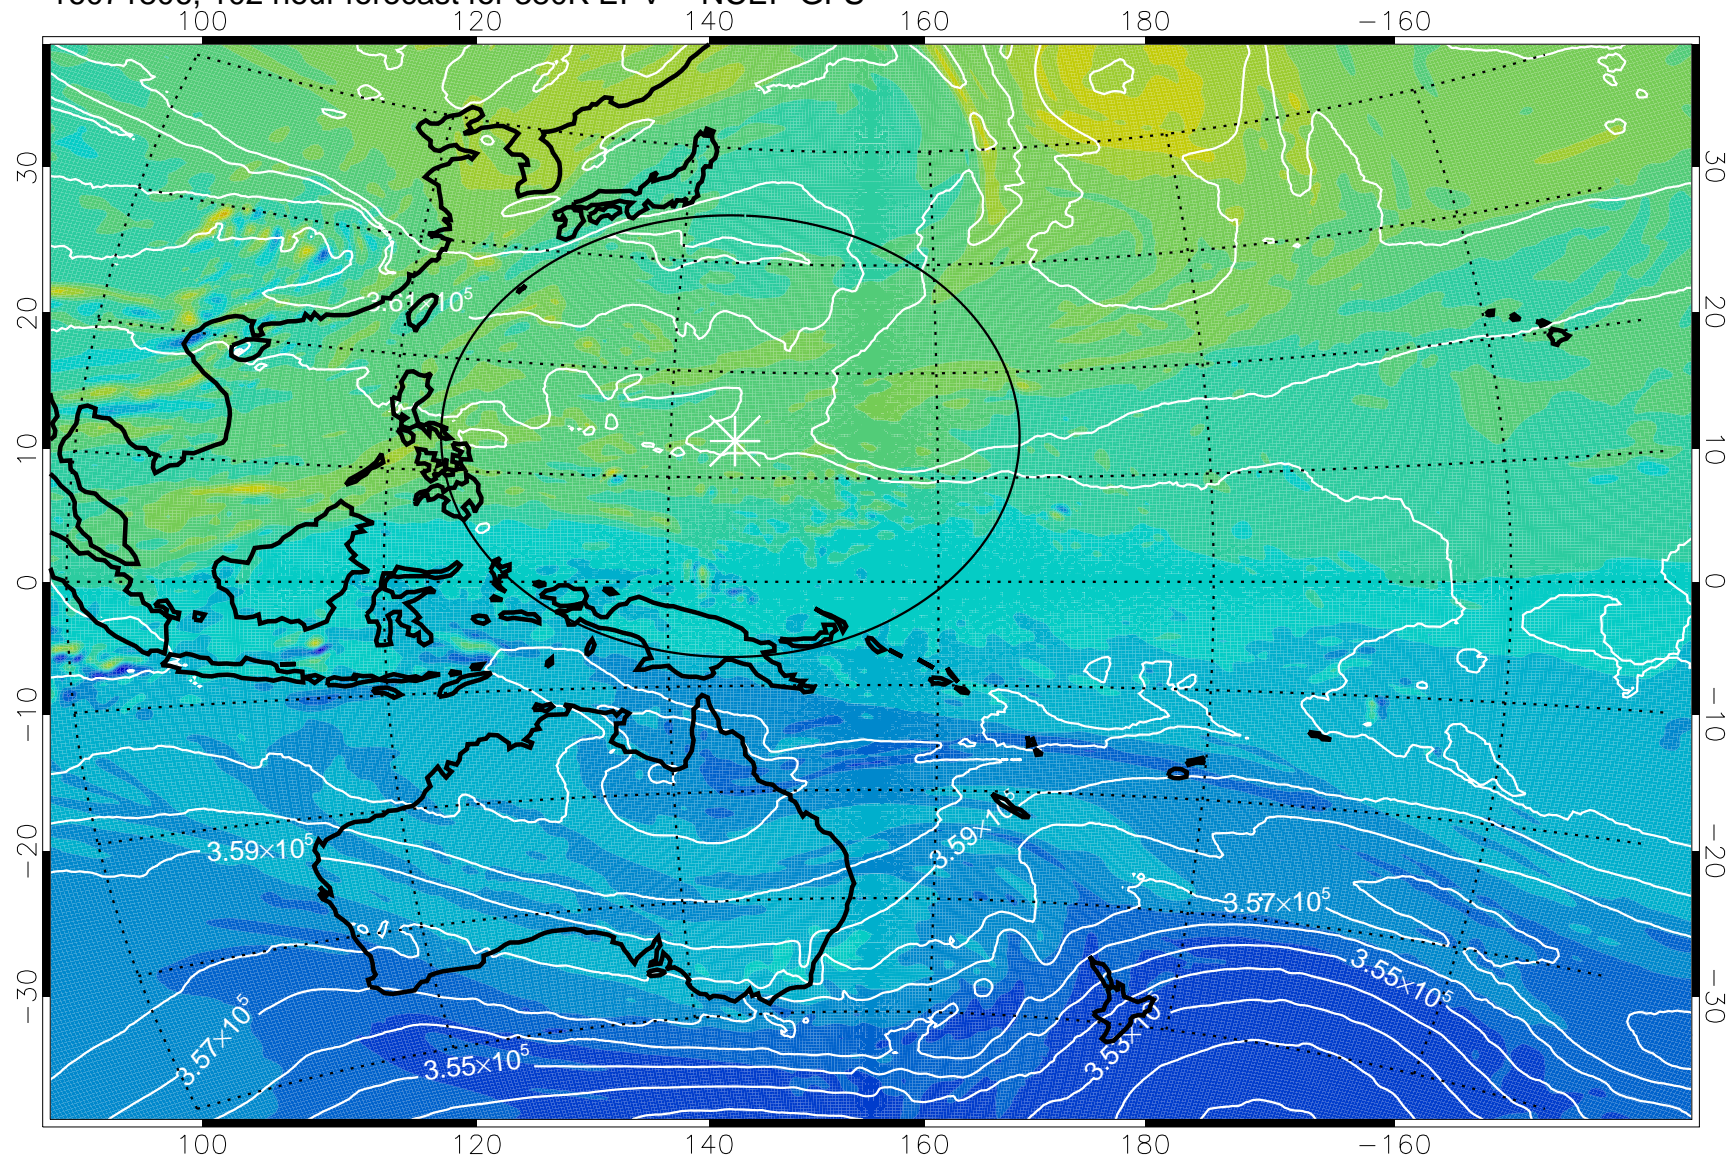

380K Montgomery Streamfunction, white

Range ring of 2304 km

16071706, 78 hour forecast for 380K EPV -- NCEP GFS

16071712, 84 hour forecast for 380K EPV -- NCEP GFS

380K Montgomery Streamfunction, white

Range ring of 2304 km

16071718, 90 hour forecast for 380K EPV -- NCEP GFS

380K Montgomery Streamfunction, white

Range ring of 2304 km

16071800, 96 hour forecast for 380K EPV -- NCEP GFS

380K Montgomery Streamfunction, white

Range ring of 2304 km

16071806, 102 hour forecast for 380K EPV -- NCEP GFS

380K Montgomery Streamfunction, white

Range ring of 2304 km

16071812, 108 hour forecast for 380K EPV -- NCEP GFS

380K Montgomery Streamfunction, white

Range ring of 2304 km

16071818, 114 hour forecast for 380K EPV -- NCEP GFS

16071900, 120 hour forecast for 380K EPV -- NCEP GFS

380K Montgomery Streamfunction, white

Range ring of 2304 km