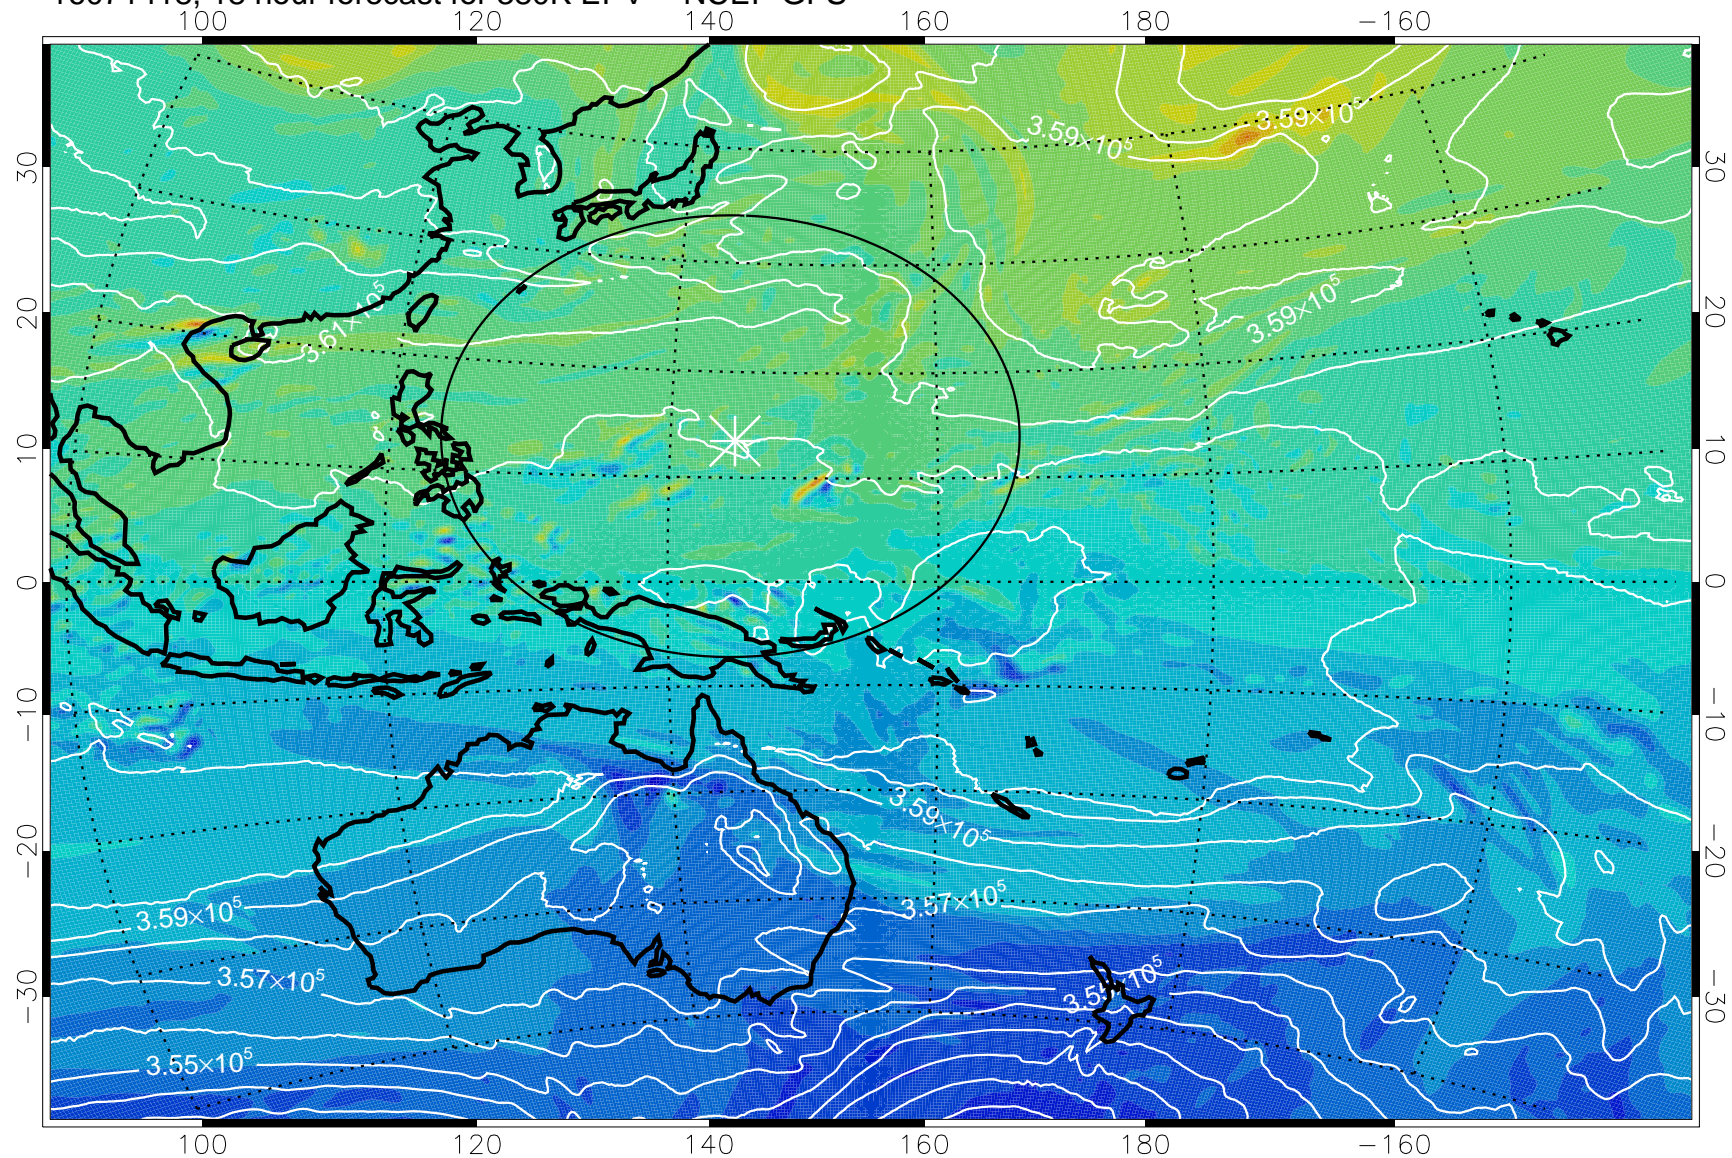

16071406, 6 hour forecast for 380K EPV -- NCEP GFS

380K Montgomery Streamfunction, white

Range ring of 2304 km

16071412, 12 hour forecast for 380K EPV -- NCEP GFS

$-2 \times 10^{-5}$     $-1 \times 10^{-5}$    0    $1 \times 10^{-5}$     $2 \times 10^{-5}$   
PVU

380K Montgomery Streamfunction, white

Range ring of 2304 km

16071418, 18 hour forecast for 380K EPV -- NCEP GFS

380K Montgomery Streamfunction, white

Range ring of 2304 km

16071500, 24 hour forecast for 380K EPV -- NCEP GFS

380K Montgomery Streamfunction, white

Range ring of 2304 km

16071506, 30 hour forecast for 380K EPV -- NCEP GFS

380K Montgomery Streamfunction, white

Range ring of 2304 km

16071512, 36 hour forecast for 380K EPV -- NCEP GFS

380K Montgomery Streamfunction, white

Range ring of 2304 km

16071518, 42 hour forecast for 380K EPV -- NCEP GFS

380K Montgomery Streamfunction, white

Range ring of 2304 km

16071600, 48 hour forecast for 380K EPV -- NCEP GFS