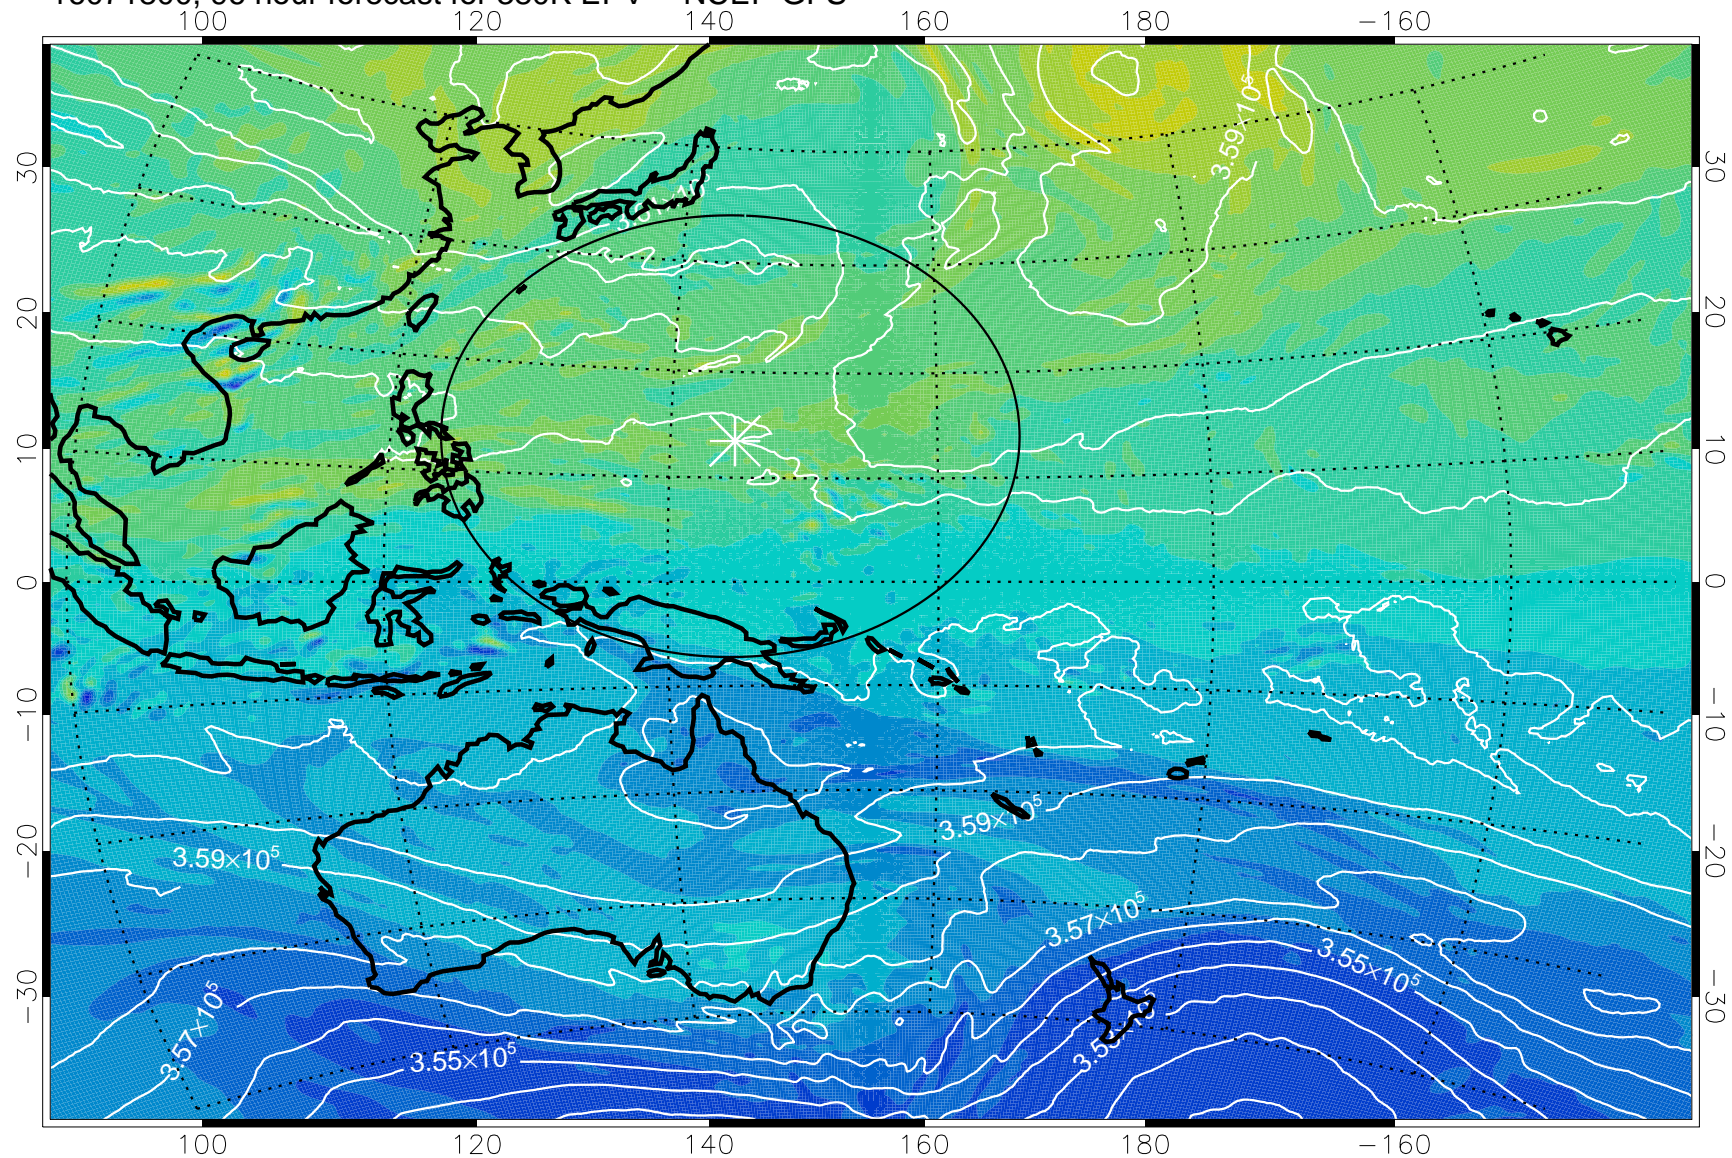

380K Montgomery Streamfunction, white

Range ring of 2304 km

16071706, 78 hour forecast for 380K EPV -- NCEP GFS

16071712, 84 hour forecast for 380K EPV -- NCEP GFS

380K Montgomery Streamfunction, white

Range ring of 2304 km

16071718, 90 hour forecast for 380K EPV -- NCEP GFS

380K Montgomery Streamfunction, white

Range ring of 2304 km

16071800, 96 hour forecast for 380K EPV -- NCEP GFS

380K Montgomery Streamfunction, white

Range ring of 2304 km

16071806, 102 hour forecast for 380K EPV -- NCEP GFS

380K Montgomery Streamfunction, white

Range ring of 2304 km

16071812, 108 hour forecast for 380K EPV -- NCEP GFS

380K Montgomery Streamfunction, white

Range ring of 2304 km

16071818, 114 hour forecast for 380K EPV -- NCEP GFS

16071900, 120 hour forecast for 380K EPV -- NCEP GFS

380K Montgomery Streamfunction, white

Range ring of 2304 km