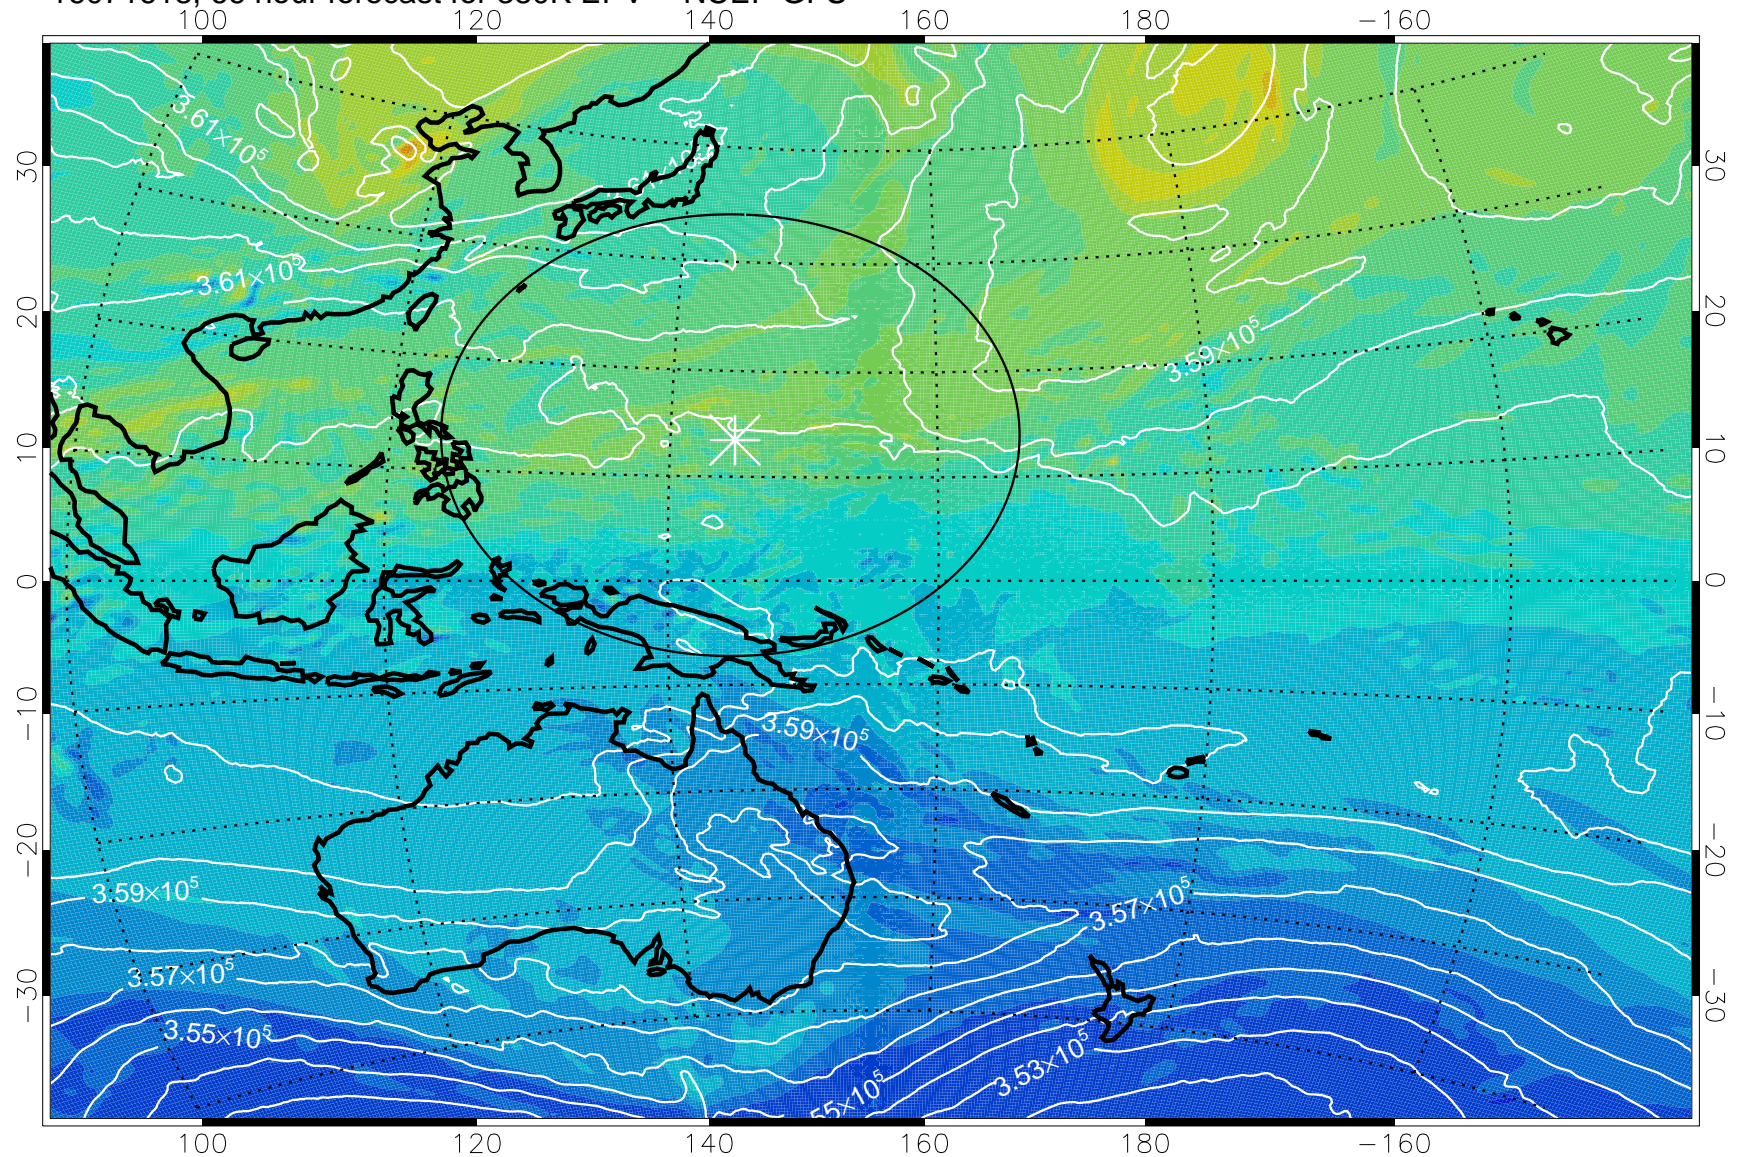

380K Montgomery Streamfunction, white

Range ring of 2304 km

16071606, 54 hour forecast for 380K EPV -- NCEP GFS

380K Montgomery Streamfunction, white

Range ring of 2304 km

16071612, 60 hour forecast for 380K EPV -- NCEP GFS

380K Montgomery Streamfunction, white

Range ring of 2304 km

16071618, 66 hour forecast for 380K EPV -- NCEP GFS

380K Montgomery Streamfunction, white

Range ring of 2304 km

16071700, 72 hour forecast for 380K EPV -- NCEP GFS

380K Montgomery Streamfunction, white

Range ring of 2304 km

16071706, 78 hour forecast for 380K EPV -- NCEP GFS

16071712, 84 hour forecast for 380K EPV -- NCEP GFS

380K Montgomery Streamfunction, white

Range ring of 2304 km

16071718, 90 hour forecast for 380K EPV -- NCEP GFS

380K Montgomery Streamfunction, white

Range ring of 2304 km

16071800, 96 hour forecast for 380K EPV -- NCEP GFS

380K Montgomery Streamfunction, white

Range ring of 2304 km