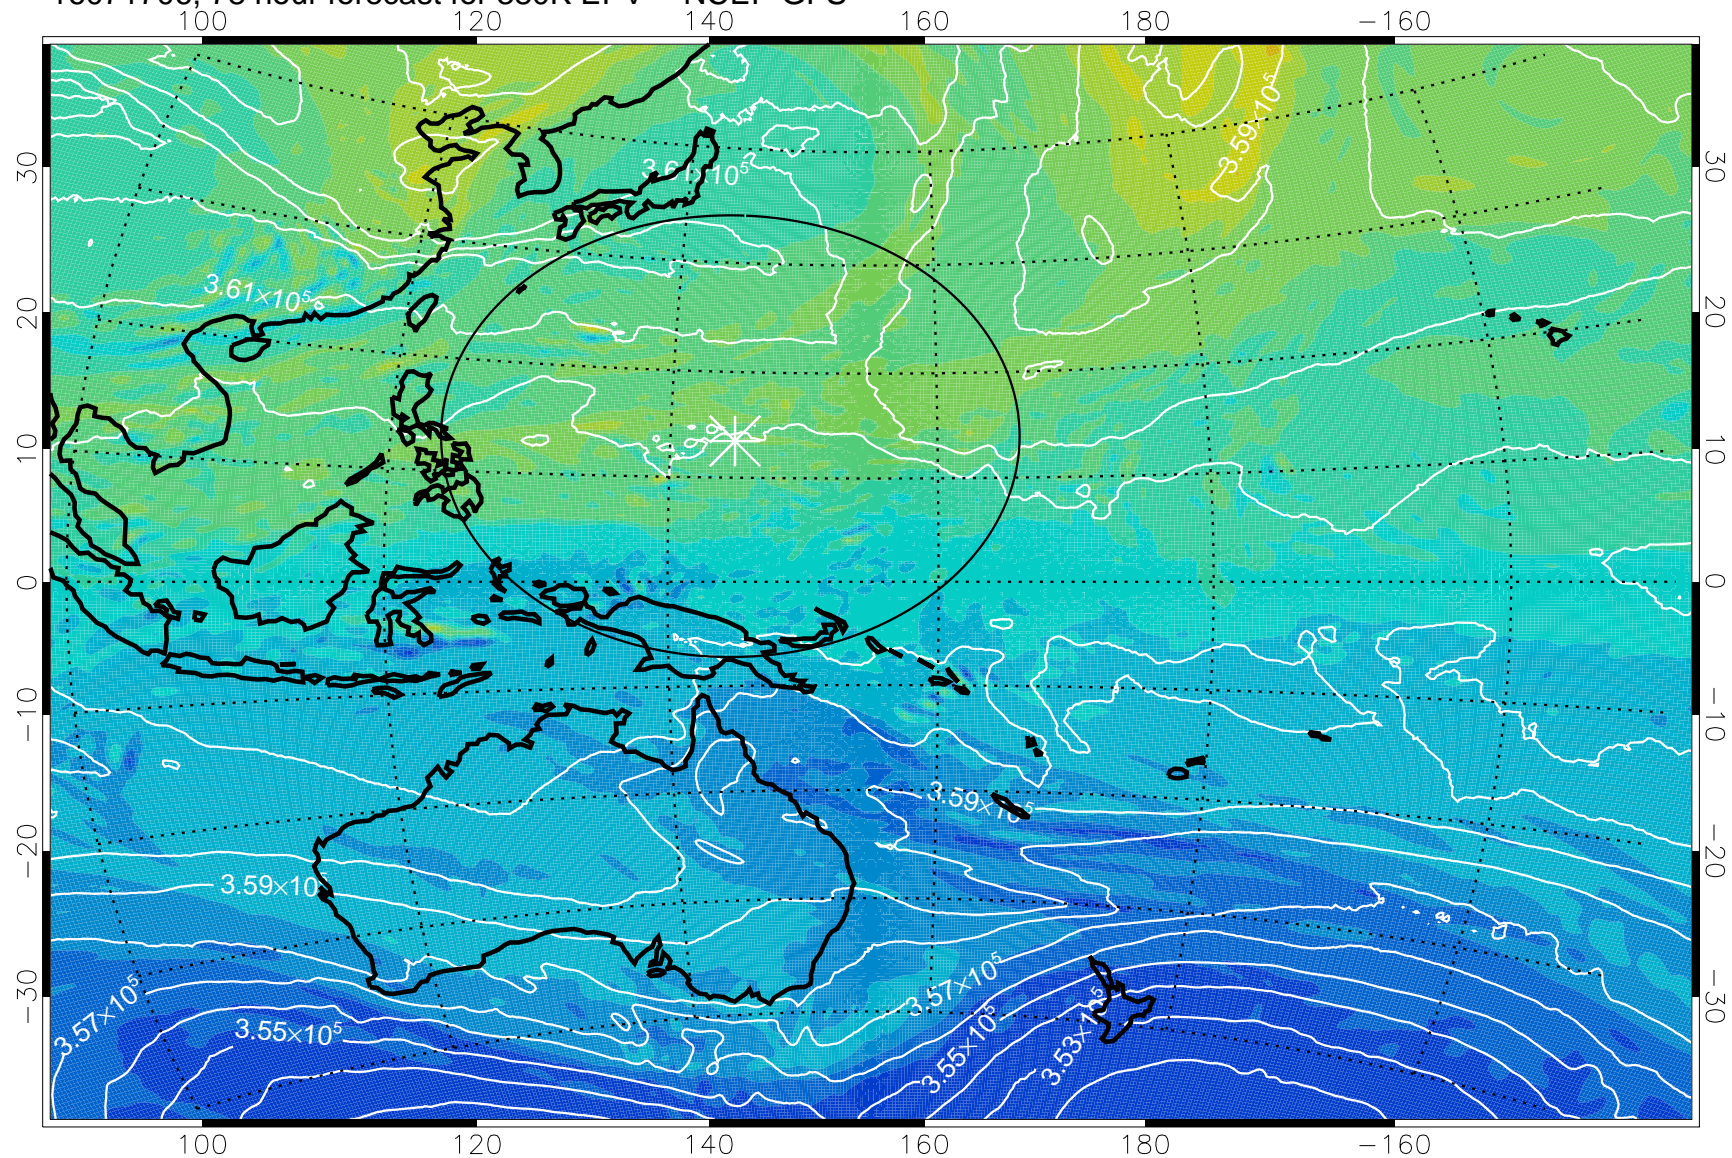

380K Montgomery Streamfunction, white

Range ring of 2304 km

16071606, 54 hour forecast for 380K EPV -- NCEP GFS

380K Montgomery Streamfunction, white

Range ring of 2304 km

16071612, 60 hour forecast for 380K EPV -- NCEP GFS

380K Montgomery Streamfunction, white

Range ring of 2304 km

16071618, 66 hour forecast for 380K EPV -- NCEP GFS

380K Montgomery Streamfunction, white

Range ring of 2304 km

16071700, 72 hour forecast for 380K EPV -- NCEP GFS

380K Montgomery Streamfunction, white

Range ring of 2304 km

16071706, 78 hour forecast for 380K EPV -- NCEP GFS

16071712, 84 hour forecast for 380K EPV -- NCEP GFS

380K Montgomery Streamfunction, white

Range ring of 2304 km

16071718, 90 hour forecast for 380K EPV -- NCEP GFS

380K Montgomery Streamfunction, white

Range ring of 2304 km

16071800, 96 hour forecast for 380K EPV -- NCEP GFS

380K Montgomery Streamfunction, white

Range ring of 2304 km