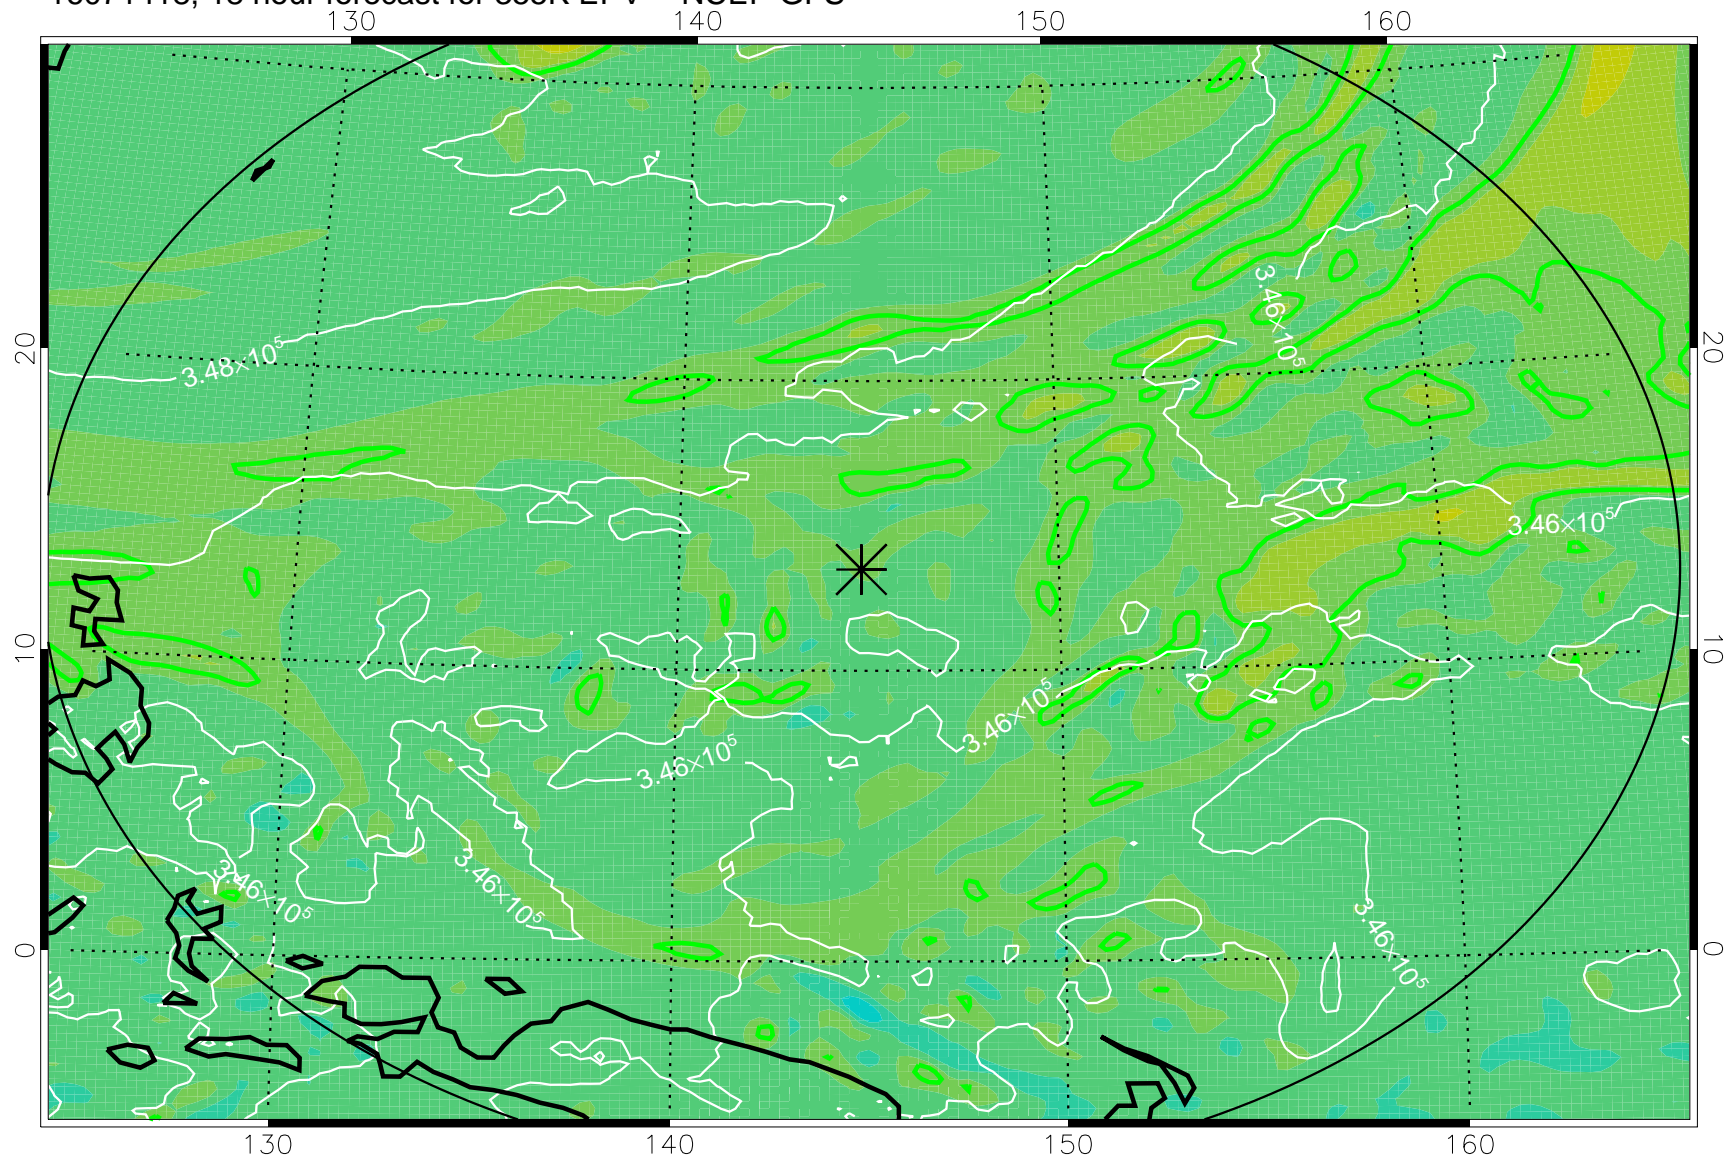

16071406, 6 hour forecast for 355K EPV -- NCEP GFS

355K Montgomery Streamfunction, white
EPV Tropopause (2 PVU) Position
Range ring of 2304 km

16071412, 12 hour forecast for 355K EPV -- NCEP GFS

355K Montgomery Streamfunction, white
EPV Tropopause (2 PVU) Position
Range ring of 2304 km

16071418, 18 hour forecast for 355K EPV -- NCEP GFS

355K Montgomery Streamfunction, white
EPV Tropopause (2 PVU) Position
Range ring of 2304 km

16071500, 24 hour forecast for 355K EPV -- NCEP GFS

355K Montgomery Streamfunction, white
EPV Tropopause (2 PVU) Position
Range ring of 2304 km

16071506, 30 hour forecast for 355K EPV -- NCEP GFS

355K Montgomery Streamfunction, white
EPV Tropopause (2 PVU) Position
Range ring of 2304 km

16071512, 36 hour forecast for 355K EPV -- NCEP GFS

355K Montgomery Streamfunction, white
EPV Tropopause (2 PVU) Position
Range ring of 2304 km

16071518, 42 hour forecast for 355K EPV -- NCEP GFS

355K Montgomery Streamfunction, white
EPV Tropopause (2 PVU) Position
Range ring of 2304 km

16071600, 48 hour forecast for 355K EPV -- NCEP GFS

355K Montgomery Streamfunction, white
EPV Tropopause (2 PVU) Position
Range ring of 2304 km