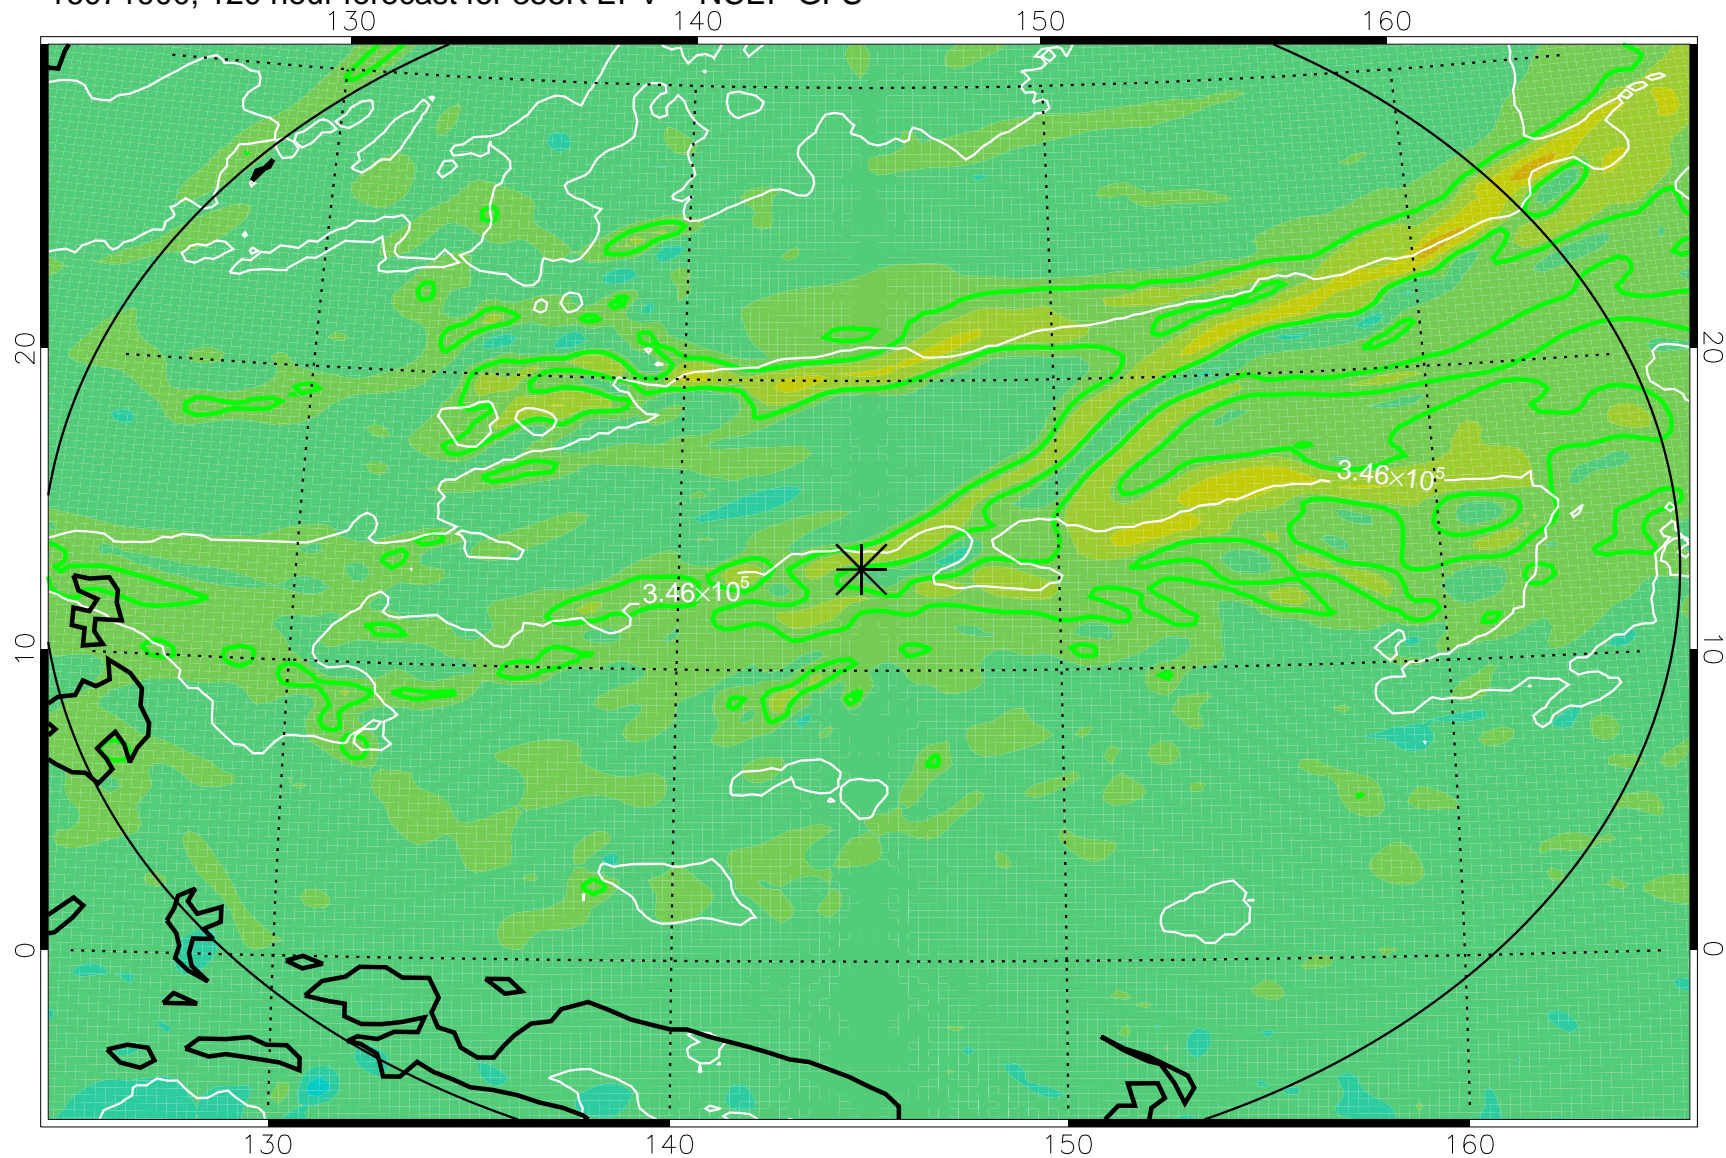

16071706, 78 hour forecast for 355K EPV -- NCEP GFS

355K Montgomery Streamfunction, white
EPV Tropopause (2 PVU) Position
Range ring of 2304 km

16071712, 84 hour forecast for 355K EPV -- NCEP GFS

355K Montgomery Streamfunction, white
EPV Tropopause (2 PVU) Position
Range ring of 2304 km

16071718, 90 hour forecast for 355K EPV -- NCEP GFS

355K Montgomery Streamfunction, white
EPV Tropopause (2 PVU) Position
Range ring of 2304 km

16071800, 96 hour forecast for 355K EPV -- NCEP GFS

355K Montgomery Streamfunction, white
EPV Tropopause (2 PVU) Position
Range ring of 2304 km

16071806, 102 hour forecast for 355K EPV -- NCEP GFS

355K Montgomery Streamfunction, white
EPV Tropopause (2 PVU) Position
Range ring of 2304 km

16071812, 108 hour forecast for 355K EPV -- NCEP GFS

355K Montgomery Streamfunction, white
EPV Tropopause (2 PVU) Position
Range ring of 2304 km

16071818, 114 hour forecast for 355K EPV -- NCEP GFS

355K Montgomery Streamfunction, white
EPV Tropopause (2 PVU) Position
Range ring of 2304 km

16071900, 120 hour forecast for 355K EPV -- NCEP GFS

355K Montgomery Streamfunction, white
EPV Tropopause (2 PVU) Position
Range ring of 2304 km