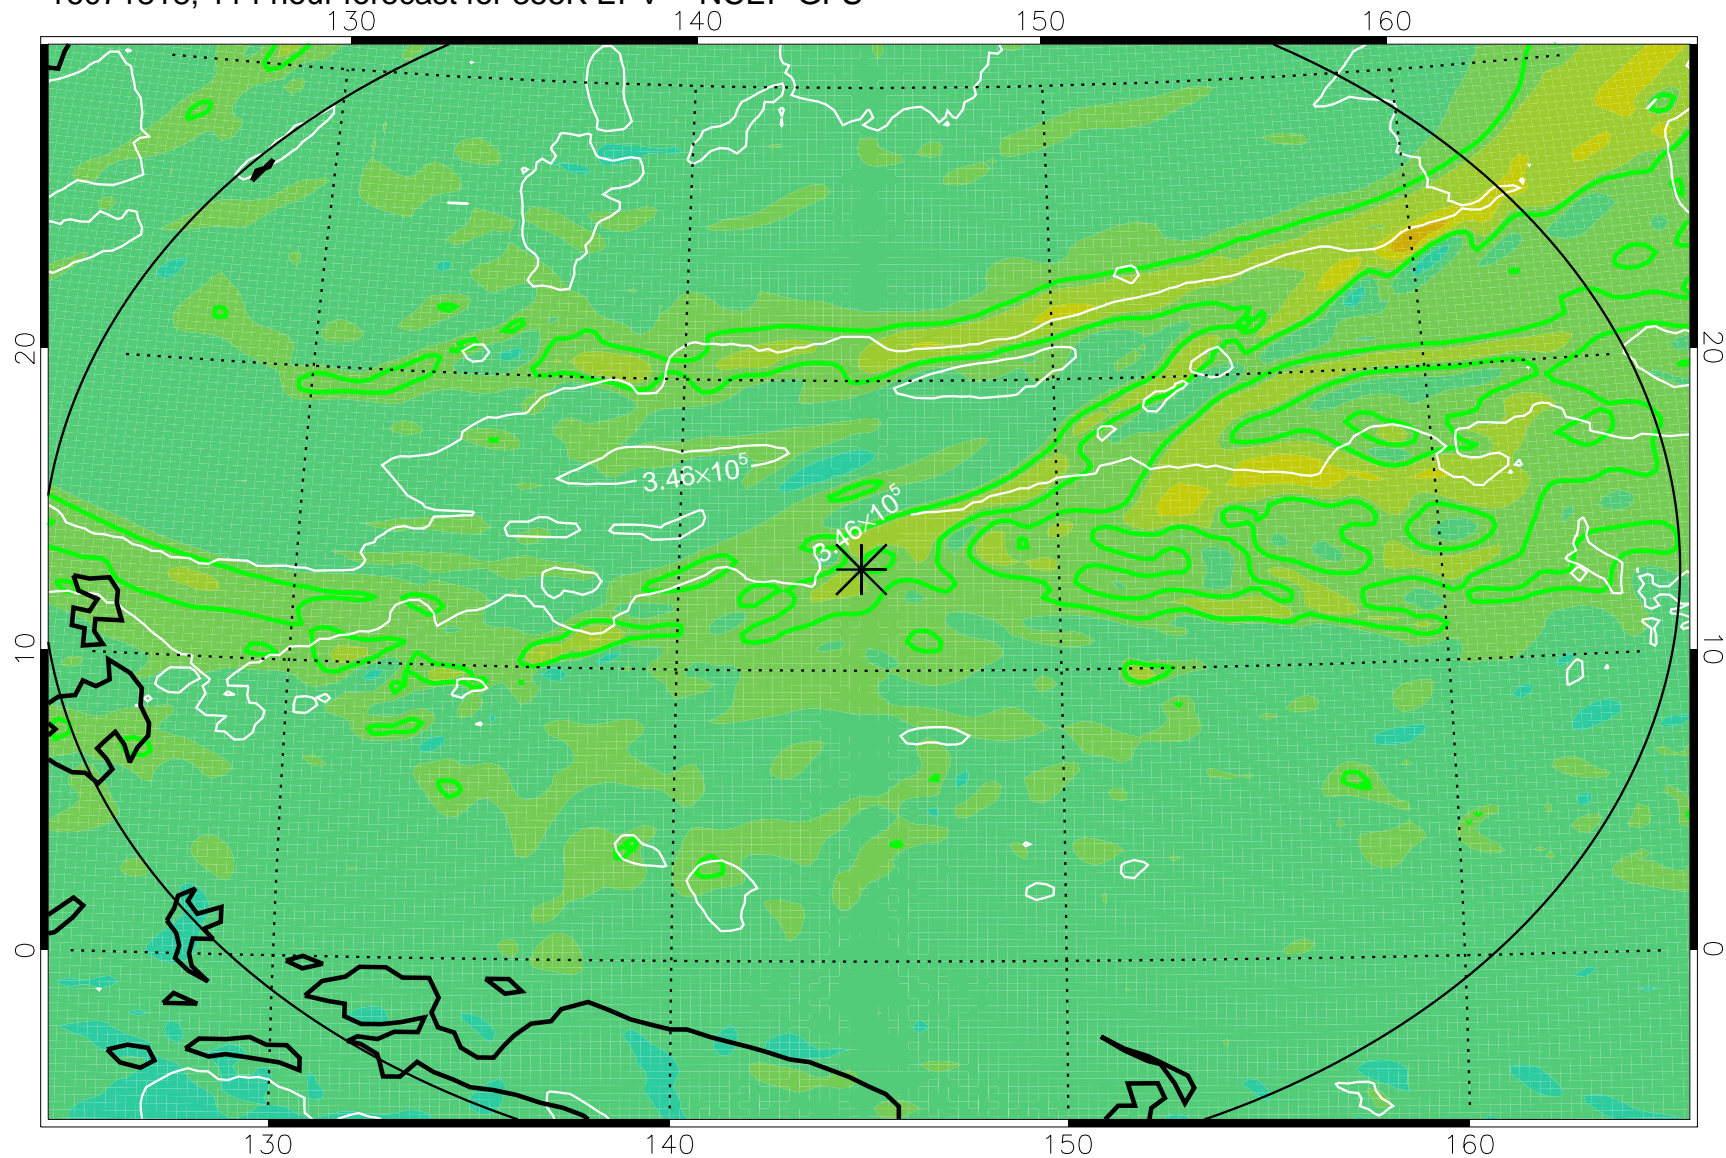

16071706, 78 hour forecast for 355K EPV -- NCEP GFS

355K Montgomery Streamfunction, white
EPV Tropopause (2 PVU) Position
Range ring of 2304 km

16071712, 84 hour forecast for 355K EPV -- NCEP GFS

355K Montgomery Streamfunction, white
EPV Tropopause (2 PVU) Position
Range ring of 2304 km

16071718, 90 hour forecast for 355K EPV -- NCEP GFS

355K Montgomery Streamfunction, white
EPV Tropopause (2 PVU) Position
Range ring of 2304 km

16071800, 96 hour forecast for 355K EPV -- NCEP GFS

355K Montgomery Streamfunction, white
EPV Tropopause (2 PVU) Position
Range ring of 2304 km

16071806, 102 hour forecast for 355K EPV -- NCEP GFS

355K Montgomery Streamfunction, white
EPV Tropopause (2 PVU) Position
Range ring of 2304 km

16071812, 108 hour forecast for 355K EPV -- NCEP GFS

355K Montgomery Streamfunction, white
EPV Tropopause (2 PVU) Position
Range ring of 2304 km

16071818, 114 hour forecast for 355K EPV -- NCEP GFS

355K Montgomery Streamfunction, white
EPV Tropopause (2 PVU) Position
Range ring of 2304 km

16071900, 120 hour forecast for 355K EPV -- NCEP GFS

355K Montgomery Streamfunction, white
EPV Tropopause (2 PVU) Position
Range ring of 2304 km