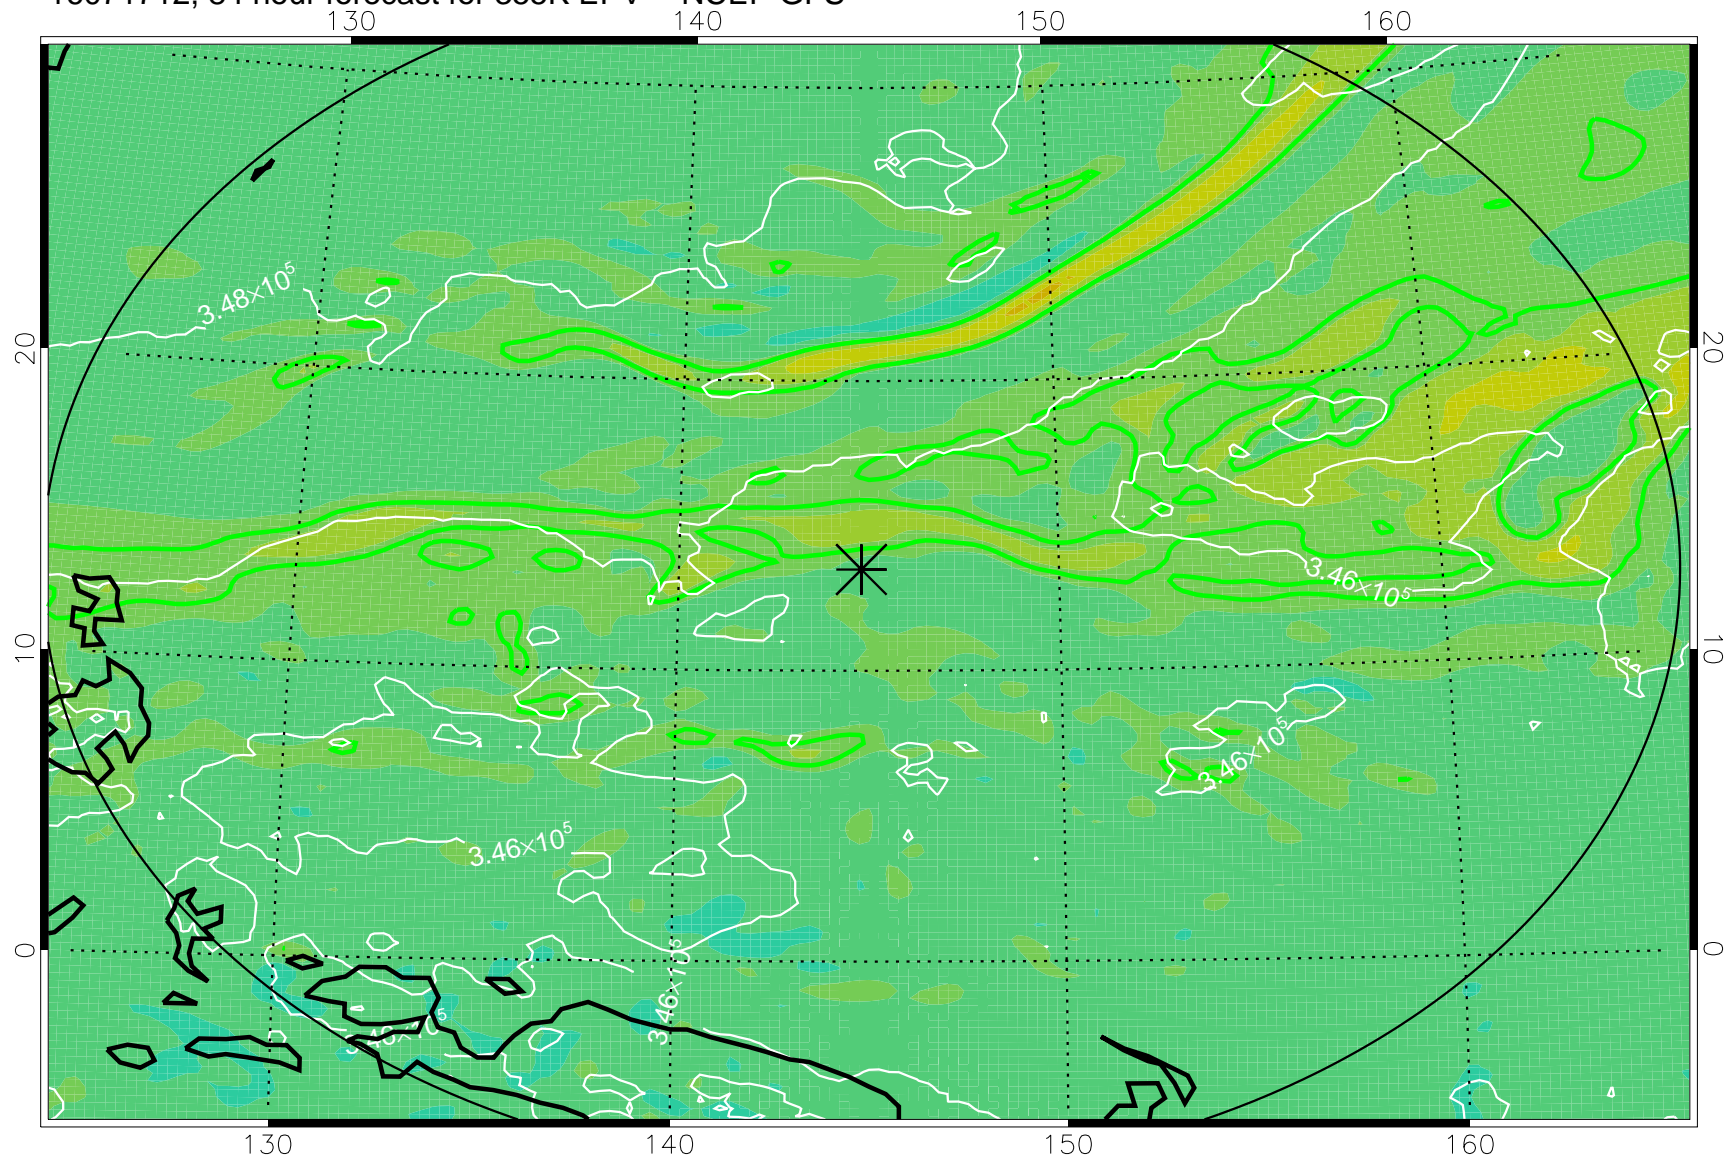

16071618, 66 hour forecast for 355K EPV -- NCEP GFS

355K Montgomery Streamfunction, white
EPV Tropopause (2 PVU) Position
Range ring of 2304 km

16071700, 72 hour forecast for 355K EPV -- NCEP GFS

355K Montgomery Streamfunction, white
EPV Tropopause (2 PVU) Position
Range ring of 2304 km

16071706, 78 hour forecast for 355K EPV -- NCEP GFS

355K Montgomery Streamfunction, white
EPV Tropopause (2 PVU) Position
Range ring of 2304 km

16071712, 84 hour forecast for 355K EPV -- NCEP GFS

355K Montgomery Streamfunction, white
EPV Tropopause (2 PVU) Position
Range ring of 2304 km

16071718, 90 hour forecast for 355K EPV -- NCEP GFS

355K Montgomery Streamfunction, white
EPV Tropopause (2 PVU) Position
Range ring of 2304 km

16071800, 96 hour forecast for 355K EPV -- NCEP GFS

355K Montgomery Streamfunction, white
EPV Tropopause (2 PVU) Position
Range ring of 2304 km

16071818, 114 hour forecast for 355K EPV -- NCEP GFS

355K Montgomery Streamfunction, white
EPV Tropopause (2 PVU) Position
Range ring of 2304 km

16071900, 120 hour forecast for 355K EPV -- NCEP GFS

355K Montgomery Streamfunction, white
EPV Tropopause (2 PVU) Position
Range ring of 2304 km