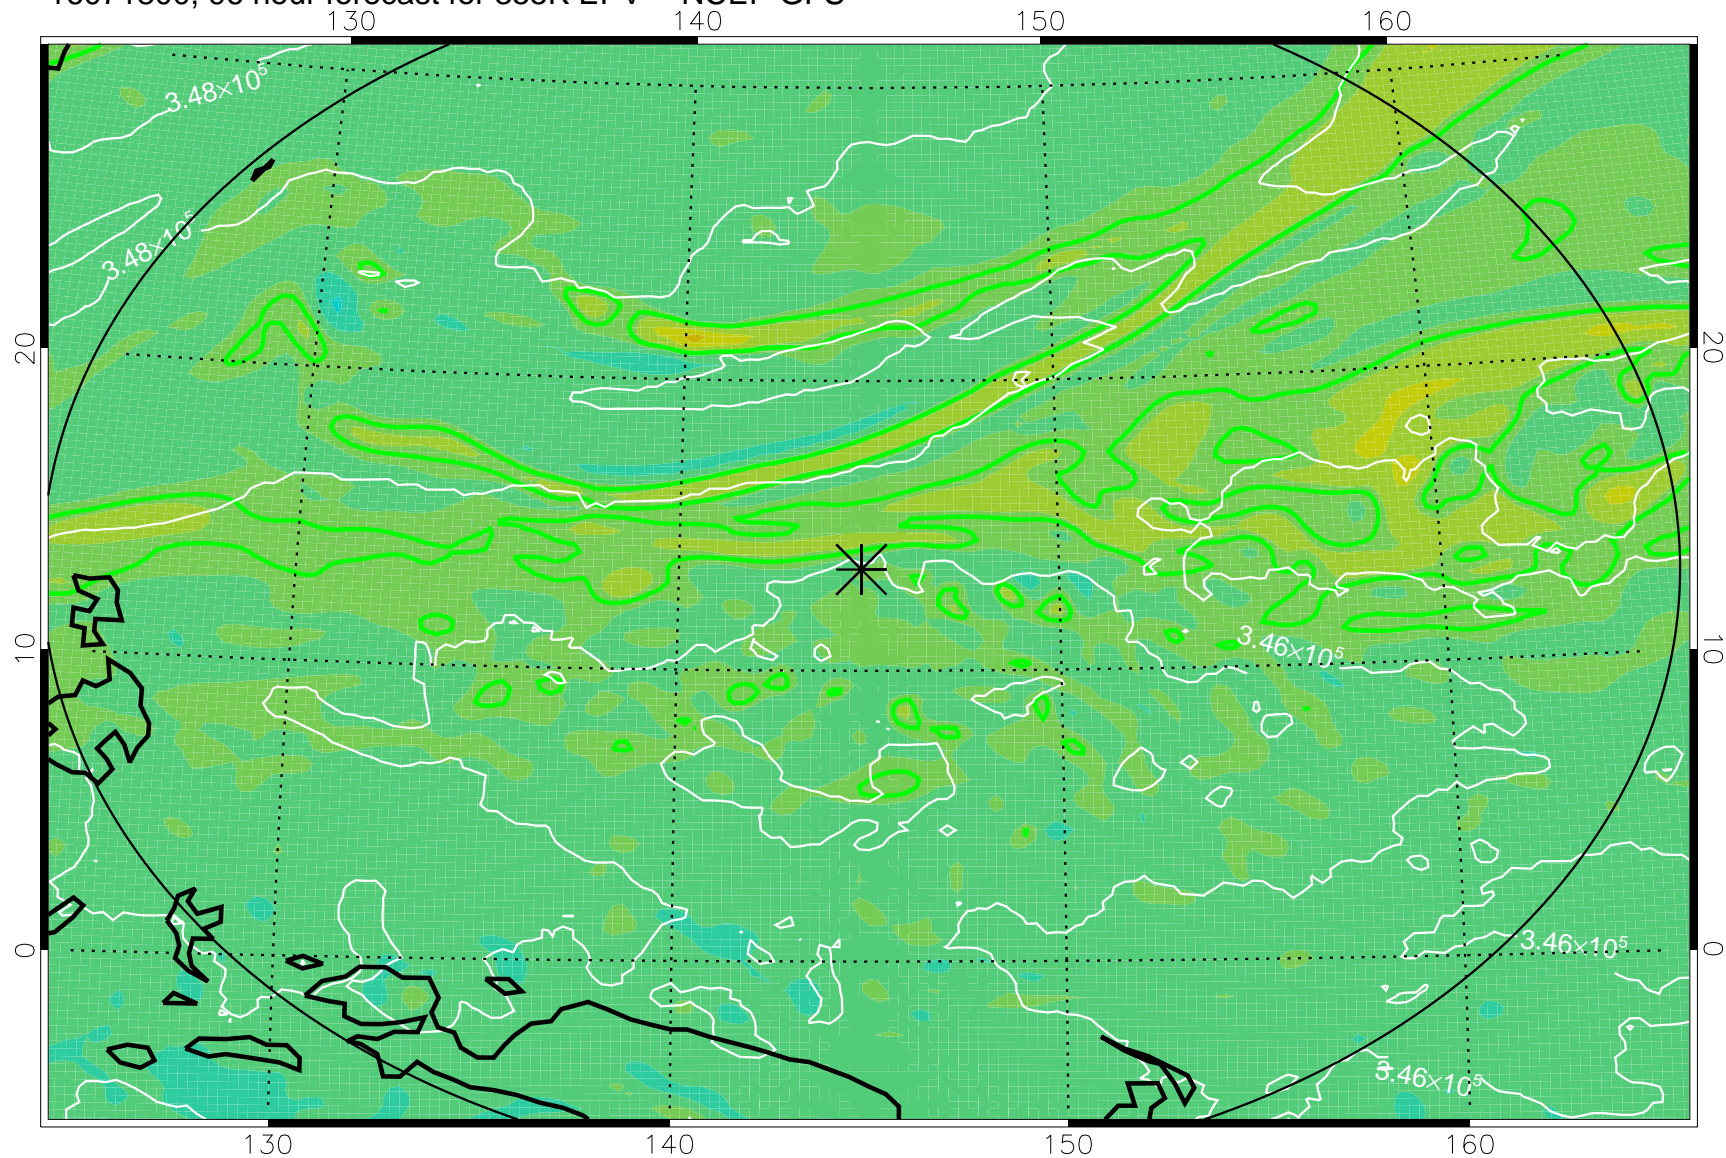

16071706, 78 hour forecast for 355K EPV -- NCEP GFS

355K Montgomery Streamfunction, white
EPV Tropopause (2 PVU) Position
Range ring of 2304 km

16071712, 84 hour forecast for 355K EPV -- NCEP GFS

355K Montgomery Streamfunction, white
EPV Tropopause (2 PVU) Position
Range ring of 2304 km

16071718, 90 hour forecast for 355K EPV -- NCEP GFS

355K Montgomery Streamfunction, white
EPV Tropopause (2 PVU) Position
Range ring of 2304 km

16071800, 96 hour forecast for 355K EPV -- NCEP GFS

355K Montgomery Streamfunction, white
EPV Tropopause (2 PVU) Position
Range ring of 2304 km

16071806, 102 hour forecast for 355K EPV -- NCEP GFS

355K Montgomery Streamfunction, white
EPV Tropopause (2 PVU) Position
Range ring of 2304 km

16071812, 108 hour forecast for 355K EPV -- NCEP GFS

355K Montgomery Streamfunction, white
EPV Tropopause (2 PVU) Position
Range ring of 2304 km

16071818, 114 hour forecast for 355K EPV -- NCEP GFS

355K Montgomery Streamfunction, white
EPV Tropopause (2 PVU) Position
Range ring of 2304 km

16071900, 120 hour forecast for 355K EPV -- NCEP GFS

355K Montgomery Streamfunction, white
EPV Tropopause (2 PVU) Position
Range ring of 2304 km