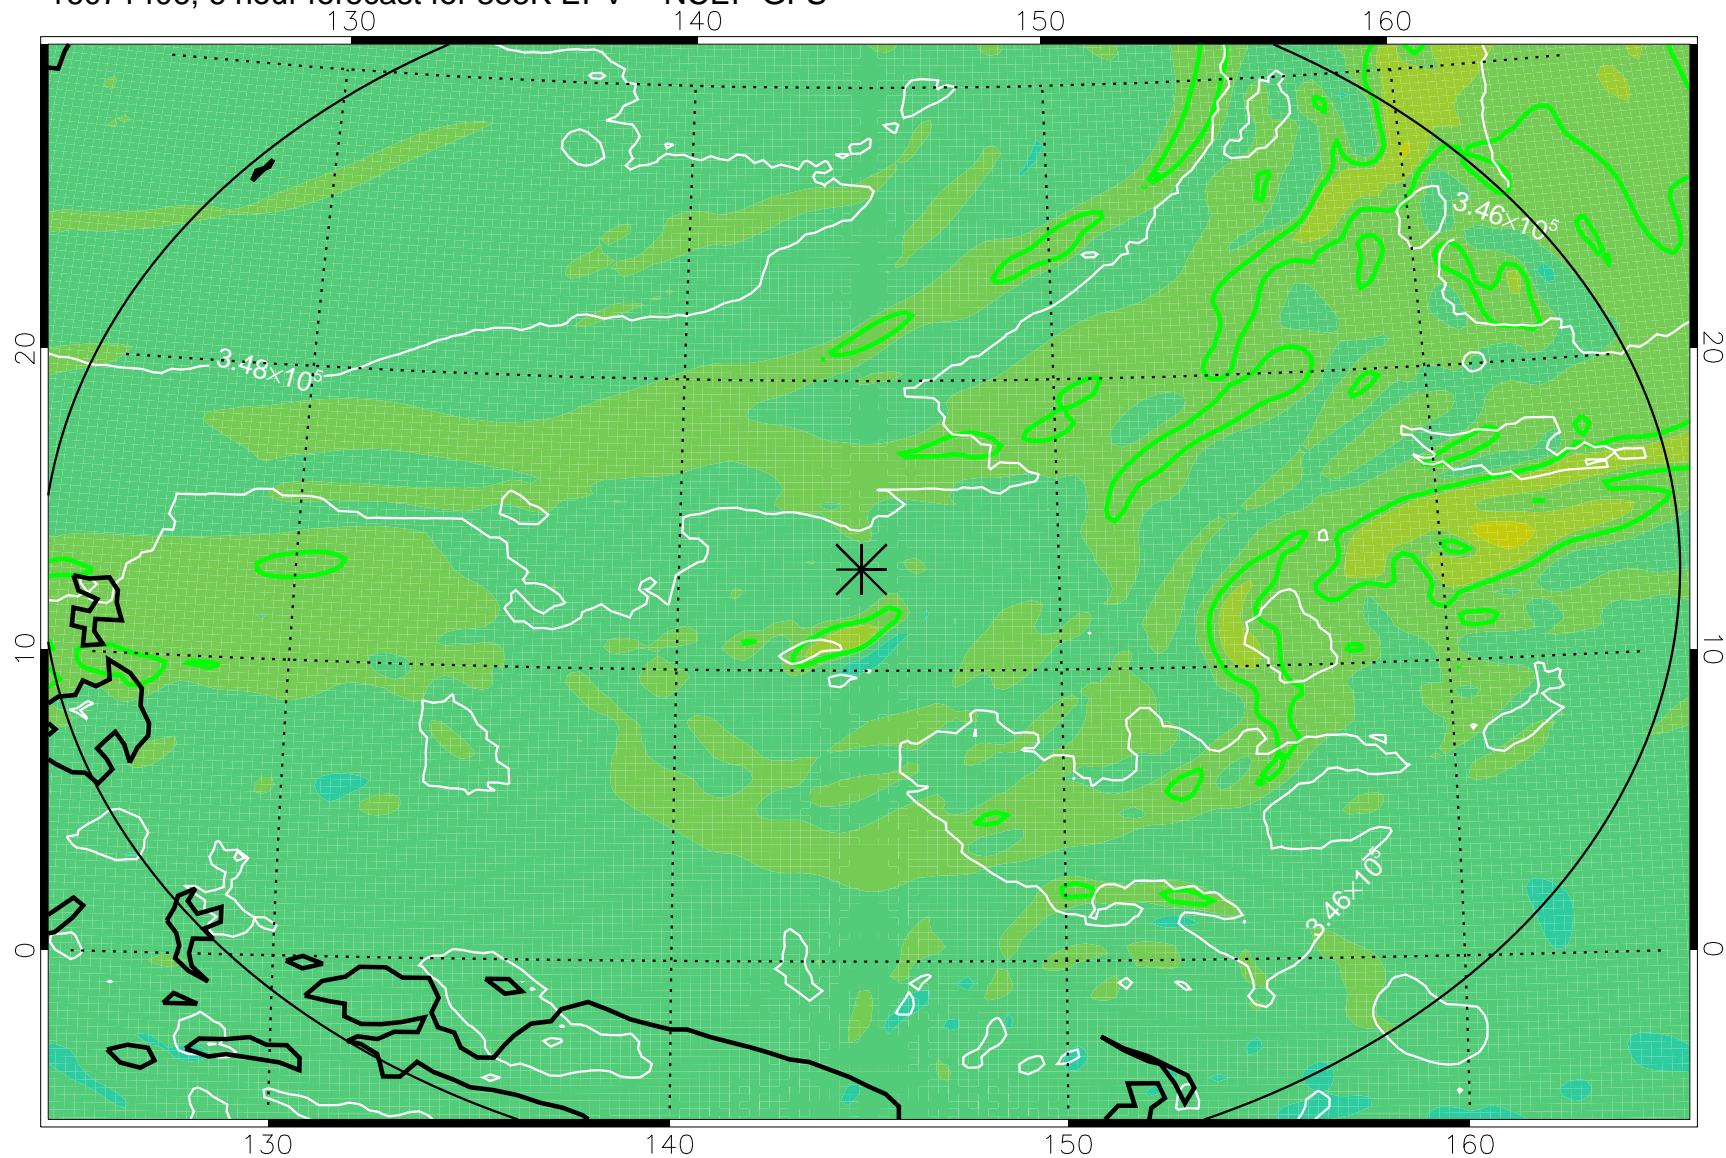

16071406, 6 hour forecast for 355K EPV -- NCEP GFS

355K Montgomery Streamfunction, white
EPV Tropopause (2 PVU) Position
Range ring of 2304 km

16071412, 12 hour forecast for 355K EPV -- NCEP GFS

355K Montgomery Streamfunction, white
EPV Tropopause (2 PVU) Position
Range ring of 2304 km

16071418, 18 hour forecast for 355K EPV -- NCEP GFS

355K Montgomery Streamfunction, white
EPV Tropopause (2 PVU) Position
Range ring of 2304 km

16071500, 24 hour forecast for 355K EPV -- NCEP GFS

355K Montgomery Streamfunction, white
EPV Tropopause (2 PVU) Position
Range ring of 2304 km

16071718, 90 hour forecast for 355K EPV -- NCEP GFS

355K Montgomery Streamfunction, white
EPV Tropopause (2 PVU) Position
Range ring of 2304 km

16071800, 96 hour forecast for 355K EPV -- NCEP GFS

355K Montgomery Streamfunction, white
EPV Tropopause (2 PVU) Position
Range ring of 2304 km

16071818, 114 hour forecast for 355K EPV -- NCEP GFS

355K Montgomery Streamfunction, white
EPV Tropopause (2 PVU) Position
Range ring of 2304 km

16071900, 120 hour forecast for 355K EPV -- NCEP GFS

355K Montgomery Streamfunction, white
EPV Tropopause (2 PVU) Position
Range ring of 2304 km