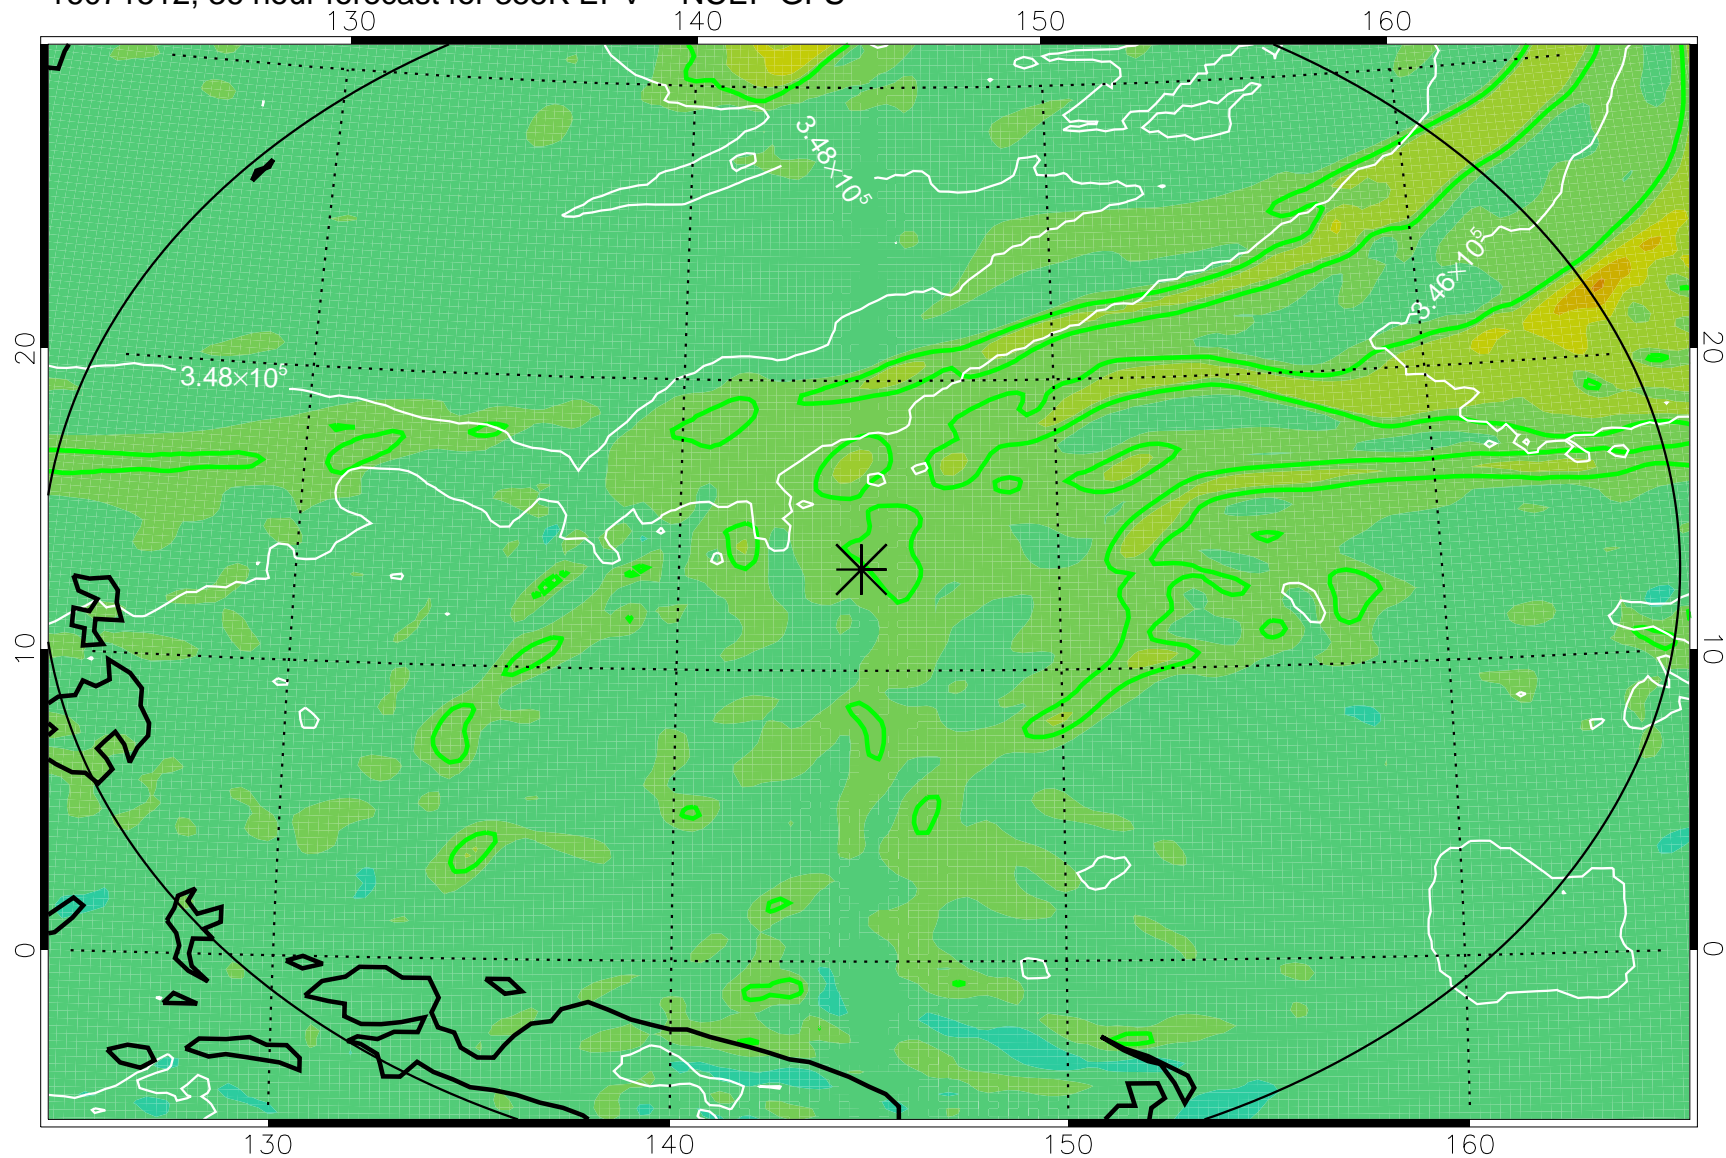

16071418, 18 hour forecast for 355K EPV -- NCEP GFS

355K Montgomery Streamfunction, white
EPV Tropopause (2 PVU) Position
Range ring of 2304 km

16071500, 24 hour forecast for 355K EPV -- NCEP GFS

355K Montgomery Streamfunction, white
EPV Tropopause (2 PVU) Position
Range ring of 2304 km

16071506, 30 hour forecast for 355K EPV -- NCEP GFS

355K Montgomery Streamfunction, white
EPV Tropopause (2 PVU) Position
Range ring of 2304 km

16071512, 36 hour forecast for 355K EPV -- NCEP GFS

355K Montgomery Streamfunction, white
EPV Tropopause (2 PVU) Position
Range ring of 2304 km

16071518, 42 hour forecast for 355K EPV -- NCEP GFS

355K Montgomery Streamfunction, white
EPV Tropopause (2 PVU) Position
Range ring of 2304 km

16071600, 48 hour forecast for 355K EPV -- NCEP GFS

355K Montgomery Streamfunction, white
EPV Tropopause (2 PVU) Position
Range ring of 2304 km

16071818, 114 hour forecast for 355K EPV -- NCEP GFS

355K Montgomery Streamfunction, white
EPV Tropopause (2 PVU) Position
Range ring of 2304 km

16071900, 120 hour forecast for 355K EPV -- NCEP GFS

355K Montgomery Streamfunction, white
EPV Tropopause (2 PVU) Position
Range ring of 2304 km