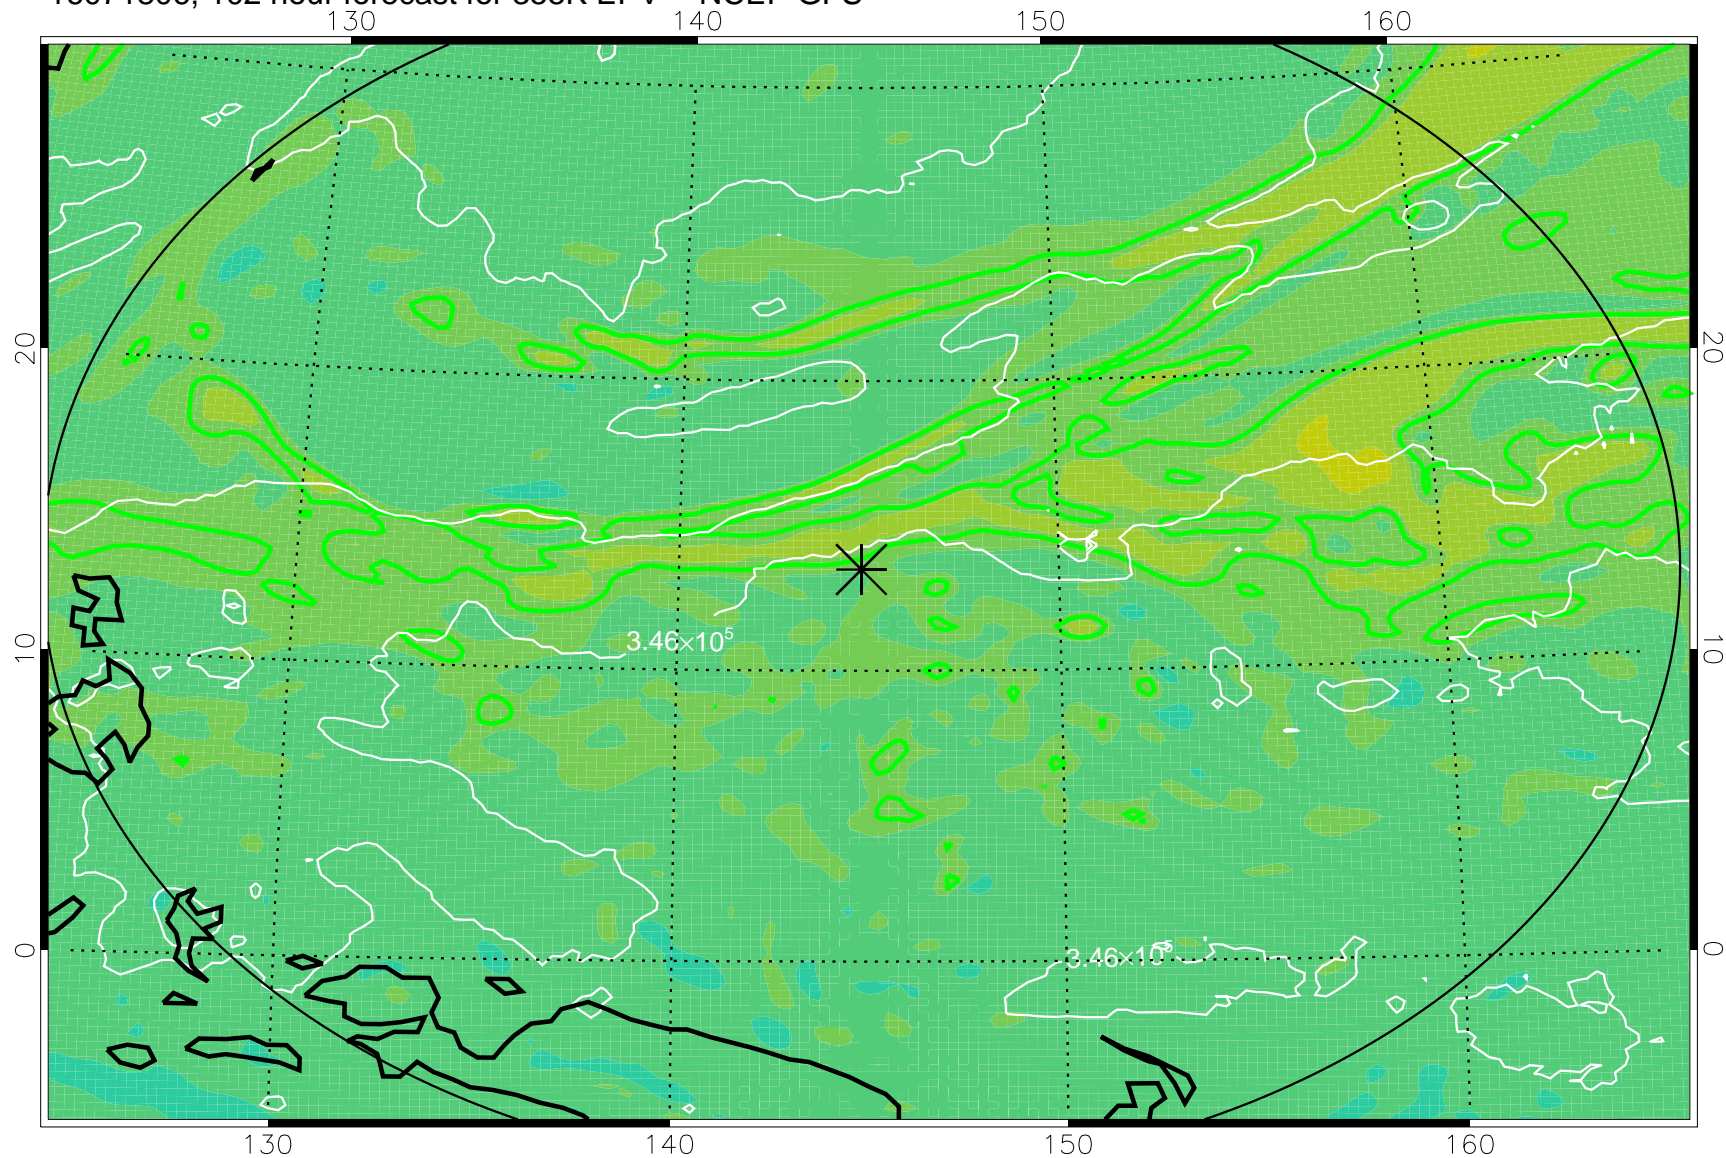

16071706, 78 hour forecast for 355K EPV -- NCEP GFS

355K Montgomery Streamfunction, white
EPV Tropopause (2 PVU) Position
Range ring of 2304 km

16071712, 84 hour forecast for 355K EPV -- NCEP GFS

355K Montgomery Streamfunction, white
EPV Tropopause (2 PVU) Position
Range ring of 2304 km

16071718, 90 hour forecast for 355K EPV -- NCEP GFS

355K Montgomery Streamfunction, white
EPV Tropopause (2 PVU) Position
Range ring of 2304 km

16071800, 96 hour forecast for 355K EPV -- NCEP GFS

355K Montgomery Streamfunction, white
EPV Tropopause (2 PVU) Position
Range ring of 2304 km

16071806, 102 hour forecast for 355K EPV -- NCEP GFS

355K Montgomery Streamfunction, white
EPV Tropopause (2 PVU) Position
Range ring of 2304 km

16071812, 108 hour forecast for 355K EPV -- NCEP GFS

355K Montgomery Streamfunction, white
EPV Tropopause (2 PVU) Position
Range ring of 2304 km

16071818, 114 hour forecast for 355K EPV -- NCEP GFS

355K Montgomery Streamfunction, white
EPV Tropopause (2 PVU) Position
Range ring of 2304 km

16071900, 120 hour forecast for 355K EPV -- NCEP GFS

355K Montgomery Streamfunction, white
EPV Tropopause (2 PVU) Position
Range ring of 2304 km