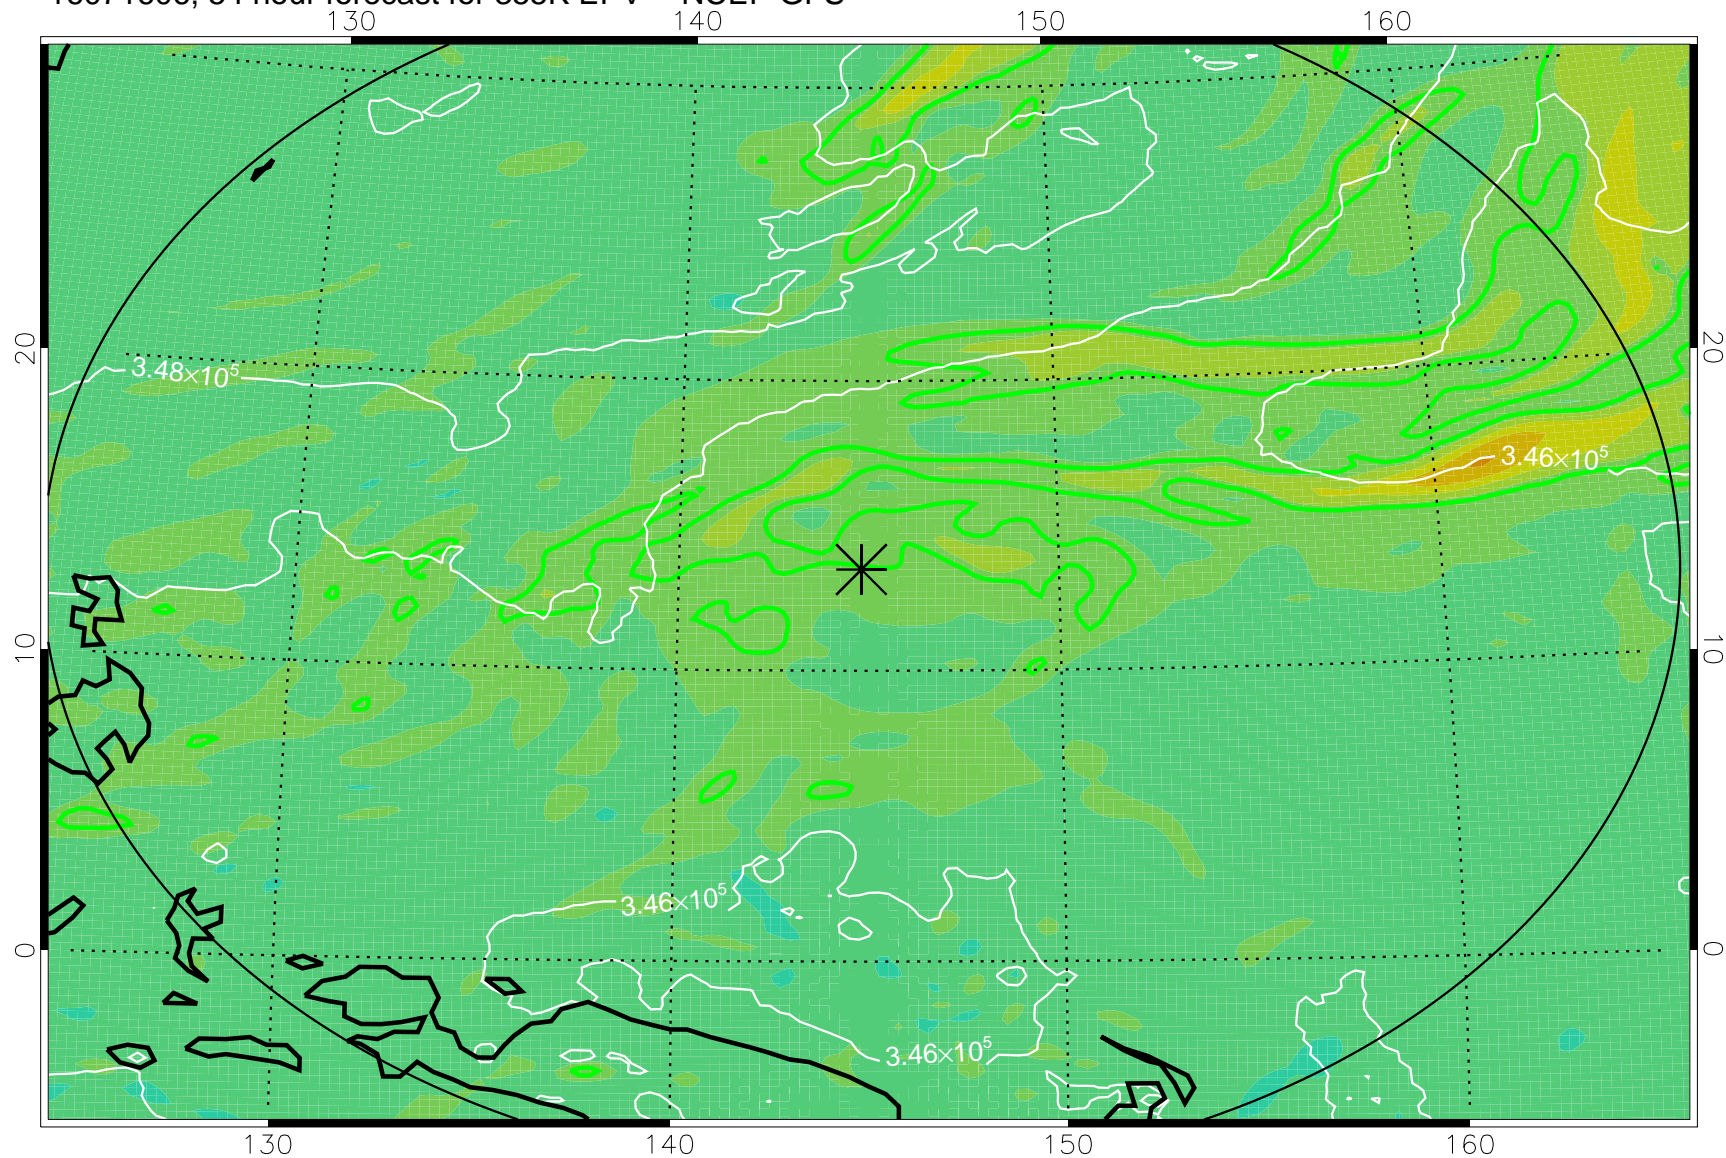

16071518, 42 hour forecast for 355K EPV -- NCEP GFS

355K Montgomery Streamfunction, white
EPV Tropopause (2 PVU) Position
Range ring of 2304 km

16071600, 48 hour forecast for 355K EPV -- NCEP GFS

355K Montgomery Streamfunction, white
EPV Tropopause (2 PVU) Position
Range ring of 2304 km

16071606, 54 hour forecast for 355K EPV -- NCEP GFS

355K Montgomery Streamfunction, white
EPV Tropopause (2 PVU) Position
Range ring of 2304 km

16071612, 60 hour forecast for 355K EPV -- NCEP GFS

355K Montgomery Streamfunction, white
EPV Tropopause (2 PVU) Position
Range ring of 2304 km

16071618, 66 hour forecast for 355K EPV -- NCEP GFS

355K Montgomery Streamfunction, white
EPV Tropopause (2 PVU) Position
Range ring of 2304 km

16071700, 72 hour forecast for 355K EPV -- NCEP GFS

355K Montgomery Streamfunction, white
EPV Tropopause (2 PVU) Position
Range ring of 2304 km

16071718, 90 hour forecast for 355K EPV -- NCEP GFS

355K Montgomery Streamfunction, white
EPV Tropopause (2 PVU) Position
Range ring of 2304 km

16071800, 96 hour forecast for 355K EPV -- NCEP GFS

355K Montgomery Streamfunction, white
EPV Tropopause (2 PVU) Position
Range ring of 2304 km