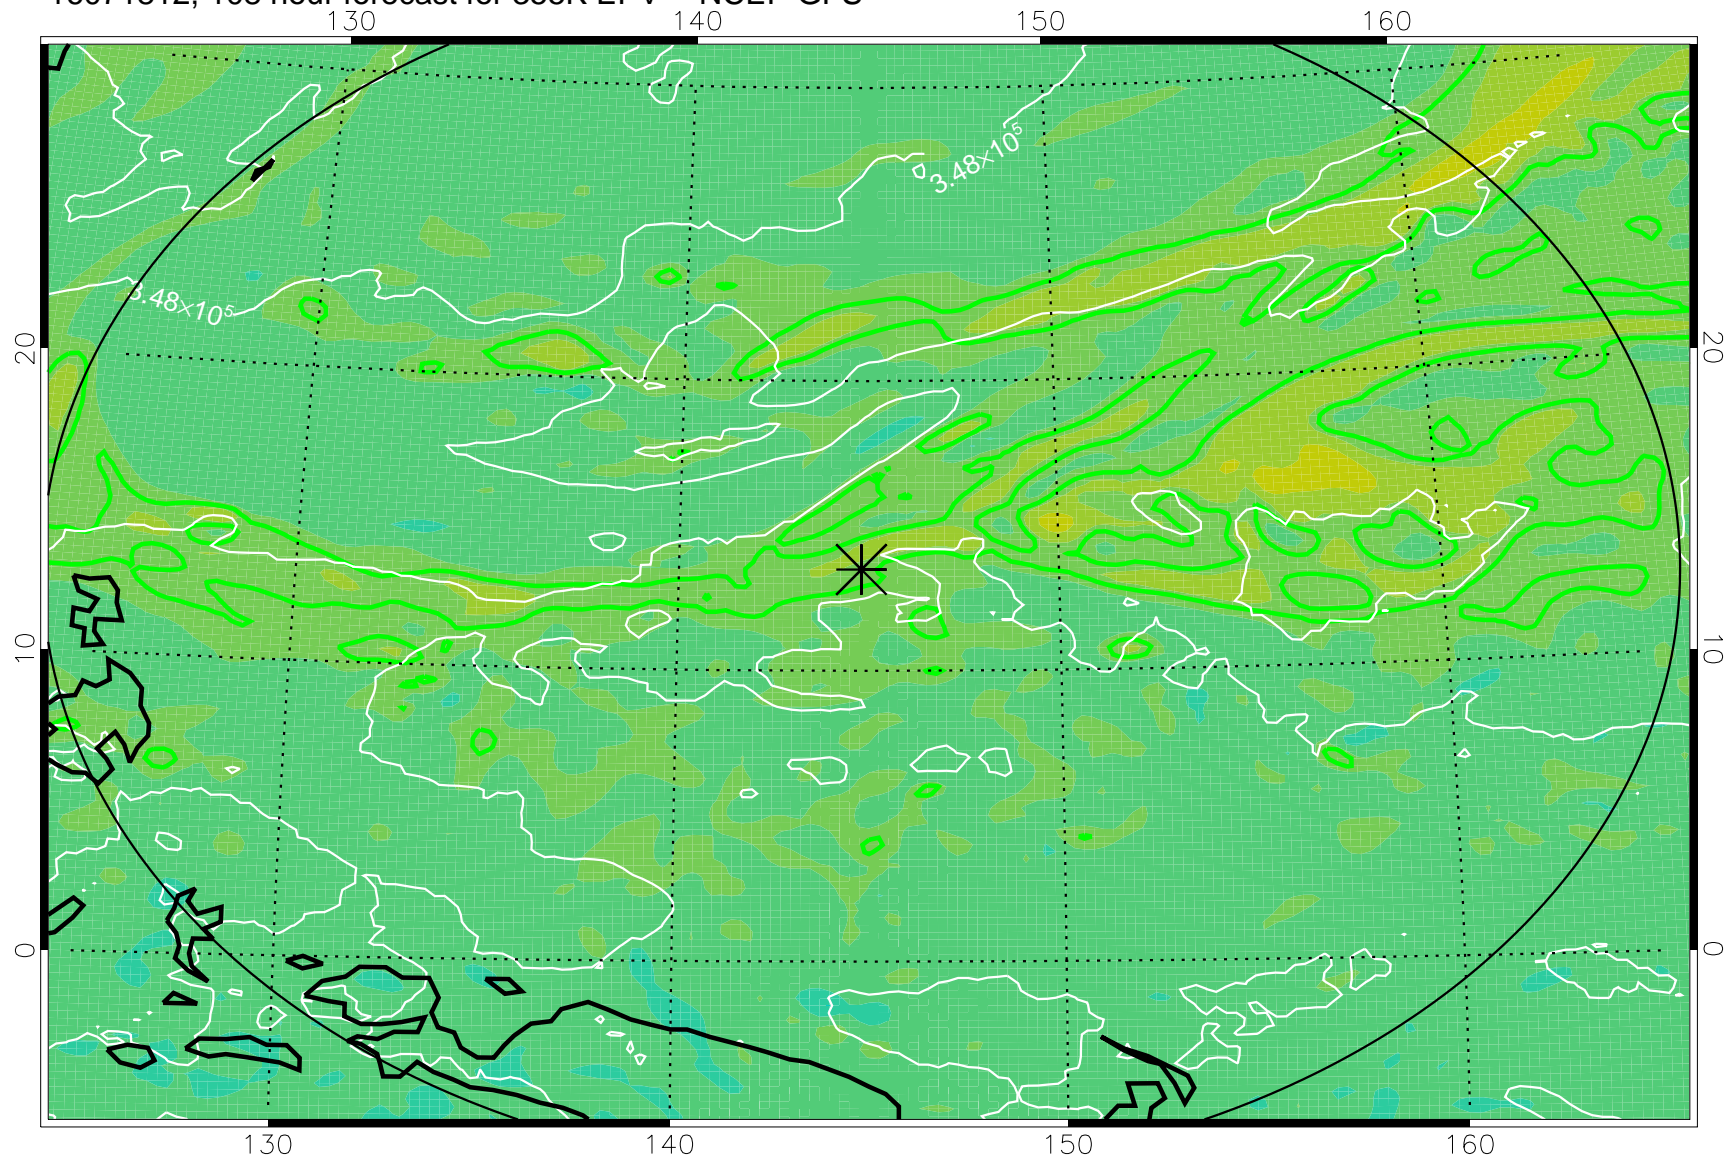

16071706, 78 hour forecast for 355K EPV -- NCEP GFS

355K Montgomery Streamfunction, white
EPV Tropopause (2 PVU) Position
Range ring of 2304 km

16071712, 84 hour forecast for 355K EPV -- NCEP GFS

355K Montgomery Streamfunction, white
EPV Tropopause (2 PVU) Position
Range ring of 2304 km

16071718, 90 hour forecast for 355K EPV -- NCEP GFS

355K Montgomery Streamfunction, white
EPV Tropopause (2 PVU) Position
Range ring of 2304 km

16071800, 96 hour forecast for 355K EPV -- NCEP GFS

355K Montgomery Streamfunction, white
EPV Tropopause (2 PVU) Position
Range ring of 2304 km

16071806, 102 hour forecast for 355K EPV -- NCEP GFS

355K Montgomery Streamfunction, white
EPV Tropopause (2 PVU) Position
Range ring of 2304 km

16071812, 108 hour forecast for 355K EPV -- NCEP GFS

355K Montgomery Streamfunction, white
EPV Tropopause (2 PVU) Position
Range ring of 2304 km

16071818, 114 hour forecast for 355K EPV -- NCEP GFS

355K Montgomery Streamfunction, white
EPV Tropopause (2 PVU) Position
Range ring of 2304 km

16071900, 120 hour forecast for 355K EPV -- NCEP GFS

355K Montgomery Streamfunction, white
EPV Tropopause (2 PVU) Position
Range ring of 2304 km