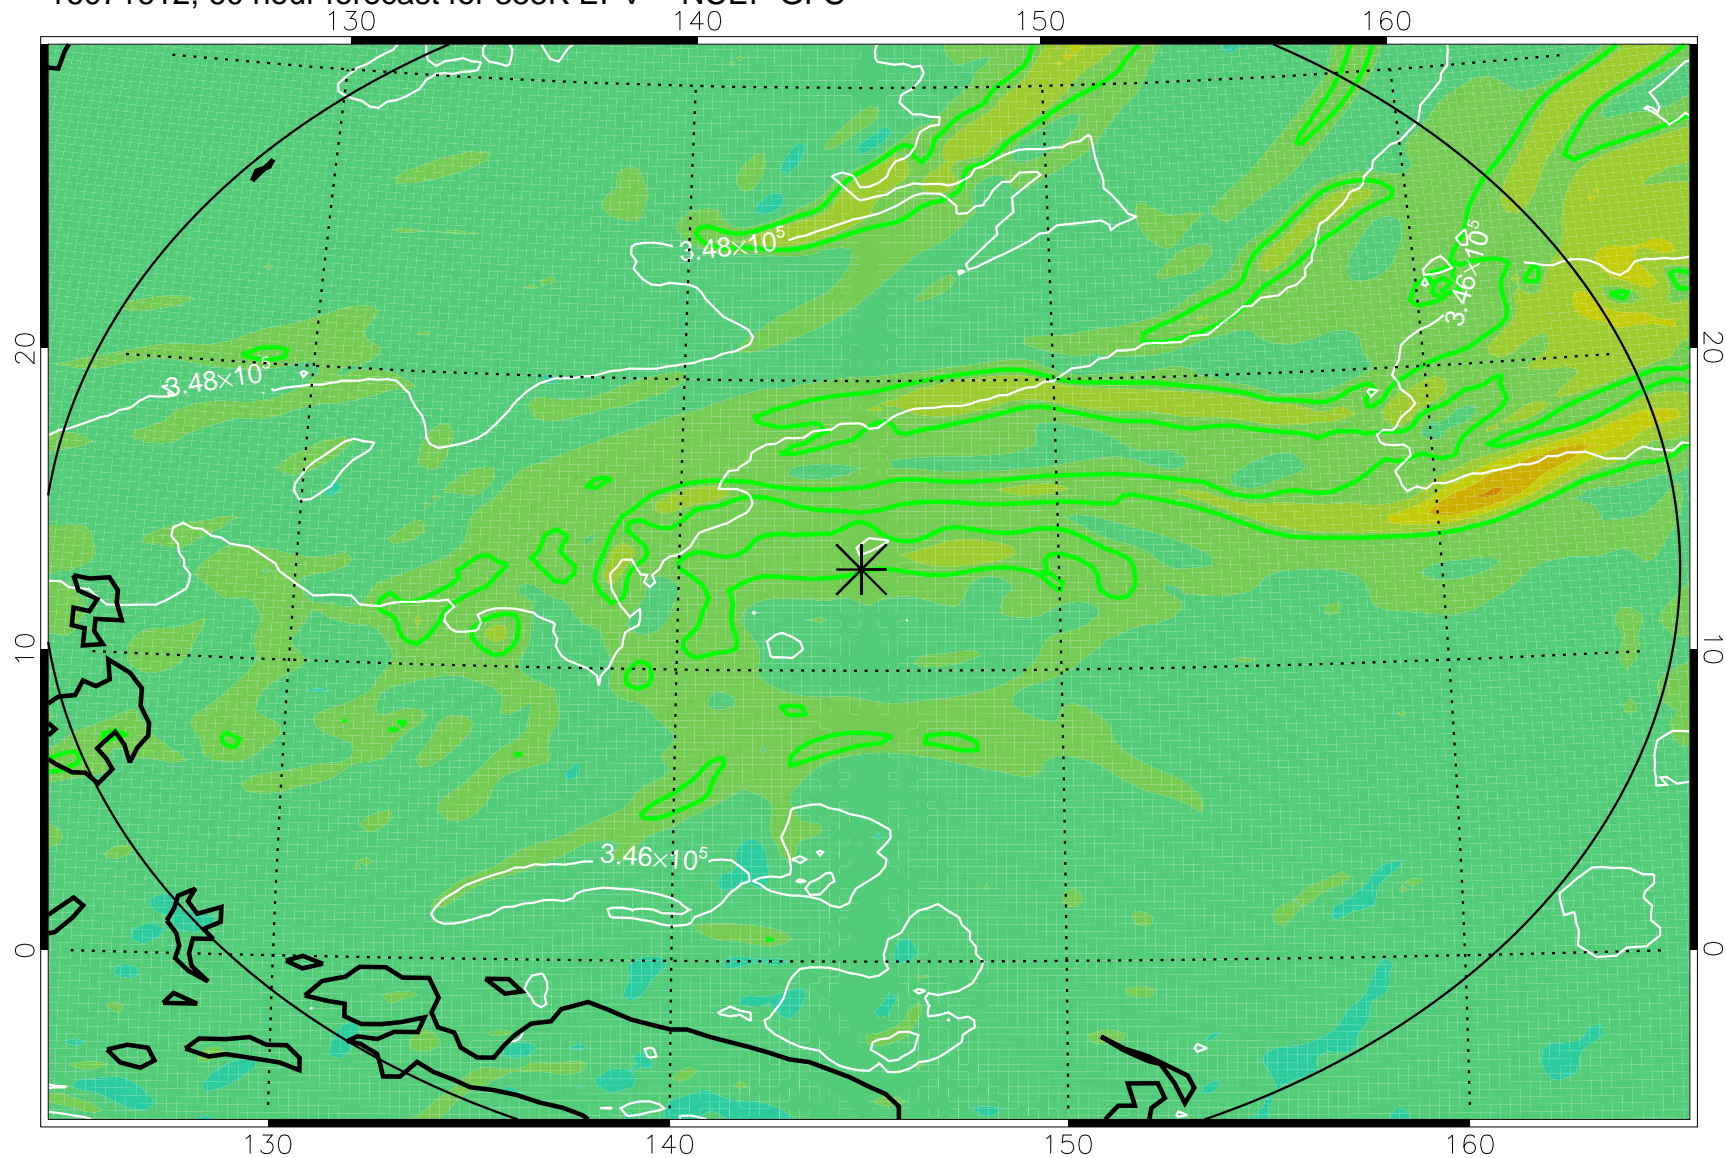

16071518, 42 hour forecast for 355K EPV -- NCEP GFS

355K Montgomery Streamfunction, white
EPV Tropopause (2 PVU) Position
Range ring of 2304 km

16071600, 48 hour forecast for 355K EPV -- NCEP GFS

355K Montgomery Streamfunction, white
EPV Tropopause (2 PVU) Position
Range ring of 2304 km

16071606, 54 hour forecast for 355K EPV -- NCEP GFS

355K Montgomery Streamfunction, white
EPV Tropopause (2 PVU) Position
Range ring of 2304 km

16071612, 60 hour forecast for 355K EPV -- NCEP GFS

355K Montgomery Streamfunction, white
EPV Tropopause (2 PVU) Position
Range ring of 2304 km

16071618, 66 hour forecast for 355K EPV -- NCEP GFS

355K Montgomery Streamfunction, white
EPV Tropopause (2 PVU) Position
Range ring of 2304 km

16071700, 72 hour forecast for 355K EPV -- NCEP GFS

355K Montgomery Streamfunction, white
EPV Tropopause (2 PVU) Position
Range ring of 2304 km

16071718, 90 hour forecast for 355K EPV -- NCEP GFS

355K Montgomery Streamfunction, white
EPV Tropopause (2 PVU) Position
Range ring of 2304 km

16071800, 96 hour forecast for 355K EPV -- NCEP GFS

355K Montgomery Streamfunction, white
EPV Tropopause (2 PVU) Position
Range ring of 2304 km