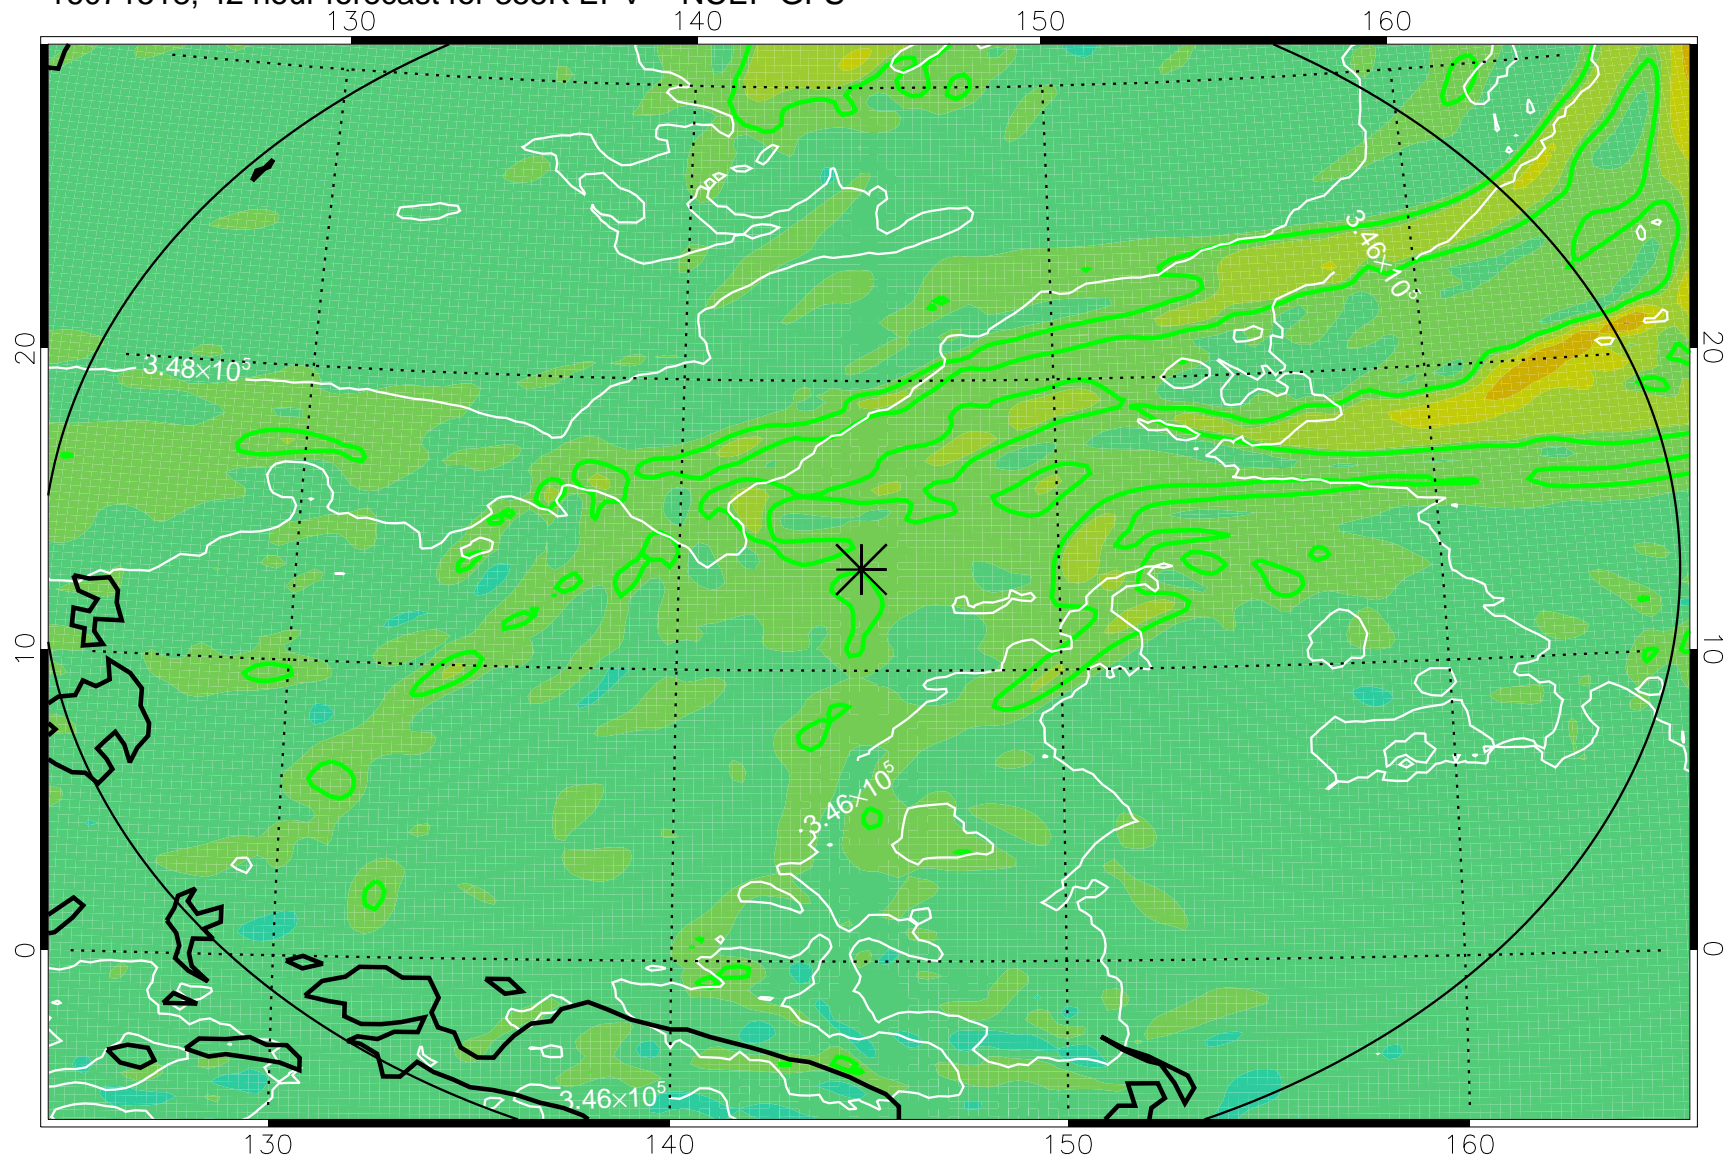

16071506, 30 hour forecast for 355K EPV -- NCEP GFS

355K Montgomery Streamfunction, white
EPV Tropopause (2 PVU) Position
Range ring of 2304 km

16071512, 36 hour forecast for 355K EPV -- NCEP GFS

355K Montgomery Streamfunction, white
EPV Tropopause (2 PVU) Position
Range ring of 2304 km

16071518, 42 hour forecast for 355K EPV -- NCEP GFS

355K Montgomery Streamfunction, white
EPV Tropopause (2 PVU) Position
Range ring of 2304 km

16071600, 48 hour forecast for 355K EPV -- NCEP GFS

355K Montgomery Streamfunction, white
EPV Tropopause (2 PVU) Position
Range ring of 2304 km

16071618, 66 hour forecast for 355K EPV -- NCEP GFS

355K Montgomery Streamfunction, white
EPV Tropopause (2 PVU) Position
Range ring of 2304 km

16071700, 72 hour forecast for 355K EPV -- NCEP GFS

355K Montgomery Streamfunction, white
EPV Tropopause (2 PVU) Position
Range ring of 2304 km

16071818, 114 hour forecast for 355K EPV -- NCEP GFS

355K Montgomery Streamfunction, white
EPV Tropopause (2 PVU) Position
Range ring of 2304 km

16071900, 120 hour forecast for 355K EPV -- NCEP GFS

355K Montgomery Streamfunction, white
EPV Tropopause (2 PVU) Position
Range ring of 2304 km