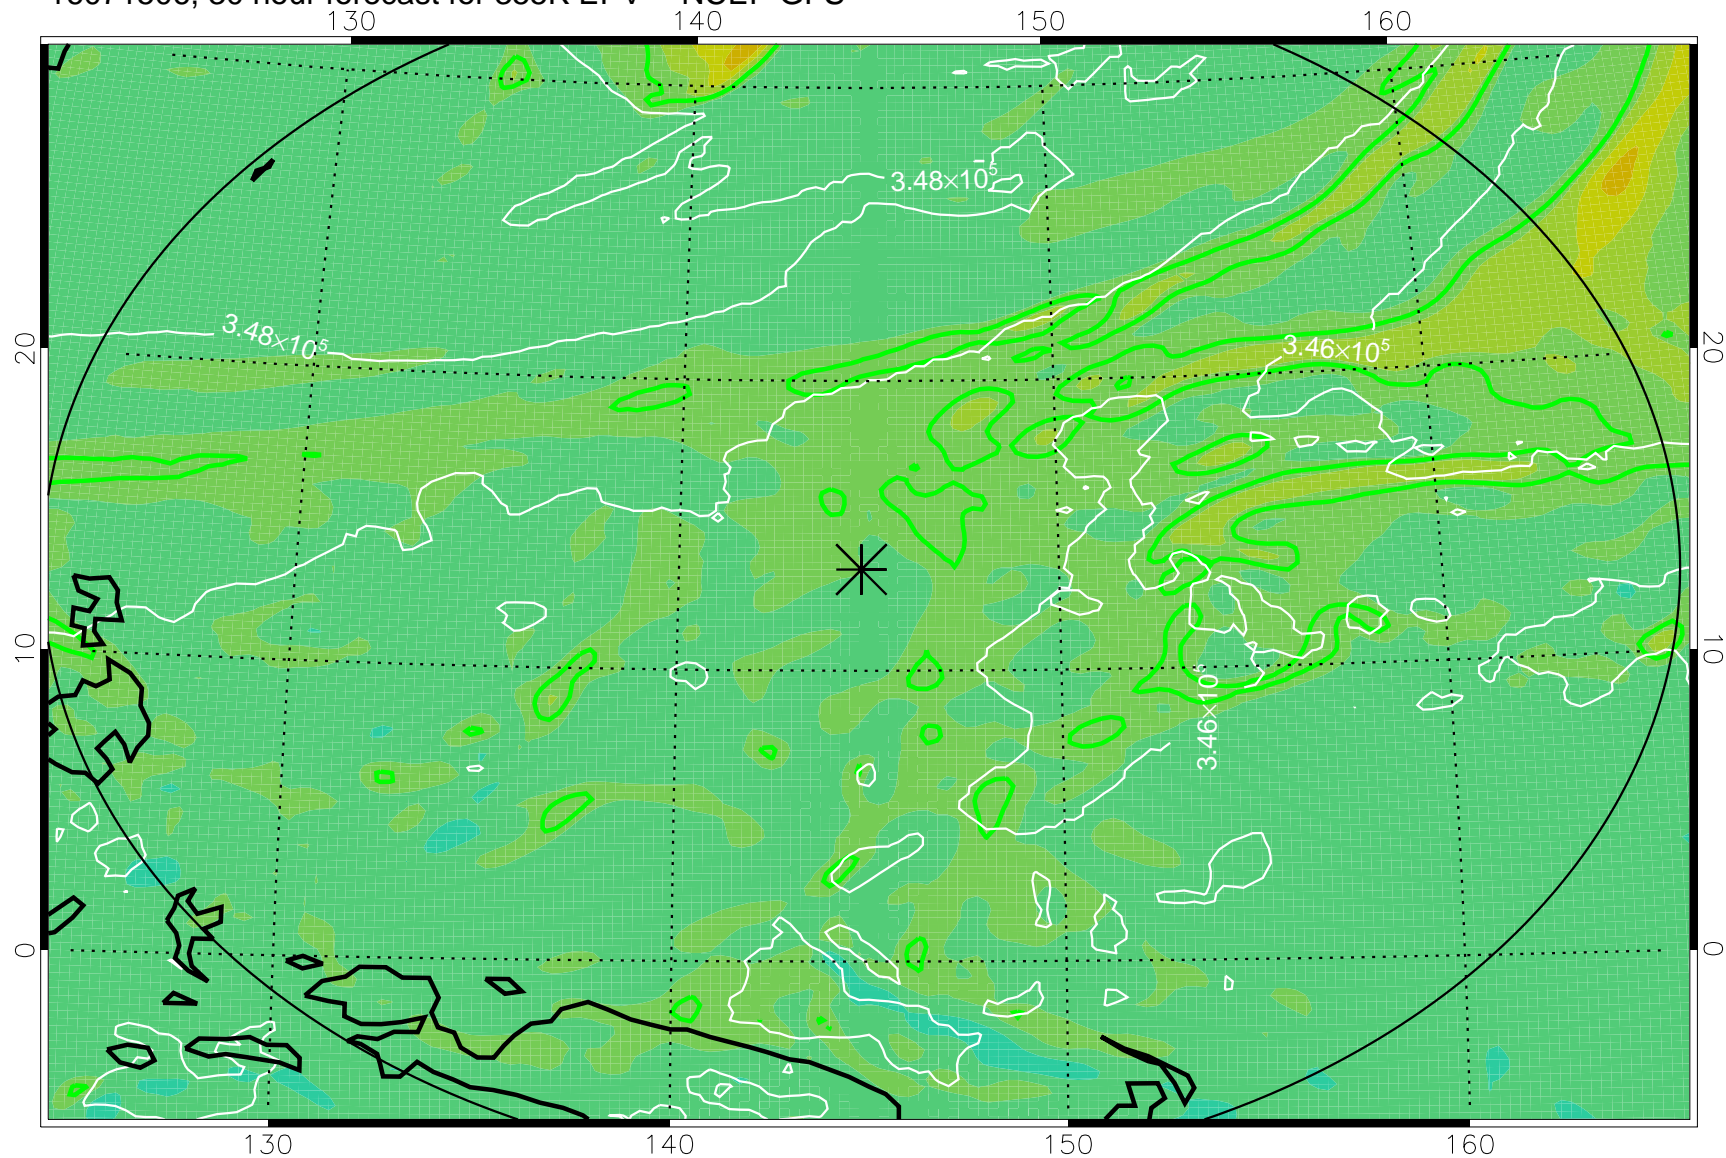

16071406, 6 hour forecast for 355K EPV -- NCEP GFS

355K Montgomery Streamfunction, white
EPV Tropopause (2 PVU) Position
Range ring of 2304 km

16071412, 12 hour forecast for 355K EPV -- NCEP GFS

355K Montgomery Streamfunction, white
EPV Tropopause (2 PVU) Position
Range ring of 2304 km

16071418, 18 hour forecast for 355K EPV -- NCEP GFS

355K Montgomery Streamfunction, white
EPV Tropopause (2 PVU) Position
Range ring of 2304 km

16071500, 24 hour forecast for 355K EPV -- NCEP GFS

355K Montgomery Streamfunction, white
EPV Tropopause (2 PVU) Position
Range ring of 2304 km

16071506, 30 hour forecast for 355K EPV -- NCEP GFS

355K Montgomery Streamfunction, white
EPV Tropopause (2 PVU) Position
Range ring of 2304 km

16071512, 36 hour forecast for 355K EPV -- NCEP GFS

355K Montgomery Streamfunction, white
EPV Tropopause (2 PVU) Position
Range ring of 2304 km

16071518, 42 hour forecast for 355K EPV -- NCEP GFS

355K Montgomery Streamfunction, white
EPV Tropopause (2 PVU) Position
Range ring of 2304 km

16071600, 48 hour forecast for 355K EPV -- NCEP GFS

355K Montgomery Streamfunction, white
EPV Tropopause (2 PVU) Position
Range ring of 2304 km