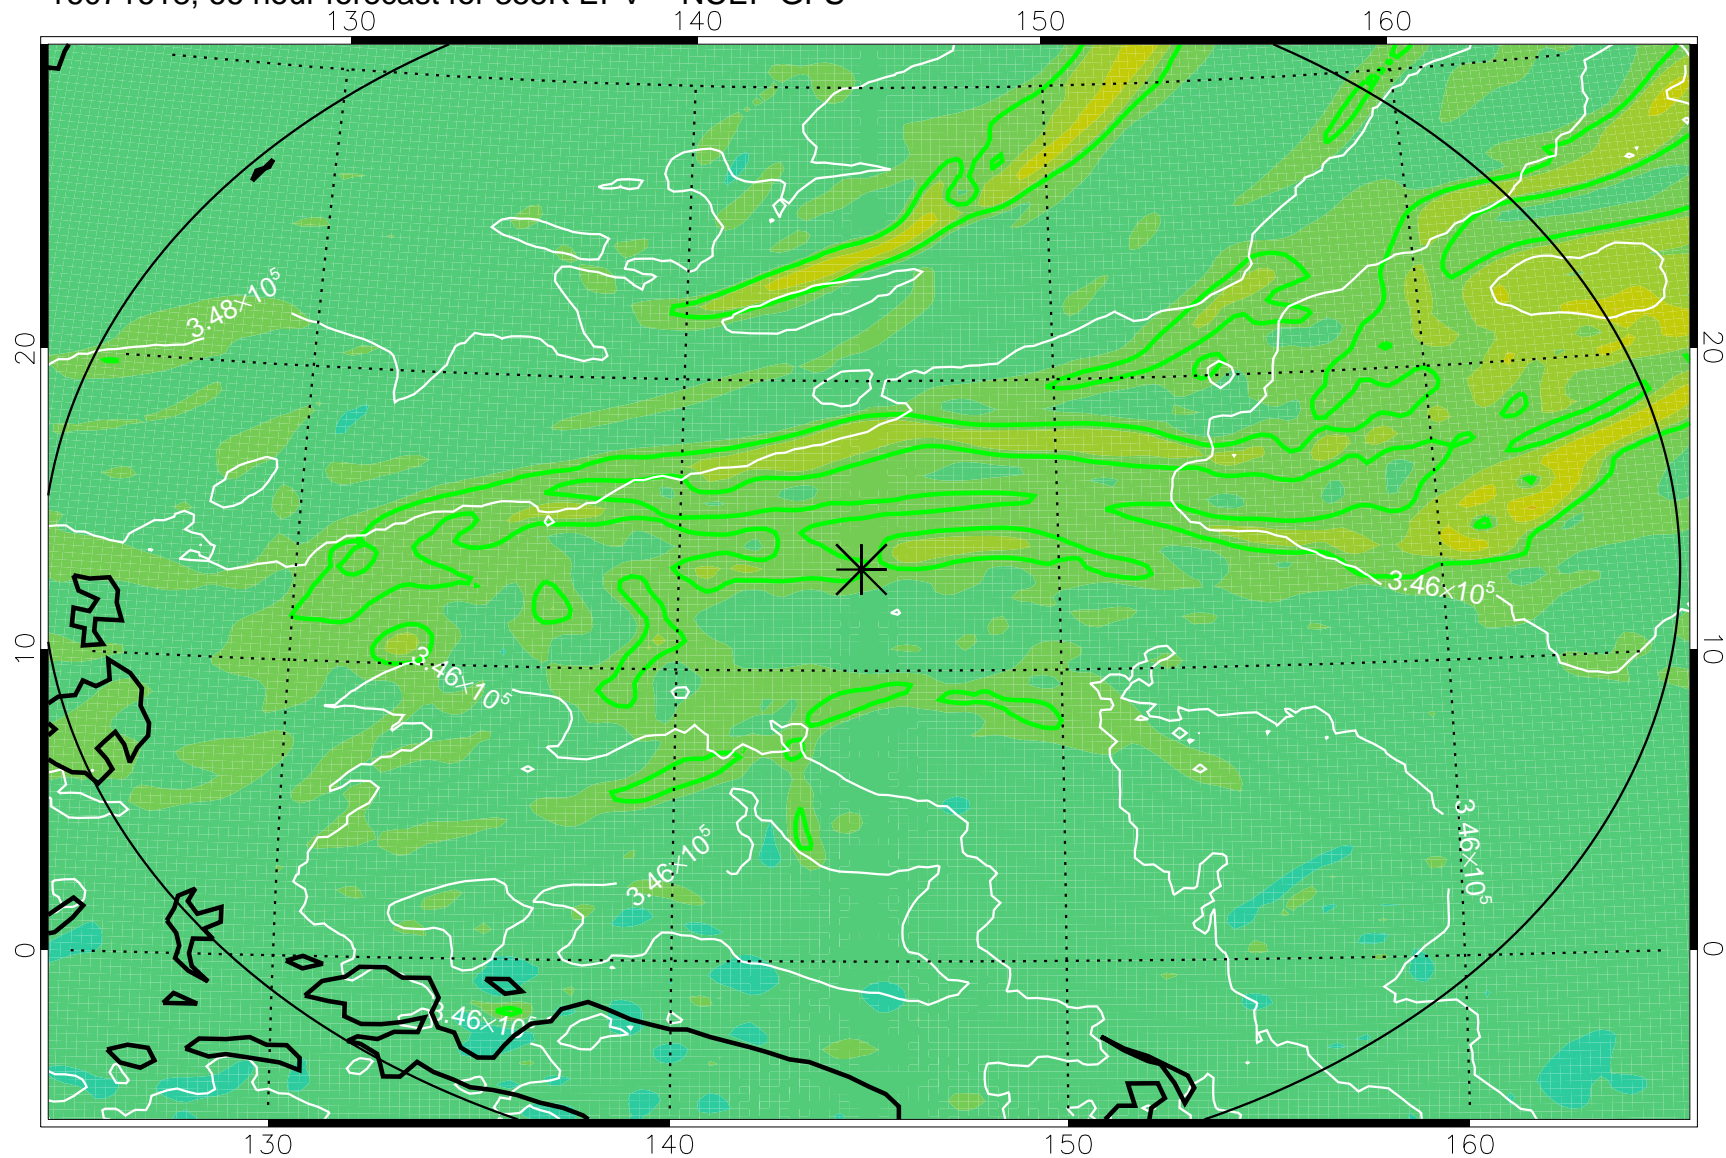

16071606, 54 hour forecast for 355K EPV -- NCEP GFS

355K Montgomery Streamfunction, white
EPV Tropopause (2 PVU) Position
Range ring of 2304 km

16071612, 60 hour forecast for 355K EPV -- NCEP GFS

355K Montgomery Streamfunction, white
EPV Tropopause (2 PVU) Position
Range ring of 2304 km

16071618, 66 hour forecast for 355K EPV -- NCEP GFS

355K Montgomery Streamfunction, white
EPV Tropopause (2 PVU) Position
Range ring of 2304 km

16071700, 72 hour forecast for 355K EPV -- NCEP GFS

355K Montgomery Streamfunction, white
EPV Tropopause (2 PVU) Position
Range ring of 2304 km

16071706, 78 hour forecast for 355K EPV -- NCEP GFS

355K Montgomery Streamfunction, white
EPV Tropopause (2 PVU) Position
Range ring of 2304 km

16071712, 84 hour forecast for 355K EPV -- NCEP GFS

355K Montgomery Streamfunction, white
EPV Tropopause (2 PVU) Position
Range ring of 2304 km

16071718, 90 hour forecast for 355K EPV -- NCEP GFS

355K Montgomery Streamfunction, white
EPV Tropopause (2 PVU) Position
Range ring of 2304 km

16071800, 96 hour forecast for 355K EPV -- NCEP GFS

355K Montgomery Streamfunction, white
EPV Tropopause (2 PVU) Position
Range ring of 2304 km