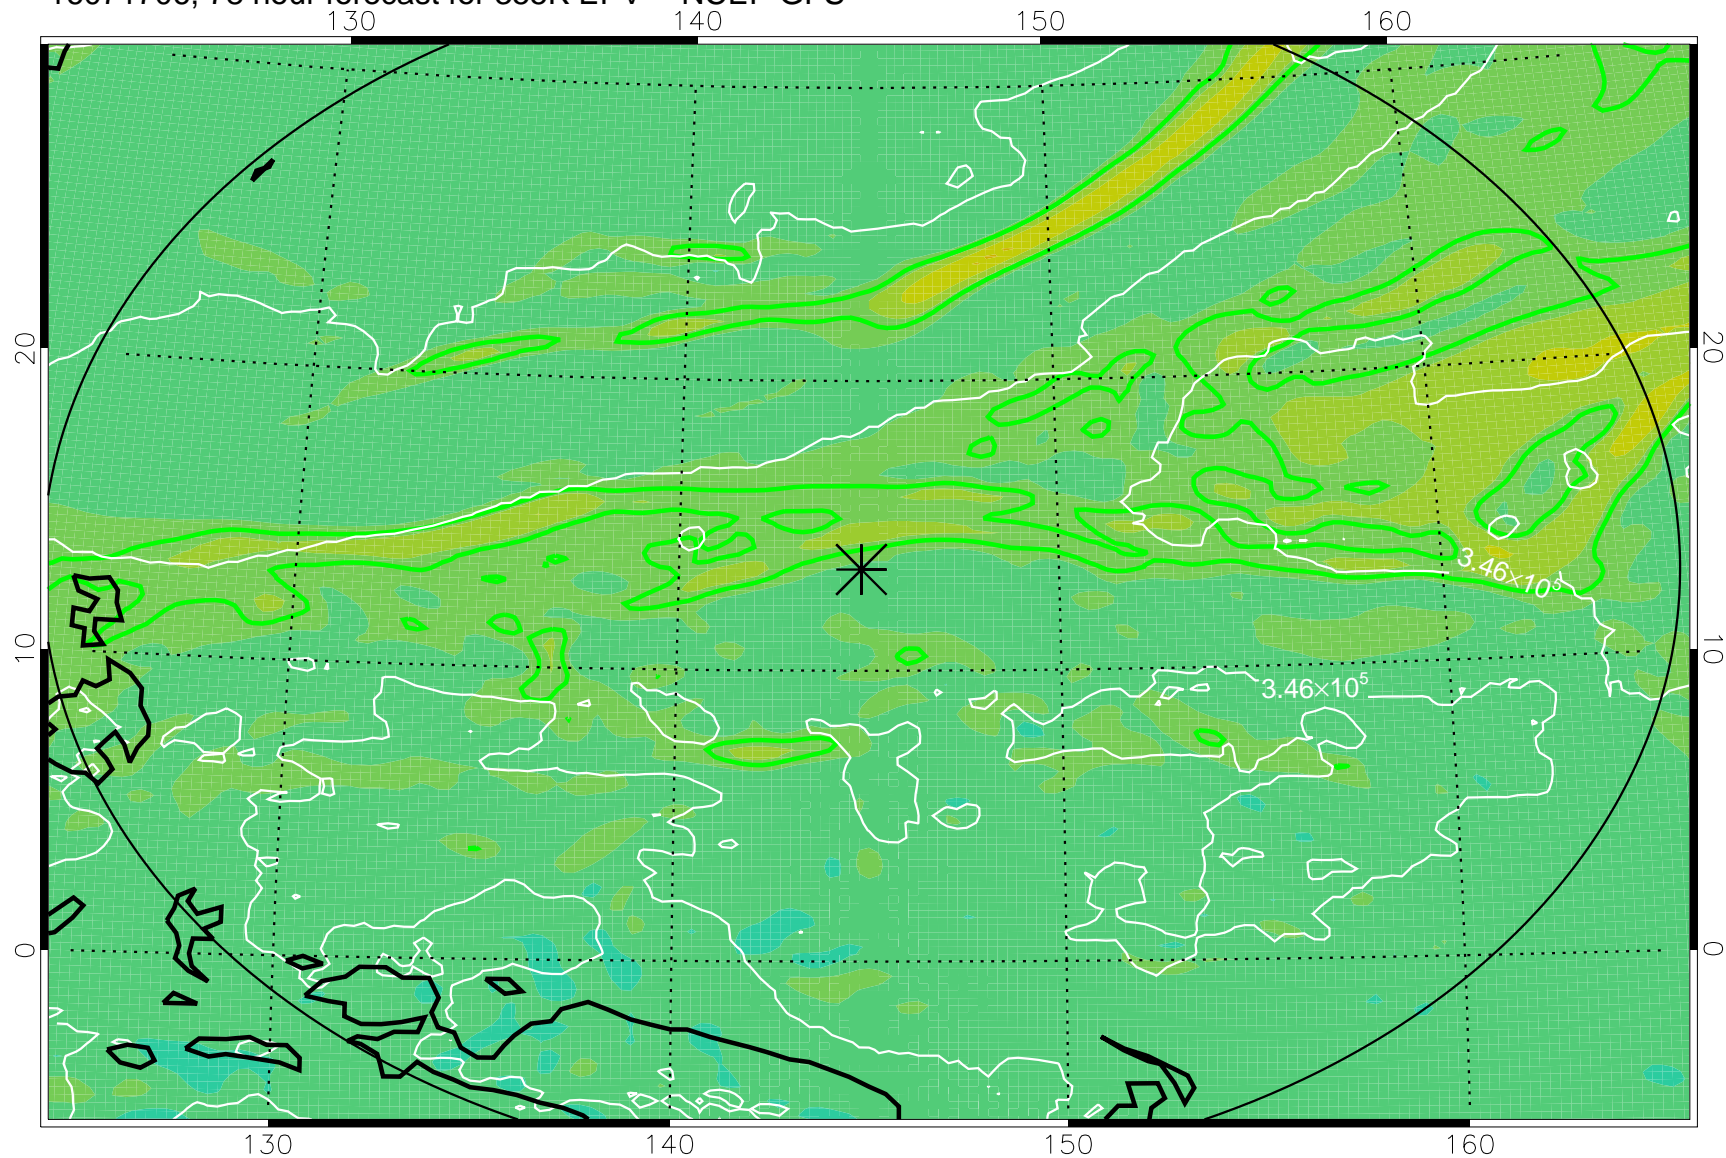

16071618, 66 hour forecast for 355K EPV -- NCEP GFS

355K Montgomery Streamfunction, white
EPV Tropopause (2 PVU) Position
Range ring of 2304 km

16071700, 72 hour forecast for 355K EPV -- NCEP GFS

355K Montgomery Streamfunction, white
EPV Tropopause (2 PVU) Position
Range ring of 2304 km

16071706, 78 hour forecast for 355K EPV -- NCEP GFS

355K Montgomery Streamfunction, white
EPV Tropopause (2 PVU) Position
Range ring of 2304 km

16071712, 84 hour forecast for 355K EPV -- NCEP GFS

355K Montgomery Streamfunction, white
EPV Tropopause (2 PVU) Position
Range ring of 2304 km

16071718, 90 hour forecast for 355K EPV -- NCEP GFS

355K Montgomery Streamfunction, white
EPV Tropopause (2 PVU) Position
Range ring of 2304 km

16071800, 96 hour forecast for 355K EPV -- NCEP GFS

355K Montgomery Streamfunction, white
EPV Tropopause (2 PVU) Position
Range ring of 2304 km

16071818, 114 hour forecast for 355K EPV -- NCEP GFS

355K Montgomery Streamfunction, white
EPV Tropopause (2 PVU) Position
Range ring of 2304 km

16071900, 120 hour forecast for 355K EPV -- NCEP GFS

355K Montgomery Streamfunction, white
EPV Tropopause (2 PVU) Position
Range ring of 2304 km