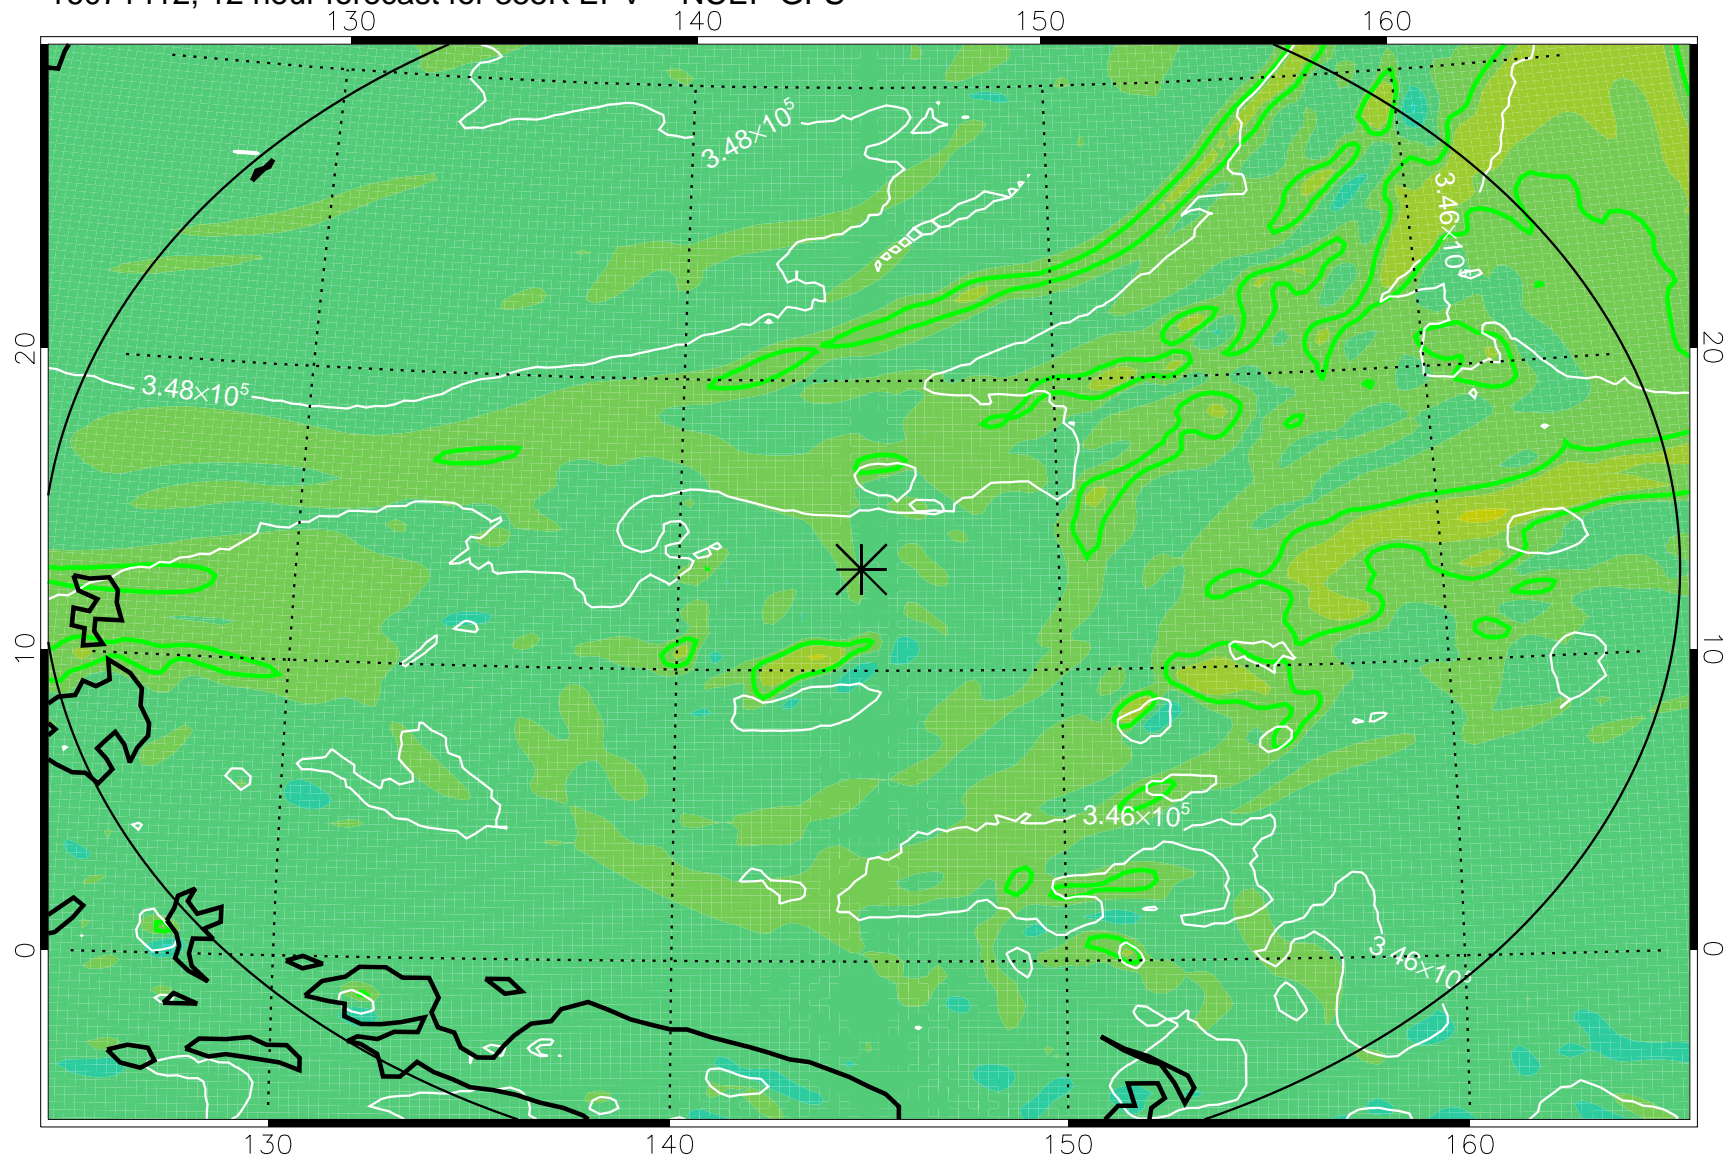

16071406, 6 hour forecast for 355K EPV -- NCEP GFS

355K Montgomery Streamfunction, white
EPV Tropopause (2 PVU) Position
Range ring of 2304 km

16071412, 12 hour forecast for 355K EPV -- NCEP GFS

355K Montgomery Streamfunction, white
EPV Tropopause (2 PVU) Position
Range ring of 2304 km

16071418, 18 hour forecast for 355K EPV -- NCEP GFS

355K Montgomery Streamfunction, white
EPV Tropopause (2 PVU) Position
Range ring of 2304 km

16071500, 24 hour forecast for 355K EPV -- NCEP GFS

355K Montgomery Streamfunction, white
EPV Tropopause (2 PVU) Position
Range ring of 2304 km

16071506, 30 hour forecast for 355K EPV -- NCEP GFS

355K Montgomery Streamfunction, white
EPV Tropopause (2 PVU) Position
Range ring of 2304 km

16071512, 36 hour forecast for 355K EPV -- NCEP GFS

355K Montgomery Streamfunction, white
EPV Tropopause (2 PVU) Position
Range ring of 2304 km

16071818, 114 hour forecast for 355K EPV -- NCEP GFS

355K Montgomery Streamfunction, white
EPV Tropopause (2 PVU) Position
Range ring of 2304 km

16071900, 120 hour forecast for 355K EPV -- NCEP GFS

355K Montgomery Streamfunction, white
EPV Tropopause (2 PVU) Position
Range ring of 2304 km