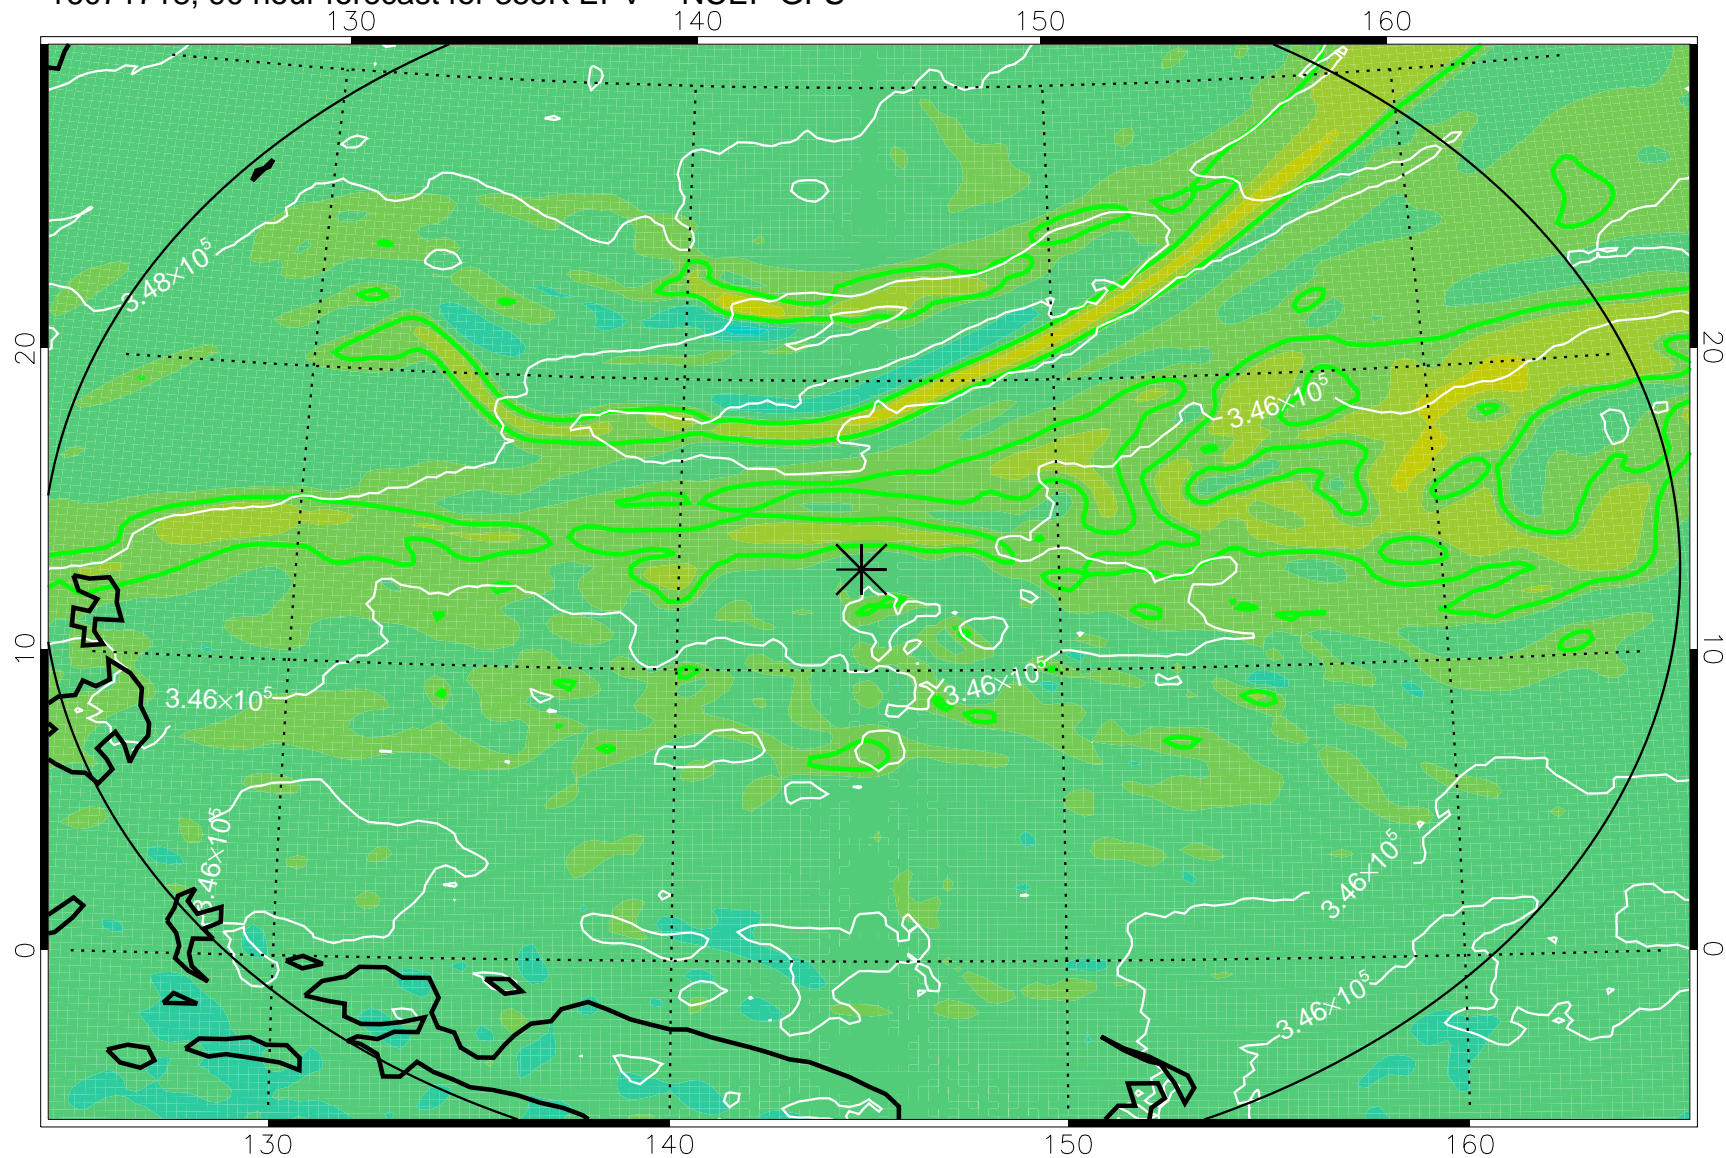

16071706, 78 hour forecast for 355K EPV -- NCEP GFS

355K Montgomery Streamfunction, white
EPV Tropopause (2 PVU) Position
Range ring of 2304 km

16071712, 84 hour forecast for 355K EPV -- NCEP GFS

355K Montgomery Streamfunction, white
EPV Tropopause (2 PVU) Position
Range ring of 2304 km

16071718, 90 hour forecast for 355K EPV -- NCEP GFS

355K Montgomery Streamfunction, white
EPV Tropopause (2 PVU) Position
Range ring of 2304 km

16071800, 96 hour forecast for 355K EPV -- NCEP GFS

355K Montgomery Streamfunction, white
EPV Tropopause (2 PVU) Position
Range ring of 2304 km

16071806, 102 hour forecast for 355K EPV -- NCEP GFS

355K Montgomery Streamfunction, white
EPV Tropopause (2 PVU) Position
Range ring of 2304 km

16071812, 108 hour forecast for 355K EPV -- NCEP GFS

355K Montgomery Streamfunction, white
EPV Tropopause (2 PVU) Position
Range ring of 2304 km

16071818, 114 hour forecast for 355K EPV -- NCEP GFS

355K Montgomery Streamfunction, white
EPV Tropopause (2 PVU) Position
Range ring of 2304 km

16071900, 120 hour forecast for 355K EPV -- NCEP GFS

355K Montgomery Streamfunction, white
EPV Tropopause (2 PVU) Position
Range ring of 2304 km