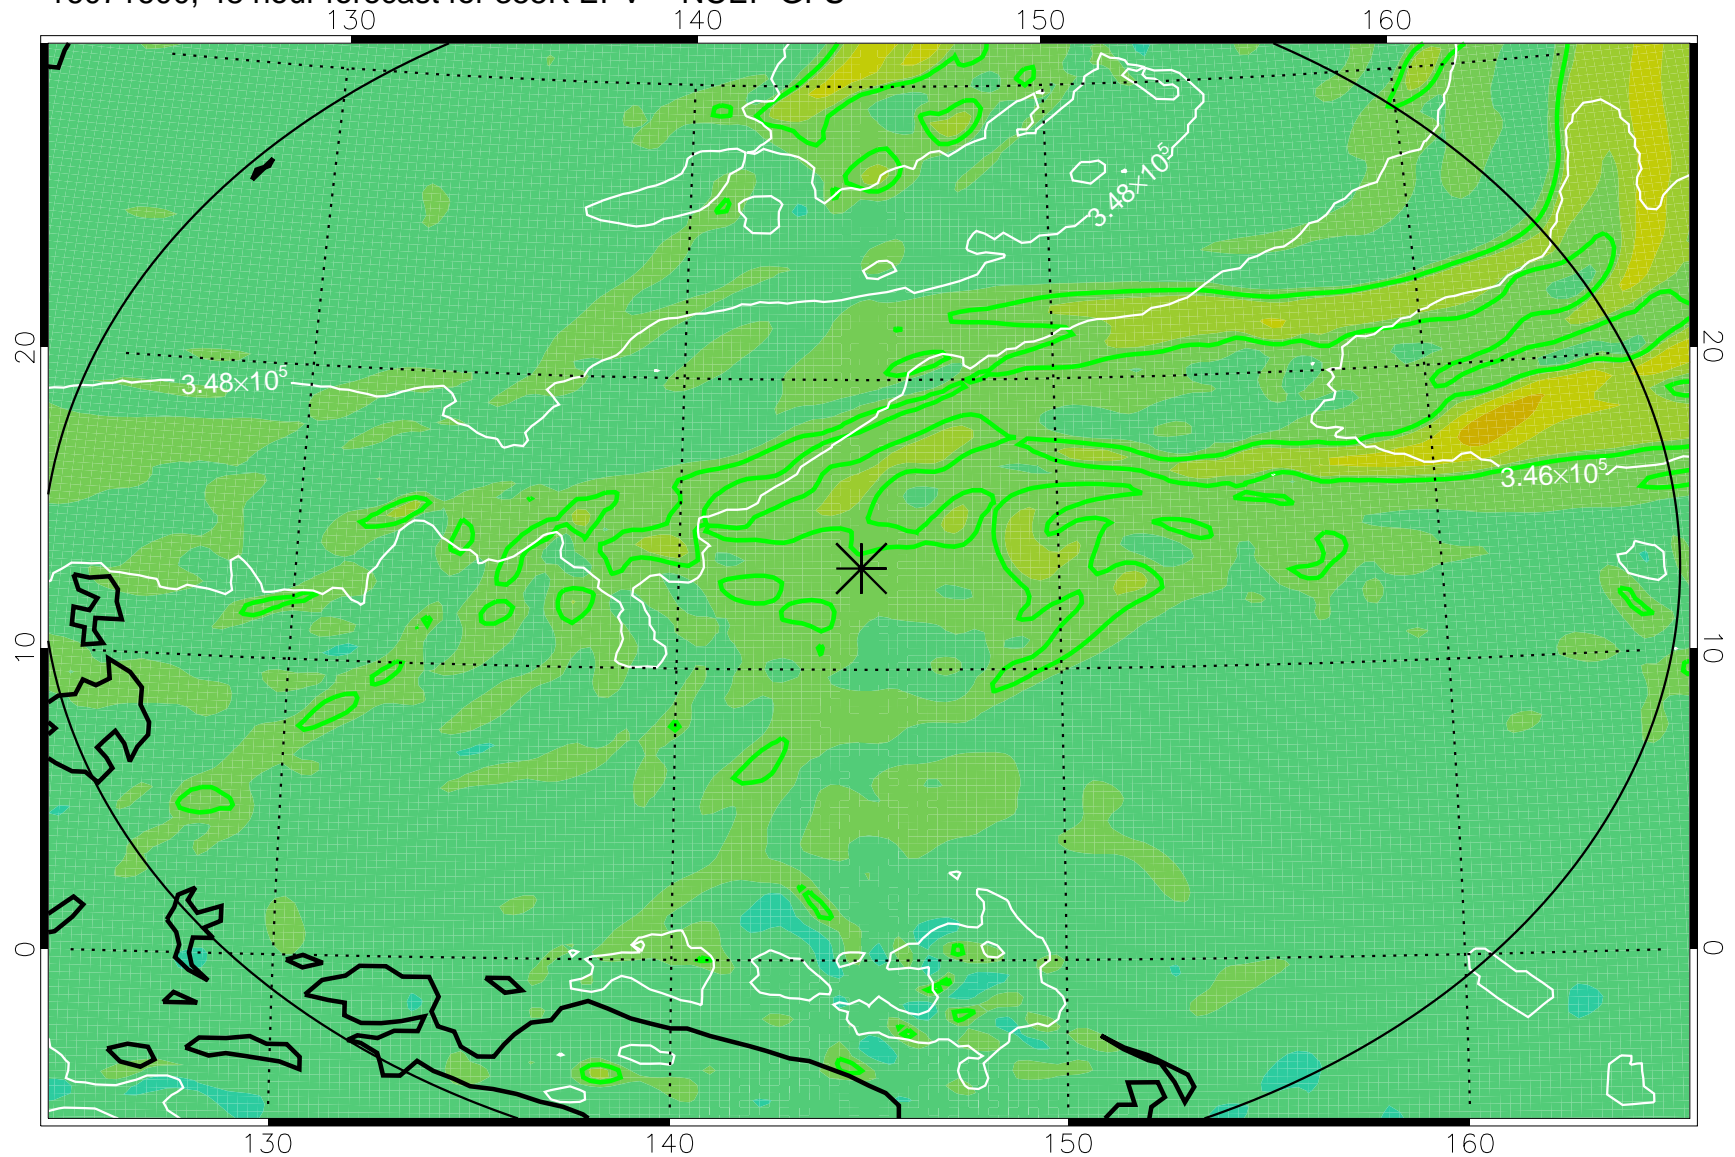

16071506, 30 hour forecast for 355K EPV -- NCEP GFS

355K Montgomery Streamfunction, white
EPV Tropopause (2 PVU) Position
Range ring of 2304 km

16071512, 36 hour forecast for 355K EPV -- NCEP GFS

355K Montgomery Streamfunction, white
EPV Tropopause (2 PVU) Position
Range ring of 2304 km

16071518, 42 hour forecast for 355K EPV -- NCEP GFS

355K Montgomery Streamfunction, white
EPV Tropopause (2 PVU) Position
Range ring of 2304 km

16071600, 48 hour forecast for 355K EPV -- NCEP GFS

355K Montgomery Streamfunction, white
EPV Tropopause (2 PVU) Position
Range ring of 2304 km

16071618, 66 hour forecast for 355K EPV -- NCEP GFS

355K Montgomery Streamfunction, white
EPV Tropopause (2 PVU) Position
Range ring of 2304 km

16071700, 72 hour forecast for 355K EPV -- NCEP GFS

355K Montgomery Streamfunction, white
EPV Tropopause (2 PVU) Position
Range ring of 2304 km

16071818, 114 hour forecast for 355K EPV -- NCEP GFS

355K Montgomery Streamfunction, white
EPV Tropopause (2 PVU) Position
Range ring of 2304 km

16071900, 120 hour forecast for 355K EPV -- NCEP GFS

355K Montgomery Streamfunction, white
EPV Tropopause (2 PVU) Position
Range ring of 2304 km