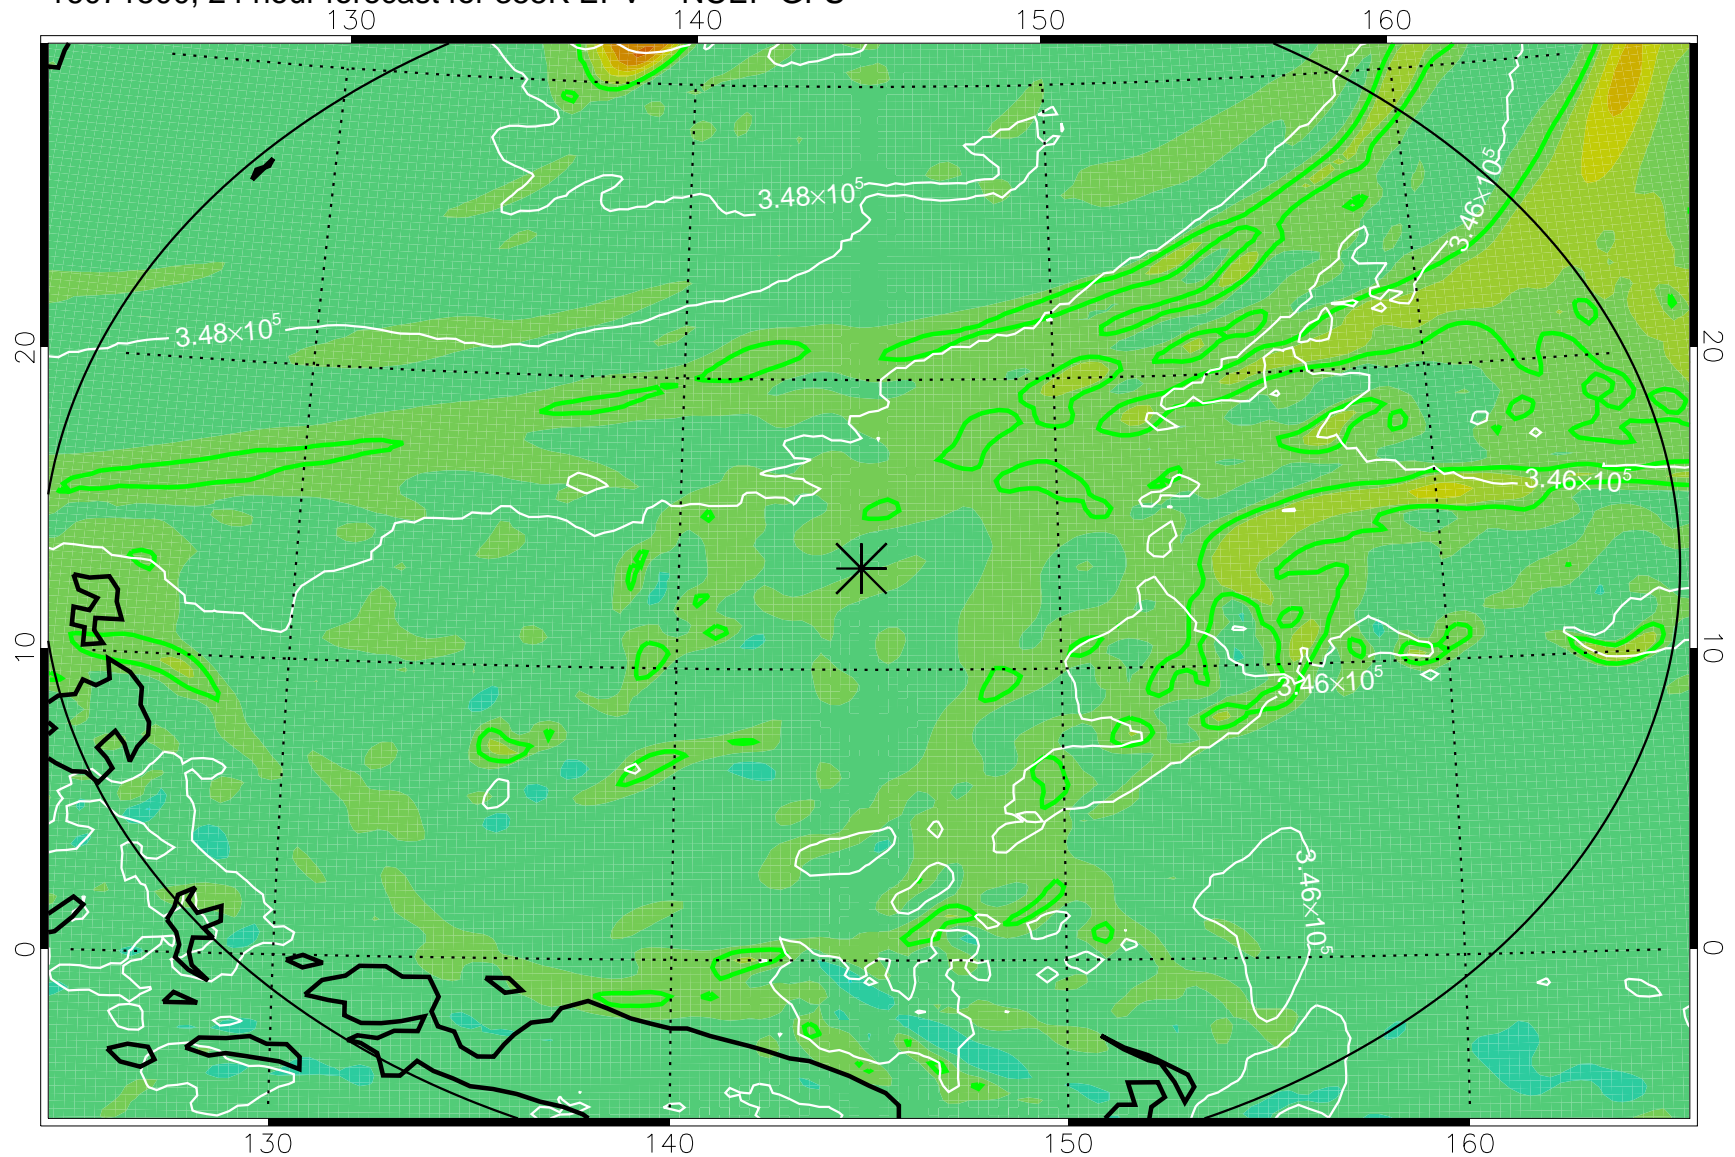

16071406, 6 hour forecast for 355K EPV -- NCEP GFS

355K Montgomery Streamfunction, white
EPV Tropopause (2 PVU) Position
Range ring of 2304 km

16071412, 12 hour forecast for 355K EPV -- NCEP GFS

355K Montgomery Streamfunction, white
EPV Tropopause (2 PVU) Position
Range ring of 2304 km

16071418, 18 hour forecast for 355K EPV -- NCEP GFS

355K Montgomery Streamfunction, white
EPV Tropopause (2 PVU) Position
Range ring of 2304 km

16071500, 24 hour forecast for 355K EPV -- NCEP GFS

355K Montgomery Streamfunction, white
EPV Tropopause (2 PVU) Position
Range ring of 2304 km

16071718, 90 hour forecast for 355K EPV -- NCEP GFS

355K Montgomery Streamfunction, white
EPV Tropopause (2 PVU) Position
Range ring of 2304 km

16071800, 96 hour forecast for 355K EPV -- NCEP GFS

355K Montgomery Streamfunction, white
EPV Tropopause (2 PVU) Position
Range ring of 2304 km

16071818, 114 hour forecast for 355K EPV -- NCEP GFS

355K Montgomery Streamfunction, white
EPV Tropopause (2 PVU) Position
Range ring of 2304 km

16071900, 120 hour forecast for 355K EPV -- NCEP GFS

355K Montgomery Streamfunction, white
EPV Tropopause (2 PVU) Position
Range ring of 2304 km