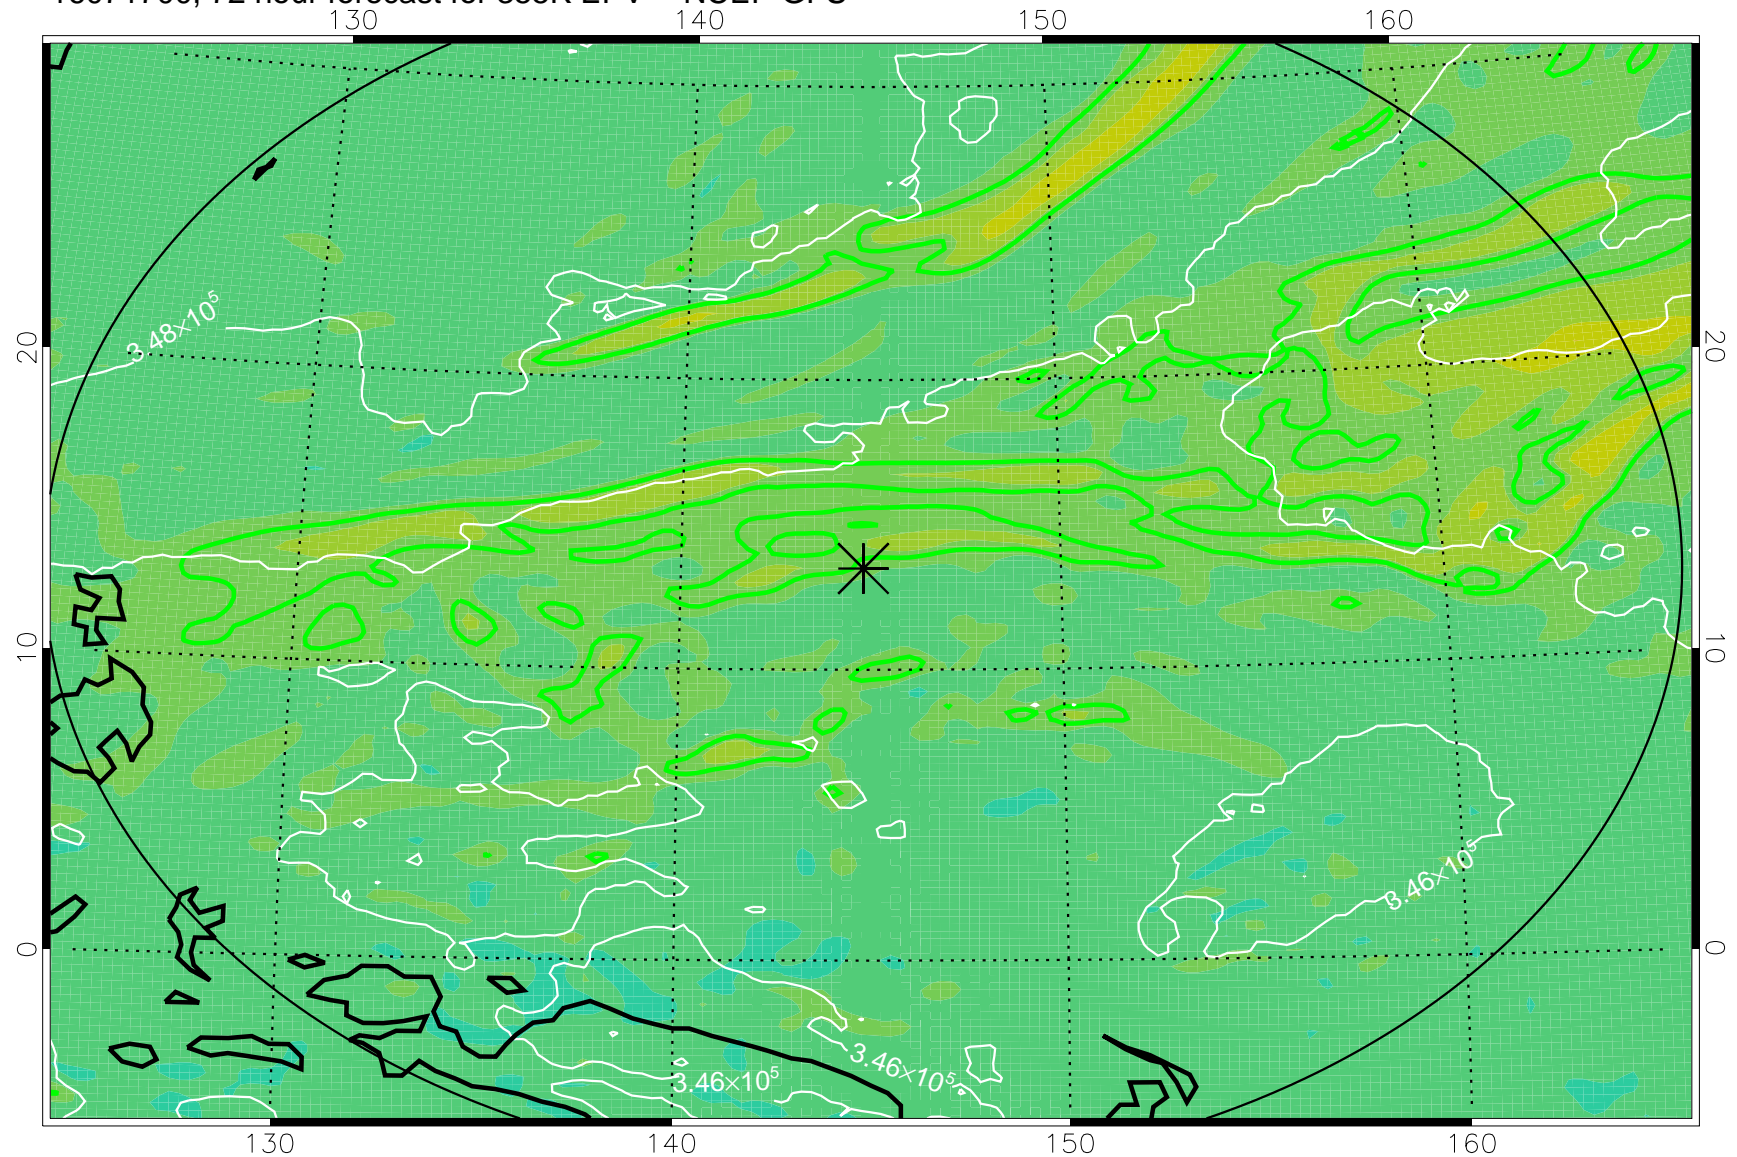

16071606, 54 hour forecast for 355K EPV -- NCEP GFS

355K Montgomery Streamfunction, white
EPV Tropopause (2 PVU) Position
Range ring of 2304 km

16071612, 60 hour forecast for 355K EPV -- NCEP GFS

355K Montgomery Streamfunction, white
EPV Tropopause (2 PVU) Position
Range ring of 2304 km

16071618, 66 hour forecast for 355K EPV -- NCEP GFS

355K Montgomery Streamfunction, white
EPV Tropopause (2 PVU) Position
Range ring of 2304 km

16071700, 72 hour forecast for 355K EPV -- NCEP GFS

355K Montgomery Streamfunction, white
EPV Tropopause (2 PVU) Position
Range ring of 2304 km

16071706, 78 hour forecast for 355K EPV -- NCEP GFS

355K Montgomery Streamfunction, white
EPV Tropopause (2 PVU) Position
Range ring of 2304 km

16071712, 84 hour forecast for 355K EPV -- NCEP GFS

355K Montgomery Streamfunction, white
EPV Tropopause (2 PVU) Position
Range ring of 2304 km

16071718, 90 hour forecast for 355K EPV -- NCEP GFS

355K Montgomery Streamfunction, white
EPV Tropopause (2 PVU) Position
Range ring of 2304 km

16071800, 96 hour forecast for 355K EPV -- NCEP GFS

355K Montgomery Streamfunction, white
EPV Tropopause (2 PVU) Position
Range ring of 2304 km