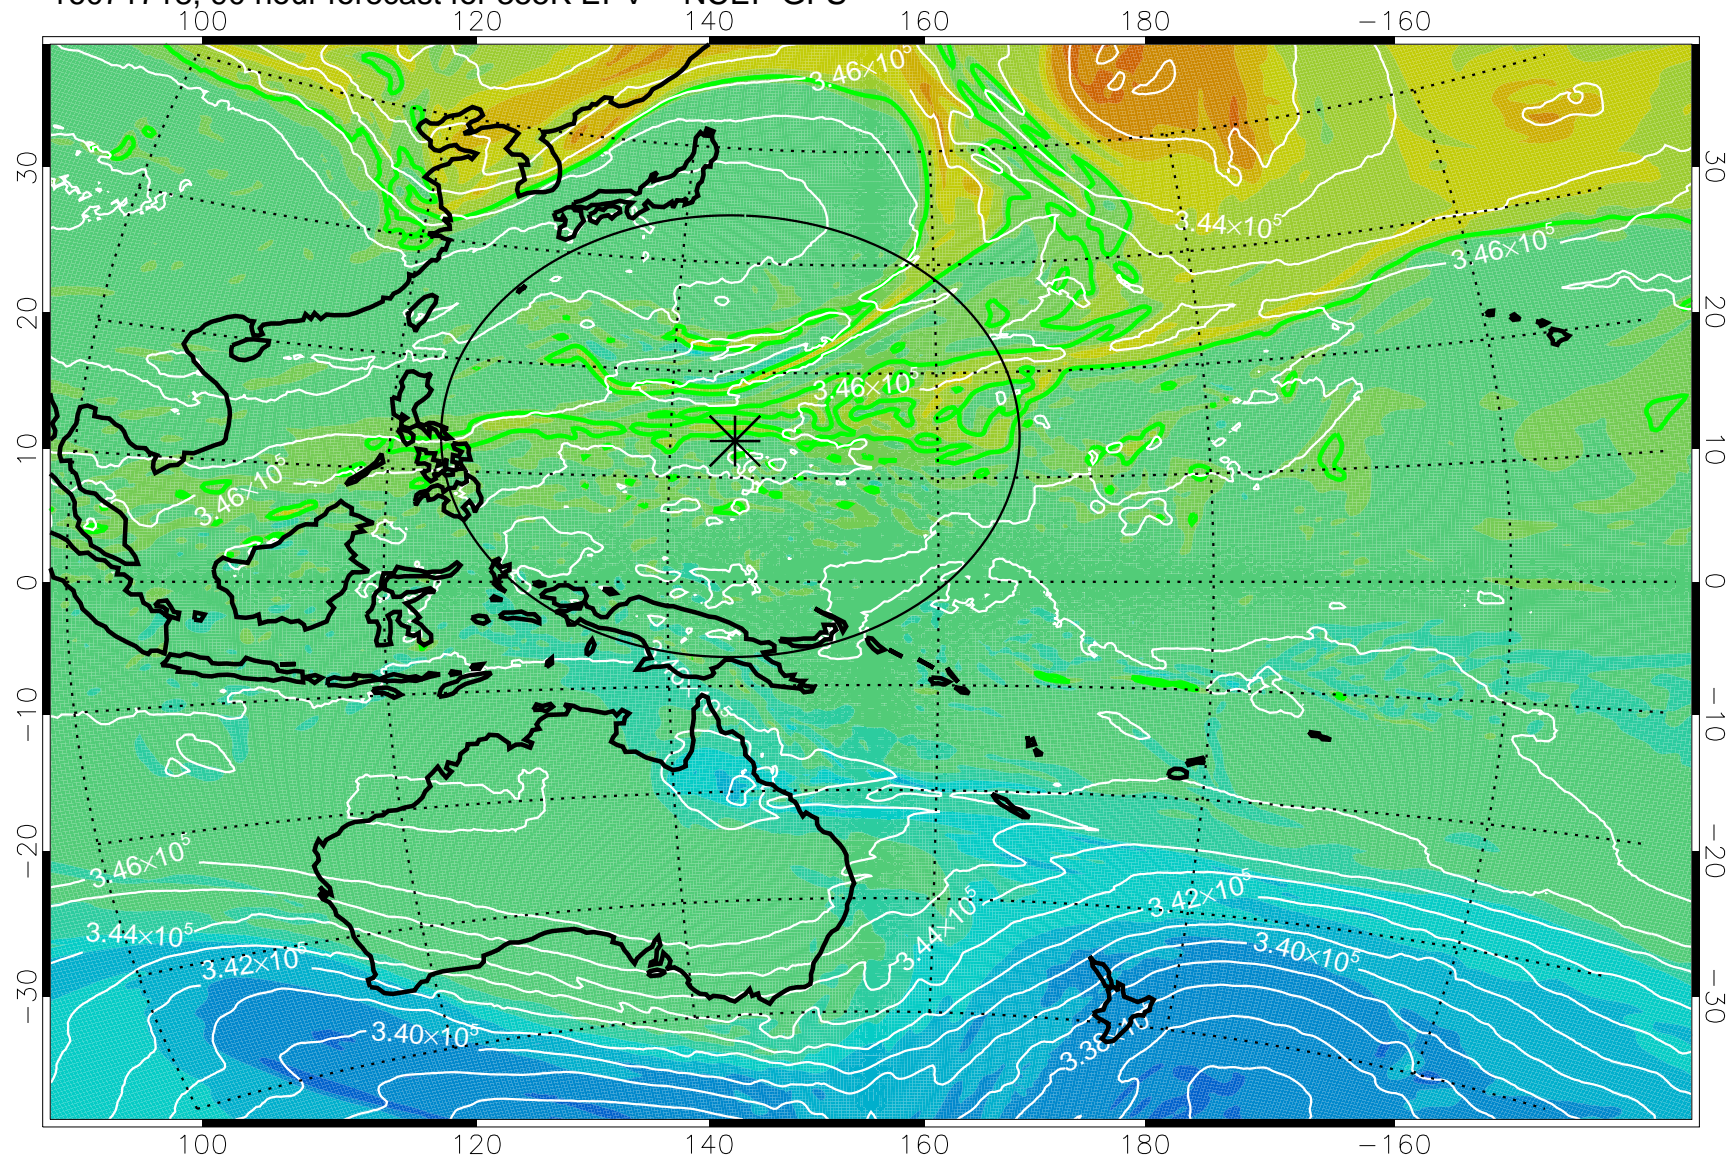

16071612, 60 hour forecast for 355K EPV -- NCEP GFS

355K Montgomery Streamfunction, white
EPV Tropopause (2 PVU) Position
Range ring of 2304 km

16071618, 66 hour forecast for 355K EPV -- NCEP GFS

355K Montgomery Streamfunction, white
EPV Tropopause (2 PVU) Position
Range ring of 2304 km

16071700, 72 hour forecast for 355K EPV -- NCEP GFS

355K Montgomery Streamfunction, white
EPV Tropopause (2 PVU) Position
Range ring of 2304 km

16071706, 78 hour forecast for 355K EPV -- NCEP GFS

355K Montgomery Streamfunction, white
EPV Tropopause (2 PVU) Position
Range ring of 2304 km

16071712, 84 hour forecast for 355K EPV -- NCEP GFS

355K Montgomery Streamfunction, white
EPV Tropopause (2 PVU) Position
Range ring of 2304 km

16071718, 90 hour forecast for 355K EPV -- NCEP GFS

355K Montgomery Streamfunction, white
EPV Tropopause (2 PVU) Position
Range ring of 2304 km

16071800, 96 hour forecast for 355K EPV -- NCEP GFS

355K Montgomery Streamfunction, white
EPV Tropopause (2 PVU) Position
Range ring of 2304 km

16071806, 102 hour forecast for 355K EPV -- NCEP GFS

355K Montgomery Streamfunction, white
EPV Tropopause (2 PVU) Position
Range ring of 2304 km