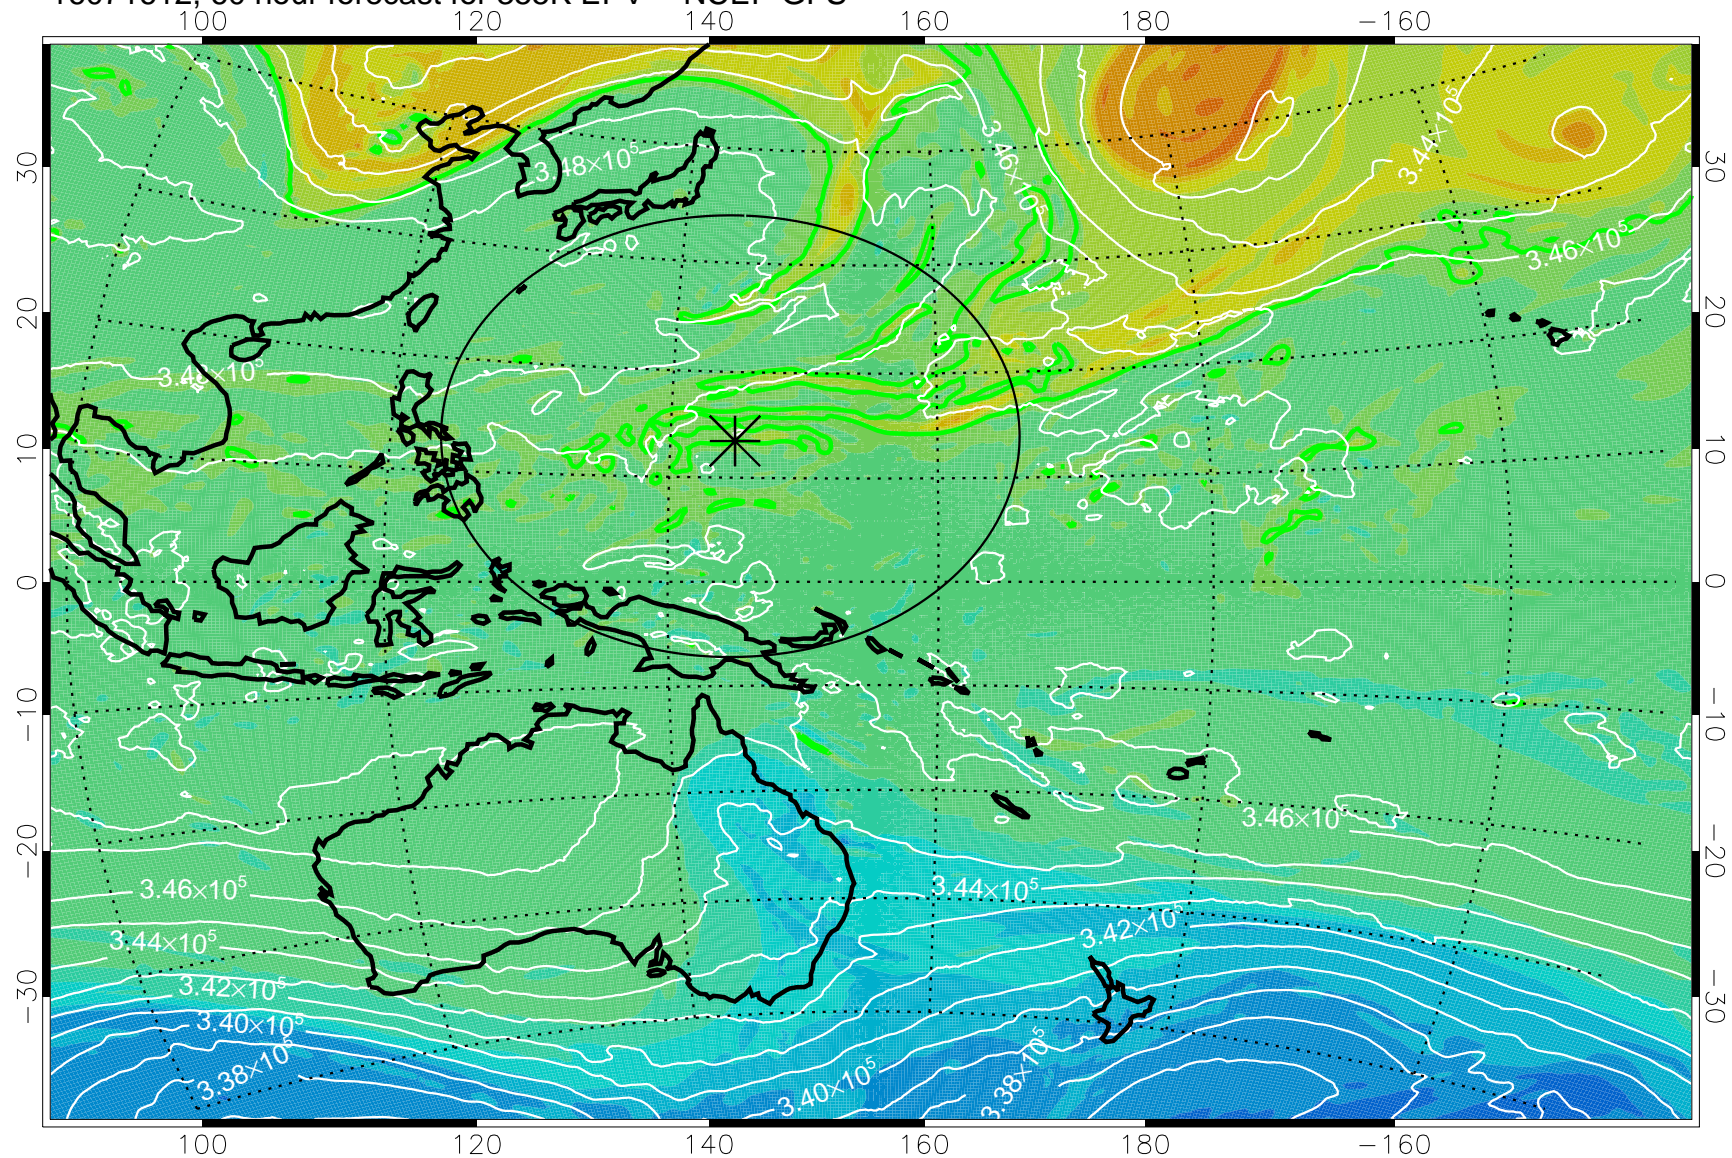

16071512, 36 hour forecast for 355K EPV -- NCEP GFS

355K Montgomery Streamfunction, white
EPV Tropopause (2 PVU) Position
Range ring of 2304 km

16071518, 42 hour forecast for 355K EPV -- NCEP GFS

355K Montgomery Streamfunction, white
EPV Tropopause (2 PVU) Position
Range ring of 2304 km

16071600, 48 hour forecast for 355K EPV -- NCEP GFS

355K Montgomery Streamfunction, white
EPV Tropopause (2 PVU) Position
Range ring of 2304 km

16071606, 54 hour forecast for 355K EPV -- NCEP GFS

355K Montgomery Streamfunction, white
EPV Tropopause (2 PVU) Position
Range ring of 2304 km

16071612, 60 hour forecast for 355K EPV -- NCEP GFS

355K Montgomery Streamfunction, white
EPV Tropopause (2 PVU) Position
Range ring of 2304 km

16071618, 66 hour forecast for 355K EPV -- NCEP GFS

355K Montgomery Streamfunction, white
EPV Tropopause (2 PVU) Position
Range ring of 2304 km

16071700, 72 hour forecast for 355K EPV -- NCEP GFS

355K Montgomery Streamfunction, white
EPV Tropopause (2 PVU) Position
Range ring of 2304 km

16071706, 78 hour forecast for 355K EPV -- NCEP GFS

355K Montgomery Streamfunction, white
EPV Tropopause (2 PVU) Position
Range ring of 2304 km