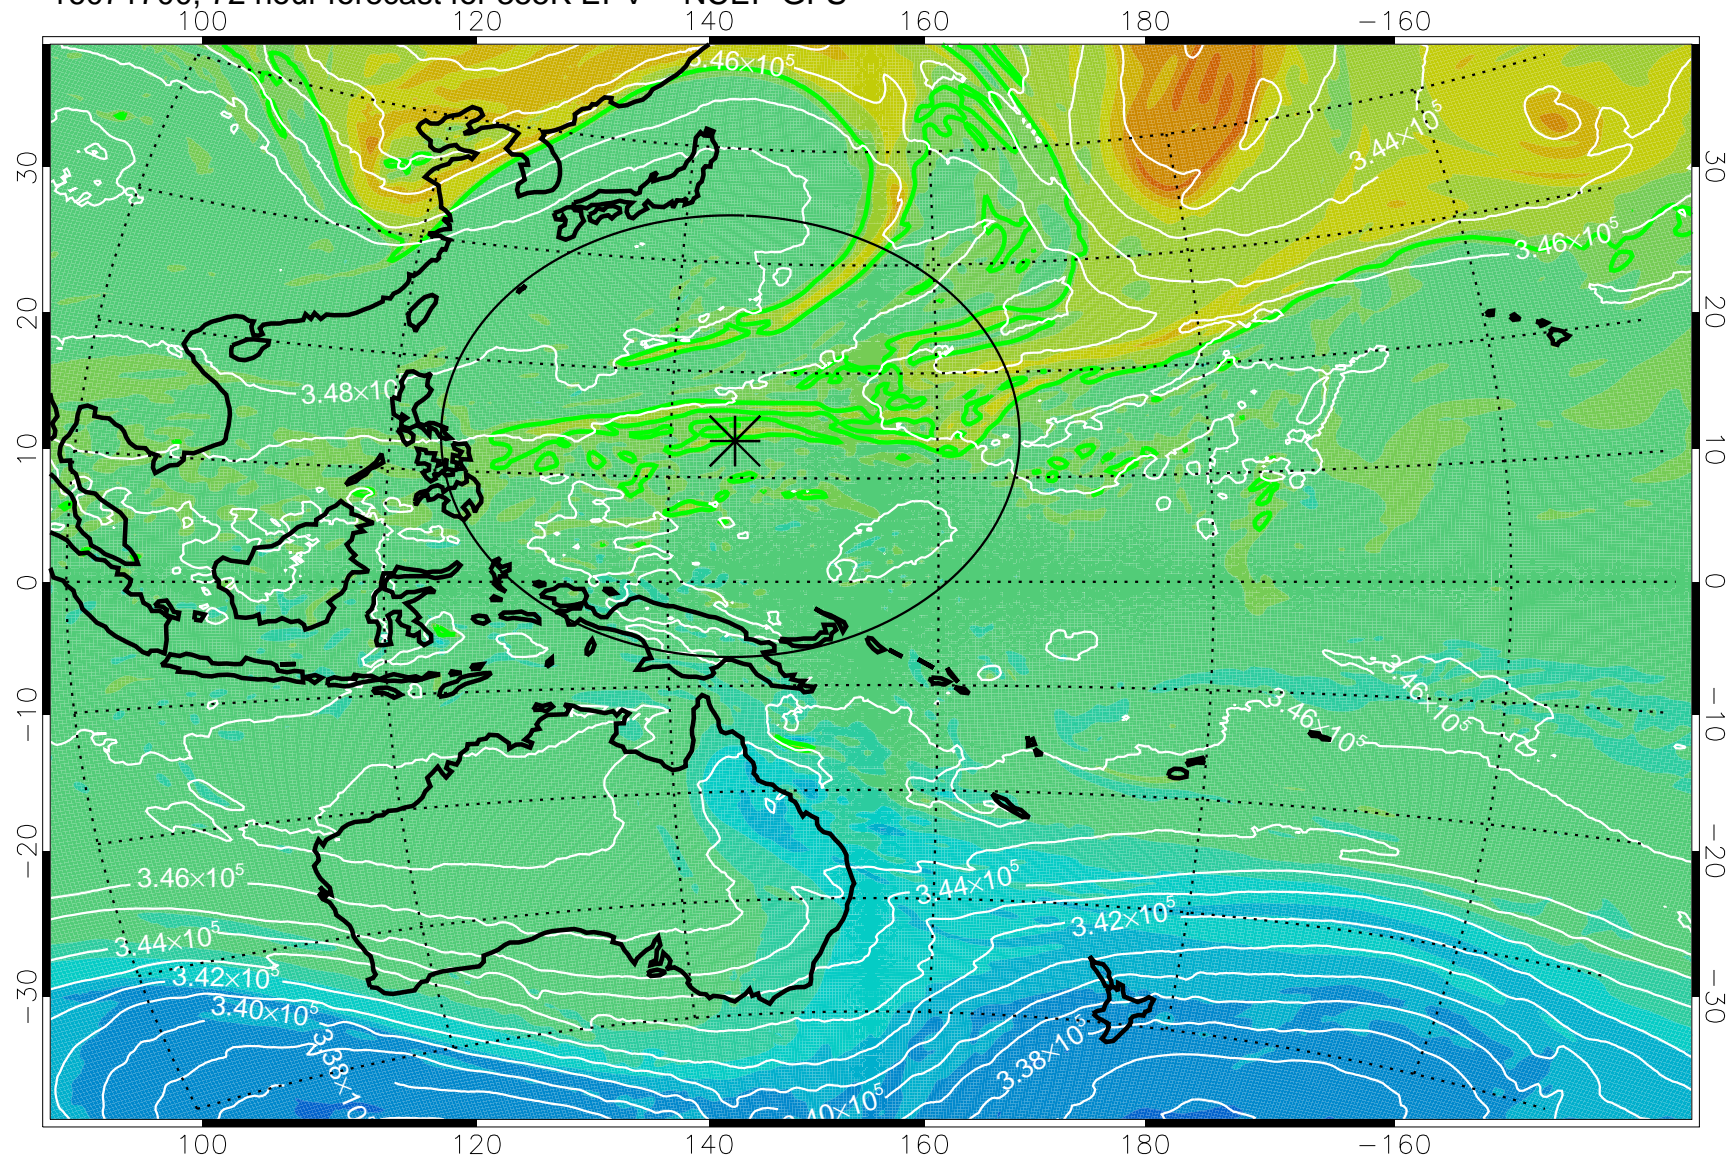

16071612, 60 hour forecast for 355K EPV -- NCEP GFS

355K Montgomery Streamfunction, white
EPV Tropopause (2 PVU) Position
Range ring of 2304 km

16071618, 66 hour forecast for 355K EPV -- NCEP GFS

355K Montgomery Streamfunction, white
EPV Tropopause (2 PVU) Position
Range ring of 2304 km

16071700, 72 hour forecast for 355K EPV -- NCEP GFS

355K Montgomery Streamfunction, white
EPV Tropopause (2 PVU) Position
Range ring of 2304 km

16071706, 78 hour forecast for 355K EPV -- NCEP GFS

355K Montgomery Streamfunction, white
EPV Tropopause (2 PVU) Position
Range ring of 2304 km

16071712, 84 hour forecast for 355K EPV -- NCEP GFS

355K Montgomery Streamfunction, white
EPV Tropopause (2 PVU) Position
Range ring of 2304 km

16071718, 90 hour forecast for 355K EPV -- NCEP GFS

355K Montgomery Streamfunction, white
EPV Tropopause (2 PVU) Position
Range ring of 2304 km

16071800, 96 hour forecast for 355K EPV -- NCEP GFS

355K Montgomery Streamfunction, white
EPV Tropopause (2 PVU) Position
Range ring of 2304 km

16071806, 102 hour forecast for 355K EPV -- NCEP GFS

355K Montgomery Streamfunction, white
EPV Tropopause (2 PVU) Position
Range ring of 2304 km