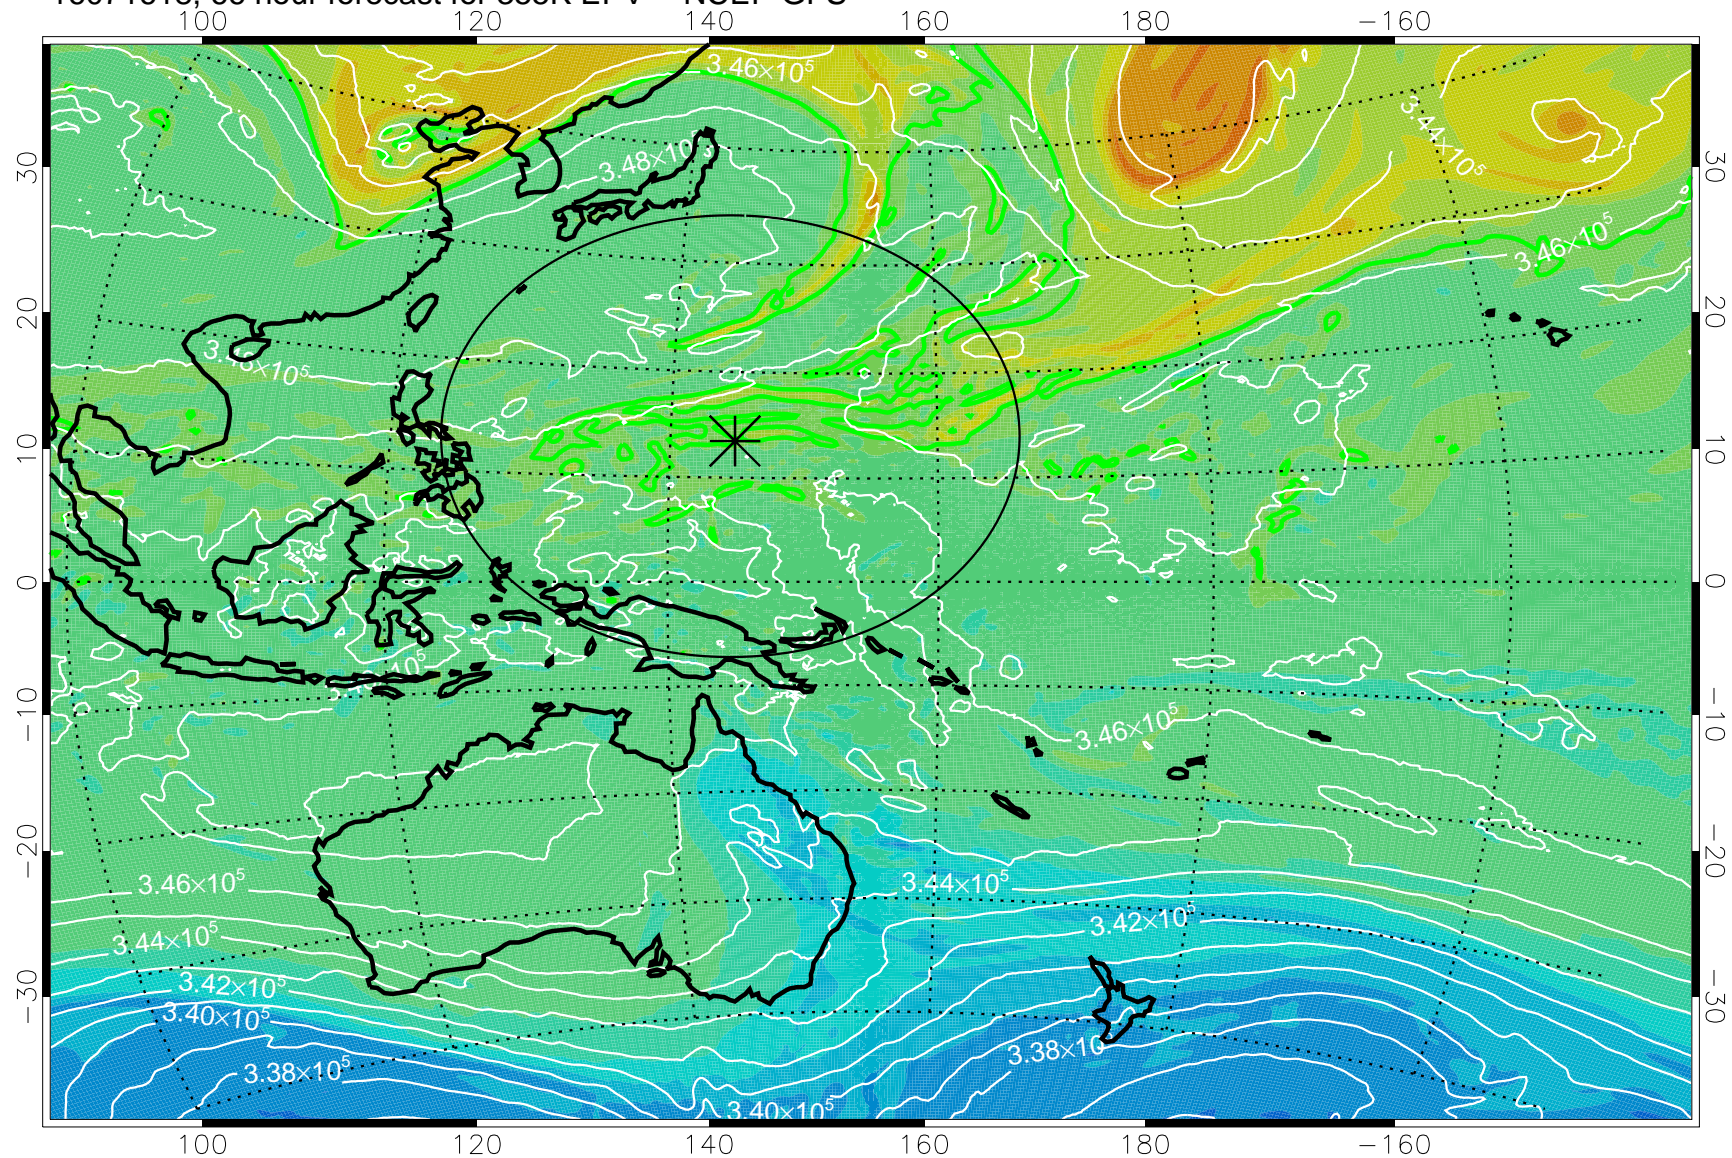

16071512, 36 hour forecast for 355K EPV -- NCEP GFS

355K Montgomery Streamfunction, white
EPV Tropopause (2 PVU) Position
Range ring of 2304 km

16071518, 42 hour forecast for 355K EPV -- NCEP GFS

355K Montgomery Streamfunction, white
EPV Tropopause (2 PVU) Position
Range ring of 2304 km

16071600, 48 hour forecast for 355K EPV -- NCEP GFS

355K Montgomery Streamfunction, white
EPV Tropopause (2 PVU) Position
Range ring of 2304 km

16071606, 54 hour forecast for 355K EPV -- NCEP GFS

355K Montgomery Streamfunction, white
EPV Tropopause (2 PVU) Position
Range ring of 2304 km

16071612, 60 hour forecast for 355K EPV -- NCEP GFS

355K Montgomery Streamfunction, white
EPV Tropopause (2 PVU) Position
Range ring of 2304 km

16071618, 66 hour forecast for 355K EPV -- NCEP GFS

355K Montgomery Streamfunction, white
EPV Tropopause (2 PVU) Position
Range ring of 2304 km

16071700, 72 hour forecast for 355K EPV -- NCEP GFS

355K Montgomery Streamfunction, white
EPV Tropopause (2 PVU) Position
Range ring of 2304 km

16071706, 78 hour forecast for 355K EPV -- NCEP GFS

355K Montgomery Streamfunction, white
EPV Tropopause (2 PVU) Position
Range ring of 2304 km