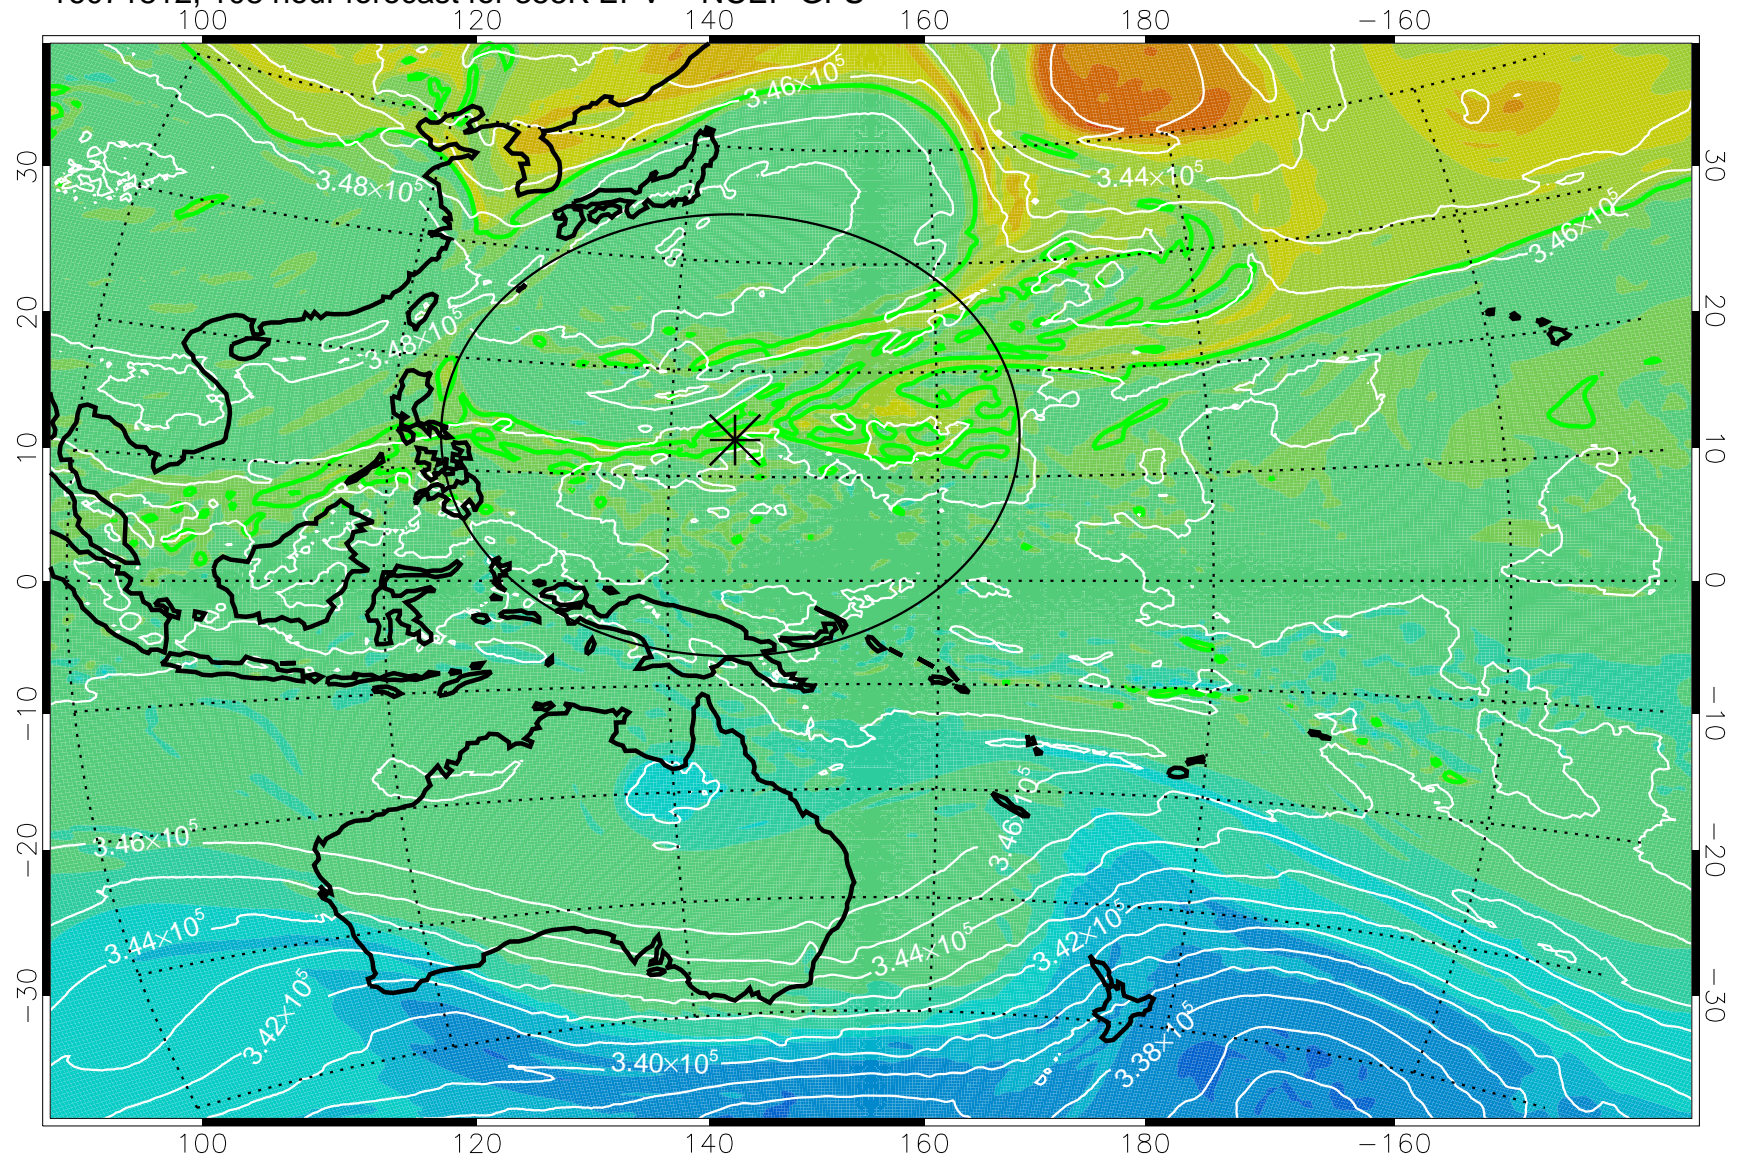

16071712, 84 hour forecast for 355K EPV -- NCEP GFS

355K Montgomery Streamfunction, white
EPV Tropopause (2 PVU) Position
Range ring of 2304 km

16071718, 90 hour forecast for 355K EPV -- NCEP GFS

355K Montgomery Streamfunction, white
EPV Tropopause (2 PVU) Position
Range ring of 2304 km

16071800, 96 hour forecast for 355K EPV -- NCEP GFS

355K Montgomery Streamfunction, white
EPV Tropopause (2 PVU) Position
Range ring of 2304 km

16071806, 102 hour forecast for 355K EPV -- NCEP GFS

355K Montgomery Streamfunction, white
EPV Tropopause (2 PVU) Position
Range ring of 2304 km

16071812, 108 hour forecast for 355K EPV -- NCEP GFS

355K Montgomery Streamfunction, white
EPV Tropopause (2 PVU) Position
Range ring of 2304 km

16071818, 114 hour forecast for 355K EPV -- NCEP GFS

355K Montgomery Streamfunction, white
EPV Tropopause (2 PVU) Position
Range ring of 2304 km

16071900, 120 hour forecast for 355K EPV -- NCEP GFS

355K Montgomery Streamfunction, white
EPV Tropopause (2 PVU) Position
Range ring of 2304 km