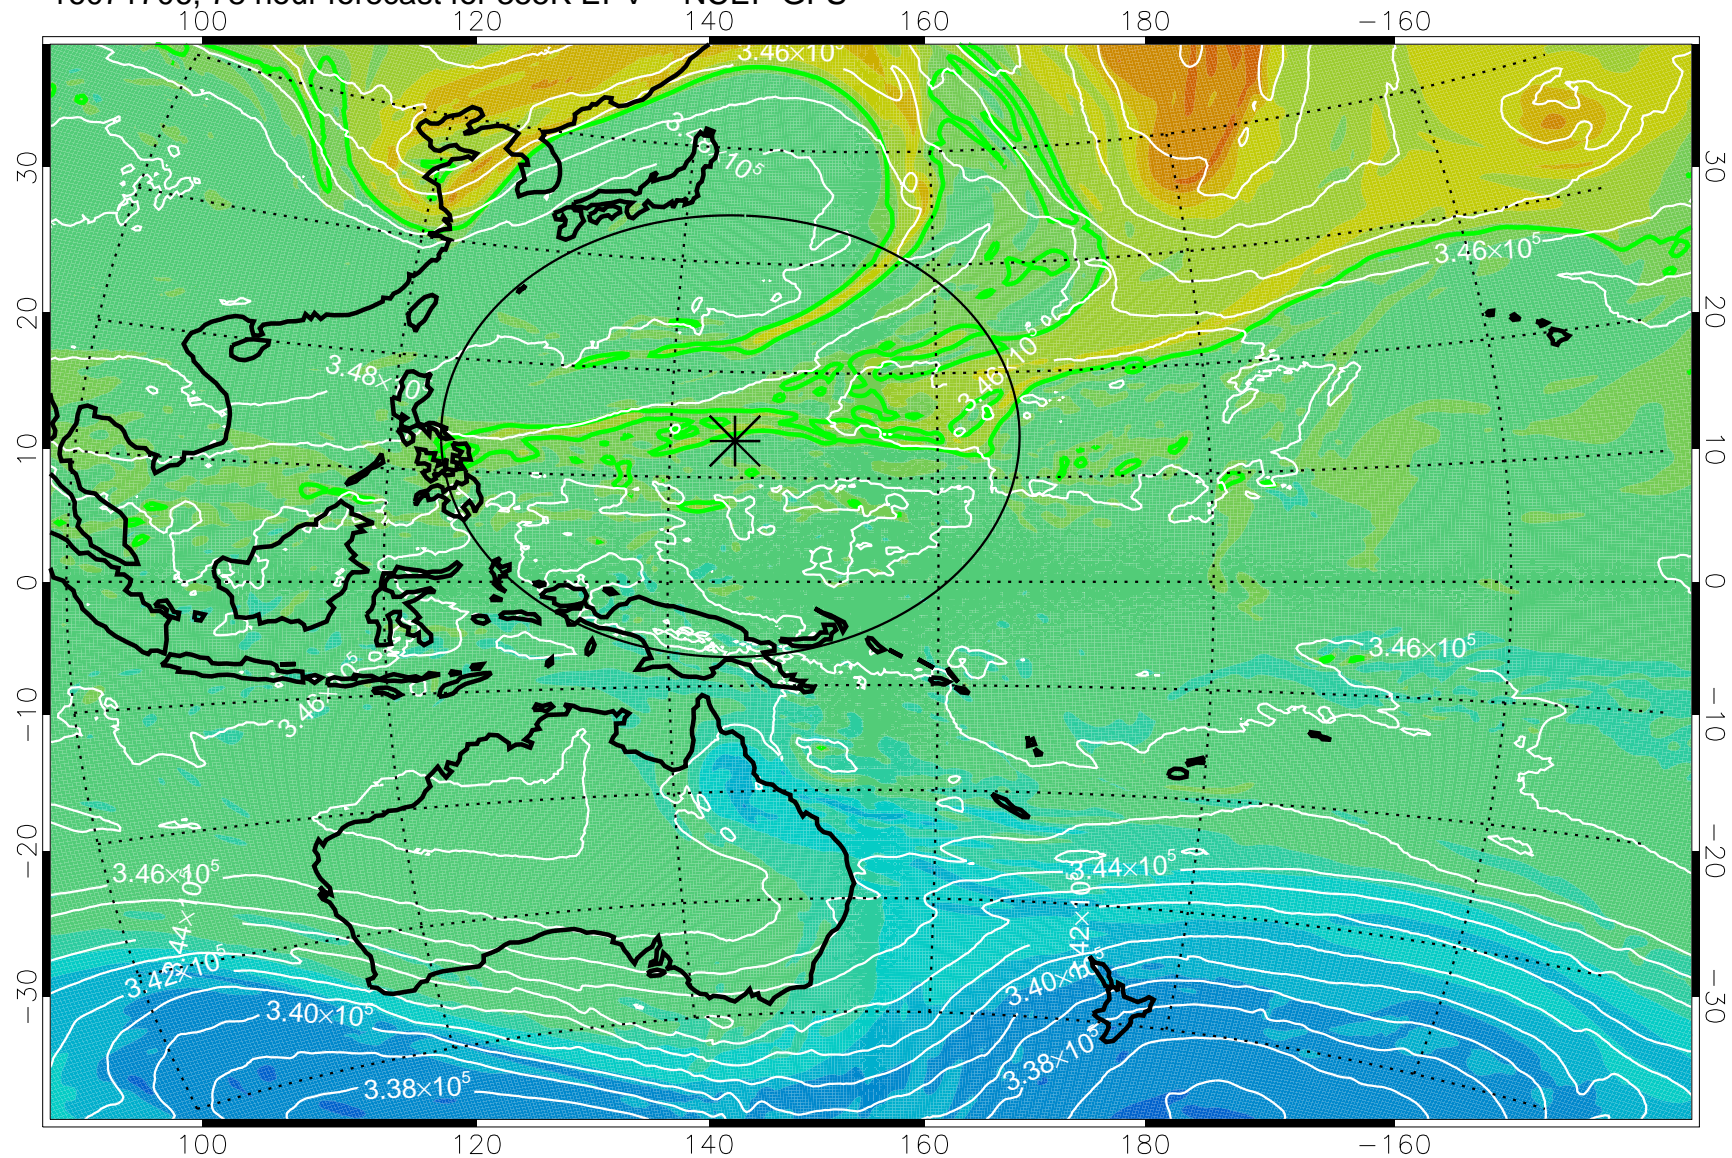

16071612, 60 hour forecast for 355K EPV -- NCEP GFS

355K Montgomery Streamfunction, white
EPV Tropopause (2 PVU) Position
Range ring of 2304 km

16071618, 66 hour forecast for 355K EPV -- NCEP GFS

355K Montgomery Streamfunction, white
EPV Tropopause (2 PVU) Position
Range ring of 2304 km

16071700, 72 hour forecast for 355K EPV -- NCEP GFS

355K Montgomery Streamfunction, white
EPV Tropopause (2 PVU) Position
Range ring of 2304 km

16071706, 78 hour forecast for 355K EPV -- NCEP GFS

355K Montgomery Streamfunction, white
EPV Tropopause (2 PVU) Position
Range ring of 2304 km

16071712, 84 hour forecast for 355K EPV -- NCEP GFS

355K Montgomery Streamfunction, white
EPV Tropopause (2 PVU) Position
Range ring of 2304 km

16071718, 90 hour forecast for 355K EPV -- NCEP GFS

355K Montgomery Streamfunction, white
EPV Tropopause (2 PVU) Position
Range ring of 2304 km

16071800, 96 hour forecast for 355K EPV -- NCEP GFS

355K Montgomery Streamfunction, white
EPV Tropopause (2 PVU) Position
Range ring of 2304 km

16071806, 102 hour forecast for 355K EPV -- NCEP GFS

355K Montgomery Streamfunction, white
EPV Tropopause (2 PVU) Position
Range ring of 2304 km