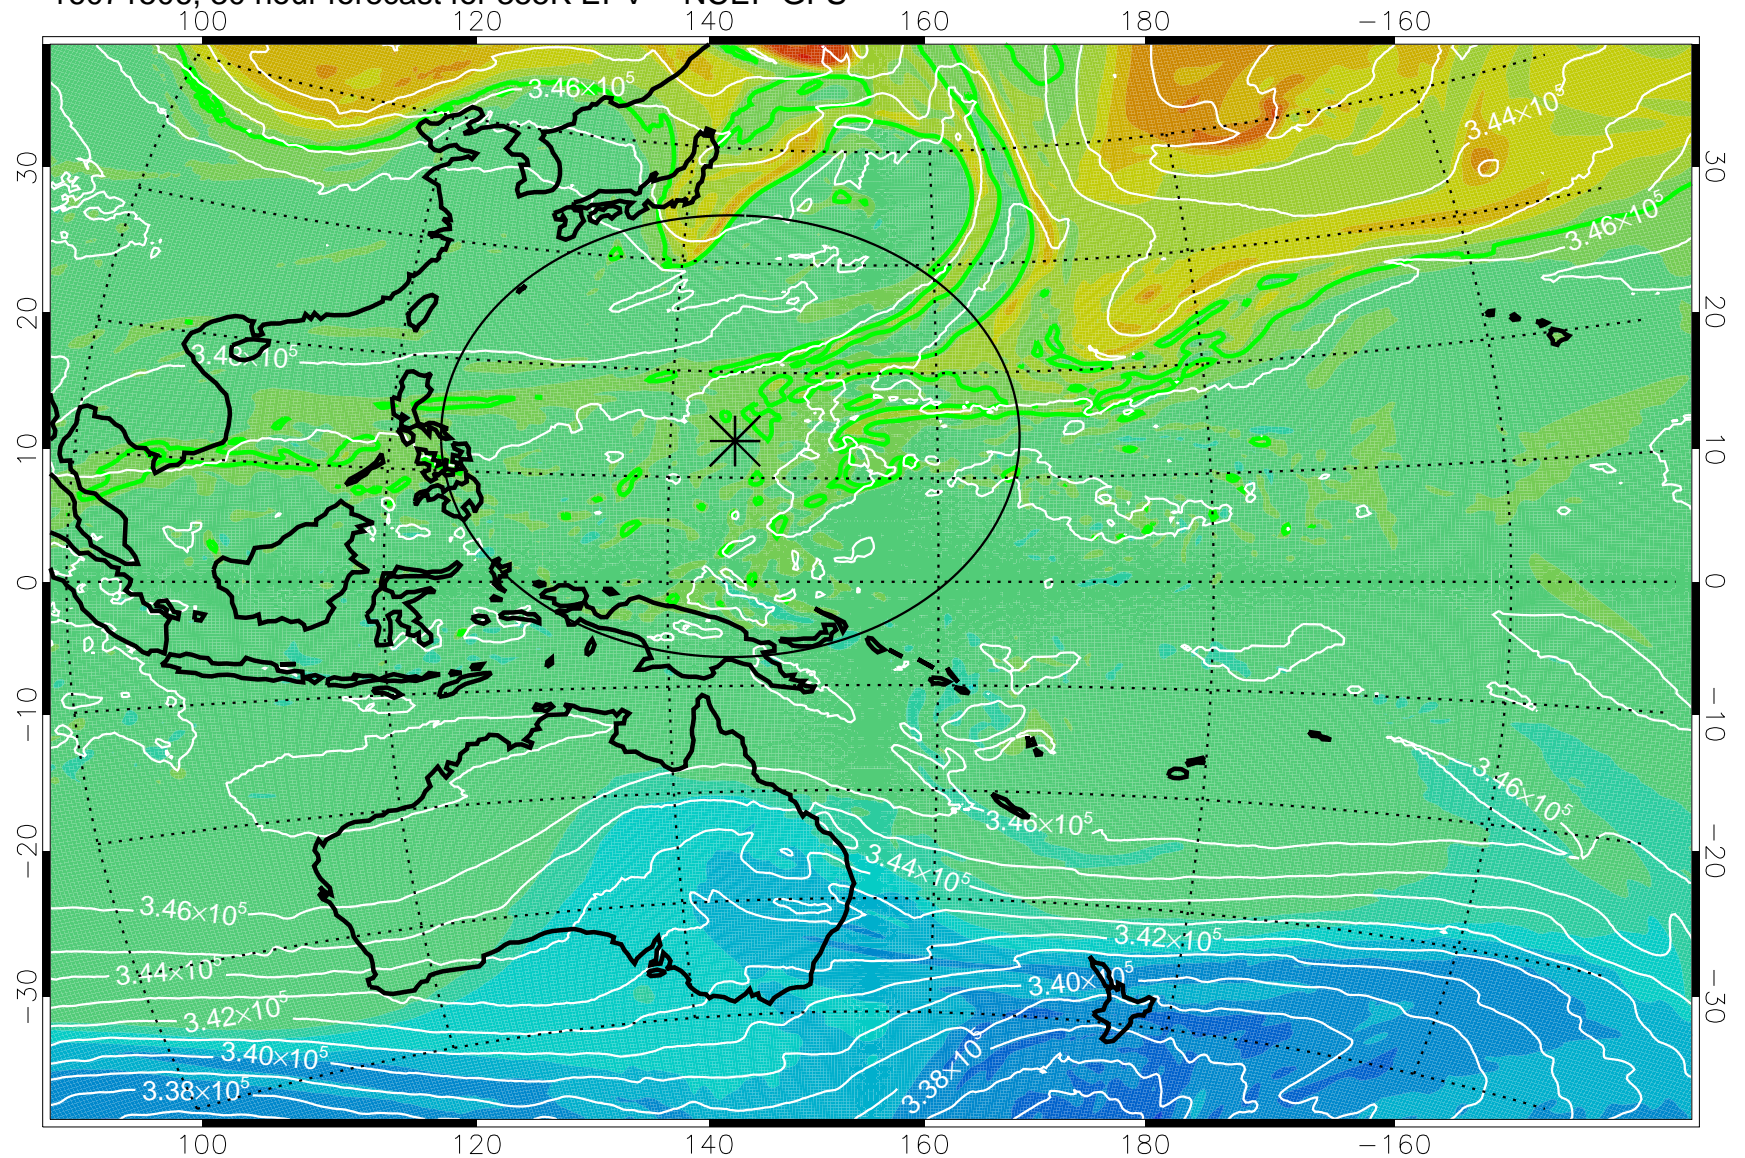

16071406, 6 hour forecast for 355K EPV -- NCEP GFS

355K Montgomery Streamfunction, white
EPV Tropopause (2 PVU) Position
Range ring of 2304 km

16071412, 12 hour forecast for 355K EPV -- NCEP GFS

355K Montgomery Streamfunction, white
EPV Tropopause (2 PVU) Position
Range ring of 2304 km

16071500, 24 hour forecast for 355K EPV -- NCEP GFS

355K Montgomery Streamfunction, white
EPV Tropopause (2 PVU) Position
Range ring of 2304 km

16071506, 30 hour forecast for 355K EPV -- NCEP GFS

355K Montgomery Streamfunction, white
EPV Tropopause (2 PVU) Position
Range ring of 2304 km

16071512, 36 hour forecast for 355K EPV -- NCEP GFS

355K Montgomery Streamfunction, white
EPV Tropopause (2 PVU) Position
Range ring of 2304 km

16071518, 42 hour forecast for 355K EPV -- NCEP GFS

355K Montgomery Streamfunction, white
EPV Tropopause (2 PVU) Position
Range ring of 2304 km

16071600, 48 hour forecast for 355K EPV -- NCEP GFS

355K Montgomery Streamfunction, white
EPV Tropopause (2 PVU) Position
Range ring of 2304 km

16071606, 54 hour forecast for 355K EPV -- NCEP GFS

355K Montgomery Streamfunction, white
EPV Tropopause (2 PVU) Position
Range ring of 2304 km