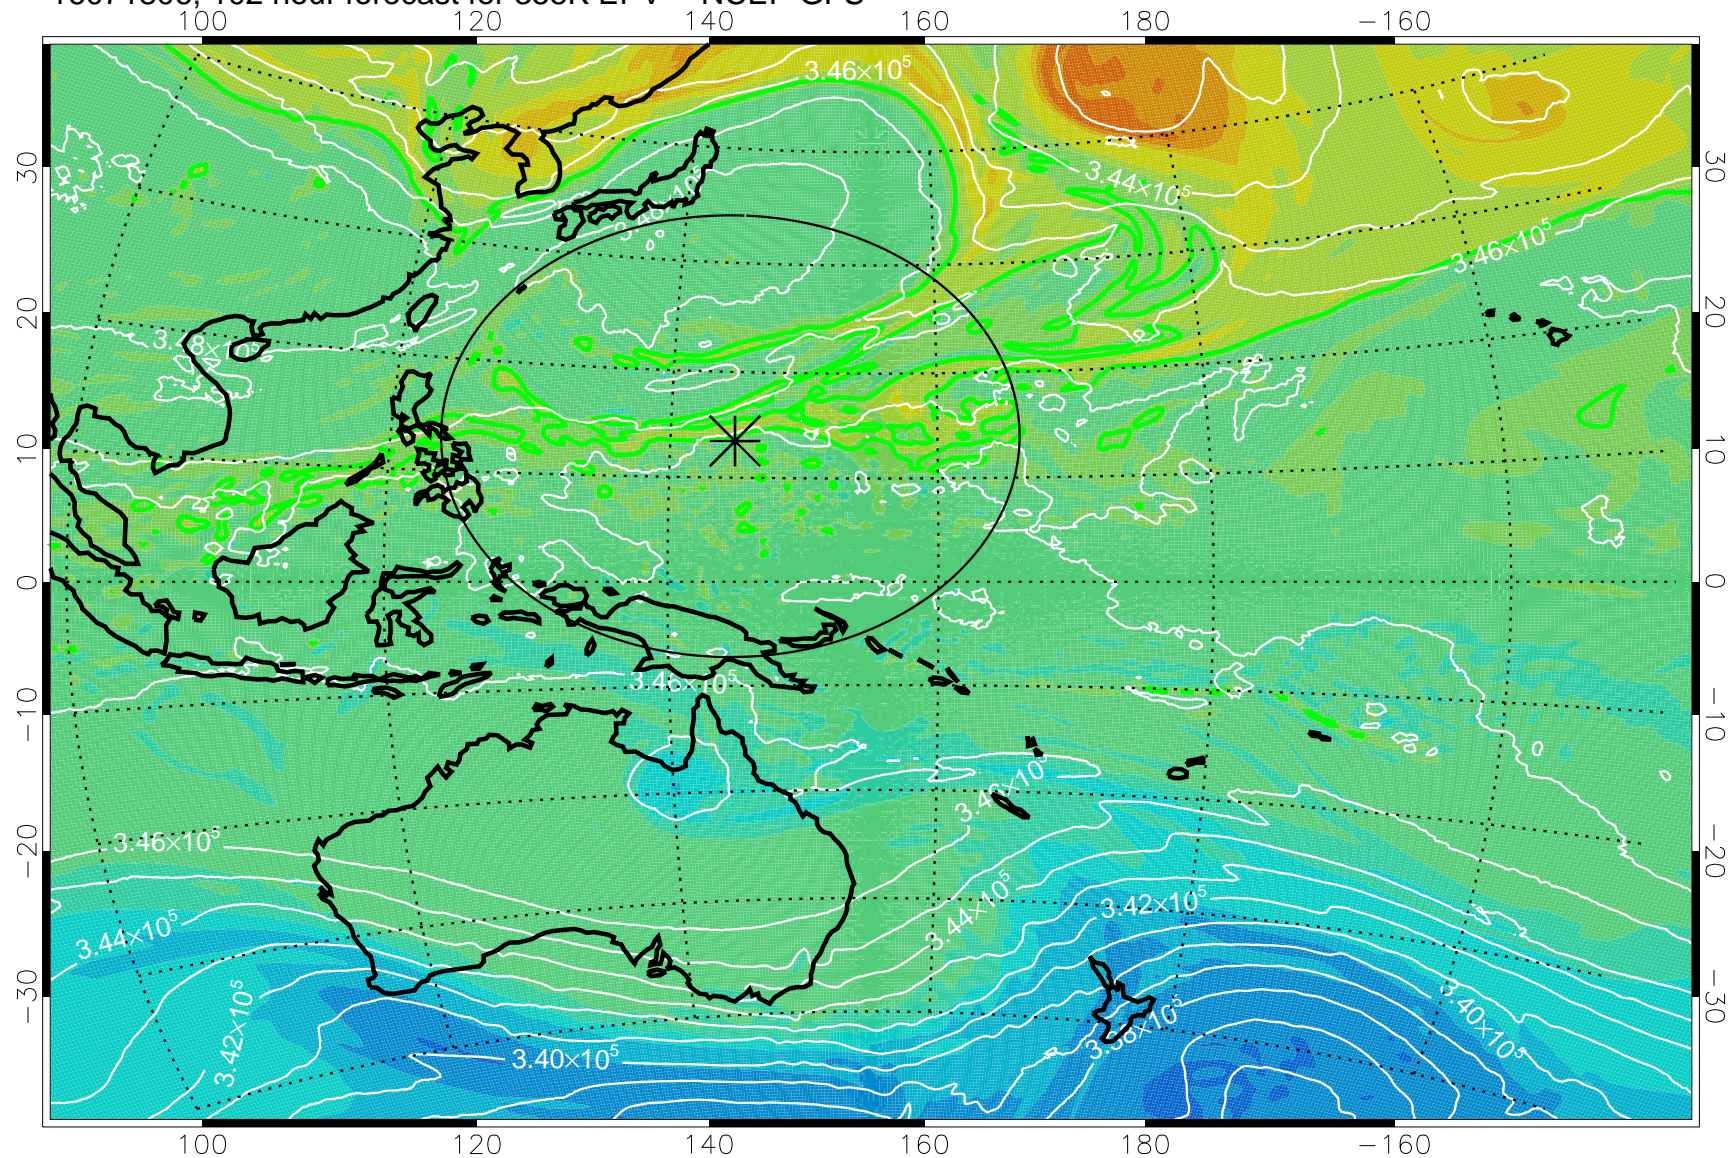

16071712, 84 hour forecast for 355K EPV -- NCEP GFS

355K Montgomery Streamfunction, white
EPV Tropopause (2 PVU) Position
Range ring of 2304 km

16071718, 90 hour forecast for 355K EPV -- NCEP GFS

355K Montgomery Streamfunction, white
EPV Tropopause (2 PVU) Position
Range ring of 2304 km

16071800, 96 hour forecast for 355K EPV -- NCEP GFS

355K Montgomery Streamfunction, white
EPV Tropopause (2 PVU) Position
Range ring of 2304 km

16071806, 102 hour forecast for 355K EPV -- NCEP GFS

355K Montgomery Streamfunction, white
EPV Tropopause (2 PVU) Position
Range ring of 2304 km

16071812, 108 hour forecast for 355K EPV -- NCEP GFS

355K Montgomery Streamfunction, white
EPV Tropopause (2 PVU) Position
Range ring of 2304 km

16071818, 114 hour forecast for 355K EPV -- NCEP GFS

355K Montgomery Streamfunction, white
EPV Tropopause (2 PVU) Position
Range ring of 2304 km

16071900, 120 hour forecast for 355K EPV -- NCEP GFS

355K Montgomery Streamfunction, white
EPV Tropopause (2 PVU) Position
Range ring of 2304 km