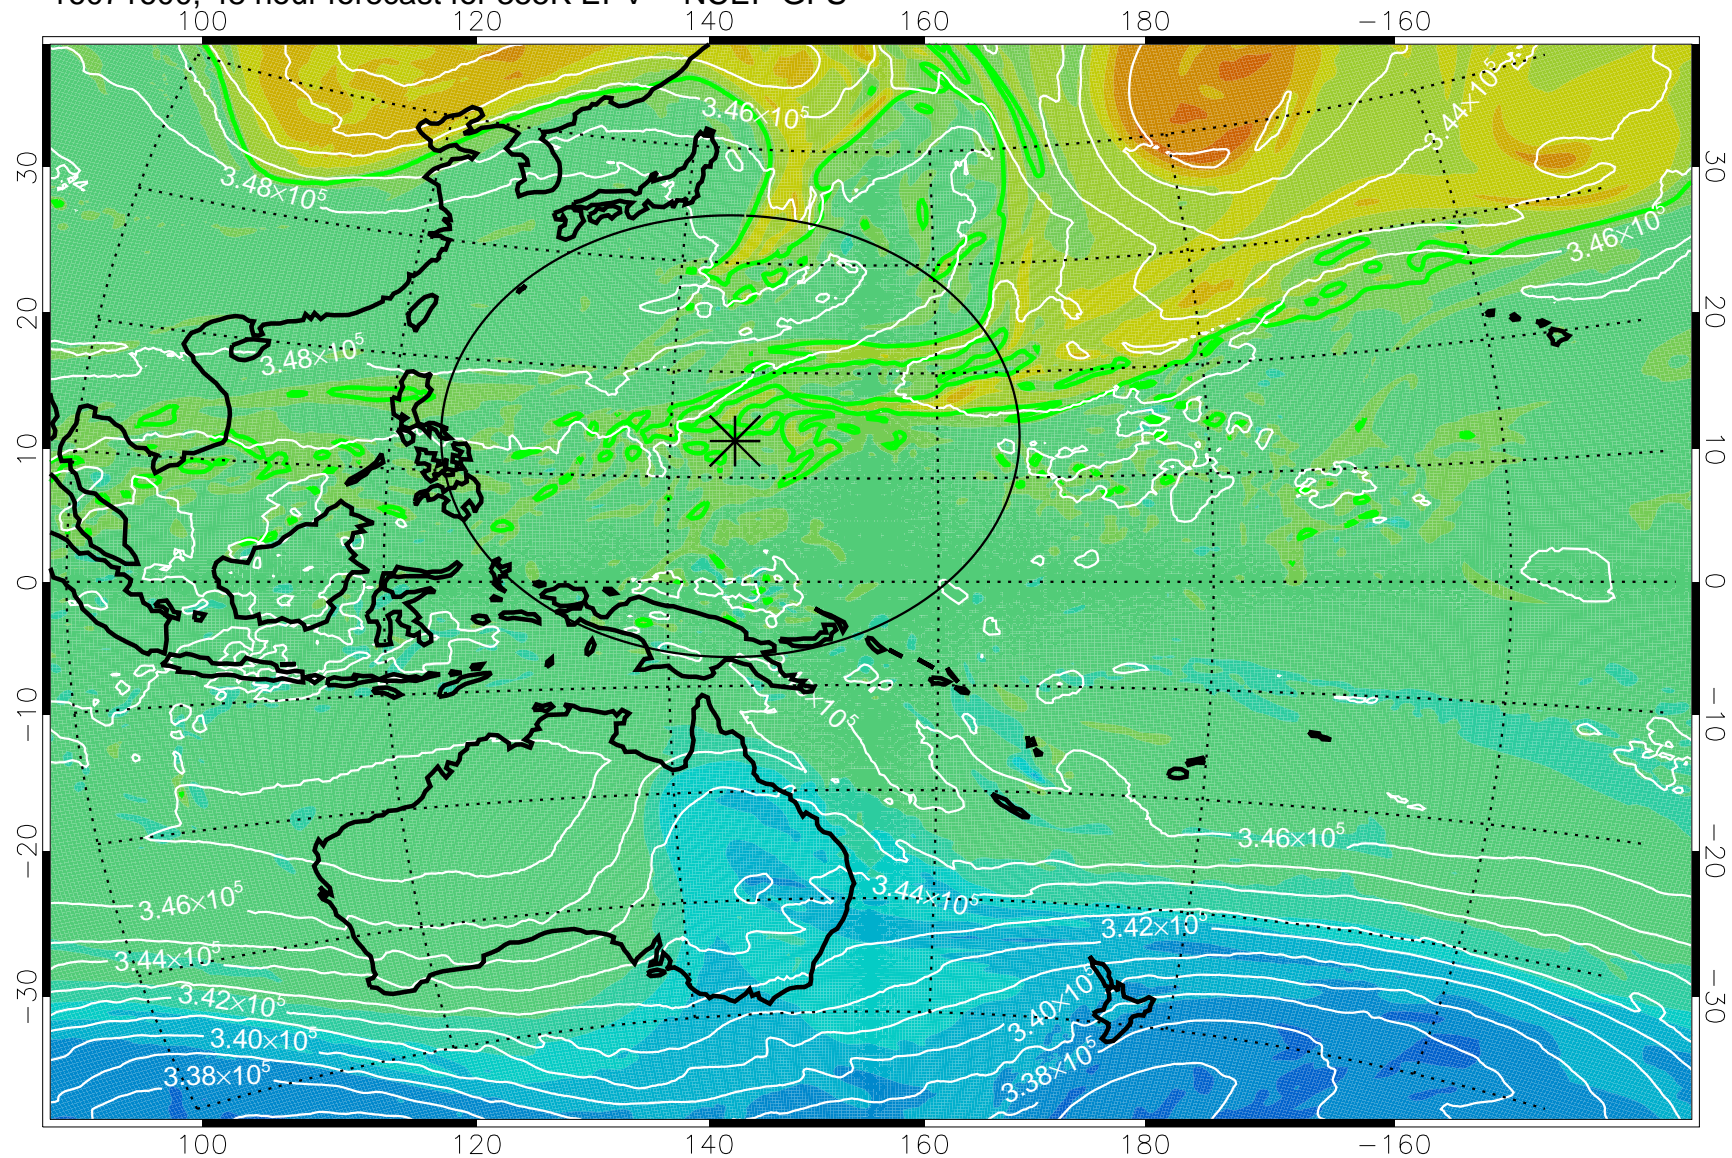

16071512, 36 hour forecast for 355K EPV -- NCEP GFS

355K Montgomery Streamfunction, white
EPV Tropopause (2 PVU) Position
Range ring of 2304 km

16071518, 42 hour forecast for 355K EPV -- NCEP GFS

355K Montgomery Streamfunction, white
EPV Tropopause (2 PVU) Position
Range ring of 2304 km

16071600, 48 hour forecast for 355K EPV -- NCEP GFS

355K Montgomery Streamfunction, white
EPV Tropopause (2 PVU) Position
Range ring of 2304 km

16071606, 54 hour forecast for 355K EPV -- NCEP GFS

355K Montgomery Streamfunction, white
EPV Tropopause (2 PVU) Position
Range ring of 2304 km

16071612, 60 hour forecast for 355K EPV -- NCEP GFS

355K Montgomery Streamfunction, white
EPV Tropopause (2 PVU) Position
Range ring of 2304 km

16071618, 66 hour forecast for 355K EPV -- NCEP GFS

355K Montgomery Streamfunction, white
EPV Tropopause (2 PVU) Position
Range ring of 2304 km

16071700, 72 hour forecast for 355K EPV -- NCEP GFS

355K Montgomery Streamfunction, white
EPV Tropopause (2 PVU) Position
Range ring of 2304 km

16071706, 78 hour forecast for 355K EPV -- NCEP GFS

355K Montgomery Streamfunction, white
EPV Tropopause (2 PVU) Position
Range ring of 2304 km