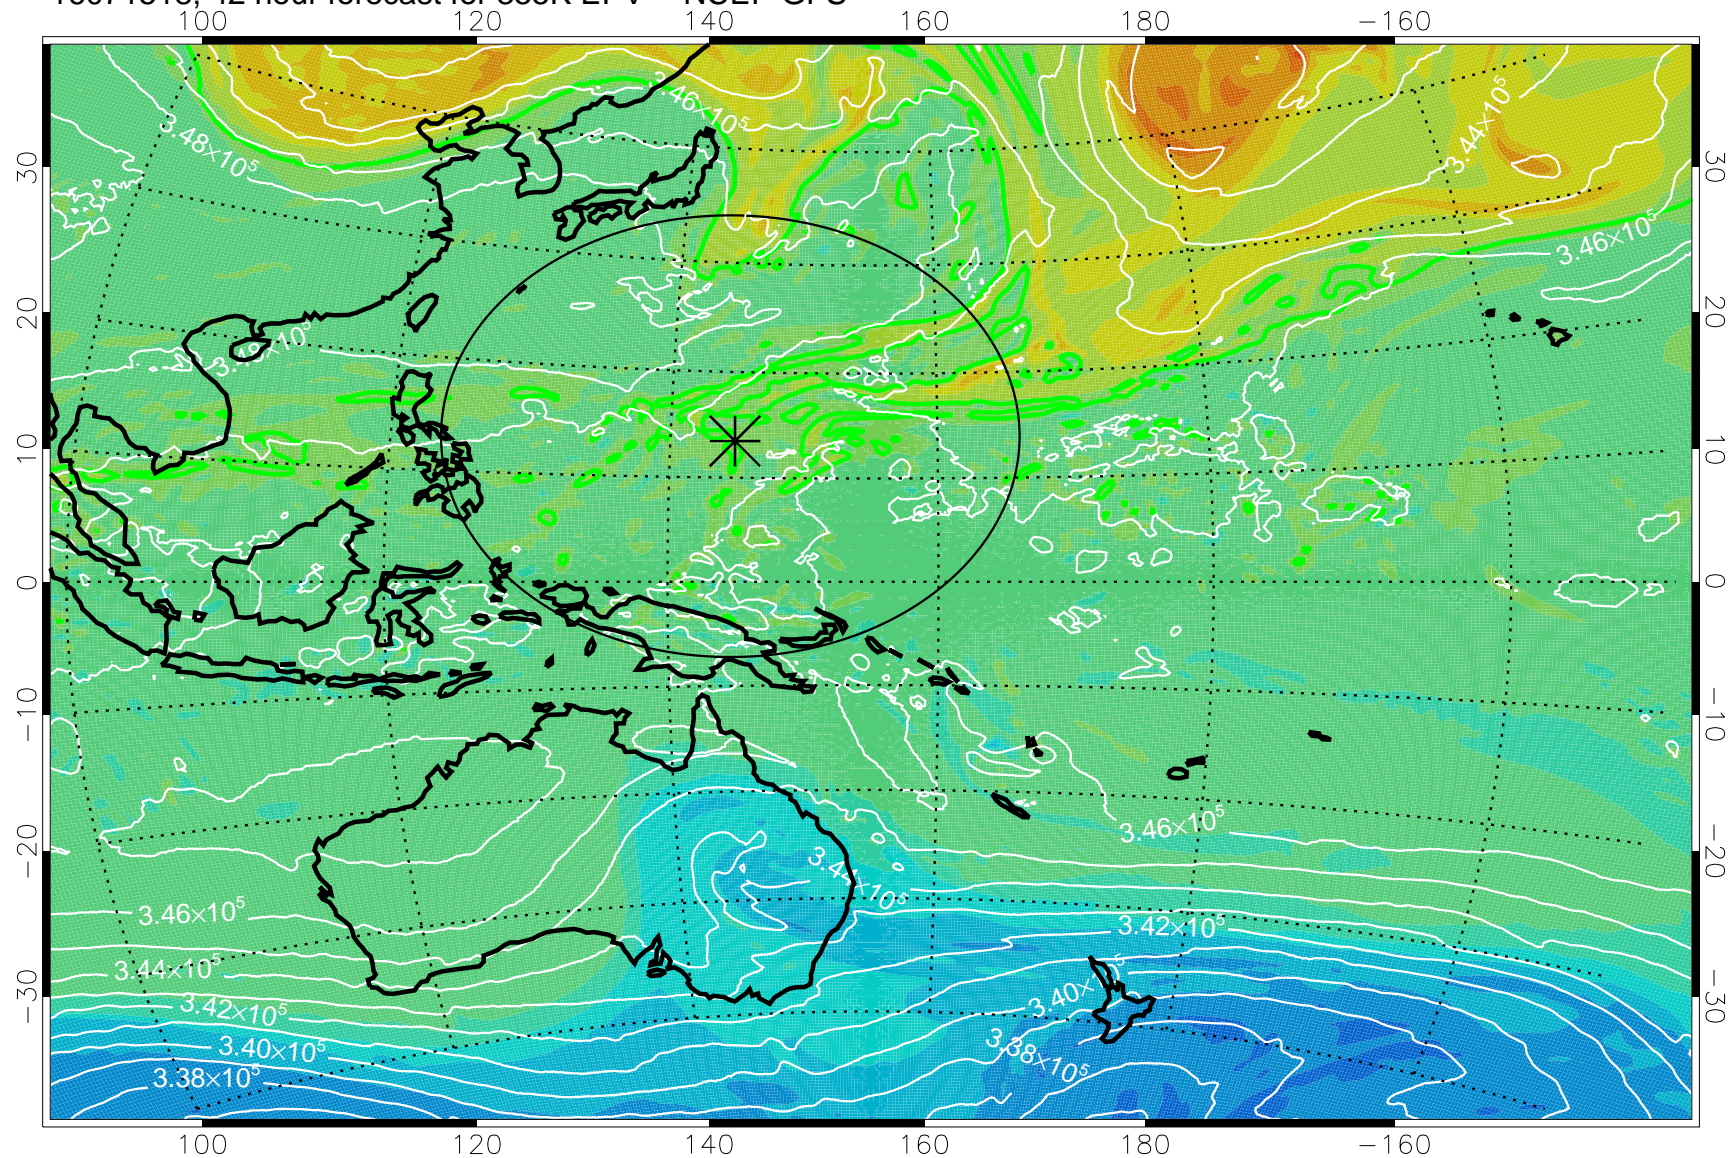

16071500, 24 hour forecast for 355K EPV -- NCEP GFS

355K Montgomery Streamfunction, white
EPV Tropopause (2 PVU) Position
Range ring of 2304 km

16071506, 30 hour forecast for 355K EPV -- NCEP GFS

355K Montgomery Streamfunction, white
EPV Tropopause (2 PVU) Position
Range ring of 2304 km

16071512, 36 hour forecast for 355K EPV -- NCEP GFS

355K Montgomery Streamfunction, white
EPV Tropopause (2 PVU) Position
Range ring of 2304 km

16071518, 42 hour forecast for 355K EPV -- NCEP GFS

355K Montgomery Streamfunction, white
EPV Tropopause (2 PVU) Position
Range ring of 2304 km

16071600, 48 hour forecast for 355K EPV -- NCEP GFS

355K Montgomery Streamfunction, white
EPV Tropopause (2 PVU) Position
Range ring of 2304 km

16071606, 54 hour forecast for 355K EPV -- NCEP GFS

355K Montgomery Streamfunction, white
EPV Tropopause (2 PVU) Position
Range ring of 2304 km

16071612, 60 hour forecast for 355K EPV -- NCEP GFS

355K Montgomery Streamfunction, white
EPV Tropopause (2 PVU) Position
Range ring of 2304 km

16071618, 66 hour forecast for 355K EPV -- NCEP GFS

355K Montgomery Streamfunction, white
EPV Tropopause (2 PVU) Position
Range ring of 2304 km