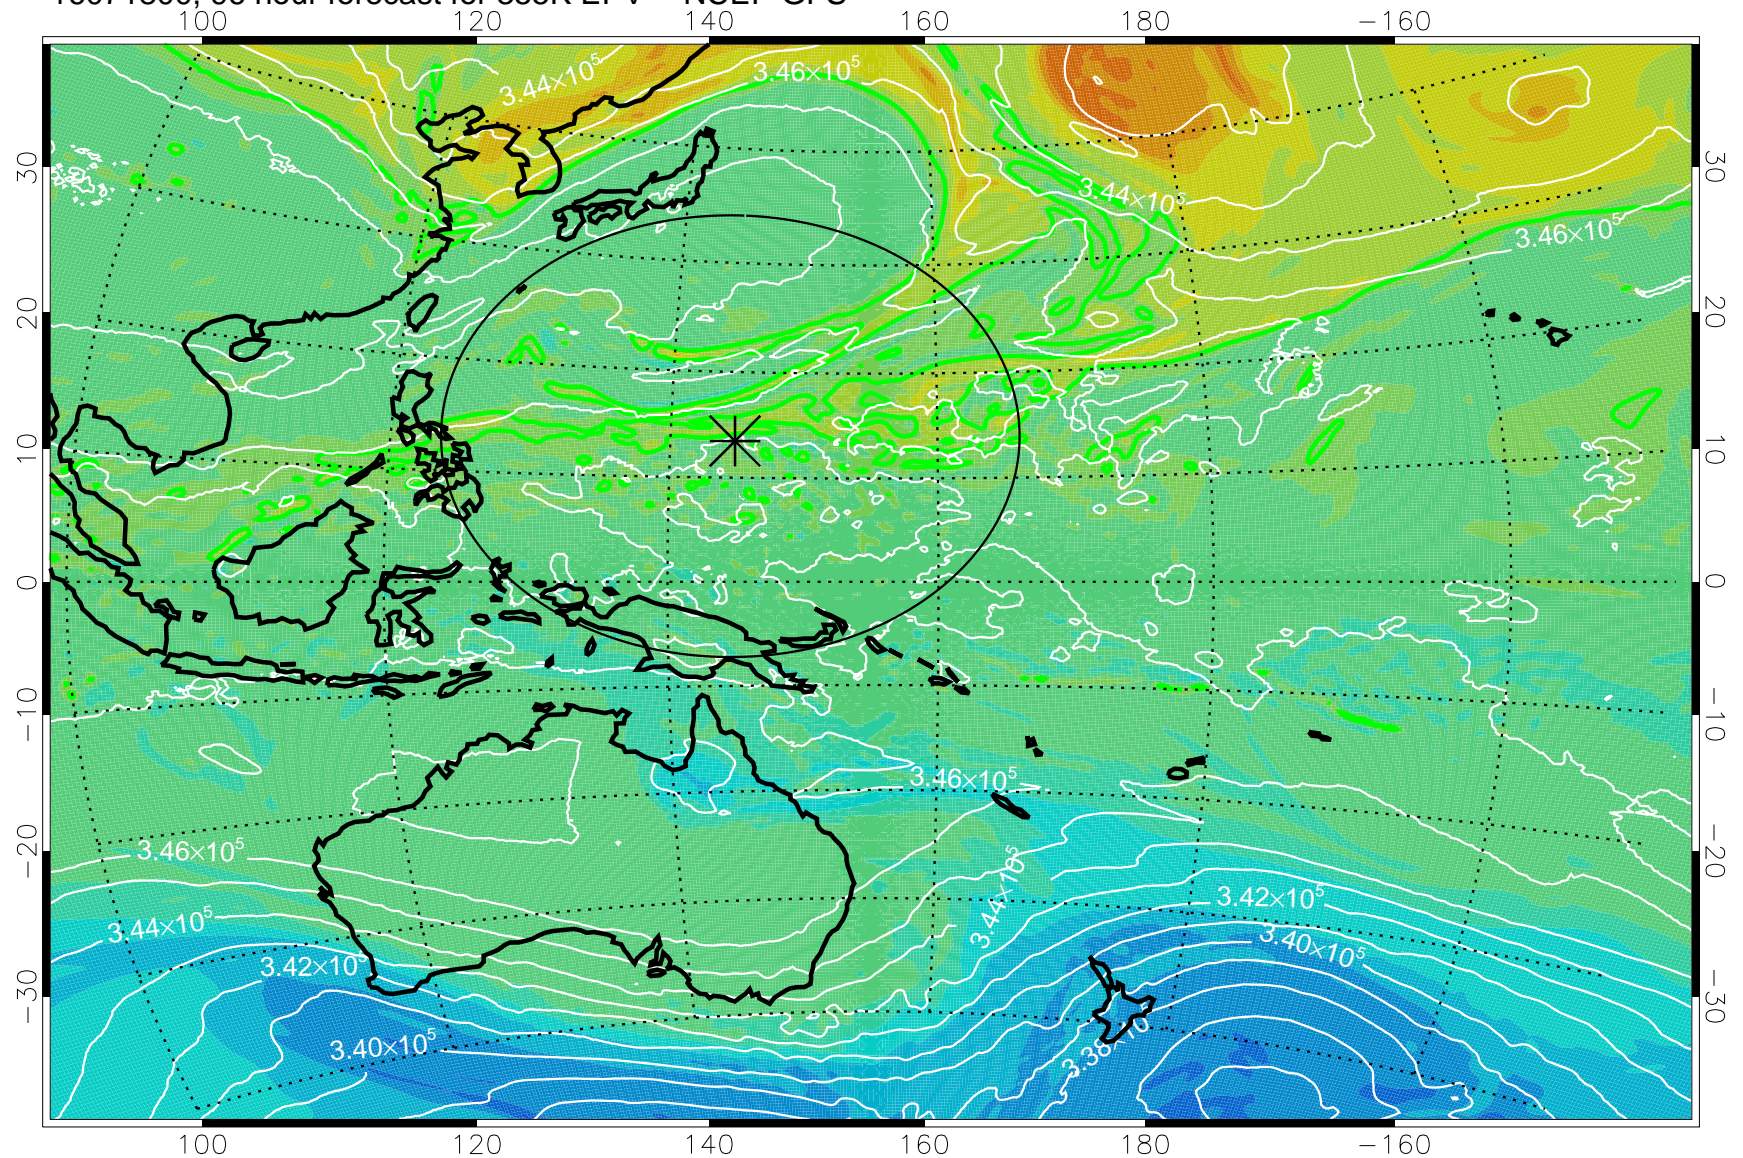

16071712, 84 hour forecast for 355K EPV -- NCEP GFS

355K Montgomery Streamfunction, white
EPV Tropopause (2 PVU) Position
Range ring of 2304 km

16071718, 90 hour forecast for 355K EPV -- NCEP GFS

355K Montgomery Streamfunction, white
EPV Tropopause (2 PVU) Position
Range ring of 2304 km

16071800, 96 hour forecast for 355K EPV -- NCEP GFS

355K Montgomery Streamfunction, white
EPV Tropopause (2 PVU) Position
Range ring of 2304 km

16071806, 102 hour forecast for 355K EPV -- NCEP GFS

355K Montgomery Streamfunction, white
EPV Tropopause (2 PVU) Position
Range ring of 2304 km

16071812, 108 hour forecast for 355K EPV -- NCEP GFS

355K Montgomery Streamfunction, white
EPV Tropopause (2 PVU) Position
Range ring of 2304 km

16071818, 114 hour forecast for 355K EPV -- NCEP GFS

355K Montgomery Streamfunction, white
EPV Tropopause (2 PVU) Position
Range ring of 2304 km

16071900, 120 hour forecast for 355K EPV -- NCEP GFS

355K Montgomery Streamfunction, white
EPV Tropopause (2 PVU) Position
Range ring of 2304 km