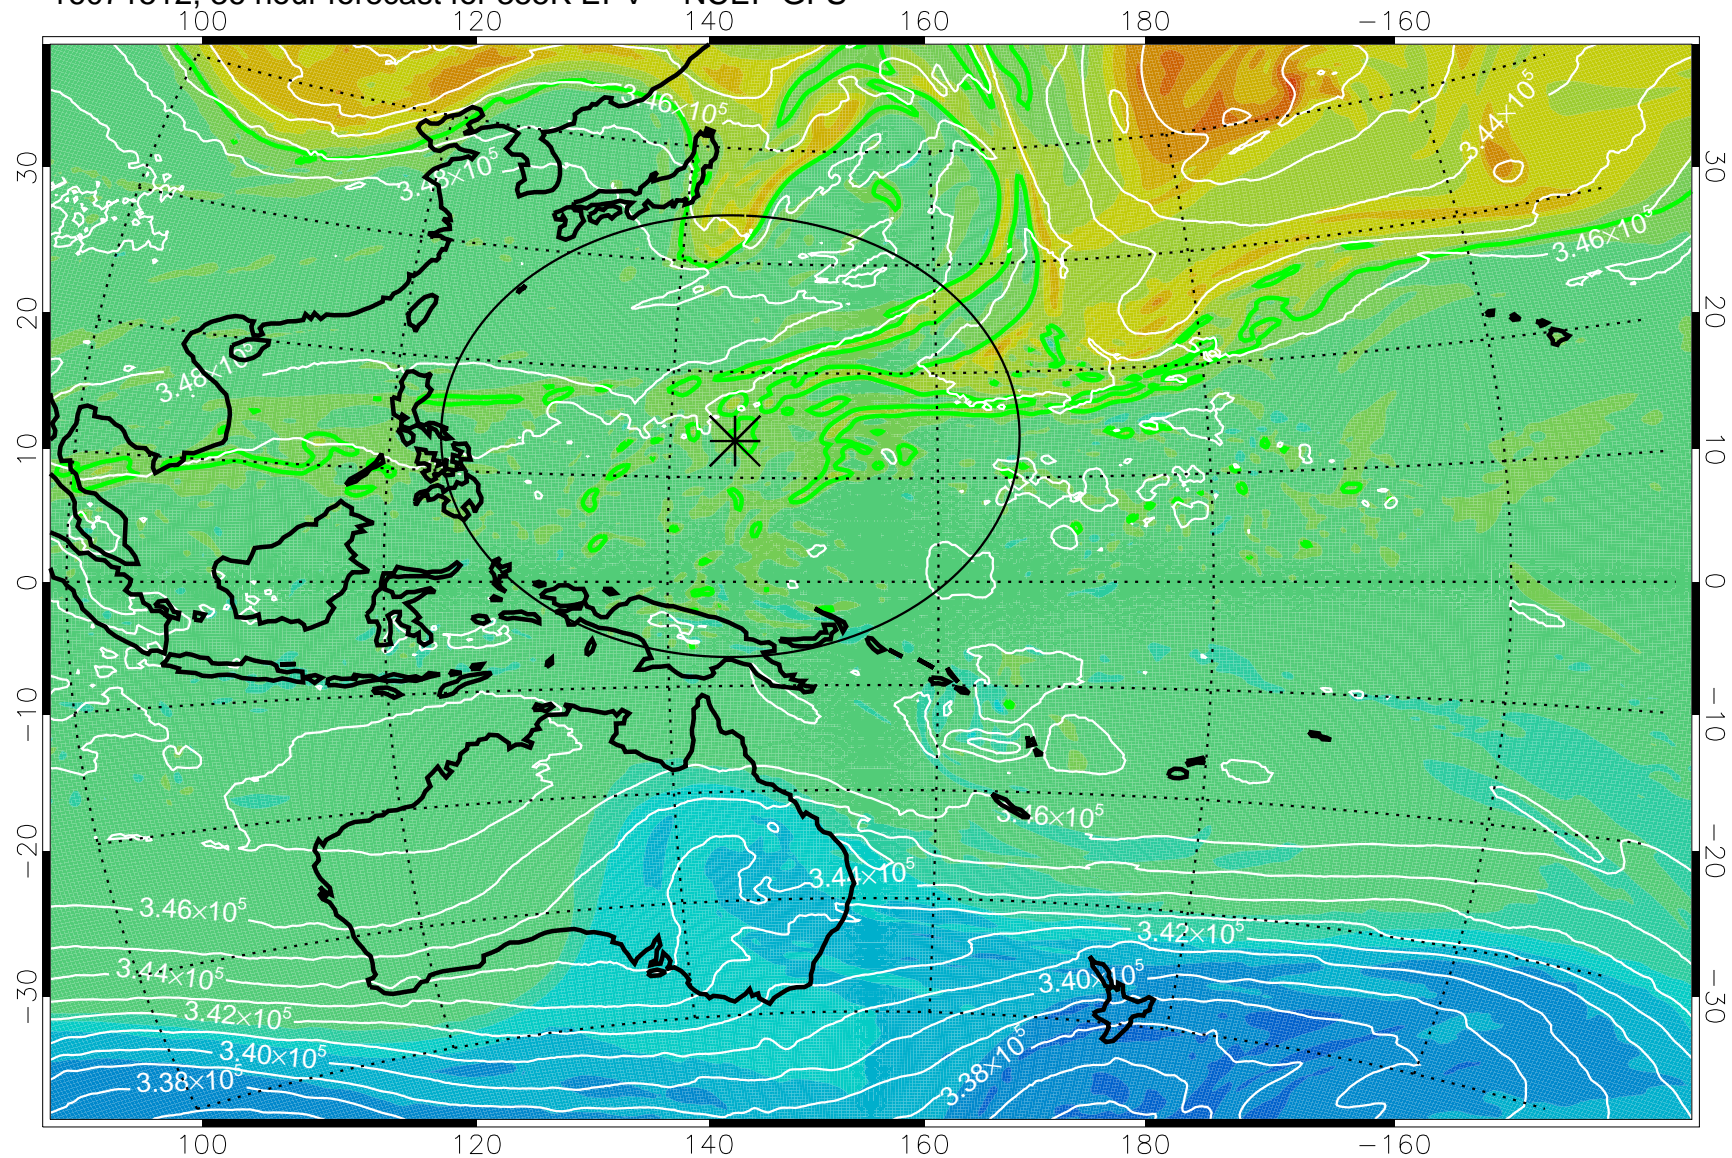

16071500, 24 hour forecast for 355K EPV -- NCEP GFS

355K Montgomery Streamfunction, white
EPV Tropopause (2 PVU) Position
Range ring of 2304 km

16071506, 30 hour forecast for 355K EPV -- NCEP GFS

355K Montgomery Streamfunction, white
EPV Tropopause (2 PVU) Position
Range ring of 2304 km

16071512, 36 hour forecast for 355K EPV -- NCEP GFS

355K Montgomery Streamfunction, white
EPV Tropopause (2 PVU) Position
Range ring of 2304 km

16071518, 42 hour forecast for 355K EPV -- NCEP GFS

355K Montgomery Streamfunction, white
EPV Tropopause (2 PVU) Position
Range ring of 2304 km

16071600, 48 hour forecast for 355K EPV -- NCEP GFS

355K Montgomery Streamfunction, white
EPV Tropopause (2 PVU) Position
Range ring of 2304 km

16071606, 54 hour forecast for 355K EPV -- NCEP GFS

355K Montgomery Streamfunction, white
EPV Tropopause (2 PVU) Position
Range ring of 2304 km

16071612, 60 hour forecast for 355K EPV -- NCEP GFS

355K Montgomery Streamfunction, white
EPV Tropopause (2 PVU) Position
Range ring of 2304 km

16071618, 66 hour forecast for 355K EPV -- NCEP GFS

355K Montgomery Streamfunction, white
EPV Tropopause (2 PVU) Position
Range ring of 2304 km