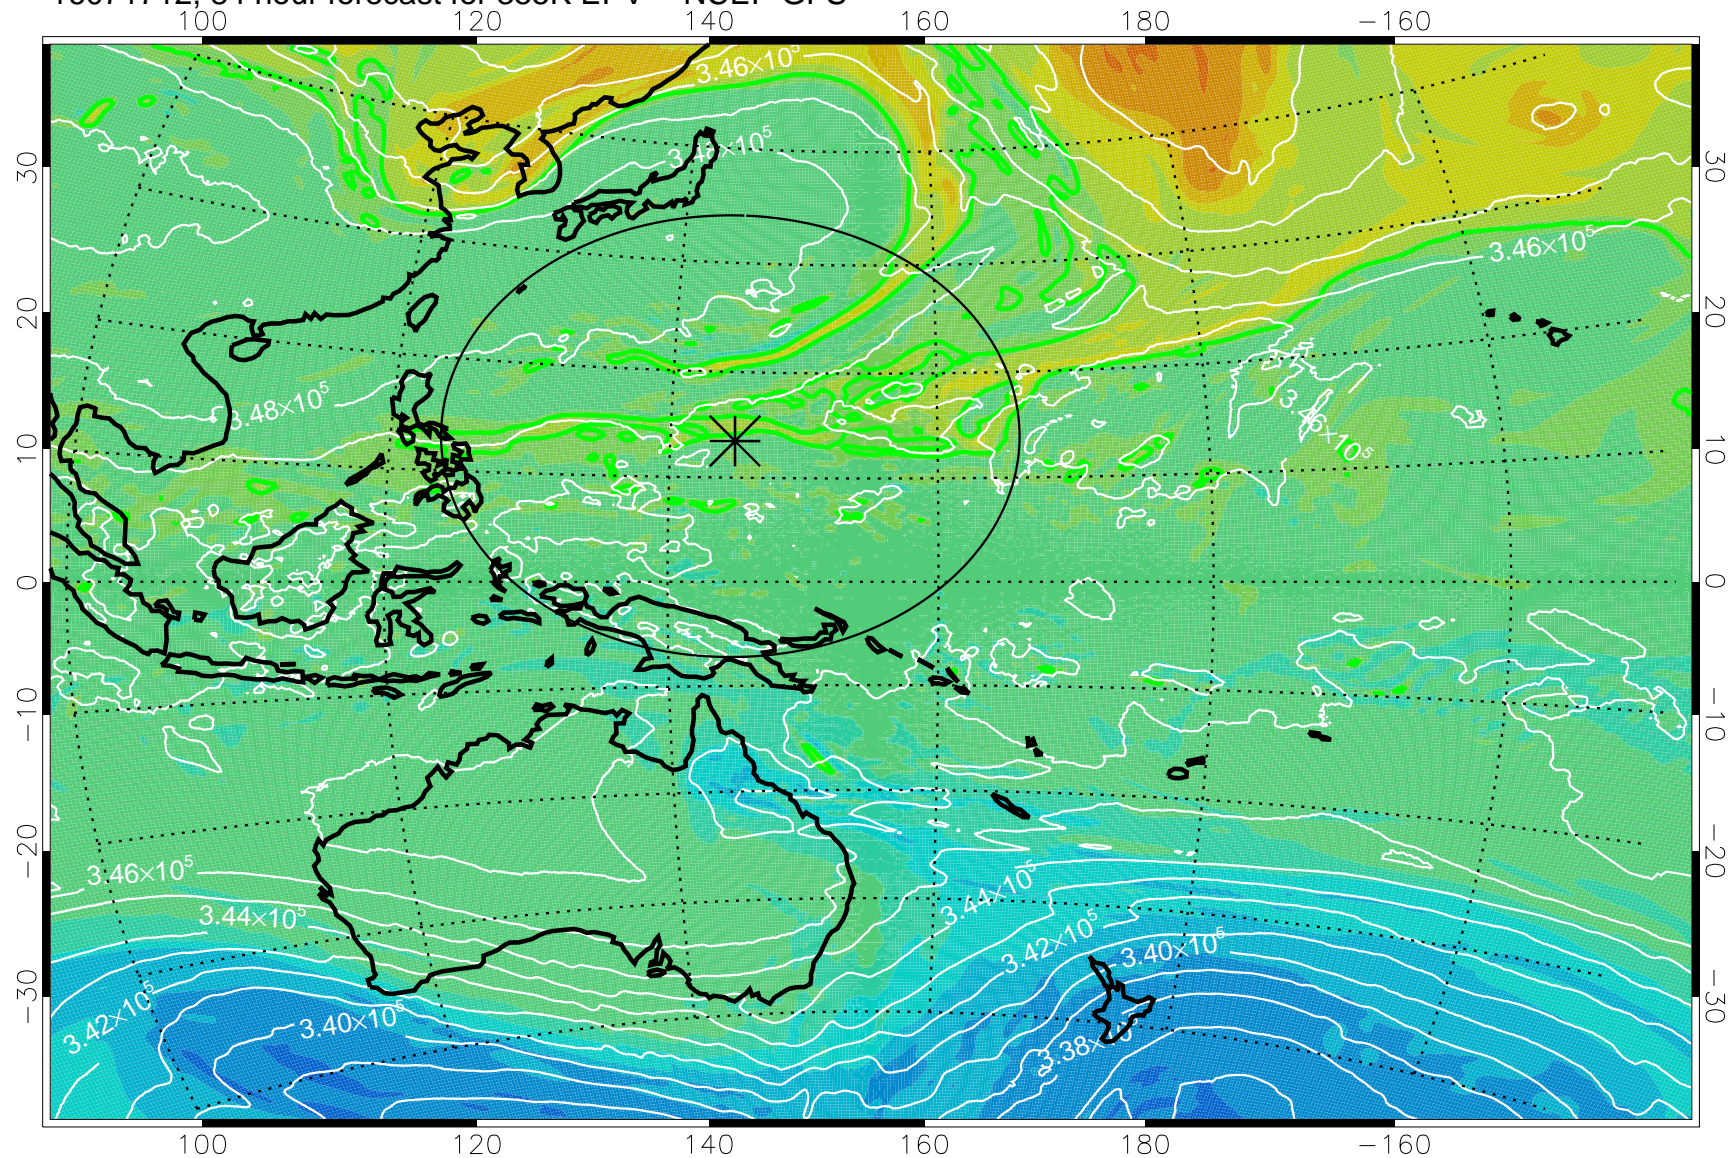

16071700, 72 hour forecast for 355K EPV -- NCEP GFS

355K Montgomery Streamfunction, white
EPV Tropopause (2 PVU) Position
Range ring of 2304 km

16071706, 78 hour forecast for 355K EPV -- NCEP GFS

355K Montgomery Streamfunction, white
EPV Tropopause (2 PVU) Position
Range ring of 2304 km

16071712, 84 hour forecast for 355K EPV -- NCEP GFS

355K Montgomery Streamfunction, white
EPV Tropopause (2 PVU) Position
Range ring of 2304 km

16071718, 90 hour forecast for 355K EPV -- NCEP GFS

355K Montgomery Streamfunction, white
EPV Tropopause (2 PVU) Position
Range ring of 2304 km

16071800, 96 hour forecast for 355K EPV -- NCEP GFS

355K Montgomery Streamfunction, white
EPV Tropopause (2 PVU) Position
Range ring of 2304 km

16071806, 102 hour forecast for 355K EPV -- NCEP GFS

355K Montgomery Streamfunction, white
EPV Tropopause (2 PVU) Position
Range ring of 2304 km

16071900, 120 hour forecast for 355K EPV -- NCEP GFS

355K Montgomery Streamfunction, white
EPV Tropopause (2 PVU) Position
Range ring of 2304 km