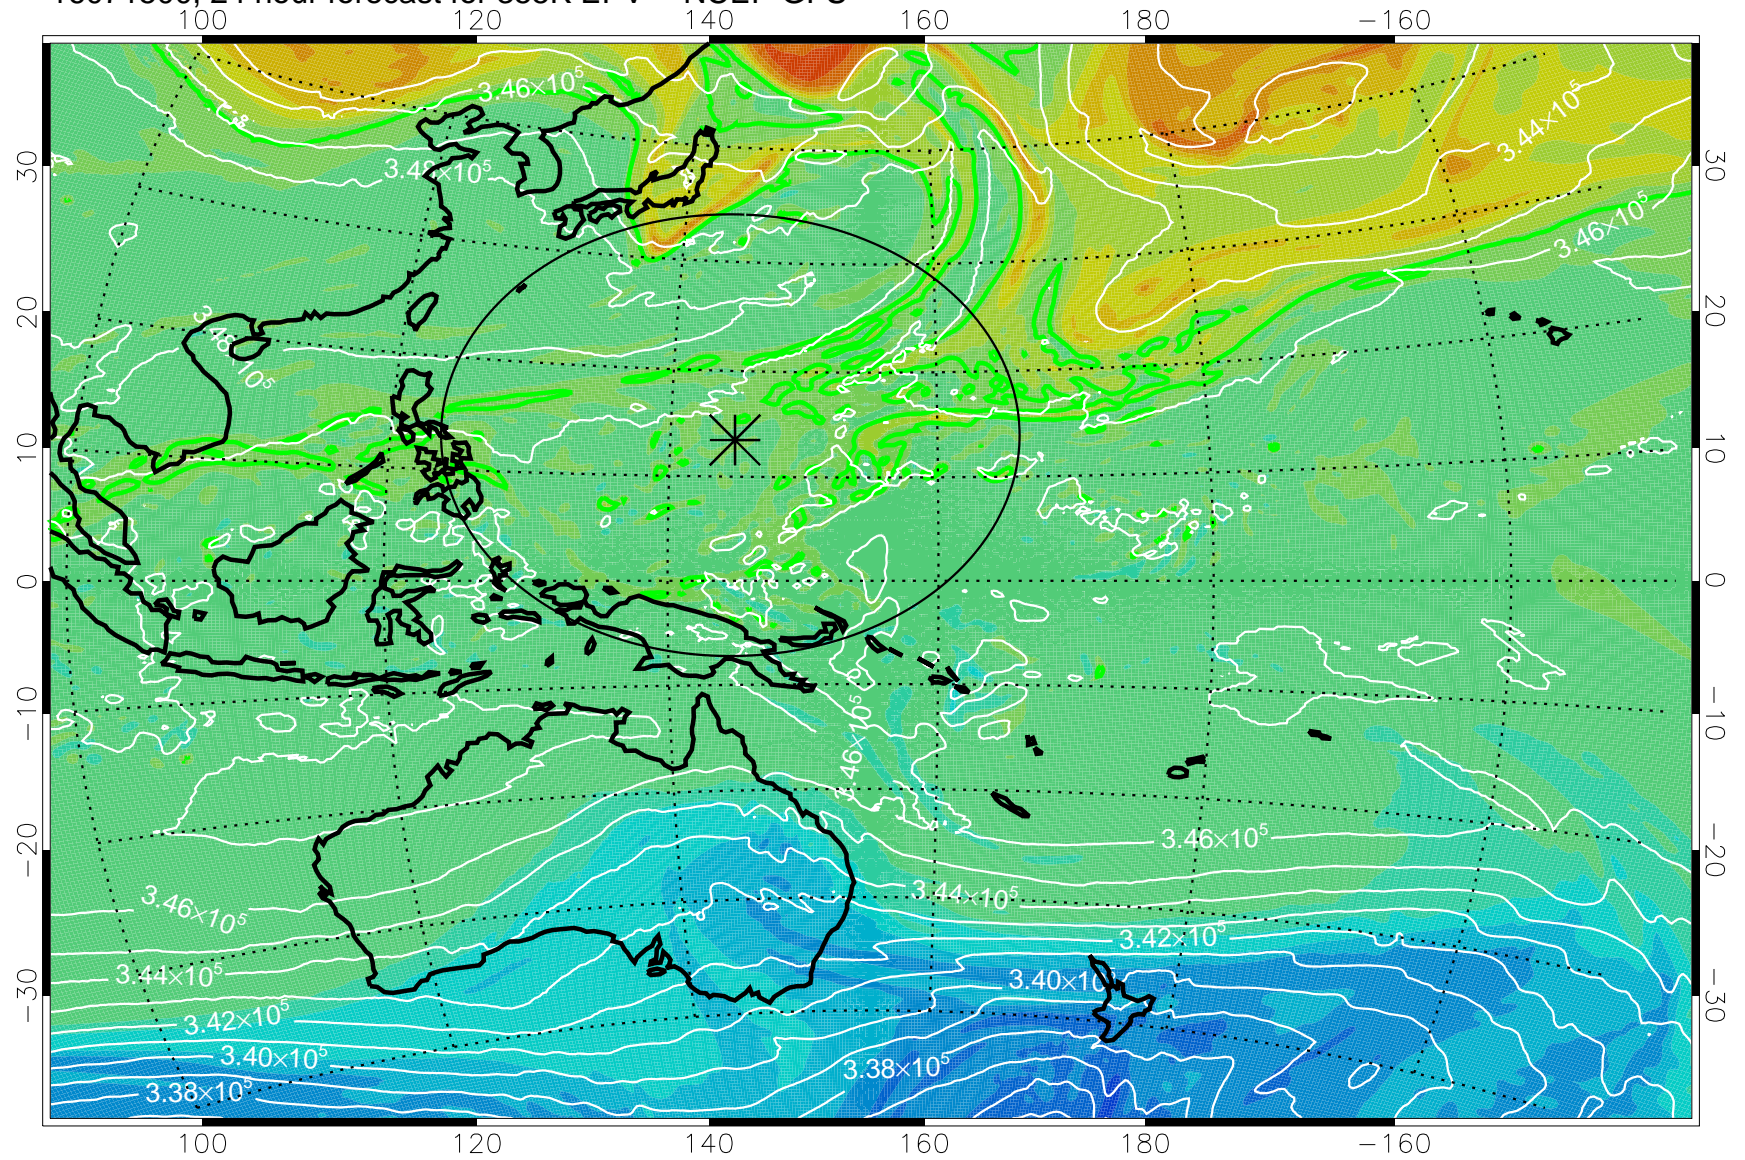

16071406, 6 hour forecast for 355K EPV -- NCEP GFS

355K Montgomery Streamfunction, white
EPV Tropopause (2 PVU) Position
Range ring of 2304 km

16071412, 12 hour forecast for 355K EPV -- NCEP GFS

355K Montgomery Streamfunction, white
EPV Tropopause (2 PVU) Position
Range ring of 2304 km

16071500, 24 hour forecast for 355K EPV -- NCEP GFS

355K Montgomery Streamfunction, white
EPV Tropopause (2 PVU) Position
Range ring of 2304 km

16071506, 30 hour forecast for 355K EPV -- NCEP GFS

355K Montgomery Streamfunction, white
EPV Tropopause (2 PVU) Position
Range ring of 2304 km

16071512, 36 hour forecast for 355K EPV -- NCEP GFS

355K Montgomery Streamfunction, white
EPV Tropopause (2 PVU) Position
Range ring of 2304 km

16071518, 42 hour forecast for 355K EPV -- NCEP GFS

355K Montgomery Streamfunction, white
EPV Tropopause (2 PVU) Position
Range ring of 2304 km

16071600, 48 hour forecast for 355K EPV -- NCEP GFS

355K Montgomery Streamfunction, white
EPV Tropopause (2 PVU) Position
Range ring of 2304 km

16071606, 54 hour forecast for 355K EPV -- NCEP GFS

355K Montgomery Streamfunction, white
EPV Tropopause (2 PVU) Position
Range ring of 2304 km