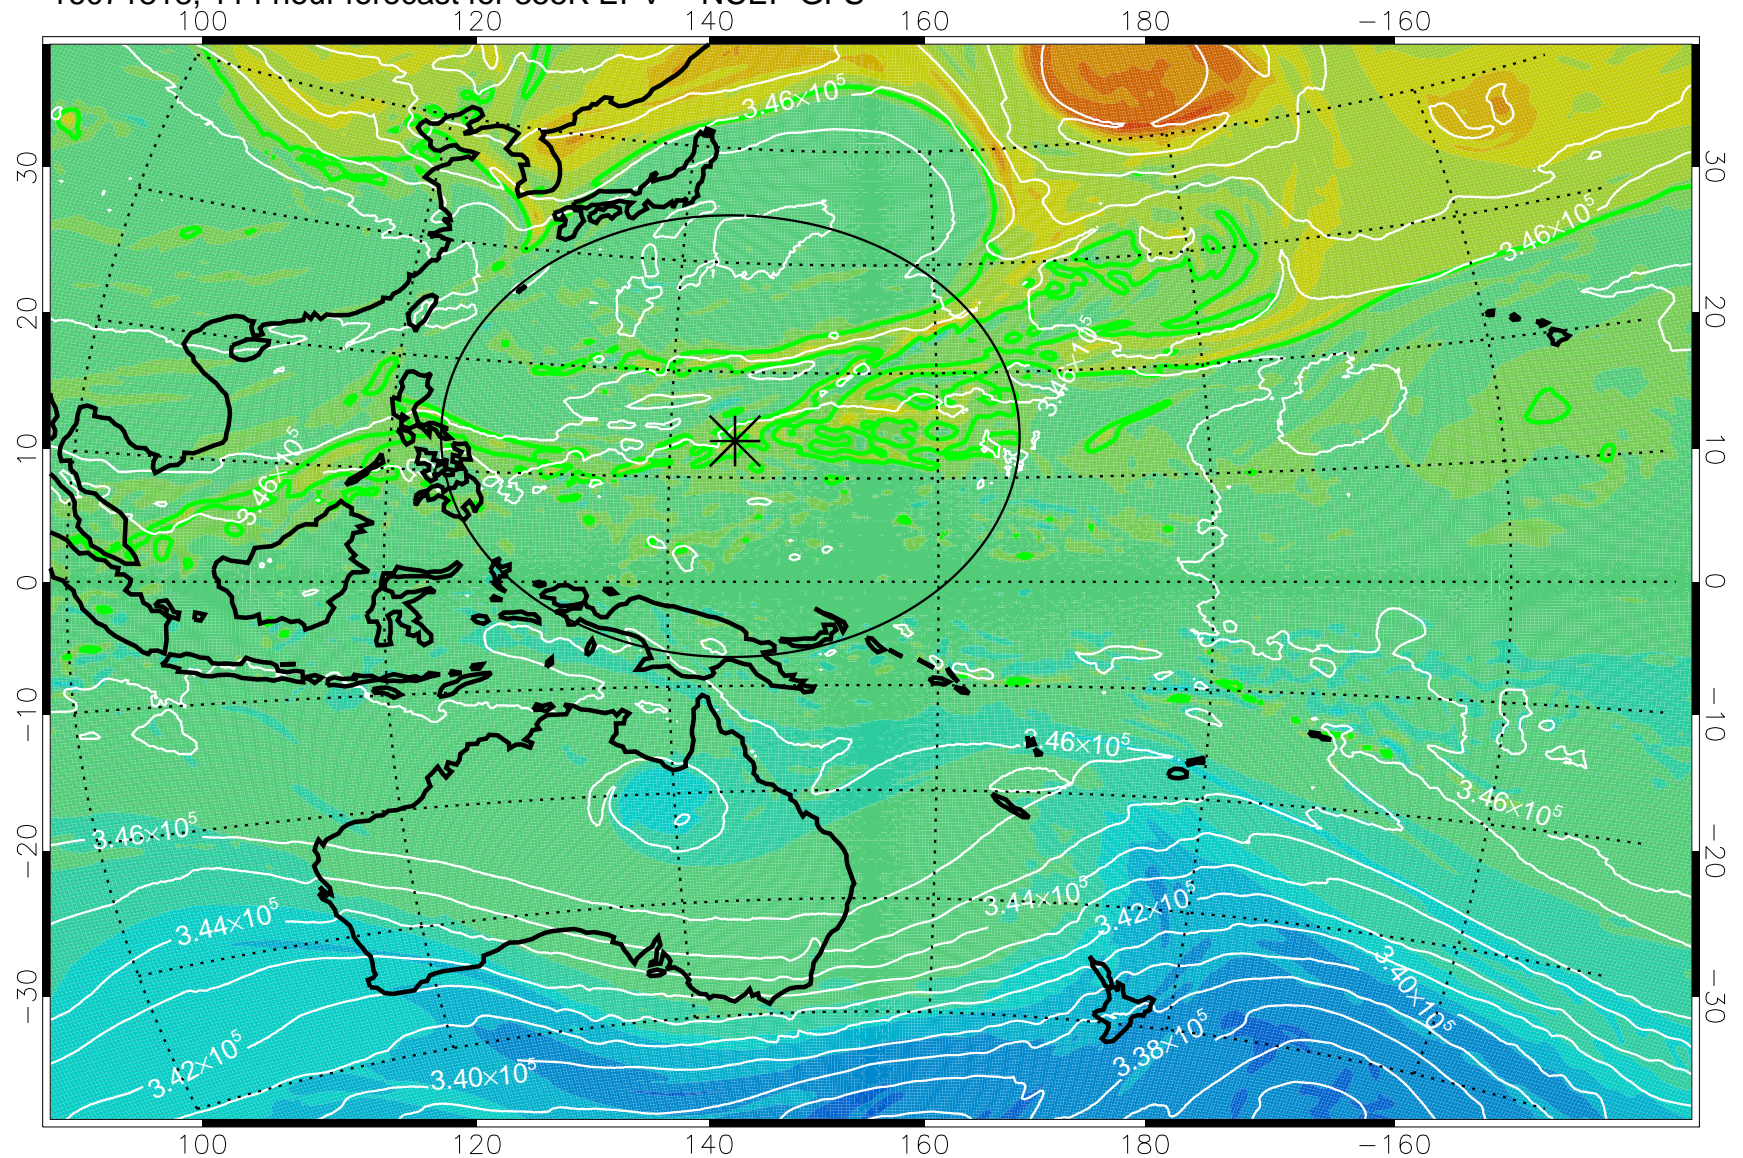

16071712, 84 hour forecast for 355K EPV -- NCEP GFS

355K Montgomery Streamfunction, white
EPV Tropopause (2 PVU) Position
Range ring of 2304 km

16071718, 90 hour forecast for 355K EPV -- NCEP GFS

355K Montgomery Streamfunction, white
EPV Tropopause (2 PVU) Position
Range ring of 2304 km

16071800, 96 hour forecast for 355K EPV -- NCEP GFS

355K Montgomery Streamfunction, white
EPV Tropopause (2 PVU) Position
Range ring of 2304 km

16071806, 102 hour forecast for 355K EPV -- NCEP GFS

355K Montgomery Streamfunction, white
EPV Tropopause (2 PVU) Position
Range ring of 2304 km

16071812, 108 hour forecast for 355K EPV -- NCEP GFS

355K Montgomery Streamfunction, white
EPV Tropopause (2 PVU) Position
Range ring of 2304 km

16071818, 114 hour forecast for 355K EPV -- NCEP GFS

355K Montgomery Streamfunction, white
EPV Tropopause (2 PVU) Position
Range ring of 2304 km

16071900, 120 hour forecast for 355K EPV -- NCEP GFS

355K Montgomery Streamfunction, white
EPV Tropopause (2 PVU) Position
Range ring of 2304 km