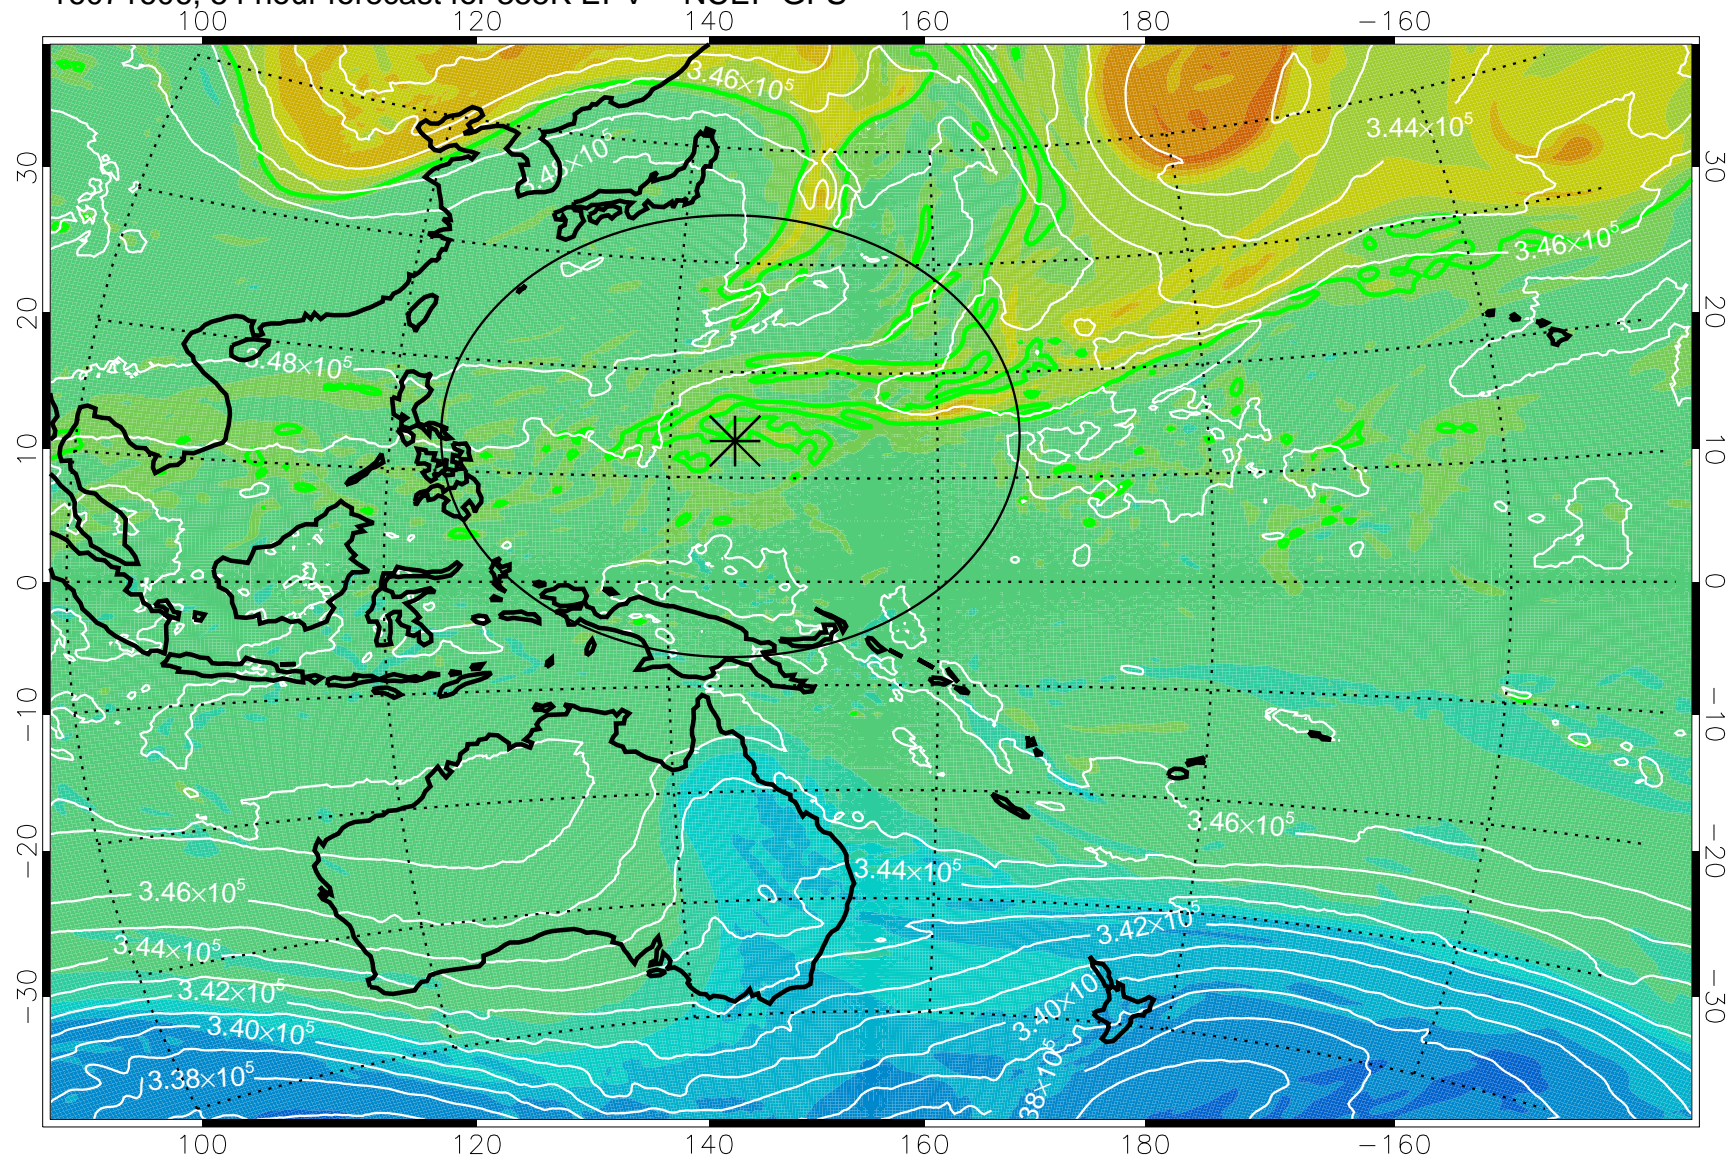

16071512, 36 hour forecast for 355K EPV -- NCEP GFS

355K Montgomery Streamfunction, white
EPV Tropopause (2 PVU) Position
Range ring of 2304 km

16071518, 42 hour forecast for 355K EPV -- NCEP GFS

355K Montgomery Streamfunction, white
EPV Tropopause (2 PVU) Position
Range ring of 2304 km

16071600, 48 hour forecast for 355K EPV -- NCEP GFS

355K Montgomery Streamfunction, white
EPV Tropopause (2 PVU) Position
Range ring of 2304 km

16071606, 54 hour forecast for 355K EPV -- NCEP GFS

355K Montgomery Streamfunction, white
EPV Tropopause (2 PVU) Position
Range ring of 2304 km

16071612, 60 hour forecast for 355K EPV -- NCEP GFS

355K Montgomery Streamfunction, white
EPV Tropopause (2 PVU) Position
Range ring of 2304 km

16071618, 66 hour forecast for 355K EPV -- NCEP GFS

355K Montgomery Streamfunction, white
EPV Tropopause (2 PVU) Position
Range ring of 2304 km

16071700, 72 hour forecast for 355K EPV -- NCEP GFS

355K Montgomery Streamfunction, white
EPV Tropopause (2 PVU) Position
Range ring of 2304 km

16071706, 78 hour forecast for 355K EPV -- NCEP GFS

355K Montgomery Streamfunction, white
EPV Tropopause (2 PVU) Position
Range ring of 2304 km