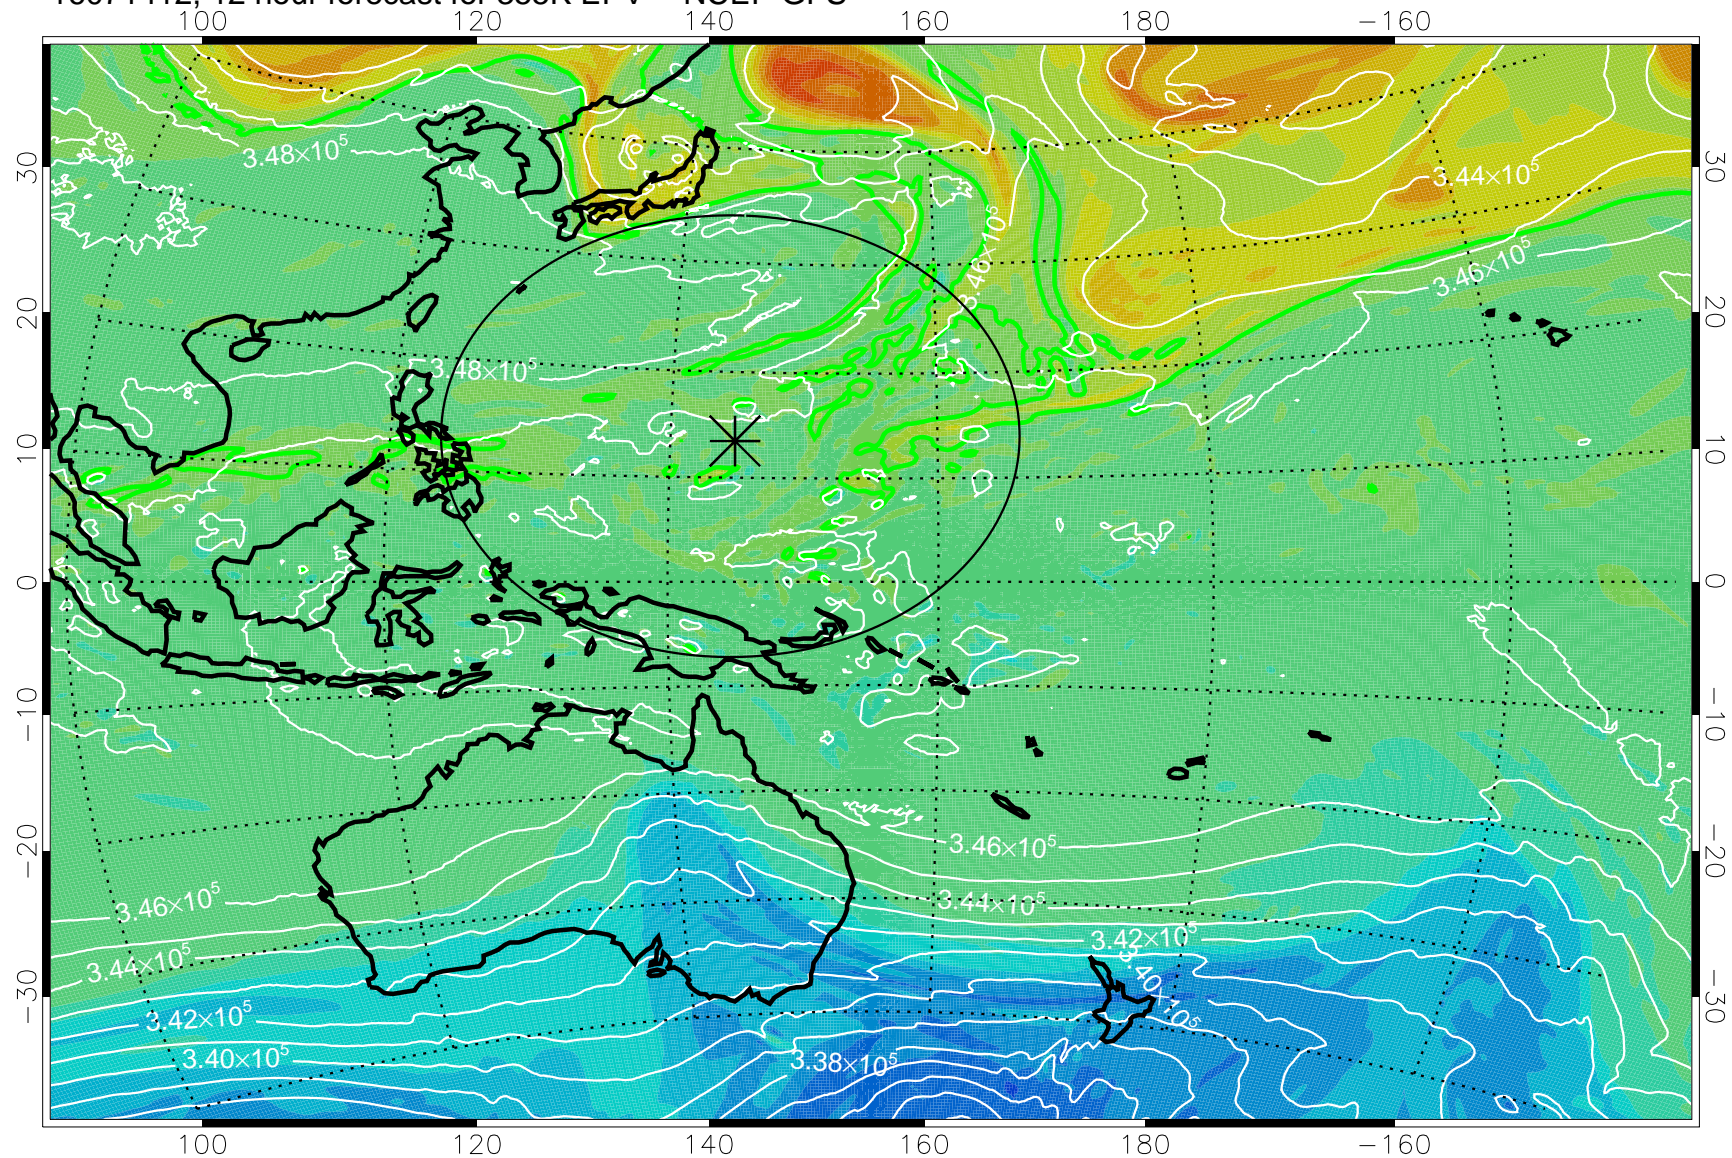

16071406, 6 hour forecast for 355K EPV -- NCEP GFS

355K Montgomery Streamfunction, white
EPV Tropopause (2 PVU) Position
Range ring of 2304 km

16071412, 12 hour forecast for 355K EPV -- NCEP GFS

355K Montgomery Streamfunction, white
EPV Tropopause (2 PVU) Position
Range ring of 2304 km

16071500, 24 hour forecast for 355K EPV -- NCEP GFS

355K Montgomery Streamfunction, white
EPV Tropopause (2 PVU) Position
Range ring of 2304 km

16071506, 30 hour forecast for 355K EPV -- NCEP GFS

355K Montgomery Streamfunction, white
EPV Tropopause (2 PVU) Position
Range ring of 2304 km

16071512, 36 hour forecast for 355K EPV -- NCEP GFS

355K Montgomery Streamfunction, white
EPV Tropopause (2 PVU) Position
Range ring of 2304 km

16071518, 42 hour forecast for 355K EPV -- NCEP GFS

355K Montgomery Streamfunction, white
EPV Tropopause (2 PVU) Position
Range ring of 2304 km

16071600, 48 hour forecast for 355K EPV -- NCEP GFS

355K Montgomery Streamfunction, white
EPV Tropopause (2 PVU) Position
Range ring of 2304 km

16071606, 54 hour forecast for 355K EPV -- NCEP GFS

355K Montgomery Streamfunction, white
EPV Tropopause (2 PVU) Position
Range ring of 2304 km