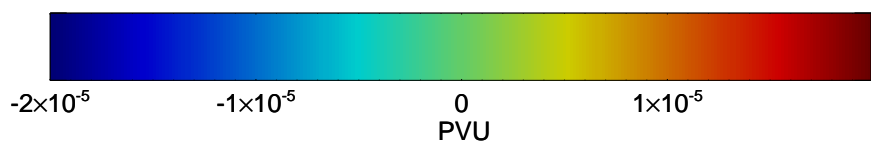

16071500, 24 hour forecast for 355K EPV -- NCEP GFS

355K Montgomery Streamfunction, white
EPV Tropopause (2 PVU) Position
Range ring of 2304 km