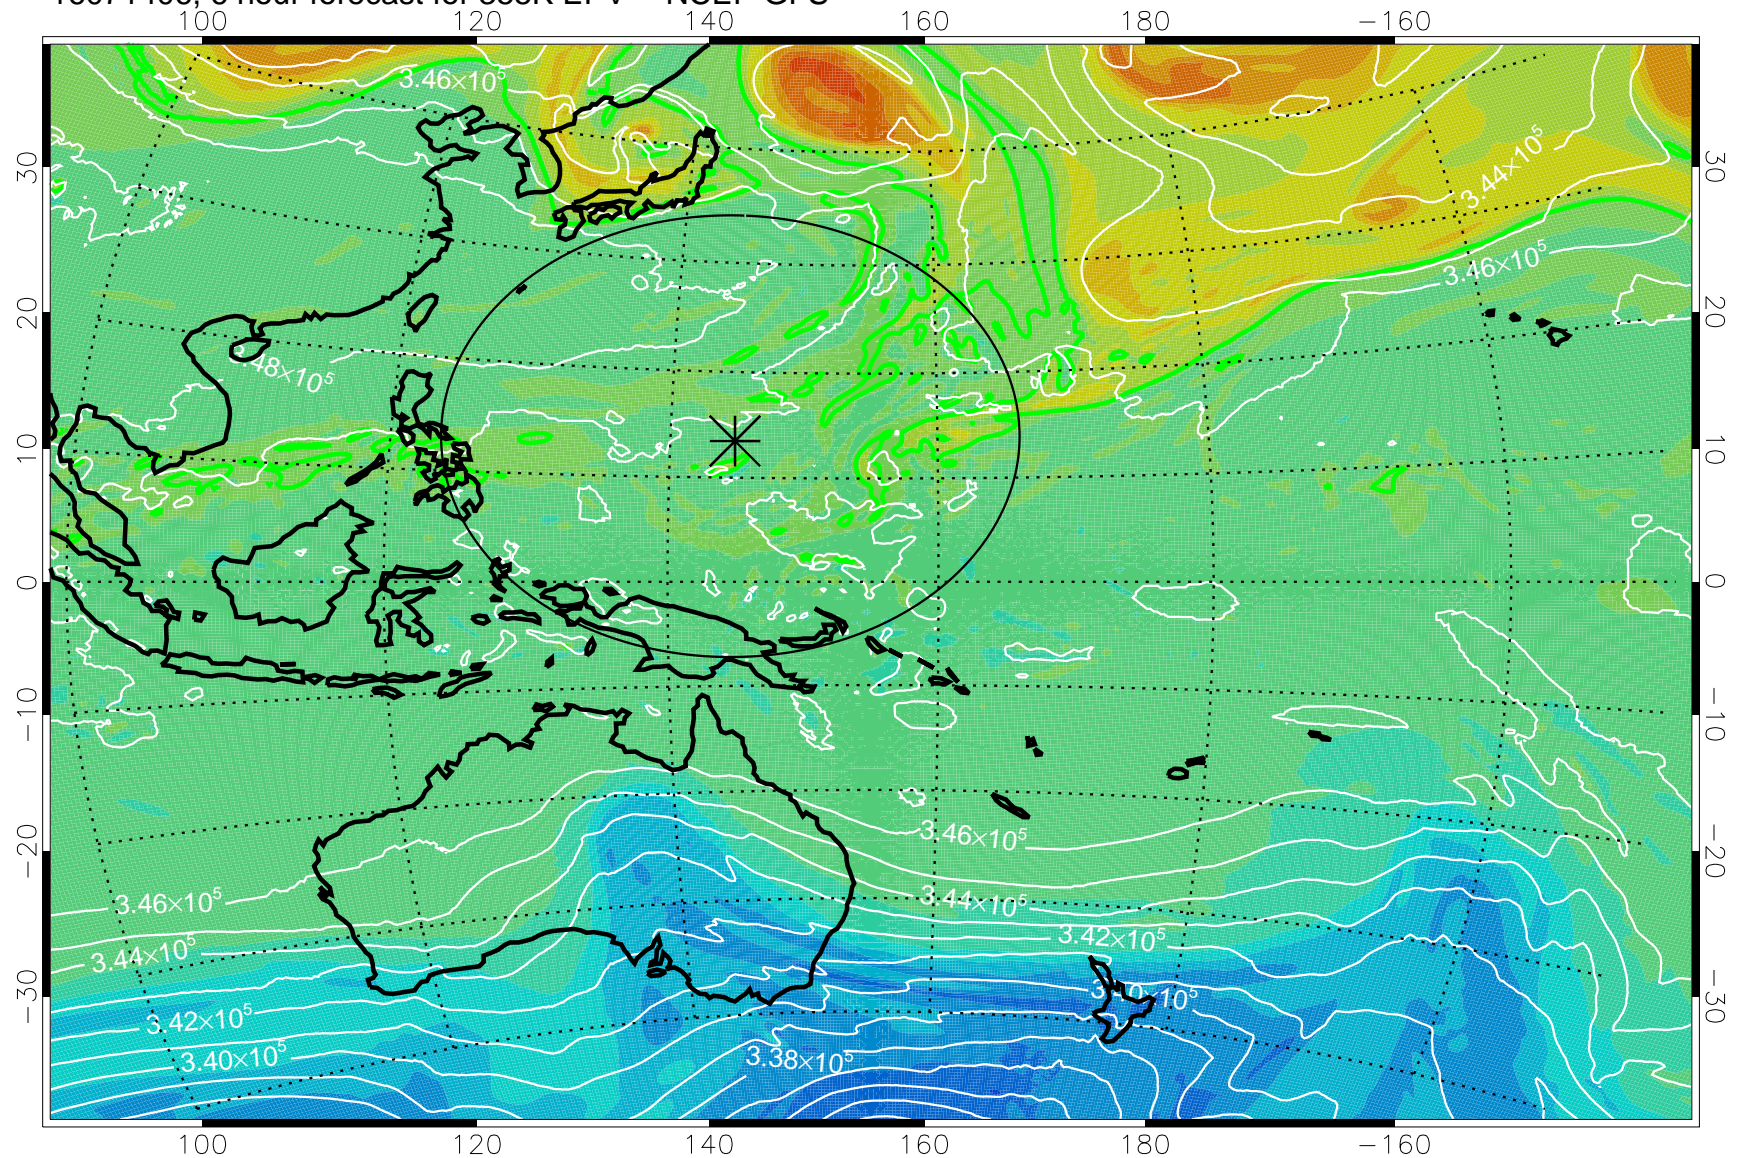

16071406, 6 hour forecast for 355K EPV -- NCEP GFS

355K Montgomery Streamfunction, white
EPV Tropopause (2 PVU) Position
Range ring of 2304 km

16071412, 12 hour forecast for 355K EPV -- NCEP GFS

355K Montgomery Streamfunction, white
EPV Tropopause (2 PVU) Position
Range ring of 2304 km

16071500, 24 hour forecast for 355K EPV -- NCEP GFS

355K Montgomery Streamfunction, white
EPV Tropopause (2 PVU) Position
Range ring of 2304 km

16071506, 30 hour forecast for 355K EPV -- NCEP GFS

355K Montgomery Streamfunction, white
EPV Tropopause (2 PVU) Position
Range ring of 2304 km

16071512, 36 hour forecast for 355K EPV -- NCEP GFS

355K Montgomery Streamfunction, white
EPV Tropopause (2 PVU) Position
Range ring of 2304 km

16071518, 42 hour forecast for 355K EPV -- NCEP GFS

355K Montgomery Streamfunction, white
EPV Tropopause (2 PVU) Position
Range ring of 2304 km

16071600, 48 hour forecast for 355K EPV -- NCEP GFS

355K Montgomery Streamfunction, white
EPV Tropopause (2 PVU) Position
Range ring of 2304 km

16071606, 54 hour forecast for 355K EPV -- NCEP GFS

355K Montgomery Streamfunction, white
EPV Tropopause (2 PVU) Position
Range ring of 2304 km