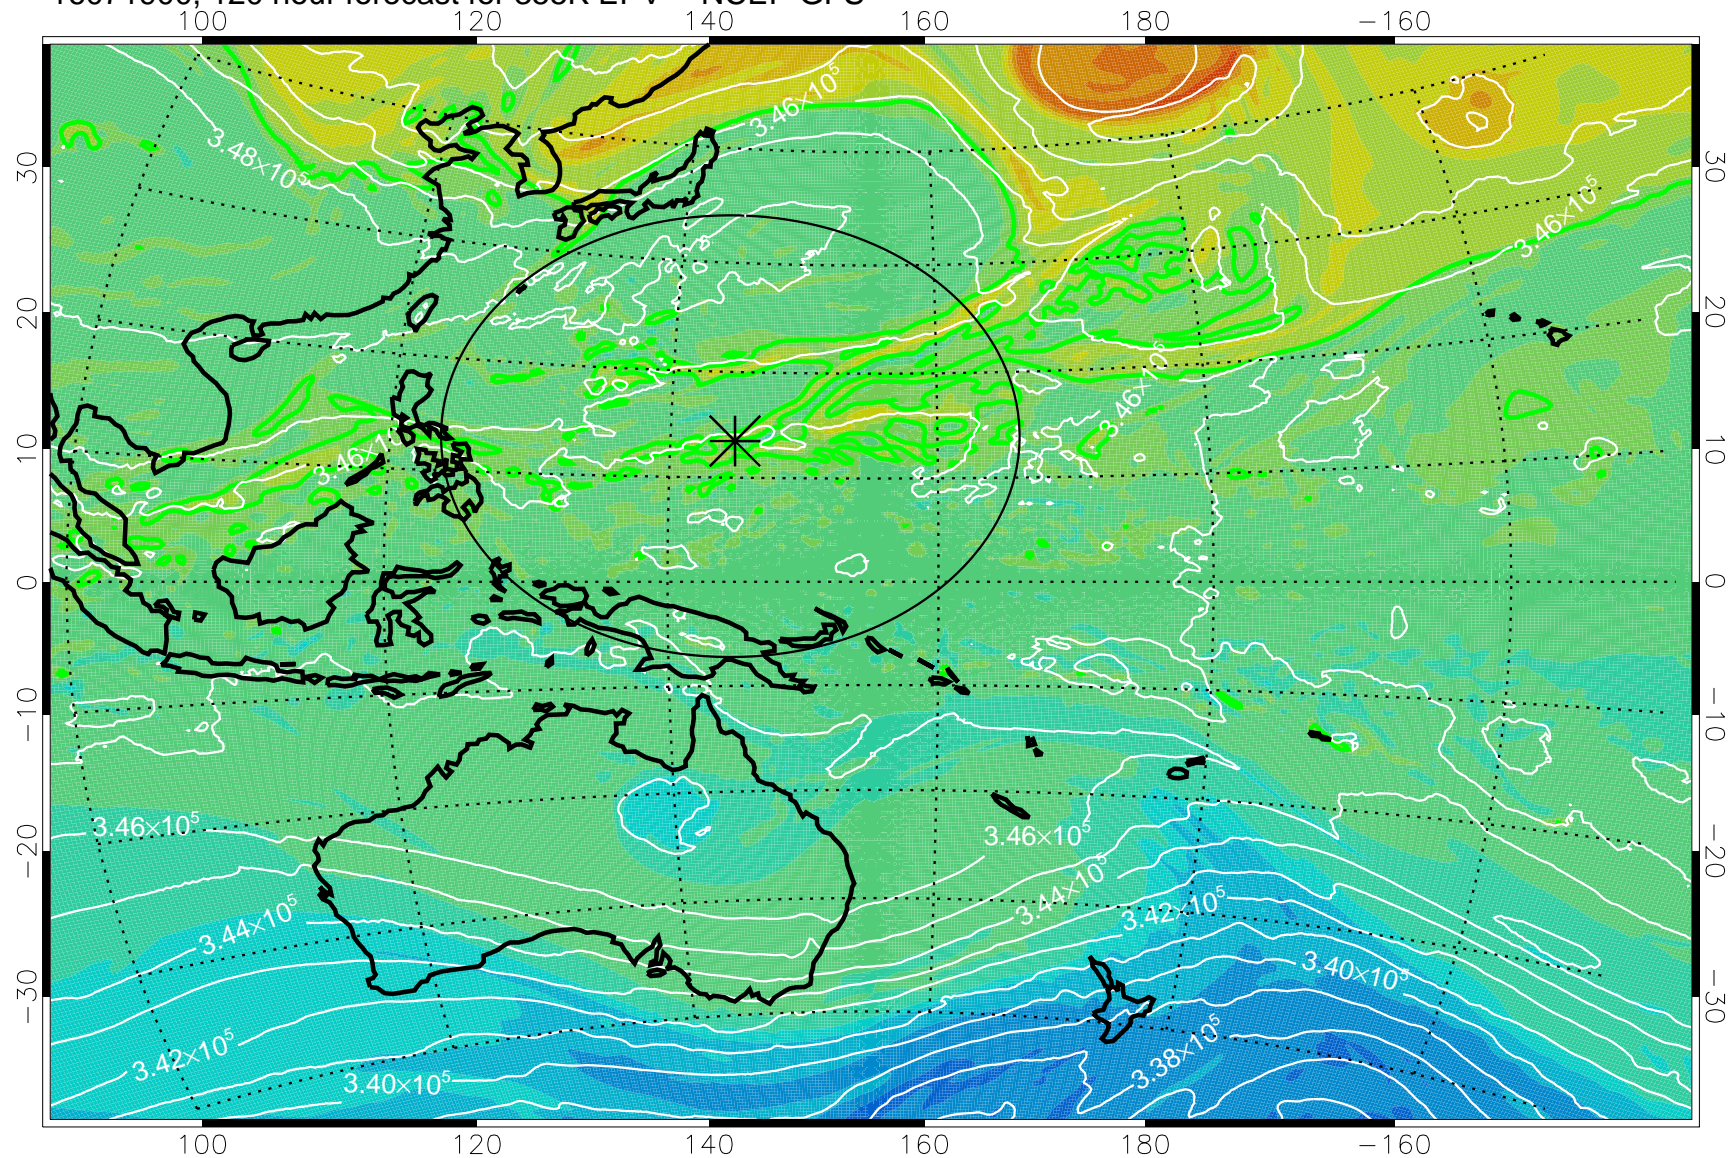

16071712, 84 hour forecast for 355K EPV -- NCEP GFS

355K Montgomery Streamfunction, white
EPV Tropopause (2 PVU) Position
Range ring of 2304 km

16071718, 90 hour forecast for 355K EPV -- NCEP GFS

355K Montgomery Streamfunction, white
EPV Tropopause (2 PVU) Position
Range ring of 2304 km

16071800, 96 hour forecast for 355K EPV -- NCEP GFS

355K Montgomery Streamfunction, white
EPV Tropopause (2 PVU) Position
Range ring of 2304 km

16071806, 102 hour forecast for 355K EPV -- NCEP GFS

355K Montgomery Streamfunction, white
EPV Tropopause (2 PVU) Position
Range ring of 2304 km

16071812, 108 hour forecast for 355K EPV -- NCEP GFS

355K Montgomery Streamfunction, white
EPV Tropopause (2 PVU) Position
Range ring of 2304 km

16071818, 114 hour forecast for 355K EPV -- NCEP GFS

355K Montgomery Streamfunction, white
EPV Tropopause (2 PVU) Position
Range ring of 2304 km

16071900, 120 hour forecast for 355K EPV -- NCEP GFS

355K Montgomery Streamfunction, white
EPV Tropopause (2 PVU) Position
Range ring of 2304 km