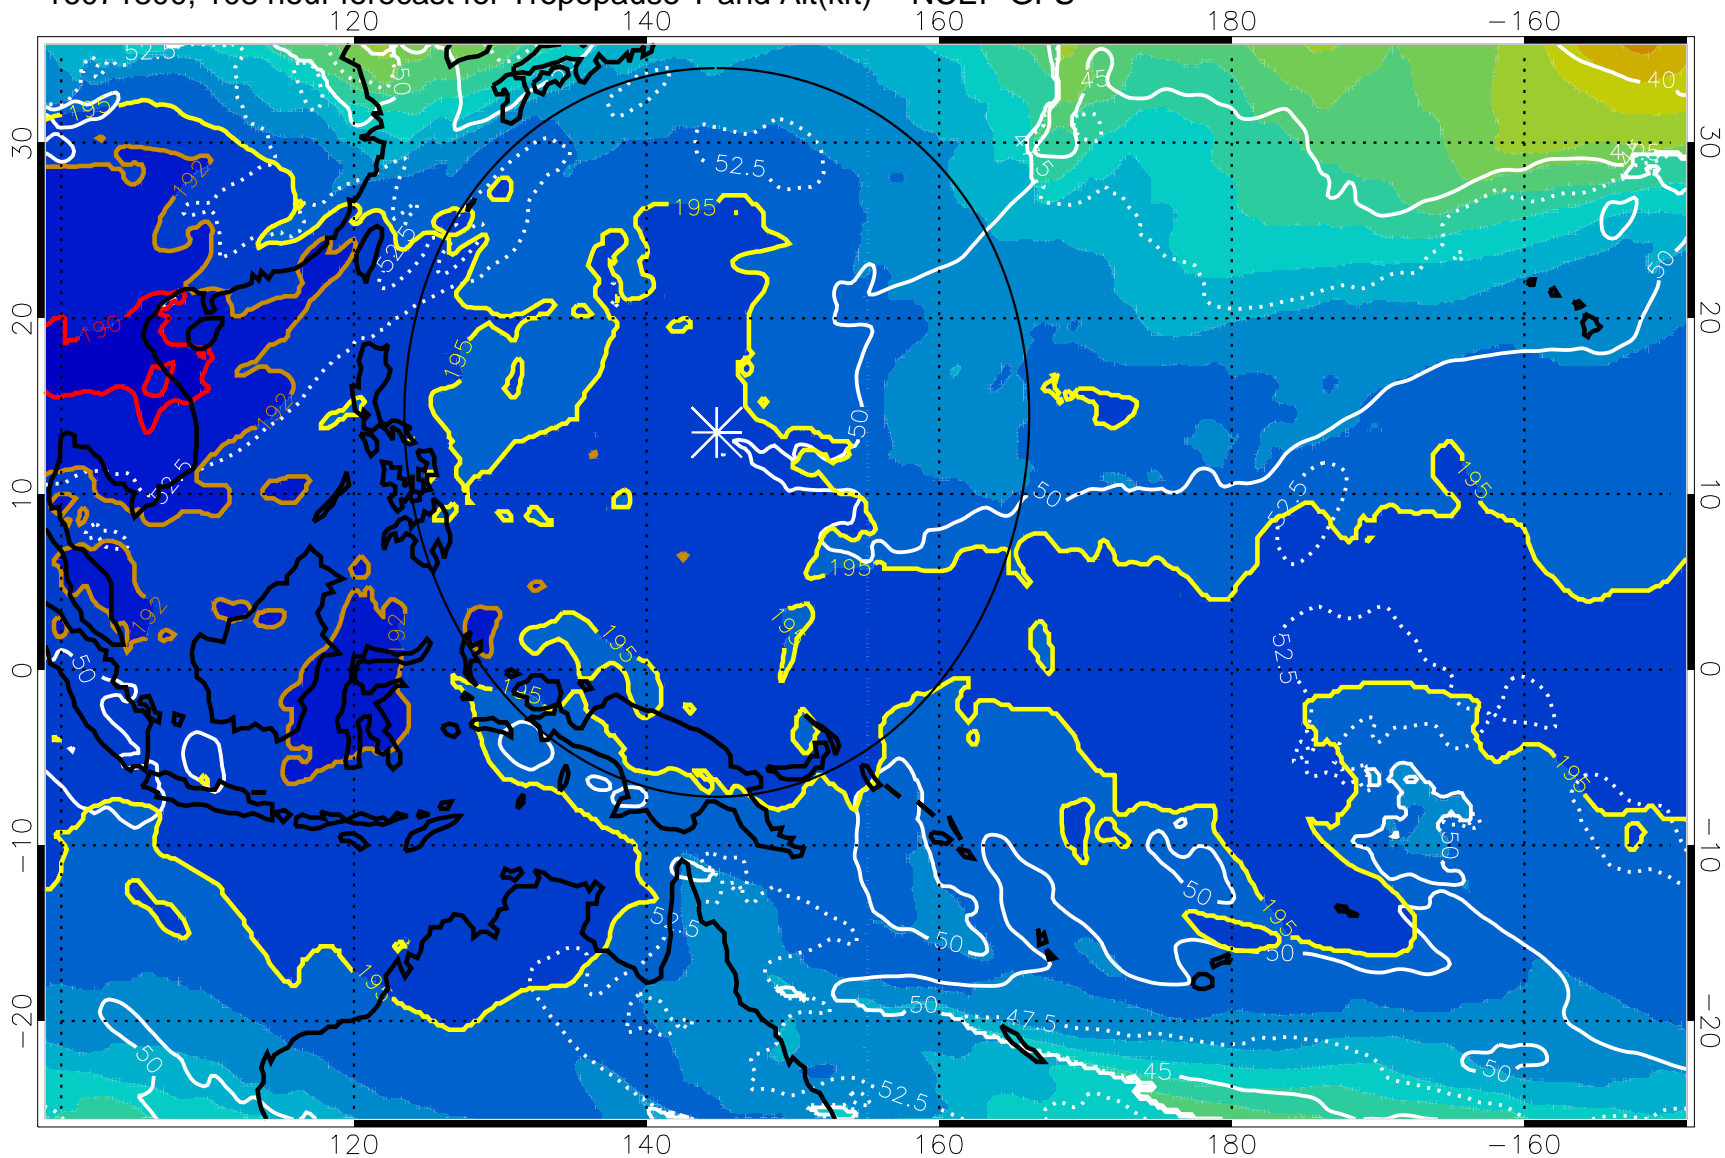

190 200 210 220 230

Tropopause T, K

Tropopause Altitude in kft (white)

192.5K Isotherm 195K Isotherm

187.5K Isotherm 190K Isotherm

Range ring of 2304 km

16071800, 108 hour forecast for Tropopause T and Alt(kft) -- NCEP GFS