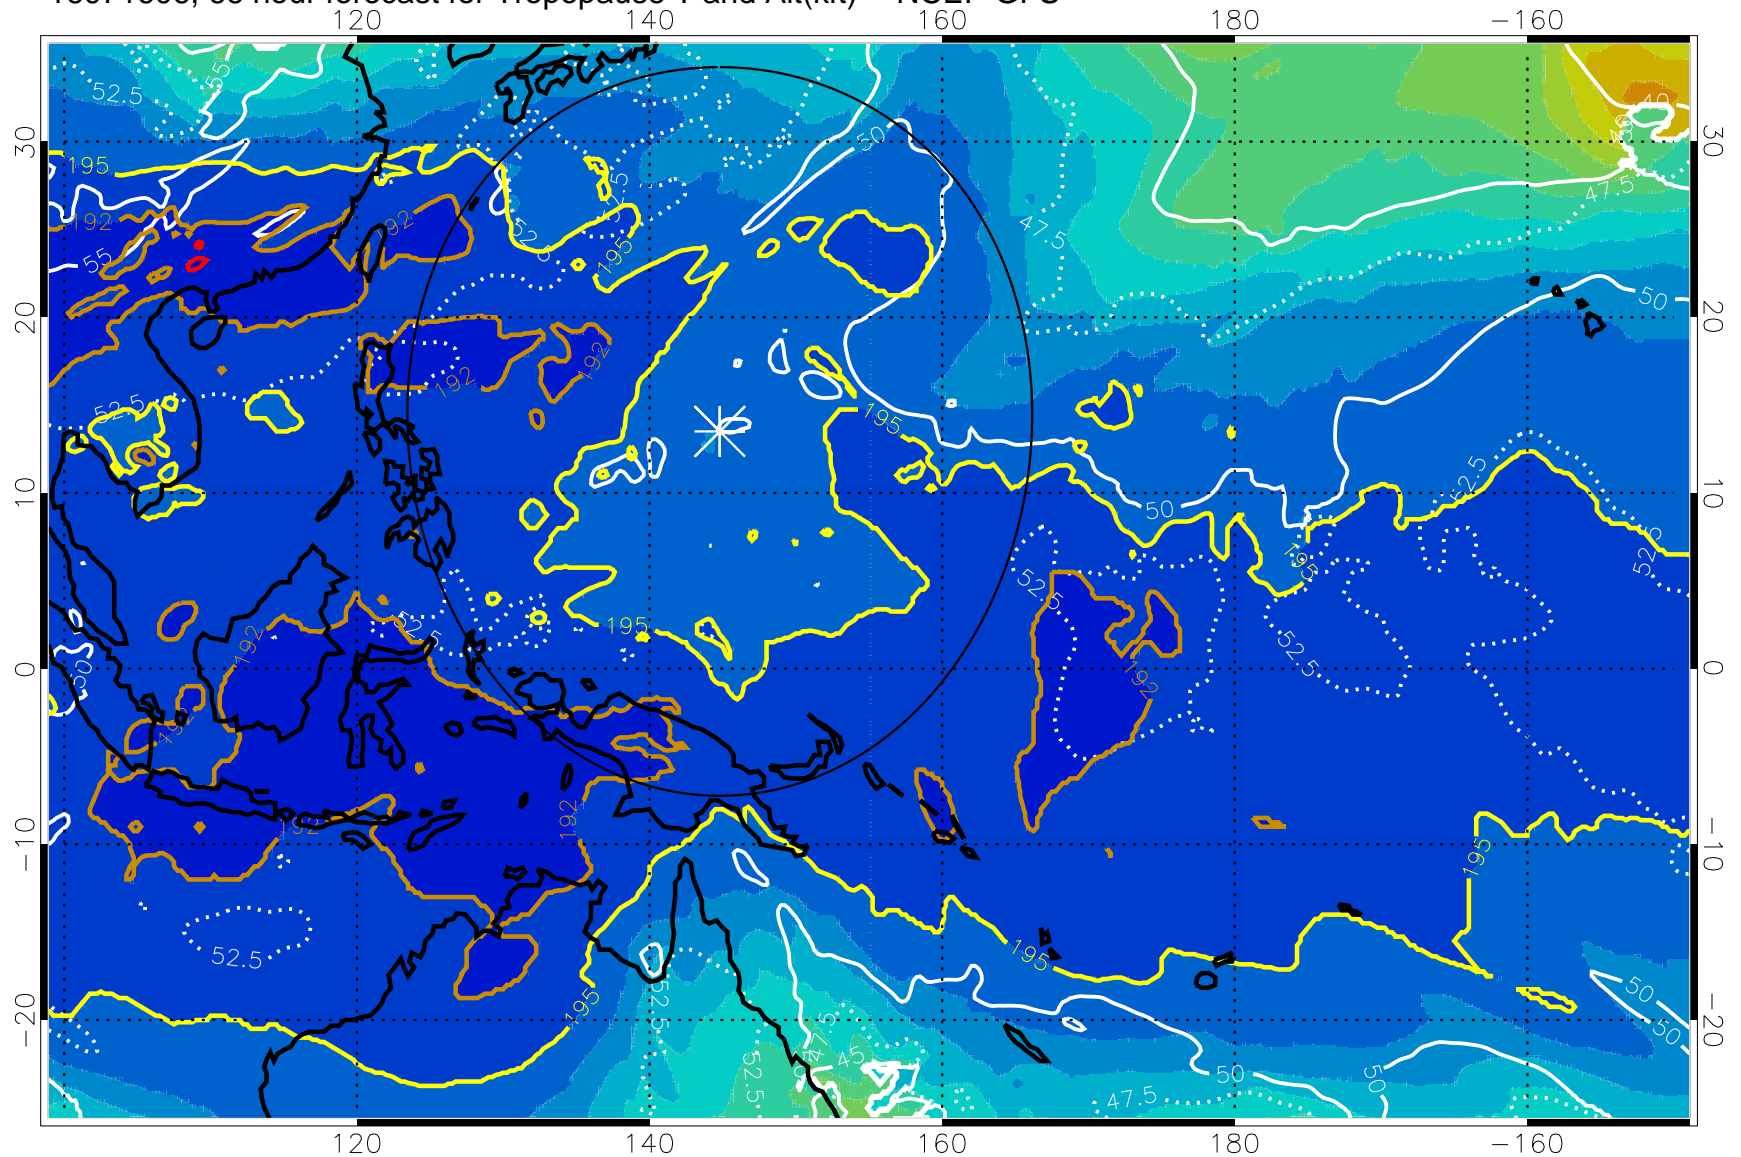

190 200 210 220 230

Tropopause T, K

Tropopause Altitude in kft (white)

192.5K Isotherm 195K Isotherm
187.5K Isotherm 190K Isotherm

Range ring of 2304 km

16071606, 66 hour forecast for Tropopause T and Alt(kft) -- NCEP GFS