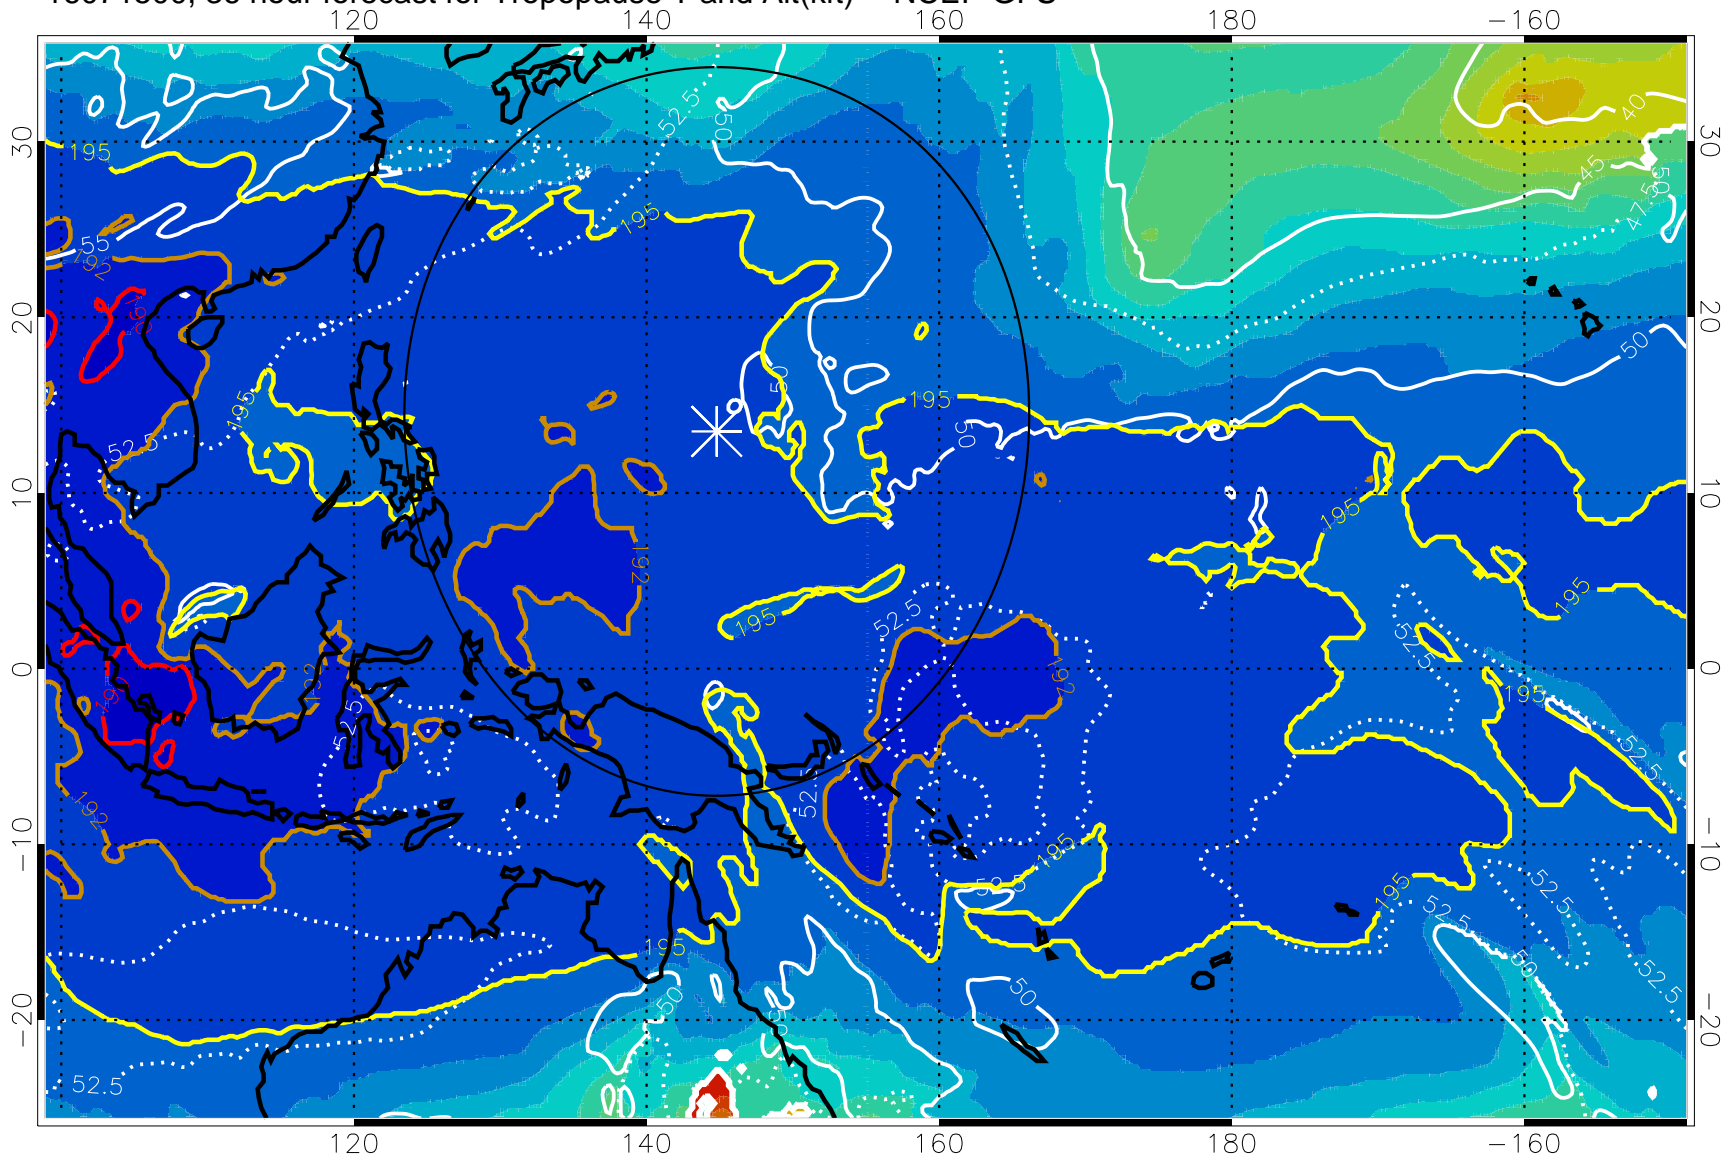

16071500, 36 hour forecast for Tropopause T and Alt(kft) -- NCEP GFS

190 200 210 220 230
Tropopause T, K

Tropopause Altitude in kft (white)

192.5K Isotherm 195K Isotherm
187.5K Isotherm 190K Isotherm

Range ring of 2304 km