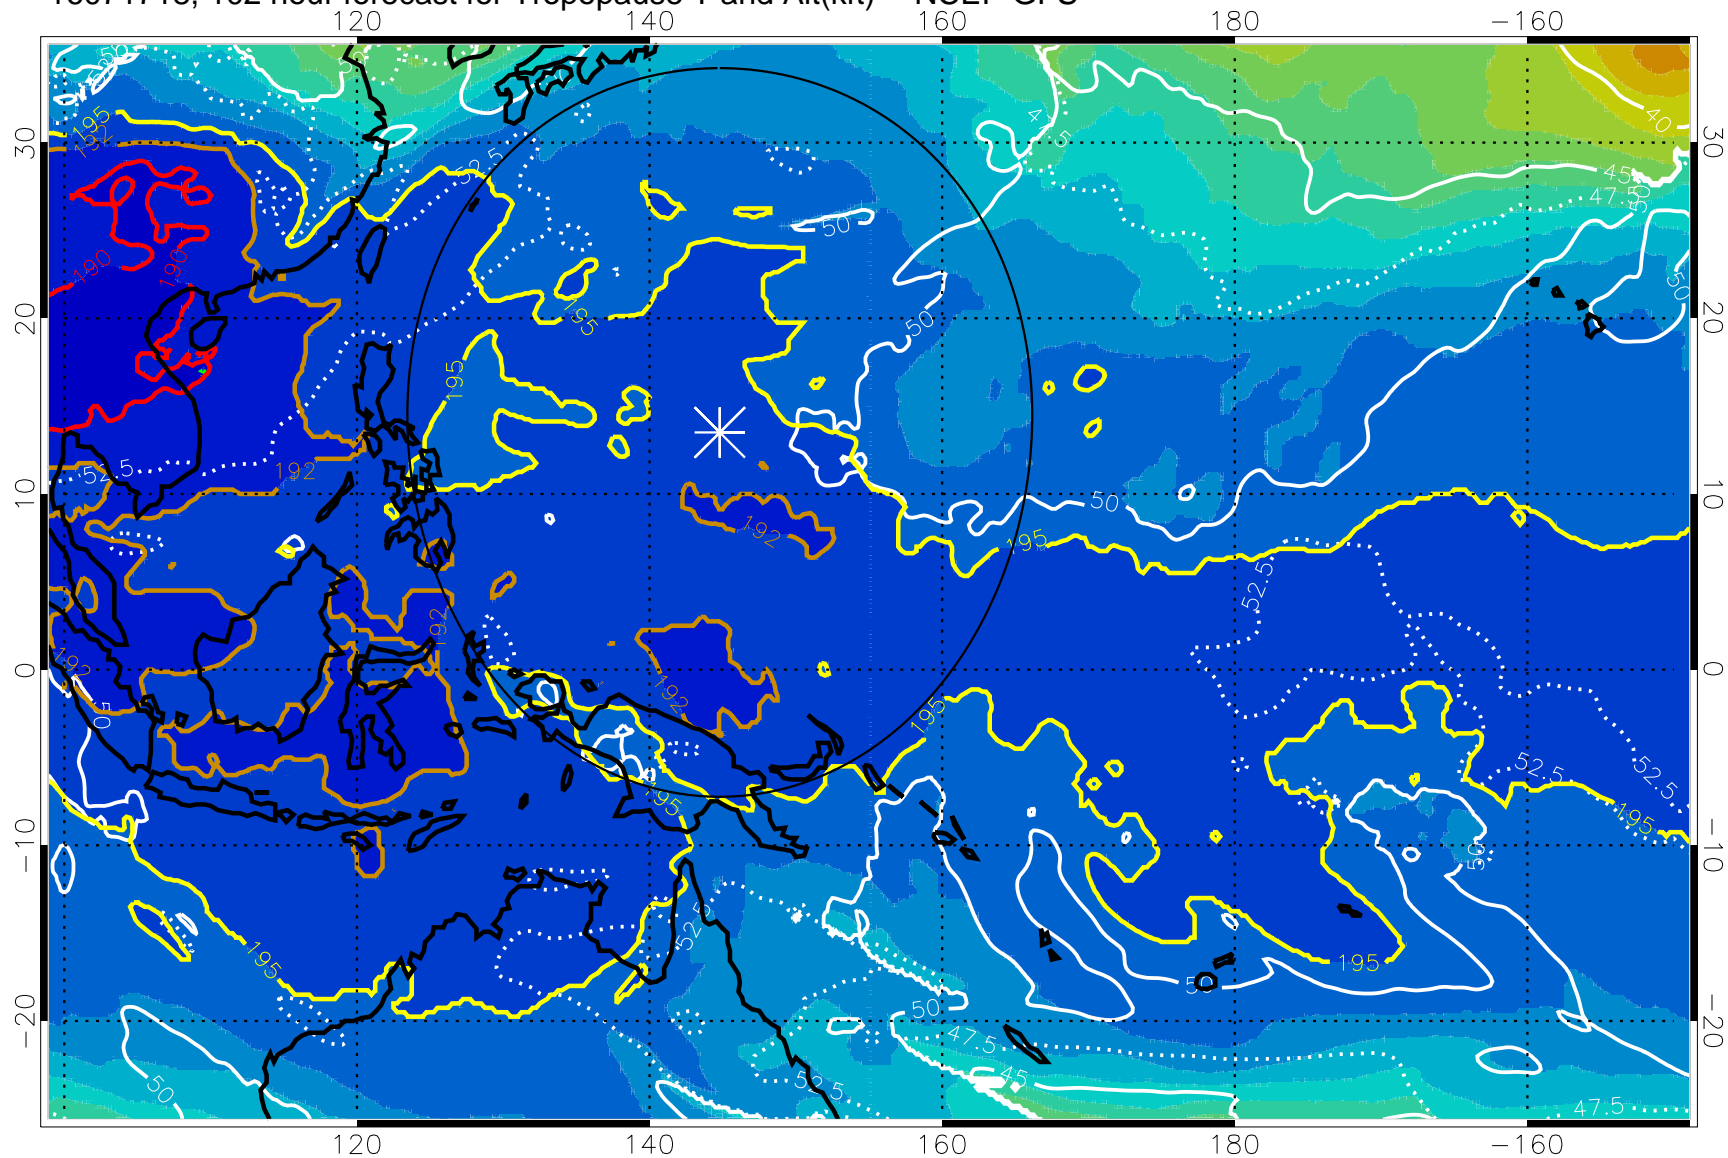

190 200 210 220 230

Tropopause T, K

Tropopause Altitude in kft (white)

192.5K Isotherm 195K Isotherm

187.5K Isotherm 190K Isotherm

Range ring of 2304 km

16071712, 96 hour forecast for Tropopause T and Alt(kft) -- NCEP GFS

190 200 210 220 230
Tropopause T, K

Tropopause Altitude in kft (white)

192.5K Isotherm 195K Isotherm
187.5K Isotherm 190K Isotherm

Range ring of 2304 km

16071718, 102 hour forecast for Tropopause T and Alt(kft) -- NCEP GFS