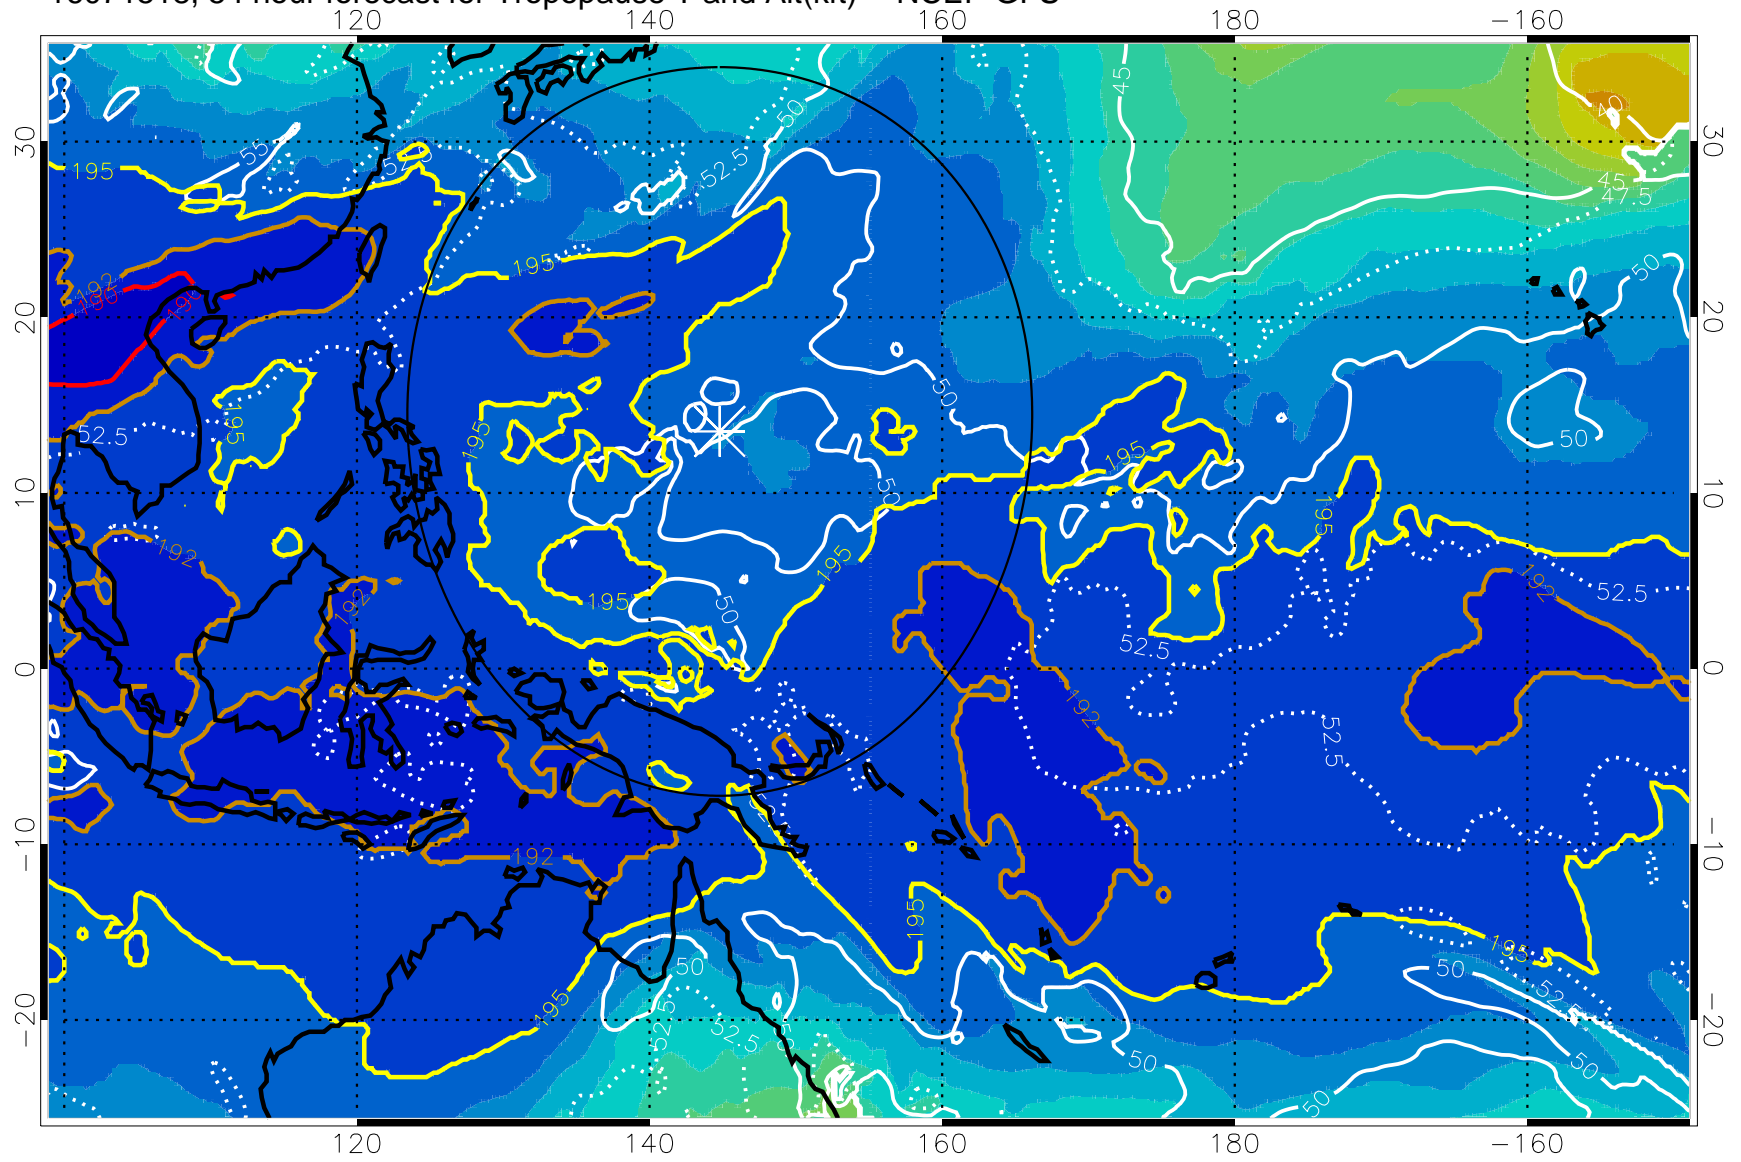

16071518, 54 hour forecast for Tropopause T and Alt(kft) -- NCEP GFS

190 200 210 220 230

Tropopause T, K

Tropopause Altitude in kft (white)

192.5K Isotherm 195K Isotherm

187.5K Isotherm 190K Isotherm

Range ring of 2304 km