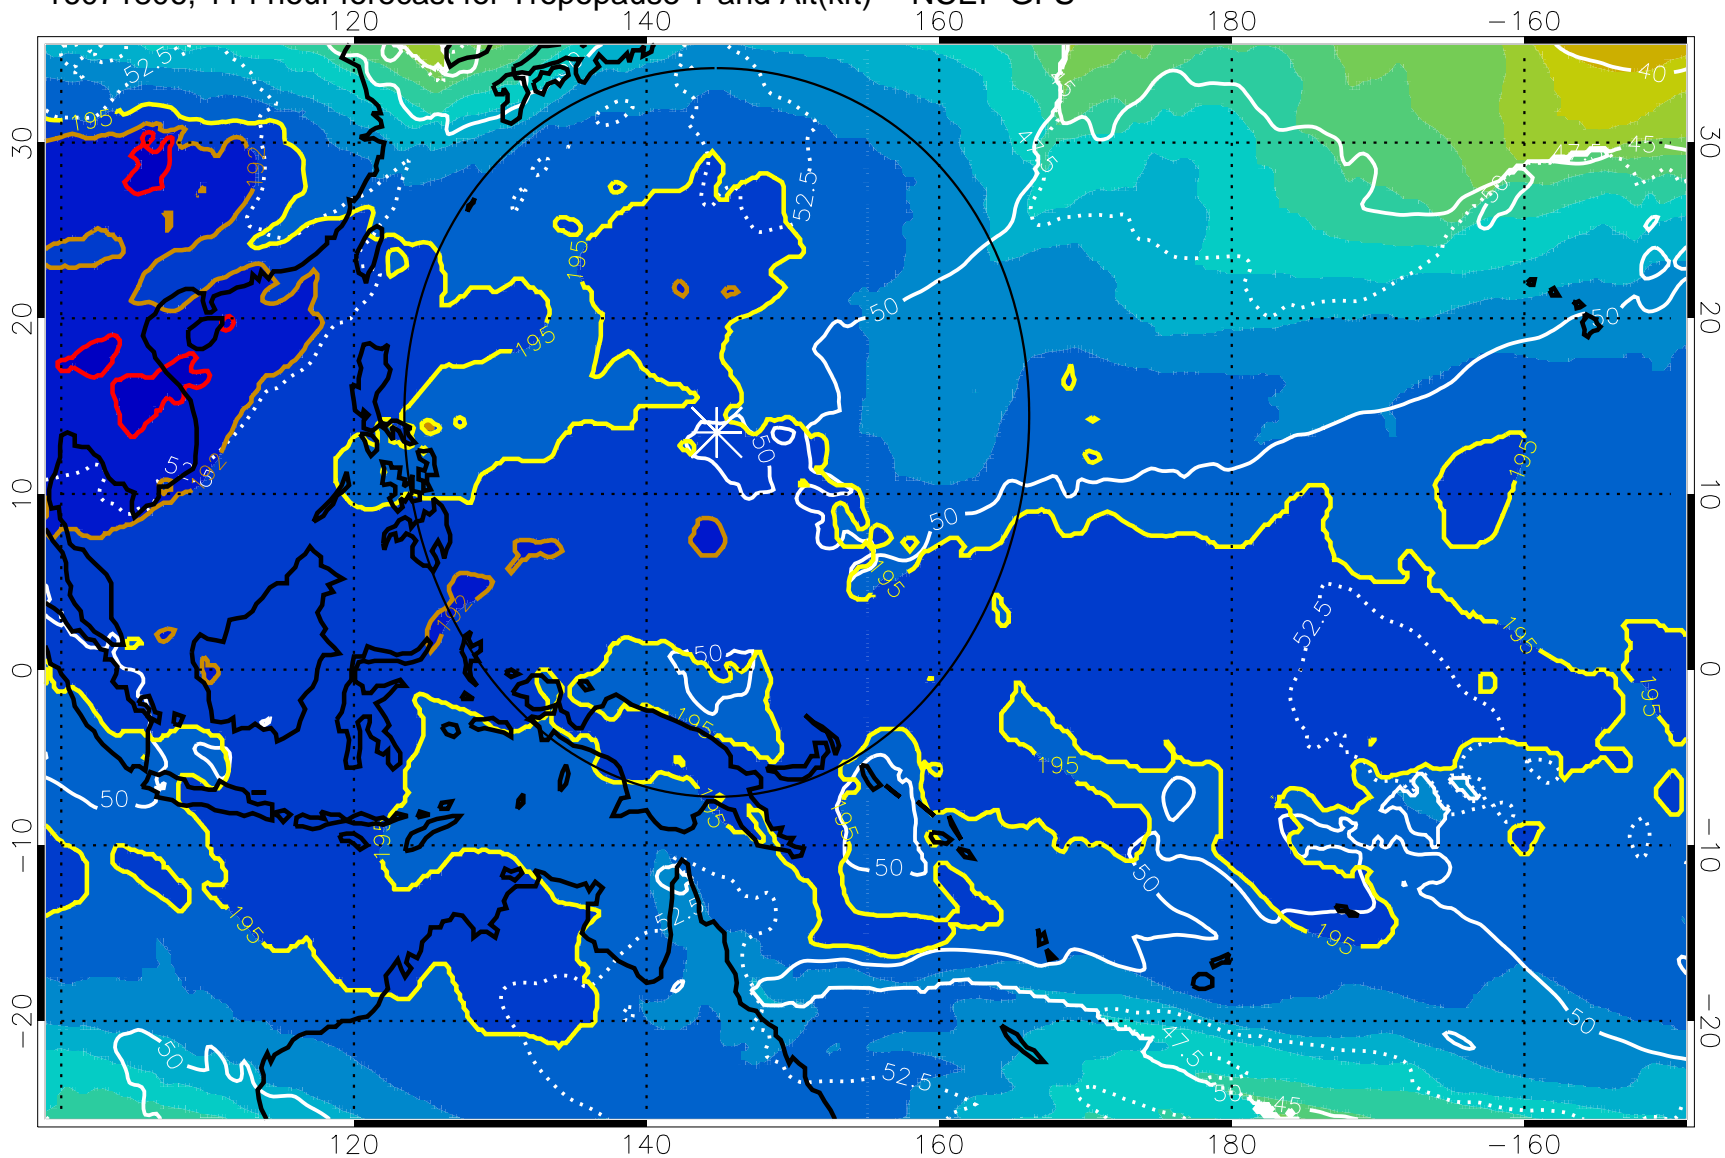

190 200 210 220 230

Tropopause T, K

Tropopause Altitude in kft (white)

192.5K Isotherm 195K Isotherm

187.5K Isotherm 190K Isotherm

Range ring of 2304 km

16071800, 108 hour forecast for Tropopause T and Alt(kft) -- NCEP GFS

190 200 210 220 230

Tropopause T, K

Tropopause Altitude in kft (white)

192.5K Isotherm 195K Isotherm
187.5K Isotherm 190K Isotherm

Range ring of 2304 km

16071806, 114 hour forecast for Tropopause T and Alt(kft) -- NCEP GFS

190 200 210 220 230

Tropopause T, K

Tropopause Altitude in kft (white)

192.5K Isotherm 195K Isotherm

187.5K Isotherm 190K Isotherm

Range ring of 2304 km

16071812, 120 hour forecast for Tropopause T and Alt(kft) -- NCEP GFS