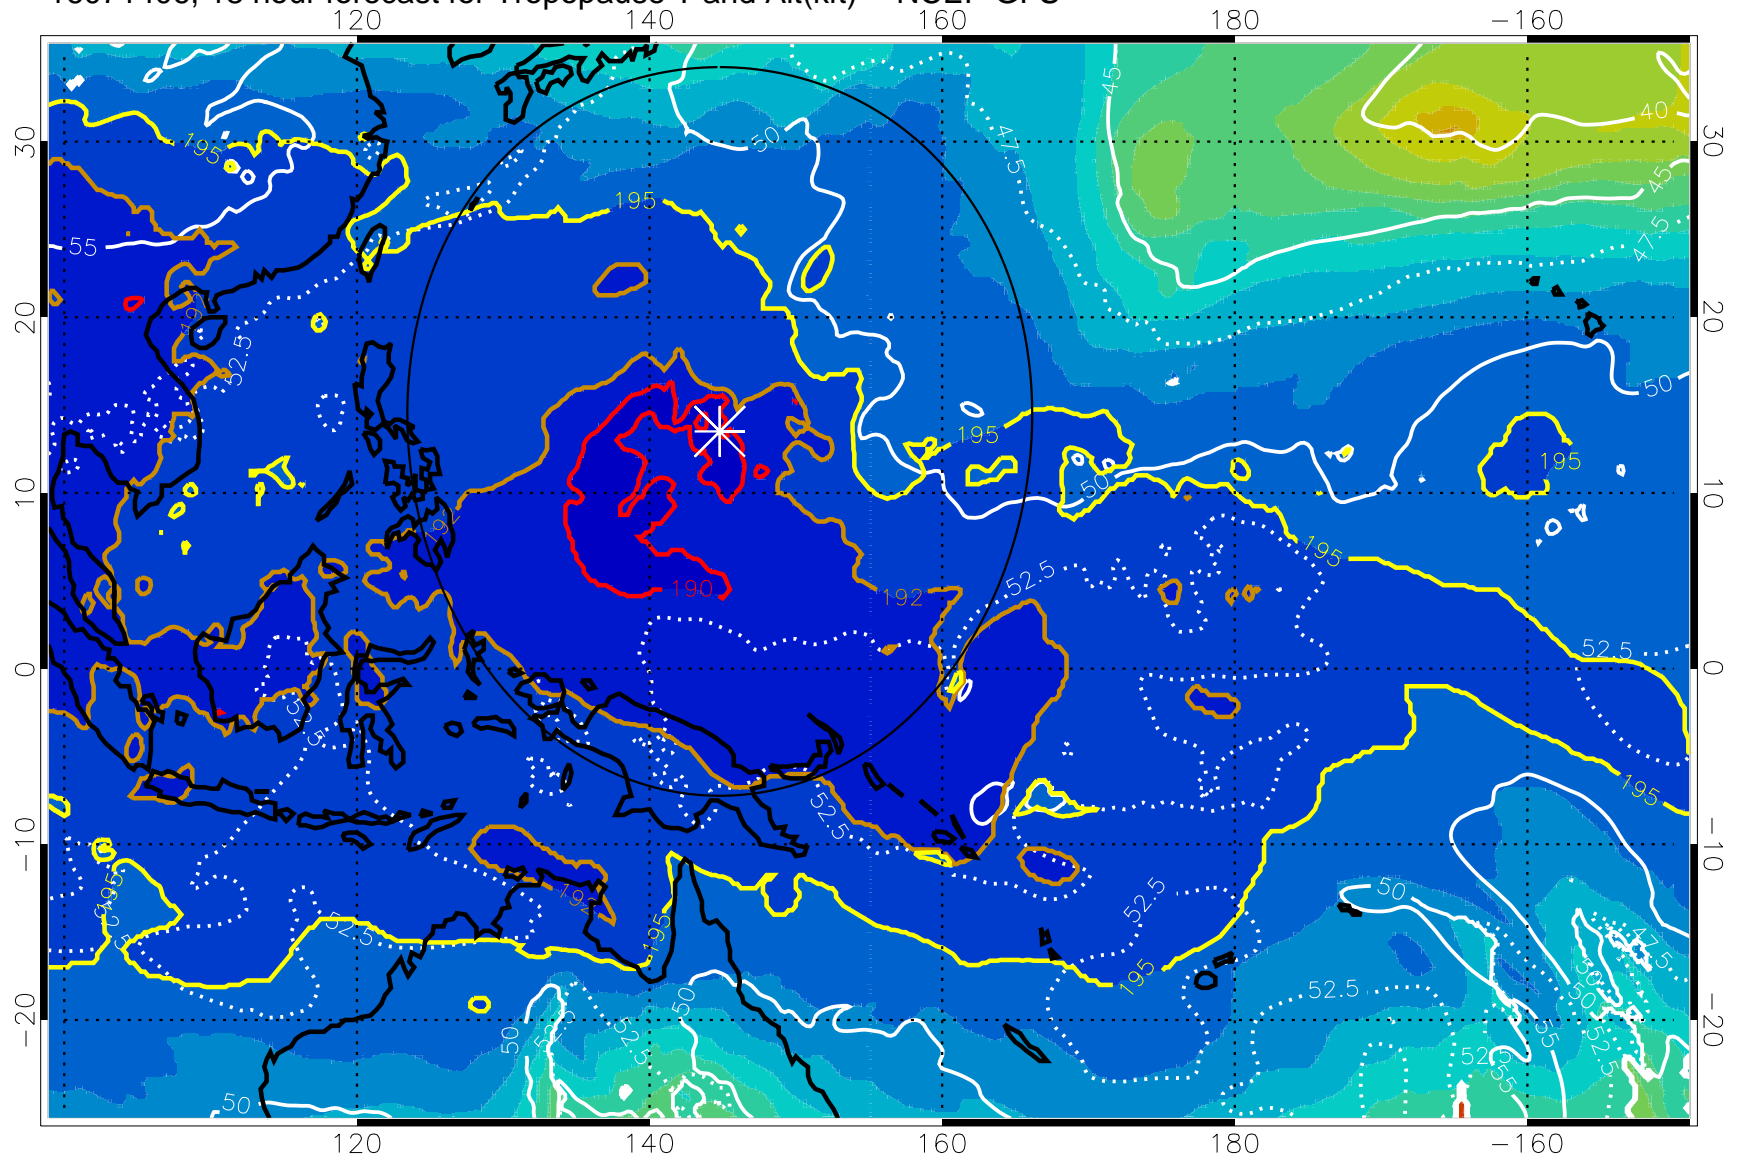

16071406, 18 hour forecast for Tropopause T and Alt(kft) -- NCEP GFS

190 200 210 220 230
Tropopause T, K

Tropopause Altitude in kft (white)

192.5K Isotherm 195K Isotherm
187.5K Isotherm 190K Isotherm

Range ring of 2304 km