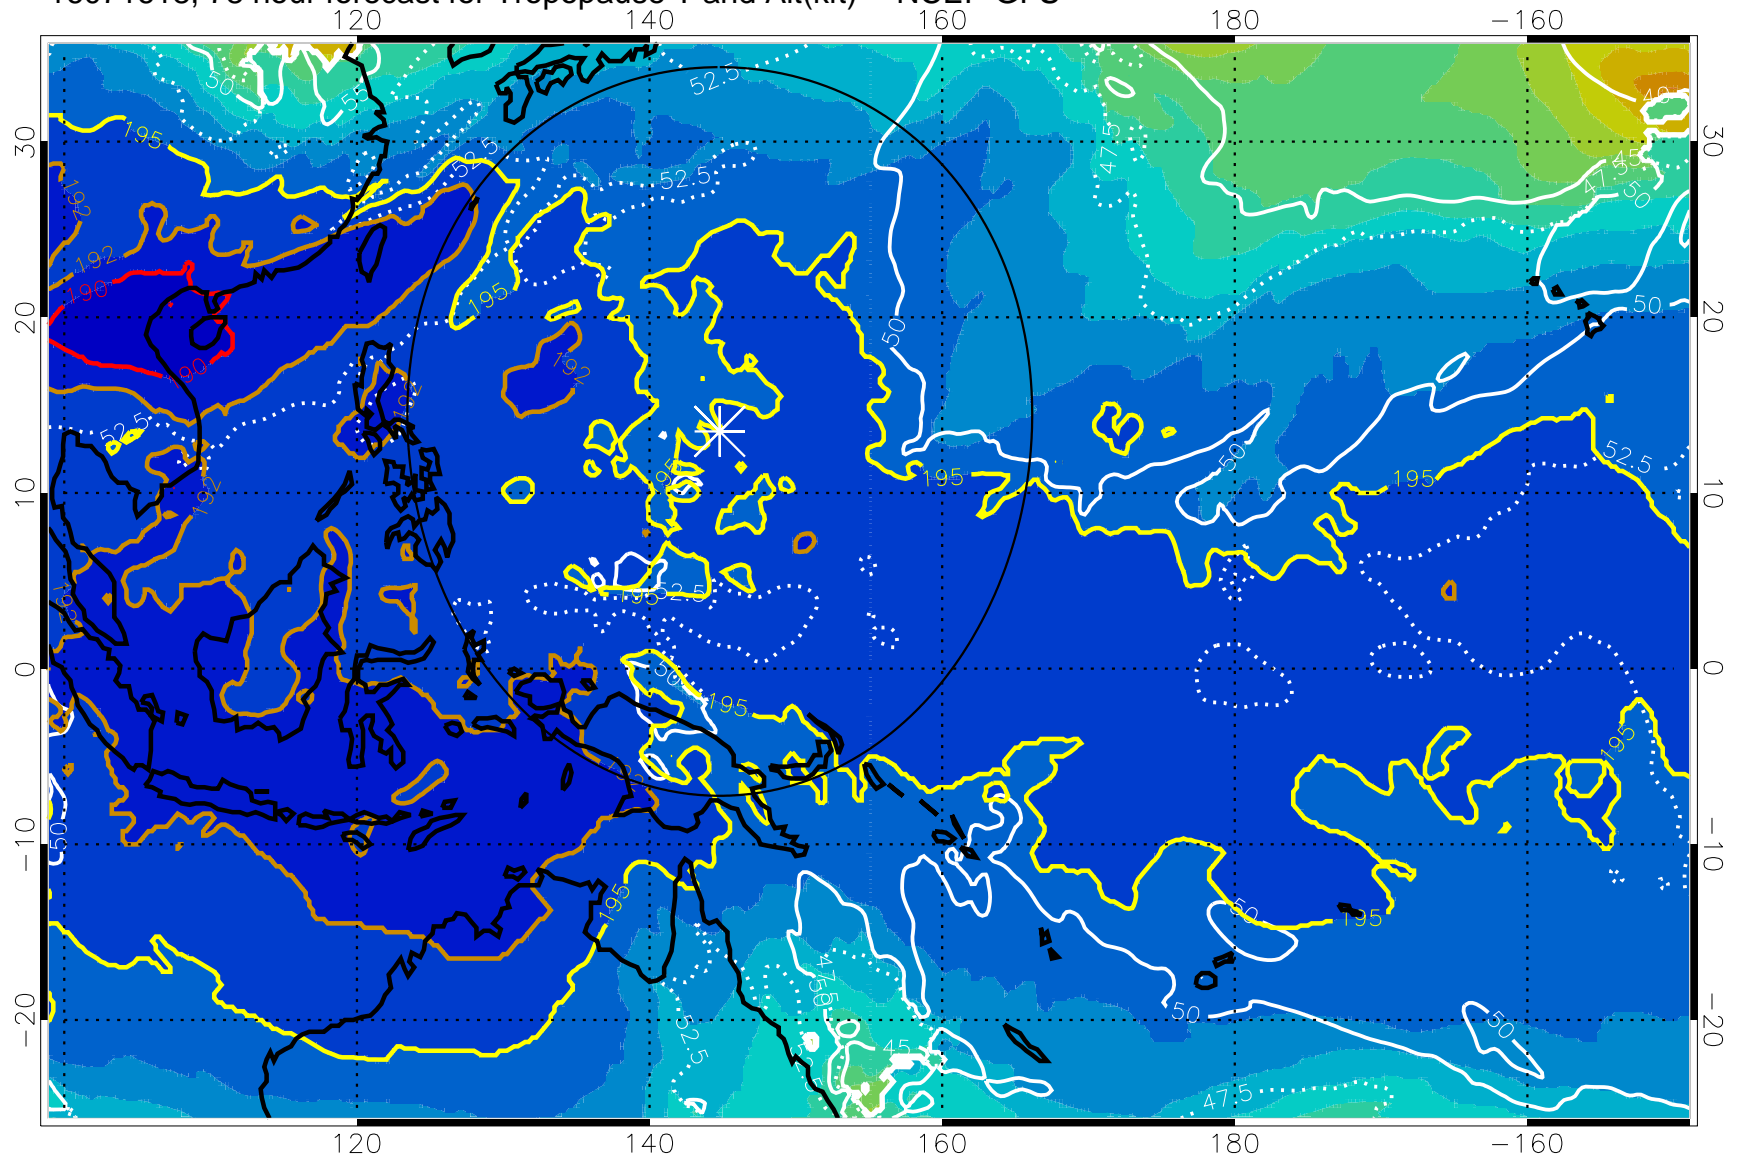

190 200 210 220 230

Tropopause T, K

Tropopause Altitude in kft (white)

192.5K Isotherm 195K Isotherm

187.5K Isotherm 190K Isotherm

Range ring of 2304 km

16071618, 78 hour forecast for Tropopause T and Alt(kft) -- NCEP GFS

190 200 210 220 230
Tropopause T, K

Tropopause Altitude in kft (white)

192.5K Isotherm 195K Isotherm
187.5K Isotherm 190K Isotherm

Range ring of 2304 km

16071700, 84 hour forecast for Tropopause T and Alt(kft) -- NCEP GFS