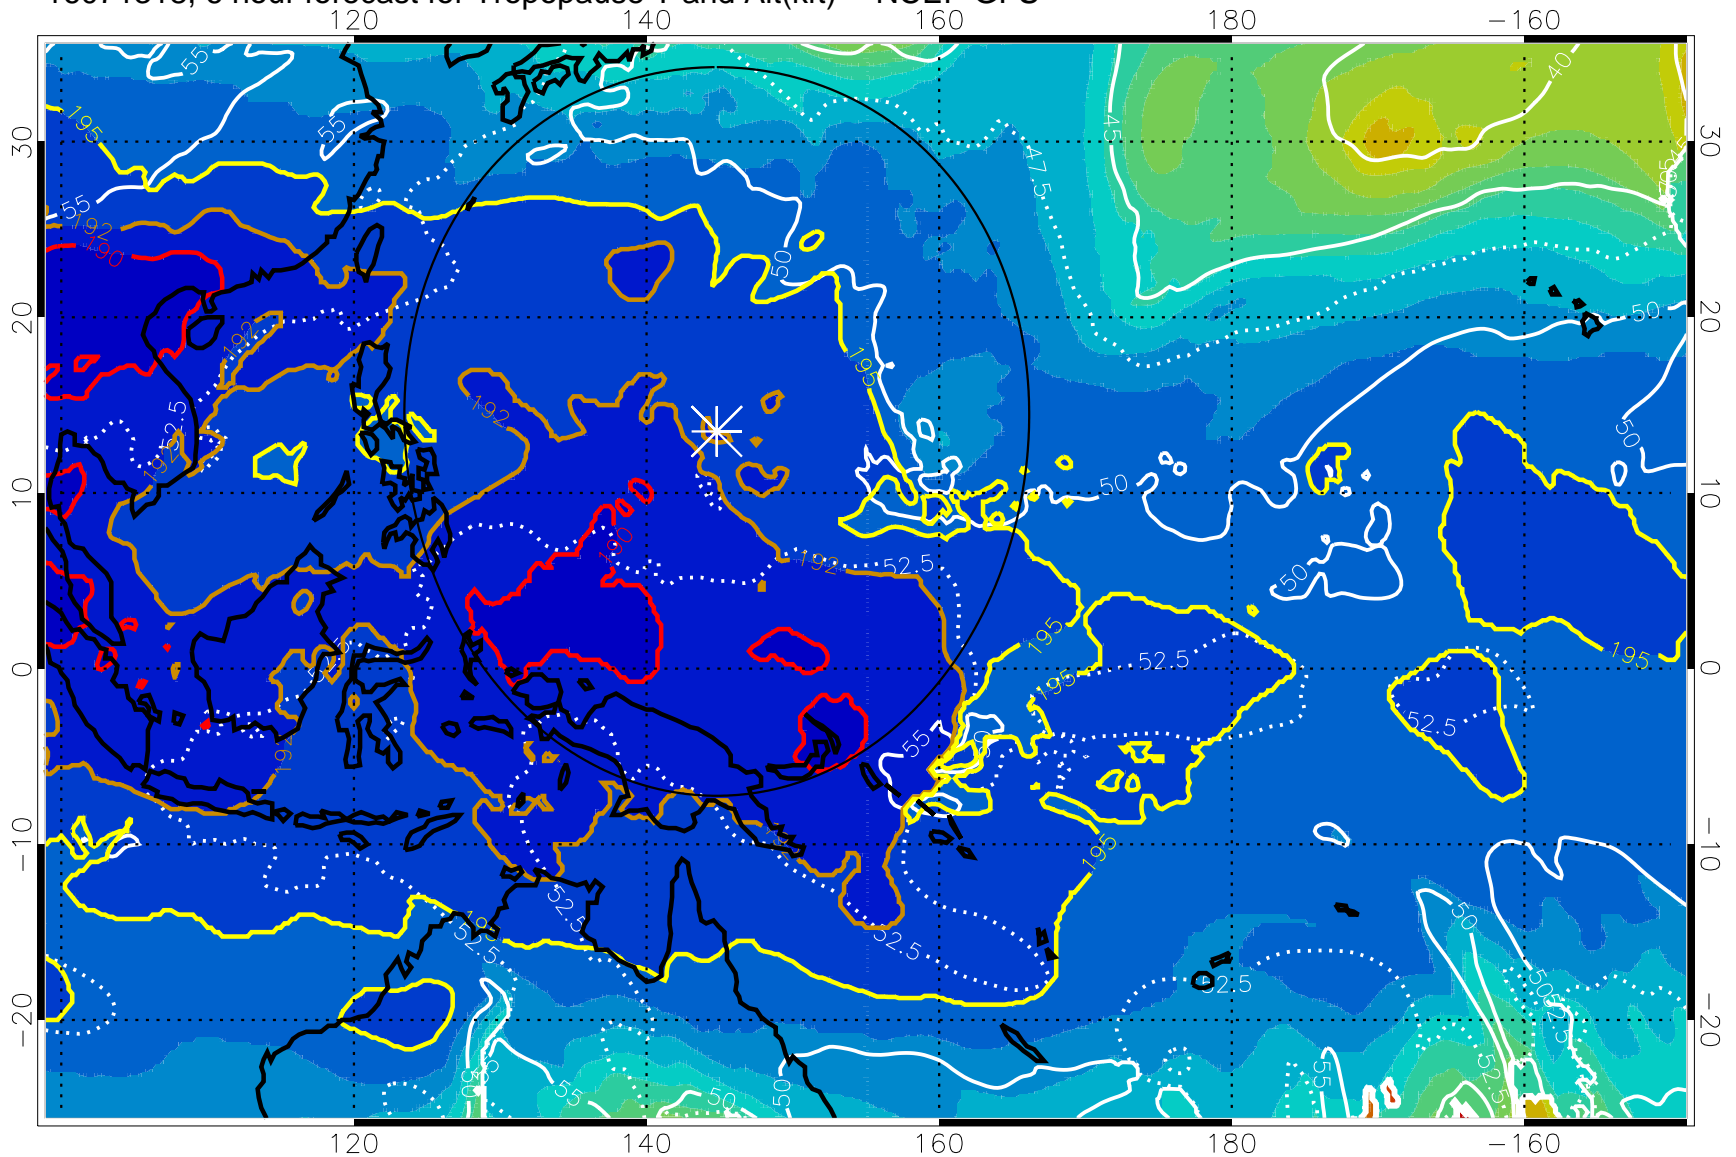

16071318, 6 hour forecast for Tropopause T and Alt(kft) -- NCEP GFS

190 200 210 220 230
Tropopause T, K

Tropopause Altitude in kft (white)

192.5K Isotherm 195K Isotherm
187.5K Isotherm 190K Isotherm

Range ring of 2304 km