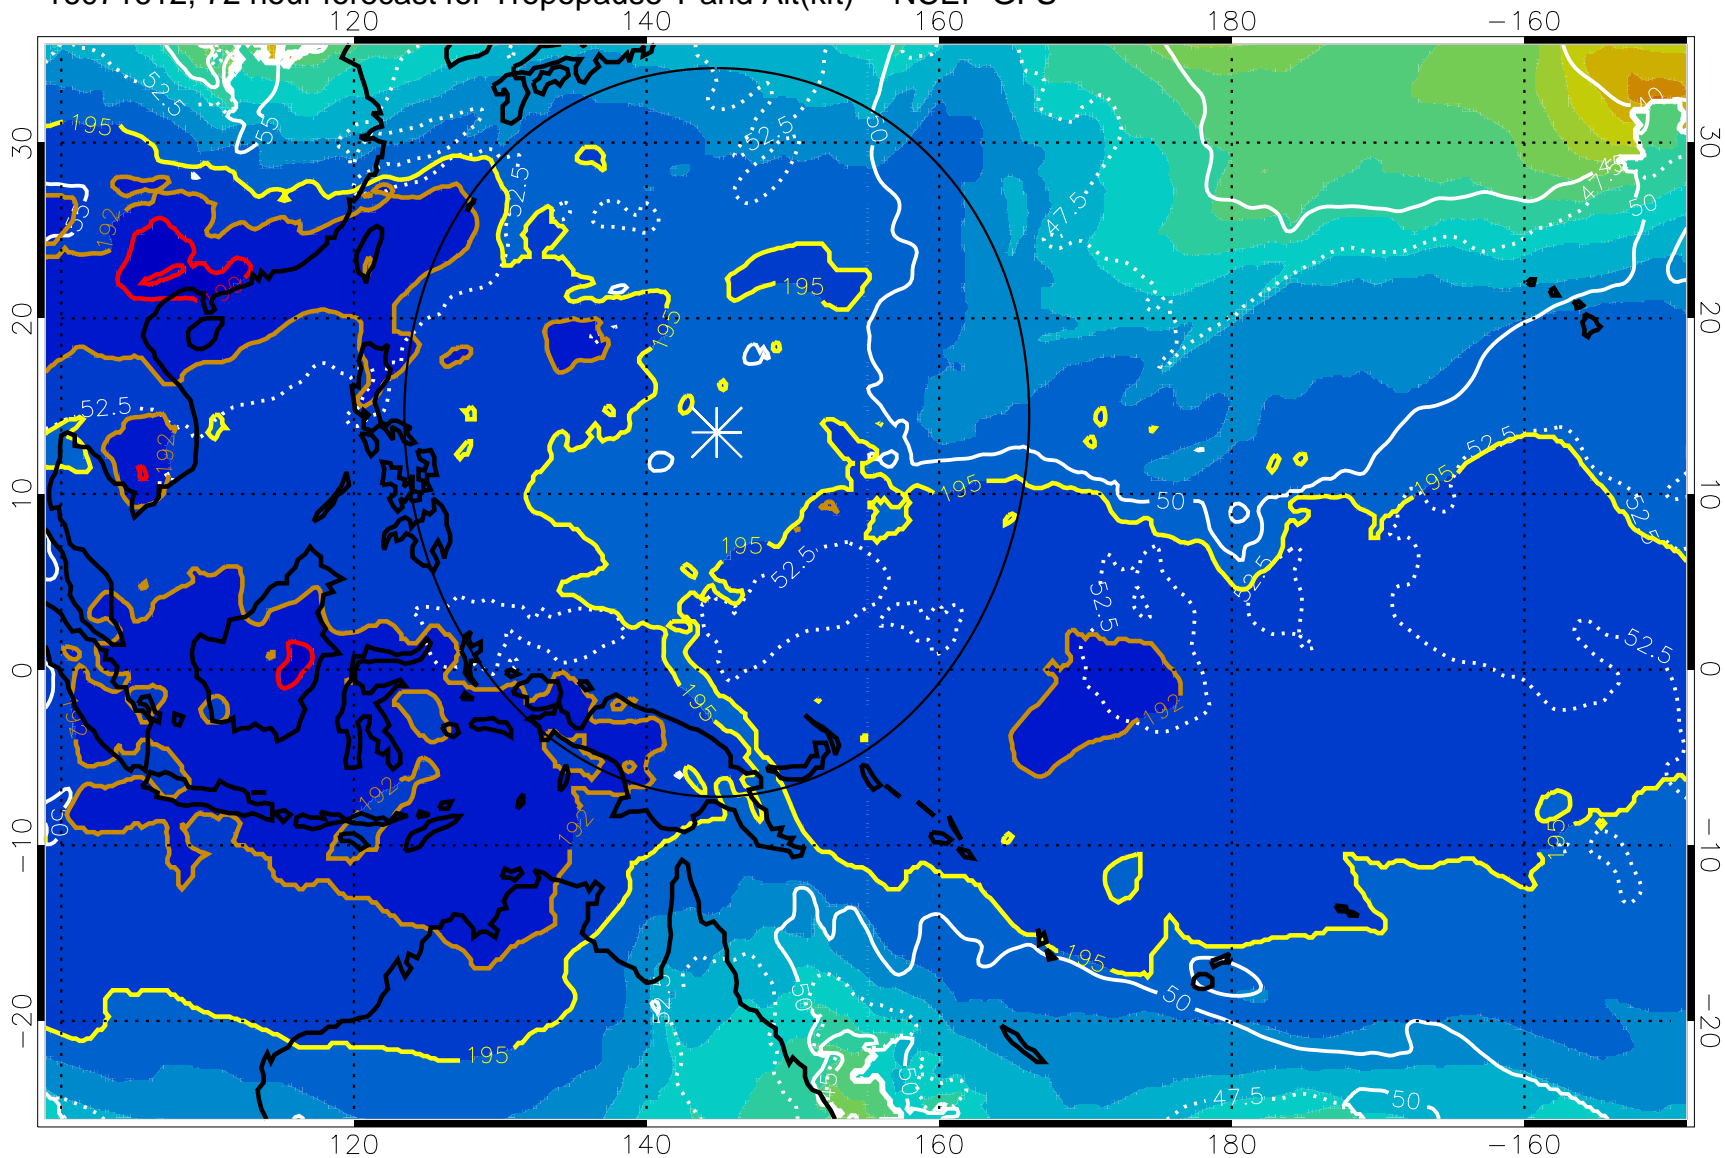

190 200 210 220 230

Tropopause T, K

Tropopause Altitude in kft (white)

192.5K Isotherm 195K Isotherm

187.5K Isotherm 190K Isotherm

Range ring of 2304 km

16071612, 72 hour forecast for Tropopause T and Alt(kft) -- NCEP GFS

190 200 210 220 230

Tropopause T, K

Tropopause Altitude in kft (white)

192.5K Isotherm 195K Isotherm

187.5K Isotherm 190K Isotherm

Range ring of 2304 km

16071618, 78 hour forecast for Tropopause T and Alt(kft) -- NCEP GFS