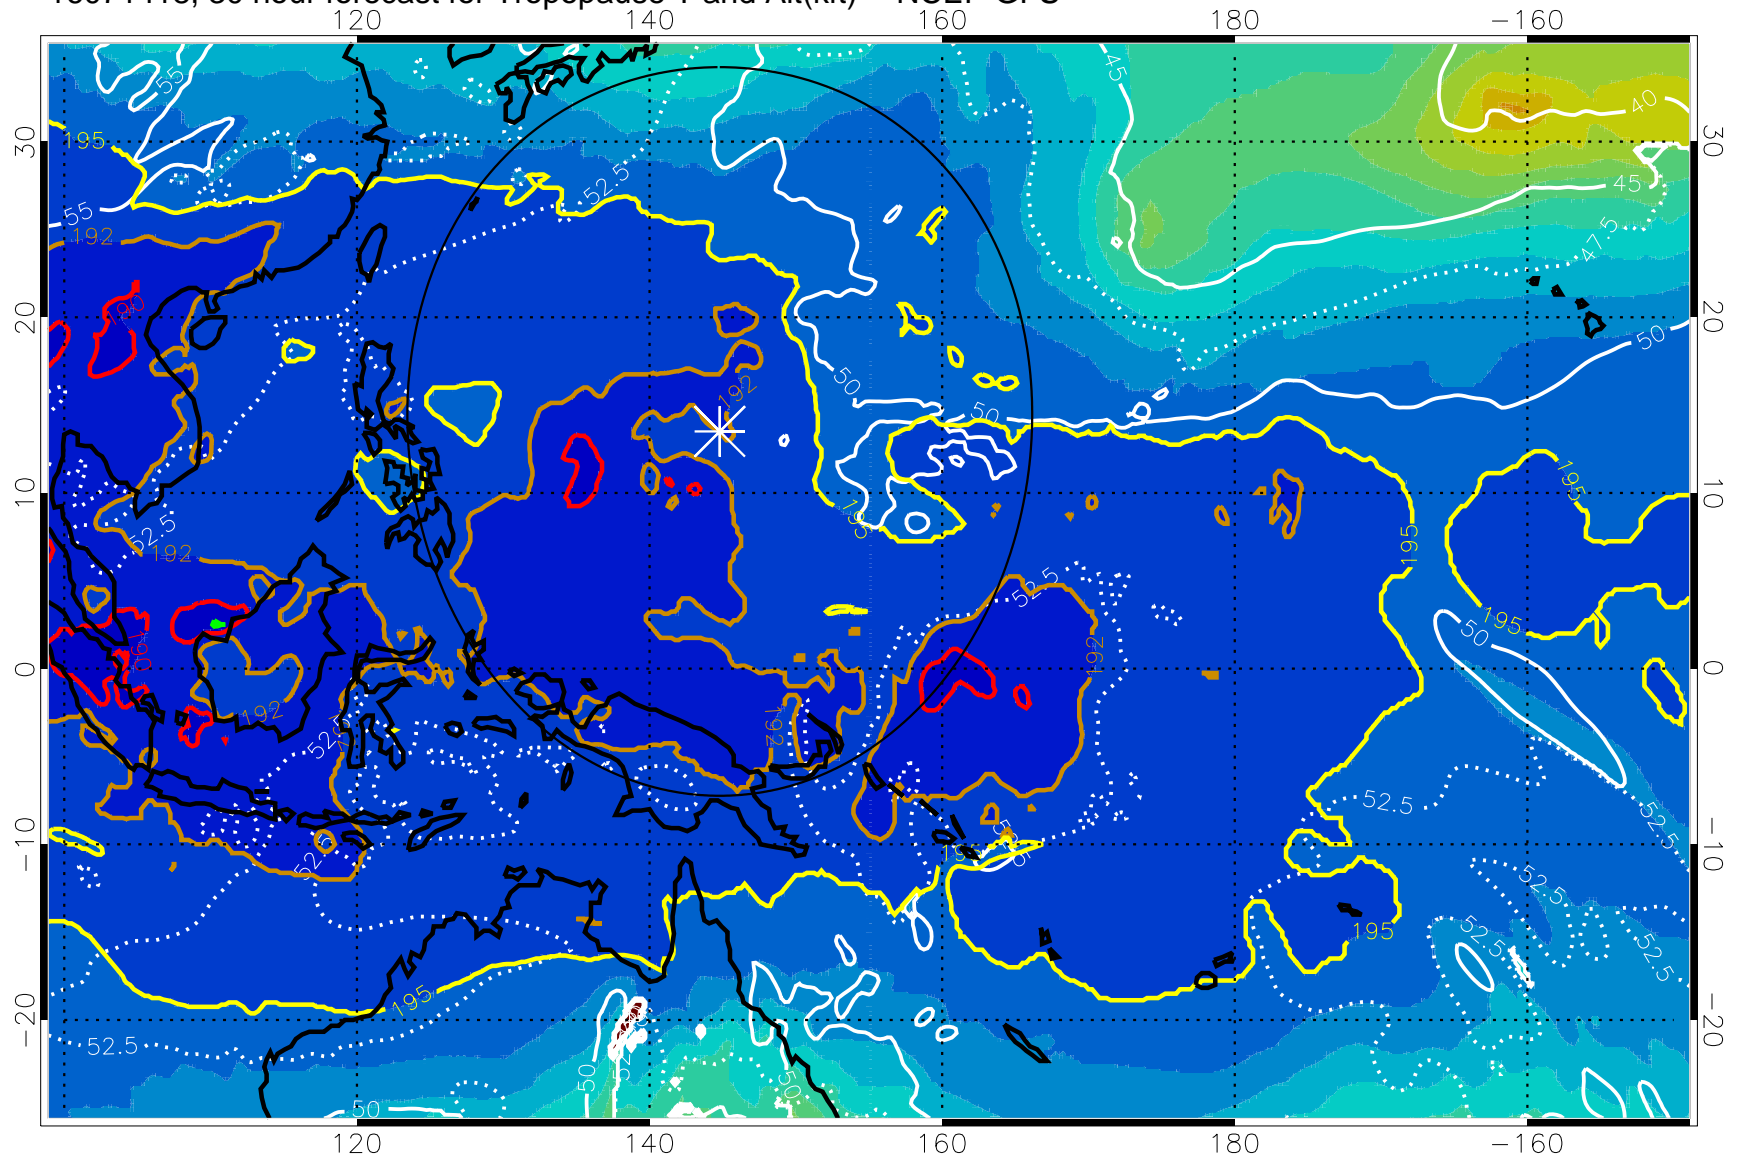

16071418, 30 hour forecast for Tropopause T and Alt(kft) -- NCEP GFS

190 200 210 220 230

Tropopause T, K

Tropopause Altitude in kft (white)

192.5K Isotherm 195K Isotherm

187.5K Isotherm 190K Isotherm

Range ring of 2304 km