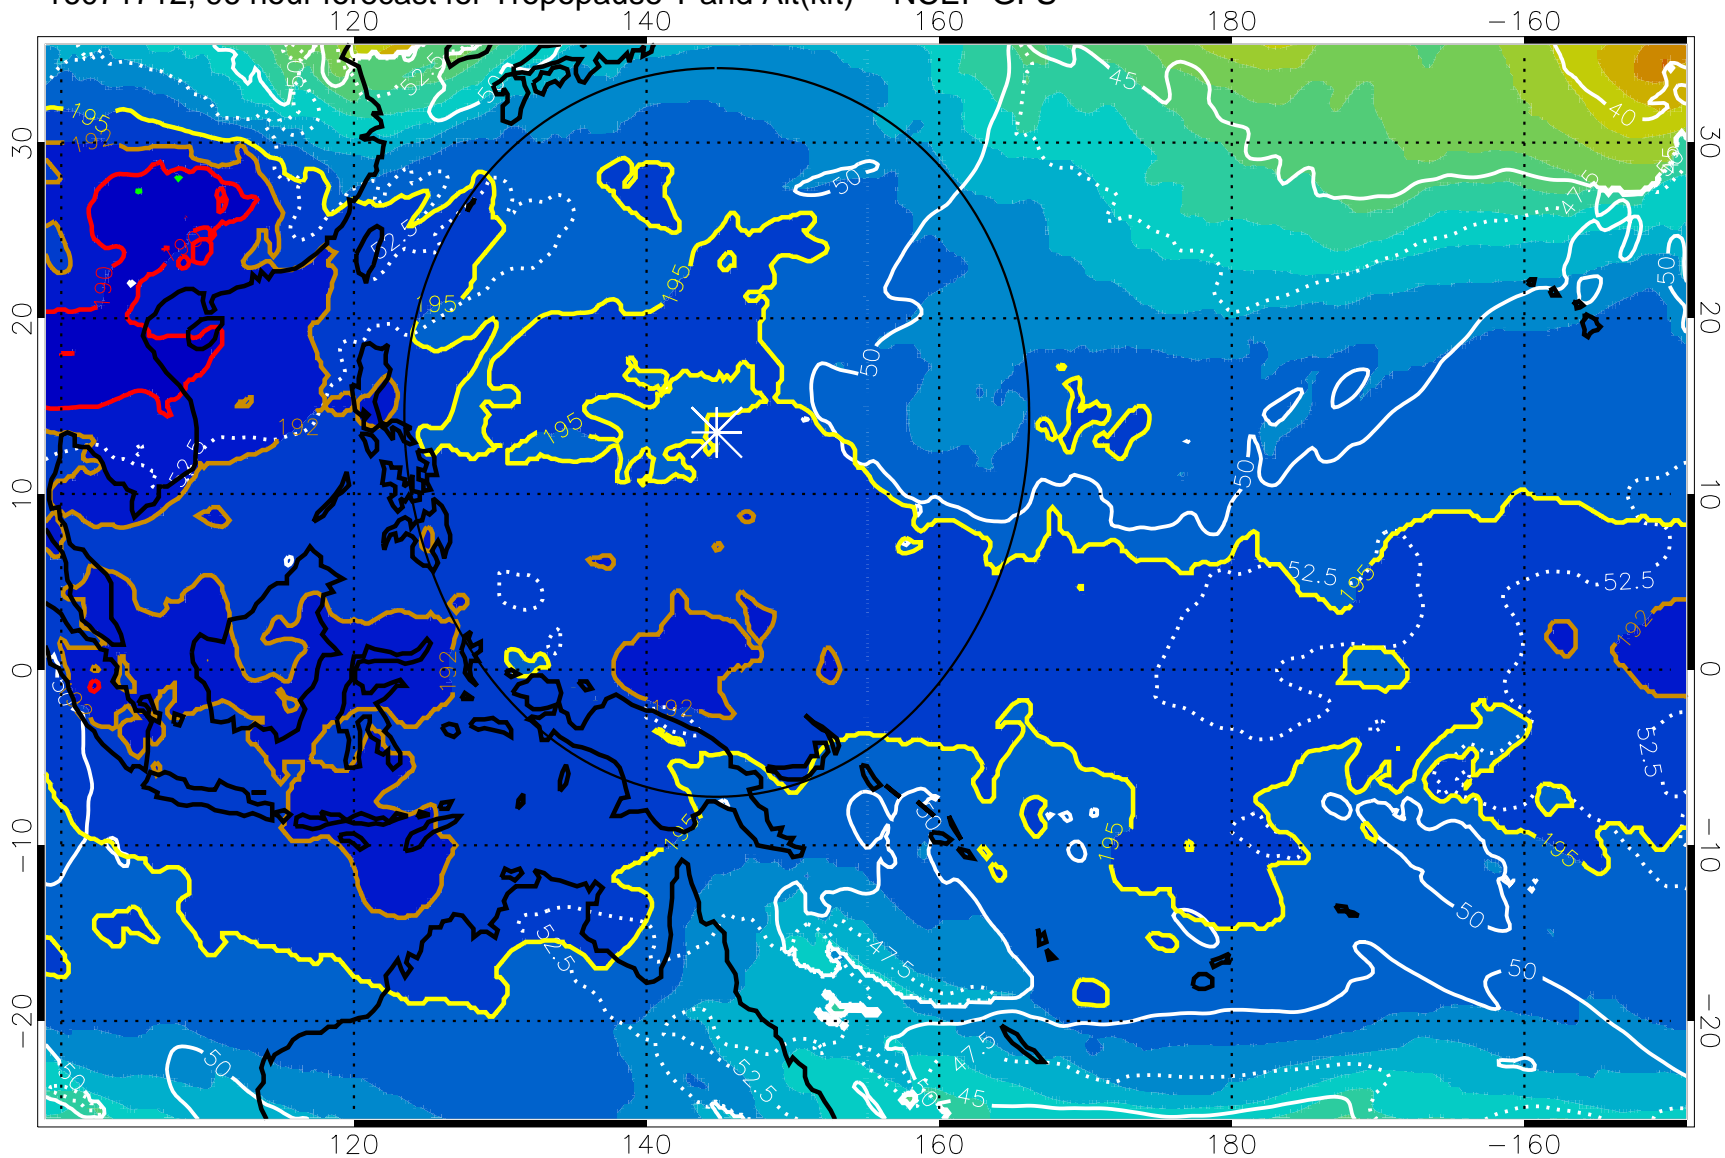

190 200 210 220 230

Tropopause T, K

Tropopause Altitude in kft (white)

192.5K Isotherm 195K Isotherm

187.5K Isotherm 190K Isotherm

Range ring of 2304 km

16071712, 96 hour forecast for Tropopause T and Alt(kft) -- NCEP GFS

190 200 210 220 230
Tropopause T, K

Tropopause Altitude in kft (white)

192.5K Isotherm 195K Isotherm
187.5K Isotherm 190K Isotherm

Range ring of 2304 km

16071718, 102 hour forecast for Tropopause T and Alt(kft) -- NCEP GFS