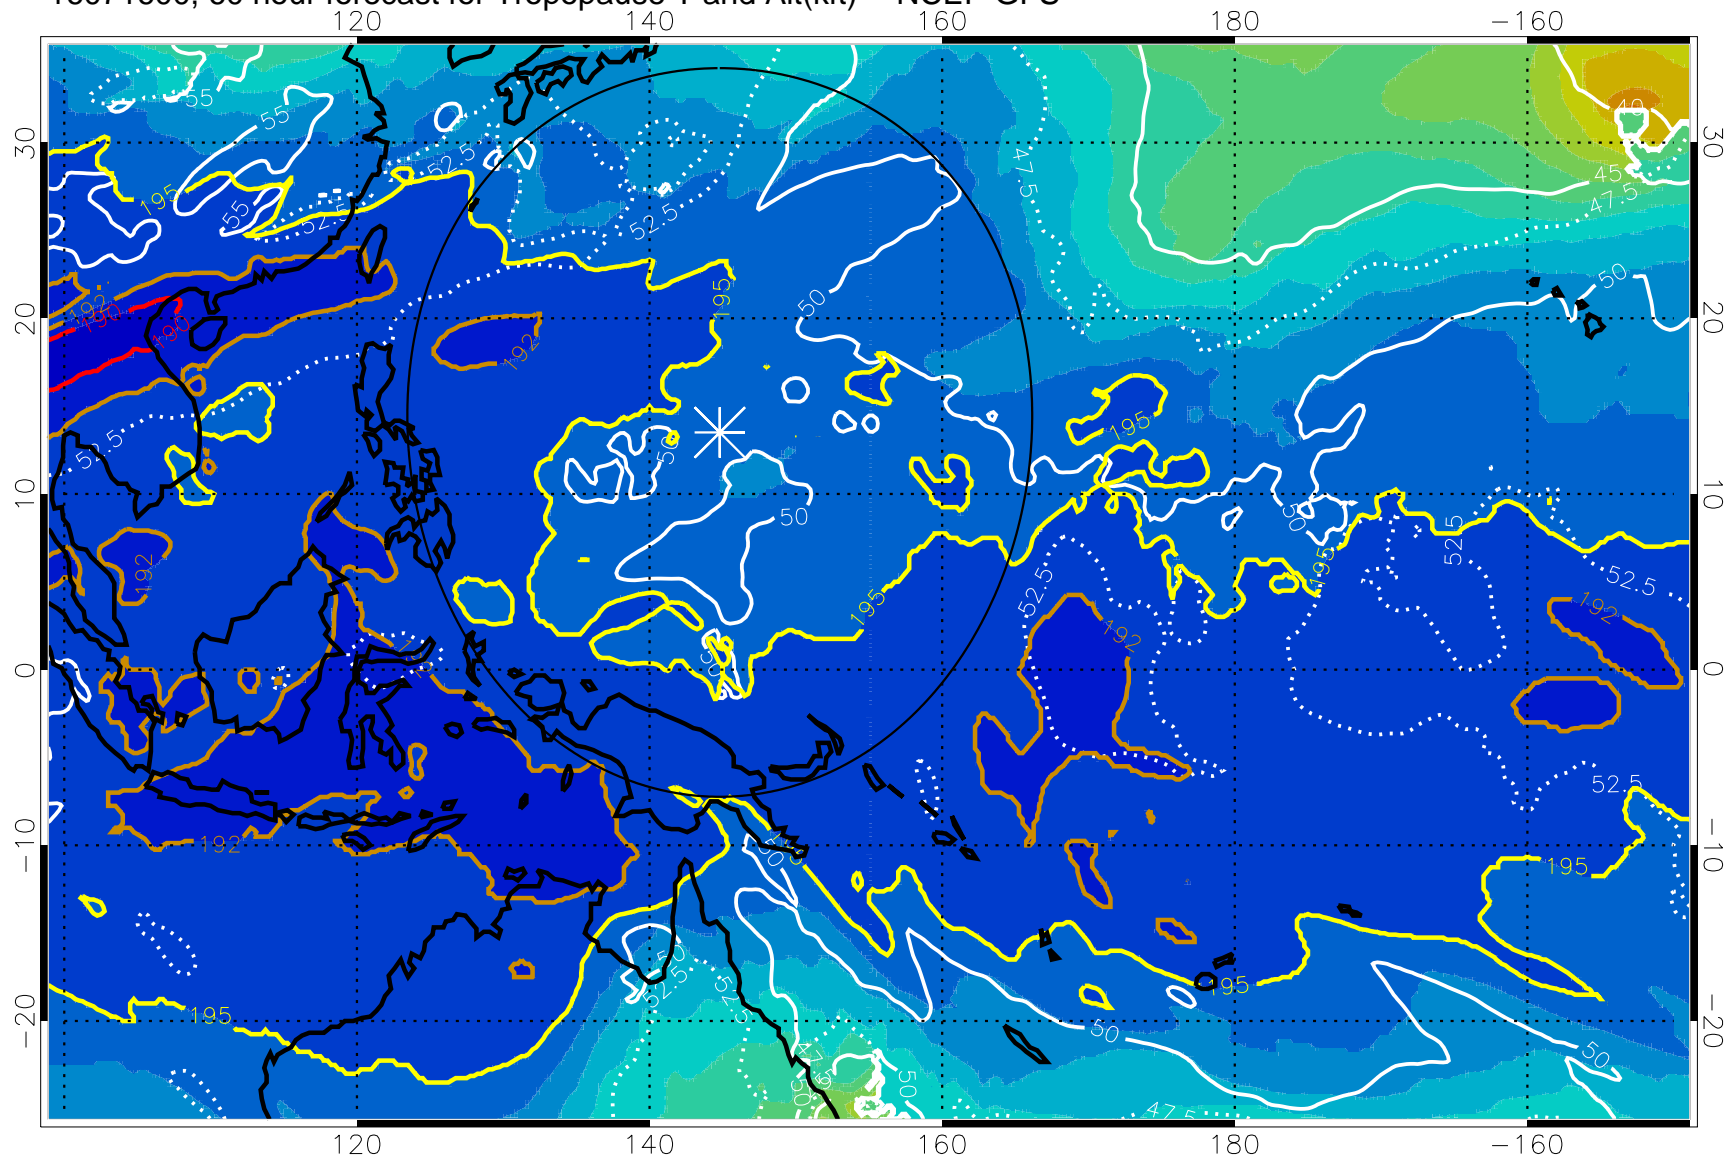

190 200 210 220 230

Tropopause T, K

Tropopause Altitude in kft (white)

192.5K Isotherm 195K Isotherm

187.5K Isotherm 190K Isotherm

Range ring of 2304 km

16071600, 60 hour forecast for Tropopause T and Alt(kft) -- NCEP GFS