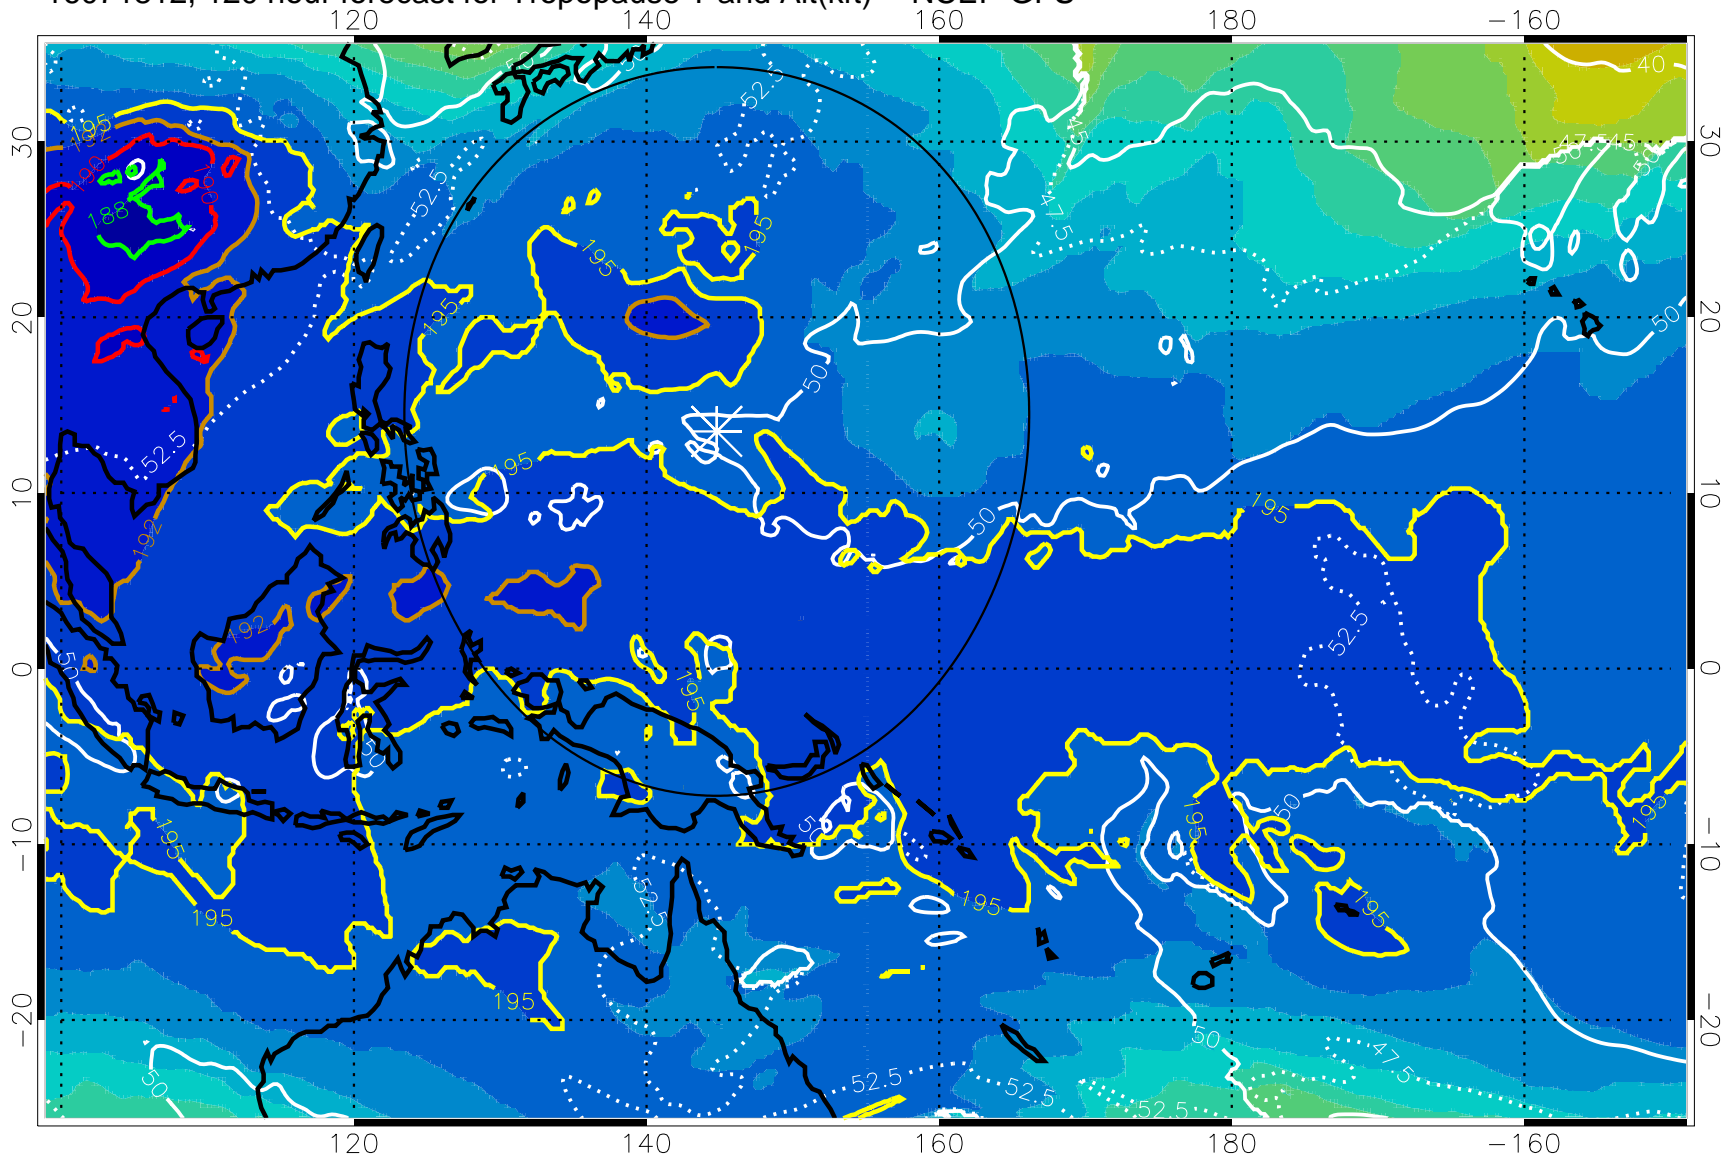

190 200 210 220 230

Tropopause T, K

Tropopause Altitude in kft (white)

192.5K Isotherm 195K Isotherm

187.5K Isotherm 190K Isotherm

Range ring of 2304 km

16071812, 120 hour forecast for Tropopause T and Alt(kft) -- NCEP GFS

190 200 210 220 230

Tropopause T, K

Tropopause Altitude in kft (white)

192.5K Isotherm 195K Isotherm

187.5K Isotherm 190K Isotherm

Range ring of 2304 km