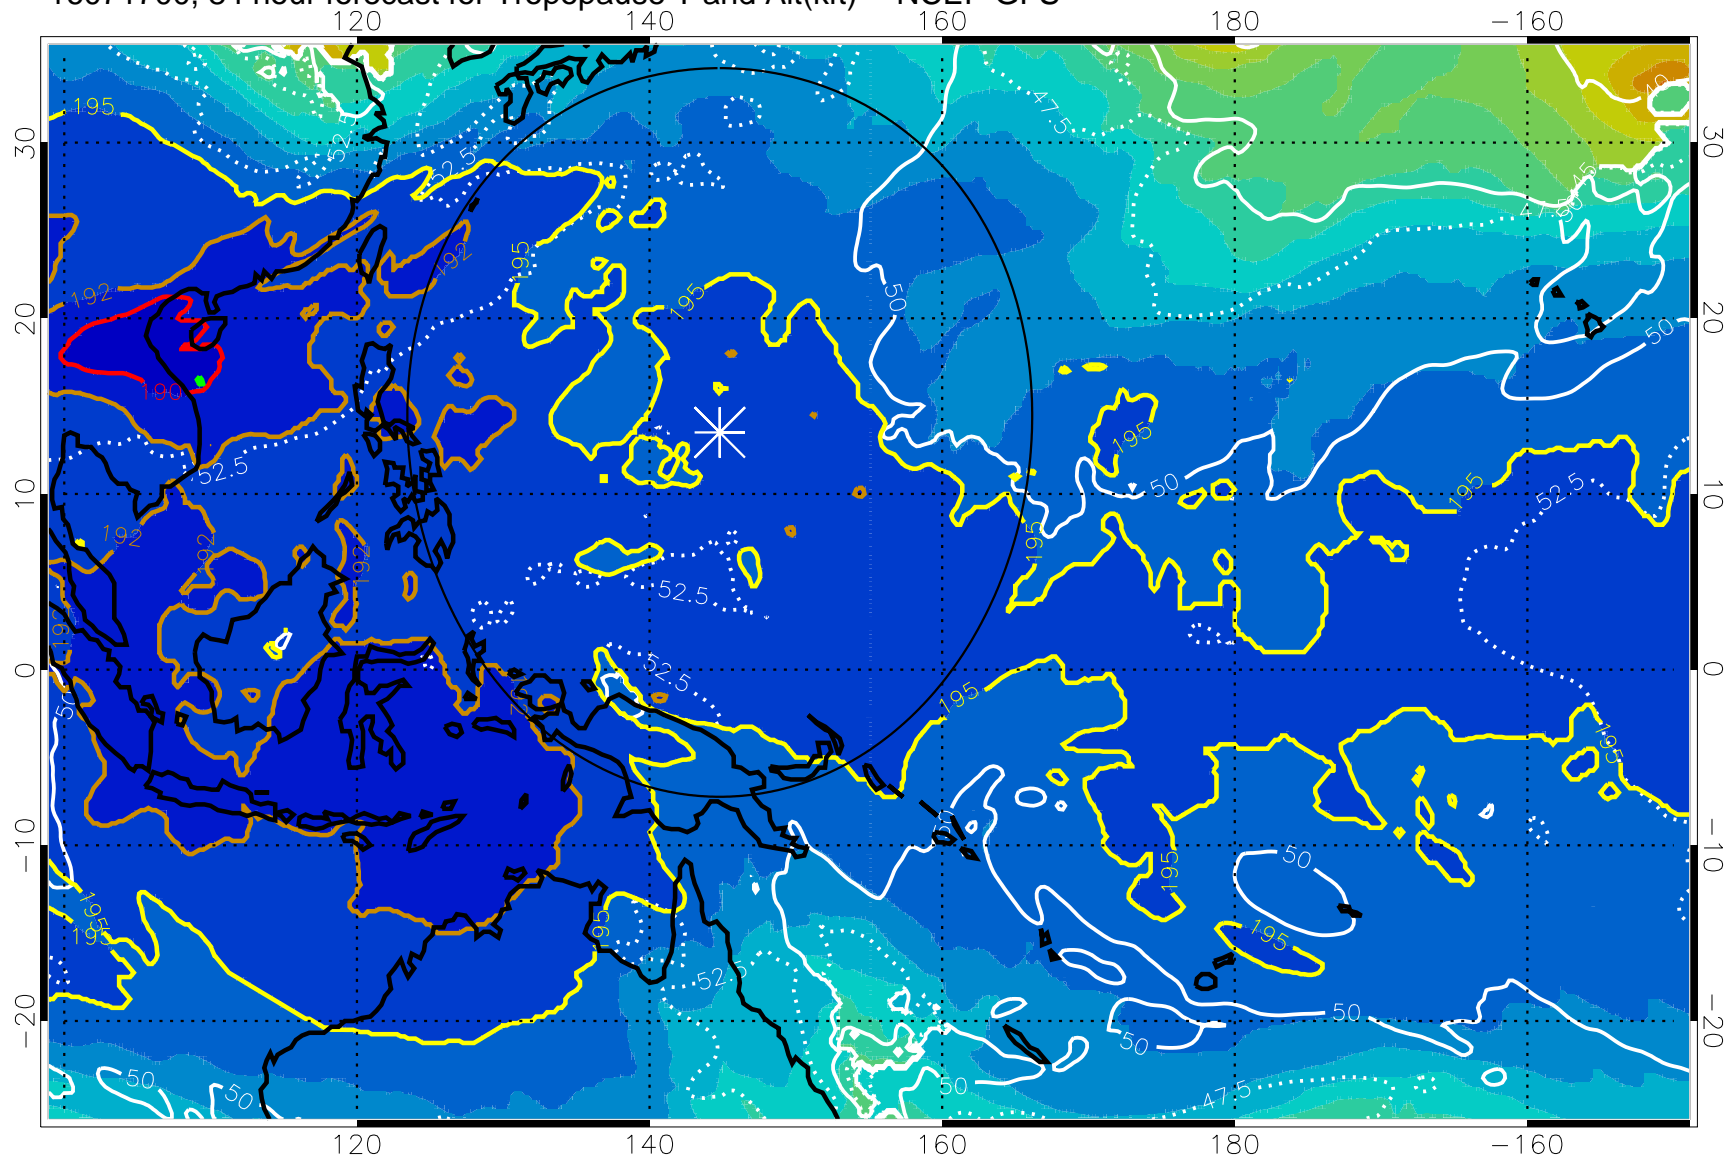

16071700, 84 hour forecast for Tropopause T and Alt(kft) -- NCEP GFS

190 200 210 220 230

Tropopause T, K

Tropopause Altitude in kft (white)

192.5K Isotherm 195K Isotherm
187.5K Isotherm 190K Isotherm

Range ring of 2304 km