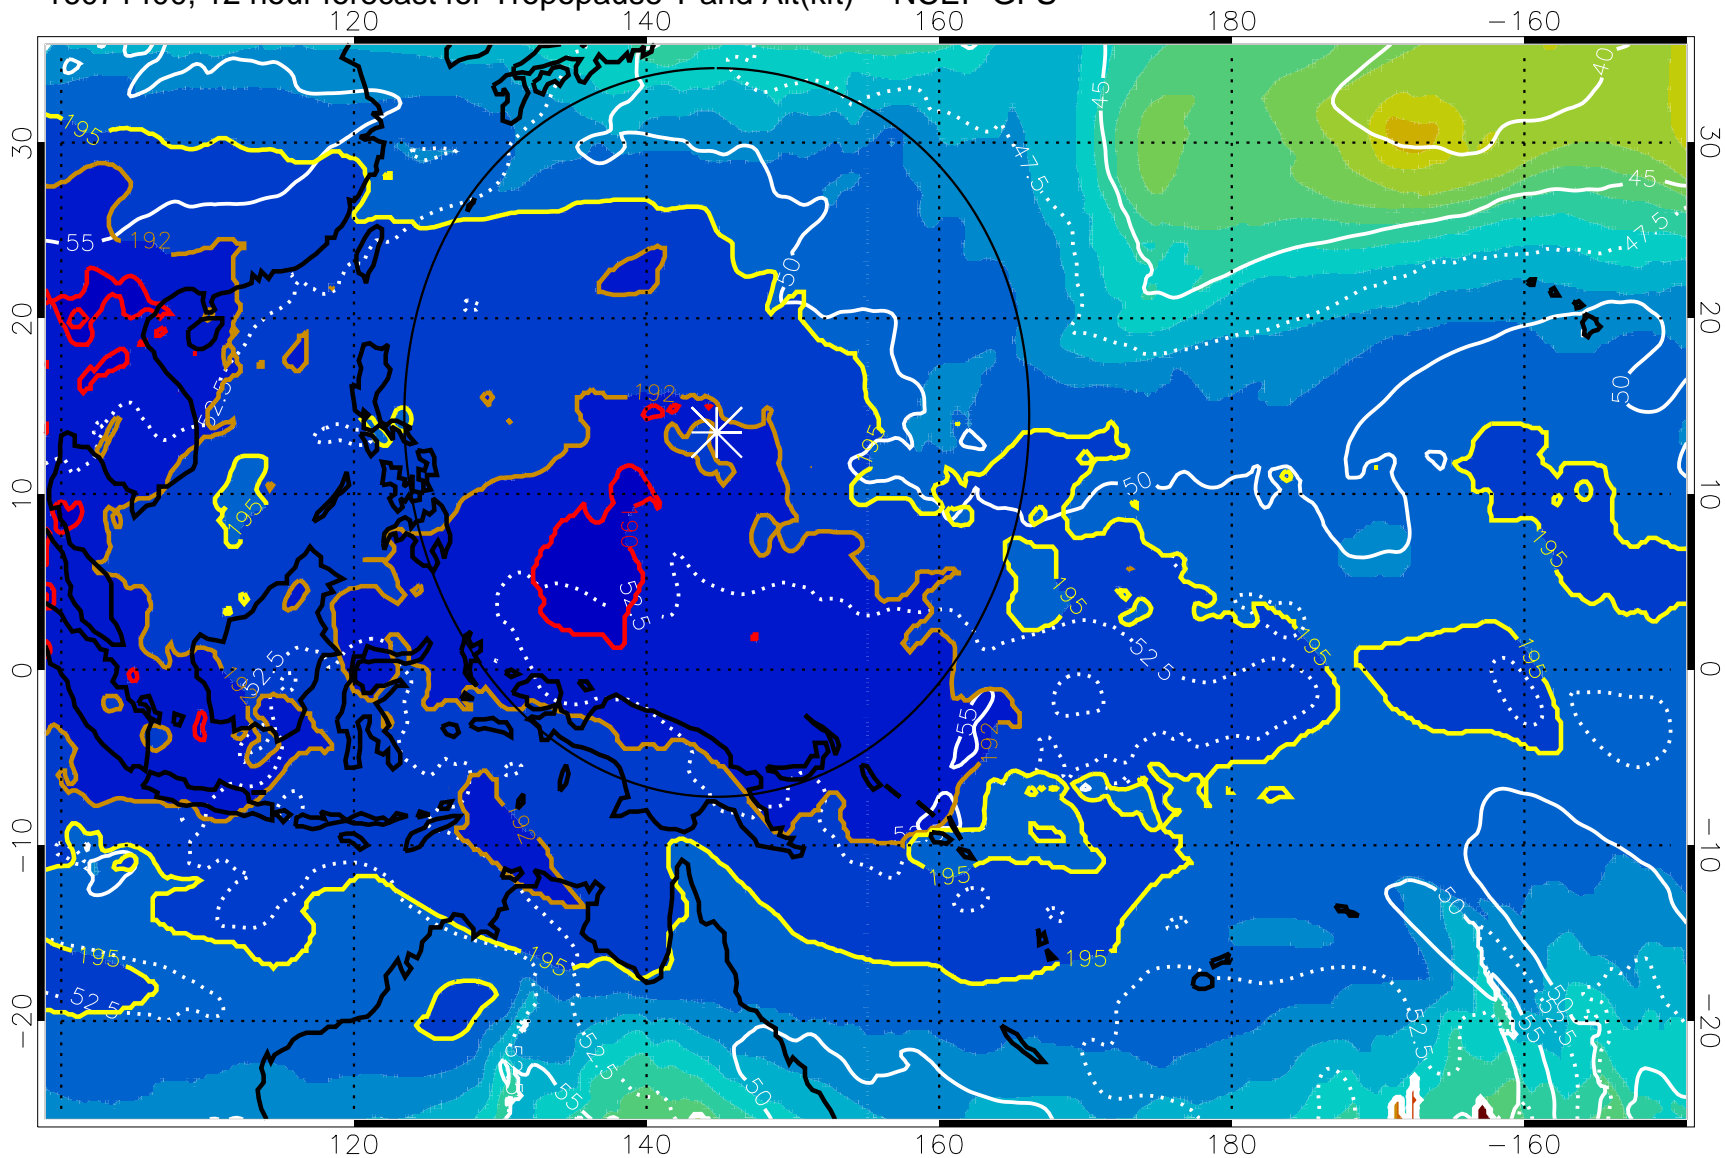

16071400, 12 hour forecast for Tropopause T and Alt(kft) -- NCEP GFS

190 200 210 220 230
Tropopause T, K

Tropopause Altitude in kft (white)

192.5K Isotherm 195K Isotherm
187.5K Isotherm 190K Isotherm

Range ring of 2304 km