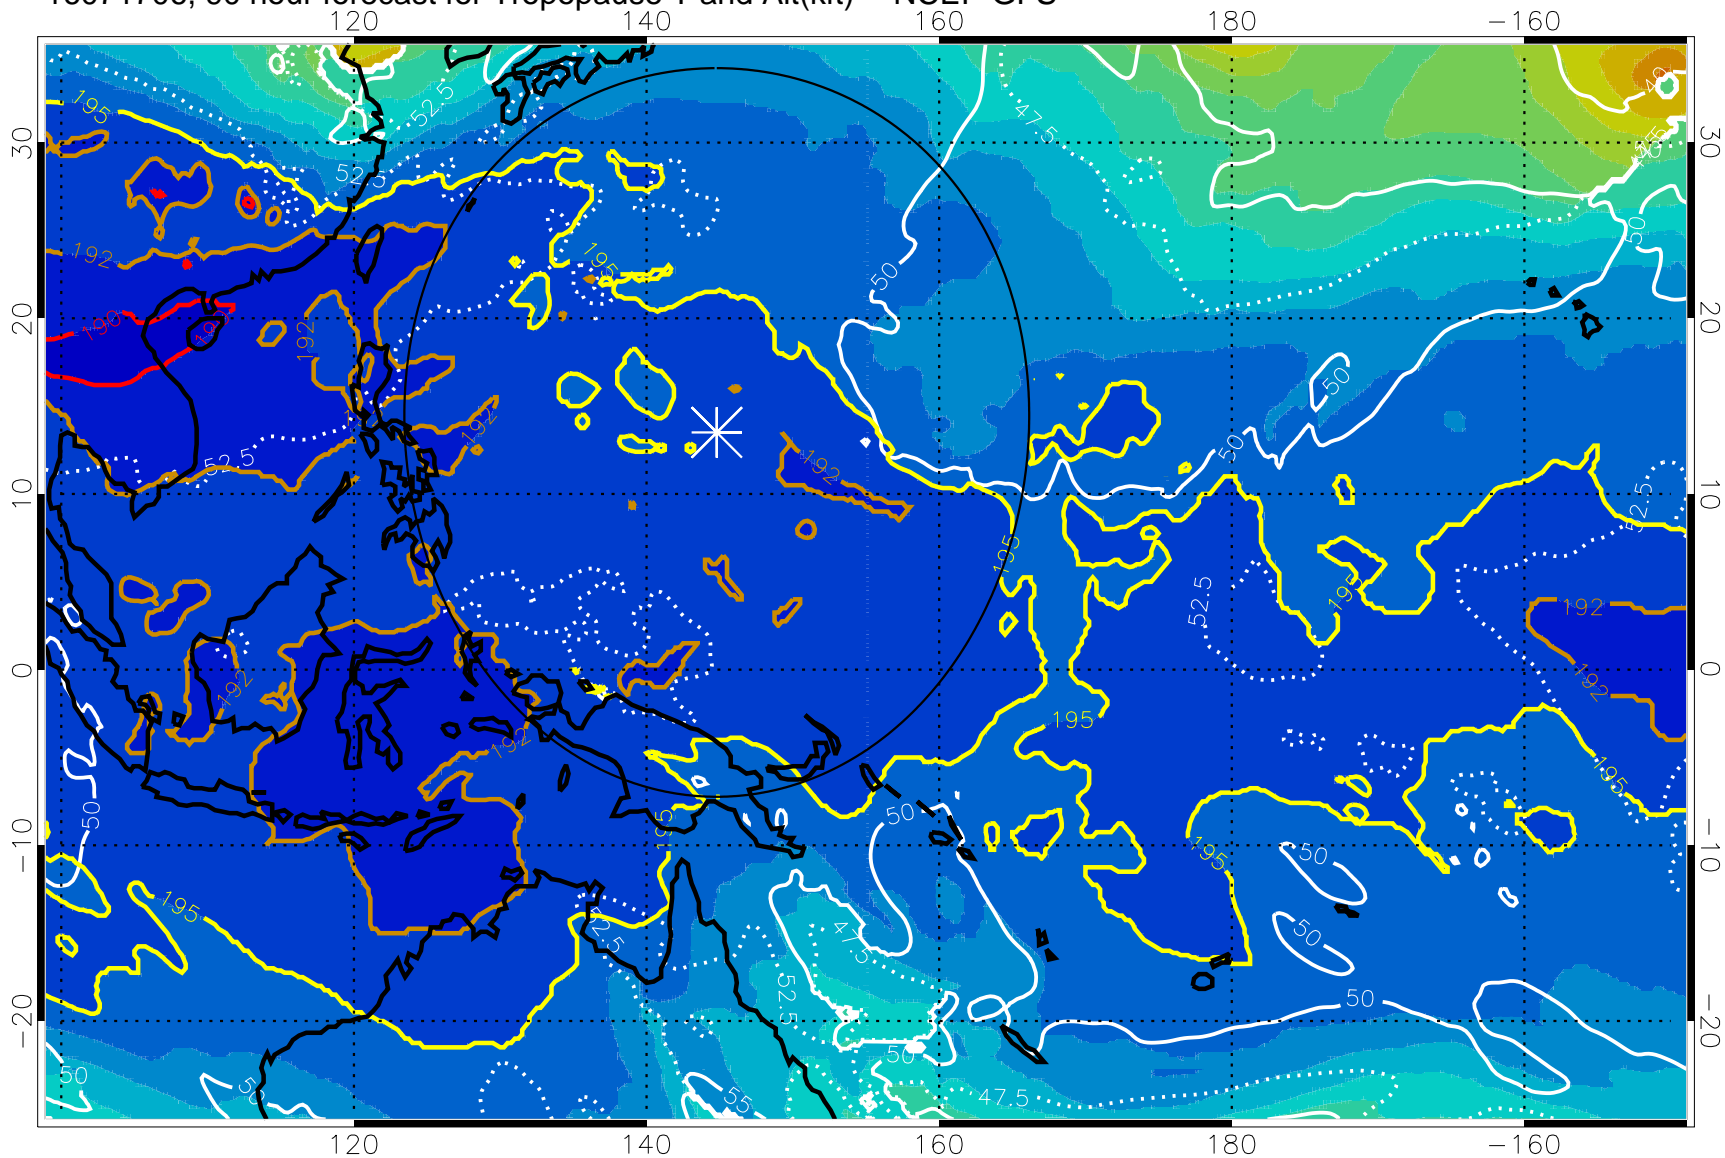

190 200 210 220 230

Tropopause T, K

Tropopause Altitude in kft (white)

192.5K Isotherm 195K Isotherm
187.5K Isotherm 190K Isotherm

Range ring of 2304 km

16071706, 90 hour forecast for Tropopause T and Alt(kft) -- NCEP GFS