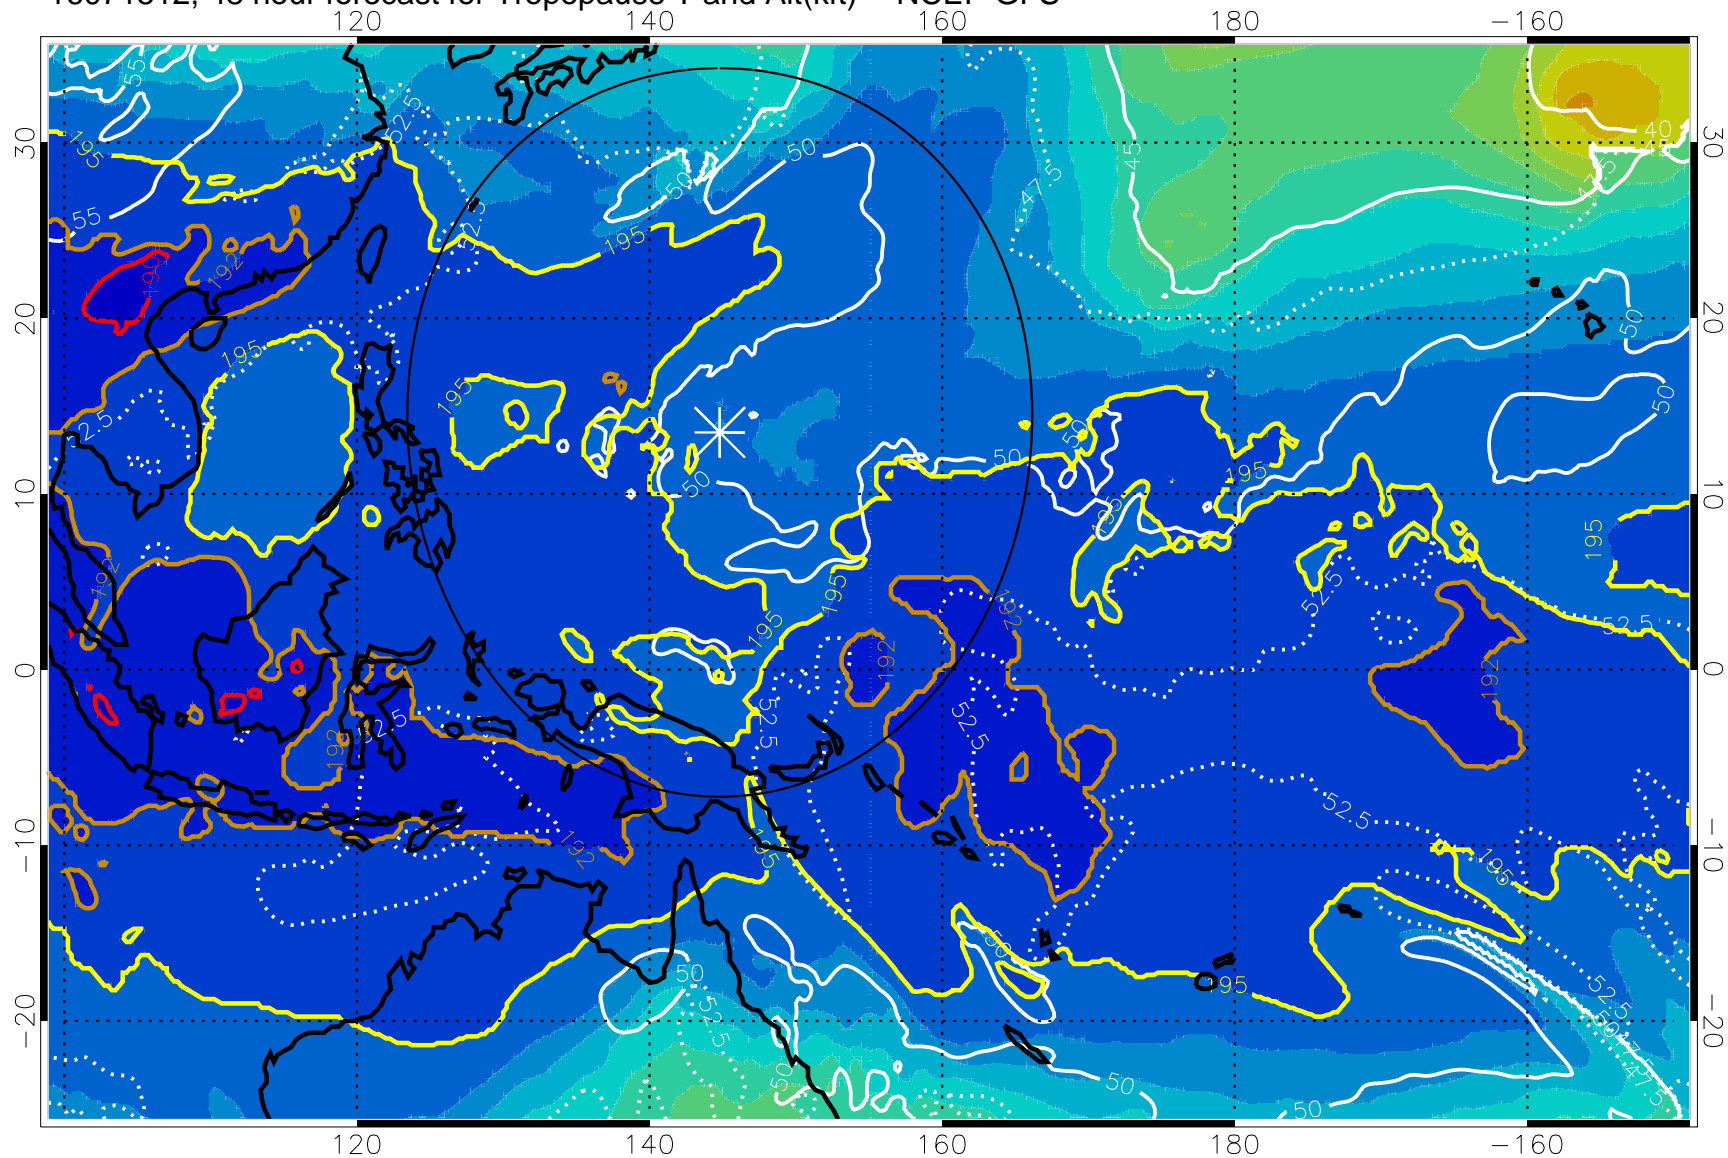

16071506, 42 hour forecast for Tropopause T and Alt(kft) -- NCEP GFS

Tropopause Altitude in kft (white)

192.5K Isotherm 195K Isotherm
187.5K Isotherm 190K Isotherm

Range ring of 2304 km

16071512, 48 hour forecast for Tropopause T and Alt(kft) -- NCEP GFS