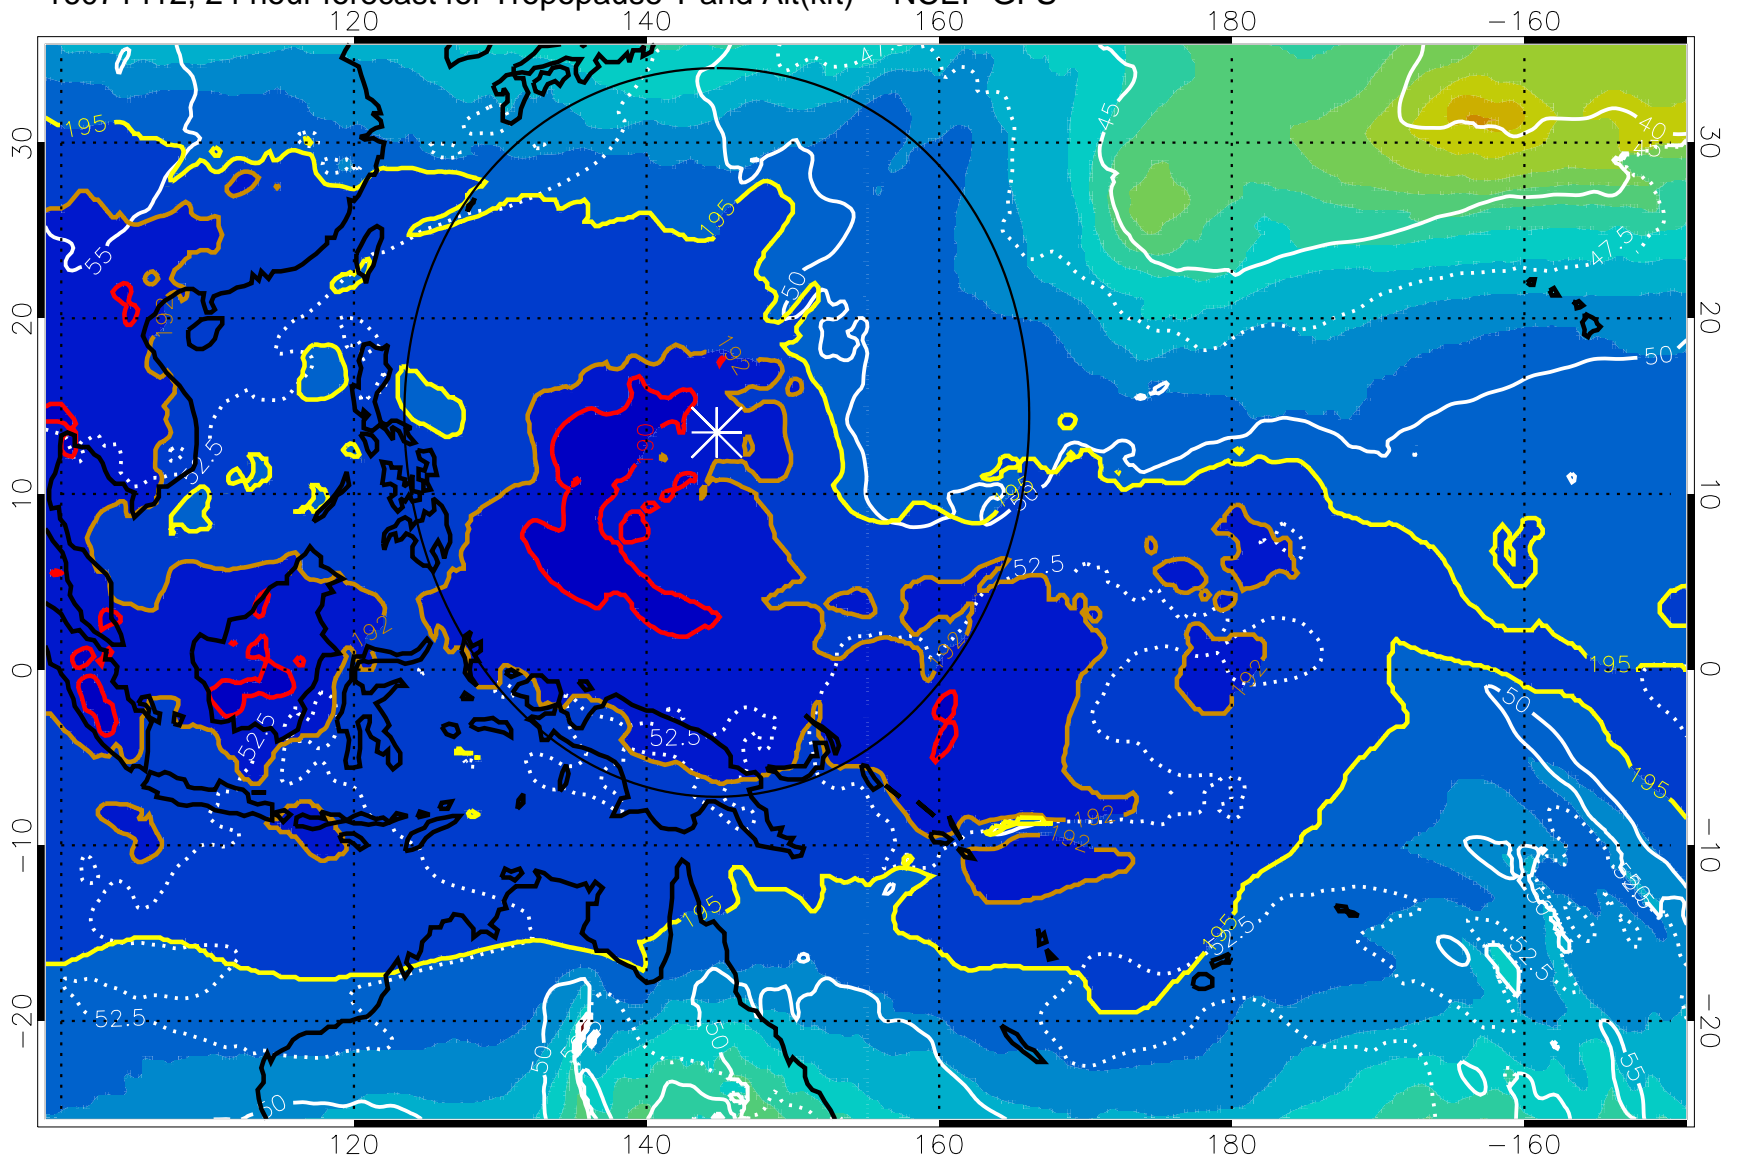

16071412, 24 hour forecast for Tropopause T and Alt(kft) -- NCEP GFS

190 200 210 220 230
Tropopause T, K

Tropopause Altitude in kft (white)

192.5K Isotherm 195K Isotherm
187.5K Isotherm 190K Isotherm

Range ring of 2304 km