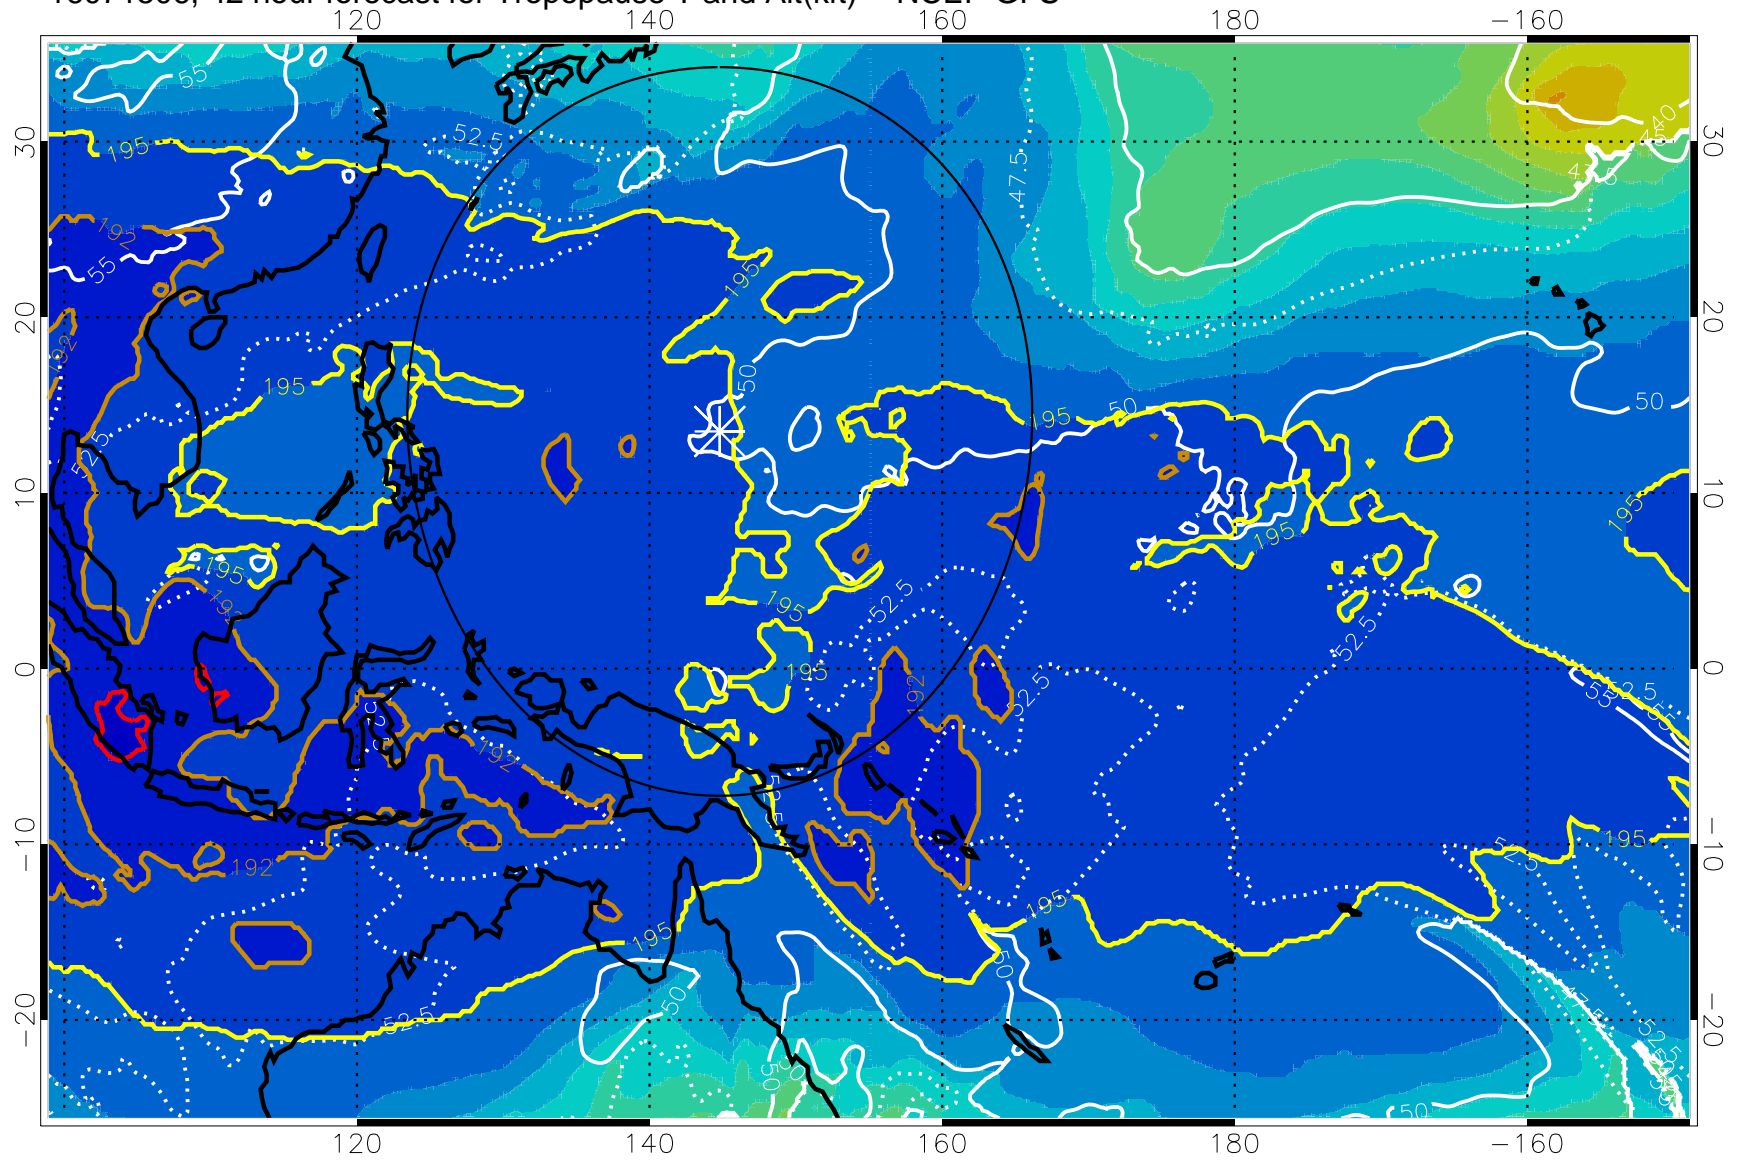

16071506, 42 hour forecast for Tropopause T and Alt(kft) -- NCEP GFS

Tropopause Altitude in kft (white)

192.5K Isotherm 195K Isotherm
187.5K Isotherm 190K Isotherm

Range ring of 2304 km