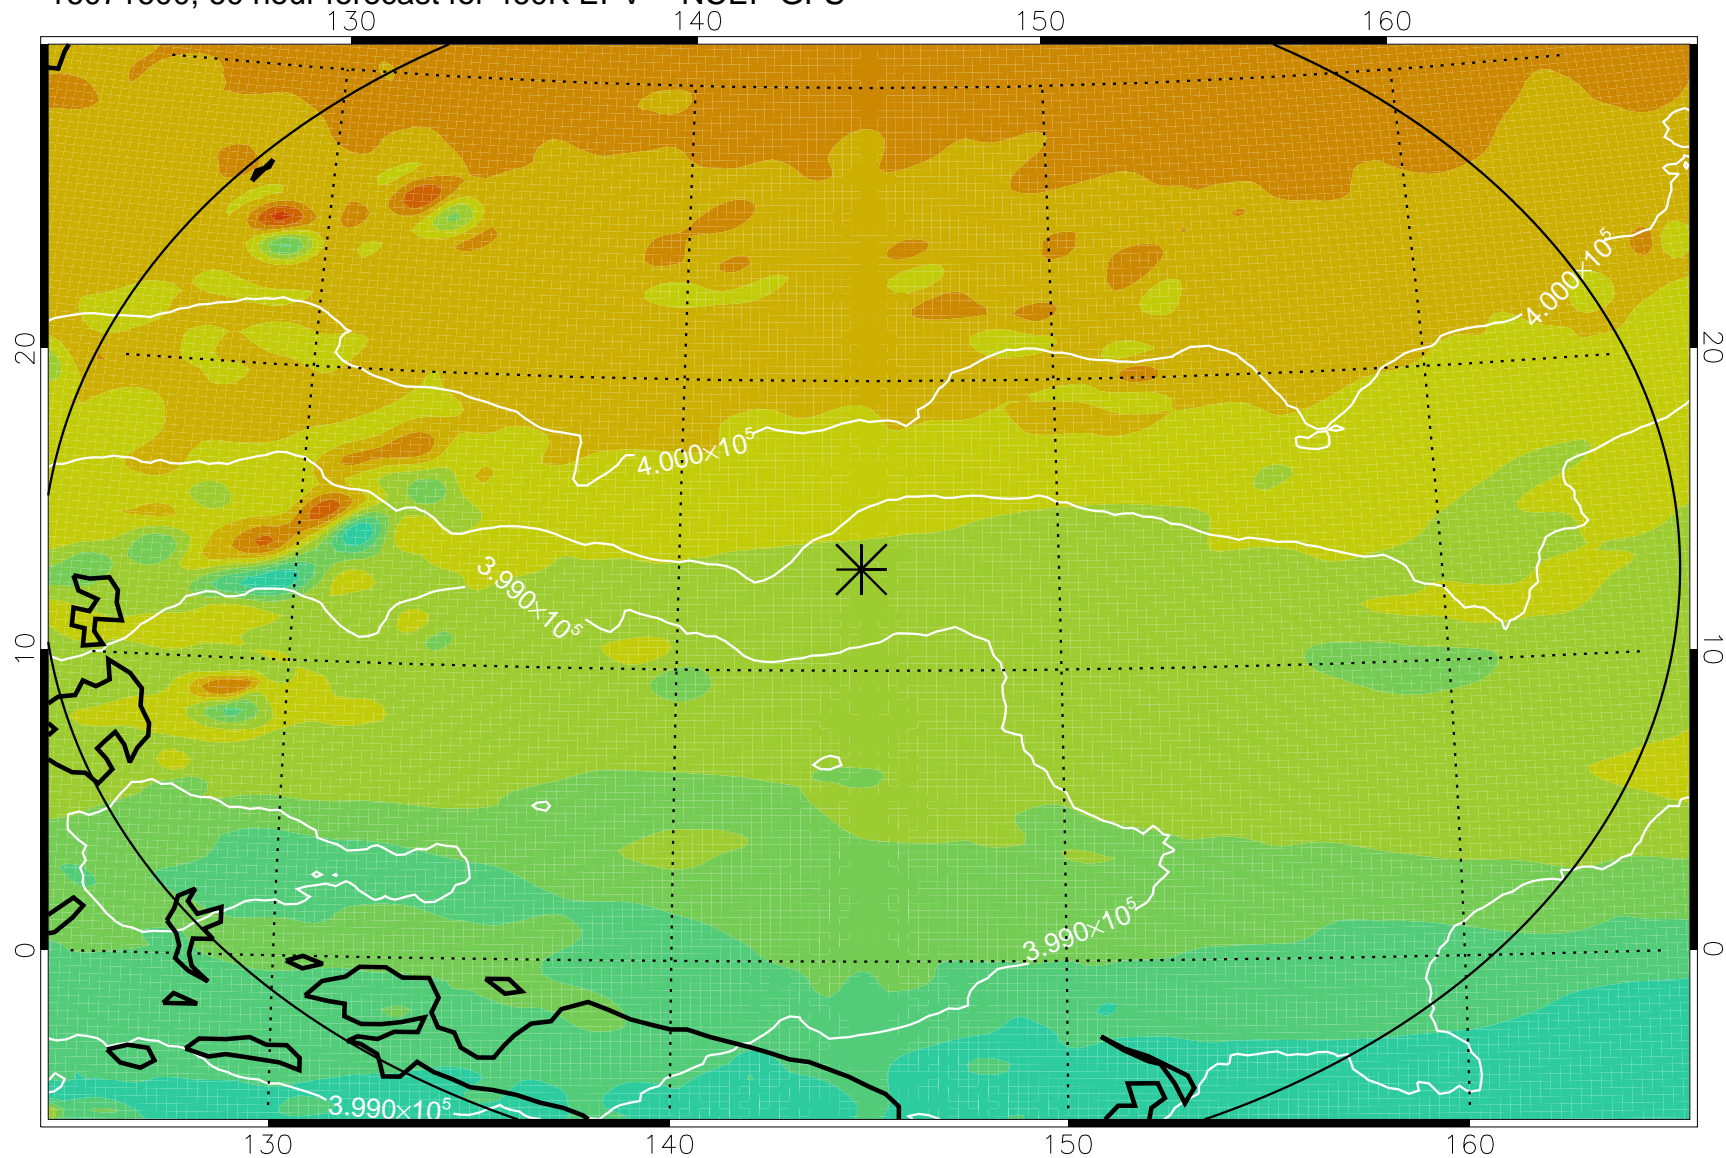

16071418, 30 hour forecast for 460K EPV -- NCEP GFS

460K Montgomery Streamfunction, white

Range ring of 2304 km

16071500, 36 hour forecast for 460K EPV -- NCEP GFS

460K Montgomery Streamfunction, white

Range ring of 2304 km

16071506, 42 hour forecast for 460K EPV -- NCEP GFS

460K Montgomery Streamfunction, white

Range ring of 2304 km

16071512, 48 hour forecast for 460K EPV -- NCEP GFS

460K Montgomery Streamfunction, white

Range ring of 2304 km

16071518, 54 hour forecast for 460K EPV -- NCEP GFS

460K Montgomery Streamfunction, white

Range ring of 2304 km

16071600, 60 hour forecast for 460K EPV -- NCEP GFS

460K Montgomery Streamfunction, white

Range ring of 2304 km

16071606, 66 hour forecast for 460K EPV -- NCEP GFS

460K Montgomery Streamfunction, white

Range ring of 2304 km

16071612, 72 hour forecast for 460K EPV -- NCEP GFS

460K Montgomery Streamfunction, white

Range ring of 2304 km