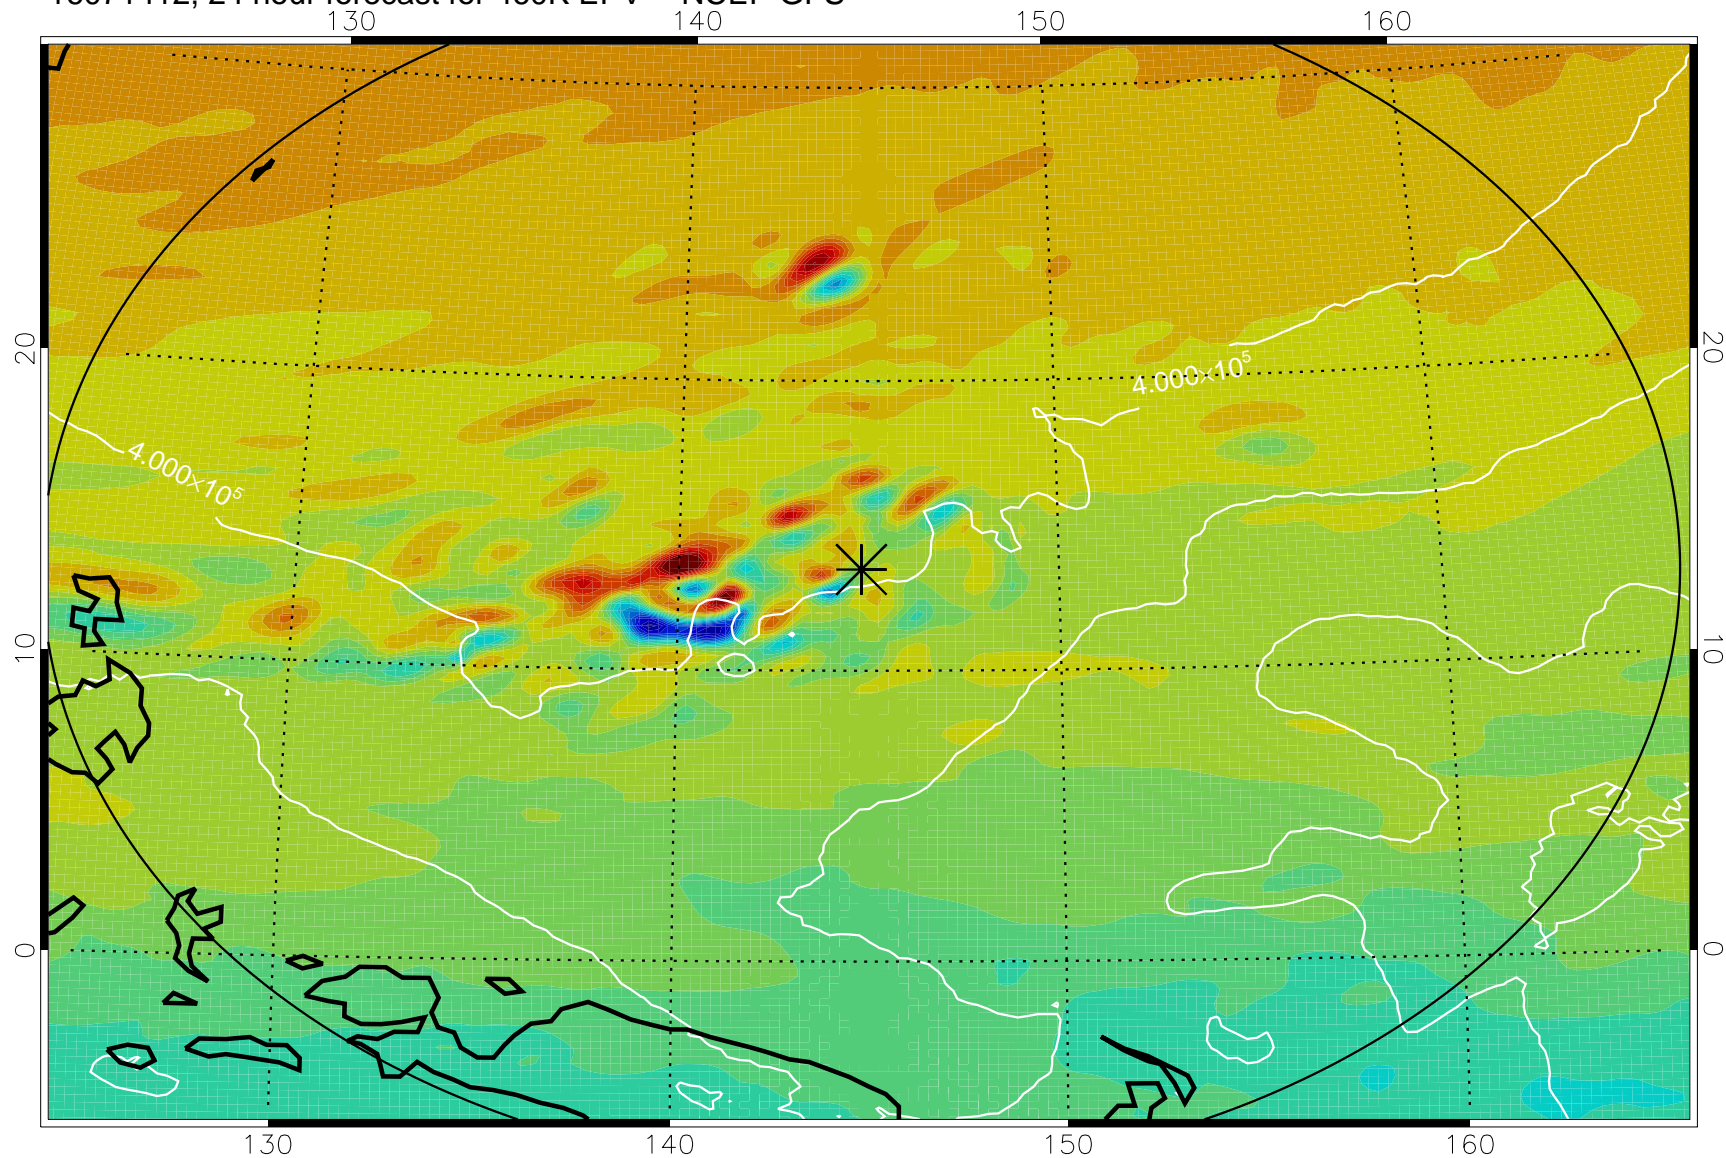

16071318, 6 hour forecast for 460K EPV -- NCEP GFS

460K Montgomery Streamfunction, white

Range ring of 2304 km

16071400, 12 hour forecast for 460K EPV -- NCEP GFS

460K Montgomery Streamfunction, white

Range ring of 2304 km

16071406, 18 hour forecast for 460K EPV -- NCEP GFS

460K Montgomery Streamfunction, white

Range ring of 2304 km

16071412, 24 hour forecast for 460K EPV -- NCEP GFS

460K Montgomery Streamfunction, white

Range ring of 2304 km

16071418, 30 hour forecast for 460K EPV -- NCEP GFS

460K Montgomery Streamfunction, white

Range ring of 2304 km

16071500, 36 hour forecast for 460K EPV -- NCEP GFS

460K Montgomery Streamfunction, white

Range ring of 2304 km

16071618, 78 hour forecast for 460K EPV -- NCEP GFS

460K Montgomery Streamfunction, white

Range ring of 2304 km

16071700, 84 hour forecast for 460K EPV -- NCEP GFS

460K Montgomery Streamfunction, white

Range ring of 2304 km