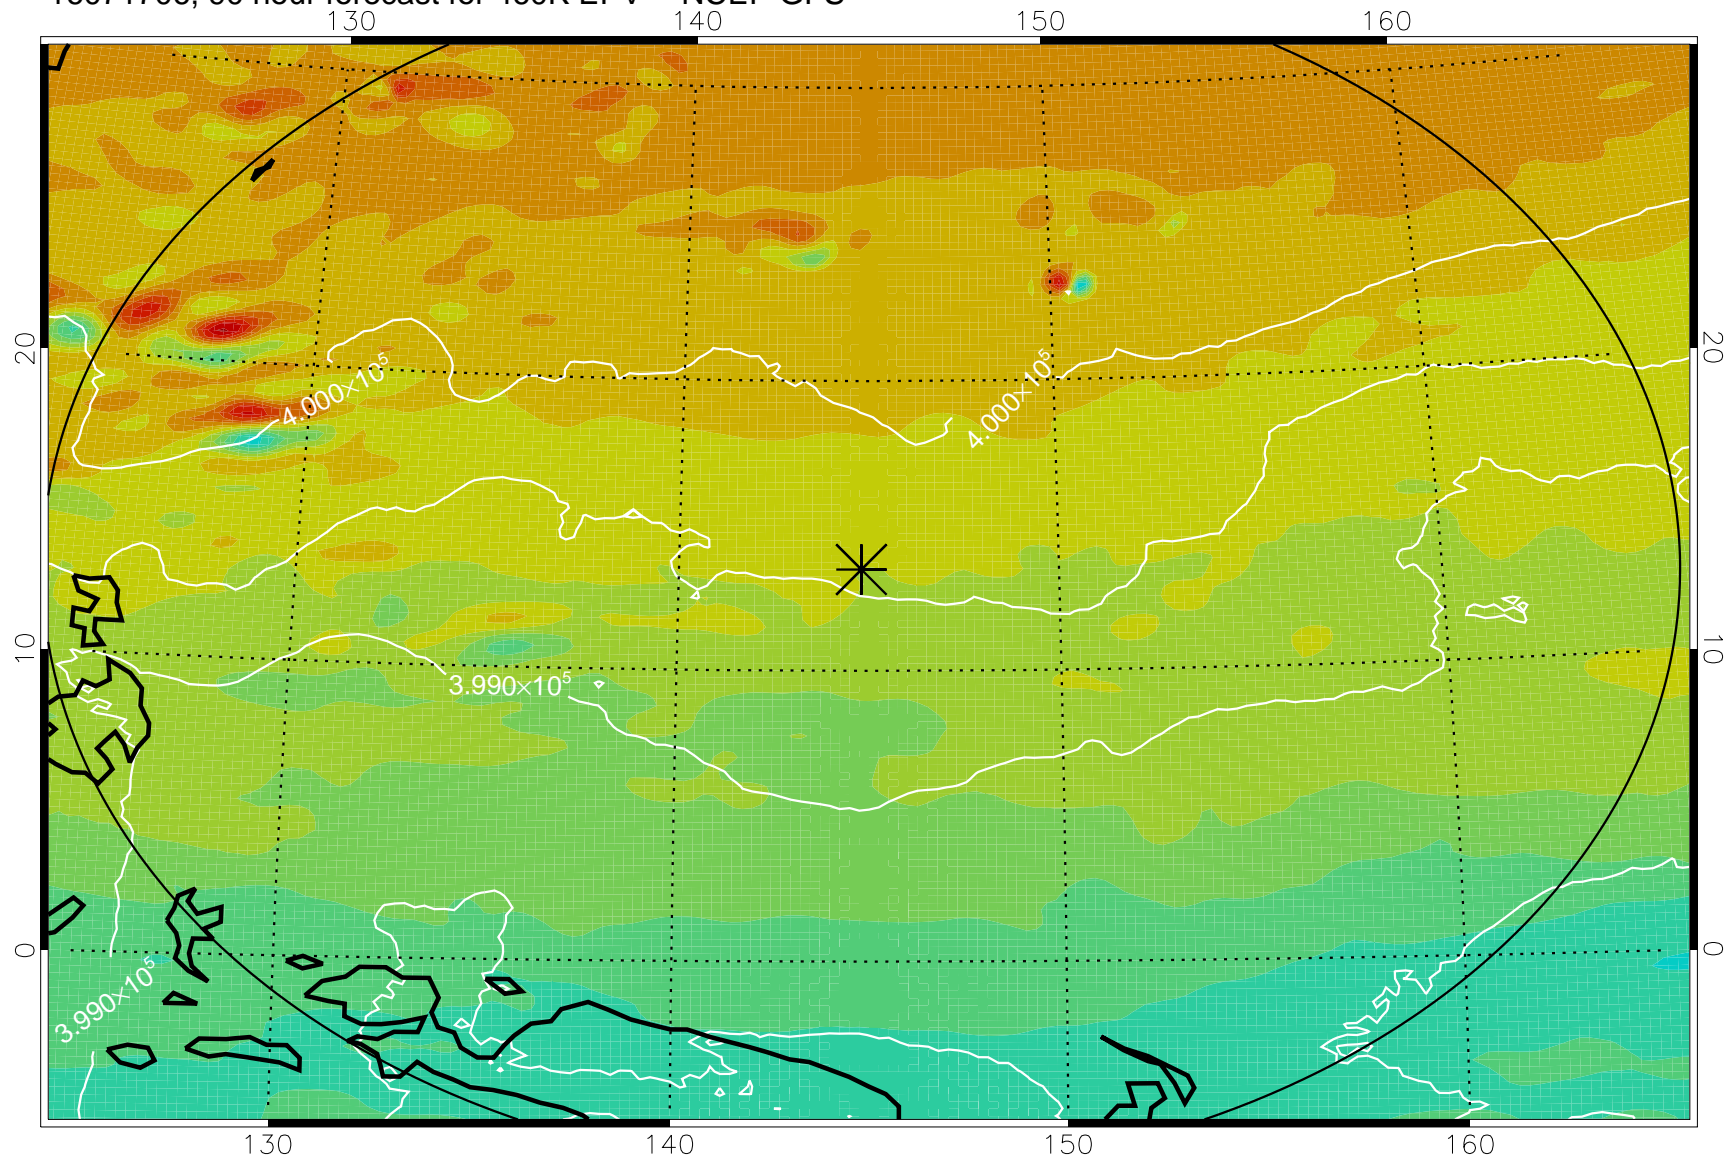

16071606, 66 hour forecast for 460K EPV -- NCEP GFS

460K Montgomery Streamfunction, white

Range ring of 2304 km

16071612, 72 hour forecast for 460K EPV -- NCEP GFS

460K Montgomery Streamfunction, white

Range ring of 2304 km

16071618, 78 hour forecast for 460K EPV -- NCEP GFS

460K Montgomery Streamfunction, white

Range ring of 2304 km

16071700, 84 hour forecast for 460K EPV -- NCEP GFS

460K Montgomery Streamfunction, white

Range ring of 2304 km

16071706, 90 hour forecast for 460K EPV -- NCEP GFS

460K Montgomery Streamfunction, white

Range ring of 2304 km

16071712, 96 hour forecast for 460K EPV -- NCEP GFS

460K Montgomery Streamfunction, white

Range ring of 2304 km

16071718, 102 hour forecast for 460K EPV -- NCEP GFS

460K Montgomery Streamfunction, white

Range ring of 2304 km

16071800, 108 hour forecast for 460K EPV -- NCEP GFS

460K Montgomery Streamfunction, white

Range ring of 2304 km