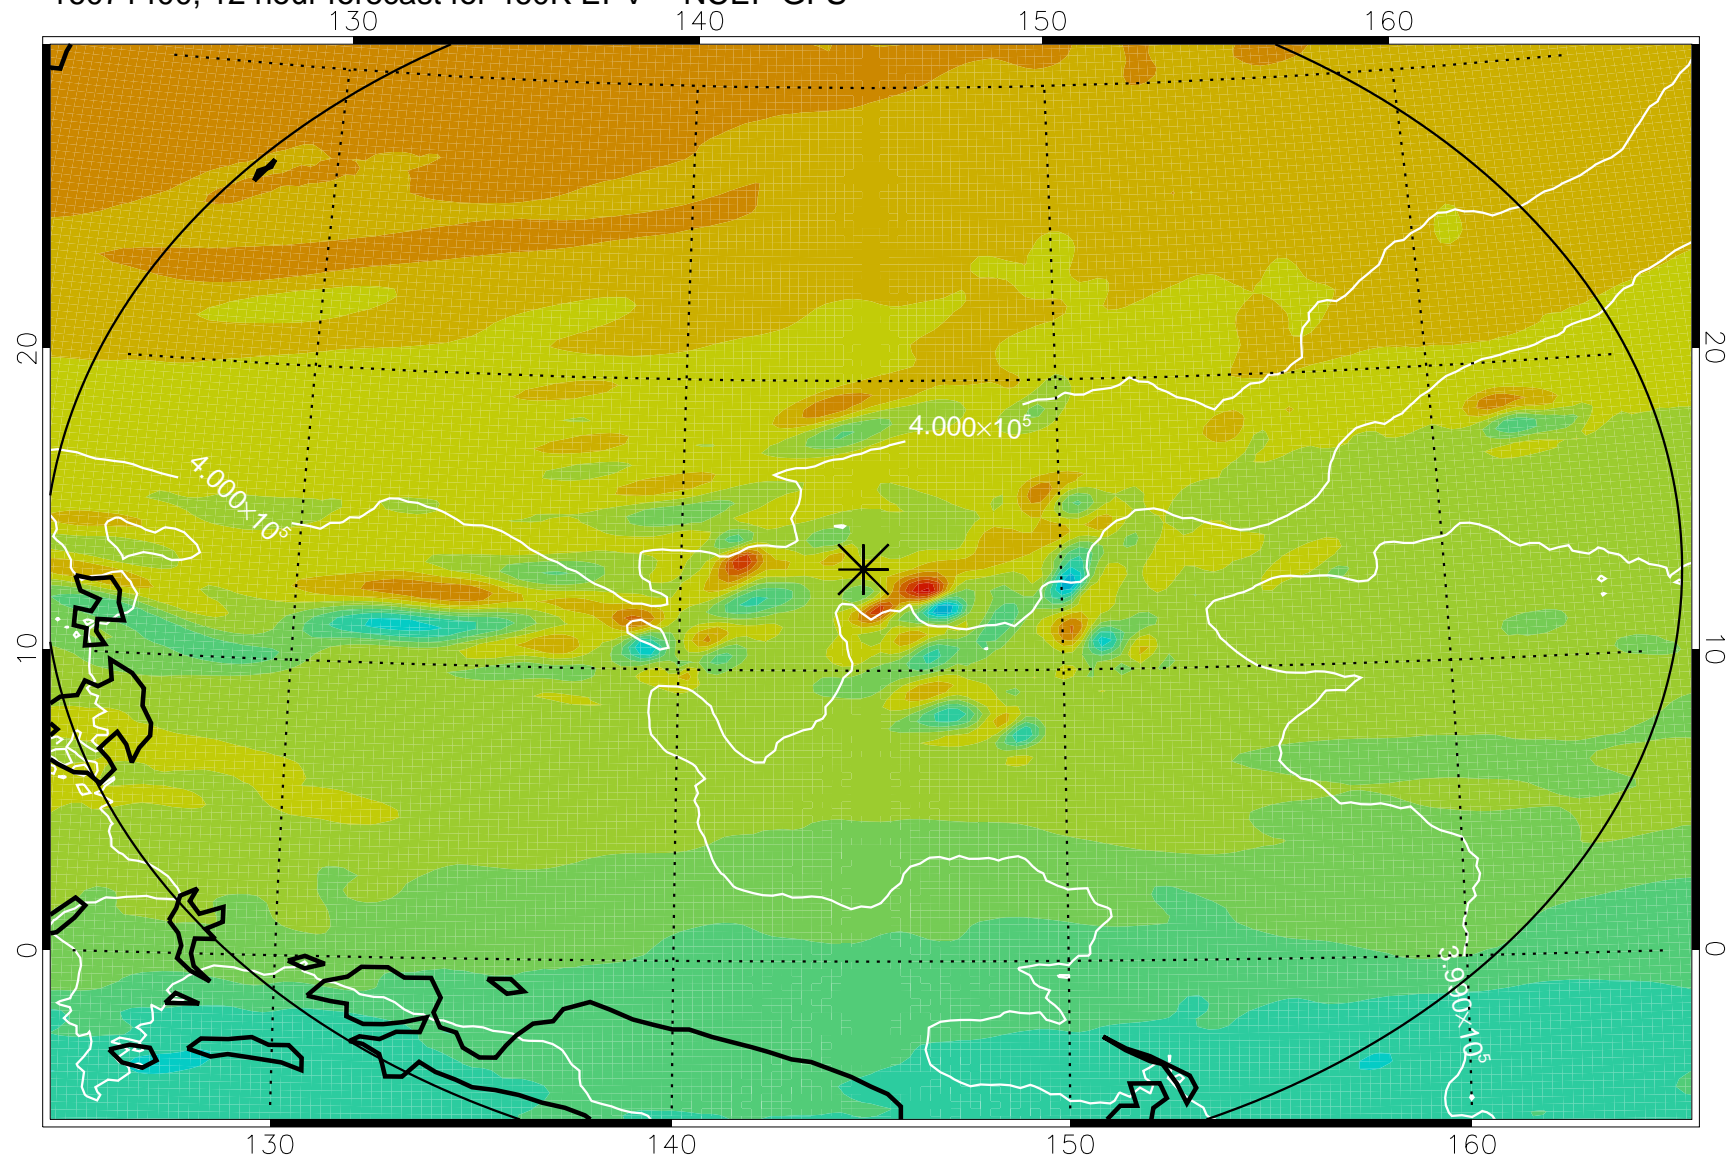

16071318, 6 hour forecast for 460K EPV -- NCEP GFS

460K Montgomery Streamfunction, white

Range ring of 2304 km

16071400, 12 hour forecast for 460K EPV -- NCEP GFS

460K Montgomery Streamfunction, white

Range ring of 2304 km

16071406, 18 hour forecast for 460K EPV -- NCEP GFS

460K Montgomery Streamfunction, white

Range ring of 2304 km

16071412, 24 hour forecast for 460K EPV -- NCEP GFS

460K Montgomery Streamfunction, white

Range ring of 2304 km

16071418, 30 hour forecast for 460K EPV -- NCEP GFS

460K Montgomery Streamfunction, white

Range ring of 2304 km

16071500, 36 hour forecast for 460K EPV -- NCEP GFS

460K Montgomery Streamfunction, white

Range ring of 2304 km

16071518, 54 hour forecast for 460K EPV -- NCEP GFS

460K Montgomery Streamfunction, white

Range ring of 2304 km

16071600, 60 hour forecast for 460K EPV -- NCEP GFS

460K Montgomery Streamfunction, white

Range ring of 2304 km