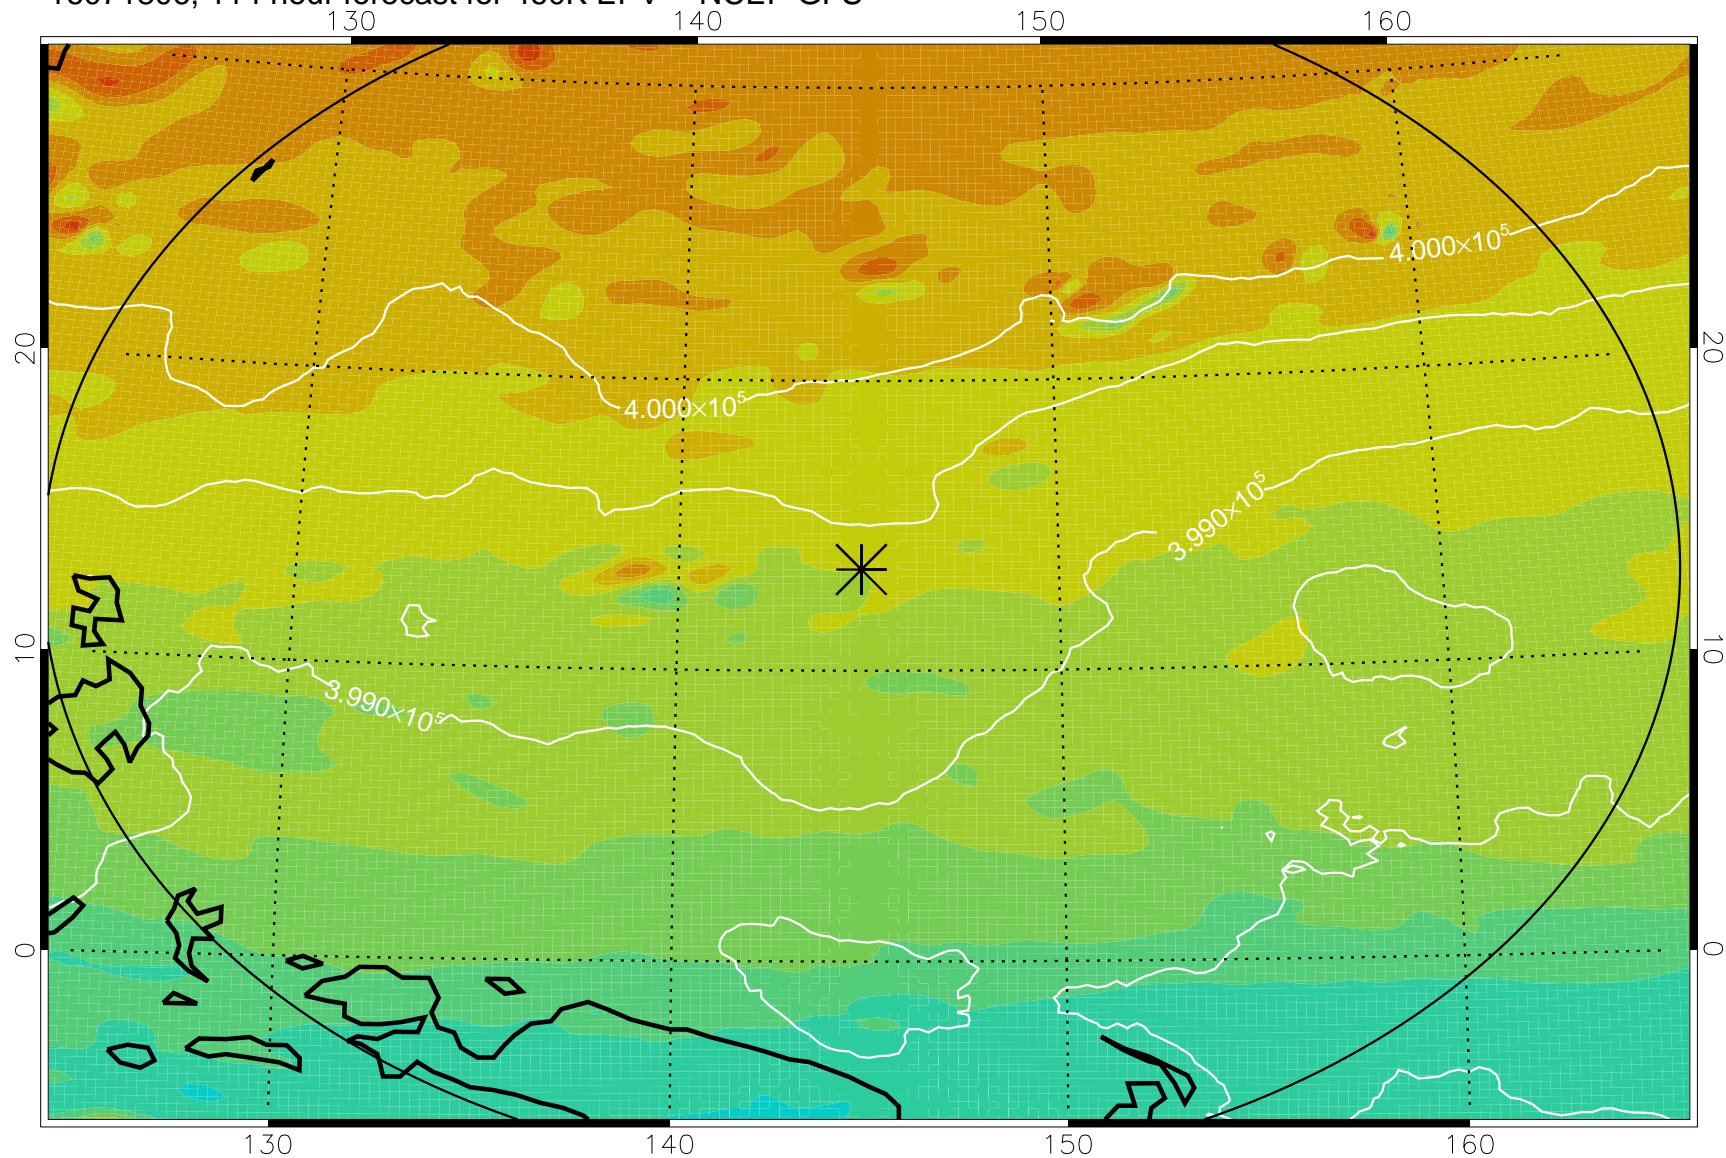

16071618, 78 hour forecast for 460K EPV -- NCEP GFS

460K Montgomery Streamfunction, white

Range ring of 2304 km

16071700, 84 hour forecast for 460K EPV -- NCEP GFS

460K Montgomery Streamfunction, white

Range ring of 2304 km

16071706, 90 hour forecast for 460K EPV -- NCEP GFS

460K Montgomery Streamfunction, white

Range ring of 2304 km

16071712, 96 hour forecast for 460K EPV -- NCEP GFS

460K Montgomery Streamfunction, white

Range ring of 2304 km

16071718, 102 hour forecast for 460K EPV -- NCEP GFS

460K Montgomery Streamfunction, white

Range ring of 2304 km

16071800, 108 hour forecast for 460K EPV -- NCEP GFS

460K Montgomery Streamfunction, white

Range ring of 2304 km

16071806, 114 hour forecast for 460K EPV -- NCEP GFS

460K Montgomery Streamfunction, white

Range ring of 2304 km

16071812, 120 hour forecast for 460K EPV -- NCEP GFS

460K Montgomery Streamfunction, white

Range ring of 2304 km