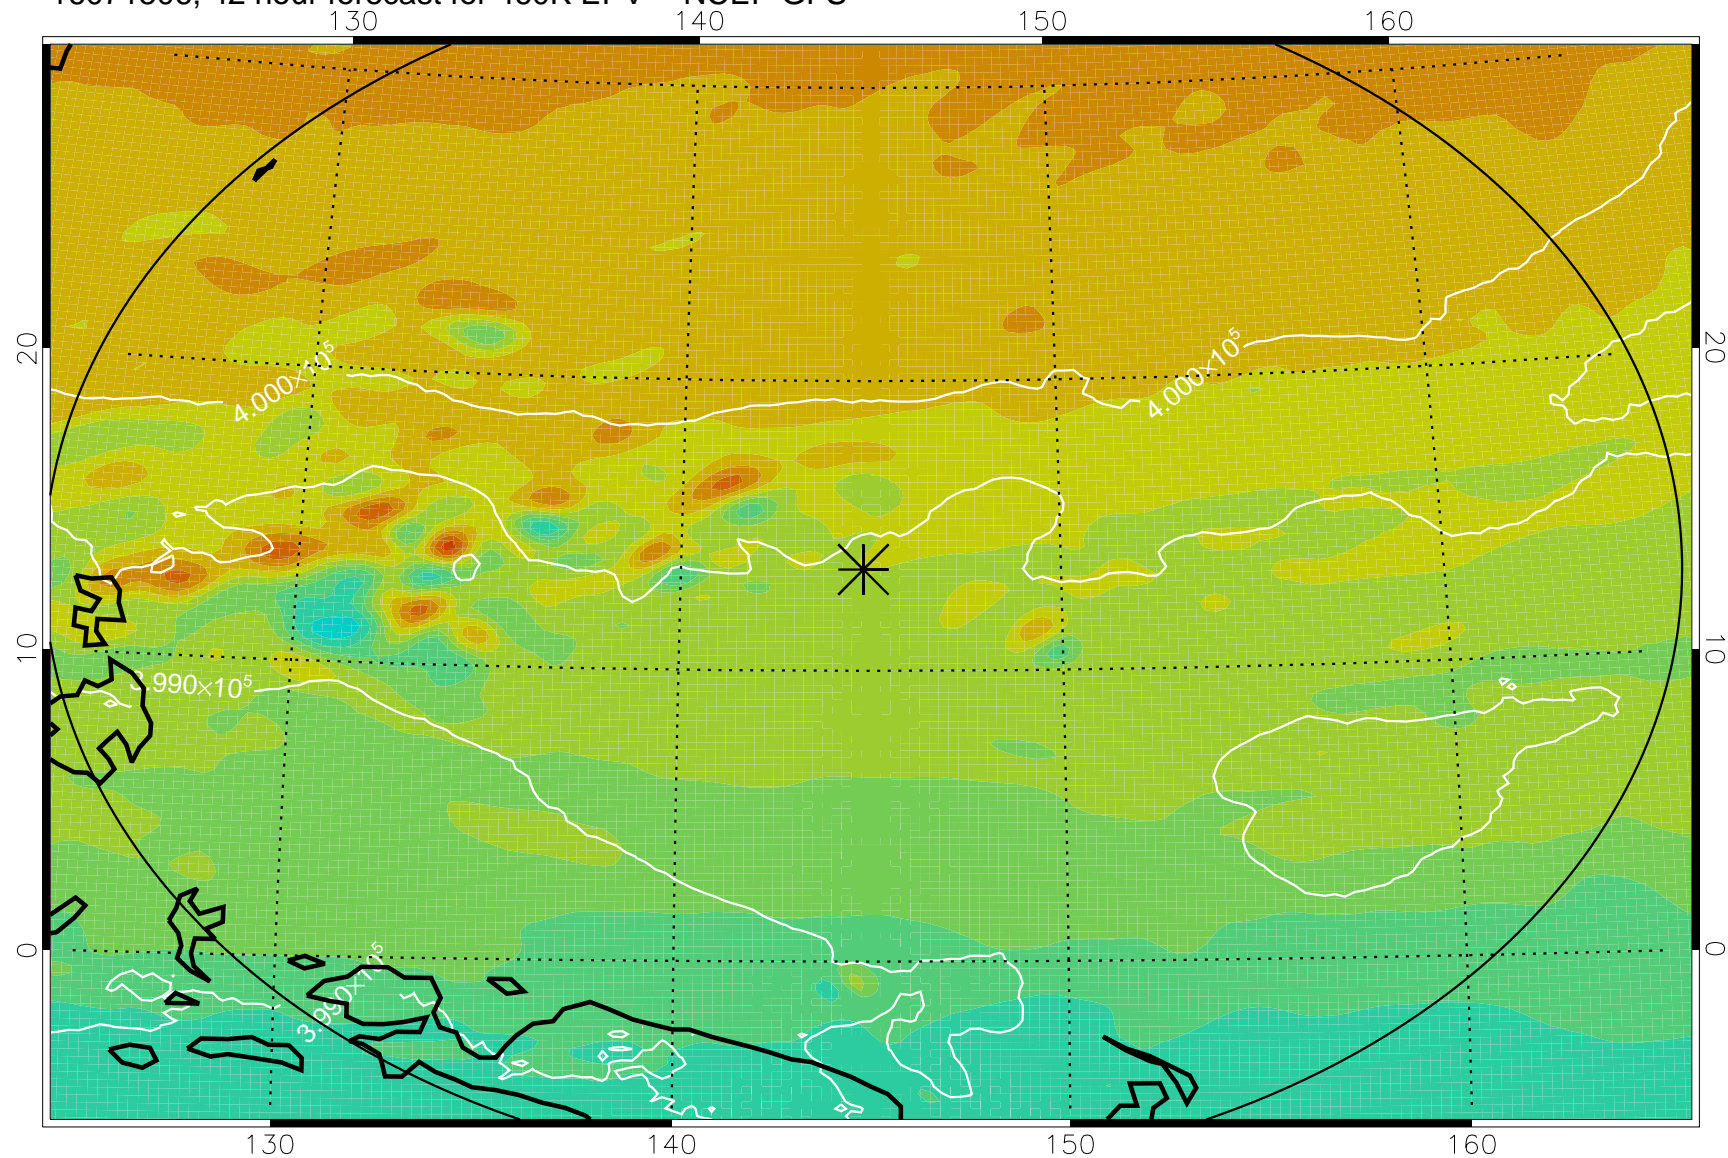

16071406, 18 hour forecast for 460K EPV -- NCEP GFS

460K Montgomery Streamfunction, white

Range ring of 2304 km

16071412, 24 hour forecast for 460K EPV -- NCEP GFS

460K Montgomery Streamfunction, white

Range ring of 2304 km

16071418, 30 hour forecast for 460K EPV -- NCEP GFS

460K Montgomery Streamfunction, white

Range ring of 2304 km

16071500, 36 hour forecast for 460K EPV -- NCEP GFS

460K Montgomery Streamfunction, white

Range ring of 2304 km

16071506, 42 hour forecast for 460K EPV -- NCEP GFS

460K Montgomery Streamfunction, white

Range ring of 2304 km

16071512, 48 hour forecast for 460K EPV -- NCEP GFS

460K Montgomery Streamfunction, white

Range ring of 2304 km

16071518, 54 hour forecast for 460K EPV -- NCEP GFS

460K Montgomery Streamfunction, white

Range ring of 2304 km

16071600, 60 hour forecast for 460K EPV -- NCEP GFS

460K Montgomery Streamfunction, white

Range ring of 2304 km