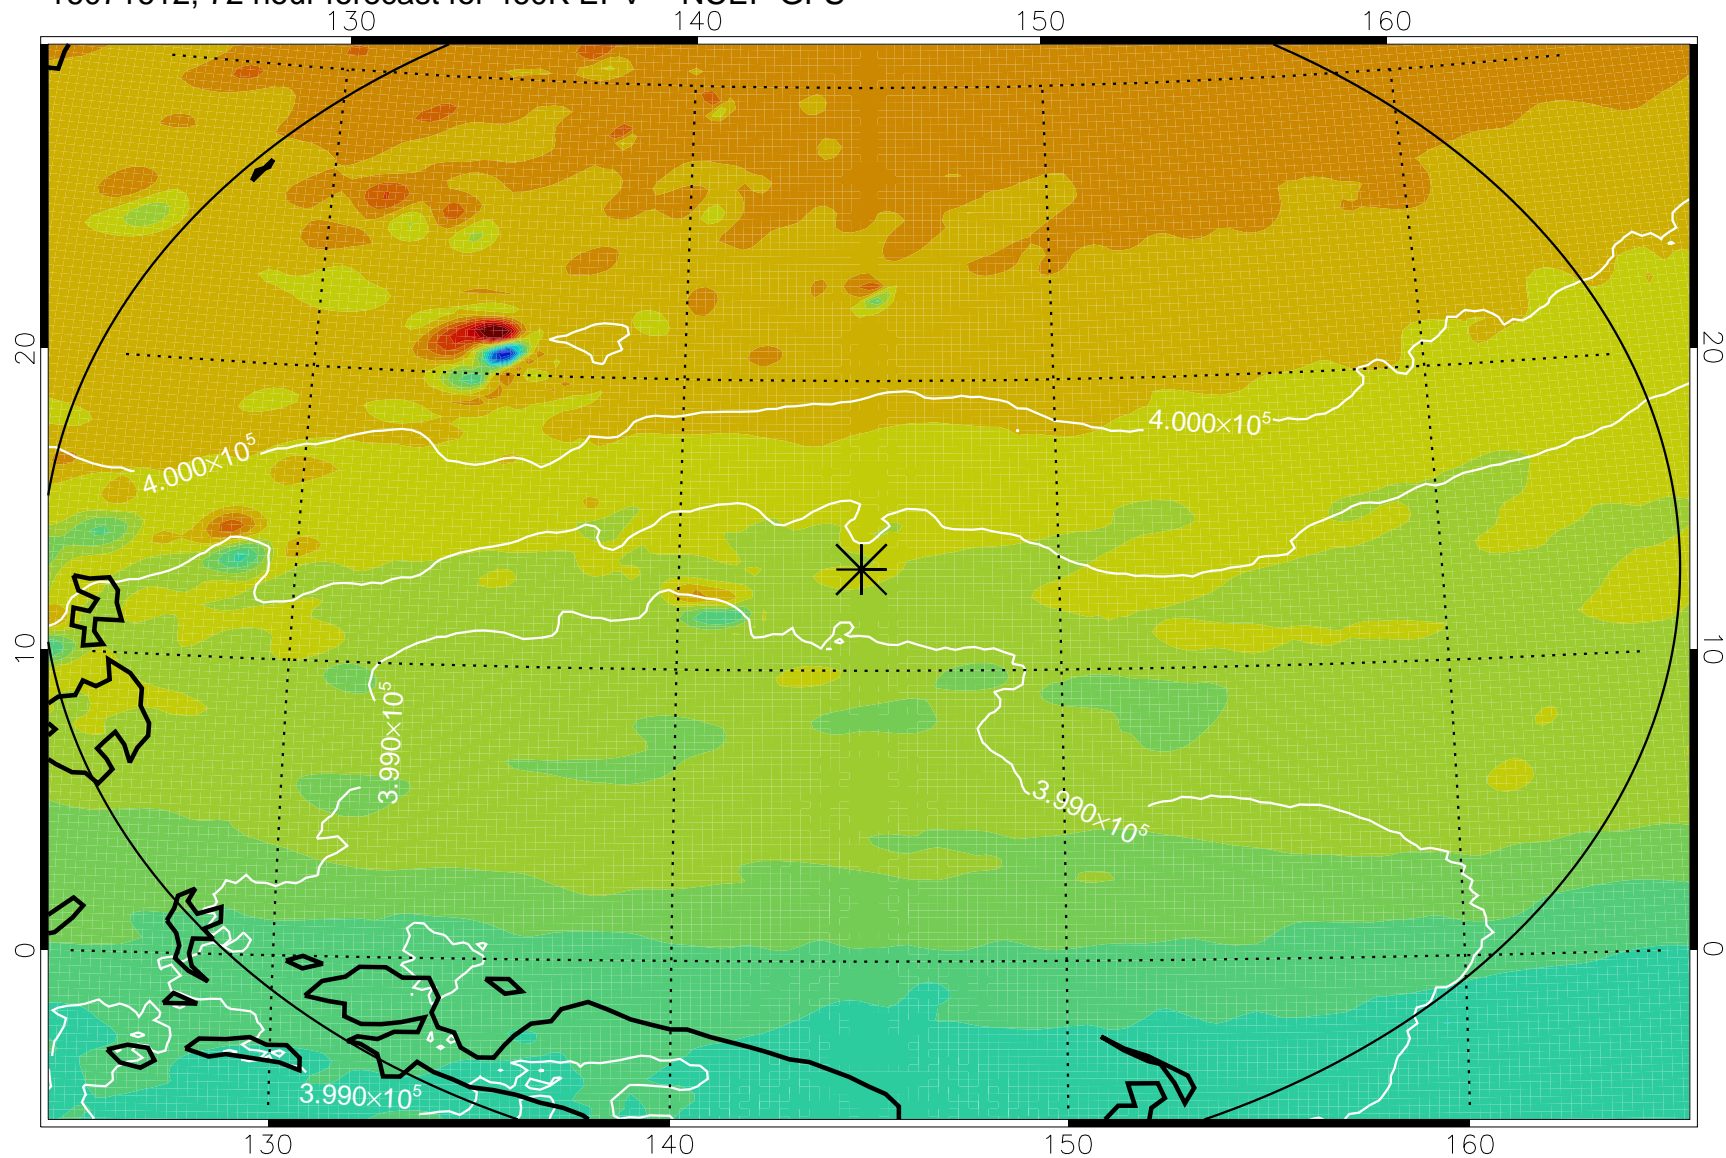

16071518, 54 hour forecast for 460K EPV -- NCEP GFS

460K Montgomery Streamfunction, white

Range ring of 2304 km

16071600, 60 hour forecast for 460K EPV -- NCEP GFS

460K Montgomery Streamfunction, white

Range ring of 2304 km

16071606, 66 hour forecast for 460K EPV -- NCEP GFS

460K Montgomery Streamfunction, white

Range ring of 2304 km

16071612, 72 hour forecast for 460K EPV -- NCEP GFS

460K Montgomery Streamfunction, white

Range ring of 2304 km

16071618, 78 hour forecast for 460K EPV -- NCEP GFS

460K Montgomery Streamfunction, white

Range ring of 2304 km

16071700, 84 hour forecast for 460K EPV -- NCEP GFS

460K Montgomery Streamfunction, white

Range ring of 2304 km

16071718, 102 hour forecast for 460K EPV -- NCEP GFS

460K Montgomery Streamfunction, white

Range ring of 2304 km

16071800, 108 hour forecast for 460K EPV -- NCEP GFS

460K Montgomery Streamfunction, white

Range ring of 2304 km