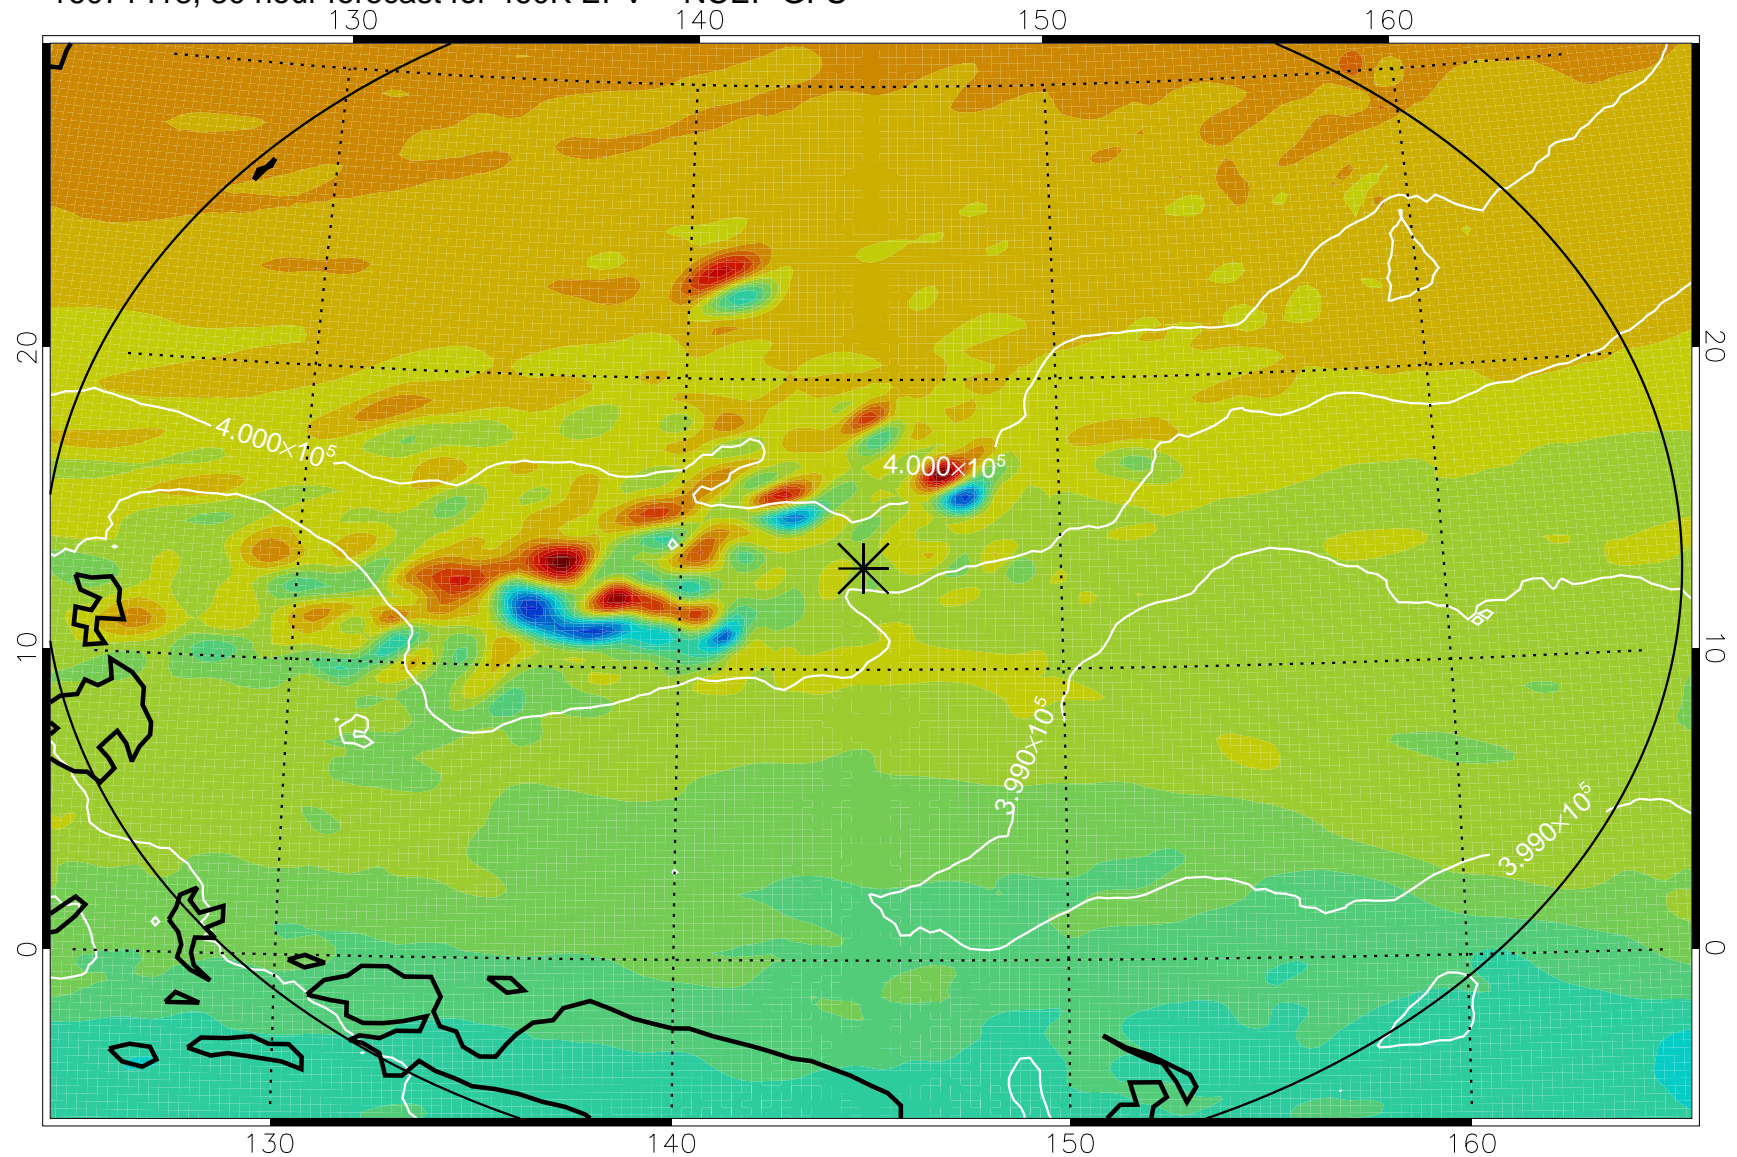

16071406, 18 hour forecast for 460K EPV -- NCEP GFS

460K Montgomery Streamfunction, white

Range ring of 2304 km

16071412, 24 hour forecast for 460K EPV -- NCEP GFS

460K Montgomery Streamfunction, white

Range ring of 2304 km

16071418, 30 hour forecast for 460K EPV -- NCEP GFS

460K Montgomery Streamfunction, white

Range ring of 2304 km

16071500, 36 hour forecast for 460K EPV -- NCEP GFS

460K Montgomery Streamfunction, white

Range ring of 2304 km

16071506, 42 hour forecast for 460K EPV -- NCEP GFS

460K Montgomery Streamfunction, white

Range ring of 2304 km

16071512, 48 hour forecast for 460K EPV -- NCEP GFS

460K Montgomery Streamfunction, white

Range ring of 2304 km

16071718, 102 hour forecast for 460K EPV -- NCEP GFS

460K Montgomery Streamfunction, white

Range ring of 2304 km

16071800, 108 hour forecast for 460K EPV -- NCEP GFS

460K Montgomery Streamfunction, white

Range ring of 2304 km