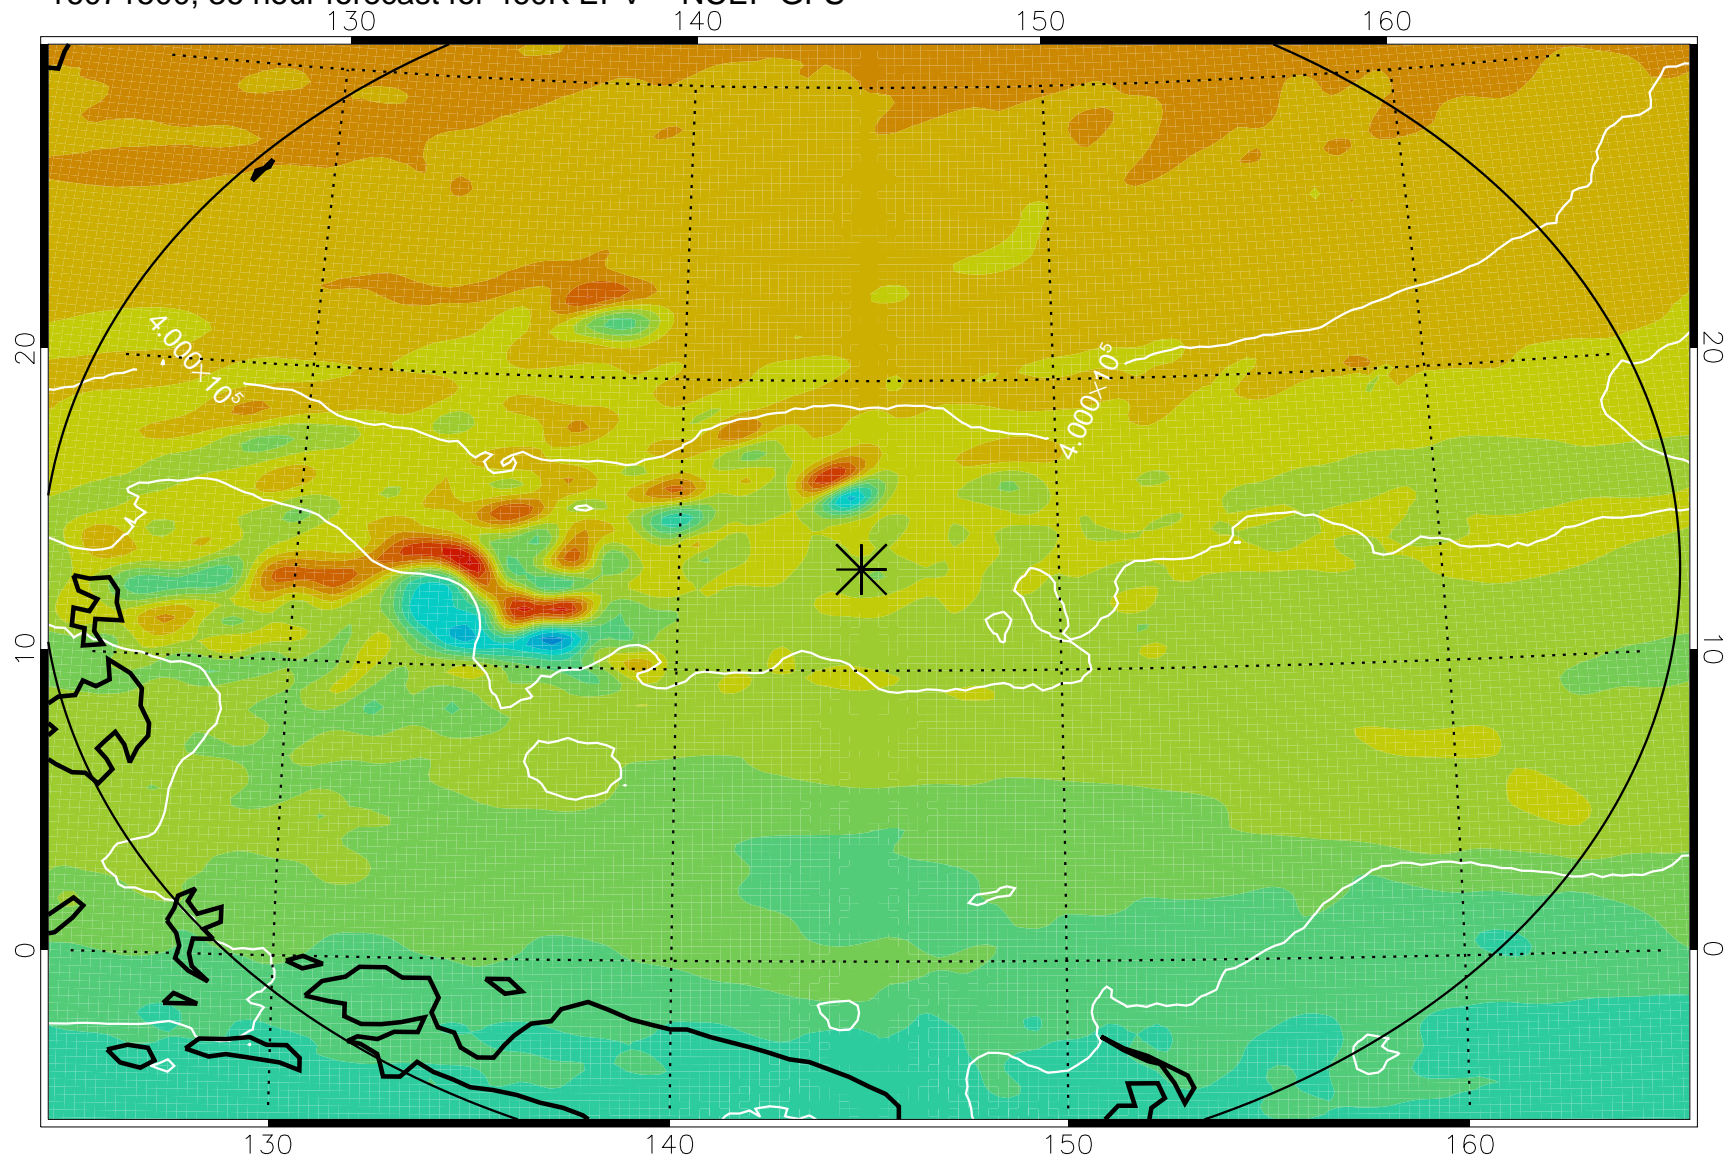

16071406, 18 hour forecast for 460K EPV -- NCEP GFS

460K Montgomery Streamfunction, white

Range ring of 2304 km

16071412, 24 hour forecast for 460K EPV -- NCEP GFS

460K Montgomery Streamfunction, white

Range ring of 2304 km

16071418, 30 hour forecast for 460K EPV -- NCEP GFS

460K Montgomery Streamfunction, white

Range ring of 2304 km

16071500, 36 hour forecast for 460K EPV -- NCEP GFS

460K Montgomery Streamfunction, white

Range ring of 2304 km

16071618, 78 hour forecast for 460K EPV -- NCEP GFS

460K Montgomery Streamfunction, white

Range ring of 2304 km

16071700, 84 hour forecast for 460K EPV -- NCEP GFS

460K Montgomery Streamfunction, white

Range ring of 2304 km

16071718, 102 hour forecast for 460K EPV -- NCEP GFS

460K Montgomery Streamfunction, white

Range ring of 2304 km

16071800, 108 hour forecast for 460K EPV -- NCEP GFS

460K Montgomery Streamfunction, white

Range ring of 2304 km