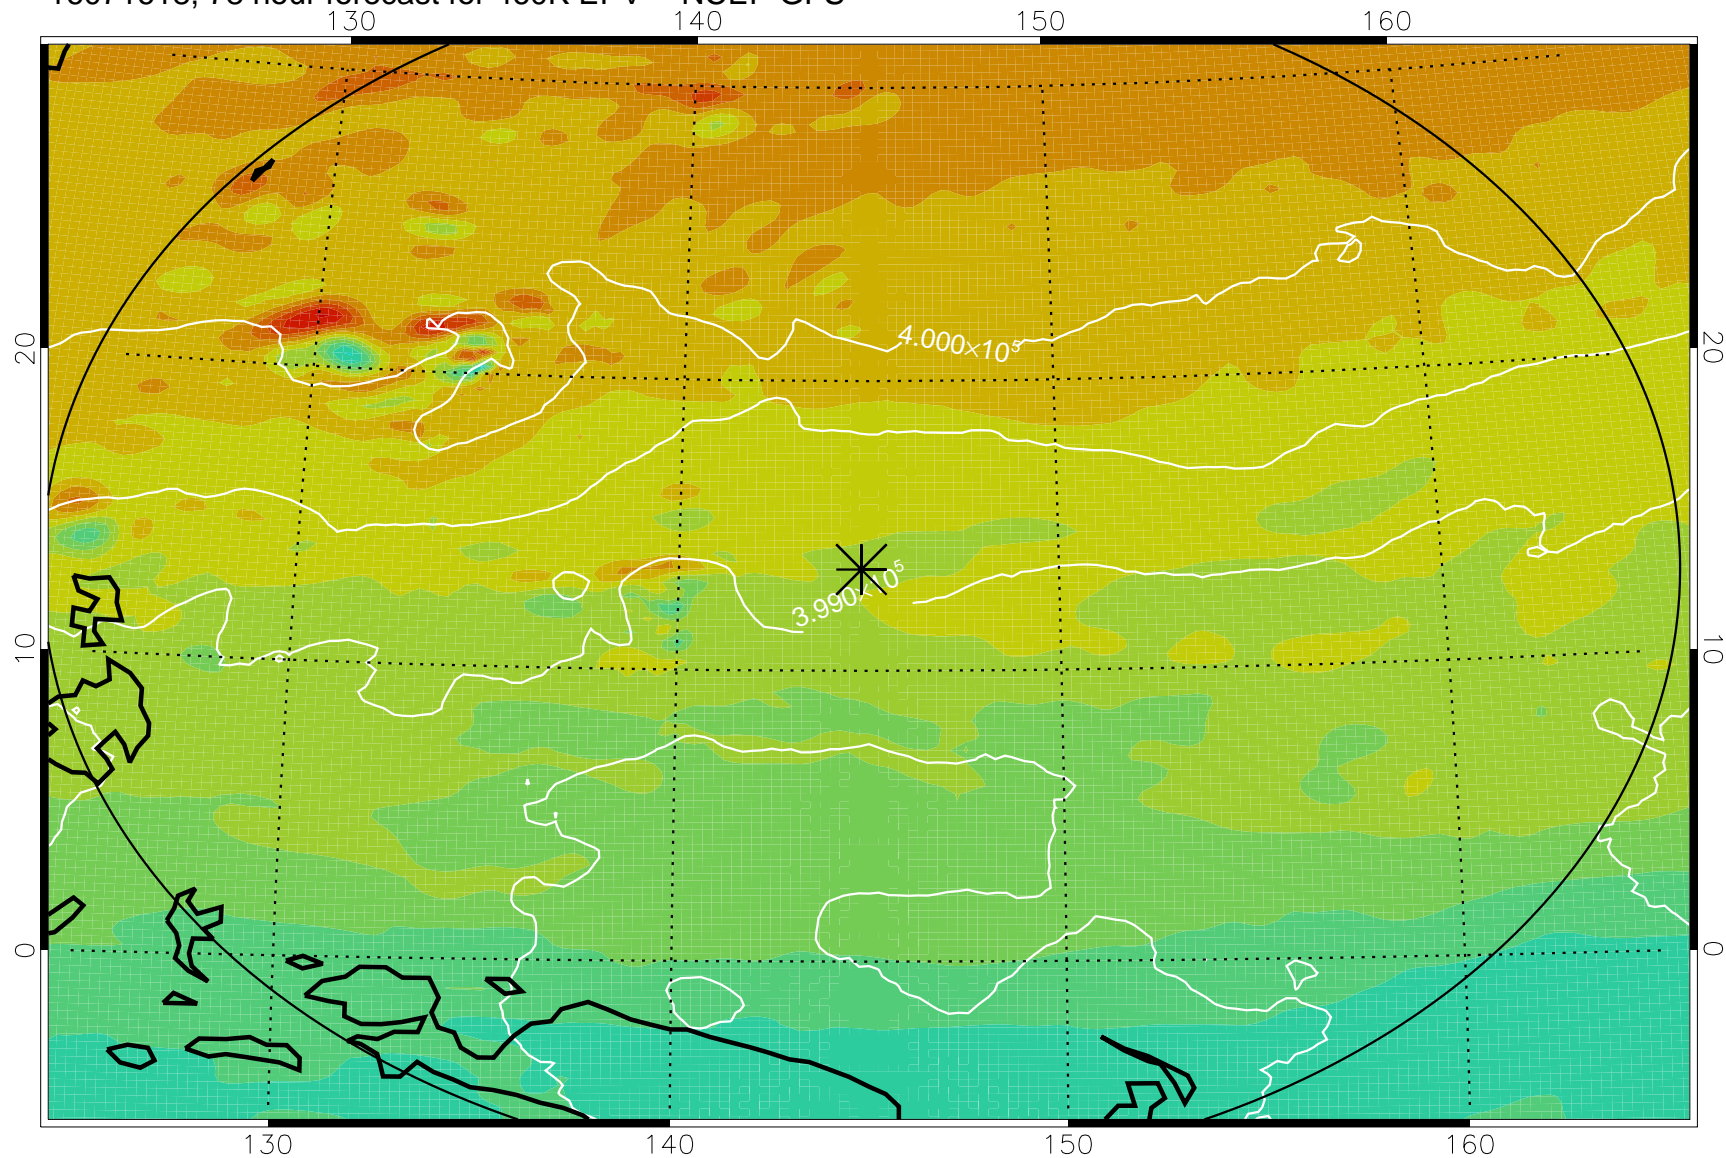

16071606, 66 hour forecast for 460K EPV -- NCEP GFS

460K Montgomery Streamfunction, white

Range ring of 2304 km

16071612, 72 hour forecast for 460K EPV -- NCEP GFS

460K Montgomery Streamfunction, white

Range ring of 2304 km

16071618, 78 hour forecast for 460K EPV -- NCEP GFS

460K Montgomery Streamfunction, white

Range ring of 2304 km

16071700, 84 hour forecast for 460K EPV -- NCEP GFS

460K Montgomery Streamfunction, white

Range ring of 2304 km

16071706, 90 hour forecast for 460K EPV -- NCEP GFS

460K Montgomery Streamfunction, white

Range ring of 2304 km

16071712, 96 hour forecast for 460K EPV -- NCEP GFS

460K Montgomery Streamfunction, white

Range ring of 2304 km

16071718, 102 hour forecast for 460K EPV -- NCEP GFS

460K Montgomery Streamfunction, white

Range ring of 2304 km

16071800, 108 hour forecast for 460K EPV -- NCEP GFS

460K Montgomery Streamfunction, white

Range ring of 2304 km