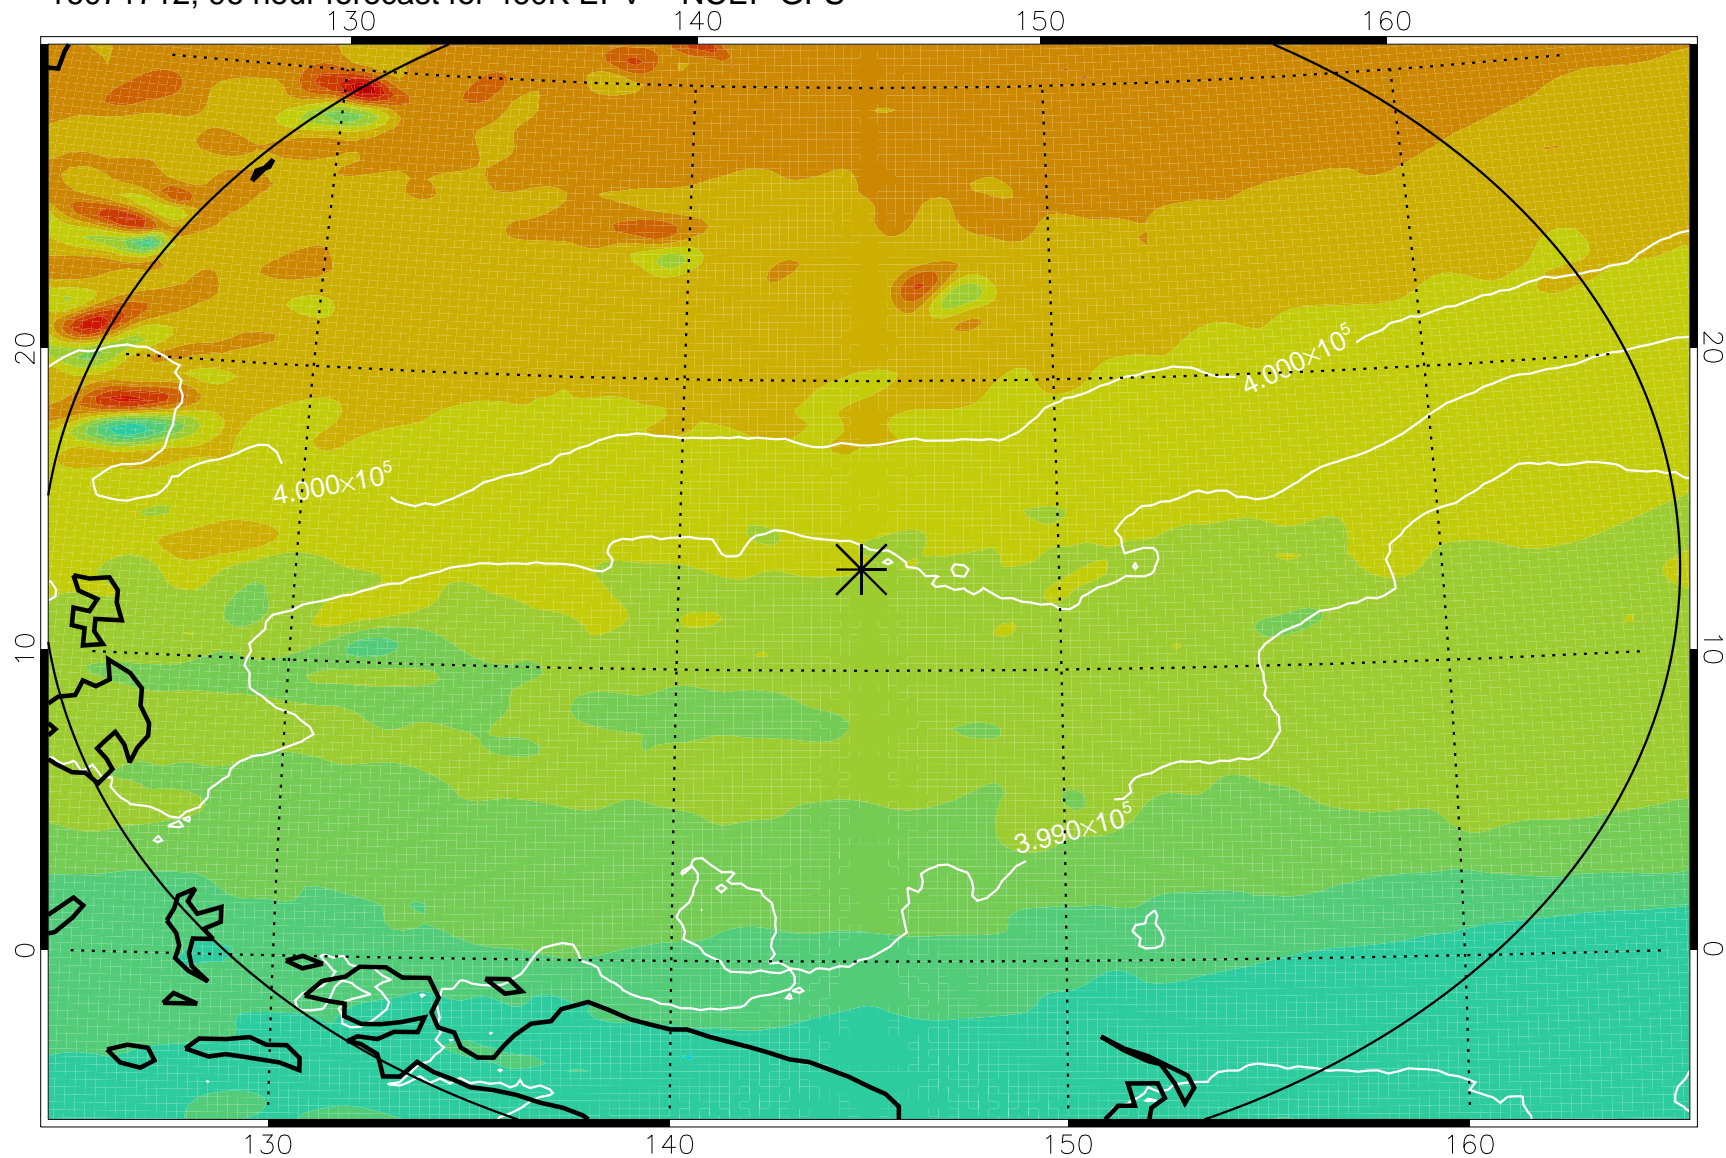

16071606, 66 hour forecast for 460K EPV -- NCEP GFS

460K Montgomery Streamfunction, white

Range ring of 2304 km

16071612, 72 hour forecast for 460K EPV -- NCEP GFS

460K Montgomery Streamfunction, white

Range ring of 2304 km

16071618, 78 hour forecast for 460K EPV -- NCEP GFS

460K Montgomery Streamfunction, white

Range ring of 2304 km

16071700, 84 hour forecast for 460K EPV -- NCEP GFS

460K Montgomery Streamfunction, white

Range ring of 2304 km

16071706, 90 hour forecast for 460K EPV -- NCEP GFS

460K Montgomery Streamfunction, white

Range ring of 2304 km

16071712, 96 hour forecast for 460K EPV -- NCEP GFS

460K Montgomery Streamfunction, white

Range ring of 2304 km

16071718, 102 hour forecast for 460K EPV -- NCEP GFS

460K Montgomery Streamfunction, white

Range ring of 2304 km

16071800, 108 hour forecast for 460K EPV -- NCEP GFS

460K Montgomery Streamfunction, white

Range ring of 2304 km