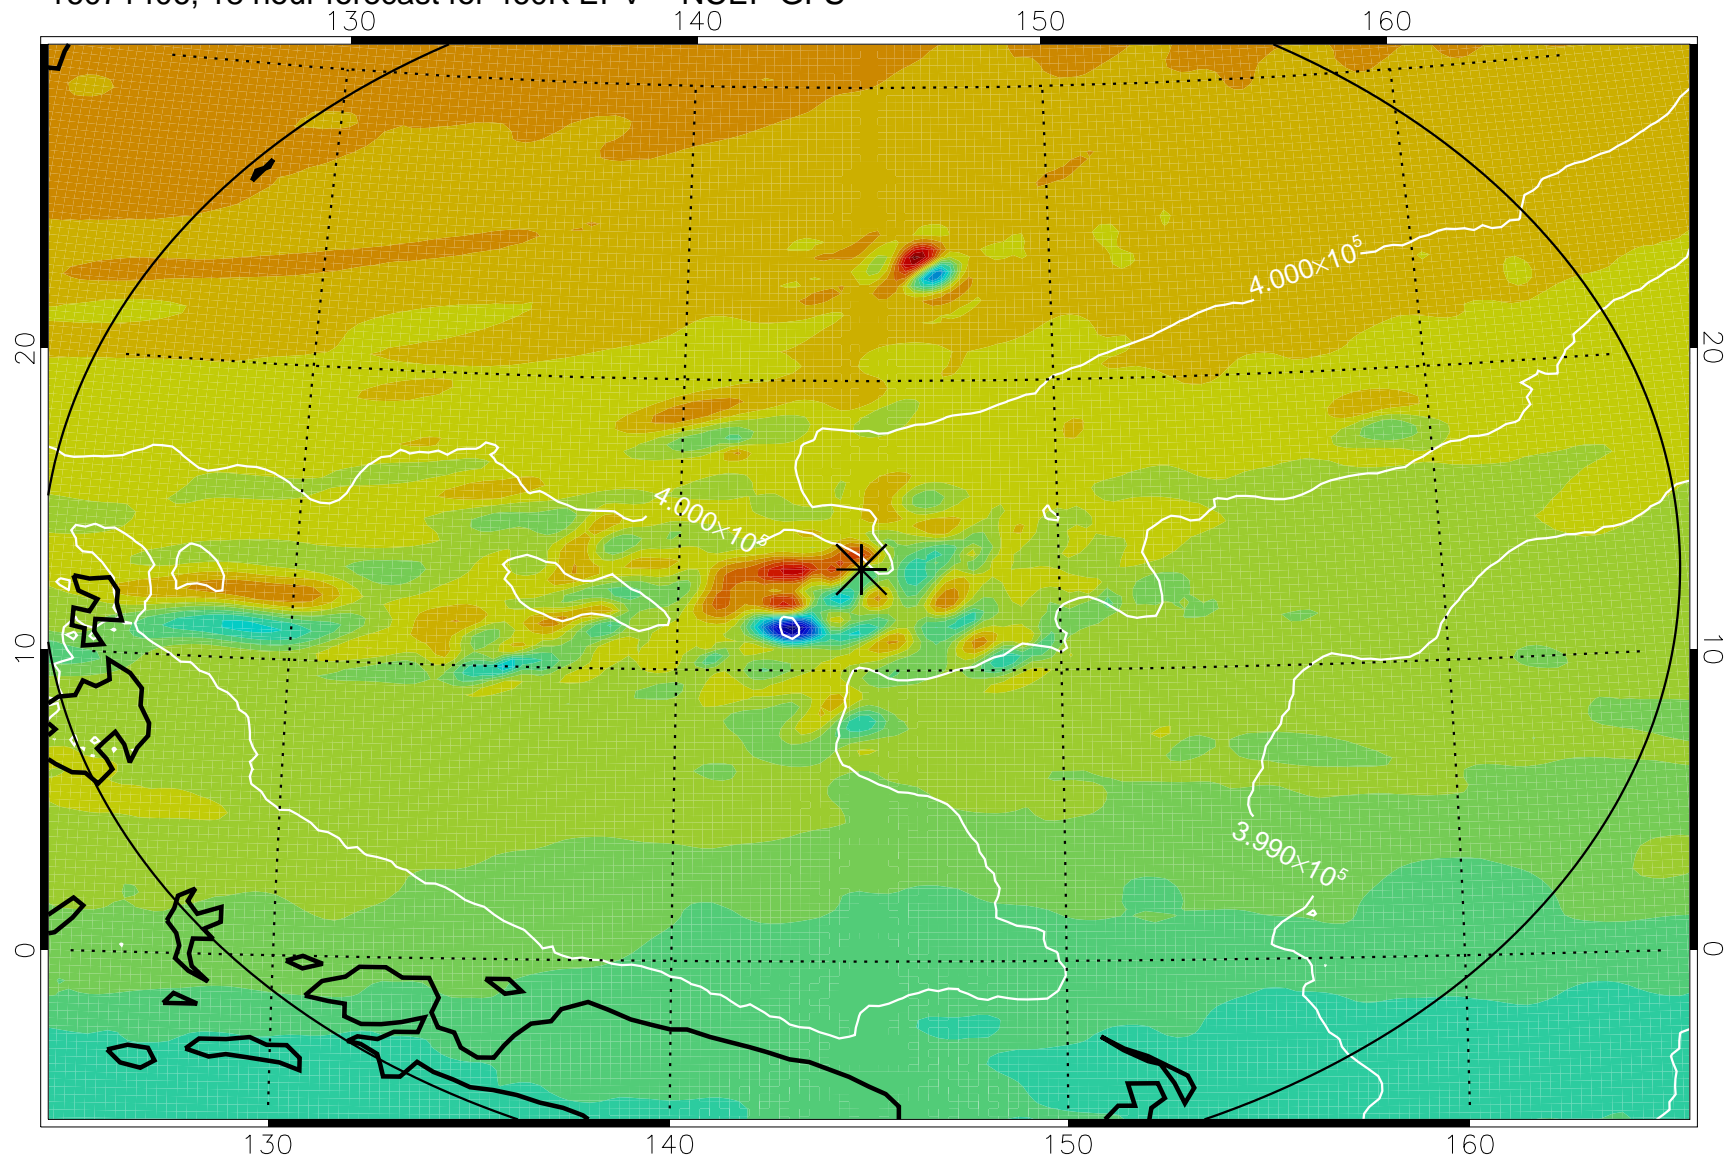

16071318, 6 hour forecast for 460K EPV -- NCEP GFS

460K Montgomery Streamfunction, white

Range ring of 2304 km

16071400, 12 hour forecast for 460K EPV -- NCEP GFS

460K Montgomery Streamfunction, white

Range ring of 2304 km

16071406, 18 hour forecast for 460K EPV -- NCEP GFS

460K Montgomery Streamfunction, white

Range ring of 2304 km

16071412, 24 hour forecast for 460K EPV -- NCEP GFS

460K Montgomery Streamfunction, white

Range ring of 2304 km

16071418, 30 hour forecast for 460K EPV -- NCEP GFS

460K Montgomery Streamfunction, white

Range ring of 2304 km

16071500, 36 hour forecast for 460K EPV -- NCEP GFS

460K Montgomery Streamfunction, white

Range ring of 2304 km

16071618, 78 hour forecast for 460K EPV -- NCEP GFS

460K Montgomery Streamfunction, white

Range ring of 2304 km

16071700, 84 hour forecast for 460K EPV -- NCEP GFS

460K Montgomery Streamfunction, white

Range ring of 2304 km