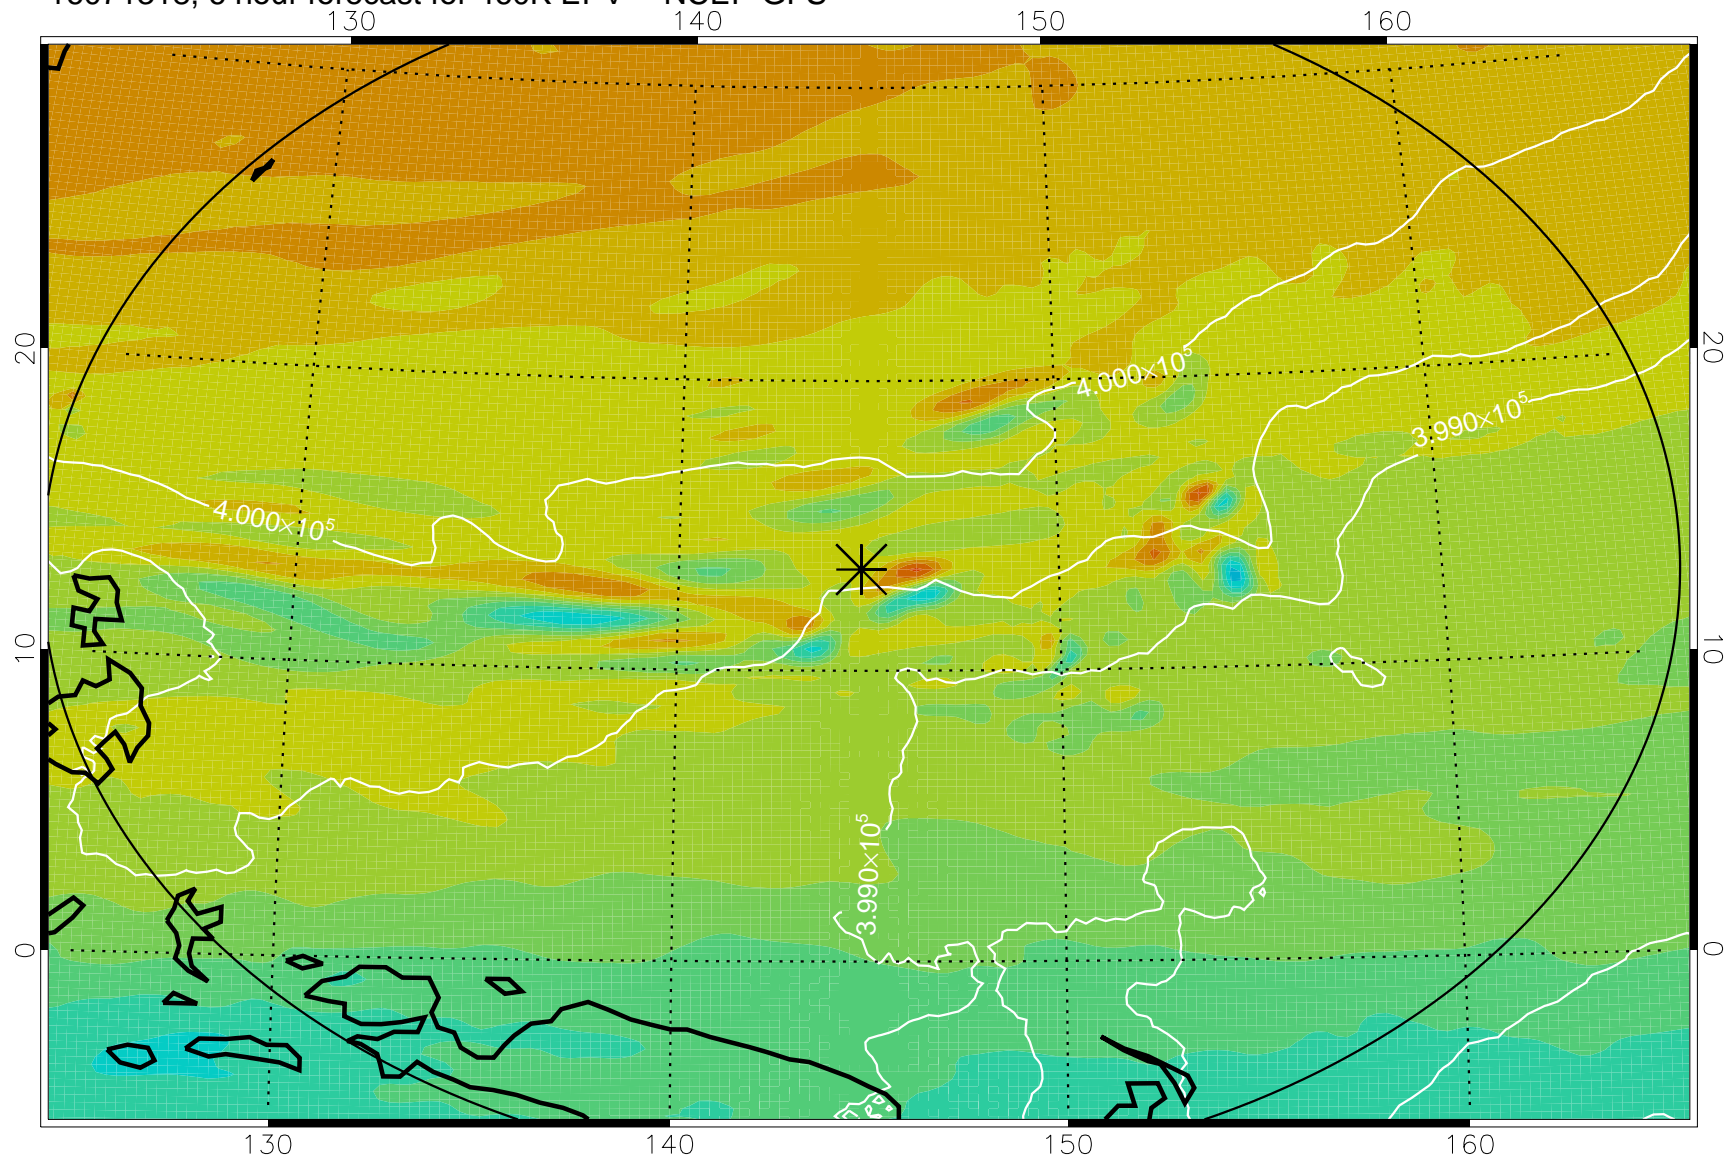

16071318, 6 hour forecast for 460K EPV -- NCEP GFS

460K Montgomery Streamfunction, white

Range ring of 2304 km

16071400, 12 hour forecast for 460K EPV -- NCEP GFS

460K Montgomery Streamfunction, white

Range ring of 2304 km

16071406, 18 hour forecast for 460K EPV -- NCEP GFS

460K Montgomery Streamfunction, white

Range ring of 2304 km

16071412, 24 hour forecast for 460K EPV -- NCEP GFS

460K Montgomery Streamfunction, white

Range ring of 2304 km

16071418, 30 hour forecast for 460K EPV -- NCEP GFS

460K Montgomery Streamfunction, white

Range ring of 2304 km

16071500, 36 hour forecast for 460K EPV -- NCEP GFS

460K Montgomery Streamfunction, white

Range ring of 2304 km

16071618, 78 hour forecast for 460K EPV -- NCEP GFS

460K Montgomery Streamfunction, white

Range ring of 2304 km

16071700, 84 hour forecast for 460K EPV -- NCEP GFS

460K Montgomery Streamfunction, white

Range ring of 2304 km