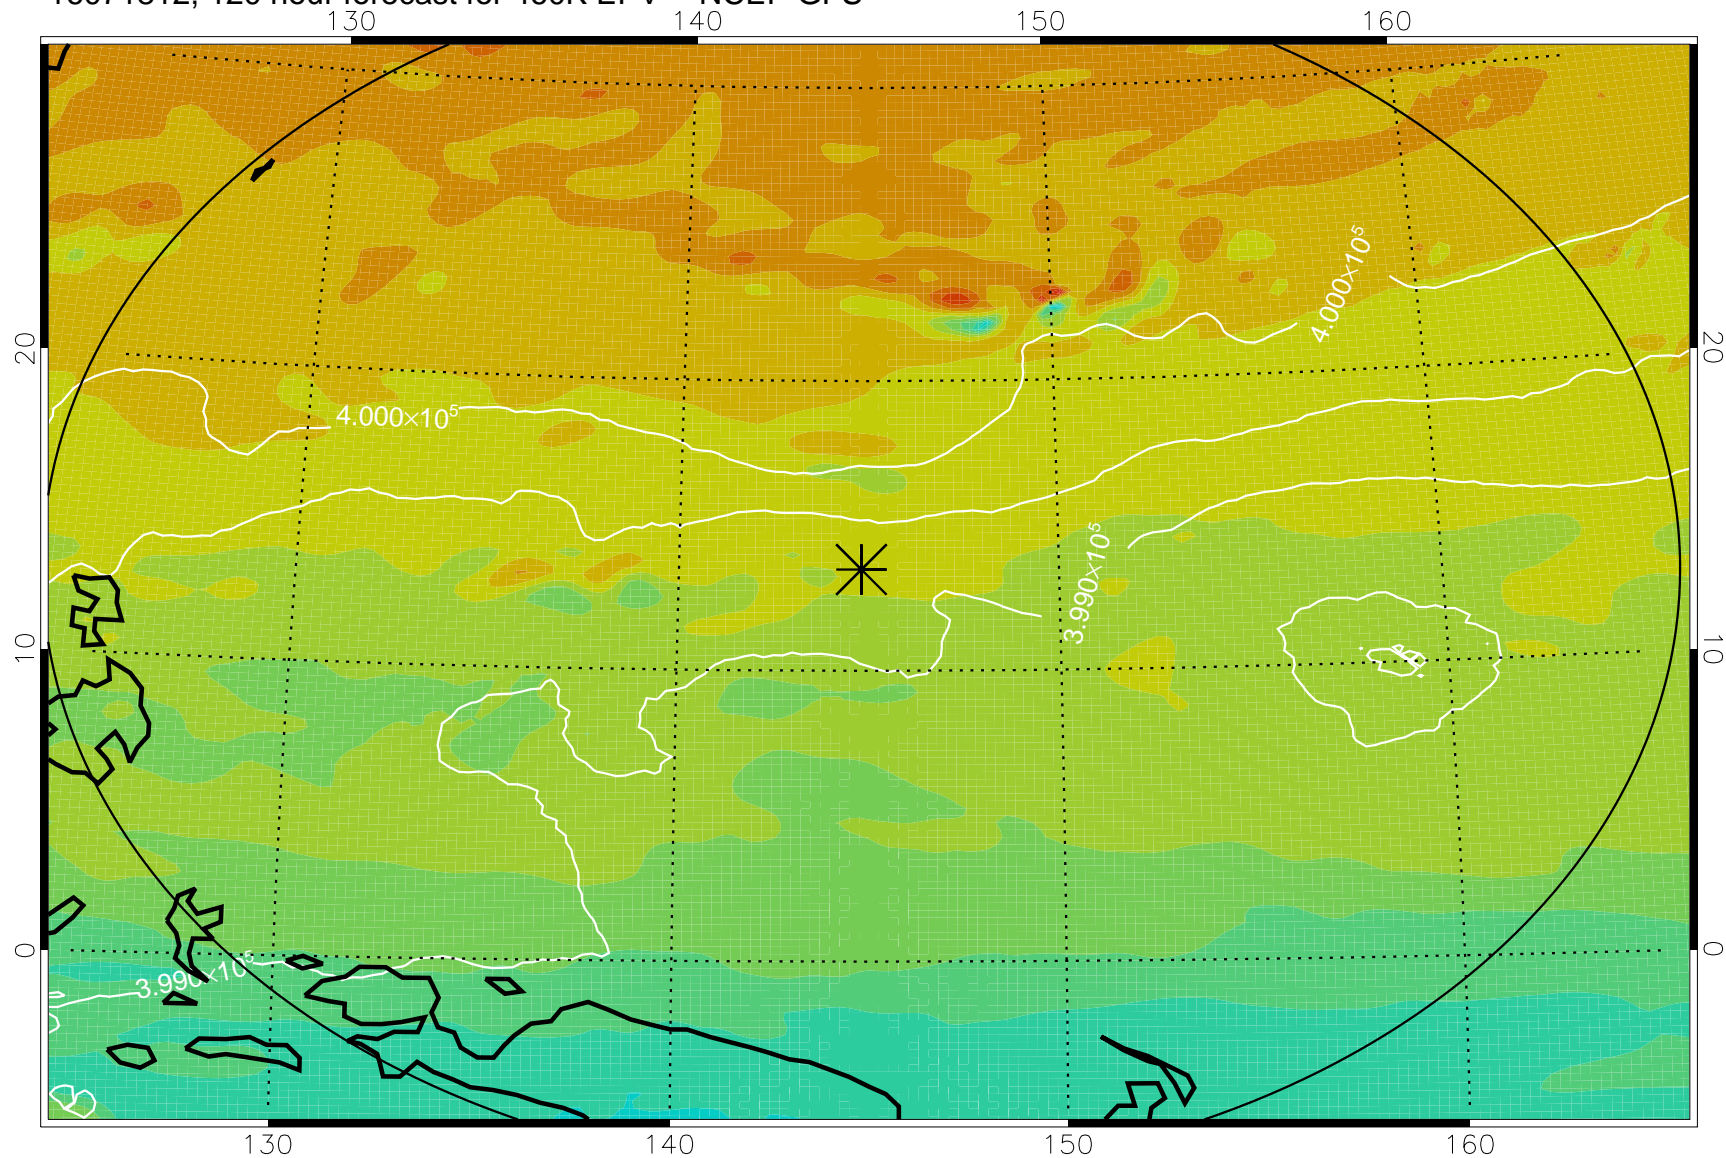

16071618, 78 hour forecast for 460K EPV -- NCEP GFS

460K Montgomery Streamfunction, white

Range ring of 2304 km

16071700, 84 hour forecast for 460K EPV -- NCEP GFS

460K Montgomery Streamfunction, white

Range ring of 2304 km

16071706, 90 hour forecast for 460K EPV -- NCEP GFS

460K Montgomery Streamfunction, white

Range ring of 2304 km

16071712, 96 hour forecast for 460K EPV -- NCEP GFS

460K Montgomery Streamfunction, white

Range ring of 2304 km

16071718, 102 hour forecast for 460K EPV -- NCEP GFS

460K Montgomery Streamfunction, white

Range ring of 2304 km

16071800, 108 hour forecast for 460K EPV -- NCEP GFS

460K Montgomery Streamfunction, white

Range ring of 2304 km

16071806, 114 hour forecast for 460K EPV -- NCEP GFS

460K Montgomery Streamfunction, white

Range ring of 2304 km

16071812, 120 hour forecast for 460K EPV -- NCEP GFS

460K Montgomery Streamfunction, white

Range ring of 2304 km