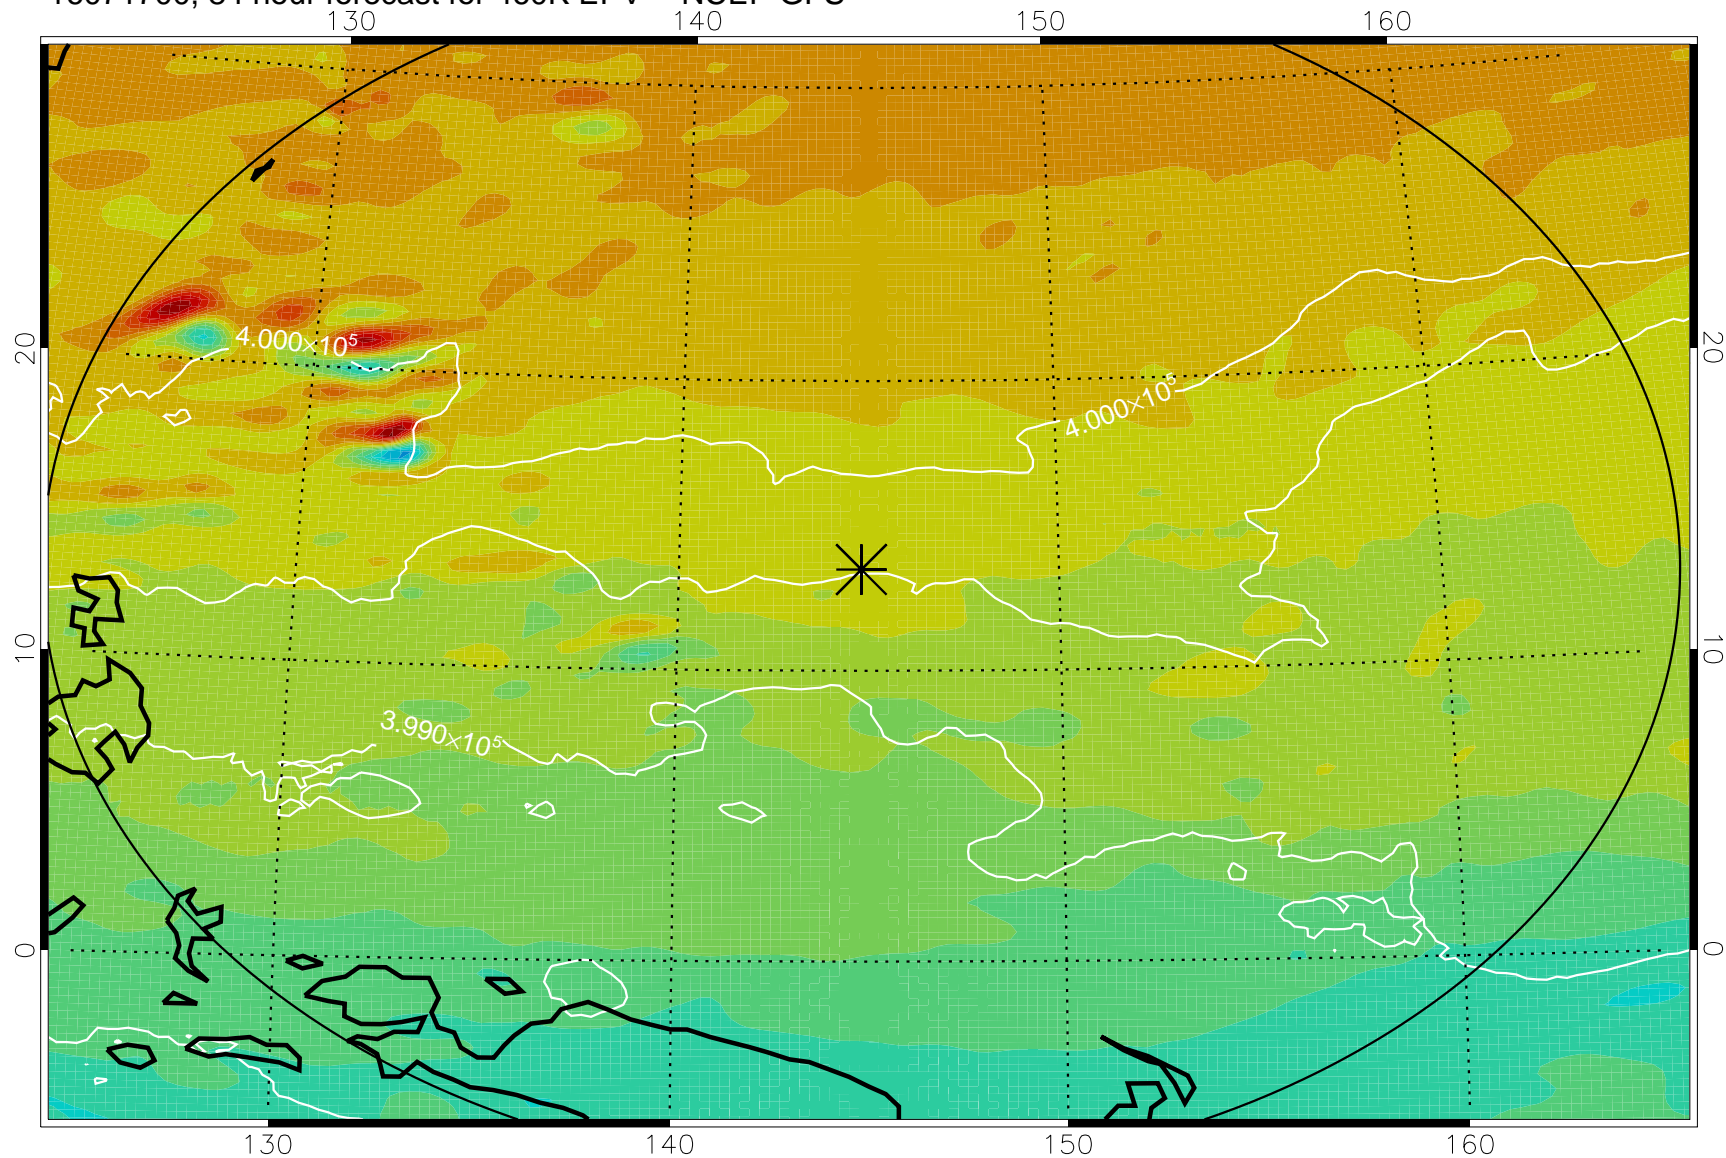

16071606, 66 hour forecast for 460K EPV -- NCEP GFS

460K Montgomery Streamfunction, white

Range ring of 2304 km

16071612, 72 hour forecast for 460K EPV -- NCEP GFS

460K Montgomery Streamfunction, white

Range ring of 2304 km

16071618, 78 hour forecast for 460K EPV -- NCEP GFS

460K Montgomery Streamfunction, white

Range ring of 2304 km

16071700, 84 hour forecast for 460K EPV -- NCEP GFS

460K Montgomery Streamfunction, white

Range ring of 2304 km

16071706, 90 hour forecast for 460K EPV -- NCEP GFS

460K Montgomery Streamfunction, white

Range ring of 2304 km

16071712, 96 hour forecast for 460K EPV -- NCEP GFS

460K Montgomery Streamfunction, white

Range ring of 2304 km

16071718, 102 hour forecast for 460K EPV -- NCEP GFS

460K Montgomery Streamfunction, white

Range ring of 2304 km

16071800, 108 hour forecast for 460K EPV -- NCEP GFS

460K Montgomery Streamfunction, white

Range ring of 2304 km