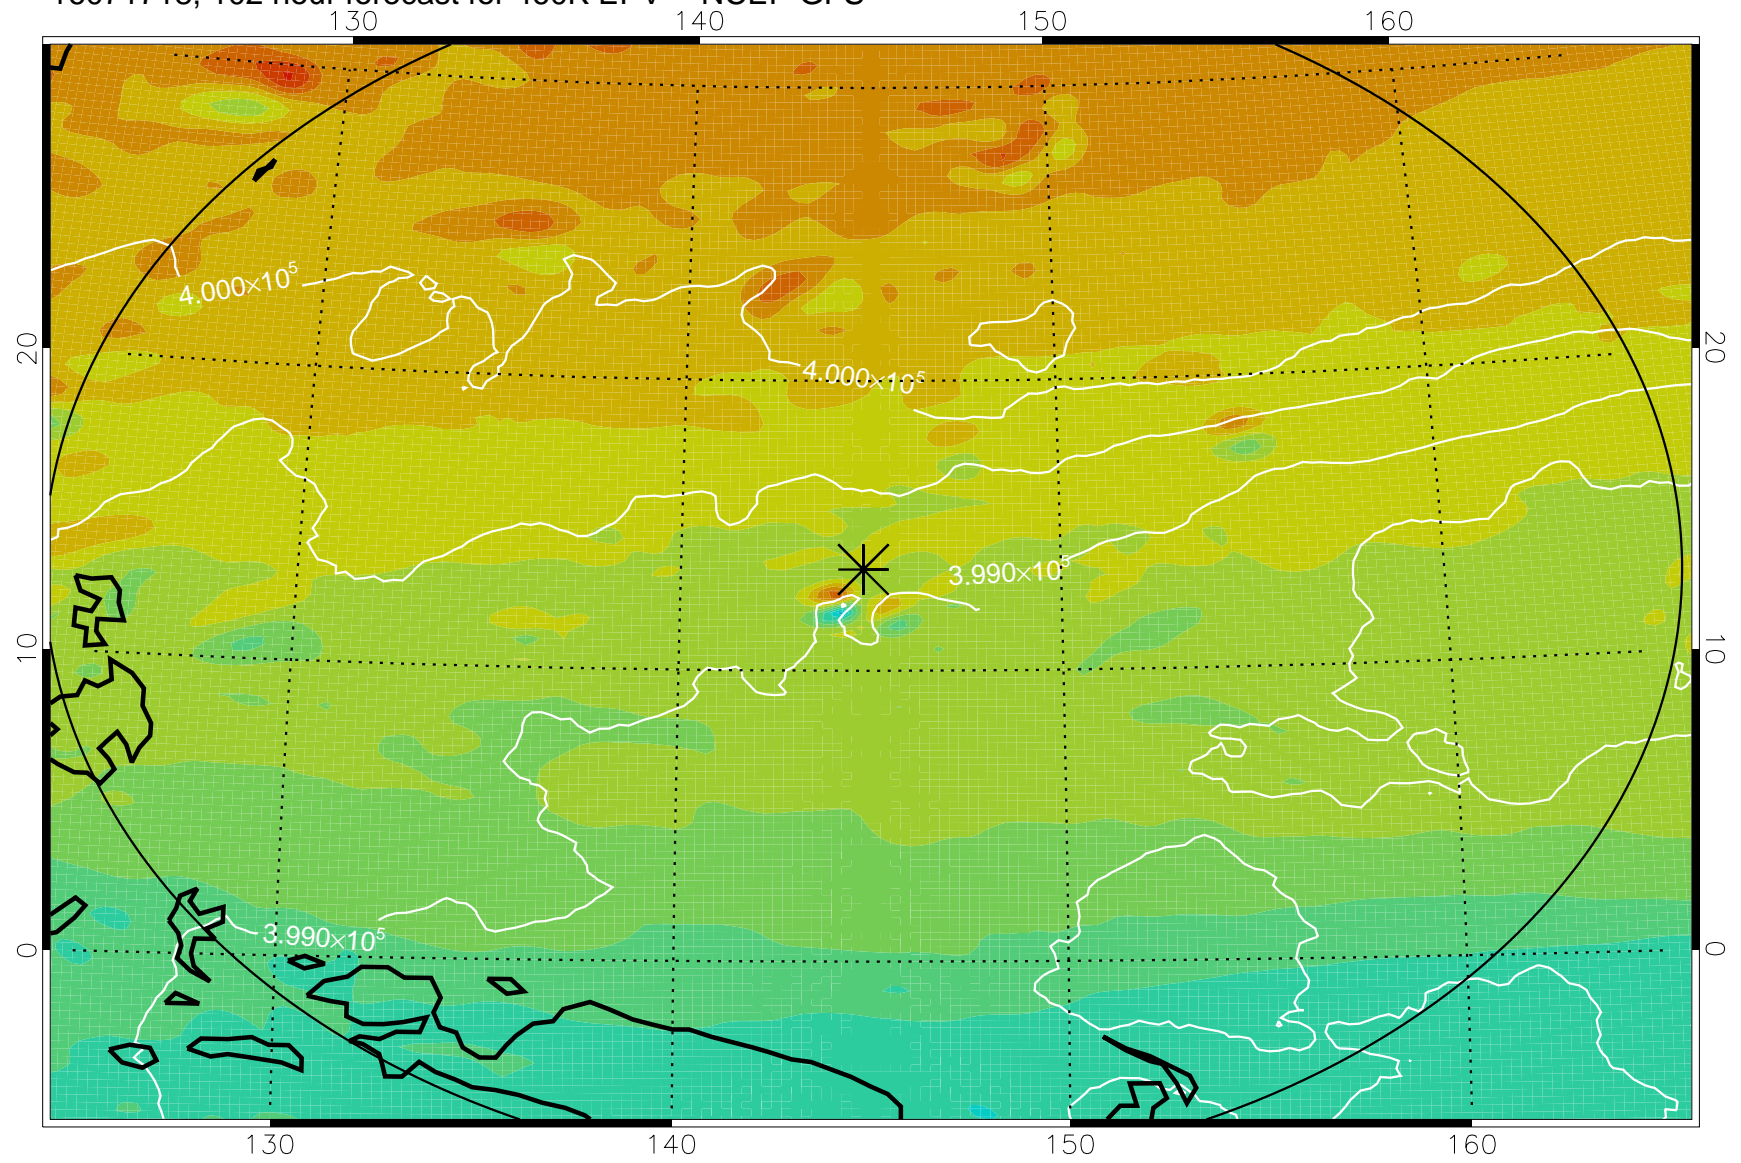

16071618, 78 hour forecast for 460K EPV -- NCEP GFS

460K Montgomery Streamfunction, white

Range ring of 2304 km

16071700, 84 hour forecast for 460K EPV -- NCEP GFS

460K Montgomery Streamfunction, white

Range ring of 2304 km

16071706, 90 hour forecast for 460K EPV -- NCEP GFS

460K Montgomery Streamfunction, white

Range ring of 2304 km

16071712, 96 hour forecast for 460K EPV -- NCEP GFS

460K Montgomery Streamfunction, white

Range ring of 2304 km

16071718, 102 hour forecast for 460K EPV -- NCEP GFS

460K Montgomery Streamfunction, white

Range ring of 2304 km

16071800, 108 hour forecast for 460K EPV -- NCEP GFS

460K Montgomery Streamfunction, white

Range ring of 2304 km

16071806, 114 hour forecast for 460K EPV -- NCEP GFS

460K Montgomery Streamfunction, white

Range ring of 2304 km

16071812, 120 hour forecast for 460K EPV -- NCEP GFS

460K Montgomery Streamfunction, white

Range ring of 2304 km