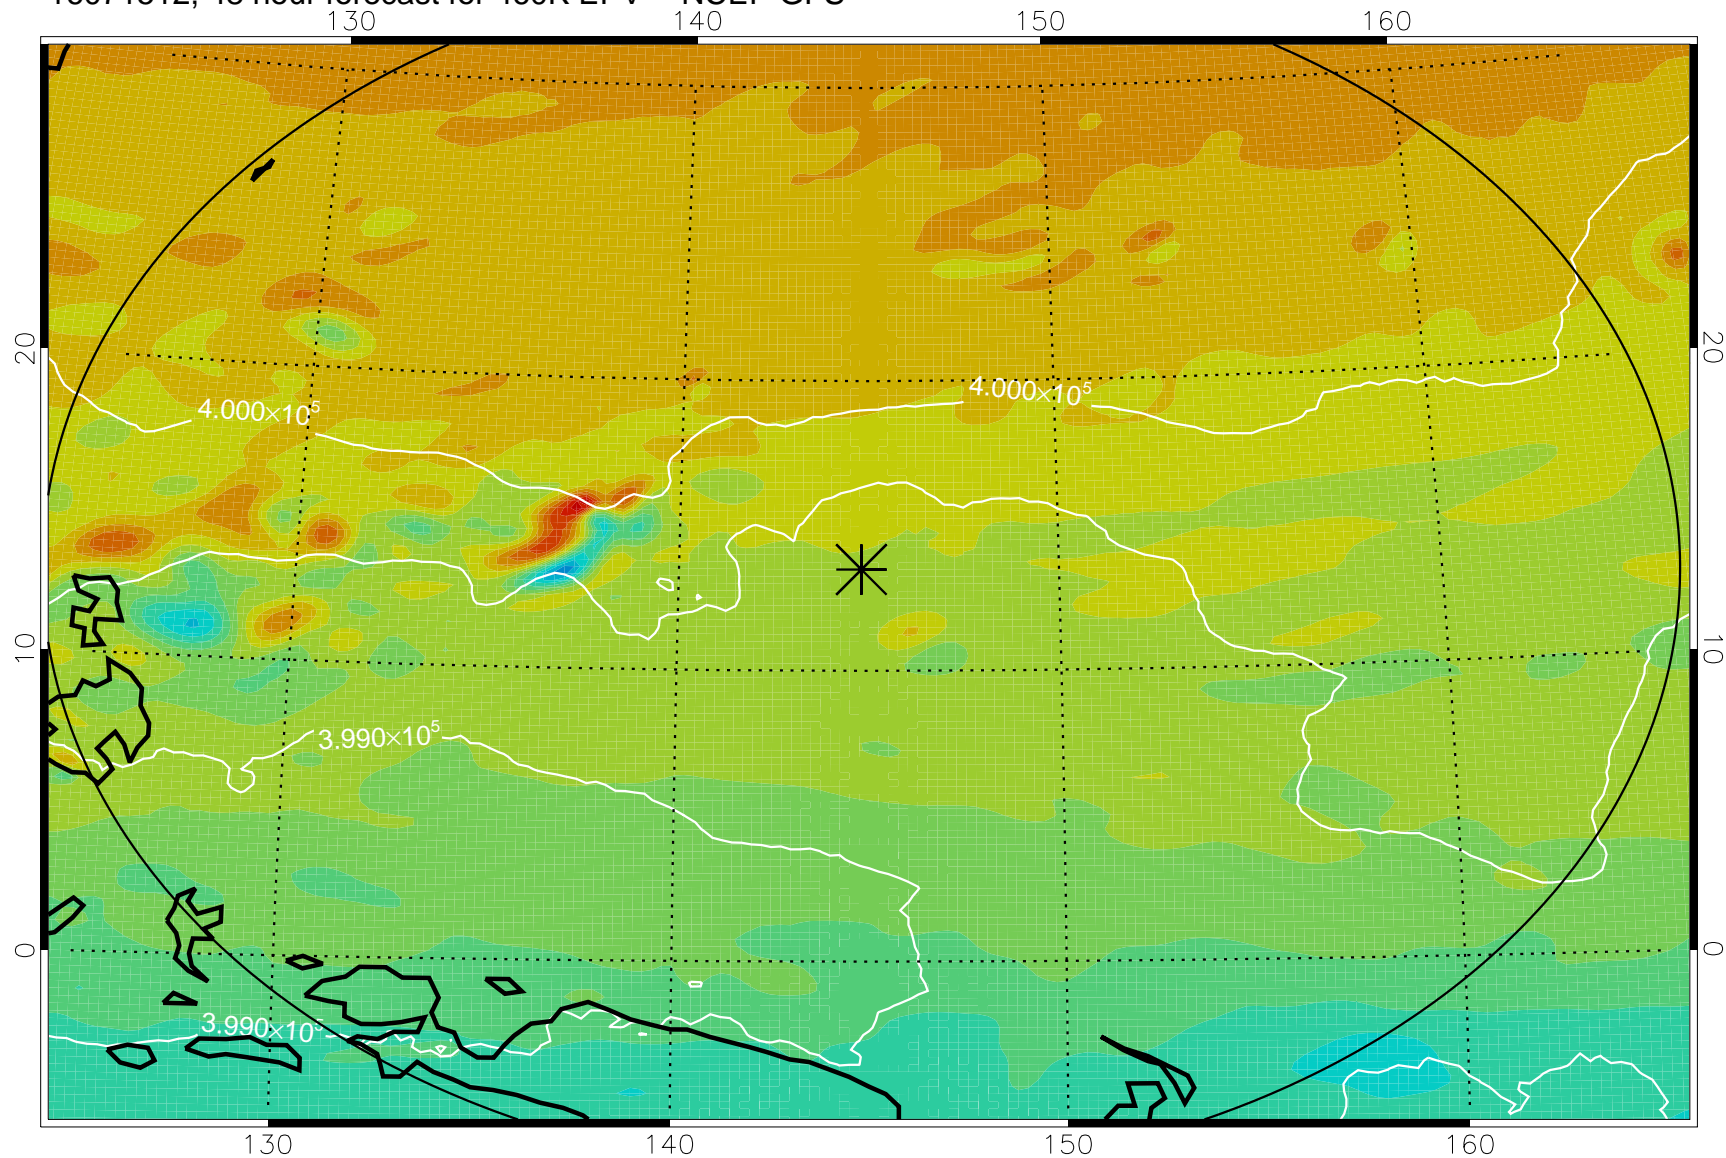

16071418, 30 hour forecast for 460K EPV -- NCEP GFS

460K Montgomery Streamfunction, white

Range ring of 2304 km

16071500, 36 hour forecast for 460K EPV -- NCEP GFS

460K Montgomery Streamfunction, white

Range ring of 2304 km

16071506, 42 hour forecast for 460K EPV -- NCEP GFS

460K Montgomery Streamfunction, white

Range ring of 2304 km

16071512, 48 hour forecast for 460K EPV -- NCEP GFS

460K Montgomery Streamfunction, white

Range ring of 2304 km

16071518, 54 hour forecast for 460K EPV -- NCEP GFS

460K Montgomery Streamfunction, white

Range ring of 2304 km

16071600, 60 hour forecast for 460K EPV -- NCEP GFS

460K Montgomery Streamfunction, white

Range ring of 2304 km

16071606, 66 hour forecast for 460K EPV -- NCEP GFS

460K Montgomery Streamfunction, white

Range ring of 2304 km

16071612, 72 hour forecast for 460K EPV -- NCEP GFS

460K Montgomery Streamfunction, white

Range ring of 2304 km