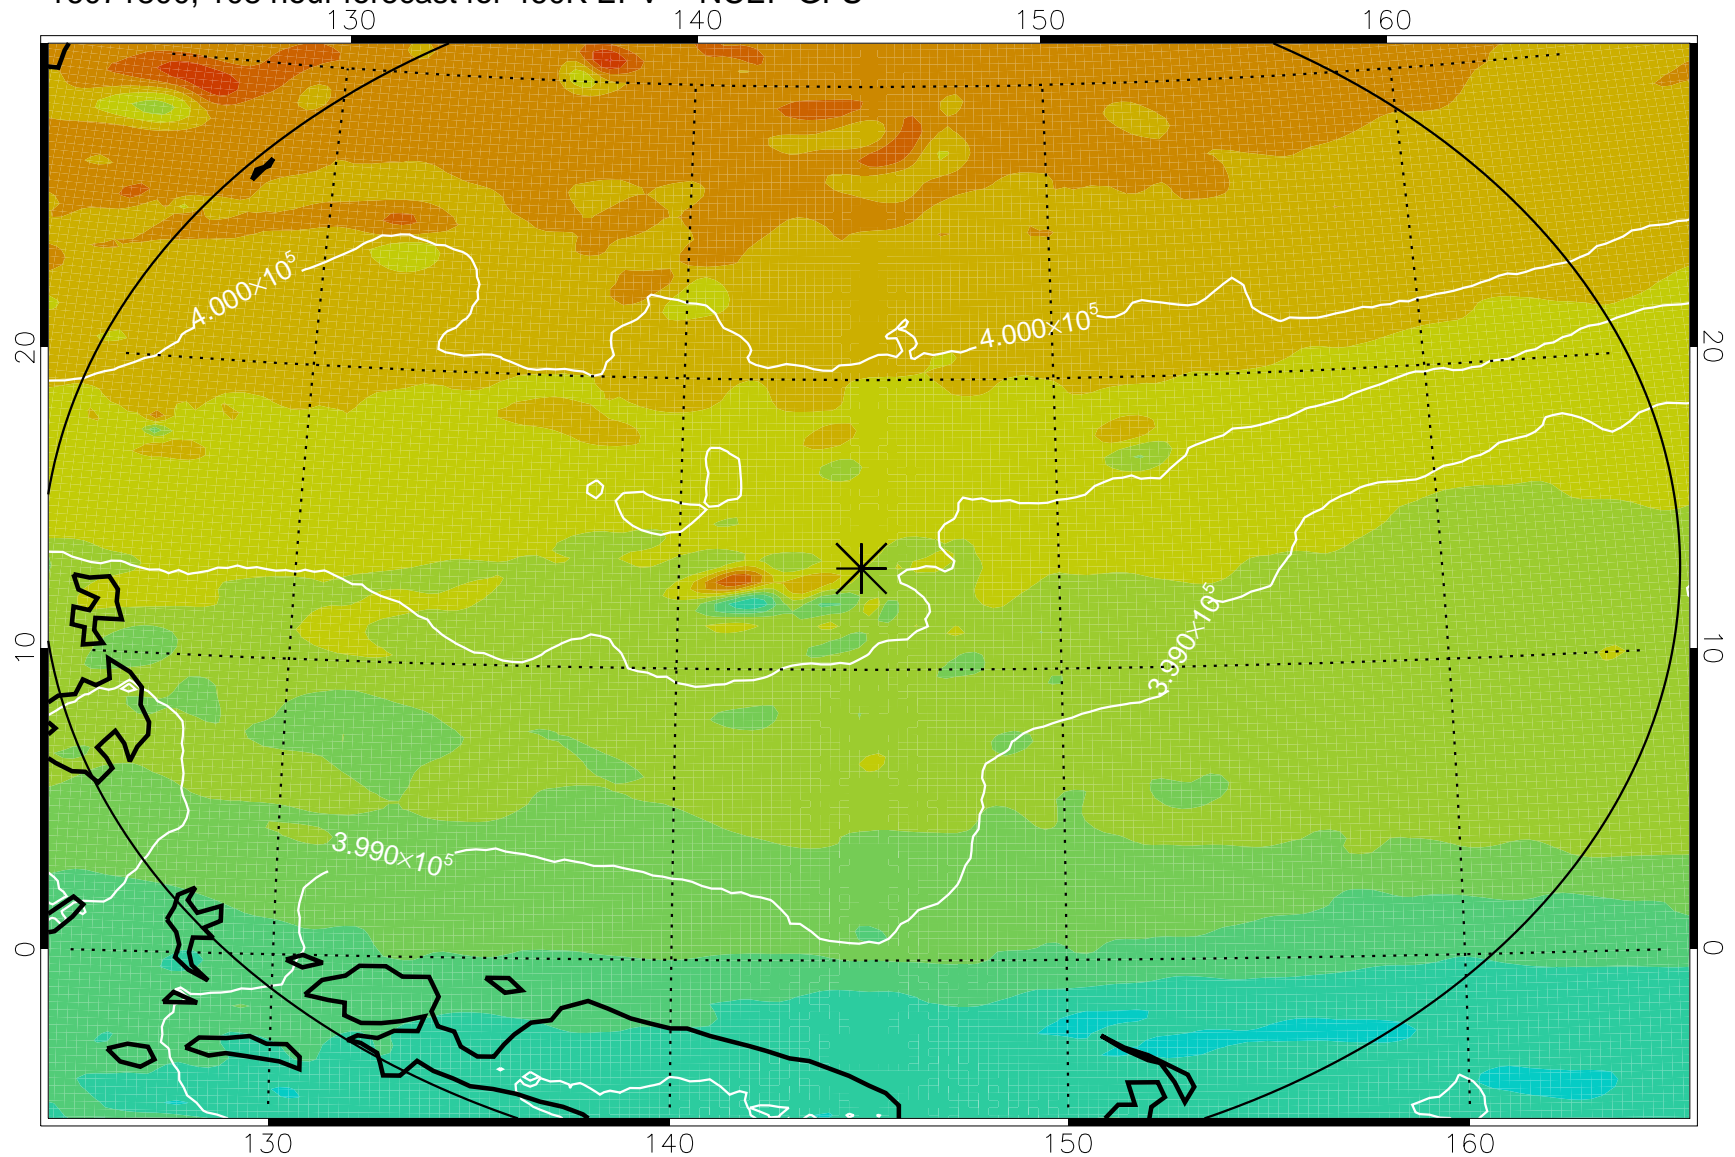

16071618, 78 hour forecast for 460K EPV -- NCEP GFS

460K Montgomery Streamfunction, white

Range ring of 2304 km

16071700, 84 hour forecast for 460K EPV -- NCEP GFS

460K Montgomery Streamfunction, white

Range ring of 2304 km

16071706, 90 hour forecast for 460K EPV -- NCEP GFS

460K Montgomery Streamfunction, white

Range ring of 2304 km

16071712, 96 hour forecast for 460K EPV -- NCEP GFS

460K Montgomery Streamfunction, white

Range ring of 2304 km

16071718, 102 hour forecast for 460K EPV -- NCEP GFS

460K Montgomery Streamfunction, white

Range ring of 2304 km

16071800, 108 hour forecast for 460K EPV -- NCEP GFS

460K Montgomery Streamfunction, white

Range ring of 2304 km

16071806, 114 hour forecast for 460K EPV -- NCEP GFS

460K Montgomery Streamfunction, white

Range ring of 2304 km

16071812, 120 hour forecast for 460K EPV -- NCEP GFS

460K Montgomery Streamfunction, white

Range ring of 2304 km