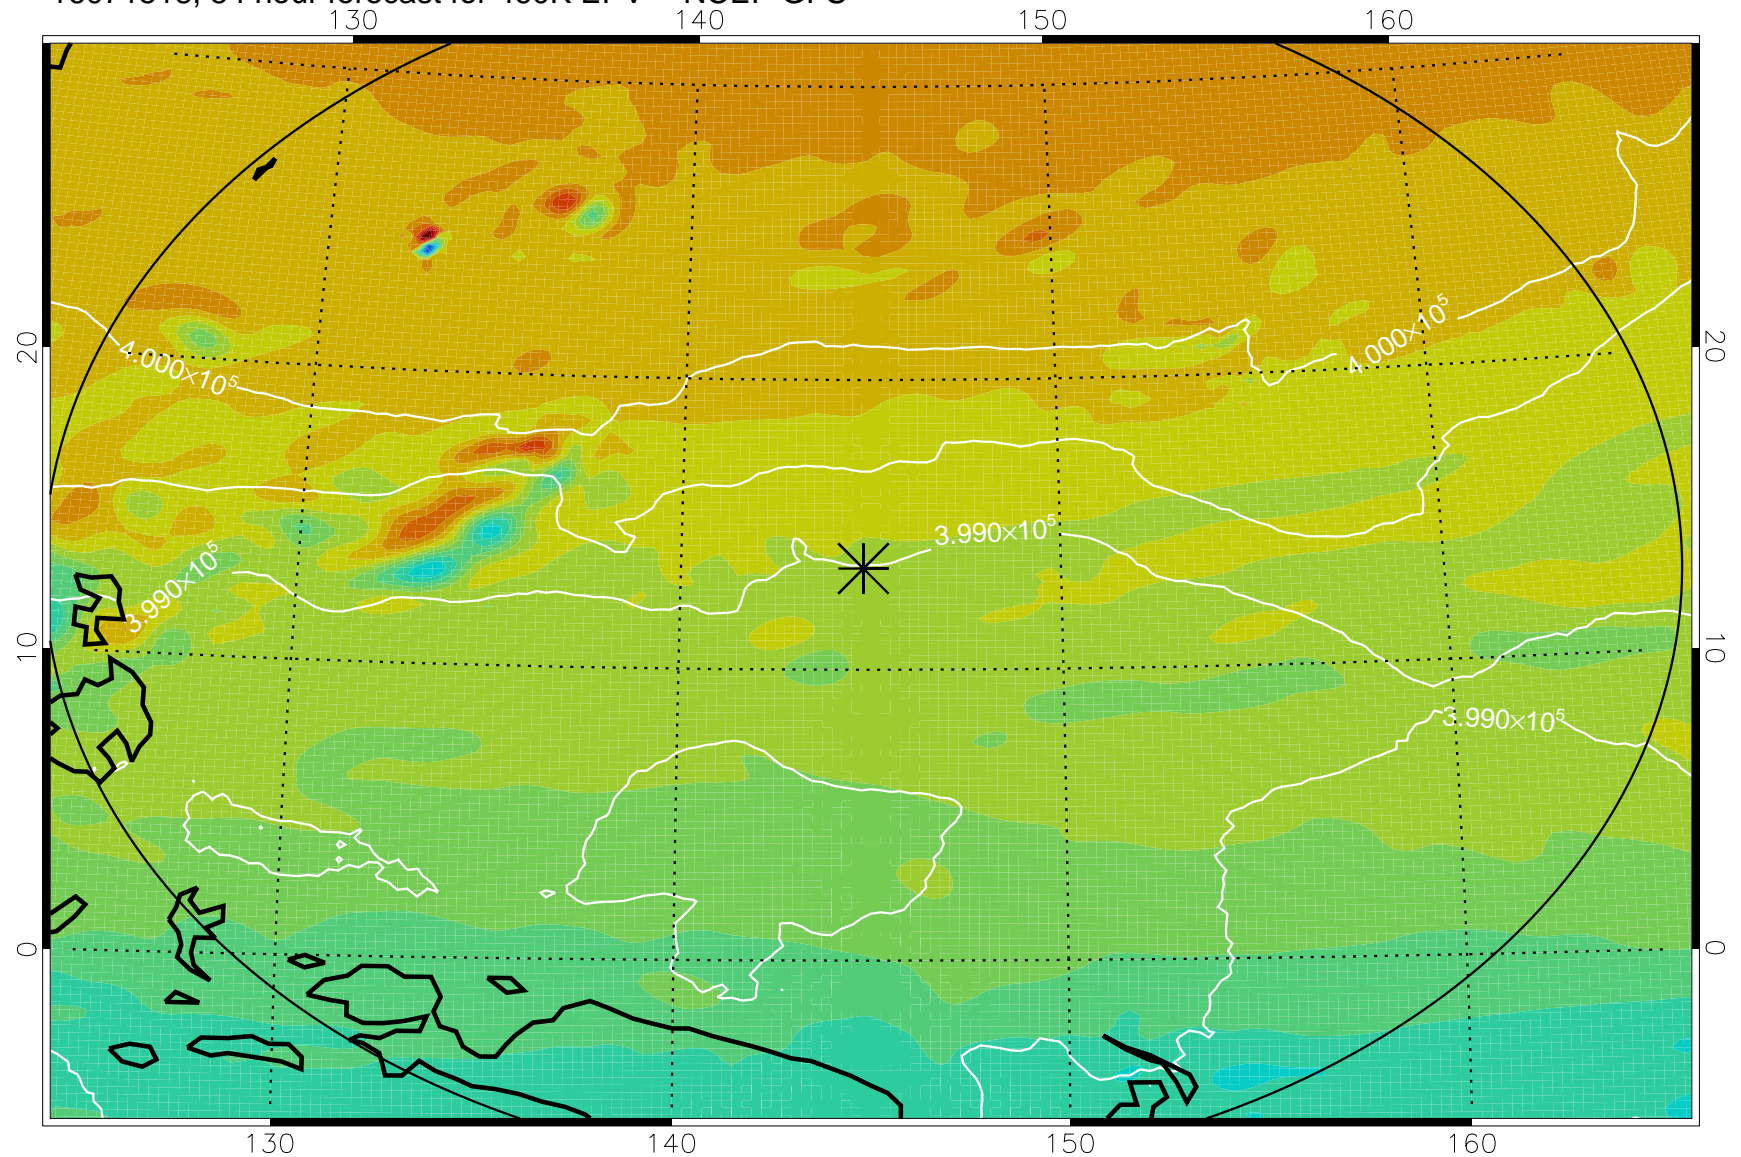

16071418, 30 hour forecast for 460K EPV -- NCEP GFS

460K Montgomery Streamfunction, white

Range ring of 2304 km

16071500, 36 hour forecast for 460K EPV -- NCEP GFS

460K Montgomery Streamfunction, white

Range ring of 2304 km

16071506, 42 hour forecast for 460K EPV -- NCEP GFS

460K Montgomery Streamfunction, white

Range ring of 2304 km

16071512, 48 hour forecast for 460K EPV -- NCEP GFS

460K Montgomery Streamfunction, white

Range ring of 2304 km

16071518, 54 hour forecast for 460K EPV -- NCEP GFS

460K Montgomery Streamfunction, white

Range ring of 2304 km

16071600, 60 hour forecast for 460K EPV -- NCEP GFS

460K Montgomery Streamfunction, white

Range ring of 2304 km

16071606, 66 hour forecast for 460K EPV -- NCEP GFS

460K Montgomery Streamfunction, white

Range ring of 2304 km

16071612, 72 hour forecast for 460K EPV -- NCEP GFS

460K Montgomery Streamfunction, white

Range ring of 2304 km