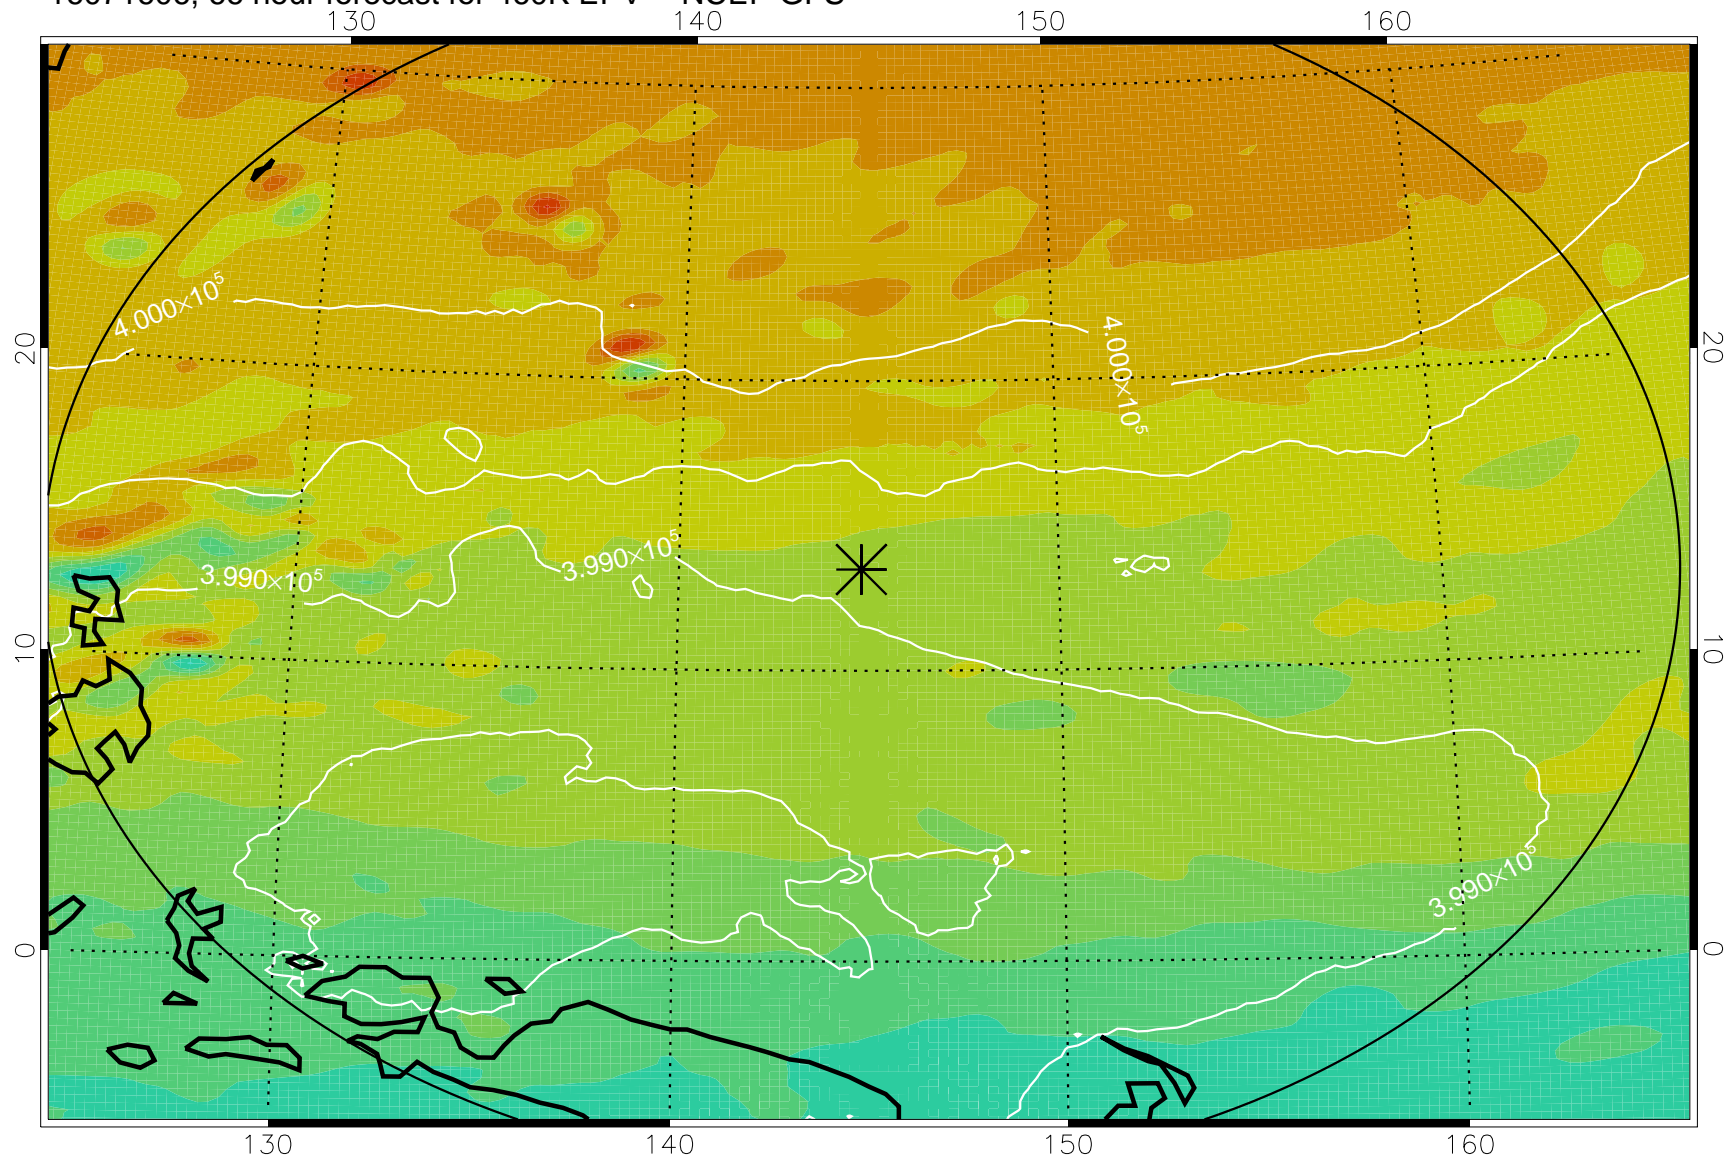

16071518, 54 hour forecast for 460K EPV -- NCEP GFS

460K Montgomery Streamfunction, white

Range ring of 2304 km

16071600, 60 hour forecast for 460K EPV -- NCEP GFS

460K Montgomery Streamfunction, white

Range ring of 2304 km

16071606, 66 hour forecast for 460K EPV -- NCEP GFS

460K Montgomery Streamfunction, white

Range ring of 2304 km

16071612, 72 hour forecast for 460K EPV -- NCEP GFS

460K Montgomery Streamfunction, white

Range ring of 2304 km

16071618, 78 hour forecast for 460K EPV -- NCEP GFS

460K Montgomery Streamfunction, white

Range ring of 2304 km

16071700, 84 hour forecast for 460K EPV -- NCEP GFS

460K Montgomery Streamfunction, white

Range ring of 2304 km

16071718, 102 hour forecast for 460K EPV -- NCEP GFS

460K Montgomery Streamfunction, white

Range ring of 2304 km

16071800, 108 hour forecast for 460K EPV -- NCEP GFS

460K Montgomery Streamfunction, white

Range ring of 2304 km